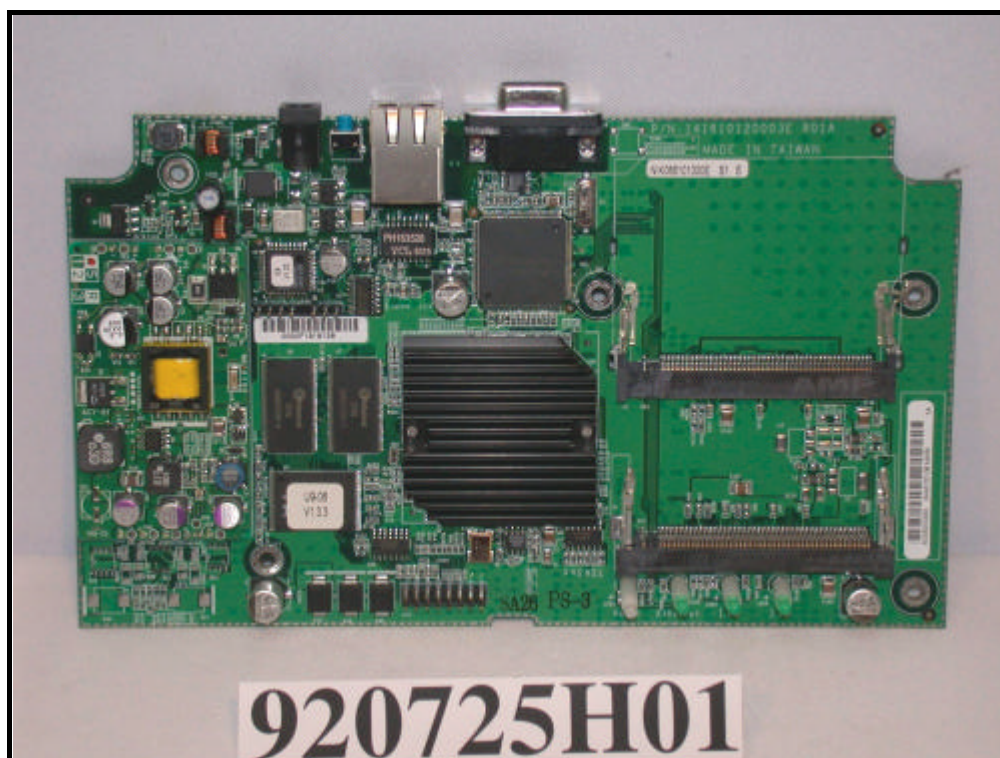

CONSTRUCTION PHOTOS OF EUT

Adapter

POE

Antenna No. : R0322-046

Antenna No. : R0322-066