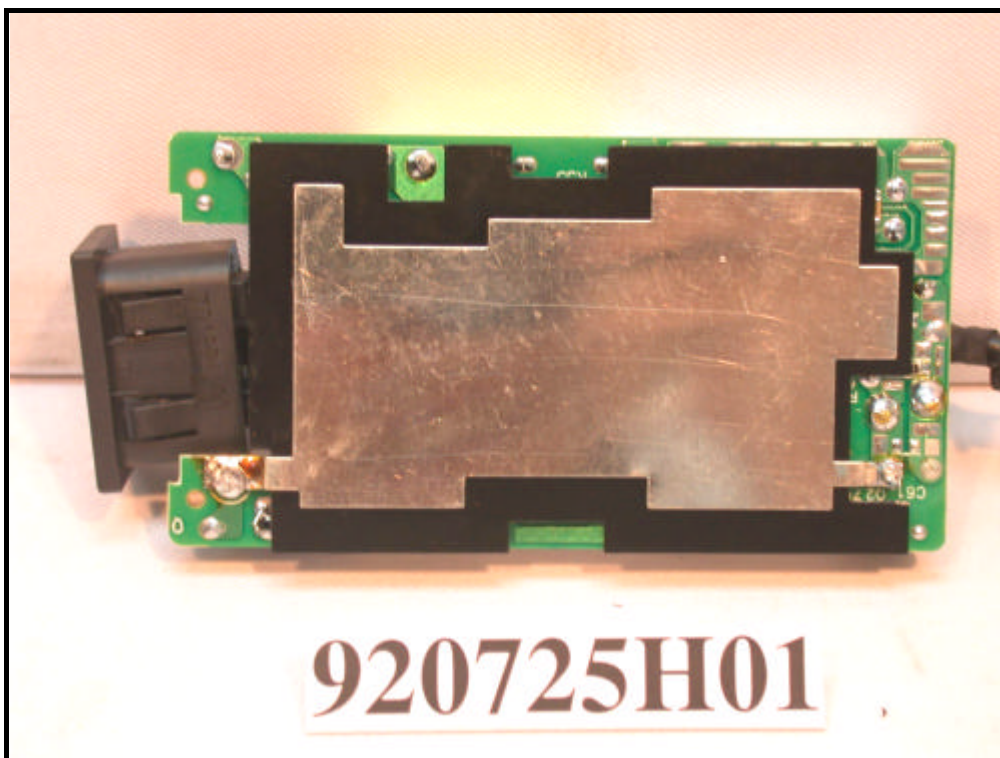

CONSTRUCTION PHOTOS OF EUT

Adapter

POE

Antenna No. : R0322-046

Antenna No. : R0322-066