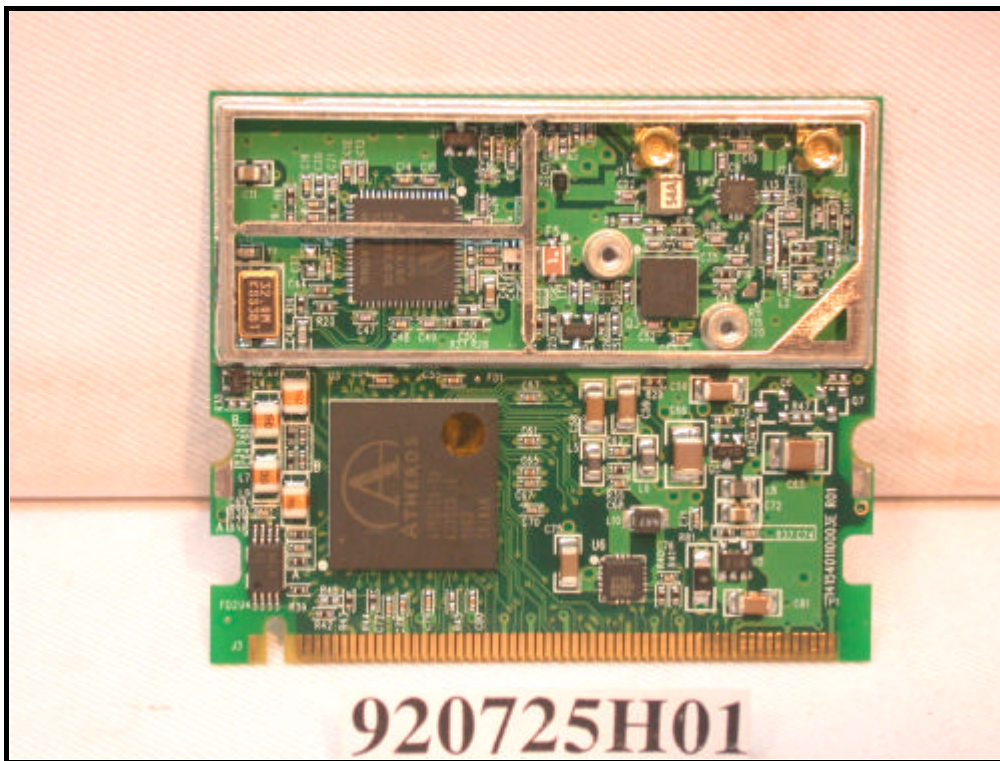

CONSTRUCTION PHOTOS OF EUT

Adapter

POE

Antenna No. : R0322-046

Antenna No. : R0322-066