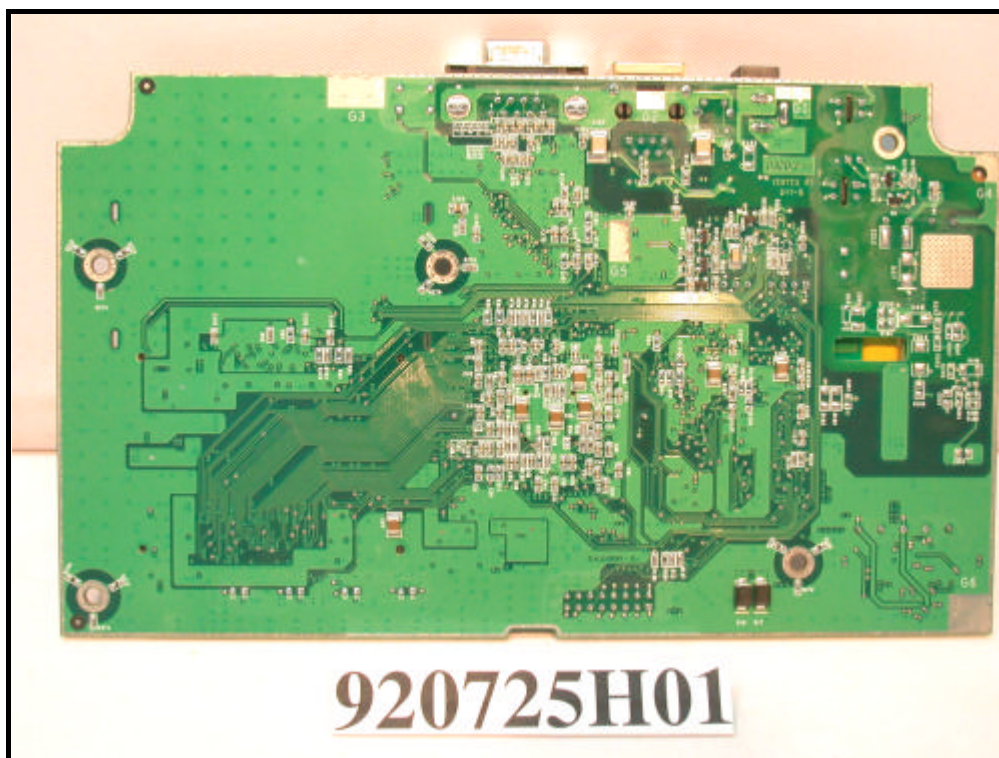

CONSTRUCTION PHOTOS OF EUT

Adapter

POE

Antenna No. : R0322-046

Antenna No. : R0322-066