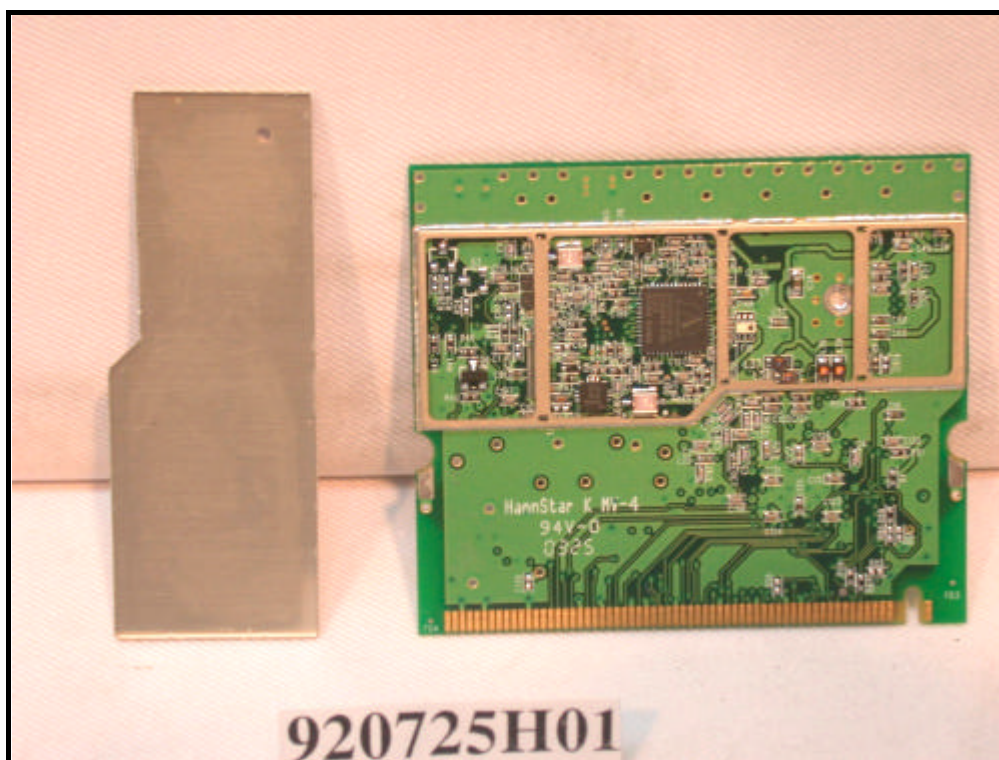

CONSTRUCTION PHOTOS OF EUT

Adapter

POE

Antenna No. : R0322-046

Antenna No. : R0322-066