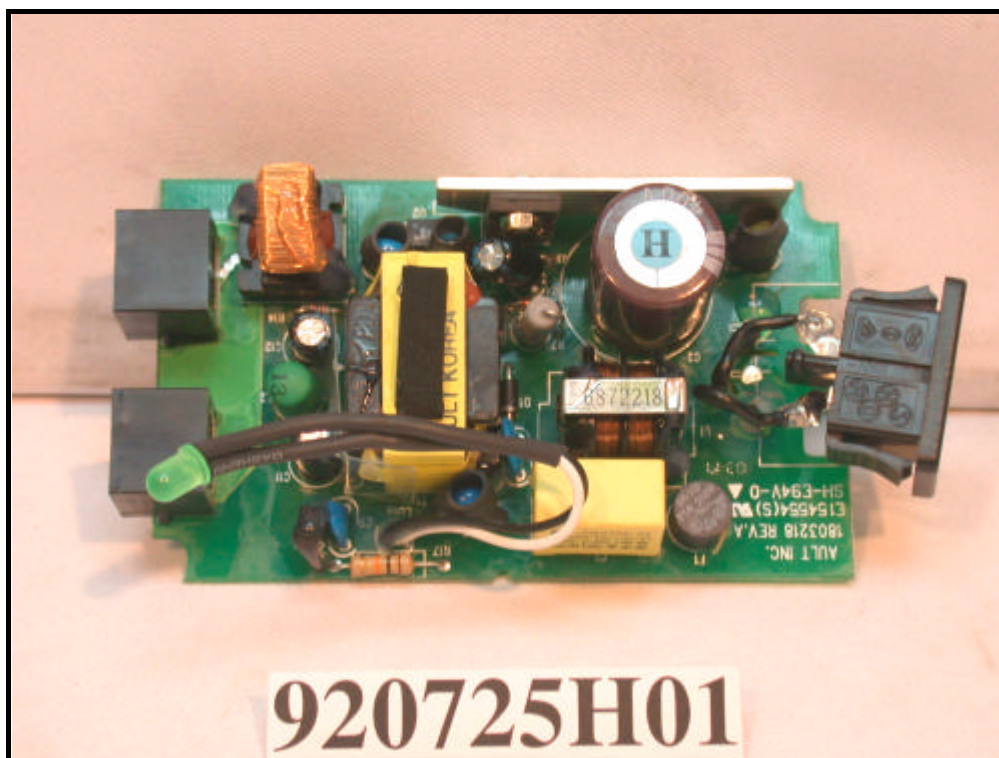

CONSTRUCTION PHOTOS OF EUT

Adapter

POE

Antenna No. : R0322-046

Antenna No. : R0322-066