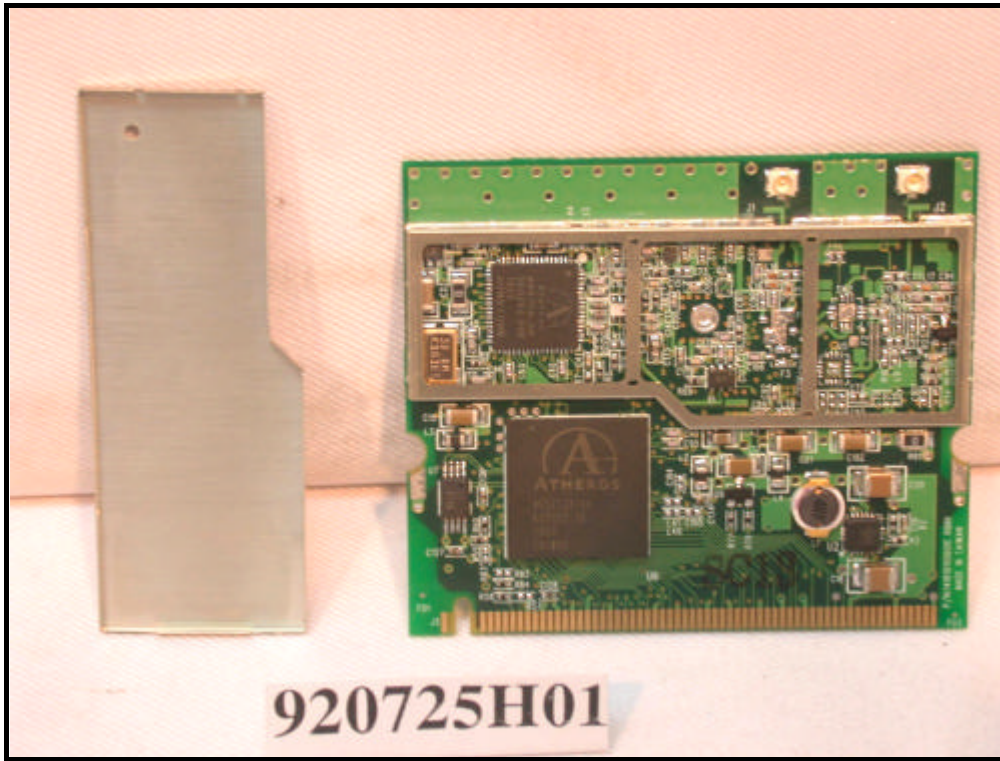

CONSTRUCTION PHOTOS OF EUT

Adapter

POE

Antenna No. : R0322-046

Antenna No. : R0322-066