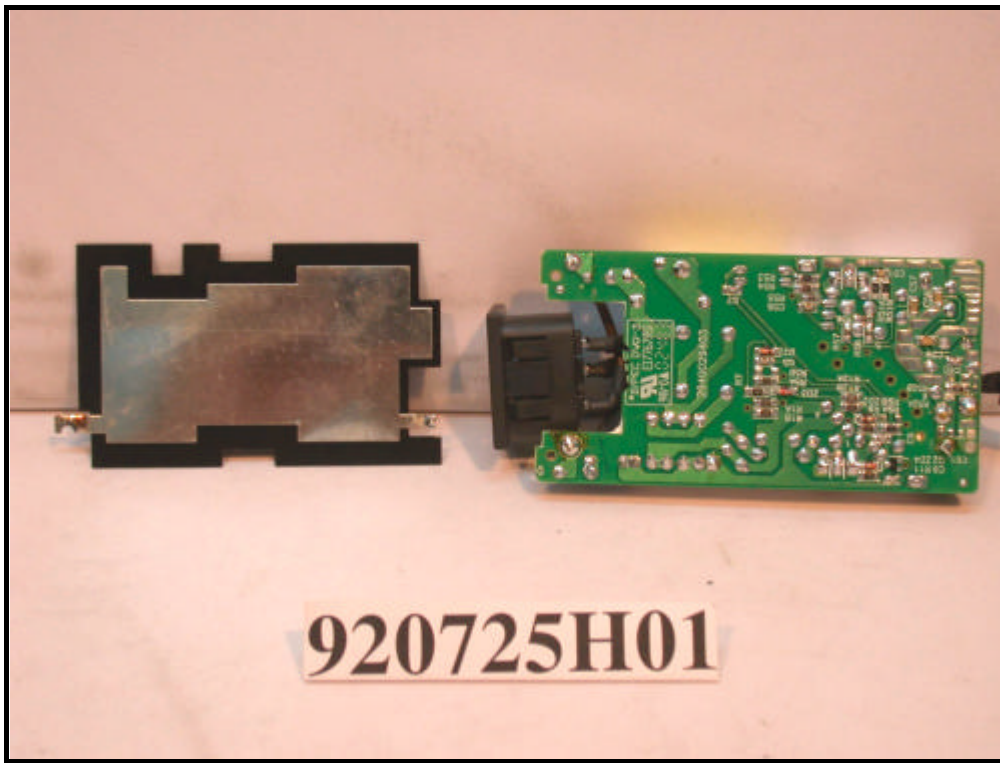

CONSTRUCTION PHOTOS OF EUT

Adapter

POE

Antenna No. : R0322-046

Antenna No. : R0322-066