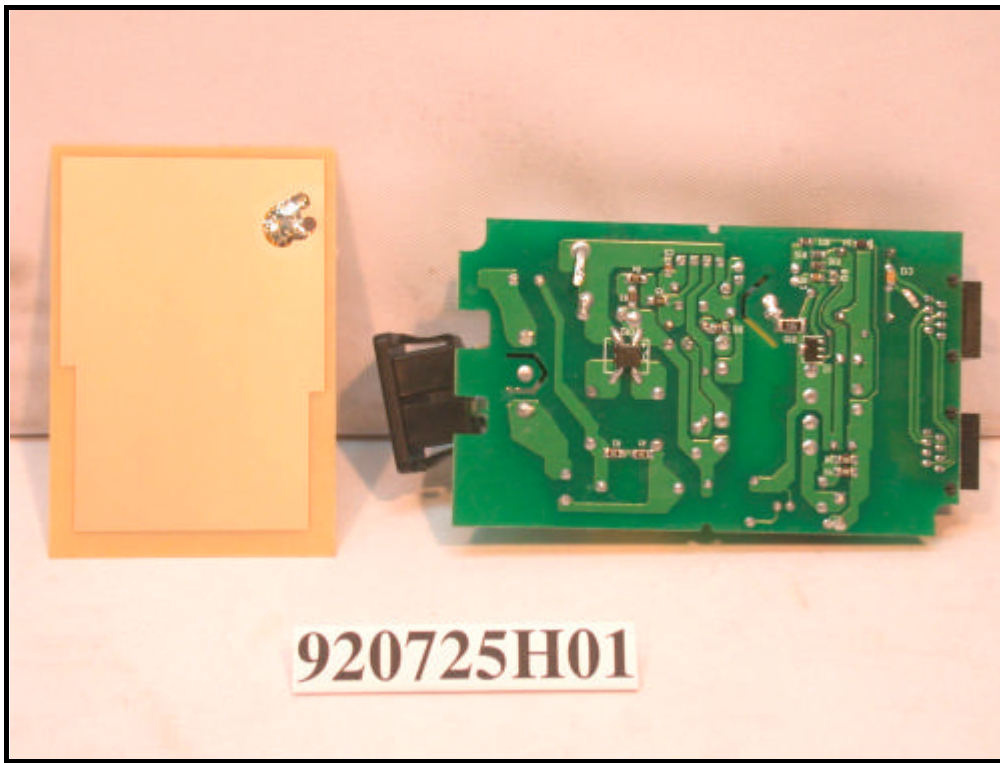

CONSTRUCTION PHOTOS OF EUT

Adapter

POE

Antenna No. : R0322-046

Antenna No. : R0322-066