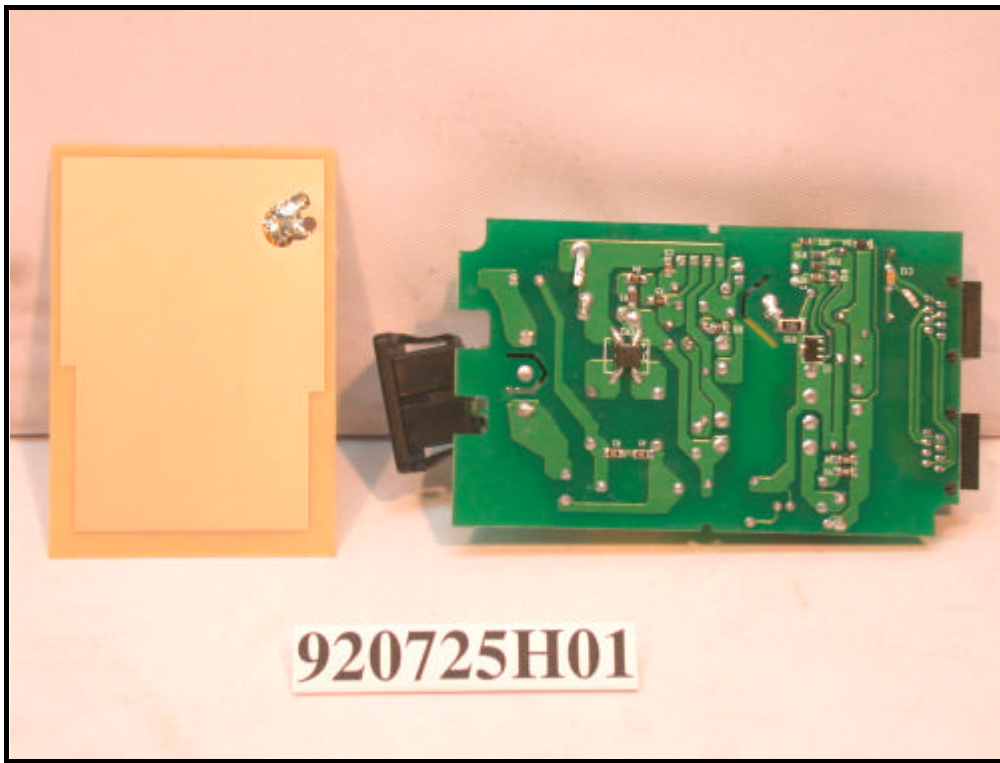

Adapter

POE

Antenna No. : R0322-046

Antenna No. : R0322-066