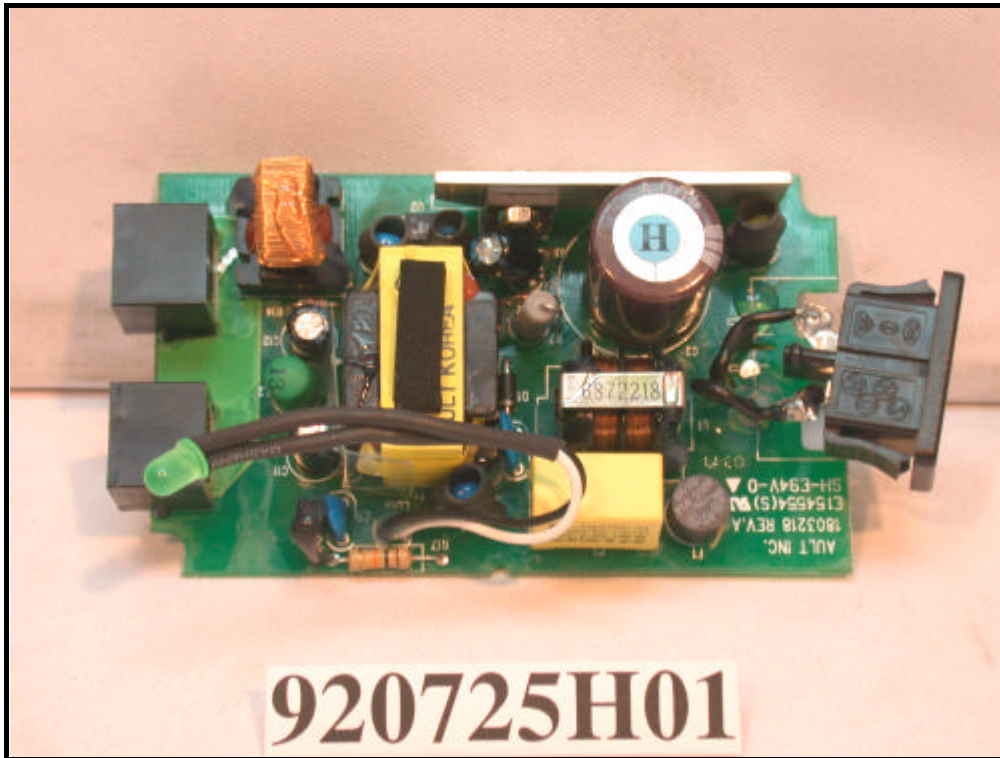

Adapter

POE

Antenna No. : R0322-046

Antenna No. : R0322-066