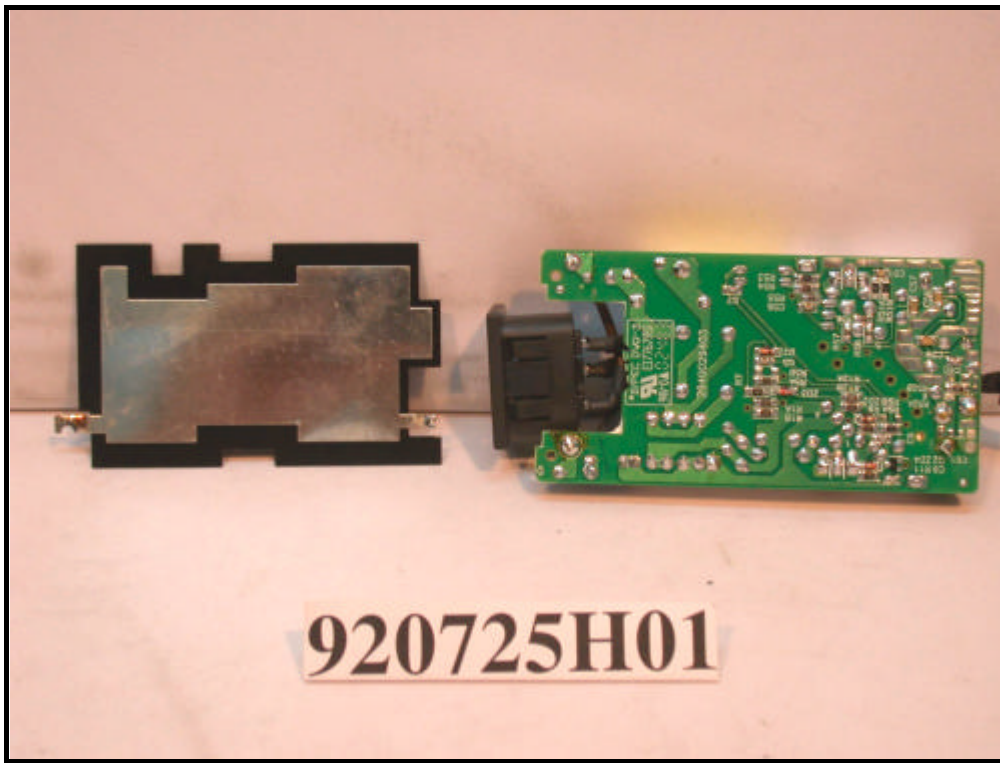

Adapter

POE

Antenna No. : R0322-046

Antenna No. : R0322-066