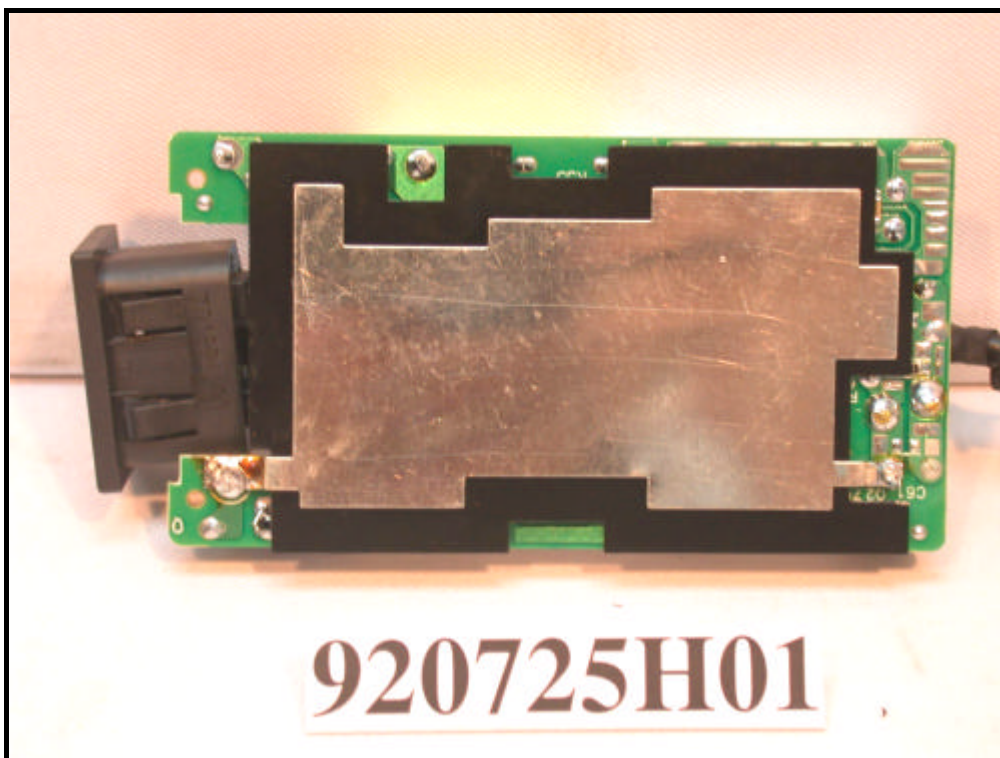

Adapter

POE

Antenna No. : R0322-046

Antenna No. : R0322-066