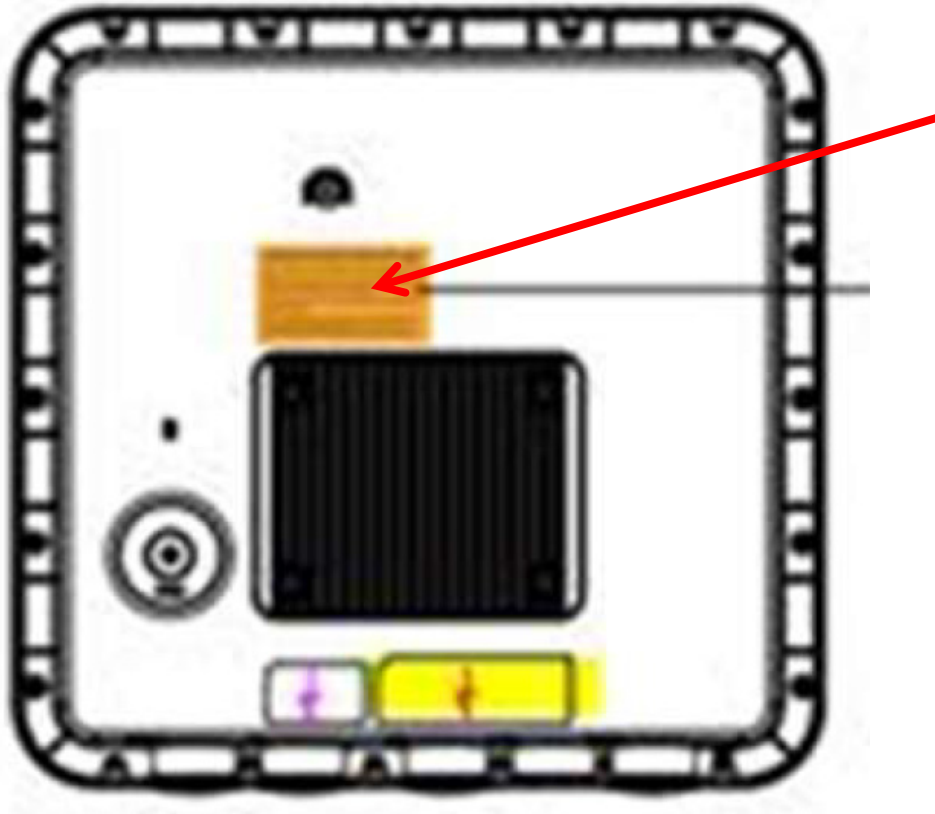

Label and location (back of the device)

Edge-core

型號 / Model : OAP101e-6E

產品名稱 / Product name : 戶外型無線基地台 / Outdoor Access Point

輸入 / DC In : 48V , 0.5A Max

PoE In : 42.5V-57.0V , 0.6A Max

FCC ID : HEDOAP101E

This device complies with part 15 of the FCC Rules. Operation is subject to the following two conditions: (1) This device may not cause harmful interference, and (2) This device must accept any interference received, including interference that may cause undesired operation.