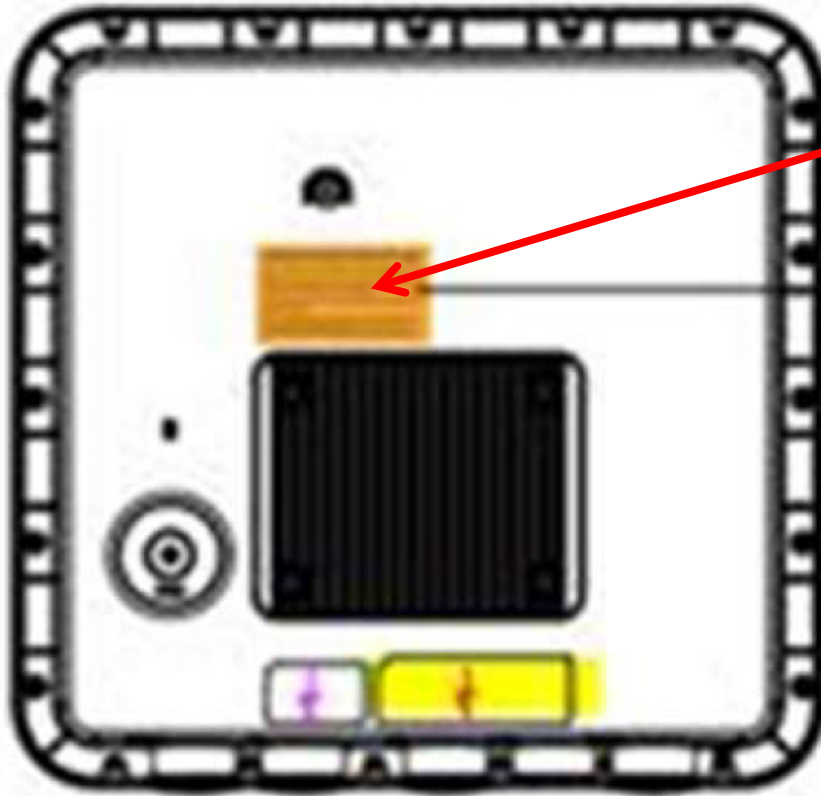

Label and location (back of the device)

Edge-core

型號 / Model : OAP101

產品名稱 / Product name : 戶外型無線基地台 / Outdoor Access Point

輸入 / DC In : 48V  , 0.5A Max

PoE In : 42.5V-57.0V  , 0.6A Max

FCC ID : HEDOAP101

This device complies with part 15 of the FCC Rules. Operation is subject to the following two conditions: (1) This device may not cause harmful interference, and (2) This device must accept any interference received, including interference that may cause undesired operation.

Made in XXXXX 
246000003733A R01

Edge-core

型號 / Model : OAP101e

產品名稱 / Product name : 戶外型無線基地台 / Outdoor Access Point

輸入 / DC In : 48V  , 0.5A Max

PoE In : 42.5V-57.0V  , 0.6A Max

FCC ID : HEDOAP101

This device complies with part 15 of the FCC Rules. Operation is subject to the following two conditions: (1) This device may not cause harmful interference, and (2) This device must accept any interference received, including interference that may cause undesired operation.