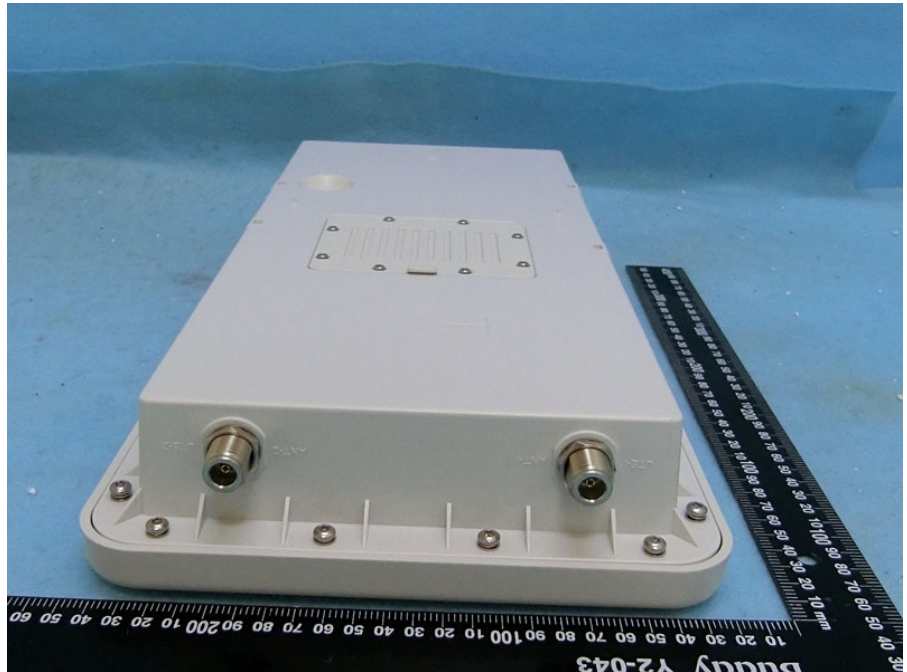

Brand Name: Edgecore Model Name: OAP100e

External antenna
(Ant.3 and Ant.4)

Wall-mounted rack

DC Terminal plug

Cable glands

Console cable (RJ-45 to DB-9)