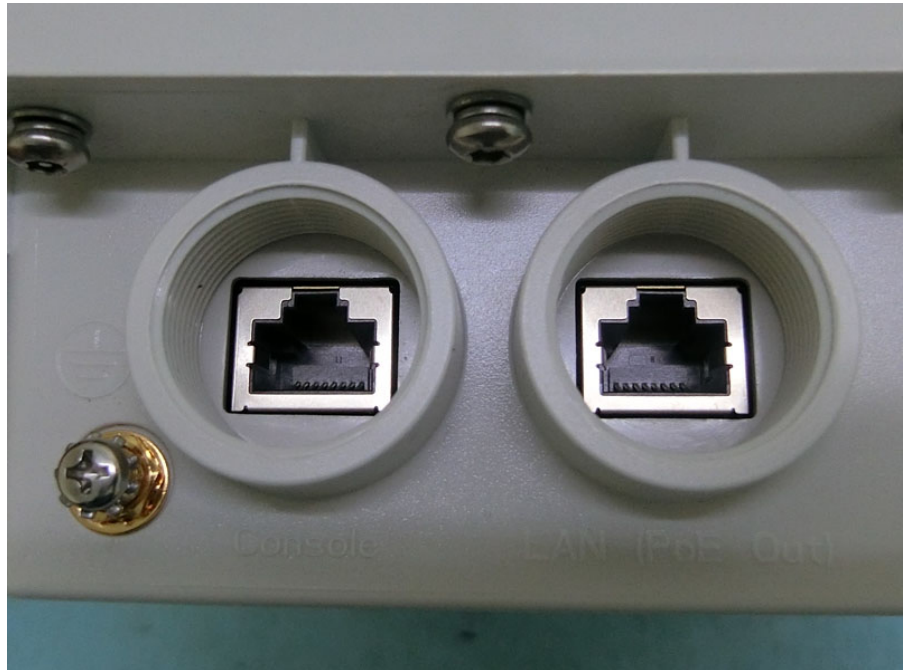

Brand Name: Edgecore Model Name: OAP100e

External antenna
(Ant.3 and Ant.4)

Wall-mounted rack

DC Terminal plug

Cable glands

Console cable (RJ-45 to DB-9)