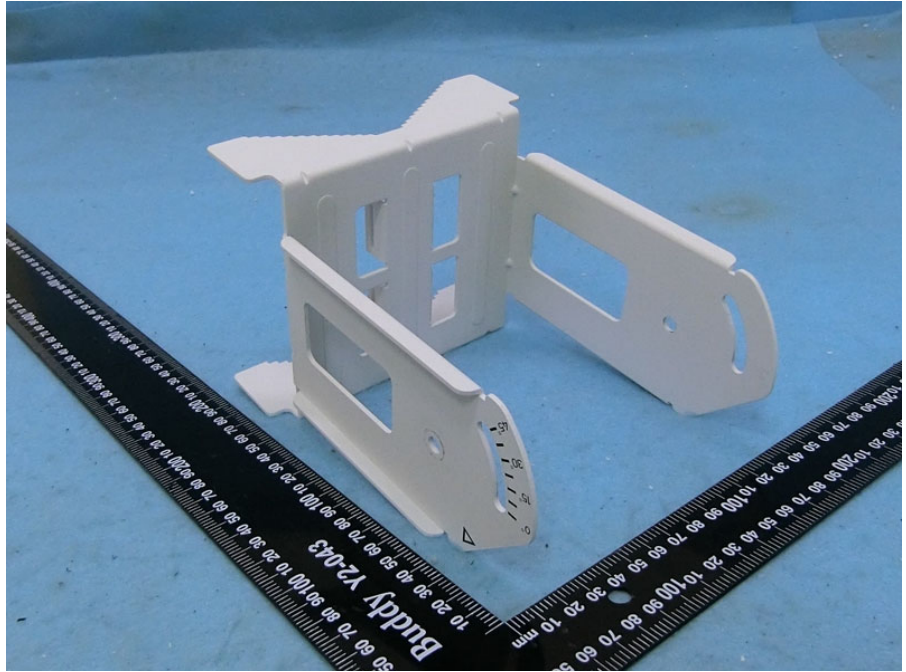

Brand Name: Edgecore Model Name: OAP100e

External antenna
(Ant.3 and Ant.4)

Wall-mounted rack

DC Terminal plug

Cable glands

Console cable (RJ-45 to DB-9)