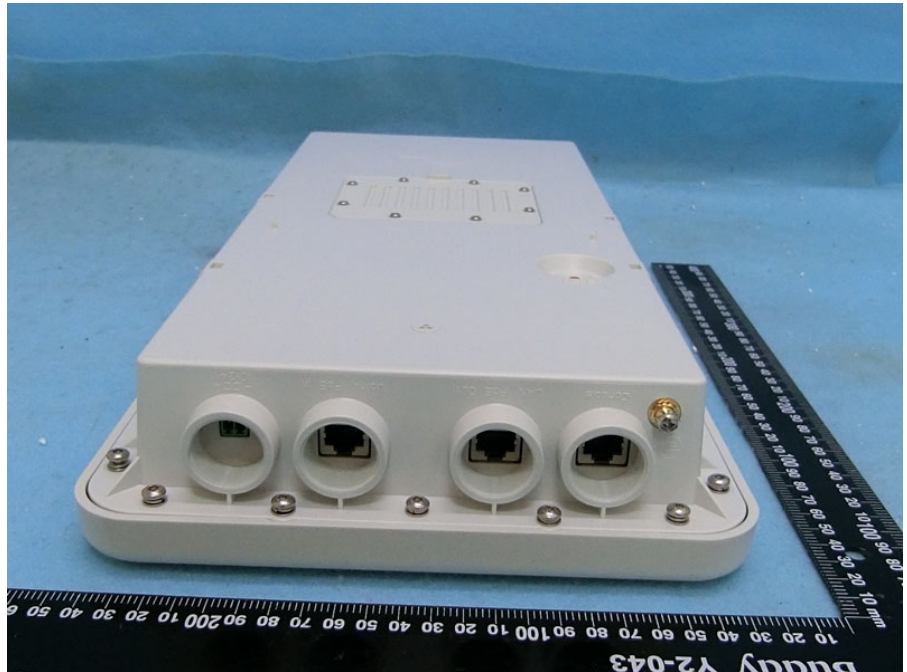

Brand Name: Edgecore Model Name: OAP100e

External antenna
(Ant.3 and Ant.4)

Wall-mounted rack

DC Terminal plug

Cable glands

Console cable (RJ-45 to DB-9)