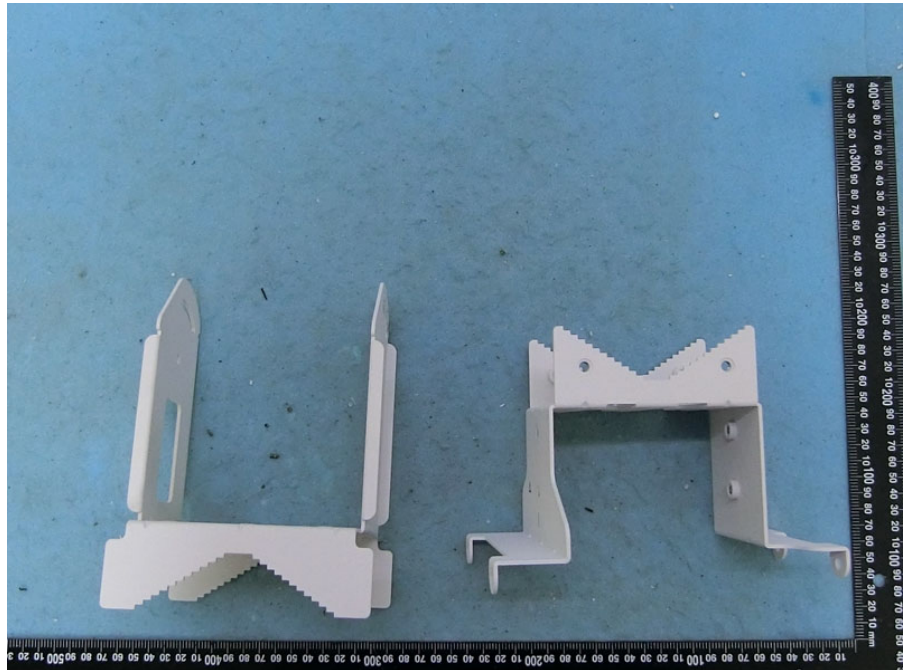

Brand Name: Edgecore Model Name: OAP100e

External antenna
(Ant.3 and Ant.4)

Wall-mounted rack

DC Terminal plug

Cable glands

Console cable (RJ-45 to DB-9)