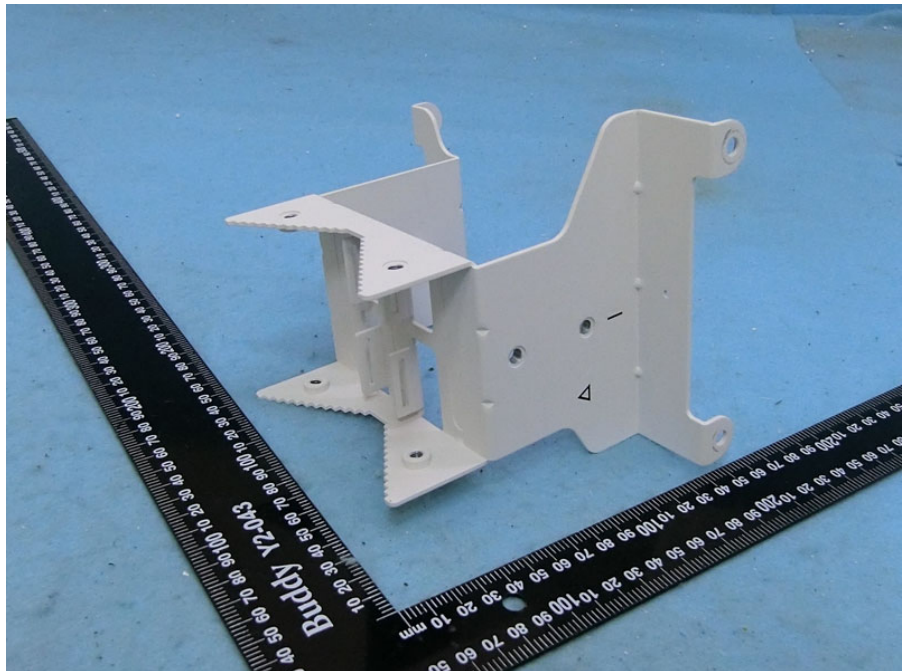

Brand Name: Edgecore Model Name: OAP100e

External antenna
(Ant.3 and Ant.4)

Wall-mounted rack

DC Terminal plug

Cable glands

Console cable (RJ-45 to DB-9)