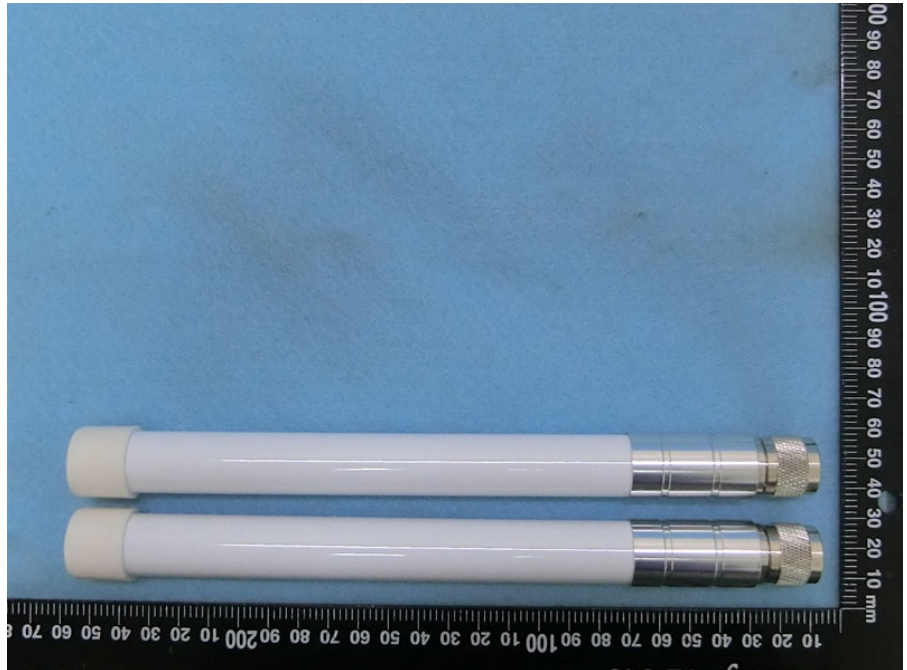

Brand Name: Edgecore Model Name: OAP100e

External antenna
(Ant.3 and Ant.4)

Wall-mounted rack

DC Terminal plug

Cable glands

Console cable (RJ-45 to DB-9)