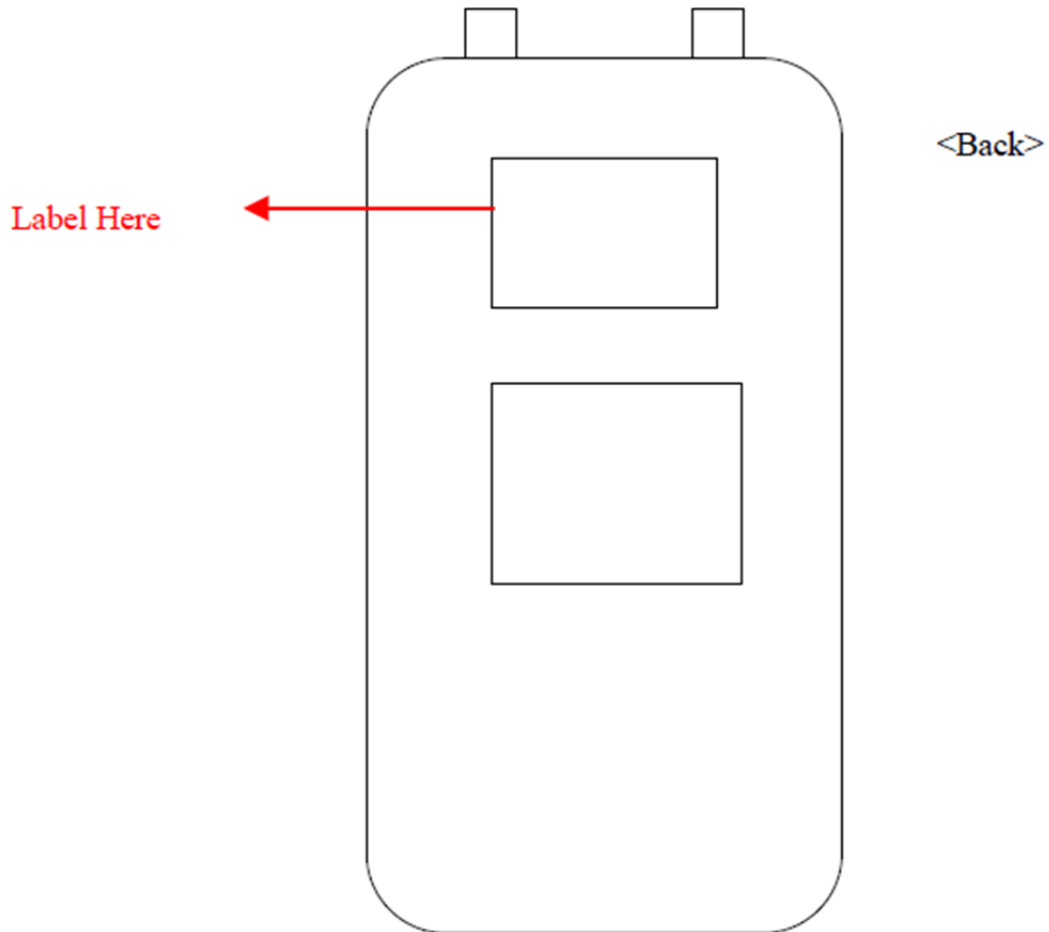

Label and location

Edge-core

型號 / Model : OAP100e

產品名稱 : 戶外型無線基地台

輸入 / Input Voltage Range : 10V-24V  , 2.5A Max

FCC ID : HEDOAP100E

FCC CLASS B

This device complies with part 15 of the FCC Rules. Operation is subject to the following two conditions: (1) This device may not cause harmful interference, and (2) This device must accept any interference received, including interference that may cause undesired operation.