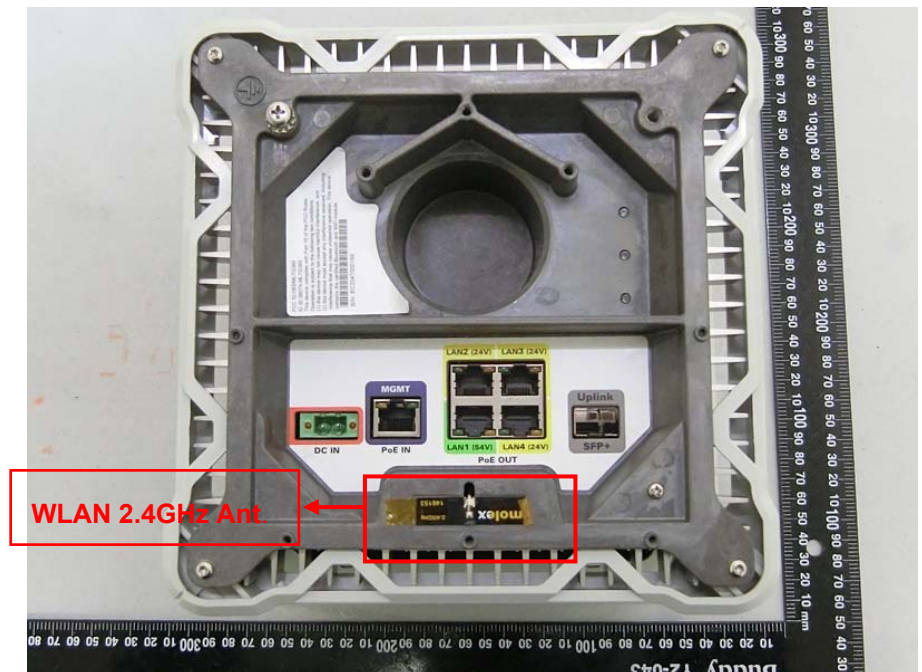

Brand Name: Edge-core \ Kwikbit  
Model Name: MLTG-360 \ K60DNxy (Refer to test report for detail information)

Splash-proof cover

Wall-mounted rack

Metal band