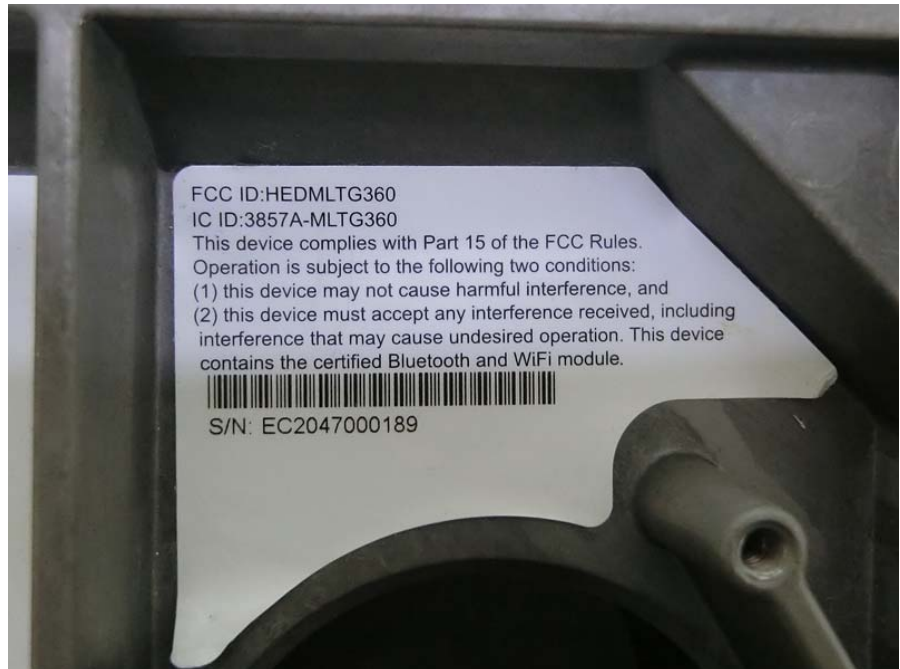

Brand Name: Edge-core \ Kwikbit  
Model Name: MLTG-360 \ K60DNxy (Refer to test report for detail information)

Splash-proof cover

Wall-mounted rack

Metal band