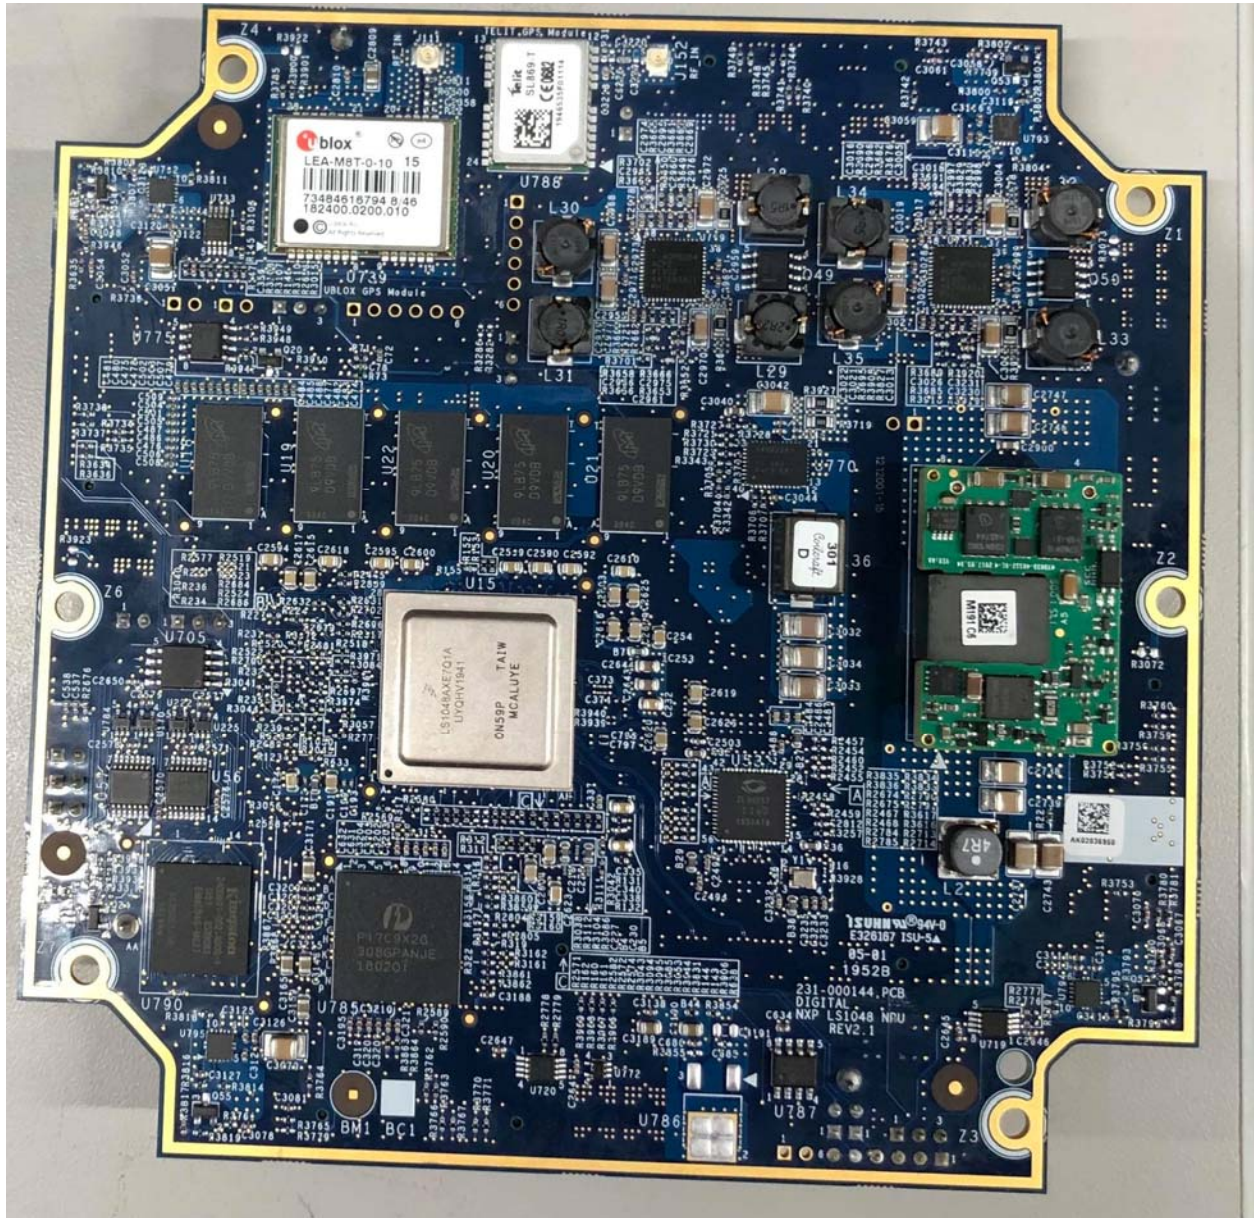

FCC ID: 2AK7S-FBC2001

Digital board- Top

Digital board- Bottom

Interface(power) board – Top

Interface (power) board- bottom

Antenna Board- Top

Antenna board- Bottom