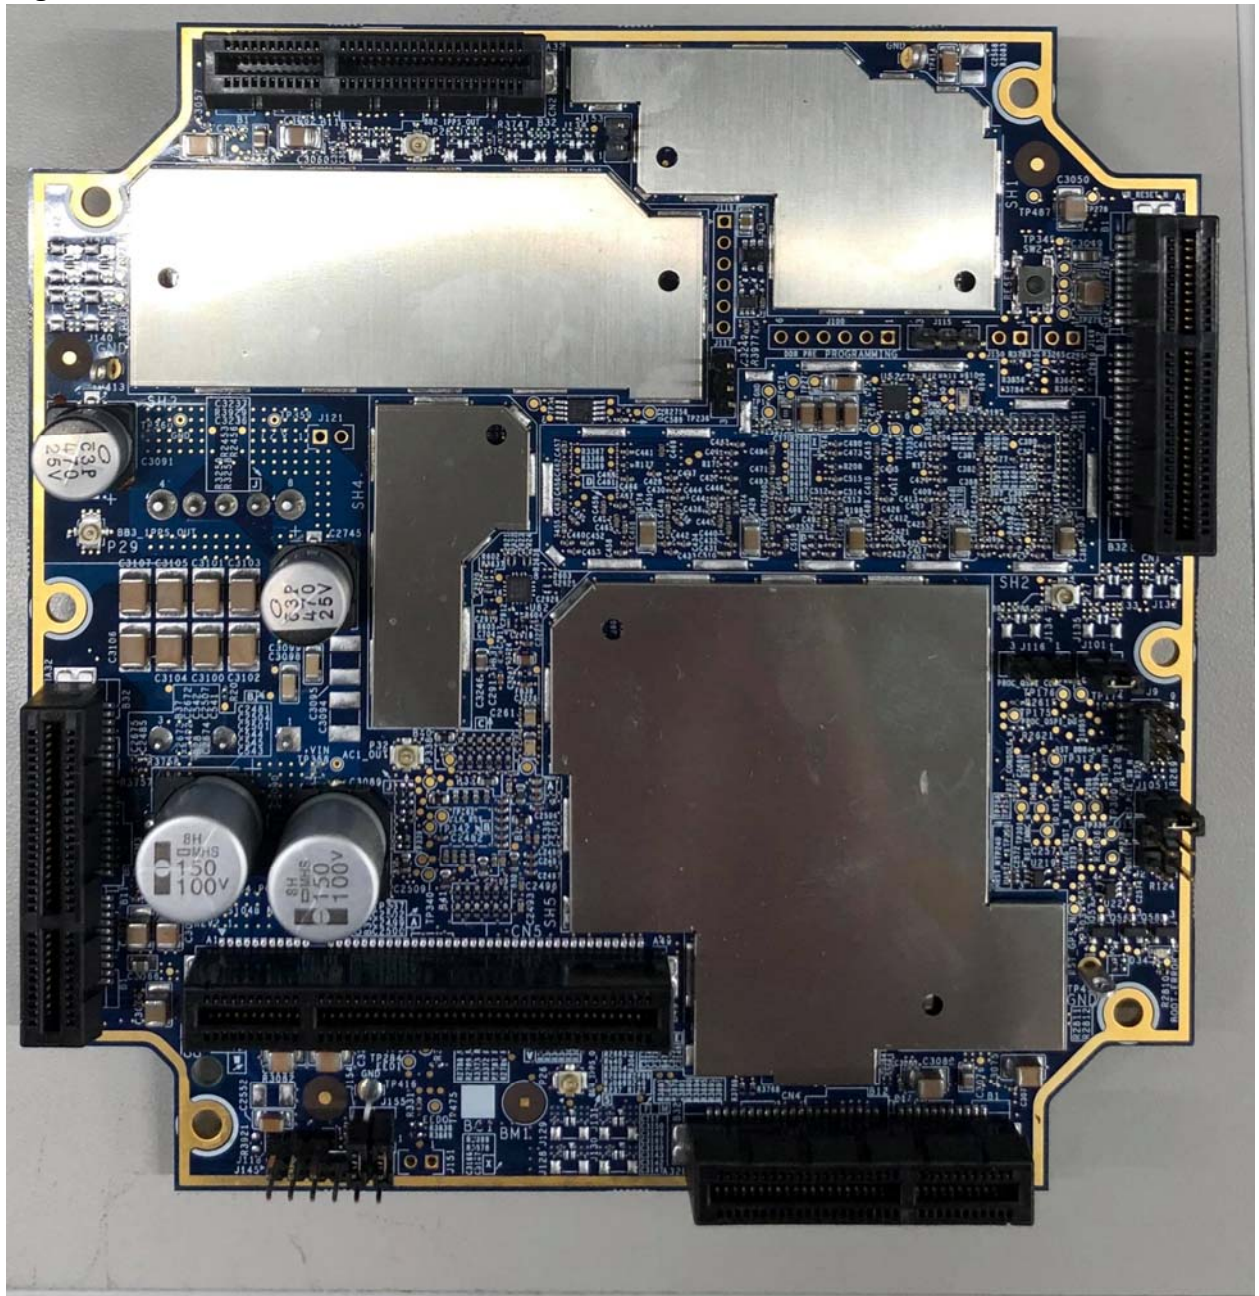

FCC ID: 2AK7S-FBC2001

Digital board- Top

Digital board- Bottom

Interface(power) board – Top

Interface (power) board- bottom

Antenna Board- Top

Antenna board- Bottom