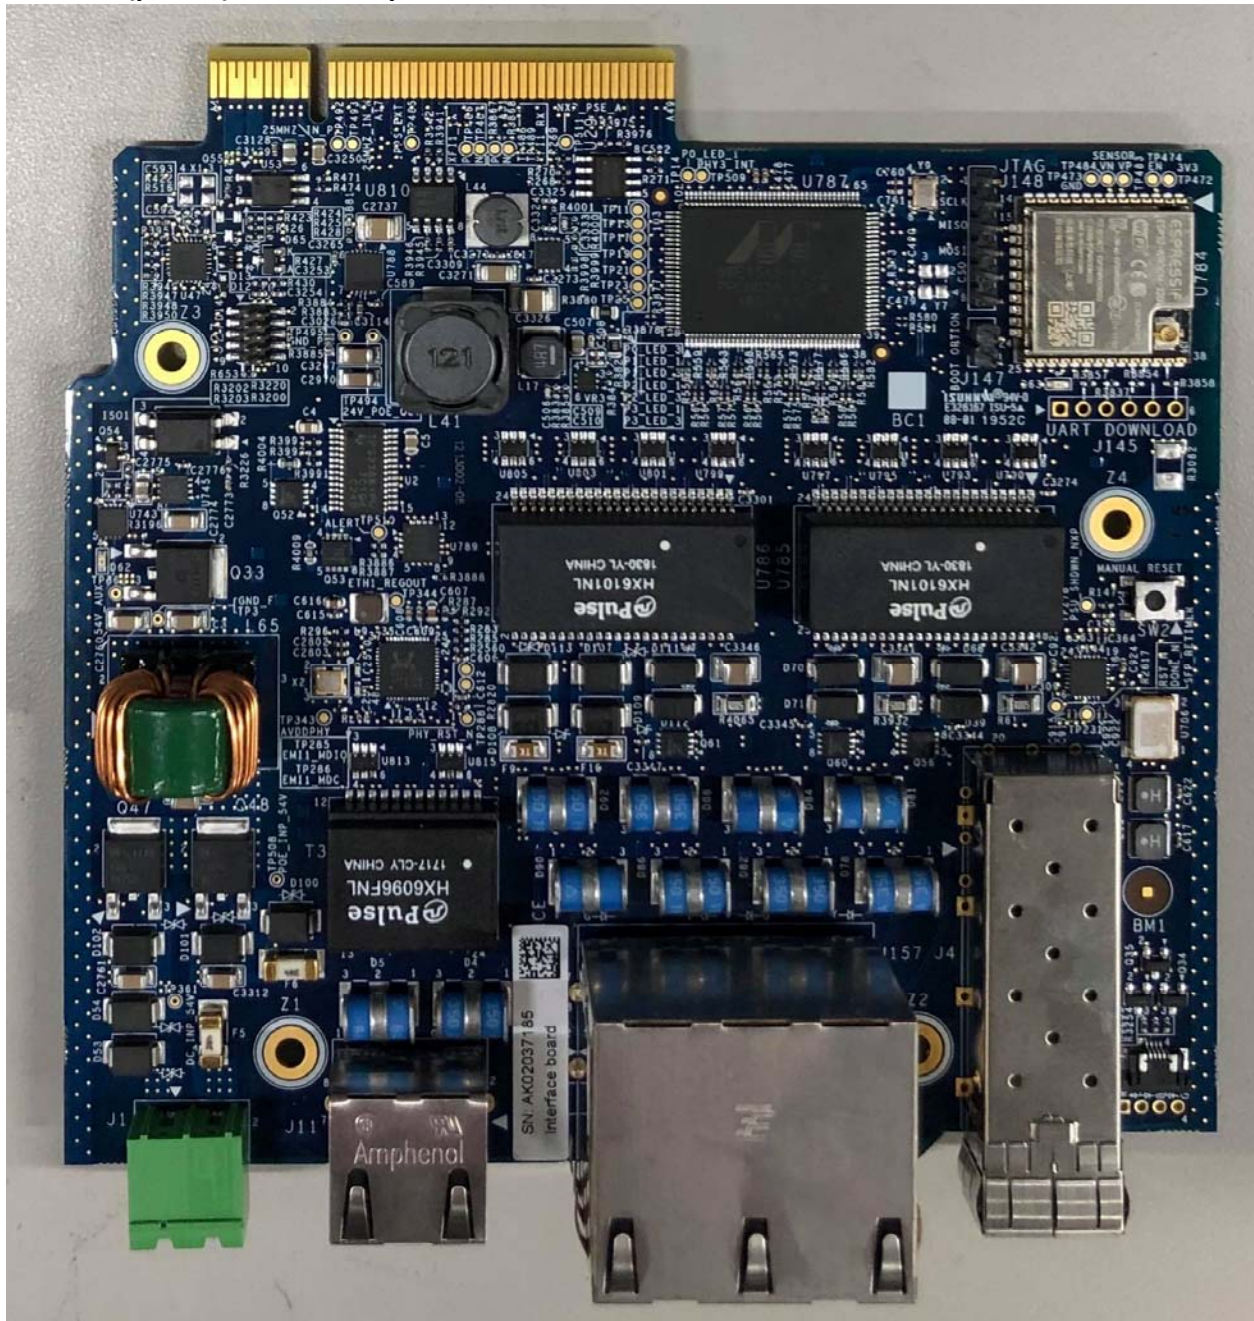

FCC ID: 2AK7S-FBC2001

Digital board- Top

Digital board- Bottom

Interface(power) board – Top

Interface (power) board- bottom

Antenna Board- Top

Antenna board- Bottom