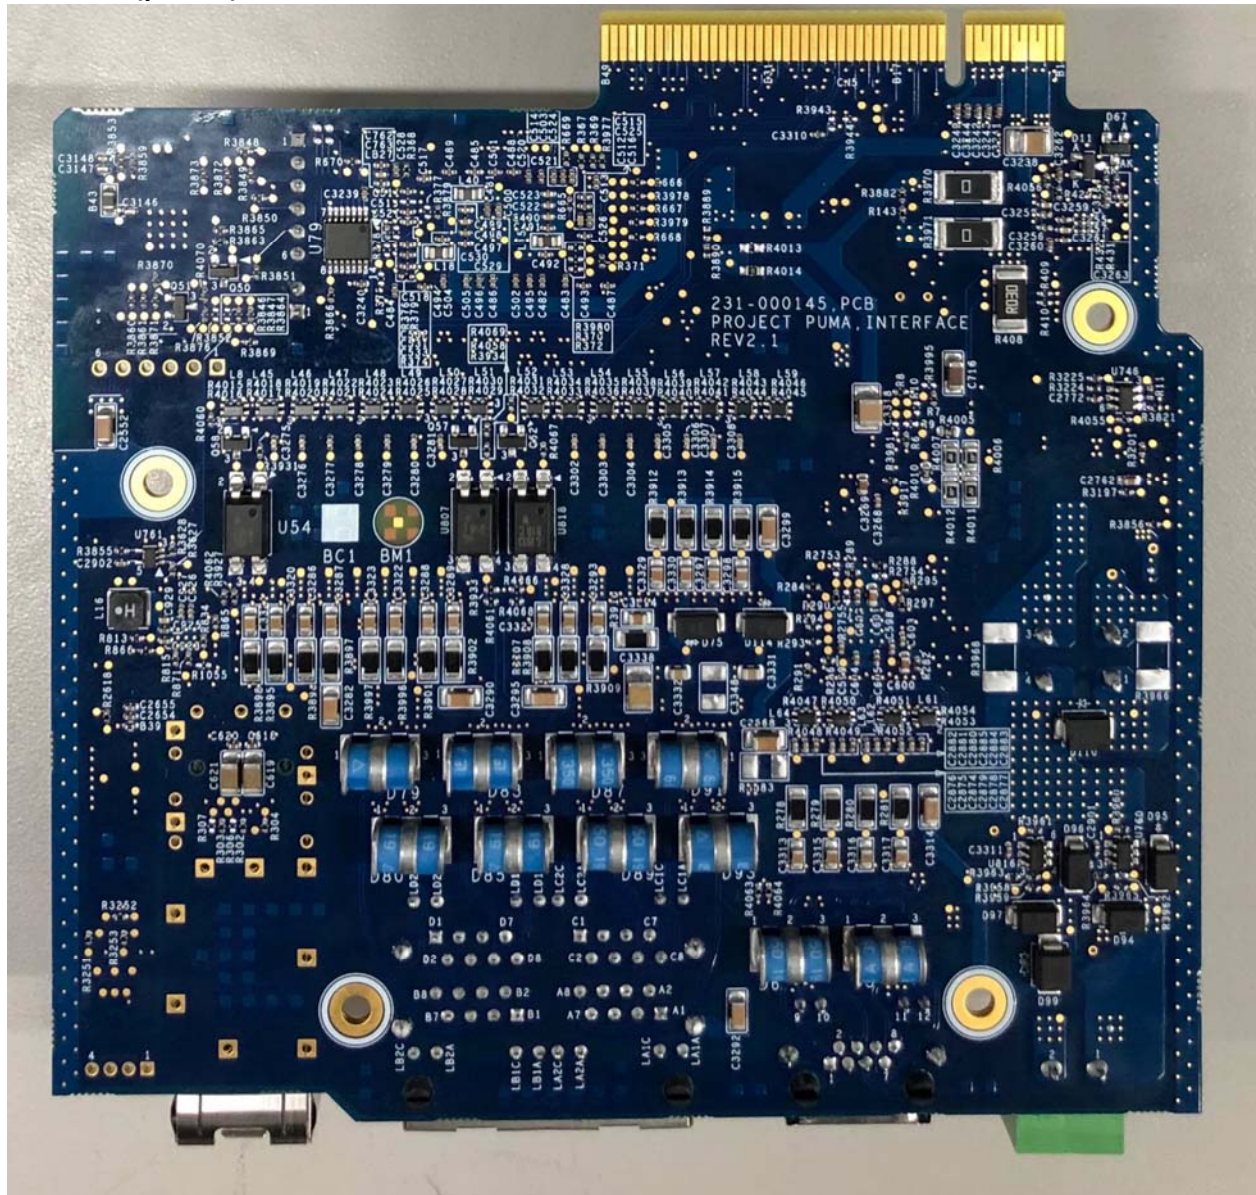

FCC ID: 2AK7S-FBC2001

Digital board- Top

Digital board- Bottom

Interface(power) board – Top

Interface (power) board- bottom

Antenna Board- Top

Antenna board- Bottom