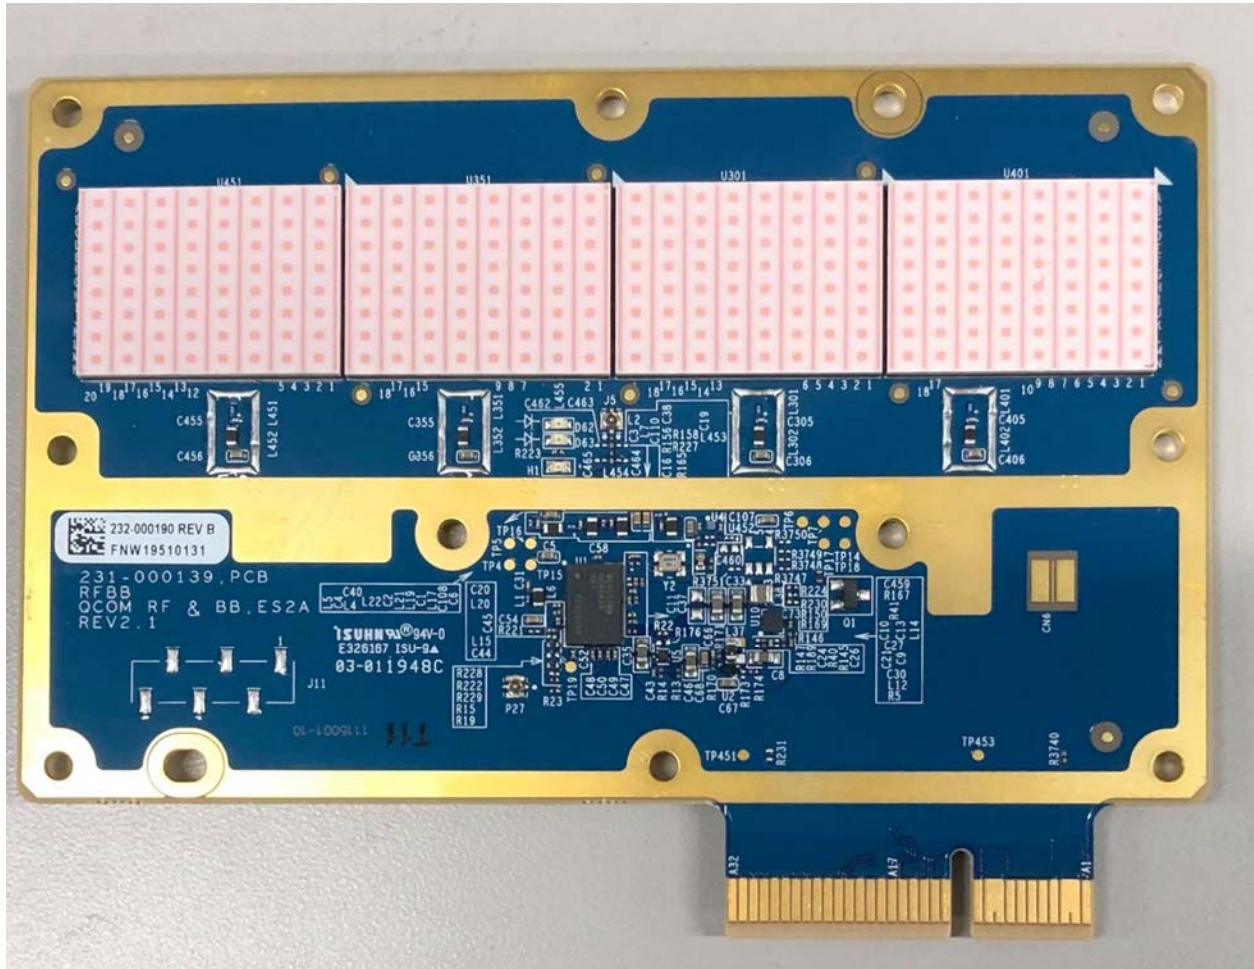

FCC ID: 2AK7S-FBC2001

Digital board- Top

Digital board- Bottom

Interface(power) board – Top

Interface (power) board- bottom

Antenna Board- Top

Antenna board- Bottom