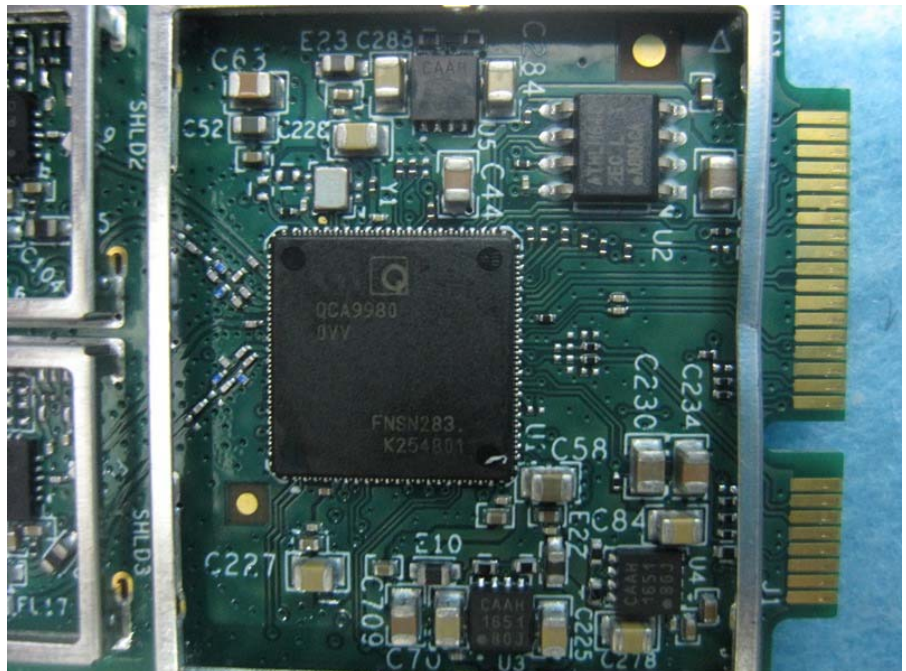

Brand Name: IgniteNet Model No.: ML2.5-60-35 / ML2.5-60-19

EUT 1

EUT 2