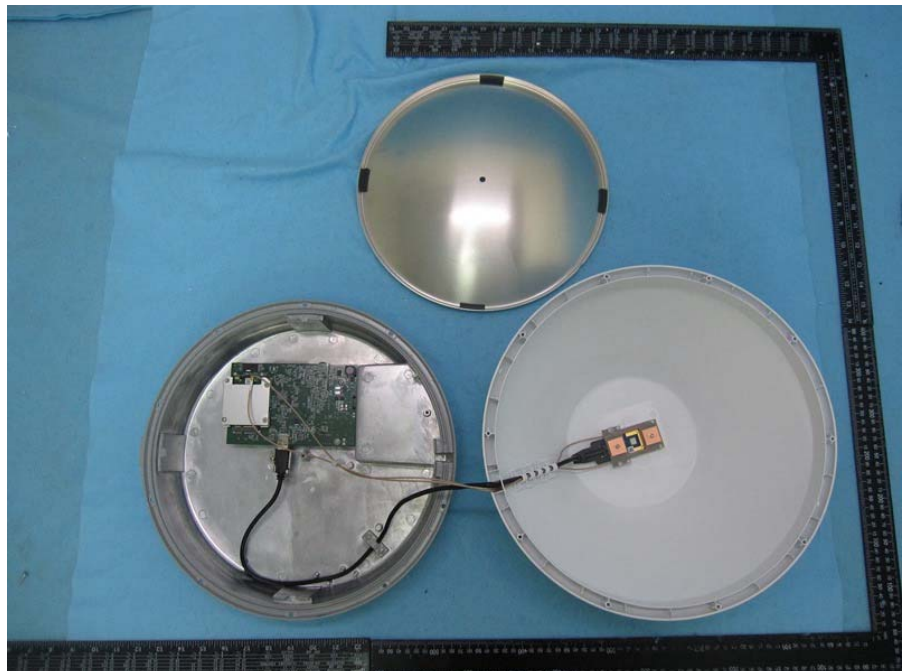

Brand Name: IgniteNet Model No.: ML2.5-60-35 / ML2.5-60-19

EUT 1

EUT 2