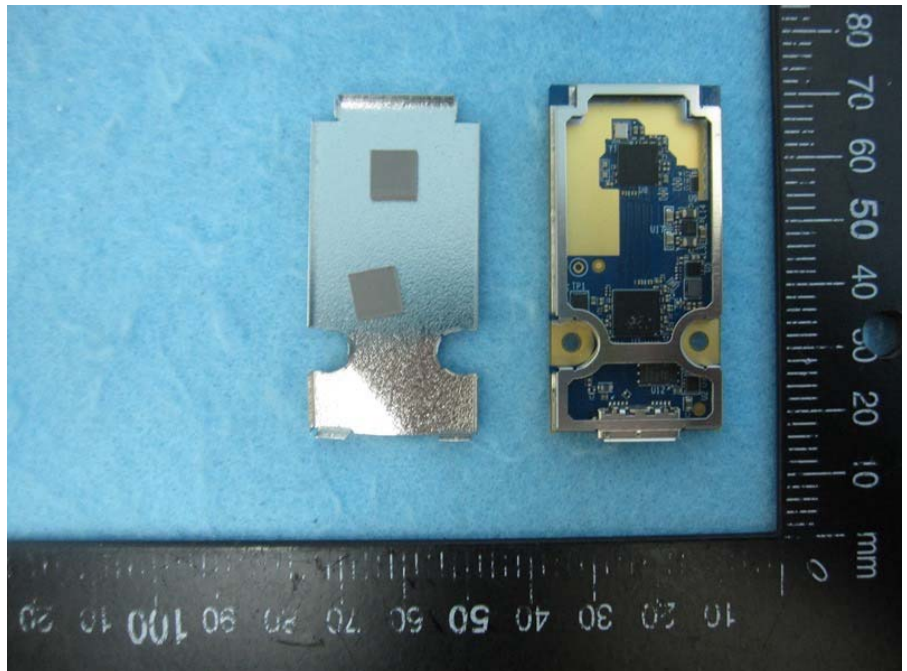

Brand Name: IgniteNet Model No.: ML2.5-60-35 / ML2.5-60-19

EUT 1

EUT 2