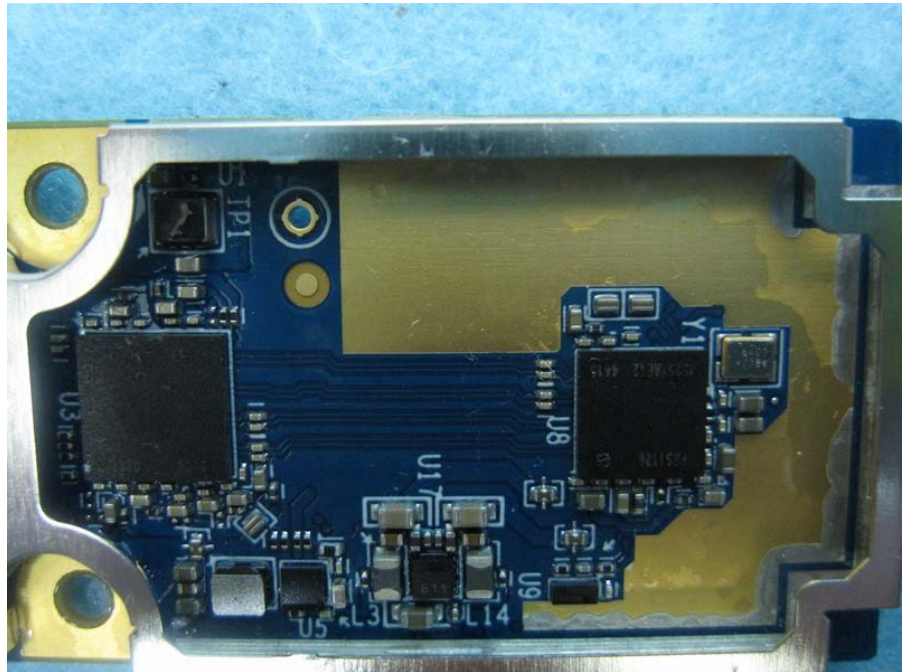

Brand Name: IgniteNet Model No.: ML2.5-60-35 / ML2.5-60-19

EUT 1

EUT 2