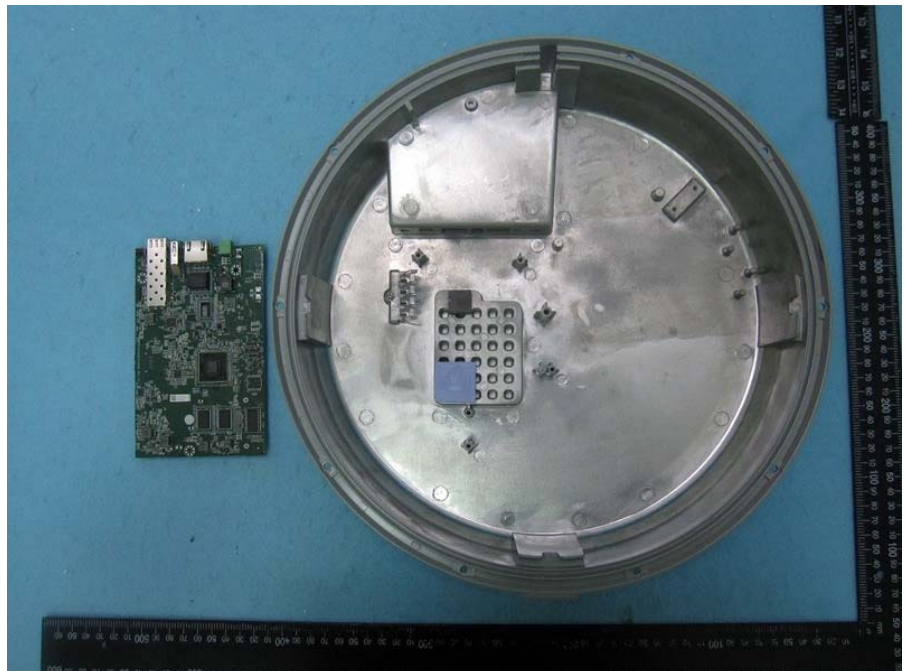

Brand Name: IgniteNet Model No.: ML2.5-60-35 / ML2.5-60-19

EUT 1

EUT 2