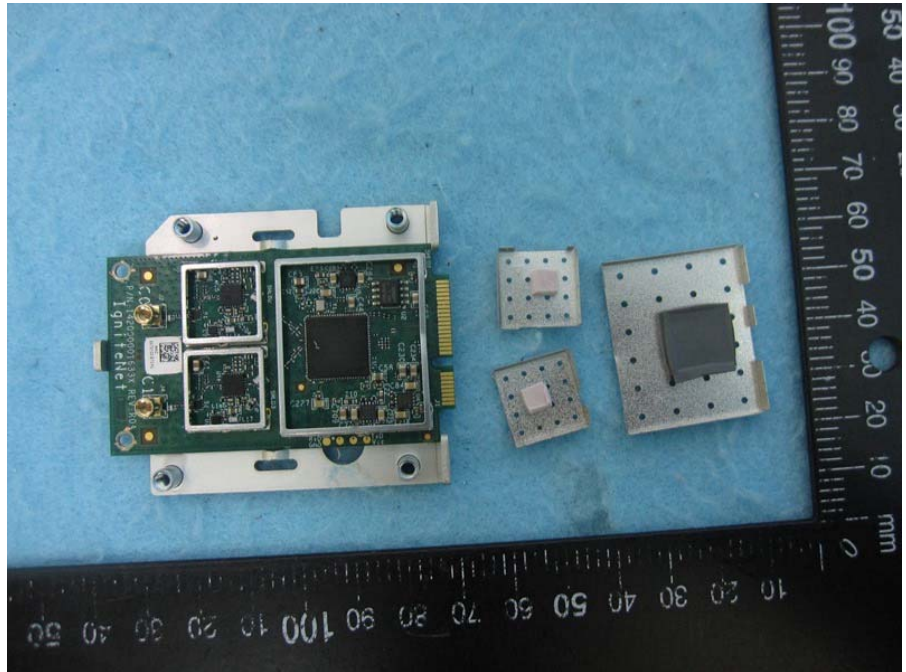

Brand Name: IgniteNet Model No.: ML2.5-60-35 / ML2.5-60-19

EUT 1

EUT 2