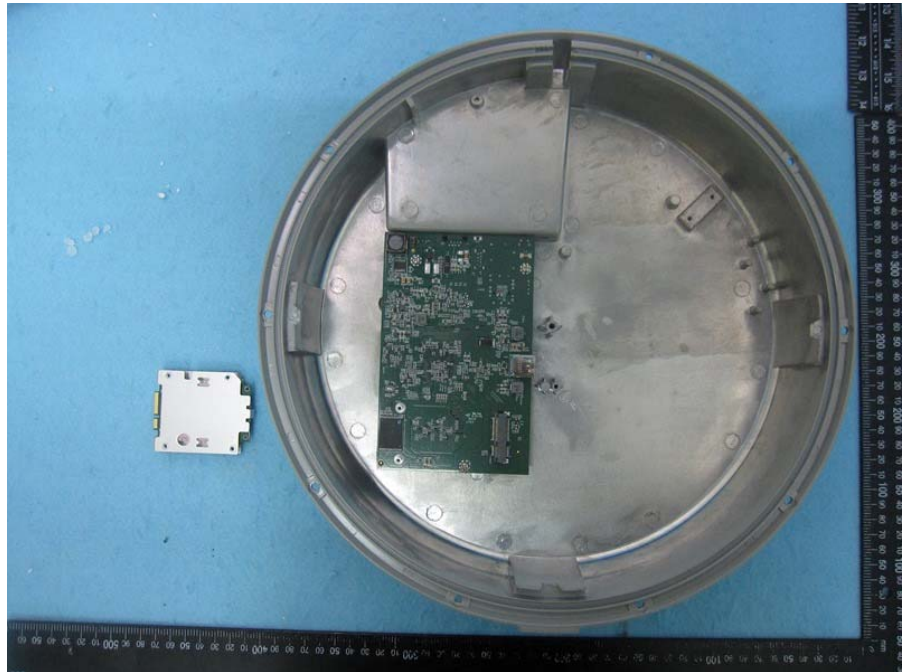

Brand Name: IgniteNet Model No.: ML2.5-60-35 / ML2.5-60-19

EUT 1

EUT 2