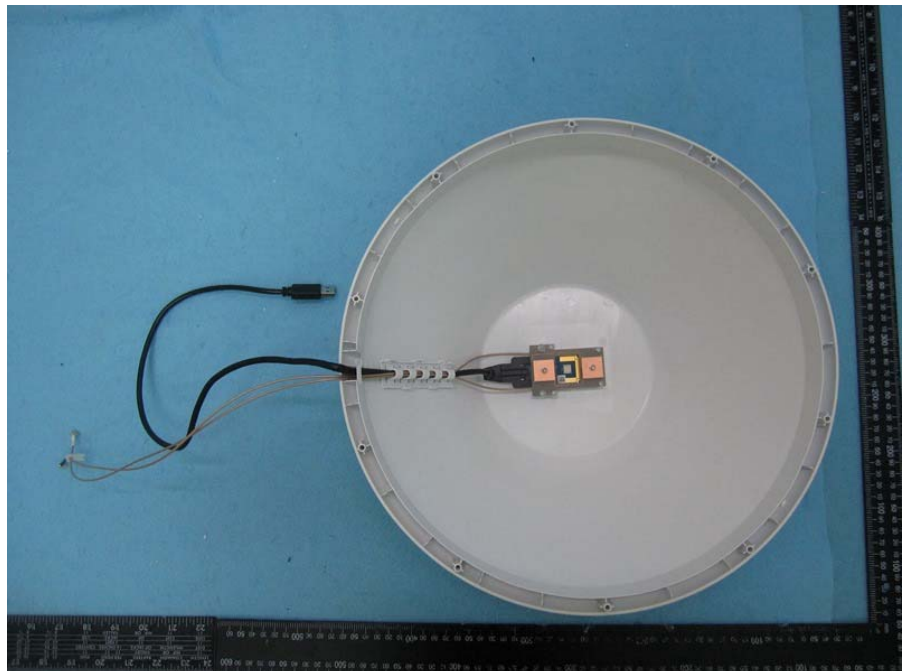

Brand Name: IgniteNet Model No.: ML2.5-60-35 / ML2.5-60-19

EUT 1

EUT 2