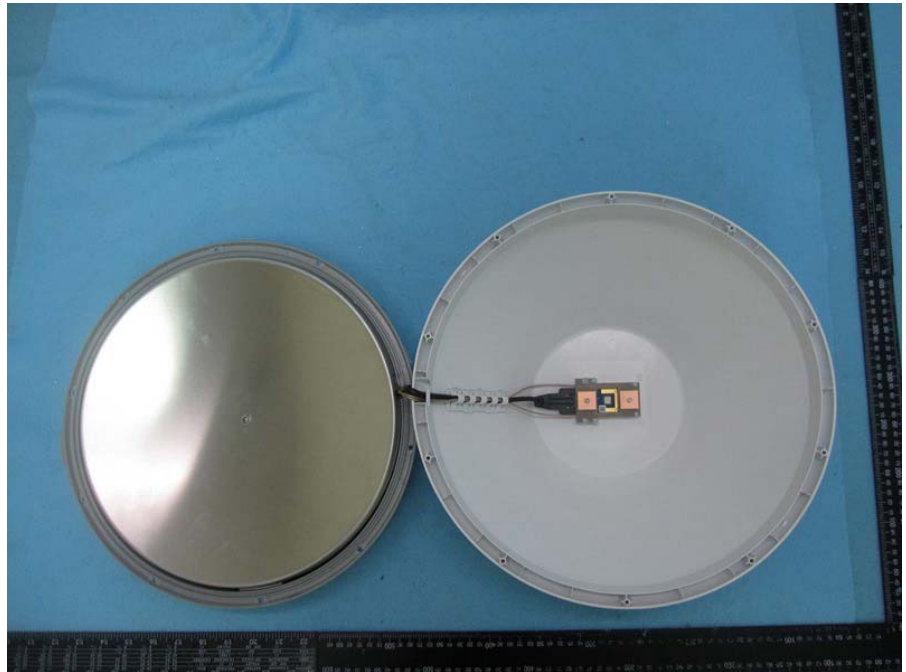

Brand Name: IgniteNet Model No.: ML2.5-60-35 / ML2.5-60-19

EUT 1

EUT 2