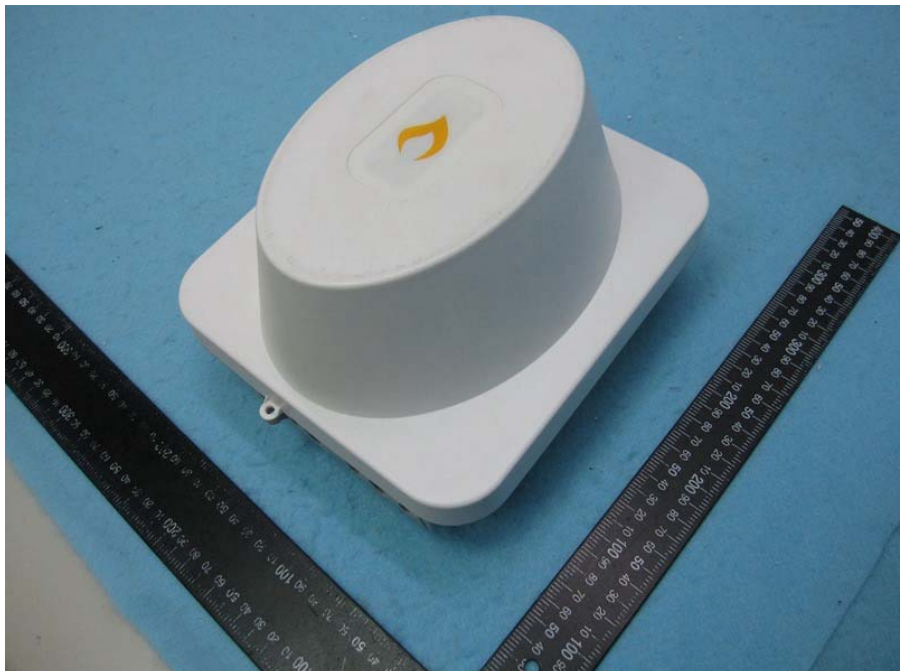

Brand Name: IgniteNet Model No.: ML2.5-60-35 / ML2.5-60-19

EUT 1

EUT 2

PoE

Power cable