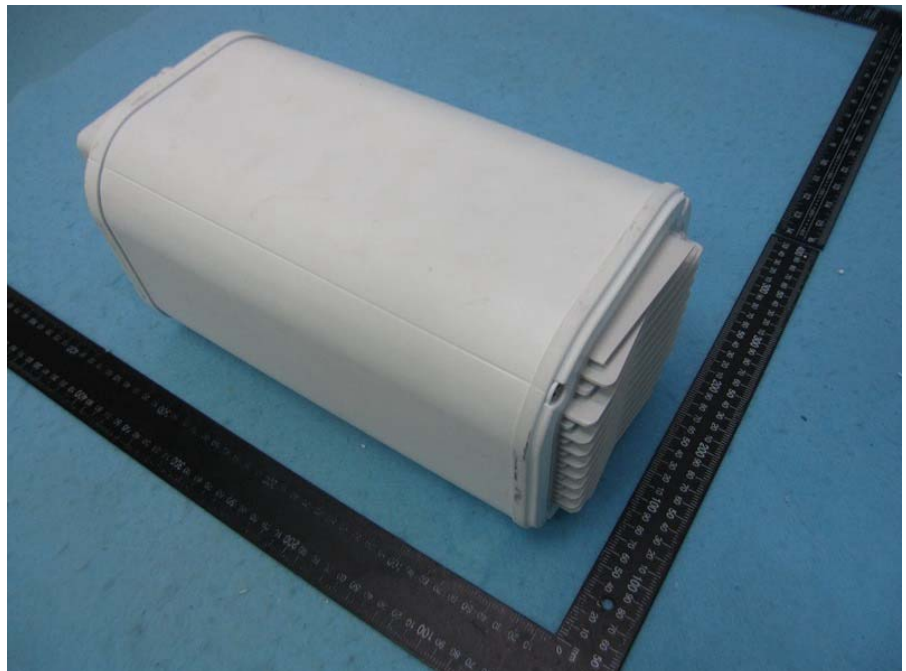

Brand Name: IgniteNet Model No.: ML-60-10G-360

Wall-mounted rack