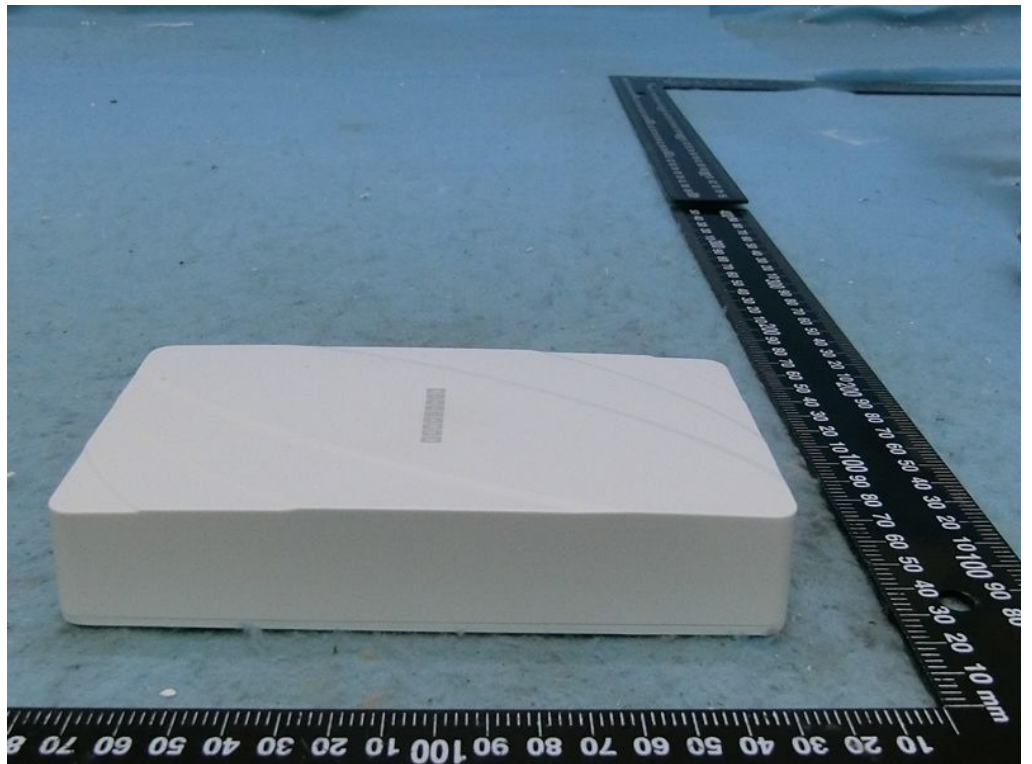

Brand Name: **Edge-core** Model Name: EAP104

Wall-mounted rack

RJ-45 cable