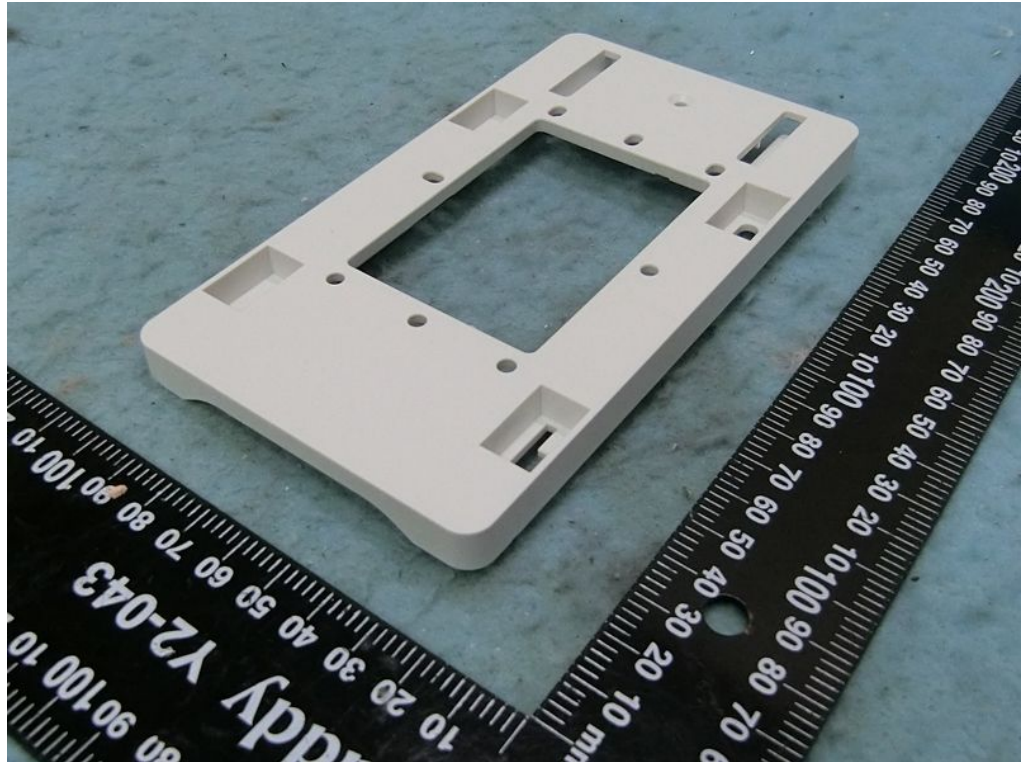

Brand Name: **Edge-core** Model Name: EAP104

Wall-mounted rack

RJ-45 cable