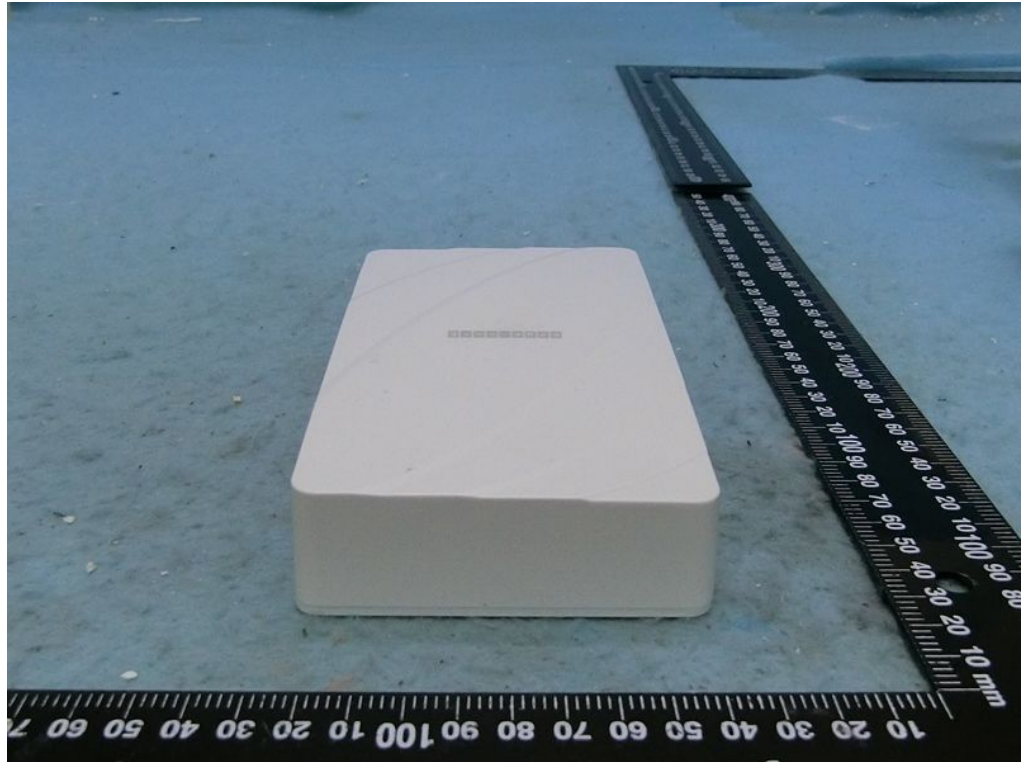

Brand Name: **Edge-core** Model Name: EAP104

Wall-mounted rack

RJ-45 cable