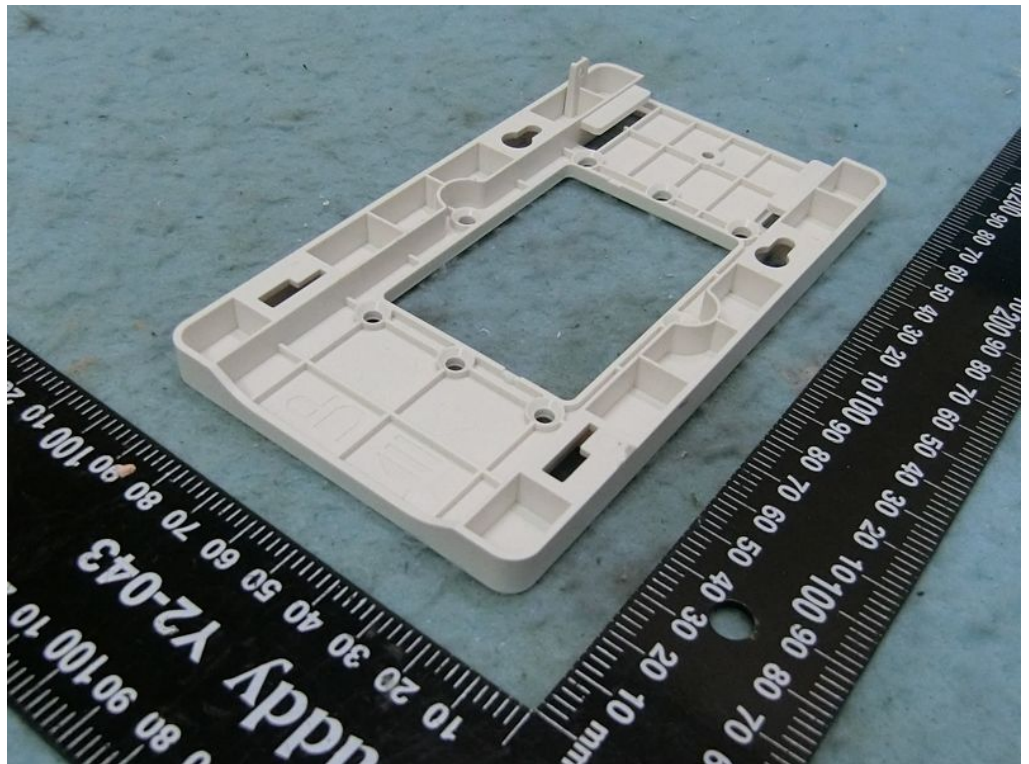

Brand Name: **Edge-core** Model Name: EAP104

Wall-mounted rack

RJ-45 cable