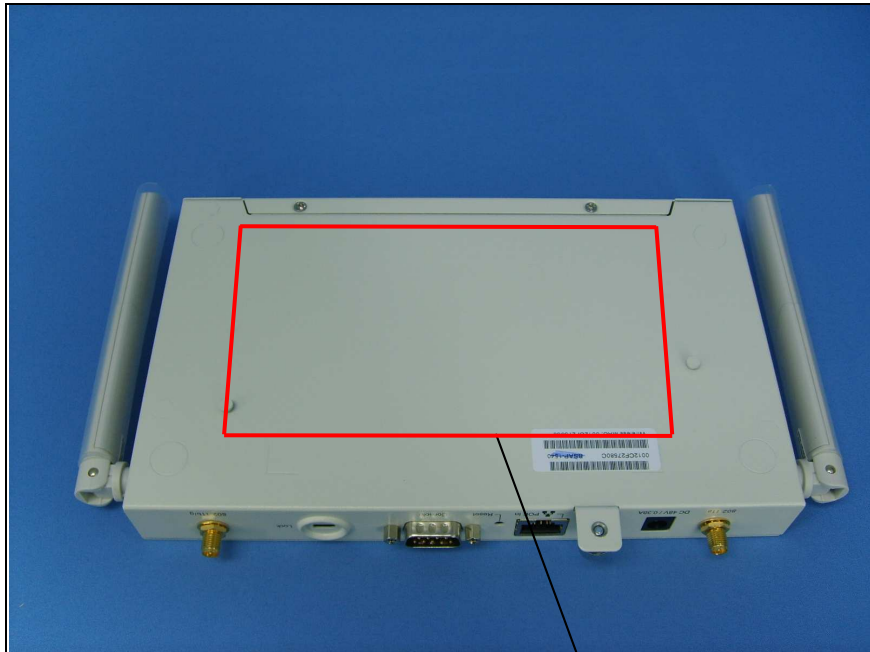

FCC LABEL LOCATION

The label will be permanently affixed at a conspicuous location on the device.

Label

FCC ID: HEDAP20AG