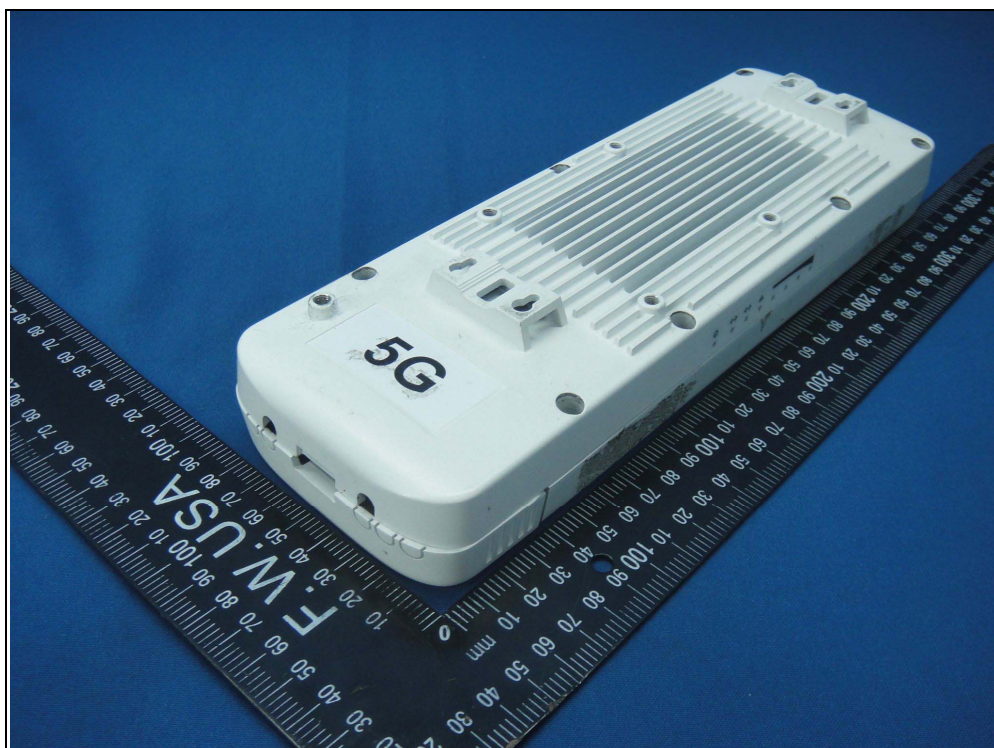

CONSTRUCTION PHOTOS OF EUT

Model No.: SF-AC866

Model No.: SF-AC866-1

Model No.: ECWO4320

Model No.: ECWO4324

PoE Model No.: NU24-F240100-I2