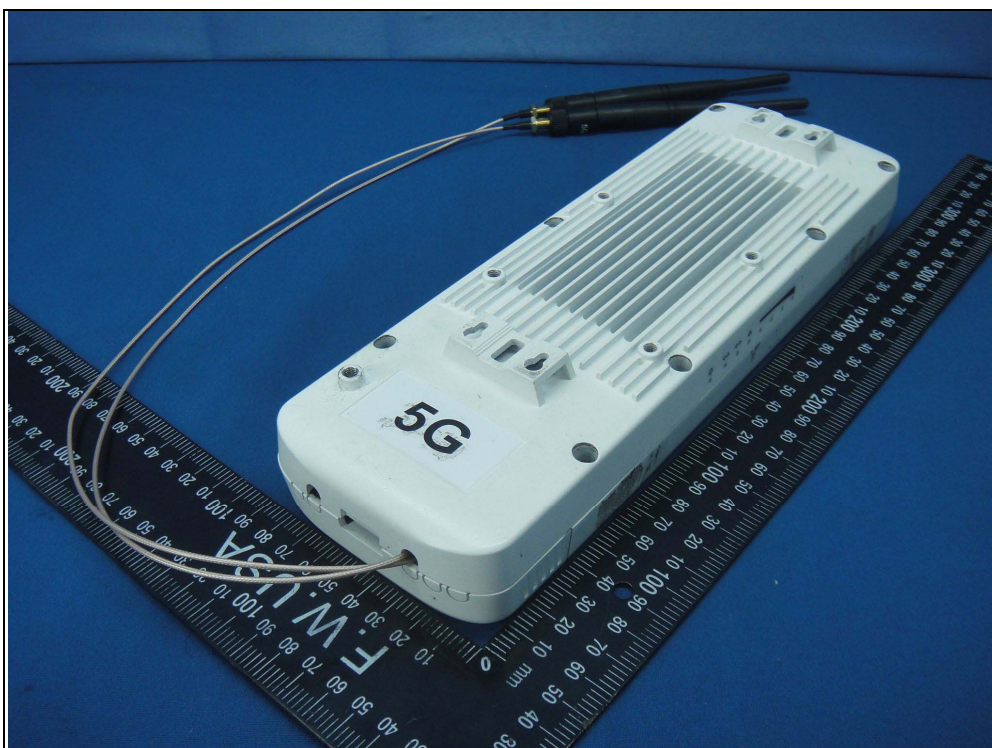

CONSTRUCTION PHOTOS OF EUT

Model No.: SF-AC866

Model No.: SF-AC866-1

Model No.: ECWO4320

Model No.: ECWO4324

PoE Model No.: NU24-F240100-I2