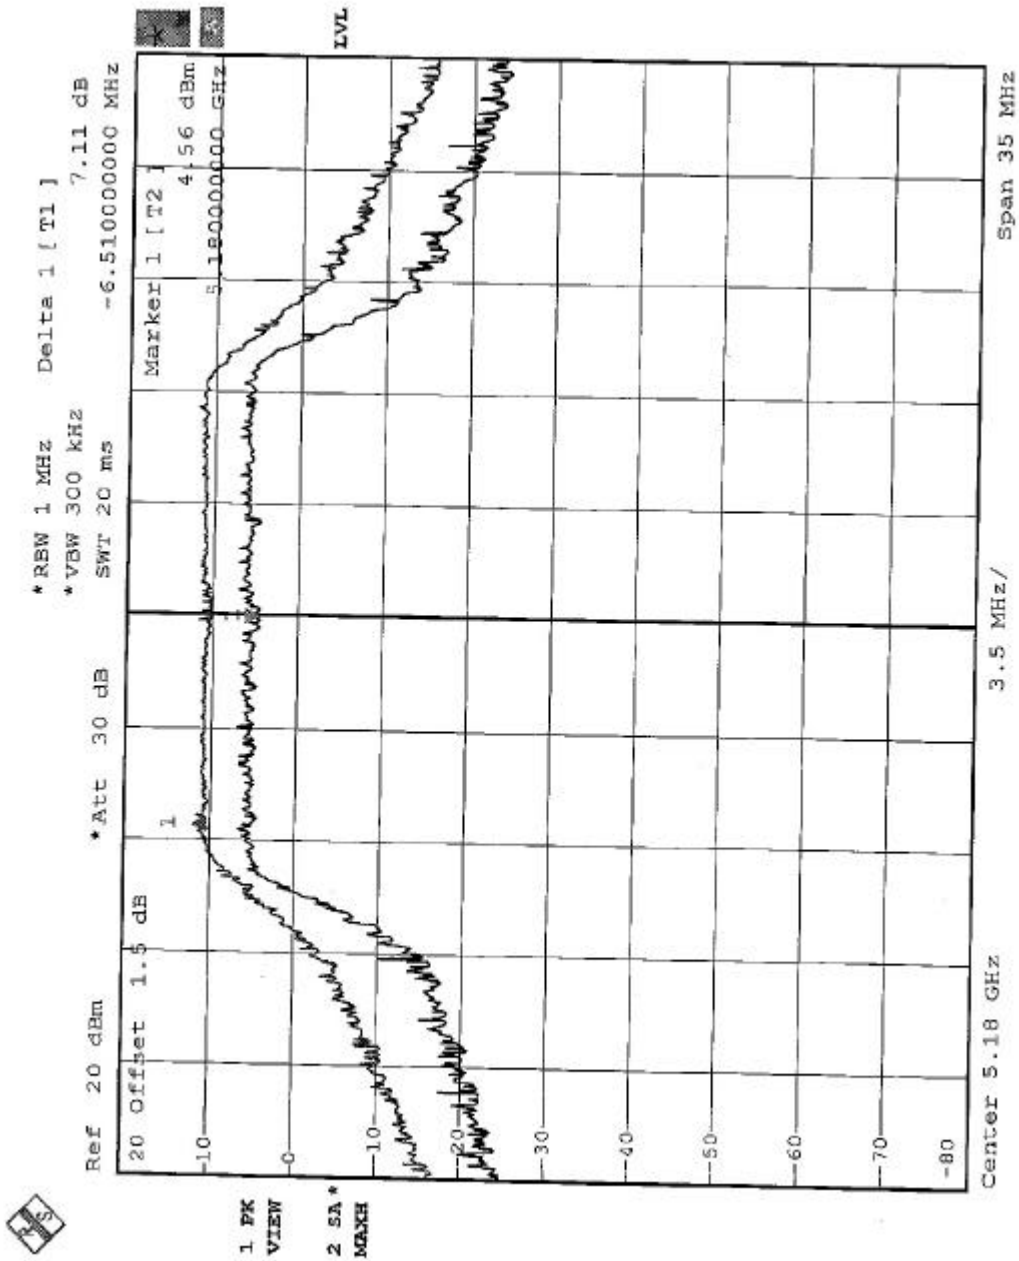

CHANNEL 1

CHANNEL 4

CHANNEL 5

CHANNEL 8

CHANNEL 9

CHANNEL 12

EUT	Wireless LAN Access Point 8700	MODEL	3CRWE870075A
MODE	Turbo	INPUT POWER (SYSTEM)	120Vac, 60 Hz
ENVIRONMENTAL CONDITIONS	19eg. C, 64RH, 976 hPa	TESTED BY	Hank Chung

CHANNEL	CHANNEL FREQUENCY (MHz)	PEAK POWER EXCURSION (dB)	PEAK to AVERAGE EXCURSION LIMIT (dB)	PASS/FAIL
1	5210	9.04	13	PASS
2	5250	8.66	13	PASS
3	5290	8.71	13	PASS
4	5760	9.34	13	PASS
5	5800	9.65	13	PASS