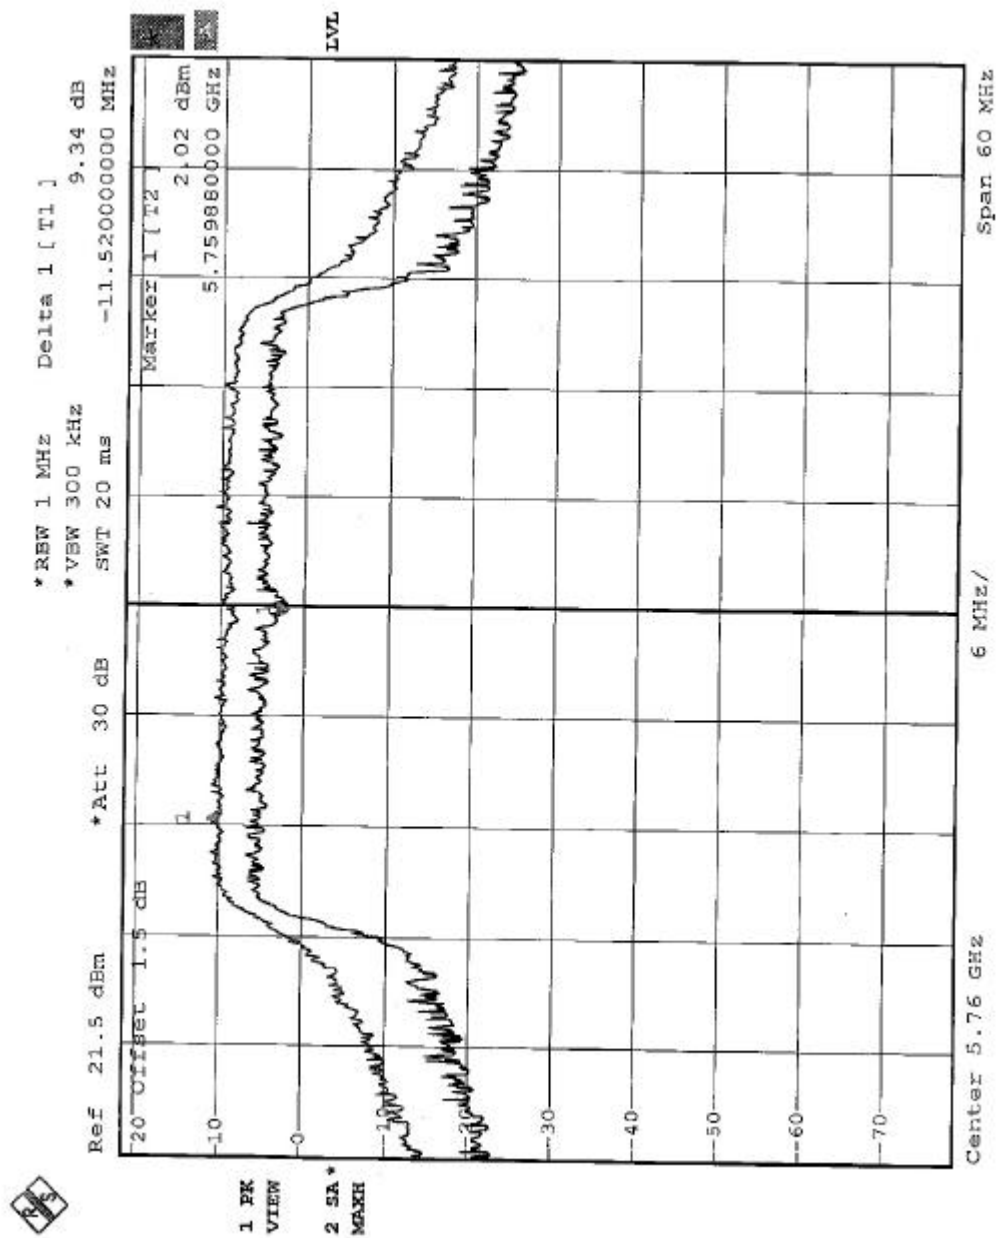

CHANNEL 1

CHANNEL 4

CHANNEL 5

CHANNEL 8

CHANNEL 9

CHANNEL 12

EUT	Wireless LAN Access Point 8700	MODEL	3CRWE870075A
MODE	Turbo	INPUT POWER (SYSTEM)	120Vac, 60 Hz
ENVIRONMENTAL CONDITIONS	19eg. C, 64RH, 976 hPa	TESTED BY	Hank Chung

CHANNEL	CHANNEL FREQUENCY (MHz)	PEAK POWER EXCURSION (dB)	PEAK to AVERAGE EXCURSION LIMIT (dB)	PASS/FAIL
1	5210	9.04	13	PASS
2	5250	8.66	13	PASS
3	5290	8.71	13	PASS
4	5760	9.34	13	PASS
5	5800	9.65	13	PASS

CHANNEL 1

CHANNEL 2

CHANNEL 3

CHANNEL 4

CHANNEL 5