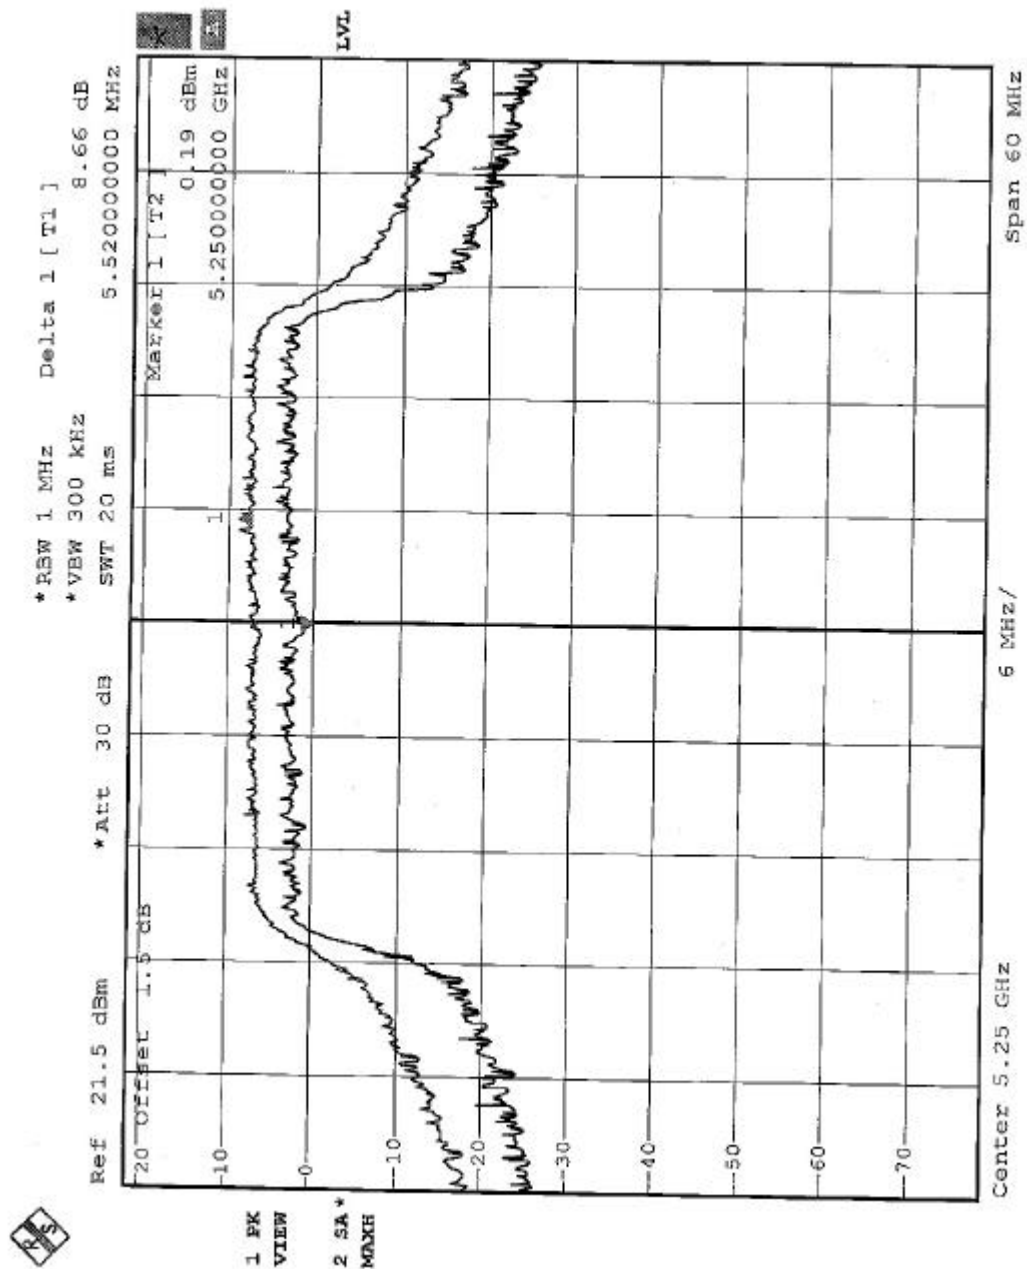

CHANNEL 1

CHANNEL 4

CHANNEL 5

CHANNEL 8

CHANNEL 9

CHANNEL 12

EUT	Wireless LAN Access Point 8700	MODEL	3CRWE870075A
MODE	Turbo	INPUT POWER (SYSTEM)	120Vac, 60 Hz
ENVIRONMENTAL CONDITIONS	19eg. C, 64RH, 976 hPa	TESTED BY	Hank Chung

CHANNEL	CHANNEL FREQUENCY (MHz)	PEAK POWER EXCURSION (dB)	PEAK to AVERAGE EXCURSION LIMIT (dB)	PASS/FAIL
1	5210	9.04	13	PASS
2	5250	8.66	13	PASS
3	5290	8.71	13	PASS
4	5760	9.34	13	PASS
5	5800	9.65	13	PASS

CHANNEL 1

CHANNEL 2

CHANNEL 3

CHANNEL 4

CHANNEL 5