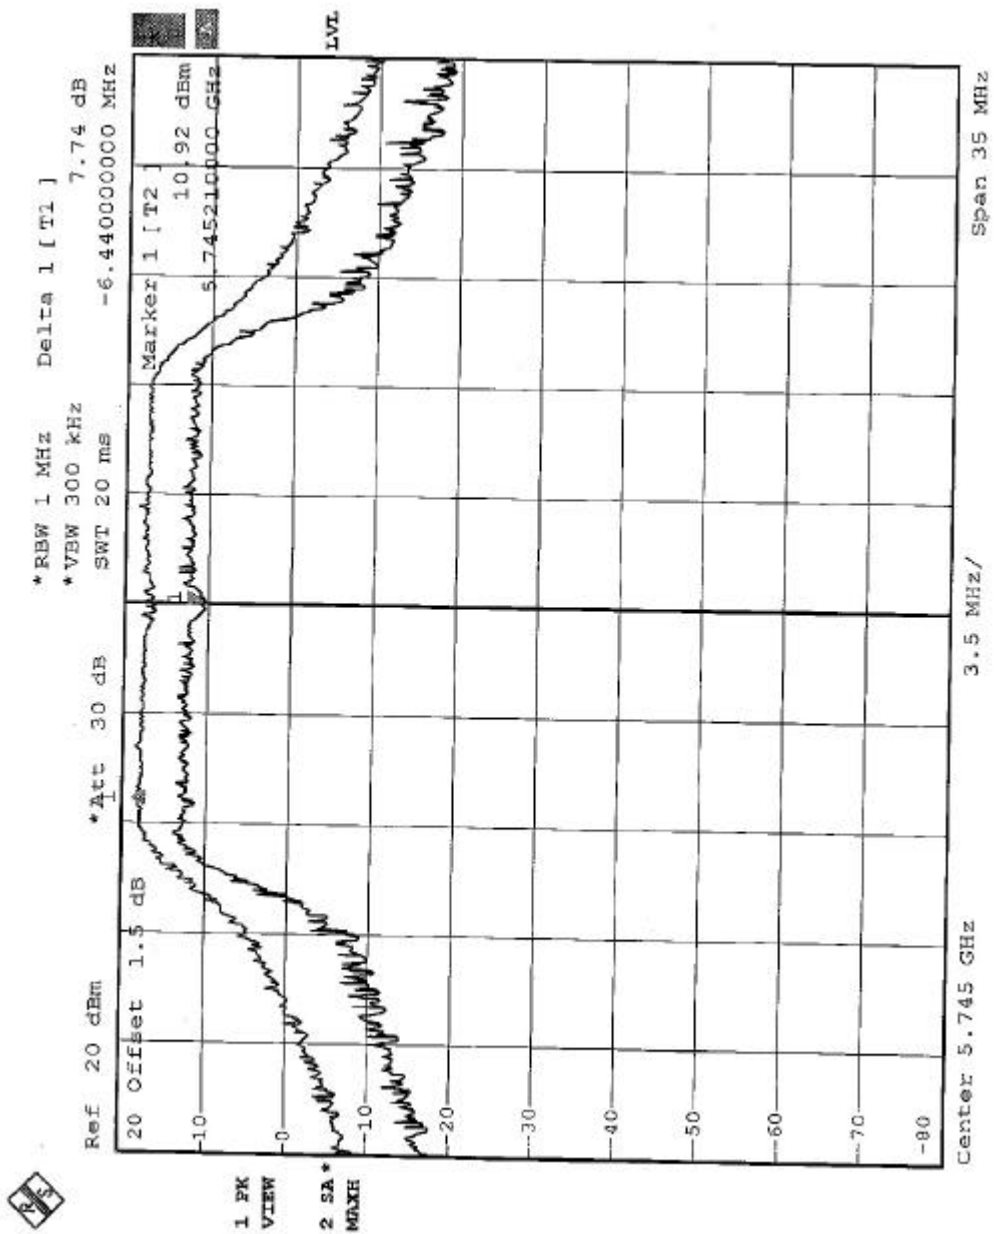

CHANNEL 1

CHANNEL 4

CHANNEL 5

CHANNEL 8

CHANNEL 9

CHANNEL 12

EUT	Wireless LAN Access Point 8700	MODEL	3CRWE870075A
MODE	Turbo	INPUT POWER (SYSTEM)	120Vac, 60 Hz
ENVIRONMENTAL CONDITIONS	19eg. C, 64RH, 976 hPa	TESTED BY	Hank Chung

CHANNEL	CHANNEL FREQUENCY (MHz)	PEAK POWER EXCURSION (dB)	PEAK to AVERAGE EXCURSION LIMIT (dB)	PASS/FAIL
1	5210	9.04	13	PASS
2	5250	8.66	13	PASS
3	5290	8.71	13	PASS
4	5760	9.34	13	PASS
5	5800	9.65	13	PASS