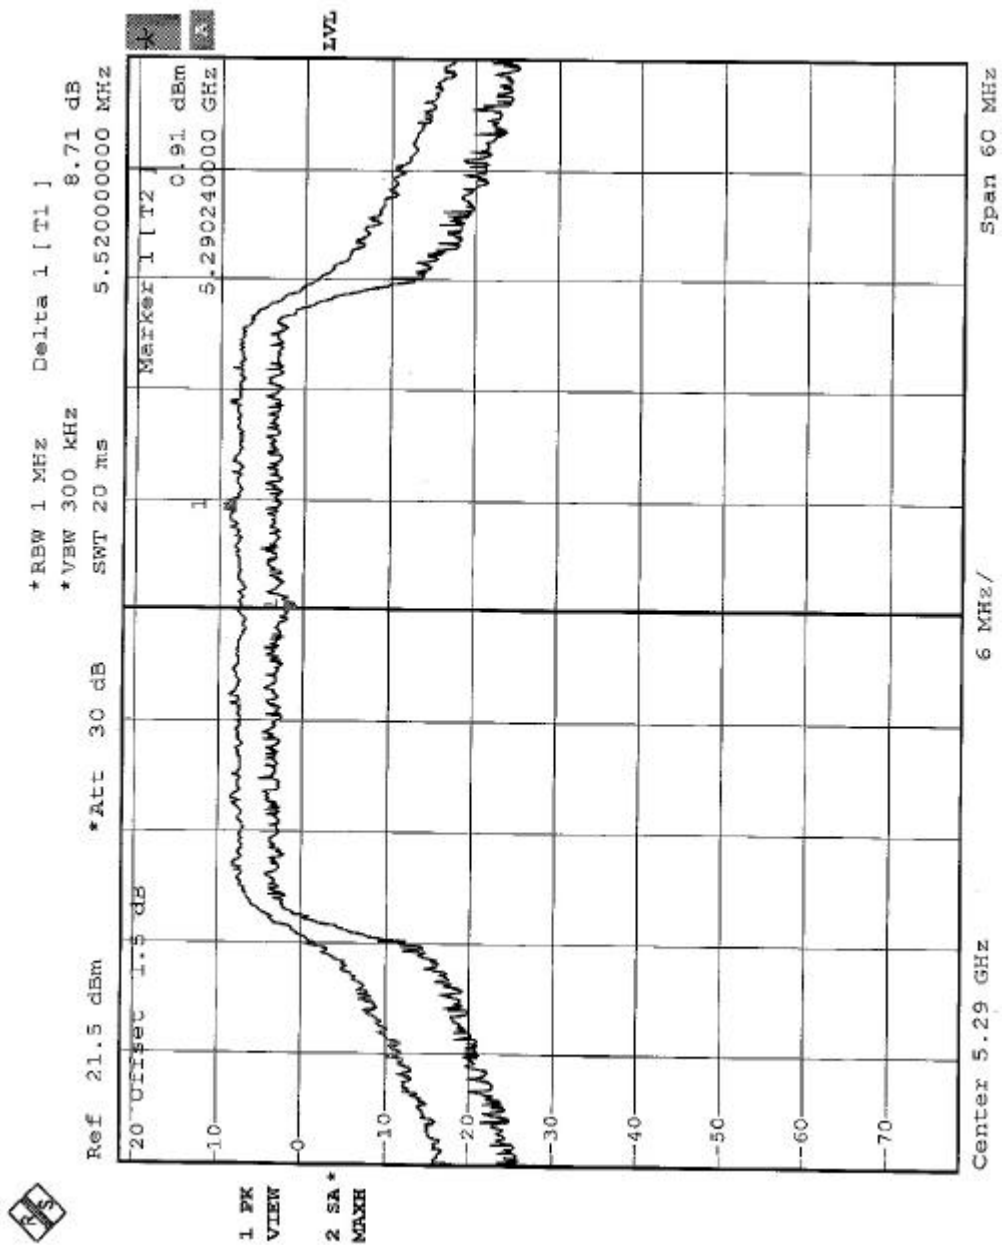

CHANNEL 1

CHANNEL 4

CHANNEL 5

CHANNEL 8

CHANNEL 9

CHANNEL 12

EUT	Wireless LAN Access Point 8700	MODEL	3CRWE870075A
MODE	Turbo	INPUT POWER (SYSTEM)	120Vac, 60 Hz
ENVIRONMENTAL CONDITIONS	19eg. C, 64RH, 976 hPa	TESTED BY	Hank Chung

CHANNEL	CHANNEL FREQUENCY (MHz)	PEAK POWER EXCURSION (dB)	PEAK to AVERAGE EXCURSION LIMIT (dB)	PASS/FAIL
1	5210	9.04	13	PASS
2	5250	8.66	13	PASS
3	5290	8.71	13	PASS
4	5760	9.34	13	PASS
5	5800	9.65	13	PASS

CHANNEL 1

CHANNEL 2

CHANNEL 3

CHANNEL 4

CHANNEL 5