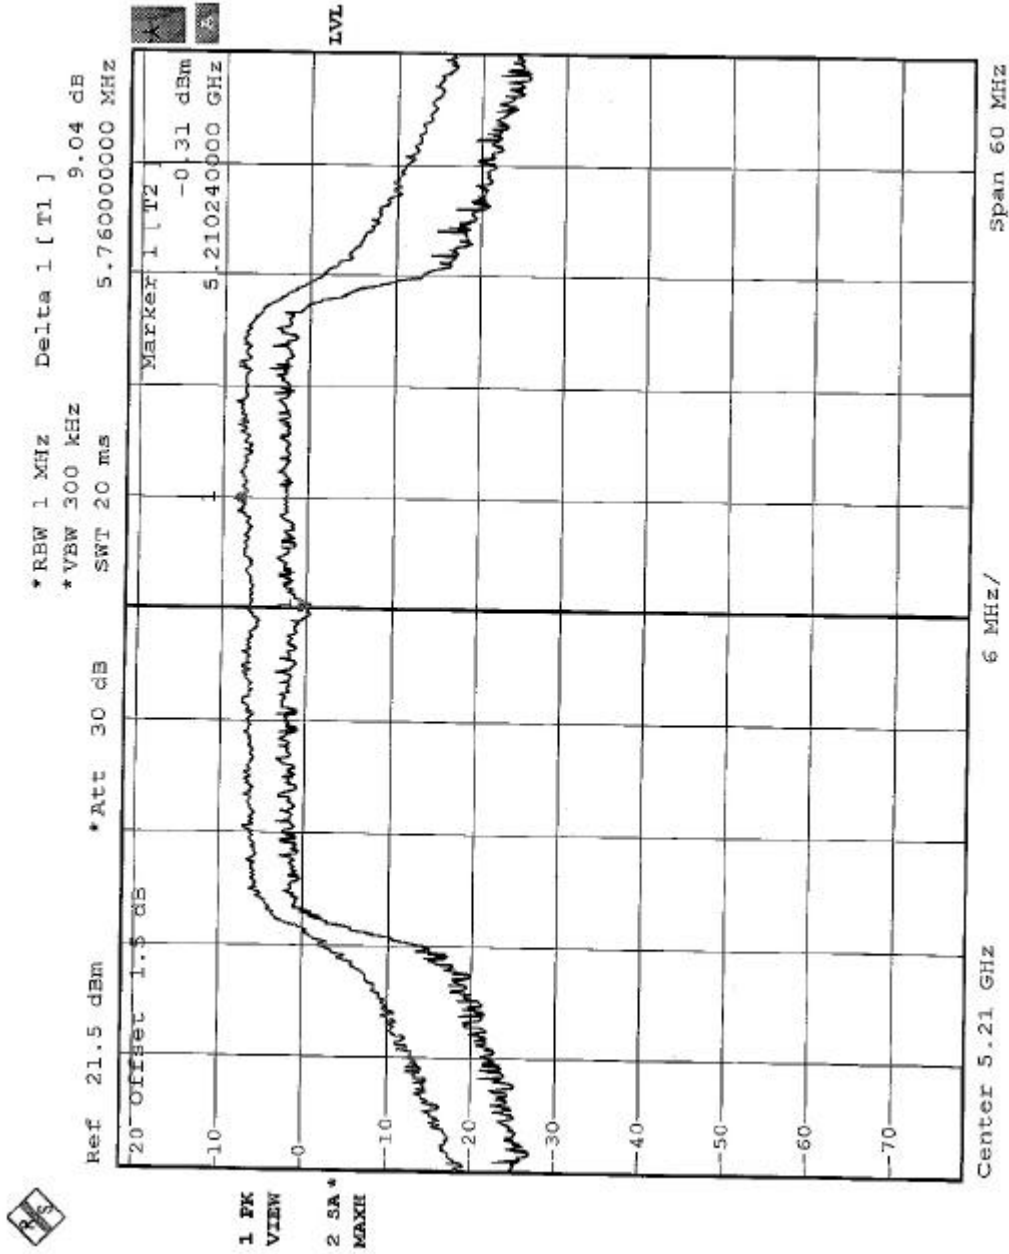

CHANNEL 1

CHANNEL 4

CHANNEL 5

CHANNEL 8

CHANNEL 9

CHANNEL 12

EUT	Wireless LAN Access Point 8700	MODEL	3CRWE870075A
MODE	Turbo	INPUT POWER (SYSTEM)	120Vac, 60 Hz
ENVIRONMENTAL CONDITIONS	19eg. C, 64RH, 976 hPa	TESTED BY	Hank Chung

CHANNEL	CHANNEL FREQUENCY (MHz)	PEAK POWER EXCURSION (dB)	PEAK to AVERAGE EXCURSION LIMIT (dB)	PASS/FAIL
1	5210	9.04	13	PASS
2	5250	8.66	13	PASS
3	5290	8.71	13	PASS
4	5760	9.34	13	PASS
5	5800	9.65	13	PASS

CHANNEL 1

CHANNEL 2

CHANNEL 3

CHANNEL 4

CHANNEL 5