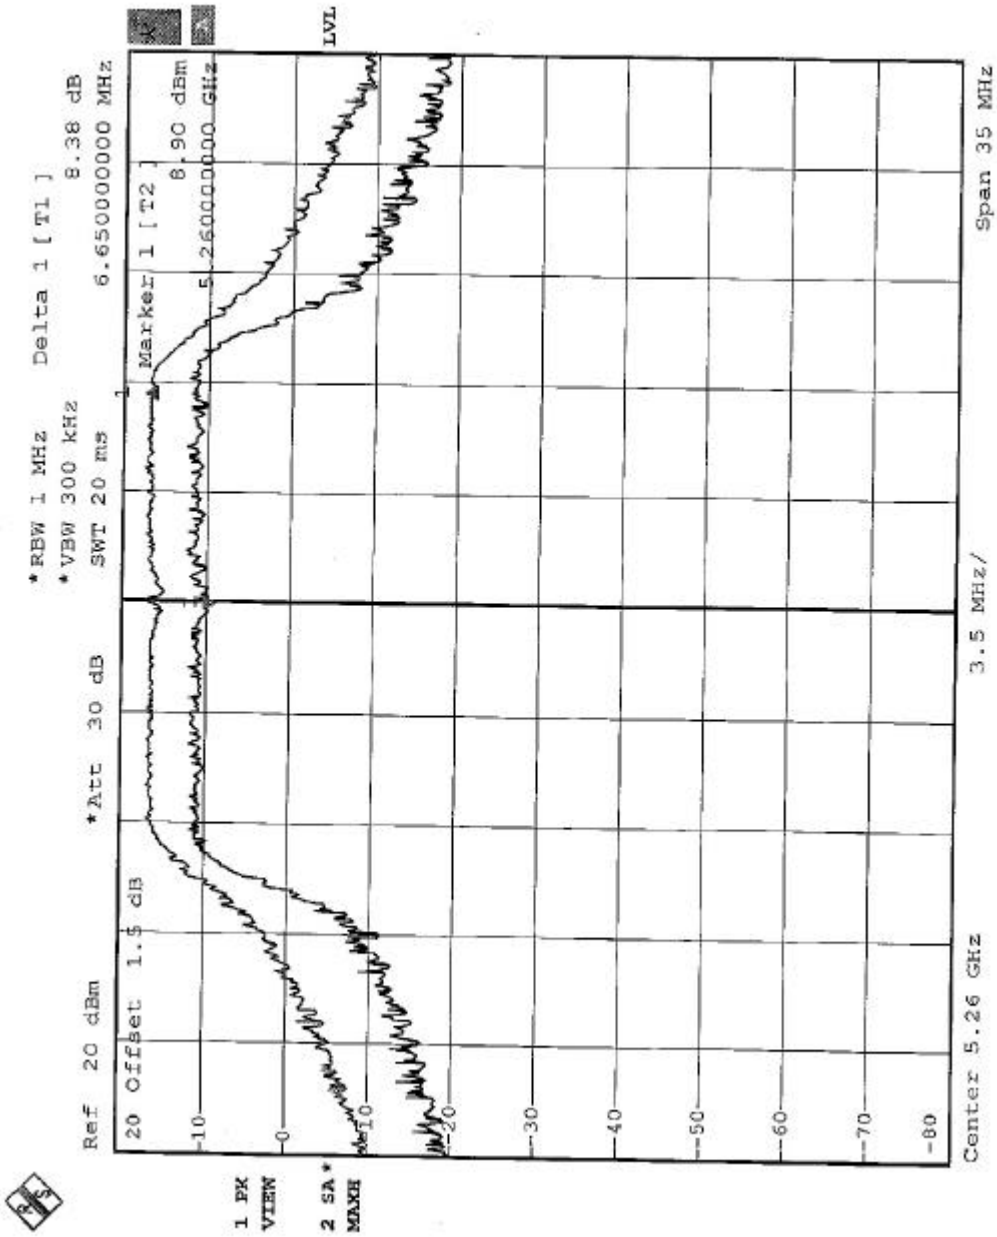

CHANNEL 1

CHANNEL 4

CHANNEL 5

CHANNEL 8

CHANNEL 9

CHANNEL 12

EUT	Wireless LAN Access Point 8700	MODEL	3CRWE870075A
MODE	Turbo	INPUT POWER (SYSTEM)	120Vac, 60 Hz
ENVIRONMENTAL CONDITIONS	19eg. C, 64RH, 976 hPa	TESTED BY	Hank Chung

CHANNEL	CHANNEL FREQUENCY (MHz)	PEAK POWER EXCURSION (dB)	PEAK to AVERAGE EXCURSION LIMIT (dB)	PASS/FAIL
1	5210	9.04	13	PASS
2	5250	8.66	13	PASS
3	5290	8.71	13	PASS
4	5760	9.34	13	PASS
5	5800	9.65	13	PASS