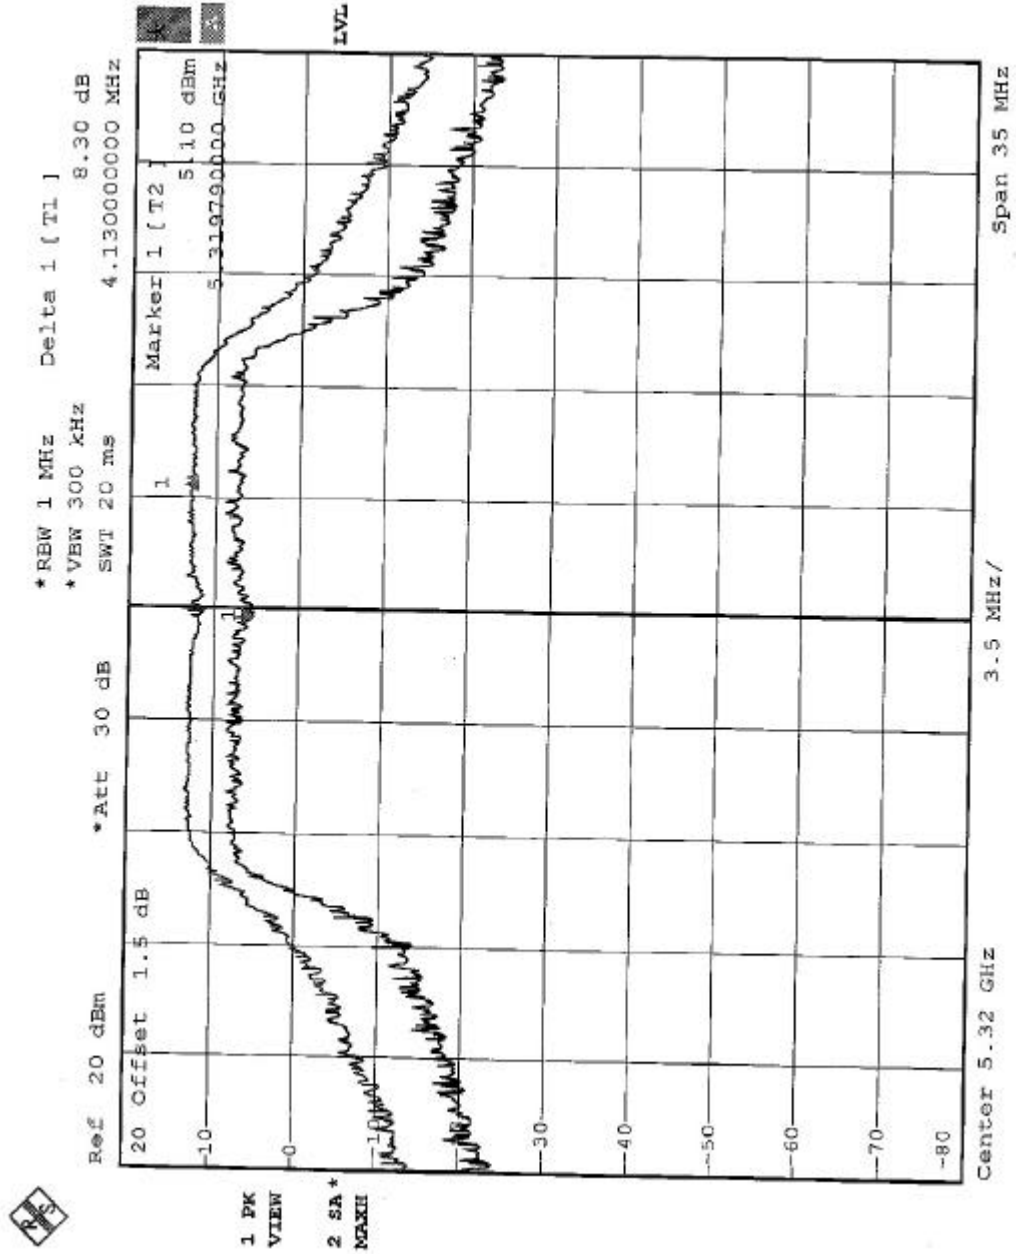

CHANNEL 1

CHANNEL 4

CHANNEL 5

CHANNEL 8

CHANNEL 9

CHANNEL 12

EUT	Wireless LAN Access Point 8700	MODEL	3CRWE870075A
MODE	Turbo	INPUT POWER (SYSTEM)	120Vac, 60 Hz
ENVIRONMENTAL CONDITIONS	19eg. C, 64RH, 976 hPa	TESTED BY	Hank Chung

CHANNEL	CHANNEL FREQUENCY (MHz)	PEAK POWER EXCURSION (dB)	PEAK to AVERAGE EXCURSION LIMIT (dB)	PASS/FAIL
1	5210	9.04	13	PASS
2	5250	8.66	13	PASS
3	5290	8.71	13	PASS
4	5760	9.34	13	PASS
5	5800	9.65	13	PASS