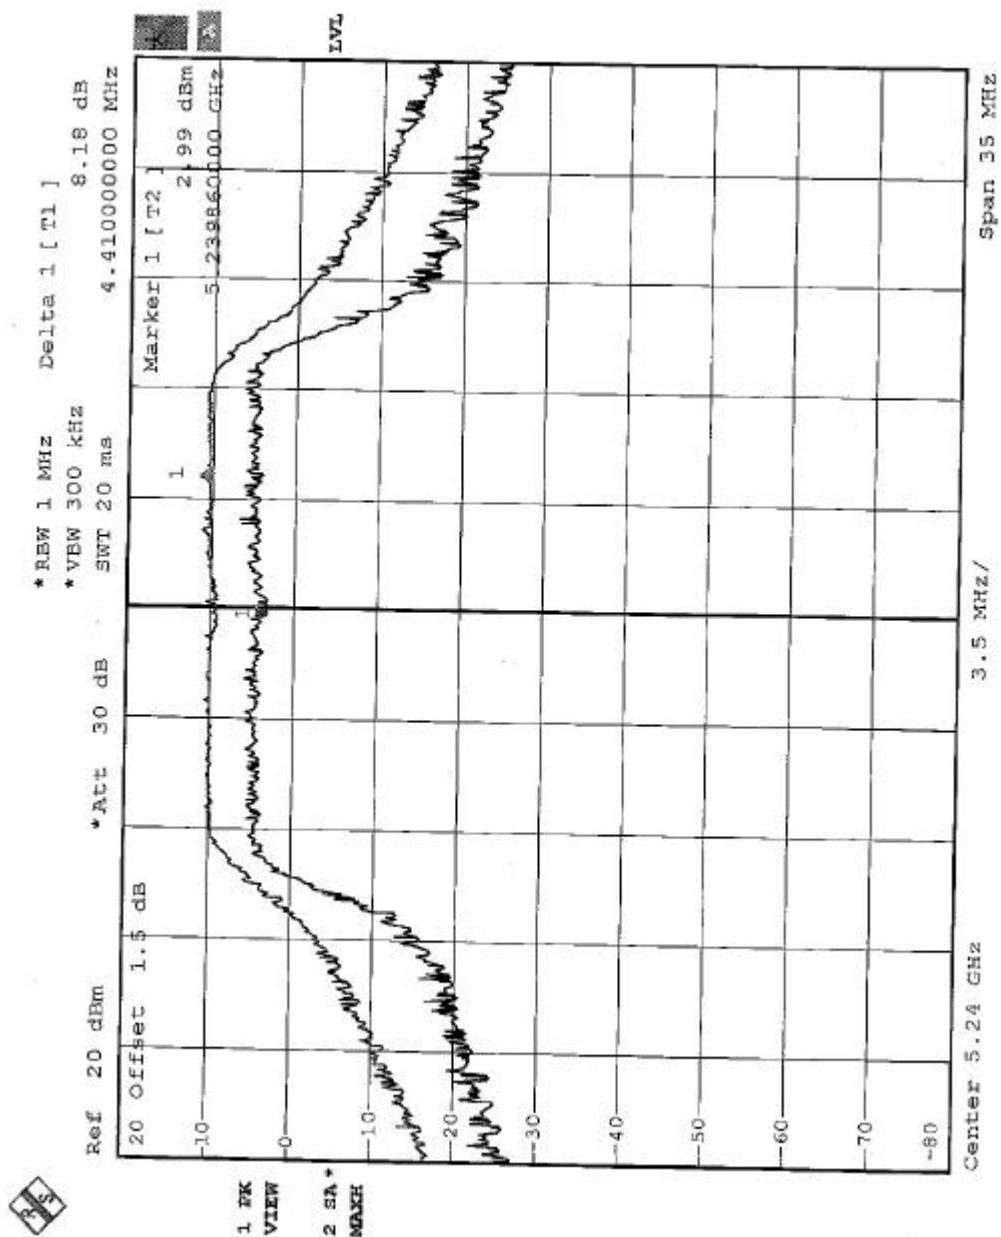

CHANNEL 1

CHANNEL 4

CHANNEL 5

CHANNEL 8

CHANNEL 9

CHANNEL 12

EUT	Wireless LAN Access Point 8700	MODEL	3CRWE870075A
MODE	Turbo	INPUT POWER (SYSTEM)	120Vac, 60 Hz
ENVIRONMENTAL CONDITIONS	19eg. C, 64RH, 976 hPa	TESTED BY	Hank Chung

CHANNEL	CHANNEL FREQUENCY (MHz)	PEAK POWER EXCURSION (dB)	PEAK to AVERAGE EXCURSION LIMIT (dB)	PASS/FAIL
1	5210	9.04	13	PASS
2	5250	8.66	13	PASS
3	5290	8.71	13	PASS
4	5760	9.34	13	PASS
5	5800	9.65	13	PASS