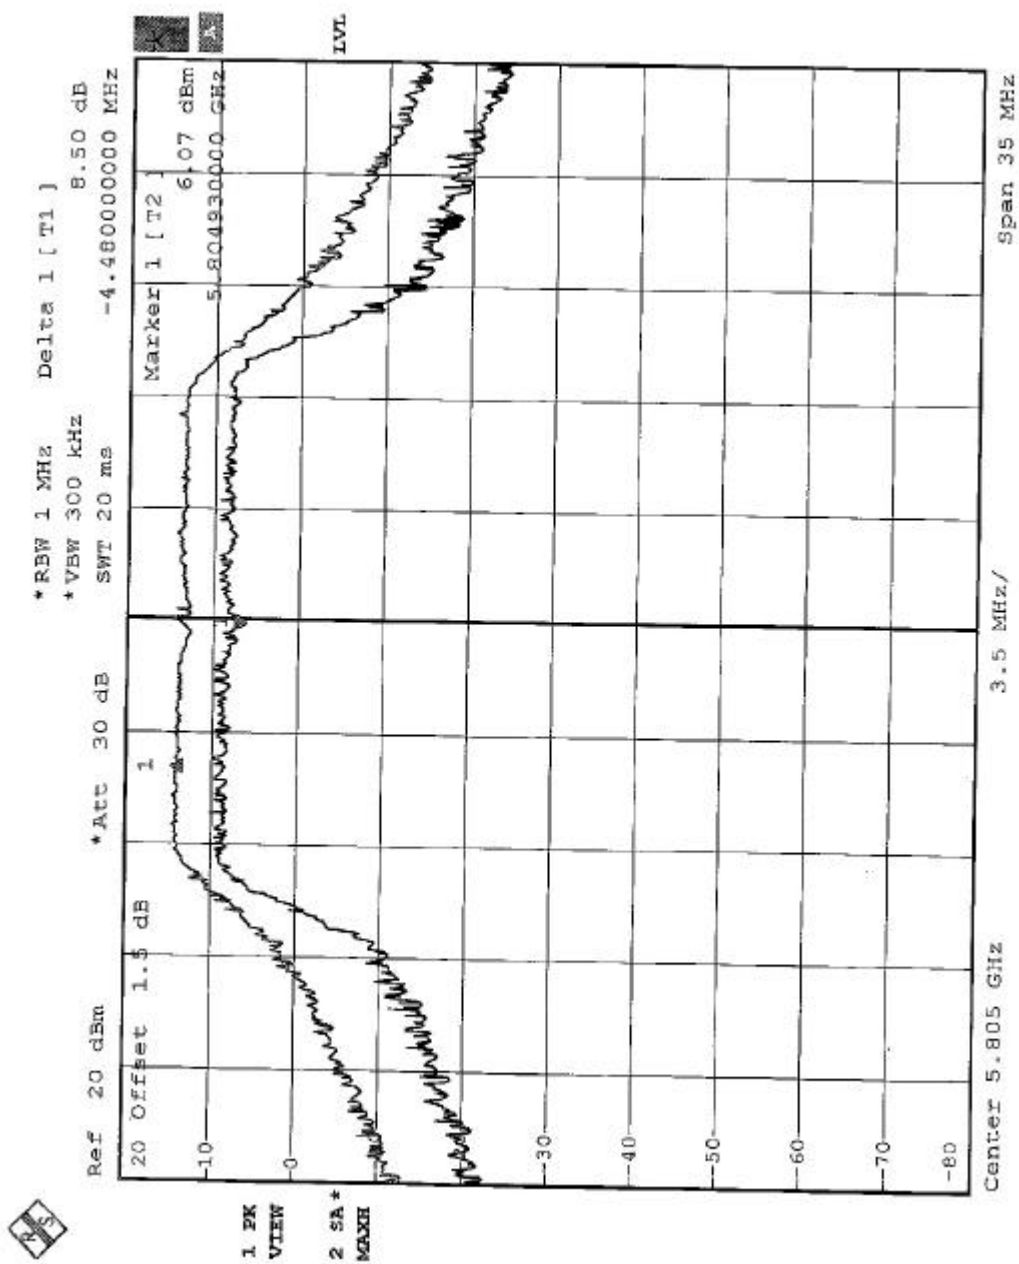

CHANNEL 1

CHANNEL 4

CHANNEL 5

CHANNEL 8

CHANNEL 9

CHANNEL 12

EUT	Wireless LAN Access Point 8700	MODEL	3CRWE870075A
MODE	Turbo	INPUT POWER (SYSTEM)	120Vac, 60 Hz
ENVIRONMENTAL CONDITIONS	19eg. C, 64RH, 976 hPa	TESTED BY	Hank Chung

CHANNEL	CHANNEL FREQUENCY (MHz)	PEAK POWER EXCURSION (dB)	PEAK to AVERAGE EXCURSION LIMIT (dB)	PASS/FAIL
1	5210	9.04	13	PASS
2	5250	8.66	13	PASS
3	5290	8.71	13	PASS
4	5760	9.34	13	PASS
5	5800	9.65	13	PASS