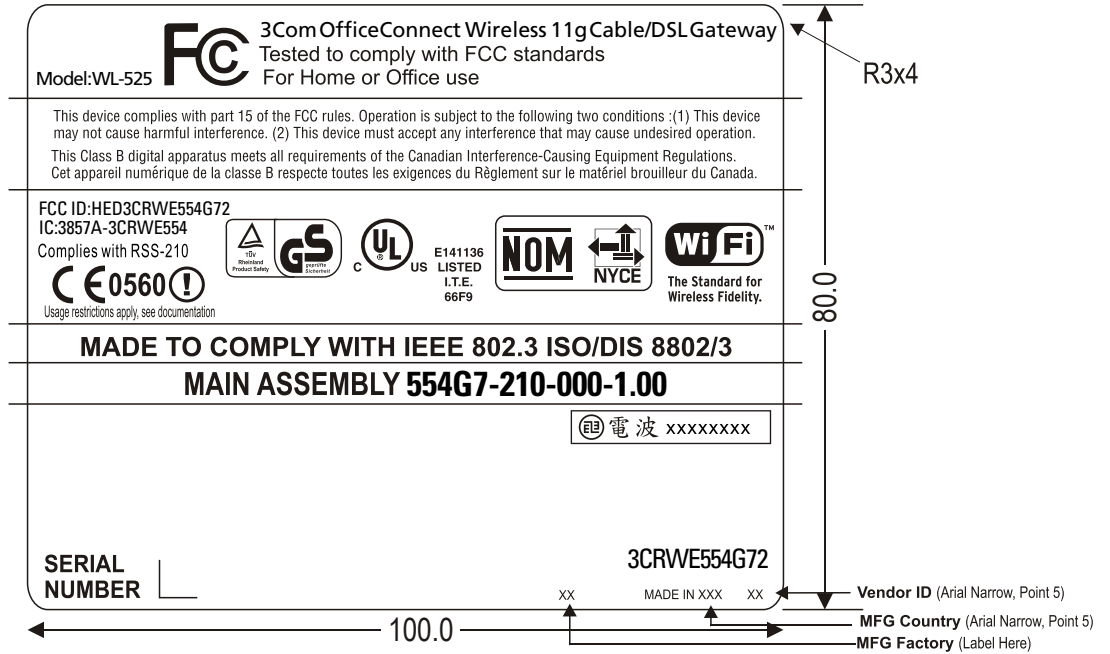

Scale 1:1

**Sketch proposal for
Wizard Unit
Acceptances label.
12/06/03
3C0m**