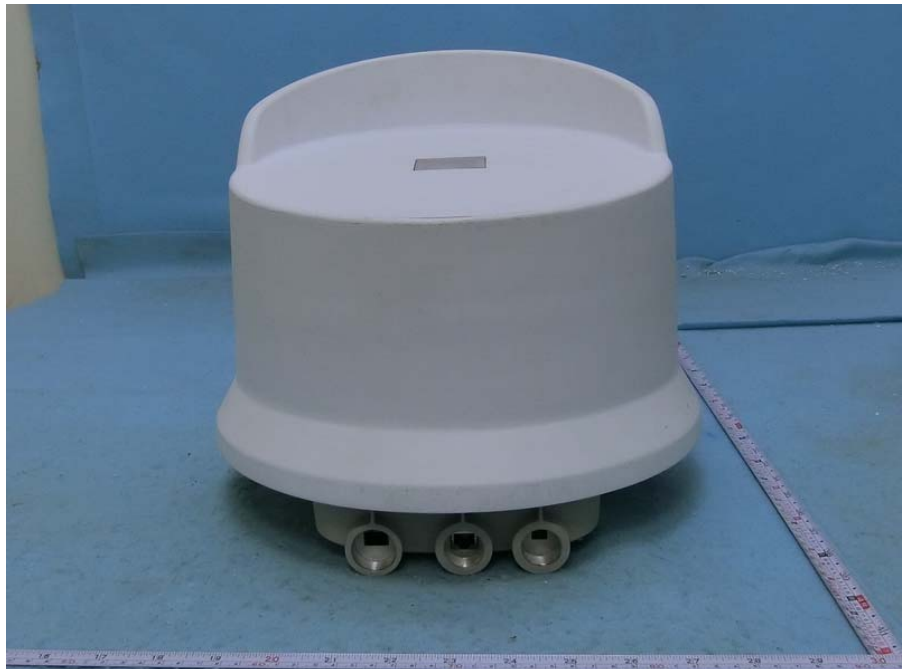

Brand Name: Edgecore Model Name: MLTG-CN LR

Cable glands

DC connector plug