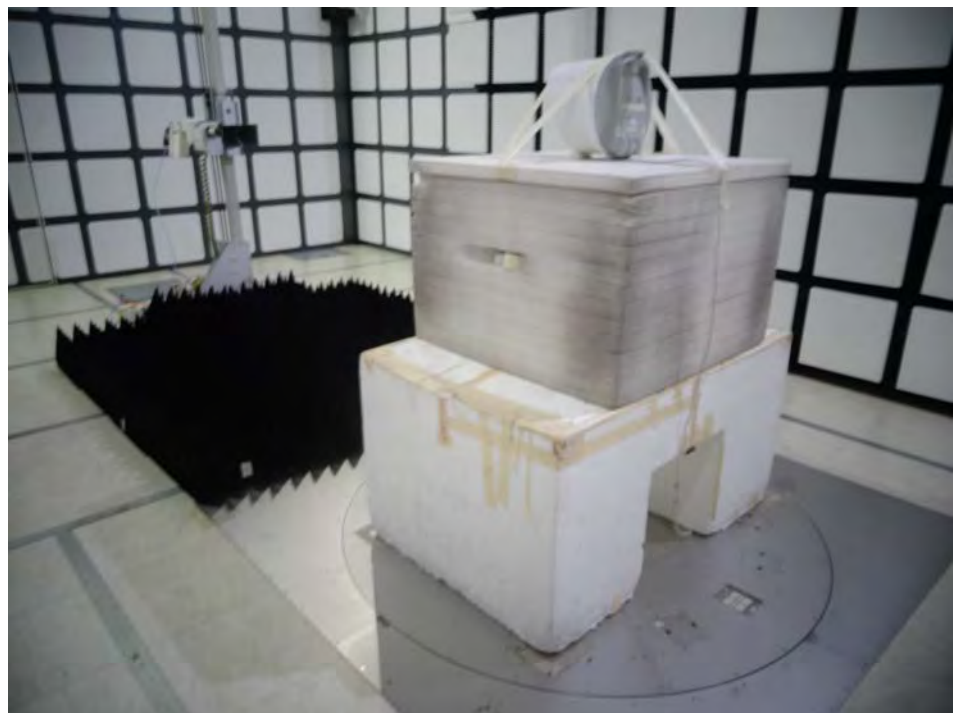

Appendix A. Test Photos

1. Photographs of AC Power Conducted Emissions Test Configuration

Test Mode: Mode 1

FRONT VIEW

REAR VIEW

2. Photographs of Transmitter Spurious Emissions Test Configuration

Test Configuration: Below 1GHz

FRONT VIEW

REAR VIEW

Test Configuration: 1GHz~40GHz

FRONT VIEW

REAR VIEW

Test Configuration: Above 40GHz

FRONT VIEW

————THE END————