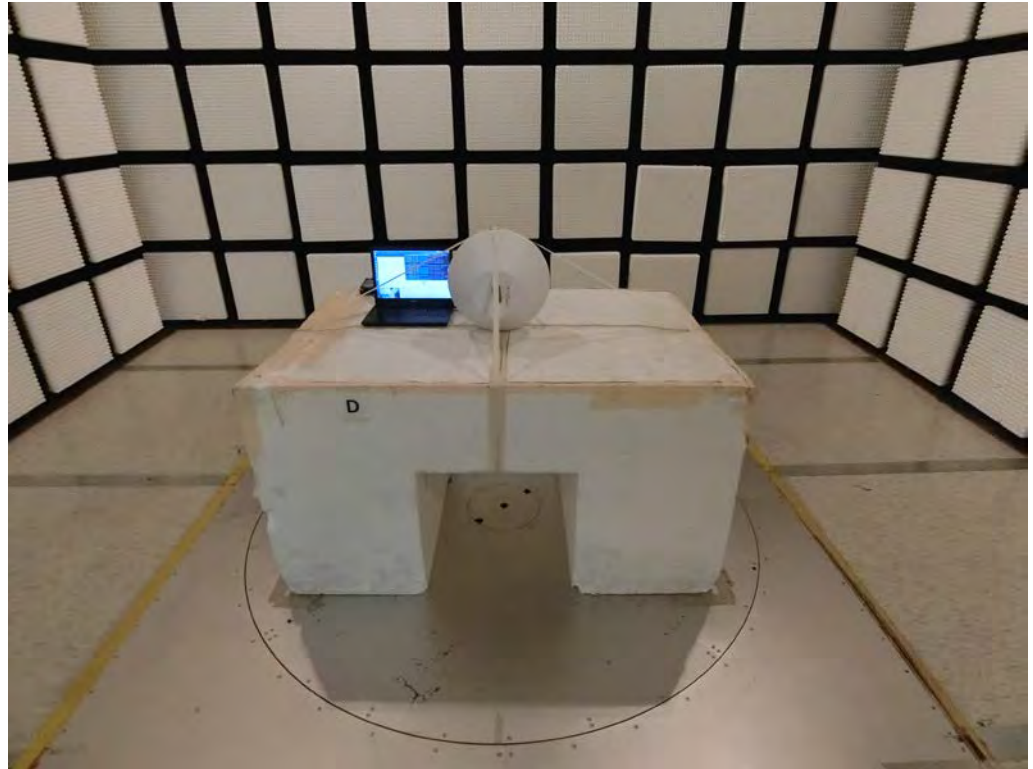

Appendix A. Test Photos

1. Photographs of Transmitter Spurious Emissions Test Configuration

Test Configuration: Below 1GHz

FRONT VIEW

REAR VIEW

Test Configuration: 1GHz~40GHz

FRONT VIEW

REAR VIEW

Test Configuration: Above 40GHz

FRONT VIEW

————THE END————