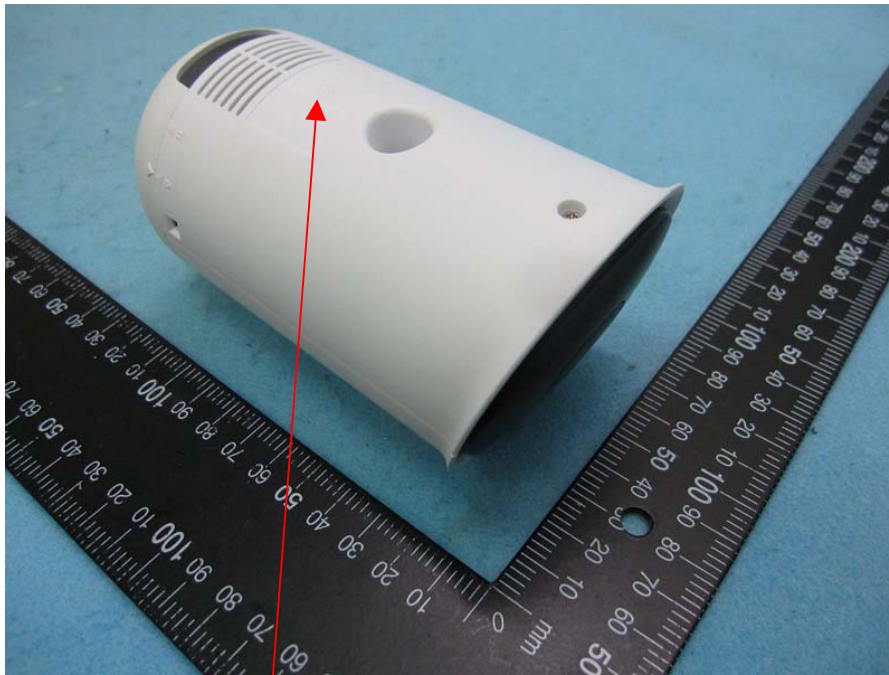

Label:

Accton Technology Corporation  
WaltzOne All-in-One IP Cam  
**FCC** FCC ID: HED-HWG6507CAM  
Contains FCC ID: HED7822GMN  
Please refer to use manual for proper  
installation, usage and maintenance.  
Model: HWG6507  
SN: AYWWXXXXXX  
MAC: XXXXXXXXXXXXX  
ZID: XXXXXXXXXXXXXXXXXXXX  
HW: V01 Made in Taiwan

(29.8mm x 21.8mm)

Label here