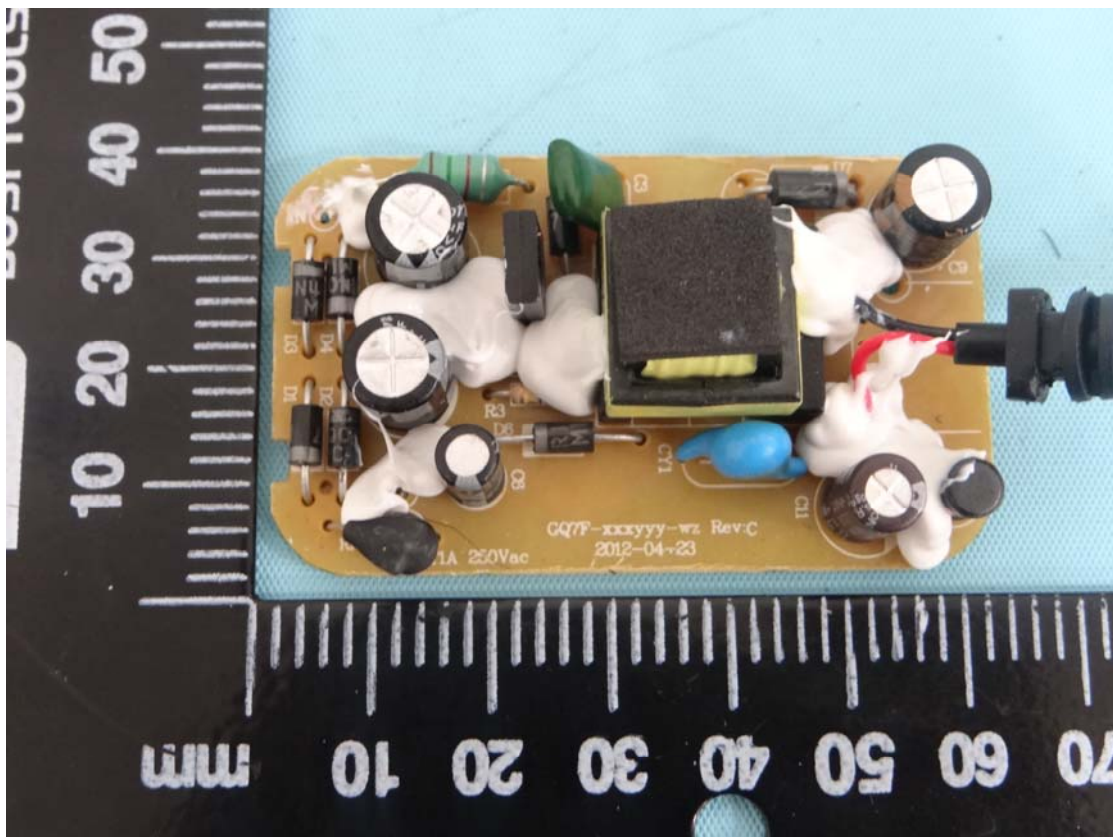

Bluetooth Antenna

Bluetooth Chip

Adaptor (Model: GQ07-090060-AU)

Adaptor (Model: FLD0710-9.0V0.6A-Z)