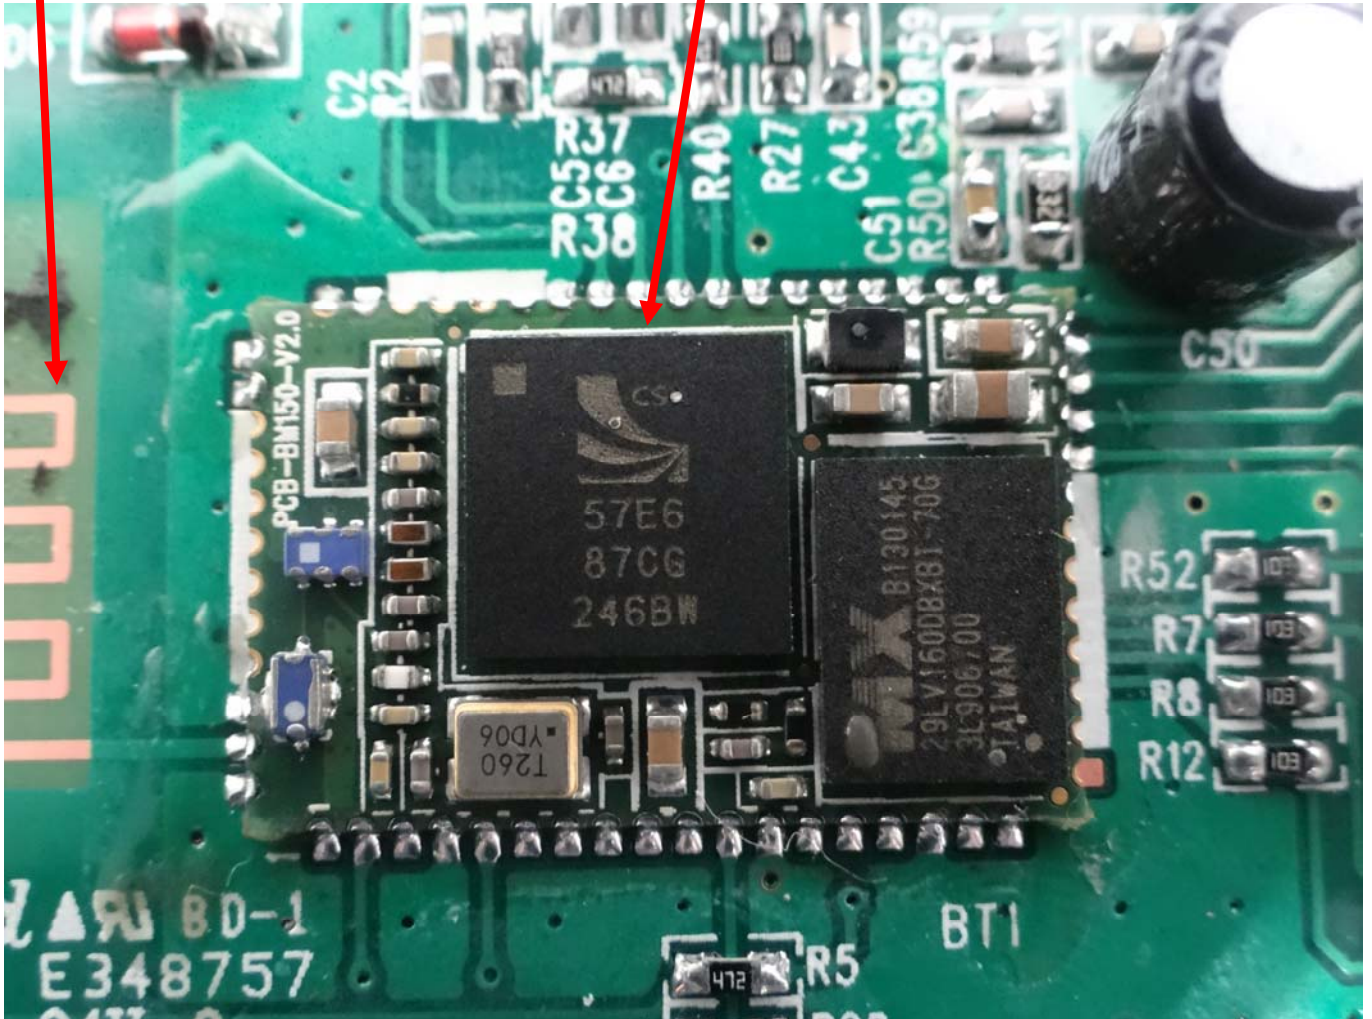

Bluetooth Antenna

Bluetooth Chip

Adaptor (Model: GQ07-090060-AU)

Adaptor (Model: FLD0710-9.0V0.6A-Z)