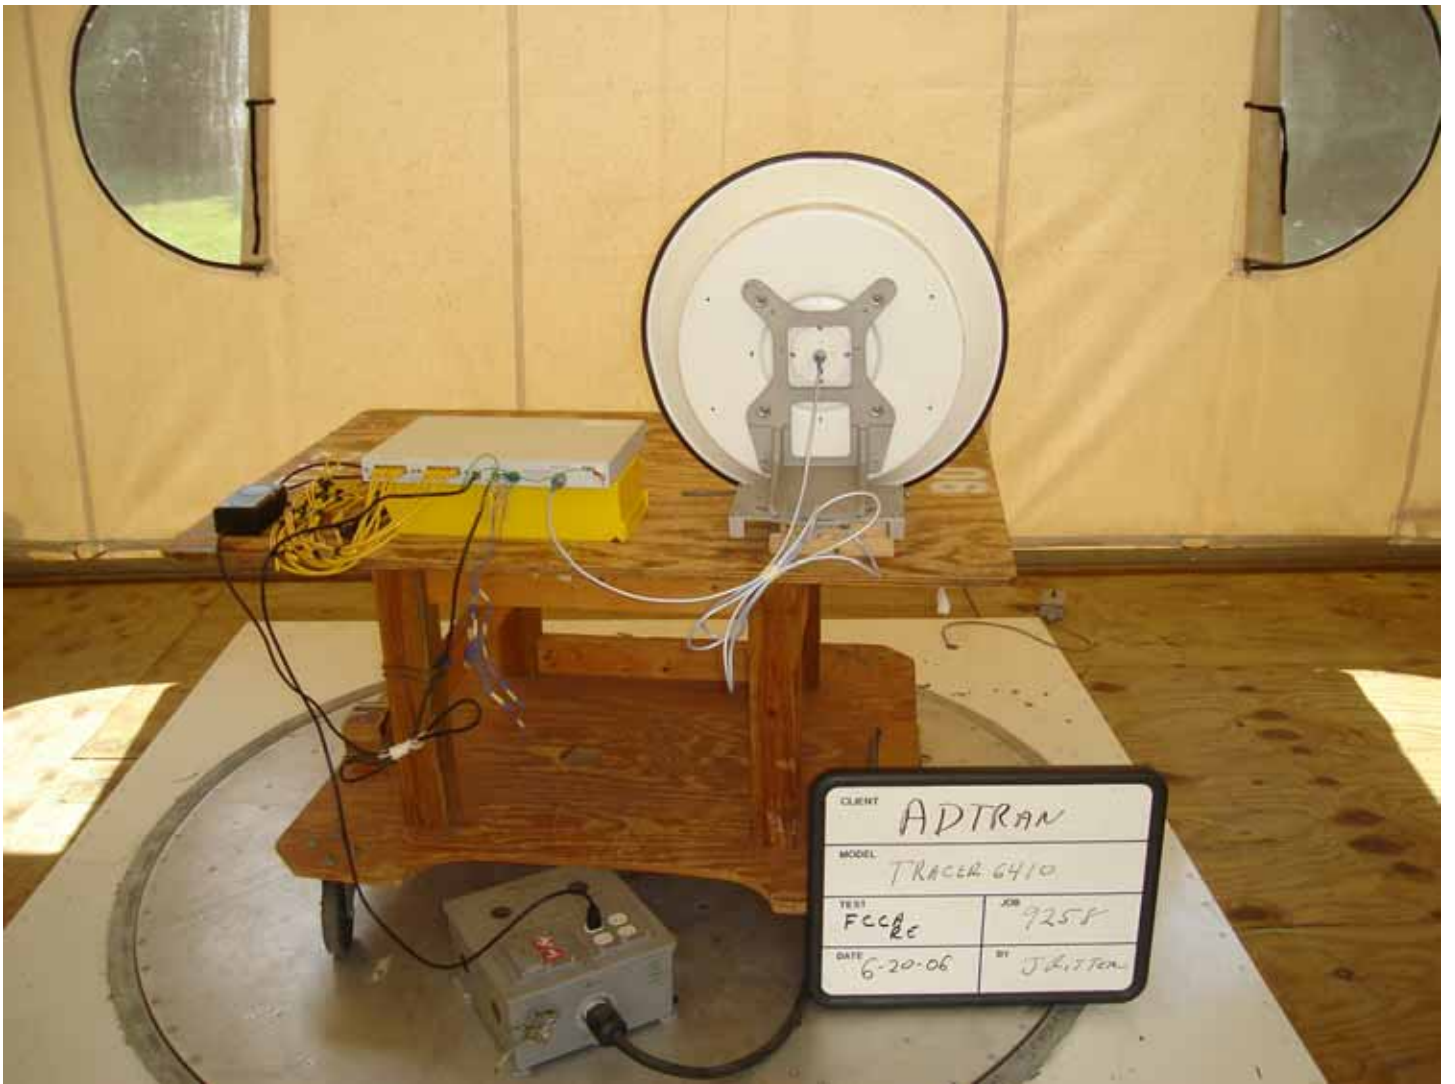

Test Setup Photos

CLIENT	ADTRAN	
MODEL	TRACER 6410	
TEST	FCC	JOB 9258
DATE	6-20-06	BY J. BITTEN

CLIENT	
ADTRAN	
MODEL	
TRACER 6410	
TEST	JOB
SP Power	7257
DATE	BY
1-14-06	J. Kitter

CLIENT	ADTRAN		
MODEL	TRACER 6410		
TEST	FCC CE	JOB	9258
DATE	6-20-06	BY	J. HITTEN