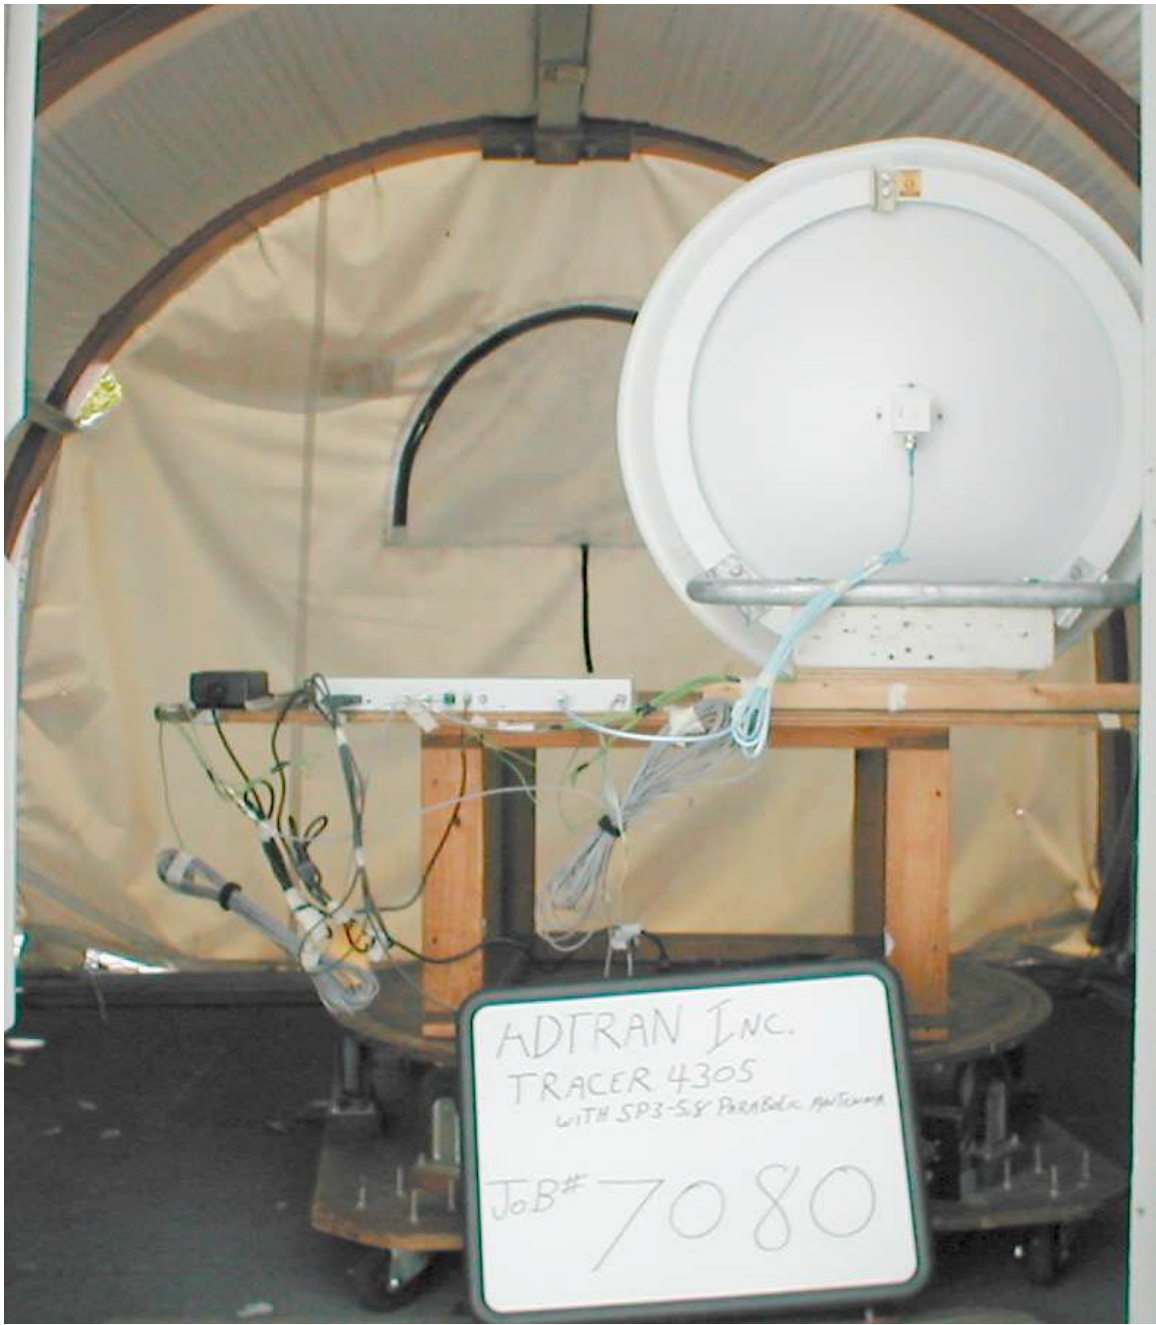

Test Setup Photos

ADTRAN INC.
TRACER 4305
WITH SP3-SS PARABOLIC ANTENNA

Job# 7080