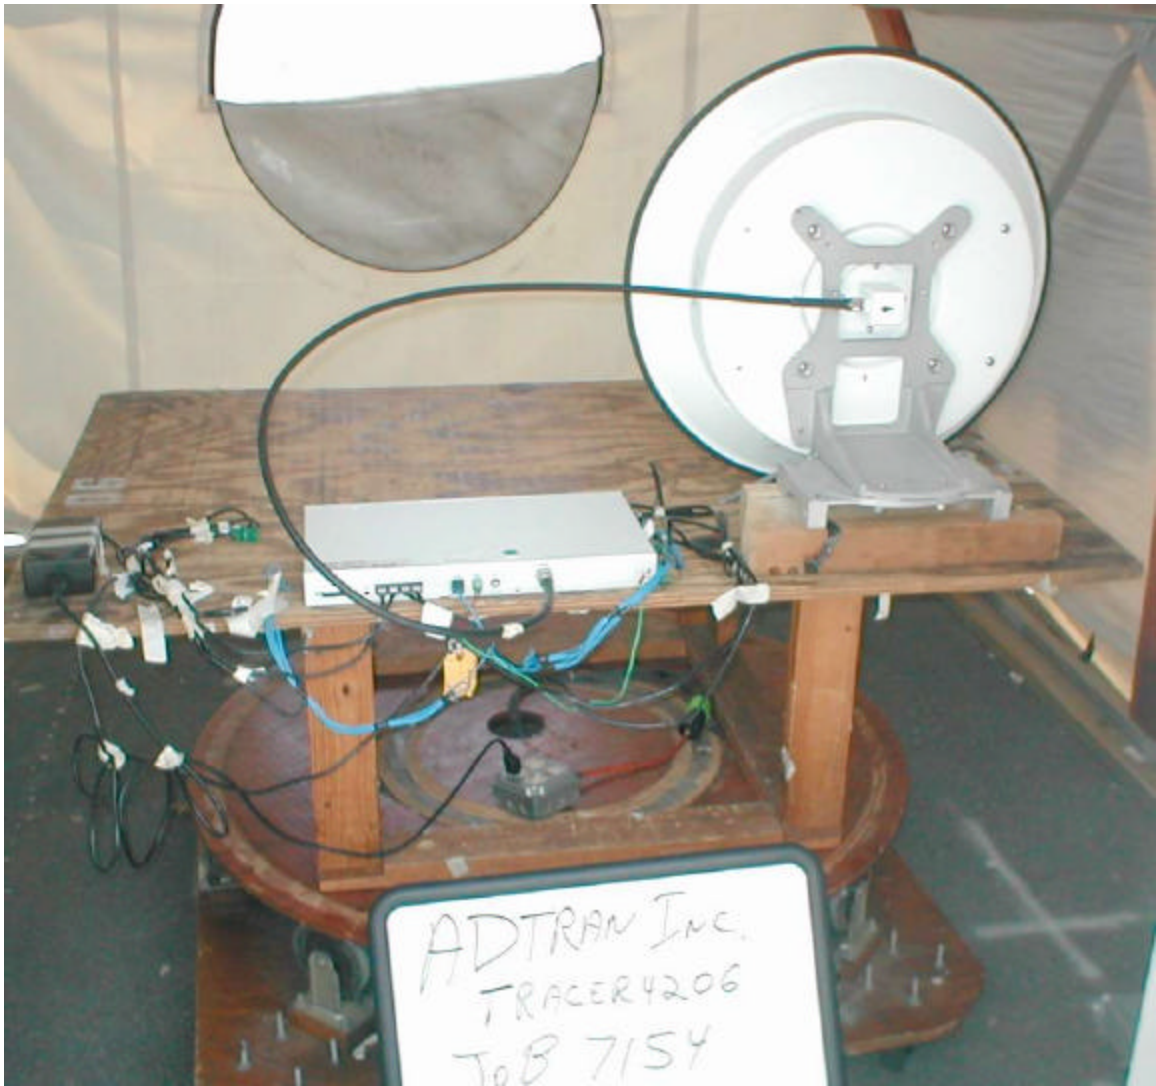

Radiated Emissions Test Setup

ADTRAN Inc.
TRACER4206
ToB 7154

Conducted Spurious Emissions Test Setup