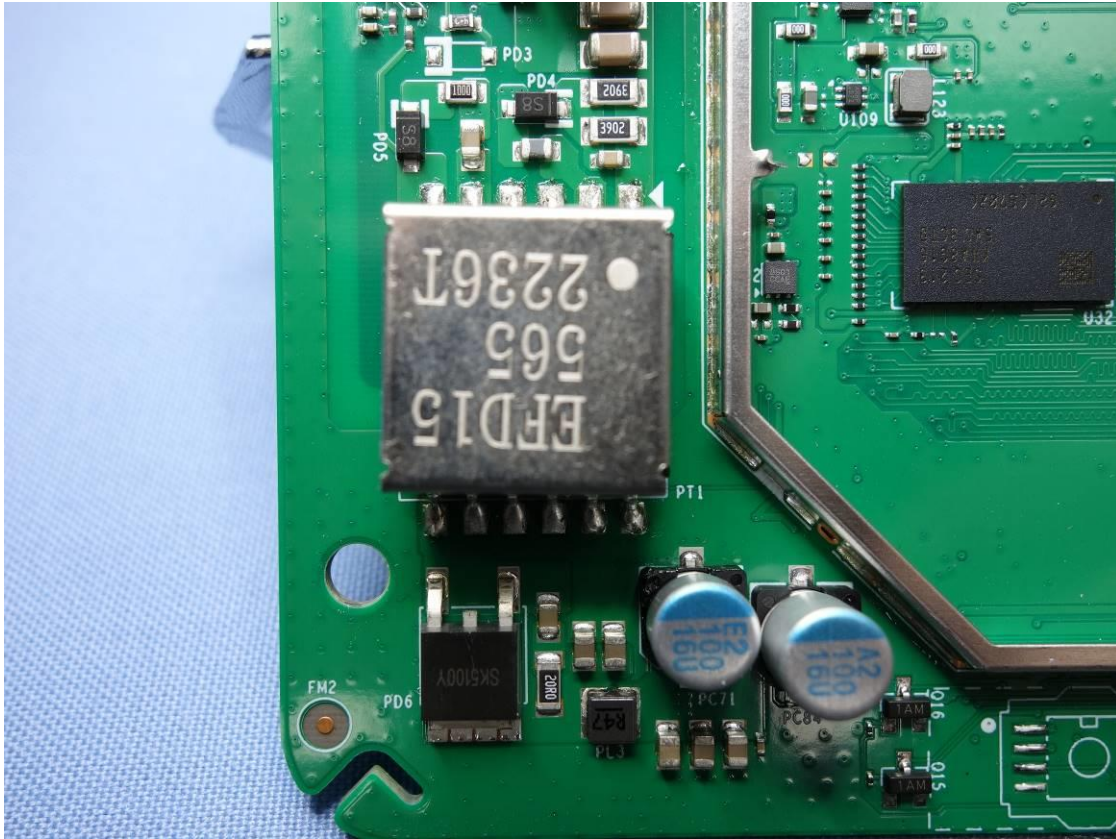

CN22MB93 (P15C-WiFi) 001
CN22MB93 (P15E-WiFi) 001
CN22MB93 (FCC-Colocated) 001

Product: 2x2 AX Dual-band AP

Type Identification: BSAP 6020