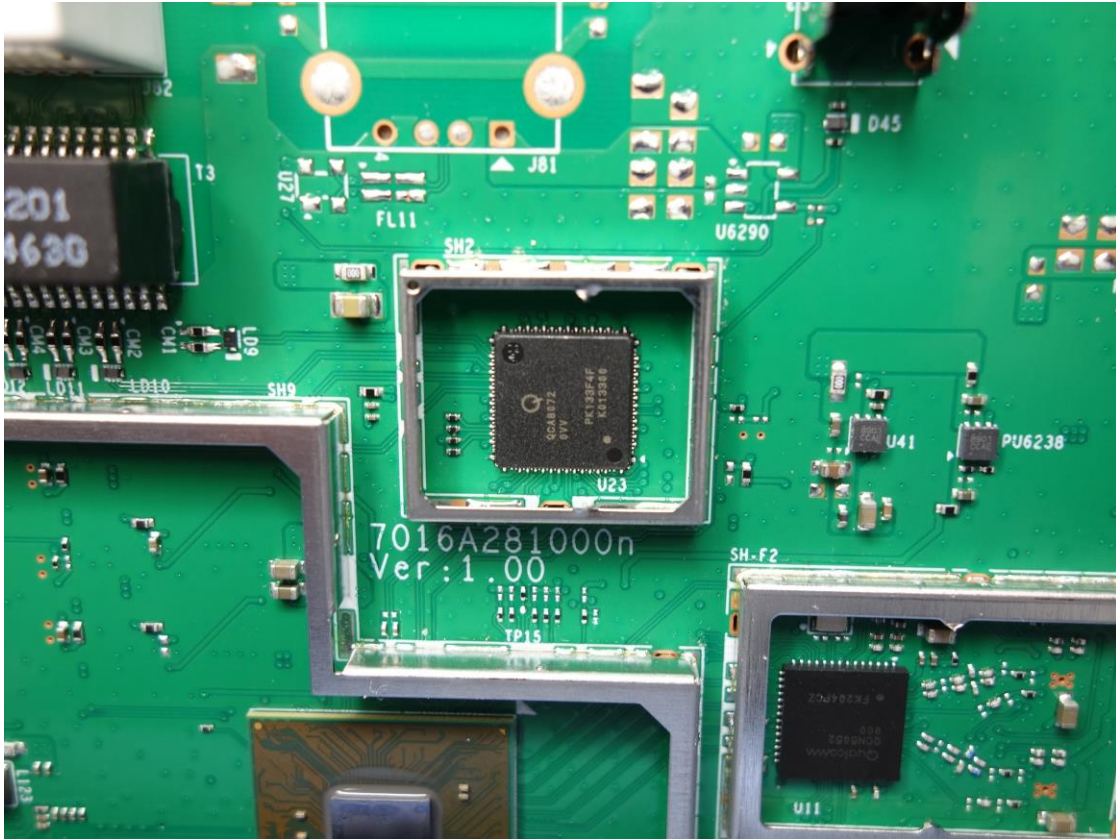

CN22MB93 (P15C-WiFi) 001
CN22MB93 (P15E-WiFi) 001
CN22MB93 (FCC-Colocated) 001

Product: 2x2 AX Dual-band AP

Type Identification: BSAP 6020