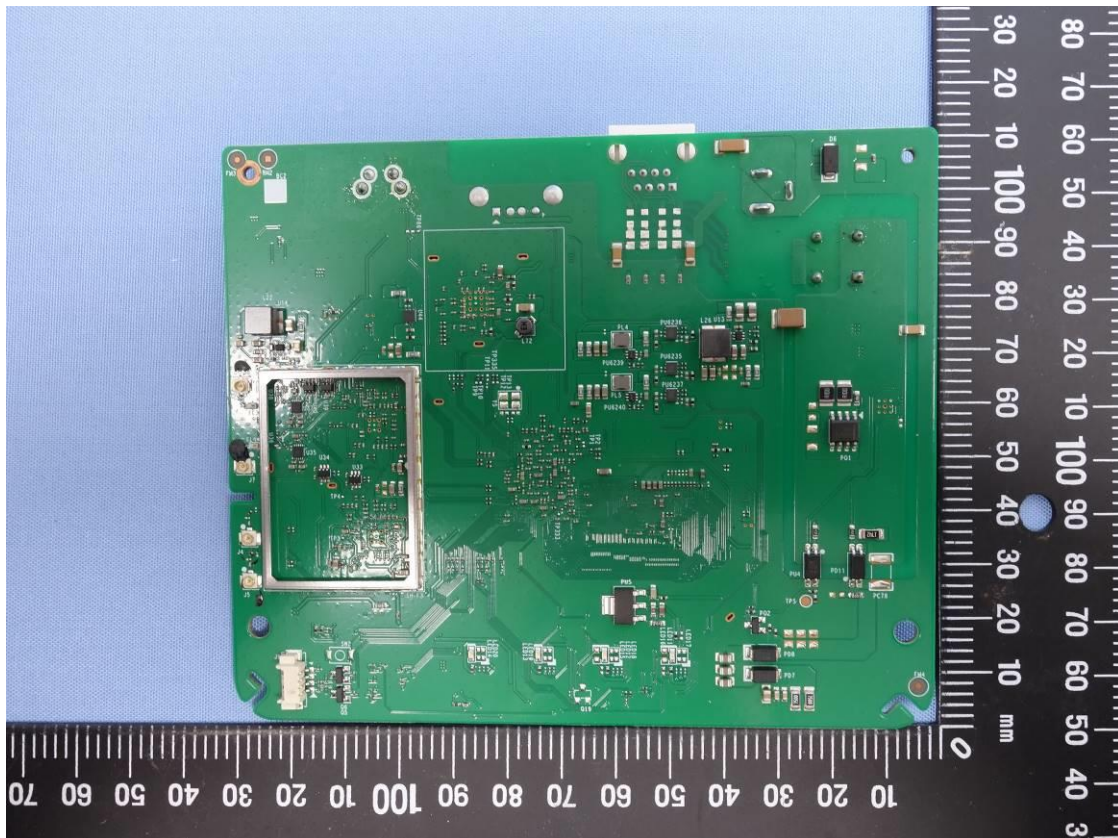

CN22MB93 (P15C-WiFi) 001  
CN22MB93 (P15E-WiFi) 001  
CN22MB93 (FCC-Colocated) 001

Page 4 of 15

Product: 2x2 AX Dual-band AP

Type Identification: BSAP 6020

CN22MB93 (P15C-WiFi) 001  
CN22MB93 (P15E-WiFi) 001  
CN22MB93 (FCC-Colocated) 001

Product: 2x2 AX Dual-band AP

Type Identification: BSAP 6020

CN22MB93 (P15C-WiFi) 001  
CN22MB93 (P15E-WiFi) 001  
CN22MB93 (FCC-Colocated) 001

Product: 2x2 AX Dual-band AP

Type Identification: BSAP 6020

CN22MB93 (P15C-WiFi) 001  
CN22MB93 (P15E-WiFi) 001  
CN22MB93 (FCC-Colocated) 001