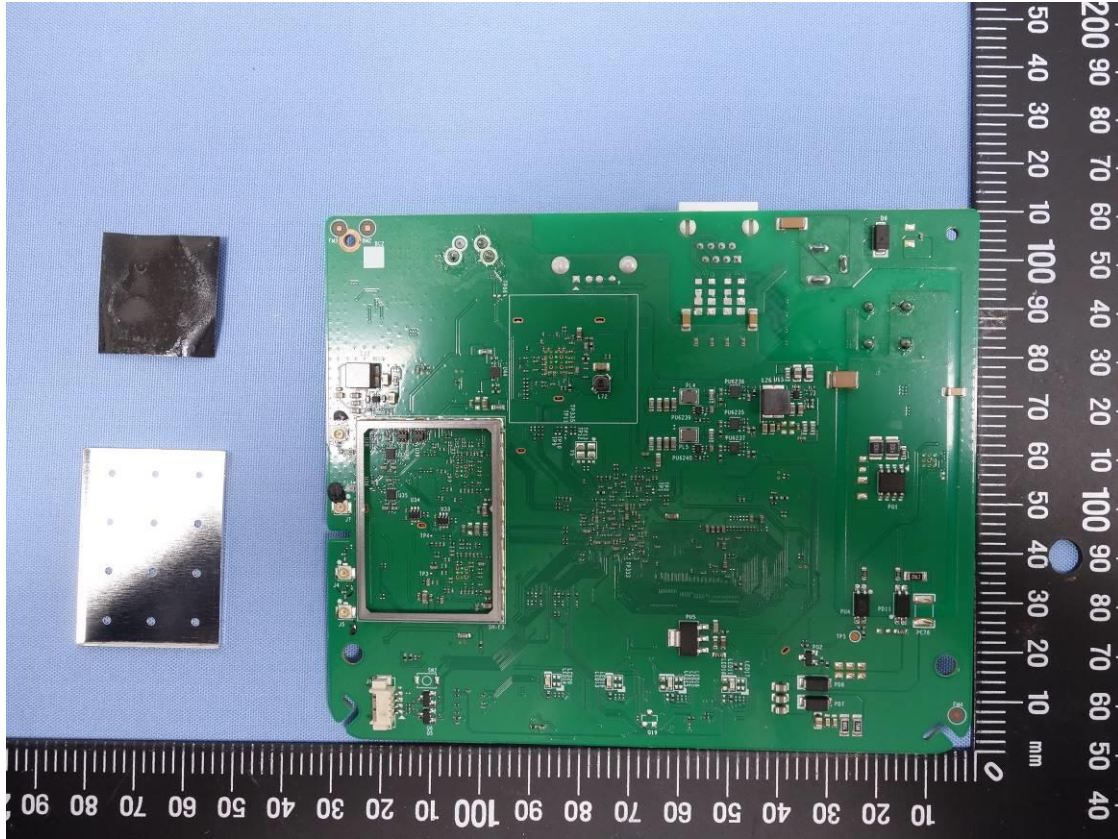

CN22MB93 (P15C-WiFi) 001  
CN22MB93 (P15E-WiFi) 001  
CN22MB93 (FCC-Colocated) 001

Page 4 of 15

Product: 2x2 AX Dual-band AP

Type Identification: BSAP 6020

CN22MB93 (P15C-WiFi) 001  
CN22MB93 (P15E-WiFi) 001  
CN22MB93 (FCC-Colocated) 001

Product: 2x2 AX Dual-band AP

Type Identification: BSAP 6020

CN22MB93 (P15C-WiFi) 001  
CN22MB93 (P15E-WiFi) 001  
CN22MB93 (FCC-Colocated) 001

Product: 2x2 AX Dual-band AP

Type Identification: BSAP 6020

CN22MB93 (P15C-WiFi) 001  
CN22MB93 (P15E-WiFi) 001  
CN22MB93 (FCC-Colocated) 001