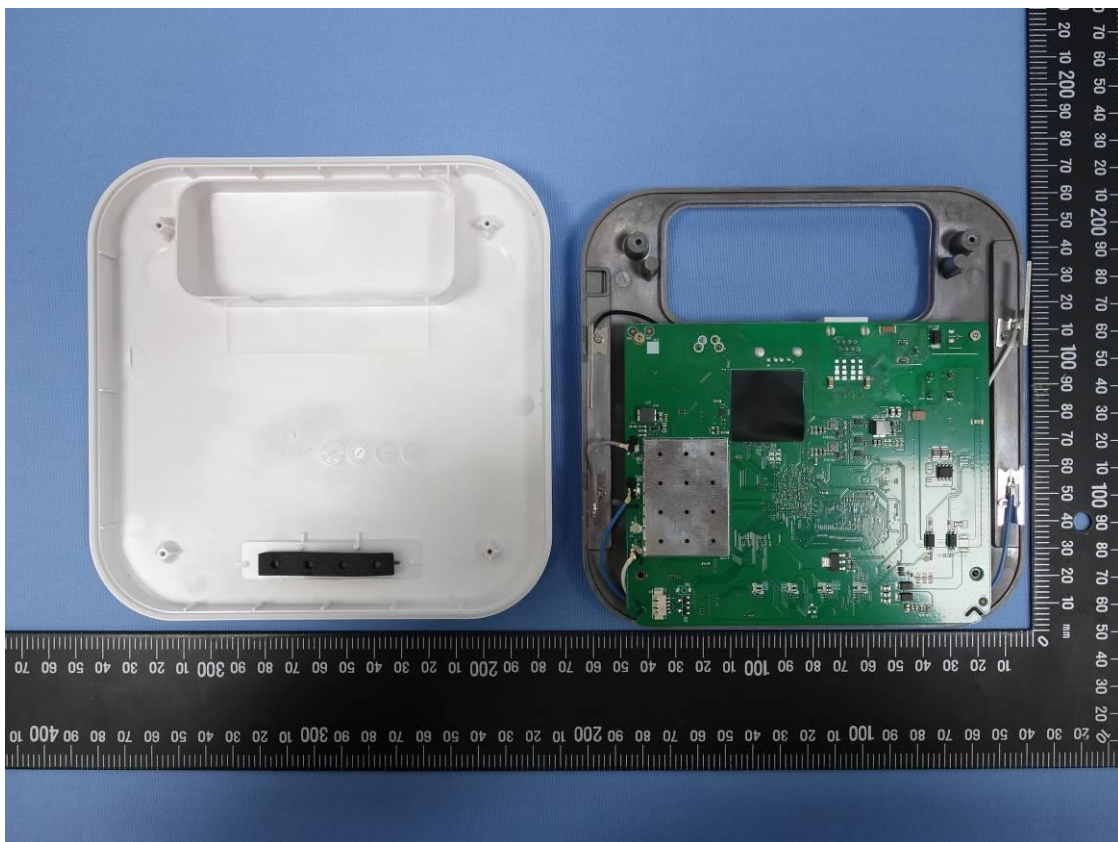

CN22MB93 (P15C-WiFi) 001  
CN22MB93 (P15E-WiFi) 001  
CN22MB93 (FCC-Colocated) 001

Page 4 of 15

Product: 2x2 AX Dual-band AP

Type Identification: BSAP 6020

CN22MB93 (P15C-WiFi) 001  
CN22MB93 (P15E-WiFi) 001  
CN22MB93 (FCC-Colocated) 001

Product: 2x2 AX Dual-band AP

Type Identification: BSAP 6020

CN22MB93 (P15C-WiFi) 001  
CN22MB93 (P15E-WiFi) 001  
CN22MB93 (FCC-Colocated) 001

Product: 2x2 AX Dual-band AP

Type Identification: BSAP 6020

CN22MB93 (P15C-WiFi) 001  
CN22MB93 (P15E-WiFi) 001  
CN22MB93 (FCC-Colocated) 001