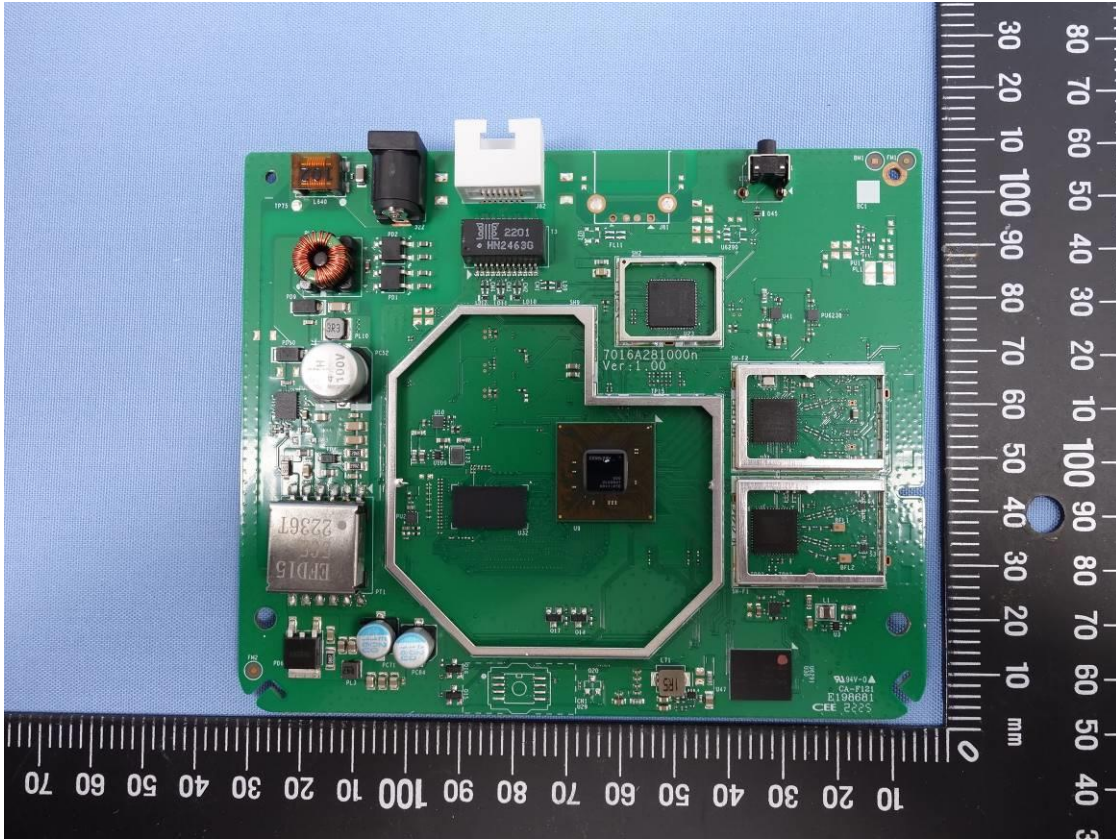

Product: 2x2 AX Dual-band AP

Type Identification: BSAP 6020

CN22MB93 (P15C-WiFi) 001  
CN22MB93 (P15E-WiFi) 001  
CN22MB93 (FCC-Colocated) 001

Product: 2x2 AX Dual-band AP

Type Identification: BSAP 6020

CN22MB93 (P15C-WiFi) 001  
CN22MB93 (P15E-WiFi) 001  
CN22MB93 (FCC-Colocated) 001