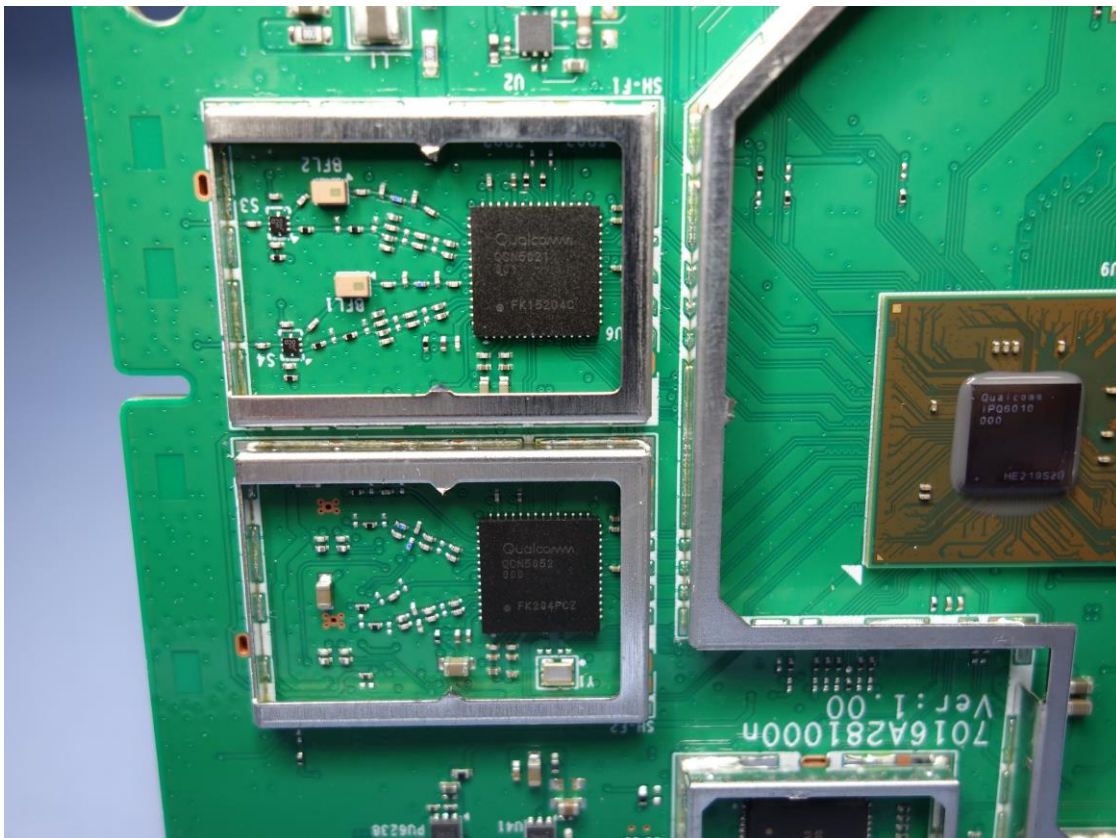

CN22MB93 (P15C-WiFi) 001
CN22MB93 (P15E-WiFi) 001
CN22MB93 (FCC-Colocated) 001

Product: 2x2 AX Dual-band AP

Type Identification: BSAP 6020