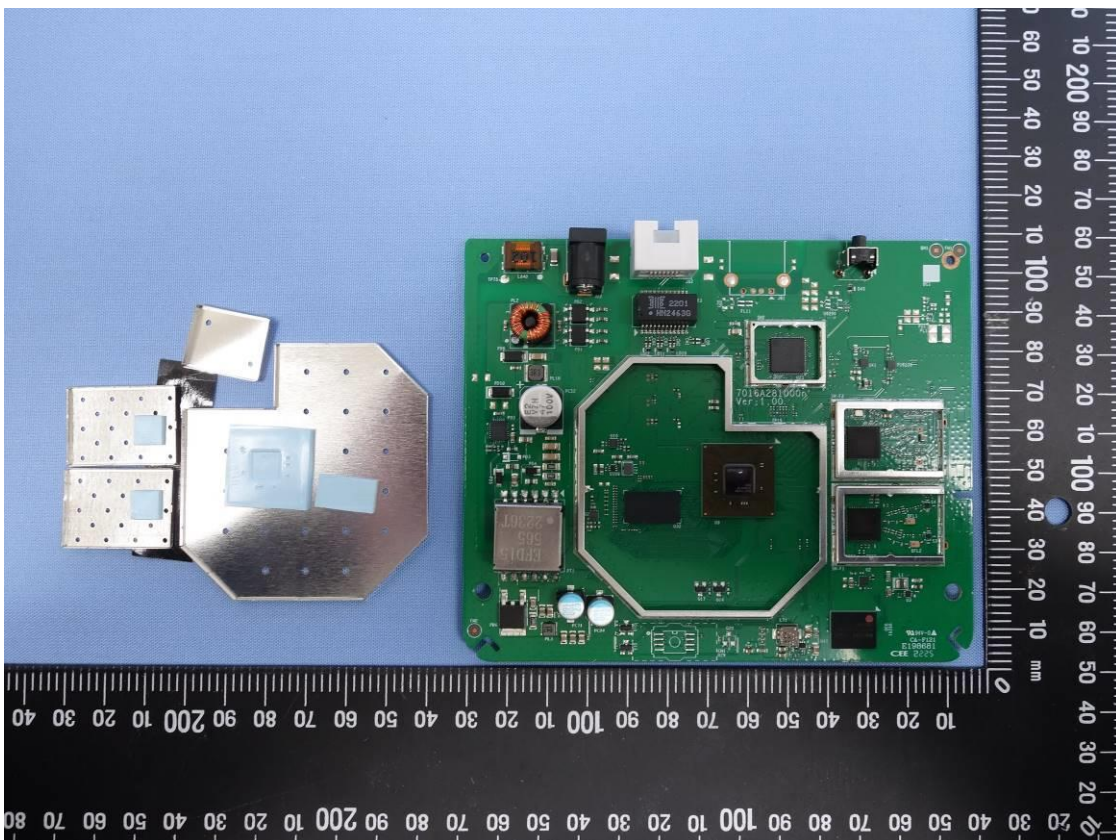

CN22MB93 (P15C-WiFi) 001  
CN22MB93 (P15E-WiFi) 001  
CN22MB93 (FCC-Colocated) 001

Page 4 of 15

Product: 2x2 AX Dual-band AP

Type Identification: BSAP 6020

CN22MB93 (P15C-WiFi) 001  
CN22MB93 (P15E-WiFi) 001  
CN22MB93 (FCC-Colocated) 001

Product: 2x2 AX Dual-band AP

Type Identification: BSAP 6020

CN22MB93 (P15C-WiFi) 001  
CN22MB93 (P15E-WiFi) 001  
CN22MB93 (FCC-Colocated) 001

Product: 2x2 AX Dual-band AP

Type Identification: BSAP 6020

CN22MB93 (P15C-WiFi) 001  
CN22MB93 (P15E-WiFi) 001  
CN22MB93 (FCC-Colocated) 001