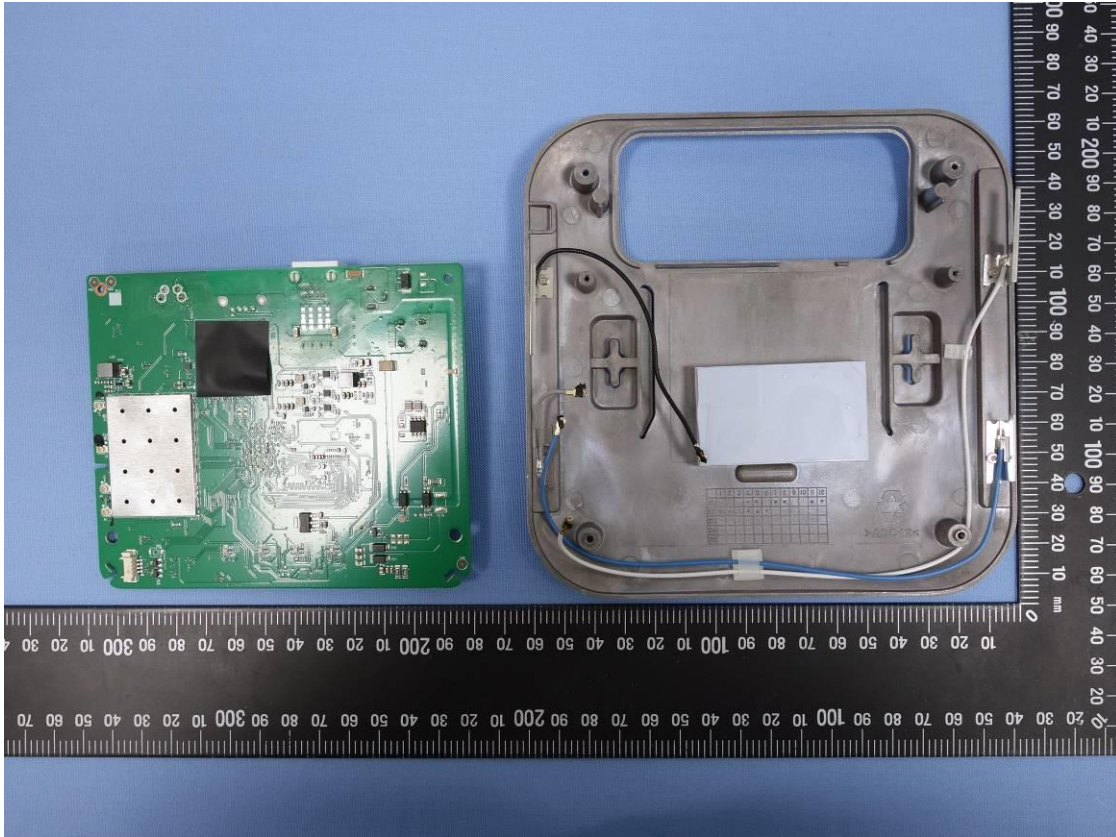

CN22MB93 (P15C-WiFi) 001  
CN22MB93 (P15E-WiFi) 001  
CN22MB93 (FCC-Colocated) 001

Page 4 of 15

Product: 2x2 AX Dual-band AP

Type Identification: BSAP 6020

CN22MB93 (P15C-WiFi) 001  
CN22MB93 (P15E-WiFi) 001  
CN22MB93 (FCC-Colocated) 001

Product: 2x2 AX Dual-band AP

Type Identification: BSAP 6020

CN22MB93 (P15C-WiFi) 001  
CN22MB93 (P15E-WiFi) 001  
CN22MB93 (FCC-Colocated) 001

Product: 2x2 AX Dual-band AP

Type Identification: BSAP 6020

CN22MB93 (P15C-WiFi) 001  
CN22MB93 (P15E-WiFi) 001  
CN22MB93 (FCC-Colocated) 001