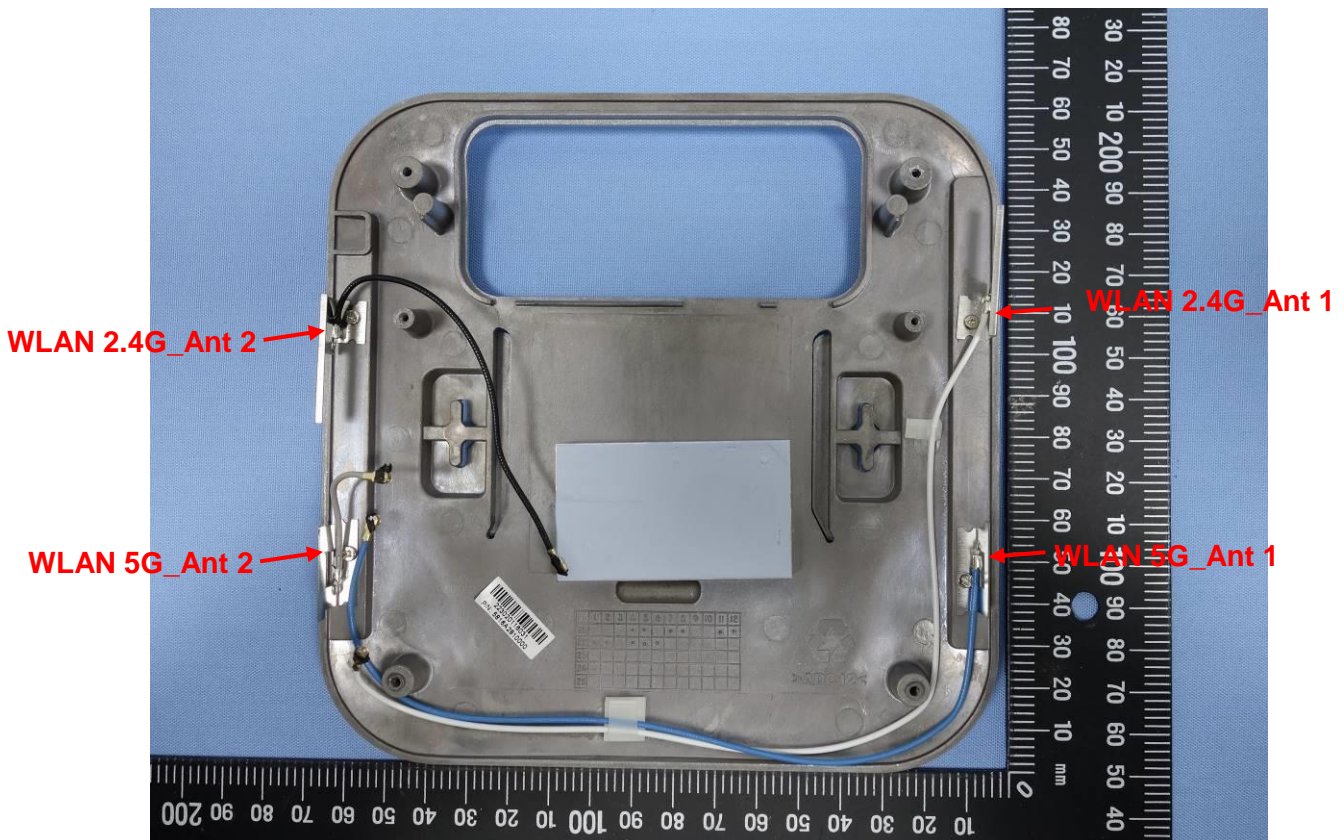

CN22MB93 (P15C-WiFi) 001
CN22MB93 (P15E-WiFi) 001
CN22MB93 (FCC-Colocated) 001

Product: 2x2 AX Dual-band AP

Type Identification: BSAP 6020