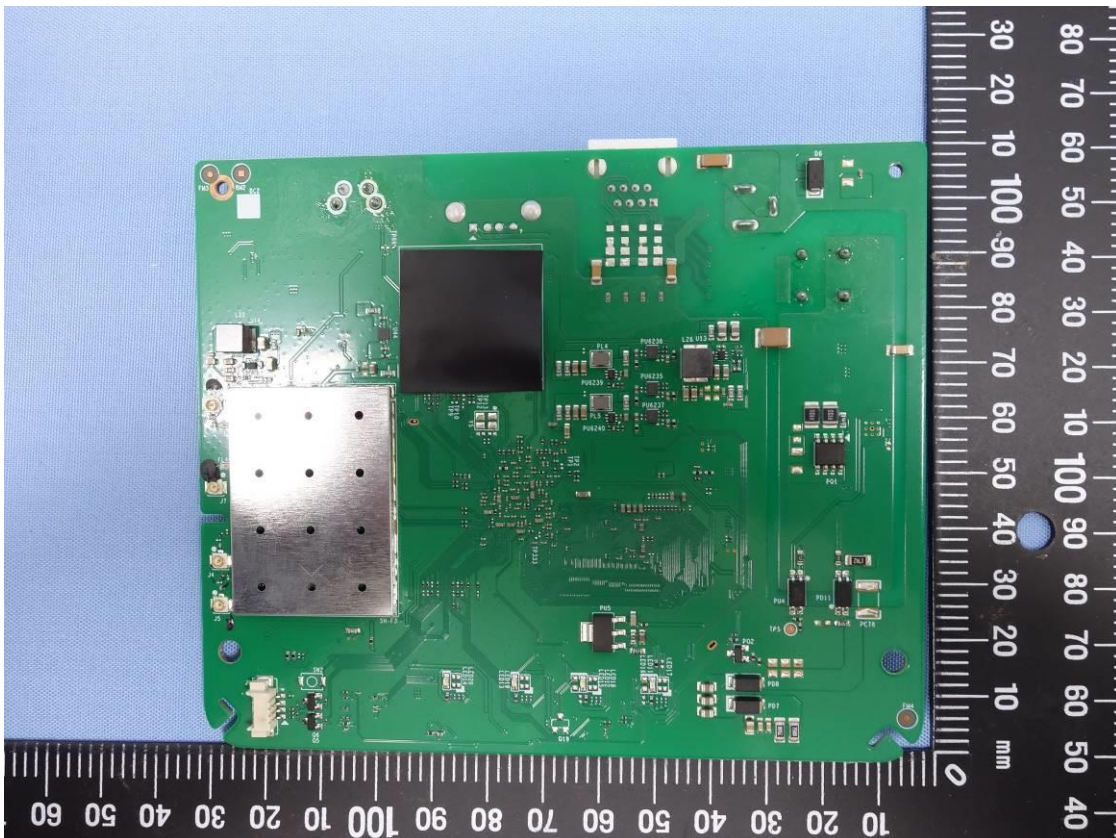

CN22MB93 (P15C-WiFi) 001  
CN22MB93 (P15E-WiFi) 001  
CN22MB93 (FCC-Colocated) 001

Page 4 of 15

Product: 2x2 AX Dual-band AP

Type Identification: BSAP 6020

CN22MB93 (P15C-WiFi) 001  
CN22MB93 (P15E-WiFi) 001  
CN22MB93 (FCC-Colocated) 001

Product: 2x2 AX Dual-band AP

Type Identification: BSAP 6020

CN22MB93 (P15C-WiFi) 001  
CN22MB93 (P15E-WiFi) 001  
CN22MB93 (FCC-Colocated) 001

Product: 2x2 AX Dual-band AP

Type Identification: BSAP 6020

CN22MB93 (P15C-WiFi) 001  
CN22MB93 (P15E-WiFi) 001  
CN22MB93 (FCC-Colocated) 001