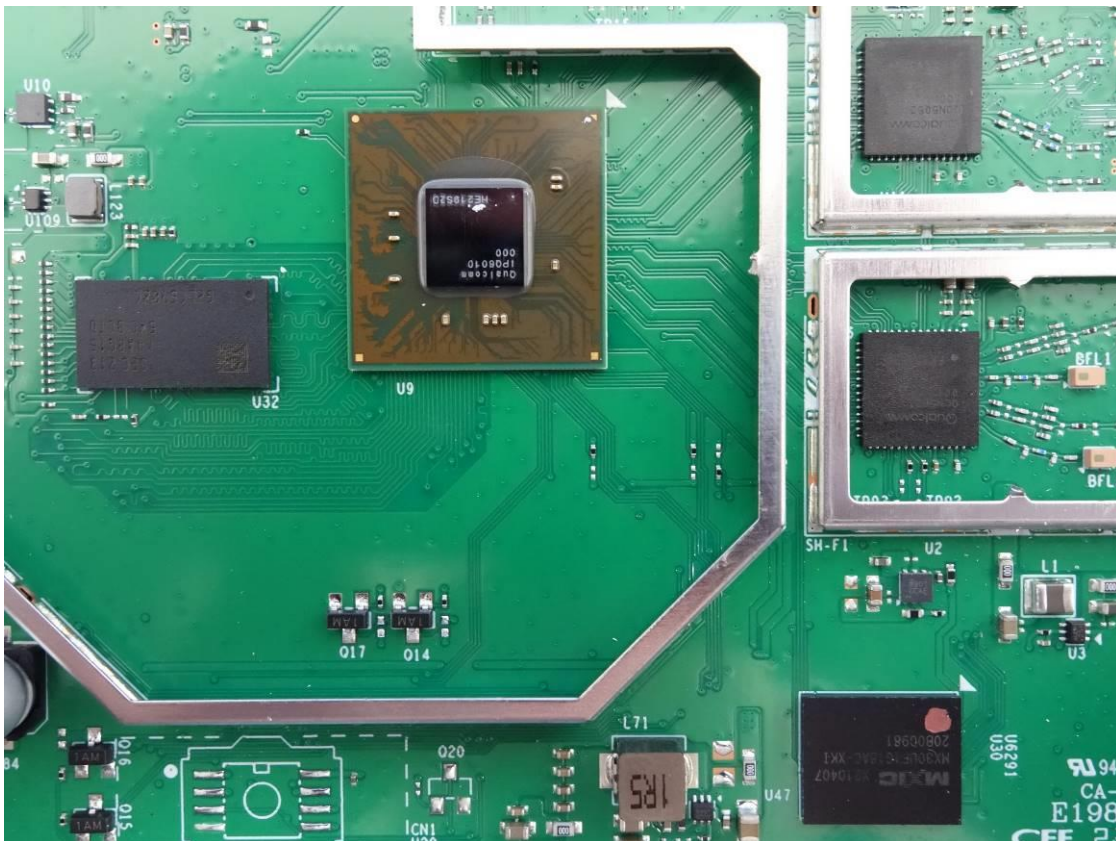

CN22MB93 (P15C-WiFi) 001  
CN22MB93 (P15E-WiFi) 001  
CN22MB93 (FCC-Colocated) 001

Page 4 of 15

Product: 2x2 AX Dual-band AP

Type Identification: BSAP 6020

CN22MB93 (P15C-WiFi) 001  
CN22MB93 (P15E-WiFi) 001  
CN22MB93 (FCC-Colocated) 001

Product: 2x2 AX Dual-band AP

Type Identification: BSAP 6020

CN22MB93 (P15C-WiFi) 001  
CN22MB93 (P15E-WiFi) 001  
CN22MB93 (FCC-Colocated) 001

Product: 2x2 AX Dual-band AP

Type Identification: BSAP 6020

CN22MB93 (P15C-WiFi) 001  
CN22MB93 (P15E-WiFi) 001  
CN22MB93 (FCC-Colocated) 001