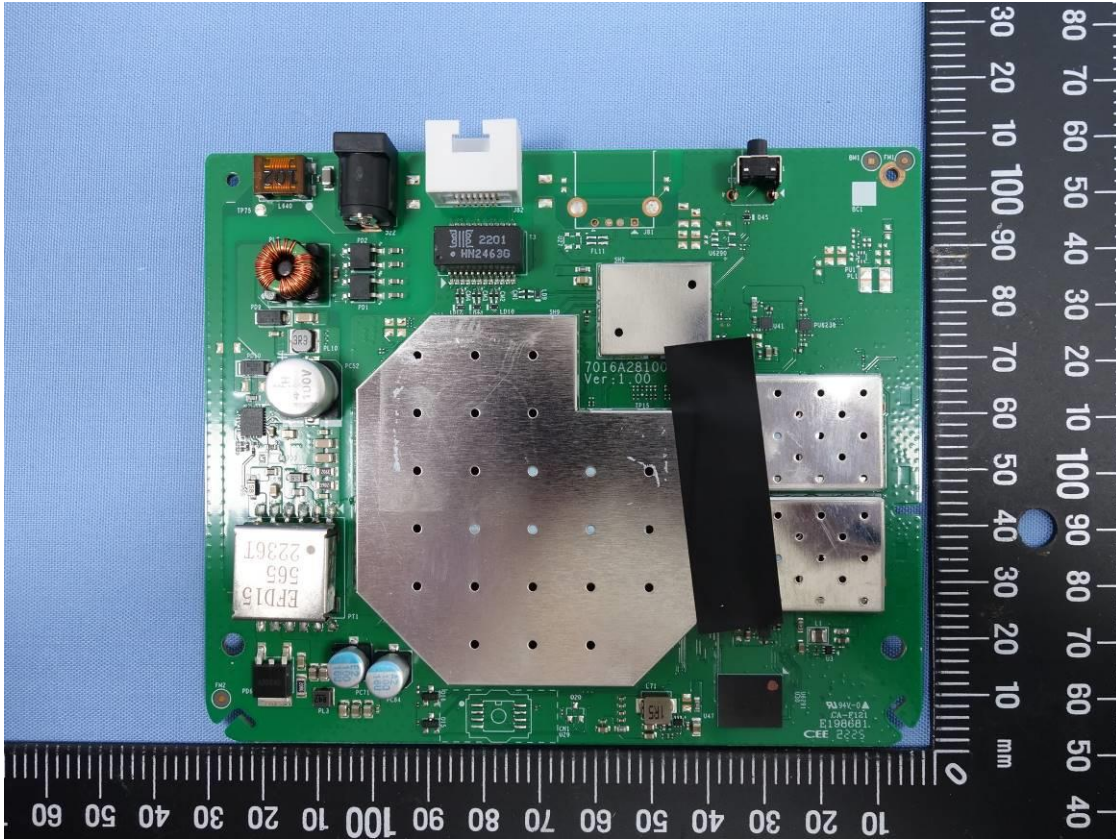

CN22MB93 (P15C-WiFi) 001  
CN22MB93 (P15E-WiFi) 001  
CN22MB93 (FCC-Colocated) 001

Page 4 of 15

Product: 2x2 AX Dual-band AP

Type Identification: BSAP 6020

CN22MB93 (P15C-WiFi) 001  
CN22MB93 (P15E-WiFi) 001  
CN22MB93 (FCC-Colocated) 001

Product: 2x2 AX Dual-band AP

Type Identification: BSAP 6020

CN22MB93 (P15C-WiFi) 001  
CN22MB93 (P15E-WiFi) 001  
CN22MB93 (FCC-Colocated) 001

Product: 2x2 AX Dual-band AP

Type Identification: BSAP 6020

CN22MB93 (P15C-WiFi) 001  
CN22MB93 (P15E-WiFi) 001  
CN22MB93 (FCC-Colocated) 001