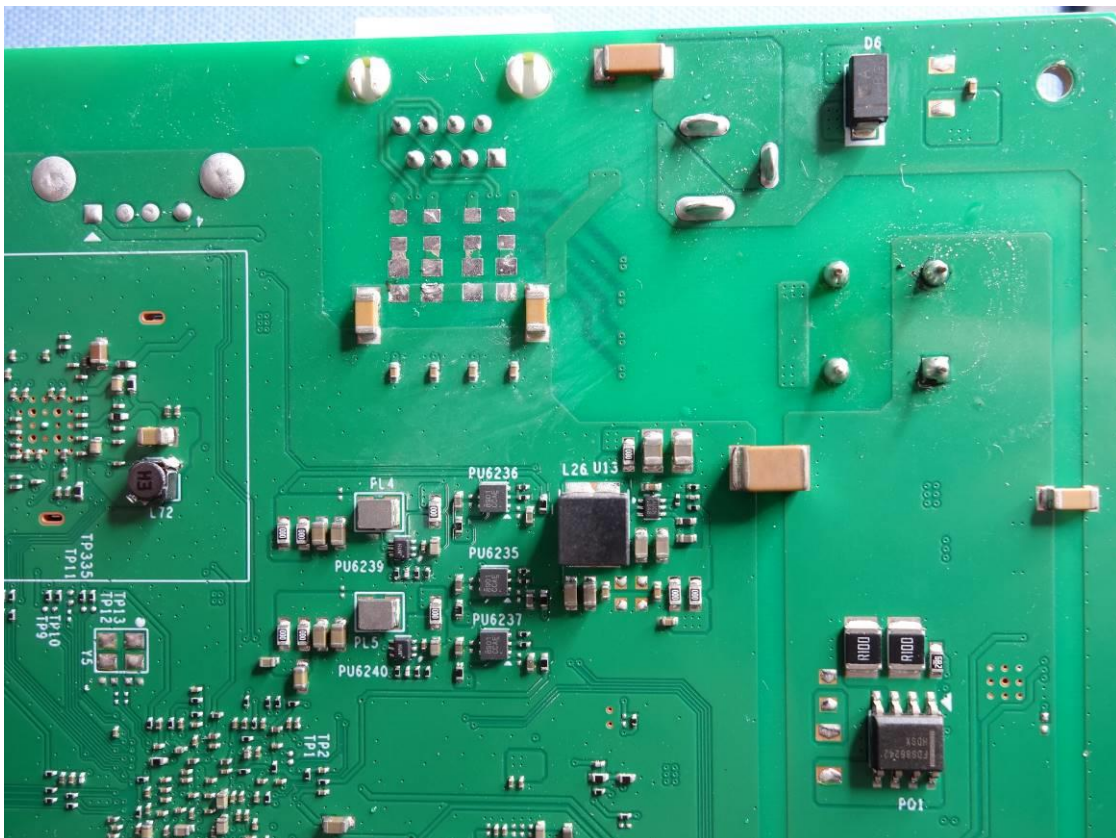

CN22MB93 (P15C-WiFi) 001  
CN22MB93 (P15E-WiFi) 001  
CN22MB93 (FCC-Colocated) 001

Page 4 of 15

Product: 2x2 AX Dual-band AP

Type Identification: BSAP 6020

CN22MB93 (P15C-WiFi) 001  
CN22MB93 (P15E-WiFi) 001  
CN22MB93 (FCC-Colocated) 001

Product: 2x2 AX Dual-band AP

Type Identification: BSAP 6020

CN22MB93 (P15C-WiFi) 001  
CN22MB93 (P15E-WiFi) 001  
CN22MB93 (FCC-Colocated) 001

Product: 2x2 AX Dual-band AP

Type Identification: BSAP 6020

CN22MB93 (P15C-WiFi) 001  
CN22MB93 (P15E-WiFi) 001  
CN22MB93 (FCC-Colocated) 001