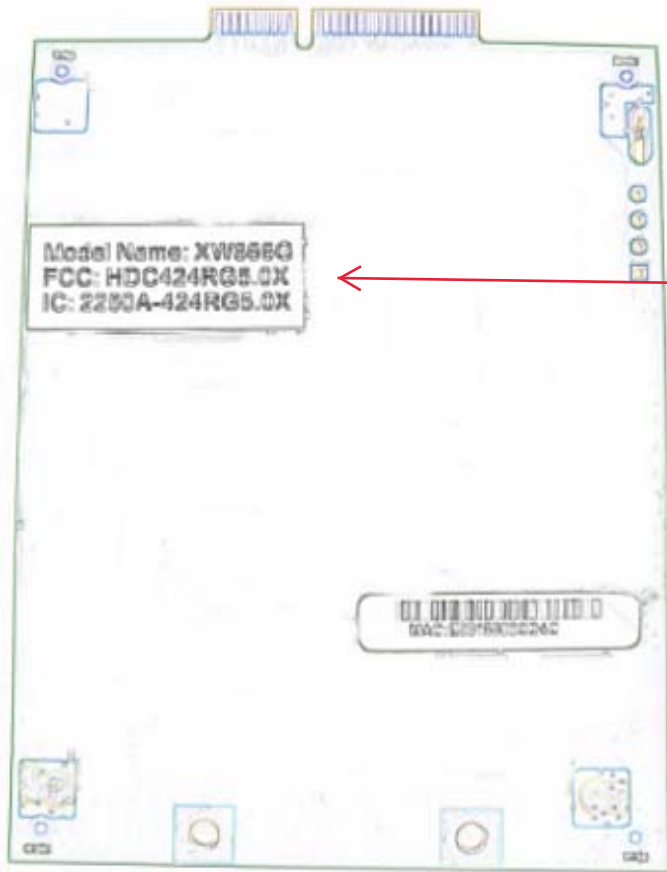

Label 1 location

Label 2 location

SN label 24.7*8.7mm

条码扫出来是470219

wifi label 24.7*8.7mm

23.28

30.47

Model Name: XW866G
FCC ID HDC424RG50X
IC: 2250A-424RG50X