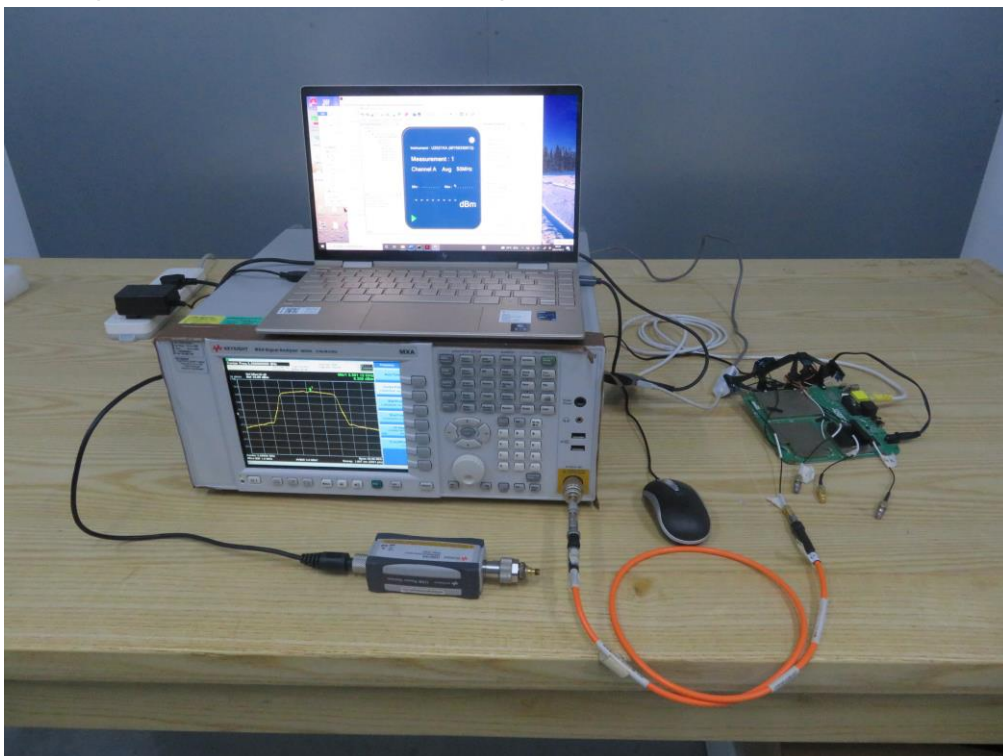

## Test Setup Photograph

Test Mode: Mode 1

Description: Conducted Emission Test Setup

Description: Radiated Emission Test Setup for Below 1GHz

Description: Radiated Emission Test Setup for above 1GHz

Description: RF Conducted Test Setup

Description: DFS Test Setup