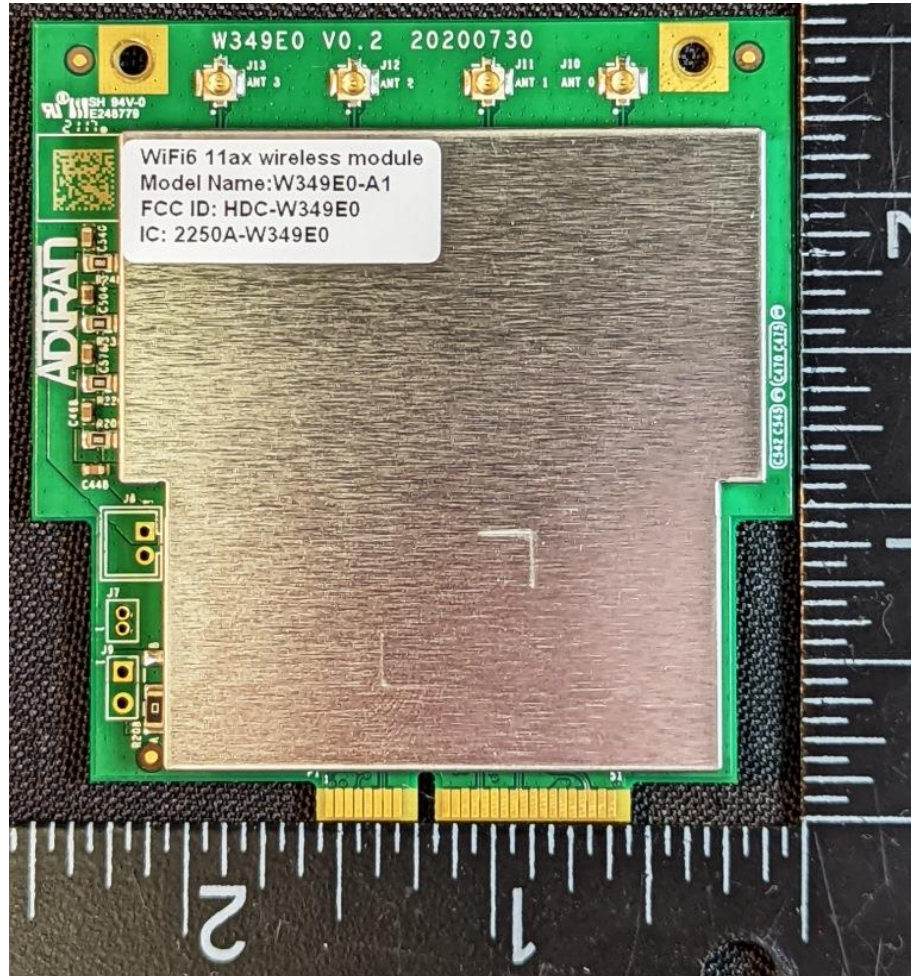

EXTERNAL PHOTOS

FCC ID: HDC-W349E0

IC: 2250A-W349E0

WHEN YOU NEED TO BE SURE

WWW.SGS.COM

WHEN YOU NEED TO BE SURE