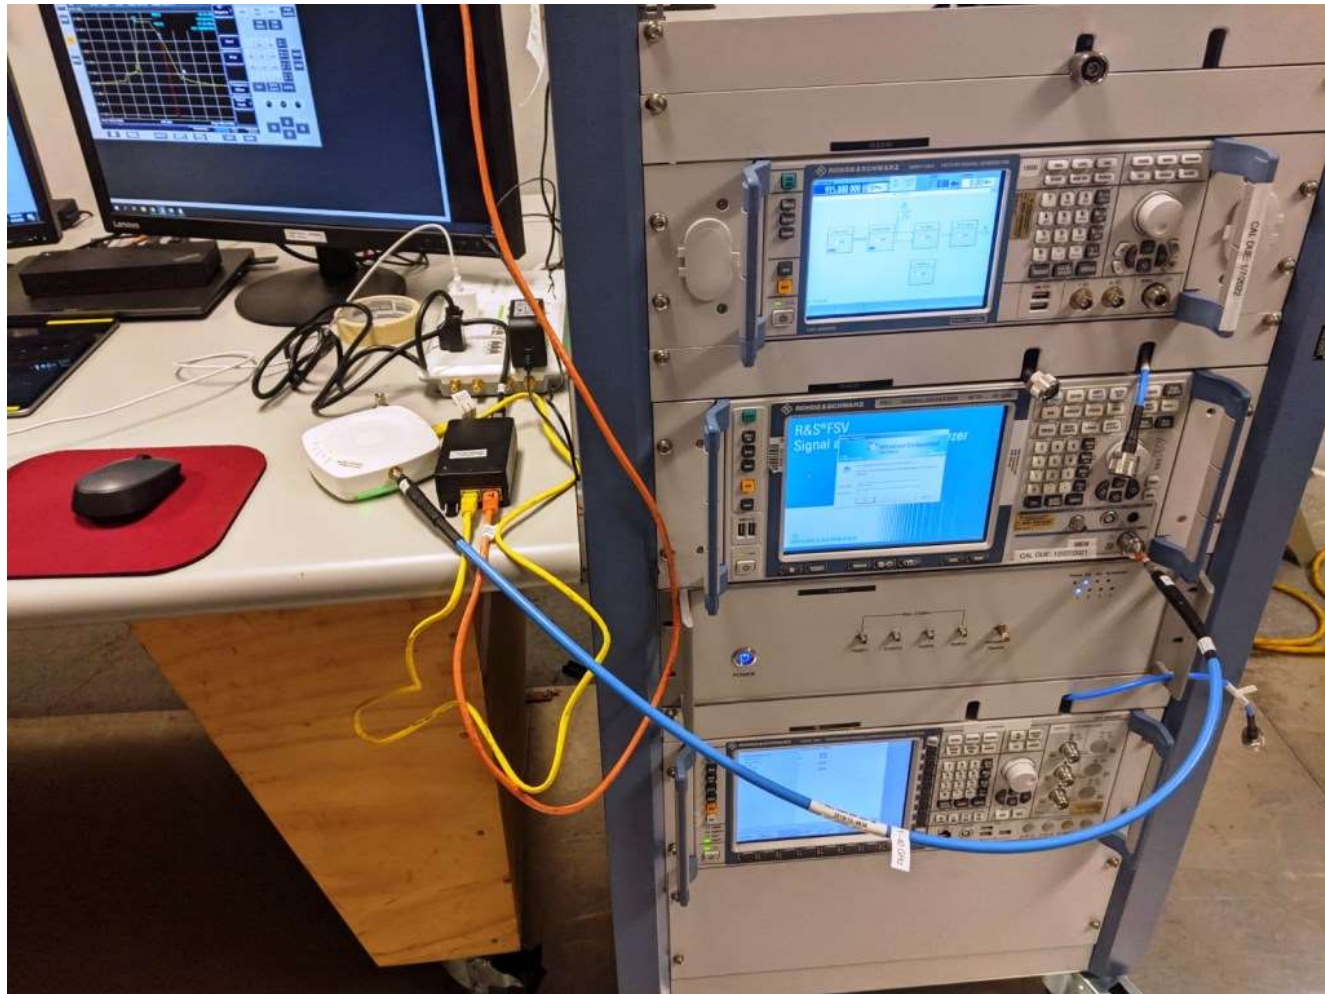

# TEST SETUP PHOTOS

FCC ID: HDC-73108GW

IC: 2250A-73108GW

WHEN YOU NEED TO BE SURE

[WWW.SGS.COM](http://WWW.SGS.COM)  
[WWW.SGSGROUP.US.COM](http://WWW.SGSGROUP.US.COM)

WHEN YOU NEED TO BE SURE