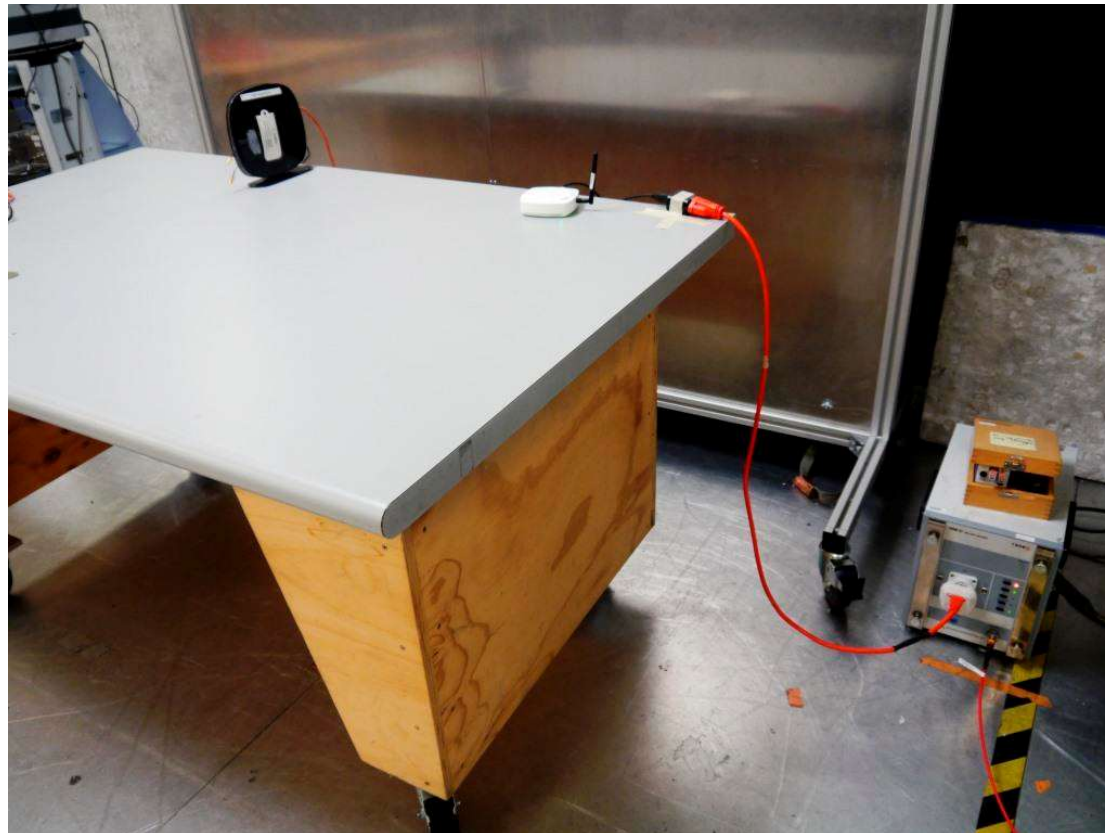

# TEST SETUP PHOTOS

FCC ID: HDC-73108GW

IC: 2250A-73108GW

WHEN YOU NEED TO BE SURE

[WWW.SGS.COM](http://WWW.SGS.COM)  
[WWW.SGSGROUP.US.COM](http://WWW.SGSGROUP.US.COM)

WHEN YOU NEED TO BE SURE