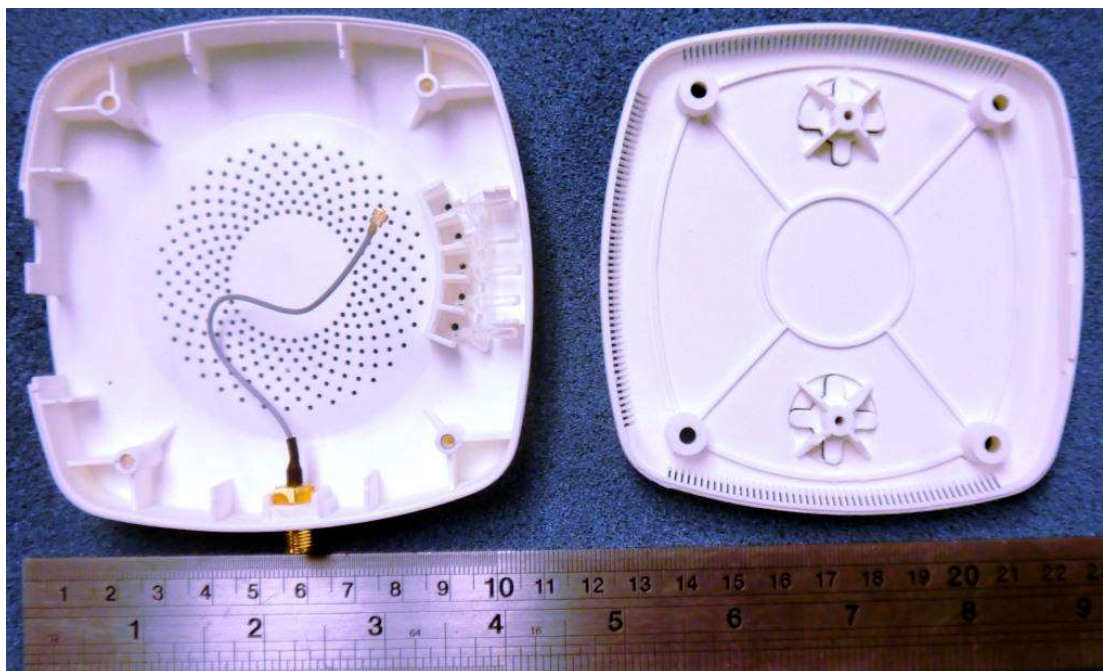

INTERNAL PHOTOS

FCC ID: HDC-73108GW

IC: 2250A-73108GW

WHEN YOU NEED TO BE SURE

BLE MODULE BOARD

LORA MODULE

SGS

LORA MODULE