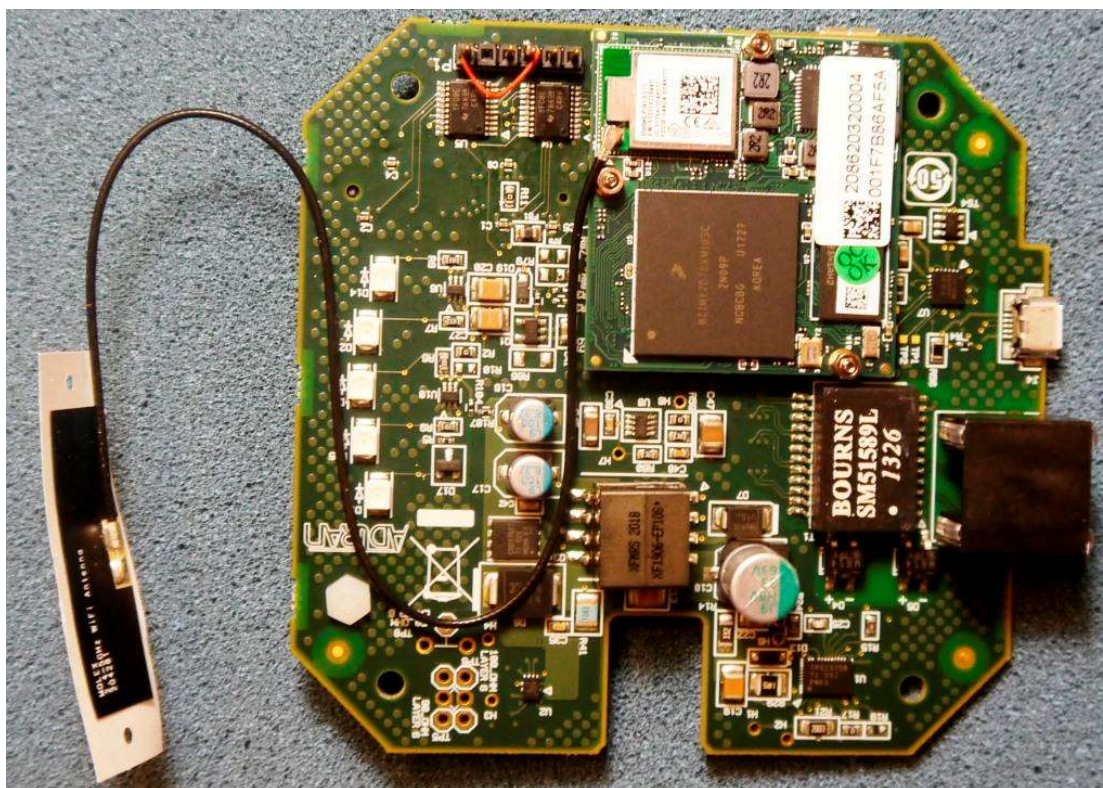

INTERNAL PHOTOS

FCC ID: HDC-73108GW

IC: 2250A-73108GW

WHEN YOU NEED TO BE SURE

BLE MODULE BOARD

LORA MODULE

SGS

LORA MODULE

LORA MODULE

WWW.SGS.COM

WHEN YOU NEED TO BE SURE