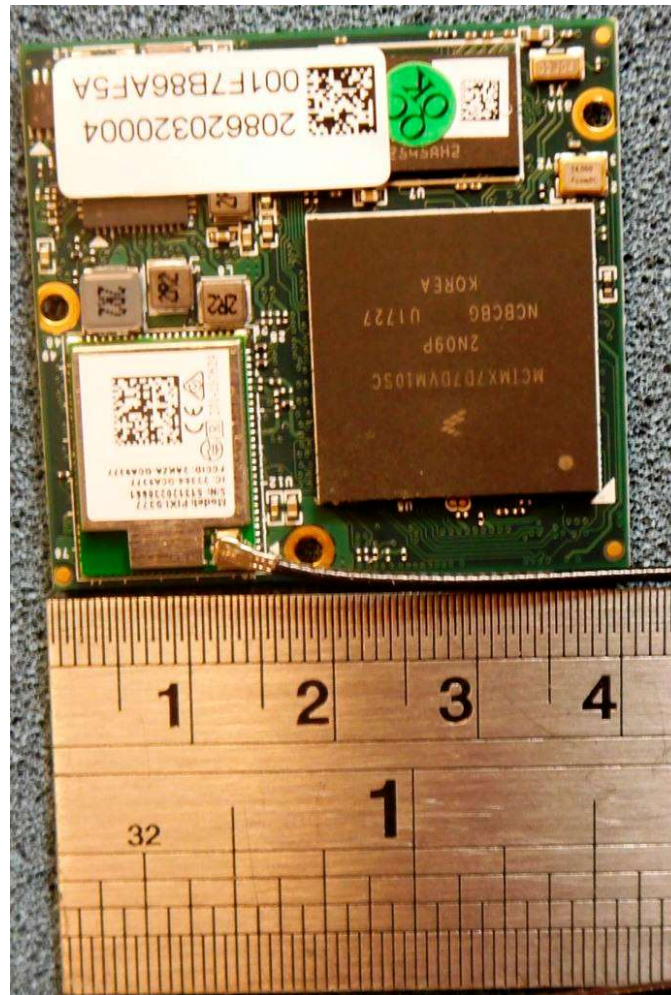

INTERNAL PHOTOS

FCC ID: HDC-73108GW

IC: 2250A-73108GW

WHEN YOU NEED TO BE SURE

BLE MODULE BOARD

LORA MODULE

SGS

LORA MODULE