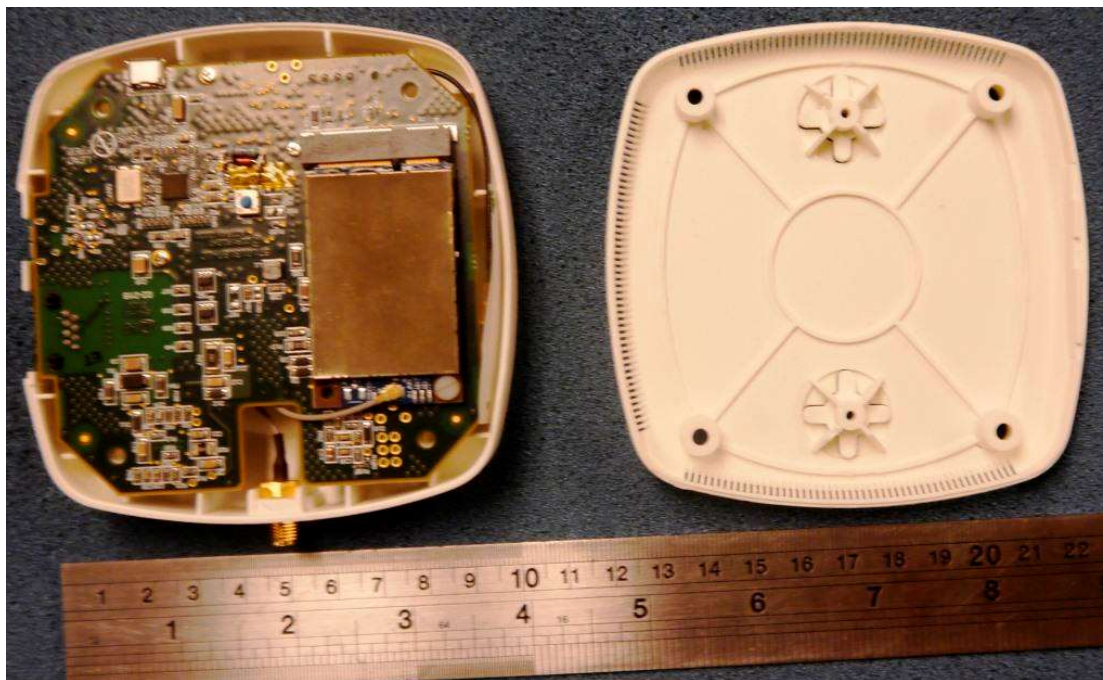

INTERNAL PHOTOS

FCC ID: HDC-73108GW

IC: 2250A-73108GW

WHEN YOU NEED TO BE SURE

BLE MODULE BOARD

LORA MODULE

SGS

LORA MODULE