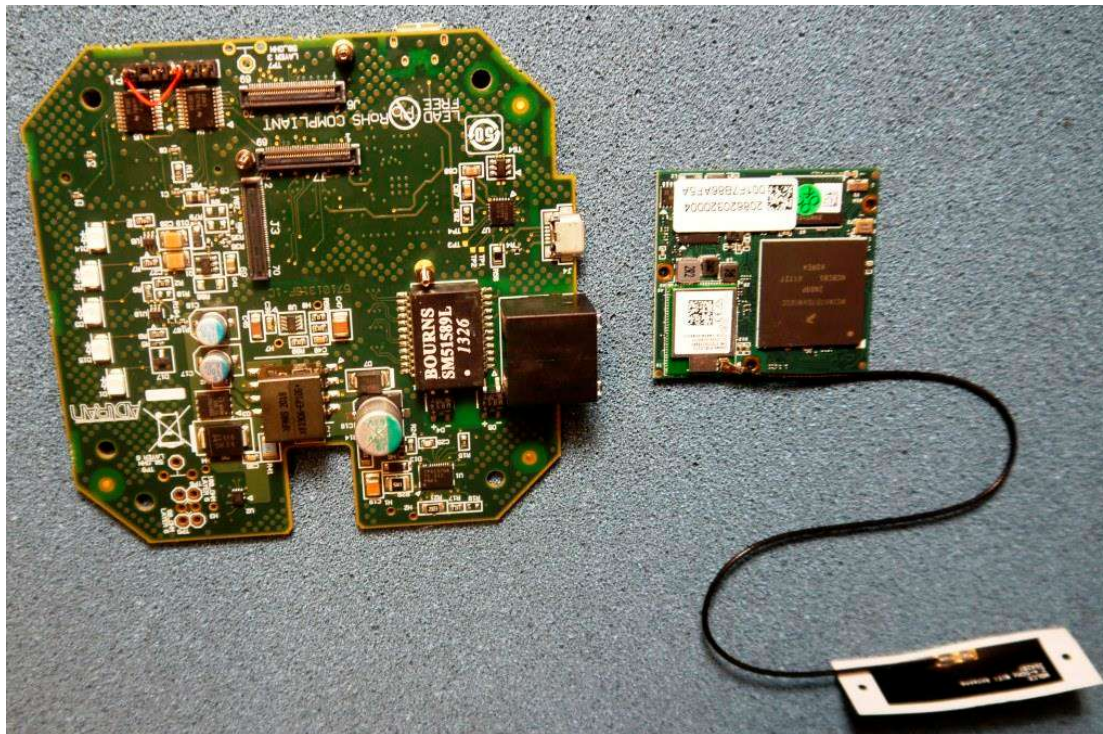

INTERNAL PHOTOS

FCC ID: HDC-73108GW

IC: 2250A-73108GW

WHEN YOU NEED TO BE SURE

BLE MODULE BOARD

LORA MODULE

SGS

LORA MODULE

LORA MODULE

WWW.SGS.COM

WHEN YOU NEED TO BE SURE