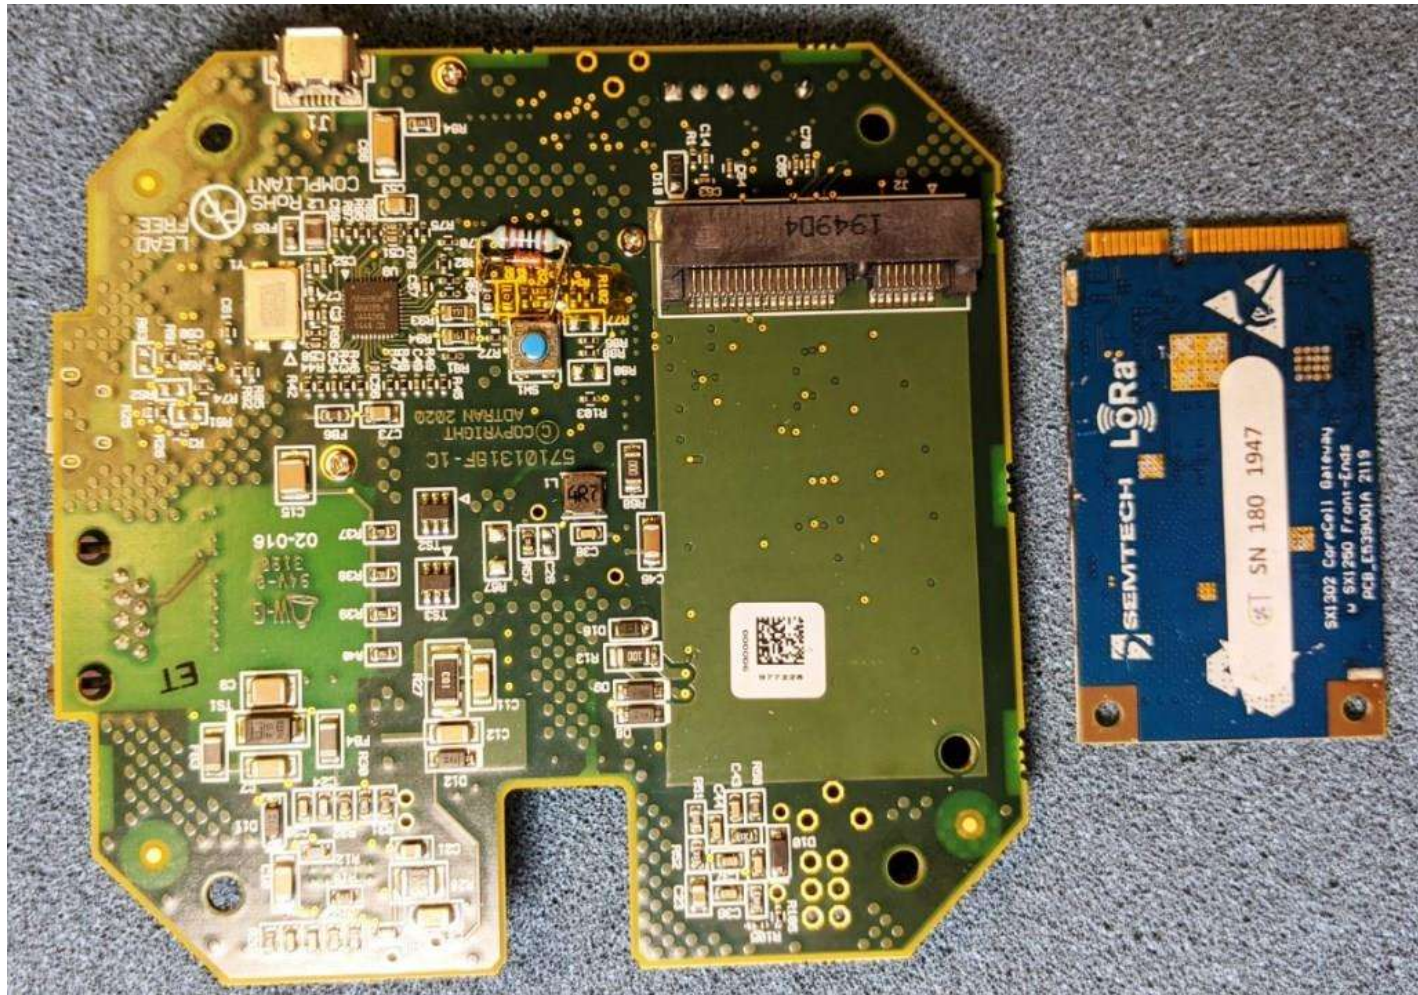

INTERNAL PHOTOS

FCC ID: HDC-73108GW

IC: 2250A-73108GW

WHEN YOU NEED TO BE SURE

BLE MODULE BOARD

LORA MODULE

SGS

LORA MODULE

LORA MODULE

WWW.SGS.COM

WHEN YOU NEED TO BE SURE