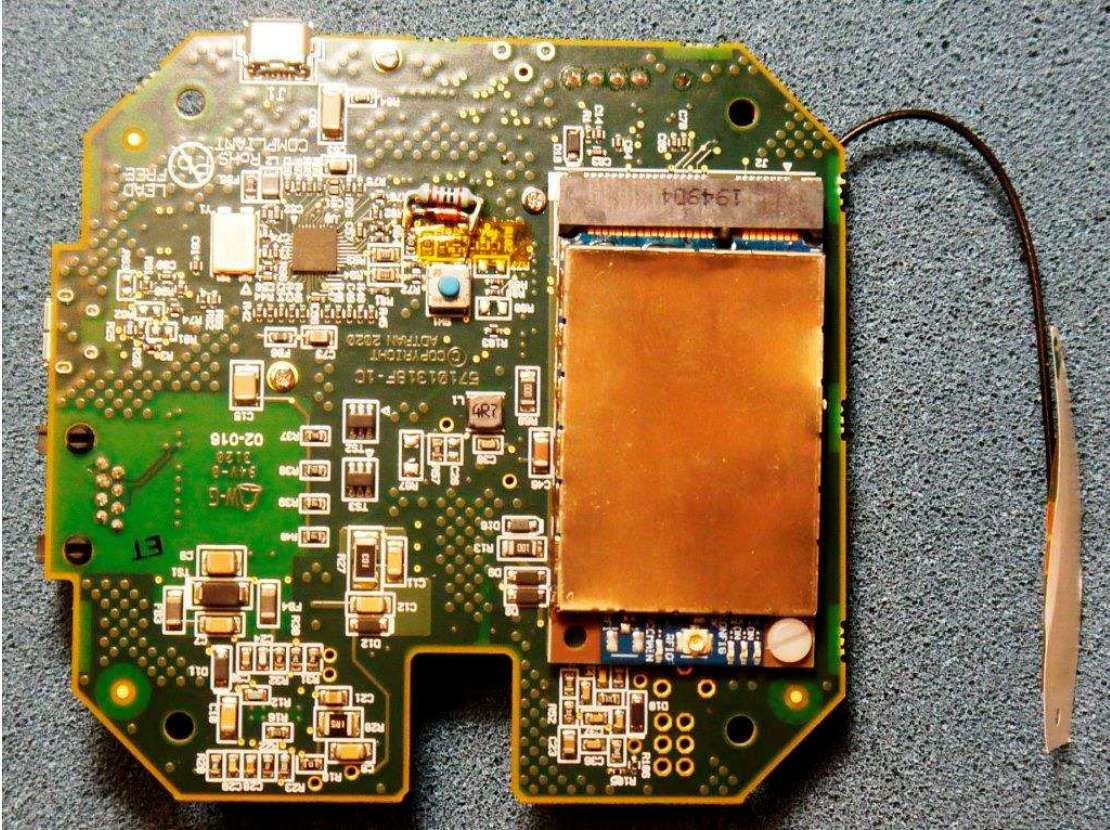

INTERNAL PHOTOS

FCC ID: HDC-73108GW

IC: 2250A-73108GW

WHEN YOU NEED TO BE SURE

BLE MODULE BOARD

LORA MODULE

SGS

LORA MODULE

LORA MODULE

WWW.SGS.COM

WHEN YOU NEED TO BE SURE