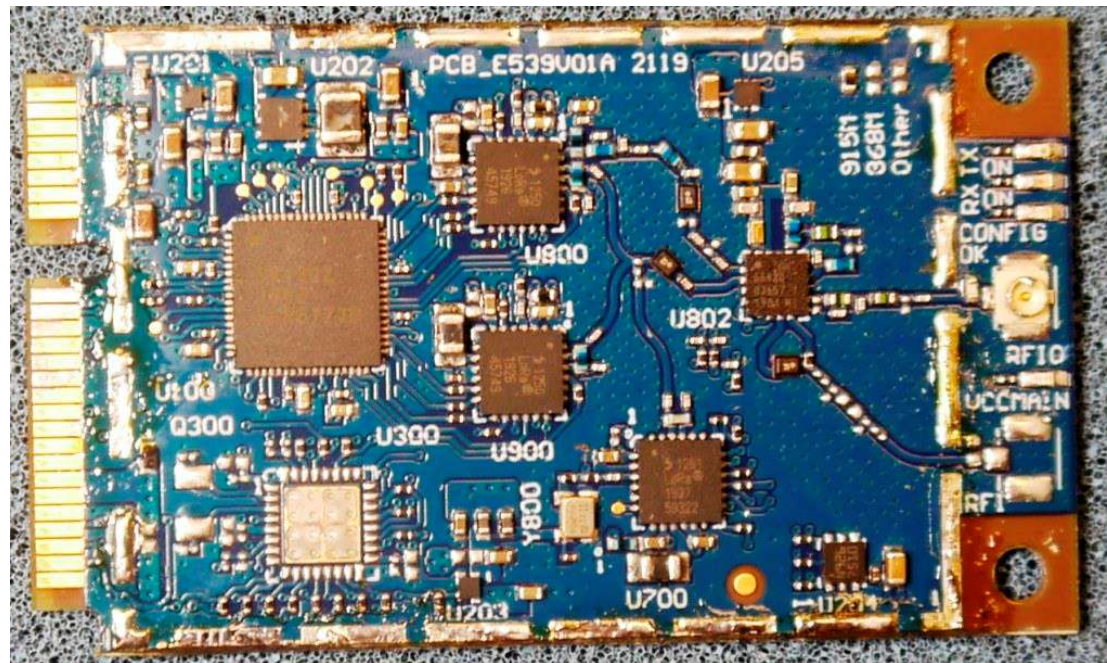

INTERNAL PHOTOS

FCC ID: HDC-73108GW

IC: 2250A-73108GW

WHEN YOU NEED TO BE SURE

BLE MODULE BOARD

LORA MODULE

SGS

LORA MODULE

LORA MODULE

WWW.SGS.COM

WHEN YOU NEED TO BE SURE