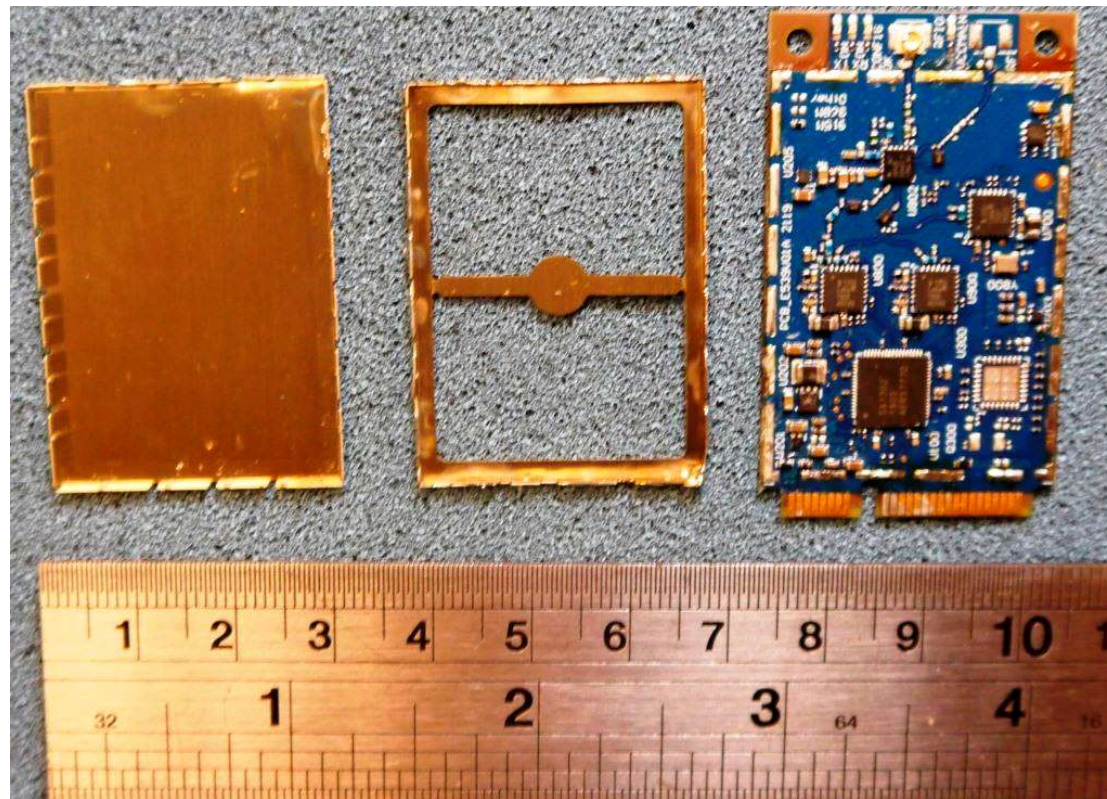

INTERNAL PHOTOS

FCC ID: HDC-73108GW

IC: 2250A-73108GW

WHEN YOU NEED TO BE SURE

BLE MODULE BOARD

LORA MODULE

SGS

LORA MODULE

LORA MODULE

WWW.SGS.COM

WHEN YOU NEED TO BE SURE