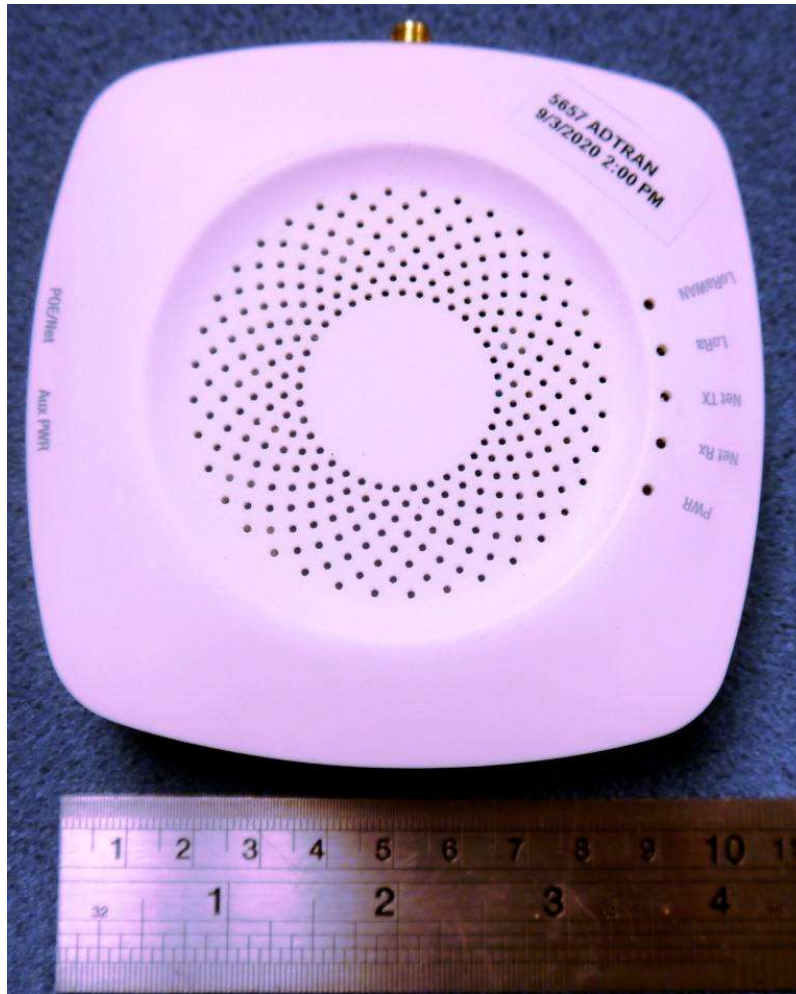

# EXTERNAL PHOTOS

FCC ID: HDC-73108GW

IC: 2250A-73108GW

WHEN YOU NEED TO BE SURE

SGS

TOP