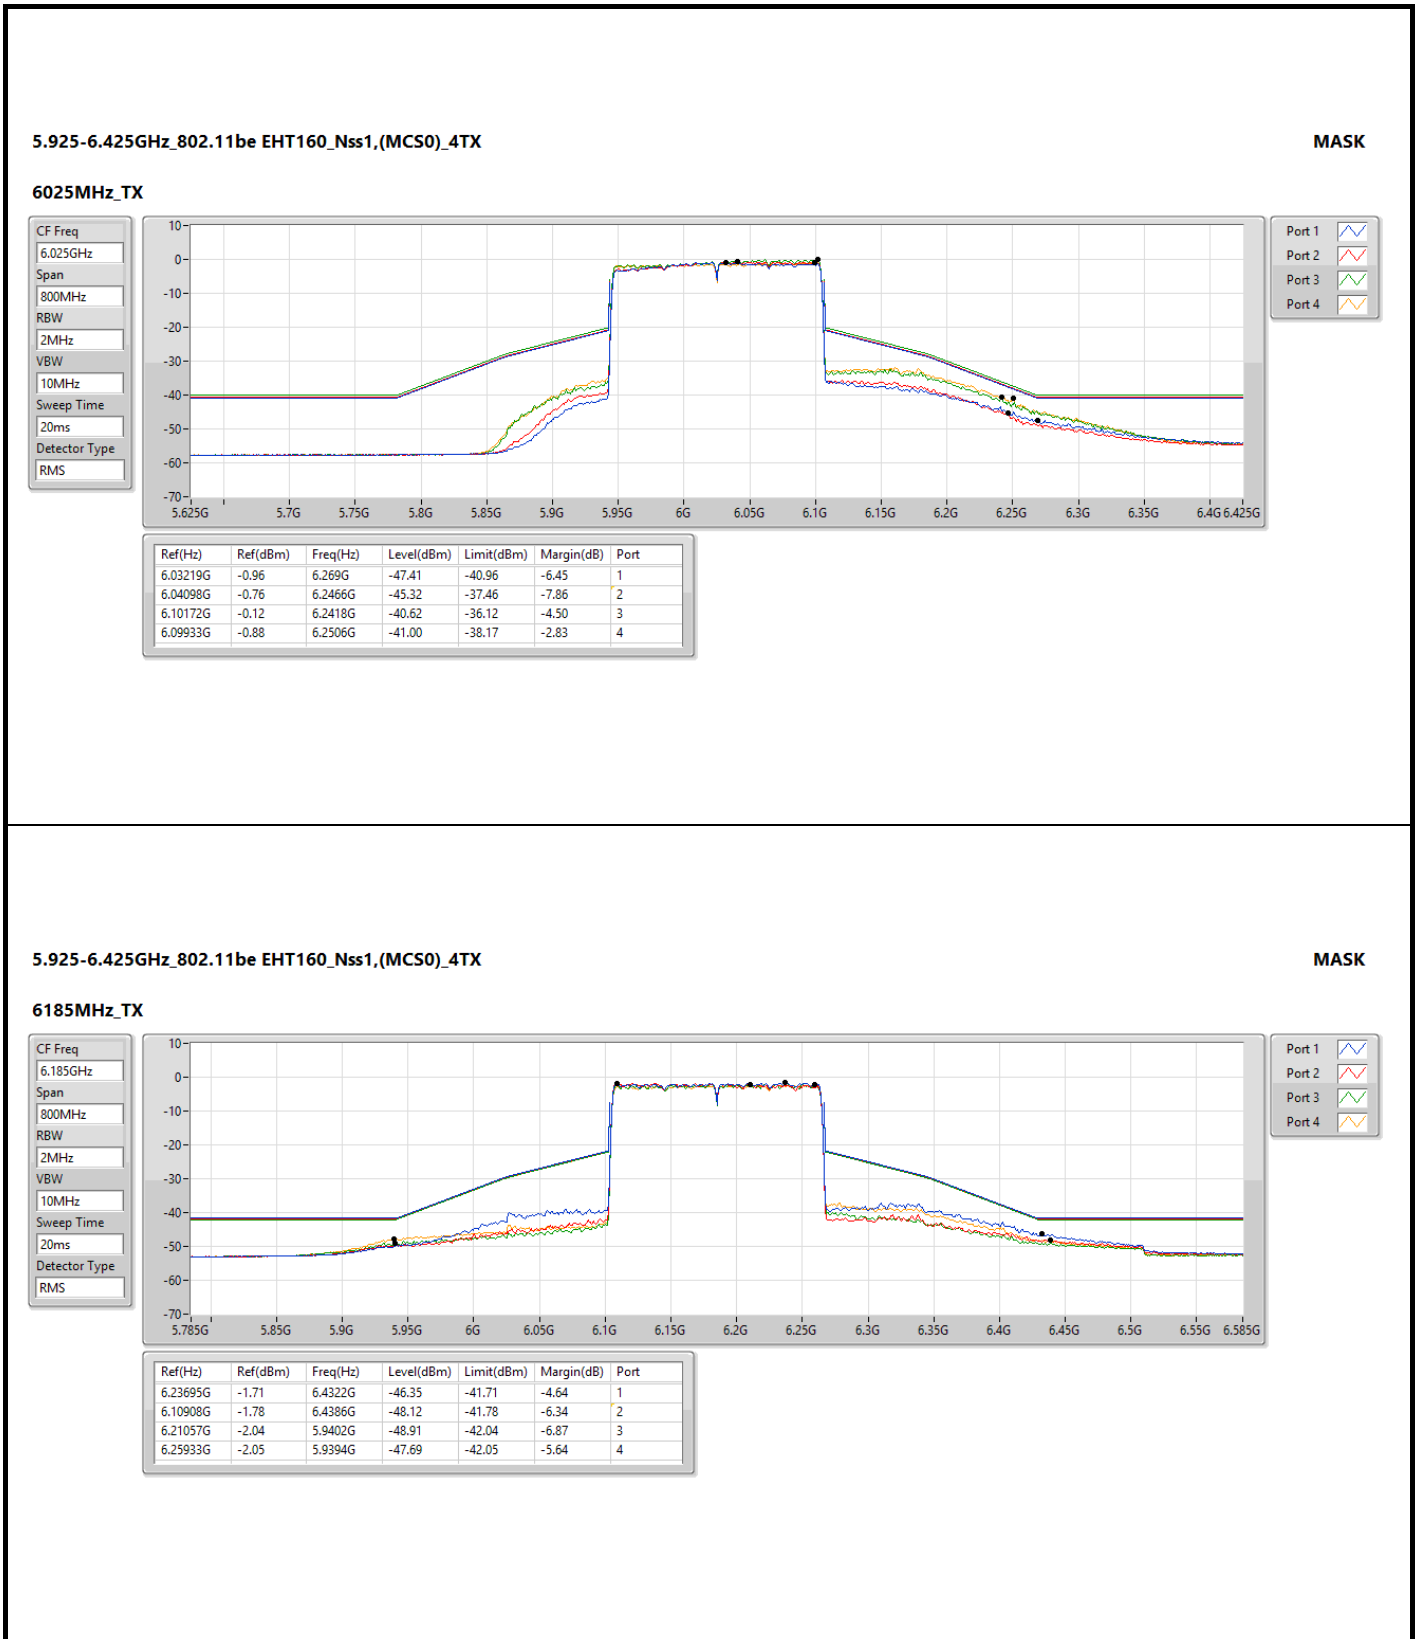

Sweep Time  
20ms

Detector Type  
RMS

Port 1

Port 2

Port 3

Port 4

6.875-7.125GHz\_802.11be EHT160\_Nss1,(MCS0)\_4TX

MASK