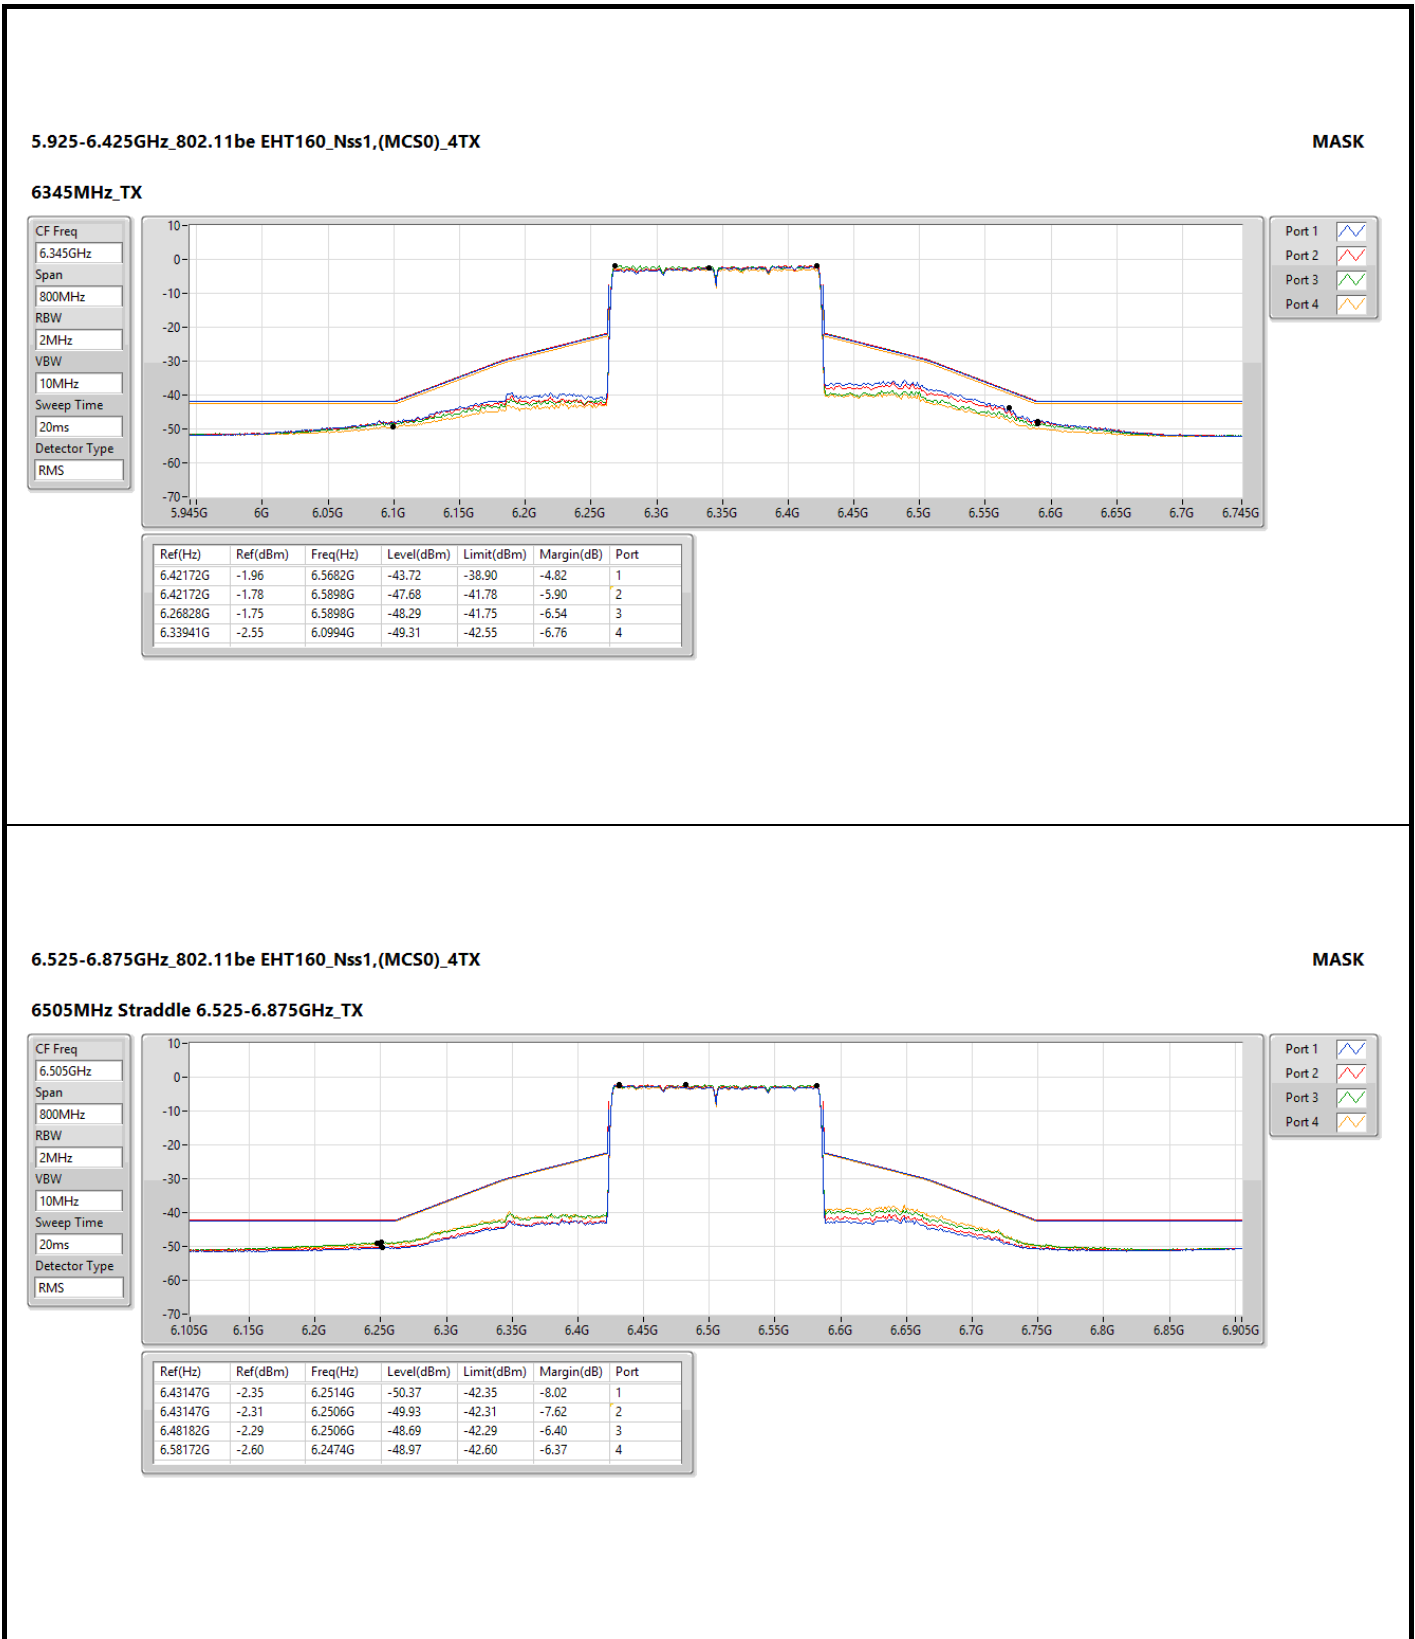

Sweep Time  
20ms

Detector Type  
RMS

Port 1

Port 2

Port 3

Port 4

6.875-7.125GHz\_802.11be EHT160\_Nss1,(MCS0)\_4TX

MASK