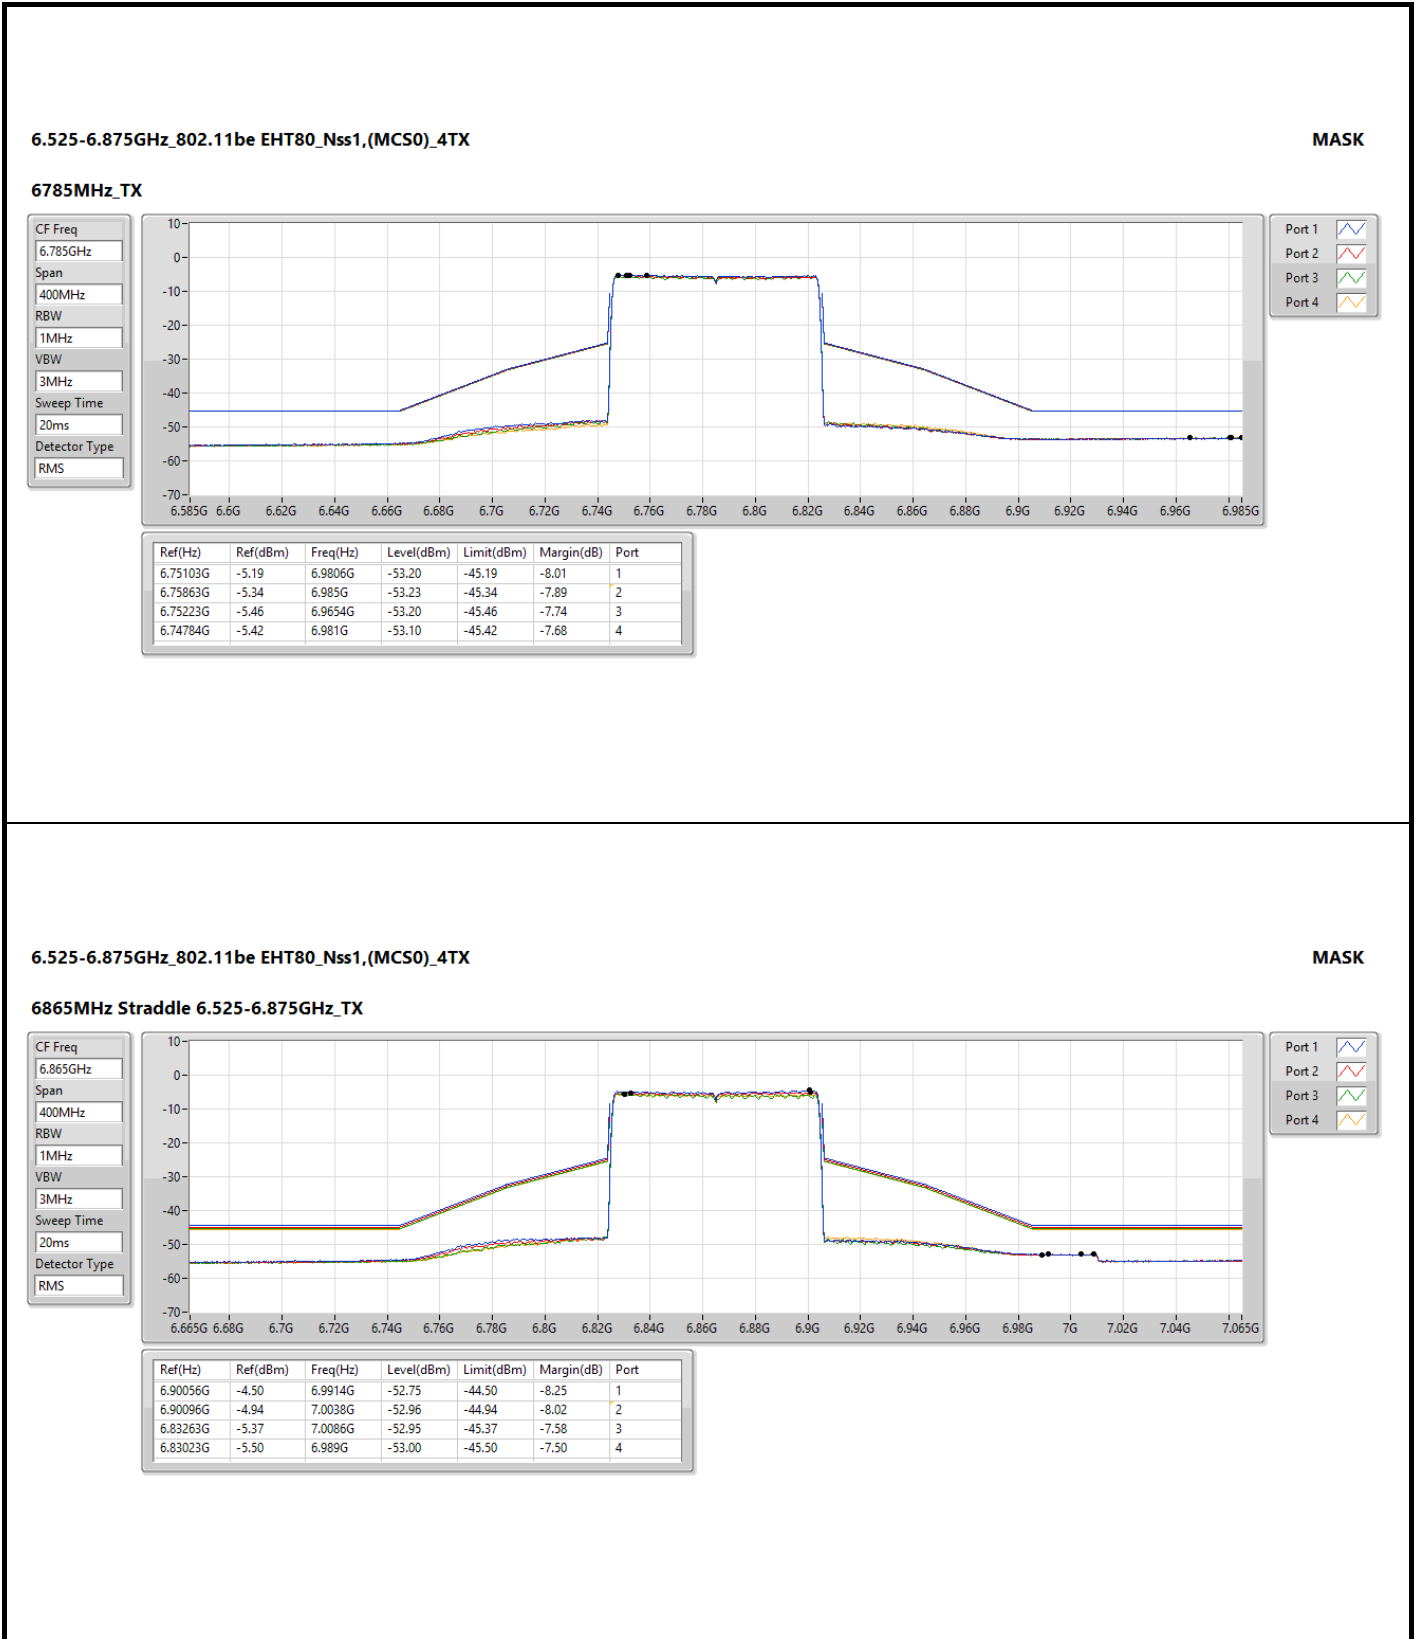

Sweep Time  
20ms

Detector Type  
RMS

Port 1

Port 2

Port 3

Port 4

6.875-7.125GHz\_802.11be EHT160\_Nss1,(MCS0)\_4TX

MASK