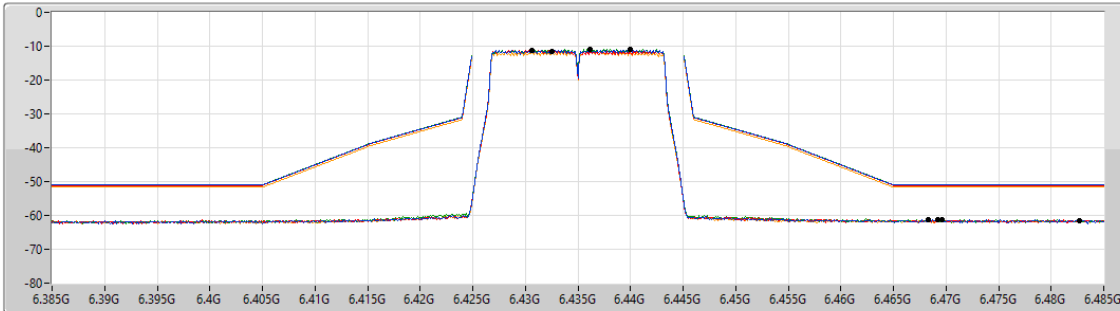

6435MHz_TX

CF Freq
6.435GHz

Span
100MHz

RBW
200kHz

VBW
1MHz

Sweep Time
20ms

Detector Type
RMS

Port 1

Port 2

Port 3

Port 4

Ref(Hz)	Ref(dBm)	Freq(Hz)	Level(dBm)	Limit(dBm)	Margin(dB)	Port
6.44G	-11.02	6.4692G	-61.27	-51.02	-10.25	1
6.4306G	-11.10	6.4683G	-61.13	-51.10	-10.03	2
6.4362G	-10.96	6.4696G	-61.27	-50.96	-10.31	3
6.4325G	-11.68	6.4827G	-61.41	-51.68	-9.73	4