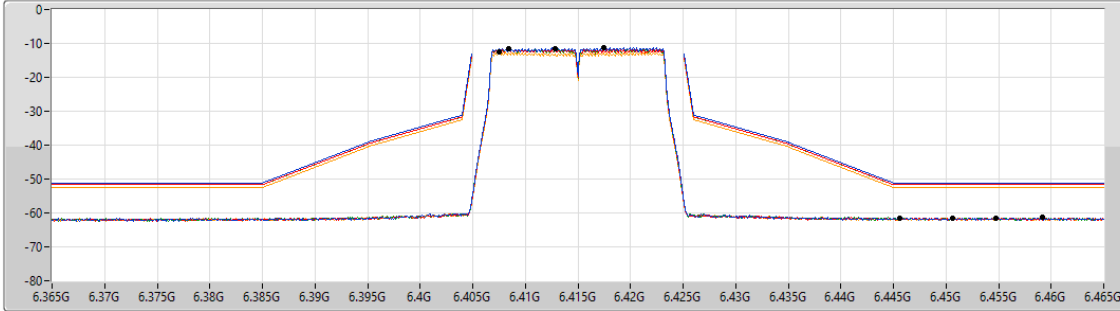

5.925-6.425GHz_802.11a_Nss1,(6Mbps)_4TX

MASK

6415MHz_TX

CF Freq
6.415GHz

Span
100MHz

RBW
200kHz

VBW
1MHz

Sweep Time
20ms

Detector Type
RMS

Port 1

Port 2

Port 3

Port 4

Ref(Hz)	Ref(dBm)	Freq(Hz)	Level(dBm)	Limit(dBm)	Margin(dB)	Port
6.4175G	-11.14	6.4456G	-61.41	-51.14	-10.27	1
6.4128G	-11.66	6.4547G	-61.45	-51.66	-9.79	2
6.40841G	-11.68	6.4506G	-61.47	-51.68	-9.79	3
6.40751G	-12.51	6.4592G	-61.37	-52.51	-8.86	4

6.425-6.525GHz_802.11a_Nss1,(6Mbps)_4TX

MASK