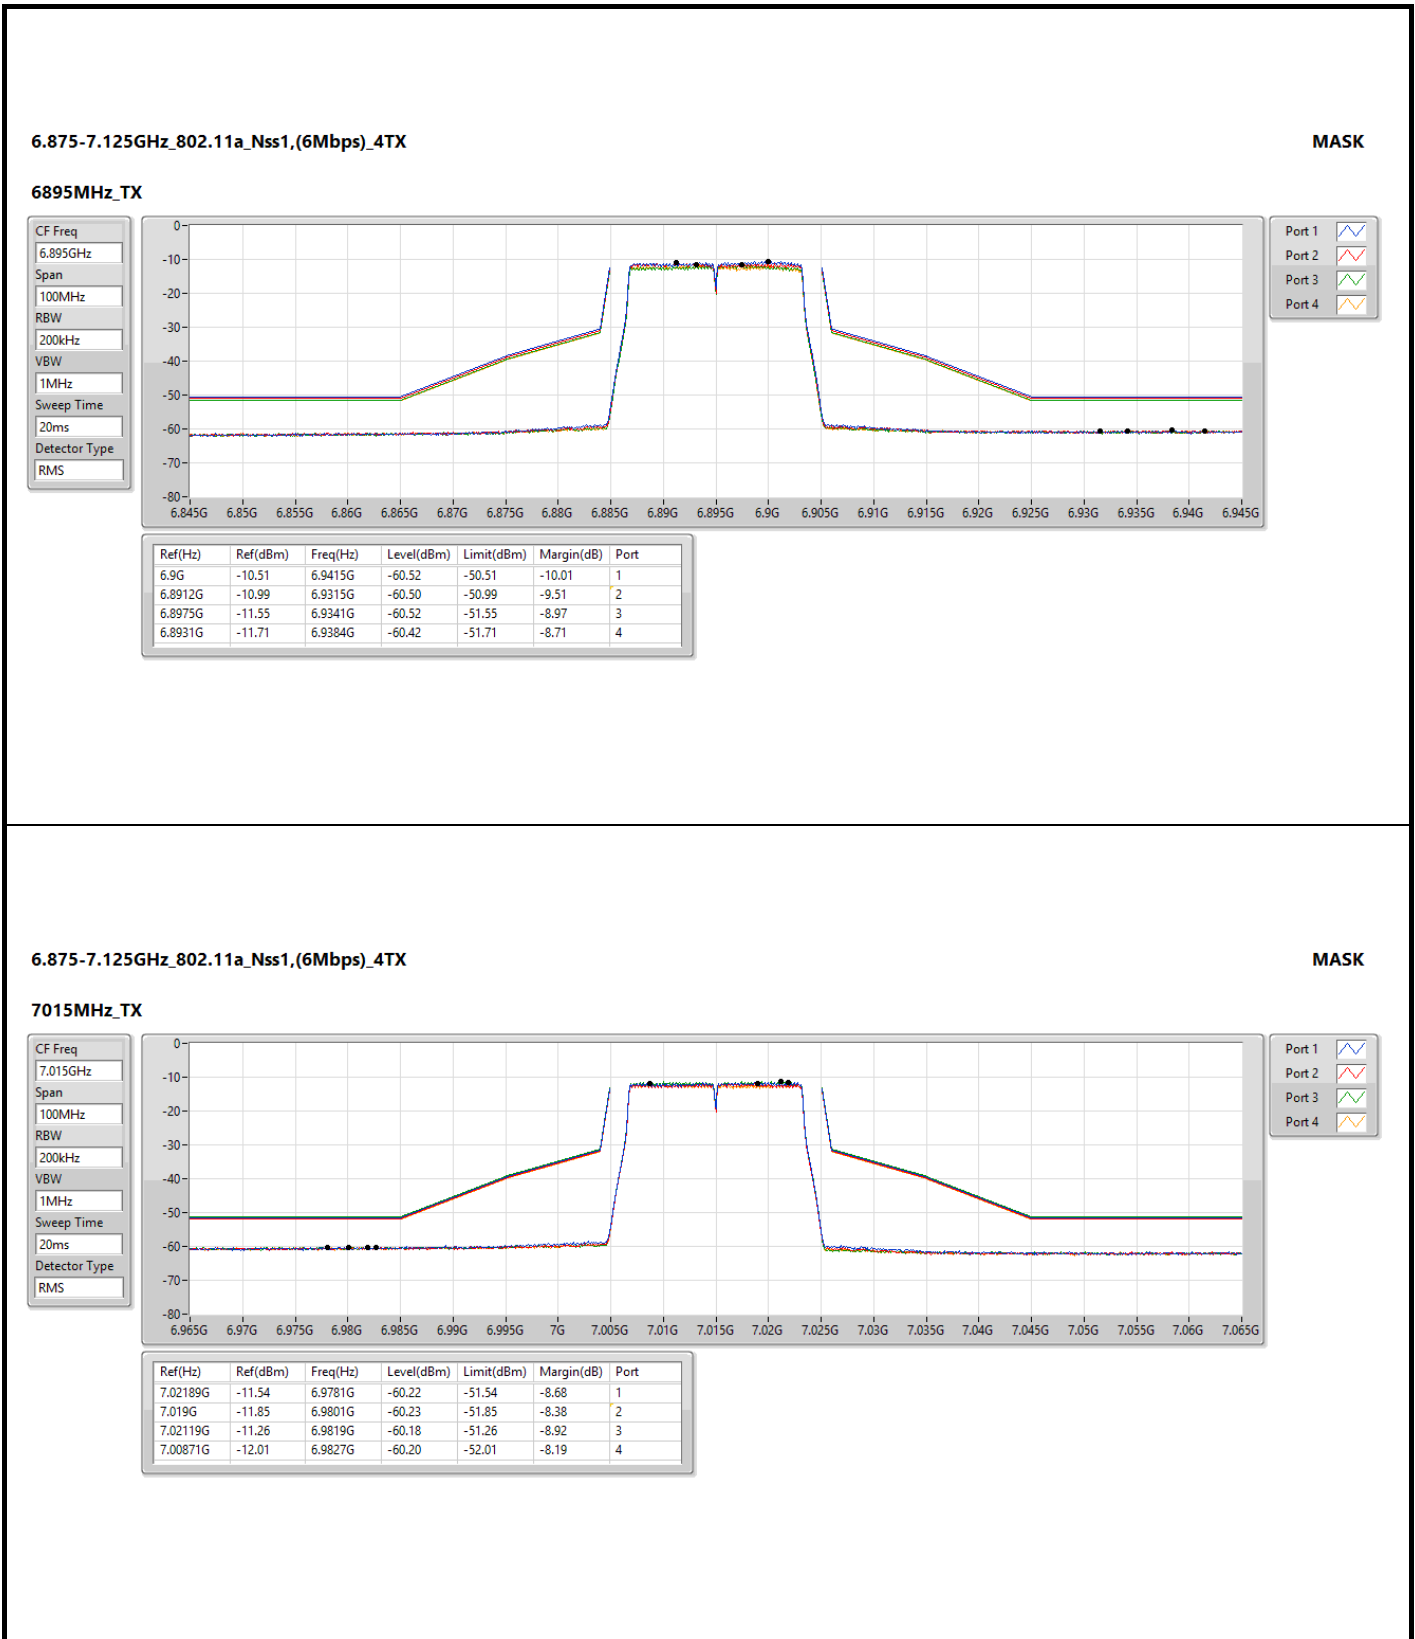

Port 1

Port 2

Port 3

Port 4

Port 1

Port 2

Port 3

Port 4