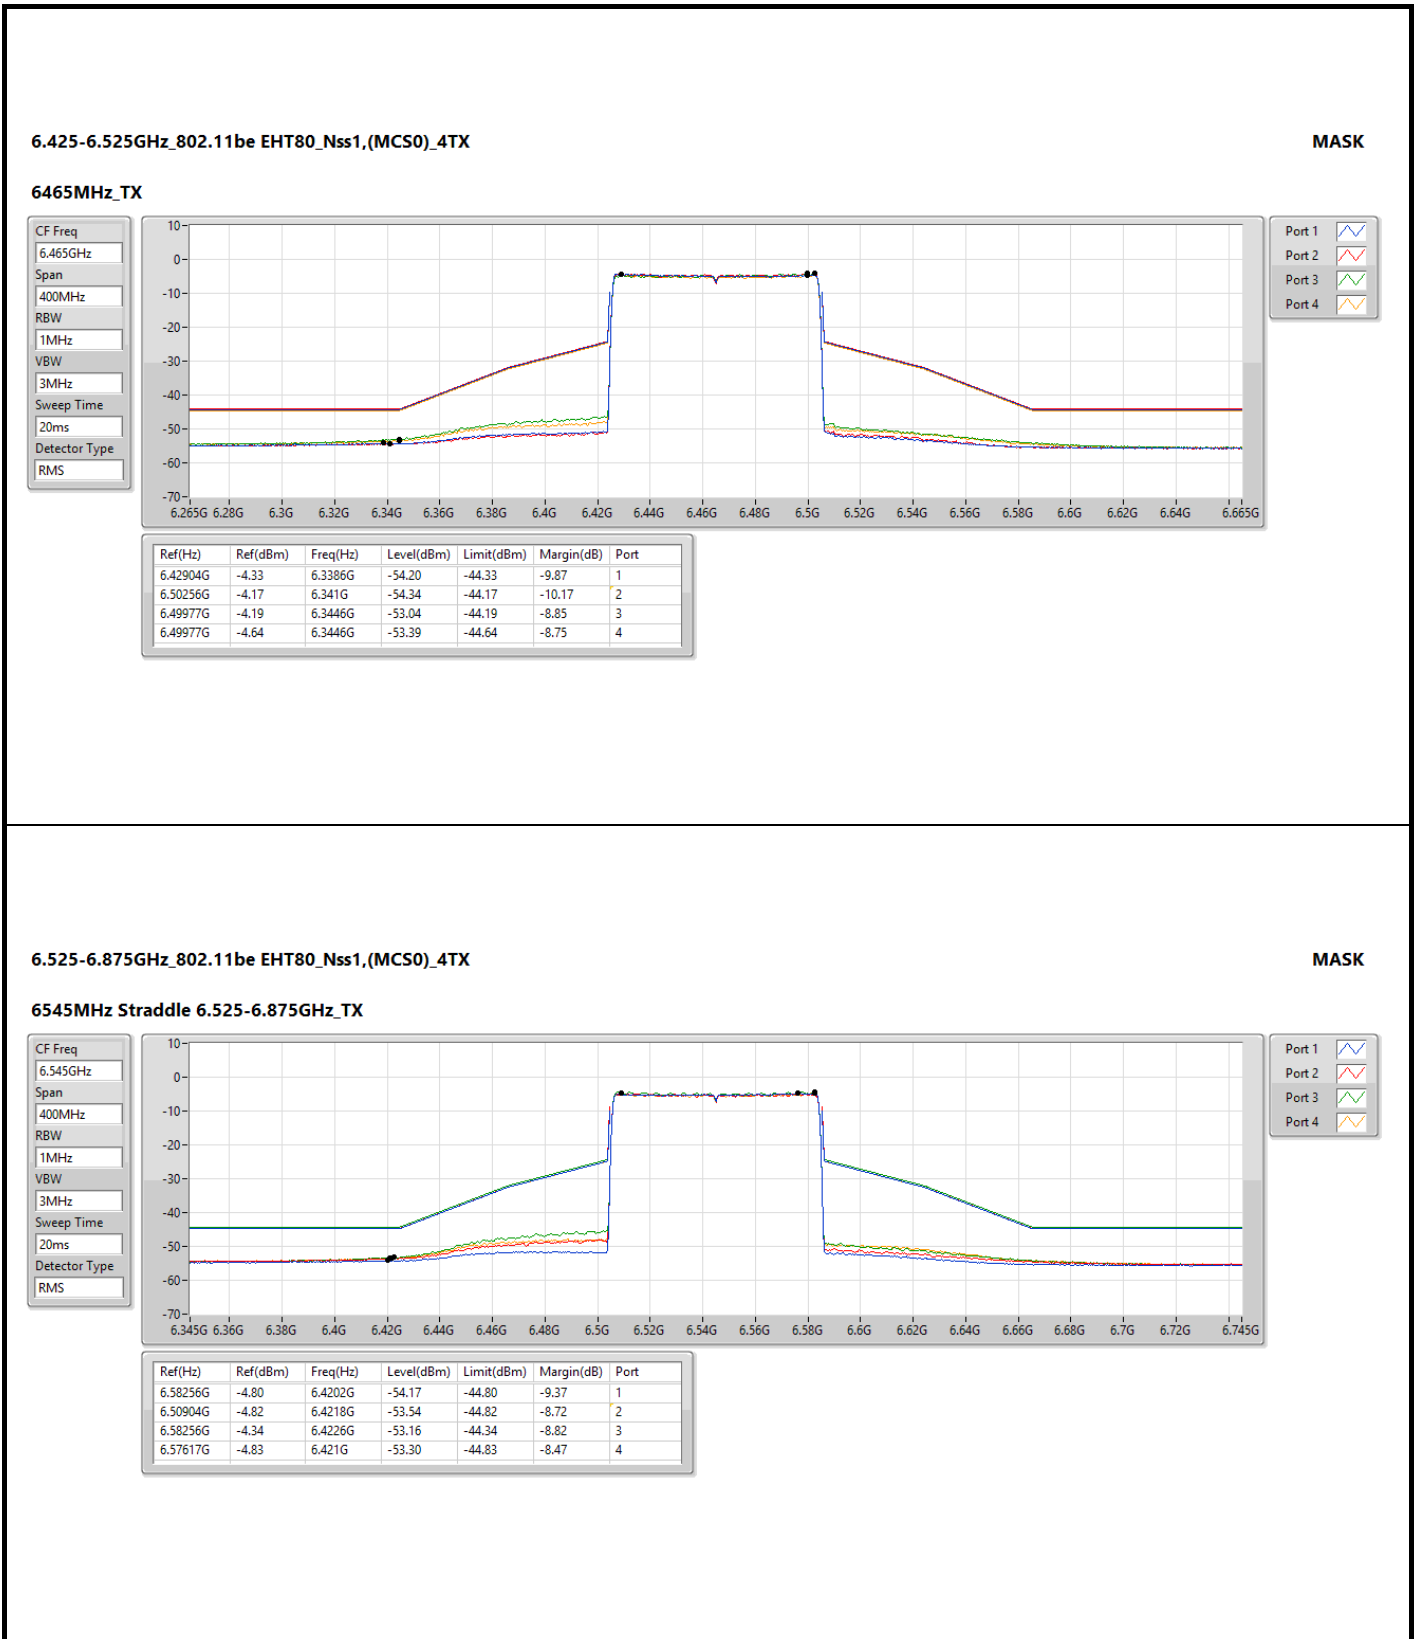

Sweep Time  
20ms

Detector Type  
RMS

Port 1

Port 2

Port 3

Port 4

6.875-7.125GHz\_802.11be EHT160\_Nss1,(MCS0)\_4TX

MASK