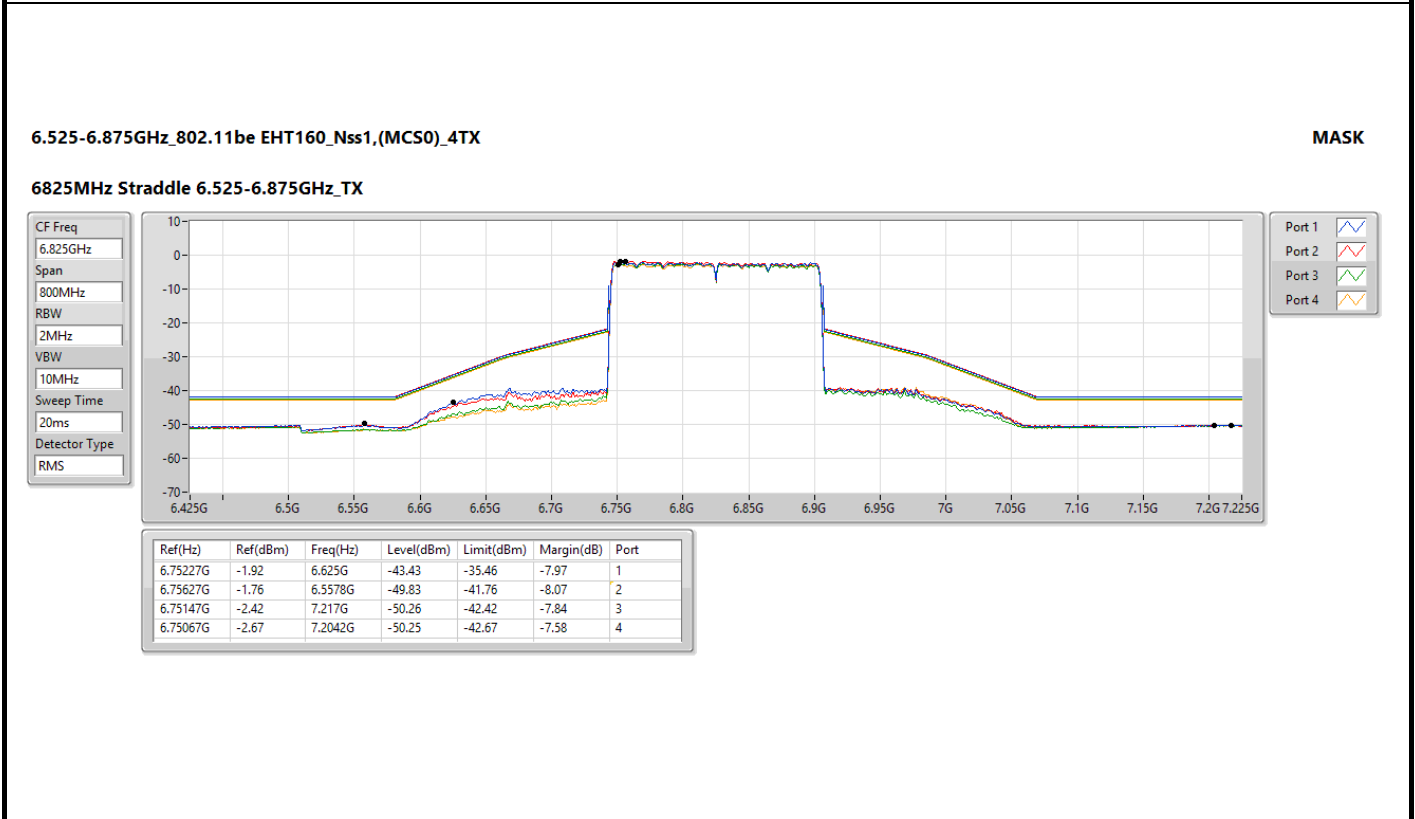

Sweep Time  
20ms

Detector Type  
RMS

Port 1

Port 2

Port 3

Port 4

6.875-7.125GHz\_802.11be EHT160\_Nss1,(MCS0)\_4TX

MASK