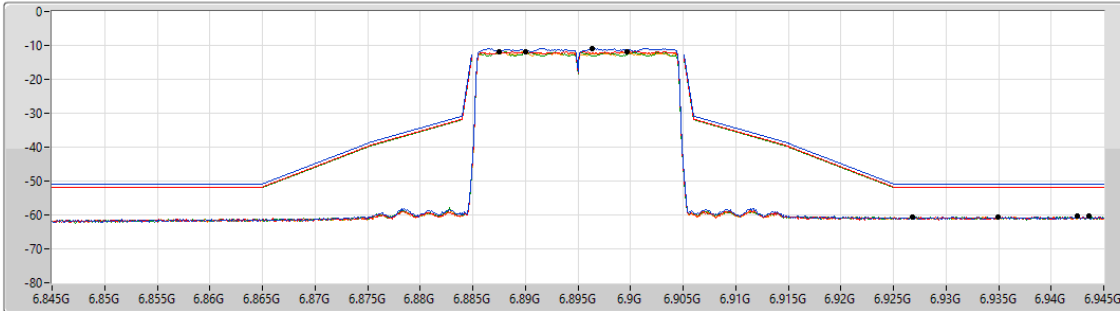

CF Freq  
6.895GHz

Span  
100MHz

RBW  
200kHz

VBW  
1MHz

Sweep Time  
20ms

Detector Type  
RMS

Port 1

Port 2