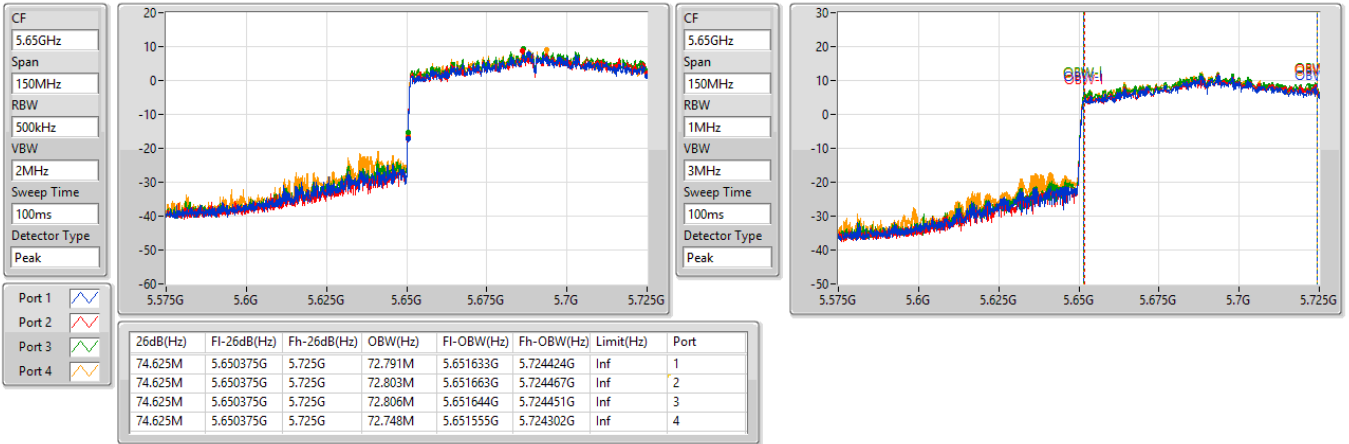

5.47-5.725GHz_802.11be EHT80_Nss1,(MCS0)_4TX

EBW

5690MHz Straddle 5.47-5.725GHz