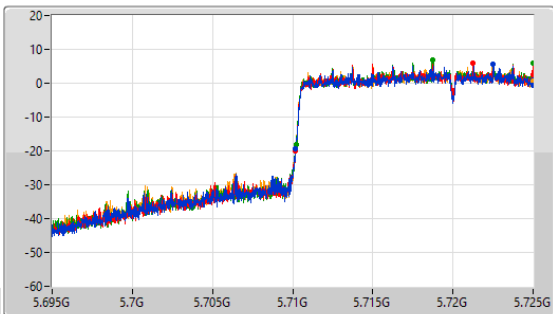

CF: 5.71GHz
Span: 30MHz
RBW: 200kHz
VBW: 1MHz
Sweep Time: 100ms
Detector Type: Peak