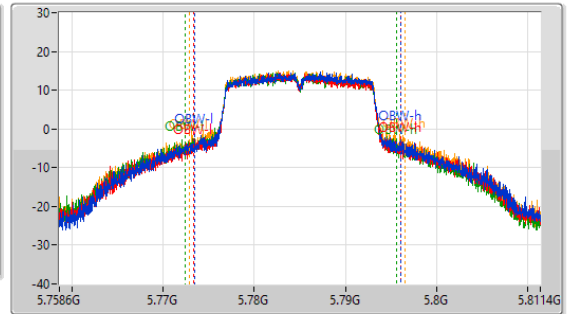

5.725-5.85GHz_802.11a_Nss1,(6Mbps)_4TX

EBW

5720MHz Straddle 5.725-5.85GHz

5.725-5.85GHz_802.11a_Nss1,(6Mbps)_4TX

EBW

5720MHz Straddle 5.725-5.85GHz

5.725-5.85GHz_802.11a_Nss1,(6Mbps)_4TX

EBW

5785MHz

CF: 5.785GHz
 Span: 132MHz
 RBW: 100kHz
 VBW: 300kHz
 Sweep Time: 100ms
 Detector Type: Peak

CF: 5.785GHz
 Span: 52.8MHz
 RBW: 300kHz
 VBW: 1MHz
 Sweep Time: 100ms
 Detector Type: Peak

Port 1
 Port 2
 Port 3
 Port 4