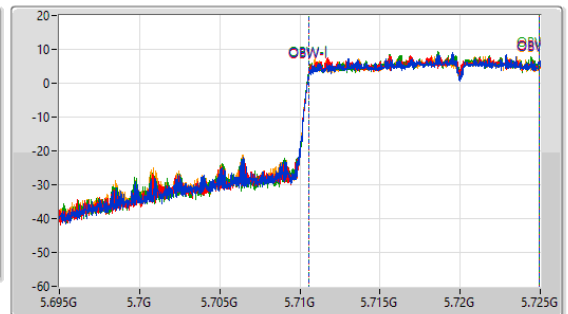

5.47-5.725GHz_802.11be EHT20_Nss1,(MCS0)_4TX

EBW

5720MHz Straddle 5.47-5.725GHz

CF: 5.71GHz
 Span: 30MHz
 RBW: 100kHz
 VBW: 300kHz
 Sweep Time: 100ms
 Detector Type: Peak

CF: 5.71GHz
 Span: 30MHz
 RBW: 200kHz
 VBW: 1MHz
 Sweep Time: 100ms
 Detector Type: Peak