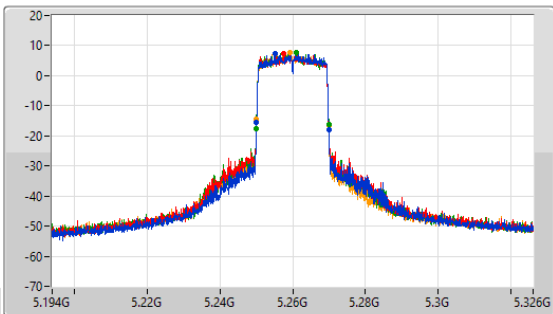

5.25-5.35GHz_802.11be EHT20-BF_Nss1,(MCS0)_4TX

EBW

5260MHz

CF: 5.26GHz
Span: 132MHz
RBW: 200kHz
VBW: 1MHz
Sweep Time: 100ms
Detector Type: Peak

CF: 5.26GHz
Span: 60MHz
RBW: 200kHz
VBW: 1MHz
Sweep Time: 100ms
Detector Type: Peak