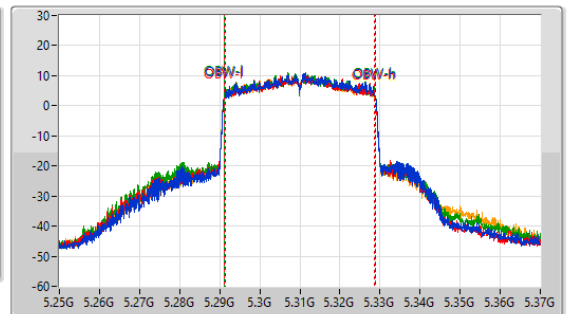

5.25-5.35GHz_802.11be EHT40_Nss1,(MCS0)_4TX

EBW

5310MHz

CF: 5.31GHz
 Span: 264MHz
 RBW: 300kHz
 VBW: 1MHz
 Sweep Time: 100ms
 Detector Type: Peak

CF: 5.31GHz
 Span: 120MHz
 RBW: 500kHz
 VBW: 2MHz
 Sweep Time: 100ms
 Detector Type: Peak