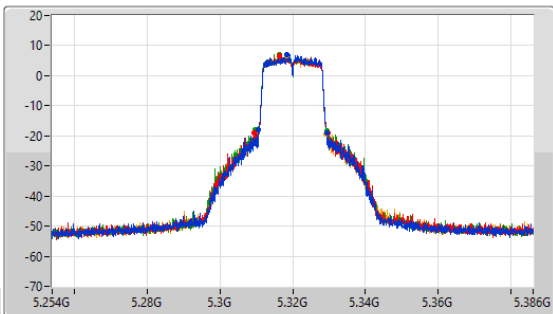

5320MHz

CF: 5.32GHz
Span: 132MHz
RBW: 200kHz
VBW: 1MHz
Sweep Time: 100ms
Detector Type: Peak

CF: 5.32GHz
Span: 52.8MHz
RBW: 200kHz
VBW: 1MHz
Sweep Time: 100ms
Detector Type: Peak