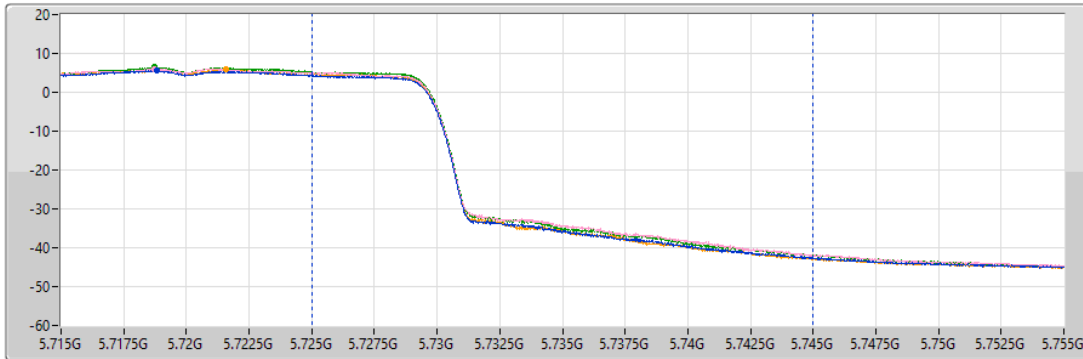

5720MHz Straddle 5.725-5.85GHz_TX

CF
5.735GHz
Span
40MHz
RBW
1MHz
VBW
3MHz
Sweep Time
5ms
Detector Type
RMS
CP BW
20MHz

Port 1
Port 2
Port 3
Port 4

Sum=Total Power
PX=Port X

Sum(dBm)	P1(dBm)	P2(dBm)	P3(dBm)	P4(dBm)
16.63	10.09	10.72	11.12	10.45