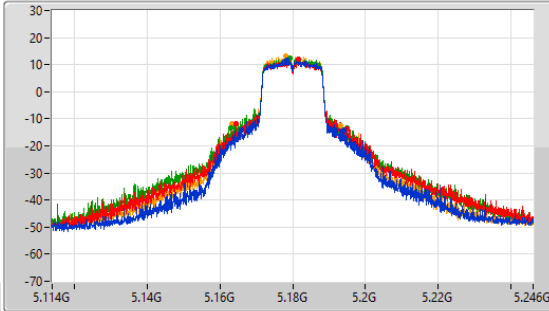

5.15-5.25GHz_802.11a_Nss1,(6Mbps)_4TX

EBW

5180MHz

CF: 5.18GHz
Span: 132MHz
RBW: 300kHz
VBW: 1MHz
Sweep Time: 100ms
Detector Type: Peak

Port 1: [Blue line]
Port 2: [Red line]
Port 3: [Green line]
Port 4: [Orange line]

CF: 5.18GHz
Span: 52.8MHz
RBW: 200kHz
VBW: 1MHz
Sweep Time: 100ms
Detector Type: Peak