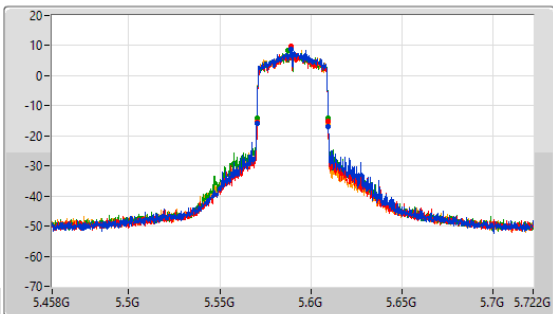

5590MHz

CF: 5.59GHz
Span: 264MHz
RBW: 300kHz
VBW: 1MHz
Sweep Time: 100ms
Detector Type: Peak

CF: 5.59GHz
Span: 120MHz
RBW: 500kHz
VBW: 2MHz
Sweep Time: 100ms
Detector Type: Peak