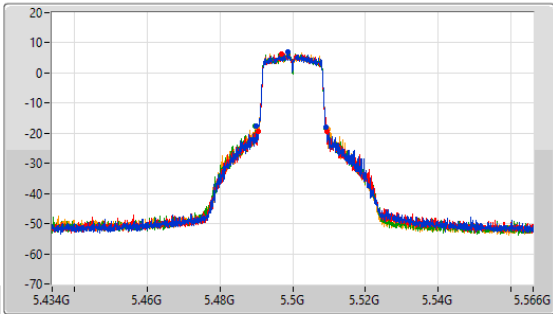

5.25-5.35GHz_802.11a_Nss1,(6Mbps)_4TX

EBW

5320MHz

CF: 5.32GHz
 Span: 132MHz
 RBW: 200kHz
 VBW: 1MHz
 Sweep Time: 100ms
 Detector Type: Peak

CF: 5.32GHz
 Span: 52.8MHz
 RBW: 200kHz
 VBW: 1MHz
 Sweep Time: 100ms
 Detector Type: Peak

26dB(Hz)	Fl-26dB(Hz)	Fh-26dB(Hz)	OBW(Hz)	Fl-OBW(Hz)	Fh-OBW(Hz)	Limit(Hz)	Port
18.744M	5.310628G	5.329372G	16.39M	5.311805G	5.328195G	Inf	1
20.328M	5.309374G	5.329702G	16.376M	5.311801G	5.328177G	Inf	2
19.668M	5.309704G	5.329372G	16.407M	5.311772G	5.32818G	Inf	3
19.536M	5.309704G	5.32924G	16.385M	5.311791G	5.328176G	Inf	4

5.47-5.725GHz_802.11a_Nss1,(6Mbps)_4TX

EBW

5500MHz

CF: 5.5GHz
 Span: 132MHz
 RBW: 200kHz
 VBW: 1MHz
 Sweep Time: 100ms
 Detector Type: Peak

CF: 5.5GHz
 Span: 52.8MHz
 RBW: 200kHz
 VBW: 1MHz
 Sweep Time: 100ms
 Detector Type: Peak