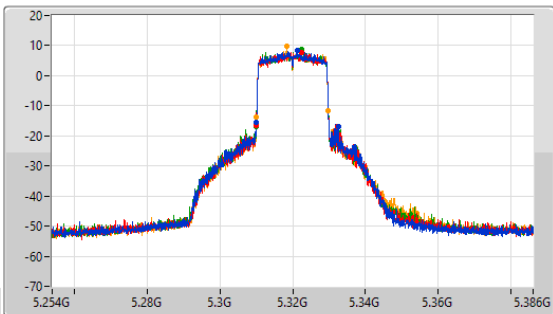

CF: 5.32GHz
Span: 60MHz
RBW: 200kHz
VBW: 1MHz
Sweep Time: 100ms
Detector Type: Peak