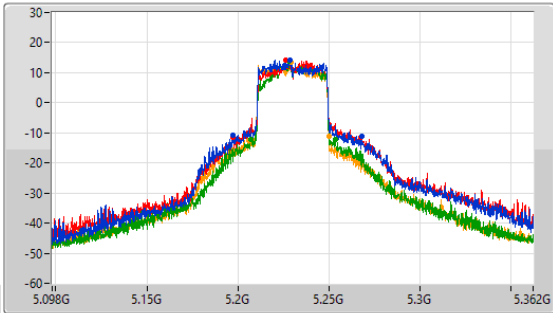

CF: 5.23GHz
Span: 120MHz
RBW: 500kHz
VBW: 2MHz
Sweep Time: 100ms
Detector Type: Peak