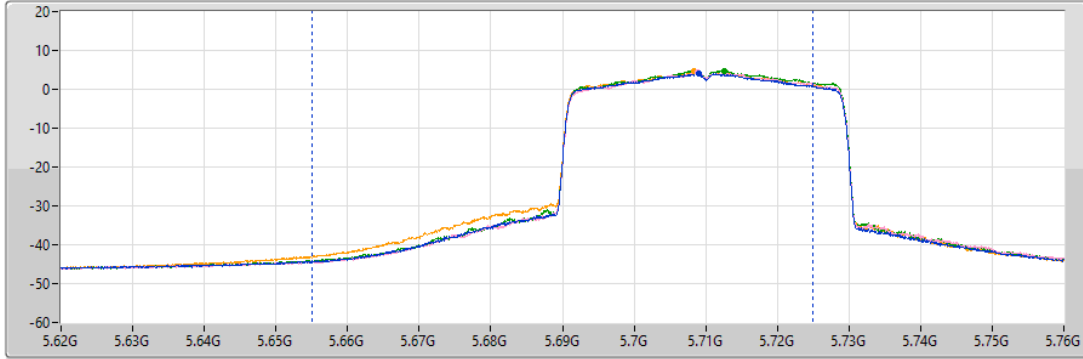

5.47-5.725GHz_802.11be EHT40_Nss1,(MCS0)_4TX

AV Power

5710MHz Straddle 5.47-5.725GHz_TX

CF
5.69GHz
Span
140MHz
RBW
1MHz
VBW
3MHz
Sweep Time
5ms
Detector Type
RMS
CP BW
70MHz

Port 1
Port 2
Port 3
Port 4

Sum=Total Power
PX=Port X

Sum(dBm)	P1(dBm)	P2(dBm)	P3(dBm)	P4(dBm)
23.58	17.26	17.42	17.89	17.65

5.725-5.85GHz_802.11be EHT40_Nss1,(MCS0)_4TX

AV Power

5710MHz Straddle 5.725-5.85GHz_TX

CF
5.735GHz
Span
40MHz
RBW
1MHz
VBW
3MHz
Sweep Time
5ms
Detector Type
RMS
CP BW
20MHz