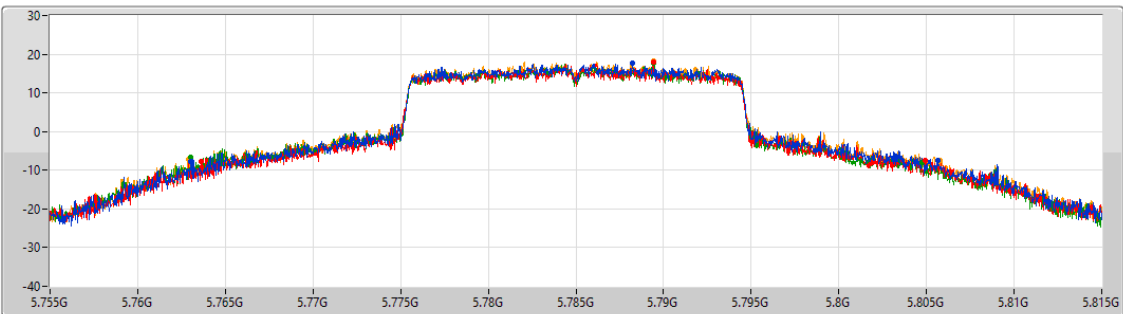

5785MHz

CF: 5.785GHz
Span: 60MHz
RBW: 500kHz
VBW: 2MHz
Sweep Time: 100ms
Detector Type: Peak

Port 1
Port 2
Port 3
Port 4

26dB(Hz)	Fl-26dB(Hz)	Fh-26dB(Hz)	Limit(Hz)	Port
42.63M	5.76301G	5.80564G	Inf	1
41.31M	5.76364G	5.80495G	Inf	2
41.7M	5.76304G	5.80474G	Inf	3
42.87M	5.76292G	5.80579G	Inf	4