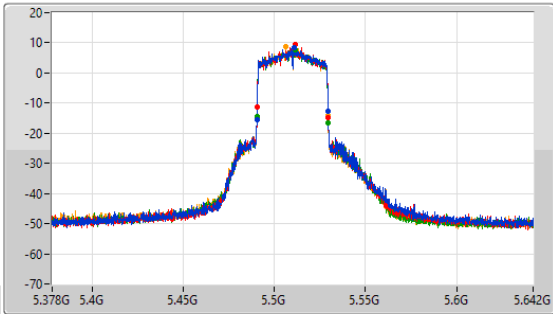

5.47-5.725GHz_802.11be EHT40_Nss1,(MCS0)_4TX

EBW

5510MHz

CF: 5.51GHz
Span: 264MHz
RBW: 300kHz
VBW: 1MHz
Sweep Time: 100ms
Detector Type: Peak

CF: 5.51GHz
Span: 120MHz
RBW: 500kHz
VBW: 2MHz
Sweep Time: 100ms
Detector Type: Peak