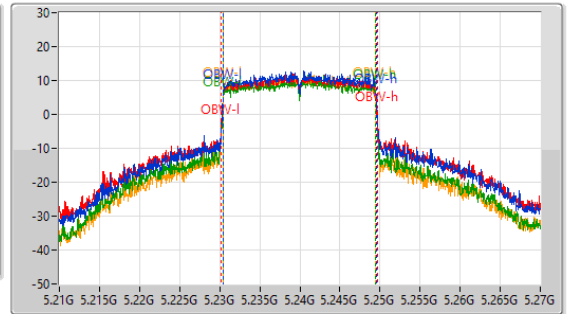

5.15-5.25GHz_802.11be EHT20-BF_Nss1,(MCS0)_4TX

EBW

5240MHz

CF: 5.24GHz
Span: 132MHz
RBW: 300kHz
VBW: 1MHz
Sweep Time: 100ms
Detector Type: Peak

CF: 5.24GHz
Span: 60MHz
RBW: 200kHz
VBW: 1MHz
Sweep Time: 100ms
Detector Type: Peak

Port 1
Port 2
Port 3
Port 4

26dB(Hz)	Fl-26dB(Hz)	Fh-26dB(Hz)	OBW(Hz)	Fl-OBW(Hz)	Fh-OBW(Hz)	Limit(Hz)	Port
34.452M	5.222114G	5.256566G	19.105M	5.23042G	5.249525G	Inf	1
38.478M	5.220926G	5.259404G	19.458M	5.230209G	5.249667G	Inf	2
30.624M	5.223302G	5.253926G	19.017M	5.230449G	5.249466G	Inf	3
28.446M	5.22515G	5.253596G	18.937M	5.230498G	5.249435G	Inf	4

5.25-5.35GHz_802.11be EHT20-BF_Nss1,(MCS0)_4TX

EBW

5260MHz

CF: 5.26GHz
Span: 132MHz
RBW: 200kHz
VBW: 1MHz
Sweep Time: 100ms
Detector Type: Peak

CF: 5.26GHz
Span: 60MHz
RBW: 200kHz
VBW: 1MHz
Sweep Time: 100ms
Detector Type: Peak

Port 1
Port 2
Port 3
Port 4

26dB(Hz)	Fl-26dB(Hz)	Fh-26dB(Hz)	OBW(Hz)	Fl-OBW(Hz)	Fh-OBW(Hz)	Limit(Hz)	Port
19.8M	5.2501G	5.2699G	18.813M	5.250587G	5.269399G	Inf	1
19.8M	5.2501G	5.2699G	18.827M	5.250575G	5.269402G	Inf	2
19.866M	5.250034G	5.2699G	18.832M	5.250566G	5.269398G	Inf	3
19.8M	5.2501G	5.2699G	18.82M	5.250585G	5.269404G	Inf	4