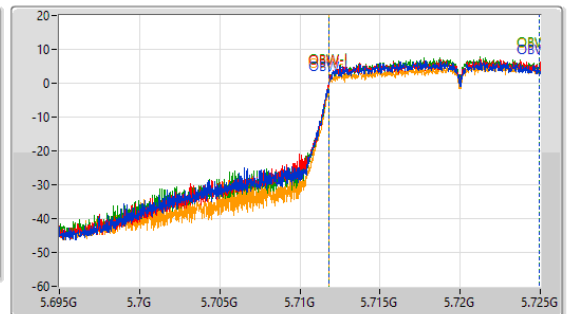

5.47-5.725GHz_802.11a_Nss1,(6Mbps)_4TX

EBW

5720MHz Straddle 5.47-5.725GHz

CF: 5.71GHz
 Span: 30MHz
 RBW: 100kHz
 VBW: 300kHz
 Sweep Time: 100ms
 Detector Type: Peak

CF: 5.71GHz
 Span: 30MHz
 RBW: 200kHz
 VBW: 1MHz
 Sweep Time: 100ms
 Detector Type: Peak