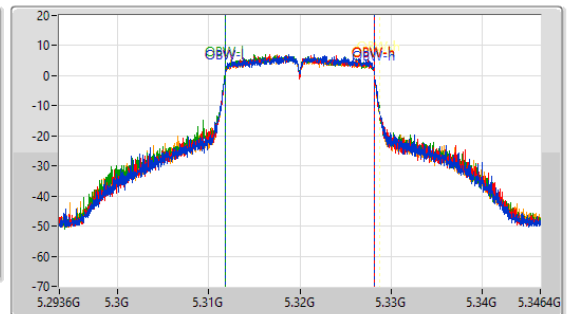

5.25-5.35GHz_802.11a_Nss1,(6Mbps)_4TX

EBW

5320MHz

CF: 5.32GHz
 Span: 132MHz
 RBW: 200kHz
 VBW: 1MHz
 Sweep Time: 100ms
 Detector Type: Peak

CF: 5.32GHz
 Span: 52.8MHz
 RBW: 200kHz
 VBW: 1MHz
 Sweep Time: 100ms
 Detector Type: Peak

5.47-5.725GHz_802.11a_Nss1,(6Mbps)_4TX

EBW

5500MHz

CF: 5.5GHz
 Span: 132MHz
 RBW: 200kHz
 VBW: 1MHz
 Sweep Time: 100ms
 Detector Type: Peak

CF: 5.5GHz
 Span: 52.8MHz
 RBW: 200kHz
 VBW: 1MHz
 Sweep Time: 100ms
 Detector Type: Peak