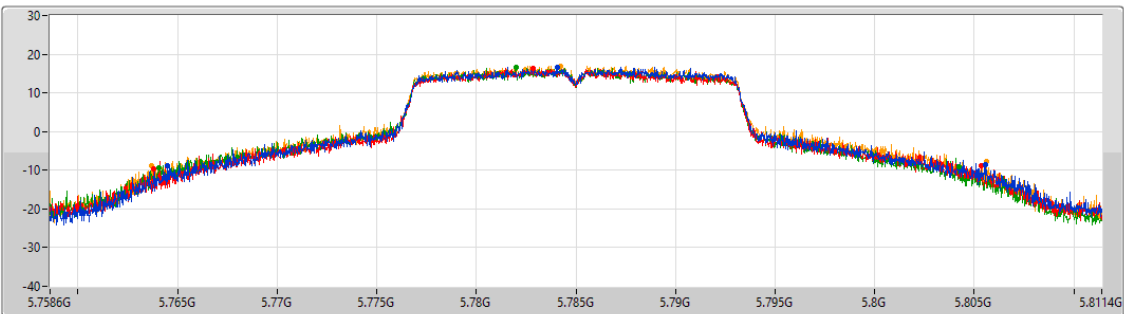

5785MHz

CF: 5.785GHz
Span: 52.8MHz
RBW: 500kHz
VBW: 2MHz
Sweep Time: 100ms
Detector Type: Peak

Port 1
Port 2
Port 3
Port 4

26dB(Hz)	Fl-26dB(Hz)	Fh-26dB(Hz)	Limit(Hz)	Port
41.078M	5.764487G	5.805566G	Inf	1
41.554M	5.763774G	5.805328G	Inf	2
40.128M	5.764091G	5.804219G	Inf	3
41.923M	5.763669G	5.805592G	Inf	4