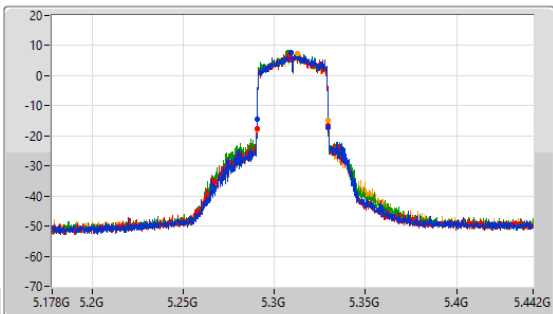

5310MHz

CF: 5.31GHz
Span: 264MHz
RBW: 300kHz
VBW: 1MHz
Sweep Time: 100ms
Detector Type: Peak

CF: 5.31GHz
Span: 120MHz
RBW: 500kHz
VBW: 2MHz
Sweep Time: 100ms
Detector Type: Peak