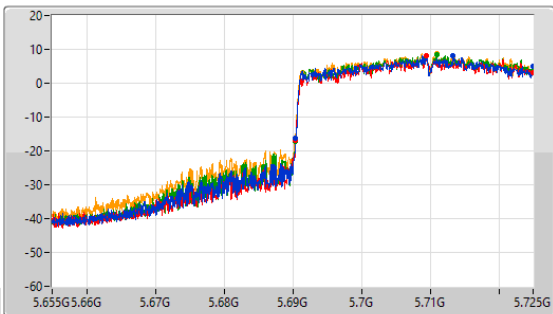

5710MHz Straddle 5.47-5.725GHz

CF: 5.69GHz
Span: 70MHz
RBW: 300kHz
VBW: 1MHz
Sweep Time: 100ms
Detector Type: Peak

CF: 5.69GHz
Span: 70MHz
RBW: 500kHz
VBW: 2MHz
Sweep Time: 100ms
Detector Type: Peak