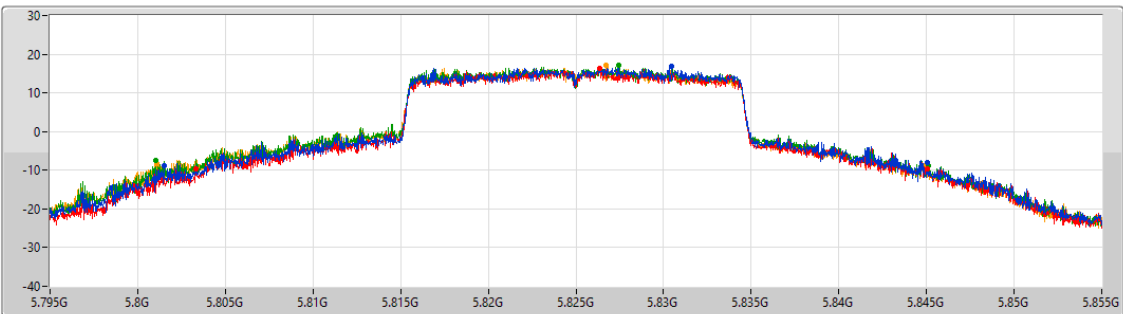

5.725-5.85GHz_802.11be EHT20-BF_Nss1,(MCS0)_4TX

EBW

5825MHz

CF
5.825GHz
Span
60MHz
RBW
500kHz
VBW
2MHz
Sweep Time
100ms
Detector Type
Peak

Port 1
Port 2
Port 3
Port 4

26dB(Hz)	Fl-26dB(Hz)	Fh-26dB(Hz)	Limit(Hz)	Port
43.53M	5.80151G	5.84504G	Inf	1
41.76M	5.80331G	5.84507G	Inf	2
44.04M	5.80106G	5.8451G	Inf	3
43.92M	5.80109G	5.84501G	Inf	4