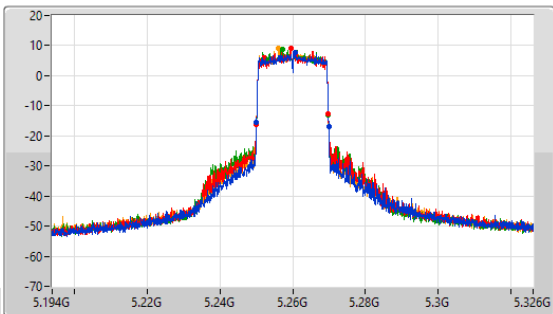

CF: 5.26GHz
Span: 60MHz
RBW: 200kHz
VBW: 1MHz
Sweep Time: 100ms
Detector Type: Peak