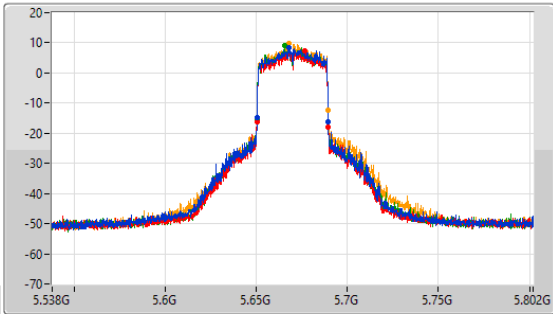

5.47-5.725GHz_802.11be EHT40-BF_Nss1,(MCS0)_4TX

EBW

5670MHz

CF: 5.67GHz
Span: 264MHz
RBW: 300kHz
VBW: 1MHz
Sweep Time: 100ms
Detector Type: Peak

CF: 5.67GHz
Span: 120MHz
RBW: 500kHz
VBW: 2MHz
Sweep Time: 100ms
Detector Type: Peak