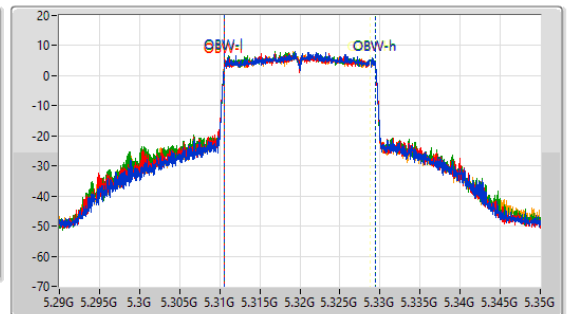

5.25-5.35GHz_802.11be EHT20_Nss1,(MCS0)_4TX

EBW

5320MHz

CF: 5.32GHz
 Span: 132MHz
 RBW: 200kHz
 VBW: 1MHz
 Sweep Time: 100ms
 Detector Type: Peak

CF: 5.32GHz
 Span: 60MHz
 RBW: 200kHz
 VBW: 1MHz
 Sweep Time: 100ms
 Detector Type: Peak