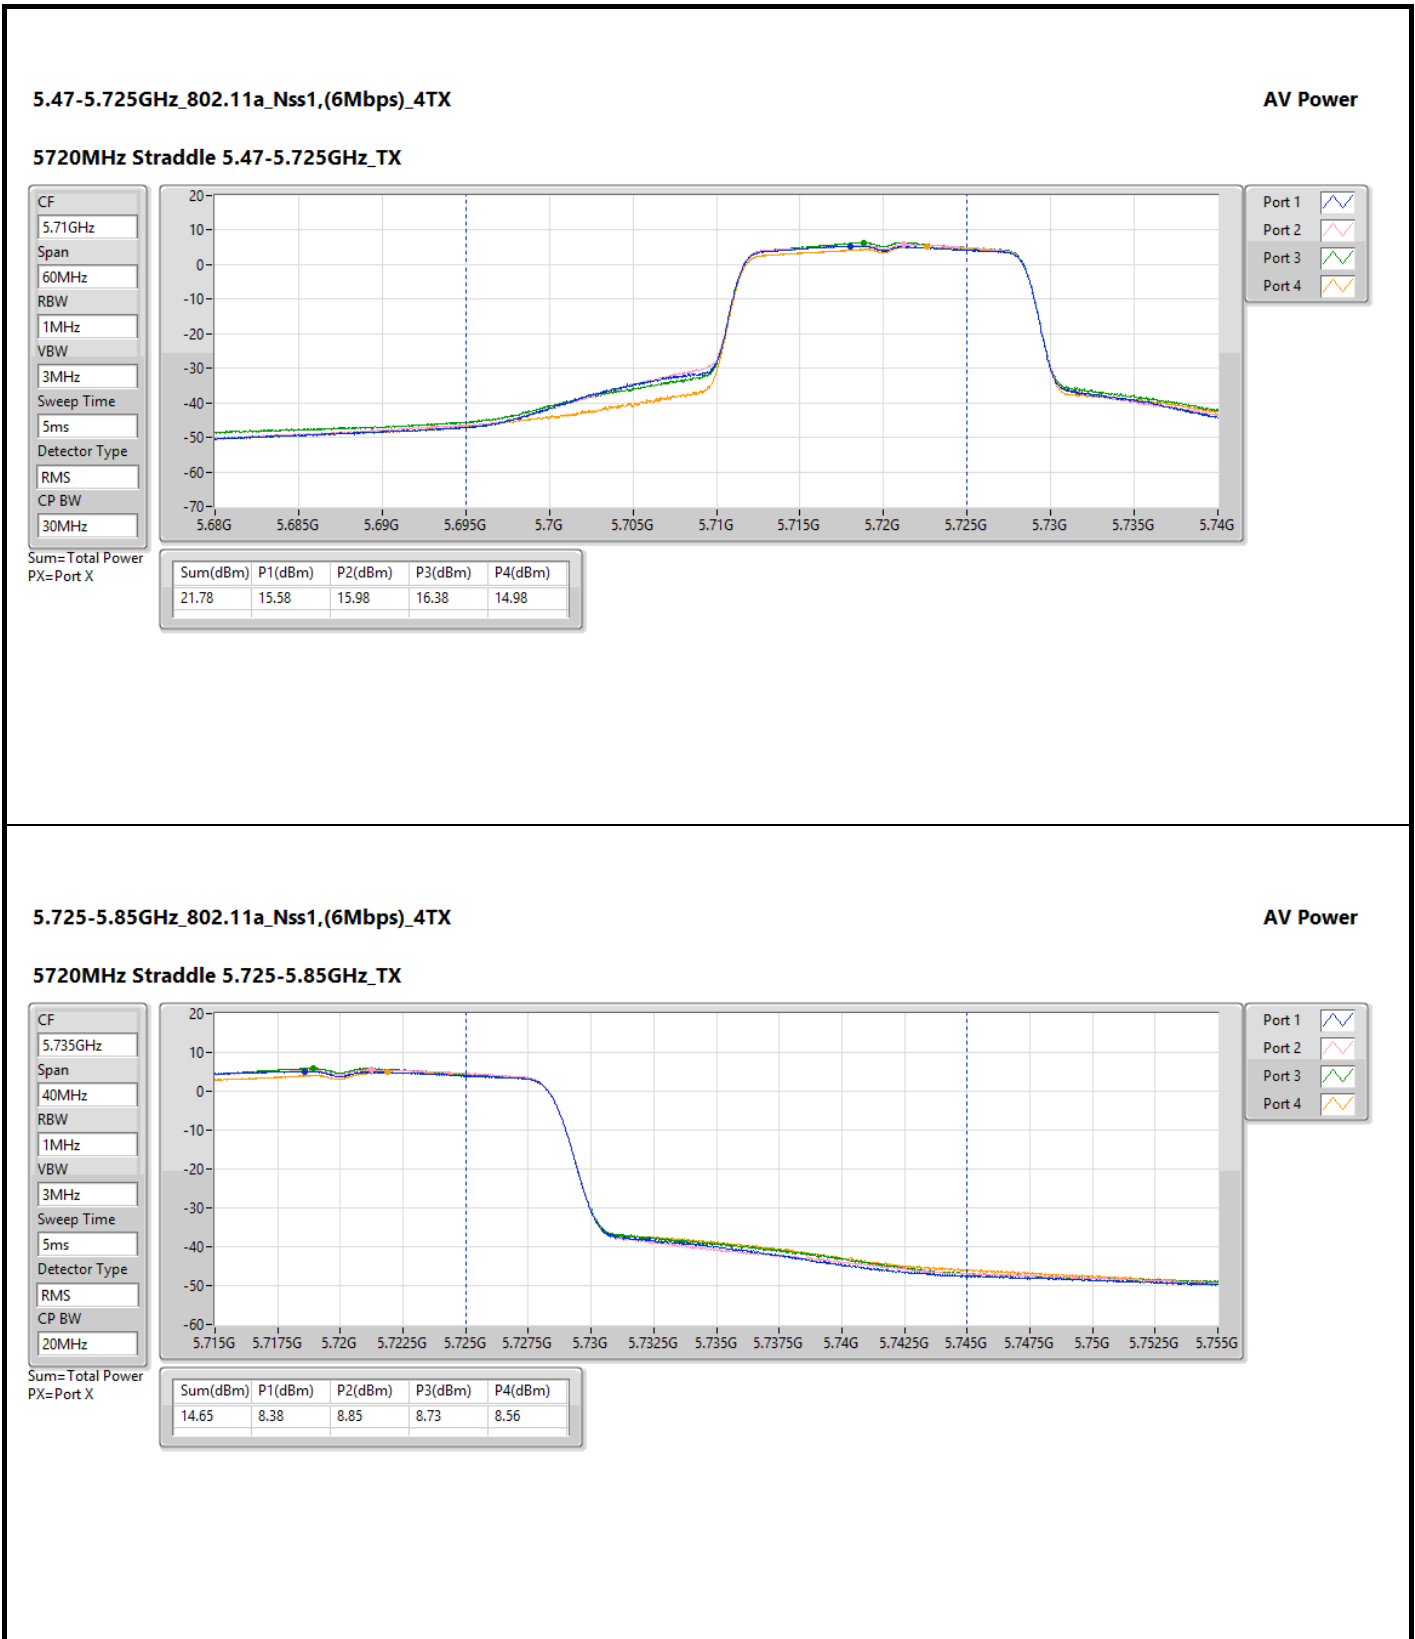

DG = Directional Gain; Port X = Port X output power

5.47-5.725GHz_802.11be EHT20_Nss1,(MCS0)_4TX

AV Power

5720MHz Straddle 5.47-5.725GHz_TX

CF
5.71GHz
Span
60MHz
RBW
1MHz
VBW
3MHz
Sweep Time
5ms
Detector Type
RMS
CP BW
30MHz