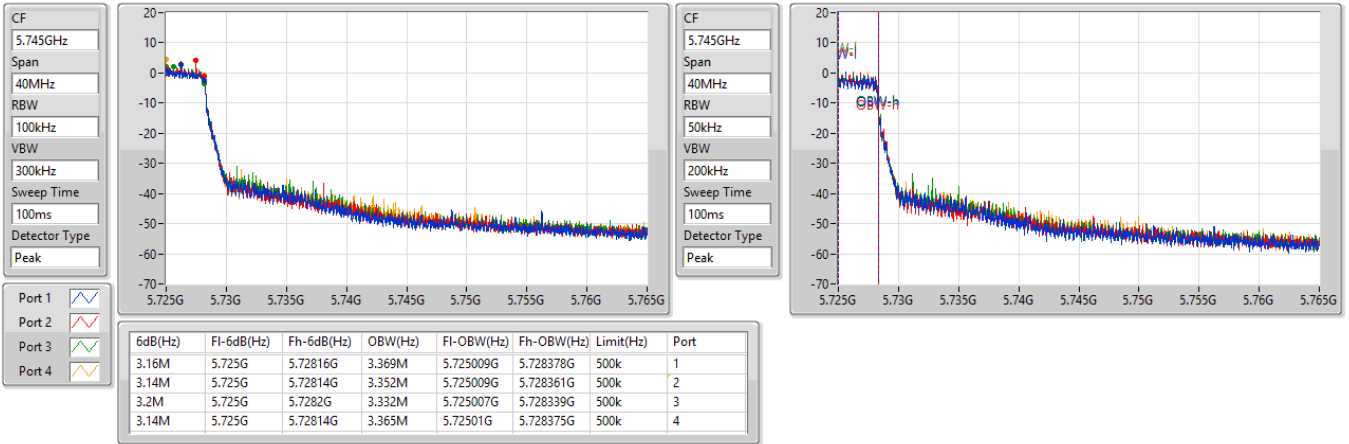

5.725-5.85GHz_802.11a_Nss1,(6Mbps)_4TX

EBW

5720MHz Straddle 5.725-5.85GHz