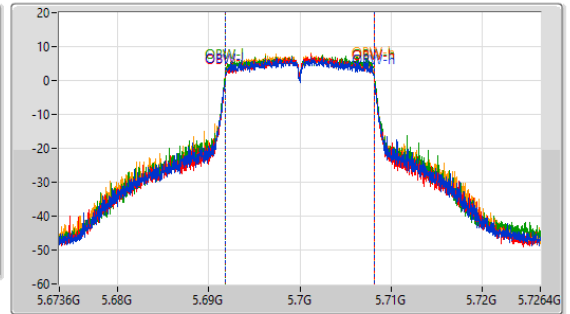

5.47-5.725GHz_802.11a_Nss1,(6Mbps)_4TX

EBW

5700MHz

CF: 5.7GHz
 Span: 132MHz
 RBW: 200kHz
 VBW: 1MHz
 Sweep Time: 100ms
 Detector Type: Peak

CF: 5.7GHz
 Span: 52.8MHz
 RBW: 200kHz
 VBW: 1MHz
 Sweep Time: 100ms
 Detector Type: Peak