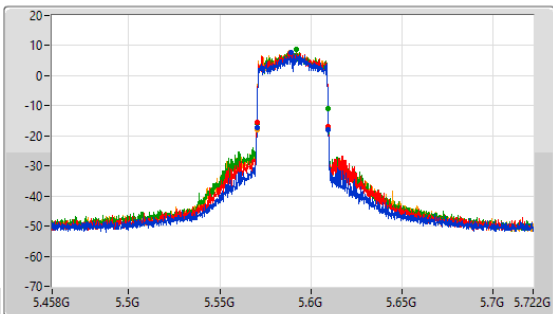

5590MHz

CF: 5.59GHz
Span: 264MHz
RBW: 300kHz
VBW: 1MHz
Sweep Time: 100ms
Detector Type: Peak

CF: 5.59GHz
Span: 120MHz
RBW: 500kHz
VBW: 2MHz
Sweep Time: 100ms
Detector Type: Peak