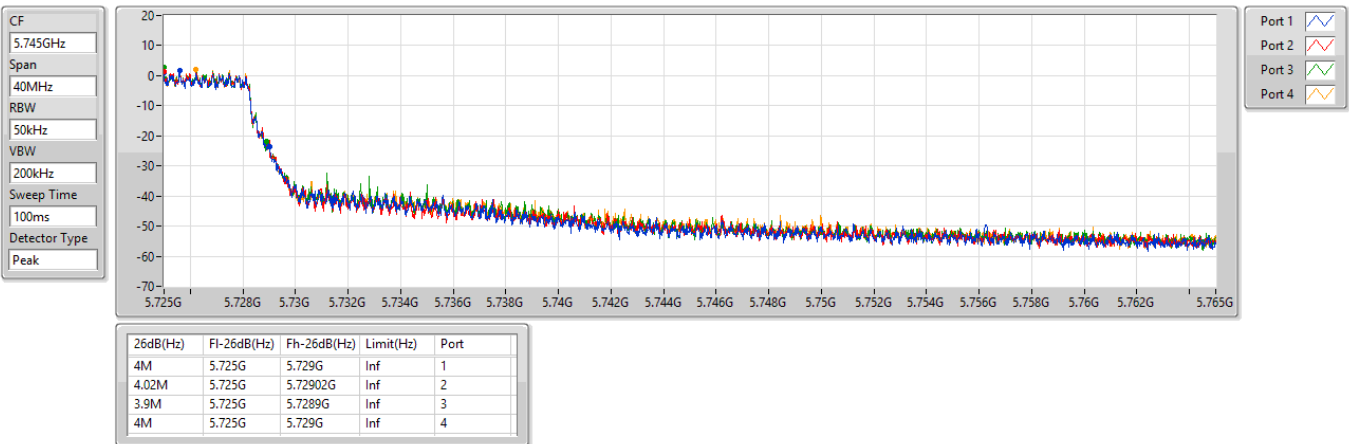

5.725-5.85GHz_802.11a_Nss1,(6Mbps)_4TX

EBW

5720MHz Straddle 5.725-5.85GHz

5.725-5.85GHz_802.11a_Nss1,(6Mbps)_4TX

EBW

5720MHz Straddle 5.725-5.85GHz

5.725-5.85GHz_802.11a_Nss1,(6Mbps)_4TX

EBW

5785MHz

CF: 5.785GHz
 Span: 132MHz
 RBW: 100kHz
 VBW: 300kHz
 Sweep Time: 100ms
 Detector Type: Peak

CF: 5.785GHz
 Span: 52.8MHz
 RBW: 300kHz
 VBW: 1MHz
 Sweep Time: 100ms
 Detector Type: Peak

Port 1
 Port 2
 Port 3
 Port 4