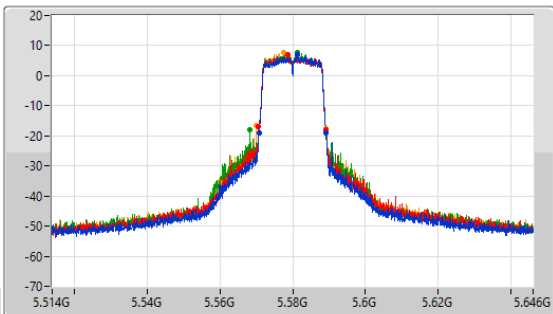

CF: 5.58GHz
Span: 52.8MHz
RBW: 200kHz
VBW: 1MHz
Sweep Time: 100ms
Detector Type: Peak