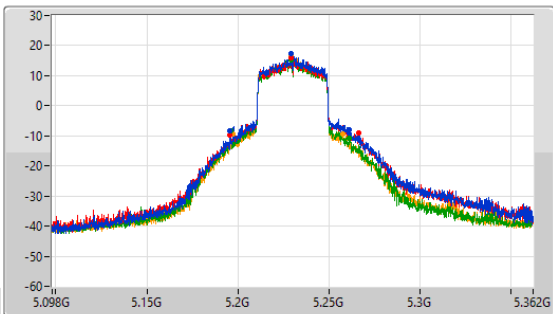

5230MHz

CF: 5.23GHz
Span: 264MHz
RBW: 500kHz
VBW: 2MHz
Sweep Time: 100ms
Detector Type: Peak

CF: 5.23GHz
Span: 120MHz
RBW: 500kHz
VBW: 2MHz
Sweep Time: 100ms
Detector Type: Peak