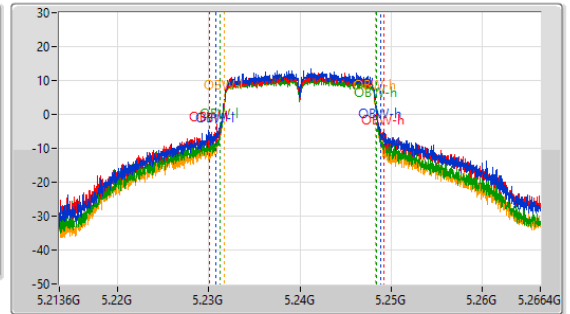

CF: 5.2GHz
 Span: 52.8MHz
 RBW: 300kHz
 VBW: 1MHz
 Sweep Time: 100ms
 Detector Type: Peak

26dB(Hz)	Fl-26dB(Hz)	Fh-26dB(Hz)	OBW(Hz)	Fl-OBW(Hz)	Fh-OBW(Hz)	Limit(Hz)	Port
42.306M	5.178814G	5.22112G	21.08M	5.189179G	5.210259G	Inf	1
42.042M	5.179342G	5.221384G	22.812M	5.188219G	5.211031G	Inf	2
39.534M	5.179342G	5.218876G	22.169M	5.188436G	5.210605G	Inf	3
37.554M	5.18053G	5.218084G	19.017M	5.189878G	5.208895G	Inf	4

5.15-5.25GHz_802.11a_Nss1,(6Mbps)_4TX

EBW

5240MHz

CF: 5.24GHz
 Span: 132MHz
 RBW: 300kHz
 VBW: 1MHz
 Sweep Time: 100ms
 Detector Type: Peak

CF: 5.24GHz
 Span: 52.8MHz
 RBW: 200kHz
 VBW: 1MHz
 Sweep Time: 100ms
 Detector Type: Peak