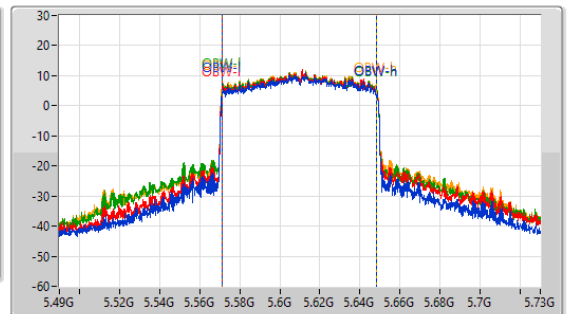

5.47-5.725GHz_802.11be EHT80_Nss1,(MCS0)_4TX

EBW

5610MHz

CF: 5.61GHz
 Span: 528MHz
 RBW: 1MHz
 VBW: 3MHz
 Sweep Time: 100ms
 Detector Type: Peak

CF: 5.61GHz
 Span: 240MHz
 RBW: 1MHz
 VBW: 3MHz
 Sweep Time: 100ms
 Detector Type: Peak