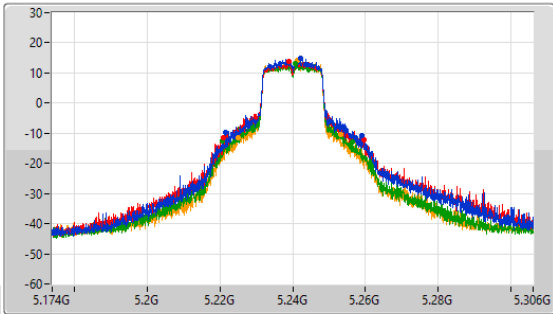

5.15-5.25GHz_802.11a_Nss1,(6Mbps)_4TX

EBW

5200MHz

CF: 5.2GHz
 Span: 132MHz
 RBW: 500kHz
 VBW: 2MHz
 Sweep Time: 100ms
 Detector Type: Peak

Port 1: [Blue line]
 Port 2: [Red line]
 Port 3: [Green line]
 Port 4: [Orange line]

CF: 5.2GHz
 Span: 52.8MHz
 RBW: 300kHz
 VBW: 1MHz
 Sweep Time: 100ms
 Detector Type: Peak

26dB(Hz)	Fl-26dB(Hz)	Fh-26dB(Hz)	OBW(Hz)	Fl-OBW(Hz)	Fh-OBW(Hz)	Limit(Hz)	Port
42.306M	5.178814G	5.22112G	21.08M	5.189179G	5.210259G	Inf	1
42.042M	5.179342G	5.221384G	22.812M	5.188219G	5.211031G	Inf	2
39.534M	5.179342G	5.218876G	22.169M	5.188436G	5.210605G	Inf	3
37.554M	5.18053G	5.218084G	19.017M	5.189878G	5.208895G	Inf	4

5.15-5.25GHz_802.11a_Nss1,(6Mbps)_4TX

EBW

5240MHz

CF: 5.24GHz
 Span: 132MHz
 RBW: 300kHz
 VBW: 1MHz
 Sweep Time: 100ms
 Detector Type: Peak

CF: 5.24GHz
 Span: 52.8MHz
 RBW: 200kHz
 VBW: 1MHz
 Sweep Time: 100ms
 Detector Type: Peak