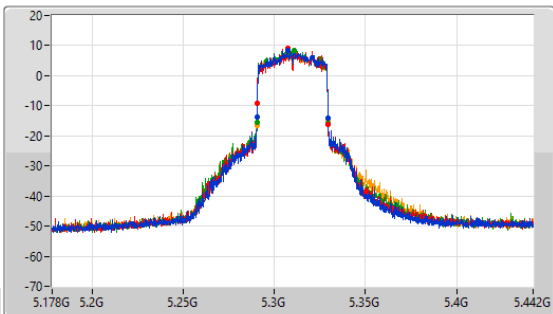

CF: 5.31GHz
Span: 120MHz
RBW: 500kHz
VBW: 2MHz
Sweep Time: 100ms
Detector Type: Peak