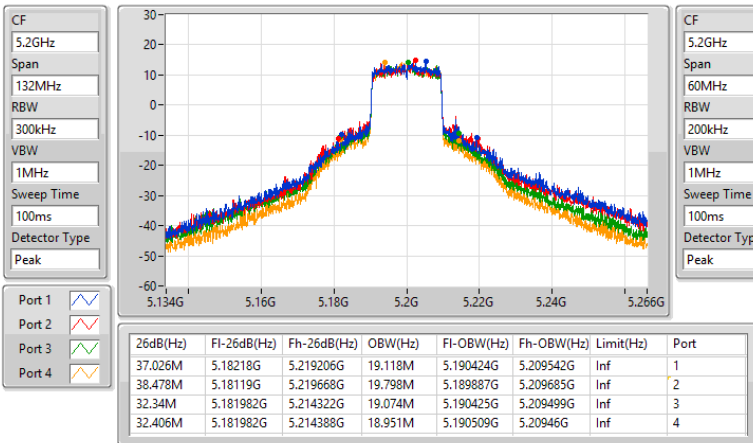

5.15-5.25GHz_802.11be EHT20-BF_Nss1,(MCS0)_4TX

EBW

5180MHz

5.15-5.25GHz_802.11be EHT20-BF_Nss1,(MCS0)_4TX

EBW

5200MHz