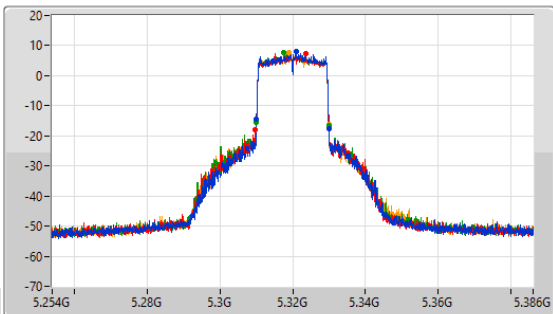

5320MHz

CF: 5.32GHz
Span: 132MHz
RBW: 200kHz
VBW: 1MHz
Sweep Time: 100ms
Detector Type: Peak

CF: 5.32GHz
Span: 60MHz
RBW: 200kHz
VBW: 1MHz
Sweep Time: 100ms
Detector Type: Peak