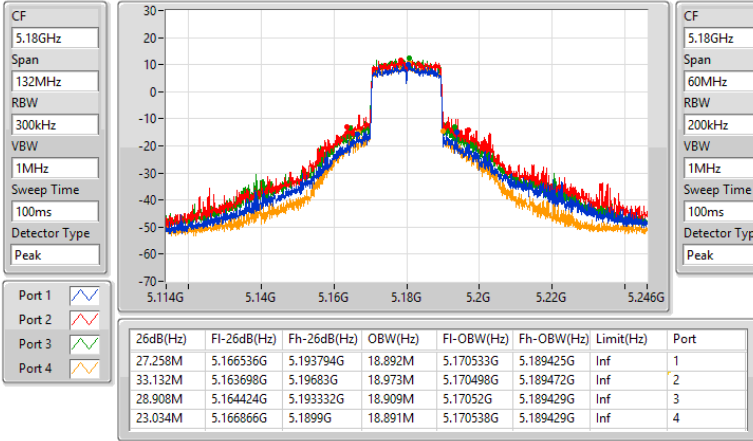

Port X-N dB = Port X 6dB down bandwidth for 5.725-5.85GHz band / 26dB down bandwidth for other band

Port X-OBW = Port X 99% occupied bandwidth

5.15-5.25GHz_802.11be EHT20-BF_Nss1,(MCS0)_4TX

EBW

5180MHz

5.15-5.25GHz_802.11be EHT20-BF_Nss1,(MCS0)_4TX