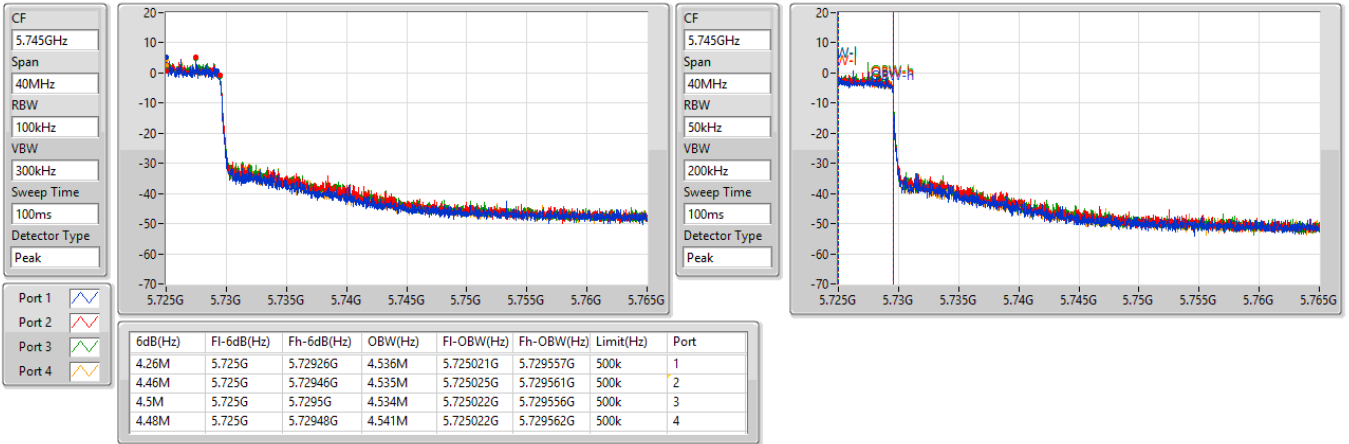

5.725-5.85GHz_802.11be EHT20_Nss1,(MCS0)_4TX

EBW

5720MHz Straddle 5.725-5.85GHz