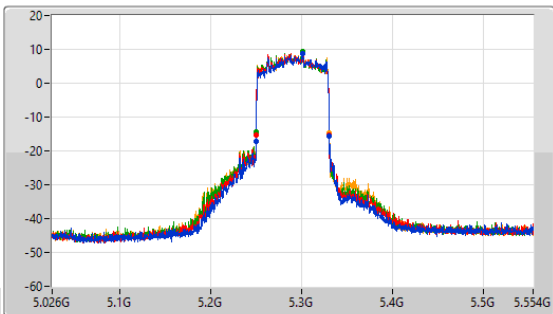

5290MHz

CF
5.29GHz
Span
528MHz
RBW
1MHz
VBW
3MHz
Sweep Time
100ms
Detector Type
Peak

CF
5.29GHz
Span
240MHz
RBW
1MHz
VBW
3MHz
Sweep Time
100ms
Detector Type
Peak