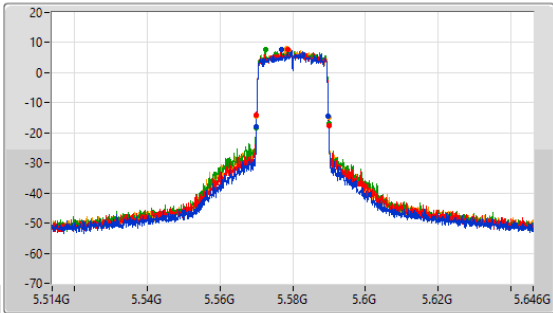

5580MHz

CF: 5.58GHz
Span: 132MHz
RBW: 200kHz
VBW: 1MHz
Sweep Time: 100ms
Detector Type: Peak

CF: 5.58GHz
Span: 60MHz
RBW: 200kHz
VBW: 1MHz
Sweep Time: 100ms
Detector Type: Peak