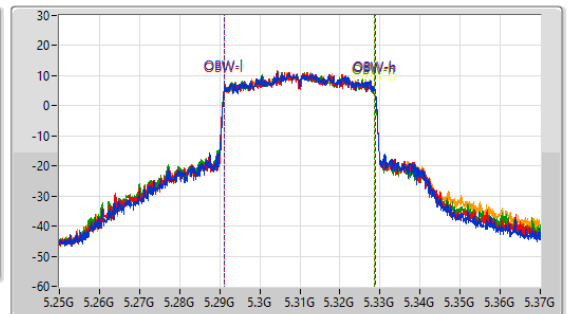

5.25-5.35GHz_802.11be EHT40-BF_Nss1,(MCS0)_4TX

EBW

5310MHz

CF: 5.31GHz
 Span: 264MHz
 RBW: 300kHz
 VBW: 1MHz
 Sweep Time: 100ms
 Detector Type: Peak

CF: 5.31GHz
 Span: 120MHz
 RBW: 500kHz
 VBW: 2MHz
 Sweep Time: 100ms
 Detector Type: Peak