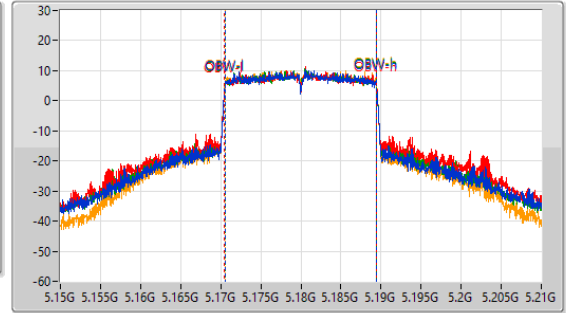

Port X-N dB = Port X 6dB down bandwidth for 5.725-5.85GHz band / 26dB down bandwidth for other band

Port X-OBW = Port X 99% occupied bandwidth

5.15-5.25GHz_802.11be EHT20-BF_Nss1,(MCS0)_4TX

EBW

5180MHz

5.15-5.25GHz_802.11be EHT20-BF_Nss1,(MCS0)_4TX