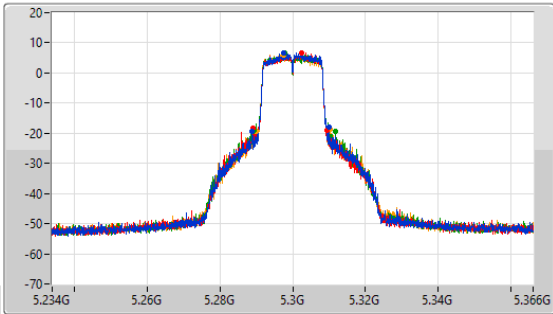

5.25-5.35GHz_802.11a_Nss1,(6Mbps)_4TX

EBW

5260MHz

CF: 5.26GHz
 Span: 132MHz
 RBW: 200kHz
 VBW: 1MHz
 Sweep Time: 100ms
 Detector Type: Peak

CF: 5.26GHz
 Span: 52.8MHz
 RBW: 200kHz
 VBW: 1MHz
 Sweep Time: 100ms
 Detector Type: Peak

26dB(Hz)	Fl-26dB(Hz)	Fh-26dB(Hz)	OBW(Hz)	Fl-OBW(Hz)	Fh-OBW(Hz)	Limit(Hz)	Port
18.414M	5.25076G	5.269174G	16.339M	5.25184G	5.268178G	Inf	1
18.612M	5.250562G	5.269174G	16.345M	5.251821G	5.268165G	Inf	2
18.546M	5.250694G	5.26924G	16.34M	5.251824G	5.268163G	Inf	3
18.414M	5.25076G	5.269174G	16.343M	5.251815G	5.268158G	Inf	4

5.25-5.35GHz_802.11a_Nss1,(6Mbps)_4TX

EBW

5300MHz

CF: 5.3GHz
 Span: 132MHz
 RBW: 200kHz
 VBW: 1MHz
 Sweep Time: 100ms
 Detector Type: Peak

CF: 5.3GHz
 Span: 52.8MHz
 RBW: 200kHz
 VBW: 1MHz
 Sweep Time: 100ms
 Detector Type: Peak