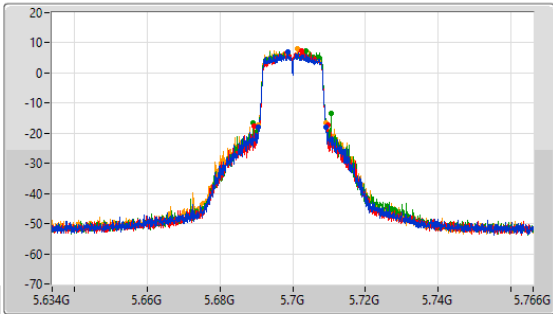

5.47-5.725GHz_802.11a_Nss1,(6Mbps)_4TX

EBW

5580MHz

CF: 5.58GHz
 Span: 132MHz
 RBW: 200kHz
 VBW: 1MHz
 Sweep Time: 100ms
 Detector Type: Peak

CF: 5.58GHz
 Span: 52.8MHz
 RBW: 200kHz
 VBW: 1MHz
 Sweep Time: 100ms
 Detector Type: Peak

26dB(Hz)	Fl-26dB(Hz)	Fh-26dB(Hz)	OBW(Hz)	Fl-OBW(Hz)	Fh-OBW(Hz)	Limit(Hz)	Port
18.348M	5.570826G	5.589174G	16.327M	5.571824G	5.588151G	Inf	1
18.612M	5.570496G	5.589108G	16.352M	5.571812G	5.588165G	Inf	2
20.724M	5.568384G	5.589108G	16.342M	5.571816G	5.588158G	Inf	3
19.074M	5.569968G	5.589042G	16.343M	5.571804G	5.588147G	Inf	4

5.47-5.725GHz_802.11a_Nss1,(6Mbps)_4TX

EBW

5700MHz

CF: 5.7GHz
 Span: 132MHz
 RBW: 200kHz
 VBW: 1MHz
 Sweep Time: 100ms
 Detector Type: Peak

CF: 5.7GHz
 Span: 52.8MHz
 RBW: 200kHz
 VBW: 1MHz
 Sweep Time: 100ms
 Detector Type: Peak