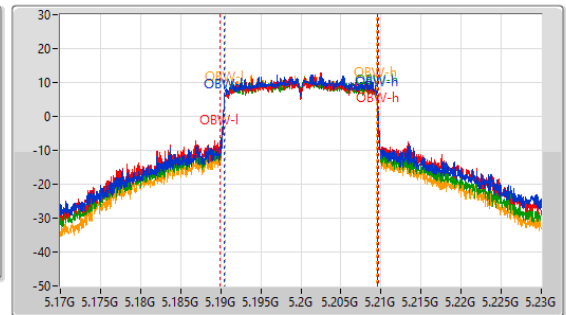

5.15-5.25GHz_802.11be EHT20-BF_Nss1,(MCS0)_4TX

EBW

5180MHz

5.15-5.25GHz_802.11be EHT20-BF_Nss1,(MCS0)_4TX

EBW

5200MHz