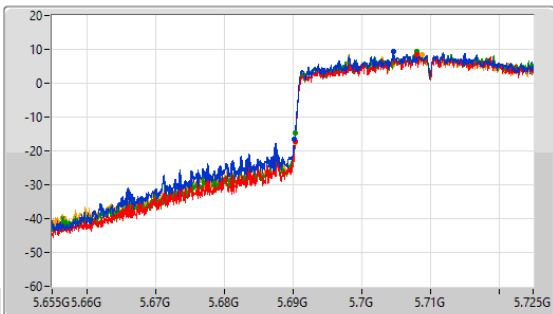

5710MHz Straddle 5.47-5.725GHz

CF: 5.69GHz
Span: 70MHz
RBW: 300kHz
VBW: 1MHz
Sweep Time: 100ms
Detector Type: Peak

CF: 5.69GHz
Span: 70MHz
RBW: 500kHz
VBW: 2MHz
Sweep Time: 100ms
Detector Type: Peak