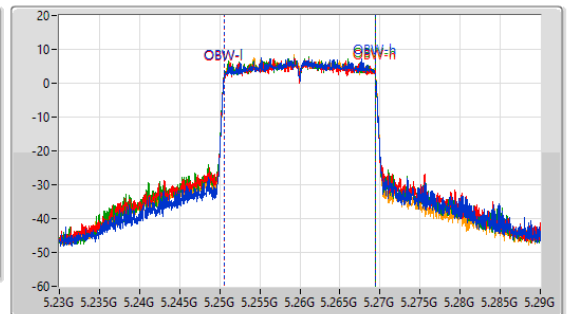

5.25-5.35GHz_802.11be EHT20-BF_Nss1,(MCS0)_4TX

EBW

5260MHz

CF: 5.26GHz
 Span: 132MHz
 RBW: 200kHz
 VBW: 1MHz
 Sweep Time: 100ms
 Detector Type: Peak

CF: 5.26GHz
 Span: 60MHz
 RBW: 200kHz
 VBW: 1MHz
 Sweep Time: 100ms
 Detector Type: Peak