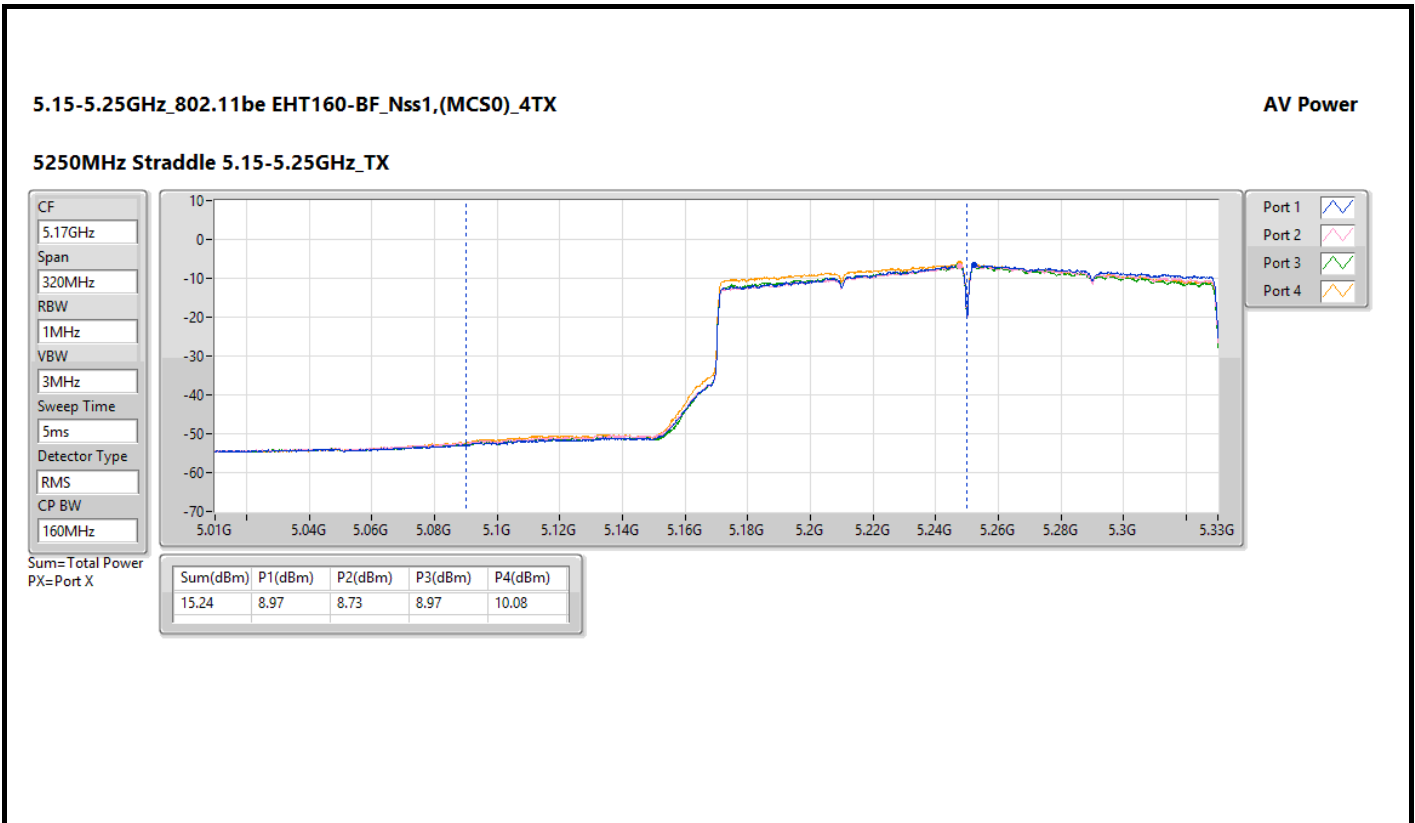

Non-beamforming mode

Summary

Mode	PD (dBm/RBW)	EIRP PD (dBm/RBW)
5.15-5.25GHz	-	-
802.11a_Nss1,(6Mbps)_4TX	15.69	21.57
802.11be EHT20_Nss1,(MCS0)_4TX	14.95	20.83
802.11be EHT40_Nss1,(MCS0)_4TX	12.86	18.74
802.11be EHT80_Nss1,(MCS0)_4TX	5.00	10.88
802.11be EHT160_Nss1,(MCS0)_4TX	-2.37	3.51
5.25-5.35GHz	-	-
802.11a_Nss1,(6Mbps)_4TX	10.71	16.15
802.11be EHT20_Nss1,(MCS0)_4TX	10.75	16.19
802.11be EHT40_Nss1,(MCS0)_4TX	8.24	13.68
802.11be EHT80_Nss1,(MCS0)_4TX	3.43	8.87
802.11be EHT160_Nss1,(MCS0)_4TX	-2.29	3.15
5.47-5.725GHz	-	-
802.11a_Nss1,(6Mbps)_4TX	10.83	16.29
802.11be EHT20_Nss1,(MCS0)_4TX	10.77	16.23
802.11be EHT40_Nss1,(MCS0)_4TX	8.90	14.36
802.11be EHT80_Nss1,(MCS0)_4TX	5.62	11.08
802.11be EHT160_Nss1,(MCS0)_4TX	-0.64	4.82
5.725-5.85GHz	-	-
802.11a_Nss1,(6Mbps)_4TX	14.79	19.74
802.11be EHT20_Nss1,(MCS0)_4TX	14.23	19.18
802.11be EHT40_Nss1,(MCS0)_4TX	11.57	16.52
802.11be EHT80_Nss1,(MCS0)_4TX	5.03	9.98

RBW = 500kHz for 5.725-5.85GHz band / 1MHz for other band;