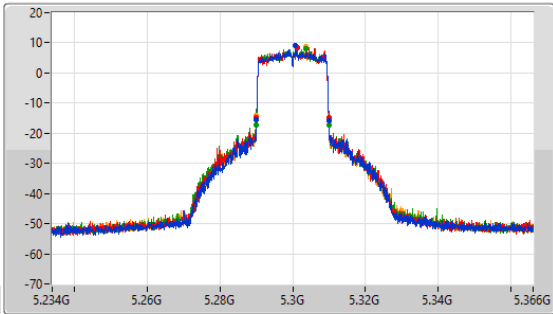

5.25-5.35GHz_802.11be EHT20_Nss1,(MCS0)_4TX

EBW

5300MHz

CF: 5.3GHz
 Span: 132MHz
 RBW: 200kHz
 VBW: 1MHz
 Sweep Time: 100ms
 Detector Type: Peak

CF: 5.3GHz
 Span: 60MHz
 RBW: 200kHz
 VBW: 1MHz
 Sweep Time: 100ms
 Detector Type: Peak