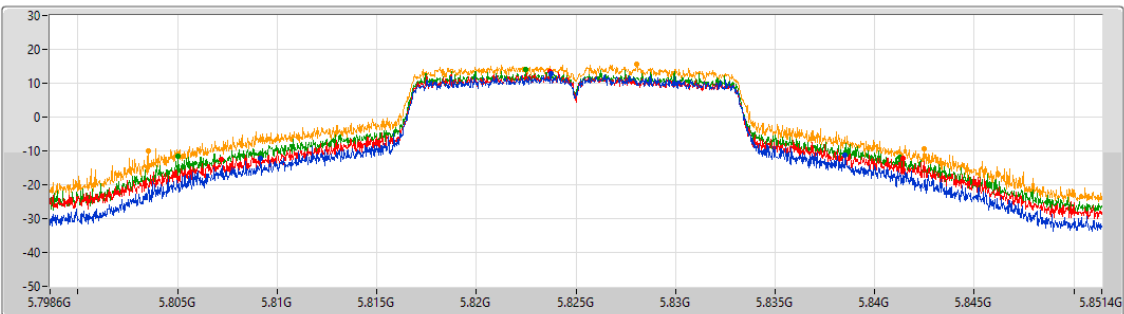

Port 1
Port 2
Port 3
Port 4

26dB(Hz)	Fl-26dB(Hz)	Fh-26dB(Hz)	Limit(Hz)	Port
29.33M	5.809186G	5.838517G	Inf	1
34.241M	5.807206G	5.841447G	Inf	2
36.221M	5.805042G	5.841262G	Inf	3
38.966M	5.80351G	5.842477G	Inf	4