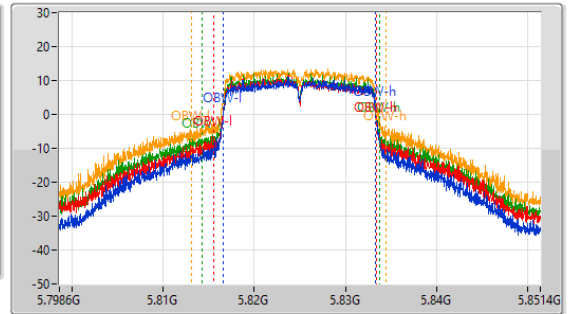

5.725-5.85GHz_802.11a_Nss1,(6Mbps)_4TX

EBW

5785MHz

CF: 5.785GHz
 Span: 52.8MHz
 RBW: 500kHz
 VBW: 2MHz
 Sweep Time: 100ms
 Detector Type: Peak

Port 1
 Port 2
 Port 3
 Port 4

26dB(Hz)	Fl-26dB(Hz)	Fh-26dB(Hz)	Limit(Hz)	Port
41.078M	5.764487G	5.805566G	Inf	1
41.554M	5.763774G	5.805328G	Inf	2
40.128M	5.764091G	5.804219G	Inf	3
41.923M	5.763669G	5.805592G	Inf	4

5.725-5.85GHz_802.11a_Nss1,(6Mbps)_4TX

EBW

5825MHz

CF: 5.825GHz
 Span: 132MHz
 RBW: 100kHz
 VBW: 300kHz
 Sweep Time: 100ms
 Detector Type: Peak

CF: 5.825GHz
 Span: 52.8MHz
 RBW: 300kHz
 VBW: 1MHz
 Sweep Time: 100ms
 Detector Type: Peak