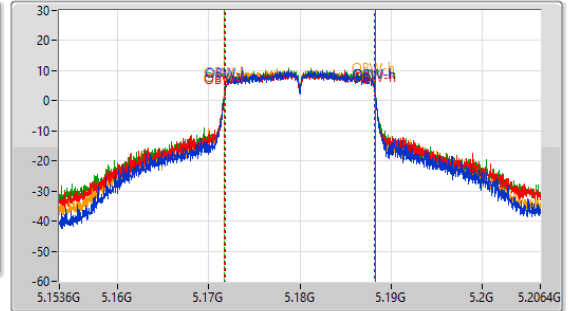

26dB(Hz)	Fl-26dB(Hz)	Fh-26dB(Hz)	OBW(Hz)	Fl-OBW(Hz)	Fh-OBW(Hz)	Limit(Hz)	Port
28.248M	5.165876G	5.194124G	16.462M	5.171767G	5.188229G	Inf	1
30.36M	5.16449G	5.19485G	16.633M	5.171654G	5.188287G	Inf	2
32.076M	5.162972G	5.195048G	16.631M	5.171655G	5.188285G	Inf	3
29.898M	5.163236G	5.193134G	16.458M	5.171751G	5.188208G	Inf	4

5.15-5.25GHz_802.11a_Nss1,(6Mbps)_4TX

EBW

5200MHz

CF: 5.2GHz
Span: 132MHz
RBW: 500kHz
VBW: 2MHz
Sweep Time: 100ms
Detector Type: Peak

Port 1: [Blue line]
Port 2: [Red line]
Port 3: [Green line]
Port 4: [Orange line]