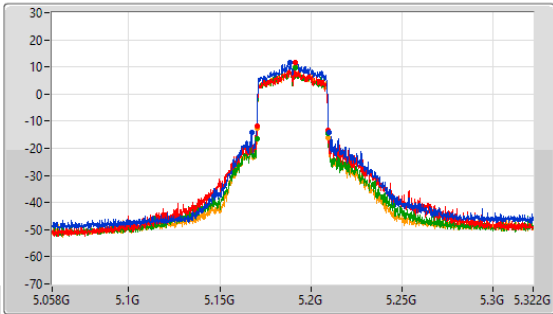

5.15-5.25GHz_802.11be EHT40-BF_Nss1,(MCS0)_4TX

EBW

5190MHz

CF: 5.19GHz
Span: 264MHz
RBW: 500kHz
VBW: 2MHz
Sweep Time: 100ms
Detector Type: Peak

CF: 5.19GHz
Span: 120MHz
RBW: 500kHz
VBW: 2MHz
Sweep Time: 100ms
Detector Type: Peak