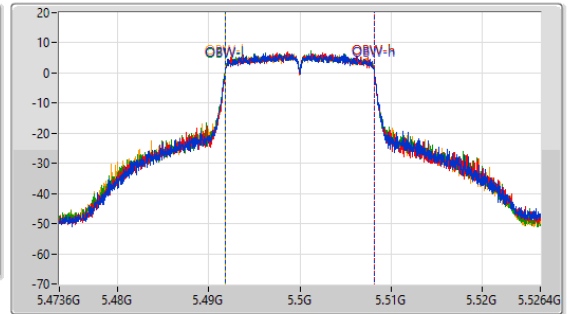

5.47-5.725GHz_802.11a_Nss1,(6Mbps)_4TX

EBW

5500MHz

CF: 5.5GHz
 Span: 132MHz
 RBW: 200kHz
 VBW: 1MHz
 Sweep Time: 100ms
 Detector Type: Peak

CF: 5.5GHz
 Span: 52.8MHz
 RBW: 200kHz
 VBW: 1MHz
 Sweep Time: 100ms
 Detector Type: Peak