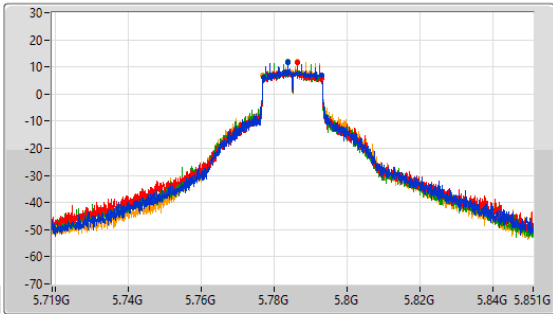

5.725-5.85GHz_802.11a_Nss1,(6Mbps)_4TX

EBW

5720MHz Straddle 5.725-5.85GHz

5.725-5.85GHz_802.11a_Nss1,(6Mbps)_4TX

EBW

5720MHz Straddle 5.725-5.85GHz

5.725-5.85GHz_802.11a_Nss1,(6Mbps)_4TX

EBW

5785MHz

CF: 5.785GHz
 Span: 132MHz
 RBW: 100kHz
 VBW: 300kHz
 Sweep Time: 100ms
 Detector Type: Peak

CF: 5.785GHz
 Span: 52.8MHz
 RBW: 300kHz
 VBW: 1MHz
 Sweep Time: 100ms
 Detector Type: Peak

Port 1
 Port 2
 Port 3
 Port 4