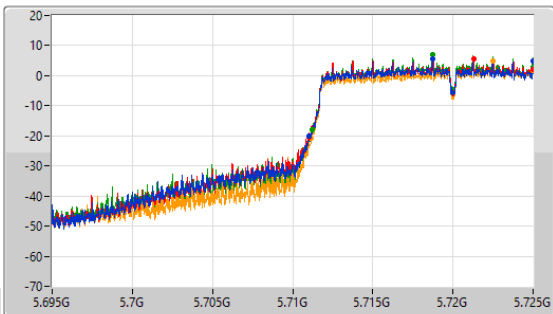

5720MHz Straddle 5.47-5.725GHz

CF: 5.71GHz
Span: 30MHz
RBW: 100kHz
VBW: 300kHz
Sweep Time: 100ms
Detector Type: Peak

CF: 5.71GHz
Span: 30MHz
RBW: 200kHz
VBW: 1MHz
Sweep Time: 100ms
Detector Type: Peak