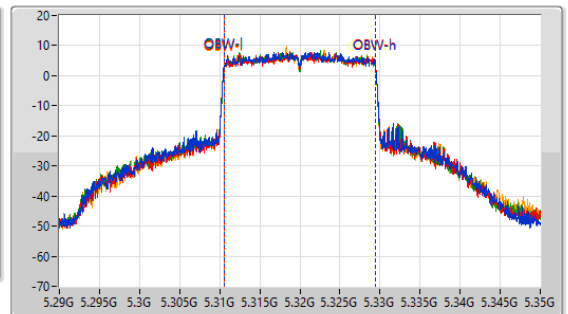

5.25-5.35GHz_802.11be EHT20-BF_Nss1,(MCS0)_4TX

EBW

5320MHz

CF: 5.32GHz
 Span: 132MHz
 RBW: 200kHz
 VBW: 1MHz
 Sweep Time: 100ms
 Detector Type: Peak

CF: 5.32GHz
 Span: 60MHz
 RBW: 200kHz
 VBW: 1MHz
 Sweep Time: 100ms
 Detector Type: Peak