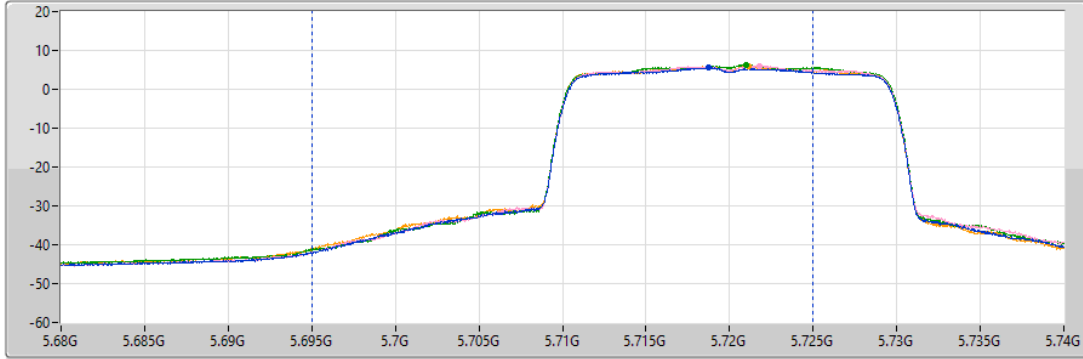

DG = Directional Gain; Port X = Port X output power

5.47-5.725GHz_802.11be EHT20_Nss1,(MCS0)_4TX

AV Power

5720MHz Straddle 5.47-5.725GHz_TX

CF
5.71GHz
Span
60MHz
RBW
1MHz
VBW
3MHz
Sweep Time
5ms
Detector Type
RMS
CP BW
30MHz