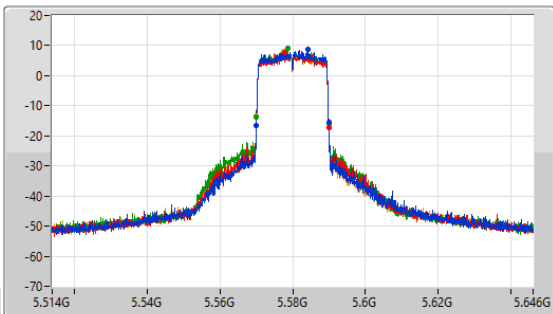

CF: 5.58GHz
Span: 60MHz
RBW: 200kHz
VBW: 1MHz
Sweep Time: 100ms
Detector Type: Peak