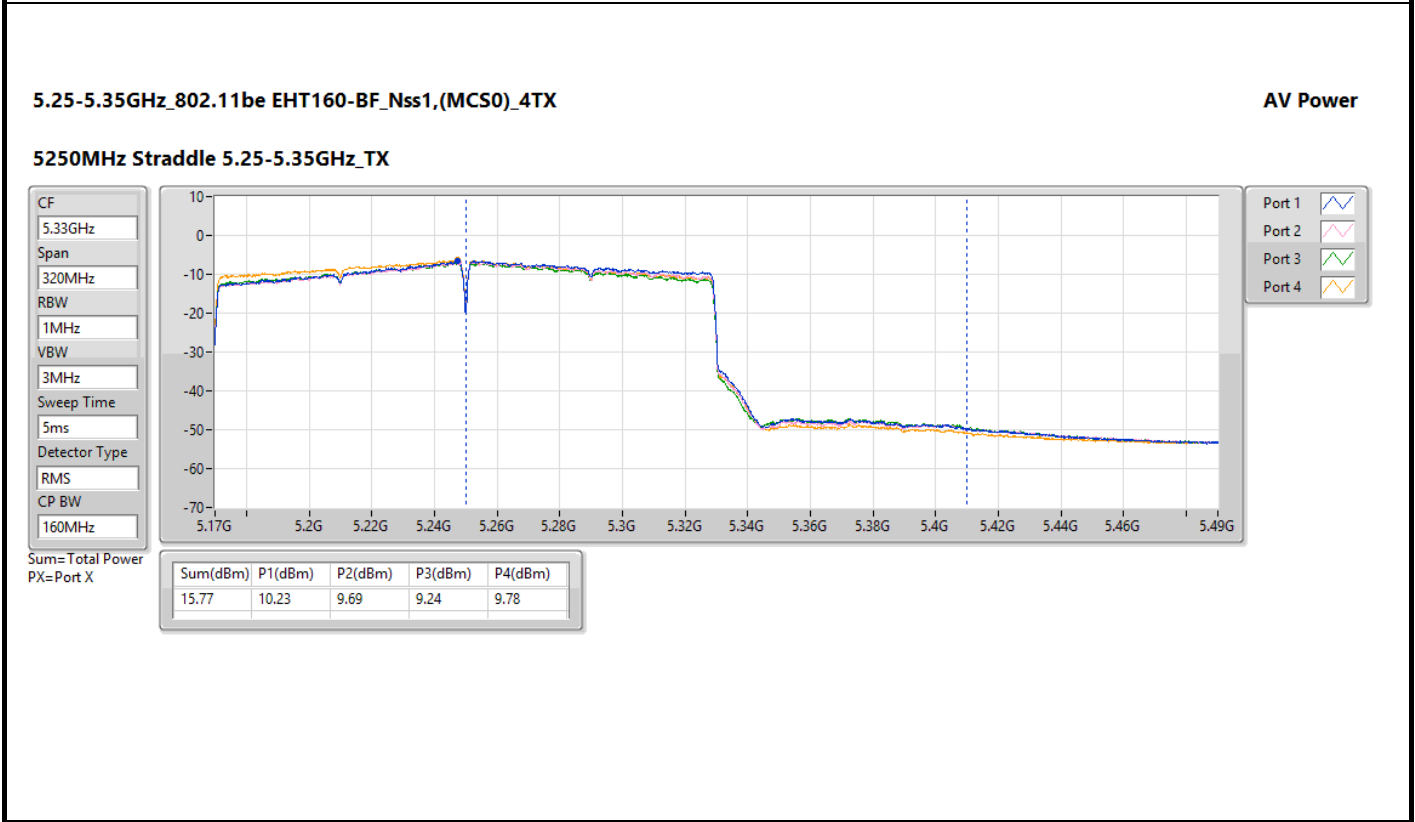

Non-beamforming mode

Summary

Mode	PD (dBm/RBW)	EIRP PD (dBm/RBW)
5.15-5.25GHz	-	-
802.11a_Nss1,(6Mbps)_4TX	15.69	21.57
802.11be EHT20_Nss1,(MCS0)_4TX	14.95	20.83
802.11be EHT40_Nss1,(MCS0)_4TX	12.86	18.74
802.11be EHT80_Nss1,(MCS0)_4TX	5.00	10.88
802.11be EHT160_Nss1,(MCS0)_4TX	-2.37	3.51
5.25-5.35GHz	-	-
802.11a_Nss1,(6Mbps)_4TX	10.71	16.15
802.11be EHT20_Nss1,(MCS0)_4TX	10.75	16.19
802.11be EHT40_Nss1,(MCS0)_4TX	8.24	13.68
802.11be EHT80_Nss1,(MCS0)_4TX	3.43	8.87
802.11be EHT160_Nss1,(MCS0)_4TX	-2.29	3.15
5.47-5.725GHz	-	-
802.11a_Nss1,(6Mbps)_4TX	10.83	16.29
802.11be EHT20_Nss1,(MCS0)_4TX	10.77	16.23
802.11be EHT40_Nss1,(MCS0)_4TX	8.90	14.36
802.11be EHT80_Nss1,(MCS0)_4TX	5.62	11.08
802.11be EHT160_Nss1,(MCS0)_4TX	-0.64	4.82
5.725-5.85GHz	-	-
802.11a_Nss1,(6Mbps)_4TX	14.79	19.74
802.11be EHT20_Nss1,(MCS0)_4TX	14.23	19.18
802.11be EHT40_Nss1,(MCS0)_4TX	11.57	16.52
802.11be EHT80_Nss1,(MCS0)_4TX	5.03	9.98

RBW = 500kHz for 5.725-5.85GHz band / 1MHz for other band;