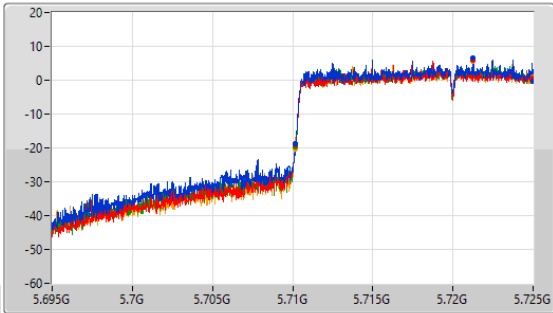

5.47-5.725GHz_802.11be EHT20-BF_Nss1,(MCS0)_4TX

EBW

5720MHz Straddle 5.47-5.725GHz

CF: 5.71GHz
Span: 30MHz
RBW: 100kHz
VBW: 300kHz
Sweep Time: 100ms
Detector Type: Peak

CF: 5.71GHz
Span: 30MHz
RBW: 200kHz
VBW: 1MHz
Sweep Time: 100ms
Detector Type: Peak