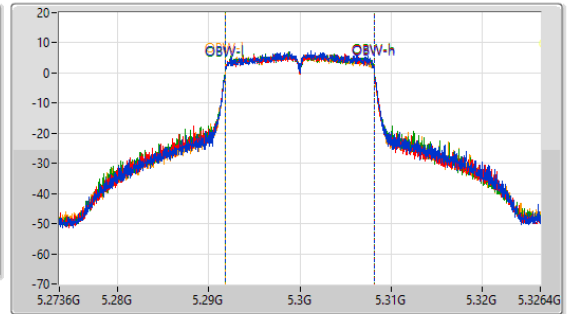

5.25-5.35GHz_802.11a_Nss1,(6Mbps)_4TX

EBW

5300MHz

CF: 5.3GHz
 Span: 132MHz
 RBW: 200kHz
 VBW: 1MHz
 Sweep Time: 100ms
 Detector Type: Peak

CF: 5.3GHz
 Span: 52.8MHz
 RBW: 200kHz
 VBW: 1MHz
 Sweep Time: 100ms
 Detector Type: Peak