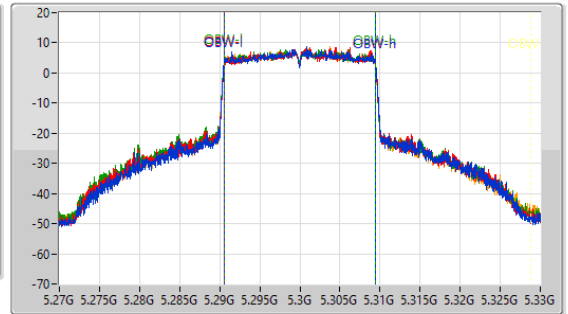

5.25-5.35GHz_802.11be EHT20_Nss1,(MCS0)_4TX

EBW

5300MHz

CF: 5.3GHz
 Span: 132MHz
 RBW: 200kHz
 VBW: 1MHz
 Sweep Time: 100ms
 Detector Type: Peak

CF: 5.3GHz
 Span: 60MHz
 RBW: 200kHz
 VBW: 1MHz
 Sweep Time: 100ms
 Detector Type: Peak