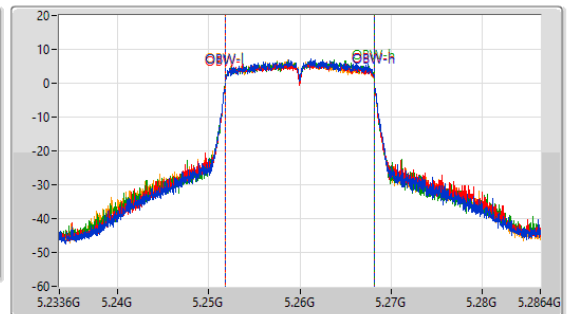

5.25-5.35GHz_802.11a_Nss1,(6Mbps)_4TX

EBW

5260MHz

CF: 5.26GHz
 Span: 132MHz
 RBW: 200kHz
 VBW: 1MHz
 Sweep Time: 100ms
 Detector Type: Peak

CF: 5.26GHz
 Span: 52.8MHz
 RBW: 200kHz
 VBW: 1MHz
 Sweep Time: 100ms
 Detector Type: Peak