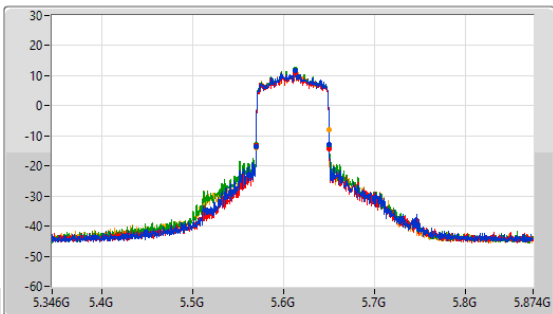

5610MHz

CF
5.61GHz
Span
528MHz
RBW
1MHz
VBW
3MHz
Sweep Time
100ms
Detector Type
Peak

CF
5.61GHz
Span
240MHz
RBW
1MHz
VBW
3MHz
Sweep Time
100ms
Detector Type
Peak