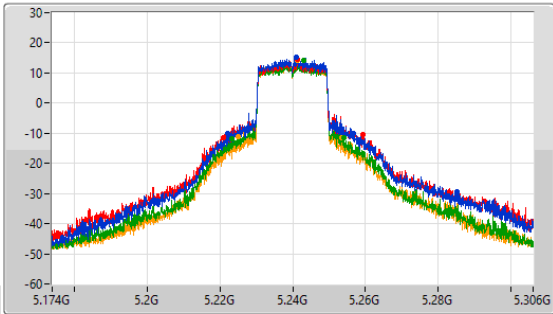

5.15-5.25GHz_802.11be EHT20-BF_Nss1,(MCS0)_4TX

EBW

5240MHz

CF: 5.24GHz
Span: 132MHz
RBW: 300kHz
VBW: 1MHz
Sweep Time: 100ms
Detector Type: Peak

CF: 5.24GHz
Span: 60MHz
RBW: 200kHz
VBW: 1MHz
Sweep Time: 100ms
Detector Type: Peak