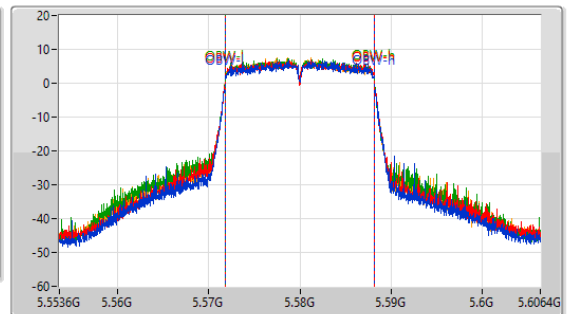

5.47-5.725GHz_802.11a_Nss1,(6Mbps)_4TX

EBW

5580MHz

CF: 5.58GHz
 Span: 132MHz
 RBW: 200kHz
 VBW: 1MHz
 Sweep Time: 100ms
 Detector Type: Peak

CF: 5.58GHz
 Span: 52.8MHz
 RBW: 200kHz
 VBW: 1MHz
 Sweep Time: 100ms
 Detector Type: Peak