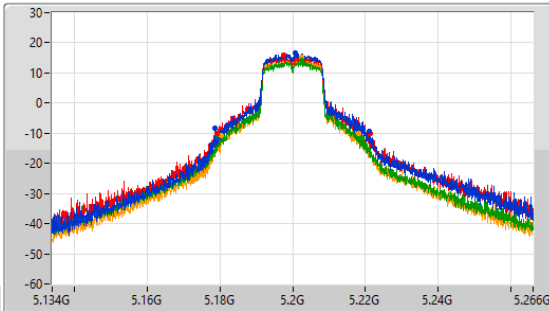

Port X-N dB = Port X 6dB down bandwidth for 5.725-5.85GHz band / 26dB down bandwidth for other band
 Port X-OBW = Port X 99% occupied bandwidth

5.15-5.25GHz_802.11a_Nss1,(6Mbps)_4TX

EBW

5180MHz

CF: 5.18GHz
 Span: 132MHz
 RBW: 300kHz
 VBW: 1MHz
 Sweep Time: 100ms
 Detector Type: Peak

Port 1: [Blue line]
 Port 2: [Red line]
 Port 3: [Green line]
 Port 4: [Orange line]

CF: 5.18GHz
 Span: 52.8MHz
 RBW: 200kHz
 VBW: 1MHz
 Sweep Time: 100ms
 Detector Type: Peak

26dB(Hz)	Fl-26dB(Hz)	Fh-26dB(Hz)	OBW(Hz)	Fl-OBW(Hz)	Fh-OBW(Hz)	Limit(Hz)	Port
28.248M	5.165876G	5.194124G	16.462M	5.171767G	5.188229G	Inf	1
30.36M	5.16449G	5.19485G	16.633M	5.171654G	5.188287G	Inf	2
32.076M	5.162972G	5.195048G	16.631M	5.171655G	5.188285G	Inf	3
29.898M	5.163236G	5.193134G	16.458M	5.171751G	5.188208G	Inf	4

5.15-5.25GHz_802.11a_Nss1,(6Mbps)_4TX

EBW

5200MHz

CF: 5.2GHz
 Span: 132MHz
 RBW: 500kHz
 VBW: 2MHz
 Sweep Time: 100ms
 Detector Type: Peak

Port 1: [Blue line]
 Port 2: [Red line]
 Port 3: [Green line]
 Port 4: [Orange line]