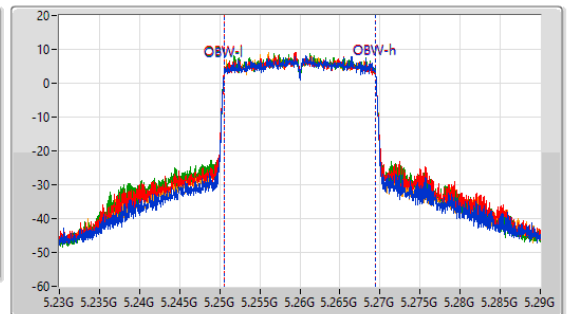

5.25-5.35GHz_802.11be EHT20_Nss1,(MCS0)_4TX

EBW

5260MHz

CF: 5.26GHz
 Span: 132MHz
 RBW: 200kHz
 VBW: 1MHz
 Sweep Time: 100ms
 Detector Type: Peak

CF: 5.26GHz
 Span: 60MHz
 RBW: 200kHz
 VBW: 1MHz
 Sweep Time: 100ms
 Detector Type: Peak