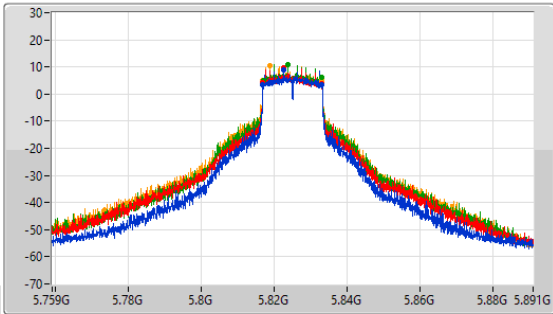

5.725-5.85GHz_802.11a_Nss1,(6Mbps)_4TX

EBW

5785MHz

CF: 5.785GHz
 Span: 52.8MHz
 RBW: 500kHz
 VBW: 2MHz
 Sweep Time: 100ms
 Detector Type: Peak

Port 1
 Port 2
 Port 3
 Port 4

26dB(Hz)	Fl-26dB(Hz)	Fh-26dB(Hz)	Limit(Hz)	Port
41.078M	5.764487G	5.805566G	Inf	1
41.554M	5.763774G	5.805328G	Inf	2
40.128M	5.764091G	5.804219G	Inf	3
41.923M	5.763669G	5.805592G	Inf	4

5.725-5.85GHz_802.11a_Nss1,(6Mbps)_4TX

EBW

5825MHz

CF: 5.825GHz
 Span: 132MHz
 RBW: 100kHz
 VBW: 300kHz
 Sweep Time: 100ms
 Detector Type: Peak

CF: 5.825GHz
 Span: 52.8MHz
 RBW: 300kHz
 VBW: 1MHz
 Sweep Time: 100ms
 Detector Type: Peak