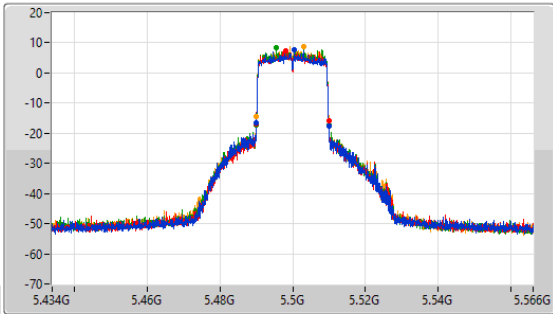

5.47-5.725GHz_802.11be EHT20-BF_Nss1,(MCS0)_4TX

EBW

5500MHz

CF: 5.5GHz
Span: 132MHz
RBW: 200kHz
VBW: 1MHz
Sweep Time: 100ms
Detector Type: Peak

CF: 5.5GHz
Span: 60MHz
RBW: 200kHz
VBW: 1MHz
Sweep Time: 100ms
Detector Type: Peak