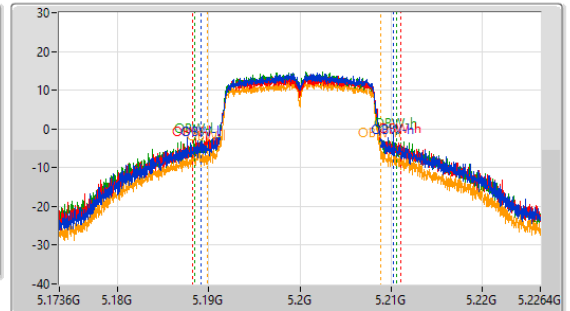

Port X-N dB = Port X 6dB down bandwidth for 5.725-5.85GHz band / 26dB down bandwidth for other band
 Port X-OBW = Port X 99% occupied bandwidth

5.15-5.25GHz_802.11a_Nss1,(6Mbps)_4TX

EBW

5180MHz

CF: 5.18GHz
 Span: 132MHz
 RBW: 300kHz
 VBW: 1MHz
 Sweep Time: 100ms
 Detector Type: Peak

Port 1: [Blue line]
 Port 2: [Red line]
 Port 3: [Green line]
 Port 4: [Orange line]

CF: 5.18GHz
 Span: 52.8MHz
 RBW: 200kHz
 VBW: 1MHz
 Sweep Time: 100ms
 Detector Type: Peak

26dB(Hz)	Fl-26dB(Hz)	Fh-26dB(Hz)	OBW(Hz)	Fl-OBW(Hz)	Fh-OBW(Hz)	Limit(Hz)	Port
28.248M	5.165876G	5.194124G	16.462M	5.171767G	5.188229G	Inf	1
30.36M	5.16449G	5.19485G	16.633M	5.171654G	5.188287G	Inf	2
32.076M	5.162972G	5.195048G	16.631M	5.171655G	5.188285G	Inf	3
29.898M	5.163236G	5.193134G	16.458M	5.171751G	5.188208G	Inf	4

5.15-5.25GHz_802.11a_Nss1,(6Mbps)_4TX

EBW

5200MHz

CF: 5.2GHz
 Span: 132MHz
 RBW: 500kHz
 VBW: 2MHz
 Sweep Time: 100ms
 Detector Type: Peak

Port 1: [Blue line]
 Port 2: [Red line]
 Port 3: [Green line]
 Port 4: [Orange line]

CF: 5.2GHz
 Span: 52.8MHz
 RBW: 300kHz
 VBW: 1MHz
 Sweep Time: 100ms
 Detector Type: Peak

26dB(Hz)	Fl-26dB(Hz)	Fh-26dB(Hz)	OBW(Hz)	Fl-OBW(Hz)	Fh-OBW(Hz)	Limit(Hz)	Port
42.306M	5.178814G	5.22112G	21.08M	5.189179G	5.210259G	Inf	1
42.042M	5.179342G	5.221384G	22.812M	5.188219G	5.211031G	Inf	2
39.534M	5.179342G	5.218876G	22.169M	5.188436G	5.210605G	Inf	3
37.554M	5.18053G	5.218084G	19.017M	5.189878G	5.208895G	Inf	4