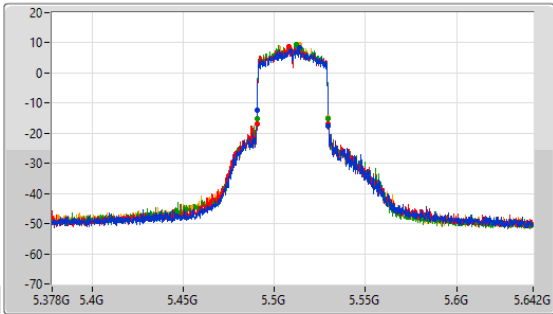

5.47-5.725GHz_802.11be EHT40-BF_Nss1,(MCS0)_4TX

EBW

5510MHz

CF: 5.51GHz
Span: 264MHz
RBW: 300kHz
VBW: 1MHz
Sweep Time: 100ms
Detector Type: Peak

CF: 5.51GHz
Span: 120MHz
RBW: 500kHz
VBW: 2MHz
Sweep Time: 100ms
Detector Type: Peak