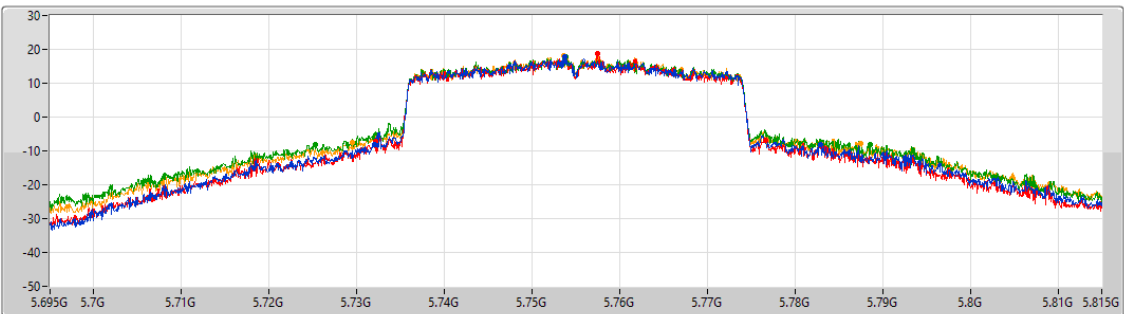

Port 1
Port 2
Port 3
Port 4

26dB(Hz)	Fl-26dB(Hz)	Fh-26dB(Hz)	Limit(Hz)	Port
50.82M	5.73208G	5.7829G	Inf	1
44.46M	5.7322G	5.77666G	Inf	2
63.36M	5.72524G	5.7886G	Inf	3
58.02M	5.72944G	5.78746G	Inf	4