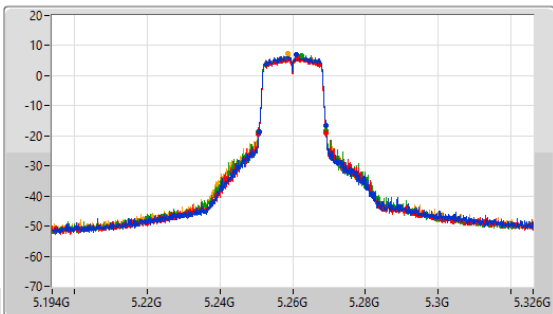

5260MHz

CF: 5.26GHz
Span: 132MHz
RBW: 200kHz
VBW: 1MHz
Sweep Time: 100ms
Detector Type: Peak

CF: 5.26GHz
Span: 52.8MHz
RBW: 200kHz
VBW: 1MHz
Sweep Time: 100ms
Detector Type: Peak