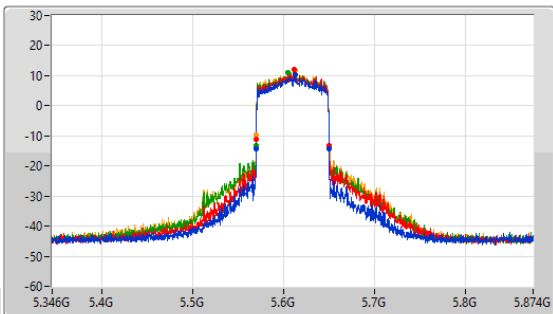

5.47-5.725GHz_802.11be EHT80_Nss1,(MCS0)_4TX

EBW

5610MHz

CF: 5.61GHz
Span: 528MHz
RBW: 1MHz
VBW: 3MHz
Sweep Time: 100ms
Detector Type: Peak

CF: 5.61GHz
Span: 240MHz
RBW: 1MHz
VBW: 3MHz
Sweep Time: 100ms
Detector Type: Peak