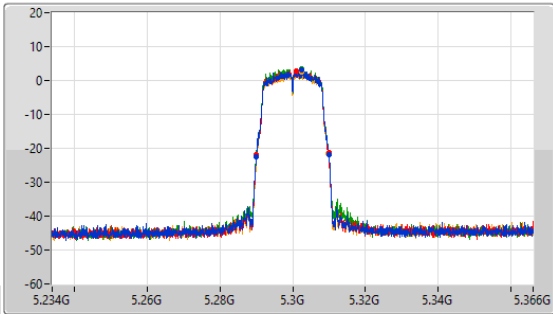

5.25-5.35GHz\_802.11a\_Nss1,(6Mbps)\_4TX

EBW

5260MHz

CF: 5.26GHz  
 Span: 132MHz  
 RBW: 200kHz  
 VBW: 1MHz  
 Sweep Time: 100ms  
 Detector Type: Peak

CF: 5.26GHz  
 Span: 52.8MHz  
 RBW: 200kHz  
 VBW: 1MHz  
 Sweep Time: 100ms  
 Detector Type: Peak

26dB(Hz)	Fl-26dB(Hz)	Fh-26dB(Hz)	OBW(Hz)	Fl-OBW(Hz)	Fh-OBW(Hz)	Limit(Hz)	Port
19.866M	5.249968G	5.269834G	16.582M	5.251682G	5.268264G	Inf	1
19.932M	5.250034G	5.269966G	16.498M	5.251726G	5.268225G	Inf	2
19.866M	5.250034G	5.26999G	16.465M	5.251753G	5.268218G	Inf	3
19.8M	5.250166G	5.269966G	16.445M	5.251752G	5.268196G	Inf	4

5.25-5.35GHz\_802.11a\_Nss1,(6Mbps)\_4TX

EBW

5300MHz

CF: 5.3GHz  
 Span: 132MHz  
 RBW: 200kHz  
 VBW: 1MHz  
 Sweep Time: 100ms  
 Detector Type: Peak

CF: 5.3GHz  
 Span: 52.8MHz  
 RBW: 200kHz  
 VBW: 1MHz  
 Sweep Time: 100ms  
 Detector Type: Peak