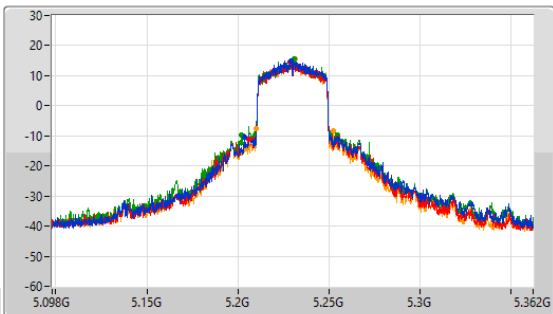

5230MHz

CF: 5.23GHz
Span: 264MHz
RBW: 500kHz
VBW: 2MHz
Sweep Time: 100ms
Detector Type: Peak

CF: 5.23GHz
Span: 120MHz
RBW: 500kHz
VBW: 2MHz
Sweep Time: 100ms
Detector Type: Peak