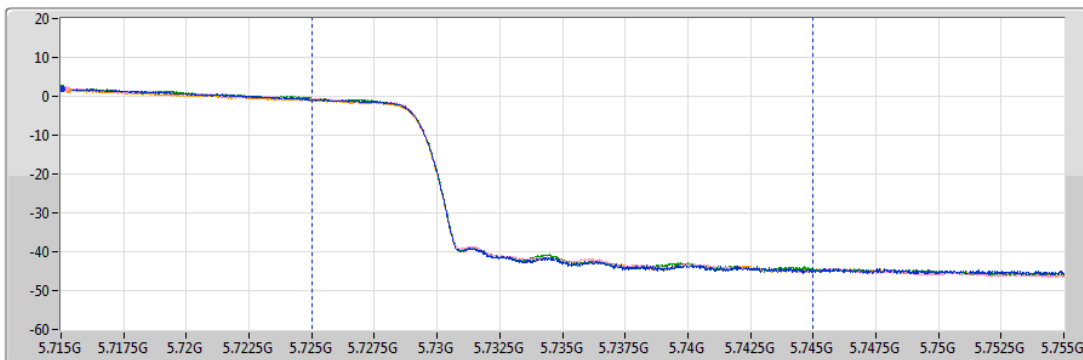

Port 1
Port 2
Port 3
Port 4

Sum=Total Power
PX=Port X

Sum(dBm)	P1(dBm)	P2(dBm)	P3(dBm)	P4(dBm)
10.46	4.42	4.51	4.63	4.17