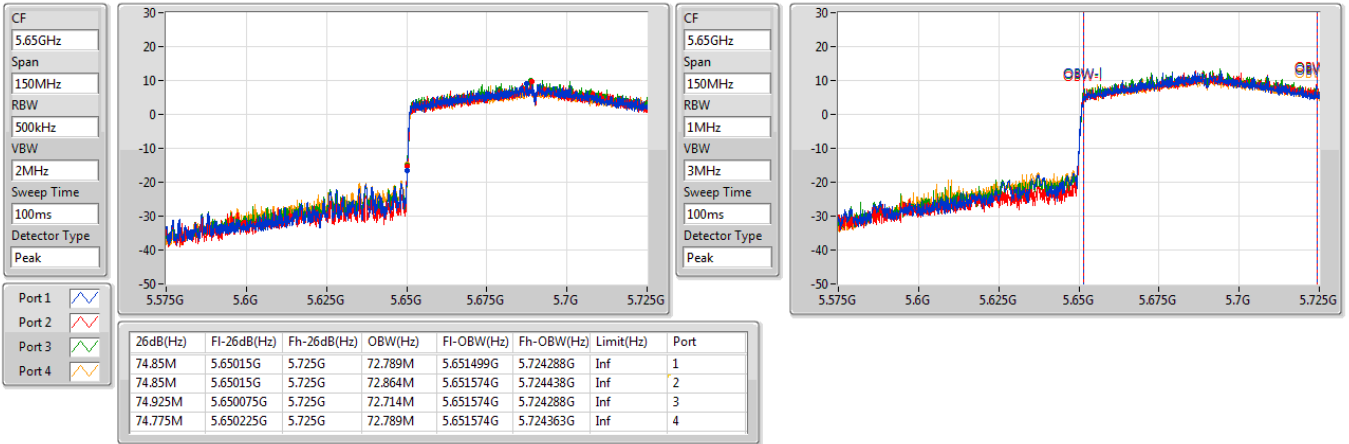

5530MHz

5.47-5.725GHz\_802.11ax HEW80\_Nss1,(MCS0)\_4TX

EBW

5610MHz

5.47-5.725GHz\_802.11ax HEW80\_Nss1,(MCS0)\_4TX

EBW

5690MHz Straddle 5.47-5.725GHz

5.725-5.85GHz\_802.11ax HEW80\_Nss1,(MCS0)\_4TX