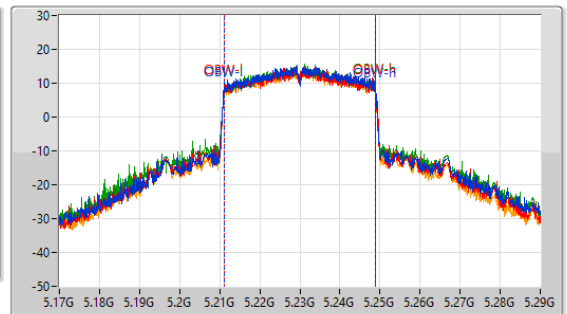

5.15-5.25GHz\_802.11ax HEW40-BF\_Nss1,(MCS0)\_4TX

EBW

5230MHz

CF: 5.23GHz  
 Span: 264MHz  
 RBW: 500kHz  
 VBW: 2MHz  
 Sweep Time: 100ms  
 Detector Type: Peak

CF: 5.23GHz  
 Span: 120MHz  
 RBW: 500kHz  
 VBW: 2MHz  
 Sweep Time: 100ms  
 Detector Type: Peak