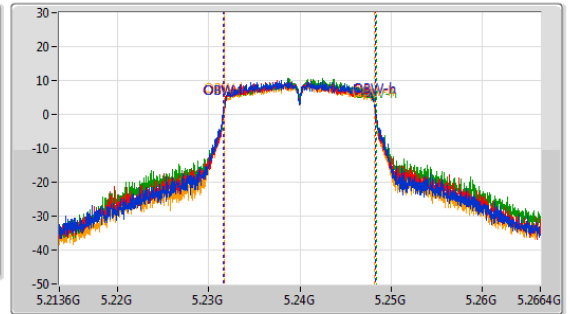

Port X-N dB = Port X 6dB down bandwidth for 5.725-5.85GHz band / 26dB down bandwidth for other band

Port X-OBW = Port X 99% occupied bandwidth

5.15-5.25GHz\_802.11a\_Nss1,(6Mbps)\_4TX

EBW

5180MHz

5.15-5.25GHz\_802.11a\_Nss1,(6Mbps)\_4TX

EBW

5200MHz

5.15-5.25GHz\_802.11a\_Nss1,(6Mbps)\_4TX

EBW

5240MHz

CF: 5.24GHz  
 Span: 132MHz  
 RBW: 200kHz  
 VBW: 1MHz  
 Sweep Time: 100ms  
 Detector Type: Peak

CF: 5.24GHz  
 Span: 52.8MHz  
 RBW: 200kHz  
 VBW: 1MHz  
 Sweep Time: 100ms  
 Detector Type: Peak