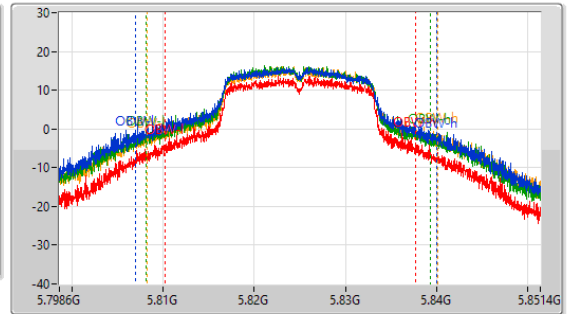

5.725-5.85GHz\_802.11a\_Nss1,(6Mbps)\_4TX

EBW

5785MHz

CF  
5.785GHz  
Span  
52.8MHz  
RBW  
500kHz  
VBW  
2MHz  
Sweep Time  
100ms  
Detector Type  
Peak

Port 1  
Port 2  
Port 3  
Port 4

26dB(Hz)	Fl-26dB(Hz)	Fh-26dB(Hz)	Limit(Hz)	Port
40.973M	5.763695G	5.804668G	Inf	1
40.682M	5.764408G	5.80509G	Inf	2
41.501M	5.764619G	5.80612G	Inf	3
39.758M	5.764989G	5.804747G	Inf	4

5.725-5.85GHz\_802.11a\_Nss1,(6Mbps)\_4TX

EBW

5825MHz

CF: 5.825GHz  
 Span: 132MHz  
 RBW: 100kHz  
 VBW: 300kHz  
 Sweep Time: 100ms  
 Detector Type: Peak

CF: 5.825GHz  
 Span: 52.8MHz  
 RBW: 500kHz  
 VBW: 2MHz  
 Sweep Time: 100ms  
 Detector Type: Peak