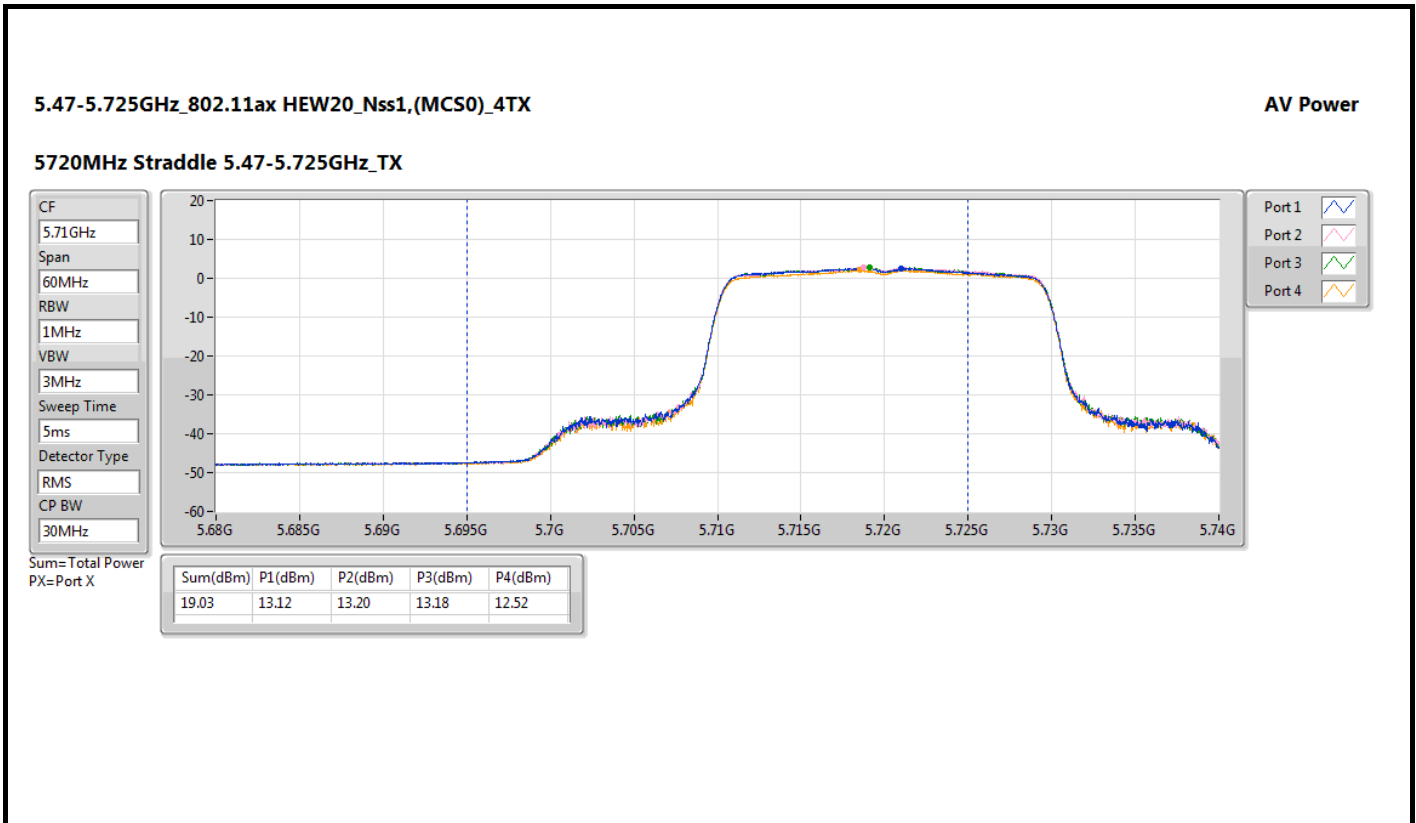

DG = Directional Gain; Port X = Port X output power

5.47-5.725GHz\_802.11ax HEW40\_Nss1,(MCS0)\_4TX

AV Power

5710MHz Straddle 5.47-5.725GHz\_TX

CF  
5.69GHz  
Span  
140MHz  
RBW  
1MHz  
VBW  
3MHz  
Sweep Time  
5ms  
Detector Type  
RMS  
CP BW  
70MHz