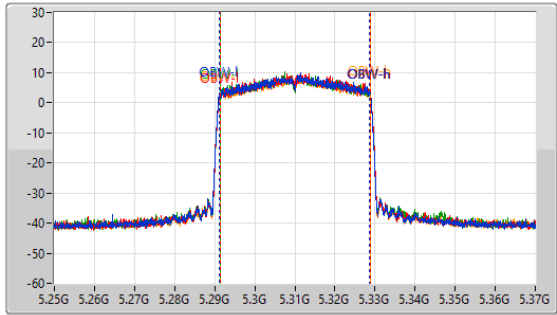

5.25-5.35GHz\_802.11ax\_HEW40-BF\_Nss1,(MCS0)\_4TX

EBW

5310MHz

CF: 5.31GHz  
 Span: 264MHz  
 RBW: 300kHz  
 VBW: 1MHz  
 Sweep Time: 100ms  
 Detector Type: Peak

CF: 5.31GHz  
 Span: 120MHz  
 RBW: 500kHz  
 VBW: 2MHz  
 Sweep Time: 100ms  
 Detector Type: Peak