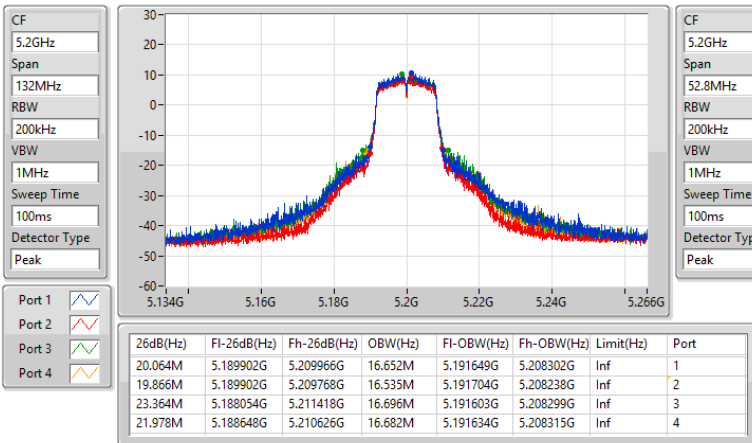

Mode	Result	Limit (Hz)	Port 1-N dB (Hz)	Port 1-OBW (Hz)	Port 2-N dB (Hz)	Port 2-OBW (Hz)	Port 3-N dB (Hz)	Port 3-OBW (Hz)	Port 4-N dB (Hz)	Port 4-OBW (Hz)
5590MHz	Pass	Inf	39.468M	37.507M	39.072M	37.472M	39.336M	37.491M	39.336M	37.481M
5670MHz	Pass	Inf	39.072M	37.473M	39.204M	37.483M	39.336M	37.443M	39.336M	37.461M
5710MHz Straddle 5.47-5.725GHz	Pass	Inf	34.65M	33.583M	34.65M	33.583M	34.685M	33.548M	34.685M	33.513M
5710MHz Straddle 5.725-5.85GHz	Pass	500k	4.02M	4.078M	3.98M	4.078M	3.94M	4.078M	4.04M	4.078M
5755MHz	Pass	500k	33.792M	38.085M	35.112M	37.795M	32.736M	38M	33.792M	38.044M
5795MHz	Pass	500k	28.644M	58.501M	33.66M	54.028M	33.792M	58.857M	34.716M	59.392M
802.11ax HEW80_Nss1,(MCS0)_4TX	-	-	-	-	-	-	-	-	-	-
5210MHz	Pass	Inf	79.992M	76.624M	80.256M	76.614M	80.256M	76.497M	79.992M	76.672M
5290MHz	Pass	Inf	80.256M	76.602M	80.256M	76.51M	80.256M	76.549M	80.256M	76.492M
5530MHz	Pass	Inf	80.256M	76.858M	79.992M	76.437M	80.256M	76.682M	80.256M	76.645M
5610MHz	Pass	Inf	80.256M	76.78M	80.256M	76.621M	80.256M	76.743M	79.992M	76.799M
5690MHz Straddle 5.47-5.725GHz	Pass	Inf	74.85M	72.789M	74.85M	72.864M	74.925M	72.714M	74.775M	72.789M
5690MHz Straddle 5.725-5.85GHz	Pass	500k	3.98M	11.934M	3.98M	4.798M	3.94M	16.552M	3.96M	17.291M
5775MHz	Pass	500k	73.656M	76.897M	69.96M	76.609M	71.544M	76.657M	71.28M	76.718M

Port X-N dB = Port X 6dB down bandwidth for 5.725-5.85GHz band / 26dB down bandwidth for other band

Port X-OBW = Port X 99% occupied bandwidth

5.15-5.25GHz\_802.11a\_Nss1,(6Mbps)\_4TX

EBW

5180MHz

5.15-5.25GHz\_802.11a\_Nss1,(6Mbps)\_4TX

EBW

5200MHz

5.15-5.25GHz\_802.11a\_Nss1,(6Mbps)\_4TX

EBW

5240MHz

CF: 5.24GHz  
 Span: 132MHz  
 RBW: 200kHz  
 VBW: 1MHz  
 Sweep Time: 100ms  
 Detector Type: Peak

CF: 5.24GHz  
 Span: 52.8MHz  
 RBW: 200kHz  
 VBW: 1MHz  
 Sweep Time: 100ms  
 Detector Type: Peak