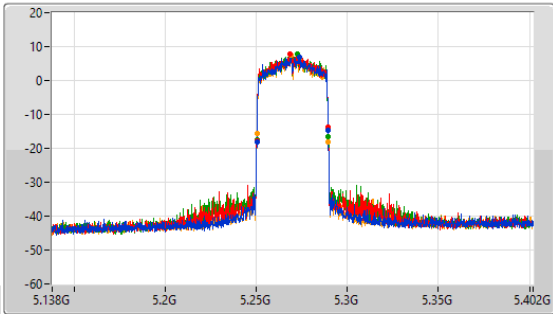

5.25-5.35GHz_802.11ax_HEW40_Nss1,(MCS0)_4TX

EBW

5270MHz

CF: 5.27GHz
Span: 264MHz
RBW: 300kHz
VBW: 1MHz
Sweep Time: 100ms
Detector Type: Peak

CF: 5.27GHz
Span: 120MHz
RBW: 500kHz
VBW: 2MHz
Sweep Time: 100ms
Detector Type: Peak