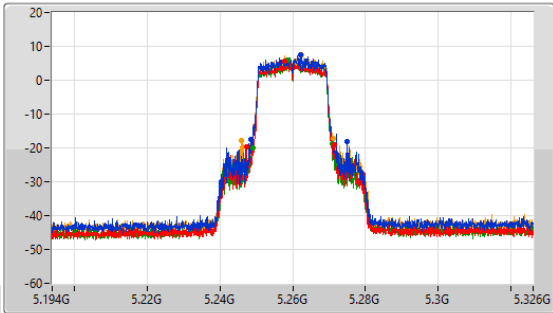

5.15-5.25GHz\_802.11ax\_HEW20\_Nss1,(MCS0)\_4TX

EBW

5240MHz

CF: 5.24GHz  
 Span: 132MHz  
 RBW: 300kHz  
 VBW: 1MHz  
 Sweep Time: 100ms  
 Detector Type: Peak

CF: 5.24GHz  
 Span: 60MHz  
 RBW: 200kHz  
 VBW: 1MHz  
 Sweep Time: 100ms  
 Detector Type: Peak

Port 1: [Blue line]  
 Port 2: [Red line]  
 Port 3: [Green line]  
 Port 4: [Yellow line]

26dB(Hz)	Fl-26dB(Hz)	Fh-26dB(Hz)	OBW(Hz)	Fl-OBW(Hz)	Fh-OBW(Hz)	Limit(Hz)	Port
22.77M	5.22713G	5.2499G	18.951M	5.230495G	5.249445G	Inf	1
20.196M	5.229968G	5.250164G	18.951M	5.230495G	5.249445G	Inf	2
34.782M	5.223434G	5.258216G	18.981M	5.230495G	5.249475G	Inf	3
26.004M	5.226338G	5.252342G	18.891M	5.230525G	5.249415G	Inf	4

5.25-5.35GHz\_802.11ax\_HEW20\_Nss1,(MCS0)\_4TX

EBW

5260MHz

CF: 5.26GHz  
 Span: 132MHz  
 RBW: 300kHz  
 VBW: 1MHz  
 Sweep Time: 100ms  
 Detector Type: Peak

CF: 5.26GHz  
 Span: 60MHz  
 RBW: 200kHz  
 VBW: 1MHz  
 Sweep Time: 100ms  
 Detector Type: Peak