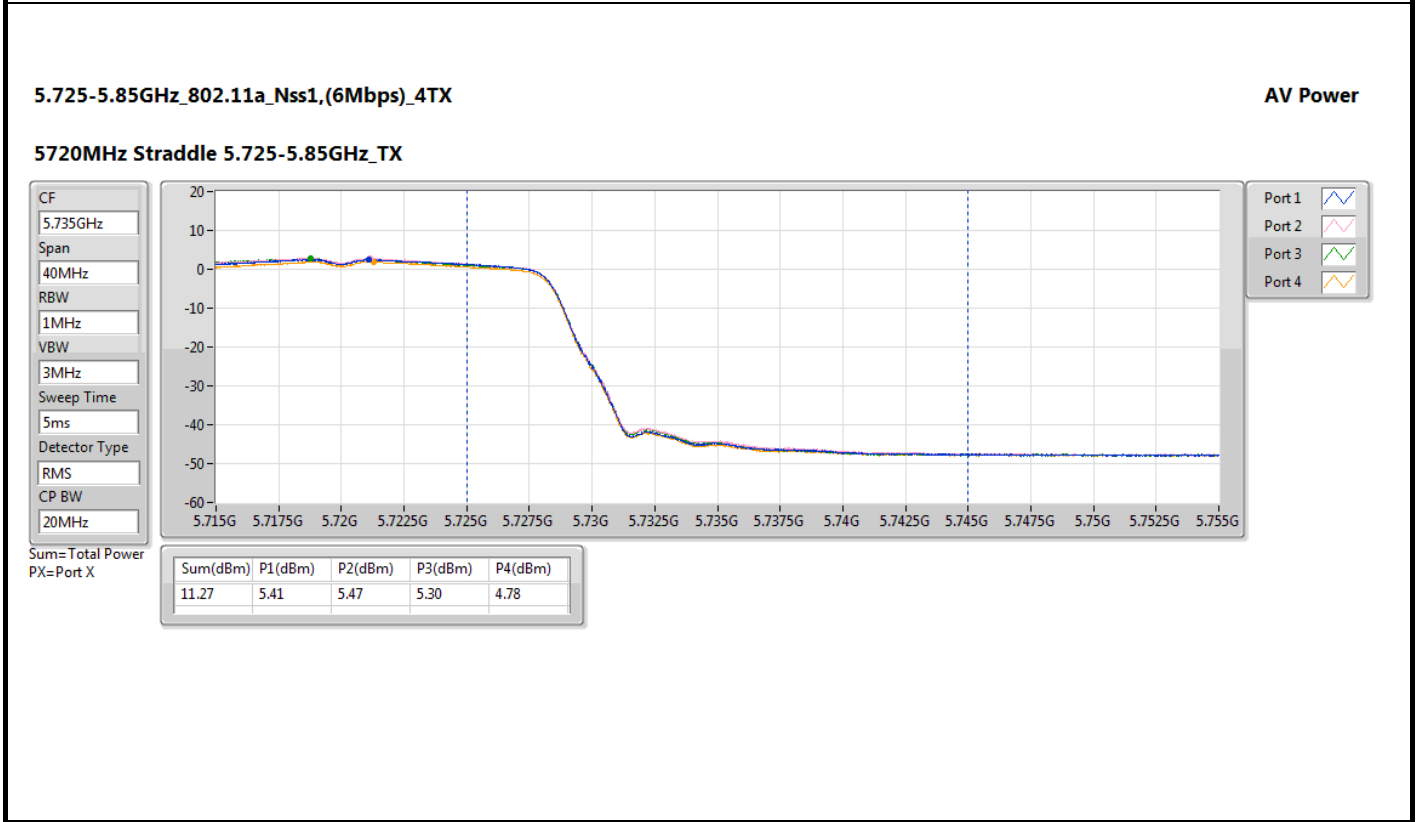

DG = Directional Gain; Port X = Port X output power

5.47-5.725GHz\_802.11ax HEW40\_Nss1,(MCS0)\_4TX

AV Power

5710MHz Straddle 5.47-5.725GHz\_TX

CF  
5.69GHz  
Span  
140MHz  
RBW  
1MHz  
VBW  
3MHz  
Sweep Time  
5ms  
Detector Type  
RMS  
CP BW  
70MHz