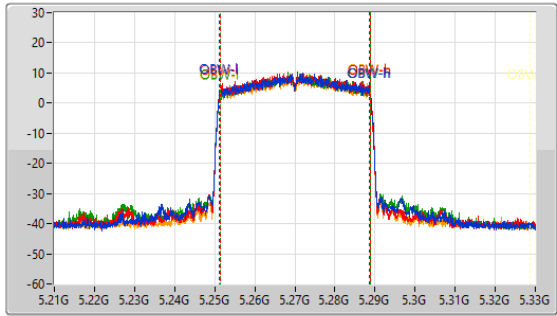

5.25-5.35GHz\_802.11ax\_HEW40-BF\_Nss1,(MCS0)\_4TX

EBW

5270MHz

CF: 5.27GHz  
 Span: 264MHz  
 RBW: 300kHz  
 VBW: 1MHz  
 Sweep Time: 100ms  
 Detector Type: Peak

CF: 5.27GHz  
 Span: 120MHz  
 RBW: 500kHz  
 VBW: 2MHz  
 Sweep Time: 100ms  
 Detector Type: Peak