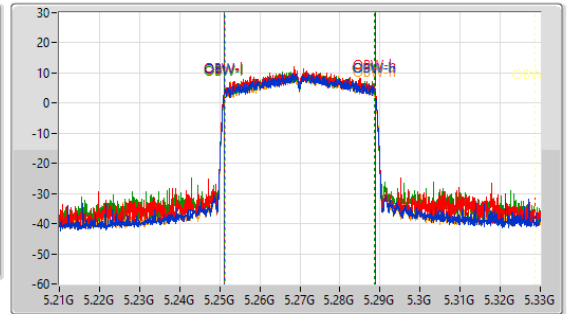

5.25-5.35GHz\_802.11ax\_HEW40\_Nss1,(MCS0)\_4TX

EBW

5270MHz

CF: 5.27GHz  
 Span: 264MHz  
 RBW: 300kHz  
 VBW: 1MHz  
 Sweep Time: 100ms  
 Detector Type: Peak

CF: 5.27GHz  
 Span: 120MHz  
 RBW: 500kHz  
 VBW: 2MHz  
 Sweep Time: 100ms  
 Detector Type: Peak