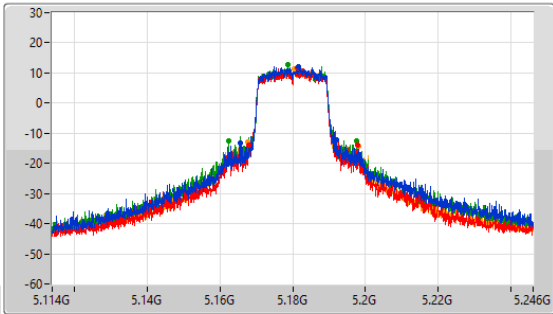

5.725-5.85GHz\_802.11a\_Nss1,(6Mbps)\_4TX

EBW

5825MHz

CF: 5.825GHz  
 Span: 52.8MHz  
 RBW: 500kHz  
 VBW: 2MHz  
 Sweep Time: 100ms  
 Detector Type: Peak

Port 1  
 Port 2  
 Port 3  
 Port 4

26dB(Hz)	Fl-26dB(Hz)	Fh-26dB(Hz)	Limit(Hz)	Port
49.342M	5.798758G	5.8481G	Inf	1
44.009M	5.801451G	5.84546G	Inf	2
47.599M	5.799841G	5.84744G	Inf	3
48.074M	5.799867G	5.847942G	Inf	4

5.15-5.25GHz\_802.11ax HEW20\_Nss1,(MCS0)\_4TX

EBW

5180MHz

CF: 5.18GHz  
 Span: 132MHz  
 RBW: 300kHz  
 VBW: 1MHz  
 Sweep Time: 100ms  
 Detector Type: Peak

CF: 5.18GHz  
 Span: 60MHz  
 RBW: 200kHz  
 VBW: 1MHz  
 Sweep Time: 100ms  
 Detector Type: Peak