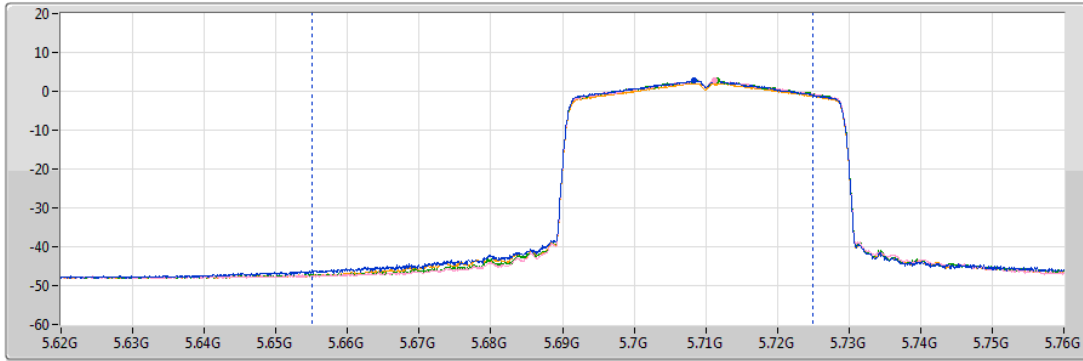

DG = Directional Gain; Port X = Port X output power

5.47-5.725GHz\_802.11ax HEW40\_Nss1,(MCS0)\_4TX

AV Power

5710MHz Straddle 5.47-5.725GHz\_TX

CF  
5.69GHz  
Span  
140MHz  
RBW  
1MHz  
VBW  
3MHz  
Sweep Time  
5ms  
Detector Type  
RMS  
CP BW  
70MHz