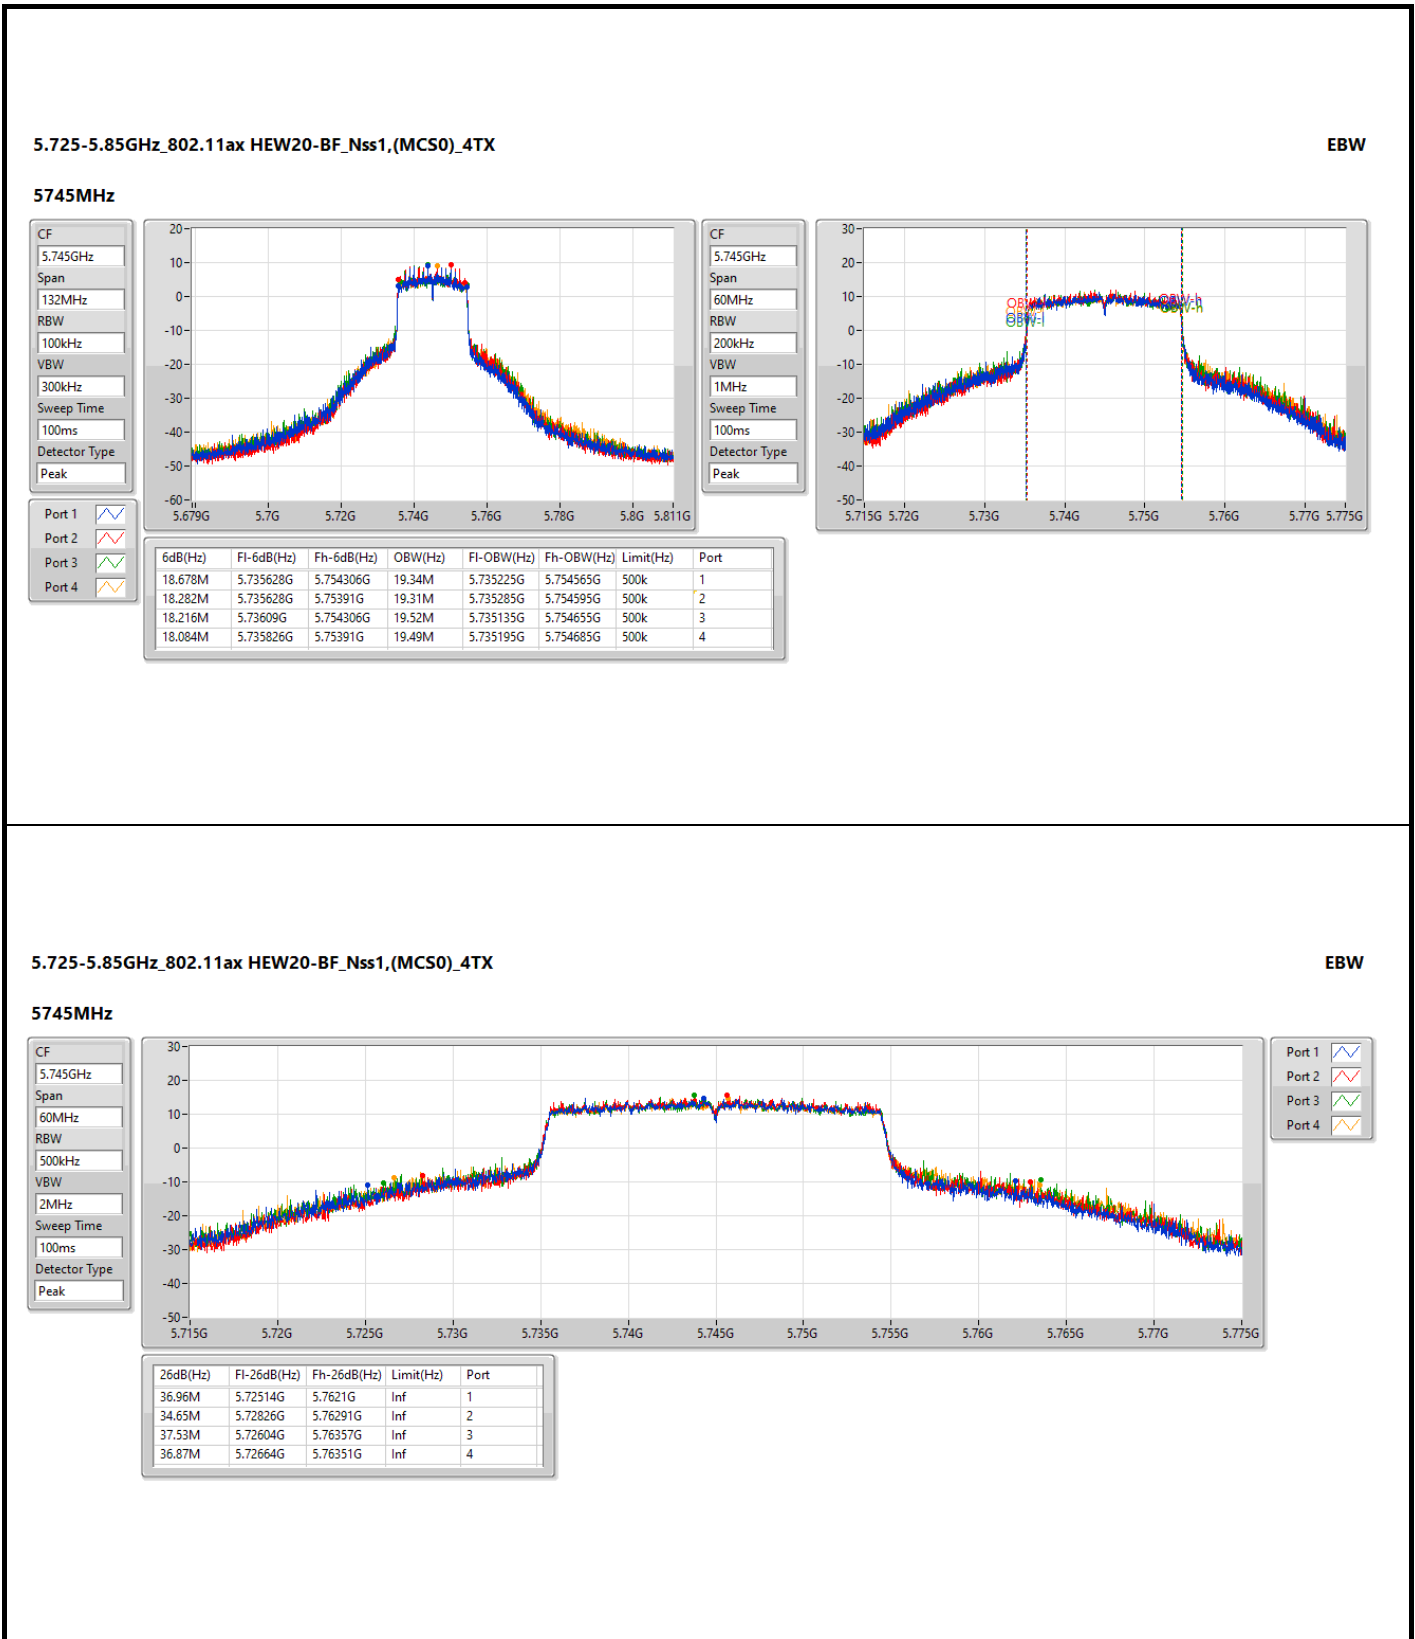

5.725-5.85GHz\_802.11ax HEW20-BF\_Nss1,(MCS0)\_4TX

EBW

5720MHz Straddle 5.725-5.85GHz

5.725-5.85GHz\_802.11ax HEW20-BF\_Nss1,(MCS0)\_4TX

EBW

5720MHz Straddle 5.725-5.85GHz

5.725-5.85GHz\_802.11ax HEW20-BF\_Nss1,(MCS0)\_4TX