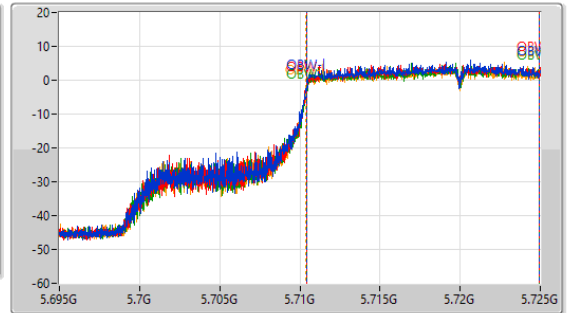

5.47-5.725GHz\_802.11ax HEW20-BF\_Nss1,(MCS0)\_4TX

EBW

5720MHz Straddle 5.47-5.725GHz

CF: 5.71GHz  
 Span: 30MHz  
 RBW: 200kHz  
 VBW: 1MHz  
 Sweep Time: 100ms  
 Detector Type: Peak

CF: 5.71GHz  
 Span: 30MHz  
 RBW: 200kHz  
 VBW: 1MHz  
 Sweep Time: 100ms  
 Detector Type: Peak