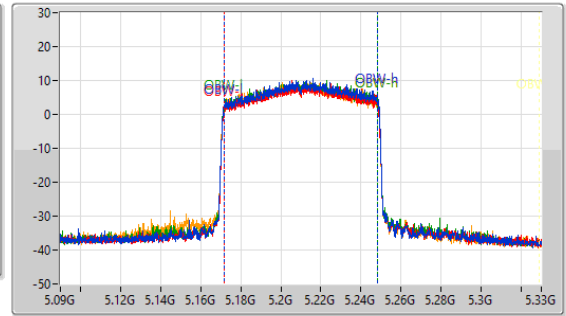

5.15-5.25GHz_802.11ax HEW80-BF_Nss1,(MCS0)_4TX

EBW

5210MHz