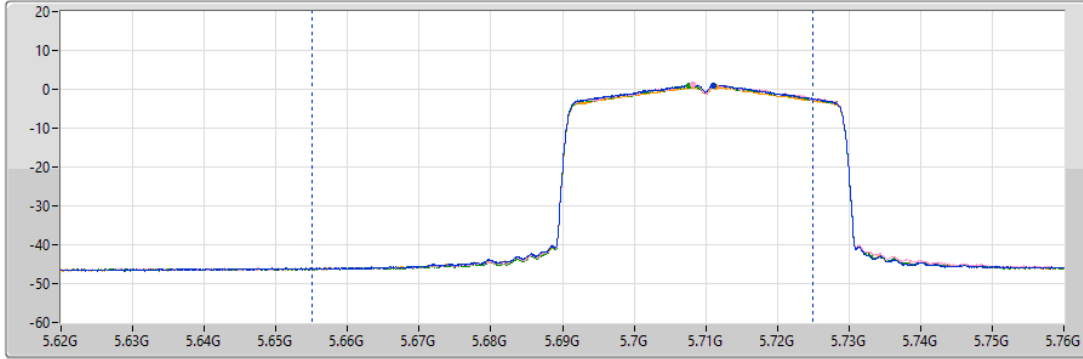

5.47-5.725GHz_802.11ax HEW40-BF_Nss1,(MCS0)_4TX

AV Power

5710MHz Straddle 5.47-5.725GHz_TX

CF
5.69GHz
Span
140MHz
RBW
1MHz
VBW
3MHz
Sweep Time
5ms
Detector Type
RMS
CP BW
70MHz

Port 1
Port 2
Port 3
Port 4

Sum=Total Power
PX=Port X

Sum(dBm)	P1(dBm)	P2(dBm)	P3(dBm)	P4(dBm)
20.23	14.40	14.36	14.20	13.85

5.725-5.85GHz_802.11ax HEW40-BF_Nss1,(MCS0)_4TX

AV Power

5710MHz Straddle 5.725-5.85GHz_TX

CF
5.735GHz
Span
40MHz
RBW
1MHz
VBW
3MHz
Sweep Time
5ms
Detector Type
RMS
CP BW
20MHz