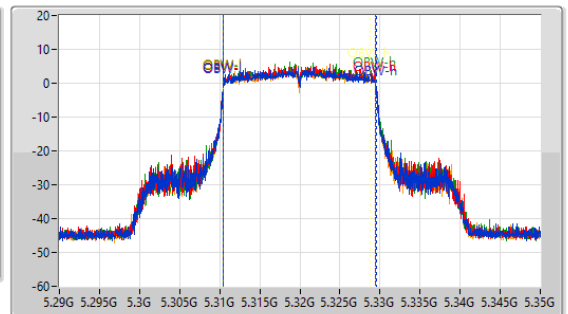

5.25-5.35GHz\_802.11ax\_HEW20\_Nss1,(MCS0)\_4TX

EBW

5320MHz

CF: 5.32GHz  
 Span: 132MHz  
 RBW: 200kHz  
 VBW: 1MHz  
 Sweep Time: 100ms  
 Detector Type: Peak

CF: 5.32GHz  
 Span: 60MHz  
 RBW: 200kHz  
 VBW: 1MHz  
 Sweep Time: 100ms  
 Detector Type: Peak