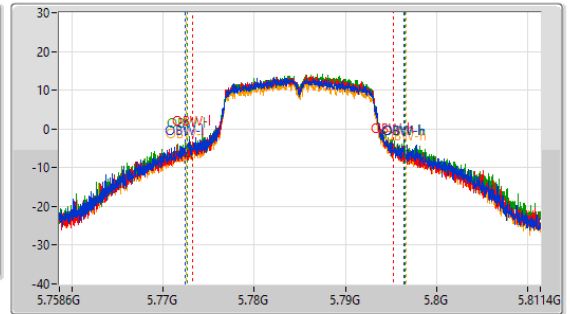

5.725-5.85GHz\_802.11a\_Nss1,(6Mbps)\_4TX

EBW

5745MHz

CF: 5.745GHz  
 Span: 52.8MHz  
 RBW: 500kHz  
 VBW: 2MHz  
 Sweep Time: 100ms  
 Detector Type: Peak

Port 1: [Line graph icon]  
 Port 2: [Line graph icon]  
 Port 3: [Line graph icon]  
 Port 4: [Line graph icon]

26dB(Hz)	Fl-26dB(Hz)	Fh-26dB(Hz)	Limit(Hz)	Port
41.184M	5.724355G	5.765539G	Inf	1
38.518M	5.725042G	5.763559G	Inf	2
40.207M	5.724408G	5.764615G	Inf	3
39.811M	5.725279G	5.76509G	Inf	4

5.725-5.85GHz\_802.11a\_Nss1,(6Mbps)\_4TX

EBW

5785MHz

CF  
5.785GHz  
Span  
132MHz  
RBW  
100kHz  
VBW  
300kHz  
Sweep Time  
100ms  
Detector Type  
Peak

CF  
5.785GHz  
Span  
52.8MHz  
RBW  
300kHz  
VBW  
1MHz  
Sweep Time  
100ms  
Detector Type  
Peak