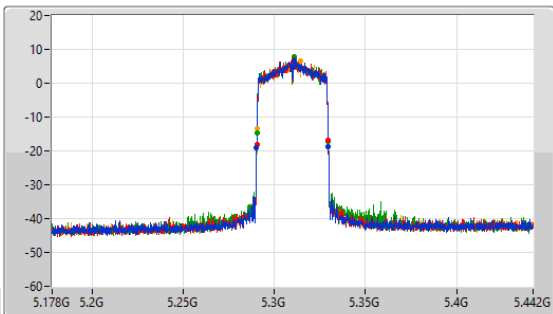

5310MHz

CF: 5.31GHz
Span: 264MHz
RBW: 300kHz
VBW: 1MHz
Sweep Time: 100ms
Detector Type: Peak

CF: 5.31GHz
Span: 120MHz
RBW: 500kHz
VBW: 2MHz
Sweep Time: 100ms
Detector Type: Peak