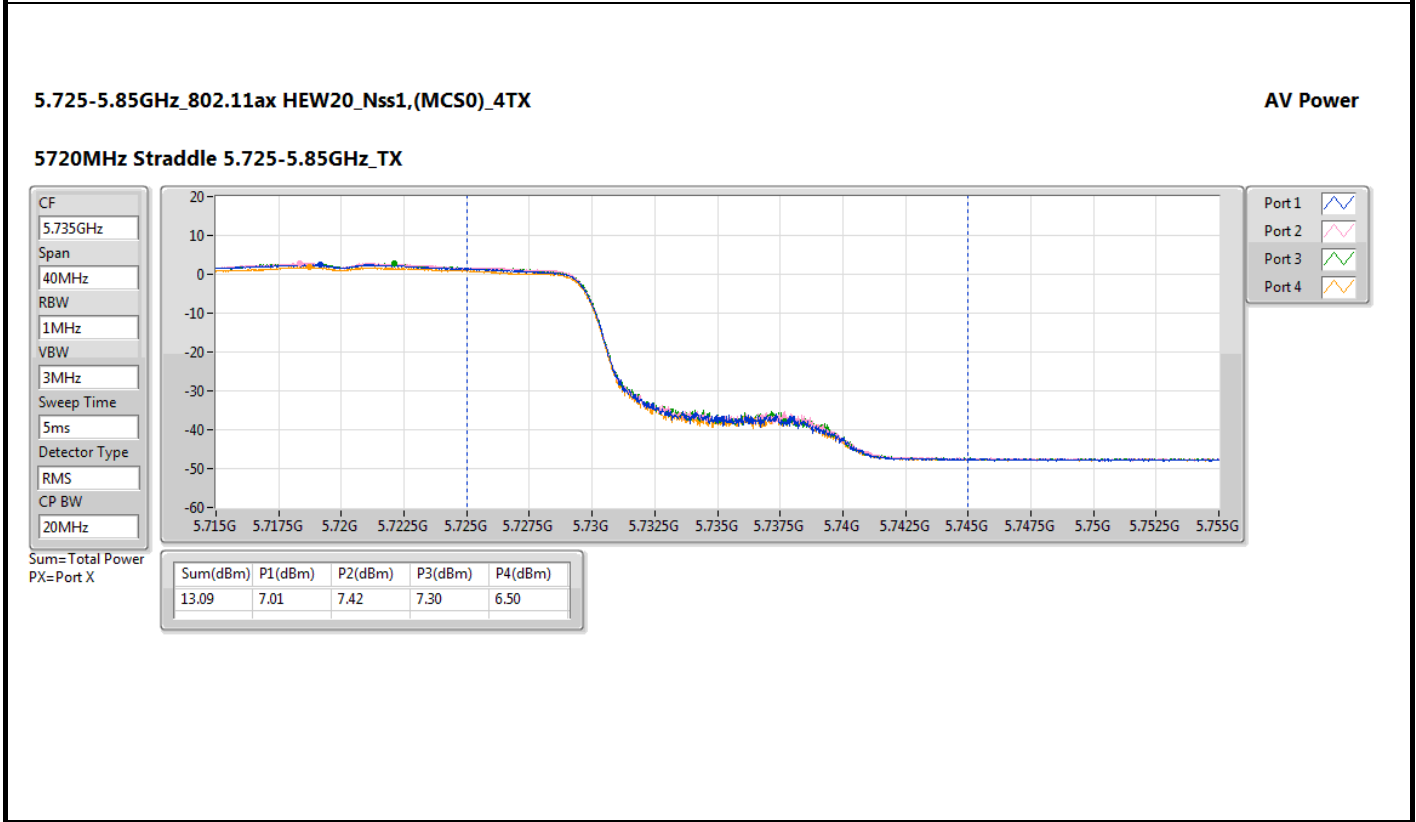

DG = Directional Gain; Port X = Port X output power

5.47-5.725GHz\_802.11ax HEW40\_Nss1,(MCS0)\_4TX

AV Power

5710MHz Straddle 5.47-5.725GHz\_TX

CF  
5.69GHz  
Span  
140MHz  
RBW  
1MHz  
VBW  
3MHz  
Sweep Time  
5ms  
Detector Type  
RMS  
CP BW  
70MHz