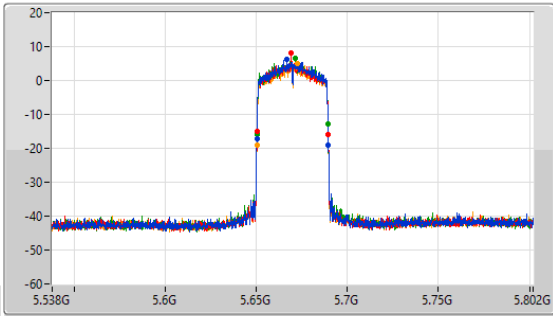

5.47-5.725GHz_802.11ax HEW40-BF_Nss1,(MCS0)_4TX

EBW

5670MHz

CF: 5.67GHz
Span: 264MHz
RBW: 300kHz
VBW: 1MHz
Sweep Time: 100ms
Detector Type: Peak

CF: 5.67GHz
Span: 120MHz
RBW: 500kHz
VBW: 2MHz
Sweep Time: 100ms
Detector Type: Peak