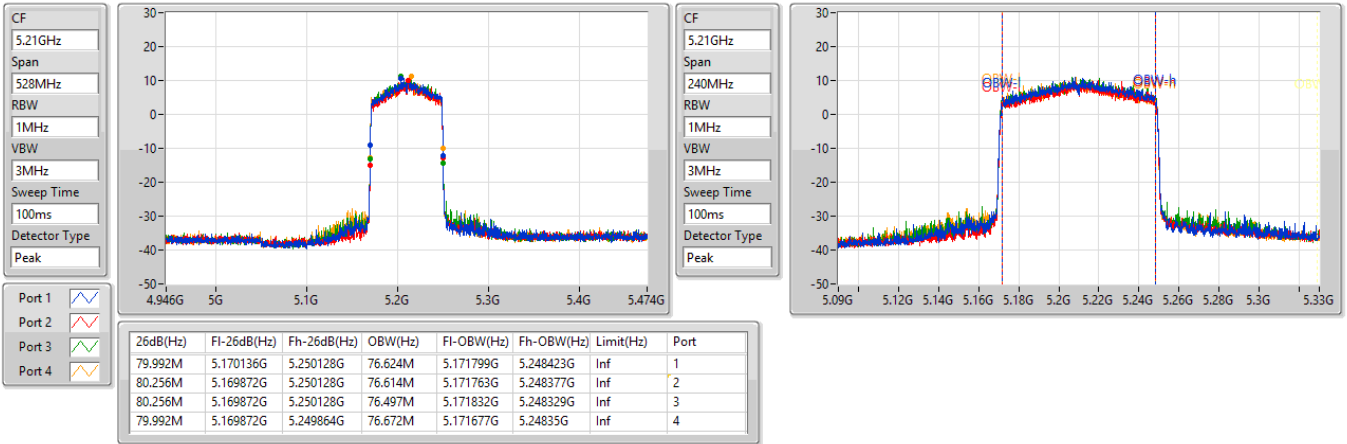

5.15-5.25GHz_802.11ax_HEW80_Nss1,(MCS0)_4TX

EBW

5210MHz