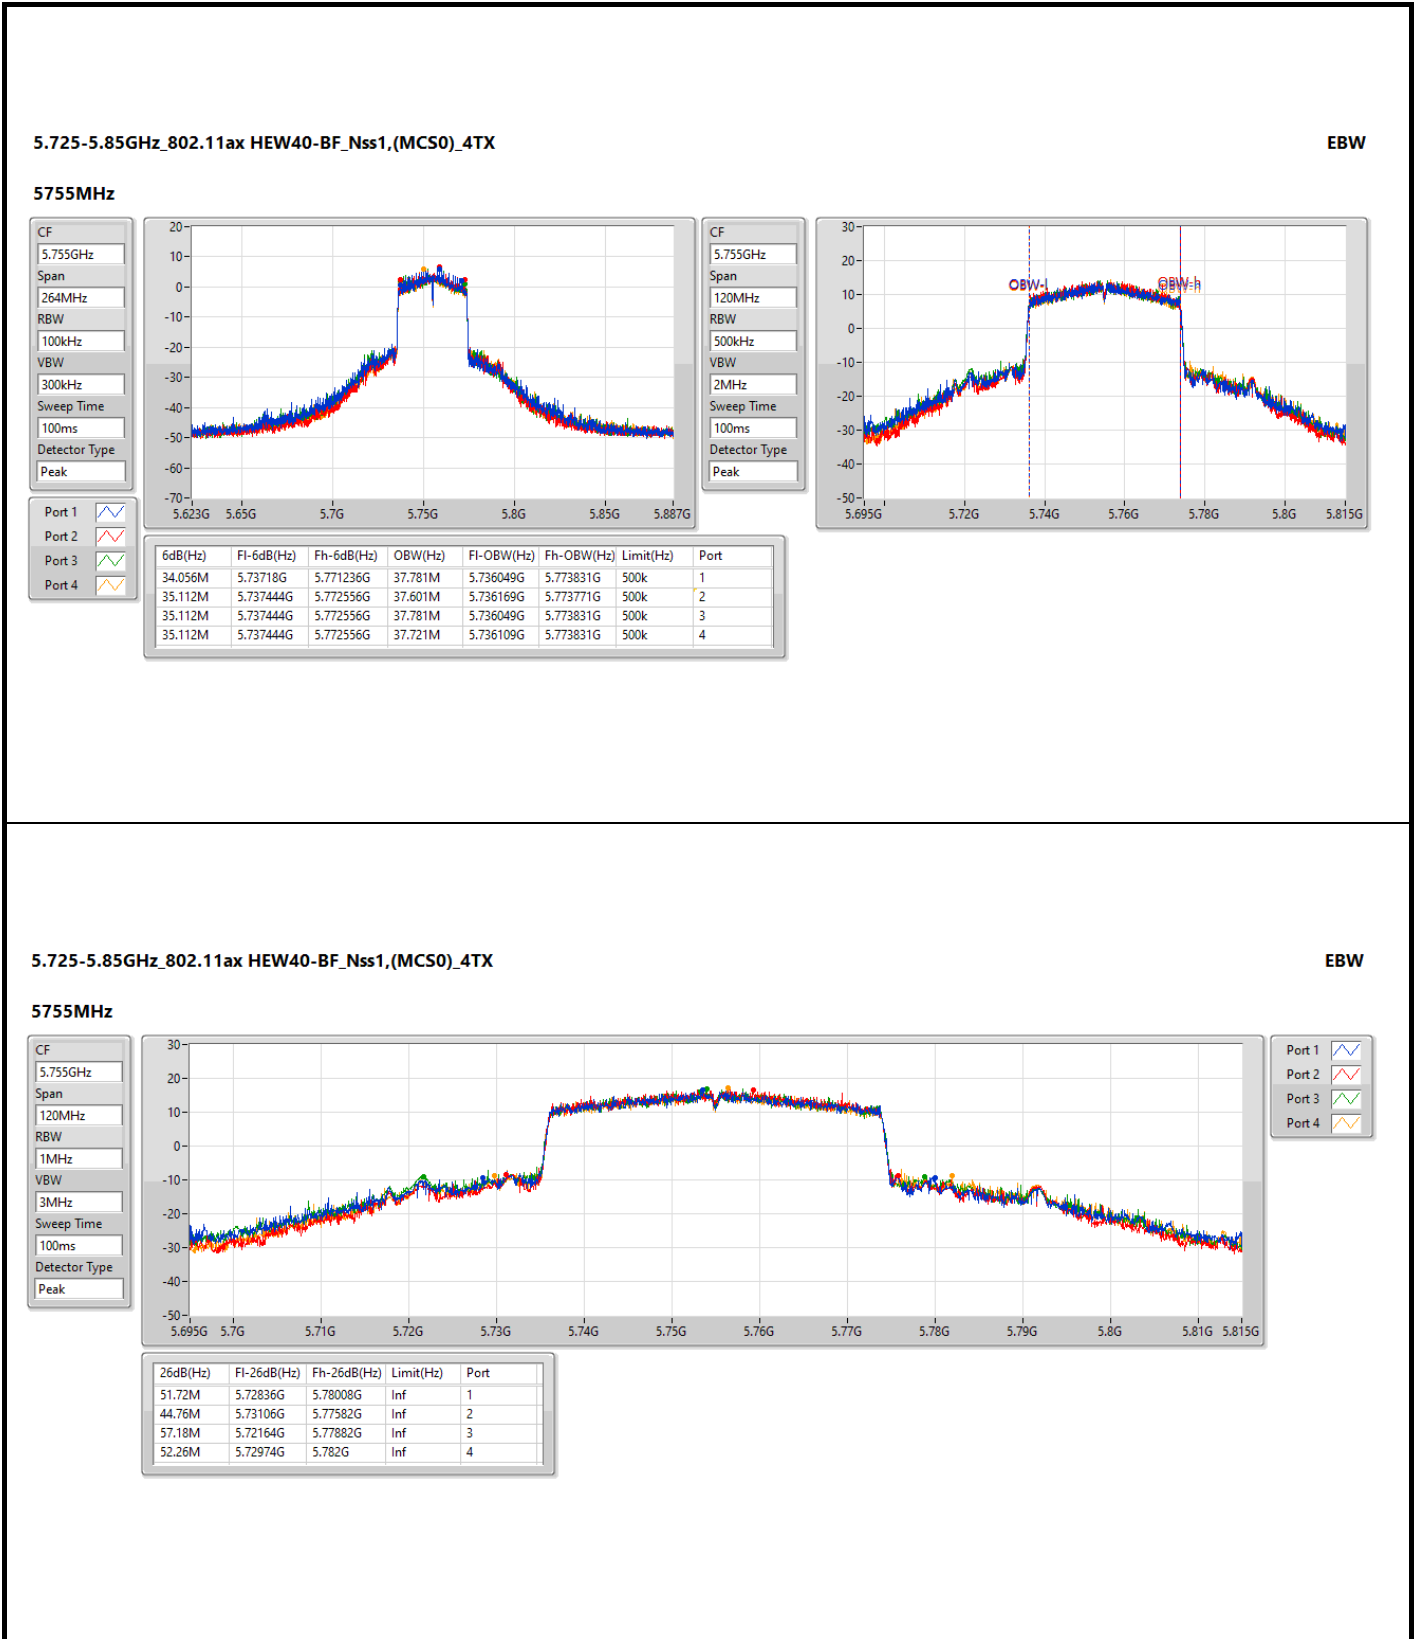

5.725-5.85GHz\_802.11ax HEW40-BF\_Nss1,(MCS0)\_4TX

EBW

5710MHz Straddle 5.725-5.85GHz

5.725-5.85GHz\_802.11ax HEW40-BF\_Nss1,(MCS0)\_4TX

EBW

5710MHz Straddle 5.725-5.85GHz

5.725-5.85GHz\_802.11ax HEW40-BF\_Nss1,(MCS0)\_4TX