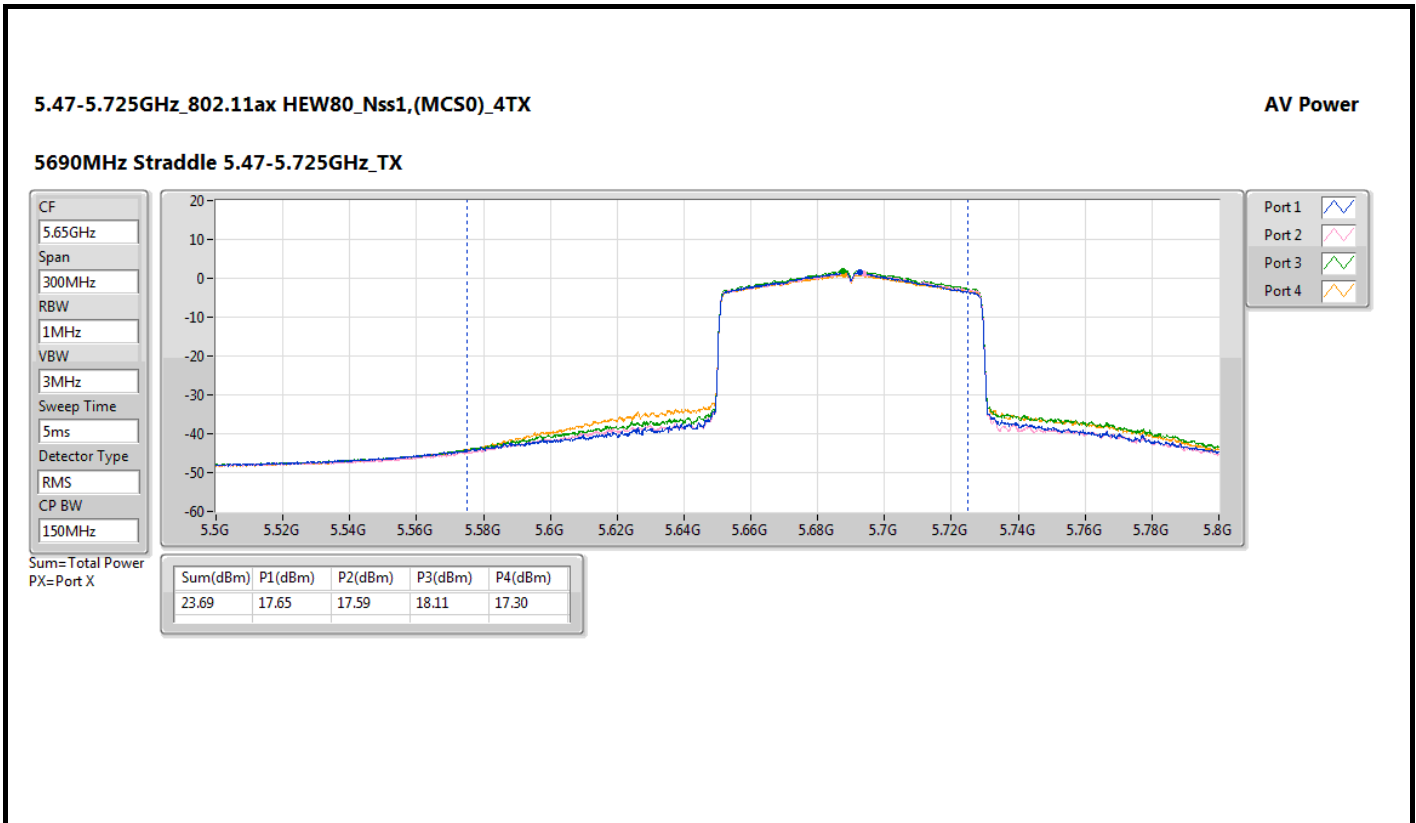

Beamforming mode

Summary

Mode	Total Power (dBm)	Total Power (W)	EIRP (dBm)	EIRP (W)
5.15-5.25GHz	-	-	-	-
802.11ax HEW20-BF_Nss1,(MCS0)_4TX	26.09	0.40644	35.09	3.22849
802.11ax HEW40-BF_Nss1,(MCS0)_4TX	26.36	0.43251	35.36	3.43558
802.11ax HEW80-BF_Nss1,(MCS0)_4TX	21.64	0.14588	30.64	1.15878
5.25-5.35GHz	-	-	-	-
802.11ax HEW20-BF_Nss1,(MCS0)_4TX	20.05	0.10116	29.19	0.82985
802.11ax HEW40-BF_Nss1,(MCS0)_4TX	20.70	0.11749	29.84	0.96383
802.11ax HEW80-BF_Nss1,(MCS0)_4TX	20.62	0.11535	29.76	0.94624
5.47-5.725GHz	-	-	-	-
802.11ax HEW20-BF_Nss1,(MCS0)_4TX	19.82	0.09594	29.43	0.87700
802.11ax HEW40-BF_Nss1,(MCS0)_4TX	20.29	0.10691	29.89	0.97499
802.11ax HEW80-BF_Nss1,(MCS0)_4TX	20.25	0.10593	29.86	0.96828
5.725-5.85GHz	-	-	-	-
802.11ax HEW20-BF_Nss1,(MCS0)_4TX	26.14	0.41115	35.89	3.88150
802.11ax HEW40-BF_Nss1,(MCS0)_4TX	25.99	0.39719	35.74	3.74973
802.11ax HEW80-BF_Nss1,(MCS0)_4TX	22.55	0.17989	32.30	1.69824