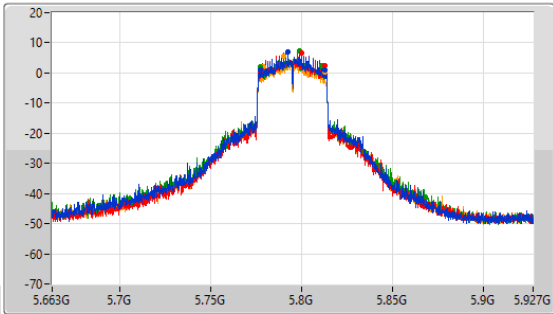

5.725-5.85GHz_802.11ax HEW40-BF_Nss1,(MCS0)_4TX

EBW

5795MHz

CF: 5.795GHz
Span: 264MHz
RBW: 100kHz
VBW: 300kHz
Sweep Time: 100ms
Detector Type: Peak

CF: 5.795GHz
Span: 120MHz
RBW: 500kHz
VBW: 2MHz
Sweep Time: 100ms
Detector Type: Peak