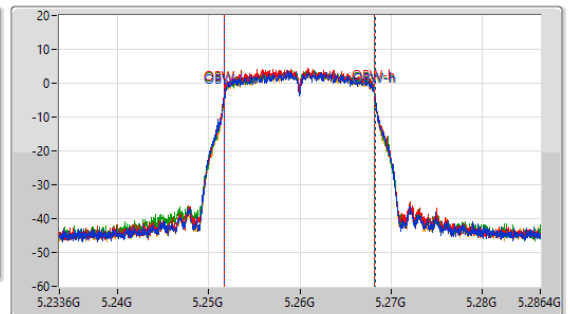

5.25-5.35GHz\_802.11a\_Nss1,(6Mbps)\_4TX

EBW

5260MHz

CF: 5.26GHz  
 Span: 132MHz  
 RBW: 200kHz  
 VBW: 1MHz  
 Sweep Time: 100ms  
 Detector Type: Peak

CF: 5.26GHz  
 Span: 52.8MHz  
 RBW: 200kHz  
 VBW: 1MHz  
 Sweep Time: 100ms  
 Detector Type: Peak