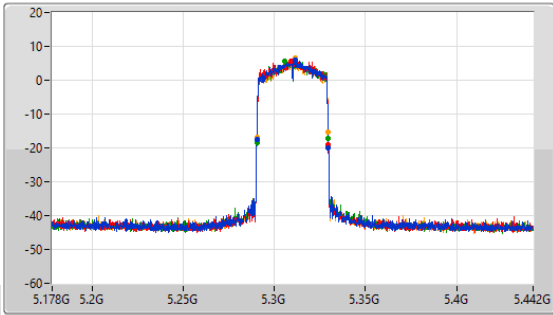

5310MHz

CF: 5.31GHz
Span: 264MHz
RBW: 300kHz
VBW: 1MHz
Sweep Time: 100ms
Detector Type: Peak

CF: 5.31GHz
Span: 120MHz
RBW: 500kHz
VBW: 2MHz
Sweep Time: 100ms
Detector Type: Peak