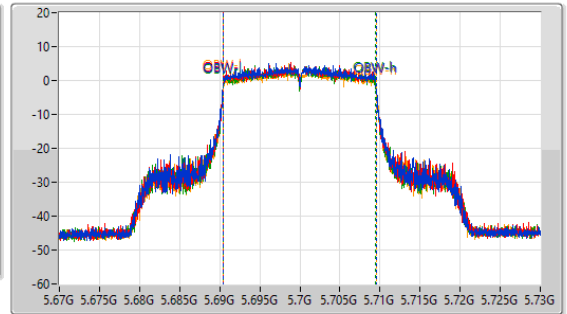

5.47-5.725GHz\_802.11ax HEW20-BF\_Nss1,(MCS0)\_4TX

EBW

5700MHz

CF: 5.7GHz  
 Span: 132MHz  
 RBW: 200kHz  
 VBW: 1MHz  
 Sweep Time: 100ms  
 Detector Type: Peak

CF: 5.7GHz  
 Span: 60MHz  
 RBW: 200kHz  
 VBW: 1MHz  
 Sweep Time: 100ms  
 Detector Type: Peak