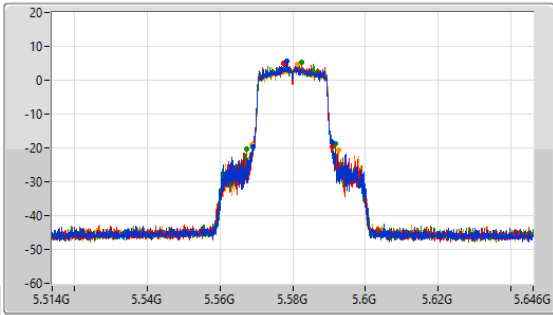

5580MHz

CF: 5.58GHz
Span: 132MHz
RBW: 200kHz
VBW: 1MHz
Sweep Time: 100ms
Detector Type: Peak

CF: 5.58GHz
Span: 60MHz
RBW: 200kHz
VBW: 1MHz
Sweep Time: 100ms
Detector Type: Peak