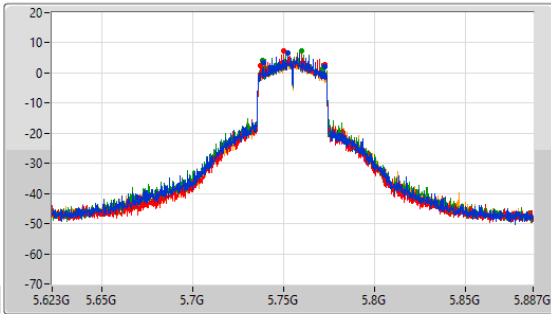

5.725-5.85GHz_802.11ax HEW40_Nss1,(MCS0)_4TX

EBW

5755MHz

CF: 5.755GHz
Span: 264MHz
RBW: 100kHz
VBW: 300kHz
Sweep Time: 100ms
Detector Type: Peak

CF: 5.755GHz
Span: 120MHz
RBW: 500kHz
VBW: 2MHz
Sweep Time: 100ms
Detector Type: Peak