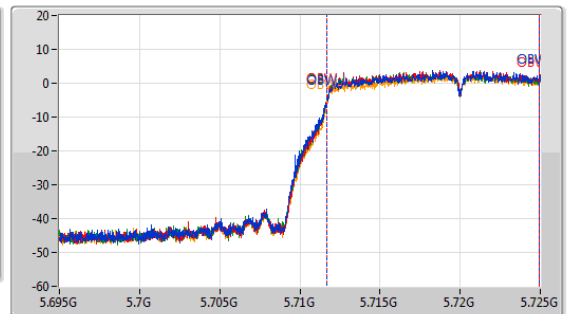

5.47-5.725GHz\_802.11a\_Nss1,(6Mbps)\_4TX

EBW

5720MHz Straddle 5.47-5.725GHz

CF: 5.71GHz  
 Span: 30MHz  
 RBW: 100kHz  
 VBW: 300kHz  
 Sweep Time: 100ms  
 Detector Type: Peak

CF: 5.71GHz  
 Span: 30MHz  
 RBW: 200kHz  
 VBW: 1MHz  
 Sweep Time: 100ms  
 Detector Type: Peak