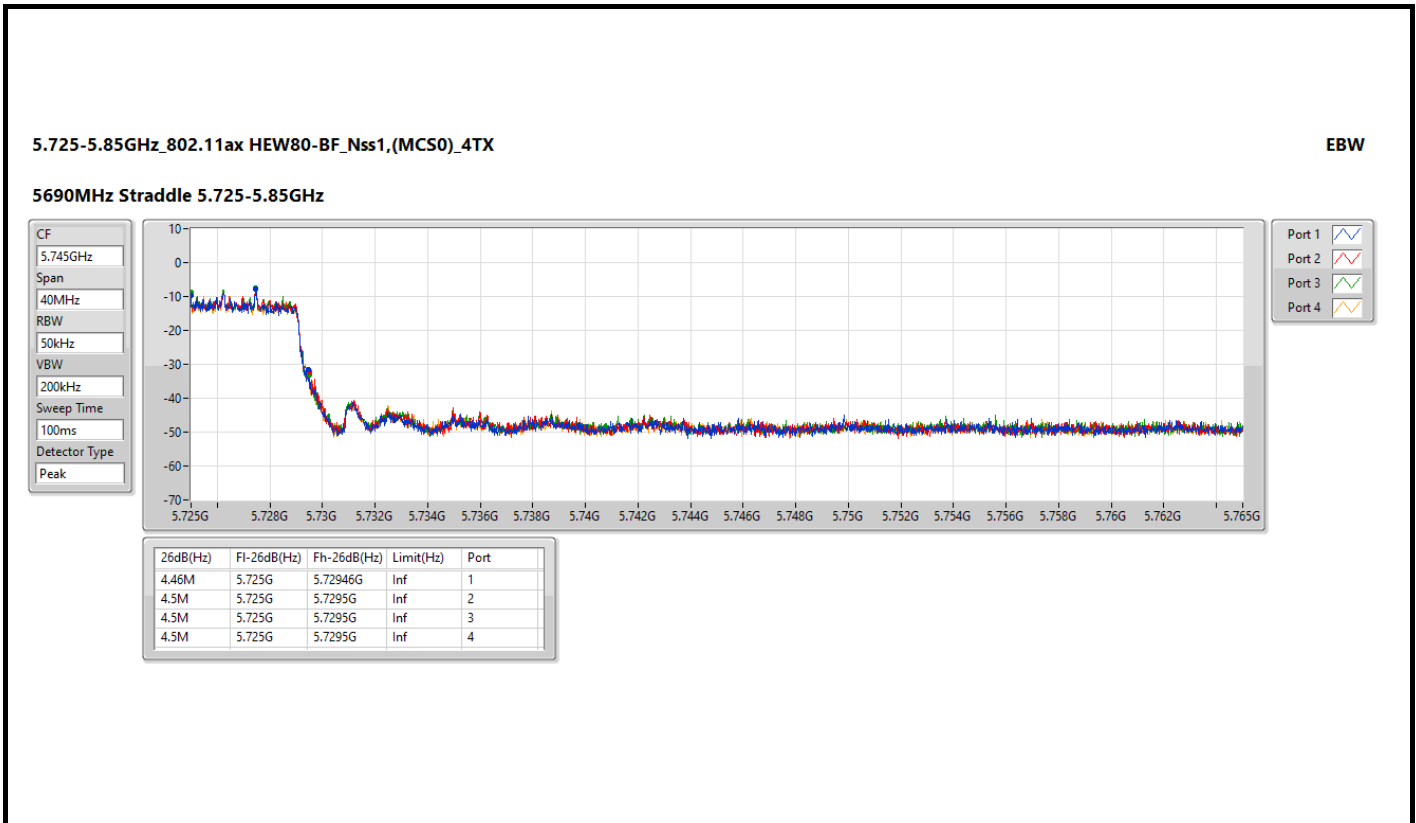

5.47-5.725GHz\_802.11ax HEW80-BF\_Nss1,(MCS0)\_4TX

EBW

5690MHz Straddle 5.47-5.725GHz

5.725-5.85GHz\_802.11ax HEW80-BF\_Nss1,(MCS0)\_4TX

EBW

5690MHz Straddle 5.725-5.85GHz

Non-beamforming mode

Summary