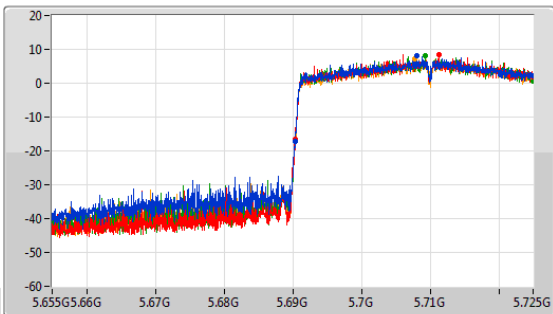

5710MHz Straddle 5.47-5.725GHz

CF: 5.69GHz
Span: 70MHz
RBW: 300kHz
VBW: 1MHz
Sweep Time: 100ms
Detector Type: Peak

CF: 5.69GHz
Span: 70MHz
RBW: 500kHz
VBW: 2MHz
Sweep Time: 100ms
Detector Type: Peak