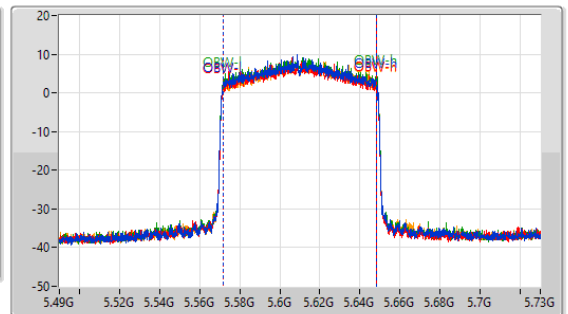

5.47-5.725GHz\_802.11ax HEW80-BF\_Nss1,(MCS0)\_4TX

EBW

5610MHz

CF: 5.61GHz  
 Span: 528MHz  
 RBW: 1MHz  
 VBW: 3MHz  
 Sweep Time: 100ms  
 Detector Type: Peak

CF: 5.61GHz  
 Span: 240MHz  
 RBW: 1MHz  
 VBW: 3MHz  
 Sweep Time: 100ms  
 Detector Type: Peak