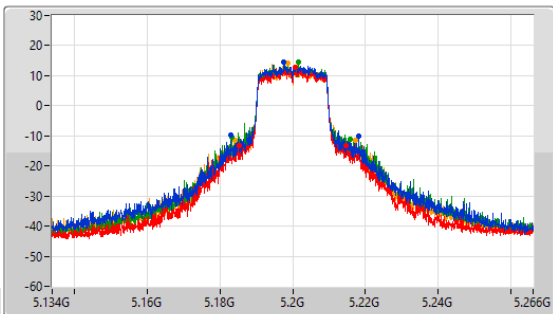

5200MHz

CF: 5.2GHz
Span: 132MHz
RBW: 300kHz
VBW: 1MHz
Sweep Time: 100ms
Detector Type: Peak

CF: 5.2GHz
Span: 60MHz
RBW: 200kHz
VBW: 1MHz
Sweep Time: 100ms
Detector Type: Peak