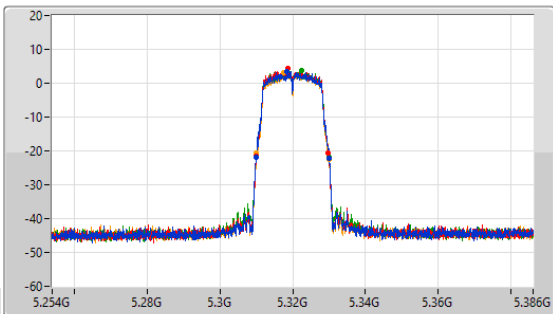

5320MHz

CF: 5.32GHz
Span: 132MHz
RBW: 200kHz
VBW: 1MHz
Sweep Time: 100ms
Detector Type: Peak

CF: 5.32GHz
Span: 52.8MHz
RBW: 200kHz
VBW: 1MHz
Sweep Time: 100ms
Detector Type: Peak