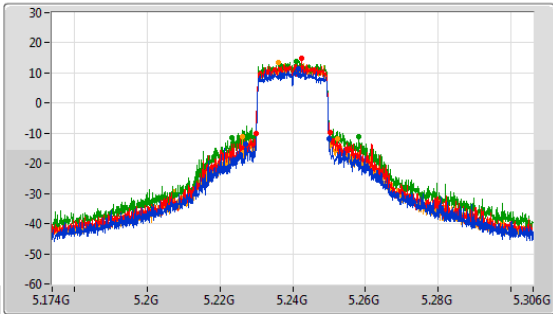

5.15-5.25GHz_802.11ax_HEW20_Nss1,(MCS0)_4TX

EBW

5240MHz

CF: 5.24GHz
Span: 132MHz
RBW: 300kHz
VBW: 1MHz
Sweep Time: 100ms
Detector Type: Peak

CF: 5.24GHz
Span: 60MHz
RBW: 200kHz
VBW: 1MHz
Sweep Time: 100ms
Detector Type: Peak