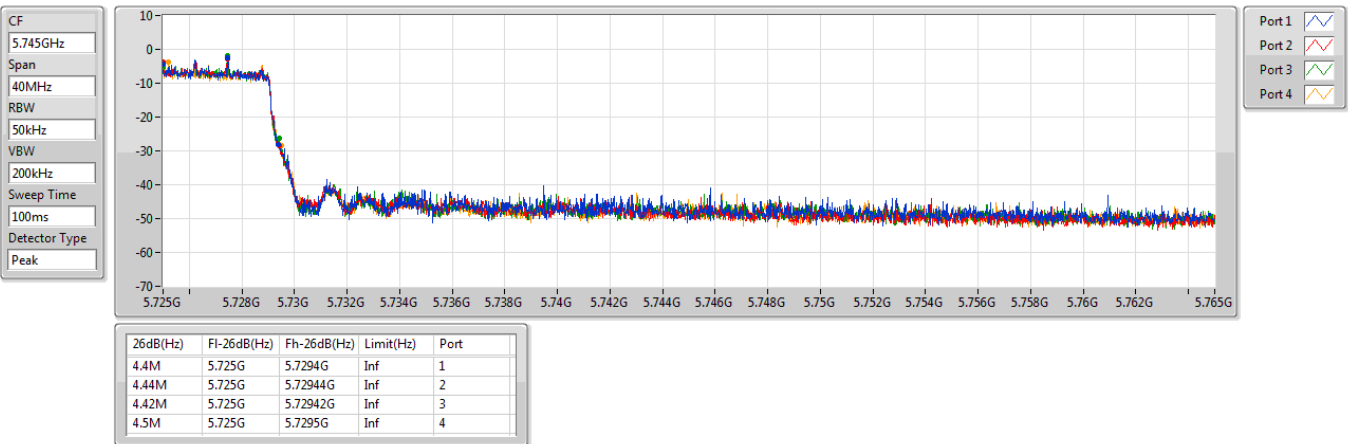

5.725-5.85GHz\_802.11ax HEW40\_Nss1,(MCS0)\_4TX

EBW

5710MHz Straddle 5.725-5.85GHz

5.725-5.85GHz\_802.11ax HEW40\_Nss1,(MCS0)\_4TX

EBW

5710MHz Straddle 5.725-5.85GHz

5.725-5.85GHz\_802.11ax HEW40\_Nss1,(MCS0)\_4TX