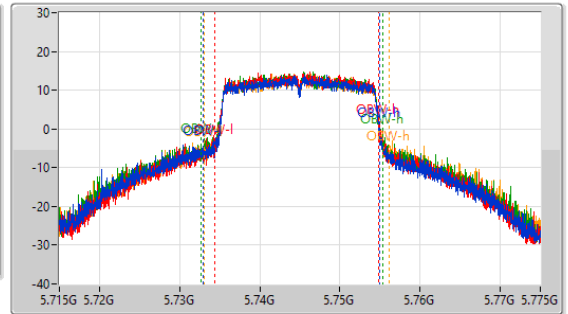

6dB(Hz)	Fl-6dB(Hz)	Fh-6dB(Hz)	OBW(Hz)	Fl-OBW(Hz)	Fh-OBW(Hz)	Limit(Hz)	Port
18.81M	5.735496G	5.754306G	22.036M	5.732904G	5.754939G	500k	1
18.678M	5.735628G	5.754306G	20.514M	5.734322G	5.754836G	500k	2
18.546M	5.73576G	5.754306G	22.723M	5.732686G	5.755409G	500k	3
18.678M	5.73543G	5.754108G	23.096M	5.733103G	5.756199G	500k	4

5.725-5.85GHz_802.11ax HEW20_Nss1,(MCS0)_4TX

EBW

5745MHz

CF
5.745GHz
Span
60MHz
RBW
500kHz
VBW
2MHz
Sweep Time
100ms
Detector Type
Peak