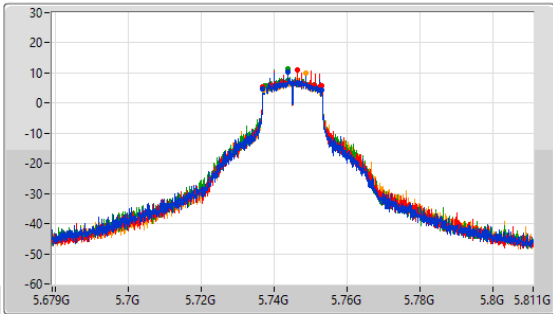

5.725-5.85GHz_802.11a_Nss1,(6Mbps)_4TX

EBW

5745MHz

CF: 5.745GHz
Span: 132MHz
RBW: 100kHz
VBW: 300kHz
Sweep Time: 100ms
Detector Type: Peak

CF: 5.745GHz
Span: 52.8MHz
RBW: 300kHz
VBW: 1MHz
Sweep Time: 100ms
Detector Type: Peak