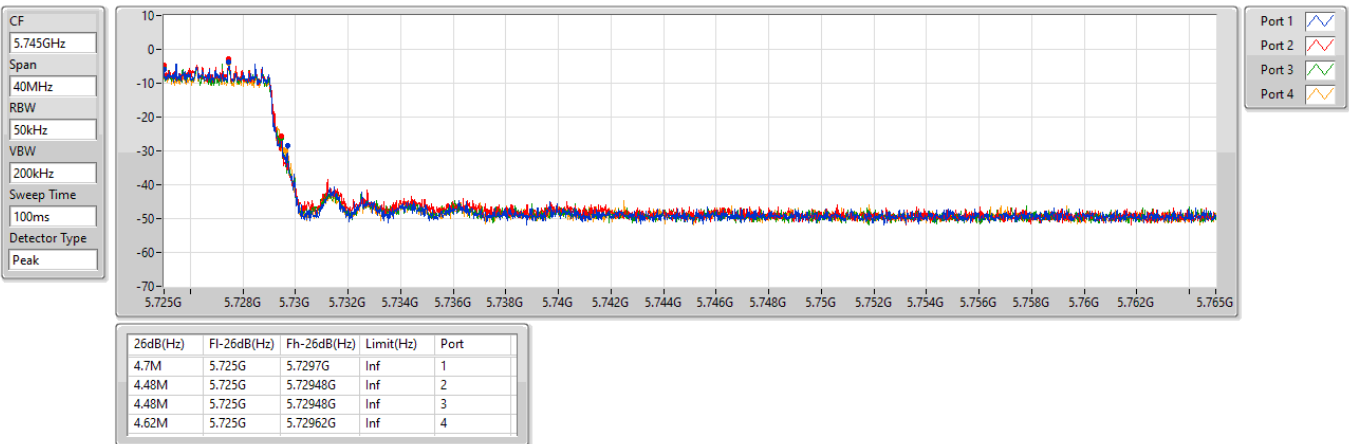

5.725-5.85GHz\_802.11ax HEW40-BF\_Nss1,(MCS0)\_4TX

EBW

5710MHz Straddle 5.725-5.85GHz

5.725-5.85GHz\_802.11ax HEW40-BF\_Nss1,(MCS0)\_4TX

EBW

5710MHz Straddle 5.725-5.85GHz

5.725-5.85GHz\_802.11ax HEW40-BF\_Nss1,(MCS0)\_4TX