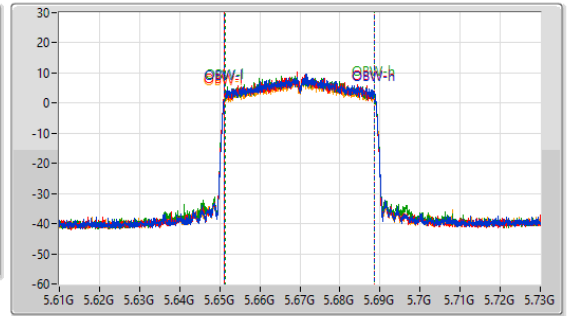

5.47-5.725GHz\_802.11ax HEW40-BF\_Nss1,(MCS0)\_4TX

EBW

5670MHz

CF: 5.67GHz  
 Span: 264MHz  
 RBW: 300kHz  
 VBW: 1MHz  
 Sweep Time: 100ms  
 Detector Type: Peak

CF: 5.67GHz  
 Span: 120MHz  
 RBW: 500kHz  
 VBW: 2MHz  
 Sweep Time: 100ms  
 Detector Type: Peak