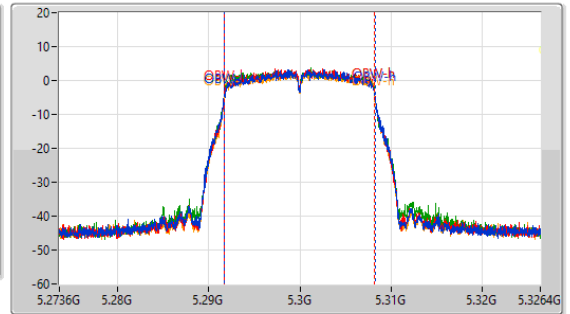

5.25-5.35GHz\_802.11a\_Nss1,(6Mbps)\_4TX

EBW

5300MHz

CF: 5.3GHz  
 Span: 132MHz  
 RBW: 200kHz  
 VBW: 1MHz  
 Sweep Time: 100ms  
 Detector Type: Peak

CF: 5.3GHz  
 Span: 52.8MHz  
 RBW: 200kHz  
 VBW: 1MHz  
 Sweep Time: 100ms  
 Detector Type: Peak