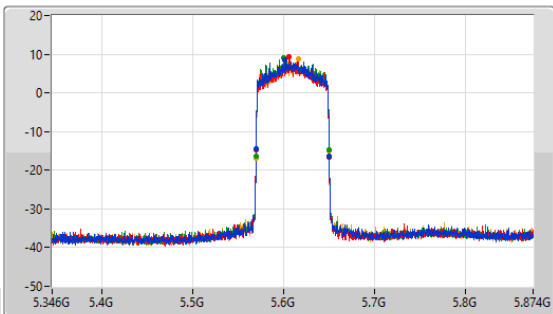

5610MHz

CF: 5.61GHz
Span: 528MHz
RBW: 1MHz
VBW: 3MHz
Sweep Time: 100ms
Detector Type: Peak

CF: 5.61GHz
Span: 240MHz
RBW: 1MHz
VBW: 3MHz
Sweep Time: 100ms
Detector Type: Peak