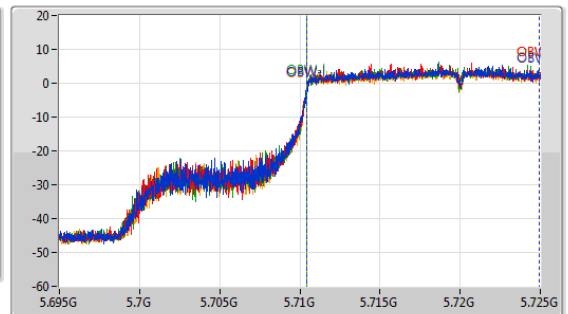

5.47-5.725GHz\_802.11ax HEW20\_Nss1,(MCS0)\_4TX

EBW

5720MHz Straddle 5.47-5.725GHz

CF: 5.71GHz  
 Span: 30MHz  
 RBW: 200kHz  
 VBW: 1MHz  
 Sweep Time: 100ms  
 Detector Type: Peak

CF: 5.71GHz  
 Span: 30MHz  
 RBW: 200kHz  
 VBW: 1MHz  
 Sweep Time: 100ms  
 Detector Type: Peak