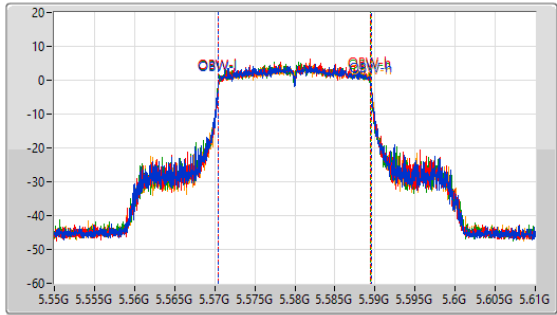

5.47-5.725GHz\_802.11ax HEW20-BF\_Nss1,(MCS0)\_4TX

EBW

5580MHz

CF: 5.58GHz  
 Span: 132MHz  
 RBW: 200kHz  
 VBW: 1MHz  
 Sweep Time: 100ms  
 Detector Type: Peak

CF: 5.58GHz  
 Span: 60MHz  
 RBW: 200kHz  
 VBW: 1MHz  
 Sweep Time: 100ms  
 Detector Type: Peak