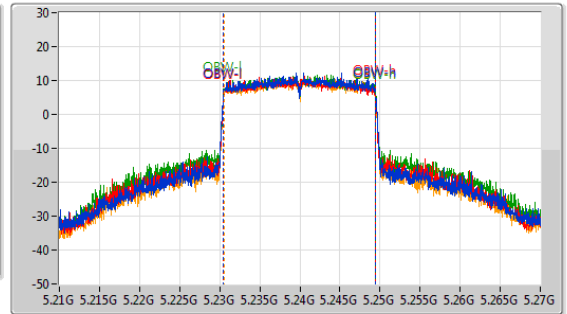

5.15-5.25GHz\_802.11ax\_HEW20\_Nss1,(MCS0)\_4TX

EBW

5240MHz

CF: 5.24GHz  
 Span: 132MHz  
 RBW: 300kHz  
 VBW: 1MHz  
 Sweep Time: 100ms  
 Detector Type: Peak

CF: 5.24GHz  
 Span: 60MHz  
 RBW: 200kHz  
 VBW: 1MHz  
 Sweep Time: 100ms  
 Detector Type: Peak

Port 1: [Blue line]  
 Port 2: [Red line]  
 Port 3: [Green line]  
 Port 4: [Yellow line]

26dB(Hz)	Fl-26dB(Hz)	Fh-26dB(Hz)	OBW(Hz)	Fl-OBW(Hz)	Fh-OBW(Hz)	Limit(Hz)	Port
22.77M	5.22713G	5.2499G	18.951M	5.230495G	5.249445G	Inf	1
20.196M	5.229968G	5.250164G	18.951M	5.230495G	5.249445G	Inf	2
34.782M	5.223434G	5.258216G	18.981M	5.230495G	5.249475G	Inf	3
26.004M	5.226338G	5.252342G	18.891M	5.230525G	5.249415G	Inf	4