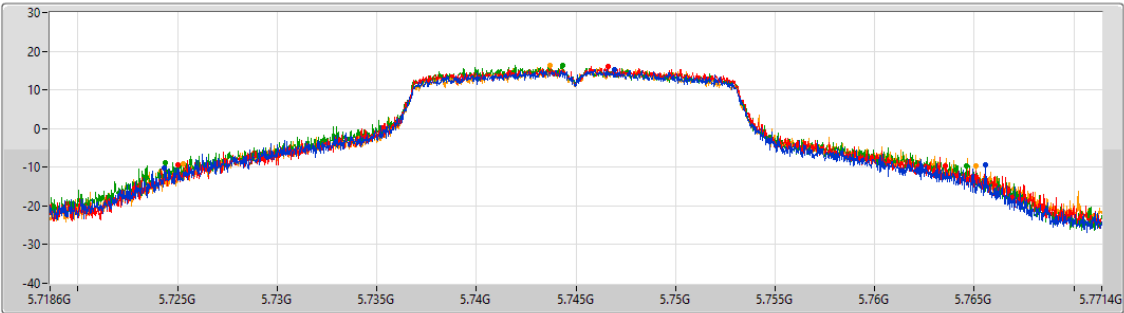

26dB(Hz)	Fl-26dB(Hz)	Fh-26dB(Hz)	Limit(Hz)	Port
41.184M	5.724355G	5.765539G	Inf	1
38.518M	5.725042G	5.763559G	Inf	2
40.207M	5.724408G	5.764615G	Inf	3
39.811M	5.725279G	5.76509G	Inf	4