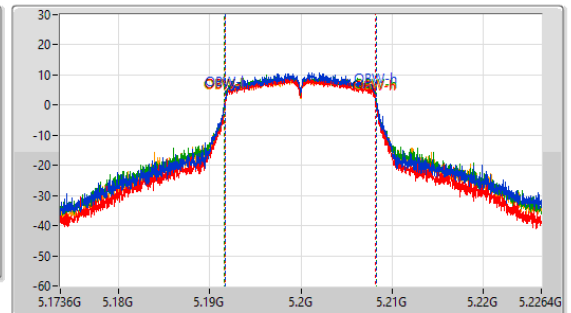

Mode	Result	Limit (Hz)	Port 1-N dB (Hz)	Port 1-OBW (Hz)	Port 2-N dB (Hz)	Port 2-OBW (Hz)	Port 3-N dB (Hz)	Port 3-OBW (Hz)	Port 4-N dB (Hz)	Port 4-OBW (Hz)
5590MHz	Pass	Inf	39.468M	37.507M	39.072M	37.472M	39.336M	37.491M	39.336M	37.481M
5670MHz	Pass	Inf	39.072M	37.473M	39.204M	37.483M	39.336M	37.443M	39.336M	37.461M
5710MHz Straddle 5.47-5.725GHz	Pass	Inf	34.65M	33.583M	34.65M	33.583M	34.685M	33.548M	34.685M	33.513M
5710MHz Straddle 5.725-5.85GHz	Pass	500k	4.02M	4.078M	3.98M	4.078M	3.94M	4.078M	4.04M	4.078M
5755MHz	Pass	500k	33.792M	38.085M	35.112M	37.795M	32.736M	38M	33.792M	38.044M
5795MHz	Pass	500k	28.644M	58.501M	33.66M	54.028M	33.792M	58.857M	34.716M	59.392M
802.11ax HEW80_Nss1,(MCS0)_4TX	-	-	-	-	-	-	-	-	-	-
5210MHz	Pass	Inf	79.992M	76.624M	80.256M	76.614M	80.256M	76.497M	79.992M	76.672M
5290MHz	Pass	Inf	80.256M	76.602M	80.256M	76.51M	80.256M	76.549M	80.256M	76.492M
5530MHz	Pass	Inf	80.256M	76.858M	79.992M	76.437M	80.256M	76.682M	80.256M	76.645M
5610MHz	Pass	Inf	80.256M	76.78M	80.256M	76.621M	80.256M	76.743M	79.992M	76.799M
5690MHz Straddle 5.47-5.725GHz	Pass	Inf	74.85M	72.789M	74.85M	72.864M	74.925M	72.714M	74.775M	72.789M
5690MHz Straddle 5.725-5.85GHz	Pass	500k	3.98M	11.934M	3.98M	4.798M	3.94M	16.552M	3.96M	17.291M
5775MHz	Pass	500k	73.656M	76.897M	69.96M	76.609M	71.544M	76.657M	71.28M	76.718M

Port X-N dB = Port X 6dB down bandwidth for 5.725-5.85GHz band / 26dB down bandwidth for other band

Port X-OBW = Port X 99% occupied bandwidth

5.15-5.25GHz\_802.11a\_Nss1,(6Mbps)\_4TX

EBW

5180MHz

5.15-5.25GHz\_802.11a\_Nss1,(6Mbps)\_4TX

EBW

5200MHz

5.15-5.25GHz\_802.11a\_Nss1,(6Mbps)\_4TX

EBW

5240MHz

CF: 5.24GHz  
 Span: 132MHz  
 RBW: 200kHz  
 VBW: 1MHz  
 Sweep Time: 100ms  
 Detector Type: Peak

CF: 5.24GHz  
 Span: 52.8MHz  
 RBW: 200kHz  
 VBW: 1MHz  
 Sweep Time: 100ms  
 Detector Type: Peak