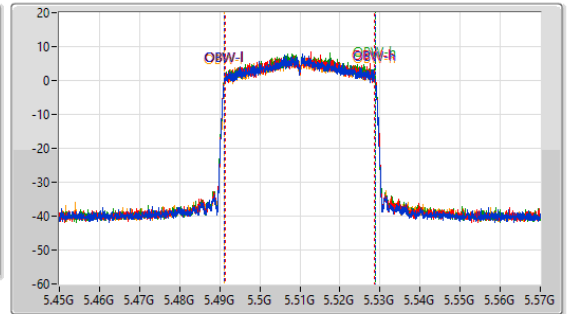

5.47-5.725GHz\_802.11ax HEW40\_Nss1,(MCS0)\_4TX

EBW

5510MHz

CF: 5.51GHz  
 Span: 264MHz  
 RBW: 300kHz  
 VBW: 1MHz  
 Sweep Time: 100ms  
 Detector Type: Peak

CF: 5.51GHz  
 Span: 120MHz  
 RBW: 500kHz  
 VBW: 2MHz  
 Sweep Time: 100ms  
 Detector Type: Peak