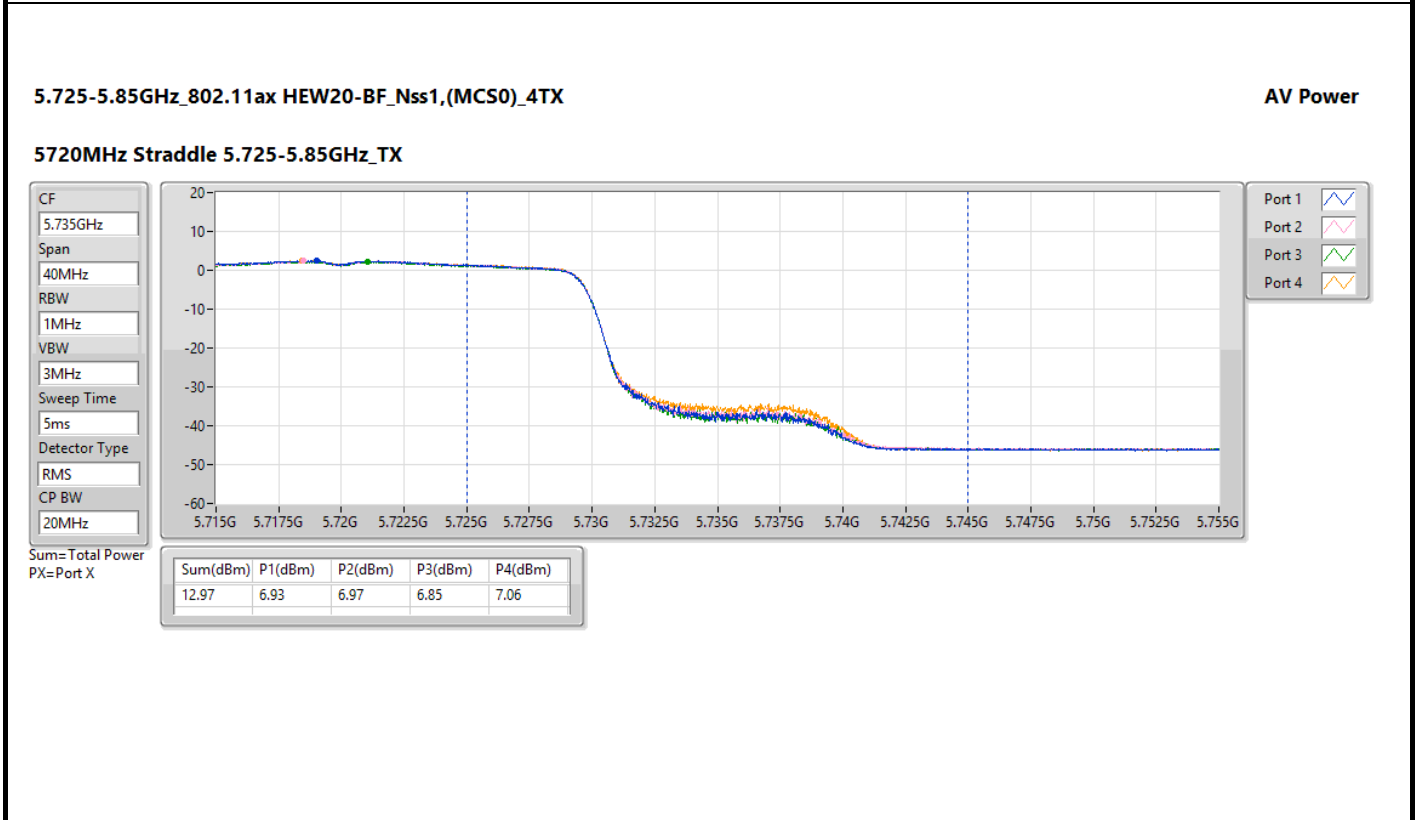

Directional Gain

Antenna	Antenna Gain (dBi)			
	5150 ~ 5250 MHz	5250 ~ 5350 MHz	5470 ~ 5725 MHz	5725 ~ 5850 MHz
Antenna_5G1	2.894	2.729	3.984	3.437
Antenna_5G2	3.193	3.314	3.512	3.464
Antenna_5G3	2.683	3.289	3.524	4.705
Antenna_5G4	3.121	3.121	3.305	3.224
Directional gain	8.996	9.137	9.605	9.748
Power limit (Antenna gain <= 6dBi)	30	24	24	30
Power limit (Antenna gain > 6dBi)	27.00	20.86	20.39	26.25

Note 1: Directional gain = $10 \log[(10^{G1/20} + 10^{G2/20} + \dots + 10^{Gn/20})^2 / N_{ANT}]$

Note 2: Limit is reduced by the amount in dB that the directional gain of the antenna exceeds 6 dBi