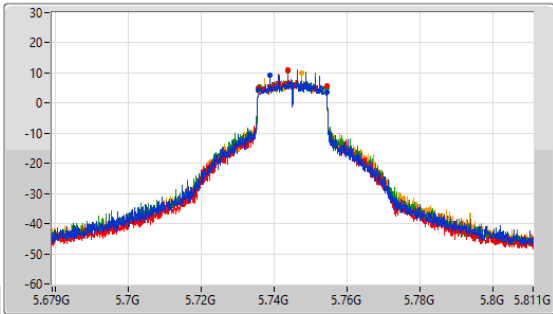

5.725-5.85GHz_802.11ax HEW20_Nss1,(MCS0)_4TX

EBW

5745MHz

CF
5.745GHz
Span
132MHz
RBW
100kHz
VBW
300kHz
Sweep Time
100ms
Detector Type
Peak

CF
5.745GHz
Span
60MHz
RBW
300kHz
VBW
1MHz
Sweep Time
100ms
Detector Type
Peak