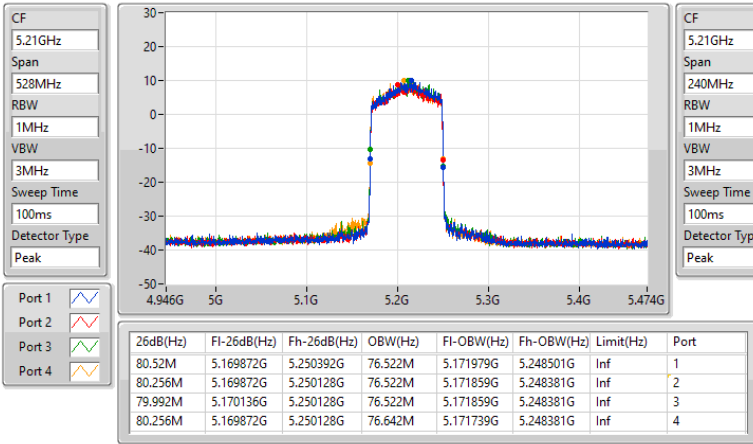

5.15-5.25GHz_802.11ax HEW80-BF_Nss1,(MCS0)_4TX

EBW

5210MHz