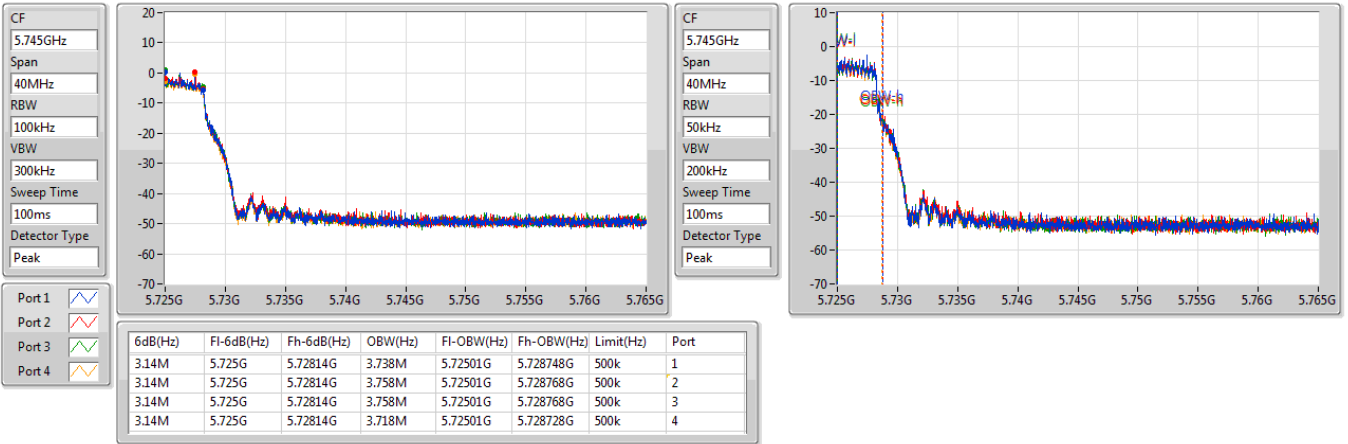

5.47-5.725GHz\_802.11a\_Nss1,(6Mbps)\_4TX

EBW

5720MHz Straddle 5.47-5.725GHz

CF: 5.71GHz  
 Span: 30MHz  
 RBW: 100kHz  
 VBW: 300kHz  
 Sweep Time: 100ms  
 Detector Type: Peak

CF: 5.71GHz  
 Span: 30MHz  
 RBW: 200kHz  
 VBW: 1MHz  
 Sweep Time: 100ms  
 Detector Type: Peak

5.725-5.85GHz\_802.11a\_Nss1,(6Mbps)\_4TX

EBW

5720MHz Straddle 5.725-5.85GHz

5.725-5.85GHz\_802.11a\_Nss1,(6Mbps)\_4TX

EBW

5720MHz Straddle 5.725-5.85GHz

5.725-5.85GHz\_802.11a\_Nss1,(6Mbps)\_4TX

EBW