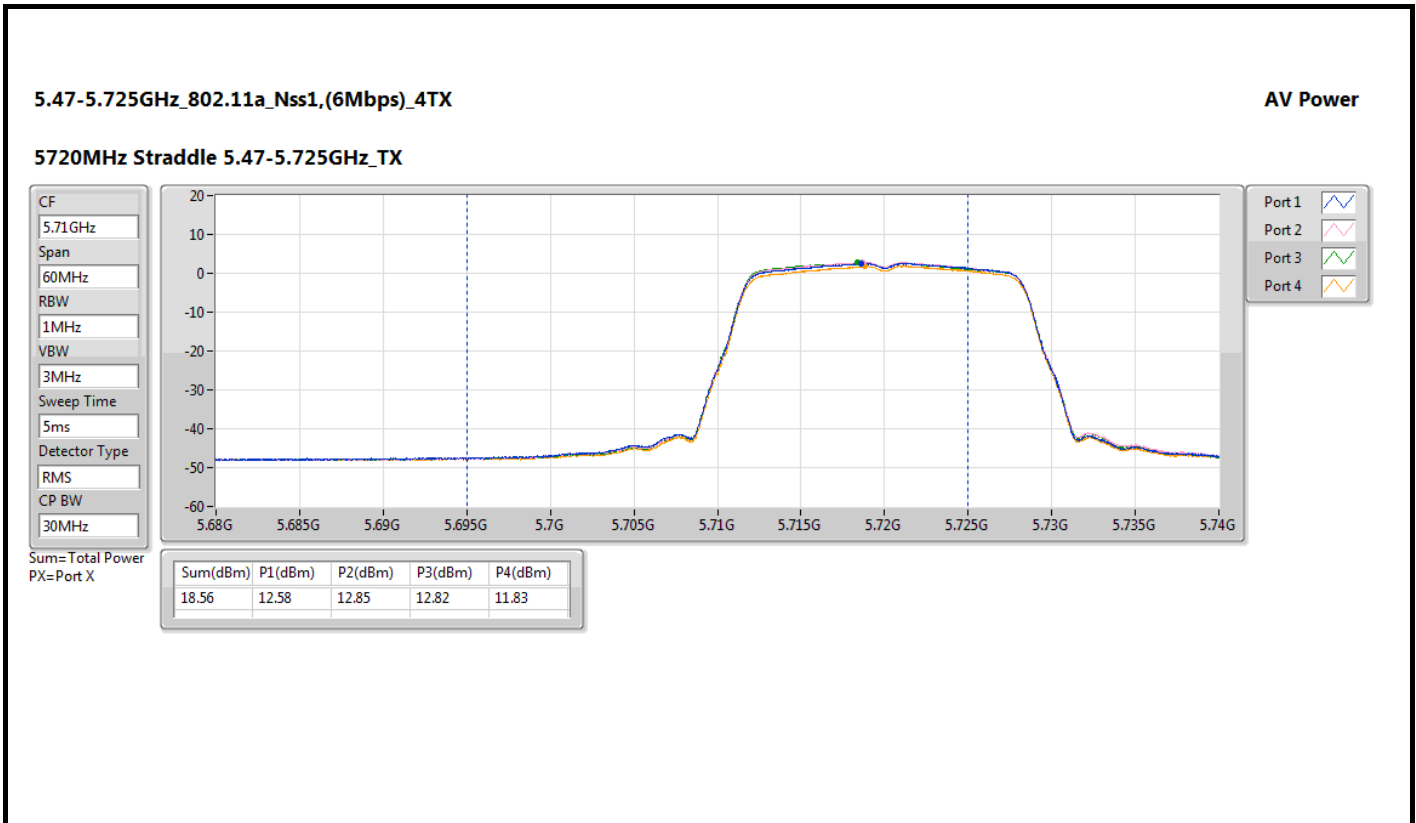

DG = Directional Gain; Port X = Port X output power

5.47-5.725GHz\_802.11ax HEW40\_Nss1,(MCS0)\_4TX

AV Power

5710MHz Straddle 5.47-5.725GHz\_TX

CF  
5.69GHz  
Span  
140MHz  
RBW  
1MHz  
VBW  
3MHz  
Sweep Time  
5ms  
Detector Type  
RMS  
CP BW  
70MHz