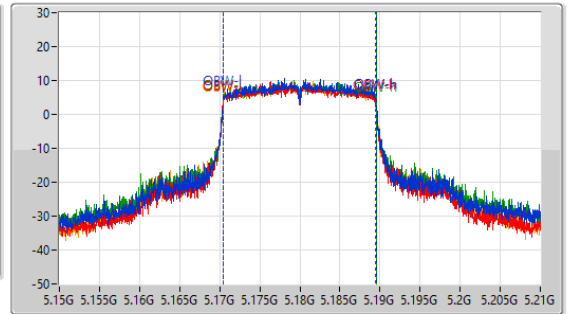

5.725-5.85GHz\_802.11a\_Nss1,(6Mbps)\_4TX

EBW

5825MHz

CF: 5.825GHz  
 Span: 52.8MHz  
 RBW: 500kHz  
 VBW: 2MHz  
 Sweep Time: 100ms  
 Detector Type: Peak

Port 1  
 Port 2  
 Port 3  
 Port 4

26dB(Hz)	Fl-26dB(Hz)	Fh-26dB(Hz)	Limit(Hz)	Port
49.342M	5.798758G	5.8481G	Inf	1
44.009M	5.801451G	5.84546G	Inf	2
47.599M	5.799841G	5.84744G	Inf	3
48.074M	5.799867G	5.847942G	Inf	4

5.15-5.25GHz\_802.11ax HEW20\_Nss1,(MCS0)\_4TX

EBW

5180MHz

CF: 5.18GHz  
 Span: 132MHz  
 RBW: 300kHz  
 VBW: 1MHz  
 Sweep Time: 100ms  
 Detector Type: Peak

CF: 5.18GHz  
 Span: 60MHz  
 RBW: 200kHz  
 VBW: 1MHz  
 Sweep Time: 100ms  
 Detector Type: Peak