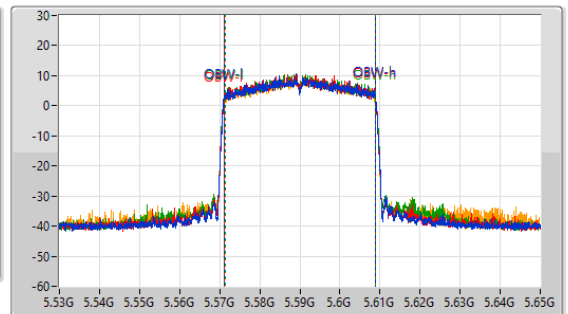

5.47-5.725GHz\_802.11ax HEW40\_Nss1,(MCS0)\_4TX

EBW

5590MHz

CF: 5.59GHz  
 Span: 264MHz  
 RBW: 300kHz  
 VBW: 1MHz  
 Sweep Time: 100ms  
 Detector Type: Peak

CF: 5.59GHz  
 Span: 120MHz  
 RBW: 500kHz  
 VBW: 2MHz  
 Sweep Time: 100ms  
 Detector Type: Peak