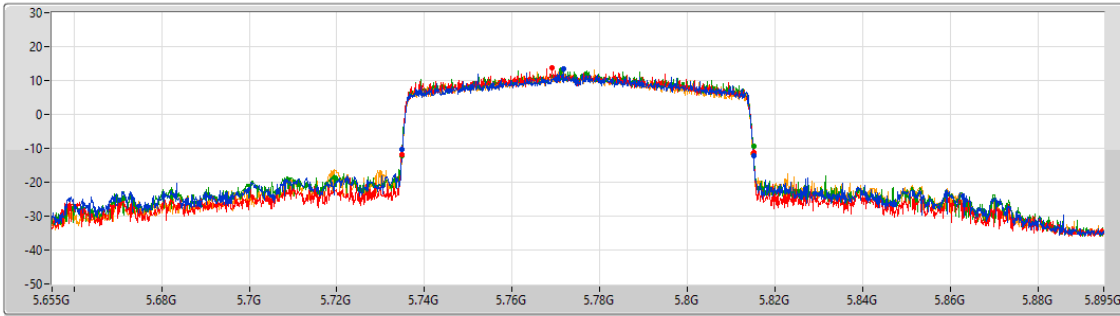

EBW

5690MHz Straddle 5.725-5.85GHz

5.725-5.85GHz\_802.11ax\_HEW80\_Nss1,(MCS0)\_4TX

EBW

5775MHz

CF  
5.775GHz  
Span  
240MHz  
RBW  
1MHz  
VBW  
3MHz  
Sweep Time  
100ms  
Detector Type  
Peak

Port 1  
Port 2  
Port 3  
Port 4