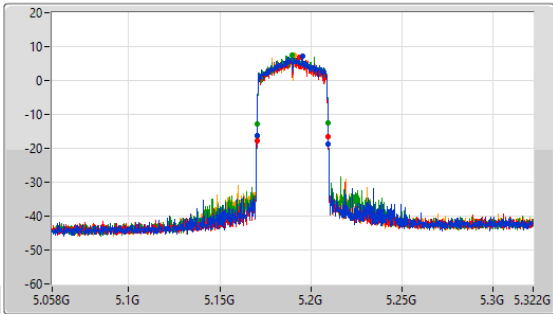

5.15-5.25GHz_802.11ax_HEW40_Nss1,(MCS0)_4TX

EBW

5190MHz

CF
5.19GHz
Span
264MHz
RBW
300kHz
VBW
1MHz
Sweep Time
100ms
Detector Type
Peak

CF
5.19GHz
Span
120MHz
RBW
500kHz
VBW
2MHz
Sweep Time
100ms
Detector Type
Peak