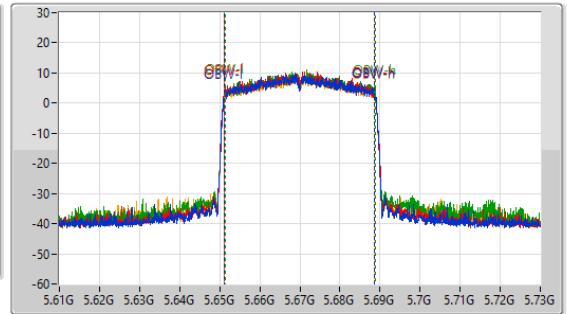

5.47-5.725GHz\_802.11ax HEW40\_Nss1,(MCS0)\_4TX

EBW

5670MHz

CF: 5.67GHz  
 Span: 264MHz  
 RBW: 300kHz  
 VBW: 1MHz  
 Sweep Time: 100ms  
 Detector Type: Peak

CF: 5.67GHz  
 Span: 120MHz  
 RBW: 500kHz  
 VBW: 2MHz  
 Sweep Time: 100ms  
 Detector Type: Peak