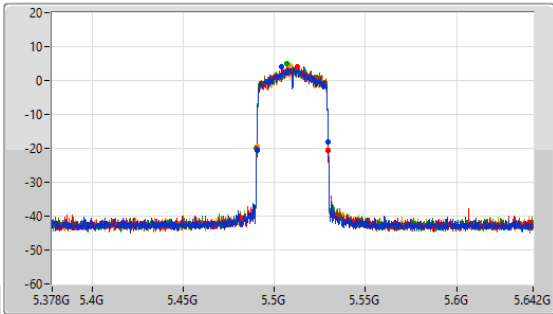

5.47-5.725GHz_802.11ax HEW40_Nss1,(MCS0)_4TX

EBW

5510MHz

CF: 5.51GHz
Span: 264MHz
RBW: 300kHz
VBW: 1MHz
Sweep Time: 100ms
Detector Type: Peak

CF: 5.51GHz
Span: 120MHz
RBW: 500kHz
VBW: 2MHz
Sweep Time: 100ms
Detector Type: Peak