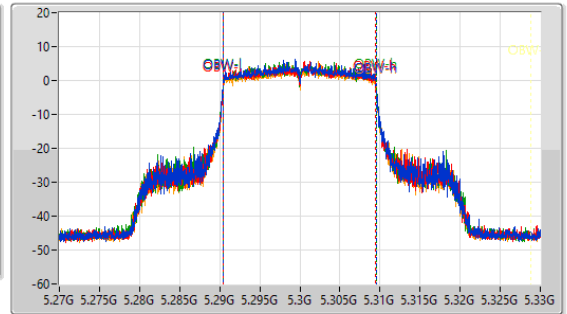

5.25-5.35GHz\_802.11ax\_HEW20-BF\_Nss1,(MCS0)\_4TX

EBW

5300MHz

CF: 5.3GHz  
 Span: 132MHz  
 RBW: 300kHz  
 VBW: 1MHz  
 Sweep Time: 100ms  
 Detector Type: Peak

CF: 5.3GHz  
 Span: 60MHz  
 RBW: 200kHz  
 VBW: 1MHz  
 Sweep Time: 100ms  
 Detector Type: Peak