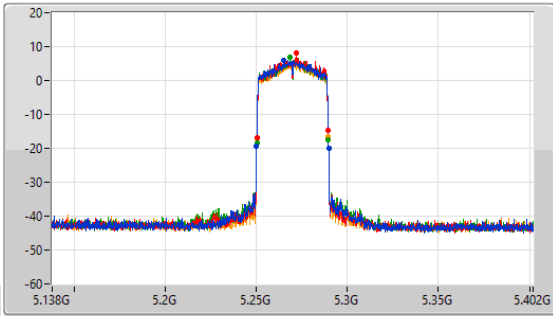

5.25-5.35GHz_802.11ax_HEW40-BF_Nss1,(MCS0)_4TX

EBW

5270MHz

CF: 5.27GHz
Span: 264MHz
RBW: 300kHz
VBW: 1MHz
Sweep Time: 100ms
Detector Type: Peak

CF: 5.27GHz
Span: 120MHz
RBW: 500kHz
VBW: 2MHz
Sweep Time: 100ms
Detector Type: Peak