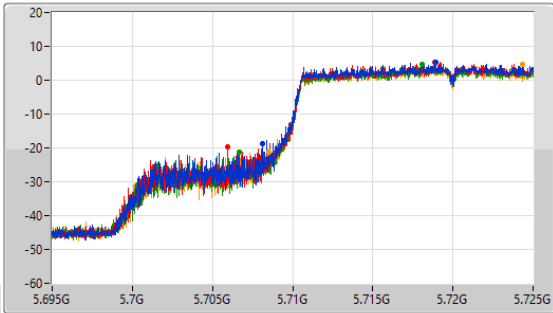

5720MHz Straddle 5.47-5.725GHz

CF: 5.71GHz
Span: 30MHz
RBW: 200kHz
VBW: 1MHz
Sweep Time: 100ms
Detector Type: Peak

CF: 5.71GHz
Span: 30MHz
RBW: 200kHz
VBW: 1MHz
Sweep Time: 100ms
Detector Type: Peak