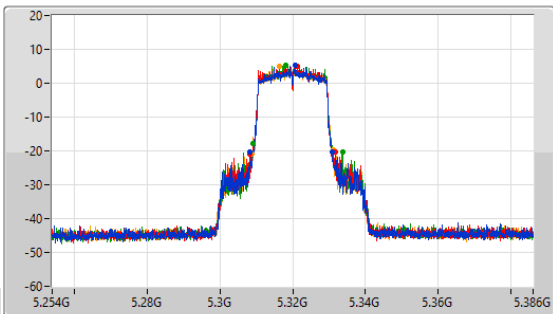

5320MHz

CF: 5.32GHz
Span: 132MHz
RBW: 200kHz
VBW: 1MHz
Sweep Time: 100ms
Detector Type: Peak

CF: 5.32GHz
Span: 60MHz
RBW: 200kHz
VBW: 1MHz
Sweep Time: 100ms
Detector Type: Peak