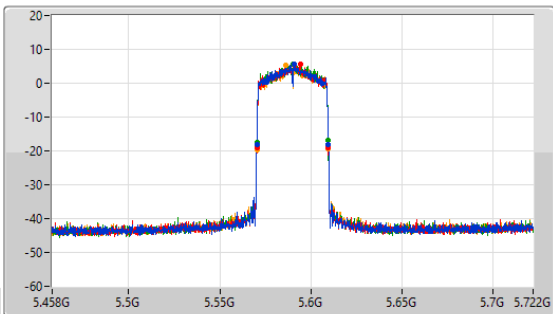

5590MHz

CF: 5.59GHz
Span: 264MHz
RBW: 300kHz
VBW: 1MHz
Sweep Time: 100ms
Detector Type: Peak

CF: 5.59GHz
Span: 120MHz
RBW: 500kHz
VBW: 2MHz
Sweep Time: 100ms
Detector Type: Peak