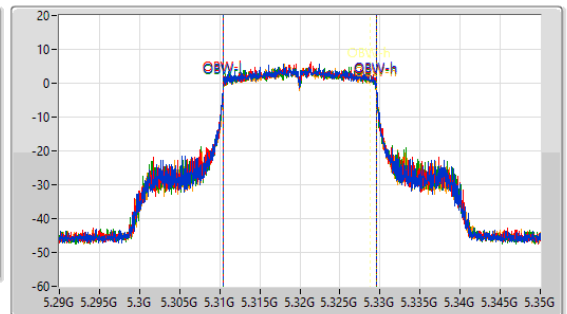

5.25-5.35GHz\_802.11ax\_HEW20-BF\_Nss1,(MCS0)\_4TX

EBW

5320MHz

CF: 5.32GHz  
 Span: 132MHz  
 RBW: 300kHz  
 VBW: 1MHz  
 Sweep Time: 100ms  
 Detector Type: Peak

CF: 5.32GHz  
 Span: 60MHz  
 RBW: 200kHz  
 VBW: 1MHz  
 Sweep Time: 100ms  
 Detector Type: Peak