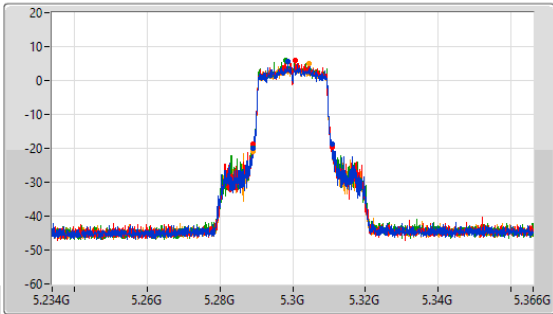

Port 1: [Blue line]  
 Port 2: [Red line]  
 Port 3: [Green line]  
 Port 4: [Yellow line]

26dB(Hz)	Fl-26dB(Hz)	Fh-26dB(Hz)	OBW(Hz)	Fl-OBW(Hz)	Fh-OBW(Hz)	Limit(Hz)	Port
26.268M	5.248648G	5.274916G	19.024M	5.250451G	5.269476G	Inf	1
24.09M	5.247262G	5.271352G	19.007M	5.250471G	5.269478G	Inf	2
21.846M	5.248978G	5.270824G	19.014M	5.250469G	5.269483G	Inf	3
25.146M	5.246074G	5.27122G	19.018M	5.250447G	5.269464G	Inf	4

5.25-5.35GHz\_802.11ax\_HEW20\_Nss1,(MCS0)\_4TX

EBW

5300MHz

CF: 5.3GHz  
 Span: 132MHz  
 RBW: 200kHz  
 VBW: 1MHz  
 Sweep Time: 100ms  
 Detector Type: Peak

CF: 5.3GHz  
 Span: 60MHz  
 RBW: 200kHz  
 VBW: 1MHz  
 Sweep Time: 100ms  
 Detector Type: Peak