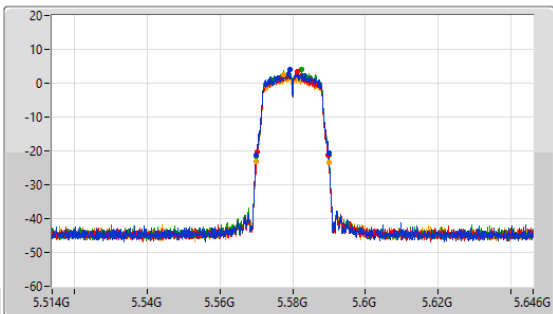

5.47-5.725GHz\_802.11a\_Nss1,(6Mbps)\_4TX

EBW

5500MHz

CF: 5.5GHz  
 Span: 132MHz  
 RBW: 200kHz  
 VBW: 1MHz  
 Sweep Time: 100ms  
 Detector Type: Peak

CF: 5.5GHz  
 Span: 52.8MHz  
 RBW: 200kHz  
 VBW: 1MHz  
 Sweep Time: 100ms  
 Detector Type: Peak

Port 1  
 Port 2  
 Port 3  
 Port 4

26dB(Hz)	Fl-26dB(Hz)	Fh-26dB(Hz)	OBW(Hz)	Fl-OBW(Hz)	Fh-OBW(Hz)	Limit(Hz)	Port
19.8M	5.4901G	5.5099G	16.503M	5.49173G	5.508233G	Inf	1
19.8M	5.4901G	5.5099G	16.482M	5.491741G	5.508222G	Inf	2
19.668M	5.490166G	5.509834G	16.438M	5.491761G	5.508198G	Inf	3
19.866M	5.490034G	5.5099G	16.456M	5.491748G	5.508205G	Inf	4

5.47-5.725GHz\_802.11a\_Nss1,(6Mbps)\_4TX

EBW

5580MHz

CF: 5.58GHz  
 Span: 132MHz  
 RBW: 200kHz  
 VBW: 1MHz  
 Sweep Time: 100ms  
 Detector Type: Peak

CF: 5.58GHz  
 Span: 52.8MHz  
 RBW: 200kHz  
 VBW: 1MHz  
 Sweep Time: 100ms  
 Detector Type: Peak