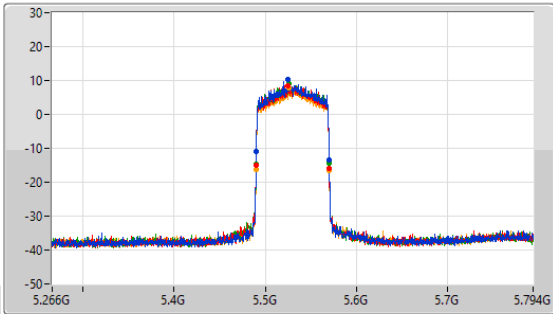

5.47-5.725GHz_802.11ax HEW80-BF_Nss1,(MCS0)_4TX

EBW

5530MHz

CF: 5.53GHz
Span: 528MHz
RBW: 1MHz
VBW: 3MHz
Sweep Time: 100ms
Detector Type: Peak

CF: 5.53GHz
Span: 240MHz
RBW: 1MHz
VBW: 3MHz
Sweep Time: 100ms
Detector Type: Peak