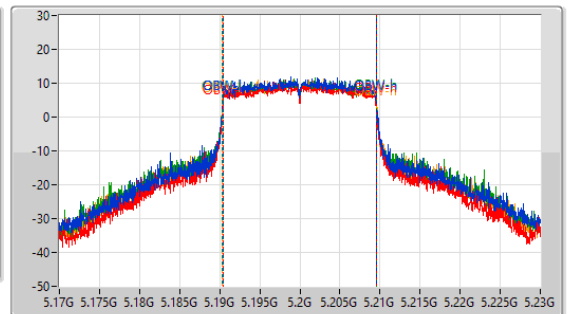

5.15-5.25GHz\_802.11ax HEW20\_Nss1,(MCS0)\_4TX

EBW

5200MHz

CF: 5.2GHz  
 Span: 132MHz  
 RBW: 300kHz  
 VBW: 1MHz  
 Sweep Time: 100ms  
 Detector Type: Peak

CF: 5.2GHz  
 Span: 60MHz  
 RBW: 200kHz  
 VBW: 1MHz  
 Sweep Time: 100ms  
 Detector Type: Peak