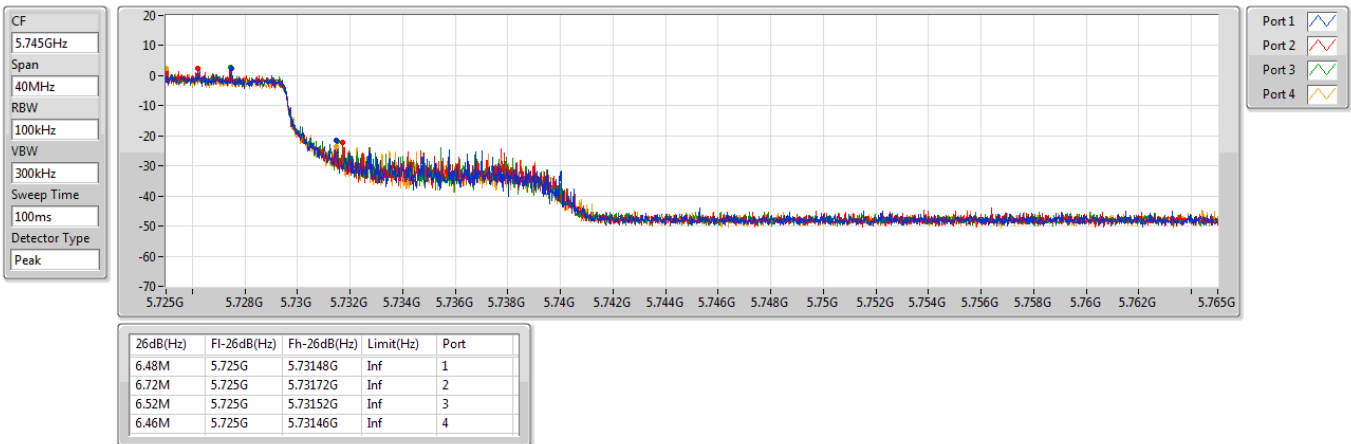

5.725-5.85GHz\_802.11ax HEW20\_Nss1,(MCS0)\_4TX

EBW

5720MHz Straddle 5.725-5.85GHz

5.725-5.85GHz\_802.11ax HEW20\_Nss1,(MCS0)\_4TX

EBW

5720MHz Straddle 5.725-5.85GHz

5.725-5.85GHz\_802.11ax HEW20\_Nss1,(MCS0)\_4TX