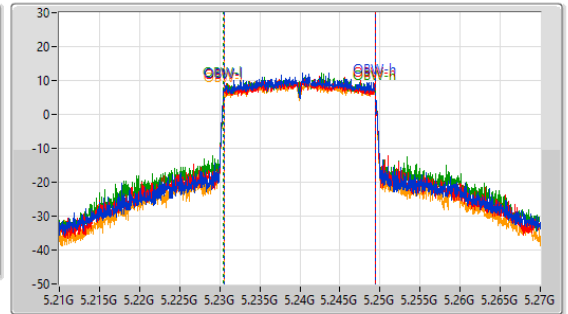

5.15-5.25GHz_802.11ax HEW20-BF_Nss1,(MCS0)_4TX

EBW

5240MHz

CF: 5.24GHz
Span: 132MHz
RBW: 200kHz
VBW: 1MHz
Sweep Time: 100ms
Detector Type: Peak

CF: 5.24GHz
Span: 60MHz
RBW: 200kHz
VBW: 1MHz
Sweep Time: 100ms
Detector Type: Peak

Port 1
Port 2
Port 3
Port 4

26dB(Hz)	Fl-26dB(Hz)	Fh-26dB(Hz)	OBW(Hz)	Fl-OBW(Hz)	Fh-OBW(Hz)	Limit(Hz)	Port
21.78M	5.229968G	5.251748G	18.891M	5.230525G	5.249415G	Inf	1
22.968M	5.22944G	5.252408G	18.891M	5.230525G	5.249415G	Inf	2
24.684M	5.227262G	5.251946G	18.951M	5.230495G	5.249445G	Inf	3
22.176M	5.229638G	5.251814G	18.891M	5.230525G	5.249415G	Inf	4

5.25-5.35GHz_802.11ax HEW20-BF_Nss1,(MCS0)_4TX

EBW

5260MHz

CF: 5.26GHz
Span: 132MHz
RBW: 300kHz
VBW: 1MHz
Sweep Time: 100ms
Detector Type: Peak

CF: 5.26GHz
Span: 60MHz
RBW: 200kHz
VBW: 1MHz
Sweep Time: 100ms
Detector Type: Peak

Port 1
Port 2
Port 3
Port 4

26dB(Hz)	Fl-26dB(Hz)	Fh-26dB(Hz)	OBW(Hz)	Fl-OBW(Hz)	Fh-OBW(Hz)	Limit(Hz)	Port
26.07M	5.248252G	5.274322G	19.04M	5.250465G	5.269505G	Inf	1
31.086M	5.243104G	5.27419G	19.04M	5.250465G	5.269505G	Inf	2
24.552M	5.247724G	5.272276G	19.04M	5.250465G	5.269505G	Inf	3
22.44M	5.248648G	5.271088G	19.01M	5.250495G	5.269505G	Inf	4