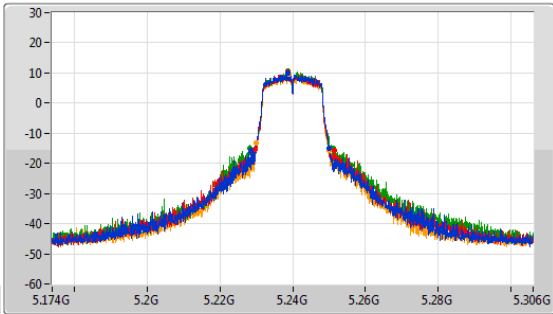

Port X-N dB = Port X 6dB down bandwidth for 5.725-5.85GHz band / 26dB down bandwidth for other band

Port X-OBW = Port X 99% occupied bandwidth

5.15-5.25GHz\_802.11a\_Nss1,(6Mbps)\_4TX

EBW

5180MHz

5.15-5.25GHz\_802.11a\_Nss1,(6Mbps)\_4TX

EBW

5200MHz

5.15-5.25GHz\_802.11a\_Nss1,(6Mbps)\_4TX

EBW

5240MHz

CF: 5.24GHz  
 Span: 132MHz  
 RBW: 200kHz  
 VBW: 1MHz  
 Sweep Time: 100ms  
 Detector Type: Peak

CF: 5.24GHz  
 Span: 52.8MHz  
 RBW: 200kHz  
 VBW: 1MHz  
 Sweep Time: 100ms  
 Detector Type: Peak