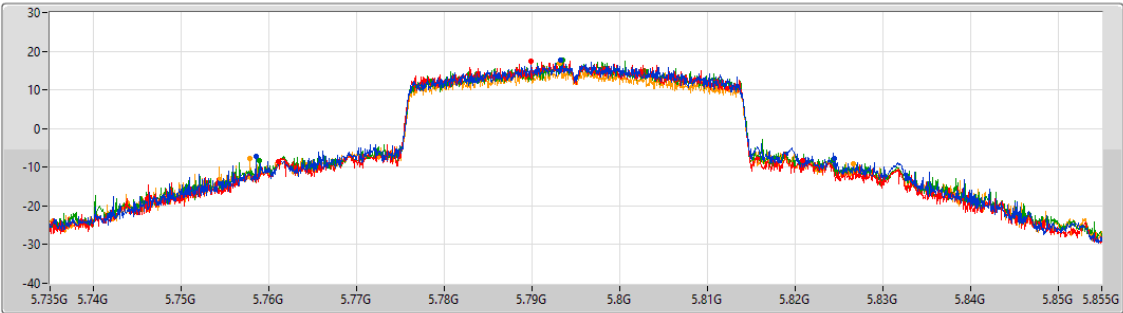

Port 1
Port 2
Port 3
Port 4

26dB(Hz)	Fl-26dB(Hz)	Fh-26dB(Hz)	Limit(Hz)	Port
66.06M	5.75846G	5.82452G	Inf	1
59.82M	5.76104G	5.82086G	Inf	2
65.58M	5.75882G	5.8244G	Inf	3
68.88M	5.7578G	5.82668G	Inf	4