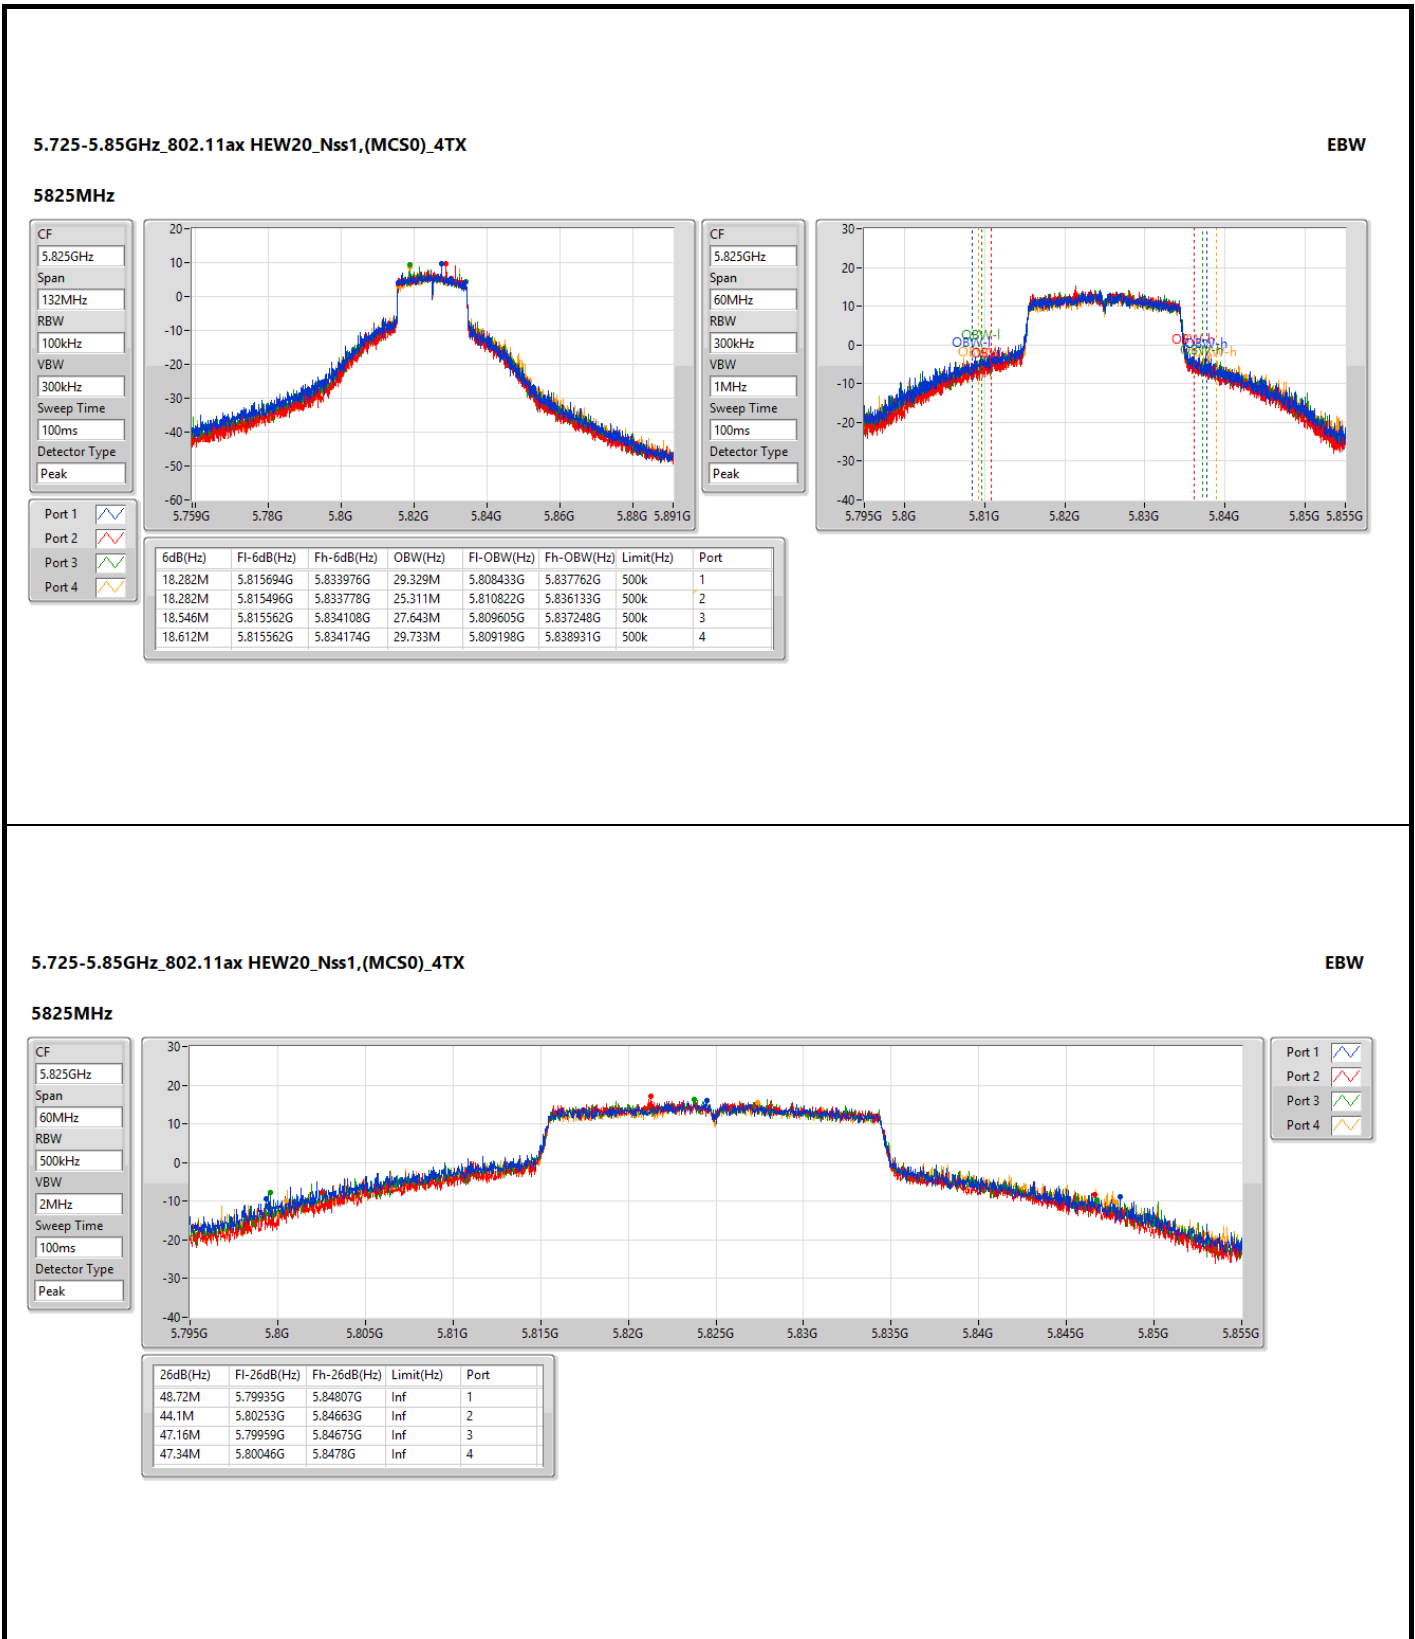

5.725-5.85GHz\_802.11ax HEW20\_Nss1,(MCS0)\_4TX

EBW

5745MHz

CF  
5.745GHz  
Span  
60MHz  
RBW  
500kHz  
VBW  
2MHz  
Sweep Time  
100ms  
Detector Type  
Peak

Port 1  
Port 2  
Port 3  
Port 4

26dB(Hz)	Fl-26dB(Hz)	Fh-26dB(Hz)	Limit(Hz)	Port
43.53M	5.72028G	5.76381G	Inf	1
40.5M	5.72349G	5.76399G	Inf	2
43.62M	5.7222G	5.76582G	Inf	3
44.91M	5.72241G	5.76732G	Inf	4