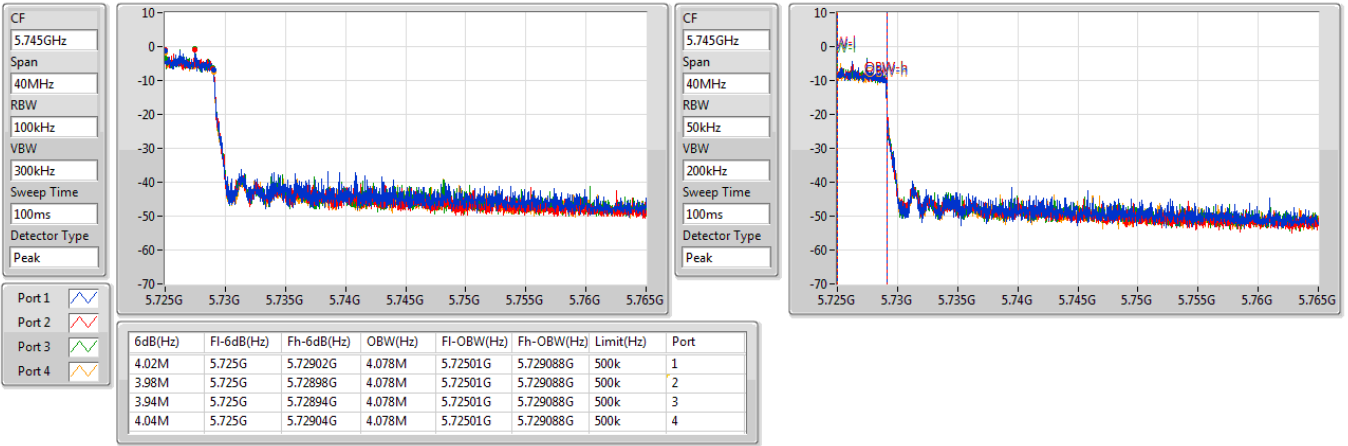

5.725-5.85GHz_802.11ax HEW40_Nss1,(MCS0)_4TX

EBW

5710MHz Straddle 5.725-5.85GHz