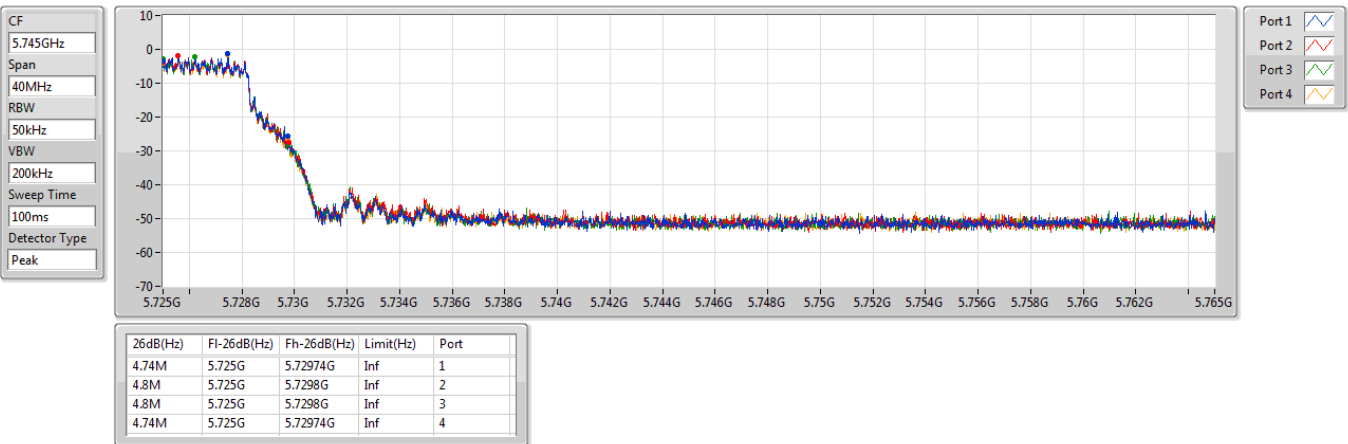

5.725-5.85GHz\_802.11a\_Nss1,(6Mbps)\_4TX

EBW

5720MHz Straddle 5.725-5.85GHz

5.725-5.85GHz\_802.11a\_Nss1,(6Mbps)\_4TX

EBW

5720MHz Straddle 5.725-5.85GHz

5.725-5.85GHz\_802.11a\_Nss1,(6Mbps)\_4TX

EBW