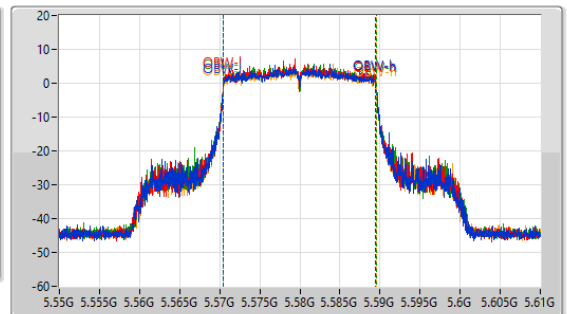

5.47-5.725GHz\_802.11ax HEW20\_Nss1,(MCS0)\_4TX

EBW

5580MHz

CF: 5.58GHz  
 Span: 132MHz  
 RBW: 200kHz  
 VBW: 1MHz  
 Sweep Time: 100ms  
 Detector Type: Peak

CF: 5.58GHz  
 Span: 60MHz  
 RBW: 200kHz  
 VBW: 1MHz  
 Sweep Time: 100ms  
 Detector Type: Peak