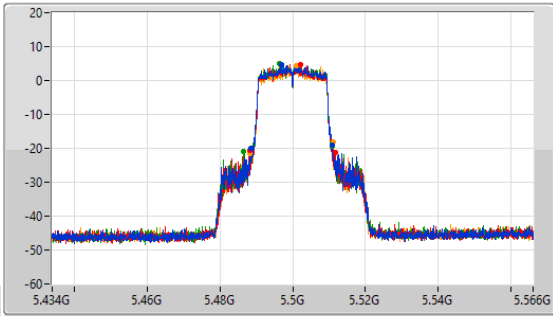

5.47-5.725GHz_802.11ax HEW20-BF_Nss1,(MCS0)_4TX

EBW

5500MHz

CF: 5.5GHz
Span: 132MHz
RBW: 200kHz
VBW: 1MHz
Sweep Time: 100ms
Detector Type: Peak

CF: 5.5GHz
Span: 60MHz
RBW: 200kHz
VBW: 1MHz
Sweep Time: 100ms
Detector Type: Peak