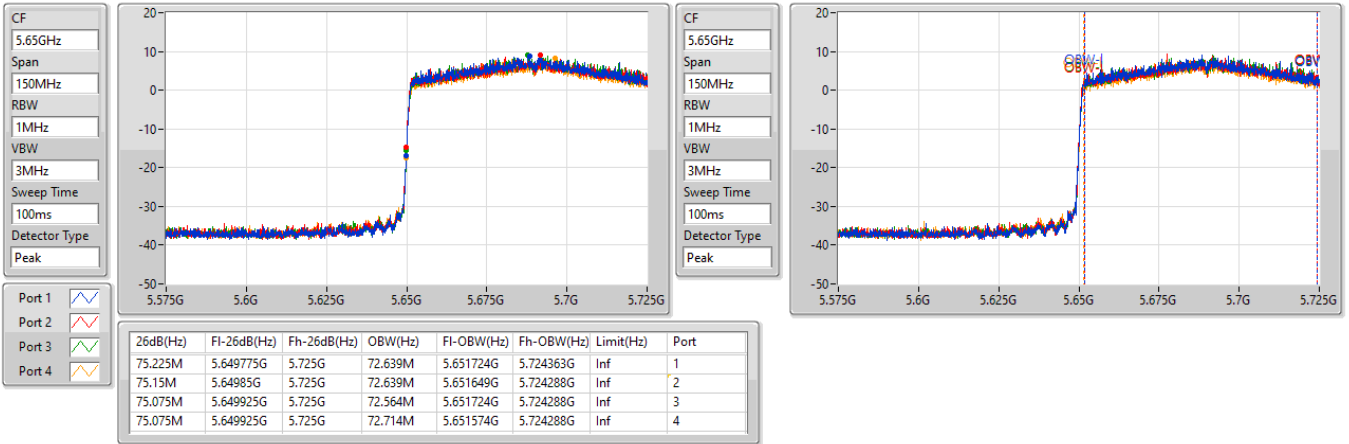

5.47-5.725GHz_802.11ax HEW80-BF_Nss1,(MCS0)_4TX

EBW

5690MHz Straddle 5.47-5.725GHz