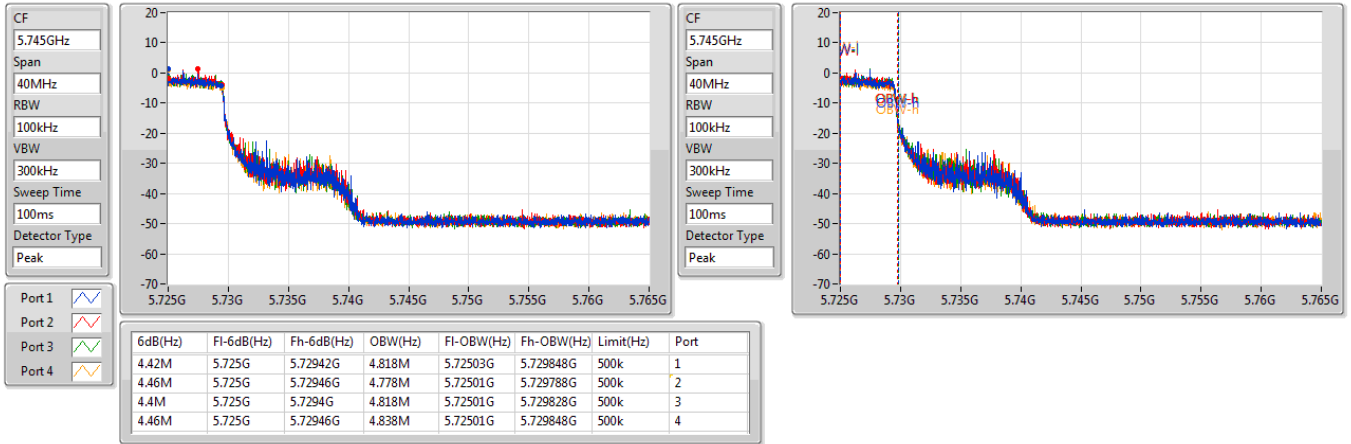

5.725-5.85GHz_802.11ax HEW20_Nss1,(MCS0)_4TX

EBW

5720MHz Straddle 5.725-5.85GHz