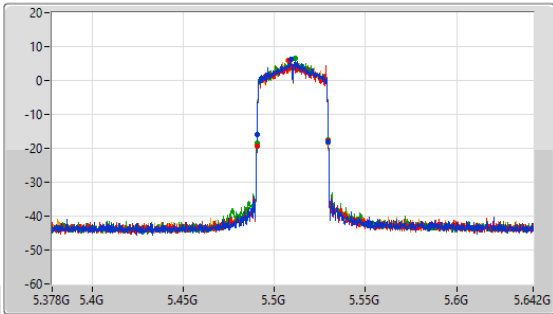

5.47-5.725GHz_802.11ax HEW40-BF_Nss1,(MCS0)_4TX

EBW

5510MHz

CF: 5.51GHz
Span: 264MHz
RBW: 300kHz
VBW: 1MHz
Sweep Time: 100ms
Detector Type: Peak

CF: 5.51GHz
Span: 120MHz
RBW: 500kHz
VBW: 2MHz
Sweep Time: 100ms
Detector Type: Peak