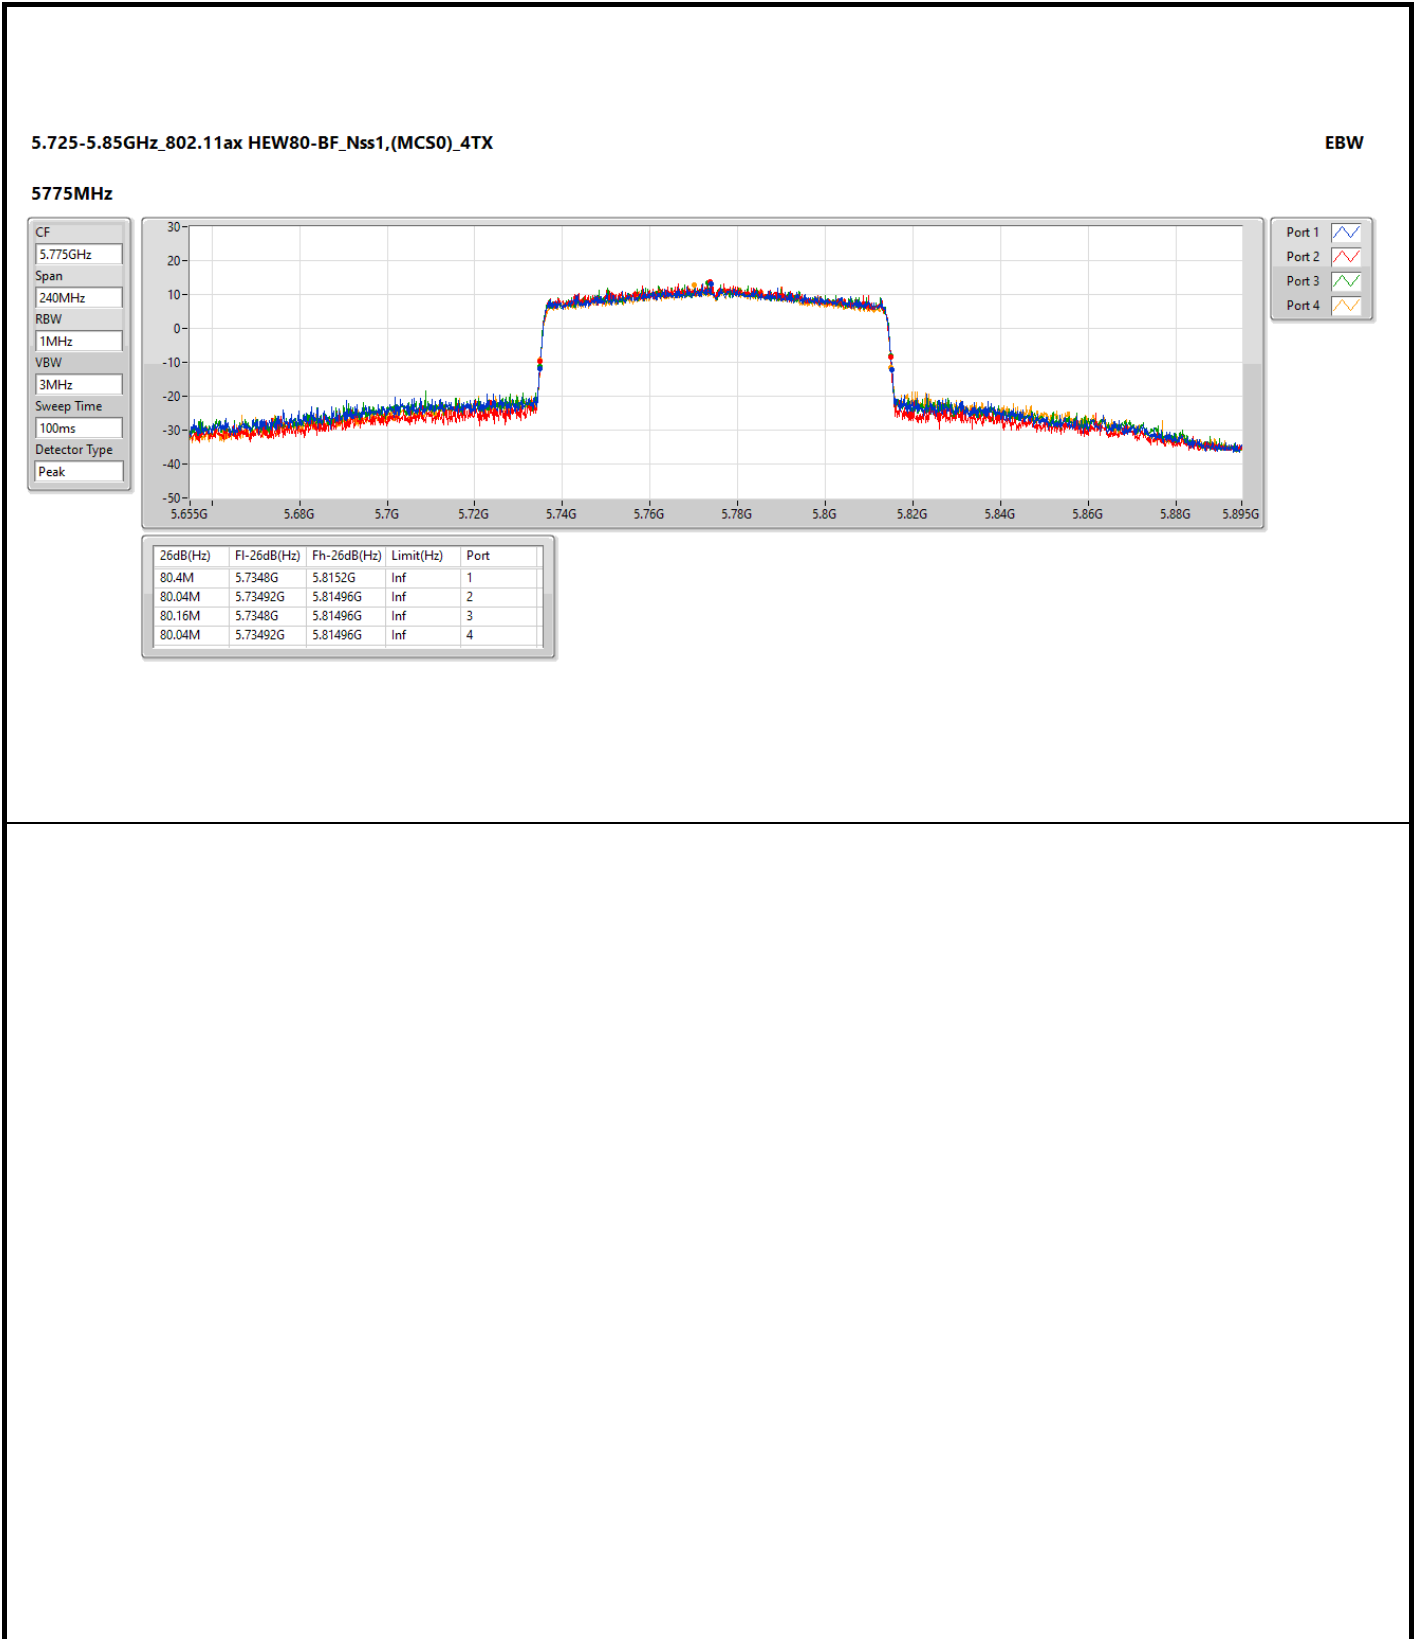

5.47-5.725GHz\_802.11ax HEW80-BF\_Nss1,(MCS0)\_4TX

EBW

5690MHz Straddle 5.47-5.725GHz

5.725-5.85GHz\_802.11ax HEW80-BF\_Nss1,(MCS0)\_4TX

EBW

5690MHz Straddle 5.725-5.85GHz

Non-beamforming mode

Summary