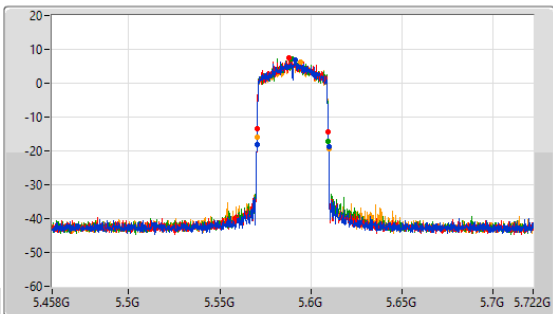

5590MHz

CF: 5.59GHz
Span: 264MHz
RBW: 300kHz
VBW: 1MHz
Sweep Time: 100ms
Detector Type: Peak

CF: 5.59GHz
Span: 120MHz
RBW: 500kHz
VBW: 2MHz
Sweep Time: 100ms
Detector Type: Peak