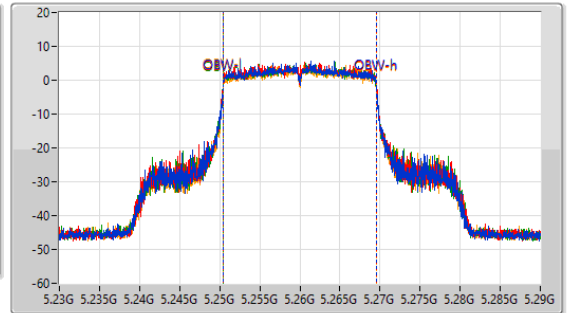

5.25-5.35GHz\_802.11ax HEW20-BF\_Nss1,(MCS0)\_4TX

EBW

5260MHz

CF: 5.26GHz  
 Span: 132MHz  
 RBW: 300kHz  
 VBW: 1MHz  
 Sweep Time: 100ms  
 Detector Type: Peak

CF: 5.26GHz  
 Span: 60MHz  
 RBW: 200kHz  
 VBW: 1MHz  
 Sweep Time: 100ms  
 Detector Type: Peak