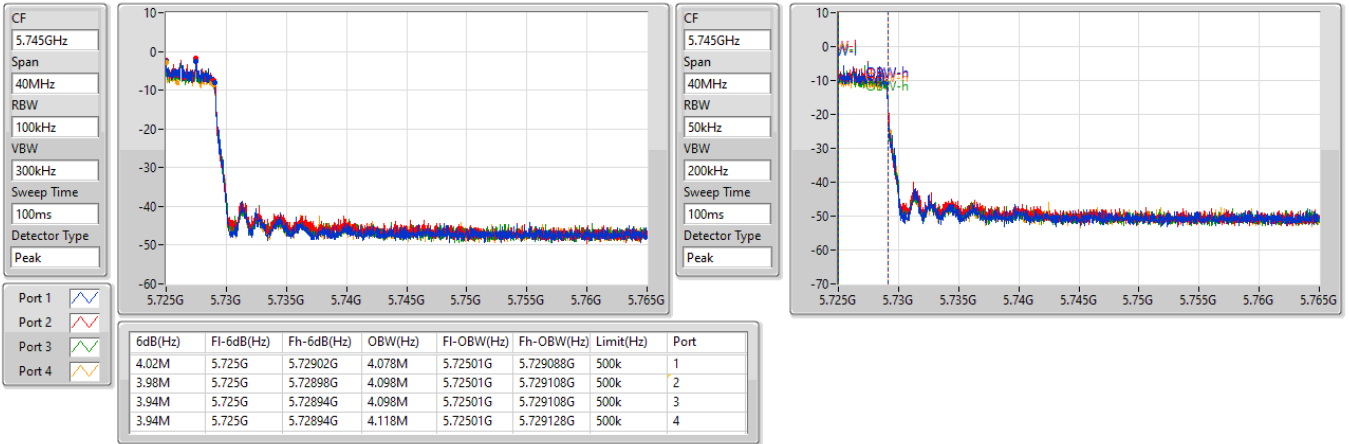

5.725-5.85GHz_802.11ax HEW40-BF_Nss1,(MCS0)_4TX

EBW

5710MHz Straddle 5.725-5.85GHz