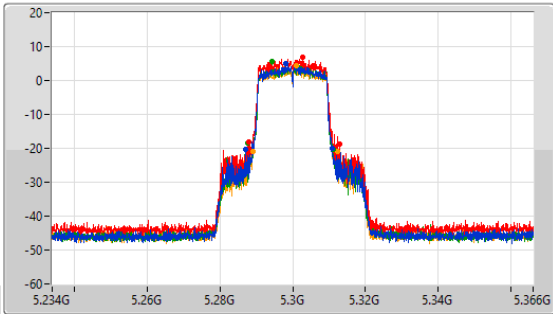

5.25-5.35GHz_802.11ax_HEW20-BF_Nss1,(MCS0)_4TX

EBW

5300MHz

CF: 5.3GHz
Span: 132MHz
RBW: 300kHz
VBW: 1MHz
Sweep Time: 100ms
Detector Type: Peak

CF: 5.3GHz
Span: 60MHz
RBW: 200kHz
VBW: 1MHz
Sweep Time: 100ms
Detector Type: Peak