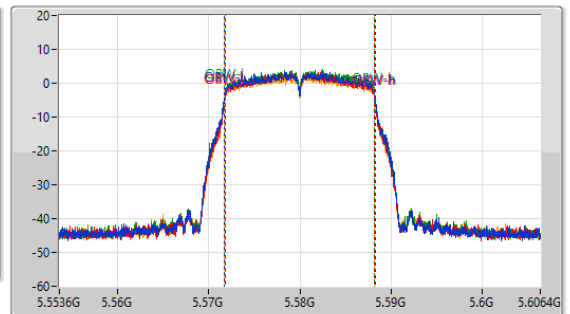

5.47-5.725GHz\_802.11a\_Nss1,(6Mbps)\_4TX

EBW

5580MHz

CF: 5.58GHz  
 Span: 132MHz  
 RBW: 200kHz  
 VBW: 1MHz  
 Sweep Time: 100ms  
 Detector Type: Peak

CF: 5.58GHz  
 Span: 52.8MHz  
 RBW: 200kHz  
 VBW: 1MHz  
 Sweep Time: 100ms  
 Detector Type: Peak