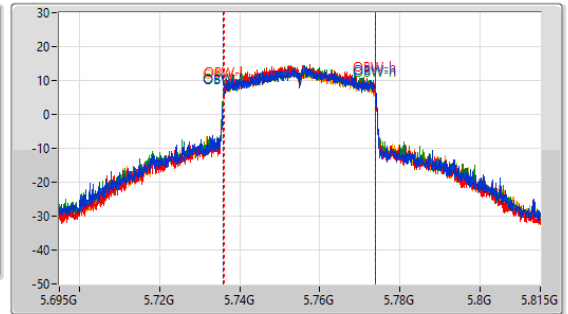

6dB(Hz)	Fl-6dB(Hz)	Fh-6dB(Hz)	OBW(Hz)	Fl-OBW(Hz)	Fh-OBW(Hz)	Limit(Hz)	Port
33.792M	5.738764G	5.772556G	38.085M	5.735878G	5.773964G	500k	1
35.112M	5.737444G	5.772556G	37.795M	5.73604G	5.773835G	500k	2
32.736M	5.738632G	5.771368G	38M	5.735893G	5.773893G	500k	3
33.792M	5.738632G	5.772424G	38.044M	5.735918G	5.773962G	500k	4

5.725-5.85GHz_802.11ax HEW40_Nss1,(MCS0)_4TX

EBW

5755MHz

CF: 5.755GHz
Span: 120MHz
RBW: 1MHz
VBW: 3MHz
Sweep Time: 100ms
Detector Type: Peak