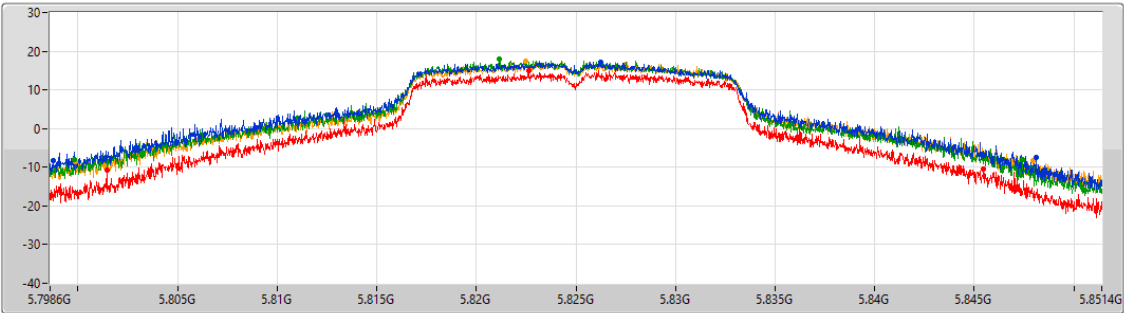

Port 1
Port 2
Port 3
Port 4

26dB(Hz)	Fl-26dB(Hz)	Fh-26dB(Hz)	Limit(Hz)	Port
49.342M	5.798758G	5.8481G	Inf	1
44.009M	5.801451G	5.84546G	Inf	2
47.599M	5.799841G	5.84744G	Inf	3
48.074M	5.799867G	5.847942G	Inf	4