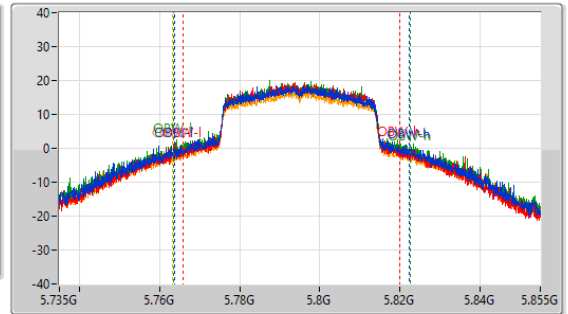

5.725-5.85GHz\_802.11ax HEW40\_Nss1,(MCS0)\_4TX

EBW

5795MHz

CF: 5.795GHz  
 Span: 264MHz  
 RBW: 100kHz  
 VBW: 300kHz  
 Sweep Time: 100ms  
 Detector Type: Peak

CF: 5.795GHz  
 Span: 120MHz  
 RBW: 1MHz  
 VBW: 3MHz  
 Sweep Time: 100ms  
 Detector Type: Peak