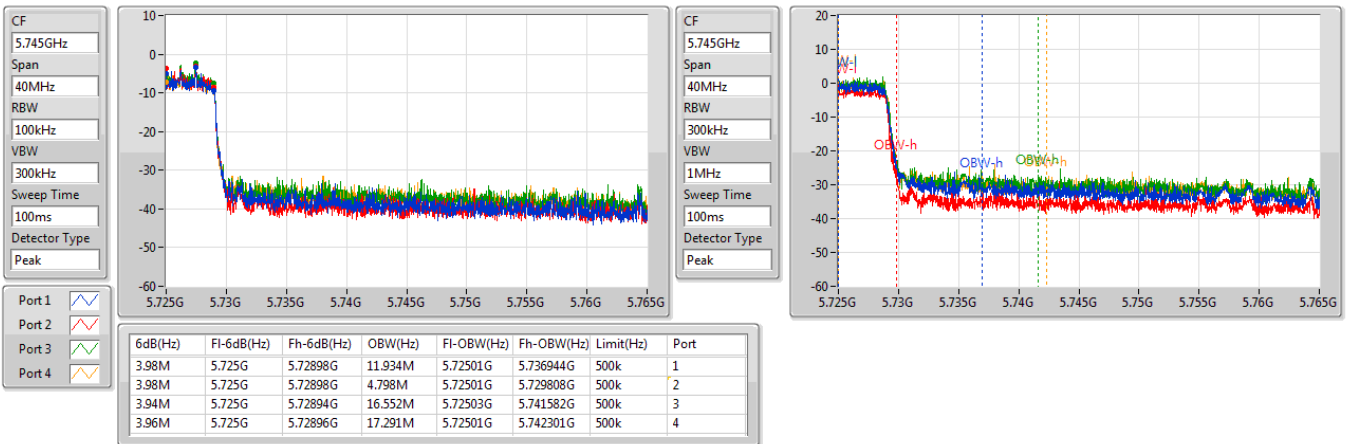

5690MHz Straddle 5.725-5.85GHz