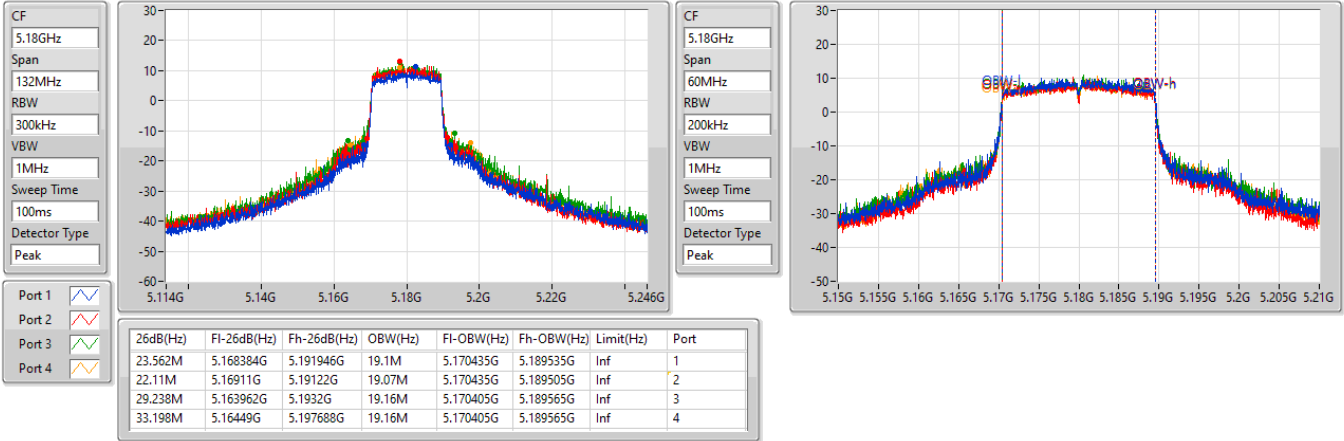

Port X-N dB = Port X 6dB down bandwidth for 5.725-5.85GHz band / 26dB down bandwidth for other band  
 Port X-OBW = Port X 99% occupied bandwidth

5.15-5.25GHz\_802.11ax HEW20-BF\_Nss1,(MCS0)\_4TX

EBW

5180MHz