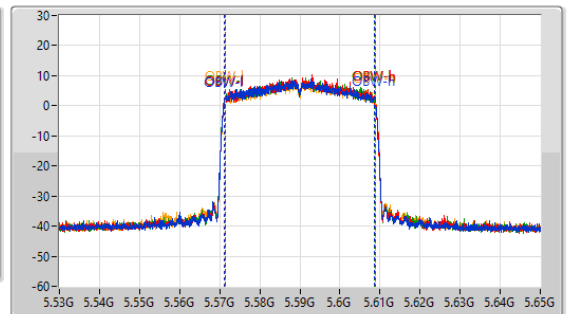

5.47-5.725GHz\_802.11ax HEW40-BF\_Nss1,(MCS0)\_4TX

EBW

5590MHz

CF: 5.59GHz  
 Span: 264MHz  
 RBW: 300kHz  
 VBW: 1MHz  
 Sweep Time: 100ms  
 Detector Type: Peak

CF: 5.59GHz  
 Span: 120MHz  
 RBW: 500kHz  
 VBW: 2MHz  
 Sweep Time: 100ms  
 Detector Type: Peak