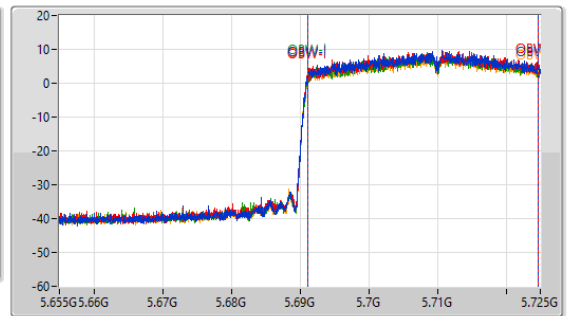

5.47-5.725GHz\_802.11ax HEW40-BF\_Nss1,(MCS0)\_4TX

EBW

5710MHz Straddle 5.47-5.725GHz

CF: 5.69GHz  
 Span: 70MHz  
 RBW: 300kHz  
 VBW: 1MHz  
 Sweep Time: 100ms  
 Detector Type: Peak

CF: 5.69GHz  
 Span: 70MHz  
 RBW: 500kHz  
 VBW: 2MHz  
 Sweep Time: 100ms  
 Detector Type: Peak