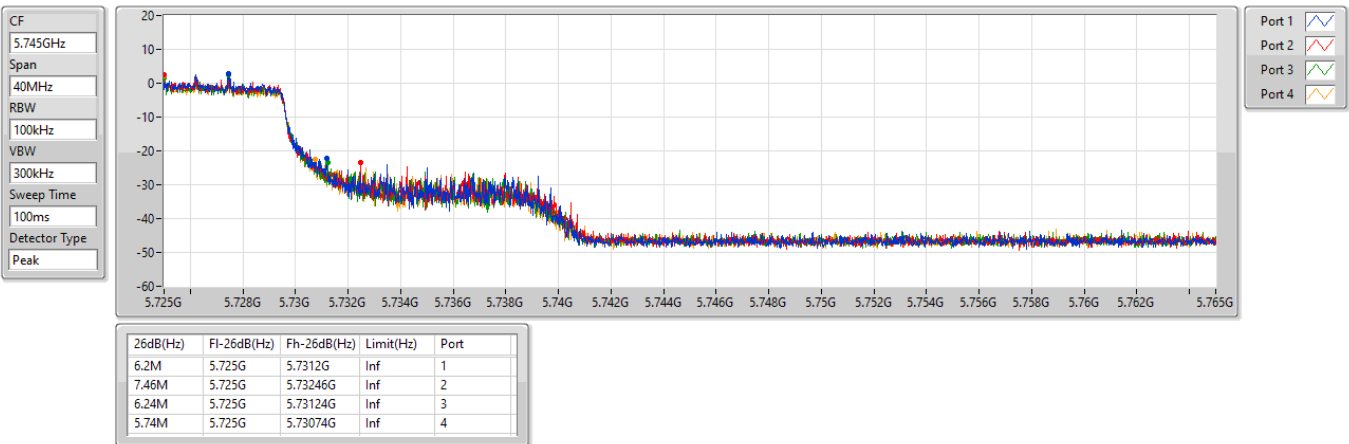

5.725-5.85GHz\_802.11ax HEW20-BF\_Nss1,(MCS0)\_4TX

EBW

5720MHz Straddle 5.725-5.85GHz

5.725-5.85GHz\_802.11ax HEW20-BF\_Nss1,(MCS0)\_4TX

EBW

5720MHz Straddle 5.725-5.85GHz

5.725-5.85GHz\_802.11ax HEW20-BF\_Nss1,(MCS0)\_4TX