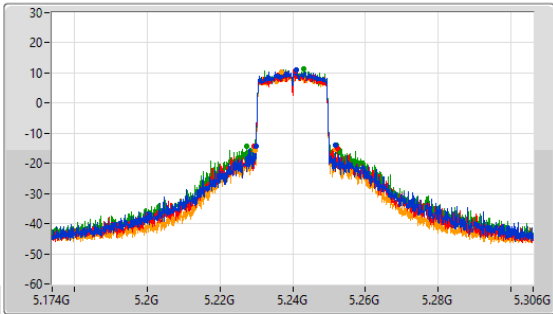

5.15-5.25GHz_802.11ax HEW20-BF_Nss1,(MCS0)_4TX

EBW

5240MHz

CF: 5.24GHz
Span: 132MHz
RBW: 200kHz
VBW: 1MHz
Sweep Time: 100ms
Detector Type: Peak

CF: 5.24GHz
Span: 60MHz
RBW: 200kHz
VBW: 1MHz
Sweep Time: 100ms
Detector Type: Peak