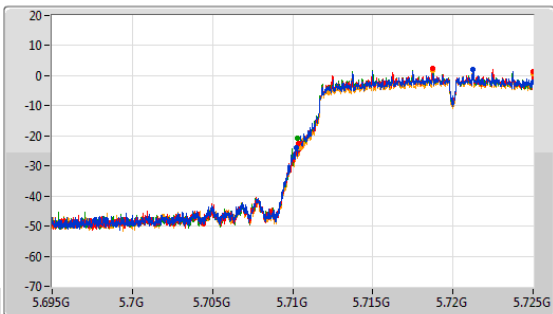

5720MHz Straddle 5.47-5.725GHz

CF: 5.71GHz
Span: 30MHz
RBW: 100kHz
VBW: 300kHz
Sweep Time: 100ms
Detector Type: Peak

CF: 5.71GHz
Span: 30MHz
RBW: 200kHz
VBW: 1MHz
Sweep Time: 100ms
Detector Type: Peak