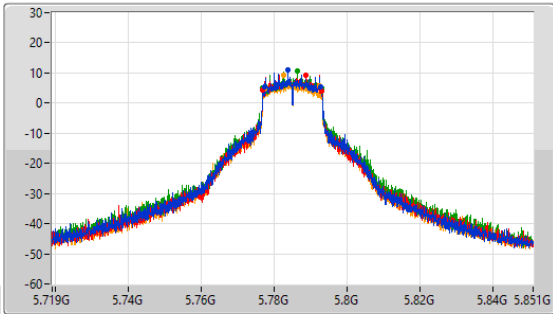

5.725-5.85GHz\_802.11a\_Nss1,(6Mbps)\_4TX

EBW

5745MHz

CF: 5.745GHz  
 Span: 52.8MHz  
 RBW: 500kHz  
 VBW: 2MHz  
 Sweep Time: 100ms  
 Detector Type: Peak

Port 1: [Line graph icon]  
 Port 2: [Line graph icon]  
 Port 3: [Line graph icon]  
 Port 4: [Line graph icon]

26dB(Hz)	Fl-26dB(Hz)	Fh-26dB(Hz)	Limit(Hz)	Port
41.184M	5.724355G	5.765539G	Inf	1
38.518M	5.725042G	5.763559G	Inf	2
40.207M	5.724408G	5.764615G	Inf	3
39.811M	5.725279G	5.76509G	Inf	4

5.725-5.85GHz\_802.11a\_Nss1,(6Mbps)\_4TX

EBW

5785MHz

CF  
5.785GHz  
Span  
132MHz  
RBW  
100kHz  
VBW  
300kHz  
Sweep Time  
100ms  
Detector Type  
Peak

CF  
5.785GHz  
Span  
52.8MHz  
RBW  
300kHz  
VBW  
1MHz  
Sweep Time  
100ms  
Detector Type  
Peak