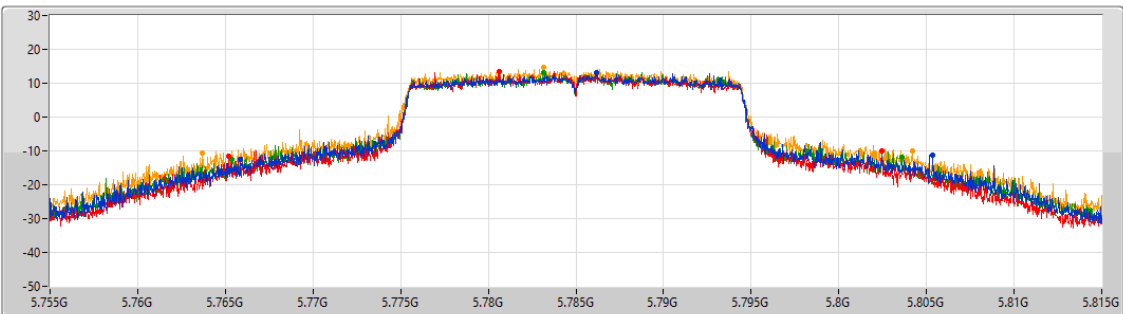

Port 1
Port 2
Port 3
Port 4

26dB(Hz)	FI-26dB(Hz)	Fh-26dB(Hz)	Limit(Hz)	Port
39.51M	5.76586G	5.80537G	Inf	1
37.26M	5.76517G	5.80243G	Inf	2
38.22M	5.76538G	5.8036G	Inf	3
40.5M	5.7637G	5.8042G	Inf	4