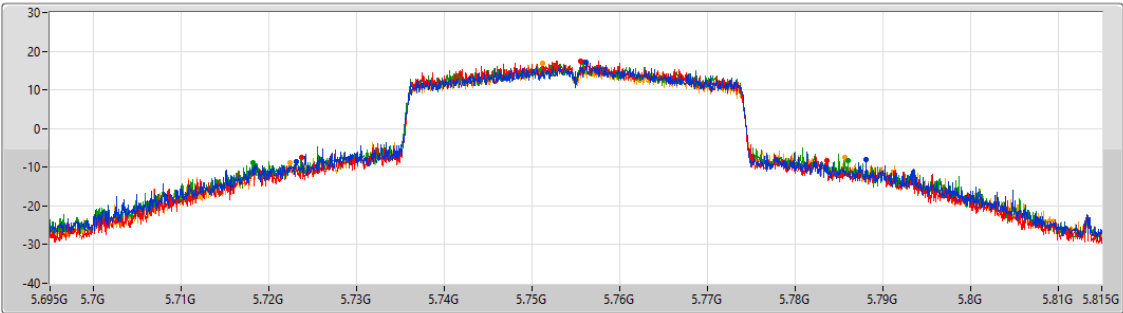

Port 1
Port 2
Port 3
Port 4

26dB(Hz)	Fl-26dB(Hz)	Fh-26dB(Hz)	Limit(Hz)	Port
64.92M	5.72314G	5.78806G	Inf	1
59.88M	5.72374G	5.78362G	Inf	2
67.86M	5.71816G	5.78602G	Inf	3
63.24M	5.72242G	5.78566G	Inf	4