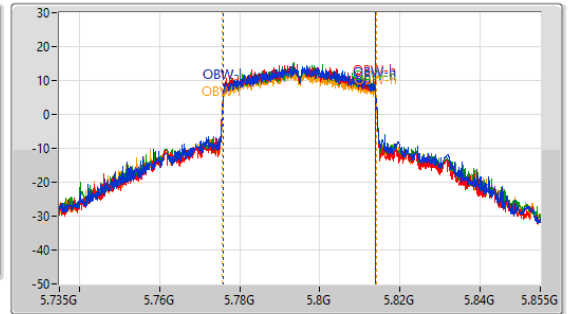

6dB(Hz)	Fl-6dB(Hz)	Fh-6dB(Hz)	OBW(Hz)	Fl-OBW(Hz)	Fh-OBW(Hz)	Limit(Hz)	Port
35.112M	5.777444G	5.812556G	38.021M	5.77593G	5.813951G	500k	1
34.584M	5.777972G	5.812556G	37.901M	5.77593G	5.813831G	500k	2
33.792M	5.777444G	5.811236G	38.021M	5.77593G	5.813951G	500k	3
33.792M	5.778764G	5.812556G	38.321M	5.77569G	5.81401G	500k	4

5.725-5.85GHz_802.11ax HEW40-BF_Nss1,(MCS0)_4TX

EBW

5795MHz

CF: 5.795GHz
Span: 120MHz
RBW: 1MHz
VBW: 3MHz
Sweep Time: 100ms
Detector Type: Peak