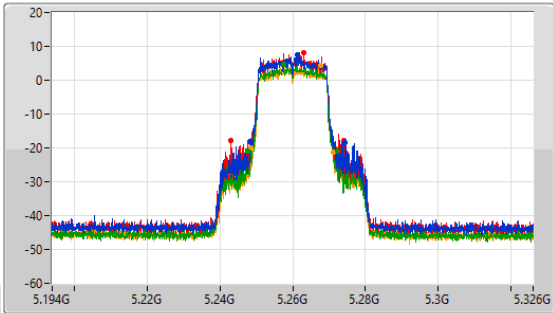

5.25-5.35GHz_802.11ax HEW20-BF_Nss1,(MCS0)_4TX

EBW

5260MHz

CF: 5.26GHz
Span: 132MHz
RBW: 300kHz
VBW: 1MHz
Sweep Time: 100ms
Detector Type: Peak

CF: 5.26GHz
Span: 60MHz
RBW: 200kHz
VBW: 1MHz
Sweep Time: 100ms
Detector Type: Peak