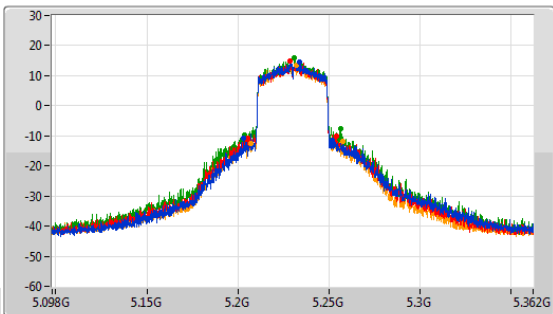

5230MHz

CF
5.23GHz
Span
264MHz
RBW
500kHz
VBW
2MHz
Sweep Time
100ms
Detector Type
Peak

CF
5.23GHz
Span
120MHz
RBW
500kHz
VBW
2MHz
Sweep Time
100ms
Detector Type
Peak