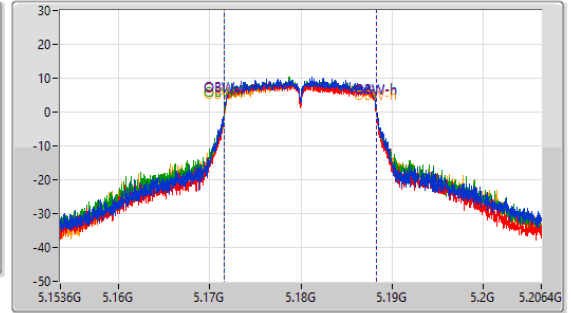

Mode	Result	Limit (Hz)	Port 1-N dB (Hz)	Port 1-OBW (Hz)	Port 2-N dB (Hz)	Port 2-OBW (Hz)	Port 3-N dB (Hz)	Port 3-OBW (Hz)	Port 4-N dB (Hz)	Port 4-OBW (Hz)
5590MHz	Pass	Inf	39.468M	37.507M	39.072M	37.472M	39.336M	37.491M	39.336M	37.481M
5670MHz	Pass	Inf	39.072M	37.473M	39.204M	37.483M	39.336M	37.443M	39.336M	37.461M
5710MHz Straddle 5.47-5.725GHz	Pass	Inf	34.65M	33.583M	34.65M	33.583M	34.685M	33.548M	34.685M	33.513M
5710MHz Straddle 5.725-5.85GHz	Pass	500k	4.02M	4.078M	3.98M	4.078M	3.94M	4.078M	4.04M	4.078M
5755MHz	Pass	500k	33.792M	38.085M	35.112M	37.795M	32.736M	38M	33.792M	38.044M
5795MHz	Pass	500k	28.644M	58.501M	33.66M	54.028M	33.792M	58.857M	34.716M	59.392M
802.11ax HEW80_Nss1,(MCS0)_4TX	-	-	-	-	-	-	-	-	-	-
5210MHz	Pass	Inf	79.992M	76.624M	80.256M	76.614M	80.256M	76.497M	79.992M	76.672M
5290MHz	Pass	Inf	80.256M	76.602M	80.256M	76.51M	80.256M	76.549M	80.256M	76.492M
5530MHz	Pass	Inf	80.256M	76.858M	79.992M	76.437M	80.256M	76.682M	80.256M	76.645M
5610MHz	Pass	Inf	80.256M	76.78M	80.256M	76.621M	80.256M	76.743M	79.992M	76.799M
5690MHz Straddle 5.47-5.725GHz	Pass	Inf	74.85M	72.789M	74.85M	72.864M	74.925M	72.714M	74.775M	72.789M
5690MHz Straddle 5.725-5.85GHz	Pass	500k	3.98M	11.934M	3.98M	4.798M	3.94M	16.552M	3.96M	17.291M
5775MHz	Pass	500k	73.656M	76.897M	69.96M	76.609M	71.544M	76.657M	71.28M	76.718M

Port X-N dB = Port X 6dB down bandwidth for 5.725-5.85GHz band / 26dB down bandwidth for other band

Port X-OBW = Port X 99% occupied bandwidth

5.15-5.25GHz\_802.11a\_Nss1,(6Mbps)\_4TX

EBW

5180MHz

5.15-5.25GHz\_802.11a\_Nss1,(6Mbps)\_4TX

EBW

5200MHz

5.15-5.25GHz\_802.11a\_Nss1,(6Mbps)\_4TX

EBW

5240MHz

CF: 5.24GHz  
 Span: 132MHz  
 RBW: 200kHz  
 VBW: 1MHz  
 Sweep Time: 100ms  
 Detector Type: Peak

CF: 5.24GHz  
 Span: 52.8MHz  
 RBW: 200kHz  
 VBW: 1MHz  
 Sweep Time: 100ms  
 Detector Type: Peak