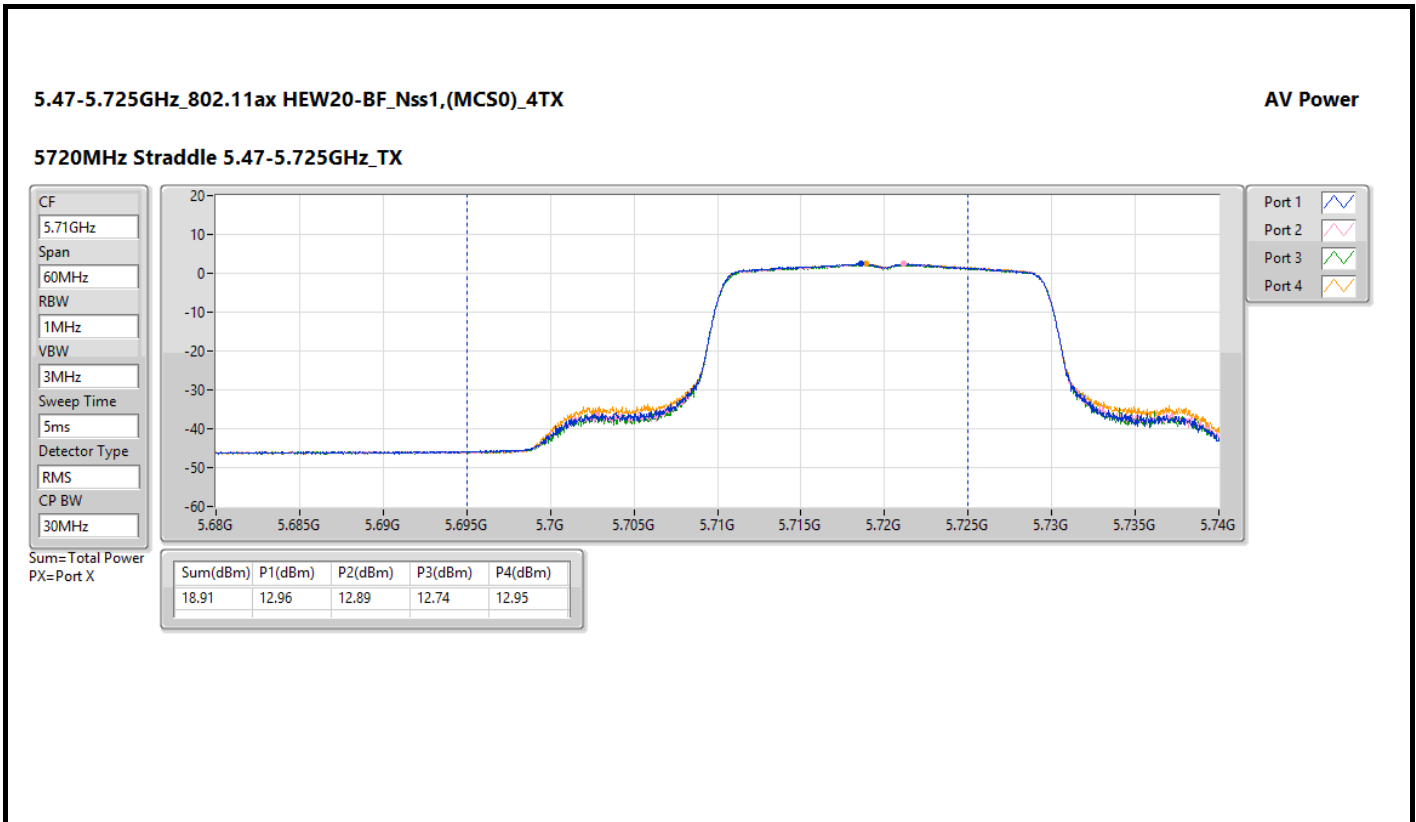

Directional Gain

Antenna	Antenna Gain (dBi)			
	5150 ~ 5250 MHz	5250 ~ 5350 MHz	5470 ~ 5725 MHz	5725 ~ 5850 MHz
Antenna_5G1	2.894	2.729	3.984	3.437
Antenna_5G2	3.193	3.314	3.512	3.464
Antenna_5G3	2.683	3.289	3.524	4.705
Antenna_5G4	3.121	3.121	3.305	3.224
Directional gain	8.996	9.137	9.605	9.748
Power limit (Antenna gain <= 6dBi)	30	24	24	30
Power limit (Antenna gain > 6dBi)	27.00	20.86	20.39	26.25

Note 1: Directional gain = $10 \log[(10^{G1/20} + 10^{G2/20} + \dots + 10^{Gn/20})^2 / N_{ANT}]$

Note 2: Limit is reduced by the amount in dB that the directional gain of the antenna exceeds 6 dBi