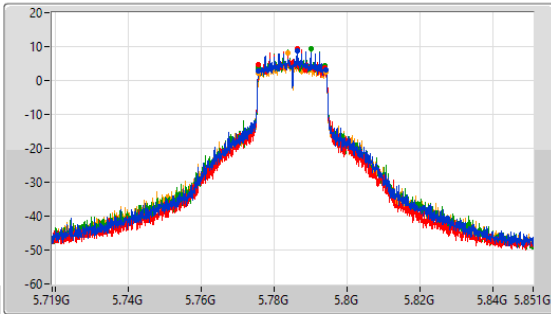

5.725-5.85GHz_802.11ax HEW20-BF_Nss1,(MCS0)_4TX

EBW

5785MHz

CF: 5.785GHz
Span: 132MHz
RBW: 100kHz
VBW: 300kHz
Sweep Time: 100ms
Detector Type: Peak

CF: 5.785GHz
Span: 60MHz
RBW: 300kHz
VBW: 1MHz
Sweep Time: 100ms
Detector Type: Peak