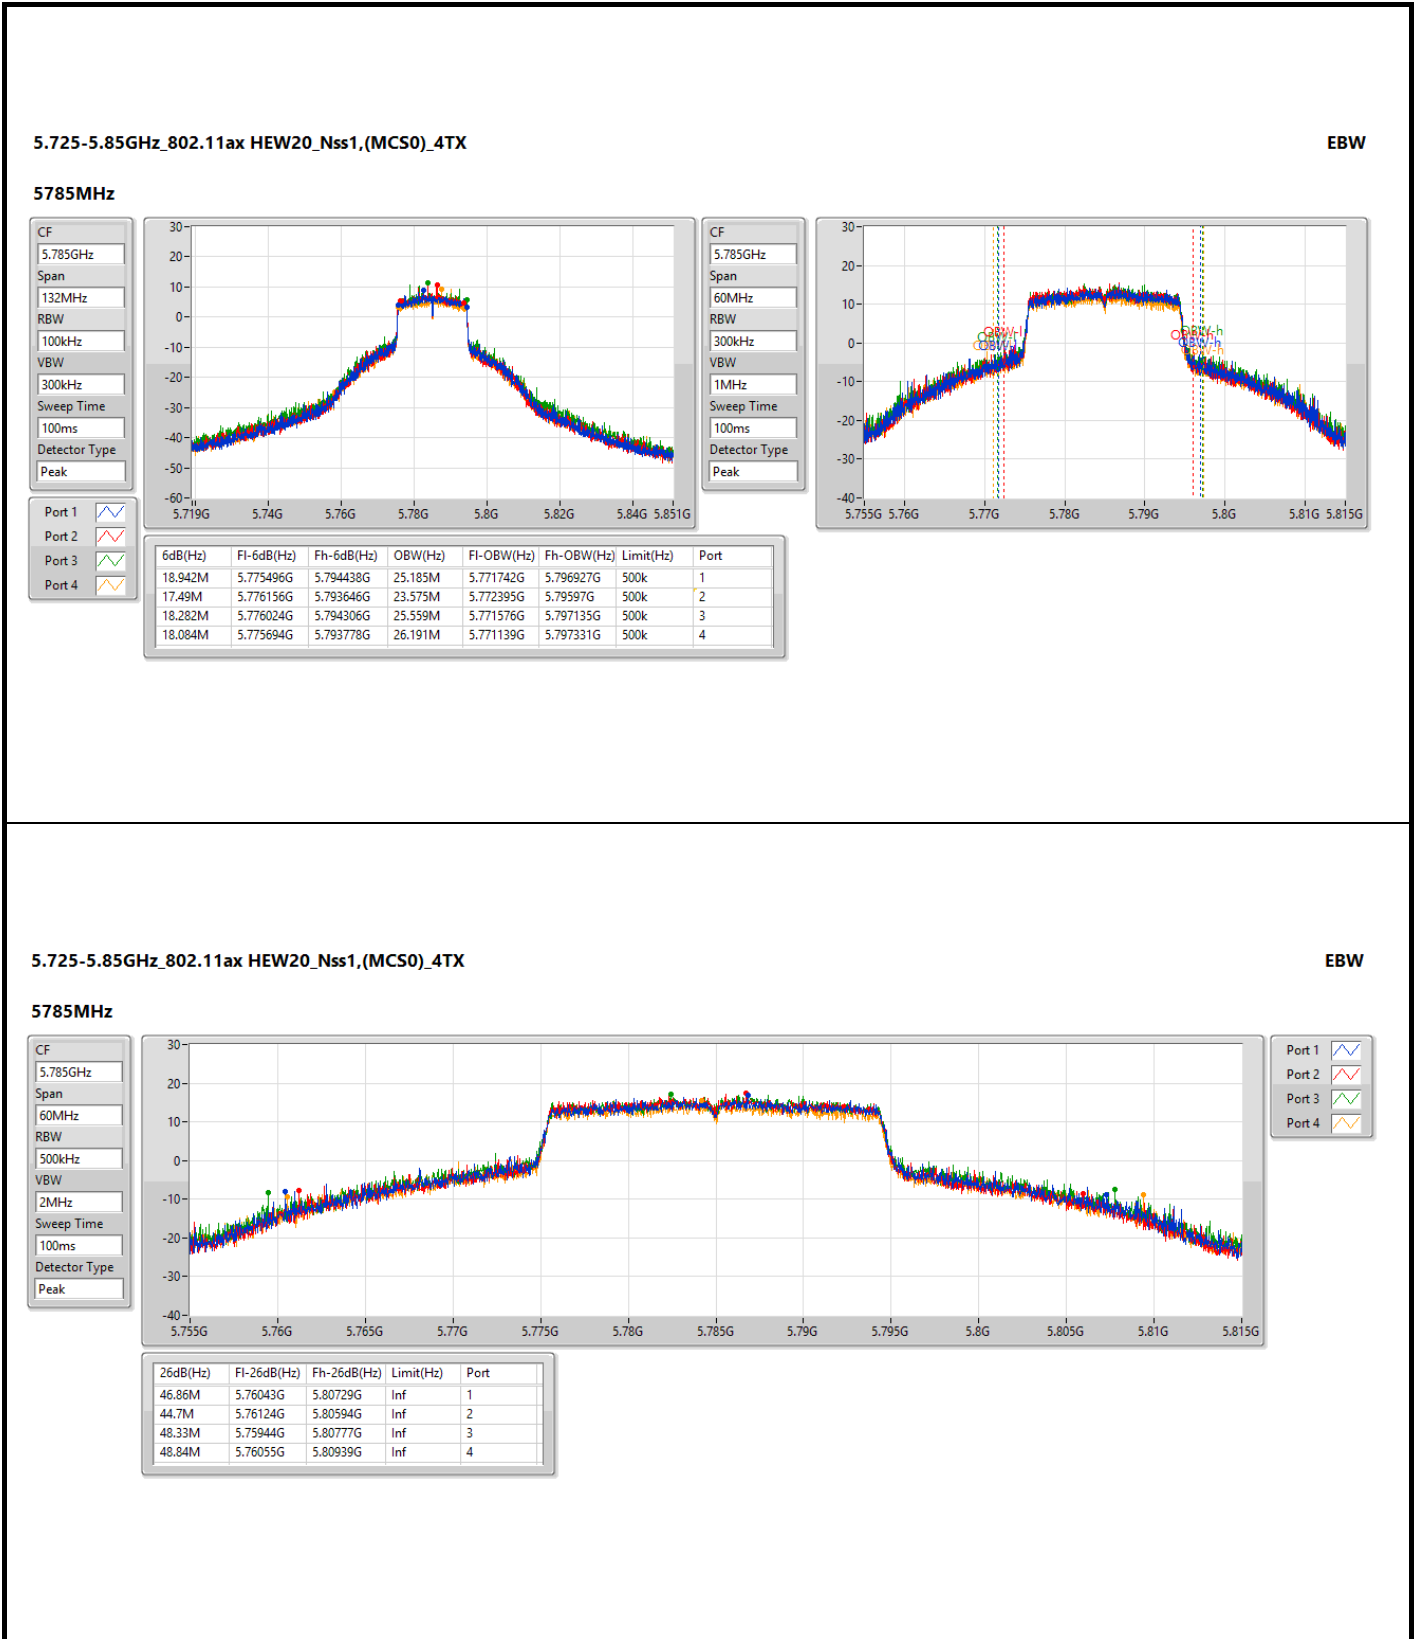

5.725-5.85GHz\_802.11ax HEW20\_Nss1,(MCS0)\_4TX

EBW

5745MHz

CF  
5.745GHz  
Span  
60MHz  
RBW  
500kHz  
VBW  
2MHz  
Sweep Time  
100ms  
Detector Type  
Peak

Port 1  
Port 2  
Port 3  
Port 4

26dB(Hz)	Fl-26dB(Hz)	Fh-26dB(Hz)	Limit(Hz)	Port
43.53M	5.72028G	5.76381G	Inf	1
40.5M	5.72349G	5.76399G	Inf	2
43.62M	5.7222G	5.76582G	Inf	3
44.91M	5.72241G	5.76732G	Inf	4