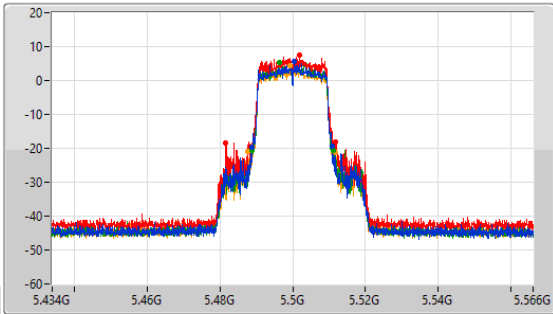

5.47-5.725GHz\_802.11ax HEW20\_Nss1,(MCS0)\_4TX

EBW

5500MHz

CF: 5.5GHz  
 Span: 132MHz  
 RBW: 300kHz  
 VBW: 1MHz  
 Sweep Time: 100ms  
 Detector Type: Peak

CF: 5.5GHz  
 Span: 60MHz  
 RBW: 200kHz  
 VBW: 1MHz  
 Sweep Time: 100ms  
 Detector Type: Peak