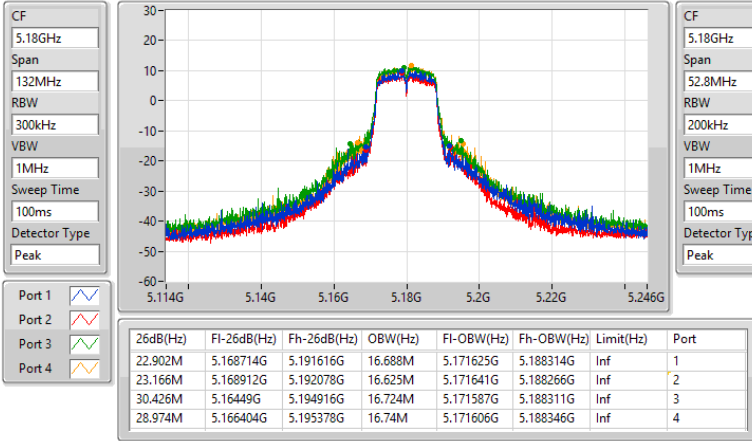

Mode	Result	Limit (Hz)	Port 1-N dB (Hz)	Port 1-OBW (Hz)	Port 2-N dB (Hz)	Port 2-OBW (Hz)	Port 3-N dB (Hz)	Port 3-OBW (Hz)	Port 4-N dB (Hz)	Port 4-OBW (Hz)
5590MHz	Pass	Inf	39.468M	37.507M	39.072M	37.472M	39.336M	37.491M	39.336M	37.481M
5670MHz	Pass	Inf	39.072M	37.473M	39.204M	37.483M	39.336M	37.443M	39.336M	37.461M
5710MHz Straddle 5.47-5.725GHz	Pass	Inf	34.65M	33.583M	34.65M	33.583M	34.685M	33.548M	34.685M	33.513M
5710MHz Straddle 5.725-5.85GHz	Pass	500k	4.02M	4.078M	3.98M	4.078M	3.94M	4.078M	4.04M	4.078M
5755MHz	Pass	500k	33.792M	38.085M	35.112M	37.795M	32.736M	38M	33.792M	38.044M
5795MHz	Pass	500k	28.644M	58.501M	33.66M	54.028M	33.792M	58.857M	34.716M	59.392M
802.11ax HEW80_Nss1,(MCS0)_4TX	-	-	-	-	-	-	-	-	-	-
5210MHz	Pass	Inf	79.992M	76.624M	80.256M	76.614M	80.256M	76.497M	79.992M	76.672M
5290MHz	Pass	Inf	80.256M	76.602M	80.256M	76.51M	80.256M	76.549M	80.256M	76.492M
5530MHz	Pass	Inf	80.256M	76.858M	79.992M	76.437M	80.256M	76.682M	80.256M	76.645M
5610MHz	Pass	Inf	80.256M	76.78M	80.256M	76.621M	80.256M	76.743M	79.992M	76.799M
5690MHz Straddle 5.47-5.725GHz	Pass	Inf	74.85M	72.789M	74.85M	72.864M	74.925M	72.714M	74.775M	72.789M
5690MHz Straddle 5.725-5.85GHz	Pass	500k	3.98M	11.934M	3.98M	4.798M	3.94M	16.552M	3.96M	17.291M
5775MHz	Pass	500k	73.656M	76.897M	69.96M	76.609M	71.544M	76.657M	71.28M	76.718M

Port X-N dB = Port X 6dB down bandwidth for 5.725-5.85GHz band / 26dB down bandwidth for other band

Port X-OBW = Port X 99% occupied bandwidth

5.15-5.25GHz\_802.11a\_Nss1,(6Mbps)\_4TX

EBW

5180MHz

5.15-5.25GHz\_802.11a\_Nss1,(6Mbps)\_4TX

EBW

5200MHz

5.15-5.25GHz\_802.11a\_Nss1,(6Mbps)\_4TX

EBW

5240MHz

CF: 5.24GHz  
 Span: 132MHz  
 RBW: 200kHz  
 VBW: 1MHz  
 Sweep Time: 100ms  
 Detector Type: Peak

CF: 5.24GHz  
 Span: 52.8MHz  
 RBW: 200kHz  
 VBW: 1MHz  
 Sweep Time: 100ms  
 Detector Type: Peak