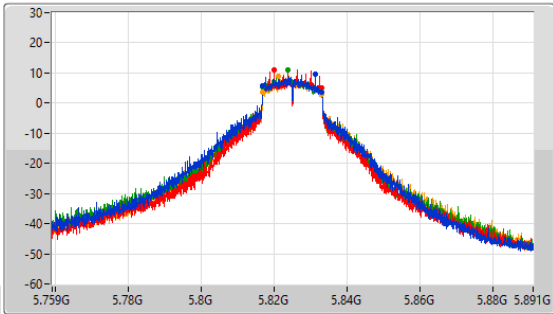

5.725-5.85GHz\_802.11a\_Nss1,(6Mbps)\_4TX

EBW

5785MHz

CF  
5.785GHz  
Span  
52.8MHz  
RBW  
500kHz  
VBW  
2MHz  
Sweep Time  
100ms  
Detector Type  
Peak

Port 1  
Port 2  
Port 3  
Port 4

26dB(Hz)	Fl-26dB(Hz)	Fh-26dB(Hz)	Limit(Hz)	Port
40.973M	5.763695G	5.804668G	Inf	1
40.682M	5.764408G	5.80509G	Inf	2
41.501M	5.764619G	5.80612G	Inf	3
39.758M	5.764989G	5.804747G	Inf	4

5.725-5.85GHz\_802.11a\_Nss1,(6Mbps)\_4TX

EBW

5825MHz

CF: 5.825GHz  
 Span: 132MHz  
 RBW: 100kHz  
 VBW: 300kHz  
 Sweep Time: 100ms  
 Detector Type: Peak

CF: 5.825GHz  
 Span: 52.8MHz  
 RBW: 500kHz  
 VBW: 2MHz  
 Sweep Time: 100ms  
 Detector Type: Peak