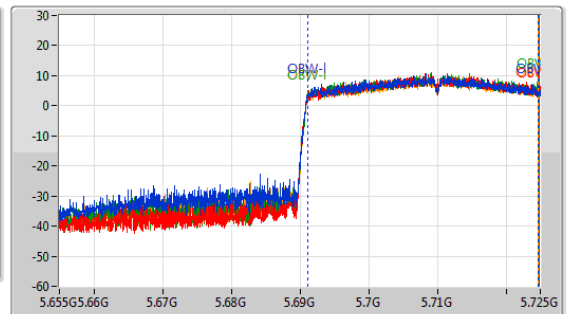

5.47-5.725GHz\_802.11ax HEW40\_Nss1,(MCS0)\_4TX

EBW

5710MHz Straddle 5.47-5.725GHz

CF: 5.69GHz  
 Span: 70MHz  
 RBW: 300kHz  
 VBW: 1MHz  
 Sweep Time: 100ms  
 Detector Type: Peak

CF: 5.69GHz  
 Span: 70MHz  
 RBW: 500kHz  
 VBW: 2MHz  
 Sweep Time: 100ms  
 Detector Type: Peak