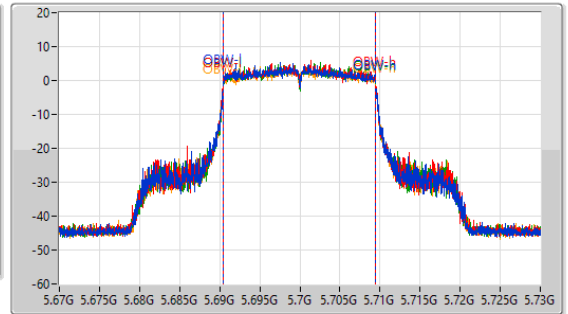

5.47-5.725GHz\_802.11ax HEW20\_Nss1,(MCS0)\_4TX

EBW

5700MHz

CF: 5.7GHz  
 Span: 132MHz  
 RBW: 300kHz  
 VBW: 1MHz  
 Sweep Time: 100ms  
 Detector Type: Peak

CF: 5.7GHz  
 Span: 60MHz  
 RBW: 200kHz  
 VBW: 1MHz  
 Sweep Time: 100ms  
 Detector Type: Peak