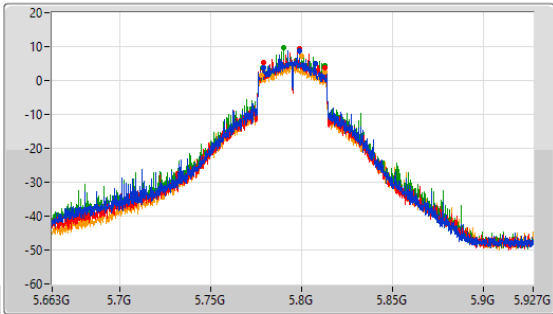

5.725-5.85GHz_802.11ax HEW40_Nss1,(MCS0)_4TX

EBW

5795MHz

CF: 5.795GHz
Span: 264MHz
RBW: 100kHz
VBW: 300kHz
Sweep Time: 100ms
Detector Type: Peak

CF: 5.795GHz
Span: 120MHz
RBW: 1MHz
VBW: 3MHz
Sweep Time: 100ms
Detector Type: Peak