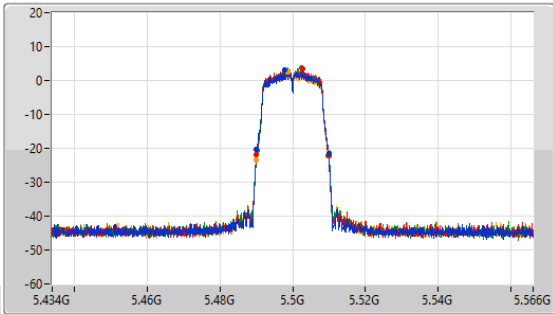

5.25-5.35GHz\_802.11a\_Nss1,(6Mbps)\_4TX

EBW

5320MHz

CF: 5.32GHz  
 Span: 132MHz  
 RBW: 200kHz  
 VBW: 1MHz  
 Sweep Time: 100ms  
 Detector Type: Peak

CF: 5.32GHz  
 Span: 52.8MHz  
 RBW: 200kHz  
 VBW: 1MHz  
 Sweep Time: 100ms  
 Detector Type: Peak

26dB(Hz)	Fl-26dB(Hz)	Fh-26dB(Hz)	OBW(Hz)	Fl-OBW(Hz)	Fh-OBW(Hz)	Limit(Hz)	Port
20.064M	5.309968G	5.330032G	16.558M	5.311693G	5.328252G	Inf	1
19.734M	5.3101G	5.329834G	16.502M	5.311728G	5.32823G	Inf	2
20.064M	5.309968G	5.330032G	16.492M	5.311738G	5.328229G	Inf	3
19.932M	5.3101G	5.330032G	16.466M	5.311754G	5.32822G	Inf	4

5.47-5.725GHz\_802.11a\_Nss1,(6Mbps)\_4TX

EBW

5500MHz

CF: 5.5GHz  
 Span: 132MHz  
 RBW: 200kHz  
 VBW: 1MHz  
 Sweep Time: 100ms  
 Detector Type: Peak

CF: 5.5GHz  
 Span: 52.8MHz  
 RBW: 200kHz  
 VBW: 1MHz  
 Sweep Time: 100ms  
 Detector Type: Peak