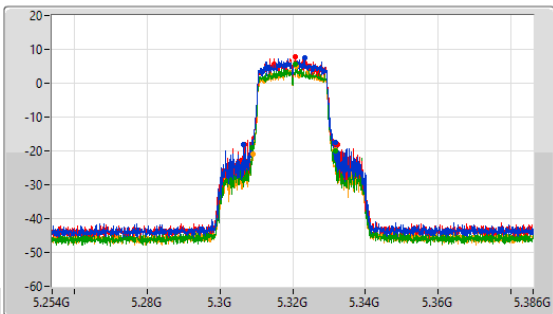

5320MHz

CF: 5.32GHz
Span: 132MHz
RBW: 300kHz
VBW: 1MHz
Sweep Time: 100ms
Detector Type: Peak

CF: 5.32GHz
Span: 60MHz
RBW: 200kHz
VBW: 1MHz
Sweep Time: 100ms
Detector Type: Peak