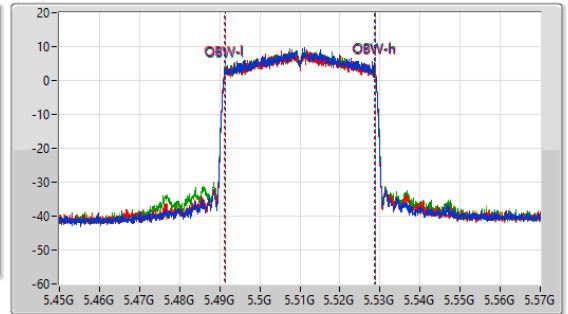

5.47-5.725GHz\_802.11ax HEW40-BF\_Nss1,(MCS0)\_4TX

EBW

5510MHz

CF: 5.51GHz  
 Span: 264MHz  
 RBW: 300kHz  
 VBW: 1MHz  
 Sweep Time: 100ms  
 Detector Type: Peak

CF: 5.51GHz  
 Span: 120MHz  
 RBW: 500kHz  
 VBW: 2MHz  
 Sweep Time: 100ms  
 Detector Type: Peak