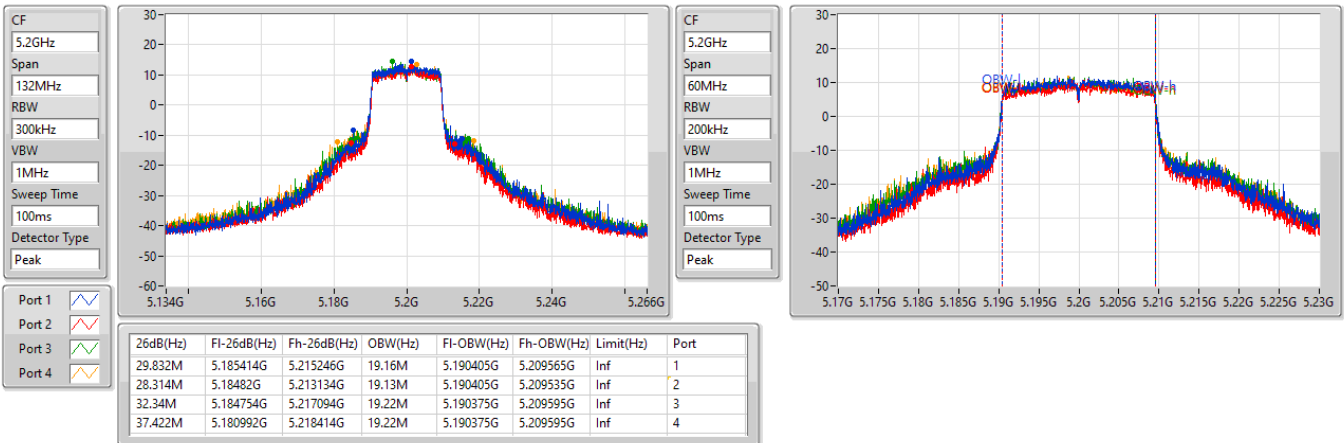

5.15-5.25GHz_802.11ax HEW20-BF_Nss1,(MCS0)_4TX

EBW

5180MHz

5.15-5.25GHz_802.11ax HEW20-BF_Nss1,(MCS0)_4TX

EBW

5200MHz