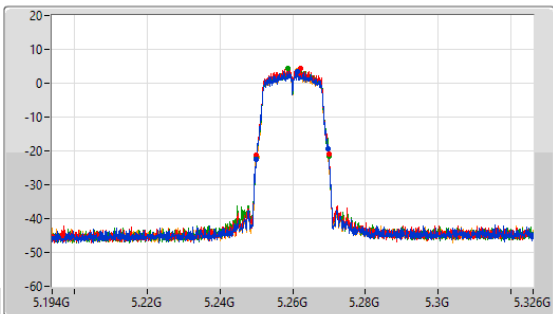

5260MHz

CF: 5.26GHz
Span: 132MHz
RBW: 200kHz
VBW: 1MHz
Sweep Time: 100ms
Detector Type: Peak

CF: 5.26GHz
Span: 52.8MHz
RBW: 200kHz
VBW: 1MHz
Sweep Time: 100ms
Detector Type: Peak