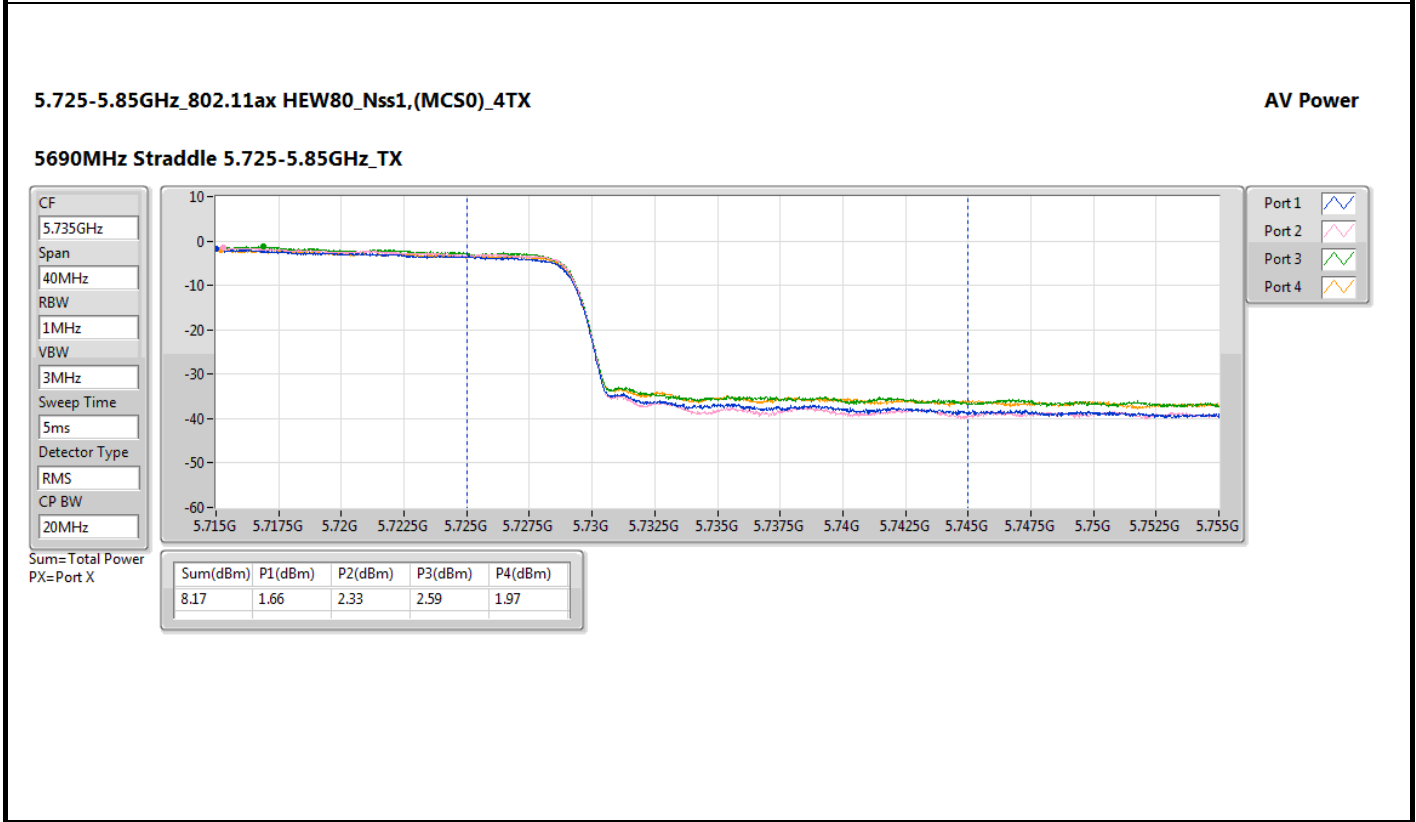

Beamforming mode

Summary

Mode	Total Power (dBm)	Total Power (W)	EIRP (dBm)	EIRP (W)
5.15-5.25GHz	-	-	-	-
802.11ax HEW20-BF_Nss1,(MCS0)_4TX	26.09	0.40644	35.09	3.22849
802.11ax HEW40-BF_Nss1,(MCS0)_4TX	26.36	0.43251	35.36	3.43558
802.11ax HEW80-BF_Nss1,(MCS0)_4TX	21.64	0.14588	30.64	1.15878
5.25-5.35GHz	-	-	-	-
802.11ax HEW20-BF_Nss1,(MCS0)_4TX	20.05	0.10116	29.19	0.82985
802.11ax HEW40-BF_Nss1,(MCS0)_4TX	20.70	0.11749	29.84	0.96383
802.11ax HEW80-BF_Nss1,(MCS0)_4TX	20.62	0.11535	29.76	0.94624
5.47-5.725GHz	-	-	-	-
802.11ax HEW20-BF_Nss1,(MCS0)_4TX	19.82	0.09594	29.43	0.87700
802.11ax HEW40-BF_Nss1,(MCS0)_4TX	20.29	0.10691	29.89	0.97499
802.11ax HEW80-BF_Nss1,(MCS0)_4TX	20.25	0.10593	29.86	0.96828
5.725-5.85GHz	-	-	-	-
802.11ax HEW20-BF_Nss1,(MCS0)_4TX	26.14	0.41115	35.89	3.88150
802.11ax HEW40-BF_Nss1,(MCS0)_4TX	25.99	0.39719	35.74	3.74973
802.11ax HEW80-BF_Nss1,(MCS0)_4TX	22.55	0.17989	32.30	1.69824