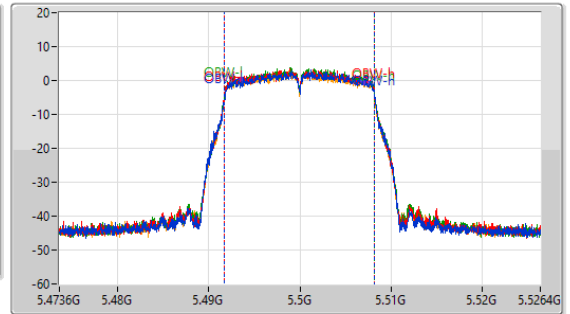

5.47-5.725GHz\_802.11a\_Nss1,(6Mbps)\_4TX

EBW

5500MHz

CF: 5.5GHz  
 Span: 132MHz  
 RBW: 200kHz  
 VBW: 1MHz  
 Sweep Time: 100ms  
 Detector Type: Peak

CF: 5.5GHz  
 Span: 52.8MHz  
 RBW: 200kHz  
 VBW: 1MHz  
 Sweep Time: 100ms  
 Detector Type: Peak

5.47-5.725GHz\_802.11a\_Nss1,(6Mbps)\_4TX

EBW

5580MHz

CF: 5.58GHz  
 Span: 132MHz  
 RBW: 200kHz  
 VBW: 1MHz  
 Sweep Time: 100ms  
 Detector Type: Peak

CF: 5.58GHz  
 Span: 52.8MHz  
 RBW: 200kHz  
 VBW: 1MHz  
 Sweep Time: 100ms  
 Detector Type: Peak