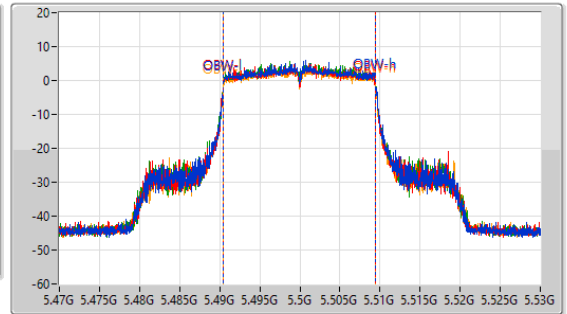

5.47-5.725GHz\_802.11ax HEW20\_Nss1,(MCS0)\_4TX

EBW

5500MHz

CF: 5.5GHz  
 Span: 132MHz  
 RBW: 300kHz  
 VBW: 1MHz  
 Sweep Time: 100ms  
 Detector Type: Peak

CF: 5.5GHz  
 Span: 60MHz  
 RBW: 200kHz  
 VBW: 1MHz  
 Sweep Time: 100ms  
 Detector Type: Peak