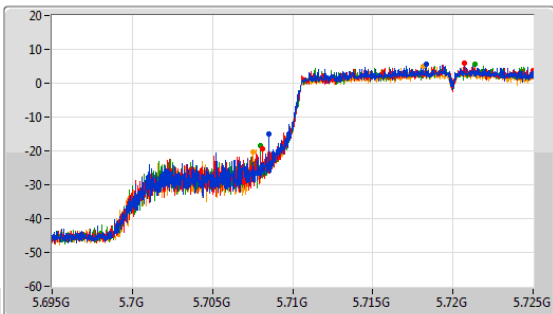

5720MHz Straddle 5.47-5.725GHz

CF: 5.71GHz
Span: 30MHz
RBW: 200kHz
VBW: 1MHz
Sweep Time: 100ms
Detector Type: Peak

CF: 5.71GHz
Span: 30MHz
RBW: 200kHz
VBW: 1MHz
Sweep Time: 100ms
Detector Type: Peak