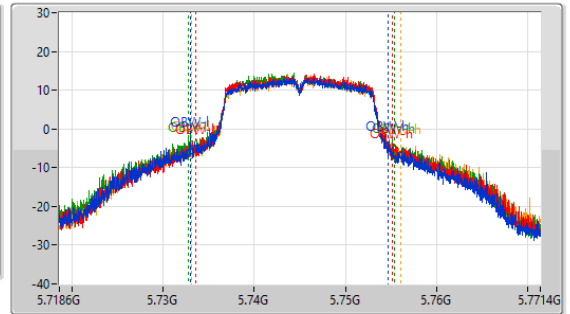

6dB(Hz)	Fl-6dB(Hz)	Fh-6dB(Hz)	OBW(Hz)	Fl-OBW(Hz)	Fh-OBW(Hz)	Limit(Hz)	Port
16.038M	5.736816G	5.752854G	21.681M	5.733011G	5.754692G	500k	1
16.038M	5.736816G	5.752854G	21.527M	5.733611G	5.755138G	500k	2
15.708M	5.73741G	5.753118G	22.604M	5.732764G	5.755368G	500k	3
16.038M	5.73708G	5.753118G	23.029M	5.733062G	5.756091G	500k	4

5.725-5.85GHz_802.11a_Nss1,(6Mbps)_4TX

EBW

5745MHz

CF: 5.745GHz
Span: 52.8MHz
RBW: 500kHz
VBW: 2MHz
Sweep Time: 100ms
Detector Type: Peak