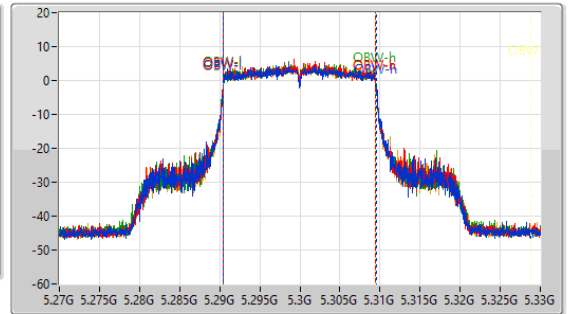

Port 1: [Blue line]  
 Port 2: [Red line]  
 Port 3: [Green line]  
 Port 4: [Yellow line]

26dB(Hz)	Fl-26dB(Hz)	Fh-26dB(Hz)	OBW(Hz)	Fl-OBW(Hz)	Fh-OBW(Hz)	Limit(Hz)	Port
26.268M	5.248648G	5.274916G	19.024M	5.250451G	5.269476G	Inf	1
24.09M	5.247262G	5.271352G	19.007M	5.250471G	5.269478G	Inf	2
21.846M	5.248978G	5.270824G	19.014M	5.250469G	5.269483G	Inf	3
25.146M	5.246074G	5.27122G	19.018M	5.250447G	5.269464G	Inf	4

5.25-5.35GHz\_802.11ax\_HEW20\_Nss1,(MCS0)\_4TX

EBW

5300MHz

CF: 5.3GHz  
 Span: 132MHz  
 RBW: 200kHz  
 VBW: 1MHz  
 Sweep Time: 100ms  
 Detector Type: Peak

CF: 5.3GHz  
 Span: 60MHz  
 RBW: 200kHz  
 VBW: 1MHz  
 Sweep Time: 100ms  
 Detector Type: Peak