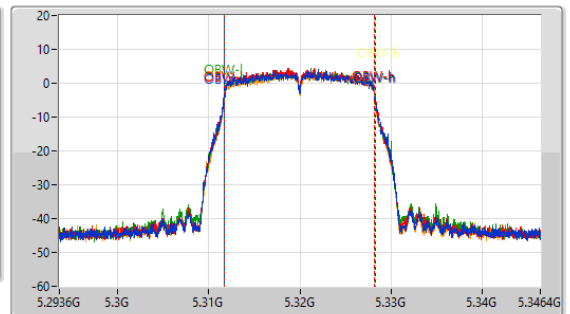

5.25-5.35GHz\_802.11a\_Nss1,(6Mbps)\_4TX

EBW

5320MHz

CF: 5.32GHz  
 Span: 132MHz  
 RBW: 200kHz  
 VBW: 1MHz  
 Sweep Time: 100ms  
 Detector Type: Peak

CF: 5.32GHz  
 Span: 52.8MHz  
 RBW: 200kHz  
 VBW: 1MHz  
 Sweep Time: 100ms  
 Detector Type: Peak