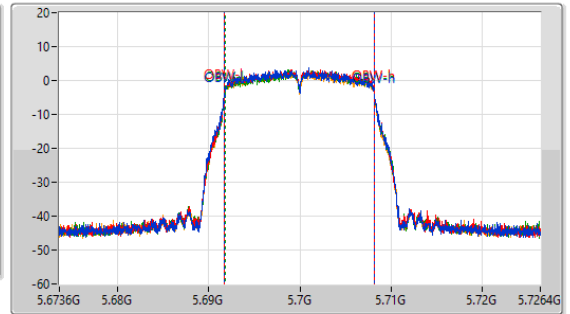

5.47-5.725GHz\_802.11a\_Nss1,(6Mbps)\_4TX

EBW

5700MHz

CF: 5.7GHz  
 Span: 132MHz  
 RBW: 200kHz  
 VBW: 1MHz  
 Sweep Time: 100ms  
 Detector Type: Peak

CF: 5.7GHz  
 Span: 52.8MHz  
 RBW: 200kHz  
 VBW: 1MHz  
 Sweep Time: 100ms  
 Detector Type: Peak