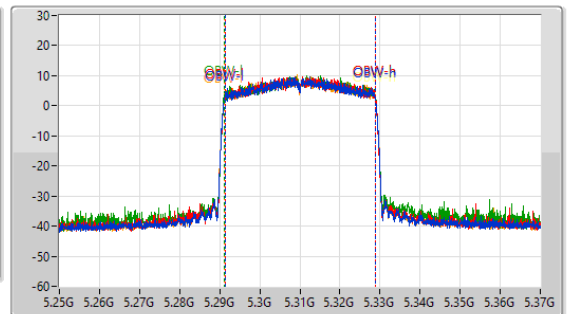

5.25-5.35GHz\_802.11ax\_HEW40\_Nss1,(MCS0)\_4TX

EBW

5310MHz

CF: 5.31GHz  
 Span: 264MHz  
 RBW: 300kHz  
 VBW: 1MHz  
 Sweep Time: 100ms  
 Detector Type: Peak

CF: 5.31GHz  
 Span: 120MHz  
 RBW: 500kHz  
 VBW: 2MHz  
 Sweep Time: 100ms  
 Detector Type: Peak