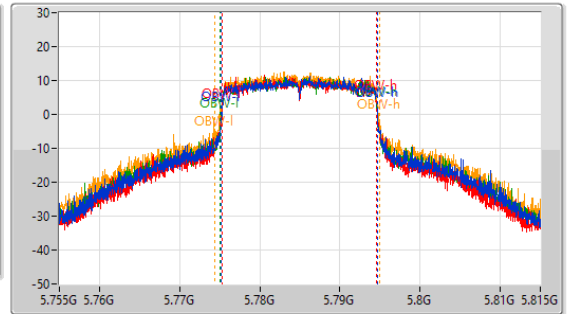

6dB(Hz)	FI-6dB(Hz)	Fh-6dB(Hz)	OBW(Hz)	FI-OBW(Hz)	Fh-OBW(Hz)	Limit(Hz)	Port
18.612M	5.775496G	5.794108G	19.52M	5.775135G	5.794655G	500k	1
18.15M	5.775628G	5.793778G	19.31M	5.775255G	5.794565G	500k	2
18.348M	5.775628G	5.793976G	19.52M	5.775105G	5.794625G	500k	3
18.348M	5.775694G	5.794042G	20.54M	5.774355G	5.794895G	500k	4

5.725-5.85GHz_802.11ax HEW20-BF_Nss1,(MCS0)_4TX

EBW

5785MHz

CF: 5.785GHz
Span: 60MHz
RBW: 500kHz
VBW: 2MHz
Sweep Time: 100ms
Detector Type: Peak