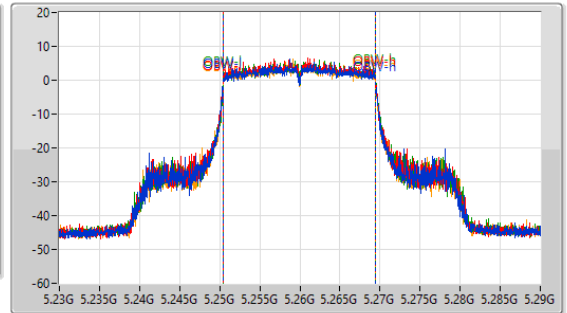

Port 1: [Blue line]  
 Port 2: [Red line]  
 Port 3: [Green line]  
 Port 4: [Yellow line]

26dB(Hz)	Fl-26dB(Hz)	Fh-26dB(Hz)	OBW(Hz)	Fl-OBW(Hz)	Fh-OBW(Hz)	Limit(Hz)	Port
22.77M	5.22713G	5.2499G	18.951M	5.230495G	5.249445G	Inf	1
20.196M	5.229968G	5.250164G	18.951M	5.230495G	5.249445G	Inf	2
34.782M	5.223434G	5.258216G	18.981M	5.230495G	5.249475G	Inf	3
26.004M	5.226338G	5.252342G	18.891M	5.230525G	5.249415G	Inf	4

5.25-5.35GHz\_802.11ax\_HEW20\_Nss1,(MCS0)\_4TX

EBW

5260MHz

CF: 5.26GHz  
 Span: 132MHz  
 RBW: 300kHz  
 VBW: 1MHz  
 Sweep Time: 100ms  
 Detector Type: Peak

CF: 5.26GHz  
 Span: 60MHz  
 RBW: 200kHz  
 VBW: 1MHz  
 Sweep Time: 100ms  
 Detector Type: Peak

Port 1: [Blue line]  
 Port 2: [Red line]  
 Port 3: [Green line]  
 Port 4: [Yellow line]

26dB(Hz)	Fl-26dB(Hz)	Fh-26dB(Hz)	OBW(Hz)	Fl-OBW(Hz)	Fh-OBW(Hz)	Limit(Hz)	Port
26.268M	5.248648G	5.274916G	19.024M	5.250451G	5.269476G	Inf	1
24.09M	5.247262G	5.271352G	19.007M	5.250471G	5.269478G	Inf	2
21.846M	5.248978G	5.270824G	19.014M	5.250469G	5.269483G	Inf	3
25.146M	5.246074G	5.27122G	19.018M	5.250447G	5.269464G	Inf	4