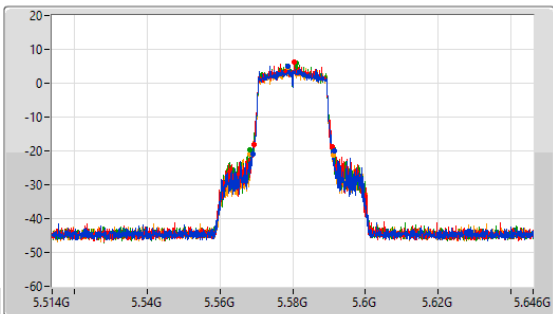

5580MHz

CF: 5.58GHz
Span: 132MHz
RBW: 200kHz
VBW: 1MHz
Sweep Time: 100ms
Detector Type: Peak

CF: 5.58GHz
Span: 60MHz
RBW: 200kHz
VBW: 1MHz
Sweep Time: 100ms
Detector Type: Peak