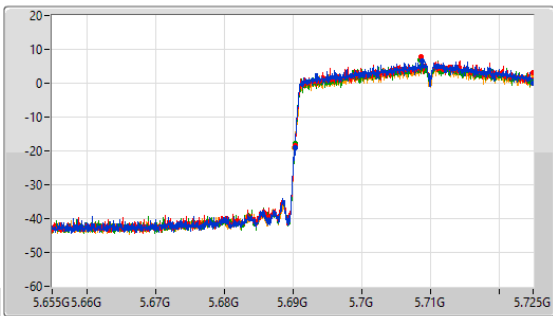

5710MHz Straddle 5.47-5.725GHz

CF: 5.69GHz
Span: 70MHz
RBW: 300kHz
VBW: 1MHz
Sweep Time: 100ms
Detector Type: Peak

CF: 5.69GHz
Span: 70MHz
RBW: 500kHz
VBW: 2MHz
Sweep Time: 100ms
Detector Type: Peak