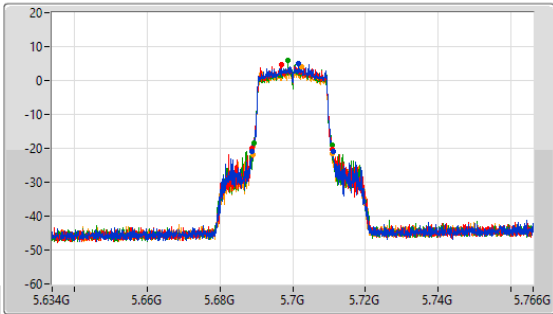

5.47-5.725GHz_802.11ax HEW20-BF_Nss1,(MCS0)_4TX

EBW

5700MHz

CF: 5.7GHz
Span: 132MHz
RBW: 200kHz
VBW: 1MHz
Sweep Time: 100ms
Detector Type: Peak

CF: 5.7GHz
Span: 60MHz
RBW: 200kHz
VBW: 1MHz
Sweep Time: 100ms
Detector Type: Peak