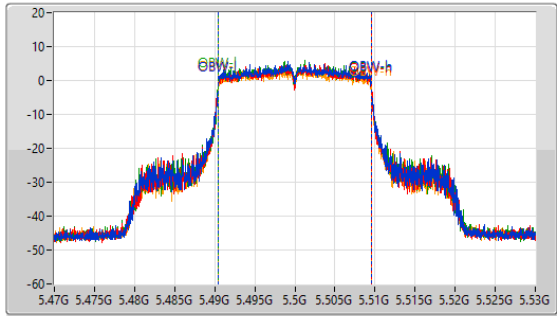

5.47-5.725GHz\_802.11ax HEW20-BF\_Nss1,(MCS0)\_4TX

EBW

5500MHz

CF: 5.5GHz  
 Span: 132MHz  
 RBW: 200kHz  
 VBW: 1MHz  
 Sweep Time: 100ms  
 Detector Type: Peak

CF: 5.5GHz  
 Span: 60MHz  
 RBW: 200kHz  
 VBW: 1MHz  
 Sweep Time: 100ms  
 Detector Type: Peak