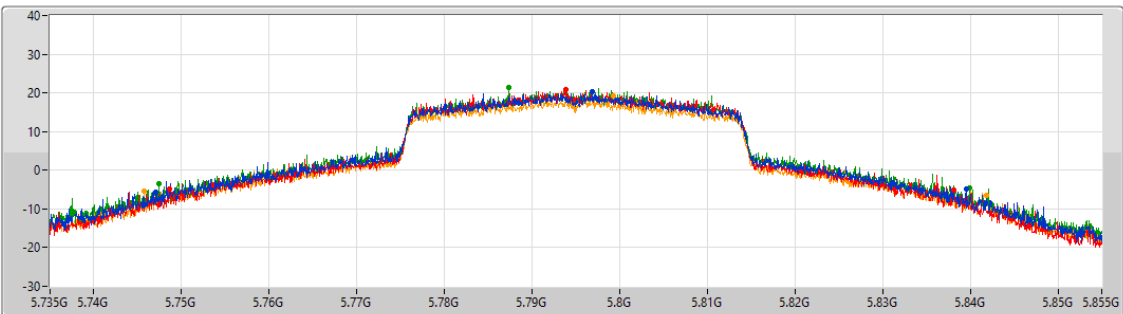

Port 1
Port 2
Port 3
Port 4

26dB(Hz)	Fl-26dB(Hz)	Fh-26dB(Hz)	Limit(Hz)	Port
92.46M	5.74706G	5.83952G	Inf	1
89.52M	5.74862G	5.83814G	Inf	2
92.52M	5.74742G	5.83994G	Inf	3
96.06M	5.74574G	5.8418G	Inf	4