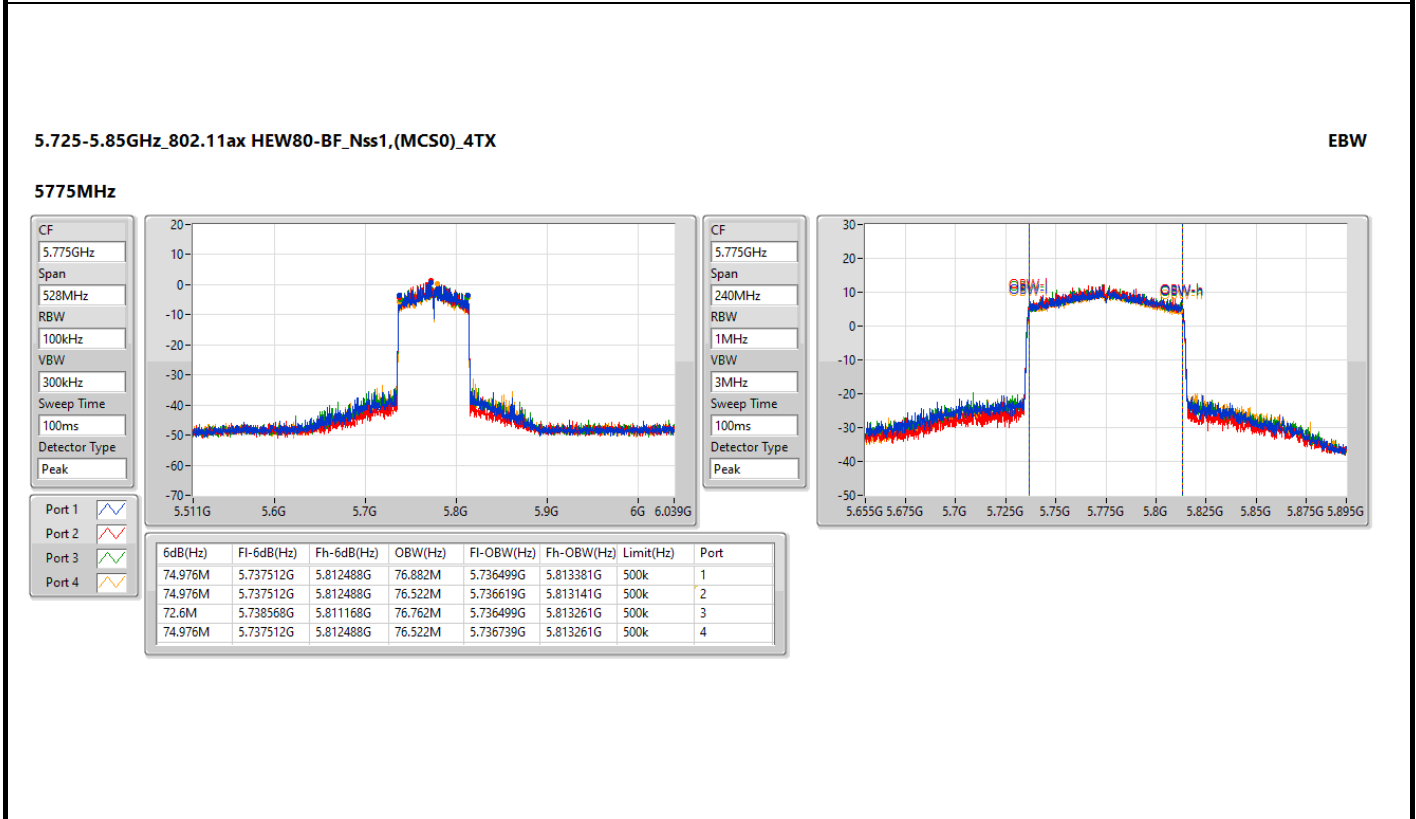

5.47-5.725GHz\_802.11ax HEW80-BF\_Nss1,(MCS0)\_4TX

EBW

5690MHz Straddle 5.47-5.725GHz

5.725-5.85GHz\_802.11ax HEW80-BF\_Nss1,(MCS0)\_4TX

EBW

5690MHz Straddle 5.725-5.85GHz

Non-beamforming mode

Summary