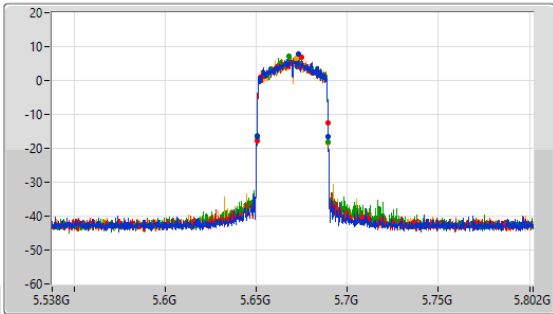

5.47-5.725GHz_802.11ax HEW40_Nss1,(MCS0)_4TX

EBW

5670MHz

CF: 5.67GHz
Span: 264MHz
RBW: 300kHz
VBW: 1MHz
Sweep Time: 100ms
Detector Type: Peak

CF: 5.67GHz
Span: 120MHz
RBW: 500kHz
VBW: 2MHz
Sweep Time: 100ms
Detector Type: Peak