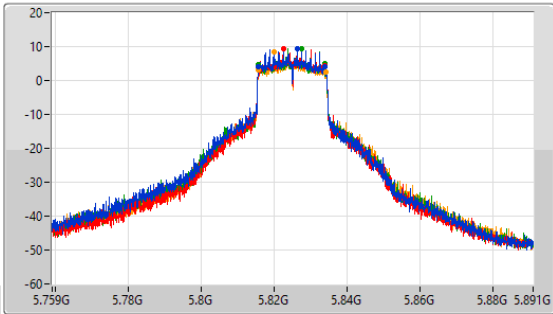

5.725-5.85GHz_802.11ax HEW20-BF_Nss1,(MCS0)_4TX

EBW

5825MHz

CF
5.825GHz
Span
132MHz
RBW
100kHz
VBW
300kHz
Sweep Time
100ms
Detector Type
Peak

CF
5.825GHz
Span
60MHz
RBW
300kHz
VBW
1MHz
Sweep Time
100ms
Detector Type
Peak