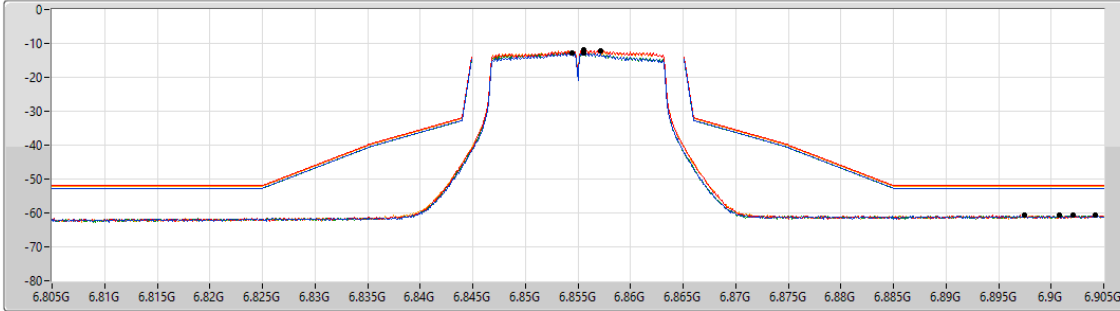

CF Freq
6.855GHz

Span
100MHz

RBW
200kHz

VBW
1MHz

Sweep Time
20ms

Detector Type
RMS

Port 1

Port 2