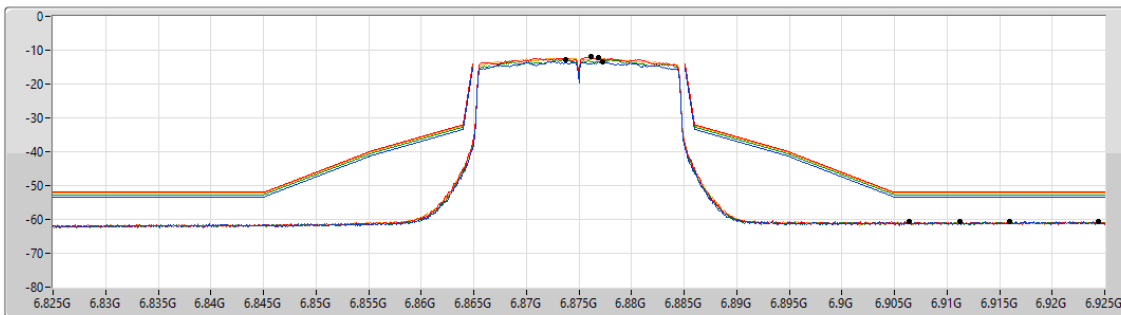

6875MHz Straddle 6.525-6.875GHz_TX

CF Freq
6.875GHz

Span
100MHz

RBW
200kHz

VBW
1MHz

Sweep Time
20ms

Detector Type
RMS

Port 1

Port 2

Port 3

Port 4

Ref(Hz)	Ref(dBm)	Freq(Hz)	Level(dBm)	Limit(dBm)	Margin(dB)	Port
6.8773G	-13.41	6.9112G	-60.68	-53.41	-7.27	1
6.8762G	-12.03	6.916G	-60.74	-52.03	-8.71	2
6.8737G	-12.74	6.9064G	-60.63	-52.74	-7.89	3
6.8769G	-12.29	6.9244G	-60.72	-52.29	-8.43	4