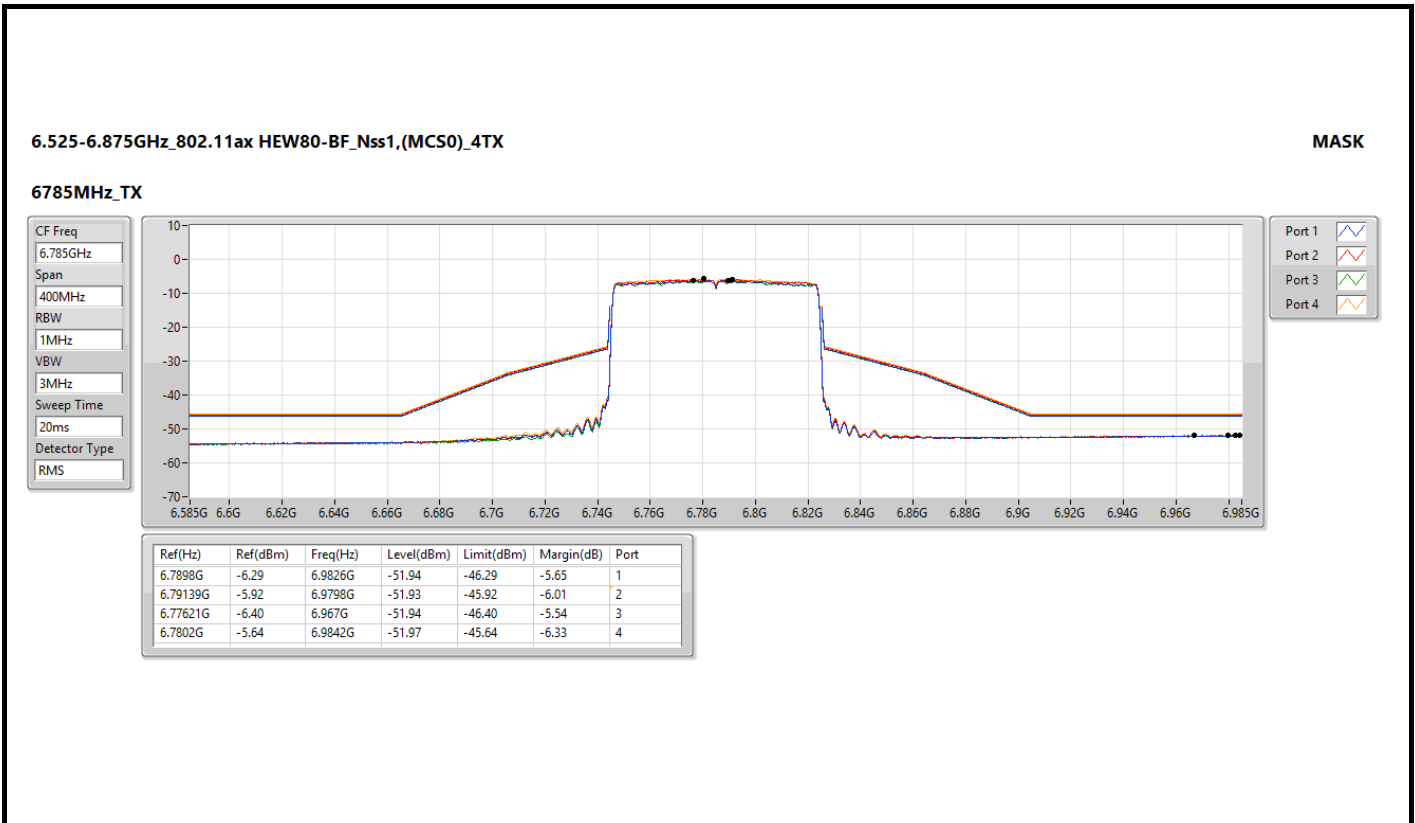

6.525-6.875GHz_802.11ax HEW160-BF_Nss1,(MCS0)_4TX

MASK

6665MHz_TX

CF Freq
6.665GHz

Span
800MHz

RBW
2MHz

VBW
10MHz

Sweep Time
20ms