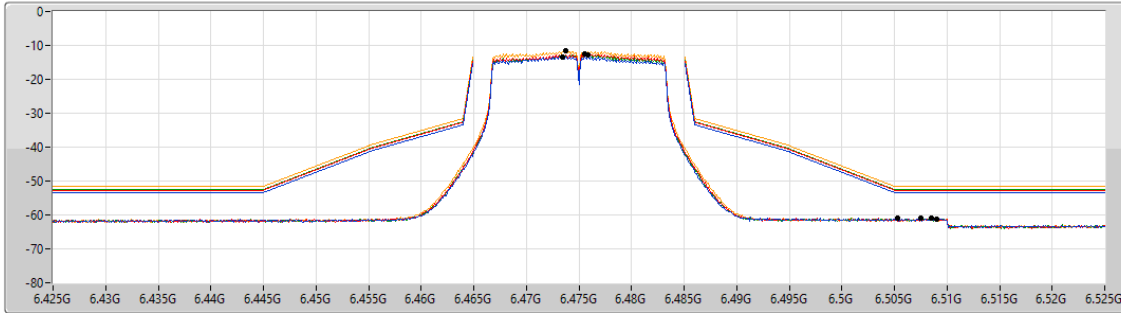

6.425-6.525GHz_802.11a_Nss1,(6Mbps)_4TX

MASK

6475MHz_TX

CF Freq
6.475GHz

Span
100MHz

RBW
200kHz

VBW
1MHz

Sweep Time
20ms

Detector Type
RMS

Port 1

Port 2

Port 3

Port 4

Ref(Hz)	Ref(dBm)	Freq(Hz)	Level(dBm)	Limit(dBm)	Margin(dB)	Port
6.4734G	-13.39	6.5053G	-61.01	-53.39	-7.62	1
6.4759G	-12.66	6.509G	-61.17	-52.66	-8.51	2
6.4756G	-12.49	6.5085G	-60.93	-52.49	-8.44	3
6.4737G	-11.56	6.5075G	-61.06	-51.56	-9.50	4

6.425-6.525GHz_802.11a_Nss1,(6Mbps)_4TX

MASK