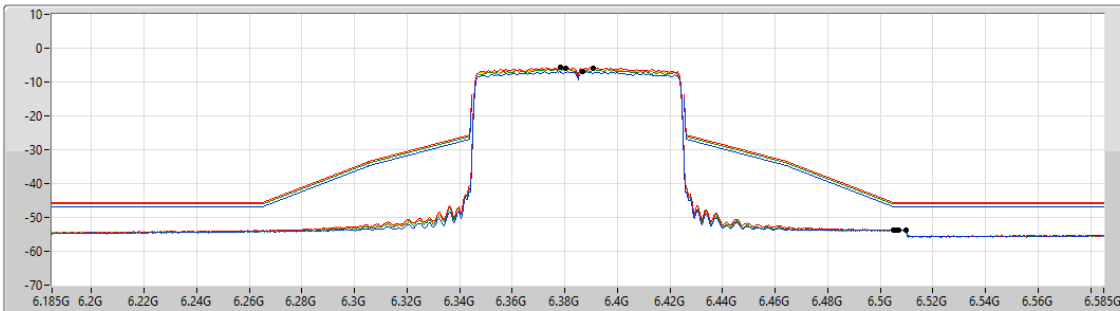

6385MHz_TX

CF Freq
6.385GHz

Span
400MHz

RBW
1MHz

VBW
3MHz

Sweep Time
20ms

Detector Type
RMS

Port 1

Port 2

Port 3

Port 4

Ref(Hz)	Ref(dBm)	Freq(Hz)	Level(dBm)	Limit(dBm)	Margin(dB)	Port
6.387G	-6.87	6.505G	-53.60	-46.87	-6.73	1
6.37821G	-5.60	6.5098G	-53.61	-45.60	-8.01	2
6.39099G	-6.07	6.507G	-53.63	-46.07	-7.56	3
6.3802G	-6.03	6.5058G	-53.72	-46.03	-7.69	4