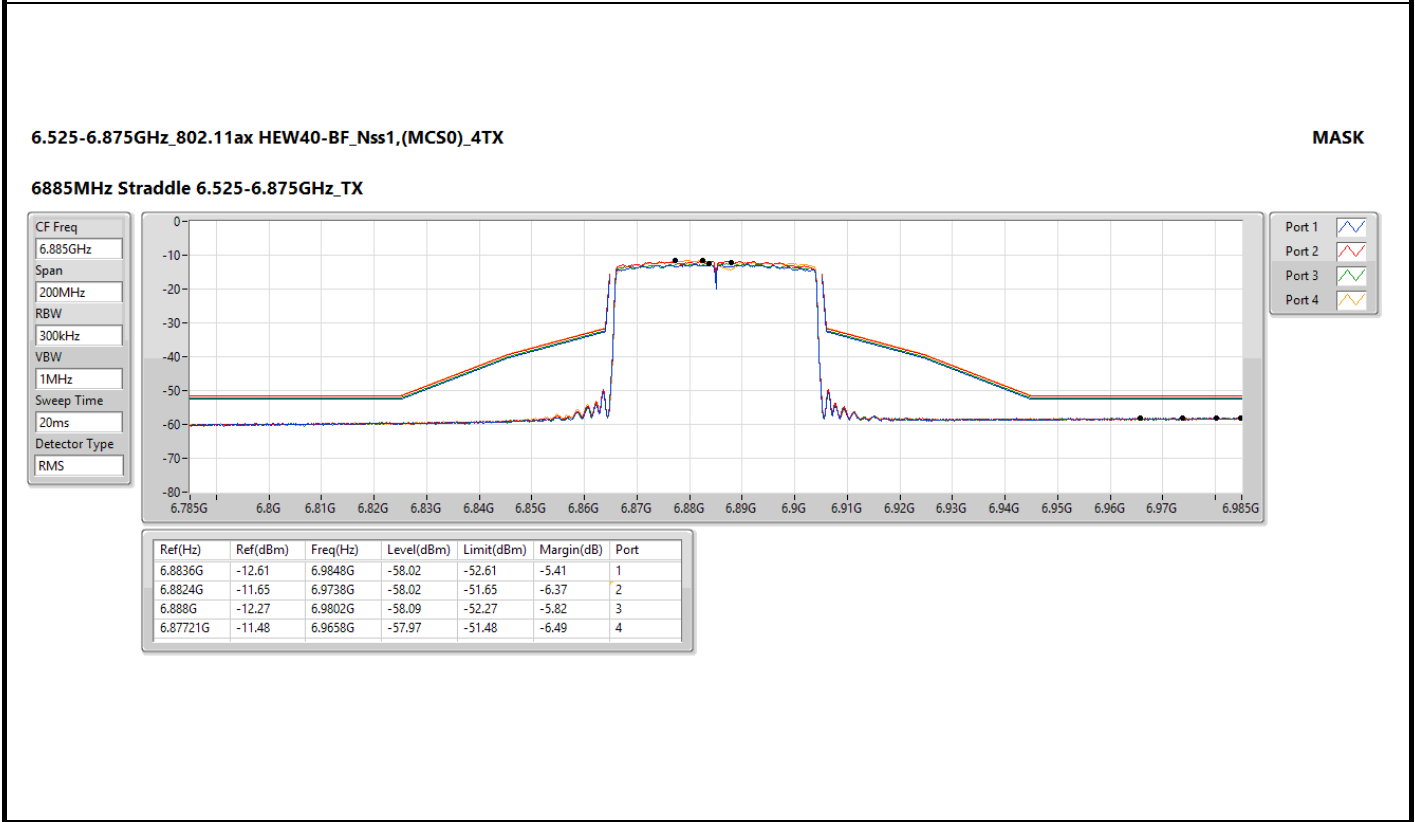

6.875-7.125GHz_802.11ax HEW40-BF_Nss1,(MCS0)_4TX

MASK

7085MHz_TX

CF Freq
7.085GHz

Span
200MHz

RBW
500kHz

VBW
2MHz

Sweep Time
20ms