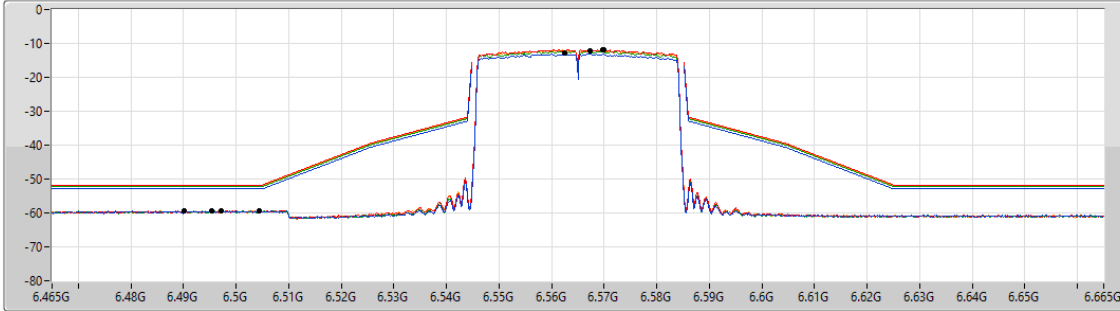

6.525-6.875GHz_802.11ax HEW40_Nss1,(MCS0)_4TX

MASK

6565MHz_TX

CF Freq
6.565GHz

Span
200MHz

RBW
300kHz

VBW
1MHz

Sweep Time
20ms

Detector Type
RMS

Port 1

Port 2

Port 3

Port 4

Ref(Hz)	Ref(dBm)	Freq(Hz)	Level(dBm)	Limit(dBm)	Margin(dB)	Port
6.5624G	-12.91	6.4954G	-59.44	-52.91	-6.53	1
6.57G	-11.73	6.5044G	-59.33	-51.73	-7.60	2
6.5674G	-12.20	6.4902G	-59.44	-52.20	-7.24	3
6.5698G	-11.96	6.4972G	-59.30	-51.96	-7.34	4

6.525-6.875GHz_802.11ax HEW40_Nss1,(MCS0)_4TX

MASK