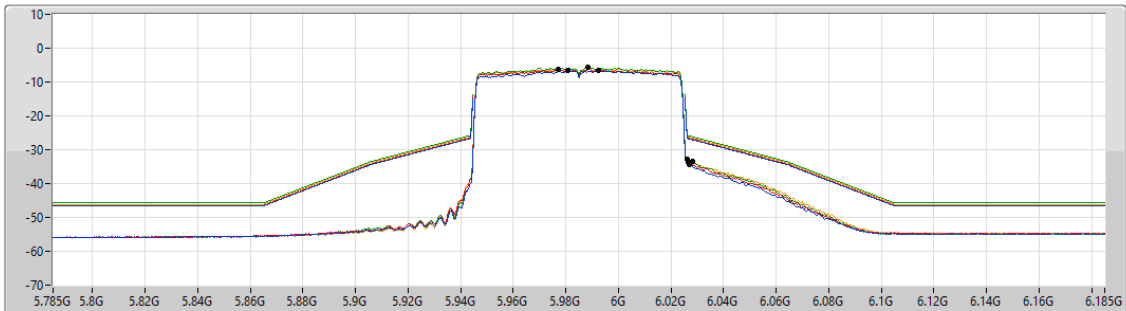

5985MHz_TX

CF Freq
5.985GHz

Span
400MHz

RBW
1MHz

VBW
3MHz

Sweep Time
20ms

Detector Type
RMS

Port 1

Port 2

Port 3

Port 4

Ref(Hz)	Ref(dBm)	Freq(Hz)	Level(dBm)	Limit(dBm)	Margin(dB)	Port
5.99259G	-6.61	6.027G	-34.35	-26.82	-7.53	1
5.9806G	-6.47	6.0266G	-33.59	-26.59	-7.00	2
5.9886G	-5.72	6.0282G	-33.59	-26.17	-7.42	3
5.97701G	-6.10	6.0262G	-32.86	-26.14	-6.72	4