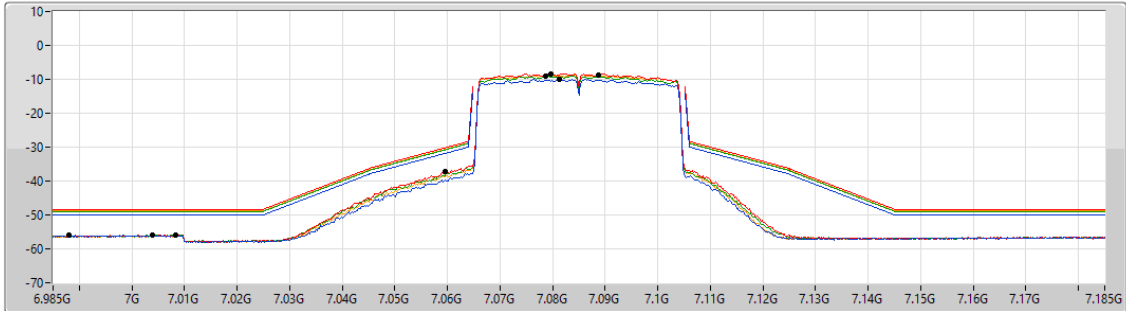

CF Freq
7.085GHz

Span
200MHz

RBW
500kHz

VBW
2MHz

Sweep Time
20ms

Detector Type
RMS

Port 1

Port 2