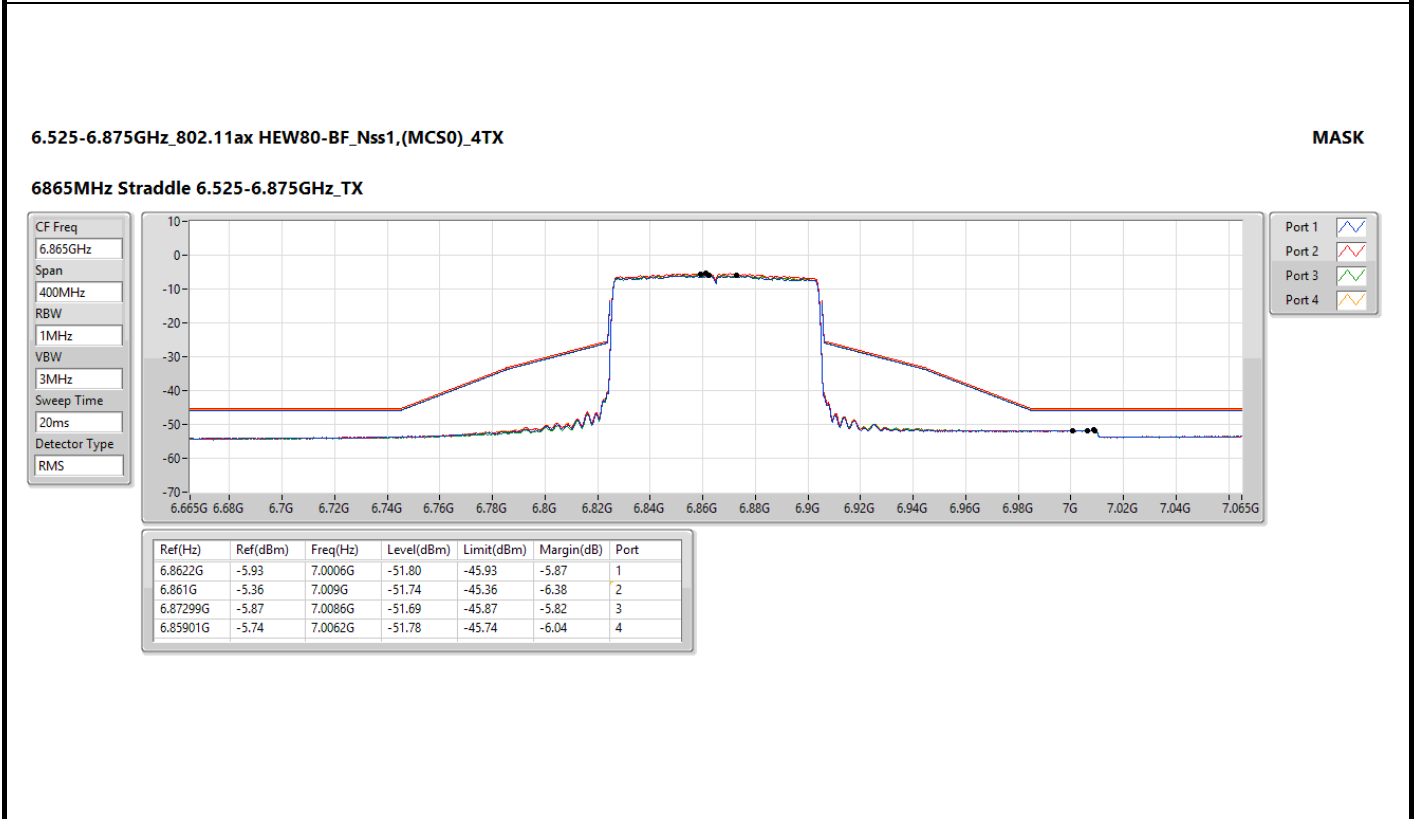

6.525-6.875GHz_802.11ax HEW160-BF_Nss1,(MCS0)_4TX

MASK

6665MHz_TX

CF Freq
6.665GHz

Span
800MHz

RBW
2MHz

VBW
10MHz

Sweep Time
20ms