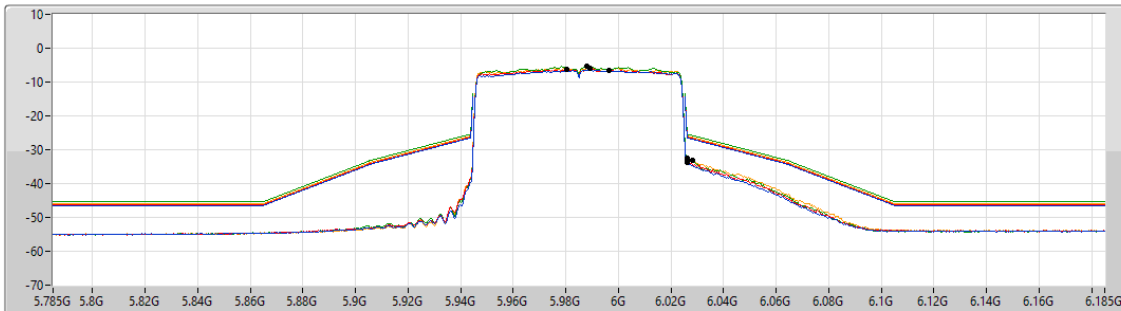

5985MHz_TX

CF Freq
5.985GHz

Span
400MHz

RBW
1MHz

VBW
3MHz

Sweep Time
20ms

Detector Type
RMS

Port 1

Port 2

Port 3

Port 4

Ref(Hz)	Ref(dBm)	Freq(Hz)	Level(dBm)	Limit(dBm)	Margin(dB)	Port
5.99659G	-6.47	6.0262G	-33.83	-26.51	-7.32	1
5.9802G	-6.26	6.0262G	-33.33	-26.30	-7.03	2
5.9882G	-5.35	6.0282G	-33.15	-25.80	-7.35	3
5.9894G	-5.92	6.0262G	-32.46	-25.96	-6.50	4