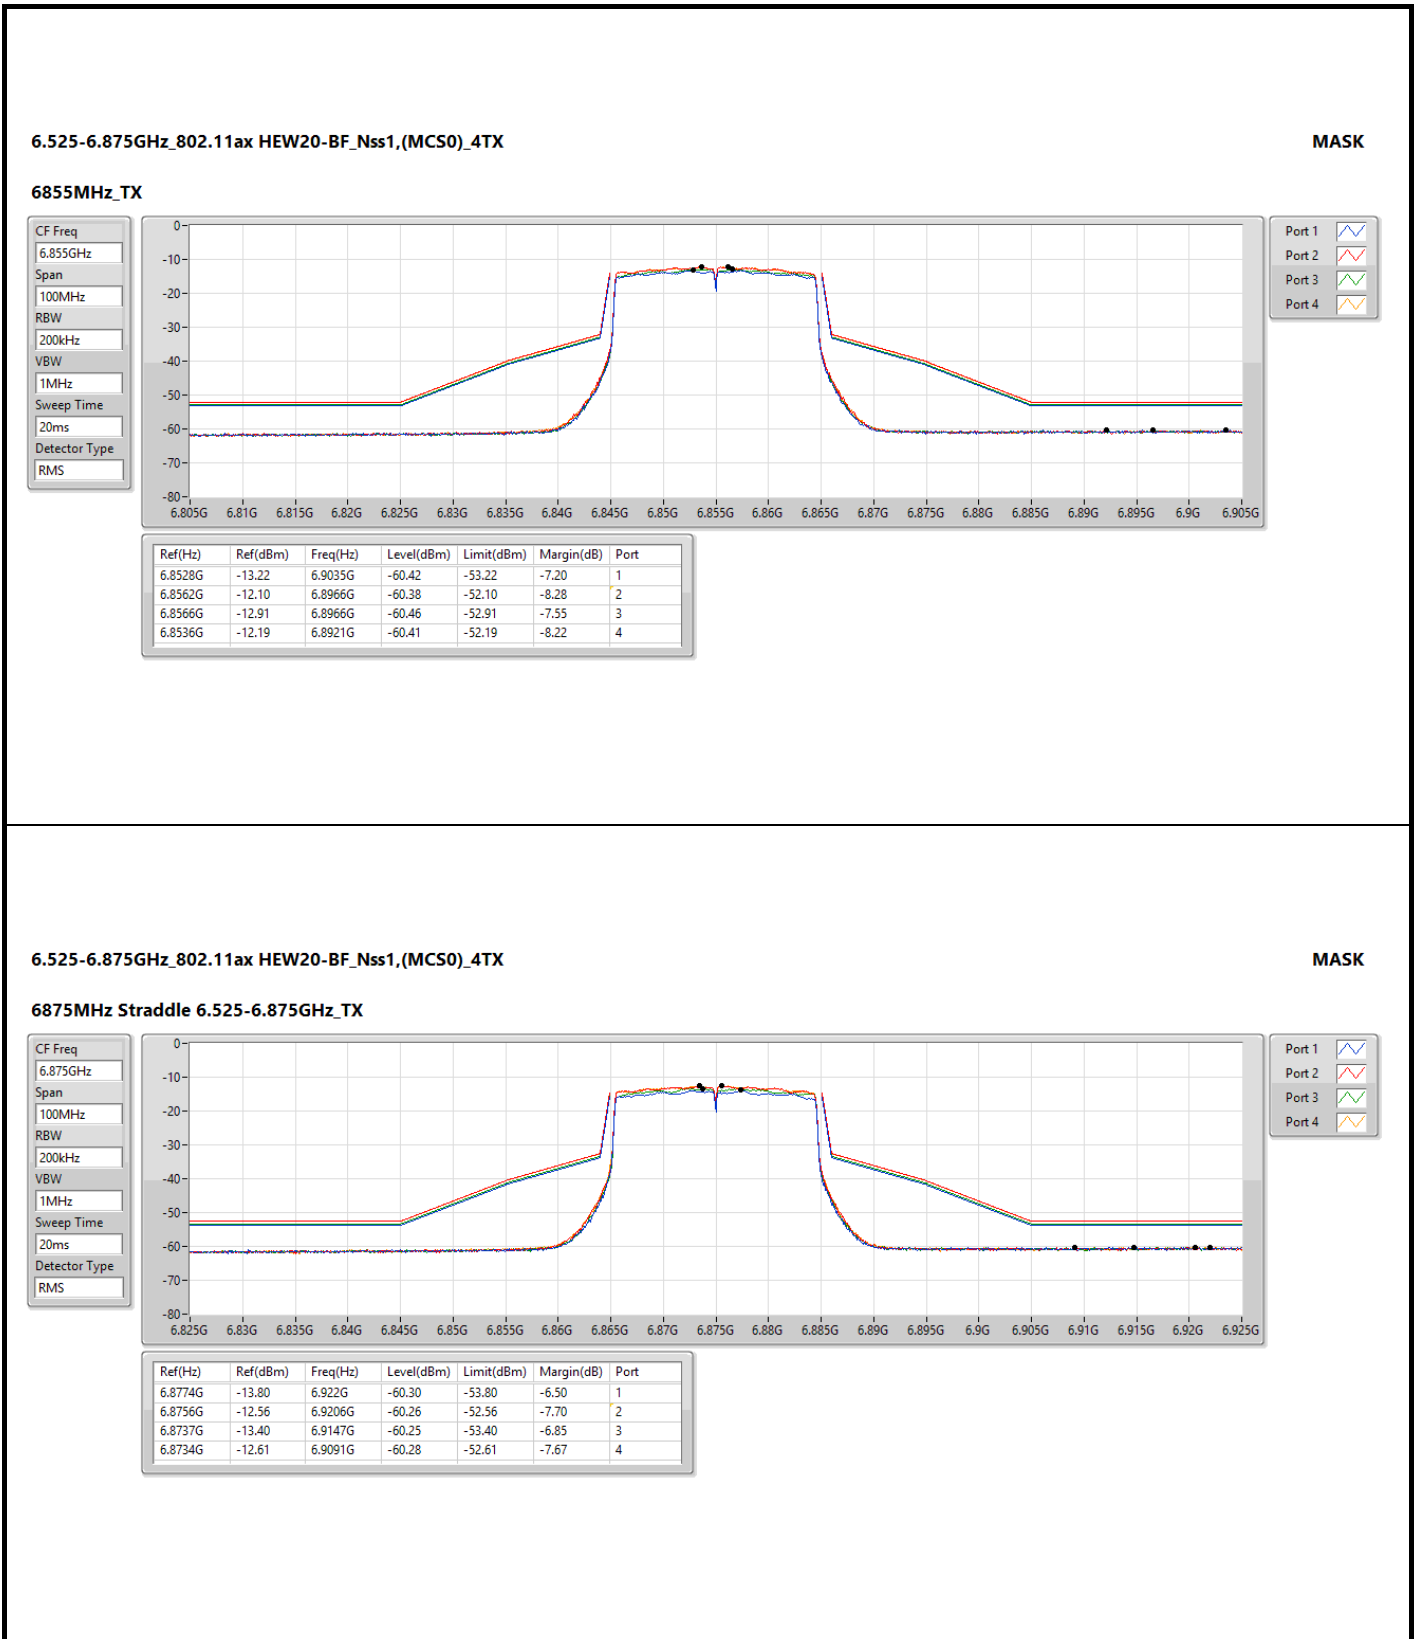

Port 1

Port 2

Port 3

Port 4

Port 1

Port 2

Port 3

Port 4