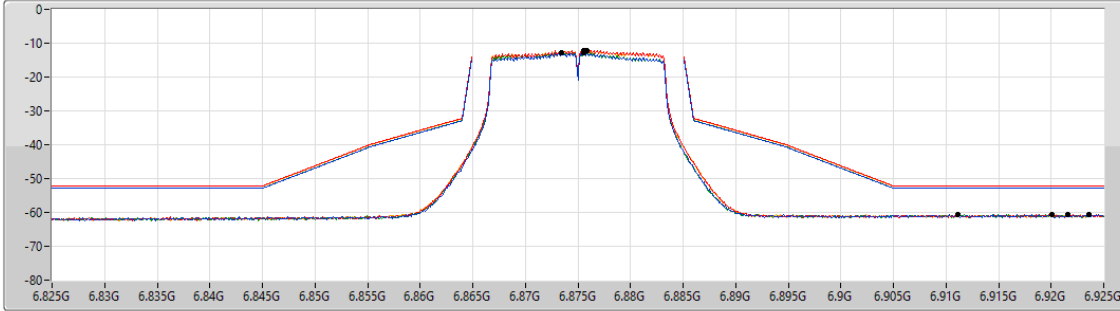

6875MHz Straddle 6.525-6.875GHz_TX

CF Freq
6.875GHz

Span
100MHz

RBW
200kHz

VBW
1MHz

Sweep Time
20ms

Detector Type
RMS

Port 1

Port 2

Port 3

Port 4

Ref(Hz)	Ref(dBm)	Freq(Hz)	Level(dBm)	Limit(dBm)	Margin(dB)	Port
6.8756G	-12.89	6.9111G	-60.68	-52.89	-7.79	1
6.8759G	-12.17	6.9216G	-60.75	-52.17	-8.58	2
6.8734G	-12.84	6.9201G	-60.60	-52.84	-7.76	3
6.8756G	-12.30	6.9236G	-60.47	-52.30	-8.17	4