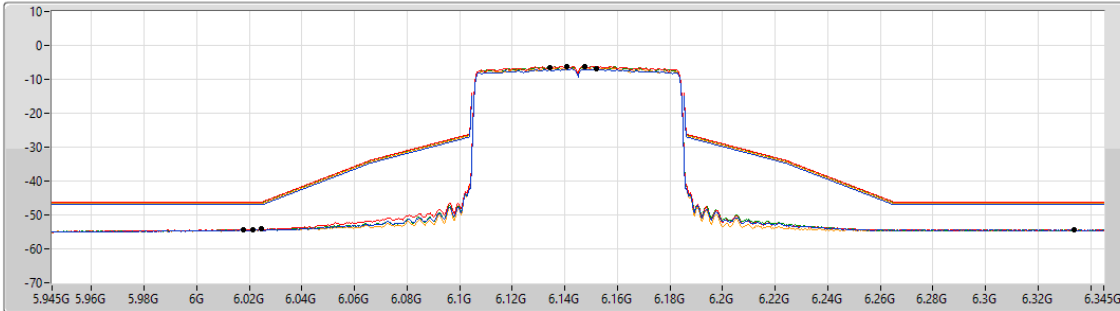

5.925-6.425GHz_802.11ax HEW80_Nss1,(MCS0)_4TX

MASK

6145MHz_TX

CF Freq
6.145GHz

Span
400MHz

RBW
1MHz

VBW
3MHz

Sweep Time
20ms

Detector Type
RMS

Port 1

Port 2

Port 3

Port 4

Ref(Hz)	Ref(dBm)	Freq(Hz)	Level(dBm)	Limit(dBm)	Margin(dB)	Port
6.15219G	-6.97	6.3338G	-54.31	-46.97	-7.34	1
6.1406G	-6.13	6.0246G	-54.14	-46.13	-8.01	2
6.1478G	-6.22	6.0214G	-54.23	-46.22	-8.01	3
6.13421G	-6.58	6.0178G	-54.31	-46.58	-7.73	4

5.925-6.425GHz_802.11ax HEW80_Nss1,(MCS0)_4TX

MASK