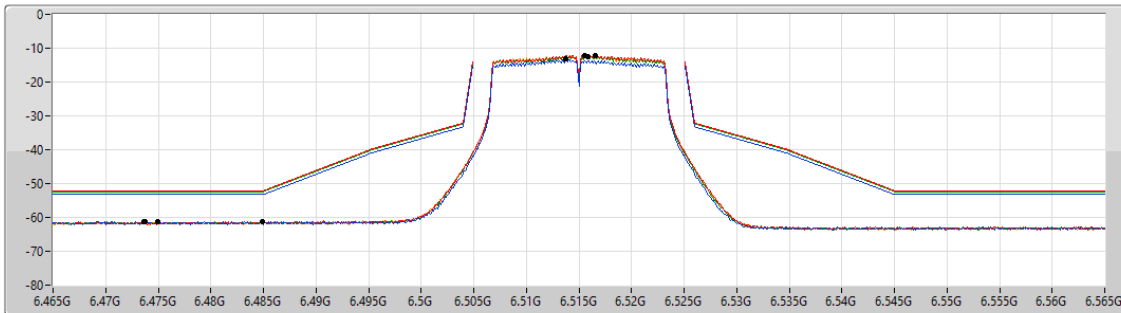

6515MHz_TX

CF Freq
6.515GHz

Span
100MHz

RBW
200kHz

VBW
1MHz

Sweep Time
20ms

Detector Type
RMS

Port 1

Port 2

Port 3

Port 4

Ref(Hz)	Ref(dBm)	Freq(Hz)	Level(dBm)	Limit(dBm)	Margin(dB)	Port
6.5137G	-13.24	6.4749G	-61.19	-53.24	-7.95	1
6.5166G	-12.09	6.4737G	-61.19	-52.09	-9.10	2
6.5159G	-12.36	6.4849G	-61.25	-52.36	-8.89	3
6.5156G	-12.33	6.4736G	-61.22	-52.33	-8.89	4