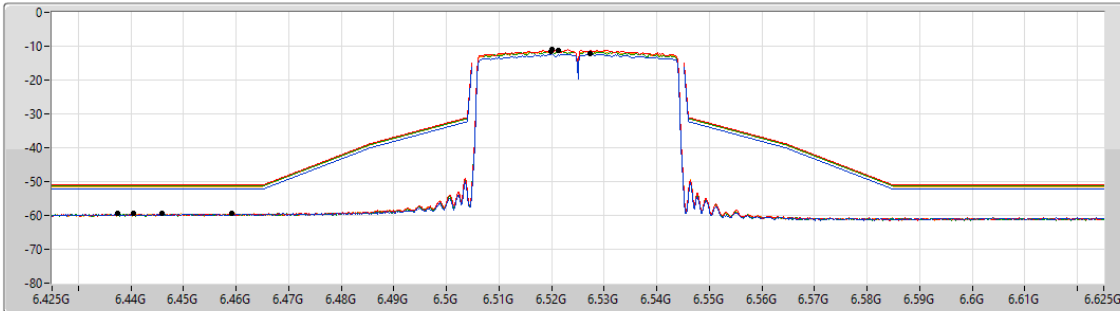

6525MHz Straddle 6.525-6.875GHz_TX

CF Freq
6.525GHz

Span
200MHz

RBW
300kHz

VBW
1MHz

Sweep Time
20ms

Detector Type
RMS

Port 1

Port 2

Port 3

Port 4

Ref(Hz)	Ref(dBm)	Freq(Hz)	Level(dBm)	Limit(dBm)	Margin(dB)	Port
6.5274G	-12.28	6.446G	-59.52	-52.28	-7.24	1
6.52G	-11.05	6.4404G	-59.52	-51.05	-8.47	2
6.5212G	-11.35	6.4592G	-59.41	-51.35	-8.06	3
6.51981G	-11.42	6.4374G	-59.47	-51.42	-8.05	4