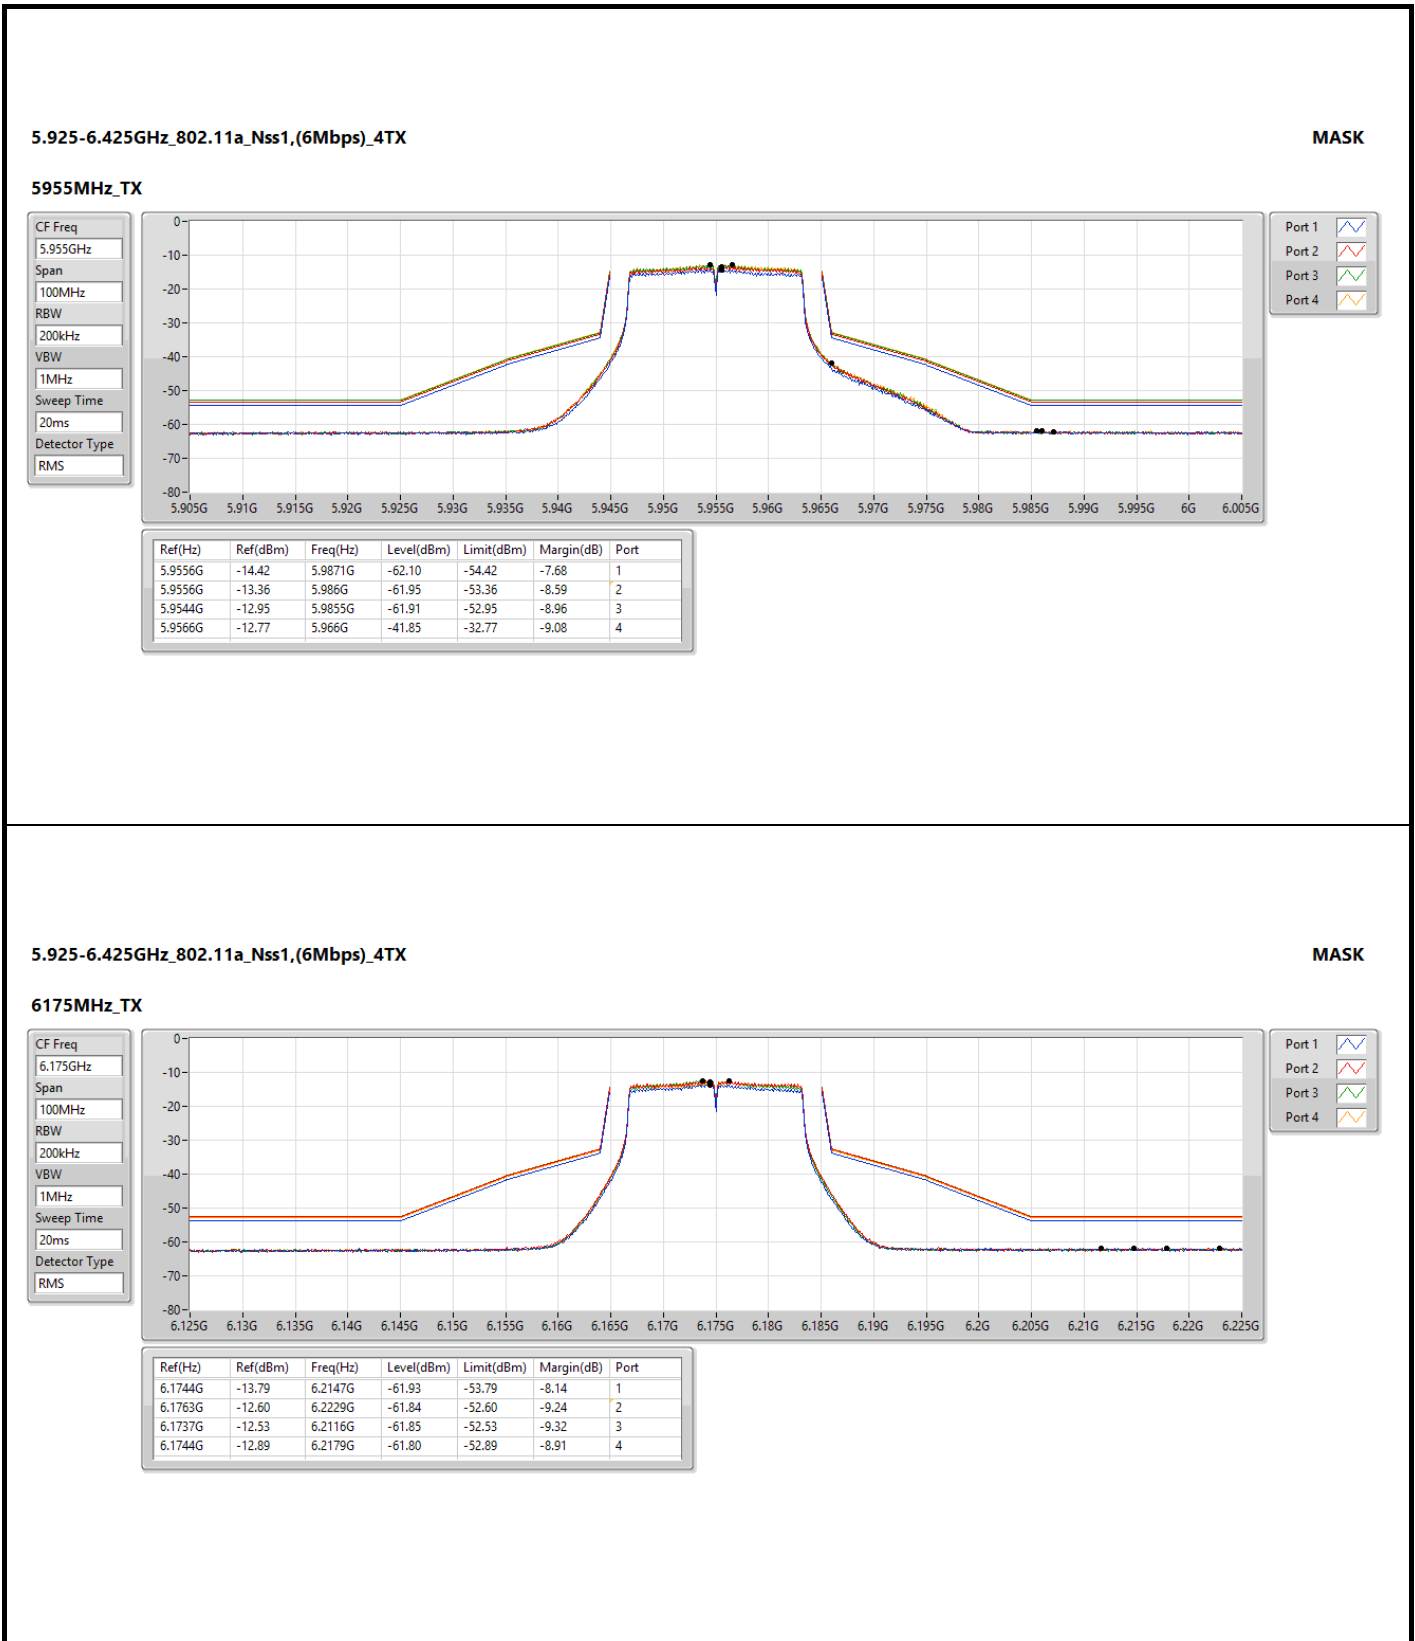

Port 1
Port 2
Port 3
Port 4

Port 1
Port 2
Port 3
Port 4