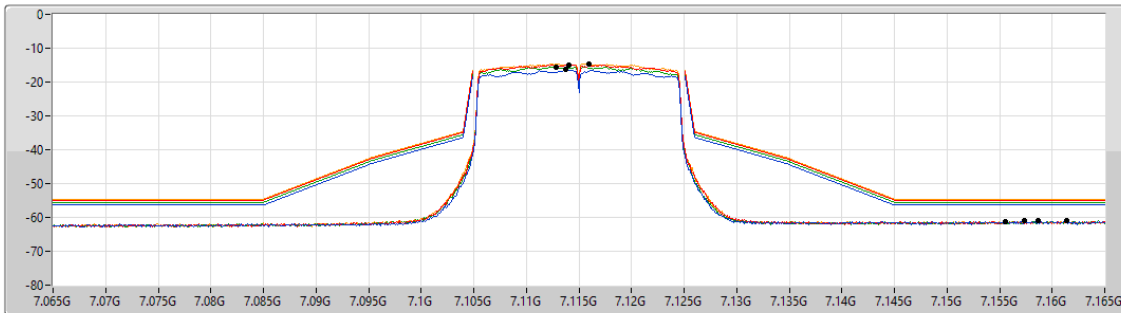

7115MHz_TX

CF Freq
7.115GHz

Span
100MHz

RBW
200kHz

VBW
1MHz

Sweep Time
20ms

Detector Type
RMS

Port 1

Port 2

Port 3

Port 4

Ref(Hz)	Ref(dBm)	Freq(Hz)	Level(dBm)	Limit(dBm)	Margin(dB)	Port
7.1137G	-16.37	7.1587G	-60.97	-56.37	-4.60	1
7.114G	-14.88	7.1614G	-61.05	-54.88	-6.17	2
7.1128G	-15.53	7.1574G	-61.01	-55.53	-5.48	3
7.116G	-14.59	7.1556G	-61.15	-54.59	-6.56	4