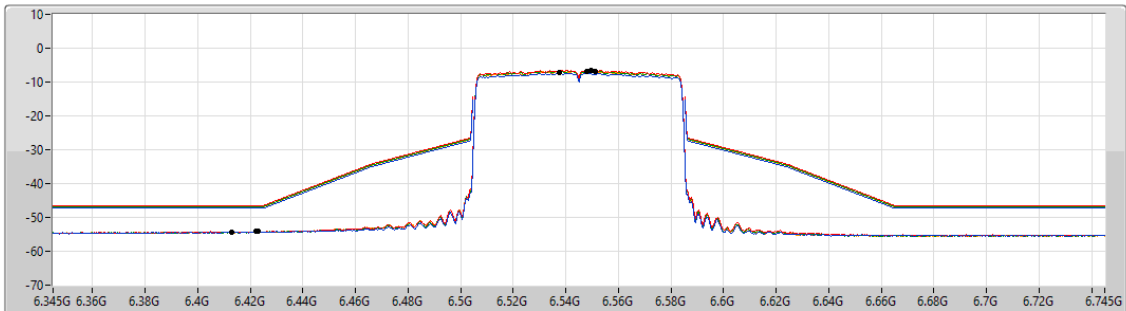

6545MHz Straddle 6.525-6.875GHz_TX

CF Freq
6.545GHz

Span
400MHz

RBW
1MHz

VBW
3MHz

Sweep Time
20ms

Detector Type
RMS

Ref(Hz)	Ref(dBm)	Freq(Hz)	Level(dBm)	Limit(dBm)	Margin(dB)	Port
6.53741G	-7.29	6.413G	-54.23	-47.29	-6.94	1
6.5498G	-6.47	6.4222G	-54.16	-46.47	-7.69	2
6.5482G	-6.79	6.4226G	-54.21	-46.79	-7.42	3
6.55139G	-6.90	6.423G	-54.21	-46.90	-7.31	4