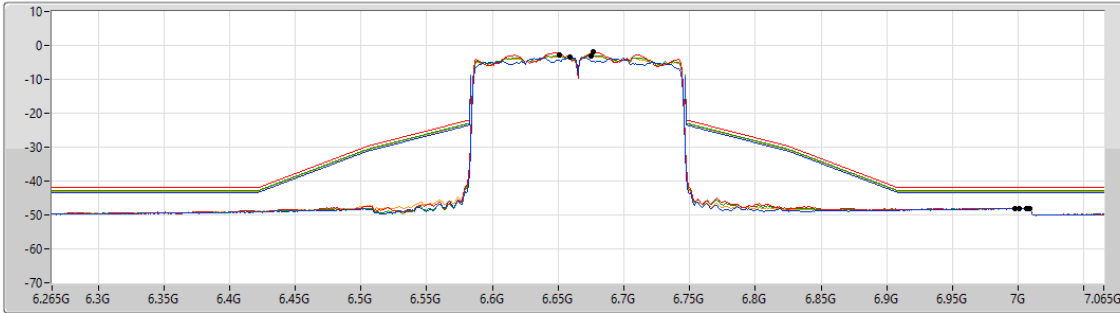

6.525-6.875GHz_802.11ax HEW160-BF_Nss1,(MCS0)_4TX

MASK

6665MHz_TX

CF Freq
6.665GHz

Span
800MHz

RBW
2MHz

VBW
10MHz

Sweep Time
20ms

Detector Type
RMS

Port 1

Port 2

Port 3

Port 4

Ref(Hz)	Ref(dBm)	Freq(Hz)	Level(dBm)	Limit(dBm)	Margin(dB)	Port
6.65861G	-3.49	7.009G	-48.03	-43.49	-4.54	1
6.67699G	-1.96	7.0066G	-48.02	-41.96	-6.06	2
6.65061G	-2.89	7.001G	-47.99	-42.89	-5.10	3
6.67539G	-3.09	6.9978G	-48.02	-43.09	-4.93	4

6.525-6.875GHz_802.11ax HEW160-BF_Nss1,(MCS0)_4TX

MASK