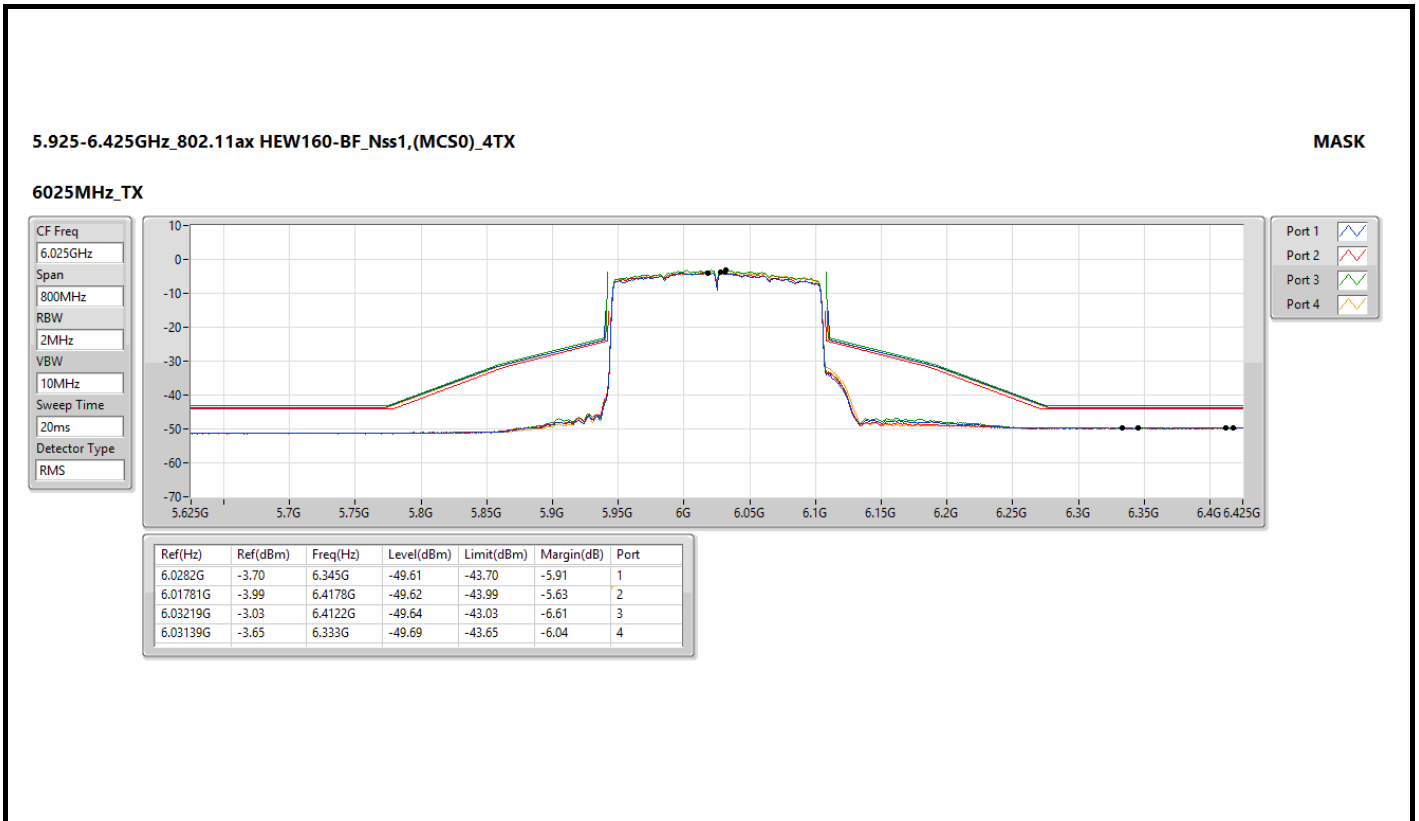

6.525-6.875GHz_802.11ax HEW160-BF_Nss1,(MCS0)_4TX

MASK

6665MHz_TX

CF Freq
6.665GHz

Span
800MHz

RBW
2MHz

VBW
10MHz

Sweep Time
20ms