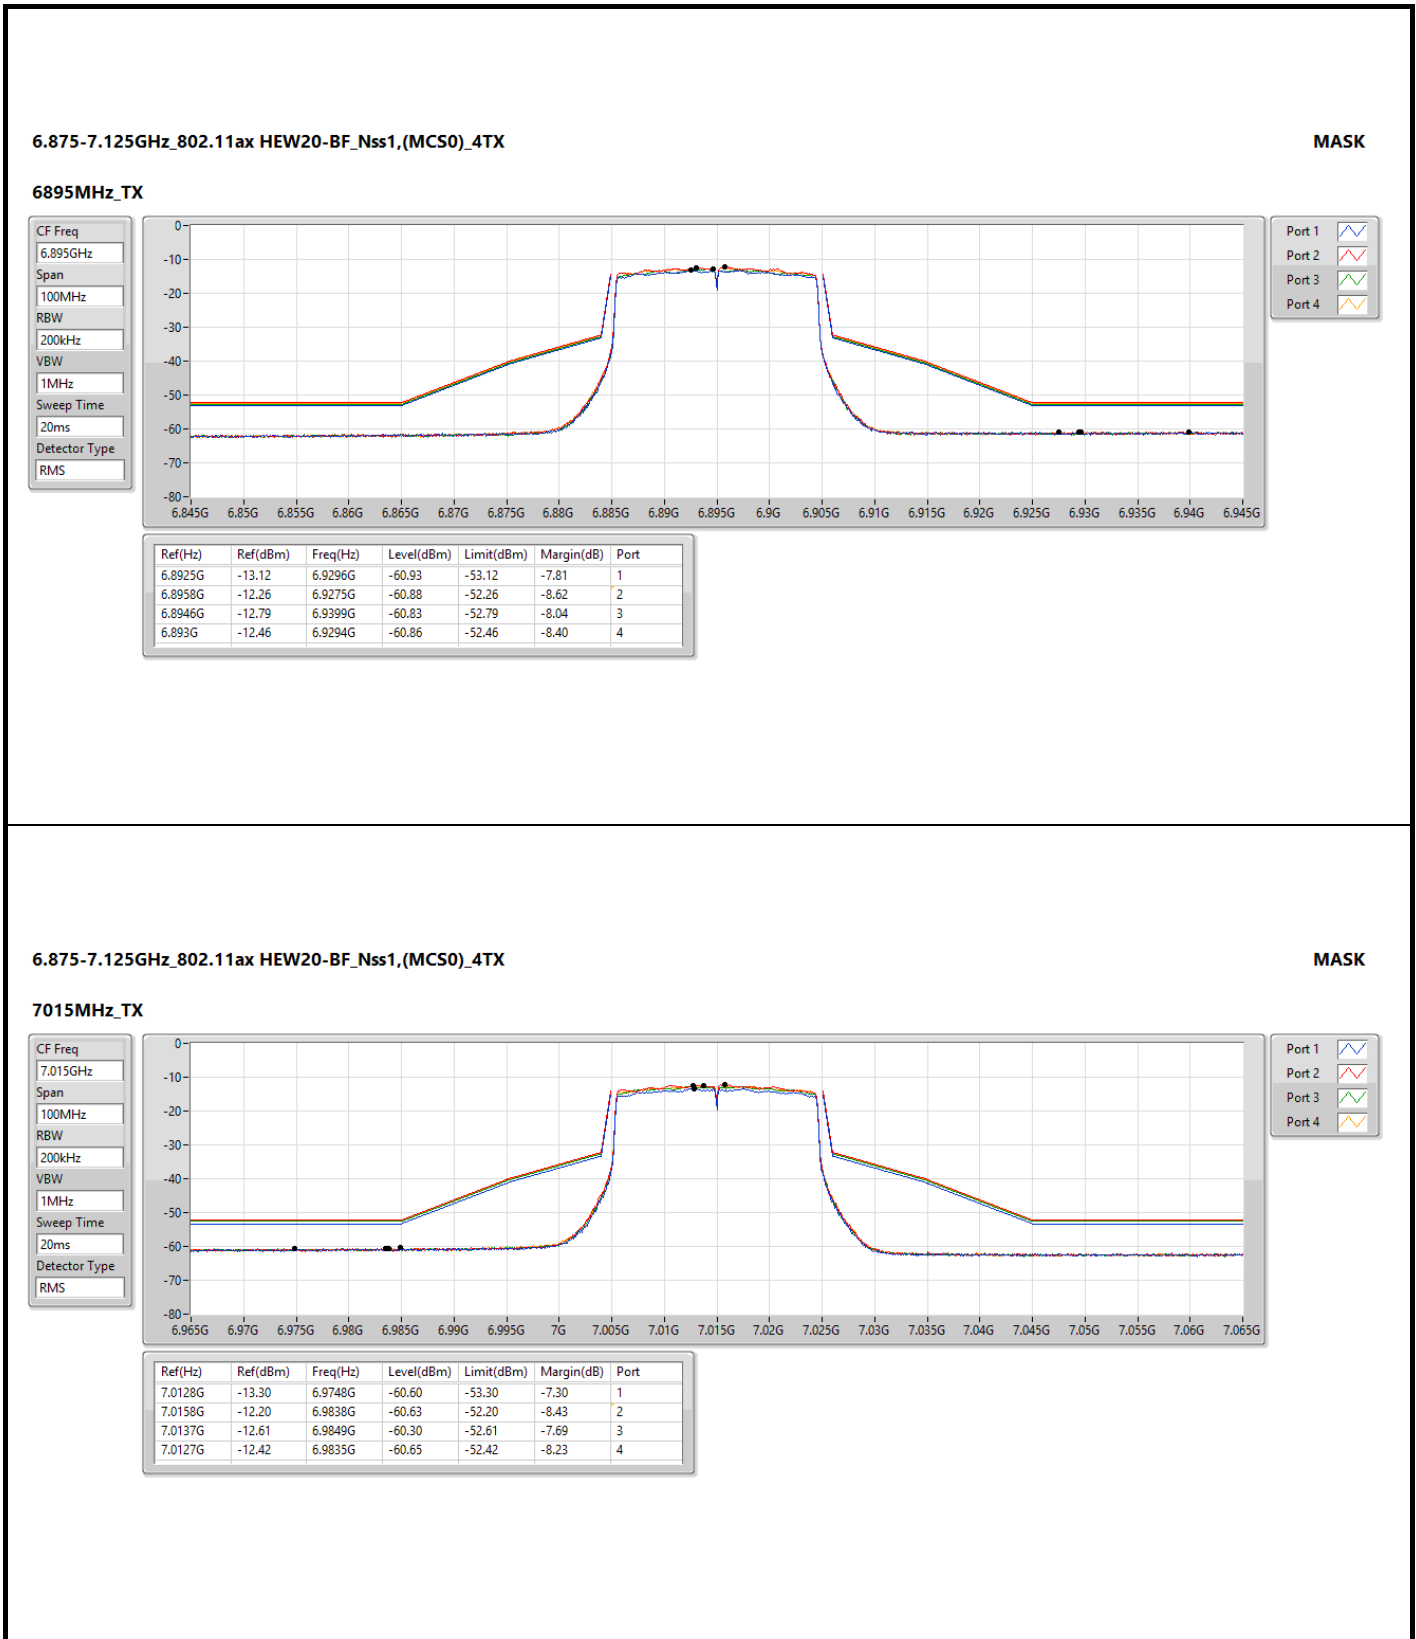

Sweep Time
20ms

Detector Type
RMS

Port 1

Port 2

Port 3

Port 4

6.875-7.125GHz_802.11ax HEW20-BF_Nss1,(MCS0)_4TX

MASK