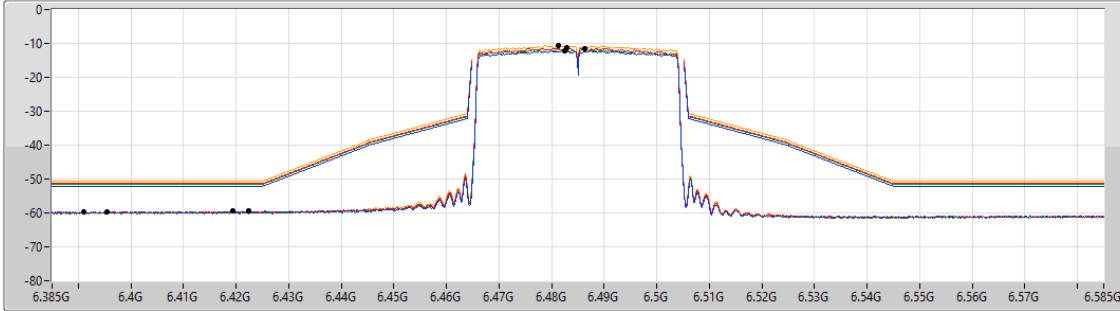

6.425-6.525GHz_802.11ax HEW40_Nss1,(MCS0)_4TX

MASK

6485MHz_TX

CF Freq
6.485GHz

Span
200MHz

RBW
300kHz

VBW
1MHz

Sweep Time
20ms

Detector Type
RMS

Port 1

Port 2

Port 3

Port 4

Ref(Hz)	Ref(dBm)	Freq(Hz)	Level(dBm)	Limit(dBm)	Margin(dB)	Port
6.4824G	-12.15	6.4194G	-59.50	-52.15	-7.35	1
6.4828G	-11.37	6.391G	-59.54	-51.37	-8.17	2
6.4864G	-11.55	6.3954G	-59.57	-51.55	-8.02	3
6.4812G	-10.66	6.4224G	-59.45	-50.66	-8.79	4

6.525-6.875GHz_802.11ax HEW40_Nss1,(MCS0)_4TX

MASK