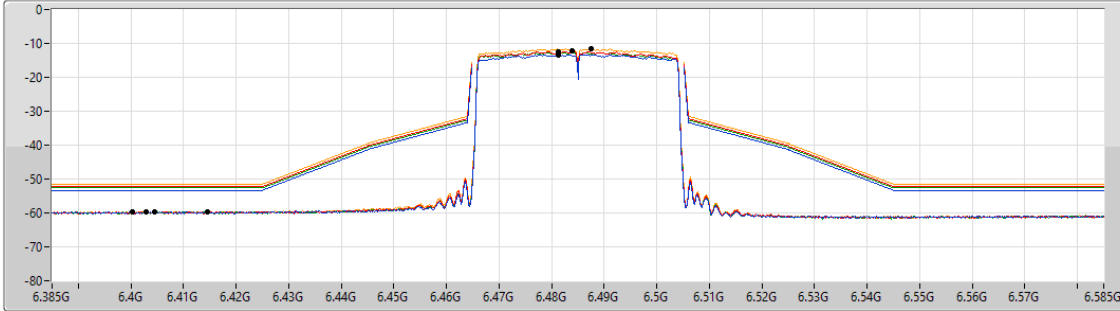

6.425-6.525GHz_802.11ax HEW40-BF_Nss1,(MCS0)_4TX

MASK

6485MHz_TX

CF Freq
6.485GHz

Span
200MHz

RBW
300kHz

VBW
1MHz

Sweep Time
20ms

Detector Type
RMS

Port 1

Port 2

Port 3

Port 4

Ref(Hz)	Ref(dBm)	Freq(Hz)	Level(dBm)	Limit(dBm)	Margin(dB)	Port
6.4812G	-13.32	6.4044G	-59.65	-53.32	-6.33	1
6.4838G	-12.23	6.4146G	-59.54	-52.23	-7.31	2
6.4812G	-12.61	6.4002G	-59.66	-52.61	-7.05	3
6.4876G	-11.51	6.4028G	-59.54	-51.51	-8.03	4

6.525-6.875GHz_802.11ax HEW40-BF_Nss1,(MCS0)_4TX

MASK