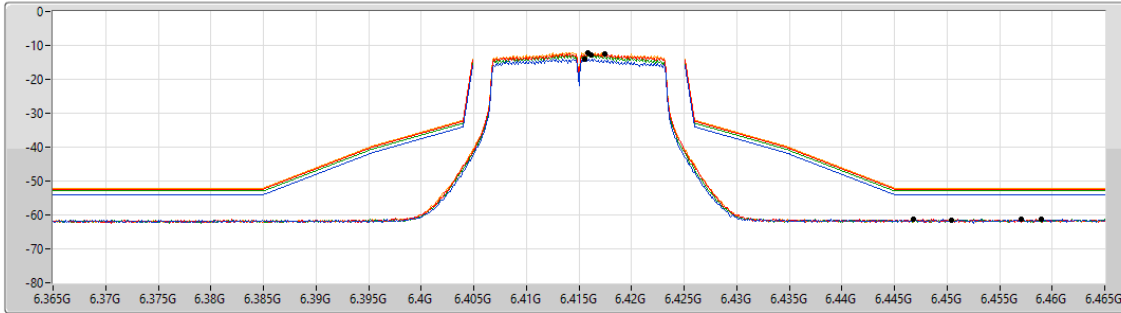

5.925-6.425GHz_802.11a_Nss1,(6Mbps)_4TX

MASK

6415MHz_TX

CF Freq
6.415GHz

Span
100MHz

RBW
200kHz

VBW
1MHz

Sweep Time
20ms

Detector Type
RMS

Port 1

Port 2

Port 3

Port 4

Ref(Hz)	Ref(dBm)	Freq(Hz)	Level(dBm)	Limit(dBm)	Margin(dB)	Port
6.4156G	-14.01	6.4468G	-61.28	-54.01	-7.27	1
6.4175G	-12.36	6.459G	-61.22	-52.36	-8.86	2
6.4162G	-12.93	6.4571G	-61.18	-52.93	-8.25	3
6.4159G	-12.06	6.4504G	-61.41	-52.06	-9.35	4

6.425-6.525GHz_802.11a_Nss1,(6Mbps)_4TX

MASK