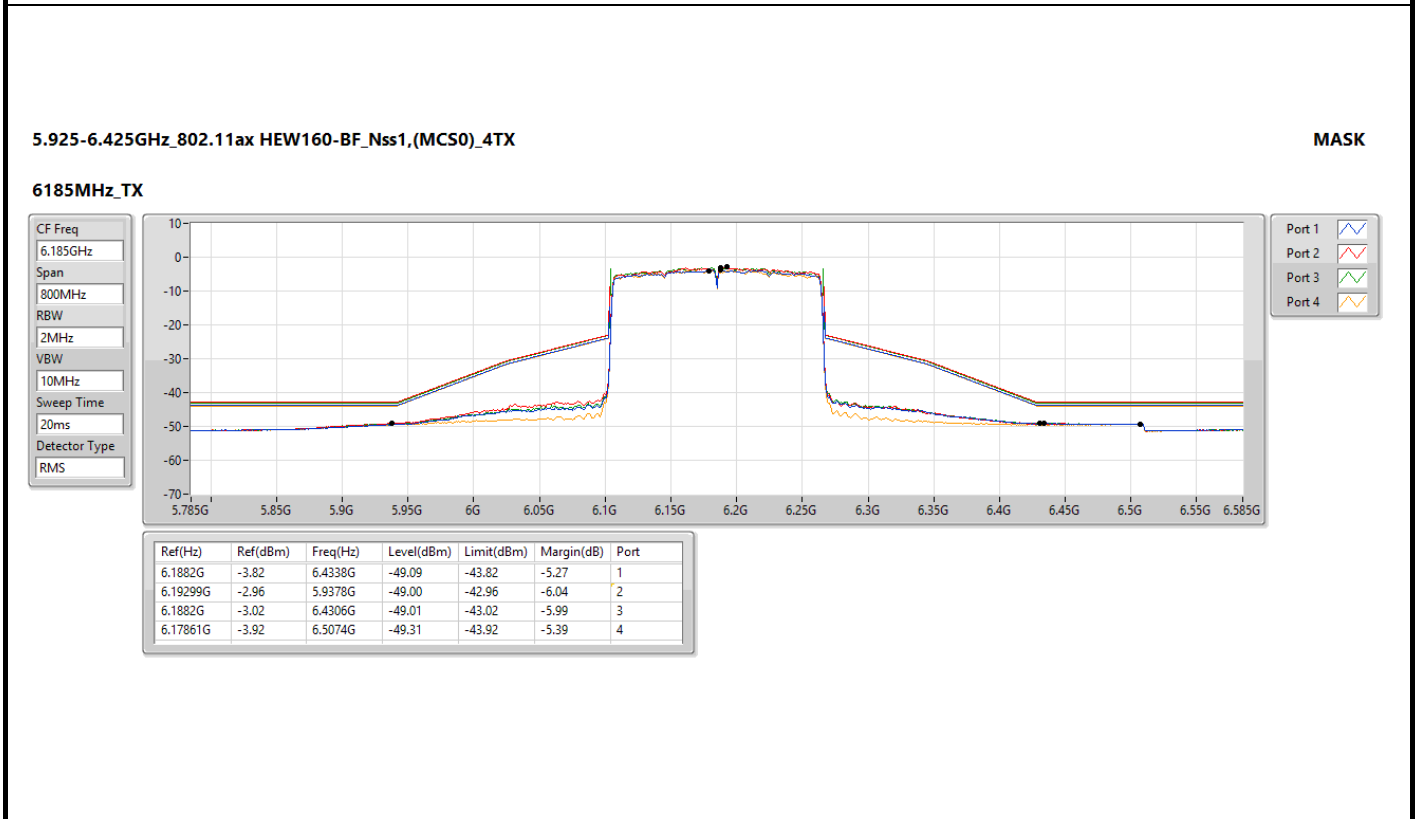

6.525-6.875GHz_802.11ax HEW160-BF_Nss1,(MCS0)_4TX

MASK

6665MHz_TX

CF Freq
6.665GHz

Span
800MHz

RBW
2MHz

VBW
10MHz

Sweep Time
20ms