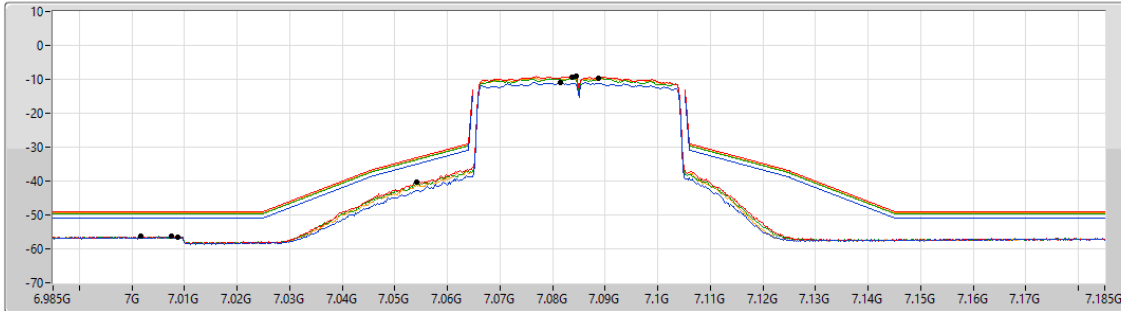

6.875-7.125GHz_802.11ax HEW40-BF_Nss1,(MCS0)_4TX

MASK

7085MHz_TX

CF Freq
7.085GHz

Span
200MHz

RBW
500kHz

VBW
2MHz

Sweep Time
20ms

Detector Type
RMS

Port 1

Port 2

Port 3

Port 4

Ref(Hz)	Ref(dBm)	Freq(Hz)	Level(dBm)	Limit(dBm)	Margin(dB)	Port
7.0814G	-10.89	7.0076G	-56.39	-50.89	-5.50	1
7.0844G	-8.99	7.0542G	-40.26	-33.12	-7.14	2
7.0888G	-9.62	7.0016G	-56.38	-49.62	-6.76	3
7.0836G	-9.44	7.0088G	-56.46	-49.44	-7.02	4

5.925-6.425GHz_802.11ax HEW80-BF_Nss1,(MCS0)_4TX

MASK