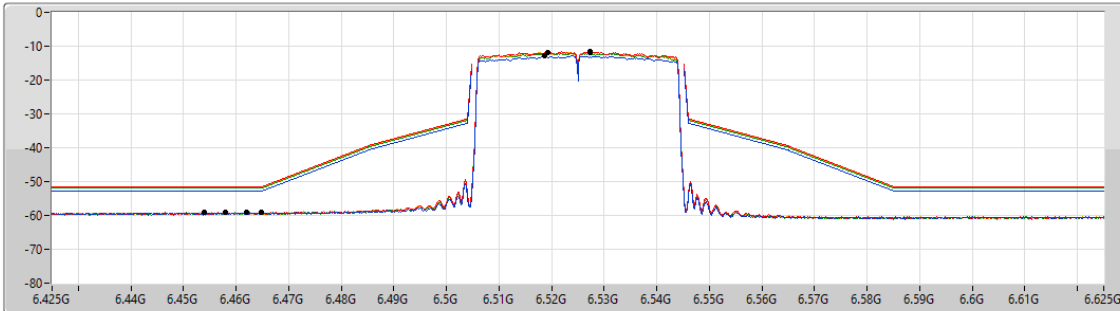

6525MHz Straddle 6.525-6.875GHz_TX

CF Freq
6.525GHz

Span
200MHz

RBW
300kHz

VBW
1MHz

Sweep Time
20ms

Detector Type
RMS

Port 1

Port 2

Port 3

Port 4

Ref(Hz)	Ref(dBm)	Freq(Hz)	Level(dBm)	Limit(dBm)	Margin(dB)	Port
6.51861G	-12.75	6.462G	-59.17	-52.75	-6.42	1
6.5274G	-11.46	6.458G	-59.09	-51.46	-7.63	2
6.51921G	-11.90	6.4648G	-58.97	-51.90	-7.07	3
6.5274G	-11.74	6.454G	-59.17	-51.74	-7.43	4