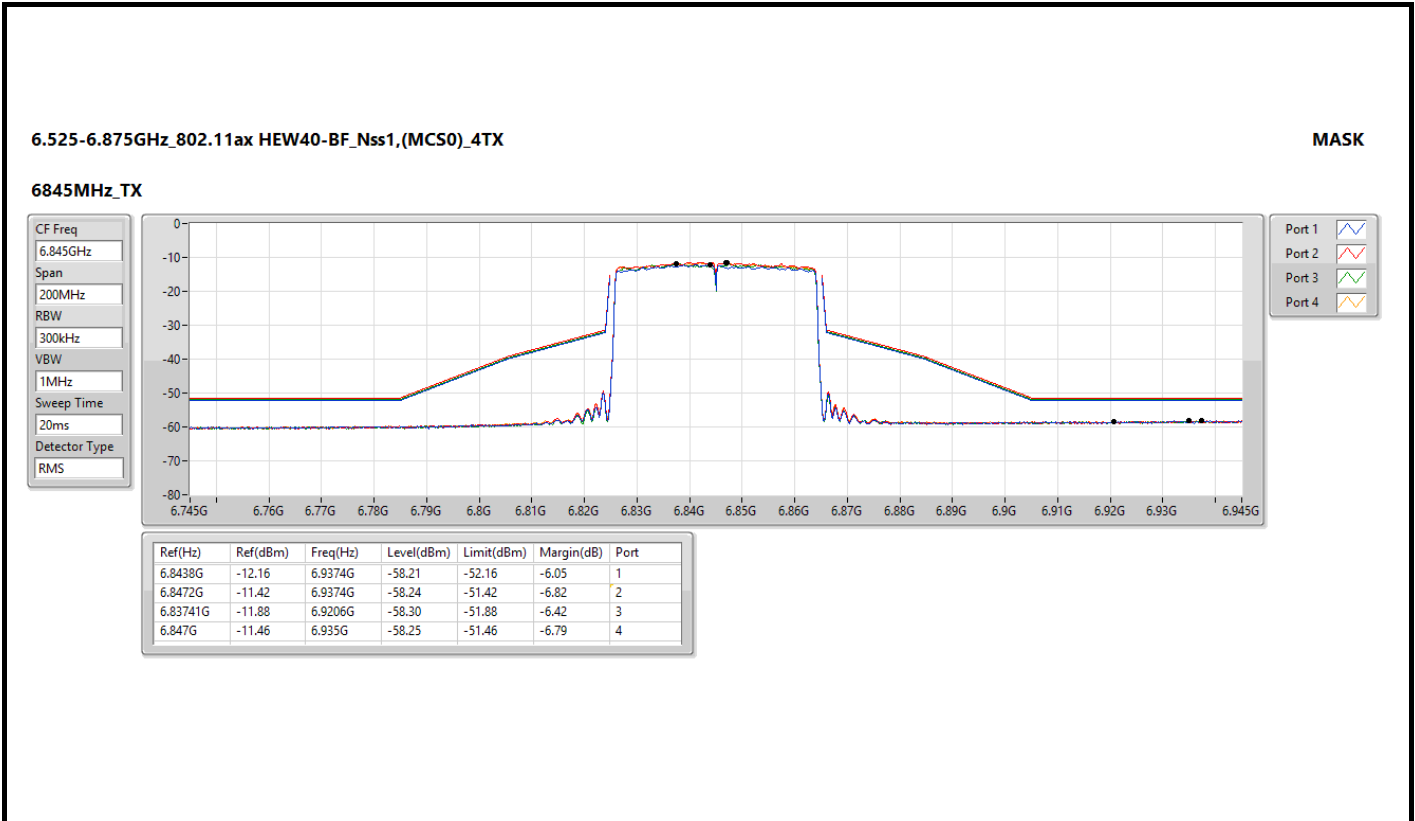

6.875-7.125GHz_802.11ax HEW40-BF_Nss1,(MCS0)_4TX

MASK

7085MHz_TX

CF Freq
7.085GHz

Span
200MHz

RBW
500kHz

VBW
2MHz

Sweep Time
20ms