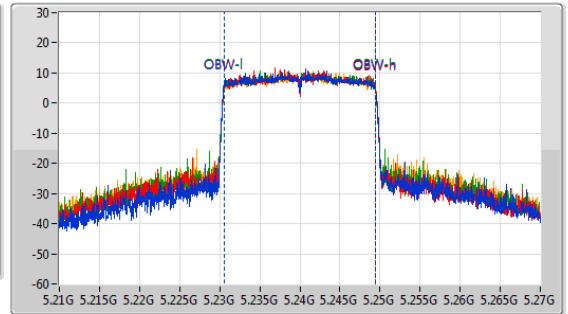

5.15-5.25GHz_802.11ax HEW20_Nss1,(MCS0)_4TX

EBW

5240MHz

CF: 5.24GHz
 Span: 132MHz
 RBW: 200kHz
 VBW: 1MHz
 Sweep Time: 100ms
 Detector Type: Peak

CF: 5.24GHz
 Span: 60MHz
 RBW: 200kHz
 VBW: 1MHz
 Sweep Time: 100ms
 Detector Type: Peak