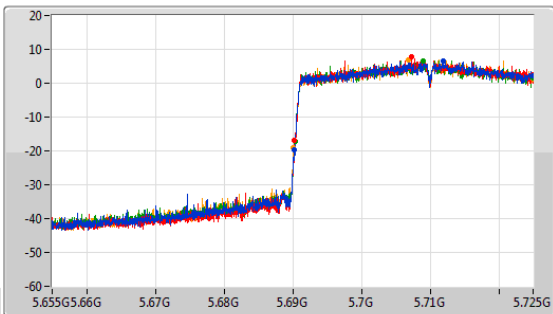

5710MHz Straddle 5.47-5.725GHz

CF: 5.69GHz
Span: 70MHz
RBW: 300kHz
VBW: 1MHz
Sweep Time: 100ms
Detector Type: Peak

CF: 5.69GHz
Span: 70MHz
RBW: 500kHz
VBW: 2MHz
Sweep Time: 100ms
Detector Type: Peak