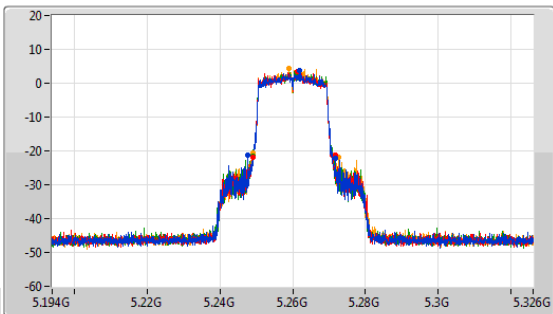

CF: 5.26GHz
Span: 60MHz
RBW: 200kHz
VBW: 1MHz
Sweep Time: 100ms
Detector Type: Peak