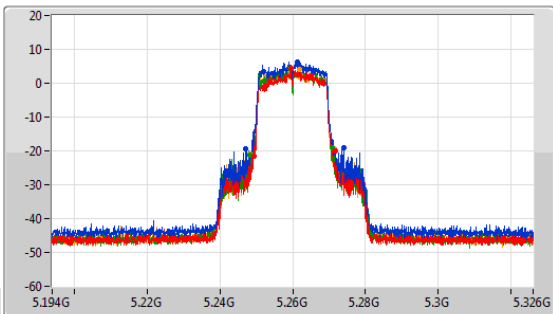

5.25-5.35GHz_802.11ax HEW20-BF_Nss1,(MCS0)_4TX

EBW

5260MHz

CF
5.26GHz
Span
132MHz
RBW
300kHz
VBW
1MHz
Sweep Time
100ms
Detector Type
Peak

CF
5.26GHz
Span
60MHz
RBW
200kHz
VBW
1MHz
Sweep Time
100ms
Detector Type
Peak