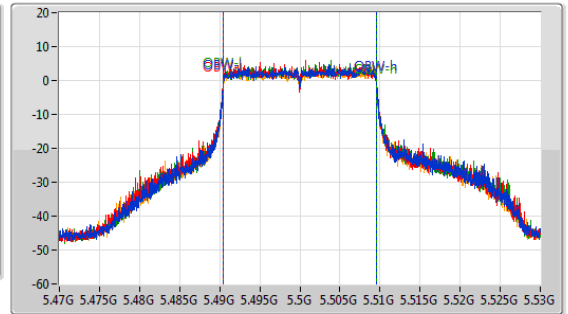

5.47-5.725GHz_802.11ax HEW20_Nss1,(MCS0)_4TX

EBW

5500MHz

CF: 5.5GHz
 Span: 132MHz
 RBW: 300kHz
 VBW: 1MHz
 Sweep Time: 100ms
 Detector Type: Peak

CF: 5.5GHz
 Span: 60MHz
 RBW: 200kHz
 VBW: 1MHz
 Sweep Time: 100ms
 Detector Type: Peak