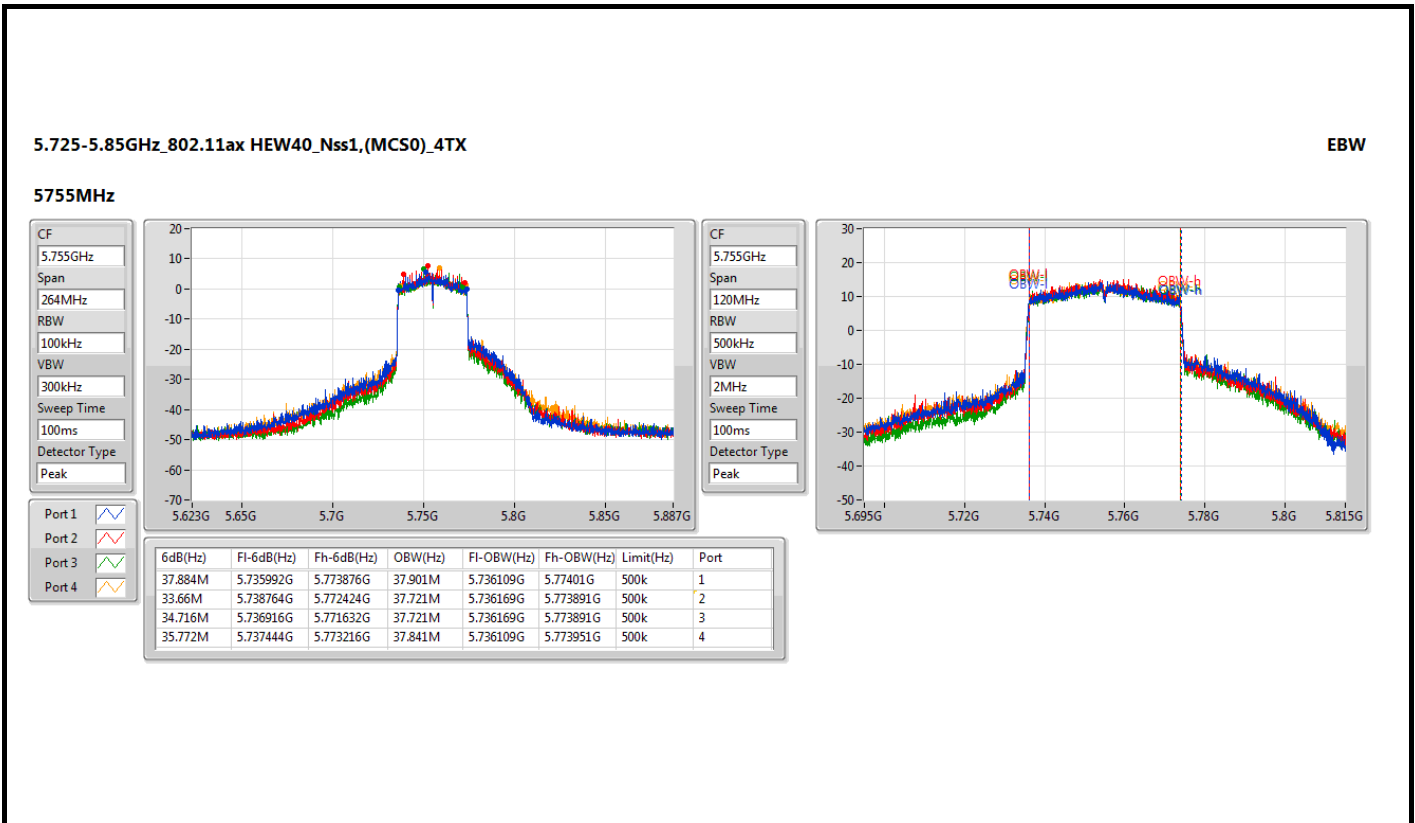

5.725-5.85GHz_802.11ax HEW40_Nss1,(MCS0)_4TX

EBW

5710MHz Straddle 5.725-5.85GHz

5.725-5.85GHz_802.11ax HEW40_Nss1,(MCS0)_4TX

EBW

5710MHz Straddle 5.725-5.85GHz

5.725-5.85GHz_802.11ax HEW40_Nss1,(MCS0)_4TX

EBW