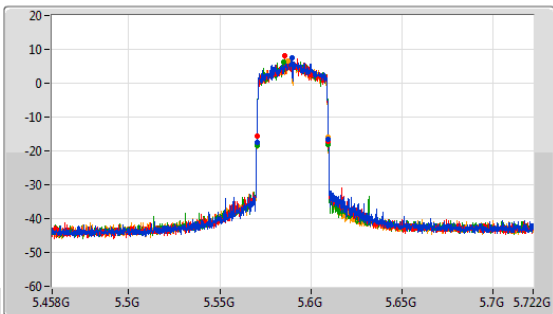

5590MHz

CF: 5.59GHz
Span: 264MHz
RBW: 300kHz
VBW: 1MHz
Sweep Time: 100ms
Detector Type: Peak

CF: 5.59GHz
Span: 120MHz
RBW: 500kHz
VBW: 2MHz
Sweep Time: 100ms
Detector Type: Peak