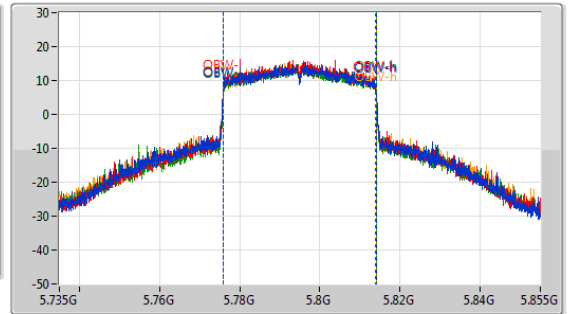

5.725-5.85GHz_802.11ax HEW40_Nss1,(MCS0)_4TX

EBW

5710MHz Straddle 5.725-5.85GHz

5.725-5.85GHz_802.11ax HEW40_Nss1,(MCS0)_4TX

EBW

5710MHz Straddle 5.725-5.85GHz

5.725-5.85GHz_802.11ax HEW40_Nss1,(MCS0)_4TX

EBW

5795MHz

CF
5.795GHz
Span
264MHz
RBW
100kHz
VBW
300kHz
Sweep Time
100ms
Detector Type
Peak

CF
5.795GHz
Span
120MHz
RBW
500kHz
VBW
2MHz
Sweep Time
100ms
Detector Type
Peak

5.725-5.85GHz_802.11ax HEW40_Nss1,(MCS0)_4TX