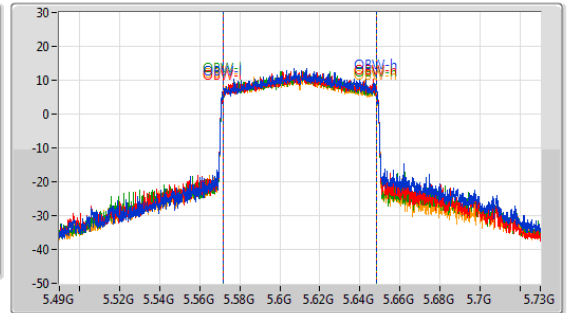

5.47-5.725GHz_802.11ax HEW80_Nss1,(MCS0)_4TX

EBW

5610MHz

CF: 5.61GHz
 Span: 528MHz
 RBW: 1MHz
 VBW: 3MHz
 Sweep Time: 100ms
 Detector Type: Peak

CF: 5.61GHz
 Span: 240MHz
 RBW: 1MHz
 VBW: 3MHz
 Sweep Time: 100ms
 Detector Type: Peak