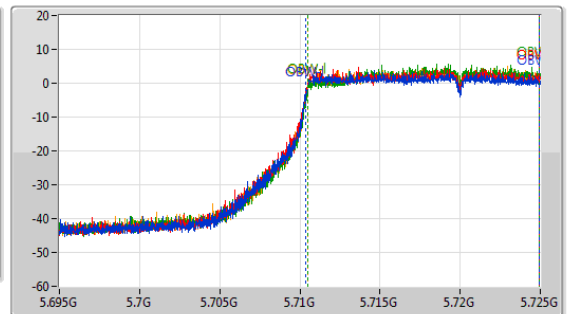

5.47-5.725GHz_802.11ax HEW20-BF_Nss1,(MCS0)_4TX

EBW

5720MHz Straddle 5.47-5.725GHz

15/06/2023

CF: 5.71GHz
 Span: 30MHz
 RBW: 200kHz
 VBW: 1MHz
 Sweep Time: 100ms
 Detector Type: Peak

CF: 5.71GHz
 Span: 30MHz
 RBW: 200kHz
 VBW: 1MHz
 Sweep Time: 100ms
 Detector Type: Peak