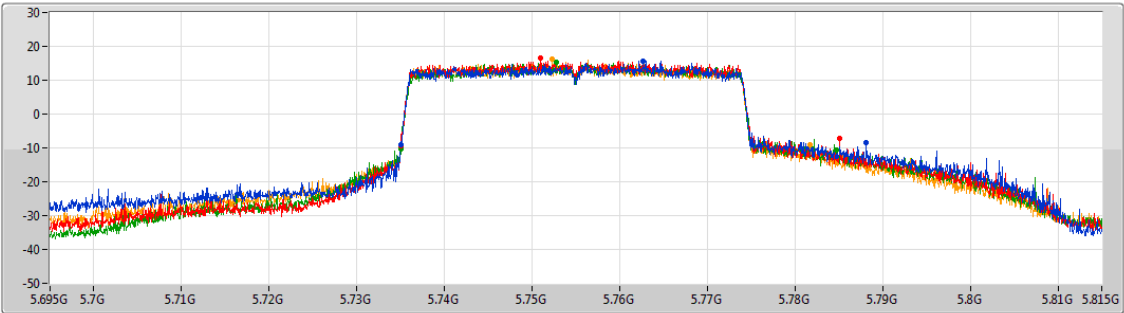

Port 1
Port 2
Port 3
Port 4

26dB(Hz)	Fl-26dB(Hz)	Fh-26dB(Hz)	Limit(Hz)	Port
53.1M	5.73502G	5.78812G	Inf	1
50.1M	5.73502G	5.78512G	Inf	2
49.68M	5.73508G	5.78476G	Inf	3
46.74M	5.73502G	5.78176G	Inf	4