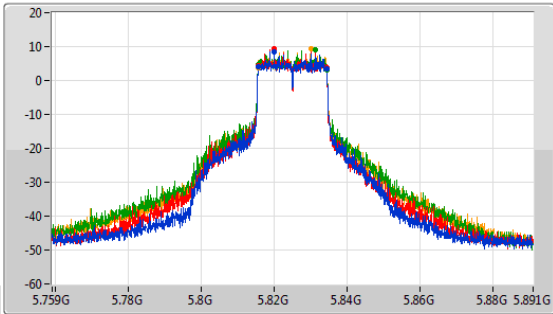

5785MHz

CF: 5.785GHz
 Span: 132MHz
 RBW: 100kHz
 VBW: 300kHz
 Sweep Time: 100ms
 Detector Type: Peak

CF: 5.785GHz
 Span: 60MHz
 RBW: 200kHz
 VBW: 1MHz
 Sweep Time: 100ms
 Detector Type: Peak

6dB(Hz)	Fl-6dB(Hz)	Fh-6dB(Hz)	OBW(Hz)	Fl-OBW(Hz)	Fh-OBW(Hz)	Limit(Hz)	Port
19.008M	5.775496G	5.794504G	19.37M	5.775285G	5.794655G	500k	1
18.942M	5.775496G	5.794438G	19.31M	5.775345G	5.794655G	500k	2
18.942M	5.775496G	5.794438G	19.34M	5.775315G	5.794655G	500k	3
19.074M	5.77543G	5.794504G	19.49M	5.775255G	5.794745G	500k	4

5.725-5.85GHz_802.11ax HEW20_Nss1,(MCS0)_4TX

EBW

5785MHz

CF: 5.785GHz
 Span: 60MHz
 RBW: 500kHz
 VBW: 2MHz
 Sweep Time: 100ms
 Detector Type: Peak

Port 1
 Port 2
 Port 3
 Port 4

26dB(Hz)	Fl-26dB(Hz)	Fh-26dB(Hz)	Limit(Hz)	Port
38.46M	5.76556G	5.80402G	Inf	1
42.21M	5.76484G	5.80705G	Inf	2
37.62M	5.76883G	5.80645G	Inf	3
44.01M	5.76304G	5.80705G	Inf	4

5.725-5.85GHz_802.11ax HEW20_Nss1,(MCS0)_4TX

EBW

5825MHz

CF
5.825GHz
Span
132MHz
RBW
100kHz
VBW
300kHz
Sweep Time
100ms
Detector Type
Peak

CF
5.825GHz
Span
60MHz
RBW
200kHz
VBW
1MHz
Sweep Time
100ms
Detector Type
Peak