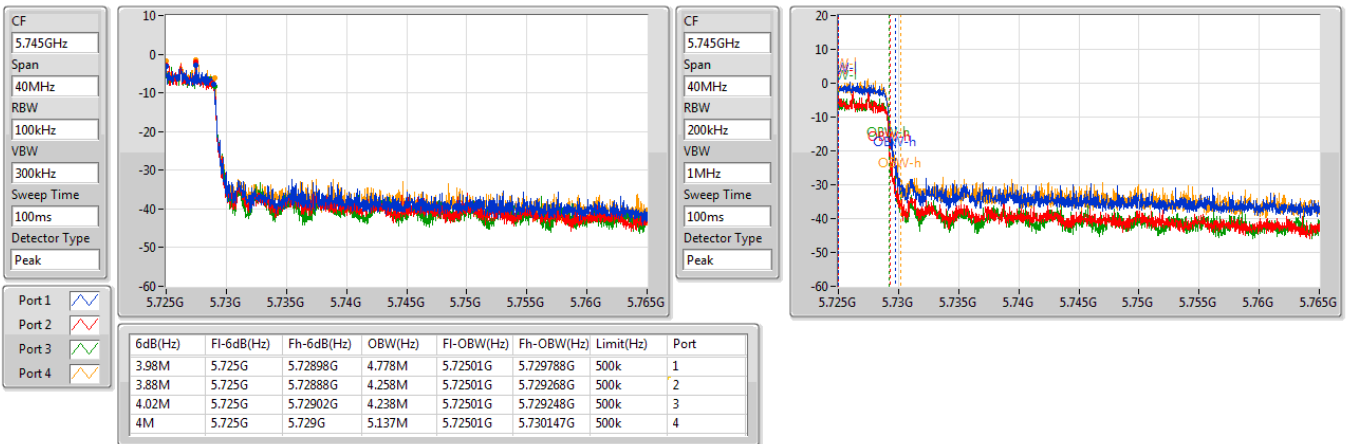

5.47-5.725GHz_802.11ax HEW80_Nss1,(MCS0)_4TX

EBW

5690MHz Straddle 5.47-5.725GHz

5.725-5.85GHz_802.11ax HEW80_Nss1,(MCS0)_4TX

EBW

5690MHz Straddle 5.725-5.85GHz

Beamforming mode

Summary