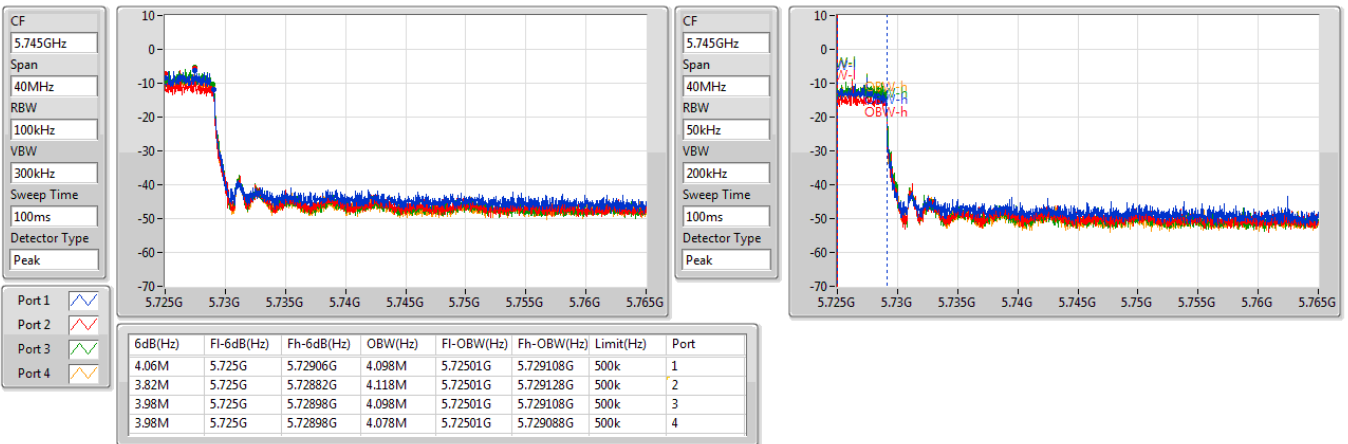

5.47-5.725GHz_802.11ax HEW80-BF_Nss1,(MCS0)_4TX

EBW

5690MHz Straddle 5.47-5.725GHz

15/06/2023

5.725-5.85GHz_802.11ax HEW80-BF_Nss1,(MCS0)_4TX

EBW

5690MHz Straddle 5.725-5.85GHz

15/06/2023