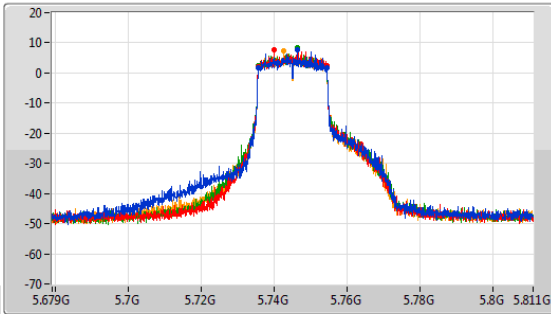

5.725-5.85GHz_802.11ax HEW20-BF_Nss1,(MCS0)_4TX

EBW

5745MHz

CF: 5.745GHz
Span: 132MHz
RBW: 100kHz
VBW: 300kHz
Sweep Time: 100ms
Detector Type: Peak

CF: 5.745GHz
Span: 60MHz
RBW: 200kHz
VBW: 1MHz
Sweep Time: 100ms
Detector Type: Peak