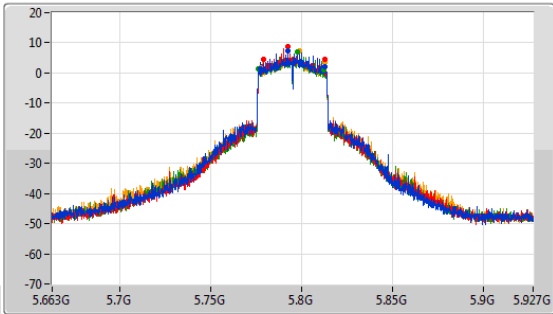

5.725-5.85GHz_802.11ax HEW40_Nss1,(MCS0)_4TX

EBW

5710MHz Straddle 5.725-5.85GHz

5.725-5.85GHz_802.11ax HEW40_Nss1,(MCS0)_4TX

EBW

5710MHz Straddle 5.725-5.85GHz

5.725-5.85GHz_802.11ax HEW40_Nss1,(MCS0)_4TX

EBW

5795MHz

CF
5.795GHz
Span
264MHz
RBW
100kHz
VBW
300kHz
Sweep Time
100ms
Detector Type
Peak

CF
5.795GHz
Span
120MHz
RBW
500kHz
VBW
2MHz
Sweep Time
100ms
Detector Type
Peak

5.725-5.85GHz_802.11ax HEW40_Nss1,(MCS0)_4TX