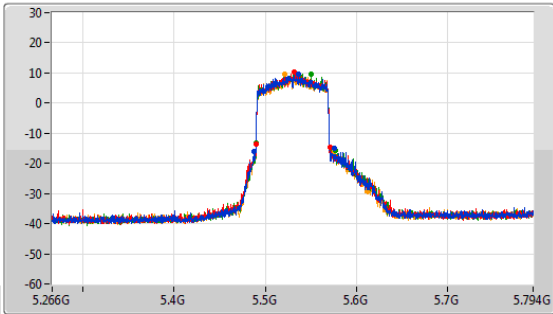

5.47-5.725GHz_802.11ax HEW80_Nss1,(MCS0)_4TX

EBW

5530MHz

CF: 5.53GHz
Span: 528MHz
RBW: 1MHz
VBW: 3MHz
Sweep Time: 100ms
Detector Type: Peak

CF: 5.53GHz
Span: 240MHz
RBW: 1MHz
VBW: 3MHz
Sweep Time: 100ms
Detector Type: Peak