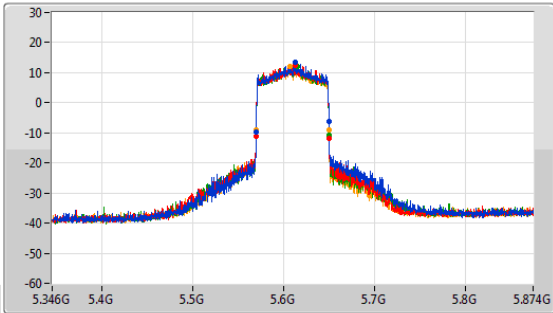

5610MHz

CF: 5.61GHz
Span: 528MHz
RBW: 1MHz
VBW: 3MHz
Sweep Time: 100ms
Detector Type: Peak

CF: 5.61GHz
Span: 240MHz
RBW: 1MHz
VBW: 3MHz
Sweep Time: 100ms
Detector Type: Peak