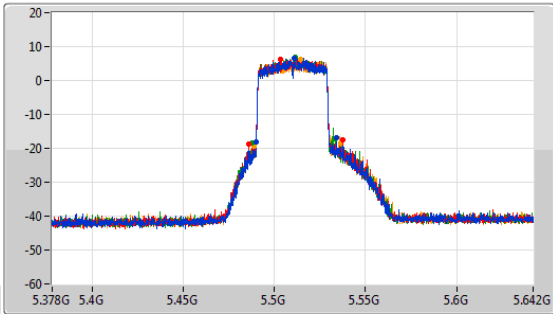

5.47-5.725GHz_802.11ax HEW40-BF_Nss1,(MCS0)_4TX

EBW

5510MHz

CF: 5.51GHz
Span: 264MHz
RBW: 500kHz
VBW: 2MHz
Sweep Time: 100ms
Detector Type: Peak

CF: 5.51GHz
Span: 120MHz
RBW: 500kHz
VBW: 2MHz
Sweep Time: 100ms
Detector Type: Peak