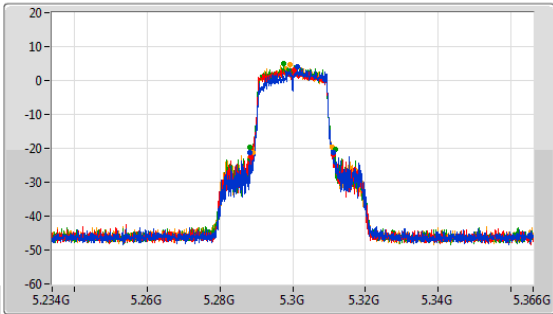

5.25-5.35GHz_802.11ax_HEW20-BF_Nss1,(MCS0)_4TX

EBW

5300MHz

CF
5.3GHz
Span
132MHz
RBW
200kHz
VBW
1MHz
Sweep Time
100ms
Detector Type
Peak

CF
5.3GHz
Span
60MHz
RBW
200kHz
VBW
1MHz
Sweep Time
100ms
Detector Type
Peak