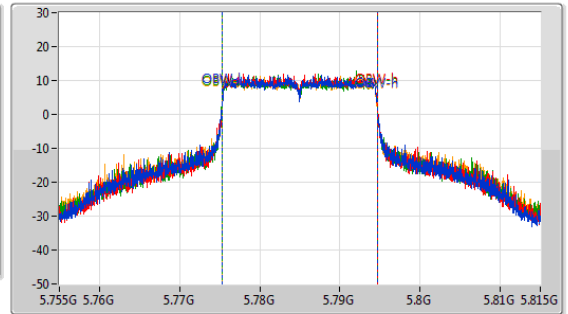

5.725-5.85GHz_802.11ax HEW20_Nss1,(MCS0)_4TX

EBW

5720MHz Straddle 5.725-5.85GHz

5.725-5.85GHz_802.11ax HEW20_Nss1,(MCS0)_4TX

EBW

5720MHz Straddle 5.725-5.85GHz

5.725-5.85GHz_802.11ax HEW20_Nss1,(MCS0)_4TX

EBW

5785MHz

CF: 5.785GHz
 Span: 132MHz
 RBW: 100kHz
 VBW: 300kHz
 Sweep Time: 100ms
 Detector Type: Peak

CF: 5.785GHz
 Span: 60MHz
 RBW: 200kHz
 VBW: 1MHz
 Sweep Time: 100ms
 Detector Type: Peak

6dB(Hz)	Fl-6dB(Hz)	Fh-6dB(Hz)	OBW(Hz)	Fl-OBW(Hz)	Fh-OBW(Hz)	Limit(Hz)	Port
19.008M	5.775496G	5.794504G	19.37M	5.775285G	5.794655G	500k	1
18.942M	5.775496G	5.794438G	19.31M	5.775345G	5.794655G	500k	2
18.942M	5.775496G	5.794438G	19.34M	5.775315G	5.794655G	500k	3
19.074M	5.77543G	5.794504G	19.49M	5.775255G	5.794745G	500k	4