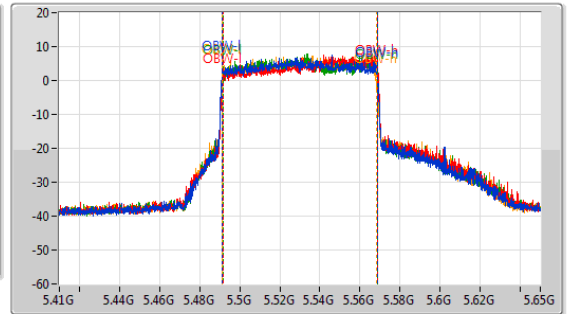

5.47-5.725GHz_802.11ax HEW80-BF_Nss1,(MCS0)_4TX

EBW

5530MHz

CF: 5.53GHz
 Span: 528MHz
 RBW: 1MHz
 VBW: 3MHz
 Sweep Time: 100ms
 Detector Type: Peak

CF: 5.53GHz
 Span: 240MHz
 RBW: 1MHz
 VBW: 3MHz
 Sweep Time: 100ms
 Detector Type: Peak