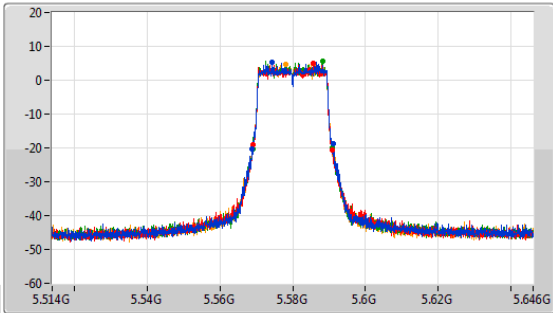

5580MHz

CF: 5.58GHz
Span: 132MHz
RBW: 200kHz
VBW: 1MHz
Sweep Time: 100ms
Detector Type: Peak

CF: 5.58GHz
Span: 60MHz
RBW: 200kHz
VBW: 1MHz
Sweep Time: 100ms
Detector Type: Peak