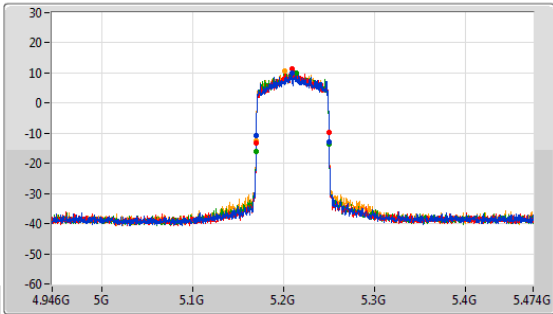

EBW

5795MHz

CF
5.795GHz
Span
120MHz
RBW
1MHz
VBW
3MHz
Sweep Time
100ms
Detector Type
Peak

Port 1
Port 2
Port 3
Port 4

5.15-5.25GHz_802.11ax_HEW80_Nss1,(MCS0)_4TX

EBW

5210MHz

CF: 5.21GHz
 Span: 528MHz
 RBW: 1MHz
 VBW: 3MHz
 Sweep Time: 100ms
 Detector Type: Peak