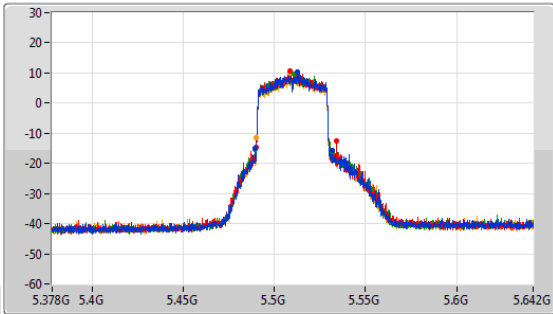

5.47-5.725GHz_802.11ax HEW40_Nss1,(MCS0)_4TX

EBW

5510MHz

CF: 5.51GHz
Span: 264MHz
RBW: 500kHz
VBW: 2MHz
Sweep Time: 100ms
Detector Type: Peak

CF: 5.51GHz
Span: 120MHz
RBW: 500kHz
VBW: 2MHz
Sweep Time: 100ms
Detector Type: Peak