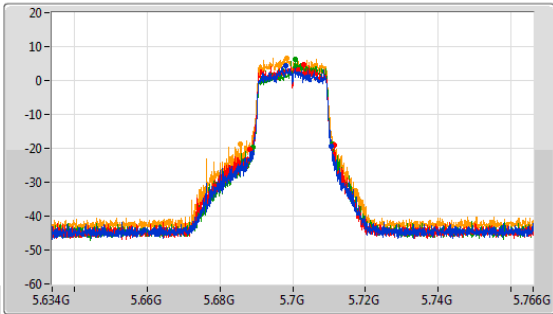

5.47-5.725GHz_802.11ax HEW20-BF_Nss1,(MCS0)_4TX

EBW

5700MHz

15/06/2023

CF: 5.7GHz
Span: 132MHz
RBW: 300kHz
VBW: 1MHz
Sweep Time: 100ms
Detector Type: Peak

CF: 5.7GHz
Span: 60MHz
RBW: 200kHz
VBW: 1MHz
Sweep Time: 100ms
Detector Type: Peak