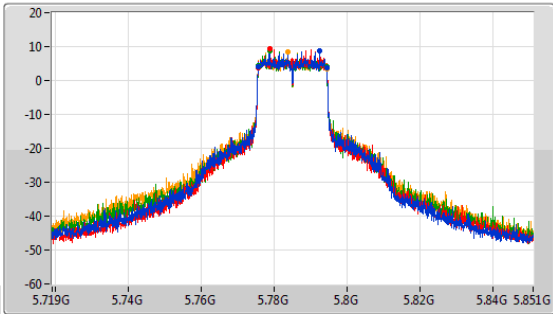

5.725-5.85GHz_802.11ax HEW20_Nss1,(MCS0)_4TX

EBW

5720MHz Straddle 5.725-5.85GHz

5.725-5.85GHz_802.11ax HEW20_Nss1,(MCS0)_4TX

EBW

5720MHz Straddle 5.725-5.85GHz

5.725-5.85GHz_802.11ax HEW20_Nss1,(MCS0)_4TX

EBW

5785MHz

CF: 5.785GHz
 Span: 132MHz
 RBW: 100kHz
 VBW: 300kHz
 Sweep Time: 100ms
 Detector Type: Peak

CF: 5.785GHz
 Span: 60MHz
 RBW: 200kHz
 VBW: 1MHz
 Sweep Time: 100ms
 Detector Type: Peak

6dB(Hz)	Fl-6dB(Hz)	Fh-6dB(Hz)	OBW(Hz)	Fl-OBW(Hz)	Fh-OBW(Hz)	Limit(Hz)	Port
19.008M	5.775496G	5.794504G	19.37M	5.775285G	5.794655G	500k	1
18.942M	5.775496G	5.794438G	19.31M	5.775345G	5.794655G	500k	2
18.942M	5.775496G	5.794438G	19.34M	5.775315G	5.794655G	500k	3
19.074M	5.77543G	5.794504G	19.49M	5.775255G	5.794745G	500k	4