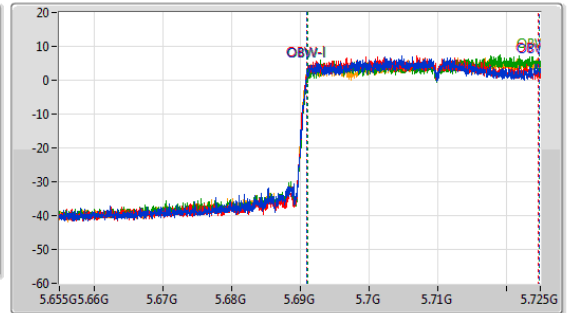

5.47-5.725GHz_802.11ax HEW40-BF_Nss1,(MCS0)_4TX

EBW

5710MHz Straddle 5.47-5.725GHz

15/06/2023

CF: 5.69GHz
 Span: 70MHz
 RBW: 300kHz
 VBW: 1MHz
 Sweep Time: 100ms
 Detector Type: Peak

CF: 5.69GHz
 Span: 70MHz
 RBW: 500kHz
 VBW: 2MHz
 Sweep Time: 100ms
 Detector Type: Peak