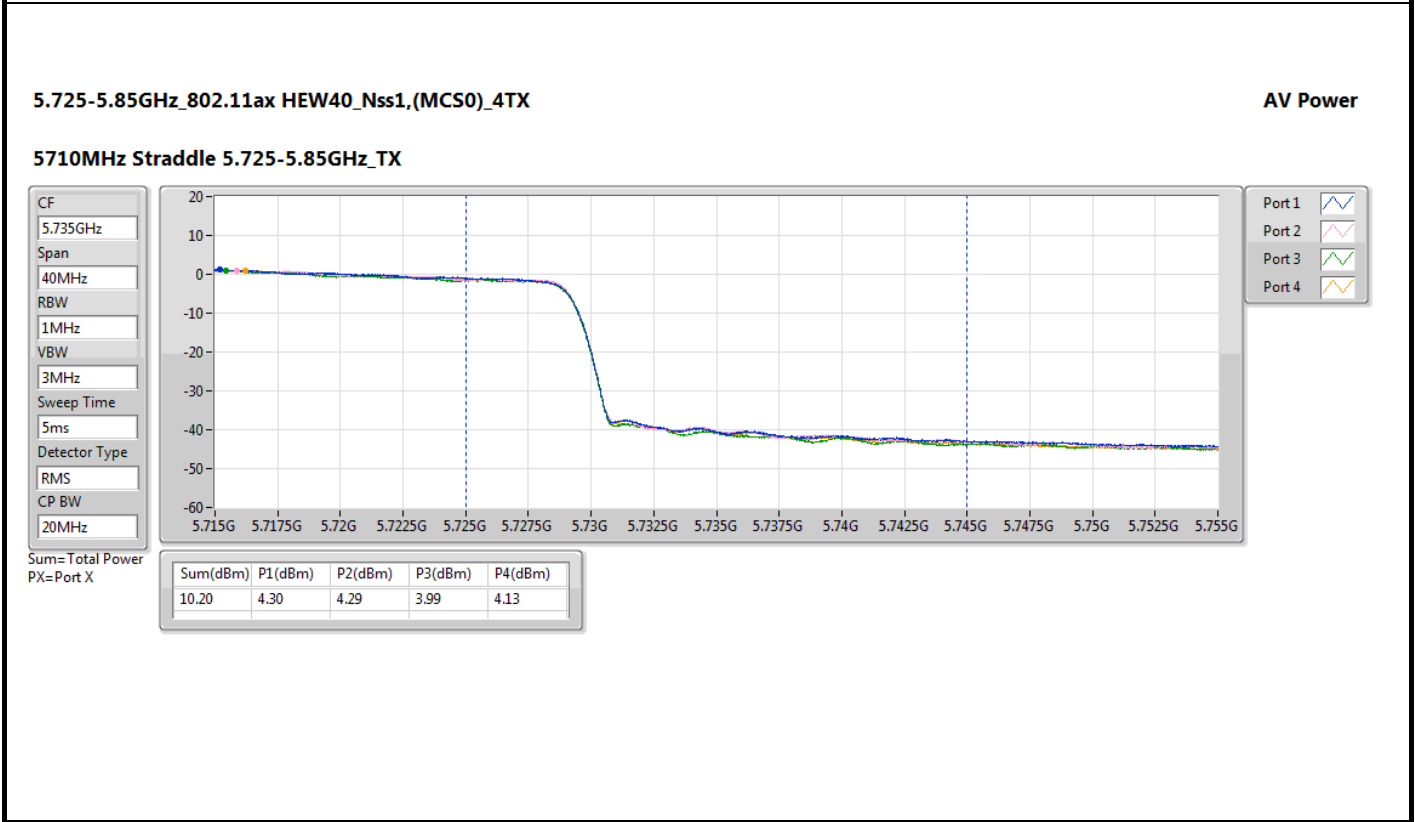

DG = Directional Gain; Port X = Port X output power

Beamforming mode

Summary

Mode	Total Power (dBm)	Total Power (W)	EIRP (dBm)	EIRP (W)
5.15-5.25GHz	-	-	-	-
802.11ax HEW20-BF_Nss1,(MCS0)_4TX	25.43	0.34914	35.31	3.39625
802.11ax HEW40-BF_Nss1,(MCS0)_4TX	25.91	0.38994	35.79	3.79315
802.11ax HEW80-BF_Nss1,(MCS0)_4TX	21.82	0.15205	31.70	1.47911
5.25-5.35GHz	-	-	-	-
802.11ax HEW20-BF_Nss1,(MCS0)_4TX	19.12	0.08166	29.46	0.88308
802.11ax HEW40-BF_Nss1,(MCS0)_4TX	19.25	0.08414	29.59	0.90991
802.11ax HEW80-BF_Nss1,(MCS0)_4TX	19.42	0.08750	29.76	0.94624
5.47-5.725GHz	-	-	-	-
802.11ax HEW20-BF_Nss1,(MCS0)_4TX	19.06	0.08054	29.45	0.88105
802.11ax HEW40-BF_Nss1,(MCS0)_4TX	19.46	0.08831	29.84	0.96383
802.11ax HEW80-BF_Nss1,(MCS0)_4TX	19.23	0.08375	29.62	0.91622
802.11ax HEW160-BF_Nss1,(MCS0)_4TX	19.33	0.08570	29.71	0.93541
5.725-5.85GHz	-	-	-	-
802.11ax HEW20-BF_Nss1,(MCS0)_4TX	25.44	0.34995	35.80	3.80189
802.11ax HEW40-BF_Nss1,(MCS0)_4TX	25.40	0.34674	35.77	3.77572
802.11ax HEW80-BF_Nss1,(MCS0)_4TX	23.00	0.19953	33.37	2.17270