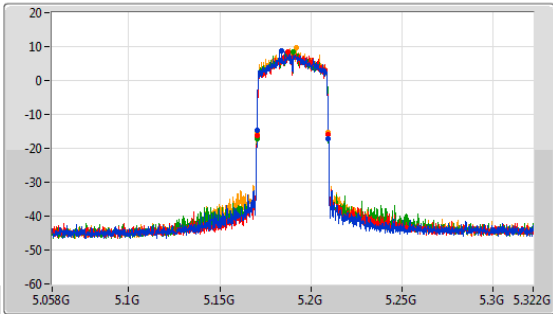

5.15-5.25GHz_802.11ax_HEW40_Nss1,(MCS0)_4TX

EBW

5190MHz

CF: 5.19GHz
Span: 264MHz
RBW: 300kHz
VBW: 1MHz
Sweep Time: 100ms
Detector Type: Peak

CF: 5.19GHz
Span: 120MHz
RBW: 500kHz
VBW: 2MHz
Sweep Time: 100ms
Detector Type: Peak