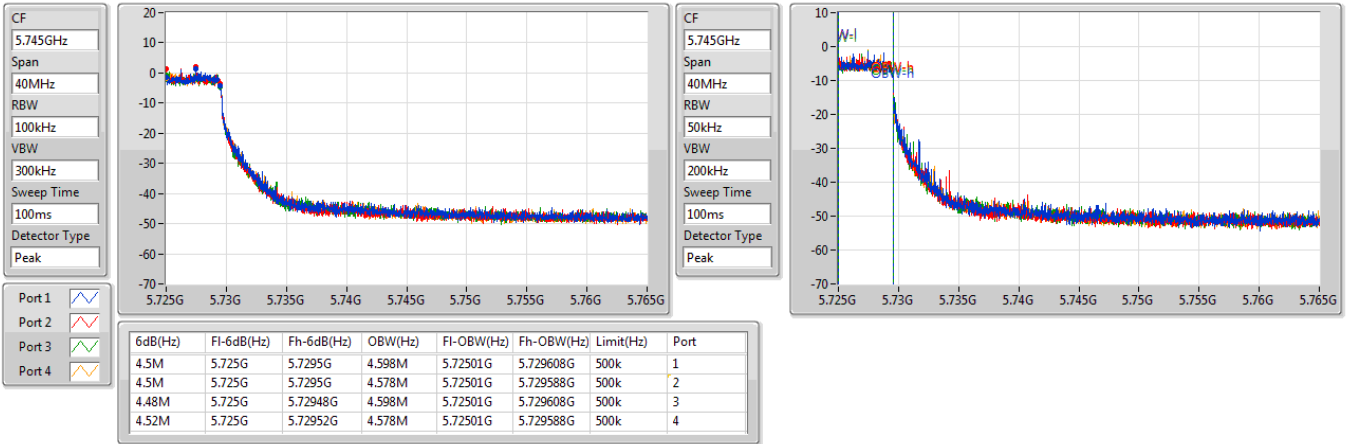

5.725-5.85GHz_802.11ax HEW20_Nss1,(MCS0)_4TX

EBW

5720MHz Straddle 5.725-5.85GHz