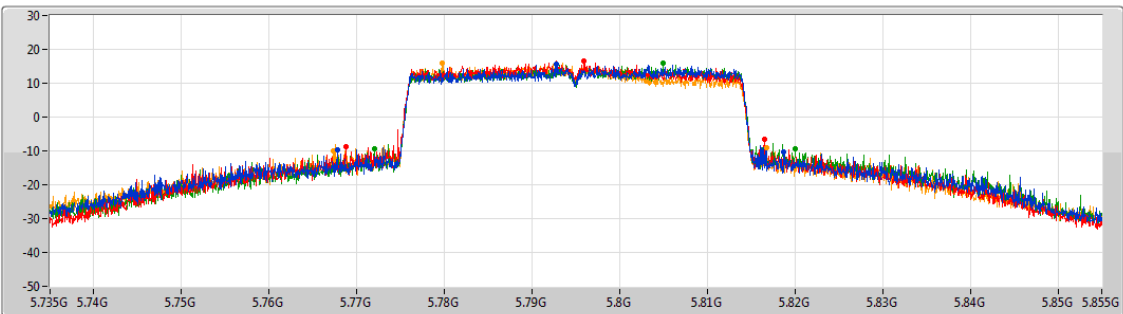

Port 1
Port 2
Port 3
Port 4

26dB(Hz)	Fl-26dB(Hz)	Fh-26dB(Hz)	Limit(Hz)	Port
50.94M	5.76776G	5.8187G	Inf	1
47.76M	5.76872G	5.81648G	Inf	2
48.06M	5.77202G	5.82008G	Inf	3
49.5M	5.76728G	5.81678G	Inf	4