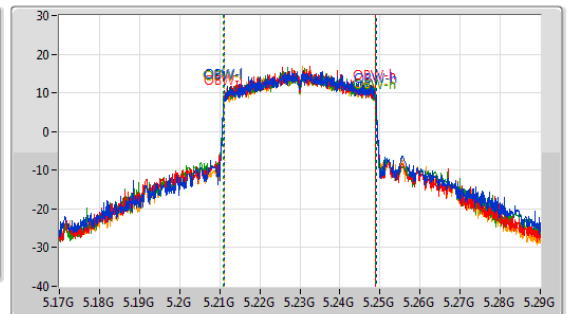

5.15-5.25GHz_802.11ax_HEW40_Nss1,(MCS0)_4TX

EBW

5230MHz

CF: 5.23GHz
 Span: 264MHz
 RBW: 500kHz
 VBW: 2MHz
 Sweep Time: 100ms
 Detector Type: Peak

CF: 5.23GHz
 Span: 120MHz
 RBW: 500kHz
 VBW: 2MHz
 Sweep Time: 100ms
 Detector Type: Peak