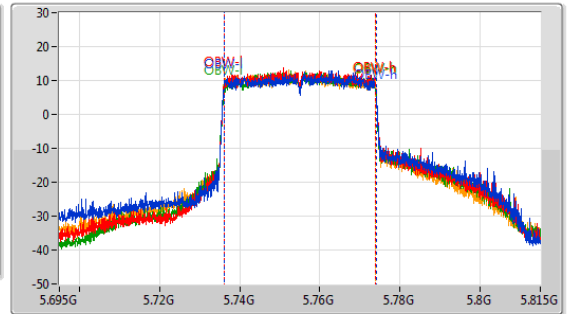

5.725-5.85GHz_802.11ax HEW40-BF_Nss1,(MCS0)_4TX

EBW

5755MHz

CF: 5.755GHz
 Span: 264MHz
 RBW: 100kHz
 VBW: 300kHz
 Sweep Time: 100ms
 Detector Type: Peak

CF: 5.755GHz
 Span: 120MHz
 RBW: 500kHz
 VBW: 2MHz
 Sweep Time: 100ms
 Detector Type: Peak