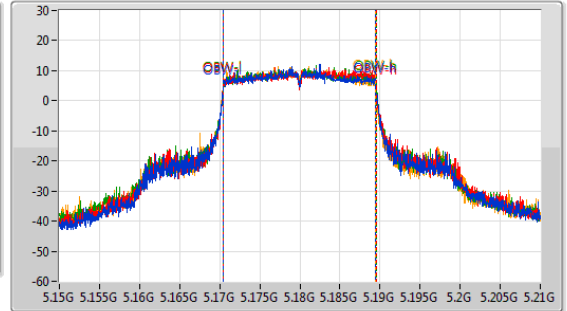

Port 1: [Waveform]
Port 2: [Waveform]
Port 3: [Waveform]
Port 4: [Waveform]

26dB(Hz)	F1-26dB(Hz)	Fh-26dB(Hz)	OBW(Hz)	F1-OBW(Hz)	Fh-OBW(Hz)	Limit(Hz)	Port
29.04M	5.168648G	5.197688G	19.04M	5.170435G	5.189475G	Inf	1
28.512M	5.168252G	5.196764G	19.07M	5.170465G	5.189535G	Inf	2
26.4M	5.16812G	5.19452G	19.04M	5.170495G	5.189535G	Inf	3
22.902M	5.168846G	5.191748G	18.981M	5.170465G	5.189445G	Inf	4

5.15-5.25GHz_802.11ax_HEW20-BF_Nss1,(MCS0)_4TX

EBW