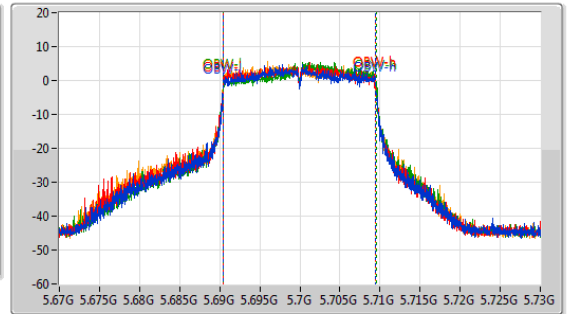

5.47-5.725GHz_802.11ax HEW20-BF_Nss1,(MCS0)_4TX

EBW

5700MHz

15/06/2023

CF: 5.7GHz
 Span: 132MHz
 RBW: 300kHz
 VBW: 1MHz
 Sweep Time: 100ms
 Detector Type: Peak

CF: 5.7GHz
 Span: 60MHz
 RBW: 200kHz
 VBW: 1MHz
 Sweep Time: 100ms
 Detector Type: Peak