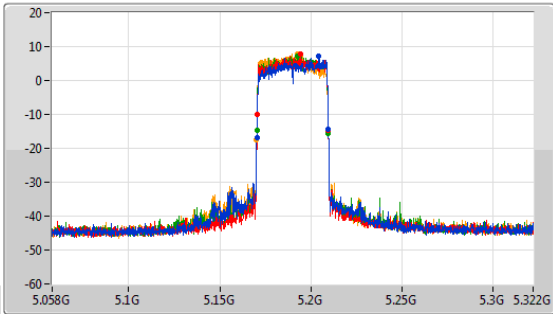

5.15-5.25GHz_802.11ax HEW40-BF_Nss1,(MCS0)_4TX

EBW

5190MHz

15/06/2023

CF: 5.19GHz
Span: 264MHz
RBW: 300kHz
VBW: 1MHz
Sweep Time: 100ms
Detector Type: Peak

CF: 5.19GHz
Span: 120MHz
RBW: 500kHz
VBW: 2MHz
Sweep Time: 100ms
Detector Type: Peak