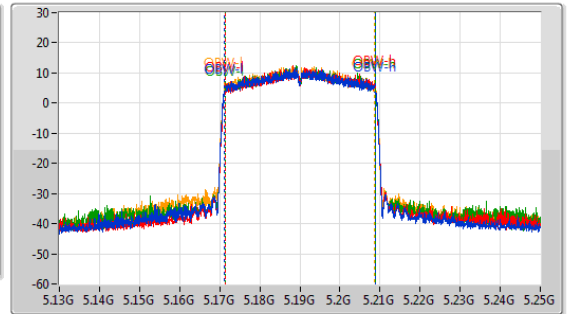

5.15-5.25GHz_802.11ax_HEW40_Nss1,(MCS0)_4TX

EBW

5190MHz

CF: 5.19GHz
 Span: 264MHz
 RBW: 300kHz
 VBW: 1MHz
 Sweep Time: 100ms
 Detector Type: Peak

CF: 5.19GHz
 Span: 120MHz
 RBW: 500kHz
 VBW: 2MHz
 Sweep Time: 100ms
 Detector Type: Peak