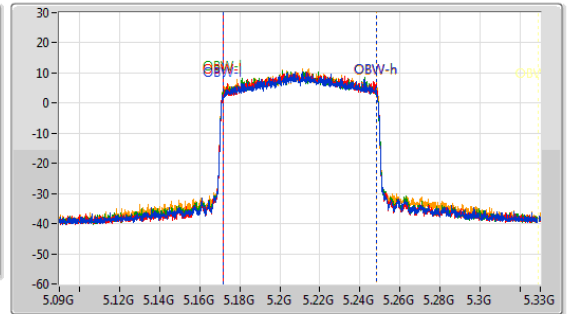

26dB(Hz)	Fl-26dB(Hz)	Fh-26dB(Hz)	OBW(Hz)	Fl-OBW(Hz)	Fh-OBW(Hz)	Limit(Hz)	Port
79.992M	5.170136G	5.250128G	76.522M	5.171739G	5.248261G	Inf	1
79.992M	5.169872G	5.249864G	76.522M	5.171739G	5.248261G	Inf	2
80.256M	5.169872G	5.250128G	76.522M	5.171739G	5.248261G	Inf	3
80.256M	5.169872G	5.250128G	76.642M	5.171739G	5.248381G	Inf	4