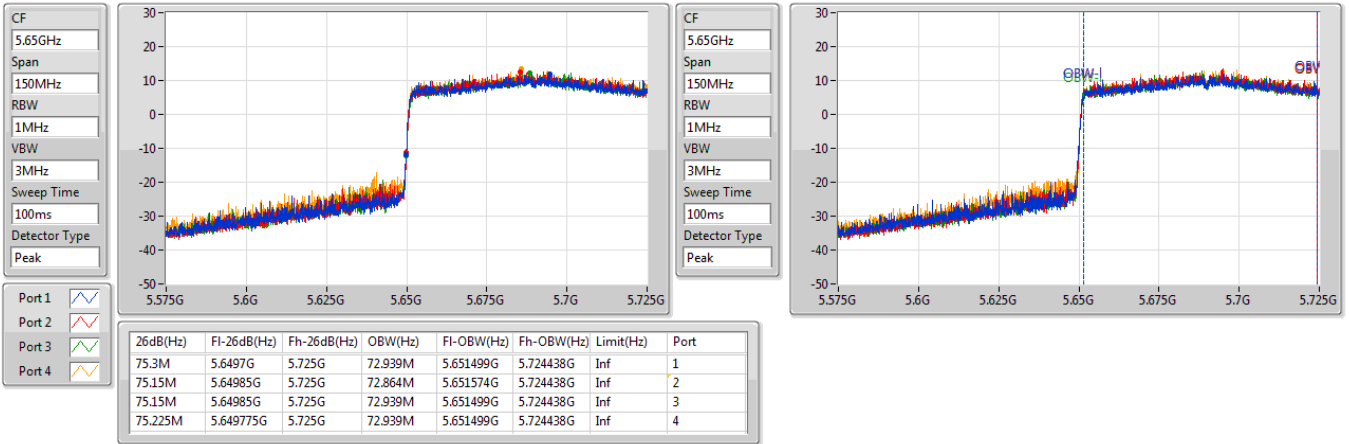

5.47-5.725GHz_802.11ax HEW80_Nss1,(MCS0)_4TX

EBW

5690MHz Straddle 5.47-5.725GHz