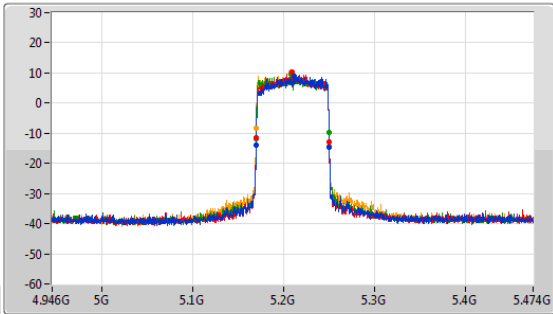

5.15-5.25GHz_802.11ax HEW80-BF_Nss1,(MCS0)_4TX

EBW

5210MHz

CF: 5.21GHz
Span: 528MHz
RBW: 1MHz
VBW: 3MHz
Sweep Time: 100ms
Detector Type: Peak

CF: 5.21GHz
Span: 240MHz
RBW: 1MHz
VBW: 3MHz
Sweep Time: 100ms
Detector Type: Peak