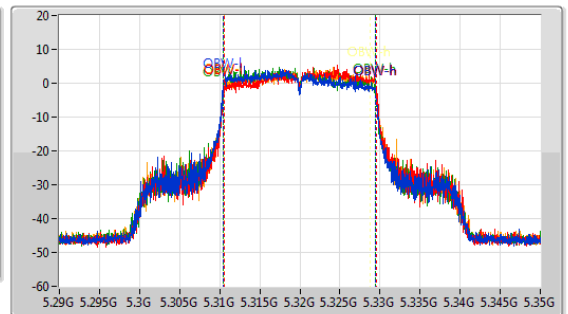

5.25-5.35GHz_802.11ax_HEW20-BF_Nss1,(MCS0)_4TX

EBW

5320MHz

CF
5.32GHz
Span
132MHz
RBW
300kHz
VBW
1MHz
Sweep Time
100ms
Detector Type
Peak

CF
5.32GHz
Span
60MHz
RBW
200kHz
VBW
1MHz
Sweep Time
100ms
Detector Type
Peak