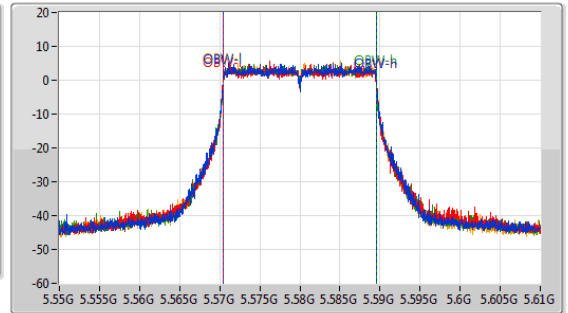

5.47-5.725GHz_802.11ax HEW20_Nss1,(MCS0)_4TX

EBW

5580MHz

CF: 5.58GHz
 Span: 132MHz
 RBW: 200kHz
 VBW: 1MHz
 Sweep Time: 100ms
 Detector Type: Peak

CF: 5.58GHz
 Span: 60MHz
 RBW: 200kHz
 VBW: 1MHz
 Sweep Time: 100ms
 Detector Type: Peak