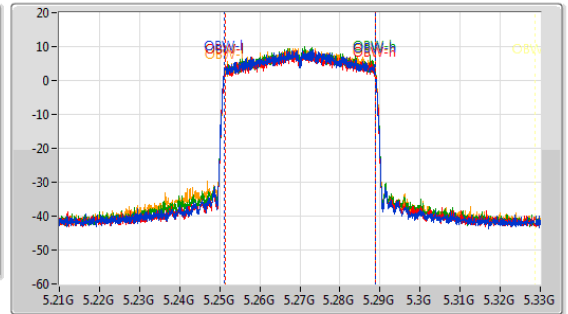

5.25-5.35GHz_802.11ax_HEW40_Nss1,(MCS0)_4TX

EBW

5270MHz

CF: 5.27GHz
 Span: 264MHz
 RBW: 300kHz
 VBW: 1MHz
 Sweep Time: 100ms
 Detector Type: Peak

CF: 5.27GHz
 Span: 120MHz
 RBW: 500kHz
 VBW: 2MHz
 Sweep Time: 100ms
 Detector Type: Peak

Port 1: [Blue line]
 Port 2: [Red line]
 Port 3: [Green line]
 Port 4: [Orange line]

26dB(Hz)	Fl-26dB(Hz)	Fh-26dB(Hz)	OBW(Hz)	Fl-OBW(Hz)	Fh-OBW(Hz)	Limit(Hz)	Port
39.072M	5.250464G	5.289536G	37.541M	5.251229G	5.288771G	Inf	1
39.336M	5.250332G	5.289668G	37.481M	5.251289G	5.288771G	Inf	2
39.336M	5.250332G	5.289668G	37.481M	5.251289G	5.288771G	Inf	3
39.204M	5.250464G	5.289668G	37.421M	5.251349G	5.288771G	Inf	4