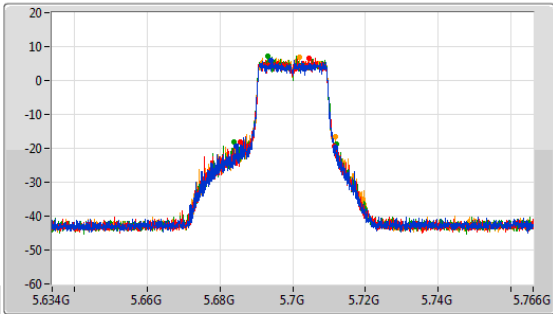

5.47-5.725GHz_802.11ax HEW20_Nss1,(MCS0)_4TX

EBW

5580MHz

CF: 5.58GHz
 Span: 132MHz
 RBW: 200kHz
 VBW: 1MHz
 Sweep Time: 100ms
 Detector Type: Peak

CF: 5.58GHz
 Span: 60MHz
 RBW: 200kHz
 VBW: 1MHz
 Sweep Time: 100ms
 Detector Type: Peak

26dB(Hz)	Fl-26dB(Hz)	Fh-26dB(Hz)	OBW(Hz)	Fl-OBW(Hz)	Fh-OBW(Hz)	Limit(Hz)	Port
22.308M	5.568912G	5.59122G	19.07M	5.570465G	5.589535G	Inf	1
21.978M	5.569044G	5.591022G	19.1M	5.570435G	5.589535G	Inf	2
21.582M	5.569176G	5.590758G	19.07M	5.570435G	5.589505G	Inf	3
21.846M	5.568978G	5.590824G	19.07M	5.570465G	5.589535G	Inf	4

5.47-5.725GHz_802.11ax HEW20_Nss1,(MCS0)_4TX

EBW

5700MHz

CF: 5.7GHz
 Span: 132MHz
 RBW: 300kHz
 VBW: 1MHz
 Sweep Time: 100ms
 Detector Type: Peak

CF: 5.7GHz
 Span: 60MHz
 RBW: 200kHz
 VBW: 1MHz
 Sweep Time: 100ms
 Detector Type: Peak