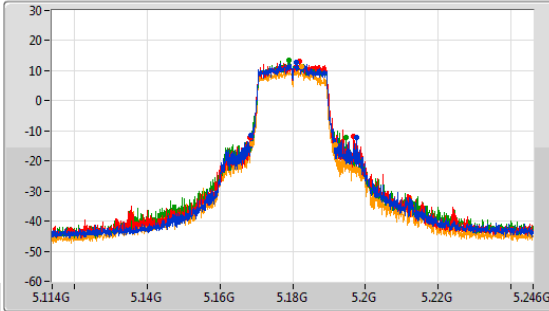

Port X-N dB = Port X 6dB down bandwidth for 5.725-5.85GHz band / 26dB down bandwidth for other band
 Port X-OBW = Port X 99% occupied bandwidth

5.15-5.25GHz_802.11ax_HEW20-BF_Nss1,(MCS0)_4TX

EBW

5180MHz

CF: 5.18GHz
 Span: 132MHz
 RBW: 300kHz
 VBW: 1MHz
 Sweep Time: 100ms
 Detector Type: Peak