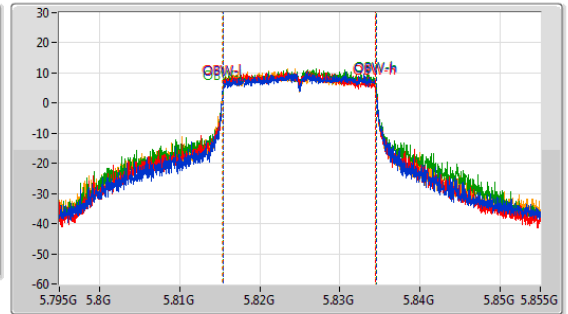

5.725-5.85GHz_802.11ax HEW20-BF_Nss1,(MCS0)_4TX

EBW

5825MHz

CF
5.825GHz
Span
132MHz
RBW
100kHz
VBW
300kHz
Sweep Time
100ms
Detector Type
Peak

CF
5.825GHz
Span
60MHz
RBW
200kHz
VBW
1MHz
Sweep Time
100ms
Detector Type
Peak