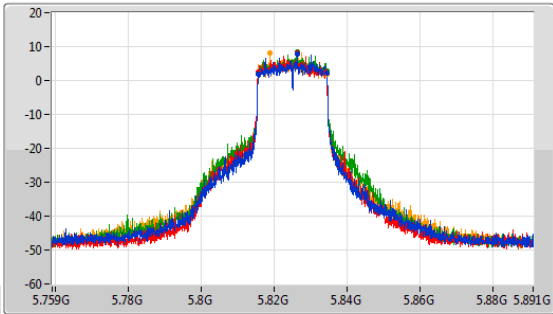

5.725-5.85GHz_802.11ax HEW20-BF_Nss1,(MCS0)_4TX

EBW

5825MHz

CF
5.825GHz
Span
132MHz
RBW
100kHz
VBW
300kHz
Sweep Time
100ms
Detector Type
Peak

CF
5.825GHz
Span
60MHz
RBW
200kHz
VBW
1MHz
Sweep Time
100ms
Detector Type
Peak