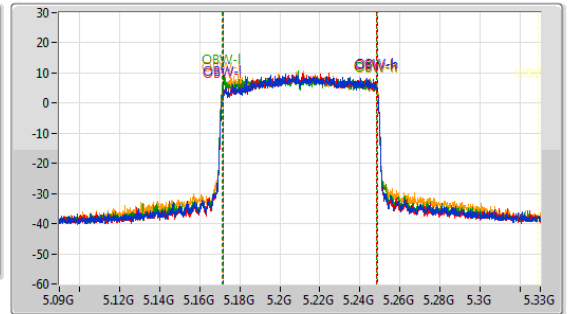

5.15-5.25GHz_802.11ax HEW80-BF_Nss1,(MCS0)_4TX

EBW

5210MHz

CF: 5.21GHz
 Span: 528MHz
 RBW: 1MHz
 VBW: 3MHz
 Sweep Time: 100ms
 Detector Type: Peak

CF: 5.21GHz
 Span: 240MHz
 RBW: 1MHz
 VBW: 3MHz
 Sweep Time: 100ms
 Detector Type: Peak