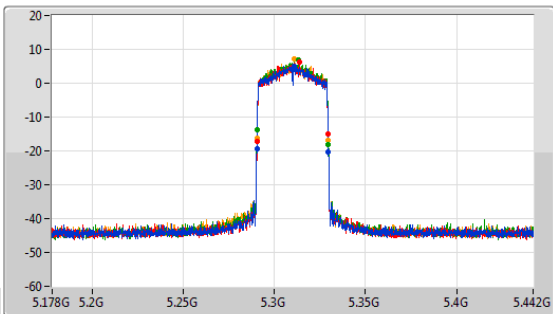

Port 1: [Blue line]
 Port 2: [Red line]
 Port 3: [Green line]
 Port 4: [Orange line]

26dB(Hz)	Fl-26dB(Hz)	Fh-26dB(Hz)	OBW(Hz)	Fl-OBW(Hz)	Fh-OBW(Hz)	Limit(Hz)	Port
39.072M	5.250464G	5.289536G	37.541M	5.251229G	5.288771G	Inf	1
39.336M	5.250332G	5.289668G	37.481M	5.251289G	5.288771G	Inf	2
39.336M	5.250332G	5.289668G	37.481M	5.251289G	5.288771G	Inf	3
39.204M	5.250464G	5.289668G	37.421M	5.251349G	5.288771G	Inf	4

5.25-5.35GHz_802.11ax_HEW40_Nss1,(MCS0)_4TX

EBW

5310MHz

CF: 5.31GHz
 Span: 264MHz
 RBW: 300kHz
 VBW: 1MHz
 Sweep Time: 100ms
 Detector Type: Peak

CF: 5.31GHz
 Span: 120MHz
 RBW: 500kHz
 VBW: 2MHz
 Sweep Time: 100ms
 Detector Type: Peak