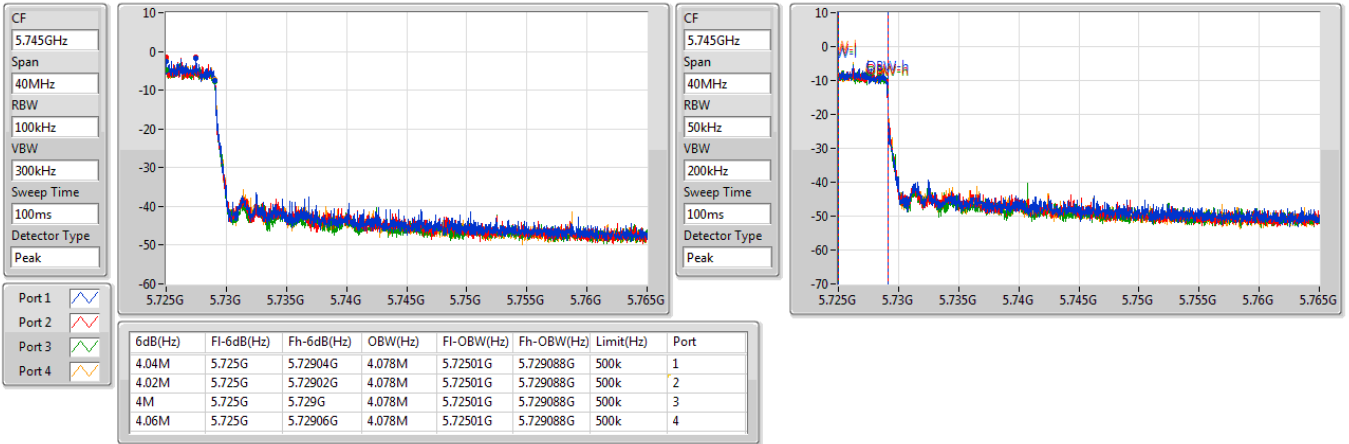

5.725-5.85GHz_802.11ax HEW40_Nss1,(MCS0)_4TX

EBW

5710MHz Straddle 5.725-5.85GHz