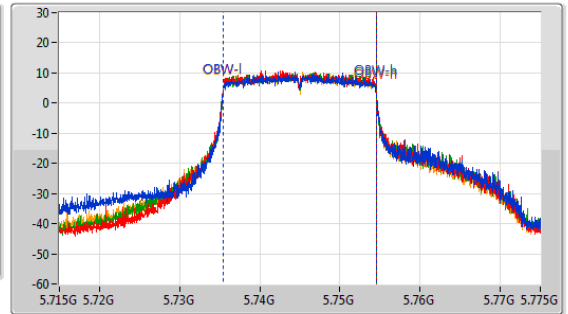

5.725-5.85GHz_802.11ax HEW20-BF_Nss1,(MCS0)_4TX

EBW

5745MHz

CF: 5.745GHz
 Span: 132MHz
 RBW: 100kHz
 VBW: 300kHz
 Sweep Time: 100ms
 Detector Type: Peak

CF: 5.745GHz
 Span: 60MHz
 RBW: 200kHz
 VBW: 1MHz
 Sweep Time: 100ms
 Detector Type: Peak