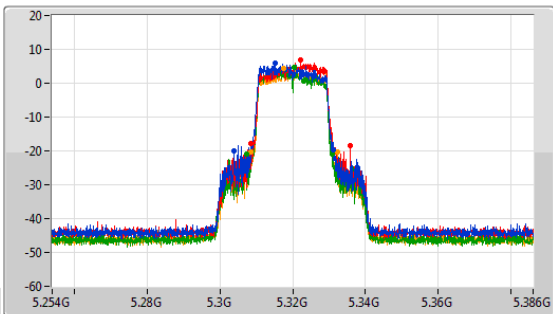

5.25-5.35GHz_802.11ax_HEW20-BF_Nss1,(MCS0)_4TX

EBW

5320MHz

CF
5.32GHz
Span
132MHz
RBW
300kHz
VBW
1MHz
Sweep Time
100ms
Detector Type
Peak

CF
5.32GHz
Span
60MHz
RBW
200kHz
VBW
1MHz
Sweep Time
100ms
Detector Type
Peak