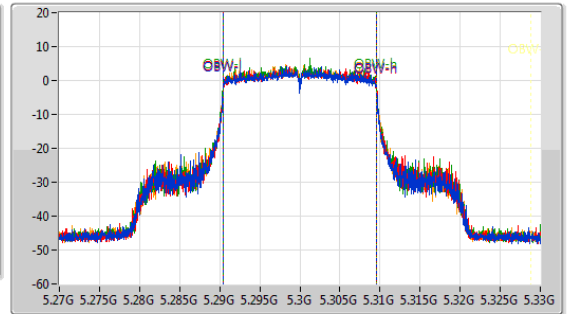

5.25-5.35GHz_802.11ax_HEW20_Nss1,(MCS0)_4TX

EBW

5300MHz

CF: 5.3GHz
 Span: 132MHz
 RBW: 200kHz
 VBW: 1MHz
 Sweep Time: 100ms
 Detector Type: Peak

CF: 5.3GHz
 Span: 60MHz
 RBW: 200kHz
 VBW: 1MHz
 Sweep Time: 100ms
 Detector Type: Peak

Port 1: [Line 1]
 Port 2: [Line 2]
 Port 3: [Line 3]
 Port 4: [Line 4]

26dB(Hz)	Fl-26dB(Hz)	Fh-26dB(Hz)	OBW(Hz)	Fl-OBW(Hz)	Fh-OBW(Hz)	Limit(Hz)	Port
22.704M	5.288384G	5.311088G	19.01M	5.290495G	5.309505G	Inf	1
21.45M	5.289308G	5.310758G	19.04M	5.290495G	5.309535G	Inf	2
22.308M	5.289242G	5.31155G	19.01M	5.290495G	5.309505G	Inf	3
23.958M	5.286998G	5.310956G	19.04M	5.290495G	5.309535G	Inf	4