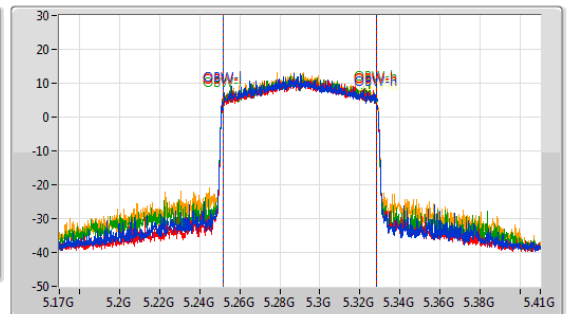

5.25-5.35GHz_802.11ax_HEW80_Nss1,(MCS0)_4TX

EBW

5290MHz

CF: 5.29GHz
 Span: 528MHz
 RBW: 1MHz
 VBW: 3MHz
 Sweep Time: 100ms
 Detector Type: Peak

CF: 5.29GHz
 Span: 240MHz
 RBW: 1MHz
 VBW: 3MHz
 Sweep Time: 100ms
 Detector Type: Peak