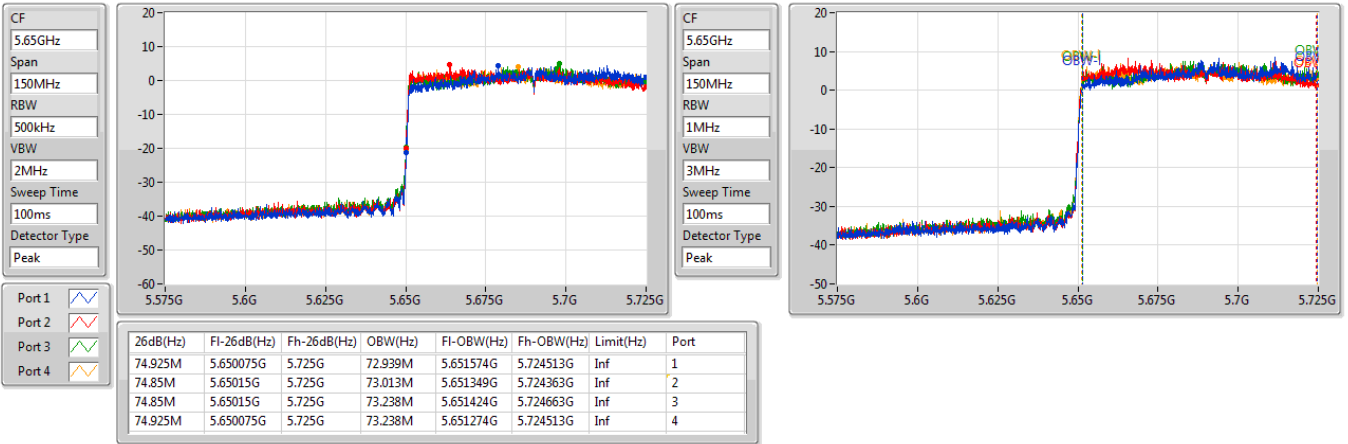

5.47-5.725GHz_802.11ax HEW80-BF_Nss1,(MCS0)_4TX

EBW

5690MHz Straddle 5.47-5.725GHz

15/06/2023