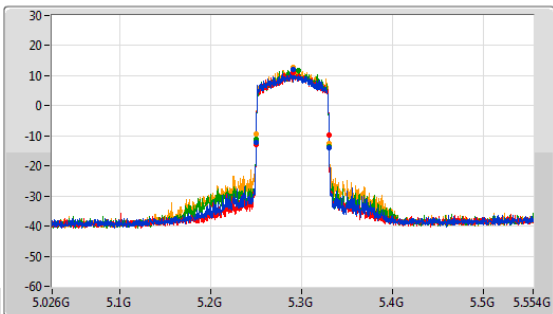

EBW

5795MHz

CF
5.795GHz
Span
120MHz
RBW
1MHz
VBW
3MHz
Sweep Time
100ms
Detector Type
Peak

Port 1
Port 2
Port 3
Port 4

5.15-5.25GHz_802.11ax_HEW80_Nss1,(MCS0)_4TX

EBW

5210MHz

CF: 5.21GHz
 Span: 528MHz
 RBW: 1MHz
 VBW: 3MHz
 Sweep Time: 100ms
 Detector Type: Peak

CF: 5.21GHz
 Span: 240MHz
 RBW: 1MHz
 VBW: 3MHz
 Sweep Time: 100ms
 Detector Type: Peak

26dB(Hz)	Fl-26dB(Hz)	Fh-26dB(Hz)	OBW(Hz)	Fl-OBW(Hz)	Fh-OBW(Hz)	Limit(Hz)	Port
79.992M	5.170136G	5.250128G	76.522M	5.171739G	5.248261G	Inf	1
79.992M	5.169872G	5.249864G	76.522M	5.171739G	5.248261G	Inf	2
80.256M	5.169872G	5.250128G	76.522M	5.171739G	5.248261G	Inf	3
80.256M	5.169872G	5.250128G	76.642M	5.171739G	5.248381G	Inf	4

5.25-5.35GHz_802.11ax_HEW80_Nss1,(MCS0)_4TX

EBW

5290MHz

CF: 5.29GHz
 Span: 528MHz
 RBW: 1MHz
 VBW: 3MHz
 Sweep Time: 100ms
 Detector Type: Peak

CF: 5.29GHz
 Span: 240MHz
 RBW: 1MHz
 VBW: 3MHz
 Sweep Time: 100ms
 Detector Type: Peak