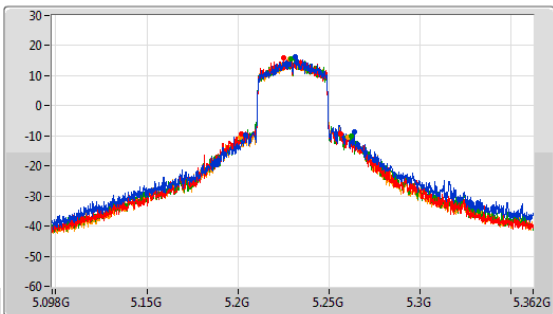

5230MHz

CF: 5.23GHz
Span: 264MHz
RBW: 500kHz
VBW: 2MHz
Sweep Time: 100ms
Detector Type: Peak

CF: 5.23GHz
Span: 120MHz
RBW: 500kHz
VBW: 2MHz
Sweep Time: 100ms
Detector Type: Peak