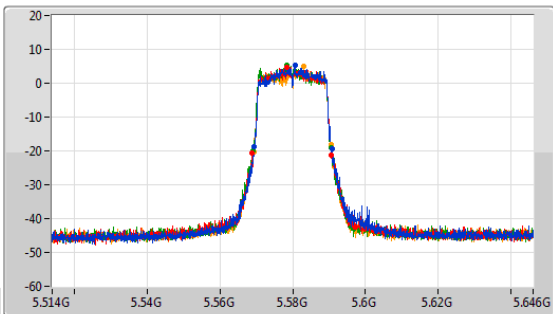

CF: 5.58GHz
Span: 60MHz
RBW: 200kHz
VBW: 1MHz
Sweep Time: 100ms
Detector Type: Peak