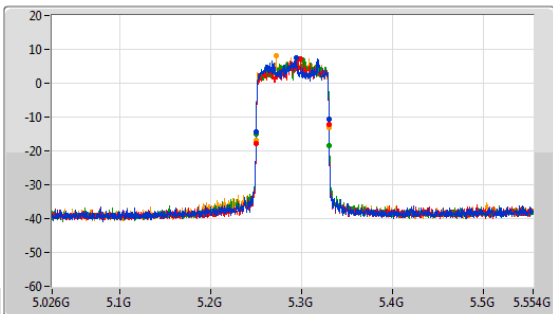

5.25-5.35GHz_802.11ax HEW80-BF_Nss1,(MCS0)_4TX

EBW

5290MHz

CF: 5.29GHz
Span: 528MHz
RBW: 1MHz
VBW: 3MHz
Sweep Time: 100ms
Detector Type: Peak

CF: 5.29GHz
Span: 240MHz
RBW: 1MHz
VBW: 3MHz
Sweep Time: 100ms
Detector Type: Peak