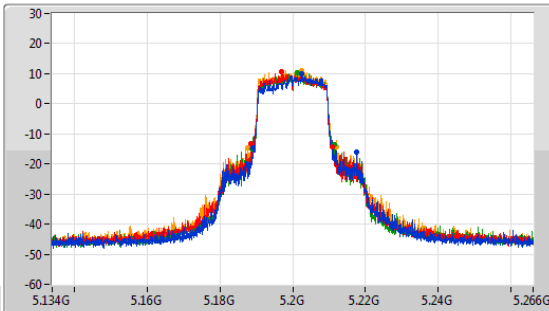

5200MHz

CF: 5.2GHz
Span: 132MHz
RBW: 200kHz
VBW: 1MHz
Sweep Time: 100ms
Detector Type: Peak

CF: 5.2GHz
Span: 60MHz
RBW: 200kHz
VBW: 1MHz
Sweep Time: 100ms
Detector Type: Peak