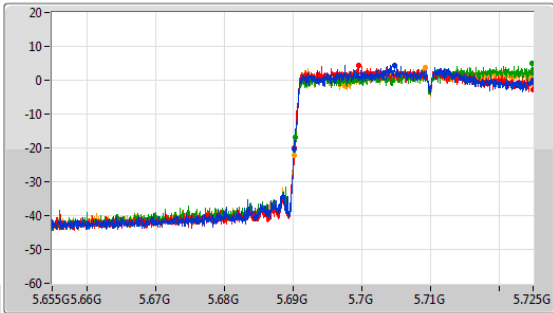

CF: 5.69GHz
Span: 70MHz
RBW: 500kHz
VBW: 2MHz
Sweep Time: 100ms
Detector Type: Peak