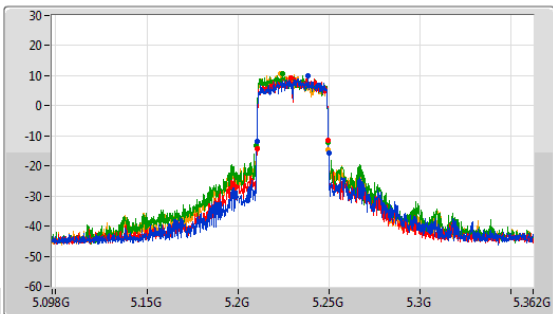

CF: 5.23GHz
Span: 120MHz
RBW: 500kHz
VBW: 2MHz
Sweep Time: 100ms
Detector Type: Peak