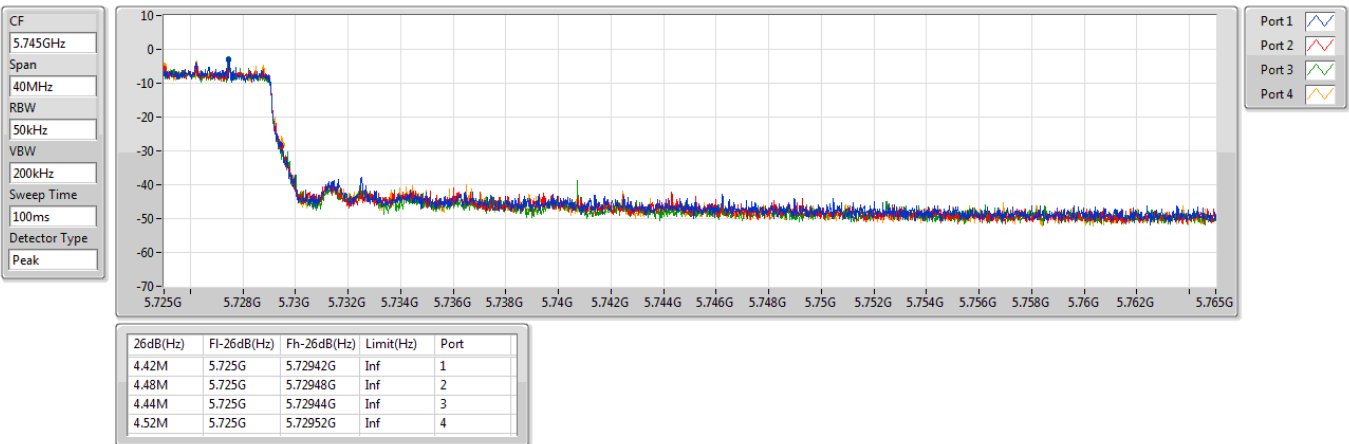

5.725-5.85GHz_802.11ax HEW40_Nss1,(MCS0)_4TX

EBW

5710MHz Straddle 5.725-5.85GHz

5.725-5.85GHz_802.11ax HEW40_Nss1,(MCS0)_4TX

EBW

5710MHz Straddle 5.725-5.85GHz

5.725-5.85GHz_802.11ax HEW40_Nss1,(MCS0)_4TX

EBW