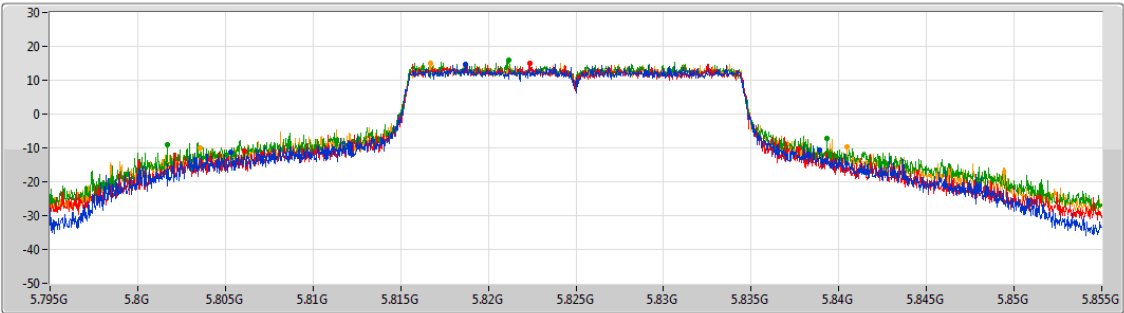

Port 1
Port 2
Port 3
Port 4

26dB(Hz)	Fl-26dB(Hz)	Fh-26dB(Hz)	Limit(Hz)	Port
33.6M	5.80532G	5.83892G	Inf	1
31.62M	5.8061G	5.83772G	Inf	2
37.65M	5.80169G	5.83934G	Inf	3
36.87M	5.80358G	5.84045G	Inf	4