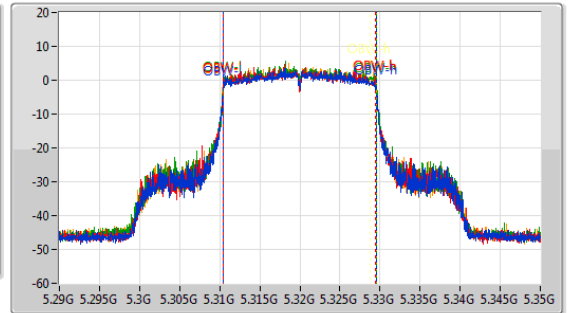

Port 1: [Line 1]
 Port 2: [Line 2]
 Port 3: [Line 3]
 Port 4: [Line 4]

26dB(Hz)	Fl-26dB(Hz)	Fh-26dB(Hz)	OBW(Hz)	Fl-OBW(Hz)	Fh-OBW(Hz)	Limit(Hz)	Port
22.704M	5.288384G	5.311088G	19.01M	5.290495G	5.309505G	Inf	1
21.45M	5.289308G	5.310758G	19.04M	5.290495G	5.309535G	Inf	2
22.308M	5.289242G	5.31155G	19.01M	5.290495G	5.309505G	Inf	3
23.958M	5.286998G	5.310956G	19.04M	5.290495G	5.309535G	Inf	4

5.25-5.35GHz_802.11ax_HEW20_Nss1,(MCS0)_4TX

EBW

5320MHz

CF: 5.32GHz
 Span: 132MHz
 RBW: 300kHz
 VBW: 1MHz
 Sweep Time: 100ms
 Detector Type: Peak

CF: 5.32GHz
 Span: 60MHz
 RBW: 200kHz
 VBW: 1MHz
 Sweep Time: 100ms
 Detector Type: Peak

Port 1: [Line 1]
 Port 2: [Line 2]
 Port 3: [Line 3]
 Port 4: [Line 4]

26dB(Hz)	Fl-26dB(Hz)	Fh-26dB(Hz)	OBW(Hz)	Fl-OBW(Hz)	Fh-OBW(Hz)	Limit(Hz)	Port
24.354M	5.306668G	5.331022G	19.04M	5.310465G	5.329505G	Inf	1
26.598M	5.306998G	5.333596G	18.981M	5.310495G	5.329475G	Inf	2
21.714M	5.30911G	5.330824G	19.04M	5.310495G	5.329535G	Inf	3
22.836M	5.308186G	5.331022G	19.04M	5.310465G	5.329505G	Inf	4