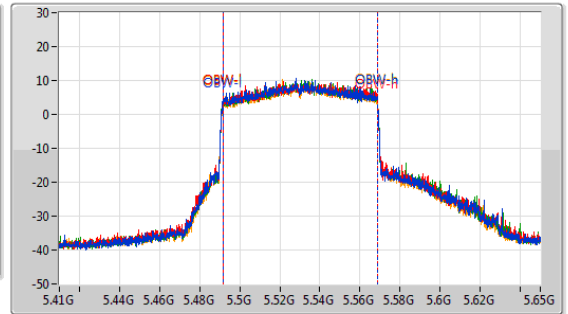

5.47-5.725GHz_802.11ax HEW80_Nss1,(MCS0)_4TX

EBW

5530MHz

CF: 5.53GHz
 Span: 528MHz
 RBW: 1MHz
 VBW: 3MHz
 Sweep Time: 100ms
 Detector Type: Peak

CF: 5.53GHz
 Span: 240MHz
 RBW: 1MHz
 VBW: 3MHz
 Sweep Time: 100ms
 Detector Type: Peak