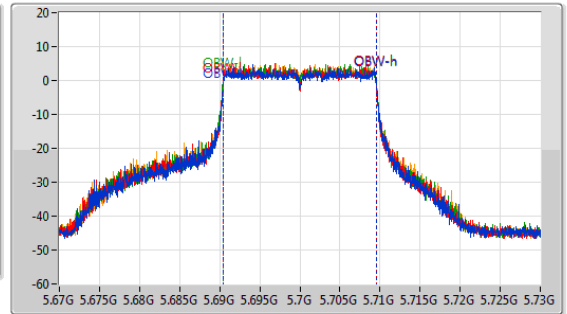

5.47-5.725GHz_802.11ax HEW20_Nss1,(MCS0)_4TX

EBW

5700MHz

CF: 5.7GHz
 Span: 132MHz
 RBW: 300kHz
 VBW: 1MHz
 Sweep Time: 100ms
 Detector Type: Peak

CF: 5.7GHz
 Span: 60MHz
 RBW: 200kHz
 VBW: 1MHz
 Sweep Time: 100ms
 Detector Type: Peak