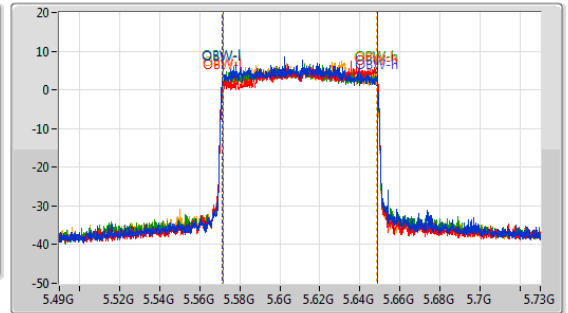

5.47-5.725GHz_802.11ax HEW80-BF_Nss1,(MCS0)_4TX

EBW

5610MHz

CF: 5.61GHz
 Span: 528MHz
 RBW: 1MHz
 VBW: 3MHz
 Sweep Time: 100ms
 Detector Type: Peak

CF: 5.61GHz
 Span: 240MHz
 RBW: 1MHz
 VBW: 3MHz
 Sweep Time: 100ms
 Detector Type: Peak