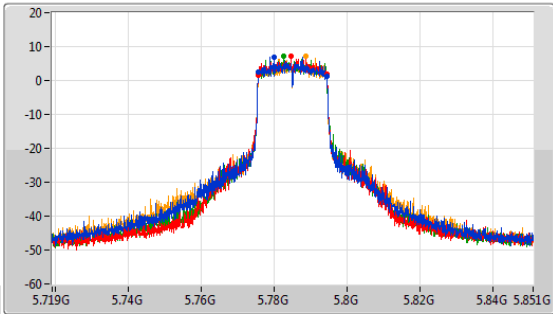

5.725-5.85GHz_802.11ax HEW20-BF_Nss1,(MCS0)_4TX

EBW

5785MHz

CF: 5.785GHz
Span: 132MHz
RBW: 100kHz
VBW: 300kHz
Sweep Time: 100ms
Detector Type: Peak

CF: 5.785GHz
Span: 60MHz
RBW: 200kHz
VBW: 1MHz
Sweep Time: 100ms
Detector Type: Peak