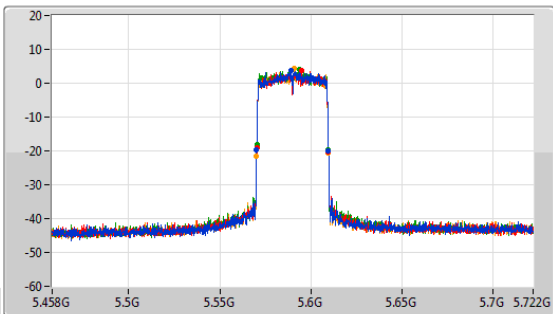

5590MHz

CF: 5.59GHz
Span: 264MHz
RBW: 300kHz
VBW: 1MHz
Sweep Time: 100ms
Detector Type: Peak

CF: 5.59GHz
Span: 120MHz
RBW: 500kHz
VBW: 2MHz
Sweep Time: 100ms
Detector Type: Peak