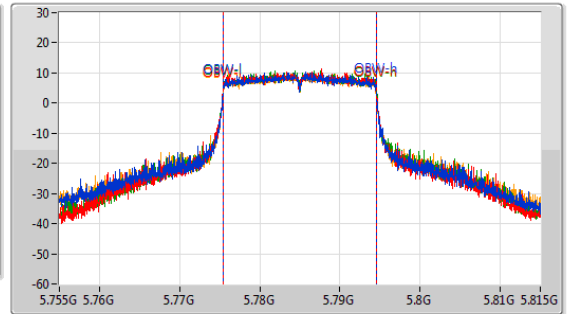

5.725-5.85GHz_802.11ax HEW20-BF_Nss1,(MCS0)_4TX

EBW

5785MHz

CF: 5.785GHz
 Span: 132MHz
 RBW: 100kHz
 VBW: 300kHz
 Sweep Time: 100ms
 Detector Type: Peak

CF: 5.785GHz
 Span: 60MHz
 RBW: 200kHz
 VBW: 1MHz
 Sweep Time: 100ms
 Detector Type: Peak