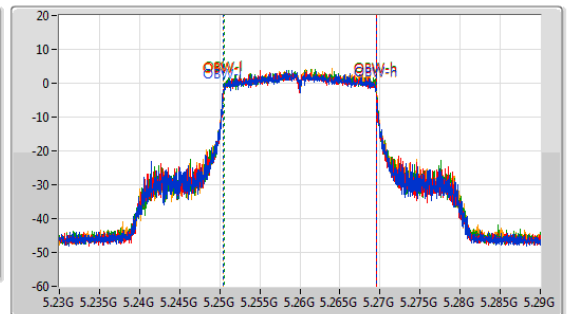

5.25-5.35GHz_802.11ax HEW20_Nss1,(MCS0)_4TX

EBW

5260MHz

CF: 5.26GHz
 Span: 132MHz
 RBW: 200kHz
 VBW: 1MHz
 Sweep Time: 100ms
 Detector Type: Peak

CF: 5.26GHz
 Span: 60MHz
 RBW: 200kHz
 VBW: 1MHz
 Sweep Time: 100ms
 Detector Type: Peak