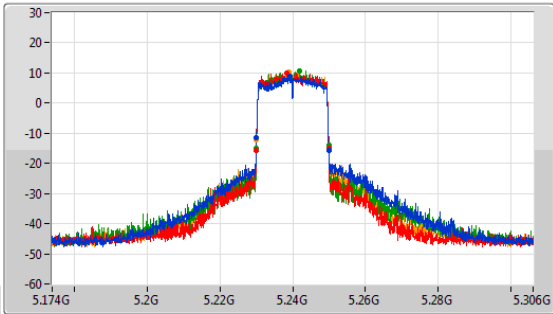

5.15-5.25GHz_802.11ax HEW20-BF_Nss1,(MCS0)_4TX

EBW

5240MHz

CF
5.24GHz
Span
132MHz
RBW
200kHz
VBW
1MHz
Sweep Time
100ms
Detector Type
Peak

CF
5.24GHz
Span
60MHz
RBW
200kHz
VBW
1MHz
Sweep Time
100ms
Detector Type
Peak