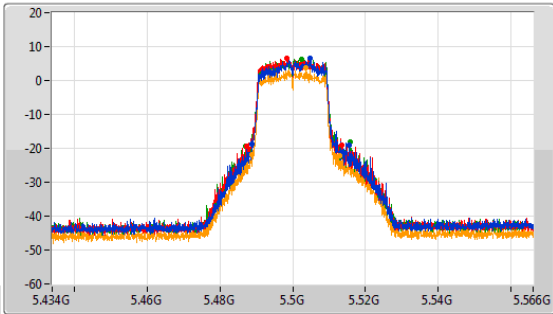

5.47-5.725GHz_802.11ax HEW20-BF_Nss1,(MCS0)_4TX

EBW

5500MHz

15/06/2023

CF: 5.5GHz
Span: 132MHz
RBW: 300kHz
VBW: 1MHz
Sweep Time: 100ms
Detector Type: Peak

CF: 5.5GHz
Span: 60MHz
RBW: 200kHz
VBW: 1MHz
Sweep Time: 100ms
Detector Type: Peak