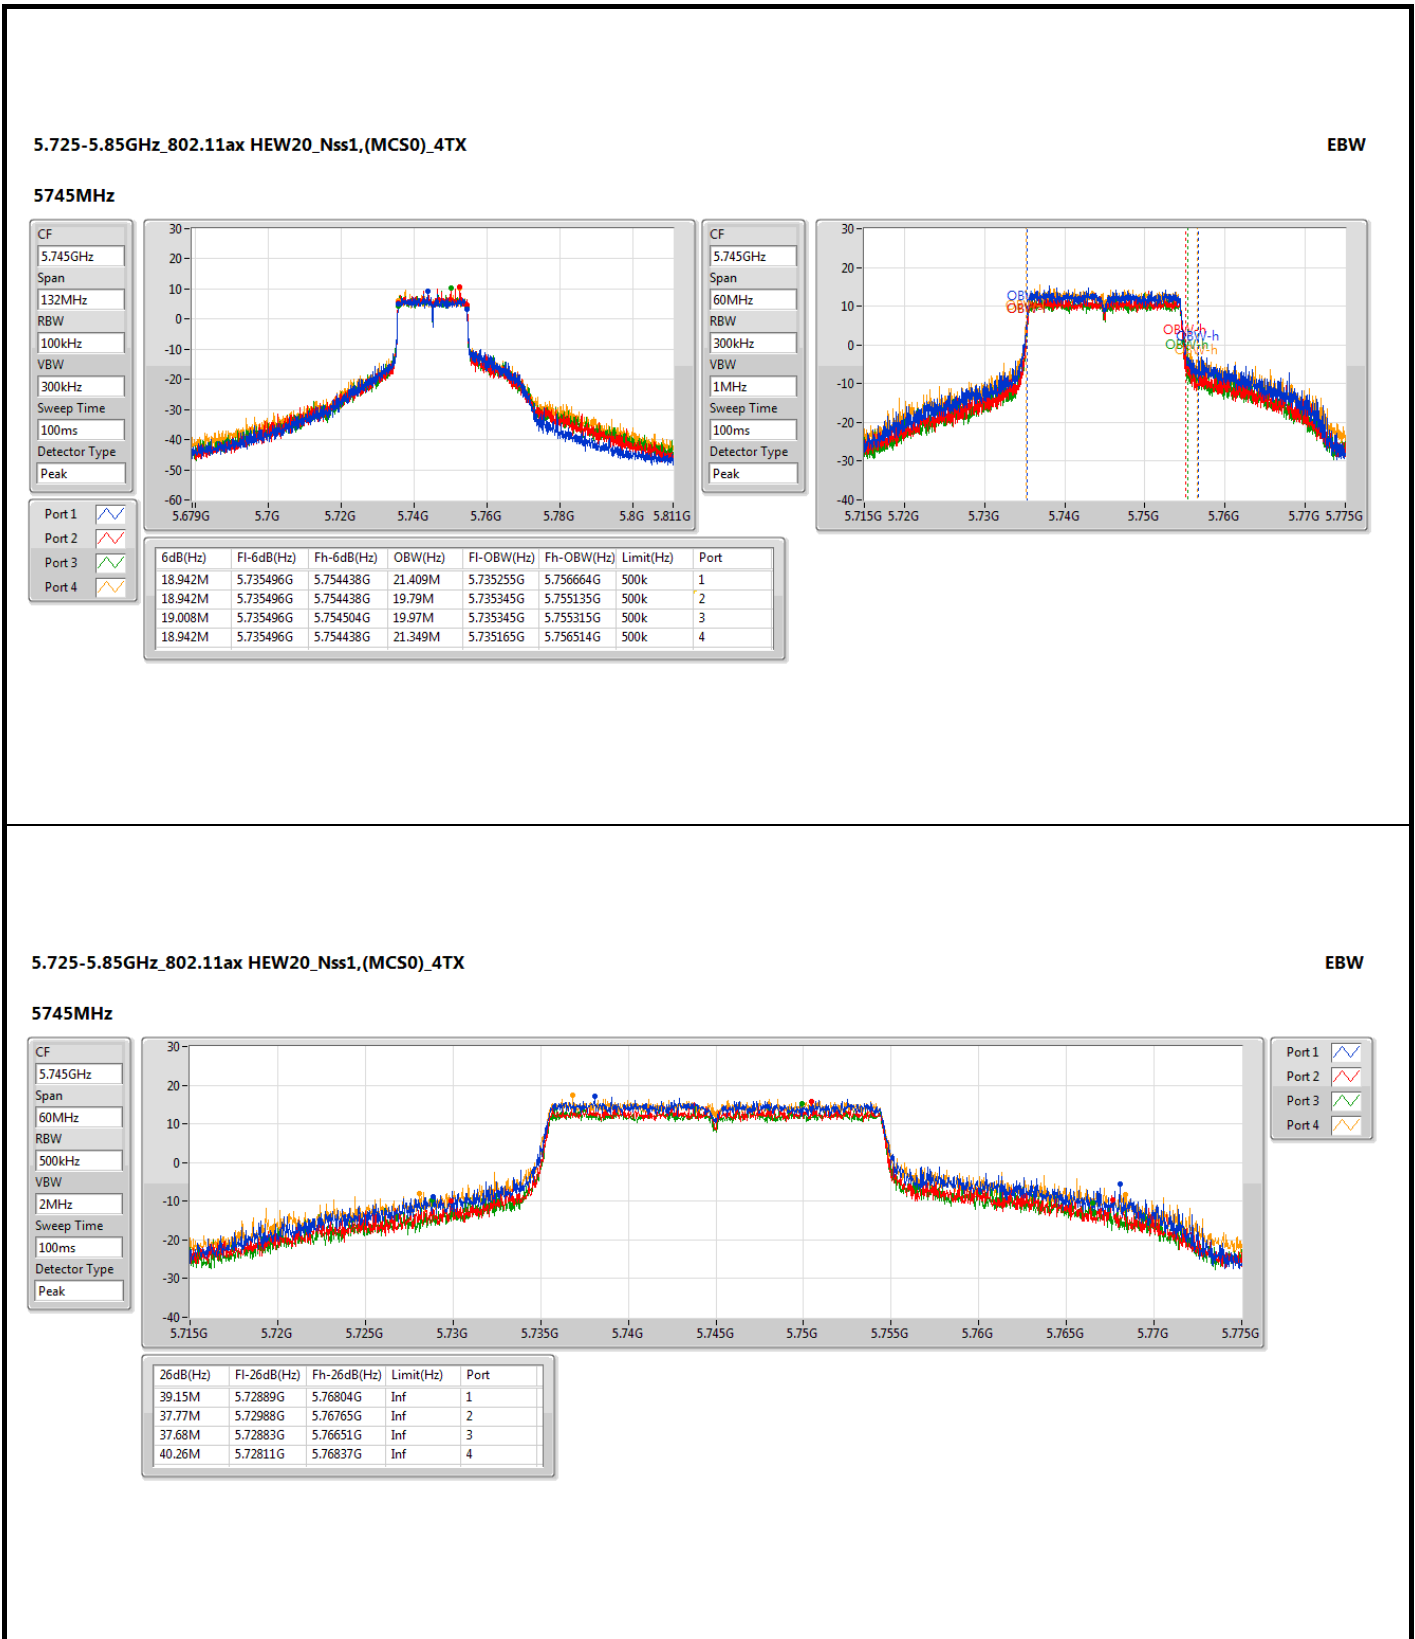

5.725-5.85GHz_802.11ax HEW20_Nss1,(MCS0)_4TX

EBW

5720MHz Straddle 5.725-5.85GHz

5.725-5.85GHz_802.11ax HEW20_Nss1,(MCS0)_4TX

EBW

5720MHz Straddle 5.725-5.85GHz

5.725-5.85GHz_802.11ax HEW20_Nss1,(MCS0)_4TX

EBW