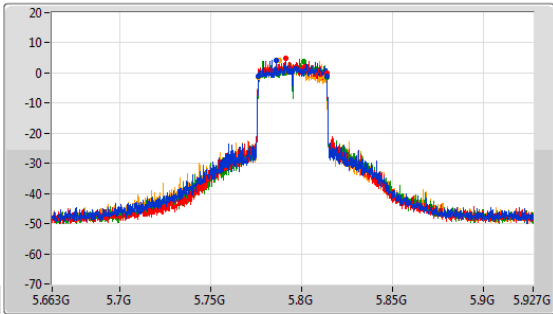

5.725-5.85GHz_802.11ax HEW40-BF_Nss1,(MCS0)_4TX

EBW

5795MHz

CF: 5.795GHz
Span: 264MHz
RBW: 100kHz
VBW: 300kHz
Sweep Time: 100ms
Detector Type: Peak

CF: 5.795GHz
Span: 120MHz
RBW: 500kHz
VBW: 2MHz
Sweep Time: 100ms
Detector Type: Peak