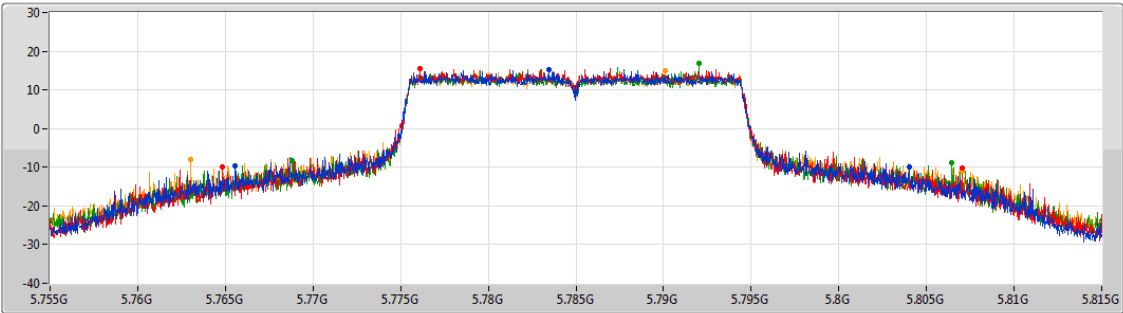

5.725-5.85GHz_802.11ax HEW20_Nss1,(MCS0)_4TX

EBW

5720MHz Straddle 5.725-5.85GHz

5.725-5.85GHz_802.11ax HEW20_Nss1,(MCS0)_4TX

EBW

5720MHz Straddle 5.725-5.85GHz

5.725-5.85GHz_802.11ax HEW20_Nss1,(MCS0)_4TX

EBW

5785MHz

CF: 5.785GHz
 Span: 132MHz
 RBW: 100kHz
 VBW: 300kHz
 Sweep Time: 100ms
 Detector Type: Peak

CF: 5.785GHz
 Span: 60MHz
 RBW: 200kHz
 VBW: 1MHz
 Sweep Time: 100ms
 Detector Type: Peak

6dB(Hz)	Fl-6dB(Hz)	Fh-6dB(Hz)	OBW(Hz)	Fl-OBW(Hz)	Fh-OBW(Hz)	Limit(Hz)	Port
19.008M	5.775496G	5.794504G	19.37M	5.775285G	5.794655G	500k	1
18.942M	5.775496G	5.794438G	19.31M	5.775345G	5.794655G	500k	2
18.942M	5.775496G	5.794438G	19.34M	5.775315G	5.794655G	500k	3
19.074M	5.77543G	5.794504G	19.49M	5.775255G	5.794745G	500k	4

5.725-5.85GHz_802.11ax HEW20_Nss1,(MCS0)_4TX

EBW

5785MHz

CF: 5.785GHz
 Span: 60MHz
 RBW: 500kHz
 VBW: 2MHz
 Sweep Time: 100ms
 Detector Type: Peak

Port 1
 Port 2
 Port 3
 Port 4

26dB(Hz)	Fl-26dB(Hz)	Fh-26dB(Hz)	Limit(Hz)	Port
38.46M	5.76556G	5.80402G	Inf	1
42.21M	5.76484G	5.80705G	Inf	2
37.62M	5.76883G	5.80645G	Inf	3
44.01M	5.76304G	5.80705G	Inf	4