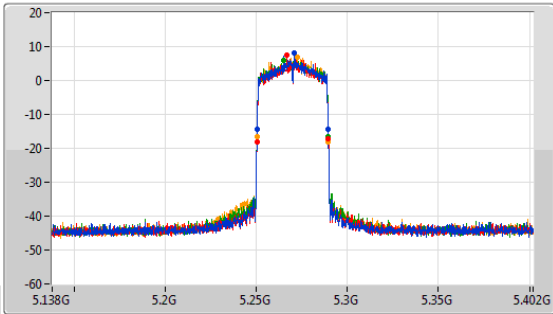

5.25-5.35GHz_802.11ax_HEW40_Nss1,(MCS0)_4TX

EBW

5270MHz

CF: 5.27GHz
Span: 264MHz
RBW: 300kHz
VBW: 1MHz
Sweep Time: 100ms
Detector Type: Peak

CF: 5.27GHz
Span: 120MHz
RBW: 500kHz
VBW: 2MHz
Sweep Time: 100ms
Detector Type: Peak