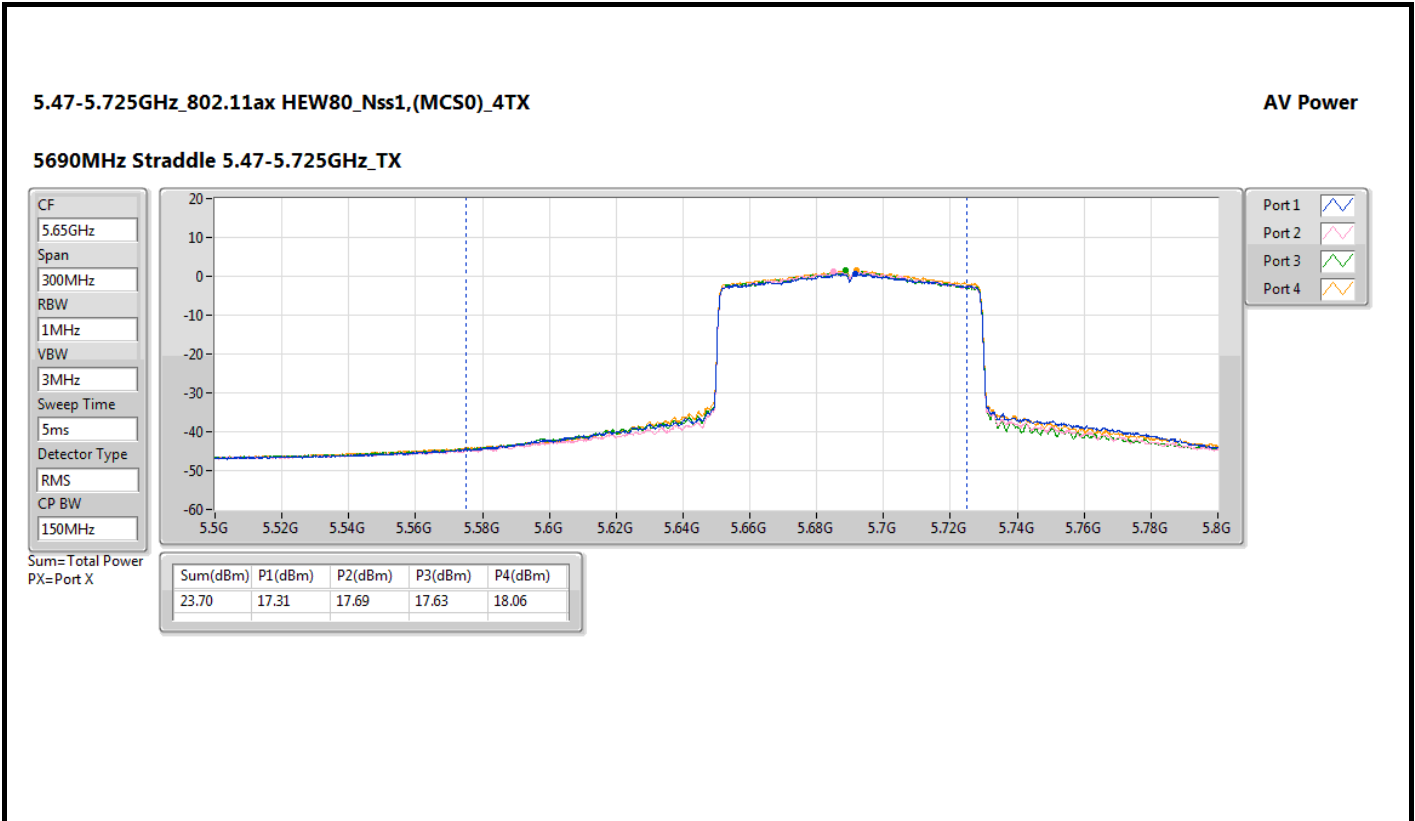

DG = Directional Gain; Port X = Port X output power

Beamforming mode

Summary

Mode	Total Power (dBm)	Total Power (W)	EIRP (dBm)	EIRP (W)
5.15-5.25GHz	-	-	-	-
802.11ax HEW20-BF_Nss1,(MCS0)_4TX	25.43	0.34914	35.31	3.39625
802.11ax HEW40-BF_Nss1,(MCS0)_4TX	25.91	0.38994	35.79	3.79315
802.11ax HEW80-BF_Nss1,(MCS0)_4TX	21.82	0.15205	31.70	1.47911
5.25-5.35GHz	-	-	-	-
802.11ax HEW20-BF_Nss1,(MCS0)_4TX	19.12	0.08166	29.46	0.88308
802.11ax HEW40-BF_Nss1,(MCS0)_4TX	19.25	0.08414	29.59	0.90991
802.11ax HEW80-BF_Nss1,(MCS0)_4TX	19.42	0.08750	29.76	0.94624
5.47-5.725GHz	-	-	-	-
802.11ax HEW20-BF_Nss1,(MCS0)_4TX	19.06	0.08054	29.45	0.88105
802.11ax HEW40-BF_Nss1,(MCS0)_4TX	19.46	0.08831	29.84	0.96383
802.11ax HEW80-BF_Nss1,(MCS0)_4TX	19.23	0.08375	29.62	0.91622
802.11ax HEW160-BF_Nss1,(MCS0)_4TX	19.33	0.08570	29.71	0.93541
5.725-5.85GHz	-	-	-	-
802.11ax HEW20-BF_Nss1,(MCS0)_4TX	25.44	0.34995	35.80	3.80189
802.11ax HEW40-BF_Nss1,(MCS0)_4TX	25.40	0.34674	35.77	3.77572
802.11ax HEW80-BF_Nss1,(MCS0)_4TX	23.00	0.19953	33.37	2.17270