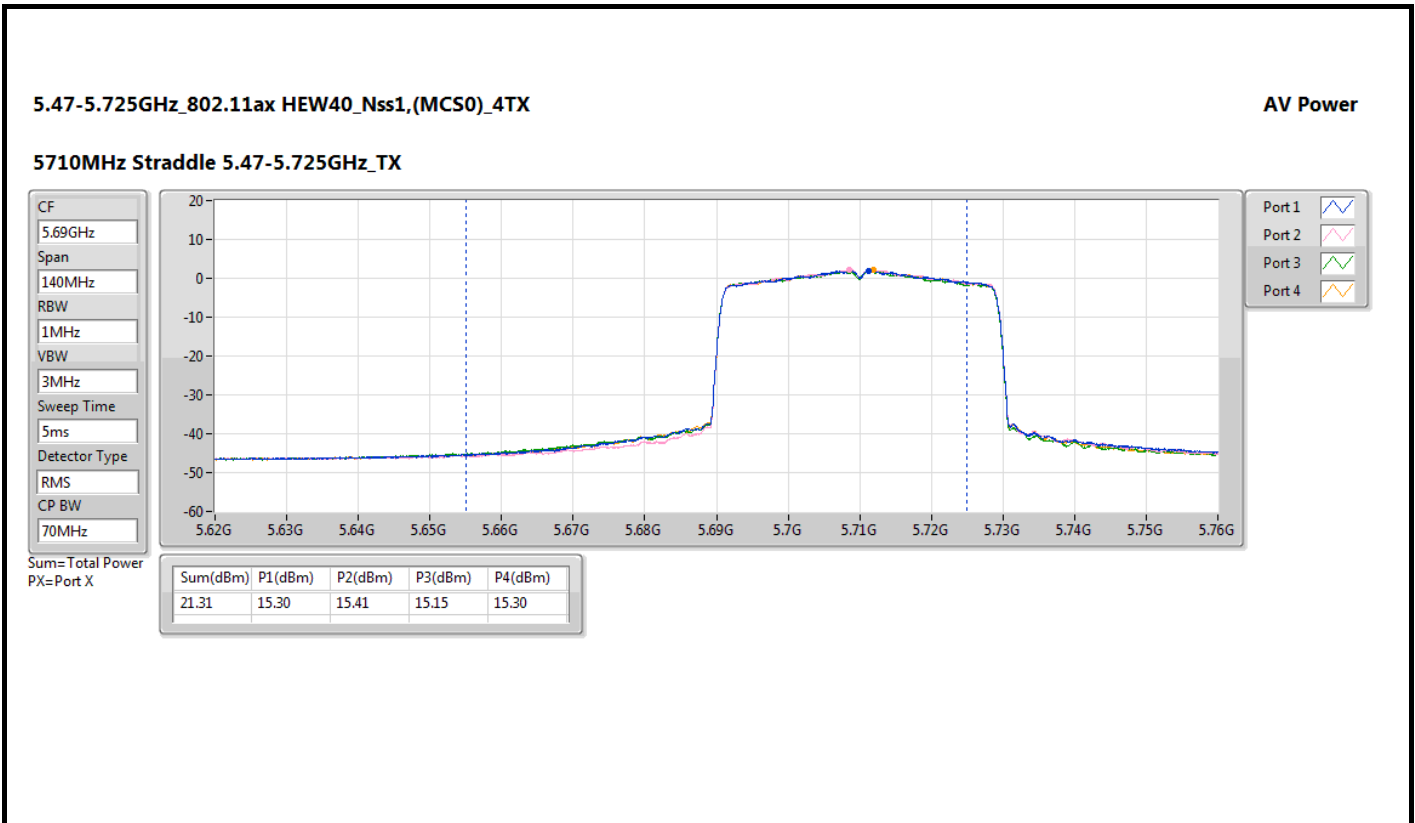

DG = Directional Gain; Port X = Port X output power

Beamforming mode

Summary

Mode	Total Power (dBm)	Total Power (W)	EIRP (dBm)	EIRP (W)
5.15-5.25GHz	-	-	-	-
802.11ax HEW20-BF_Nss1,(MCS0)_4TX	25.43	0.34914	35.31	3.39625
802.11ax HEW40-BF_Nss1,(MCS0)_4TX	25.91	0.38994	35.79	3.79315
802.11ax HEW80-BF_Nss1,(MCS0)_4TX	21.82	0.15205	31.70	1.47911
5.25-5.35GHz	-	-	-	-
802.11ax HEW20-BF_Nss1,(MCS0)_4TX	19.12	0.08166	29.46	0.88308
802.11ax HEW40-BF_Nss1,(MCS0)_4TX	19.25	0.08414	29.59	0.90991
802.11ax HEW80-BF_Nss1,(MCS0)_4TX	19.42	0.08750	29.76	0.94624
5.47-5.725GHz	-	-	-	-
802.11ax HEW20-BF_Nss1,(MCS0)_4TX	19.06	0.08054	29.45	0.88105
802.11ax HEW40-BF_Nss1,(MCS0)_4TX	19.46	0.08831	29.84	0.96383
802.11ax HEW80-BF_Nss1,(MCS0)_4TX	19.23	0.08375	29.62	0.91622
802.11ax HEW160-BF_Nss1,(MCS0)_4TX	19.33	0.08570	29.71	0.93541
5.725-5.85GHz	-	-	-	-
802.11ax HEW20-BF_Nss1,(MCS0)_4TX	25.44	0.34995	35.80	3.80189
802.11ax HEW40-BF_Nss1,(MCS0)_4TX	25.40	0.34674	35.77	3.77572
802.11ax HEW80-BF_Nss1,(MCS0)_4TX	23.00	0.19953	33.37	2.17270