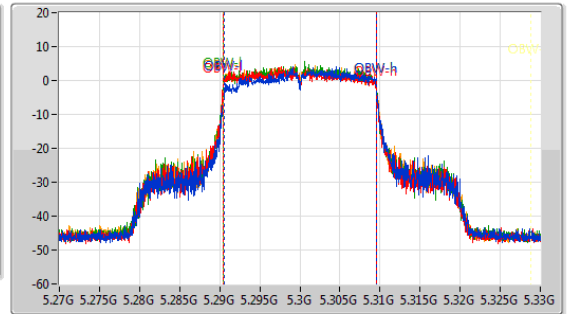

5.25-5.35GHz_802.11ax_HEW20-BF_Nss1,(MCS0)_4TX

EBW

5300MHz

CF
5.3GHz
Span
132MHz
RBW
200kHz
VBW
1MHz
Sweep Time
100ms
Detector Type
Peak

CF
5.3GHz
Span
60MHz
RBW
200kHz
VBW
1MHz
Sweep Time
100ms
Detector Type
Peak