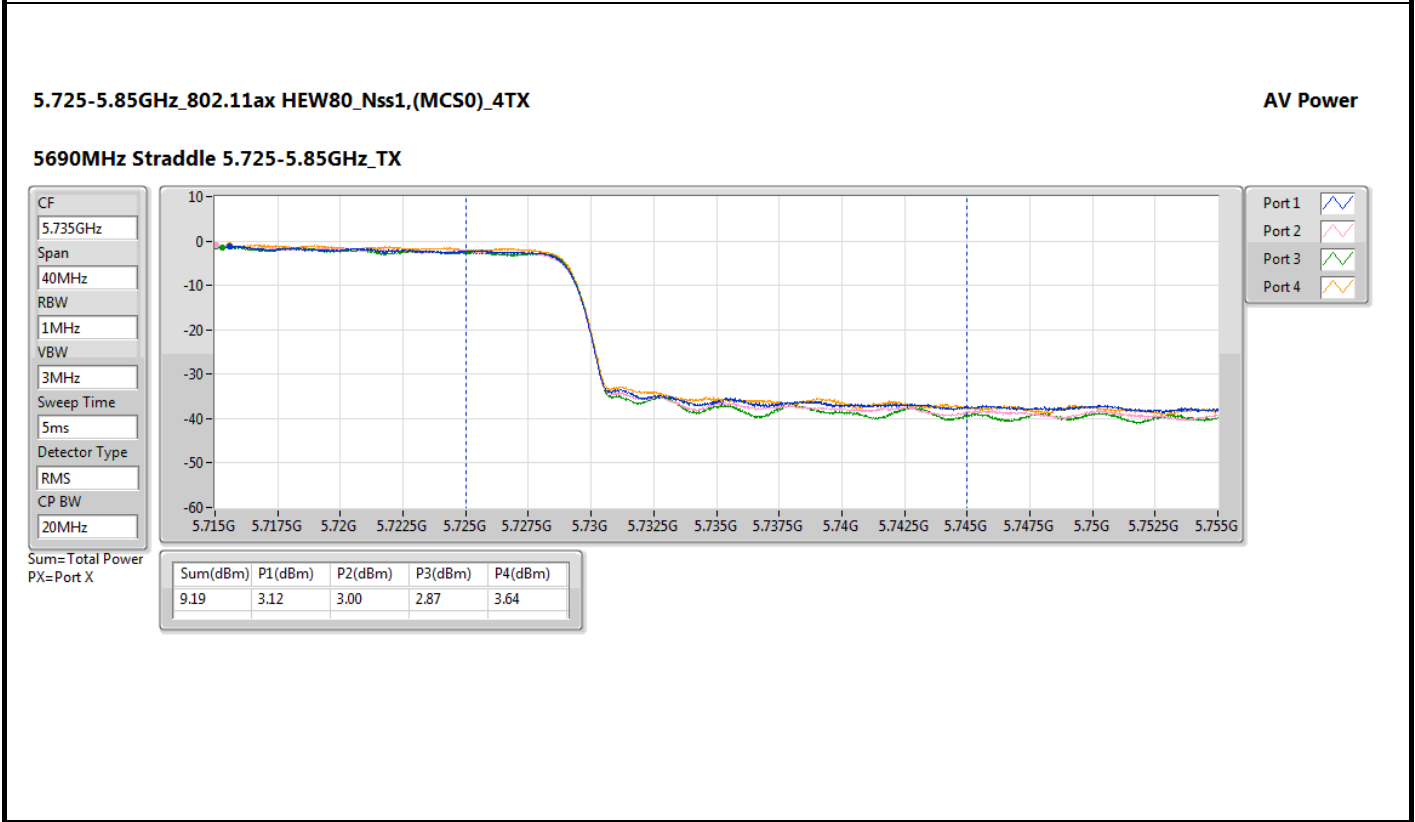

DG = Directional Gain; Port X = Port X output power

Beamforming mode

Summary

Mode	Total Power (dBm)	Total Power (W)	EIRP (dBm)	EIRP (W)
5.15-5.25GHz	-	-	-	-
802.11ax HEW20-BF_Nss1,(MCS0)_4TX	25.43	0.34914	35.31	3.39625
802.11ax HEW40-BF_Nss1,(MCS0)_4TX	25.91	0.38994	35.79	3.79315
802.11ax HEW80-BF_Nss1,(MCS0)_4TX	21.82	0.15205	31.70	1.47911
5.25-5.35GHz	-	-	-	-
802.11ax HEW20-BF_Nss1,(MCS0)_4TX	19.12	0.08166	29.46	0.88308
802.11ax HEW40-BF_Nss1,(MCS0)_4TX	19.25	0.08414	29.59	0.90991
802.11ax HEW80-BF_Nss1,(MCS0)_4TX	19.42	0.08750	29.76	0.94624
5.47-5.725GHz	-	-	-	-
802.11ax HEW20-BF_Nss1,(MCS0)_4TX	19.06	0.08054	29.45	0.88105
802.11ax HEW40-BF_Nss1,(MCS0)_4TX	19.46	0.08831	29.84	0.96383
802.11ax HEW80-BF_Nss1,(MCS0)_4TX	19.23	0.08375	29.62	0.91622
802.11ax HEW160-BF_Nss1,(MCS0)_4TX	19.33	0.08570	29.71	0.93541
5.725-5.85GHz	-	-	-	-
802.11ax HEW20-BF_Nss1,(MCS0)_4TX	25.44	0.34995	35.80	3.80189
802.11ax HEW40-BF_Nss1,(MCS0)_4TX	25.40	0.34674	35.77	3.77572
802.11ax HEW80-BF_Nss1,(MCS0)_4TX	23.00	0.19953	33.37	2.17270