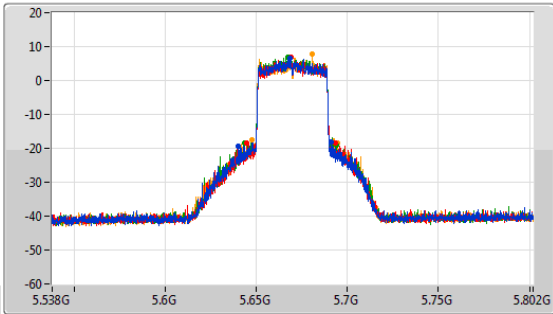

5.47-5.725GHz_802.11ax HEW40-BF_Nss1,(MCS0)_4TX

EBW

5670MHz

CF: 5.67GHz
Span: 264MHz
RBW: 500kHz
VBW: 2MHz
Sweep Time: 100ms
Detector Type: Peak

CF: 5.67GHz
Span: 120MHz
RBW: 500kHz
VBW: 2MHz
Sweep Time: 100ms
Detector Type: Peak