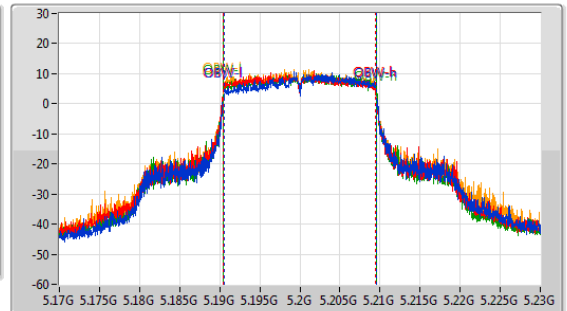

5.15-5.25GHz_802.11ax_HEW20-BF_Nss1,(MCS0)_4TX

EBW

5200MHz

CF: 5.2GHz
 Span: 132MHz
 RBW: 200kHz
 VBW: 1MHz
 Sweep Time: 100ms
 Detector Type: Peak

CF: 5.2GHz
 Span: 60MHz
 RBW: 200kHz
 VBW: 1MHz
 Sweep Time: 100ms
 Detector Type: Peak