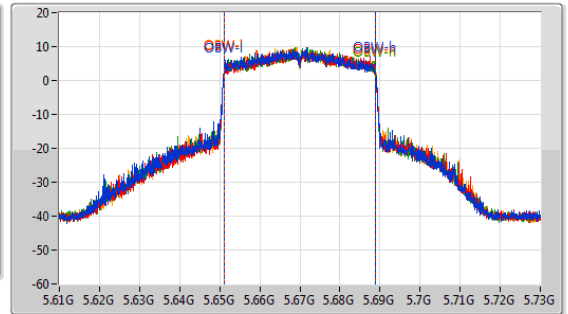

5.47-5.725GHz_802.11ax HEW40_Nss1,(MCS0)_4TX

EBW

5670MHz

CF: 5.67GHz
 Span: 264MHz
 RBW: 500kHz
 VBW: 2MHz
 Sweep Time: 100ms
 Detector Type: Peak

CF: 5.67GHz
 Span: 120MHz
 RBW: 500kHz
 VBW: 2MHz
 Sweep Time: 100ms
 Detector Type: Peak