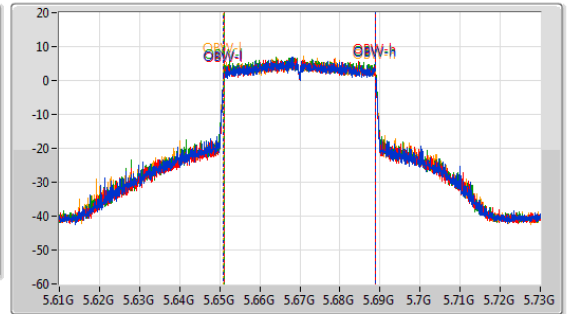

5.47-5.725GHz_802.11ax HEW40-BF_Nss1,(MCS0)_4TX

EBW

5670MHz

CF: 5.67GHz
 Span: 264MHz
 RBW: 500kHz
 VBW: 2MHz
 Sweep Time: 100ms
 Detector Type: Peak

CF: 5.67GHz
 Span: 120MHz
 RBW: 500kHz
 VBW: 2MHz
 Sweep Time: 100ms
 Detector Type: Peak