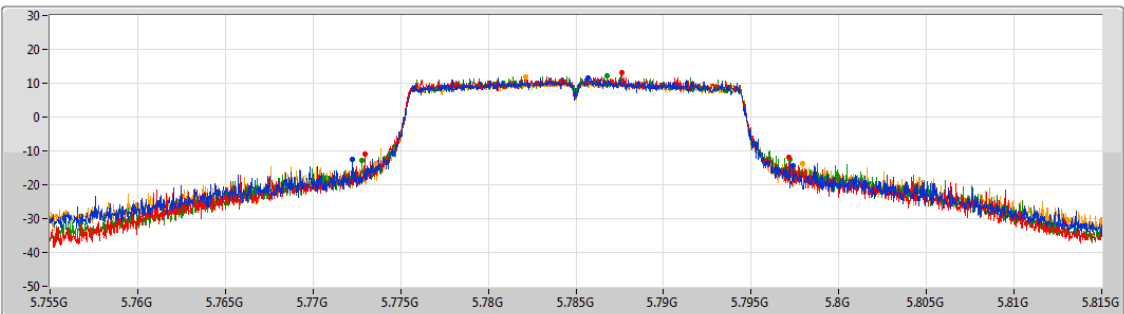

Port 1
Port 2
Port 3
Port 4

26dB(Hz)	Fl-26dB(Hz)	Fh-26dB(Hz)	Limit(Hz)	Port
25.2M	5.77222G	5.79742G	Inf	1
24.24M	5.77294G	5.79718G	Inf	2
24.48M	5.77276G	5.79724G	Inf	3
24.36M	5.7736G	5.79796G	Inf	4