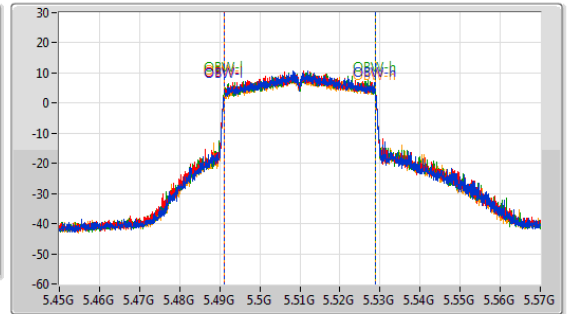

5.47-5.725GHz_802.11ax HEW40_Nss1,(MCS0)_4TX

EBW

5510MHz

CF: 5.51GHz
 Span: 264MHz
 RBW: 500kHz
 VBW: 2MHz
 Sweep Time: 100ms
 Detector Type: Peak

CF: 5.51GHz
 Span: 120MHz
 RBW: 500kHz
 VBW: 2MHz
 Sweep Time: 100ms
 Detector Type: Peak