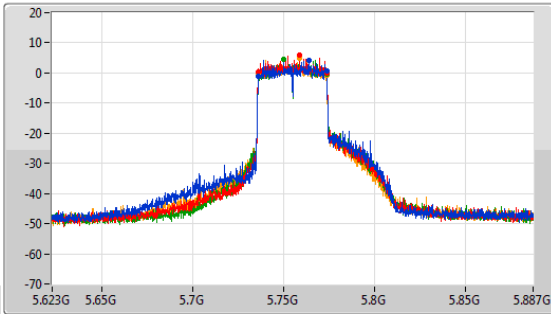

5.725-5.85GHz_802.11ax HEW40-BF_Nss1,(MCS0)_4TX

EBW

5755MHz

CF: 5.755GHz
Span: 264MHz
RBW: 100kHz
VBW: 300kHz
Sweep Time: 100ms
Detector Type: Peak

CF: 5.755GHz
Span: 120MHz
RBW: 500kHz
VBW: 2MHz
Sweep Time: 100ms
Detector Type: Peak