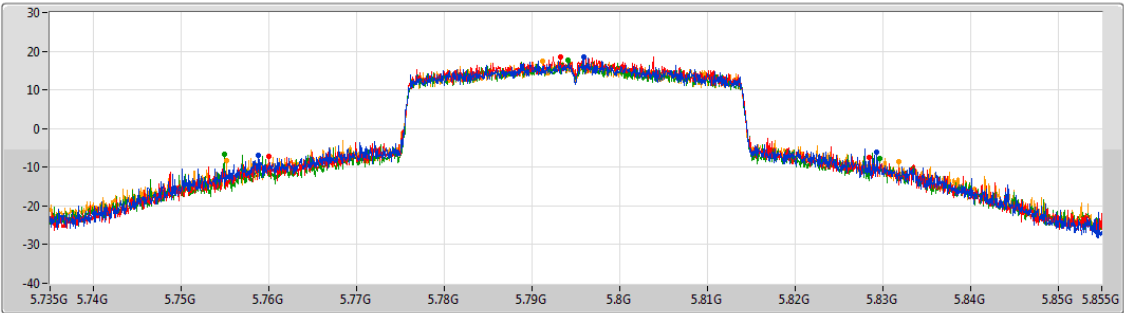

5795MHz

CF
5.795GHz
Span
264MHz
RBW
100kHz
VBW
300kHz
Sweep Time
100ms
Detector Type
Peak

CF
5.795GHz
Span
120MHz
RBW
500kHz
VBW
2MHz
Sweep Time
100ms
Detector Type
Peak

5.725-5.85GHz_802.11ax HEW40_Nss1,(MCS0)_4TX

EBW

5795MHz

CF
5.795GHz
Span
120MHz
RBW
1MHz
VBW
3MHz
Sweep Time
100ms
Detector Type
Peak

Port 1
Port 2
Port 3
Port 4

5.15-5.25GHz_802.11ax_HEW80_Nss1,(MCS0)_4TX

EBW

5210MHz

CF: 5.21GHz
 Span: 528MHz
 RBW: 1MHz
 VBW: 3MHz
 Sweep Time: 100ms
 Detector Type: Peak