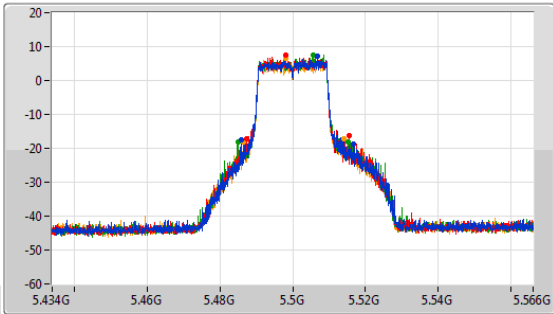

Port 1: [Line 1]
 Port 2: [Line 2]
 Port 3: [Line 3]
 Port 4: [Line 4]

26dB(Hz)	Fl-26dB(Hz)	Fh-26dB(Hz)	OBW(Hz)	Fl-OBW(Hz)	Fh-OBW(Hz)	Limit(Hz)	Port
24.354M	5.306668G	5.331022G	19.04M	5.310465G	5.329505G	Inf	1
26.598M	5.306998G	5.333596G	18.981M	5.310495G	5.329475G	Inf	2
21.714M	5.30911G	5.330824G	19.04M	5.310495G	5.329535G	Inf	3
22.836M	5.308186G	5.331022G	19.04M	5.310465G	5.329505G	Inf	4

5.47-5.725GHz_802.11ax HEW20_Nss1,(MCS0)_4TX

EBW

5500MHz

CF: 5.5GHz
 Span: 132MHz
 RBW: 300kHz
 VBW: 1MHz
 Sweep Time: 100ms
 Detector Type: Peak

CF: 5.5GHz
 Span: 60MHz
 RBW: 200kHz
 VBW: 1MHz
 Sweep Time: 100ms
 Detector Type: Peak