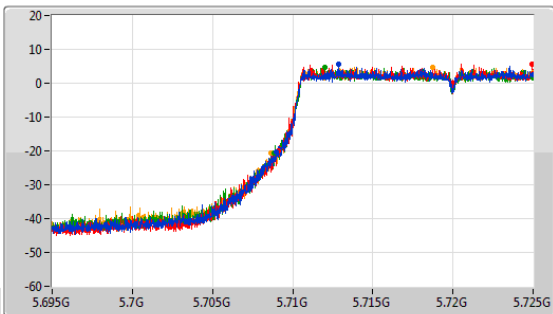

5720MHz Straddle 5.47-5.725GHz

CF: 5.71GHz
Span: 30MHz
RBW: 200kHz
VBW: 1MHz
Sweep Time: 100ms
Detector Type: Peak

CF: 5.71GHz
Span: 30MHz
RBW: 200kHz
VBW: 1MHz
Sweep Time: 100ms
Detector Type: Peak