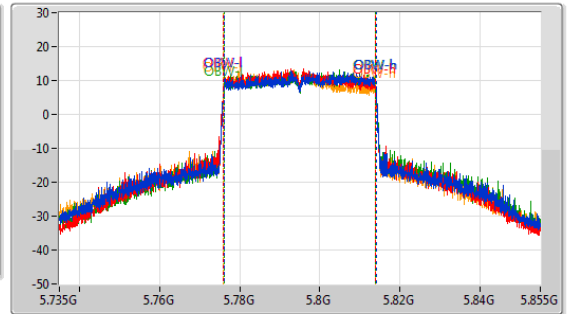

5.725-5.85GHz_802.11ax HEW40-BF_Nss1,(MCS0)_4TX

EBW

5795MHz

CF: 5.795GHz
 Span: 264MHz
 RBW: 100kHz
 VBW: 300kHz
 Sweep Time: 100ms
 Detector Type: Peak

CF: 5.795GHz
 Span: 120MHz
 RBW: 500kHz
 VBW: 2MHz
 Sweep Time: 100ms
 Detector Type: Peak