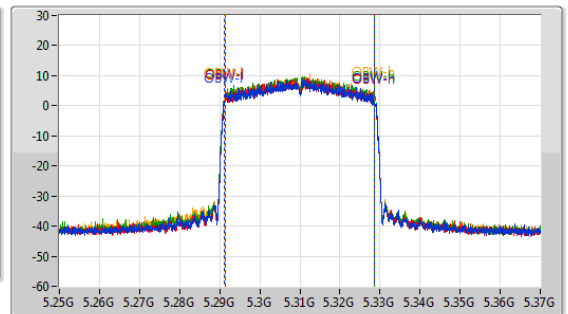

5.25-5.35GHz_802.11ax_HEW40_Nss1,(MCS0)_4TX

EBW

5310MHz

CF: 5.31GHz
 Span: 264MHz
 RBW: 300kHz
 VBW: 1MHz
 Sweep Time: 100ms
 Detector Type: Peak

CF: 5.31GHz
 Span: 120MHz
 RBW: 500kHz
 VBW: 2MHz
 Sweep Time: 100ms
 Detector Type: Peak