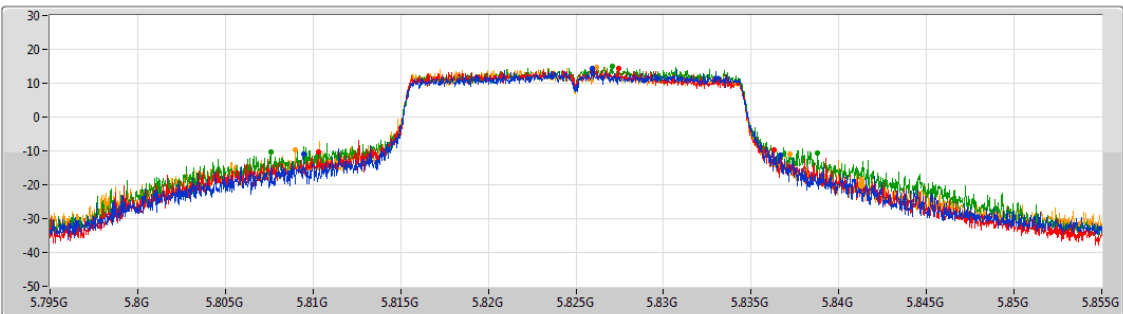

Port 1
Port 2
Port 3
Port 4

26dB(Hz)	Fl-26dB(Hz)	Fh-26dB(Hz)	Limit(Hz)	Port
27.18M	5.80946G	5.83664G	Inf	1
25.98M	5.81033G	5.83631G	Inf	2
31.2M	5.8076G	5.8388G	Inf	3
28.26M	5.80898G	5.83724G	Inf	4