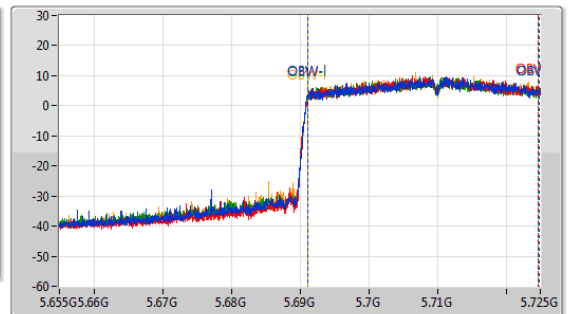

5.47-5.725GHz_802.11ax HEW40_Nss1,(MCS0)_4TX

EBW

5710MHz Straddle 5.47-5.725GHz

CF: 5.69GHz
 Span: 70MHz
 RBW: 300kHz
 VBW: 1MHz
 Sweep Time: 100ms
 Detector Type: Peak

CF: 5.69GHz
 Span: 70MHz
 RBW: 500kHz
 VBW: 2MHz
 Sweep Time: 100ms
 Detector Type: Peak