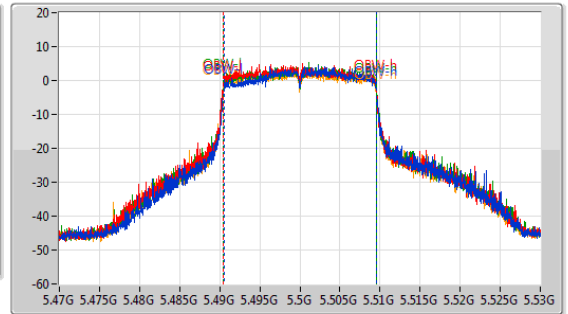

5.47-5.725GHz_802.11ax HEW20-BF_Nss1,(MCS0)_4TX

EBW

5500MHz

15/06/2023

CF: 5.5GHz
 Span: 132MHz
 RBW: 300kHz
 VBW: 1MHz
 Sweep Time: 100ms
 Detector Type: Peak

CF: 5.5GHz
 Span: 60MHz
 RBW: 200kHz
 VBW: 1MHz
 Sweep Time: 100ms
 Detector Type: Peak