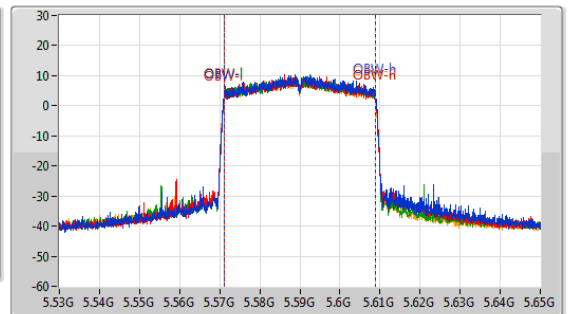

5.47-5.725GHz_802.11ax HEW40_Nss1,(MCS0)_4TX

EBW

5590MHz

CF: 5.59GHz
 Span: 264MHz
 RBW: 300kHz
 VBW: 1MHz
 Sweep Time: 100ms
 Detector Type: Peak

CF: 5.59GHz
 Span: 120MHz
 RBW: 500kHz
 VBW: 2MHz
 Sweep Time: 100ms
 Detector Type: Peak