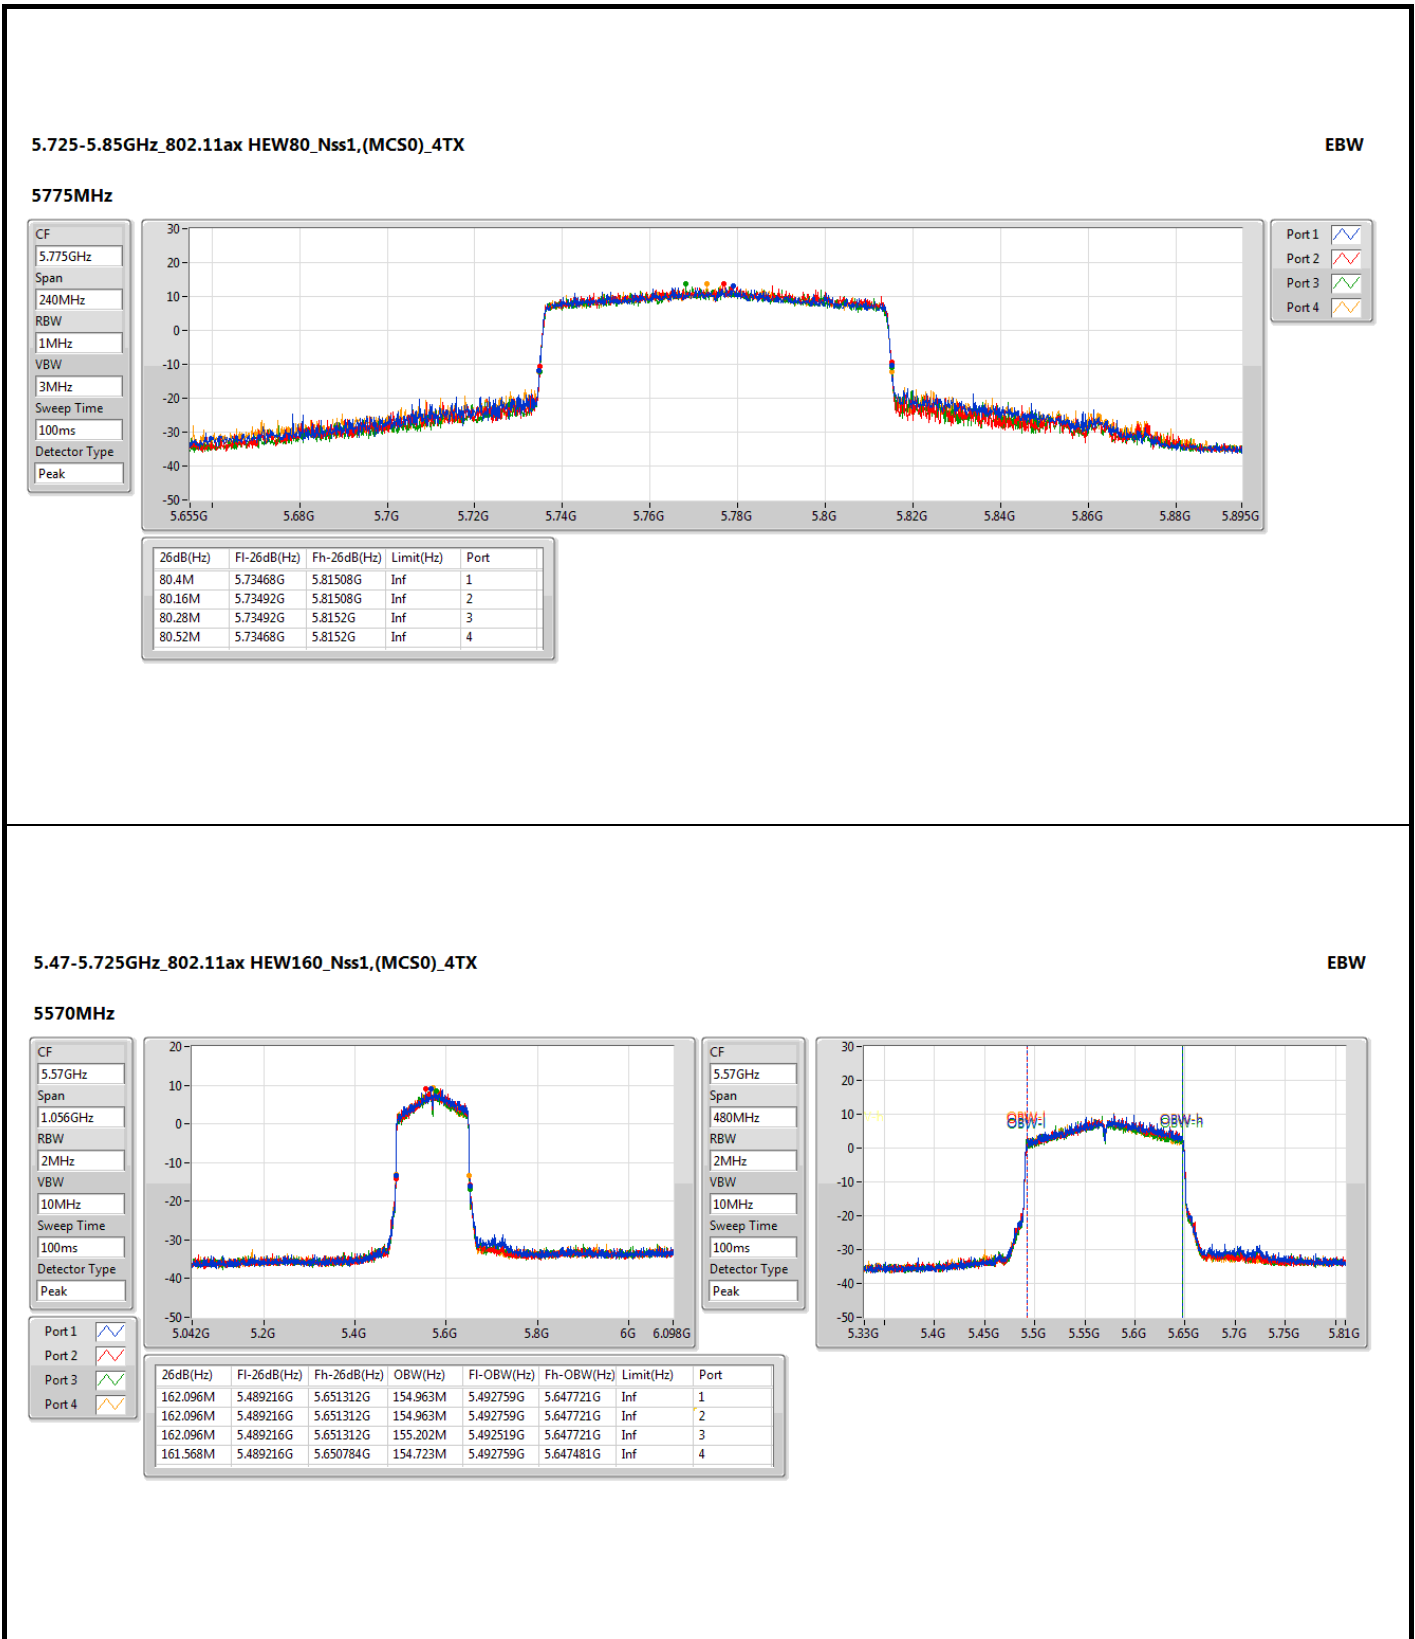

5.47-5.725GHz_802.11ax HEW80_Nss1,(MCS0)_4TX

EBW

5690MHz Straddle 5.47-5.725GHz

5.725-5.85GHz_802.11ax HEW80_Nss1,(MCS0)_4TX

EBW

5690MHz Straddle 5.725-5.85GHz

Beamforming mode

Summary