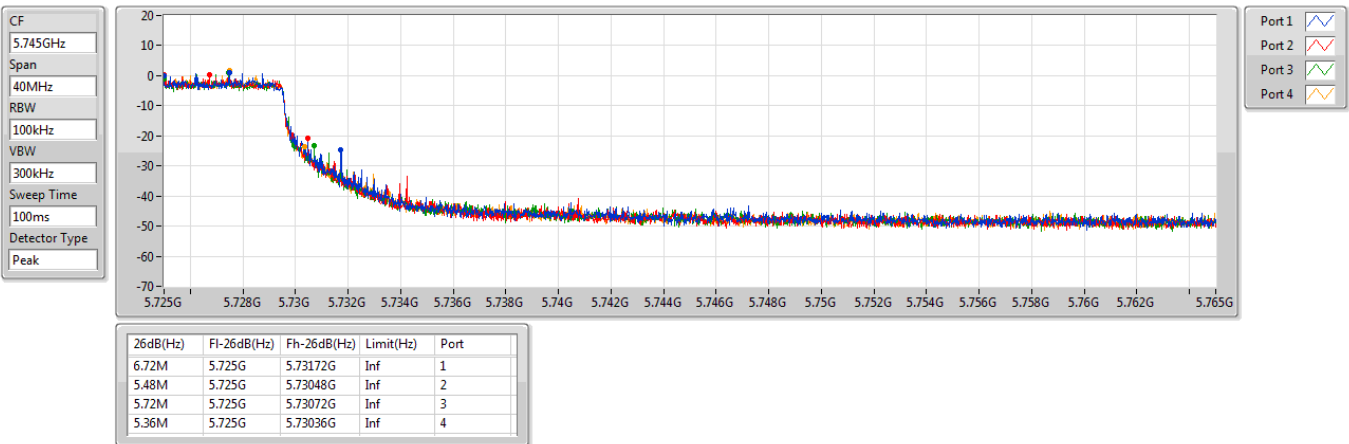

5.725-5.85GHz_802.11ax HEW20_Nss1,(MCS0)_4TX

EBW

5720MHz Straddle 5.725-5.85GHz

5.725-5.85GHz_802.11ax HEW20_Nss1,(MCS0)_4TX

EBW

5720MHz Straddle 5.725-5.85GHz

5.725-5.85GHz_802.11ax HEW20_Nss1,(MCS0)_4TX

EBW

5785MHz

CF: 5.785GHz
 Span: 132MHz
 RBW: 100kHz
 VBW: 300kHz
 Sweep Time: 100ms
 Detector Type: Peak

CF: 5.785GHz
 Span: 60MHz
 RBW: 200kHz
 VBW: 1MHz
 Sweep Time: 100ms
 Detector Type: Peak

6dB(Hz)	Fl-6dB(Hz)	Fh-6dB(Hz)	OBW(Hz)	Fl-OBW(Hz)	Fh-OBW(Hz)	Limit(Hz)	Port
19.008M	5.775496G	5.794504G	19.37M	5.775285G	5.794655G	500k	1
18.942M	5.775496G	5.794438G	19.31M	5.775345G	5.794655G	500k	2
18.942M	5.775496G	5.794438G	19.34M	5.775315G	5.794655G	500k	3
19.074M	5.77543G	5.794504G	19.49M	5.775255G	5.794745G	500k	4