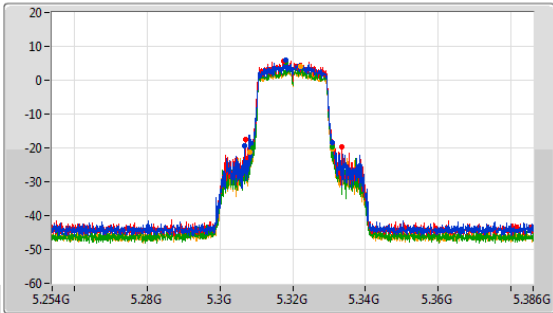

5.25-5.35GHz_802.11ax_HEW20_Nss1,(MCS0)_4TX

EBW

5300MHz

CF: 5.3GHz
 Span: 132MHz
 RBW: 200kHz
 VBW: 1MHz
 Sweep Time: 100ms
 Detector Type: Peak

CF: 5.3GHz
 Span: 60MHz
 RBW: 200kHz
 VBW: 1MHz
 Sweep Time: 100ms
 Detector Type: Peak

Port 1: [Line 1]
 Port 2: [Line 2]
 Port 3: [Line 3]
 Port 4: [Line 4]

26dB(Hz)	Fl-26dB(Hz)	Fh-26dB(Hz)	OBW(Hz)	Fl-OBW(Hz)	Fh-OBW(Hz)	Limit(Hz)	Port
22.704M	5.288384G	5.311088G	19.01M	5.290495G	5.309505G	Inf	1
21.45M	5.289308G	5.310758G	19.04M	5.290495G	5.309535G	Inf	2
22.308M	5.289242G	5.31155G	19.01M	5.290495G	5.309505G	Inf	3
23.958M	5.286998G	5.310956G	19.04M	5.290495G	5.309535G	Inf	4

5.25-5.35GHz_802.11ax_HEW20_Nss1,(MCS0)_4TX

EBW

5320MHz

CF: 5.32GHz
 Span: 132MHz
 RBW: 300kHz
 VBW: 1MHz
 Sweep Time: 100ms
 Detector Type: Peak

CF: 5.32GHz
 Span: 60MHz
 RBW: 200kHz
 VBW: 1MHz
 Sweep Time: 100ms
 Detector Type: Peak