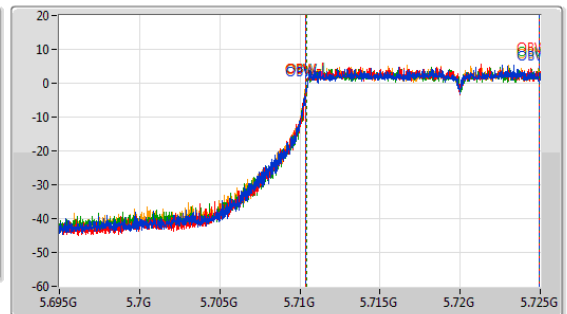

5.47-5.725GHz_802.11ax HEW20_Nss1,(MCS0)_4TX

EBW

5720MHz Straddle 5.47-5.725GHz

CF: 5.71GHz
 Span: 30MHz
 RBW: 200kHz
 VBW: 1MHz
 Sweep Time: 100ms
 Detector Type: Peak

CF: 5.71GHz
 Span: 30MHz
 RBW: 200kHz
 VBW: 1MHz
 Sweep Time: 100ms
 Detector Type: Peak