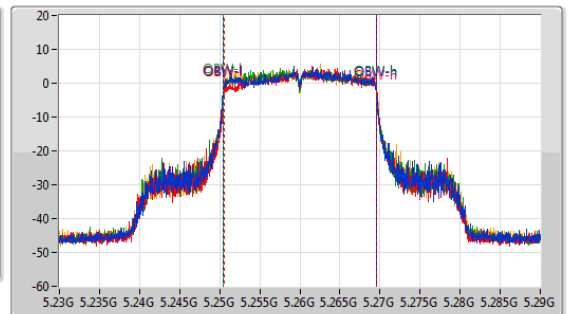

5.25-5.35GHz_802.11ax HEW20-BF_Nss1,(MCS0)_4TX

EBW

5260MHz

CF
5.26GHz
Span
132MHz
RBW
300kHz
VBW
1MHz
Sweep Time
100ms
Detector Type
Peak

CF
5.26GHz
Span
60MHz
RBW
200kHz
VBW
1MHz
Sweep Time
100ms
Detector Type
Peak