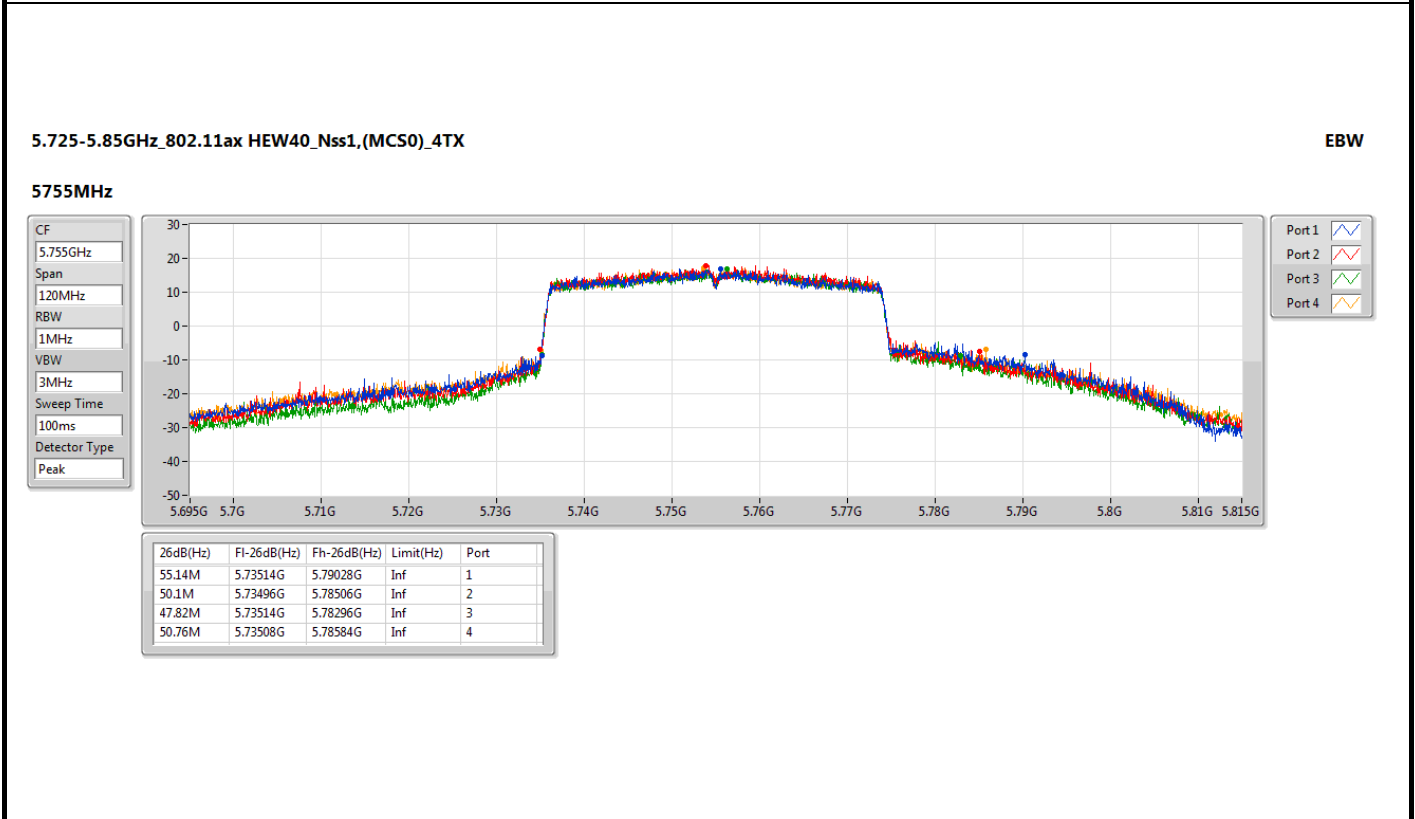

5.725-5.85GHz_802.11ax HEW40_Nss1,(MCS0)_4TX

EBW

5710MHz Straddle 5.725-5.85GHz

5.725-5.85GHz_802.11ax HEW40_Nss1,(MCS0)_4TX

EBW

5710MHz Straddle 5.725-5.85GHz

5.725-5.85GHz_802.11ax HEW40_Nss1,(MCS0)_4TX

EBW