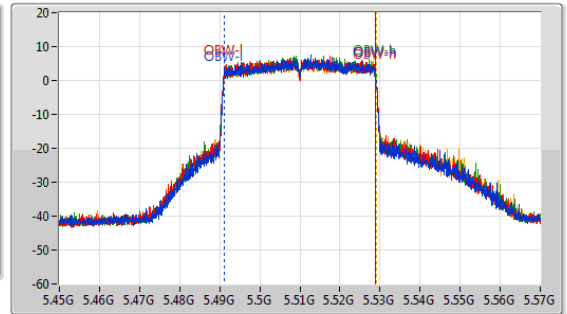

5.47-5.725GHz_802.11ax HEW40-BF_Nss1,(MCS0)_4TX

EBW

5510MHz

CF: 5.51GHz
 Span: 264MHz
 RBW: 500kHz
 VBW: 2MHz
 Sweep Time: 100ms
 Detector Type: Peak

CF: 5.51GHz
 Span: 120MHz
 RBW: 500kHz
 VBW: 2MHz
 Sweep Time: 100ms
 Detector Type: Peak