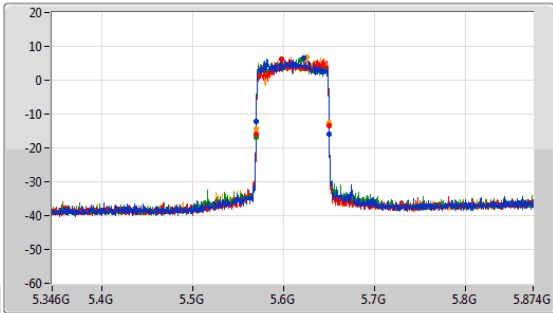

5610MHz

CF: 5.61GHz
Span: 528MHz
RBW: 1MHz
VBW: 3MHz
Sweep Time: 100ms
Detector Type: Peak

CF: 5.61GHz
Span: 240MHz
RBW: 1MHz
VBW: 3MHz
Sweep Time: 100ms
Detector Type: Peak