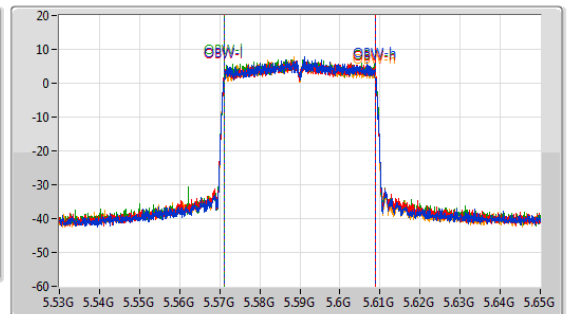

5.47-5.725GHz_802.11ax HEW40-BF_Nss1,(MCS0)_4TX

EBW

5590MHz

CF: 5.59GHz
 Span: 264MHz
 RBW: 300kHz
 VBW: 1MHz
 Sweep Time: 100ms
 Detector Type: Peak

CF: 5.59GHz
 Span: 120MHz
 RBW: 500kHz
 VBW: 2MHz
 Sweep Time: 100ms
 Detector Type: Peak