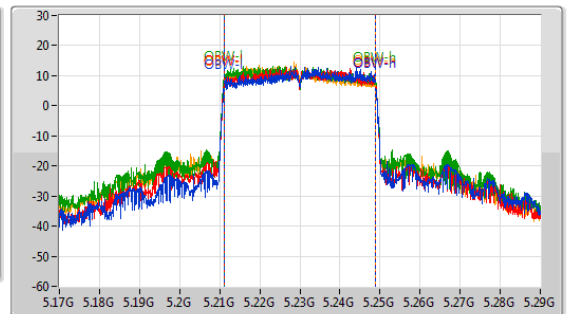

5.15-5.25GHz_802.11ax HEW40-BF_Nss1,(MCS0)_4TX

EBW

5230MHz

CF: 5.23GHz
 Span: 264MHz
 RBW: 300kHz
 VBW: 1MHz
 Sweep Time: 100ms
 Detector Type: Peak

CF: 5.23GHz
 Span: 120MHz
 RBW: 500kHz
 VBW: 2MHz
 Sweep Time: 100ms
 Detector Type: Peak