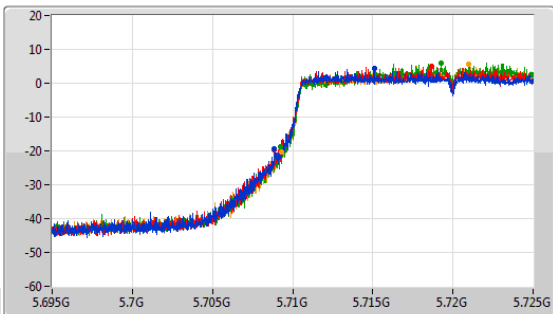

5.47-5.725GHz_802.11ax HEW20-BF_Nss1,(MCS0)_4TX

EBW

5720MHz Straddle 5.47-5.725GHz

15/06/2023

CF: 5.71GHz
Span: 30MHz
RBW: 200kHz
VBW: 1MHz
Sweep Time: 100ms
Detector Type: Peak

CF: 5.71GHz
Span: 30MHz
RBW: 200kHz
VBW: 1MHz
Sweep Time: 100ms
Detector Type: Peak