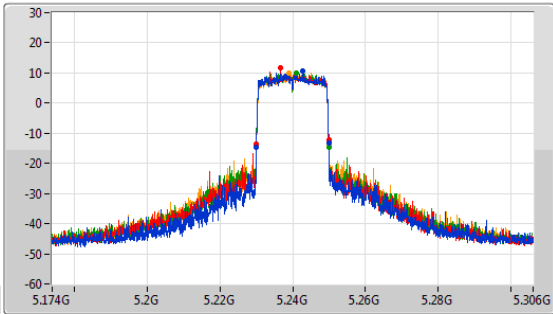

5.15-5.25GHz_802.11ax HEW20_Nss1,(MCS0)_4TX

EBW

5240MHz

CF: 5.24GHz
 Span: 132MHz
 RBW: 200kHz
 VBW: 1MHz
 Sweep Time: 100ms
 Detector Type: Peak

CF: 5.24GHz
 Span: 60MHz
 RBW: 200kHz
 VBW: 1MHz
 Sweep Time: 100ms
 Detector Type: Peak