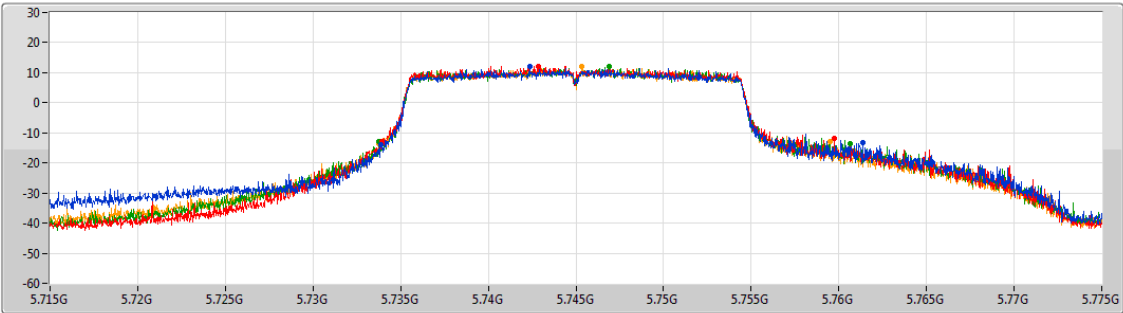

Port 1
Port 2
Port 3
Port 4

26dB(Hz)	Fl-26dB(Hz)	Fh-26dB(Hz)	Limit(Hz)	Port
27.48M	5.73387G	5.76135G	Inf	1
25.8M	5.73396G	5.75976G	Inf	2
26.88M	5.73378G	5.76066G	Inf	3
25.74M	5.73375G	5.75949G	Inf	4