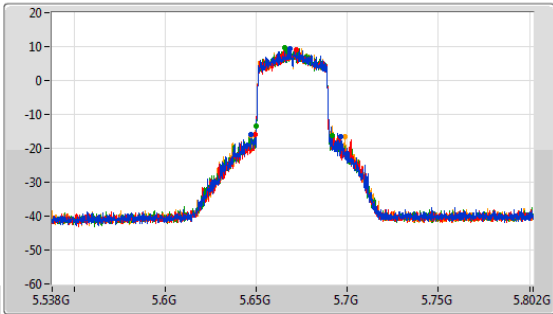

5.47-5.725GHz_802.11ax HEW40_Nss1,(MCS0)_4TX

EBW

5670MHz

CF: 5.67GHz
 Span: 264MHz
 RBW: 500kHz
 VBW: 2MHz
 Sweep Time: 100ms
 Detector Type: Peak

CF: 5.67GHz
 Span: 120MHz
 RBW: 500kHz
 VBW: 2MHz
 Sweep Time: 100ms
 Detector Type: Peak