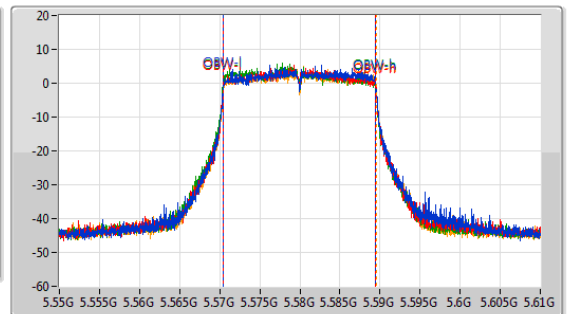

5.47-5.725GHz_802.11ax HEW20-BF_Nss1,(MCS0)_4TX

EBW

5580MHz

15/06/2023

CF: 5.58GHz
 Span: 132MHz
 RBW: 200kHz
 VBW: 1MHz
 Sweep Time: 100ms
 Detector Type: Peak

CF: 5.58GHz
 Span: 60MHz
 RBW: 200kHz
 VBW: 1MHz
 Sweep Time: 100ms
 Detector Type: Peak