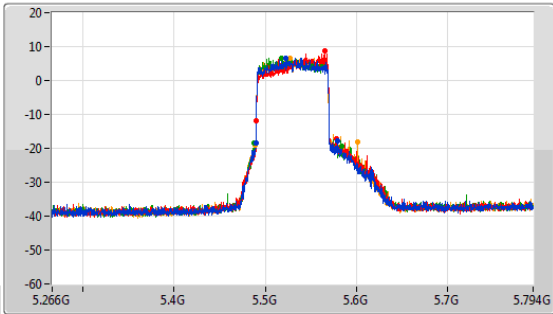

5.47-5.725GHz_802.11ax HEW80-BF_Nss1,(MCS0)_4TX

EBW

5530MHz

CF: 5.53GHz
Span: 528MHz
RBW: 1MHz
VBW: 3MHz
Sweep Time: 100ms
Detector Type: Peak

CF: 5.53GHz
Span: 240MHz
RBW: 1MHz
VBW: 3MHz
Sweep Time: 100ms
Detector Type: Peak