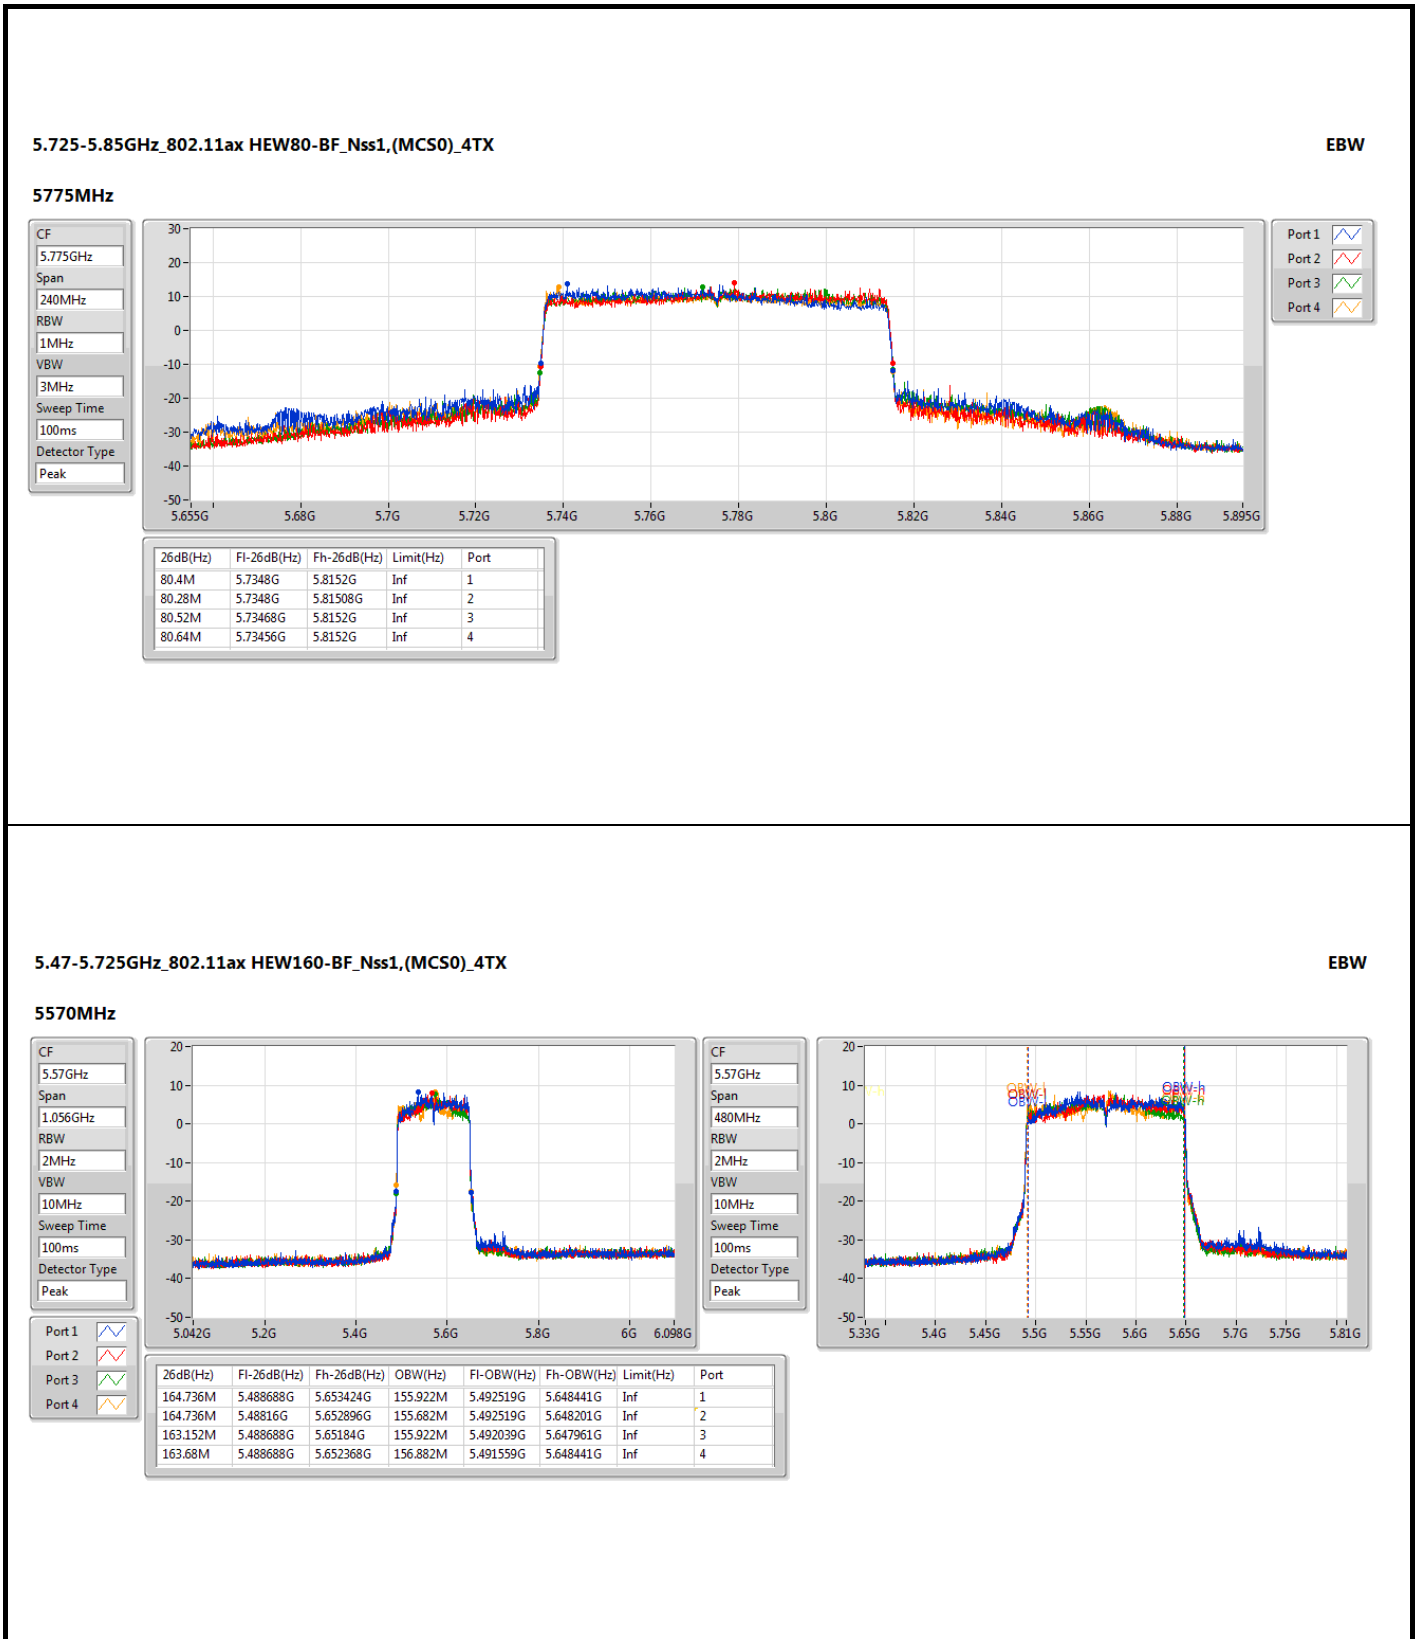

5.47-5.725GHz_802.11ax HEW80-BF_Nss1,(MCS0)_4TX

EBW

5690MHz Straddle 5.47-5.725GHz

15/06/2023

5.725-5.85GHz_802.11ax HEW80-BF_Nss1,(MCS0)_4TX

EBW

5690MHz Straddle 5.725-5.85GHz

15/06/2023