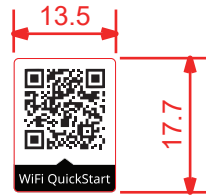

Label: Mylar, White, Artwork/Text: Black

Label 3 - Back Panel

Label: Mylar, White, Artwork/Text: Black

QR code
尺寸: $\leq 10.6 \times 10.6$ mm
内容:

WIFI:S:Setup-ADTRAN-nnnn;T:nopass;;

MAC地址后四位, 字母需小写

Label Location

the top view of the EUT

Label 1 - Left Side Panel

Label: Mylar, RAL 7015, Artwork: Pantone Cool Gray 3 C

USA/CANADA REGION - 17600022F1

UK REGION - 17600022F2

EU REGION - 17600022F3

AU/NZ REGION - 17600022F4

Label 2 - Right Side Panel

Label: Mylar, White, Artwork/Text: Black

Label 3 - Back Panel

Label: Mylar, White, Artwork/Text: Black

QR code

尺寸: $\leq 10.6 * 10.6$ mm

内容:

WiFi : S: Setup-ADTRAN-nnnn; T: nopass::