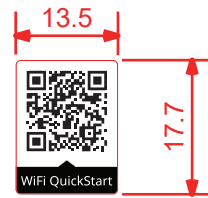

Label 1 - Left Side Panel

Label: Mylar, RAL 7015, Artwork: Pantone Cool Gray 3 C

USA/CANADA REGION - 17600023F1

UK REGION - 17600023F2

EU REGION - 17600023F3

AU/NZ REGION - 17600023F4

Label 2 - Right Side Panel

Label: Mylar, White, Artwork/Text: Black

Label 3 - Back Panel

Label: Mylar, White, Artwork/Text: Black

QR code
尺寸: $\leq 10.6 \times 10.6$ mm
内容:

WIFI:S:Setup-ADTRAN-nnnn;T:nopass;;

MAC地址后四位, 字母需小写

Label Location

Label 2 - Right Side Panel

Label: Mylar, White, Artwork/Text: Black

Label 3 - Back Panel

Label: Mylar, White, Artwork/Text: Black

QR code

尺寸: $\leq 10.6 * 10.6$ mm

内容:

WiFi : S: Setup-ADTRAN-nnnn; T: nopass::