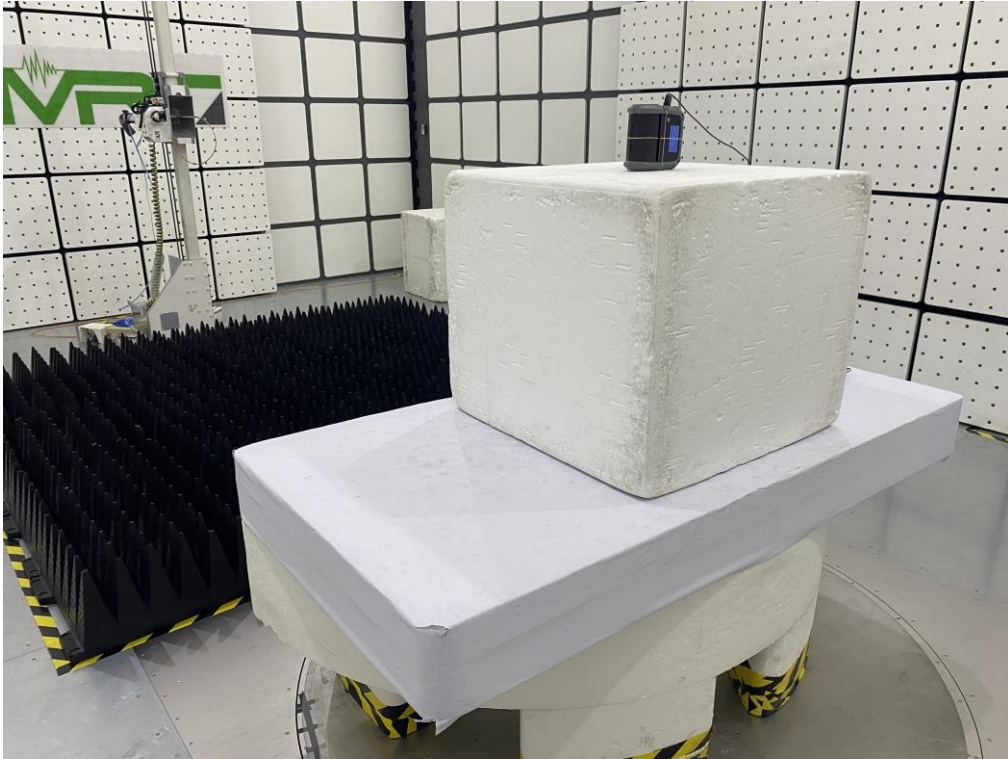

RF Test Setup Photo

Description: Radiated Spurious Emissions Test Setup (Above 1GHz)

Description: Conducted Test Setup

SAR Test Setup Photo

Description: Body Front Position with 0mm gap

Description: Extremity Back Position with 0mm gap

Description: Body Left Position with 0mm gap

Description: Body Right Position with 0mm gap

Description: Body Top Position with 0mm gap

Description: Body Bottom Position with 0mm gap