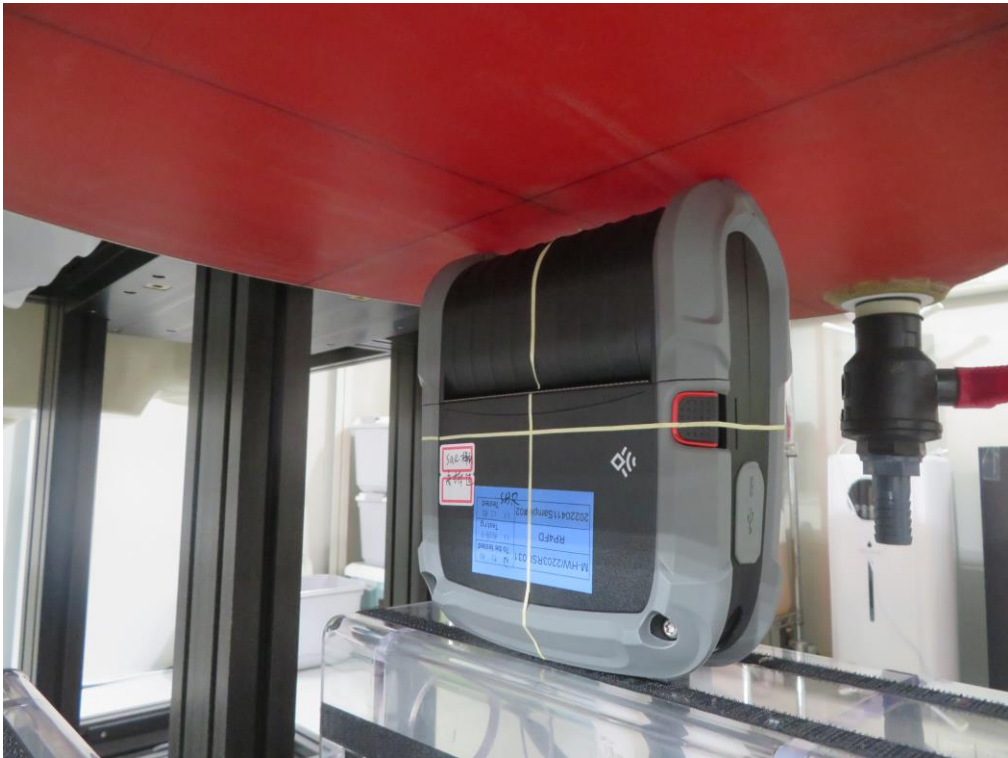

RF Test Setup Photo

Description: Radiated Spurious Emissions Test Setup (Above 1GHz)

Description: Conducted Test Setup

SAR Test Setup Photo

Description: Body Front Position with 0mm gap

Description: Extremity Back Position with 0mm gap

Description: Body Left Position with 0mm gap

Description: Body Right Position with 0mm gap

Description: Body Top Position with 0mm gap

Description: Body Bottom Position with 0mm gap