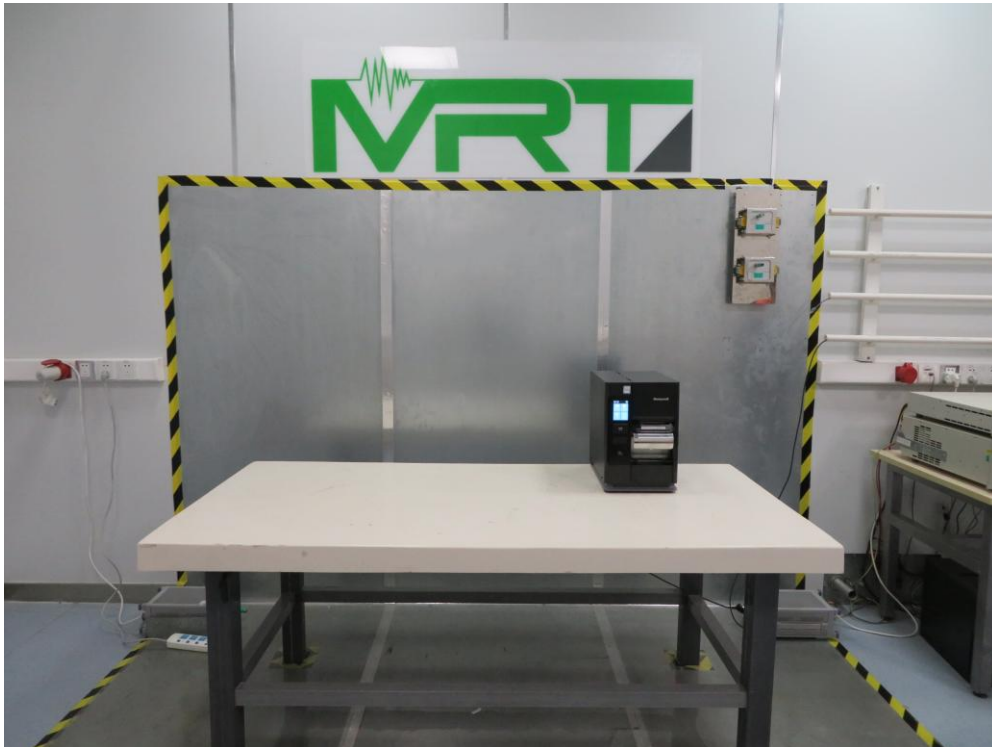

FCC Part15C Test Setup Photo

Description: Front View of Conducted Emission Test Setup for Power Port

Description: Back View of Conducted Emission Test Setup for Power Port

Description: Radiated Spurious Emission Test Setup Below 1GHz

Description: Radiated Spurious Emission Test Setup Above 1GHz