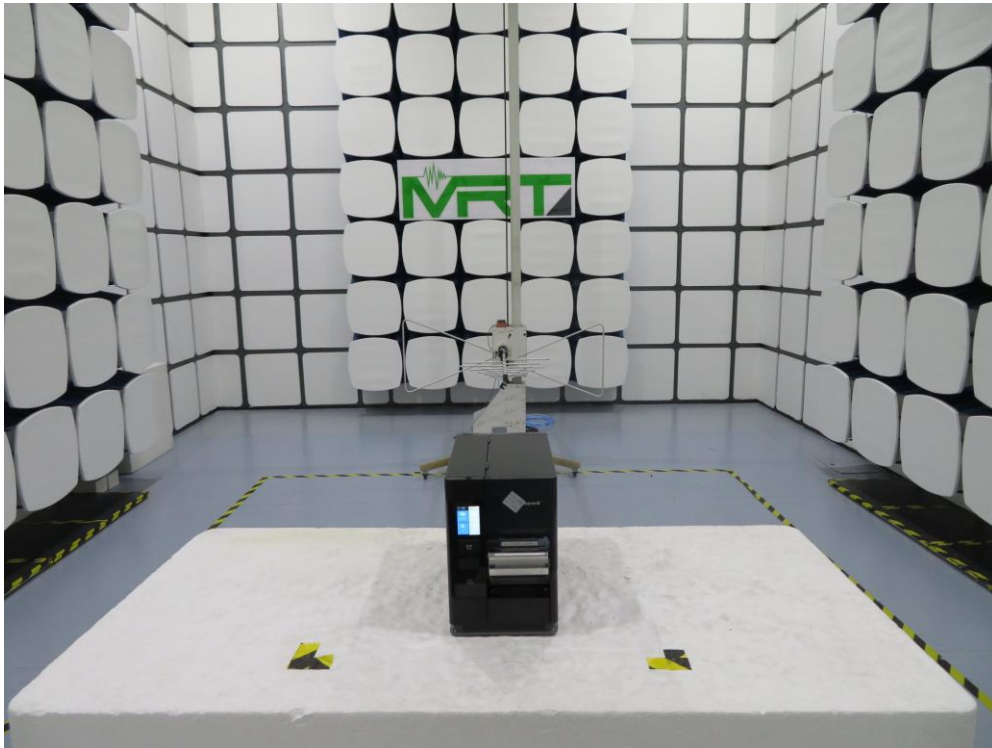

FCC Part15C Test Setup Photo

Description: Front View of Conducted Emission Test Setup for Power Port

Description: Back View of Conducted Emission Test Setup for Power Port

Description: Radiated Spurious Emission Test Setup Below 1GHz

Description: Radiated Spurious Emission Test Setup Above 1GHz