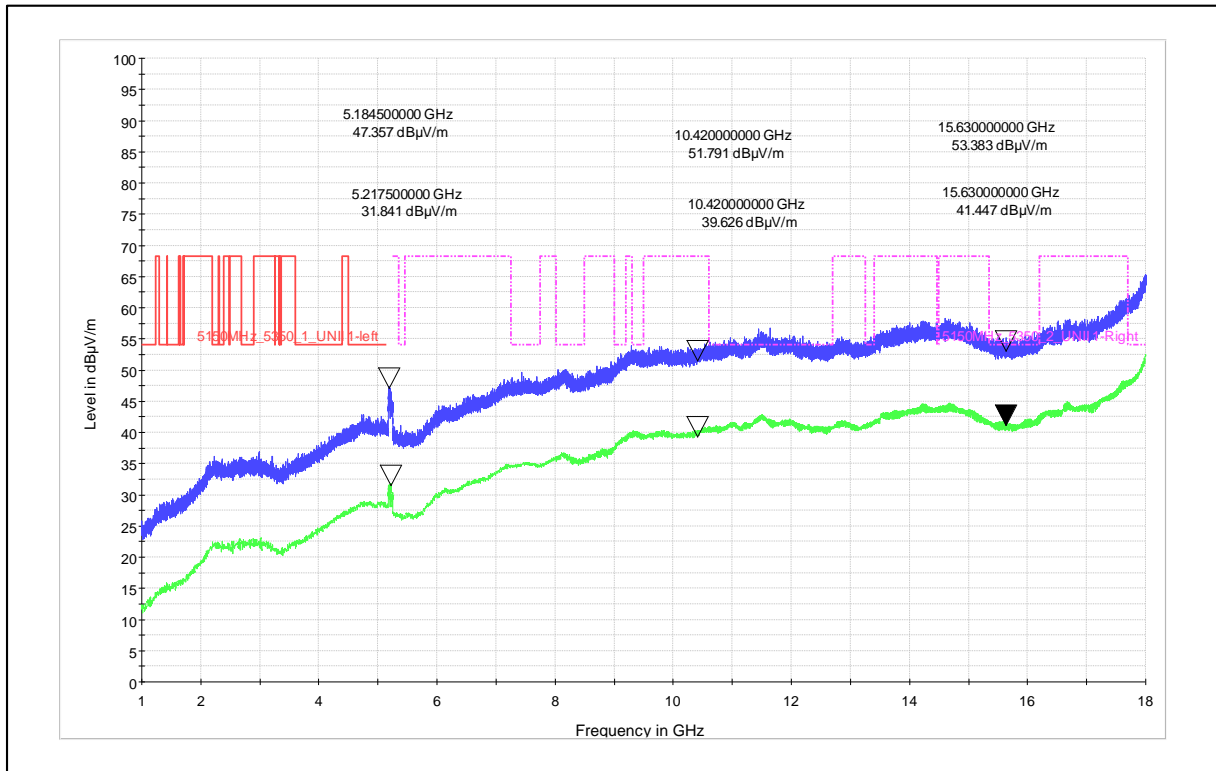

Channel Frequency - 5270MHz

Polarization -Horizontal

Channel Frequency - 5270MHz

Polarization –Vertical

Channel Frequency - 5270MHz

Polarization –Horizontal

Modulation: 802.11ac\_VHT-80

Data Rate : MCS 0

Channel Frequency - 5690MHz

Polarization -Vertical

Channel Frequency - 5690MHz

Polarization -Horizontal

Modulation: 802.11ac\_VHT-80

Data Rate : MCS 9

Channel Frequency - 5210MHz

Polarization - Vertical

Channel Frequency - 5210MHz

Polarization - Horizontal

Channel Frequency - 5210MHz

Polarization -Vertical

Channel Frequency - 5210MHz

Polarization -Horizontal

Modulation: 802.11ax\_HE-80

Data Rate : MCS 0

Channel Frequency - 5690MHz

Polarization –Vertical

Channel Frequency - 5690MHz

Polarization –Horizontal

Channel Frequency - 5690MHz

Polarization –Vertical

Channel Frequency - 5690MHz

Polarization –Horizontal