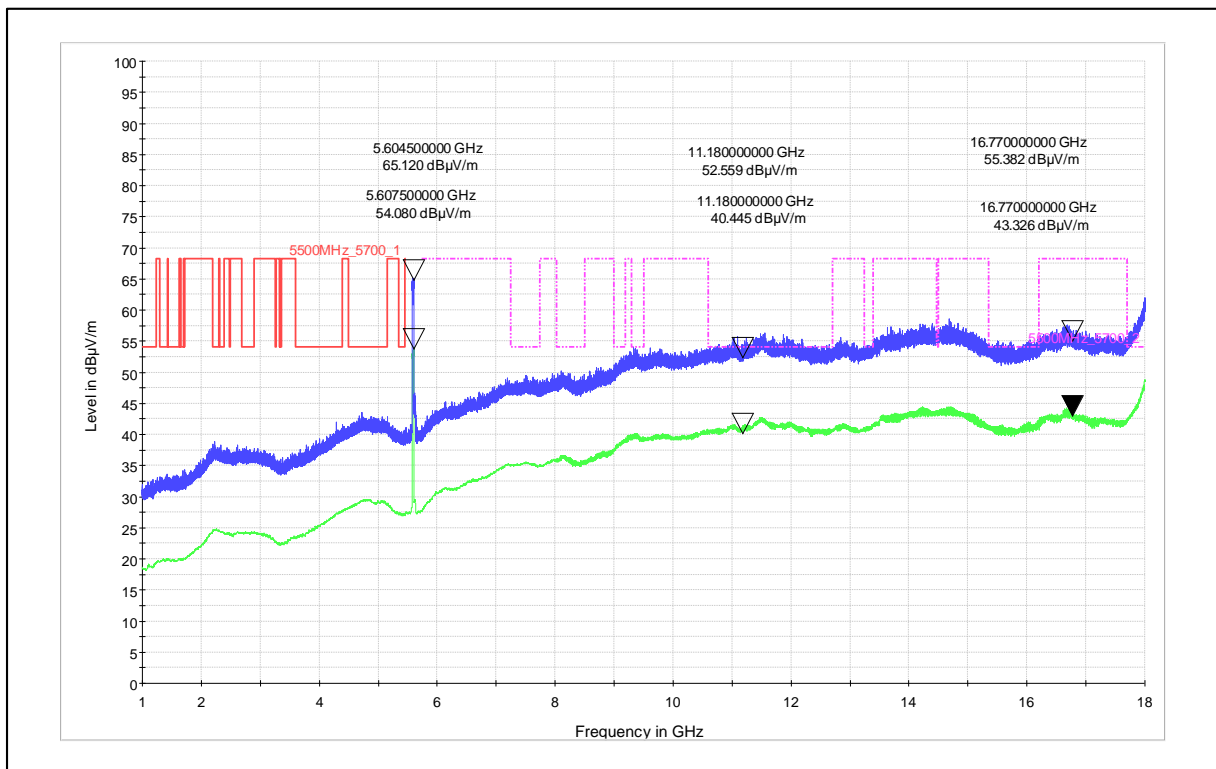

Channel Frequency - 5230MHz

Polarization –Vertical

Channel Frequency - 5230MHz

Polarization –Horizontal

Modulation: 802.11ac\_VHT-40

Data Rate : MCS 0

Channel Frequency - 5590MHz

Polarization -Vertical

Channel Frequency - 5590MHz

Polarization -Horizontal

Channel Frequency - 5590MHz

Polarization –Vertical

Channel Frequency - 5590MHz

Polarization –Horizontal

Modulation: 802.11ac\_VHT-40

Data Rate : MCS 9

Channel Frequency - 5230MHz

Polarization -Vertical

Channel Frequency - 5230MHz

Polarization -Horizontal

Channel Frequency - 5230MHz

Polarization –Vertical

Channel Frequency - 5230MHz

Polarization –Horizontal

Modulation: 802.11ax\_HE-40

Data Rate : MCS 0

Channel Frequency - 5590MHz

Polarization - Vertical

Channel Frequency - 5590MHz

Polarization - Horizontal

Channel Frequency - 5590MHz

Polarization –Vertical