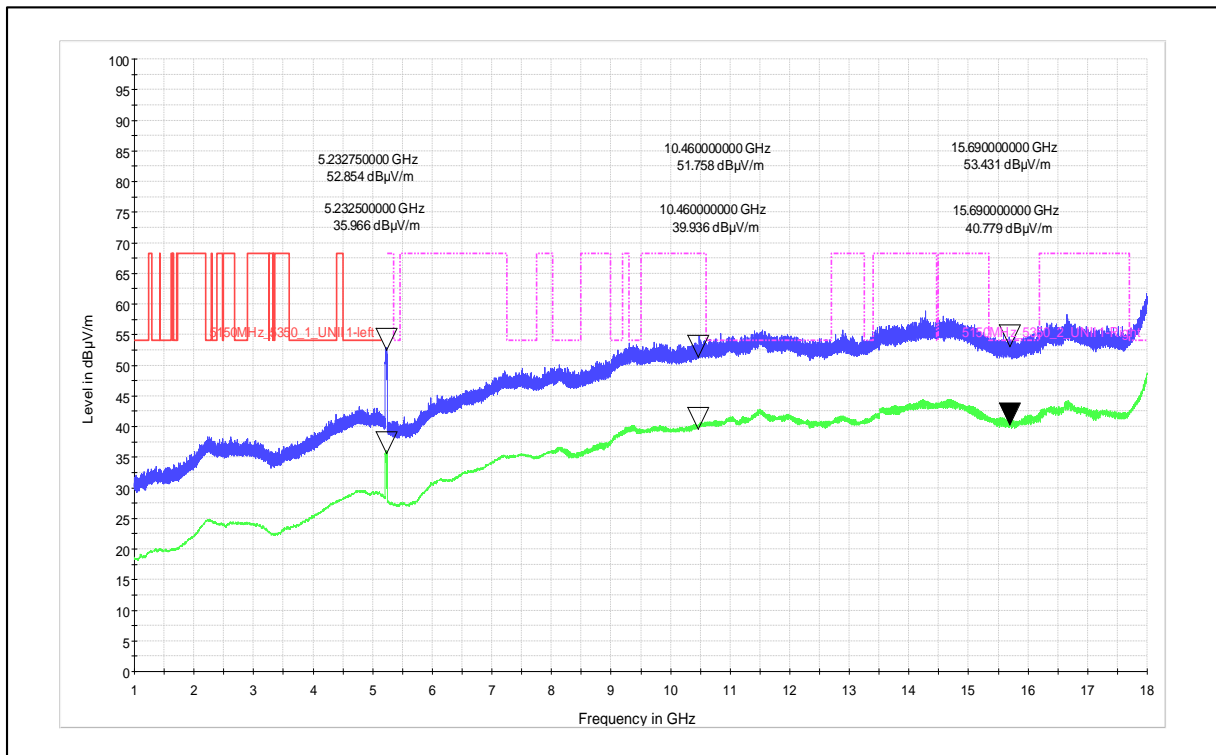

Channel Frequency - 5230MHz

Polarization –Vertical

Channel Frequency - 5230MHz

Polarization –Horizontal

Modulation: 802.11ac\_VHT-40

Data Rate : MCS 0

Channel Frequency - 5590MHz

Polarization -Vertical

Channel Frequency - 5590MHz

Polarization -Horizontal

Channel Frequency - 5590MHz

Polarization –Vertical

Channel Frequency - 5590MHz

Polarization –Horizontal

Modulation: 802.11ac\_VHT-40

Data Rate : MCS 9

Channel Frequency - 5230MHz

Polarization -Vertical

Channel Frequency - 5230MHz

Polarization -Horizontal

Channel Frequency - 5230MHz

Polarization –Vertical

Channel Frequency - 5230MHz

Polarization –Horizontal

Modulation: 802.11ax\_HE-40

Data Rate : MCS 0

Channel Frequency - 5590MHz

Polarization - Vertical

Channel Frequency - 5590MHz

Polarization - Horizontal

Channel Frequency - 5590MHz

Polarization –Vertical