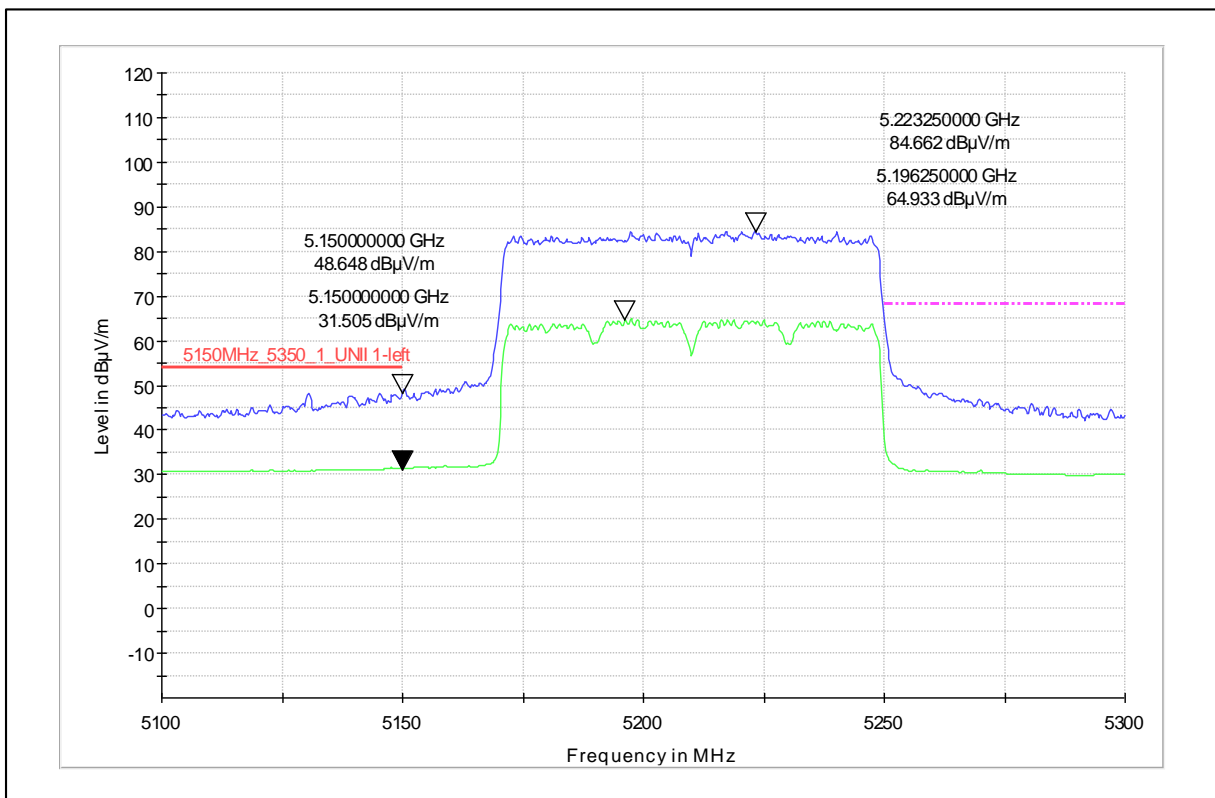

Channel Frequency - 5690MHz

Polarization –Vertical

Channel Frequency - 5690MHz

Polarization –Horizontal

Channel Frequency - 5690MHz

Polarization –Vertical

Channel Frequency - 5690MHz

Polarization –Horizontal

Modulation: 802.11ax\_HE-80

Data Rate : MCS 11

Channel Frequency - 5210MHz

Polarization –Vertical

Channel Frequency - 5210MHz

Polarization –Horizontal

Channel Frequency - 5210MHz

Polarization -Vertical

Channel Frequency - 5210MHz

Polarization -Horizontal

Simultaneous Operation:

Combination of Wi-Fi 5GHz and Bluetooth 2.4GHz:

Channel Frequency -5180MHz and Channel Frequency 2480MHz \_Vertical Polarization \_1-18GHz

Channel Frequency -5180MHz and Channel Frequency 2480MHz\_Horizontal Polarization \_1-18GHz

Frequency Range: 18-40GHz

Polarization: Vertical

Frequency Range: 18-40GHz

Polarization: Horizontal