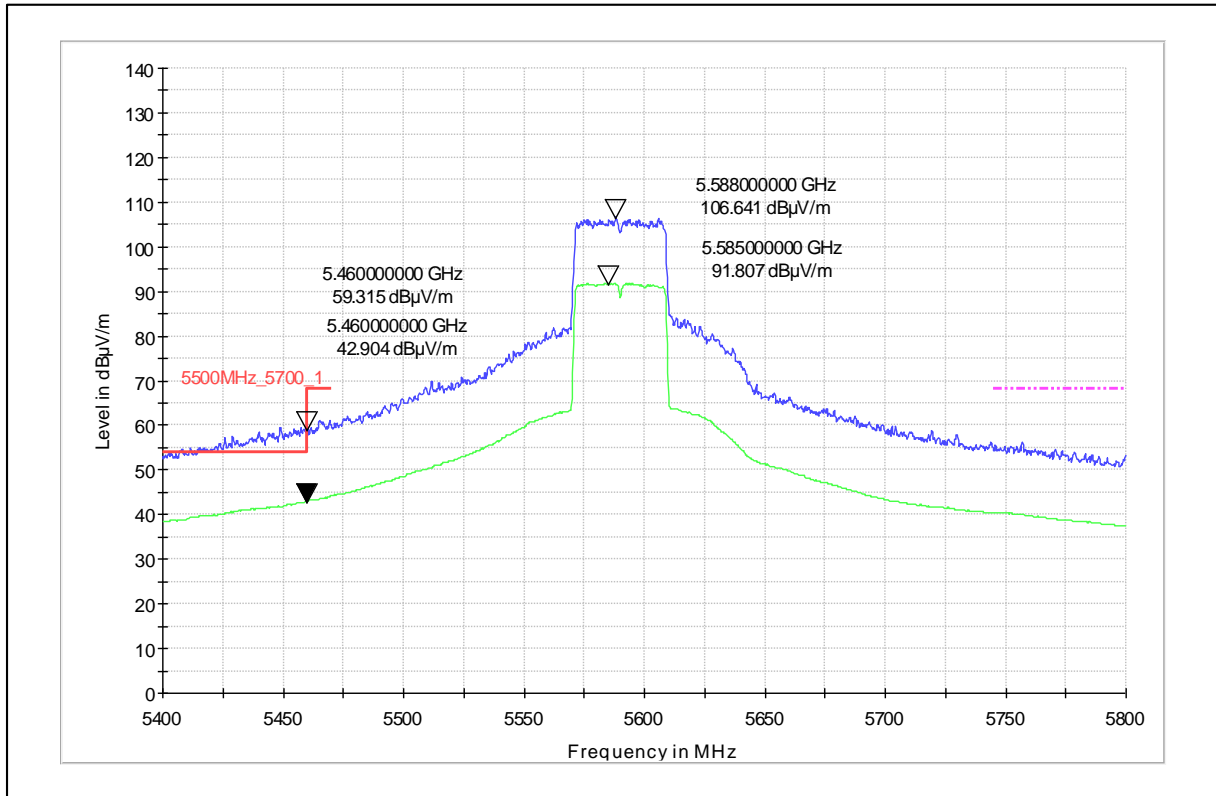

Channel Frequency - 5230MHz

Polarization -Vertical

Channel Frequency - 5230MHz

Polarization -Horizontal

Channel Frequency - 5230MHz

Polarization –Vertical

Channel Frequency - 5230MHz

Polarization –Horizontal

Modulation: 802.11ax\_HE-40

Data Rate : MCS 0

Channel Frequency - 5590MHz

Polarization - Vertical

Channel Frequency - 5590MHz

Polarization - Horizontal

Channel Frequency - 5590MHz

Polarization –Vertical

Channel Frequency - 5590MHz

Polarization –Horizontal

**5GHz Test Plots**

**IN23ESPY 001**

Modulation: 802.11ax\_HE-40

Data Rate : MCS 11

Channel Frequency - 5270MHz

Polarization -Vertical

Channel Frequency - 5270MHz

Polarization -Horizontal

Channel Frequency - 5270MHz

Polarization –Vertical

Channel Frequency - 5270MHz

Polarization –Horizontal

Modulation: 802.11ac\_VHT-80

Data Rate : MCS 0