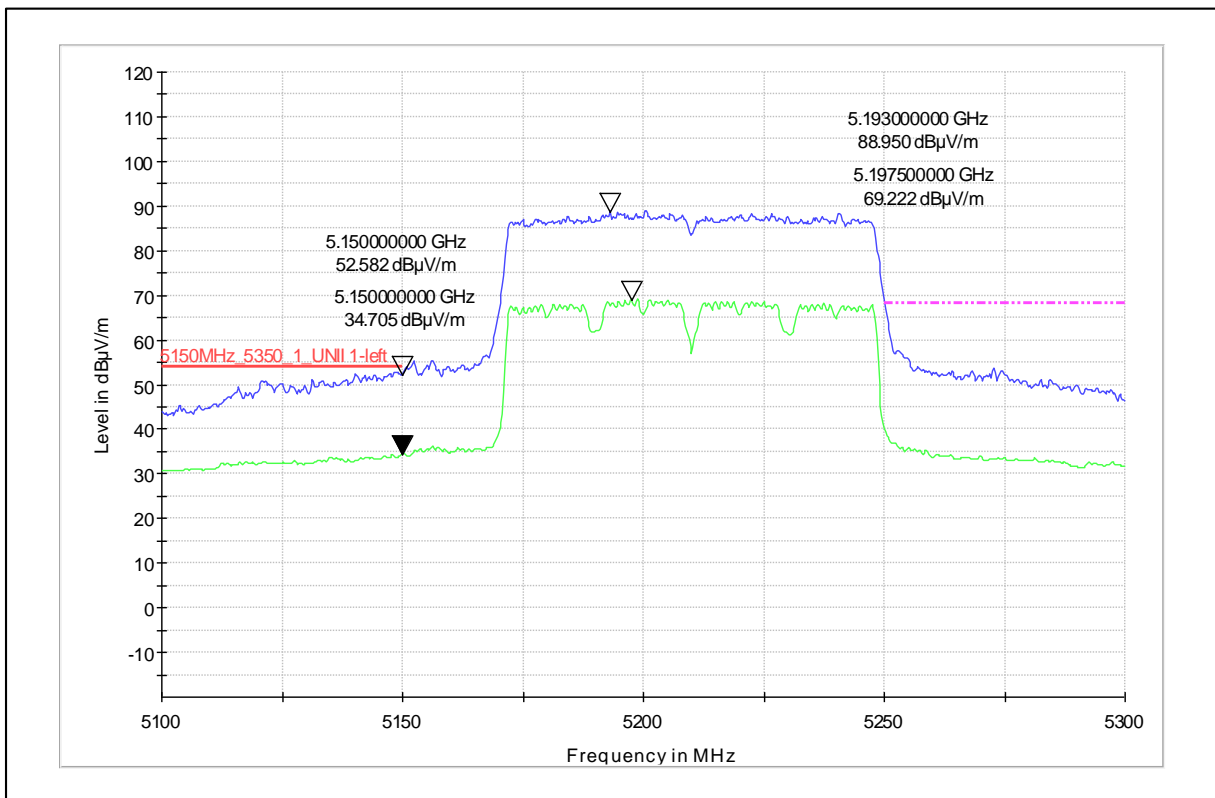

Channel Frequency - 5270MHz

Polarization -Horizontal

Channel Frequency - 5270MHz

Polarization –Vertical

Channel Frequency - 5270MHz

Polarization –Horizontal

Modulation: 802.11ac\_VHT-80

Data Rate : MCS 0

Channel Frequency - 5690MHz

Polarization -Vertical

Channel Frequency - 5690MHz

Polarization -Horizontal

Modulation: 802.11ac\_VHT-80

Data Rate : MCS 9

Channel Frequency - 5210MHz

Polarization - Vertical

Channel Frequency - 5210MHz

Polarization - Horizontal

Channel Frequency - 5210MHz

Polarization -Vertical

Channel Frequency - 5210MHz

Polarization -Horizontal

Modulation: 802.11ax\_HE-80

Data Rate : MCS 0