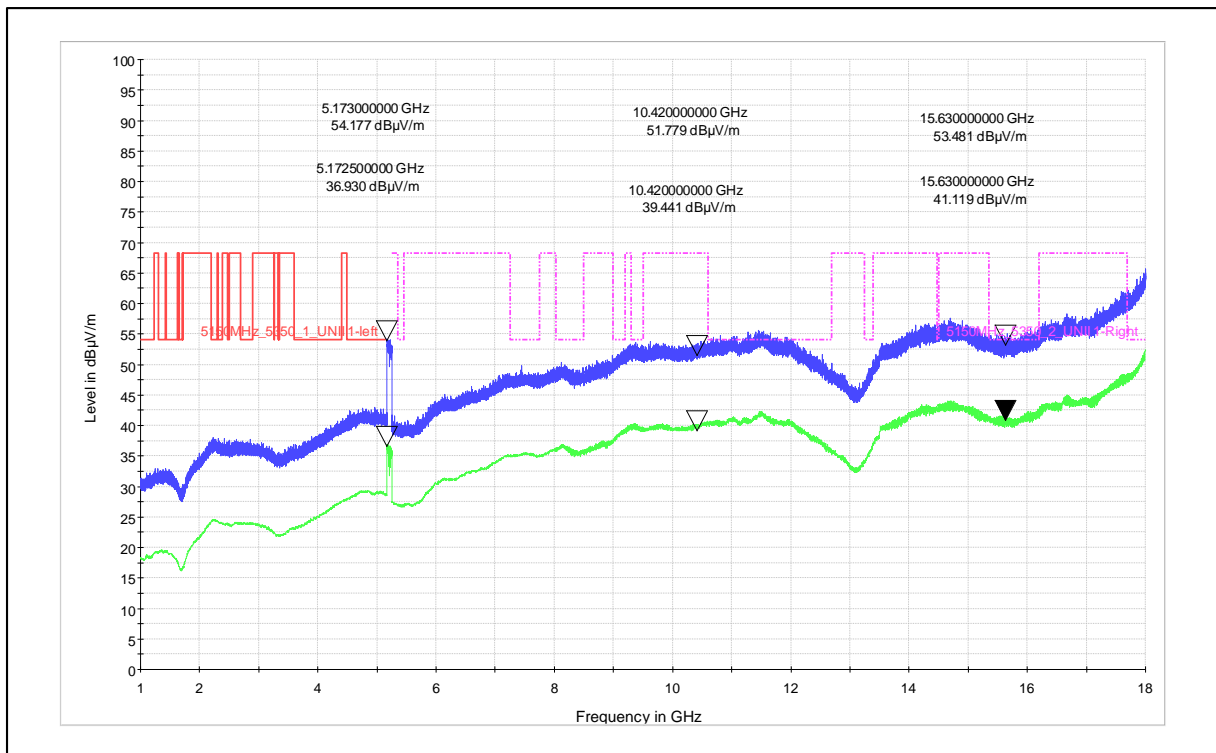

Channel Frequency - 5690MHz

Polarization -Vertical

Channel Frequency - 5690MHz

Polarization -Horizontal

Modulation: 802.11ac\_VHT-80

Data Rate : MCS 9

Channel Frequency - 5210MHz

Polarization - Vertical

Channel Frequency - 5210MHz

Polarization - Horizontal

Channel Frequency - 5210MHz

Polarization -Vertical

Channel Frequency - 5210MHz

Polarization -Horizontal

Modulation: 802.11ax\_HE-80

Data Rate : MCS 0

Channel Frequency - 5690MHz

Polarization –Vertical

Channel Frequency - 5690MHz

Polarization –Horizontal

Channel Frequency - 5690MHz

Polarization –Vertical

Channel Frequency - 5690MHz

Polarization –Horizontal

Modulation: 802.11ax\_HE-80

Data Rate : MCS 11

Channel Frequency - 5210MHz

Polarization –Vertical

Channel Frequency - 5210MHz

Polarization –Horizontal

Channel Frequency - 5210MHz

Polarization -Vertical