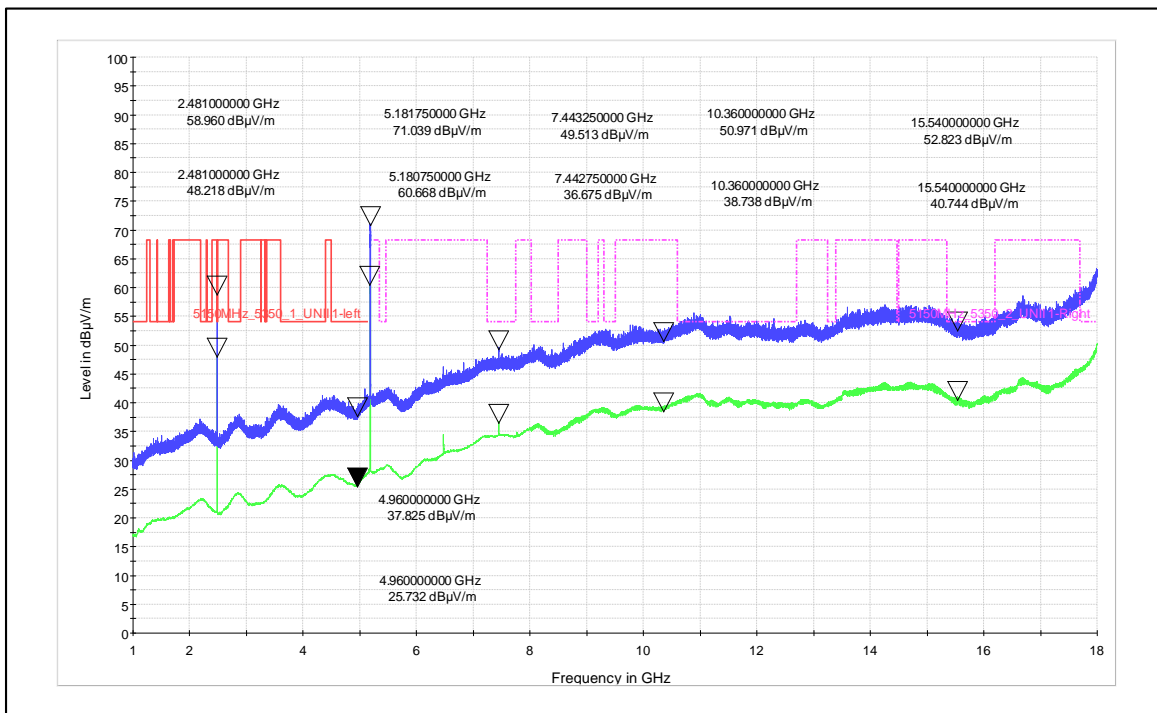

Channel Frequency - 5210MHz

Polarization - Horizontal

Channel Frequency - 5210MHz

Polarization -Vertical

Channel Frequency - 5210MHz

Polarization -Horizontal

Modulation: 802.11ax\_HE-80

Data Rate : MCS 0

Channel Frequency - 5690MHz

Polarization –Vertical

Channel Frequency - 5690MHz

Polarization –Horizontal

Channel Frequency - 5690MHz

Polarization –Vertical

Channel Frequency - 5690MHz

Polarization –Horizontal

Modulation: 802.11ax\_HE-80

Data Rate : MCS 11

Channel Frequency - 5210MHz

Polarization –Vertical

Channel Frequency - 5210MHz

Polarization –Horizontal

Channel Frequency - 5210MHz

Polarization -Vertical

Channel Frequency - 5210MHz

Polarization -Horizontal

Simultaneous Operation:

Combination of Wi-Fi 5GHz and Bluetooth 2.4GHz:

Channel Frequency -5180MHz and Channel Frequency 2480MHz \_Vertical Polarization \_1-18GHz