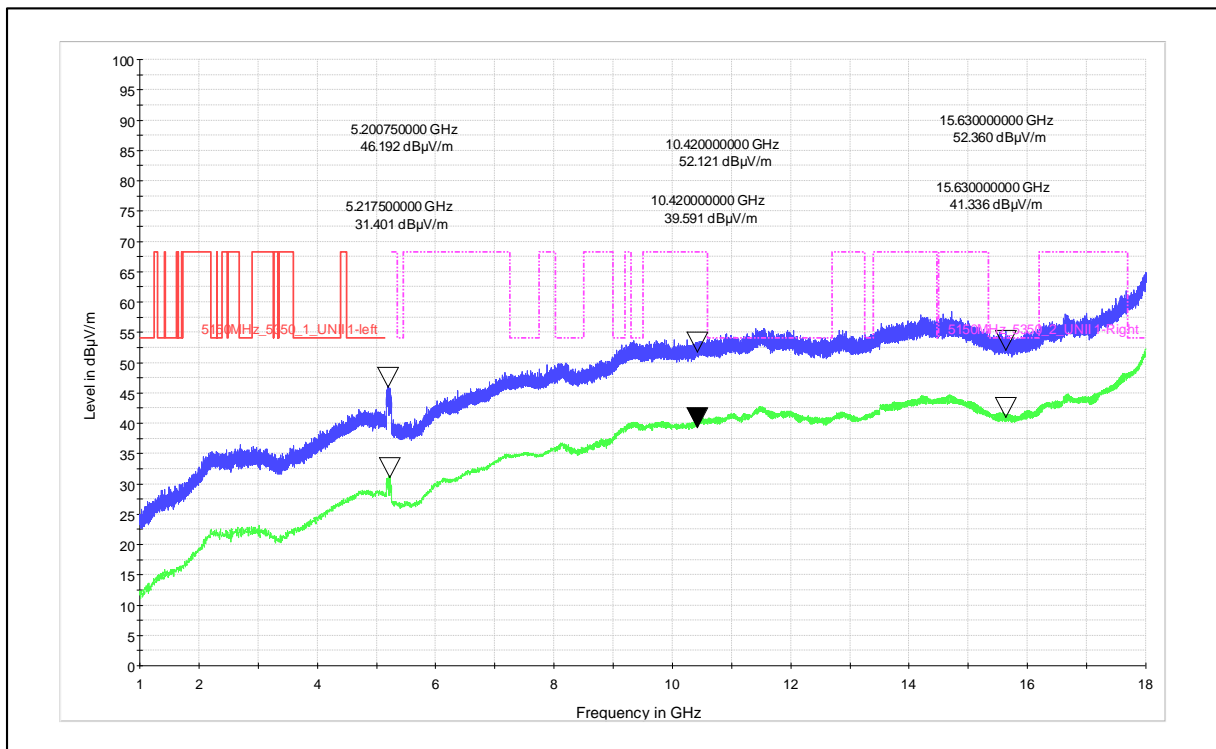

Channel Frequency - 5270MHz

Polarization -Horizontal

Channel Frequency - 5270MHz

Polarization –Vertical

Channel Frequency - 5270MHz

Polarization –Horizontal

Modulation: 802.11ac\_VHT-80

Data Rate : MCS 0

Channel Frequency - 5690MHz

Polarization -Vertical

Channel Frequency - 5690MHz

Polarization -Horizontal

Modulation: 802.11ac\_VHT-80

Data Rate : MCS 9

Channel Frequency - 5210MHz

Polarization - Vertical

Channel Frequency - 5210MHz

Polarization - Horizontal

Channel Frequency - 5210MHz

Polarization -Vertical

Channel Frequency - 5210MHz

Polarization -Horizontal

Modulation: 802.11ax\_HE-80

Data Rate : MCS 0