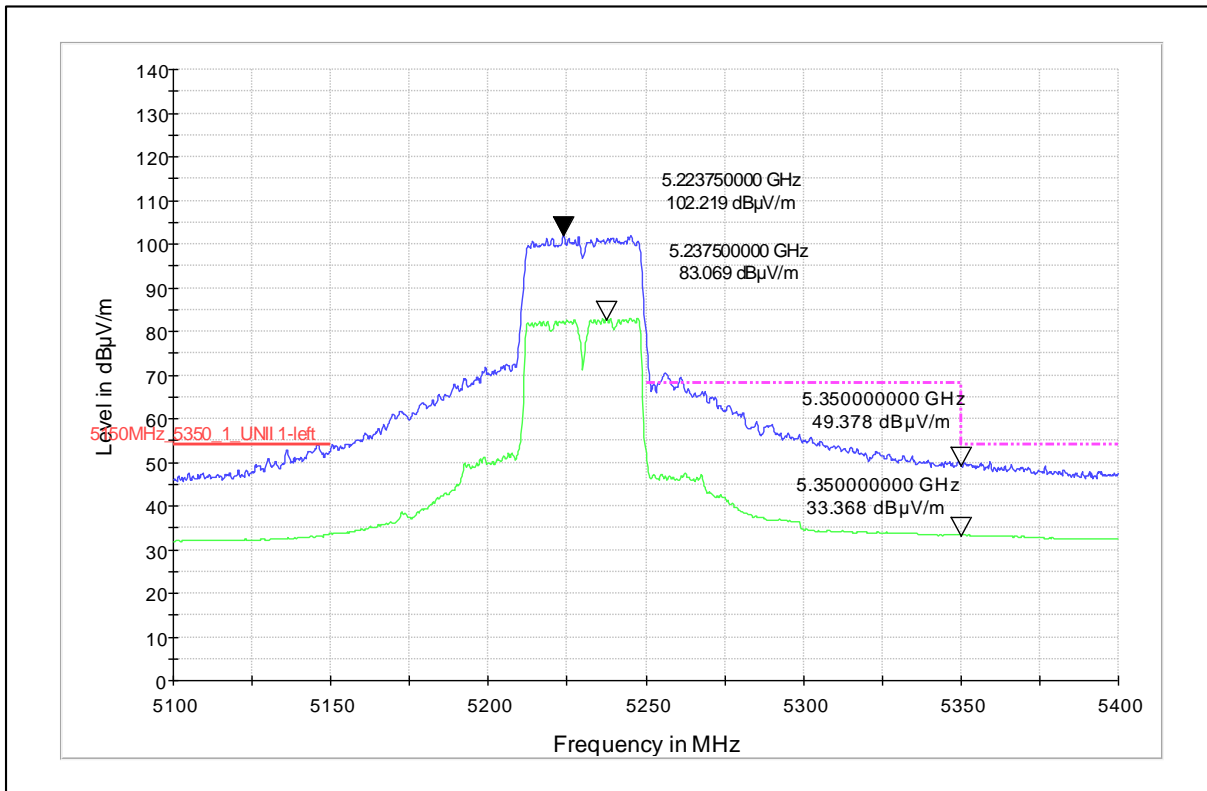

Channel Frequency - 5230MHz

Polarization –Vertical

Channel Frequency - 5230MHz

Polarization –Horizontal

Modulation: 802.11ac\_VHT-40

Data Rate : MCS 0

Channel Frequency - 5590MHz

Polarization -Vertical

Channel Frequency - 5590MHz

Polarization -Horizontal

Channel Frequency - 5590MHz

Polarization –Vertical

Channel Frequency - 5590MHz

Polarization –Horizontal

Modulation: 802.11ac\_VHT-40

Data Rate : MCS 9

Channel Frequency - 5230MHz

Polarization -Vertical

Channel Frequency - 5230MHz

Polarization -Horizontal

Channel Frequency - 5230MHz

Polarization –Vertical

Channel Frequency - 5230MHz

Polarization –Horizontal

Modulation: 802.11ax\_HE-40

Data Rate : MCS 0

Channel Frequency - 5590MHz

Polarization - Vertical

Channel Frequency - 5590MHz

Polarization - Horizontal

Channel Frequency - 5590MHz

Polarization –Vertical