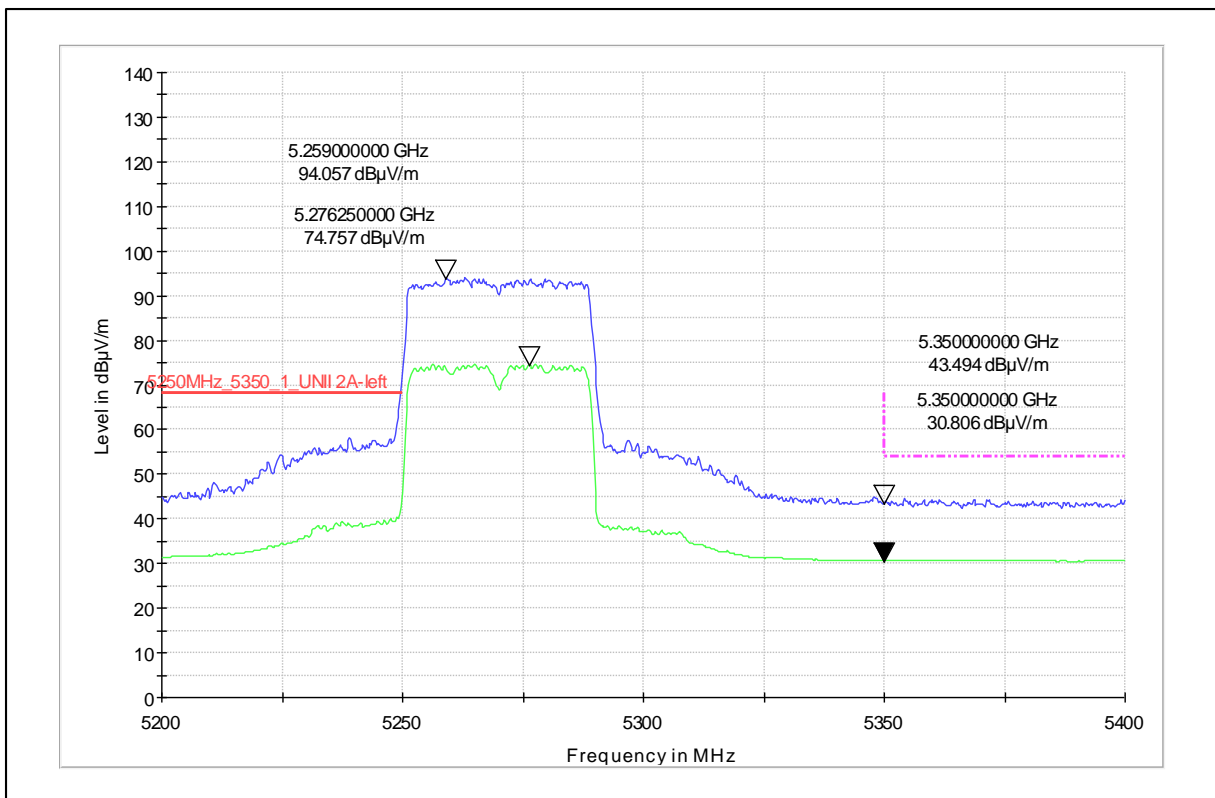

Channel Frequency - 5590MHz

Polarization –Horizontal

**5GHz Test Plots**

**IN23ESPY 001**

Modulation: 802.11ax\_HE-40

Data Rate : MCS 11

Channel Frequency - 5270MHz

Polarization -Vertical

Channel Frequency - 5270MHz

Polarization -Horizontal

Channel Frequency - 5270MHz

Polarization –Vertical

Channel Frequency - 5270MHz

Polarization –Horizontal

Modulation: 802.11ac\_VHT-80

Data Rate : MCS 0

Channel Frequency - 5690MHz

Polarization -Vertical

Channel Frequency - 5690MHz

Polarization -Horizontal

Modulation: 802.11ac\_VHT-80

Data Rate : MCS 9

Channel Frequency - 5210MHz

Polarization - Vertical

Channel Frequency - 5210MHz

Polarization - Horizontal

Channel Frequency - 5210MHz

Polarization -Vertical

Channel Frequency - 5210MHz

Polarization -Horizontal

Modulation: 802.11ax\_HE-80

Data Rate : MCS 0