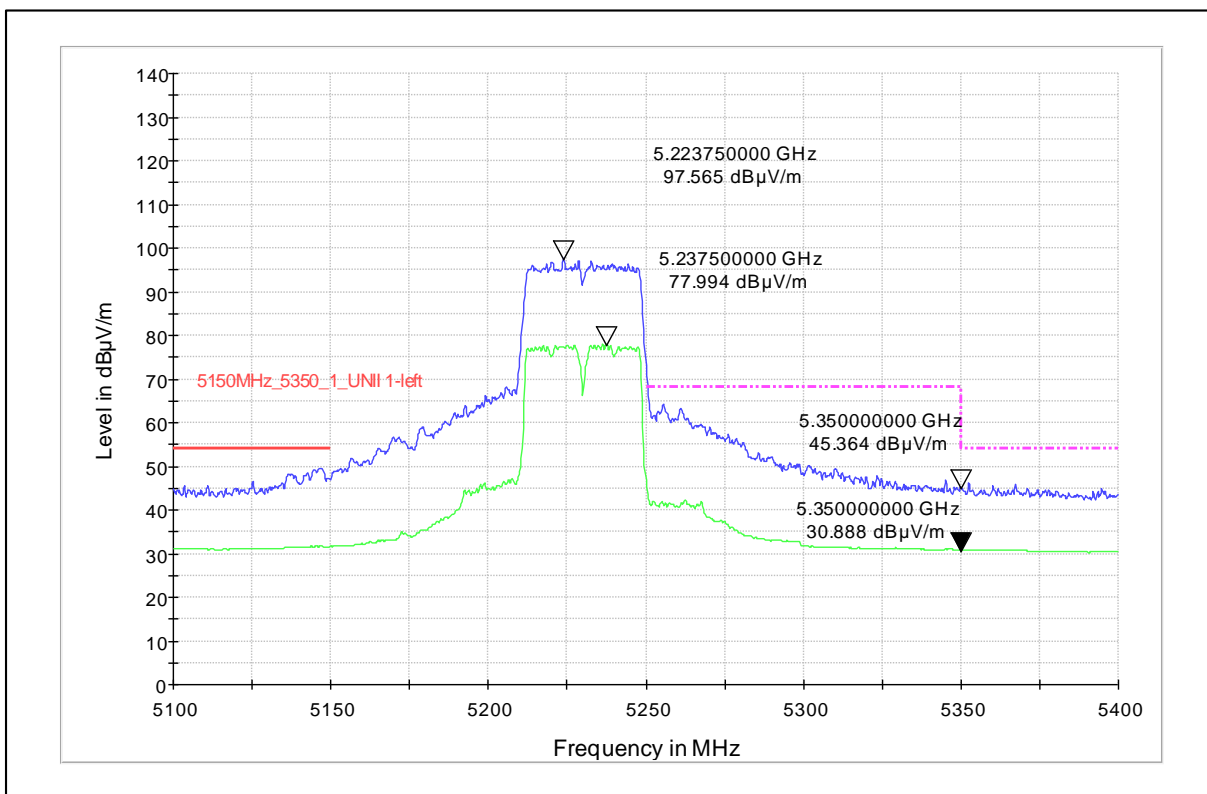

Channel Frequency - 5230MHz

Polarization –Vertical

Channel Frequency - 5230MHz

Polarization –Horizontal

Modulation: 802.11ac\_VHT-40

Data Rate : MCS 0

Channel Frequency - 5590MHz

Polarization -Vertical

Channel Frequency - 5590MHz

Polarization -Horizontal

Channel Frequency - 5590MHz

Polarization –Vertical

Channel Frequency - 5590MHz

Polarization –Horizontal

Modulation: 802.11ac\_VHT-40

Data Rate : MCS 9

Channel Frequency - 5230MHz

Polarization -Vertical

Channel Frequency - 5230MHz

Polarization -Horizontal

Channel Frequency - 5230MHz

Polarization –Vertical

Channel Frequency - 5230MHz

Polarization –Horizontal

Modulation: 802.11ax\_HE-40

Data Rate : MCS 0

Channel Frequency - 5590MHz

Polarization - Vertical

Channel Frequency - 5590MHz

Polarization - Horizontal

Channel Frequency - 5590MHz

Polarization –Vertical