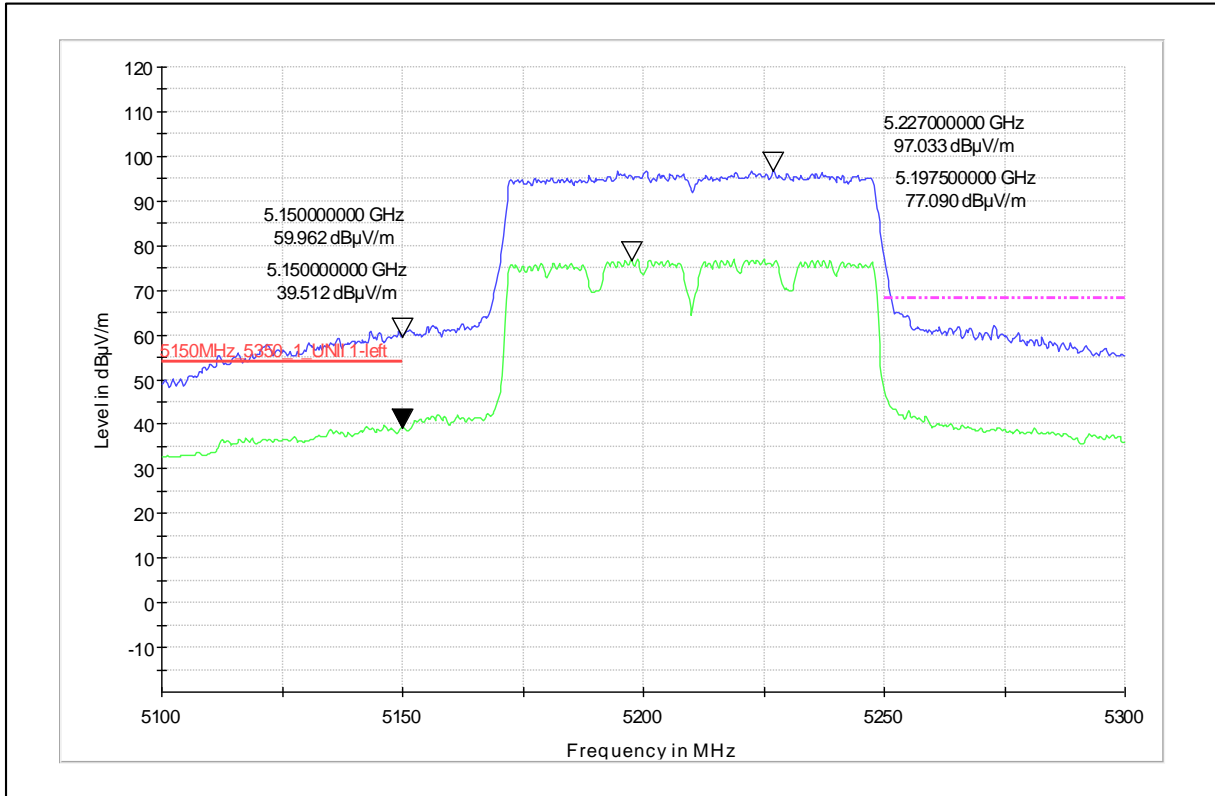

Channel Frequency - 5270MHz

Polarization -Horizontal

Channel Frequency - 5270MHz

Polarization –Vertical

Channel Frequency - 5270MHz

Polarization –Horizontal

Modulation: 802.11ac\_VHT-80

Data Rate : MCS 0

Channel Frequency - 5690MHz

Polarization -Vertical

Channel Frequency - 5690MHz

Polarization -Horizontal

Modulation: 802.11ac\_VHT-80

Data Rate : MCS 9

Channel Frequency - 5210MHz

Polarization - Vertical

Channel Frequency - 5210MHz

Polarization - Horizontal

Channel Frequency - 5210MHz

Polarization -Vertical

Channel Frequency - 5210MHz

Polarization -Horizontal

Modulation: 802.11ax\_HE-80

Data Rate : MCS 0