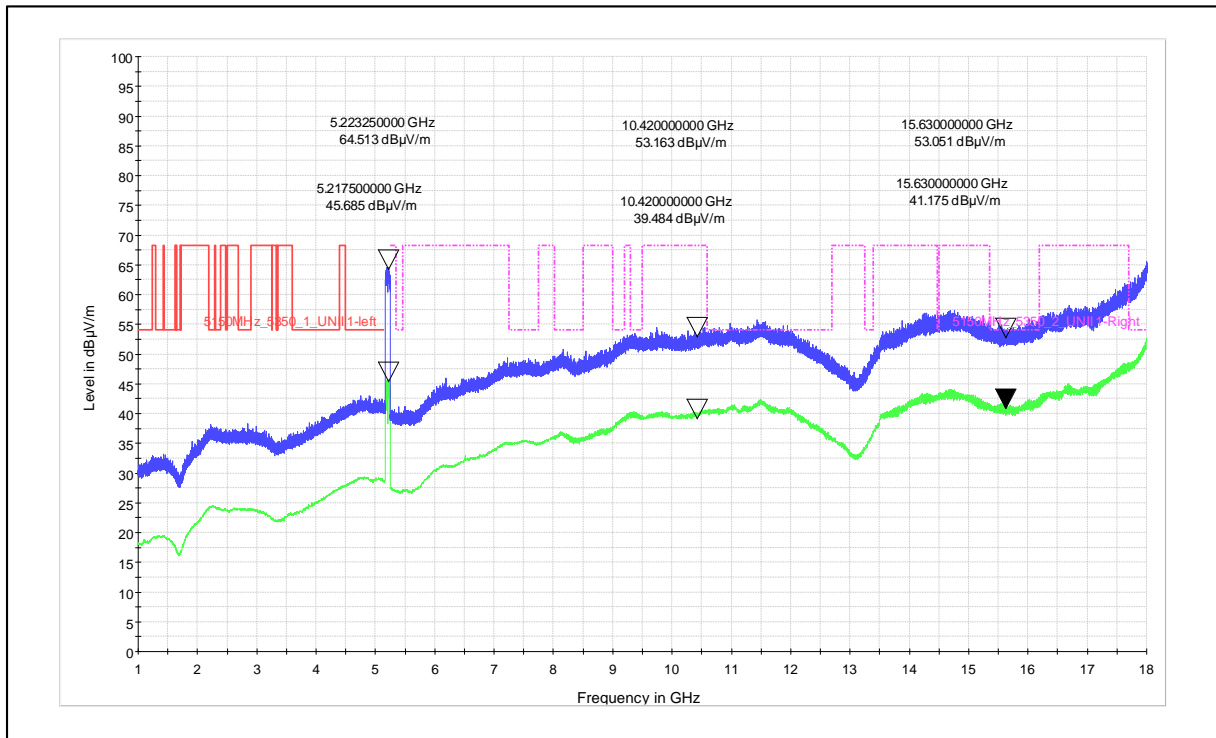

Channel Frequency - 5690MHz

Polarization -Vertical

Channel Frequency - 5690MHz

Polarization -Horizontal

Modulation: 802.11ac\_VHT-80

Data Rate : MCS 9

Channel Frequency - 5210MHz

Polarization - Vertical

Channel Frequency - 5210MHz

Polarization - Horizontal

Channel Frequency - 5210MHz

Polarization -Vertical

Channel Frequency - 5210MHz

Polarization -Horizontal

Modulation: 802.11ax\_HE-80

Data Rate : MCS 0

Channel Frequency - 5690MHz

Polarization –Vertical

Channel Frequency - 5690MHz

Polarization –Horizontal

Channel Frequency - 5690MHz

Polarization –Vertical

Channel Frequency - 5690MHz

Polarization –Horizontal

Modulation: 802.11ax\_HE-80

Data Rate : MCS 11

Channel Frequency - 5210MHz

Polarization –Vertical

Channel Frequency - 5210MHz

Polarization –Horizontal

Channel Frequency - 5210MHz

Polarization -Vertical