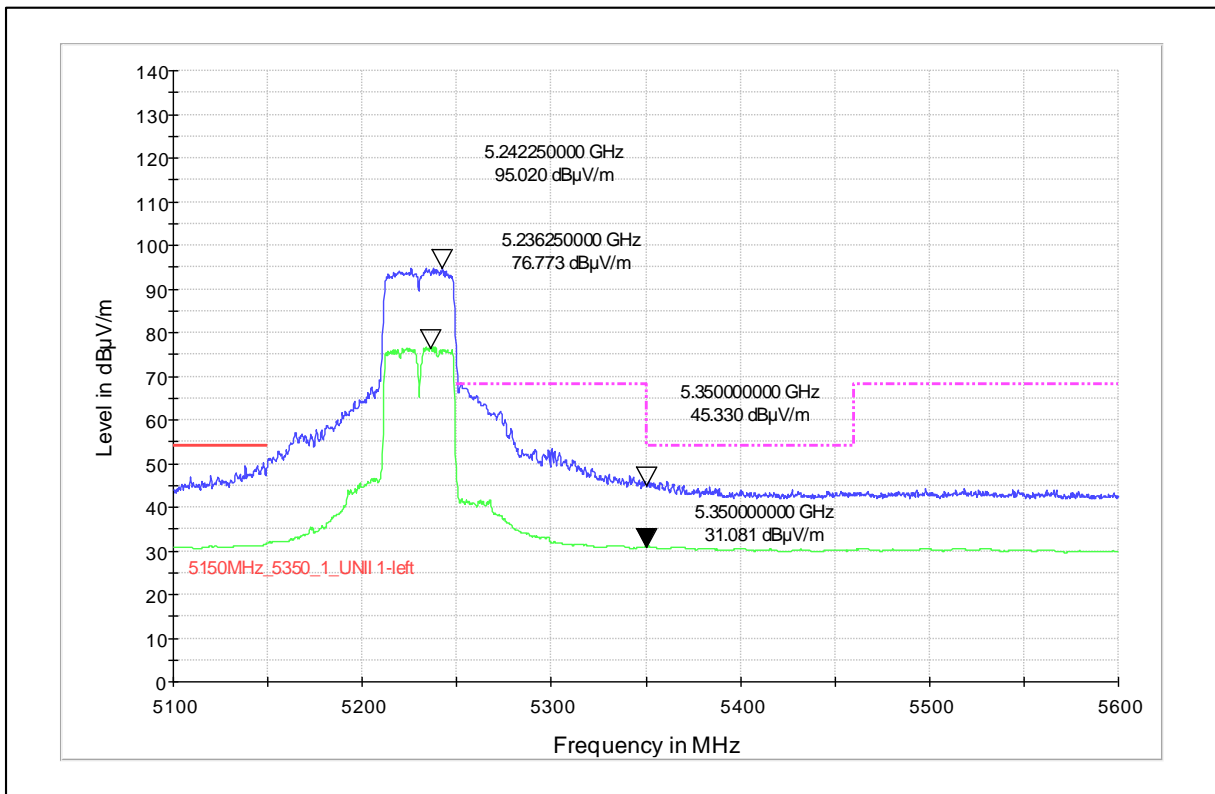

Channel Frequency - 5230MHz

Polarization –Vertical

Channel Frequency - 5230MHz

Polarization –Horizontal

Modulation: 802.11ac\_VHT-40

Data Rate : MCS 0

Channel Frequency - 5590MHz

Polarization -Vertical

Channel Frequency - 5590MHz

Polarization -Horizontal

Channel Frequency - 5590MHz

Polarization –Vertical

Channel Frequency - 5590MHz

Polarization –Horizontal

Modulation: 802.11ac\_VHT-40

Data Rate : MCS 9

Channel Frequency - 5230MHz

Polarization -Vertical

Channel Frequency - 5230MHz

Polarization -Horizontal

Channel Frequency - 5230MHz

Polarization –Vertical

Channel Frequency - 5230MHz

Polarization –Horizontal

Modulation: 802.11ax\_HE-40

Data Rate : MCS 0

Channel Frequency - 5590MHz

Polarization - Vertical

Channel Frequency - 5590MHz

Polarization - Horizontal

Channel Frequency - 5590MHz

Polarization –Vertical