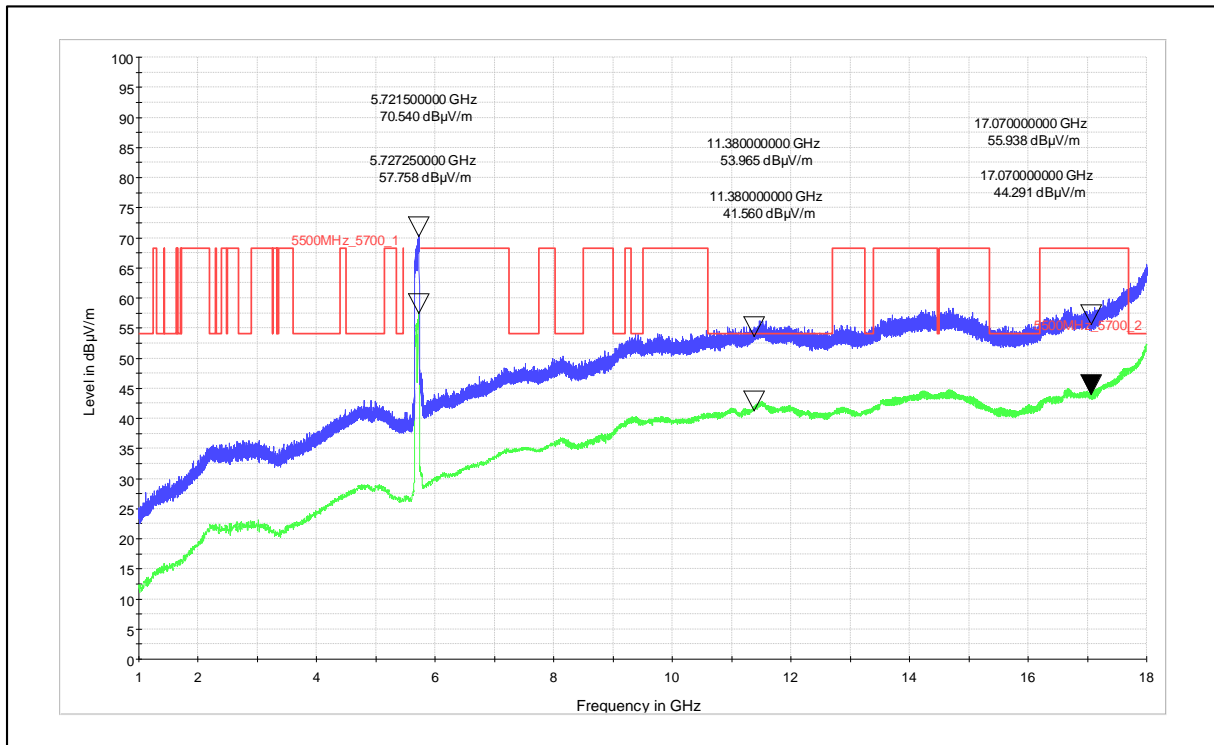

Channel Frequency - 5590MHz

Polarization –Horizontal

**5GHz Test Plots**

**IN23ESPY 001**

Modulation: 802.11ax\_HE-40

Data Rate : MCS 11

Channel Frequency - 5270MHz

Polarization -Vertical

Channel Frequency - 5270MHz

Polarization -Horizontal

Channel Frequency - 5270MHz

Polarization –Vertical

Channel Frequency - 5270MHz

Polarization –Horizontal

Modulation: 802.11ac\_VHT-80

Data Rate : MCS 0

Channel Frequency - 5690MHz

Polarization -Vertical

Channel Frequency - 5690MHz

Polarization -Horizontal

Modulation: 802.11ac\_VHT-80

Data Rate : MCS 9

Channel Frequency - 5210MHz

Polarization - Vertical

Channel Frequency - 5210MHz

Polarization - Horizontal

Channel Frequency - 5210MHz

Polarization -Vertical

Channel Frequency - 5210MHz

Polarization -Horizontal

Modulation: 802.11ax\_HE-80

Data Rate : MCS 0