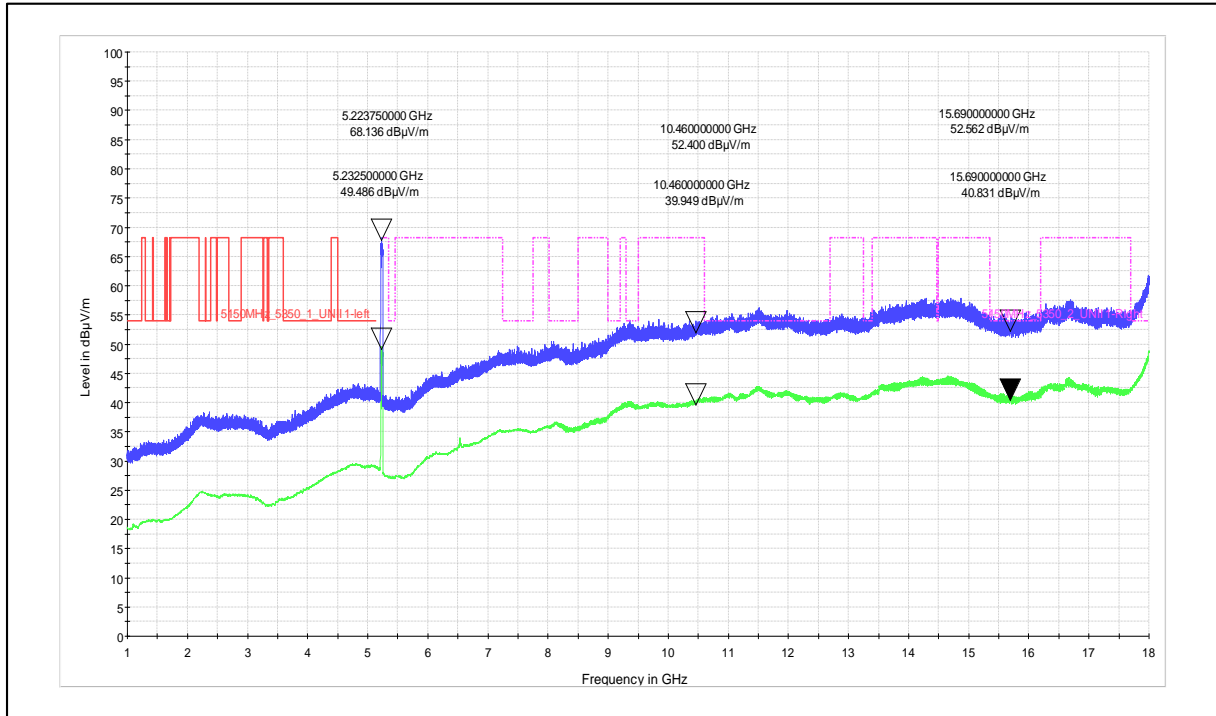

Channel Frequency - 5230MHz

Polarization –Vertical

Channel Frequency - 5230MHz

Polarization –Horizontal

Modulation: 802.11ac\_VHT-40

Data Rate : MCS 0

Channel Frequency - 5590MHz

Polarization -Vertical

Channel Frequency - 5590MHz

Polarization -Horizontal

Channel Frequency - 5590MHz

Polarization –Vertical

Channel Frequency - 5590MHz

Polarization –Horizontal

Modulation: 802.11ac\_VHT-40

Data Rate : MCS 9

Channel Frequency - 5230MHz

Polarization -Vertical

Channel Frequency - 5230MHz

Polarization -Horizontal

Channel Frequency - 5230MHz

Polarization –Vertical

Channel Frequency - 5230MHz

Polarization –Horizontal

Modulation: 802.11ax\_HE-40

Data Rate : MCS 0

Channel Frequency - 5590MHz

Polarization - Vertical

Channel Frequency - 5590MHz

Polarization - Horizontal

Channel Frequency - 5590MHz

Polarization –Vertical