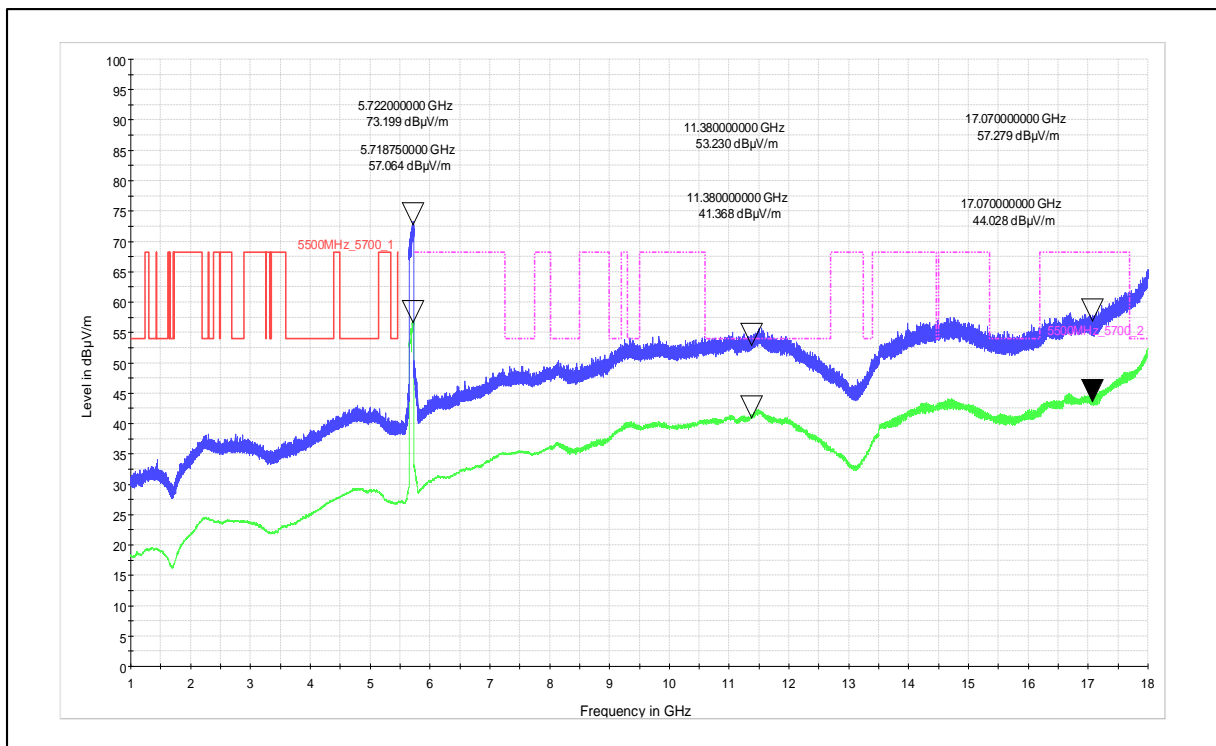

Channel Frequency - 5690MHz

Polarization -Vertical

Channel Frequency - 5690MHz

Polarization -Horizontal

Modulation: 802.11ac\_VHT-80

Data Rate : MCS 9

Channel Frequency - 5210MHz

Polarization - Vertical

Channel Frequency - 5210MHz

Polarization - Horizontal

Channel Frequency - 5210MHz

Polarization -Vertical

Channel Frequency - 5210MHz

Polarization -Horizontal

Modulation: 802.11ax\_HE-80

Data Rate : MCS 0

Channel Frequency - 5690MHz

Polarization –Vertical

Channel Frequency - 5690MHz

Polarization –Horizontal

Channel Frequency - 5690MHz

Polarization –Vertical

Channel Frequency - 5690MHz

Polarization –Horizontal

Modulation: 802.11ax\_HE-80

Data Rate : MCS 11

Channel Frequency - 5210MHz

Polarization –Vertical

Channel Frequency - 5210MHz

Polarization –Horizontal

Channel Frequency - 5210MHz

Polarization -Vertical