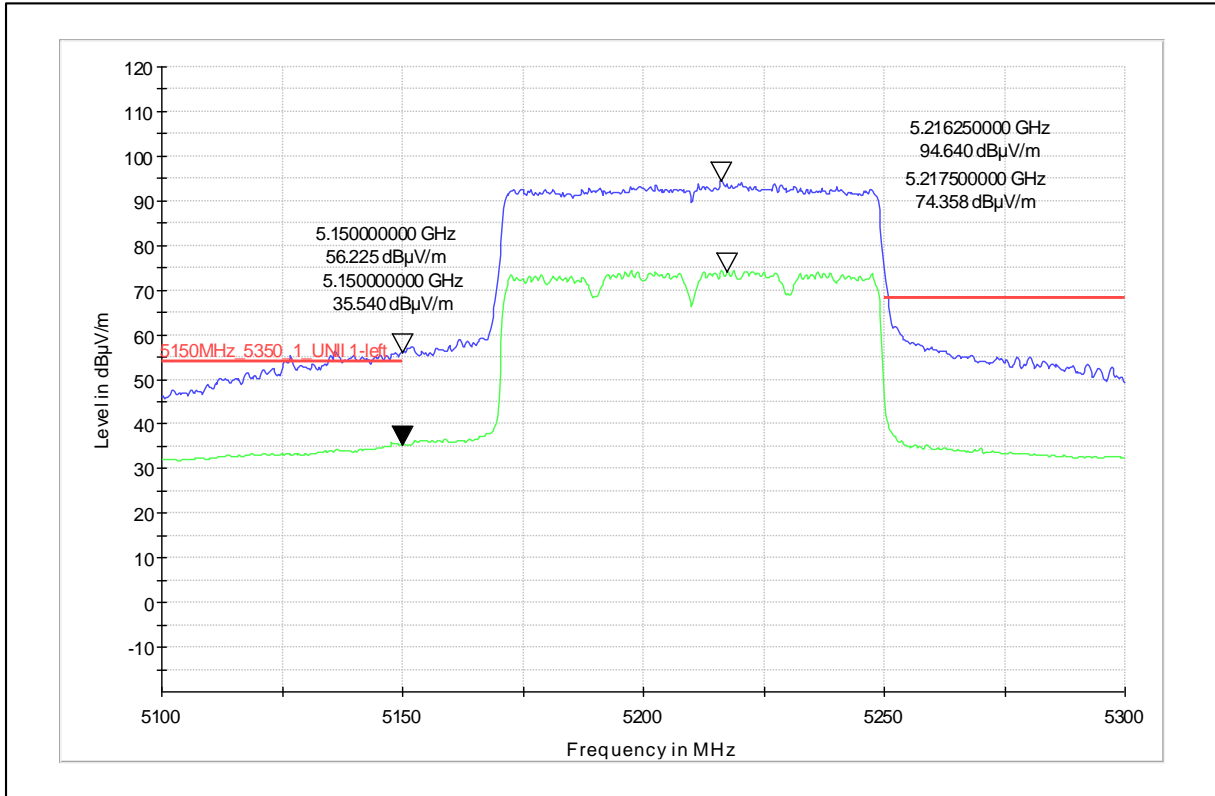

Channel Frequency - 5690MHz

Polarization –Vertical

Channel Frequency - 5690MHz

Polarization –Horizontal

Channel Frequency - 5690MHz

Polarization –Vertical

Channel Frequency - 5690MHz

Polarization –Horizontal

Modulation: 802.11ax\_HE-80

Data Rate : MCS 11

Channel Frequency - 5210MHz

Polarization –Vertical

Channel Frequency - 5210MHz

Polarization –Horizontal

Channel Frequency - 5210MHz

Polarization -Vertical

Channel Frequency - 5210MHz

Polarization -Horizontal

Simultaneous Operation:

Combination of Wi-Fi 5GHz and Bluetooth 2.4GHz:

Channel Frequency -5180MHz and Channel Frequency 2480MHz \_Vertical Polarization \_1-18GHz

Channel Frequency -5180MHz and Channel Frequency 2480MHz\_Horizontal Polarization \_1-18GHz

Frequency Range: 18-40GHz

Polarization: Vertical

Frequency Range: 18-40GHz

Polarization: Horizontal