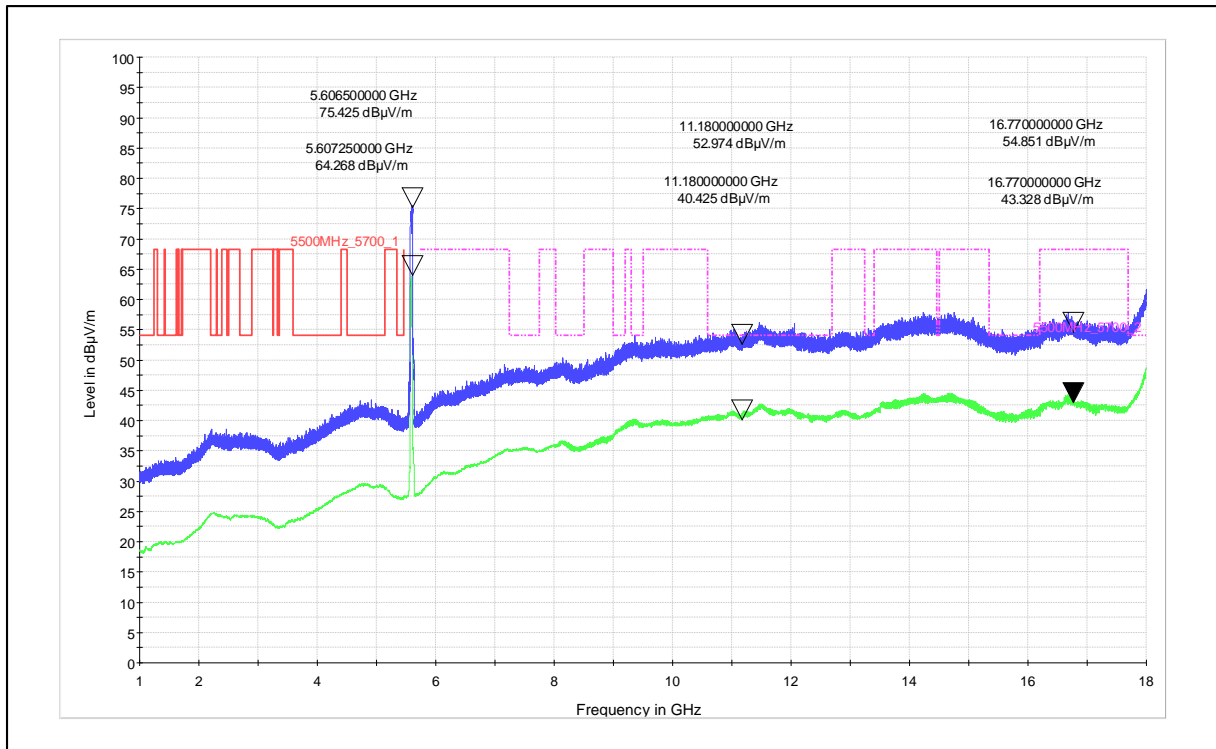

Channel Frequency - 5230MHz

Polarization –Vertical

Channel Frequency - 5230MHz

Polarization –Horizontal

Modulation: 802.11ac\_VHT-40

Data Rate : MCS 0

Channel Frequency - 5590MHz

Polarization -Vertical

Channel Frequency - 5590MHz

Polarization -Horizontal

Channel Frequency - 5590MHz

Polarization –Vertical

Channel Frequency - 5590MHz

Polarization –Horizontal

Modulation: 802.11ac\_VHT-40

Data Rate : MCS 9

Channel Frequency - 5230MHz

Polarization -Vertical

Channel Frequency - 5230MHz

Polarization -Horizontal

Channel Frequency - 5230MHz

Polarization –Vertical

Channel Frequency - 5230MHz

Polarization –Horizontal

Modulation: 802.11ax\_HE-40

Data Rate : MCS 0

Channel Frequency - 5590MHz

Polarization - Vertical

Channel Frequency - 5590MHz

Polarization - Horizontal

Channel Frequency - 5590MHz

Polarization –Vertical