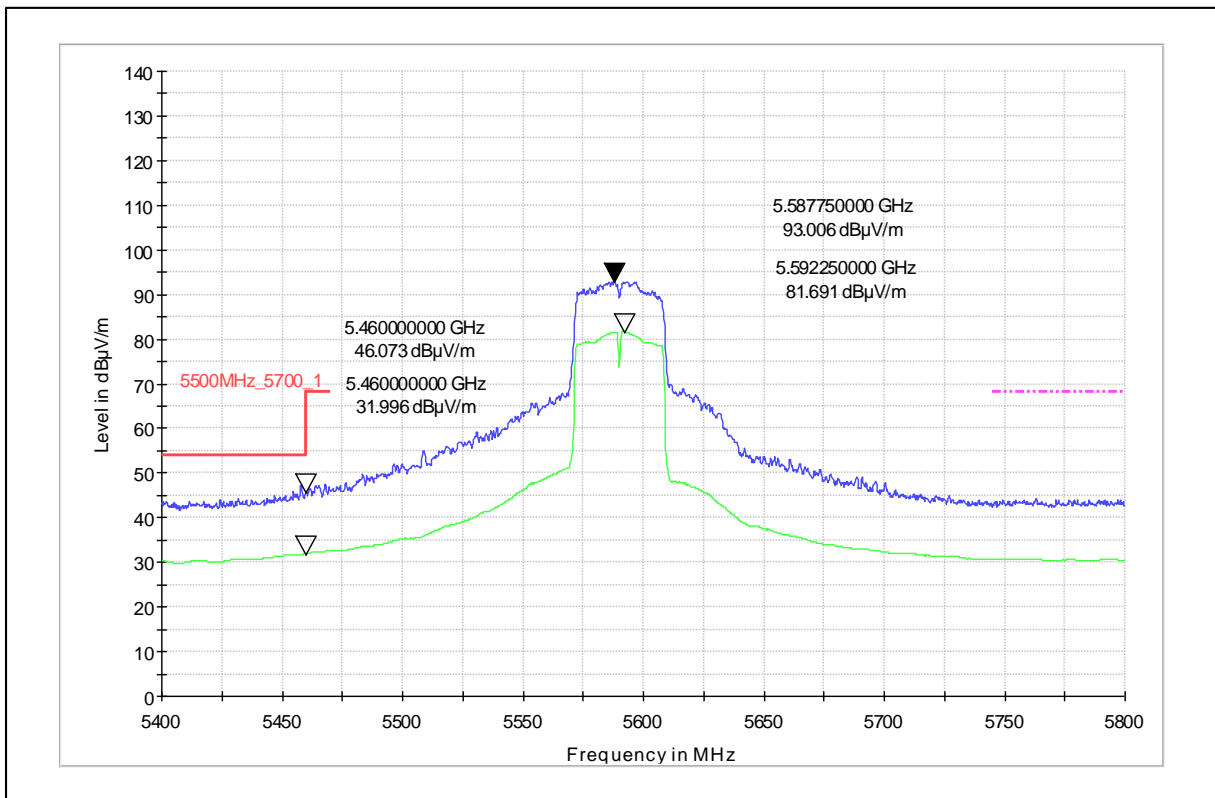

Channel Frequency - 5230MHz

Polarization –Vertical

Channel Frequency - 5230MHz

Polarization –Horizontal

Modulation: 802.11ac\_VHT-40

Data Rate : MCS 0

Channel Frequency - 5590MHz

Polarization -Vertical

Channel Frequency - 5590MHz

Polarization -Horizontal

Channel Frequency - 5590MHz

Polarization –Vertical

Channel Frequency - 5590MHz

Polarization –Horizontal

Modulation: 802.11ac\_VHT-40

Data Rate : MCS 9

Channel Frequency - 5230MHz

Polarization -Vertical

Channel Frequency - 5230MHz

Polarization -Horizontal

Channel Frequency - 5230MHz

Polarization –Vertical

Channel Frequency - 5230MHz

Polarization –Horizontal

Modulation: 802.11ax\_HE-40

Data Rate : MCS 0

Channel Frequency - 5590MHz

Polarization - Vertical

Channel Frequency - 5590MHz

Polarization - Horizontal

Channel Frequency - 5590MHz

Polarization –Vertical