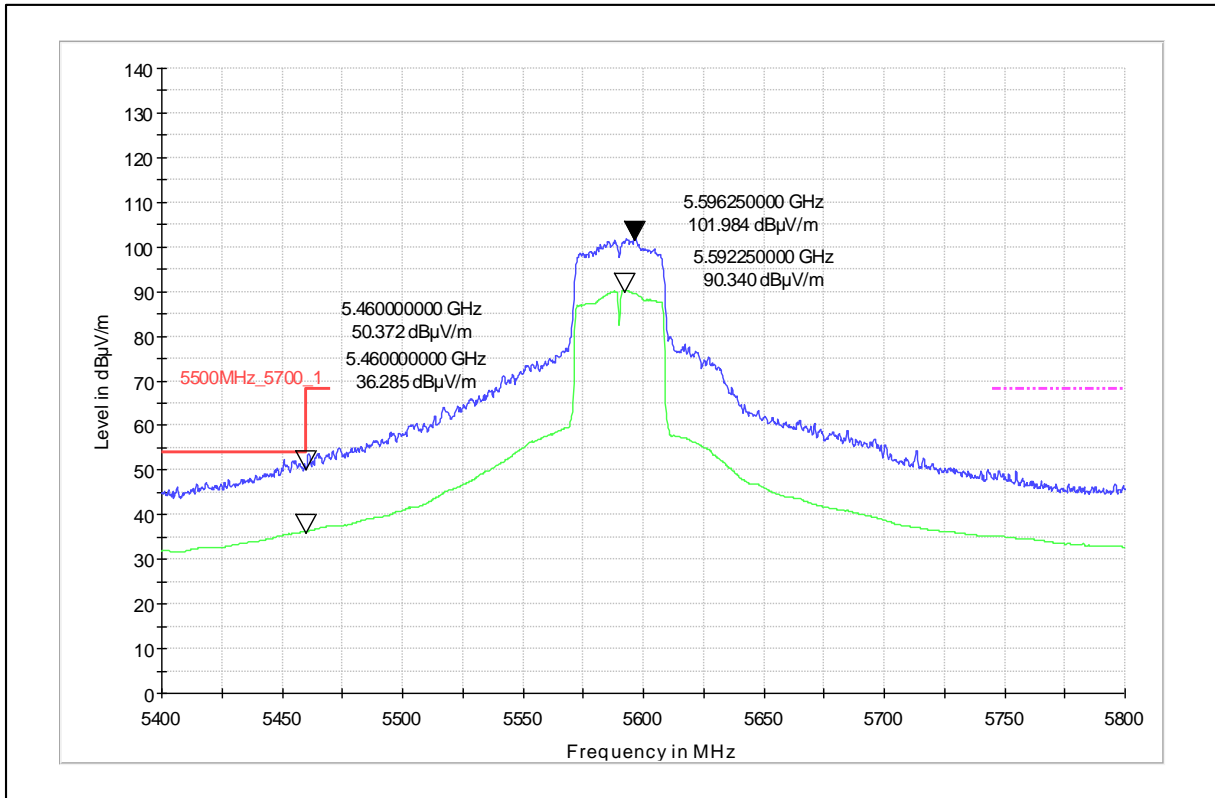

Channel Frequency - 5230MHz

Polarization –Vertical

Channel Frequency - 5230MHz

Polarization –Horizontal

Modulation: 802.11ac\_VHT-40

Data Rate : MCS 0

Channel Frequency - 5590MHz

Polarization -Vertical

Channel Frequency - 5590MHz

Polarization -Horizontal

Channel Frequency - 5590MHz

Polarization –Vertical

Channel Frequency - 5590MHz

Polarization –Horizontal

Modulation: 802.11ac\_VHT-40

Data Rate : MCS 9

Channel Frequency - 5230MHz

Polarization -Vertical

Channel Frequency - 5230MHz

Polarization -Horizontal

Channel Frequency - 5230MHz

Polarization –Vertical

Channel Frequency - 5230MHz

Polarization –Horizontal

Modulation: 802.11ax\_HE-40

Data Rate : MCS 0

Channel Frequency - 5590MHz

Polarization - Vertical

Channel Frequency - 5590MHz

Polarization - Horizontal

Channel Frequency - 5590MHz

Polarization –Vertical