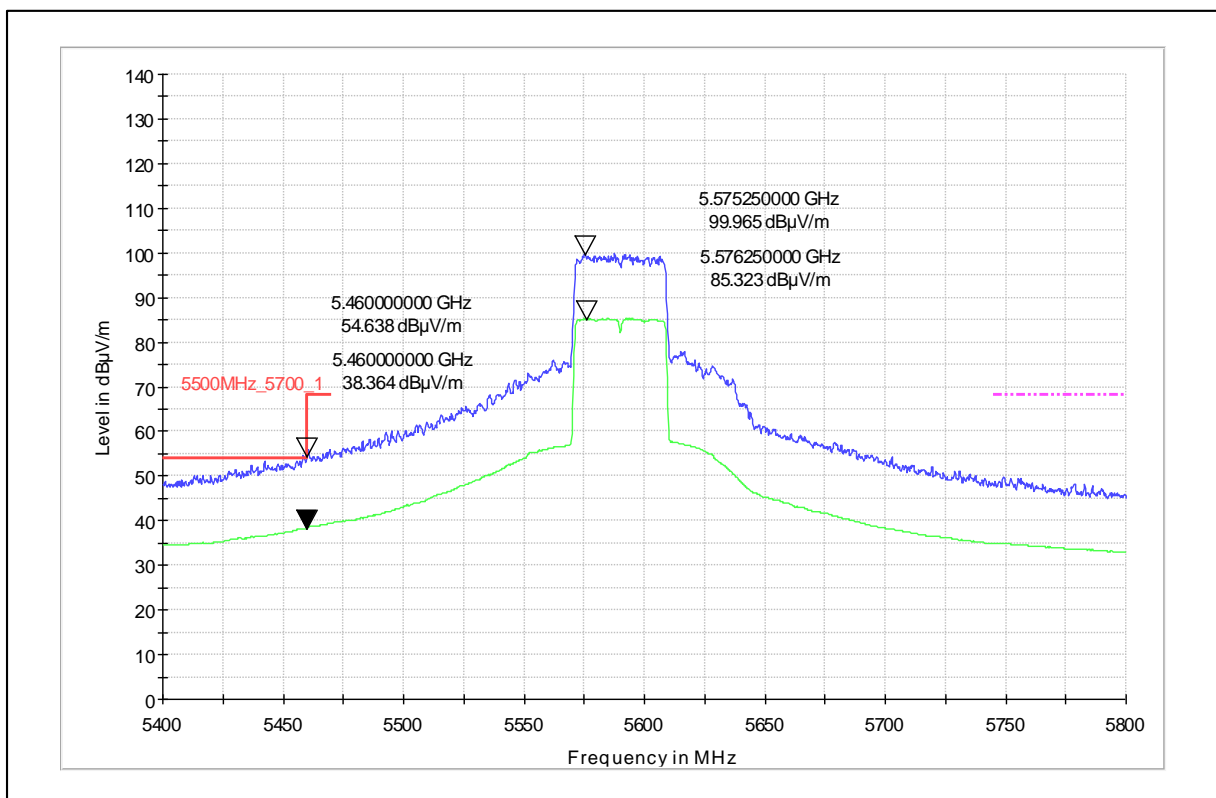

Channel Frequency - 5230MHz

Polarization -Vertical

Channel Frequency - 5230MHz

Polarization -Horizontal

Channel Frequency - 5230MHz

Polarization –Vertical

Channel Frequency - 5230MHz

Polarization –Horizontal

Modulation: 802.11ax\_HE-40

Data Rate : MCS 0

Channel Frequency - 5590MHz

Polarization - Vertical

Channel Frequency - 5590MHz

Polarization - Horizontal

Channel Frequency - 5590MHz

Polarization –Vertical

Channel Frequency - 5590MHz

Polarization –Horizontal

**5GHz Test Plots**

**IN23ESPY 001**

Modulation: 802.11ax\_HE-40

Data Rate : MCS 11

Channel Frequency - 5270MHz

Polarization -Vertical

Channel Frequency - 5270MHz

Polarization -Horizontal

Channel Frequency - 5270MHz

Polarization –Vertical

Channel Frequency - 5270MHz

Polarization –Horizontal

Modulation: 802.11ac\_VHT-80

Data Rate : MCS 0