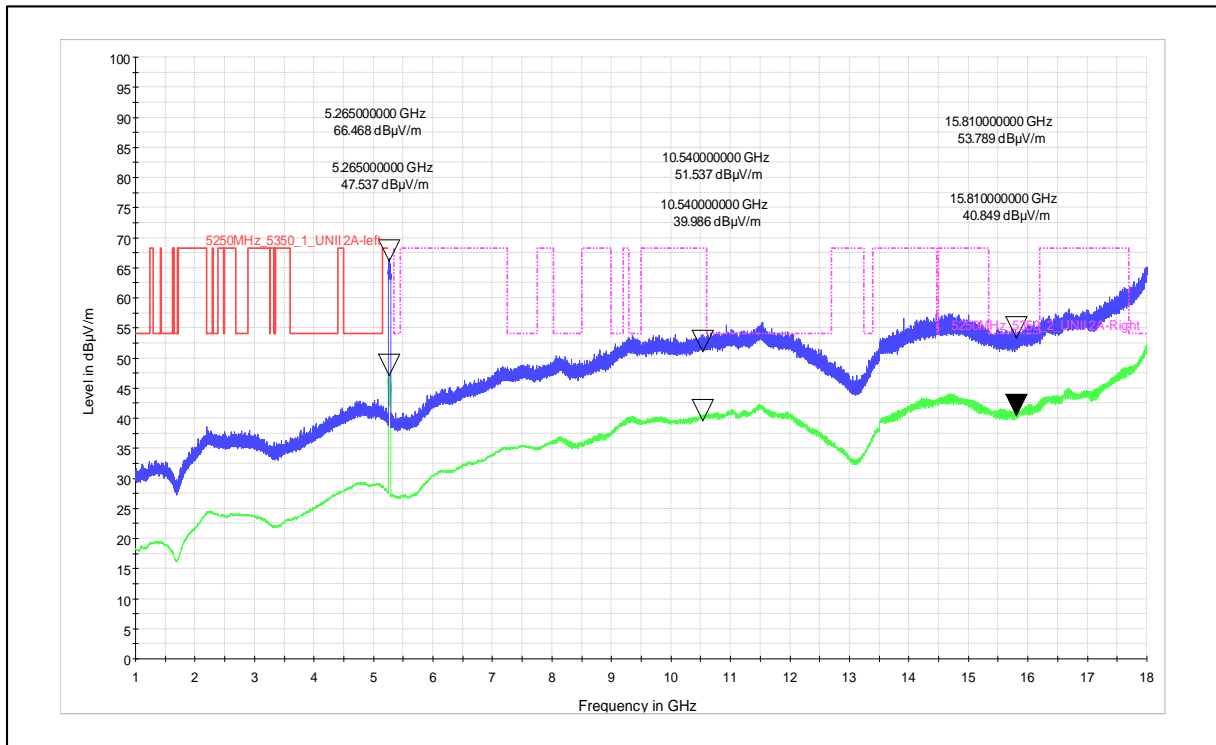

Modulation: 802.11ax\_HE-40

Data Rate : MCS 0

Channel Frequency - 5590MHz

Polarization - Vertical

Channel Frequency - 5590MHz

Polarization - Horizontal

Channel Frequency - 5590MHz

Polarization –Vertical

Channel Frequency - 5590MHz

Polarization –Horizontal

**5GHz Test Plots**

**IN23ESPY 001**

Modulation: 802.11ax\_HE-40

Data Rate : MCS 11

Channel Frequency - 5270MHz

Polarization -Vertical

Channel Frequency - 5270MHz

Polarization -Horizontal

Channel Frequency - 5270MHz

Polarization –Vertical

Channel Frequency - 5270MHz

Polarization –Horizontal

Modulation: 802.11ac\_VHT-80

Data Rate : MCS 0

Channel Frequency - 5690MHz

Polarization -Vertical

Channel Frequency - 5690MHz

Polarization -Horizontal

Modulation: 802.11ac\_VHT-80

Data Rate : MCS 9

Channel Frequency - 5210MHz

Polarization - Vertical