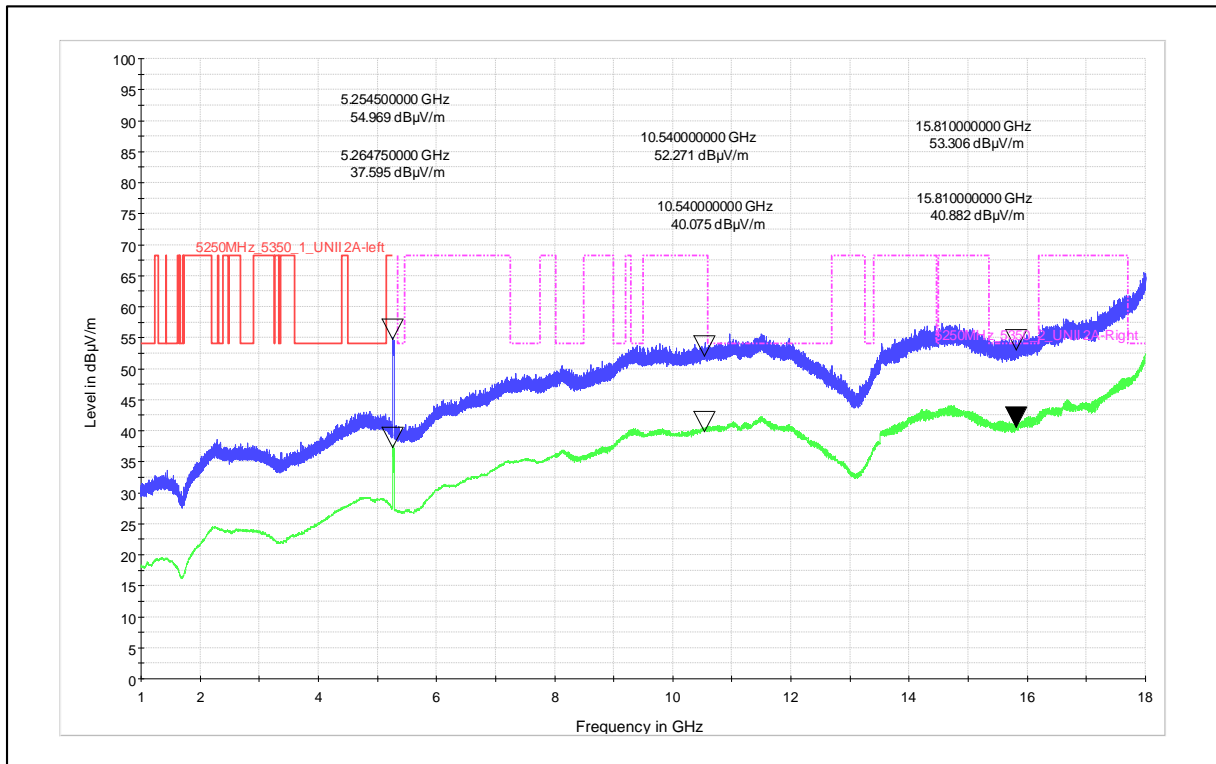

Modulation: 802.11ax\_HE-40

Data Rate : MCS 0

Channel Frequency - 5590MHz

Polarization - Vertical

Channel Frequency - 5590MHz

Polarization - Horizontal

Channel Frequency - 5590MHz

Polarization –Vertical

Channel Frequency - 5590MHz

Polarization –Horizontal

**5GHz Test Plots**

**IN23ESPY 001**

Modulation: 802.11ax\_HE-40

Data Rate : MCS 11

Channel Frequency - 5270MHz

Polarization -Vertical

Channel Frequency - 5270MHz

Polarization -Horizontal

Channel Frequency - 5270MHz

Polarization –Vertical

Channel Frequency - 5270MHz

Polarization –Horizontal

Modulation: 802.11ac\_VHT-80

Data Rate : MCS 0

Channel Frequency - 5690MHz

Polarization -Vertical

Channel Frequency - 5690MHz

Polarization -Horizontal

Modulation: 802.11ac\_VHT-80

Data Rate : MCS 9

Channel Frequency - 5210MHz

Polarization - Vertical