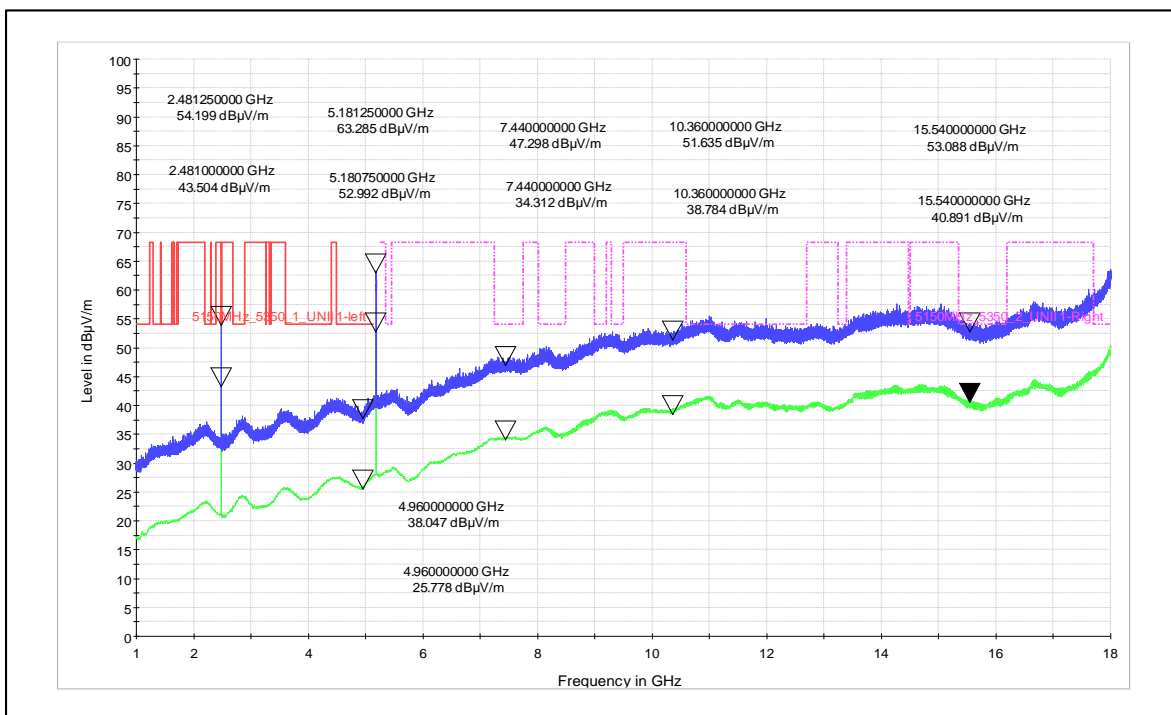

Channel Frequency - 5210MHz

Polarization - Horizontal

Channel Frequency - 5210MHz

Polarization -Vertical

Channel Frequency - 5210MHz

Polarization -Horizontal

Modulation: 802.11ax\_HE-80

Data Rate : MCS 0

Modulation: 802.11ax\_HE-80

Data Rate : MCS 11

Channel Frequency - 5210MHz

Polarization –Vertical

Channel Frequency - 5210MHz

Polarization –Horizontal

Channel Frequency - 5210MHz

Polarization -Vertical

Channel Frequency - 5210MHz

Polarization -Horizontal

Simultaneous Operation:

Combination of Wi-Fi 5GHz and Bluetooth 2.4GHz:

Channel Frequency -5180MHz and Channel Frequency 2480MHz \_Vertical Polarization \_1-18GHz

Channel Frequency -5180MHz and Channel Frequency 2480MHz\_Horizontal Polarization \_1-18GHz

Frequency Range: 18-40GHz

Polarization: Vertical

Frequency Range: 18-40GHz

Polarization: Horizontal