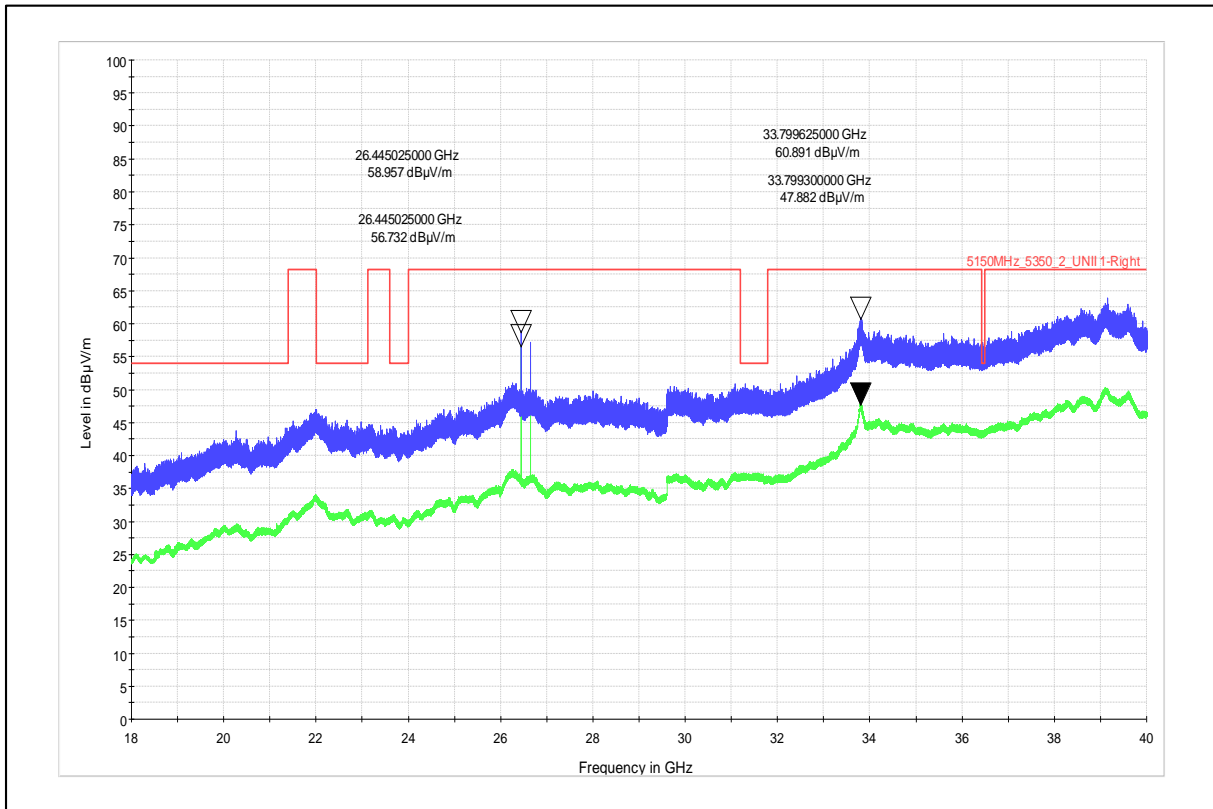

Channel Frequency - 5210MHz

Polarization - Horizontal

Channel Frequency - 5210MHz

Polarization -Vertical

Channel Frequency - 5210MHz

Polarization -Horizontal

Modulation: 802.11ax\_HE-80

Data Rate : MCS 0

Modulation: 802.11ax\_HE-80

Data Rate : MCS 11

Channel Frequency - 5210MHz

Polarization –Vertical

Channel Frequency - 5210MHz

Polarization –Horizontal

Channel Frequency - 5210MHz

Polarization -Vertical

Channel Frequency - 5210MHz

Polarization -Horizontal

Simultaneous Operation:

Combination of Wi-Fi 5GHz and Bluetooth 2.4GHz:

Channel Frequency -5180MHz and Channel Frequency 2480MHz \_Vertical Polarization \_1-18GHz

Channel Frequency -5180MHz and Channel Frequency 2480MHz\_Horizontal Polarization \_1-18GHz

Frequency Range: 18-40GHz

Polarization: Vertical

Frequency Range: 18-40GHz

Polarization: Horizontal