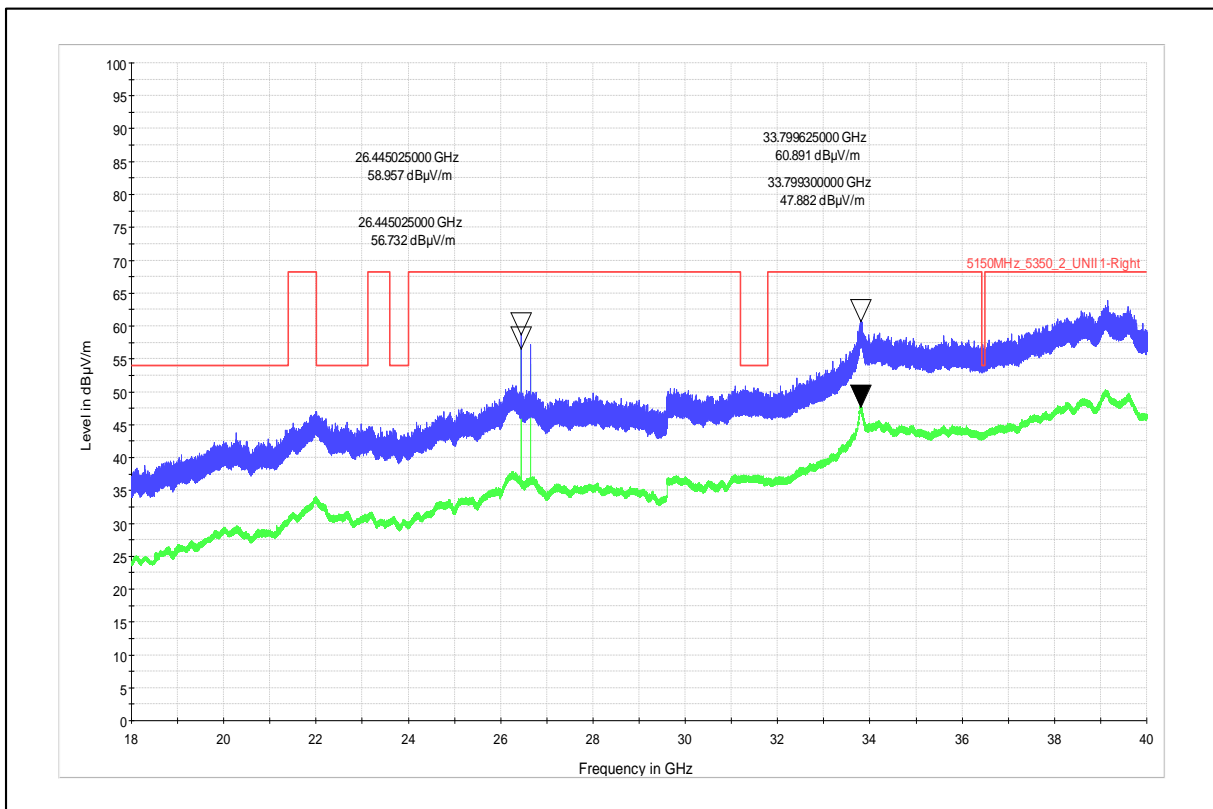

Channel Frequency - 5690MHz

Polarization –Vertical

Channel Frequency - 5690MHz

Polarization –Horizontal

Channel Frequency - 5690MHz

Polarization –Vertical

Channel Frequency - 5690MHz

Polarization –Horizontal

Modulation: 802.11ax\_HE-80

Data Rate : MCS 11

Channel Frequency - 5210MHz

Polarization –Vertical

Channel Frequency - 5210MHz

Polarization –Horizontal

Channel Frequency - 5210MHz

Polarization -Vertical

Channel Frequency - 5210MHz

Polarization -Horizontal

Simultaneous Operation:

Combination of Wi-Fi 5GHz and Bluetooth 2.4GHz:

Channel Frequency -5180MHz and Channel Frequency 2480MHz \_Vertical Polarization \_1-18GHz

Channel Frequency -5180MHz and Channel Frequency 2480MHz\_Horizontal Polarization \_1-18GHz

Frequency Range: 18-40GHz

Polarization: Vertical

Frequency Range: 18-40GHz

Polarization: Horizontal