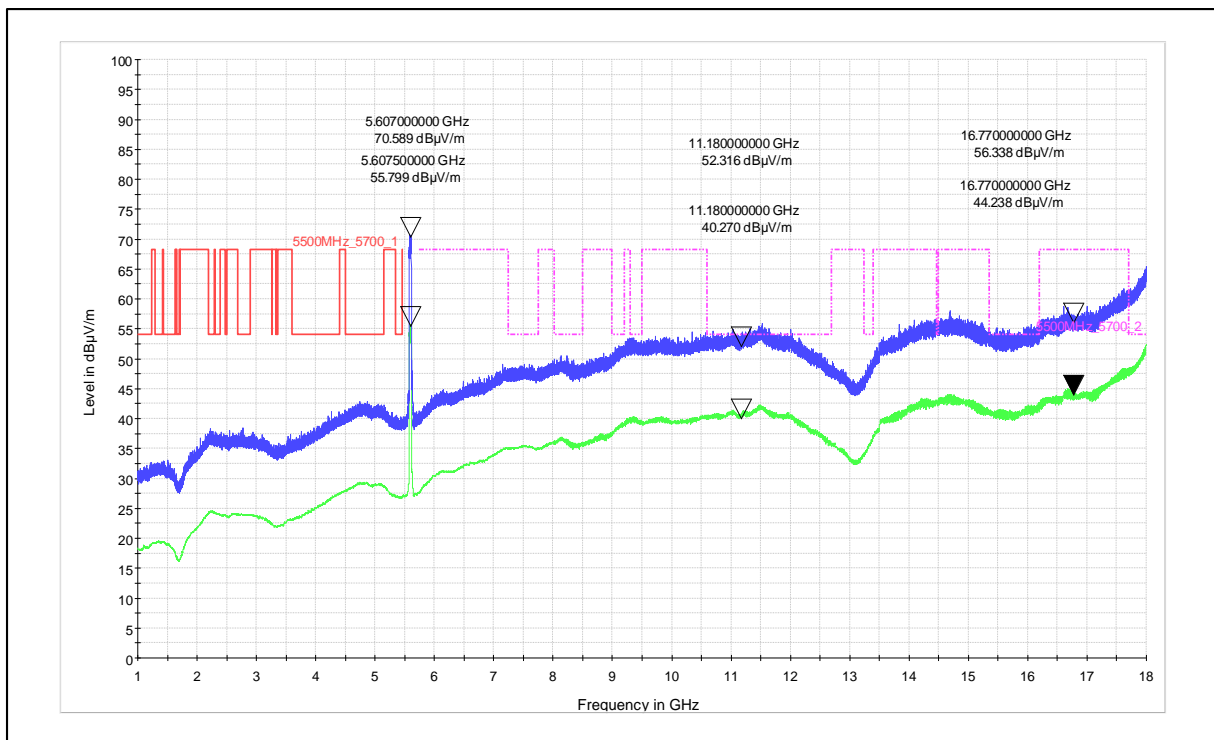

Channel Frequency - 5230MHz

Polarization –Vertical

Channel Frequency - 5230MHz

Polarization –Horizontal

Modulation: 802.11ac\_VHT-40

Data Rate : MCS 0

Channel Frequency - 5590MHz

Polarization -Vertical

Channel Frequency - 5590MHz

Polarization -Horizontal

Channel Frequency - 5590MHz

Polarization –Vertical

Channel Frequency - 5590MHz

Polarization –Horizontal

Modulation: 802.11ac\_VHT-40

Data Rate : MCS 9

Channel Frequency - 5230MHz

Polarization -Vertical

Channel Frequency - 5230MHz

Polarization -Horizontal

Channel Frequency - 5230MHz

Polarization –Vertical

Channel Frequency - 5230MHz

Polarization –Horizontal

Modulation: 802.11ax\_HE-40

Data Rate : MCS 0

Channel Frequency - 5590MHz

Polarization - Vertical

Channel Frequency - 5590MHz

Polarization - Horizontal

Channel Frequency - 5590MHz

Polarization –Vertical