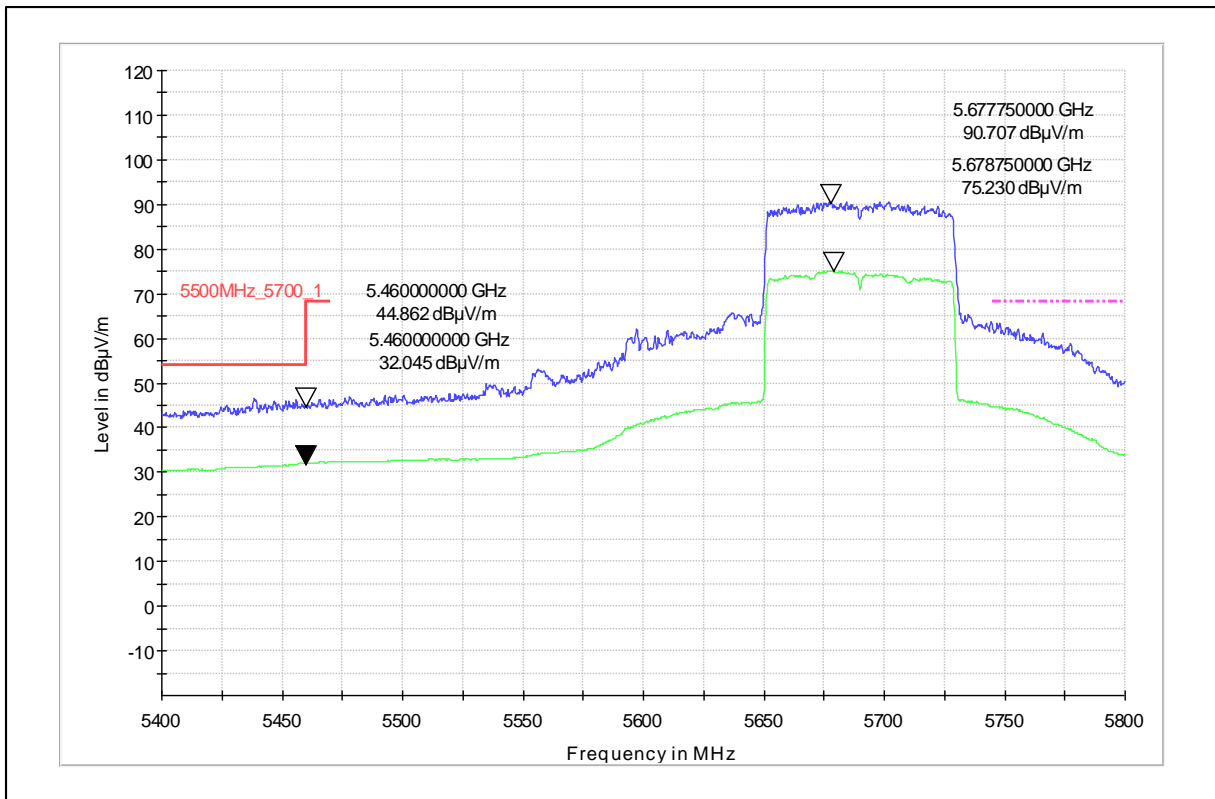

Channel Frequency - 5690MHz

Polarization -Vertical

Channel Frequency - 5690MHz

Polarization -Horizontal

Modulation: 802.11ac\_VHT-80

Data Rate : MCS 9

Channel Frequency - 5210MHz

Polarization - Vertical

Channel Frequency - 5210MHz

Polarization - Horizontal

Channel Frequency - 5210MHz

Polarization -Vertical

Channel Frequency - 5210MHz

Polarization -Horizontal

Modulation: 802.11ax\_HE-80

Data Rate : MCS 0

Channel Frequency - 5690MHz

Polarization –Vertical

Channel Frequency - 5690MHz

Polarization –Horizontal

Channel Frequency - 5690MHz

Polarization –Vertical

Channel Frequency - 5690MHz

Polarization –Horizontal

Modulation: 802.11ax\_HE-80

Data Rate : MCS 11

Channel Frequency - 5210MHz

Polarization –Vertical

Channel Frequency - 5210MHz

Polarization –Horizontal

Channel Frequency - 5210MHz

Polarization -Vertical