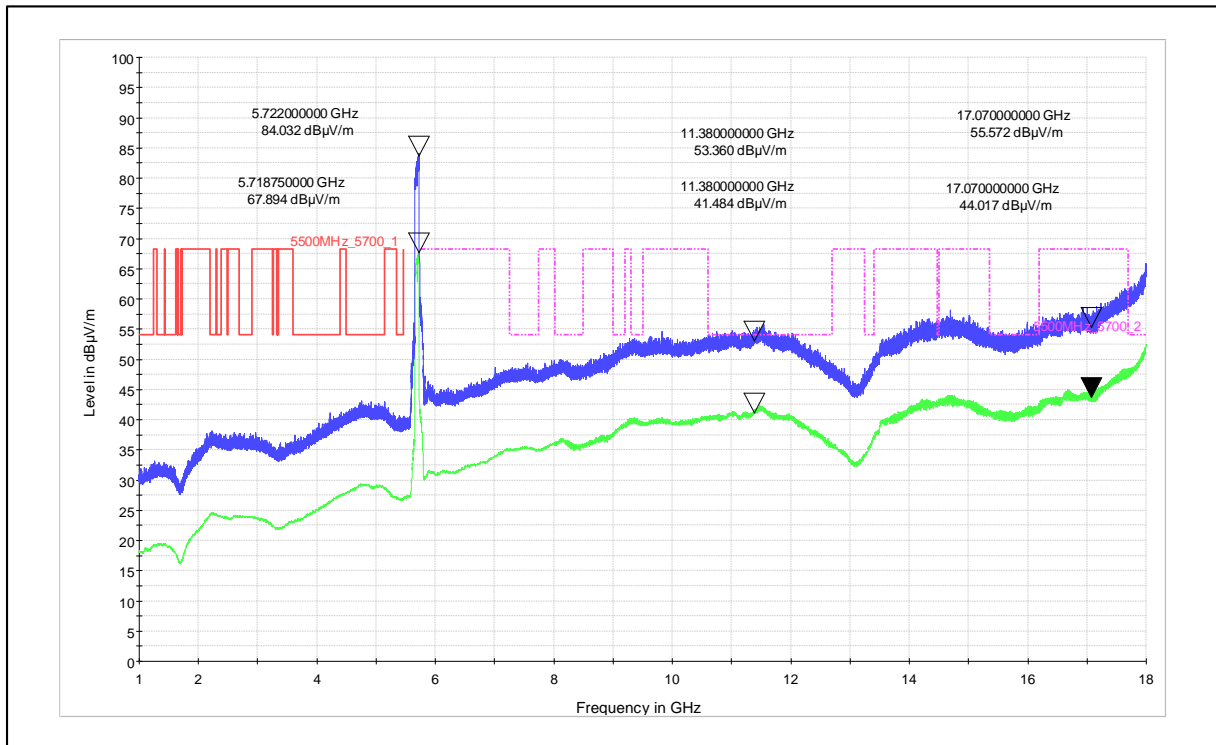

Channel Frequency - 5690MHz

Polarization -Vertical

Channel Frequency - 5690MHz

Polarization -Horizontal

Modulation: 802.11ac\_VHT-80

Data Rate : MCS 9

Channel Frequency - 5210MHz

Polarization - Vertical

Channel Frequency - 5210MHz

Polarization - Horizontal

Channel Frequency - 5210MHz

Polarization -Vertical

Channel Frequency - 5210MHz

Polarization -Horizontal

Modulation: 802.11ax\_HE-80

Data Rate : MCS 0

Channel Frequency - 5690MHz

Polarization –Vertical

Channel Frequency - 5690MHz

Polarization –Horizontal

Channel Frequency - 5690MHz

Polarization –Vertical

Channel Frequency - 5690MHz

Polarization –Horizontal

Modulation: 802.11ax\_HE-80

Data Rate : MCS 11

Channel Frequency - 5210MHz

Polarization –Vertical

Channel Frequency - 5210MHz

Polarization –Horizontal

Channel Frequency - 5210MHz

Polarization -Vertical