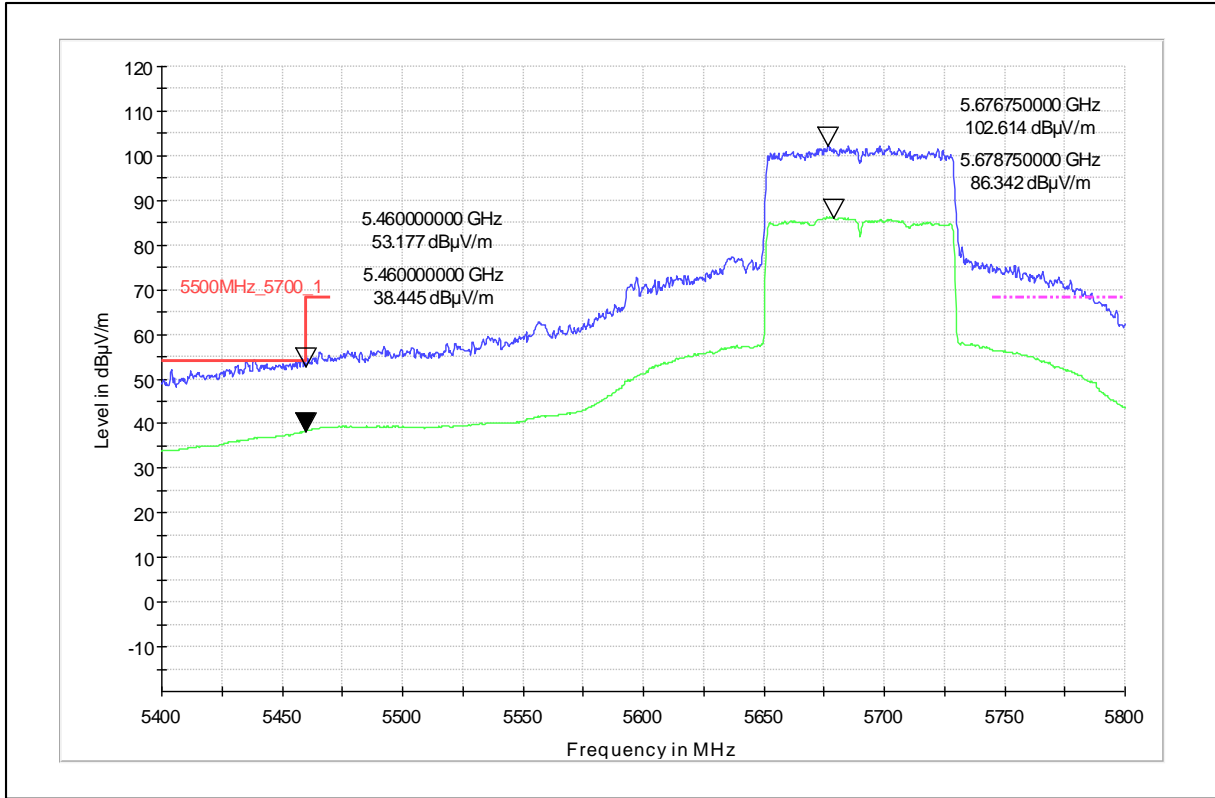

Channel Frequency - 5690MHz

Polarization -Vertical

Channel Frequency - 5690MHz

Polarization -Horizontal

Modulation: 802.11ac\_VHT-80

Data Rate : MCS 9

Channel Frequency - 5210MHz

Polarization - Vertical

Channel Frequency - 5210MHz

Polarization - Horizontal

Channel Frequency - 5210MHz

Polarization -Vertical

Channel Frequency - 5210MHz

Polarization -Horizontal

Modulation: 802.11ax\_HE-80

Data Rate : MCS 0

Channel Frequency - 5690MHz

Polarization –Vertical

Channel Frequency - 5690MHz

Polarization –Horizontal

Channel Frequency - 5690MHz

Polarization –Vertical

Channel Frequency - 5690MHz

Polarization –Horizontal