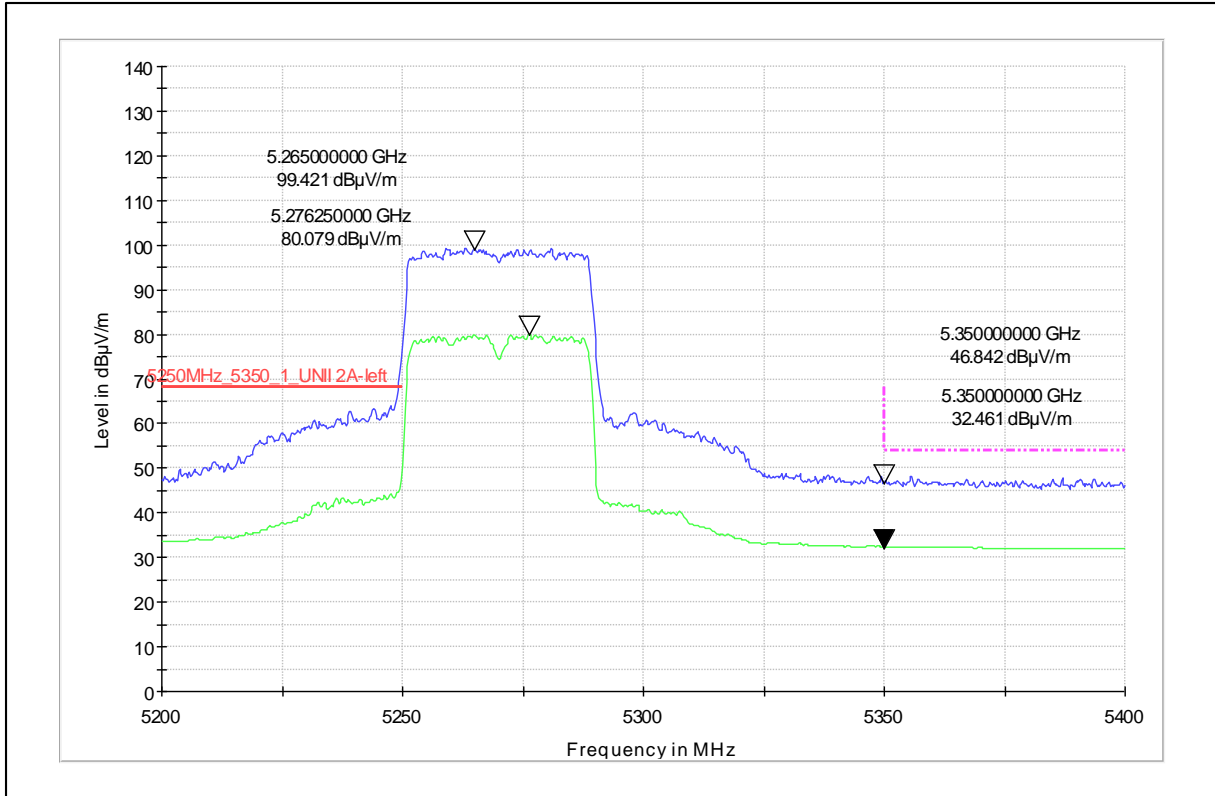

Modulation: 802.11ax\_HE-40

Data Rate : MCS 0

Channel Frequency - 5590MHz

Polarization - Vertical

Channel Frequency - 5590MHz

Polarization - Horizontal

Channel Frequency - 5590MHz

Polarization –Vertical

Channel Frequency - 5590MHz

Polarization –Horizontal

**5GHz Test Plots**

**IN23ESPY 001**

Modulation: 802.11ax\_HE-40

Data Rate : MCS 11

Channel Frequency - 5270MHz

Polarization -Vertical

Channel Frequency - 5270MHz

Polarization -Horizontal

Channel Frequency - 5270MHz

Polarization –Vertical

Channel Frequency - 5270MHz

Polarization –Horizontal

Modulation: 802.11ac\_VHT-80

Data Rate : MCS 0

Channel Frequency - 5690MHz

Polarization -Vertical

Channel Frequency - 5690MHz

Polarization -Horizontal

Modulation: 802.11ac\_VHT-80

Data Rate : MCS 9

Channel Frequency - 5210MHz

Polarization - Vertical