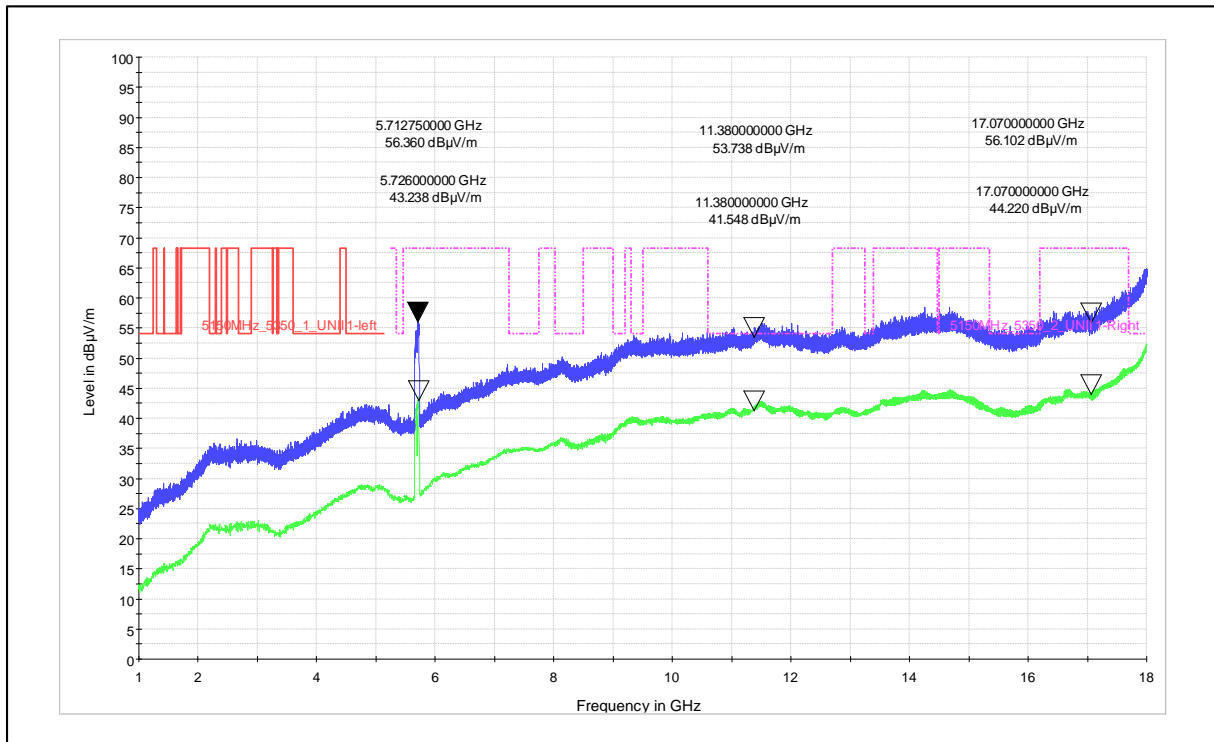

Channel Frequency - 5590MHz

Polarization –Horizontal

**5GHz Test Plots**

**IN23ESPY 001**

Modulation: 802.11ax\_HE-40

Data Rate : MCS 11

Channel Frequency - 5270MHz

Polarization -Vertical

Channel Frequency - 5270MHz

Polarization -Horizontal

Channel Frequency - 5270MHz

Polarization –Vertical

Channel Frequency - 5270MHz

Polarization –Horizontal

Modulation: 802.11ac\_VHT-80

Data Rate : MCS 0

Channel Frequency - 5690MHz

Polarization -Vertical

Channel Frequency - 5690MHz

Polarization -Horizontal

Modulation: 802.11ac\_VHT-80

Data Rate : MCS 9

Channel Frequency - 5210MHz

Polarization - Vertical

Channel Frequency - 5210MHz

Polarization - Horizontal

Channel Frequency - 5210MHz

Polarization -Vertical

Channel Frequency - 5210MHz

Polarization -Horizontal

Modulation: 802.11ax\_HE-80

Data Rate : MCS 0