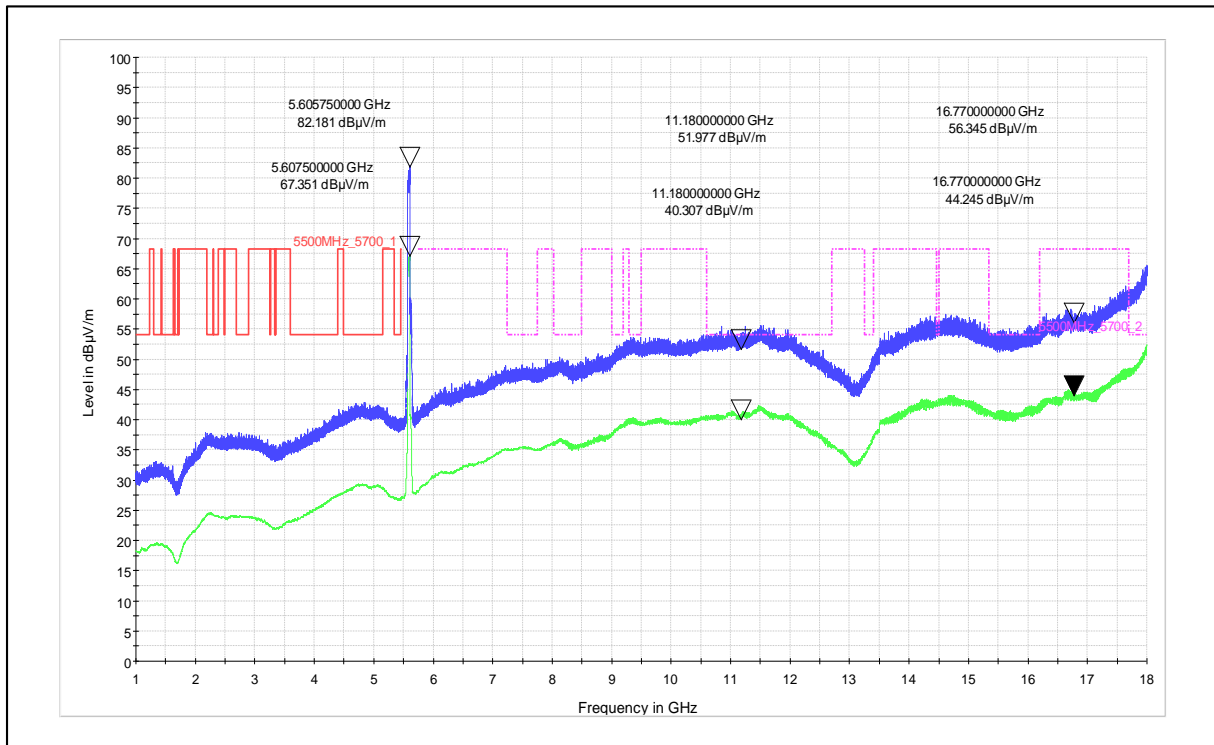

Channel Frequency - 5230MHz

Polarization –Vertical

Channel Frequency - 5230MHz

Polarization –Horizontal

Modulation: 802.11ac\_VHT-40

Data Rate : MCS 0

Channel Frequency - 5590MHz

Polarization -Vertical

Channel Frequency - 5590MHz

Polarization -Horizontal

Channel Frequency - 5590MHz

Polarization –Vertical

Channel Frequency - 5590MHz

Polarization –Horizontal

Modulation: 802.11ac\_VHT-40

Data Rate : MCS 9

Channel Frequency - 5230MHz

Polarization -Vertical

Channel Frequency - 5230MHz

Polarization -Horizontal

Channel Frequency - 5230MHz

Polarization –Vertical

Channel Frequency - 5230MHz

Polarization –Horizontal

Modulation: 802.11ax\_HE-40

Data Rate : MCS 0

Channel Frequency - 5590MHz

Polarization - Vertical

Channel Frequency - 5590MHz

Polarization - Horizontal

Channel Frequency - 5590MHz

Polarization –Vertical