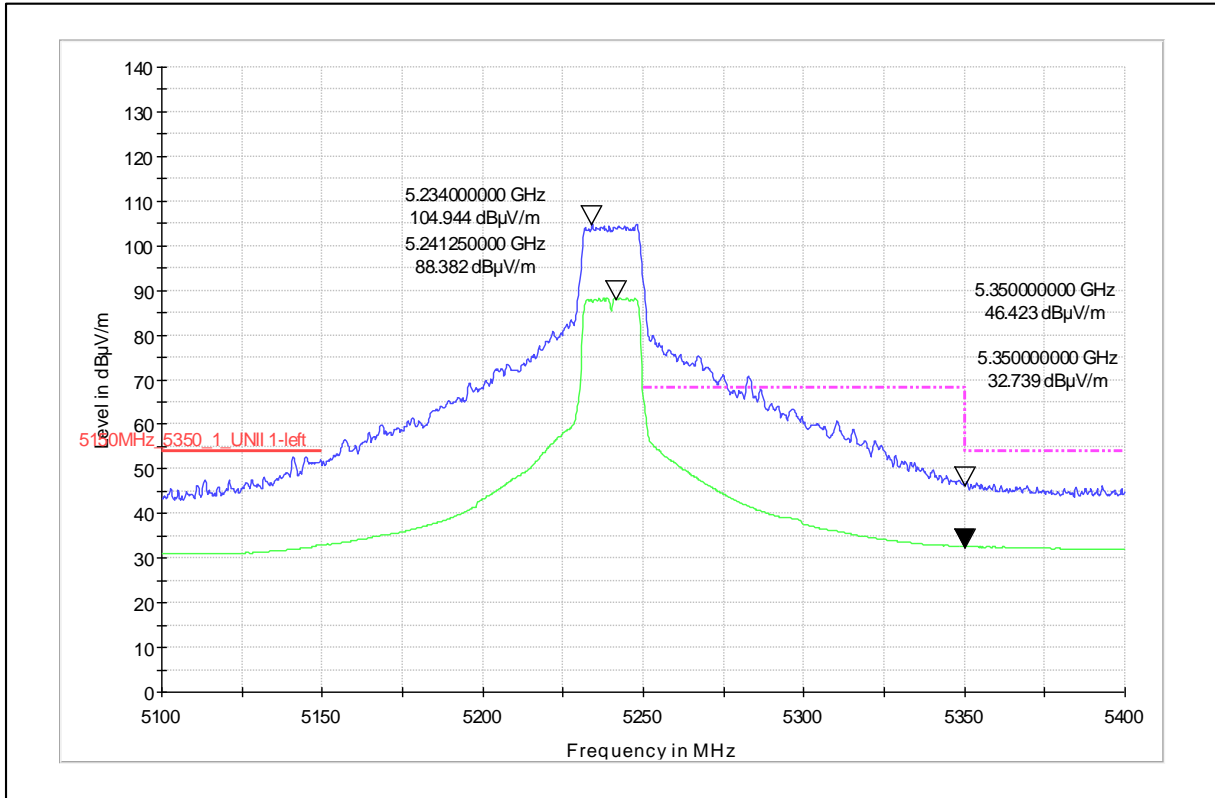

Channel Frequency - 5240MHz

Polarization –Vertical

Channel Frequency - 5240MHz

Polarization –Horizontal

Modulation: 802.11ac_VHT-20

Data Rate : MCS 0

Channel Frequency - 5240MHz

Polarization -Vertical

Channel Frequency - 5240MHz

Polarization -Horizontal

Channel Frequency - 5240MHz

Polarization –Vertical

Channel Frequency - 5240MHz

Polarization –Horizontal

Modulation: 802.11ac_VHT-20

Data Rate : MCS 8

Channel Frequency - 5240MHz

Polarization -Vertical

Channel Frequency - 5240MHz

Polarization -Horizontal

Channel Frequency - 5240MHz

Polarization –Vertical

Channel Frequency - 5240MHz

Polarization –Horizontal

Modulation: 802.11ax_HE-20

Data Rate : MCS 0

Channel Frequency - 5240MHz

Polarization - Vertical

Channel Frequency - 5240MHz

Polarization - Horizontal

Channel Frequency - 5240MHz

Polarization –Vertical