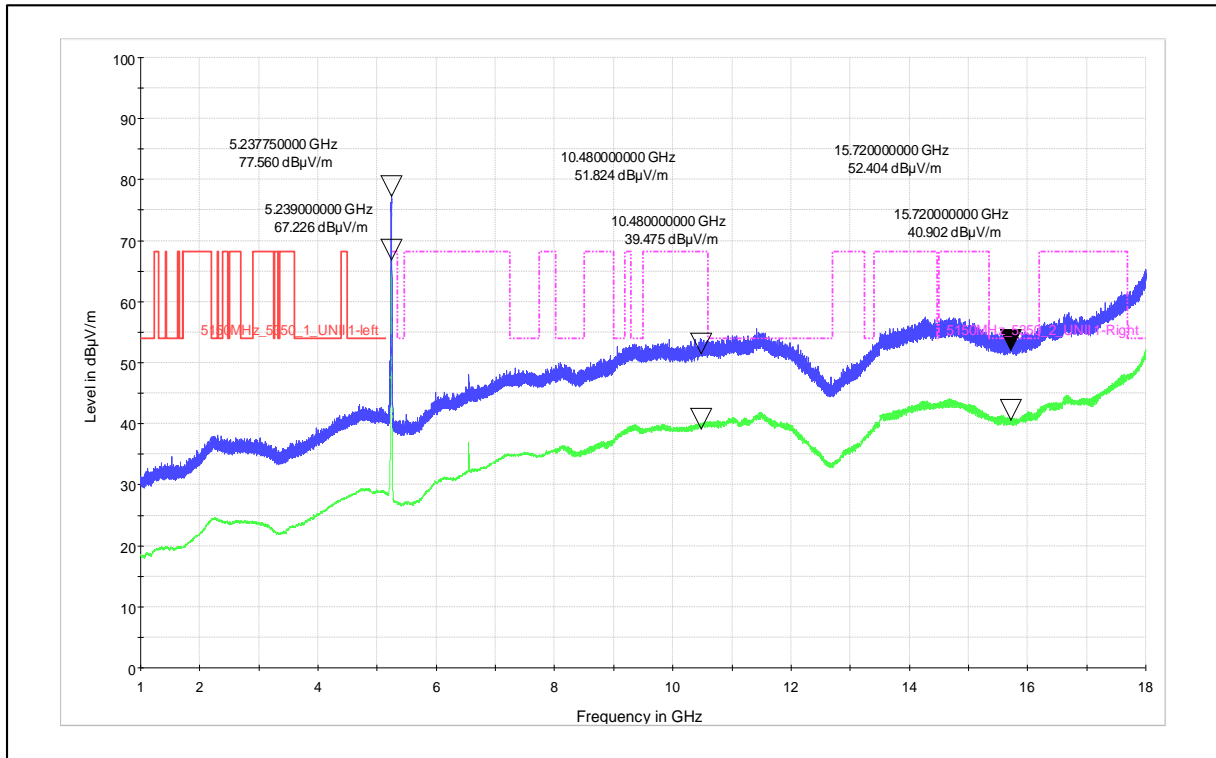

Channel Frequency - 5240MHz

Polarization –Horizontal

Modulation: 802.11n_HT-20

Data Rate : MCS 7

Channel Frequency - 5240MHz

Polarization -Vertical

Channel Frequency - 5240MHz

Polarization -Horizontal

Channel Frequency - 5240MHz

Polarization –Vertical

Channel Frequency - 5240MHz

Polarization –Horizontal

Modulation: 802.11ac_VHT-20

Data Rate : MCS 0

Channel Frequency - 5240MHz

Polarization -Vertical

Channel Frequency - 5240MHz

Polarization -Horizontal

Channel Frequency - 5240MHz

Polarization –Vertical

Channel Frequency - 5240MHz

Polarization –Horizontal

Modulation: 802.11ac_VHT-20

Data Rate : MCS 8

Modulation: 802.11ax_HE-20

Data Rate : MCS 0

Channel Frequency - 5240MHz

Polarization - Vertical

Channel Frequency - 5240MHz

Polarization - Horizontal

Channel Frequency - 5240MHz

Polarization –Vertical