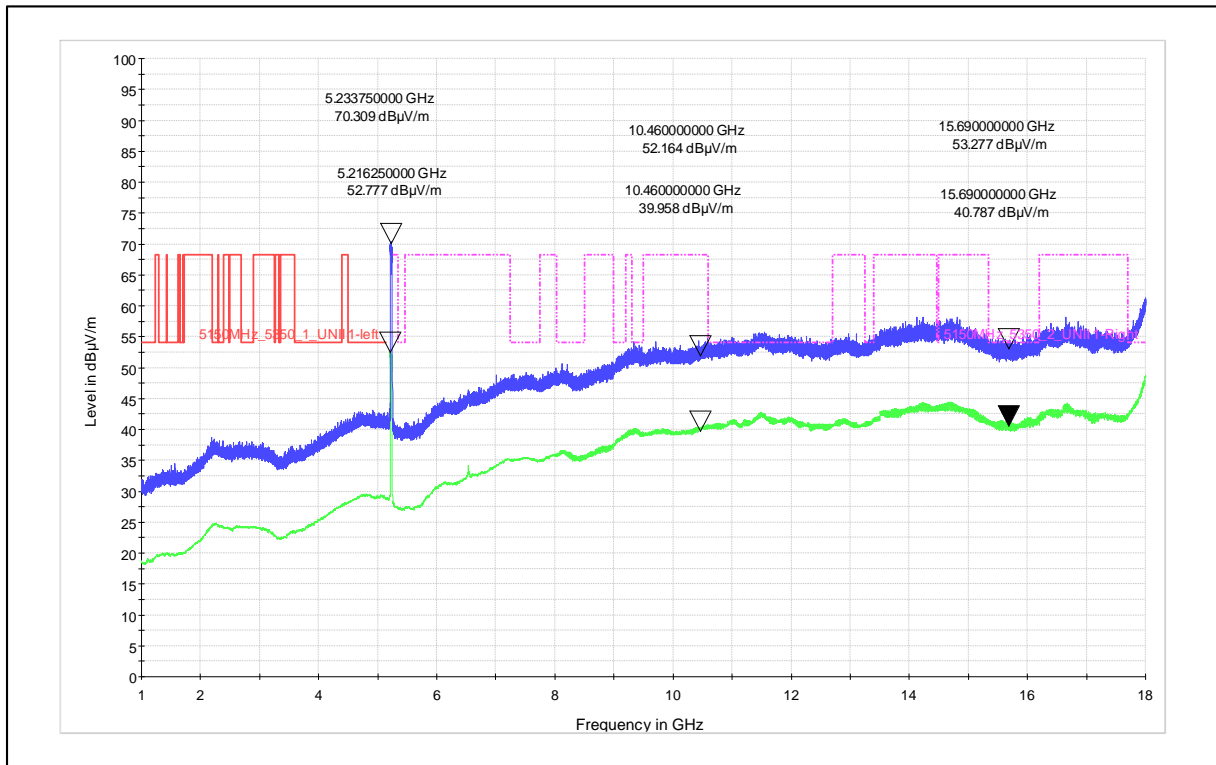

Channel Frequency - 5240MHz

Polarization –Horizontal

Modulation: 802.11ax_HE-20

Data Rate : MCS 11

Channel Frequency - 5240MHz

Polarization -Vertical

Channel Frequency - 5240MHz

Polarization -Horizontal

Channel Frequency - 5240MHz

Polarization -Vertical

Channel Frequency - 5240MHz

Polarization -Horizontal

Modulation: 802.11n_HT-40

Data Rate : MCS 0

Channel Frequency - 5590MHz

Polarization –Vertical

Channel Frequency - 5590MHz

Polarization –Horizontal

Channel Frequency - 5590MHz

Polarization -Vertical

Channel Frequency - 5590MHz

Polarization -Horizontal

5GHz Test Plots

IN23ESPY 001

Modulation: 802.11n_HT-40

Data Rate : MCS 7

Channel Frequency - 5230MHz

Polarization -Vertical

Channel Frequency - 5230MHz

Polarization -Horizontal