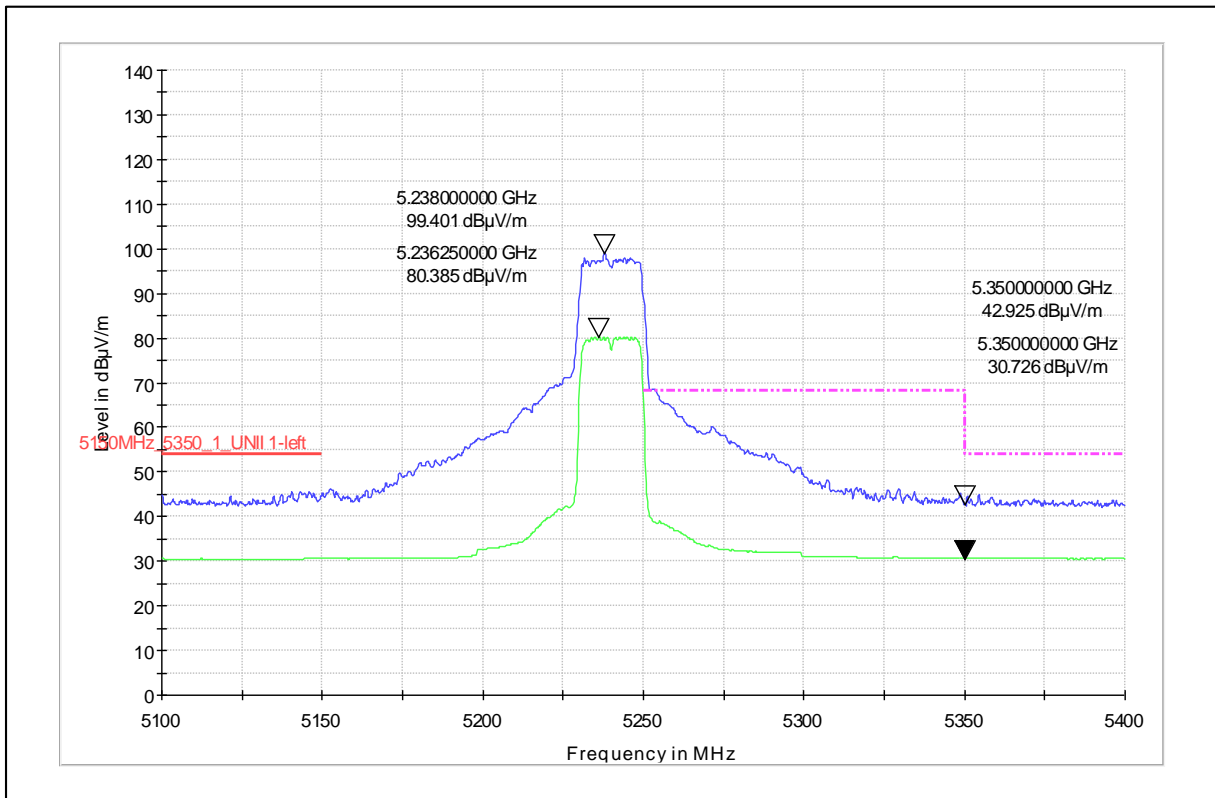

Modulation: 802.11ax_HE-20

Data Rate : MCS 0

Channel Frequency - 5240MHz

Polarization - Vertical

Channel Frequency - 5240MHz

Polarization - Horizontal

Channel Frequency - 5240MHz

Polarization –Vertical

Channel Frequency - 5240MHz

Polarization –Horizontal

Modulation: 802.11ax_HE-20

Data Rate : MCS 11

Channel Frequency - 5240MHz

Polarization -Vertical

Channel Frequency - 5240MHz

Polarization -Horizontal

Channel Frequency - 5240MHz

Polarization -Vertical

Channel Frequency - 5240MHz

Polarization -Horizontal

Modulation: 802.11n_HT-40

Data Rate : MCS 0

Channel Frequency - 5590MHz

Polarization –Vertical