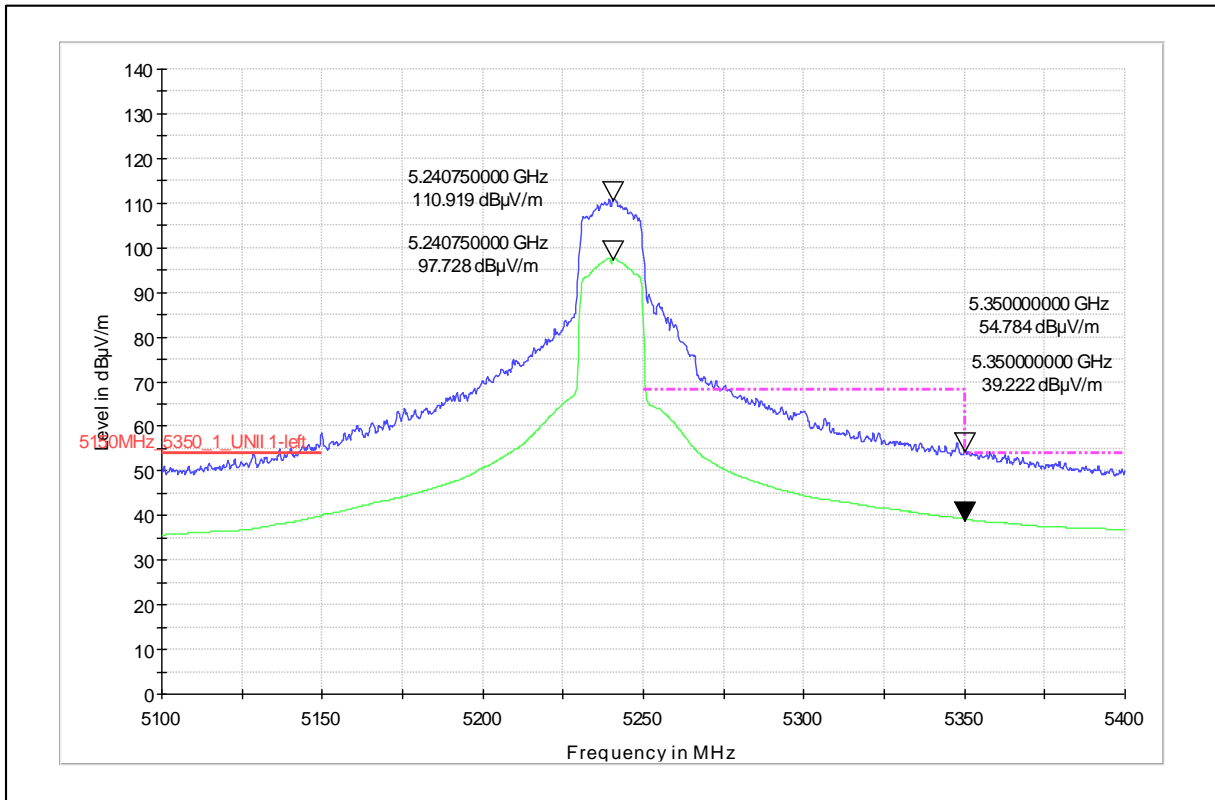

Channel Frequency - 5240MHz

Polarization -Vertical

Channel Frequency - 5240MHz

Polarization -Horizontal

Channel Frequency - 5240MHz

Polarization –Vertical

Channel Frequency - 5240MHz

Polarization –Horizontal

Modulation: 802.11ax_HE-20

Data Rate : MCS 0

Channel Frequency - 5240MHz

Polarization - Vertical

Channel Frequency - 5240MHz

Polarization - Horizontal

Channel Frequency - 5240MHz

Polarization –Vertical

Channel Frequency - 5240MHz

Polarization –Horizontal

Modulation: 802.11ax_HE-20

Data Rate : MCS 11

Channel Frequency - 5240MHz

Polarization -Vertical

Channel Frequency - 5240MHz

Polarization -Horizontal