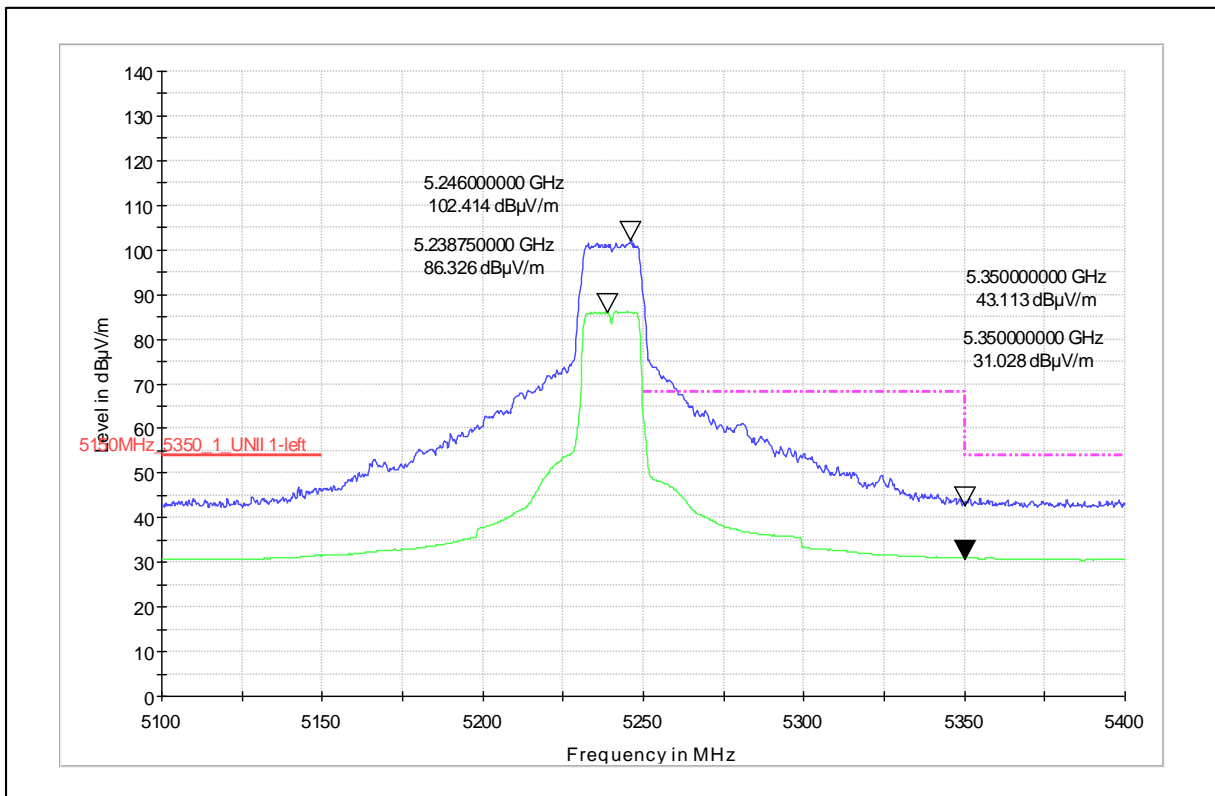

Modulation: 802.11n_HT-20

Data Rate : MCS 0

Channel Frequency - 5240MHz

Polarization - Vertical

Channel Frequency - 5240MHz

Polarization - Horizontal

Channel Frequency - 5240MHz

Polarization –Vertical

Channel Frequency - 5240MHz

Polarization –Horizontal

Modulation: 802.11n_HT-20

Data Rate : MCS 7

Channel Frequency - 5240MHz

Polarization -Vertical

Channel Frequency - 5240MHz

Polarization -Horizontal

Channel Frequency - 5240MHz

Polarization –Vertical

Channel Frequency - 5240MHz

Polarization –Horizontal

Modulation: 802.11ac_VHT-20

Data Rate : MCS 0

Channel Frequency - 5240MHz

Polarization -Vertical

Channel Frequency - 5240MHz

Polarization -Horizontal

Channel Frequency - 5240MHz

Polarization –Vertical

Channel Frequency - 5240MHz

Polarization –Horizontal

Modulation: 802.11ac_VHT-20

Data Rate : MCS 8