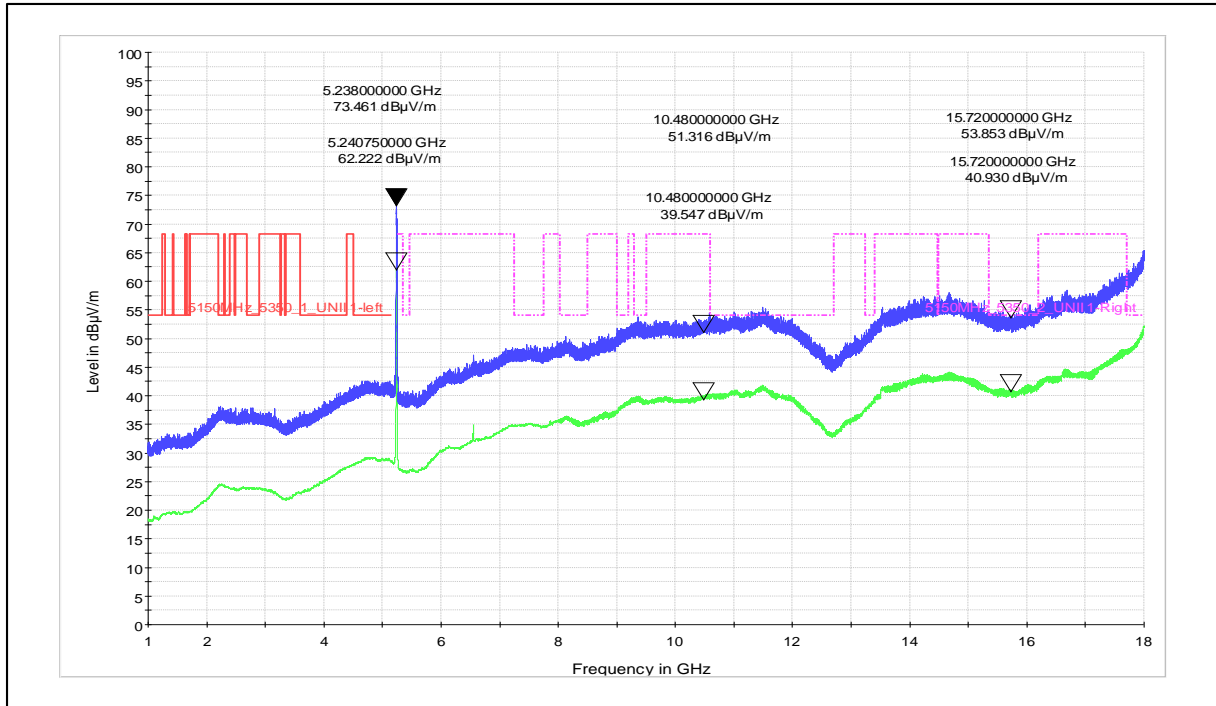

Modulation: 802.11n_HT-20

Data Rate : MCS 0

Channel Frequency - 5240MHz

Polarization - Vertical

Channel Frequency - 5240MHz

Polarization - Horizontal

Channel Frequency - 5240MHz

Polarization –Vertical

Channel Frequency - 5240MHz

Polarization –Horizontal

Modulation: 802.11n_HT-20

Data Rate : MCS 7

Channel Frequency - 5240MHz

Polarization -Vertical

Channel Frequency - 5240MHz

Polarization -Horizontal

Channel Frequency - 5240MHz

Polarization –Vertical

Channel Frequency - 5240MHz

Polarization –Horizontal

Modulation: 802.11ac_VHT-20

Data Rate : MCS 0

Channel Frequency - 5240MHz

Polarization -Vertical

Channel Frequency - 5240MHz

Polarization -Horizontal

Channel Frequency - 5240MHz

Polarization –Vertical

Channel Frequency - 5240MHz

Polarization –Horizontal

Modulation: 802.11ac_VHT-20

Data Rate : MCS 8