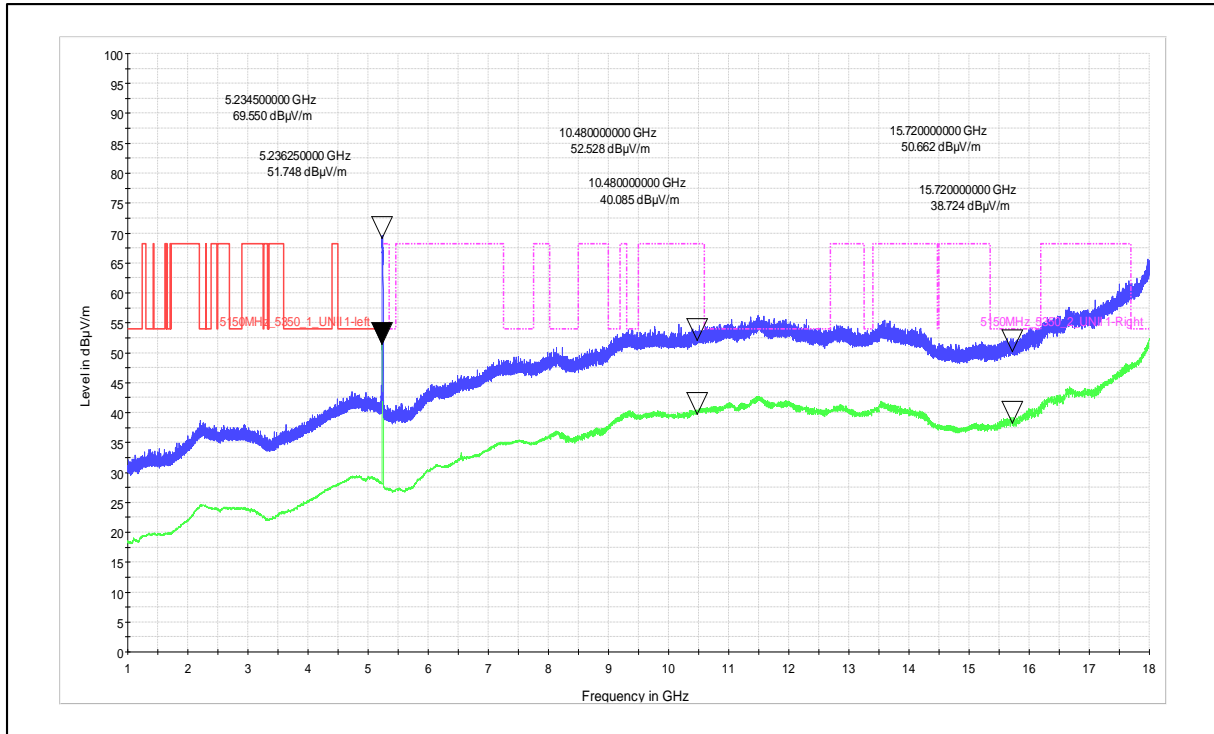

Channel Frequency - 5240MHz

Polarization -Vertical

Channel Frequency - 5240MHz

Polarization -Horizontal

Channel Frequency - 5240MHz

Polarization –Vertical

Channel Frequency - 5240MHz

Polarization –Horizontal

Modulation: 802.11ax_HE-20

Data Rate : MCS 0

Channel Frequency - 5240MHz

Polarization - Vertical

Channel Frequency - 5240MHz

Polarization - Horizontal

Channel Frequency - 5240MHz

Polarization –Vertical

Channel Frequency - 5240MHz

Polarization –Horizontal

Modulation: 802.11ax_HE-20

Data Rate : MCS 11

Channel Frequency - 5240MHz

Polarization -Vertical

Channel Frequency - 5240MHz

Polarization -Horizontal

Channel Frequency - 5240MHz

Polarization -Vertical

Channel Frequency - 5240MHz

Polarization -Horizontal

Modulation: 802.11n_HT-40

Data Rate : MCS 0

Channel Frequency - 5590MHz

Polarization –Vertical