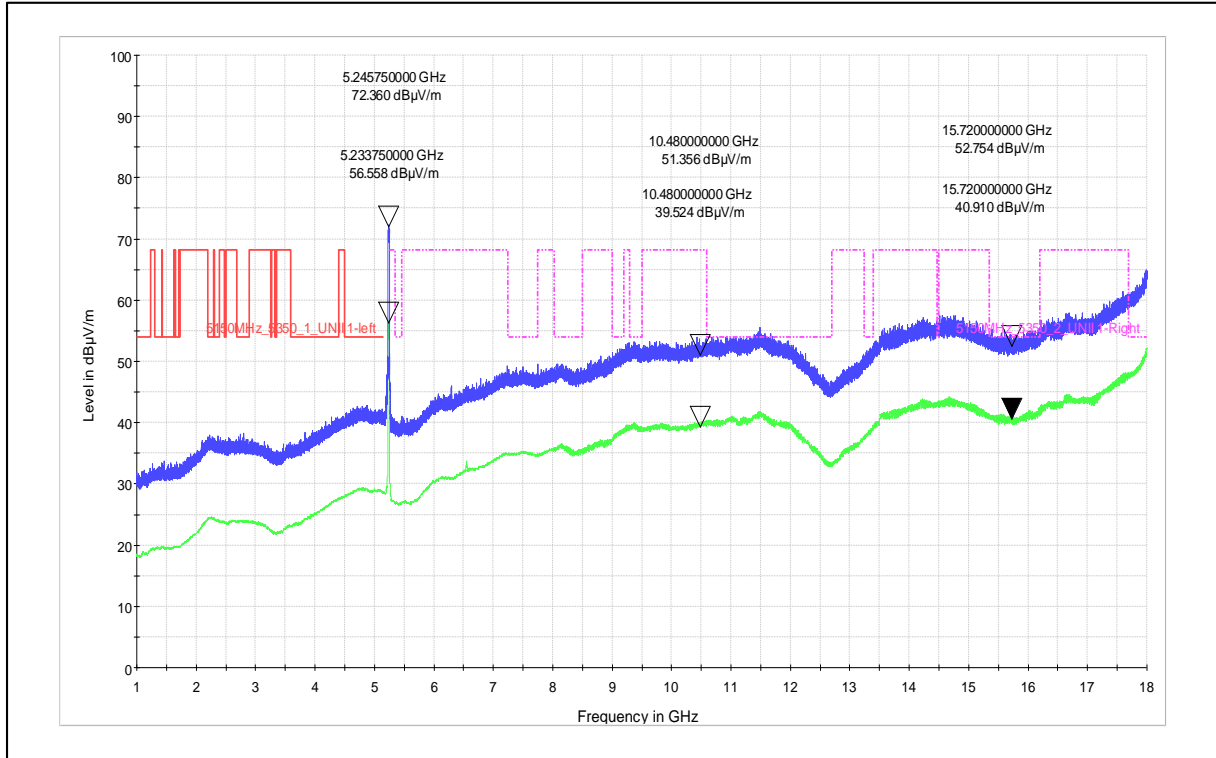

Modulation: 802.11n_HT-20

Data Rate : MCS 0

Channel Frequency - 5240MHz

Polarization - Vertical

Channel Frequency - 5240MHz

Polarization - Horizontal

Channel Frequency - 5240MHz

Polarization –Vertical

Channel Frequency - 5240MHz

Polarization –Horizontal

Modulation: 802.11n_HT-20

Data Rate : MCS 7

Channel Frequency - 5240MHz

Polarization -Vertical

Channel Frequency - 5240MHz

Polarization -Horizontal

Channel Frequency - 5240MHz

Polarization –Vertical

Channel Frequency - 5240MHz

Polarization –Horizontal

Modulation: 802.11ac_VHT-20

Data Rate : MCS 0

Channel Frequency - 5240MHz

Polarization -Vertical

Channel Frequency - 5240MHz

Polarization -Horizontal

Channel Frequency - 5240MHz

Polarization –Vertical

Channel Frequency - 5240MHz

Polarization –Horizontal

Modulation: 802.11ac_VHT-20

Data Rate : MCS 8