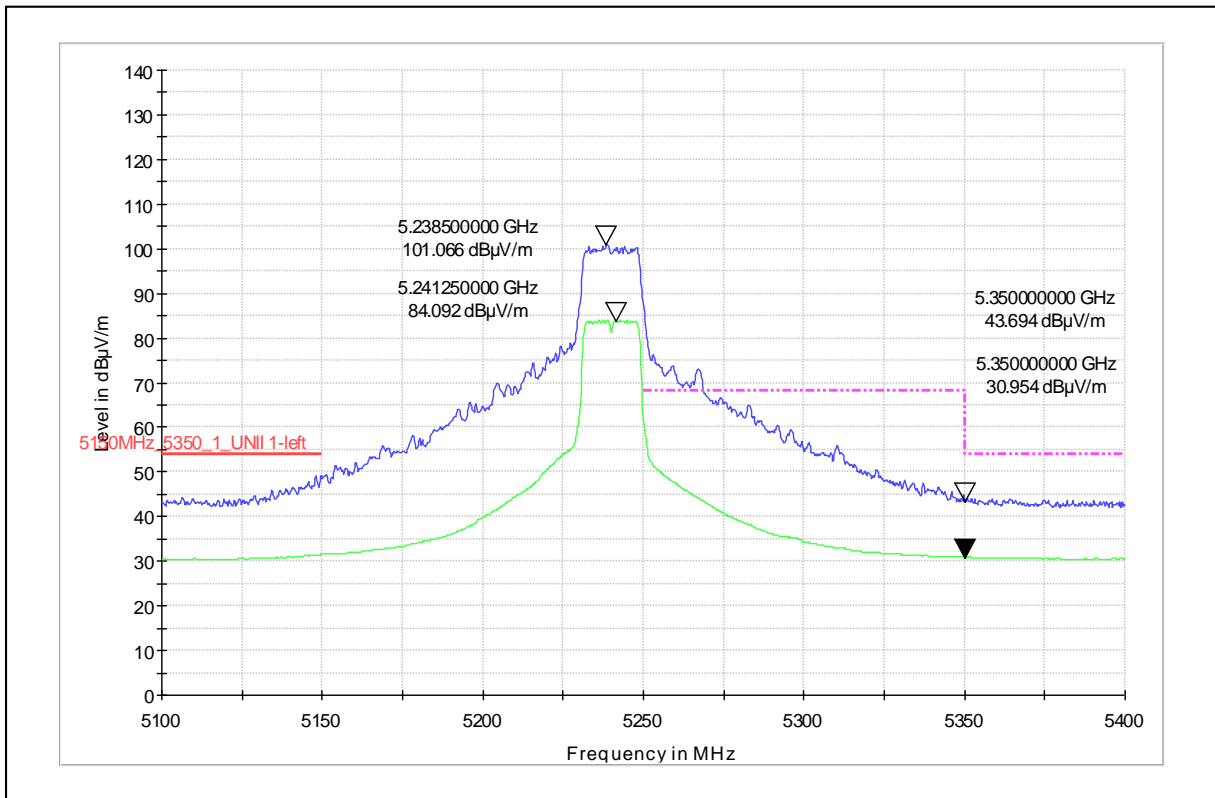

Channel Frequency - 5240MHz

Polarization –Vertical

Channel Frequency - 5240MHz

Polarization –Horizontal

Modulation: 802.11ac_VHT-20

Data Rate : MCS 0

Channel Frequency - 5240MHz

Polarization -Vertical

Channel Frequency - 5240MHz

Polarization -Horizontal

Channel Frequency - 5240MHz

Polarization –Vertical

Channel Frequency - 5240MHz

Polarization –Horizontal

Modulation: 802.11ac_VHT-20

Data Rate : MCS 8

Channel Frequency - 5240MHz

Polarization -Vertical

Channel Frequency - 5240MHz

Polarization -Horizontal

Channel Frequency - 5240MHz

Polarization –Vertical

Channel Frequency - 5240MHz

Polarization –Horizontal

Modulation: 802.11ax_HE-20

Data Rate : MCS 0

Channel Frequency - 5240MHz

Polarization - Vertical

Channel Frequency - 5240MHz

Polarization - Horizontal

Channel Frequency - 5240MHz

Polarization –Vertical