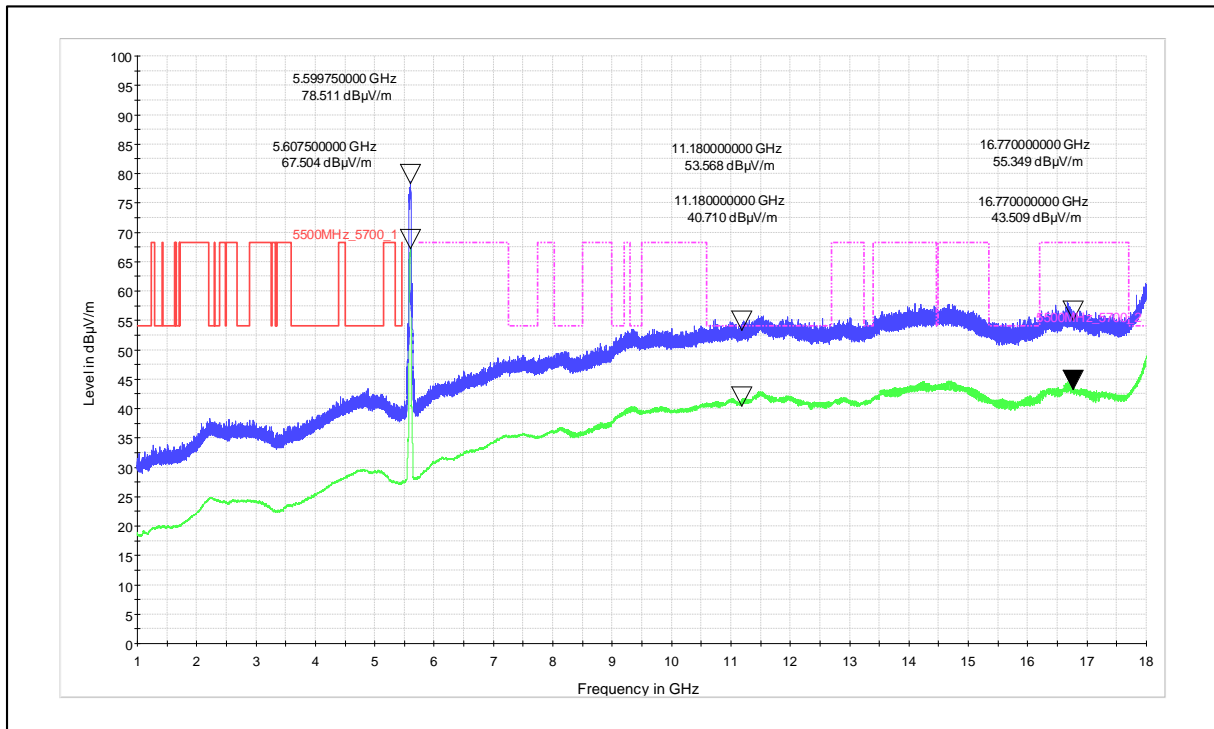

Channel Frequency - 5240MHz

Polarization –Horizontal

Modulation: 802.11ax_HE-20

Data Rate : MCS 11

Channel Frequency - 5240MHz

Polarization -Vertical

Channel Frequency - 5240MHz

Polarization -Horizontal

Channel Frequency - 5240MHz

Polarization -Vertical

Channel Frequency - 5240MHz

Polarization -Horizontal

Modulation: 802.11n_HT-40

Data Rate : MCS 0

Channel Frequency - 5590MHz

Polarization –Vertical

Channel Frequency - 5590MHz

Polarization –Horizontal

Channel Frequency - 5590MHz

Polarization -Vertical

Channel Frequency - 5590MHz

Polarization -Horizontal

5GHz Test Plots

IN23ESPY 001

Modulation: 802.11n_HT-40

Data Rate : MCS 7

Channel Frequency - 5230MHz

Polarization -Vertical

Channel Frequency - 5230MHz

Polarization -Horizontal