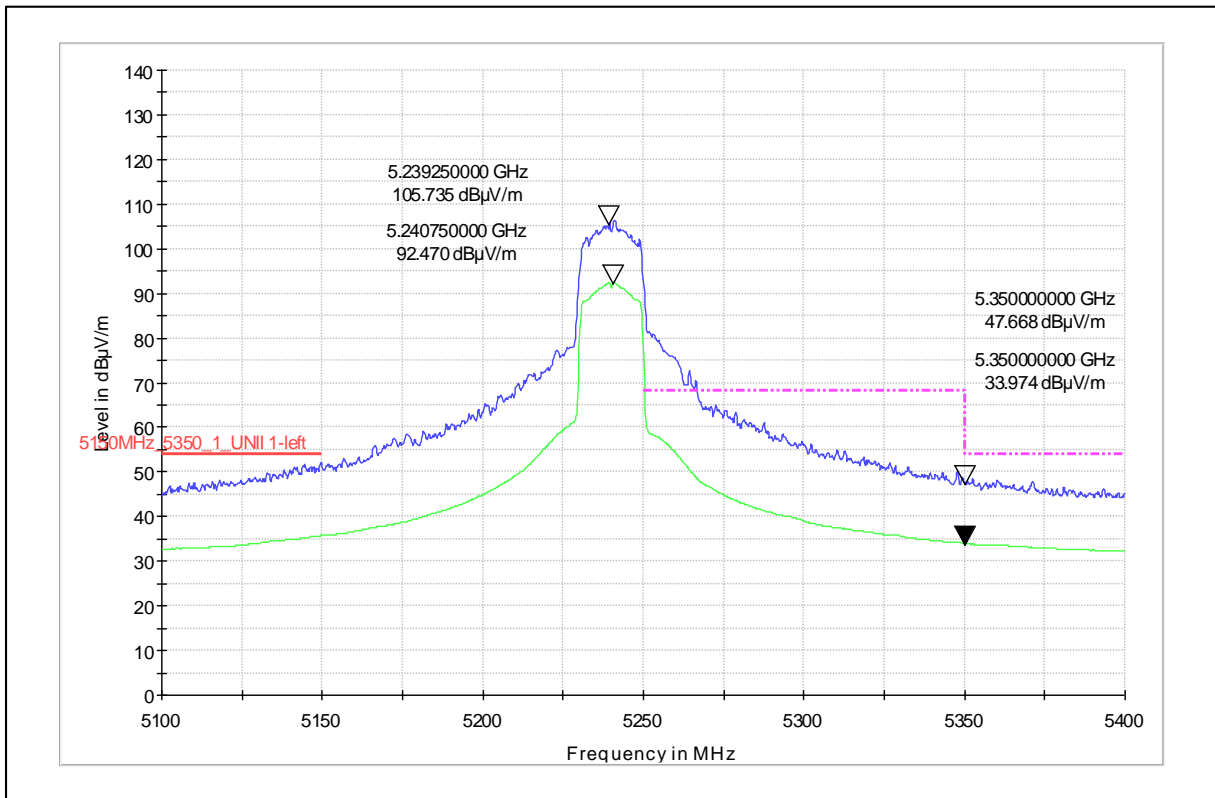

Modulation: 802.11ax_HE-20

Data Rate : MCS 0

Channel Frequency - 5240MHz

Polarization - Vertical

Channel Frequency - 5240MHz

Polarization - Horizontal

Channel Frequency - 5240MHz

Polarization –Vertical

Channel Frequency - 5240MHz

Polarization –Horizontal

Modulation: 802.11ax_HE-20

Data Rate : MCS 11

Channel Frequency - 5240MHz

Polarization -Vertical

Channel Frequency - 5240MHz

Polarization -Horizontal