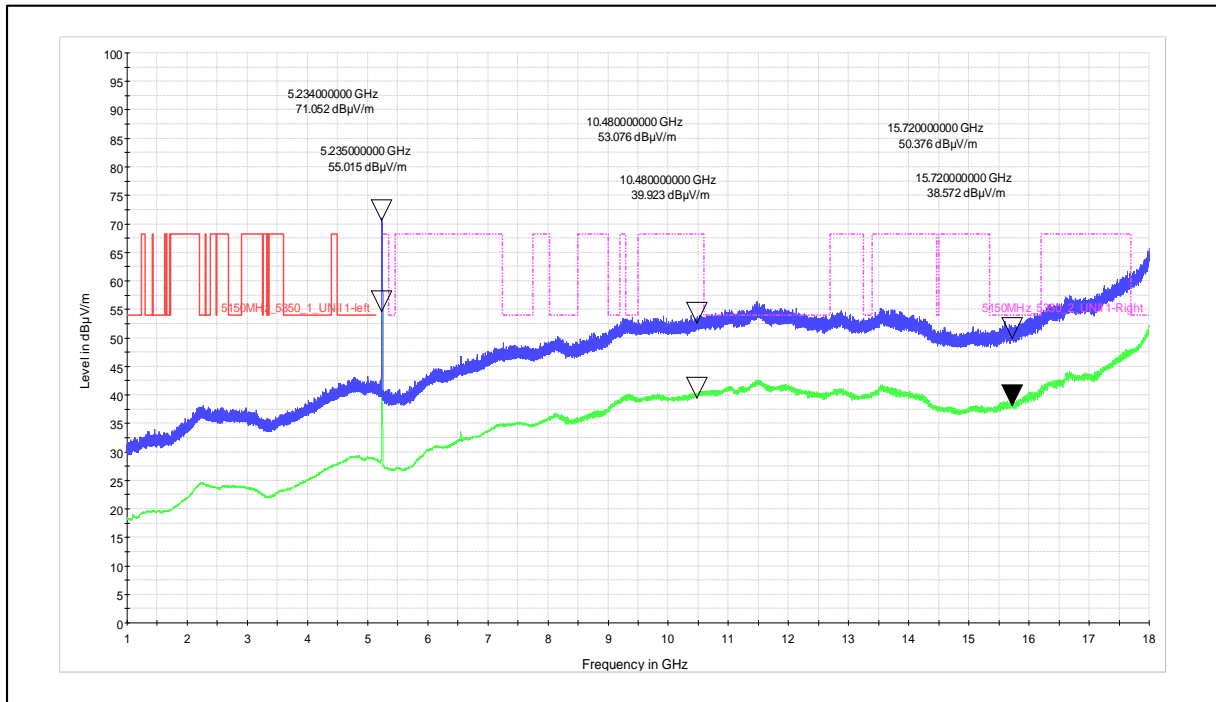

Channel Frequency - 5240MHz

Polarization –Vertical

Channel Frequency - 5240MHz

Polarization –Horizontal

Modulation: 802.11ac_VHT-20

Data Rate : MCS 0

Channel Frequency - 5240MHz

Polarization -Vertical

Channel Frequency - 5240MHz

Polarization -Horizontal

Channel Frequency - 5240MHz

Polarization –Vertical

Channel Frequency - 5240MHz

Polarization –Horizontal

Modulation: 802.11ac_VHT-20

Data Rate : MCS 8

Channel Frequency - 5240MHz

Polarization -Vertical

Channel Frequency - 5240MHz

Polarization -Horizontal

Channel Frequency - 5240MHz

Polarization –Vertical

Channel Frequency - 5240MHz

Polarization –Horizontal

Modulation: 802.11ax_HE-20

Data Rate : MCS 0

Channel Frequency - 5240MHz

Polarization - Vertical

Channel Frequency - 5240MHz

Polarization - Horizontal

Channel Frequency - 5240MHz

Polarization –Vertical