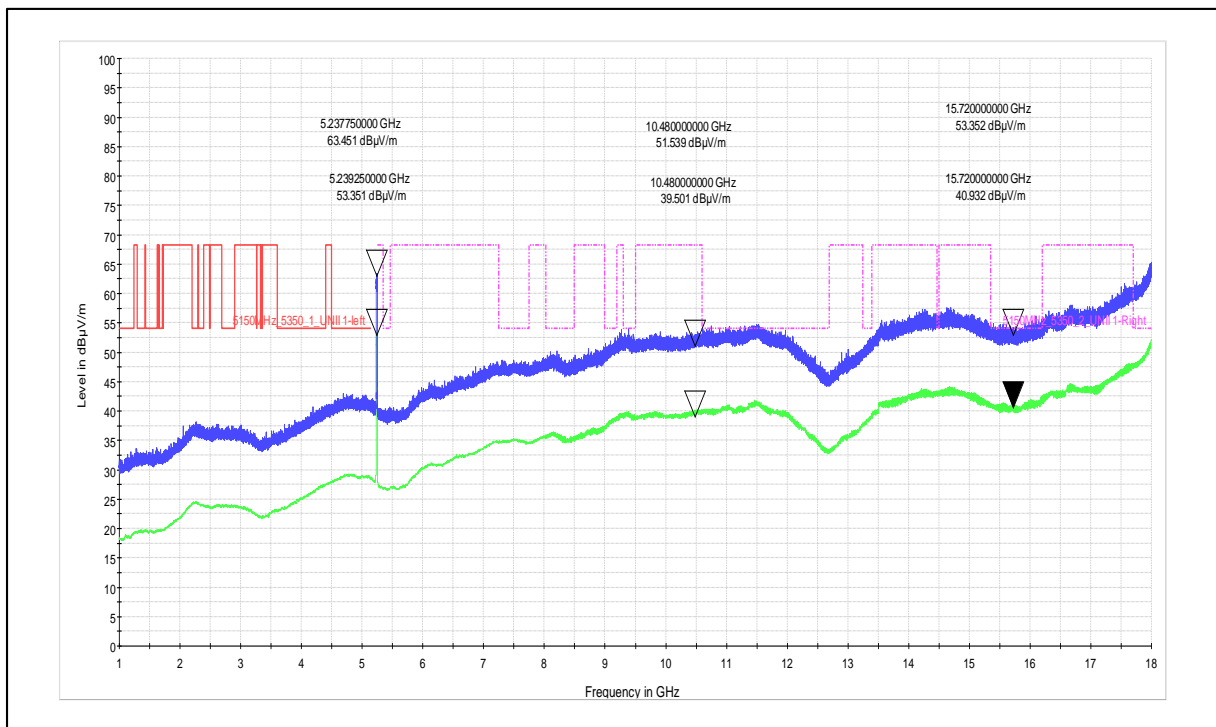

Modulation: 802.11n_HT-20

Data Rate : MCS 0

Channel Frequency - 5240MHz

Polarization - Vertical

Channel Frequency - 5240MHz

Polarization - Horizontal

Channel Frequency - 5240MHz

Polarization –Vertical

Channel Frequency - 5240MHz

Polarization –Horizontal

Modulation: 802.11n_HT-20

Data Rate : MCS 7

Channel Frequency - 5240MHz

Polarization -Vertical

Channel Frequency - 5240MHz

Polarization -Horizontal

Channel Frequency - 5240MHz

Polarization –Vertical

Channel Frequency - 5240MHz

Polarization –Horizontal

Modulation: 802.11ac_VHT-20

Data Rate : MCS 0

Channel Frequency - 5240MHz

Polarization -Vertical

Channel Frequency - 5240MHz

Polarization -Horizontal

Channel Frequency - 5240MHz

Polarization –Vertical

Channel Frequency - 5240MHz

Polarization –Horizontal

Modulation: 802.11ac_VHT-20

Data Rate : MCS 8