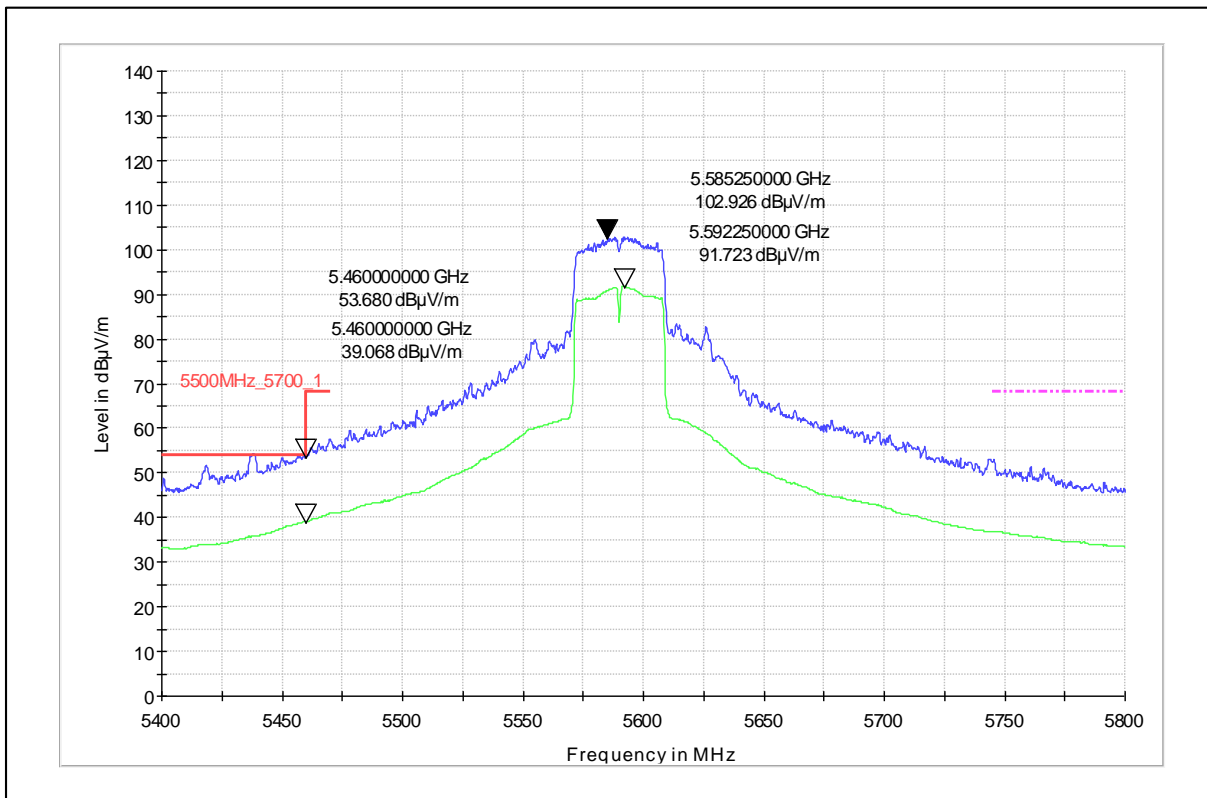

Channel Frequency - 5240MHz

Polarization –Horizontal

Modulation: 802.11ax_HE-20

Data Rate : MCS 11

Channel Frequency - 5240MHz

Polarization -Vertical

Channel Frequency - 5240MHz

Polarization -Horizontal

Channel Frequency - 5240MHz

Polarization -Vertical

Channel Frequency - 5240MHz

Polarization -Horizontal

Modulation: 802.11n_HT-40

Data Rate : MCS 0

Channel Frequency - 5590MHz

Polarization –Vertical

Channel Frequency - 5590MHz

Polarization –Horizontal

Channel Frequency - 5590MHz

Polarization -Vertical

Channel Frequency - 5590MHz

Polarization -Horizontal

5GHz Test Plots

IN23ESPY 001

Modulation: 802.11n_HT-40

Data Rate : MCS 7

Channel Frequency - 5230MHz

Polarization -Vertical

Channel Frequency - 5230MHz

Polarization -Horizontal