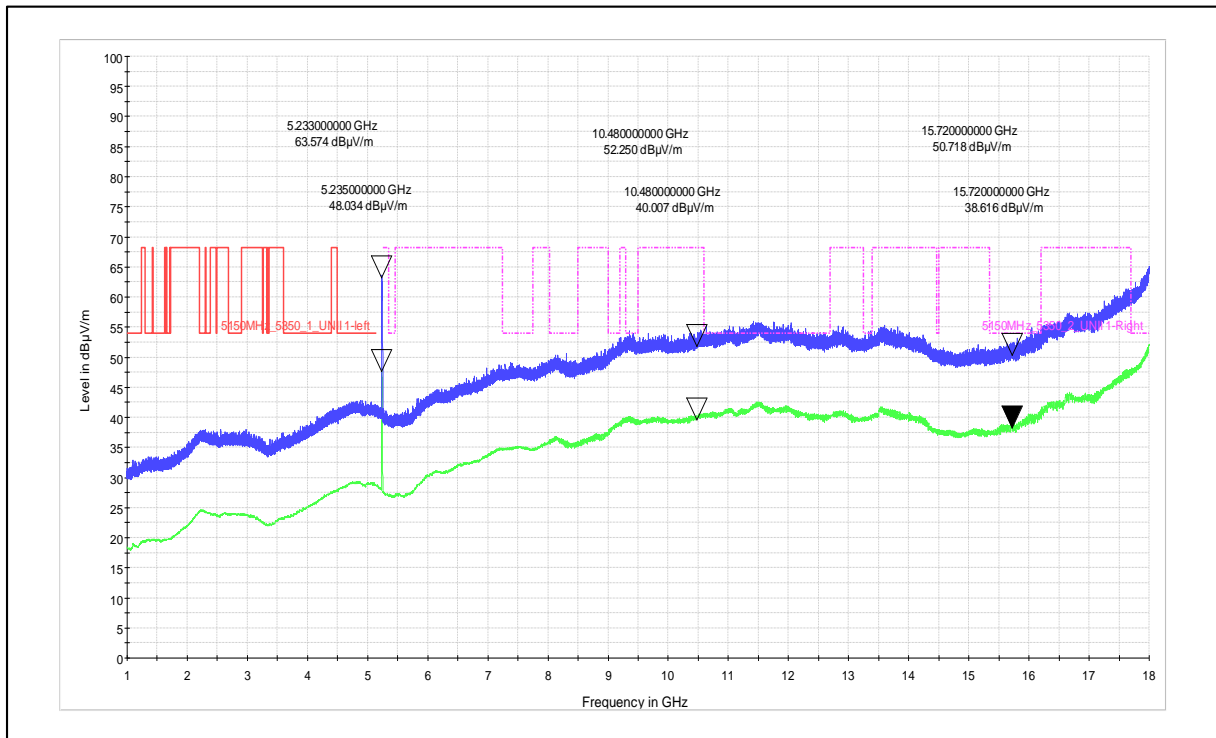

Channel Frequency - 5240MHz

Polarization –Vertical

Channel Frequency - 5240MHz

Polarization –Horizontal

Modulation: 802.11ac_VHT-20

Data Rate : MCS 0

Channel Frequency - 5240MHz

Polarization -Vertical

Channel Frequency - 5240MHz

Polarization -Horizontal

Channel Frequency - 5240MHz

Polarization –Vertical

Channel Frequency - 5240MHz

Polarization –Horizontal

Modulation: 802.11ac_VHT-20

Data Rate : MCS 8

Channel Frequency - 5240MHz

Polarization -Vertical

Channel Frequency - 5240MHz

Polarization -Horizontal

Channel Frequency - 5240MHz

Polarization –Vertical

Channel Frequency - 5240MHz

Polarization –Horizontal

Modulation: 802.11ax_HE-20

Data Rate : MCS 0

Channel Frequency - 5240MHz

Polarization - Vertical

Channel Frequency - 5240MHz

Polarization - Horizontal

Channel Frequency - 5240MHz

Polarization –Vertical