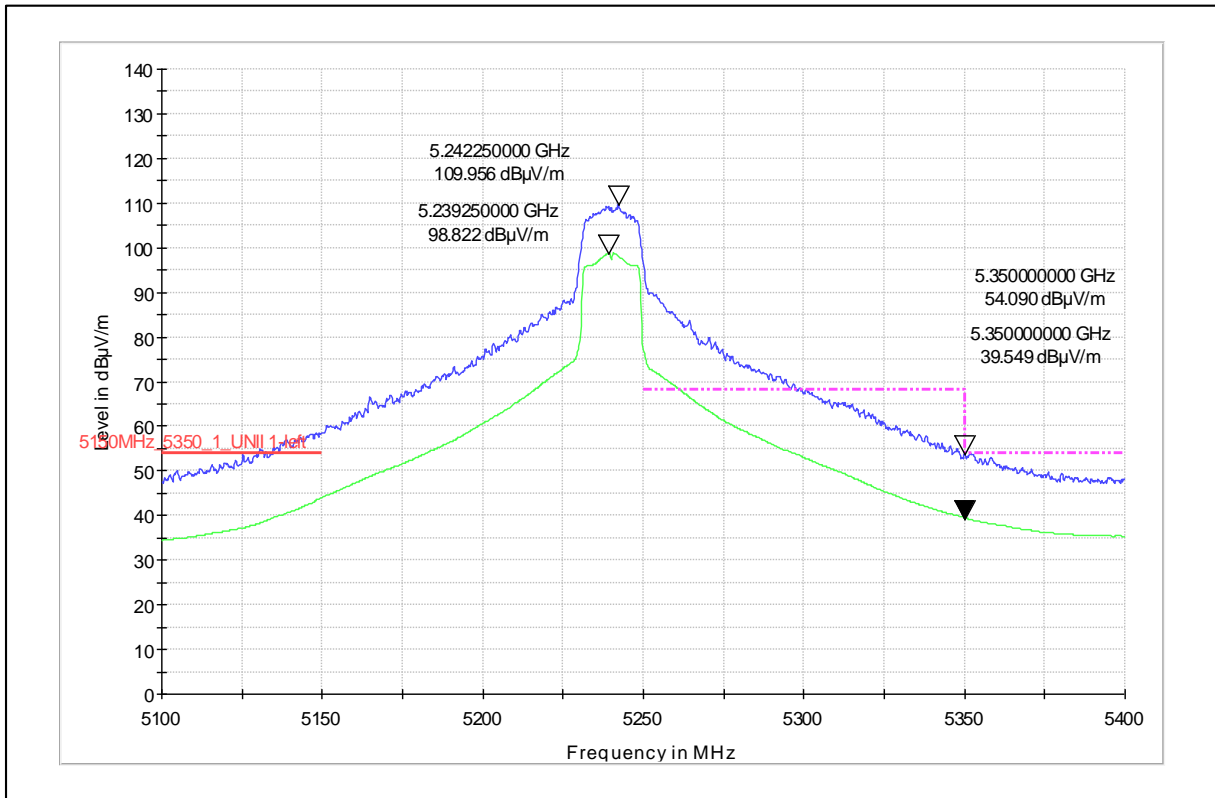

Modulation: 802.11n_HT-20

Data Rate : MCS 0

Channel Frequency - 5240MHz

Polarization - Vertical

Channel Frequency - 5240MHz

Polarization - Horizontal

Channel Frequency - 5240MHz

Polarization –Vertical

Channel Frequency - 5240MHz

Polarization –Horizontal

Modulation: 802.11n_HT-20

Data Rate : MCS 7

Channel Frequency - 5240MHz

Polarization -Vertical

Channel Frequency - 5240MHz

Polarization -Horizontal

Channel Frequency - 5240MHz

Polarization –Vertical

Channel Frequency - 5240MHz

Polarization –Horizontal

Modulation: 802.11ac_VHT-20

Data Rate : MCS 0

Channel Frequency - 5240MHz

Polarization -Vertical

Channel Frequency - 5240MHz

Polarization -Horizontal

Channel Frequency - 5240MHz

Polarization –Vertical

Channel Frequency - 5240MHz

Polarization –Horizontal

Modulation: 802.11ac_VHT-20

Data Rate : MCS 8