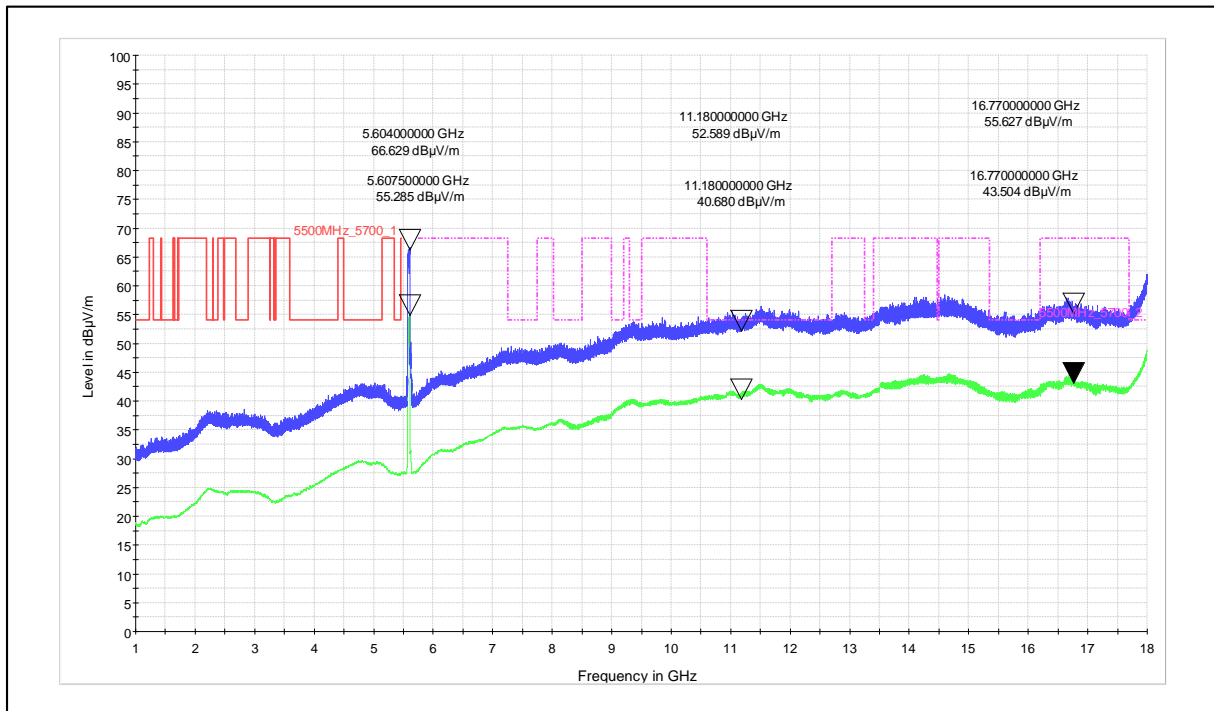

Channel Frequency - 5240MHz

Polarization –Horizontal

Modulation: 802.11ax_HE-20

Data Rate : MCS 11

Channel Frequency - 5240MHz

Polarization -Vertical

Channel Frequency - 5240MHz

Polarization -Horizontal

Channel Frequency - 5240MHz

Polarization -Vertical

Channel Frequency - 5240MHz

Polarization -Horizontal

Modulation: 802.11n_HT-40

Data Rate : MCS 0

Channel Frequency - 5590MHz

Polarization –Vertical

Channel Frequency - 5590MHz

Polarization –Horizontal

Channel Frequency - 5590MHz

Polarization -Vertical

Channel Frequency - 5590MHz

Polarization -Horizontal

5GHz Test Plots

IN23ESPY 001

Modulation: 802.11n_HT-40

Data Rate : MCS 7

Channel Frequency - 5230MHz

Polarization -Vertical

Channel Frequency - 5230MHz

Polarization -Horizontal