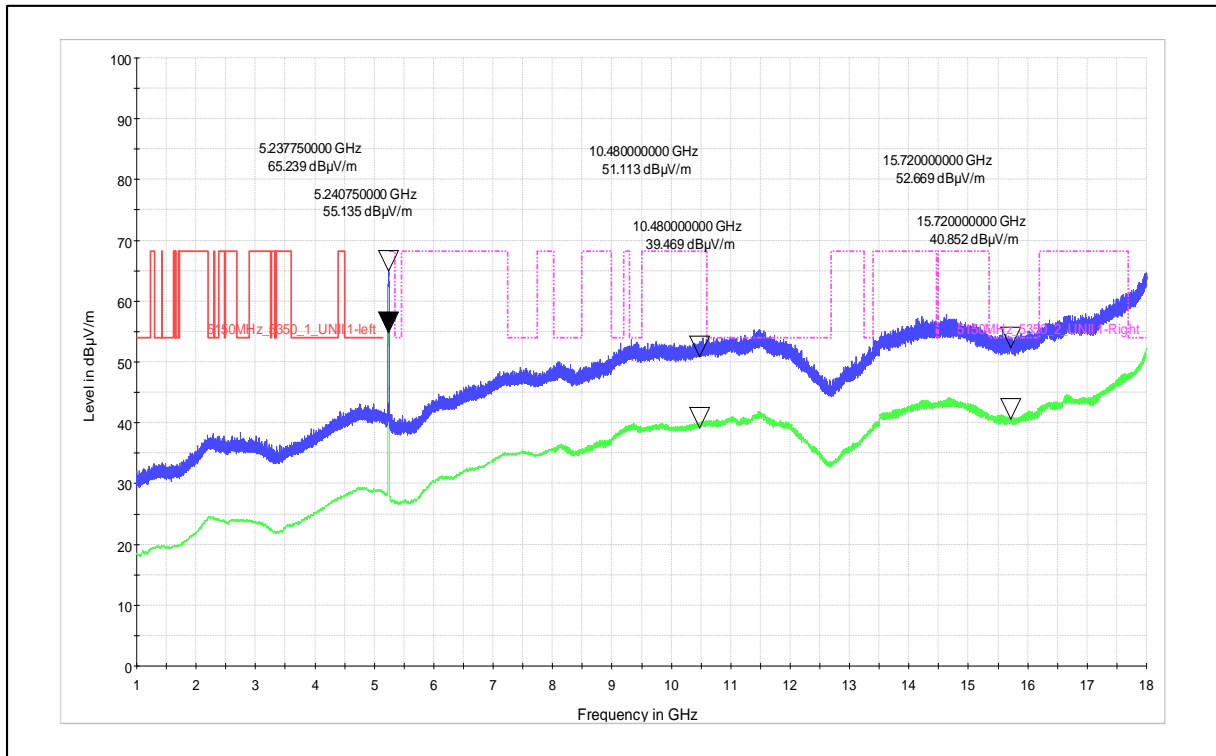

Modulation: 802.11n_HT-20

Data Rate : MCS 0

Channel Frequency - 5240MHz

Polarization - Vertical

Channel Frequency - 5240MHz

Polarization - Horizontal

Channel Frequency - 5240MHz

Polarization –Vertical

Channel Frequency - 5240MHz

Polarization –Horizontal

Modulation: 802.11n_HT-20

Data Rate : MCS 7

Channel Frequency - 5240MHz

Polarization -Vertical

Channel Frequency - 5240MHz

Polarization -Horizontal

Channel Frequency - 5240MHz

Polarization –Vertical

Channel Frequency - 5240MHz

Polarization –Horizontal

Modulation: 802.11ac_VHT-20

Data Rate : MCS 0

Channel Frequency - 5240MHz

Polarization -Vertical

Channel Frequency - 5240MHz

Polarization -Horizontal

Channel Frequency - 5240MHz

Polarization –Vertical

Channel Frequency - 5240MHz

Polarization –Horizontal

Modulation: 802.11ac_VHT-20

Data Rate : MCS 8