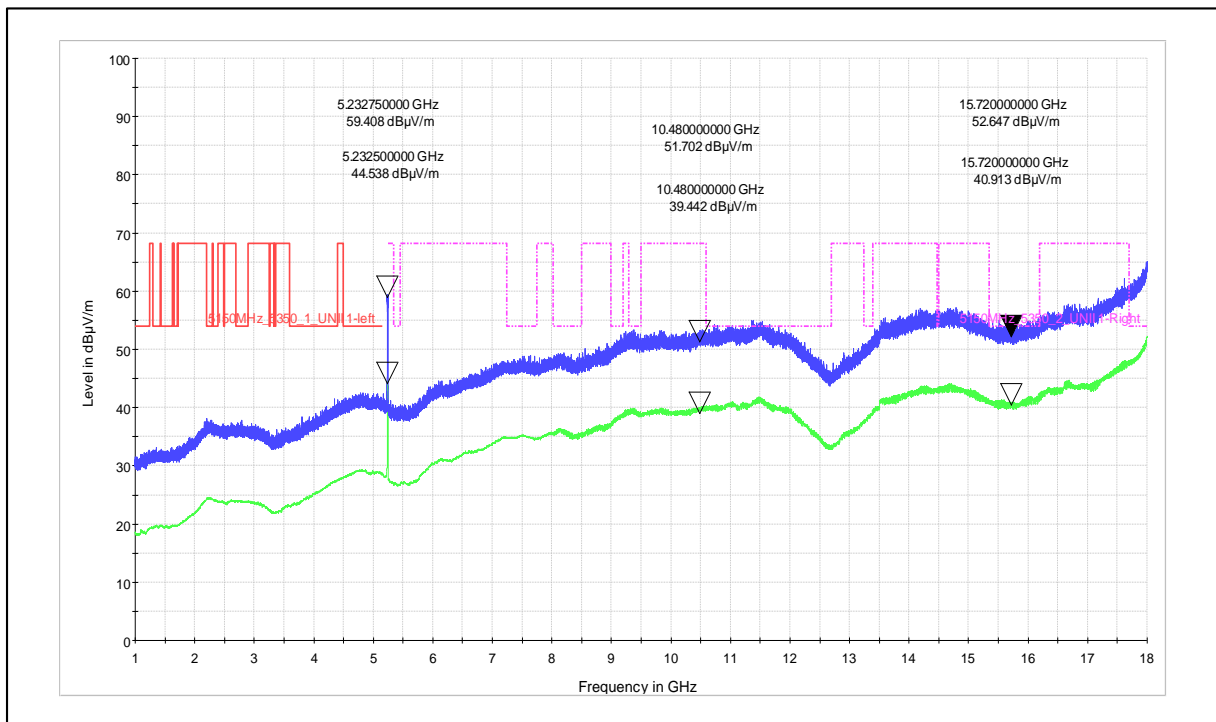

Modulation: 802.11n_HT-20

Data Rate : MCS 0

Channel Frequency - 5240MHz

Polarization - Vertical

Channel Frequency - 5240MHz

Polarization - Horizontal

Channel Frequency - 5240MHz

Polarization –Vertical

Channel Frequency - 5240MHz

Polarization –Horizontal

Modulation: 802.11n_HT-20

Data Rate : MCS 7

Channel Frequency - 5240MHz

Polarization -Vertical

Channel Frequency - 5240MHz

Polarization -Horizontal

Channel Frequency - 5240MHz

Polarization –Vertical

Channel Frequency - 5240MHz

Polarization –Horizontal

Modulation: 802.11ac_VHT-20

Data Rate : MCS 0

Channel Frequency - 5240MHz

Polarization -Vertical

Channel Frequency - 5240MHz

Polarization -Horizontal

Channel Frequency - 5240MHz

Polarization –Vertical

Channel Frequency - 5240MHz

Polarization –Horizontal

Modulation: 802.11ac_VHT-20

Data Rate : MCS 8