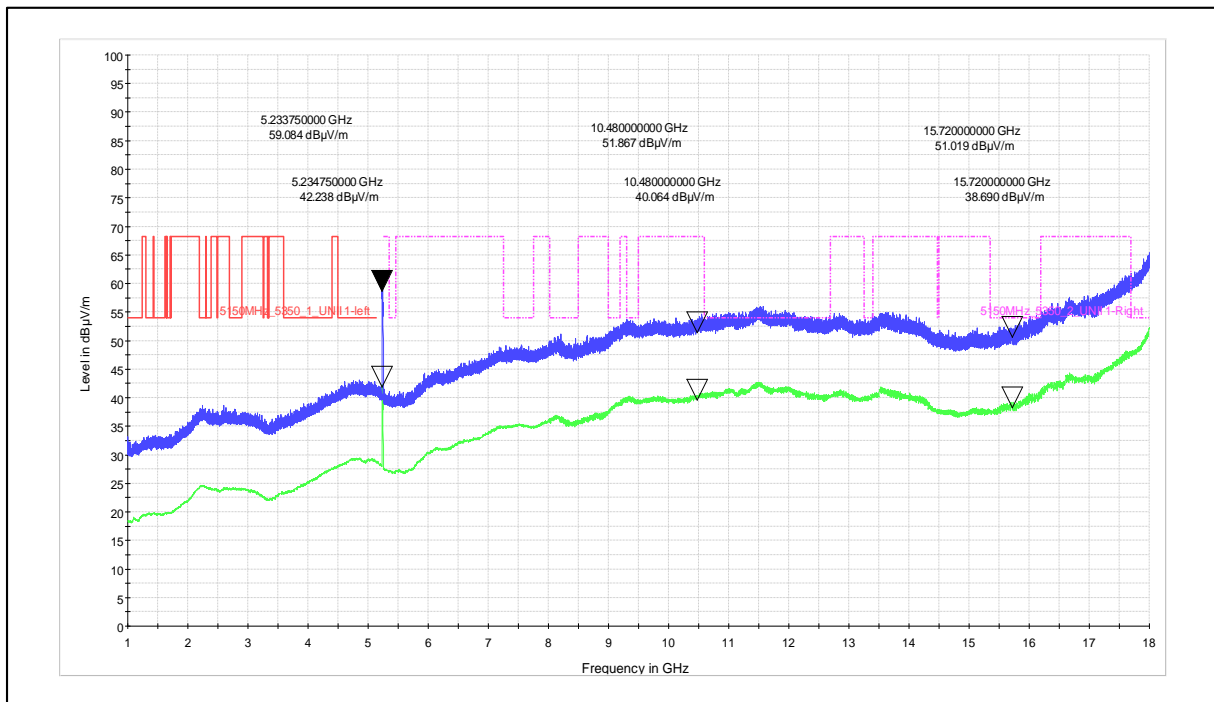

Channel Frequency - 5240MHz

Polarization -Horizontal

Channel Frequency - 5240MHz

Polarization –Vertical

Channel Frequency - 5240MHz

Polarization –Horizontal

Modulation: 802.11ac_VHT-20

Data Rate : MCS 8

Modulation: 802.11ax_HE-20

Data Rate : MCS 0

Channel Frequency - 5240MHz

Polarization - Vertical

Channel Frequency - 5240MHz

Polarization - Horizontal

Channel Frequency - 5240MHz

Polarization –Vertical

Channel Frequency - 5240MHz

Polarization –Horizontal

Modulation: 802.11ax_HE-20

Data Rate : MCS 11

Channel Frequency - 5240MHz

Polarization -Vertical

Channel Frequency - 5240MHz

Polarization -Horizontal

Channel Frequency - 5240MHz

Polarization -Vertical

Channel Frequency - 5240MHz

Polarization -Horizontal

Modulation: 802.11n_HT-40

Data Rate : MCS 0

Channel Frequency - 5590MHz

Polarization –Vertical