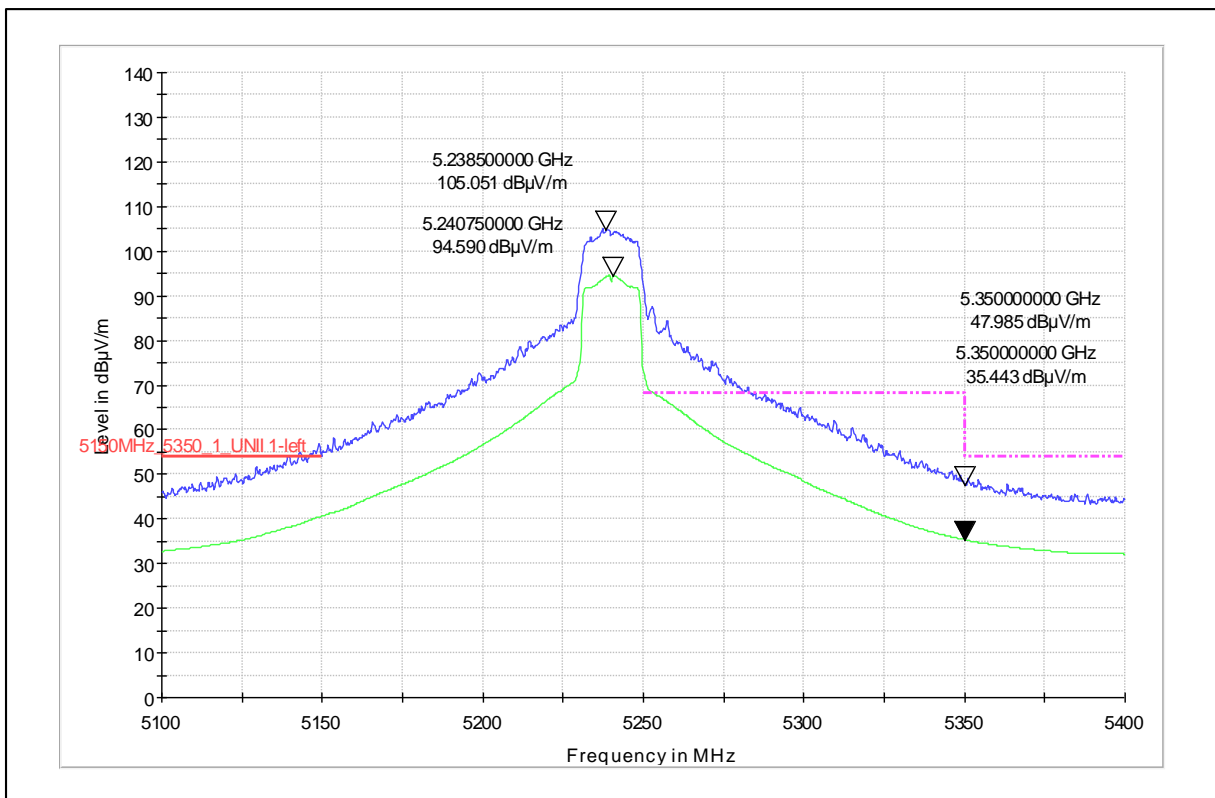

Modulation: 802.11n_HT-20

Data Rate : MCS 0

Channel Frequency - 5240MHz

Polarization - Vertical

Channel Frequency - 5240MHz

Polarization - Horizontal

Channel Frequency - 5240MHz

Polarization –Vertical

Channel Frequency - 5240MHz

Polarization –Horizontal

Modulation: 802.11n_HT-20

Data Rate : MCS 7

Channel Frequency - 5240MHz

Polarization -Vertical

Channel Frequency - 5240MHz

Polarization -Horizontal

Channel Frequency - 5240MHz

Polarization –Vertical

Channel Frequency - 5240MHz

Polarization –Horizontal

Modulation: 802.11ac_VHT-20

Data Rate : MCS 0

Channel Frequency - 5240MHz

Polarization -Vertical

Channel Frequency - 5240MHz

Polarization -Horizontal

Channel Frequency - 5240MHz

Polarization –Vertical

Channel Frequency - 5240MHz

Polarization –Horizontal

Modulation: 802.11ac_VHT-20

Data Rate : MCS 8