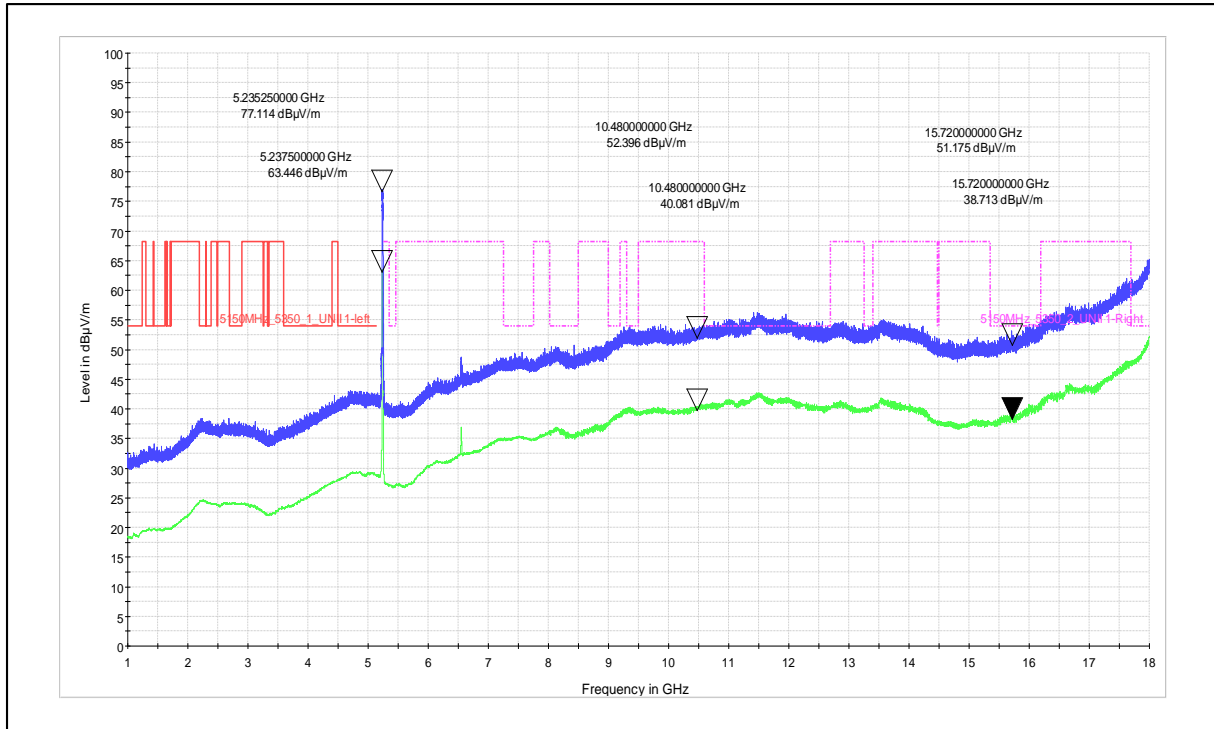

Channel Frequency - 5240MHz

Polarization -Horizontal

Channel Frequency - 5240MHz

Polarization –Vertical

Channel Frequency - 5240MHz

Polarization –Horizontal

Modulation: 802.11ac_VHT-20

Data Rate : MCS 8

Channel Frequency - 5240MHz

Polarization -Vertical

Channel Frequency - 5240MHz

Polarization -Horizontal

Channel Frequency - 5240MHz

Polarization –Vertical

Channel Frequency - 5240MHz

Polarization –Horizontal

Modulation: 802.11ax_HE-20

Data Rate : MCS 0

Channel Frequency - 5240MHz

Polarization - Vertical

Channel Frequency - 5240MHz

Polarization - Horizontal

Channel Frequency - 5240MHz

Polarization –Vertical

Channel Frequency - 5240MHz

Polarization –Horizontal

Modulation: 802.11ax_HE-20

Data Rate : MCS 11

Channel Frequency - 5240MHz

Polarization -Vertical

Channel Frequency - 5240MHz

Polarization -Horizontal