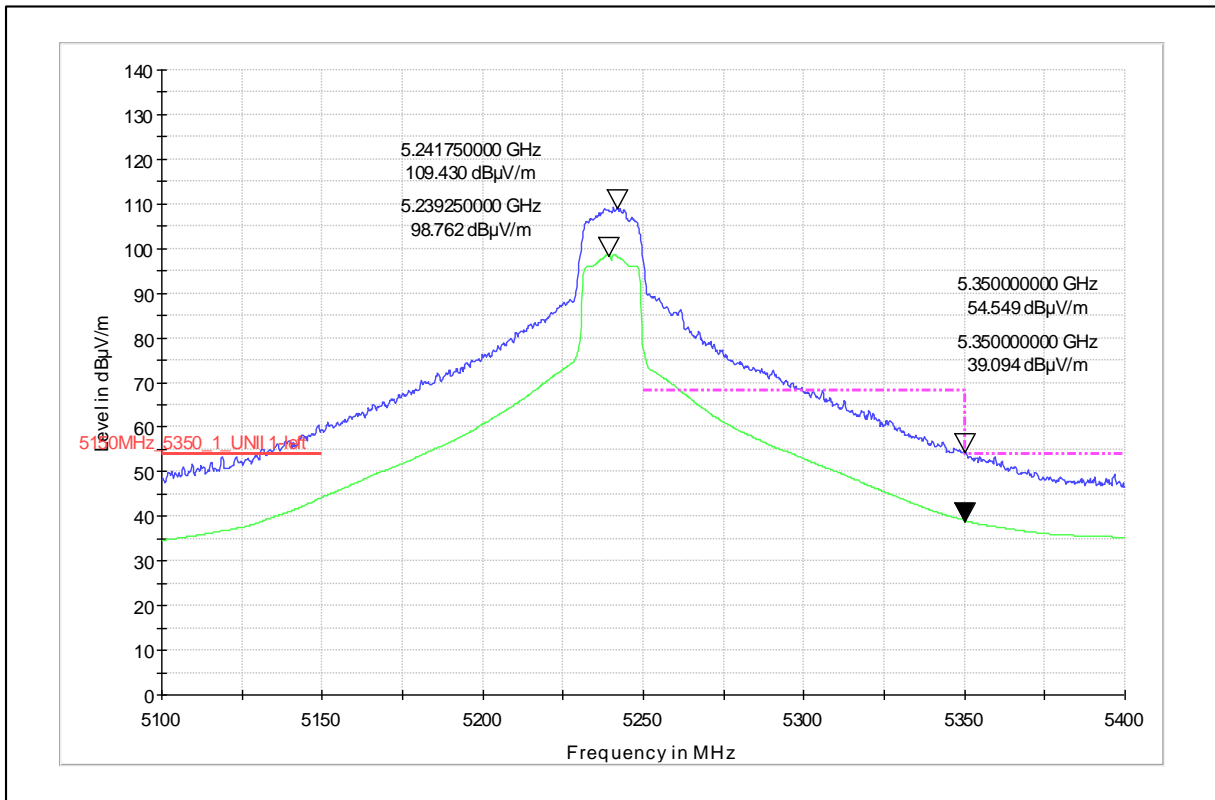

Channel Frequency - 5240MHz

Polarization –Horizontal

Modulation: 802.11n_HT-20

Data Rate : MCS 7

Channel Frequency - 5240MHz

Polarization -Vertical

Channel Frequency - 5240MHz

Polarization -Horizontal

Channel Frequency - 5240MHz

Polarization –Vertical

Channel Frequency - 5240MHz

Polarization –Horizontal

Modulation: 802.11ac_VHT-20

Data Rate : MCS 0

Channel Frequency - 5240MHz

Polarization -Vertical

Channel Frequency - 5240MHz

Polarization -Horizontal

Channel Frequency - 5240MHz

Polarization –Vertical

Channel Frequency - 5240MHz

Polarization –Horizontal

Modulation: 802.11ac_VHT-20

Data Rate : MCS 8