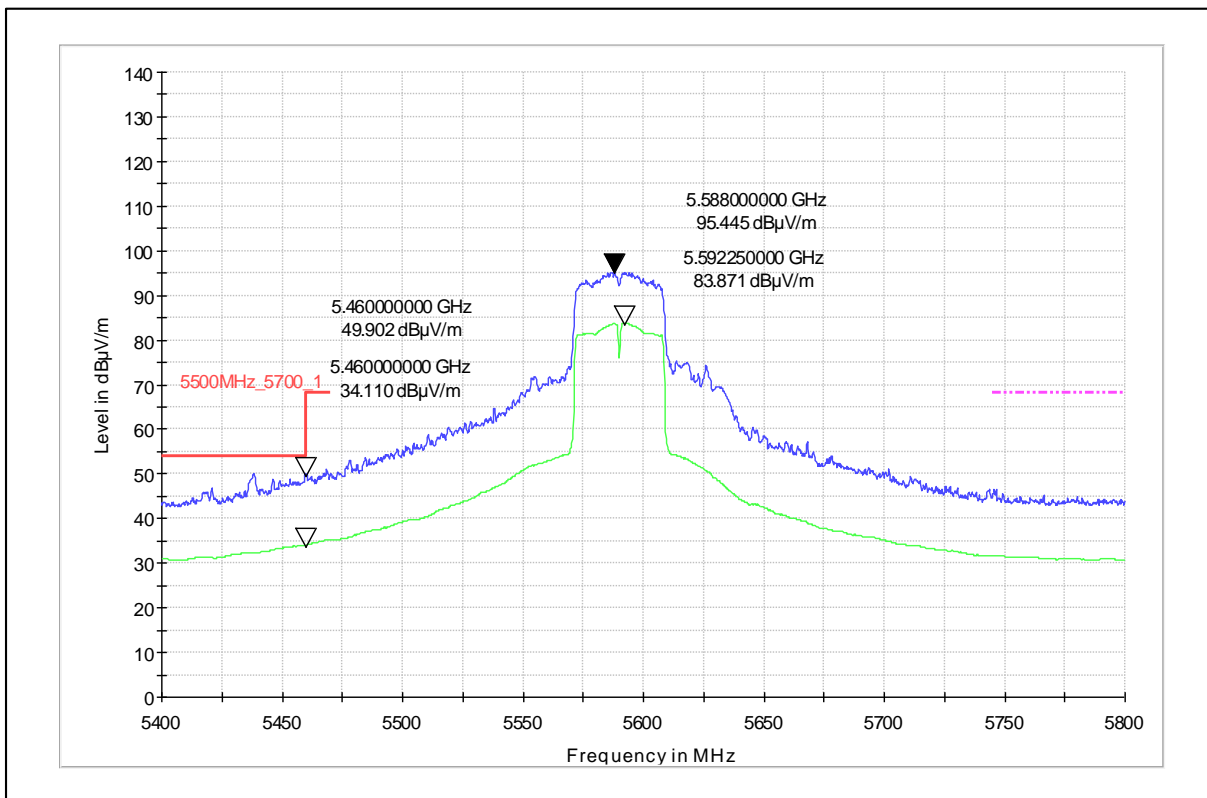

Channel Frequency - 5240MHz

Polarization –Horizontal

Modulation: 802.11ax_HE-20

Data Rate : MCS 11

Channel Frequency - 5240MHz

Polarization -Vertical

Channel Frequency - 5240MHz

Polarization -Horizontal

Channel Frequency - 5240MHz

Polarization -Vertical

Channel Frequency - 5240MHz

Polarization -Horizontal

Modulation: 802.11n_HT-40

Data Rate : MCS 0

Channel Frequency - 5590MHz

Polarization –Vertical

Channel Frequency - 5590MHz

Polarization –Horizontal

Channel Frequency - 5590MHz

Polarization -Vertical

Channel Frequency - 5590MHz

Polarization -Horizontal

5GHz Test Plots

IN23ESPY 001

Modulation: 802.11n_HT-40

Data Rate : MCS 7

Channel Frequency - 5230MHz

Polarization -Vertical

Channel Frequency - 5230MHz

Polarization -Horizontal