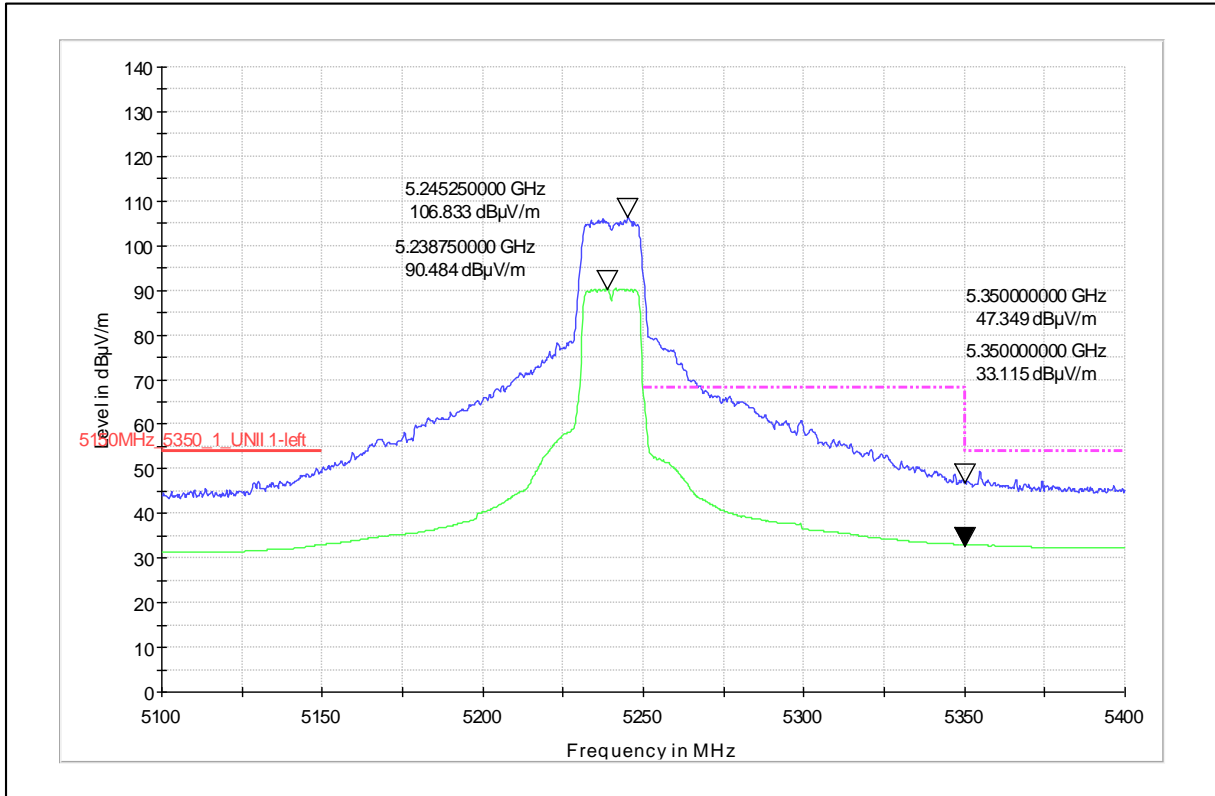

Modulation: 802.11n_HT-20

Data Rate : MCS 0

Channel Frequency - 5240MHz

Polarization - Vertical

Channel Frequency - 5240MHz

Polarization - Horizontal

Channel Frequency - 5240MHz

Polarization –Vertical

Channel Frequency - 5240MHz

Polarization –Horizontal

Modulation: 802.11n_HT-20

Data Rate : MCS 7

Channel Frequency - 5240MHz

Polarization -Vertical

Channel Frequency - 5240MHz

Polarization -Horizontal

Channel Frequency - 5240MHz

Polarization –Vertical

Channel Frequency - 5240MHz

Polarization –Horizontal

Modulation: 802.11ac_VHT-20

Data Rate : MCS 0

Channel Frequency - 5240MHz

Polarization -Vertical

Channel Frequency - 5240MHz

Polarization -Horizontal

Channel Frequency - 5240MHz

Polarization –Vertical

Channel Frequency - 5240MHz

Polarization –Horizontal

Modulation: 802.11ac_VHT-20

Data Rate : MCS 8