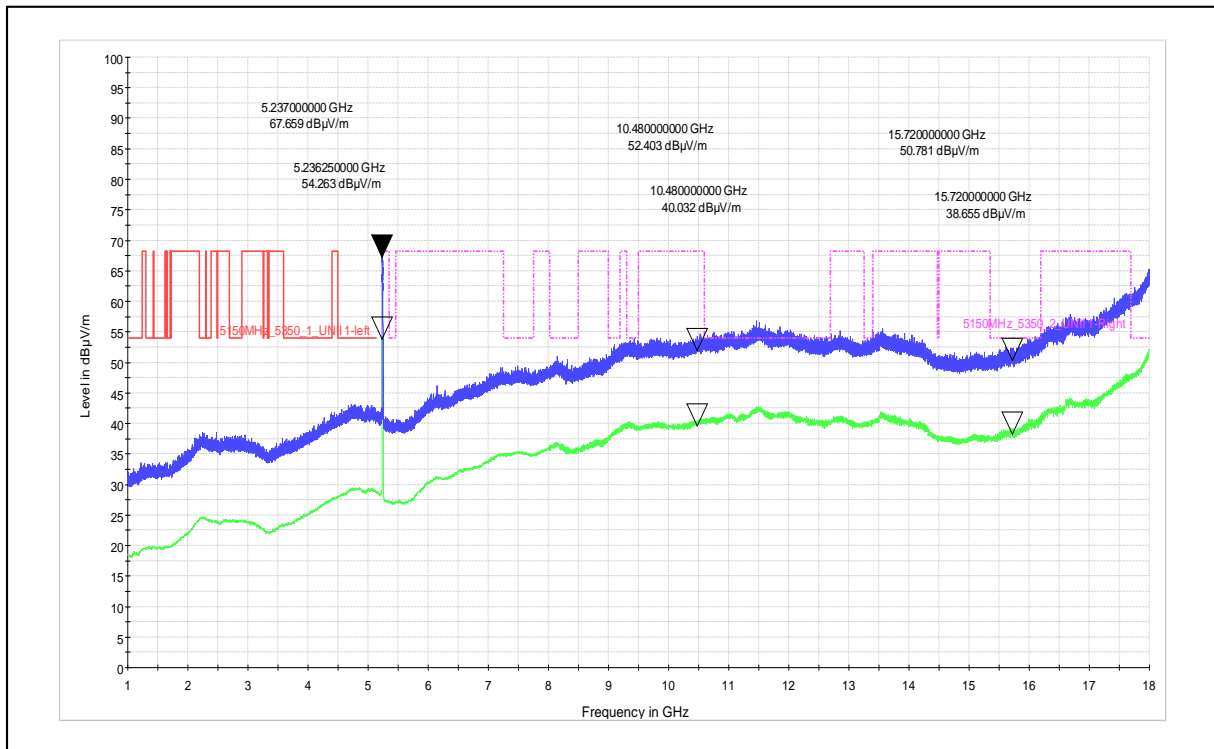

Channel Frequency - 5240MHz

Polarization -Horizontal

Channel Frequency - 5240MHz

Polarization –Vertical

Channel Frequency - 5240MHz

Polarization –Horizontal

Modulation: 802.11ac_VHT-20

Data Rate : MCS 8

Channel Frequency - 5240MHz

Polarization -Vertical

Channel Frequency - 5240MHz

Polarization -Horizontal

Channel Frequency - 5240MHz

Polarization –Vertical

Channel Frequency - 5240MHz

Polarization –Horizontal

Modulation: 802.11ax_HE-20

Data Rate : MCS 0

Channel Frequency - 5240MHz

Polarization - Vertical

Channel Frequency - 5240MHz

Polarization - Horizontal

Channel Frequency - 5240MHz

Polarization –Vertical

Channel Frequency - 5240MHz

Polarization –Horizontal

Modulation: 802.11ax_HE-20

Data Rate : MCS 11

Channel Frequency - 5240MHz

Polarization -Vertical

Channel Frequency - 5240MHz

Polarization -Horizontal