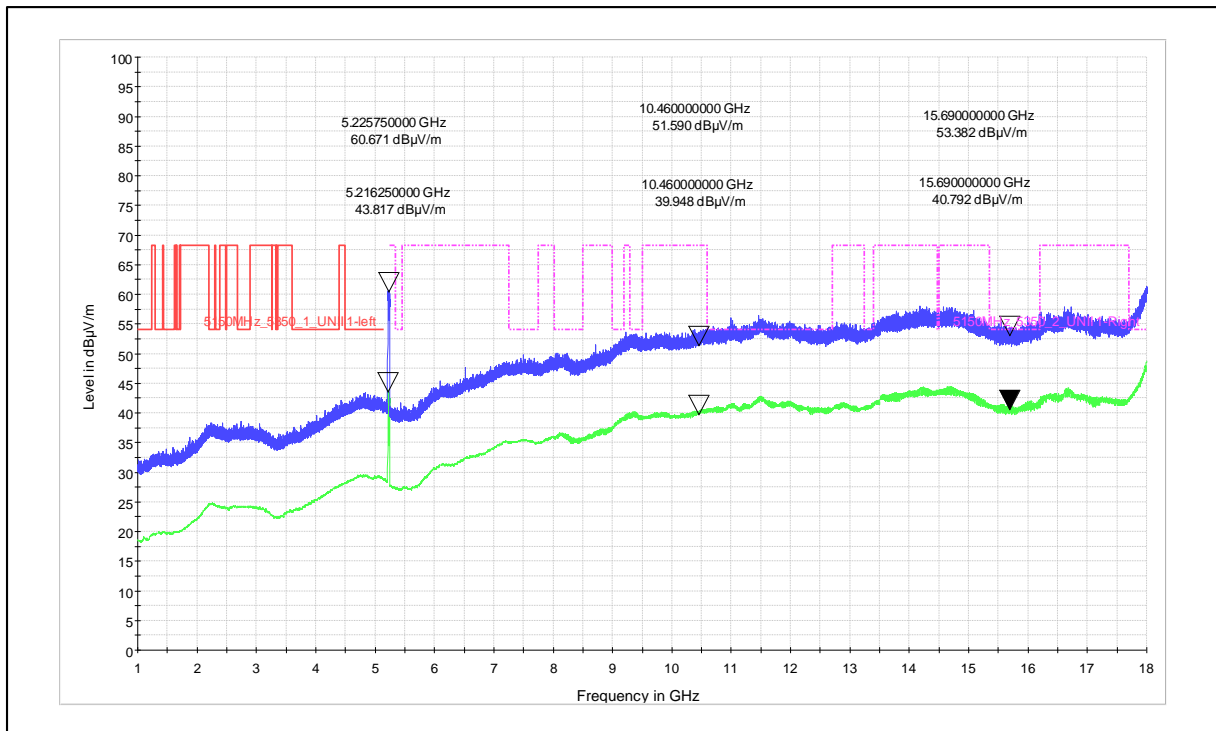

Channel Frequency - 5240MHz

Polarization –Horizontal

Modulation: 802.11ax_HE-20

Data Rate : MCS 11

Channel Frequency - 5240MHz

Polarization -Vertical

Channel Frequency - 5240MHz

Polarization -Horizontal

Channel Frequency - 5240MHz

Polarization -Vertical

Channel Frequency - 5240MHz

Polarization -Horizontal

Modulation: 802.11n_HT-40

Data Rate : MCS 0

Channel Frequency - 5590MHz

Polarization –Vertical

Channel Frequency - 5590MHz

Polarization –Horizontal

Channel Frequency - 5590MHz

Polarization -Vertical

Channel Frequency - 5590MHz

Polarization -Horizontal

5GHz Test Plots

IN23ESPY 001

Modulation: 802.11n_HT-40

Data Rate : MCS 7

Channel Frequency - 5230MHz

Polarization -Vertical

Channel Frequency - 5230MHz

Polarization -Horizontal