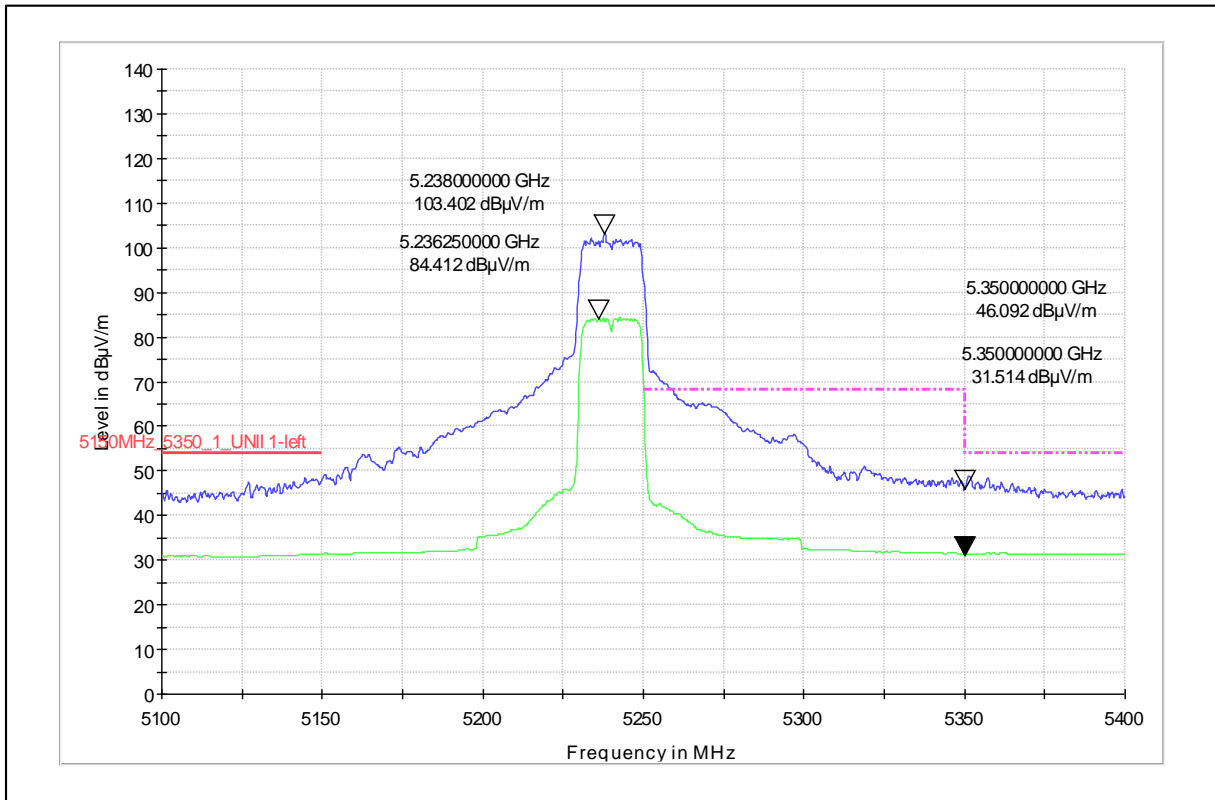

Modulation: 802.11ax_HE-20

Data Rate : MCS 0

Channel Frequency - 5240MHz

Polarization - Vertical

Channel Frequency - 5240MHz

Polarization - Horizontal

Channel Frequency - 5240MHz

Polarization –Vertical

Channel Frequency - 5240MHz

Polarization –Horizontal

Modulation: 802.11ax_HE-20

Data Rate : MCS 11

Channel Frequency - 5240MHz

Polarization -Vertical

Channel Frequency - 5240MHz

Polarization -Horizontal

Channel Frequency - 5240MHz

Polarization -Vertical

Channel Frequency - 5240MHz

Polarization -Horizontal

Modulation: 802.11n_HT-40

Data Rate : MCS 0

Channel Frequency - 5590MHz

Polarization –Vertical