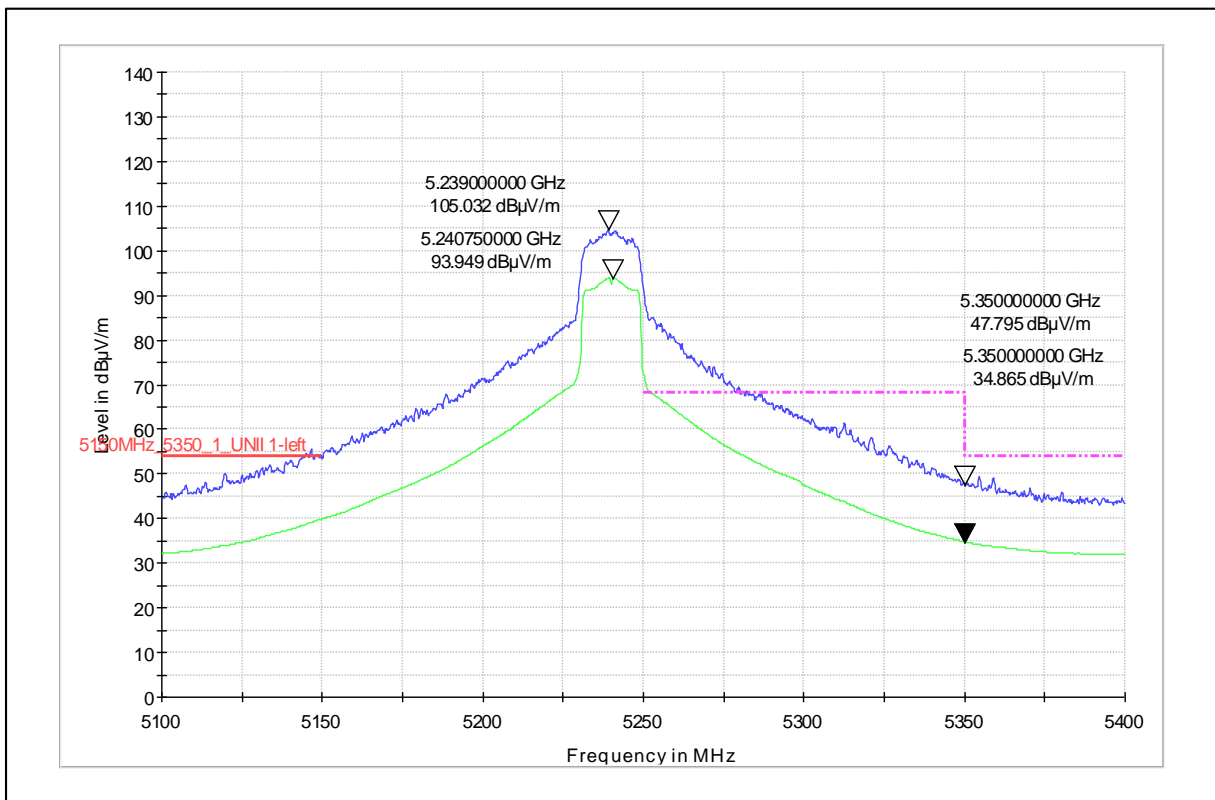

Modulation: 802.11n_HT-20

Data Rate : MCS 0

Channel Frequency - 5240MHz

Polarization - Vertical

Channel Frequency - 5240MHz

Polarization - Horizontal

Channel Frequency - 5240MHz

Polarization –Vertical

Channel Frequency - 5240MHz

Polarization –Horizontal

Modulation: 802.11n_HT-20

Data Rate : MCS 7

Channel Frequency - 5240MHz

Polarization -Vertical

Channel Frequency - 5240MHz

Polarization -Horizontal

Channel Frequency - 5240MHz

Polarization –Vertical

Channel Frequency - 5240MHz

Polarization –Horizontal

Modulation: 802.11ac_VHT-20

Data Rate : MCS 0

Channel Frequency - 5240MHz

Polarization -Vertical

Channel Frequency - 5240MHz

Polarization -Horizontal

Channel Frequency - 5240MHz

Polarization –Vertical

Channel Frequency - 5240MHz

Polarization –Horizontal

Modulation: 802.11ac_VHT-20

Data Rate : MCS 8