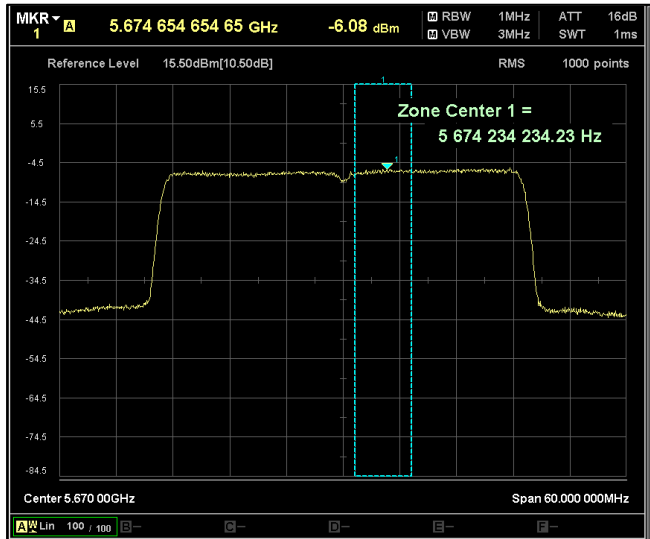

Channel Frequency 5270MHz

Channel Frequency 5310MHz

Channel Frequency 5510MHz

Channel Frequency 5590MHz

Channel Frequency 5670MHz

Channel Frequency 5710MHz

Channel Frequency 5755MHz

Channel Frequency 5795MHz

Modulation: 802.11 ax-mode\_HE40

Data Rate : MCS 11

Channel Frequency 5190MHz

Channel Frequency 5230MHz

Channel Frequency 5270MHz

Channel Frequency 5310MHz

Channel Frequency 5510MHz

Channel Frequency 5590MHz