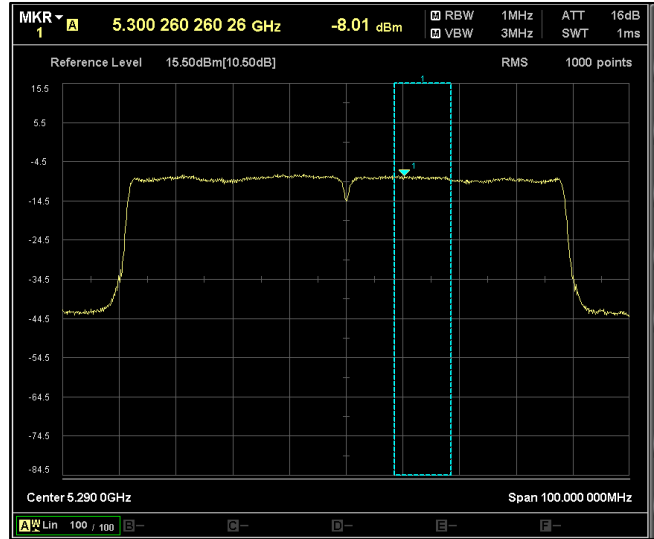

Channel Frequency 5290MHz