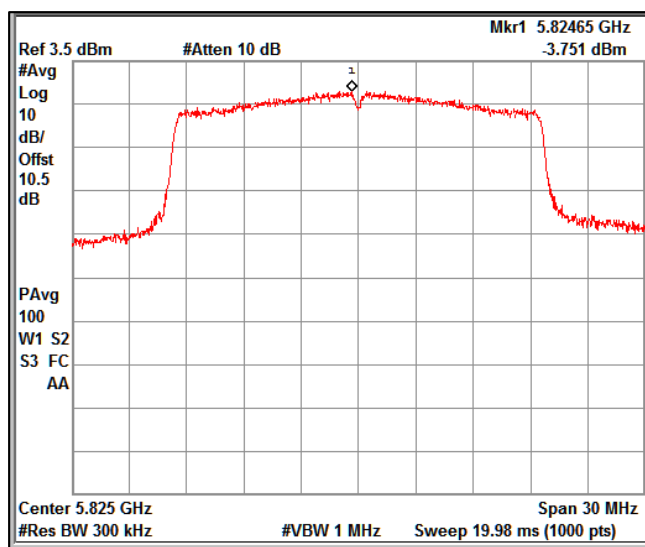

5GHz Test Plots

IN23ESPY 001

Channel Frequency 5720MHz

Channel Frequency 5745MHz

Channel Frequency 5825MHz

5GHz Test Plots

IN23ESPY 001

Modulation: 802.11 ax-mode\_HE20