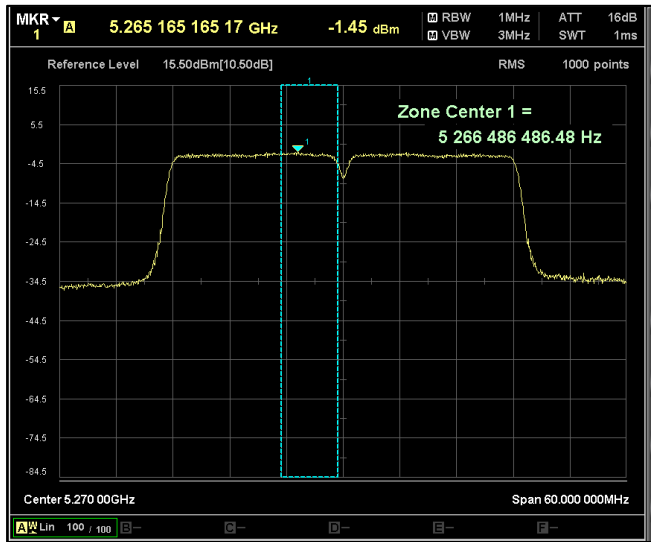

5GHz Test Plots

IN23ESPY 001

Modulation: 802.11 ac-mode\_VHT40  
Data Rate : MCS 0

Channel Frequency 5190MHz

Channel Frequency 5230MHz

Channel Frequency 5270MHz

Channel Frequency 5310MHz

Channel Frequency 5510MHz