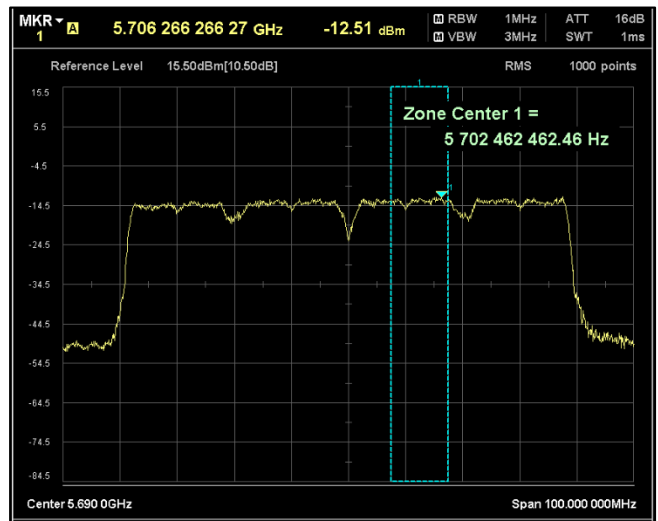

Channel Frequency 5690MHz