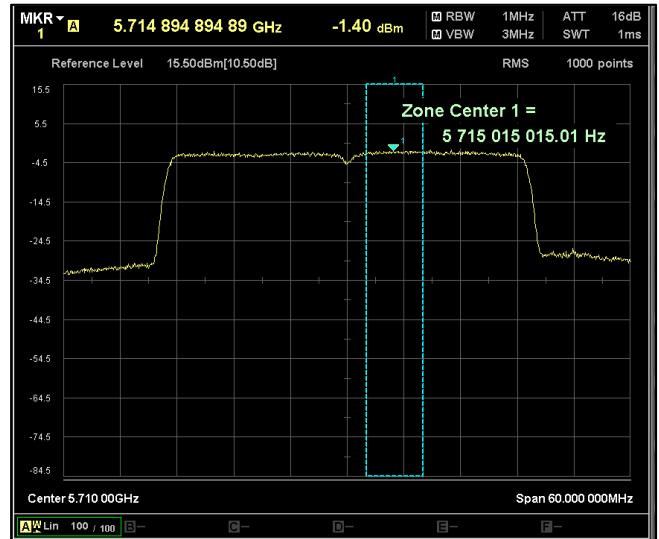

Channel Frequency 5270MHz

Channel Frequency 5310MHz

Channel Frequency 5510MHz

Channel Frequency 5590MHz

Channel Frequency 5670MHz

Channel Frequency 5710MHz

Channel Frequency 5755MHz

Channel Frequency 5795MHz

Modulation: 802.11 ax-mode\_HE40

Data Rate : MCS 11

Channel Frequency 5190MHz

Channel Frequency 5230MHz

Channel Frequency 5270MHz

Channel Frequency 5310MHz

Channel Frequency 5510MHz

Channel Frequency 5590MHz