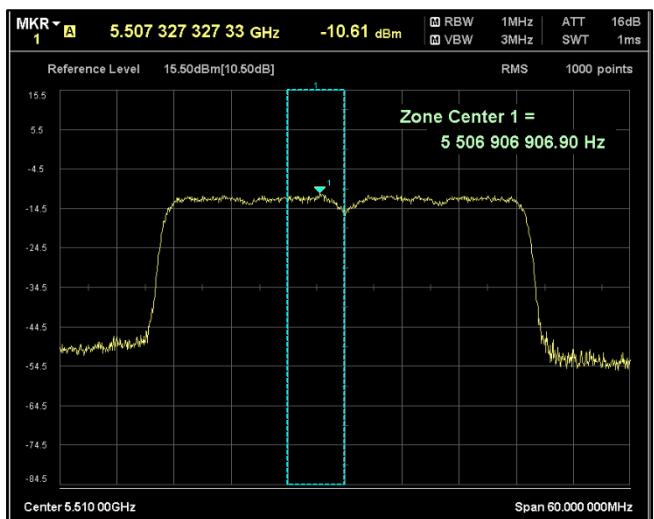

Modulation: 802.11 ax-mode\_HE40

Data Rate : MCS 11

Channel Frequency 5190MHz

Channel Frequency 5230MHz

Channel Frequency 5270MHz

Channel Frequency 5310MHz

Channel Frequency 5510MHz

Channel Frequency 5590MHz