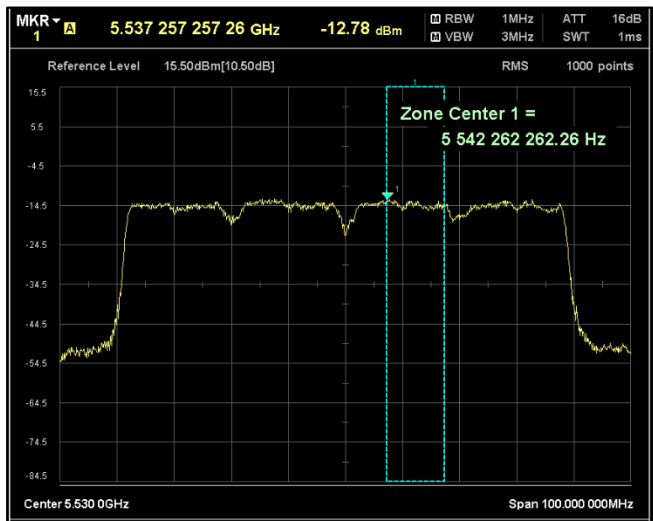

Channel Frequency 5530MHz