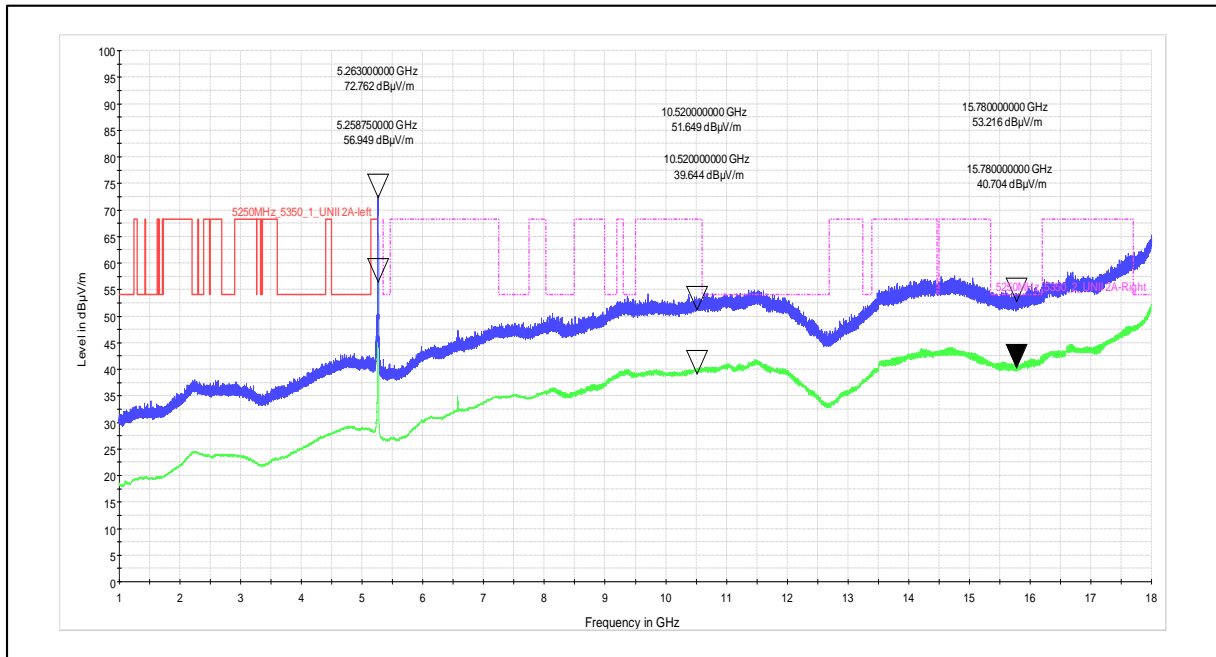

Modulation: 802.11a

Data Rate : 6Mbps

Channel Frequency - 5240MHz

Polarization -Vertical

Channel Frequency - 5240MHz

Polarization -Horizontal

Channel Frequency - 5240MHz

Polarization -Vertical

Channel Frequency - 5240MHz

Polarization -Horizontal

Modulation: 802.11a\_20MHz

Data Rate : 6Mbps

Channel Frequency - 5825MHz

Polarization –Vertical

Channel Frequency - 5825MHz

Polarization –Horizontal

Channel Frequency - 5825MHz

Polarization –Vertical

Channel Frequency - 5825MHz

Polarization –Horizontal

Modulation: 802.11a

Data Rate : 54Mbps

Channel Frequency - 5260MHz

Polarization -Vertical

Channel Frequency - 5260MHz

Polarization -Horizontal

Channel Frequency - 5260MHz

Polarization –Vertical

Channel Frequency - 5260MHz

Polarization –Horizontal