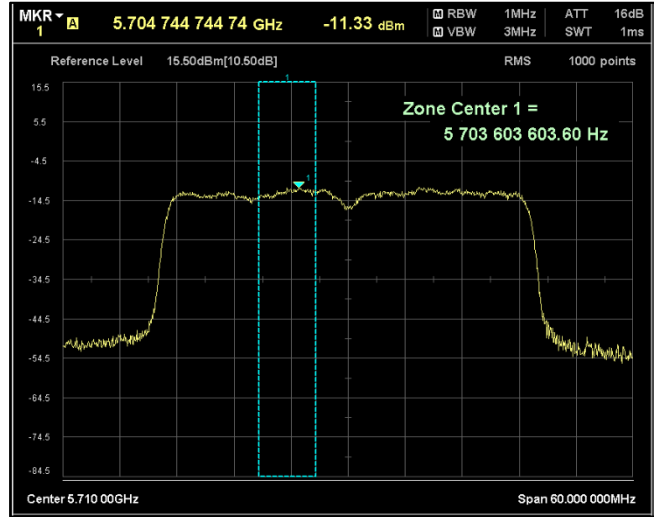

Channel Frequency 5710MHz