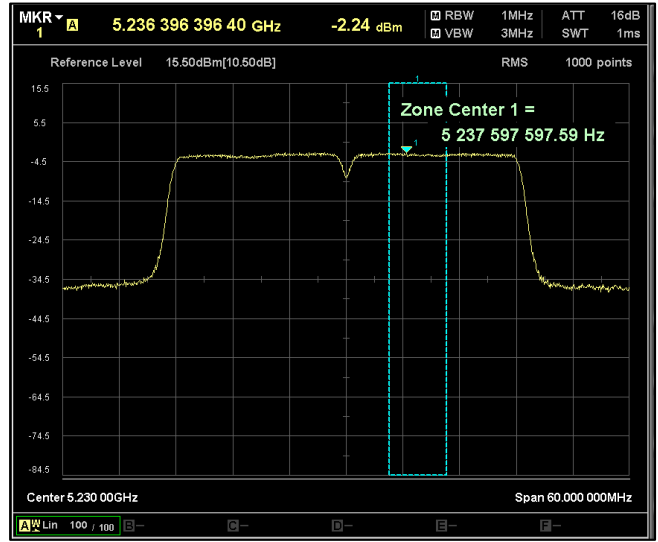

Channel Frequency 5230MHz