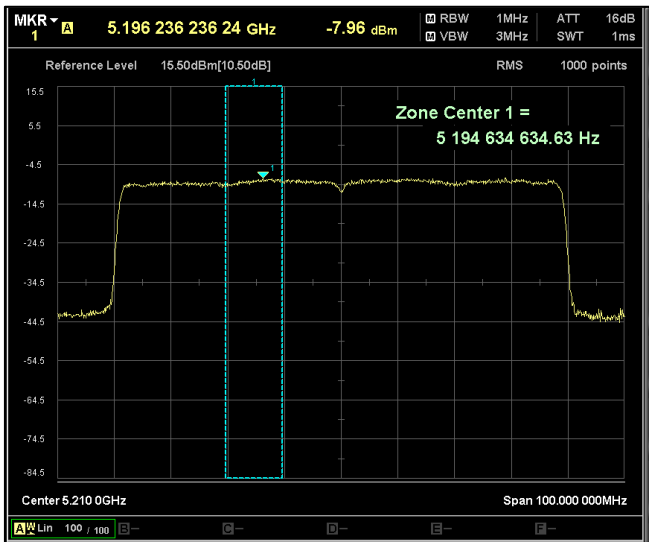

Channel Frequency 5210MHz

Channel Frequency 5290MHz

Channel Frequency 5530MHz

Channel Frequency 5690MHz

Channel Frequency 5775MHz

5GHz Test Plots

IN23ESPY 001

Modulation: 802.11 ax-mode\_HE80  
Data Rate : MCS 0