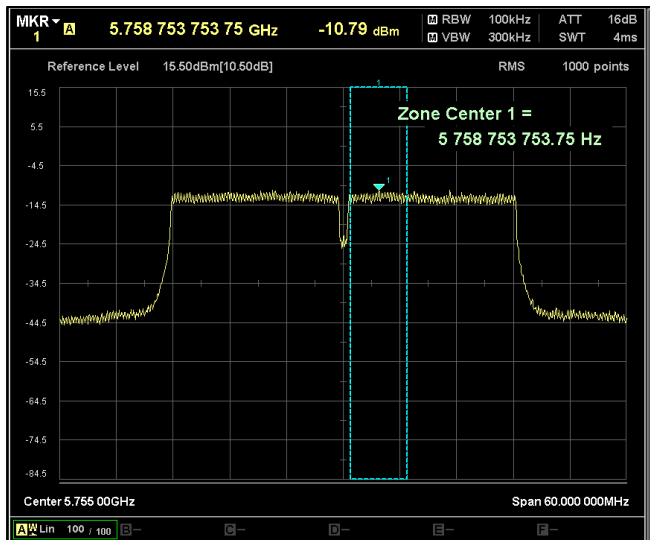

Channel Frequency 5755MHz