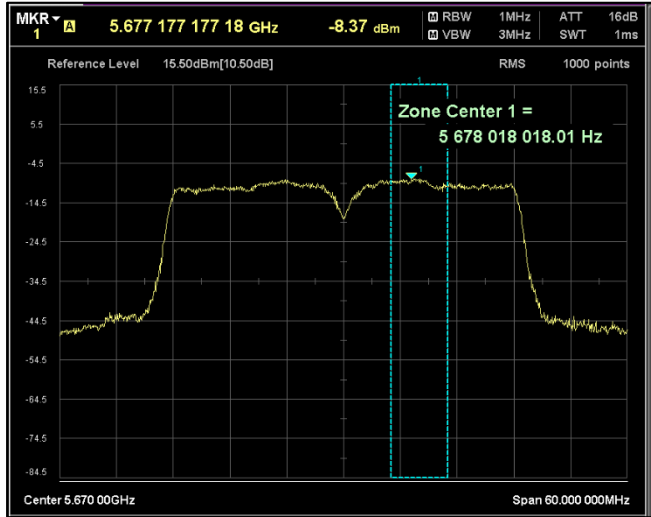

Channel Frequency 5230MHz

Channel Frequency 5270MHz

Channel Frequency 5310MHz

Channel Frequency 5510MHz

Channel Frequency 5590MHz

5GHz Test Plots

IN23ESPY 001

Channel Frequency 5670MHz