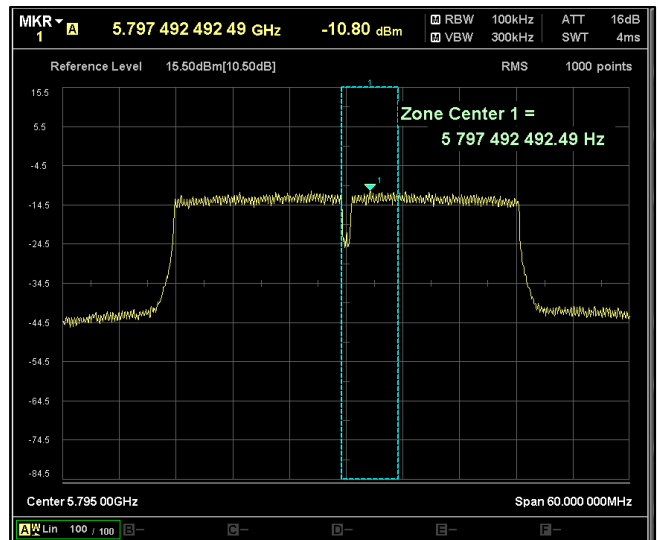

Channel Frequency 5590MHz

Channel Frequency 5670MHz

Channel Frequency 5710MHz

Channel Frequency 5755MHz

Channel Frequency 5795MHz

Modulation: 802.11 ac-mode\_VHT40  
Data Rate : MCS 9

Channel Frequency 5190MHz