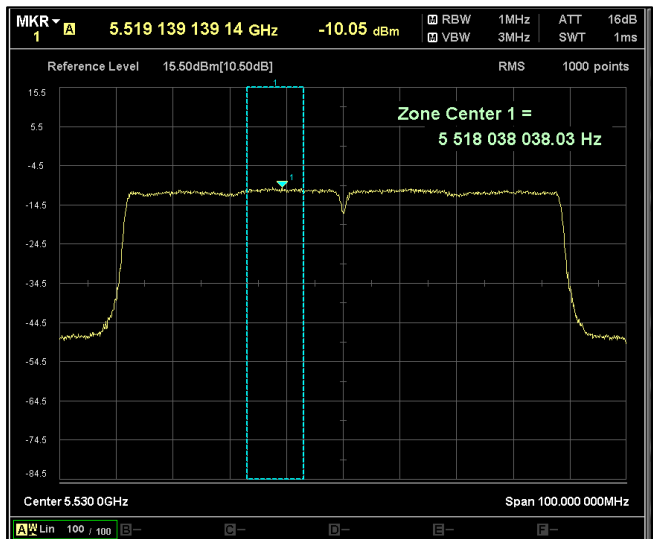

5GHz Test Plots

IN23ESPY 001

Channel Frequency 5670MHz

Channel Frequency 5710MHz

Channel Frequency 5755MHz

Channel Frequency 5795MHz

5GHz Test Plots

IN23ESPY 001

Modulation: 802.11 ac-mode\_VHT80  
Data Rate : MCS 0

Channel Frequency 5210MHz

Channel Frequency 5290MHz

Channel Frequency 5530MHz

Channel Frequency 5690MHz

Channel Frequency 5775MHz

Modulation: 802.11 ac-mode\_VHT80  
Data Rate : MCS 9