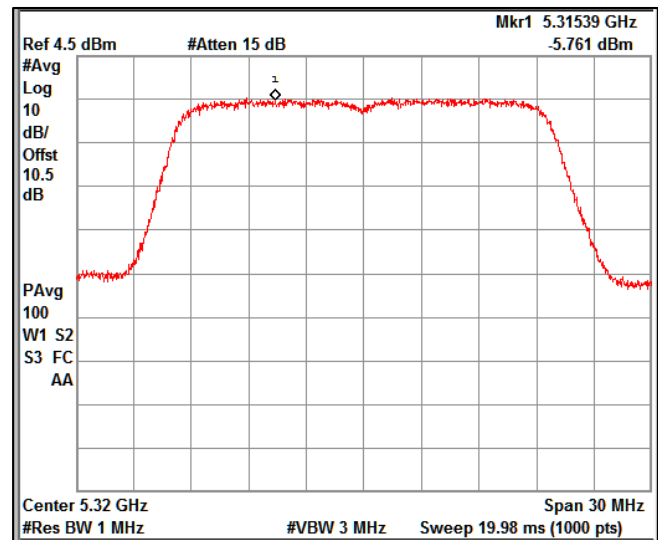

Data Rate : MCS 11

Channel Frequency 5180MHz

Channel Frequency 5240MHz

Channel Frequency 5260MHz

Channel Frequency 5320MHz

Channel Frequency 5500MHz

Channel Frequency 5700MHz

5GHz Test Plots