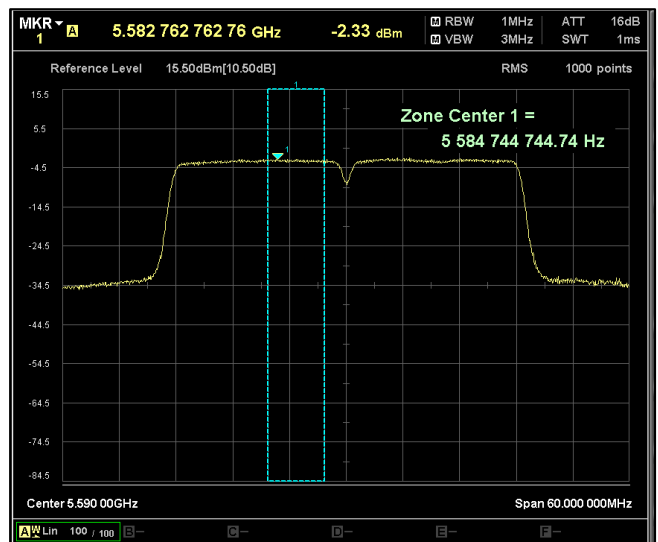

5GHz Test Plots

IN23ESPY 001

Modulation: 802.11 ac-mode\_VHT40  
Data Rate : MCS 0

Channel Frequency 5190MHz

Channel Frequency 5230MHz

Channel Frequency 5270MHz

Channel Frequency 5310MHz

Channel Frequency 5510MHz