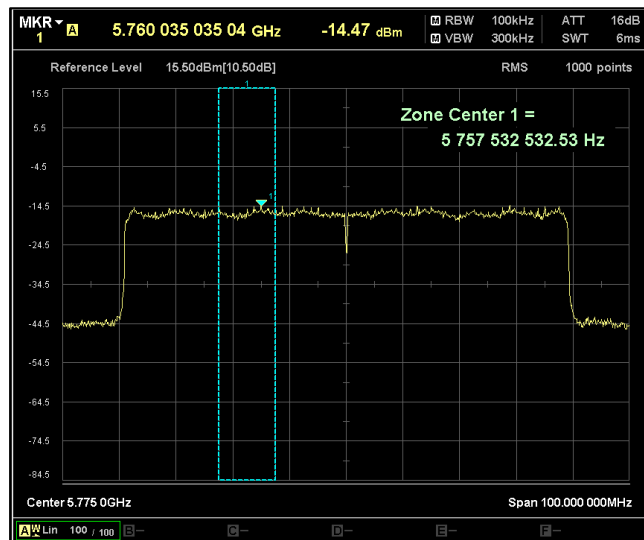

Channel Frequency 5210MHz

Channel Frequency 5290MHz

Channel Frequency 5530MHz

Channel Frequency 5690MHz

Channel Frequency 5775MHz

5GHz Test Plots

IN23ESPY 001

Modulation: 802.11 ax-mode\_HE80