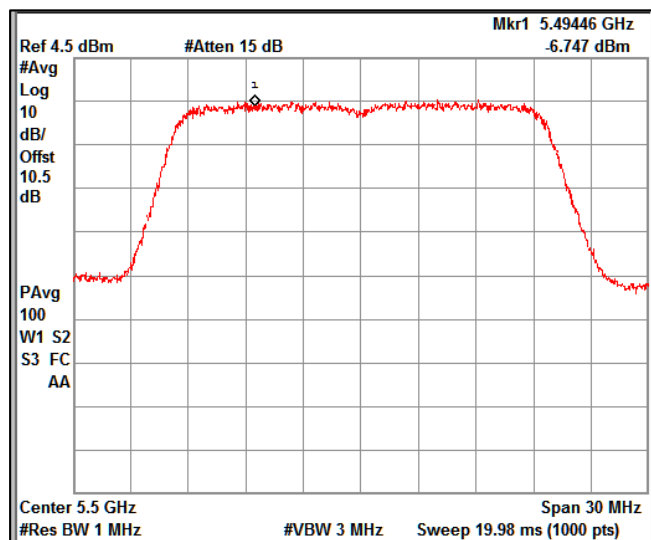

Data Rate : MCS 11

Channel Frequency 5180MHz

Channel Frequency 5240MHz

Channel Frequency 5260MHz

Channel Frequency 5320MHz

Channel Frequency 5500MHz

Channel Frequency 5700MHz

5GHz Test Plots