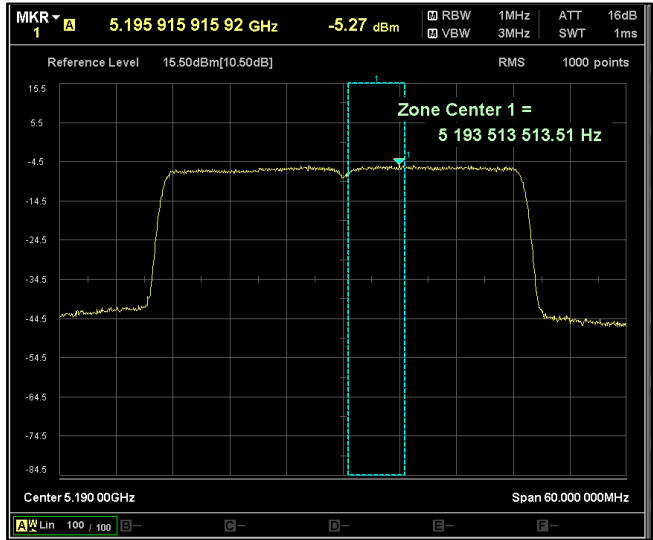

Channel Frequency 5710MHz

Channel Frequency 5755MHz

Channel Frequency 5795MHz

5GHz Test Plots

IN23ESPY 001

Modulation: 802.11 ax-mode\_HE40  
Data Rate : MCS 0

Channel Frequency 5190MHz

Channel Frequency 5230MHz