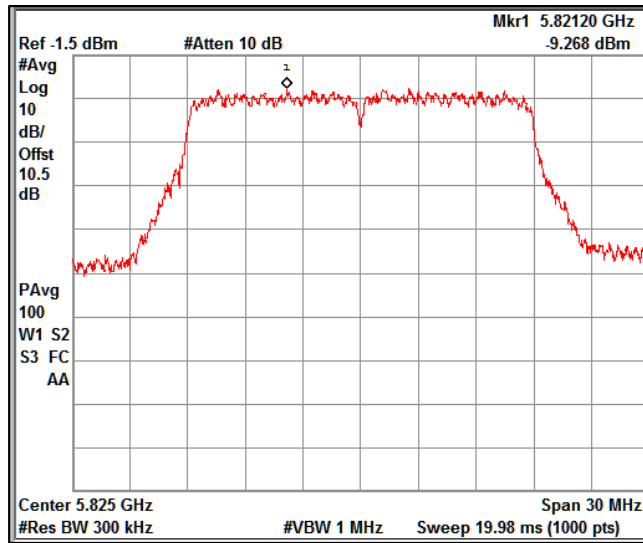

Channel Frequency 5825MHz