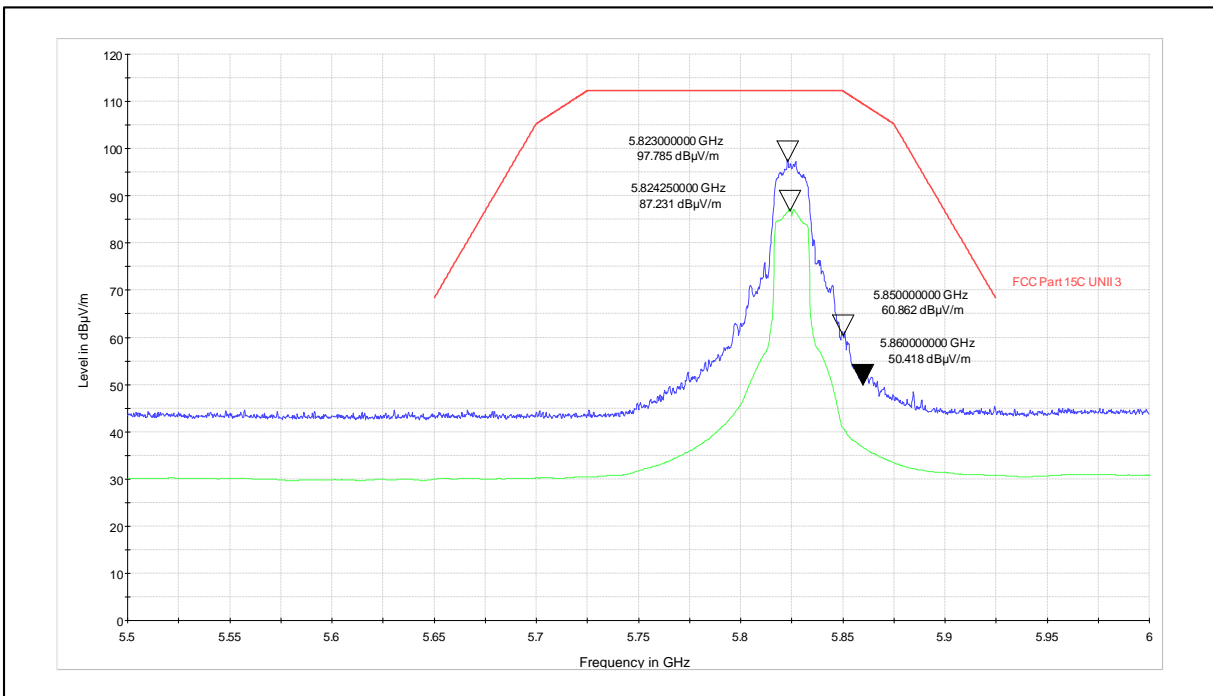

Modulation: 802.11a

Data Rate : 6Mbps

Channel Frequency - 5240MHz

Polarization -Vertical

Channel Frequency - 5240MHz

Polarization -Horizontal

Channel Frequency - 5240MHz

Polarization -Vertical

Channel Frequency - 5240MHz

Polarization -Horizontal

Modulation: 802.11a\_20MHz

Data Rate : 6Mbps

Channel Frequency - 5825MHz

Polarization –Vertical

Channel Frequency - 5825MHz

Polarization –Horizontal

Channel Frequency - 5825MHz

Polarization –Vertical

Channel Frequency - 5825MHz

Polarization –Horizontal

Modulation: 802.11a

Data Rate : 54Mbps

Channel Frequency - 5260MHz

Polarization -Vertical