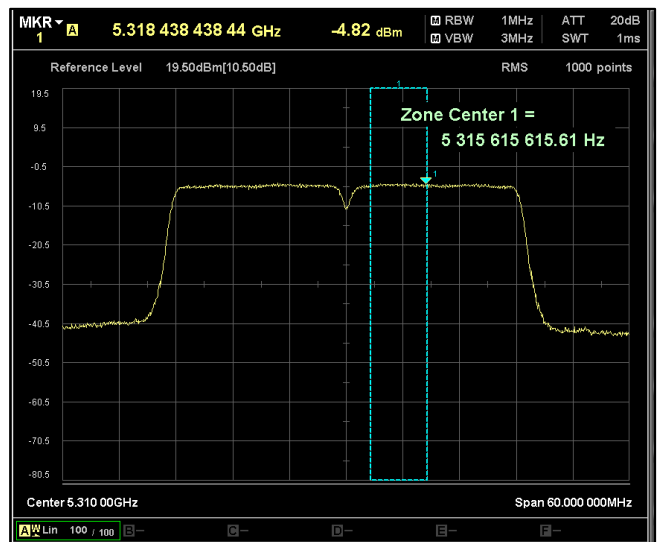

Channel Frequency 5310MHz