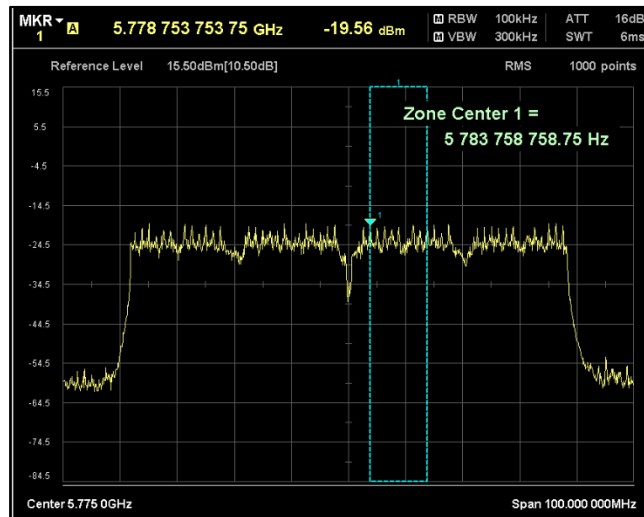

Channel Frequency 5210MHz

Channel Frequency 5290MHz

Channel Frequency 5530MHz

Channel Frequency 5690MHz

Channel Frequency 5775MHz

5GHz Test Plots

IN23ESPY 001

Modulation: 802.11 ax-mode\_HE80  
Data Rate : MCS 0