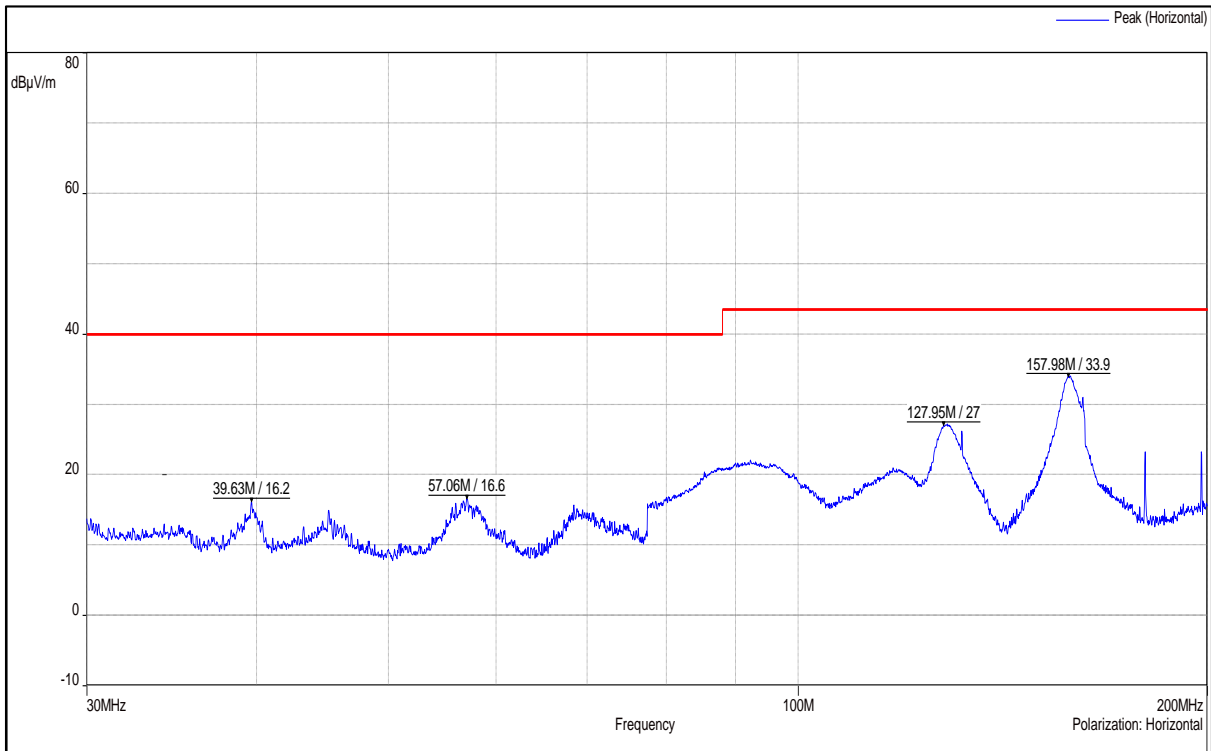

Data Rate : MCS 11

Channel Frequency 5210MHz

Channel Frequency 5290MHz

Channel Frequency 5530MHz

Channel Frequency 5690MHz

Channel Frequency 5775MHz

**4. Radiated unwanted emission in Spurious domain & Restricted Band of operation  
Below 1GHz**

Channel Frequency 30MHz – 200MHz

Polarization Vertical

Channel Frequency 30MHz – 200MHz

Polarization Horizontal

Channel Frequency 200MHz – 1GHz

Polarization Vertical

Channel Frequency 200MHz – 1GHz

Polarization Horizontal