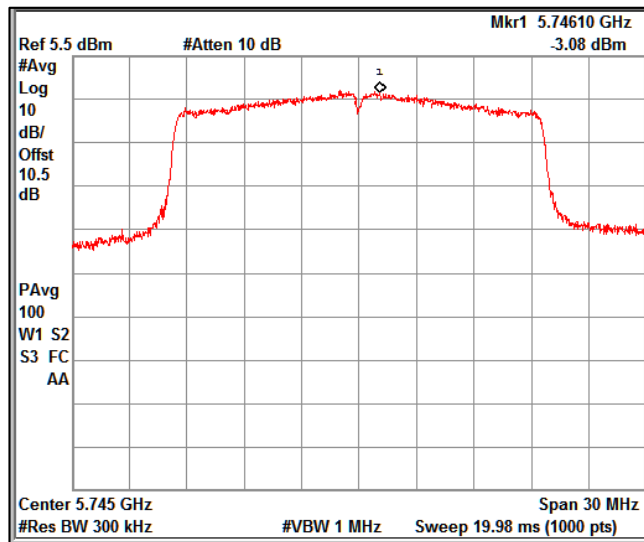

Channel Frequency 5745MHz