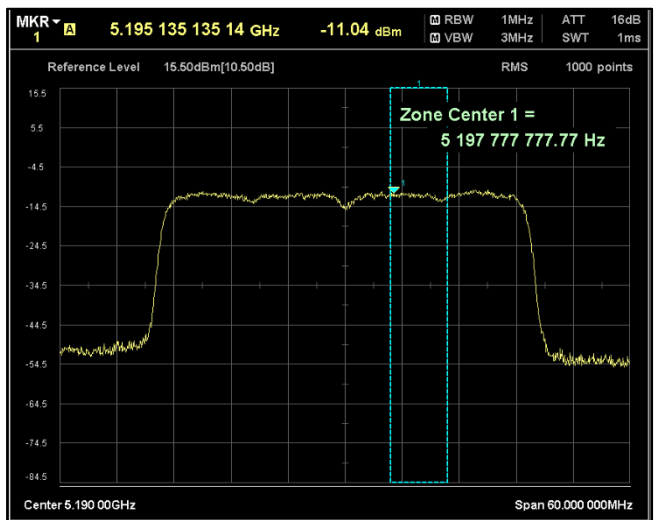

Channel Frequency 5270MHz

Channel Frequency 5310MHz

Channel Frequency 5510MHz

Channel Frequency 5590MHz

Channel Frequency 5670MHz

Channel Frequency 5710MHz

Channel Frequency 5755MHz

Channel Frequency 5795MHz

Modulation: 802.11 ax-mode\_HE40

Data Rate : MCS 11

Channel Frequency 5190MHz

Channel Frequency 5230MHz

Channel Frequency 5270MHz

Channel Frequency 5310MHz

Channel Frequency 5510MHz

Channel Frequency 5590MHz