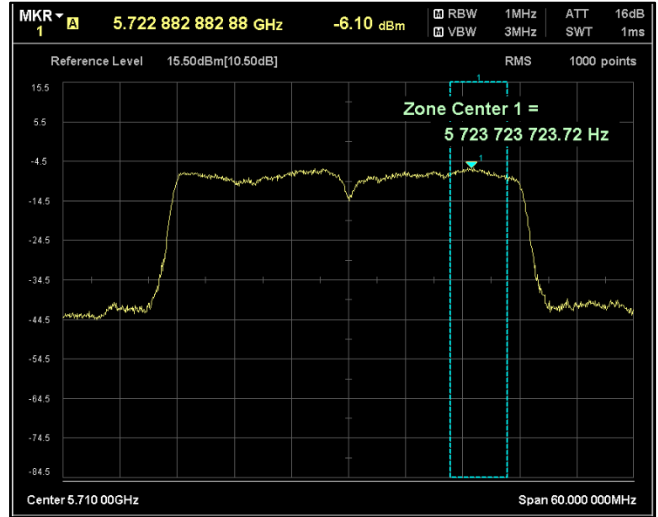

Channel Frequency 5510MHz

Channel Frequency 5590MHz

5GHz Test Plots

IN23ESPY 001

Channel Frequency 5670MHz

Channel Frequency 5710MHz

Channel Frequency 5755MHz

Channel Frequency 5795MHz