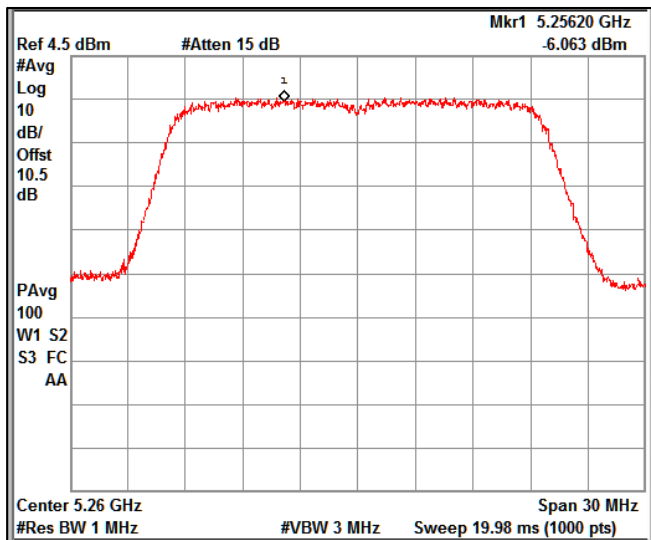

Channel Frequency 5260MHz