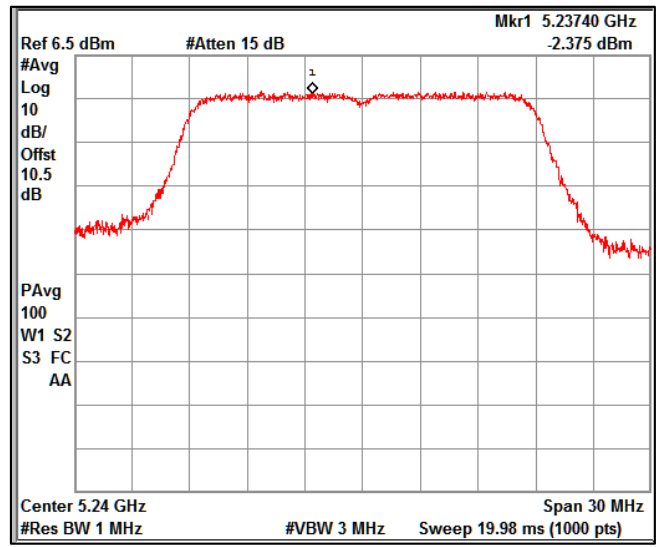

5GHz Test Plots

IN23ESPY 001

Modulation: 802.11 ac-mode\_VHT20  
Data Rate : MCS 8

Channel Frequency 5180MHz

Channel Frequency 5240MHz

Channel Frequency 5260MHz

Channel Frequency 5320MHz

Channel Frequency 5500MHz