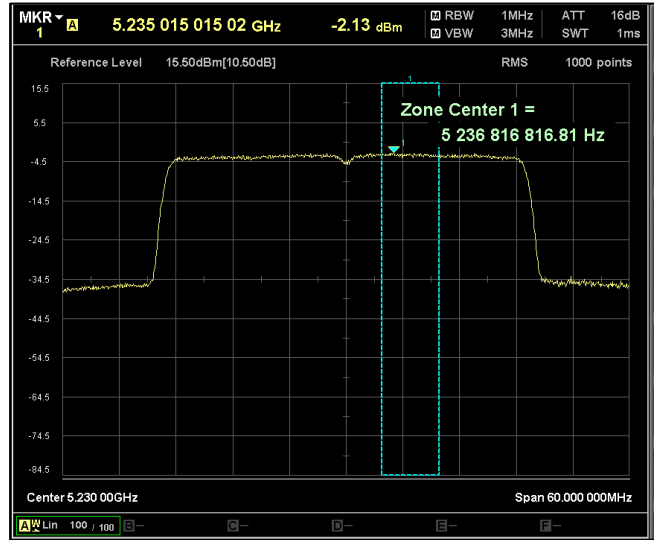

Channel Frequency 5710MHz

Channel Frequency 5755MHz

Channel Frequency 5795MHz

5GHz Test Plots

IN23ESPY 001

Modulation: 802.11 ax-mode\_HE40  
Data Rate : MCS 0

Channel Frequency 5190MHz

Channel Frequency 5230MHz