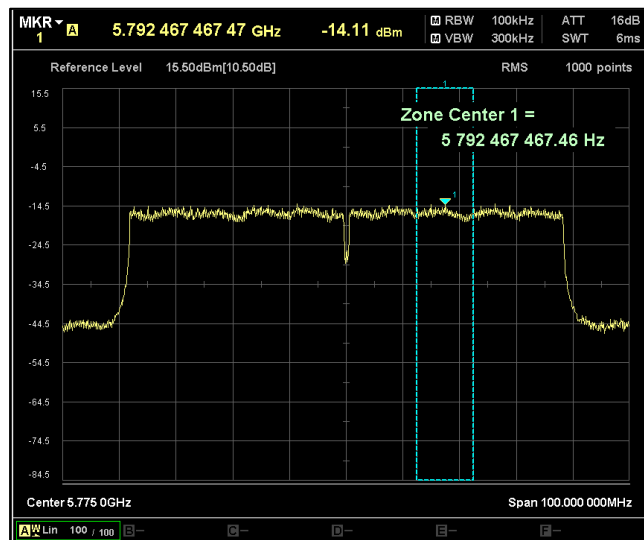

Modulation: 802.11 ac-mode\_VHT80  
Data Rate : MCS 0

Channel Frequency 5210MHz

Channel Frequency 5290MHz

Channel Frequency 5530MHz

Channel Frequency 5690MHz

Channel Frequency 5775MHz

Modulation: 802.11 ac-mode\_VHT80  
Data Rate : MCS 9