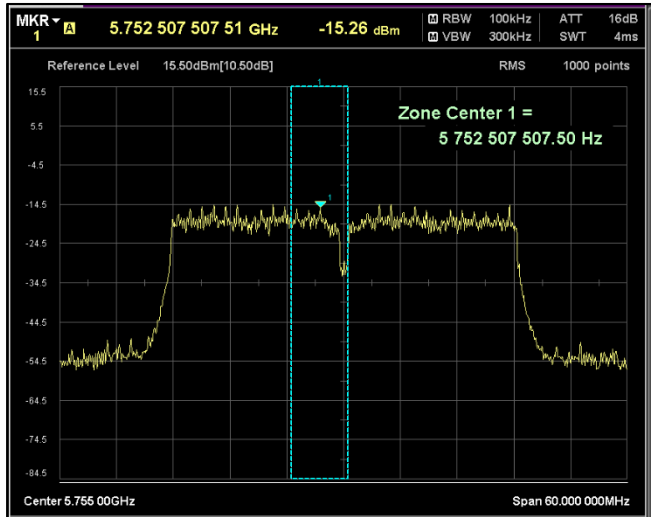

Channel Frequency 5755MHz