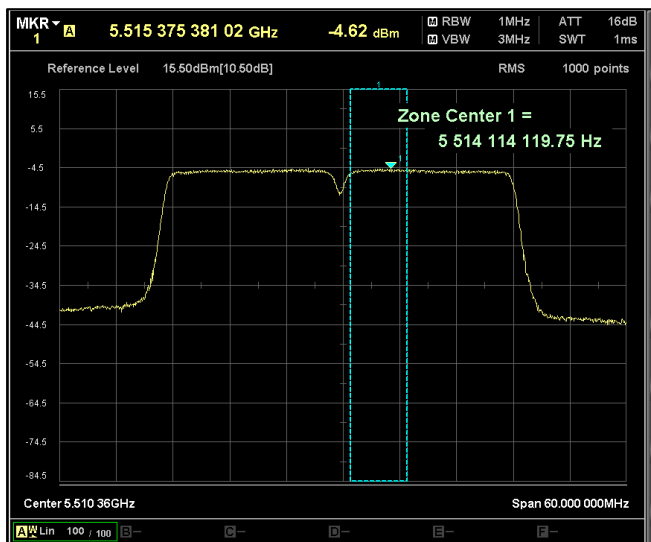

5GHz Test Plots

IN23ESPY 001

Modulation: 802.11 ac-mode\_VHT40  
Data Rate : MCS 0

Channel Frequency 5190MHz

Channel Frequency 5230MHz

Channel Frequency 5270MHz

Channel Frequency 5310MHz

Channel Frequency 5510MHz