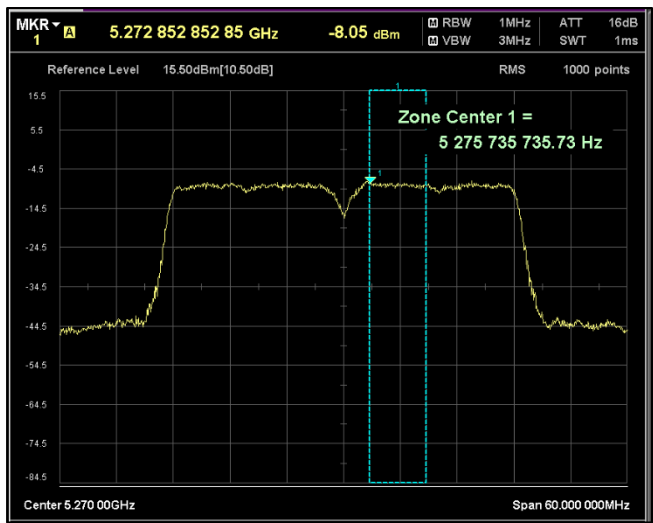

Channel Frequency 5270MHz