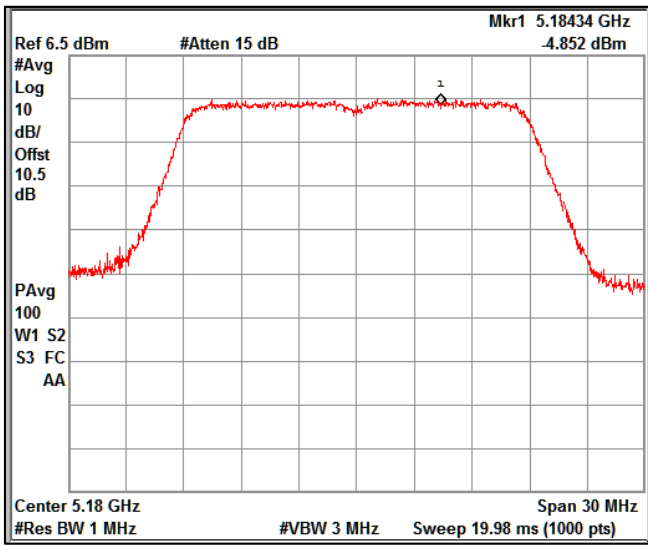

5GHz Test Plots

IN23ESPY 001

Modulation: 802.11 ac-mode\_VHT20  
Data Rate : MCS 8

Channel Frequency 5180MHz

Channel Frequency 5240MHz

Channel Frequency 5260MHz

Channel Frequency 5320MHz

Channel Frequency 5500MHz