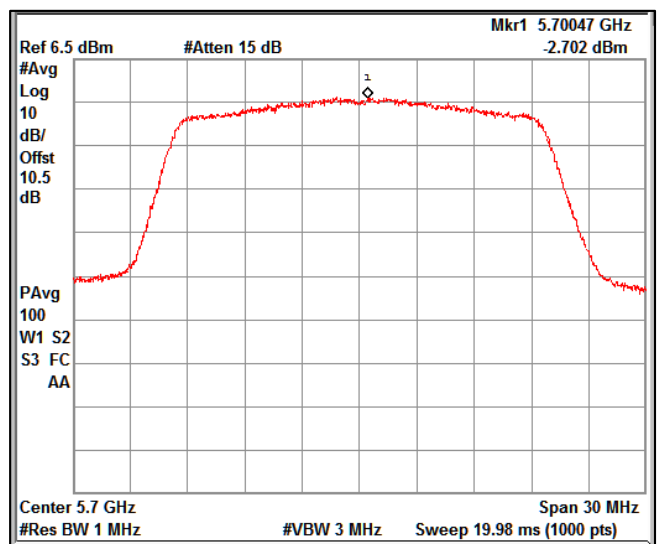

Modulation: 802.11 ax-mode\_HE20  
Data Rate : MCS 0

Channel Frequency 5180MHz

Channel Frequency 5240MHz

Channel Frequency 5260MHz

Channel Frequency 5320MHz

Channel Frequency 5500MHz

Channel Frequency 5700MHz