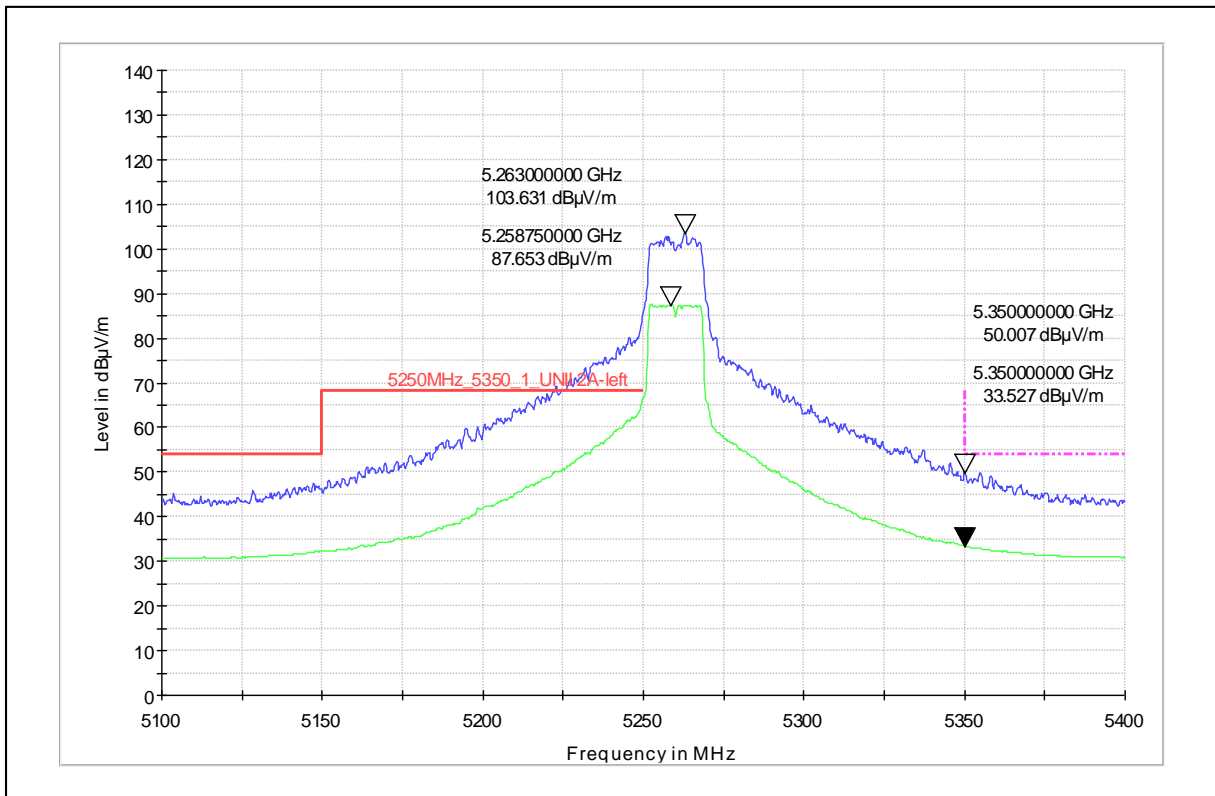

Modulation: 802.11a

Data Rate : 6Mbps

Channel Frequency - 5240MHz

Polarization -Vertical

Channel Frequency - 5240MHz

Polarization -Horizontal

Channel Frequency - 5240MHz

Polarization -Vertical

Channel Frequency - 5240MHz

Polarization -Horizontal

Modulation: 802.11a\_20MHz

Data Rate : 6Mbps

Channel Frequency - 5825MHz

Polarization –Vertical

Channel Frequency - 5825MHz

Polarization –Horizontal

Channel Frequency - 5825MHz

Polarization –Vertical

Channel Frequency - 5825MHz

Polarization –Horizontal

Modulation: 802.11a

Data Rate : 54Mbps

Channel Frequency - 5260MHz

Polarization -Vertical

Channel Frequency - 5260MHz

Polarization -Horizontal

Channel Frequency - 5260MHz

Polarization –Vertical

Channel Frequency - 5260MHz

Polarization –Horizontal