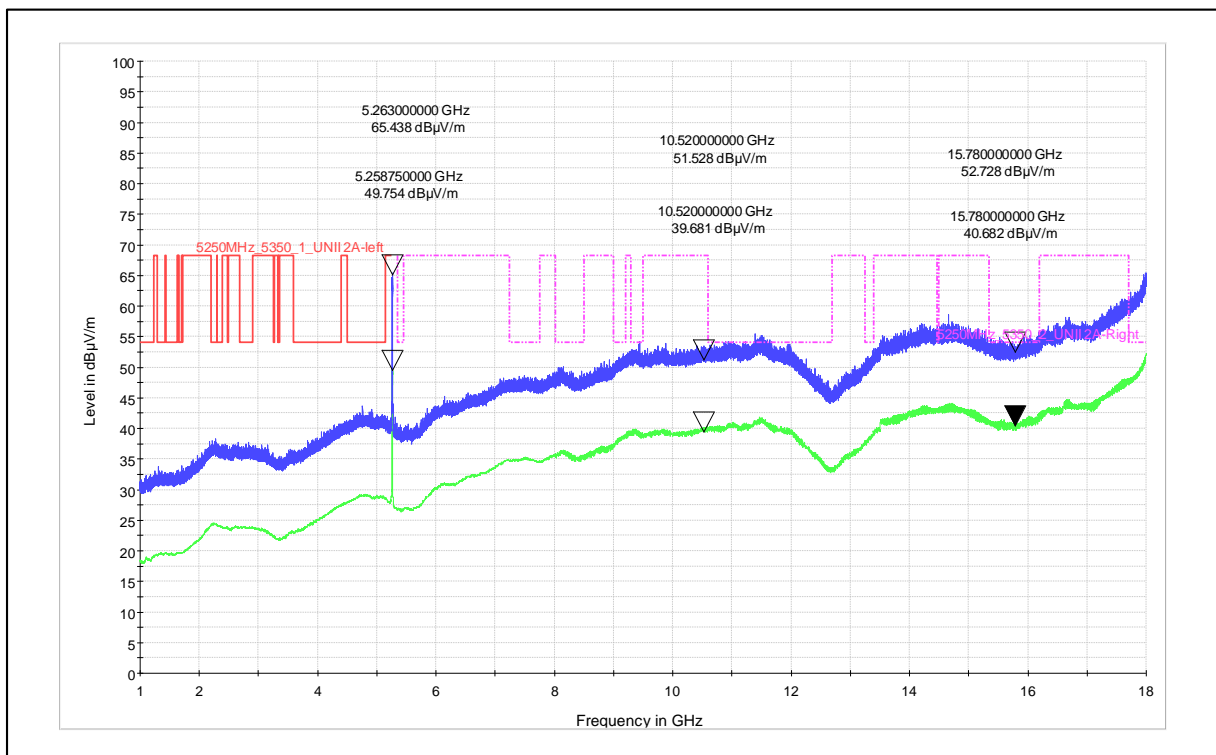

Modulation: 802.11a

Data Rate : 6Mbps

Channel Frequency - 5240MHz

Polarization -Vertical

Channel Frequency - 5240MHz

Polarization -Horizontal

Channel Frequency - 5240MHz

Polarization -Vertical

Channel Frequency - 5240MHz

Polarization -Horizontal

Modulation: 802.11a\_20MHz

Data Rate : 6Mbps

Channel Frequency - 5825MHz

Polarization –Vertical

Channel Frequency - 5825MHz

Polarization –Horizontal

Channel Frequency - 5825MHz

Polarization –Vertical

Channel Frequency - 5825MHz

Polarization –Horizontal

Modulation: 802.11a

Data Rate : 54Mbps

Channel Frequency - 5260MHz

Polarization -Vertical

Channel Frequency - 5260MHz

Polarization -Horizontal

Channel Frequency - 5260MHz

Polarization –Vertical

Channel Frequency - 5260MHz

Polarization –Horizontal