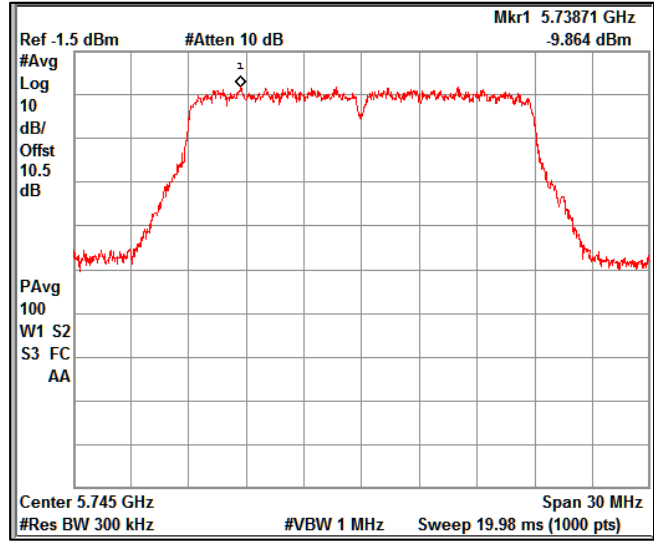

Channel Frequency 5745MHz