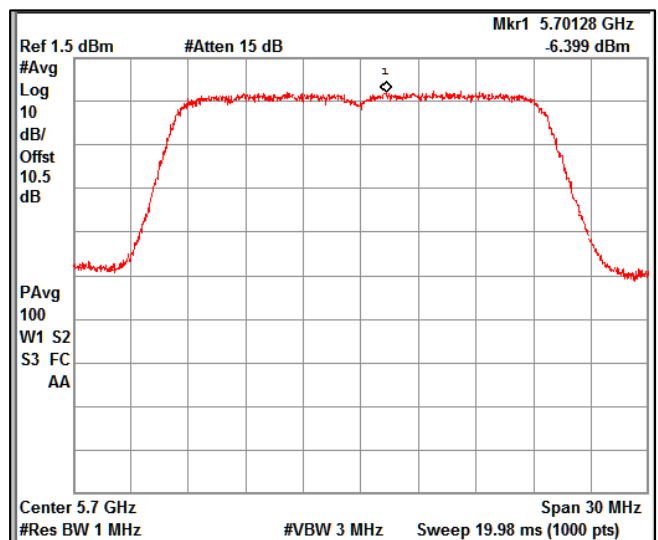

Data Rate : MCS 11

Channel Frequency 5180MHz

Channel Frequency 5240MHz

Channel Frequency 5260MHz

Channel Frequency 5320MHz

Channel Frequency 5500MHz

Channel Frequency 5700MHz

5GHz Test Plots