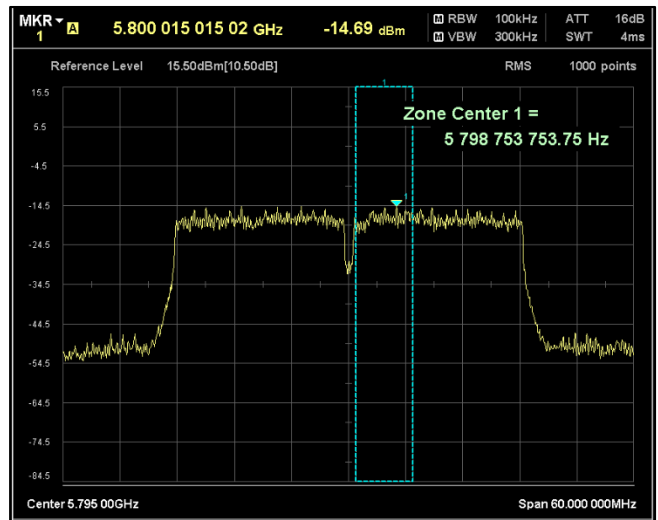

Channel Frequency 5510MHz

Channel Frequency 5590MHz

5GHz Test Plots

IN23ESPY 001

Channel Frequency 5670MHz

Channel Frequency 5710MHz

Channel Frequency 5755MHz

Channel Frequency 5795MHz