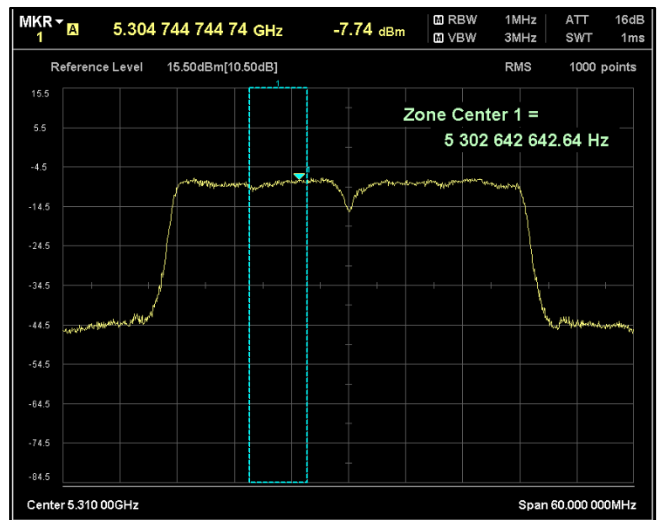

Channel Frequency 5755MHz

Channel Frequency 5795MHz

Modulation: 802.11 n-mode\_HT40  
Data Rate : MCS 7

Channel Frequency 5190MHz

Channel Frequency 5230MHz

Channel Frequency 5270MHz

Channel Frequency 5310MHz