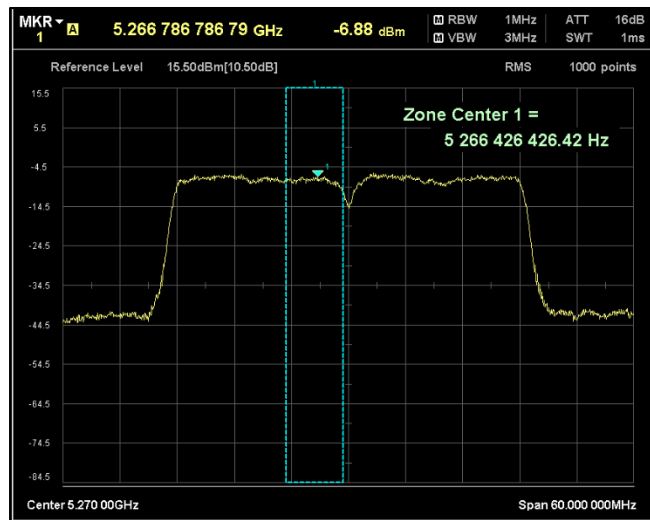

Channel Frequency 5755MHz

Channel Frequency 5795MHz

Modulation: 802.11 n-mode\_HT40  
Data Rate : MCS 7

Channel Frequency 5190MHz

Channel Frequency 5230MHz

Channel Frequency 5270MHz

Channel Frequency 5310MHz