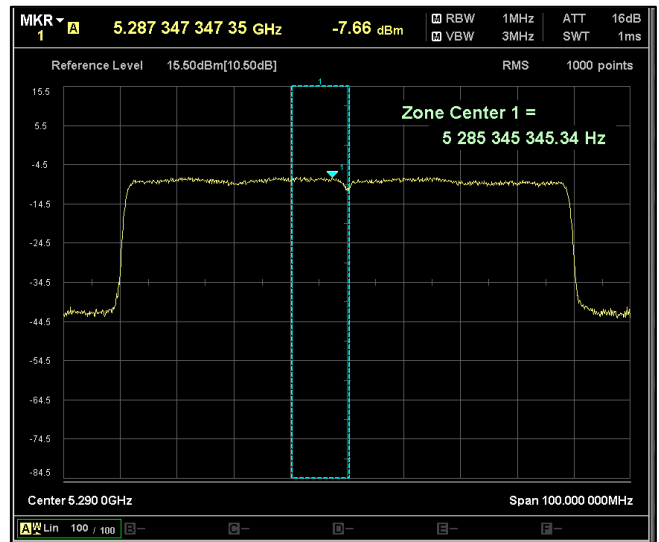

Channel Frequency 5290MHz