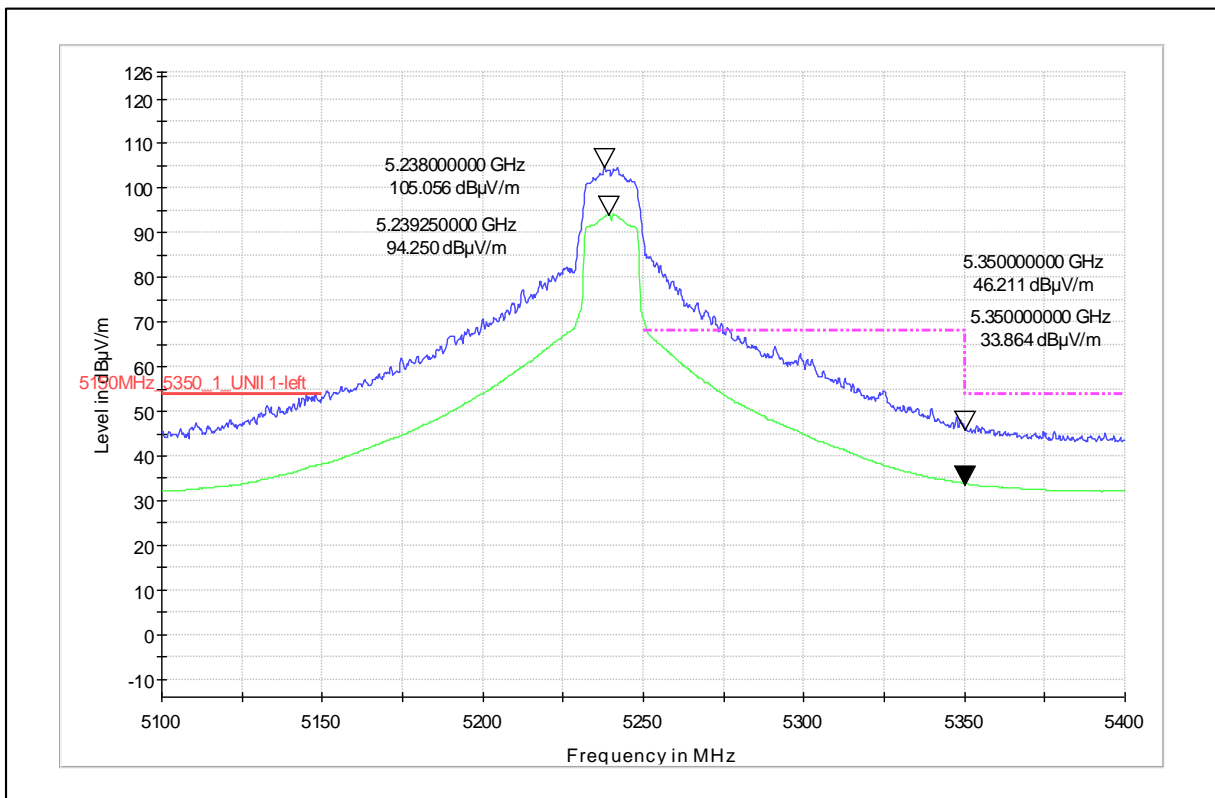

Channel Frequency 30MHz – 200MHz

Polarization Vertical

Channel Frequency 30MHz – 200MHz

Polarization Horizontal

Channel Frequency 200MHz – 1GHz

Polarization Vertical

Channel Frequency 200MHz – 1GHz

Polarization Horizontal

Modulation: 802.11a

Data Rate : 6Mbps

Channel Frequency - 5240MHz

Polarization -Vertical

Channel Frequency - 5240MHz

Polarization -Horizontal

Channel Frequency - 5240MHz

Polarization -Vertical

Channel Frequency - 5240MHz

Polarization -Horizontal

Modulation: 802.11a\_20MHz

Data Rate : 6Mbps

Channel Frequency - 5825MHz

Polarization –Vertical

Channel Frequency - 5825MHz

Polarization –Horizontal