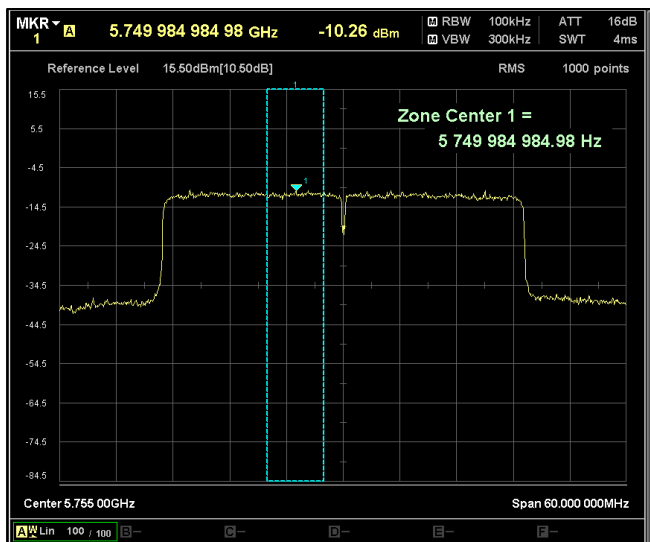

Channel Frequency 5270MHz

Channel Frequency 5310MHz

Channel Frequency 5510MHz

Channel Frequency 5590MHz

Channel Frequency 5670MHz

Channel Frequency 5710MHz

Channel Frequency 5755MHz

Channel Frequency 5795MHz

Modulation: 802.11 ax-mode\_HE40

Data Rate : MCS 11

Channel Frequency 5190MHz

Channel Frequency 5230MHz

Channel Frequency 5270MHz

Channel Frequency 5310MHz

Channel Frequency 5510MHz

Channel Frequency 5590MHz