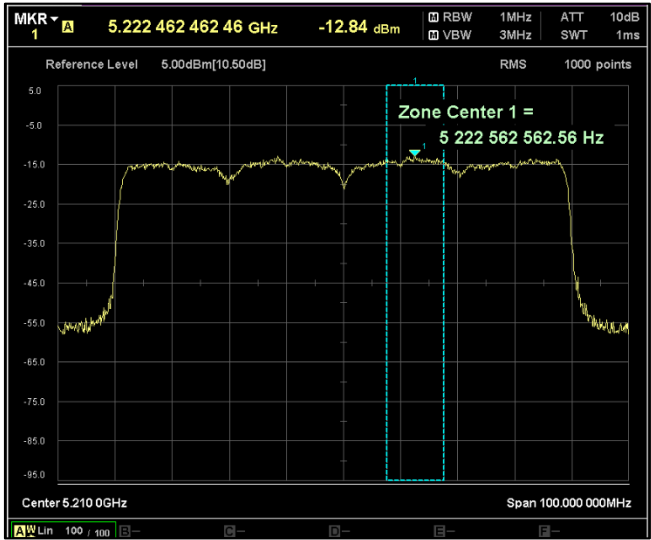

Channel Frequency 5210MHz

Channel Frequency 5290MHz

Channel Frequency 5530MHz

Channel Frequency 5690MHz

Channel Frequency 5775MHz

5GHz Test Plots

IN23ESPY 001

Modulation: 802.11 ax-mode\_HE80

Data Rate : MCS 11

Channel Frequency 5210MHz

Channel Frequency 5290MHz

Channel Frequency 5530MHz

Channel Frequency 5690MHz

Channel Frequency 5775MHz

**4. Radiated unwanted emission in Spurious domain & Restricted Band of operation  
Below 1GHz**