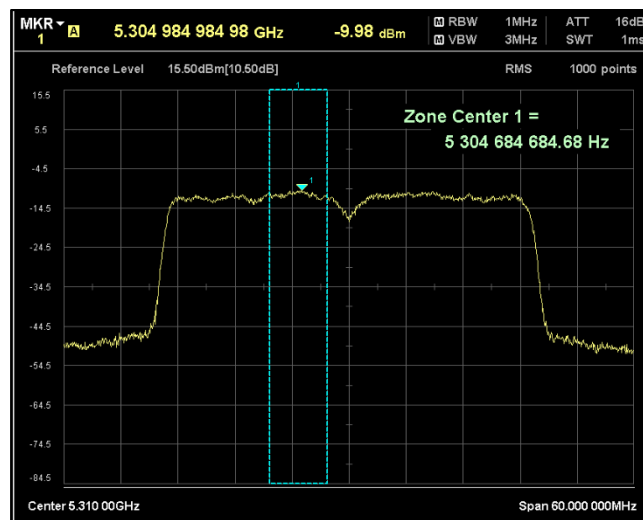

Modulation: 802.11 ax-mode\_HE40

Data Rate : MCS 11

Channel Frequency 5190MHz

Channel Frequency 5230MHz

Channel Frequency 5270MHz

Channel Frequency 5310MHz

Channel Frequency 5510MHz

Channel Frequency 5590MHz