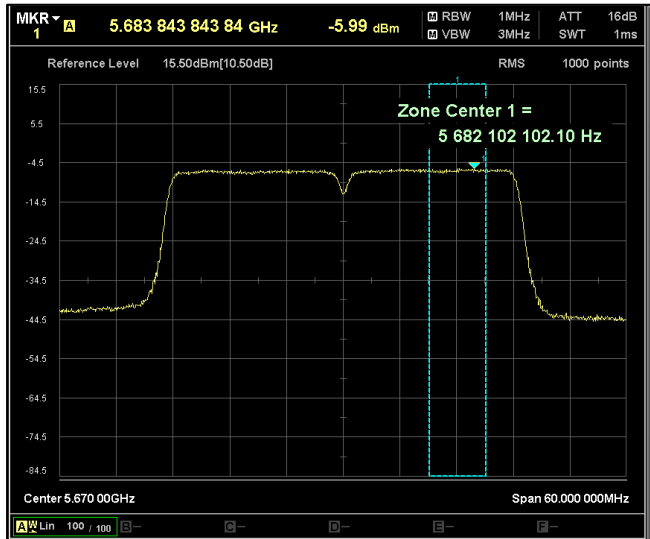

5GHz Test Plots

IN23ESPY 001

Modulation: 802.11 ac-mode\_VHT40  
Data Rate : MCS 0

Channel Frequency 5190MHz

Channel Frequency 5230MHz

Channel Frequency 5270MHz

Channel Frequency 5310MHz

Channel Frequency 5510MHz

Channel Frequency 5590MHz

Channel Frequency 5670MHz

Channel Frequency 5710MHz

Channel Frequency 5755MHz

Channel Frequency 5795MHz

Modulation: 802.11 ac-mode\_VHT40  
Data Rate : MCS 9

Channel Frequency 5190MHz