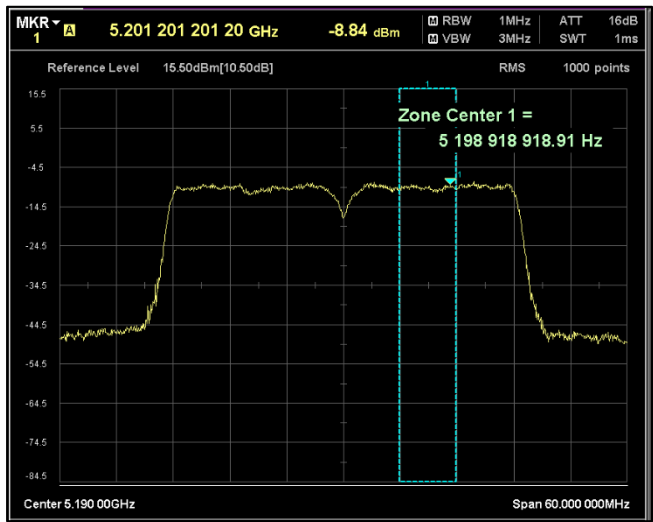

Channel Frequency 5590MHz

Channel Frequency 5670MHz

Channel Frequency 5710MHz

Channel Frequency 5755MHz

Channel Frequency 5795MHz

Modulation: 802.11 ac-mode\_VHT40  
Data Rate : MCS 9

Channel Frequency 5190MHz