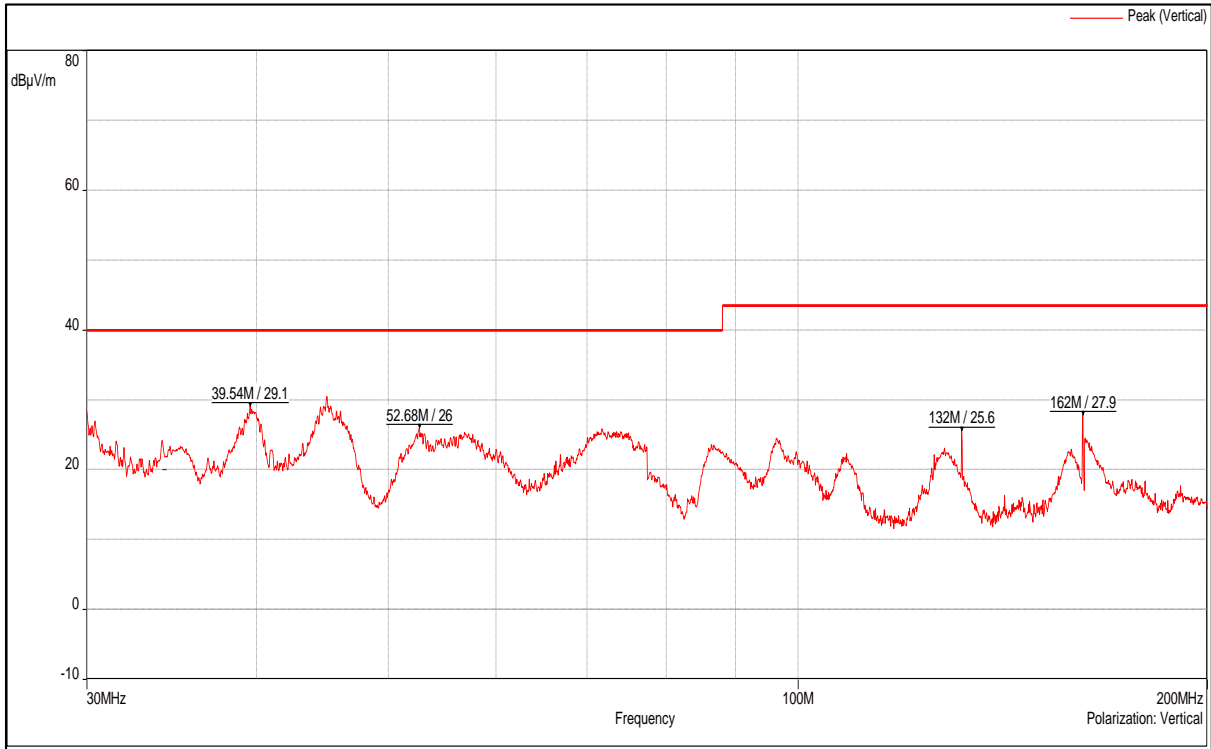

Data Rate : MCS 11

Channel Frequency 5210MHz

Channel Frequency 5290MHz

Channel Frequency 5530MHz

Channel Frequency 5690MHz

Channel Frequency 5775MHz

**4. Radiated unwanted emission in Spurious domain & Restricted Band of operation  
Below 1GHz**

Channel Frequency 30MHz – 200MHz

Polarization Vertical

Channel Frequency 30MHz – 200MHz

Polarization Horizontal

Channel Frequency 200MHz – 1GHz

Polarization Vertical

Channel Frequency 200MHz – 1GHz

Polarization Horizontal

Modulation: 802.11a

Data Rate : 6Mbps

Channel Frequency - 5240MHz

Polarization -Vertical

Channel Frequency - 5240MHz

Polarization -Horizontal

Channel Frequency - 5240MHz

Polarization -Vertical