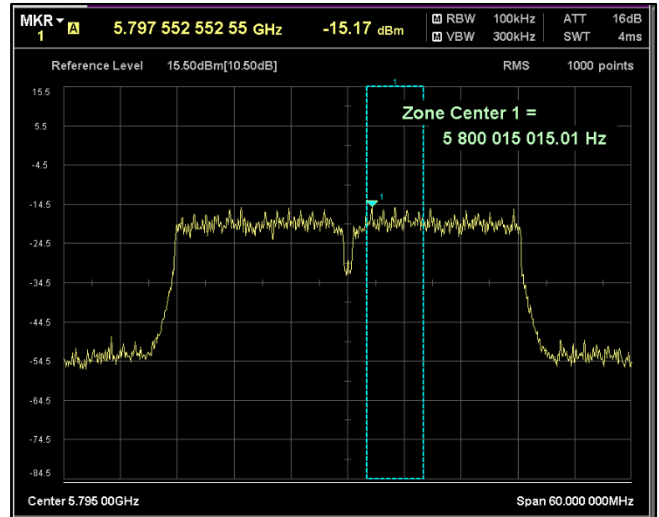

Channel Frequency 5795MHz