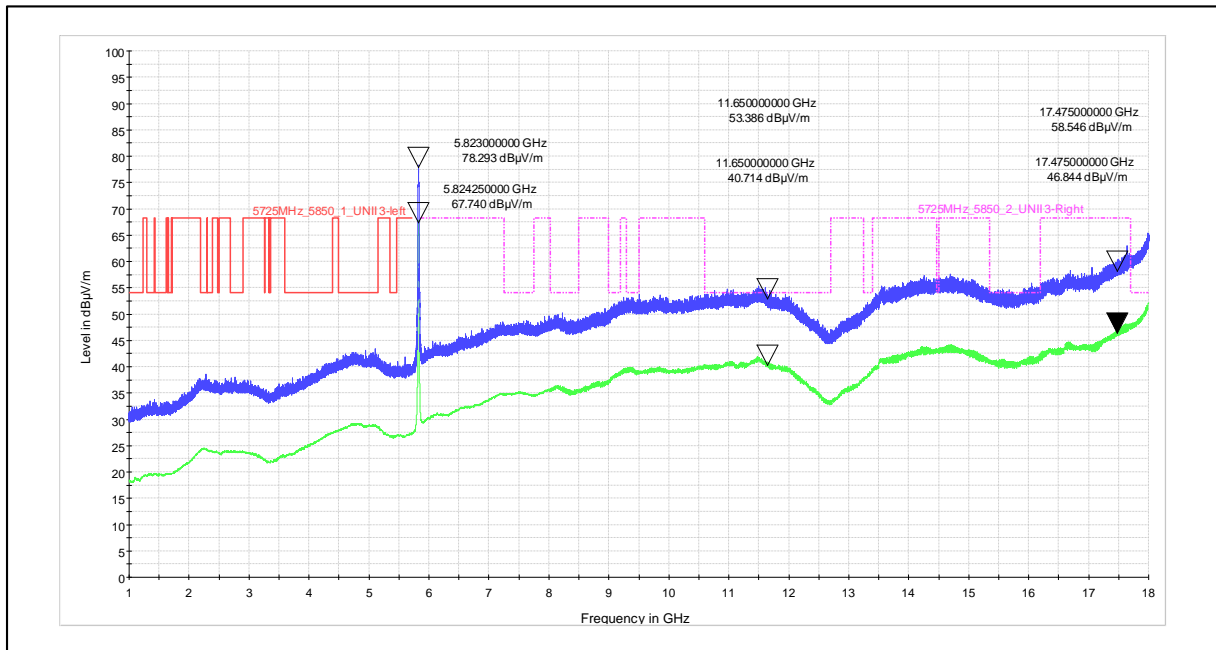

Modulation: 802.11a

Data Rate : 6Mbps

Channel Frequency - 5240MHz

Polarization -Vertical

Channel Frequency - 5240MHz

Polarization -Horizontal

Channel Frequency - 5240MHz

Polarization -Vertical

Channel Frequency - 5240MHz

Polarization -Horizontal

Modulation: 802.11a\_20MHz

Data Rate : 6Mbps

Channel Frequency - 5825MHz

Polarization –Vertical

Channel Frequency - 5825MHz

Polarization –Horizontal

Channel Frequency - 5825MHz

Polarization –Vertical

Channel Frequency - 5825MHz

Polarization –Horizontal

Modulation: 802.11a

Data Rate : 54Mbps

Channel Frequency - 5260MHz

Polarization -Vertical