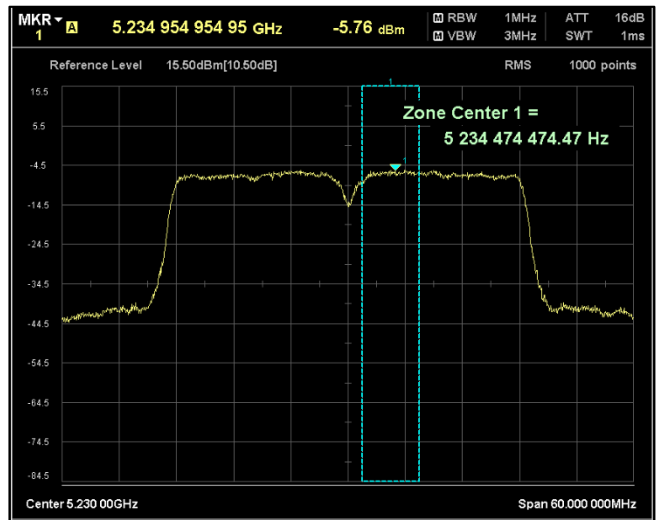

Channel Frequency 5755MHz

Channel Frequency 5795MHz

Modulation: 802.11 n-mode\_HT40  
Data Rate : MCS 7

Channel Frequency 5190MHz

Channel Frequency 5230MHz

Channel Frequency 5270MHz

Channel Frequency 5310MHz