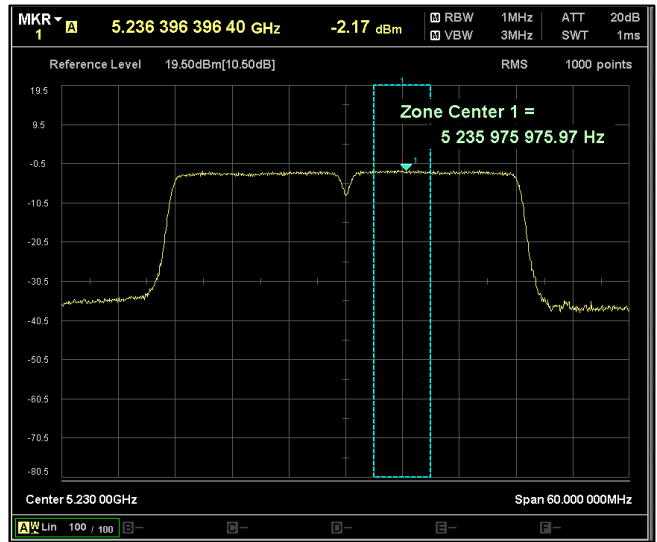

Channel Frequency 5230MHz