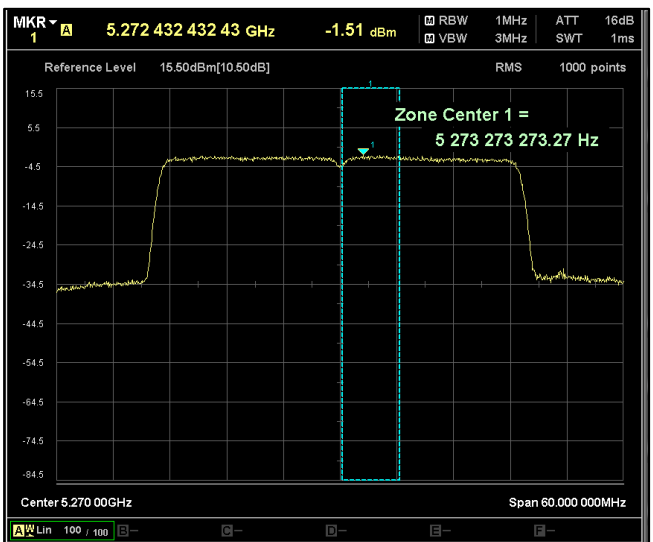

Channel Frequency 5710MHz

Channel Frequency 5755MHz

Channel Frequency 5795MHz

5GHz Test Plots

IN23ESPY 001

Modulation: 802.11 ax-mode\_HE40  
Data Rate : MCS 0

Channel Frequency 5190MHz

Channel Frequency 5230MHz