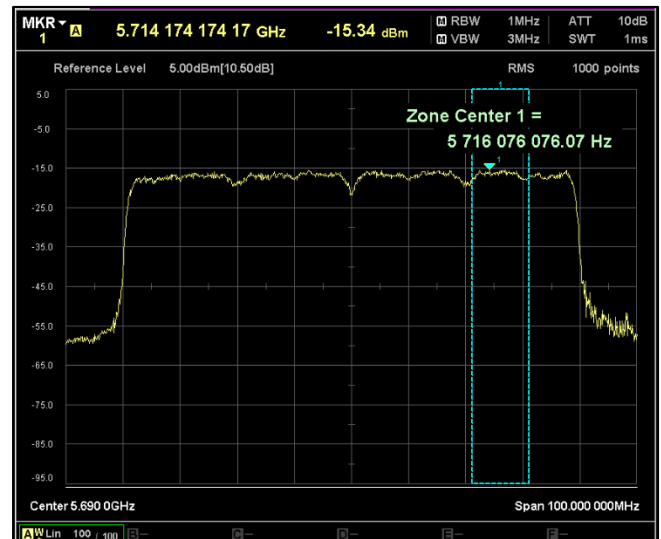

Data Rate : MCS 11

Channel Frequency 5210MHz

Channel Frequency 5290MHz

Channel Frequency 5530MHz

Channel Frequency 5690MHz

Channel Frequency 5775MHz

**4. Radiated unwanted emission in Spurious domain & Restricted Band of operation  
Below 1GHz**

Channel Frequency 30MHz – 200MHz

Polarization Vertical

Channel Frequency 30MHz – 200MHz

Polarization Horizontal

Channel Frequency 200MHz – 1GHz

Polarization Vertical

Channel Frequency 200MHz – 1GHz

Polarization Horizontal

Modulation: 802.11a

Data Rate : 6Mbps

Channel Frequency - 5240MHz

Polarization -Vertical

Channel Frequency - 5240MHz

Polarization -Horizontal

Channel Frequency - 5240MHz

Polarization -Vertical