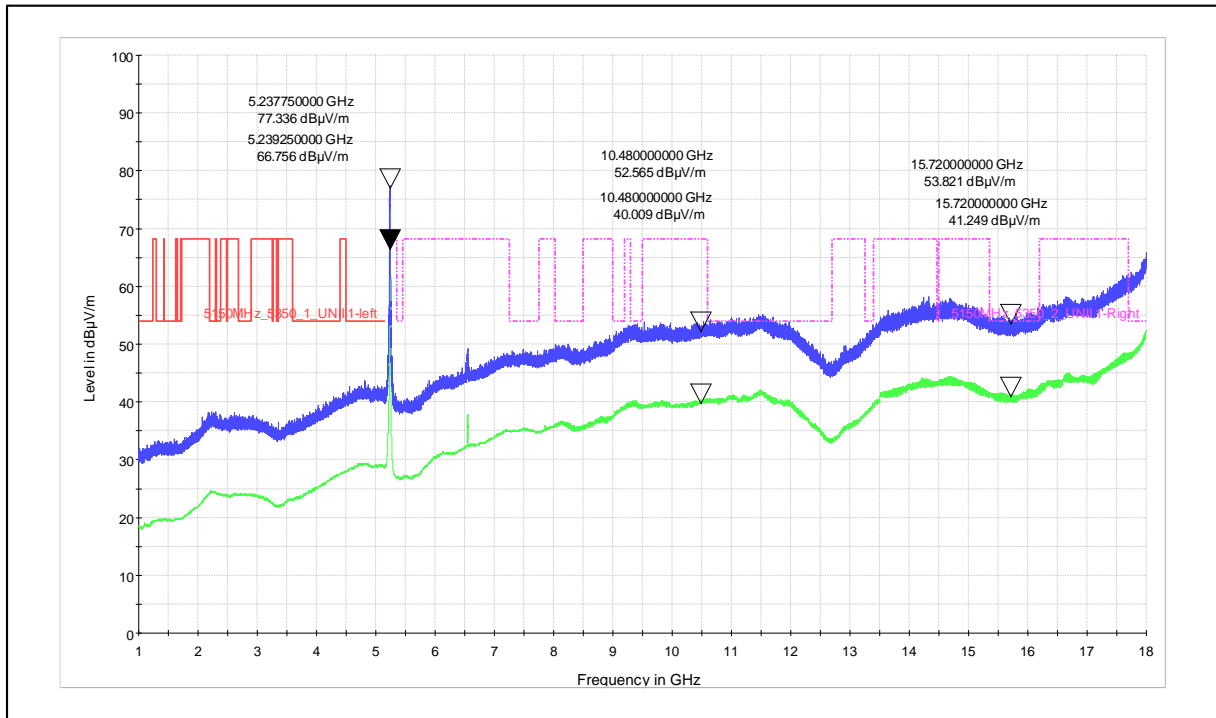

Channel Frequency 30MHz – 200MHz

Polarization Vertical

Channel Frequency 30MHz – 200MHz

Polarization Horizontal

Channel Frequency 200MHz – 1GHz

Polarization Vertical

Channel Frequency 200MHz – 1GHz

Polarization Horizontal

Modulation: 802.11a

Data Rate : 6Mbps

Channel Frequency - 5240MHz

Polarization -Vertical

Channel Frequency - 5240MHz

Polarization -Horizontal

Channel Frequency - 5240MHz

Polarization -Vertical

Channel Frequency - 5240MHz

Polarization -Horizontal

Modulation: 802.11a\_20MHz

Data Rate : 6Mbps

Channel Frequency - 5825MHz

Polarization –Vertical

Channel Frequency - 5825MHz

Polarization –Horizontal