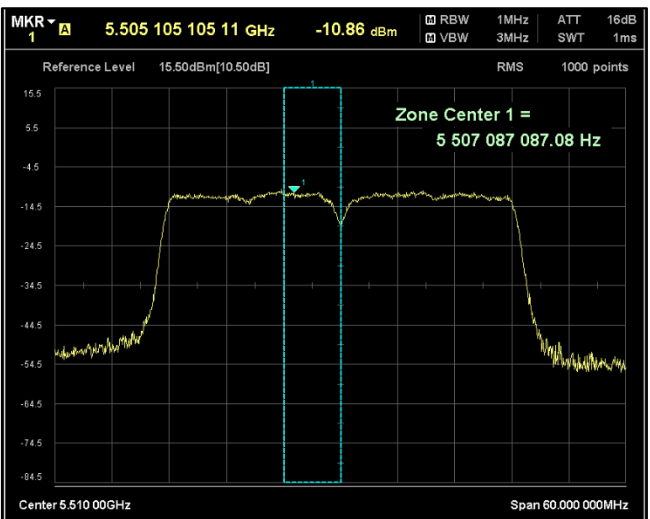

Channel Frequency 5755MHz

Channel Frequency 5795MHz

Modulation: 802.11 n-mode\_HT40  
Data Rate : MCS 7

Channel Frequency 5190MHz

Channel Frequency 5230MHz

Channel Frequency 5270MHz

Channel Frequency 5310MHz