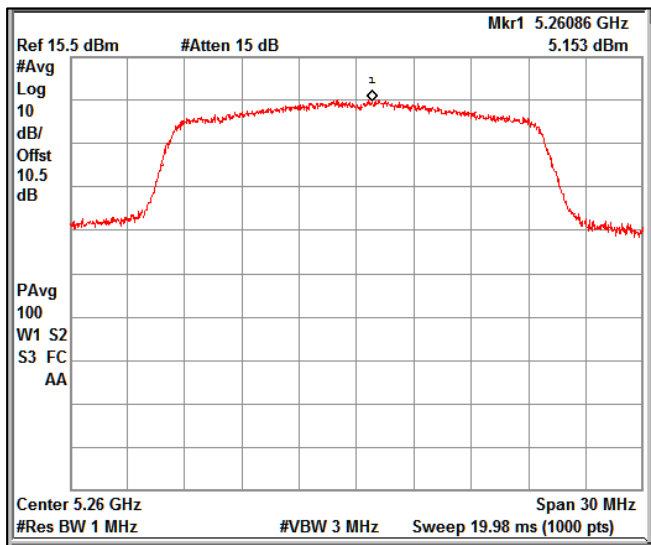

Channel Frequency 5700MHz

5GHz Test Plots

IN23ESPY 001

Channel Frequency 5720MHz

Channel Frequency 5745MHz

Channel Frequency 5825MHz

5GHz Test Plots

IN23ESPY 001

Modulation: 802.11 ax-mode\_HE20  
Data Rate : MCS 0

Channel Frequency 5180MHz

Channel Frequency 5240MHz

Channel Frequency 5260MHz

Channel Frequency 5320MHz

Channel Frequency 5500MHz

Channel Frequency 5700MHz