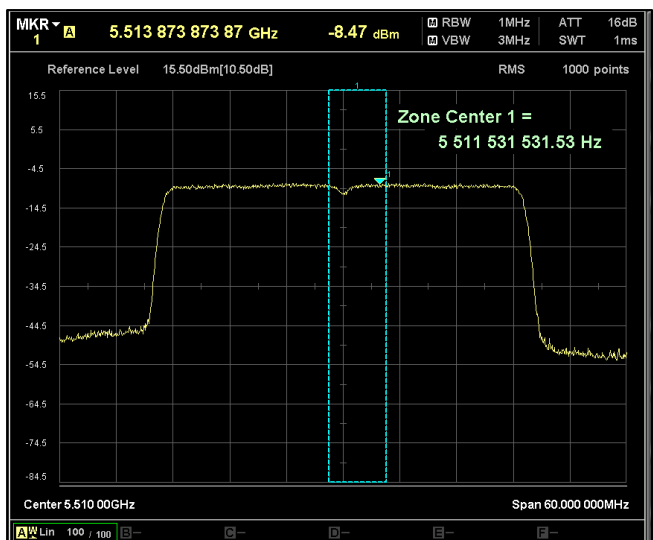

Channel Frequency 5510MHz