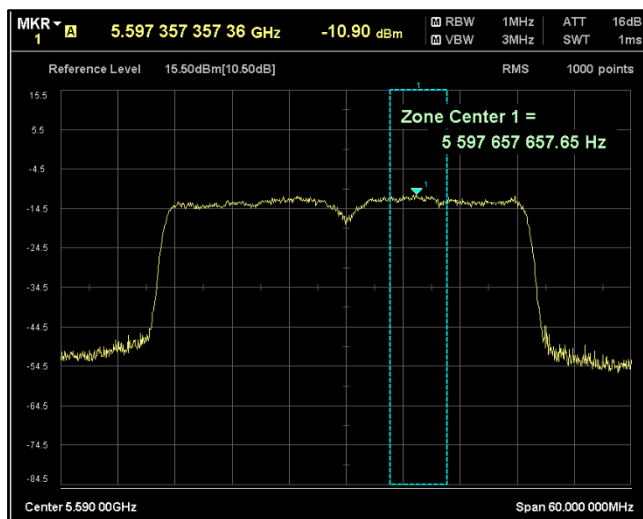

Modulation: 802.11 ax-mode\_HE40

Data Rate : MCS 11

Channel Frequency 5190MHz

Channel Frequency 5230MHz

Channel Frequency 5270MHz

Channel Frequency 5310MHz

Channel Frequency 5510MHz

Channel Frequency 5590MHz