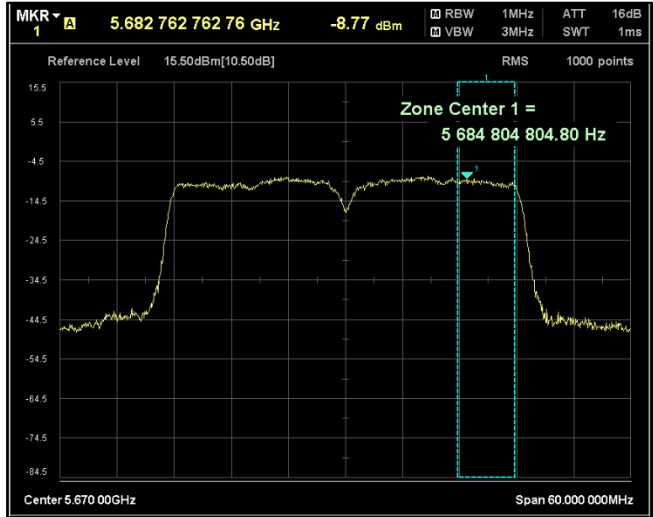

5GHz Test Plots

IN23ESPY 001

Channel Frequency 5670MHz