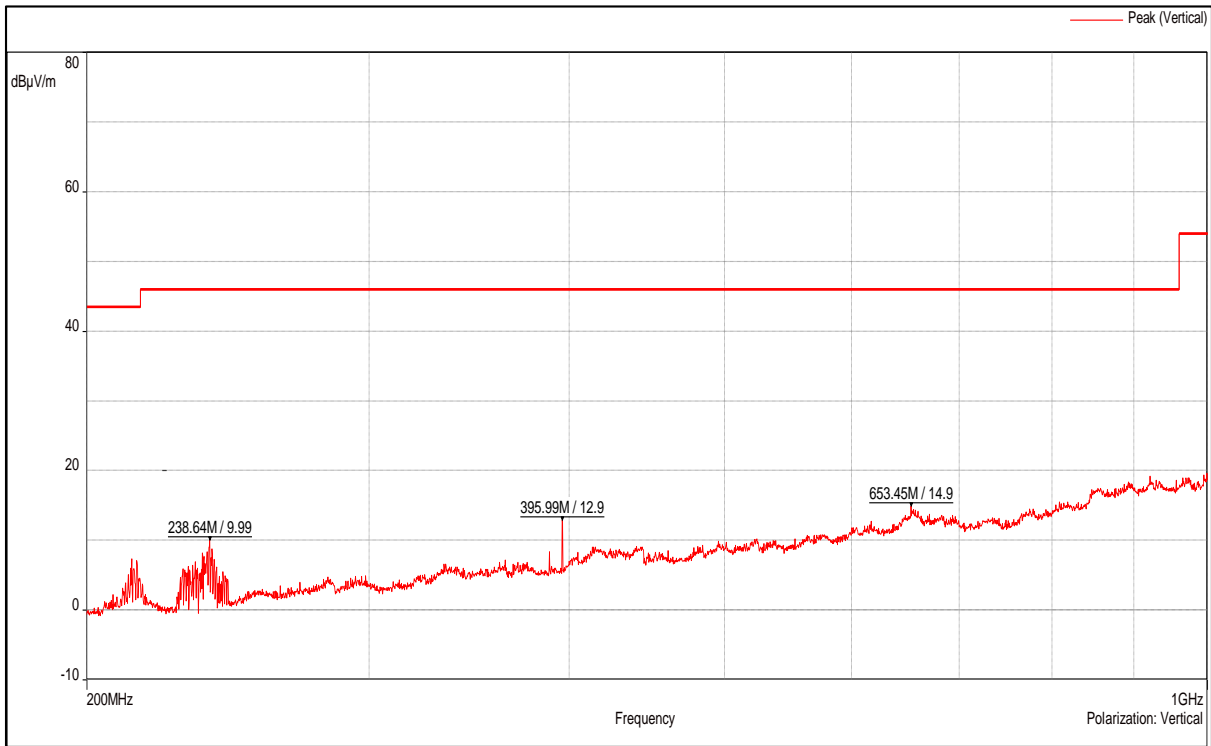

Data Rate : MCS 11

Channel Frequency 5210MHz

Channel Frequency 5290MHz

Channel Frequency 5530MHz

Channel Frequency 5690MHz

Channel Frequency 5775MHz

**4. Radiated unwanted emission in Spurious domain & Restricted Band of operation  
Below 1GHz**

Channel Frequency 30MHz – 200MHz

Polarization Vertical

Channel Frequency 30MHz – 200MHz

Polarization Horizontal

Channel Frequency 200MHz – 1GHz

Polarization Vertical

Channel Frequency 200MHz – 1GHz

Polarization Horizontal