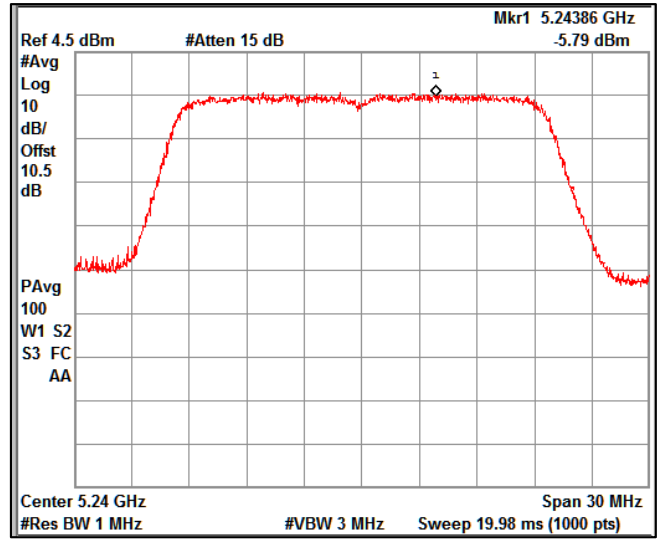

Channel Frequency 5240MHz