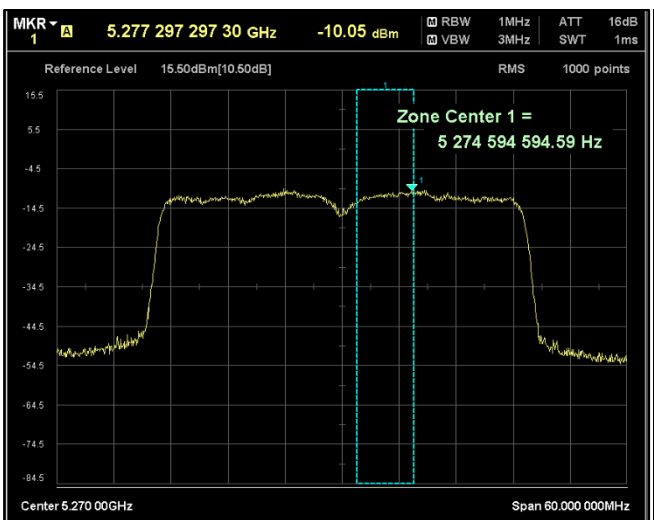

Modulation: 802.11 ax-mode\_HE40

Data Rate : MCS 11

Channel Frequency 5190MHz

Channel Frequency 5230MHz

Channel Frequency 5270MHz

Channel Frequency 5310MHz

Channel Frequency 5510MHz

Channel Frequency 5590MHz