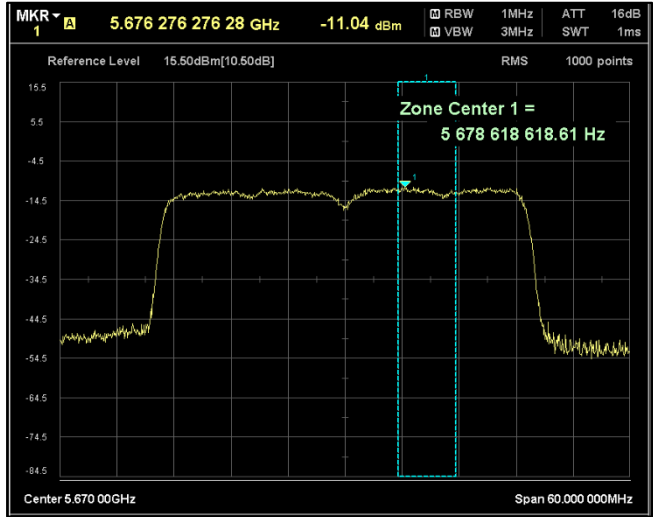

5GHz Test Plots

IN23ESPY 001

Channel Frequency 5670MHz