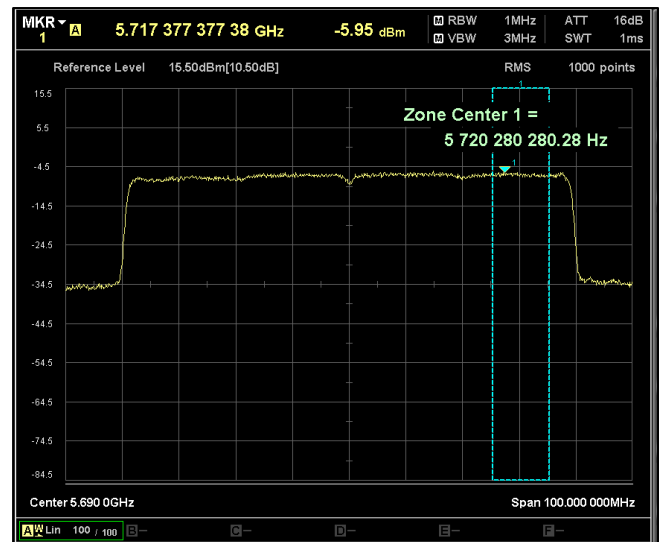

Modulation: 802.11 ac-mode\_VHT80  
Data Rate : MCS 0

Channel Frequency 5210MHz

Channel Frequency 5290MHz

Channel Frequency 5530MHz

Channel Frequency 5690MHz

Channel Frequency 5775MHz

Modulation: 802.11 ac-mode\_VHT80  
Data Rate : MCS 9

Channel Frequency 5210MHz

Channel Frequency 5290MHz

Channel Frequency 5530MHz

Channel Frequency 5690MHz

Channel Frequency 5775MHz

5GHz Test Plots

IN23ESPY 001

Modulation: 802.11 ax-mode\_HE80  
Data Rate : MCS 0

Channel Frequency 5210MHz

Channel Frequency 5290MHz

Channel Frequency 5530MHz

Channel Frequency 5690MHz

Channel Frequency 5775MHz

5GHz Test Plots

IN23ESPY 001

Modulation: 802.11 ax-mode\_HE80