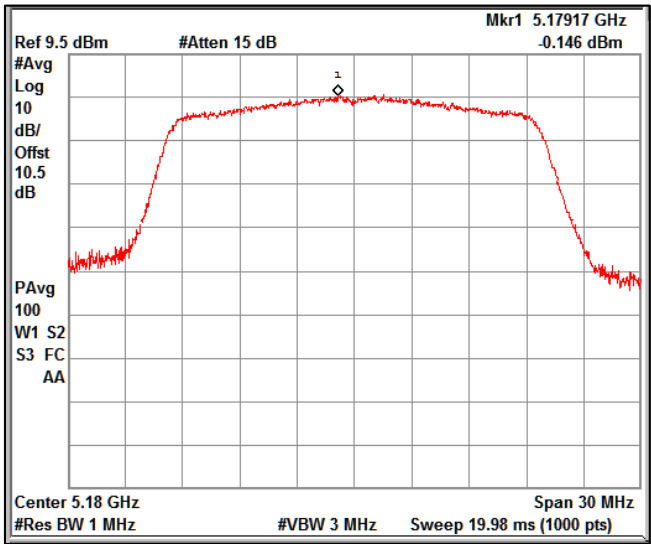

5GHz Test Plots

IN23ESPY 001

Modulation: 802.11 ax-mode_HE20
Data Rate : MCS 0

Channel Frequency 5180MHz