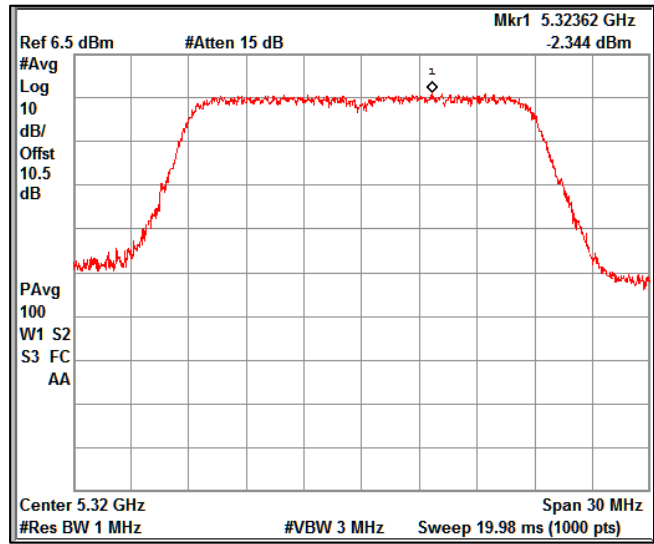

5GHz Test Plots

IN23ESPY 001

Modulation: 802.11 ac-mode\_VHT20  
Data Rate : MCS 8

Channel Frequency 5180MHz

Channel Frequency 5240MHz

Channel Frequency 5260MHz

Channel Frequency 5320MHz

Channel Frequency 5500MHz