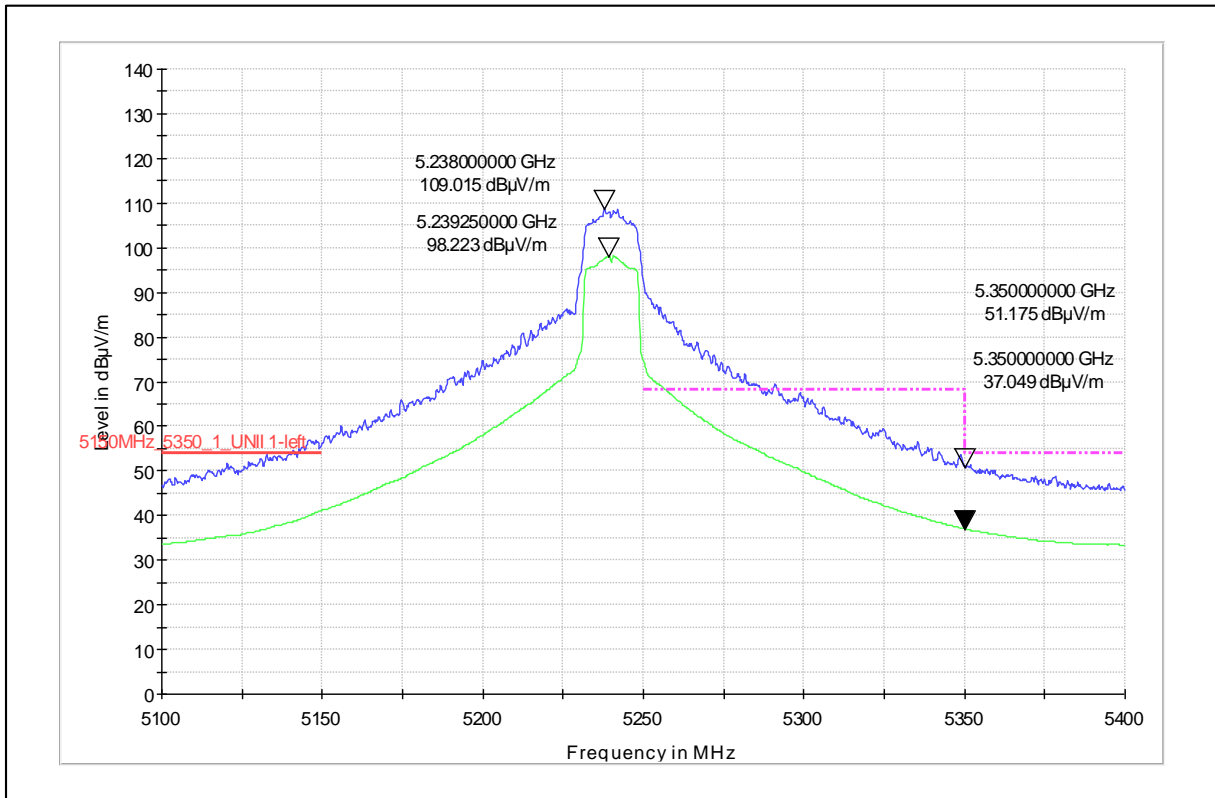

Channel Frequency 30MHz – 200MHz

Polarization Vertical

Channel Frequency 30MHz – 200MHz

Polarization Horizontal

Channel Frequency 200MHz – 1GHz

Polarization Vertical

Channel Frequency 200MHz – 1GHz

Polarization Horizontal

Modulation: 802.11a

Data Rate : 6Mbps

Channel Frequency - 5240MHz

Polarization -Vertical

Channel Frequency - 5240MHz

Polarization -Horizontal

Channel Frequency - 5240MHz

Polarization -Vertical

Channel Frequency - 5240MHz

Polarization -Horizontal

Modulation: 802.11a\_20MHz

Data Rate : 6Mbps

Channel Frequency - 5825MHz

Polarization –Vertical

Channel Frequency - 5825MHz

Polarization –Horizontal