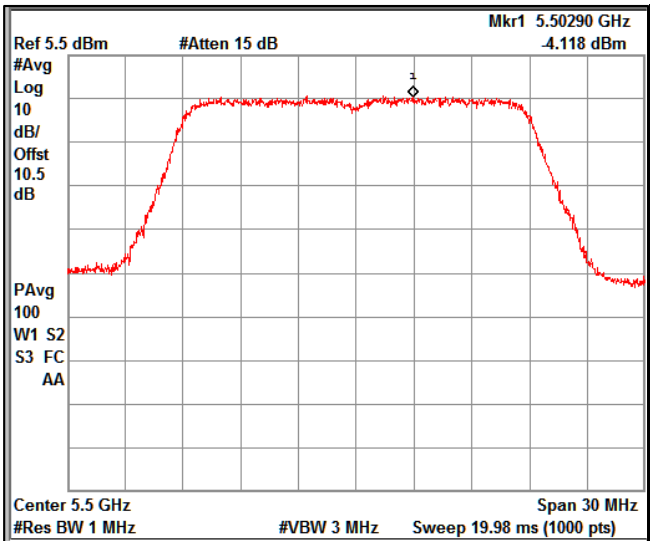

5GHz Test Plots

IN23ESPY 001

Modulation: 802.11 ac-mode\_VHT20  
Data Rate : MCS 8

Channel Frequency 5180MHz

Channel Frequency 5240MHz

Channel Frequency 5260MHz

Channel Frequency 5320MHz

Channel Frequency 5500MHz