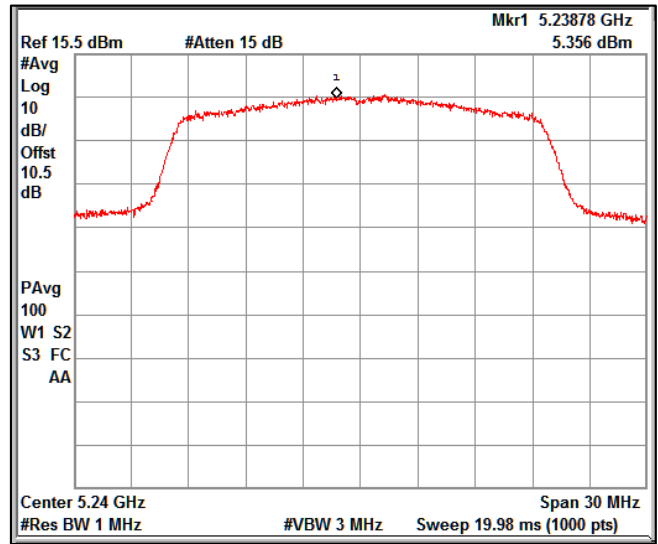

5GHz Test Plots

IN23ESPY 001

Modulation: 802.11 ac-mode\_VHT20  
Data Rate : MCS 8

Channel Frequency 5180MHz

Channel Frequency 5240MHz

Channel Frequency 5260MHz

Channel Frequency 5320MHz

Channel Frequency 5500MHz

Channel Frequency 5700MHz

5GHz Test Plots

IN23ESPY 001

Channel Frequency 5720MHz

Channel Frequency 5745MHz

Channel Frequency 5825MHz

5GHz Test Plots

IN23ESPY 001

Modulation: 802.11 ax-mode\_HE20  
Data Rate : MCS 0

Channel Frequency 5180MHz

Channel Frequency 5240MHz

Channel Frequency 5260MHz

Channel Frequency 5320MHz

Channel Frequency 5500MHz

Channel Frequency 5700MHz