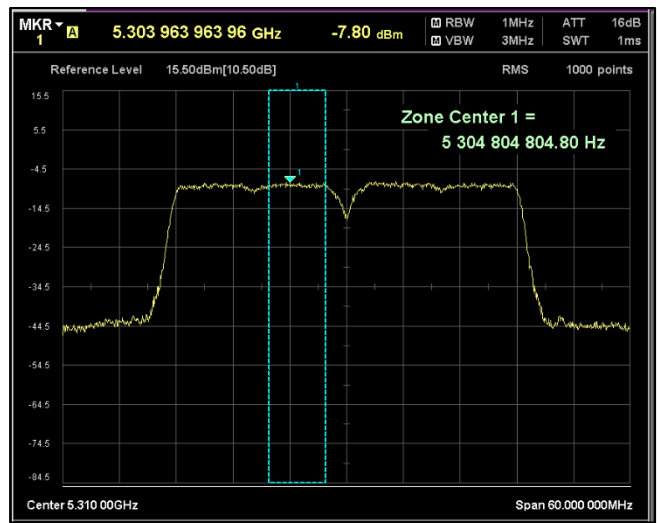

Channel Frequency 5310MHz