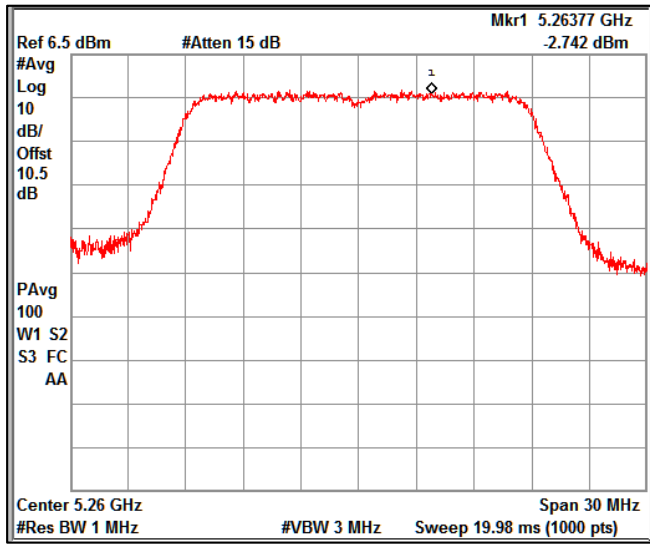

5GHz Test Plots

IN23ESPY 001

Modulation: 802.11 ac-mode\_VHT20  
Data Rate : MCS 8

Channel Frequency 5180MHz

Channel Frequency 5240MHz

Channel Frequency 5260MHz

Channel Frequency 5320MHz

Channel Frequency 5500MHz