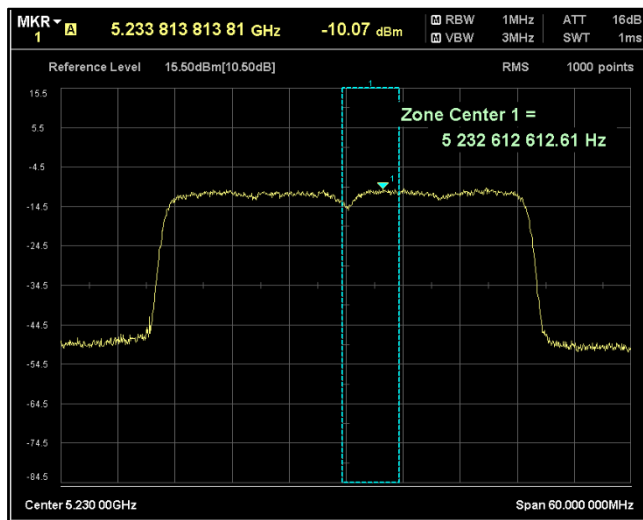

Channel Frequency 5270MHz

Channel Frequency 5310MHz

Channel Frequency 5510MHz

Channel Frequency 5590MHz

Channel Frequency 5670MHz

Channel Frequency 5710MHz

Channel Frequency 5755MHz

Channel Frequency 5795MHz

Modulation: 802.11 ax-mode\_HE40

Data Rate : MCS 11

Channel Frequency 5190MHz

Channel Frequency 5230MHz

Channel Frequency 5270MHz

Channel Frequency 5310MHz

Channel Frequency 5510MHz

Channel Frequency 5590MHz