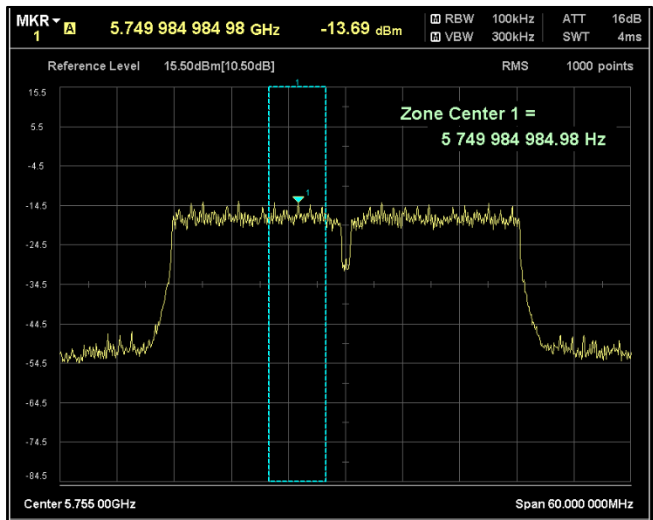

Channel Frequency 5510MHz

Channel Frequency 5590MHz

5GHz Test Plots

IN23ESPY 001

Channel Frequency 5670MHz

Channel Frequency 5710MHz

Channel Frequency 5755MHz

Channel Frequency 5795MHz