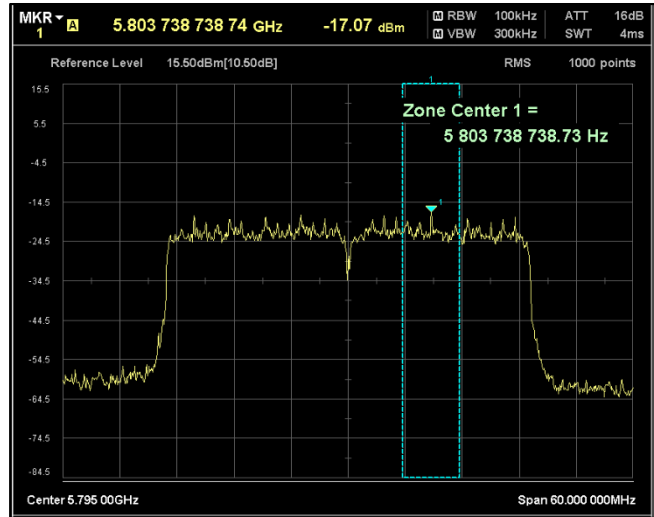

5GHz Test Plots

IN23ESPY 001

Channel Frequency 5670MHz

Channel Frequency 5710MHz

Channel Frequency 5755MHz

Channel Frequency 5795MHz

5GHz Test Plots

IN23ESPY 001

Modulation: 802.11 ac-mode\_VHT80  
Data Rate : MCS 0

Channel Frequency 5210MHz

Channel Frequency 5290MHz

Channel Frequency 5530MHz

Channel Frequency 5690MHz

Channel Frequency 5775MHz

Modulation: 802.11 ac-mode\_VHT80  
Data Rate : MCS 9