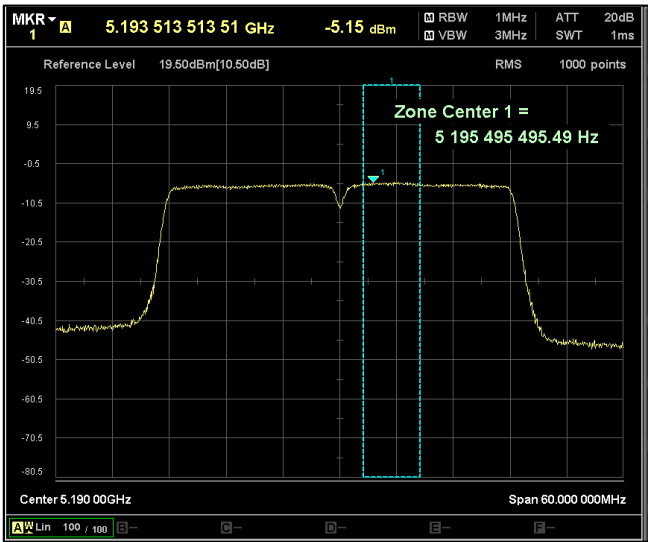

IN23ESPY 001

Channel Frequency 5720MHz

Channel Frequency 5745MHz

Channel Frequency 5825MHz

5GHz Test Plots

IN23ESPY 001

Modulation: 802.11 n-mode\_HT40

Data Rate : MCS 0