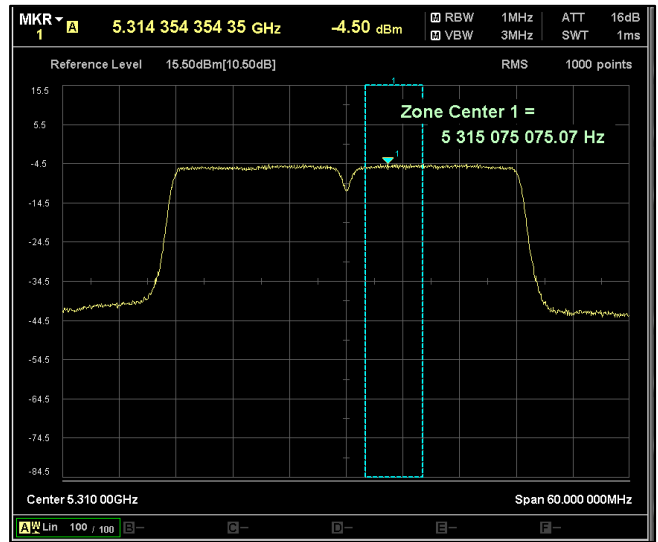

5GHz Test Plots

IN23ESPY 001

Modulation: 802.11 ac-mode\_VHT40  
Data Rate : MCS 0

Channel Frequency 5190MHz

Channel Frequency 5230MHz

Channel Frequency 5270MHz

Channel Frequency 5310MHz

Channel Frequency 5510MHz