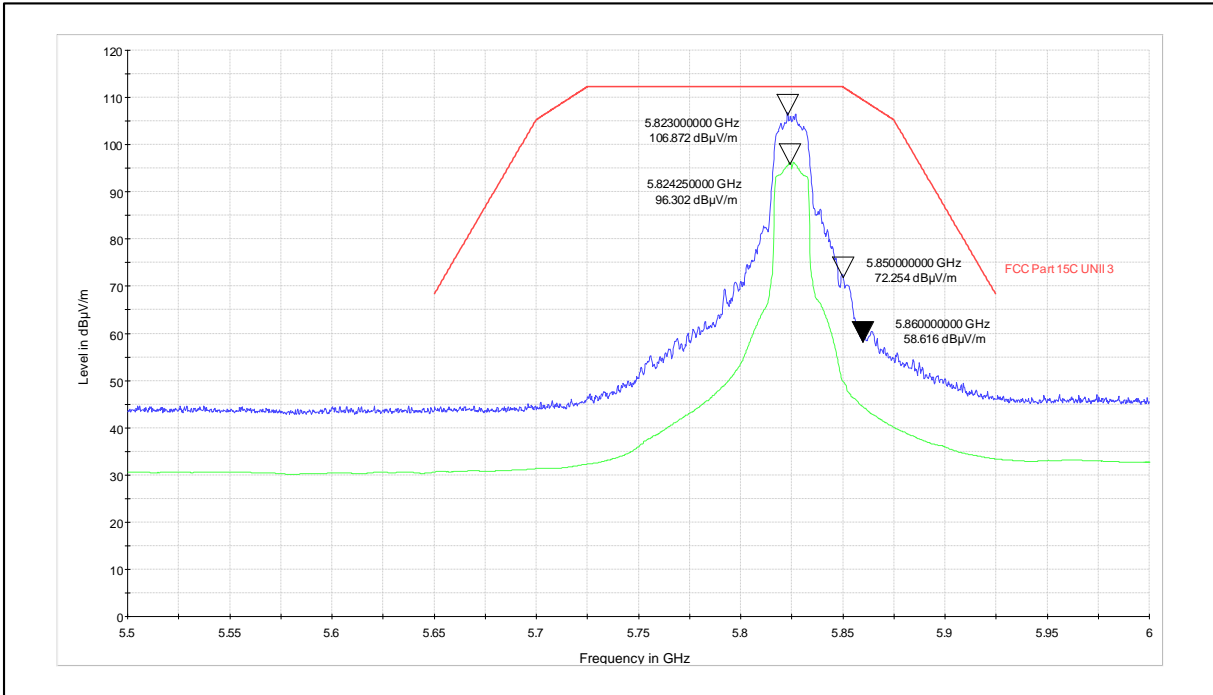

Modulation: 802.11a

Data Rate : 6Mbps

Channel Frequency - 5240MHz

Polarization -Vertical

Channel Frequency - 5240MHz

Polarization -Horizontal

Channel Frequency - 5240MHz

Polarization -Vertical

Channel Frequency - 5240MHz

Polarization -Horizontal

Modulation: 802.11a\_20MHz

Data Rate : 6Mbps

Channel Frequency - 5825MHz

Polarization –Vertical

Channel Frequency - 5825MHz

Polarization –Horizontal

Channel Frequency - 5825MHz

Polarization –Vertical

Channel Frequency - 5825MHz

Polarization –Horizontal

Modulation: 802.11a

Data Rate : 54Mbps

Channel Frequency - 5260MHz

Polarization -Vertical