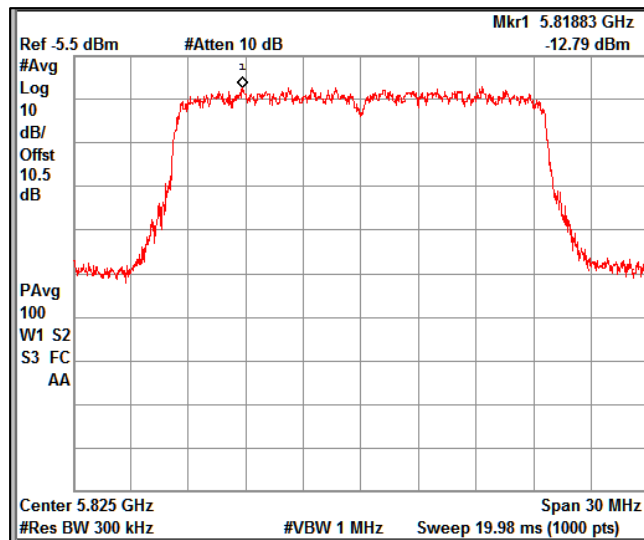

Channel Frequency 5825MHz