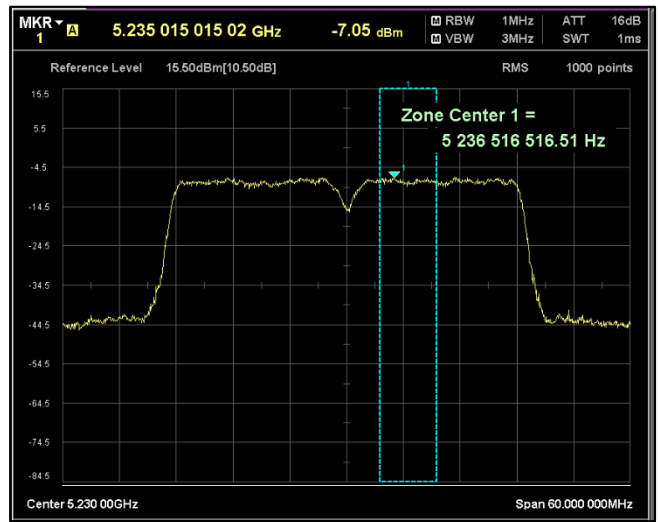

Channel Frequency 5590MHz

Channel Frequency 5670MHz

Channel Frequency 5710MHz

Channel Frequency 5755MHz

Channel Frequency 5795MHz

Modulation: 802.11 ac-mode\_VHT40  
Data Rate : MCS 9

Channel Frequency 5190MHz