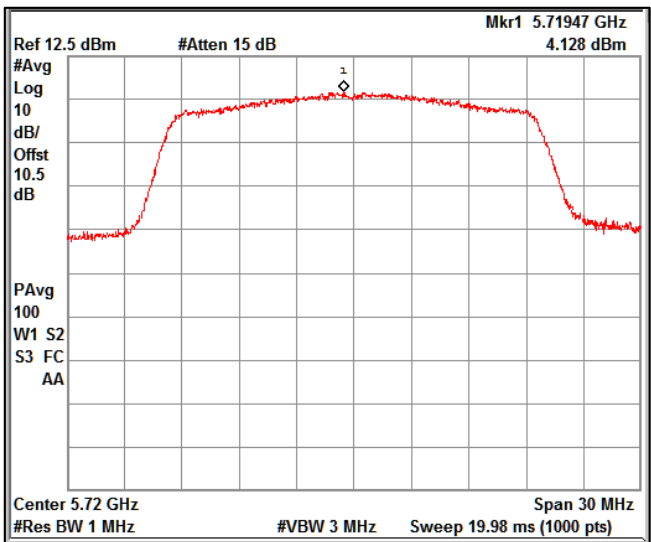

5GHz Test Plots

IN23ESPY 001

Channel Frequency 5720MHz