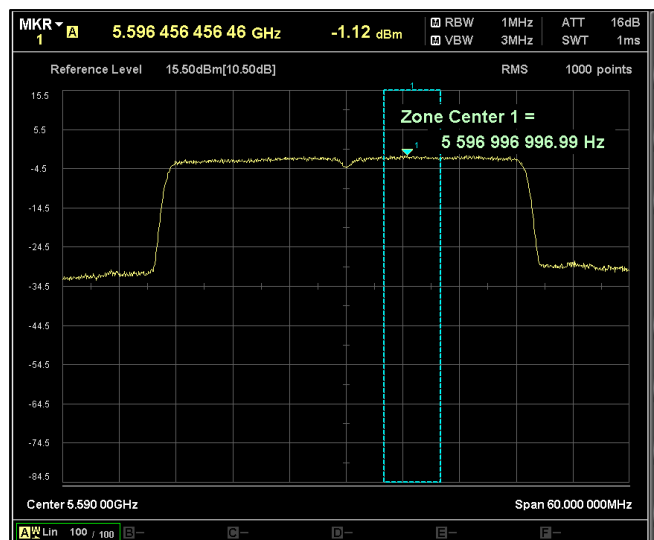

Channel Frequency 5590MHz