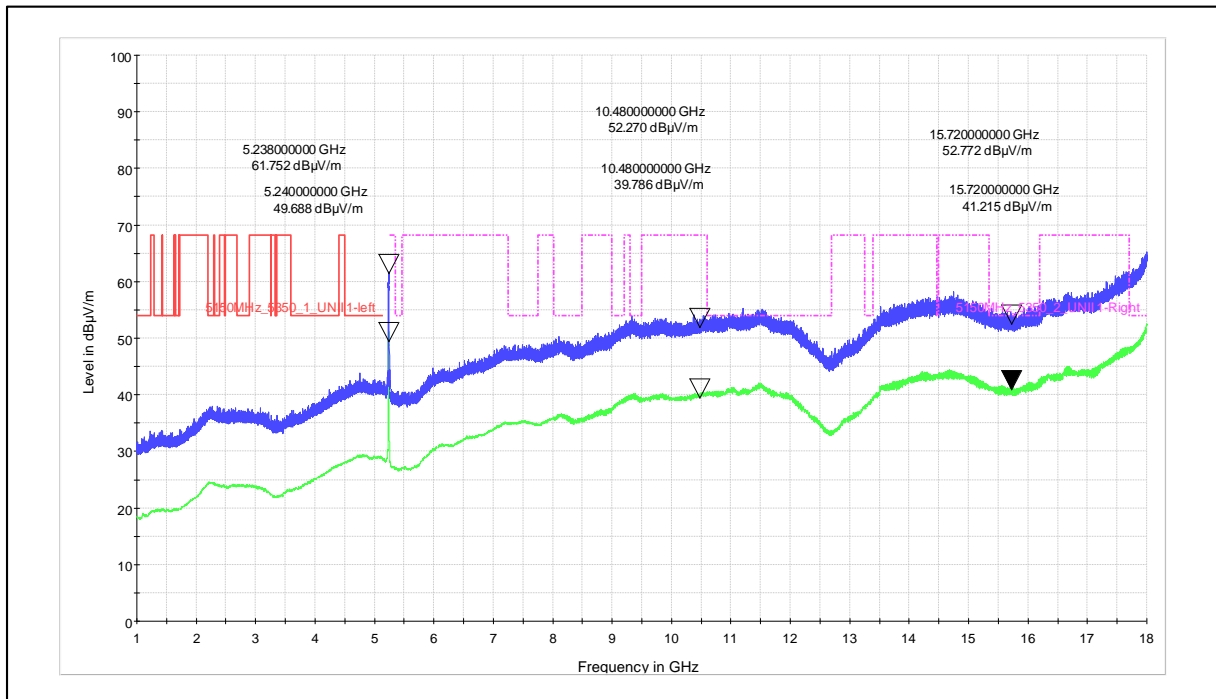

Channel Frequency 30MHz – 200MHz

Polarization Vertical

Channel Frequency 30MHz – 200MHz

Polarization Horizontal

Channel Frequency 200MHz – 1GHz

Polarization Vertical

Channel Frequency 200MHz – 1GHz

Polarization Horizontal

Modulation: 802.11a

Data Rate : 6Mbps

Channel Frequency - 5240MHz

Polarization -Vertical

Channel Frequency - 5240MHz

Polarization -Horizontal

Channel Frequency - 5240MHz

Polarization -Vertical

Channel Frequency - 5240MHz

Polarization -Horizontal

Modulation: 802.11a\_20MHz

Data Rate : 6Mbps

Channel Frequency - 5825MHz

Polarization –Vertical

Channel Frequency - 5825MHz

Polarization –Horizontal