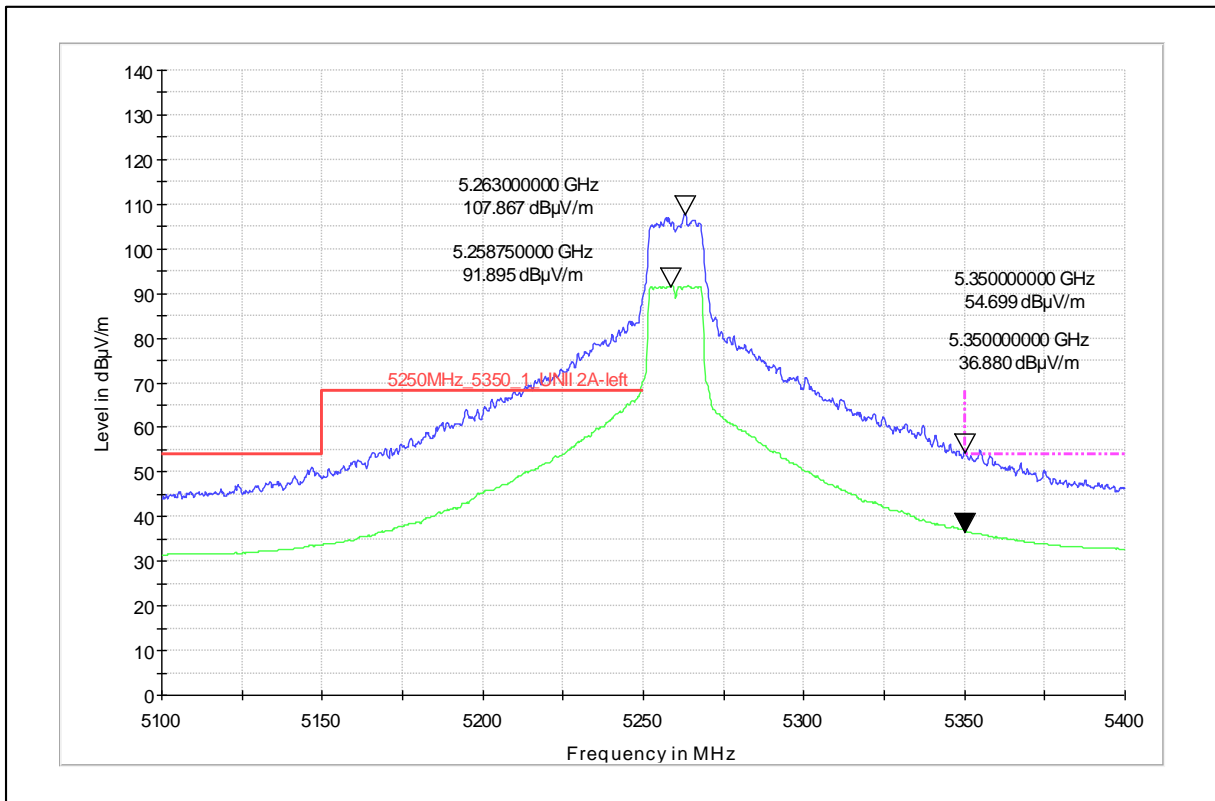

Channel Frequency - 5240MHz

Polarization -Horizontal

Modulation: 802.11a\_20MHz

Data Rate : 6Mbps

Channel Frequency - 5825MHz

Polarization –Vertical

Channel Frequency - 5825MHz

Polarization –Horizontal

Channel Frequency - 5825MHz

Polarization –Vertical

Channel Frequency - 5825MHz

Polarization –Horizontal

Modulation: 802.11a

Data Rate : 54Mbps

Channel Frequency - 5260MHz

Polarization -Vertical

Channel Frequency - 5260MHz

Polarization -Horizontal

Channel Frequency - 5260MHz

Polarization –Vertical

Channel Frequency - 5260MHz

Polarization –Horizontal