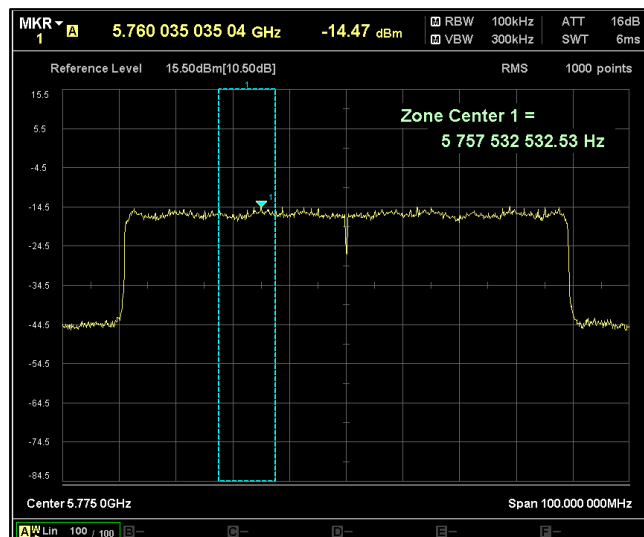

Data Rate : MCS 11

Channel Frequency 5210MHz

Channel Frequency 5290MHz

Channel Frequency 5530MHz

Channel Frequency 5690MHz

Channel Frequency 5775MHz

**4. Radiated unwanted emission in Spurious domain & Restricted Band of operation  
Below 1GHz**

Channel Frequency 30MHz – 200MHz

Polarization Vertical

Channel Frequency 30MHz – 200MHz

Polarization Horizontal

Channel Frequency 200MHz – 1GHz

Polarization Vertical

Channel Frequency 200MHz – 1GHz

Polarization Horizontal