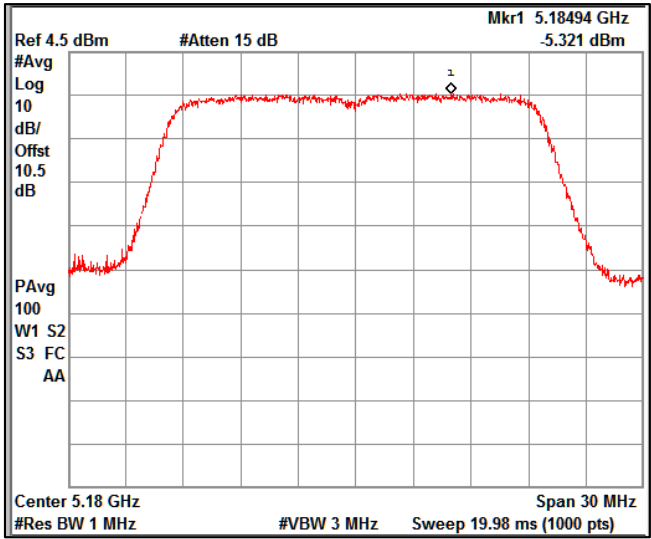

5GHz Test Plots

IN23ESPY 001

Modulation: 802.11 ax-mode_HE20

Data Rate : MCS 11

Channel Frequency 5180MHz