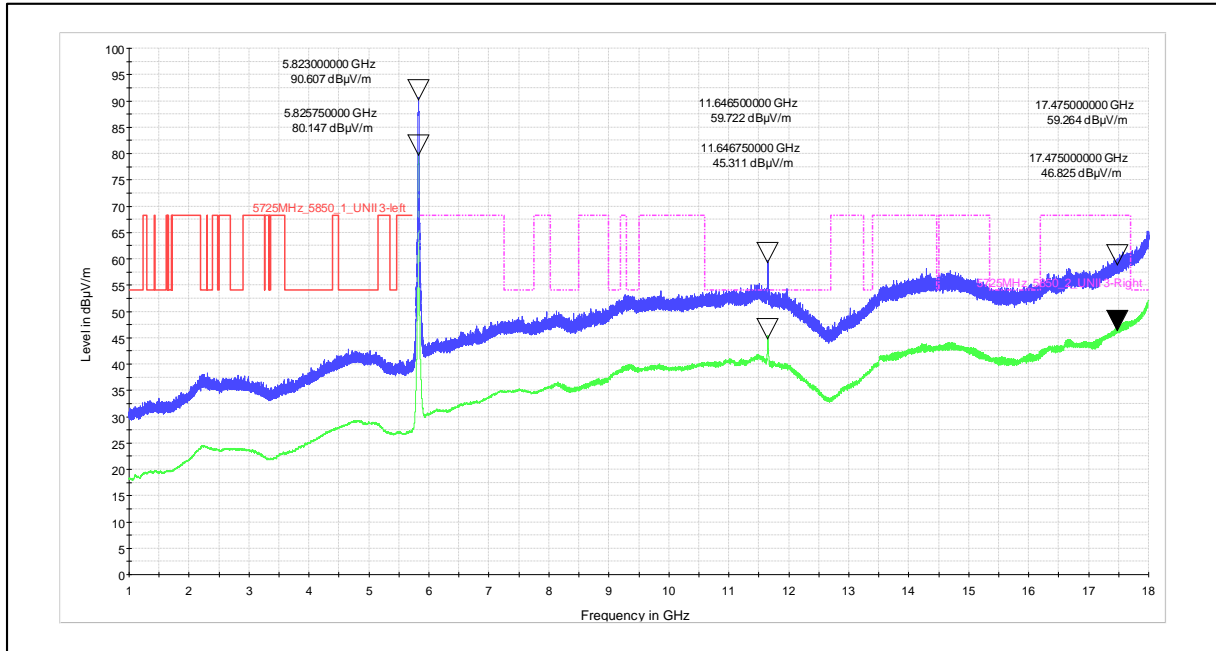

Channel Frequency 30MHz – 200MHz

Polarization Vertical

Channel Frequency 30MHz – 200MHz

Polarization Horizontal

Channel Frequency 200MHz – 1GHz

Polarization Vertical

Channel Frequency 200MHz – 1GHz

Polarization Horizontal

Modulation: 802.11a

Data Rate : 6Mbps

Channel Frequency - 5240MHz

Polarization -Vertical

Channel Frequency - 5240MHz

Polarization -Horizontal

Channel Frequency - 5240MHz

Polarization -Vertical

Channel Frequency - 5240MHz

Polarization -Horizontal

Modulation: 802.11a\_20MHz

Data Rate : 6Mbps

Channel Frequency - 5825MHz

Polarization –Vertical

Channel Frequency - 5825MHz

Polarization –Horizontal

Channel Frequency - 5825MHz

Polarization –Vertical

Channel Frequency - 5825MHz

Polarization –Horizontal

Modulation: 802.11a

Data Rate : 54Mbps

Channel Frequency - 5260MHz

Polarization -Vertical