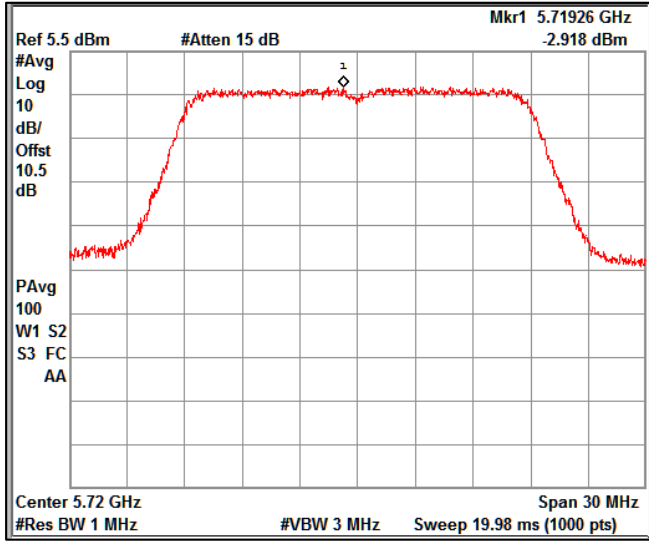

5GHz Test Plots

IN23ESPY 001

Channel Frequency 5720MHz