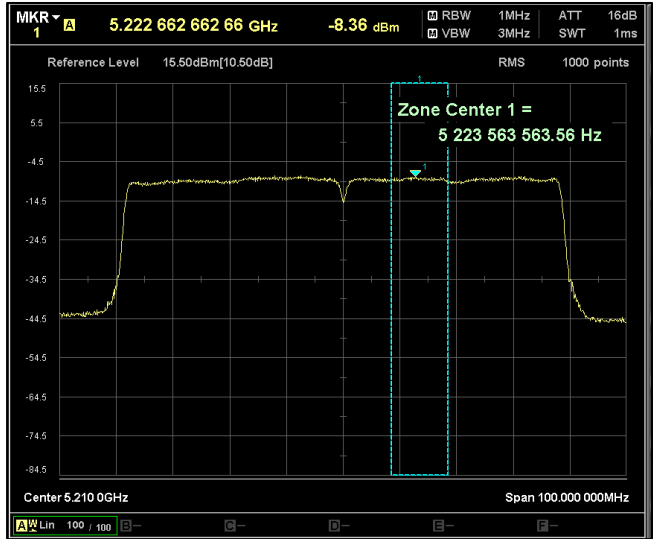

5GHz Test Plots

IN23ESPY 001

Channel Frequency 5670MHz

Channel Frequency 5710MHz

Channel Frequency 5755MHz

Channel Frequency 5795MHz

5GHz Test Plots

IN23ESPY 001

Modulation: 802.11 ac-mode\_VHT80  
Data Rate : MCS 0

Channel Frequency 5210MHz

Channel Frequency 5290MHz

Channel Frequency 5530MHz

Channel Frequency 5690MHz

Channel Frequency 5775MHz

Modulation: 802.11 ac-mode\_VHT80  
Data Rate : MCS 9