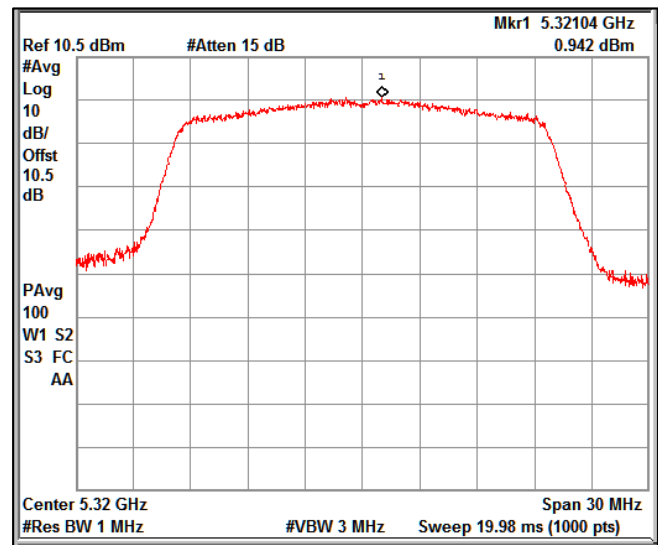

Modulation: 802.11 ax-mode\_HE20  
Data Rate : MCS 0

Channel Frequency 5180MHz

Channel Frequency 5240MHz

Channel Frequency 5260MHz

Channel Frequency 5320MHz

Channel Frequency 5500MHz

Channel Frequency 5700MHz