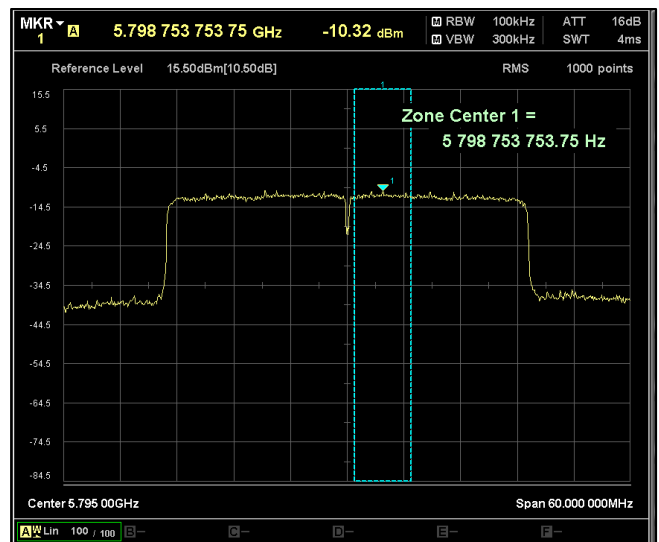

Channel Frequency 5270MHz

Channel Frequency 5310MHz

Channel Frequency 5510MHz

Channel Frequency 5590MHz

Channel Frequency 5670MHz

Channel Frequency 5710MHz

Channel Frequency 5755MHz

Channel Frequency 5795MHz

Modulation: 802.11 ax-mode\_HE40

Data Rate : MCS 11

Channel Frequency 5190MHz

Channel Frequency 5230MHz

Channel Frequency 5270MHz

Channel Frequency 5310MHz

Channel Frequency 5510MHz

Channel Frequency 5590MHz