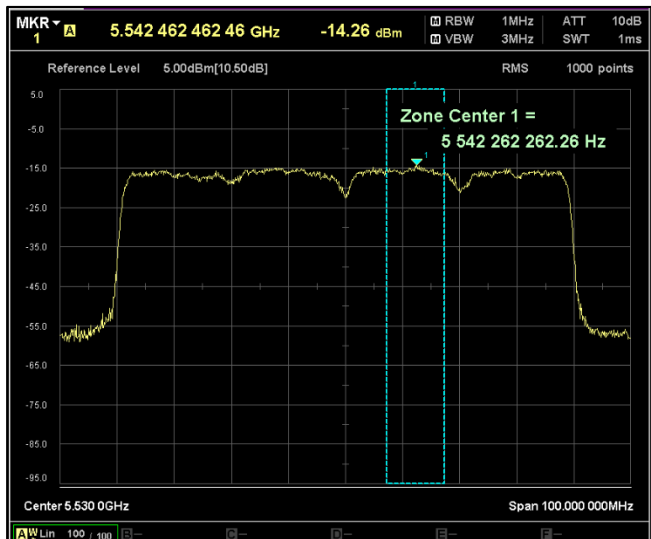

Channel Frequency 5210MHz

Channel Frequency 5290MHz

Channel Frequency 5530MHz

Channel Frequency 5690MHz

Channel Frequency 5775MHz

5GHz Test Plots

IN23ESPY 001

Modulation: 802.11 ax-mode\_HE80

Data Rate : MCS 11

Channel Frequency 5210MHz

Channel Frequency 5290MHz

Channel Frequency 5530MHz

Channel Frequency 5690MHz

Channel Frequency 5775MHz

**4. Radiated unwanted emission in Spurious domain & Restricted Band of operation  
Below 1GHz**