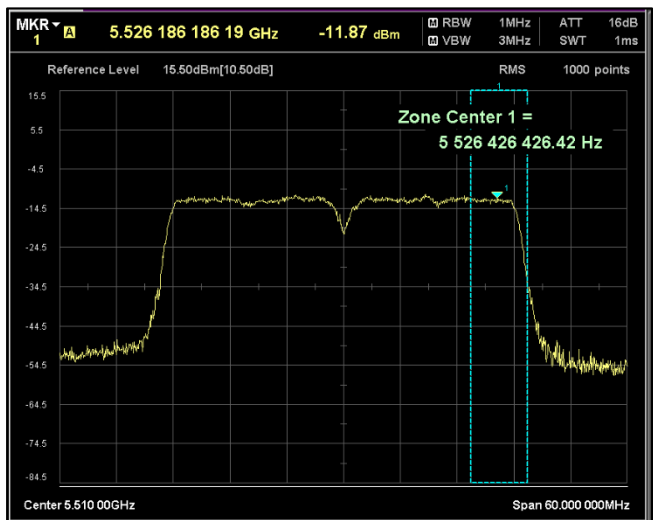

Channel Frequency 5510MHz