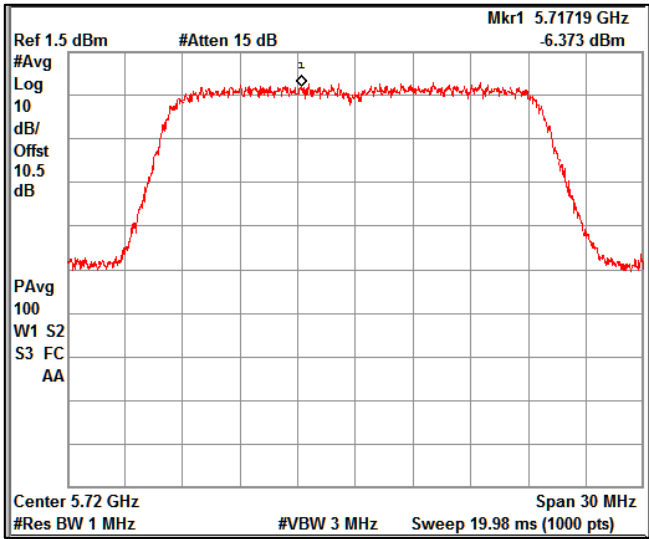

5GHz Test Plots

IN23ESPY 001

Channel Frequency 5720MHz