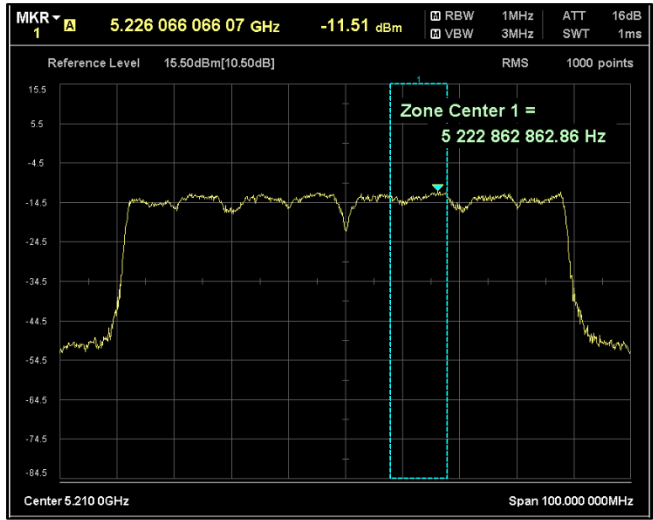

Modulation: 802.11 ac-mode\_VHT80  
Data Rate : MCS 0

Channel Frequency 5210MHz

Channel Frequency 5290MHz

Channel Frequency 5530MHz

Channel Frequency 5690MHz

Channel Frequency 5775MHz

Modulation: 802.11 ac-mode\_VHT80  
Data Rate : MCS 9