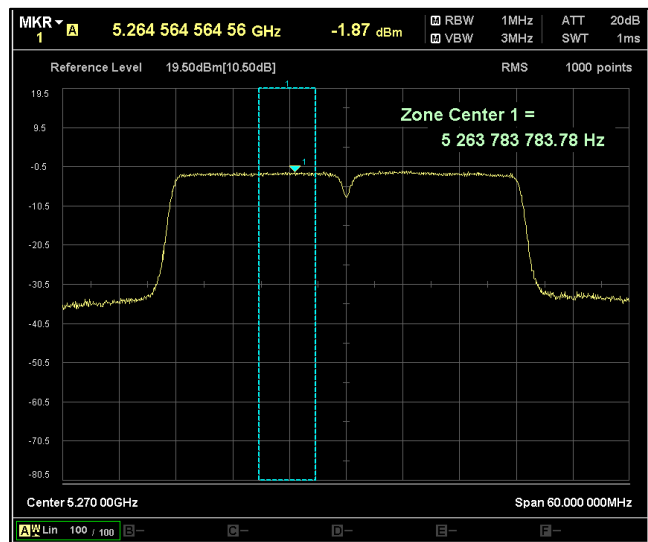

Channel Frequency 5270MHz