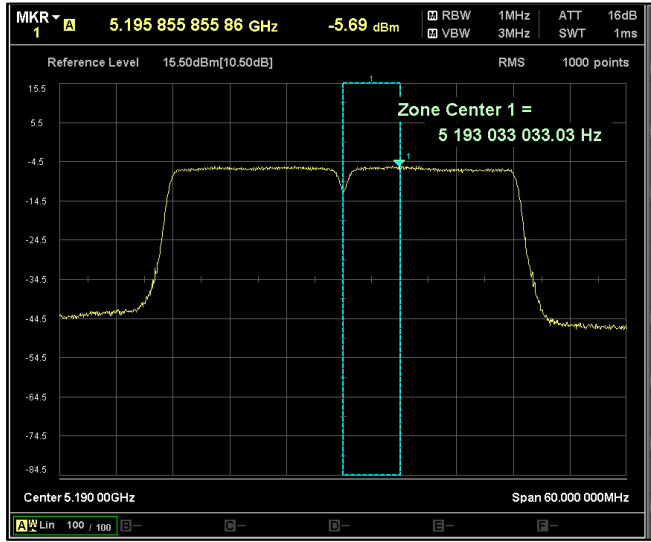

5GHz Test Plots

IN23ESPY 001

Modulation: 802.11 ac-mode_VHT40
Data Rate : MCS 0

Channel Frequency 5190MHz