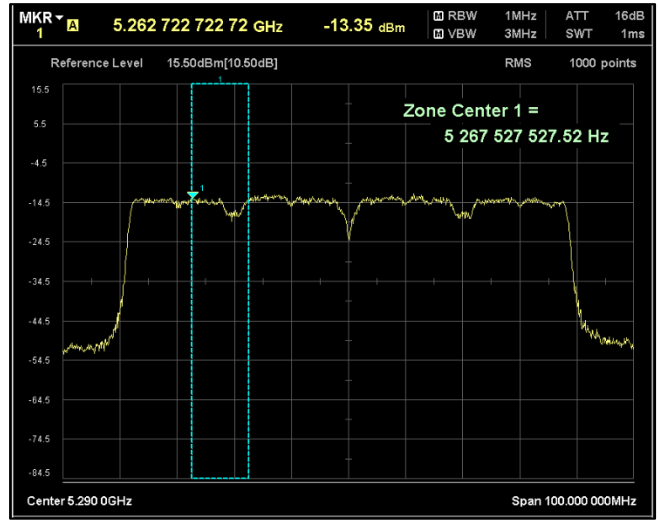

Channel Frequency 5290MHz