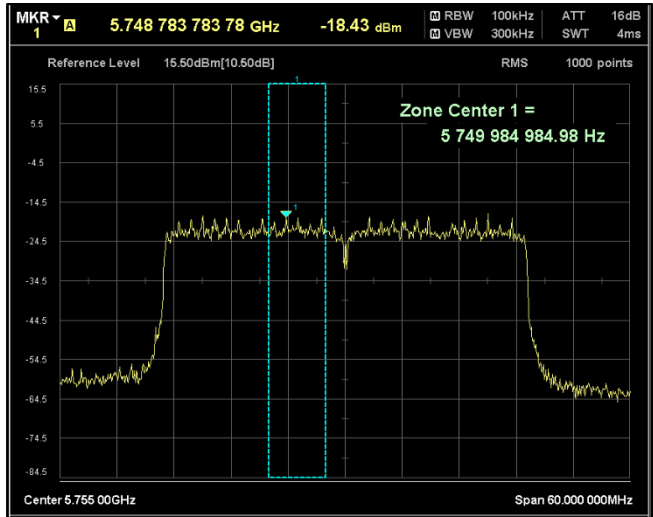

5GHz Test Plots

IN23ESPY 001

Channel Frequency 5670MHz

Channel Frequency 5710MHz

Channel Frequency 5755MHz

Channel Frequency 5795MHz

5GHz Test Plots

IN23ESPY 001

Modulation: 802.11 ac-mode\_VHT80  
Data Rate : MCS 0

Channel Frequency 5210MHz

Channel Frequency 5290MHz

Channel Frequency 5530MHz

Channel Frequency 5690MHz

Channel Frequency 5775MHz

Modulation: 802.11 ac-mode\_VHT80  
Data Rate : MCS 9