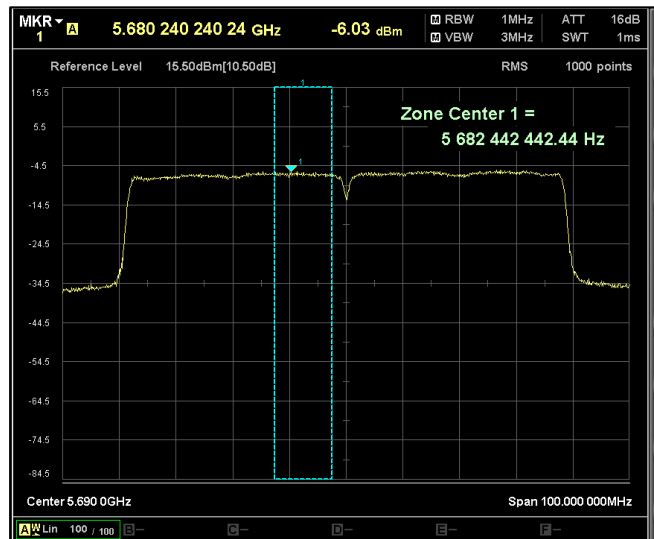

Modulation: 802.11 ac-mode\_VHT80  
Data Rate : MCS 0

Channel Frequency 5210MHz

Channel Frequency 5290MHz

Channel Frequency 5530MHz

Channel Frequency 5690MHz

Channel Frequency 5775MHz

Modulation: 802.11 ac-mode\_VHT80  
Data Rate : MCS 9