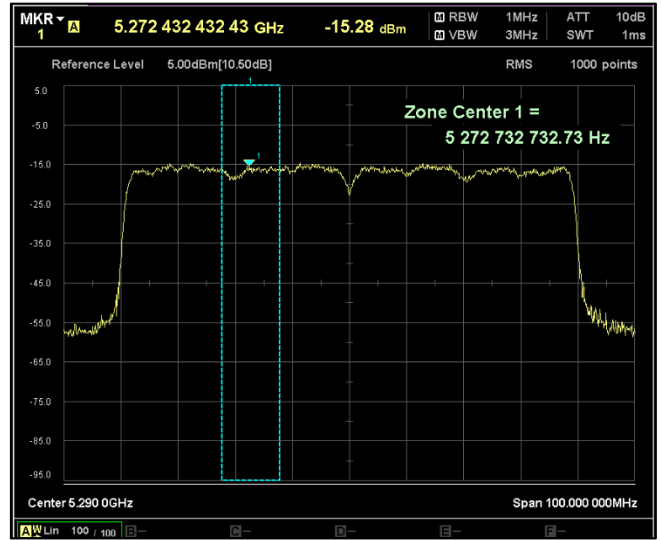

Channel Frequency 5290MHz