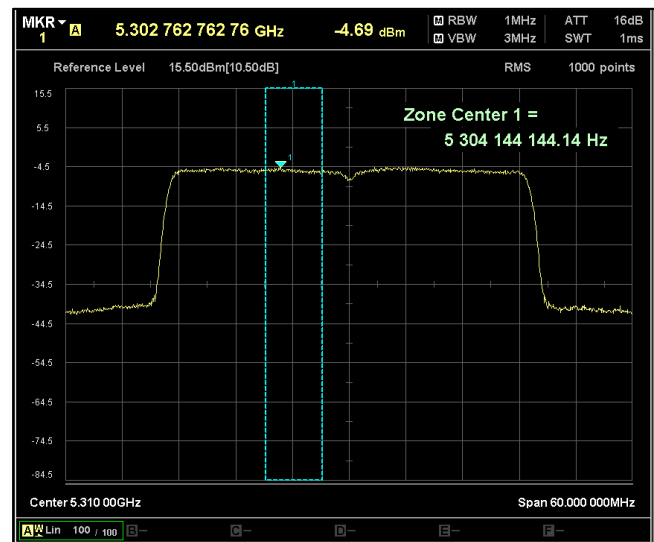

Channel Frequency 5310MHz