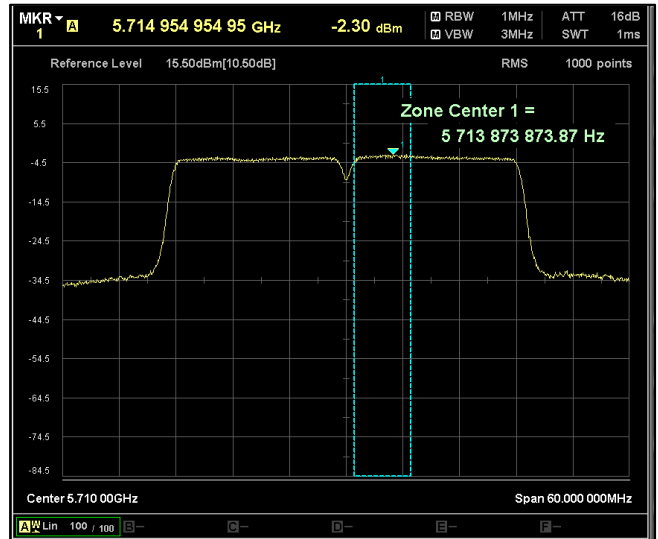

Channel Frequency 5710MHz