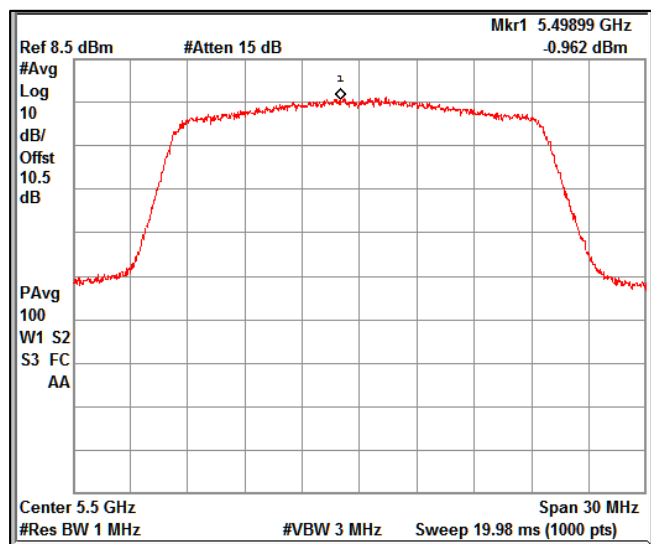

Modulation: 802.11 ax-mode\_HE20  
Data Rate : MCS 0

Channel Frequency 5180MHz

Channel Frequency 5240MHz

Channel Frequency 5260MHz

Channel Frequency 5320MHz

Channel Frequency 5500MHz

Channel Frequency 5700MHz