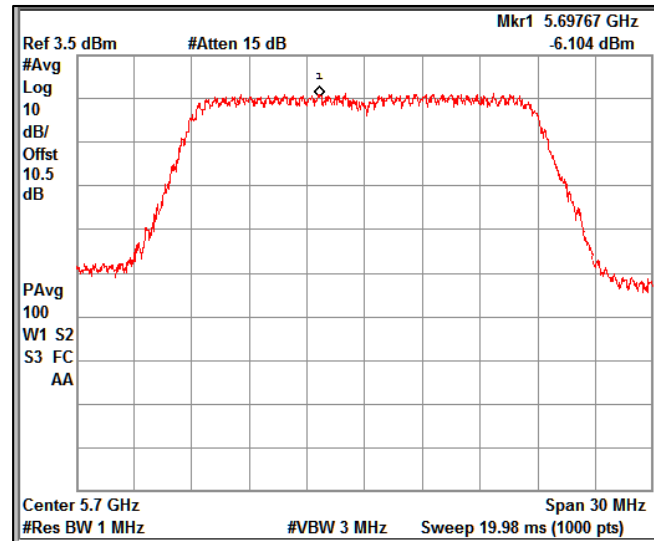

5GHz Test Plots

IN23ESPY 001

Modulation: 802.11 ac-mode\_VHT20  
Data Rate : MCS 8

Channel Frequency 5180MHz

Channel Frequency 5240MHz

Channel Frequency 5260MHz

Channel Frequency 5320MHz

Channel Frequency 5500MHz