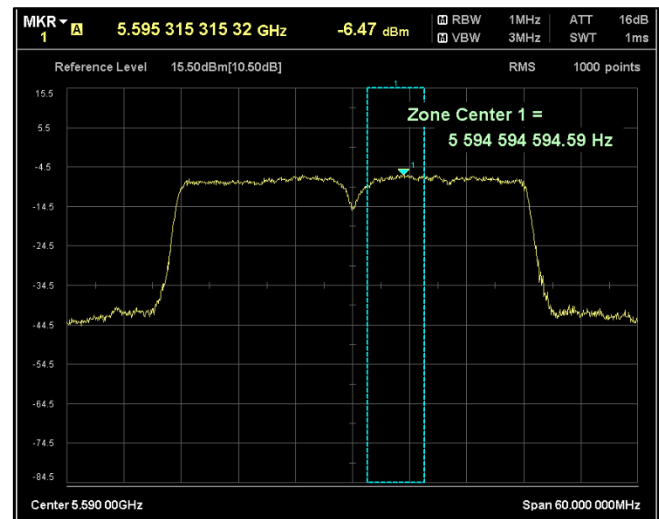

Channel Frequency 5590MHz