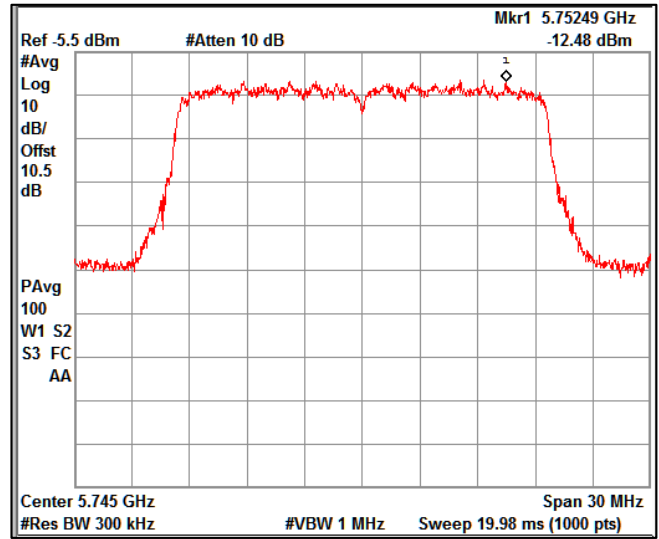

Channel Frequency 5745MHz