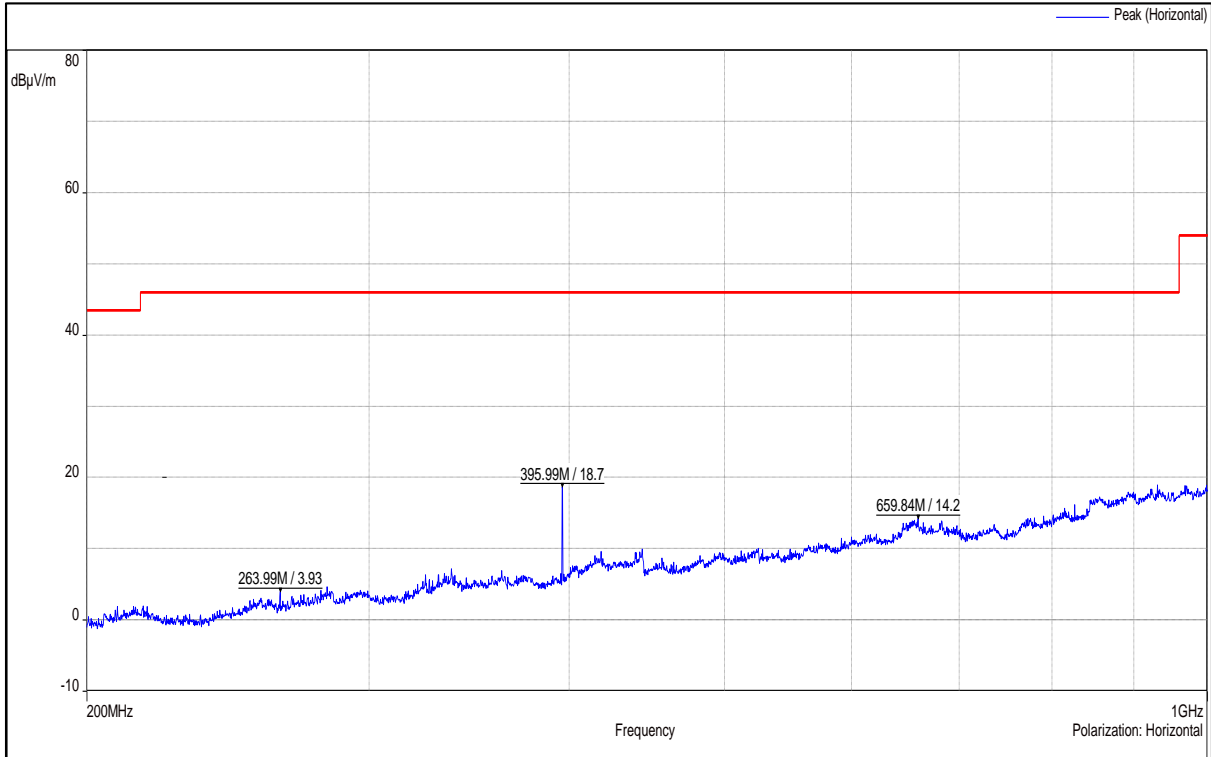

Channel Frequency 30MHz – 200MHz

Polarization Vertical

Channel Frequency 30MHz – 200MHz

Polarization Horizontal

Channel Frequency 200MHz – 1GHz

Polarization Vertical

Channel Frequency 200MHz – 1GHz

Polarization Horizontal

Modulation: 802.11a

Data Rate : 6Mbps

Channel Frequency - 5240MHz

Polarization -Vertical

Channel Frequency - 5240MHz

Polarization -Horizontal

Channel Frequency - 5240MHz

Polarization -Vertical