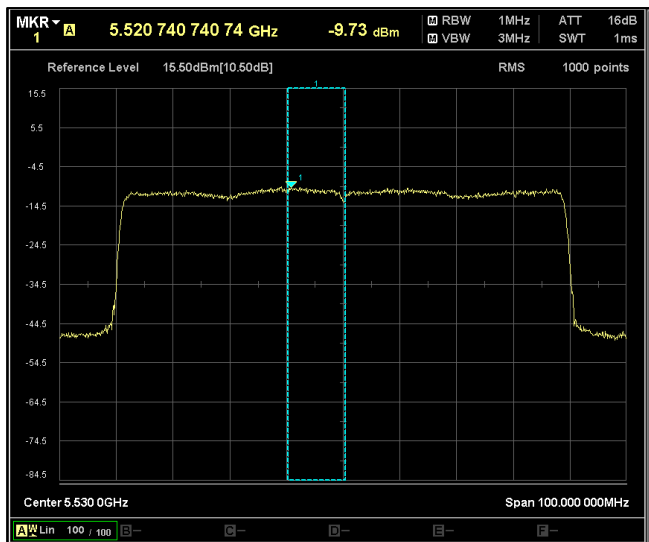

Channel Frequency 5530MHz