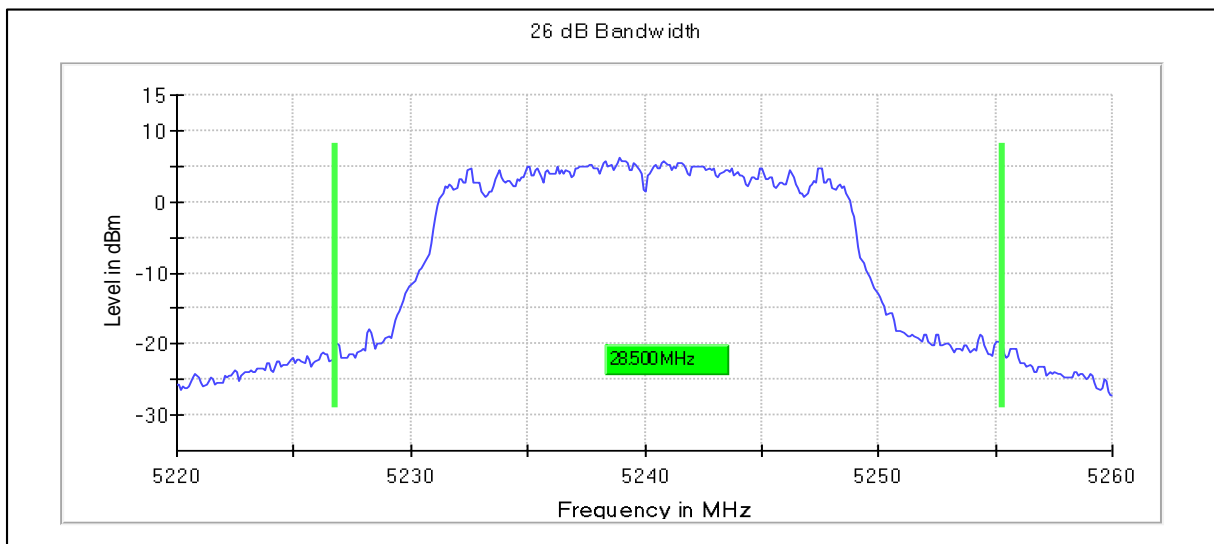

Modulation: 802.11n- HT20: UNII 1

Occupied Channel Bandwidth 99%

Data Rate: MCS0

Channel Frequency 5180MHz

Emission Channel Bandwidth 26dB

Data Rate: MCS0

5GHz Test Plots

IN23ESPY 001

Modulation: 802.11n- HT20: UNII 2a

Occupied Channel Bandwidth 99%

Data Rate: MCS0

Channel Frequency 5260MHz

Channel Frequency 5320MHz

Emission Channel Bandwidth 26dB

Channel Frequency 5260MHz

Channel Frequency 5320 MHz