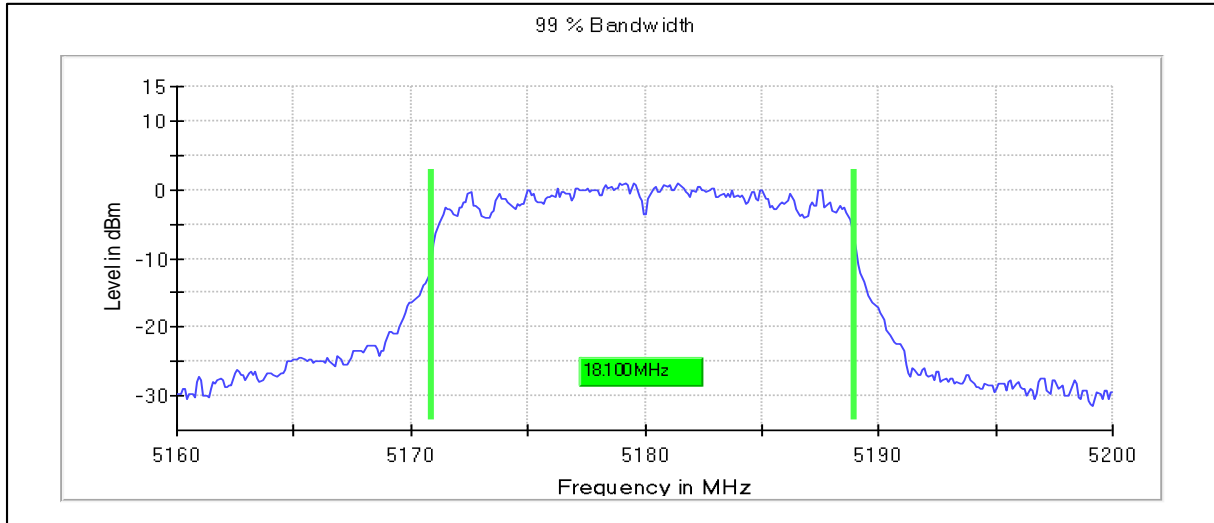

Channel Frequency 5700MHz

Channel Frequency 5720MHz

Modulation: 802.11n- HT20: UNII 3

Occupied Channel Bandwidth 99%

Data Rate: MCS0

Channel Frequency 5745MHz

Channel Frequency 5745MHz

Modulation: 802.11ac-VHT20: UNII 1

Occupied Channel Bandwidth 99%

Data Rate MCS0

Emission Channel Bandwidth 26dB

Channel Frequency 5240MHz

Modulation: 802.11ac-VHT20: UNII 2a

Occupied Channel Bandwidth 99%

Data Rate MCS0

Channel Frequency 5260MHz