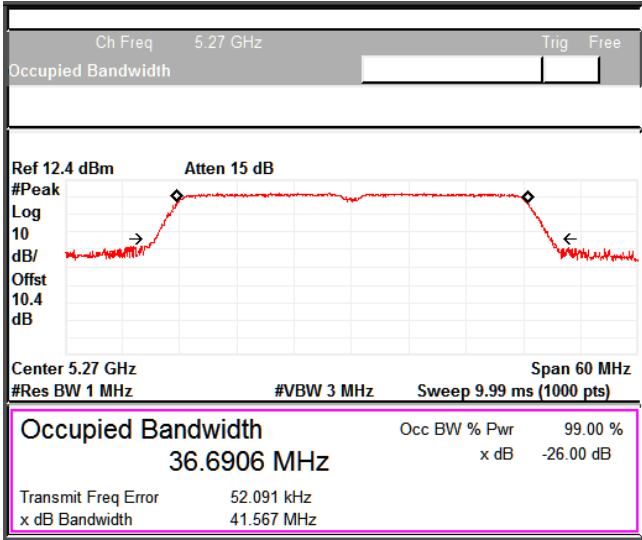

Channel Frequency 5230MHz

Modulation: 802.11ac-VHT40: UNII 2a

**Occupied Channel Bandwidth 99%
Data Rate MCS0**

Channel Frequency 5270MHz

Channel Frequency 5310MHz

5GHz Test Plots

IN23ESPY 001

Emission Channel Bandwidth 26dB