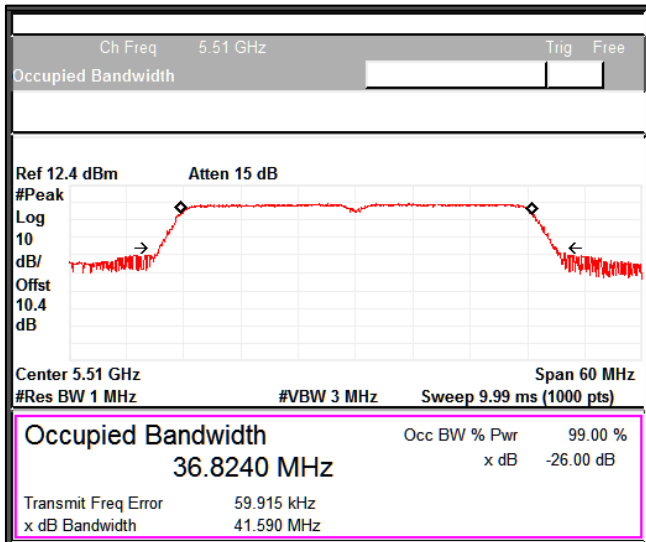

Emission Channel Bandwidth 26dB

Channel Frequency 5510MHz