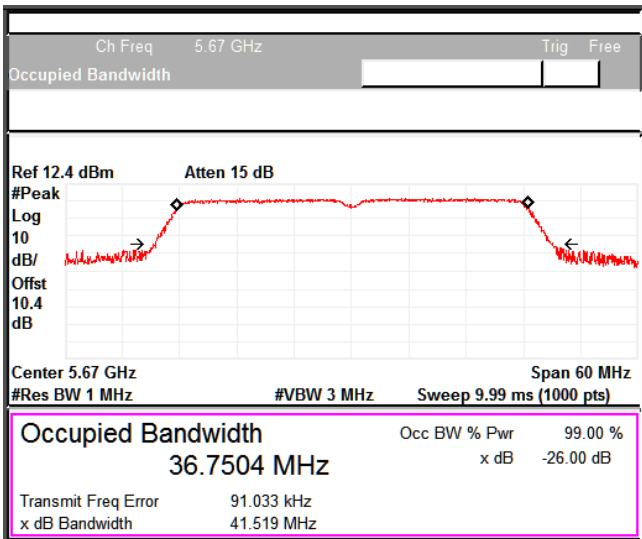

Channel Frequency 5710MHz

5GHz Test Plots

IN23ESPY 001

Emission Channel Bandwidth 26dB

Channel Frequency 5510MHz

Channel Frequency 5590MHz

Channel Frequency 5670MHz

Channel Frequency 5710MHz