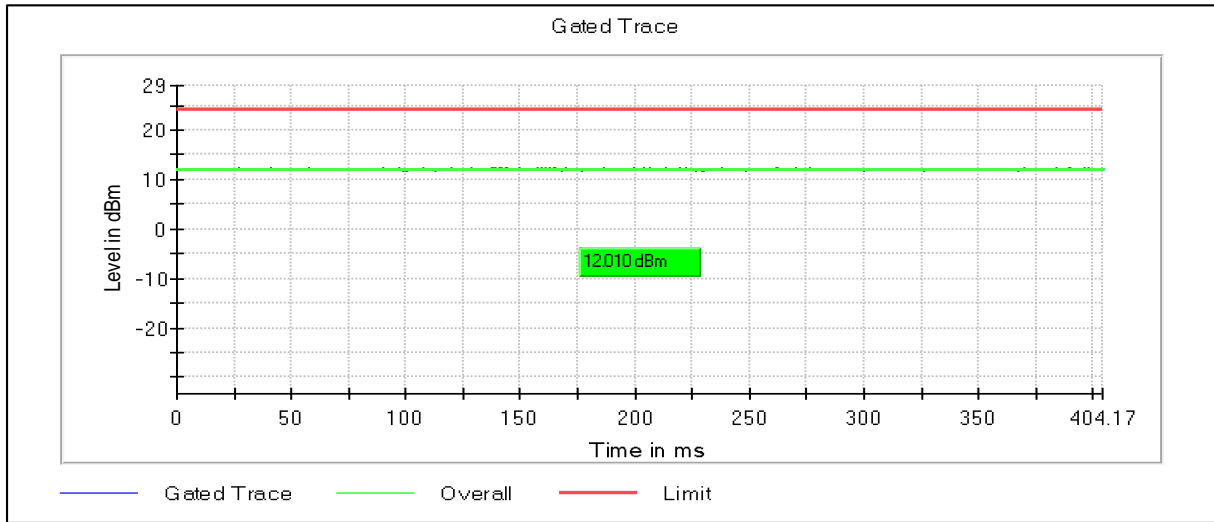

Modulation: 802.11ax-HE20: UNII 3

Channel Frequency 5745MHz

Channel Frequency 5825MHz

Modulation: 802.11n-HT40: UNII 1

Data Rate : MCS7

Channel Frequency 5190MHz

Channel Frequency 5230MHz

Modulation: 802.11n-HT40: UNII 2a