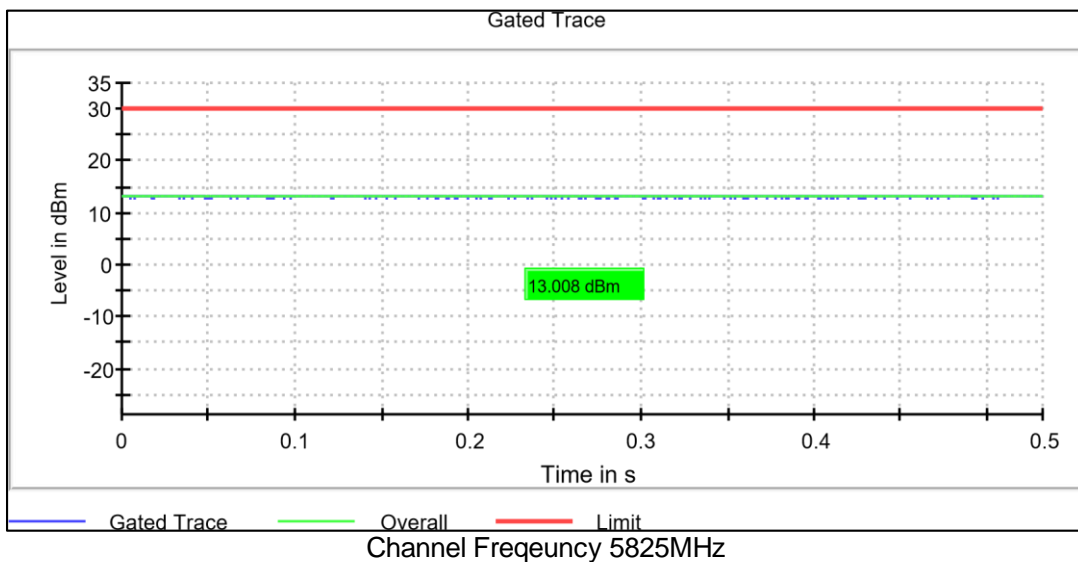

Modulation: 802.11n-HT20: UNII 2a

Channel Frequency 5260MHz

Channel Frequency 5320MHz

Modulation: 802.11n-HT20: UNII 2c

Channel Frequency 5500MHz

Channel Frequency 5700MHz

Modulation: 802.11n-HT20: UNII 3

Modulation: 802.11ac-VHT20: UNII 1