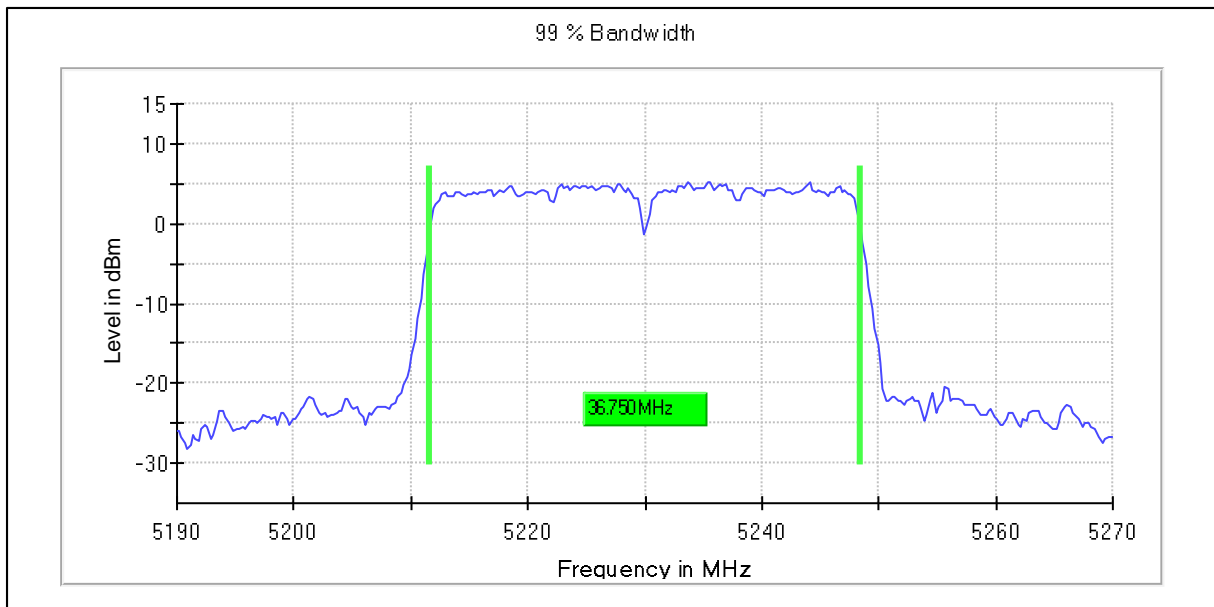

Channel Frequency 5230MHz