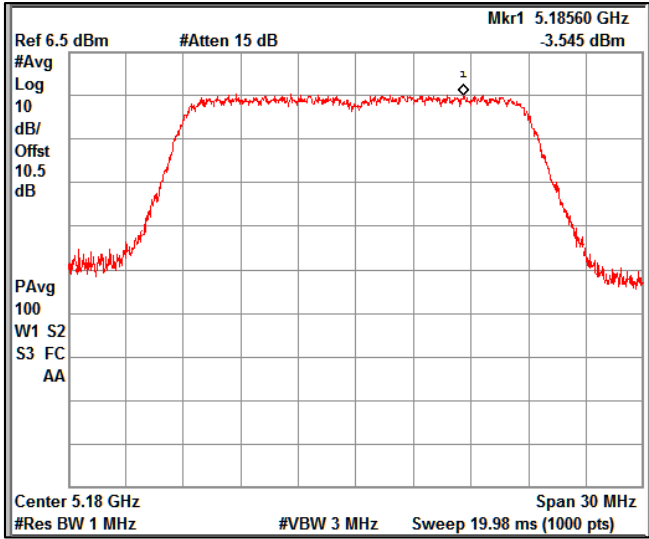

5GHz Test Plots

IN23ESPY 001

Modulation: 802.11 n-mode_HT20

Data Rate : MCS 7

Channel Frequency 5180MHz