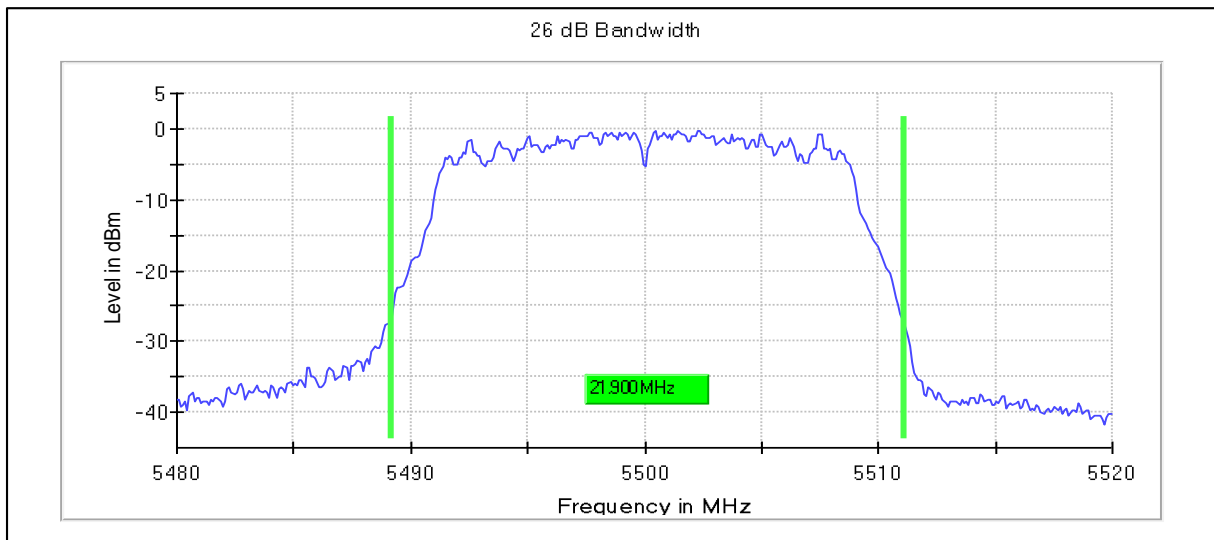

Emission Channel Bandwidth 26dB

Channel Frequency 5500MHz