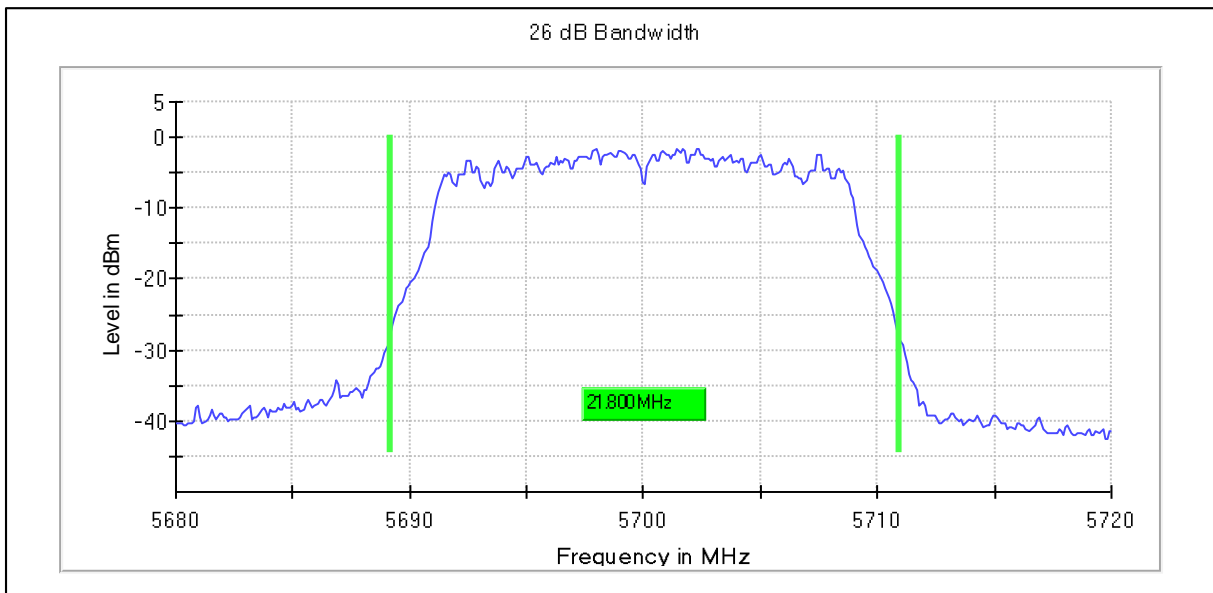

Modulation: 802.11n- HT20: UNII 2c

Occupied Channel Bandwidth 99%

Data Rate: MCS0

Channel Frequency 5500MHz

Channel Frequency 5700MHz

Channel Frequency 5720MHz

Emission Channel Bandwidth 26dB

Channel Frequency 5500MHz