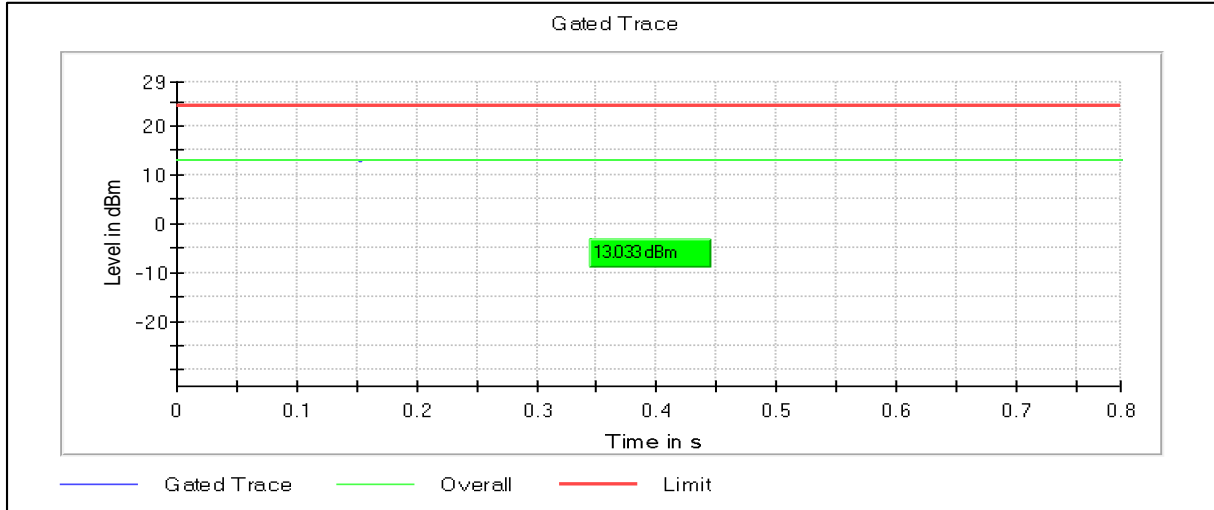

Modulation: 802.11ac-VHT40: UNII 3

Channel Frequency 5755MHz

Channel Frequency 5795MHz

Modulation: 802.11ax-HE40: UNII 1

Data Rate : MCS0

Modulation: 802.11ax-HE40: UNII 2a

Channel Frequency 5320MHz

Modulation: 802.11ax-HE40: UNII 2c