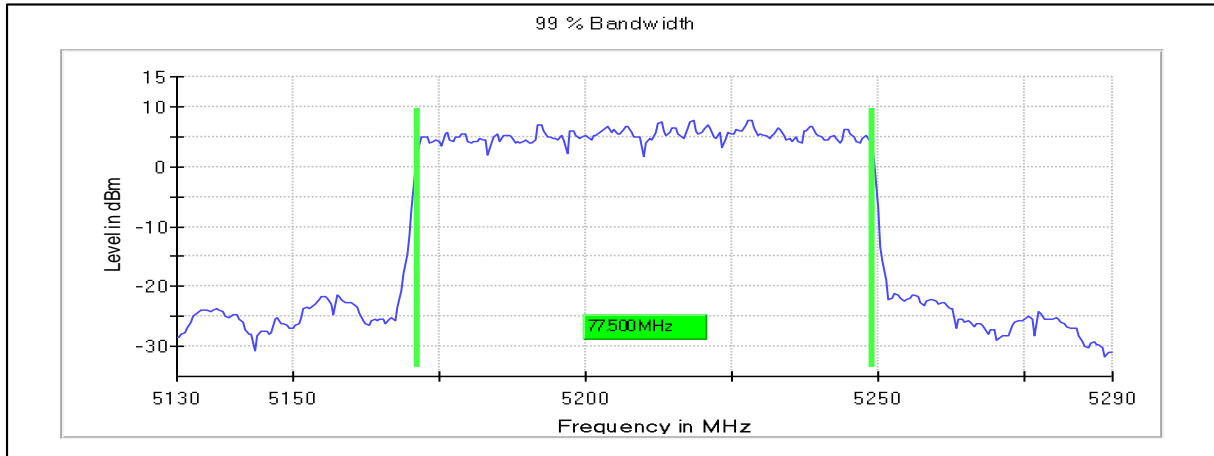

Data Rate MCS0

Channel Frequency 5775MHz

Emission Channel Bandwidth 6dB

Channel Frequency 5775MHz

5GHz Test Plots

IN23ESPY 001

Modulation: 802.11ax-HE80MHz: UNII 1

Occupied Channel Bandwidth 99%
Data Rate MCS0