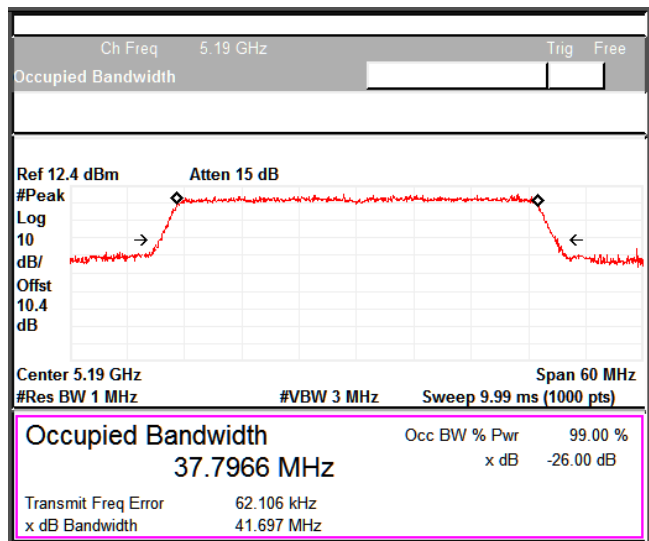

Channel Frequency 5190MHz

Channel Frequency 5230MHz

5GHz Test Plots

IN23ESPY 001

Emission Channel Bandwidth 26dB

Channel Frequency 5190MHz

Channel Frequency 5230MHz

Modulation: 802.11ax-HE40: UNII 2a