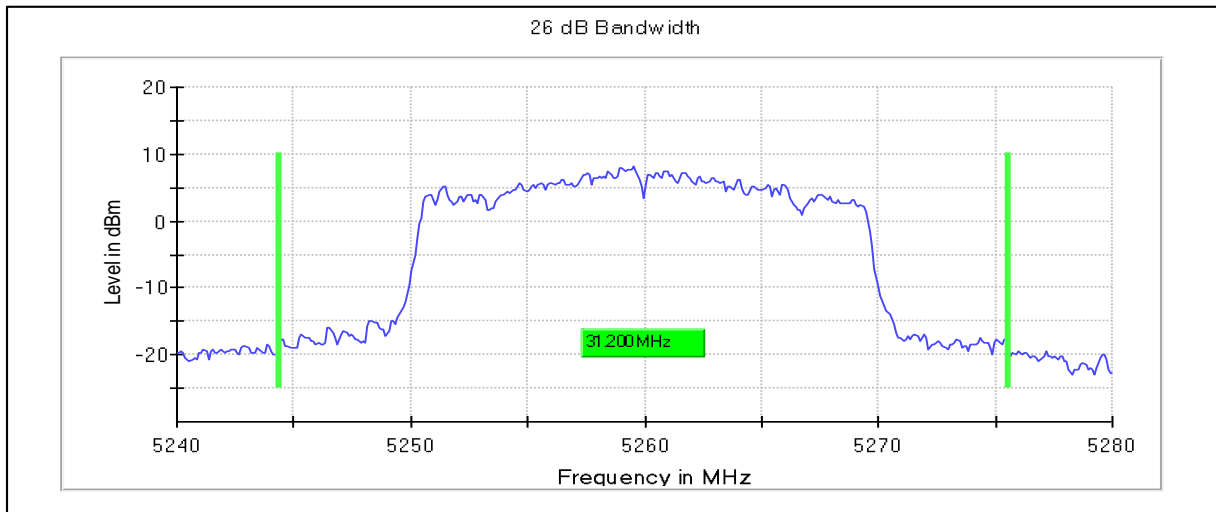

Emission Channel Bandwidth

Channel Frequency 5260MHz