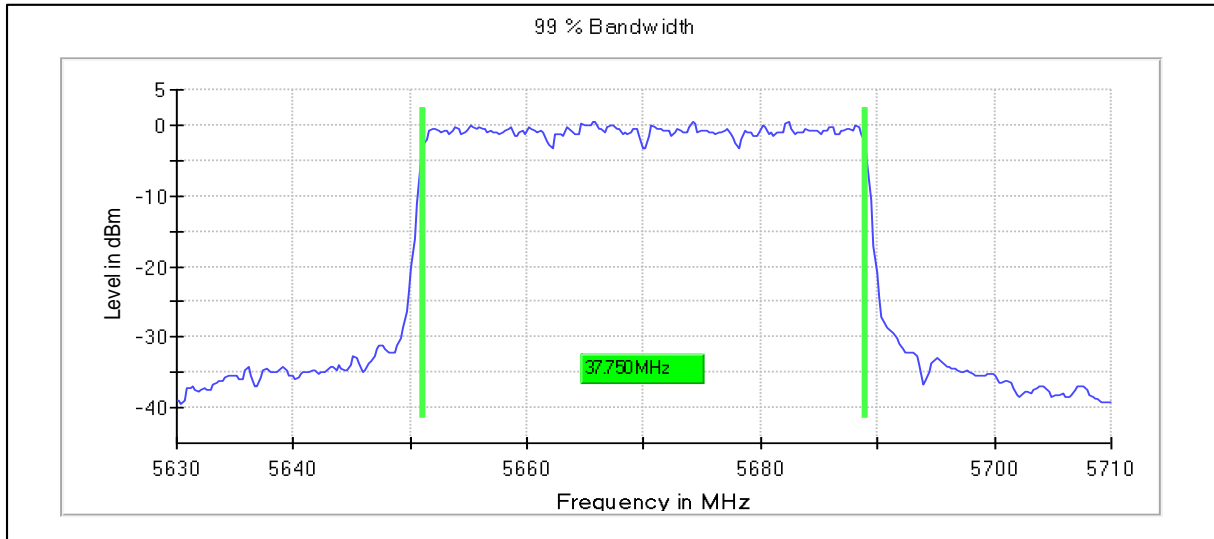

Channel Frequency 5670MHz