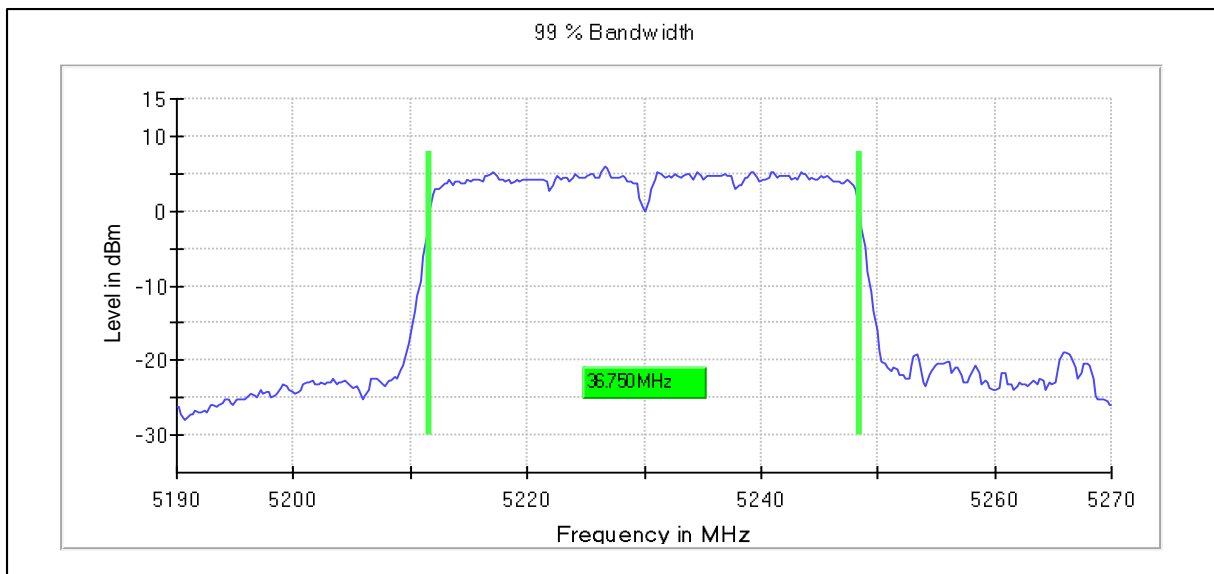

Channel Frequency 5230MHz