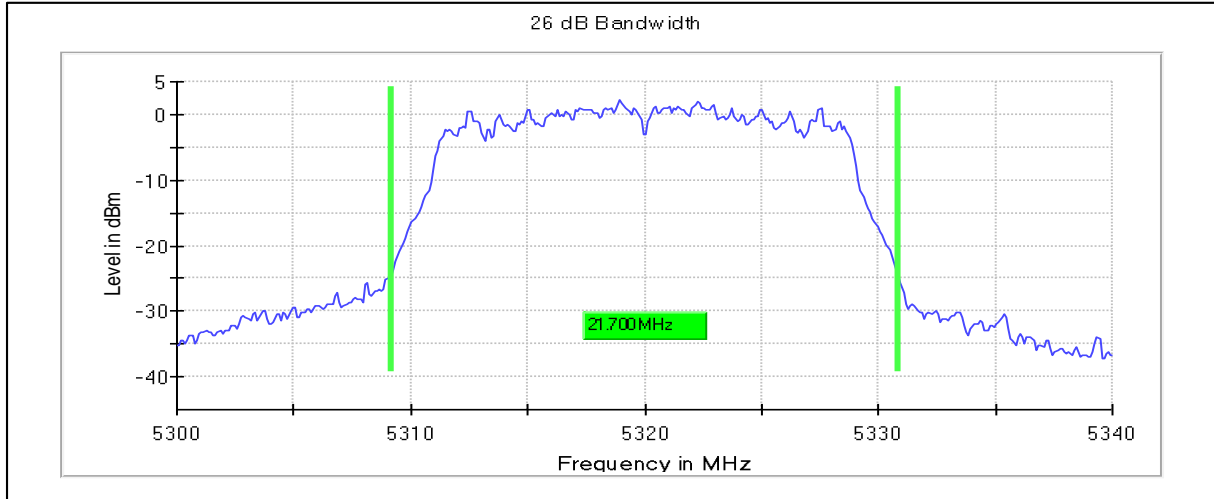

Modulation: 802.11n- HT20: UNII 2a

Occupied Channel Bandwidth 99%

Data Rate: MCS0

Channel Frequency 5260MHz

Channel Frequency 5320MHz

Emission Channel Bandwidth 26dB

Channel Frequency 5260MHz

Channel Frequency 5320 MHz

Modulation: 802.11n- HT20: UNII 2c

Occupied Channel Bandwidth 99%

Data Rate: MCS0

Channel Frequency 5500MHz

Channel Frequency 5700MHz

Channel Frequency 5720MHz

Emission Channel Bandwidth 26dB

Channel Frequency 5500MHz