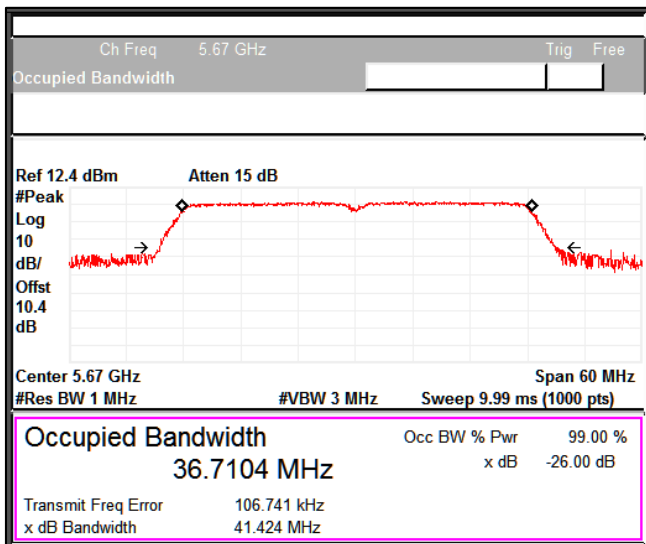

Channel Frequency 5710MHz

Emission Channel Bandwidth 26dB

Channel Frequency 5510MHz

Channel Frequency 5590MHz

Channel Frequency 5670MHz

Channel Frequency 5710MHz

5GHz Test Plots

IN23ESPY 001