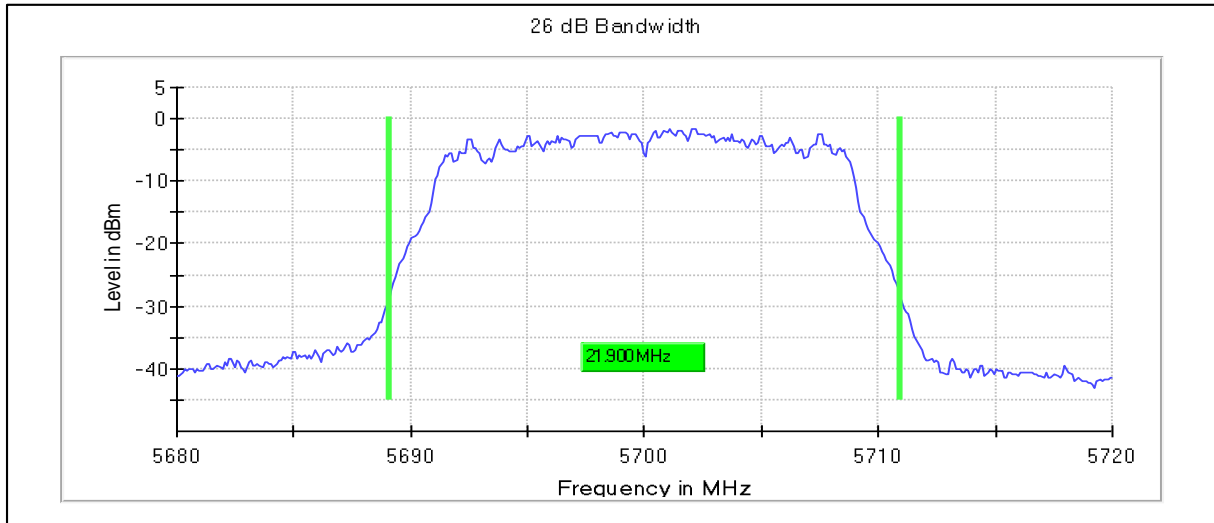

Channel Frequency 5700MHz

Channel Frequency 5720MHz

Emission Channel Bandwidth 26dB

Channel Frequency 5500MHz

Channel Frequency 5700MHz

Channel Frequency 5720MHz

Modulation: 802.11ac-VHT20: UNII 3

Occupied Channel Bandwidth 99%