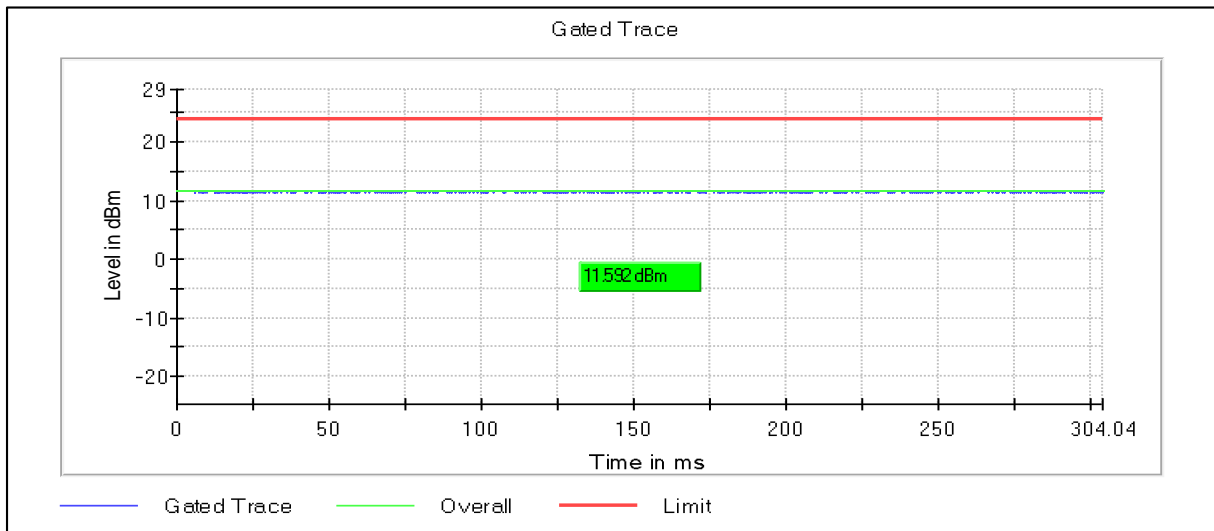

Data Rate : MCS9

Channel Frequency 5210MHz

Modulation: 802.11ac-VHT80:UNII 2a

Channel Frequency 5290MHz

5GHz Test Plots

IN23ESPY 001

Modulation: 802.11ac-VHT80:UNII 2c

Channel Frequency 5530MHz