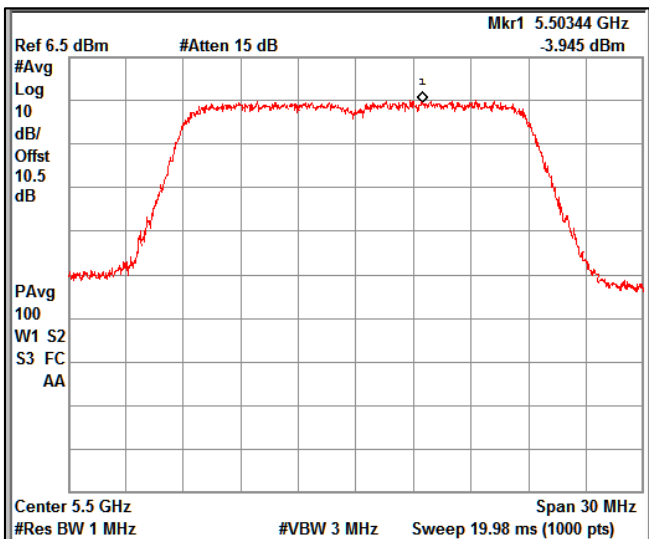

Channel Frequency 5500MHz