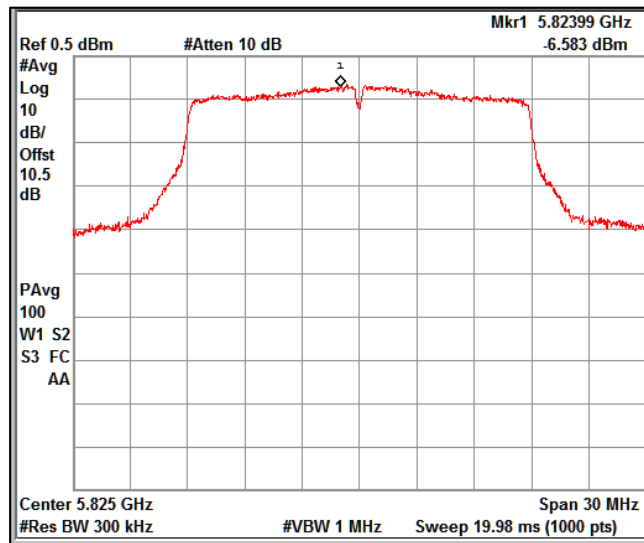

Channel Frequency 5260MHz

Channel Frequency 5320MHz

Channel Frequency 5500MHz

Channel Frequency 5700MHz

5GHz Test Plots

IN23ESPY 001

Channel Frequency 5720MHz

Channel Frequency 5745MHz