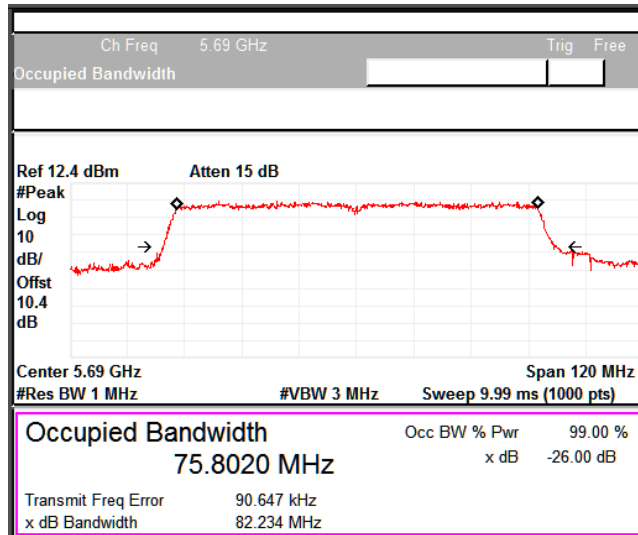

Emission Channel Bandwidth 26dB

Channel Frequency 5690MHz