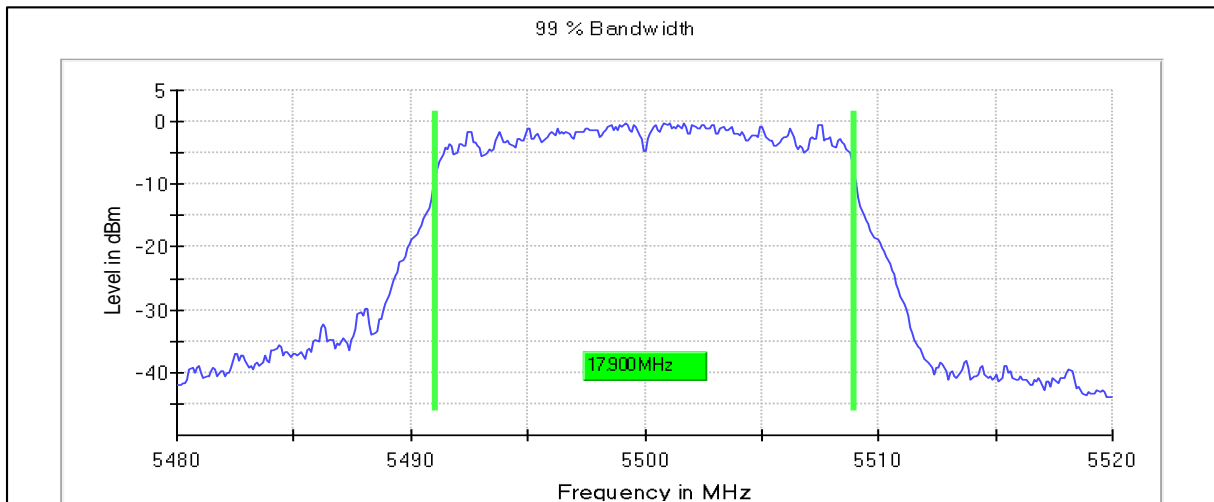

Modulation: 802.11n- HT20: UNII 2a

Occupied Channel Bandwidth 99%

Data Rate: MCS0

Channel Frequency 5260MHz

Channel Frequency 5320MHz

Emission Channel Bandwidth 26dB

Channel Frequency 5260MHz

Channel Frequency 5320 MHz

Modulation: 802.11n- HT20: UNII 2c

Occupied Channel Bandwidth 99%

Data Rate: MCS0

Channel Frequency 5500MHz

Channel Frequency 5700MHz

Channel Frequency 5720MHz

Emission Channel Bandwidth 26dB

Channel Frequency 5500MHz