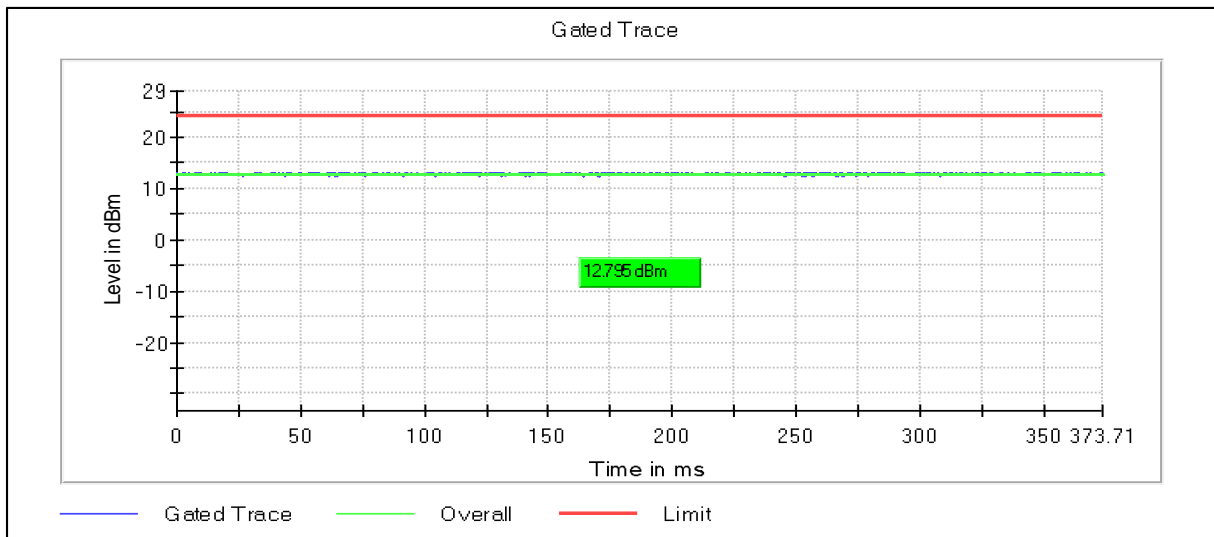

Channel Frequency 5755MHz

Channel Frequency 5795MHz

Modulation: 802.11ac-VHT40: UNII 1

Data Rate : MCS9

Channel Frequency 5190MHz

Channel Frequency 5230MHz

Modulation: 802.11ac-VHT40: UNII 2a

Channel Frequency 5270MHz