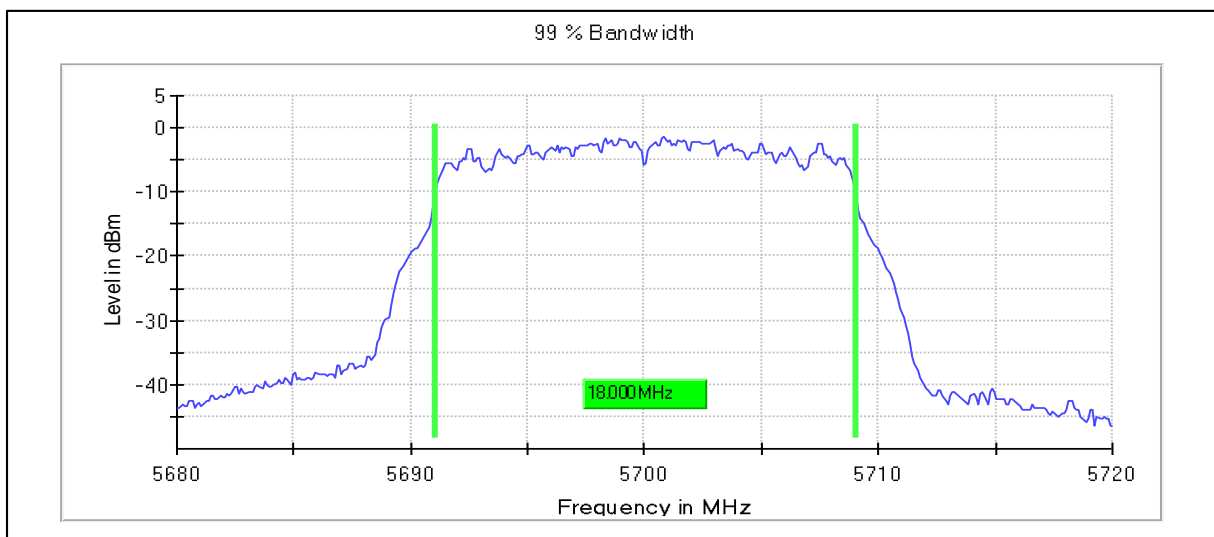

Modulation: 802.11n- HT20: UNII 2a

Occupied Channel Bandwidth 99%

Data Rate: MCS0

Channel Frequency 5260MHz

Channel Frequency 5320MHz

Emission Channel Bandwidth 26dB

Channel Frequency 5260MHz

Channel Frequency 5320 MHz

Modulation: 802.11n- HT20: UNII 2c

Occupied Channel Bandwidth 99%

Data Rate: MCS0

Channel Frequency 5500MHz

Channel Frequency 5700MHz

Channel Frequency 5720MHz

Emission Channel Bandwidth 26dB

Channel Frequency 5500MHz