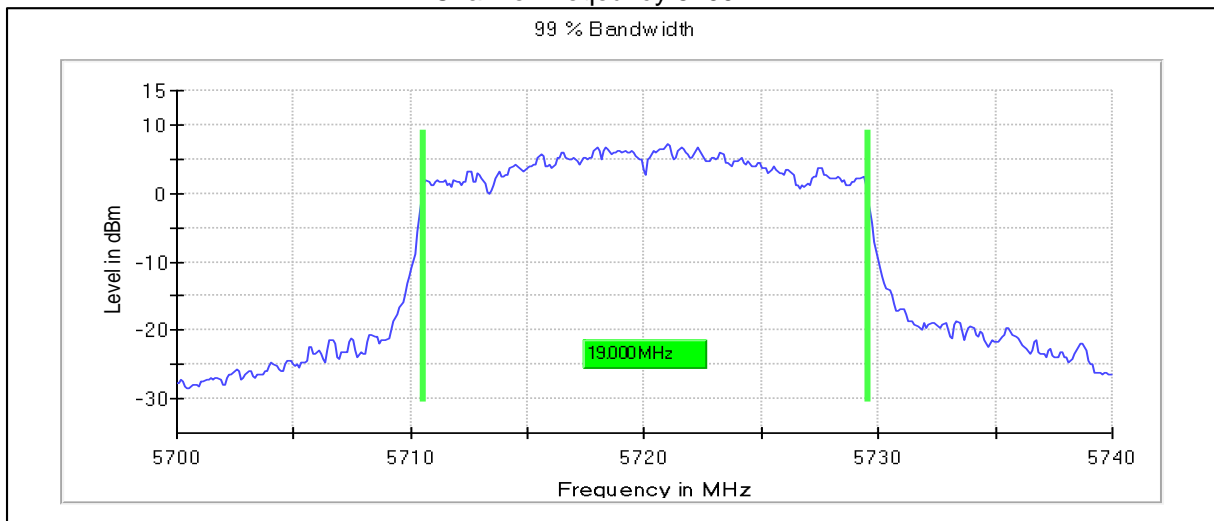

Channel Frequency 5720MHz