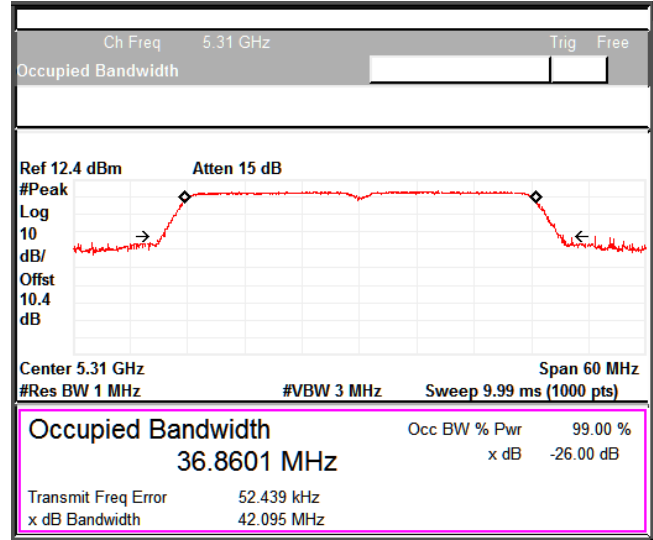

Channel Frequency 5310MHz

Modulation: 802.11ac-VHT40: UNII 2c

Occupied Channel Bandwidth 99%

Data Rate MCS0