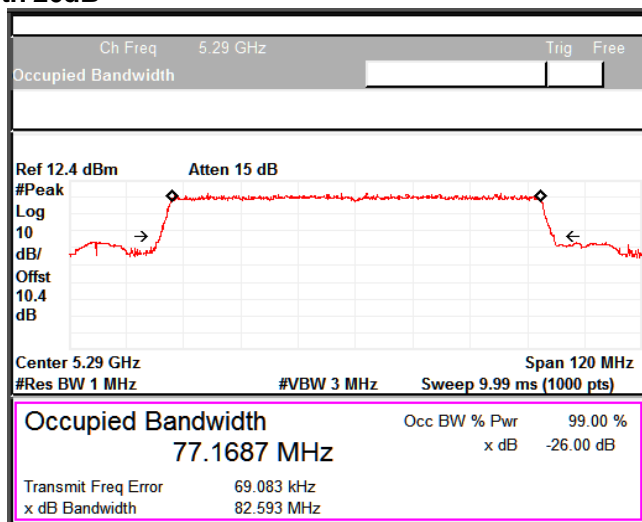

Channel Frequency 5210MHz

Emission Channel Bandwidth 26dB

Channel Frequency 5210MHz

Modulation: 802.11ax-HE80MHz: UNII 2a

Occupied Channel Bandwidth 99%
Data Rate MCS0

Channel Frequency 5290MHz

Emission Channel Bandwidth 26dB