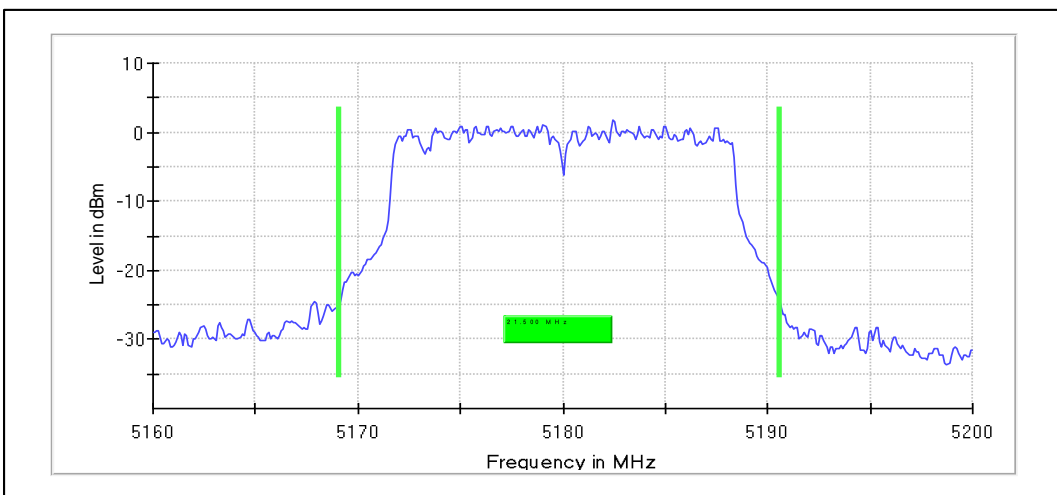

1. Emission Bandwidth and Occupied Bandwidth

Modulation: 802.11a : UNII 1
Occupied Channel Bandwidth 99%

Data Rate: 54Mbps

Emission Channel Bandwidth 26dB

Channel Frequency 5240MHz

Modulation: 802.11a : UNII 2a

Occupied Channel Bandwidth 99%

Data Rate: 6Mbps

Channel Frequency 5260MHz

Channel Frequency 5320MHz

Emission Channel Bandwidth 26dB

Channel Frequency 5260MHz

Modulation: 802.11a : UNII 2a

Occupied Channel Bandwidth 99%