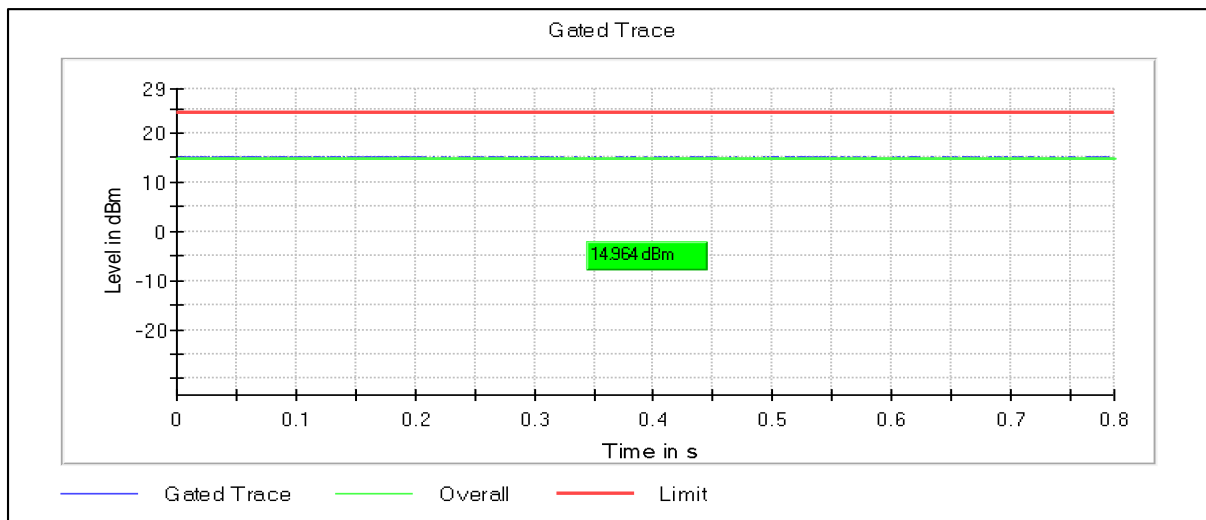

Modulation: 802.11ac-VHT40: UNII 3

Channel Frequency 5755MHz

Channel Frequency 5795MHz

Modulation: 802.11ax-HE40: UNII 1

Data Rate : MCS0

Modulation: 802.11ax-HE40: UNII 2a

Channel Frequency 5320MHz

Modulation: 802.11ax-HE40: UNII 2c