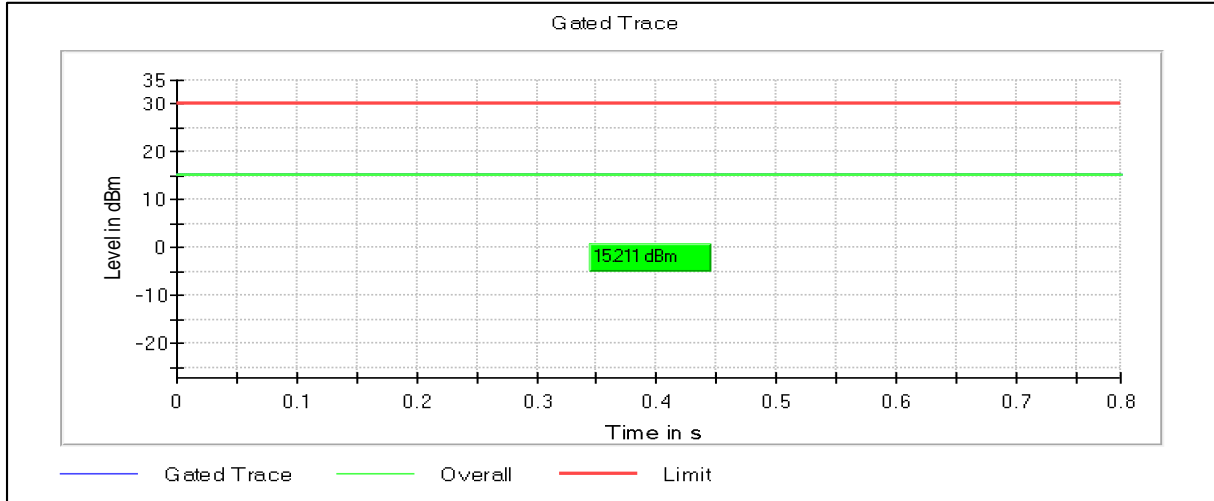

Channel Frequency 5510MHz

Channel Frequency 5590MHz

Channel Frequency 5670MHz

Channel Frequency 5710MHz

Modulation: 802.11ax-HE40: UNII 3

Channel Frequency 5755MHz

Channel Frequency 5795MHz

Modulation: 802.11ac-VHT80:UNII 1