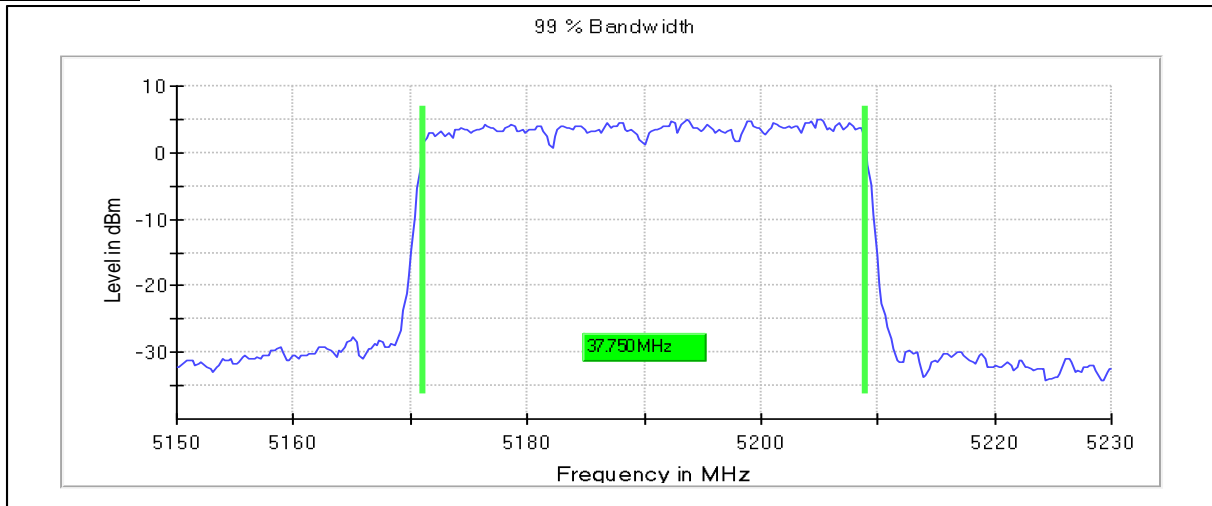

Modulation: 802.11ac-VHT40: UNII 3

Occupied Channel Bandwidth 99%
Data Rate MCS0

Channel Frequency 5795MHz

Emission Channel Bandwidth 6dB

Data Rate MCS0

Channel Frequency 5755MHz

Modulation: 802.11ax-HE40: UNII 1
Occupied Channel Bandwidth 99%
Data Rate MCS0