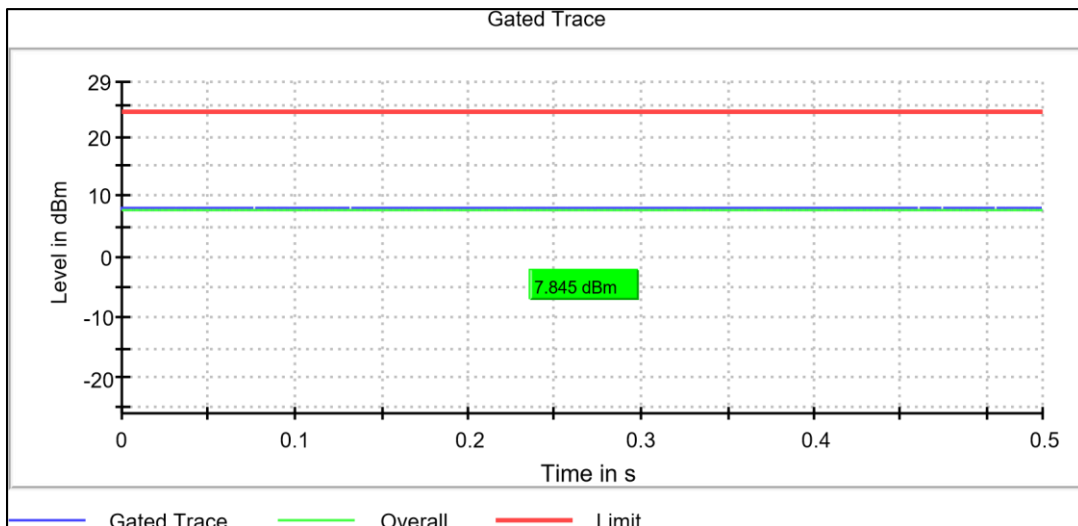

Modulation: 802.11n-HT20: UNII 2a

Channel Frequency 5260MHz

Channel Frequency 5320MHz

Modulation: 802.11n-HT20: UNII 2c

Channel Frequency 5500MHz

Channel Frequency 5700MHz

Modulation: 802.11n-HT20: UNII 3

Modulation: 802.11ac-VHT20: UNII 1