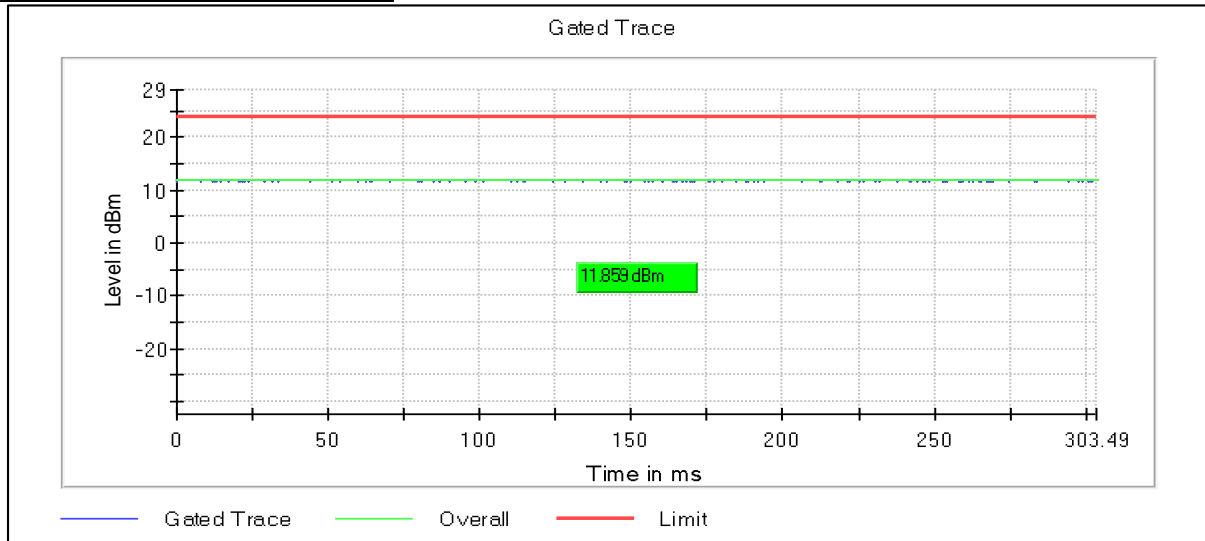

Modulation: 802.11ac-VHT80:UNII 2a

Channel Frequency 5290MHz