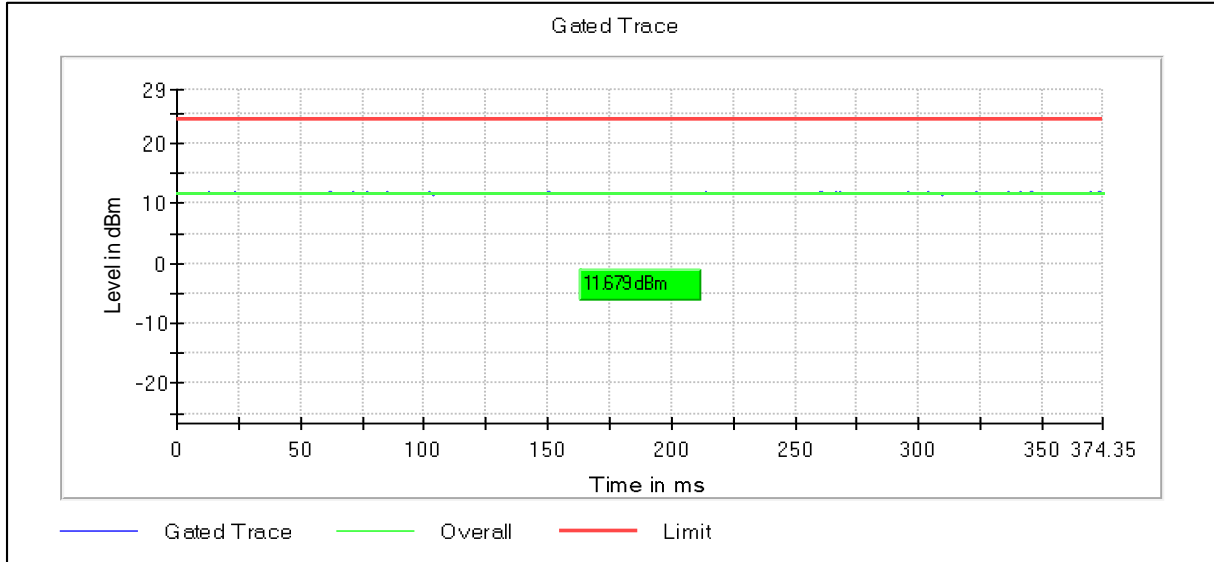

Channel Frequency 5590MHz