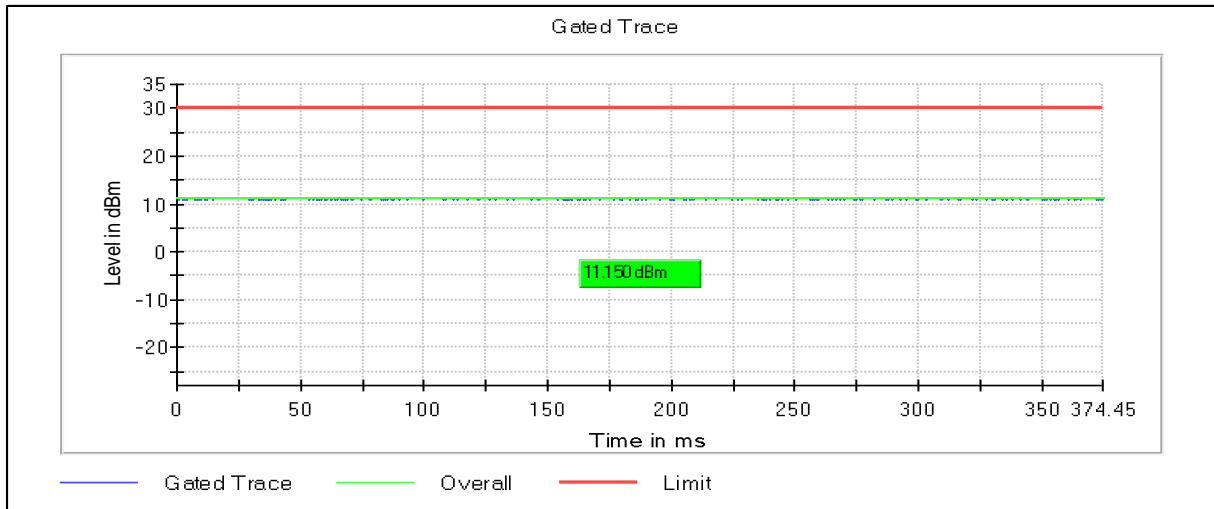

Channel Frequency 5795MHz