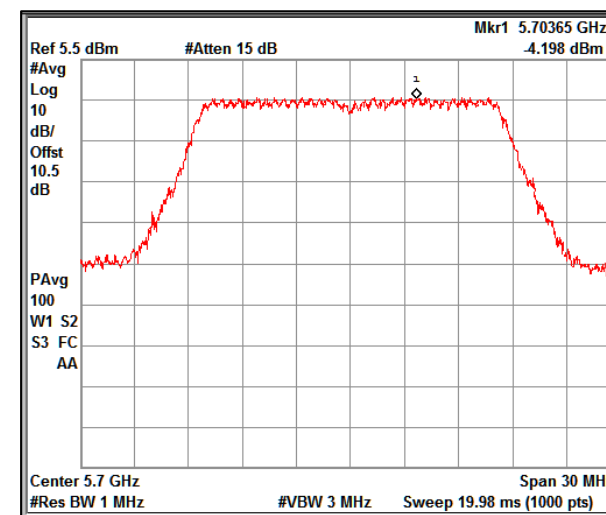

Channel Frequency 5240MHz

Channel Frequency 5260MHz

Channel Frequency 5320MHz

Channel Frequency 5500MHz

Channel Frequency 5700MHz

5GHz Test Plots

IN23ESPY 001

Channel Frequency 5720MHz