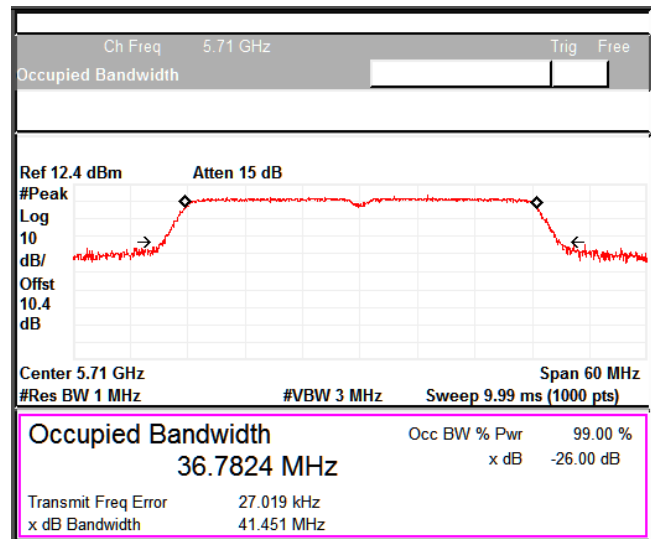

Channel Frequency 5710MHz

5GHz Test Plots

IN23ESPY 001

Emission Channel Bandwidth 26dB

Channel Frequency 5510MHz

Channel Frequency 5590MHz

Channel Frequency 5670MHz

Channel Frequency 5710MHz