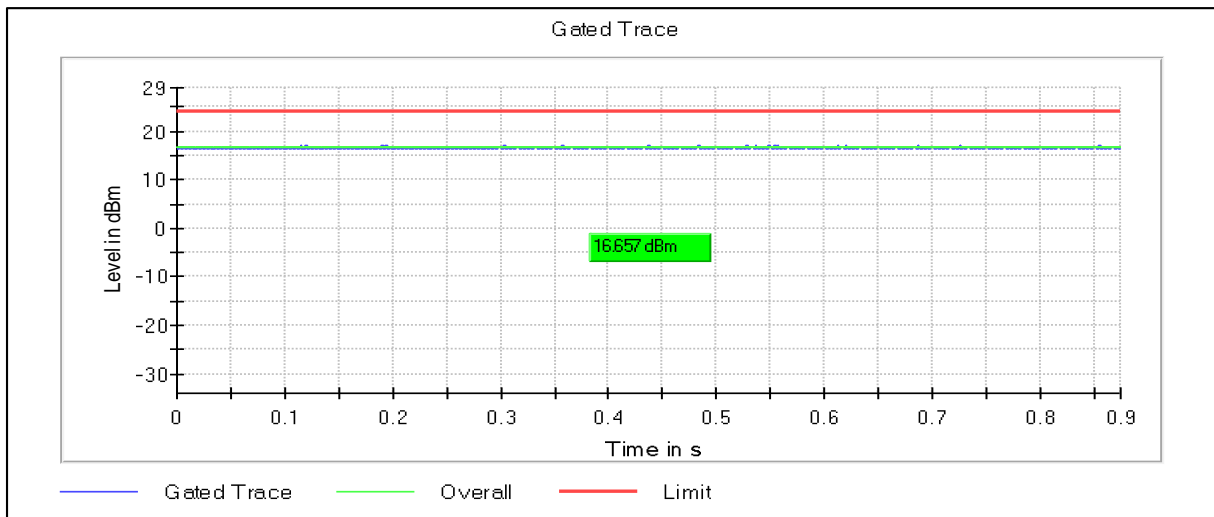

Channel Frequency 5700MHz

Channel Frequency 5720MHz

Modulation: 802.11ac-VHT20; UNII 3

Channel Frequency 5745MHz

Channel Frequency 5825MHz

Modulation: 802.11ax-HE20: UNII 1

Data Rate : MCS0

Channel Frequency 5180MHz