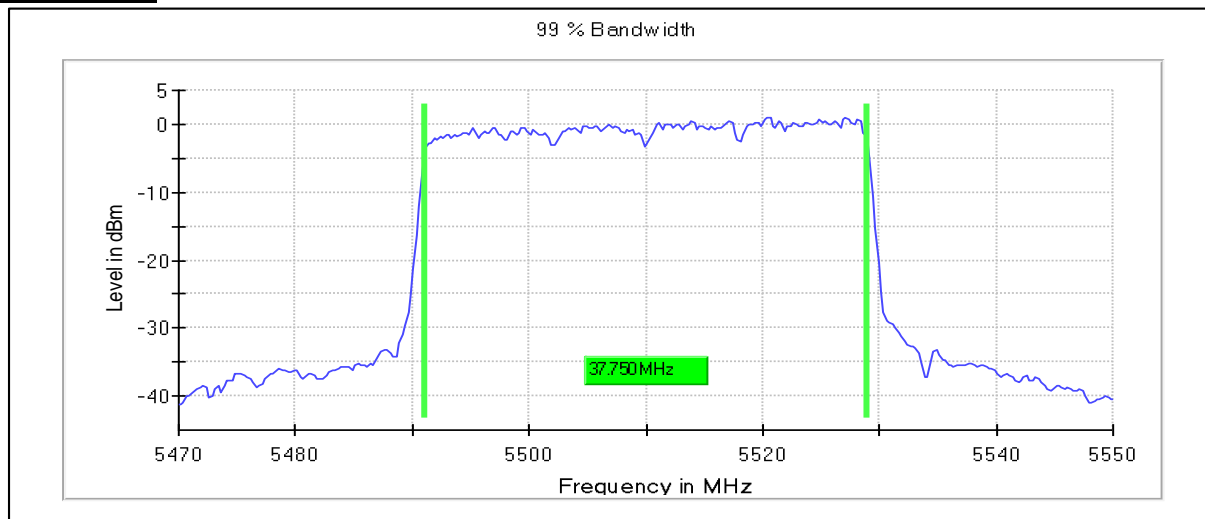

Occupied Channel Bandwidth 99%
Data Rate MCS0

Channel Frequency 5270MHz

Channel Frequency 5310MHz

Emission Channel Bandwidth 26dB

Channel Frequency 5270MHz

Channel Frequency 5310MHz

Modulation: 802.11ax-HE40: UNII 2c

Occupied Channel Bandwidth 99%
Data Rate MCS11

Channel Frequency 5510MHz

Channel Frequency 5590MHz

Channel Frequency 5670MHz

Channel Frequency 5710MHz

Emission Channel Bandwidth 26dB

Channel Frequency 5510MHz