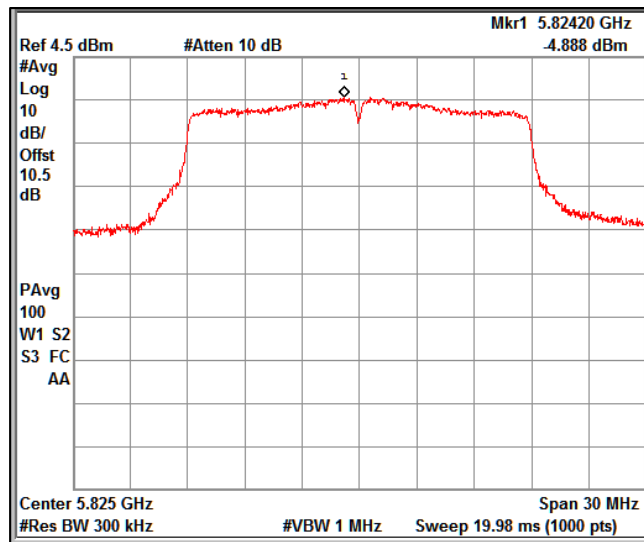

Channel Frequency 5700MHz

5GHz Test Plots

IN23ESPY 001

Channel Frequency 5720MHz

Channel Frequency 5745MHz

Channel Frequency 5825MHz