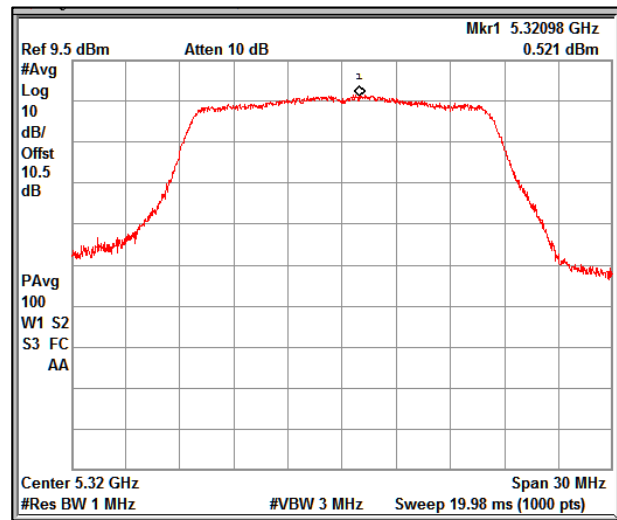

Channel Frequency 5320MHz