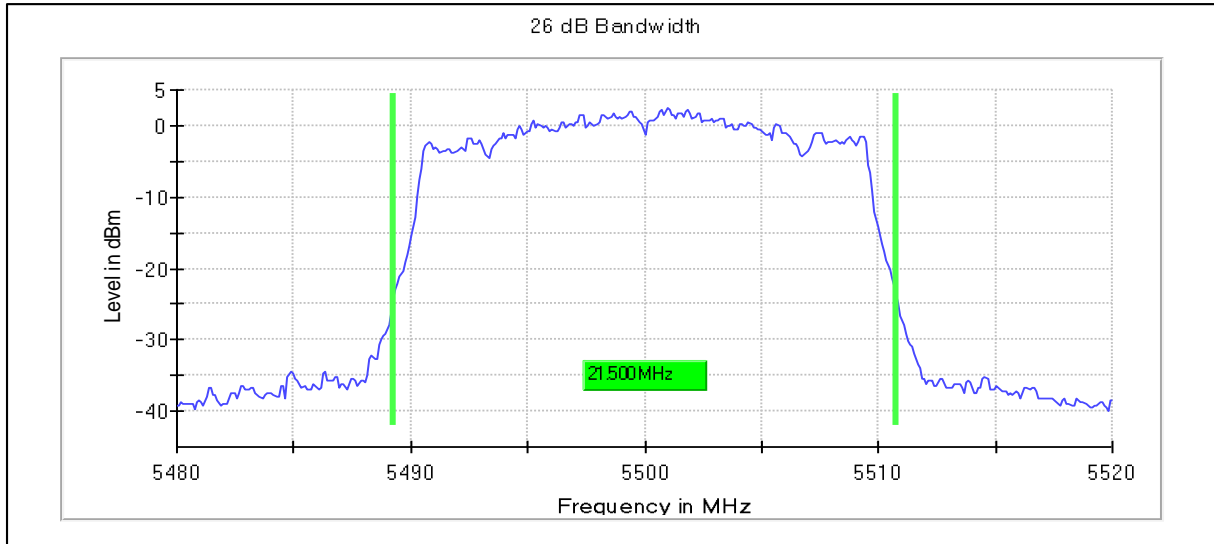

Data Rate MCS0

Channel Frequency 5500MHz

Channel Frequency 5700MHz

Channel Frequency 5720MHz

Emission Channel Bandwidth 26dB

Channel Frequency 5500MHz

Channel Frequency 5700MHz

Channel Frequency 5720MHz