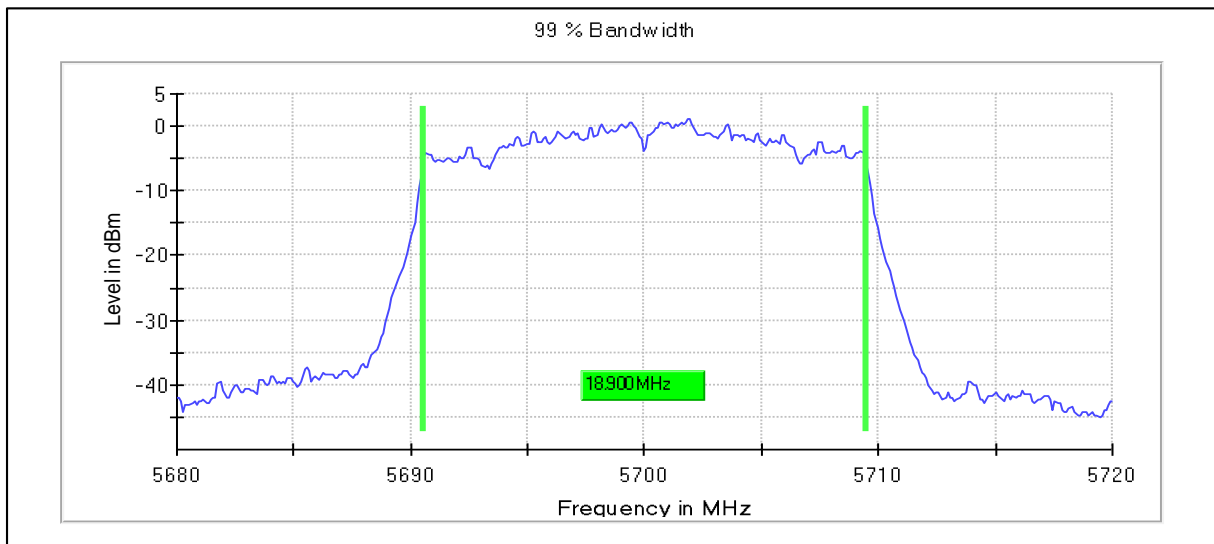

Channel Frequency 5320MHz

Emission Channel Bandwidth

Channel Frequency 5260MHz

Channel Frequency 5320MHz

5GHz Test Plots

IN23ESPY 001

Modulation: 802.11aX-HE20: UNII 2c

Occupied Channel Bandwidth 99%

Data Rate MCS0

Channel Frequency 5500MHz

Channel Frequency 5700MHz

Channel Frequency 5720MHz

Emission Channel Bandwidth 26dB

Channel Frequency 5500MHz

Channel Frequency 5700MHz

Channel Frequency 5720MHz