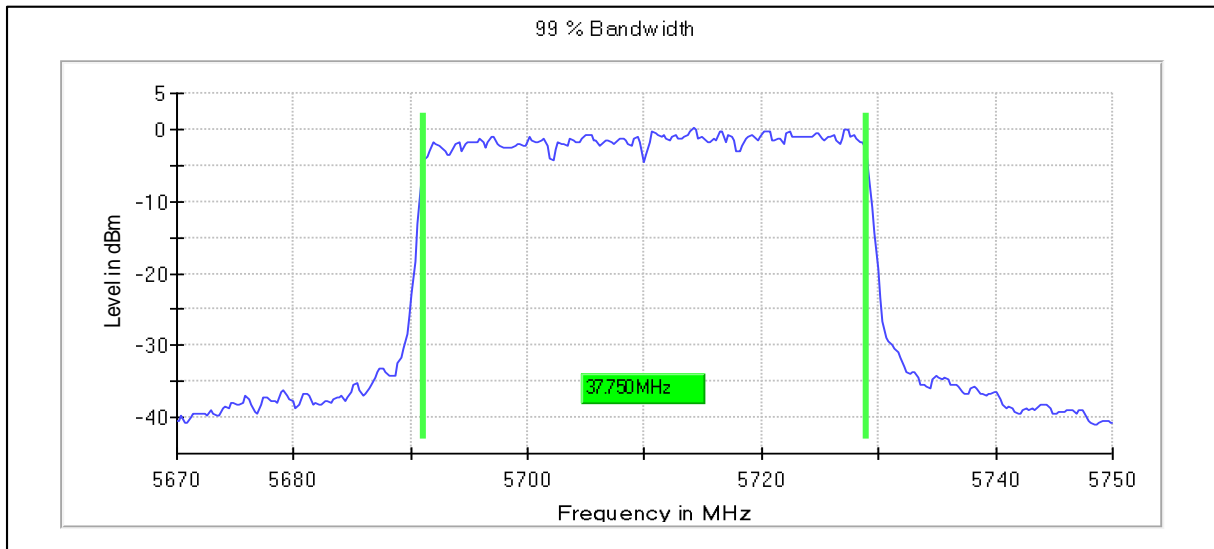

Occupied Channel Bandwidth 99%
Data Rate MCS11

Channel Frequency 5510MHz

Channel Frequency 5590MHz

Channel Frequency 5670MHz

Channel Frequency 5710MHz

Emission Channel Bandwidth 26dB

Channel Frequency 5510MHz