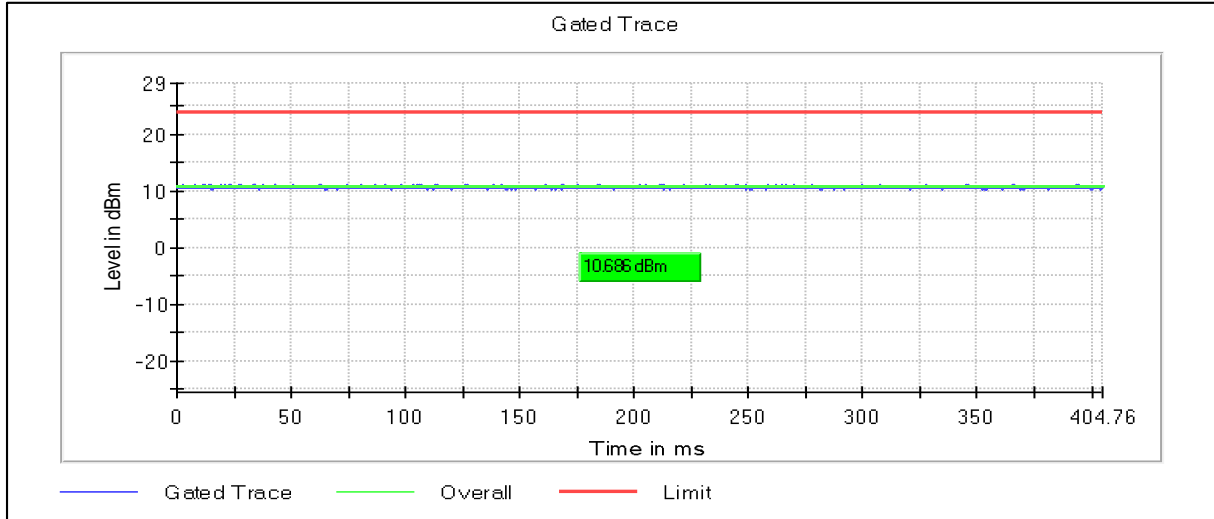

Channel Frequency 5270MHz

Channel Frequency 5310MHz

Modulation: 802.11n-HT40: UNII 2c

Channel Frequency 5510MHz

Channel Frequency 5590MHz

Channel Frequency 5670MHz

Channel Frequency 5710MHz

Modulation: 802.11n-HT40: UNII 3