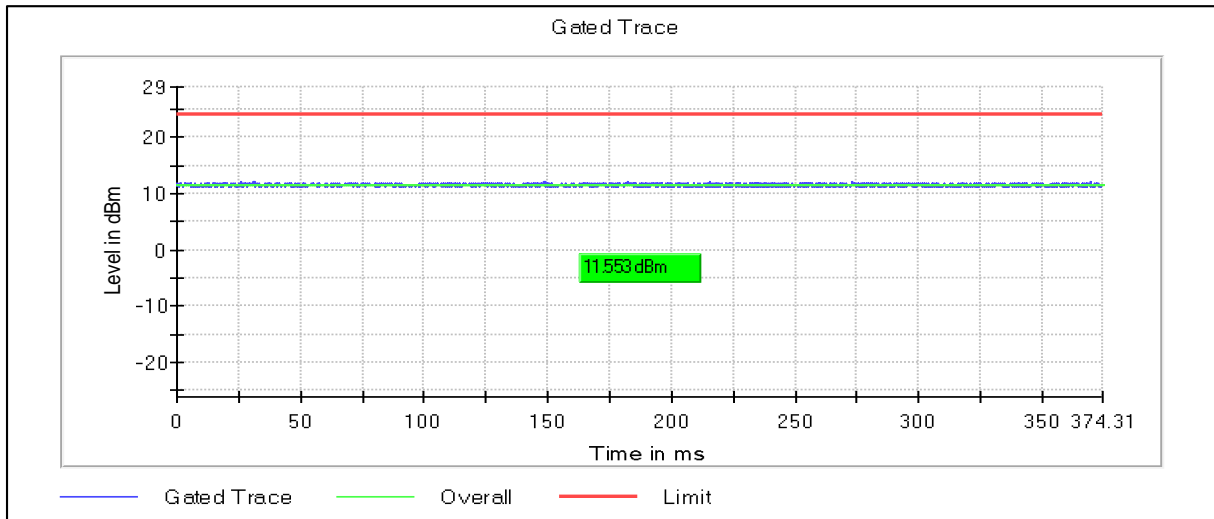

Channel Frequency 5310MHz

Modulation: 802.11ac-VHT40: UNII 2c

Channel Frequency 5510MHz

Channel Frequency 5590MHz

Channel Frequency 5670MHz

Channel Frequency 5710MHz

5GHz Test Plots

IN23ESPY 001