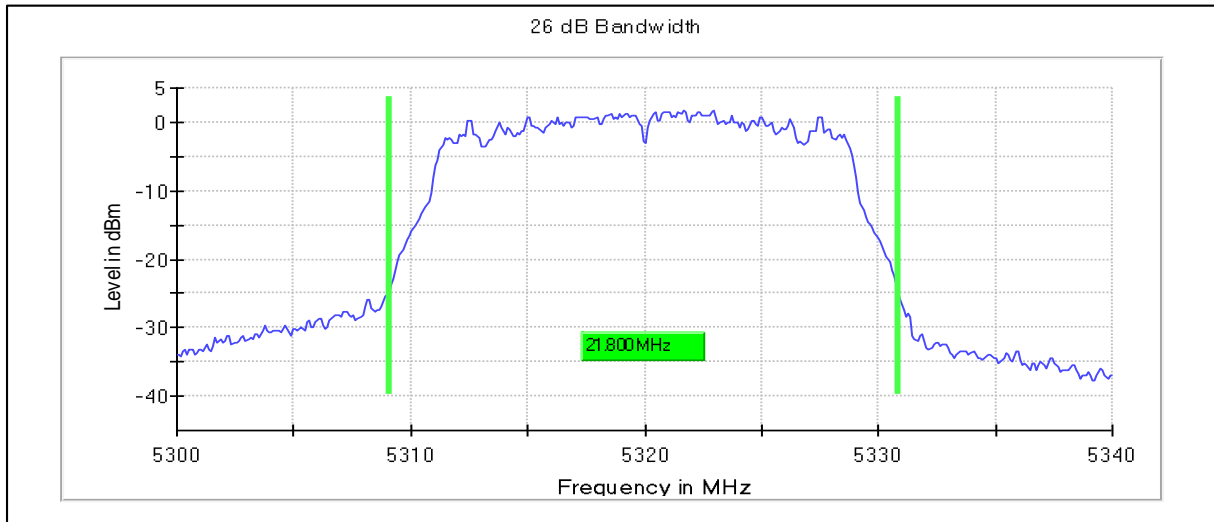

Channel Frequency 5320MHz

Modulation: 802.11ac-VHT20: UNII 2c

Occupied Channel Bandwidth 99%

Data Rate MCS0