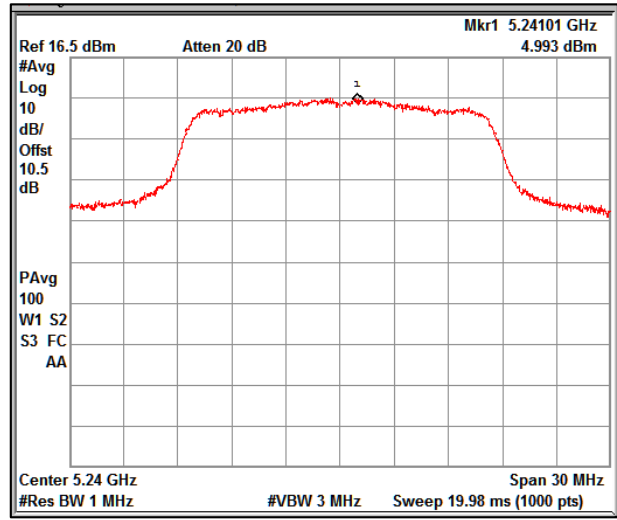

Channel Frequency 5240MHz