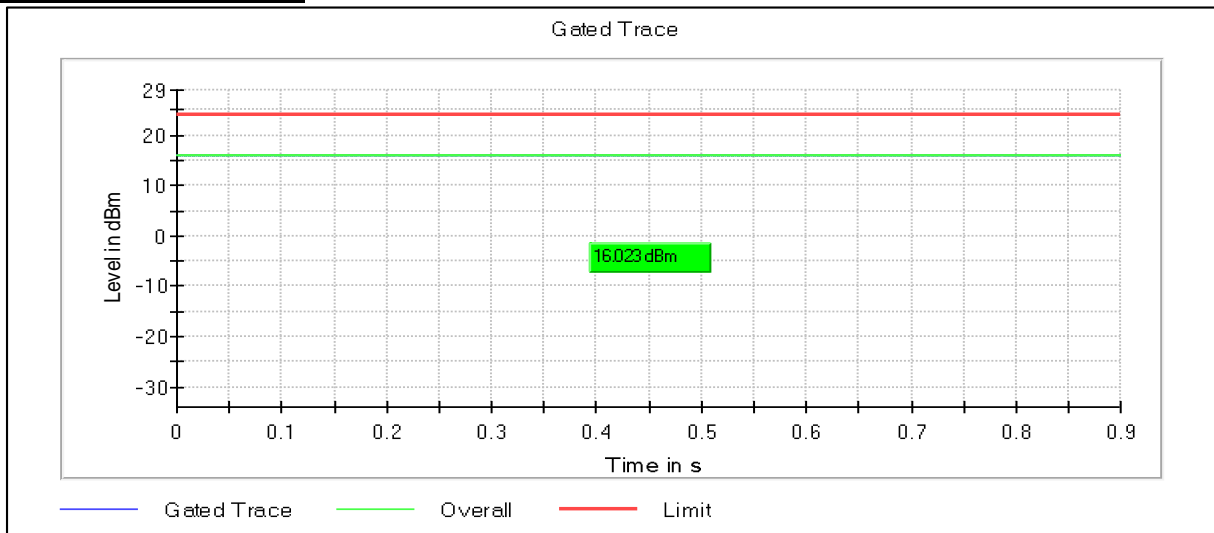

Data Rate : MCS0

Channel Frequency 5180MHz

Channel Frequency 5240MHz

Modulation: 802.11ac-VHT20: UNII 2a

Channel Frequency 5260MHz

Channel Frequency 5320MHz

Modulation: 802.11ac-VHT20: UNII 2c

Channel Frequency 5500MHz