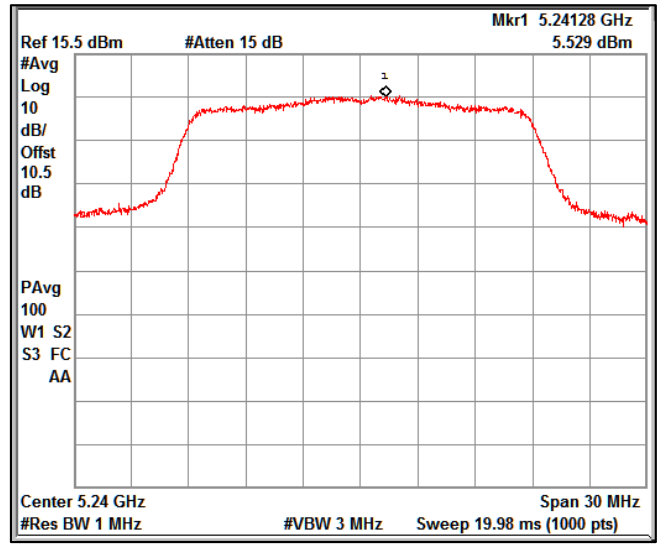

Channel Frequency 5240MHz