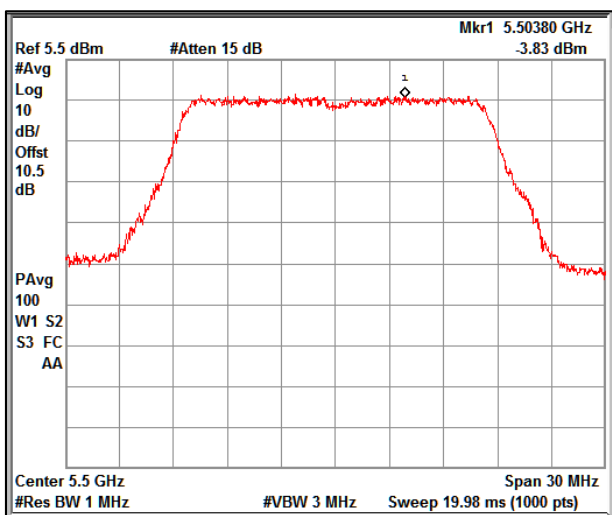

Channel Frequency 5500MHz