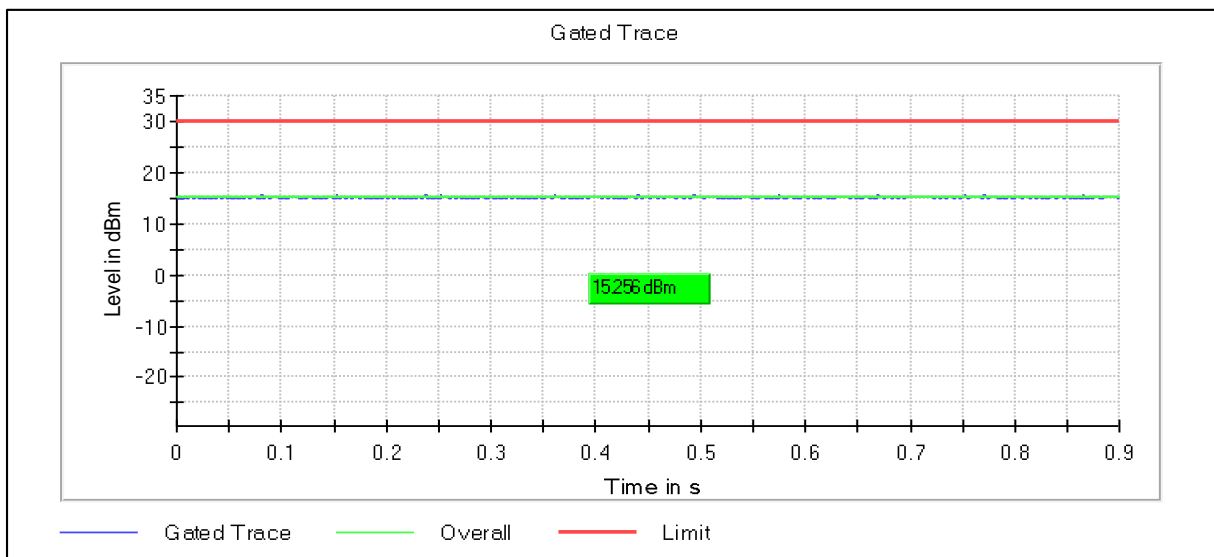

Channel Frequency 5700MHz

Channel Frequency 5720MHz

Modulation: 802.11ac-VHT20; UNII 3

Channel Frequency 5745MHz

Channel Frequency 5825MHz

Modulation: 802.11ax-HE20: UNII 1

Data Rate : MCS0

Channel Frequency 5180MHz