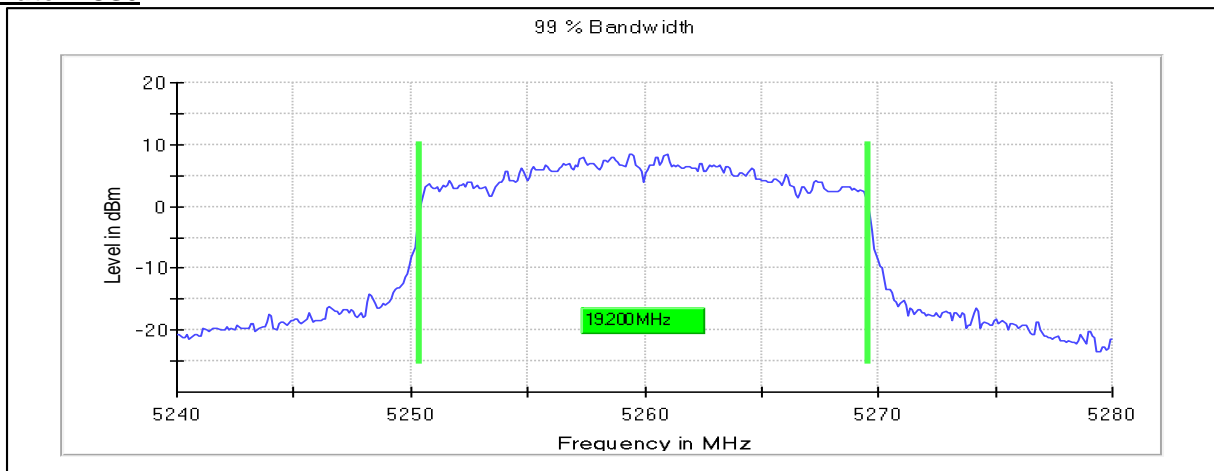

Channel Frequency 5240MHz

Emission Channel Bandwidth 26dB

Channel Frequency 5180MHz

Channel Frequency 5240MHz

Modulation: 802.11ax-HE20: UNII 2a

Occupied Channel Bandwidth 99%

Data Rate MCS0

Channel Frequency 5260MHz