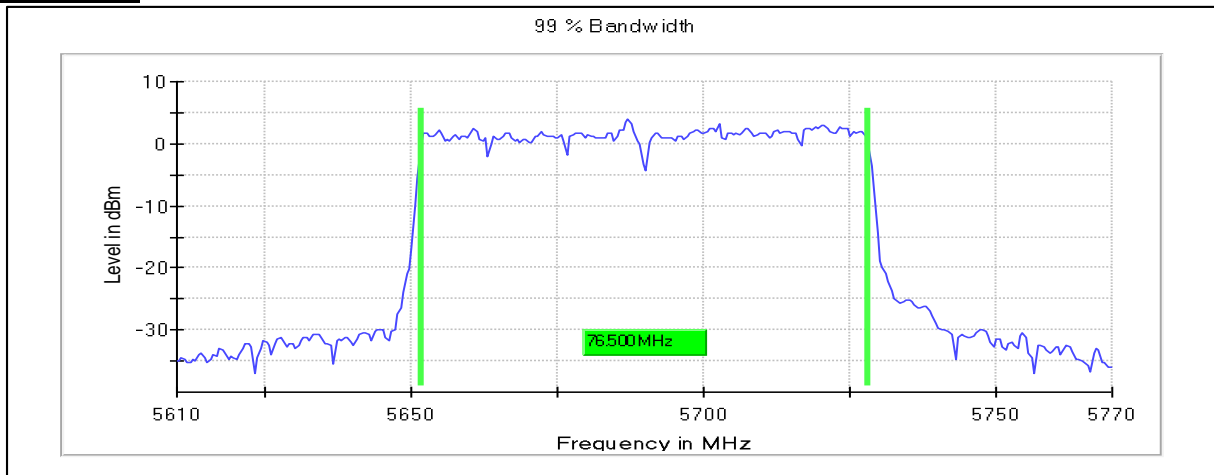

Channel Frequency 5690MHz