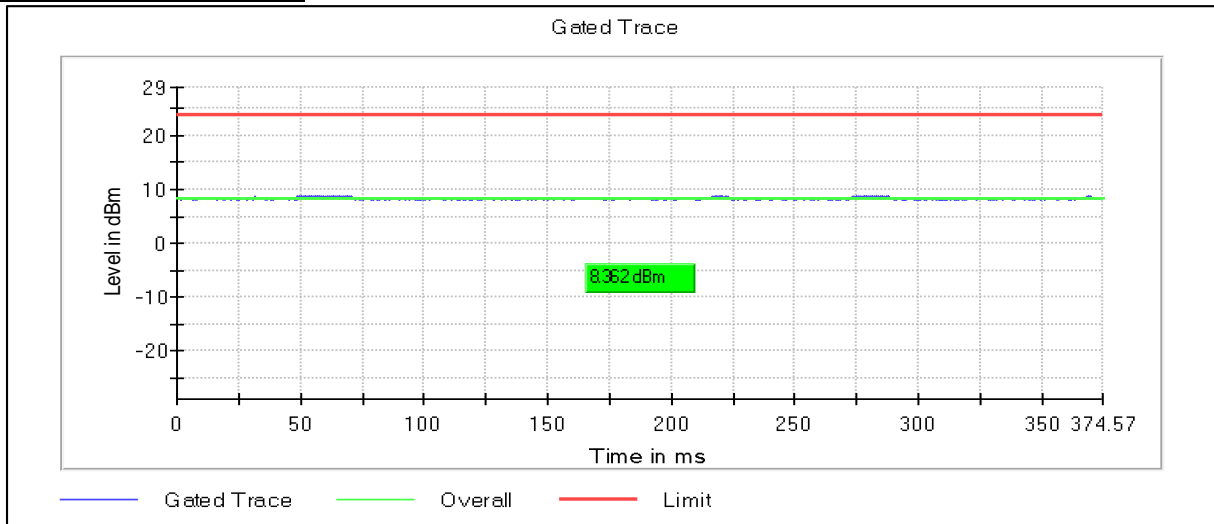

Modulation: 802.11ac-VHT40: UNII 2c

Channel Frequency 5510MHz