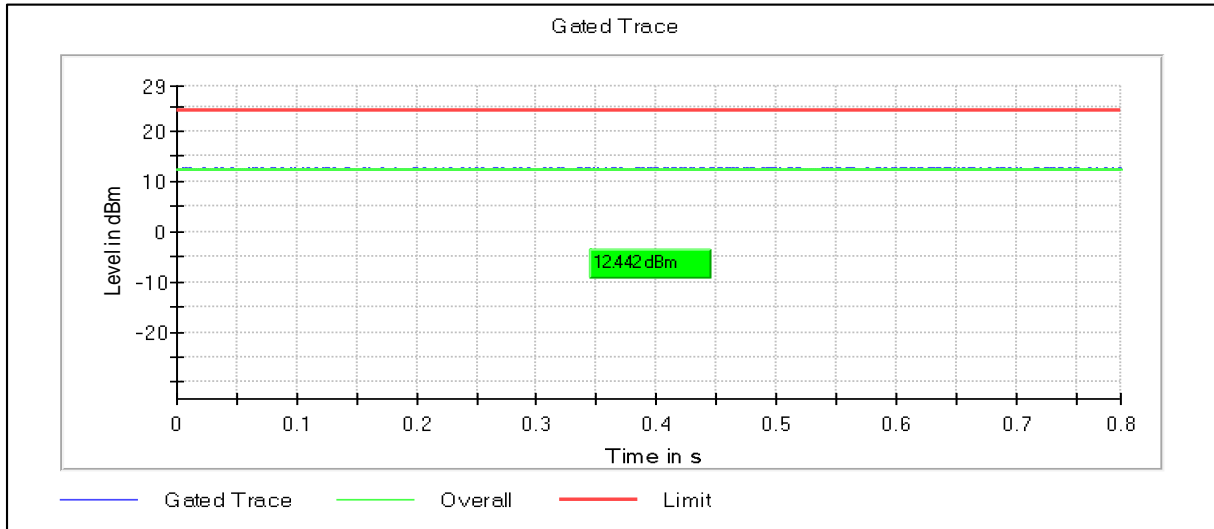

Modulation: 802.11ac-VHT40: UNII 3

Channel Frequency 5755MHz

Channel Frequency 5795MHz

Modulation: 802.11ax-HE40: UNII 1

Data Rate : MCS0

Modulation: 802.11ax-HE40: UNII 2a

Channel Frequency 5320MHz

Modulation: 802.11ax-HE40: UNII 2c