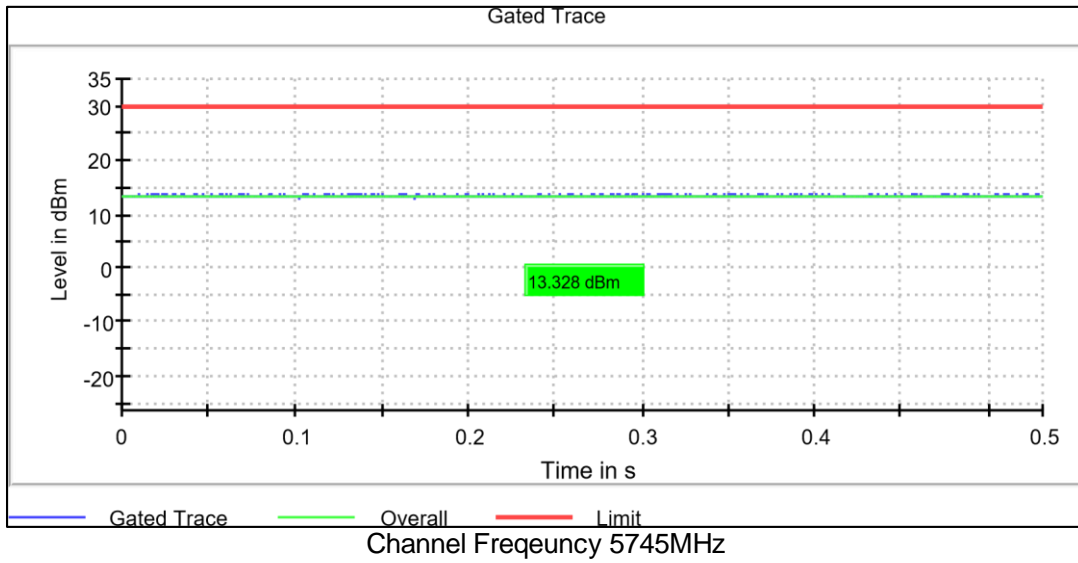

Modulation: 802.11n-HT20: UNII 2a

Channel Frequency 5260MHz

Channel Frequency 5320MHz

Modulation: 802.11n-HT20: UNII 2c

Channel Frequency 5500MHz

Channel Frequency 5700MHz

Modulation: 802.11n-HT20: UNII 3

Modulation: 802.11ac-VHT20: UNII 1