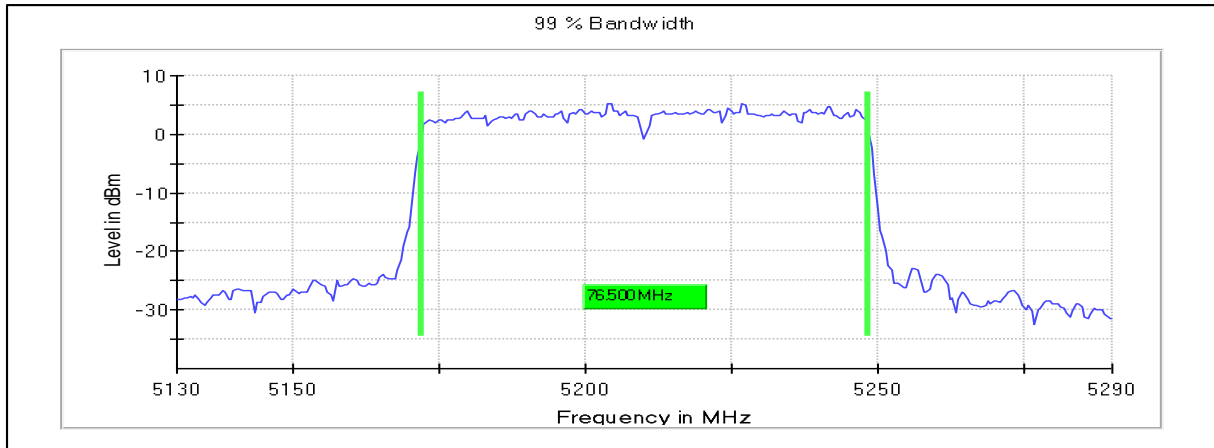

Emission Channel Bandwidth 6dB

Channel Frequency 5755MHz

5GHz Test Plots

IN23ESPY 001

Modulation: 802.11ac-VHT80: UNII 1

Occupied Channel Bandwidth 99%
Data Rate MCS0

Channel Frequency 5210MHz

Emission Channel Bandwidth 26dB