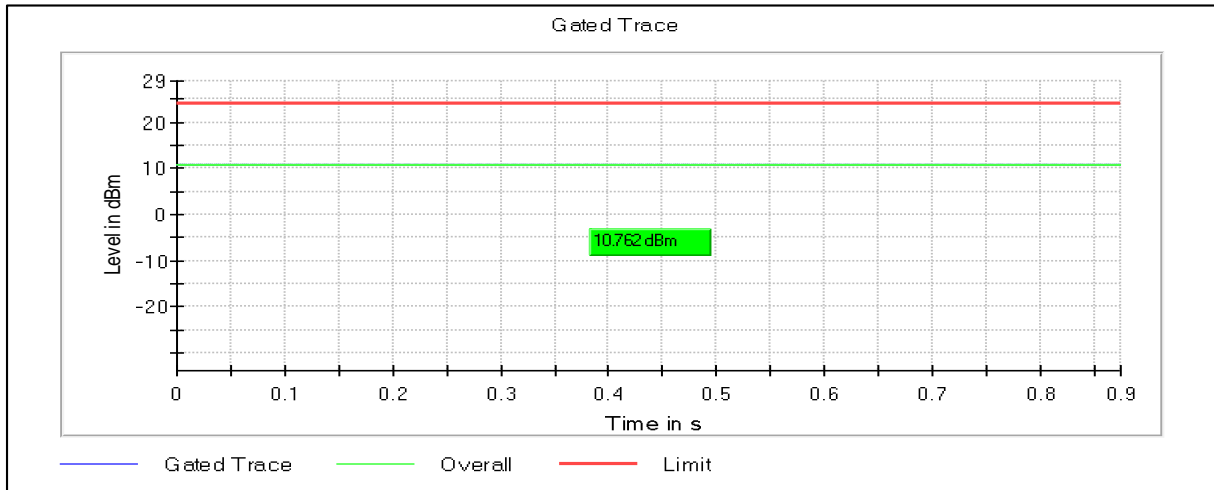

Channel Frequency 5700MHz

Channel Frequency 5720MHz

Modulation: 802.11ac-VHT20; UNII 3

Channel Frequency 5745MHz

Channel Frequency 5825MHz

Modulation: 802.11ax-HE20: UNII 1

Data Rate : MCS0

Channel Frequency 5180MHz