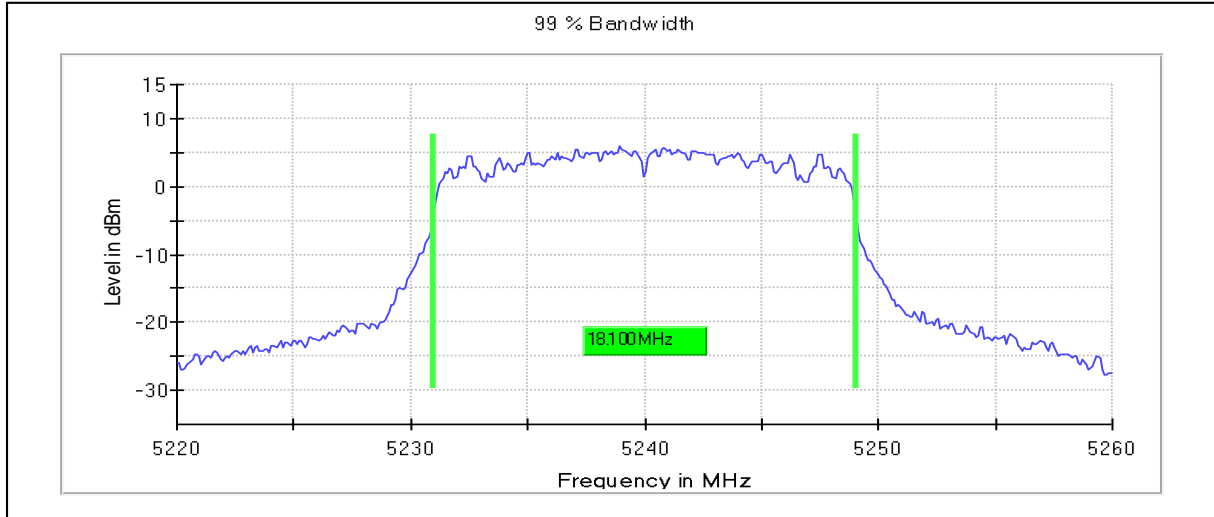

Emission Channel Bandwidth 26dB

Data Rate: MCS0