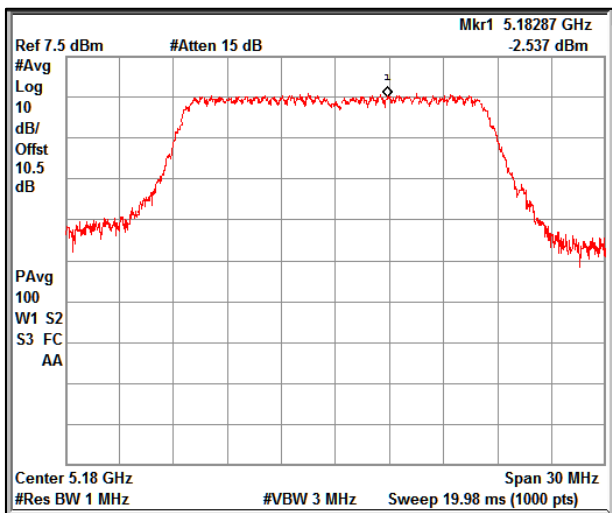

Channel Frequency 5720MHz

Channel Frequency 5745MHz

Channel Frequency 5825MHz

5GHz Test Plots

IN23ESPY 001

Modulation: 802.11 a-mode

Data Rate : 54Mbps

Channel Frequency 5180MHz