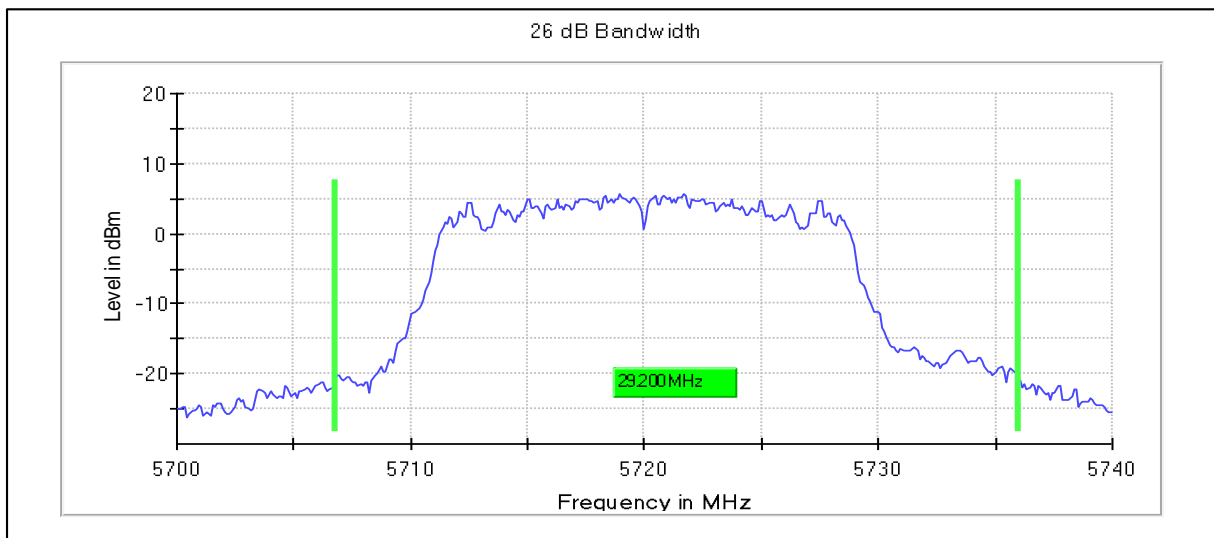

Channel Frequency 5700MHz

Channel Frequency 5720MHz

Emission Channel Bandwidth 26dB

Channel Frequency 5500MHz

Channel Frequency 5700MHz

Channel Frequency 5720MHz

Modulation: 802.11ac-VHT20: UNII 3

Occupied Channel Bandwidth 99%