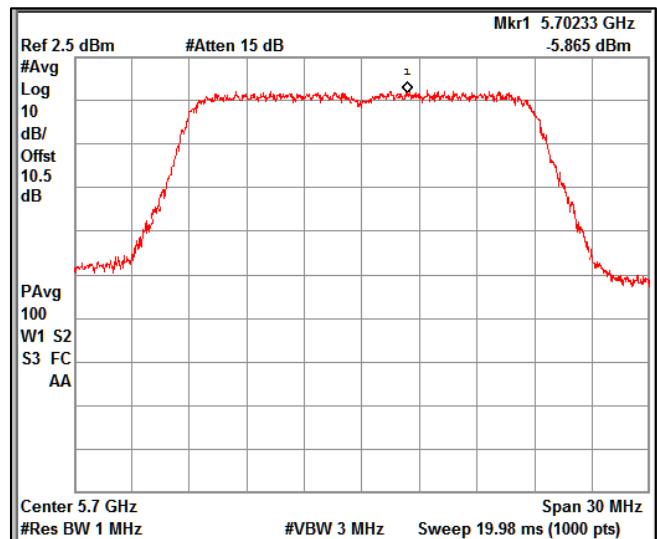

Channel Frequency 5700MHz