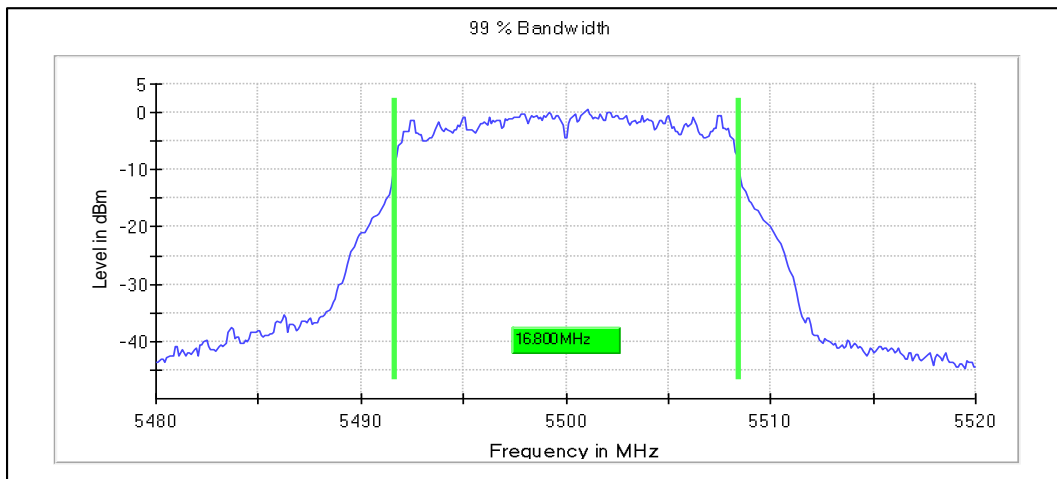

1. Emission Bandwidth and Occupied Bandwidth

Modulation: 802.11a : UNII 1
Occupied Channel Bandwidth 99%

Data Rate: 54Mbps

Emission Channel Bandwidth 26dB

Channel Frequency 5240MHz

Modulation: 802.11a : UNII 2a

Occupied Channel Bandwidth 99%

Data Rate: 6Mbps

Channel Frequency 5260MHz

Channel Frequency 5320MHz

Emission Channel Bandwidth 26dB

Channel Frequency 5260MHz

Modulation: 802.11a : UNII 2a

Occupied Channel Bandwidth 99%

Data Rate: 6Mbps

Channel Frequency 5320MHz

Channel Frequency 5500MHz

Chanel Frequency 5700MHz

Chanel Frequency 5720MHz

Emission Channel Bandwidth 26dB

Chanel Frequency 5500MHz

Channel Frequency 5700MHz