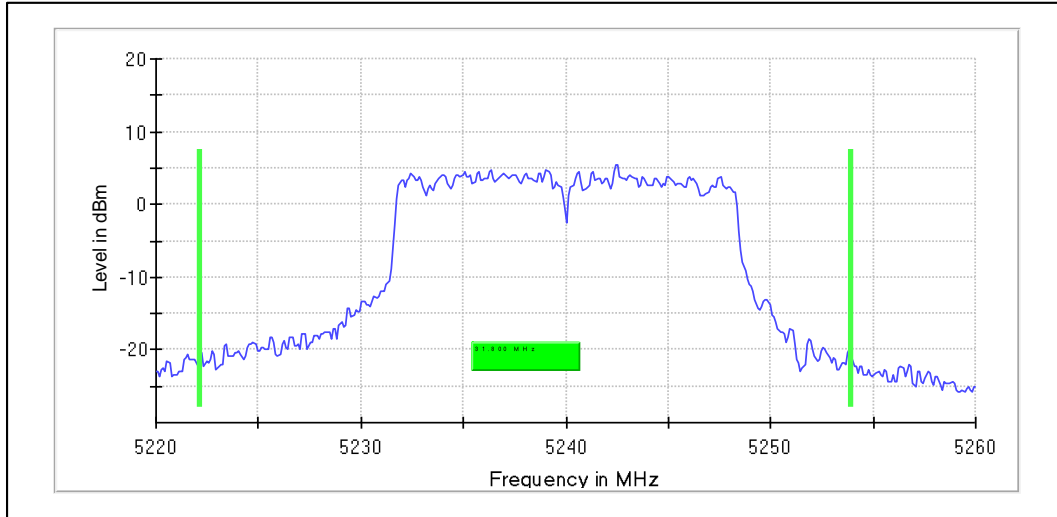

1. Emission Bandwidth and Occupied Bandwidth

Modulation: 802.11a : UNII 1
Occupied Channel Bandwidth 99%

Data Rate: 54Mbps

Emission Channel Bandwidth 26dB

Channel Frequency 5240MHz

Modulation: 802.11a : UNII 2a

Occupied Channel Bandwidth 99%

Data Rate: 6Mbps

Channel Frequency 5260MHz

Channel Frequency 5320MHz

Emission Channel Bandwidth 26dB

Channel Frequency 5260MHz

Modulation: 802.11a : UNII 2a

Occupied Channel Bandwidth 99%

Data Rate: 6Mbps

Channel Frequency 5320MHz

Channel Frequency 5500MHz

Chanel Frequency 5700MHz

Chanel Frequency 5720MHz

Emission Channel Bandwidth 26dB

Chanel Frequency 5500MHz

Channel Frequency 5700MHz