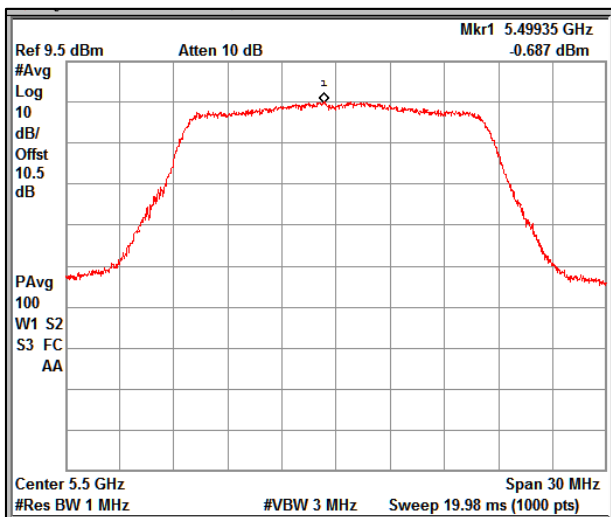

Modulation: 802.11ax-HE80:UNII 2c

Channel Frequency 5530MHz

Channel Frequency 5690MHz

Modulation: 802.11ax-HE80:UNII 3

Channel Frequency 5775MHz

3. Power Spectral Density

Modulation: 802.11 a-mode

Data Rate : 6Mbps

Channel Frequency 5180MHz

Channel Frequency 5240MHz

Channel Frequency 5260MHz

Channel Frequency 5320MHz

Channel Frequency 5500MHz

Channel Frequency 5700MHz

5GHz Test Plots

IN23ESPY 001