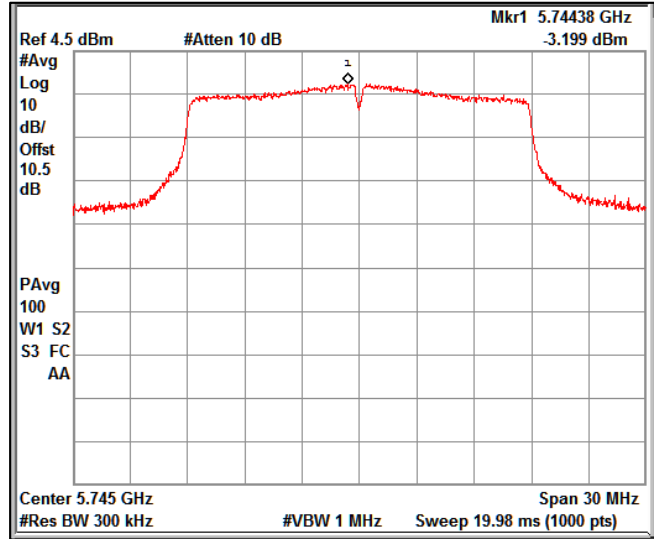

Channel Frequency 5745MHz