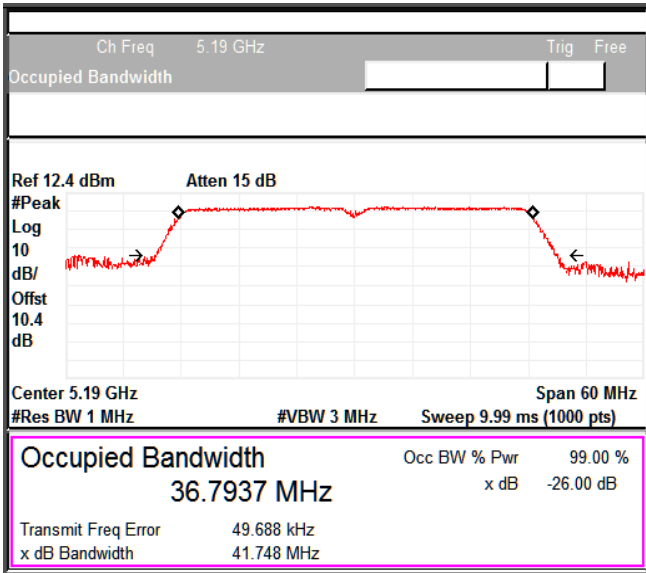

Data Rate MCS0

Channel Frequency 5190MHz

Channel Frequency 5230MHz

5GHz Test Plots

IN23ESPY 001

Emission Channel Bandwidth 26dB

Channel Frequency 5190MHz

Channel Frequency 5230MHz