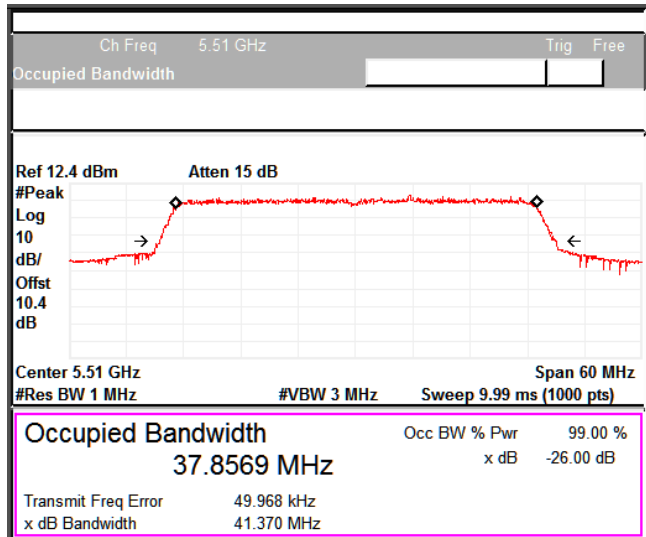

Occupied Channel Bandwidth 99%
Data Rate MCS11

Channel Frequency 5510MHz

Channel Frequency 5590MHz

Channel Frequency 5670MHz

Channel Frequency 5710MHz

Emission Channel Bandwidth 26dB

Channel Frequency 5510MHz