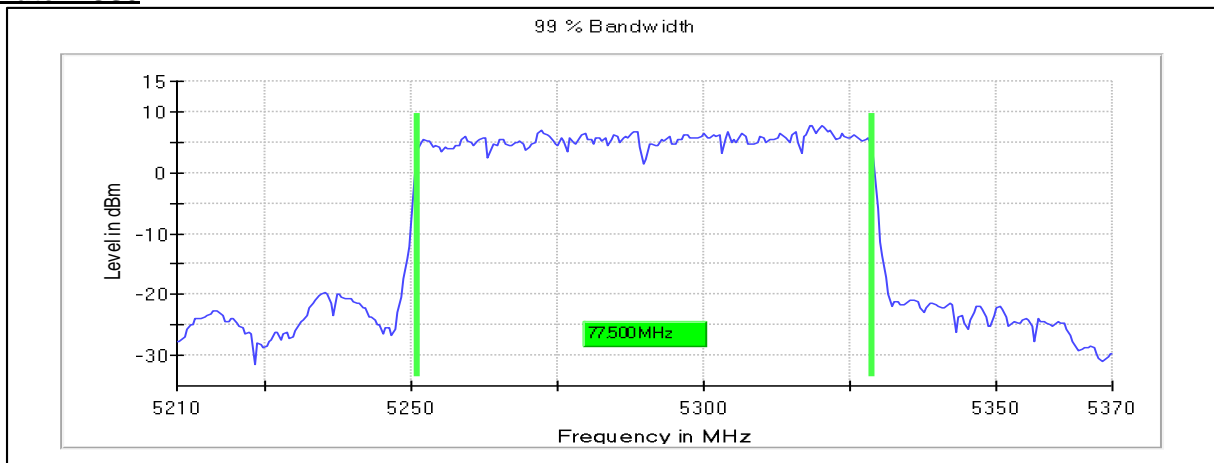

Channel Frequency 5210MHz

Emission Channel Bandwidth 26dB

Channel Frequency 5210MHz

Modulation: 802.11ax-HE80MHz: UNII 2a

Occupied Channel Bandwidth 99%
Data Rate MCS0

Channel Frequency 5290MHz

Emission Channel Bandwidth 26dB