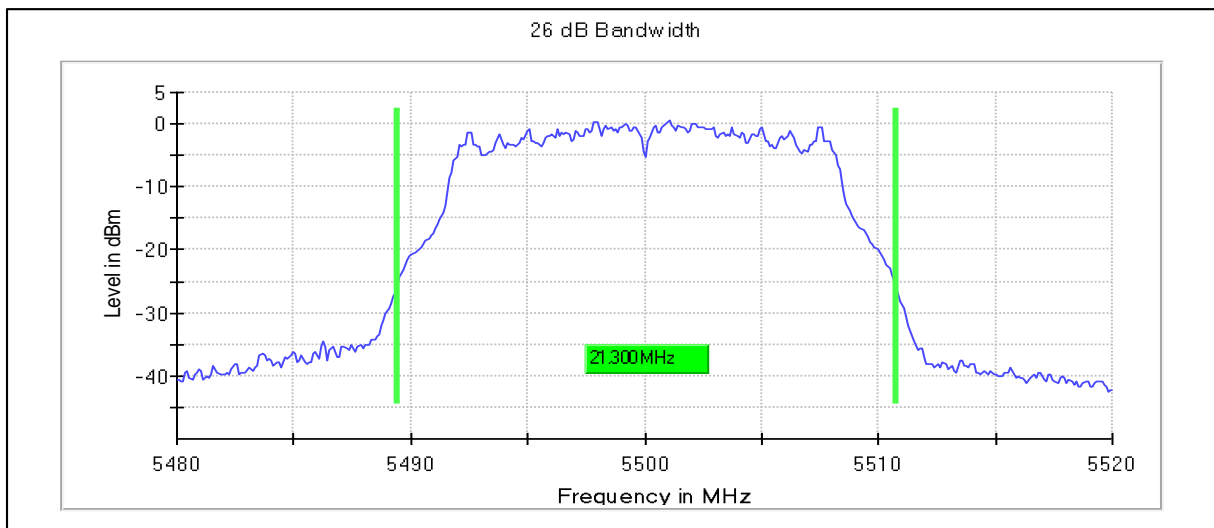

Occupied Channel Bandwidth 99%

Data Rate: 6Mbps

Channel Frequency 5260MHz

Channel Frequency 5320MHz

Emission Channel Bandwidth 26dB

Channel Frequency 5260MHz

Modulation: 802.11a : UNII 2a

Occupied Channel Bandwidth 99%

Data Rate: 6Mbps

Channel Frequency 5320MHz

Channel Frequency 5500MHz

Chanel Frequency 5700MHz

Chanel Frequency 5720MHz

Emission Channel Bandwidth 26dB

Chanel Frequency 5500MHz

Channel Frequency 5700MHz

Channel Frequency 5720MHz

Modulation: 802.11a : UNII 3

Occupied Channel Bandwidth 99%

Data Rate: 6Mbps

Channel Frequency 5745MHz

Emission Channel Bandwidth 6dB

Data Rate: 54Mbps

Channel Frequency 5745MHz