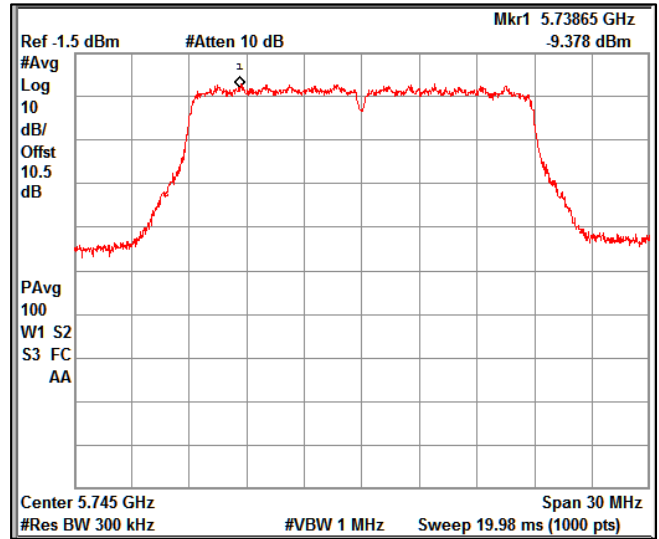

Channel Frequency 5320MHz

Channel Frequency 5500MHz

Channel Frequency 5700MHz

5GHz Test Plots

IN23ESPY 001

Channel Frequency 5720MHz

Channel Frequency 5745MHz

Channel Frequency 5825MHz