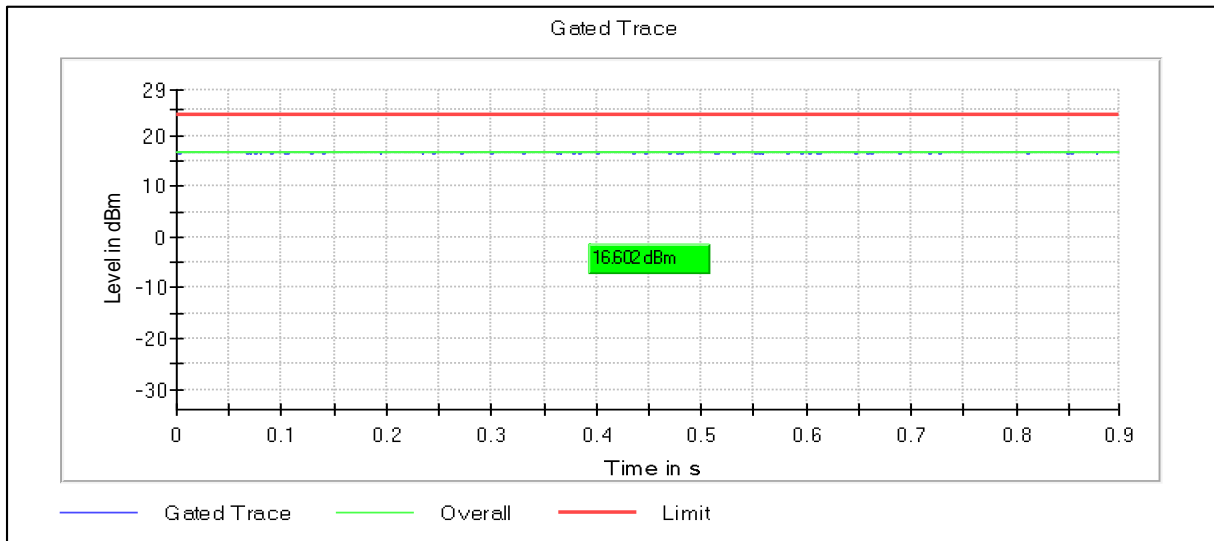

Channel Frequency 5240MHz