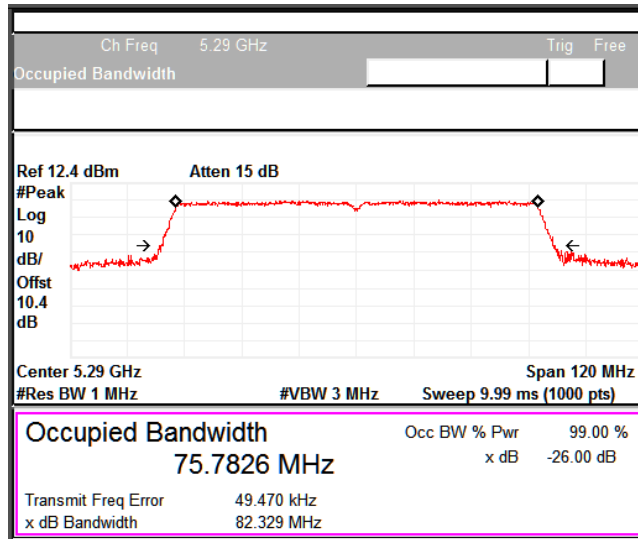

Channel Frequency 5210MHz

Modulation: 802.11ac-VHT80: UNII 2a

Occupied Channel Bandwidth 99%
Data Rate MCS0

Channel Frequency 5290MHz

5GHz Test Plots

IN23ESPY 001

Emission Channel Bandwidth 26dB

Channel Frequency 5290MHz