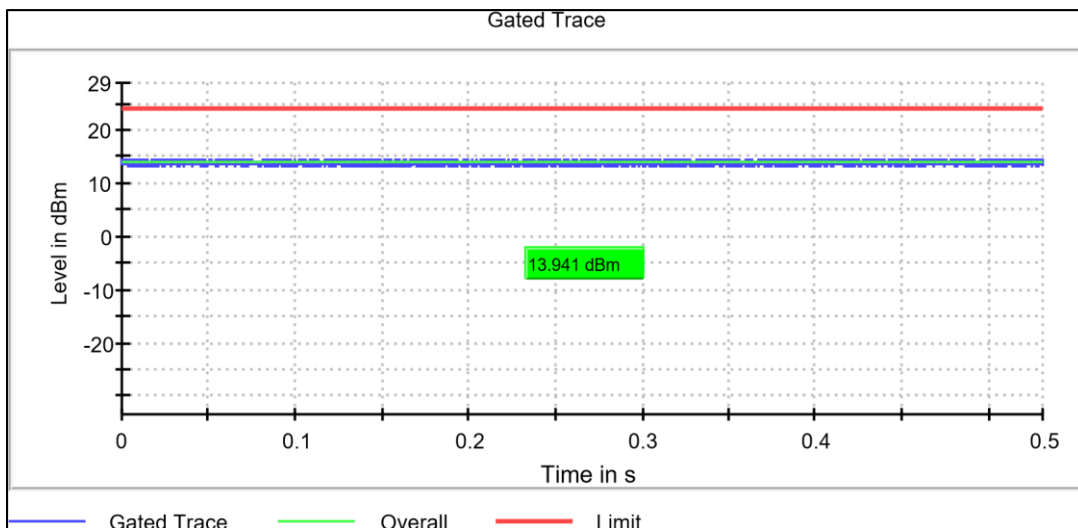

Modulation: 802.11n-HT20: UNII 2a

Channel Frequency 5260MHz