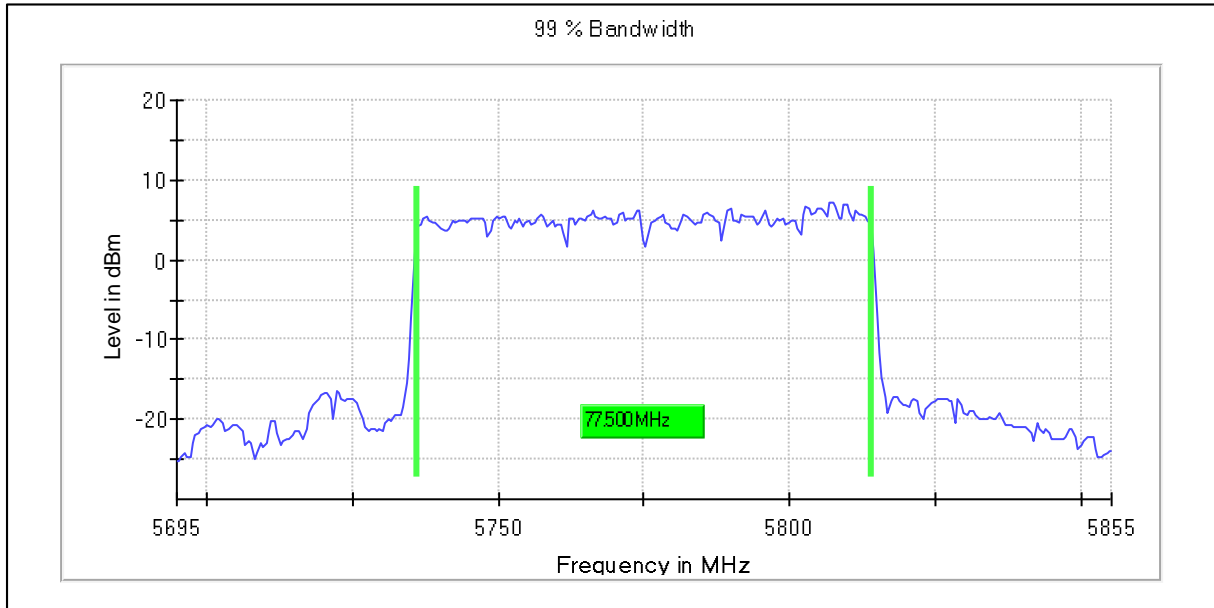

Modulation: 802.11ax-HE80MHz: UNII 3

Occupied Channel Bandwidth 99%

Data Rate MCS0

Channel Frequency 5775MHz

Emission Channel Bandwidth 6dB