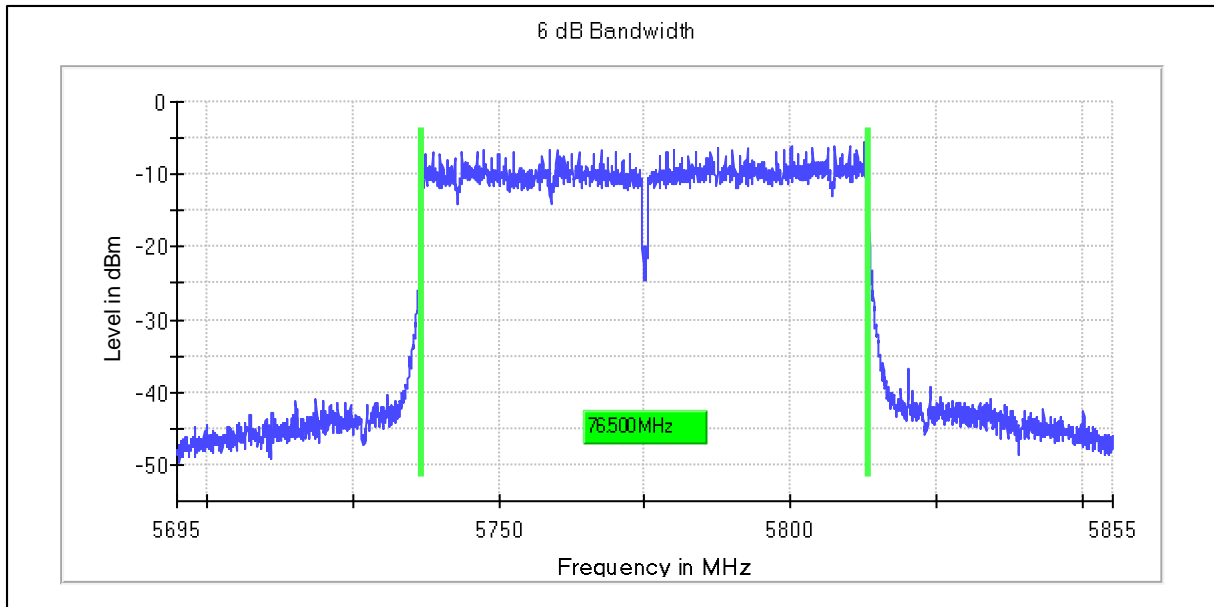

Channel Frequency 5775MHz