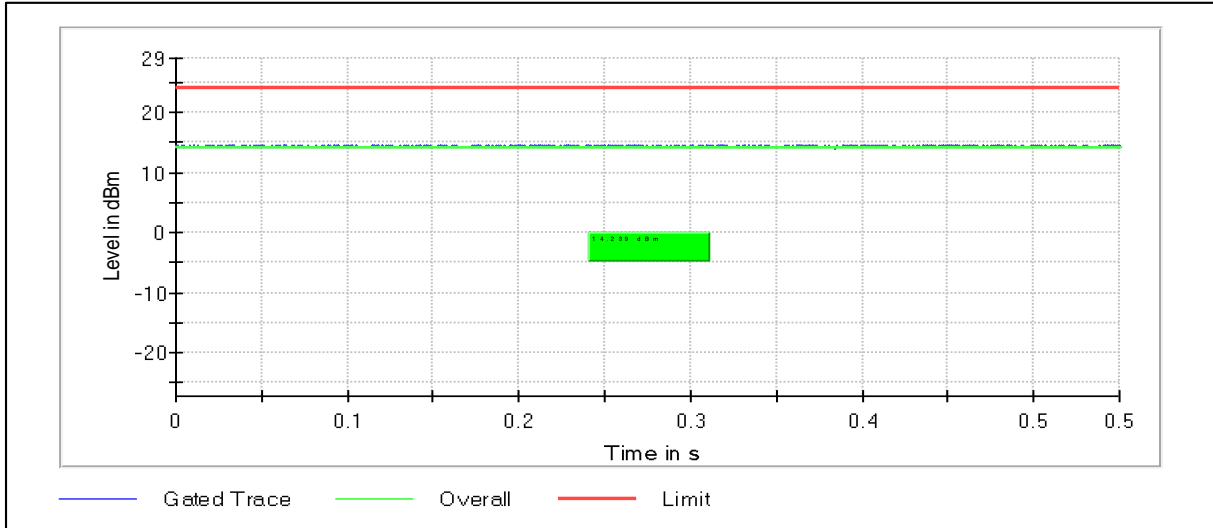

Channel Frequency 5180MHz

Channel Frequency 5240MHz

Modulation: 802.11a: UNII 2a

Channel Frequency 5260MHz

Channel Frequency 5320MHz

Modulation: 802.11a: UNII 2c

Channel Frequency 5500MHz

Channel Frequency 5700MHz