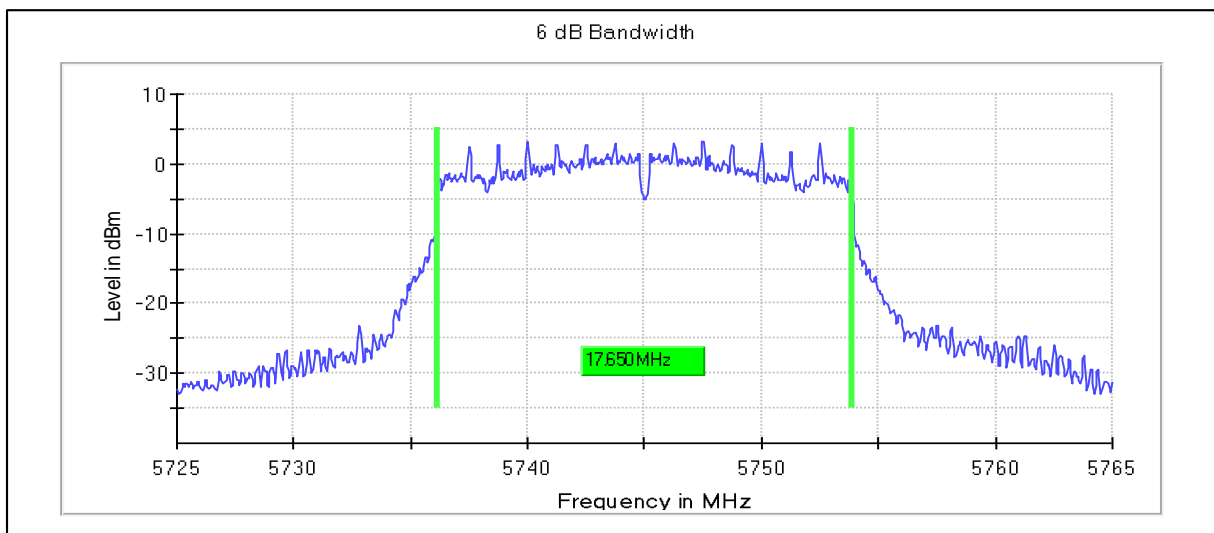

Channel Frequency 5700MHz

Channel Frequency 5720MHz

Modulation: 802.11n- HT20: UNII 3

Occupied Channel Bandwidth 99%

Data Rate: MCS0

Channel Frequency 5745MHz

Channel Frequency 5745MHz

Modulation: 802.11ac-VHT20: UNII 1

Occupied Channel Bandwidth 99%

Data Rate MCS0

Emission Channel Bandwidth 26dB

Channel Frequency 5240MHz

Modulation: 802.11ac-VHT20: UNII 2a

Occupied Channel Bandwidth 99%

Data Rate MCS0

Channel Frequency 5260MHz