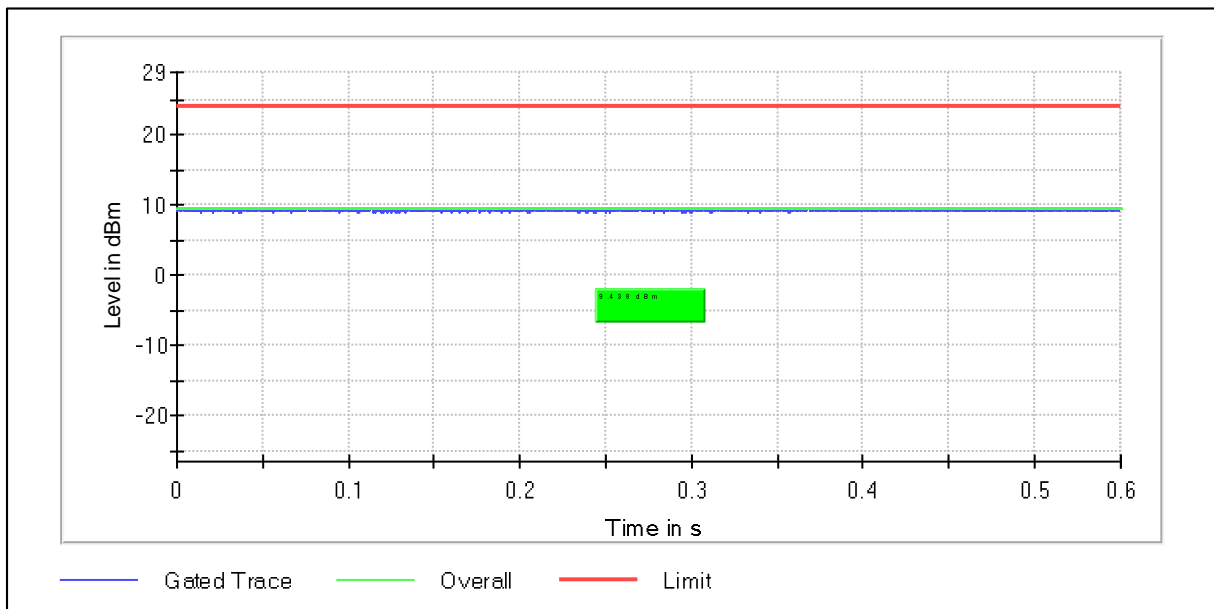

Occupied Channel Bandwidth 99%

Data Rate MCS0

Channel Frequency 5775MHz

Emission Channel Bandwidth 6dB

Channel Frequency 5775MHz

2. Maximum Conducted Output Power

Modulation: 802.11a: UNII 1

Data Rate 54Mbps

Channel Frequency 5180MHz

Channel Frequency 5240MHz

Modulation: 802.11a: UNII 2a

Channel Frequency 5260MHz

Channel Frequency 5320MHz

Modulation: 802.11a: UNII 2c

Channel Frequency 5500MHz

Channel Frequency 5700MHz