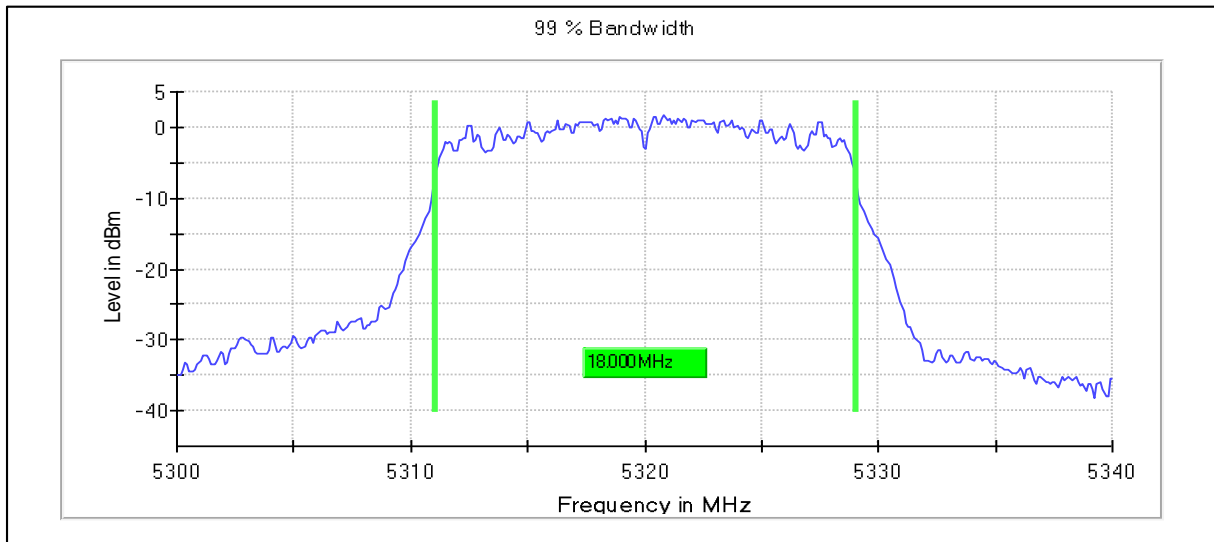

Modulation: 802.11n- HT20: UNII 1

Occupied Channel Bandwidth 99%

Data Rate: MCS0

Channel Frequency 5180MHz

Emission Channel Bandwidth 26dB

Data Rate: MCS0

5GHz Test Plots

IN23ESPY 001

Modulation: 802.11n- HT20: UNII 2a

Occupied Channel Bandwidth 99%

Data Rate: MCS0

Channel Frequency 5260MHz

Channel Frequency 5320MHz

Emission Channel Bandwidth 26dB

Channel Frequency 5260MHz

Channel Frequency 5320 MHz