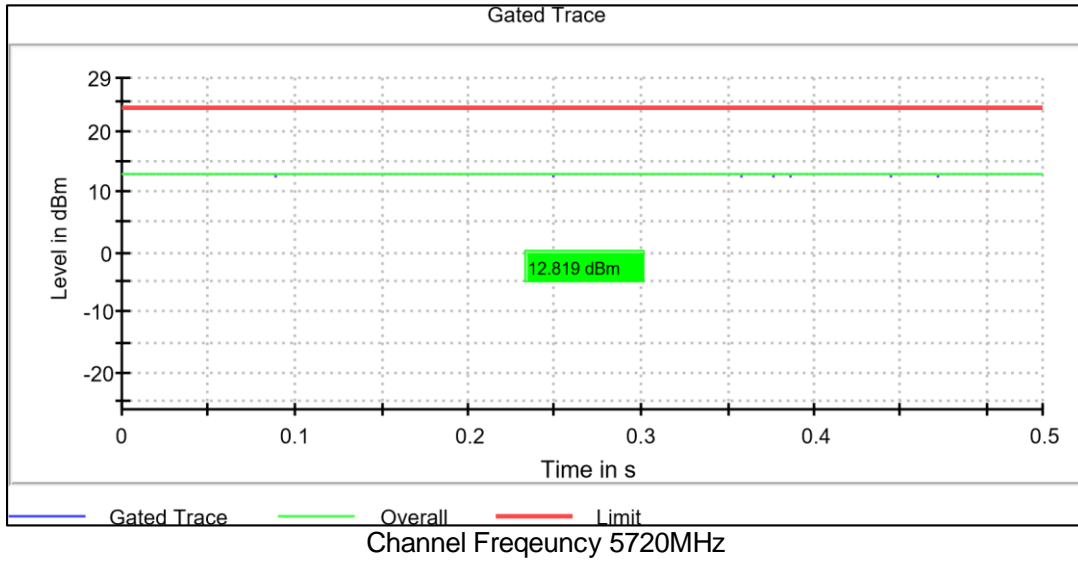

Modulation: 802.11n-HT20: UNII 2a

Channel Frequency 5260MHz

Channel Frequency 5320MHz

Modulation: 802.11n-HT20: UNII 2c

Channel Frequency 5500MHz

Channel Frequency 5700MHz

Modulation: 802.11n-HT20: UNII 3

Modulation: 802.11ac-VHT20: UNII 1