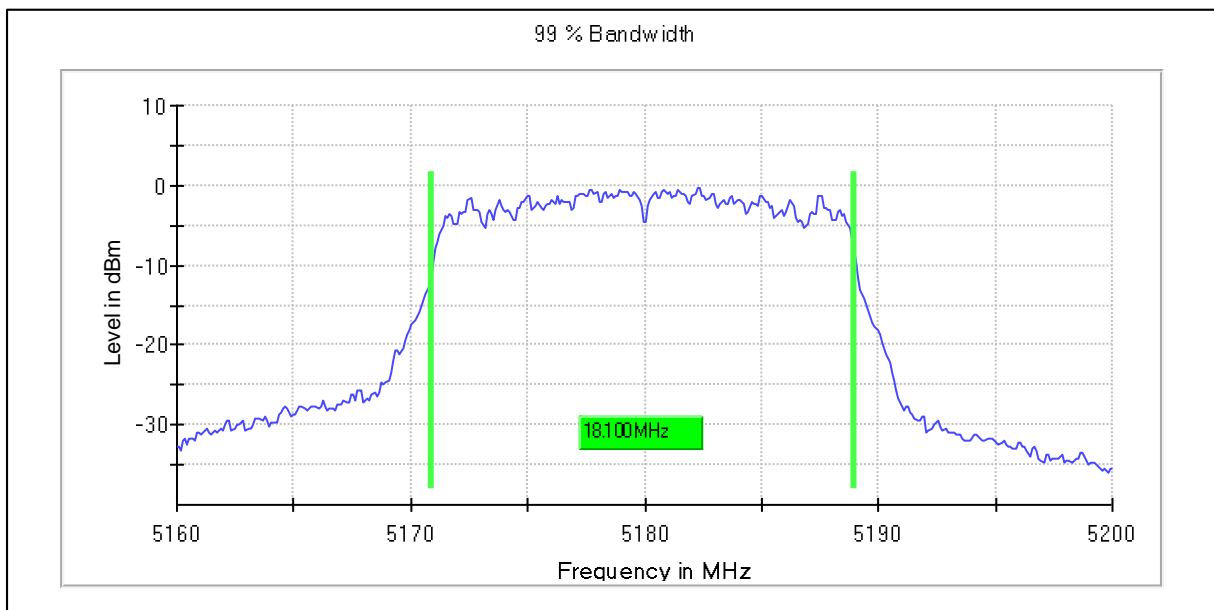

Channel Frequency 5180MHz