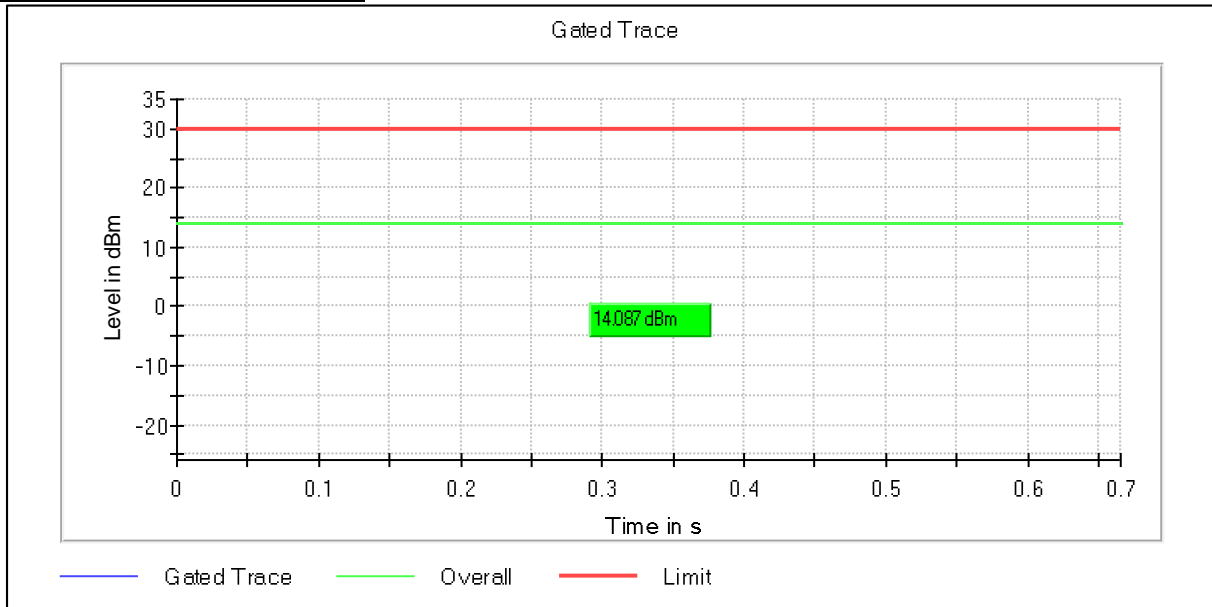

Modulation: 802.11ax-HE80:UNII 2c

Channel Frequency 5530MHz

Channel Frequency 5690MHz

Modulation: 802.11ax-HE80:UNII 3

Channel Frequency 5775MHz

3. Power Spectral Density

Modulation: 802.11 a-mode

Data Rate : 6Mbps