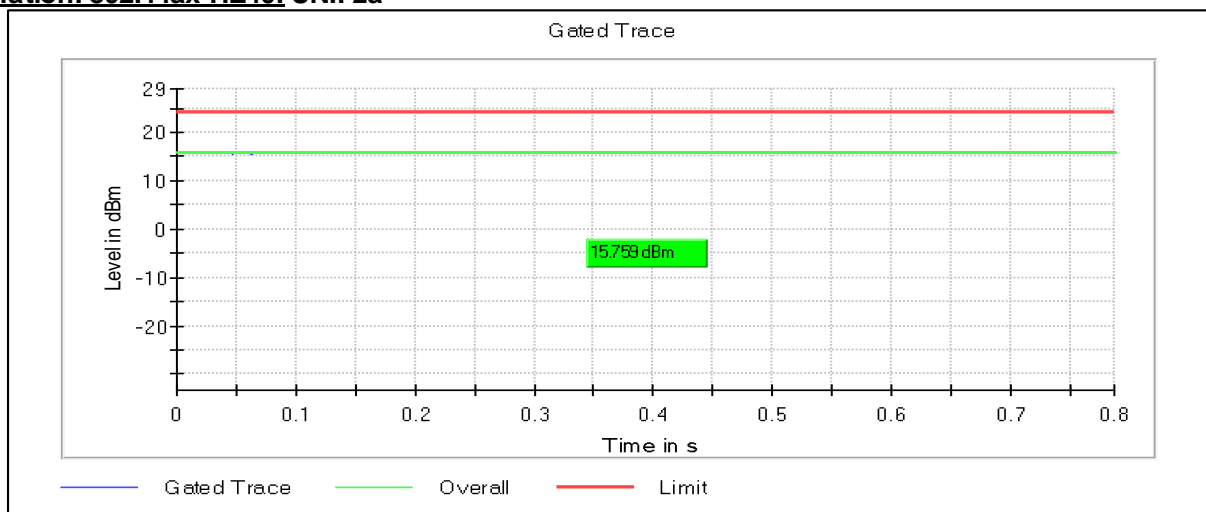

Modulation: 802.11ac-VHT40: UNII 3

Channel Frequency 5755MHz

Channel Frequency 5795MHz

Modulation: 802.11ax-HE40: UNII 1

Data Rate : MCS0

Modulation: 802.11ax-HE40: UNII 2a

Channel Frequency 5320MHz

Modulation: 802.11ax-HE40: UNII 2c