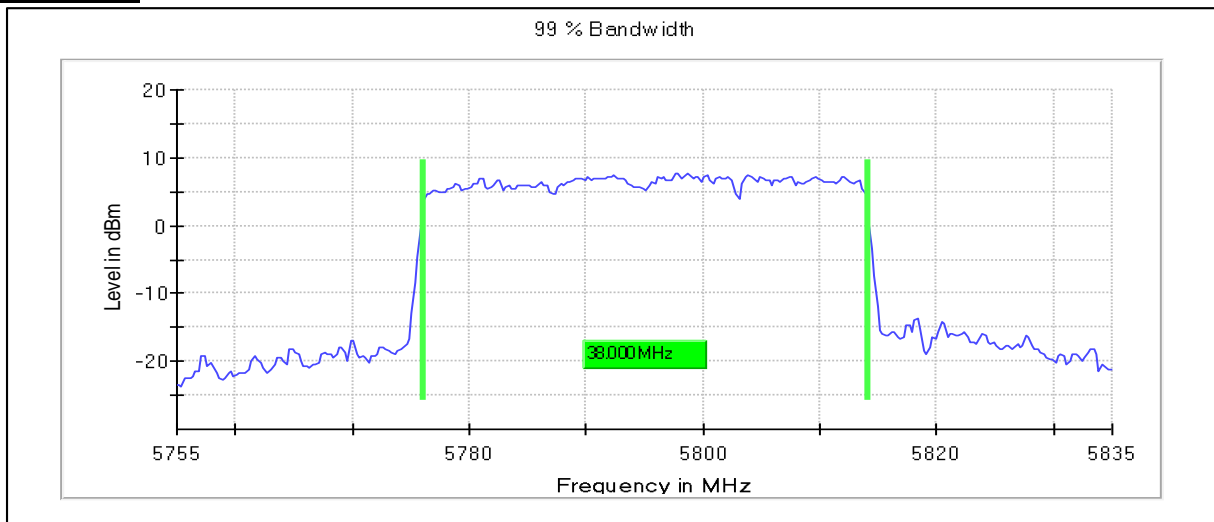

Channel Frequency 5590MHz

5GHz Test Plots

IN23ESPY 001

Channel Frequency 5670MHz

Channel Frequency 5710MHz

Modulation: 802.11ax-HE40: UNII 3
Occupied Channel Bandwidth 99%
Data Rate MCS0

Channel Frequency 5795MHz