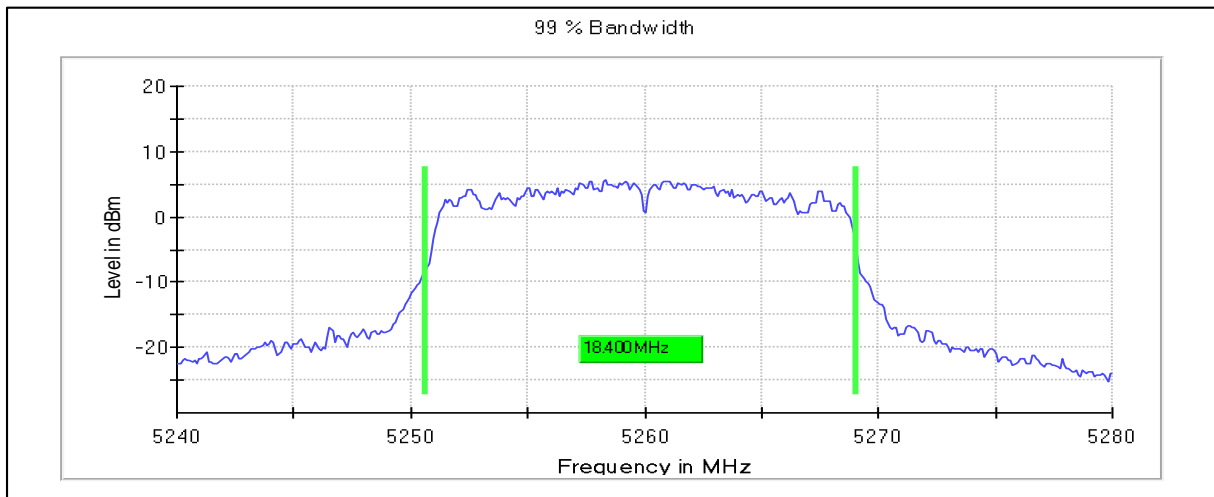

Occupied Channel Bandwidth 99%

Data Rate MCS0

Emission Channel Bandwidth 26dB

Channel Frequency 5240MHz

Modulation: 802.11ac-VHT20: UNII 2a

Occupied Channel Bandwidth 99%

Data Rate MCS0

Channel Frequency 5260MHz

Channel Frequency 5320MHz

Emission Channel Bandwidth 26dB

Channel Frequency 5260MHz

Channel Frequency 5320MHz

Modulation: 802.11ac-VHT20: UNII 2c

Occupied Channel Bandwidth 99%

Data Rate MCS0

Channel Frequency 5500MHz