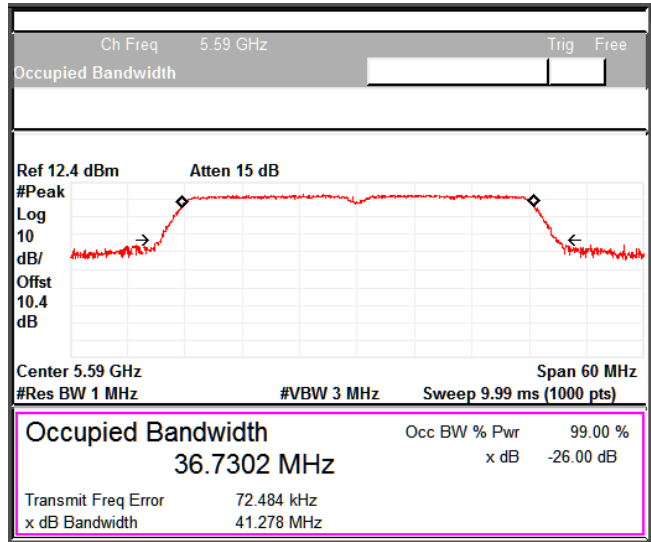

Channel Frequency 5710MHz

5GHz Test Plots

IN23ESPY 001

Emission Channel Bandwidth 26dB

Channel Frequency 5510MHz

Channel Frequency 5590MHz

Channel Frequency 5670MHz

Channel Frequency 5710MHz