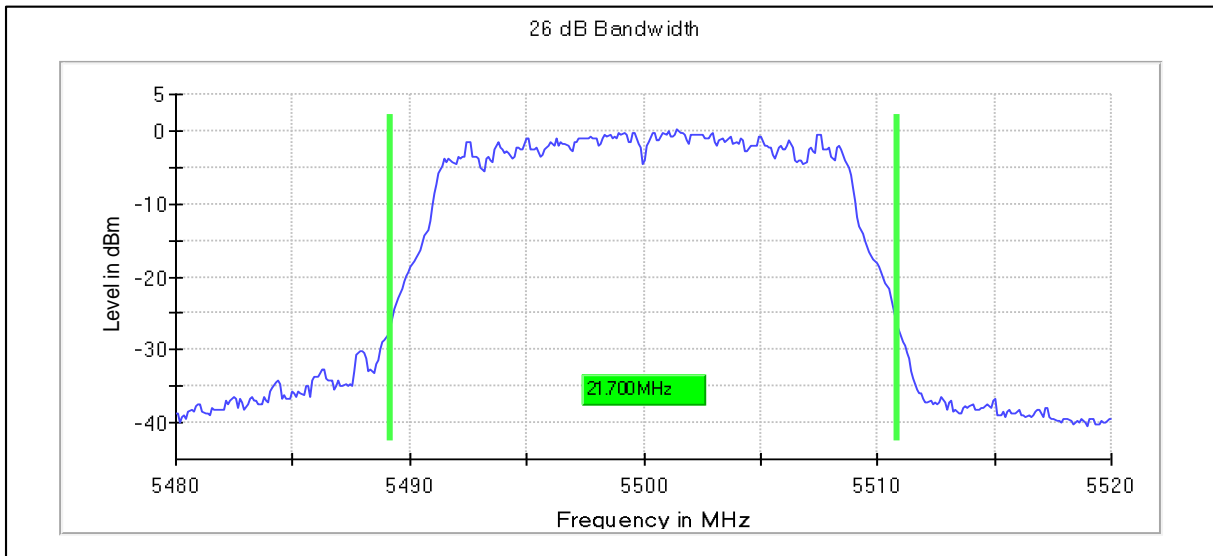

Modulation: 802.11n- HT20: UNII 2a

Occupied Channel Bandwidth 99%

Data Rate: MCS0

Channel Frequency 5260MHz

Channel Frequency 5320MHz

Emission Channel Bandwidth 26dB

Channel Frequency 5260MHz

Channel Frequency 5320 MHz

Modulation: 802.11n- HT20: UNII 2c

Occupied Channel Bandwidth 99%

Data Rate: MCS0

Channel Frequency 5500MHz

Channel Frequency 5700MHz

Channel Frequency 5720MHz

Emission Channel Bandwidth 26dB

Channel Frequency 5500MHz