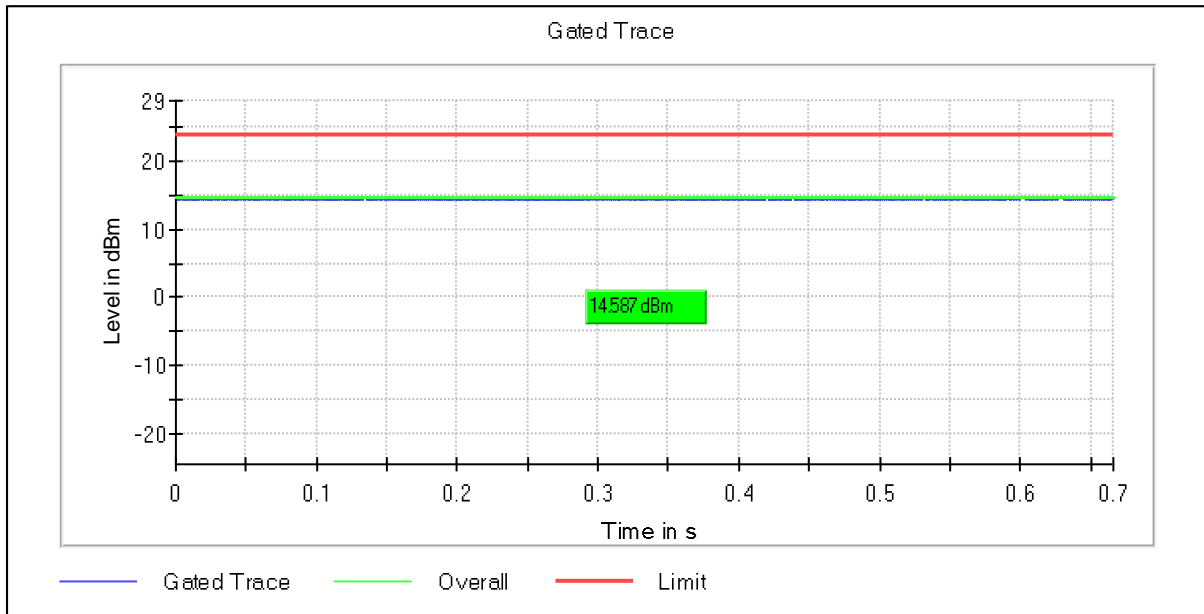

Channel Frequency 5690MHz