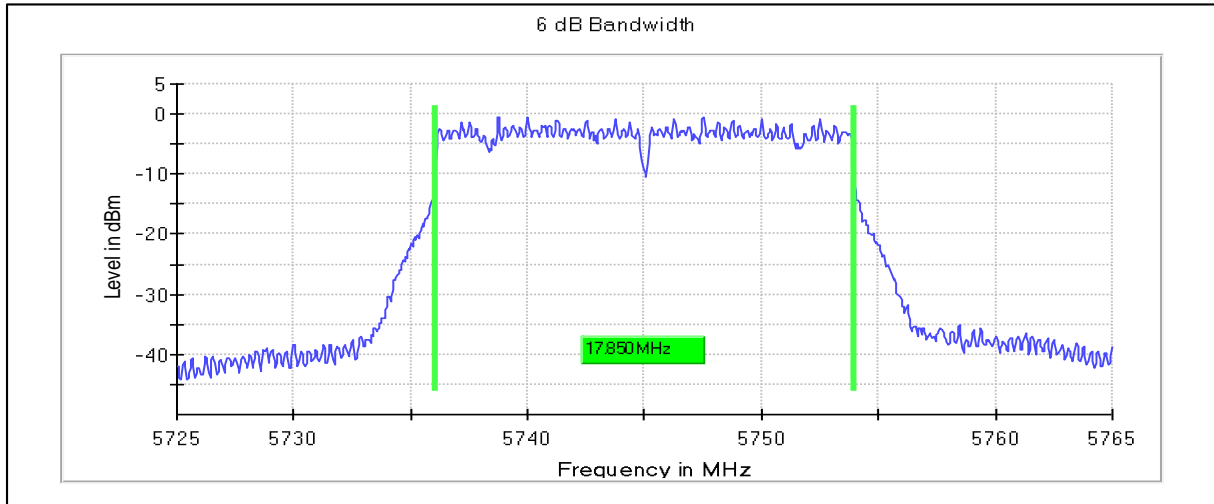

Data Rate MCS8

Channel Frequency 5745MHz

Modulation: 802.11ax-HE20: UNII 1

Occupied Channel Bandwidth 99%