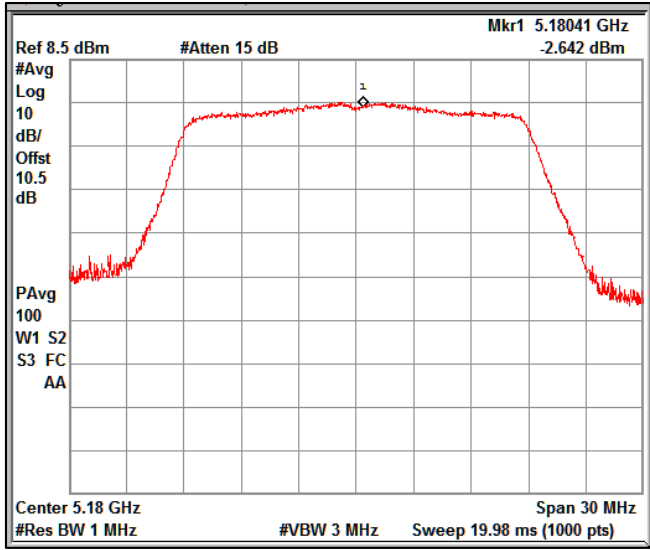

Channel Frequency 5745MHz

Channel Frequency 5825MHz

5GHz Test Plots

IN23ESPY 001

Modulation: 802.11 n-mode_HT20

Data Rate : MCS 0

Channel Frequency 5180MHz

Channel Frequency 5240MHz