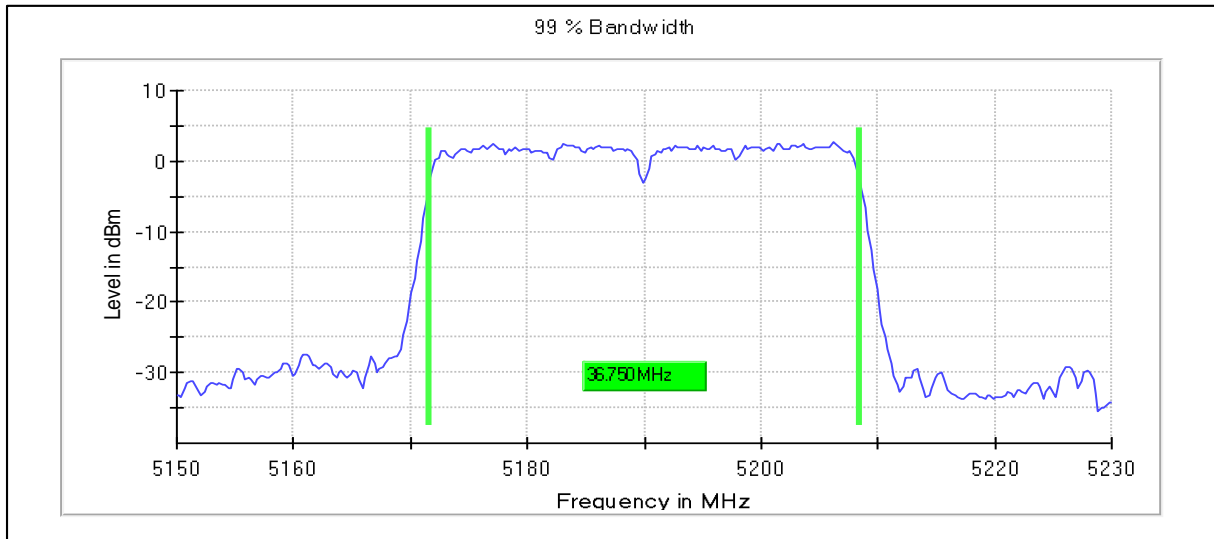

Modulation: 802.11n-HT40MHz: UNII 1

Occupied Bandwidth 99%

Data Rate MCS0

Channel Frequency 5190MHz