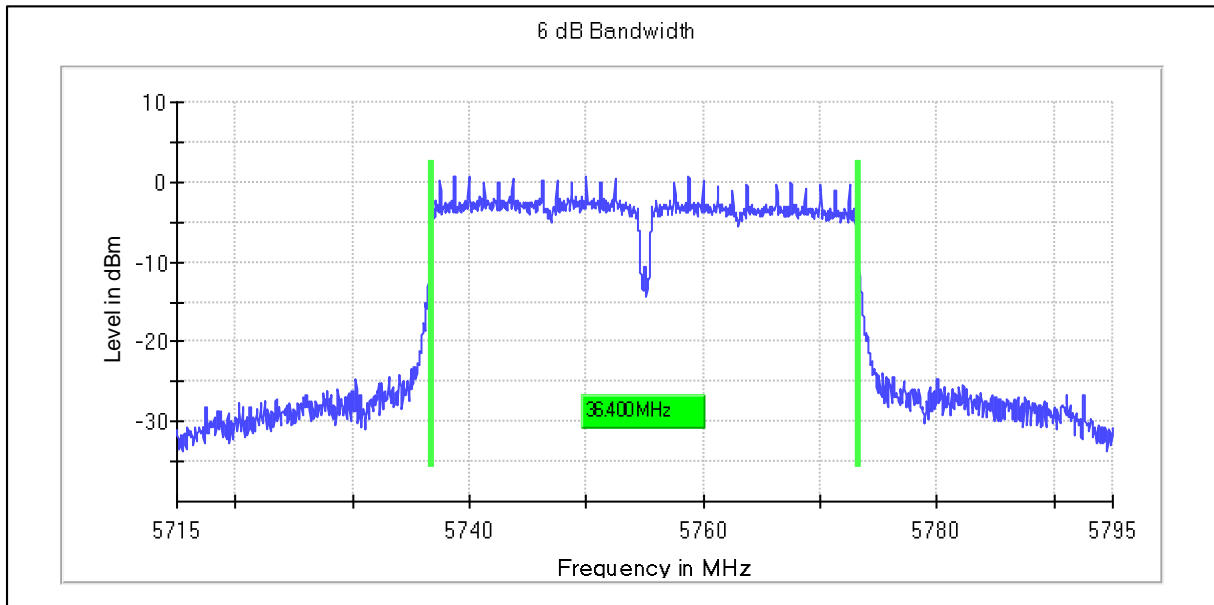

Modulation: 802.11n-HT40: UNII 3

Occupied Channel Bandwidth 99%

Data Rate MCS0

Channel Frequency 5755MHz

Emission Channel Bandwidth 6dB

Data Rate MCS7

Channel Frequency 5755MHz

Modulation: 802.11ac-VHT40: UNII 1