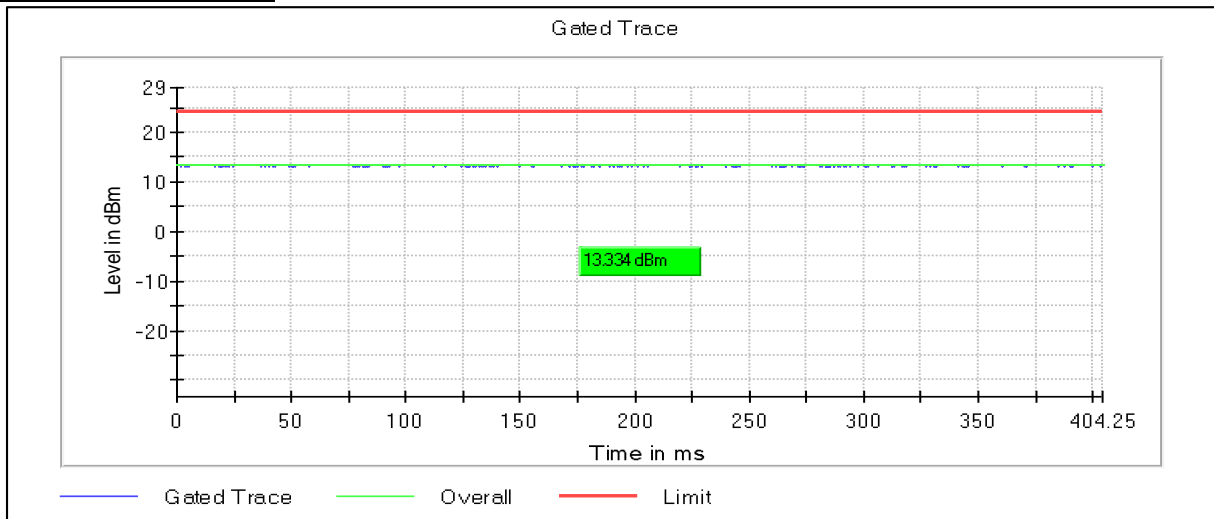

Modulation: 802.11ax-HE20: UNII 3

Channel Frequency 5745MHz

Channel Frequency 5825MHz

Modulation: 802.11n-HT40: UNII 1

Data Rate : MCS7

Channel Frequency 5190MHz

Channel Frequency 5230MHz

Modulation: 802.11n-HT40: UNII 2a