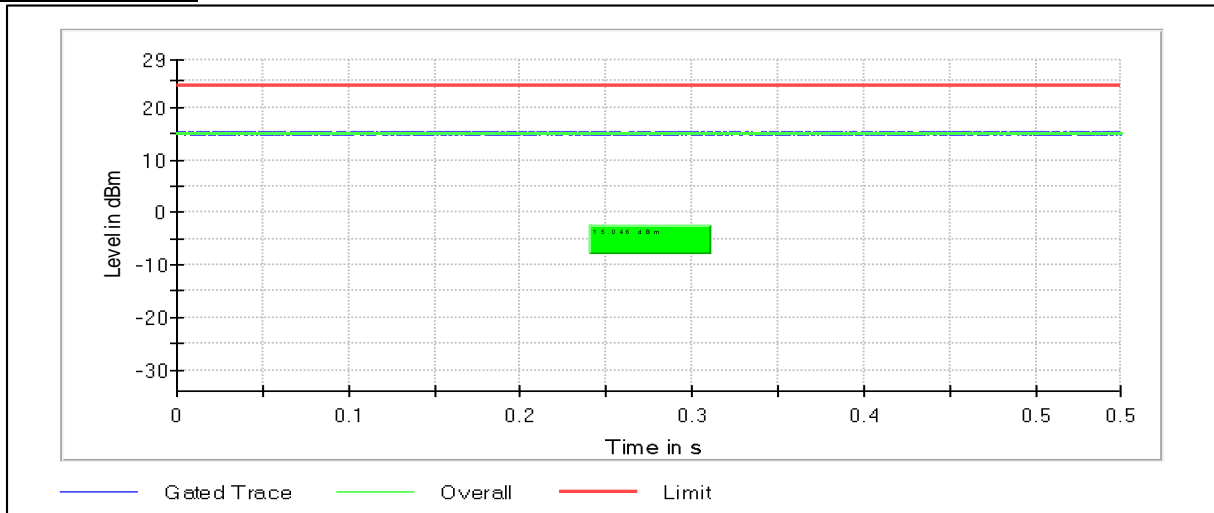

Channel Frequency 5260MHz