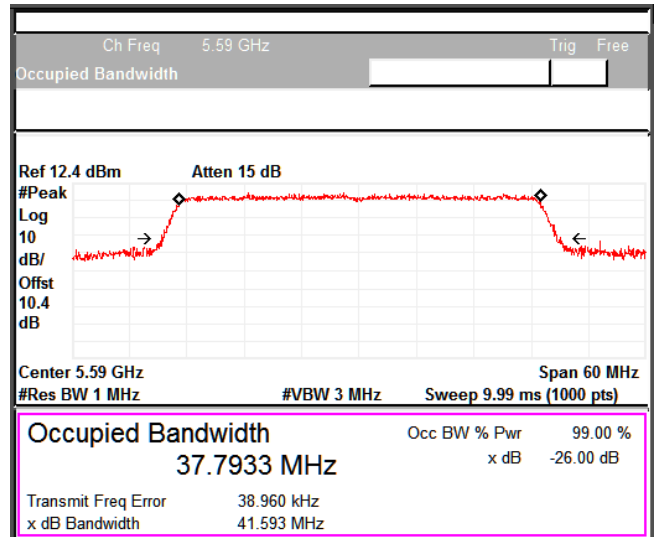

Occupied Channel Bandwidth 99%
Data Rate MCS11

Channel Frequency 5510MHz

Channel Frequency 5590MHz

Channel Frequency 5670MHz

Channel Frequency 5710MHz

Emission Channel Bandwidth 26dB

Channel Frequency 5510MHz