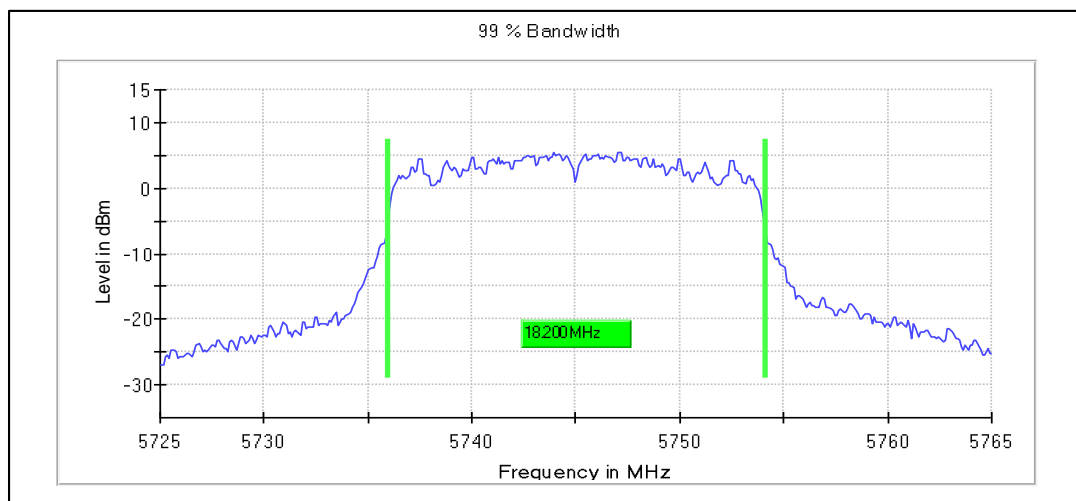

Channel Frequency 5745MHz