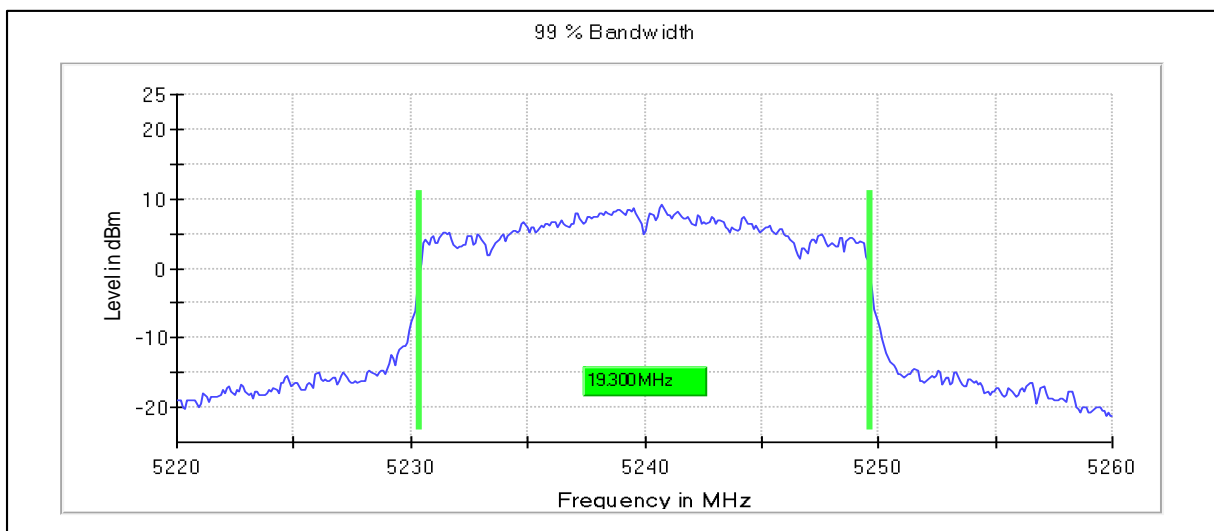

Data Rate MCS0

Channel Frequency 5745MHz

Data Rate MCS8

Channel Frequency 5745MHz

Modulation: 802.11ax-HE20: UNII 1

Occupied Channel Bandwidth 99%

Data Rate MCS0

Channel Frequency 5180MHz