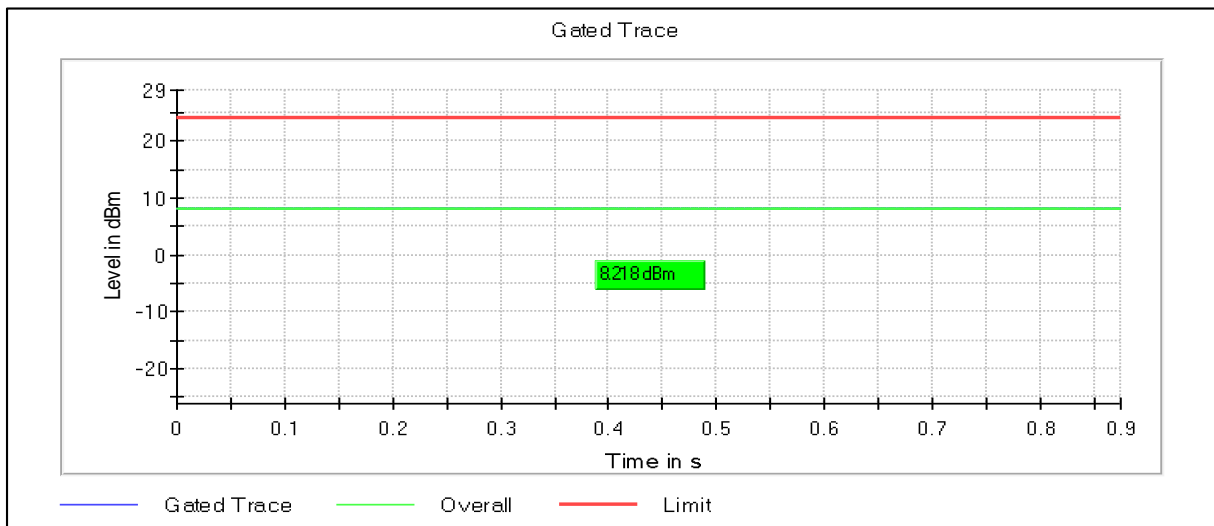

Channel Frequency 5240MHz

Modulation: 802.11ax-HE20: UNII 2a

Channel Frequency 5260MHz

Channel Frequency 5320MHz

Modulation: 802.11ax-HE20: UNII 2c

Channel Frequency 5500MHz

Channel Frequency 5700MHz

Channel Frequency 5720MHz