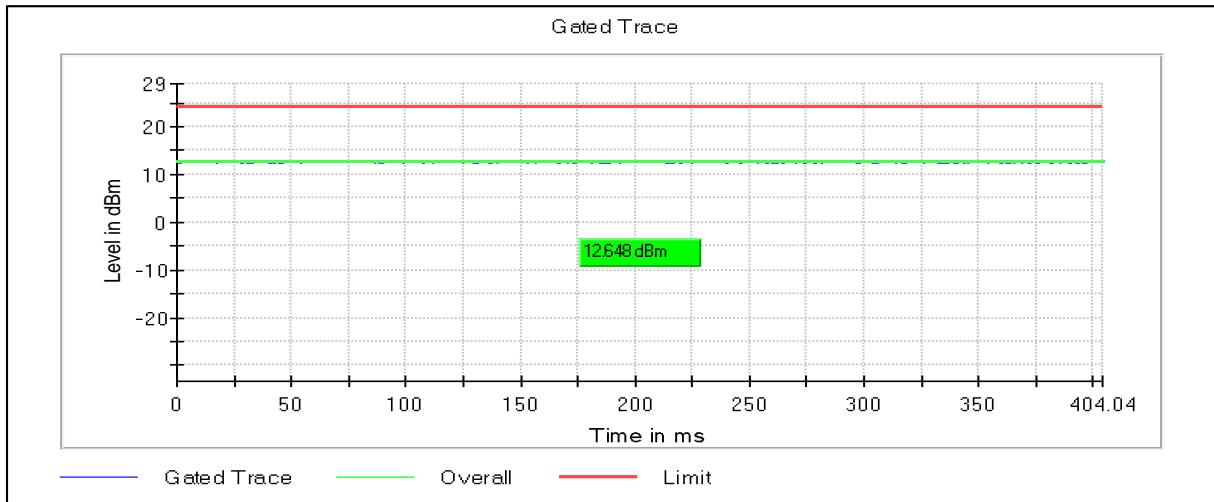

Channel Frequency 5310MHz