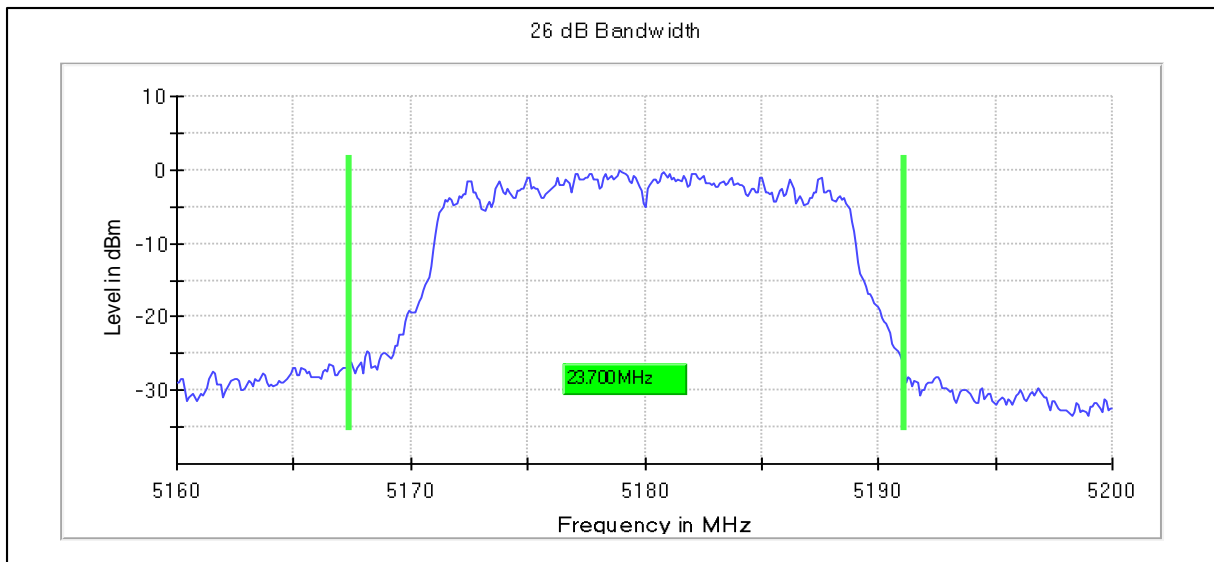

Modulation: 802.11n- HT20: UNII 1

Occupied Channel Bandwidth 99%

Data Rate: MCS0

Channel Frequency 5180MHz

Emission Channel Bandwidth 26dB

Data Rate: MCS0

5GHz Test Plots

IN23ESPY 001

Modulation: 802.11n- HT20: UNII 2a

Occupied Channel Bandwidth 99%

Data Rate: MCS0

Channel Frequency 5260MHz

Channel Frequency 5320MHz

Emission Channel Bandwidth 26dB

Channel Frequency 5260MHz

Channel Frequency 5320 MHz