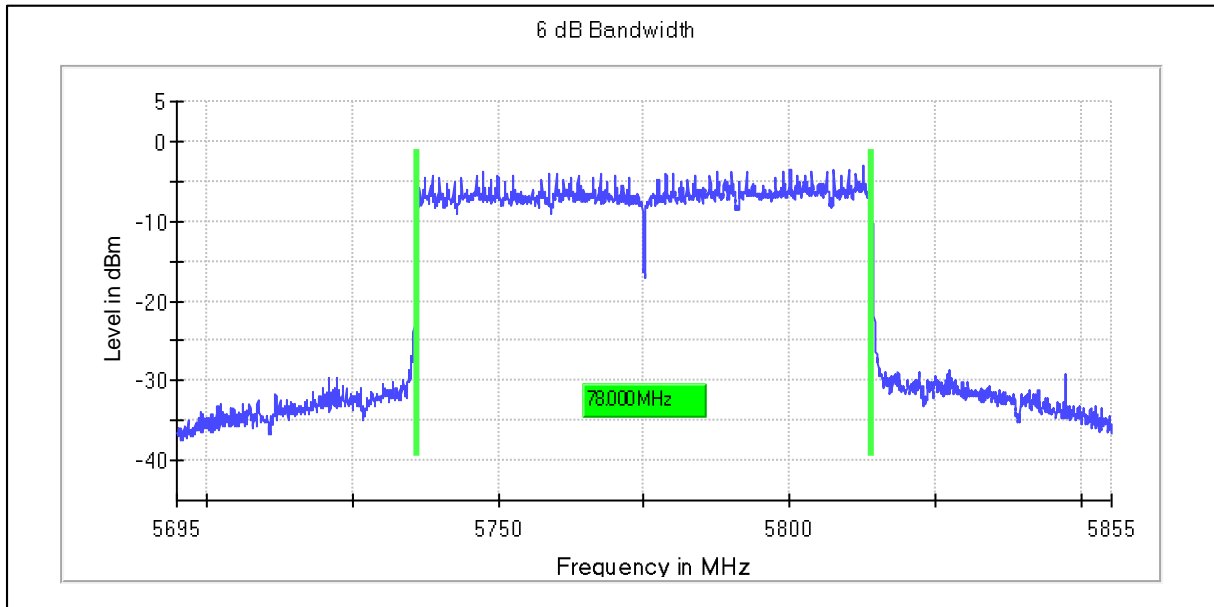

Channel Frequency 5775MHz