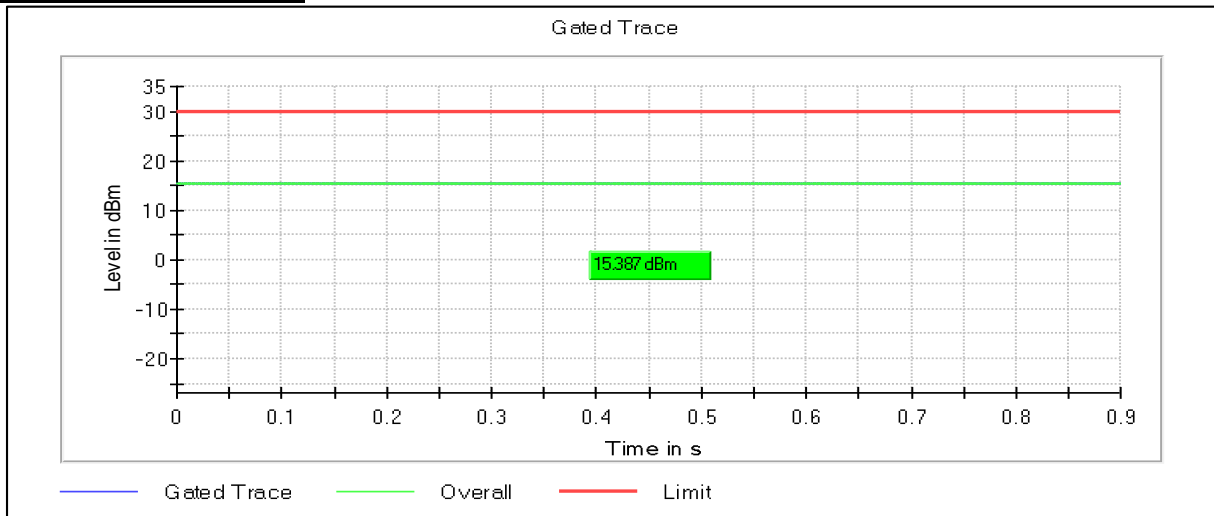

Modulation: 802.11ac-VHT20; UNII 3

Channel Frequency 5745MHz