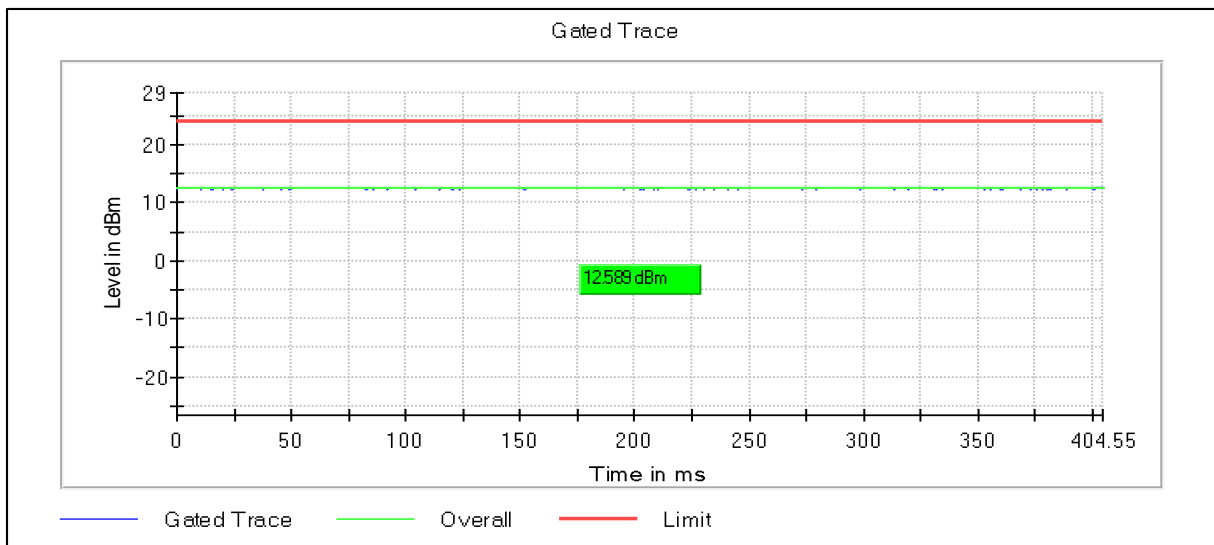

Channel Frequency 5270MHz

Channel Frequency 5310MHz

Modulation: 802.11n-HT40: UNII 2c

Channel Frequency 5510MHz

Channel Frequency 5590MHz

Channel Frequency 5670MHz

Channel Frequency 5710MHz

Modulation: 802.11n-HT40: UNII 3