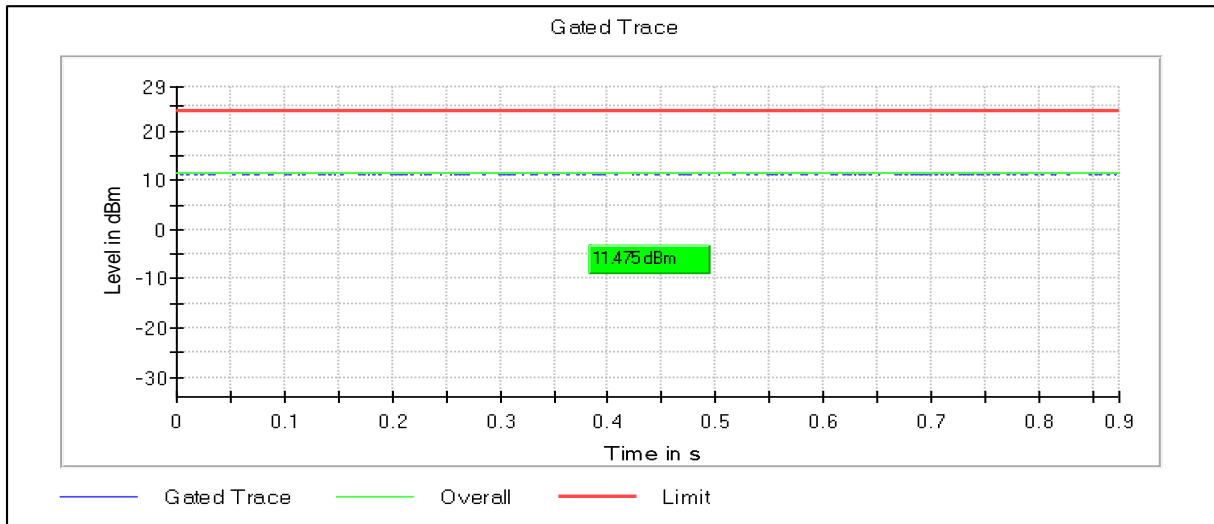

Channel Frequency 5320MHz