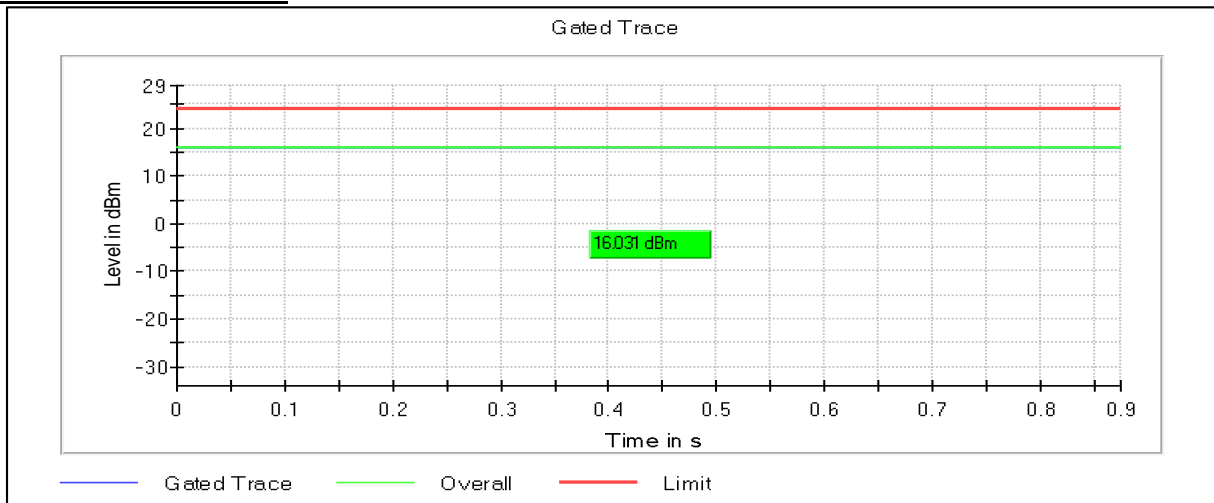

Modulation: 802.11ax-HE20: UNII 2a

Channel Frequency 5260MHz