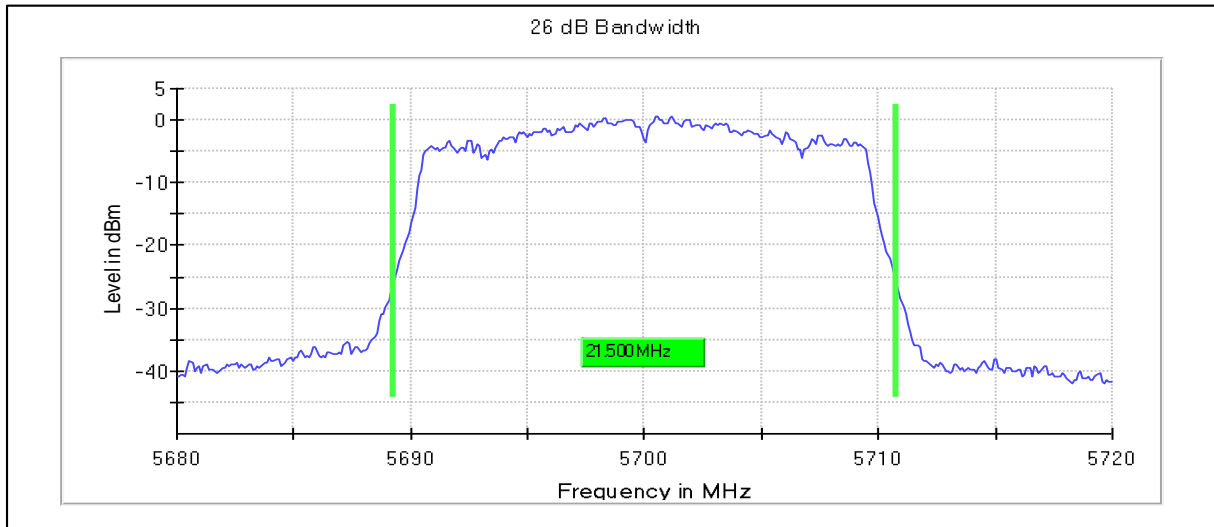

Data Rate MCS0

Channel Frequency 5500MHz

Channel Frequency 5700MHz

Channel Frequency 5720MHz

Emission Channel Bandwidth 26dB

Channel Frequency 5500MHz

Channel Frequency 5700MHz

Channel Frequency 5720MHz