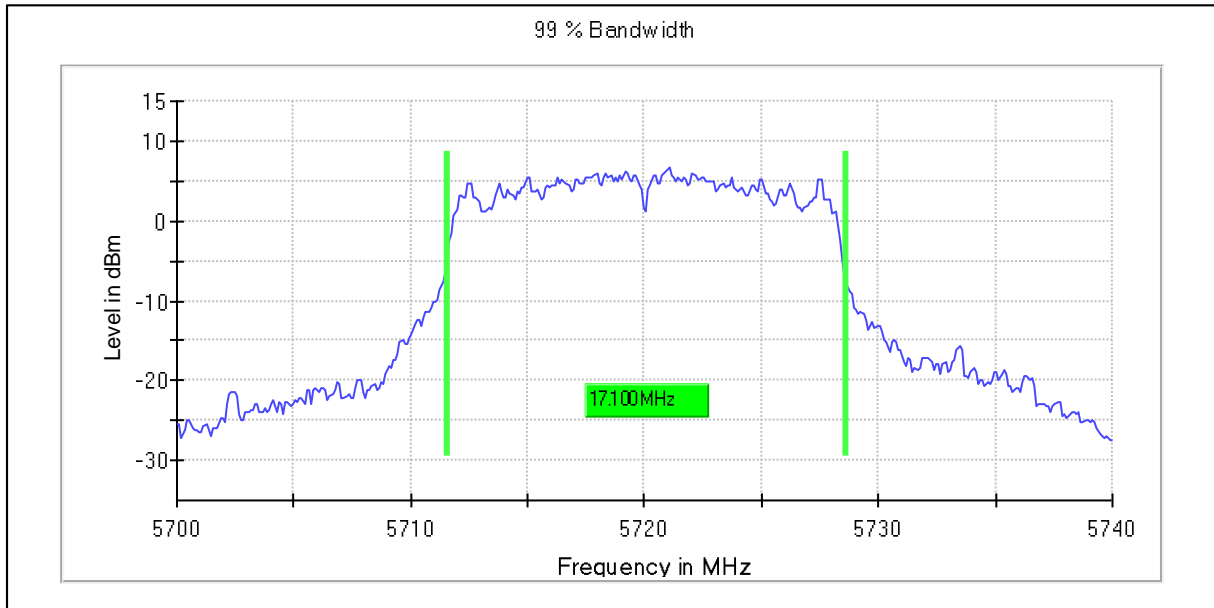

Occupied Channel Bandwidth 99%

Data Rate: 6Mbps

Channel Frequency 5260MHz

Channel Frequency 5320MHz

Emission Channel Bandwidth 26dB

Channel Frequency 5260MHz

Modulation: 802.11a : UNII 2a

Occupied Channel Bandwidth 99%

Data Rate: 6Mbps

Channel Frequency 5320MHz

Channel Frequency 5500MHz

Chanel Frequency 5700MHz

Chanel Frequency 5720MHz

Emission Channel Bandwidth 26dB

Chanel Frequency 5500MHz

Channel Frequency 5700MHz

Channel Frequency 5720MHz

Modulation: 802.11a : UNII 3

Occupied Channel Bandwidth 99%

Data Rate: 6Mbps

Channel Frequency 5745MHz

Emission Channel Bandwidth 6dB

Data Rate: 54Mbps

Channel Frequency 5745MHz