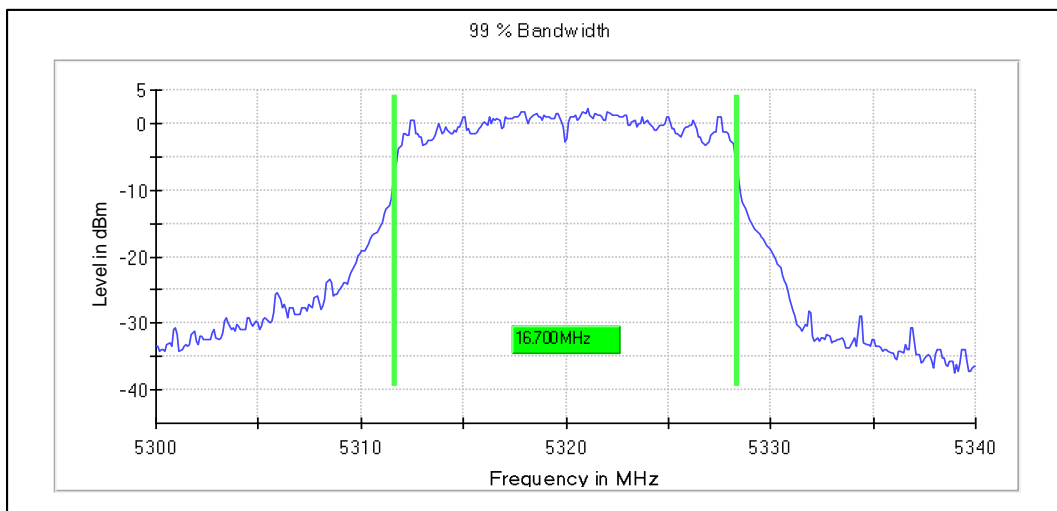

1. Emission Bandwidth and Occupied Bandwidth

Modulation: 802.11a : UNII 1
Occupied Channel Bandwidth 99%

Data Rate: 54Mbps

Emission Channel Bandwidth 26dB

Channel Frequency 5240MHz

Modulation: 802.11a : UNII 2a

Occupied Channel Bandwidth 99%

Data Rate: 6Mbps

Channel Frequency 5260MHz

Channel Frequency 5320MHz

Emission Channel Bandwidth 26dB

Channel Frequency 5260MHz

Modulation: 802.11a : UNII 2a

Occupied Channel Bandwidth 99%