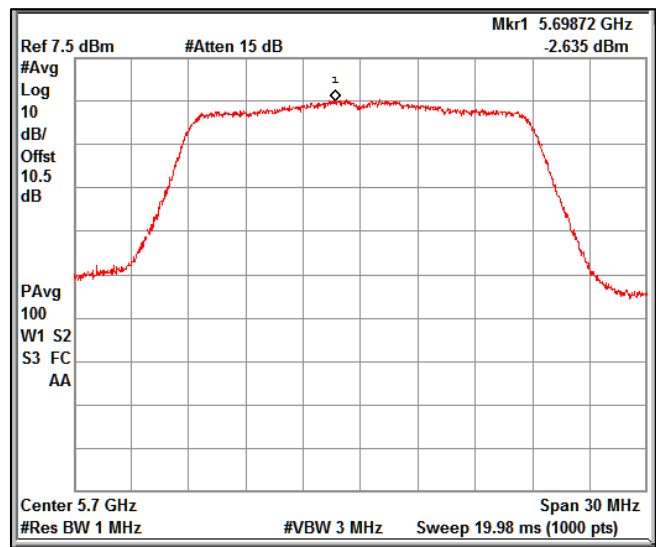

Channel Frequency 5700MHz