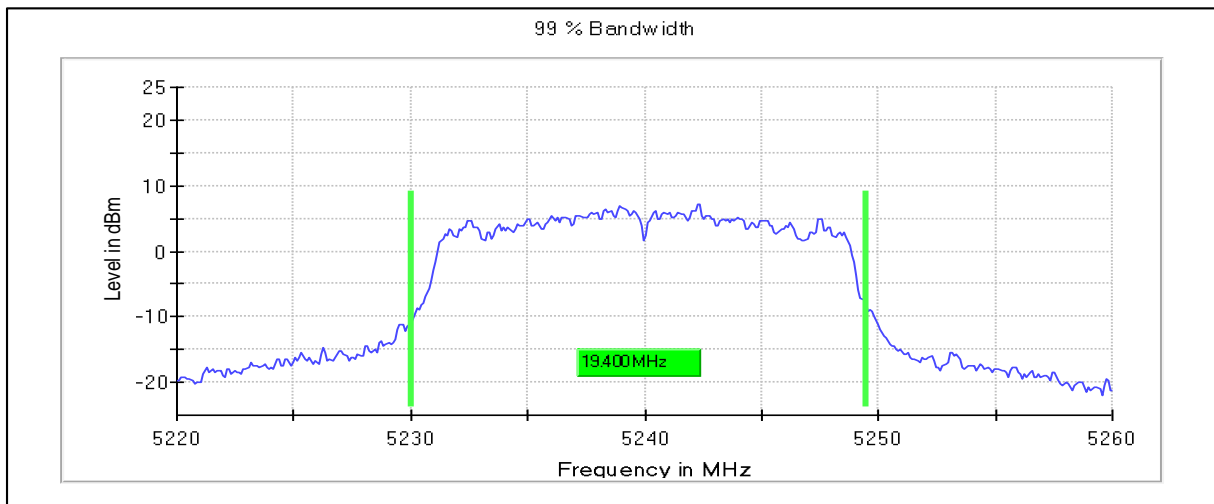

Channel Frequency 5700MHz

Channel Frequency 5720MHz

Modulation: 802.11n- HT20: UNII 3

Occupied Channel Bandwidth 99%

Data Rate: MCS0

Channel Frequency 5745MHz

Channel Frequency 5745MHz

Modulation: 802.11ac-VHT20: UNII 1

Occupied Channel Bandwidth 99%

Data Rate MCS0

Emission Channel Bandwidth 26dB

Channel Frequency 5240MHz

Modulation: 802.11ac-VHT20: UNII 2a

Occupied Channel Bandwidth 99%

Data Rate MCS0

Channel Frequency 5260MHz