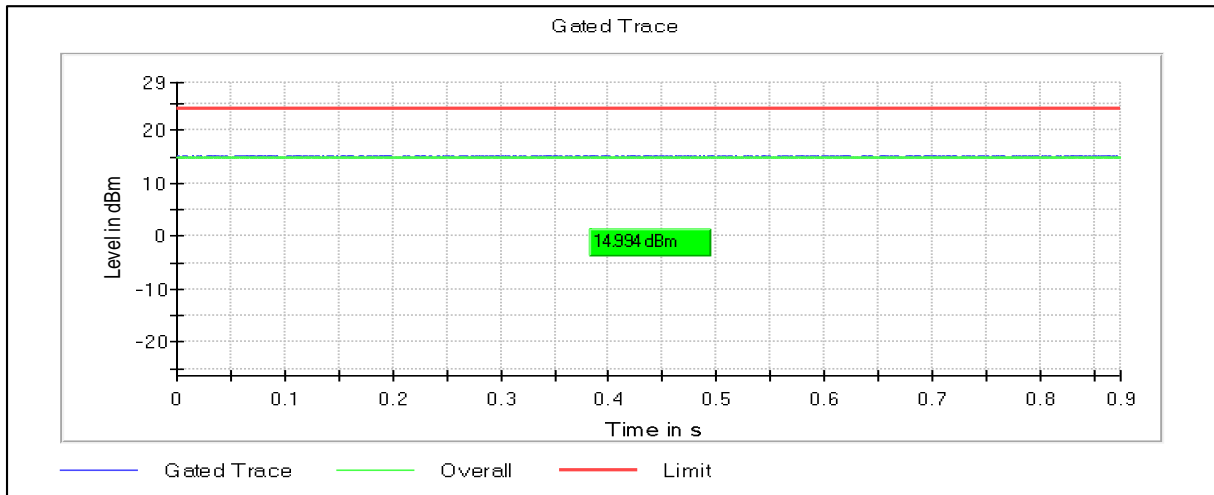

Channel Frequency 5240MHz

Modulation: 802.11ax-HE20: UNII 2a

Channel Frequency 5260MHz

Channel Frequency 5320MHz

Modulation: 802.11ax-HE20: UNII 2c

Channel Frequency 5500MHz

Channel Frequency 5700MHz

Channel Frequency 5720MHz