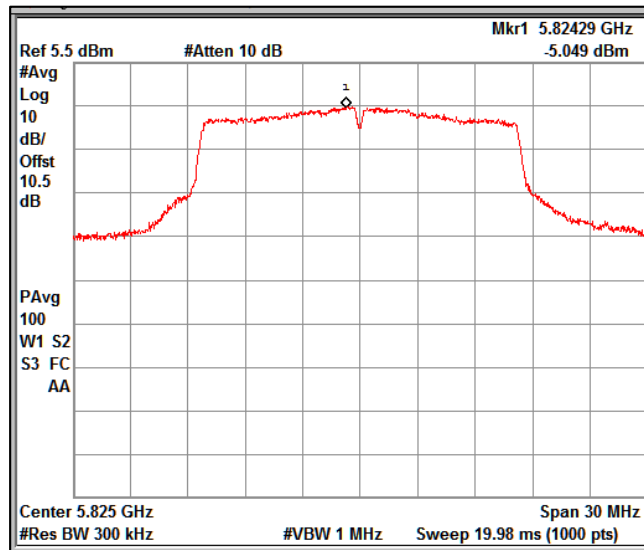

Channel Frequency 5825MHz