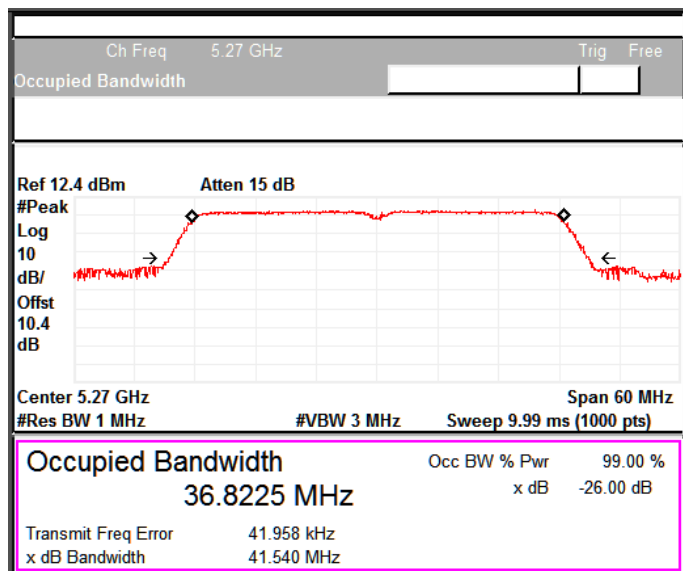

Modulation: 802.11n-HT40: UNII 2a

Occupied Channel Bandwidth 99%

Data Rate MCS0

Channel Frequency 5270MHz

Channel Frequency 5310MHz

Emission Channel Bandwidth 26dB

Channel Frequency 5270MHz

Channel Frequency 5310MHz