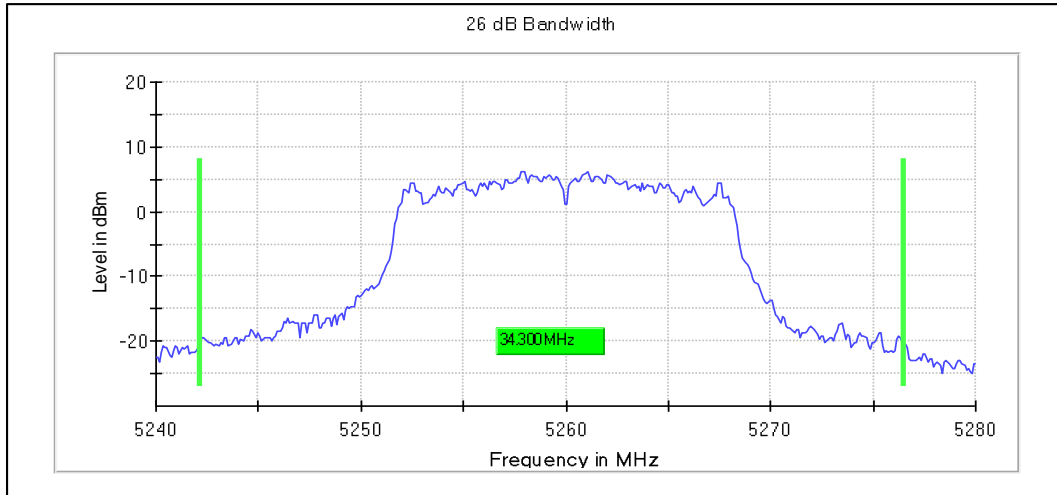

1. Emission Bandwidth and Occupied Bandwidth

Modulation: 802.11a : UNII 1
Occupied Channel Bandwidth 99%

Data Rate: 54Mbps

Emission Channel Bandwidth 26dB

Channel Frequency 5240MHz

Modulation: 802.11a : UNII 2a

Occupied Channel Bandwidth 99%

Data Rate: 6Mbps

Channel Frequency 5260MHz

Channel Frequency 5320MHz

Emission Channel Bandwidth 26dB

Channel Frequency 5260MHz

Modulation: 802.11a : UNII 2a

Occupied Channel Bandwidth 99%

Data Rate: 6Mbps

Channel Frequency 5320MHz

Channel Frequency 5500MHz

Chanel Frequency 5700MHz

Chanel Frequency 5720MHz

Emission Channel Bandwidth 26dB

Chanel Frequency 5500MHz

Channel Frequency 5700MHz