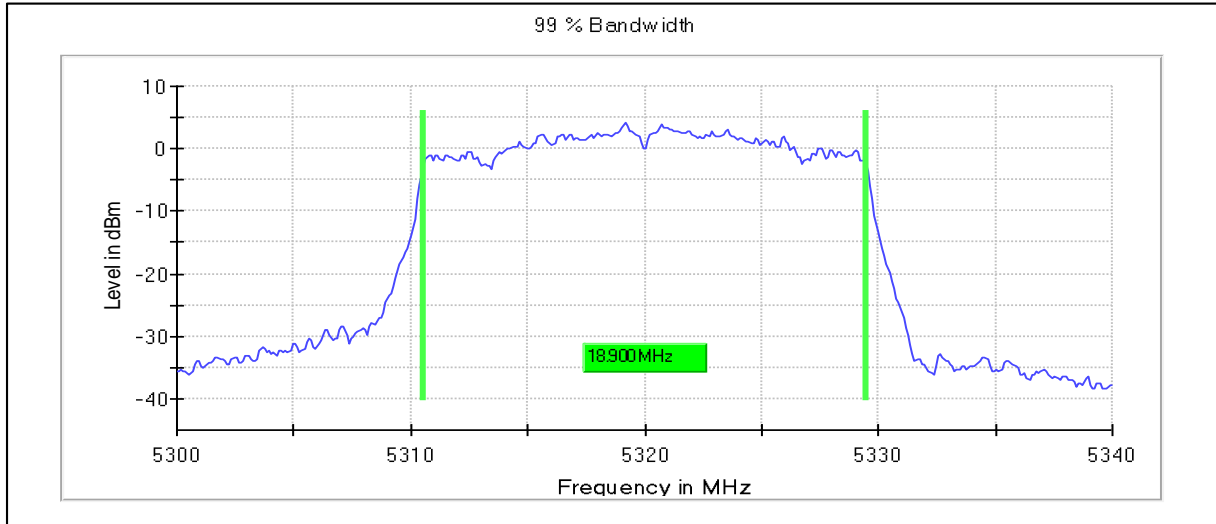

Channel Frequency 5240MHz

Emission Channel Bandwidth 26dB

Channel Frequency 5180MHz

Channel Frequency 5240MHz

Modulation: 802.11ax-HE20: UNII 2a

Occupied Channel Bandwidth 99%

Data Rate MCS0

Channel Frequency 5260MHz