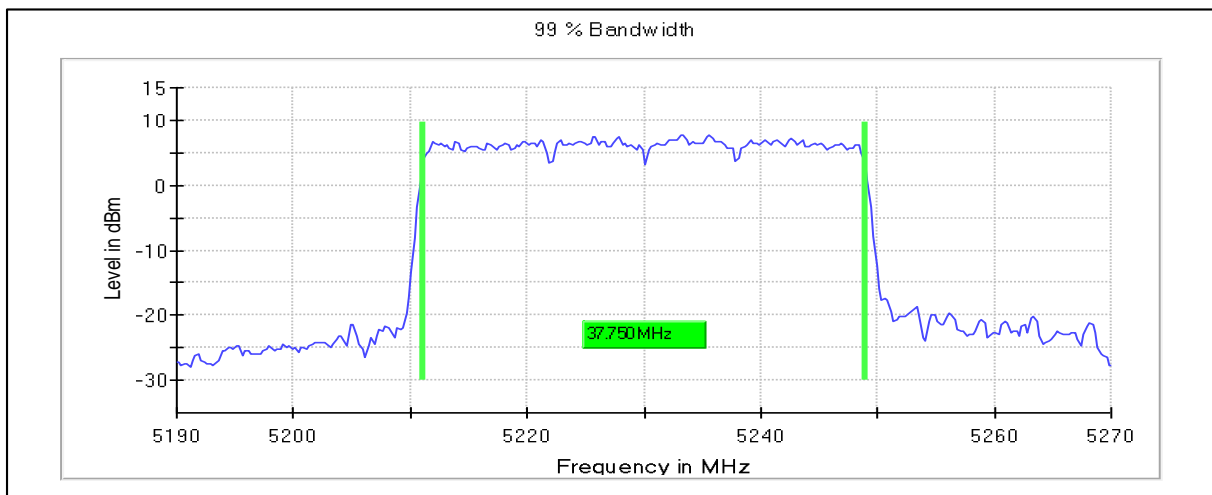

Channel Frequency 5230MHz