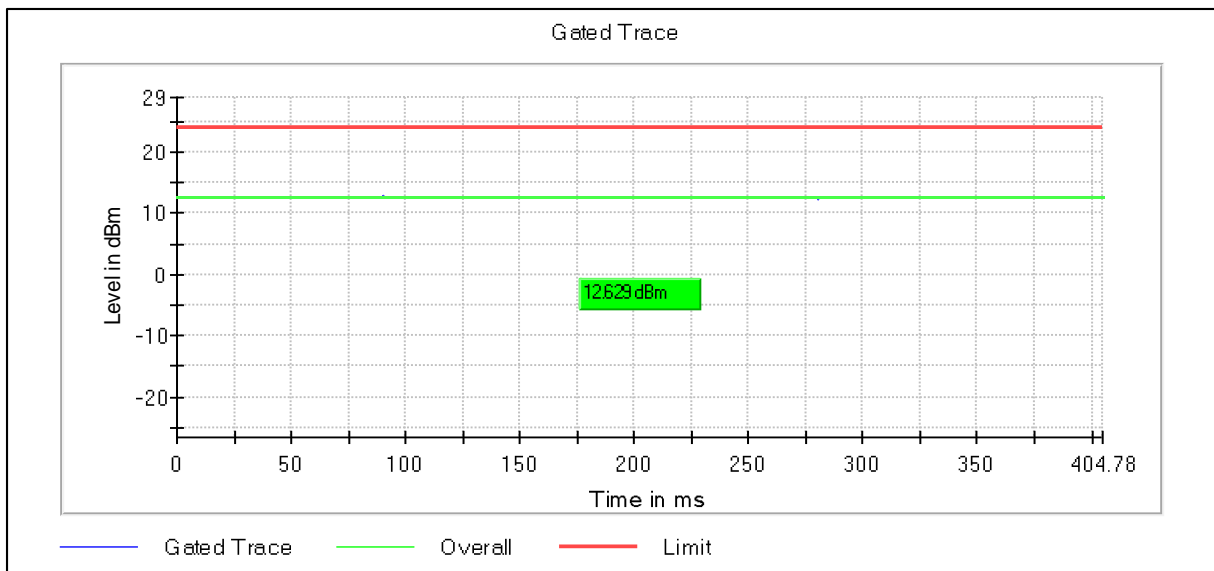

Channel Frequency 5270MHz

Channel Frequency 5310MHz

Modulation: 802.11n-HT40: UNII 2c

Channel Frequency 5510MHz

Channel Frequency 5590MHz

Channel Frequency 5670MHz

Channel Frequency 5710MHz

Modulation: 802.11n-HT40: UNII 3