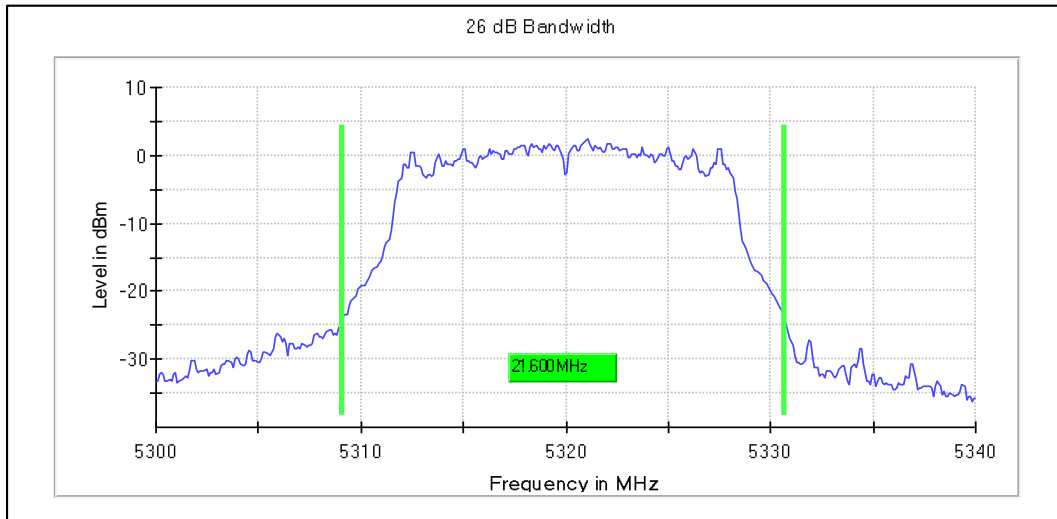

1. Emission Bandwidth and Occupied Bandwidth

Modulation: 802.11a : UNII 1
Occupied Channel Bandwidth 99%

Data Rate: 54Mbps

Emission Channel Bandwidth 26dB

Channel Frequency 5240MHz

Modulation: 802.11a : UNII 2a

Occupied Channel Bandwidth 99%

Data Rate: 6Mbps

Channel Frequency 5260MHz

Channel Frequency 5320MHz

Emission Channel Bandwidth 26dB

Channel Frequency 5260MHz

Modulation: 802.11a : UNII 2a

Occupied Channel Bandwidth 99%

Data Rate: 6Mbps

Channel Frequency 5320MHz

Channel Frequency 5500MHz

Chanel Frequency 5700MHz

Chanel Frequency 5720MHz

Emission Channel Bandwidth 26dB

Chanel Frequency 5500MHz

Channel Frequency 5700MHz