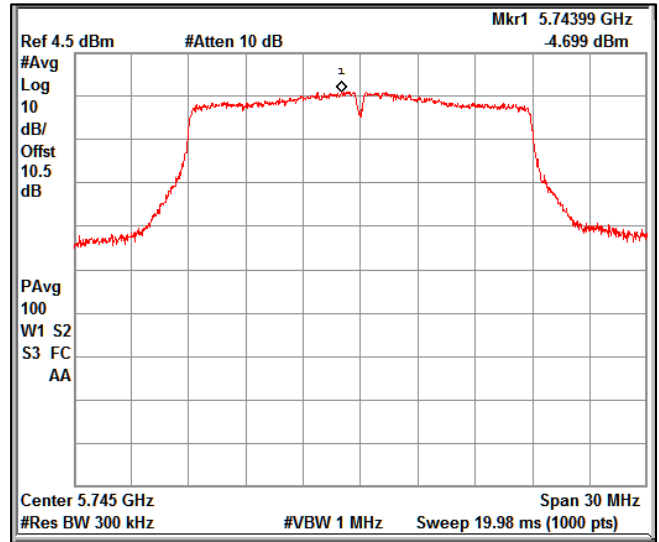

Channel Frequency 5260MHz

Channel Frequency 5320MHz

Channel Frequency 5500MHz

Channel Frequency 5700MHz

5GHz Test Plots

IN23ESPY 001

Channel Frequency 5720MHz

Channel Frequency 5745MHz