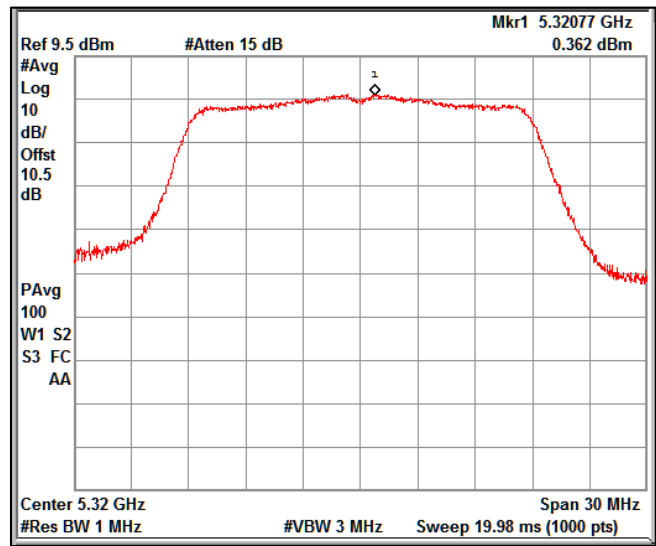

Channel Frequency 5320MHz