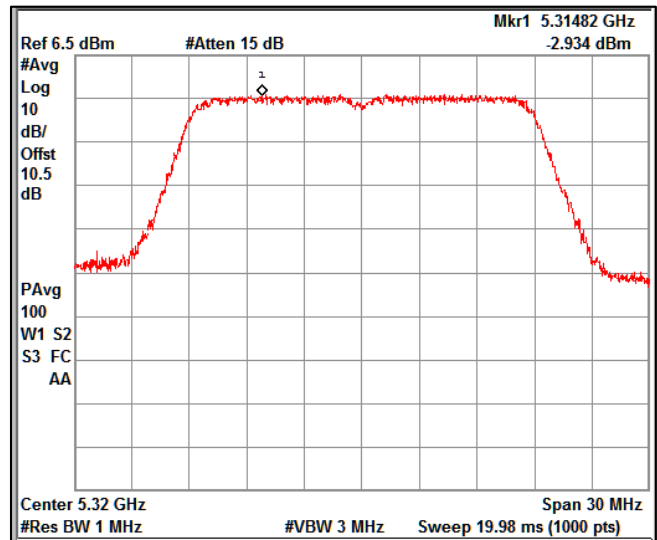

Channel Frequency 5825MHz

5GHz Test Plots

IN23ESPY 001

Modulation: 802.11 n-mode_HT20

Data Rate : MCS 7

Channel Frequency 5180MHz

Channel Frequency 5240MHz

Channel Frequency 5260MHz