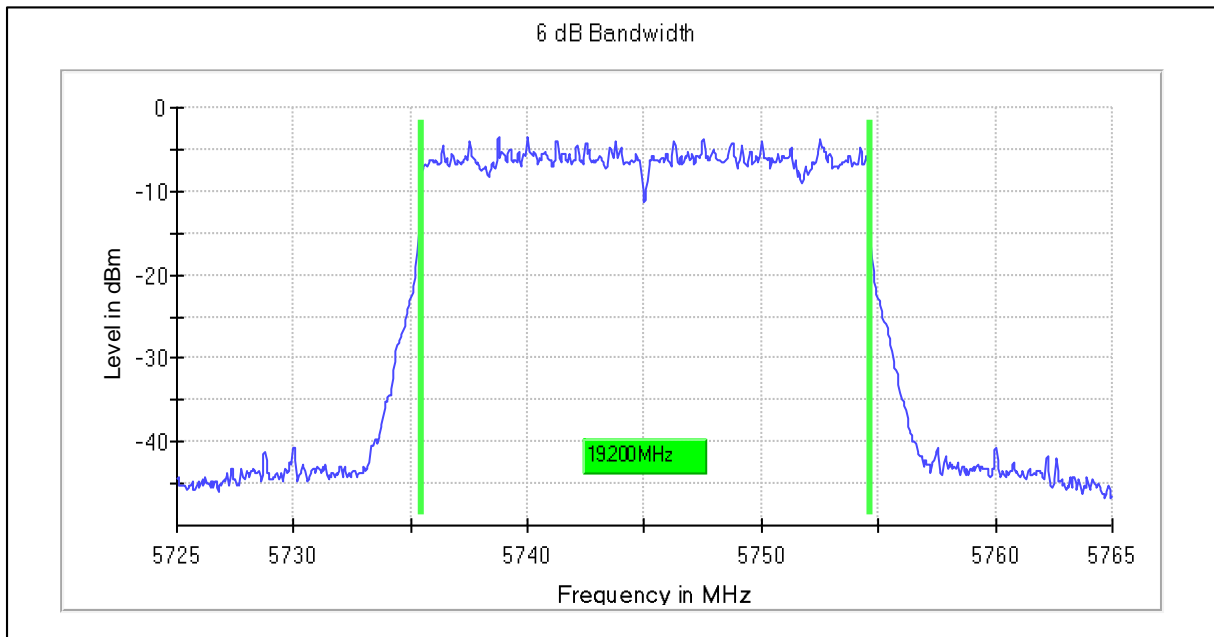

Modulation: 802.11ax-HE20: UNII 3

Occupied Bandwidth 99%

Data Rate MCS11

Channel Frequency 5745MHz

Emission Channel Bandwidth 6dB

Channel Frequency 5745MHz

Modulation: 802.11n-HT40MHz: UNII 1

Occupied Bandwidth 99%