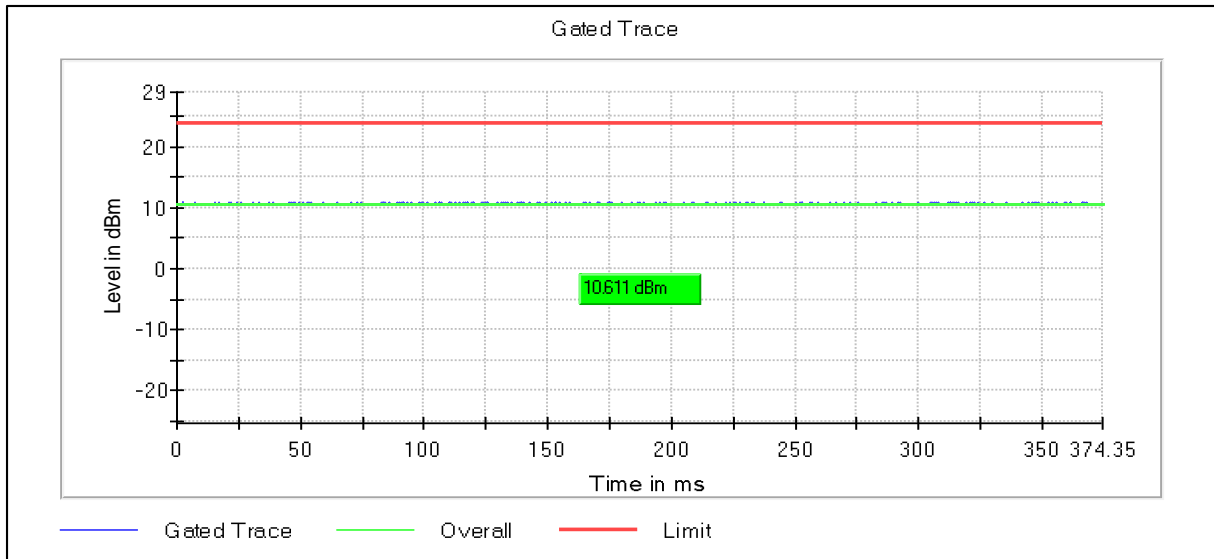

Channel Frequency 5310MHz

Modulation: 802.11ac-VHT40: UNII 2c

Channel Frequency 5510MHz

Channel Frequency 5590MHz

Channel Frequency 5670MHz

Channel Frequency 5710MHz

5GHz Test Plots

IN23ESPY 001