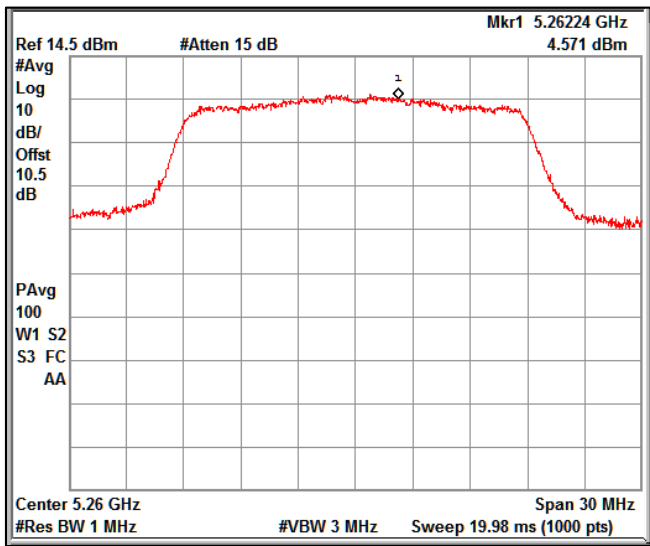

Channel Frequency 5745MHz

Channel Frequency 5825MHz

5GHz Test Plots

IN23ESPY 001

Modulation: 802.11 n-mode_HT20

Data Rate : MCS 0

Channel Frequency 5180MHz

Channel Frequency 5240MHz