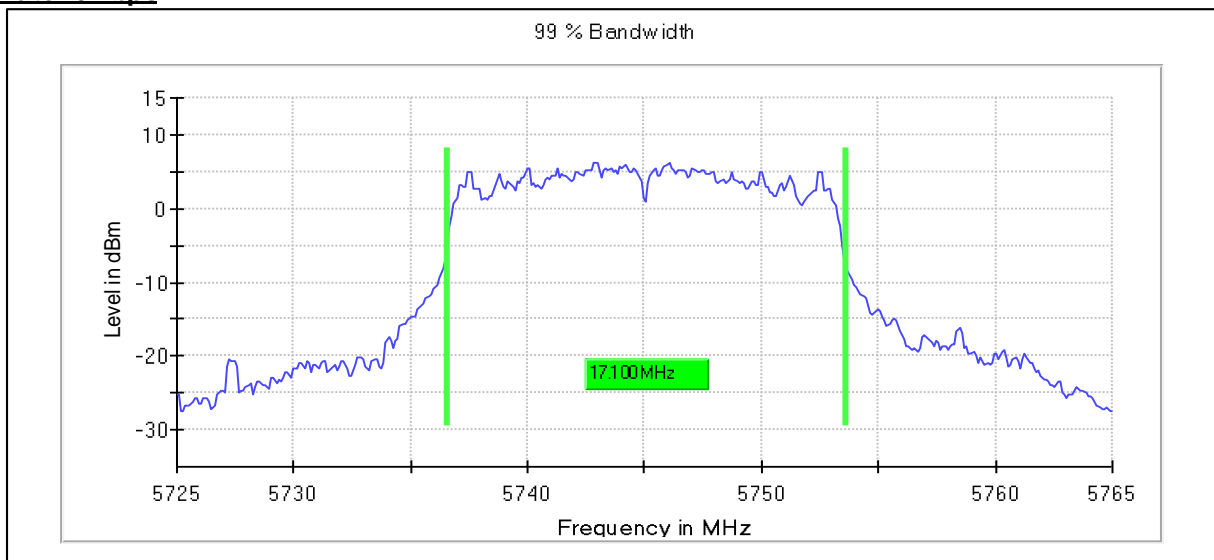

Occupied Channel Bandwidth 99%

Data Rate: 6Mbps

Channel Frequency 5260MHz

Channel Frequency 5320MHz

Emission Channel Bandwidth 26dB

Channel Frequency 5260MHz

Modulation: 802.11a : UNII 2a

Occupied Channel Bandwidth 99%

Data Rate: 6Mbps

Channel Frequency 5320MHz

Channel Frequency 5500MHz

Chanel Frequency 5700MHz

Chanel Frequency 5720MHz

Emission Channel Bandwidth 26dB

Chanel Frequency 5500MHz

Channel Frequency 5700MHz

Channel Frequency 5720MHz

Modulation: 802.11a : UNII 3

Occupied Channel Bandwidth 99%

Data Rate: 6Mbps

Channel Frequency 5745MHz

Emission Channel Bandwidth 6dB

Data Rate: 54Mbps

Channel Frequency 5745MHz