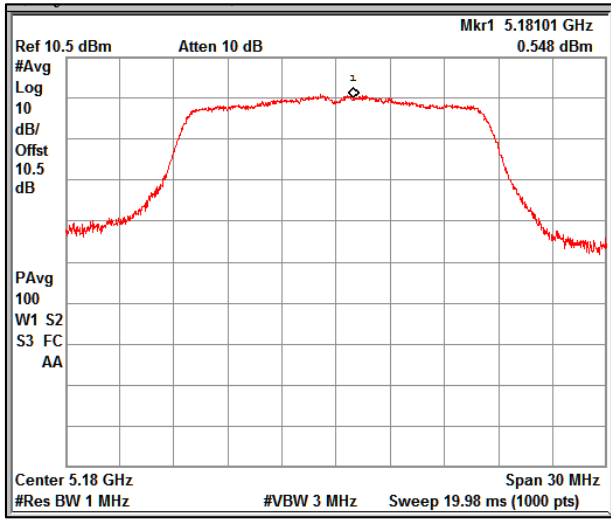

Modulation: 802.11ax-HE80:UNII 2c

Channel Frequency 5530MHz

Channel Frequency 5690MHz

Modulation: 802.11ax-HE80:UNII 3

Channel Frequency 5775MHz

3. Power Spectral Density

Modulation: 802.11 a-mode

Data Rate : 6Mbps