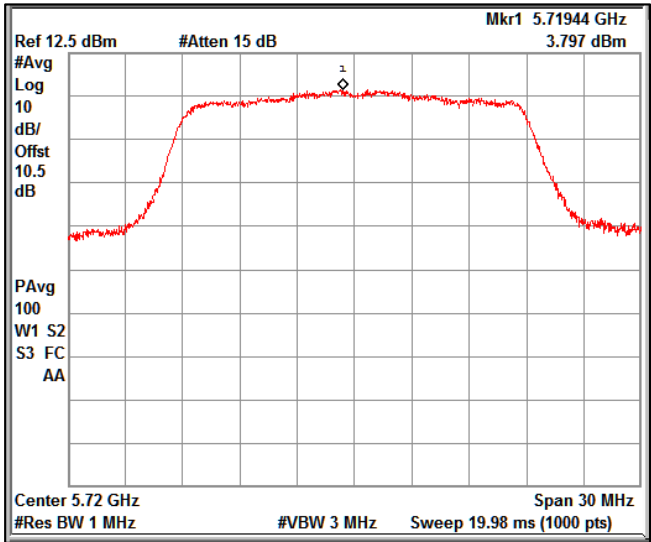

Channel Frequency 5260MHz

Channel Frequency 5320MHz

Channel Frequency 5500MHz

Channel Frequency 5700MHz

5GHz Test Plots

IN23ESPY 001

Channel Frequency 5720MHz

Channel Frequency 5745MHz