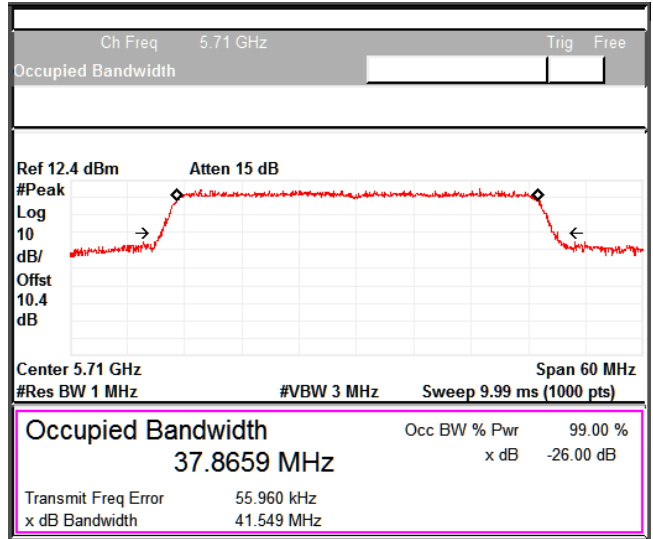

Channel Frequency 5710MHz

Modulation: 802.11ax-HE40: UNII 3
Occupied Channel Bandwidth 99%
Data Rate MCS0