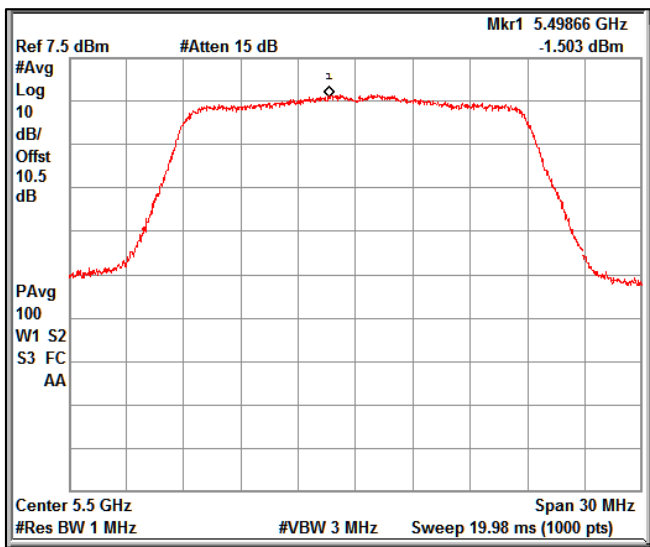

Channel Frequency 5500MHz