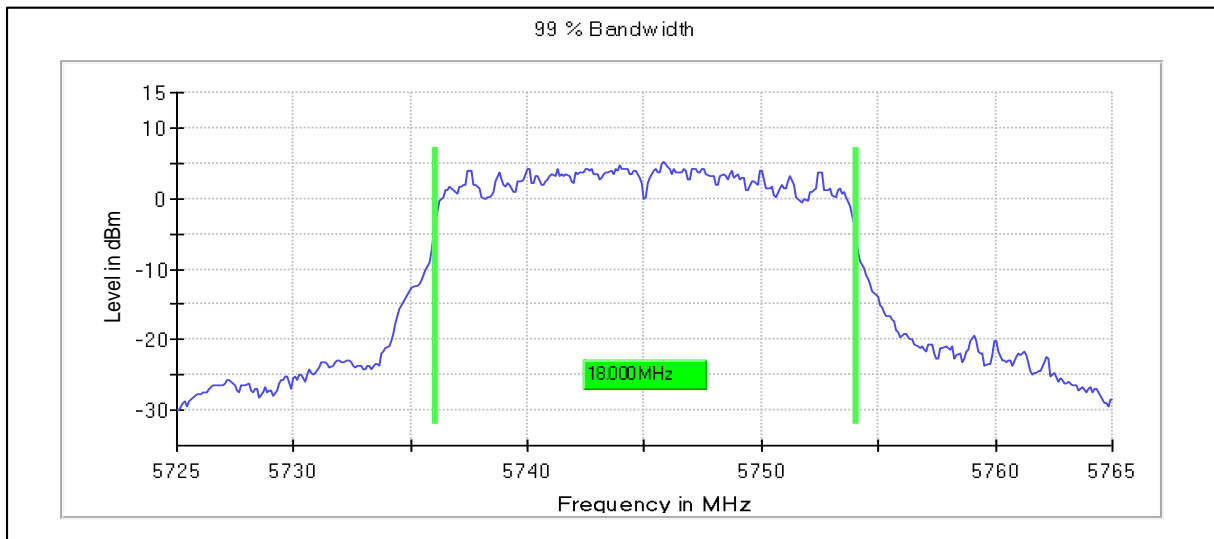

Channel Frequency 5700MHz

Channel Frequency 5720MHz

Modulation: 802.11n- HT20: UNII 3

Occupied Channel Bandwidth 99%

Data Rate: MCS0

Channel Frequency 5745MHz

Channel Frequency 5745MHz

Modulation: 802.11ac-VHT20: UNII 1

Occupied Channel Bandwidth 99%

Data Rate MCS0

Emission Channel Bandwidth 26dB

Channel Frequency 5240MHz

Modulation: 802.11ac-VHT20: UNII 2a

Occupied Channel Bandwidth 99%

Data Rate MCS0

Channel Frequency 5260MHz