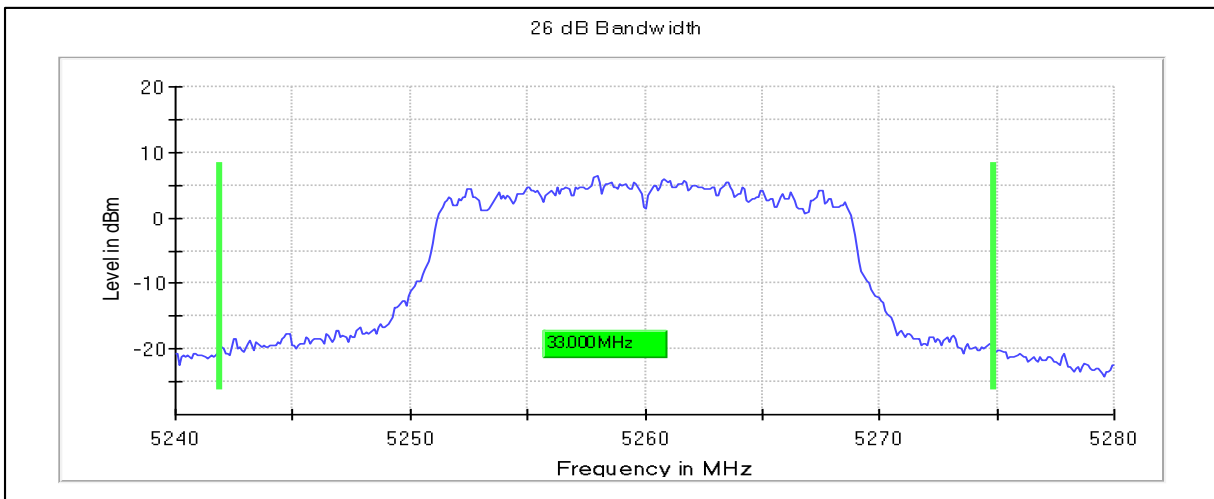

Modulation: 802.11n- HT20: UNII 2a

Occupied Channel Bandwidth 99%

Data Rate: MCS0

Channel Frequency 5260MHz

Channel Frequency 5320MHz

Emission Channel Bandwidth 26dB

Channel Frequency 5260MHz

Channel Frequency 5320 MHz

Modulation: 802.11n- HT20: UNII 2c

Occupied Channel Bandwidth 99%

Data Rate: MCS0

Channel Frequency 5500MHz

Channel Frequency 5700MHz

Channel Frequency 5720MHz

Emission Channel Bandwidth 26dB

Channel Frequency 5500MHz