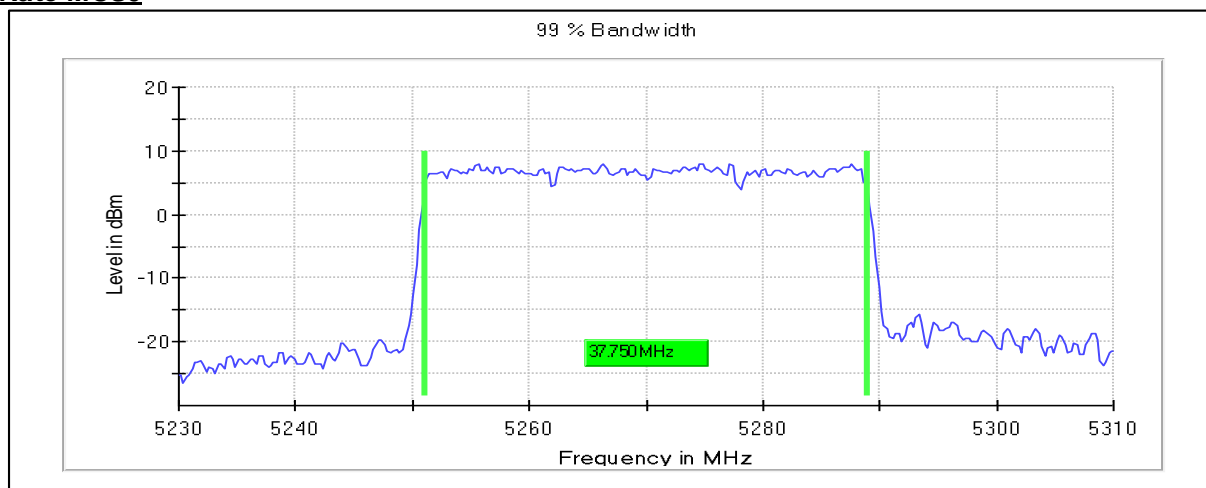

Channel Frequency 5270MHz