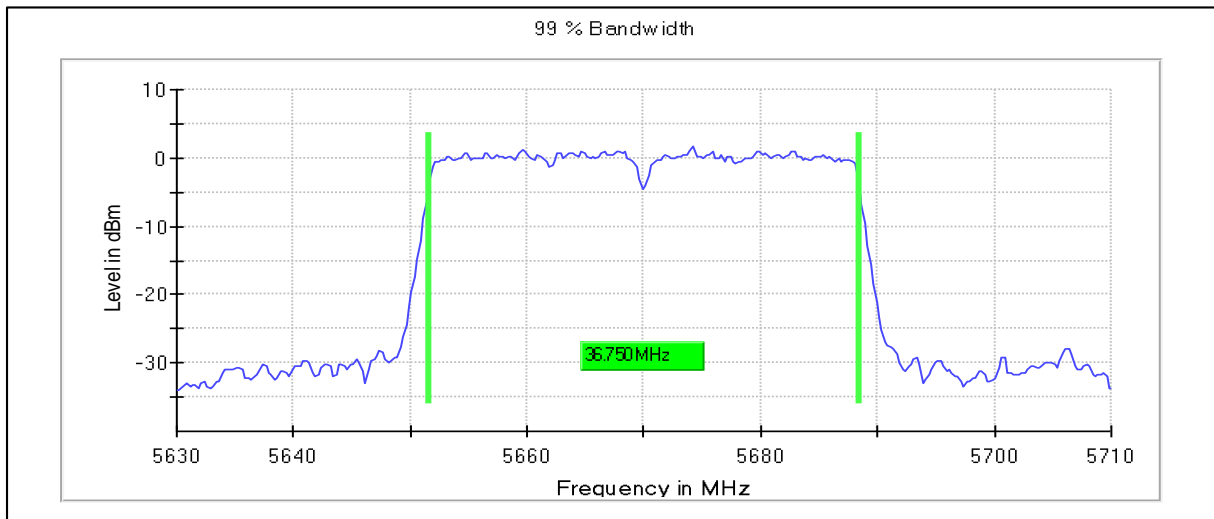

Modulation: 802.11n-HT40: UNII 2c

Occupied Channel Bandwidth 99%

Data Rate MCS0

Channel Frequency 5510MHz

Channel Frequency 5590MHz

Channel Frequency 5670MHz

5GHz Test Plots

IN23ESPY 001