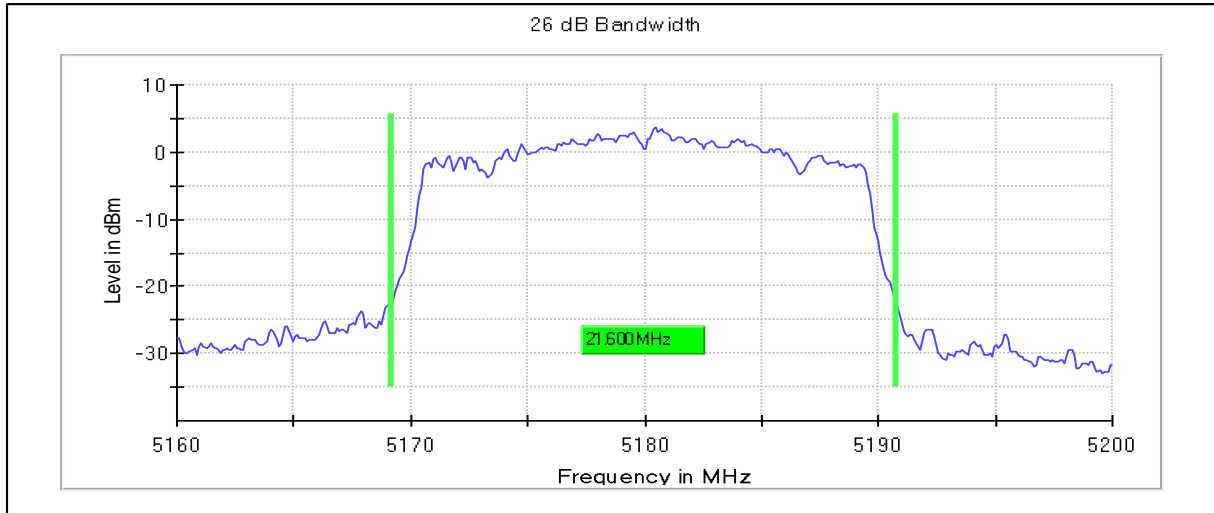

Emission Channel Bandwidth 26dB

Channel Frequency 5180MHz