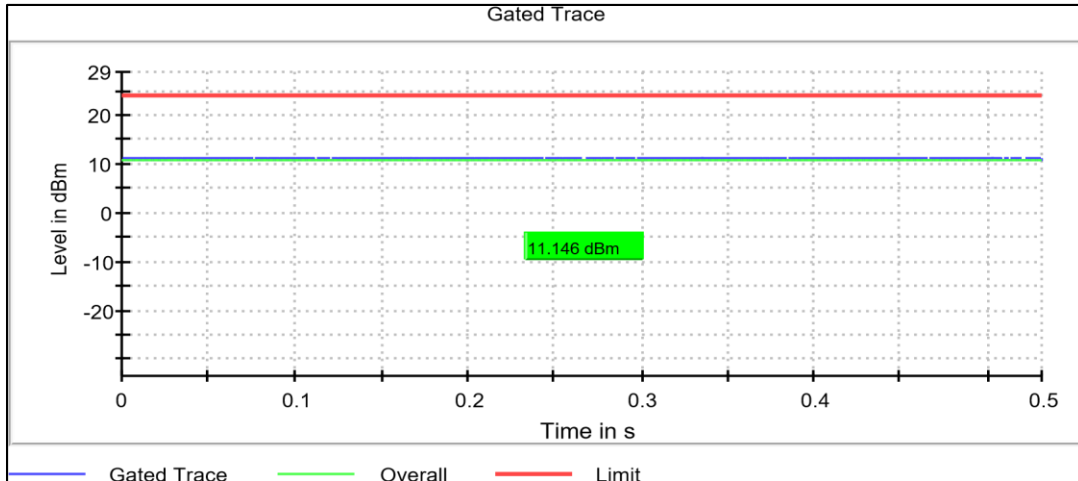

Channel Frequency 5720MHz

Modulation: 802.11a: UNII 3

Channel Frequency 5745MHz

Channel Frequency 5825MHz

Modulation: 802.11n-HT20: UNII 1

Data Rate : MCS7

Channel Frequency 5180MHz

Channel Frequency 5240MHz