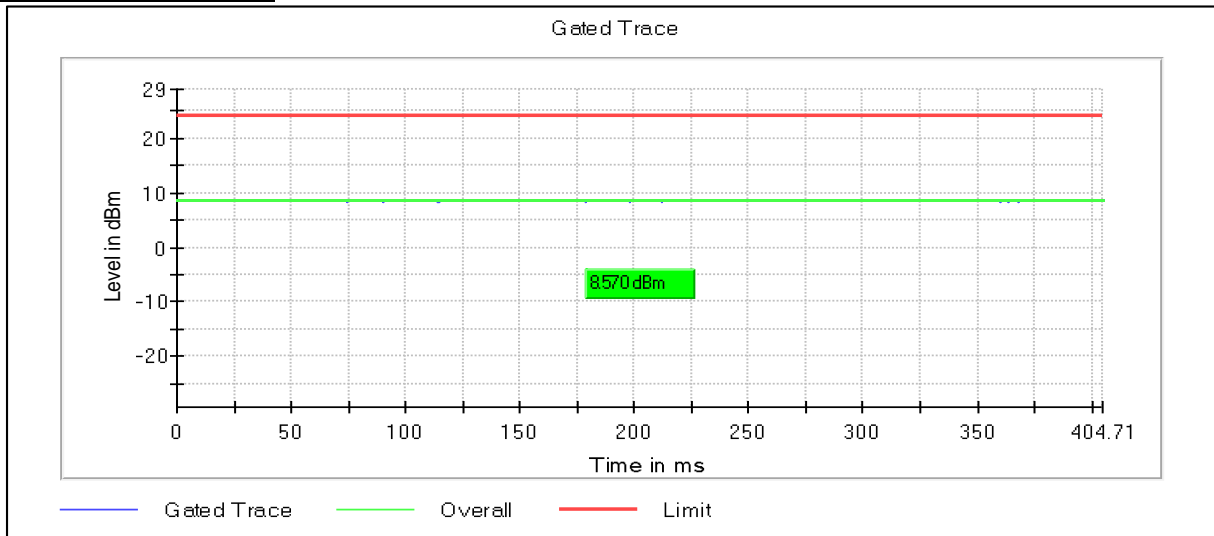

Modulation: 802.11n-HT40: UNII 2c

Channel Frequency 5510MHz