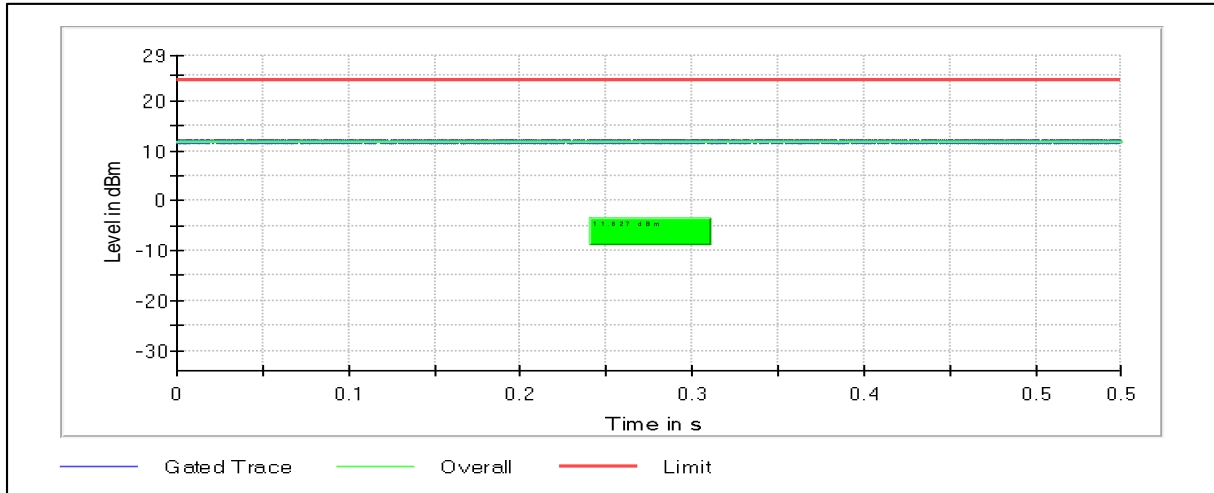

Occupied Channel Bandwidth 99%

Data Rate MCS0

Channel Frequency 5775MHz

Emission Channel Bandwidth 6dB

Channel Frequency 5775MHz

2. Maximum Conducted Output Power

Modulation: 802.11a: UNII 1

Data Rate 54Mbps