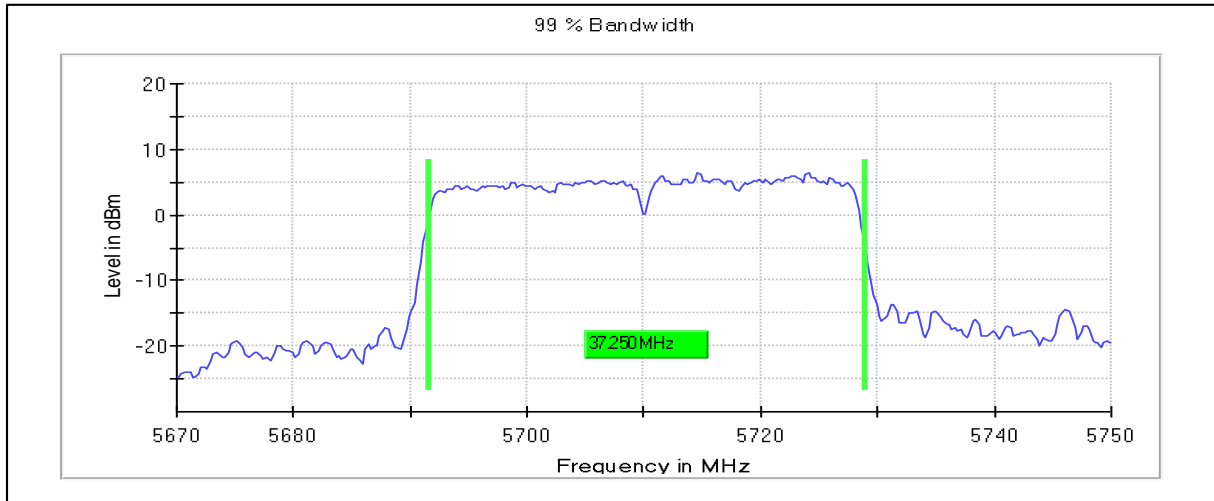

Modulation: 802.11n-HT40: UNII 2c

Occupied Channel Bandwidth 99%

Data Rate MCS0

Channel Frequency 5510MHz

Channel Frequency 5590MHz

Channel Frequency 5670MHz

5GHz Test Plots

IN23ESPY 001