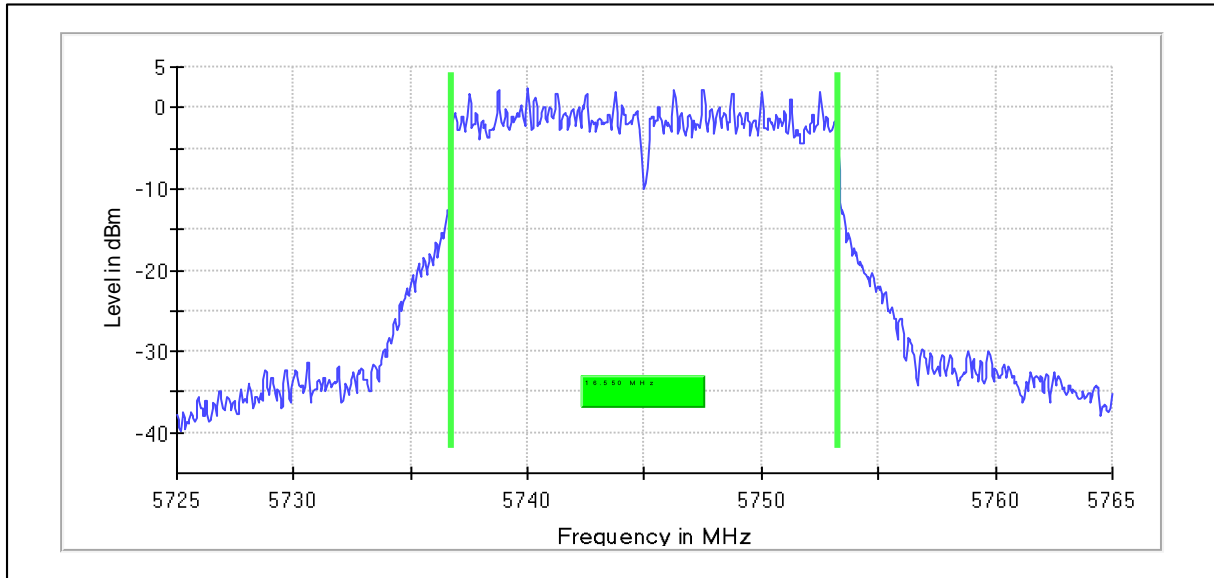

Data Rate: 6Mbps

Channel Frequency 5320MHz

Channel Frequency 5500MHz

Chanel Frequency 5700MHz

Chanel Frequency 5720MHz

Emission Channel Bandwidth 26dB

Chanel Frequency 5500MHz

Channel Frequency 5700MHz

Channel Frequency 5720MHz

Modulation: 802.11a : UNII 3

Occupied Channel Bandwidth 99%

Data Rate: 6Mbps

Channel Frequency 5745MHz

Emission Channel Bandwidth 6dB

Data Rate: 54Mbps

Channel Frequency 5745MHz