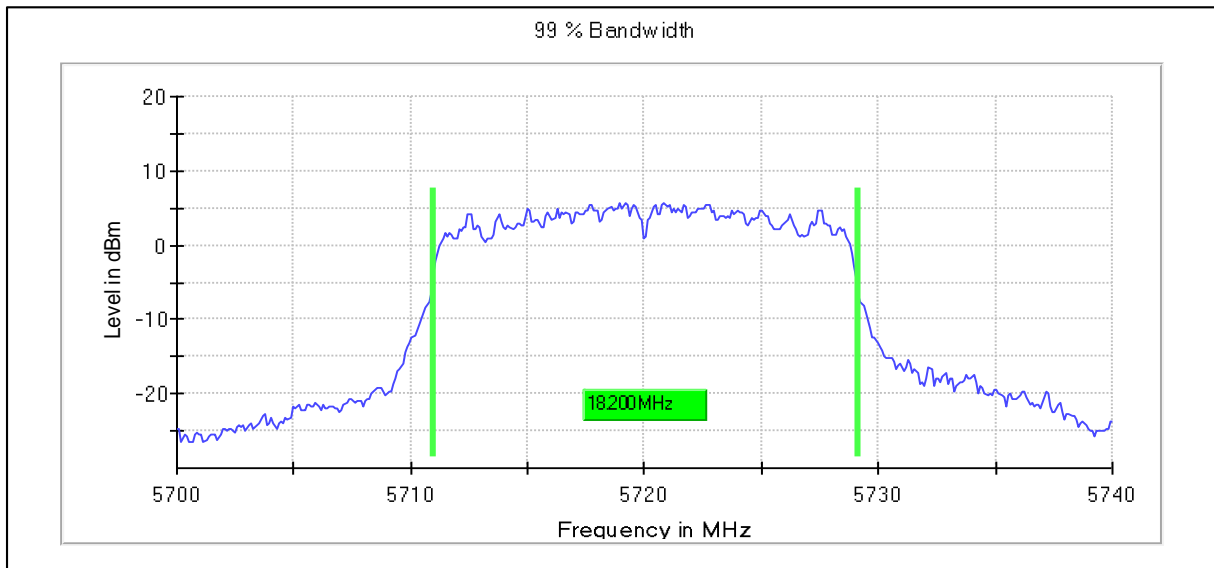

Channel Frequency 5720MHz