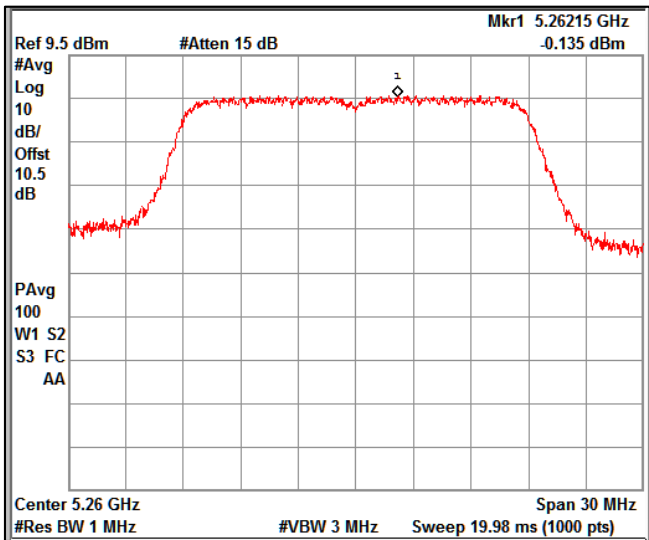

Channel Frequency 5825MHz

5GHz Test Plots

IN23ESPY 001

Modulation: 802.11 n-mode_HT20

Data Rate : MCS 7

Channel Frequency 5180MHz

Channel Frequency 5240MHz

Channel Frequency 5260MHz