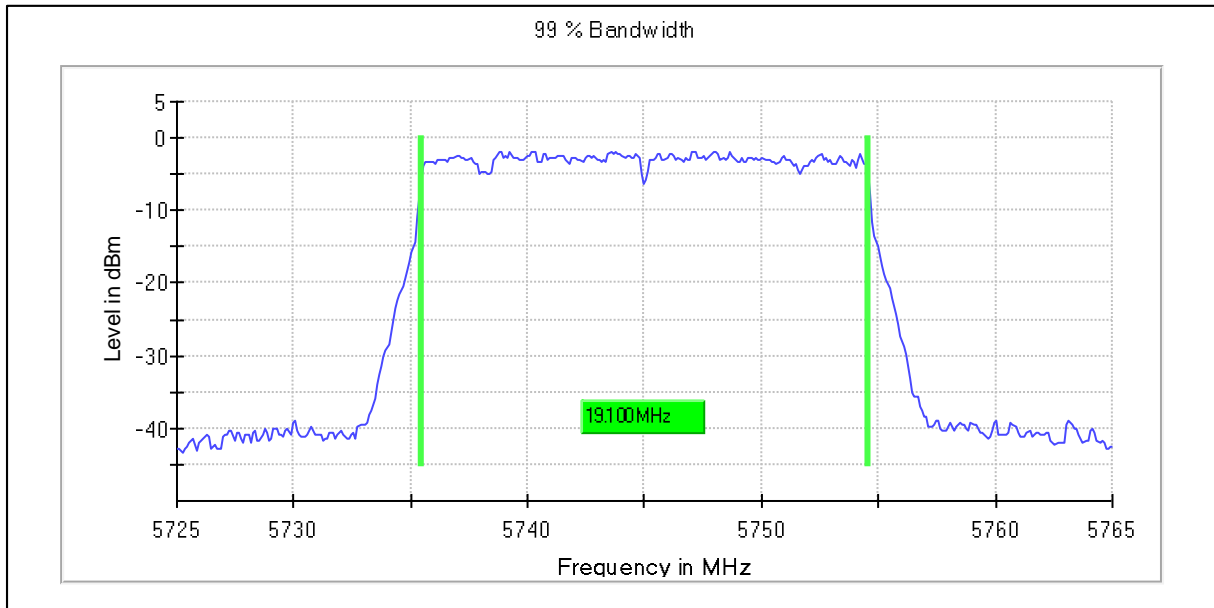

Modulation: 802.11ax-HE20: UNII 3

Occupied Bandwidth 99%

Data Rate MCS11

Channel Frequency 5745MHz

Emission Channel Bandwidth 6dB