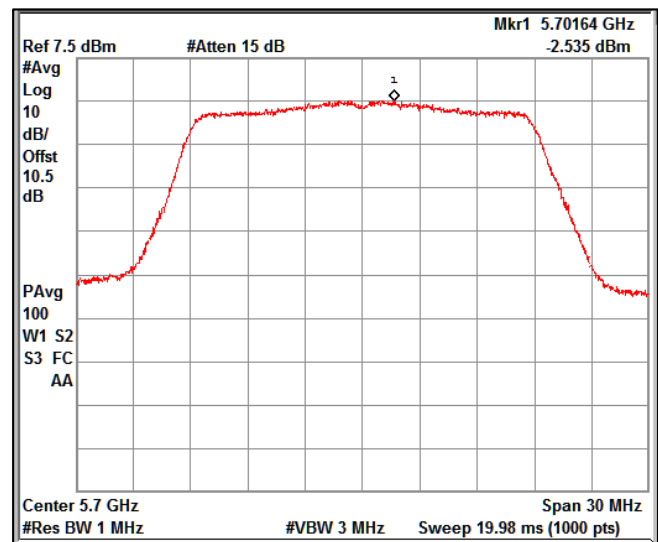

5GHz Test Plots

IN23ESPY 001

Modulation: 802.11 ac-mode_VHT20
Data Rate : MCS 0

Channel Frequency 5180MHz

Channel Frequency 5240MHz

Channel Frequency 5260MHz

Channel Frequency 5320MHz

Channel Frequency 5500MHz