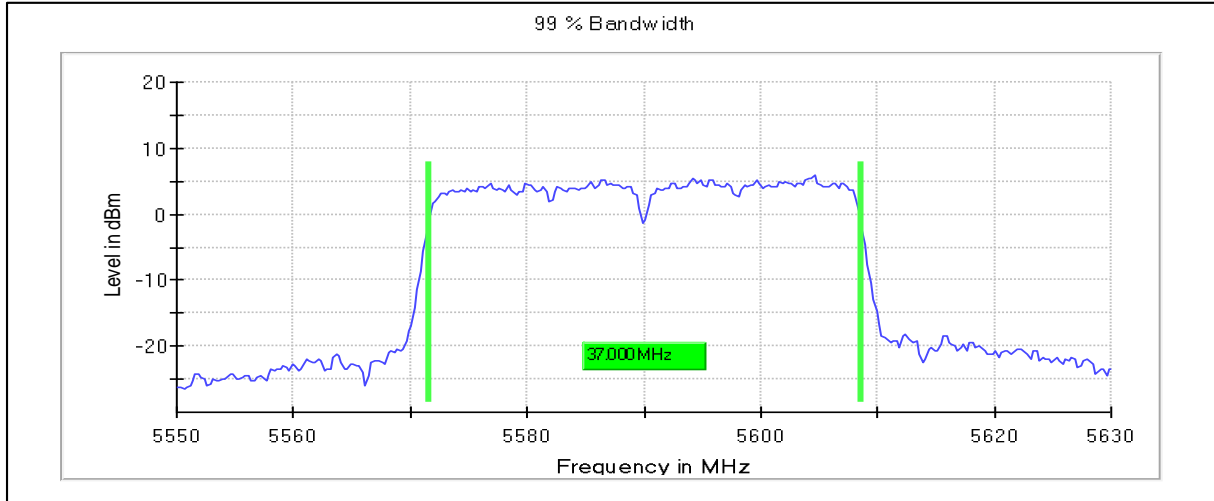

Channel Frequency 5270MHz

Channel Frequency 5310MHz

Modulation: 802.11ac-VHT40: UNII 2c

Occupied Channel Bandwidth 99%

Data Rate MCS0

Channel Frequency 5510MHz

Channel Frequency 5270MHz

Channel Frequency 5670MHz