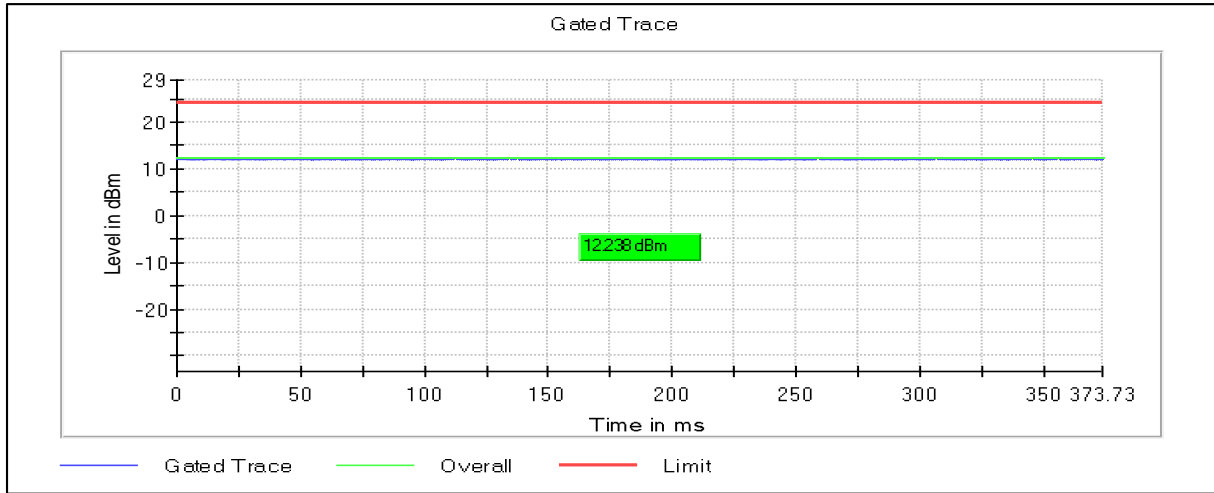

Channel Frequency 5755MHz

Channel Frequency 5795MHz

Modulation: 802.11ac-VHT40: UNII 1

Data Rate : MCS9

Channel Frequency 5190MHz

Channel Frequency 5230MHz

Modulation: 802.11ac-VHT40: UNII 2a

Channel Frequency 5270MHz