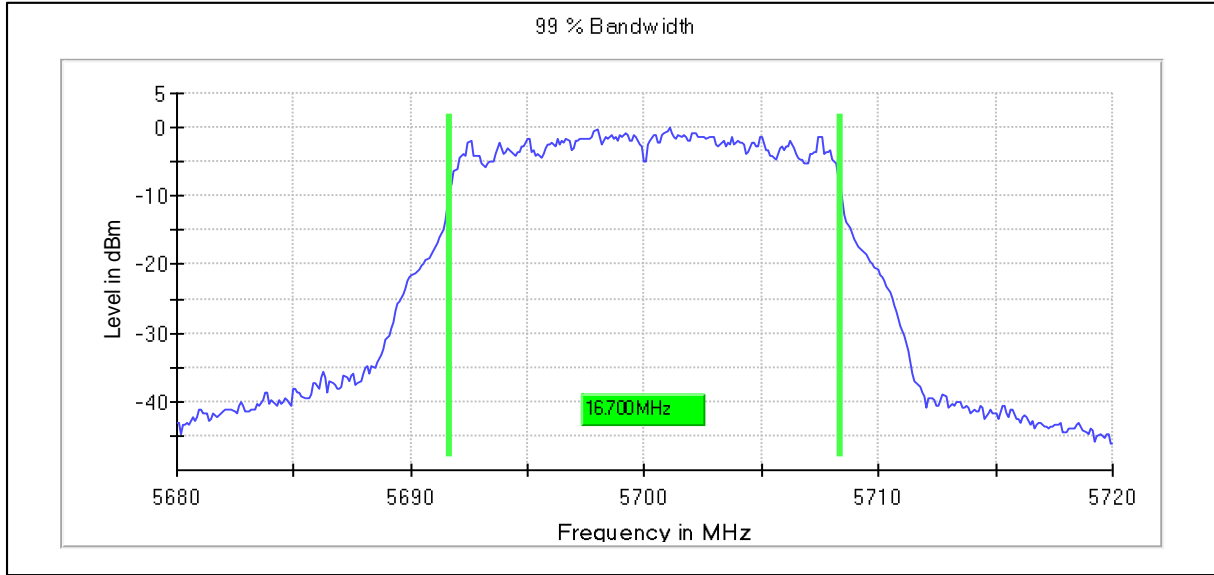

1. Emission Bandwidth and Occupied Bandwidth

Modulation: 802.11a : UNII 1
Occupied Channel Bandwidth 99%

Data Rate: 54Mbps

Emission Channel Bandwidth 26dB

Channel Frequency 5240MHz

Modulation: 802.11a : UNII 2a

Occupied Channel Bandwidth 99%

Data Rate: 6Mbps

Channel Frequency 5260MHz

Channel Frequency 5320MHz

Emission Channel Bandwidth 26dB

Channel Frequency 5260MHz

Modulation: 802.11a : UNII 2a

Occupied Channel Bandwidth 99%

Data Rate: 6Mbps

Channel Frequency 5320MHz

Channel Frequency 5500MHz

Chanel Frequency 5700MHz

Chanel Frequency 5720MHz

Emission Channel Bandwidth 26dB

Chanel Frequency 5500MHz

Channel Frequency 5700MHz