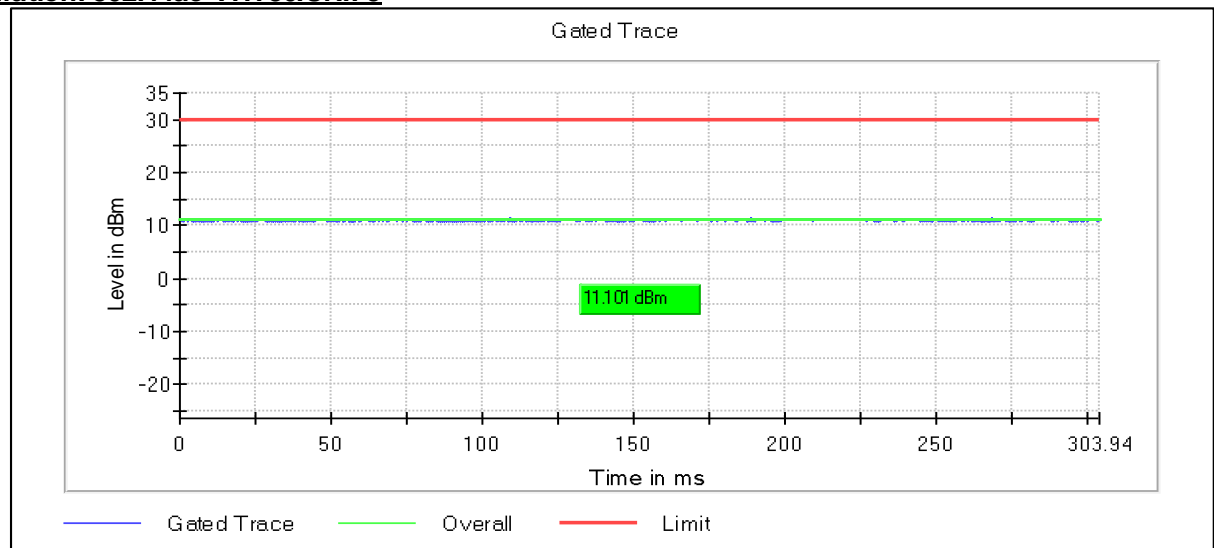

Modulation: 802.11ac-VHT80:UNII 3

Channel Frequency 5775MHz