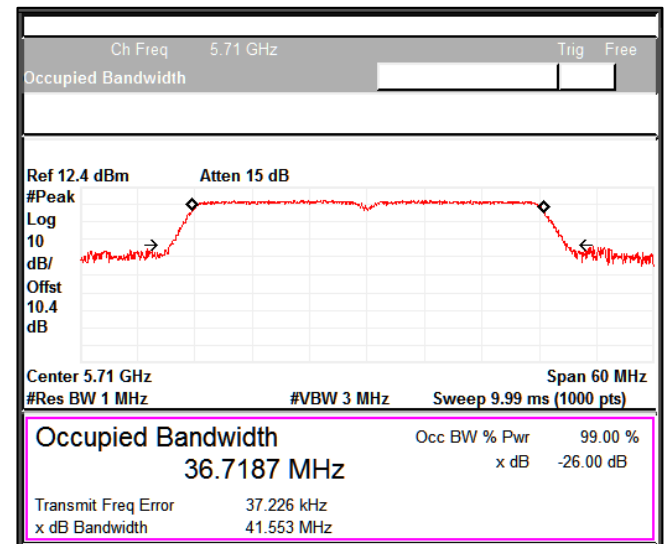

Channel Frequency 5710MHz

Emission Channel Bandwidth 26dB

Channel Frequency 5510MHz

Channel Frequency 5590MHz

Channel Frequency 5670MHz

Channel Frequency 5710MHz

5GHz Test Plots

IN23ESPY 001