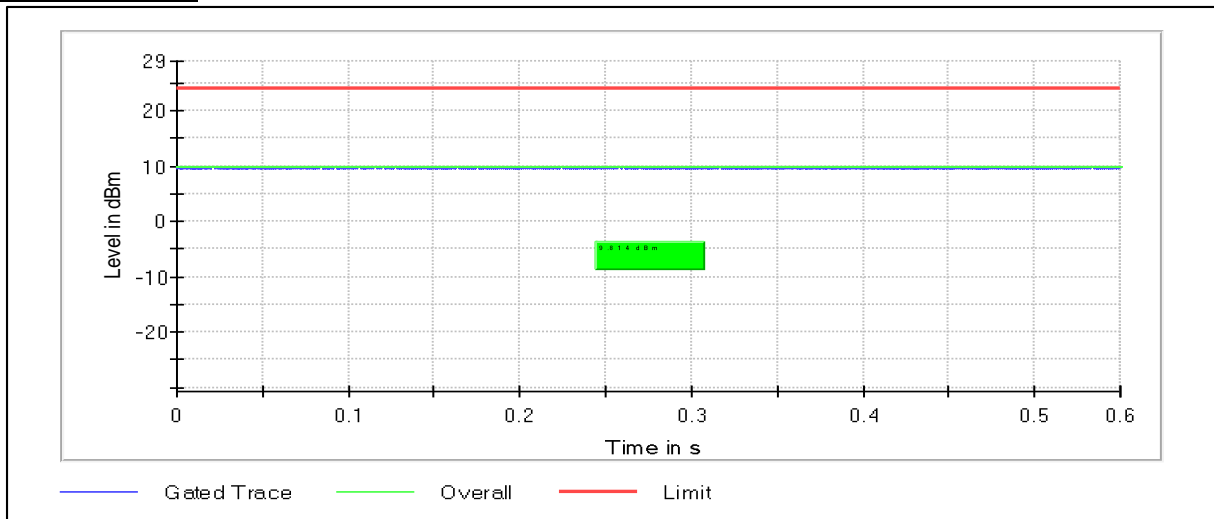

Channel Frequency 5180MHz

Channel Frequency 5240MHz

Modulation: 802.11a: UNII 2a

Channel Frequency 5260MHz

Channel Frequency 5320MHz

Modulation: 802.11a: UNII 2c

Channel Frequency 5500MHz

Channel Frequency 5700MHz