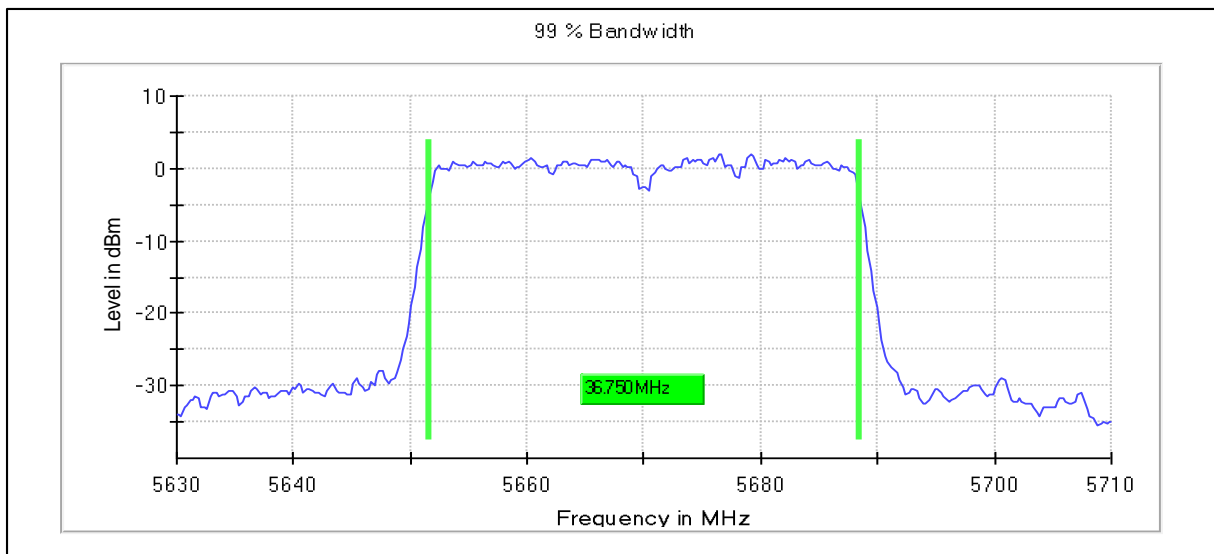

Channel Frequency 5270MHz

Channel Frequency 5310MHz

Modulation: 802.11ac-VHT40: UNII 2c

Occupied Channel Bandwidth 99%

Data Rate MCS0

Channel Frequency 5510MHz

Channel Frequency 5270MHz

Channel Frequency 5670MHz