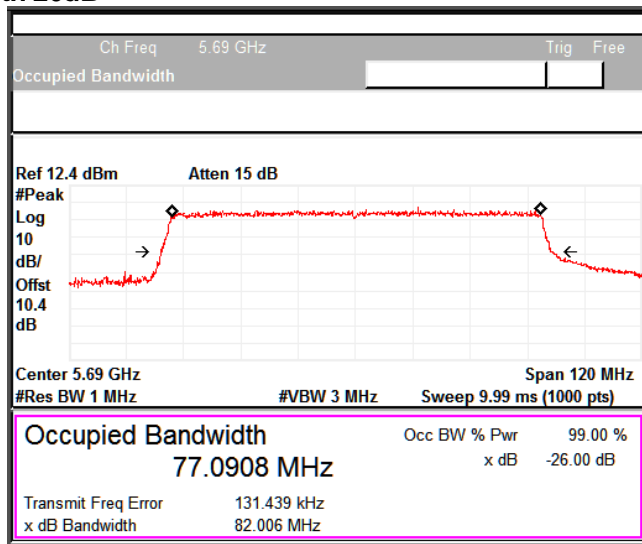

Channel Frequency 5290MHz

Modulation: 802.11ax-HE80MHz: UNII 2c

Occupied Channel Bandwidth 99%
Data Rate MCS11

Channel Frequency 5690MHz

Emission Channel Bandwidth 26dB

Channel Frequency 5690MHz

Modulation: 802.11ax-HE80MHz: UNII 3