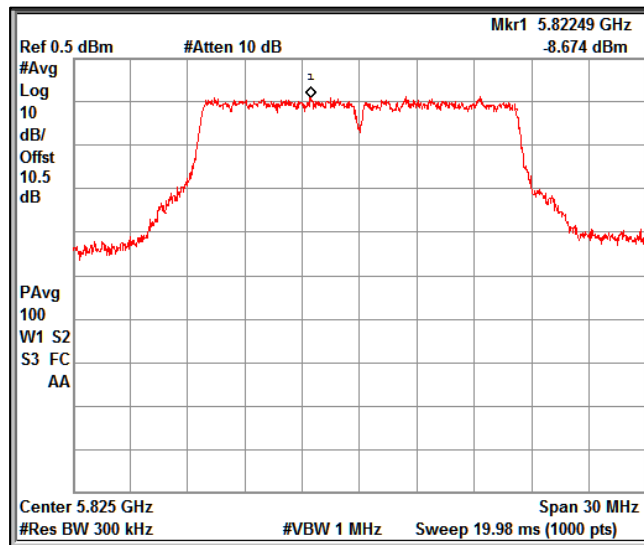

Channel Frequency 5825MHz