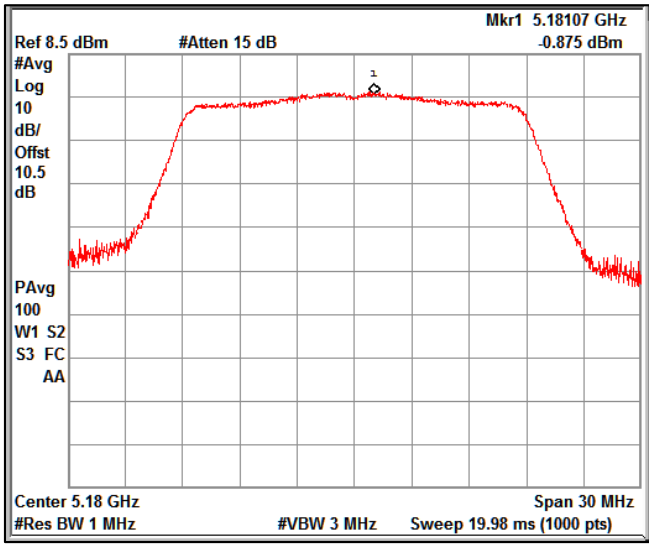

5GHz Test Plots

IN23ESPY 001

Modulation: 802.11 ac-mode_VHT20
Data Rate : MCS 0

Channel Frequency 5180MHz