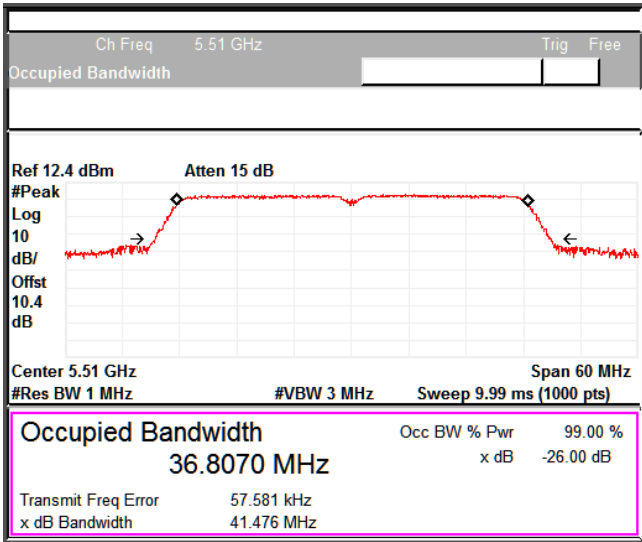

5GHz Test Plots

IN23ESPY 001

Emission Channel Bandwidth 26dB

Channel Frequency 5510MHz