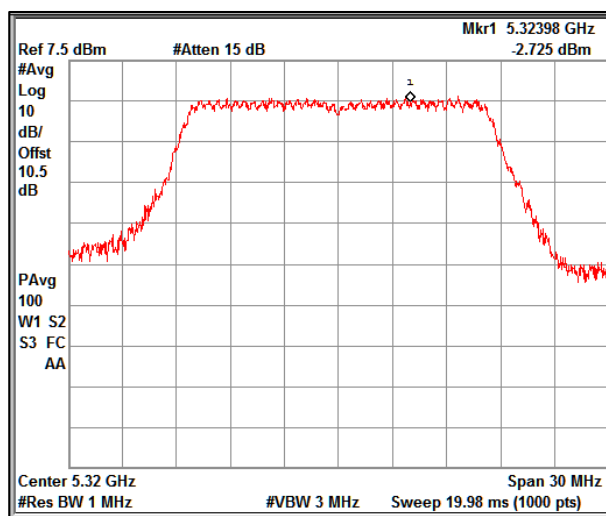

Channel Frequency 5320MHz