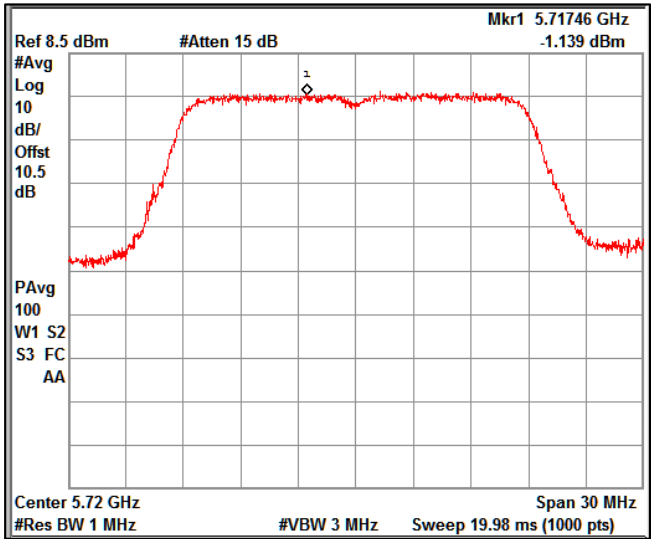

Channel Frequency 5320MHz

Channel Frequency 5500MHz

Channel Frequency 5700MHz

5GHz Test Plots

IN23ESPY 001

Channel Frequency 5720MHz

Channel Frequency 5745MHz

Channel Frequency 5825MHz