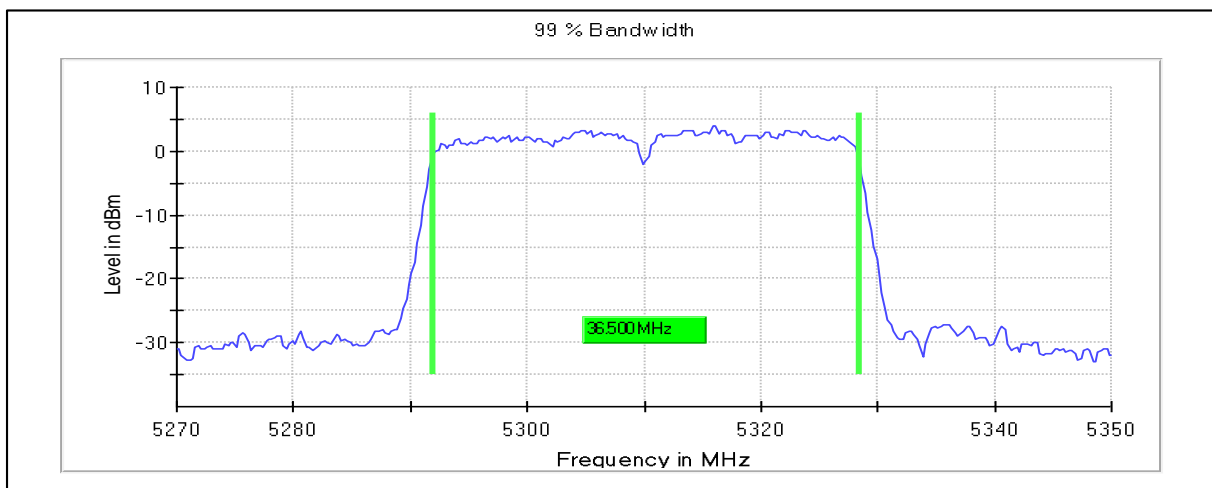

Channel Frequency 5310MHz