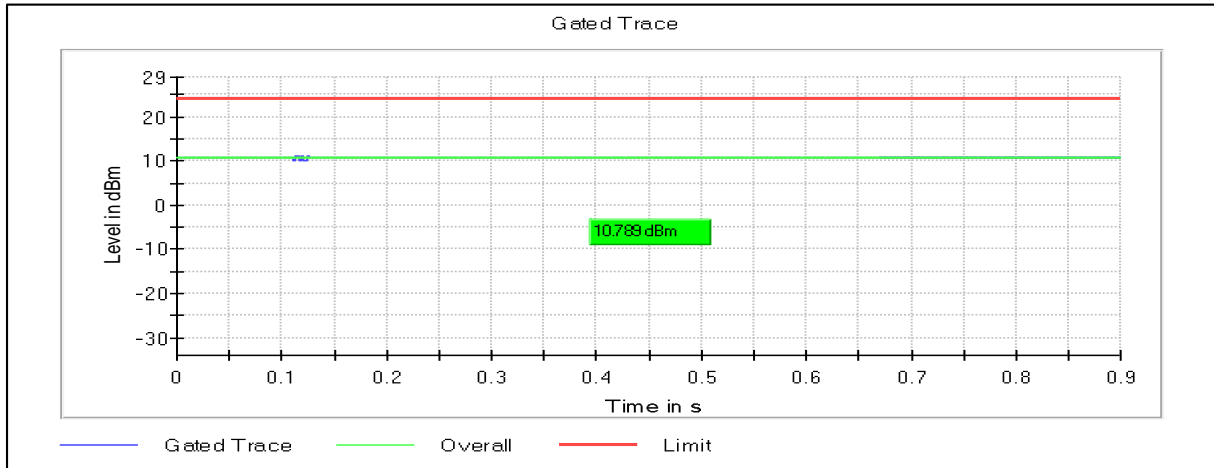

Modulation: 802.11ac-VHT20: UNII 1

Data Rate : MCS0

Channel Frequency 5180MHz