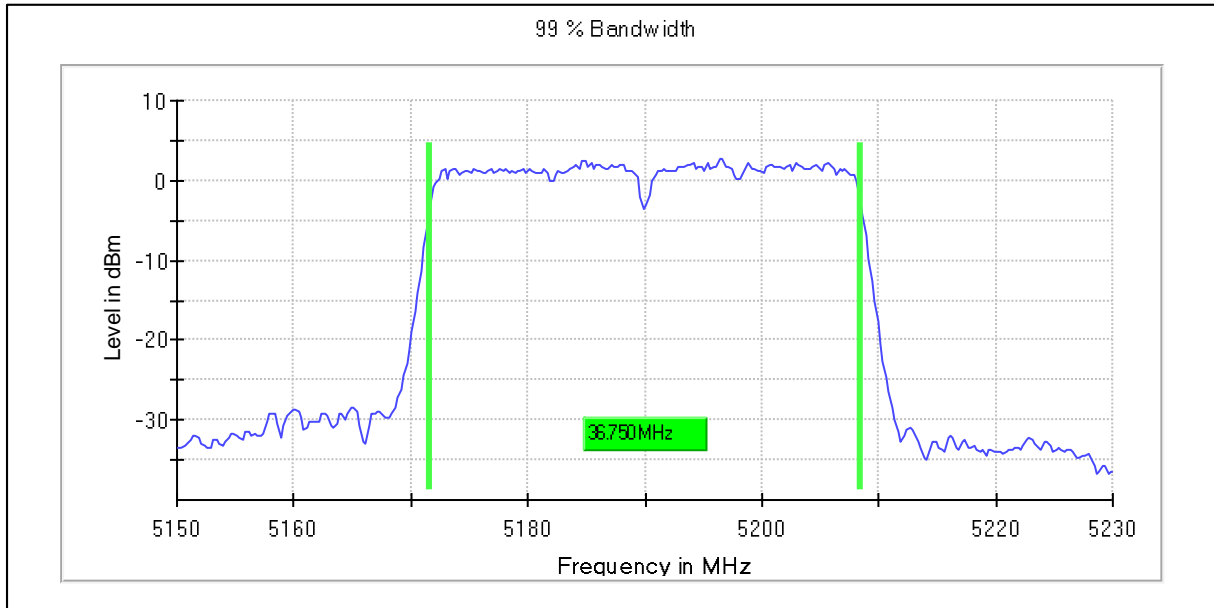

Modulation: 802.11ac-VHT40: UNII 1

Occupied Channel Bandwidth 99%

Data Rate MCS0

Channel Frequency 5190MHz