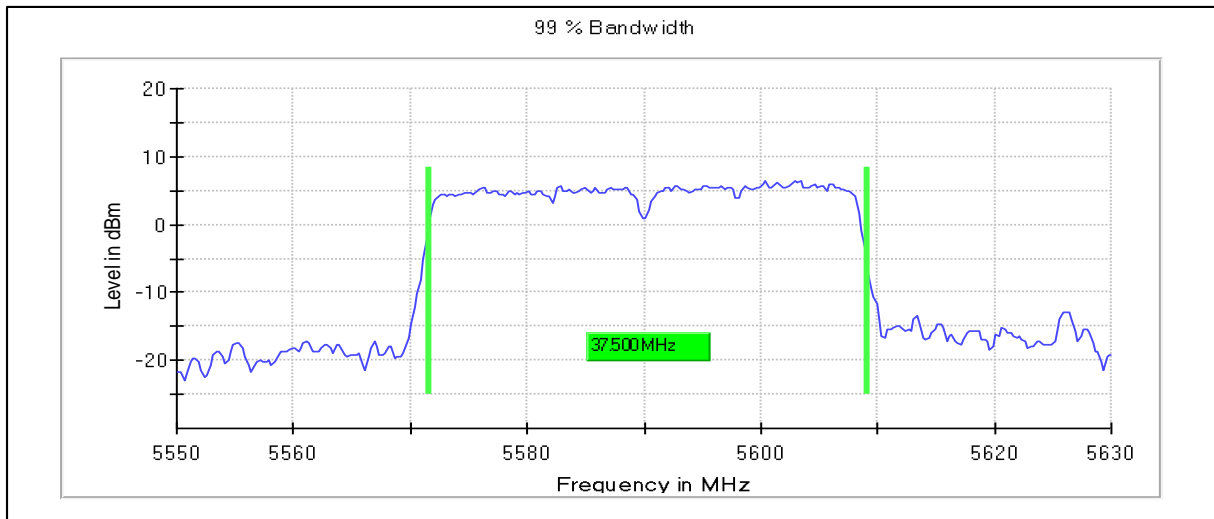

Channel Frequency 5590MHz