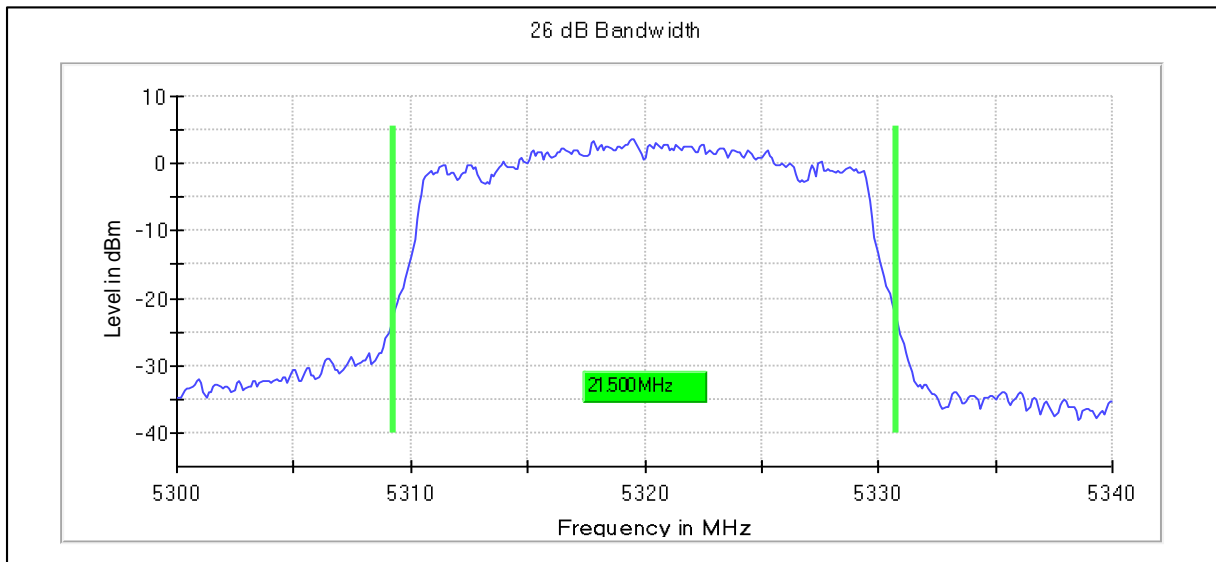

Channel Frequency 5320MHz