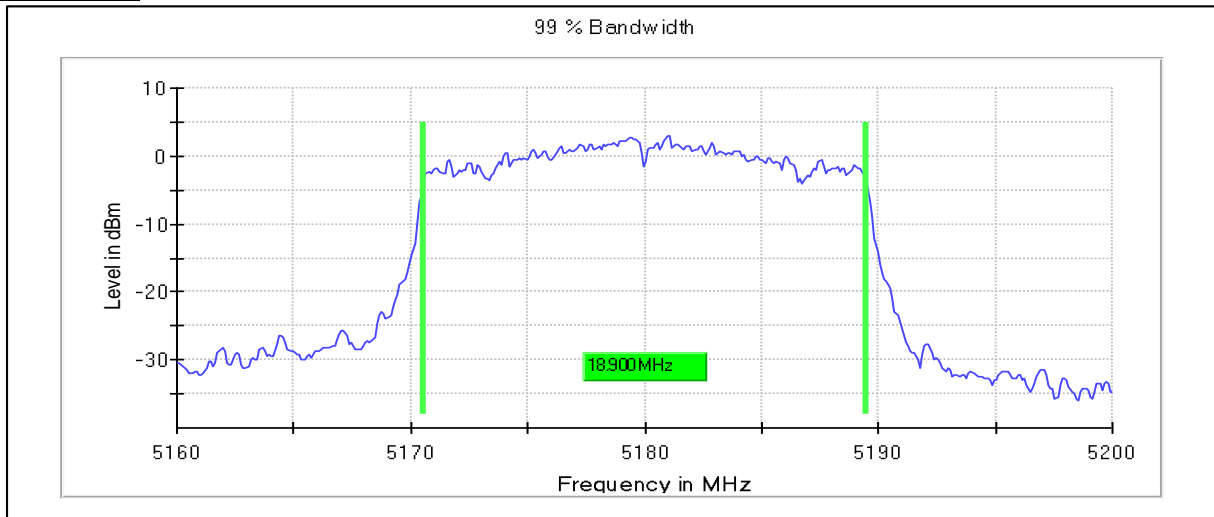

Data Rate MCS0

Channel Frequency 5745MHz

Data Rate MCS8

Channel Frequency 5745MHz

Modulation: 802.11ax-HE20: UNII 1

Occupied Channel Bandwidth 99%

Data Rate MCS0

Channel Frequency 5180MHz