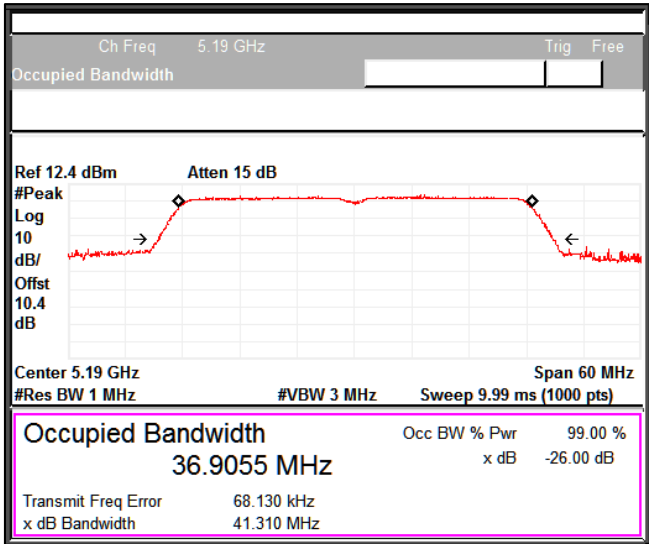

Occupied Channel Bandwidth 99%

Data Rate MCS0

Channel Frequency 5190MHz

Channel Frequency 5230MHz

5GHz Test Plots

IN23ESPY 001

Emission Channel Bandwidth 26dB

Channel Frequency 5190MHz