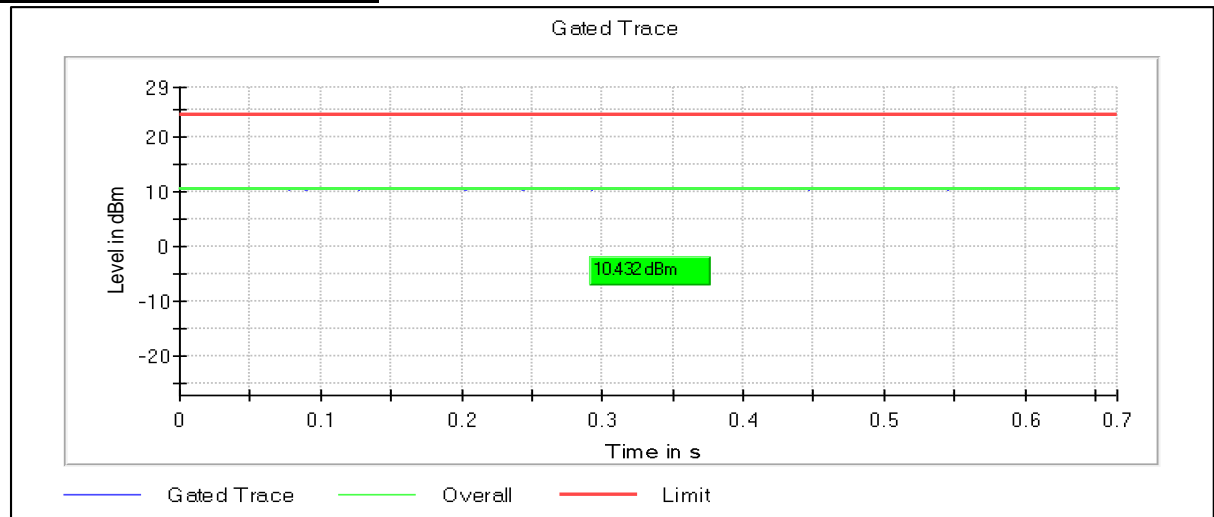

Modulation: 802.11ax-HE80:UNII 2c

Channel Frequency 5530MHz