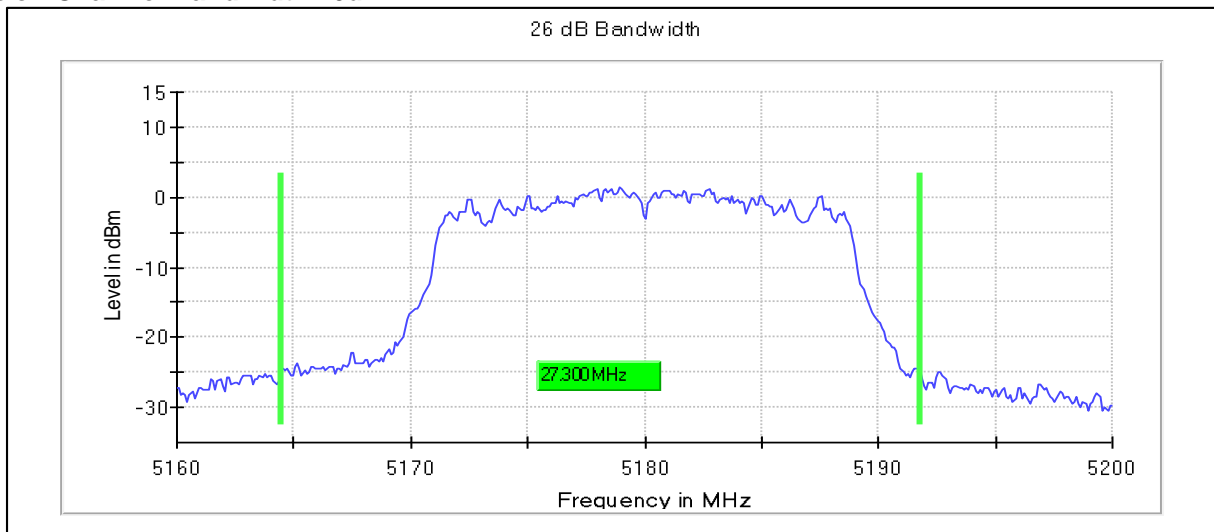

Modulation: 802.11n- HT20: UNII 2c

Occupied Channel Bandwidth 99%

Data Rate: MCS0

Channel Frequency 5500MHz

Channel Frequency 5700MHz

Channel Frequency 5720MHz

Emission Channel Bandwidth 26dB

Channel Frequency 5500MHz

Channel Frequency 5700MHz

Channel Frequency 5720MHz

Modulation: 802.11n- HT20: UNII 3

Occupied Channel Bandwidth 99%

Data Rate: MCS0

Channel Frequency 5745MHz

Channel Frequency 5745MHz

Modulation: 802.11ac-VHT20: UNII 1

Occupied Channel Bandwidth 99%

Data Rate MCS0

Emission Channel Bandwidth 26dB

Channel Frequency 5240MHz

Modulation: 802.11ac-VHT20: UNII 2a

Occupied Channel Bandwidth 99%

Data Rate MCS0

Channel Frequency 5260MHz