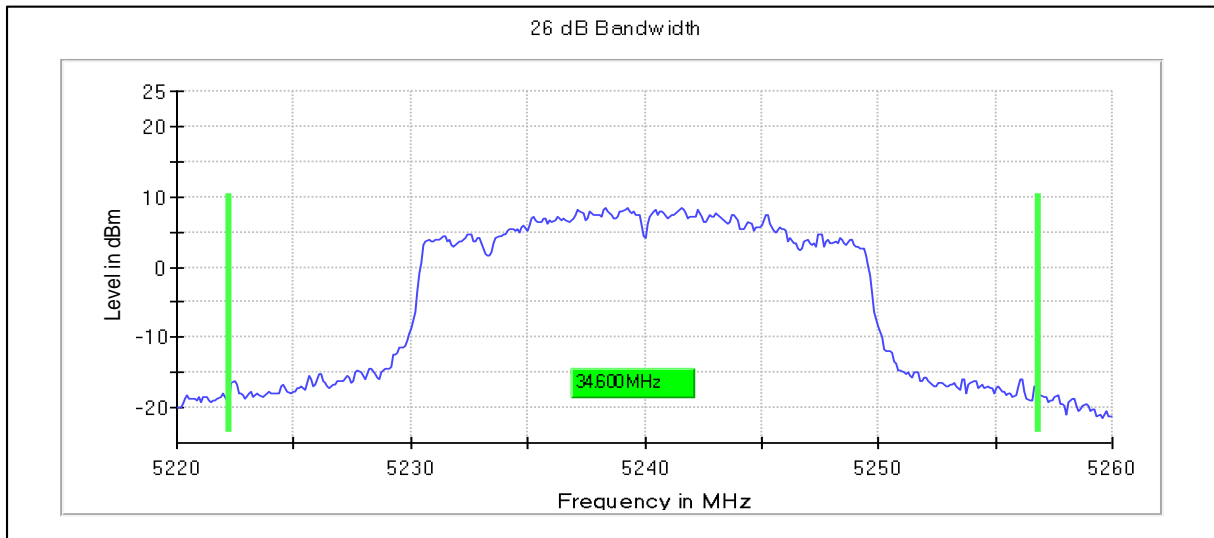

Channel Frequency 5240MHz

Modulation: 802.11ax-HE20: UNII 2a

Occupied Channel Bandwidth 99%

Data Rate MCS0