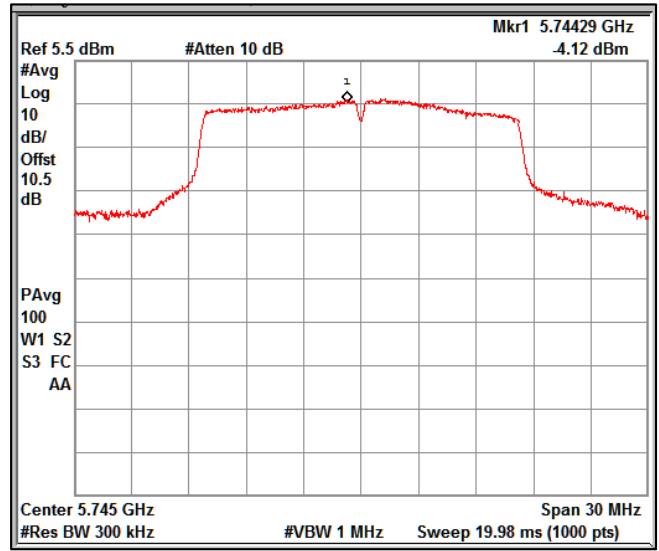

Channel Frequency 5745MHz