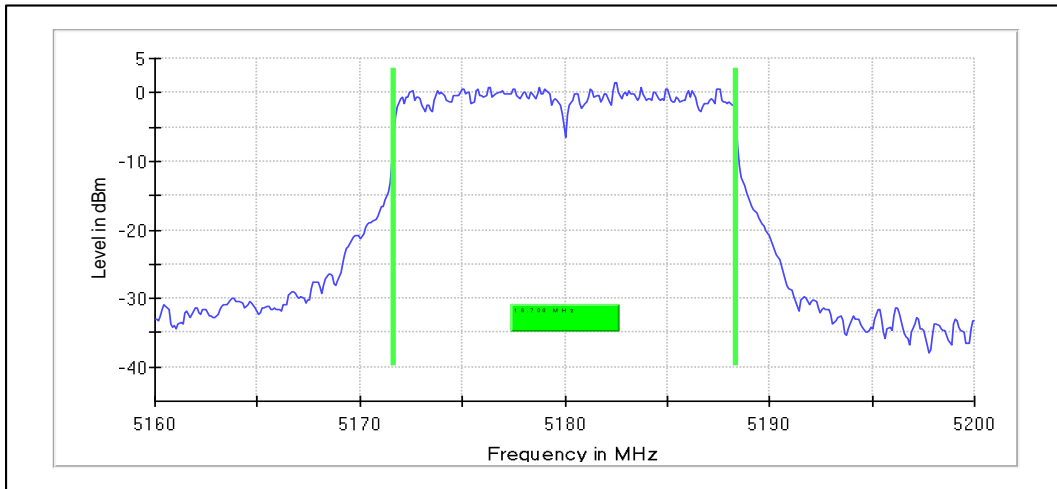

1. Emission Bandwidth and Occupied Bandwidth

Modulation: 802.11a : UNII 1
Occupied Channel Bandwidth 99%

Data Rate: 54Mbps

Emission Channel Bandwidth 26dB

Channel Frequency 5240MHz

Modulation: 802.11a : UNII 2a

Occupied Channel Bandwidth 99%

Data Rate: 6Mbps

Channel Frequency 5260MHz

Channel Frequency 5320MHz

Emission Channel Bandwidth 26dB

Channel Frequency 5260MHz

Modulation: 802.11a : UNII 2a

Occupied Channel Bandwidth 99%

Data Rate: 6Mbps

Channel Frequency 5320MHz

Channel Frequency 5500MHz

Chanel Frequency 5700MHz

Chanel Frequency 5720MHz

Emission Channel Bandwidth 26dB

Chanel Frequency 5500MHz

Channel Frequency 5700MHz