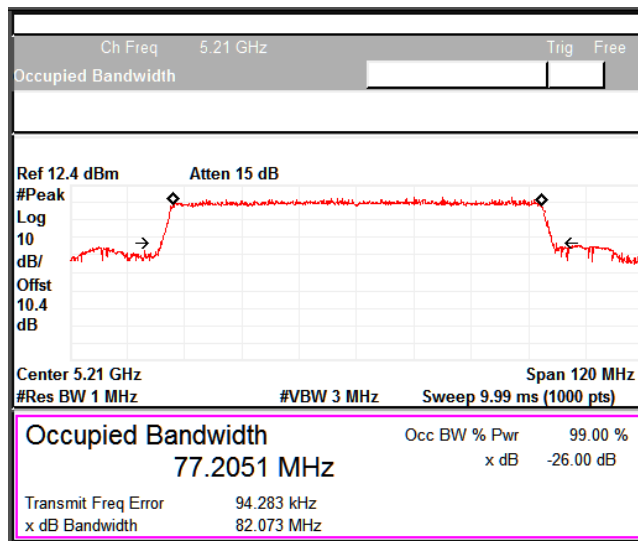

Channel Frequency 5210MHz

Emission Channel Bandwidth 26dB

Channel Frequency 5210MHz

Modulation: 802.11ax-HE80MHz: UNII 2a

Occupied Channel Bandwidth 99%
Data Rate MCS0

Channel Frequency 5290MHz

Emission Channel Bandwidth 26dB