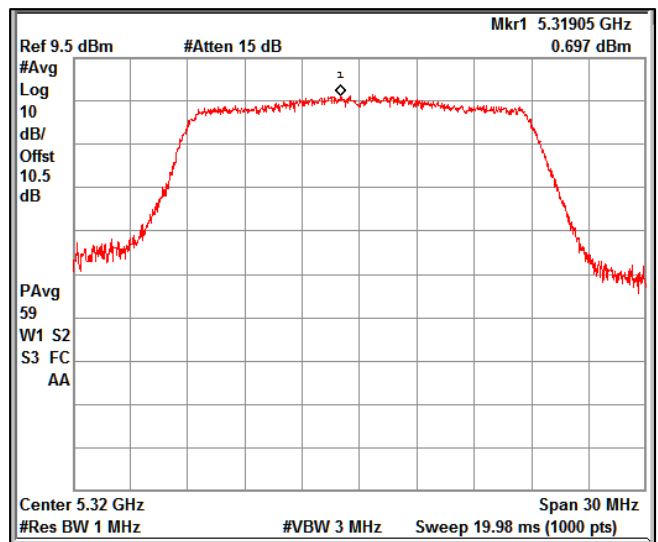

5GHz Test Plots

IN23ESPY 001

Modulation: 802.11 ac-mode_VHT20
Data Rate : MCS 0

Channel Frequency 5180MHz

Channel Frequency 5240MHz

Channel Frequency 5260MHz

Channel Frequency 5320MHz

Channel Frequency 5500MHz