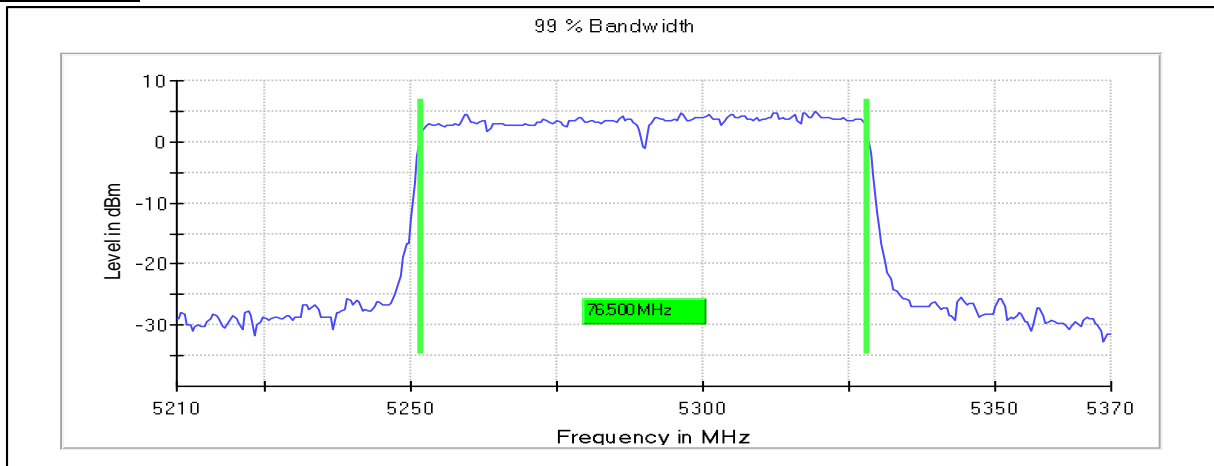

Channel Frequency 5290MHz