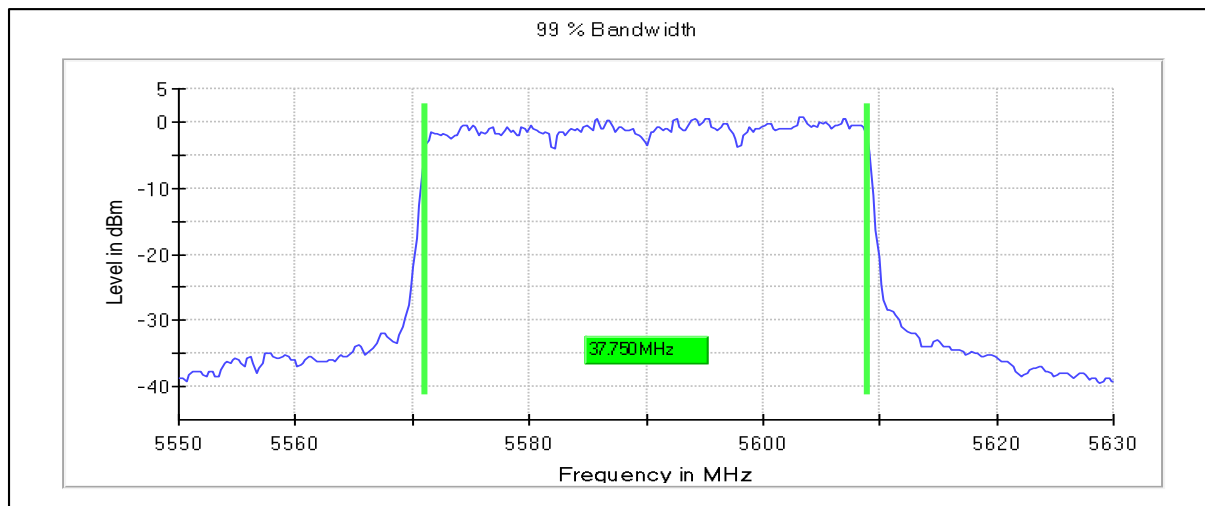

Channel Frequency 5590MHz