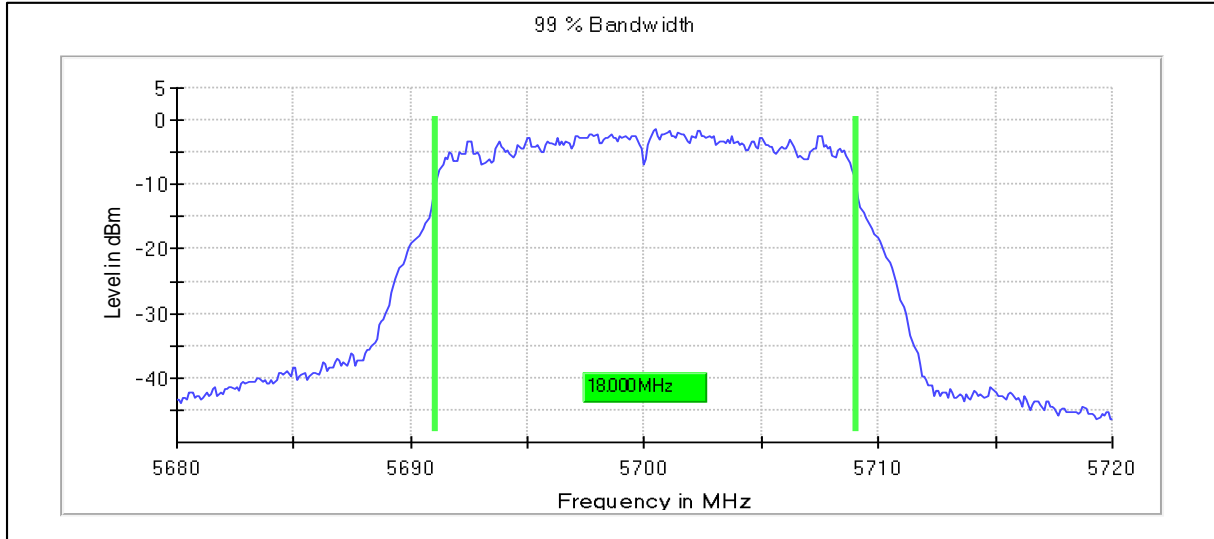

Occupied Channel Bandwidth 99%

Data Rate MCS0

Emission Channel Bandwidth 26dB

Channel Frequency 5240MHz

Modulation: 802.11ac-VHT20: UNII 2a

Occupied Channel Bandwidth 99%

Data Rate MCS0

Channel Frequency 5260MHz

Channel Frequency 5320MHz

Emission Channel Bandwidth 26dB

Channel Frequency 5260MHz

Channel Frequency 5320MHz

Modulation: 802.11ac-VHT20: UNII 2c

Occupied Channel Bandwidth 99%

Data Rate MCS0

Channel Frequency 5500MHz