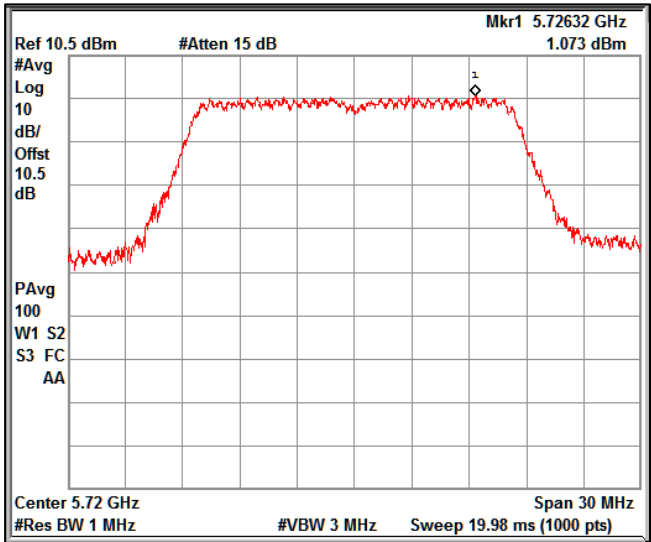

Channel Frequency 5240MHz

Channel Frequency 5260MHz

Channel Frequency 5320MHz

Channel Frequency 5500MHz

Channel Frequency 5700MHz

5GHz Test Plots

IN23ESPY 001

Channel Frequency 5720MHz