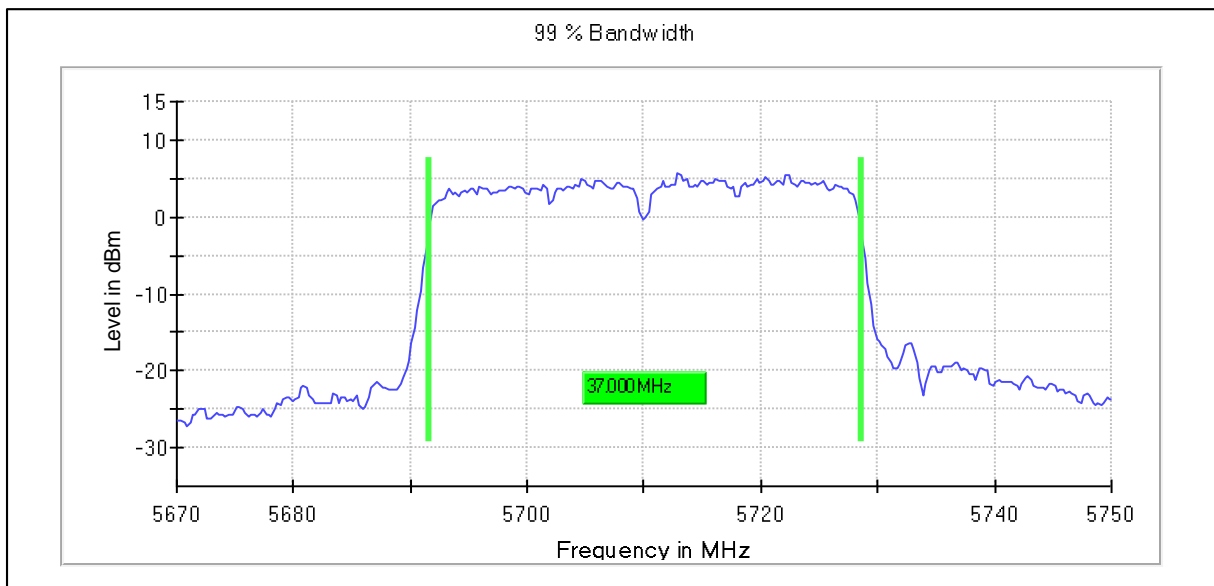

Channel Frequency 5270MHz

Channel Frequency 5310MHz

Modulation: 802.11ac-VHT40: UNII 2c

Occupied Channel Bandwidth 99%

Data Rate MCS0

Channel Frequency 5510MHz

Channel Frequency 5270MHz

Channel Frequency 5670MHz