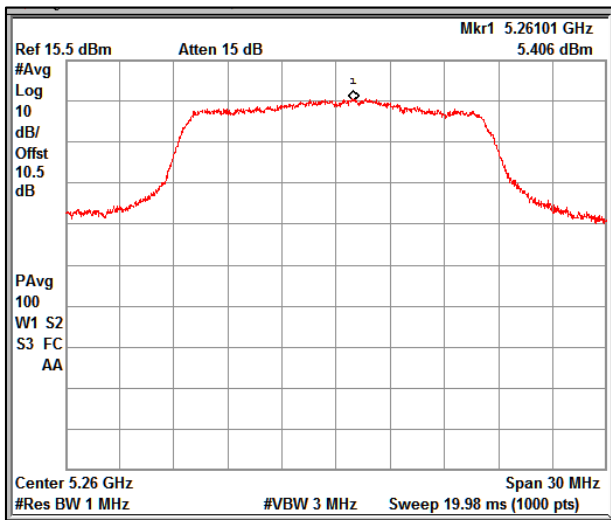

Channel Frequency 5260MHz