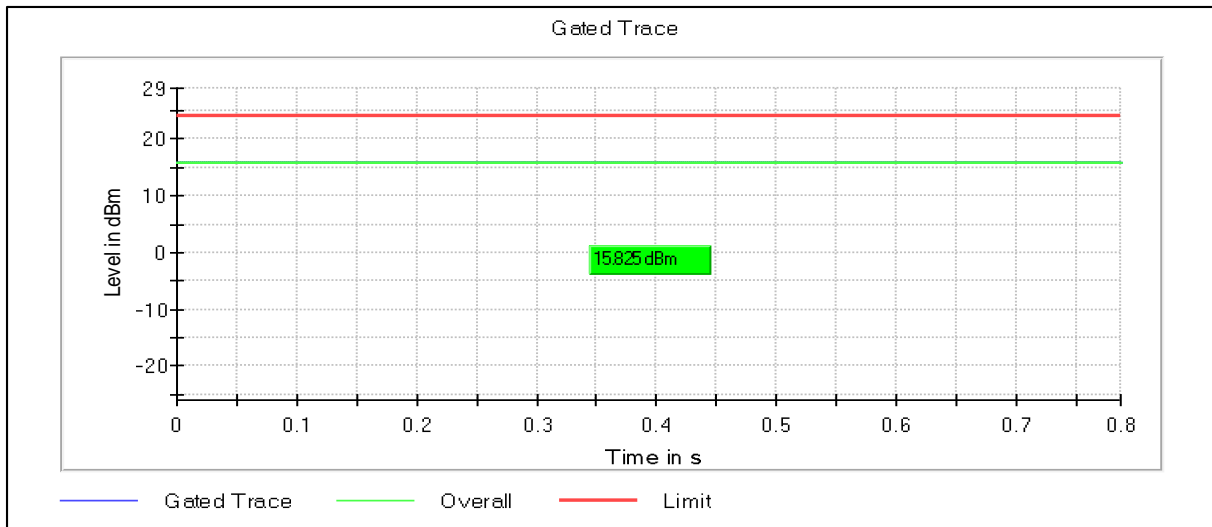

Channel Frequency 5710MHz