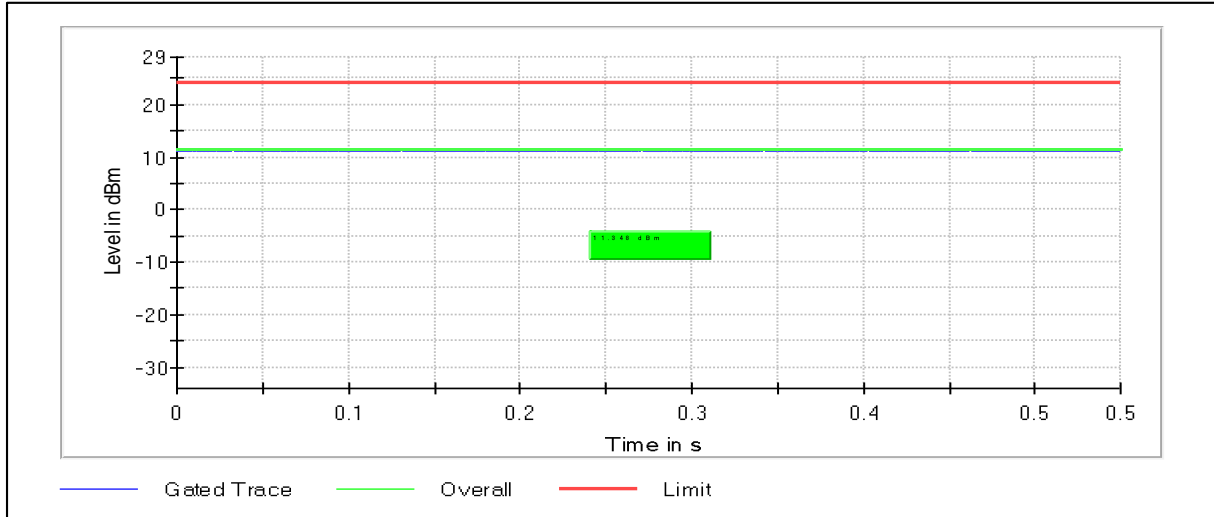

Channel Frequency 5180MHz

Channel Frequency 5240MHz

Modulation: 802.11a: UNII 2a

Channel Frequency 5260MHz

Channel Frequency 5320MHz

Modulation: 802.11a: UNII 2c

Channel Frequency 5500MHz

Channel Frequency 5700MHz