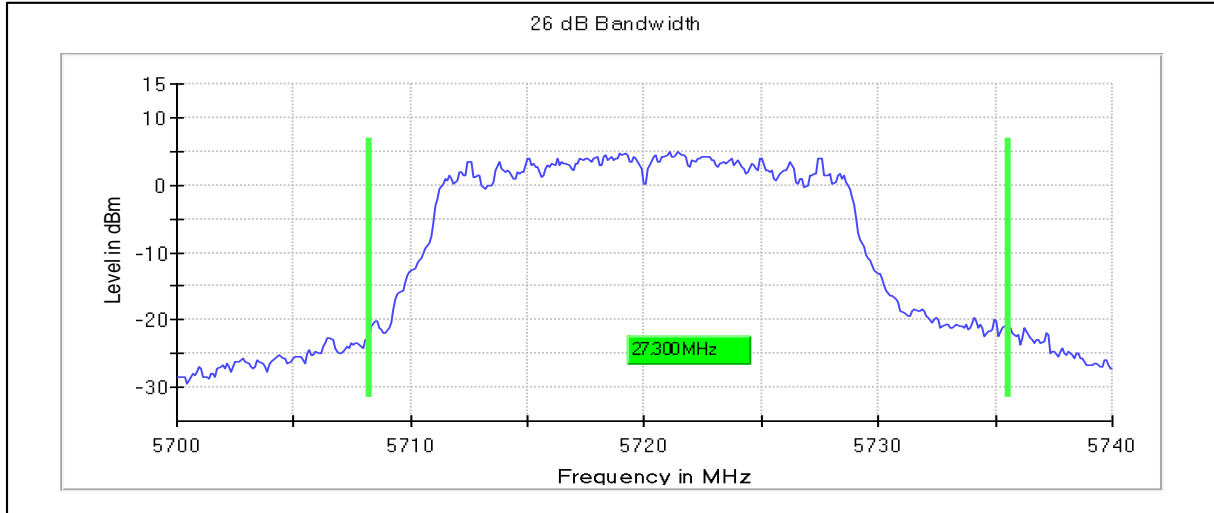

Channel Frequency 5720MHz

Modulation: 802.11n- HT20: UNII 3

Occupied Channel Bandwidth 99%

Data Rate: MCS0