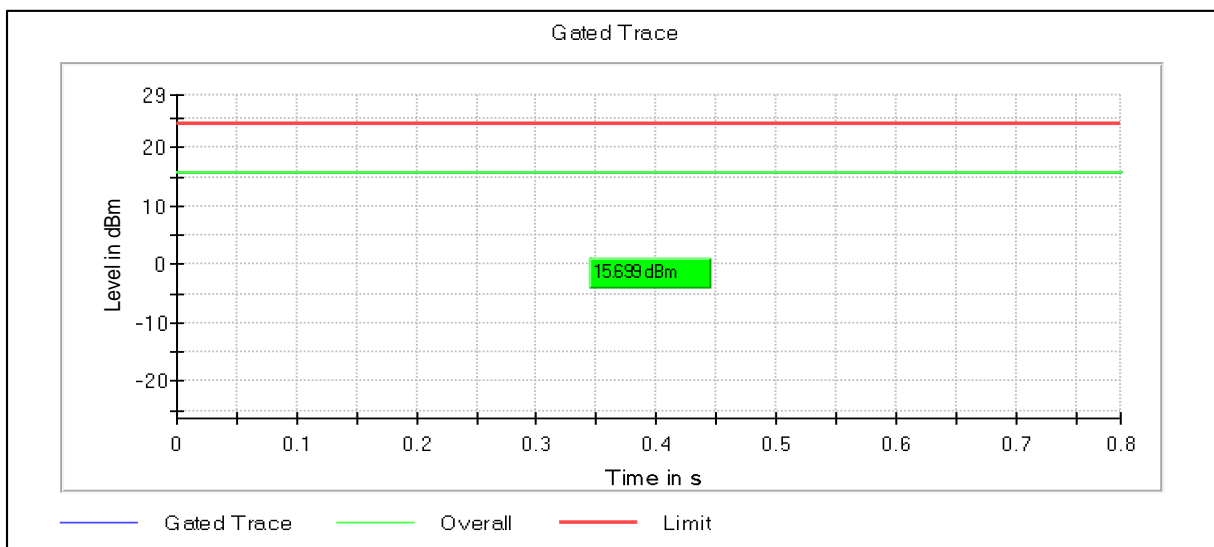

Channel Frequency 5590MHz