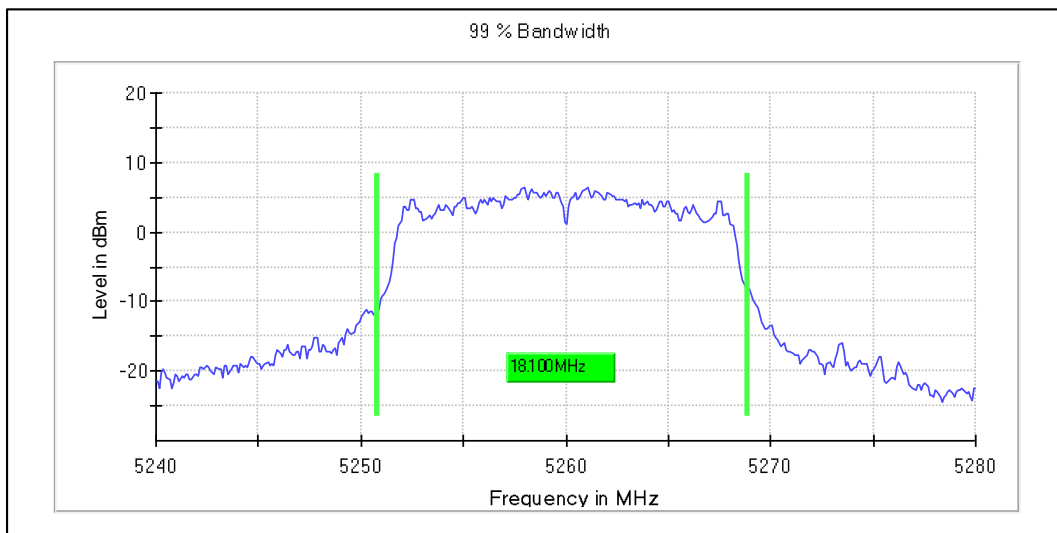

1. Emission Bandwidth and Occupied Bandwidth

Modulation: 802.11a : UNII 1
Occupied Channel Bandwidth 99%

Data Rate: 54Mbps

Emission Channel Bandwidth 26dB

Channel Frequency 5240MHz

Modulation: 802.11a : UNII 2a

Occupied Channel Bandwidth 99%

Data Rate: 6Mbps

Channel Frequency 5260MHz

Channel Frequency 5320MHz

Emission Channel Bandwidth 26dB

Channel Frequency 5260MHz

Modulation: 802.11a : UNII 2a

Occupied Channel Bandwidth 99%

Data Rate: 6Mbps

Channel Frequency 5320MHz

Channel Frequency 5500MHz

Chanel Frequency 5700MHz

Chanel Frequency 5720MHz

Emission Channel Bandwidth 26dB

Chanel Frequency 5500MHz

Channel Frequency 5700MHz