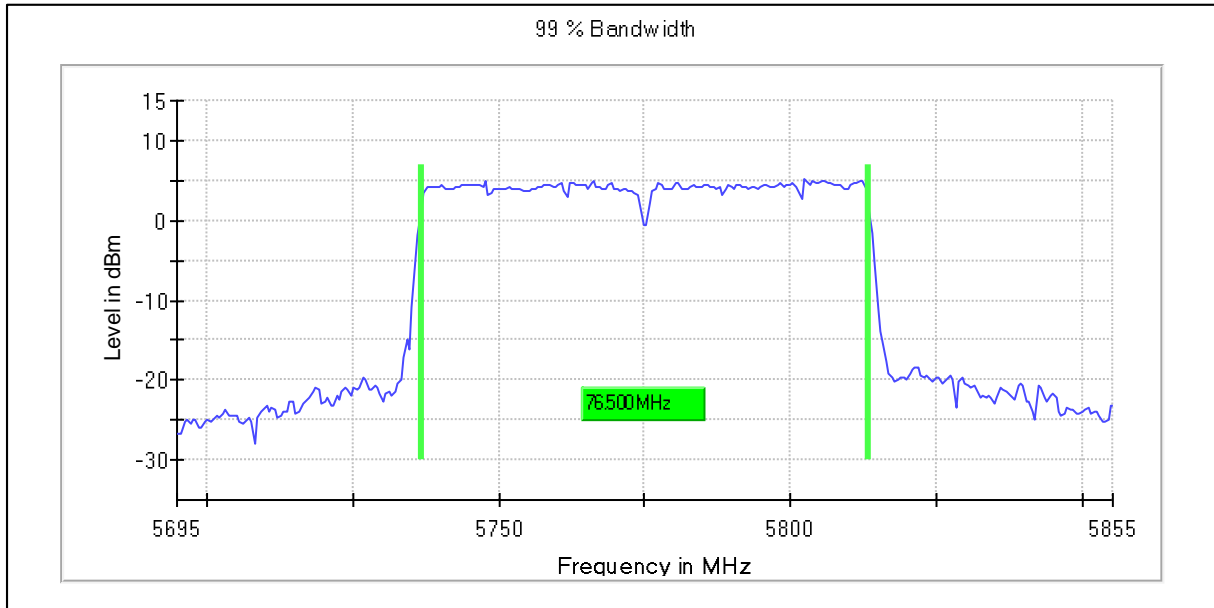

Modulation: 802.11ac-VHT80: UNII 3

Occupied Channel Bandwidth 99%

Data Rate MCS0

Channel Frequency 5775MHz

Emission Channel Bandwidth 6dB