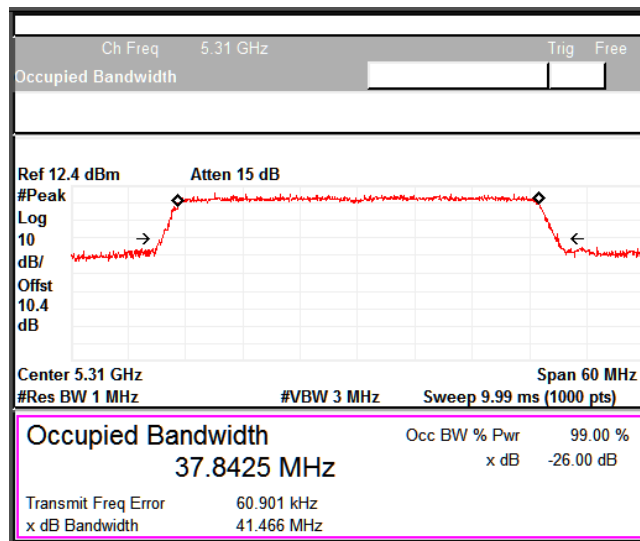

Occupied Channel Bandwidth 99%
Data Rate MCS0

Channel Frequency 5270MHz

Channel Frequency 5310MHz

Emission Channel Bandwidth 26dB

Channel Frequency 5270MHz

Channel Frequency 5310MHz

Modulation: 802.11ax-HE40: UNII 2c