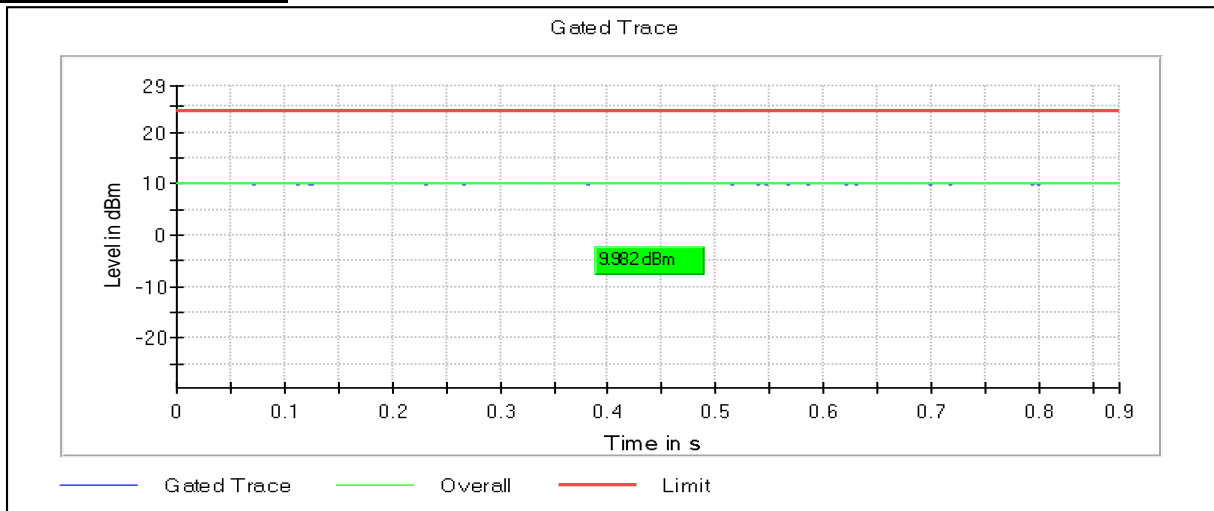

Channel Frequency 5240MHz

Modulation: 802.11ax-HE20: UNII 2a

Channel Frequency 5260MHz

Channel Frequency 5320MHz

Modulation: 802.11ax-HE20: UNII 2c

Channel Frequency 5500MHz

Channel Frequency 5700MHz

Channel Frequency 5720MHz