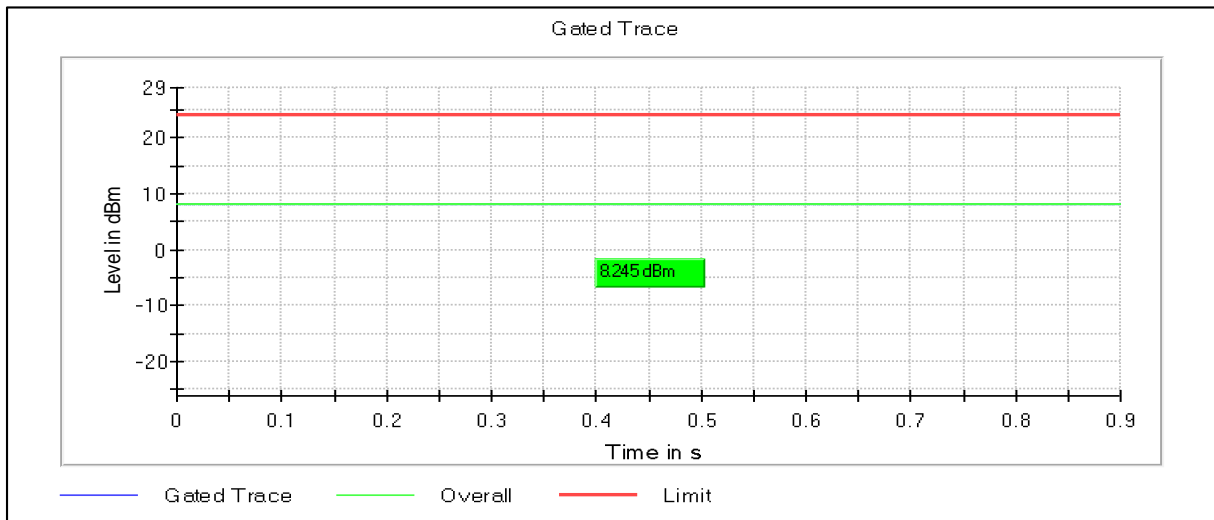

Data Rate : MCS0

Channel Frequency 5180MHz

Channel Frequency 5240MHz

Modulation: 802.11ac-VHT20: UNII 2a

Channel Frequency 5260MHz

Channel Frequency 5320MHz

Modulation: 802.11ac-VHT20: UNII 2c

Channel Frequency 5500MHz