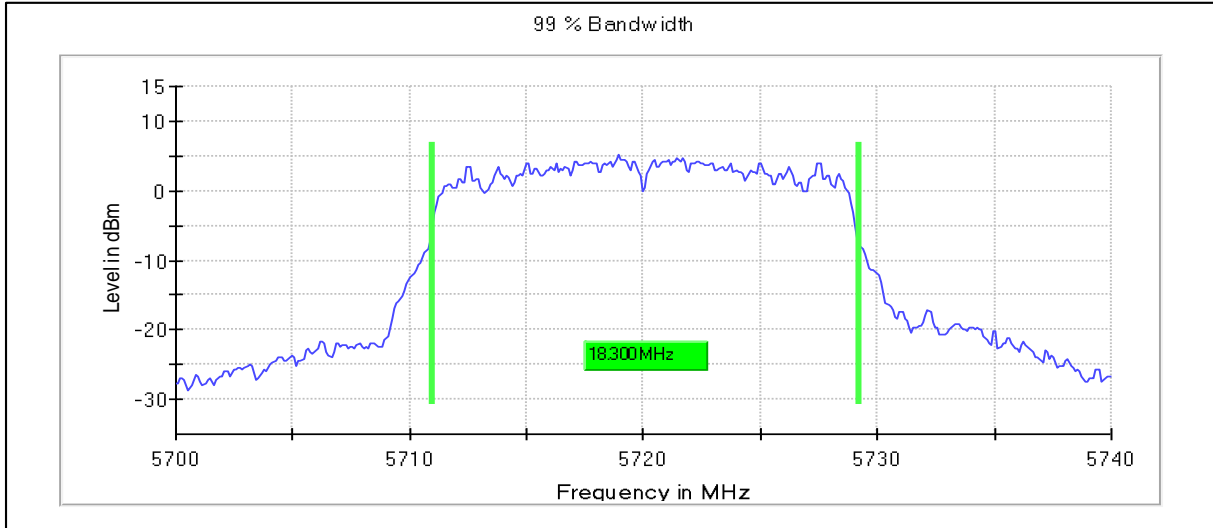

Modulation: 802.11n- HT20: UNII 2c

Occupied Channel Bandwidth 99%

Data Rate: MCS0

Channel Frequency 5500MHz

Channel Frequency 5700MHz

Channel Frequency 5720MHz

Emission Channel Bandwidth 26dB

Channel Frequency 5500MHz