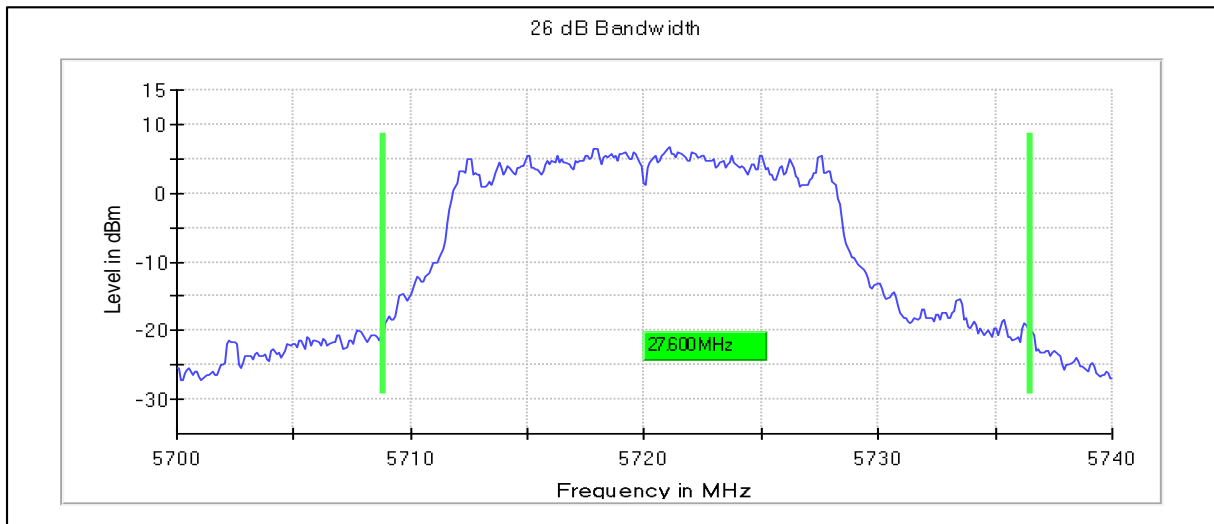

Occupied Channel Bandwidth 99%

Data Rate: 6Mbps

Channel Frequency 5260MHz

Channel Frequency 5320MHz

Emission Channel Bandwidth 26dB

Channel Frequency 5260MHz

Modulation: 802.11a : UNII 2a

Occupied Channel Bandwidth 99%

Data Rate: 6Mbps

Channel Frequency 5320MHz

Channel Frequency 5500MHz

Chanel Frequency 5700MHz

Chanel Frequency 5720MHz

Emission Channel Bandwidth 26dB

Chanel Frequency 5500MHz

Channel Frequency 5700MHz

Channel Frequency 5720MHz

Modulation: 802.11a : UNII 3

Occupied Channel Bandwidth 99%

Data Rate: 6Mbps

Channel Frequency 5745MHz

Emission Channel Bandwidth 6dB

Data Rate: 54Mbps

Channel Frequency 5745MHz