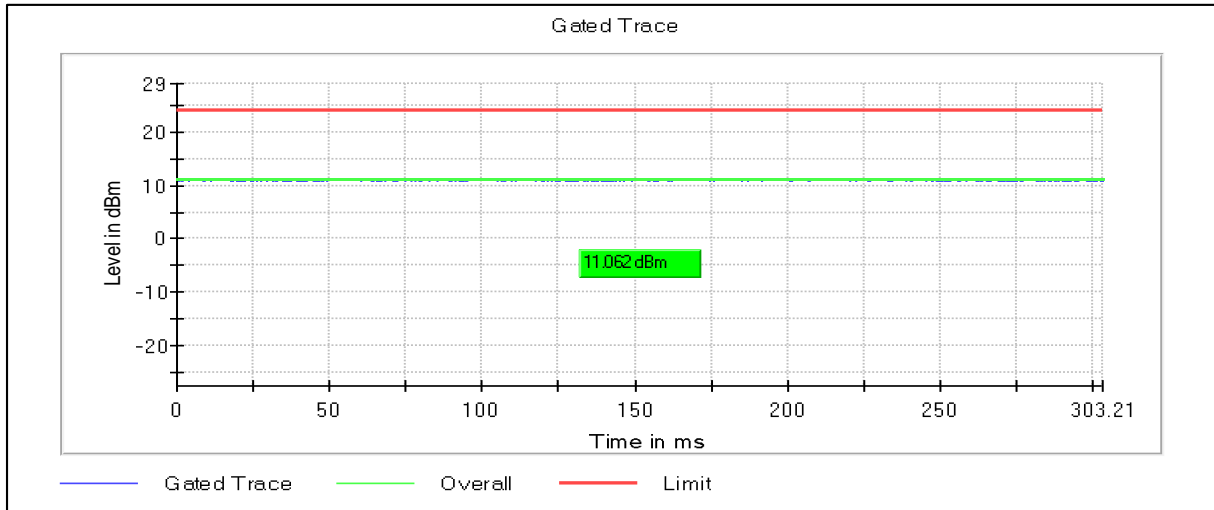

Data Rate : MCS9

Channel Frequency 5210MHz

Modulation: 802.11ac-VHT80:UNII 2a

Channel Frequency 5290MHz

5GHz Test Plots

IN23ESPY 001

Modulation: 802.11ac-VHT80:UNII 2c

Channel Frequency 5530MHz