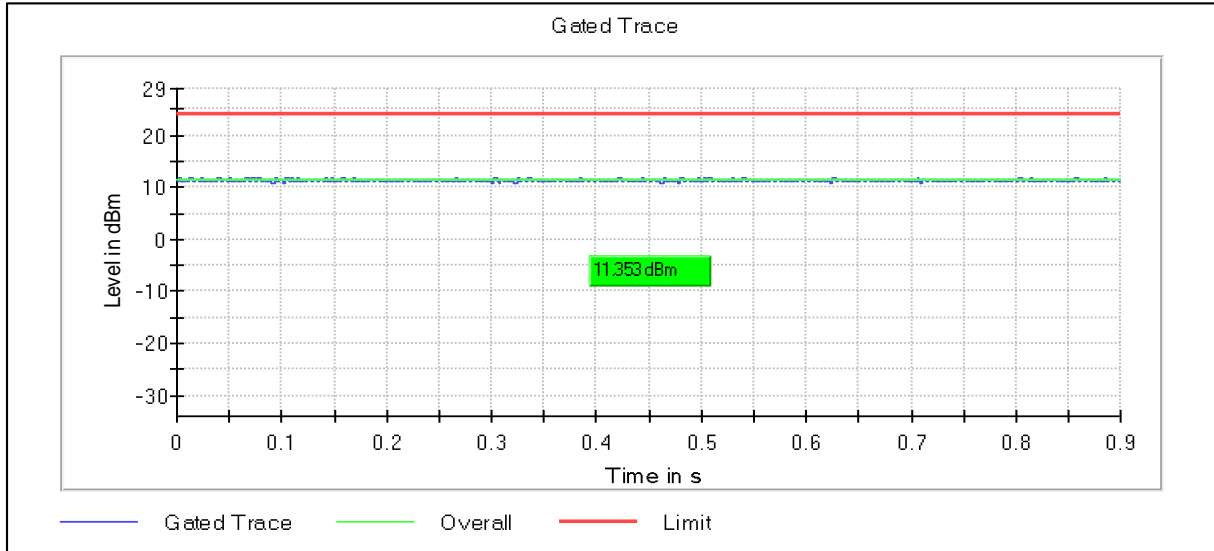

Data Rate : MCS0

Channel Frequency 5180MHz

Channel Frequency 5240MHz

Modulation: 802.11ac-VHT20: UNII 2a

Channel Frequency 5260MHz

Channel Frequency 5320MHz

Modulation: 802.11ac-VHT20: UNII 2c

Channel Frequency 5500MHz