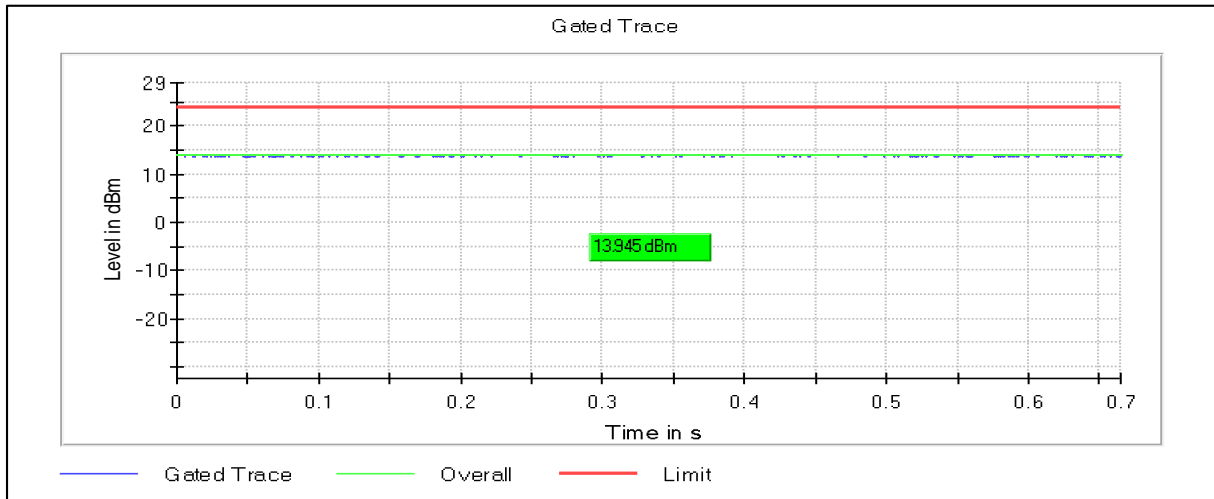

Channel Frequency 5690MHz

Modulation: 802.11ac-VHT80:UNII 3

Channel Frequency 5775MHz

Modulation: 802.11ax-HE80:UNII 1

Data Rate : MCS0

Channel Frequency 5190MHz

Modulation: 802.11ax-HE80:UNII 2a

Channel Frequency 5290MHz