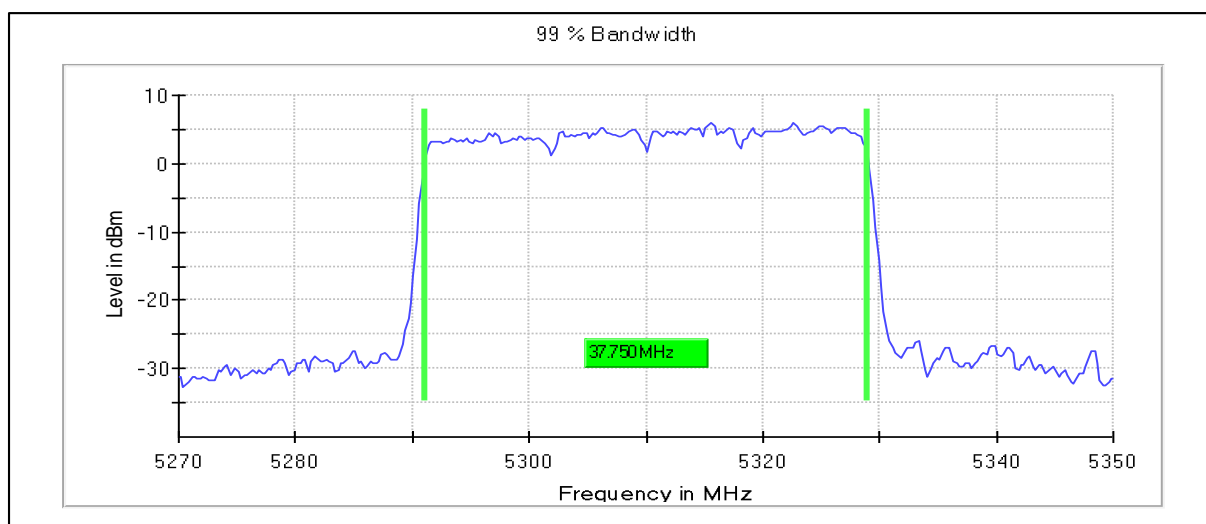

Channel Frequency 5310MHz