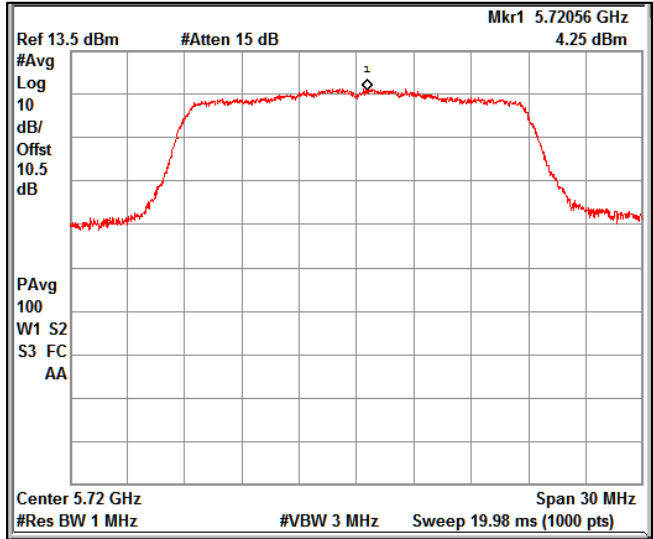

5GHz Test Plots

IN23ESPY 001

Channel Frequency 5720MHz