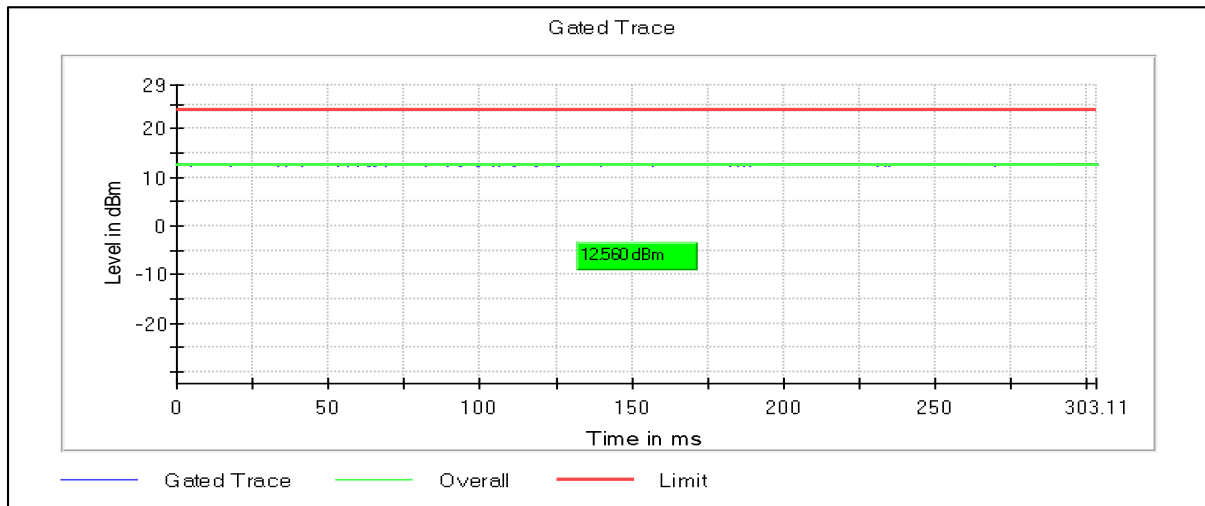

Channel Frequency 5210MHz