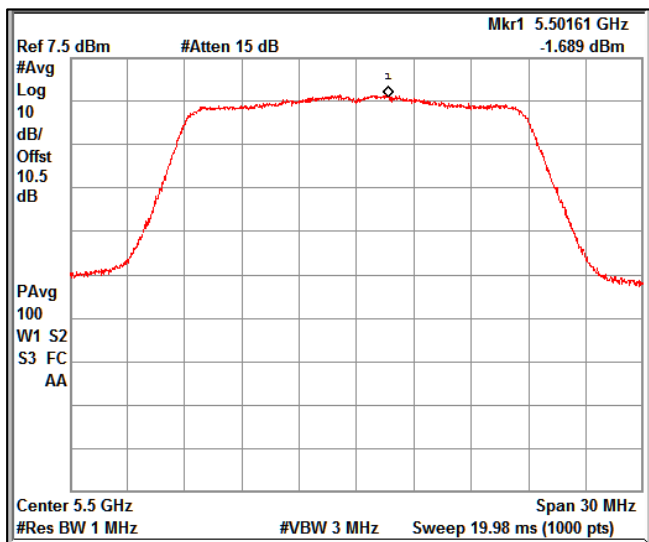

5GHz Test Plots

IN23ESPY 001

Modulation: 802.11 ac-mode_VHT20
Data Rate : MCS 0

Channel Frequency 5180MHz

Channel Frequency 5240MHz

Channel Frequency 5260MHz

Channel Frequency 5320MHz

Channel Frequency 5500MHz