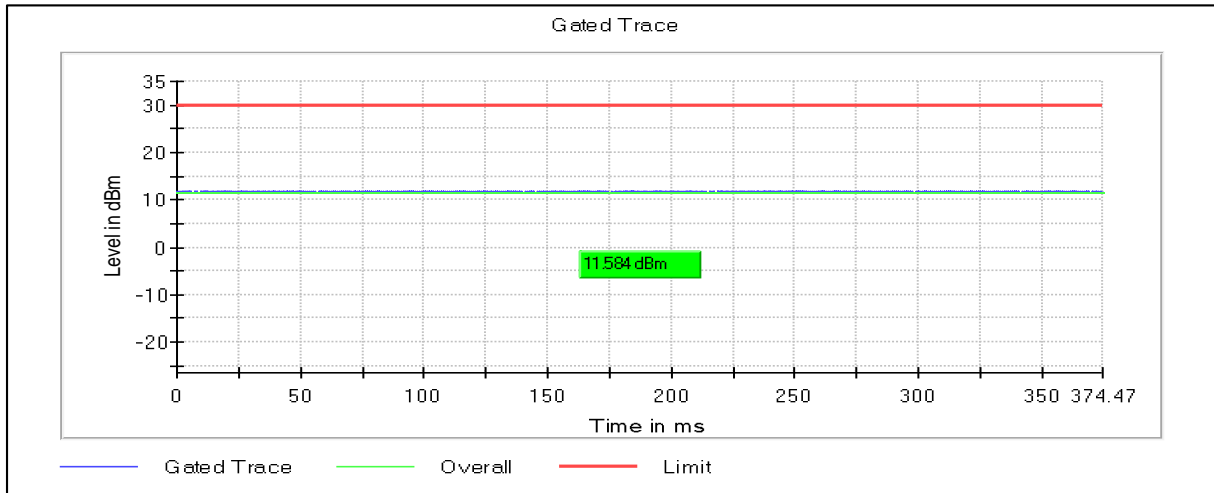

5GHz Test Plots

IN23ESPY 001

Modulation: 802.11ac-VHT40: UNII 3

Channel Frequency 5755MHz