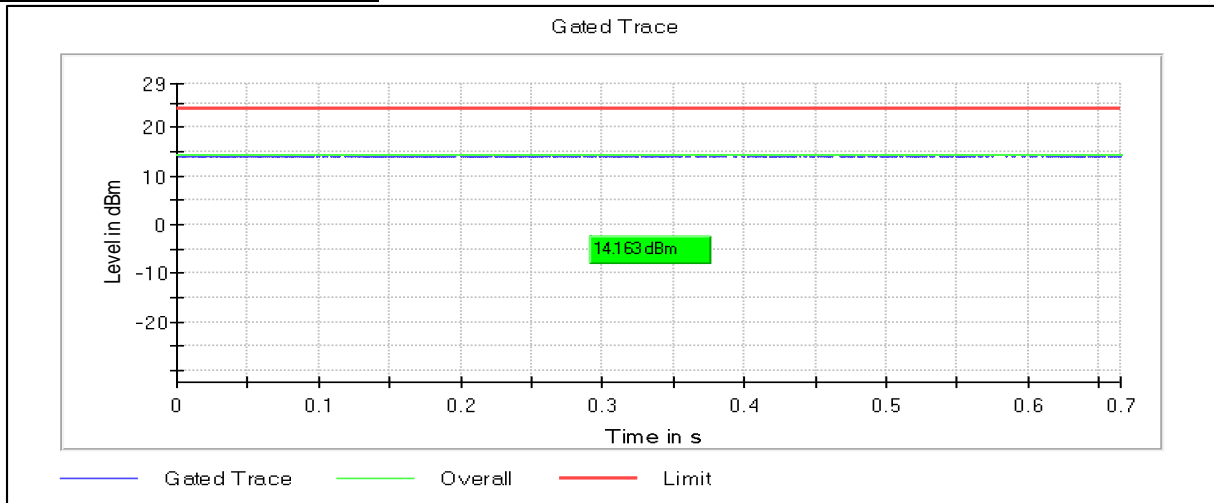

Channel Frequency 5690MHz

Modulation: 802.11ac-VHT80:UNII 3

Channel Frequency 5775MHz

Modulation: 802.11ax-HE80:UNII 1

Data Rate : MCS0

Channel Frequency 5190MHz

Modulation: 802.11ax-HE80:UNII 2a

Channel Frequency 5290MHz