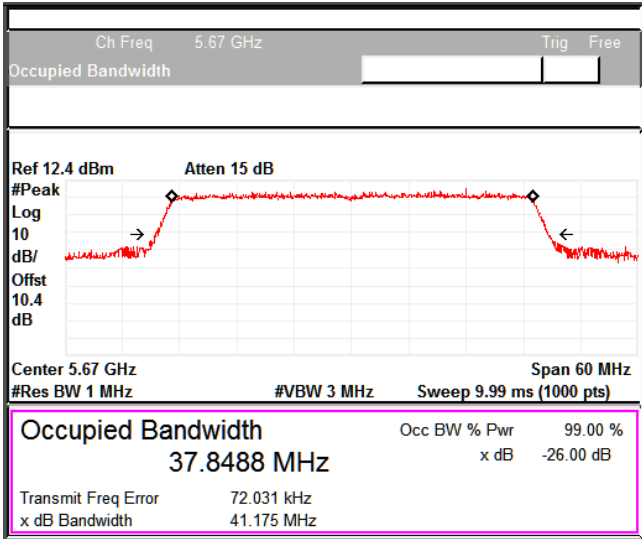

5GHz Test Plots

IN23ESPY 001

Channel Frequency 5670MHz