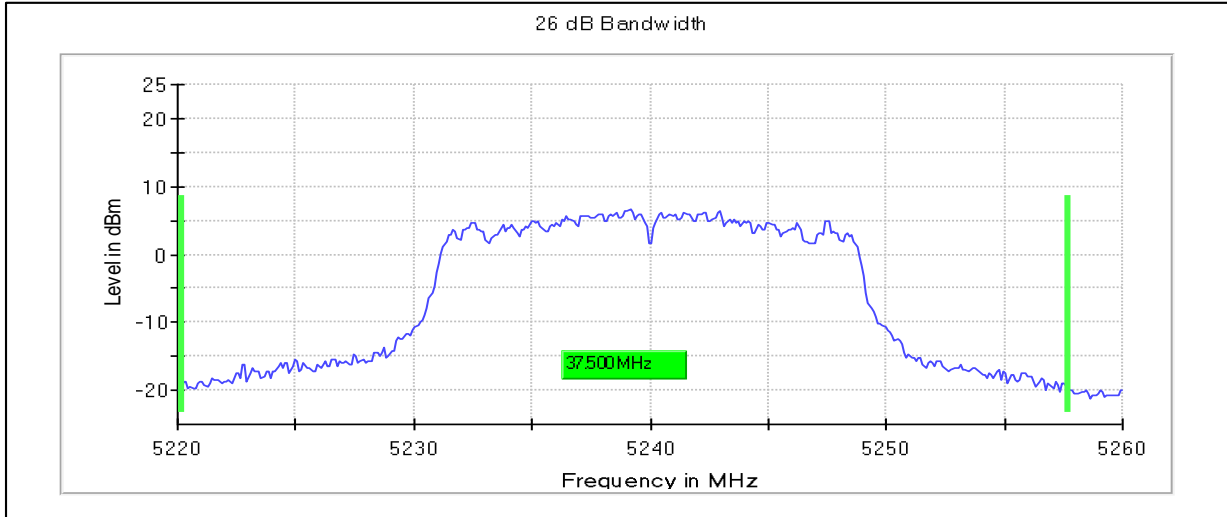

Channel Frequency 5700MHz

Channel Frequency 5720MHz

Modulation: 802.11n- HT20: UNII 3

Occupied Channel Bandwidth 99%

Data Rate: MCS0

Channel Frequency 5745MHz

Channel Frequency 5745MHz

Modulation: 802.11ac-VHT20: UNII 1

Occupied Channel Bandwidth 99%

Data Rate MCS0

Emission Channel Bandwidth 26dB

Channel Frequency 5240MHz

Modulation: 802.11ac-VHT20: UNII 2a

Occupied Channel Bandwidth 99%

Data Rate MCS0

Channel Frequency 5260MHz