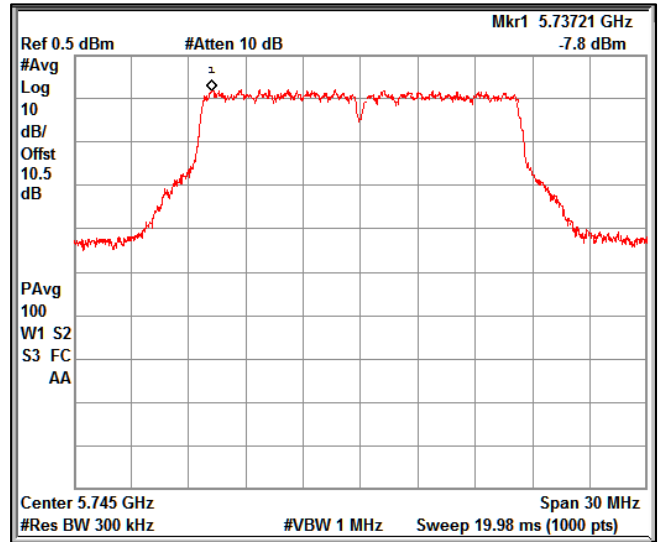

Channel Frequency 5240MHz

Channel Frequency 5260MHz

Channel Frequency 5320MHz

Channel Frequency 5500MHz

Channel Frequency 5700MHz

5GHz Test Plots

IN23ESPY 001

Channel Frequency 5720MHz