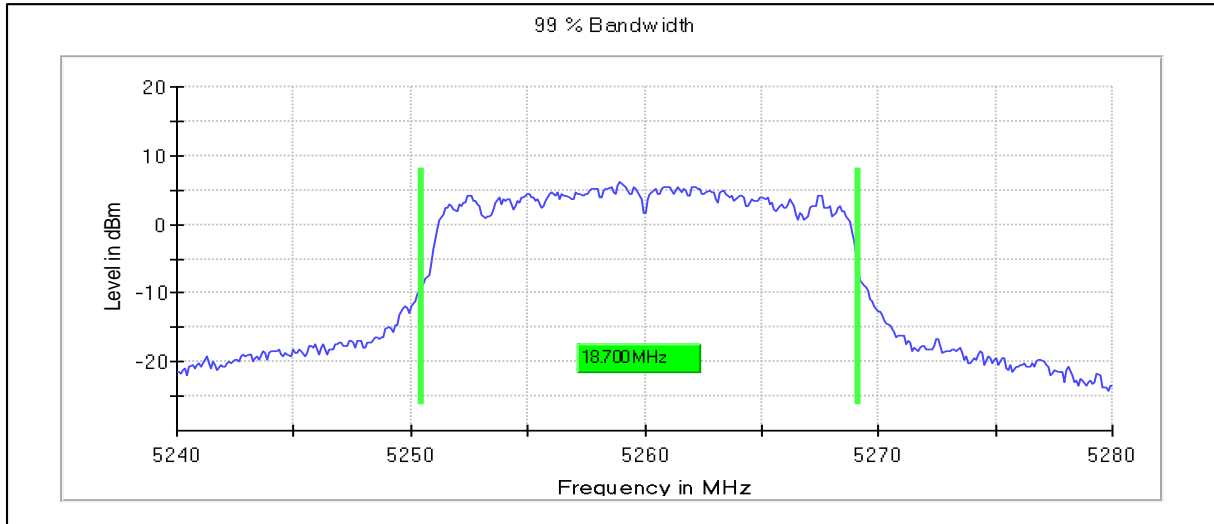

Modulation: 802.11n- HT20: UNII 2a

Occupied Channel Bandwidth 99%

Data Rate: MCS0

Channel Frequency 5260MHz

Channel Frequency 5320MHz

Emission Channel Bandwidth 26dB

Channel Frequency 5260MHz

Channel Frequency 5320 MHz