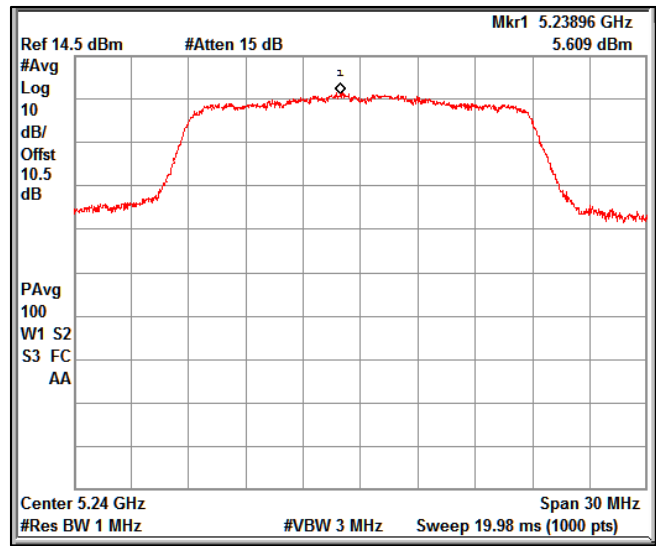

Channel Frequency 5745MHz

Channel Frequency 5825MHz

5GHz Test Plots

IN23ESPY 001

Modulation: 802.11 n-mode_HT20

Data Rate : MCS 0

Channel Frequency 5180MHz

Channel Frequency 5240MHz