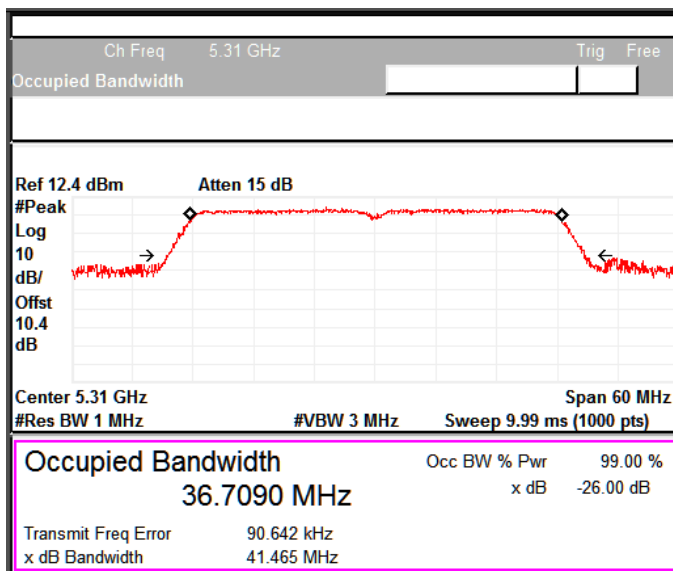

Modulation: 802.11n-HT40: UNII 2a

Occupied Channel Bandwidth 99%

Data Rate MCS0

Channel Frequency 5270MHz

Channel Frequency 5310MHz

Emission Channel Bandwidth 26dB

Channel Frequency 5270MHz

Channel Frequency 5310MHz