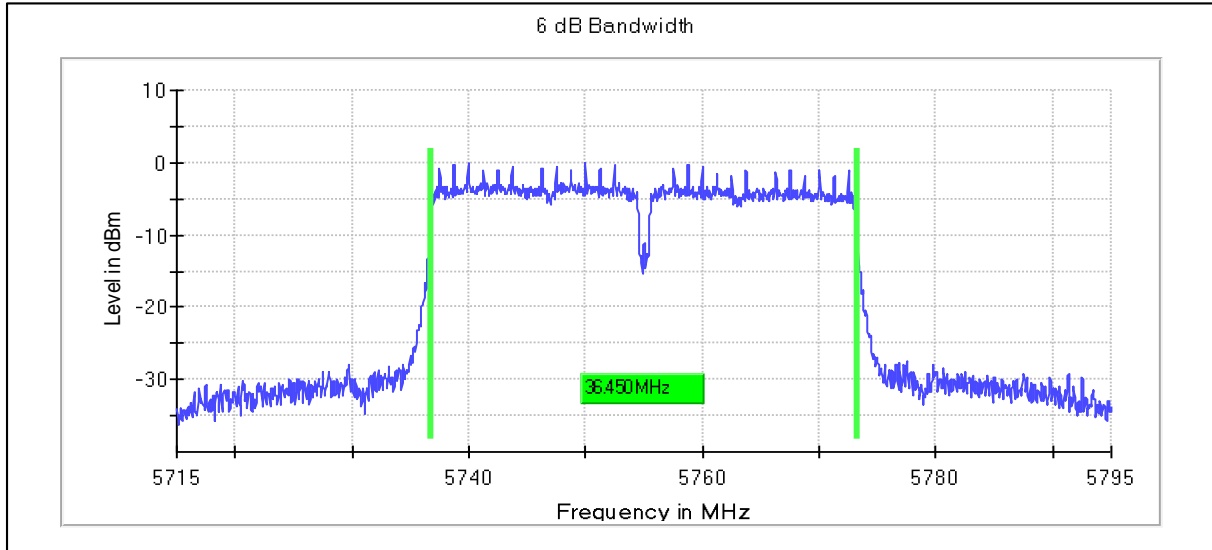

Modulation: 802.11ac-VHT40: UNII 3

Occupied Channel Bandwidth 99%
Data Rate MCS0

Channel Frequency 5795MHz

Emission Channel Bandwidth 6dB

Data Rate MCS0

Channel Frequency 5755MHz

Modulation: 802.11ax-HE40: UNII 1
Occupied Channel Bandwidth 99%
Data Rate MCS0