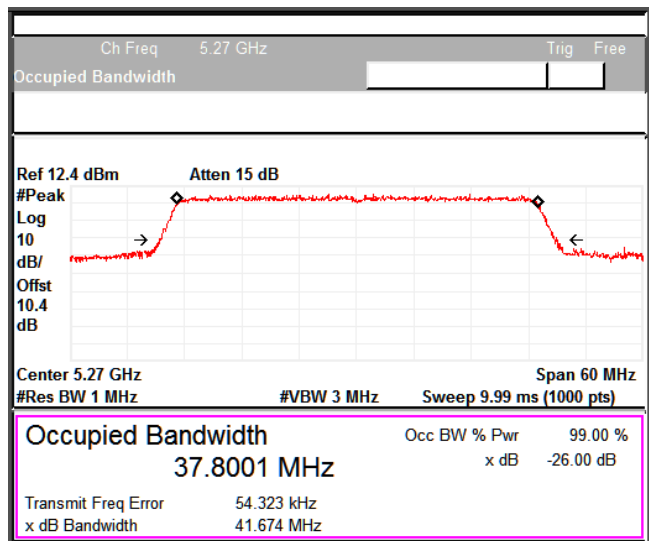

Occupied Channel Bandwidth 99%
Data Rate MCS0

Channel Frequency 5270MHz

Channel Frequency 5310MHz

Emission Channel Bandwidth 26dB

Channel Frequency 5270MHz

Channel Frequency 5310MHz

Modulation: 802.11ax-HE40: UNII 2c