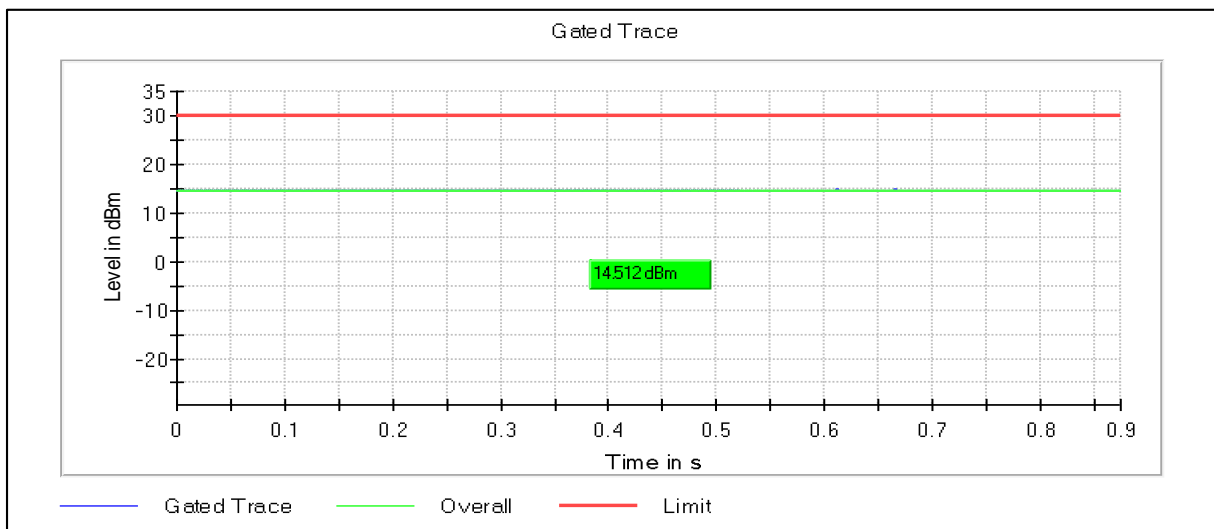

Channel Frequency 5825MHz