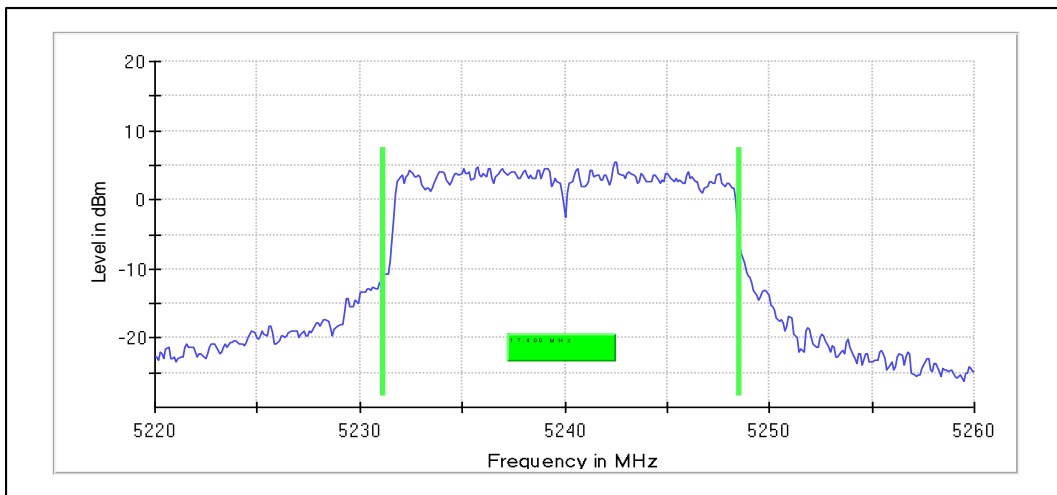

1. Emission Bandwidth and Occupied Bandwidth

Modulation: 802.11a : UNII 1
Occupied Channel Bandwidth 99%

Data Rate: 54Mbps

Emission Channel Bandwidth 26dB

Channel Frequency 5240MHz

Modulation: 802.11a : UNII 2a

Occupied Channel Bandwidth 99%

Data Rate: 6Mbps

Channel Frequency 5260MHz

Channel Frequency 5320MHz

Emission Channel Bandwidth 26dB

Channel Frequency 5260MHz

Modulation: 802.11a : UNII 2a

Occupied Channel Bandwidth 99%

Data Rate: 6Mbps

Channel Frequency 5320MHz

Channel Frequency 5500MHz

Chanel Frequency 5700MHz

Chanel Frequency 5720MHz

Emission Channel Bandwidth 26dB

Chanel Frequency 5500MHz

Channel Frequency 5700MHz