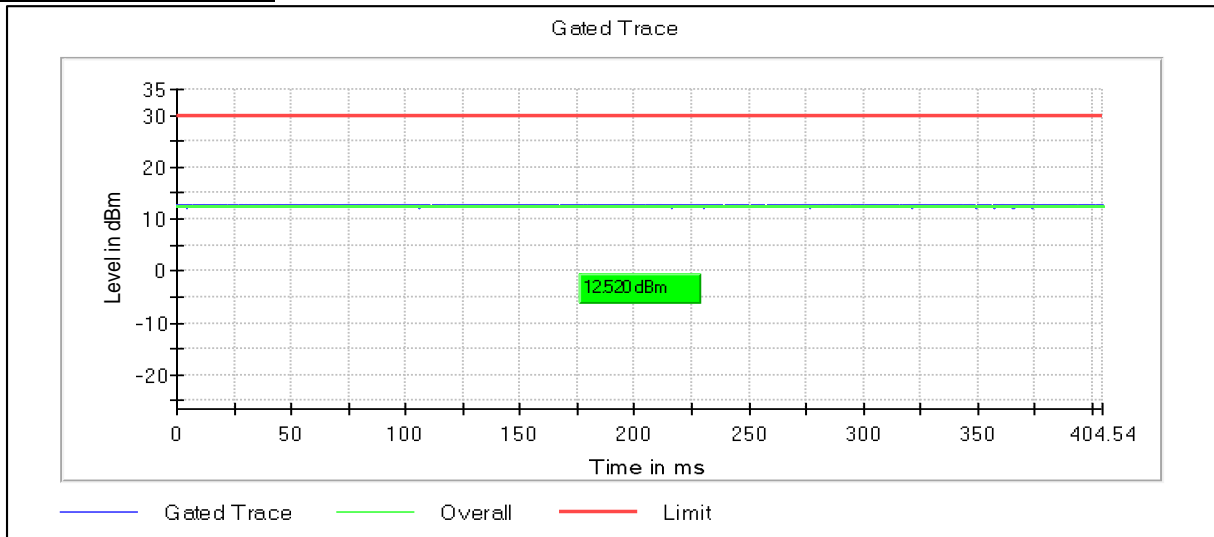

Channel Frequency 5270MHz

Channel Frequency 5310MHz

Modulation: 802.11n-HT40: UNII 2c

Channel Frequency 5510MHz

Channel Frequency 5590MHz

Channel Frequency 5670MHz

Channel Frequency 5710MHz

Modulation: 802.11n-HT40: UNII 3