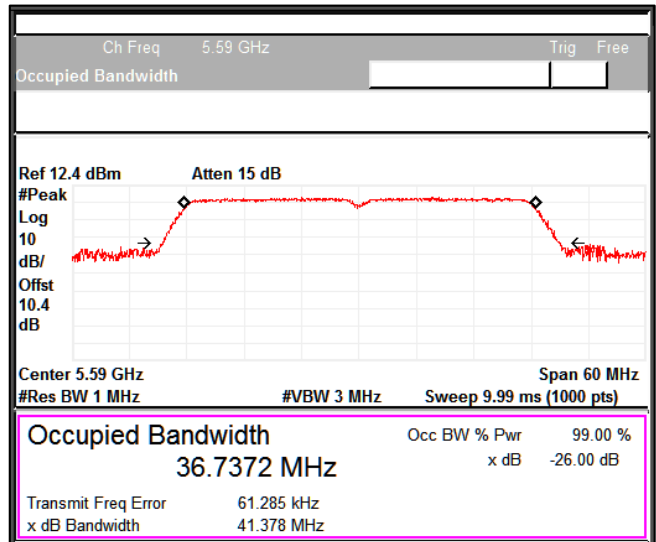

Channel Frequency 5590MHz