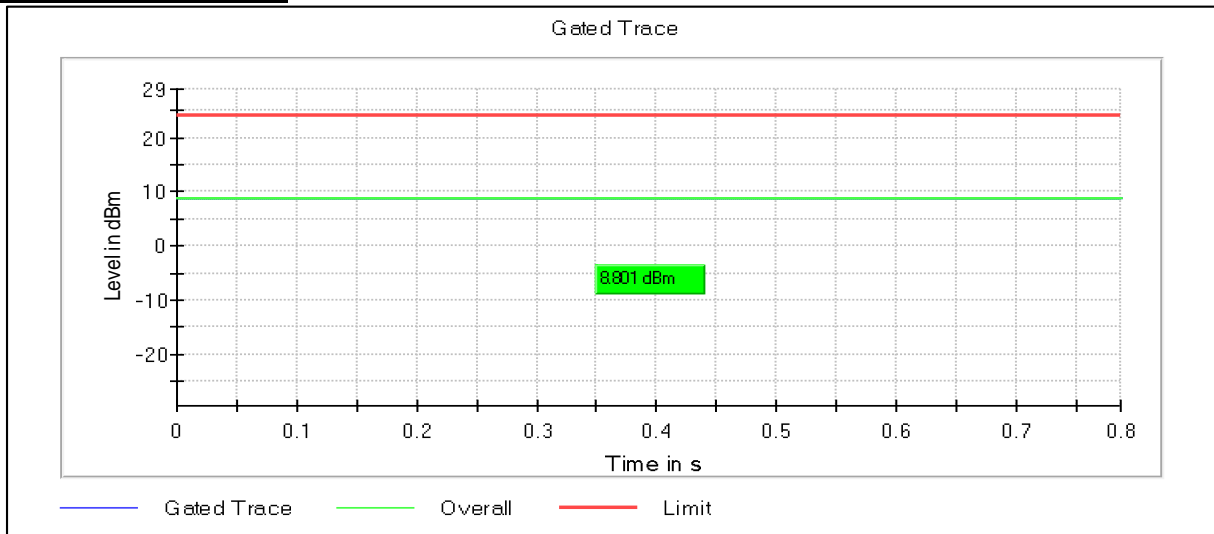

Modulation: 802.11ac-VHT40: UNII 3

Channel Frequency 5755MHz

Channel Frequency 5795MHz

Modulation: 802.11ax-HE40: UNII 1

Data Rate : MCS0

Modulation: 802.11ax-HE40: UNII 2a

Channel Frequency 5320MHz

Modulation: 802.11ax-HE40: UNII 2c