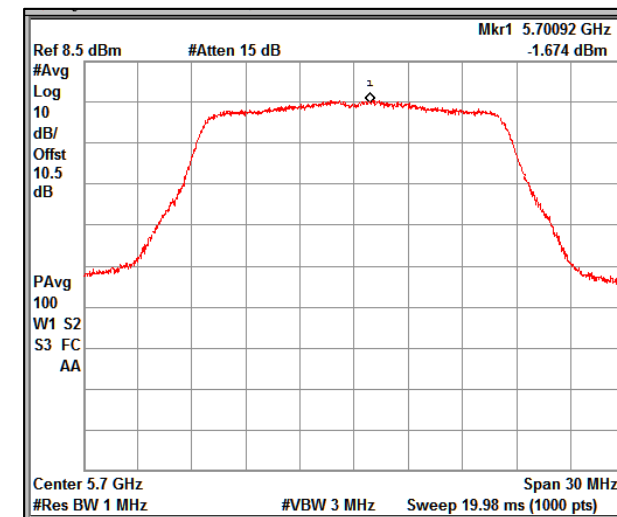

Modulation: 802.11ax-HE80:UNII 2c

Channel Frequency 5530MHz

Channel Frequency 5690MHz

Modulation: 802.11ax-HE80:UNII 3

Channel Frequency 5775MHz

3. Power Spectral Density

Modulation: 802.11 a-mode

Data Rate : 6Mbps

Channel Frequency 5180MHz

Channel Frequency 5240MHz

Channel Frequency 5260MHz

Channel Frequency 5320MHz

Channel Frequency 5500MHz

Channel Frequency 5700MHz

5GHz Test Plots

IN23ESPY 001