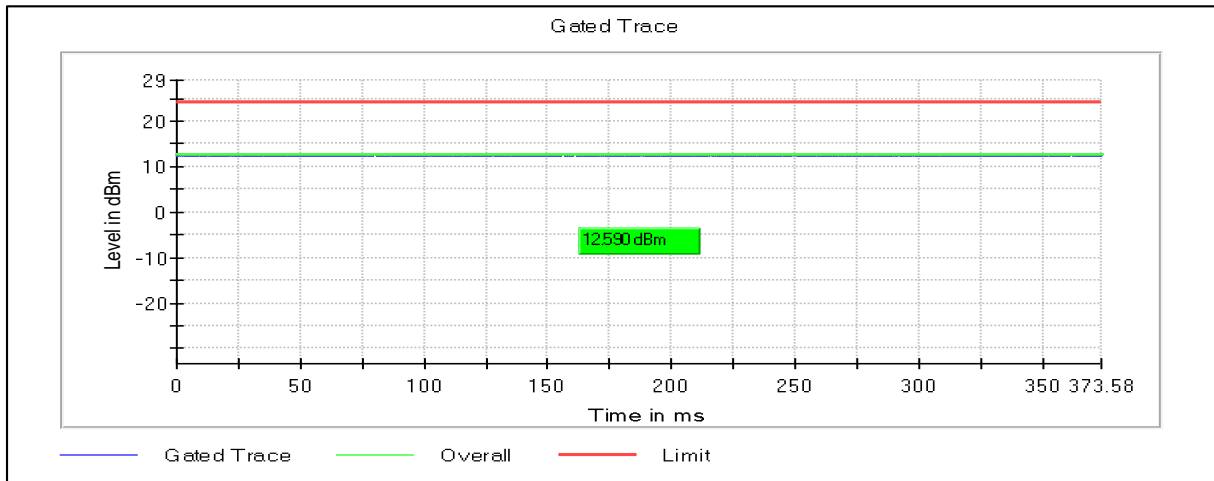

Channel Frequency 5755MHz

Channel Frequency 5795MHz

Modulation: 802.11ac-VHT40: UNII 1

Data Rate : MCS9

Channel Frequency 5190MHz

Channel Frequency 5230MHz

Modulation: 802.11ac-VHT40: UNII 2a

Channel Frequency 5270MHz