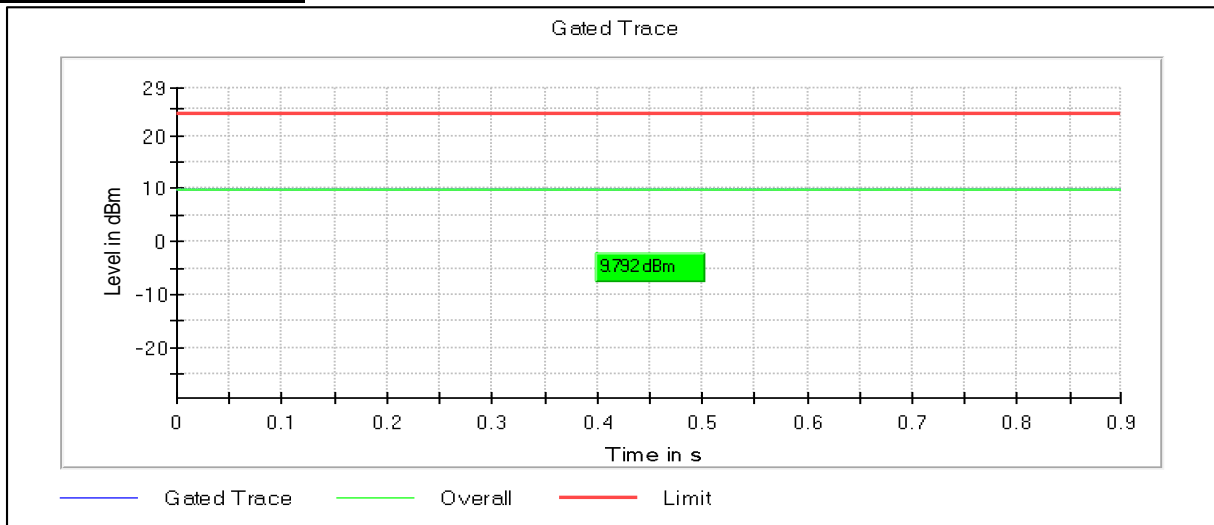

Data Rate : MCS0

Channel Frequency 5180MHz

Channel Frequency 5240MHz

Modulation: 802.11ac-VHT20: UNII 2a

Channel Frequency 5260MHz

Channel Frequency 5320MHz

Modulation: 802.11ac-VHT20: UNII 2c

Channel Frequency 5500MHz