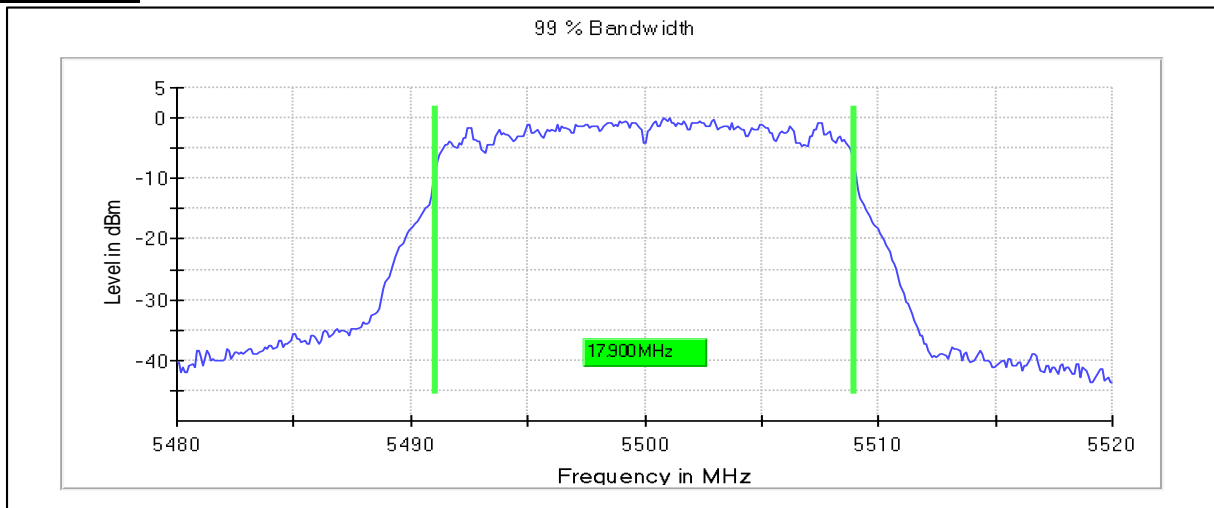

Occupied Channel Bandwidth 99%

Data Rate MCS0

Emission Channel Bandwidth 26dB

Channel Frequency 5240MHz

Modulation: 802.11ac-VHT20: UNII 2a

Occupied Channel Bandwidth 99%

Data Rate MCS0

Channel Frequency 5260MHz

Channel Frequency 5320MHz

Emission Channel Bandwidth 26dB

Channel Frequency 5260MHz

Channel Frequency 5320MHz

Modulation: 802.11ac-VHT20: UNII 2c

Occupied Channel Bandwidth 99%

Data Rate MCS0

Channel Frequency 5500MHz