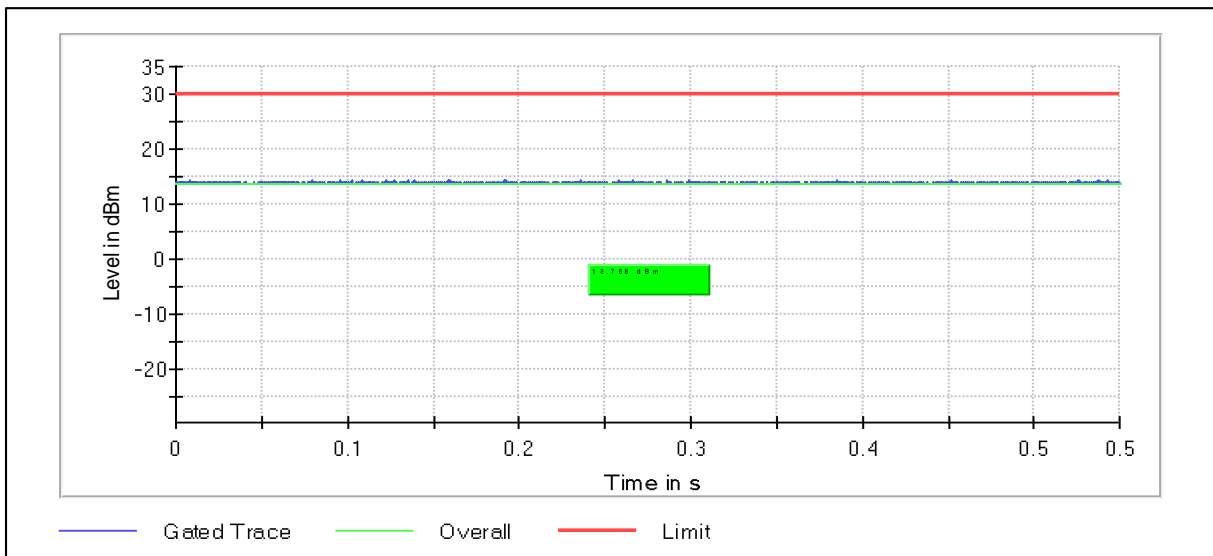

Channel Frequency 5825MHz