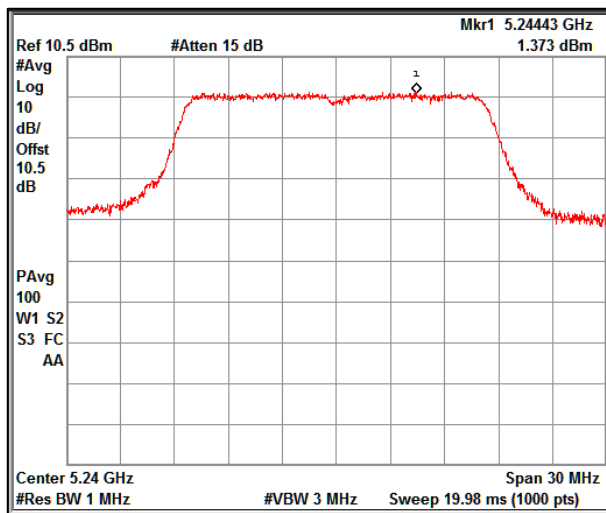

Channel Frequency 5720MHz

Channel Frequency 5745MHz

Channel Frequency 5825MHz

5GHz Test Plots

IN23ESPY 001

Modulation: 802.11 a-mode

Data Rate : 54Mbps

Channel Frequency 5180MHz