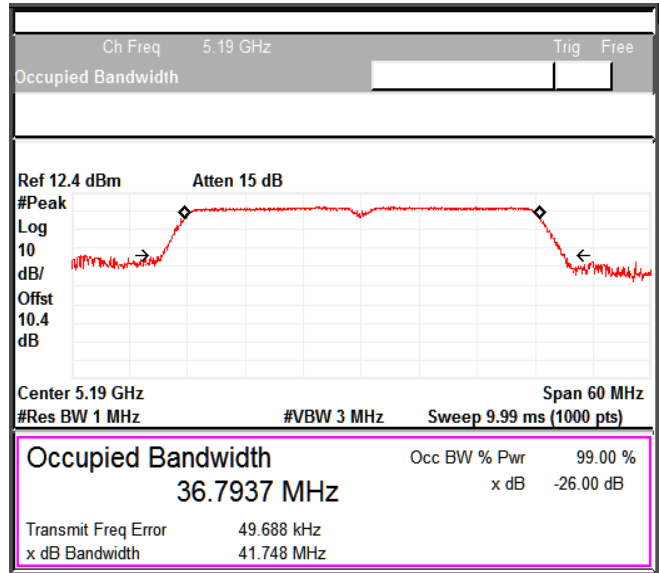

Data Rate MCS0

Channel Frequency 5190MHz

Channel Frequency 5230MHz

5GHz Test Plots

IN23ESPY 001

Emission Channel Bandwidth 26dB

Channel Frequency 5190MHz

Channel Frequency 5230MHz