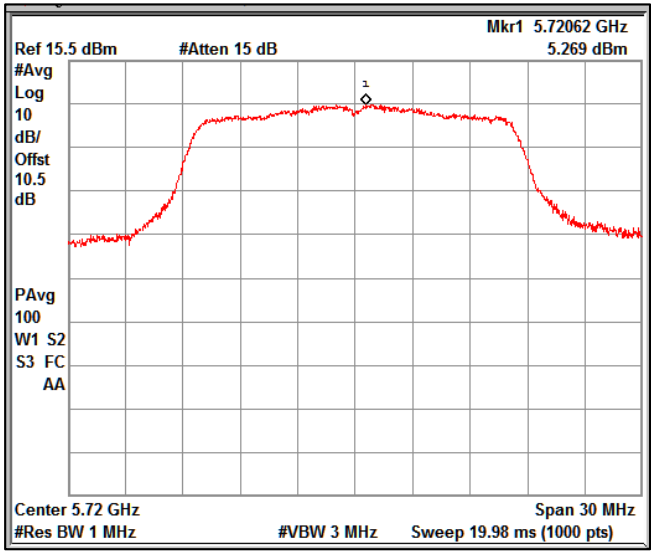

5GHz Test Plots

IN23ESPY 001

Channel Frequency 5720MHz