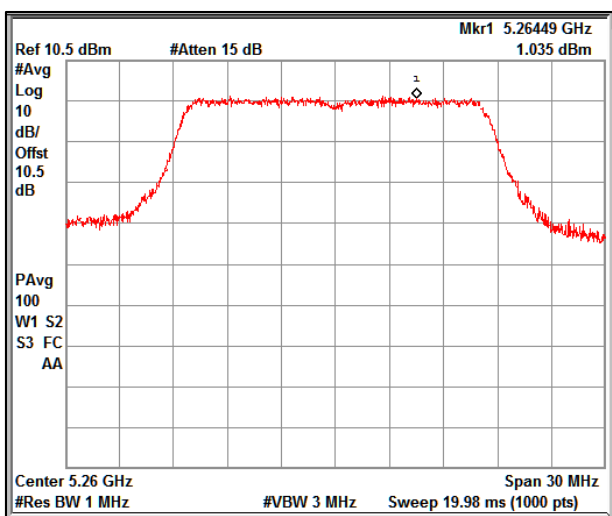

Channel Frequency 5260MHz