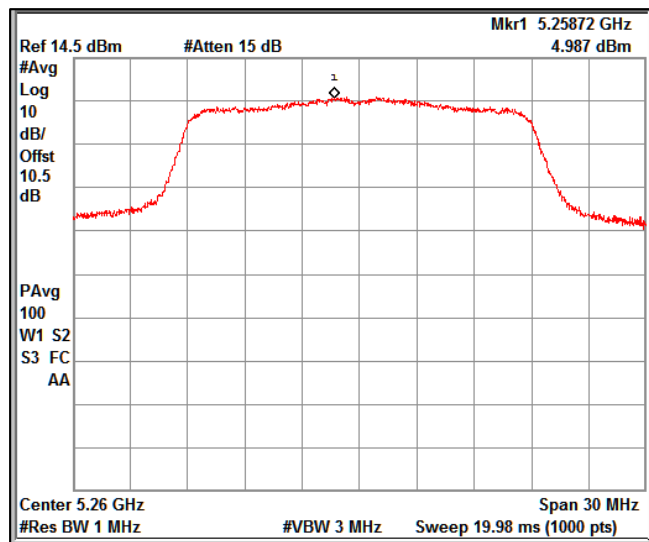

5GHz Test Plots

IN23ESPY 001

Modulation: 802.11 ac-mode_VHT20
Data Rate : MCS 0

Channel Frequency 5180MHz

Channel Frequency 5240MHz

Channel Frequency 5260MHz

Channel Frequency 5320MHz

Channel Frequency 5500MHz