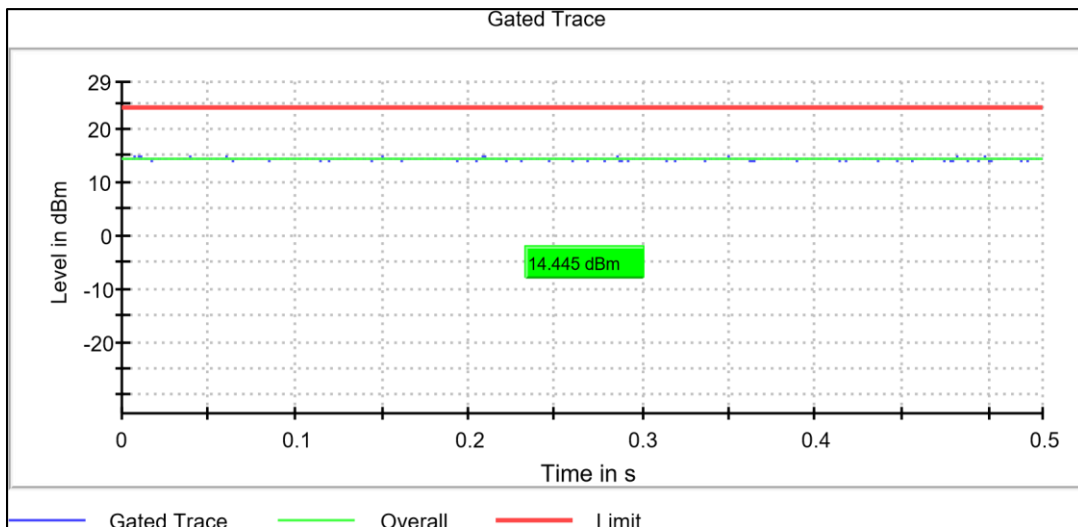

Channel Frequency 5720MHz

Modulation: 802.11a: UNII 3

Channel Frequency 5745MHz

Channel Frequency 5825MHz

Modulation: 802.11n-HT20: UNII 1

Data Rate : MCS7

Channel Frequency 5180MHz

Channel Frequency 5240MHz