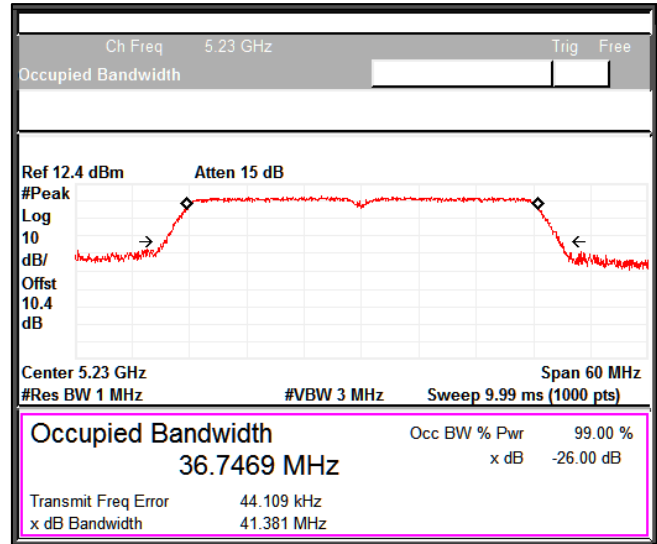

Occupied Channel Bandwidth 99%

Data Rate MCS0

Channel Frequency 5190MHz

Channel Frequency 5230MHz

5GHz Test Plots

IN23ESPY 001

Emission Channel Bandwidth 26dB

Channel Frequency 5190MHz