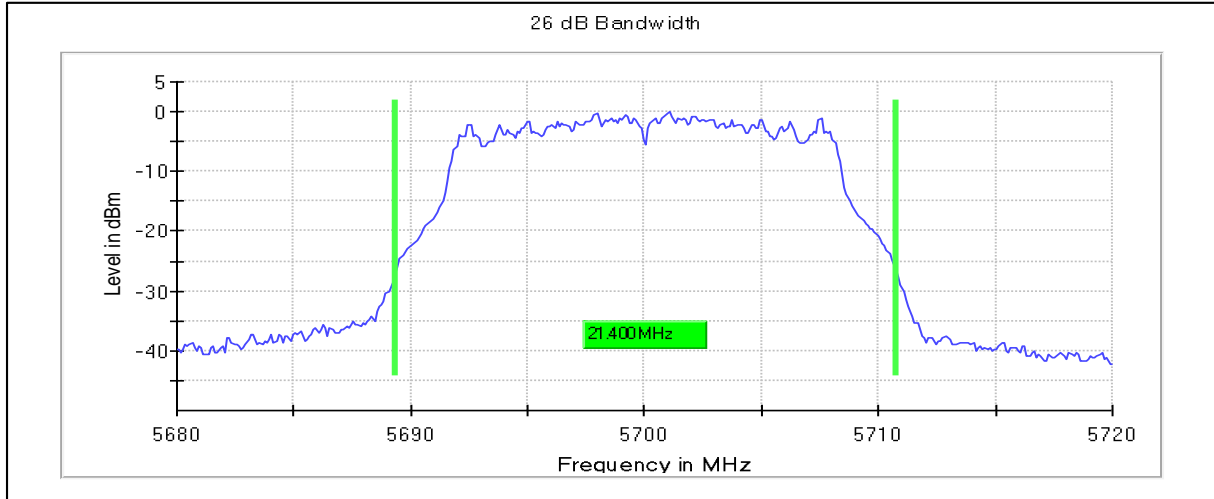

Occupied Channel Bandwidth 99%

Data Rate: 6Mbps

Channel Frequency 5260MHz

Channel Frequency 5320MHz

Emission Channel Bandwidth 26dB

Channel Frequency 5260MHz

Modulation: 802.11a : UNII 2a

Occupied Channel Bandwidth 99%

Data Rate: 6Mbps

Channel Frequency 5320MHz

Channel Frequency 5500MHz

Chanel Frequency 5700MHz

Chanel Frequency 5720MHz

Emission Channel Bandwidth 26dB

Chanel Frequency 5500MHz

Channel Frequency 5700MHz