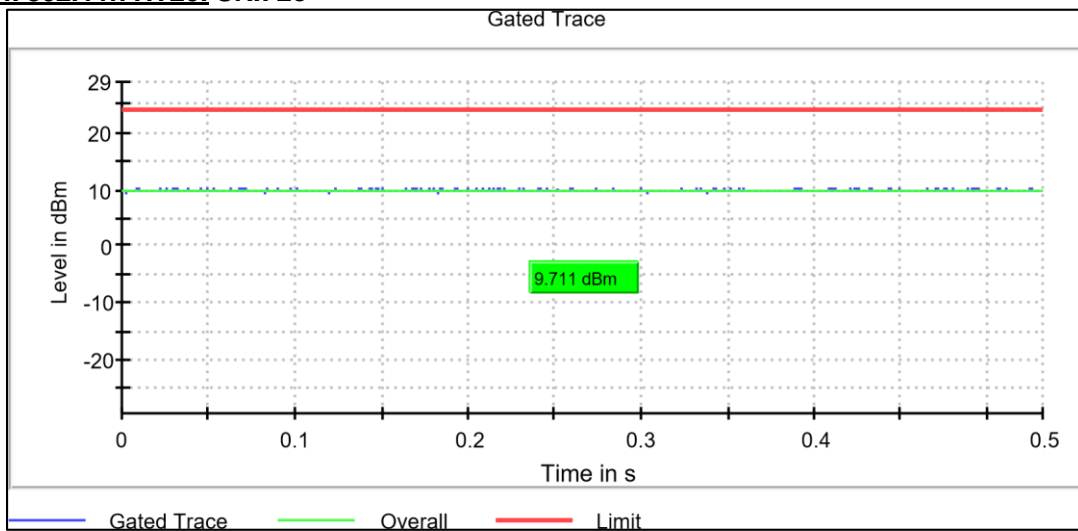

Modulation: 802.11n-HT20: UNII 2a

Channel Frequency 5260MHz

Channel Frequency 5320MHz

Modulation: 802.11n-HT20: UNII 2c

Channel Frequency 5500MHz

Channel Frequency 5700MHz

Modulation: 802.11n-HT20: UNII 3

Modulation: 802.11ac-VHT20: UNII 1