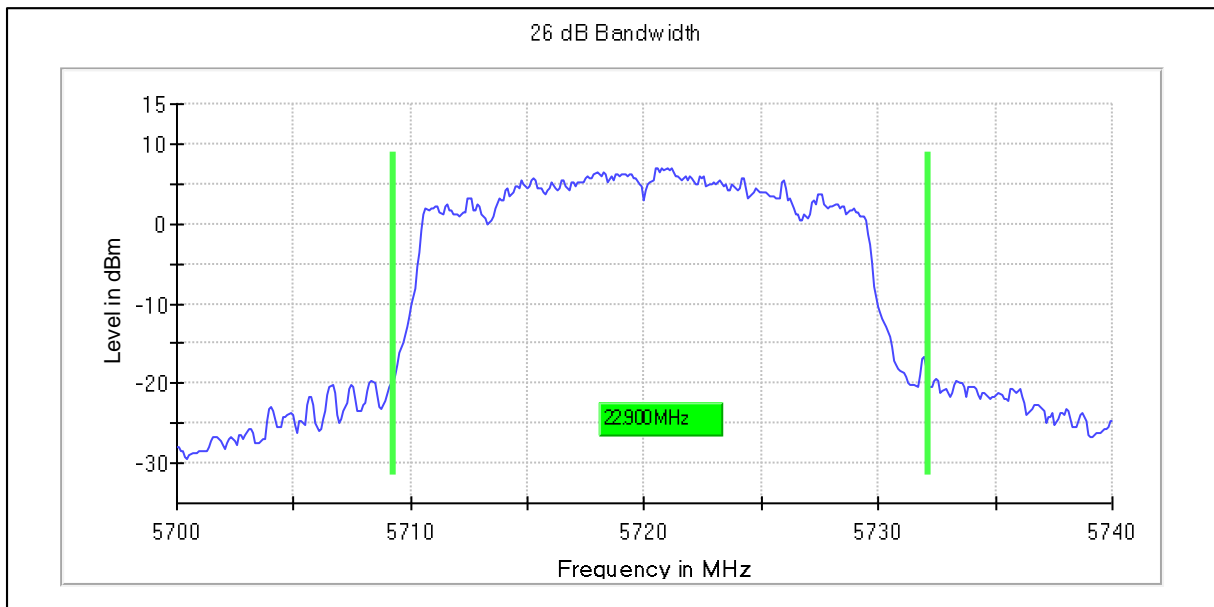

Data Rate MCS0

Channel Frequency 5500MHz

Channel Frequency 5700MHz

Channel Frequency 5720MHz

Emission Channel Bandwidth 26dB

Channel Frequency 5500MHz

Channel Frequency 5700MHz

Channel Frequency 5720MHz