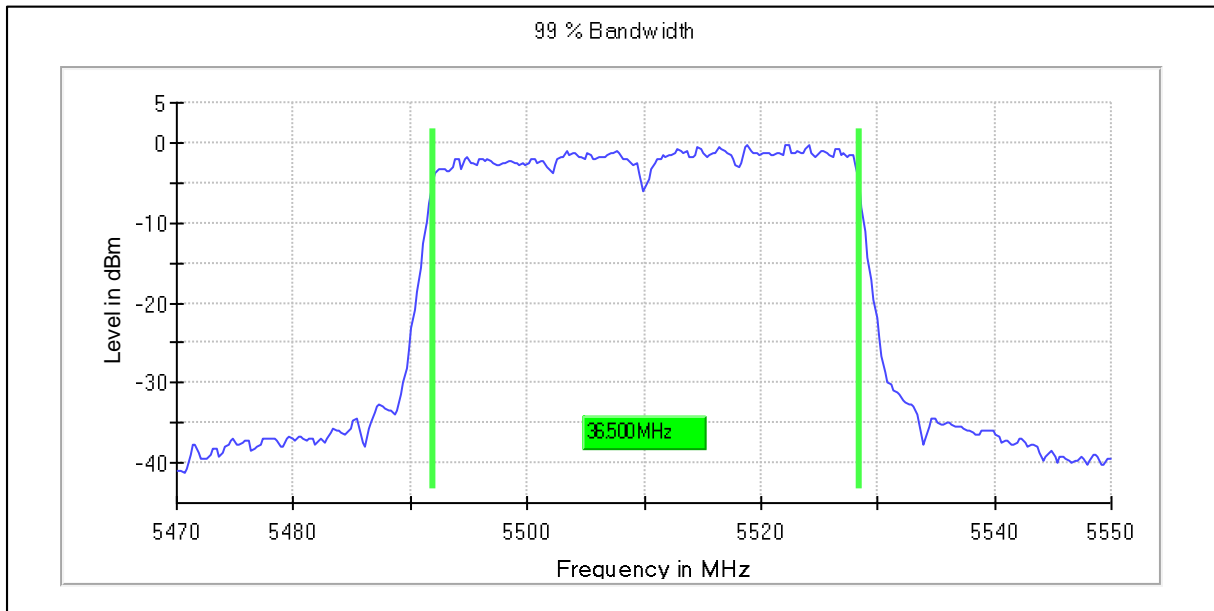

Channel Frequency 5270MHz

Channel Frequency 5310MHz

Modulation: 802.11ac-VHT40: UNII 2c

Occupied Channel Bandwidth 99%

Data Rate MCS0

Channel Frequency 5510MHz

Channel Frequency 5270MHz

Channel Frequency 5670MHz