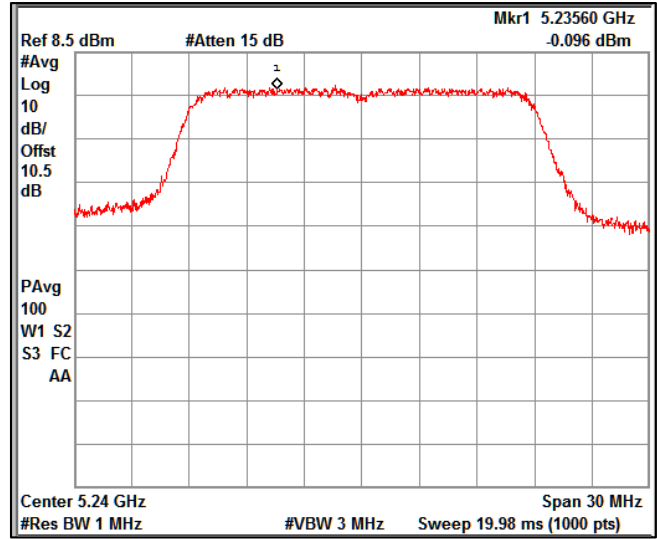

Channel Frequency 5825MHz

5GHz Test Plots

IN23ESPY 001

Modulation: 802.11 n-mode_HT20

Data Rate : MCS 7

Channel Frequency 5180MHz

Channel Frequency 5240MHz

Channel Frequency 5260MHz