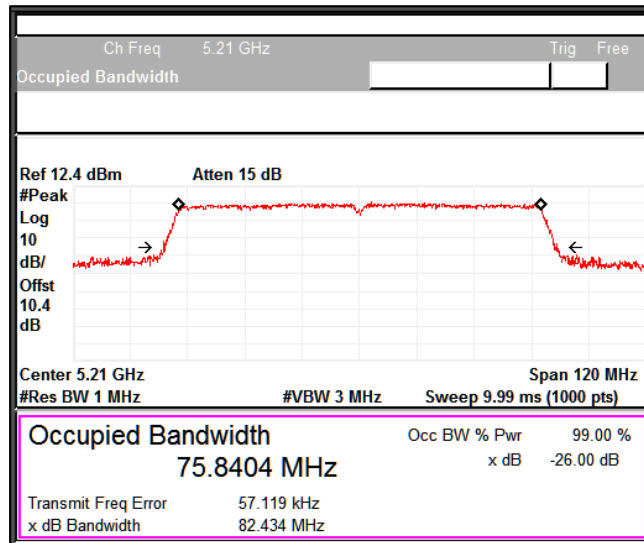

Emission Channel Bandwidth 6dB

Channel Frequency 5755MHz

5GHz Test Plots

IN23ESPY 001

Modulation: 802.11ac-VHT80: UNII 1

Occupied Channel Bandwidth 99%
Data Rate MCS0

Channel Frequency 5210MHz

Emission Channel Bandwidth 26dB