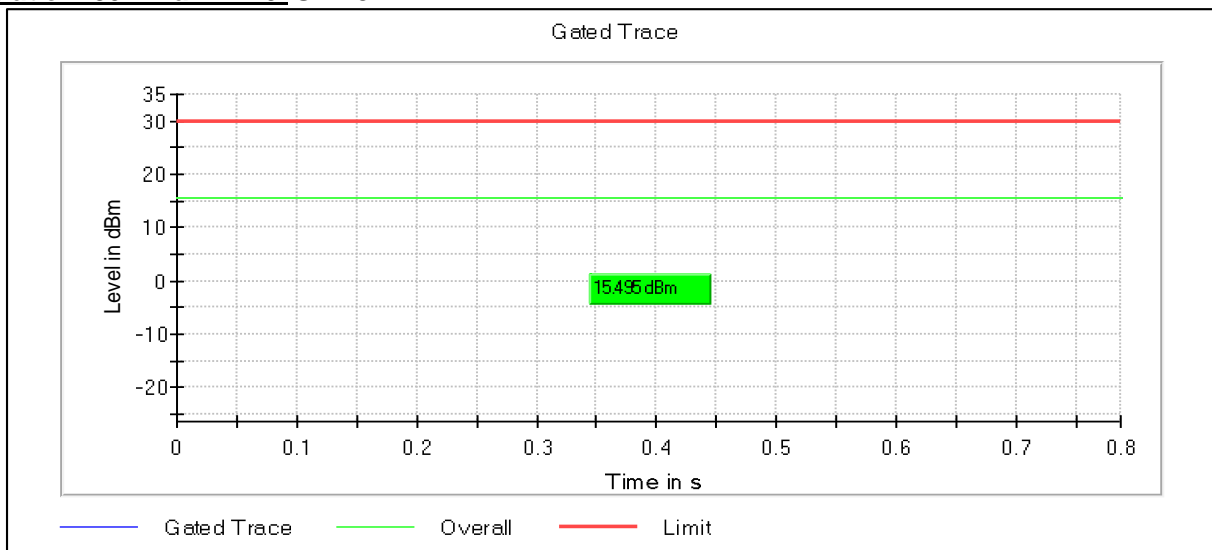

Channel Frequency 5510MHz

Channel Frequency 5590MHz

Channel Frequency 5670MHz

Channel Frequency 5710MHz

Modulation: 802.11ax-HE40: UNII 3

Channel Frequency 5755MHz

Channel Frequency 5795MHz

Modulation: 802.11ac-VHT80:UNII 1