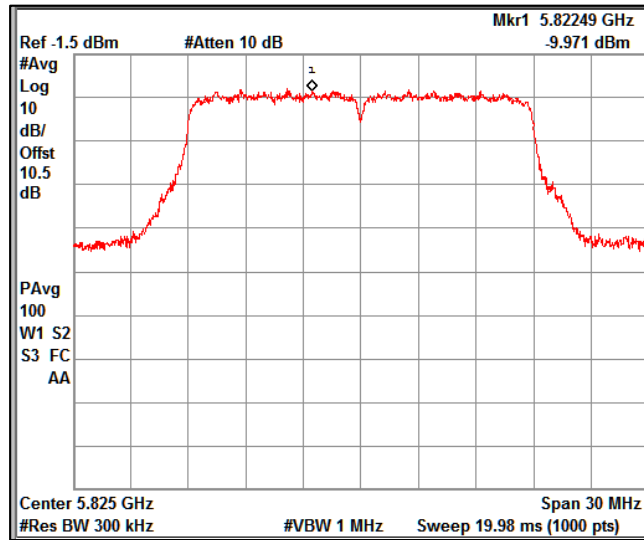

Channel Frequency 5320MHz

Channel Frequency 5500MHz

Channel Frequency 5700MHz

5GHz Test Plots

IN23ESPY 001

Channel Frequency 5720MHz

Channel Frequency 5745MHz

Channel Frequency 5825MHz