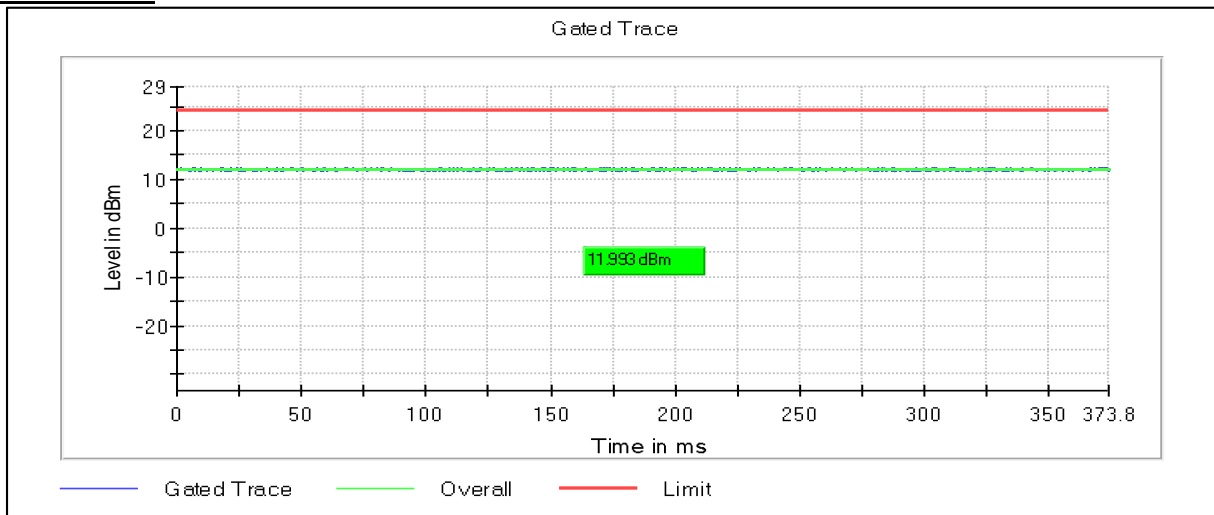

Modulation: 802.11ac-VHT40: UNII 1

Data Rate : MCS9

Channel Frequency 5190MHz