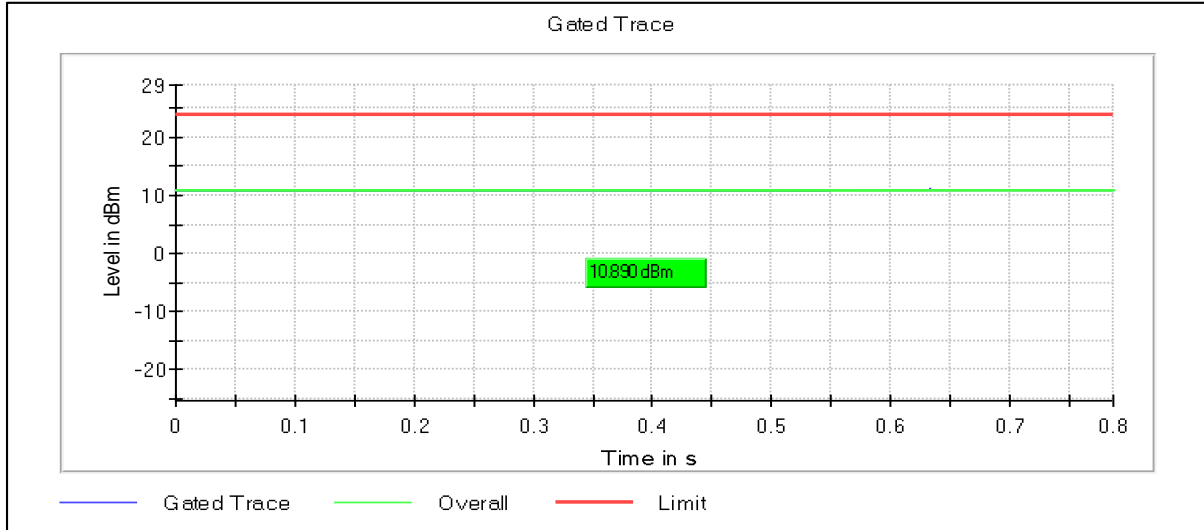

Channel Frequency 5670MHz