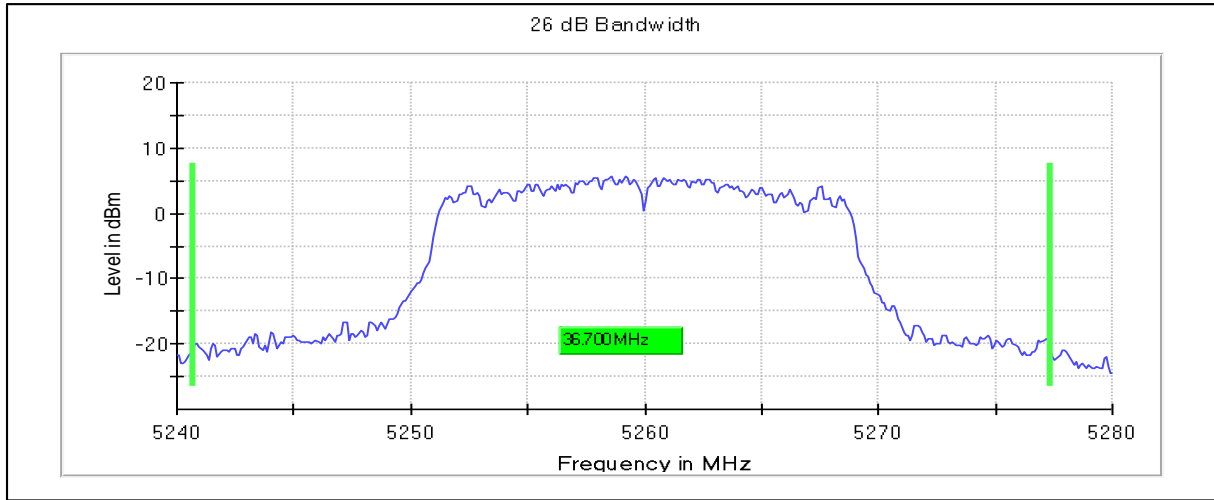

Occupied Channel Bandwidth 99%

Data Rate MCS0

Emission Channel Bandwidth 26dB

Channel Frequency 5240MHz

Modulation: 802.11ac-VHT20: UNII 2a

Occupied Channel Bandwidth 99%

Data Rate MCS0

Channel Frequency 5260MHz

Channel Frequency 5320MHz

Emission Channel Bandwidth 26dB

Channel Frequency 5260MHz

Channel Frequency 5320MHz

Modulation: 802.11ac-VHT20: UNII 2c

Occupied Channel Bandwidth 99%

Data Rate MCS0

Channel Frequency 5500MHz