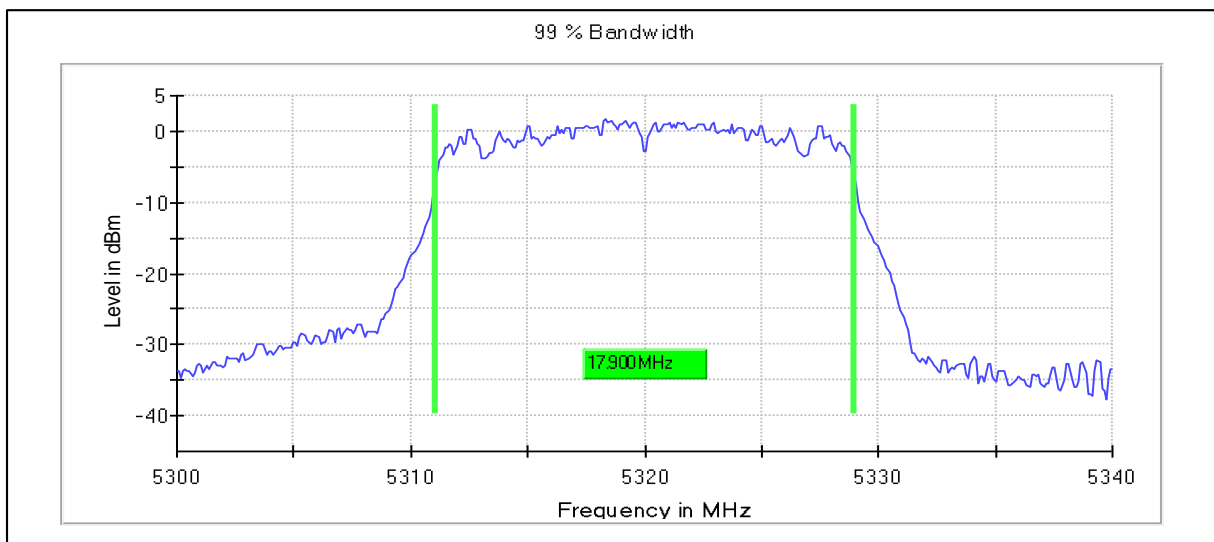

Occupied Channel Bandwidth 99%

Data Rate MCS0

Emission Channel Bandwidth 26dB

Channel Frequency 5240MHz

Modulation: 802.11ac-VHT20: UNII 2a

Occupied Channel Bandwidth 99%

Data Rate MCS0

Channel Frequency 5260MHz

Channel Frequency 5320MHz

Emission Channel Bandwidth 26dB

Channel Frequency 5260MHz

Channel Frequency 5320MHz

Modulation: 802.11ac-VHT20: UNII 2c

Occupied Channel Bandwidth 99%

Data Rate MCS0

Channel Frequency 5500MHz