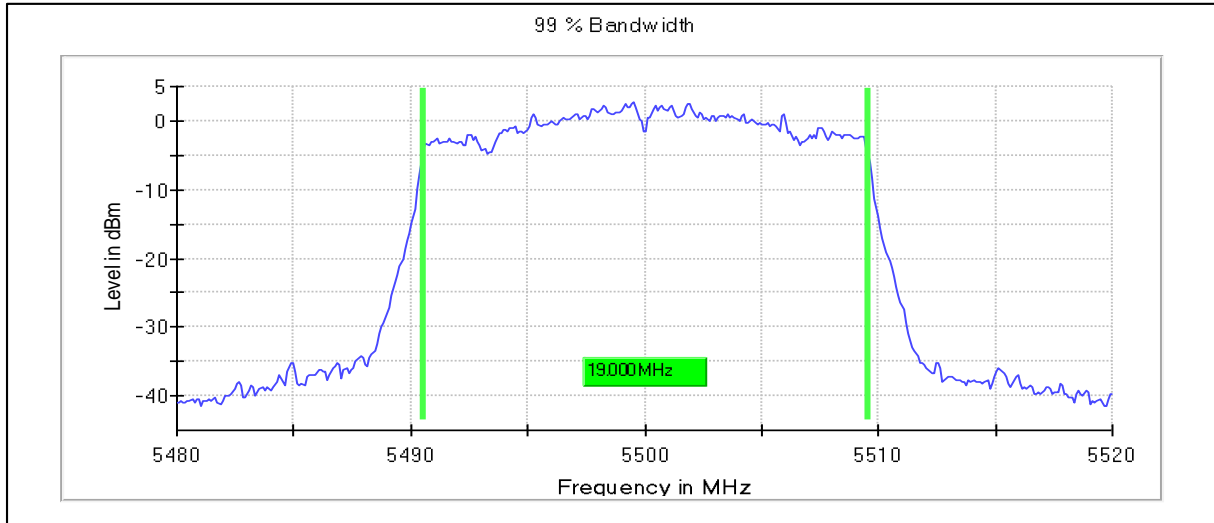

5GHz Test Plots

IN23ESPY 001

Modulation: 802.11aX-HE20: UNII 2c

Occupied Channel Bandwidth 99%

Data Rate MCS0

Channel Frequency 5500MHz