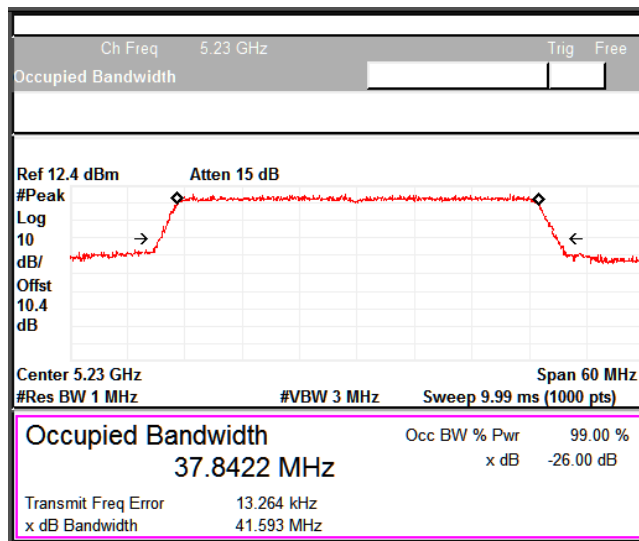

Channel Frequency 5190MHz

Channel Frequency 5230MHz

5GHz Test Plots

IN23ESPY 001

Emission Channel Bandwidth 26dB

Channel Frequency 5190MHz

Channel Frequency 5230MHz

Modulation: 802.11ax-HE40: UNII 2a