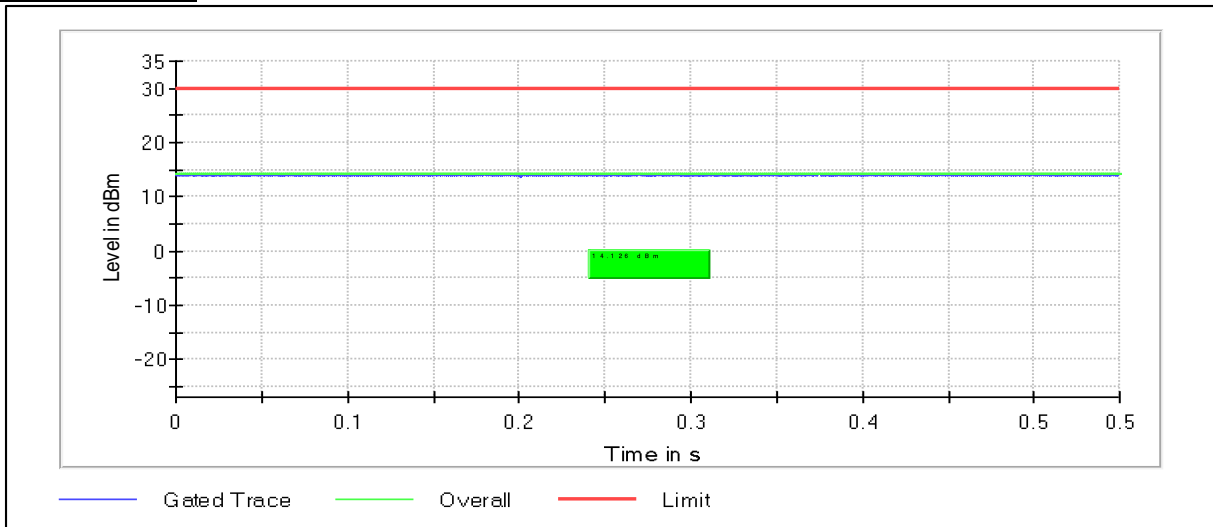

Modulation: 802.11a: UNII 3

Channel Frequency 5745MHz