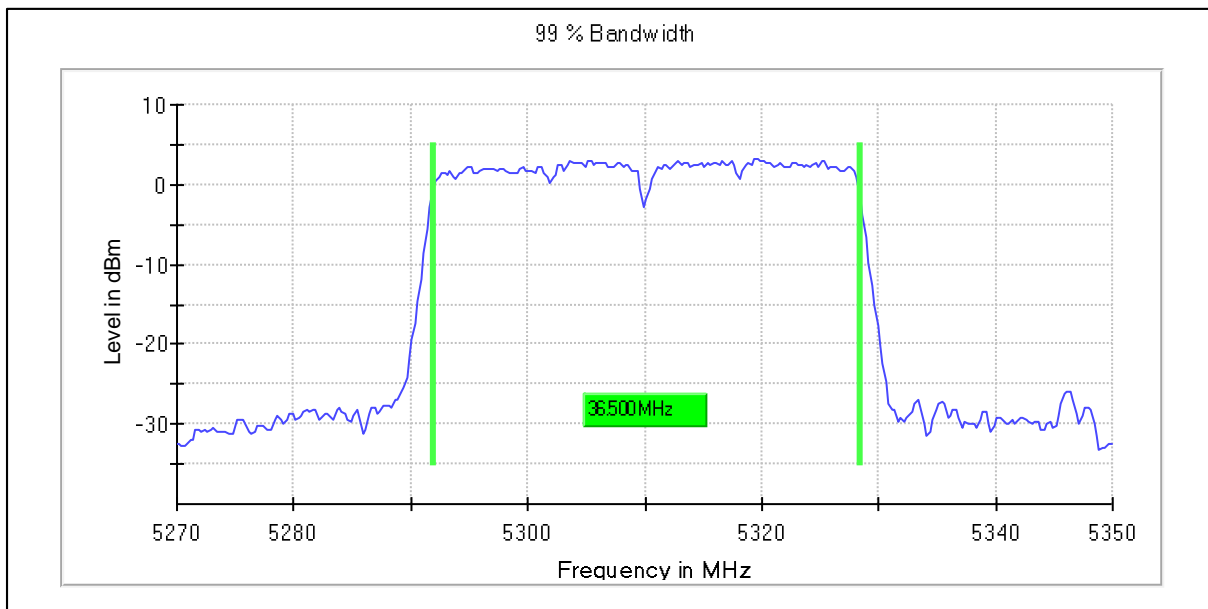

Channel Frequency 5310MHz