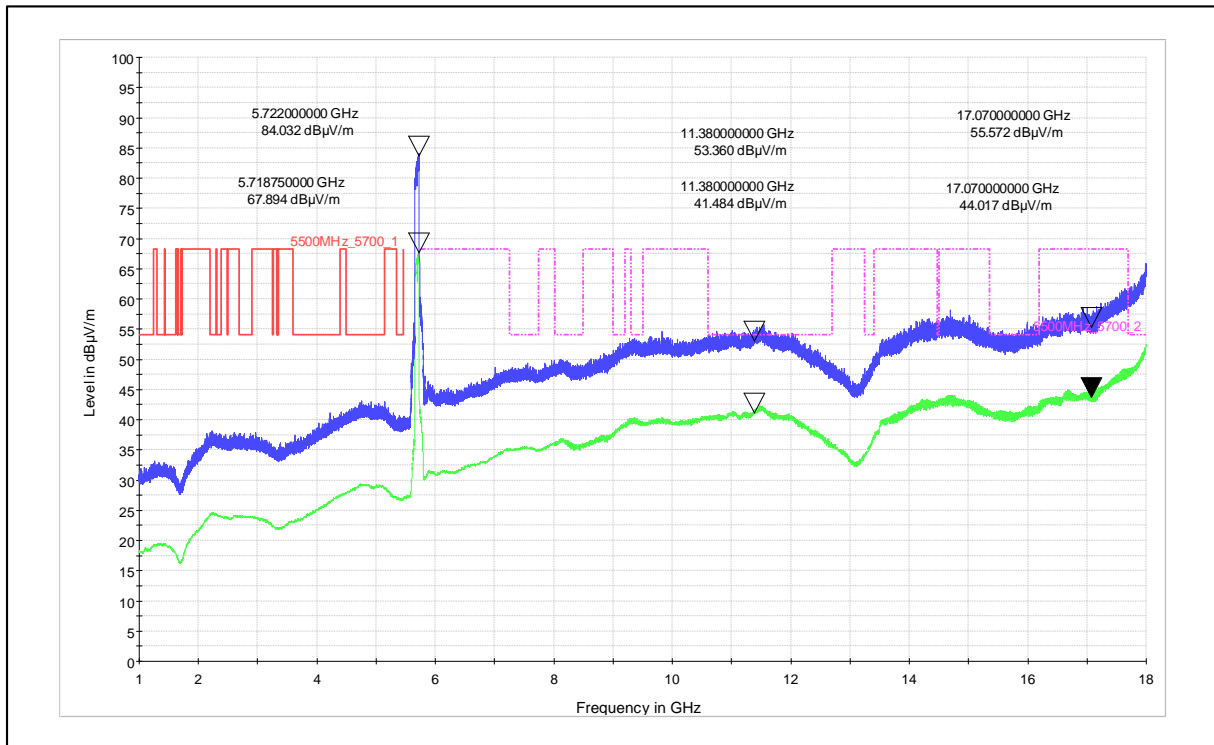

Channel Frequency - 5270MHz

Polarization –Horizontal

Modulation: 802.11ac\_VHT-80

Data Rate : MCS 0

Channel Frequency - 5690MHz

Polarization -Vertical

Channel Frequency - 5690MHz

Polarization -Horizontal

Modulation: 802.11ac\_VHT-80

Data Rate : MCS 9

Channel Frequency - 5210MHz

Polarization -Vertical

Channel Frequency - 5210MHz

Polarization -Horizontal

Channel Frequency - 5210MHz

Polarization –Vertical

Channel Frequency - 5210MHz

Polarization –Horizontal

Modulation: 802.11ax\_HE-80

Data Rate : MCS 0

Channel Frequency - 5690MHz

Polarization –Vertical

Channel Frequency - 5690MHz

Polarization –Horizontal

Channel Frequency - 5690MHz

Polarization –Vertical

Channel Frequency - 5690MHz

Polarization –Horizontal

Modulation: 802.11ax\_HE-80

Data Rate : MCS 11

Channel Frequency - 5210MHz

Polarization -Vertical