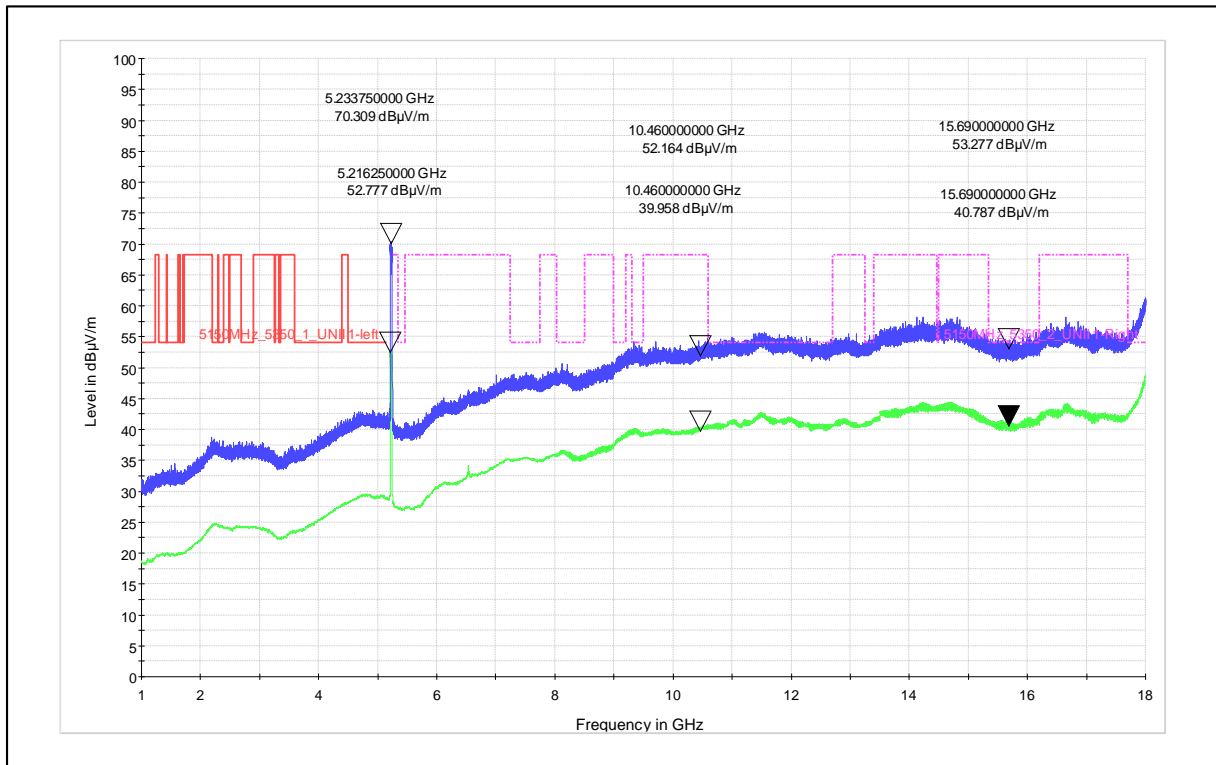

Channel Frequency - 5240MHz

Polarization –Horizontal

Modulation: 802.11n\_HT-40

Data Rate : MCS 0

Channel Frequency - 5590MHz

Polarization –Vertical

Channel Frequency - 5590MHz

Polarization –Horizontal

Channel Frequency - 5590MHz

Polarization –Vertical

Channel Frequency - 5590MHz

Polarization –Horizontal

5GHz Test Plots

IN23ESPY 001

Modulation: 802.11n\_HT-40

Data Rate : MCS 7

Channel Frequency - 5230MHz

Polarization -Vertical

Channel Frequency - 5230MHz

Polarization -Horizontal

Channel Frequency - 5230MHz

Polarization –Vertical

Channel Frequency - 5230MHz

Polarization –Horizontal

Modulation: 802.11ac\_VHT-40

Data Rate : MCS 0

Channel Frequency - 5590MHz

Polarization -Vertical

Channel Frequency - 5590MHz

Polarization -Horizontal

Channel Frequency - 5590MHz

Polarization –Vertical