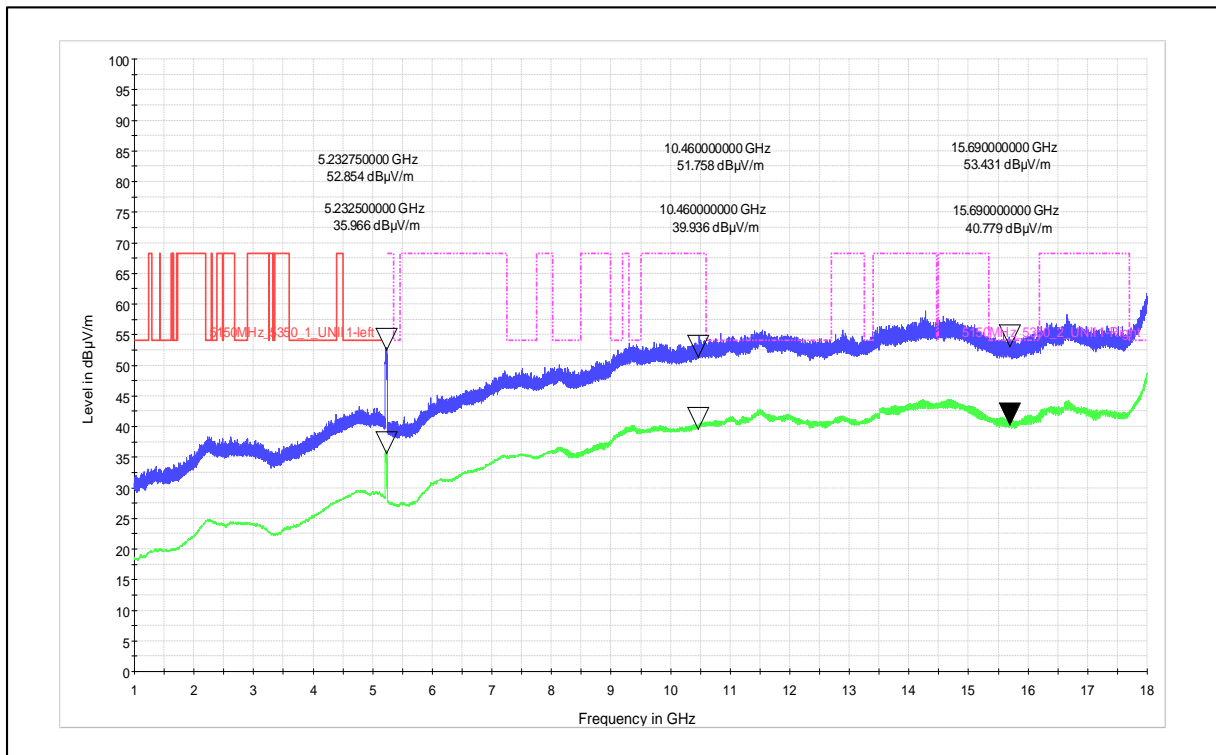

Modulation: 802.11ac\_VHT-40

Data Rate : MCS 0

Channel Frequency - 5590MHz

Polarization -Vertical

Channel Frequency - 5590MHz

Polarization -Horizontal

Channel Frequency - 5590MHz

Polarization –Vertical

Channel Frequency - 5590MHz

Polarization –Horizontal

Modulation: 802.11ac\_VHT-40

Data Rate : MCS 9

Channel Frequency - 5230MHz

Polarization -Vertical

Channel Frequency - 5230MHz

Polarization -Horizontal

Channel Frequency - 5230MHz

Polarization –Vertical

Channel Frequency - 5230MHz

Polarization –Horizontal

Modulation: 802.11ax\_HE-40

Data Rate : MCS 0

Channel Frequency - 5590MHz

Polarization - Vertical