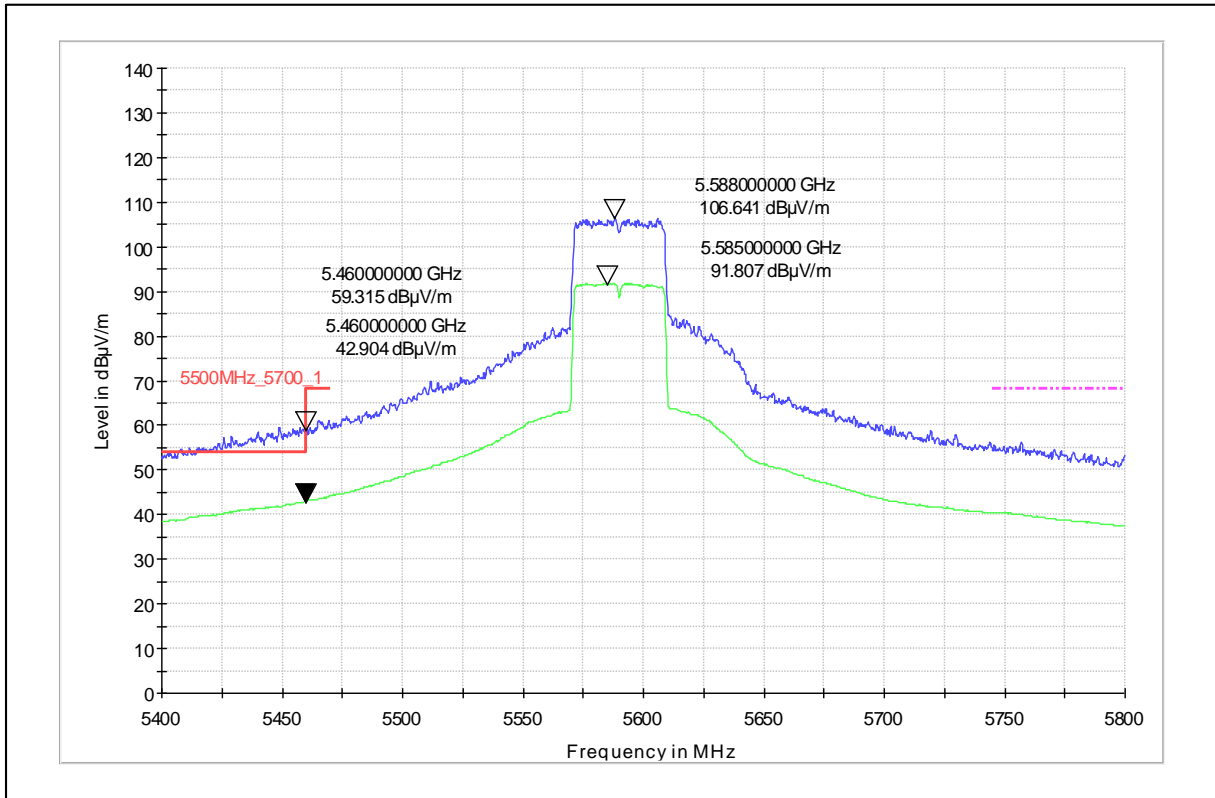

Modulation: 802.11ac\_VHT-40

Data Rate : MCS 0

Channel Frequency - 5590MHz

Polarization -Vertical

Channel Frequency - 5590MHz

Polarization -Horizontal

Channel Frequency - 5590MHz

Polarization –Vertical

Channel Frequency - 5590MHz

Polarization –Horizontal

Modulation: 802.11ac\_VHT-40

Data Rate : MCS 9

Channel Frequency - 5230MHz

Polarization -Vertical

Channel Frequency - 5230MHz

Polarization -Horizontal

Channel Frequency - 5230MHz

Polarization –Vertical

Channel Frequency - 5230MHz

Polarization –Horizontal

Modulation: 802.11ax\_HE-40

Data Rate : MCS 0

Channel Frequency - 5590MHz

Polarization - Vertical

Channel Frequency - 5590MHz

Polarization - Horizontal

Channel Frequency - 5590MHz

Polarization -Vertical

Channel Frequency - 5590MHz

Polarization -Horizontal

5GHz Test Plots

IN23ESPY 001