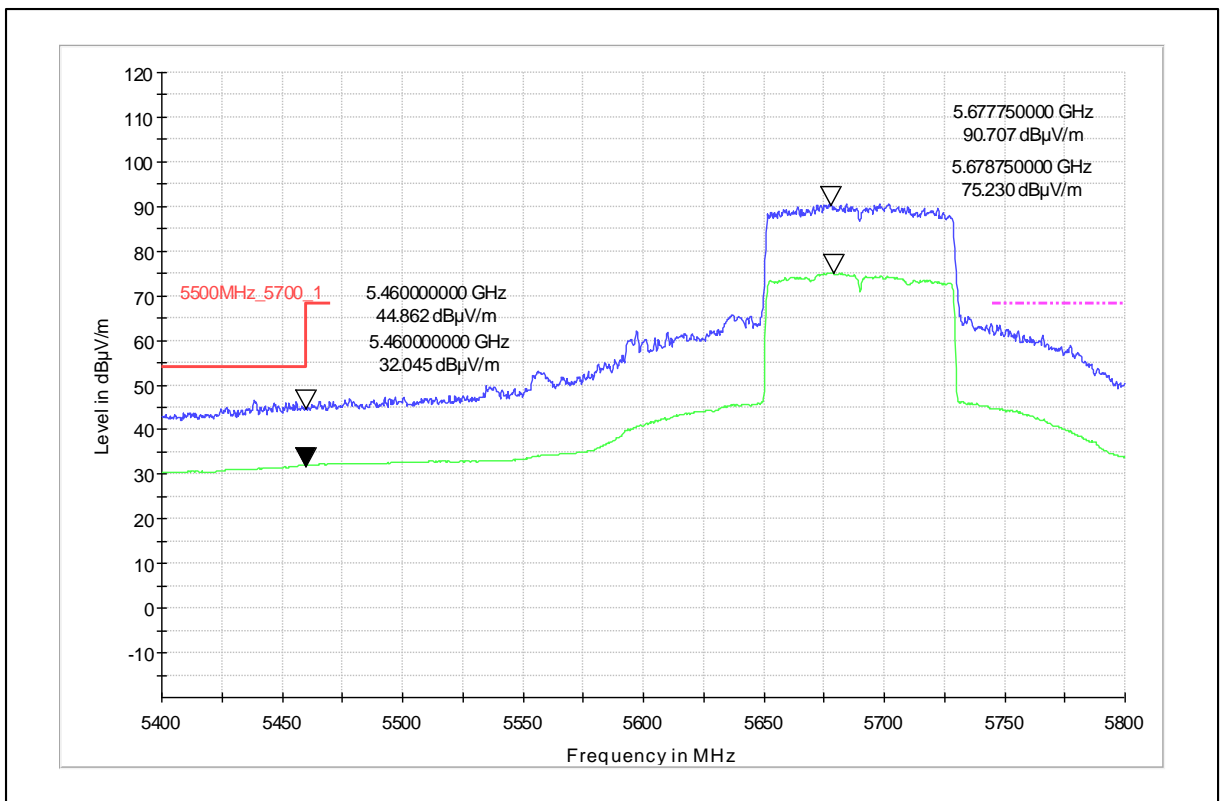

Modulation: 802.11ac\_VHT-80

Data Rate : MCS 9

Channel Frequency - 5210MHz

Polarization -Vertical

Channel Frequency - 5210MHz

Polarization -Horizontal

Channel Frequency - 5210MHz

Polarization –Vertical

Channel Frequency - 5210MHz

Polarization –Horizontal

Modulation: 802.11ax\_HE-80

Data Rate : MCS 0

Channel Frequency - 5690MHz

Polarization –Vertical

Channel Frequency - 5690MHz

Polarization –Horizontal

Channel Frequency - 5690MHz

Polarization –Vertical

Channel Frequency - 5690MHz

Polarization –Horizontal

Modulation: 802.11ax\_HE-80

Data Rate : MCS 11

Channel Frequency - 5210MHz

Polarization -Vertical

Channel Frequency - 5210MHz

Polarization -Horizontal

Channel Frequency - 5210MHz

Polarization -Vertical

Channel Frequency - 5210MHz

Polarization -Horizontal

Frequency Range: 18-40GHz

Polarization: Vertical