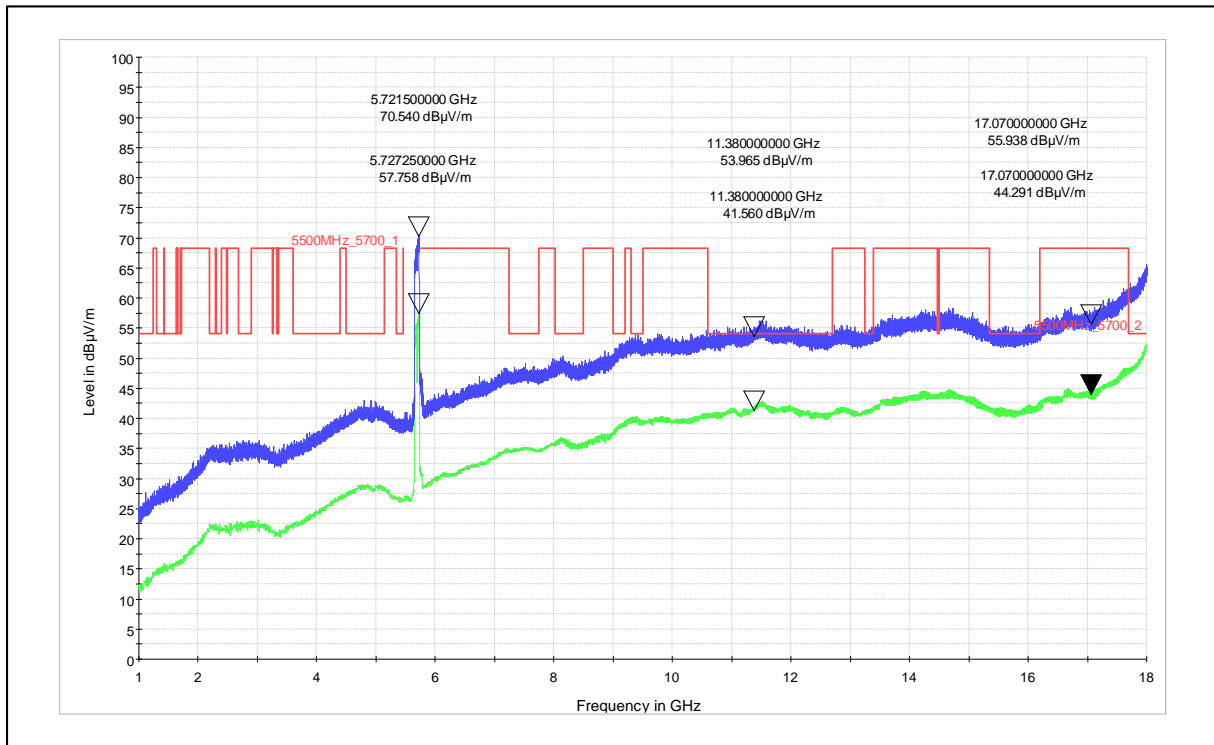

Channel Frequency - 5590MHz

Polarization - Horizontal

Channel Frequency - 5590MHz

Polarization -Vertical

Channel Frequency - 5590MHz

Polarization -Horizontal

5GHz Test Plots

IN23ESPY 001

Modulation: 802.11ax\_HE-40

Data Rate : MCS 11

Channel Frequency - 5270MHz

Polarization -Vertical

Channel Frequency - 5270MHz

Polarization -Horizontal

Channel Frequency - 5270MHz

Polarization –Vertical

Channel Frequency - 5270MHz

Polarization –Horizontal

Modulation: 802.11ac\_VHT-80

Data Rate : MCS 0

Channel Frequency - 5690MHz

Polarization -Vertical

Channel Frequency - 5690MHz

Polarization -Horizontal

Modulation: 802.11ac\_VHT-80

Data Rate : MCS 9

Channel Frequency - 5210MHz

Polarization -Vertical

Channel Frequency - 5210MHz

Polarization -Horizontal

Channel Frequency - 5210MHz

Polarization –Vertical