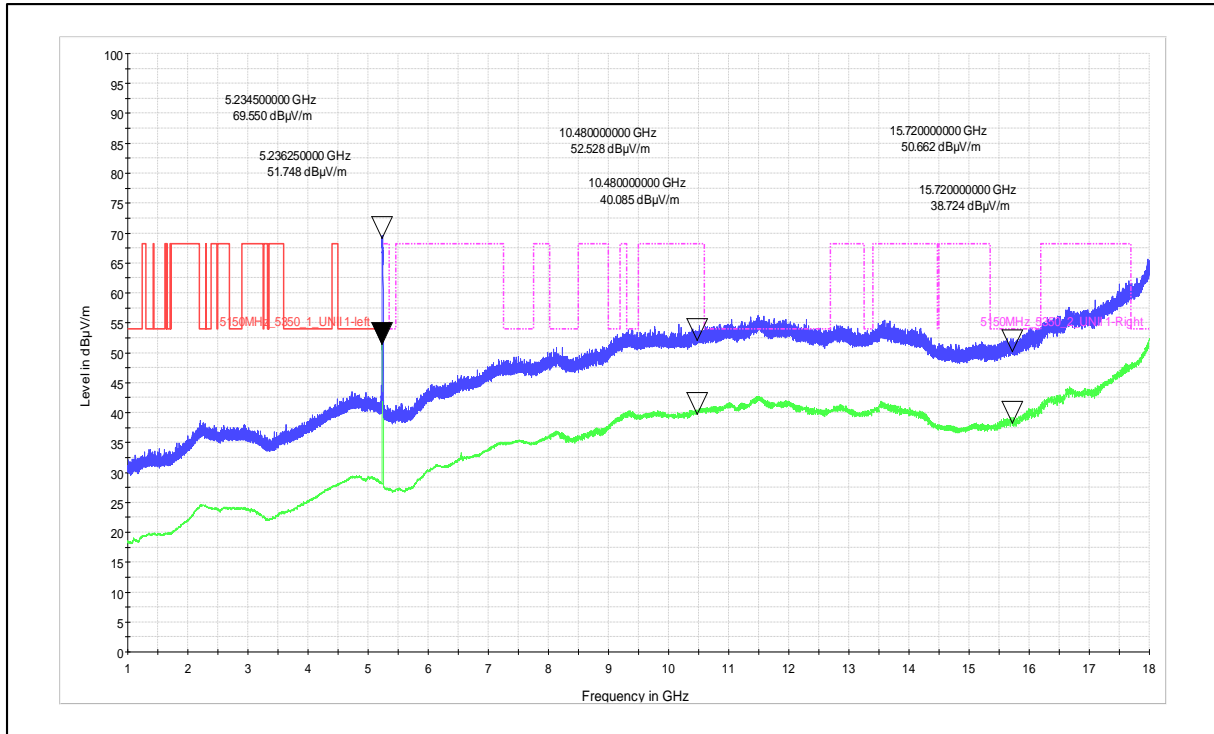

Modulation: 802.11ax\_HE-20

Data Rate : MCS 11

Channel Frequency - 5240MHz

Polarization -Vertical

Channel Frequency - 5240MHz

Polarization -Horizontal

Channel Frequency - 5240MHz

Polarization –Vertical

Channel Frequency - 5240MHz

Polarization –Horizontal

Modulation: 802.11n\_HT-40

Data Rate : MCS 0

Channel Frequency - 5590MHz

Polarization –Vertical

Channel Frequency - 5590MHz

Polarization –Horizontal

Channel Frequency - 5590MHz

Polarization –Vertical

Channel Frequency - 5590MHz

Polarization –Horizontal

5GHz Test Plots

IN23ESPY 001

Modulation: 802.11n\_HT-40

Data Rate : MCS 7

Modulation: 802.11ac\_VHT-40

Data Rate : MCS 0

Channel Frequency - 5590MHz

Polarization -Vertical

Channel Frequency - 5590MHz

Polarization -Horizontal

Channel Frequency - 5590MHz

Polarization –Vertical