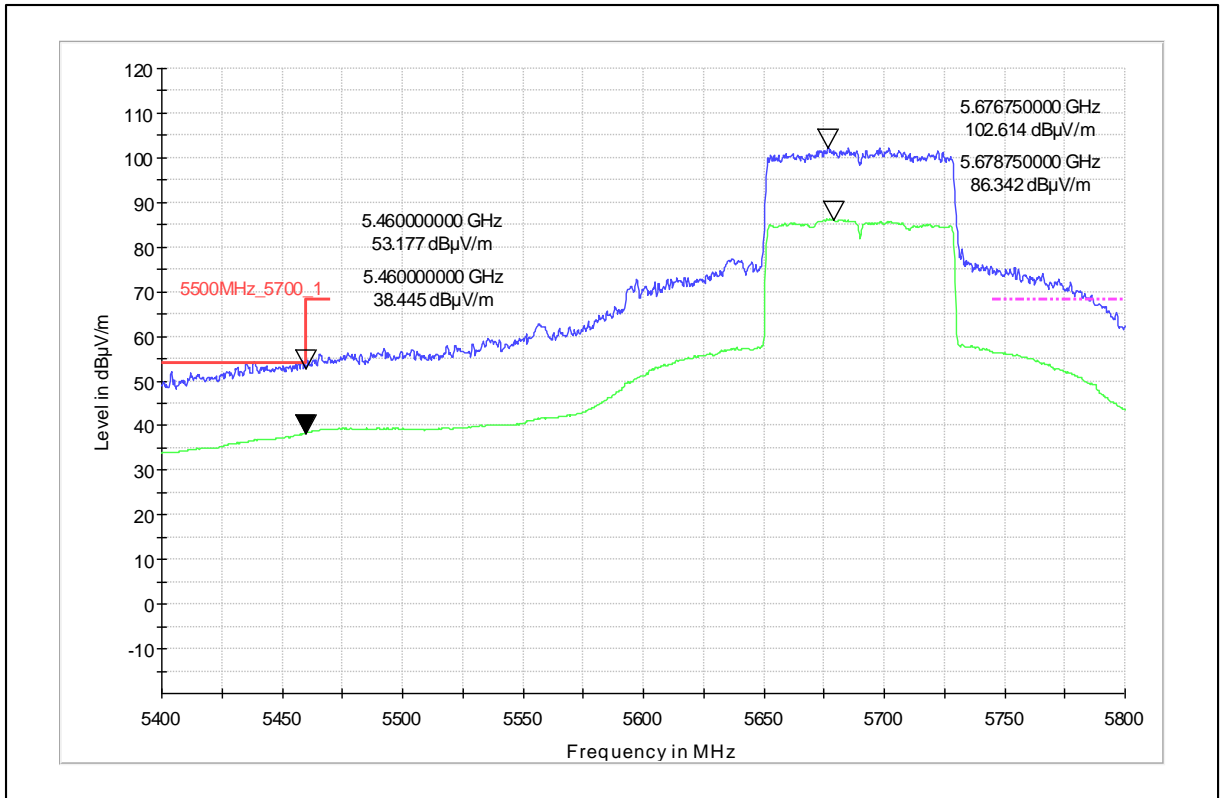

Modulation: 802.11ac\_VHT-80

Data Rate : MCS 9

Channel Frequency - 5210MHz

Polarization -Vertical

Channel Frequency - 5210MHz

Polarization -Horizontal

Channel Frequency - 5210MHz

Polarization –Vertical

Channel Frequency - 5210MHz

Polarization –Horizontal

Modulation: 802.11ax\_HE-80

Data Rate : MCS 0

Channel Frequency - 5690MHz

Polarization –Vertical

Channel Frequency - 5690MHz

Polarization –Horizontal

Channel Frequency - 5690MHz

Polarization –Vertical

Channel Frequency - 5690MHz

Polarization –Horizontal

Modulation: 802.11ax\_HE-80

Data Rate : MCS 11

Channel Frequency - 5210MHz

Polarization -Vertical

Channel Frequency - 5210MHz

Polarization -Horizontal

Channel Frequency - 5210MHz

Polarization -Vertical

Channel Frequency - 5210MHz

Polarization -Horizontal

Frequency Range: 18-40GHz

Polarization: Vertical