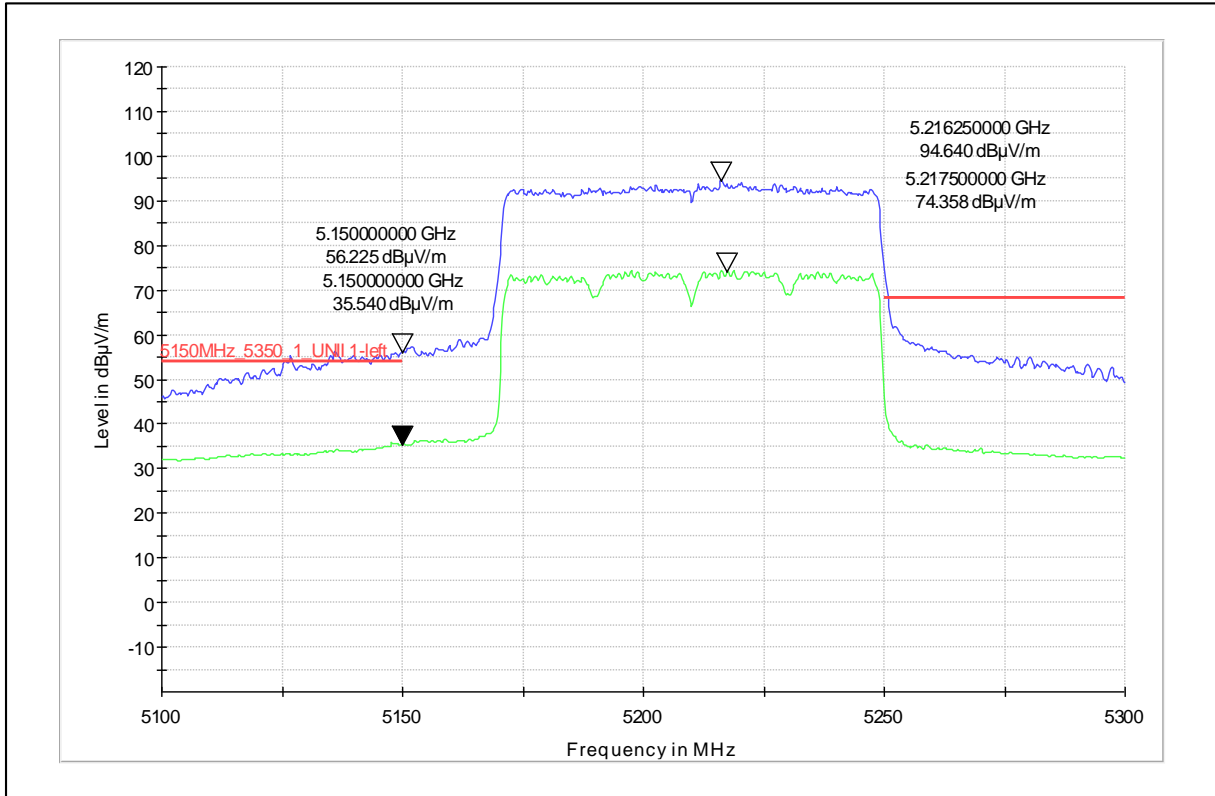

Channel Frequency - 5210MHz

Polarization –Horizontal

Modulation: 802.11ax\_HE-80

Data Rate : MCS 0

Channel Frequency - 5690MHz

Polarization –Vertical

Channel Frequency - 5690MHz

Polarization –Horizontal

Channel Frequency - 5690MHz

Polarization –Vertical

Channel Frequency - 5690MHz

Polarization –Horizontal

Modulation: 802.11ax\_HE-80

Data Rate : MCS 11

Channel Frequency - 5210MHz

Polarization -Vertical

Channel Frequency - 5210MHz

Polarization -Horizontal

Channel Frequency - 5210MHz

Polarization -Vertical

Channel Frequency - 5210MHz

Polarization -Horizontal

Frequency Range: 18-40GHz

Polarization: Vertical

Frequency Range: 18-40GHz

Polarization: Horizontal