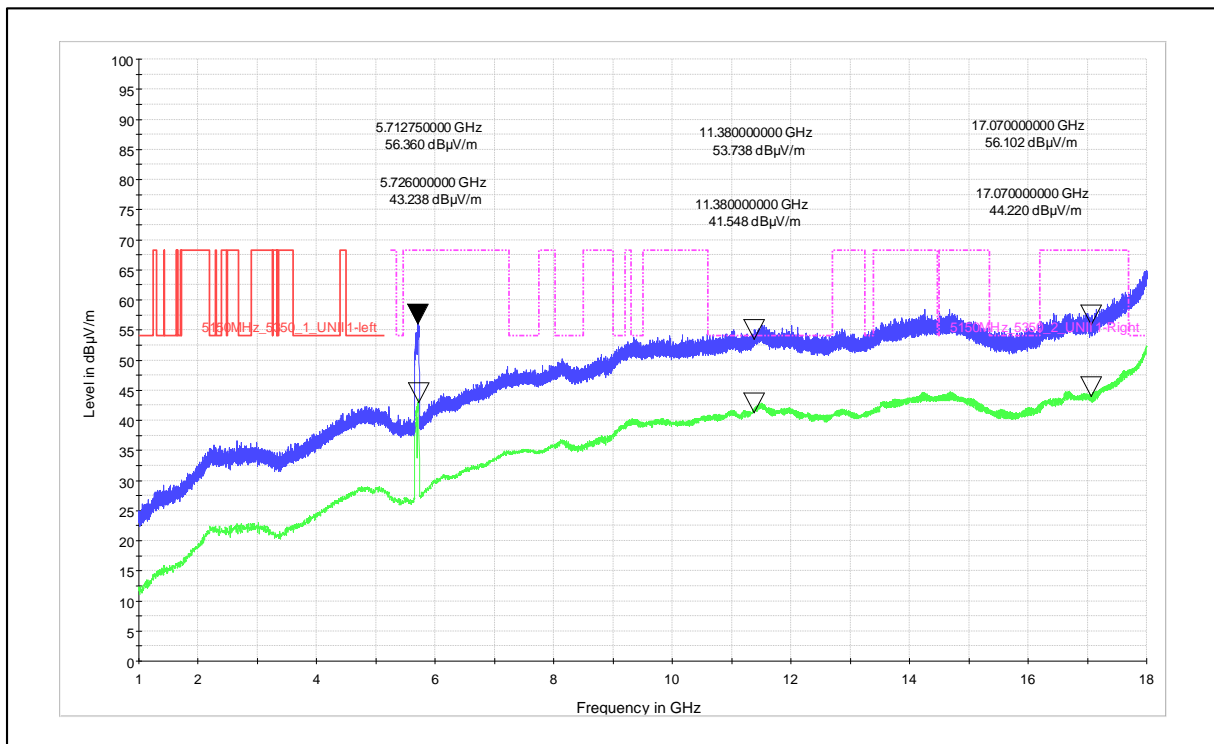

Modulation: 802.11ax\_HE-40

Data Rate : MCS 11

Channel Frequency - 5270MHz

Polarization -Vertical

Channel Frequency - 5270MHz

Polarization -Horizontal

Channel Frequency - 5270MHz

Polarization –Vertical

Channel Frequency - 5270MHz

Polarization –Horizontal

Modulation: 802.11ac\_VHT-80

Data Rate : MCS 0

Channel Frequency - 5690MHz

Polarization -Vertical

Channel Frequency - 5690MHz

Polarization -Horizontal

Modulation: 802.11ac\_VHT-80

Data Rate : MCS 9

Channel Frequency - 5210MHz

Polarization -Vertical

Channel Frequency - 5210MHz

Polarization -Horizontal

Channel Frequency - 5210MHz

Polarization –Vertical

Channel Frequency - 5210MHz

Polarization –Horizontal

Modulation: 802.11ax\_HE-80

Data Rate : MCS 0

Channel Frequency - 5690MHz

Polarization –Vertical

Channel Frequency - 5690MHz

Polarization –Horizontal