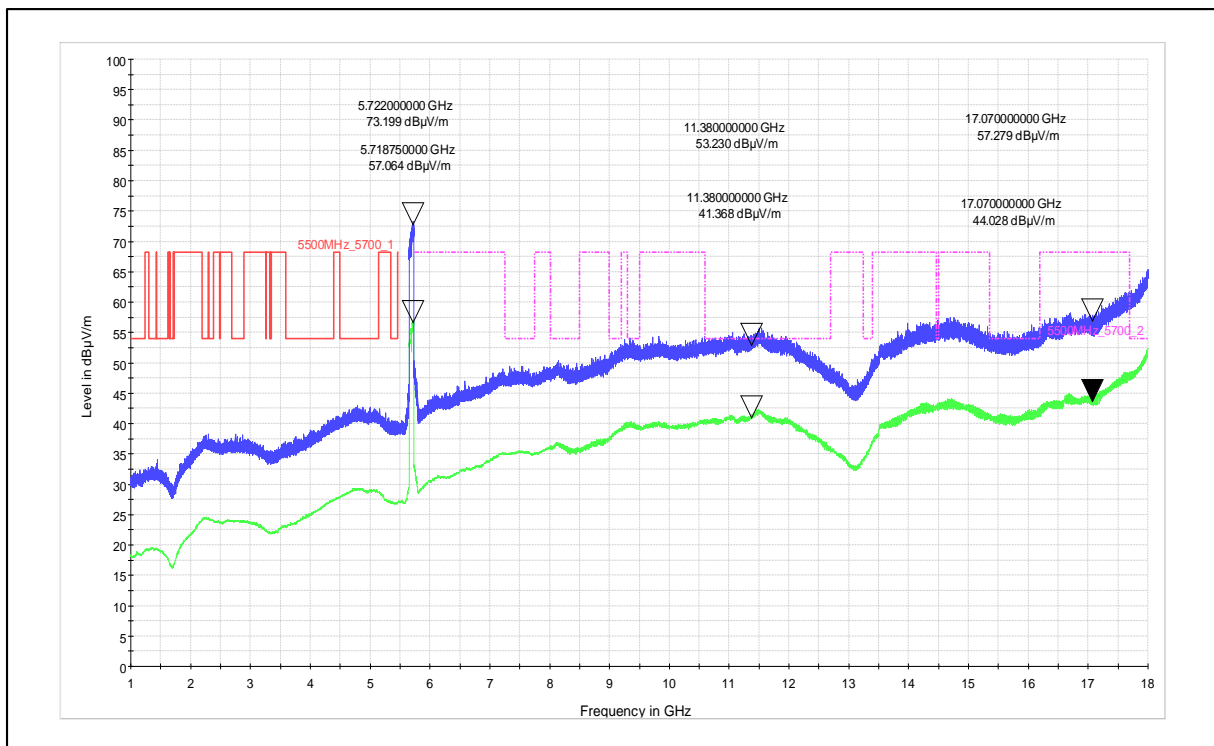

Modulation: 802.11ac\_VHT-80

Data Rate : MCS 9

Channel Frequency - 5210MHz

Polarization -Vertical

Channel Frequency - 5210MHz

Polarization -Horizontal

Channel Frequency - 5210MHz

Polarization –Vertical

Channel Frequency - 5210MHz

Polarization –Horizontal

Modulation: 802.11ax\_HE-80

Data Rate : MCS 0

Channel Frequency - 5690MHz

Polarization –Vertical

Channel Frequency - 5690MHz

Polarization –Horizontal

Channel Frequency - 5690MHz

Polarization –Vertical

Channel Frequency - 5690MHz

Polarization –Horizontal

Modulation: 802.11ax\_HE-80

Data Rate : MCS 11

Channel Frequency - 5210MHz

Polarization -Vertical

Channel Frequency - 5210MHz

Polarization -Horizontal

Channel Frequency - 5210MHz

Polarization -Vertical

Channel Frequency - 5210MHz

Polarization -Horizontal

Frequency Range: 18-40GHz

Polarization: Vertical