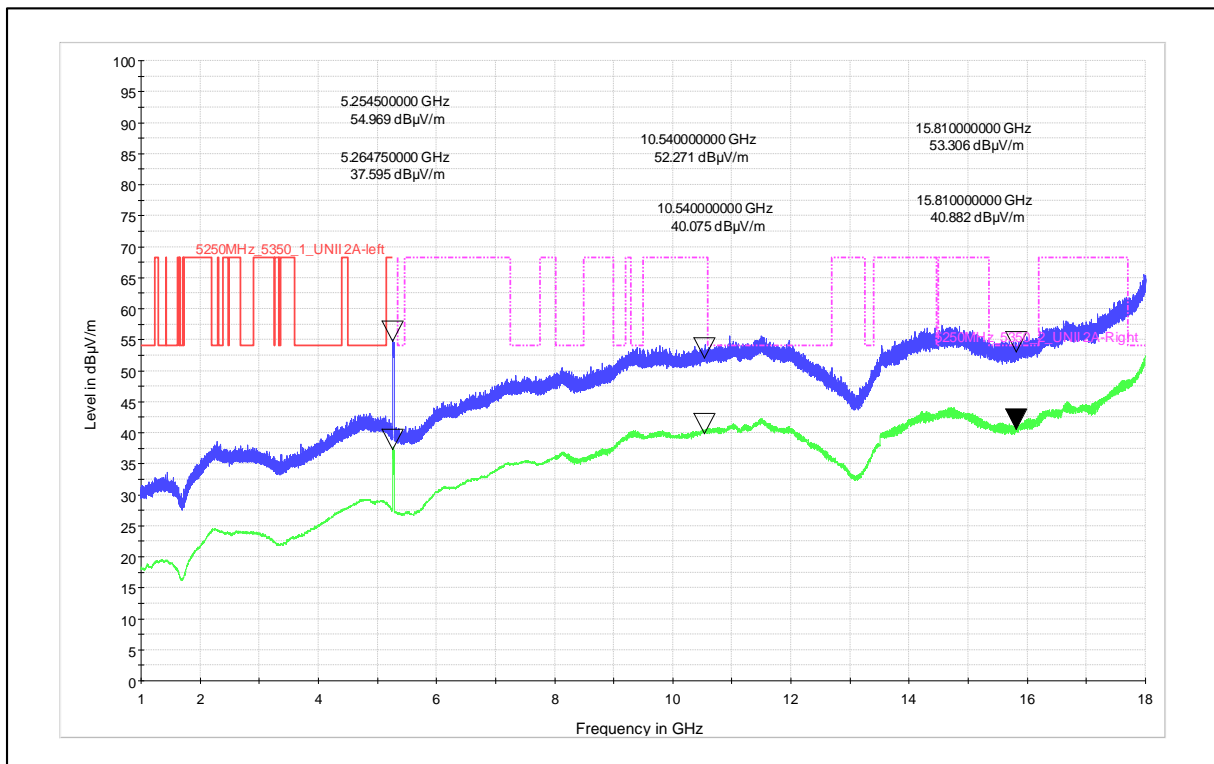

Channel Frequency - 5230MHz

Polarization –Vertical

Channel Frequency - 5230MHz

Polarization –Horizontal

Modulation: 802.11ax\_HE-40

Data Rate : MCS 0

Channel Frequency - 5590MHz

Polarization - Vertical

Channel Frequency - 5590MHz

Polarization - Horizontal

Channel Frequency - 5590MHz

Polarization -Vertical

Channel Frequency - 5590MHz

Polarization -Horizontal

5GHz Test Plots

IN23ESPY 001

Modulation: 802.11ax\_HE-40

Data Rate : MCS 11

Channel Frequency - 5270MHz

Polarization -Vertical

Channel Frequency - 5270MHz

Polarization -Horizontal

Channel Frequency - 5270MHz

Polarization –Vertical

Channel Frequency - 5270MHz

Polarization –Horizontal

Modulation: 802.11ac\_VHT-80

Data Rate : MCS 0

Channel Frequency - 5690MHz

Polarization -Vertical

Channel Frequency - 5690MHz

Polarization -Horizontal