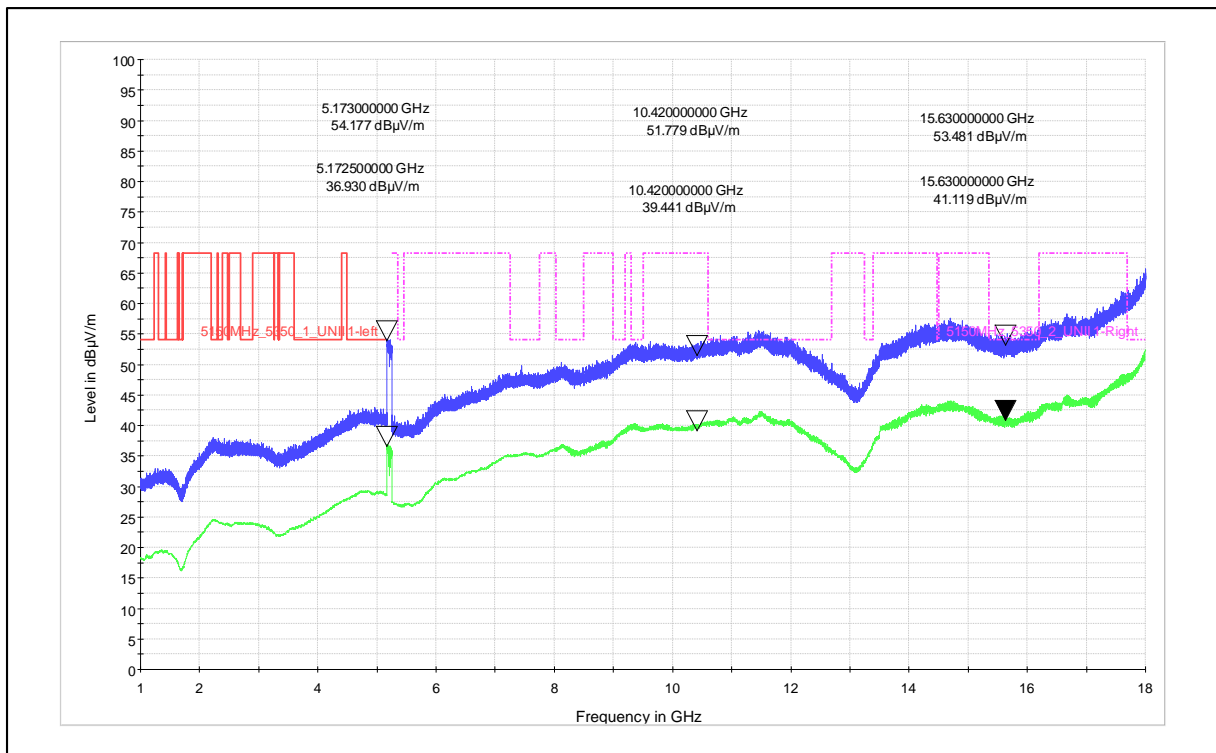

Channel Frequency - 5210MHz

Polarization –Horizontal

Modulation: 802.11ax\_HE-80

Data Rate : MCS 0

Channel Frequency - 5690MHz

Polarization –Vertical

Channel Frequency - 5690MHz

Polarization –Horizontal

Channel Frequency - 5690MHz

Polarization –Vertical

Channel Frequency - 5690MHz

Polarization –Horizontal

Modulation: 802.11ax\_HE-80

Data Rate : MCS 11

Channel Frequency - 5210MHz

Polarization -Vertical

Channel Frequency - 5210MHz

Polarization -Horizontal

Channel Frequency - 5210MHz

Polarization -Vertical

Channel Frequency - 5210MHz

Polarization -Horizontal

Frequency Range: 18-40GHz

Polarization: Vertical

Frequency Range: 18-40GHz

Polarization: Horizontal