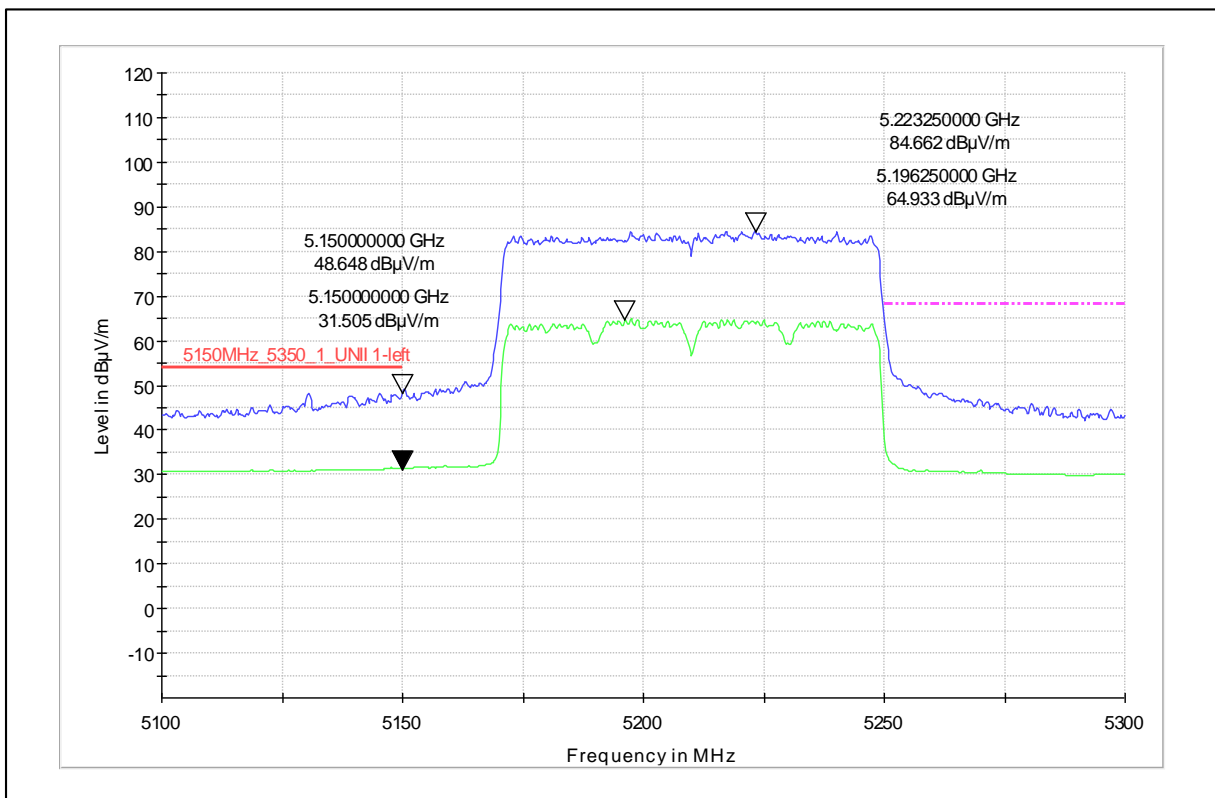

Channel Frequency - 5210MHz

Polarization –Horizontal

Modulation: 802.11ax\_HE-80

Data Rate : MCS 0

Channel Frequency - 5690MHz

Polarization –Vertical

Channel Frequency - 5690MHz

Polarization –Horizontal

Channel Frequency - 5690MHz

Polarization –Vertical

Channel Frequency - 5690MHz

Polarization –Horizontal

Modulation: 802.11ax\_HE-80

Data Rate : MCS 11

Channel Frequency - 5210MHz

Polarization -Vertical

Channel Frequency - 5210MHz

Polarization -Horizontal

Channel Frequency - 5210MHz

Polarization -Vertical

Channel Frequency - 5210MHz

Polarization -Horizontal

Frequency Range: 18-40GHz

Polarization: Vertical

Frequency Range: 18-40GHz

Polarization: Horizontal