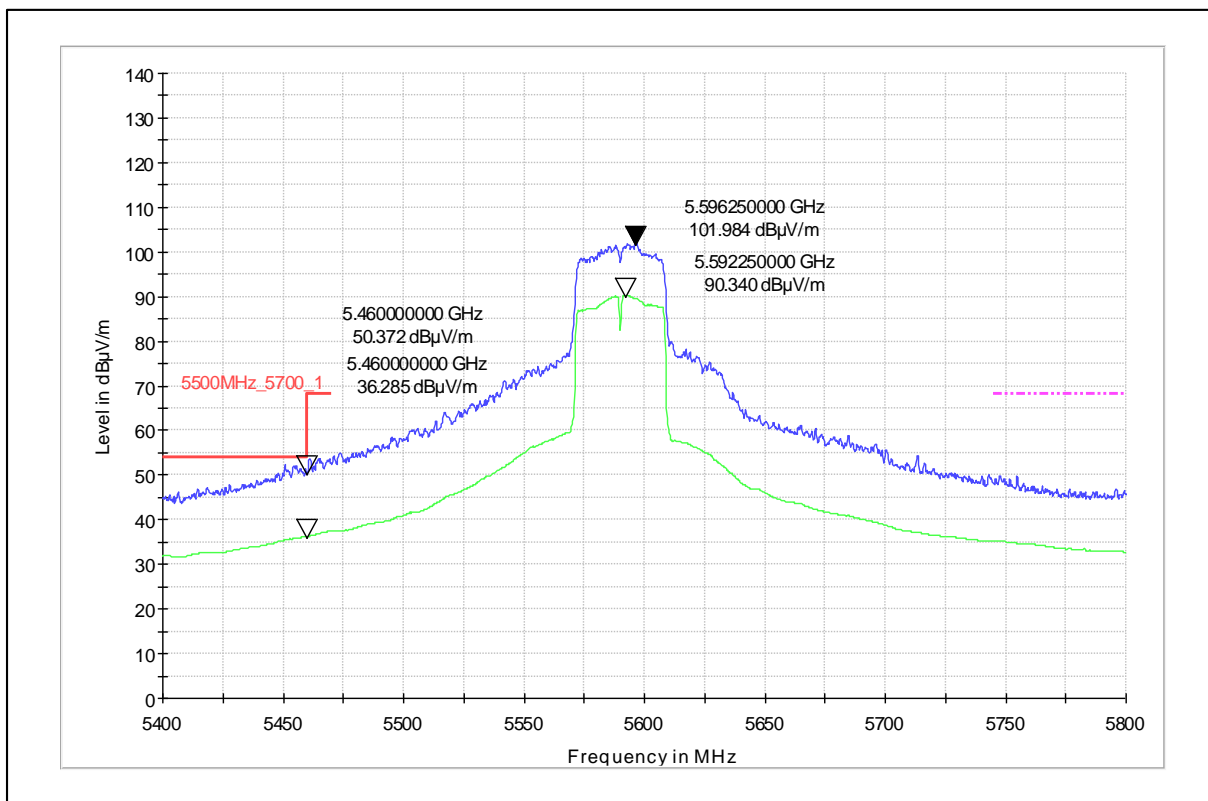

Channel Frequency - 5230MHz

Polarization -Vertical

Channel Frequency - 5230MHz

Polarization -Horizontal

Channel Frequency - 5230MHz

Polarization –Vertical

Channel Frequency - 5230MHz

Polarization –Horizontal

Modulation: 802.11ac\_VHT-40

Data Rate : MCS 0

Channel Frequency - 5590MHz

Polarization -Vertical

Channel Frequency - 5590MHz

Polarization -Horizontal

Channel Frequency - 5590MHz

Polarization –Vertical

Channel Frequency - 5590MHz

Polarization –Horizontal

Modulation: 802.11ac\_VHT-40

Data Rate : MCS 9

Channel Frequency - 5230MHz

Polarization -Vertical

Channel Frequency - 5230MHz

Polarization -Horizontal

Channel Frequency - 5230MHz

Polarization –Vertical

Channel Frequency - 5230MHz

Polarization –Horizontal

Modulation: 802.11ax\_HE-40

Data Rate : MCS 0

Channel Frequency - 5590MHz

Polarization - Vertical