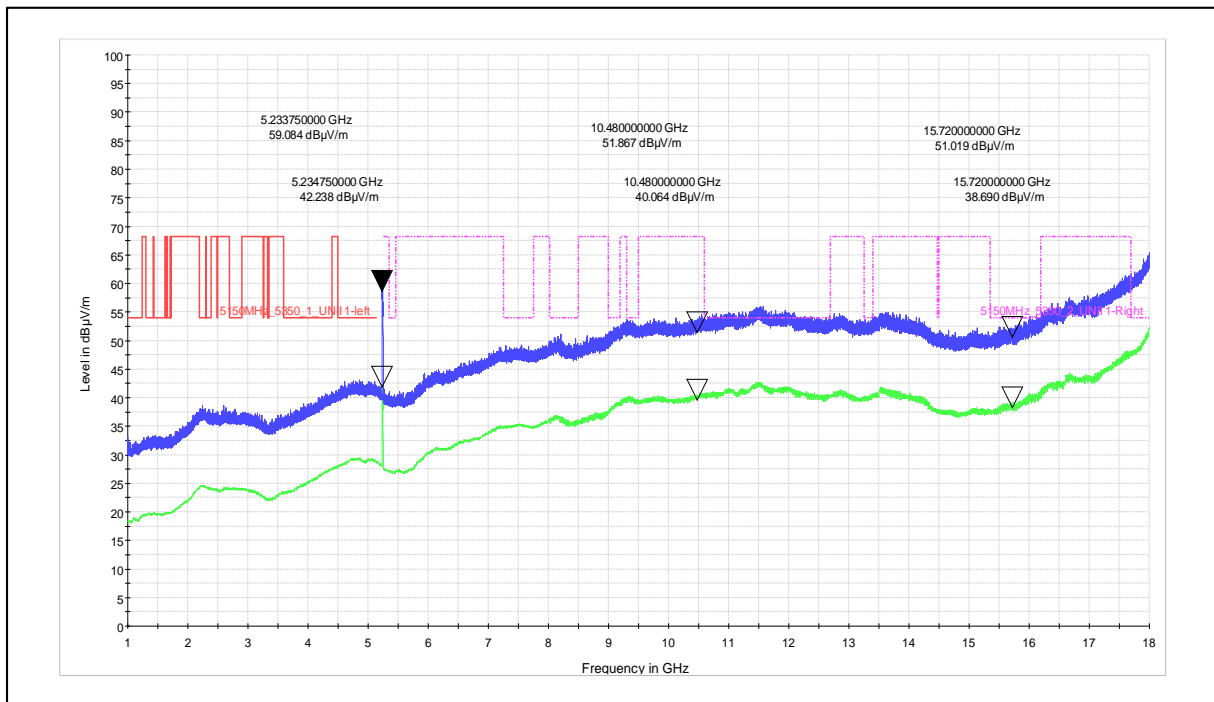

Modulation: 802.11ax\_HE-20

Data Rate : MCS 11

Channel Frequency - 5240MHz

Polarization -Vertical

Channel Frequency - 5240MHz

Polarization -Horizontal

Channel Frequency - 5240MHz

Polarization –Vertical

Channel Frequency - 5240MHz

Polarization –Horizontal

Modulation: 802.11n\_HT-40

Data Rate : MCS 0

Channel Frequency - 5590MHz

Polarization –Vertical

Channel Frequency - 5590MHz

Polarization –Horizontal

Channel Frequency - 5590MHz

Polarization –Vertical

Channel Frequency - 5590MHz

Polarization –Horizontal

5GHz Test Plots

IN23ESPY 001

Modulation: 802.11n\_HT-40

Data Rate : MCS 7

Modulation: 802.11ac\_VHT-40

Data Rate : MCS 0

Channel Frequency - 5590MHz

Polarization -Vertical

Channel Frequency - 5590MHz

Polarization -Horizontal

Channel Frequency - 5590MHz

Polarization –Vertical