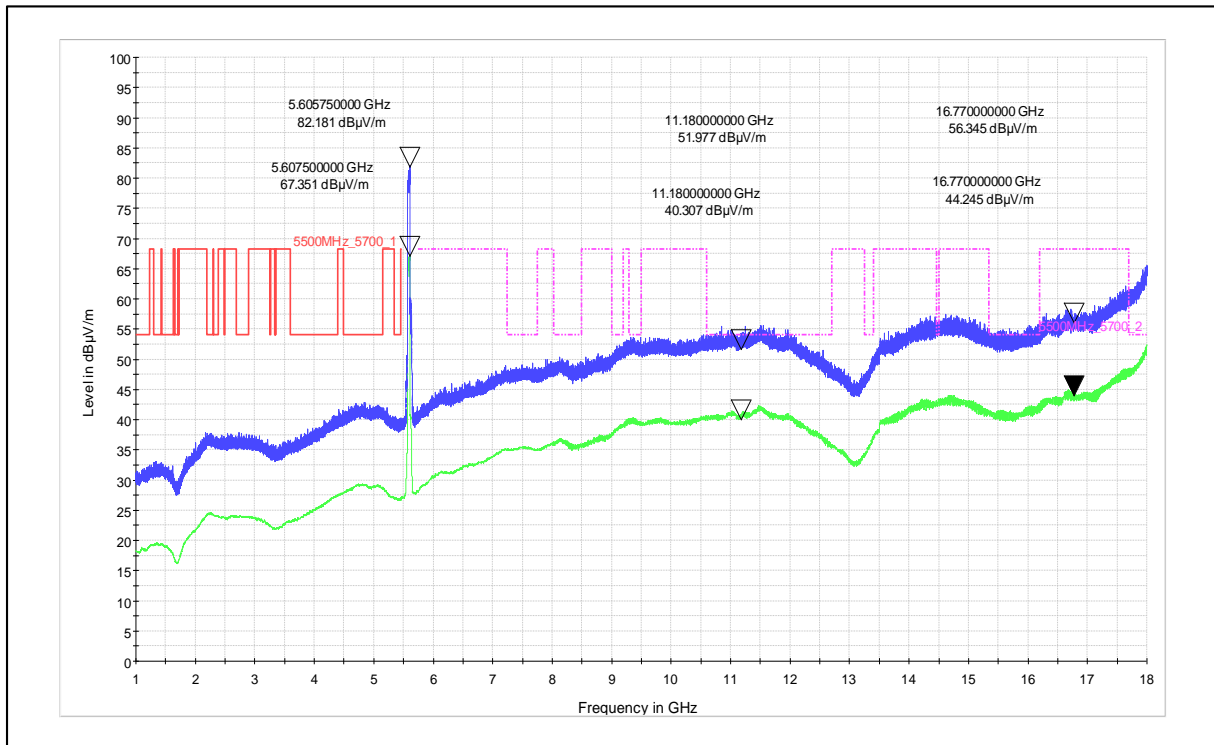

Modulation: 802.11ac\_VHT-40

Data Rate : MCS 0

Channel Frequency - 5590MHz

Polarization -Vertical

Channel Frequency - 5590MHz

Polarization -Horizontal

Channel Frequency - 5590MHz

Polarization –Vertical

Channel Frequency - 5590MHz

Polarization –Horizontal

Modulation: 802.11ac\_VHT-40

Data Rate : MCS 9

Channel Frequency - 5230MHz

Polarization -Vertical

Channel Frequency - 5230MHz

Polarization -Horizontal

Channel Frequency - 5230MHz

Polarization –Vertical

Channel Frequency - 5230MHz

Polarization –Horizontal

Modulation: 802.11ax\_HE-40

Data Rate : MCS 0

Channel Frequency - 5590MHz

Polarization - Vertical

Channel Frequency - 5590MHz

Polarization - Horizontal

Channel Frequency - 5590MHz

Polarization -Vertical

Channel Frequency - 5590MHz

Polarization -Horizontal

5GHz Test Plots

IN23ESPY 001