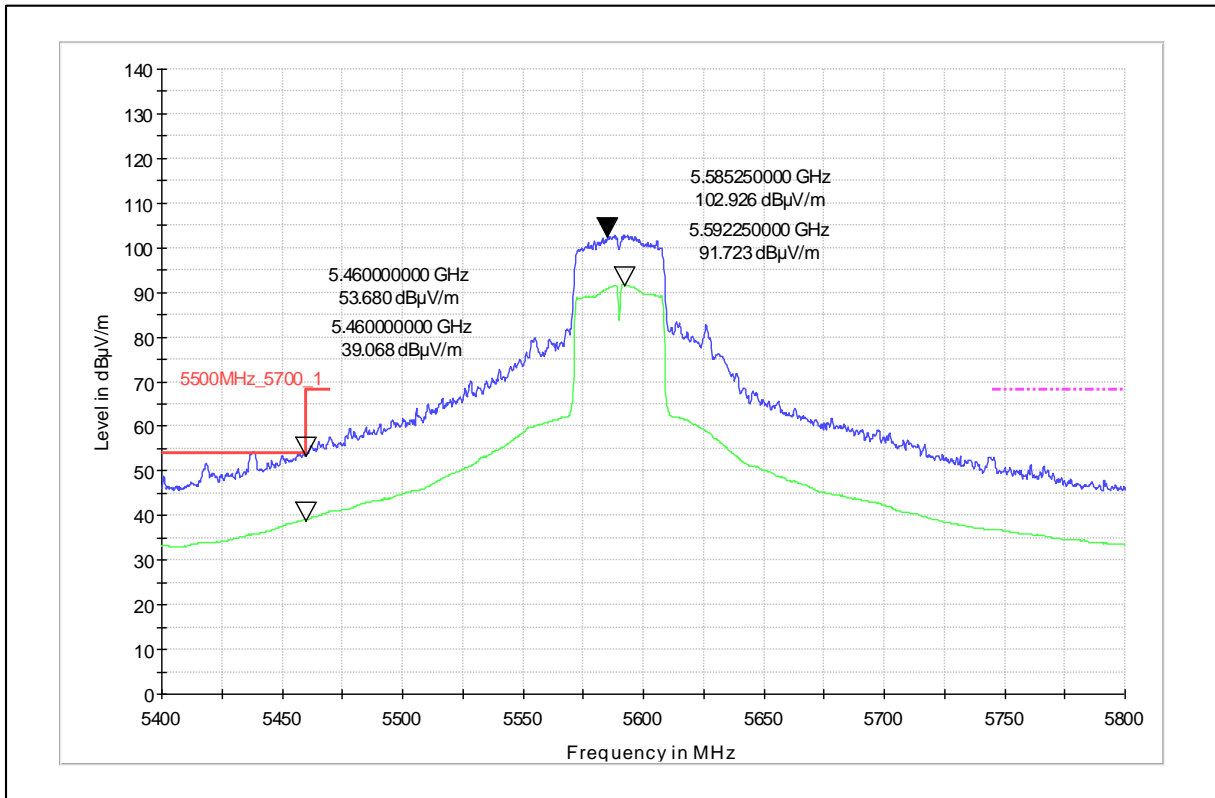

Modulation: 802.11ax\_HE-20

Data Rate : MCS 11

Channel Frequency - 5240MHz

Polarization -Vertical

Channel Frequency - 5240MHz

Polarization -Horizontal

Channel Frequency - 5240MHz

Polarization –Vertical

Channel Frequency - 5240MHz

Polarization –Horizontal

Modulation: 802.11n\_HT-40

Data Rate : MCS 0

Channel Frequency - 5590MHz

Polarization –Vertical

Channel Frequency - 5590MHz

Polarization –Horizontal

Channel Frequency - 5590MHz

Polarization –Vertical

Channel Frequency - 5590MHz

Polarization –Horizontal

5GHz Test Plots

IN23ESPY 001

Modulation: 802.11n\_HT-40

Data Rate : MCS 7

Modulation: 802.11ac\_VHT-40

Data Rate : MCS 0

Channel Frequency - 5590MHz

Polarization -Vertical

Channel Frequency - 5590MHz

Polarization -Horizontal

Channel Frequency - 5590MHz

Polarization –Vertical