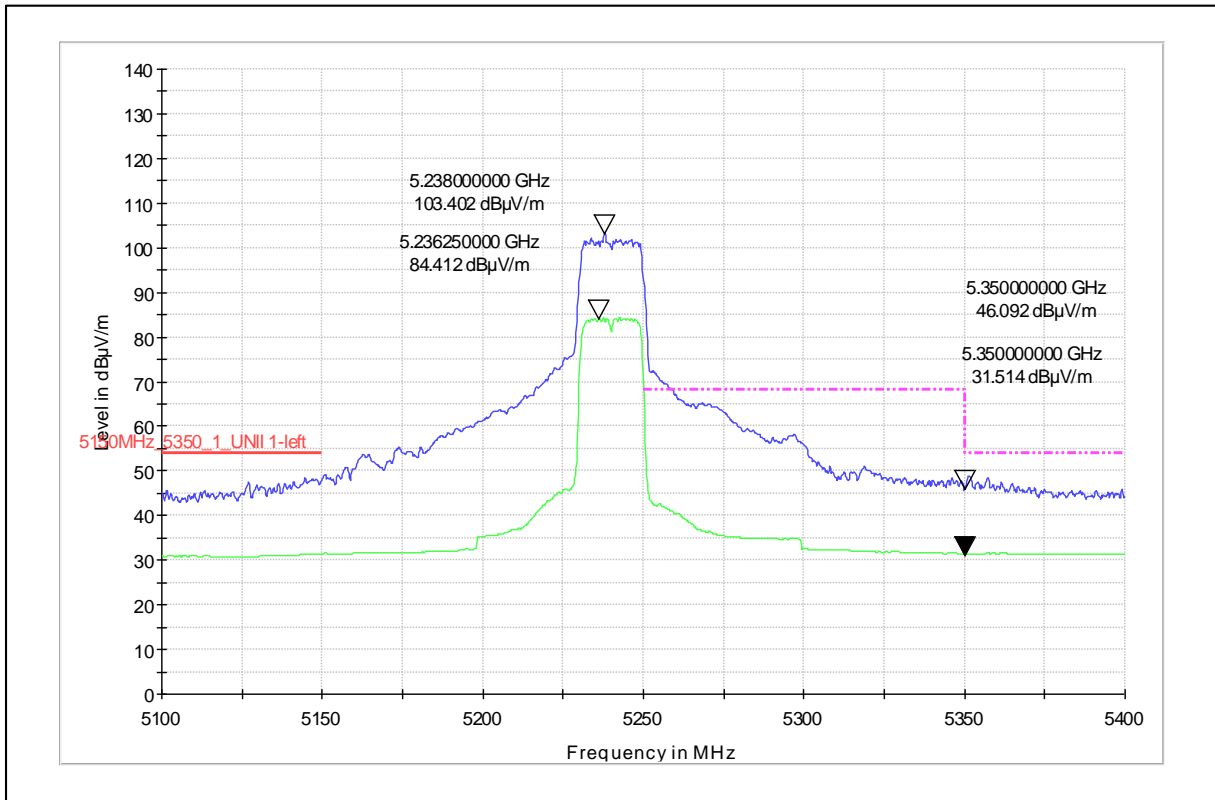

Modulation: 802.11ax\_HE-20

Data Rate : MCS 11

Channel Frequency - 5240MHz

Polarization -Vertical

Channel Frequency - 5240MHz

Polarization -Horizontal

Channel Frequency - 5240MHz

Polarization –Vertical

Channel Frequency - 5240MHz

Polarization –Horizontal

Modulation: 802.11n\_HT-40

Data Rate : MCS 0

Channel Frequency - 5590MHz

Polarization –Vertical

Channel Frequency - 5590MHz

Polarization –Horizontal

Channel Frequency - 5590MHz

Polarization –Vertical

Channel Frequency - 5590MHz

Polarization –Horizontal

5GHz Test Plots

IN23ESPY 001

Modulation: 802.11n\_HT-40

Data Rate : MCS 7

Modulation: 802.11ac\_VHT-40

Data Rate : MCS 0

Channel Frequency - 5590MHz

Polarization -Vertical

Channel Frequency - 5590MHz

Polarization -Horizontal

Channel Frequency - 5590MHz

Polarization –Vertical