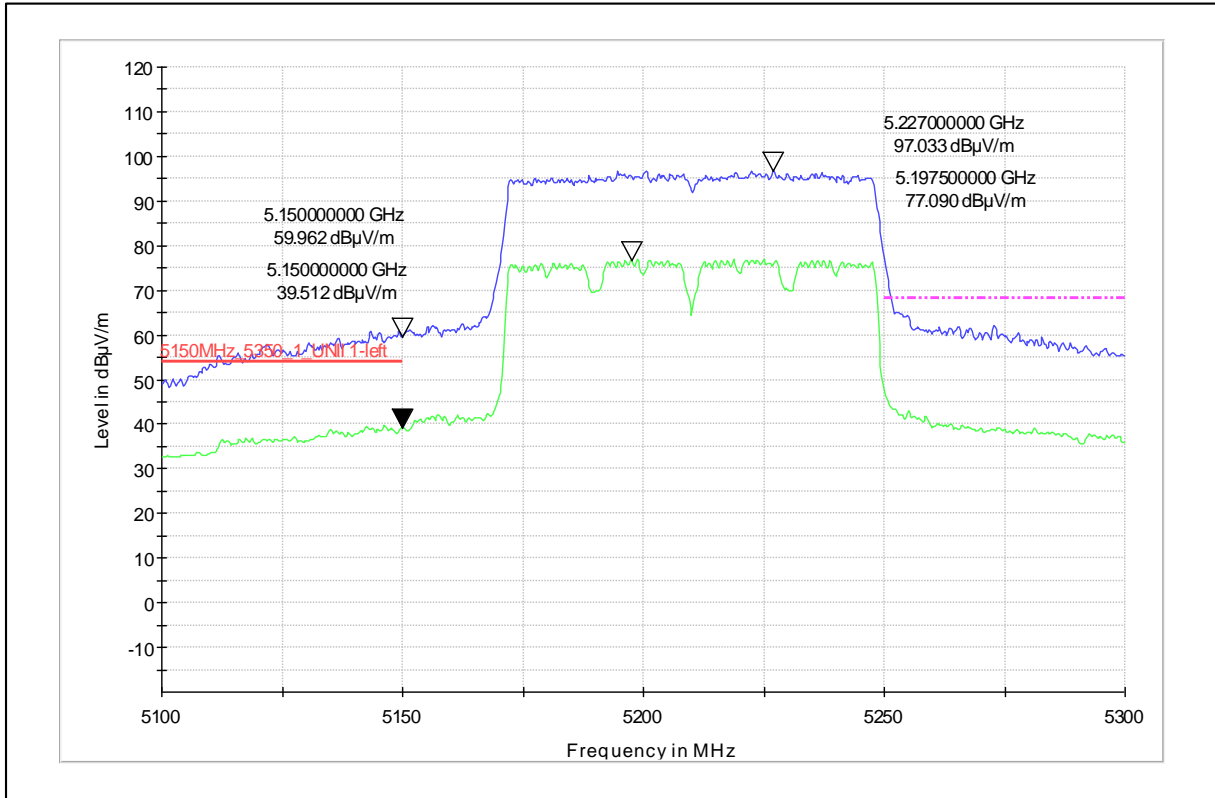

Channel Frequency - 5270MHz

Polarization –Horizontal

Modulation: 802.11ac\_VHT-80

Data Rate : MCS 0

Channel Frequency - 5690MHz

Polarization -Vertical

Channel Frequency - 5690MHz

Polarization -Horizontal

Modulation: 802.11ac\_VHT-80

Data Rate : MCS 9

Channel Frequency - 5210MHz

Polarization -Vertical

Channel Frequency - 5210MHz

Polarization -Horizontal

Channel Frequency - 5210MHz

Polarization –Vertical

Channel Frequency - 5210MHz

Polarization –Horizontal

Modulation: 802.11ax\_HE-80

Data Rate : MCS 0

Channel Frequency - 5690MHz

Polarization –Vertical

Channel Frequency - 5690MHz

Polarization –Horizontal