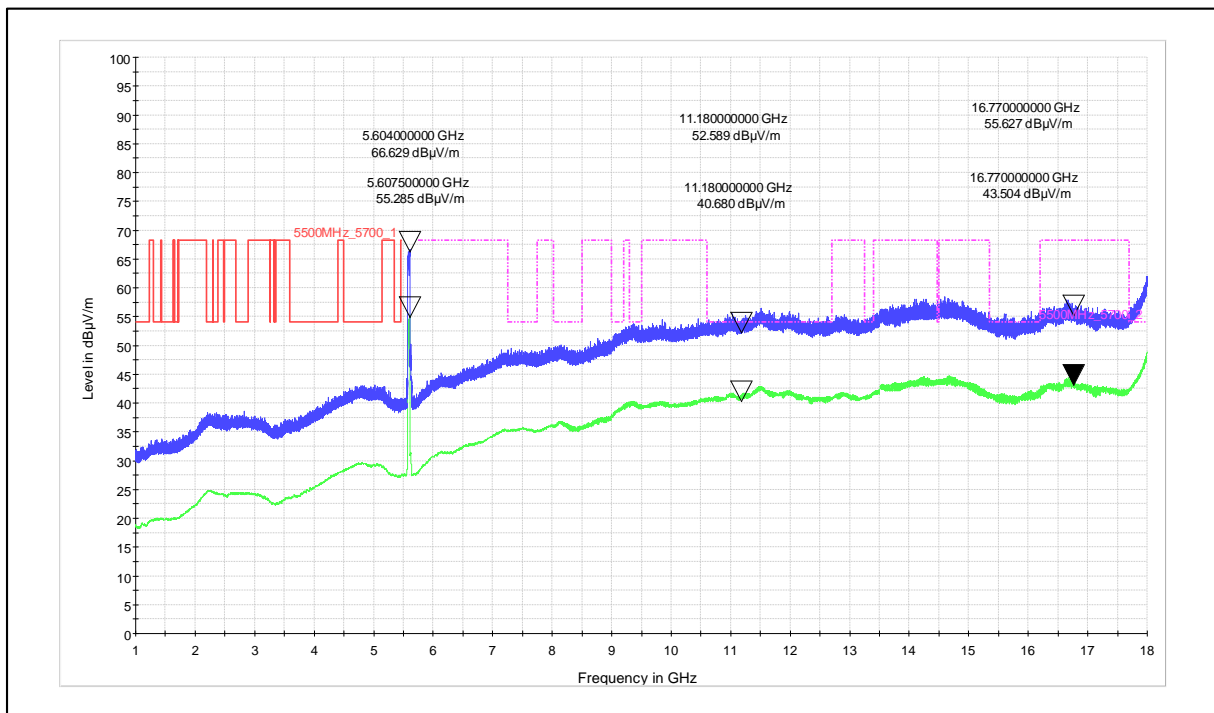

Modulation: 802.11ax\_HE-20

Data Rate : MCS 11

Channel Frequency - 5240MHz

Polarization -Vertical

Channel Frequency - 5240MHz

Polarization -Horizontal

Channel Frequency - 5240MHz

Polarization –Vertical

Channel Frequency - 5240MHz

Polarization –Horizontal

Modulation: 802.11n\_HT-40

Data Rate : MCS 0

Channel Frequency - 5590MHz

Polarization –Vertical

Channel Frequency - 5590MHz

Polarization –Horizontal

Channel Frequency - 5590MHz

Polarization –Vertical

Channel Frequency - 5590MHz

Polarization –Horizontal

5GHz Test Plots

IN23ESPY 001

Modulation: 802.11n\_HT-40

Data Rate : MCS 7

Modulation: 802.11ac\_VHT-40

Data Rate : MCS 0

Channel Frequency - 5590MHz

Polarization -Vertical

Channel Frequency - 5590MHz

Polarization -Horizontal

Channel Frequency - 5590MHz

Polarization –Vertical