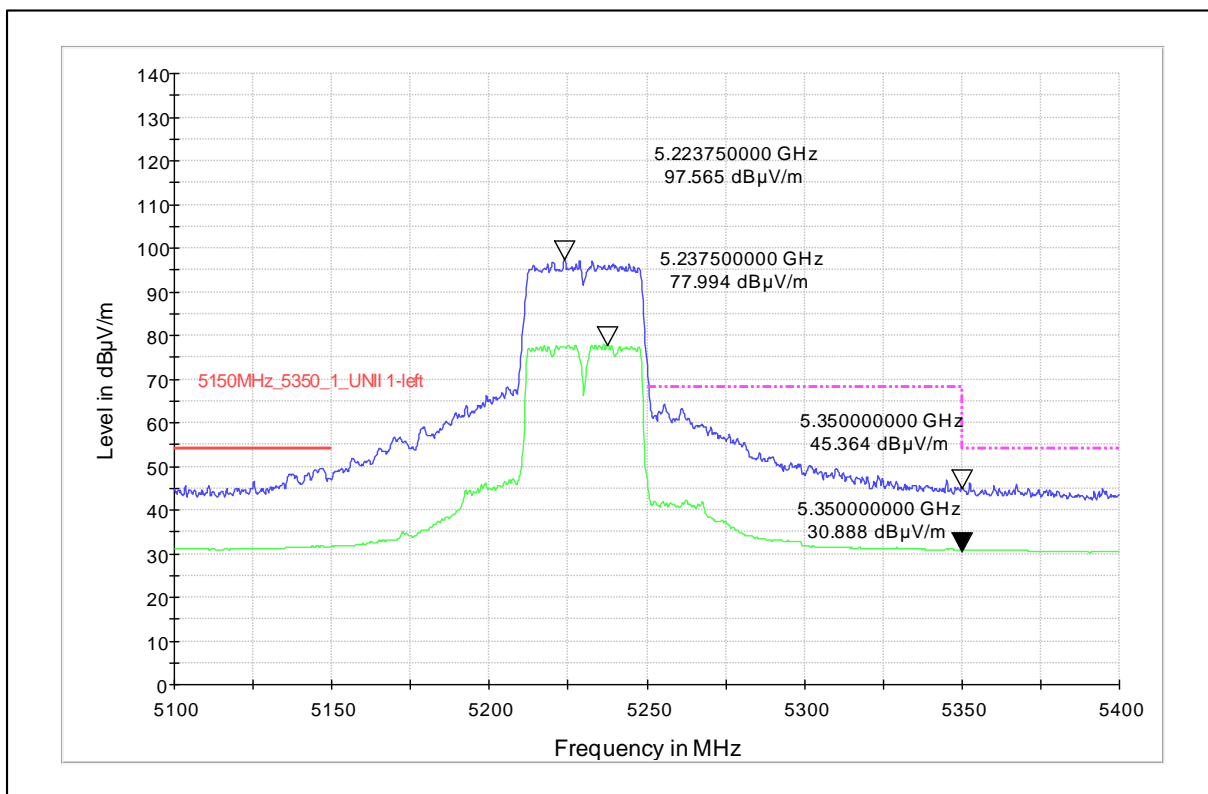

Modulation: 802.11ac\_VHT-40

Data Rate : MCS 0

Channel Frequency - 5590MHz

Polarization -Vertical

Channel Frequency - 5590MHz

Polarization -Horizontal

Channel Frequency - 5590MHz

Polarization –Vertical

Channel Frequency - 5590MHz

Polarization –Horizontal

Modulation: 802.11ac\_VHT-40

Data Rate : MCS 9

Channel Frequency - 5230MHz

Polarization -Vertical

Channel Frequency - 5230MHz

Polarization -Horizontal

Channel Frequency - 5230MHz

Polarization –Vertical

Channel Frequency - 5230MHz

Polarization –Horizontal

Modulation: 802.11ax\_HE-40

Data Rate : MCS 0

Channel Frequency - 5590MHz

Polarization - Vertical