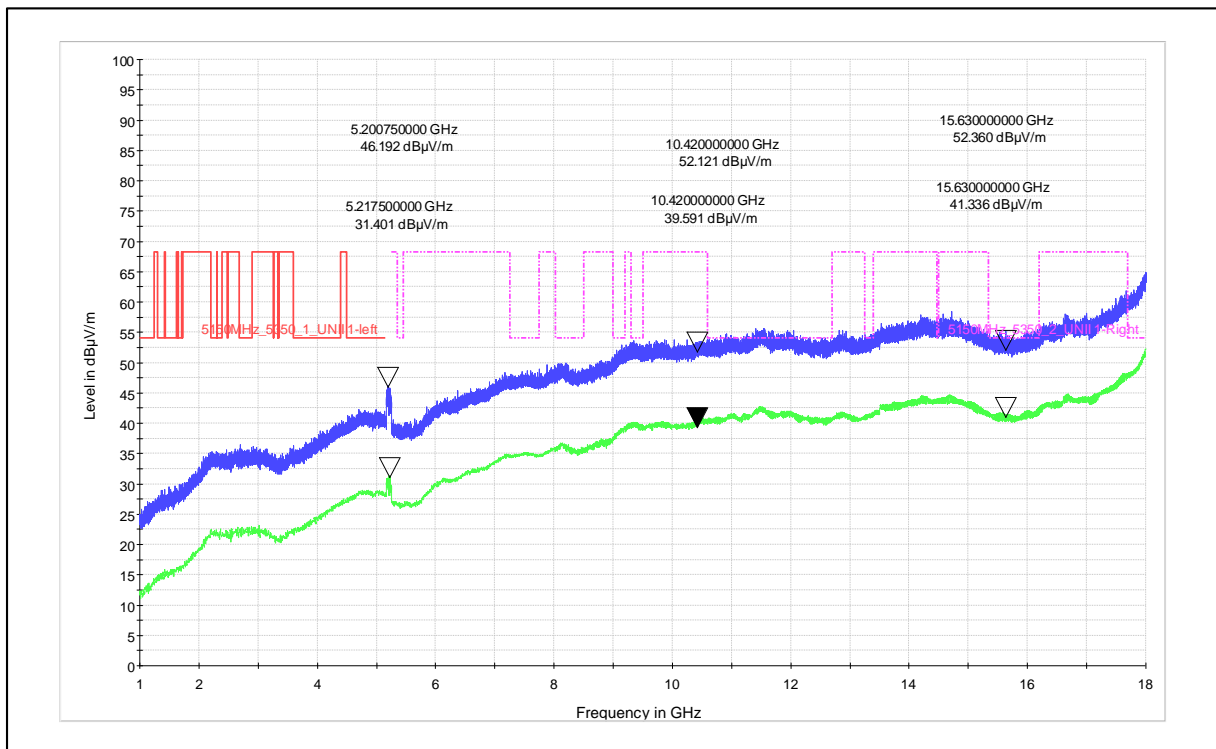

Modulation: 802.11ax\_HE-40

Data Rate : MCS 11

Channel Frequency - 5270MHz

Polarization -Vertical

Channel Frequency - 5270MHz

Polarization -Horizontal

Channel Frequency - 5270MHz

Polarization –Vertical

Channel Frequency - 5270MHz

Polarization –Horizontal

Modulation: 802.11ac\_VHT-80

Data Rate : MCS 0

Channel Frequency - 5690MHz

Polarization -Vertical

Channel Frequency - 5690MHz

Polarization -Horizontal

Modulation: 802.11ac\_VHT-80

Data Rate : MCS 9

Channel Frequency - 5210MHz

Polarization -Vertical

Channel Frequency - 5210MHz

Polarization -Horizontal

Channel Frequency - 5210MHz

Polarization –Vertical

Channel Frequency - 5210MHz

Polarization –Horizontal

Modulation: 802.11ax\_HE-80

Data Rate : MCS 0

Channel Frequency - 5690MHz

Polarization –Vertical

Channel Frequency - 5690MHz

Polarization –Horizontal