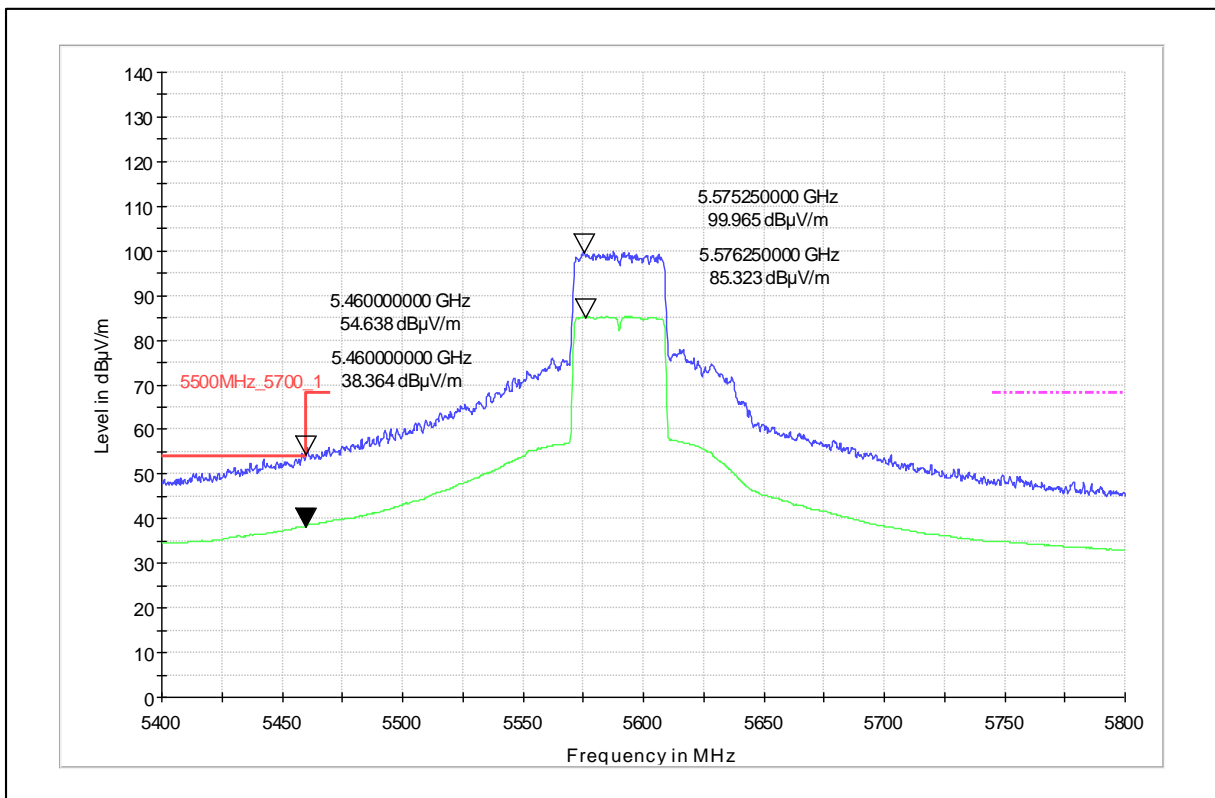

Modulation: 802.11ac\_VHT-40

Data Rate : MCS 0

Channel Frequency - 5590MHz

Polarization -Vertical

Channel Frequency - 5590MHz

Polarization -Horizontal

Channel Frequency - 5590MHz

Polarization –Vertical

Channel Frequency - 5590MHz

Polarization –Horizontal

Modulation: 802.11ac\_VHT-40

Data Rate : MCS 9

Channel Frequency - 5230MHz

Polarization -Vertical

Channel Frequency - 5230MHz

Polarization -Horizontal

Channel Frequency - 5230MHz

Polarization –Vertical

Channel Frequency - 5230MHz

Polarization –Horizontal

Modulation: 802.11ax\_HE-40

Data Rate : MCS 0

Channel Frequency - 5590MHz

Polarization - Vertical

Channel Frequency - 5590MHz

Polarization - Horizontal

Channel Frequency - 5590MHz

Polarization -Vertical

Channel Frequency - 5590MHz

Polarization -Horizontal

5GHz Test Plots

IN23ESPY 001