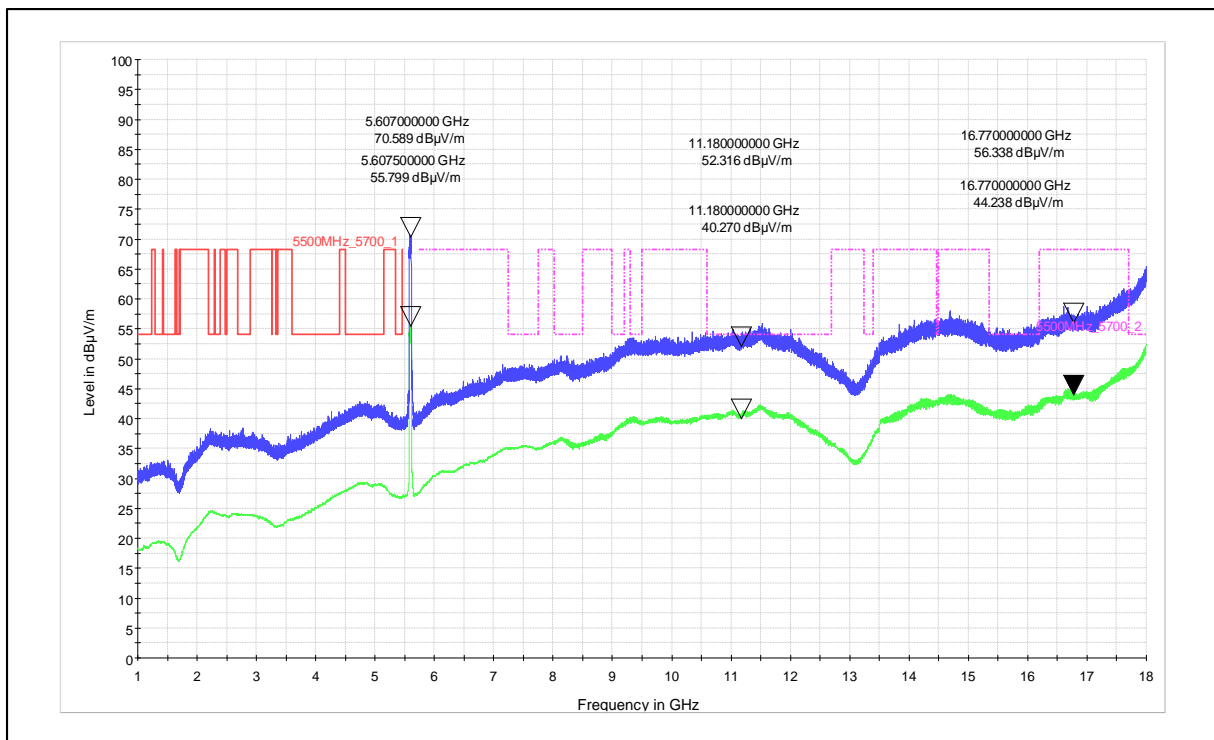

Modulation: 802.11ac\_VHT-40

Data Rate : MCS 0

Channel Frequency - 5590MHz

Polarization -Vertical

Channel Frequency - 5590MHz

Polarization -Horizontal

Channel Frequency - 5590MHz

Polarization –Vertical

Channel Frequency - 5590MHz

Polarization –Horizontal

Modulation: 802.11ac\_VHT-40

Data Rate : MCS 9

Channel Frequency - 5230MHz

Polarization -Vertical

Channel Frequency - 5230MHz

Polarization -Horizontal

Channel Frequency - 5230MHz

Polarization –Vertical

Channel Frequency - 5230MHz

Polarization –Horizontal

Modulation: 802.11ax\_HE-40

Data Rate : MCS 0

Channel Frequency - 5590MHz

Polarization - Vertical

Channel Frequency - 5590MHz

Polarization - Horizontal

Channel Frequency - 5590MHz

Polarization -Vertical

Channel Frequency - 5590MHz

Polarization -Horizontal

5GHz Test Plots

IN23ESPY 001