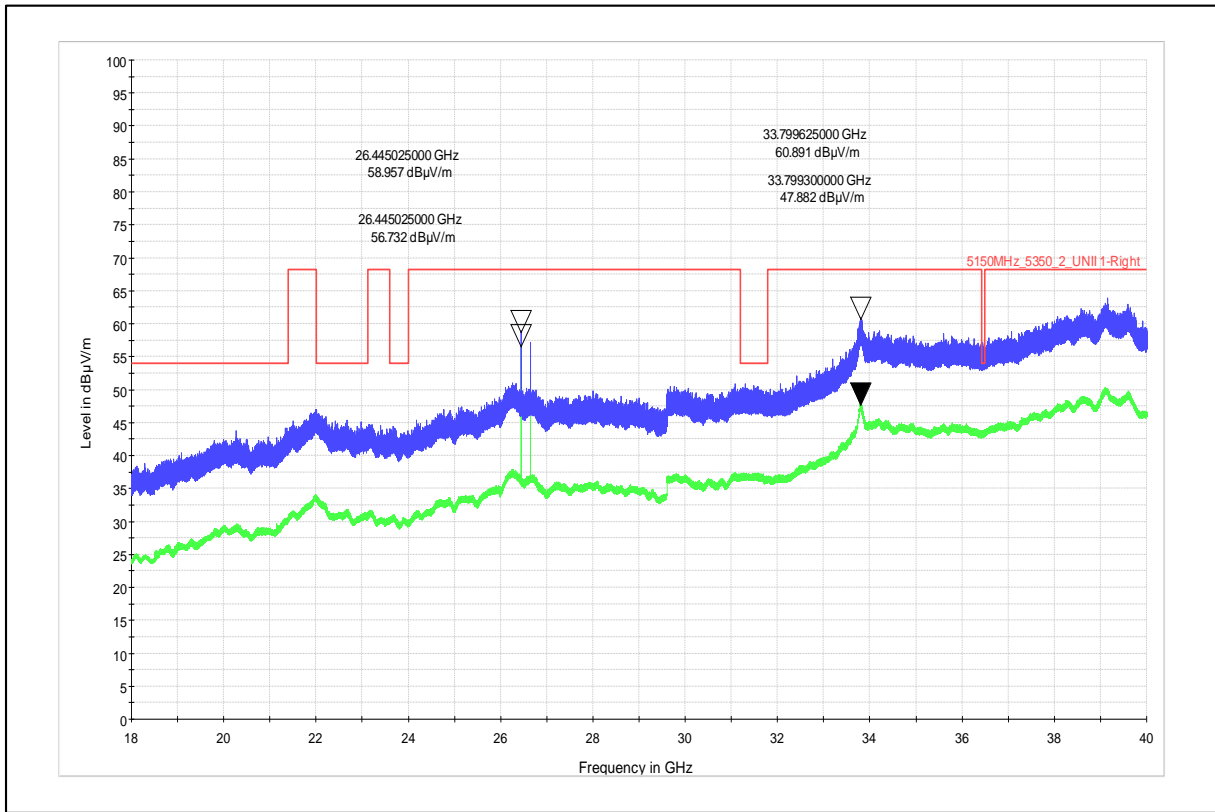

Channel Frequency - 5210MHz

Polarization –Horizontal

Modulation: 802.11ax\_HE-80

Data Rate : MCS 0

Channel Frequency - 5690MHz

Polarization –Vertical

Channel Frequency - 5690MHz

Polarization –Horizontal

Channel Frequency - 5690MHz

Polarization –Vertical

Channel Frequency - 5690MHz

Polarization –Horizontal

Modulation: 802.11ax\_HE-80

Data Rate : MCS 11

Channel Frequency - 5210MHz

Polarization -Vertical

Channel Frequency - 5210MHz

Polarization -Horizontal

Channel Frequency - 5210MHz

Polarization -Vertical

Channel Frequency - 5210MHz

Polarization -Horizontal

Frequency Range: 18-40GHz

Polarization: Vertical

Frequency Range: 18-40GHz

Polarization: Horizontal