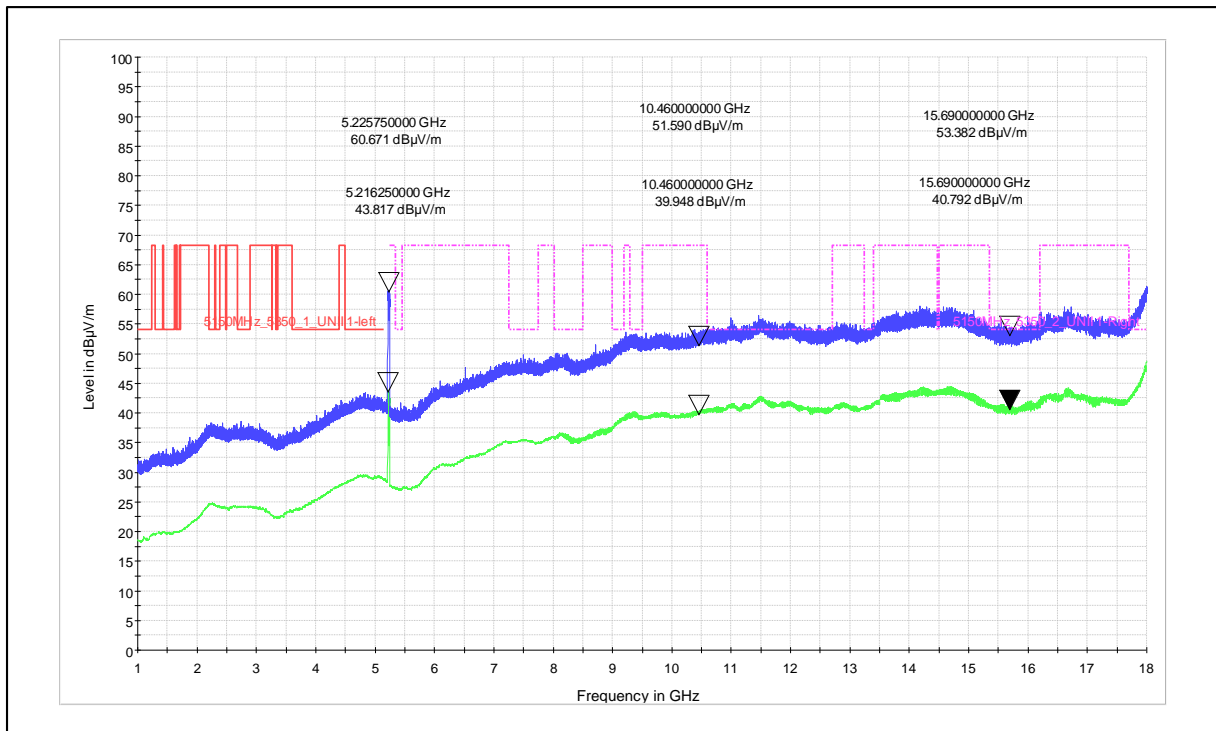

Channel Frequency - 5240MHz

Polarization –Horizontal

Modulation: 802.11n\_HT-40

Data Rate : MCS 0

Channel Frequency - 5590MHz

Polarization –Vertical

Channel Frequency - 5590MHz

Polarization –Horizontal

Channel Frequency - 5590MHz

Polarization –Vertical

Channel Frequency - 5590MHz

Polarization –Horizontal

5GHz Test Plots

IN23ESPY 001

Modulation: 802.11n\_HT-40

Data Rate : MCS 7

Channel Frequency - 5230MHz

Polarization -Vertical

Channel Frequency - 5230MHz

Polarization -Horizontal

Channel Frequency - 5230MHz

Polarization –Vertical

Channel Frequency - 5230MHz

Polarization –Horizontal

Modulation: 802.11ac\_VHT-40

Data Rate : MCS 0

Channel Frequency - 5590MHz

Polarization -Vertical

Channel Frequency - 5590MHz

Polarization -Horizontal

Channel Frequency - 5590MHz

Polarization –Vertical