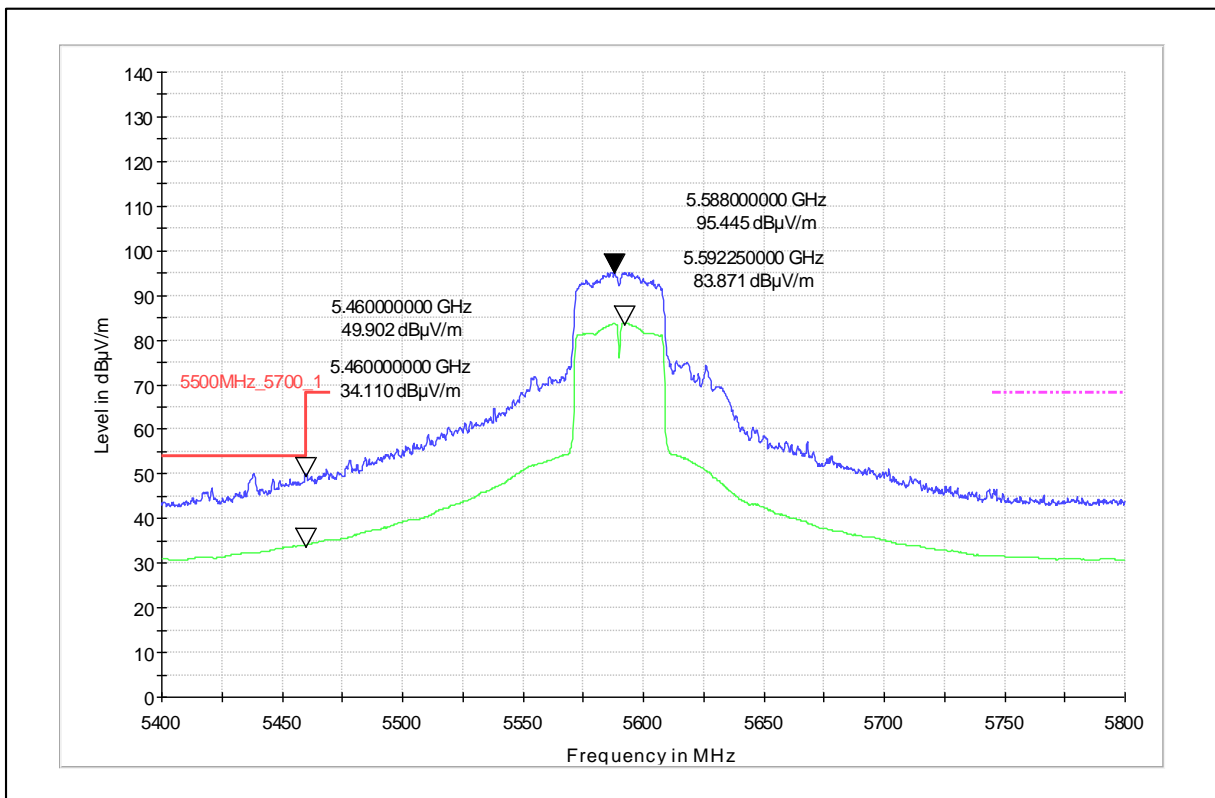

Modulation: 802.11ax\_HE-20

Data Rate : MCS 11

Channel Frequency - 5240MHz

Polarization -Vertical

Channel Frequency - 5240MHz

Polarization -Horizontal

Channel Frequency - 5240MHz

Polarization –Vertical

Channel Frequency - 5240MHz

Polarization –Horizontal

Modulation: 802.11n\_HT-40

Data Rate : MCS 0

Channel Frequency - 5590MHz

Polarization –Vertical

Channel Frequency - 5590MHz

Polarization –Horizontal

Channel Frequency - 5590MHz

Polarization –Vertical

Channel Frequency - 5590MHz

Polarization –Horizontal

5GHz Test Plots

IN23ESPY 001

Modulation: 802.11n\_HT-40

Data Rate : MCS 7

Modulation: 802.11ac\_VHT-40

Data Rate : MCS 0

Channel Frequency - 5590MHz

Polarization -Vertical

Channel Frequency - 5590MHz

Polarization -Horizontal

Channel Frequency - 5590MHz

Polarization –Vertical