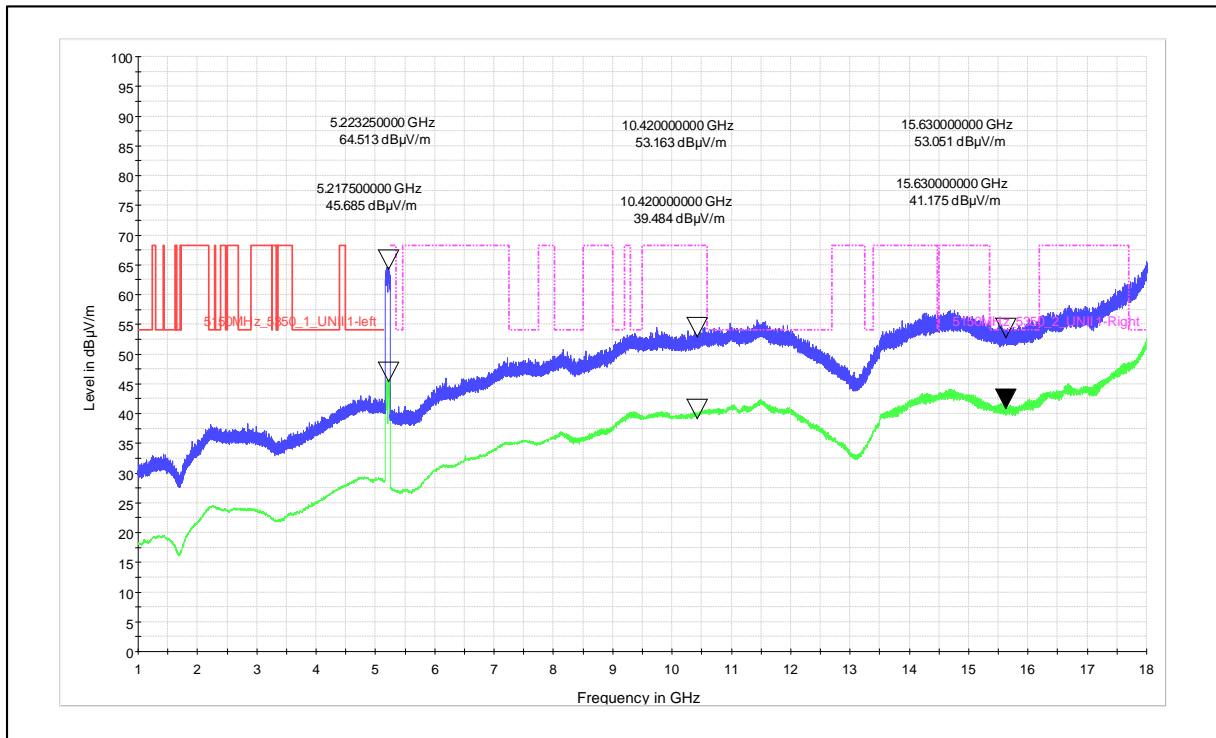

Channel Frequency - 5210MHz

Polarization –Horizontal

Modulation: 802.11ax\_HE-80

Data Rate : MCS 0

Channel Frequency - 5690MHz

Polarization –Vertical

Channel Frequency - 5690MHz

Polarization –Horizontal

Channel Frequency - 5690MHz

Polarization –Vertical

Channel Frequency - 5690MHz

Polarization –Horizontal

Modulation: 802.11ax\_HE-80

Data Rate : MCS 11

Channel Frequency - 5210MHz

Polarization -Vertical

Channel Frequency - 5210MHz

Polarization -Horizontal

Channel Frequency - 5210MHz

Polarization -Vertical

Channel Frequency - 5210MHz

Polarization -Horizontal

Frequency Range: 18-40GHz

Polarization: Vertical

Frequency Range: 18-40GHz

Polarization: Horizontal