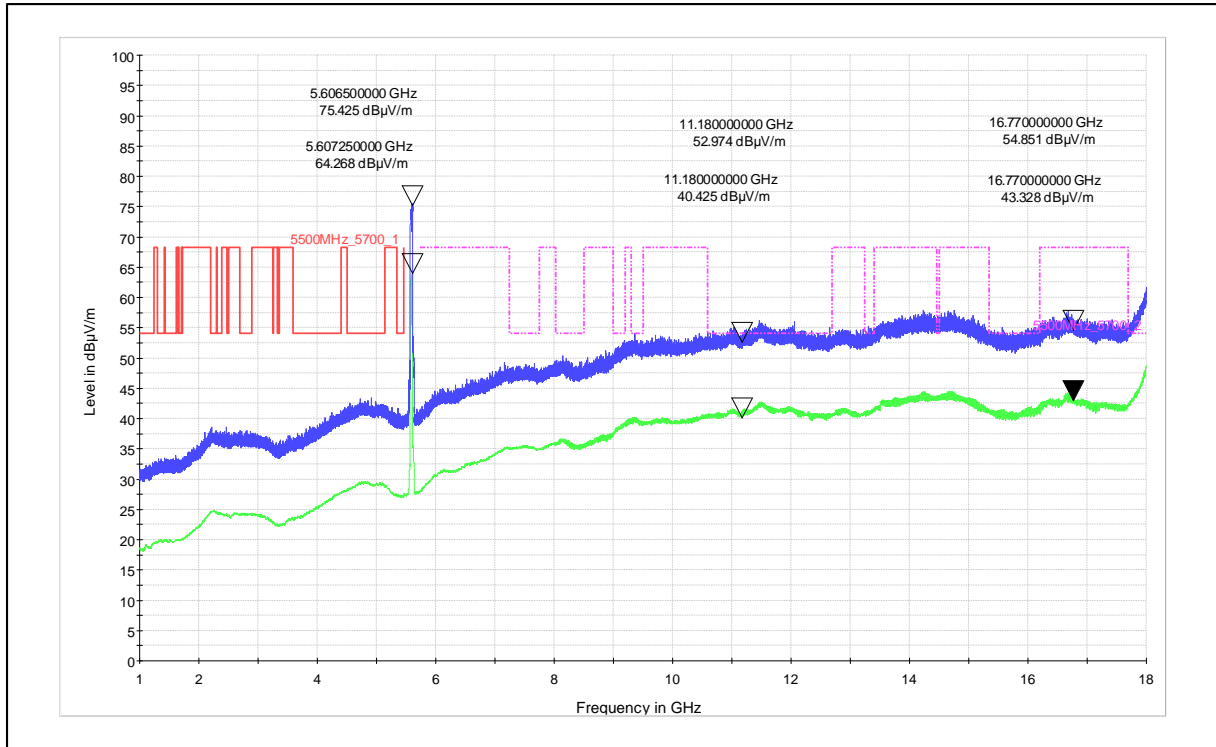

Channel Frequency - 5590MHz

Polarization –Vertical

Channel Frequency - 5590MHz

Polarization –Horizontal

5GHz Test Plots

IN23ESPY 001

Modulation: 802.11n\_HT-40

Data Rate : MCS 7

Channel Frequency - 5230MHz

Polarization -Vertical

Channel Frequency - 5230MHz

Polarization -Horizontal

Channel Frequency - 5230MHz

Polarization –Vertical

Channel Frequency - 5230MHz

Polarization –Horizontal

Modulation: 802.11ac\_VHT-40

Data Rate : MCS 0

Channel Frequency - 5590MHz

Polarization -Vertical

Channel Frequency - 5590MHz

Polarization -Horizontal

Channel Frequency - 5590MHz

Polarization –Vertical

Channel Frequency - 5590MHz

Polarization –Horizontal

Modulation: 802.11ac\_VHT-40

Data Rate : MCS 9

Channel Frequency - 5230MHz

Polarization -Vertical

Channel Frequency - 5230MHz

Polarization -Horizontal