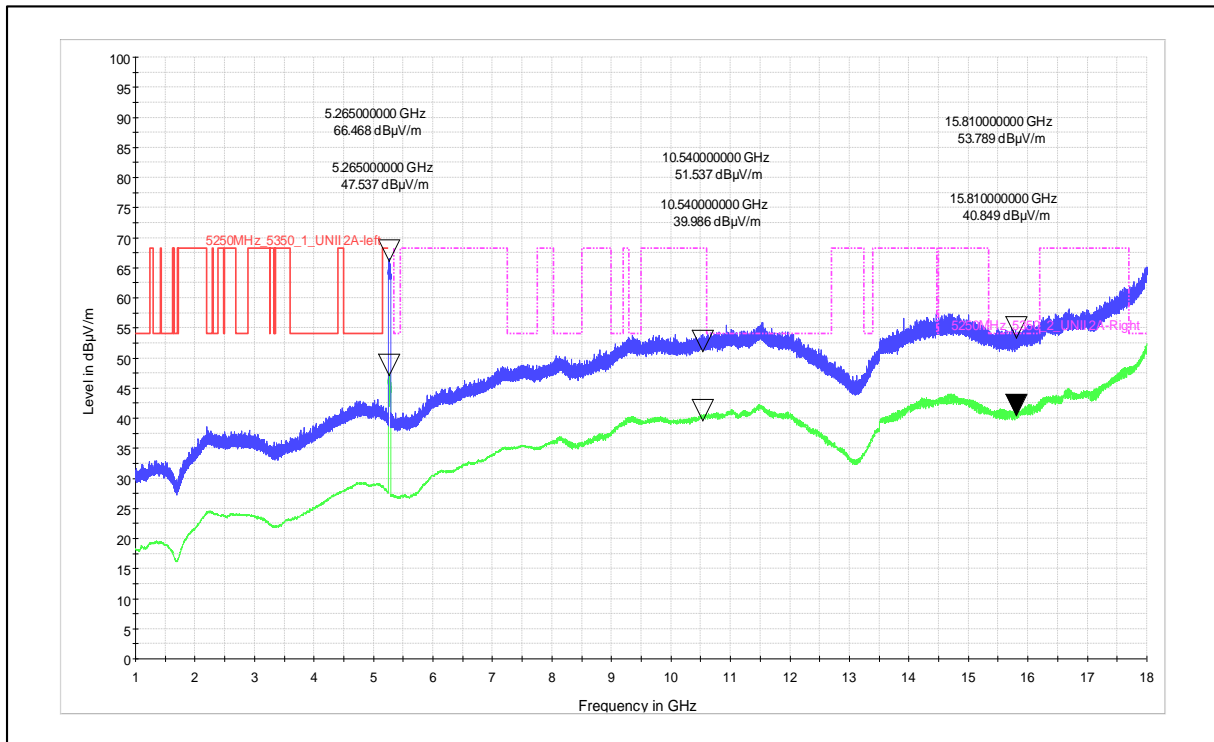

Channel Frequency - 5230MHz

Polarization –Vertical

Channel Frequency - 5230MHz

Polarization –Horizontal

Modulation: 802.11ax\_HE-40

Data Rate : MCS 0

Channel Frequency - 5590MHz

Polarization - Vertical

Channel Frequency - 5590MHz

Polarization - Horizontal

Channel Frequency - 5590MHz

Polarization -Vertical

Channel Frequency - 5590MHz

Polarization -Horizontal

5GHz Test Plots

IN23ESPY 001

Modulation: 802.11ax\_HE-40

Data Rate : MCS 11

Channel Frequency - 5270MHz

Polarization -Vertical

Channel Frequency - 5270MHz

Polarization -Horizontal

Channel Frequency - 5270MHz

Polarization –Vertical

Channel Frequency - 5270MHz

Polarization –Horizontal

Modulation: 802.11ac\_VHT-80

Data Rate : MCS 0

Channel Frequency - 5690MHz

Polarization -Vertical

Channel Frequency - 5690MHz

Polarization -Horizontal