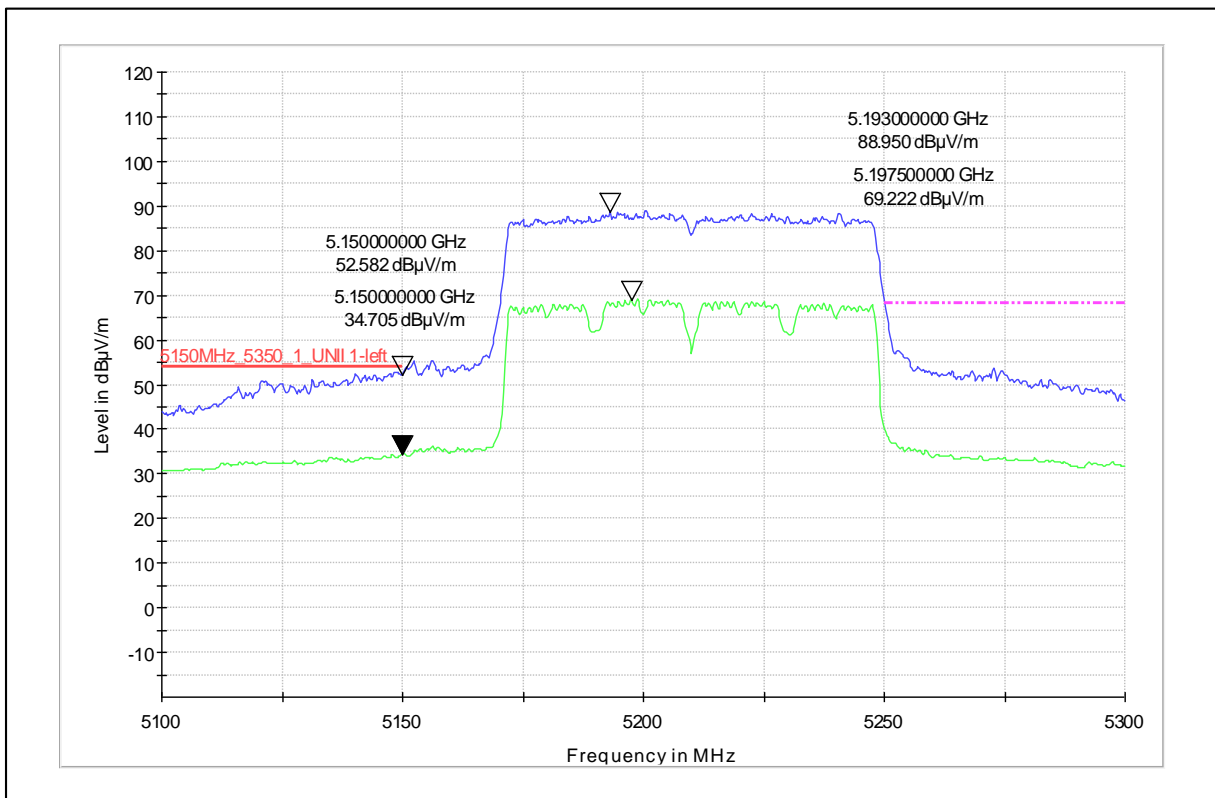

Channel Frequency - 5270MHz

Polarization –Horizontal

Modulation: 802.11ac\_VHT-80

Data Rate : MCS 0

Channel Frequency - 5690MHz

Polarization -Vertical

Channel Frequency - 5690MHz

Polarization -Horizontal

Modulation: 802.11ac\_VHT-80

Data Rate : MCS 9

Channel Frequency - 5210MHz

Polarization -Vertical

Channel Frequency - 5210MHz

Polarization -Horizontal

Channel Frequency - 5210MHz

Polarization –Vertical

Channel Frequency - 5210MHz

Polarization –Horizontal

Modulation: 802.11ax\_HE-80

Data Rate : MCS 0

Channel Frequency - 5690MHz

Polarization –Vertical

Channel Frequency - 5690MHz

Polarization –Horizontal

Channel Frequency - 5690MHz

Polarization –Vertical

Channel Frequency - 5690MHz

Polarization –Horizontal

Modulation: 802.11ax\_HE-80

Data Rate : MCS 11

Channel Frequency - 5210MHz

Polarization -Vertical