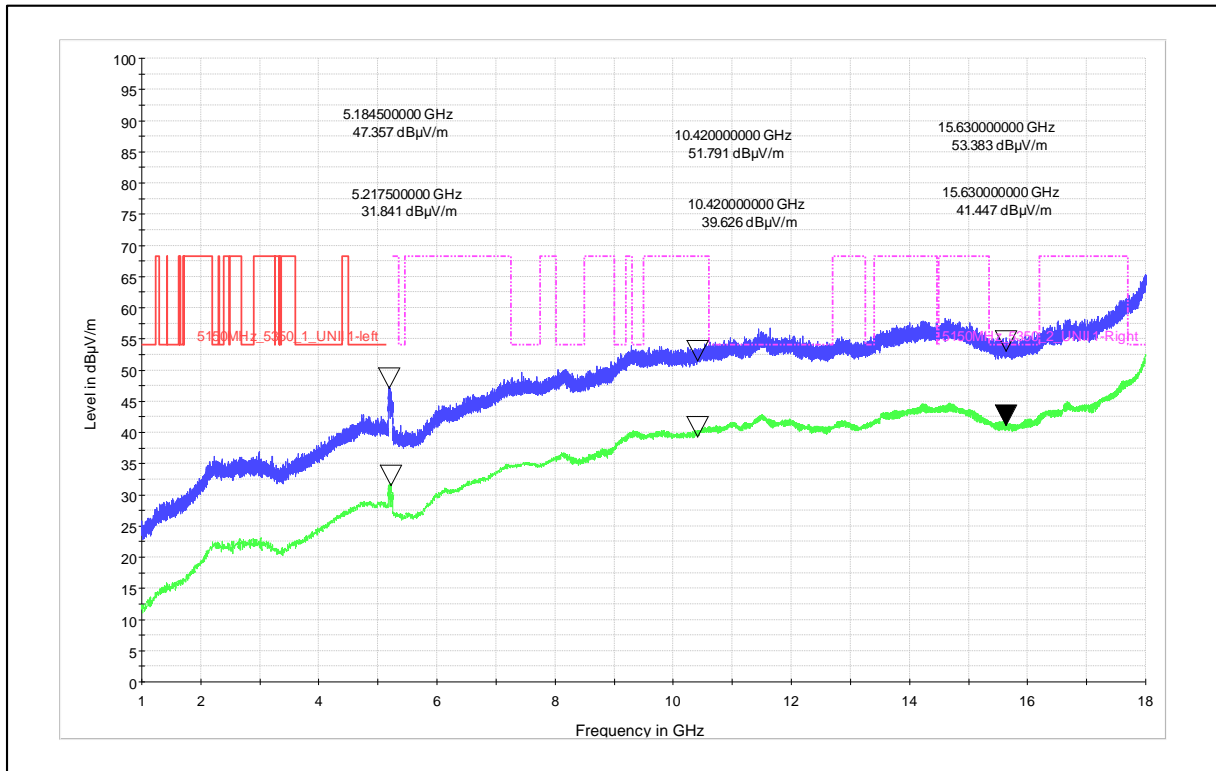

Modulation: 802.11ax\_HE-40

Data Rate : MCS 11

Channel Frequency - 5270MHz

Polarization -Vertical

Channel Frequency - 5270MHz

Polarization -Horizontal

Channel Frequency - 5270MHz

Polarization –Vertical

Channel Frequency - 5270MHz

Polarization –Horizontal

Modulation: 802.11ac\_VHT-80

Data Rate : MCS 0

Channel Frequency - 5690MHz

Polarization -Vertical

Channel Frequency - 5690MHz

Polarization -Horizontal

Modulation: 802.11ac\_VHT-80

Data Rate : MCS 9

Channel Frequency - 5210MHz

Polarization -Vertical

Channel Frequency - 5210MHz

Polarization -Horizontal

Channel Frequency - 5210MHz

Polarization –Vertical

Channel Frequency - 5210MHz

Polarization –Horizontal

Modulation: 802.11ax\_HE-80

Data Rate : MCS 0

Channel Frequency - 5690MHz

Polarization –Vertical

Channel Frequency - 5690MHz

Polarization –Horizontal