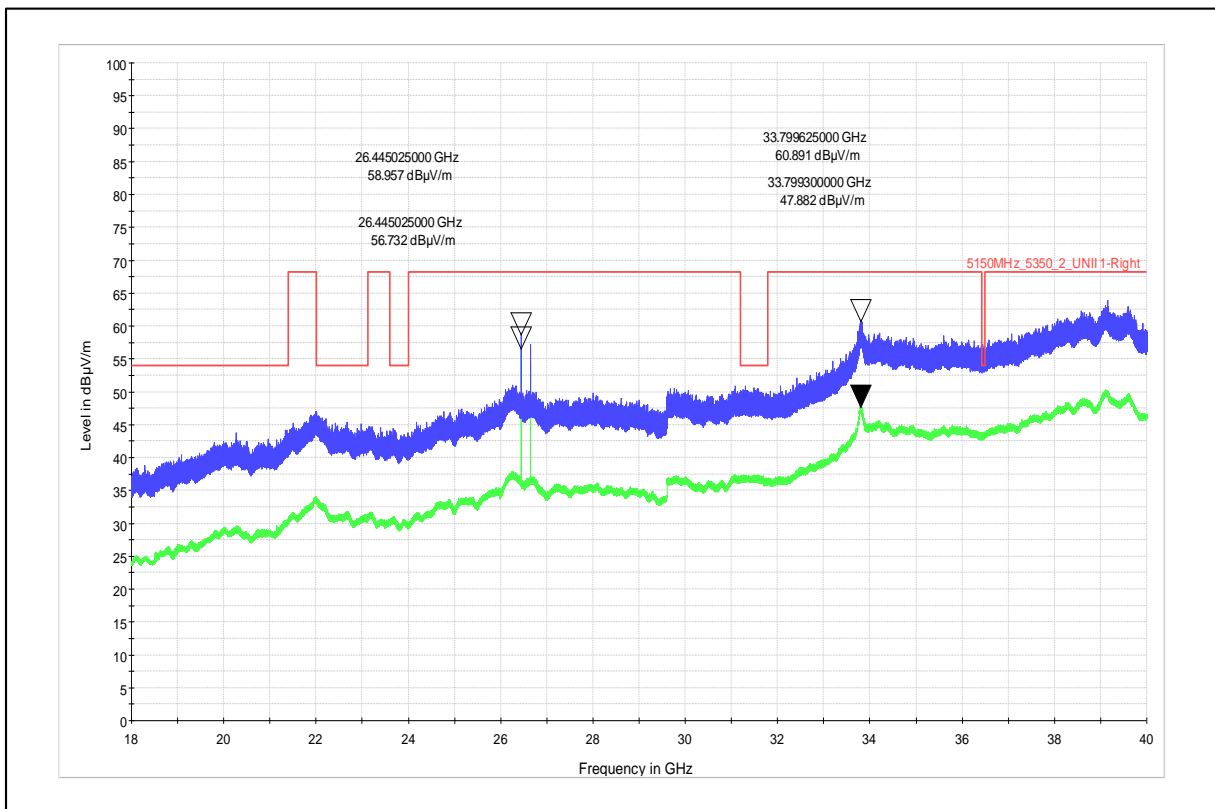

Channel Frequency - 5210MHz

Polarization –Horizontal

Modulation: 802.11ax\_HE-80

Data Rate : MCS 0

Channel Frequency - 5690MHz

Polarization –Vertical

Channel Frequency - 5690MHz

Polarization –Horizontal

Channel Frequency - 5690MHz

Polarization –Vertical

Channel Frequency - 5690MHz

Polarization –Horizontal

Modulation: 802.11ax\_HE-80

Data Rate : MCS 11

Channel Frequency - 5210MHz

Polarization -Vertical

Channel Frequency - 5210MHz

Polarization -Horizontal

Channel Frequency - 5210MHz

Polarization -Vertical

Channel Frequency - 5210MHz

Polarization -Horizontal

Frequency Range: 18-40GHz

Polarization: Vertical

Frequency Range: 18-40GHz

Polarization: Horizontal