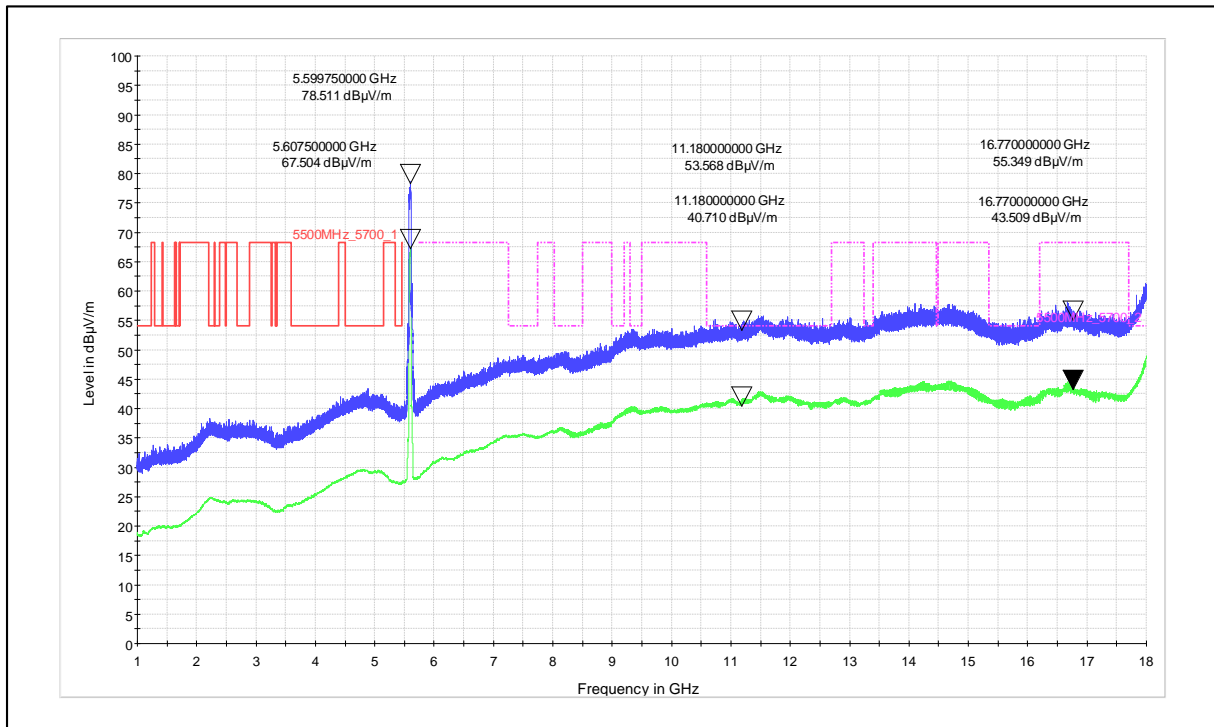

Modulation: 802.11ax\_HE-20

Data Rate : MCS 11

Channel Frequency - 5240MHz

Polarization -Vertical

Channel Frequency - 5240MHz

Polarization -Horizontal

Channel Frequency - 5240MHz

Polarization –Vertical

Channel Frequency - 5240MHz

Polarization –Horizontal

Modulation: 802.11n\_HT-40

Data Rate : MCS 0

Channel Frequency - 5590MHz

Polarization –Vertical

Channel Frequency - 5590MHz

Polarization –Horizontal

Channel Frequency - 5590MHz

Polarization –Vertical

Channel Frequency - 5590MHz

Polarization –Horizontal

5GHz Test Plots

IN23ESPY 001

Modulation: 802.11n\_HT-40

Data Rate : MCS 7

Modulation: 802.11ac\_VHT-40

Data Rate : MCS 0

Channel Frequency - 5590MHz

Polarization -Vertical

Channel Frequency - 5590MHz

Polarization -Horizontal

Channel Frequency - 5590MHz

Polarization –Vertical