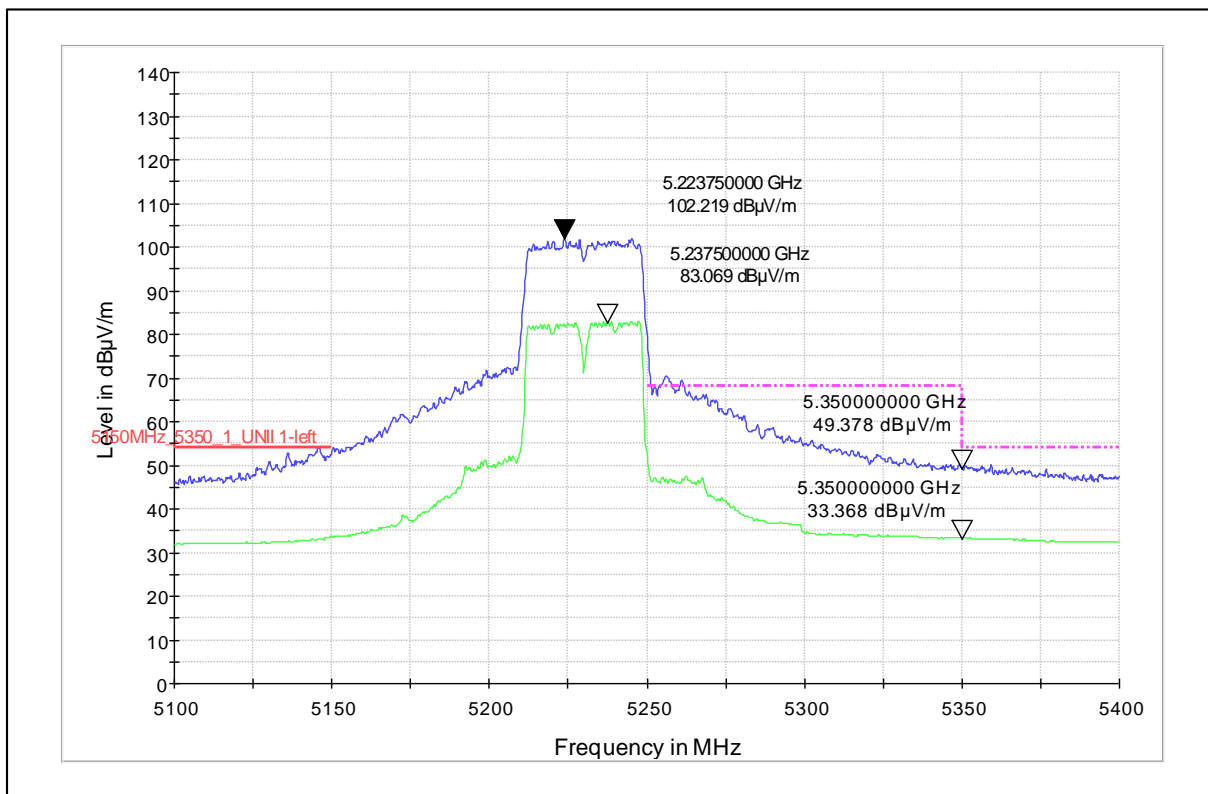

Modulation: 802.11ac\_VHT-40

Data Rate : MCS 0

Channel Frequency - 5590MHz

Polarization -Vertical

Channel Frequency - 5590MHz

Polarization -Horizontal

Channel Frequency - 5590MHz

Polarization –Vertical

Channel Frequency - 5590MHz

Polarization –Horizontal

Modulation: 802.11ac\_VHT-40

Data Rate : MCS 9

Channel Frequency - 5230MHz

Polarization -Vertical

Channel Frequency - 5230MHz

Polarization -Horizontal

Channel Frequency - 5230MHz

Polarization –Vertical

Channel Frequency - 5230MHz

Polarization –Horizontal

Modulation: 802.11ax\_HE-40

Data Rate : MCS 0

Channel Frequency - 5590MHz

Polarization - Vertical