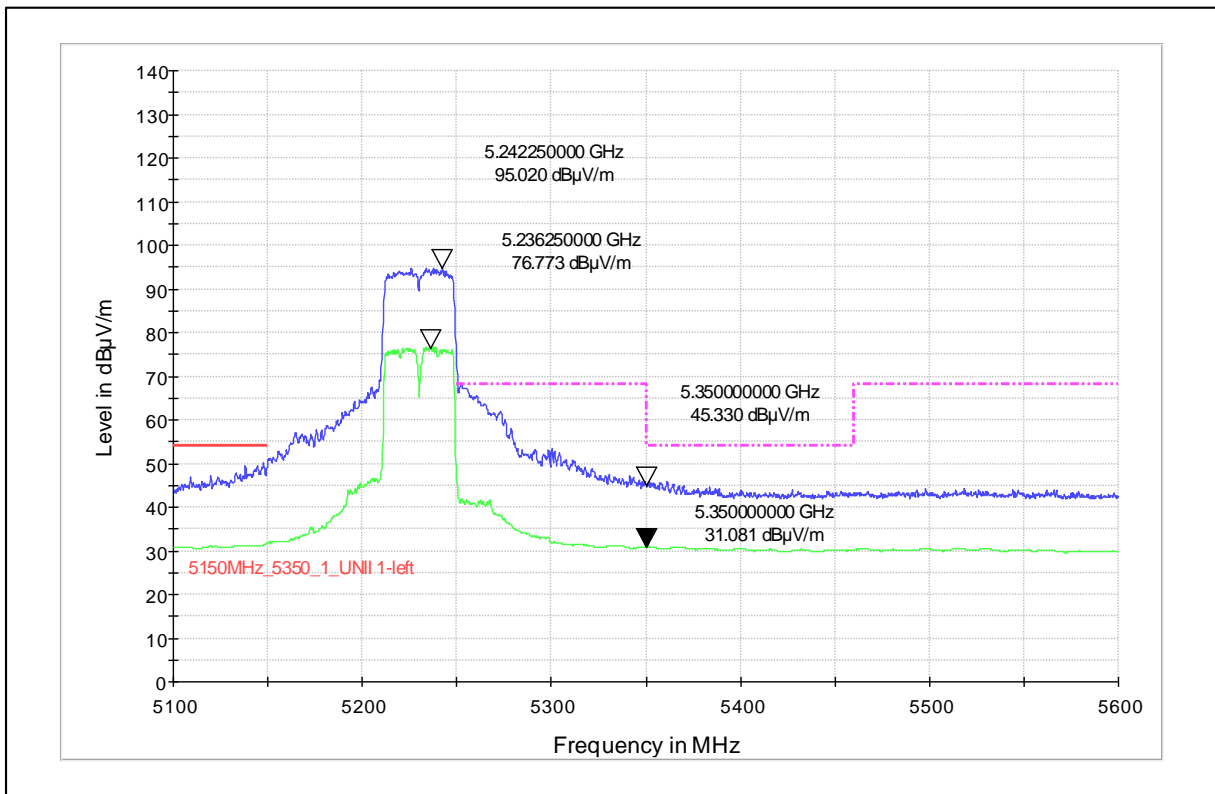

Channel Frequency - 5590MHz

Polarization –Vertical

Channel Frequency - 5590MHz

Polarization –Horizontal

5GHz Test Plots

IN23ESPY 001

Modulation: 802.11n\_HT-40

Data Rate : MCS 7

Channel Frequency - 5230MHz

Polarization -Vertical

Channel Frequency - 5230MHz

Polarization -Horizontal

Channel Frequency - 5230MHz

Polarization –Vertical

Channel Frequency - 5230MHz

Polarization –Horizontal

Modulation: 802.11ac\_VHT-40

Data Rate : MCS 0

Channel Frequency - 5590MHz

Polarization -Vertical

Channel Frequency - 5590MHz

Polarization -Horizontal

Channel Frequency - 5590MHz

Polarization –Vertical

Channel Frequency - 5590MHz

Polarization –Horizontal

Modulation: 802.11ac\_VHT-40

Data Rate : MCS 9

Channel Frequency - 5230MHz

Polarization -Vertical

Channel Frequency - 5230MHz

Polarization -Horizontal