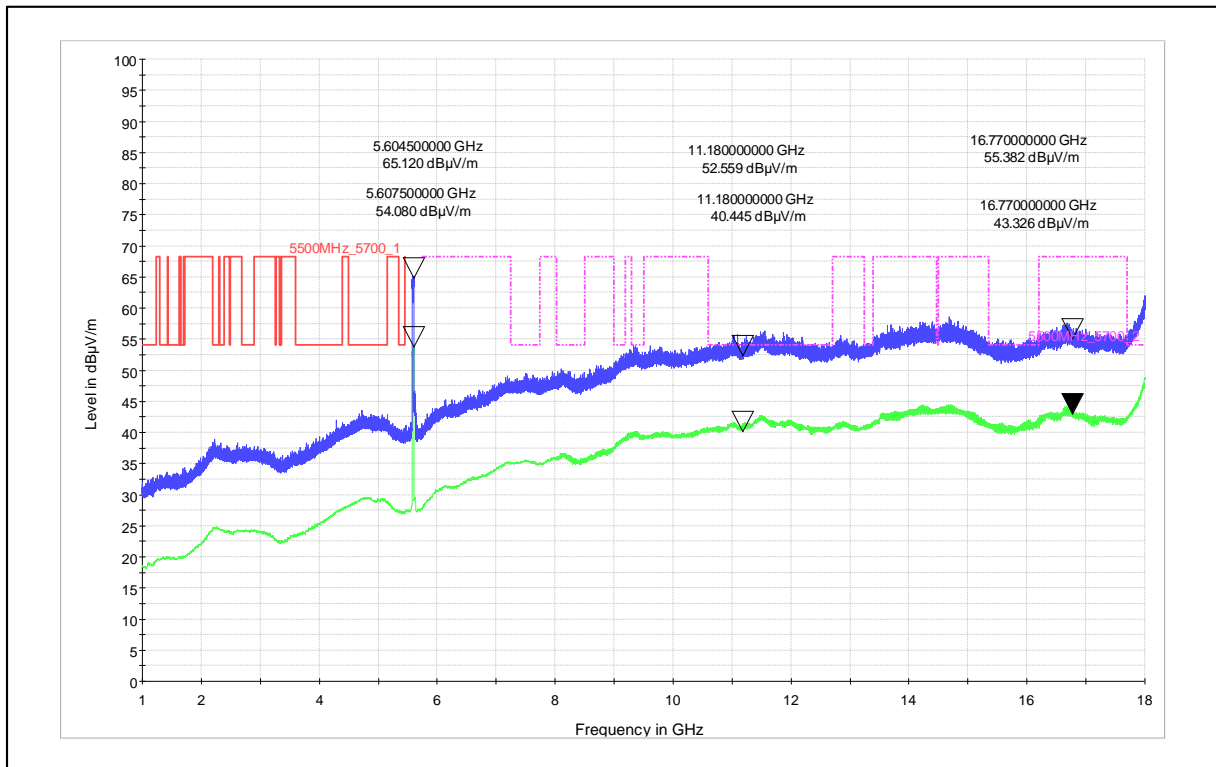

Channel Frequency - 5590MHz

Polarization –Vertical

Channel Frequency - 5590MHz

Polarization –Horizontal

5GHz Test Plots

IN23ESPY 001

Modulation: 802.11n\_HT-40

Data Rate : MCS 7

Channel Frequency - 5230MHz

Polarization -Vertical

Channel Frequency - 5230MHz

Polarization -Horizontal

Channel Frequency - 5230MHz

Polarization –Vertical

Channel Frequency - 5230MHz

Polarization –Horizontal

Modulation: 802.11ac\_VHT-40

Data Rate : MCS 0

Channel Frequency - 5590MHz

Polarization -Vertical

Channel Frequency - 5590MHz

Polarization -Horizontal

Channel Frequency - 5590MHz

Polarization –Vertical

Channel Frequency - 5590MHz

Polarization –Horizontal

Modulation: 802.11ac\_VHT-40

Data Rate : MCS 9

Channel Frequency - 5230MHz

Polarization -Vertical

Channel Frequency - 5230MHz

Polarization -Horizontal