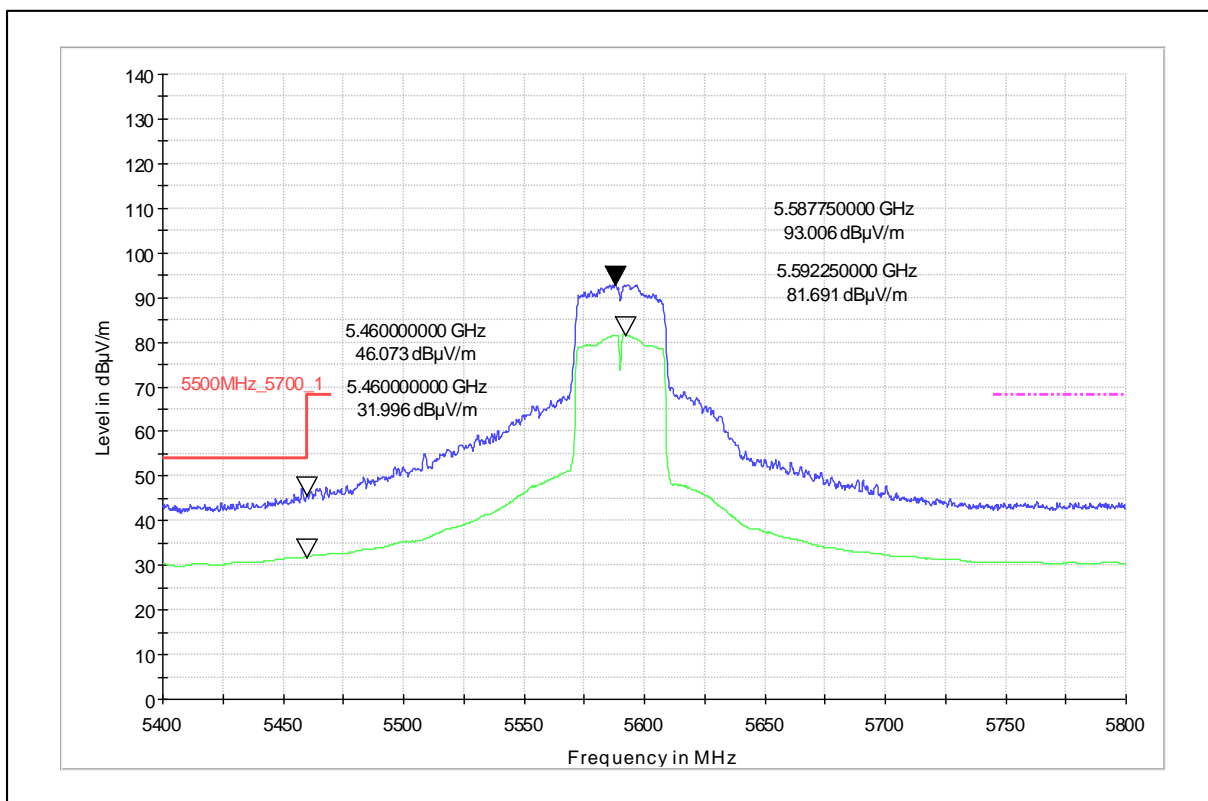

Channel Frequency - 5230MHz

Polarization -Vertical

Channel Frequency - 5230MHz

Polarization -Horizontal

Channel Frequency - 5230MHz

Polarization –Vertical

Channel Frequency - 5230MHz

Polarization –Horizontal

Modulation: 802.11ac\_VHT-40

Data Rate : MCS 0

Channel Frequency - 5590MHz

Polarization -Vertical

Channel Frequency - 5590MHz

Polarization -Horizontal

Channel Frequency - 5590MHz

Polarization –Vertical

Channel Frequency - 5590MHz

Polarization –Horizontal

Modulation: 802.11ac\_VHT-40

Data Rate : MCS 9

Channel Frequency - 5230MHz

Polarization -Vertical

Channel Frequency - 5230MHz

Polarization -Horizontal

Channel Frequency - 5230MHz

Polarization –Vertical

Channel Frequency - 5230MHz

Polarization –Horizontal

Modulation: 802.11ax\_HE-40

Data Rate : MCS 0

Channel Frequency - 5590MHz

Polarization - Vertical