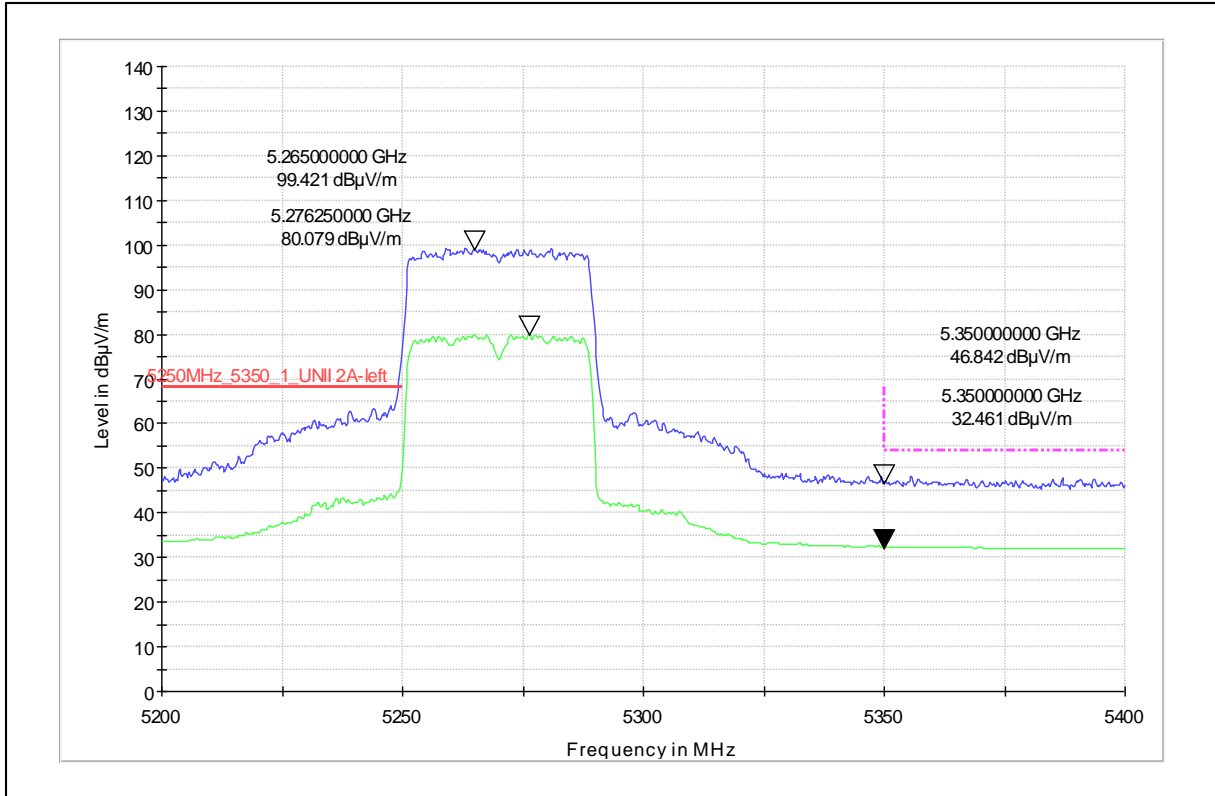

Channel Frequency - 5590MHz

Polarization - Horizontal

Channel Frequency - 5590MHz

Polarization -Vertical

Channel Frequency - 5590MHz

Polarization -Horizontal

5GHz Test Plots

IN23ESPY 001

Modulation: 802.11ax\_HE-40

Data Rate : MCS 11

Channel Frequency - 5270MHz

Polarization -Vertical

Channel Frequency - 5270MHz

Polarization -Horizontal

Channel Frequency - 5270MHz

Polarization –Vertical

Channel Frequency - 5270MHz

Polarization –Horizontal

Modulation: 802.11ac\_VHT-80

Data Rate : MCS 0

Channel Frequency - 5690MHz

Polarization -Vertical

Channel Frequency - 5690MHz

Polarization -Horizontal

Modulation: 802.11ac\_VHT-80

Data Rate : MCS 9

Channel Frequency - 5210MHz

Polarization -Vertical

Channel Frequency - 5210MHz

Polarization -Horizontal

Channel Frequency - 5210MHz

Polarization –Vertical