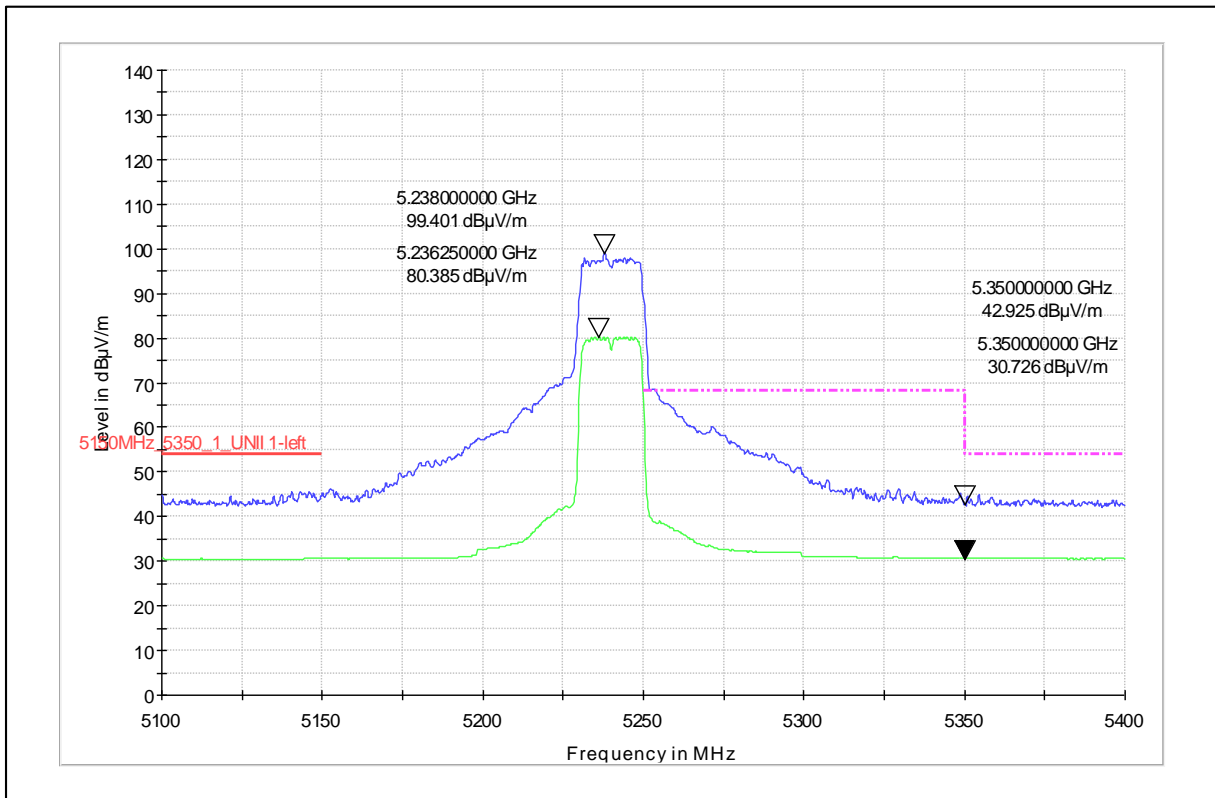

Modulation: 802.11ax\_HE-20

Data Rate : MCS 11

Channel Frequency - 5240MHz

Polarization -Vertical

Channel Frequency - 5240MHz

Polarization -Horizontal

Channel Frequency - 5240MHz

Polarization –Vertical

Channel Frequency - 5240MHz

Polarization –Horizontal

Modulation: 802.11n\_HT-40

Data Rate : MCS 0

Channel Frequency - 5590MHz

Polarization –Vertical

Channel Frequency - 5590MHz

Polarization –Horizontal

Channel Frequency - 5590MHz

Polarization –Vertical

Channel Frequency - 5590MHz

Polarization –Horizontal

5GHz Test Plots

IN23ESPY 001

Modulation: 802.11n\_HT-40

Data Rate : MCS 7

Modulation: 802.11ac\_VHT-40

Data Rate : MCS 0

Channel Frequency - 5590MHz

Polarization -Vertical

Channel Frequency - 5590MHz

Polarization -Horizontal

Channel Frequency - 5590MHz

Polarization –Vertical