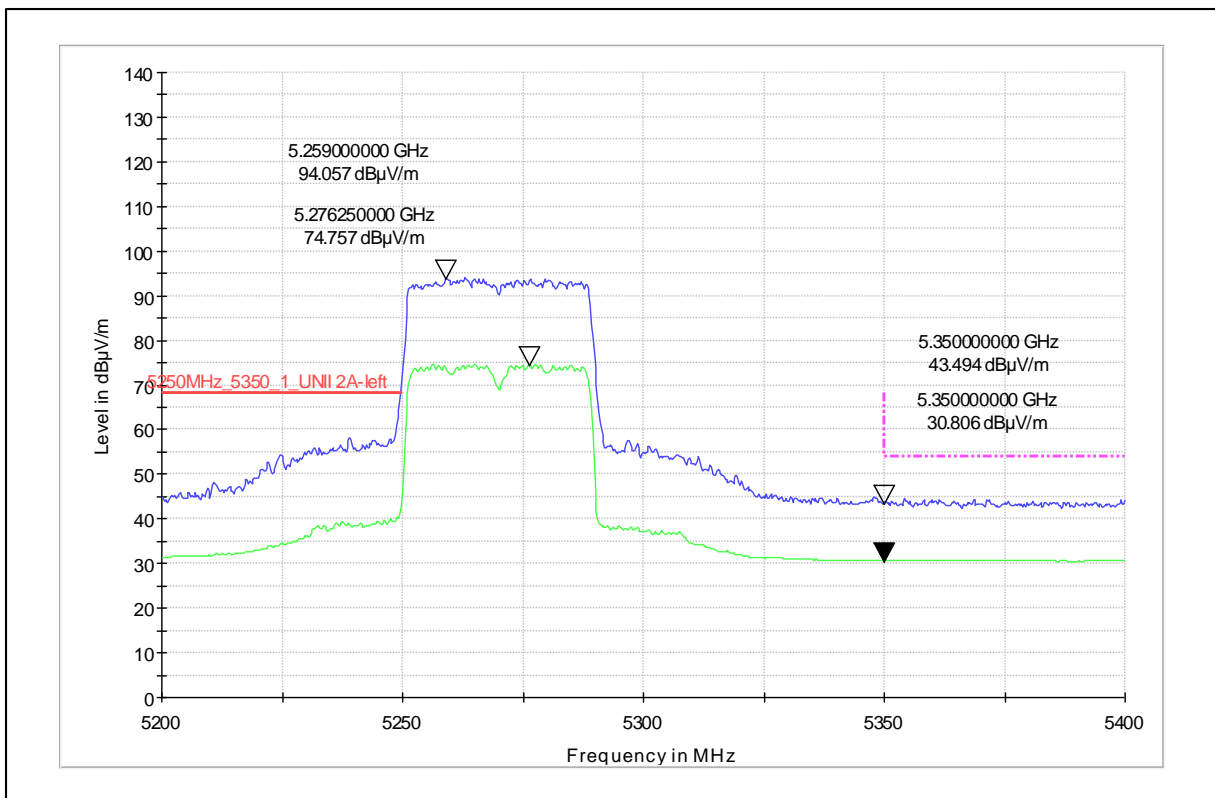

Channel Frequency - 5590MHz

Polarization - Horizontal

Channel Frequency - 5590MHz

Polarization -Vertical

Channel Frequency - 5590MHz

Polarization -Horizontal

5GHz Test Plots

IN23ESPY 001

Modulation: 802.11ax\_HE-40

Data Rate : MCS 11

Channel Frequency - 5270MHz

Polarization -Vertical

Channel Frequency - 5270MHz

Polarization -Horizontal

Channel Frequency - 5270MHz

Polarization –Vertical

Channel Frequency - 5270MHz

Polarization –Horizontal

Modulation: 802.11ac\_VHT-80

Data Rate : MCS 0

Channel Frequency - 5690MHz

Polarization -Vertical

Channel Frequency - 5690MHz

Polarization -Horizontal

Modulation: 802.11ac\_VHT-80

Data Rate : MCS 9

Channel Frequency - 5210MHz

Polarization -Vertical

Channel Frequency - 5210MHz

Polarization -Horizontal

Channel Frequency - 5210MHz

Polarization –Vertical