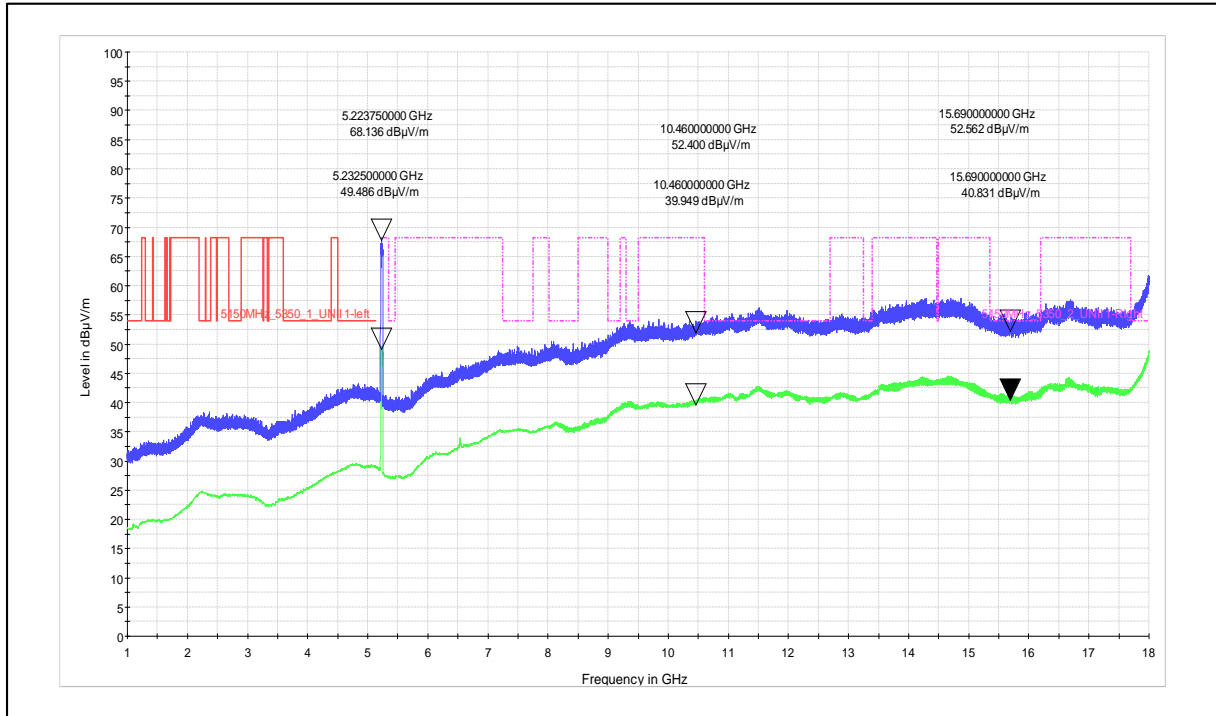

Channel Frequency - 5230MHz

Polarization -Vertical

Channel Frequency - 5230MHz

Polarization -Horizontal

Channel Frequency - 5230MHz

Polarization –Vertical

Channel Frequency - 5230MHz

Polarization –Horizontal

Modulation: 802.11ac\_VHT-40

Data Rate : MCS 0

Channel Frequency - 5590MHz

Polarization -Vertical

Channel Frequency - 5590MHz

Polarization -Horizontal

Channel Frequency - 5590MHz

Polarization –Vertical

Channel Frequency - 5590MHz

Polarization –Horizontal

Modulation: 802.11ac\_VHT-40

Data Rate : MCS 9

Channel Frequency - 5230MHz

Polarization -Vertical

Channel Frequency - 5230MHz

Polarization -Horizontal

Channel Frequency - 5230MHz

Polarization –Vertical

Channel Frequency - 5230MHz

Polarization –Horizontal

Modulation: 802.11ax\_HE-40

Data Rate : MCS 0

Channel Frequency - 5590MHz

Polarization - Vertical