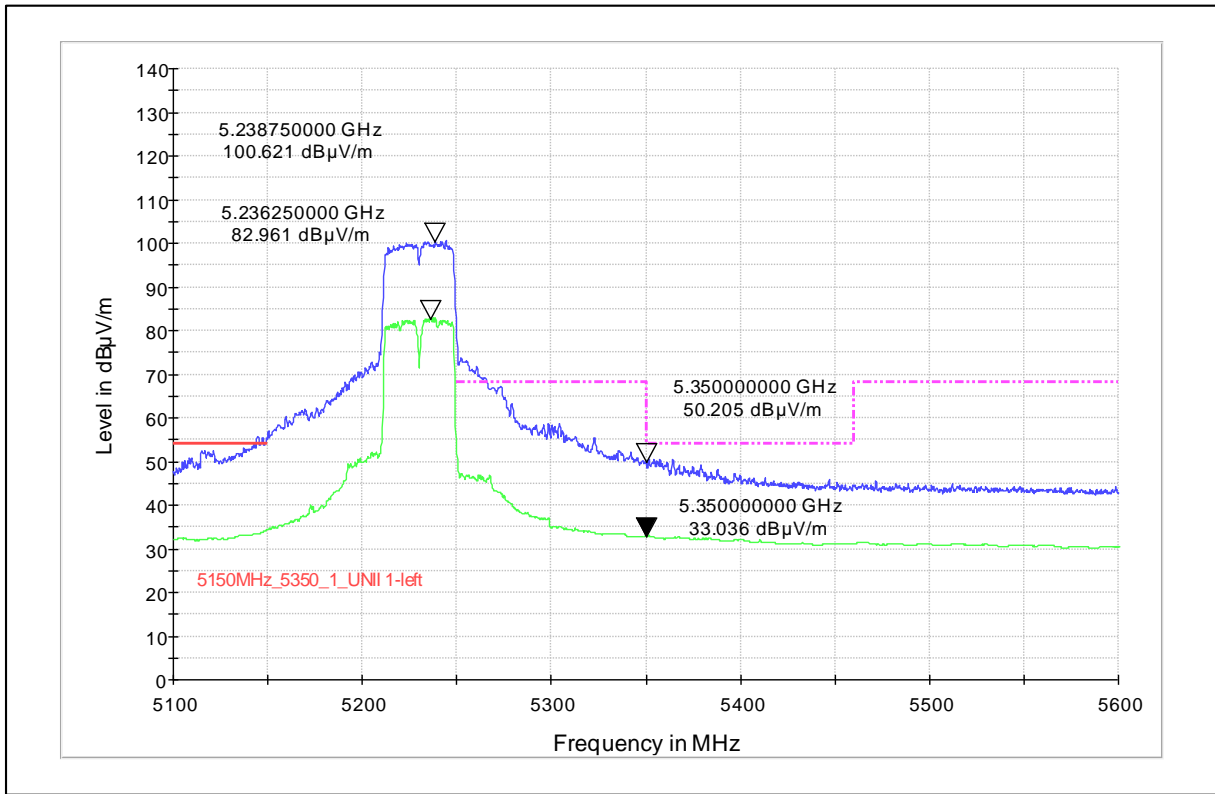

Channel Frequency - 5240MHz

Polarization –Horizontal

Modulation: 802.11n\_HT-40

Data Rate : MCS 0

Channel Frequency - 5590MHz

Polarization –Vertical

Channel Frequency - 5590MHz

Polarization –Horizontal

Channel Frequency - 5590MHz

Polarization –Vertical

Channel Frequency - 5590MHz

Polarization –Horizontal

5GHz Test Plots

IN23ESPY 001

Modulation: 802.11n\_HT-40

Data Rate : MCS 7

Channel Frequency - 5230MHz

Polarization -Vertical

Channel Frequency - 5230MHz

Polarization -Horizontal

Channel Frequency - 5230MHz

Polarization –Vertical

Channel Frequency - 5230MHz

Polarization –Horizontal

Modulation: 802.11ac\_VHT-40

Data Rate : MCS 0

Channel Frequency - 5590MHz

Polarization -Vertical

Channel Frequency - 5590MHz

Polarization -Horizontal

Channel Frequency - 5590MHz

Polarization –Vertical