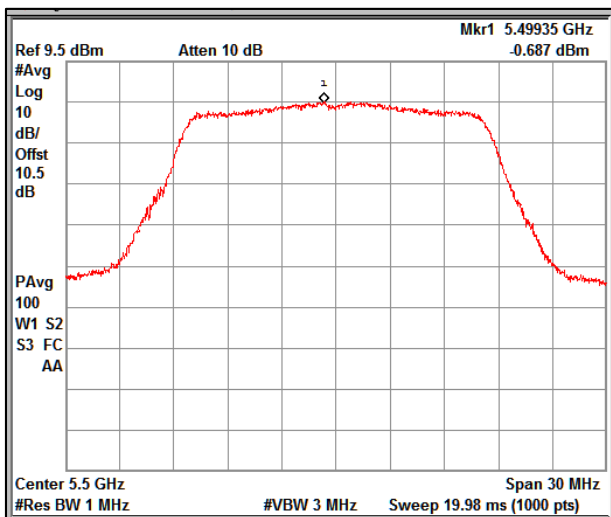

Modulation: 802.11 a-mode

Data Rate : 6Mbps

Channel Frequency 5180MHz

Channel Frequency 5240MHz

Channel Frequency 5260MHz

Channel Frequency 5320MHz

Channel Frequency 5500MHz

Channel Frequency 5700MHz