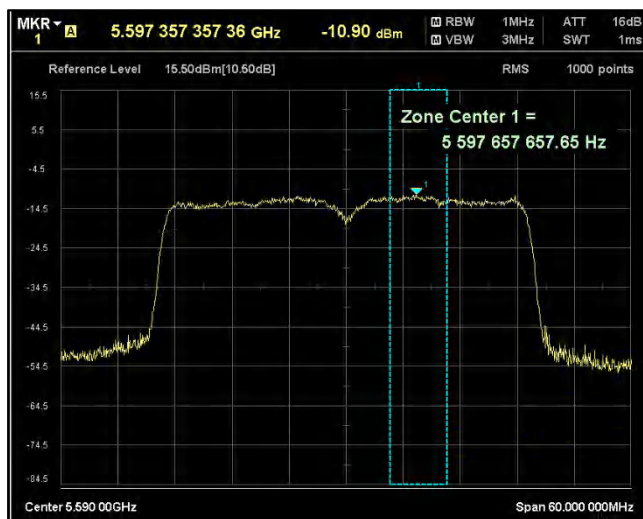

Channel Frequency 5590MHz