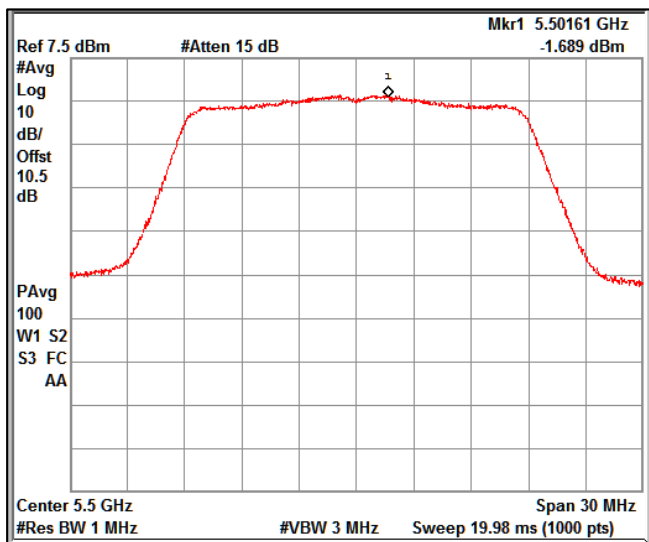

Channel Frequency 5500MHz