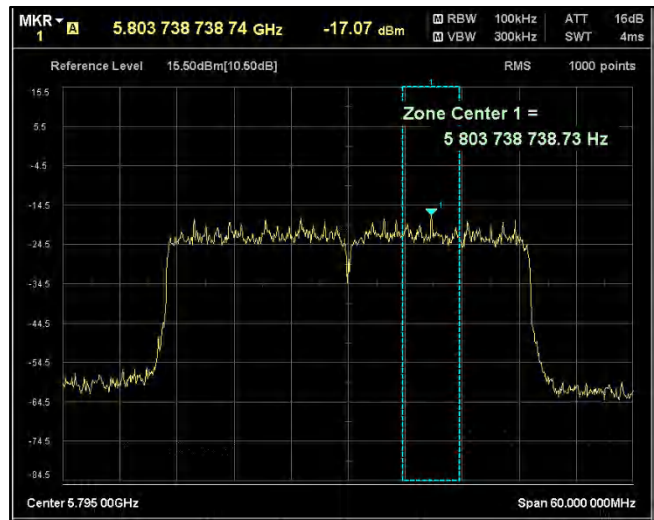

Channel Frequency 5510MHz

Channel Frequency 5590MHz

5GHz Test Plots

IN23ESPY 001

Channel Frequency 5670MHz

Channel Frequency 5710MHz

Channel Frequency 5755MHz

Channel Frequency 5795MHz