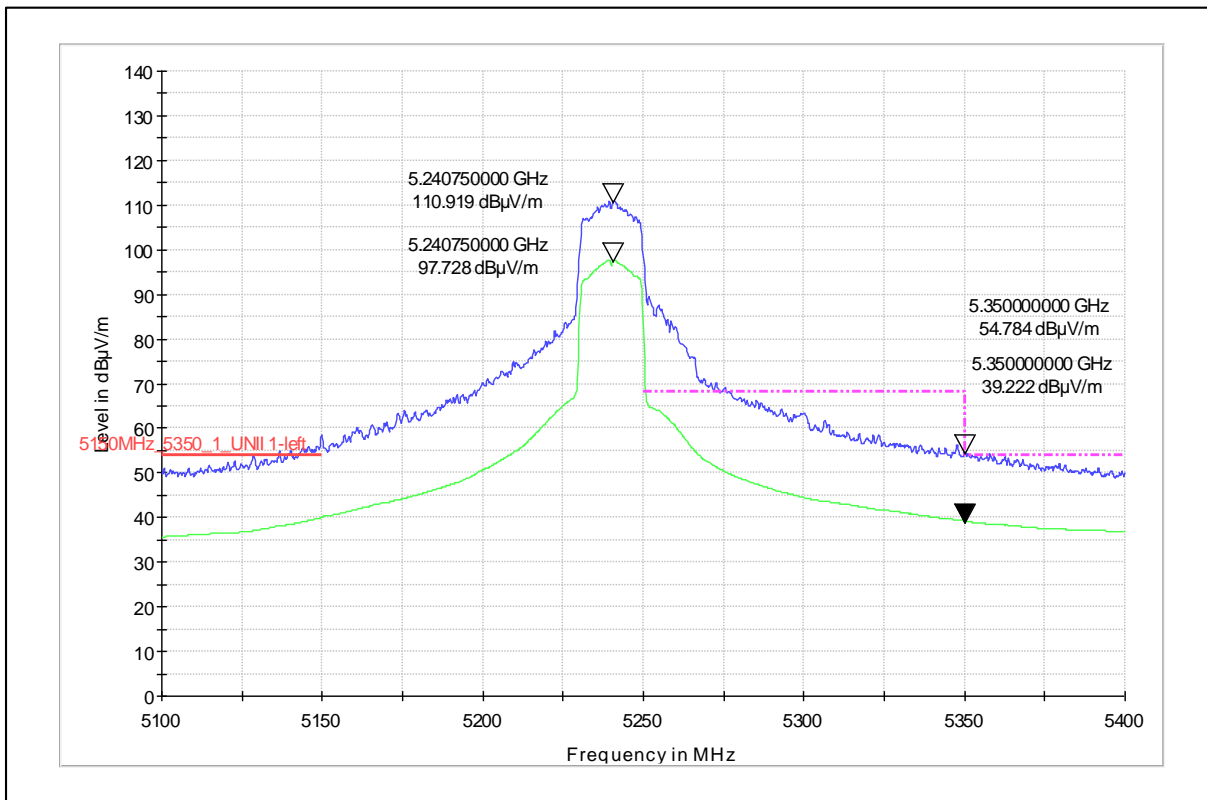

Channel Frequency - 5240MHz

Polarization –Vertical