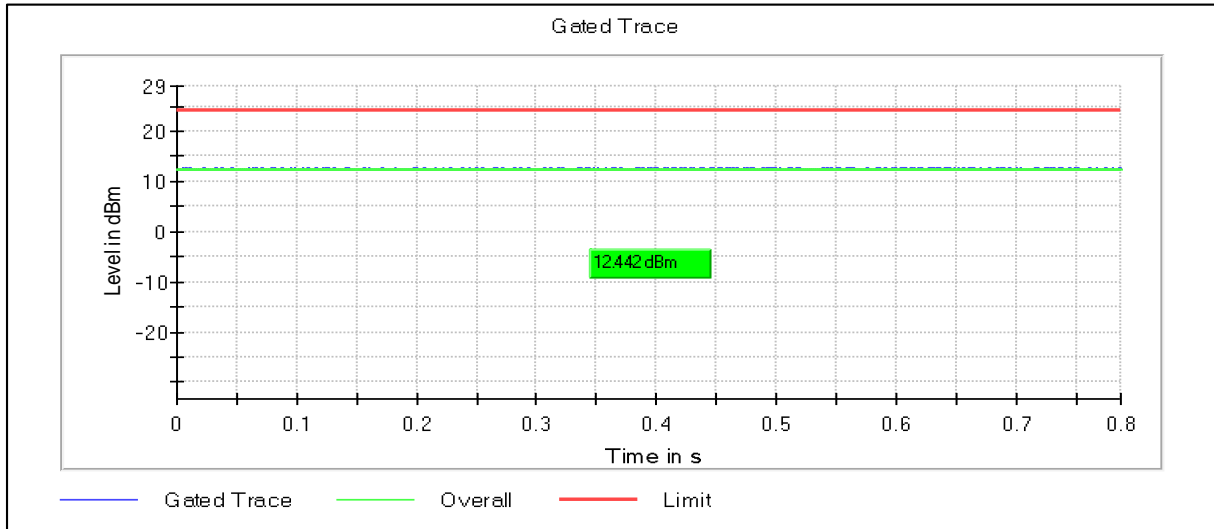

Channel Frequency 5710MHz

**5GHz Test Plots**

**IN23ESPY 001**

**Modulation: 802.11ac-VHT40: UNII 3**

Channel Frequency 5755MHz

Channel Frequency 5795MHz

**Modulation: 802.11ax-HE40: UNII 1**

**Data Rate : MCS0**