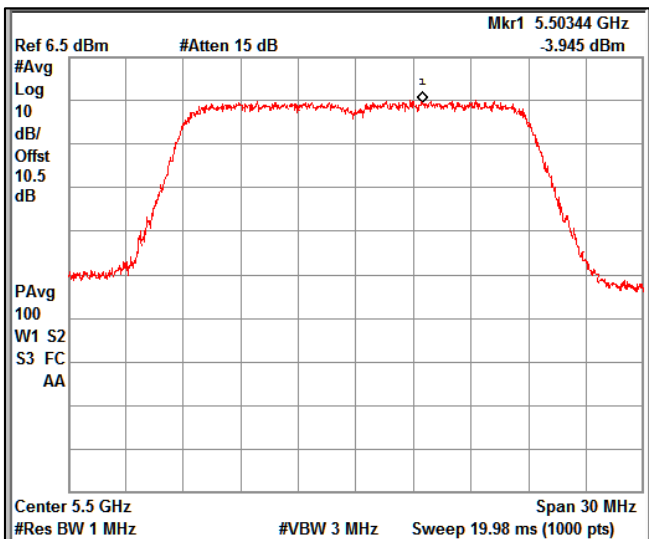

Data Rate : MCS 7

Channel Frequency 5180MHz

Channel Frequency 5240MHz

Channel Frequency 5260MHz

Channel Frequency 5320MHz

Channel Frequency 5500MHz

Channel Frequency 5700MHz

5GHz Test Plots