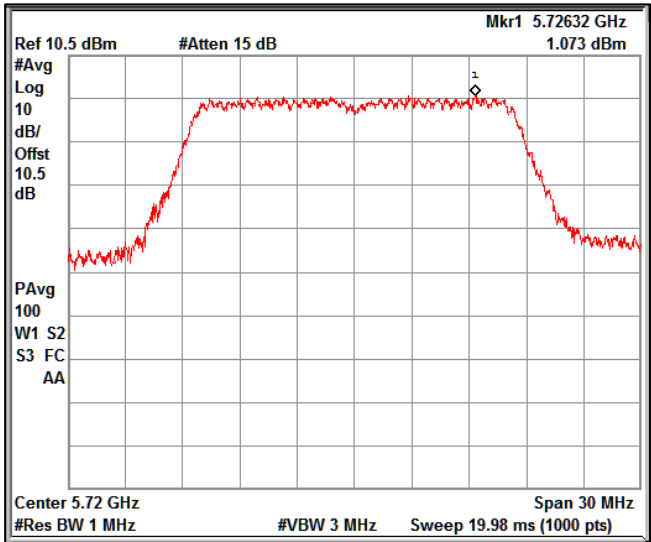

Channel Frequency 5180MHz

Channel Frequency 5240MHz

Channel Frequency 5260MHz

Channel Frequency 5320MHz

Channel Frequency 5500MHz

Channel Frequency 5700MHz

5GHz Test Plots

IN23ESPY 001

# 5GHz Test Plots