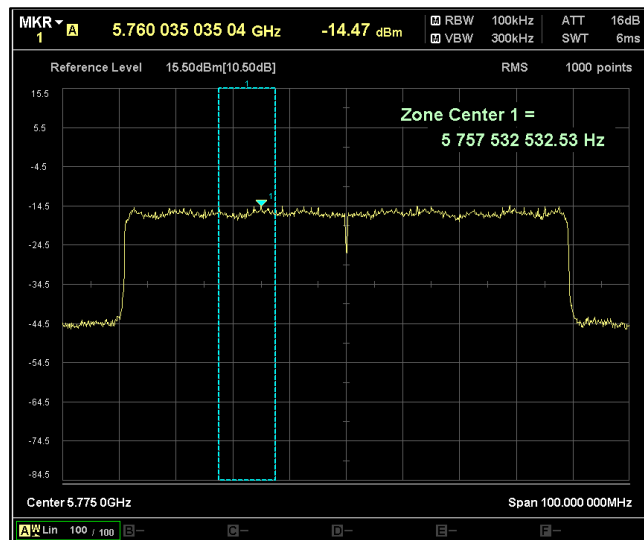

5GHz Test Plots

IN23ESPY 001

Modulation: 802.11 ax-mode\_HE80  
Data Rate : MCS 0

Channel Frequency 5210MHz

Channel Frequency 5290MHz

Channel Frequency 5530MHz

Channel Frequency 5690MHz

Channel Frequency 5775MHz