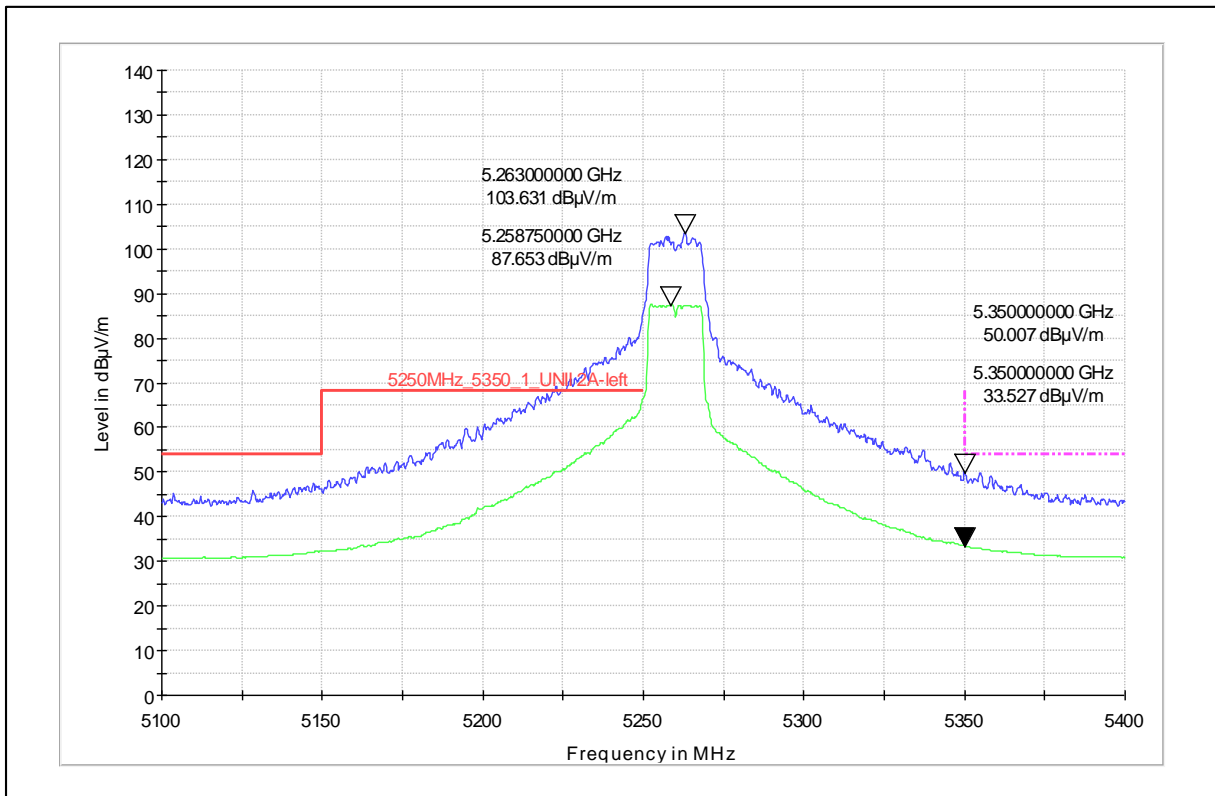

Data Rate : 6Mbps

Channel Frequency - 5825MHz

Polarization –Vertical

Channel Frequency - 5825MHz

Polarization –Horizontal

Channel Frequency - 5825MHz

Polarization –Vertical

Channel Frequency - 5825MHz

Polarization –Horizontal

Modulation: 802.11a

Data Rate : 54Mbps

Channel Frequency - 5260MHz

Polarization -Vertical

Channel Frequency - 5260MHz

Polarization -Horizontal

Channel Frequency - 5260MHz

Polarization –Vertical

Channel Frequency - 5260MHz

Polarization –Horizontal

Modulation: 802.11n\_HT-20

Data Rate : MCS 0

Channel Frequency - 5240MHz

Polarization - Vertical

Channel Frequency - 5240MHz