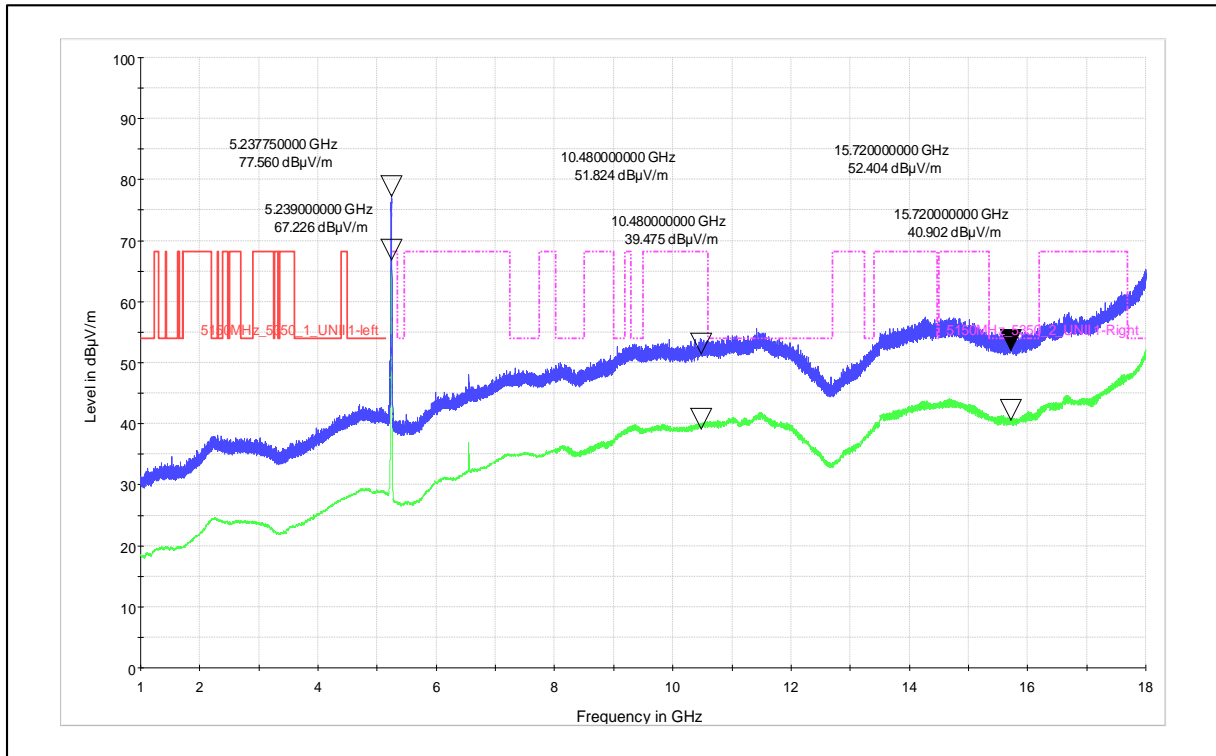

Polarization - Horizontal

Channel Frequency - 5240MHz

Polarization –Vertical

Channel Frequency - 5240MHz

Polarization –Horizontal

Modulation: 802.11n\_HT-20

Data Rate : MCS 7

Channel Frequency - 5240MHz

Polarization -Vertical

Channel Frequency - 5240MHz

Polarization -Horizontal

Channel Frequency - 5240MHz

Polarization –Vertical

Channel Frequency - 5240MHz

Polarization –Horizontal

Modulation: 802.11ac\_VHT-20

Data Rate : MCS 0

Channel Frequency - 5240MHz

Polarization -Vertical

Channel Frequency - 5240MHz

Polarization -Horizontal

Channel Frequency - 5240MHz

Polarization –Vertical

Channel Frequency - 5240MHz