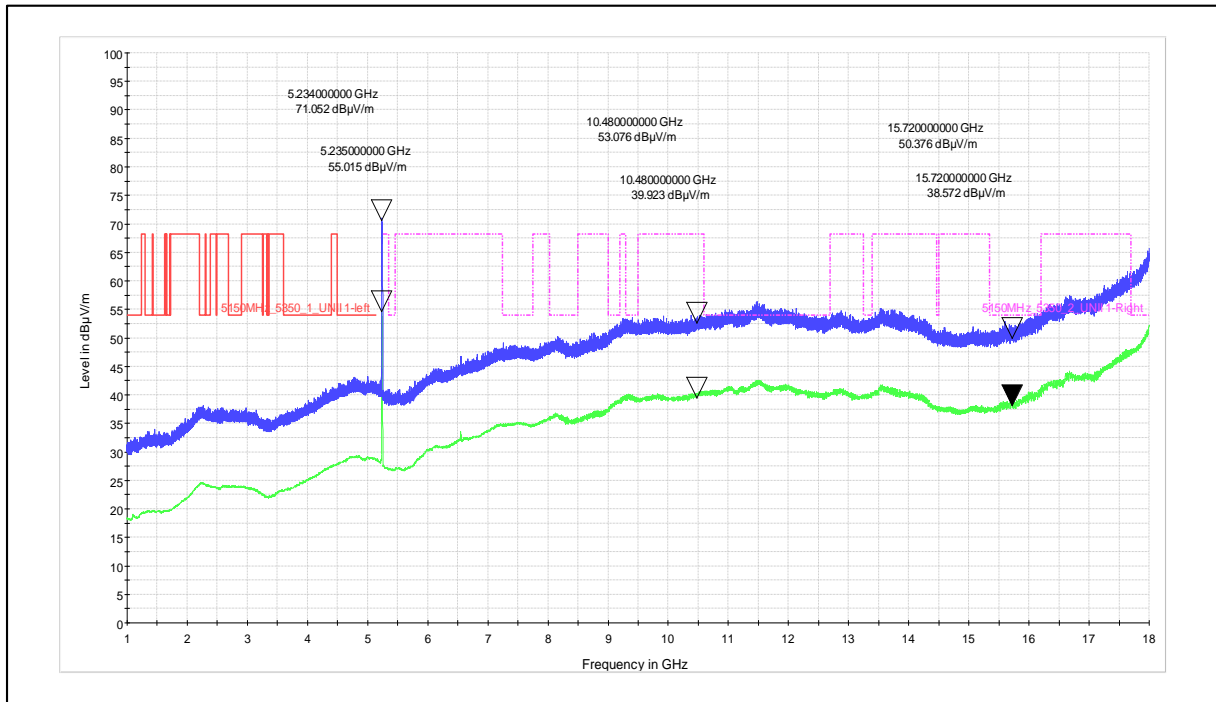

Polarization -Vertical

Channel Frequency - 5240MHz

Polarization -Horizontal

Channel Frequency - 5240MHz

Polarization –Vertical

Channel Frequency - 5240MHz

Polarization –Horizontal

Modulation: 802.11ac\_VHT-20

Data Rate : MCS 0

Channel Frequency - 5240MHz

Polarization -Vertical

Channel Frequency - 5240MHz

Polarization -Horizontal

Channel Frequency - 5240MHz

Polarization –Vertical

Channel Frequency - 5240MHz

Polarization –Horizontal

Modulation: 802.11ac\_VHT-20

Data Rate : MCS 8

Channel Frequency - 5240MHz

Polarization -Vertical

Channel Frequency - 5240MHz

Polarization -Horizontal

Channel Frequency - 5240MHz

Polarization –Vertical

Channel Frequency - 5240MHz

Polarization –Horizontal

Modulation: 802.11ax\_HE-20

Data Rate : MCS 0

Channel Frequency - 5240MHz

Polarization -Vertical

Channel Frequency - 5240MHz