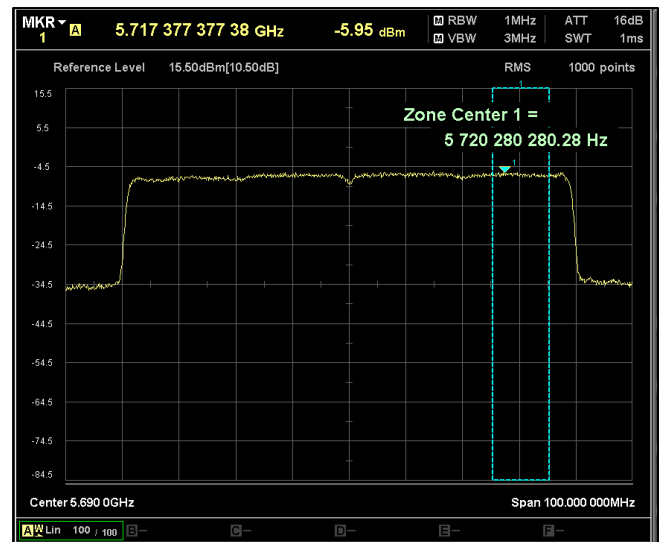

5GHz Test Plots

IN23ESPY 001

Modulation: 802.11 ax-mode\_HE80  
Data Rate : MCS 0

Channel Frequency 5210MHz

Channel Frequency 5290MHz

Channel Frequency 5530MHz

Channel Frequency 5690MHz

Channel Frequency 5775MHz