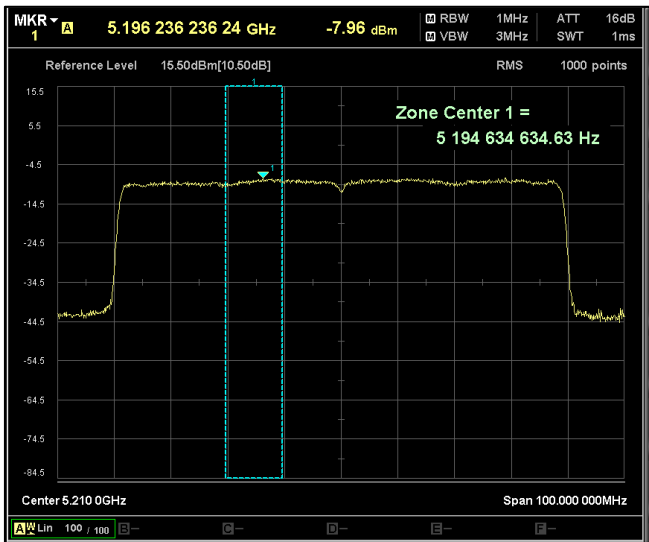

5GHz Test Plots

IN23ESPY 001

Modulation: 802.11 ax-mode_HE80
Data Rate : MCS 0

Channel Frequency 5210MHz