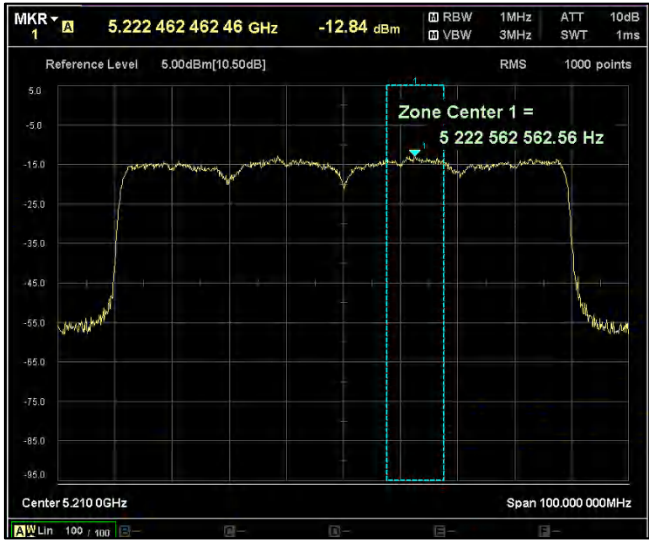

5GHz Test Plots

IN23ESPY 001

Modulation: 802.11 ax-mode_HE80

Data Rate : MCS 11

Channel Frequency 5210MHz