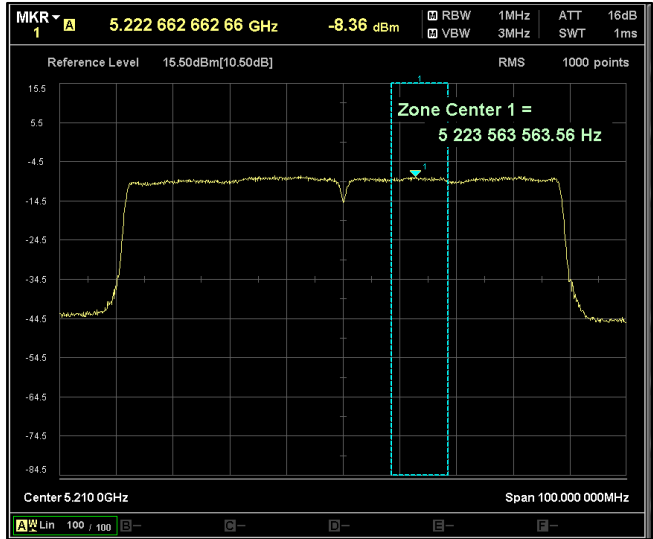

Channel Frequency 5510MHz

Channel Frequency 5590MHz

5GHz Test Plots

IN23ESPY 001

Channel Frequency 5670MHz

Channel Frequency 5710MHz

Channel Frequency 5755MHz

Channel Frequency 5795MHz

5GHz Test Plots

IN23ESPY 001

Modulation: 802.11 ac-mode\_VHT80  
Data Rate : MCS 0

Channel Frequency 5210MHz

Channel Frequency 5290MHz

Channel Frequency 5530MHz

Channel Frequency 5690MHz

Channel Frequency 5775MHz