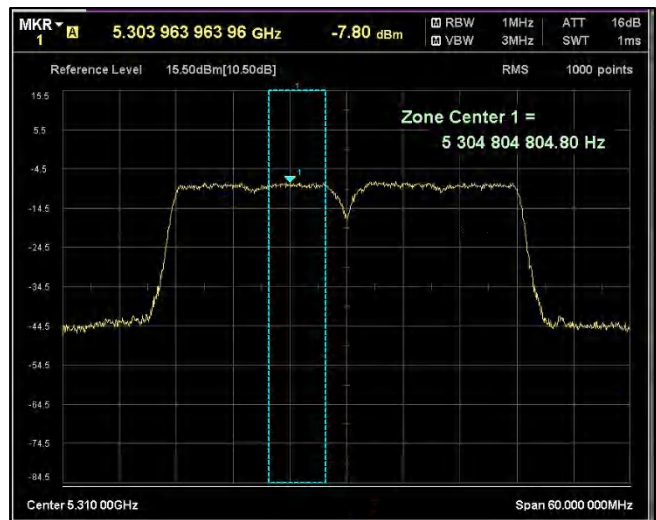

Modulation: 802.11 ac-mode\_VHT40

Data Rate : MCS 9

Channel Frequency 5190MHz

Channel Frequency 5230MHz

Channel Frequency 5270MHz

Channel Frequency 5310MHz

Channel Frequency 5510MHz

Channel Frequency 5590MHz