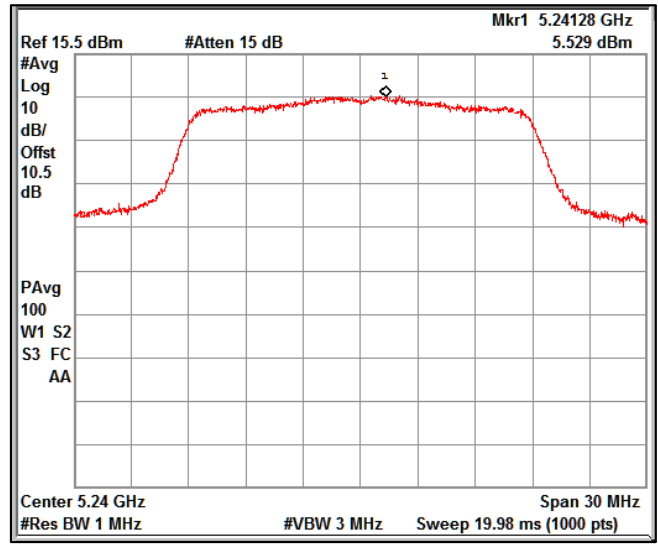

IN23ESPY 001

Channel Frequency 5720MHz

Channel Frequency 5745MHz

Channel Frequency 5825MHz

5GHz Test Plots

IN23ESPY 001

Modulation: 802.11 ac-mode\_VHT20  
Data Rate : MCS 0

Channel Frequency 5180MHz