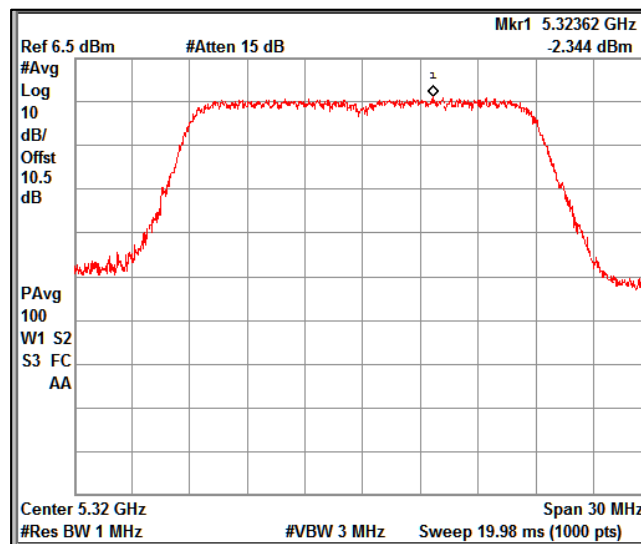

Channel Frequency 5320MHz