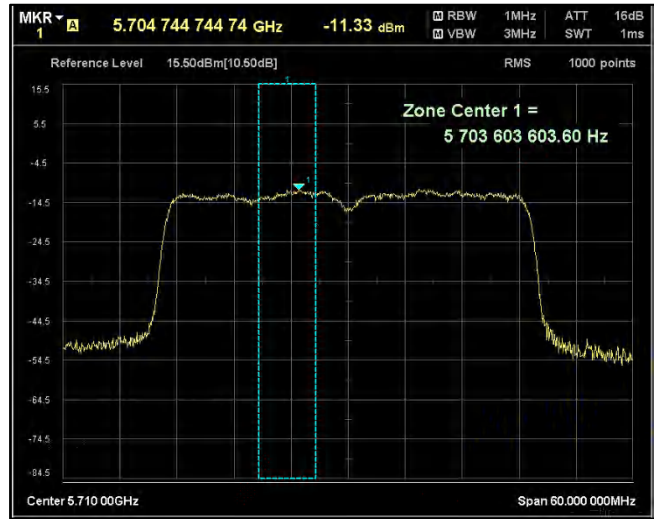

Channel Frequency 5510MHz

Channel Frequency 5590MHz

5GHz Test Plots

IN23ESPY 001

Channel Frequency 5670MHz

Channel Frequency 5710MHz

Channel Frequency 5755MHz

Channel Frequency 5795MHz