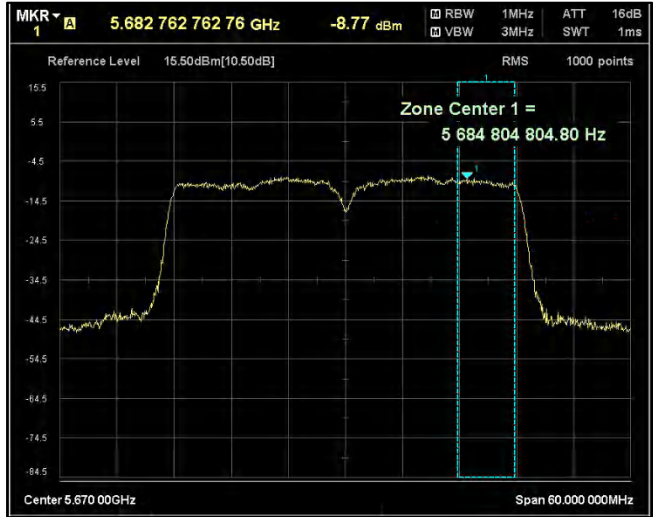

Channel Frequency 5270MHz

Channel Frequency 5310MHz

Channel Frequency 5510MHz

Channel Frequency 5590MHz

5GHz Test Plots

IN23ESPY 001

Channel Frequency 5670MHz

Channel Frequency 5710MHz