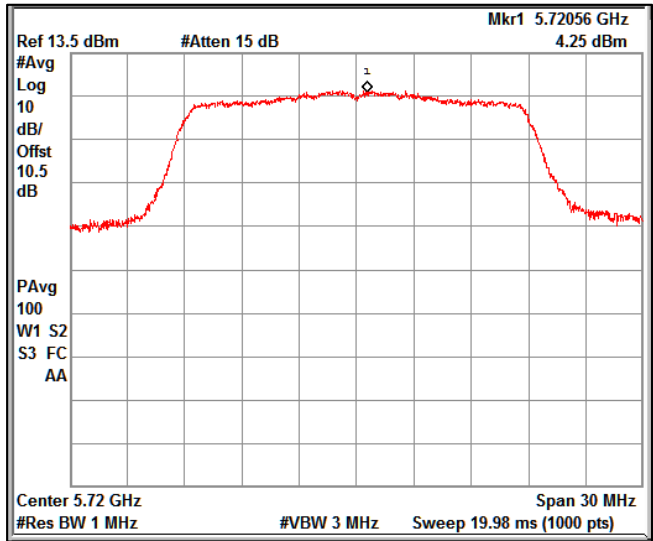

Channel Frequency 5240MHz

Channel Frequency 5260MHz

Channel Frequency 5320MHz

Channel Frequency 5500MHz

Channel Frequency 5700MHz

5GHz Test Plots

IN23ESPY 001

Channel Frequency 5720MHz