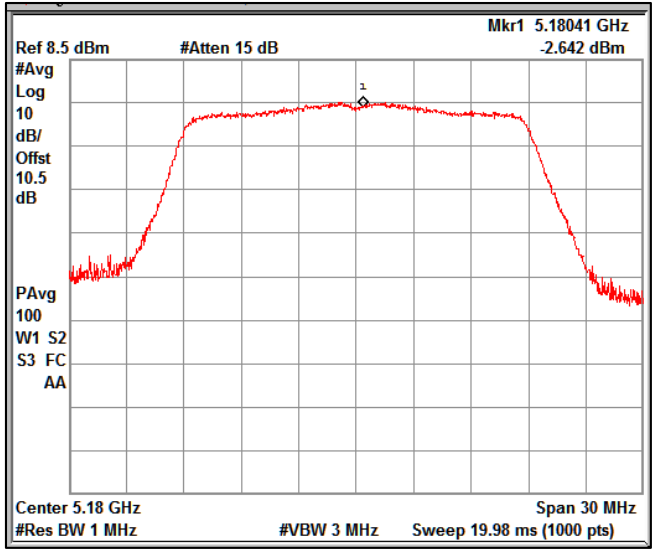

5GHz Test Plots

IN23ESPY 001

Modulation: 802.11 n-mode_HT20
Data Rate : MCS 0

Channel Frequency 5180MHz