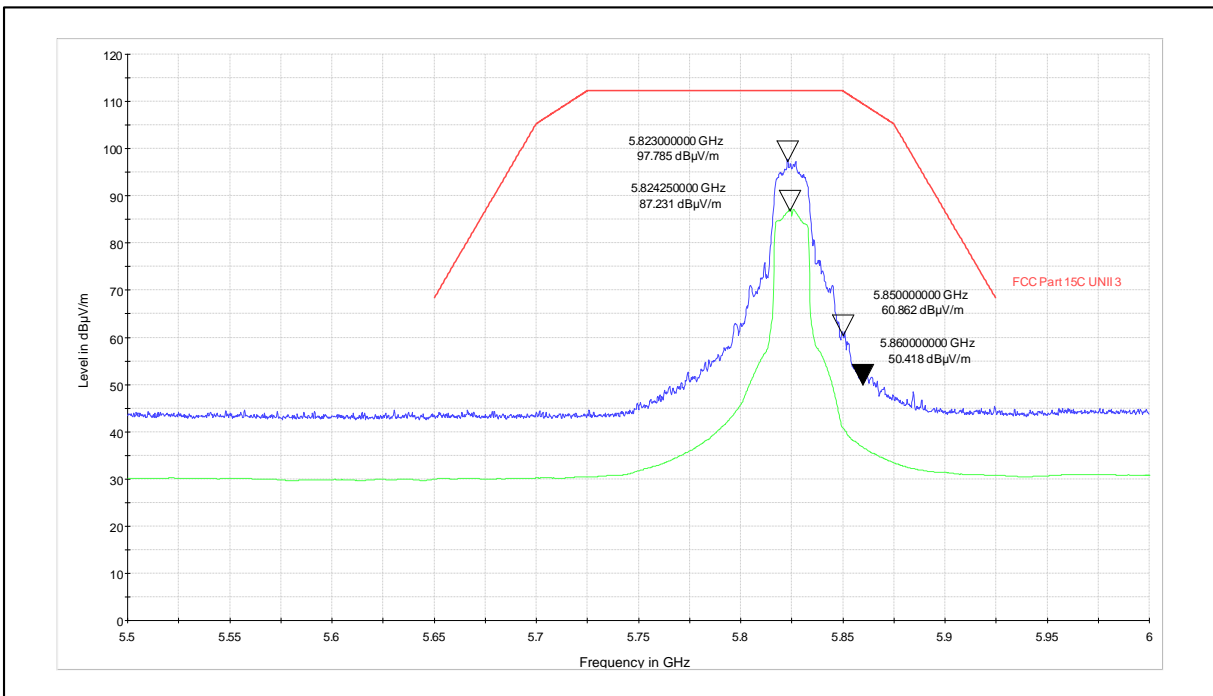

Data Rate : 6Mbps

Channel Frequency - 5825MHz

Polarization –Vertical

Channel Frequency - 5825MHz

Polarization –Horizontal

Channel Frequency - 5825MHz

Polarization –Vertical

Channel Frequency - 5825MHz

Polarization –Horizontal

Modulation: 802.11a

Data Rate : 54Mbps

Channel Frequency - 5260MHz

Polarization -Vertical

Channel Frequency - 5260MHz

Polarization -Horizontal

Channel Frequency - 5260MHz