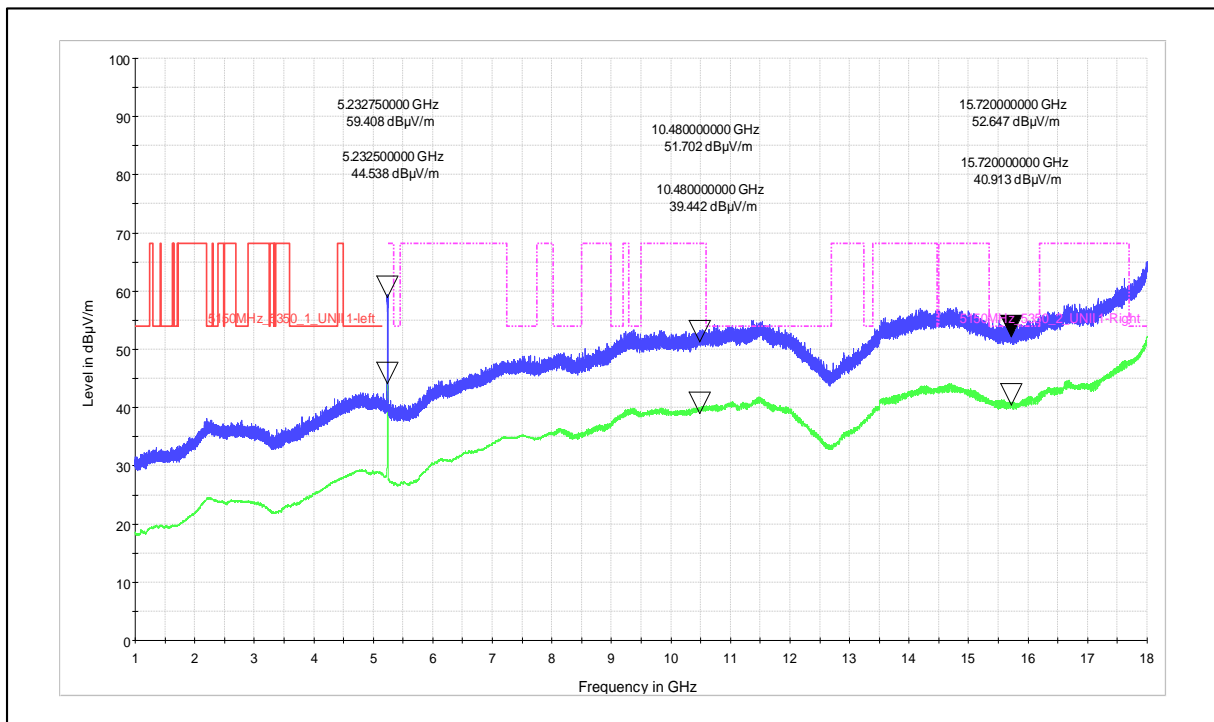

Polarization –Vertical

Channel Frequency - 5260MHz

Polarization –Horizontal

Modulation: 802.11n\_HT-20

Data Rate : MCS 0

Channel Frequency - 5240MHz

Polarization - Vertical

Channel Frequency - 5240MHz

Polarization - Horizontal

Channel Frequency - 5240MHz

Polarization –Vertical

Channel Frequency - 5240MHz

Polarization –Horizontal

Modulation: 802.11n\_HT-20

Data Rate : MCS 7

Channel Frequency - 5240MHz

Polarization -Vertical

Channel Frequency - 5240MHz

Polarization -Horizontal

Channel Frequency - 5240MHz

Polarization –Vertical

Channel Frequency - 5240MHz

Polarization –Horizontal

Modulation: 802.11ac\_VHT-20