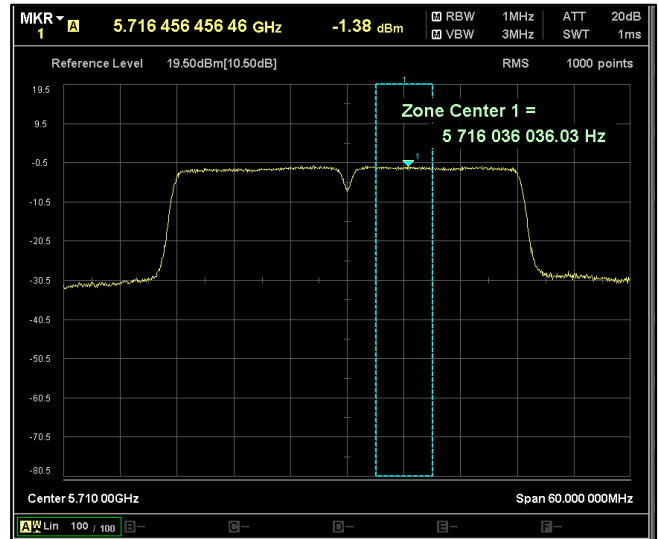

Channel Frequency 5710MHz