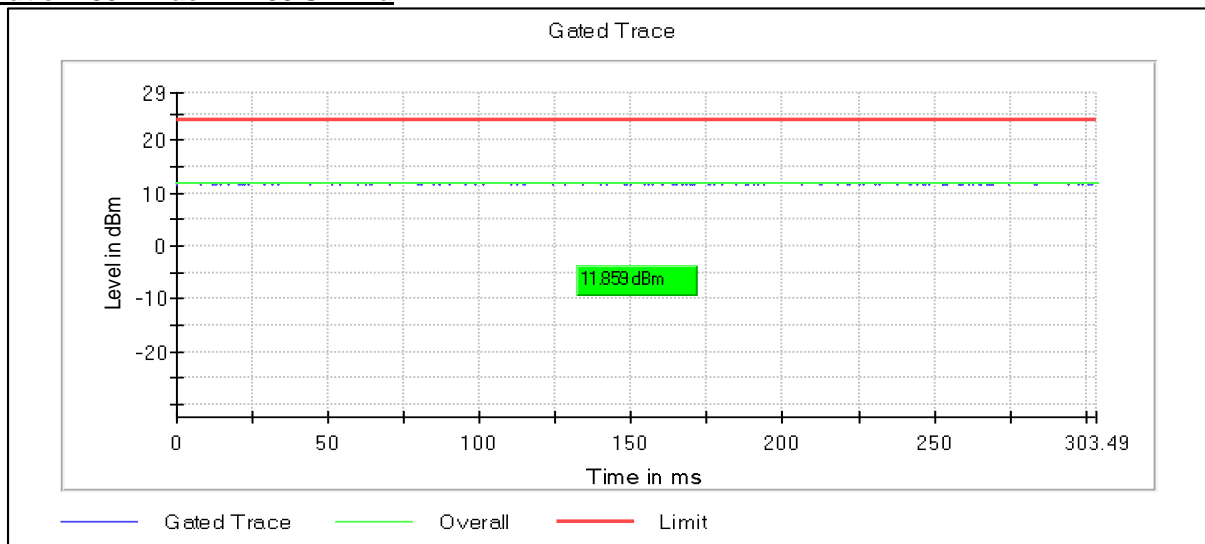

Modulation: 802.11ac-VHT80:UNII 2a

Channel Frequency 5290MHz