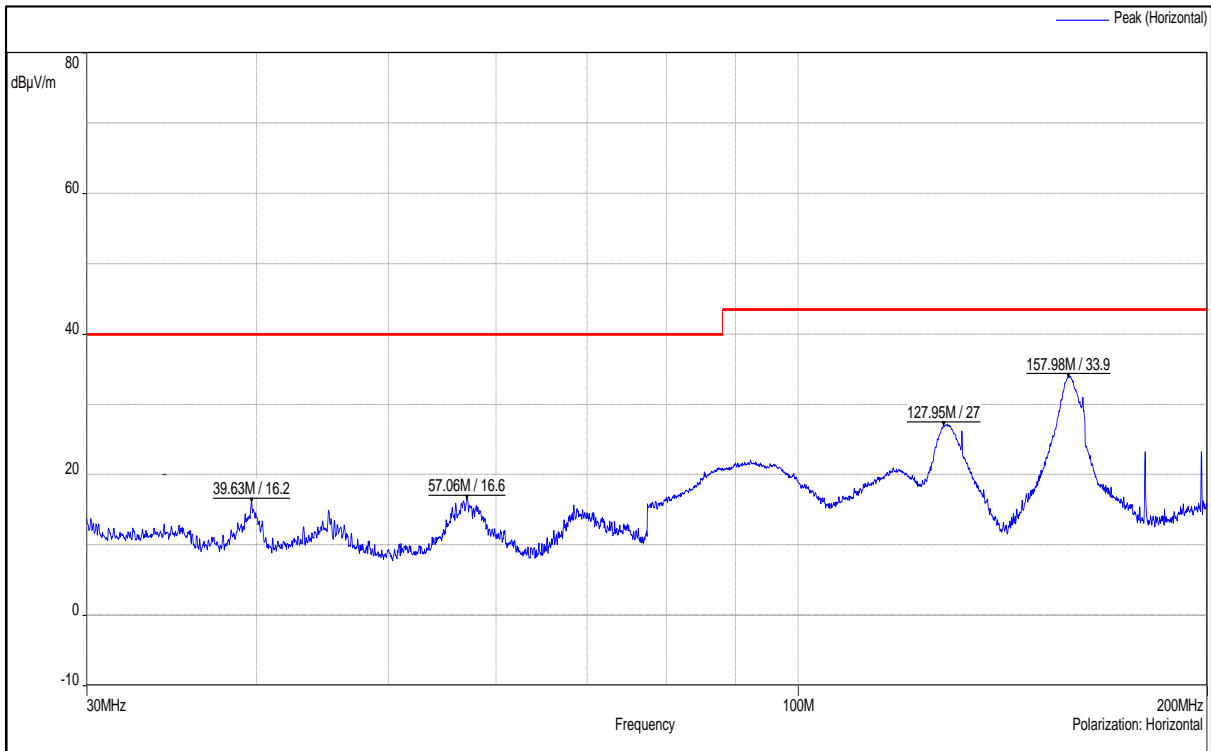

Channel Frequency 30MHz – 200MHz

Polarization Horizontal