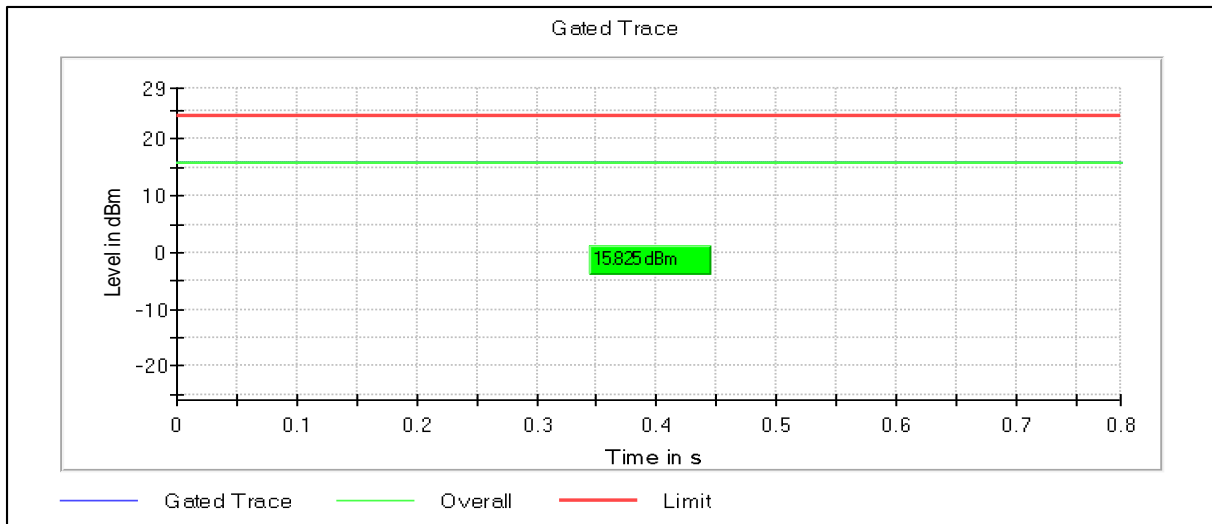

Channel Frequency 5710MHz