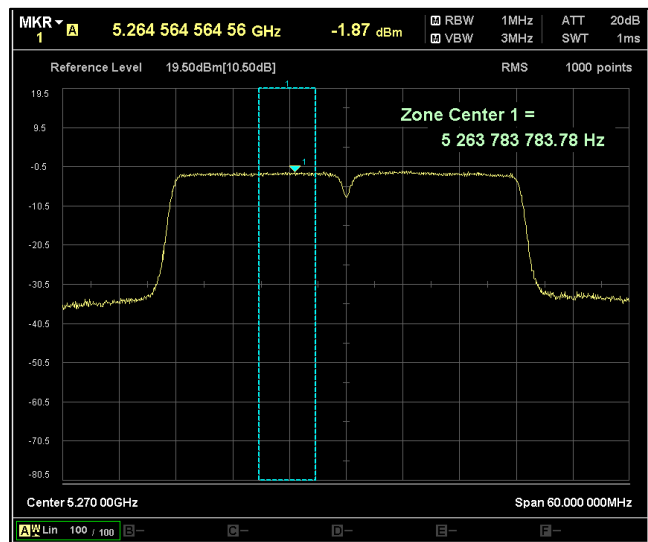

Modulation: 802.11 n-mode\_HT40

Data Rate : MCS 0

Channel Frequency 5190MHz

Channel Frequency 5230MHz

Channel Frequency 5270MHz

Channel Frequency 5310MHz

Channel Frequency 5510MHz

Channel Frequency 5690MHz