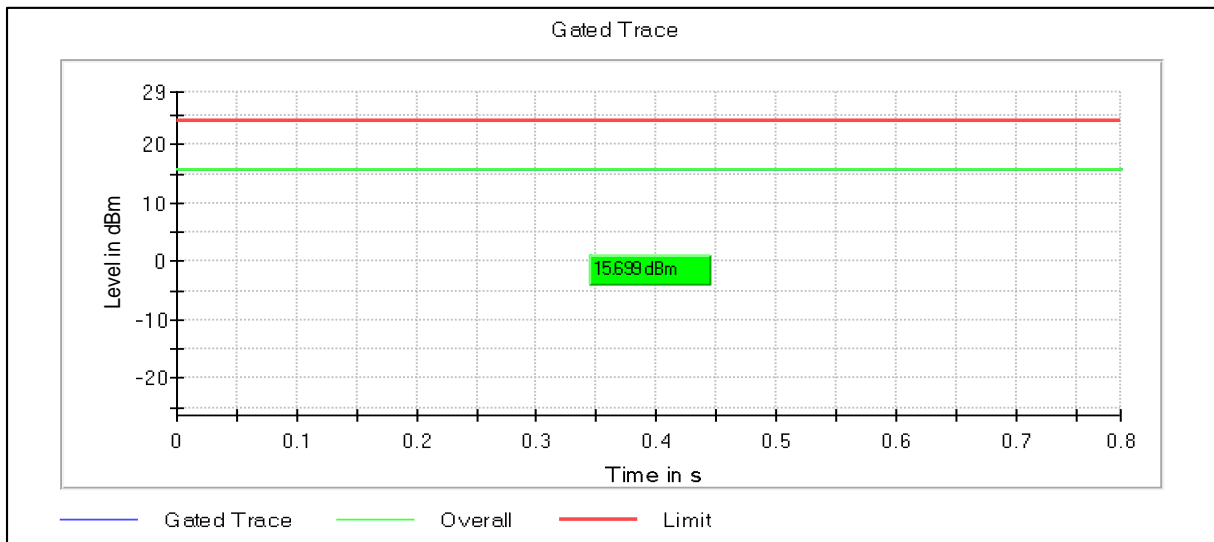

Channel Frequency 5190MHz

Channel Frequency 5230MHz

**Modulation: 802.11ax-HE40: UNII 2a**

Channel Frequency 5270MHz

Channel Frequency 5320MHz

**Modulation: 802.11ax-HE40: UNII 2c**

Channel Frequency 5510MHz