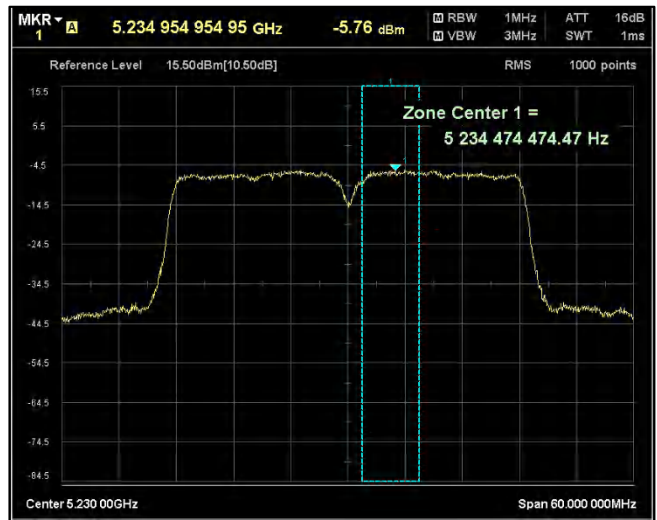

Channel Frequency 5670MHz

Channel Frequency 5710MHz

Channel Frequency 5755MHz

Channel Frequency 5795MHz

Modulation: 802.11 n-mode\_HT40  
Data Rate : MCS 7

Channel Frequency 5190MHz

Channel Frequency 5230MHz