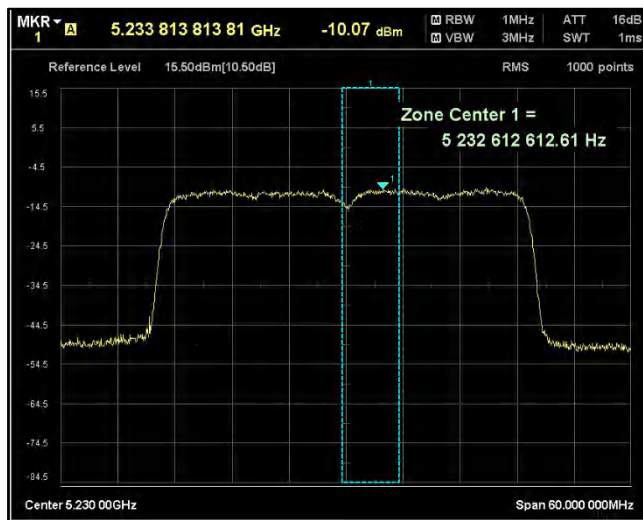

Channel Frequency 5755MHz

Channel Frequency 5795MHz

Modulation: 802.11 ax-mode\_HE40

Data Rate : MCS 11

Channel Frequency 5190MHz

Channel Frequency 5230MHz

Channel Frequency 5270MHz

Channel Frequency 5310MHz