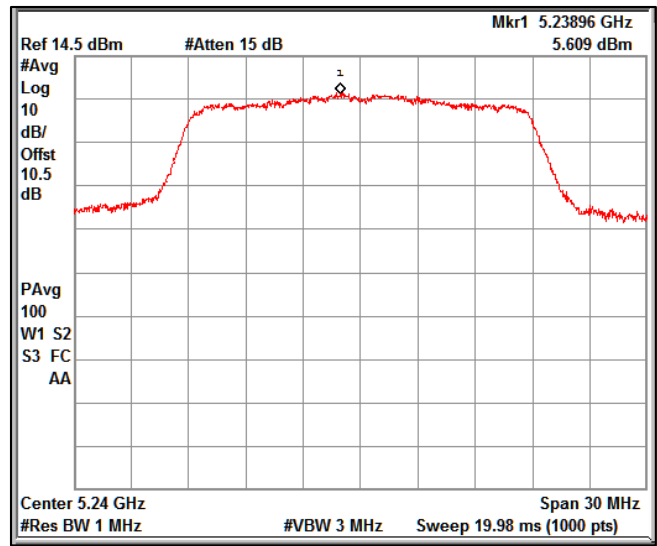

Channel Frequency 5240MHz