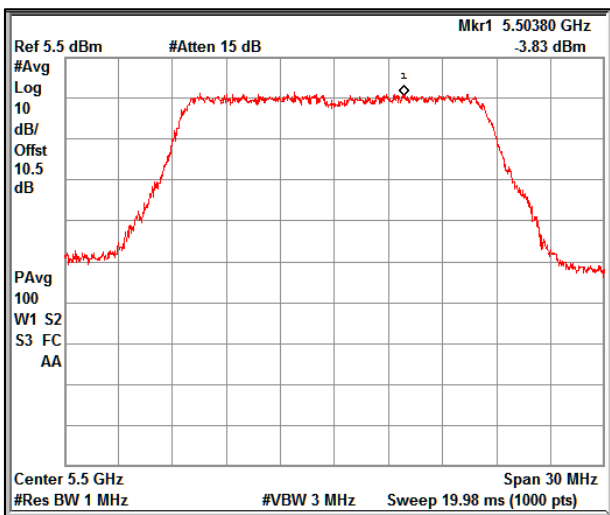

Channel Frequency 5180MHz

Channel Frequency 5240MHz

Channel Frequency 5260MHz

Channel Frequency 5320MHz

Channel Frequency 5500MHz

Channel Frequency 5700MHz

5GHz Test Plots

IN23ESPY 001

# 5GHz Test Plots