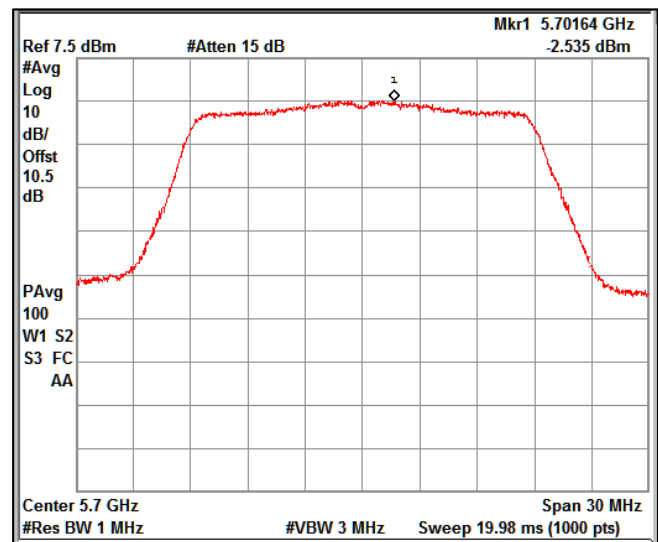

Channel Frequency 5240MHz

Channel Frequency 5260MHz

Channel Frequency 5320MHz

Channel Frequency 5500MHz

Channel Frequency 5700MHz

5GHz Test Plots

IN23ESPY 001

Channel Frequency 5720MHz