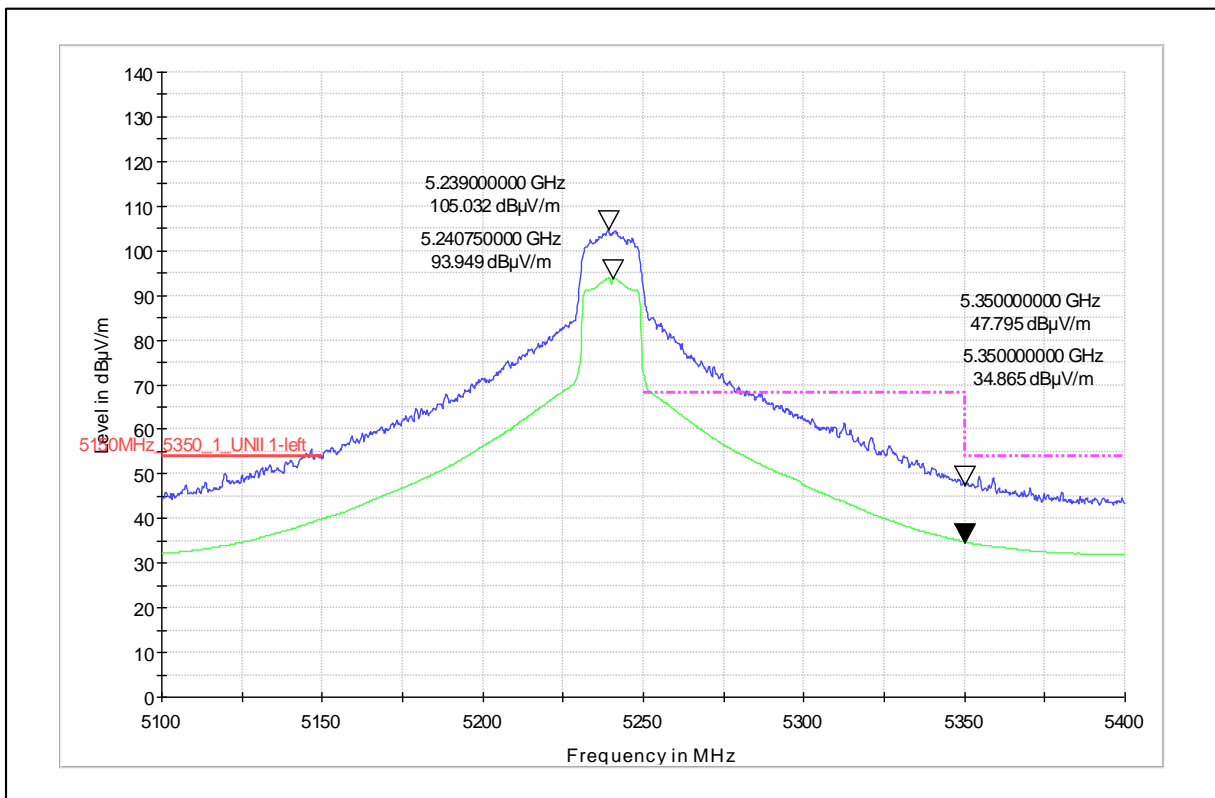

Data Rate : MCS 0

Channel Frequency - 5240MHz

Polarization -Vertical

Channel Frequency - 5240MHz

Polarization -Horizontal

Channel Frequency - 5240MHz

Polarization –Vertical

Channel Frequency - 5240MHz