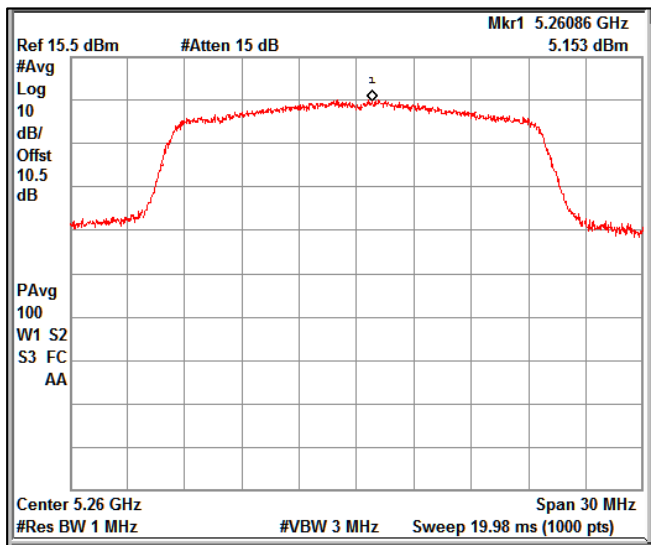

# 5GHz Test Plots

## IN23ESPY 001

Modulation: 802.11 ax-mode\_HE20  
Data Rate : MCS 0

Channel Frequency 5180MHz

Channel Frequency 5240MHz

Channel Frequency 5260MHz

Channel Frequency 5320MHz

Channel Frequency 5500MHz

Channel Frequency 5700MHz