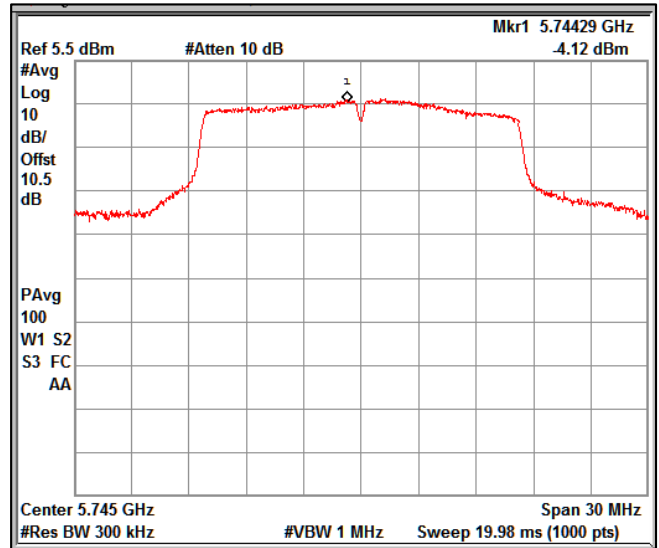

Channel Frequency 5745MHz