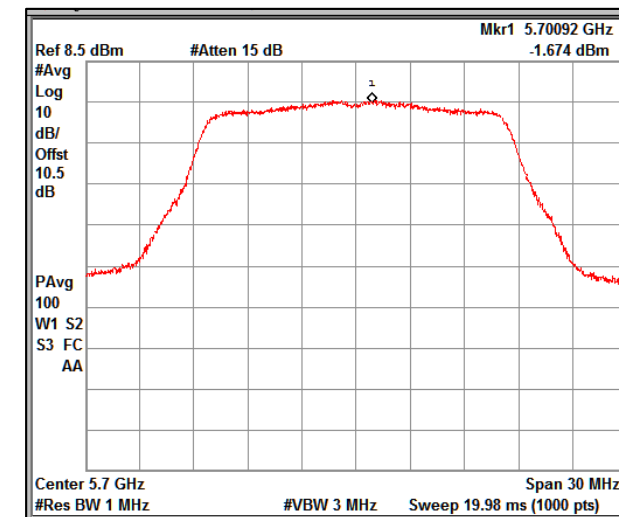

Modulation: 802.11 a-mode

Data Rate : 6Mbps

Channel Frequency 5180MHz

Channel Frequency 5240MHz

Channel Frequency 5260MHz

Channel Frequency 5320MHz

Channel Frequency 5500MHz

Channel Frequency 5700MHz