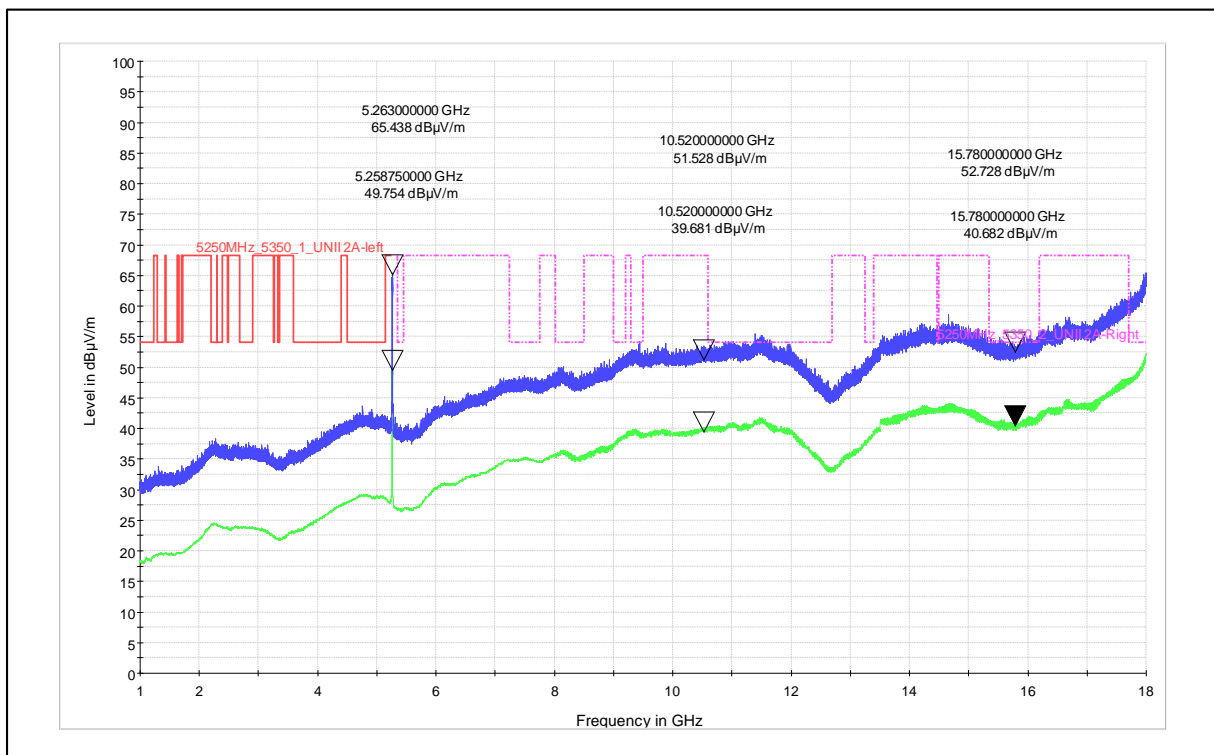

Data Rate : 6Mbps

Channel Frequency - 5825MHz

Polarization –Vertical

Channel Frequency - 5825MHz

Polarization –Horizontal

Channel Frequency - 5825MHz

Polarization –Vertical

Channel Frequency - 5825MHz

Polarization –Horizontal

Modulation: 802.11a

Data Rate : 54Mbps

Channel Frequency - 5260MHz

Polarization -Vertical

Channel Frequency - 5260MHz

Polarization -Horizontal

Channel Frequency - 5260MHz

Polarization –Vertical

Channel Frequency - 5260MHz

Polarization –Horizontal

Modulation: 802.11n\_HT-20

Data Rate : MCS 0

Channel Frequency - 5240MHz

Polarization - Vertical

Channel Frequency - 5240MHz