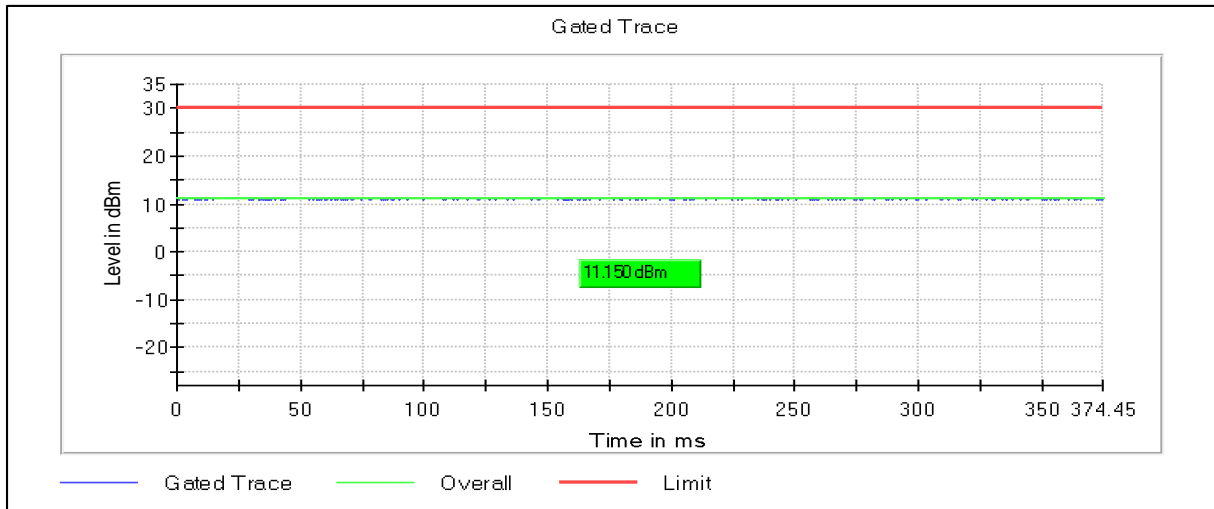

Channel Frequency 5710MHz

**5GHz Test Plots**

**IN23ESPY 001**

**Modulation: 802.11ac-VHT40: UNII 3**

Channel Frequency 5755MHz

Channel Frequency 5795MHz

**Modulation: 802.11ax-HE40: UNII 1**

**Data Rate : MCS0**