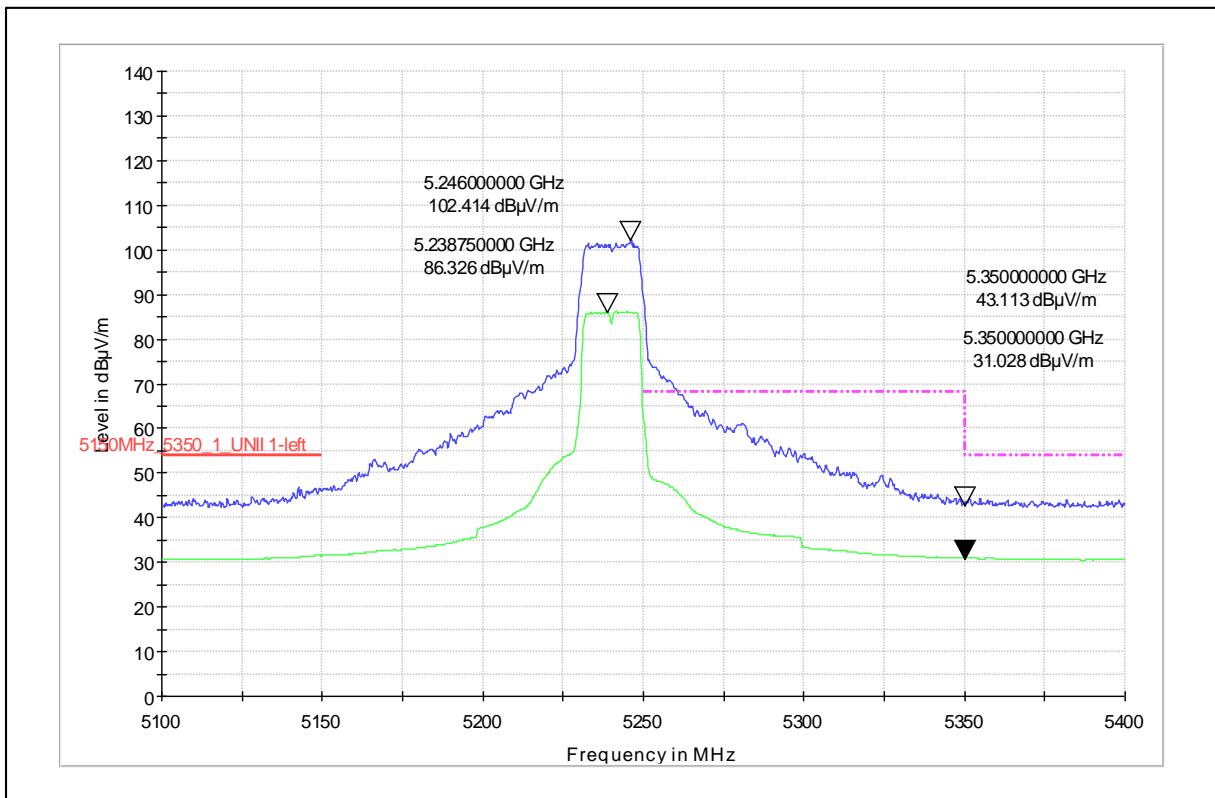

Polarization - Horizontal

Channel Frequency - 5240MHz

Polarization –Vertical

Channel Frequency - 5240MHz

Polarization –Horizontal

Modulation: 802.11n\_HT-20

Data Rate : MCS 7

Channel Frequency - 5240MHz

Polarization -Vertical

Channel Frequency - 5240MHz

Polarization -Horizontal

Channel Frequency - 5240MHz

Polarization –Vertical

Channel Frequency - 5240MHz

Polarization –Horizontal

Modulation: 802.11ac\_VHT-20