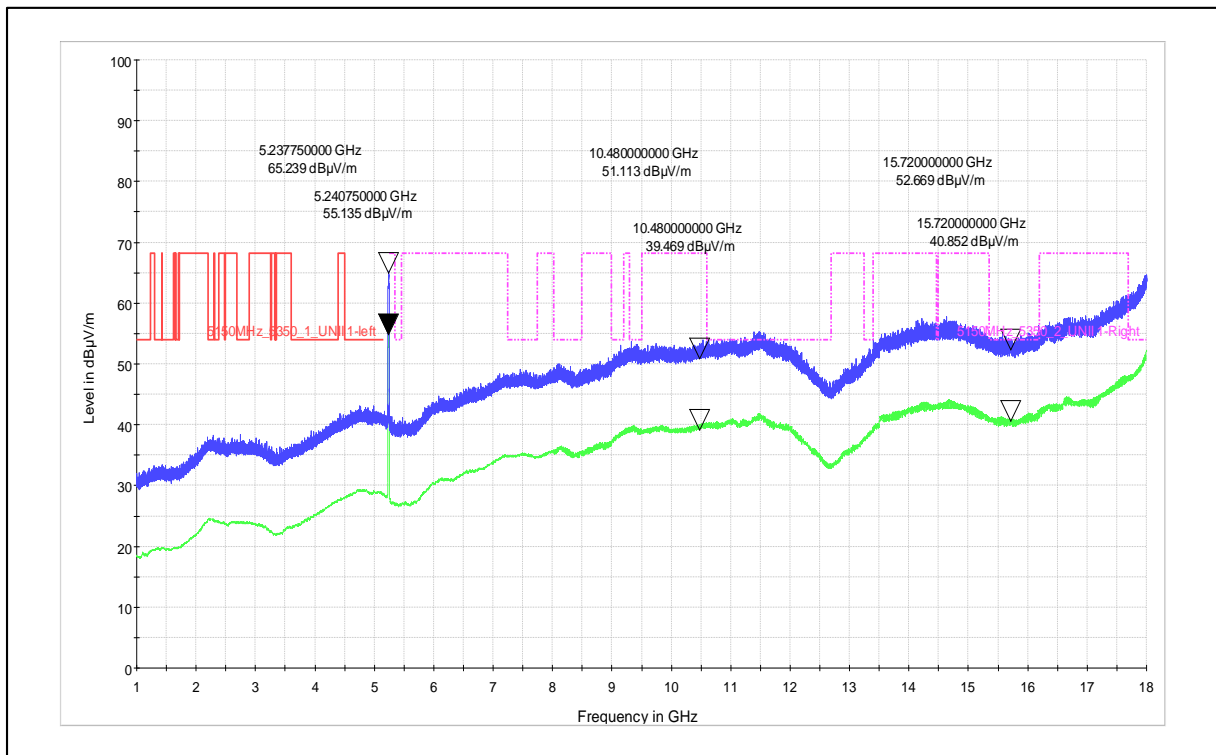

Polarization - Horizontal

Channel Frequency - 5240MHz

Polarization –Vertical

Channel Frequency - 5240MHz

Polarization –Horizontal

Modulation: 802.11n\_HT-20

Data Rate : MCS 7

Channel Frequency - 5240MHz

Polarization -Vertical

Channel Frequency - 5240MHz

Polarization -Horizontal

Channel Frequency - 5240MHz

Polarization –Vertical

Channel Frequency - 5240MHz

Polarization –Horizontal

Modulation: 802.11ac\_VHT-20

Data Rate : MCS 0

Channel Frequency - 5240MHz

Polarization -Vertical

Channel Frequency - 5240MHz

Polarization -Horizontal

Channel Frequency - 5240MHz

Polarization –Vertical

Channel Frequency - 5240MHz