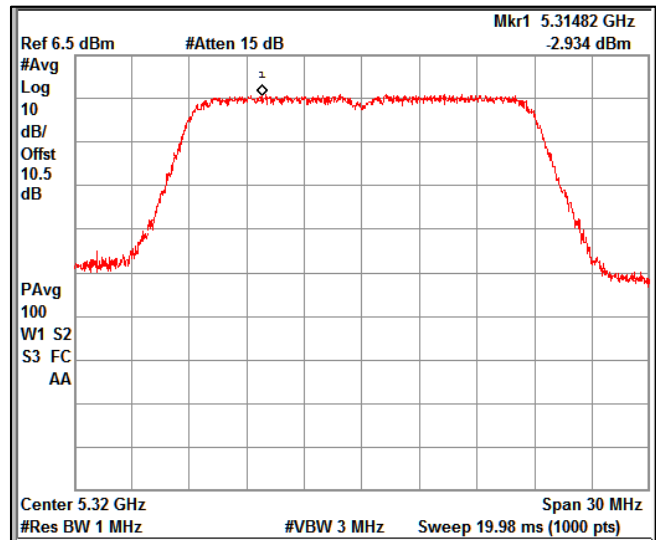

Data Rate : MCS 7

Channel Frequency 5180MHz

Channel Frequency 5240MHz

Channel Frequency 5260MHz

Channel Frequency 5320MHz

Channel Frequency 5500MHz

Channel Frequency 5700MHz

5GHz Test Plots