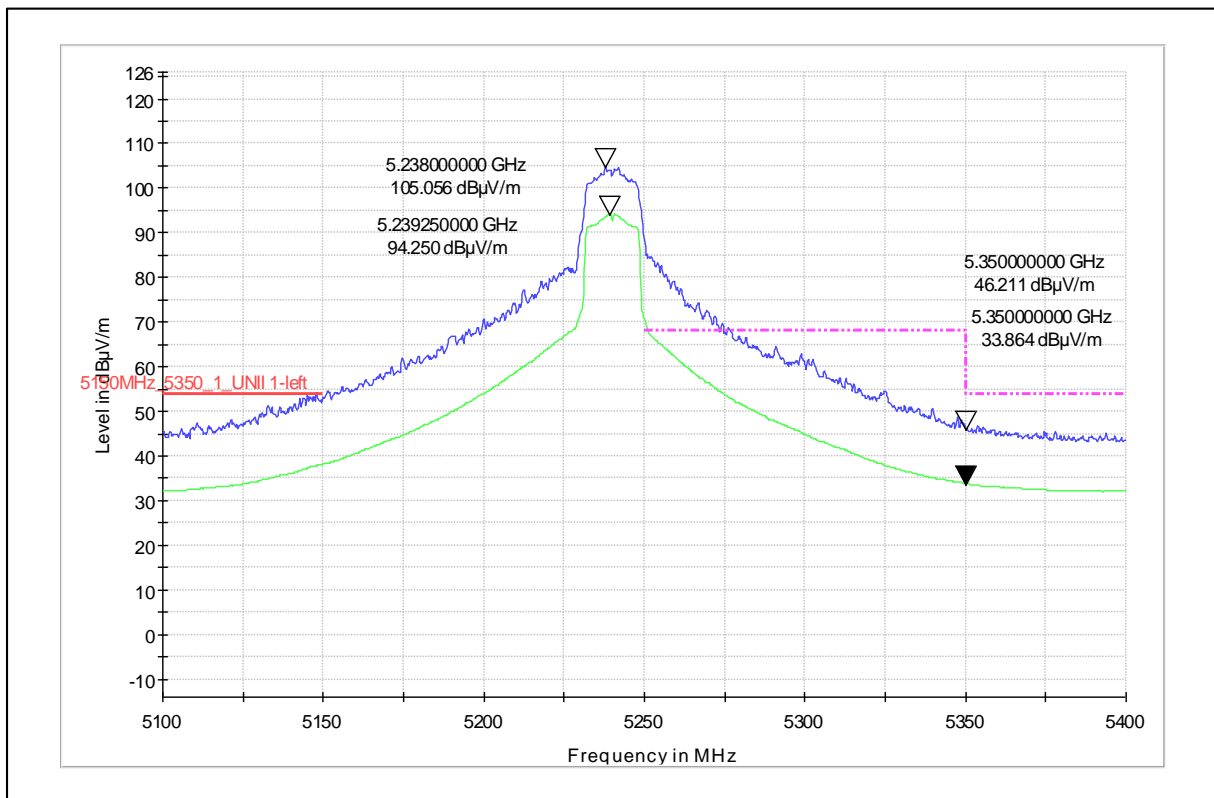

Polarization Horizontal

Channel Frequency 200MHz – 1GHz

Polarization Vertical

Channel Frequency 200MHz – 1GHz

Polarization Horizontal

Modulation: 802.11a

Data Rate : 6Mbps

Channel Frequency - 5240MHz

Polarization –Vertical

Channel Frequency - 5240MHz

Polarization –Horizontal

Channel Frequency - 5240MHz

Polarization –Vertical

Channel Frequency - 5240MHz

Polarization –Horizontal

Modulation: 802.11a\_20MHz

Data Rate : 6Mbps

Channel Frequency - 5825MHz

Polarization –Vertical

Channel Frequency - 5825MHz

Polarization –Horizontal

Channel Frequency - 5825MHz

Polarization –Vertical

Channel Frequency - 5825MHz