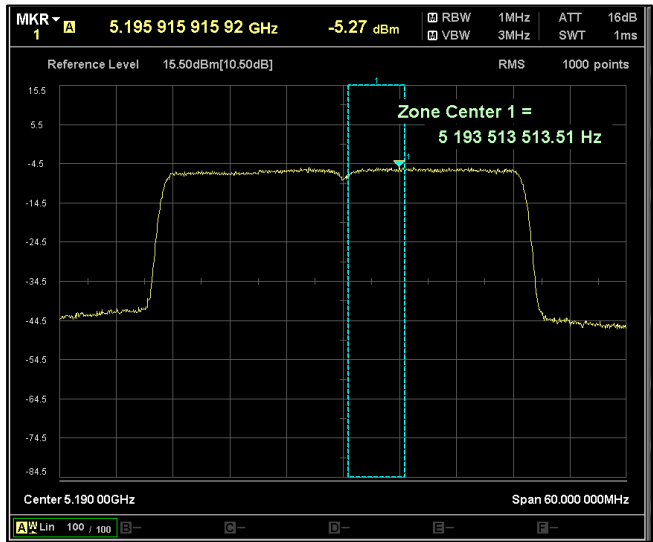

5GHz Test Plots

IN23ESPY 001

Channel Frequency 5670MHz

Channel Frequency 5710MHz

Channel Frequency 5755MHz

Channel Frequency 5795MHz

Modulation: 802.11 ax-mode\_HE40

Data Rate : MCS 0