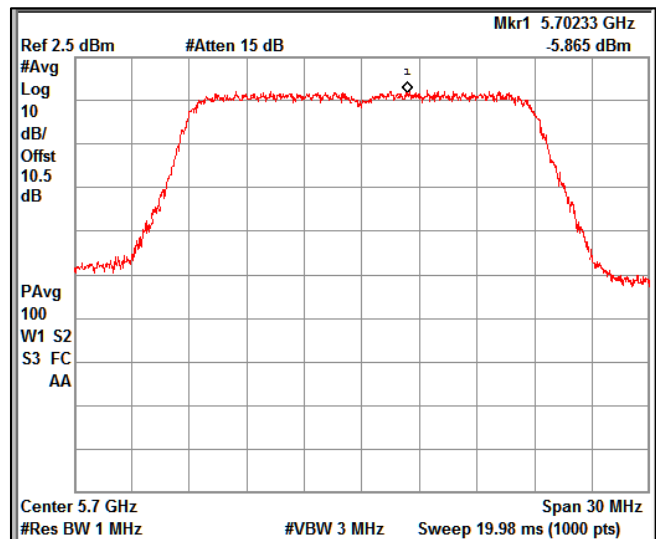

Data Rate : MCS 7

Channel Frequency 5180MHz

Channel Frequency 5240MHz

Channel Frequency 5260MHz

Channel Frequency 5320MHz

Channel Frequency 5500MHz

Channel Frequency 5700MHz

5GHz Test Plots