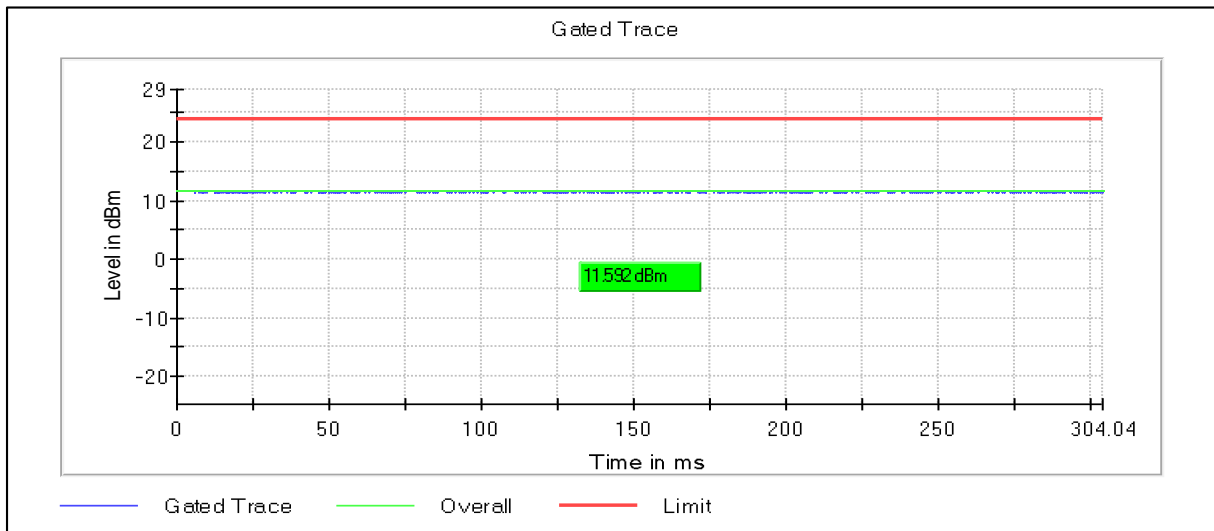

Channel Frequency 5210MHz

**Modulation: 802.11ac-VHT80:UNII 2a**

Channel Frequency 5290MHz

**5GHz Test Plots**

**IN23ESPY 001**

**Modulation: 802.11ac-VHT80:UNII 2c**

Channel Frequency 5530MHz

Channel Frequency 5690MHz