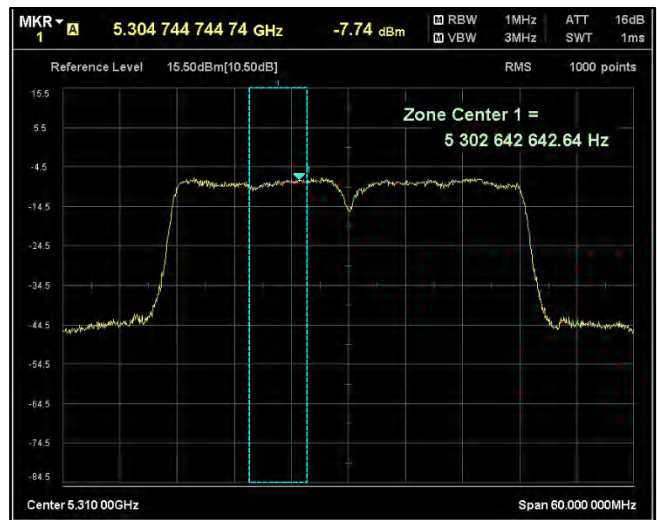

Channel Frequency 5310MHz