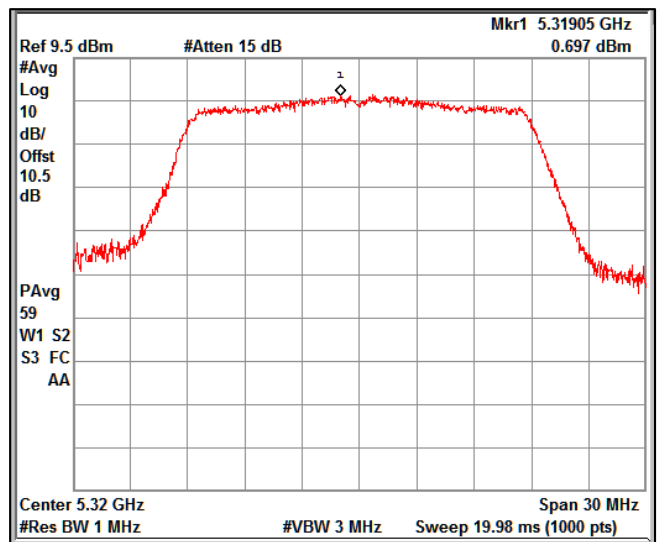

Channel Frequency 5320MHz