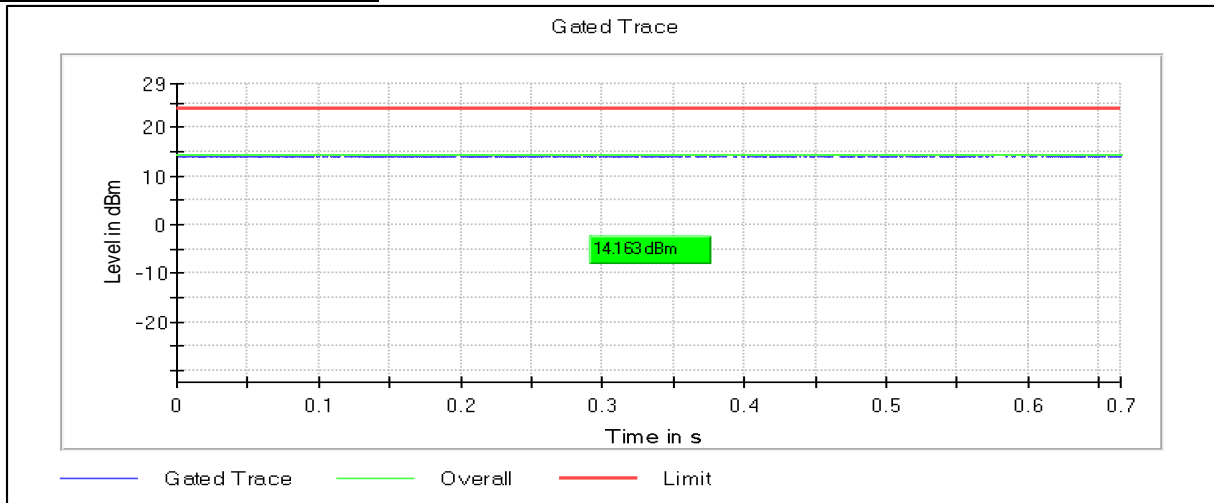

**Modulation: 802.11ac-VHT80:UNII 3**

Channel Frequency 5775MHz

**Modulation: 802.11ax-HE80:UNII 1**

**Data Rate : MCS0**

Channel Frequency 5190MHz

**Modulation: 802.11ax-HE80:UNII 2a**

Channel Frequency 5290MHz