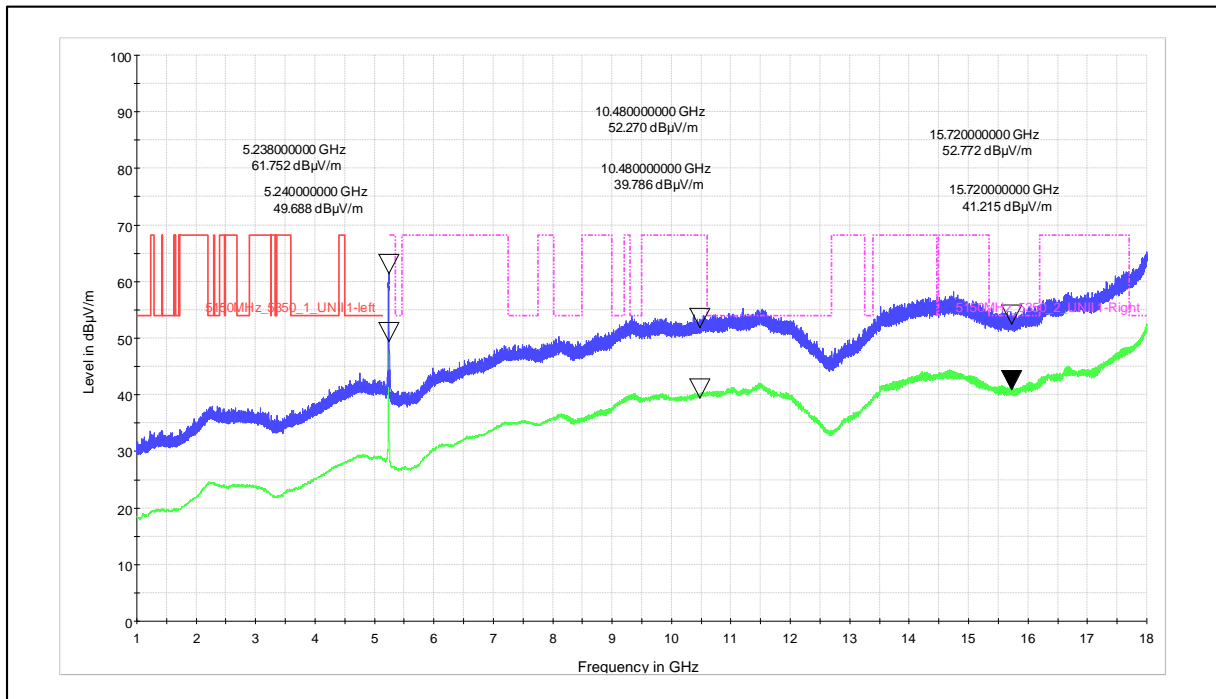

Polarization Horizontal

Channel Frequency 200MHz – 1GHz

Polarization Vertical

Channel Frequency 200MHz – 1GHz

Polarization Horizontal

Modulation: 802.11a

Data Rate : 6Mbps

Channel Frequency - 5240MHz

Polarization –Vertical

Channel Frequency - 5240MHz

Polarization –Horizontal

Channel Frequency - 5240MHz

Polarization –Vertical

Channel Frequency - 5240MHz

Polarization –Horizontal

Modulation: 802.11a\_20MHz