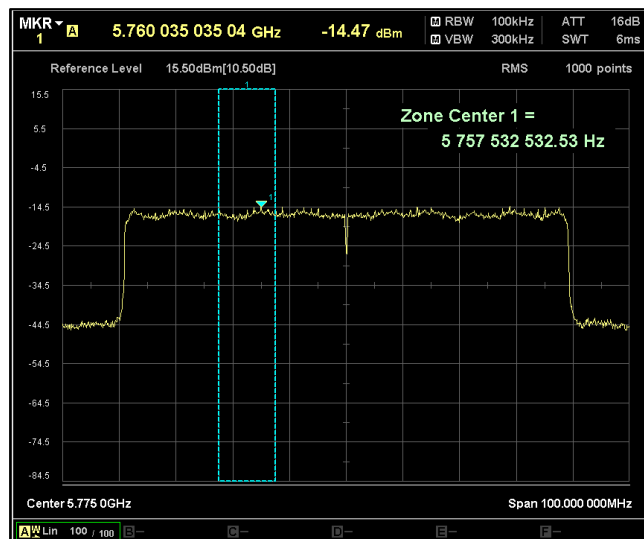

5GHz Test Plots

IN23ESPY 001

Modulation: 802.11 ax-mode\_HE80

Data Rate : MCS 11

Channel Frequency 5210MHz

Channel Frequency 5290MHz

Channel Frequency 5530MHz

Channel Frequency 5690MHz

Channel Frequency 5775MHz

**4. Radiated unwanted emission in Spurious domain & Restricted Band of operation**  
**Below 1GHz**

Channel Frequency 30MHz – 200MHz

Polarization Vertical

Channel Frequency 30MHz – 200MHz