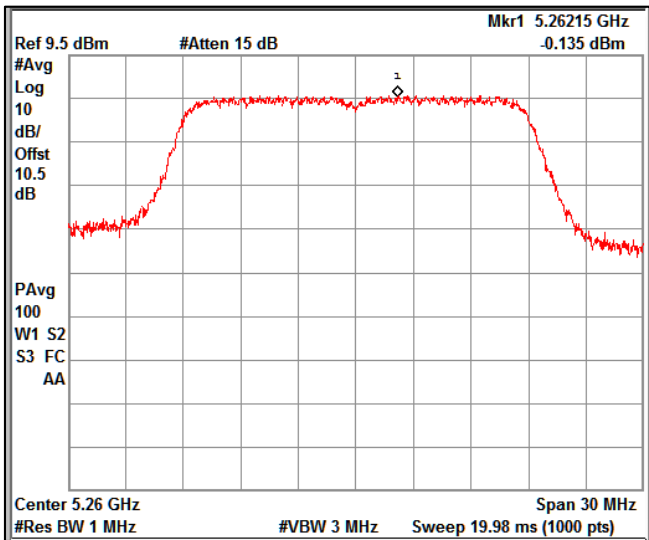

Channel Frequency 5260MHz