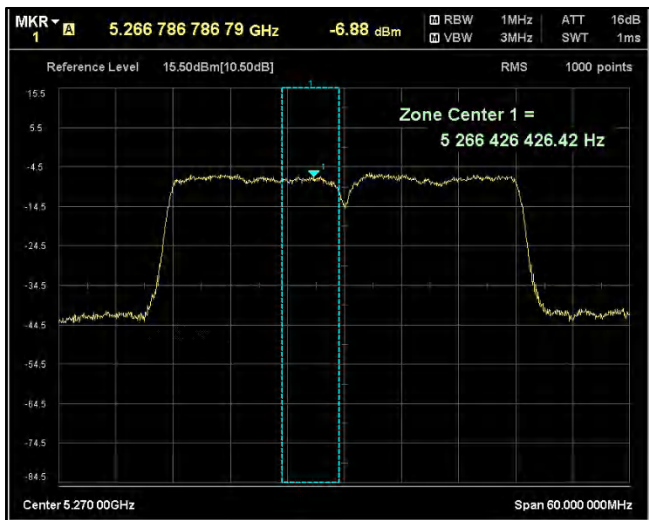

Channel Frequency 5670MHz

Channel Frequency 5710MHz

Channel Frequency 5755MHz

Channel Frequency 5795MHz

Modulation: 802.11 n-mode\_HT40  
Data Rate : MCS 7

Channel Frequency 5190MHz

Channel Frequency 5230MHz