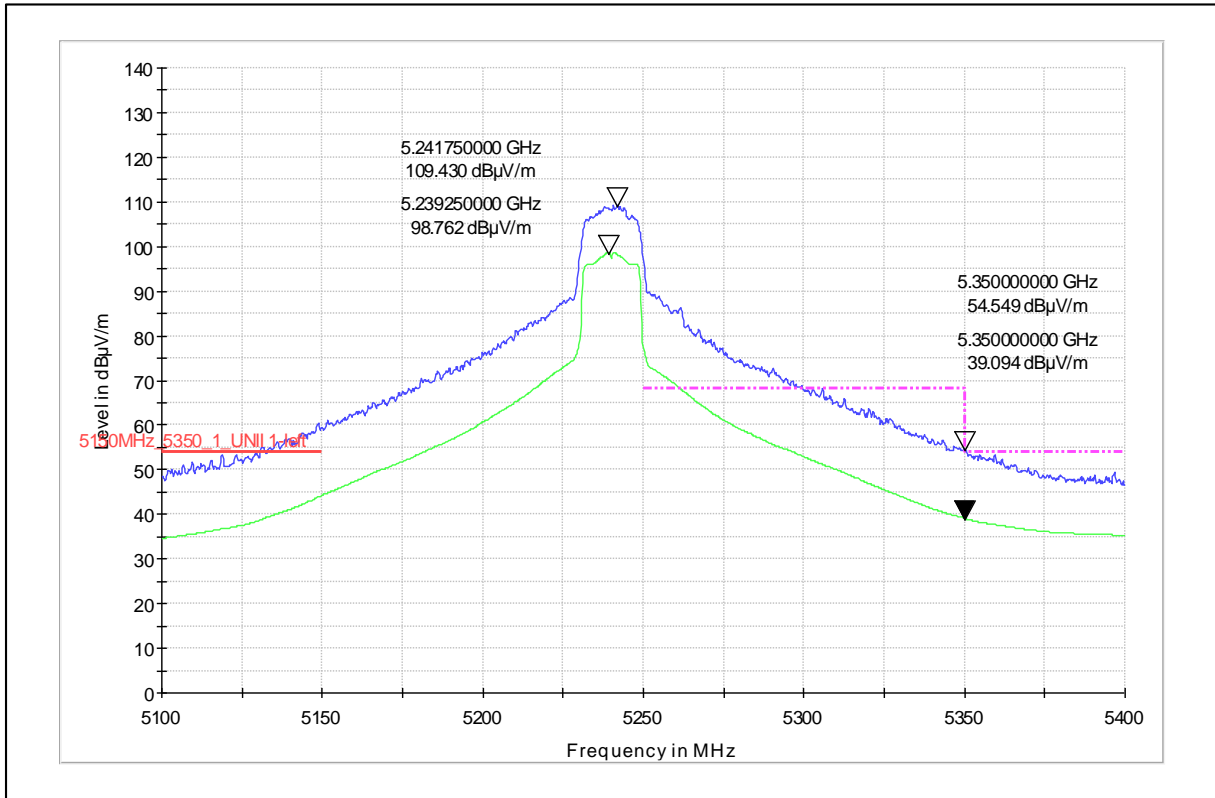

Data Rate : MCS 0

Channel Frequency - 5240MHz

Polarization -Vertical

Channel Frequency - 5240MHz

Polarization -Horizontal

Channel Frequency - 5240MHz

Polarization –Vertical

Channel Frequency - 5240MHz