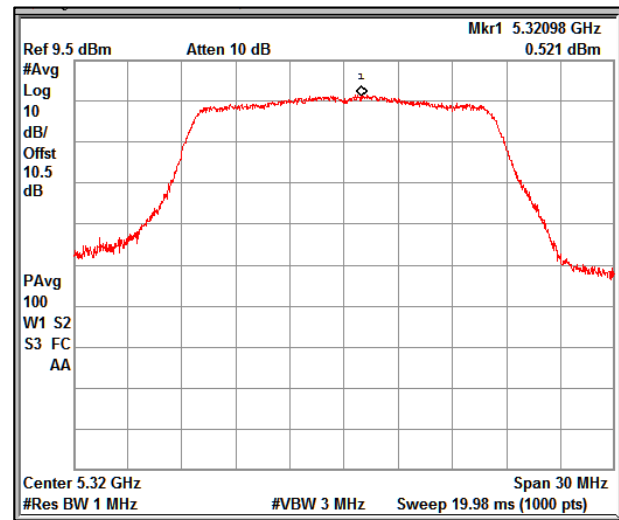

Modulation: 802.11 a-mode

Data Rate : 6Mbps

Channel Frequency 5180MHz

Channel Frequency 5240MHz

Channel Frequency 5260MHz

Channel Frequency 5320MHz

Channel Frequency 5500MHz

Channel Frequency 5700MHz