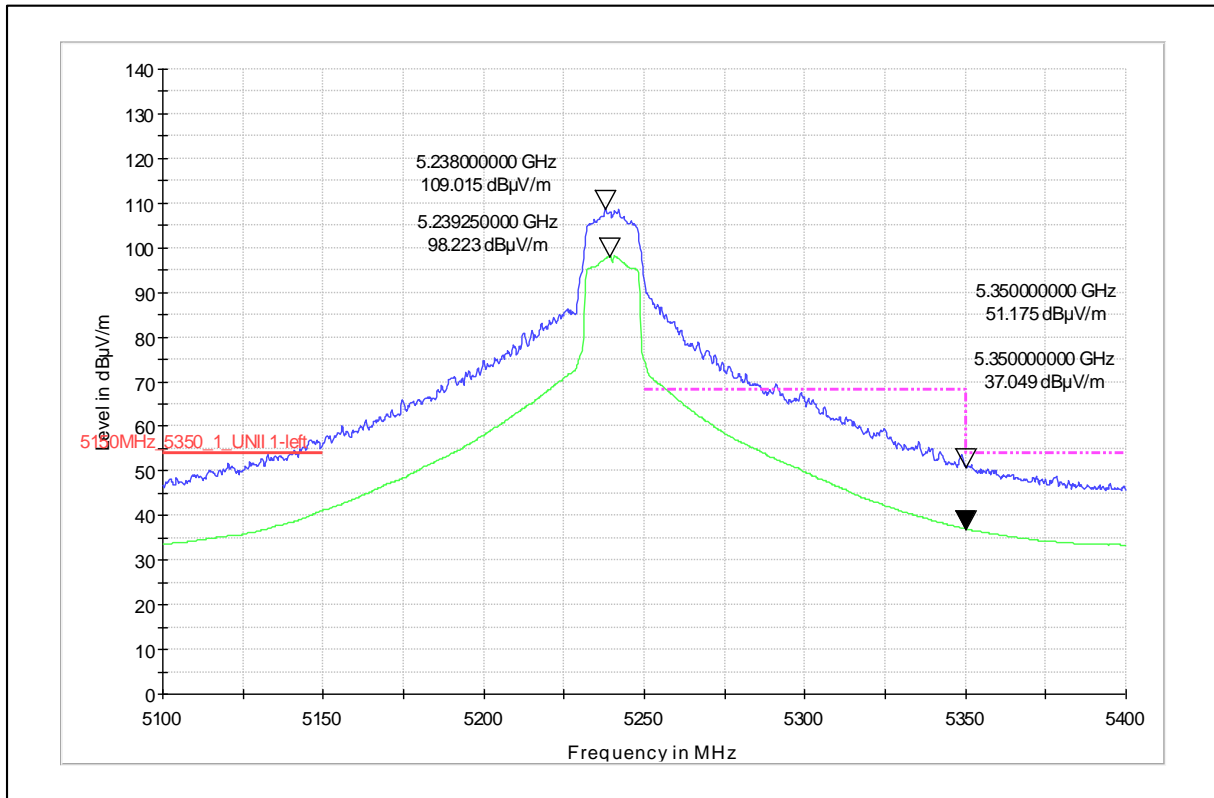

Channel Frequency - 5240MHz

Polarization –Vertical