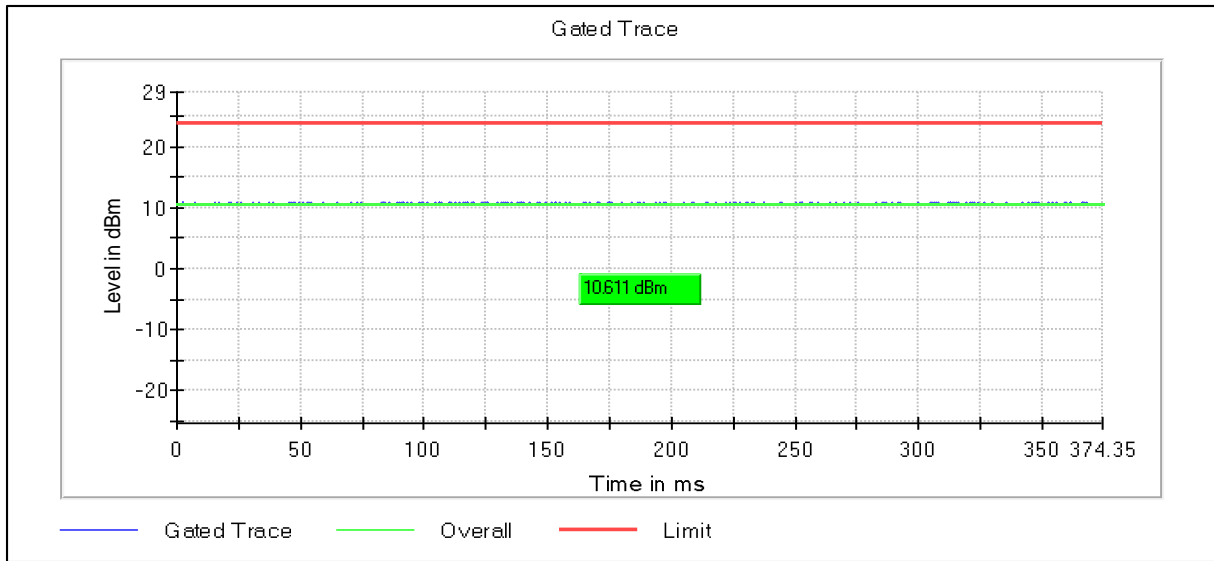

**Modulation: 802.11ac-VHT40: UNII 2a**

Channel Frequency 5270MHz

Channel Frequency 5310MHz

**Modulation: 802.11ac-VHT40: UNII 2c**

Channel Frequency 5510MHz

Channel Frequency 5590MHz

Channel Frequency 5670MHz