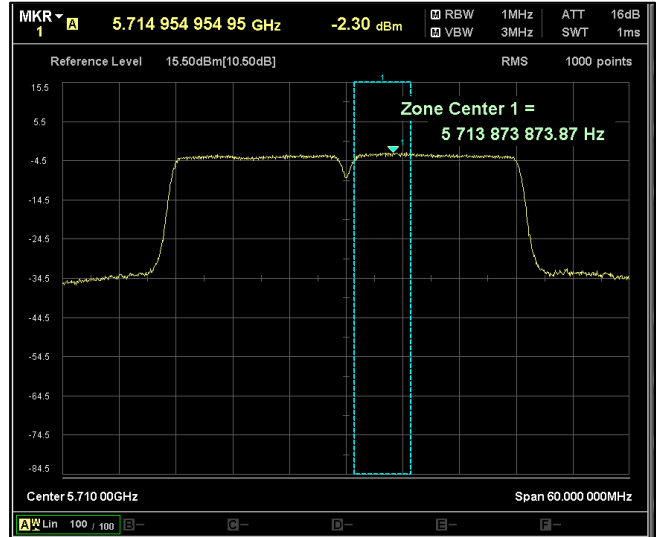

Channel Frequency 5270MHz

Channel Frequency 5310MHz

Channel Frequency 5510MHz

Channel Frequency 5590MHz

Channel Frequency 5670MHz

Channel Frequency 5710MHz

Channel Frequency 5755MHz

Channel Frequency 5795MHz

Modulation: 802.11 ac-mode\_VHT40

Data Rate : MCS 9

Channel Frequency 5190MHz

Channel Frequency 5230MHz

Channel Frequency 5270MHz

Channel Frequency 5310MHz

Channel Frequency 5510MHz

Channel Frequency 5590MHz