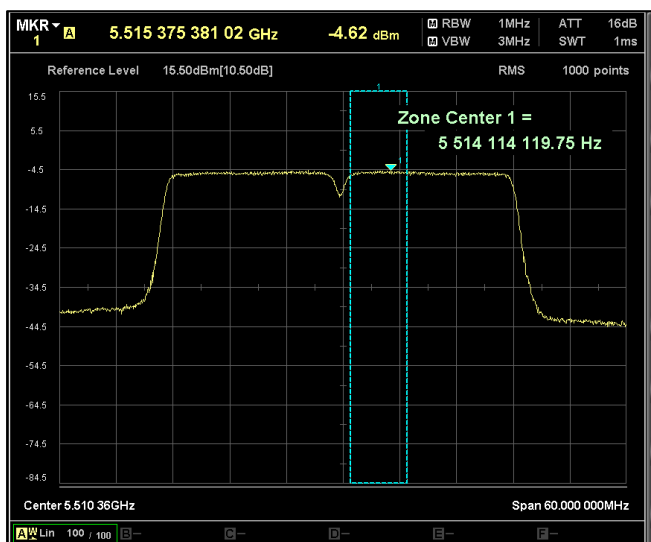

Channel Frequency 5510MHz