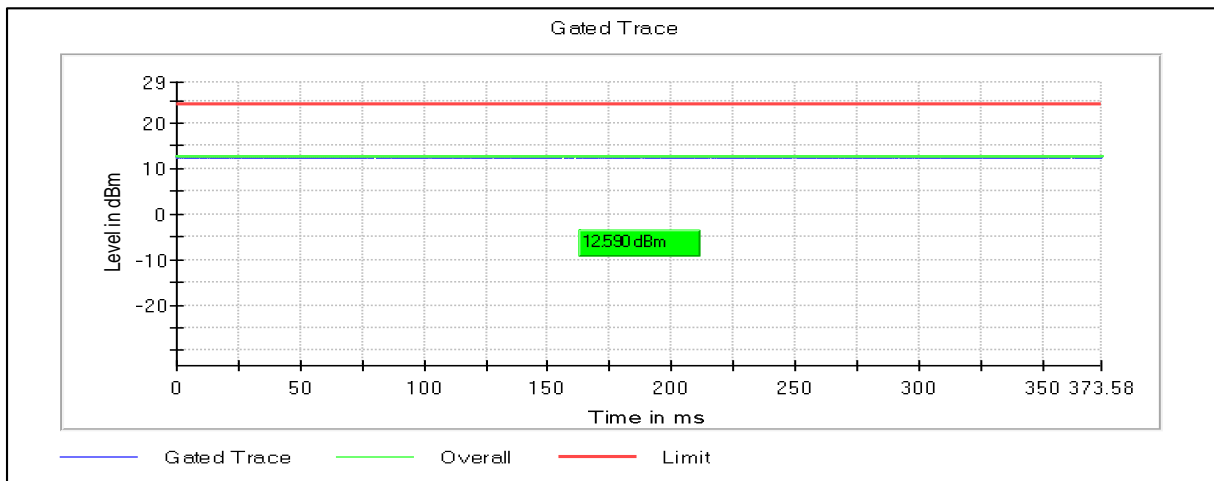

**Modulation: 802.11ac-VHT40: UNII 2a**

Channel Frequency 5270MHz

Channel Frequency 5310MHz

**Modulation: 802.11ac-VHT40: UNII 2c**

Channel Frequency 5510MHz

Channel Frequency 5590MHz

Channel Frequency 5670MHz