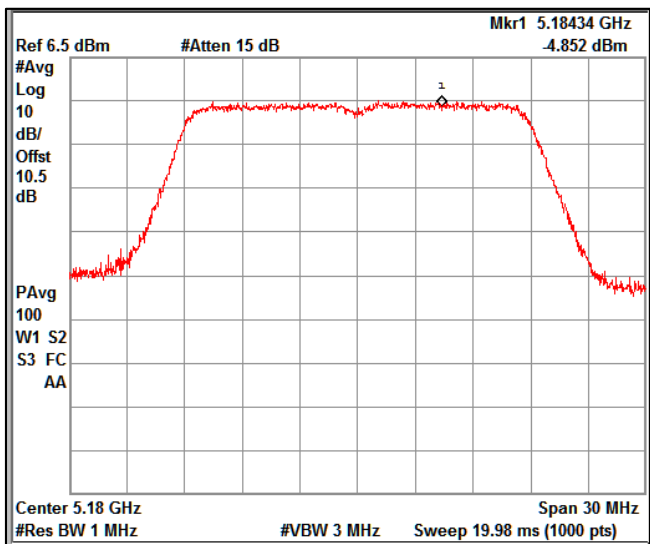

Channel Frequency 5745MHz

Channel Frequency 5825MHz

5GHz Test Plots

IN23ESPY 001

Modulation: 802.11 ac-mode\_VHT20

Data Rate : MCS 8

Channel Frequency 5180MHz

Channel Frequency 5240MHz