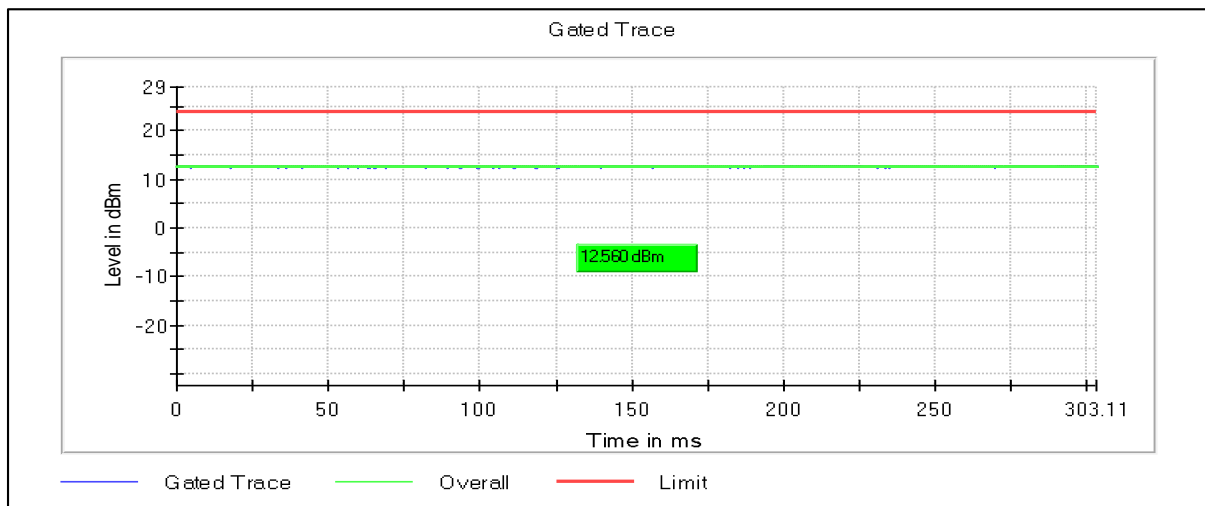

Channel Frequency 5590MHz

Channel Frequency 5670MHz

Channel Frequency 5710MHz

**Modulation: 802.11ax-HE40: UNII 3**

Channel Frequency 5755MHz

Channel Frequency 5795MHz

**Modulation: 802.11ac-VHT80:UNII 1**

**Data Rate : MCS9**