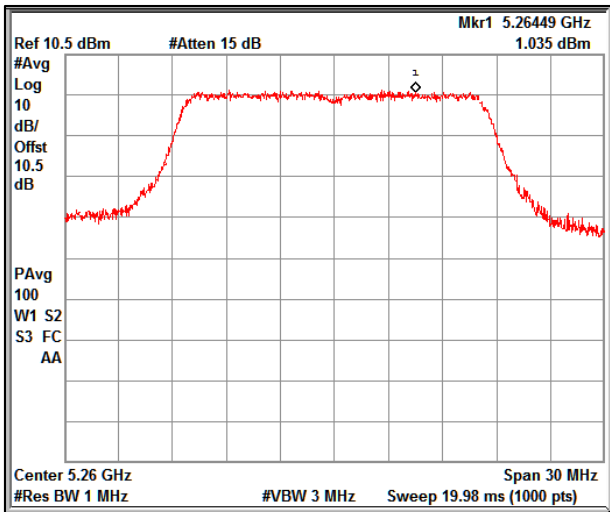

Channel Frequency 5260MHz