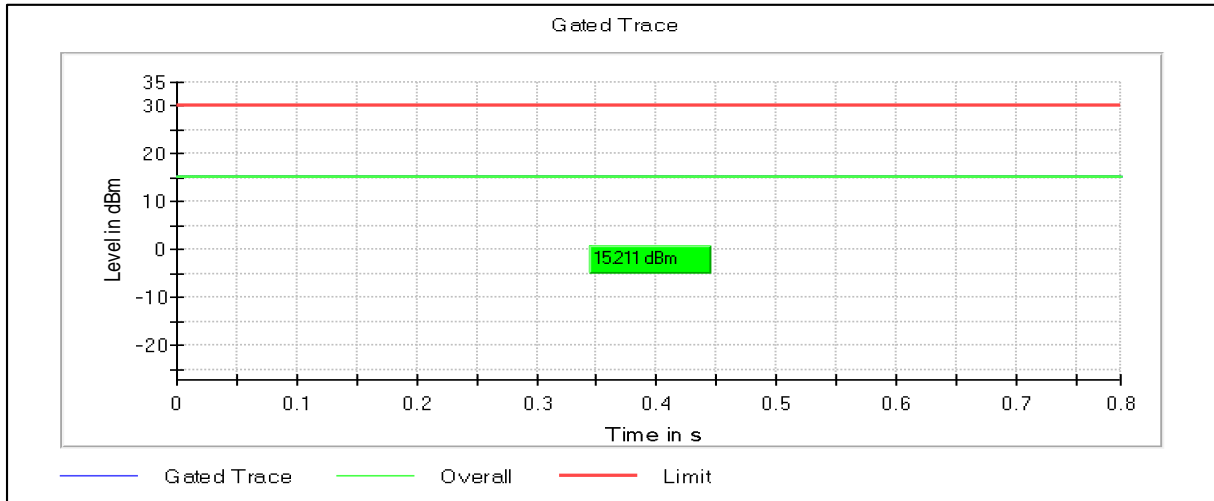

Channel Frequency 5590MHz

Channel Frequency 5670MHz

Channel Frequency 5710MHz

**Modulation: 802.11ax-HE40: UNII 3**

Channel Frequency 5755MHz

Channel Frequency 5795MHz

**Modulation: 802.11ac-VHT80:UNII 1**

**Data Rate : MCS9**