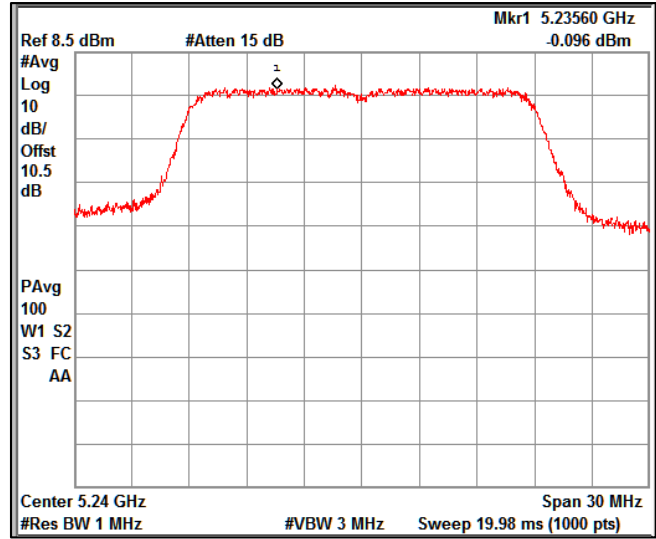

Channel Frequency 5240MHz