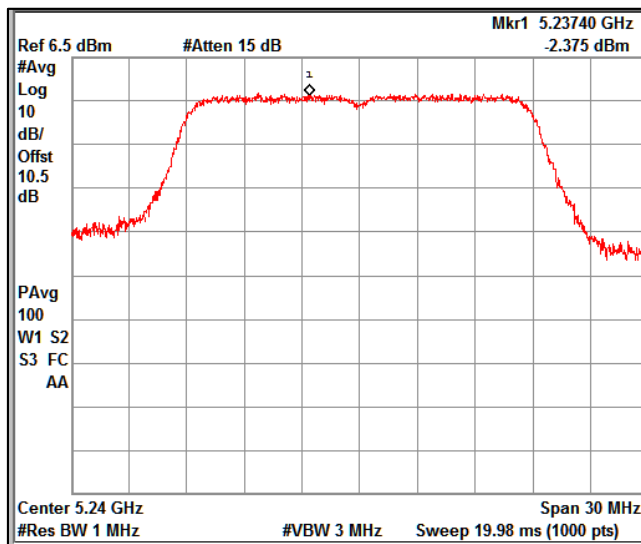

Channel Frequency 5745MHz

Channel Frequency 5825MHz

5GHz Test Plots

IN23ESPY 001

Modulation: 802.11 ac-mode\_VHT20

Data Rate : MCS 8

Channel Frequency 5180MHz

Channel Frequency 5240MHz