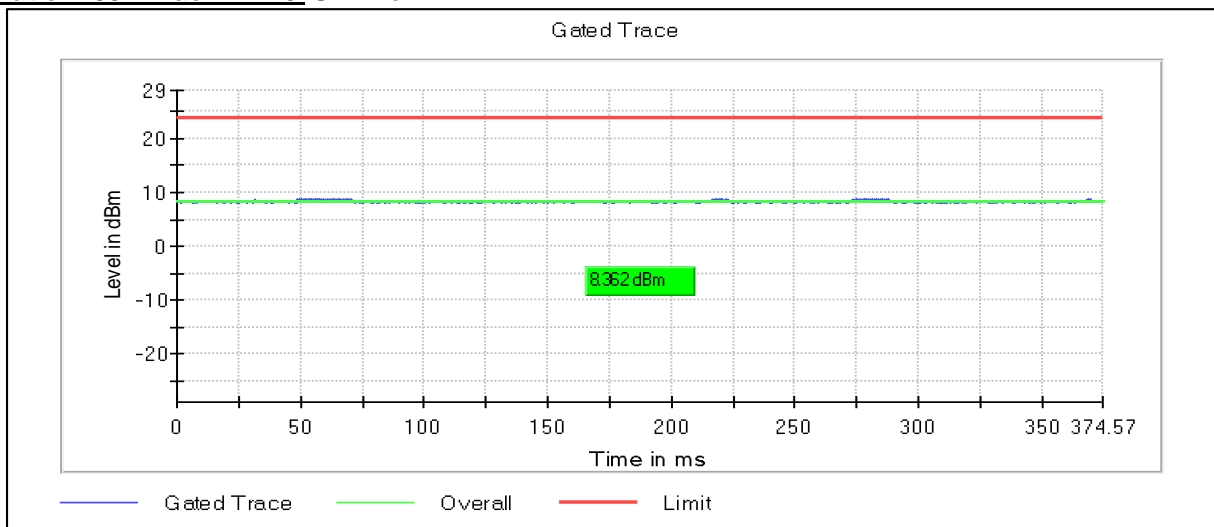

**Modulation: 802.11ac-VHT40: UNII 2a**

Channel Frequency 5270MHz

Channel Frequency 5310MHz

**Modulation: 802.11ac-VHT40: UNII 2c**

Channel Frequency 5510MHz

Channel Frequency 5590MHz

Channel Frequency 5670MHz