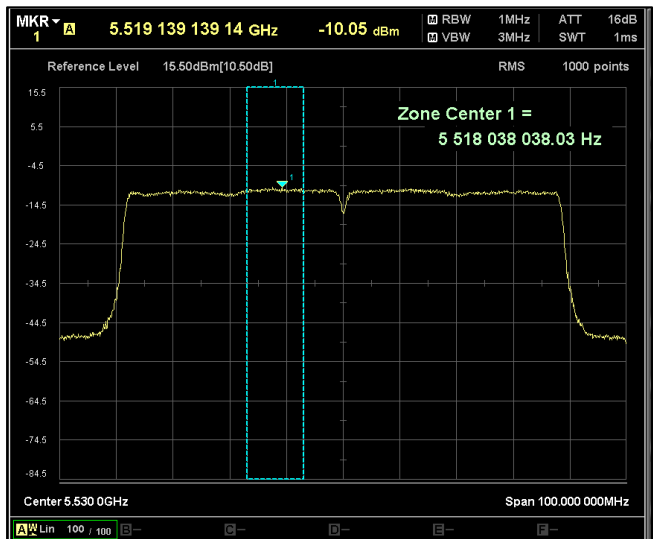

5GHz Test Plots

IN23ESPY 001

Modulation: 802.11 ac-mode\_VHT80  
Data Rate : MCS 0

Channel Frequency 5210MHz

Channel Frequency 5290MHz

Channel Frequency 5530MHz

Channel Frequency 5690MHz

Channel Frequency 5775MHz