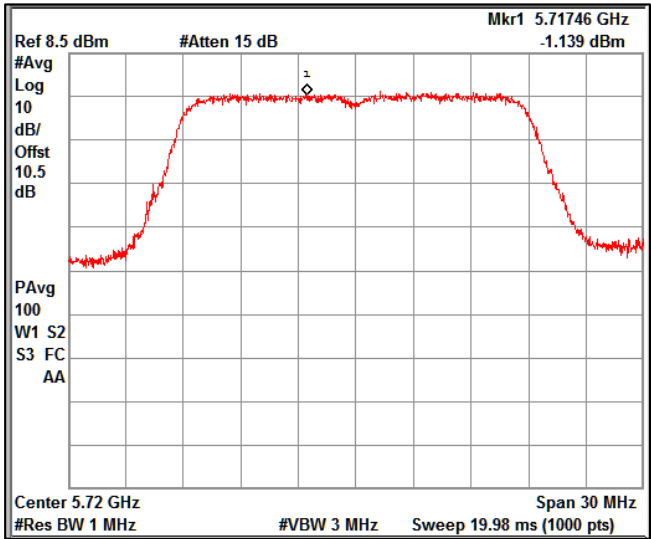

5GHz Test Plots

IN23ESPY 001

Channel Frequency 5720MHz