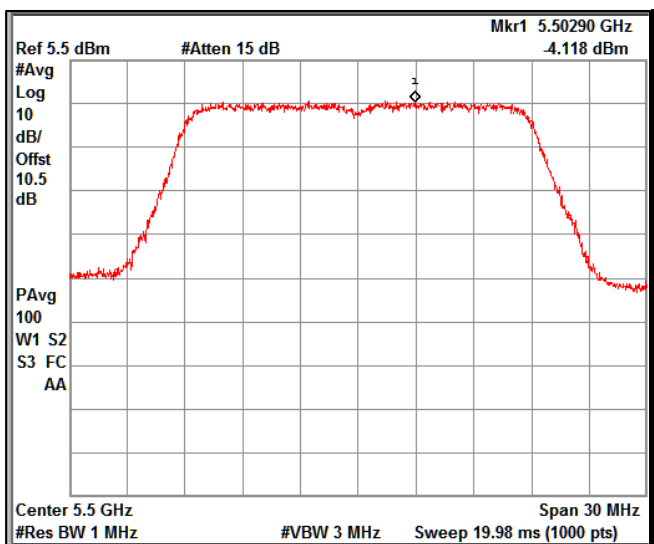

Channel Frequency 5500MHz