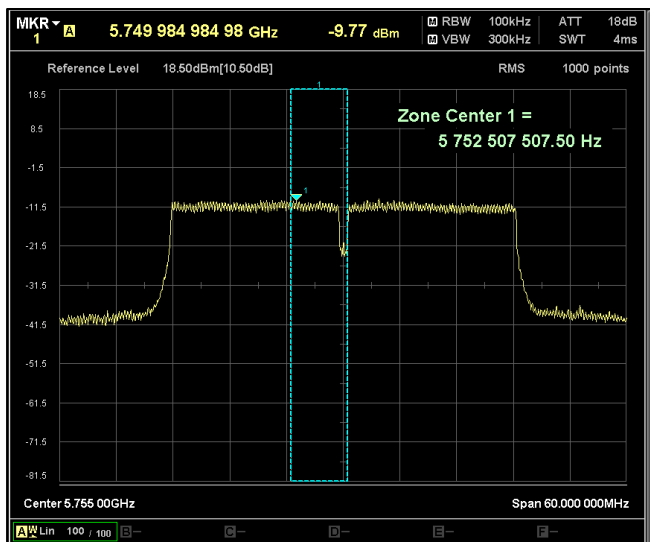

Channel Frequency 5755MHz