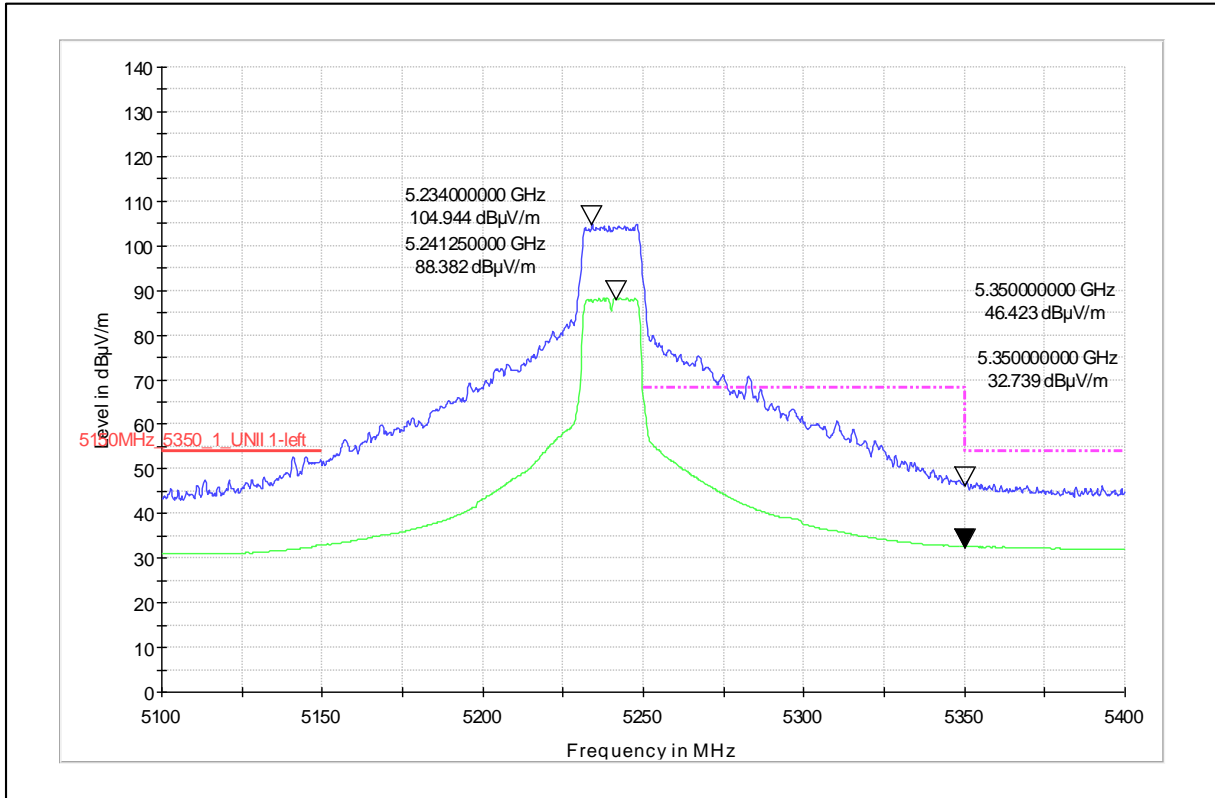

Polarization –Horizontal

Modulation: 802.11ac\_VHT-20

Data Rate : MCS 8

Channel Frequency - 5240MHz

Polarization -Vertical

Channel Frequency - 5240MHz

Polarization -Horizontal

Channel Frequency - 5240MHz