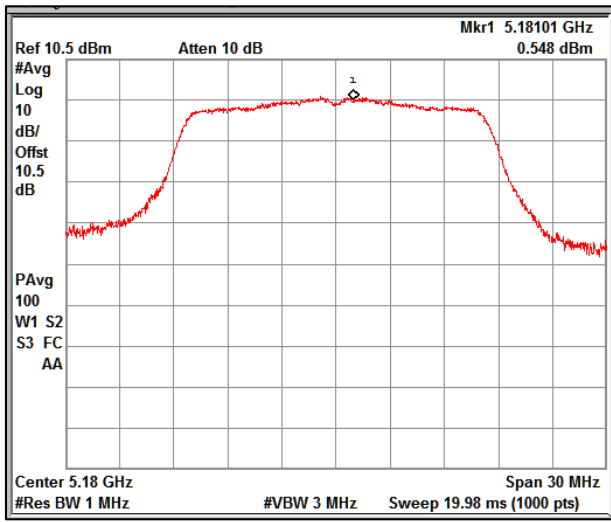

**Modulation: 802.11ax-HE80:UNII 2c**

Channel Frequency 5530MHz

Channel Frequency 5690MHz

**Modulation: 802.11ax-HE80:UNII 3**

Channel Frequency 5775MHz

**5GHz Test Plots**

**IN23ESPY 001**

**3. Power Spectral Density**

Modulation: 802.11 a-mode

Data Rate : 6Mbps

Channel Frequency 5180MHz

Channel Frequency 5240MHz

Channel Frequency 5260MHz

Channel Frequency 5320MHz

Channel Frequency 5500MHz

Channel Frequency 5700MHz