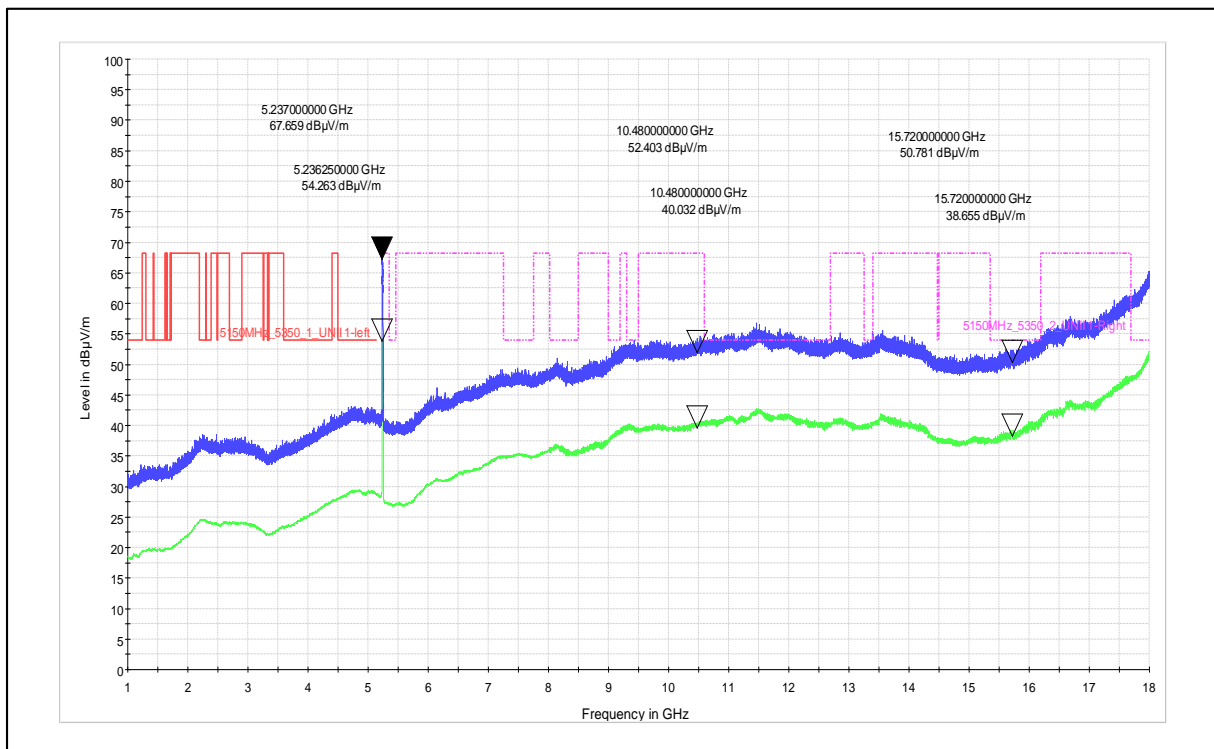

Polarization –Horizontal

Modulation: 802.11ac\_VHT-20

Data Rate : MCS 8

Channel Frequency - 5240MHz

Polarization -Vertical

Channel Frequency - 5240MHz

Polarization -Horizontal

Channel Frequency - 5240MHz

Polarization –Vertical

Channel Frequency - 5240MHz

Polarization –Horizontal

Modulation: 802.11ax\_HE-20

Data Rate : MCS 0

Channel Frequency - 5240MHz

Polarization -Vertical

Channel Frequency - 5240MHz

Polarization -Horizontal

Channel Frequency - 5240MHz

Polarization –Vertical

Channel Frequency - 5240MHz

Polarization –Horizontal