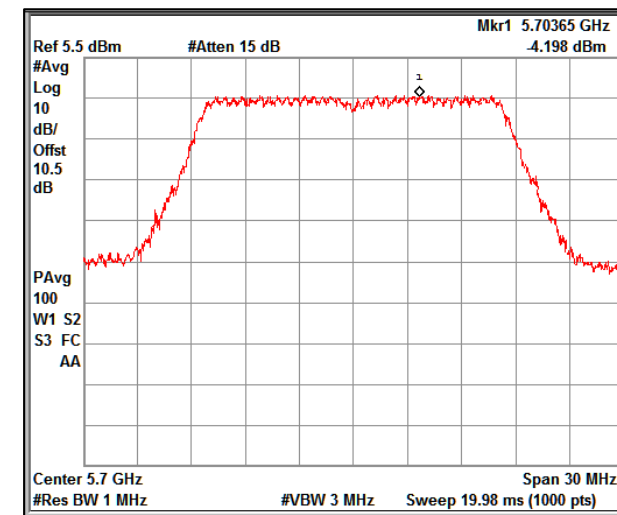

Channel Frequency 5180MHz

Channel Frequency 5240MHz

Channel Frequency 5260MHz

Channel Frequency 5320MHz

Channel Frequency 5500MHz

Channel Frequency 5700MHz

5GHz Test Plots

IN23ESPY 001