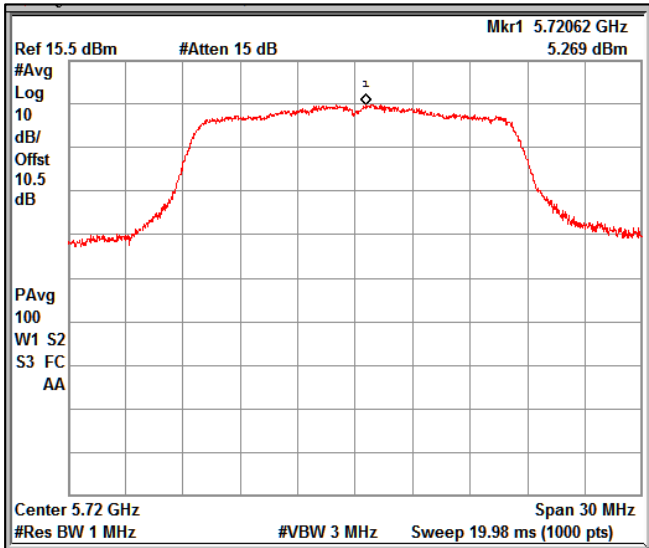

5GHz Test Plots

IN23ESPY 001

Channel Frequency 5720MHz