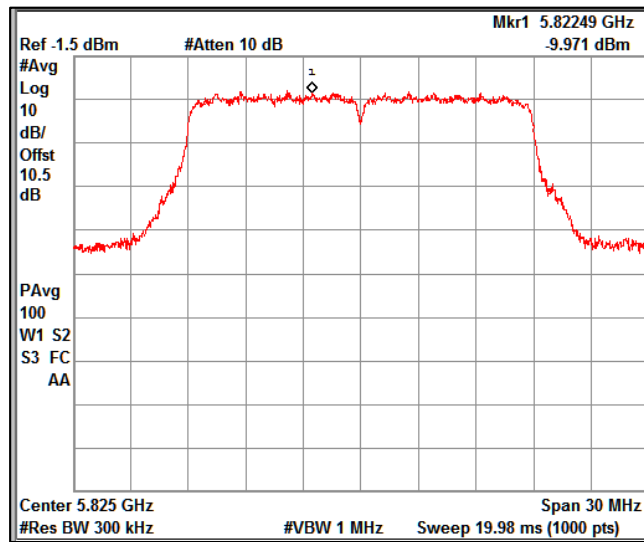

Channel Frequency 5825MHz