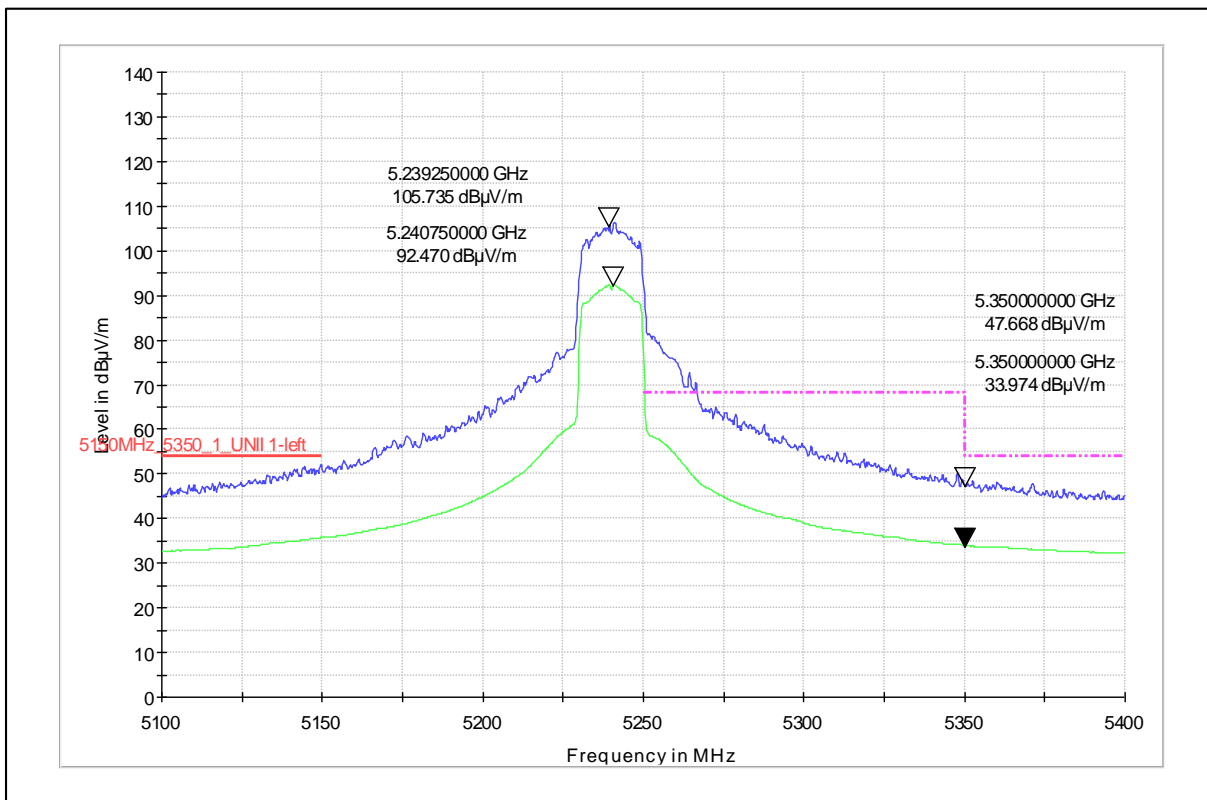

Channel Frequency - 5240MHz

Polarization –Horizontal