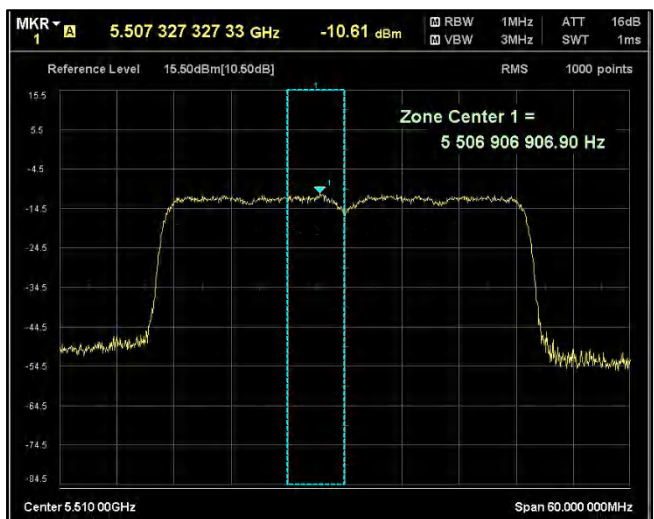

Channel Frequency 5755MHz

Channel Frequency 5795MHz

Modulation: 802.11 ax-mode\_HE40

Data Rate : MCS 11

Channel Frequency 5190MHz

Channel Frequency 5230MHz

Channel Frequency 5270MHz

Channel Frequency 5310MHz