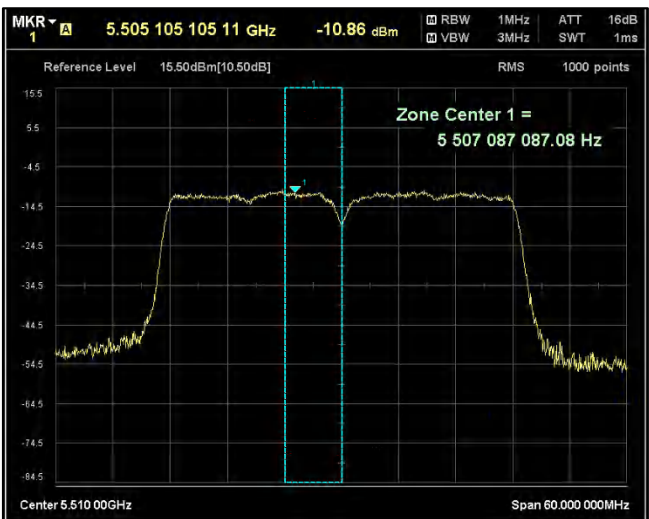

Channel Frequency 5510MHz