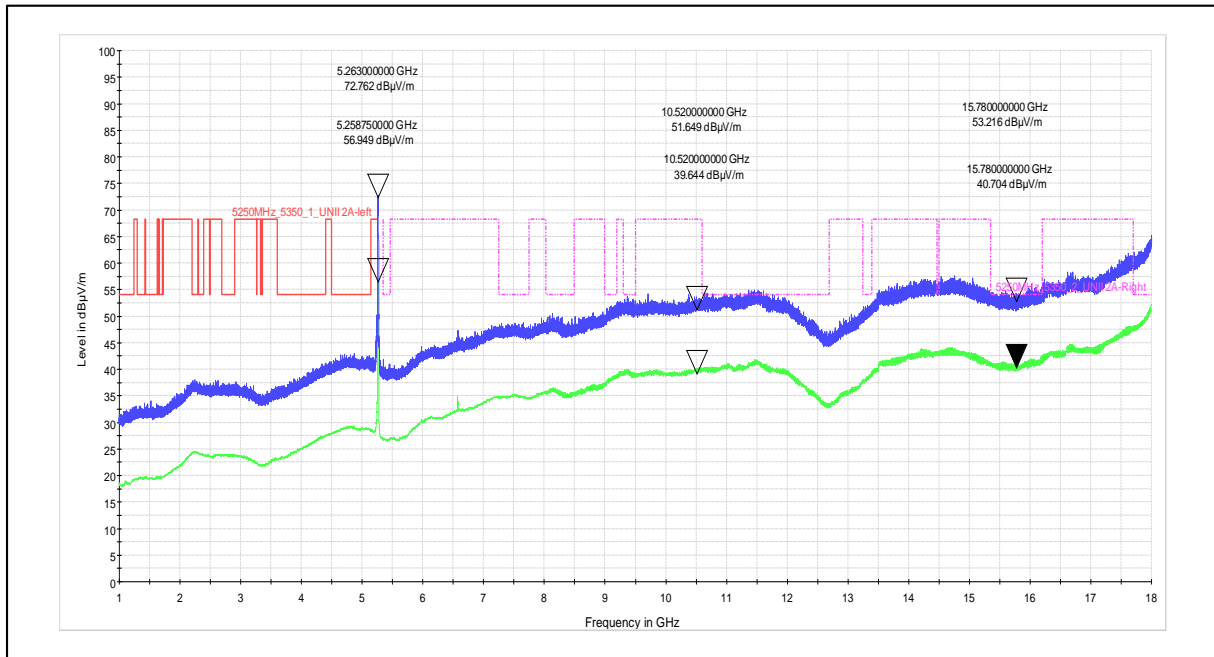

Polarization –Vertical

Channel Frequency - 5240MHz

Polarization –Horizontal

Channel Frequency - 5240MHz

Polarization –Vertical

Channel Frequency - 5240MHz

Polarization –Horizontal

Modulation: 802.11a\_20MHz

Data Rate : 6Mbps

Channel Frequency - 5825MHz

Polarization –Vertical

Channel Frequency - 5825MHz

Polarization –Horizontal

Channel Frequency - 5825MHz

Polarization –Vertical

Channel Frequency - 5825MHz

Polarization –Horizontal

Modulation: 802.11a

Data Rate : 54Mbps

Channel Frequency - 5260MHz

Polarization -Vertical

Channel Frequency - 5260MHz

Polarization -Horizontal

Channel Frequency - 5260MHz