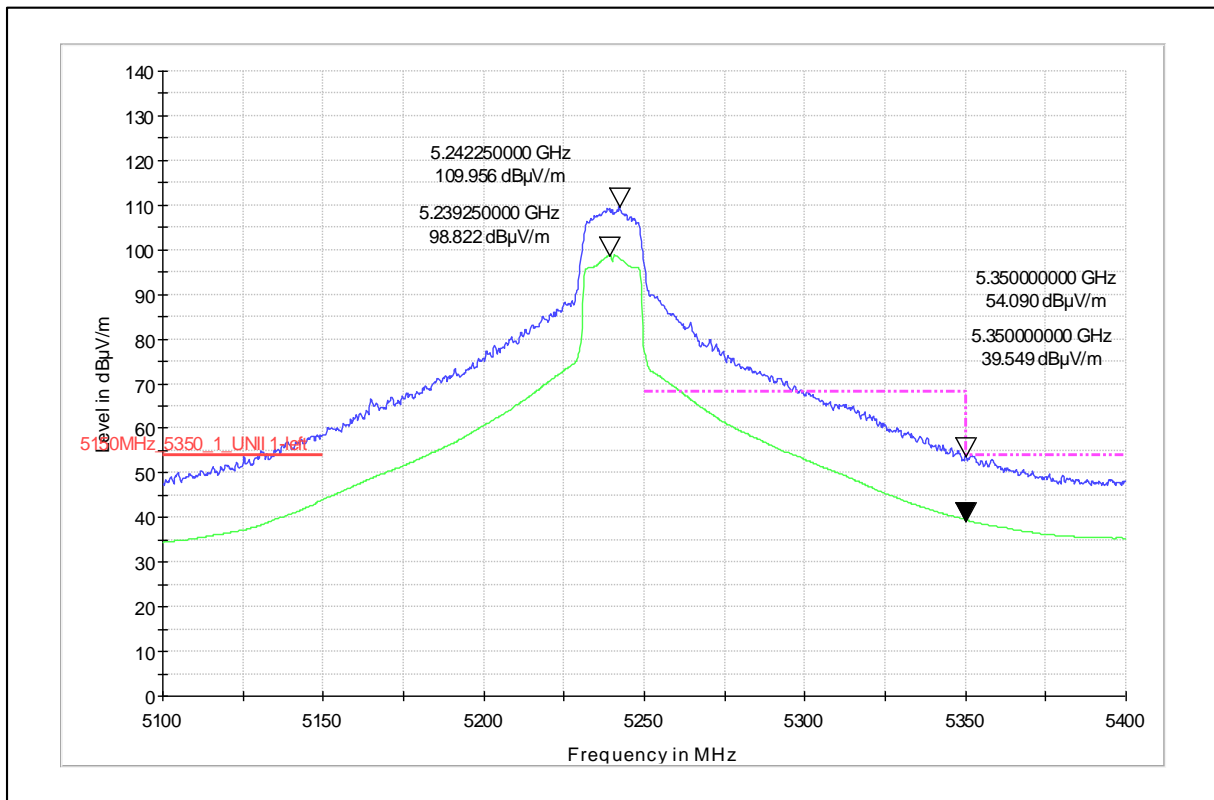

Channel Frequency - 5240MHz

Polarization –Vertical