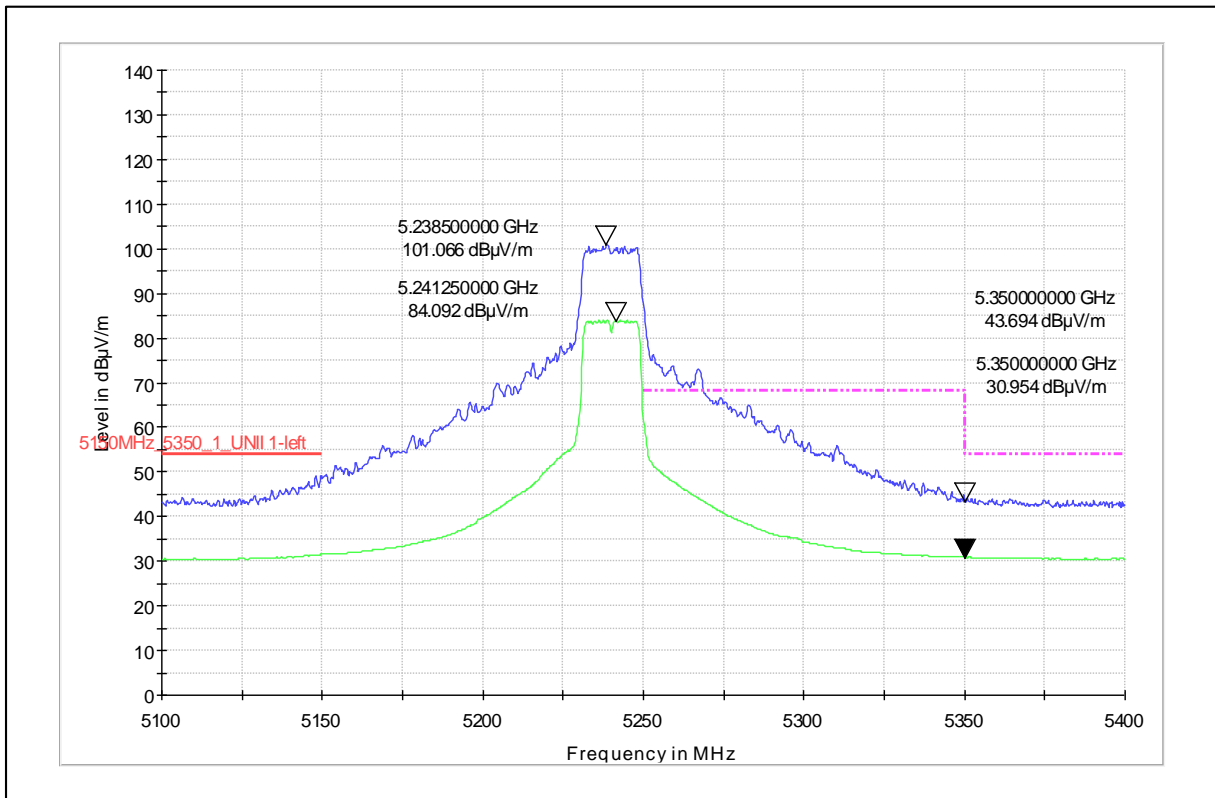

Channel Frequency - 5240MHz

Polarization –Horizontal