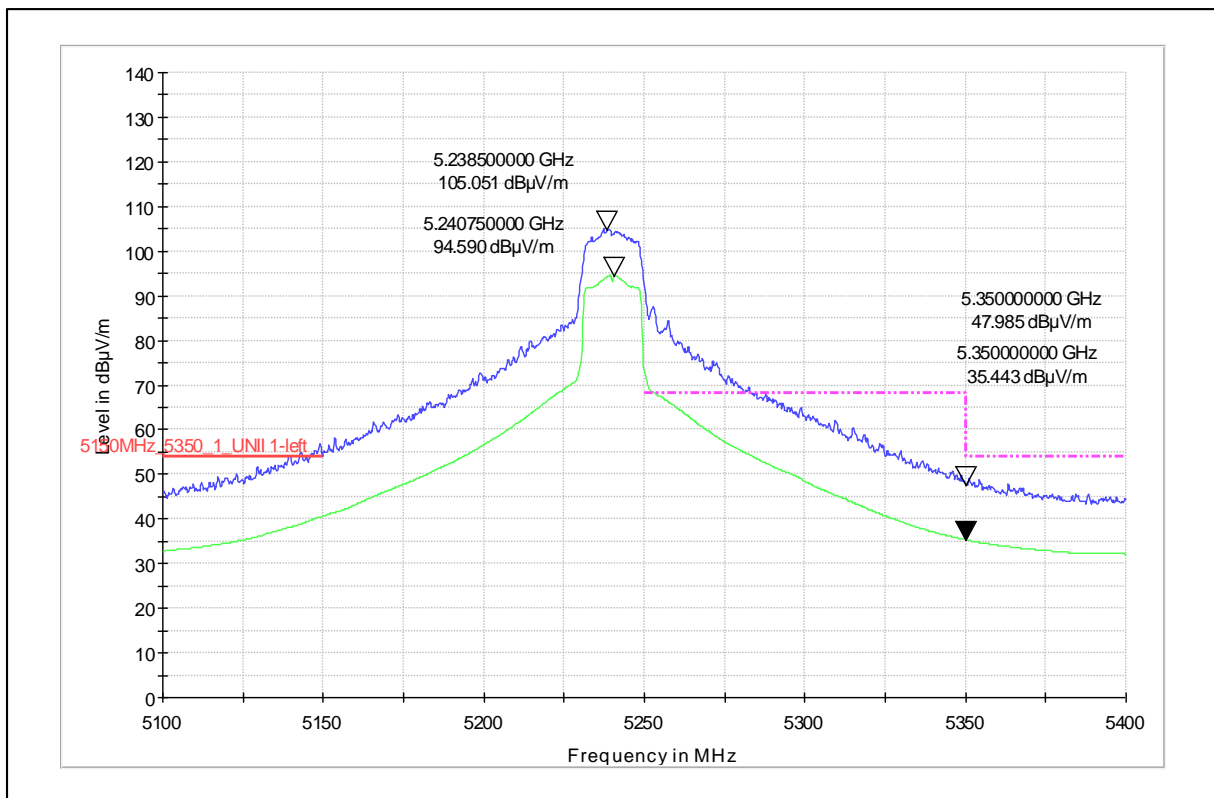

Polarization –Horizontal

Modulation: 802.11a

Data Rate : 54Mbps

Channel Frequency - 5260MHz

Polarization -Vertical

Channel Frequency - 5260MHz

Polarization -Horizontal

Channel Frequency - 5260MHz

Polarization –Vertical

Channel Frequency - 5260MHz

Polarization –Horizontal

Modulation: 802.11n\_HT-20

Data Rate : MCS 0

Channel Frequency - 5240MHz

Polarization - Vertical

Channel Frequency - 5240MHz

Polarization - Horizontal

Channel Frequency - 5240MHz

Polarization –Vertical

Channel Frequency - 5240MHz

Polarization –Horizontal

Modulation: 802.11n\_HT-20

Data Rate : MCS 7

Channel Frequency - 5240MHz