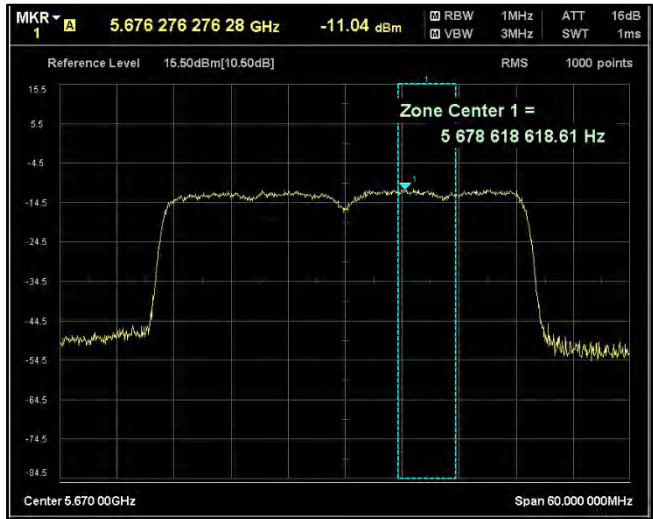

Channel Frequency 5510MHz

Channel Frequency 5590MHz

5GHz Test Plots

IN23ESPY 001

Channel Frequency 5670MHz

Channel Frequency 5710MHz

Channel Frequency 5755MHz

Channel Frequency 5795MHz