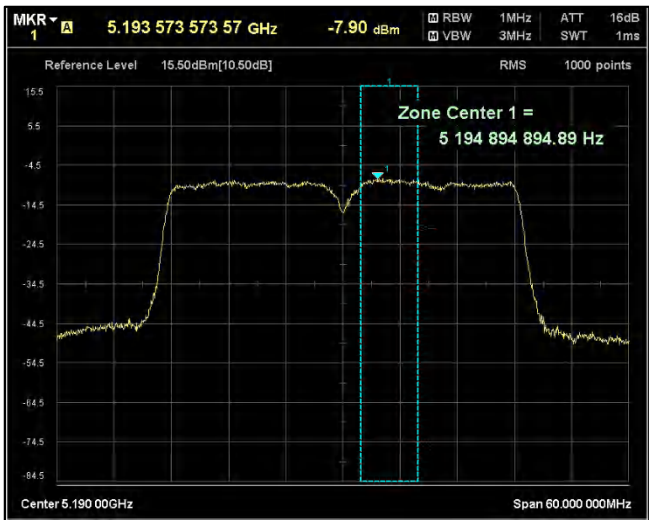

Channel Frequency 5670MHz

Channel Frequency 5710MHz

Channel Frequency 5755MHz

Channel Frequency 5795MHz

Modulation: 802.11 n-mode\_HT40  
Data Rate : MCS 7

Channel Frequency 5190MHz

Channel Frequency 5230MHz