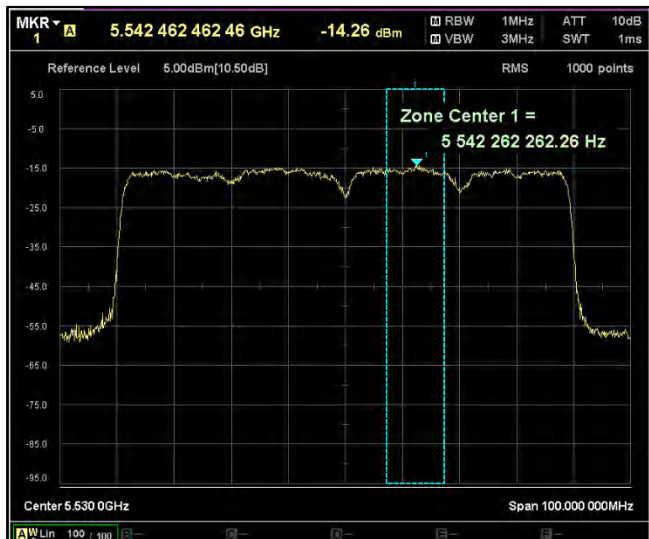

5GHz Test Plots

IN23ESPY 001

Modulation: 802.11 ax-mode\_HE80

Data Rate : MCS 11

Channel Frequency 5210MHz

Channel Frequency 5290MHz

Channel Frequency 5530MHz

Channel Frequency 5690MHz

Channel Frequency 5775MHz

**4. Radiated unwanted emission in Spurious domain & Restricted Band of operation**  
**Below 1GHz**

Channel Frequency 30MHz – 200MHz

Polarization Vertical

Channel Frequency 30MHz – 200MHz

Polarization Horizontal

Channel Frequency 200MHz – 1GHz

Polarization Vertical

Channel Frequency 200MHz – 1GHz

Polarization Horizontal

Modulation: 802.11a

Data Rate : 6Mbps

Channel Frequency - 5240MHz