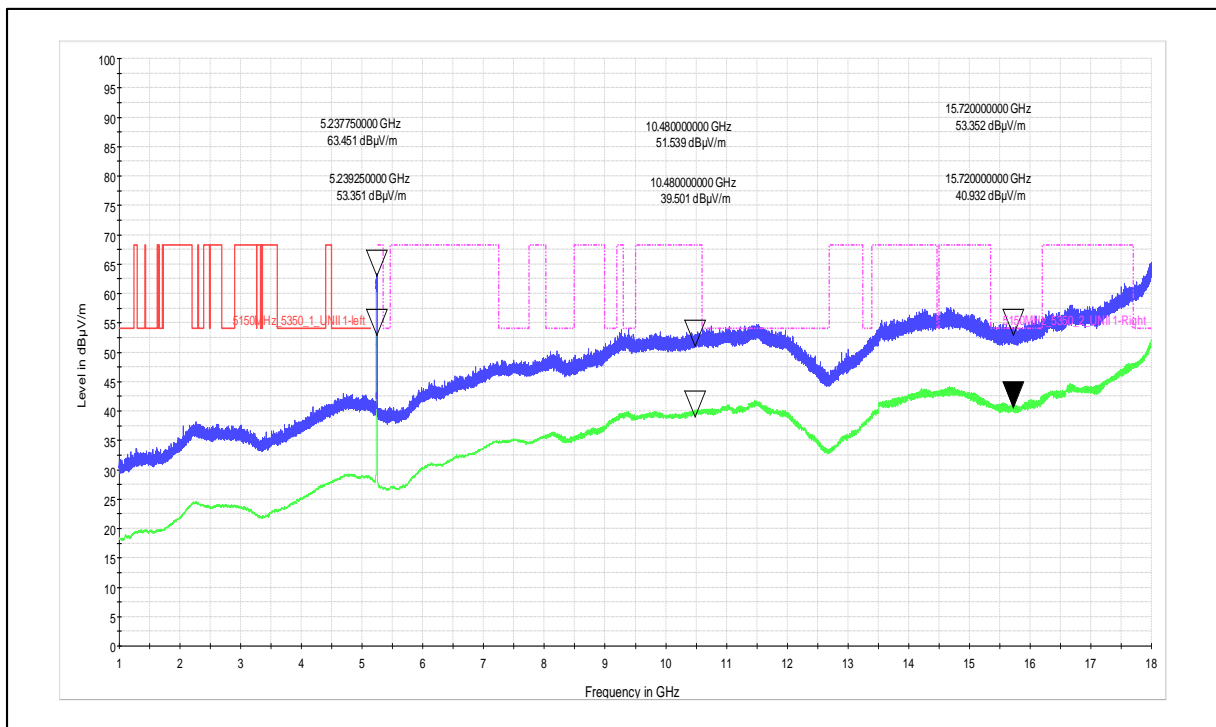

Polarization –Horizontal

Modulation: 802.11a

Data Rate : 54Mbps

Channel Frequency - 5260MHz

Polarization -Vertical

Channel Frequency - 5260MHz

Polarization -Horizontal

Channel Frequency - 5260MHz

Polarization –Vertical

Channel Frequency - 5260MHz

Polarization –Horizontal

Modulation: 802.11n\_HT-20

Data Rate : MCS 0

Channel Frequency - 5240MHz

Polarization - Vertical

Channel Frequency - 5240MHz

Polarization - Horizontal

Channel Frequency - 5240MHz

Polarization –Vertical

Channel Frequency - 5240MHz

Polarization –Horizontal

Modulation: 802.11n\_HT-20

Data Rate : MCS 7

Channel Frequency - 5240MHz