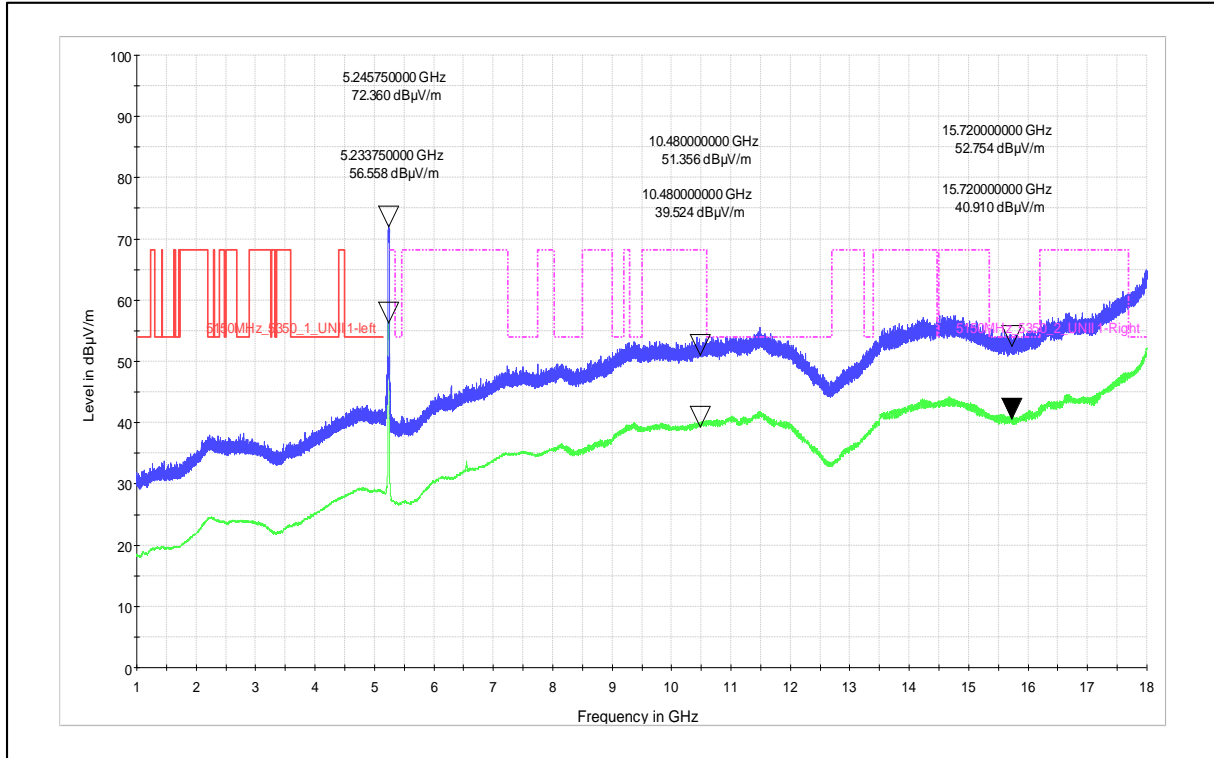

Polarization –Vertical

Channel Frequency - 5260MHz

Polarization –Horizontal

Modulation: 802.11n\_HT-20

Data Rate : MCS 0

Channel Frequency - 5240MHz

Polarization - Vertical

Channel Frequency - 5240MHz

Polarization - Horizontal

Channel Frequency - 5240MHz

Polarization –Vertical

Channel Frequency - 5240MHz

Polarization –Horizontal

Modulation: 802.11n\_HT-20

Data Rate : MCS 7

Channel Frequency - 5240MHz

Polarization -Vertical

Channel Frequency - 5240MHz

Polarization -Horizontal

Channel Frequency - 5240MHz

Polarization –Vertical

Channel Frequency - 5240MHz

Polarization –Horizontal

Modulation: 802.11ac\_VHT-20