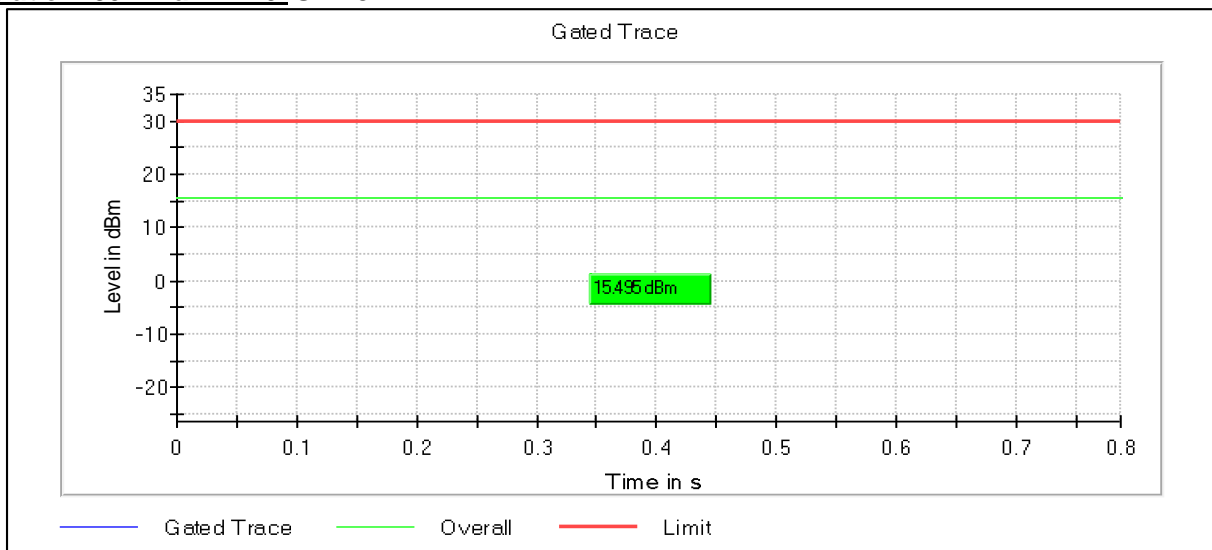

Channel Frequency 5590MHz

Channel Frequency 5670MHz

Channel Frequency 5710MHz

**Modulation: 802.11ax-HE40: UNII 3**

Channel Frequency 5755MHz

Channel Frequency 5795MHz

**Modulation: 802.11ac-VHT80:UNII 1**

**Data Rate : MCS9**