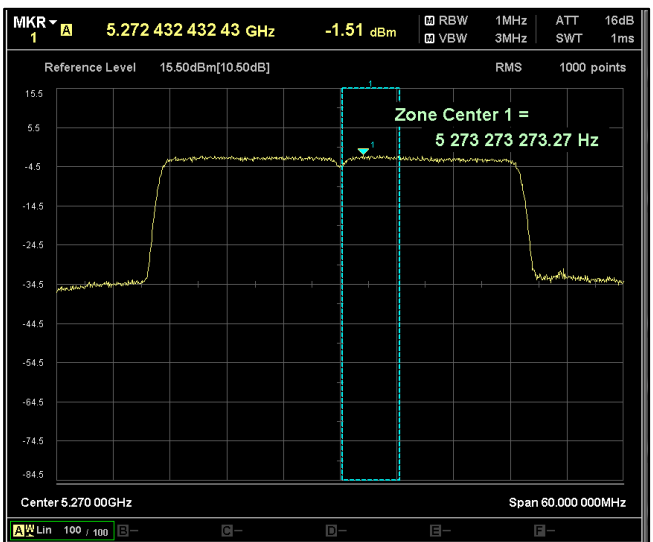

Channel Frequency 5270MHz