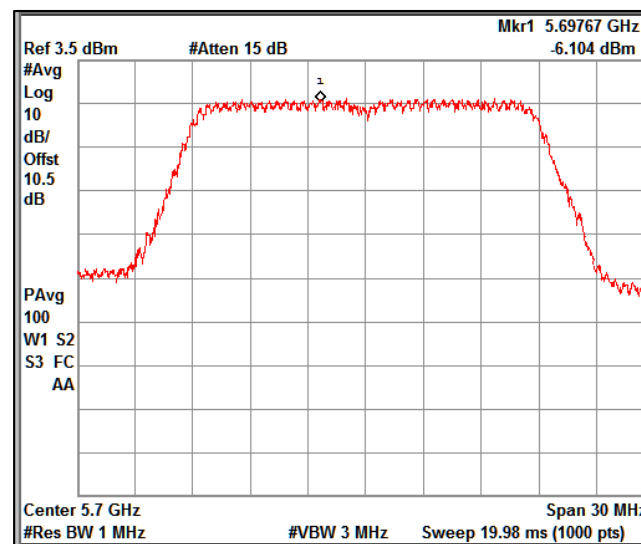

Channel Frequency 5700MHz