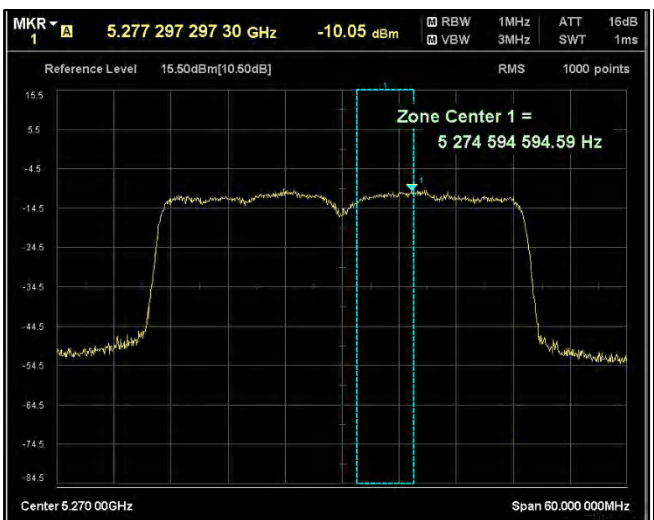

Channel Frequency 5755MHz

Channel Frequency 5795MHz

Modulation: 802.11 ax-mode\_HE40

Data Rate : MCS 11

Channel Frequency 5190MHz

Channel Frequency 5230MHz

Channel Frequency 5270MHz

Channel Frequency 5310MHz