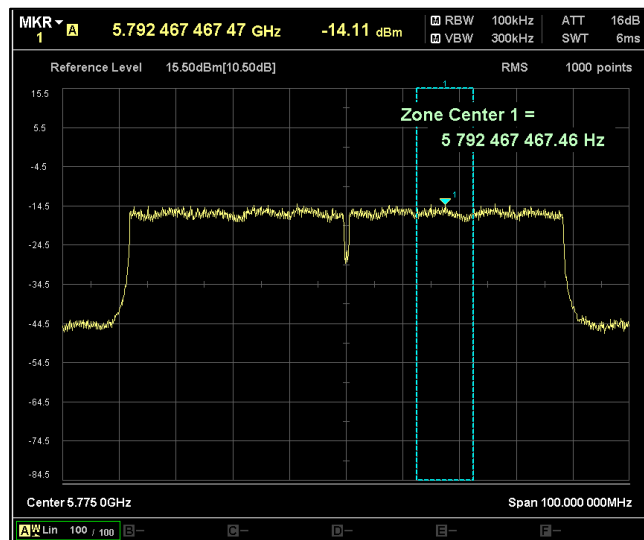

5GHz Test Plots

IN23ESPY 001

Modulation: 802.11 ac-mode\_VHT80  
Data Rate : MCS 0

Channel Frequency 5210MHz

Channel Frequency 5290MHz

Channel Frequency 5530MHz

Channel Frequency 5690MHz

Channel Frequency 5775MHz