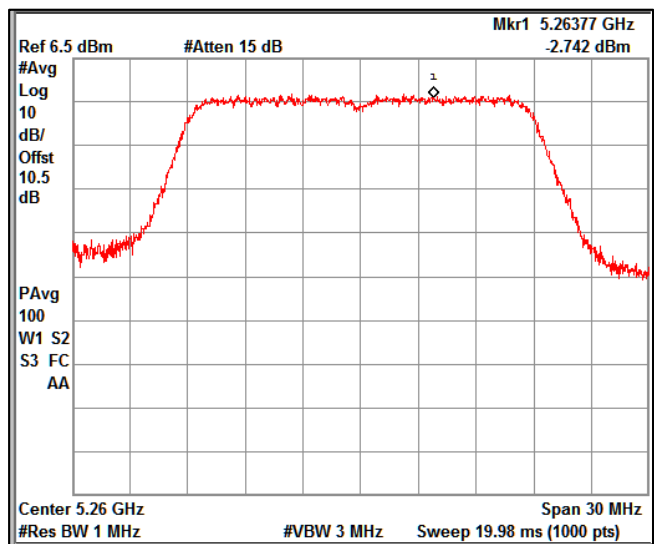

Channel Frequency 5745MHz

Channel Frequency 5825MHz

5GHz Test Plots

IN23ESPY 001

Modulation: 802.11 ac-mode\_VHT20

Data Rate : MCS 8

Channel Frequency 5180MHz

Channel Frequency 5240MHz