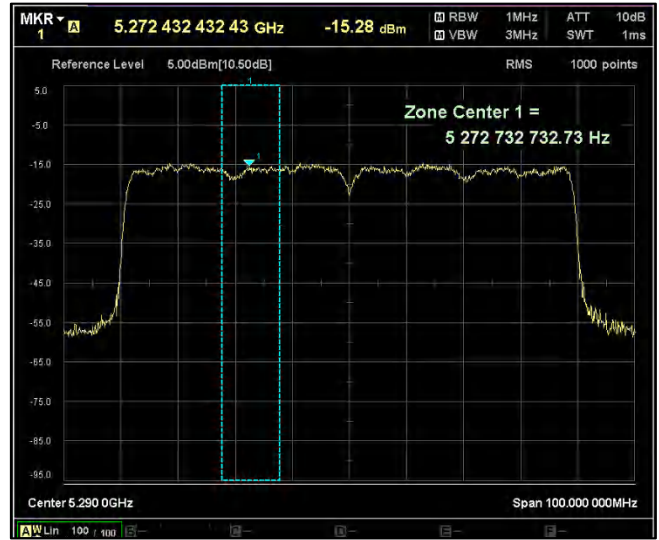

5GHz Test Plots

IN23ESPY 001

Modulation: 802.11 ax-mode\_HE80

Data Rate : MCS 11

Channel Frequency 5210MHz

Channel Frequency 5290MHz

Channel Frequency 5530MHz

Channel Frequency 5690MHz

Channel Frequency 5775MHz

**4. Radiated unwanted emission in Spurious domain & Restricted Band of operation**  
**Below 1GHz**

Channel Frequency 30MHz – 200MHz

Polarization Vertical

Channel Frequency 30MHz – 200MHz