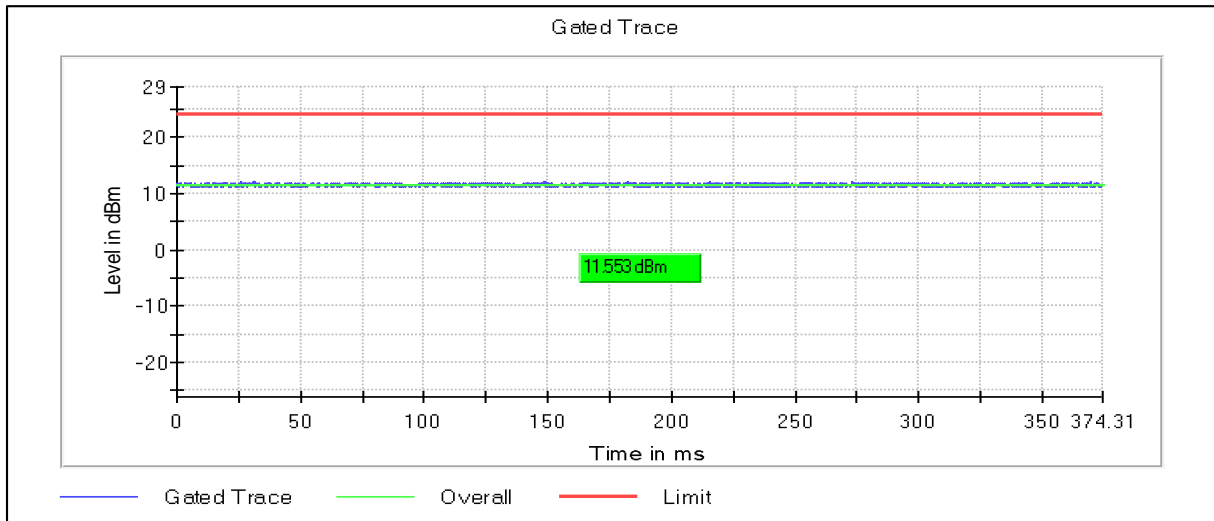

**Modulation: 802.11ac-VHT40: UNII 2a**

Channel Frequency 5270MHz

Channel Frequency 5310MHz

**Modulation: 802.11ac-VHT40: UNII 2c**

Channel Frequency 5510MHz

Channel Frequency 5590MHz

Channel Frequency 5670MHz