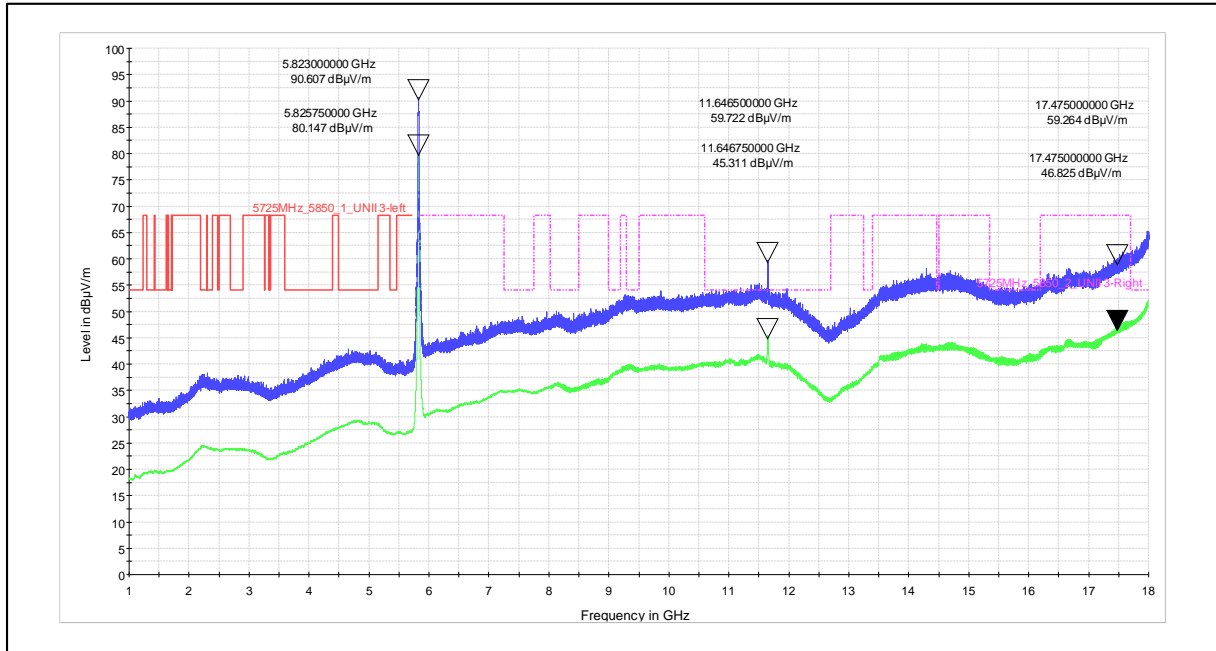

Polarization Horizontal

Channel Frequency 200MHz – 1GHz

Polarization Vertical

Channel Frequency 200MHz – 1GHz

Polarization Horizontal

Modulation: 802.11a

Data Rate : 6Mbps

Channel Frequency - 5240MHz

Polarization –Vertical

Channel Frequency - 5240MHz

Polarization –Horizontal

Channel Frequency - 5240MHz

Polarization –Vertical

Channel Frequency - 5240MHz

Polarization –Horizontal

Modulation: 802.11a\_20MHz

Data Rate : 6Mbps

Channel Frequency - 5825MHz

Polarization –Vertical

Channel Frequency - 5825MHz

Polarization –Horizontal

Channel Frequency - 5825MHz

Polarization –Vertical

Channel Frequency - 5825MHz