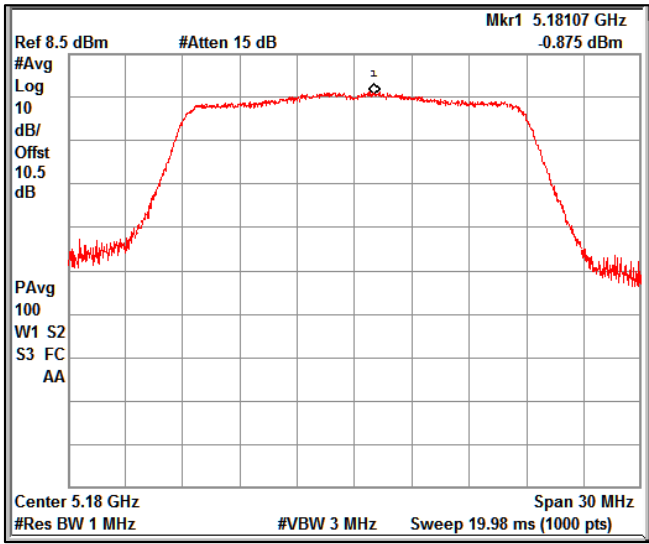

IN23ESPY 001

Channel Frequency 5720MHz

Channel Frequency 5745MHz

Channel Frequency 5825MHz

5GHz Test Plots

IN23ESPY 001

Modulation: 802.11 ac-mode\_VHT20  
Data Rate : MCS 0

Channel Frequency 5180MHz