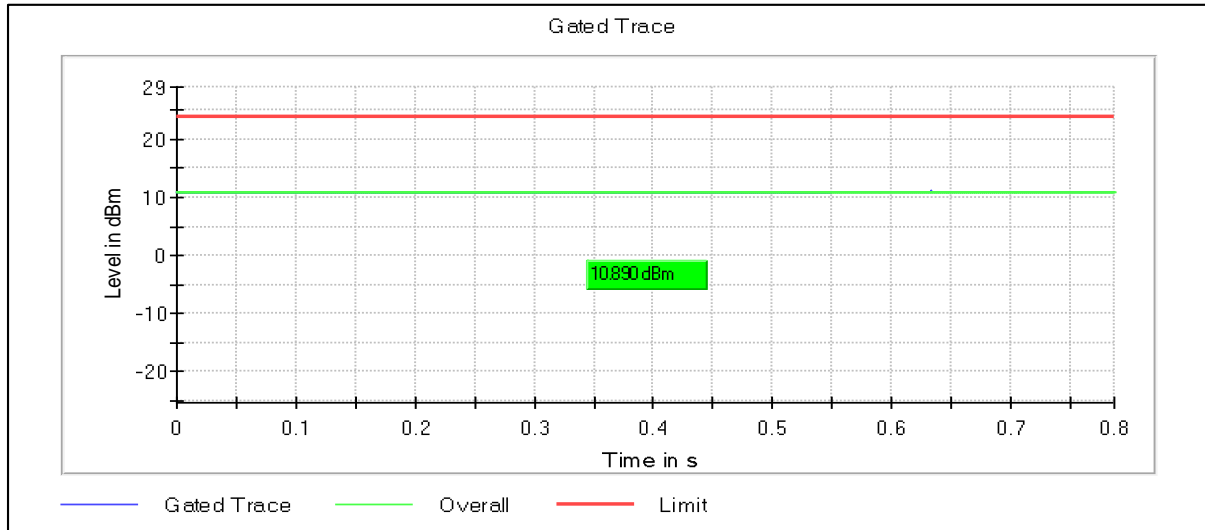

Channel Frequency 5670MHz