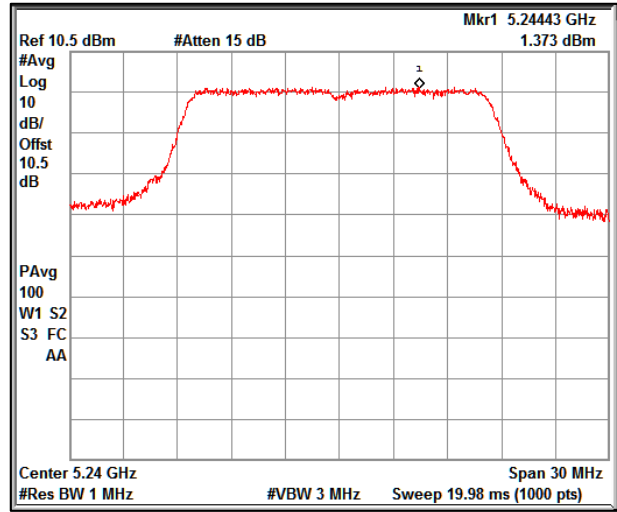

Channel Frequency 5240MHz