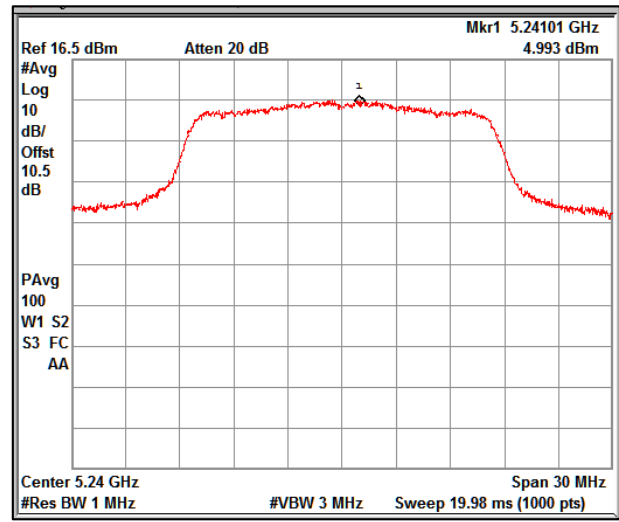

**Modulation: 802.11ax-HE80:UNII 2c**

Channel Frequency 5530MHz

Channel Frequency 5690MHz

**Modulation: 802.11ax-HE80:UNII 3**

Channel Frequency 5775MHz

**5GHz Test Plots**

**IN23ESPY 001**

**3. Power Spectral Density**

Modulation: 802.11 a-mode

Data Rate : 6Mbps

Channel Frequency 5180MHz

Channel Frequency 5240MHz

Channel Frequency 5260MHz

Channel Frequency 5320MHz

Channel Frequency 5500MHz

Channel Frequency 5700MHz