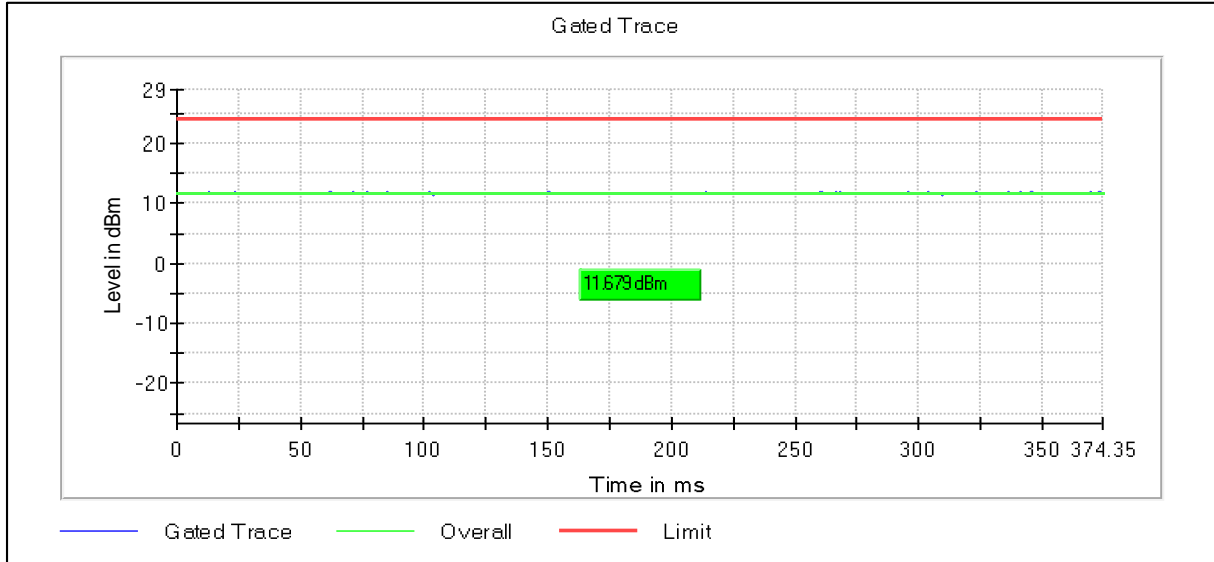

**Modulation: 802.11ac-VHT40: UNII 2a**

Channel Frequency 5270MHz

Channel Frequency 5310MHz

**Modulation: 802.11ac-VHT40: UNII 2c**

Channel Frequency 5510MHz

Channel Frequency 5590MHz

Channel Frequency 5670MHz