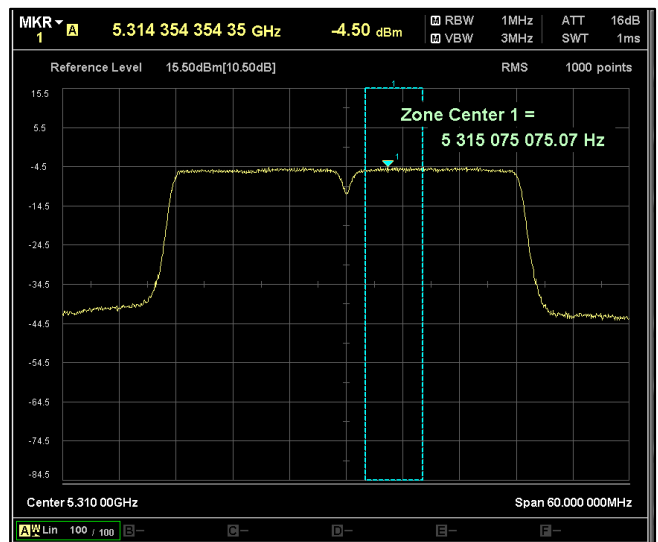

Channel Frequency 5310MHz