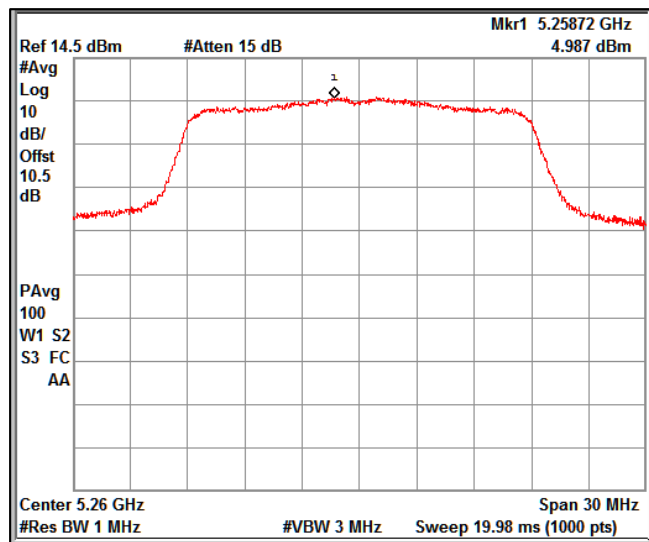

Channel Frequency 5260MHz