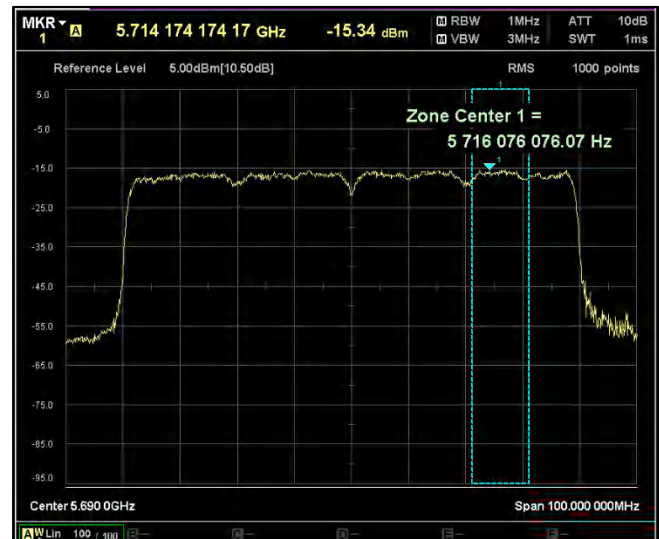

5GHz Test Plots

IN23ESPY 001

Modulation: 802.11 ax-mode\_HE80

Data Rate : MCS 11

Channel Frequency 5210MHz

Channel Frequency 5290MHz

Channel Frequency 5530MHz

Channel Frequency 5690MHz

Channel Frequency 5775MHz

**4. Radiated unwanted emission in Spurious domain & Restricted Band of operation**  
**Below 1GHz**

Channel Frequency 30MHz – 200MHz

Polarization Vertical

Channel Frequency 30MHz – 200MHz

Polarization Horizontal

Channel Frequency 200MHz – 1GHz

Polarization Vertical

Channel Frequency 200MHz – 1GHz

Polarization Horizontal

Modulation: 802.11a

Data Rate : 6Mbps

Channel Frequency - 5240MHz