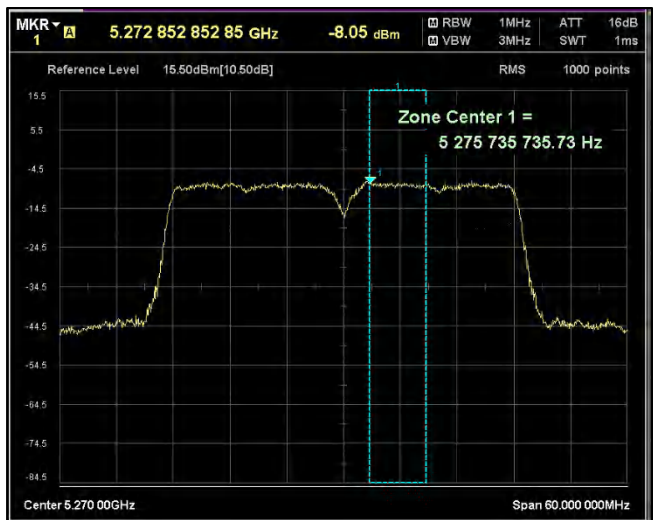

Modulation: 802.11 ac-mode\_VHT40

Data Rate : MCS 9

Channel Frequency 5190MHz

Channel Frequency 5230MHz

Channel Frequency 5270MHz

Channel Frequency 5310MHz

Channel Frequency 5510MHz

Channel Frequency 5590MHz