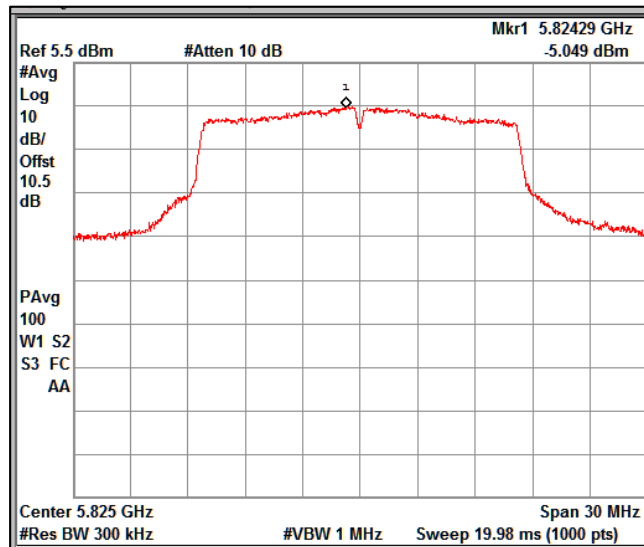

5GHz Test Plots

IN23ESPY 001

Channel Frequency 5720MHz

Channel Frequency 5745MHz

Channel Frequency 5825MHz

5GHz Test Plots

IN23ESPY 001

Modulation: 802.11 a-mode  
Data Rate : 54Mbps