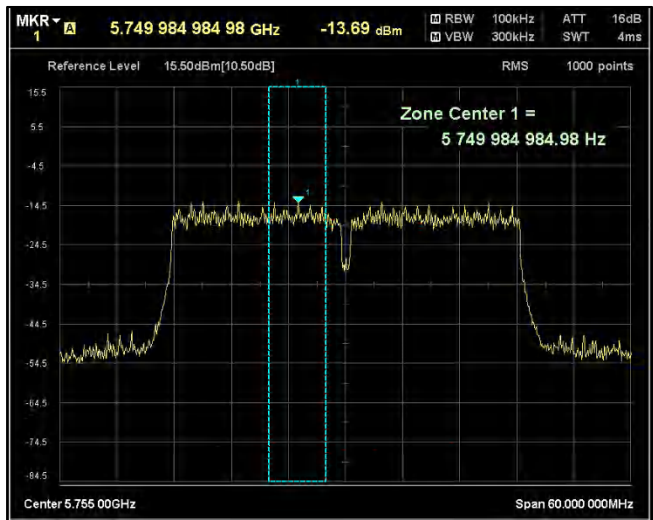

Channel Frequency 5270MHz

Channel Frequency 5310MHz

Channel Frequency 5510MHz

Channel Frequency 5590MHz

5GHz Test Plots

IN23ESPY 001

Channel Frequency 5670MHz

Channel Frequency 5710MHz