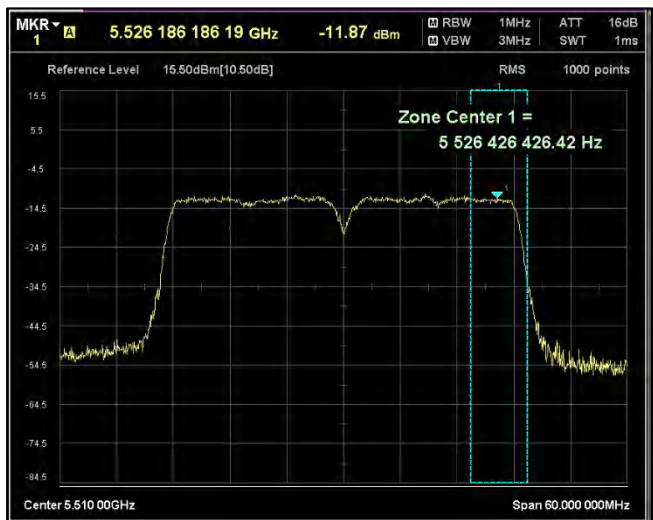

Modulation: 802.11 ac-mode\_VHT40

Data Rate : MCS 9

Channel Frequency 5190MHz

Channel Frequency 5230MHz

Channel Frequency 5270MHz

Channel Frequency 5310MHz

Channel Frequency 5510MHz

Channel Frequency 5590MHz