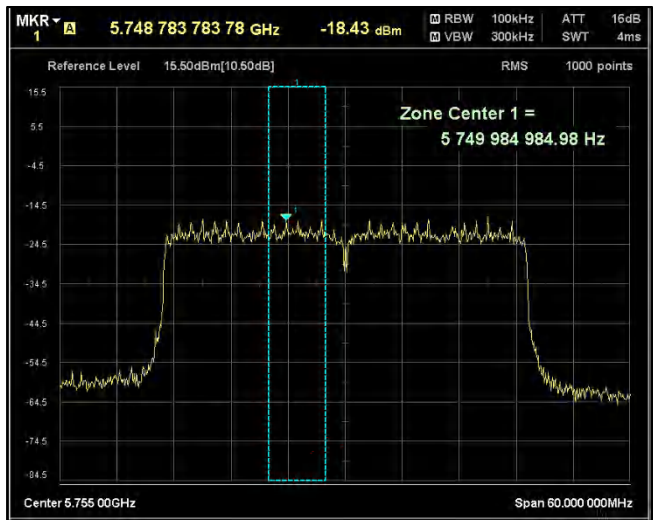

Channel Frequency 5510MHz

Channel Frequency 5590MHz

5GHz Test Plots

IN23ESPY 001

Channel Frequency 5670MHz

Channel Frequency 5710MHz

Channel Frequency 5755MHz

Channel Frequency 5795MHz