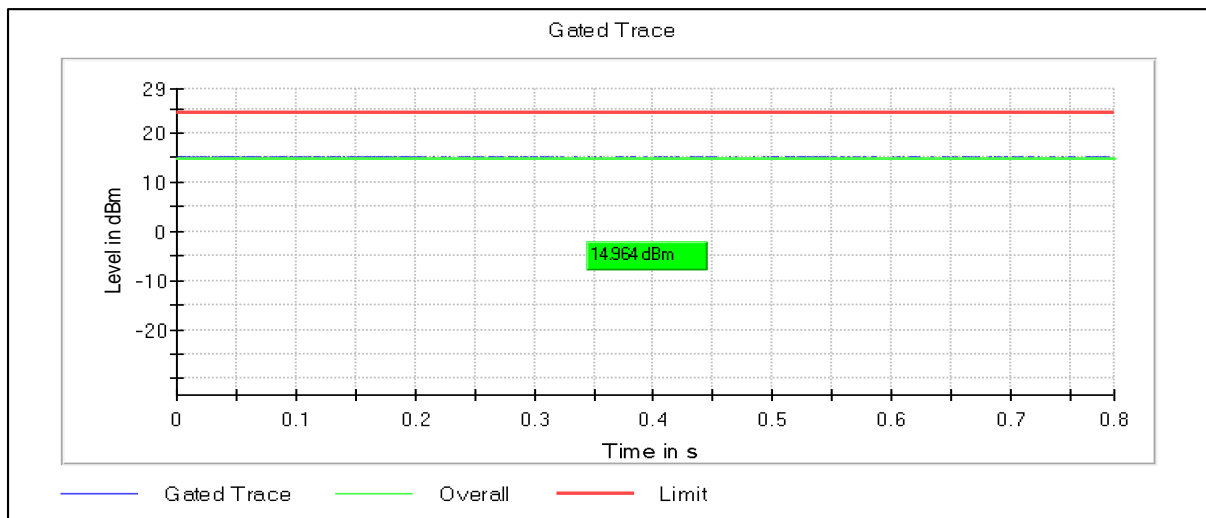

Channel Frequency 5230MHz