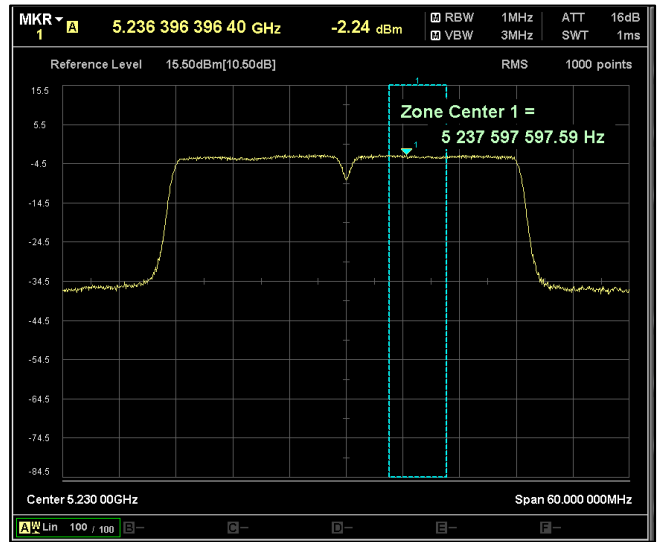

Channel Frequency 5755MHz

Channel Frequency 5795MHz

5GHz Test Plots

IN23ESPY 001

Modulation: 802.11 ac-mode\_VHT40

Data Rate : MCS 0

Channel Frequency 5190MHz

Channel Frequency 5230MHz