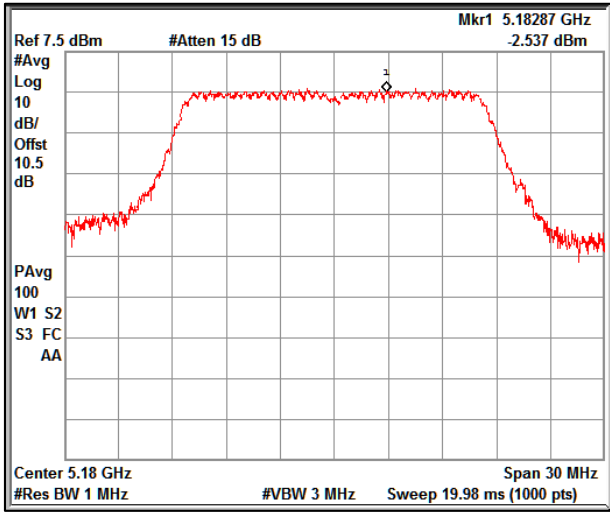

5GHz Test Plots

IN23ESPY 001

Channel Frequency 5720MHz

Channel Frequency 5745MHz

Channel Frequency 5825MHz

5GHz Test Plots

IN23ESPY 001

Modulation: 802.11 a-mode  
Data Rate : 54Mbps