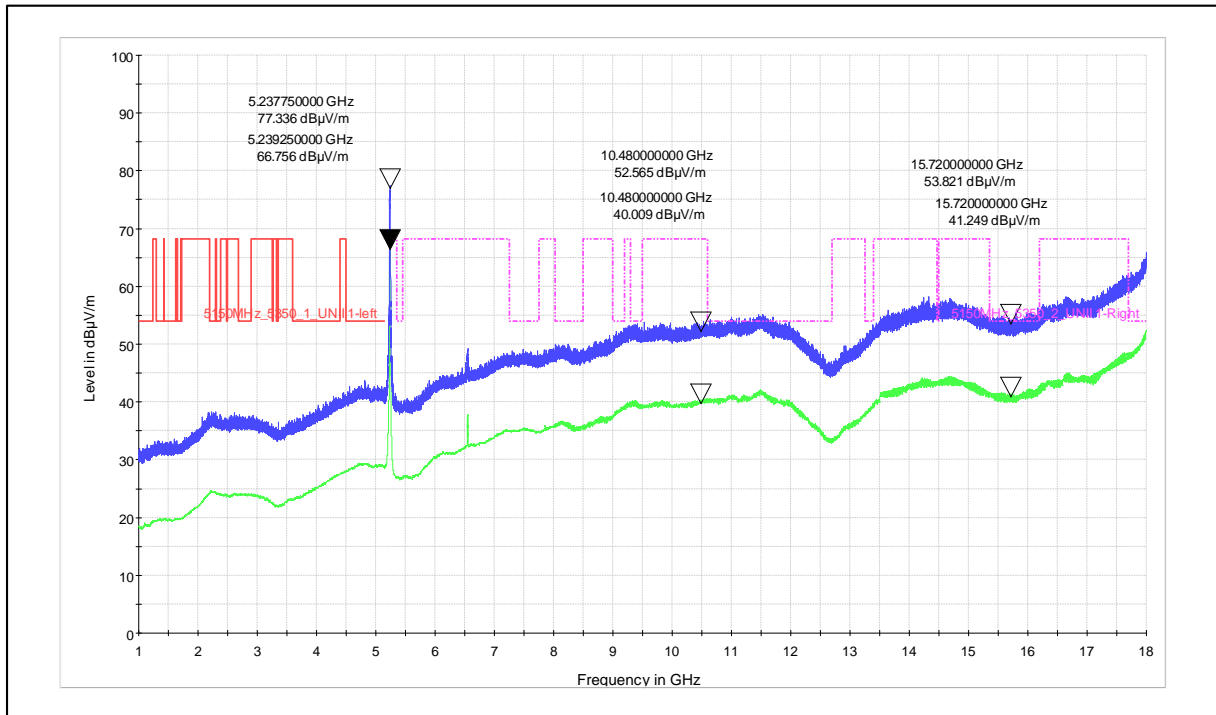

Polarization Horizontal

Channel Frequency 200MHz – 1GHz

Polarization Vertical

Channel Frequency 200MHz – 1GHz

Polarization Horizontal

Modulation: 802.11a

Data Rate : 6Mbps

Channel Frequency - 5240MHz

Polarization –Vertical

Channel Frequency - 5240MHz

Polarization –Horizontal

Channel Frequency - 5240MHz

Polarization –Vertical

Channel Frequency - 5240MHz

Polarization –Horizontal

Modulation: 802.11a\_20MHz