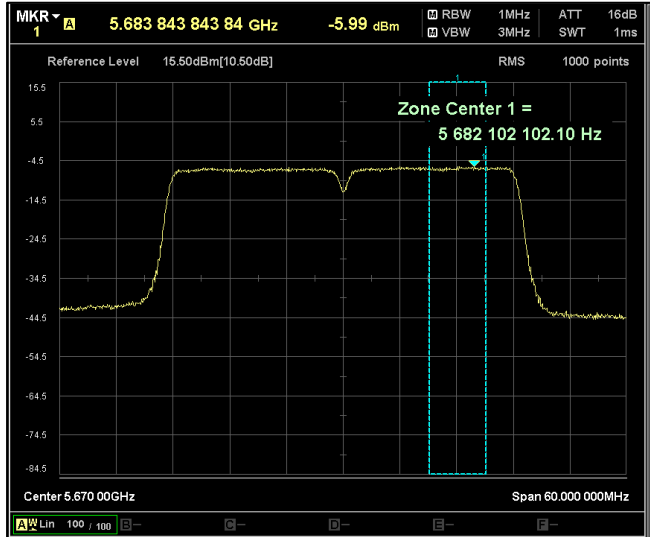

Channel Frequency 5270MHz

Channel Frequency 5310MHz

Channel Frequency 5510MHz

Channel Frequency 5590MHz

Channel Frequency 5670MHz

Channel Frequency 5710MHz

Channel Frequency 5755MHz

Channel Frequency 5795MHz

Modulation: 802.11 ac-mode\_VHT40

Data Rate : MCS 9

Channel Frequency 5190MHz

Channel Frequency 5230MHz

Channel Frequency 5270MHz

Channel Frequency 5310MHz

Channel Frequency 5510MHz

Channel Frequency 5590MHz