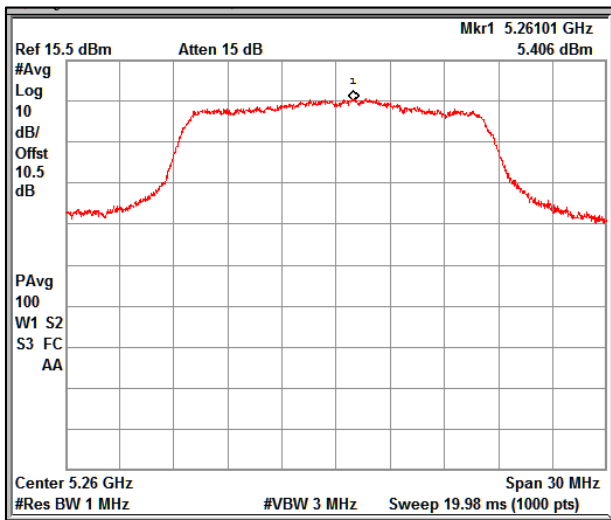

Modulation: 802.11 a-mode

Data Rate : 6Mbps

Channel Frequency 5180MHz

Channel Frequency 5240MHz

Channel Frequency 5260MHz

Channel Frequency 5320MHz

Channel Frequency 5500MHz

Channel Frequency 5700MHz