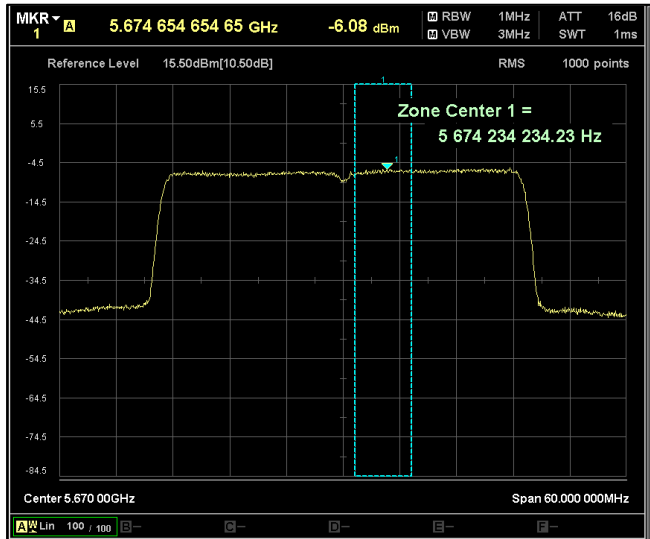

Channel Frequency 5190MHz

Channel Frequency 5230MHz

Channel Frequency 5270MHz

Channel Frequency 5310MHz

Channel Frequency 5510MHz

Channel Frequency 5590MHz

Channel Frequency 5670MHz

Channel Frequency 5710MHz

Channel Frequency 5755MHz

Channel Frequency 5795MHz

Modulation: 802.11 ax-mode\_HE40

Data Rate : MCS 11

Channel Frequency 5190MHz

Channel Frequency 5230MHz

Channel Frequency 5270MHz

Channel Frequency 5310MHz