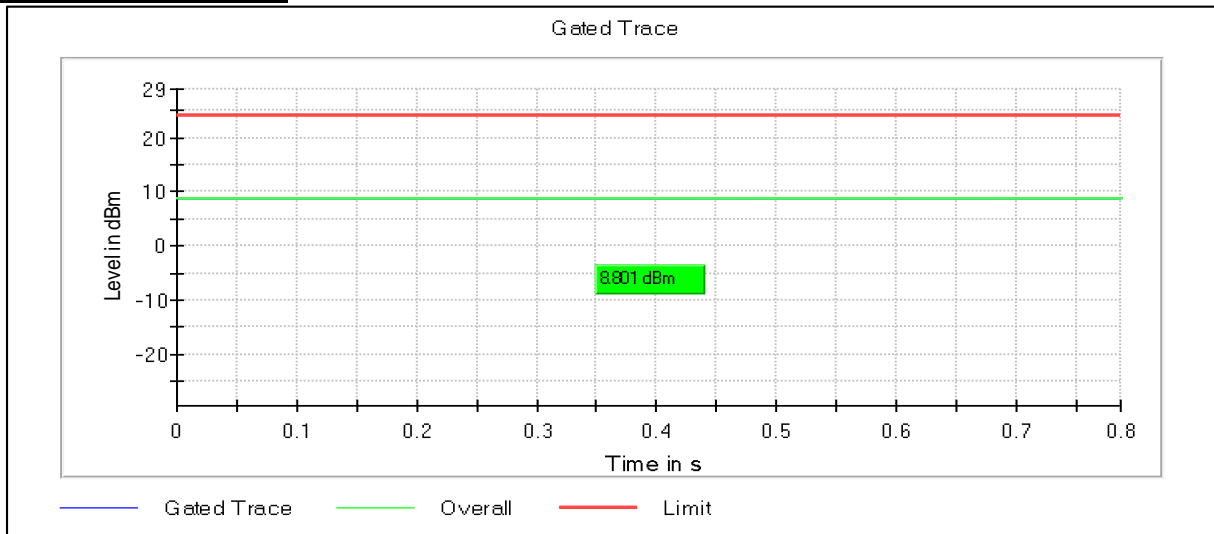

Channel Frequency 5190MHz

Channel Frequency 5230MHz

**Modulation: 802.11ax-HE40: UNII 2a**

Channel Frequency 5270MHz

Channel Frequency 5320MHz

**Modulation: 802.11ax-HE40: UNII 2c**

Channel Frequency 5510MHz