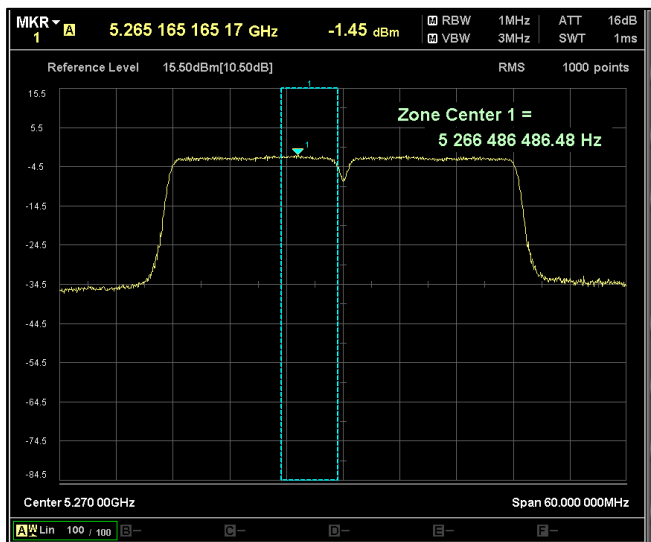

Channel Frequency 5755MHz

Channel Frequency 5795MHz

5GHz Test Plots

IN23ESPY 001

Modulation: 802.11 ac-mode\_VHT40

Data Rate : MCS 0

Channel Frequency 5190MHz

Channel Frequency 5230MHz