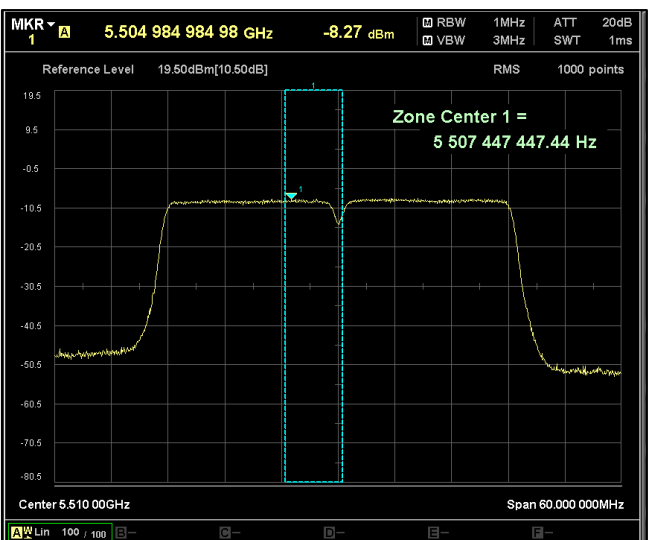

Modulation: 802.11 n-mode\_HT40

Data Rate : MCS 0

Channel Frequency 5190MHz

Channel Frequency 5230MHz

Channel Frequency 5270MHz

Channel Frequency 5310MHz

Channel Frequency 5510MHz

Channel Frequency 5690MHz