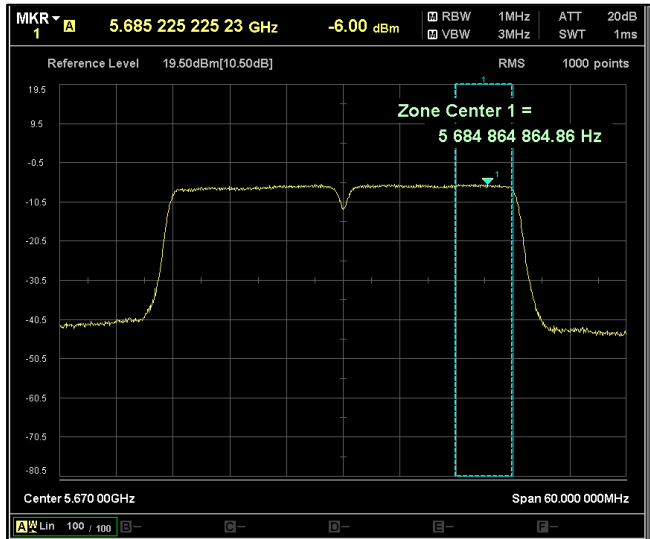

Modulation: 802.11 n-mode\_HT40

Data Rate : MCS 0

Channel Frequency 5190MHz

Channel Frequency 5230MHz

Channel Frequency 5270MHz

Channel Frequency 5310MHz

Channel Frequency 5510MHz

Channel Frequency 5690MHz