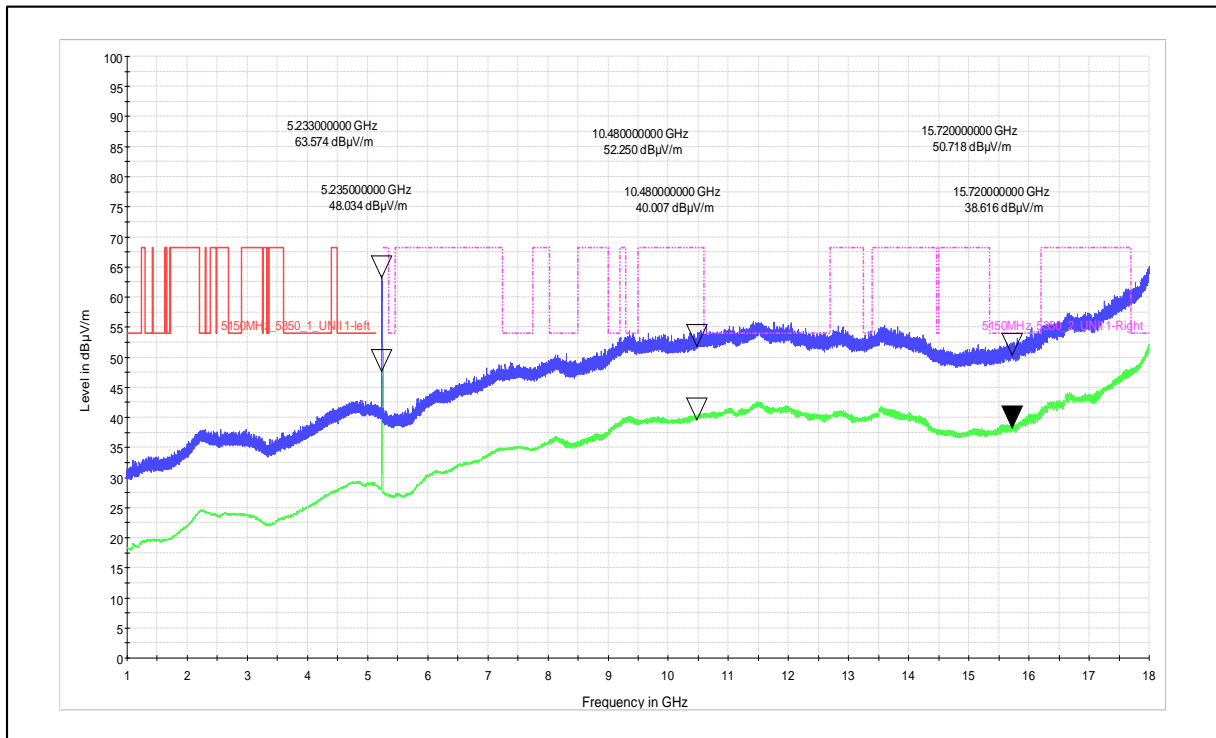

Polarization –Horizontal

Modulation: 802.11ac\_VHT-20

Data Rate : MCS 8

Channel Frequency - 5240MHz

Polarization -Vertical

Channel Frequency - 5240MHz

Polarization -Horizontal

Channel Frequency - 5240MHz

Polarization –Vertical

Channel Frequency - 5240MHz

Polarization –Horizontal

Modulation: 802.11ax\_HE-20

Data Rate : MCS 0

Channel Frequency - 5240MHz

Polarization -Vertical

Channel Frequency - 5240MHz