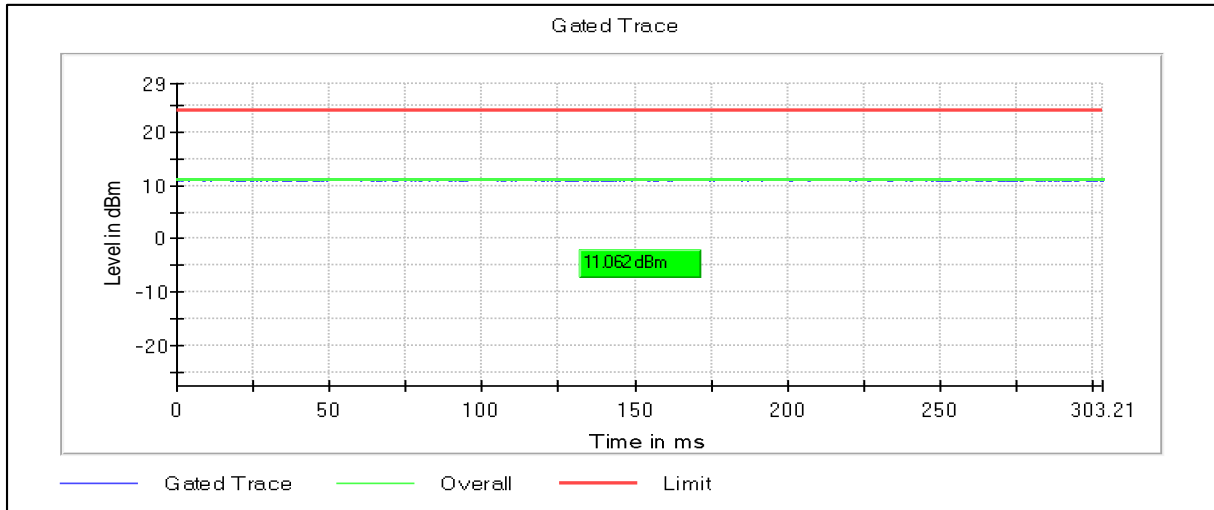

Channel Frequency 5210MHz

**Modulation: 802.11ac-VHT80:UNII 2a**

Channel Frequency 5290MHz

**5GHz Test Plots**

**IN23ESPY 001**

**Modulation: 802.11ac-VHT80:UNII 2c**

Channel Frequency 5530MHz

Channel Frequency 5690MHz