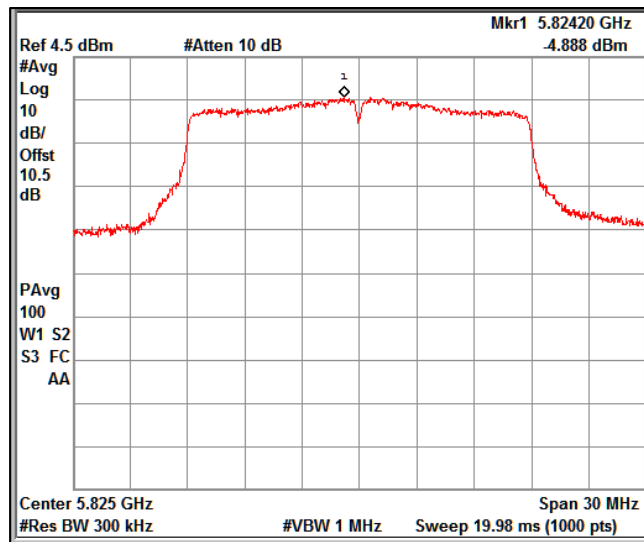

Channel Frequency 5825MHz