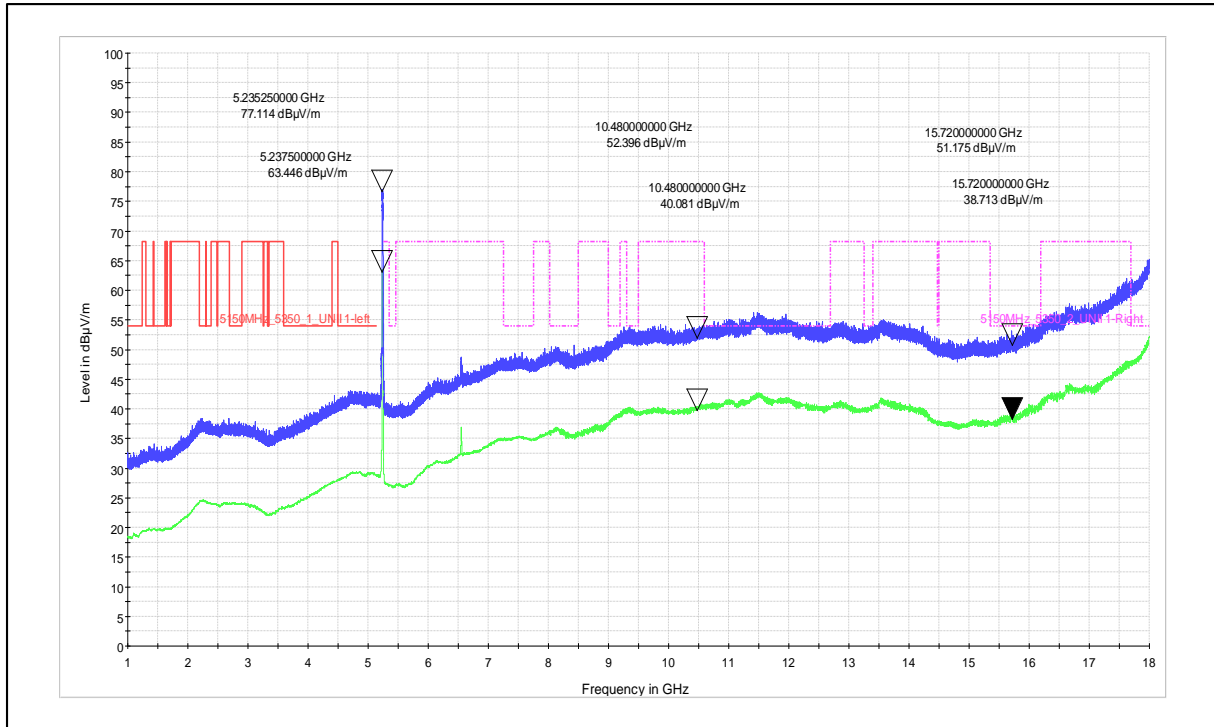

Polarization –Horizontal

Modulation: 802.11ac\_VHT-20

Data Rate : MCS 8

Channel Frequency - 5240MHz

Polarization -Vertical

Channel Frequency - 5240MHz

Polarization -Horizontal

Channel Frequency - 5240MHz

Polarization –Vertical

Channel Frequency - 5240MHz

Polarization –Horizontal

Modulation: 802.11ax\_HE-20

Data Rate : MCS 0

Channel Frequency - 5240MHz

Polarization -Vertical

Channel Frequency - 5240MHz

Polarization -Horizontal

Channel Frequency - 5240MHz

Polarization –Vertical

Channel Frequency - 5240MHz

Polarization –Horizontal