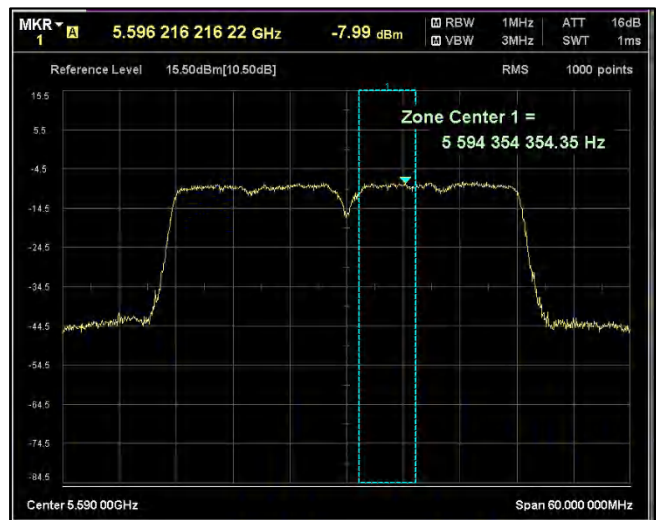

Modulation: 802.11 ac-mode\_VHT40

Data Rate : MCS 9

Channel Frequency 5190MHz

Channel Frequency 5230MHz

Channel Frequency 5270MHz

Channel Frequency 5310MHz

Channel Frequency 5510MHz

Channel Frequency 5590MHz