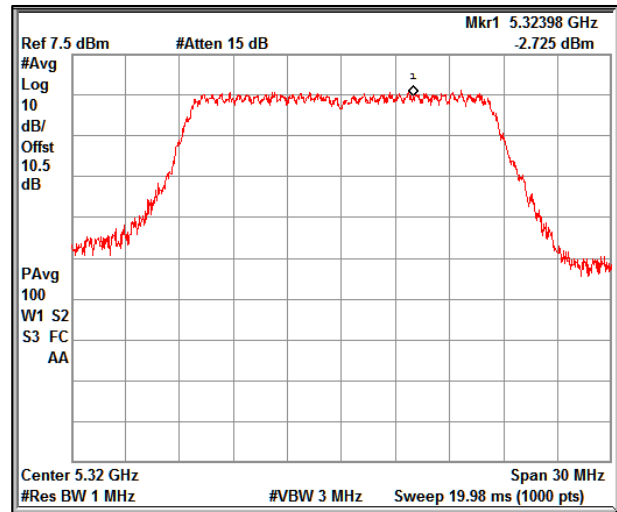

Channel Frequency 5320MHz