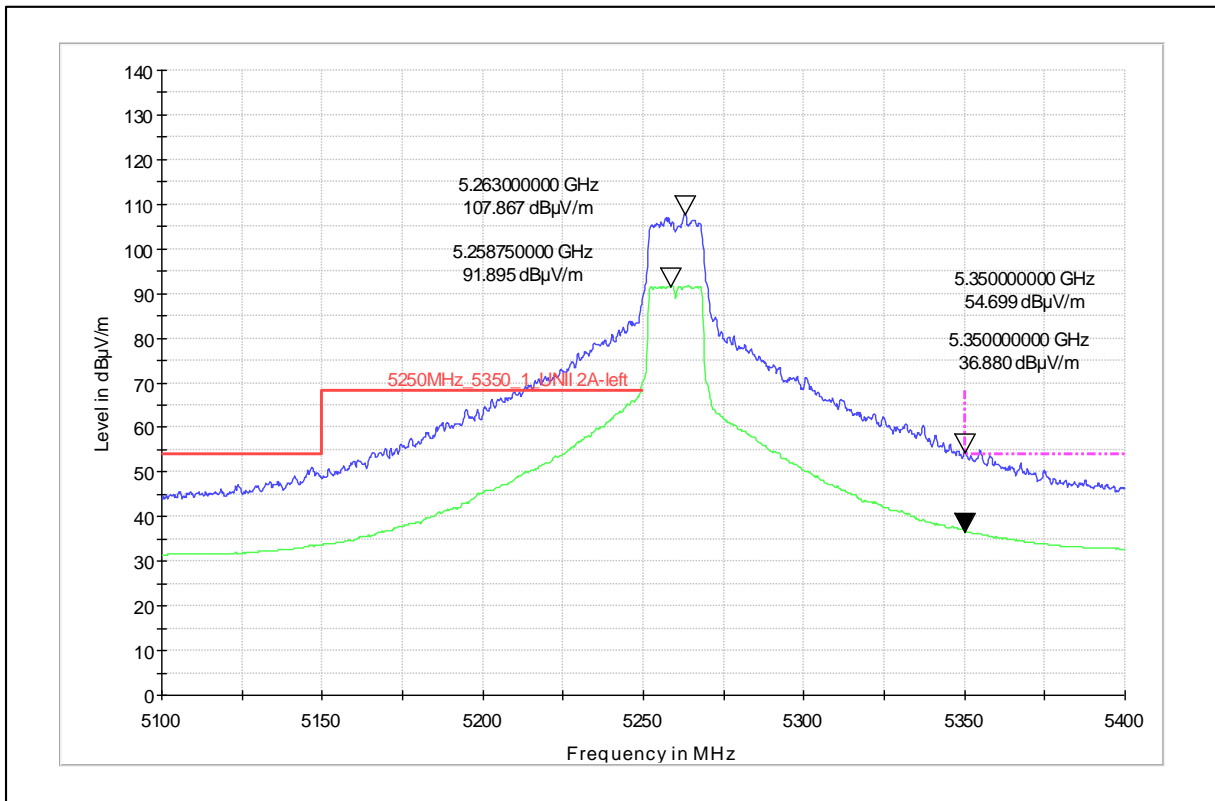

Data Rate : 6Mbps

Channel Frequency - 5825MHz

Polarization –Vertical

Channel Frequency - 5825MHz

Polarization –Horizontal

Channel Frequency - 5825MHz

Polarization –Vertical

Channel Frequency - 5825MHz

Polarization –Horizontal

Modulation: 802.11a

Data Rate : 54Mbps

Channel Frequency - 5260MHz

Polarization -Vertical

Channel Frequency - 5260MHz

Polarization -Horizontal

Channel Frequency - 5260MHz

Polarization –Vertical

Channel Frequency - 5260MHz

Polarization –Horizontal

Modulation: 802.11n\_HT-20

Data Rate : MCS 0

Channel Frequency - 5240MHz

Polarization - Vertical

Channel Frequency - 5240MHz