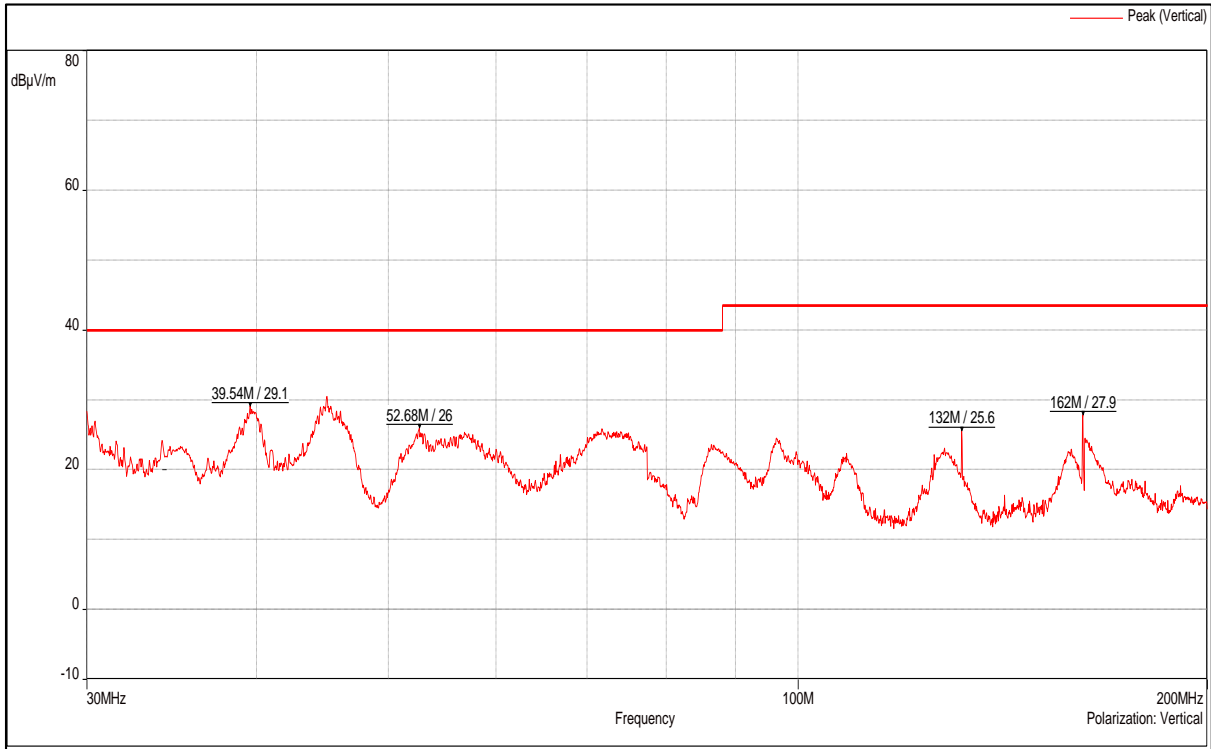

4. Radiated unwanted emission in Spurious domain & Restricted Band of operation
Below 1GHz

Channel Frequency 30MHz – 200MHz

Polarization Vertical