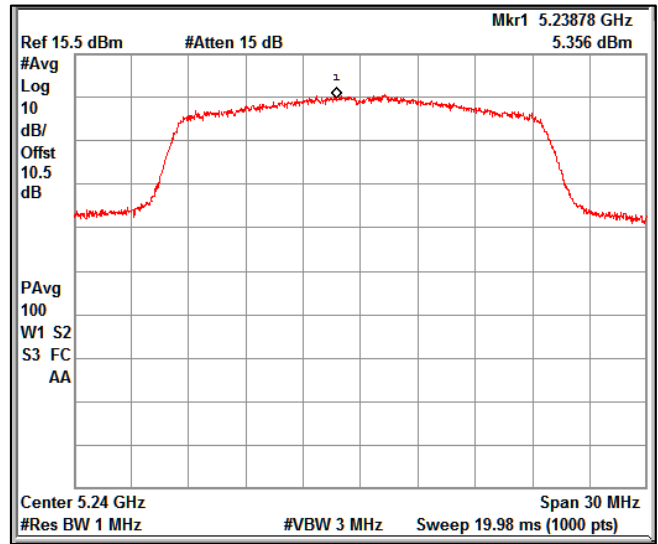

Channel Frequency 5240MHz