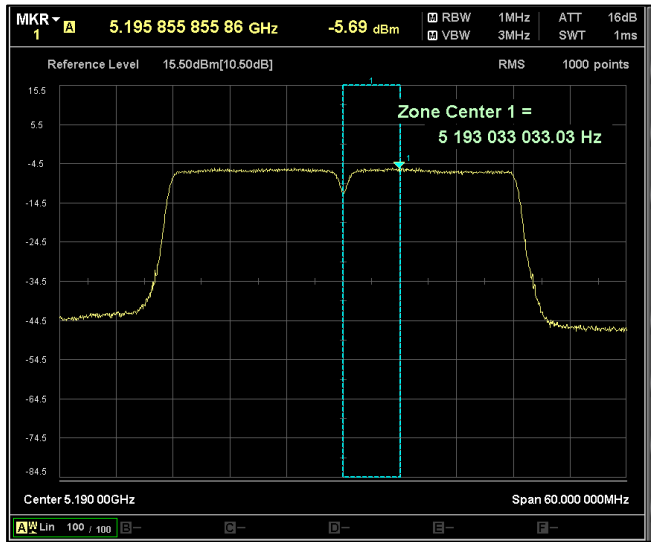

Channel Frequency 5755MHz

Channel Frequency 5795MHz

5GHz Test Plots

IN23ESPY 001

Modulation: 802.11 ac-mode\_VHT40

Data Rate : MCS 0

Channel Frequency 5190MHz

Channel Frequency 5230MHz