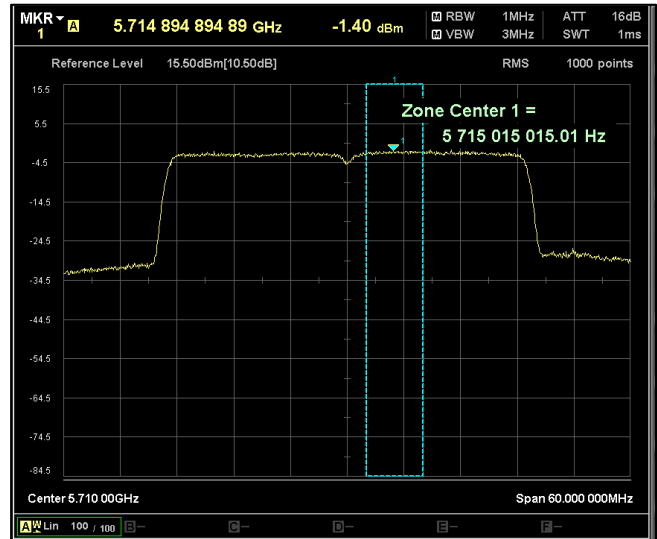

Channel Frequency 5190MHz

Channel Frequency 5230MHz

Channel Frequency 5270MHz

Channel Frequency 5310MHz

Channel Frequency 5510MHz

Channel Frequency 5590MHz

Channel Frequency 5670MHz

Channel Frequency 5710MHz

Channel Frequency 5755MHz

Channel Frequency 5795MHz

Modulation: 802.11 ax-mode\_HE40

Data Rate : MCS 11

Channel Frequency 5190MHz

Channel Frequency 5230MHz

Channel Frequency 5270MHz

Channel Frequency 5310MHz