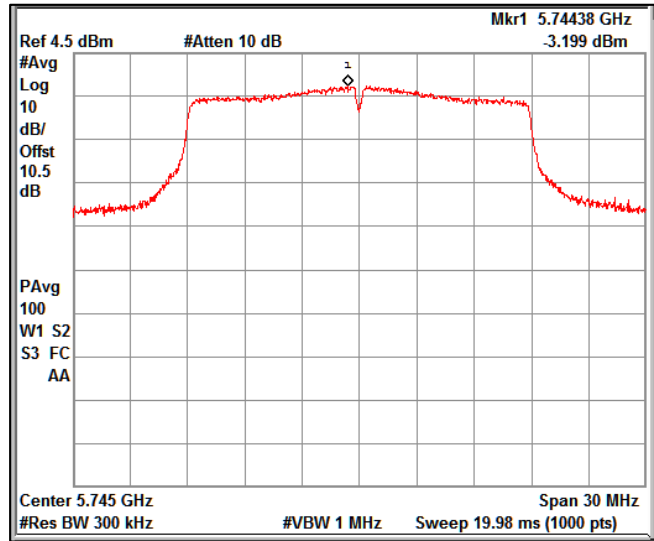

Channel Frequency 5240MHz

Channel Frequency 5260MHz

Channel Frequency 5320MHz

Channel Frequency 5500MHz

Channel Frequency 5700MHz

5GHz Test Plots

IN23ESPY 001

Channel Frequency 5720MHz