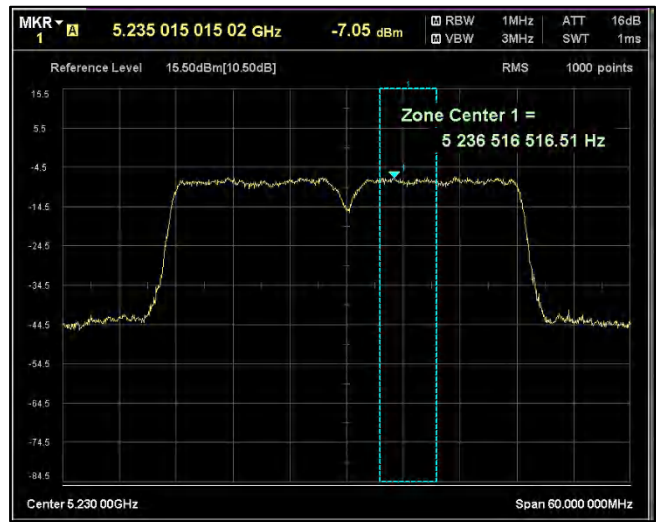

Channel Frequency 5270MHz

Channel Frequency 5310MHz

Channel Frequency 5510MHz

Channel Frequency 5590MHz

Channel Frequency 5670MHz

Channel Frequency 5710MHz

Channel Frequency 5755MHz

Channel Frequency 5795MHz

Modulation: 802.11 ac-mode\_VHT40

Data Rate : MCS 9

Channel Frequency 5190MHz

Channel Frequency 5230MHz

Channel Frequency 5270MHz

Channel Frequency 5310MHz

Channel Frequency 5510MHz

Channel Frequency 5590MHz