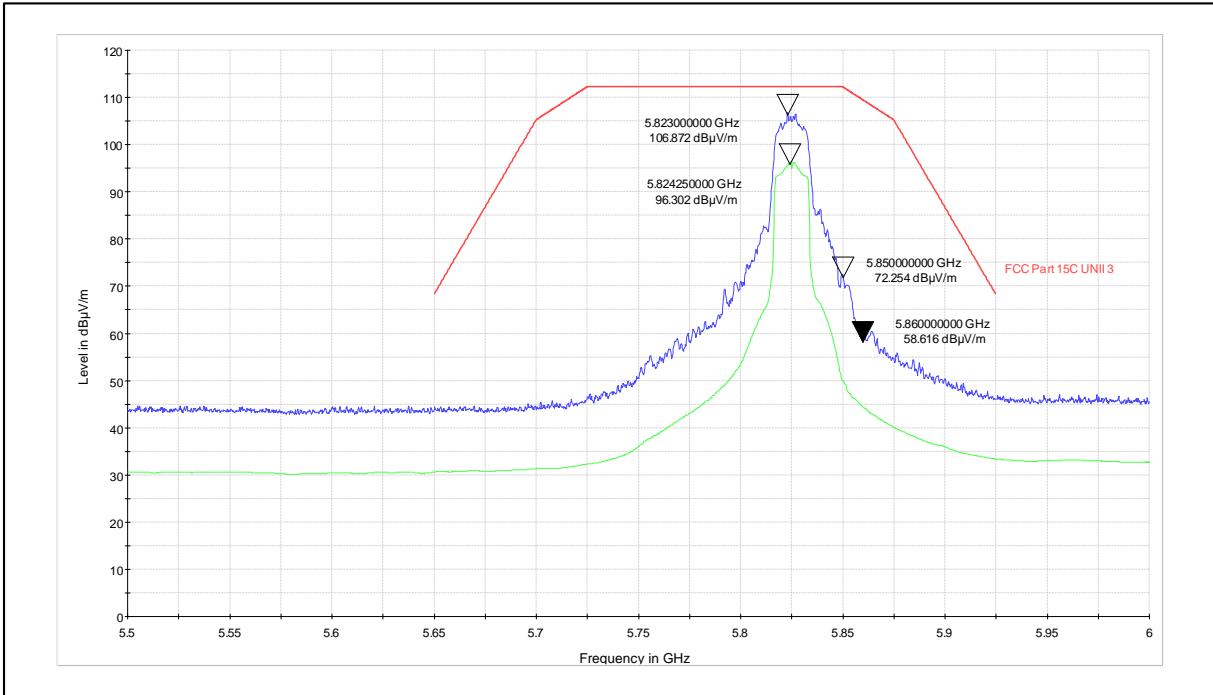

Data Rate : 6Mbps

Channel Frequency - 5825MHz

Polarization –Vertical

Channel Frequency - 5825MHz

Polarization –Horizontal

Channel Frequency - 5825MHz

Polarization –Vertical

Channel Frequency - 5825MHz

Polarization –Horizontal

Modulation: 802.11a

Data Rate : 54Mbps

Channel Frequency - 5260MHz

Polarization -Vertical

Channel Frequency - 5260MHz

Polarization -Horizontal

Channel Frequency - 5260MHz