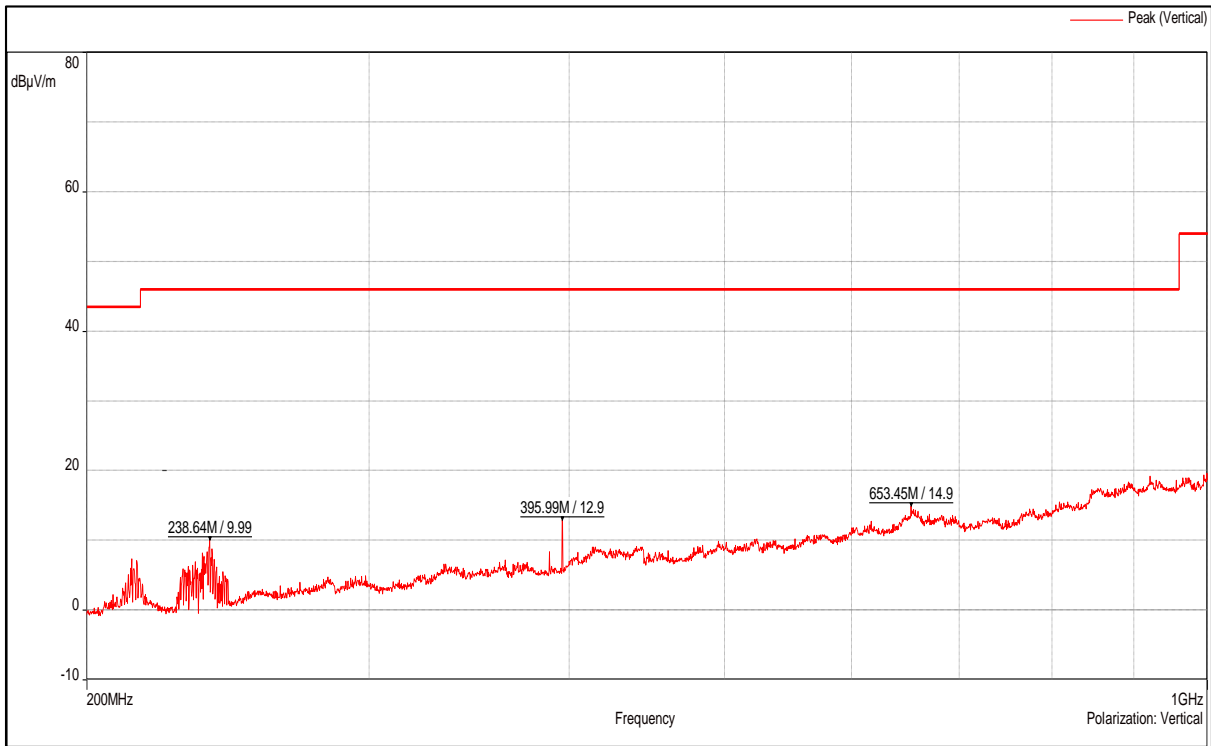

Channel Frequency 5775MHz

**4. Radiated unwanted emission in Spurious domain & Restricted Band of operation**  
**Below 1GHz**

Channel Frequency 30MHz – 200MHz

Polarization Vertical

Channel Frequency 30MHz – 200MHz

Polarization Horizontal

Channel Frequency 200MHz – 1GHz

Polarization Vertical

Channel Frequency 200MHz – 1GHz

Polarization Horizontal

Modulation: 802.11a

Data Rate : 6Mbps

Channel Frequency - 5240MHz