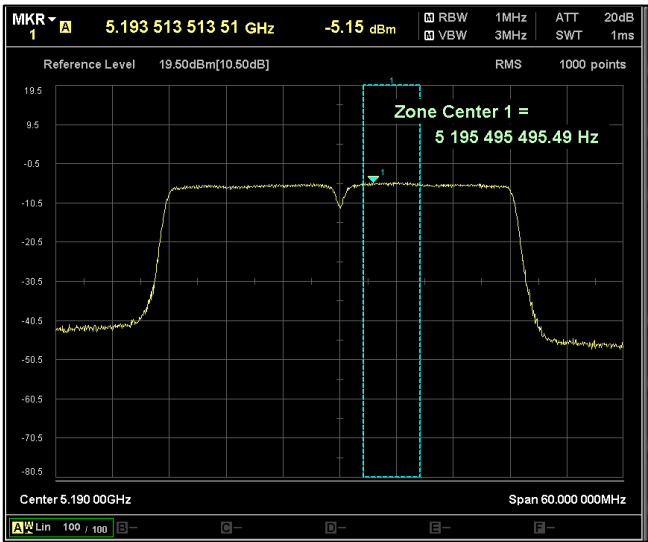

5GHz Test Plots

IN23ESPY 001

Modulation: 802.11 n-mode_HT40

Data Rate : MCS 0

Channel Frequency 5190MHz