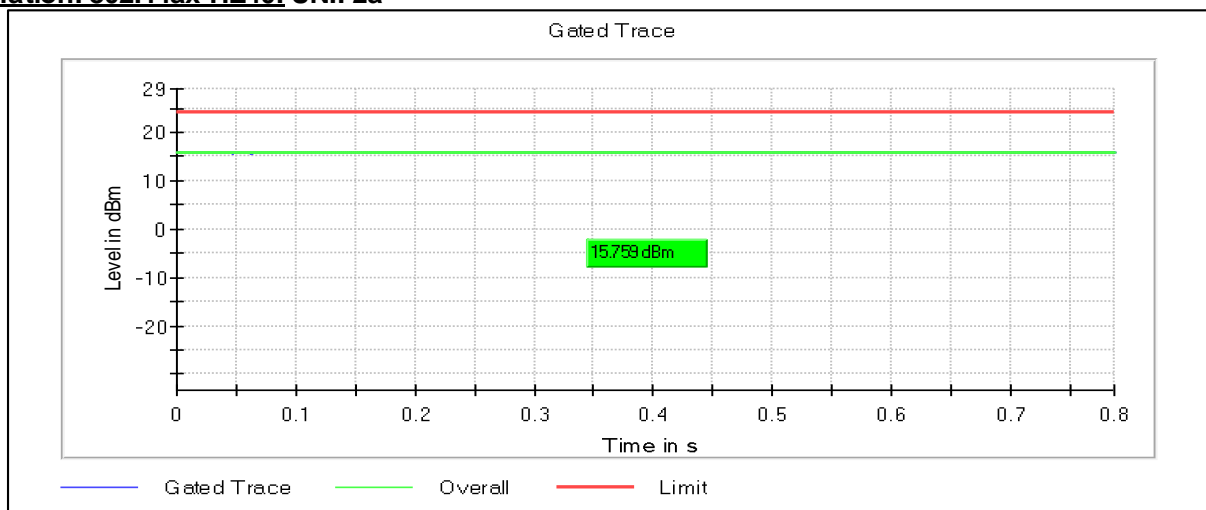

Modulation: 802.11ax-HE40: UNII 2a

Channel Frequency 5270MHz