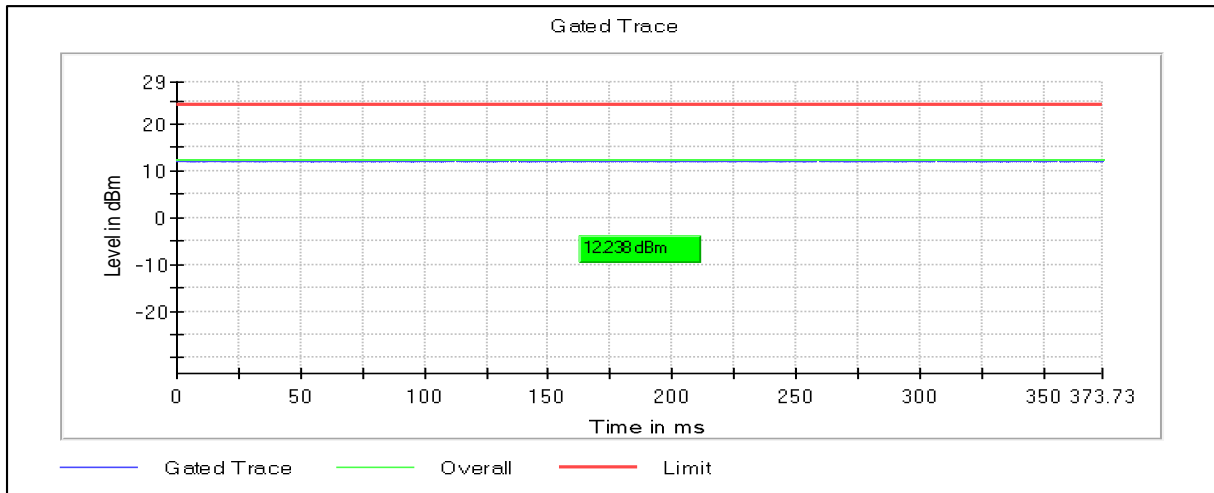

**Modulation: 802.11ac-VHT40: UNII 2a**

Channel Frequency 5270MHz

Channel Frequency 5310MHz

**Modulation: 802.11ac-VHT40: UNII 2c**

Channel Frequency 5510MHz

Channel Frequency 5590MHz

Channel Frequency 5670MHz