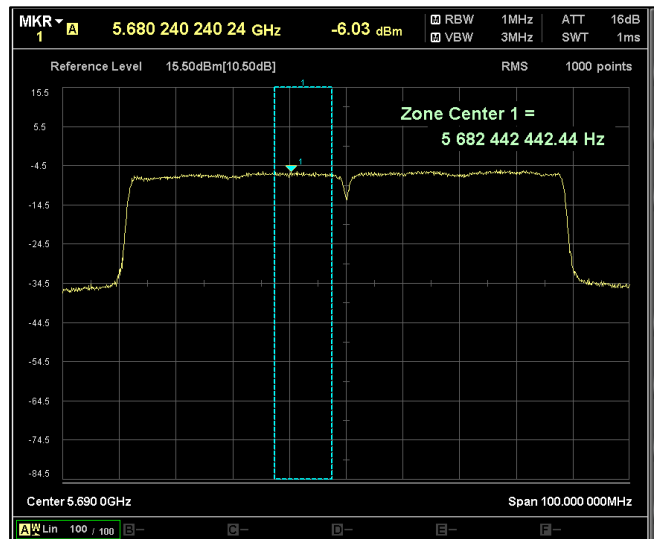

5GHz Test Plots

IN23ESPY 001

Modulation: 802.11 ac-mode\_VHT80  
Data Rate : MCS 0

Channel Frequency 5210MHz

Channel Frequency 5290MHz

Channel Frequency 5530MHz

Channel Frequency 5690MHz

Channel Frequency 5775MHz