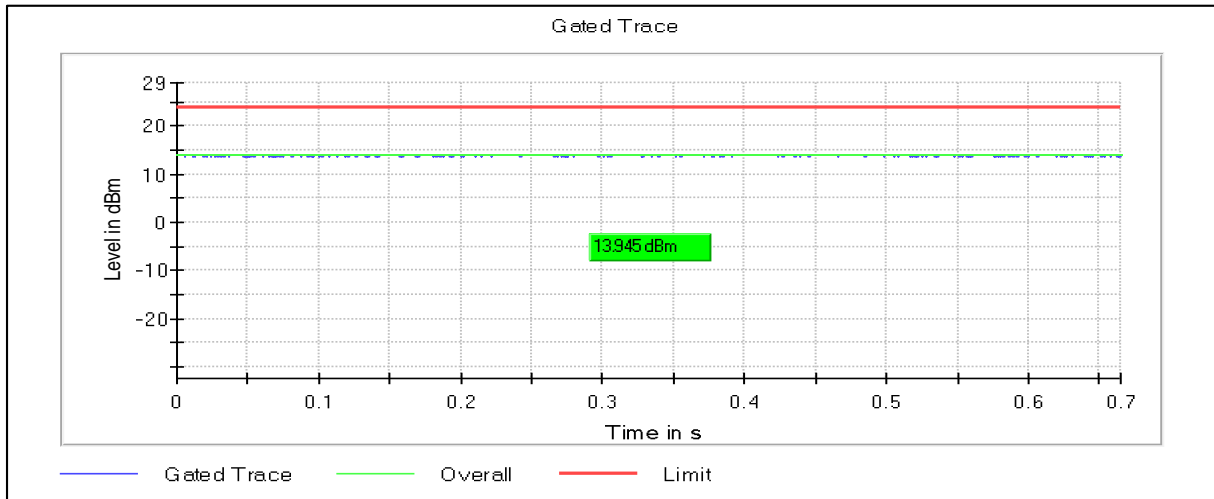

**Modulation: 802.11ac-VHT80:UNII 3**

Channel Frequency 5775MHz

**Modulation: 802.11ax-HE80:UNII 1**

**Data Rate : MCS0**

Channel Frequency 5190MHz

**Modulation: 802.11ax-HE80:UNII 2a**

Channel Frequency 5290MHz