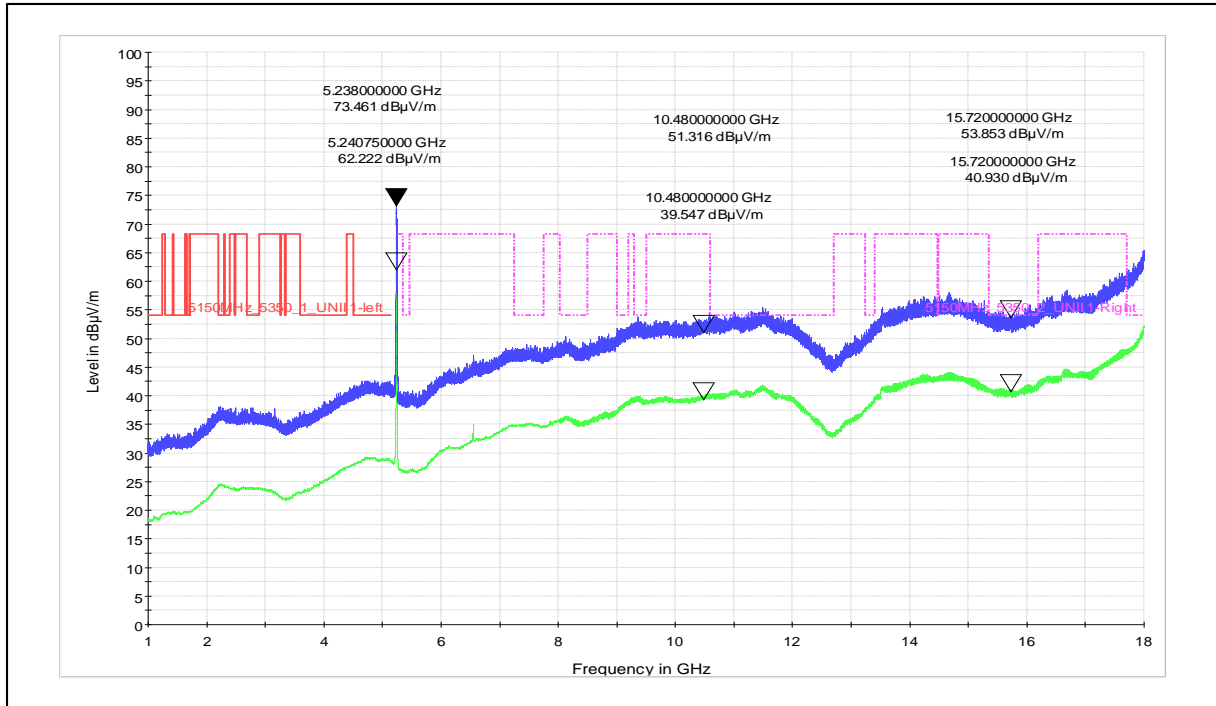

Polarization –Horizontal

Modulation: 802.11a

Data Rate : 54Mbps

Channel Frequency - 5260MHz

Polarization -Vertical

Channel Frequency - 5260MHz

Polarization -Horizontal

Channel Frequency - 5260MHz

Polarization –Vertical

Channel Frequency - 5260MHz

Polarization –Horizontal

Modulation: 802.11n\_HT-20

Data Rate : MCS 0

Channel Frequency - 5240MHz

Polarization - Vertical

Channel Frequency - 5240MHz

Polarization - Horizontal

Channel Frequency - 5240MHz

Polarization –Vertical

Channel Frequency - 5240MHz

Polarization –Horizontal

Modulation: 802.11n\_HT-20

Data Rate : MCS 7

Channel Frequency - 5240MHz