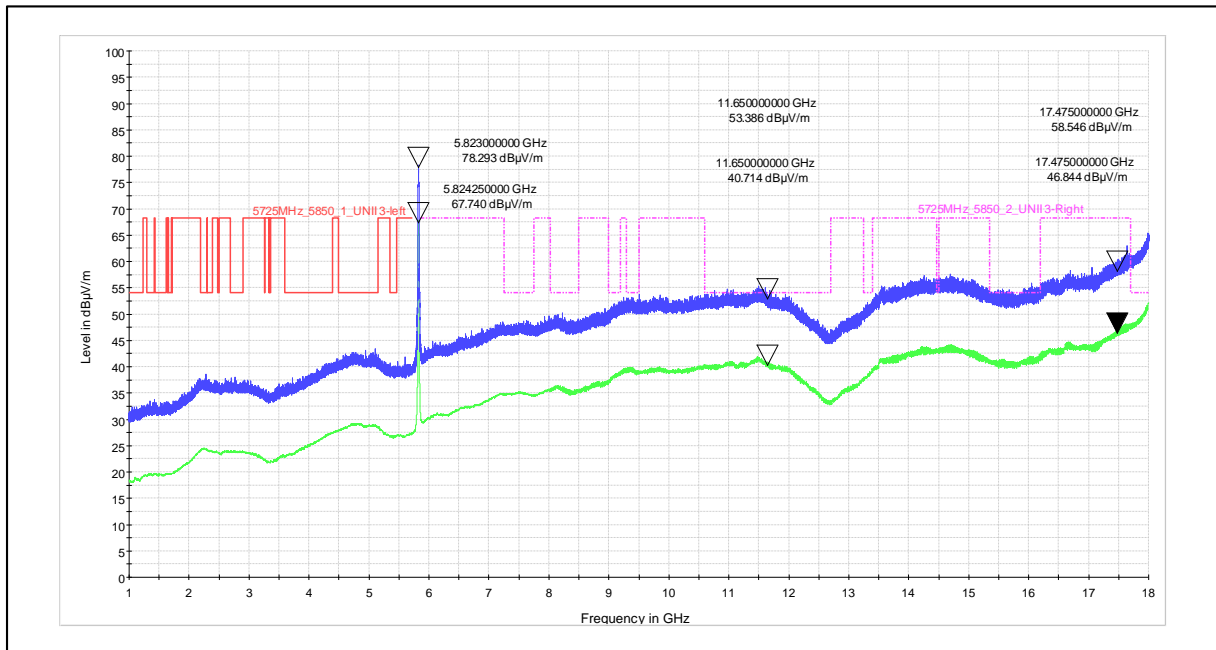

Polarization Horizontal

Channel Frequency 200MHz – 1GHz

Polarization Vertical

Channel Frequency 200MHz – 1GHz

Polarization Horizontal

Modulation: 802.11a

Data Rate : 6Mbps

Channel Frequency - 5240MHz

Polarization –Vertical

Channel Frequency - 5240MHz

Polarization –Horizontal

Channel Frequency - 5240MHz

Polarization –Vertical

Channel Frequency - 5240MHz

Polarization –Horizontal

Modulation: 802.11a\_20MHz

Data Rate : 6Mbps

Channel Frequency - 5825MHz

Polarization –Vertical

Channel Frequency - 5825MHz

Polarization –Horizontal

Channel Frequency - 5825MHz

Polarization –Vertical

Channel Frequency - 5825MHz