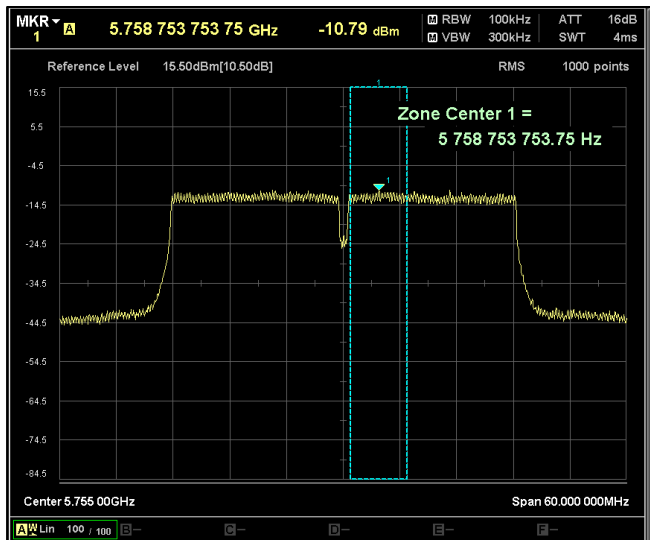

Channel Frequency 5270MHz

Channel Frequency 5310MHz

Channel Frequency 5510MHz

Channel Frequency 5590MHz

Channel Frequency 5670MHz

Channel Frequency 5710MHz

Channel Frequency 5755MHz

Channel Frequency 5795MHz

Modulation: 802.11 ac-mode\_VHT40

Data Rate : MCS 9

Channel Frequency 5190MHz

Channel Frequency 5230MHz

Channel Frequency 5270MHz

Channel Frequency 5310MHz

Channel Frequency 5510MHz

Channel Frequency 5590MHz