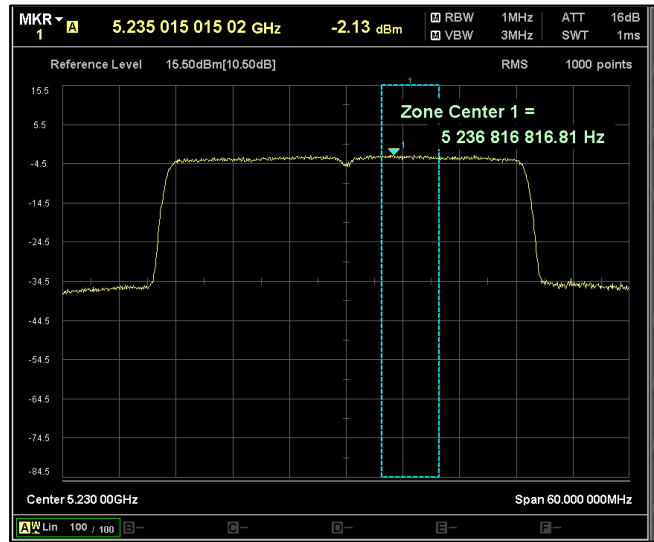

Channel Frequency 5230MHz