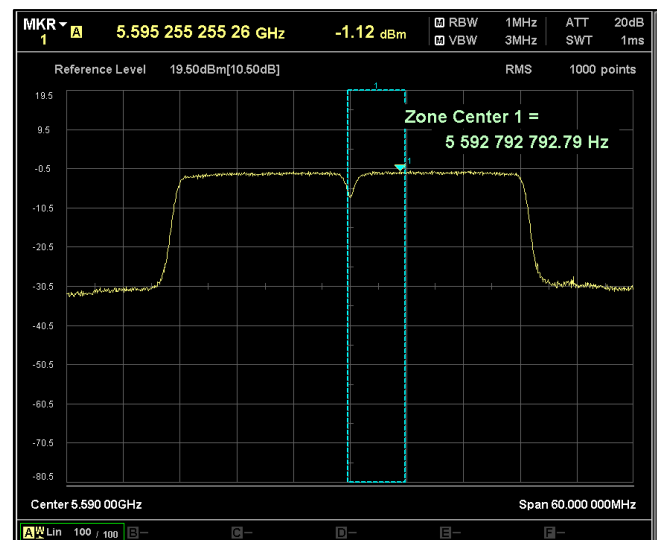

Modulation: 802.11 n-mode\_HT40

Data Rate : MCS 0

Channel Frequency 5190MHz

Channel Frequency 5230MHz

Channel Frequency 5270MHz

Channel Frequency 5310MHz

Channel Frequency 5510MHz

Channel Frequency 5690MHz