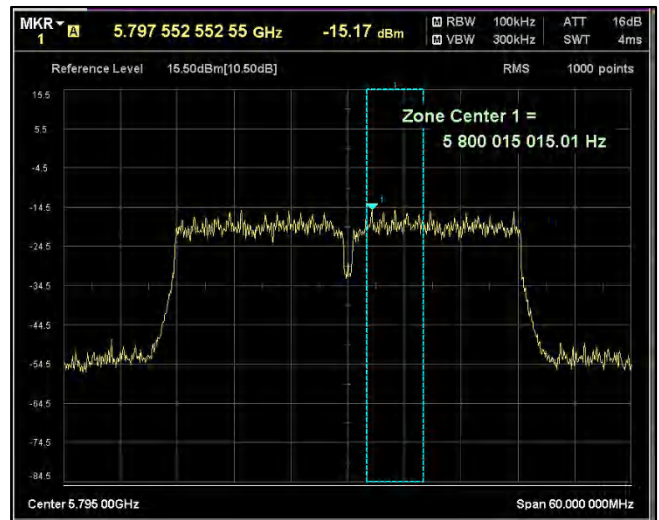

5GHz Test Plots

IN23ESPY 001

Channel Frequency 5670MHz

Channel Frequency 5710MHz

Channel Frequency 5755MHz

Channel Frequency 5795MHz

Modulation: 802.11 ax-mode\_HE40

Data Rate : MCS 0