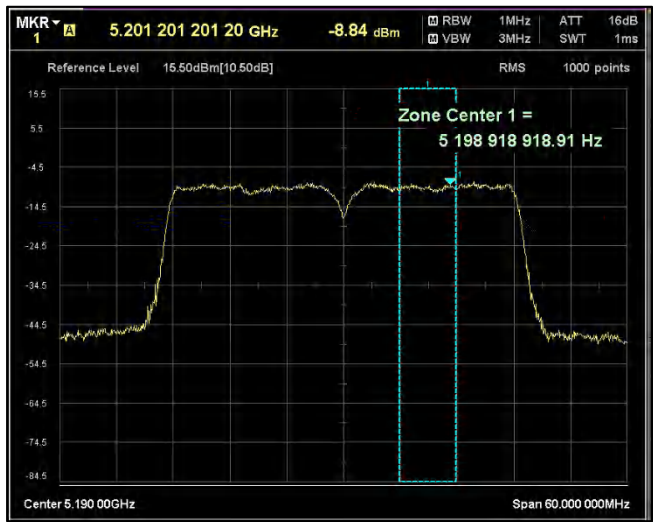

Channel Frequency 5270MHz

Channel Frequency 5310MHz

Channel Frequency 5510MHz

Channel Frequency 5590MHz

Channel Frequency 5670MHz

Channel Frequency 5710MHz

Channel Frequency 5755MHz

Channel Frequency 5795MHz

Modulation: 802.11 ac-mode\_VHT40

Data Rate : MCS 9

Channel Frequency 5190MHz

Channel Frequency 5230MHz

Channel Frequency 5270MHz

Channel Frequency 5310MHz

Channel Frequency 5510MHz

Channel Frequency 5590MHz