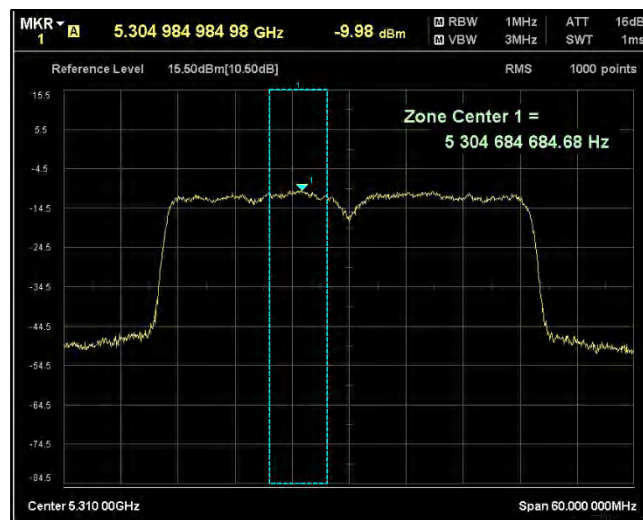

Channel Frequency 5755MHz

Channel Frequency 5795MHz

Modulation: 802.11 ax-mode\_HE40

Data Rate : MCS 11

Channel Frequency 5190MHz

Channel Frequency 5230MHz

Channel Frequency 5270MHz

Channel Frequency 5310MHz