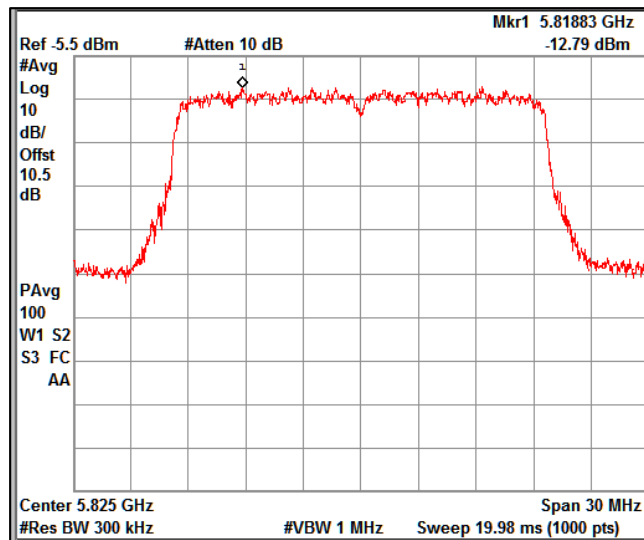

Channel Frequency 5700MHz

5GHz Test Plots

IN23ESPY 001

Channel Frequency 5720MHz

Channel Frequency 5745MHz

Channel Frequency 5825MHz

5GHz Test Plots

IN23ESPY 001