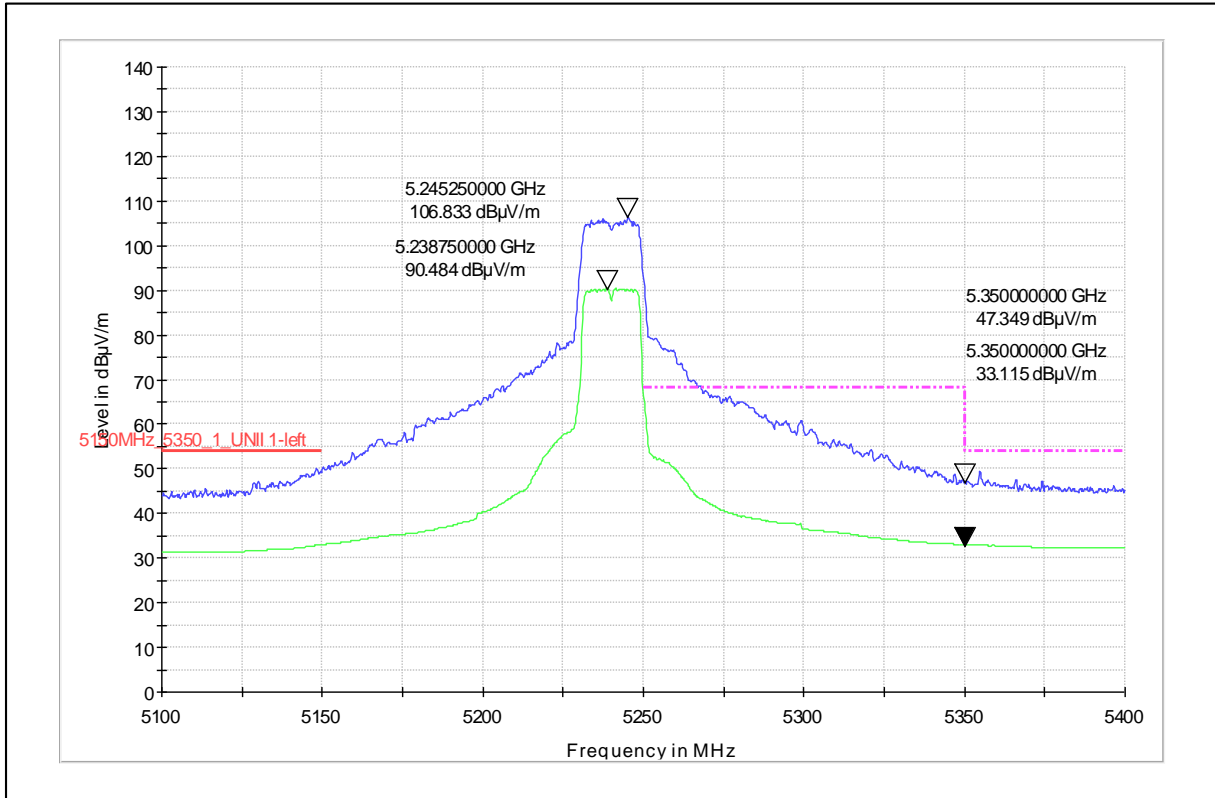

Polarization –Vertical

Channel Frequency - 5260MHz

Polarization –Horizontal

Modulation: 802.11n\_HT-20

Data Rate : MCS 0

Channel Frequency - 5240MHz

Polarization - Vertical

Channel Frequency - 5240MHz

Polarization - Horizontal

Channel Frequency - 5240MHz

Polarization –Vertical

Channel Frequency - 5240MHz

Polarization –Horizontal

Modulation: 802.11n\_HT-20

Data Rate : MCS 7

Channel Frequency - 5240MHz

Polarization -Vertical

Channel Frequency - 5240MHz

Polarization -Horizontal

Channel Frequency - 5240MHz

Polarization –Vertical

Channel Frequency - 5240MHz

Polarization –Horizontal

Modulation: 802.11ac\_VHT-20