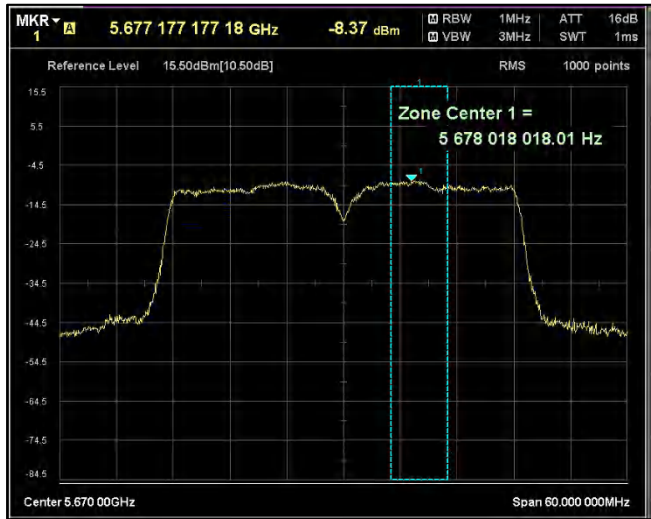

5GHz Test Plots

IN23ESPY 001

Channel Frequency 5670MHz