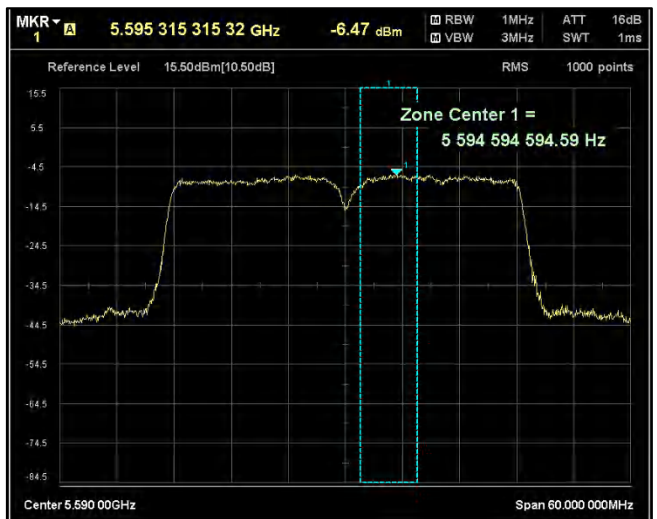

Channel Frequency 5590MHz