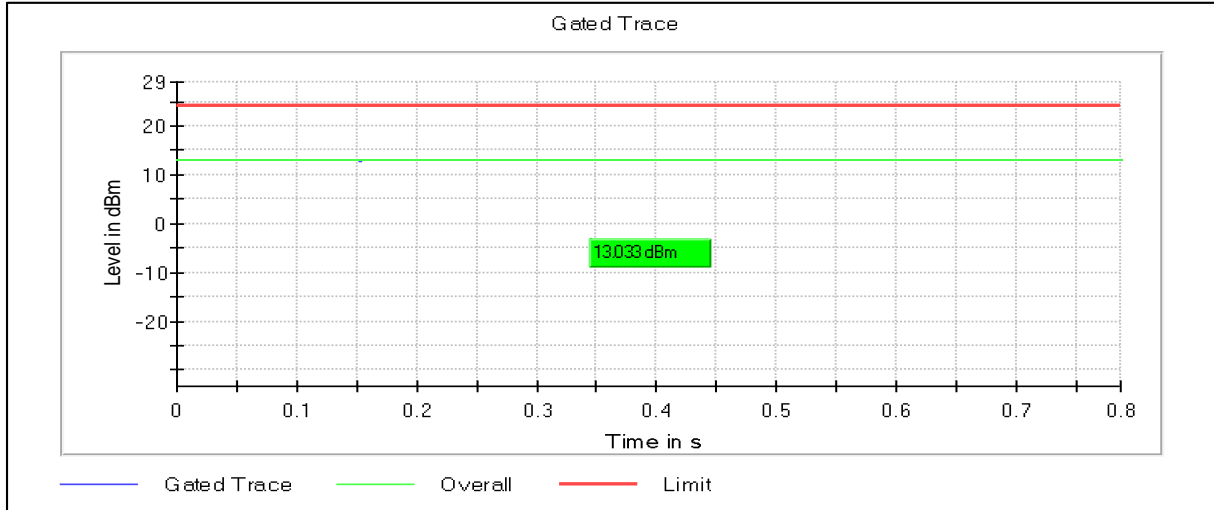

Channel Frequency 5190MHz

Channel Frequency 5230MHz

**Modulation: 802.11ax-HE40: UNII 2a**

Channel Frequency 5270MHz

Channel Frequency 5320MHz

**Modulation: 802.11ax-HE40: UNII 2c**

Channel Frequency 5510MHz