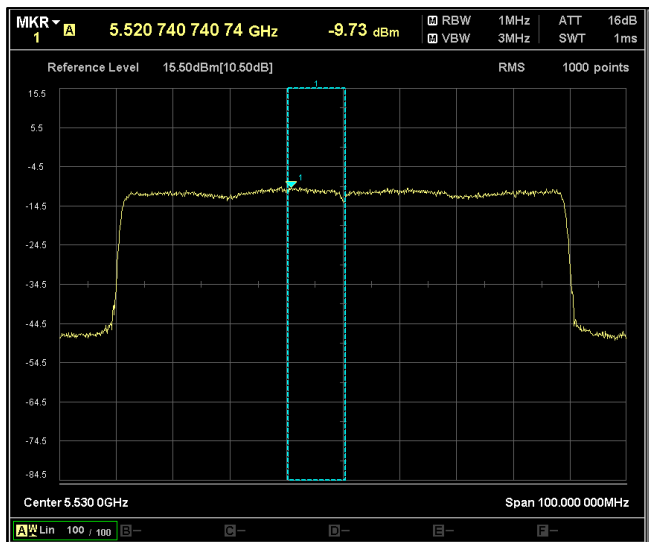

5GHz Test Plots

IN23ESPY 001

Modulation: 802.11 ax-mode\_HE80  
Data Rate : MCS 0

Channel Frequency 5210MHz

Channel Frequency 5290MHz

Channel Frequency 5530MHz

Channel Frequency 5690MHz

Channel Frequency 5775MHz