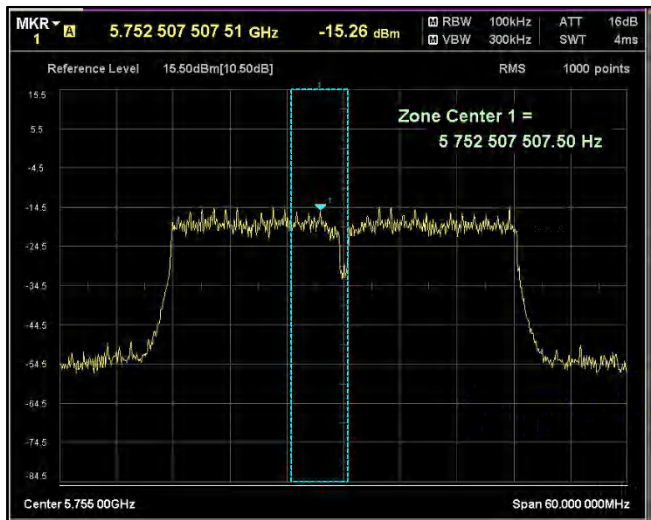

5GHz Test Plots

IN23ESPY 001

Channel Frequency 5670MHz

Channel Frequency 5710MHz

Channel Frequency 5755MHz

Channel Frequency 5795MHz

Modulation: 802.11 ax-mode\_HE40

Data Rate : MCS 0