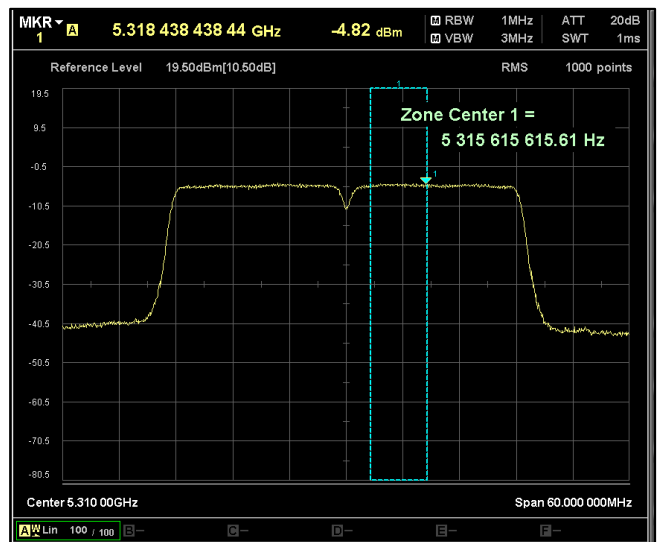

Modulation: 802.11 n-mode\_HT40

Data Rate : MCS 0

Channel Frequency 5190MHz

Channel Frequency 5230MHz

Channel Frequency 5270MHz

Channel Frequency 5310MHz

Channel Frequency 5510MHz

Channel Frequency 5690MHz