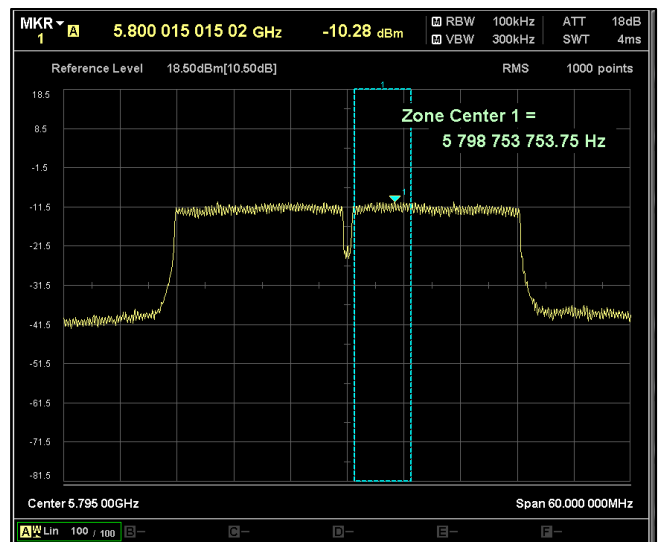

Channel Frequency 5795MHz