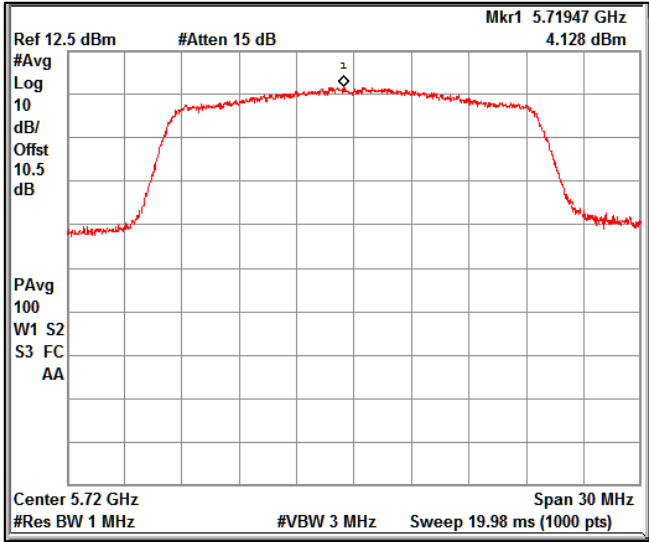

5GHz Test Plots

IN23ESPY 001

Channel Frequency 5720MHz