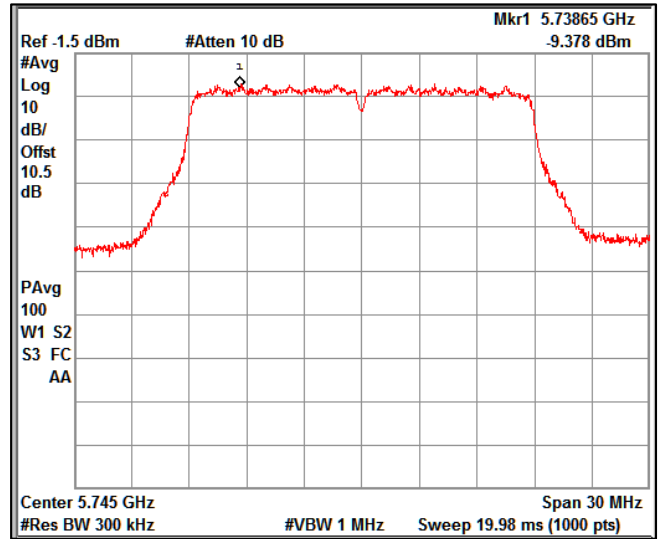

Channel Frequency 5745MHz