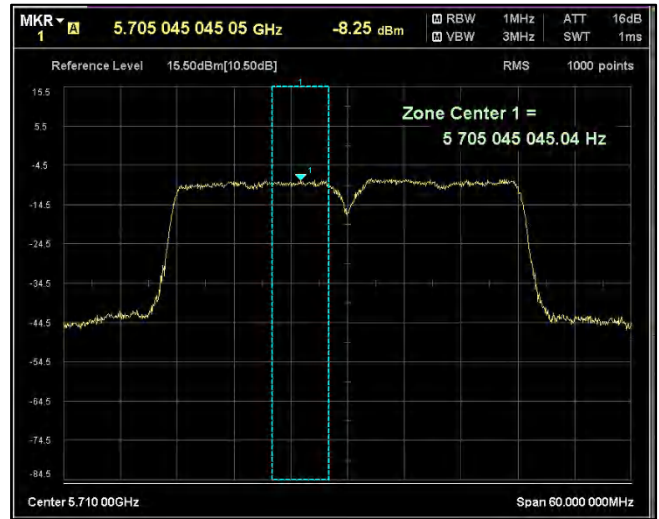

Channel Frequency 5710MHz