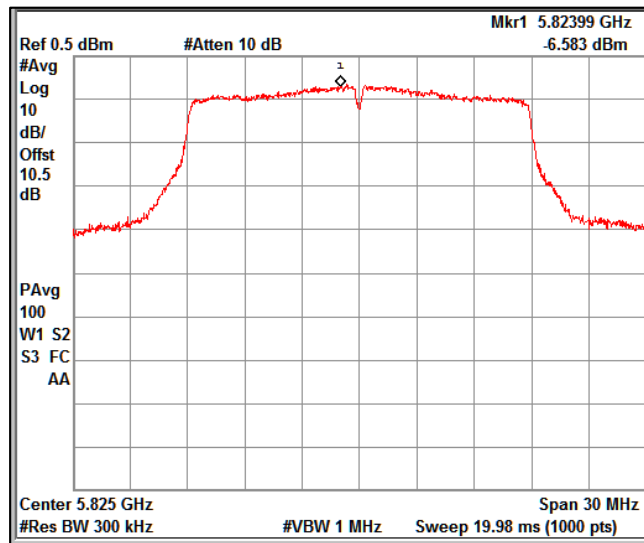

5GHz Test Plots

IN23ESPY 001

Channel Frequency 5720MHz

Channel Frequency 5745MHz

Channel Frequency 5825MHz

**5GHz Test Plots**

**IN23ESPY 001**

Modulation: 802.11 n-mode\_HT20