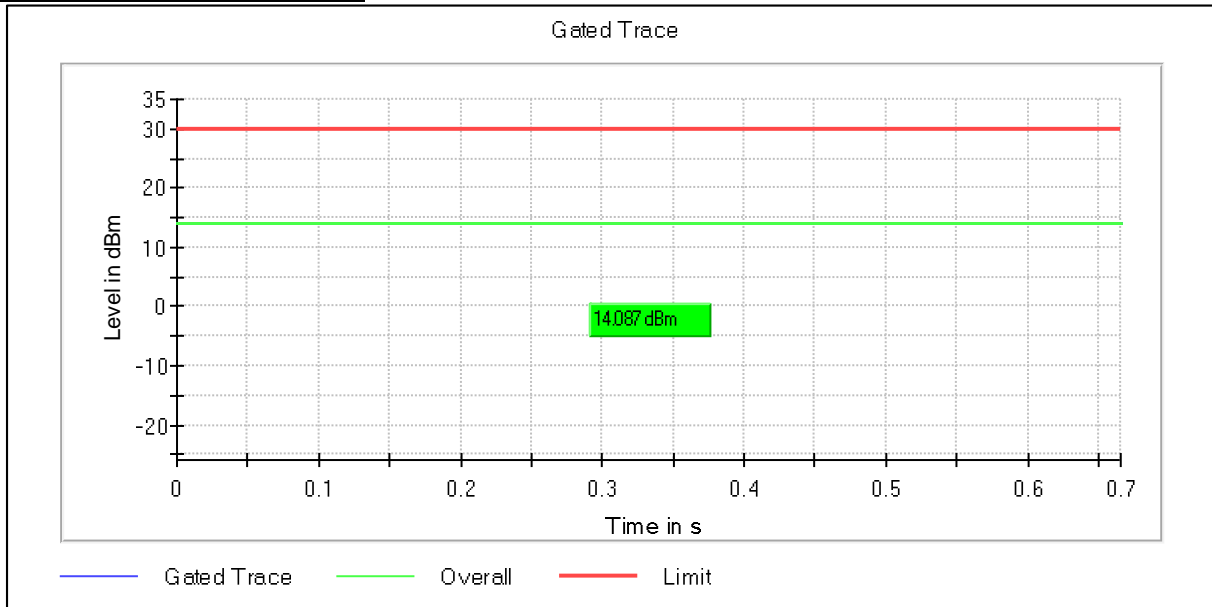

Modulation: 802.11ax-HE80:UNII 3

Channel Frequency 5775MHz