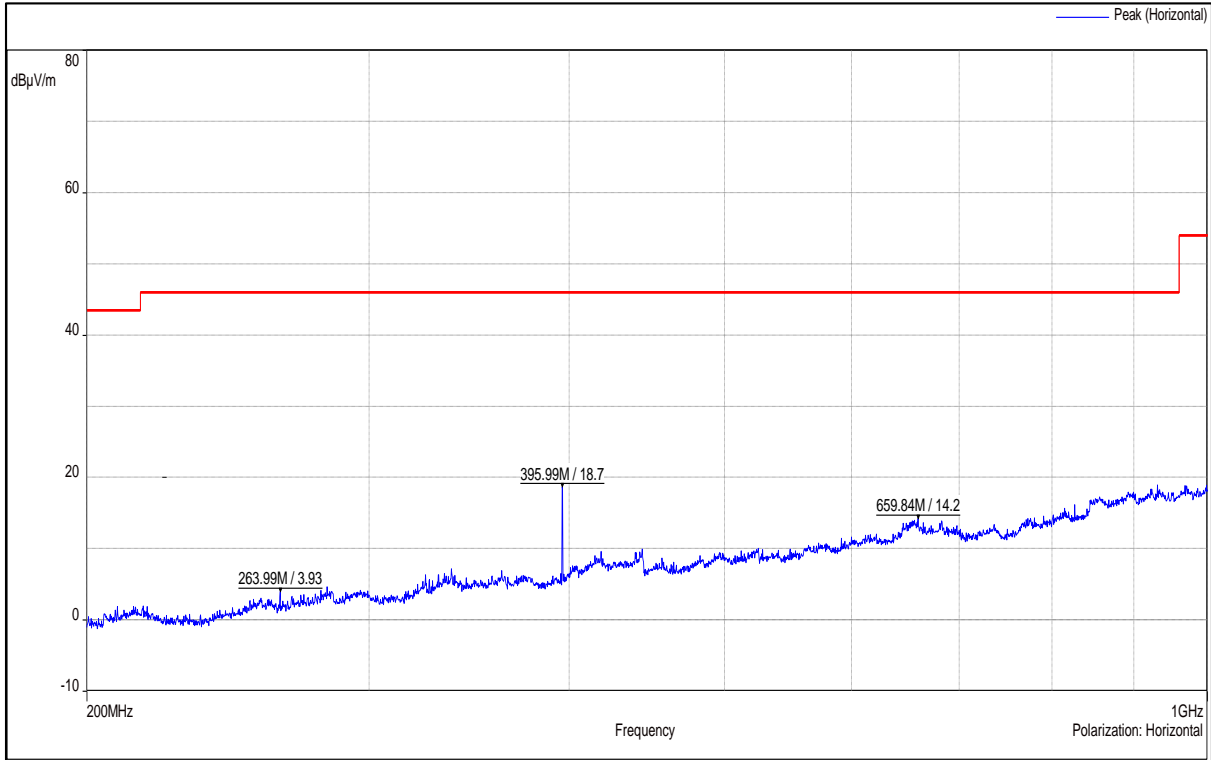

Channel Frequency 5775MHz

**4. Radiated unwanted emission in Spurious domain & Restricted Band of operation**  
**Below 1GHz**

Channel Frequency 30MHz – 200MHz

Polarization Vertical

Channel Frequency 30MHz – 200MHz

Polarization Horizontal

Channel Frequency 200MHz – 1GHz

Polarization Vertical

Channel Frequency 200MHz – 1GHz

Polarization Horizontal

Modulation: 802.11a

Data Rate : 6Mbps

Channel Frequency - 5240MHz