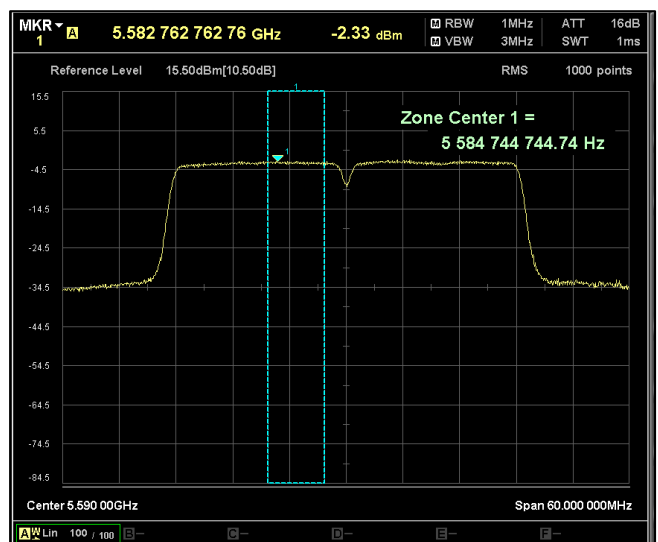

Channel Frequency 5590MHz