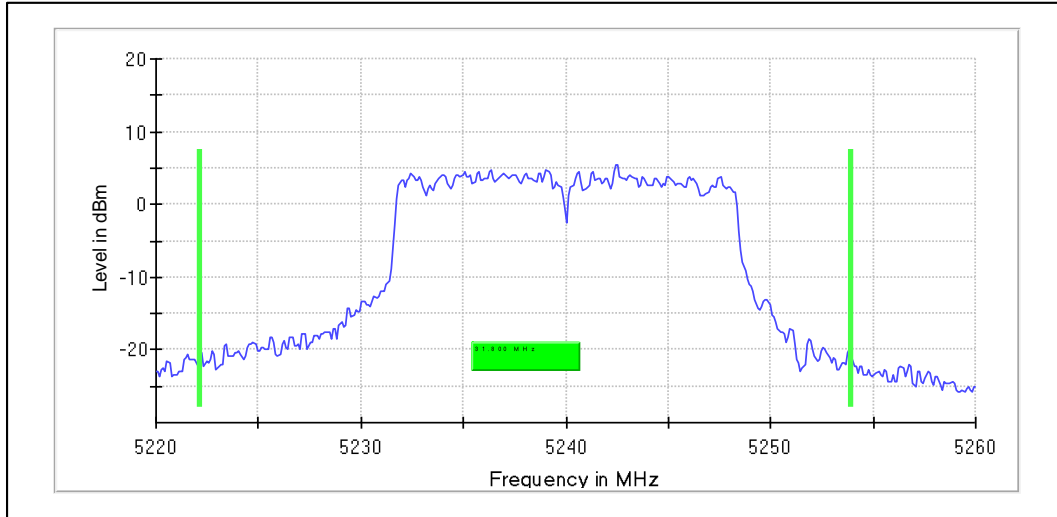

### 1. Emission Bandwidth and Occupied Bandwidth

Modulation: 802.11a : UNII 1  
Occupied Channel Bandwidth 99%

Data Rate: 54Mbps

Channel Frequency 5180MHz

Channel Frequency 5240MHz

Emission Channel Bandwidth 26dB

Channel Frequency 5180MHz

Channel Frequency 5240MHz

Modulation: 802.11a : UNII 2a

Occupied Channel Bandwidth 99%

Data Rate: 6Mbps

Channel Frequency 5260MHz

Channel Frequency 5320MHz

Emission Channel Bandwidth 26dB

Modulation: 802.11a : UNII 2a

Occupied Channel Bandwidth 99%

Data Rate: 6Mbps

Chanel Frequency 5700MHz

Chanel Frequency 5720MHz

Emission Channel Bandwidth 26dB

Chanel Frequency 5500MHz

Channel Frequency 5700MHz