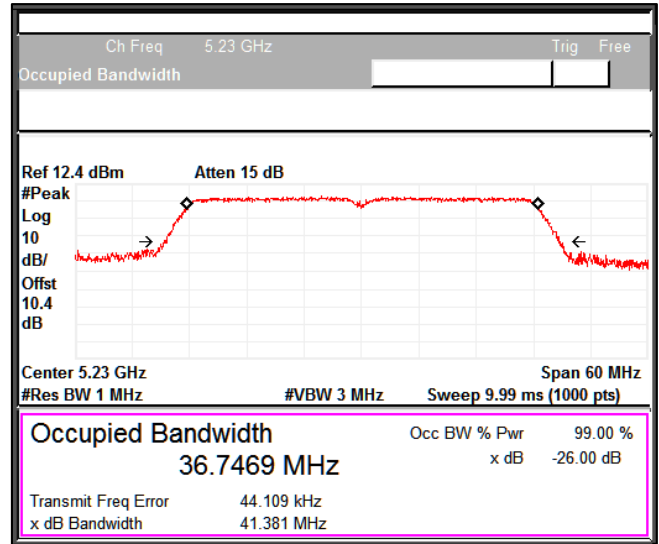

Channel Frequency 5230MHz