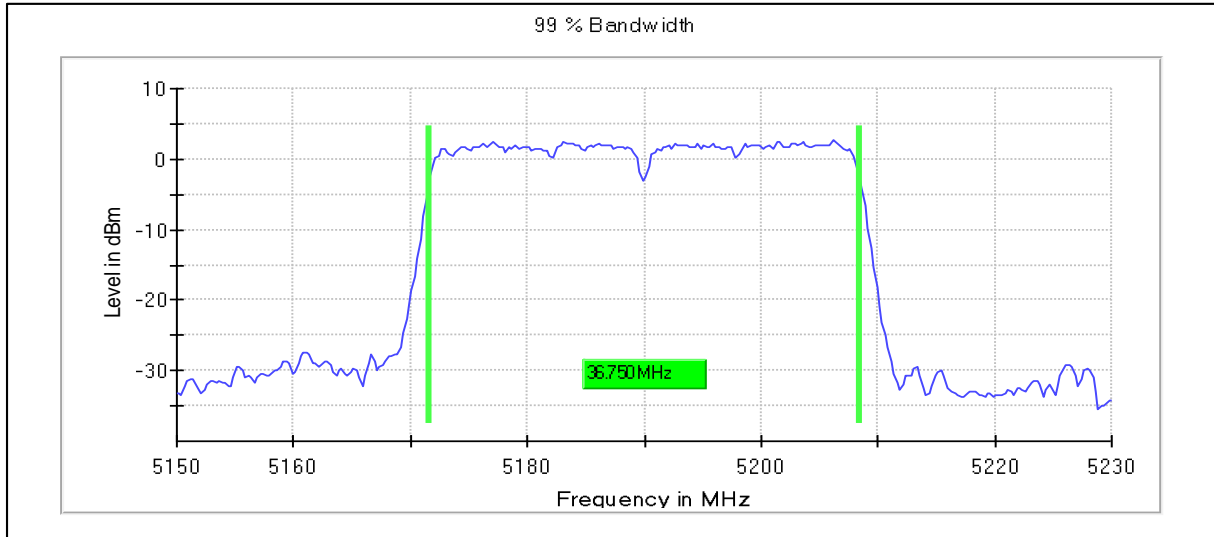

Modulation: 802.11n-HT40MHz: UNII 1

Occupied Bandwidth 99%

Data Rate MCS0

Channel Frequency 5190MHz