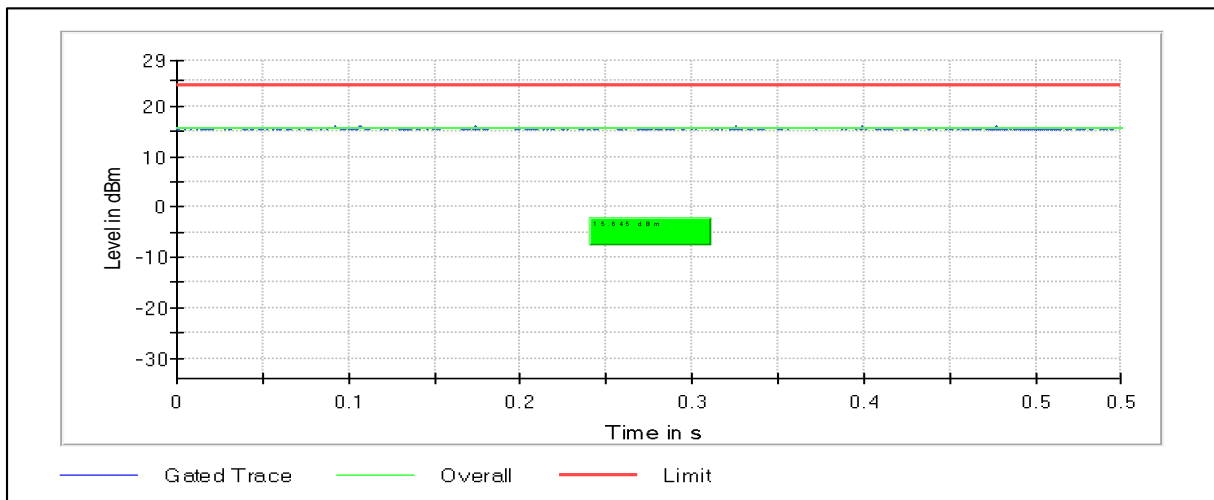

Channel Frequency 5240MHz

Modulation: 802.11a: UNII 2a