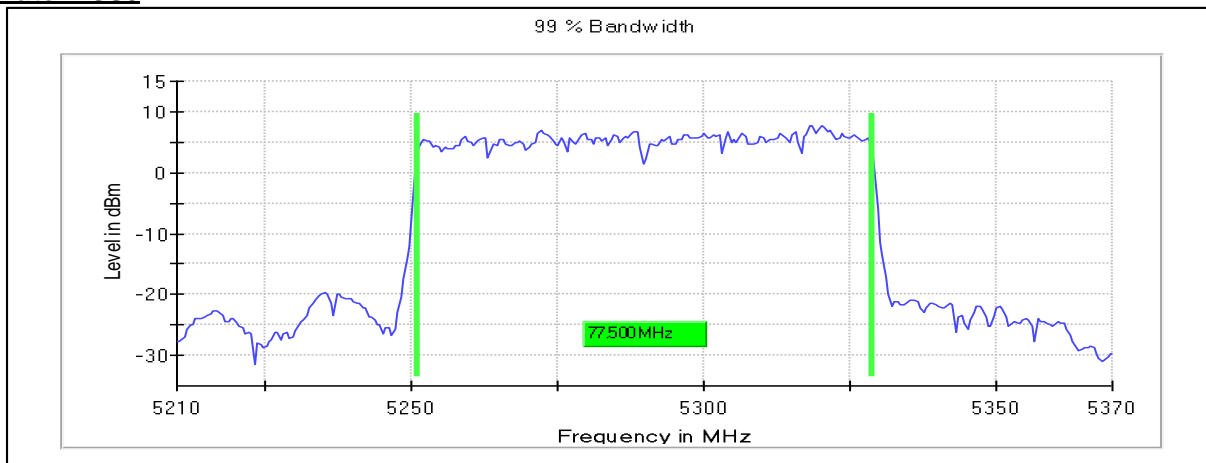

Channel Frequency 5210MHz

Emission Channel Bandwidth 26dB

Channel Frequency 5210MHz

Modulation: 802.11ax-HE80MHz: UNII 2a

Occupied Channel Bandwidth 99%

Data Rate MCS0

Channel Frequency 5290MHz

Emission Channel Bandwidth 26dB