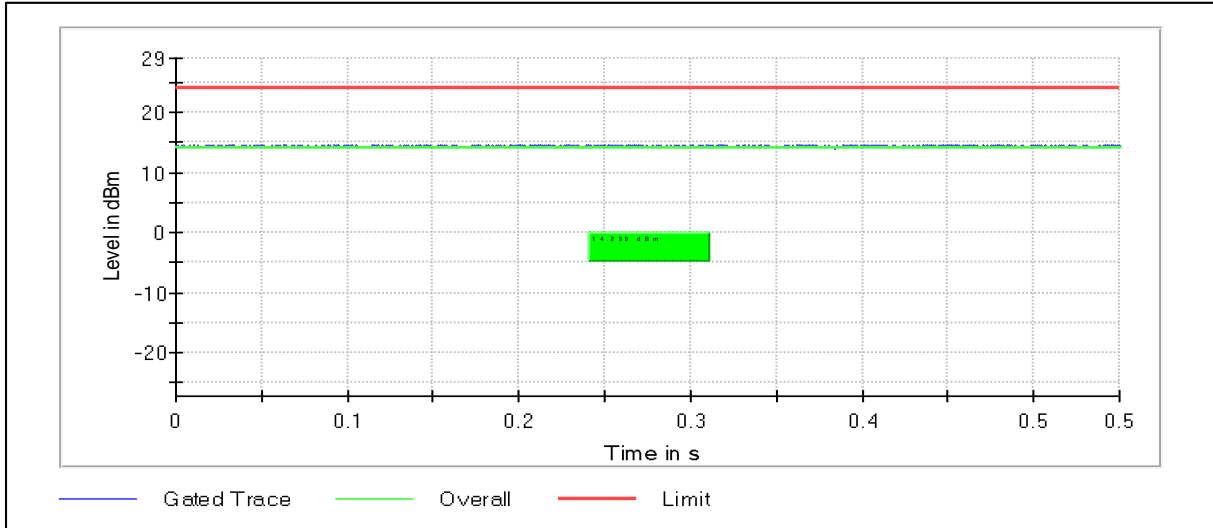

Channel Frequency 5720MHz