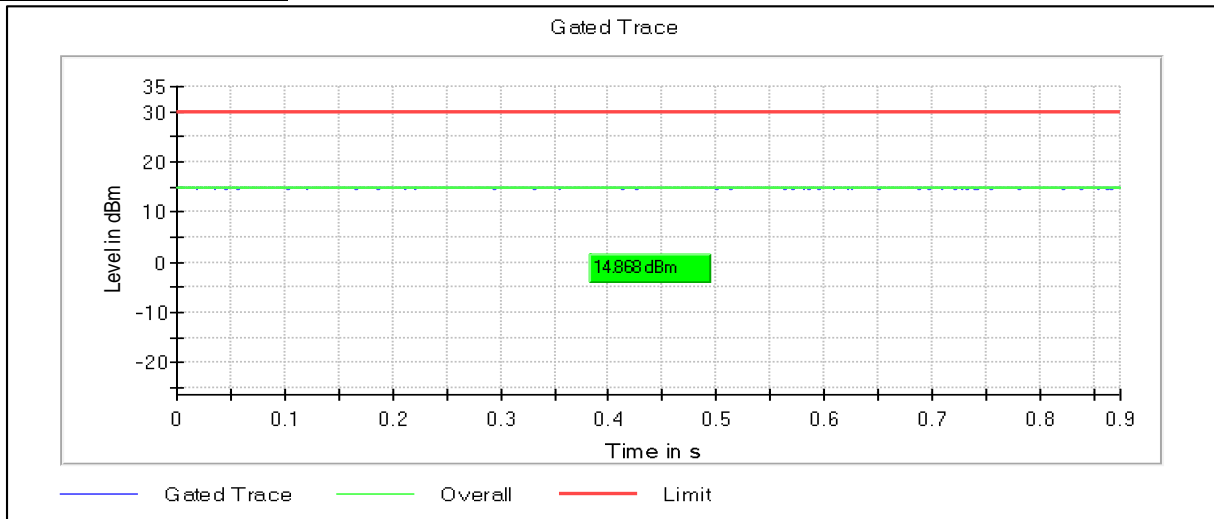

Modulation: 802.11ax-HE20: UNII 3

Channel Frequency 5745MHz