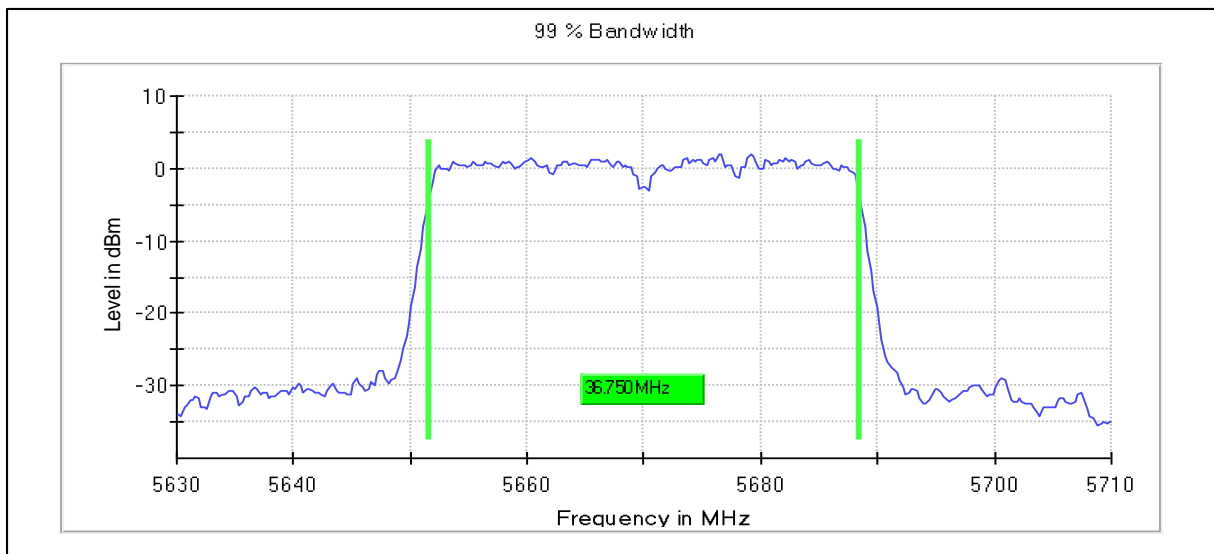

Channel Frequency 5670MHz