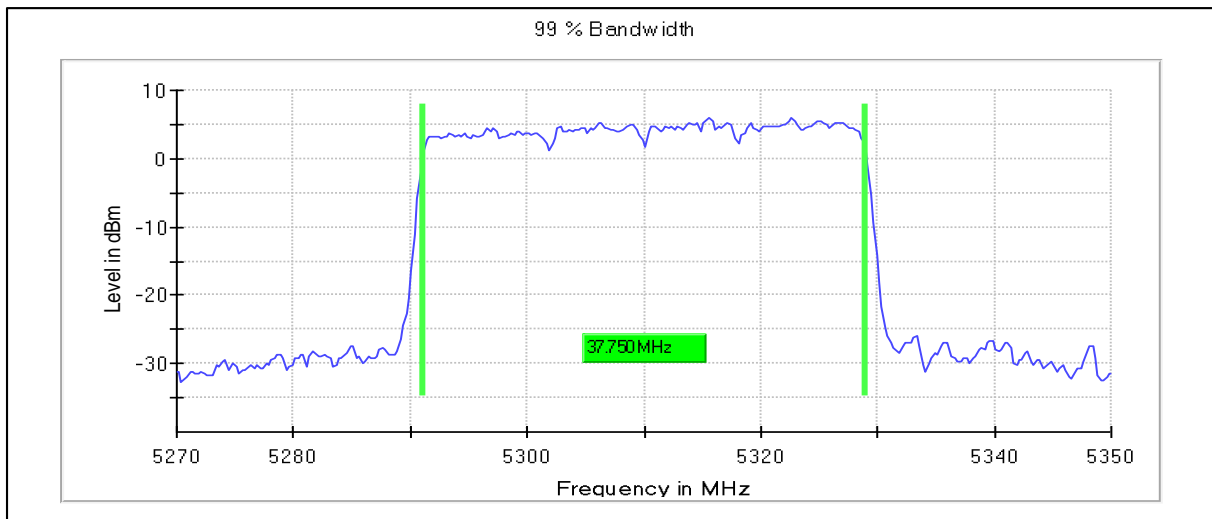

Channel Frequency 5310MHz