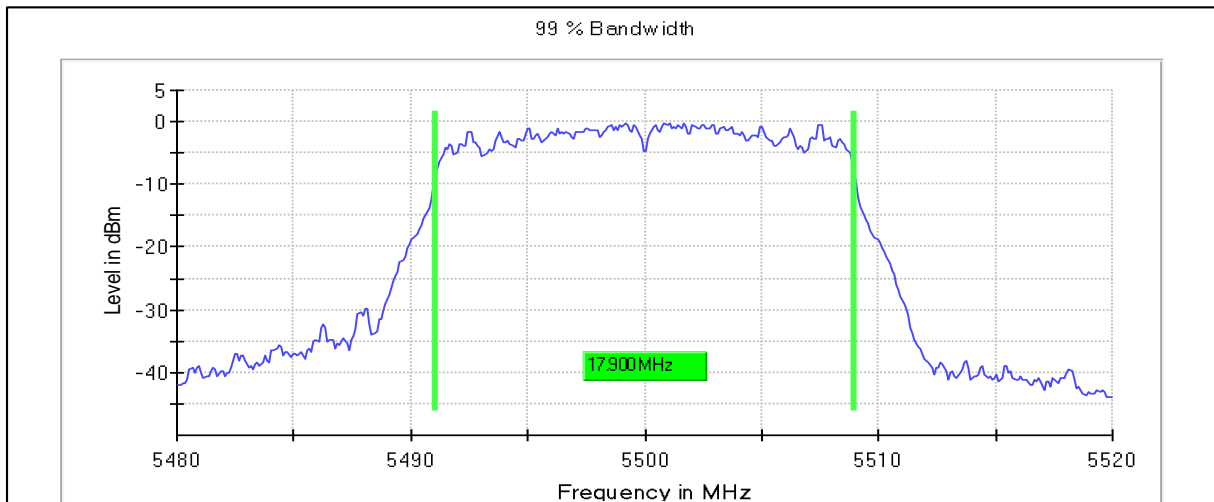

Emission Channel Bandwidth 26dB

Channel Frequency 5260MHz

Channel Frequency 5320 MHz

Modulation: 802.11n- HT20: UNII 2c

Occupied Channel Bandwidth 99%

Data Rate: MCS0

Channel Frequency 5500MHz

Channel Frequency 5700MHz