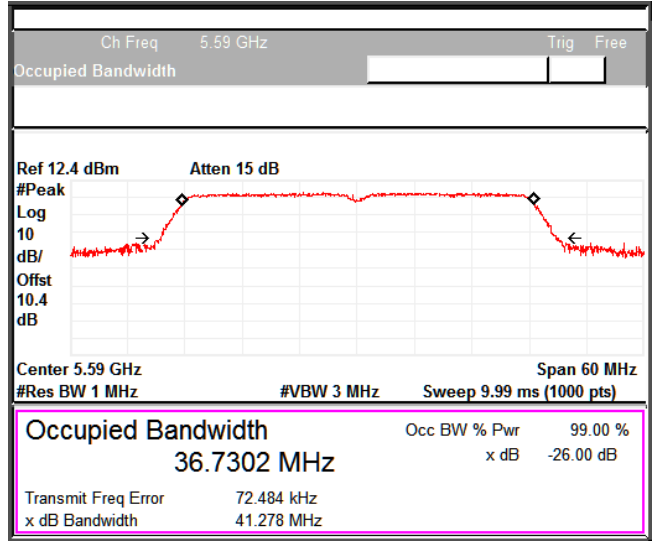

Channel Frequency 5270MHz

Channel Frequency 5670MHz

Channel Frequency 5710MHz

5GHz Test Plots

IN23ESPY 001

Emission Channel Bandwidth 26dB

Channel Frequency 5510MHz

Channel Frequency 5590MHz