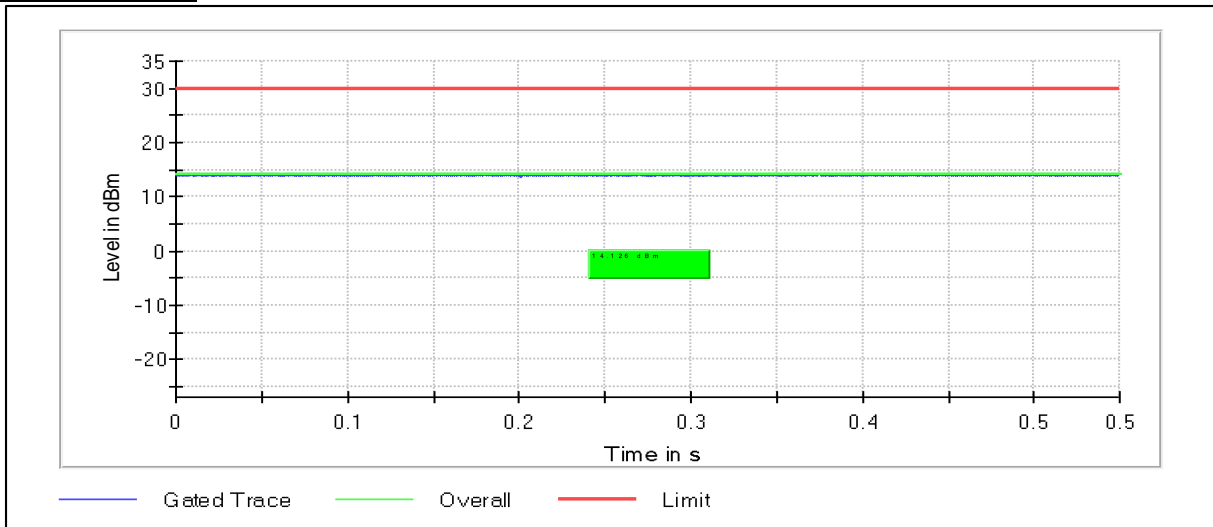

**Modulation: 802.11a: UNII 2c**

Channel Frequency 5500MHz

Channel Frequency 5700MHz

Channel Frequency 5720MHz

**Modulation: 802.11a: UNII 3**

Channel Frequency 5745MHz

Channel Frequency 5825MHz

**Modulation: 802.11n-HT20: UNII 1**