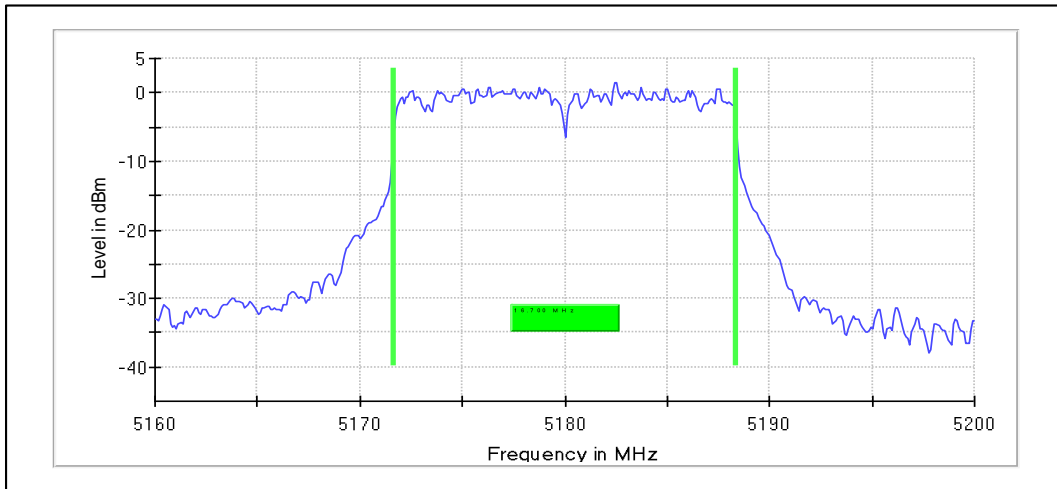

### 1. Emission Bandwidth and Occupied Bandwidth

Modulation: 802.11a : UNII 1  
Occupied Channel Bandwidth 99%

Data Rate: 54Mbps

Channel Frequency 5180MHz

Channel Frequency 5240MHz

Emission Channel Bandwidth 26dB

Channel Frequency 5180MHz

Channel Frequency 5240MHz

Modulation: 802.11a : UNII 2a

Occupied Channel Bandwidth 99%

Data Rate: 6Mbps

Channel Frequency 5260MHz

Channel Frequency 5320MHz

Emission Channel Bandwidth 26dB