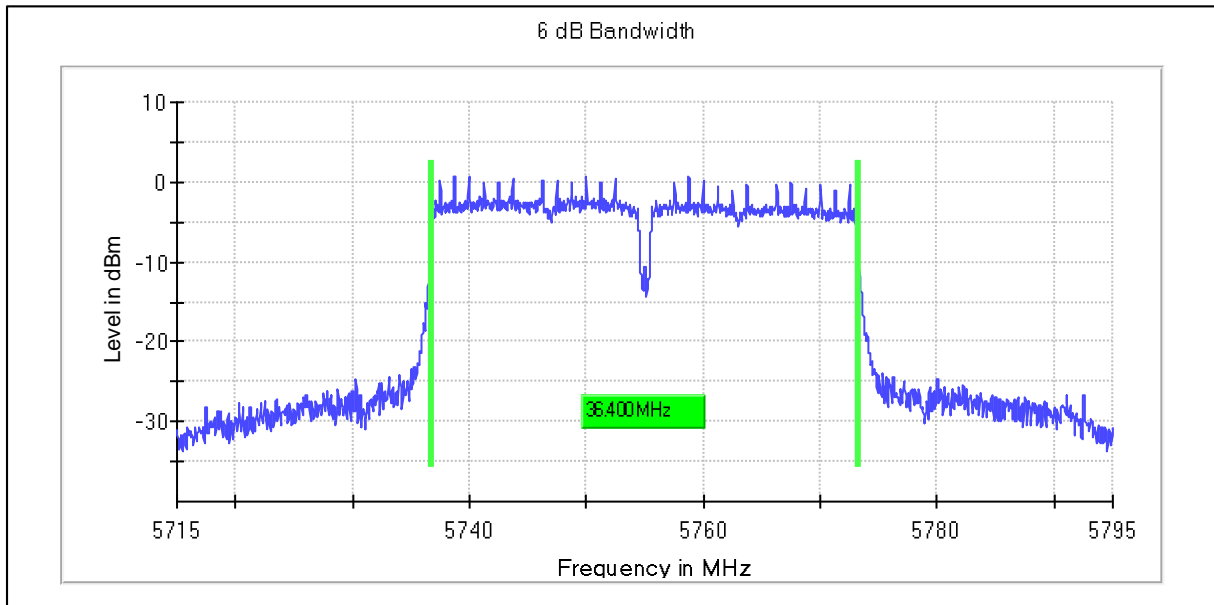

**Occupied Channel Bandwidth 99%**

**Data Rate MCS0**

Channel Frequency 5755MHz

**Emission Channel Bandwidth 6dB**

**Data Rate MCS7**

Channel Frequency 5755MHz

**5GHz Test Plots**

**IN23ESPY 001**