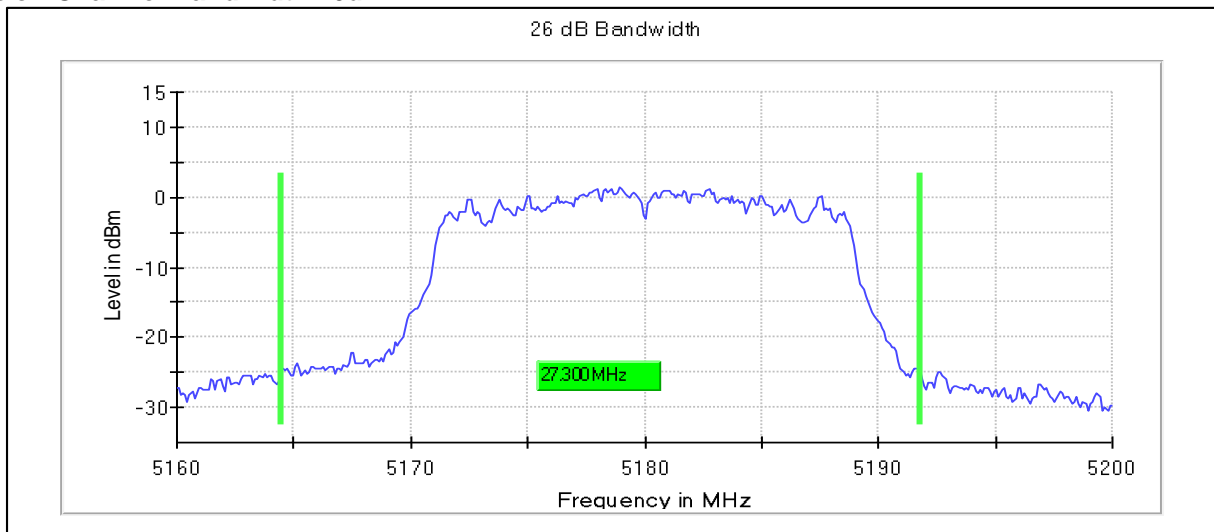

Channel Frequency 5745MHz

Channel Frequency 5745MHz

Modulation: 802.11ac-VHT20: UNII 1

Occupied Channel Bandwidth 99%

Data Rate MCS0

Emission Channel Bandwidth 26dB

Channel Frequency 5240MHz

Modulation: 802.11ac-VHT20: UNII 2a

Occupied Channel Bandwidth 99%

Data Rate MCS0

Channel Frequency 5260MHz

Channel Frequency 5320MHz

Emission Channel Bandwidth 26dB

Channel Frequency 5260MHz

Channel Frequency 5320MHz

Modulation: 802.11ac-VHT20: UNII 2c