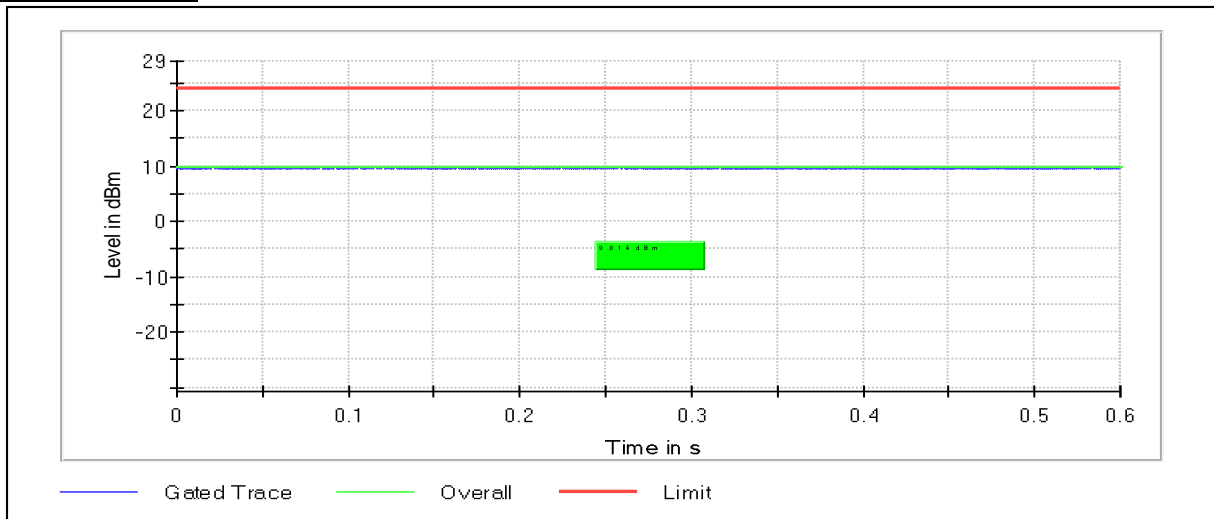

Modulation: 802.11a: UNII 2c

Channel Frequency 5500MHz