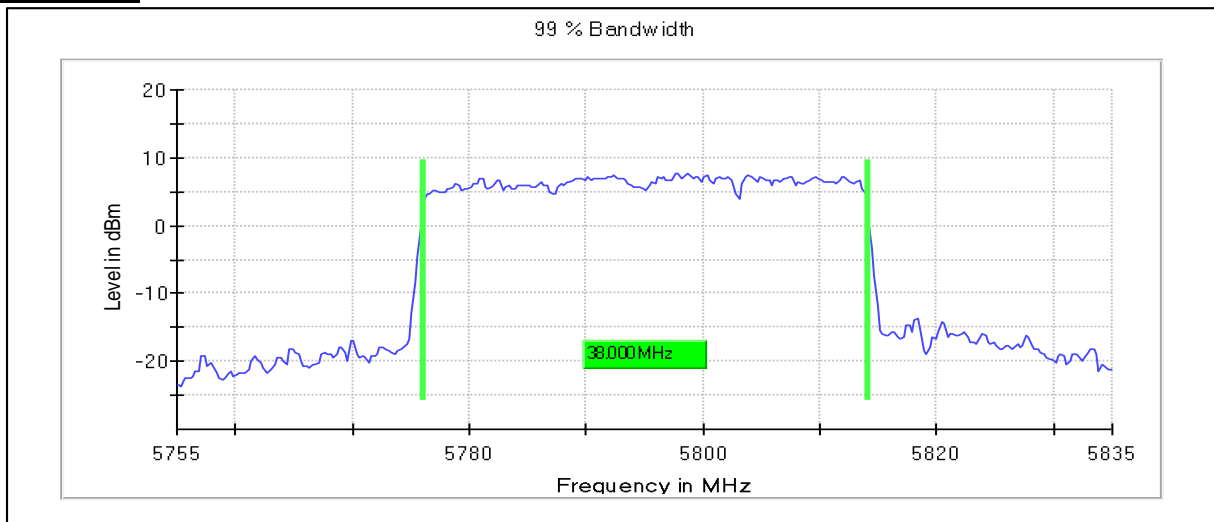

Emission Channel Bandwidth 26dB

Channel Frequency 5510MHz

Channel Frequency 5590MHz

**5GHz Test Plots**

**IN23ESPY 001**

Channel Frequency 5670MHz

Channel Frequency 5710MHz

**Modulation: 802.11ax-HE40: UNII 3**  
**Occupied Channel Bandwidth 99%**  
**Data Rate MCS0**