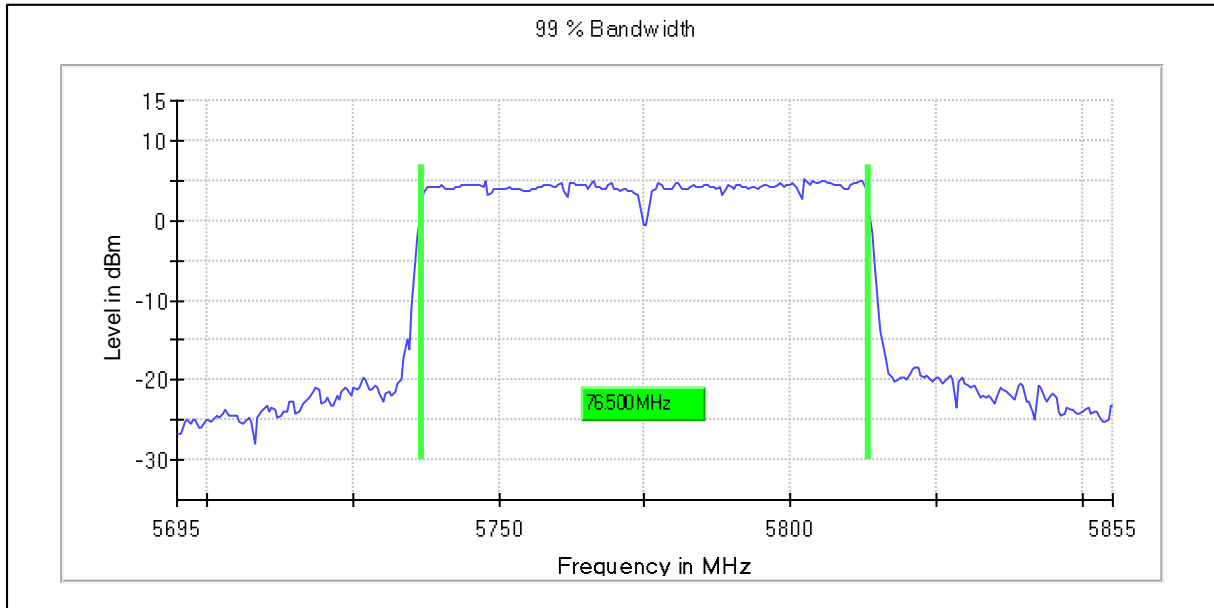

Channel Frequency 5210MHz

Emission Channel Bandwidth 26dB

Channel Frequency 5210MHz

Modulation: 802.11ac-VHT80: UNII 2a

Occupied Channel Bandwidth 99%  
Data Rate MCS0

Channel Frequency 5290MHz

Emission Channel Bandwidth 26dB

Channel Frequency 5290MHz

Modulation: 802.11ac-VHT80: UNII 2c

Occupied Channel Bandwidth 99%  
Data Rate MCS9

Channel Frequency 5690MHz

Emission Channel Bandwidth 26dB

Channel Frequency 5690MHz

Modulation: 802.11ac-VHT80: UNII 3

Occupied Channel Bandwidth 99%

Data Rate MCS0

Channel Frequency 5775MHz

Emission Channel Bandwidth 6dB

Channel Frequency 5775MHz

Modulation: 802.11ax-HE80MHz: UNII 1

Occupied Channel Bandwidth 99%

Data Rate MCS0