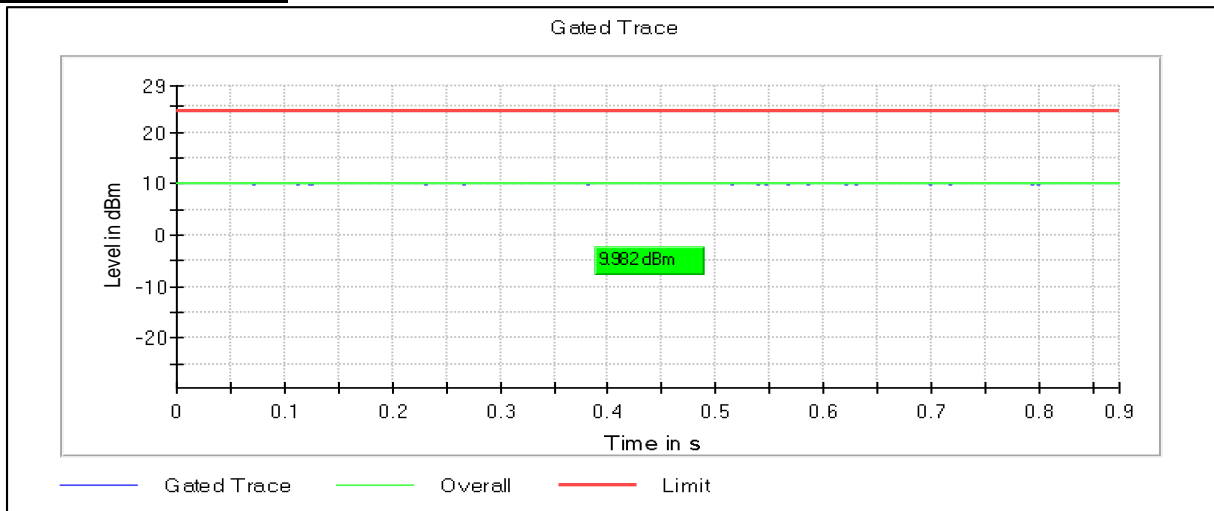

**Data Rate : MCS0**

Channel Frequency 5180MHz

Channel Frequency 5240MHz

**Modulation: 802.11ax-HE20: UNII 2a**

Channel Frequency 5260MHz

Channel Frequency 5320MHz

**Modulation: 802.11ax-HE20: UNII 2c**

Channel Frequency 5500MHz