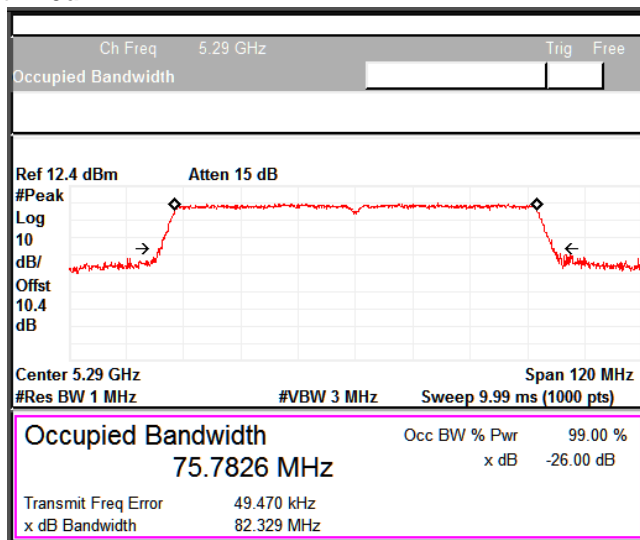

Channel Frequency 5210MHz

Emission Channel Bandwidth 26dB

Channel Frequency 5210MHz

Modulation: 802.11ac-VHT80: UNII 2a

Occupied Channel Bandwidth 99%  
Data Rate MCS0

Channel Frequency 5290MHz

Emission Channel Bandwidth 26dB