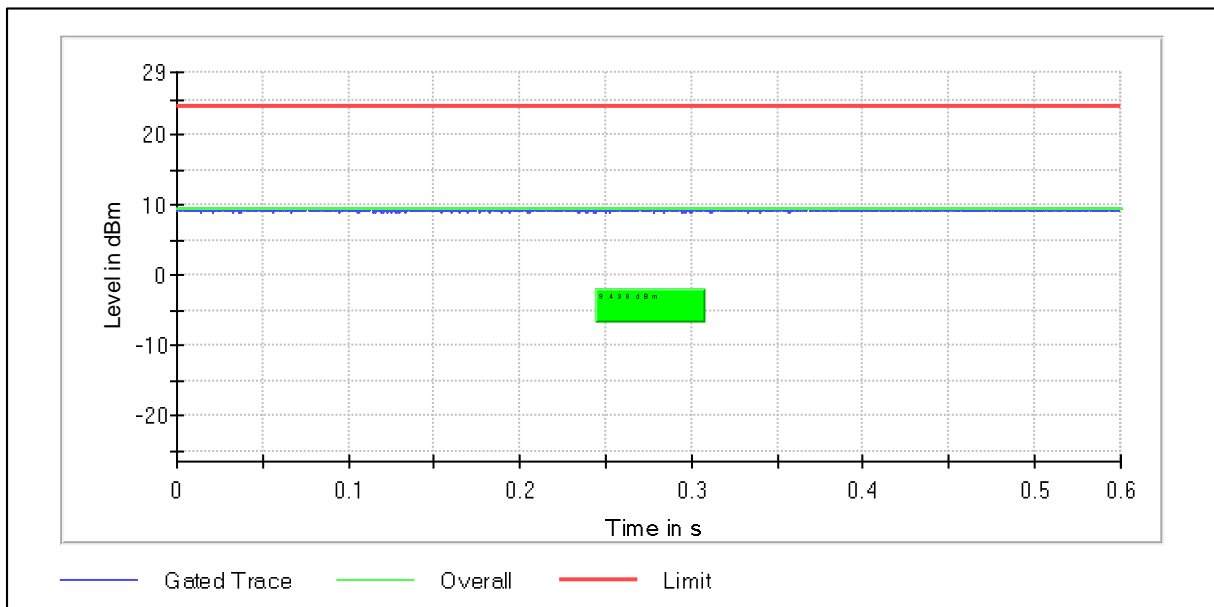

Channel Frequency 5700MHz