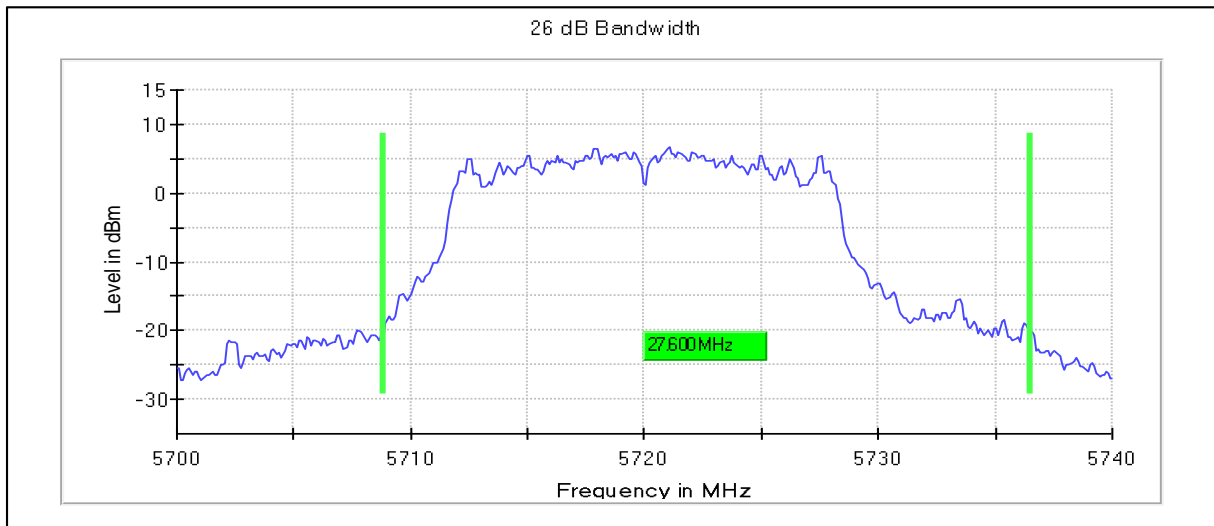

Channel Frequency 5180MHz

Channel Frequency 5240MHz

Modulation: 802.11a : UNII 2a

Occupied Channel Bandwidth 99%

Data Rate: 6Mbps

Channel Frequency 5260MHz

Channel Frequency 5320MHz

Emission Channel Bandwidth 26dB

Modulation: 802.11a : UNII 2a

Occupied Channel Bandwidth 99%

Data Rate: 6Mbps

Chanel Frequency 5700MHz

Chanel Frequency 5720MHz

Emission Channel Bandwidth 26dB

Chanel Frequency 5500MHz

Channel Frequency 5700MHz

Channel Frequency 5720MHz

Modulation: 802.11a : UNII 3

Occupied Channel Bandwidth 99%

Data Rate: 6Mbps

Channel Frequency 5745MHz

**Emission Channel Bandwidth 6dB**

**Data Rate: 54Mbps**

Channel Frequency 5745MHz