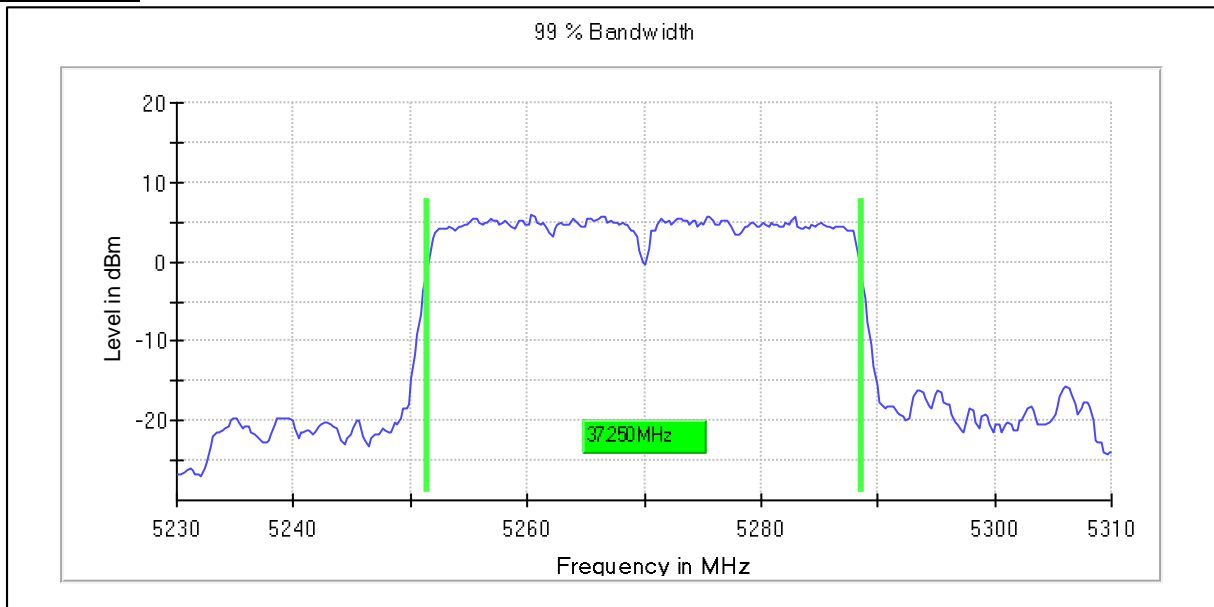

Channel Frequency 5270MHz