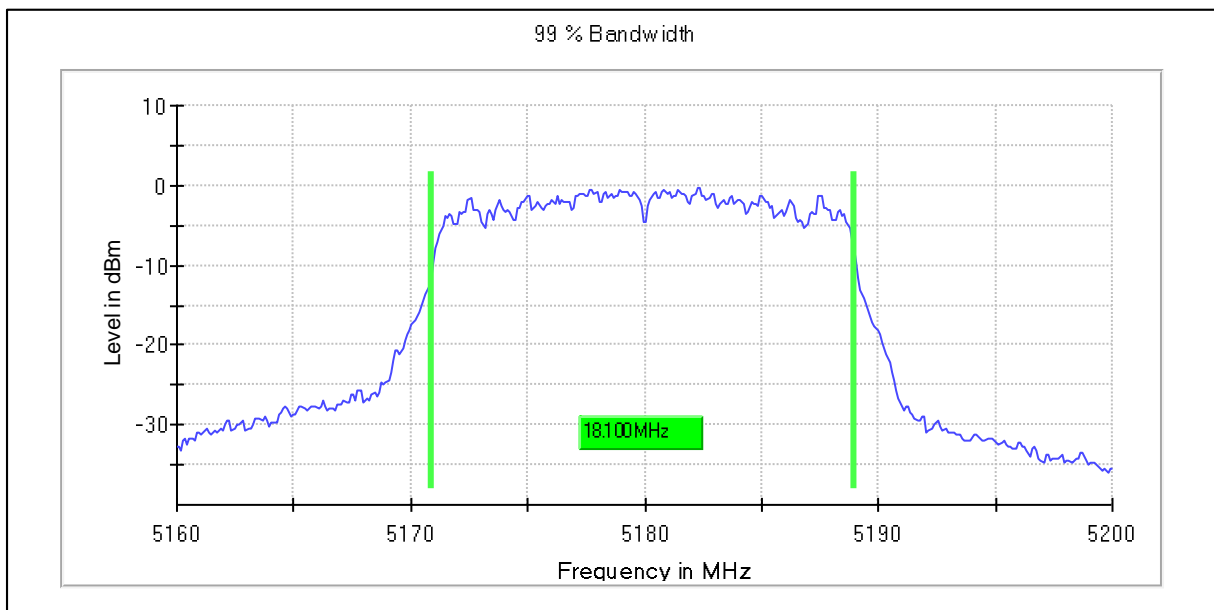

Modulation: 802.11a : UNII 2a

Occupied Channel Bandwidth 99%

Data Rate: 6Mbps

Chanel Frequency 5700MHz

Chanel Frequency 5720MHz

Emission Channel Bandwidth 26dB

Chanel Frequency 5500MHz

Channel Frequency 5700MHz

Channel Frequency 5720MHz

Modulation: 802.11a : UNII 3

Occupied Channel Bandwidth 99%

Data Rate: 6Mbps

Channel Frequency 5745MHz

**Emission Channel Bandwidth 6dB**

**Data Rate: 54Mbps**

Channel Frequency 5745MHz

**Modulation: 802.11n- HT20: UNII 1**

**Occupied Channel Bandwidth 99%**

**Data Rate: MCS0**

Channel Frequency 5180MHz

Channel Frequency 5240MHz

**Emission Channel Bandwidth 26dB**

**Data Rate: MCS0**

Channel Frequency 5180MHz