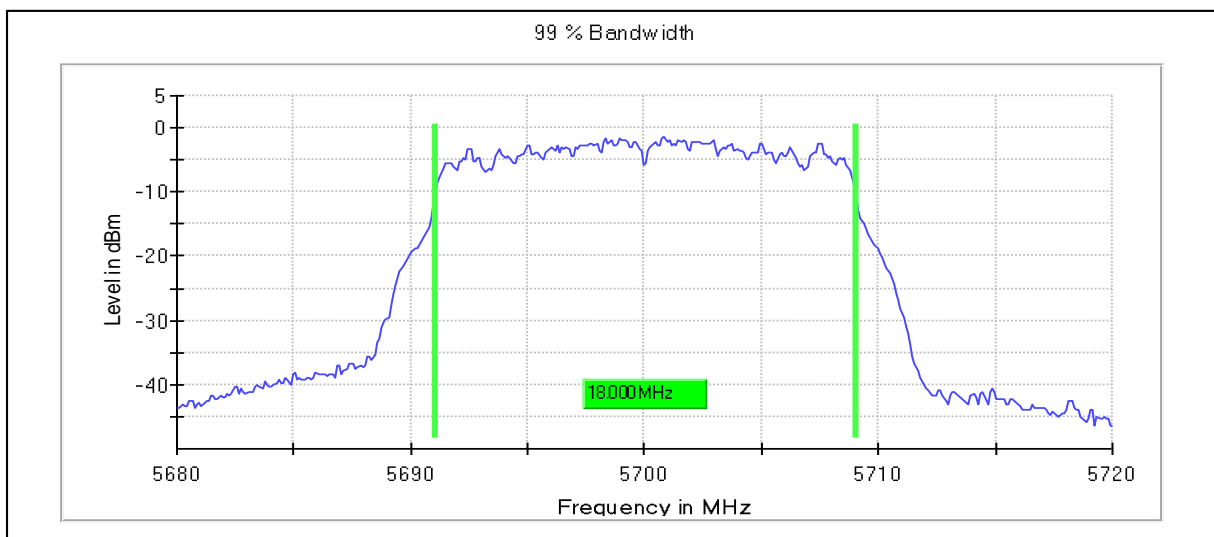

Emission Channel Bandwidth 26dB

Channel Frequency 5260MHz

Channel Frequency 5320 MHz

Modulation: 802.11n- HT20: UNII 2c

Occupied Channel Bandwidth 99%

Data Rate: MCS0

Channel Frequency 5500MHz

Channel Frequency 5700MHz