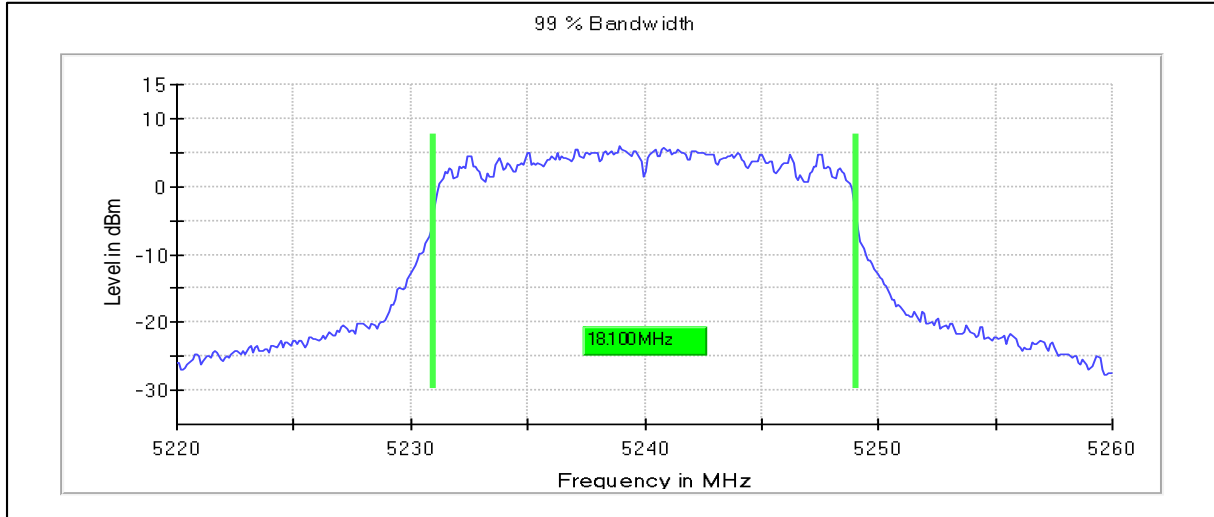

Modulation: 802.11a : UNII 2a

Occupied Channel Bandwidth 99%

Data Rate: 6Mbps

Chanel Frequency 5700MHz

Chanel Frequency 5720MHz

Emission Channel Bandwidth 26dB

Chanel Frequency 5500MHz

Channel Frequency 5700MHz

Channel Frequency 5720MHz

Modulation: 802.11a : UNII 3

Occupied Channel Bandwidth 99%

Data Rate: 6Mbps

Channel Frequency 5745MHz

**Emission Channel Bandwidth 6dB**

**Data Rate: 54Mbps**

Channel Frequency 5745MHz

**Modulation: 802.11n- HT20: UNII 1**

**Occupied Channel Bandwidth 99%**

**Data Rate: MCS0**

Channel Frequency 5180MHz

Channel Frequency 5240MHz

**Emission Channel Bandwidth 26dB**

**Data Rate: MCS0**

Channel Frequency 5180MHz