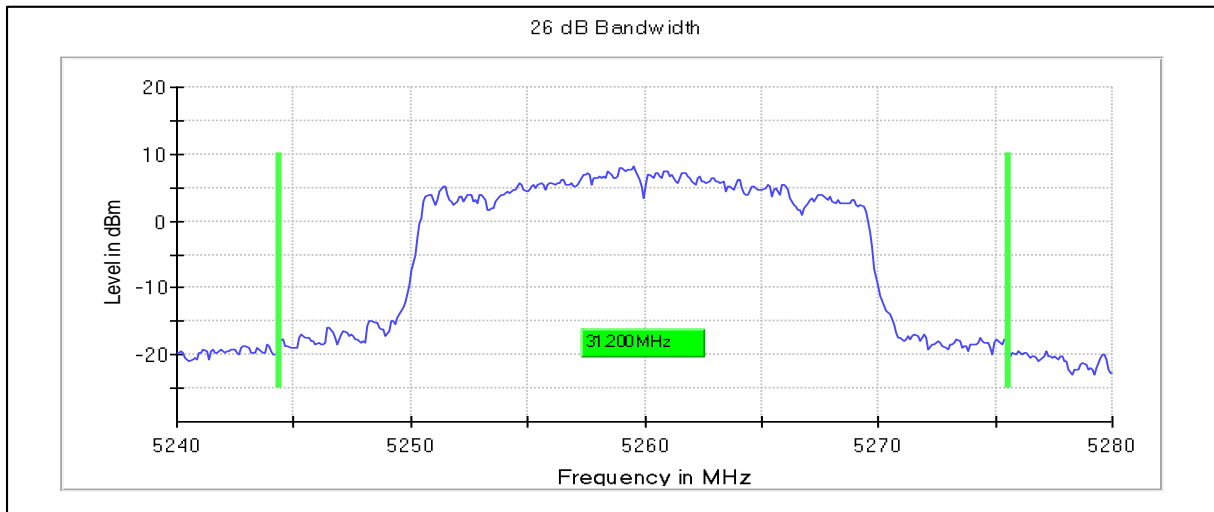

Occupied Channel Bandwidth 99%

**Data Rate MCS0**

Channel Frequency 5180MHz

Channel Frequency 5240MHz

Emission Channel Bandwidth 26dB

Modulation: 802.11ax-HE20: UNII 2a

Occupied Channel Bandwidth 99%

Data Rate MCS0

Emission Channel Bandwidth

Modulation: 802.11aX-HE20: UNII 2c

Occupied Channel Bandwidth 99%

Data Rate MCS0

Channel Frequency 5500MHz

Channel Frequency 5700MHz

Channel Frequency 5720MHz

Emission Channel Bandwidth 26dB