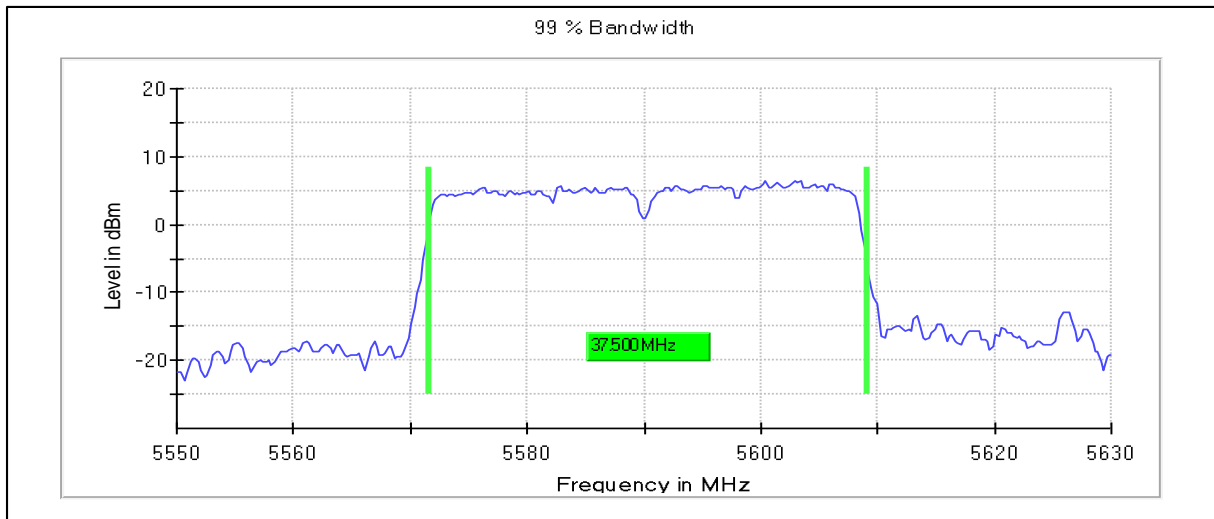

Channel Frequency 5310MHz

Modulation: 802.11n-HT40: UNII 2c

Occupied Channel Bandwidth 99%

Data Rate MCS0

Channel Frequency 5510MHz

Channel Frequency 5590MHz

Channel Frequency 5670MHz

Channel Frequency 5710MHz