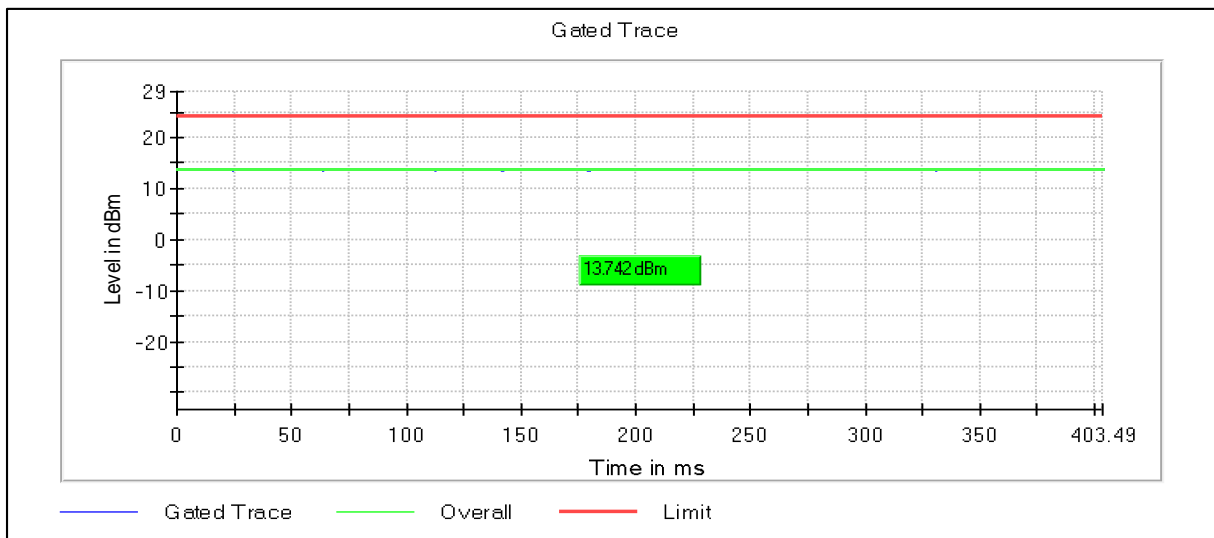

Channel Frequency 5700MHz

Channel Frequency 5720MHz

**Modulation: 802.11ax-HE20: UNII 3**

Channel Frequency 5745MHz

Channel Frequency 5825MHz

**Modulation: 802.11n-HT40: UNII 1**

**Data Rate : MCS7**

Channel Frequency 5190MHz