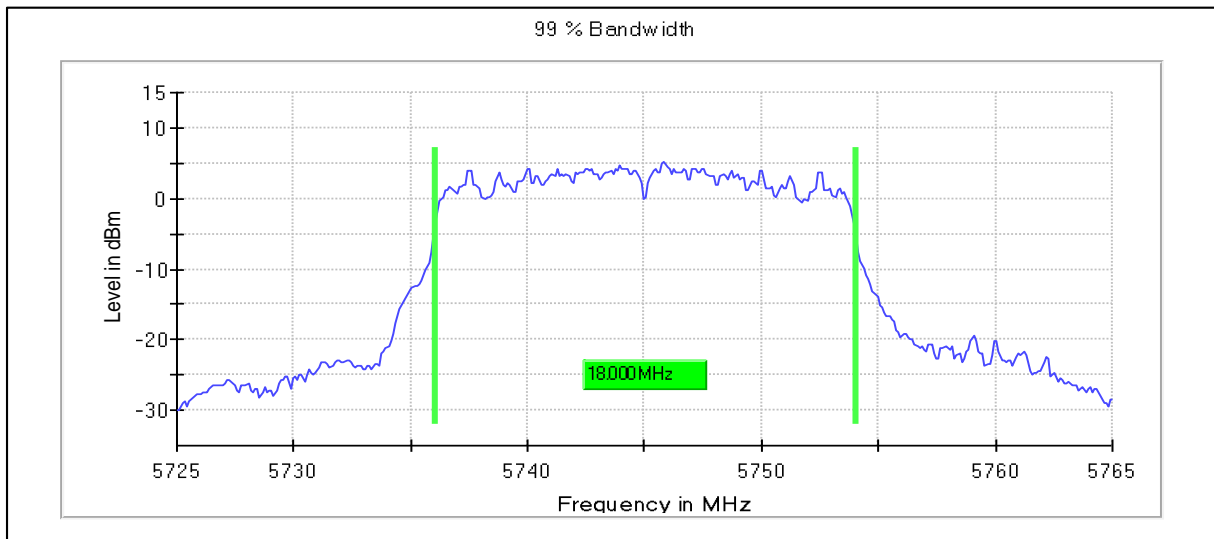

Channel Frequency 5720MHz

Emission Channel Bandwidth 26dB

Channel Frequency 5500MHz

Channel Frequency 5700MHz

Channel Frequency 5720MHz

Modulation: 802.11n- HT20: UNII 3

Occupied Channel Bandwidth 99%

Data Rate: MCS0