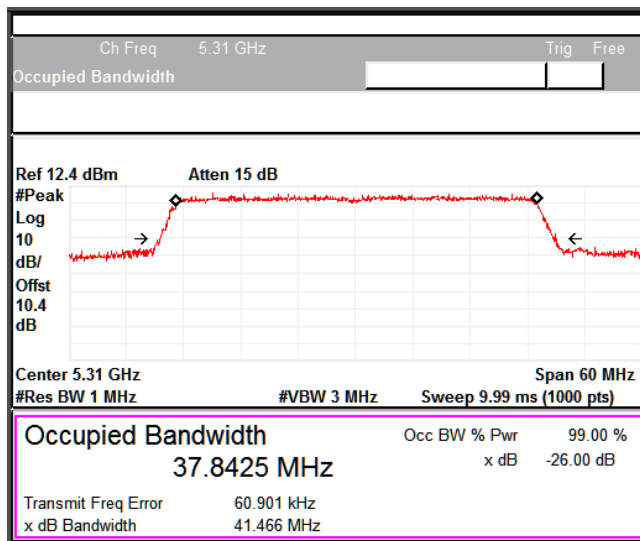

**Modulation: 802.11ax-HE40: UNII 2a**

**Occupied Channel Bandwidth 99%  
Data Rate MCS0**

Channel Frequency 5270MHz

Channel Frequency 5310MHz

5GHz Test Plots

IN23ESPY 001

Emission Channel Bandwidth 26dB

Channel Frequency 5270MHz