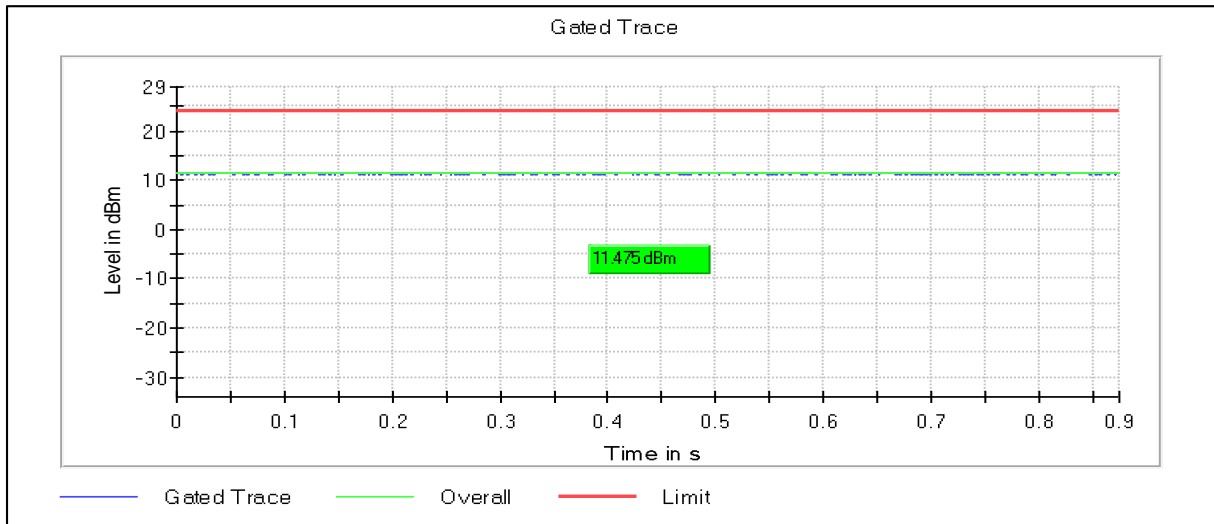

**Data Rate : MCS0**

Channel Frequency 5180MHz

Channel Frequency 5240MHz

**Modulation: 802.11ax-HE20: UNII 2a**

Channel Frequency 5260MHz

Channel Frequency 5320MHz

**Modulation: 802.11ax-HE20: UNII 2c**

Channel Frequency 5500MHz