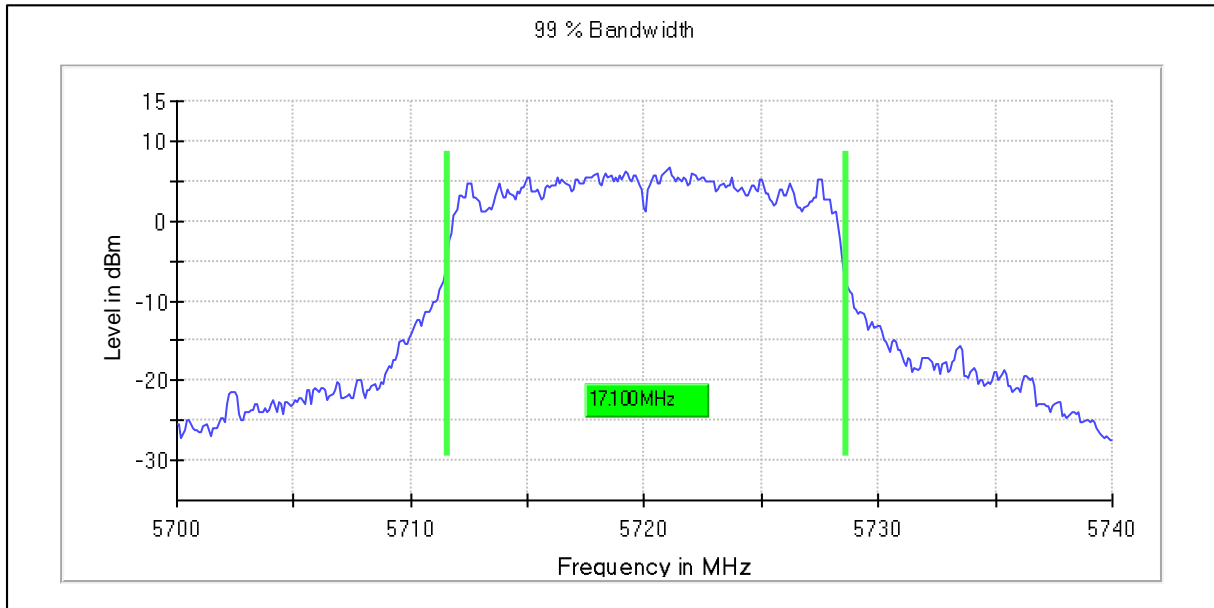

Channel Frequency 5180MHz

Channel Frequency 5240MHz

Modulation: 802.11a : UNII 2a

Occupied Channel Bandwidth 99%

Data Rate: 6Mbps

Channel Frequency 5260MHz

Channel Frequency 5320MHz

Emission Channel Bandwidth 26dB

Modulation: 802.11a : UNII 2a

Occupied Channel Bandwidth 99%

Data Rate: 6Mbps

Chanel Frequency 5700MHz

Chanel Frequency 5720MHz

Emission Channel Bandwidth 26dB

Chanel Frequency 5500MHz

Channel Frequency 5700MHz

Channel Frequency 5720MHz

Modulation: 802.11a : UNII 3

Occupied Channel Bandwidth 99%

Data Rate: 6Mbps

Channel Frequency 5745MHz

**Emission Channel Bandwidth 6dB**

**Data Rate: 54Mbps**

Channel Frequency 5745MHz