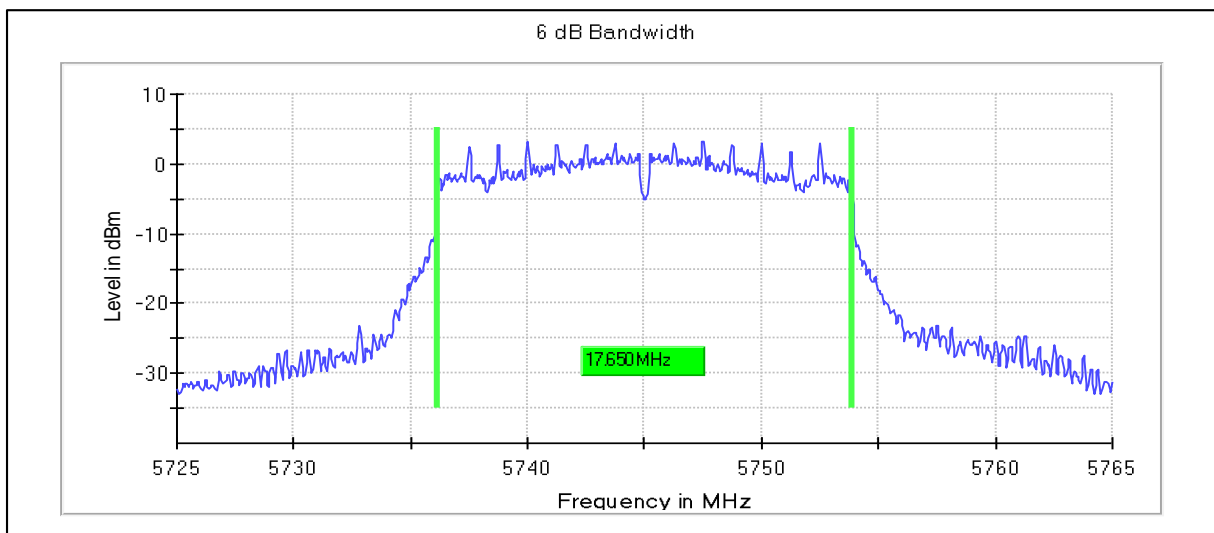

Channel Frequency 5745MHz