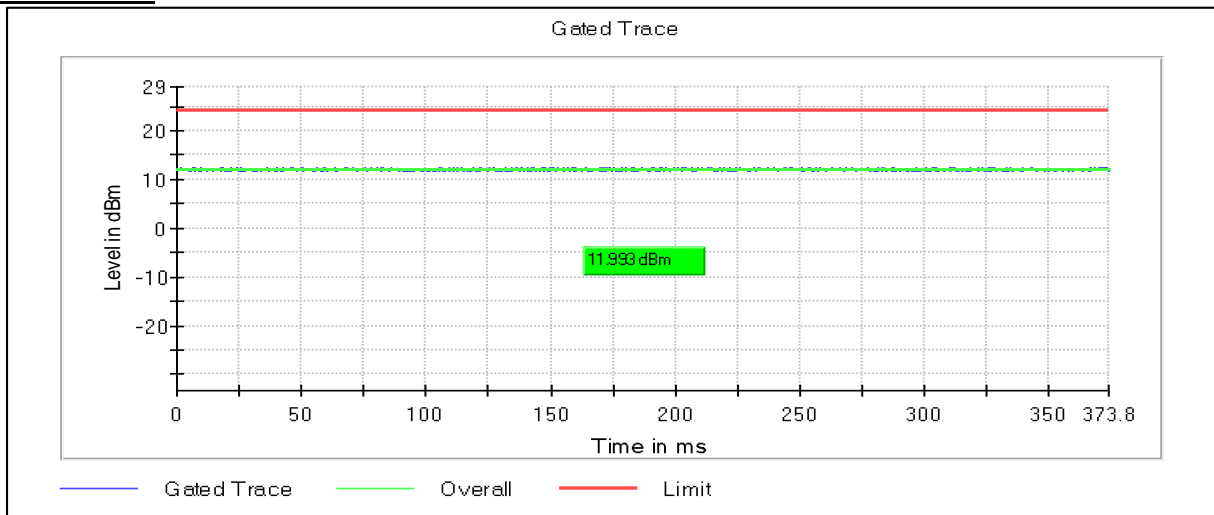

Channel Frequency 5710MHz

**Modulation: 802.11n-HT40: UNII 3**

Channel Frequency 5755MHz

Channel Frequency 5795MHz

**Modulation: 802.11ac-VHT40: UNII 1**

**Data Rate : MCS9**

Channel Frequency 5190MHz

Channel Frequency 5230MHz