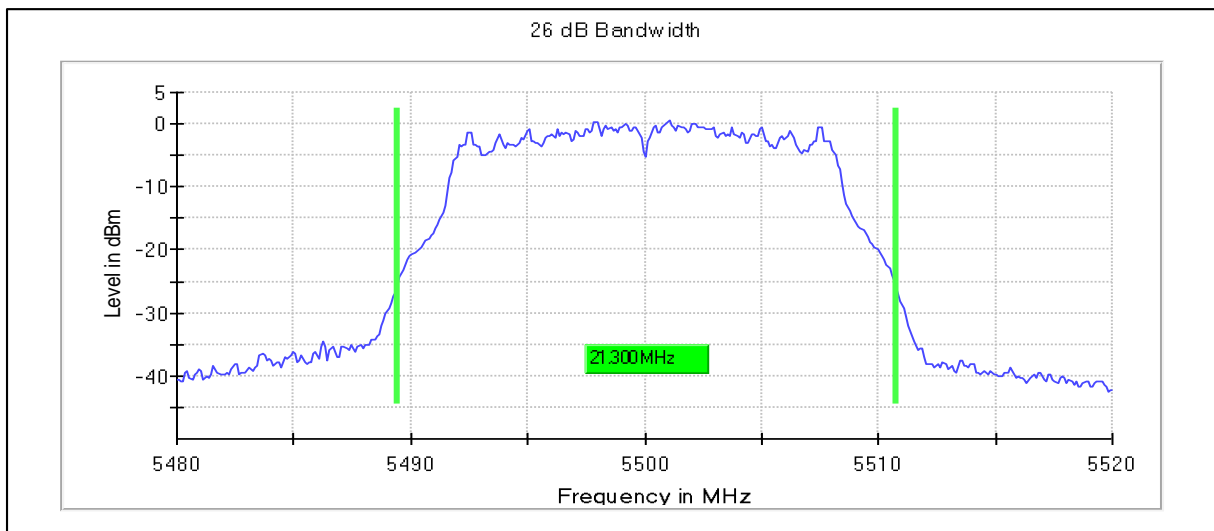

Modulation: 802.11a : UNII 2a

Occupied Channel Bandwidth 99%

Data Rate: 6Mbps

Chanel Frequency 5700MHz

Chanel Frequency 5720MHz

Emission Channel Bandwidth 26dB

Chanel Frequency 5500MHz

Channel Frequency 5700MHz

Channel Frequency 5720MHz

Modulation: 802.11a : UNII 3

Occupied Channel Bandwidth 99%

Data Rate: 6Mbps

Channel Frequency 5745MHz

**Emission Channel Bandwidth 6dB**

**Data Rate: 54Mbps**

Channel Frequency 5745MHz