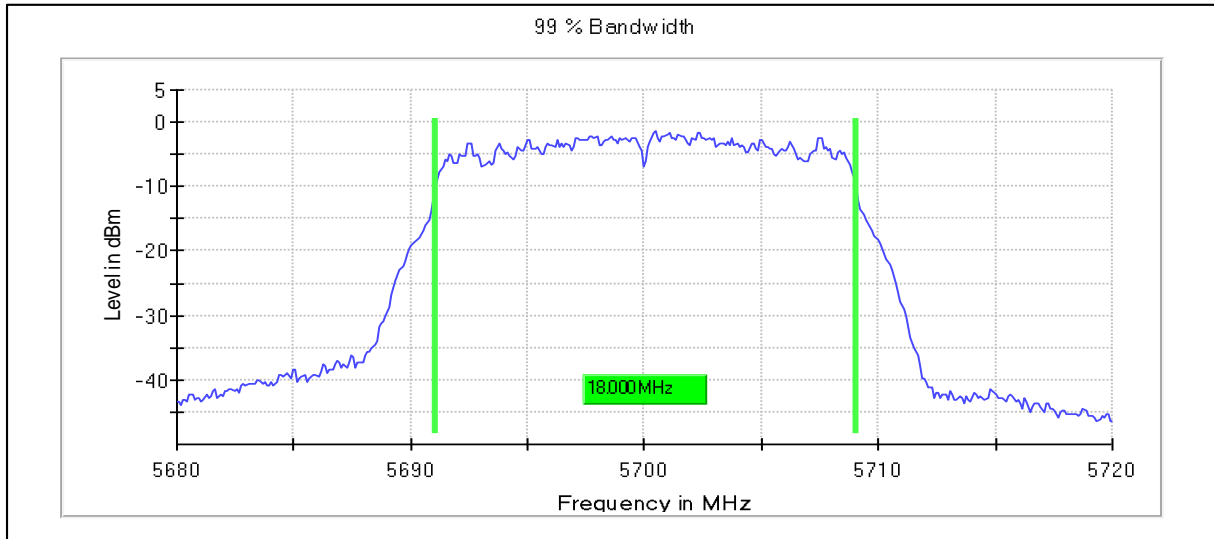

Occupied Channel Bandwidth 99%

Data Rate MCS0

Channel Frequency 5260MHz

Channel Frequency 5320MHz

Emission Channel Bandwidth 26dB

Channel Frequency 5260MHz

Channel Frequency 5320MHz

Modulation: 802.11ac-VHT20: UNII 2c

Occupied Channel Bandwidth 99%

Data Rate MCS0

Channel Frequency 5500MHz

Channel Frequency 5700MHz

Channel Frequency 5720MHz

Emission Channel Bandwidth 26dB

Channel Frequency 5500MHz

Channel Frequency 5700MHz