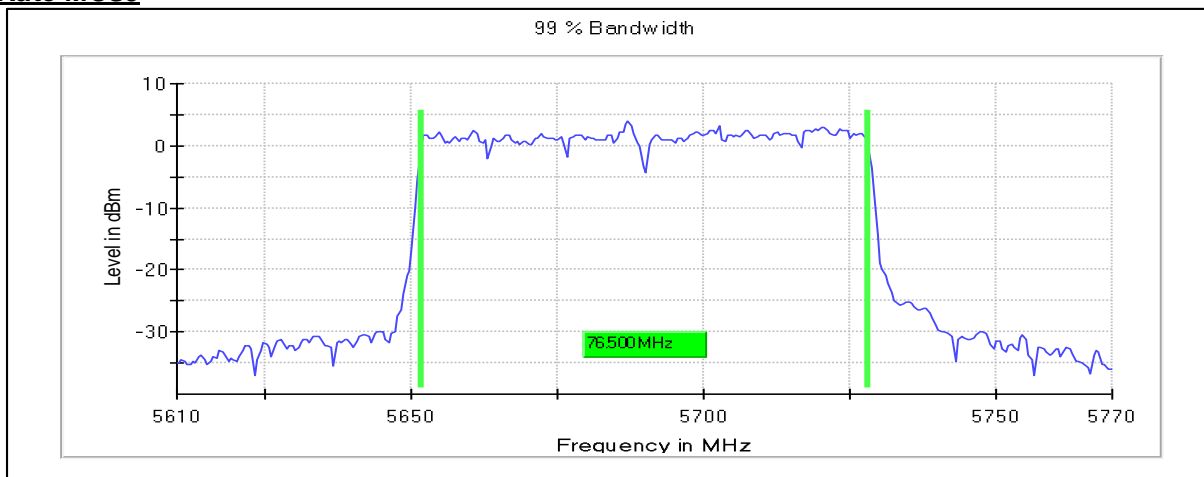

Channel Frequency 5690MHz