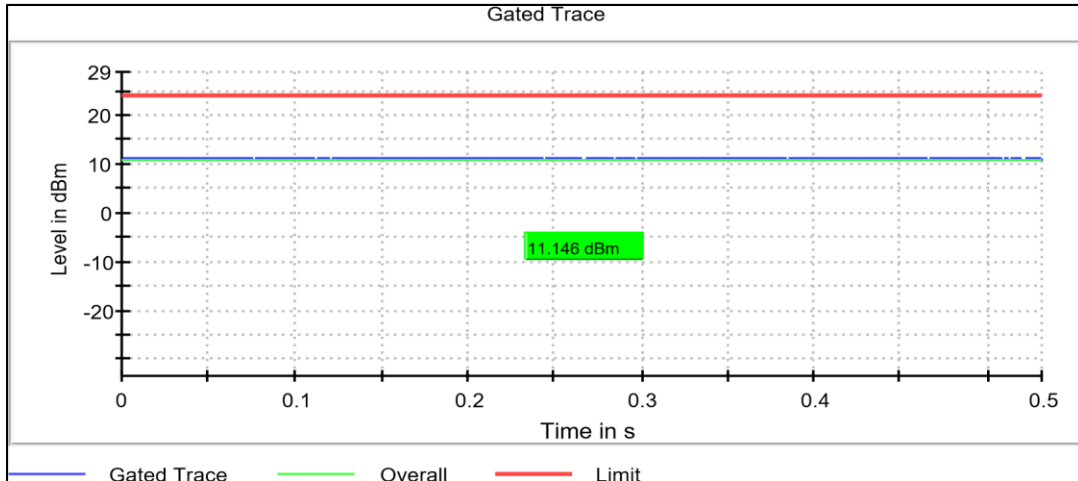

Modulation: 802.11n-HT20: UNII 1

Data Rate : MCS7