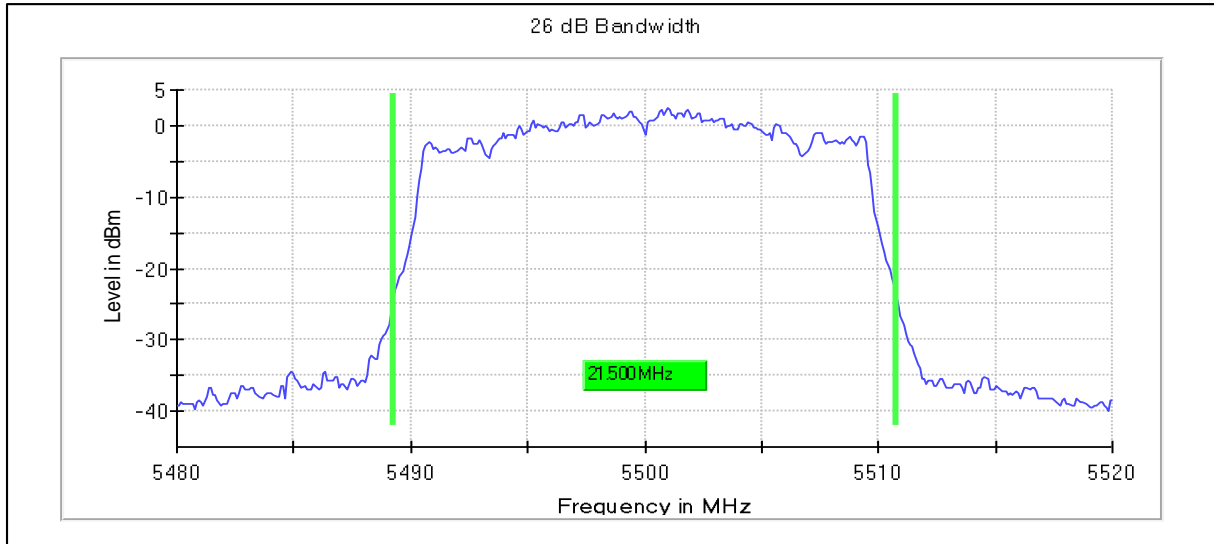

Occupied Channel Bandwidth 99%

**Data Rate MCS0**

Channel Frequency 5180MHz

Channel Frequency 5240MHz

Emission Channel Bandwidth 26dB

Modulation: 802.11ax-HE20: UNII 2a

Occupied Channel Bandwidth 99%

Data Rate MCS0

Emission Channel Bandwidth

Modulation: 802.11aX-HE20: UNII 2c

Occupied Channel Bandwidth 99%

Data Rate MCS0

Channel Frequency 5500MHz

Channel Frequency 5700MHz

Channel Frequency 5720MHz

Emission Channel Bandwidth 26dB