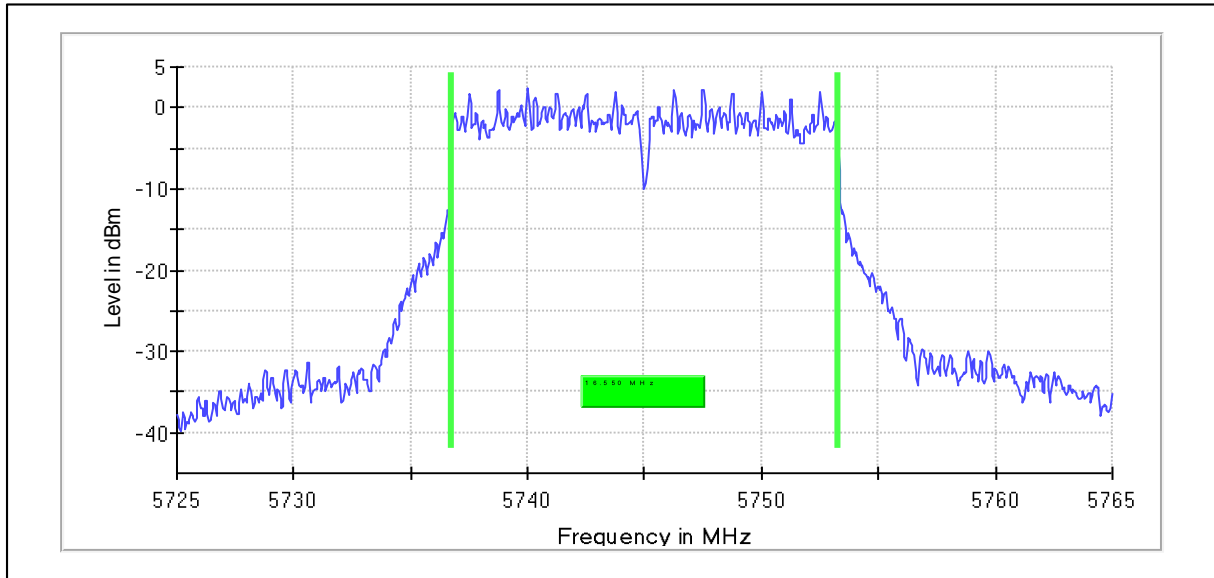

Modulation: 802.11a : UNII 2a

Occupied Channel Bandwidth 99%

Data Rate: 6Mbps

Chanel Frequency 5700MHz

Chanel Frequency 5720MHz

Emission Channel Bandwidth 26dB

Chanel Frequency 5500MHz

Channel Frequency 5700MHz

Channel Frequency 5720MHz

Modulation: 802.11a : UNII 3

Occupied Channel Bandwidth 99%

Data Rate: 6Mbps

Channel Frequency 5745MHz

**Emission Channel Bandwidth 6dB**

**Data Rate: 54Mbps**

Channel Frequency 5745MHz