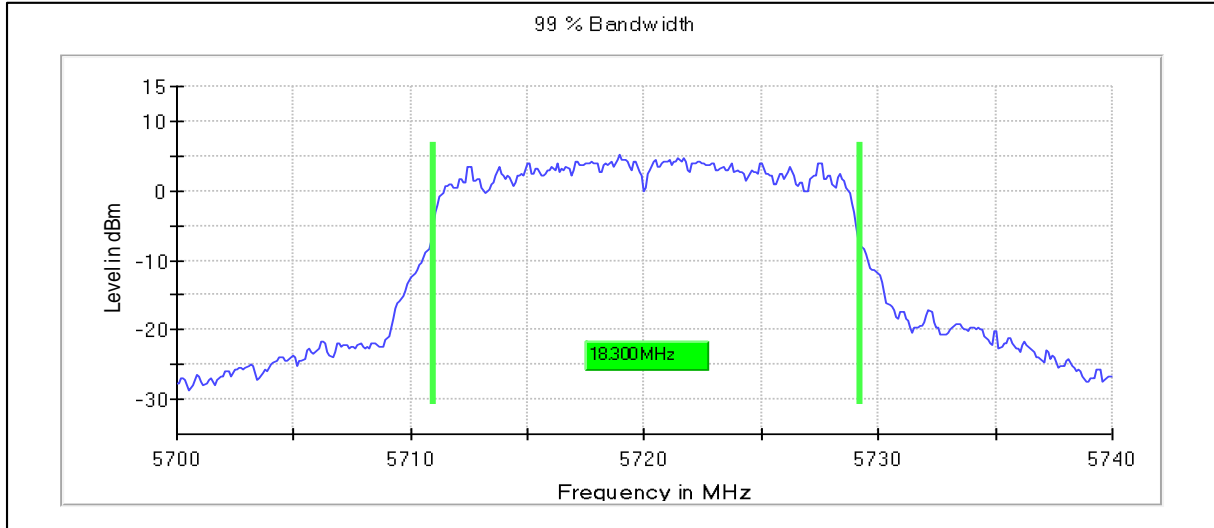

Emission Channel Bandwidth 26dB

Channel Frequency 5260MHz

Channel Frequency 5320 MHz

Modulation: 802.11n- HT20: UNII 2c

Occupied Channel Bandwidth 99%

Data Rate: MCS0

Channel Frequency 5500MHz

Channel Frequency 5700MHz