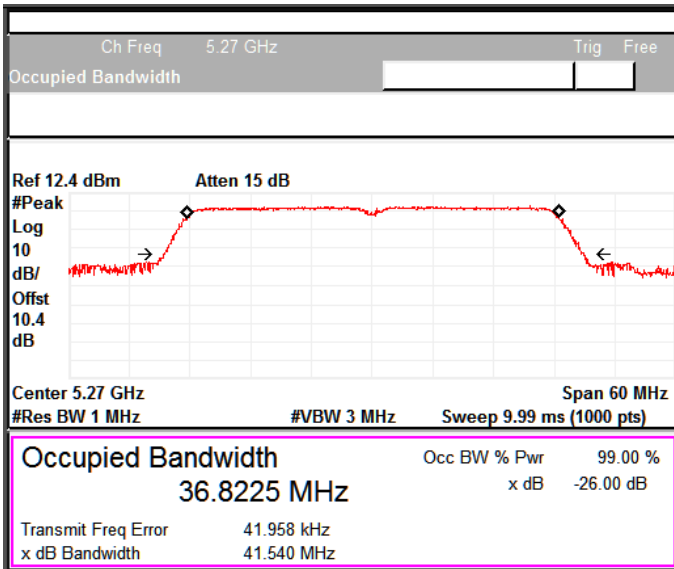

Channel Frequency 5230MHz

**Modulation: 802.11n-HT40: UNII 2a**

**Occupied Channel Bandwidth 99%**

**Data Rate MCS0**

Channel Frequency 5270MHz

Channel Frequency 5310MHz

Emission Channel Bandwidth 26dB

Channel Frequency 5270MHz