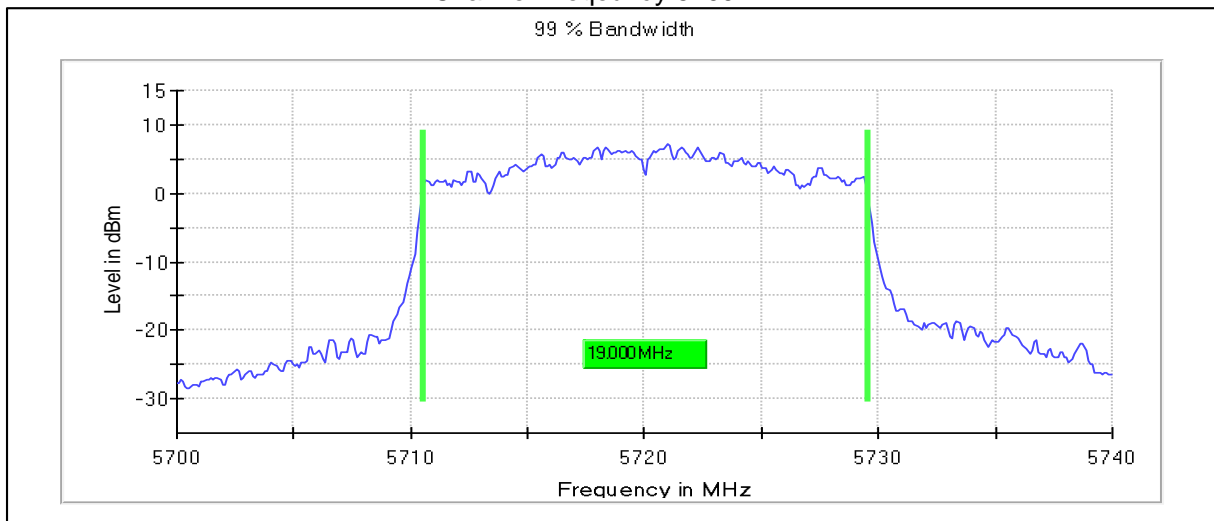

Emission Channel Bandwidth

Modulation: 802.11aX-HE20: UNII 2c

Occupied Channel Bandwidth 99%

Data Rate MCS0

Channel Frequency 5500MHz

Channel Frequency 5700MHz

Channel Frequency 5720MHz

Emission Channel Bandwidth 26dB