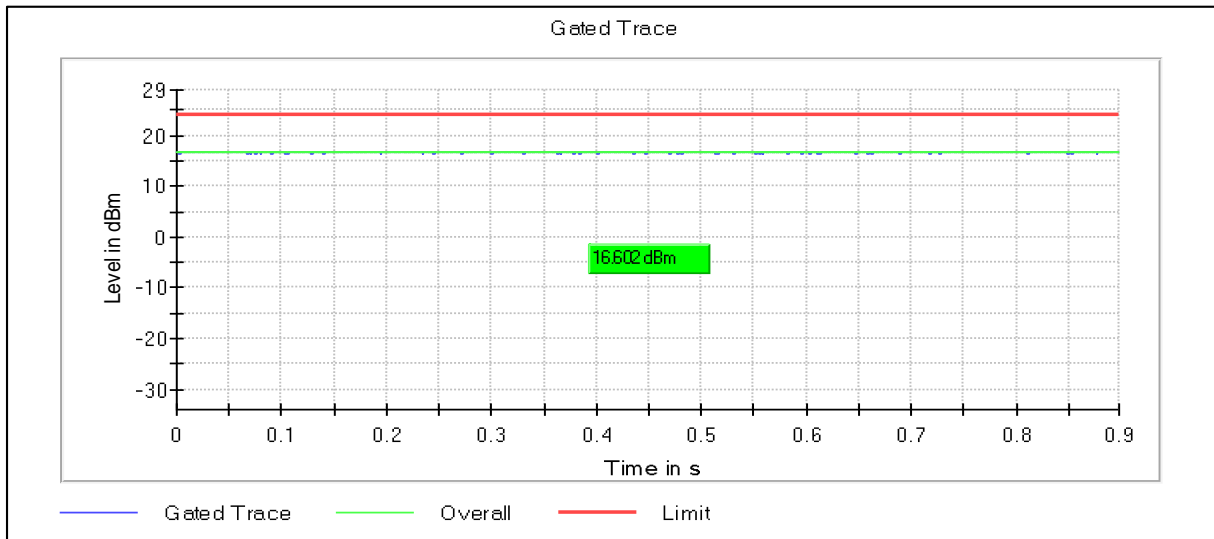

Channel Frequency 5240MHz