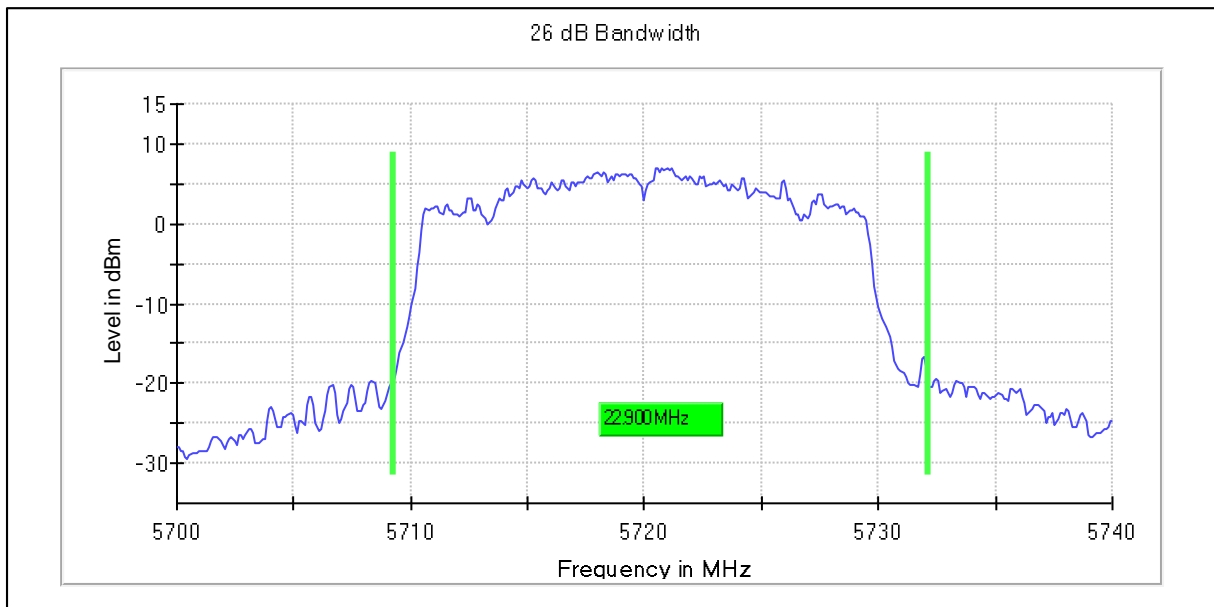

Channel Frequency 5720MHz