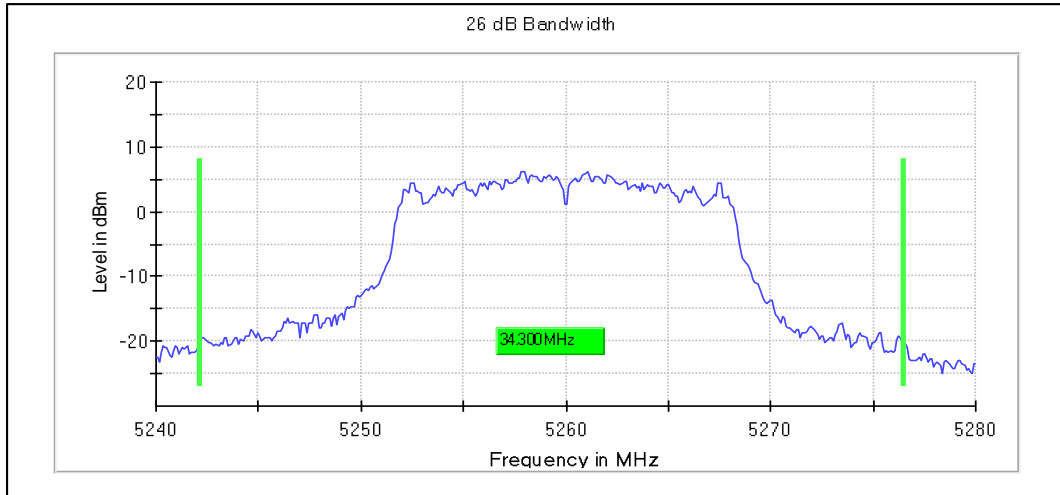

### 1. Emission Bandwidth and Occupied Bandwidth

Modulation: 802.11a : UNII 1  
Occupied Channel Bandwidth 99%

Data Rate: 54Mbps

Channel Frequency 5180MHz

Channel Frequency 5240MHz

Emission Channel Bandwidth 26dB

Channel Frequency 5180MHz

Channel Frequency 5240MHz

Modulation: 802.11a : UNII 2a

Occupied Channel Bandwidth 99%

Data Rate: 6Mbps

Channel Frequency 5260MHz

Channel Frequency 5320MHz

Emission Channel Bandwidth 26dB

Modulation: 802.11a : UNII 2a

Occupied Channel Bandwidth 99%

Data Rate: 6Mbps

Chanel Frequency 5700MHz

Chanel Frequency 5720MHz

Emission Channel Bandwidth 26dB

Chanel Frequency 5500MHz

Channel Frequency 5700MHz