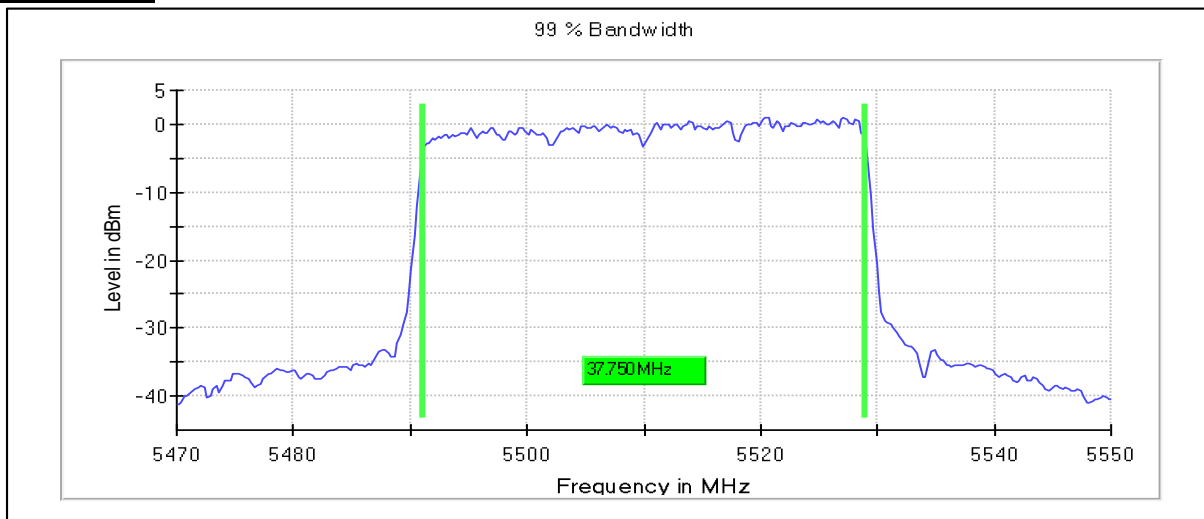

Modulation: 802.11ax-HE40: UNII 2c

Occupied Channel Bandwidth 99%
Data Rate MCS11

Channel Frequency 5510MHz