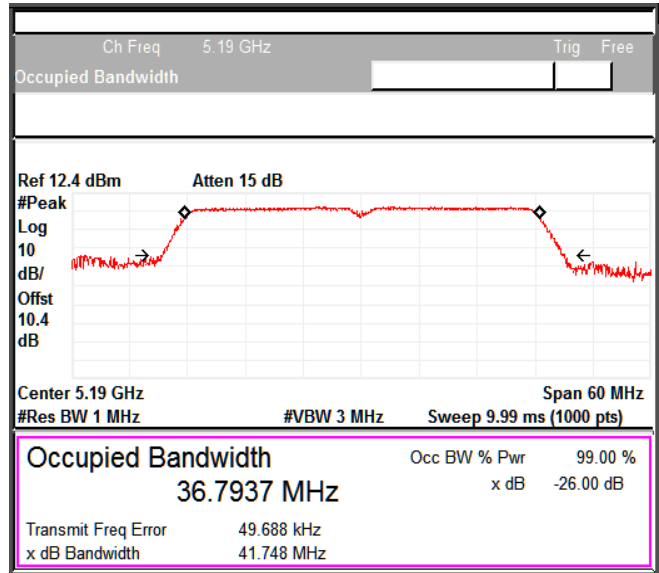

Occupied Bandwidth 99%

Data Rate MCS0

Channel Frequency 5190MHz

Channel Frequency 5230MHz

**5GHz Test Plots**

**IN23ESPY 001**

**Emission Channel Bandwidth 26dB**

Channel Frequency 5190MHz