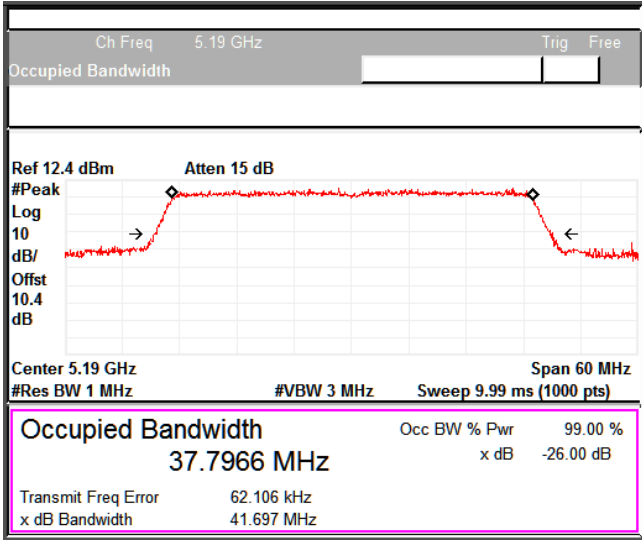

5GHz Test Plots

IN23ESPY 001

Emission Channel Bandwidth 26dB

Channel Frequency 5190MHz