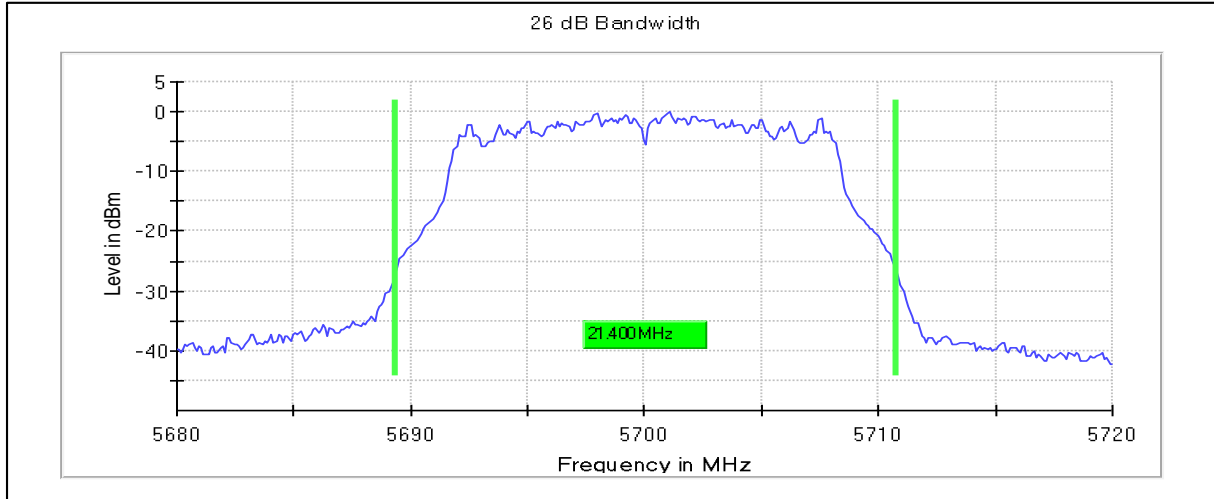

Modulation: 802.11a : UNII 2a

Occupied Channel Bandwidth 99%

Data Rate: 6Mbps

Chanel Frequency 5700MHz

Chanel Frequency 5720MHz

Emission Channel Bandwidth 26dB

Chanel Frequency 5500MHz

Channel Frequency 5700MHz