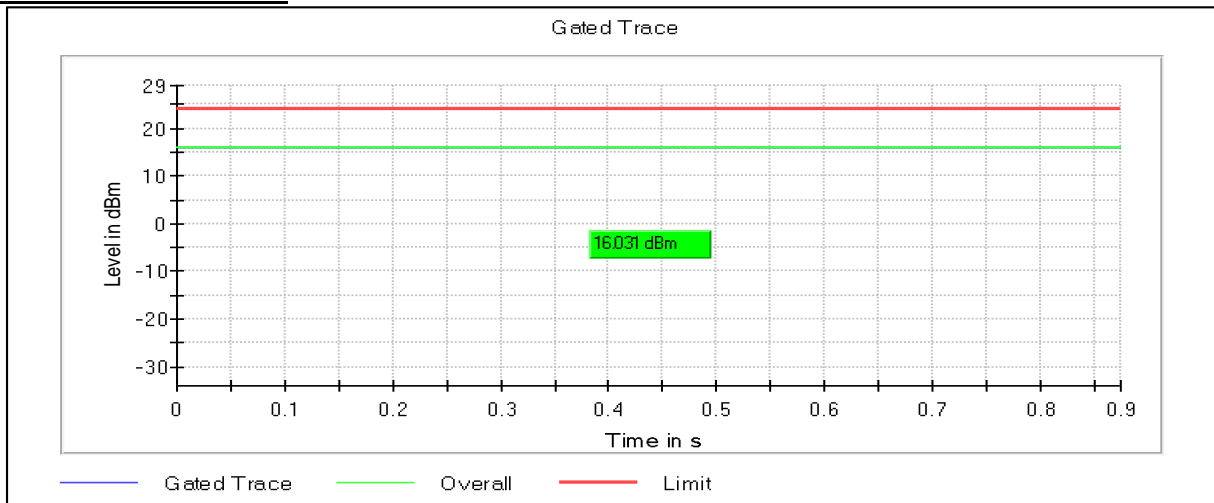

**Data Rate : MCS0**

Channel Frequency 5180MHz

Channel Frequency 5240MHz

**Modulation: 802.11ax-HE20: UNII 2a**

Channel Frequency 5260MHz

Channel Frequency 5320MHz

**Modulation: 802.11ax-HE20: UNII 2c**

Channel Frequency 5500MHz