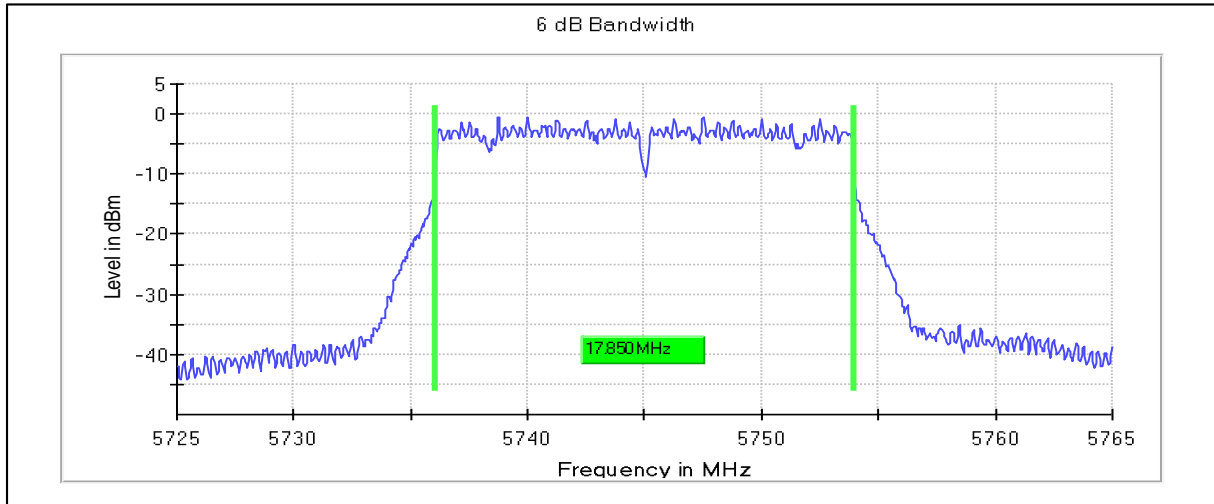

Channel Frequency 5720MHz

Modulation: 802.11ac-VHT20: UNII 3

Occupied Channel Bandwidth 99%

Data Rate MCS0

Channel Frequency 5745MHz

**Data Rate MCS8**

Channel Frequency 5745MHz

Modulation: 802.11ax-HE20: UNII 1