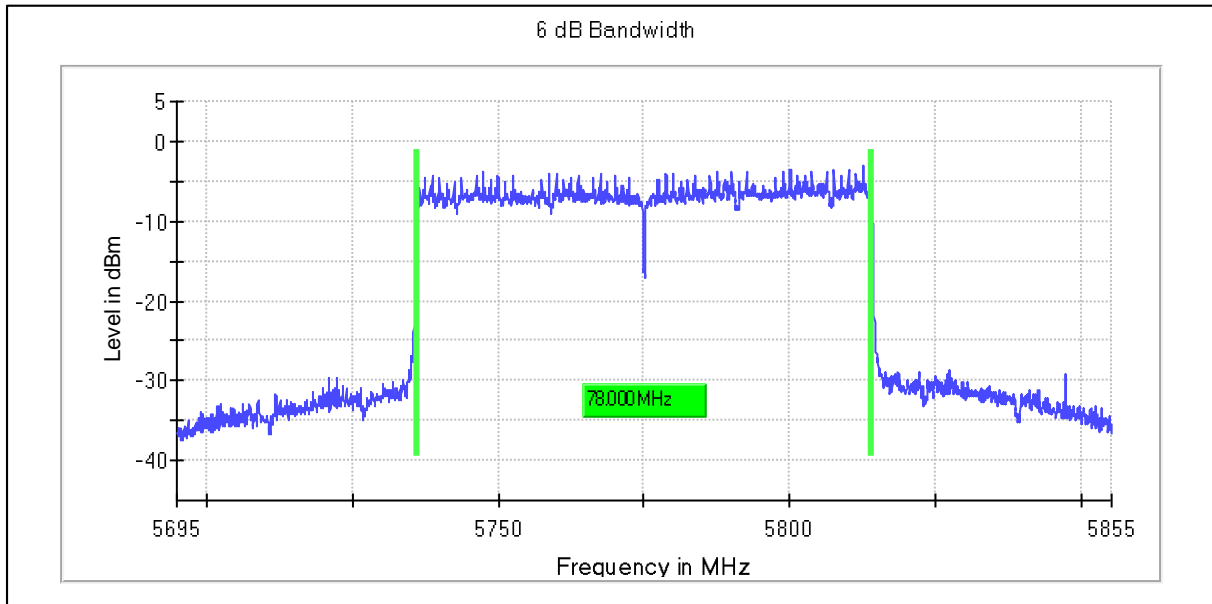

Channel Frequency 5775MHz