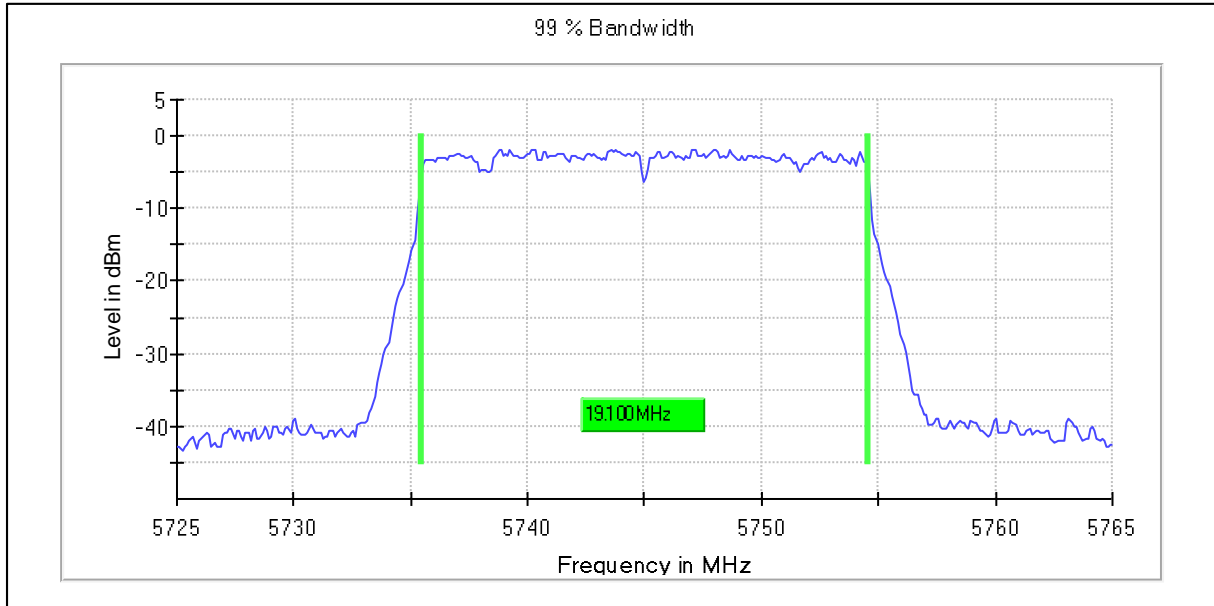

Channel Frequency 5500MHz

Channel Frequency 5700MHz

Channel Frequency 5720MHz

**Modulation: 802.11ax-HE20: UNII 3**

**Occupied Bandwidth 99%**

**Data Rate MCS11**

**Emission Channel Bandwidth 6dB**

Modulation: 802.11n-HT40MHz: UNII 1