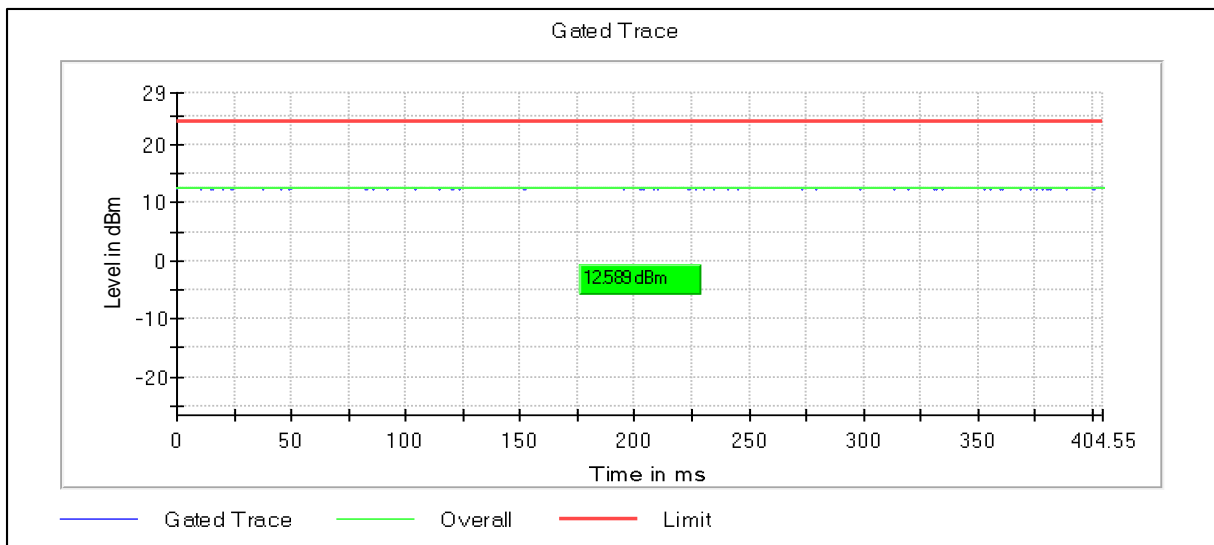

Channel Frequency 5230MHz

**Modulation: 802.11n-HT40: UNII 2a**

Channel Frequency 5270MHz

Channel Frequency 5310MHz

**Modulation: 802.11n-HT40: UNII 2c**

Channel Frequency 5510MHz

Channel Frequency 5590MHz

Channel Frequency 5670MHz