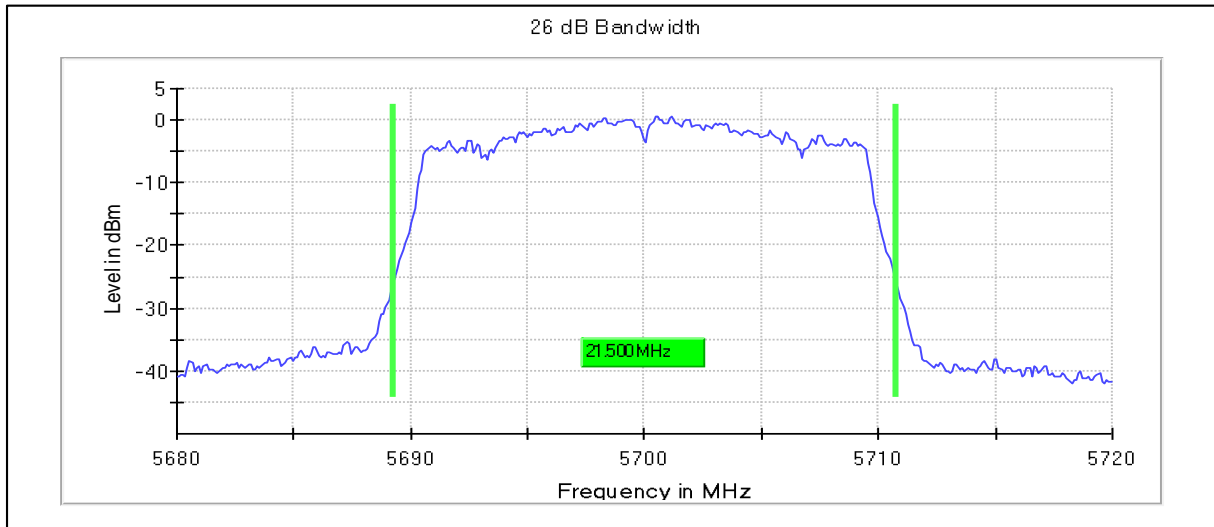

Channel Frequency 5700MHz