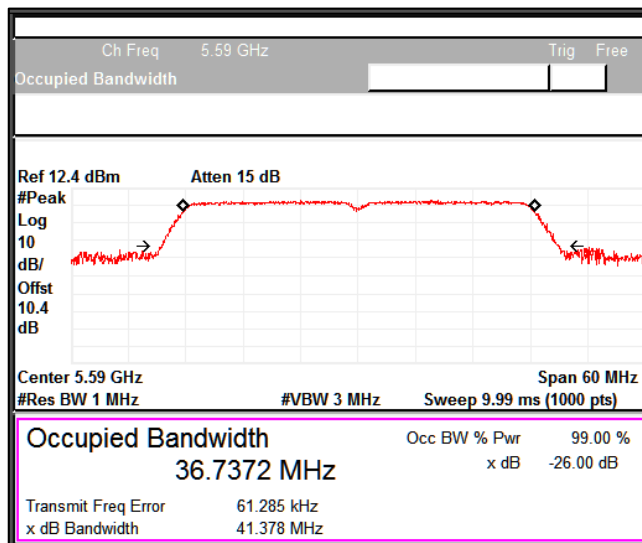

Channel Frequency 5590MHz