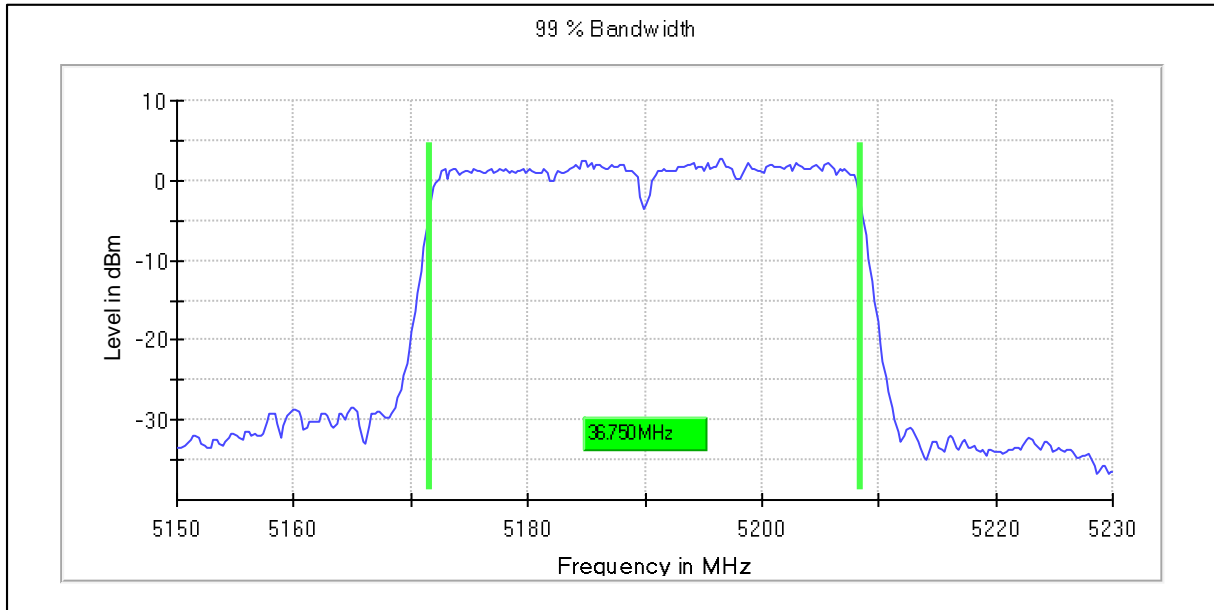

5GHz Test Plots

IN23ESPY 001

Modulation: 802.11ac-VHT40: UNII 1

Occupied Channel Bandwidth 99%

Data Rate MCS0

Channel Frequency 5190MHz