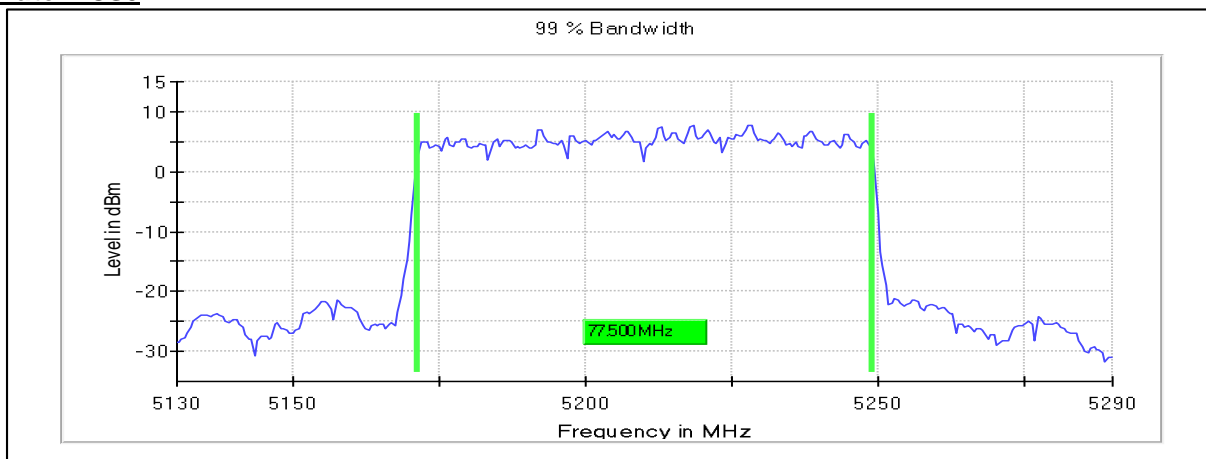

Occupied Channel Bandwidth 99%

Data Rate MCS0

Channel Frequency 5775MHz

Emission Channel Bandwidth 6dB

Channel Frequency 5775MHz

Modulation: 802.11ax-HE80MHz: UNII 1

Occupied Channel Bandwidth 99%

Data Rate MCS0