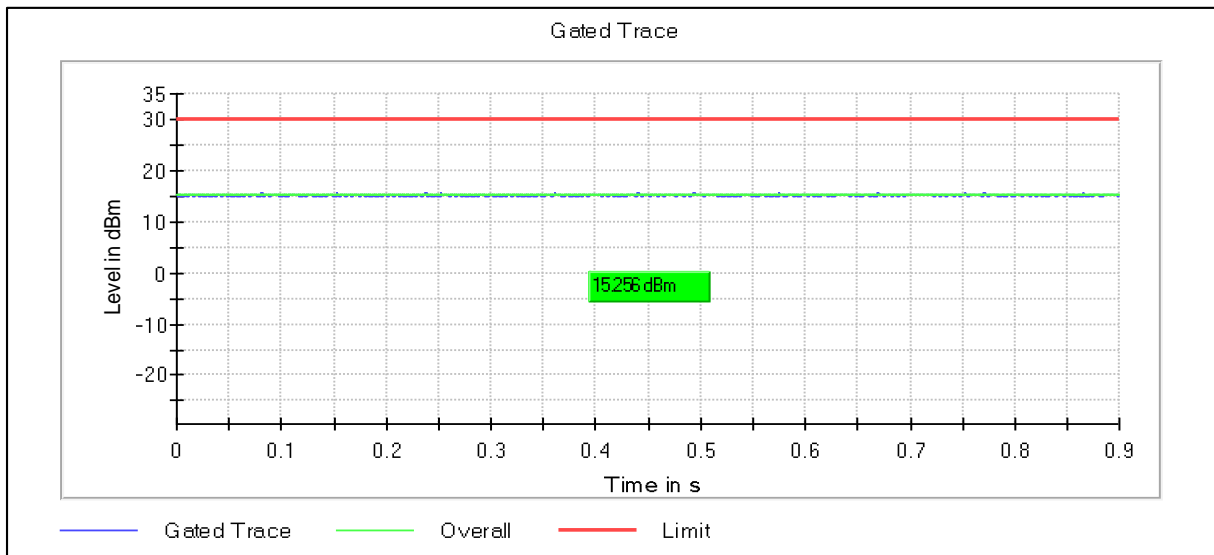

Channel Frequency 5500MHz

Channel Frequency 5700MHz

Channel Frequency 5720MHz

**Modulation: 802.11ac-VHT20; UNII 3**

Channel Frequency 5745MHz

Channel Frequency 5825MHz

**Modulation: 802.11ax-HE20: UNII 1**