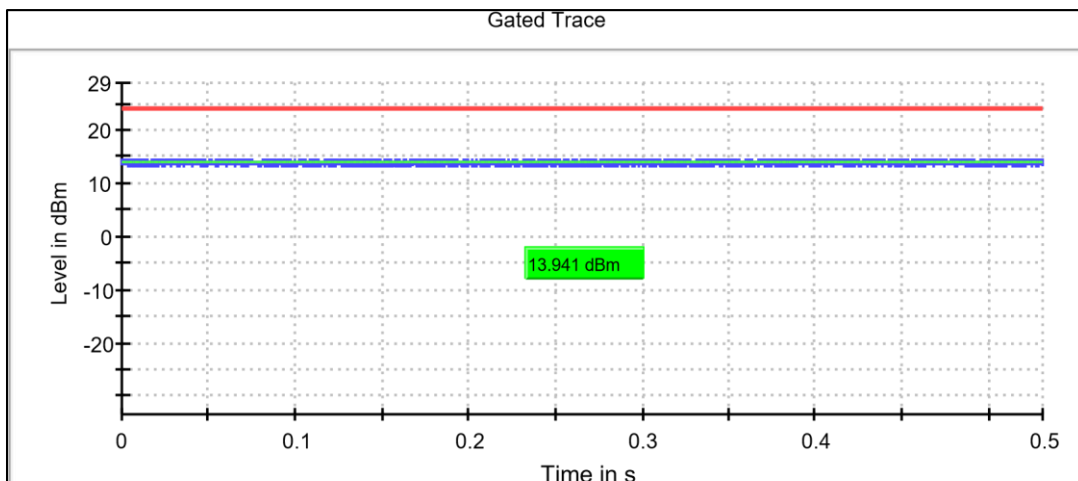

Modulation: 802.11n-HT20: UNII 2a