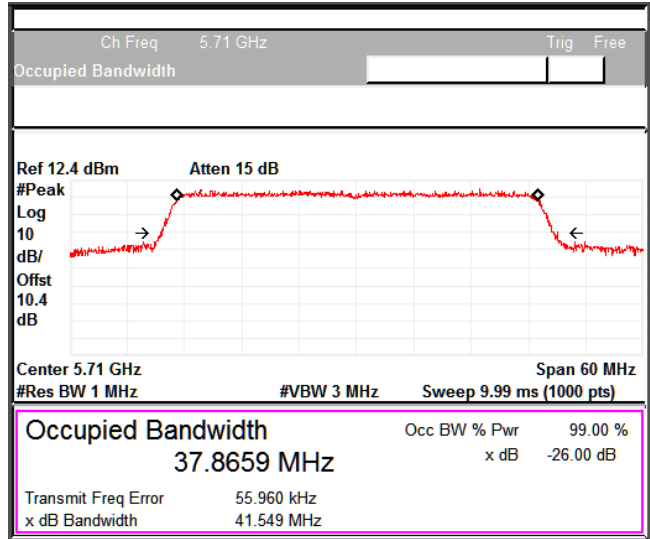

Emission Channel Bandwidth 26dB

Channel Frequency 5510MHz

Channel Frequency 5590MHz

**5GHz Test Plots**

**IN23ESPY 001**

Channel Frequency 5670MHz

Channel Frequency 5710MHz

**Modulation: 802.11ax-HE40: UNII 3**  
**Occupied Channel Bandwidth 99%**  
**Data Rate MCS0**