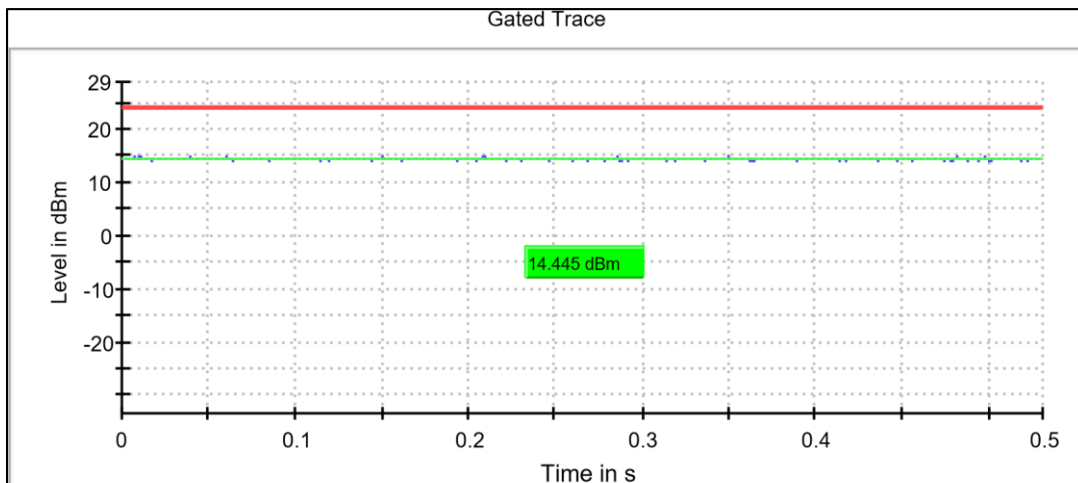

Modulation: 802.11n-HT20: UNII 1

Data Rate : MCS7