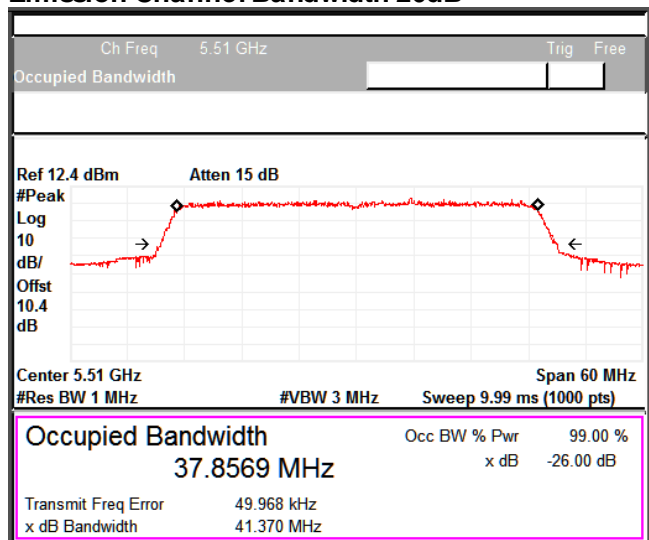

Emission Channel Bandwidth 26dB

Channel Frequency 5510MHz