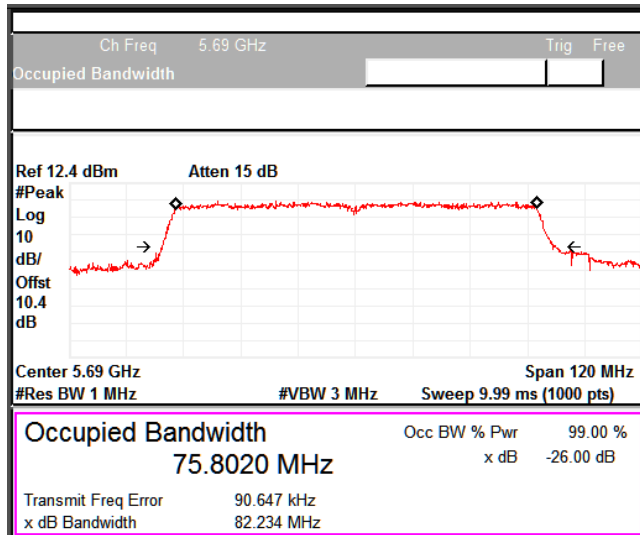

Channel Frequency 5290MHz

Modulation: 802.11ac-VHT80: UNII 2c

Occupied Channel Bandwidth 99%  
Data Rate MCS9

Channel Frequency 5690MHz

Emission Channel Bandwidth 26dB

Channel Frequency 5690MHz

Modulation: 802.11ac-VHT80: UNII 3