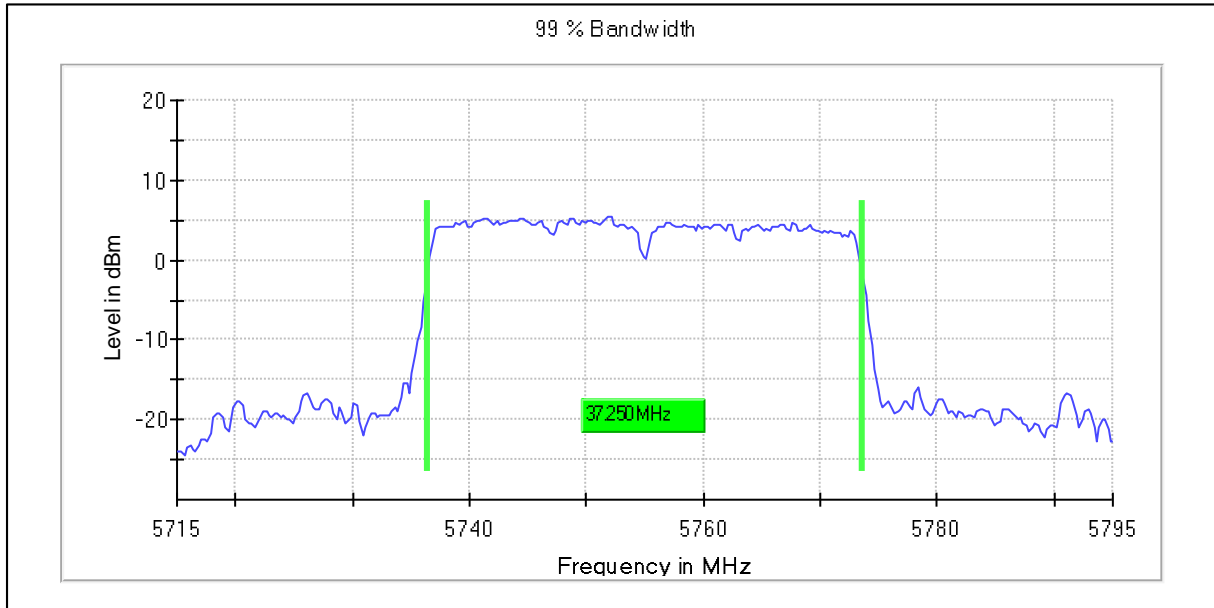

5GHz Test Plots

IN23ESPY 001

Modulation: 802.11n-HT40: UNII 3

Occupied Channel Bandwidth 99%

Data Rate MCS0

Channel Frequency 5755MHz

Emission Channel Bandwidth 6dB

Data Rate MCS7