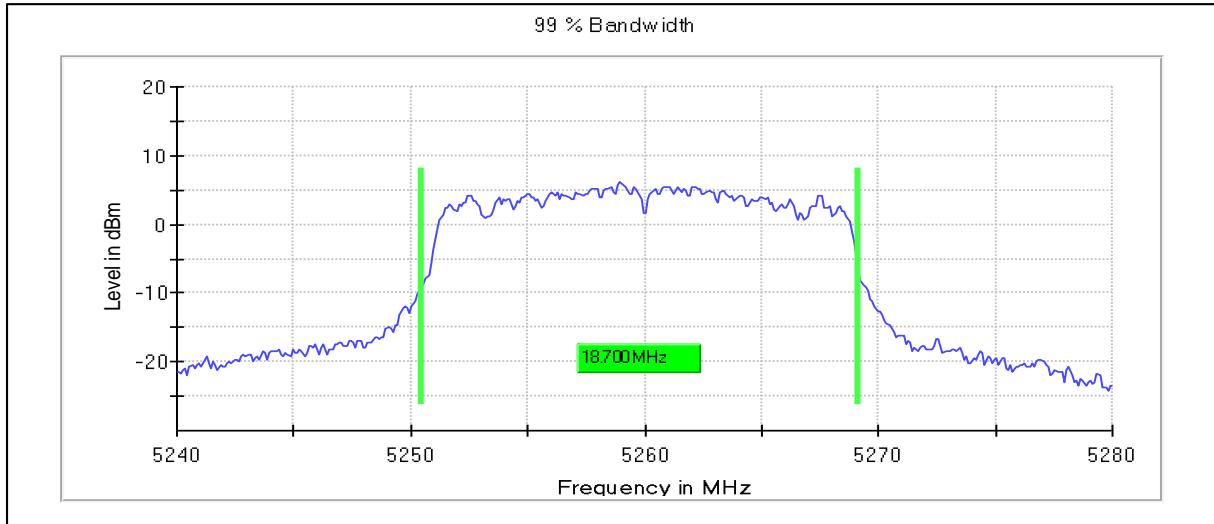

Channel Frequency 5240MHz

**5GHz Test Plots**

**IN23ESPY 001**

Modulation: 802.11n- HT20: UNII 2a

Occupied Channel Bandwidth 99%

Data Rate: MCS0

Channel Frequency 5260MHz

Channel Frequency 5320MHz

Emission Channel Bandwidth 26dB

Channel Frequency 5260MHz

Channel Frequency 5320 MHz

Modulation: 802.11n- HT20: UNII 2c

Occupied Channel Bandwidth 99%

Data Rate: MCS0

Channel Frequency 5500MHz

Channel Frequency 5700MHz