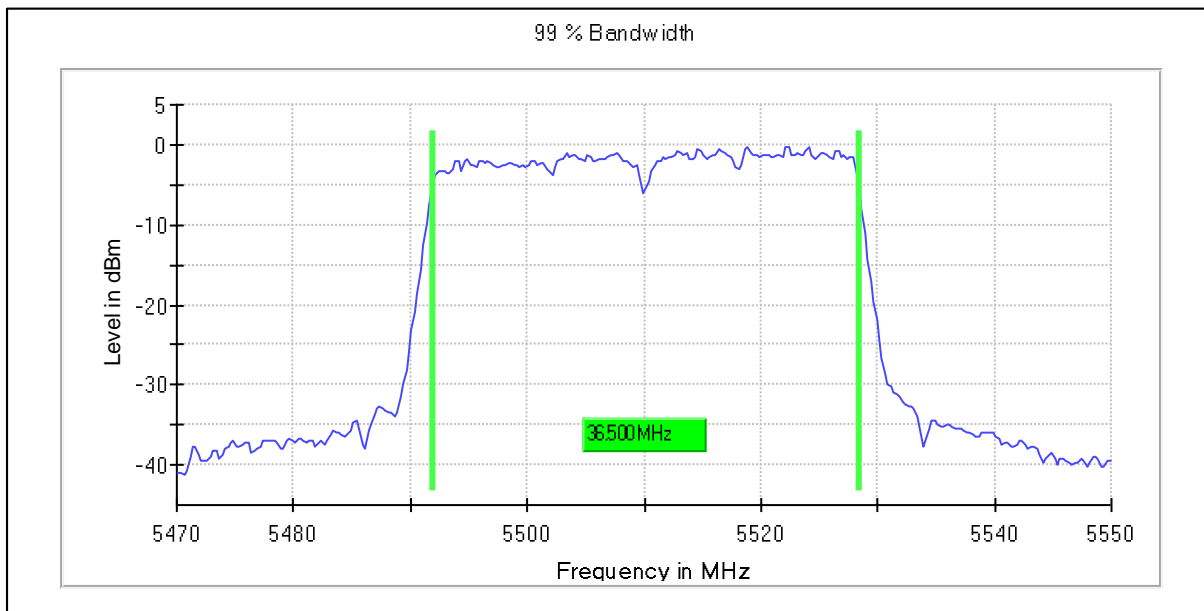

**IN23ESPY 001**

**Emission Channel Bandwidth 26dB**

Channel Frequency 5270MHz

Channel Frequency 5310MHz

**Modulation: 802.11ac-VHT40: UNII 2c**

**Occupied Channel Bandwidth 99%**

**Data Rate MCS0**

Channel Frequency 5510MHz