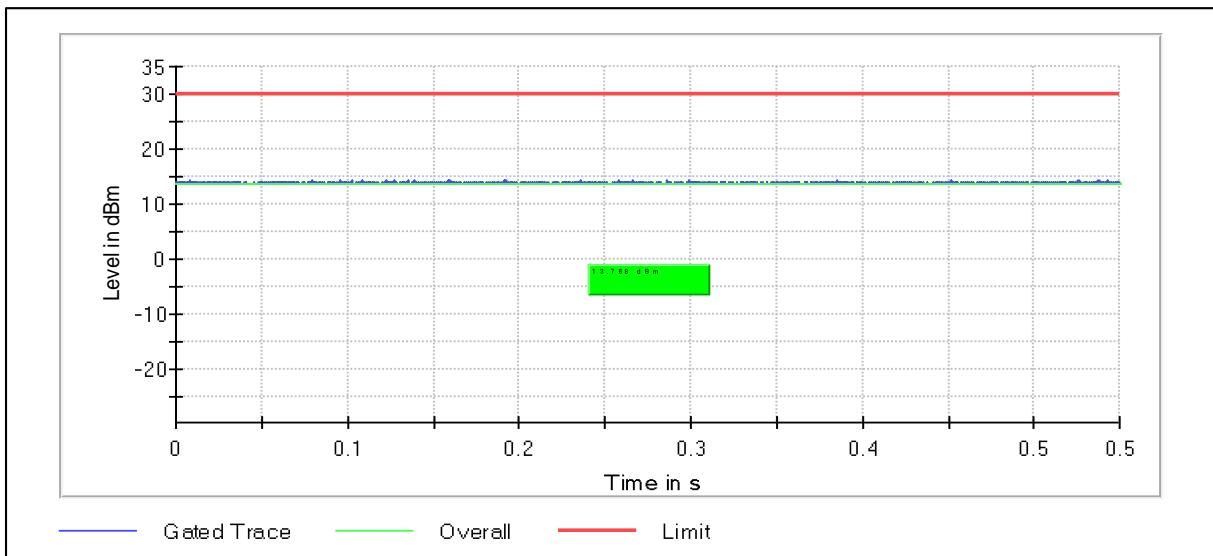

**Modulation: 802.11a: UNII 2c**

Channel Frequency 5500MHz

Channel Frequency 5700MHz

Channel Frequency 5720MHz

**Modulation: 802.11a: UNII 3**

Channel Frequency 5745MHz

Channel Frequency 5825MHz

**Modulation: 802.11n-HT20: UNII 1**