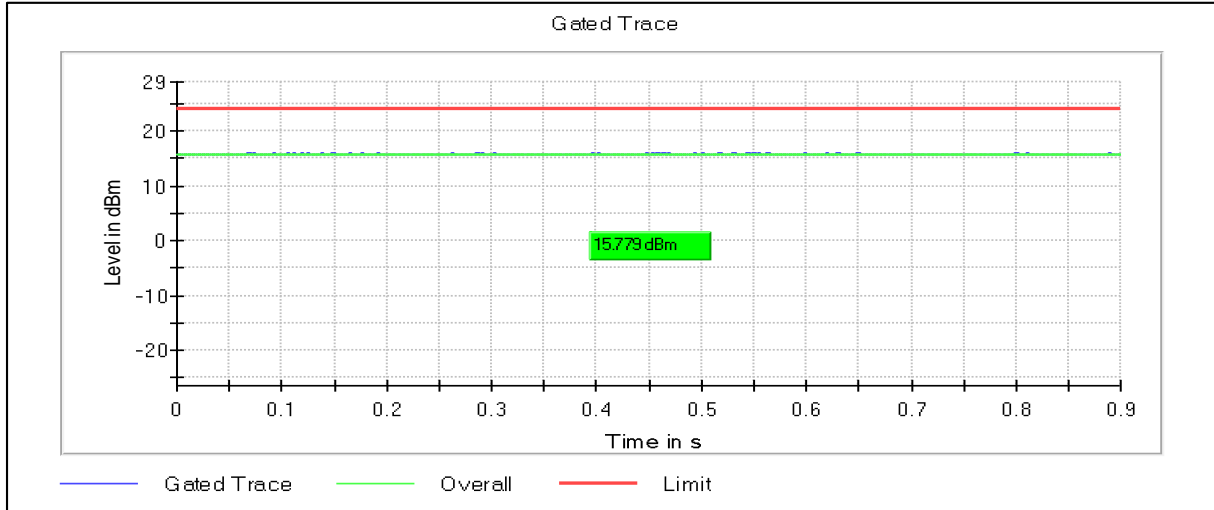

Channel Frequency 5720MHz