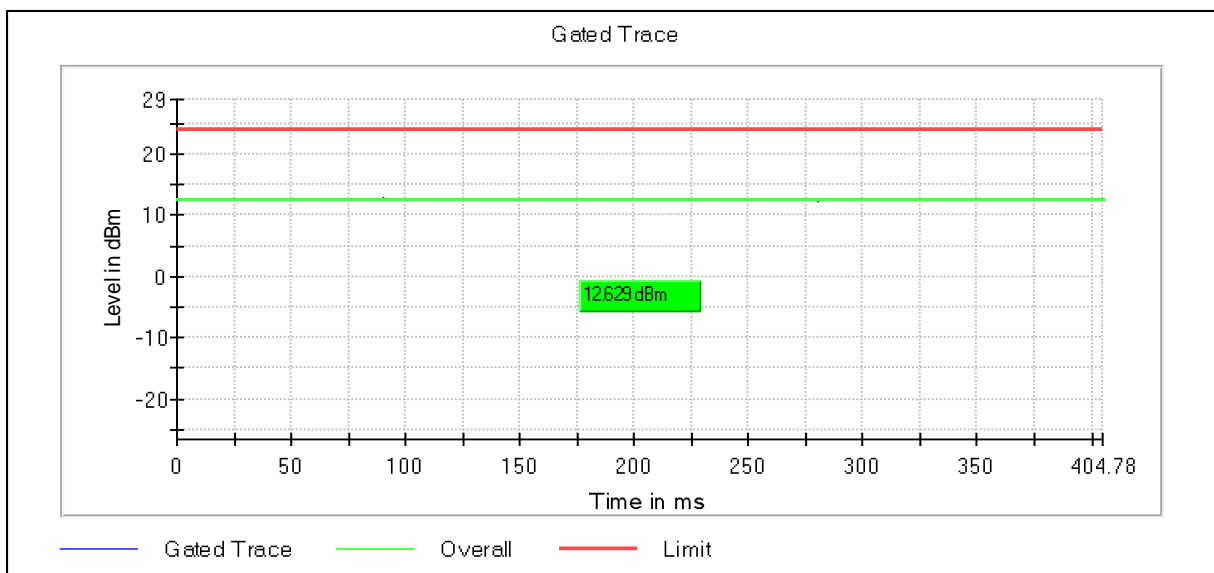

Channel Frequency 5230MHz

**Modulation: 802.11n-HT40: UNII 2a**

Channel Frequency 5270MHz

Channel Frequency 5310MHz

**Modulation: 802.11n-HT40: UNII 2c**

Channel Frequency 5510MHz

Channel Frequency 5590MHz

Channel Frequency 5670MHz