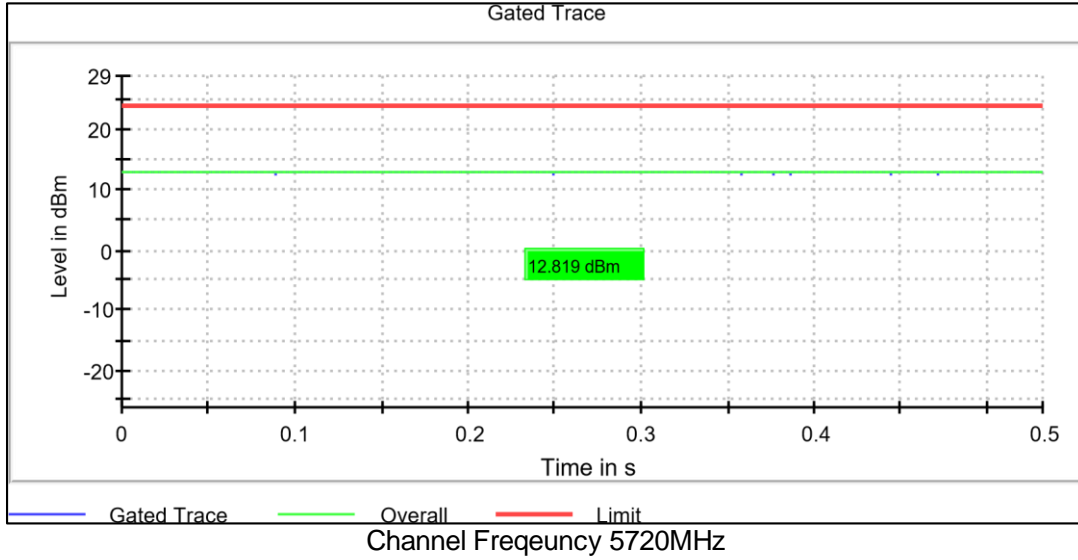

**Modulation: 802.11a: UNII 2c**

Channel Frequency 5500MHz

Channel Frequency 5700MHz

Channel Frequency 5720MHz

**Modulation: 802.11a: UNII 3**

Channel Frequency 5745MHz

Channel Frequency 5825MHz

**Modulation: 802.11n-HT20: UNII 1**

**Data Rate : MCS7**

**Modulation: 802.11n-HT20: UNII 2a**

Channel Frequency 5320MHz

**Modulation: 802.11n-HT20: UNII 2c**

Channel Frequency 5500MHz

Channel Frequency 5700MHz

**Modulation: 802.11n-HT20: UNII 3**

**Modulation: 802.11ac-VHT20: UNII 1**

**Data Rate : MCS0**

Channel Frequency 5180MHz

Channel Frequency 5240MHz

**Modulation: 802.11ac-VHT20: UNII 2a**

Channel Frequency 5260MHz

Channel Frequency 5320MHz

**Modulation: 802.11ac-VHT20: UNII 2c**