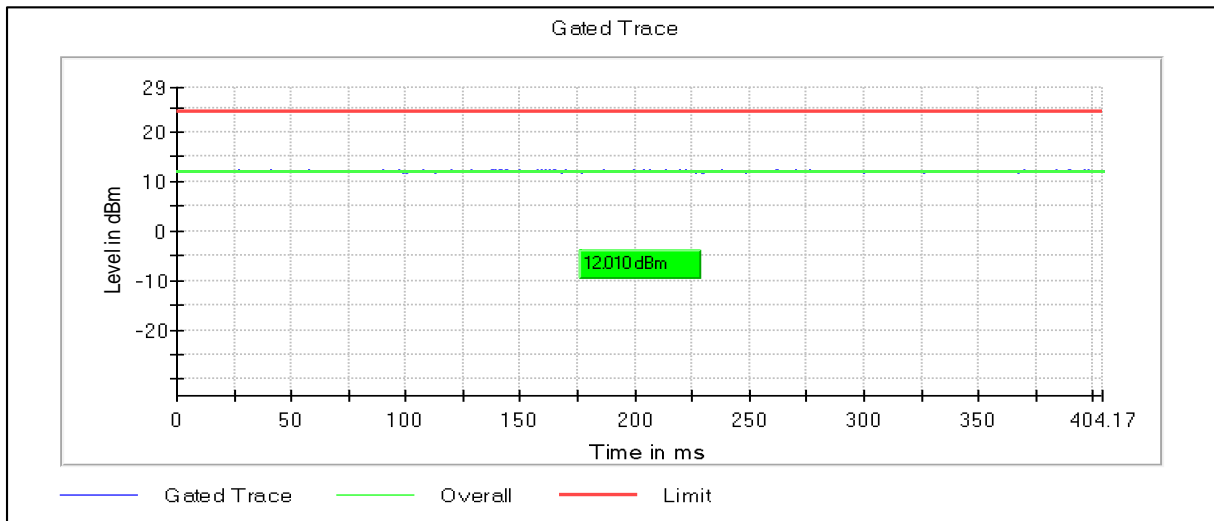

Channel Frequency 5700MHz

Channel Frequency 5720MHz

**Modulation: 802.11ax-HE20: UNII 3**

Channel Frequency 5745MHz

Channel Frequency 5825MHz

**Modulation: 802.11n-HT40: UNII 1**

**Data Rate : MCS7**

Channel Frequency 5190MHz