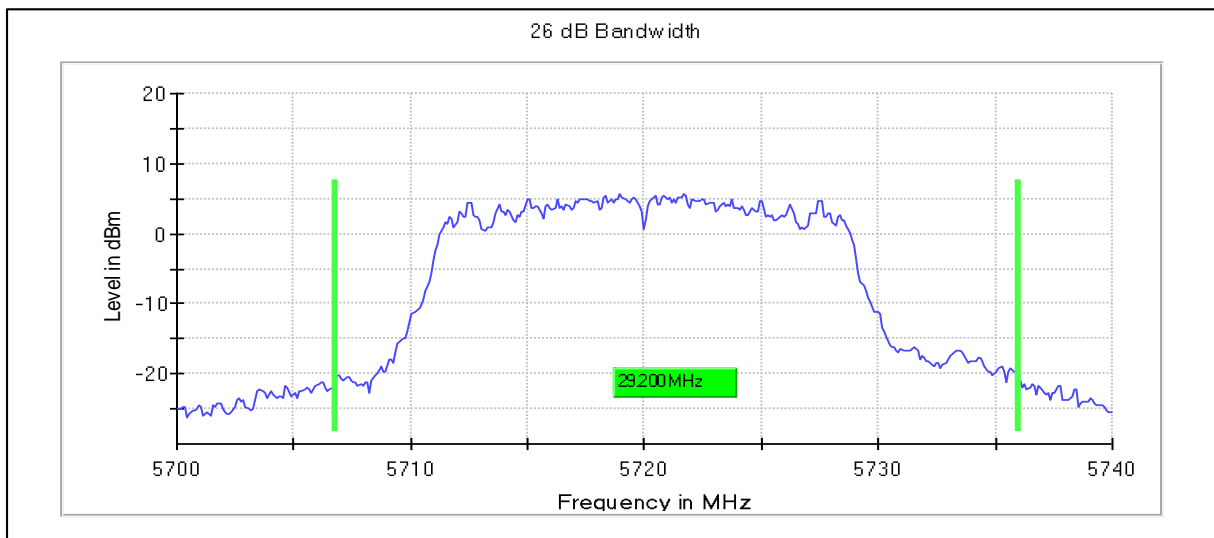

Occupied Channel Bandwidth 99%

Data Rate MCS0

Channel Frequency 5260MHz

Channel Frequency 5320MHz

Emission Channel Bandwidth 26dB

Channel Frequency 5260MHz

Channel Frequency 5320MHz

Modulation: 802.11ac-VHT20: UNII 2c

Occupied Channel Bandwidth 99%

Data Rate MCS0

Channel Frequency 5500MHz

Channel Frequency 5700MHz

Channel Frequency 5720MHz

Emission Channel Bandwidth 26dB

Channel Frequency 5500MHz

Channel Frequency 5700MHz