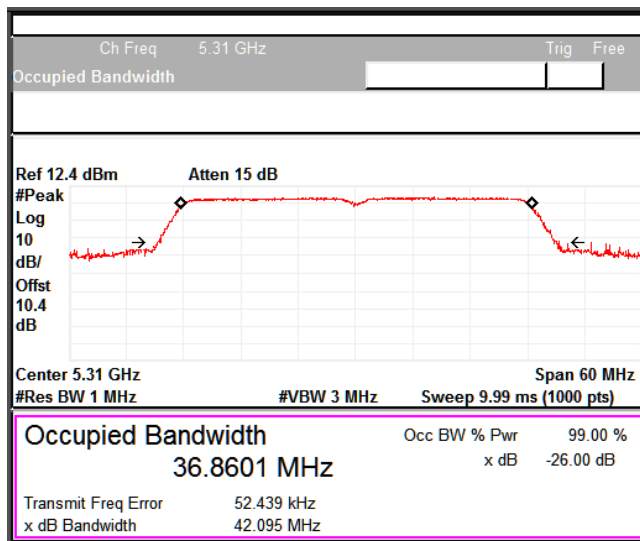

Channel Frequency 5310MHz

Modulation: 802.11ac-VHT40: UNII 2c

Occupied Channel Bandwidth 99%

Data Rate MCS0