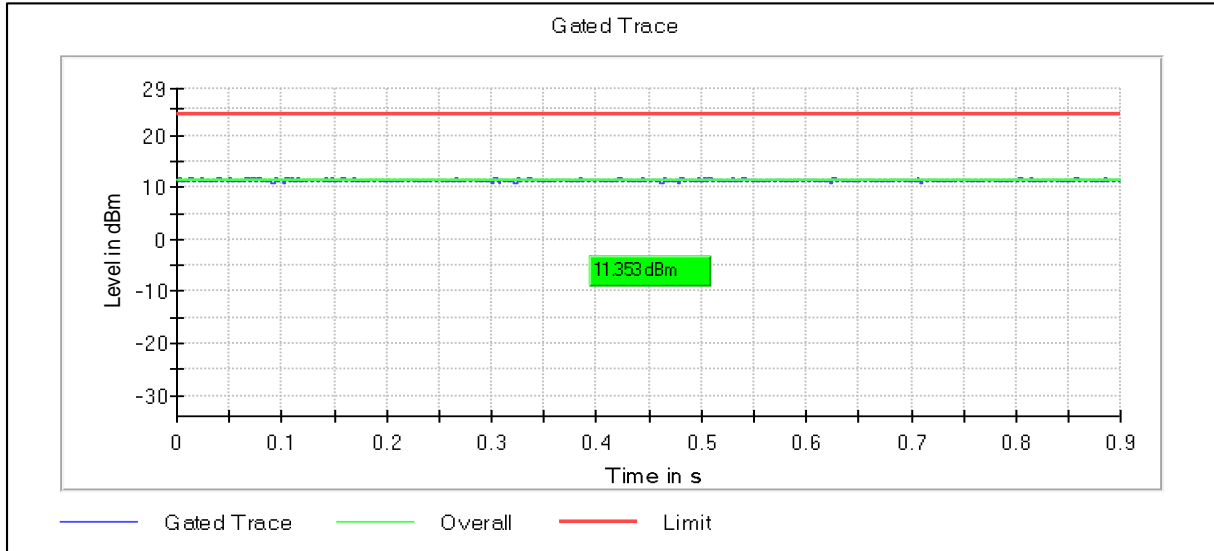

**Modulation: 802.11ac-VHT20: UNII 1**

**Data Rate : MCS0**

Channel Frequency 5180MHz

Channel Frequency 5240MHz

**Modulation: 802.11ac-VHT20: UNII 2a**

Channel Frequency 5260MHz

Channel Frequency 5320MHz

**Modulation: 802.11ac-VHT20: UNII 2c**