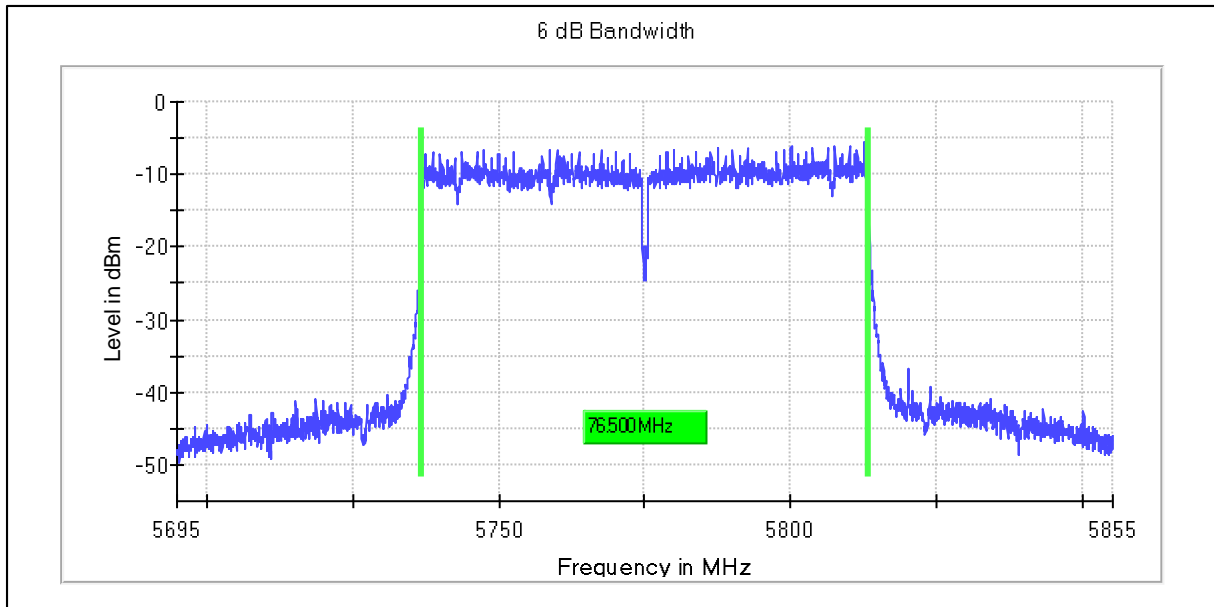

Channel Frequency 5290MHz

Modulation: 802.11ac-VHT80: UNII 2c

Occupied Channel Bandwidth 99%  
Data Rate MCS9

Channel Frequency 5690MHz

Emission Channel Bandwidth 26dB

Channel Frequency 5690MHz

Modulation: 802.11ac-VHT80: UNII 3

Occupied Channel Bandwidth 99%

Data Rate MCS0

Channel Frequency 5775MHz

Emission Channel Bandwidth 6dB

Channel Frequency 5775MHz

Modulation: 802.11ax-HE80MHz: UNII 1

Occupied Channel Bandwidth 99%

Data Rate MCS0