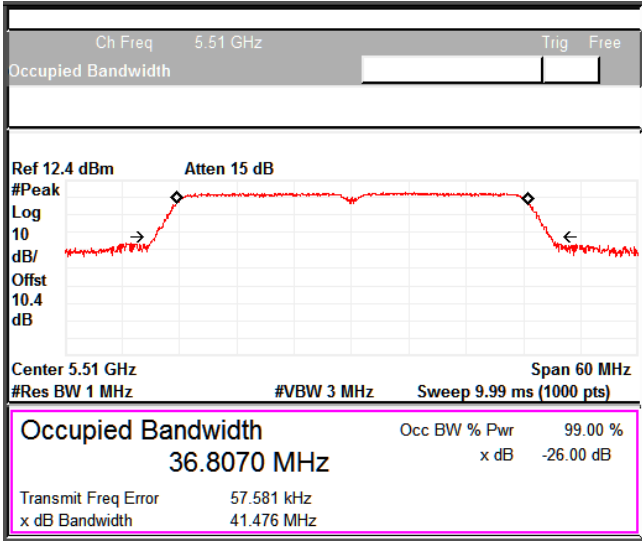

Channel Frequency 5270MHz

Channel Frequency 5670MHz

Channel Frequency 5710MHz

5GHz Test Plots

IN23ESPY 001

Emission Channel Bandwidth 26dB

Channel Frequency 5510MHz

Channel Frequency 5590MHz