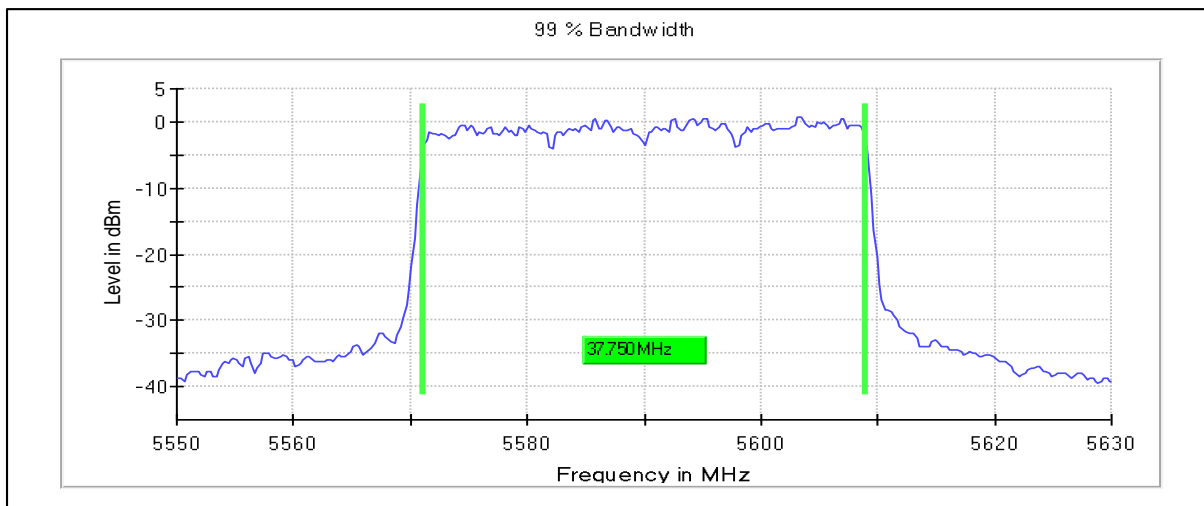

Channel Frequency 5590MHz