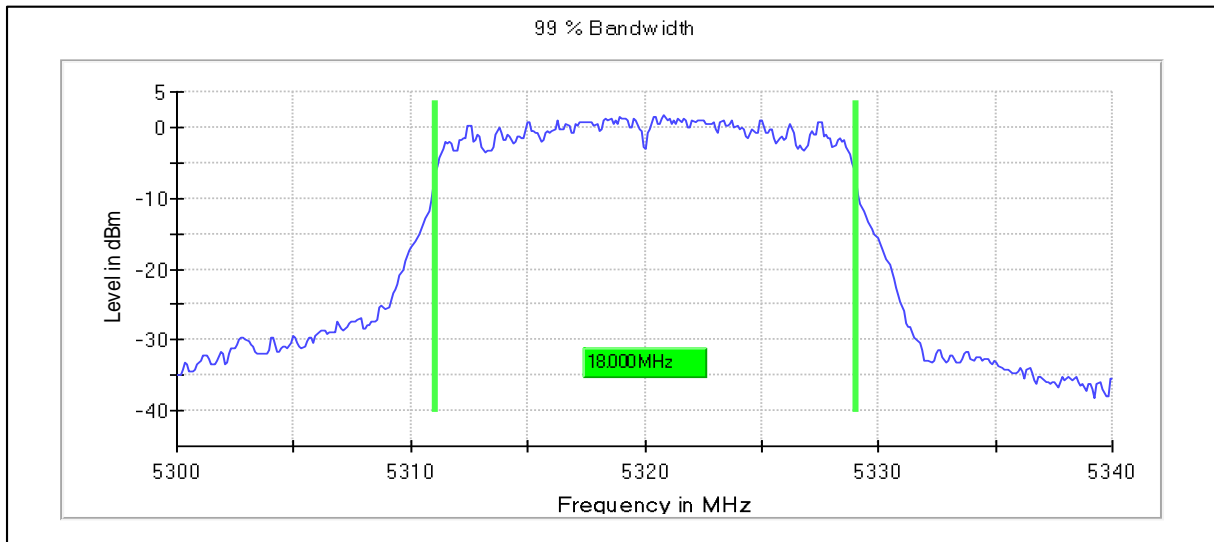

Channel Frequency 5240MHz

**5GHz Test Plots**

**IN23ESPY 001**

Modulation: 802.11n- HT20: UNII 2a

Occupied Channel Bandwidth 99%

Data Rate: MCS0

Channel Frequency 5260MHz

Channel Frequency 5320MHz

Emission Channel Bandwidth 26dB

Channel Frequency 5260MHz

Channel Frequency 5320 MHz

Modulation: 802.11n- HT20: UNII 2c

Occupied Channel Bandwidth 99%

Data Rate: MCS0

Channel Frequency 5500MHz

Channel Frequency 5700MHz