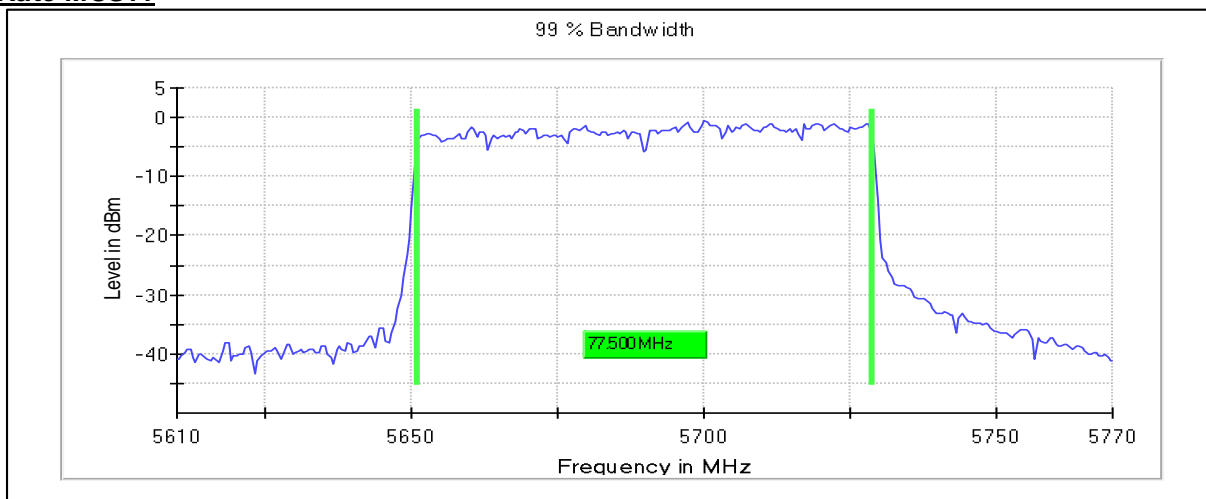

Channel Frequency 5690MHz