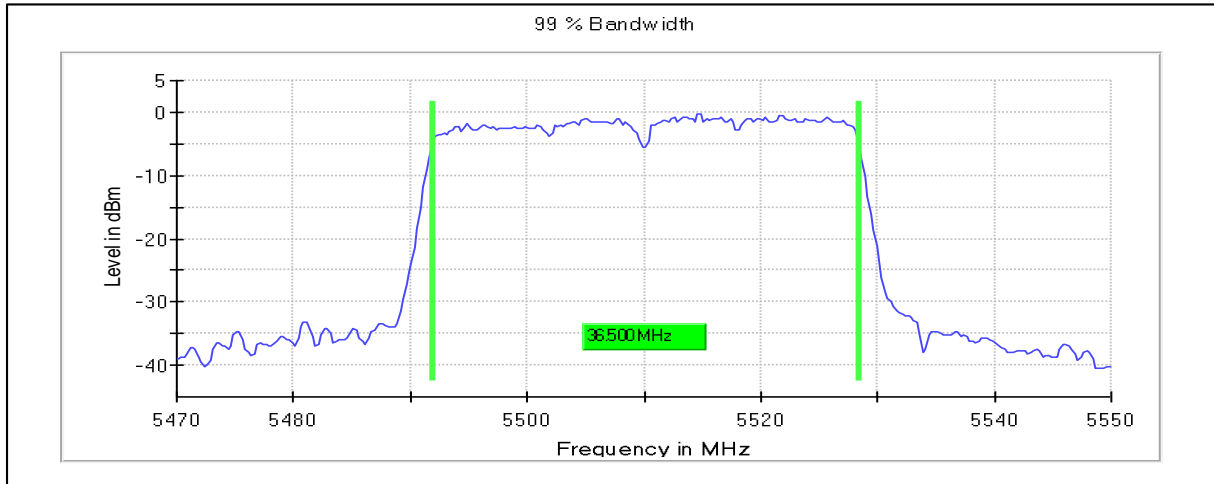

Modulation: 802.11n-HT40: UNII 2c

Occupied Channel Bandwidth 99%

Data Rate MCS0

Channel Frequency 5510MHz