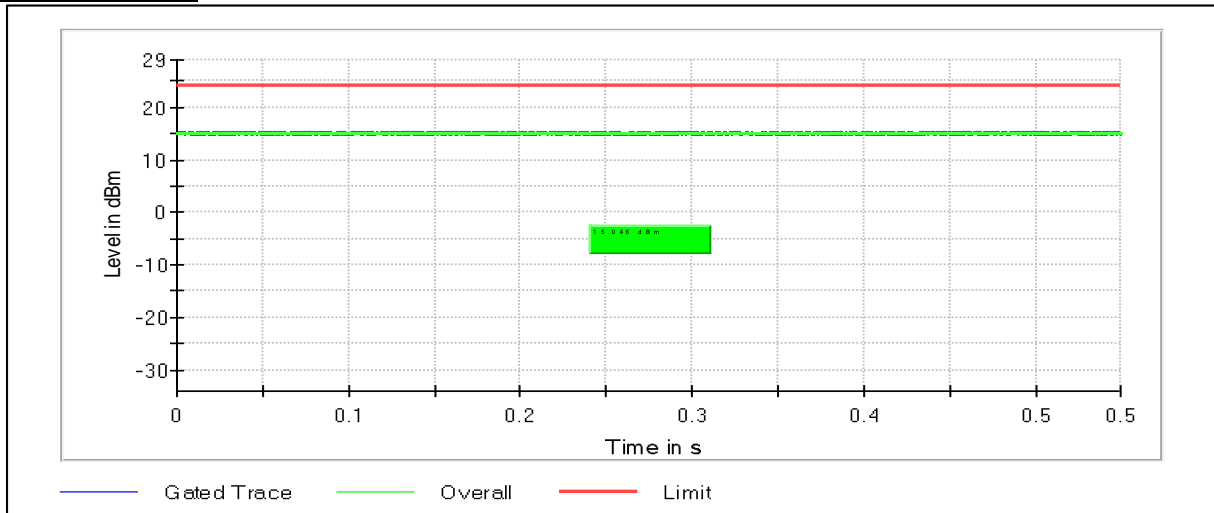

## 2. Maximum Conducted Output Power

**Modulation: 802.11a: UNII 1**

**Data Rate 54Mbps**

Channel Frequency 5180MHz

Channel Frequency 5240MHz

**Modulation: 802.11a: UNII 2a**

Channel Frequency 5260MHz

Channel Frequency 5320MHz