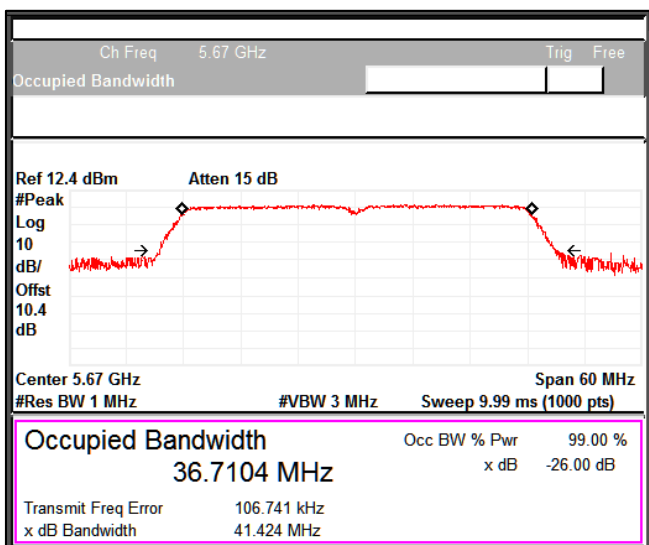

Channel Frequency 5670MHz