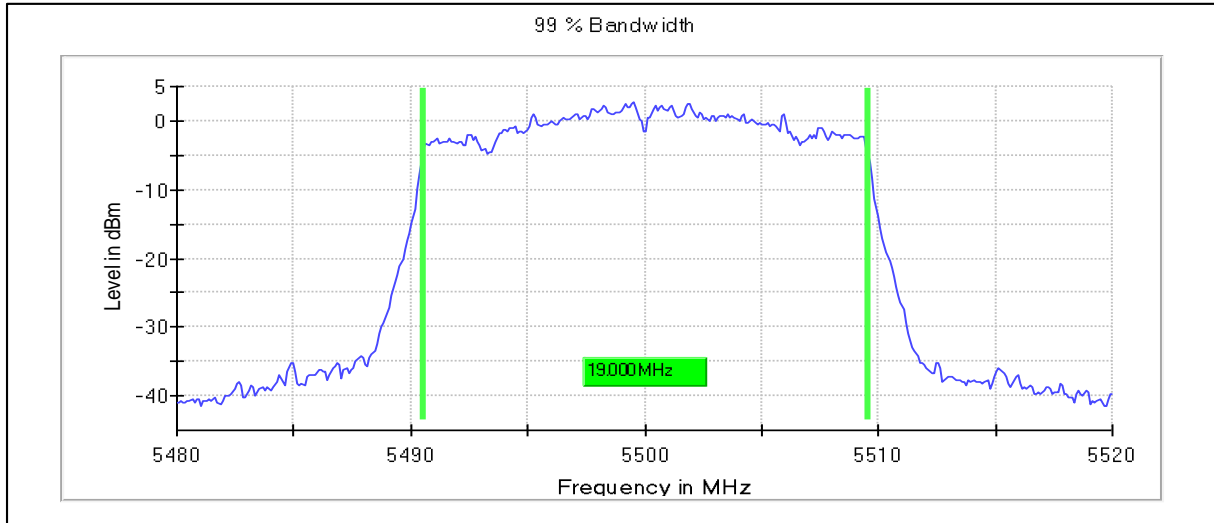

Occupied Channel Bandwidth 99%

**Data Rate MCS0**

Channel Frequency 5180MHz

Channel Frequency 5240MHz

Emission Channel Bandwidth 26dB

Modulation: 802.11ax-HE20: UNII 2a

Occupied Channel Bandwidth 99%

Data Rate MCS0

Emission Channel Bandwidth

Modulation: 802.11aX-HE20: UNII 2c

Occupied Channel Bandwidth 99%

Data Rate MCS0

Channel Frequency 5500MHz

Channel Frequency 5700MHz

Channel Frequency 5720MHz

Emission Channel Bandwidth 26dB