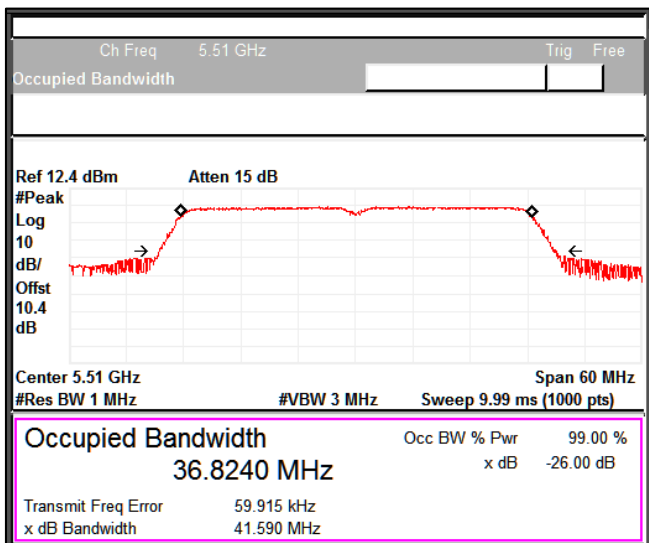

Emission Channel Bandwidth 26dB

Channel Frequency 5510MHz