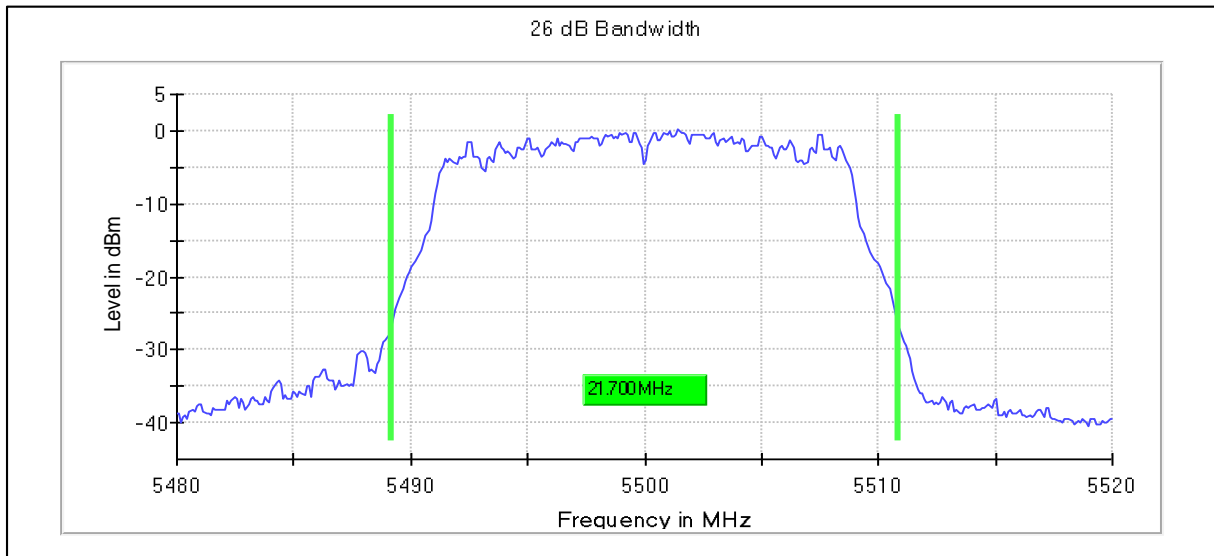

Emission Channel Bandwidth 26dB

Channel Frequency 5260MHz

Channel Frequency 5320 MHz

Modulation: 802.11n- HT20: UNII 2c

Occupied Channel Bandwidth 99%

Data Rate: MCS0

Channel Frequency 5500MHz

Channel Frequency 5700MHz

Channel Frequency 5720MHz

Emission Channel Bandwidth 26dB

Channel Frequency 5500MHz

Channel Frequency 5700MHz

Channel Frequency 5720MHz

Modulation: 802.11n- HT20: UNII 3

Occupied Channel Bandwidth 99%

Data Rate: MCS0