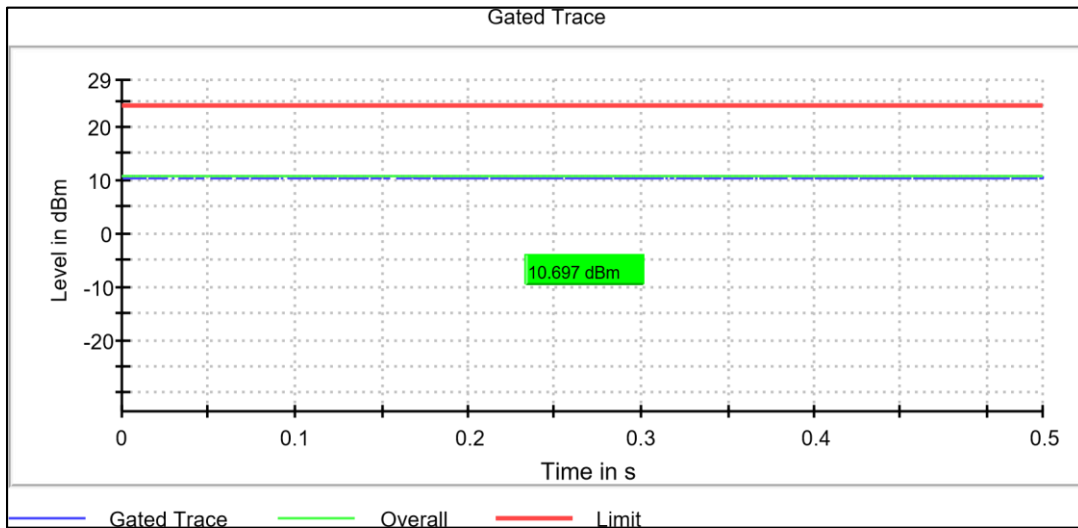

Channel Frequency 5320MHz