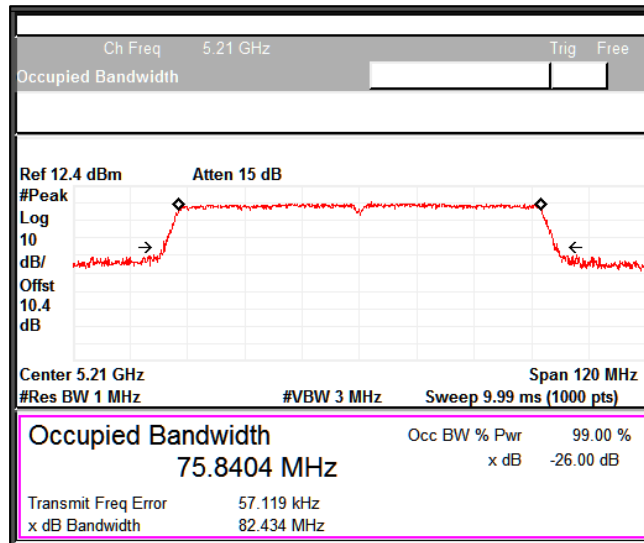

Channel Frequency 5210MHz

Modulation: 802.11ac-VHT80: UNII 2a

Occupied Channel Bandwidth 99%
Data Rate MCS0