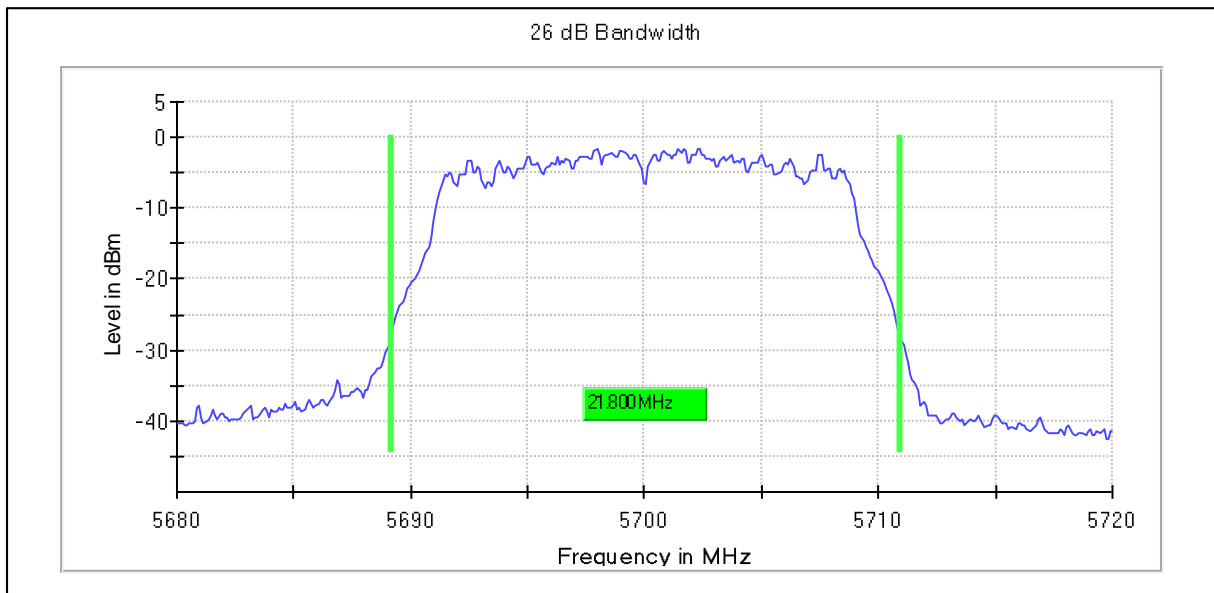

Emission Channel Bandwidth 26dB

Channel Frequency 5260MHz

Channel Frequency 5320 MHz

Modulation: 802.11n- HT20: UNII 2c

Occupied Channel Bandwidth 99%

Data Rate: MCS0

Channel Frequency 5500MHz

Channel Frequency 5700MHz

Channel Frequency 5720MHz

Emission Channel Bandwidth 26dB

Channel Frequency 5500MHz

Channel Frequency 5700MHz

Channel Frequency 5720MHz

Modulation: 802.11n- HT20: UNII 3

Occupied Channel Bandwidth 99%

Data Rate: MCS0