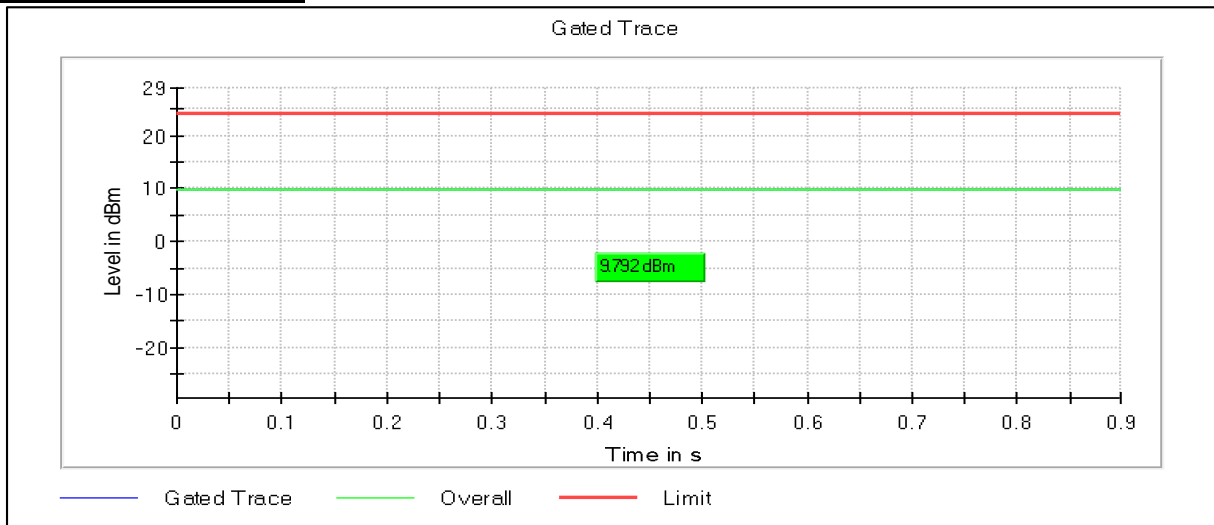

**Modulation: 802.11ac-VHT20: UNII 1**

**Data Rate : MCS0**

Channel Frequency 5180MHz

Channel Frequency 5240MHz

**Modulation: 802.11ac-VHT20: UNII 2a**

Channel Frequency 5260MHz

Channel Frequency 5320MHz

**Modulation: 802.11ac-VHT20: UNII 2c**