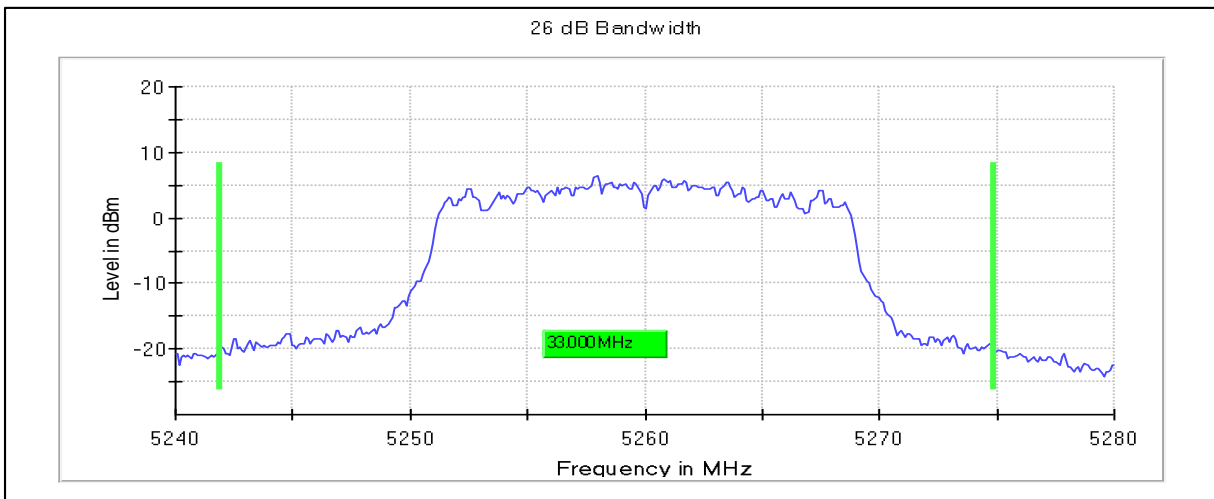

Channel Frequency 5240MHz

**5GHz Test Plots**

**IN23ESPY 001**

Modulation: 802.11n- HT20: UNII 2a

Occupied Channel Bandwidth 99%

Data Rate: MCS0

Channel Frequency 5260MHz

Channel Frequency 5320MHz

Emission Channel Bandwidth 26dB

Channel Frequency 5260MHz

Channel Frequency 5320 MHz

Modulation: 802.11n- HT20: UNII 2c

Occupied Channel Bandwidth 99%

Data Rate: MCS0

Channel Frequency 5500MHz

Channel Frequency 5700MHz