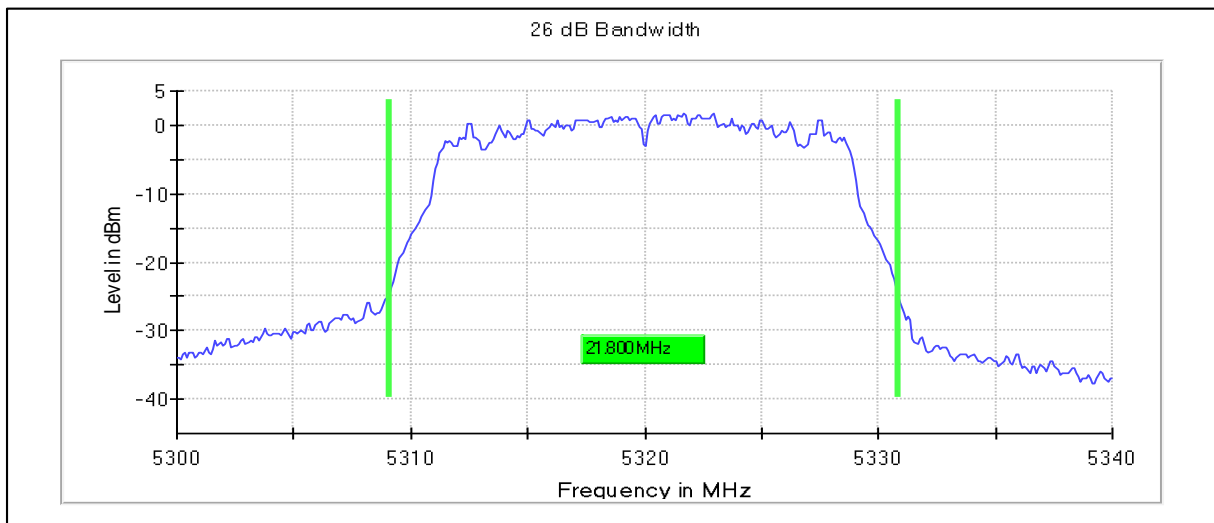

Occupied Channel Bandwidth 99%

Data Rate MCS0

Channel Frequency 5260MHz

Channel Frequency 5320MHz

Emission Channel Bandwidth 26dB

Channel Frequency 5260MHz

Channel Frequency 5320MHz

Modulation: 802.11ac-VHT20: UNII 2c

Occupied Channel Bandwidth 99%

Data Rate MCS0

Channel Frequency 5500MHz

Channel Frequency 5700MHz

Channel Frequency 5720MHz

Emission Channel Bandwidth 26dB

Channel Frequency 5500MHz

Channel Frequency 5700MHz