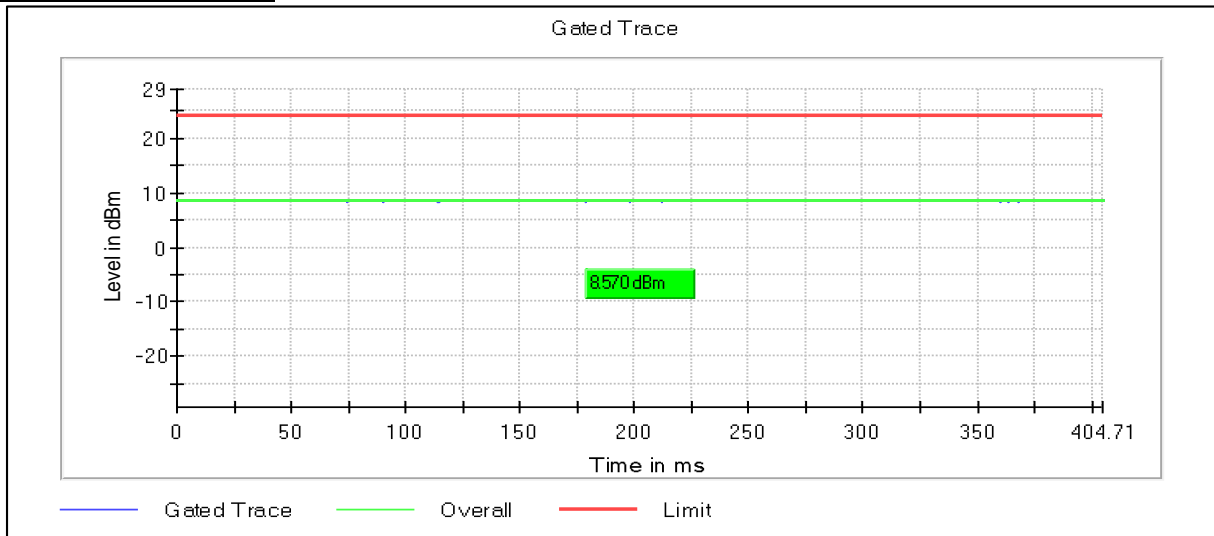

Channel Frequency 5230MHz

**Modulation: 802.11n-HT40: UNII 2a**

Channel Frequency 5270MHz

Channel Frequency 5310MHz

**Modulation: 802.11n-HT40: UNII 2c**

Channel Frequency 5510MHz

Channel Frequency 5590MHz

Channel Frequency 5670MHz