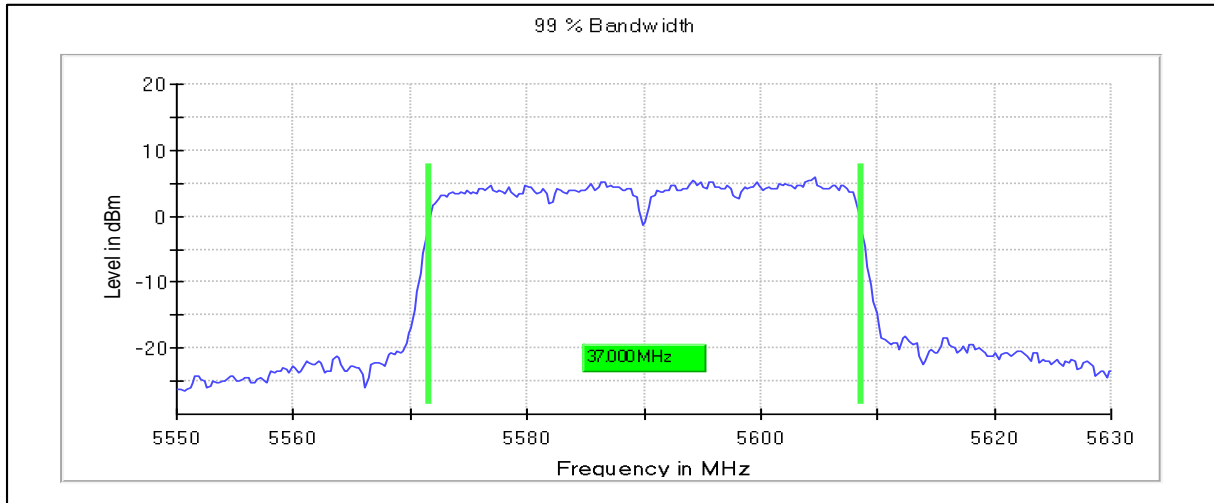

**IN23ESPY 001**

**Emission Channel Bandwidth 26dB**

Channel Frequency 5270MHz

Channel Frequency 5310MHz

**Modulation: 802.11ac-VHT40: UNII 2c**

**Occupied Channel Bandwidth 99%**

**Data Rate MCS0**

Channel Frequency 5510MHz