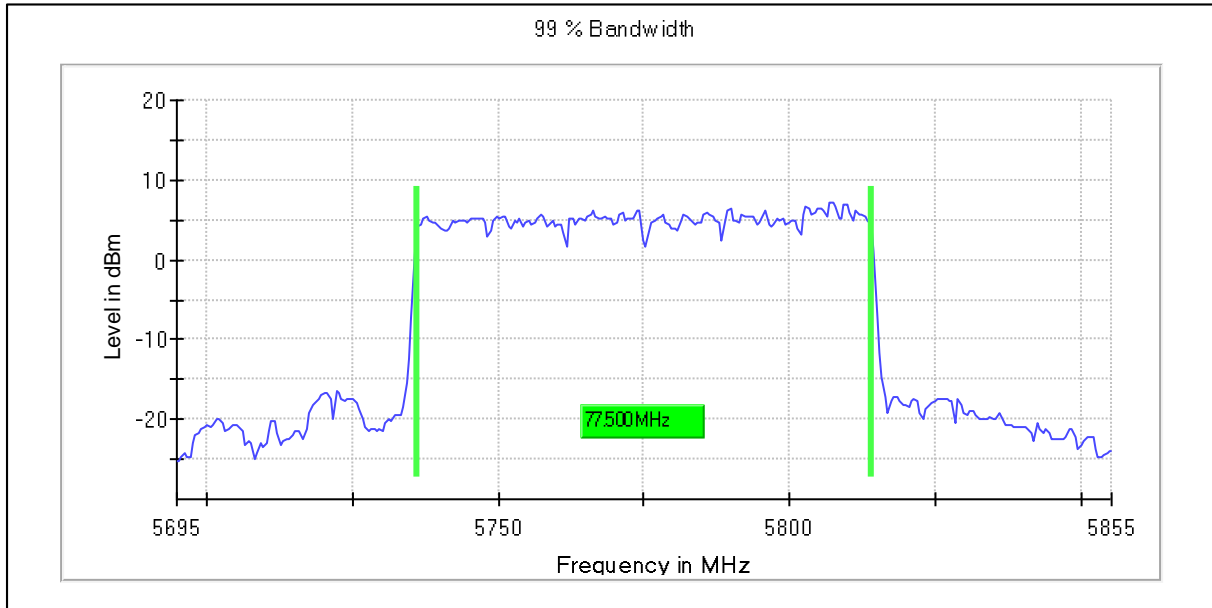

Modulation: 802.11ax-HE80MHz: UNII 3

Occupied Channel Bandwidth 99%

Data Rate MCS0

Channel Frequency 5775MHz

Emission Channel Bandwidth 6dB