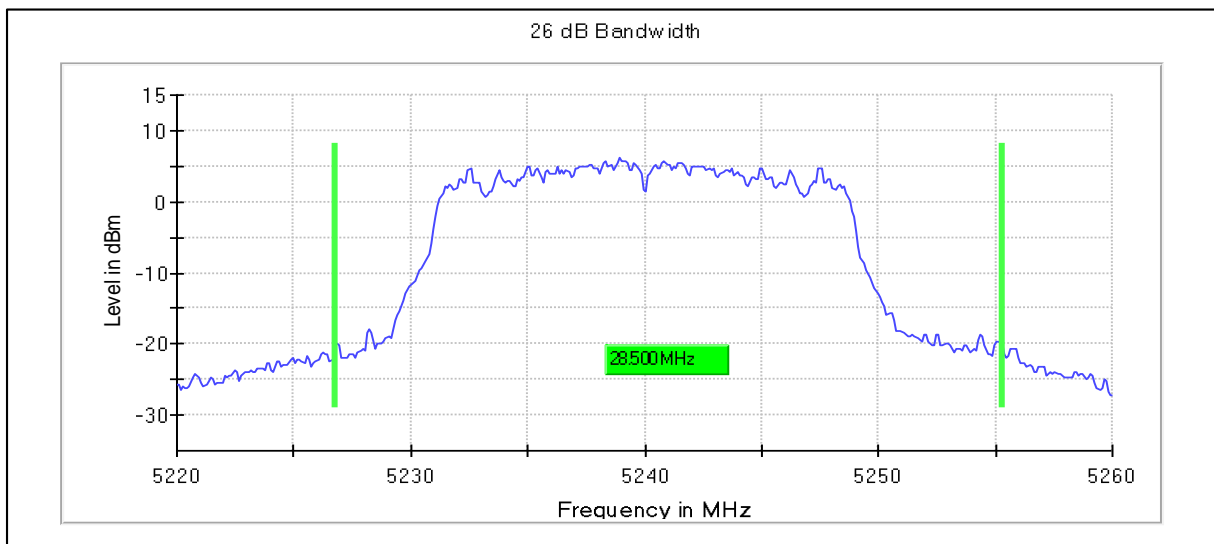

**Modulation: 802.11n- HT20: UNII 1**

**Occupied Channel Bandwidth 99%**

**Data Rate: MCS0**

Channel Frequency 5180MHz

Channel Frequency 5240MHz

**Emission Channel Bandwidth 26dB**

**Data Rate: MCS0**

Channel Frequency 5180MHz