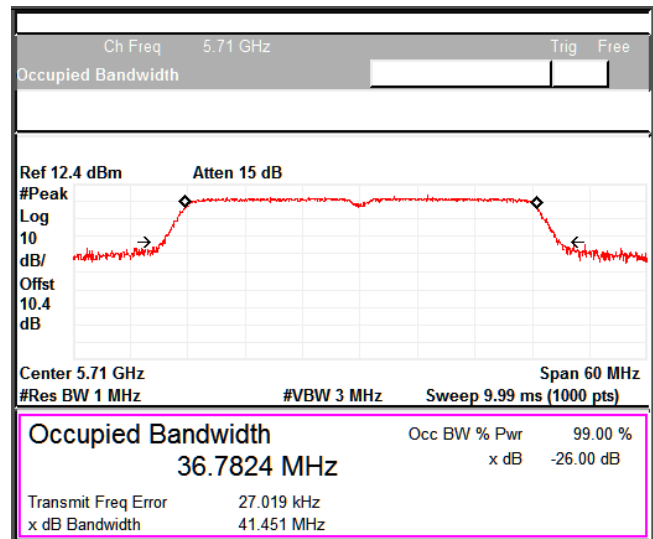

Channel Frequency 5710MHz

Modulation: 802.11ac-VHT40: UNII 3

Occupied Channel Bandwidth 99%
Data Rate MCS0