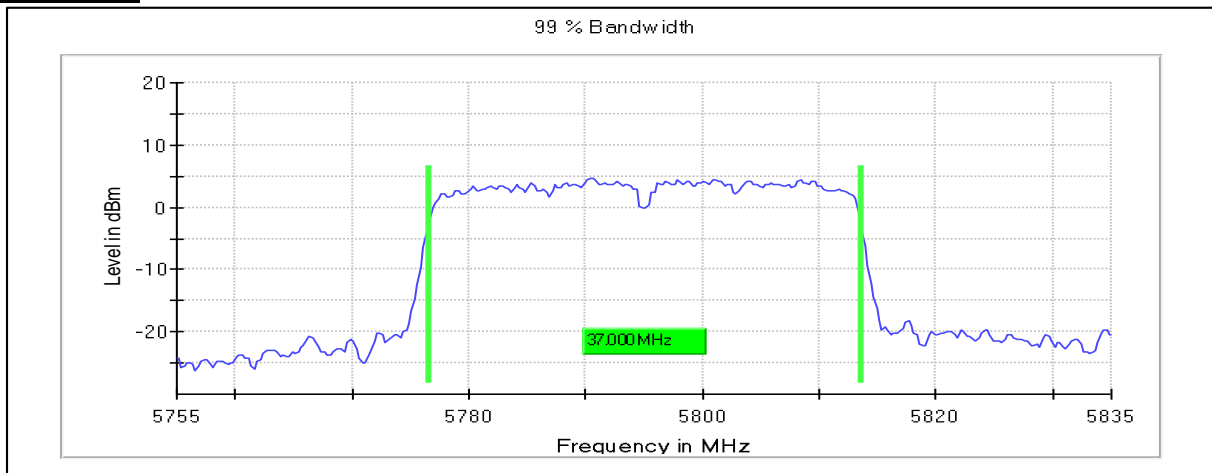

Channel Frequency 5795MHz