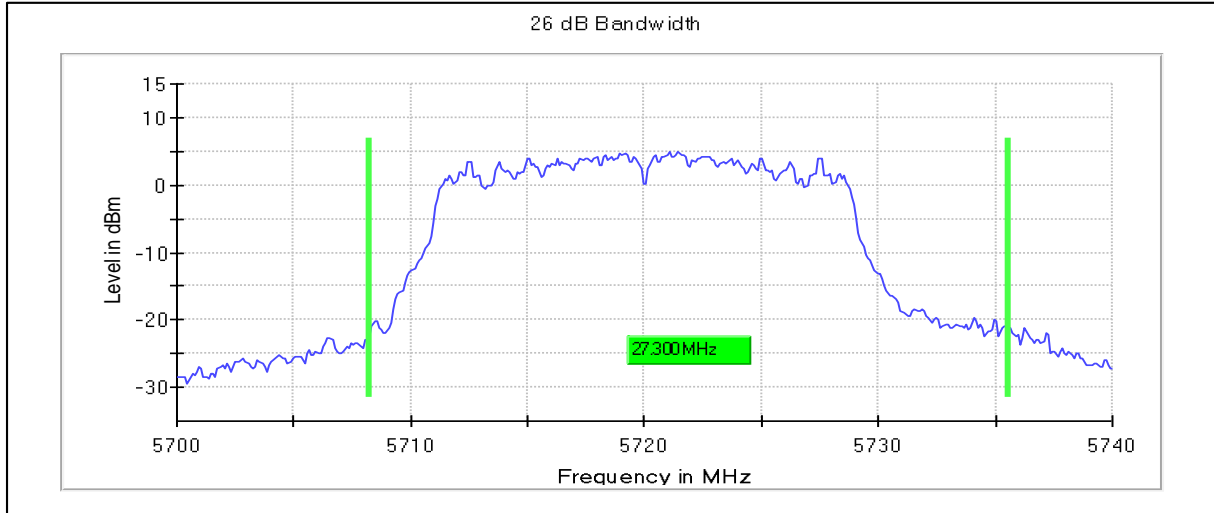

Channel Frequency 5720MHz

Emission Channel Bandwidth 26dB

Channel Frequency 5500MHz

Channel Frequency 5700MHz

Channel Frequency 5720MHz

Modulation: 802.11n- HT20: UNII 3

Occupied Channel Bandwidth 99%

Data Rate: MCS0