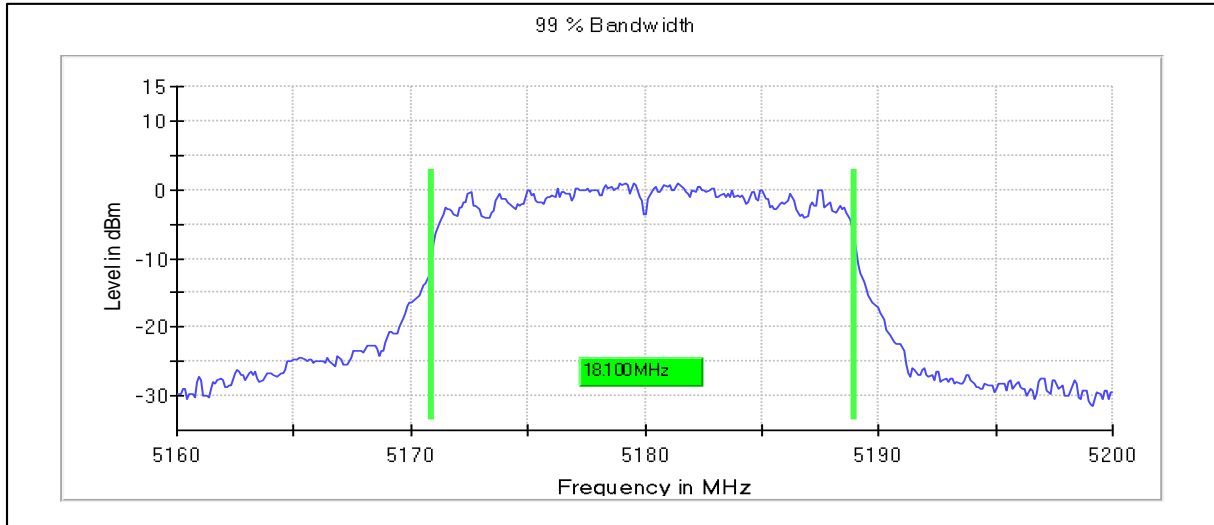

Channel Frequency 5745MHz

Channel Frequency 5745MHz

Modulation: 802.11ac-VHT20: UNII 1

Occupied Channel Bandwidth 99%

Data Rate MCS0

Emission Channel Bandwidth 26dB

Channel Frequency 5240MHz

Modulation: 802.11ac-VHT20: UNII 2a

Occupied Channel Bandwidth 99%

Data Rate MCS0

Channel Frequency 5260MHz

Channel Frequency 5320MHz

Emission Channel Bandwidth 26dB

Channel Frequency 5260MHz

Channel Frequency 5320MHz

Modulation: 802.11ac-VHT20: UNII 2c