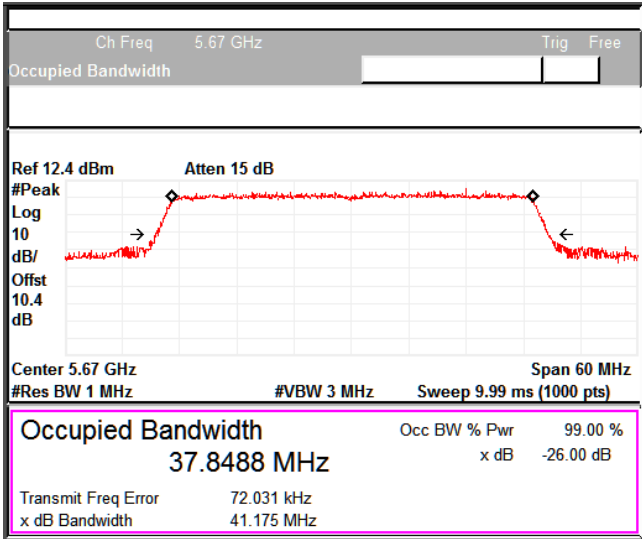

Emission Channel Bandwidth 26dB

Channel Frequency 5510MHz

Channel Frequency 5590MHz

**5GHz Test Plots**

**IN23ESPY 001**

Channel Frequency 5670MHz

Channel Frequency 5710MHz

**Modulation: 802.11ax-HE40: UNII 3**  
**Occupied Channel Bandwidth 99%**  
**Data Rate MCS0**