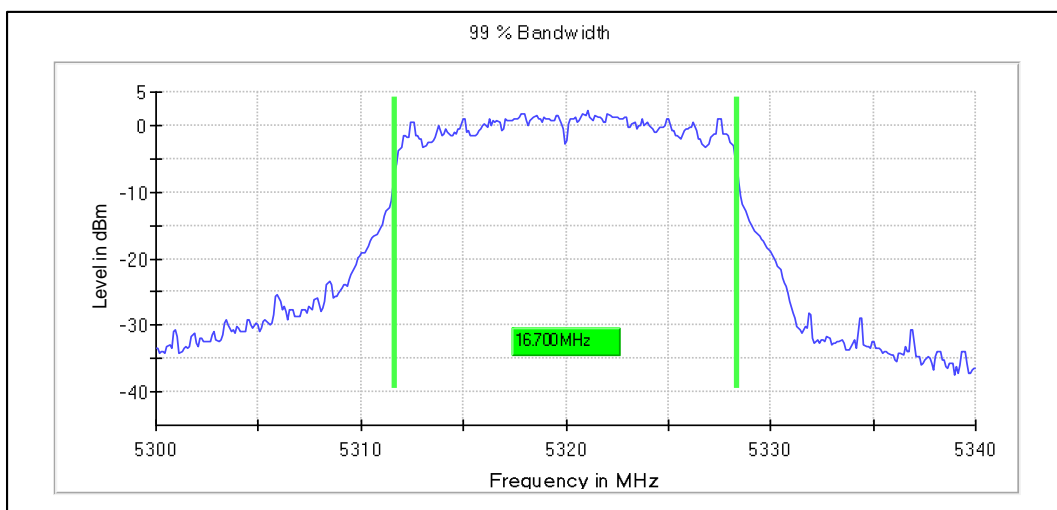

### 1. Emission Bandwidth and Occupied Bandwidth

Modulation: 802.11a : UNII 1  
Occupied Channel Bandwidth 99%

Data Rate: 54Mbps

Channel Frequency 5180MHz

Channel Frequency 5240MHz

Emission Channel Bandwidth 26dB

Channel Frequency 5180MHz

Channel Frequency 5240MHz

Modulation: 802.11a : UNII 2a

Occupied Channel Bandwidth 99%

Data Rate: 6Mbps

Channel Frequency 5260MHz

Channel Frequency 5320MHz

Emission Channel Bandwidth 26dB

Modulation: 802.11a : UNII 2a

Occupied Channel Bandwidth 99%

Data Rate: 6Mbps

Chanel Frequency 5700MHz

Chanel Frequency 5720MHz

Emission Channel Bandwidth 26dB

Chanel Frequency 5500MHz

Channel Frequency 5700MHz