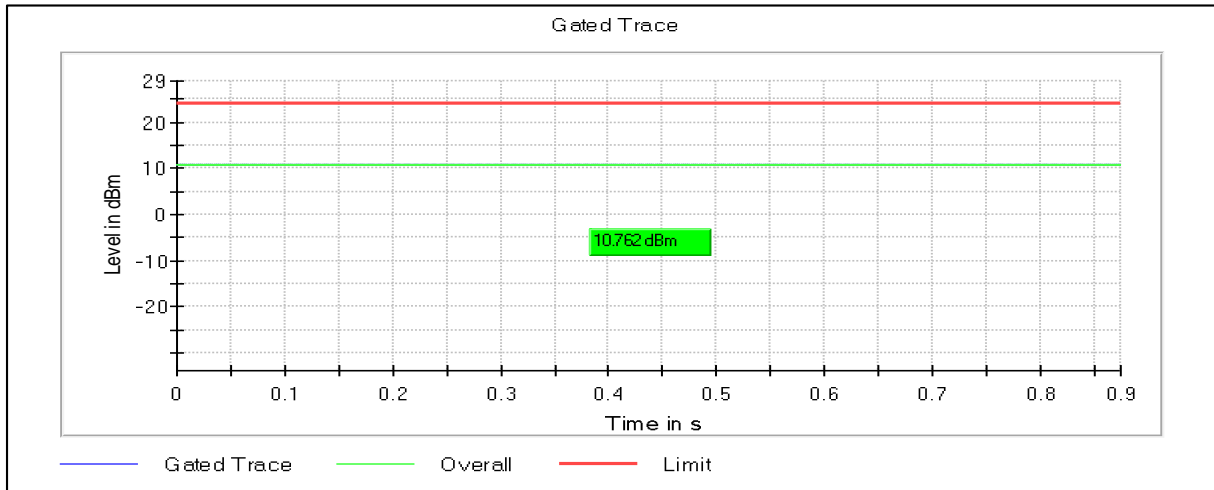

Modulation: 802.11ax-HE20: UNII 1

Data Rate : MCS0

Channel Frequency 5180MHz