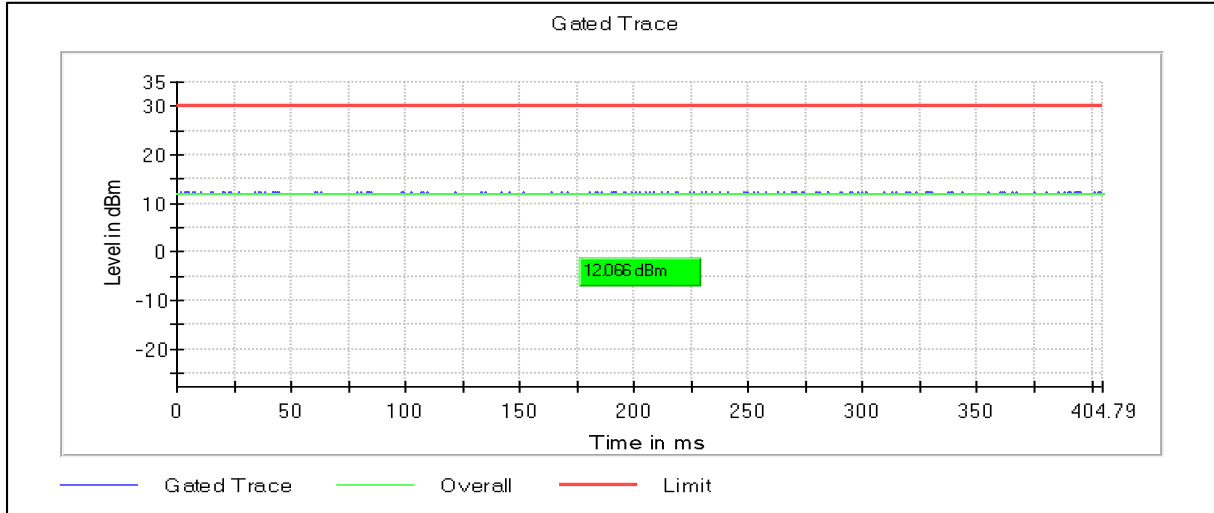

Channel Frequency 5795MHz