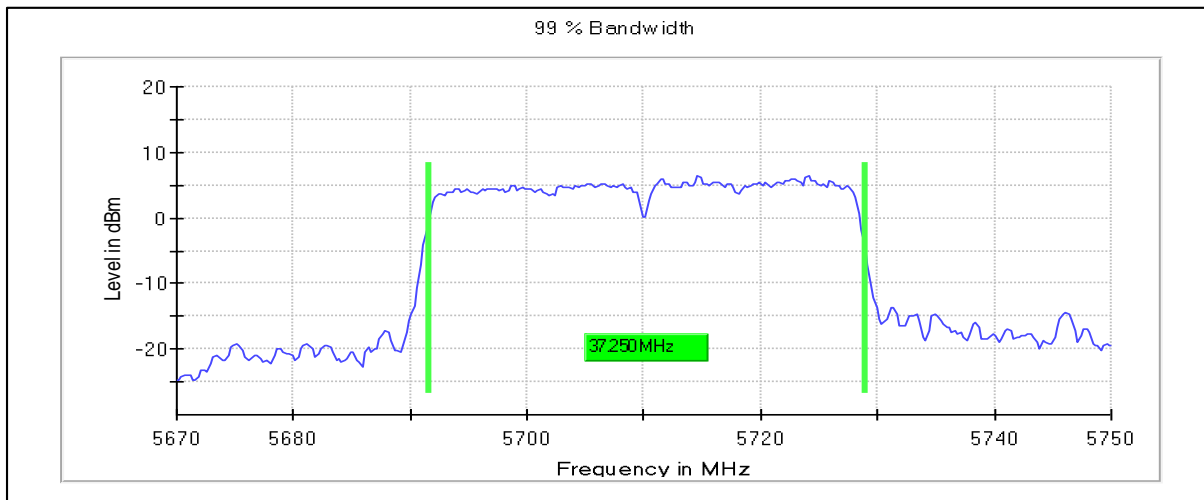

Channel Frequency 5310MHz

Modulation: 802.11n-HT40: UNII 2c

Occupied Channel Bandwidth 99%

Data Rate MCS0

Channel Frequency 5510MHz

Channel Frequency 5590MHz

Channel Frequency 5670MHz

Channel Frequency 5710MHz