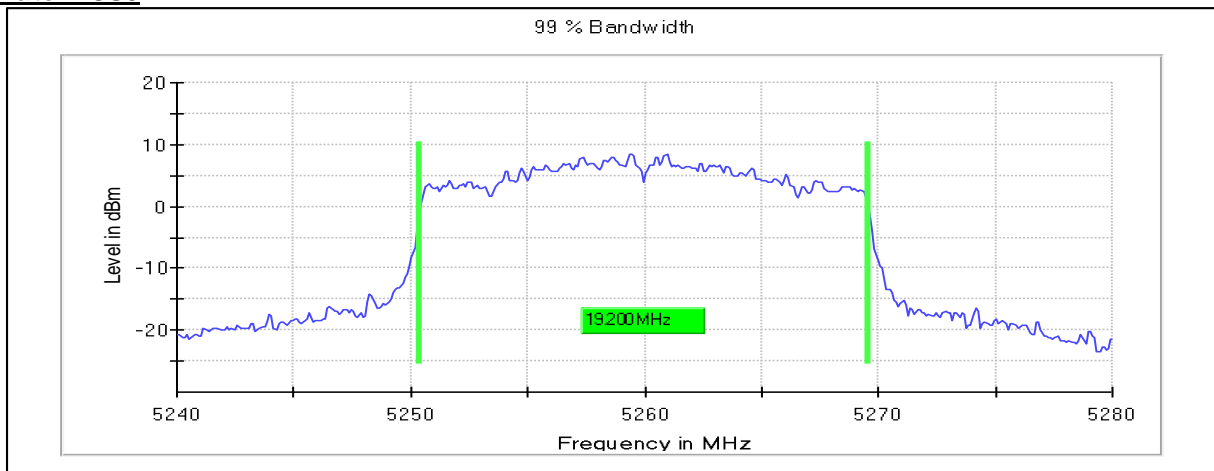

Occupied Channel Bandwidth 99%

**Data Rate MCS0**

Channel Frequency 5180MHz

Channel Frequency 5240MHz

Emission Channel Bandwidth 26dB

Modulation: 802.11ax-HE20: UNII 2a

Occupied Channel Bandwidth 99%

Data Rate MCS0

Emission Channel Bandwidth

Modulation: 802.11aX-HE20: UNII 2c

Occupied Channel Bandwidth 99%

Data Rate MCS0

Channel Frequency 5500MHz

Channel Frequency 5700MHz

Channel Frequency 5720MHz

Emission Channel Bandwidth 26dB