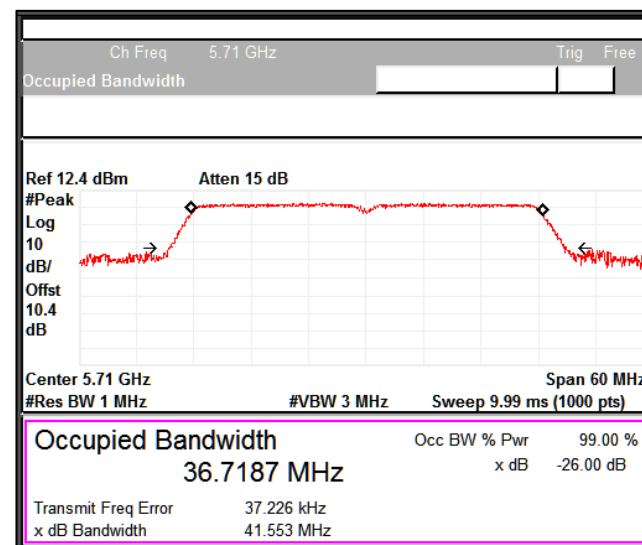

Emission Channel Bandwidth 26dB

Channel Frequency 5510MHz

Channel Frequency 5590MHz

Channel Frequency 5670MHz

Channel Frequency 5710MHz

**5GHz Test Plots**

**IN23ESPY 001**

**Modulation: 802.11n-HT40: UNII 3**