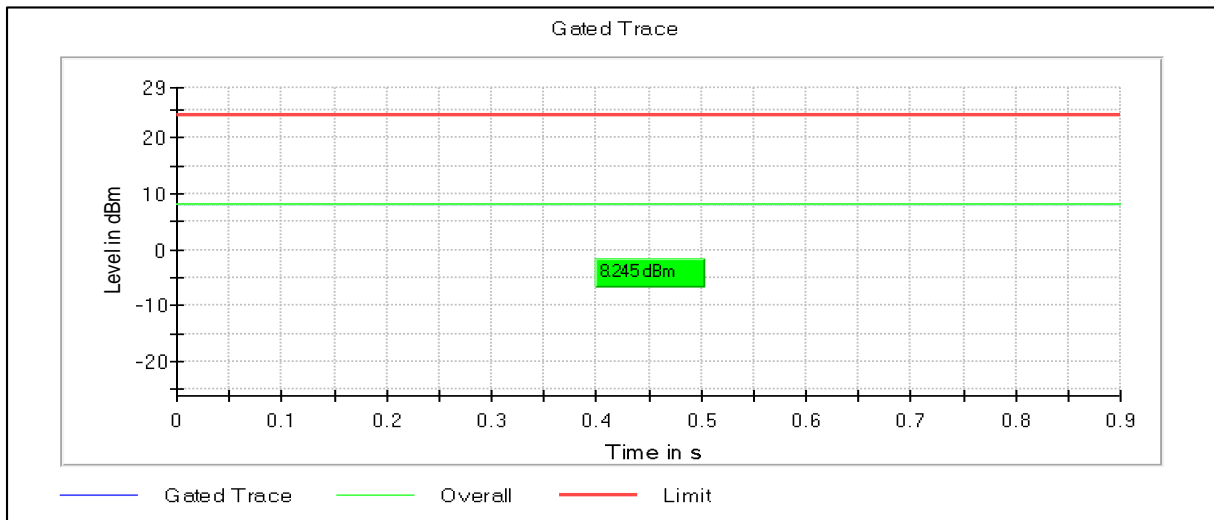

Channel Frequency 5700MHz