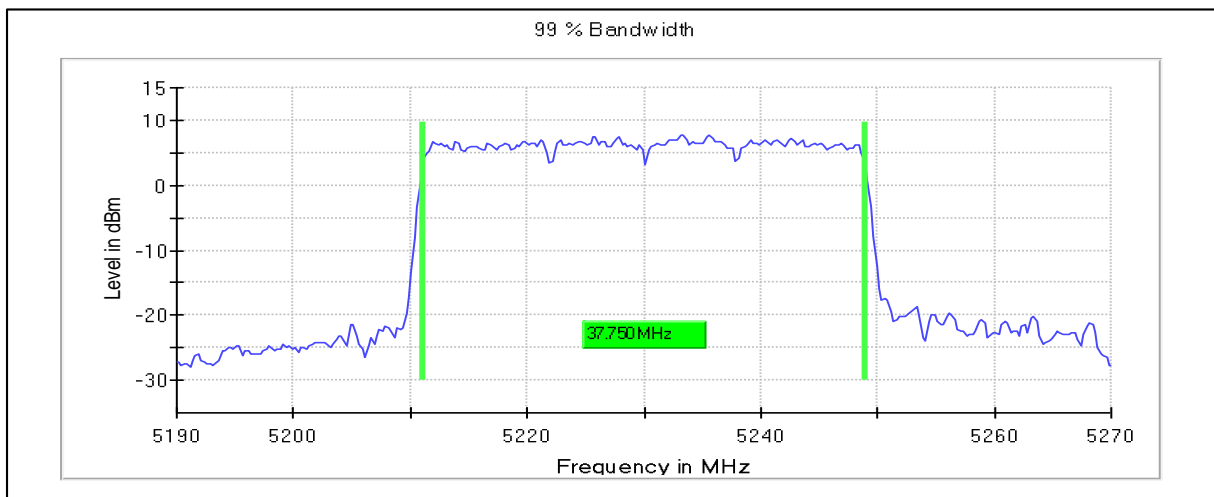

Modulation: 802.11ax-HE40: UNII 1
Occupied Channel Bandwidth 99%
Data Rate MCS0