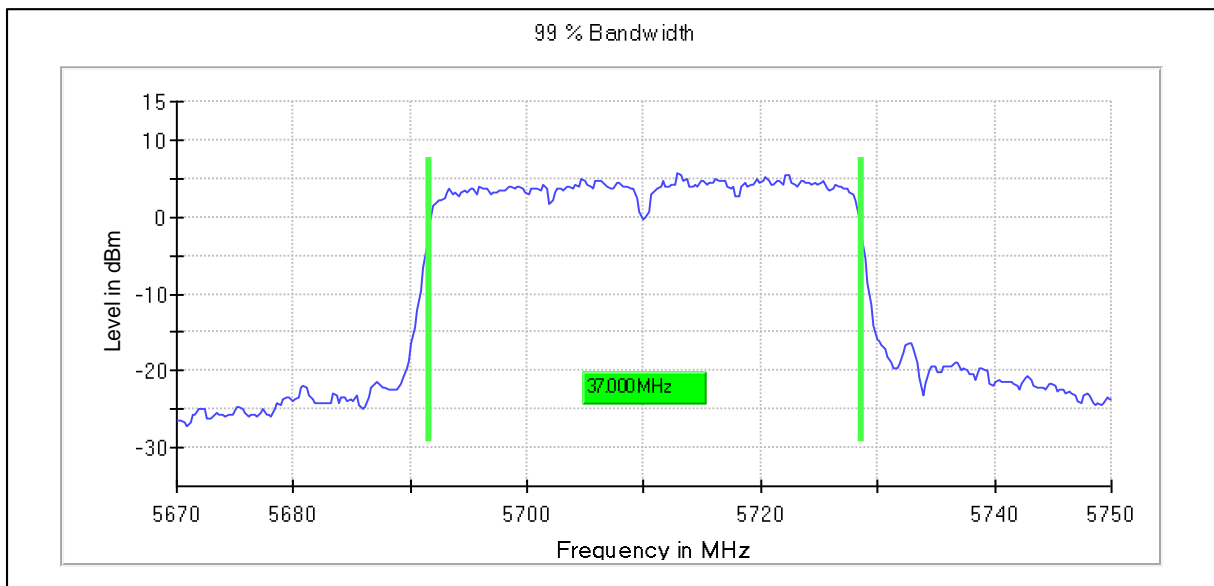

Channel Frequency 5710MHz