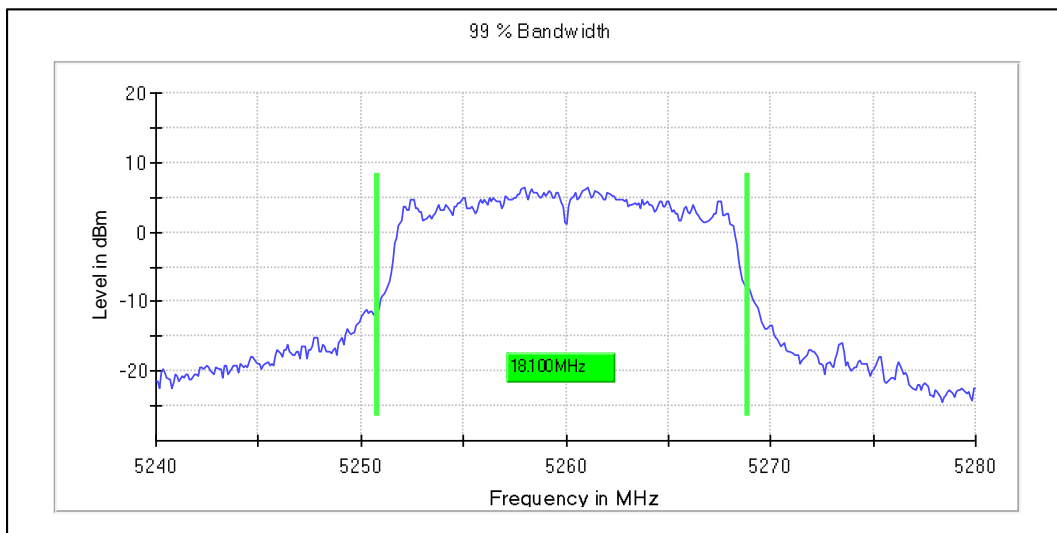

### 1. Emission Bandwidth and Occupied Bandwidth

Modulation: 802.11a : UNII 1  
Occupied Channel Bandwidth 99%

Data Rate: 54Mbps

Channel Frequency 5180MHz

Channel Frequency 5240MHz

Emission Channel Bandwidth 26dB

Channel Frequency 5180MHz

Channel Frequency 5240MHz

Modulation: 802.11a : UNII 2a

Occupied Channel Bandwidth 99%

Data Rate: 6Mbps

Channel Frequency 5260MHz

Channel Frequency 5320MHz

Emission Channel Bandwidth 26dB

Modulation: 802.11a : UNII 2a

Occupied Channel Bandwidth 99%

Data Rate: 6Mbps

Chanel Frequency 5700MHz

Chanel Frequency 5720MHz

Emission Channel Bandwidth 26dB

Chanel Frequency 5500MHz

Channel Frequency 5700MHz