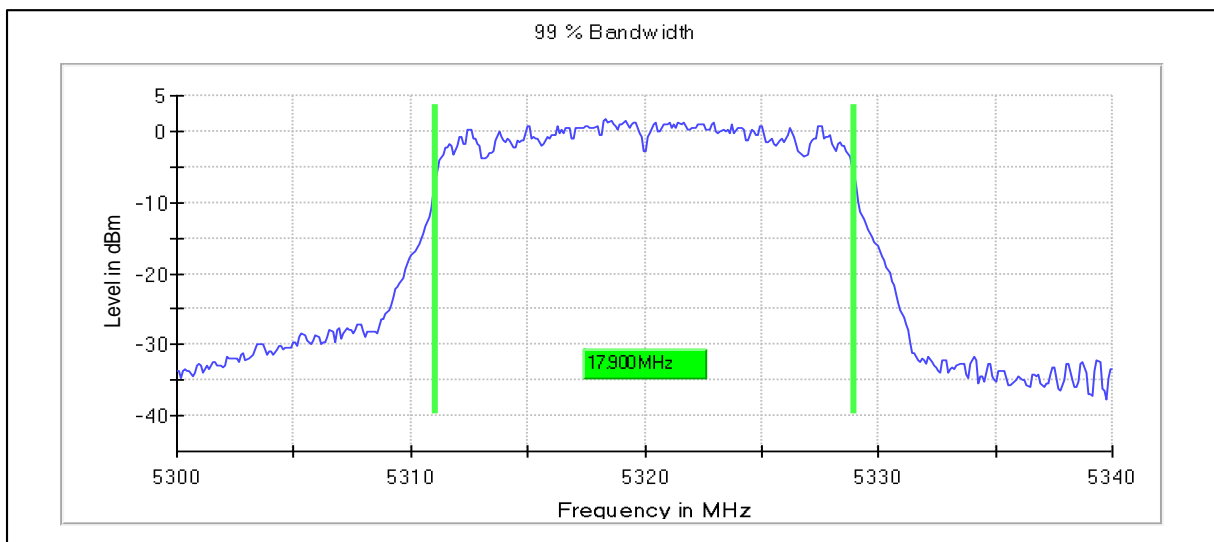

Channel Frequency 5745MHz

Channel Frequency 5745MHz

Modulation: 802.11ac-VHT20: UNII 1

Occupied Channel Bandwidth 99%

Data Rate MCS0

Emission Channel Bandwidth 26dB

Channel Frequency 5240MHz

Modulation: 802.11ac-VHT20: UNII 2a

Occupied Channel Bandwidth 99%

Data Rate MCS0

Channel Frequency 5260MHz

Channel Frequency 5320MHz

Emission Channel Bandwidth 26dB

Channel Frequency 5260MHz

Channel Frequency 5320MHz

Modulation: 802.11ac-VHT20: UNII 2c