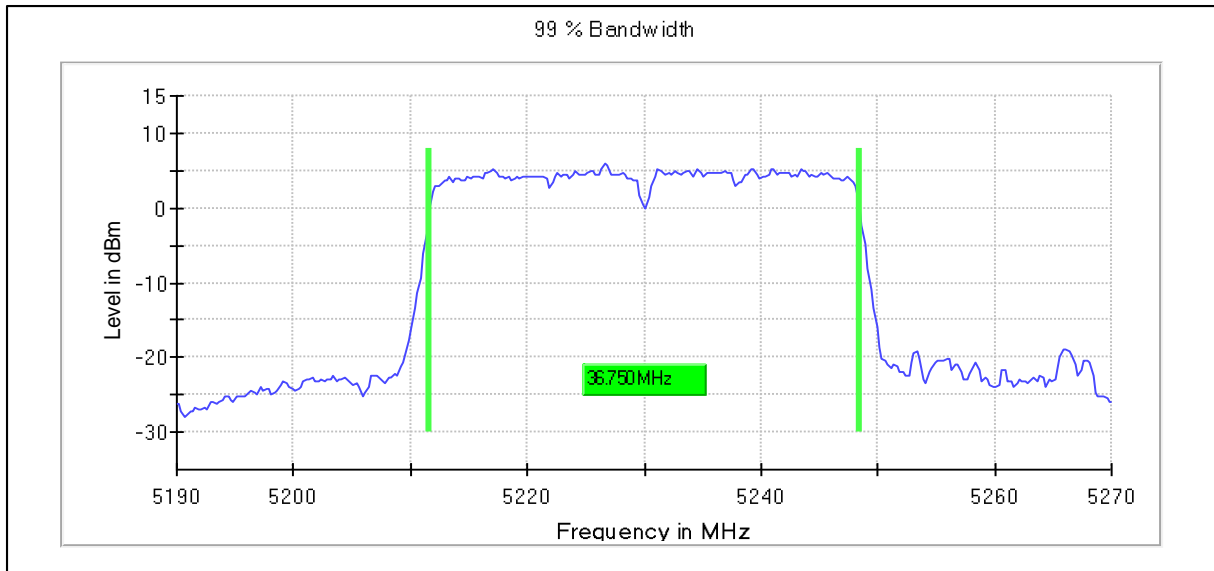

Channel Frequency 5230MHz