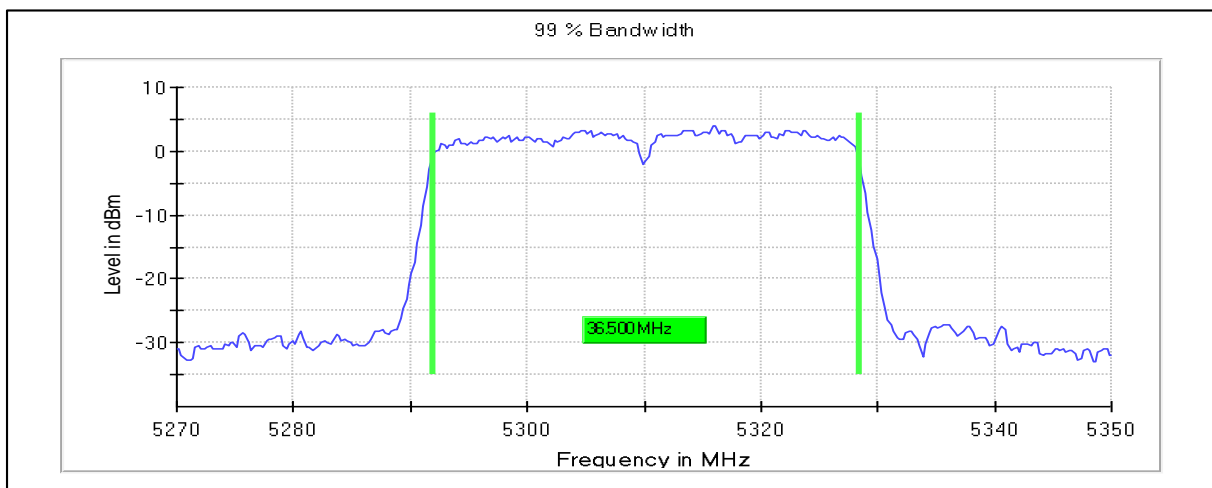

Channel Frequency 5190MHz

Channel Frequency 5230MHz

**Modulation: 802.11ac-VHT40: UNII 2a**

**Occupied Channel Bandwidth 99%  
Data Rate MCS0**

Channel Frequency 5270MHz

Channel Frequency 5310MHz

**5GHz Test Plots**