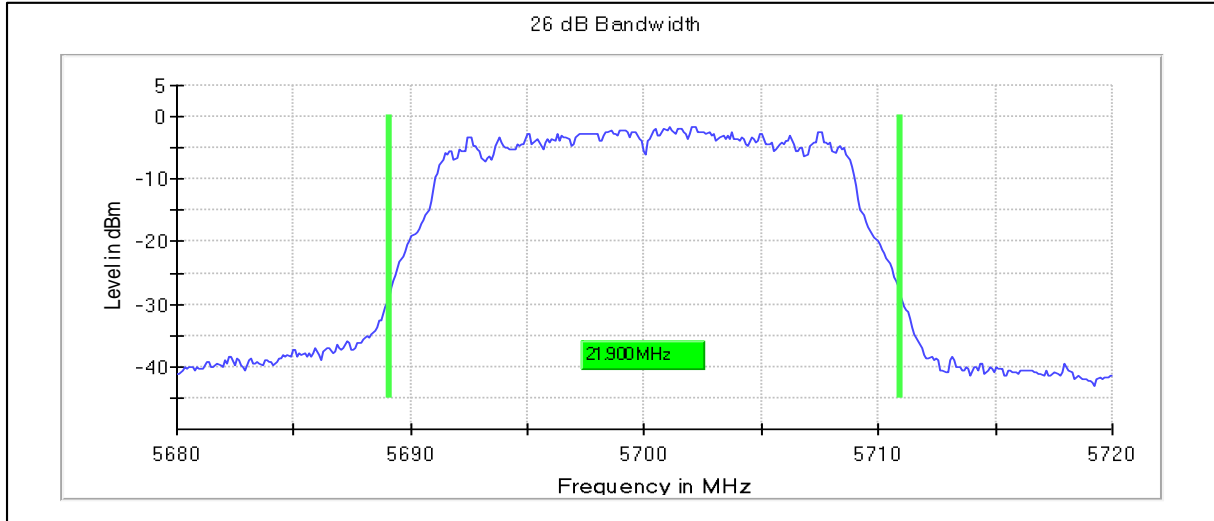

Occupied Channel Bandwidth 99%

Data Rate MCS0

Channel Frequency 5500MHz

Channel Frequency 5700MHz

Channel Frequency 5720MHz

Emission Channel Bandwidth 26dB

Channel Frequency 5500MHz

Channel Frequency 5700MHz