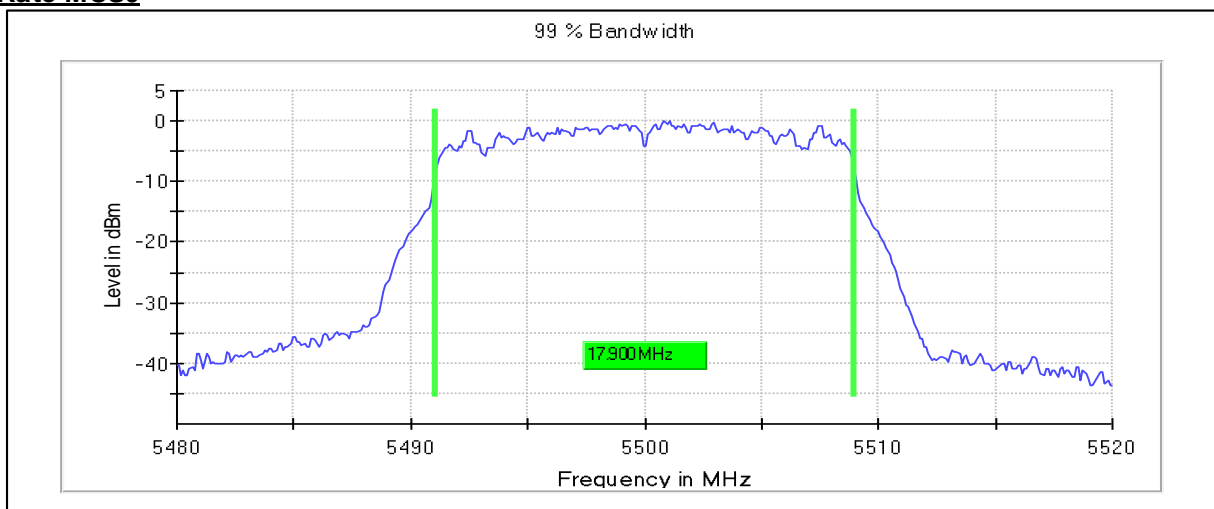

Occupied Channel Bandwidth 99%

Data Rate MCS0

Channel Frequency 5260MHz

Channel Frequency 5320MHz

Emission Channel Bandwidth 26dB

Channel Frequency 5260MHz

Channel Frequency 5320MHz

Modulation: 802.11ac-VHT20: UNII 2c

Occupied Channel Bandwidth 99%

Data Rate MCS0

Channel Frequency 5500MHz

Channel Frequency 5700MHz

Channel Frequency 5720MHz

Emission Channel Bandwidth 26dB

Channel Frequency 5500MHz

Channel Frequency 5700MHz