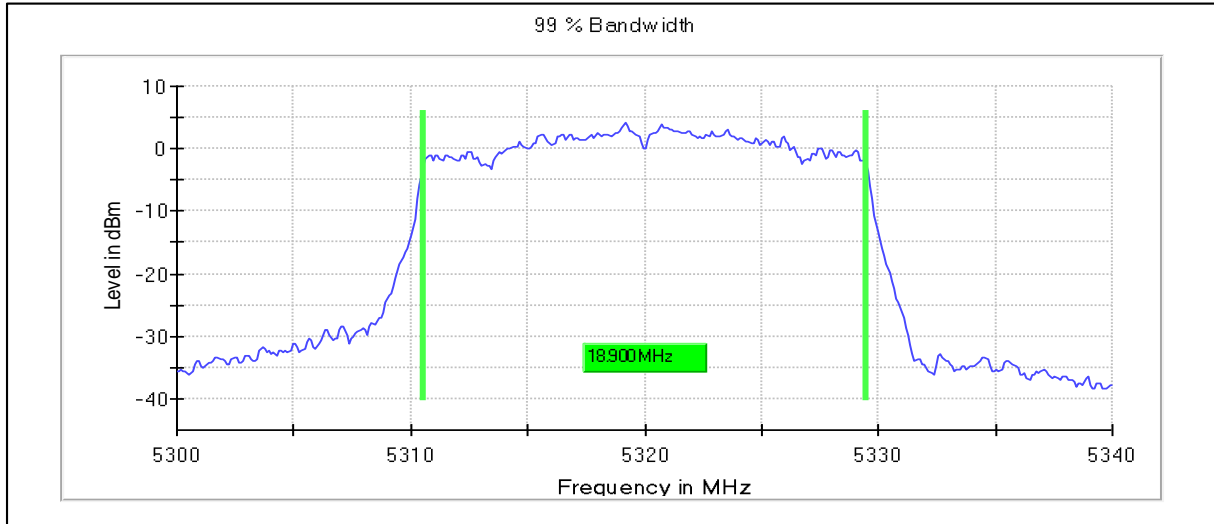

Occupied Channel Bandwidth 99%

**Data Rate MCS0**

Channel Frequency 5180MHz

Channel Frequency 5240MHz

Emission Channel Bandwidth 26dB

Modulation: 802.11ax-HE20: UNII 2a

Occupied Channel Bandwidth 99%

Data Rate MCS0

Emission Channel Bandwidth

Modulation: 802.11aX-HE20: UNII 2c

Occupied Channel Bandwidth 99%

Data Rate MCS0

Channel Frequency 5500MHz

Channel Frequency 5700MHz

Channel Frequency 5720MHz

Emission Channel Bandwidth 26dB