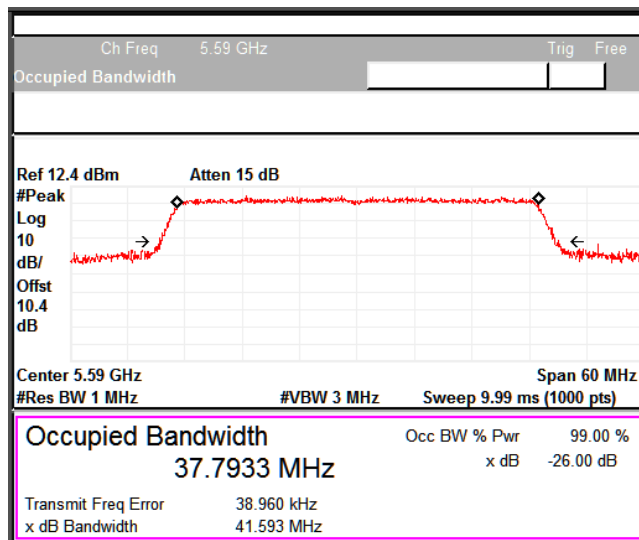

Channel Frequency 5590MHz