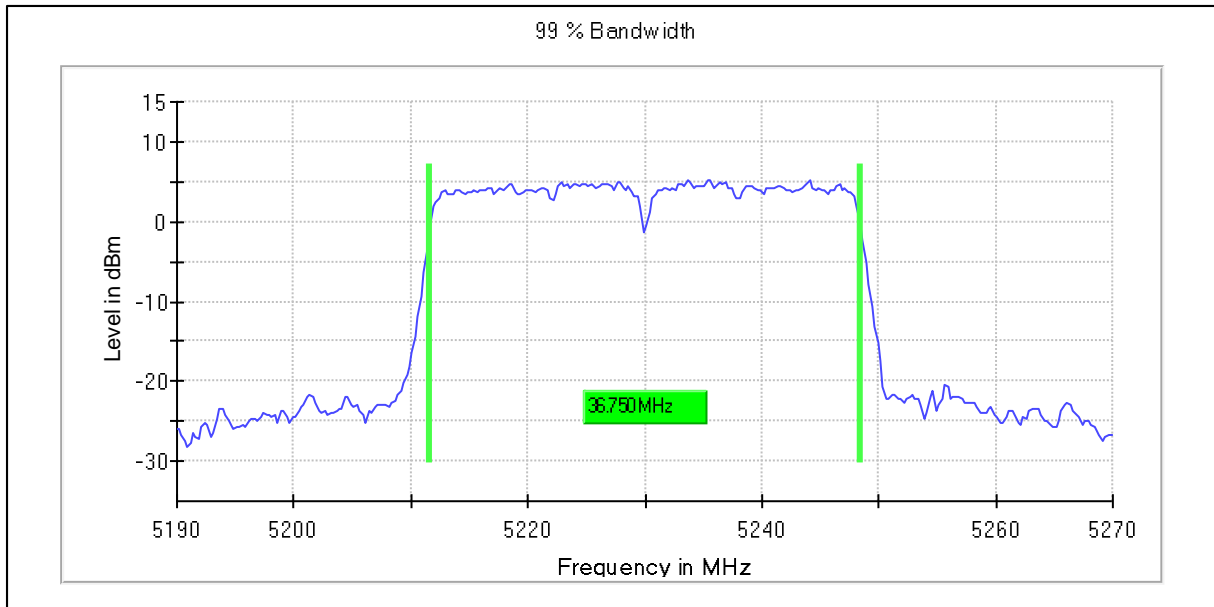

Channel Frequency 5230MHz