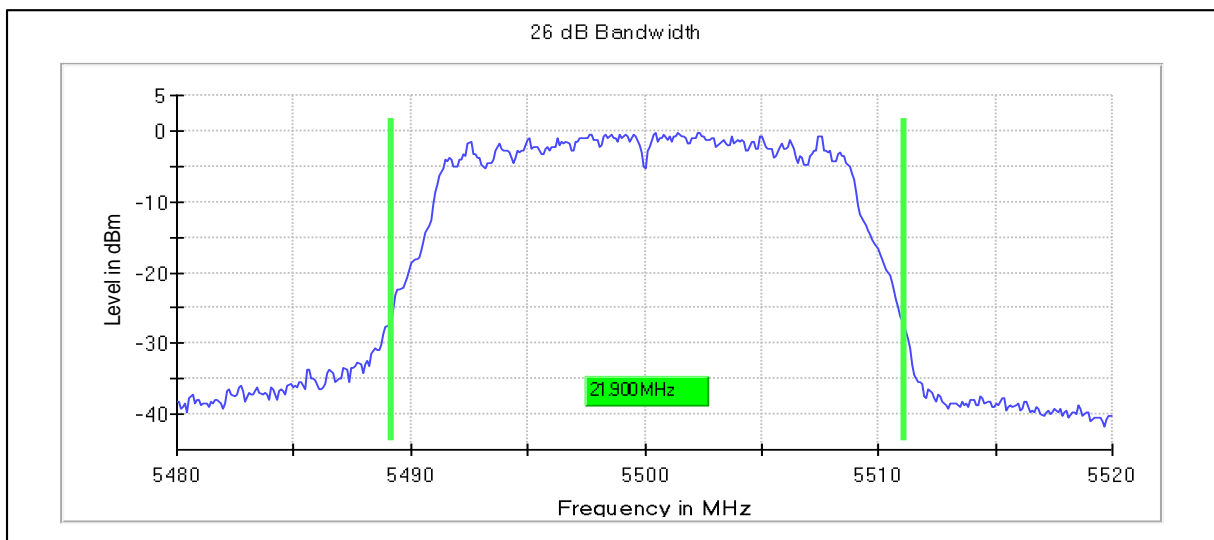

Occupied Channel Bandwidth 99%

Data Rate MCS0

Channel Frequency 5260MHz

Channel Frequency 5320MHz

Emission Channel Bandwidth 26dB

Channel Frequency 5260MHz

Channel Frequency 5320MHz

Modulation: 802.11ac-VHT20: UNII 2c

Occupied Channel Bandwidth 99%

Data Rate MCS0

Channel Frequency 5500MHz

Channel Frequency 5700MHz

Channel Frequency 5720MHz

Emission Channel Bandwidth 26dB

Channel Frequency 5500MHz

Channel Frequency 5700MHz