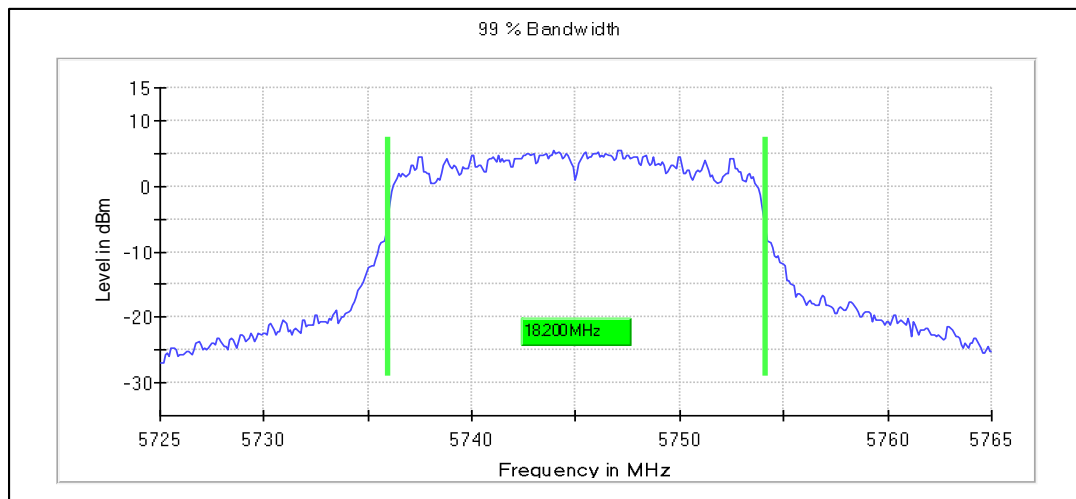

Channel Frequency 5745MHz