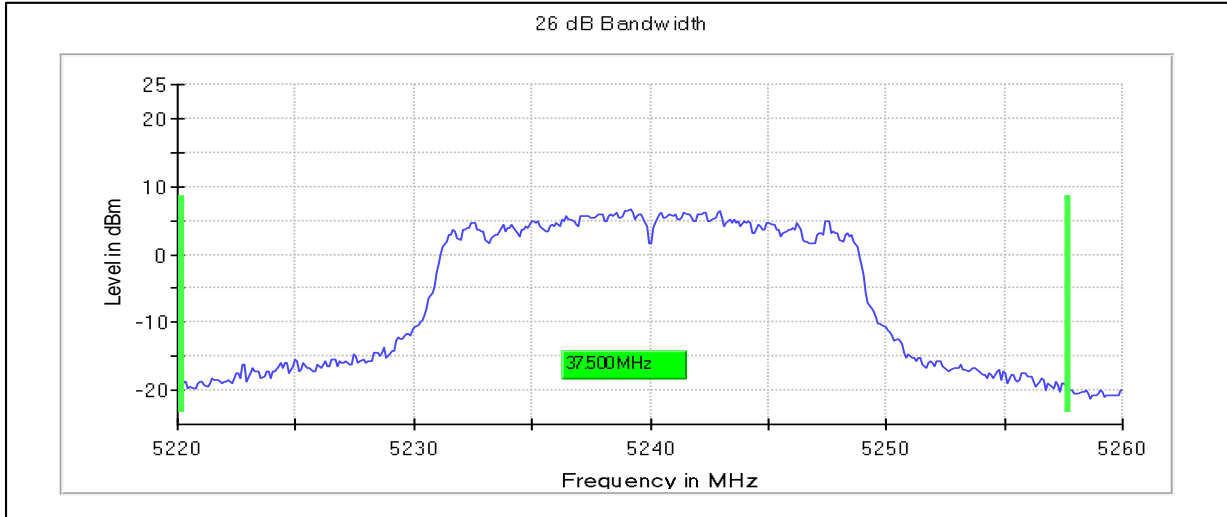

Channel Frequency 5745MHz

Channel Frequency 5745MHz

Modulation: 802.11ac-VHT20: UNII 1

Occupied Channel Bandwidth 99%

Data Rate MCS0

Emission Channel Bandwidth 26dB

Channel Frequency 5240MHz

Modulation: 802.11ac-VHT20: UNII 2a

Occupied Channel Bandwidth 99%

Data Rate MCS0

Channel Frequency 5260MHz

Channel Frequency 5320MHz

Emission Channel Bandwidth 26dB

Channel Frequency 5260MHz

Channel Frequency 5320MHz

Modulation: 802.11ac-VHT20: UNII 2c