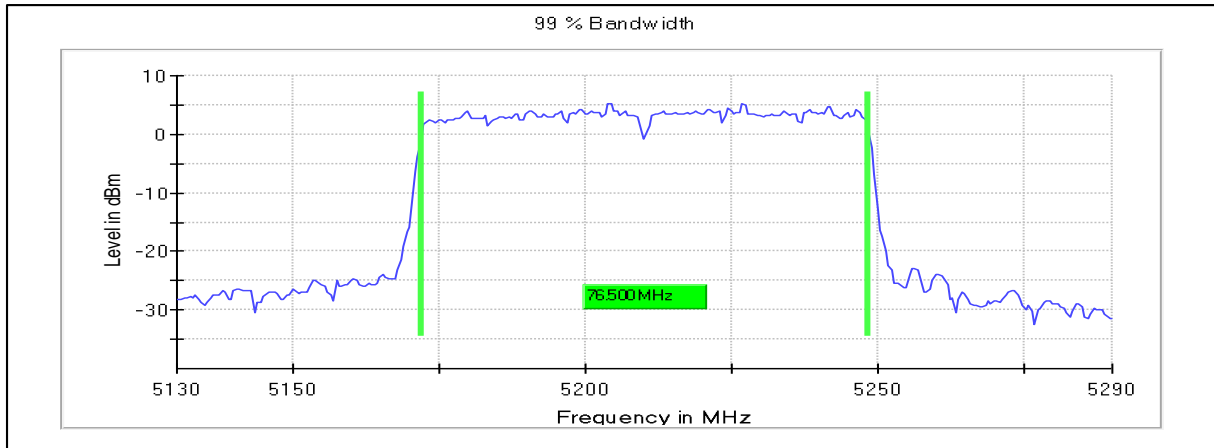

Channel Frequency 5795MHz

**Emission Channel Bandwidth 6dB**

Channel Frequency 5755MHz

**5GHz Test Plots**

**IN23ESPY 001**

Modulation: 802.11ac-VHT80: UNII 1

Occupied Channel Bandwidth 99%  
Data Rate MCS0