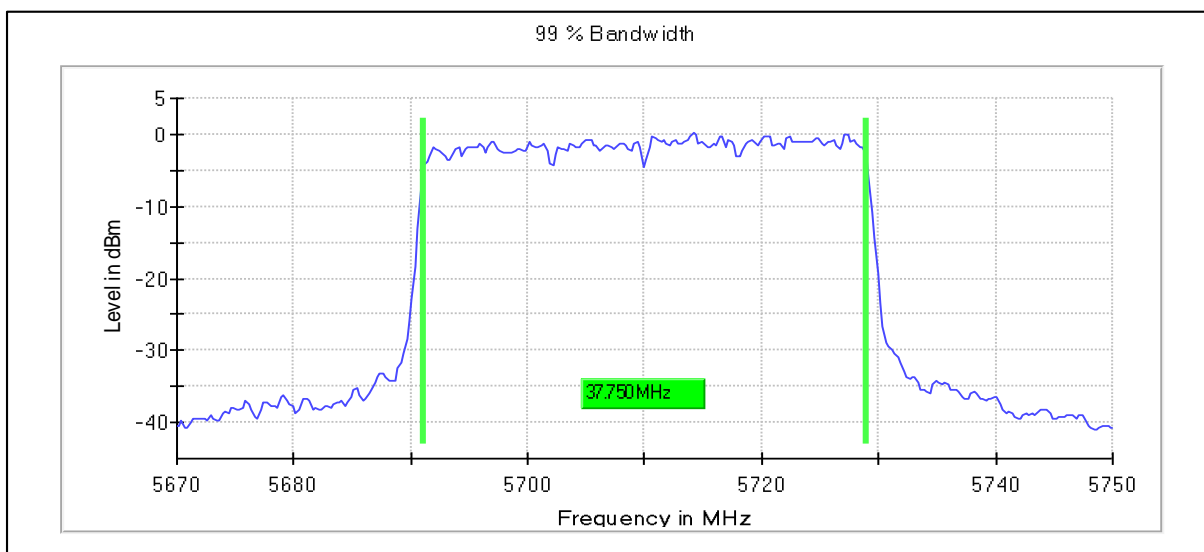

Channel Frequency 5310MHz

Modulation: 802.11ax-HE40: UNII 2c

Occupied Channel Bandwidth 99%  
Data Rate MCS11

Channel Frequency 5510MHz

Channel Frequency 5590MHz

Channel Frequency 5670MHz

Channel Frequency 5710MHz