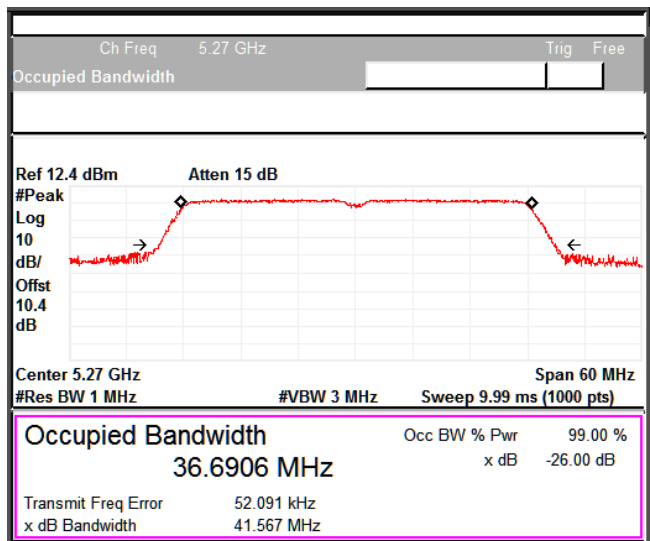

5GHz Test Plots

IN23ESPY 001

Emission Channel Bandwidth 26dB

Channel Frequency 5270MHz