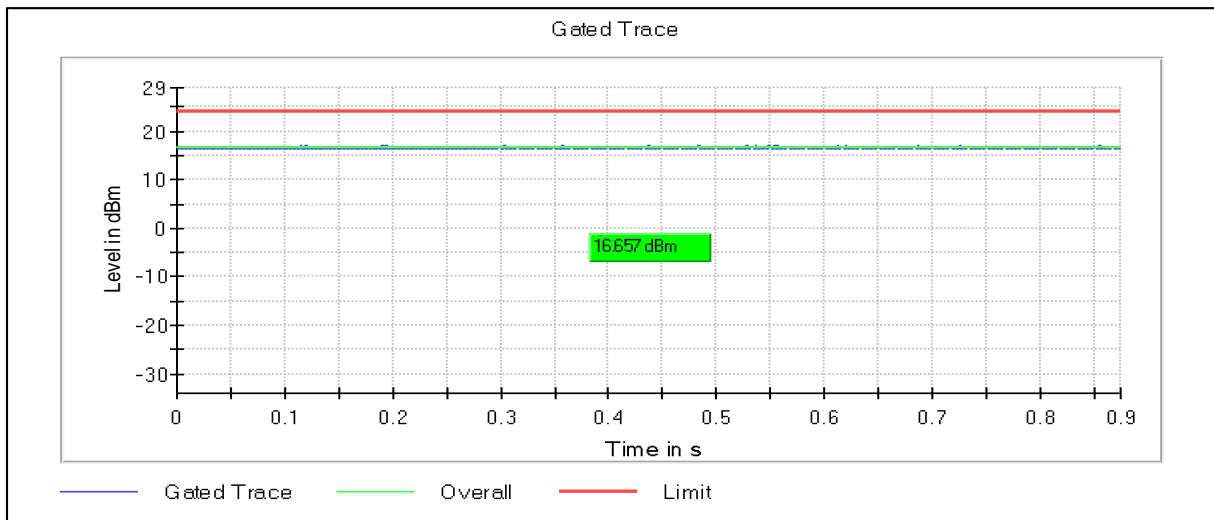

Channel Frequency 5240MHz