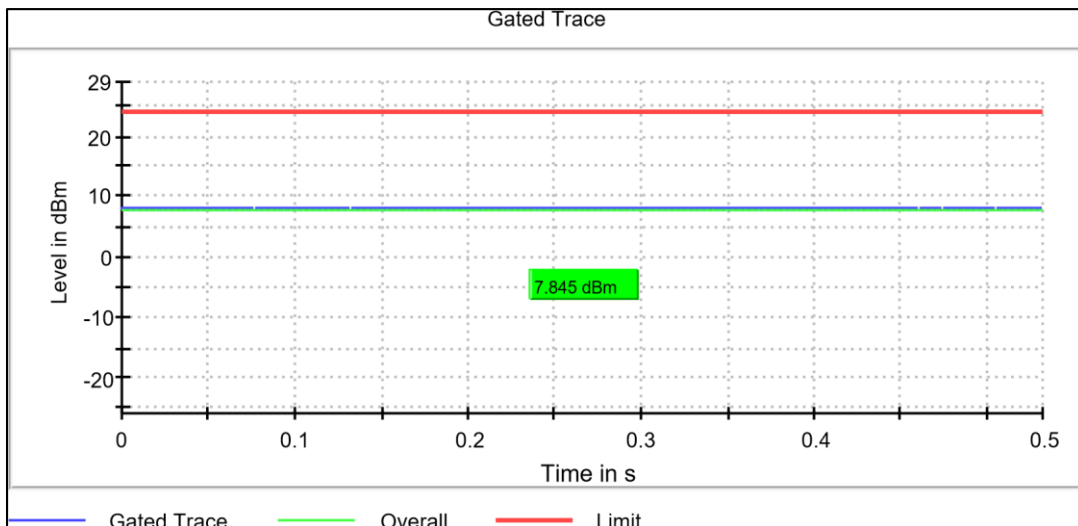

**Data Rate : MCS7**

**Modulation: 802.11n-HT20: UNII 2a**

Channel Frequency 5320MHz

**Modulation: 802.11n-HT20: UNII 2c**

Channel Frequency 5500MHz

Channel Frequency 5700MHz

**Modulation: 802.11n-HT20: UNII 3**