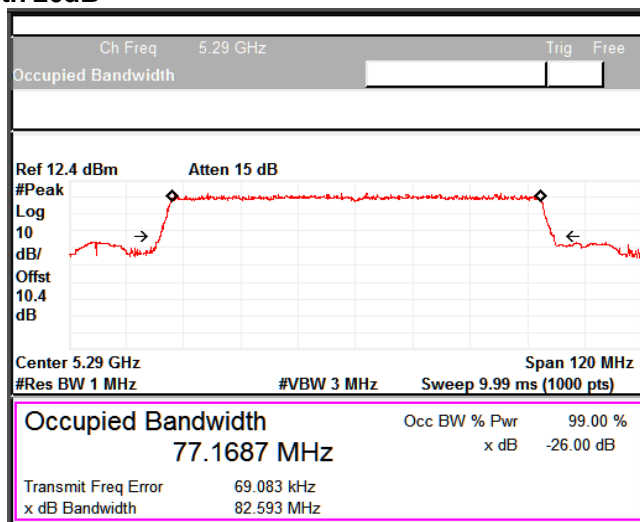

Channel Frequency 5210MHz

Emission Channel Bandwidth 26dB

Channel Frequency 5210MHz

Modulation: 802.11ax-HE80MHz: UNII 2a

Occupied Channel Bandwidth 99%

Data Rate MCS0

Channel Frequency 5290MHz

Emission Channel Bandwidth 26dB