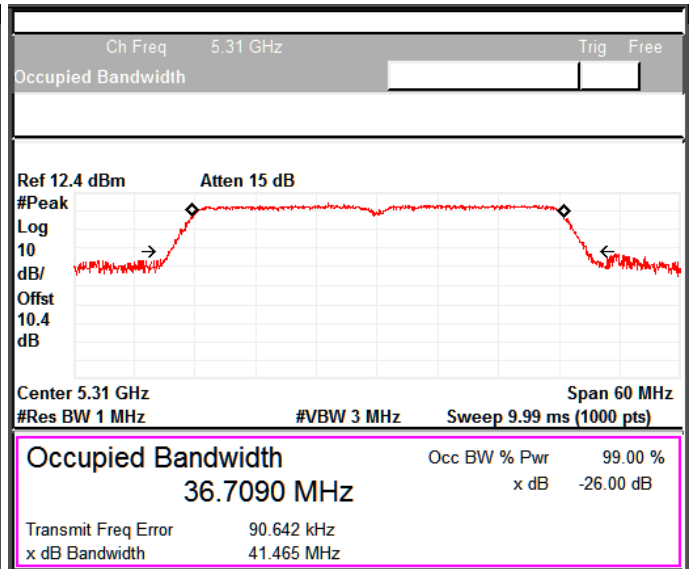

Channel Frequency 5230MHz

**Modulation: 802.11n-HT40: UNII 2a**

**Occupied Channel Bandwidth 99%**

**Data Rate MCS0**

Channel Frequency 5270MHz

Channel Frequency 5310MHz

Emission Channel Bandwidth 26dB

Channel Frequency 5270MHz