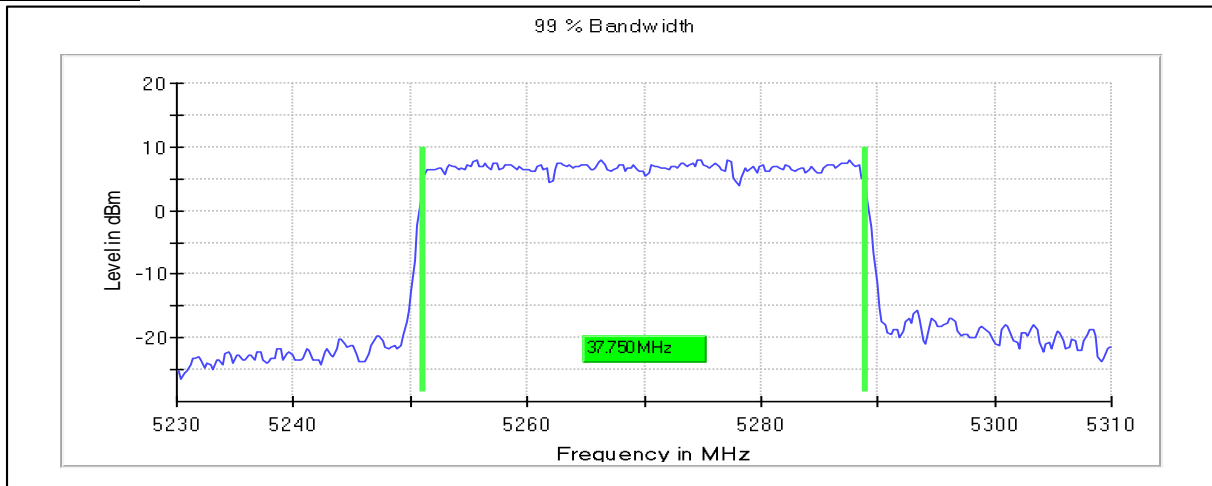

Modulation: 802.11ax-HE40: UNII 2a

**Occupied Channel Bandwidth 99%
Data Rate MCS0**

Channel Frequency 5270MHz