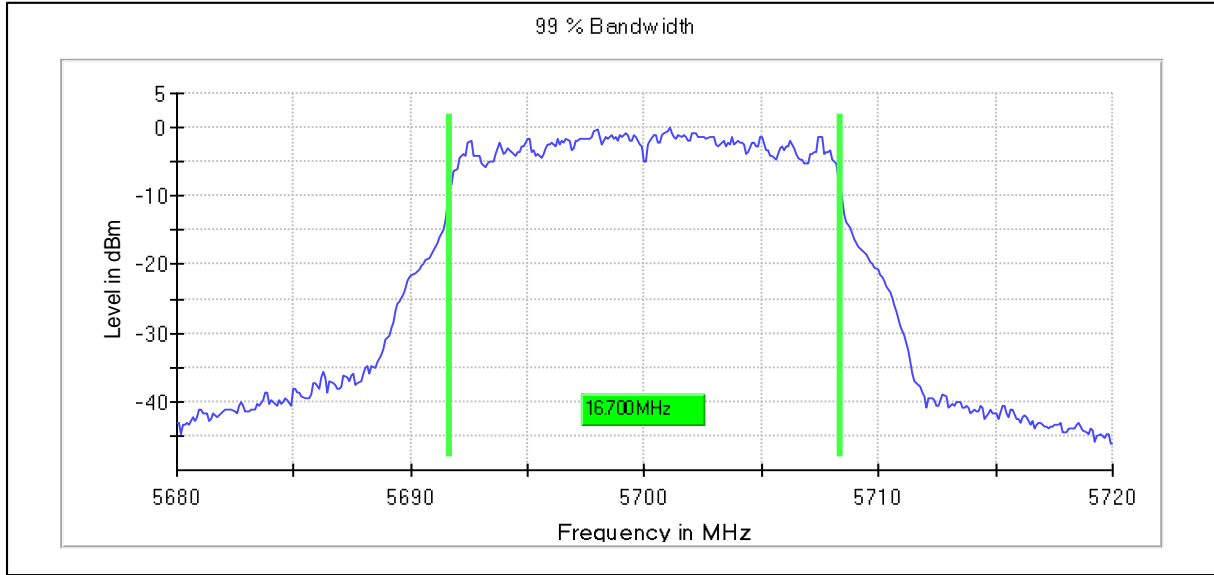

### 1. Emission Bandwidth and Occupied Bandwidth

Modulation: 802.11a : UNII 1  
Occupied Channel Bandwidth 99%

Data Rate: 54Mbps

Channel Frequency 5180MHz

Channel Frequency 5240MHz

Emission Channel Bandwidth 26dB

Channel Frequency 5180MHz

Channel Frequency 5240MHz

Modulation: 802.11a : UNII 2a

Occupied Channel Bandwidth 99%

Data Rate: 6Mbps

Channel Frequency 5260MHz

Channel Frequency 5320MHz

Emission Channel Bandwidth 26dB

Modulation: 802.11a : UNII 2a

Occupied Channel Bandwidth 99%

Data Rate: 6Mbps

Chanel Frequency 5700MHz

Chanel Frequency 5720MHz

Emission Channel Bandwidth 26dB

Chanel Frequency 5500MHz

Channel Frequency 5700MHz