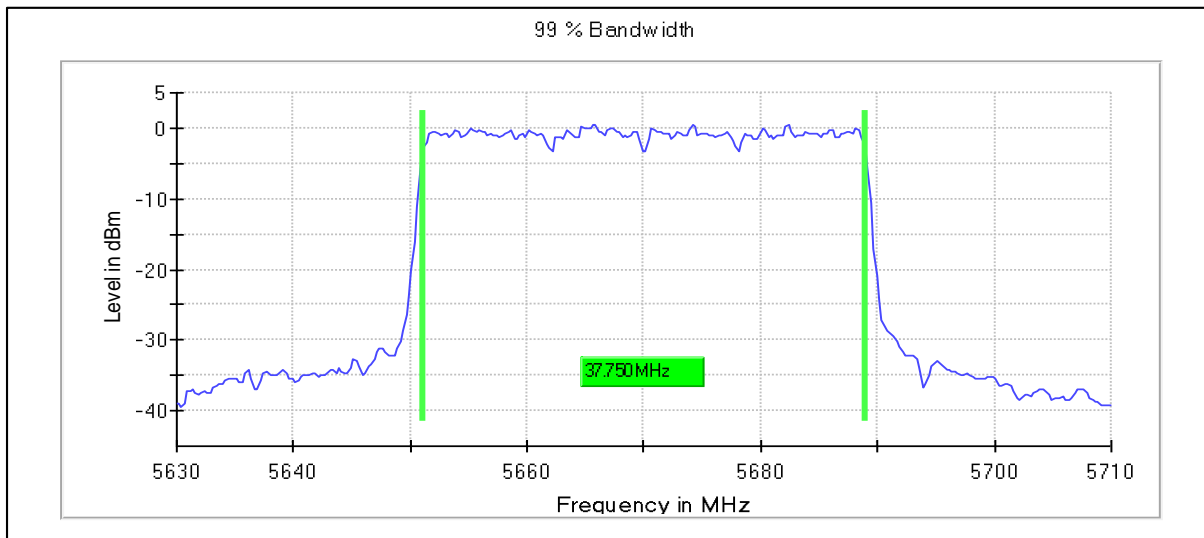

Channel Frequency 5310MHz

Modulation: 802.11ax-HE40: UNII 2c

Occupied Channel Bandwidth 99%  
Data Rate MCS11

Channel Frequency 5510MHz

Channel Frequency 5590MHz

Channel Frequency 5670MHz

Channel Frequency 5710MHz