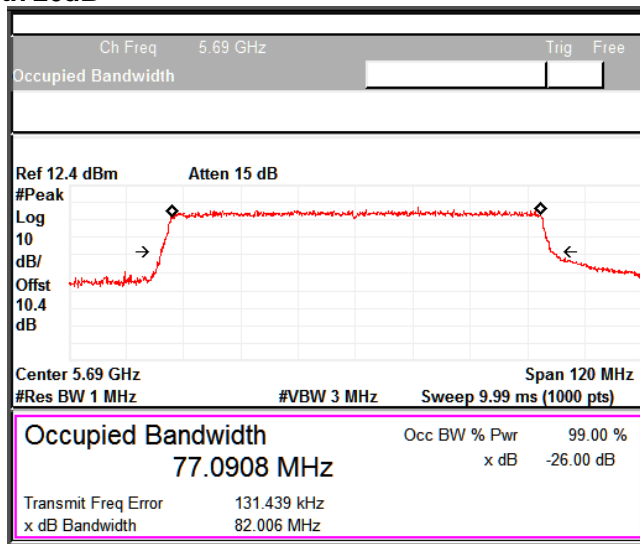

Channel Frequency 5290MHz

Modulation: 802.11ax-HE80MHz: UNII 2c

Occupied Channel Bandwidth 99%  
Data Rate MCS11

Channel Frequency 5690MHz

Emission Channel Bandwidth 26dB

Channel Frequency 5690MHz

Modulation: 802.11ax-HE80MHz: UNII 3