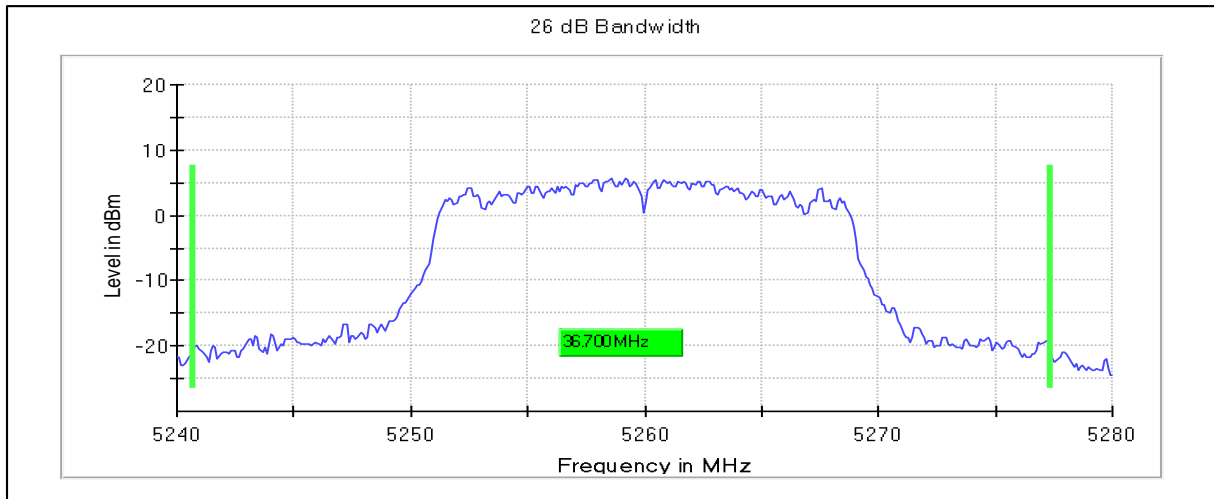

Occupied Channel Bandwidth 99%

Data Rate MCS0

Channel Frequency 5260MHz

Channel Frequency 5320MHz

Emission Channel Bandwidth 26dB

Channel Frequency 5260MHz

Channel Frequency 5320MHz

Modulation: 802.11ac-VHT20: UNII 2c

Occupied Channel Bandwidth 99%

Data Rate MCS0

Channel Frequency 5500MHz

Channel Frequency 5700MHz

Channel Frequency 5720MHz

Emission Channel Bandwidth 26dB

Channel Frequency 5500MHz

Channel Frequency 5700MHz