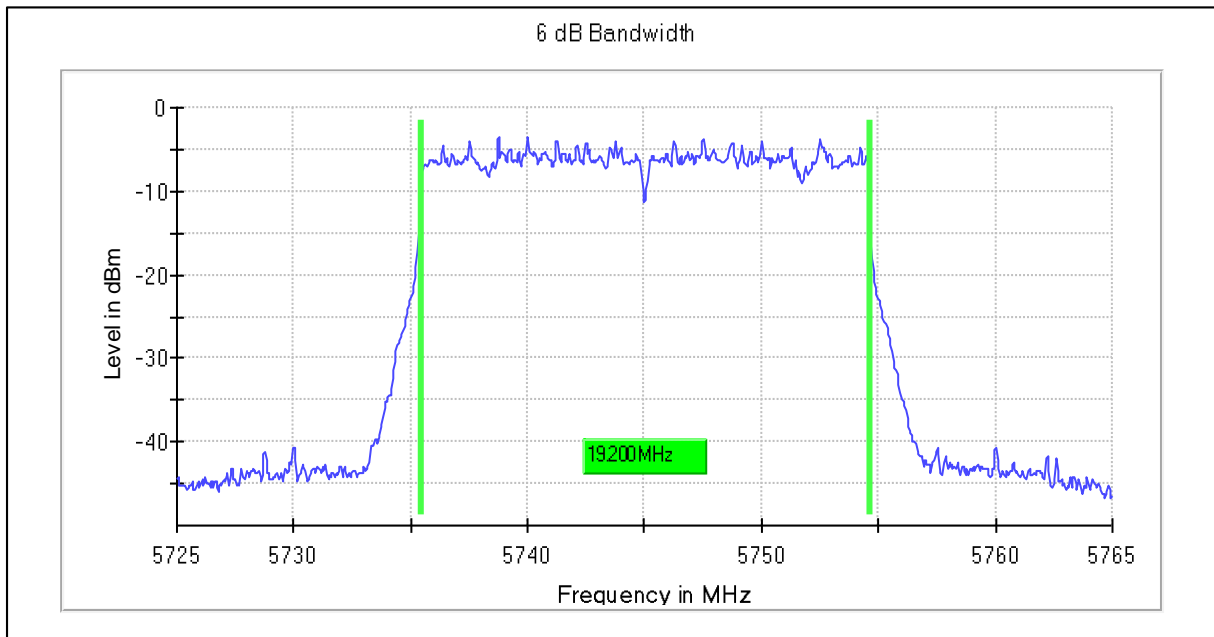

Channel Frequency 5500MHz

Channel Frequency 5700MHz

Channel Frequency 5720MHz

**Modulation: 802.11ax-HE20: UNII 3**

**Occupied Bandwidth 99%**

**Data Rate MCS11**

**Emission Channel Bandwidth 6dB**

Modulation: 802.11n-HT40MHz: UNII 1