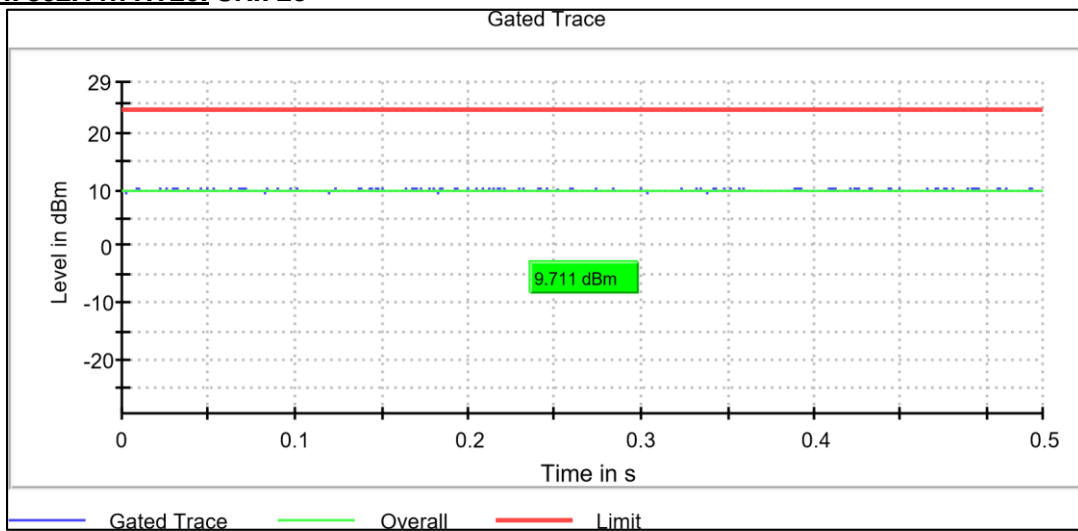

**Data Rate : MCS7**

**Modulation: 802.11n-HT20: UNII 2a**

Channel Frequency 5320MHz

**Modulation: 802.11n-HT20: UNII 2c**

Channel Frequency 5500MHz

Channel Frequency 5700MHz

**Modulation: 802.11n-HT20: UNII 3**