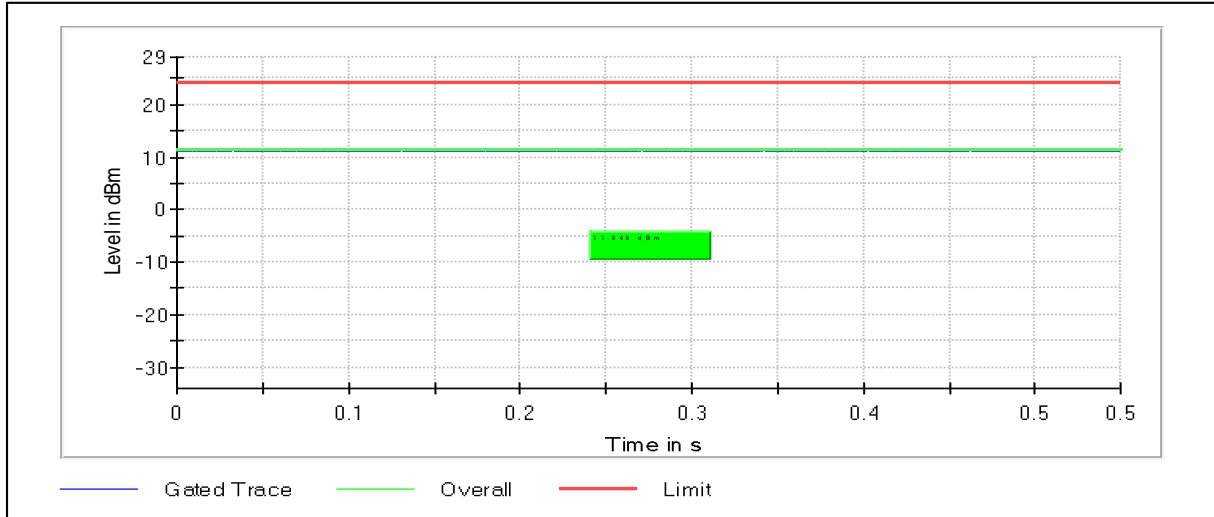

## 2. Maximum Conducted Output Power

**Modulation: 802.11a: UNII 1**

**Data Rate 54Mbps**

Channel Frequency 5180MHz

Channel Frequency 5240MHz

**Modulation: 802.11a: UNII 2a**

Channel Frequency 5260MHz

Channel Frequency 5320MHz