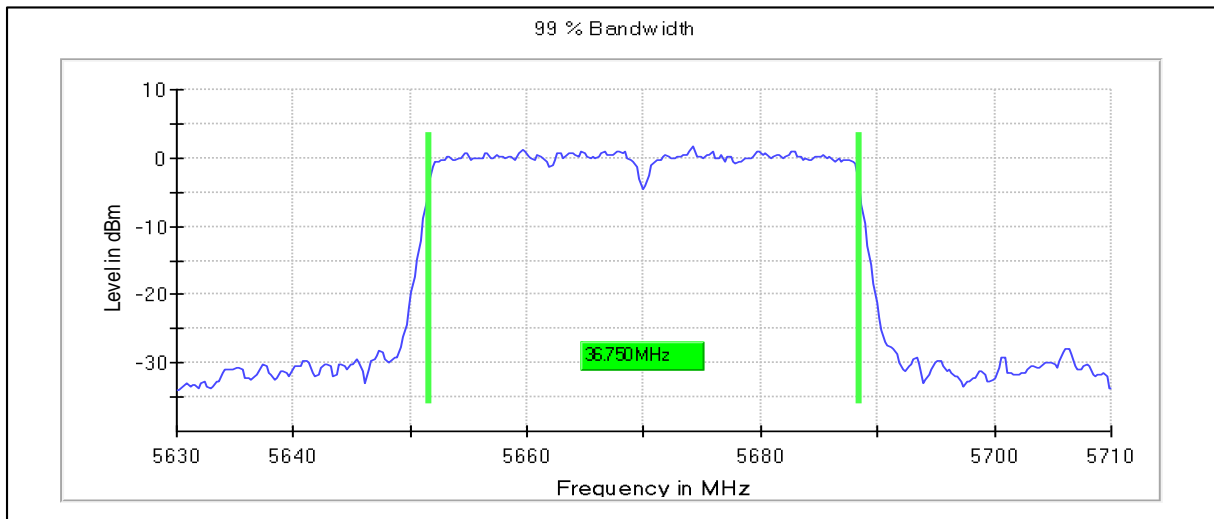

Channel Frequency 5310MHz

Modulation: 802.11n-HT40: UNII 2c

Occupied Channel Bandwidth 99%

Data Rate MCS0

Channel Frequency 5510MHz

Channel Frequency 5590MHz

Channel Frequency 5670MHz

Channel Frequency 5710MHz