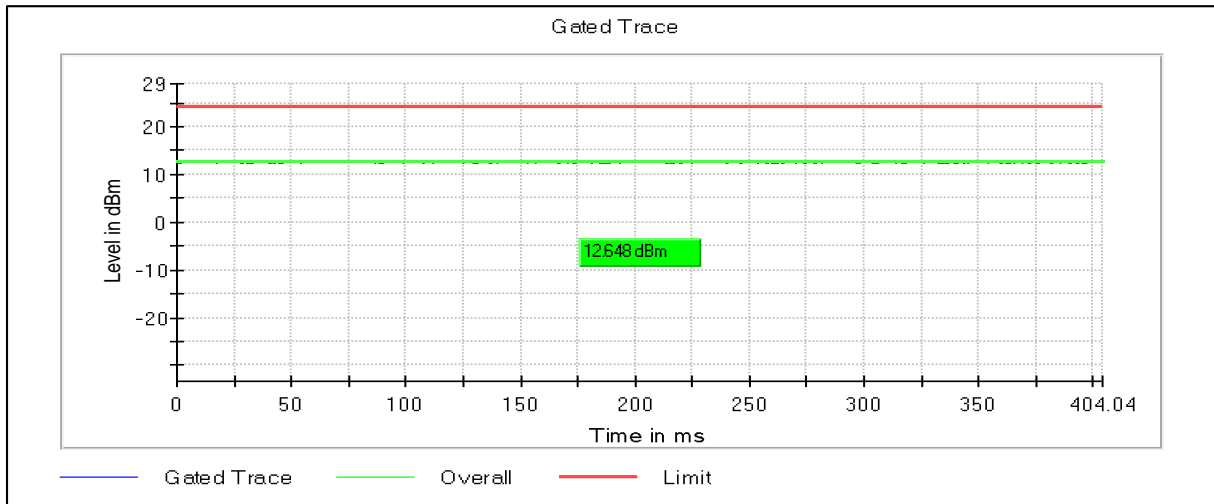

Channel Frequency 5310MHz