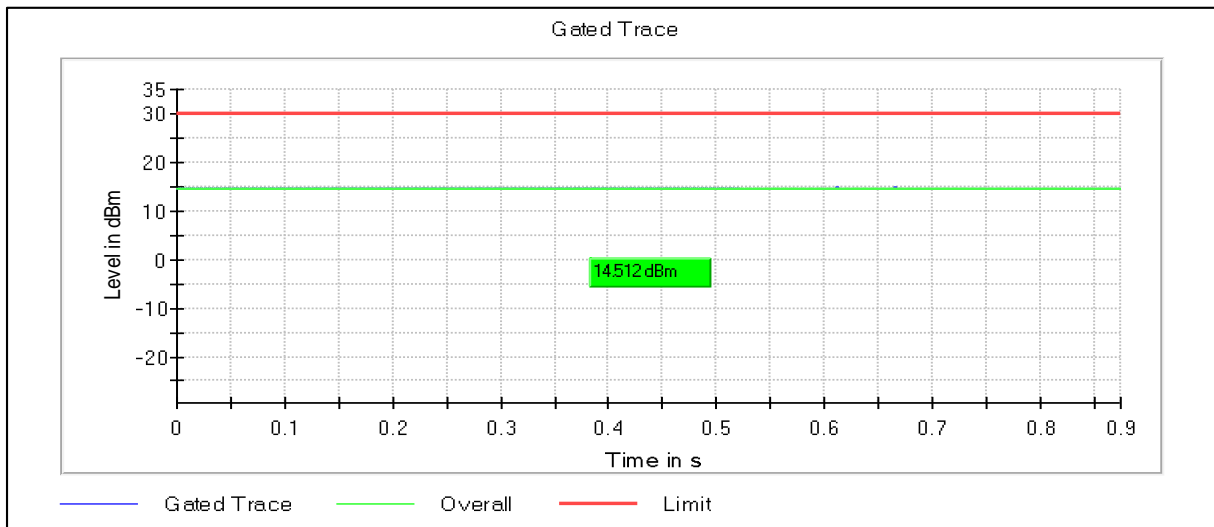

Channel Frequency 5700MHz

Channel Frequency 5720MHz

**Modulation: 802.11ax-HE20: UNII 3**

Channel Frequency 5745MHz

Channel Frequency 5825MHz

**Modulation: 802.11n-HT40: UNII 1**

**Data Rate : MCS7**

Channel Frequency 5190MHz