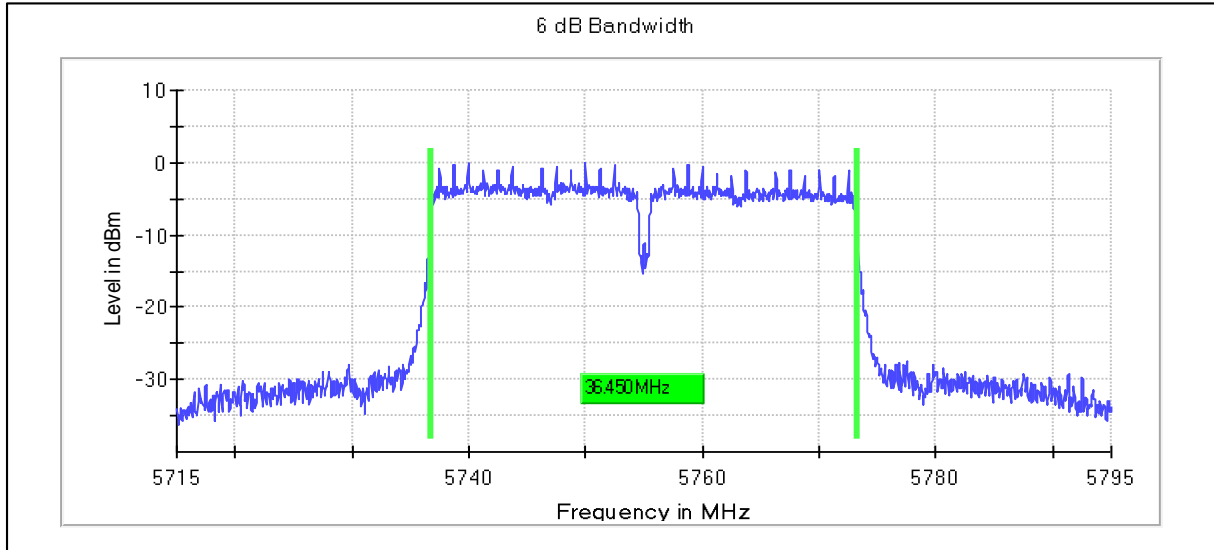

Channel Frequency 5670MHz

Channel Frequency 5710MHz

Modulation: 802.11ac-VHT40: UNII 3

Occupied Channel Bandwidth 99%  
Data Rate MCS0

Channel Frequency 5795MHz

Emission Channel Bandwidth 6dB

Data Rate MCS0