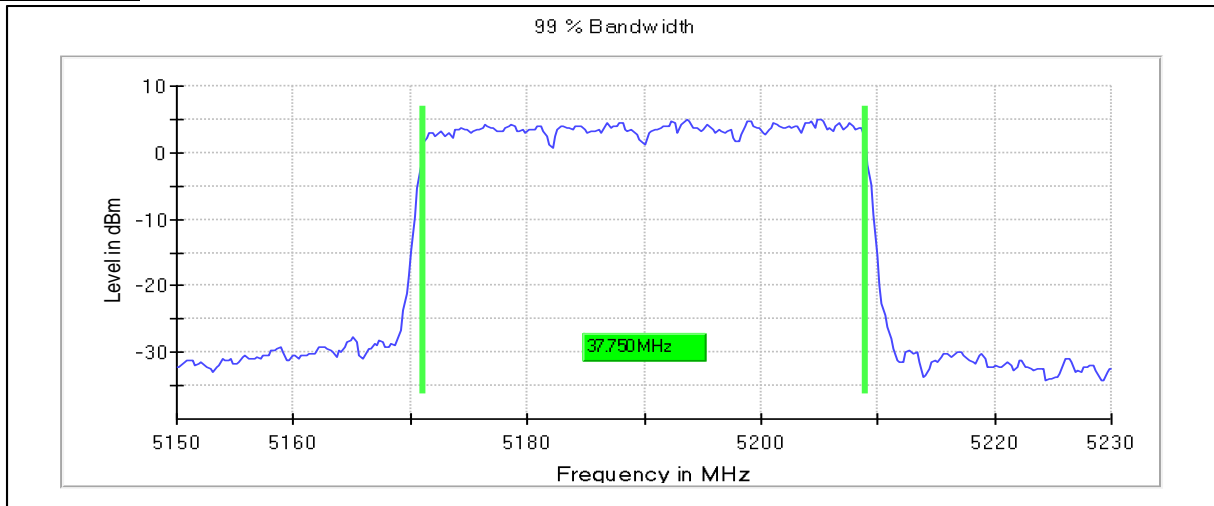

Modulation: 802.11ax-HE40: UNII 1
Occupied Channel Bandwidth 99%
Data Rate MCS0