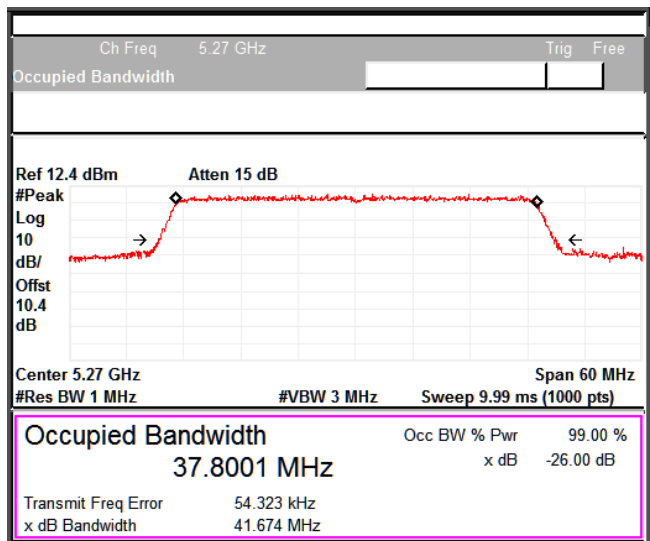

**Modulation: 802.11ax-HE40: UNII 2a**

**Occupied Channel Bandwidth 99%  
Data Rate MCS0**

Channel Frequency 5270MHz

Channel Frequency 5310MHz

5GHz Test Plots

IN23ESPY 001

Emission Channel Bandwidth 26dB

Channel Frequency 5270MHz