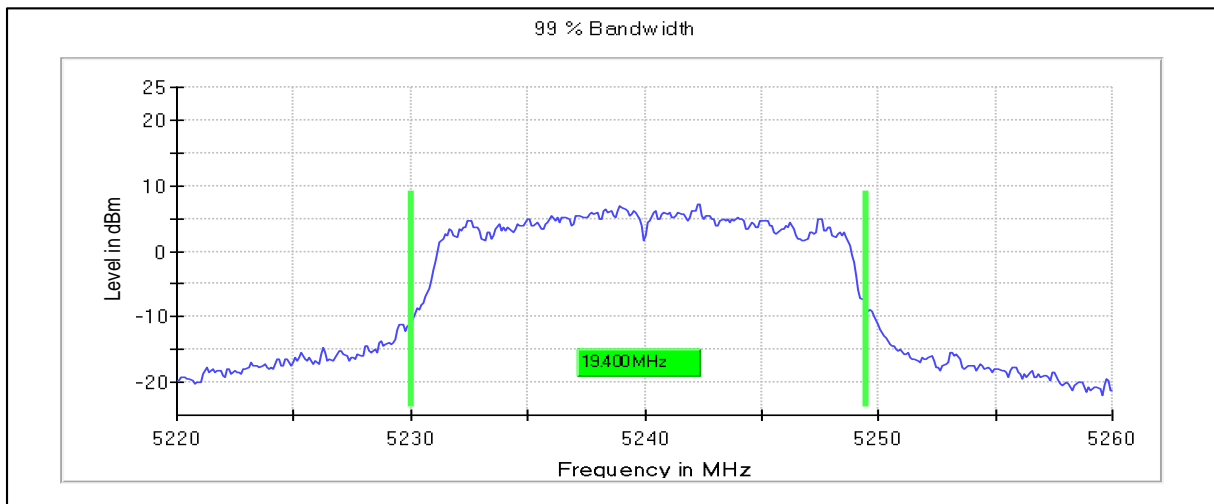

Channel Frequency 5745MHz

Channel Frequency 5745MHz

Modulation: 802.11ac-VHT20: UNII 1

Occupied Channel Bandwidth 99%

Data Rate MCS0

Emission Channel Bandwidth 26dB

Channel Frequency 5240MHz

Modulation: 802.11ac-VHT20: UNII 2a

Occupied Channel Bandwidth 99%

Data Rate MCS0

Channel Frequency 5260MHz

Channel Frequency 5320MHz

Emission Channel Bandwidth 26dB

Channel Frequency 5260MHz

Channel Frequency 5320MHz

Modulation: 802.11ac-VHT20: UNII 2c