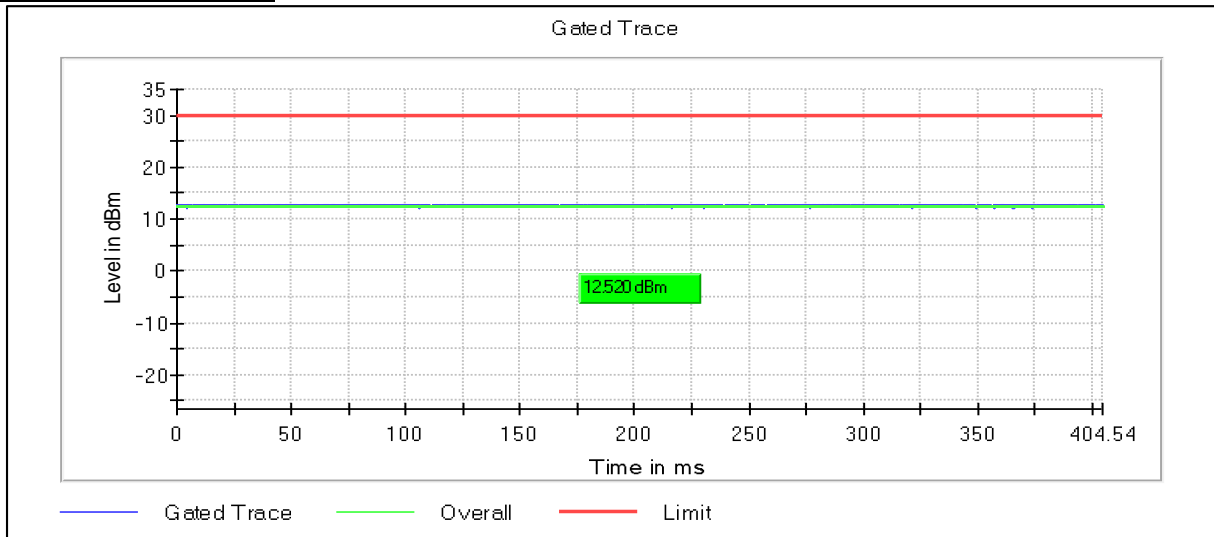

Modulation: 802.11n-HT40: UNII 3

Channel Frequency 5755MHz