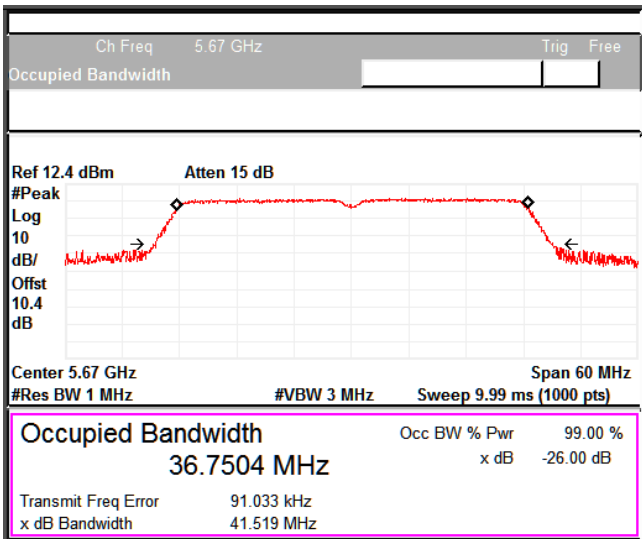

Channel Frequency 5270MHz

Channel Frequency 5670MHz

Channel Frequency 5710MHz

5GHz Test Plots

IN23ESPY 001

Emission Channel Bandwidth 26dB

Channel Frequency 5510MHz

Channel Frequency 5590MHz