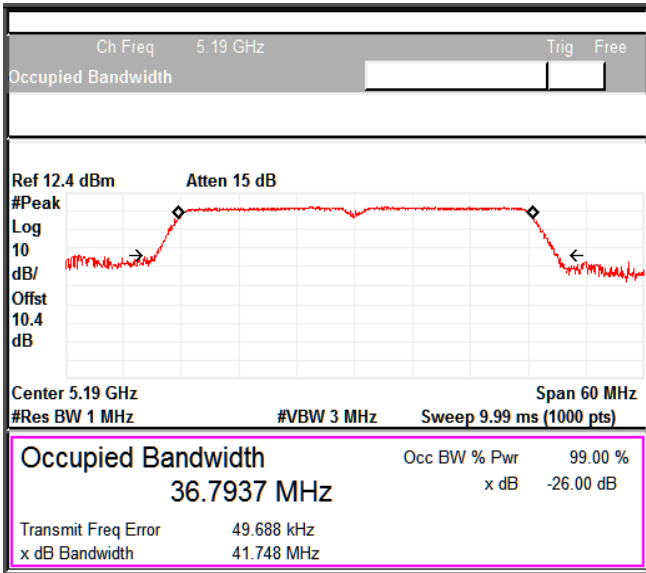

Occupied Bandwidth 99%

Data Rate MCS0

Channel Frequency 5190MHz

Channel Frequency 5230MHz

**5GHz Test Plots**

**IN23ESPY 001**

**Emission Channel Bandwidth 26dB**

Channel Frequency 5190MHz