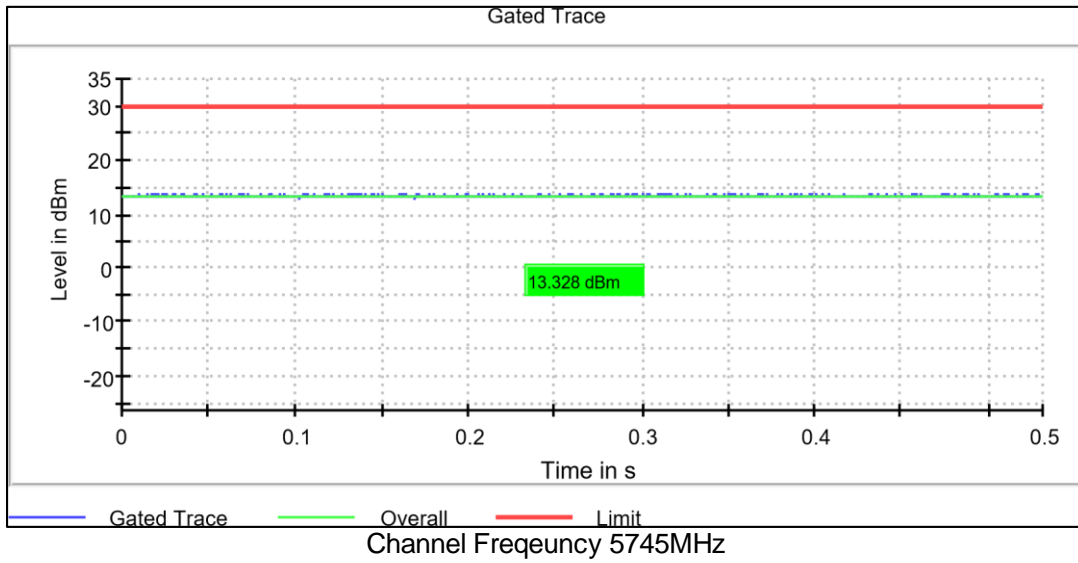

**Data Rate : MCS7**

**Modulation: 802.11n-HT20: UNII 2a**

Channel Frequency 5320MHz

**Modulation: 802.11n-HT20: UNII 2c**

Channel Frequency 5500MHz

Channel Frequency 5700MHz

**Modulation: 802.11n-HT20: UNII 3**