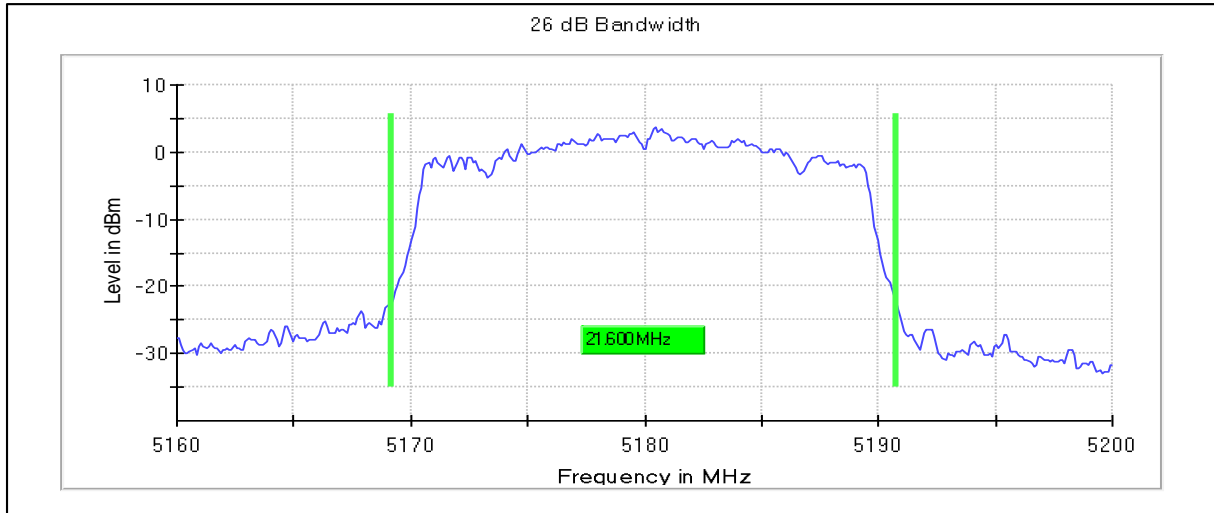

Occupied Channel Bandwidth 99%

**Data Rate MCS0**

Channel Frequency 5180MHz

Channel Frequency 5240MHz

Emission Channel Bandwidth 26dB

Modulation: 802.11ax-HE20: UNII 2a

Occupied Channel Bandwidth 99%

Data Rate MCS0

Emission Channel Bandwidth

Modulation: 802.11aX-HE20: UNII 2c

Occupied Channel Bandwidth 99%

Data Rate MCS0

Channel Frequency 5500MHz

Channel Frequency 5700MHz

Channel Frequency 5720MHz

Emission Channel Bandwidth 26dB