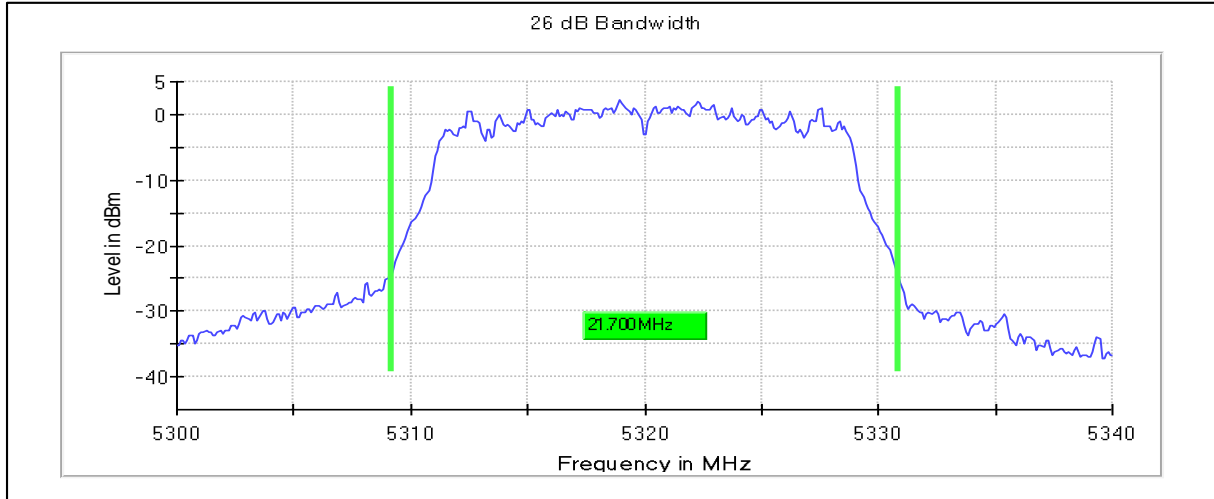

Channel Frequency 5240MHz

**5GHz Test Plots**

**IN23ESPY 001**

Modulation: 802.11n- HT20: UNII 2a

Occupied Channel Bandwidth 99%

Data Rate: MCS0

Channel Frequency 5260MHz

Channel Frequency 5320MHz

Emission Channel Bandwidth 26dB

Channel Frequency 5260MHz

Channel Frequency 5320 MHz

Modulation: 802.11n- HT20: UNII 2c

Occupied Channel Bandwidth 99%

Data Rate: MCS0

Channel Frequency 5500MHz

Channel Frequency 5700MHz