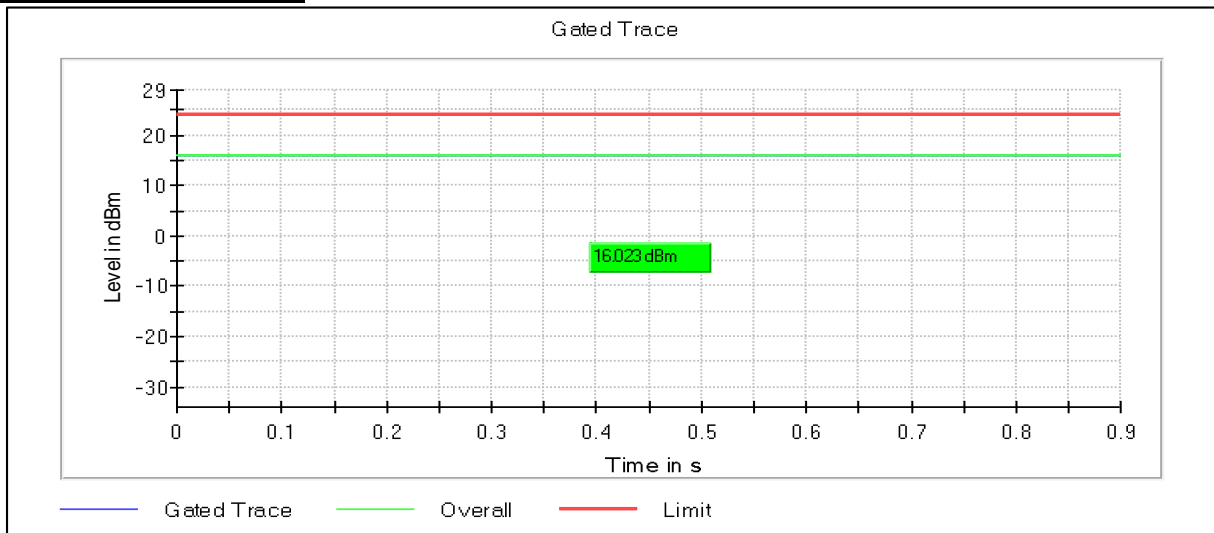

**Modulation: 802.11ac-VHT20: UNII 1**

**Data Rate : MCS0**

Channel Frequency 5180MHz

Channel Frequency 5240MHz

**Modulation: 802.11ac-VHT20: UNII 2a**

Channel Frequency 5260MHz

Channel Frequency 5320MHz

**Modulation: 802.11ac-VHT20: UNII 2c**