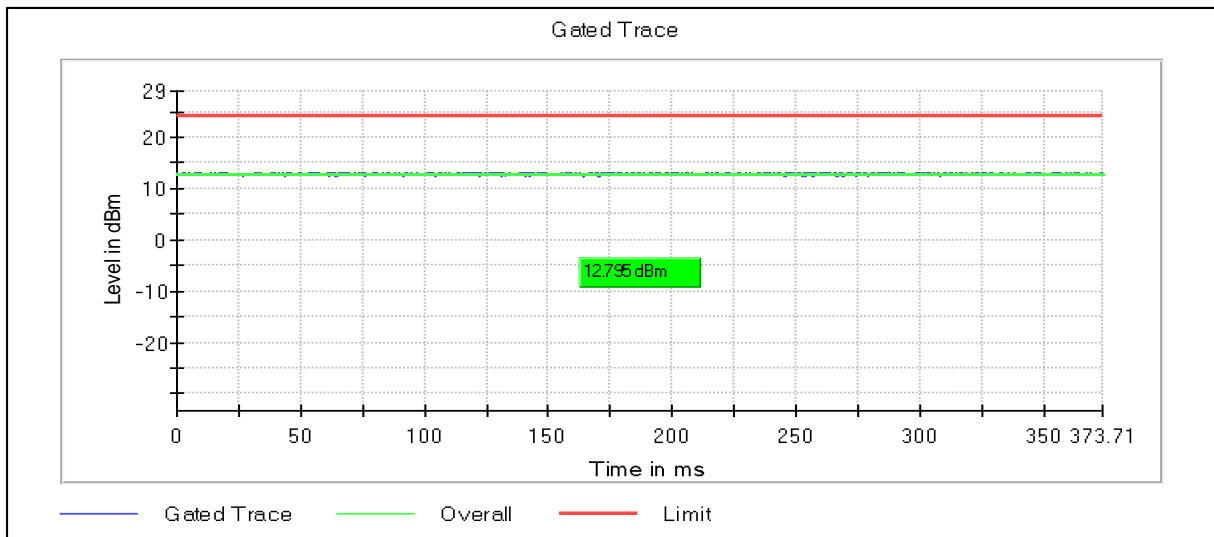

Channel Frequency 5710MHz

**Modulation: 802.11n-HT40: UNII 3**

Channel Frequency 5755MHz

Channel Frequency 5795MHz

**Modulation: 802.11ac-VHT40: UNII 1**

**Data Rate : MCS9**

Channel Frequency 5190MHz

Channel Frequency 5230MHz