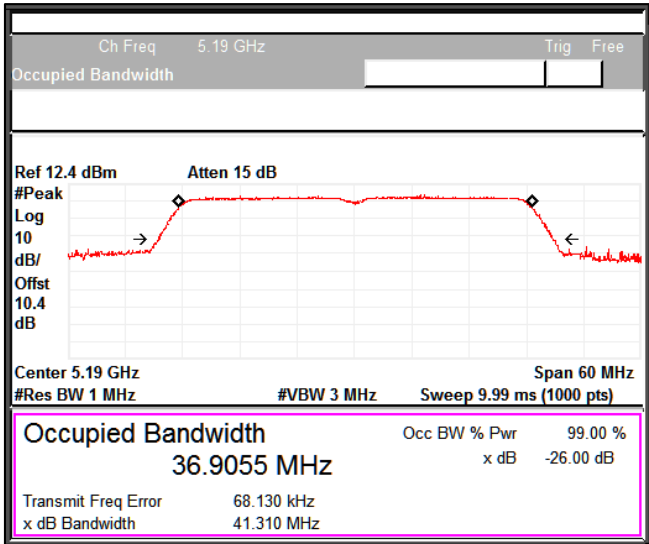

Modulation: 802.11ac-VHT40: UNII 1

Occupied Channel Bandwidth 99%

Data Rate MCS0

Channel Frequency 5190MHz

Channel Frequency 5230MHz

**5GHz Test Plots**

**IN23ESPY 001**

**Emission Channel Bandwidth 26dB**