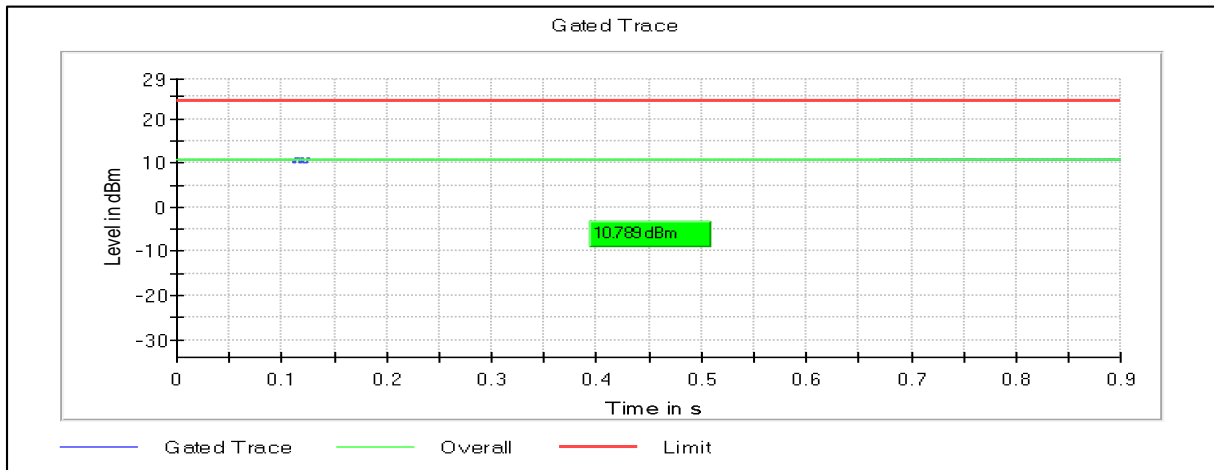

Modulation: 802.11ac-VHT20: UNII 1

Data Rate : MCS0

Channel Frequency 5180MHz