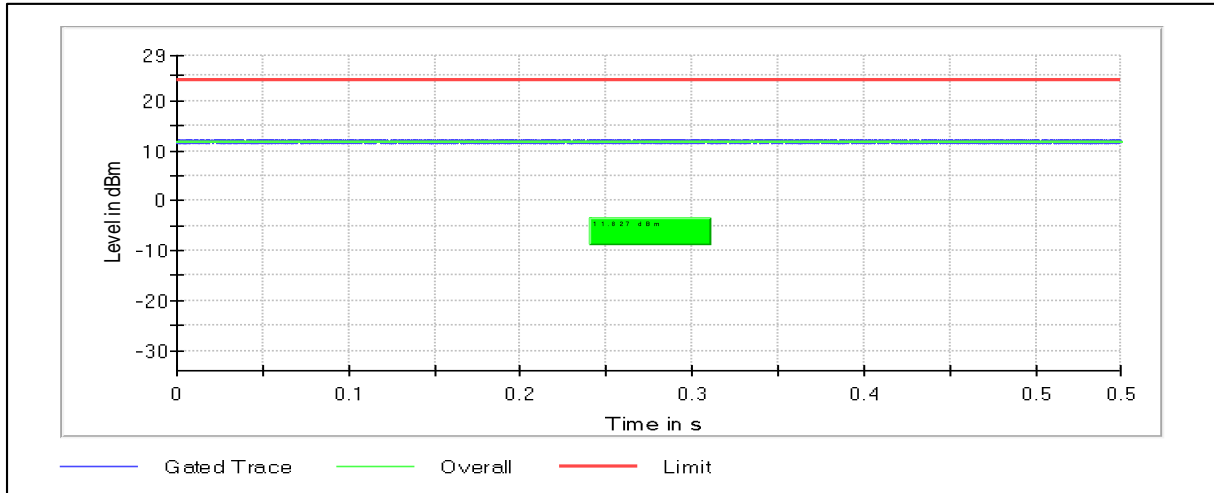

2. Maximum Conducted Output Power

Modulation: 802.11a: UNII 1

Data Rate 54Mbps

Channel Frequency 5180MHz