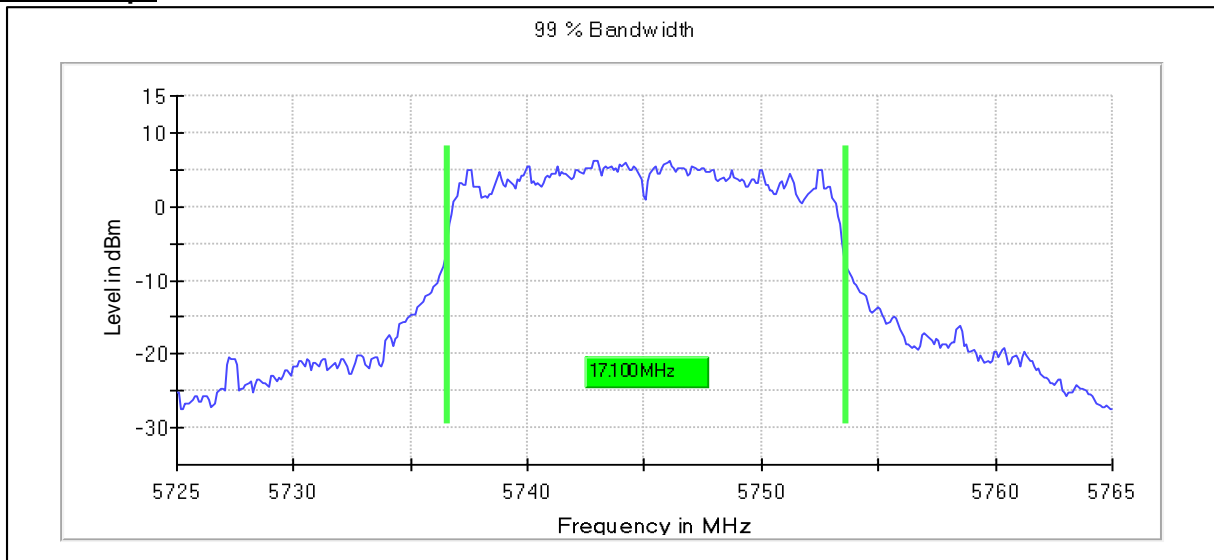

Modulation: 802.11a : UNII 2a

Occupied Channel Bandwidth 99%

Data Rate: 6Mbps

Chanel Frequency 5700MHz

Chanel Frequency 5720MHz

Emission Channel Bandwidth 26dB

Chanel Frequency 5500MHz

Channel Frequency 5700MHz

Channel Frequency 5720MHz

Modulation: 802.11a : UNII 3

Occupied Channel Bandwidth 99%

Data Rate: 6Mbps

Channel Frequency 5745MHz

**Emission Channel Bandwidth 6dB**

**Data Rate: 54Mbps**

Channel Frequency 5745MHz