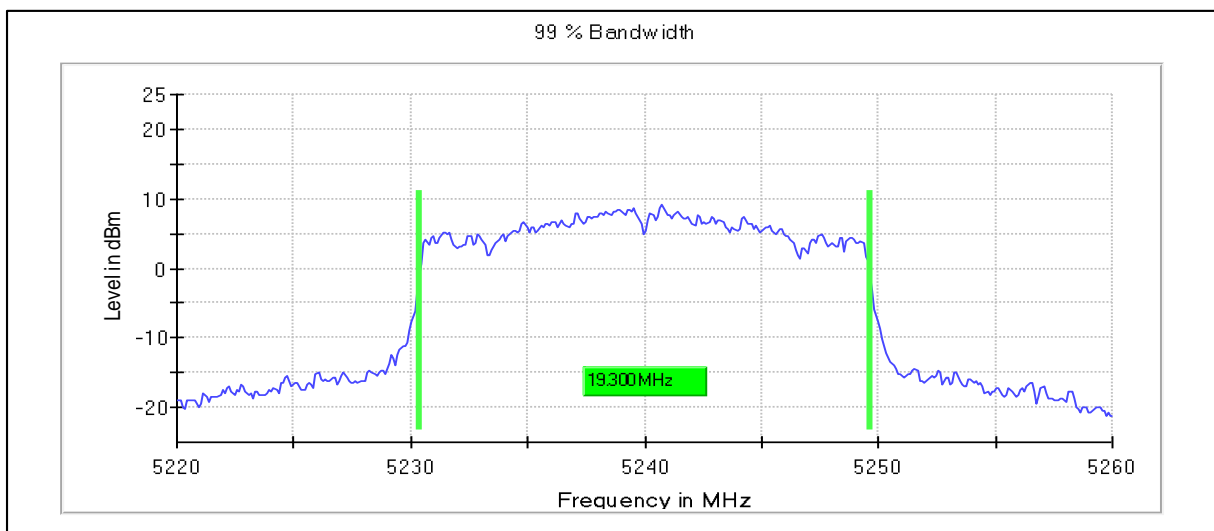

Occupied Channel Bandwidth 99%

Data Rate MCS0

Channel Frequency 5500MHz

Channel Frequency 5700MHz

Channel Frequency 5720MHz

Emission Channel Bandwidth 26dB

Channel Frequency 5500MHz

Channel Frequency 5700MHz

Channel Frequency 5720MHz

Modulation: 802.11ac-VHT20: UNII 3

Occupied Channel Bandwidth 99%

Data Rate MCS0

Channel Frequency 5745MHz

**Data Rate MCS8**

Channel Frequency 5745MHz

Modulation: 802.11ax-HE20: UNII 1

Occupied Channel Bandwidth 99%

**Data Rate MCS0**

Channel Frequency 5180MHz

Channel Frequency 5240MHz

Emission Channel Bandwidth 26dB

Modulation: 802.11ax-HE20: UNII 2a

Occupied Channel Bandwidth 99%

Data Rate MCS0