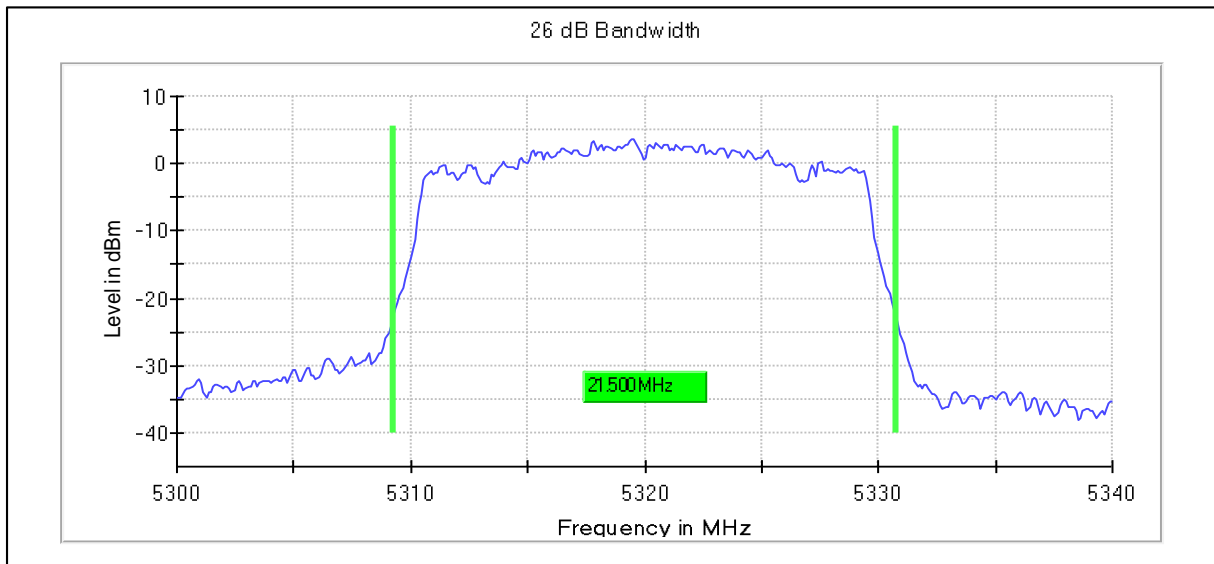

Occupied Channel Bandwidth 99%

**Data Rate MCS0**

Channel Frequency 5180MHz

Channel Frequency 5240MHz

Emission Channel Bandwidth 26dB

Modulation: 802.11ax-HE20: UNII 2a

Occupied Channel Bandwidth 99%

Data Rate MCS0

Emission Channel Bandwidth

Modulation: 802.11aX-HE20: UNII 2c

Occupied Channel Bandwidth 99%

Data Rate MCS0

Channel Frequency 5500MHz

Channel Frequency 5700MHz

Channel Frequency 5720MHz

Emission Channel Bandwidth 26dB