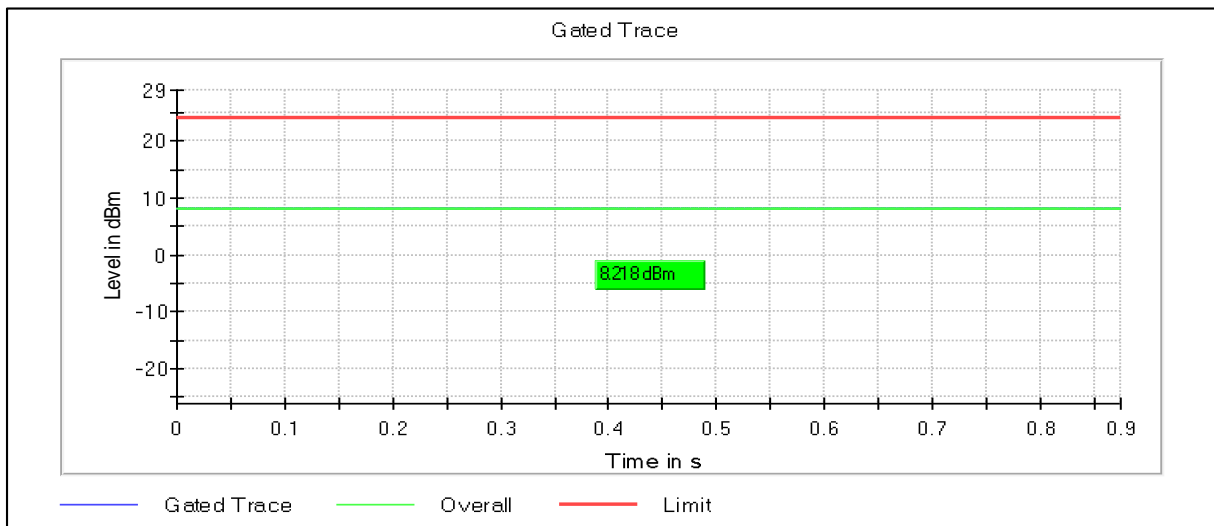

**Data Rate : MCS0**

Channel Frequency 5180MHz

Channel Frequency 5240MHz

**Modulation: 802.11ax-HE20: UNII 2a**

Channel Frequency 5260MHz

Channel Frequency 5320MHz

**Modulation: 802.11ax-HE20: UNII 2c**

Channel Frequency 5500MHz