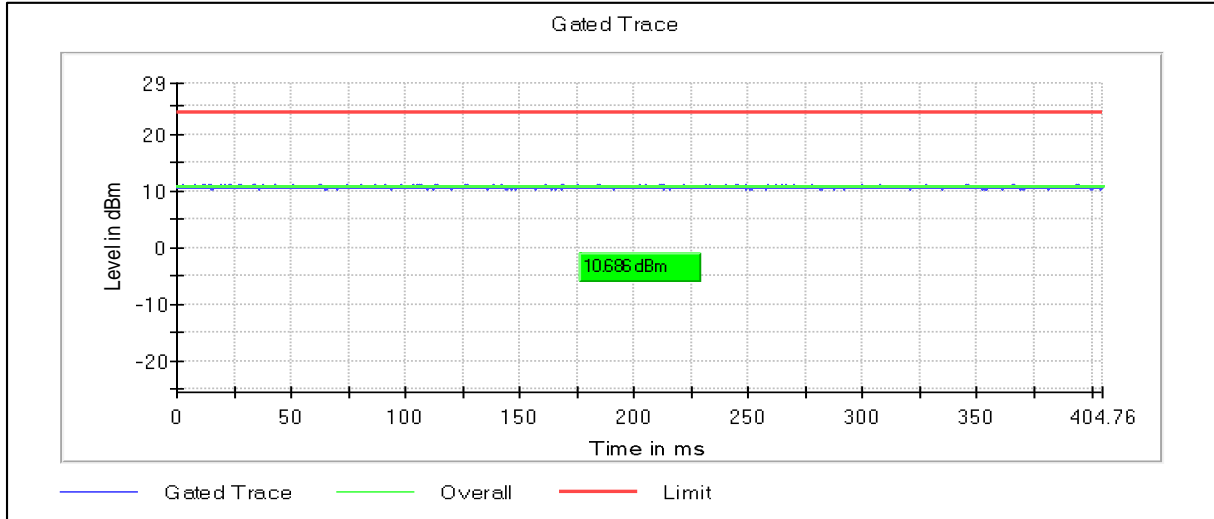

Channel Frequency 5230MHz

**Modulation: 802.11n-HT40: UNII 2a**

Channel Frequency 5270MHz

Channel Frequency 5310MHz

**Modulation: 802.11n-HT40: UNII 2c**

Channel Frequency 5510MHz

Channel Frequency 5590MHz

Channel Frequency 5670MHz