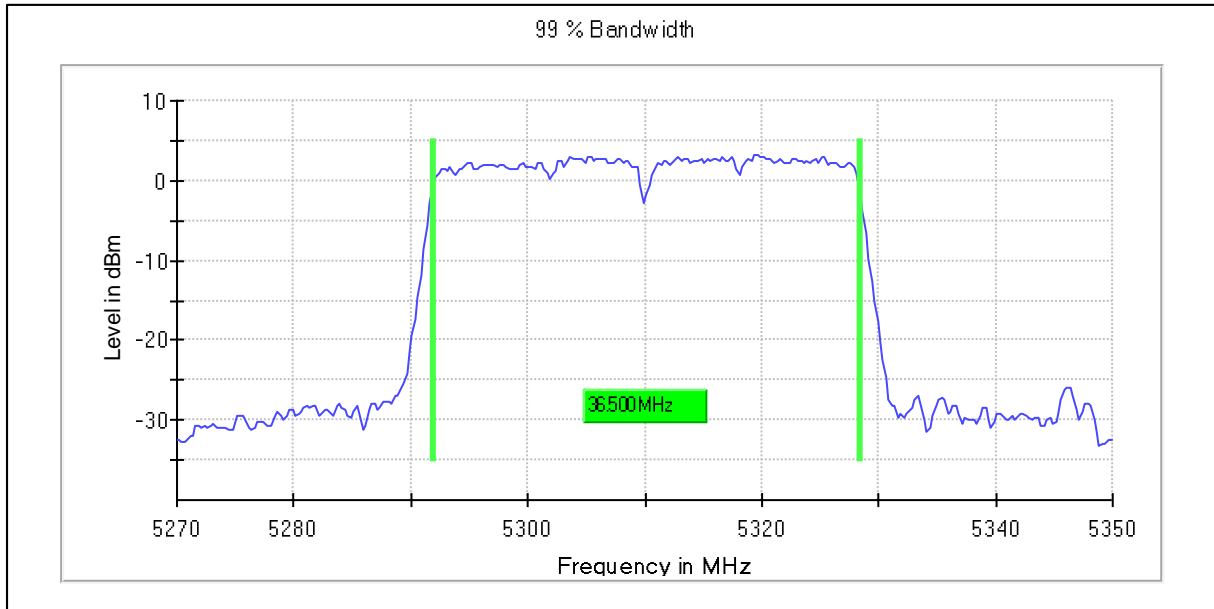

Channel Frequency 5230MHz

**Modulation: 802.11n-HT40: UNII 2a**

**Occupied Channel Bandwidth 99%**

**Data Rate MCS0**

Channel Frequency 5270MHz

Channel Frequency 5310MHz

Emission Channel Bandwidth 26dB

Channel Frequency 5270MHz