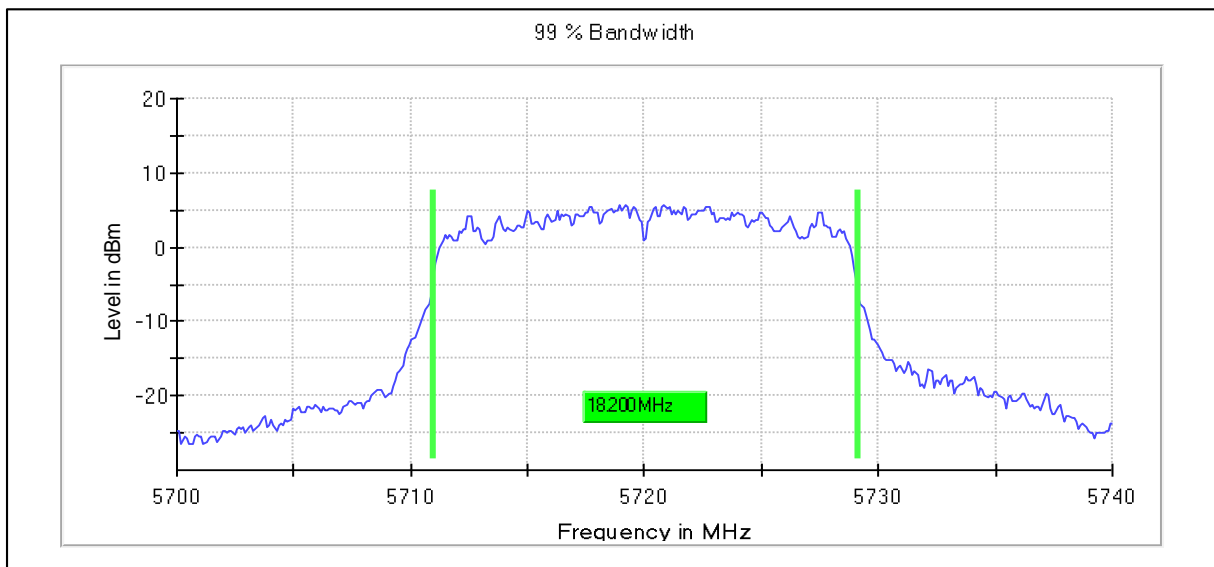

Occupied Channel Bandwidth 99%

Data Rate MCS0

Channel Frequency 5260MHz

Channel Frequency 5320MHz

Emission Channel Bandwidth 26dB

Channel Frequency 5260MHz

Channel Frequency 5320MHz

Modulation: 802.11ac-VHT20: UNII 2c

Occupied Channel Bandwidth 99%

Data Rate MCS0

Channel Frequency 5500MHz

Channel Frequency 5700MHz

Channel Frequency 5720MHz

Emission Channel Bandwidth 26dB

Channel Frequency 5500MHz

Channel Frequency 5700MHz