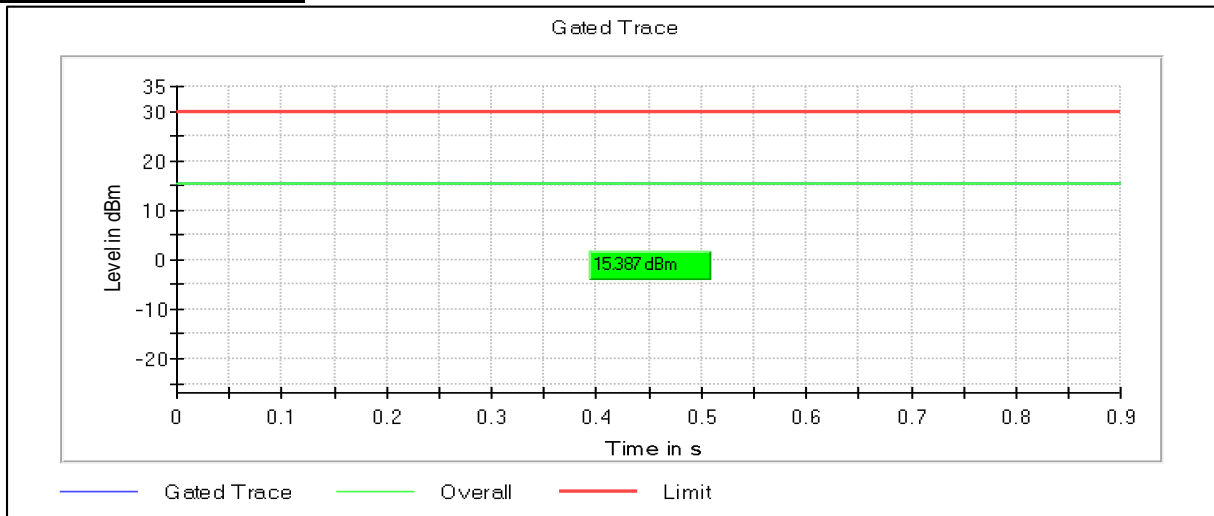

Channel Frequency 5500MHz

Channel Frequency 5700MHz

Channel Frequency 5720MHz

**Modulation: 802.11ac-VHT20; UNII 3**

Channel Frequency 5745MHz

Channel Frequency 5825MHz

**Modulation: 802.11ax-HE20: UNII 1**