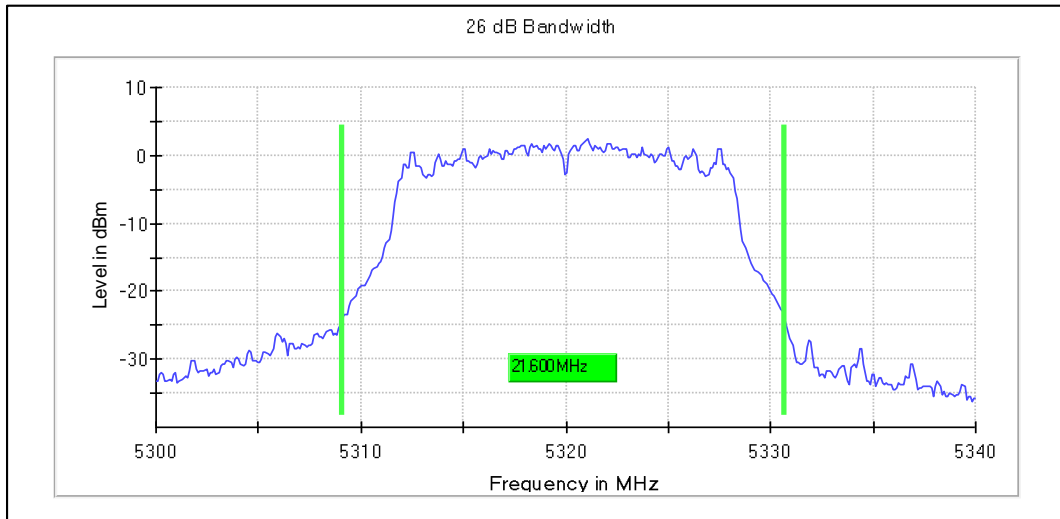

### 1. Emission Bandwidth and Occupied Bandwidth

Modulation: 802.11a : UNII 1  
Occupied Channel Bandwidth 99%

Data Rate: 54Mbps

Channel Frequency 5180MHz

Channel Frequency 5240MHz

Emission Channel Bandwidth 26dB

Channel Frequency 5180MHz

Channel Frequency 5240MHz

Modulation: 802.11a : UNII 2a

Occupied Channel Bandwidth 99%

Data Rate: 6Mbps

Channel Frequency 5260MHz

Channel Frequency 5320MHz

Emission Channel Bandwidth 26dB

Modulation: 802.11a : UNII 2a

Occupied Channel Bandwidth 99%

Data Rate: 6Mbps

Chanel Frequency 5700MHz

Chanel Frequency 5720MHz

Emission Channel Bandwidth 26dB

Chanel Frequency 5500MHz

Channel Frequency 5700MHz