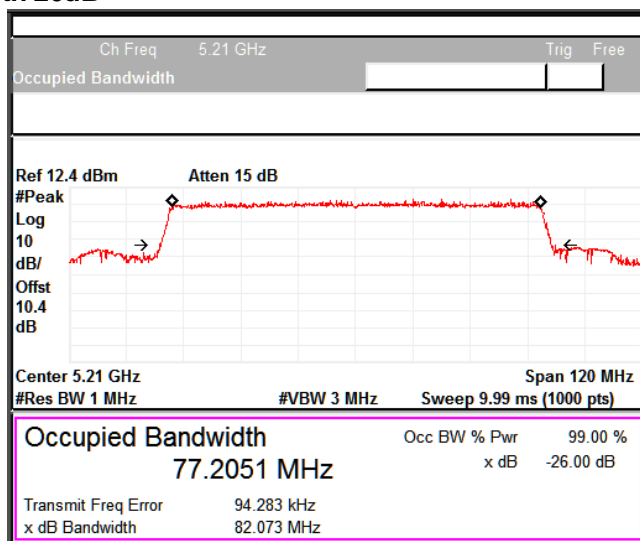

Channel Frequency 5210MHz

Modulation: 802.11ax-HE80MHz: UNII 2a

Occupied Channel Bandwidth 99%

Data Rate MCS0