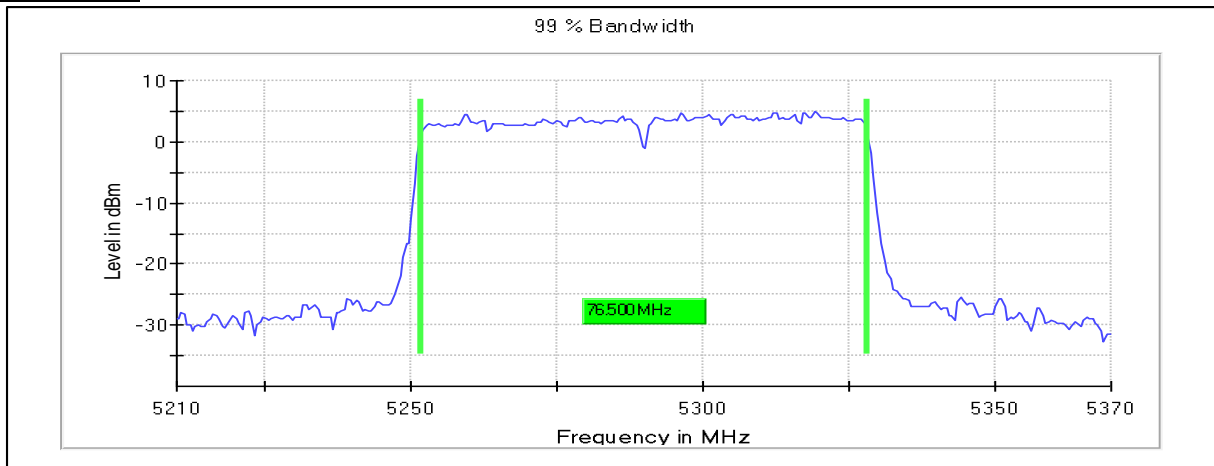

Channel Frequency 5210MHz

Emission Channel Bandwidth 26dB

Channel Frequency 5210MHz

Modulation: 802.11ac-VHT80: UNII 2a

Occupied Channel Bandwidth 99%  
Data Rate MCS0

Channel Frequency 5290MHz

Emission Channel Bandwidth 26dB