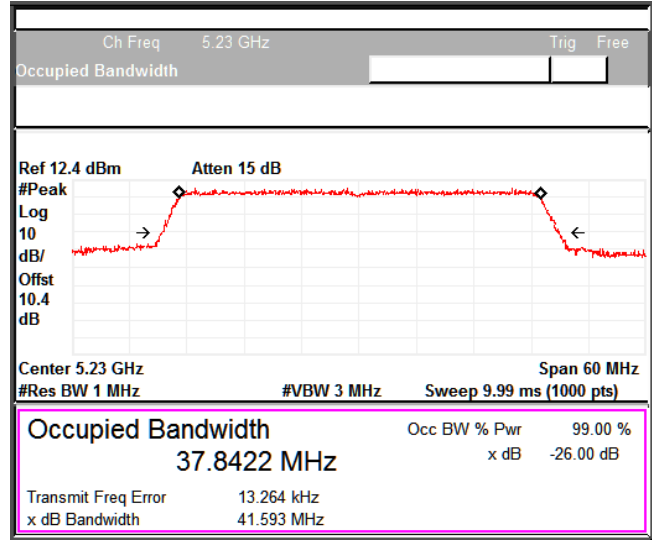

Modulation: 802.11ax-HE40: UNII 1  
Occupied Channel Bandwidth 99%  
Data Rate MCS0

**5GHz Test Plots**

**IN23ESPY 001**

**Emission Channel Bandwidth 26dB**

Channel Frequency 5190MHz

Channel Frequency 5230MHz