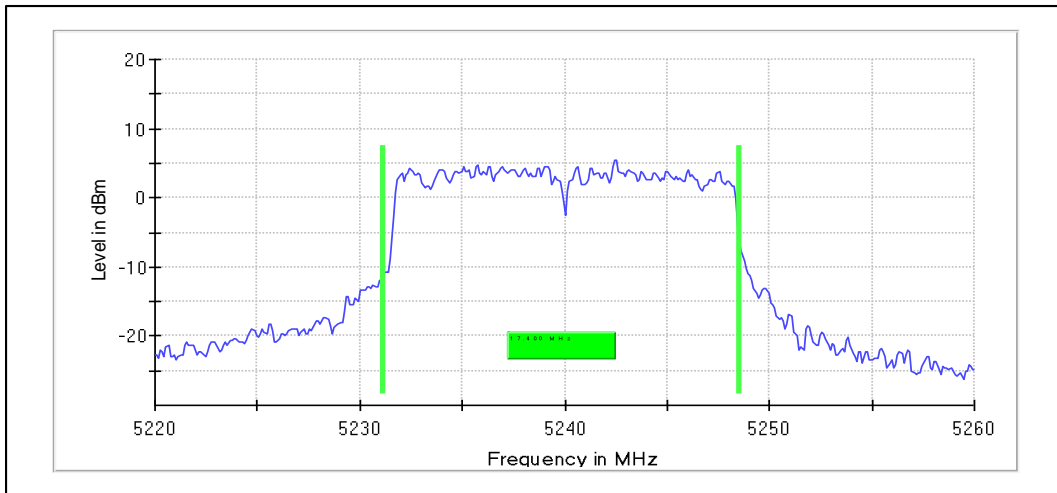

### 1. Emission Bandwidth and Occupied Bandwidth

Modulation: 802.11a : UNII 1  
Occupied Channel Bandwidth 99%

Data Rate: 54Mbps

Channel Frequency 5180MHz

Channel Frequency 5240MHz

Emission Channel Bandwidth 26dB

Channel Frequency 5180MHz

Channel Frequency 5240MHz

Modulation: 802.11a : UNII 2a

Occupied Channel Bandwidth 99%

Data Rate: 6Mbps

Channel Frequency 5260MHz

Channel Frequency 5320MHz

Emission Channel Bandwidth 26dB