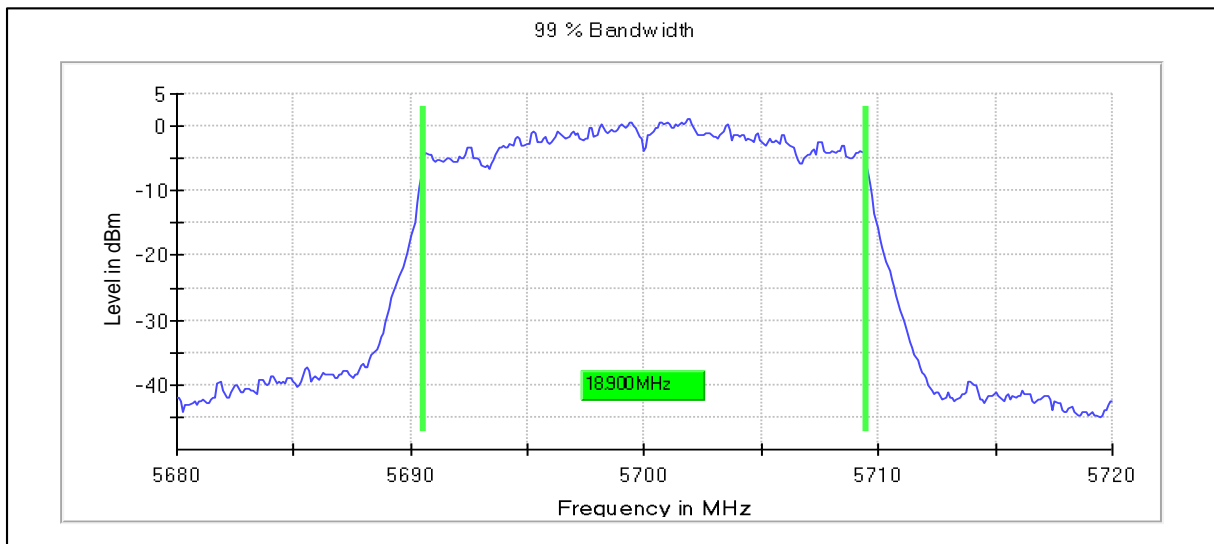

Occupied Channel Bandwidth 99%

**Data Rate MCS0**

Channel Frequency 5180MHz

Channel Frequency 5240MHz

Emission Channel Bandwidth 26dB

Modulation: 802.11ax-HE20: UNII 2a

Occupied Channel Bandwidth 99%

Data Rate MCS0

Emission Channel Bandwidth

Modulation: 802.11aX-HE20: UNII 2c

Occupied Channel Bandwidth 99%

Data Rate MCS0

Channel Frequency 5500MHz

Channel Frequency 5700MHz

Channel Frequency 5720MHz

Emission Channel Bandwidth 26dB