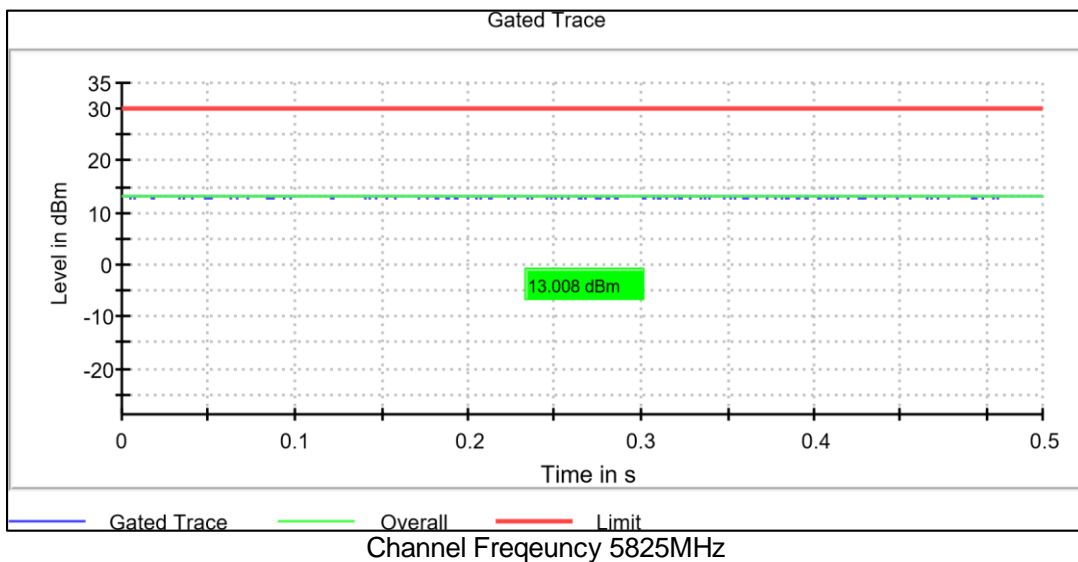

**Modulation: 802.11a: UNII 2c**

Channel Frequency 5500MHz

Channel Frequency 5700MHz

Channel Frequency 5720MHz

**Modulation: 802.11a: UNII 3**

Channel Frequency 5745MHz

Channel Frequency 5825MHz

**Modulation: 802.11n-HT20: UNII 1**

**Data Rate : MCS7**

**Modulation: 802.11n-HT20: UNII 2a**

Channel Frequency 5320MHz

**Modulation: 802.11n-HT20: UNII 2c**

Channel Frequency 5500MHz

Channel Frequency 5700MHz

**Modulation: 802.11n-HT20: UNII 3**

**Modulation: 802.11ac-VHT20: UNII 1**

**Data Rate : MCS0**

Channel Frequency 5180MHz

Channel Frequency 5240MHz

**Modulation: 802.11ac-VHT20: UNII 2a**

Channel Frequency 5260MHz

Channel Frequency 5320MHz

**Modulation: 802.11ac-VHT20: UNII 2c**