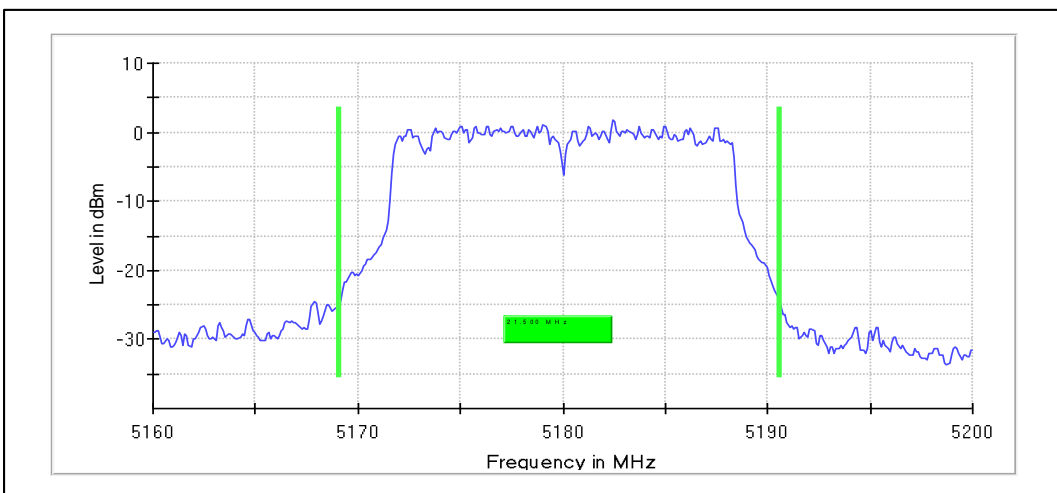

### 1. Emission Bandwidth and Occupied Bandwidth

Modulation: 802.11a : UNII 1  
Occupied Channel Bandwidth 99%

Data Rate: 54Mbps

Channel Frequency 5180MHz

Channel Frequency 5240MHz

Emission Channel Bandwidth 26dB

Channel Frequency 5180MHz

Channel Frequency 5240MHz

Modulation: 802.11a : UNII 2a

Occupied Channel Bandwidth 99%

Data Rate: 6Mbps

Channel Frequency 5260MHz

Channel Frequency 5320MHz

Emission Channel Bandwidth 26dB