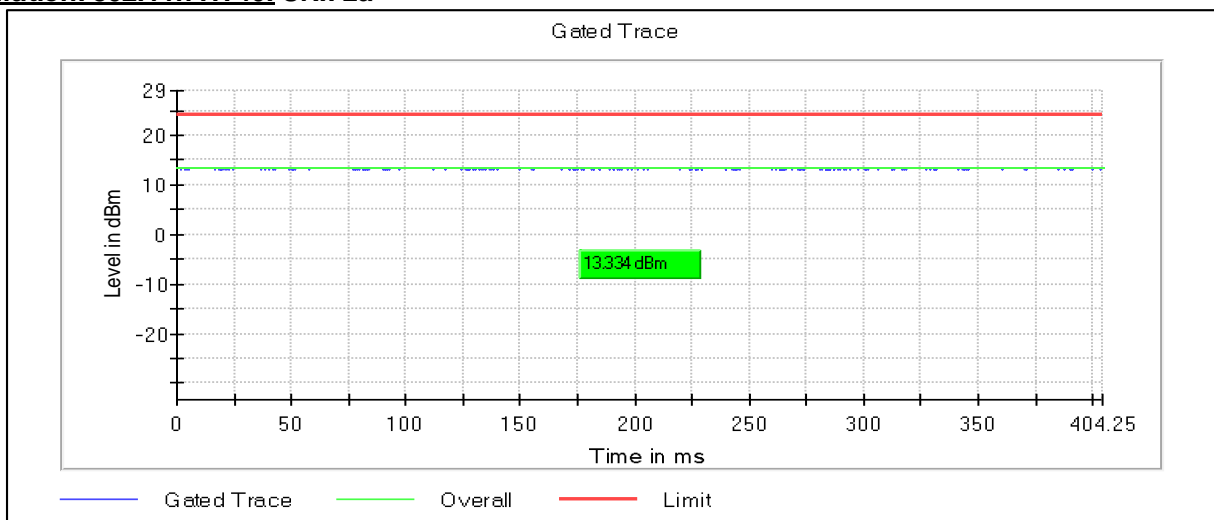

Modulation: 802.11n-HT40: UNII 2a

Channel Frequency 5270MHz