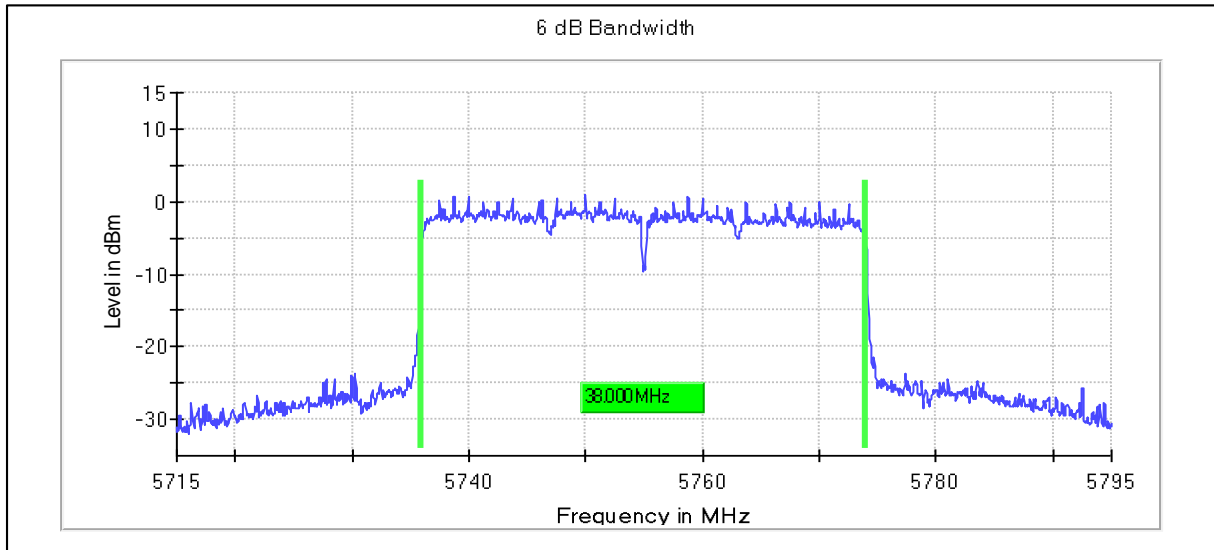

Channel Frequency 5755MHz