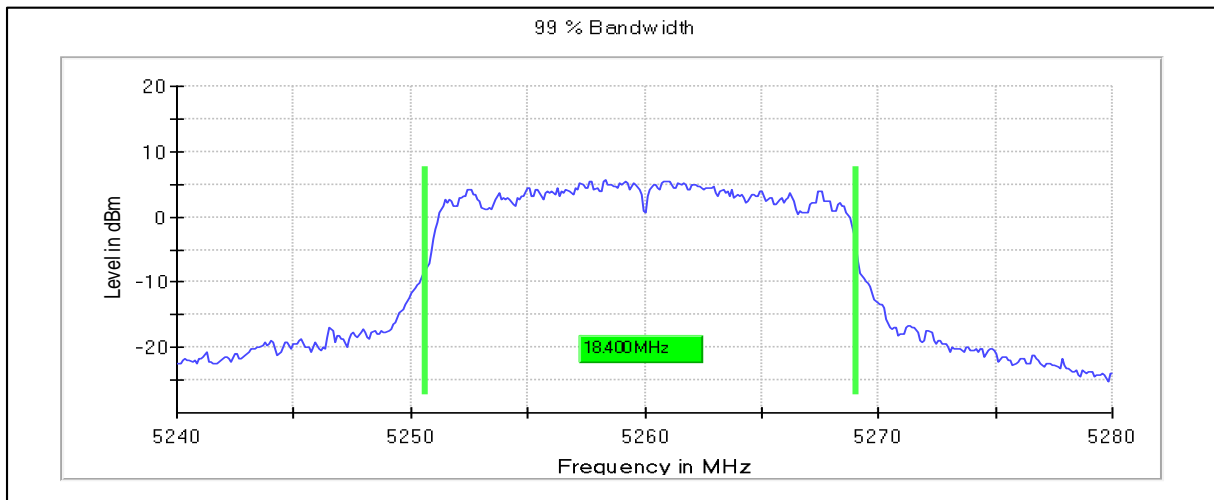

Channel Frequency 5745MHz

Channel Frequency 5745MHz

Modulation: 802.11ac-VHT20: UNII 1

Occupied Channel Bandwidth 99%

Data Rate MCS0

Emission Channel Bandwidth 26dB

Channel Frequency 5240MHz

Modulation: 802.11ac-VHT20: UNII 2a

Occupied Channel Bandwidth 99%

Data Rate MCS0

Channel Frequency 5260MHz

Channel Frequency 5320MHz

Emission Channel Bandwidth 26dB

Channel Frequency 5260MHz

Channel Frequency 5320MHz

Modulation: 802.11ac-VHT20: UNII 2c