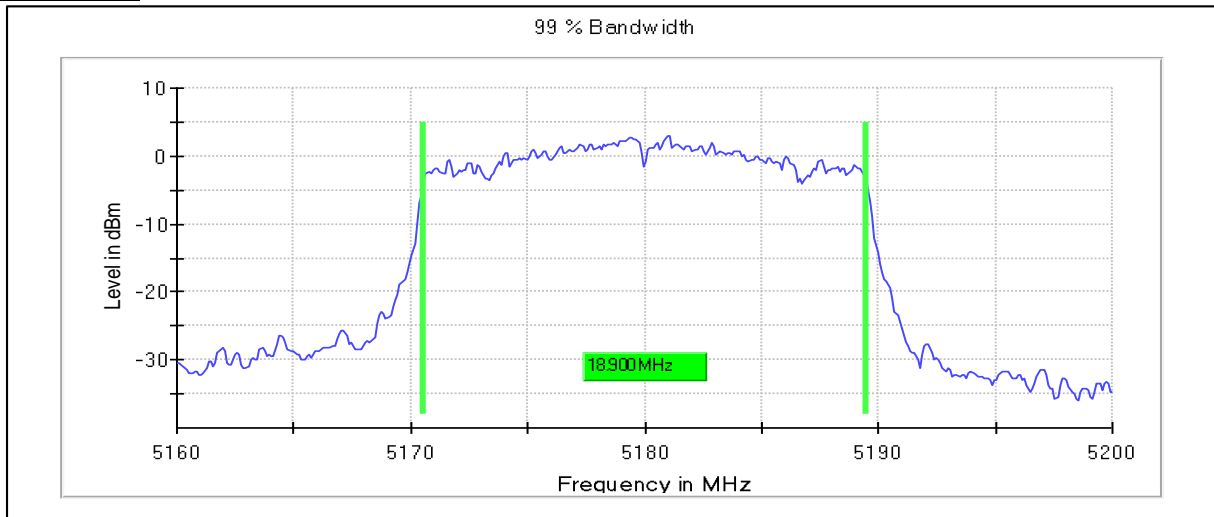

Occupied Channel Bandwidth 99%

Data Rate MCS0

Channel Frequency 5500MHz

Channel Frequency 5700MHz

Channel Frequency 5720MHz

Emission Channel Bandwidth 26dB

Channel Frequency 5500MHz

Channel Frequency 5700MHz

Channel Frequency 5720MHz

Modulation: 802.11ac-VHT20: UNII 3

Occupied Channel Bandwidth 99%

Data Rate MCS0

Channel Frequency 5745MHz

**Data Rate MCS8**

Channel Frequency 5745MHz

Modulation: 802.11ax-HE20: UNII 1

Occupied Channel Bandwidth 99%

**Data Rate MCS0**

Channel Frequency 5180MHz

Channel Frequency 5240MHz

Emission Channel Bandwidth 26dB

Modulation: 802.11ax-HE20: UNII 2a

Occupied Channel Bandwidth 99%

Data Rate MCS0