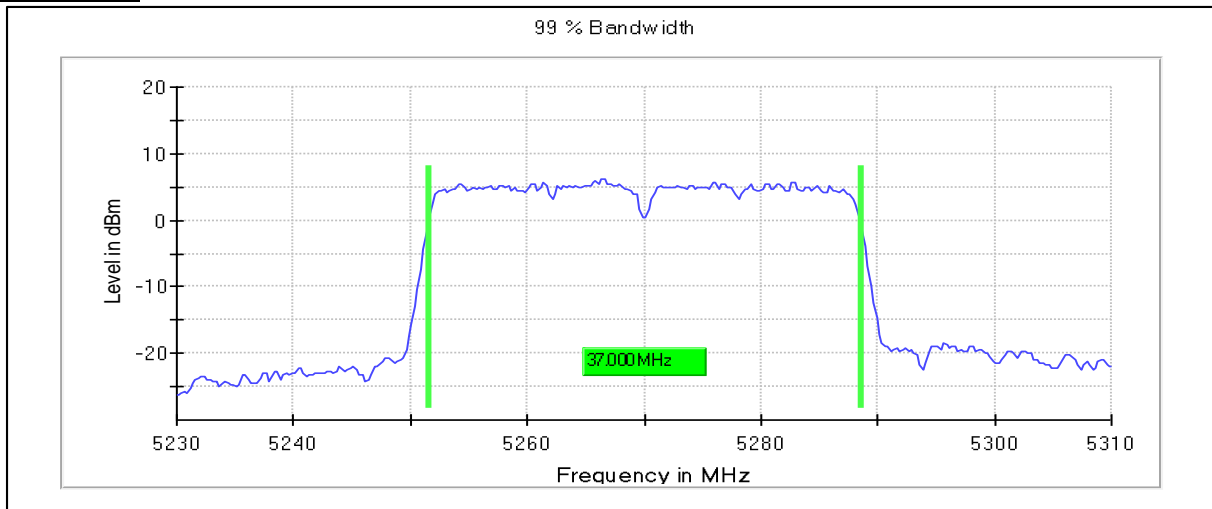

Modulation: 802.11ac-VHT40: UNII 2a

**Occupied Channel Bandwidth 99%
Data Rate MCS0**

Channel Frequency 5270MHz