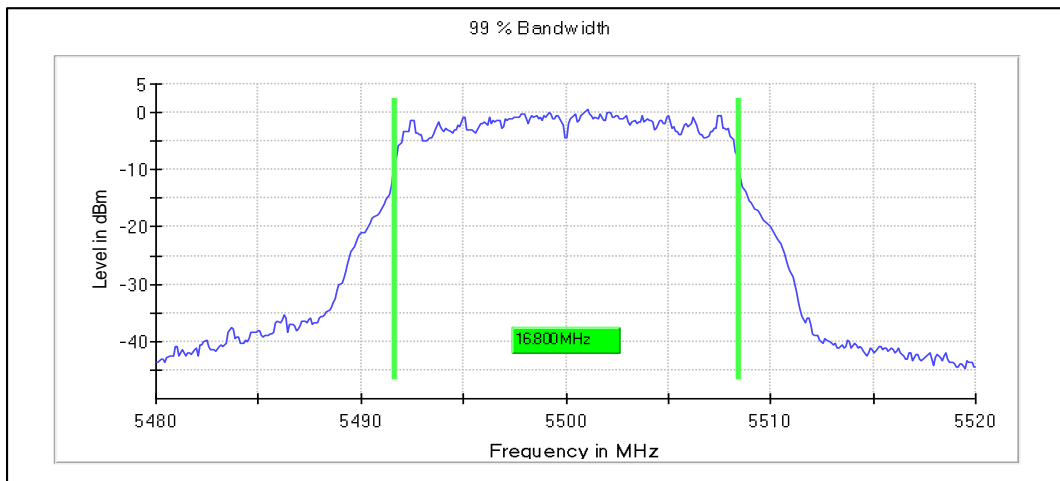

### 1. Emission Bandwidth and Occupied Bandwidth

Modulation: 802.11a : UNII 1  
Occupied Channel Bandwidth 99%

Data Rate: 54Mbps

Channel Frequency 5180MHz

Channel Frequency 5240MHz

Emission Channel Bandwidth 26dB

Channel Frequency 5180MHz

Channel Frequency 5240MHz

Modulation: 802.11a : UNII 2a

Occupied Channel Bandwidth 99%

Data Rate: 6Mbps

Channel Frequency 5260MHz

Channel Frequency 5320MHz

Emission Channel Bandwidth 26dB

Modulation: 802.11a : UNII 2a

Occupied Channel Bandwidth 99%

Data Rate: 6Mbps

Chanel Frequency 5700MHz

Chanel Frequency 5720MHz

Emission Channel Bandwidth 26dB

Chanel Frequency 5500MHz

Channel Frequency 5700MHz