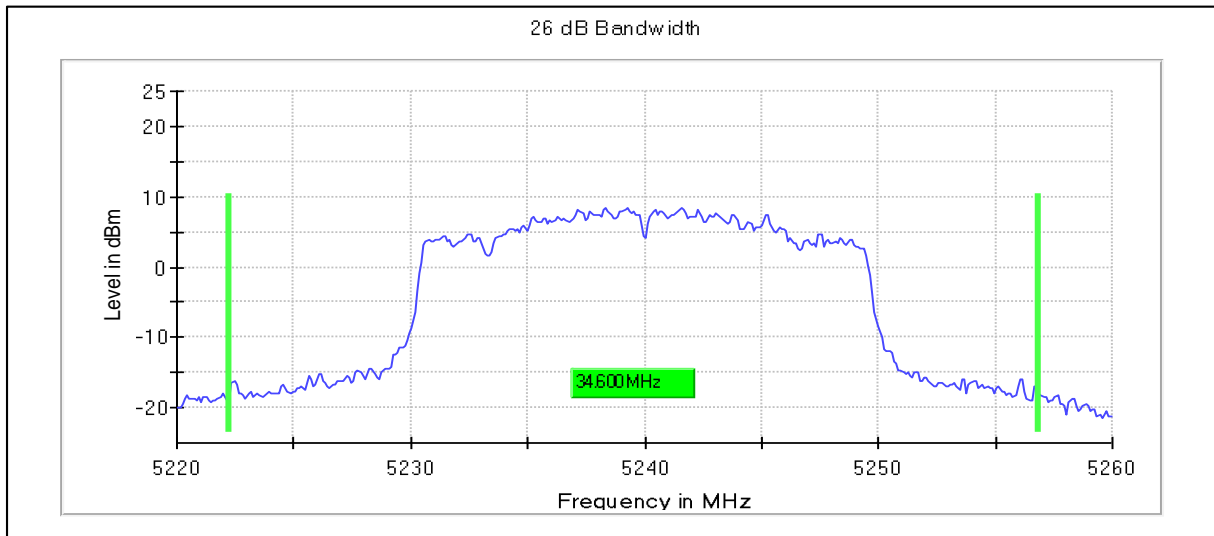

Occupied Channel Bandwidth 99%

**Data Rate MCS0**

Channel Frequency 5180MHz

Channel Frequency 5240MHz

Emission Channel Bandwidth 26dB

Modulation: 802.11ax-HE20: UNII 2a

Occupied Channel Bandwidth 99%

Data Rate MCS0

Emission Channel Bandwidth

Modulation: 802.11aX-HE20: UNII 2c

Occupied Channel Bandwidth 99%

Data Rate MCS0

Channel Frequency 5500MHz

Channel Frequency 5700MHz

Channel Frequency 5720MHz

Emission Channel Bandwidth 26dB