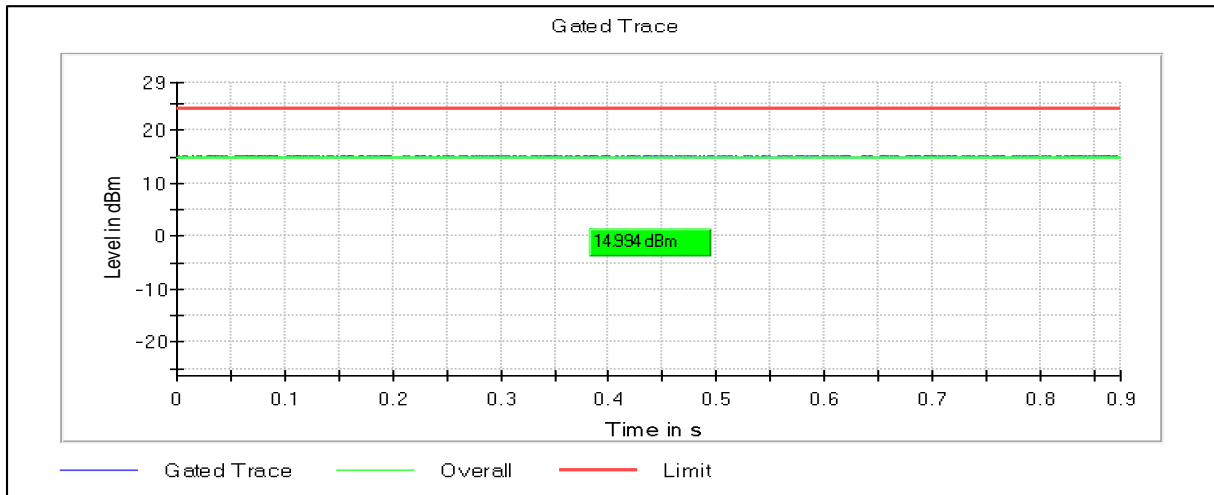

Channel Frequency 5720MHz