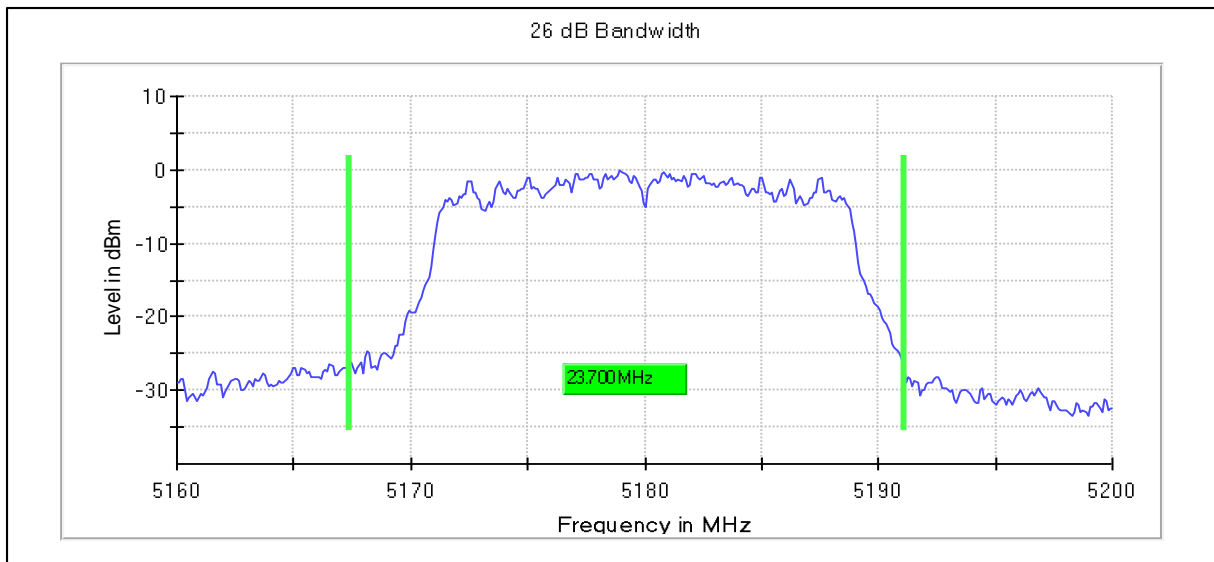

**Modulation: 802.11n- HT20: UNII 1**

**Occupied Channel Bandwidth 99%**

**Data Rate: MCS0**

Channel Frequency 5180MHz

Channel Frequency 5240MHz

**Emission Channel Bandwidth 26dB**

**Data Rate: MCS0**

Channel Frequency 5180MHz