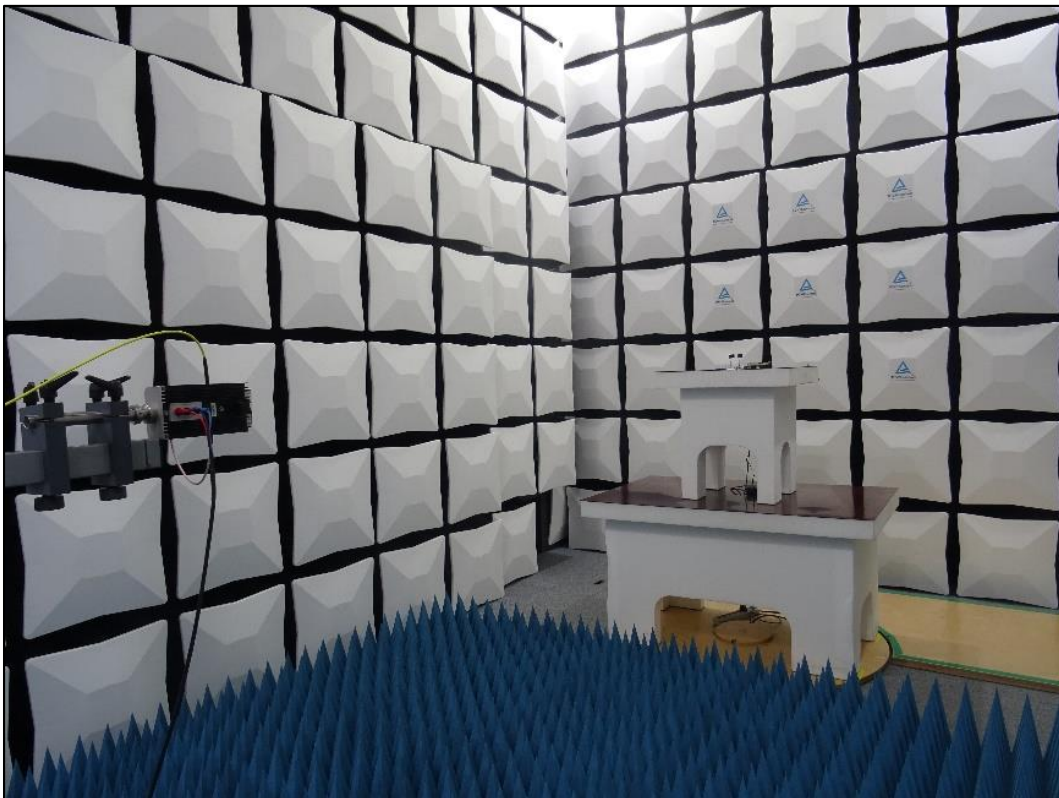

Setup Photos

Reference test report No:
IN23WDIF 001/IN23FG6K 001/IN23ESPY 001

Seite 5 von 7
Page 5 of 7

Frequency range :18GHz-26GHz

Polarization : Vertical

Frequency range :18GHz-26GHz

Polarization : Horizontal