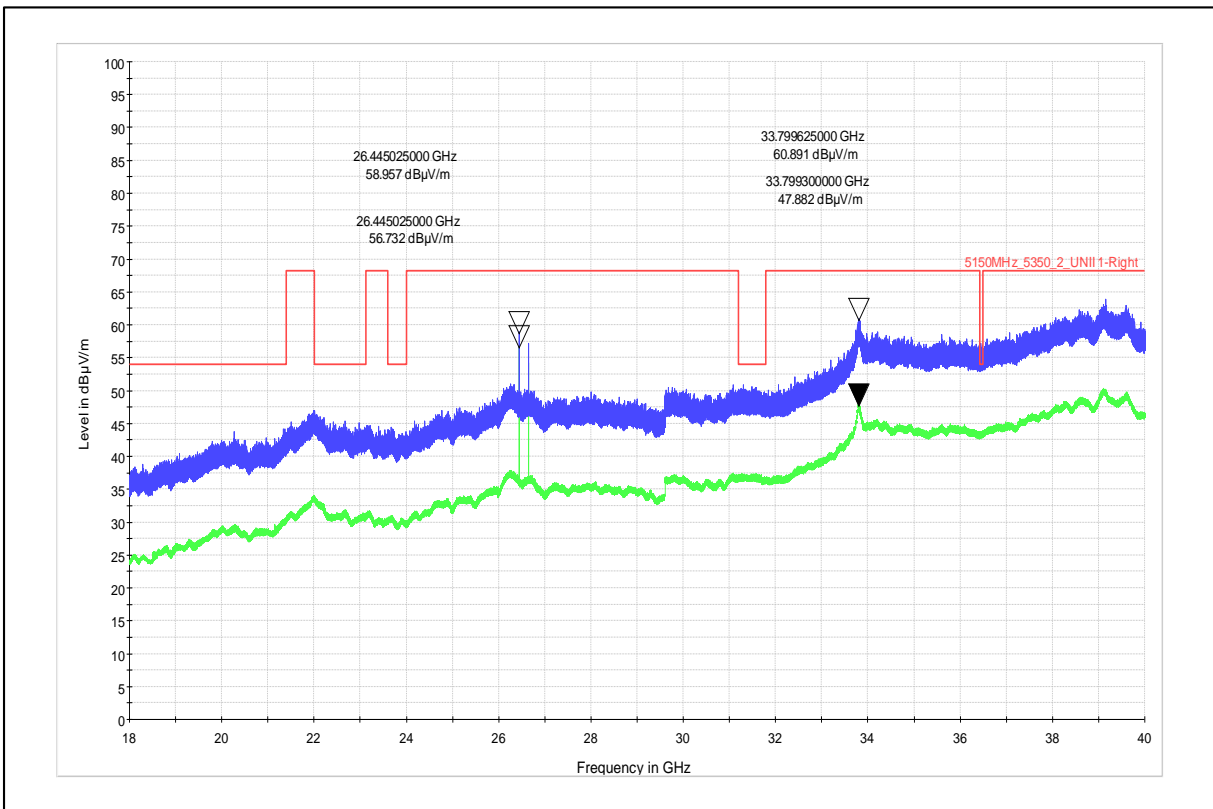

Channel Frequency - 5775MHz

Polarization -Vertical

Channel Frequency - 5775MHz

Polarization -Horizontal

Modulation: 802.11ax\_HE-80

Data Rate : MCS 0

Channel Frequency - 5290MHz

Polarization -Vertical

Channel Frequency - 5290MHz

Polarization -Horizontal

Data Rate : MCS 11

Channel Frequency - 5775MHz

Polarization -Vertical

Channel Frequency - 5775MHz

Polarization -Horizontal

Simultaneous Operation:

Combination of Wi-Fi 5GHz and Bluetooth 2.4GHz:

Channel Frequency -5180MHz and Channel Frequency 2480MHz \_Vertical Polarization \_1-18GHz

Channel Frequency -5180MHz and Channel Frequency 2480MHz \_Horizontal Polarization \_1-18GHz

Frequency Range: 18-40GHz

Polarization: Vertical

Frequency Range: 18-40GHz

Polarization: Horizontal