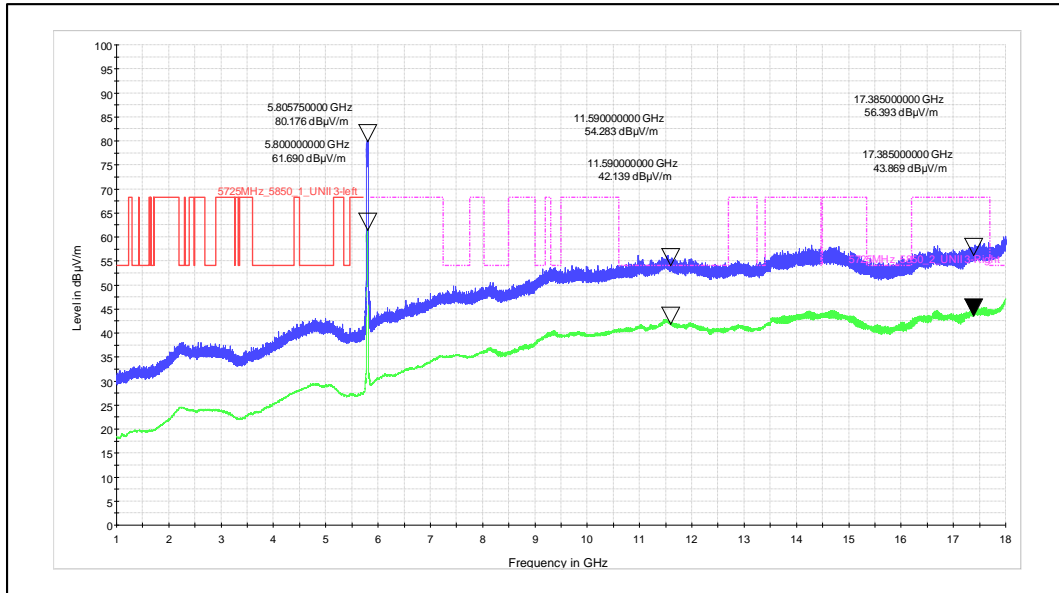

Modulation: 802.11n\_HT-40

Data Rate : MCS 0

Channel Frequency - 5270MHz

Polarization -Vertical

Channel Frequency - 5270MHz

Polarization -Horizontal

Data Rate : MCS 7

Channel Frequency - 5310MHz

Polarization –Vertical

Channel Frequency - 5310MHz

Polarization –Horizontal

Modulation: 802.11ac\_VHT-40

Data Rate : MCS 0

Channel Frequency - 5755MHz

Polarization - Vertical

Channel Frequency - 5755MHz

Polarization - Horizontal

Data Rate : MCS 9

Channel Frequency - 5795MHz

Polarization - Vertical

Channel Frequency - 5795MHz

Polarization - Horizontal

Modulation: 802.11ax\_HE-40

Data Rate : MCS 0

Channel Frequency - 5270MHz

Polarization -Vertical

Channel Frequency - 5270MHz

Polarization -Horizontal

Data Rate : MCS 11

Channel Frequency - 5795MHz

Polarization -Vertical

Channel Frequency - 5795MHz