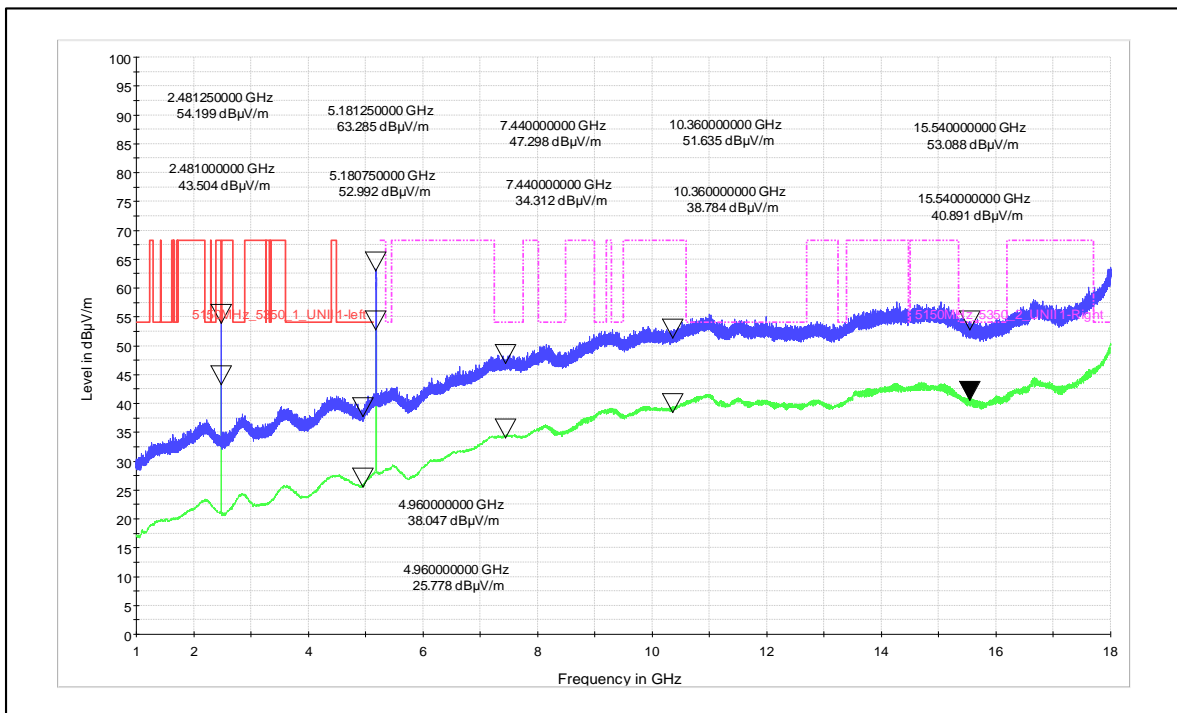

Channel Frequency -5180MHz and Channel Frequency 2480MHz _Horizontal Polarization _1-18GHz