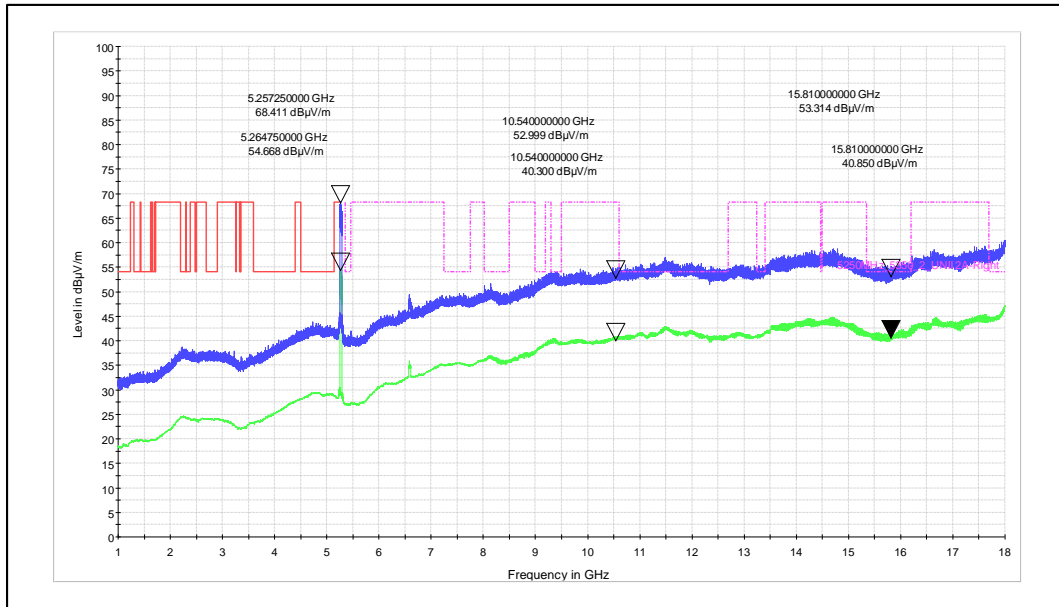

Polarization –Vertical

Channel Frequency - 5310MHz

Polarization –Horizontal

Modulation: 802.11ac\_VHT-40

Data Rate : MCS 0

Channel Frequency - 5755MHz

Polarization - Vertical

Channel Frequency - 5755MHz

Polarization - Horizontal

Data Rate : MCS 9

Channel Frequency - 5795MHz

Polarization - Vertical

Channel Frequency - 5795MHz

Polarization - Horizontal

Modulation: 802.11ax\_HE-40

Data Rate : MCS 0

Channel Frequency - 5270MHz

Polarization -Vertical

Channel Frequency - 5270MHz

Polarization -Horizontal

Data Rate : MCS 11

Channel Frequency - 5795MHz

Polarization -Vertical

Channel Frequency - 5795MHz

Polarization -Horizontal

Modulation: 802.11ac\_VHT-80

Data Rate : MCS 0

Channel Frequency - 5210MHz

Polarization -Vertical

Channel Frequency - 5210MHz

Polarization -Horizontal

Data Rate : MCS 9