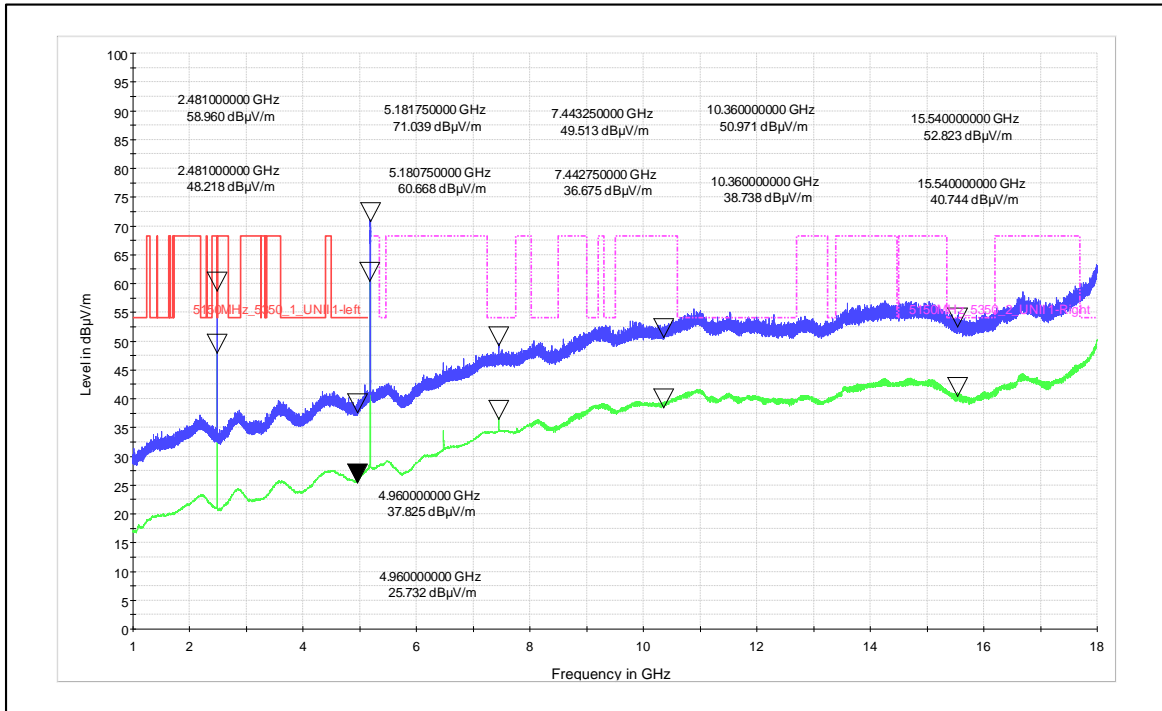

Channel Frequency - 5775MHz

Polarization -Vertical

Channel Frequency - 5775MHz

Polarization -Horizontal

Modulation: 802.11ax\_HE-80

Data Rate : MCS 0

Channel Frequency - 5290MHz

Polarization -Vertical

Channel Frequency - 5290MHz

Polarization -Horizontal

Data Rate : MCS 11

Channel Frequency - 5775MHz

Polarization -Vertical

Channel Frequency - 5775MHz

Polarization -Horizontal

Simultaneous Operation:

Combination of Wi-Fi 5GHz and Bluetooth 2.4GHz:

Channel Frequency -5180MHz and Channel Frequency 2480MHz \_Vertical Polarization \_1-18GHz

Channel Frequency -5180MHz and Channel Frequency 2480MHz \_Horizontal Polarization \_1-18GHz

Frequency Range: 18-40GHz

Polarization: Vertical

Frequency Range: 18-40GHz

Polarization: Horizontal