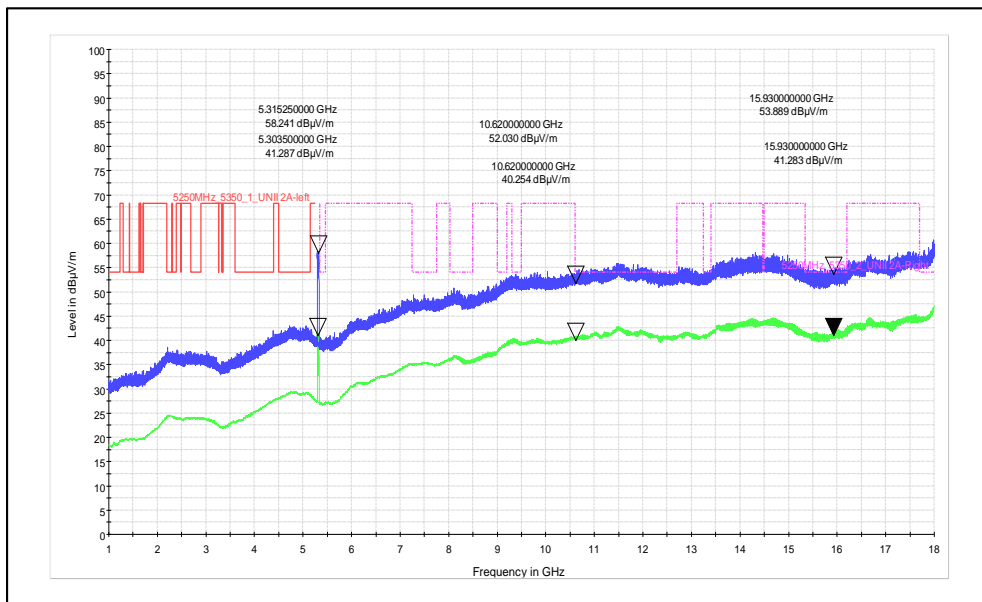

Modulation: 802.11n\_HT-40

Data Rate : MCS 0

Channel Frequency - 5270MHz

Polarization -Vertical

Channel Frequency - 5270MHz

Polarization -Horizontal

Data Rate : MCS 7

Channel Frequency - 5310MHz

Polarization –Vertical

Channel Frequency - 5310MHz

Polarization –Horizontal

Modulation: 802.11ac\_VHT-40

Data Rate : MCS 0

Channel Frequency - 5755MHz

Polarization - Vertical

Channel Frequency - 5755MHz

Polarization - Horizontal

Data Rate : MCS 9

Channel Frequency - 5795MHz

Polarization - Vertical

Channel Frequency - 5795MHz

Polarization - Horizontal

Modulation: 802.11ax\_HE-40

Data Rate : MCS 0

Polarization -Horizontal

Modulation: 802.11ac\_VHT-80

Data Rate : MCS 0

Channel Frequency - 5210MHz

Polarization -Vertical

Channel Frequency - 5210MHz

Polarization -Horizontal

Data Rate : MCS 9