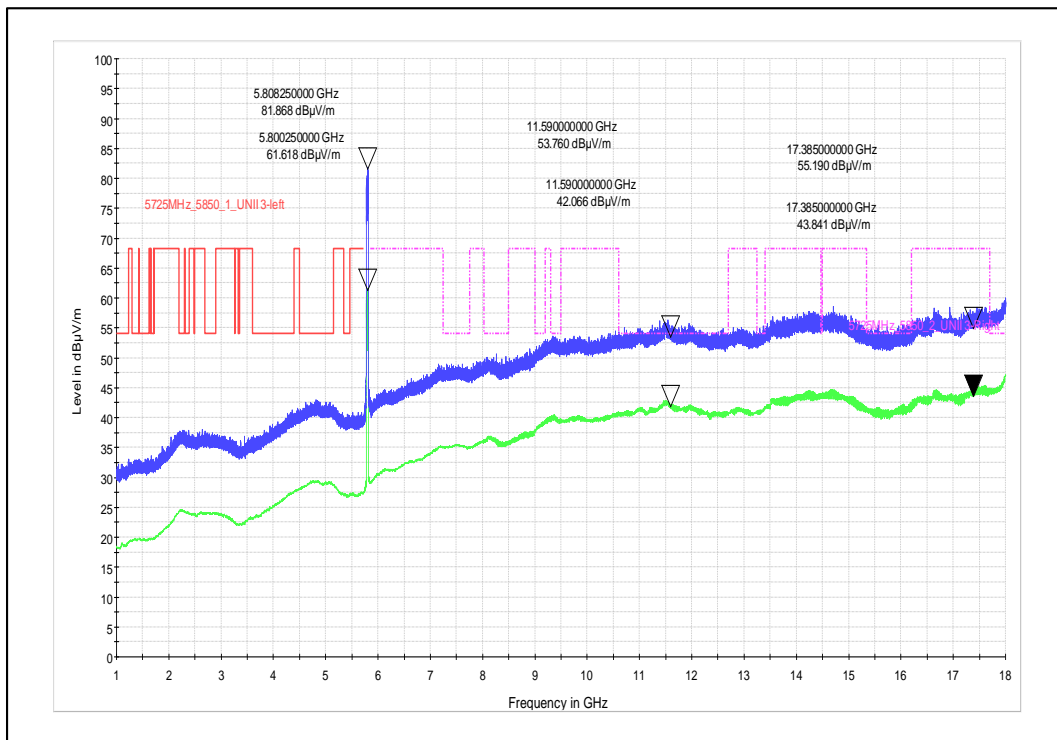

Polarization –Vertical

Channel Frequency - 5310MHz

Polarization –Horizontal

Modulation: 802.11ac\_VHT-40

Data Rate : MCS 0

Channel Frequency - 5755MHz

Polarization - Vertical

Channel Frequency - 5755MHz

Channel Frequency - 5270MHz

Polarization -Vertical

Channel Frequency - 5270MHz

Polarization -Horizontal

Data Rate : MCS 11

Channel Frequency - 5795MHz

Polarization -Vertical

Channel Frequency - 5795MHz

Polarization -Horizontal

Modulation: 802.11ac\_VHT-80

Data Rate : MCS 0

Channel Frequency - 5210MHz

Polarization -Vertical

Channel Frequency - 5210MHz

Polarization -Horizontal

Data Rate : MCS 9

Channel Frequency - 5775MHz

Polarization -Vertical

Channel Frequency - 5775MHz

Polarization -Horizontal

Modulation: 802.11ax\_HE-80

Data Rate : MCS 0

Channel Frequency - 5290MHz

Polarization -Vertical