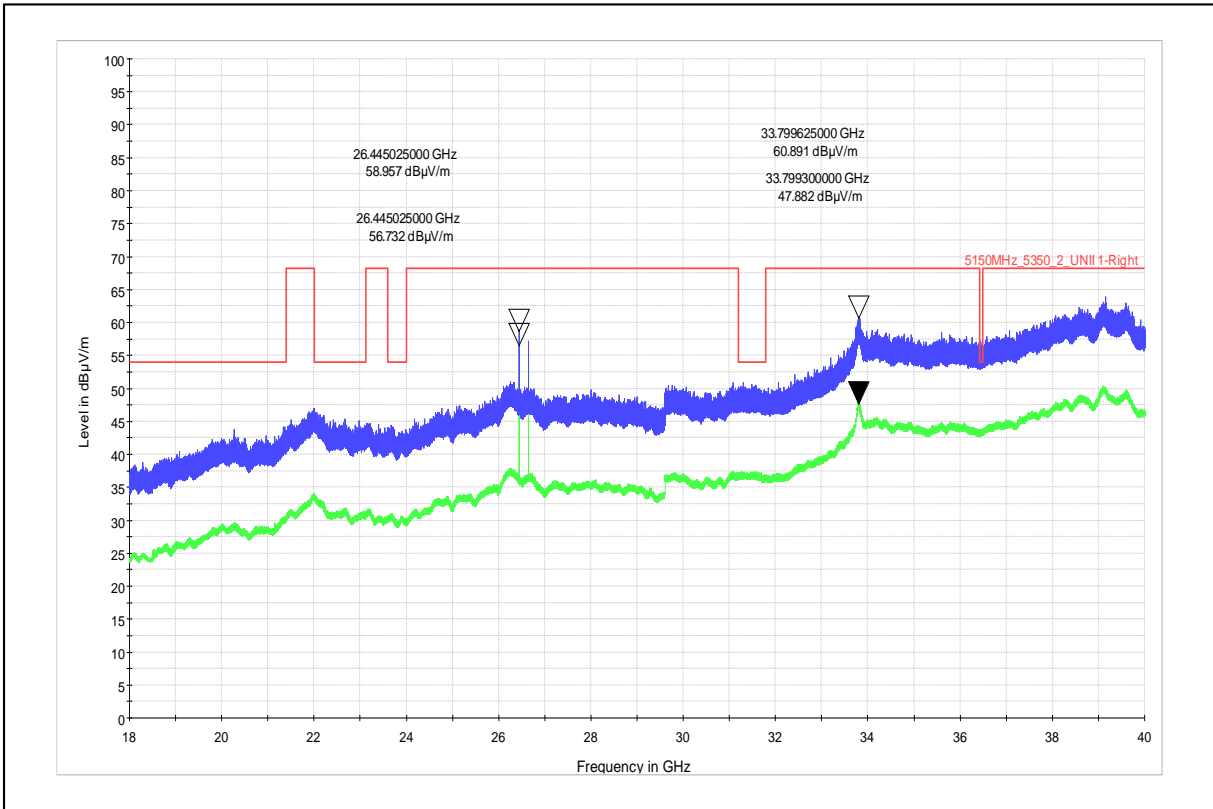

Channel Frequency - 5775MHz

Polarization -Vertical

Channel Frequency - 5775MHz

Polarization -Horizontal

Modulation: 802.11ax\_HE-80

Data Rate : MCS 0

Channel Frequency - 5290MHz

Polarization -Vertical

Channel Frequency - 5290MHz

Polarization -Horizontal

Data Rate : MCS 11

Channel Frequency - 5775MHz

Polarization -Vertical

Channel Frequency - 5775MHz

Polarization -Horizontal

Simultaneous Operation:

Combination of Wi-Fi 5GHz and Bluetooth 2.4GHz:

Channel Frequency -5180MHz and Channel Frequency 2480MHz \_Vertical Polarization \_1-18GHz

Channel Frequency -5180MHz and Channel Frequency 2480MHz \_Horizontal Polarization \_1-18GHz

Frequency Range: 18-40GHz

Polarization: Vertical

Frequency Range: 18-40GHz

Polarization: Horizontal