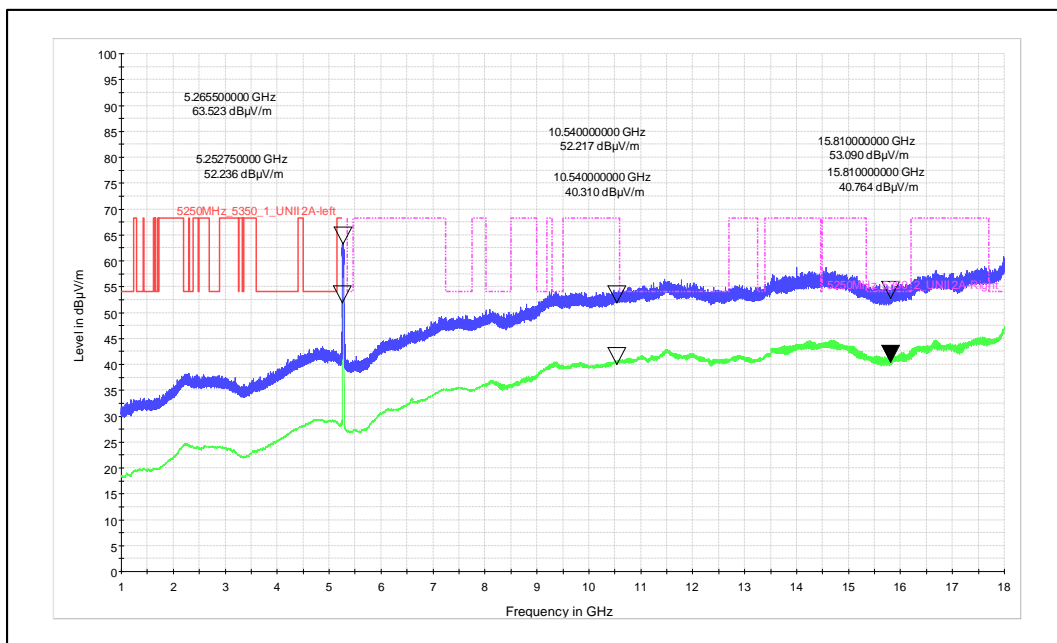

Modulation: 802.11n\_HT-40

Data Rate : MCS 0

Channel Frequency - 5270MHz

Polarization -Vertical

Channel Frequency - 5270MHz

Polarization -Horizontal

Data Rate : MCS 7

Channel Frequency - 5310MHz

Polarization –Vertical

Channel Frequency - 5310MHz

Polarization –Horizontal

Modulation: 802.11ac\_VHT-40

Data Rate : MCS 0

Channel Frequency - 5755MHz

Polarization - Vertical

Channel Frequency - 5755MHz

Polarization - Horizontal

Data Rate : MCS 9

Channel Frequency - 5795MHz

Polarization - Vertical

Channel Frequency - 5795MHz

Polarization - Horizontal

Modulation: 802.11ax\_HE-40

Data Rate : MCS 0

Polarization -Horizontal

Modulation: 802.11ac\_VHT-80

Data Rate : MCS 0

Channel Frequency - 5210MHz

Polarization -Vertical

Channel Frequency - 5210MHz

Polarization -Horizontal

Data Rate : MCS 9