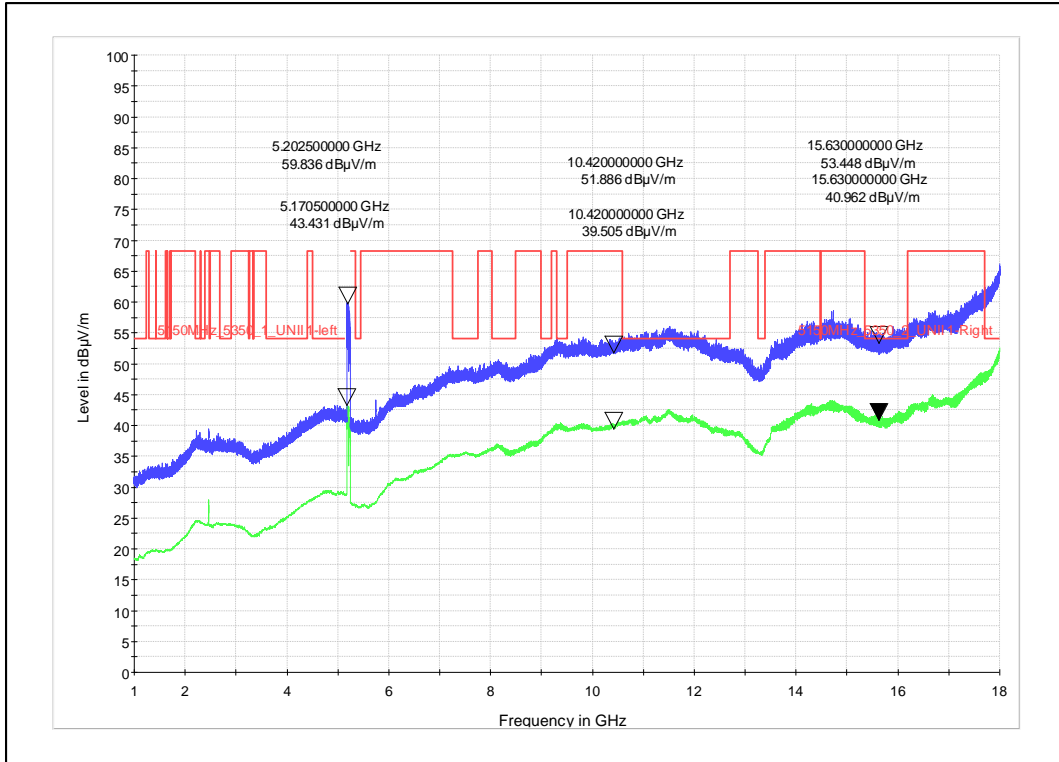

Polarization –Vertical

Channel Frequency - 5310MHz

Polarization –Horizontal

Modulation: 802.11ac\_VHT-40

Data Rate : MCS 0

Channel Frequency - 5755MHz

Polarization - Vertical

Channel Frequency - 5755MHz

Channel Frequency - 5270MHz

Polarization -Vertical

Channel Frequency - 5270MHz

Polarization -Horizontal

Data Rate : MCS 11

Channel Frequency - 5795MHz

Polarization -Vertical

Channel Frequency - 5795MHz

Polarization -Horizontal

Modulation: 802.11ac\_VHT-80

Data Rate : MCS 0

Channel Frequency - 5210MHz

Polarization -Vertical

Channel Frequency - 5210MHz

Polarization -Horizontal

Data Rate : MCS 9

Channel Frequency - 5775MHz

Polarization -Vertical

Channel Frequency - 5775MHz

Polarization -Horizontal

Modulation: 802.11ax\_HE-80

Data Rate : MCS 0

Channel Frequency - 5290MHz

Polarization -Vertical