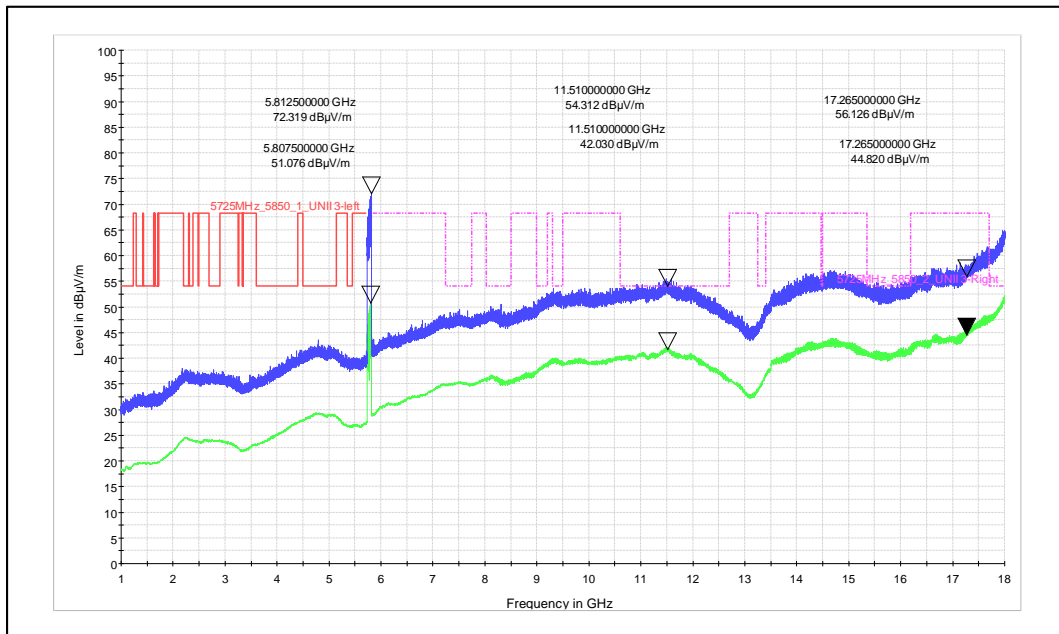

Channel Frequency - 5270MHz

Polarization -Vertical

Channel Frequency - 5270MHz

Polarization -Horizontal

Data Rate : MCS 11

Channel Frequency - 5795MHz

Polarization -Vertical

Channel Frequency - 5795MHz

Polarization -Horizontal

Modulation: 802.11ac\_VHT-80

Data Rate : MCS 0

Channel Frequency - 5210MHz

Polarization -Vertical

Channel Frequency - 5210MHz

Polarization -Horizontal

Data Rate : MCS 9

Channel Frequency - 5775MHz

Polarization -Vertical

Channel Frequency - 5775MHz

Polarization -Horizontal

Modulation: 802.11ax\_HE-80

Data Rate : MCS 0

Channel Frequency - 5290MHz

Polarization -Vertical

Channel Frequency - 5290MHz

Polarization -Horizontal

Data Rate : MCS 11

Channel Frequency - 5775MHz

Polarization -Vertical

Channel Frequency - 5775MHz

Polarization -Horizontal

Simultaneous Operation: