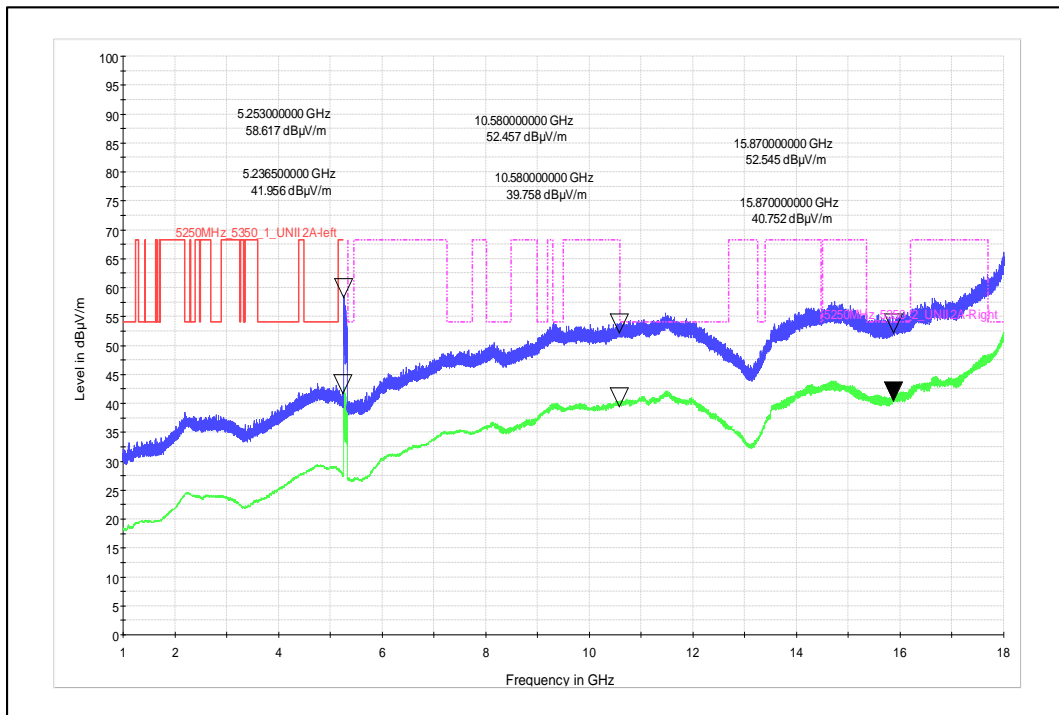

Polarization -Horizontal

Modulation: 802.11ac\_VHT-80

Data Rate : MCS 0

Channel Frequency - 5210MHz

Polarization -Vertical

Channel Frequency - 5210MHz

Polarization -Horizontal

Data Rate : MCS 9

Channel Frequency - 5775MHz

Polarization -Vertical

Channel Frequency - 5775MHz

Polarization -Horizontal

Modulation: 802.11ax\_HE-80

Data Rate : MCS 0

Channel Frequency - 5290MHz

Polarization -Vertical

Channel Frequency - 5290MHz

Polarization -Horizontal

Data Rate : MCS 11

Channel Frequency - 5775MHz

Polarization -Vertical

Channel Frequency - 5775MHz

Polarization -Horizontal

Simultaneous Operation:

Frequency Range: 18-40GHz

Polarization: Vertical

Frequency Range: 18-40GHz

Polarization: Horizontal