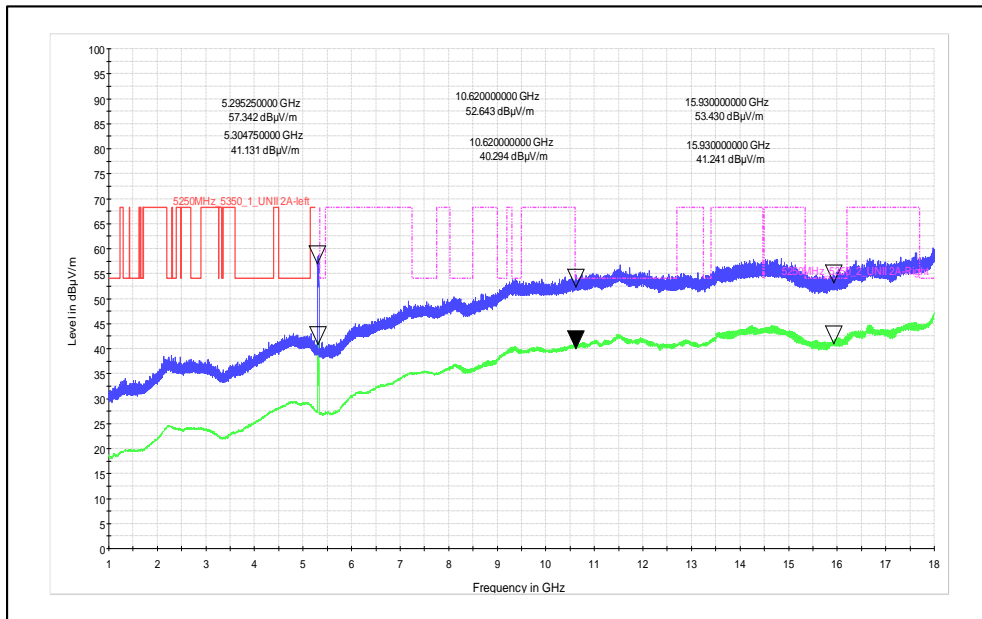

Modulation: 802.11n\_HT-40

Data Rate : MCS 0

Channel Frequency - 5270MHz

Polarization -Vertical

Channel Frequency - 5270MHz

Polarization -Horizontal

Data Rate : MCS 7

Channel Frequency - 5310MHz

Polarization –Vertical

Channel Frequency - 5310MHz

Polarization –Horizontal

Modulation: 802.11ac\_VHT-40

Data Rate : MCS 0

Channel Frequency - 5755MHz

Polarization - Vertical

Channel Frequency - 5755MHz

Polarization - Horizontal

Data Rate : MCS 9

Channel Frequency - 5795MHz

Polarization - Vertical

Channel Frequency - 5795MHz

Polarization - Horizontal

Modulation: 802.11ax\_HE-40

Data Rate : MCS 0

Polarization -Horizontal

Modulation: 802.11ac\_VHT-80

Data Rate : MCS 0

Channel Frequency - 5210MHz

Polarization -Vertical

Channel Frequency - 5210MHz

Polarization -Horizontal

Data Rate : MCS 9