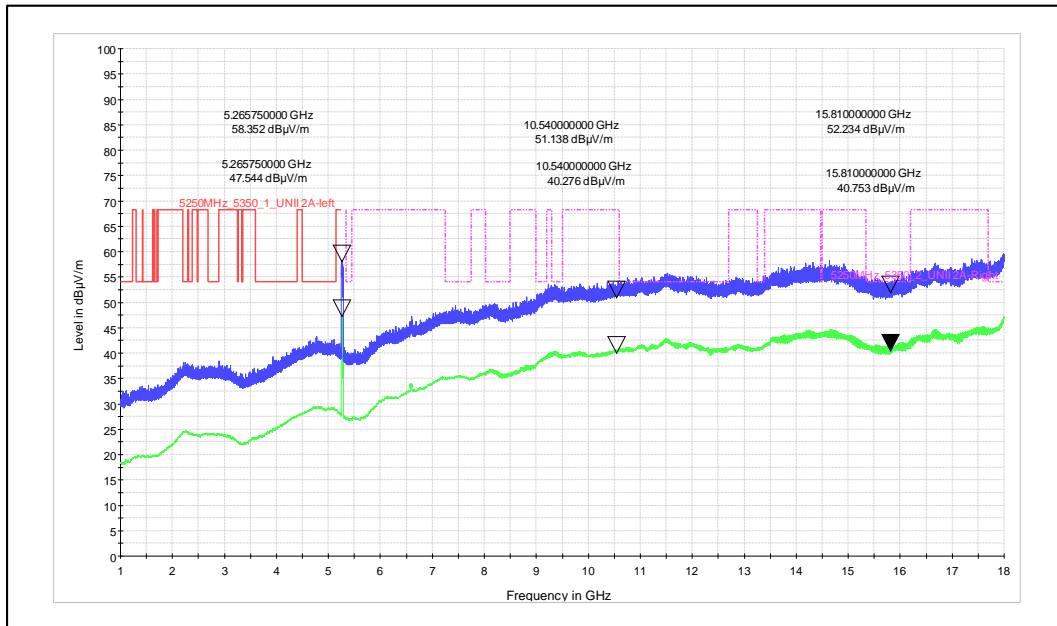

Modulation: 802.11n\_HT-40

Data Rate : MCS 0

Channel Frequency - 5270MHz

Polarization -Vertical

Channel Frequency - 5270MHz

Polarization -Horizontal

Data Rate : MCS 7

Channel Frequency - 5310MHz

Polarization –Vertical

Channel Frequency - 5310MHz

Polarization –Horizontal

Modulation: 802.11ac\_VHT-40

Data Rate : MCS 0

Channel Frequency - 5755MHz

Polarization - Vertical

Channel Frequency - 5755MHz

Polarization - Horizontal

Data Rate : MCS 9

Channel Frequency - 5795MHz

Polarization - Vertical

Channel Frequency - 5795MHz

Polarization - Horizontal

Modulation: 802.11ax\_HE-40

Data Rate : MCS 0

Polarization -Horizontal

Modulation: 802.11ac\_VHT-80

Data Rate : MCS 0

Channel Frequency - 5210MHz

Polarization -Vertical

Channel Frequency - 5210MHz

Polarization -Horizontal

Data Rate : MCS 9