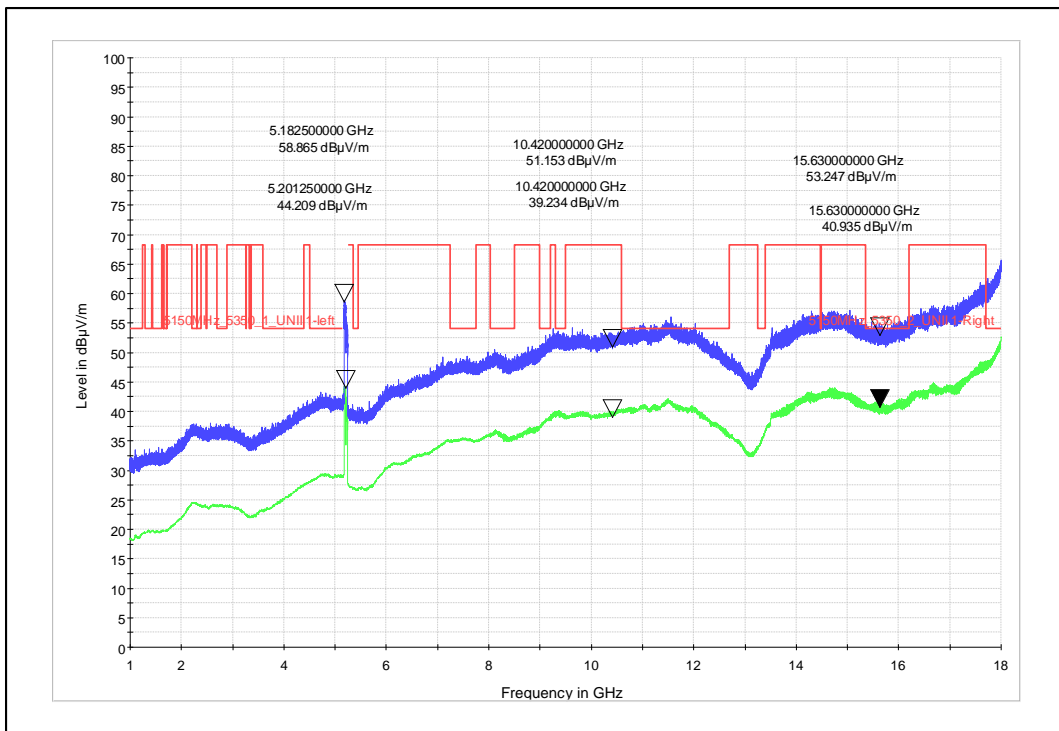

Channel Frequency - 5270MHz

Polarization -Vertical

Channel Frequency - 5270MHz

Polarization -Horizontal

Data Rate : MCS 11

Channel Frequency - 5795MHz

Polarization -Vertical

Channel Frequency - 5795MHz

Polarization -Horizontal

Modulation: 802.11ac\_VHT-80

Data Rate : MCS 0

Channel Frequency - 5210MHz

Polarization -Vertical

Channel Frequency - 5210MHz

Polarization -Horizontal

Data Rate : MCS 9

Channel Frequency - 5775MHz

Polarization -Vertical

Channel Frequency - 5775MHz

Polarization -Horizontal

Modulation: 802.11ax\_HE-80

Data Rate : MCS 0

Channel Frequency - 5290MHz

Polarization -Vertical

Channel Frequency - 5290MHz

Polarization -Horizontal

Data Rate : MCS 11

Channel Frequency - 5775MHz

Polarization -Vertical

Channel Frequency - 5775MHz

Polarization -Horizontal

Simultaneous Operation: