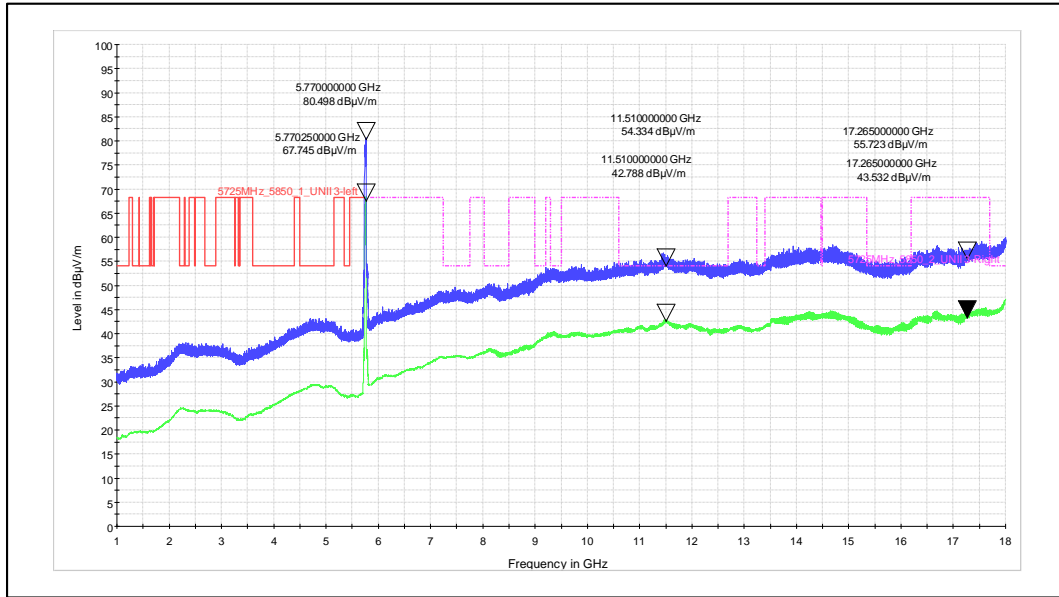

Modulation: 802.11n\_HT-40

Data Rate : MCS 0

Channel Frequency - 5270MHz

Polarization -Vertical

Channel Frequency - 5270MHz

Polarization -Horizontal

Data Rate : MCS 7

Channel Frequency - 5310MHz

Polarization –Vertical

Channel Frequency - 5310MHz

Polarization –Horizontal

Modulation: 802.11ac\_VHT-40

Data Rate : MCS 0

Channel Frequency - 5755MHz

Polarization - Vertical

Channel Frequency - 5755MHz

Polarization - Horizontal

Data Rate : MCS 9

Channel Frequency - 5795MHz

Polarization - Vertical

Channel Frequency - 5795MHz

Polarization - Horizontal

Modulation: 802.11ax\_HE-40

Data Rate : MCS 0

Polarization -Horizontal

Modulation: 802.11ac\_VHT-80

Data Rate : MCS 0

Channel Frequency - 5210MHz

Polarization -Vertical

Channel Frequency - 5210MHz

Polarization -Horizontal

Data Rate : MCS 9