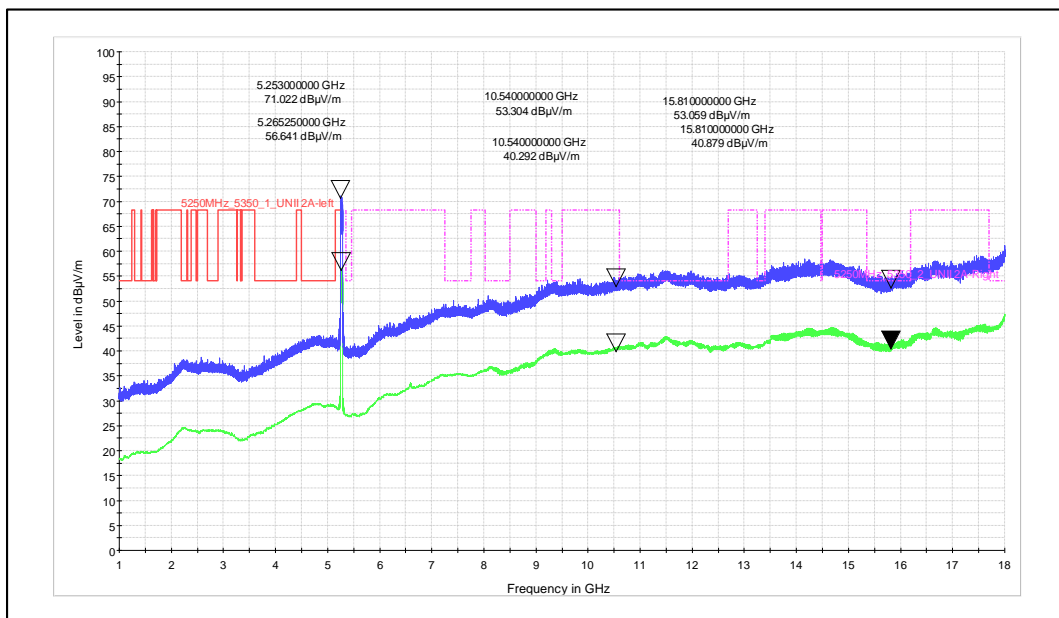

Polarization –Vertical

Channel Frequency - 5310MHz

Polarization –Horizontal

Modulation: 802.11ac\_VHT-40

Data Rate : MCS 0

Channel Frequency - 5755MHz

Polarization - Vertical

Channel Frequency - 5755MHz

Polarization - Horizontal

Data Rate : MCS 9

Channel Frequency - 5795MHz

Polarization - Vertical

Channel Frequency - 5795MHz

Polarization - Horizontal

Modulation: 802.11ax\_HE-40

Data Rate : MCS 0

Channel Frequency - 5270MHz

Polarization -Vertical

Channel Frequency - 5270MHz

Polarization -Horizontal

Data Rate : MCS 11

Channel Frequency - 5795MHz

Polarization -Vertical

Channel Frequency - 5795MHz

Polarization -Horizontal

Modulation: 802.11ac\_VHT-80

Data Rate : MCS 0

Channel Frequency - 5210MHz

Polarization -Vertical

Channel Frequency - 5210MHz

Polarization -Horizontal

Data Rate : MCS 9