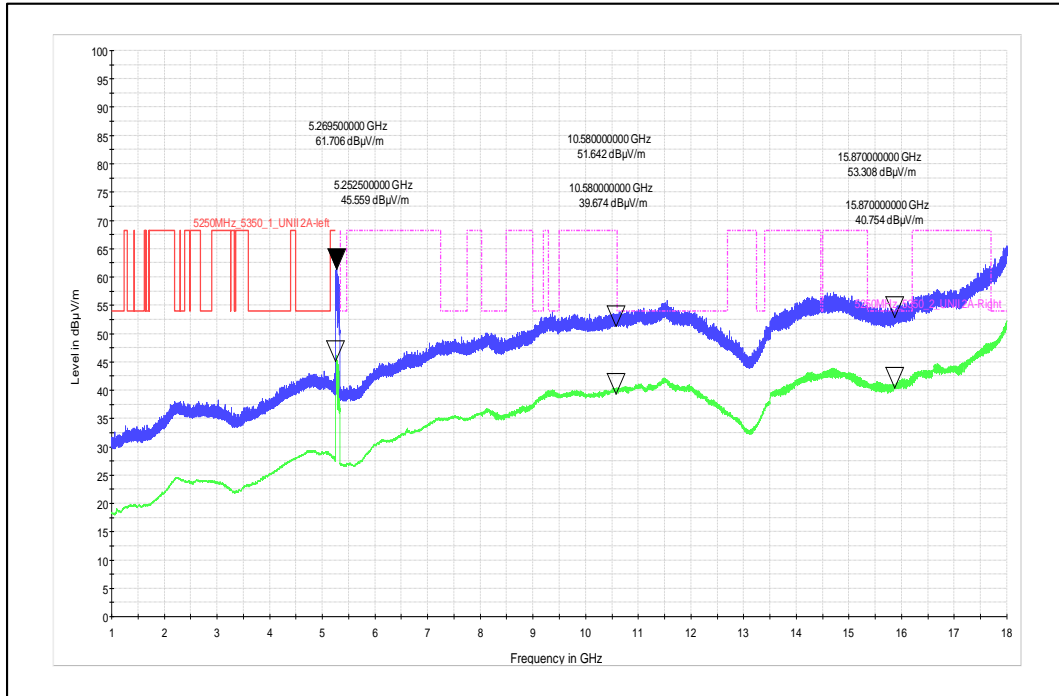

Polarization -Horizontal

Modulation: 802.11ac\_VHT-80

Data Rate : MCS 0

Channel Frequency - 5210MHz

Polarization -Vertical

Channel Frequency - 5210MHz

Polarization -Horizontal

Data Rate : MCS 9

Channel Frequency - 5775MHz

Polarization -Vertical

Channel Frequency - 5775MHz

Polarization -Horizontal

Modulation: 802.11ax\_HE-80

Data Rate : MCS 0

Channel Frequency - 5290MHz

Polarization -Vertical

Channel Frequency - 5290MHz

Polarization -Horizontal

Data Rate : MCS 11

Channel Frequency - 5775MHz

Polarization -Vertical

Channel Frequency - 5775MHz

Polarization -Horizontal

Simultaneous Operation:

Frequency Range: 18-40GHz

Polarization: Vertical

Frequency Range: 18-40GHz

Polarization: Horizontal