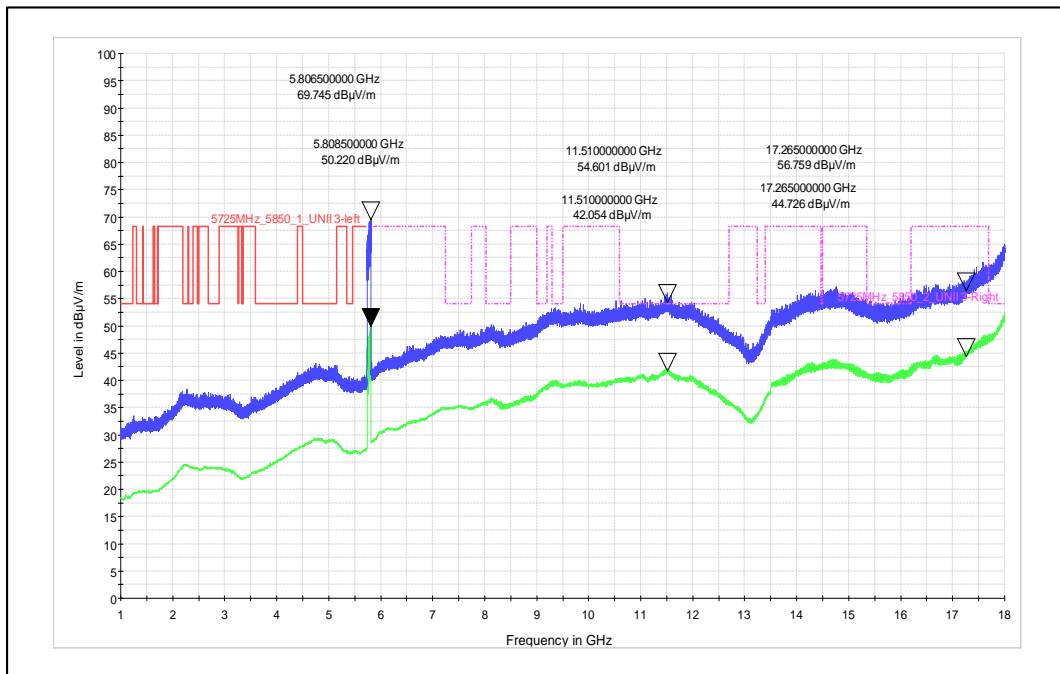

Channel Frequency - 5775MHz

Polarization -Vertical

Channel Frequency - 5775MHz

Polarization -Horizontal

Modulation: 802.11ax\_HE-80

Data Rate : MCS 0

Channel Frequency - 5290MHz

Polarization -Vertical

Channel Frequency - 5290MHz

Polarization -Horizontal

Data Rate : MCS 11

Channel Frequency - 5775MHz

Polarization -Vertical

Channel Frequency - 5775MHz

Polarization -Horizontal

Simultaneous Operation:

Combination of Wi-Fi 5GHz and Bluetooth 2.4GHz:

Channel Frequency -5180MHz and Channel Frequency 2480MHz \_Vertical Polarization \_1-18GHz

Channel Frequency -5180MHz and Channel Frequency 2480MHz \_Horizontal Polarization \_1-18GHz

Frequency Range: 18-40GHz

Polarization: Vertical

Frequency Range: 18-40GHz

Polarization: Horizontal