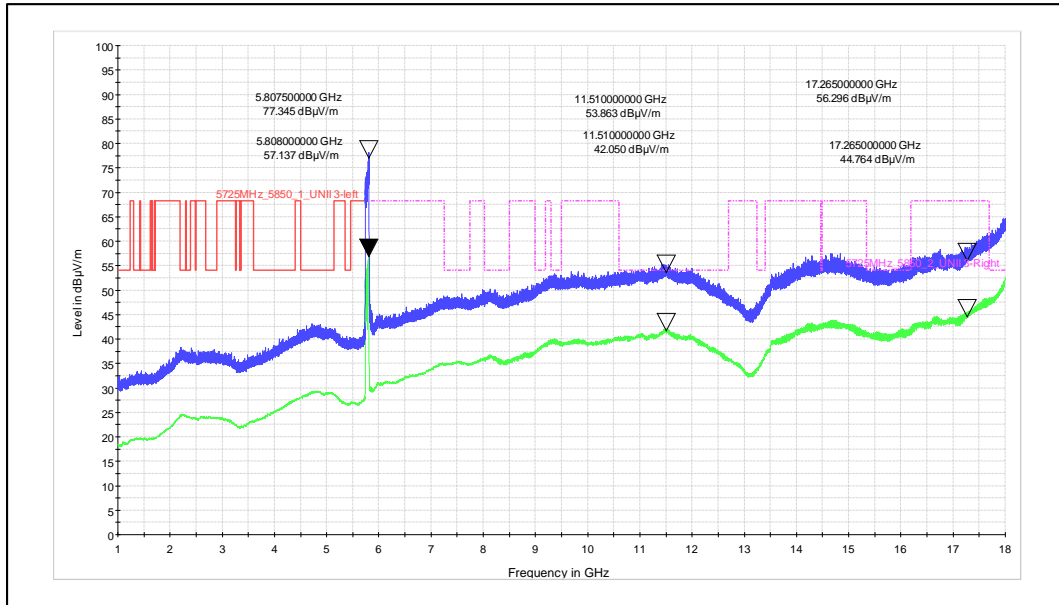

Channel Frequency - 5270MHz

Polarization -Vertical

Channel Frequency - 5270MHz

Polarization -Horizontal

Data Rate : MCS 11

Channel Frequency - 5795MHz

Polarization -Vertical

Channel Frequency - 5795MHz

Polarization -Horizontal

Modulation: 802.11ac\_VHT-80

Data Rate : MCS 0

Channel Frequency - 5210MHz

Polarization -Vertical

Channel Frequency - 5210MHz

Polarization -Horizontal

Data Rate : MCS 9

Channel Frequency - 5775MHz

Polarization -Vertical

Channel Frequency - 5775MHz

Polarization -Horizontal

Modulation: 802.11ax\_HE-80

Data Rate : MCS 0

Channel Frequency - 5290MHz

Polarization -Vertical

Channel Frequency - 5290MHz

Polarization -Horizontal

Data Rate : MCS 11

Channel Frequency - 5775MHz

Polarization -Vertical

Channel Frequency - 5775MHz

Polarization -Horizontal

Simultaneous Operation: