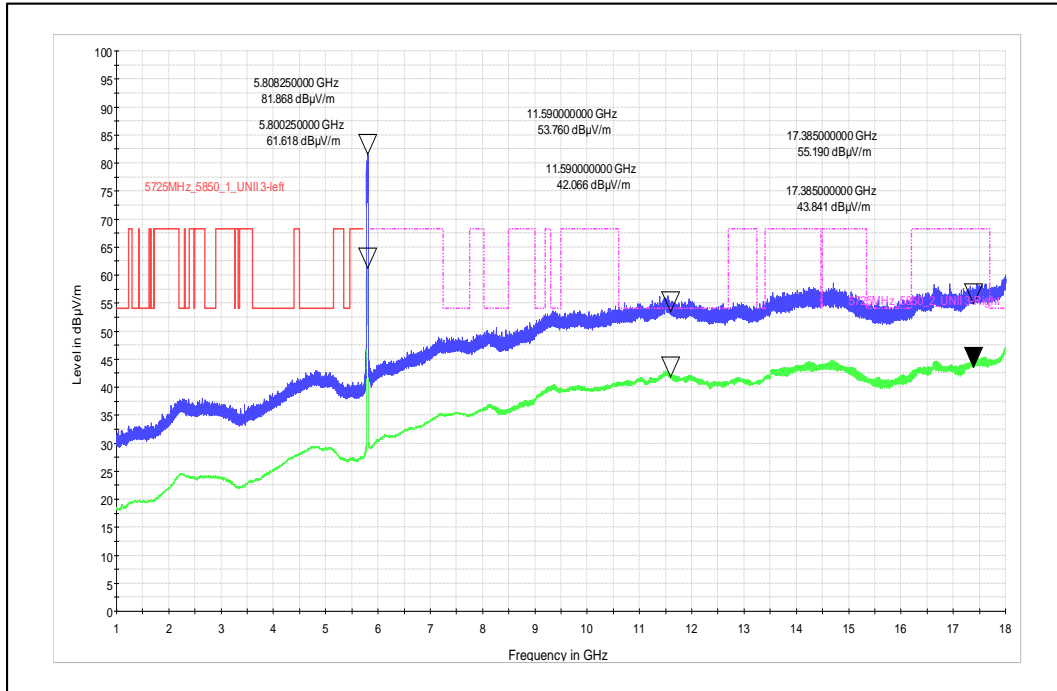

Polarization - Horizontal

Data Rate : MCS 9

Channel Frequency - 5795MHz

Polarization - Vertical

Channel Frequency - 5795MHz

Polarization - Horizontal

Modulation: 802.11ax\_HE-40

Data Rate : MCS 0

Channel Frequency - 5270MHz

Polarization -Vertical

Channel Frequency - 5270MHz

Polarization -Horizontal

Data Rate : MCS 11

Channel Frequency - 5795MHz

Polarization -Vertical

Channel Frequency - 5795MHz

Polarization -Horizontal

Modulation: 802.11ac\_VHT-80

Data Rate : MCS 0

Channel Frequency - 5210MHz

Polarization -Vertical

Channel Frequency - 5210MHz

Polarization -Horizontal

Data Rate : MCS 9

Channel Frequency - 5775MHz

Polarization -Vertical

Channel Frequency - 5775MHz

Polarization -Horizontal

Modulation: 802.11ax\_HE-80

Data Rate : MCS 0

Channel Frequency - 5290MHz

Polarization -Vertical