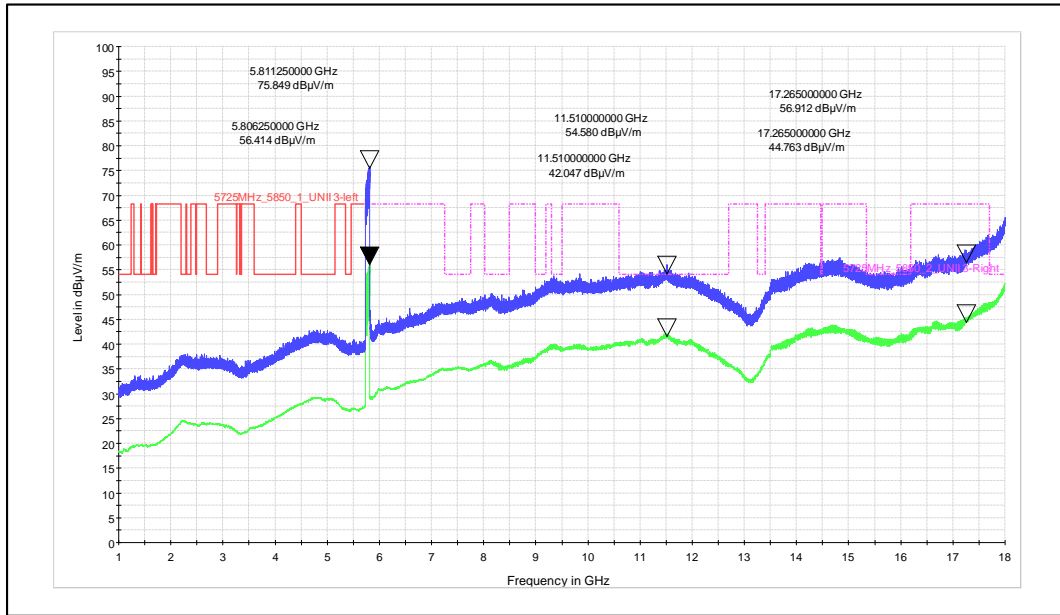

Polarization -Horizontal

Modulation: 802.11ac\_VHT-80

Data Rate : MCS 0

Channel Frequency - 5210MHz

Polarization -Vertical

Channel Frequency - 5210MHz

Polarization -Horizontal

Data Rate : MCS 9

Channel Frequency - 5775MHz

Polarization -Vertical

Channel Frequency - 5775MHz

Polarization -Horizontal

Modulation: 802.11ax\_HE-80

Data Rate : MCS 0

Channel Frequency - 5290MHz

Polarization -Vertical

Channel Frequency - 5290MHz

Polarization -Horizontal

Data Rate : MCS 11

Channel Frequency - 5775MHz

Polarization -Vertical

Channel Frequency - 5775MHz

Polarization -Horizontal

Simultaneous Operation:

Frequency Range: 18-40GHz

Polarization: Vertical

Frequency Range: 18-40GHz

Polarization: Horizontal