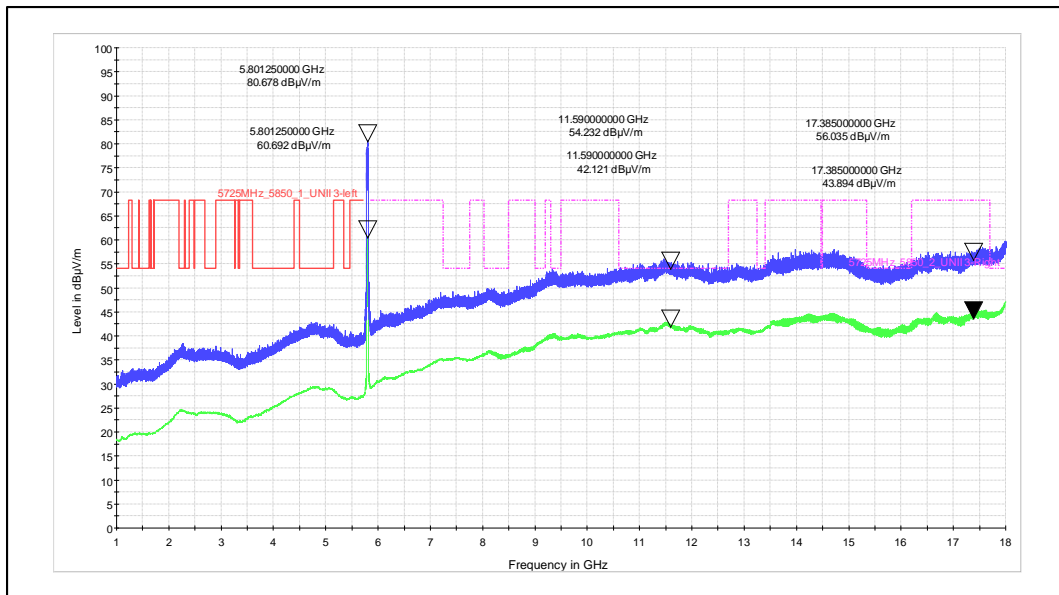

Modulation: 802.11n\_HT-40

Data Rate : MCS 0

Channel Frequency - 5270MHz

Polarization -Vertical

Channel Frequency - 5270MHz

Polarization -Horizontal

Data Rate : MCS 7

Channel Frequency - 5310MHz

Polarization –Vertical

Channel Frequency - 5310MHz

Polarization –Horizontal

Modulation: 802.11ac\_VHT-40

Data Rate : MCS 0

Channel Frequency - 5755MHz

Polarization - Vertical

Channel Frequency - 5755MHz

Polarization - Horizontal

Data Rate : MCS 9

Channel Frequency - 5795MHz

Polarization - Vertical

Channel Frequency - 5795MHz

Polarization - Horizontal

Modulation: 802.11ax\_HE-40

Data Rate : MCS 0

Channel Frequency - 5270MHz

Polarization -Vertical

Channel Frequency - 5270MHz

Polarization -Horizontal

Data Rate : MCS 11

Channel Frequency - 5795MHz

Polarization -Vertical

Channel Frequency - 5795MHz