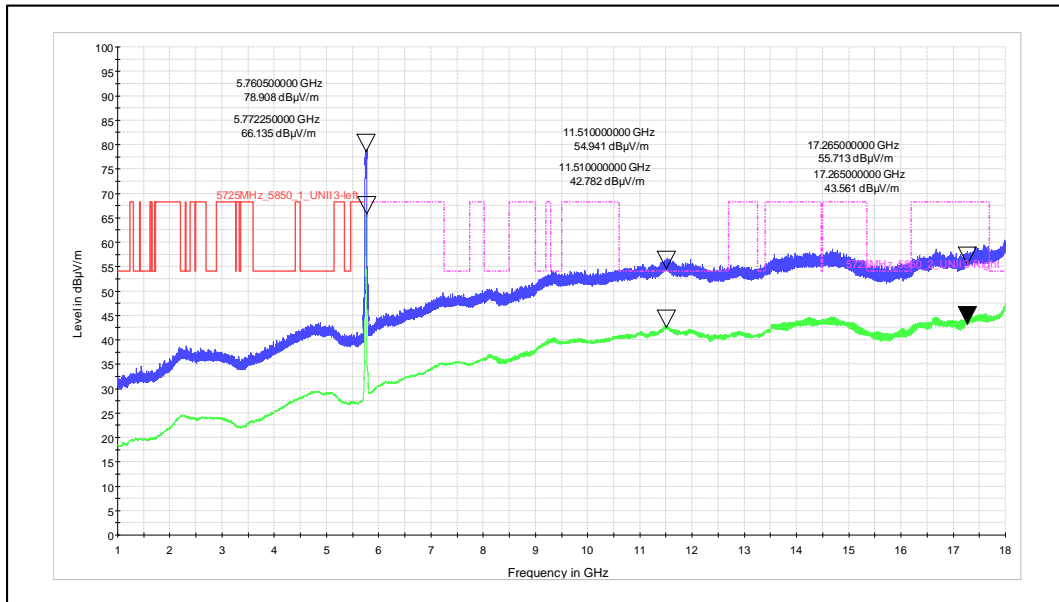

Modulation: 802.11n\_HT-40

Data Rate : MCS 0

Channel Frequency - 5270MHz

Polarization -Vertical

Channel Frequency - 5270MHz

Polarization -Horizontal

Data Rate : MCS 7

Channel Frequency - 5310MHz

Polarization –Vertical

Channel Frequency - 5310MHz

Polarization –Horizontal

Modulation: 802.11ac\_VHT-40

Data Rate : MCS 0

Channel Frequency - 5755MHz

Polarization - Vertical

Channel Frequency - 5755MHz

Polarization - Horizontal

Data Rate : MCS 9

Channel Frequency - 5795MHz

Polarization - Vertical

Channel Frequency - 5795MHz

Polarization - Horizontal

Modulation: 802.11ax\_HE-40

Data Rate : MCS 0

Polarization -Horizontal

Modulation: 802.11ac\_VHT-80

Data Rate : MCS 0

Channel Frequency - 5210MHz

Polarization -Vertical

Channel Frequency - 5210MHz

Polarization -Horizontal

Data Rate : MCS 9