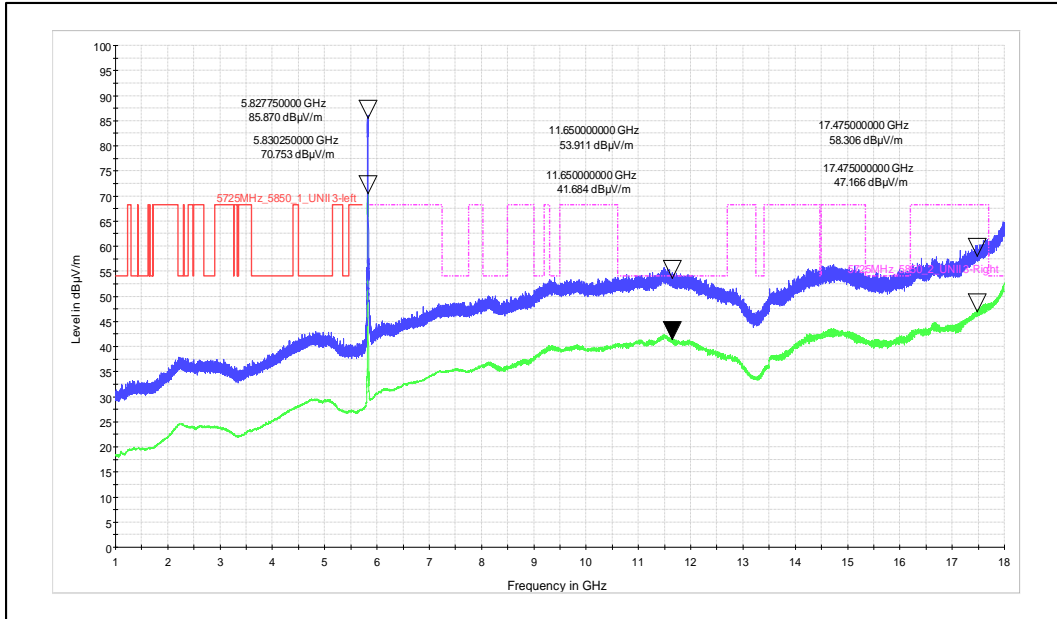

### 5. Radiated Spurious Emission

Modulation: 802.11a

Data Rate : 6Mbps

Channel Frequency - 5180MHz

Polarization –Vertical

Channel Frequency - 5180MHz

Polarization –Horizontal

Modulation: 802.11a

Polarization -Vertical

Channel Frequency - 5745MHz

Polarization -Horizontal

Modulation: 802.11n\_HT-20

Data Rate : MCS 7

Channel Frequency - 5745MHz

Polarization –Vertical

Channel Frequency - 5745MHz

Polarization –Horizontal

Modulation: 802.11ac\_VHT-20

Data Rate : MCS 0

Channel Frequency - 5825MHz

Polarization -Vertical

Channel Frequency - 5825MHz

Polarization -Horizontal

Modulation: 802.11ac\_VHT-20

Data Rate : MCS 8

Channel Frequency - 5825MHz

Polarization -Vertical

Channel Frequency - 5825MHz

Polarization -Horizontal

Modulation: 802.11ax\_HE-20

Data Rate : MCS 0

Channel Frequency - 5745MHz