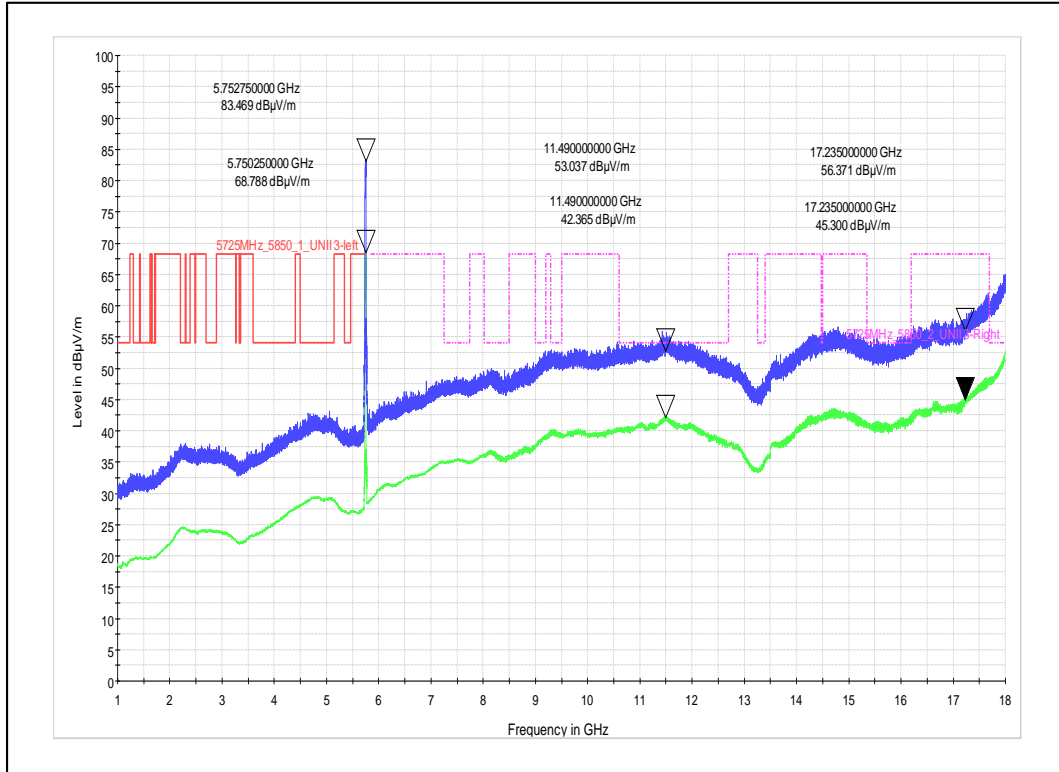

### 5. Radiated Spurious Emission

Modulation: 802.11a

Data Rate : 6Mbps

Channel Frequency - 5180MHz

Polarization –Vertical

Channel Frequency - 5180MHz

Polarization –Horizontal

Modulation: 802.11a

Data Rate : 54Mbps

Channel Frequency - 5260MHz

Polarization - Vertical

Channel Frequency - 5260MHz

Polarization - Horizontal

Modulation: 802.11n\_HT-20

Data Rate : MCS 0

Channel Frequency - 5745MHz

Polarization -Vertical

Channel Frequency - 5745MHz

Polarization -Horizontal

Modulation: 802.11n\_HT-20

Data Rate : MCS 7

Channel Frequency - 5745MHz

Polarization –Vertical

Channel Frequency - 5745MHz

Polarization –Horizontal

Modulation: 802.11ac\_VHT-20

Data Rate : MCS 0

Channel Frequency - 5825MHz

Polarization -Vertical

Channel Frequency - 5825MHz

Polarization -Horizontal

Modulation: 802.11ac\_VHT-20