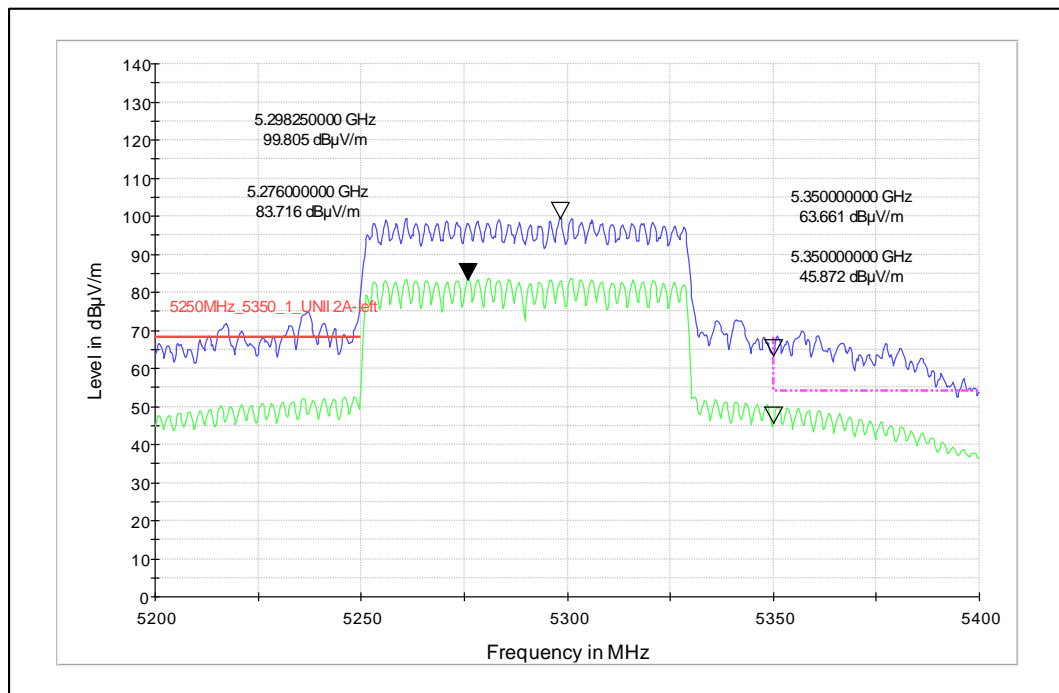

Data Rate : MCS 0

Channel Frequency - 5210MHz

Polarization -Vertical

Channel Frequency - 52100MHz

Polarization -Horizontal

Data Rate : MCS 9

Channel Frequency - 5775MHz

Polarization -Vertical

Channel Frequency - 5775MHz

Polarization -Horizontal

Modulation: 802.11ax\_HE-80

Data Rate : MCS 0

Channel Frequency - 5290MHz

Polarization -Vertical

Channel Frequency - 5290MHz

Polarization -Horizontal

Data Rate : MCS 11

Channel Frequency - 5775MHz

Polarization –Vertical

Channel Frequency - 5775MHz

Polarization –Horizontal

### 5. Radiated Spurious Emission

Modulation: 802.11a

Data Rate : 6Mbps

Channel Frequency - 5180MHz

Polarization –Vertical

Channel Frequency - 5180MHz

Polarization –Horizontal

Modulation: 802.11a