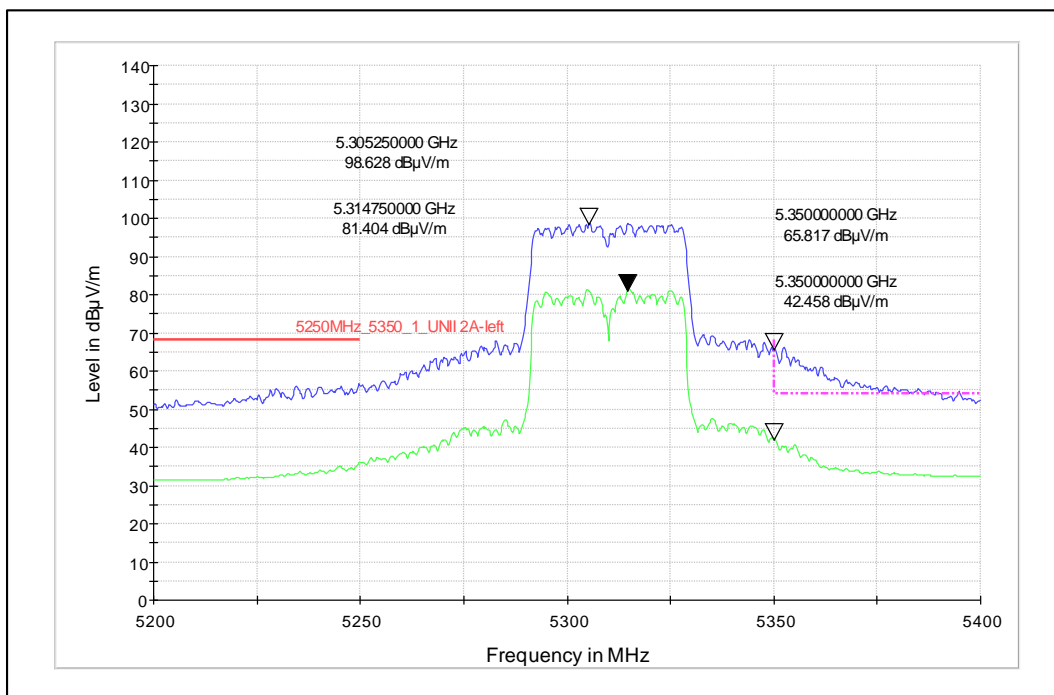

Polarization -Horizontal

Data Rate : MCS 11

Channel Frequency - 5825MHz

Polarization -Vertical

Channel Frequency - 5825MHz

Polarization -Horizontal

Modulation: 802.11n\_HT-40

Data Rate : MCS 0

Channel Frequency - 5270MHz

Polarization -Vertical

Channel Frequency - 5270MHz

Polarization -Horizontal

Data Rate : MCS 7

Channel Frequency - 5310MHz

Polarization -Vertical

Channel Frequency - 5310MHz

Polarization -Horizontal

Modulation: 802.11ac\_VHT-40

Data Rate : MCS 0

Channel Frequency - 5755MHz

Polarization -Vertical

Channel Frequency - 5755MHz

Polarization -Horizontal

Data Rate : MCS 9