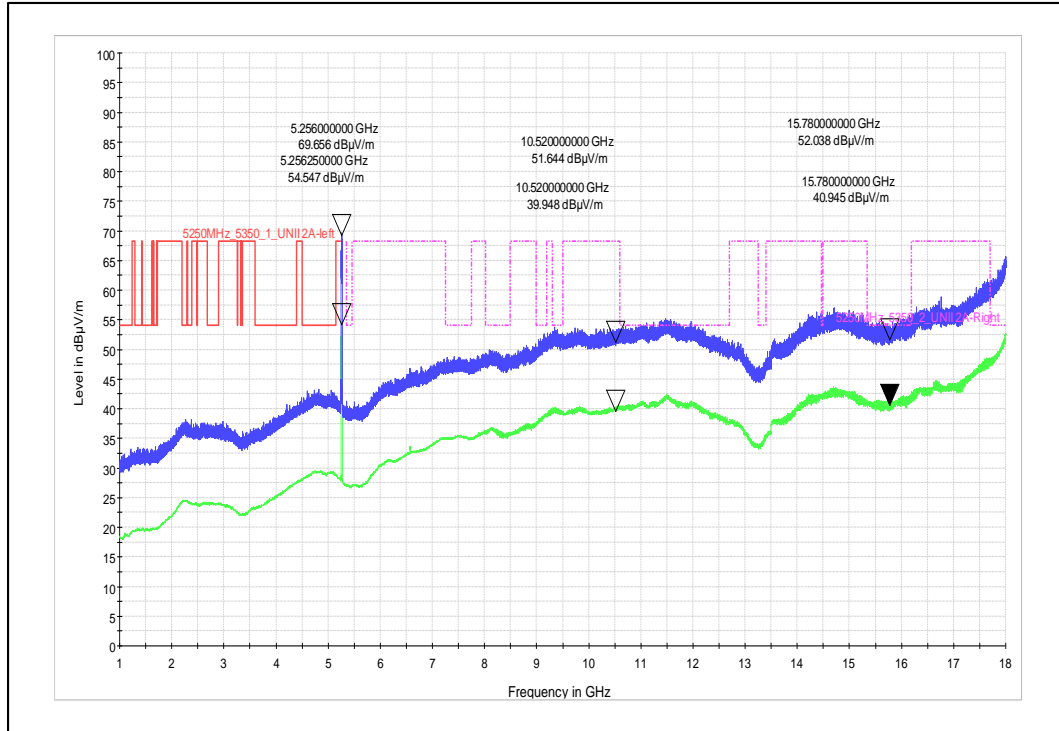

Data Rate : MCS 11

Channel Frequency - 5775MHz

Polarization –Vertical

Channel Frequency - 5775MHz

Polarization –Horizontal

### 5. Radiated Spurious Emission

Modulation: 802.11a

Data Rate : 6Mbps

Channel Frequency - 5180MHz

Polarization –Vertical

Channel Frequency - 5180MHz

Polarization –Horizontal

Modulation: 802.11a

Data Rate : 54Mbps

Channel Frequency - 5260MHz

Polarization - Vertical

Channel Frequency - 5260MHz

Polarization - Horizontal

Modulation: 802.11n\_HT-20

Data Rate : MCS 0

Channel Frequency - 5745MHz

Polarization -Vertical

Channel Frequency - 5745MHz

Polarization -Horizontal

Modulation: 802.11n\_HT-20

Data Rate : MCS 7

Channel Frequency - 5745MHz

Polarization –Vertical

Channel Frequency - 5745MHz