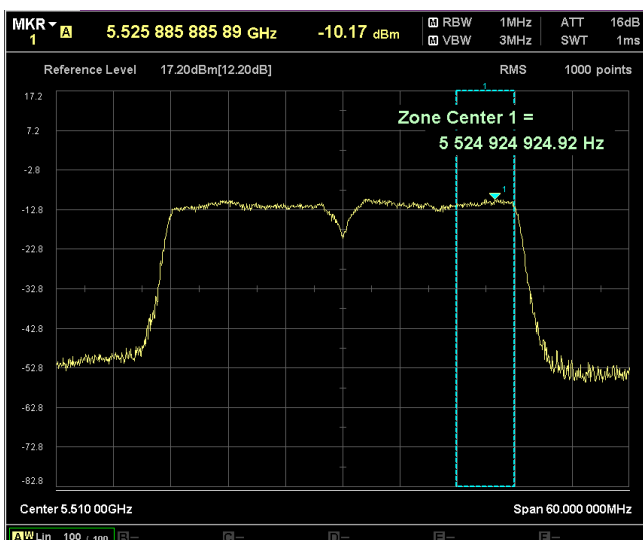

Channel Frequency 5710MHz

Channel Frequency 5755MHz

Channel Frequency 5795MHz

Data Rate : MCS 9

Channel Frequency 5190MHz

Channel Frequency 5230MHz

Channel Frequency 5270MHz

Channel Frequency 5310MHz

Channel Frequency 5510MHz

Channel Frequency 5590MHz

Channel Frequency 5670MHz

Channel Frequency 5710MHz

Channel Frequency 5755MHz

Channel Frequency 5795MHz

Modulation: 802.11 ax-mode\_HE40

Data Rate : MCS 0