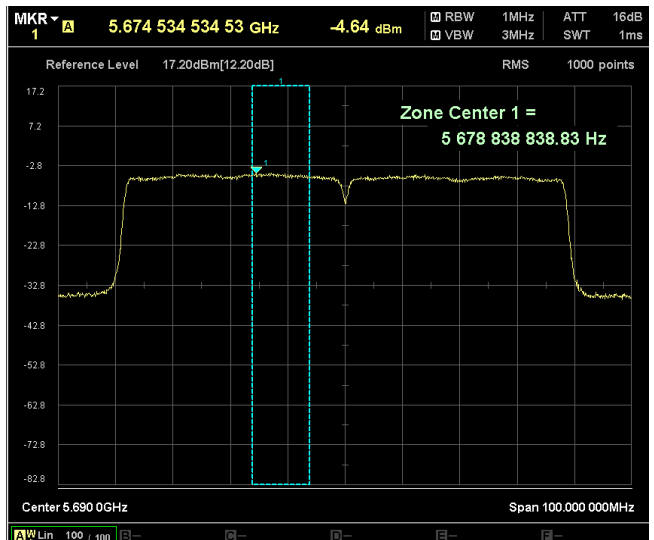

Channel Frequency 5590MHz

Channel Frequency 5670MHz

Channel Frequency 5710MHz

Channel Frequency 5755MHz

Channel Frequency 5795MHz

Modulation: 802.11ac-VHT80:

Data Rate: MCS 0

Channel Frequency 5210MHz

Channel Frequency 5210MHz

Channel Frequency 5530MHz

Channel Frequency 5690MHz

Channel Frequency 5775MHz

Data Rate: MCS 9

Channel Frequency 5210MHz

Channel Frequency 5210MHz

Channel Frequency 5530MHz