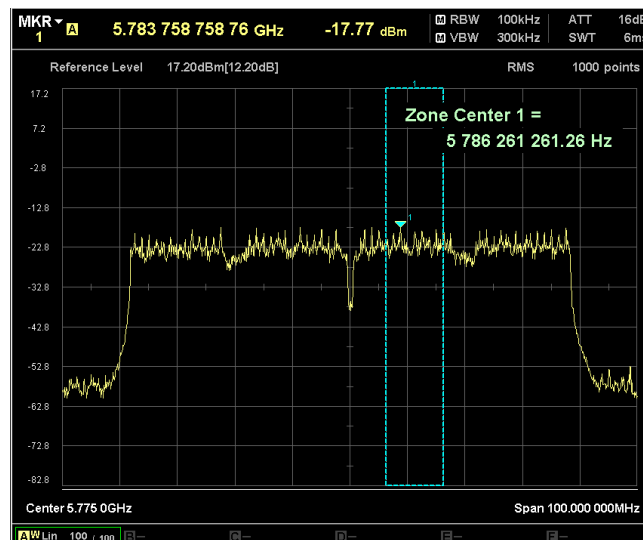

Channel Frequency 5210MHz

Channel Frequency 5530MHz

Channel Frequency 5690MHz

Channel Frequency 5775MHz

Data Rate: MCS 9

Channel Frequency 5210MHz

Channel Frequency 5210MHz

Channel Frequency 5530MHz

Channel Frequency 5690MHz

Channel Frequency 5775MHz

Modulation: 802.11ax-HE80:

Data Rate: MCS 0

Channel Frequency 5210MHz

Channel Frequency 5210MHz

Channel Frequency 5530MHz

Channel Frequency 5690MHz