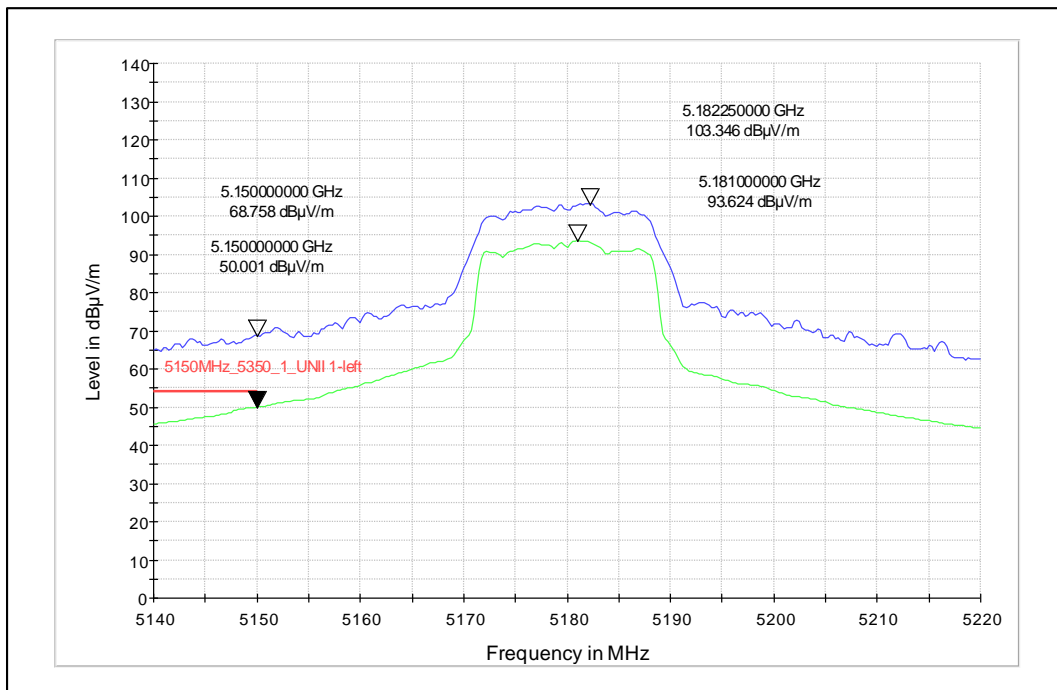

### 4. Restricted Band of operation

Worst Case Plots reported

Modulation: 802.11a

Data Rate : 6Mbps

Channel Frequency - 5180MHz

Polarization -Vertical

Channel Frequency - 5180MHz

Polarization -Horizontal

Data Rate : 54Mbps

Channel Frequency - 5260MHz

Polarization -Vertical

Channel Frequency - 5260MHz

Polarization -Horizontal

Modulation: 802.11n HT20

Data Rate : MCS0

Channel Frequency - 5745MHz