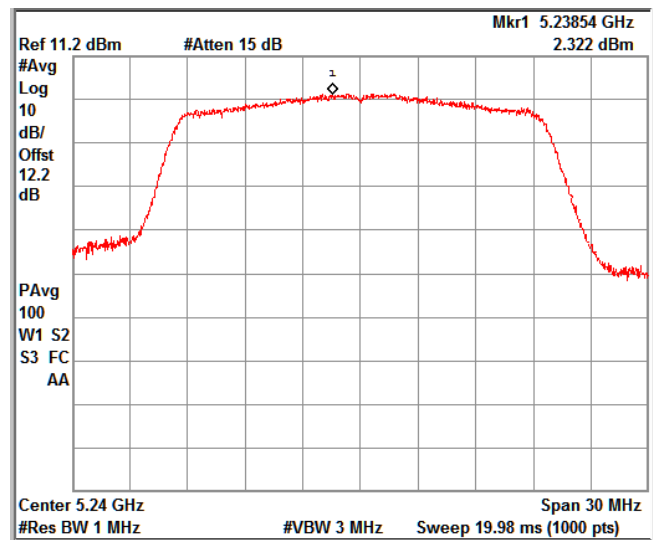

Channel Frequency 5720MHz

Channel Frequency 5745MHz

Channel Frequency 5825MHz

5GHz Test Plots

IN23VER9 001

Modulation: 802.11 ax-mode\_HE20

Data Rate : MCS 0

Channel Frequency 5180MHz