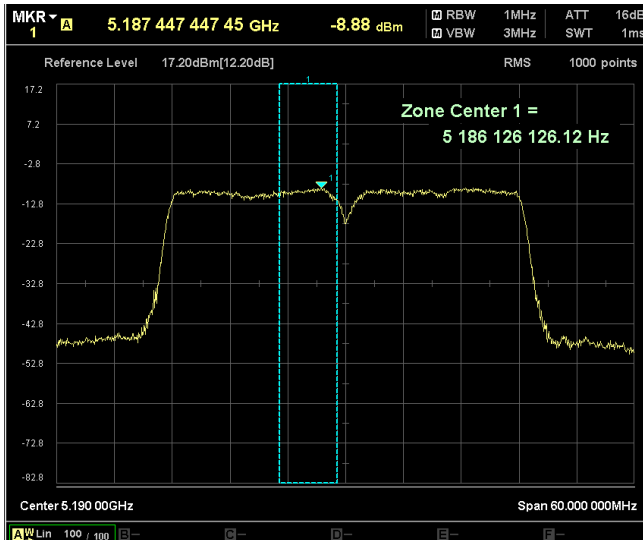

Channel Frequency 5710MHz

Channel Frequency 5755MHz

Channel Frequency 5795MHz

Data Rate : MCS 9

Channel Frequency 5190MHz

Channel Frequency 5230MHz

Channel Frequency 5270MHz

Channel Frequency 5310MHz