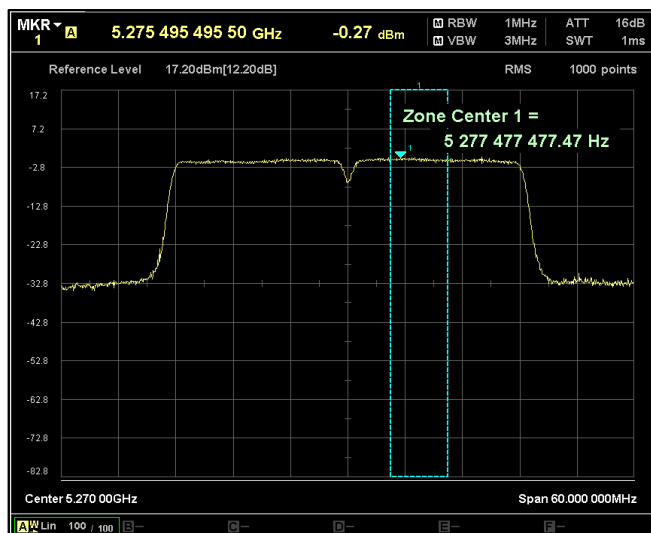

Channel Frequency 5270MHz