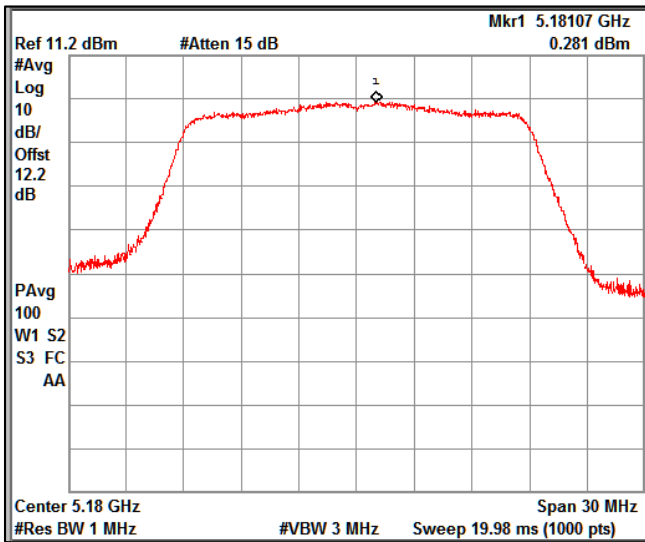

5GHz Test Plots

IN23VER9 001

Modulation: 802.11 ac-mode\_VHT20

Data Rate : MCS 0

Channel Frequency 5180MHz

Channel Frequency 5240MHz

Channel Frequency 5260MHz

Channel Frequency 5320MHz