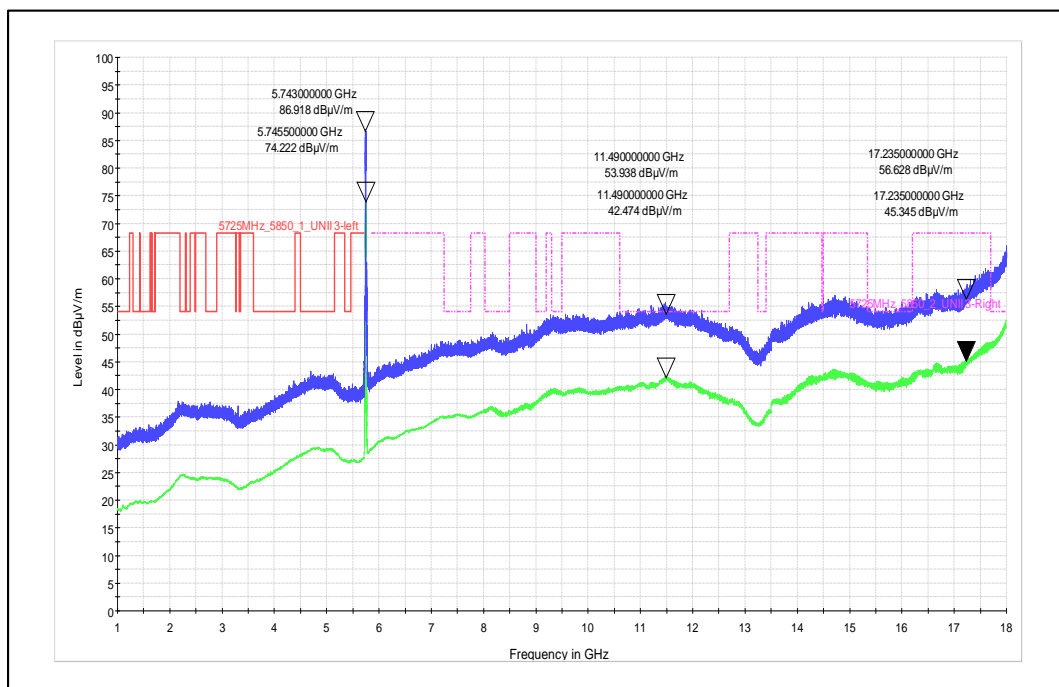

Polarization –Horizontal

Modulation: 802.11ac\_VHT-20

Data Rate : MCS 0

Channel Frequency - 5825MHz

Polarization -Vertical

Channel Frequency - 5825MHz

Polarization -Horizontal

Modulation: 802.11ac\_VHT-20

Data Rate : MCS 8

Channel Frequency - 5825MHz

Polarization -Vertical

Channel Frequency - 5825MHz

Polarization -Horizontal

Modulation: 802.11ax\_HE-20

Data Rate : MCS 0

Channel Frequency - 5745MHz

Polarization –Vertical

Channel Frequency - 5745MHz

Polarization –Horizontal

Modulation: 802.11ax\_HE-20

Data Rate : MCS 11

Channel Frequency - 5825MHz

Polarization -Vertical

Channel Frequency - 5825MHz