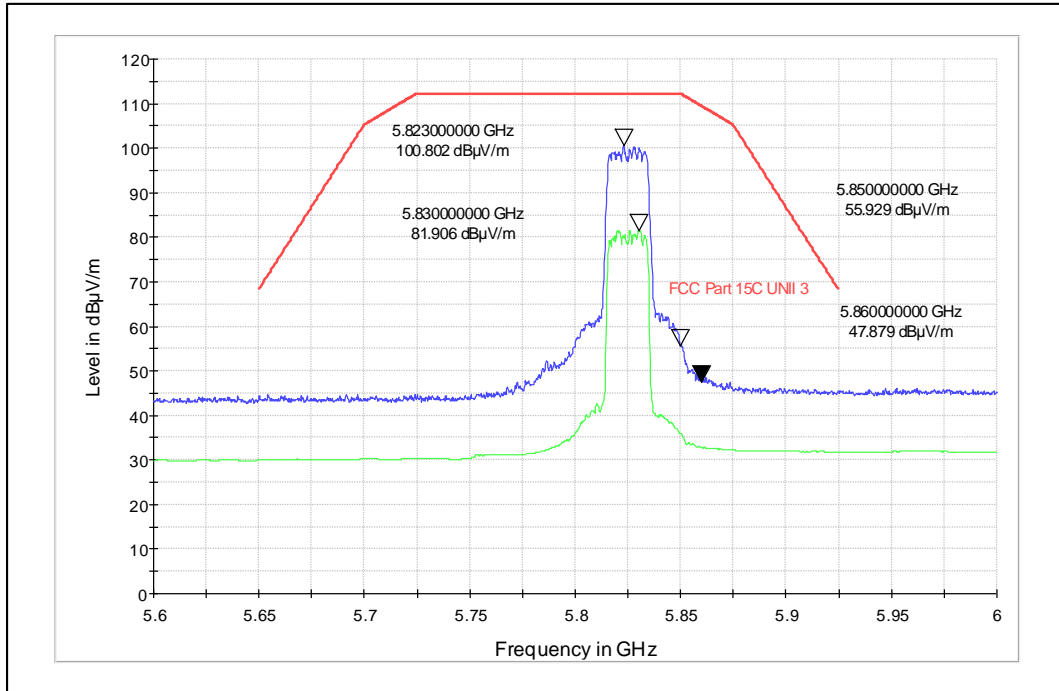

Modulation: 802.11ac VHT20

Data Rate : MCS0

Channel Frequency - 5825MHz

Polarization -Vertical

Channel Frequency - 5825MHz

Polarization -Horizontal

Data Rate : MCS8

Channel Frequency - 5825MHz

Polarization -Vertical

Channel Frequency - 5825MHz

Polarization -Horizontal

Modulation: 802.11ax\_HE-20

Data Rate : MCS 0

Channel Frequency - 5745MHz

Polarization -Vertical

Channel Frequency - 5745MHz

Polarization -Horizontal

Data Rate : MCS 11

Channel Frequency - 5825MHz

Polarization -Vertical

Channel Frequency - 5825MHz

Polarization -Horizontal

Modulation: 802.11n\_HT-40

Data Rate : MCS 0