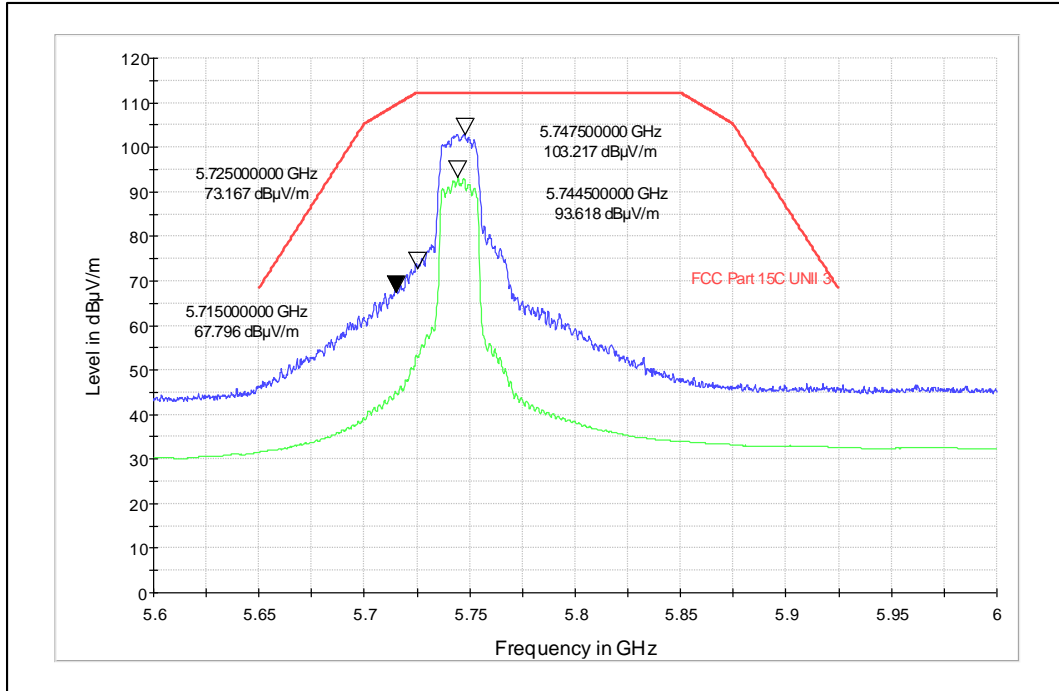

### 4. Restricted Band of operation

Worst Case Plots reported

Modulation: 802.11a

Data Rate : 6Mbps

Channel Frequency - 5180MHz

Polarization -Vertical

Channel Frequency - 5180MHz

Polarization -Horizontal

Data Rate : 54Mbps

Channel Frequency - 5260MHz

Polarization -Vertical

Channel Frequency - 5260MHz

Polarization -Horizontal

Modulation: 802.11n HT20

Data Rate : MCS0

Channel Frequency - 5745MHz

Polarization -Vertical

Channel Frequency - 5745MHz

Polarization -Horizontal

Data Rate : MCS 7

Channel Frequency - 5745MHz

Polarization -Vertical

Channel Frequency - 5745MHz

Polarization -Horizontal