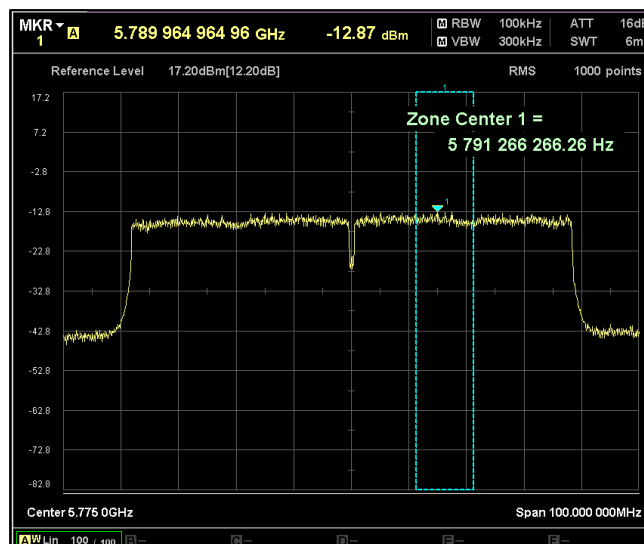

Channel Frequency 5775MHz