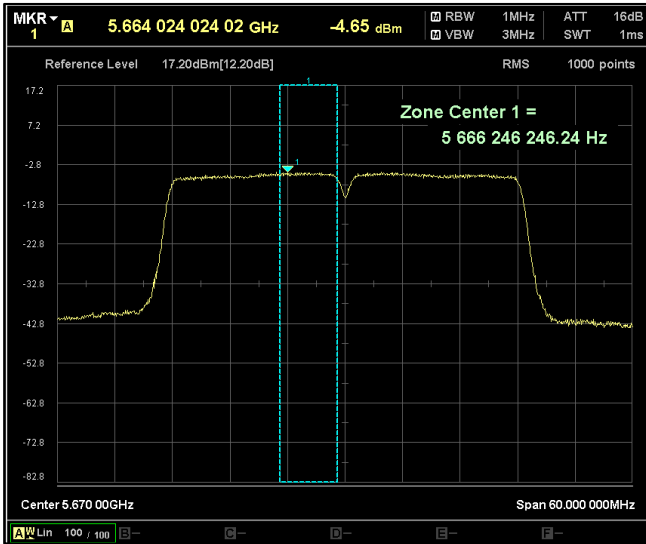

Channel Frequency 5190MHz

Channel Frequency 5230MHz

Channel Frequency 5270MHz

Channel Frequency 5310MHz

Channel Frequency 5510MHz

Channel Frequency 5590MHz

Channel Frequency 5670MHz

Channel Frequency 5710MHz

Channel Frequency 5755MHz

Channel Frequency 5795MHz

Data Rate : MCS 7

Channel Frequency 5190MHz

Channel Frequency 5230MHz

Channel Frequency 5270MHz

Channel Frequency 5310MHz

Channel Frequency 5510MHz