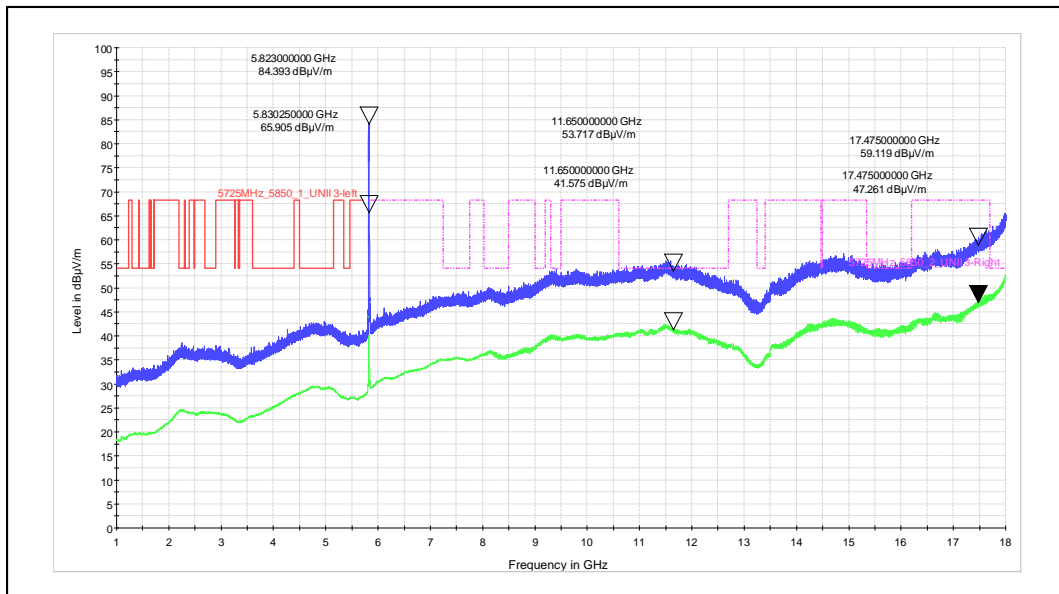

Polarization –Horizontal

Modulation: 802.11ac\_VHT-20

Data Rate : MCS 0

Channel Frequency - 5825MHz

Polarization -Vertical

Channel Frequency - 5825MHz

Polarization -Horizontal

Modulation: 802.11ac\_VHT-20

Data Rate : MCS 8

Channel Frequency - 5825MHz

Polarization -Vertical

Channel Frequency - 5825MHz

Polarization -Horizontal

Modulation: 802.11ax\_HE-20

Data Rate : MCS 0

Channel Frequency - 5745MHz

Polarization –Vertical

Channel Frequency - 5745MHz

Polarization –Horizontal

Modulation: 802.11ax\_HE-20

Data Rate : MCS 11

Channel Frequency - 5825MHz

Polarization -Vertical

Channel Frequency - 5825MHz

Polarization -Horizontal