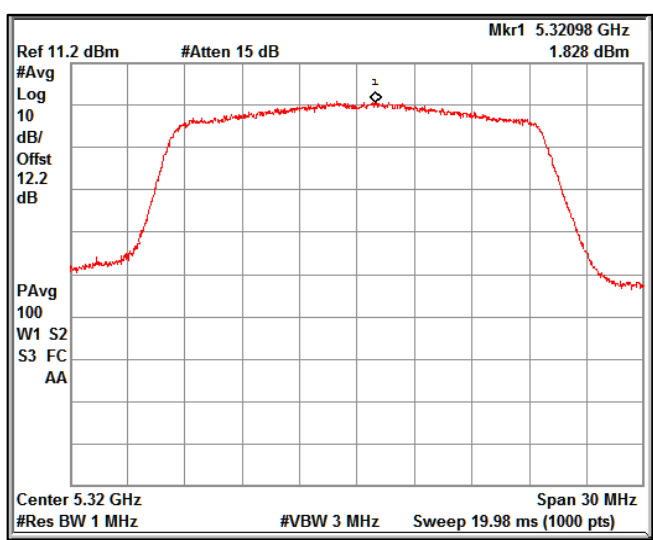

Channel Frequency 5320MHz