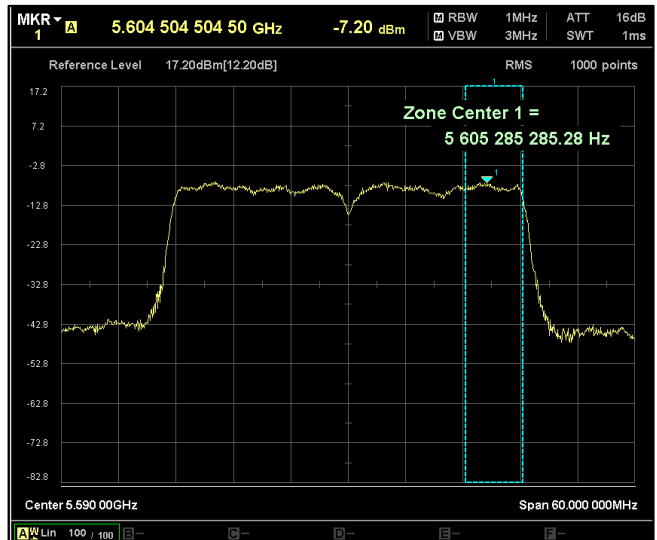

Channel Frequency 5710MHz

Channel Frequency 5755MHz

Channel Frequency 5795MHz

Data Rate : MCS 9

Channel Frequency 5190MHz

Channel Frequency 5230MHz

Channel Frequency 5270MHz

Channel Frequency 5310MHz

Channel Frequency 5510MHz

Channel Frequency 5590MHz

Channel Frequency 5670MHz

Channel Frequency 5710MHz

Channel Frequency 5755MHz

Channel Frequency 5795MHz

Modulation: 802.11 ax-mode\_HE40

Data Rate : MCS 0