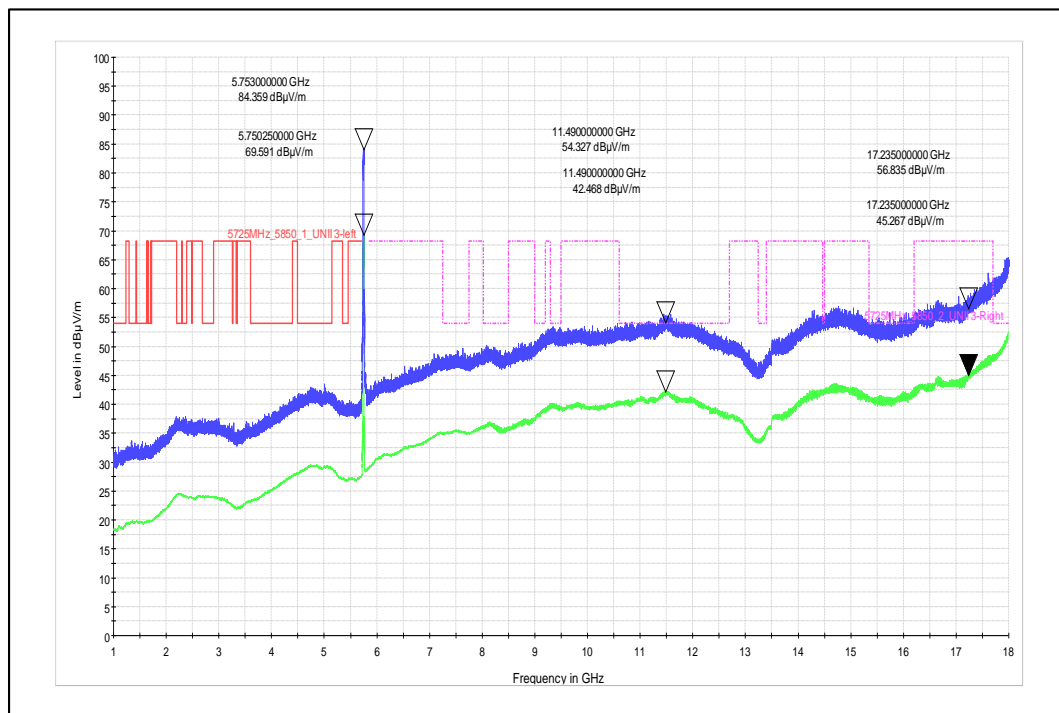

### 5. Radiated Spurious Emission

Modulation: 802.11a

Data Rate : 6Mbps

Channel Frequency - 5180MHz

Polarization –Vertical

Channel Frequency - 5180MHz

Polarization –Horizontal

Modulation: 802.11a

Data Rate : 54Mbps

Channel Frequency - 5260MHz

Polarization - Vertical

Channel Frequency - 5260MHz

Polarization - Horizontal

Modulation: 802.11n\_HT-20

Data Rate : MCS 0

Channel Frequency - 5745MHz

Polarization -Vertical

Channel Frequency - 5745MHz

Polarization -Horizontal

Modulation: 802.11n\_HT-20

Data Rate : MCS 7

Channel Frequency - 5745MHz

Polarization –Vertical

Channel Frequency - 5745MHz

Polarization –Horizontal

Modulation: 802.11ac\_VHT-20

Data Rate : MCS 0

Channel Frequency - 5825MHz

Polarization -Vertical

Channel Frequency - 5825MHz

Polarization -Horizontal

Modulation: 802.11ac\_VHT-20