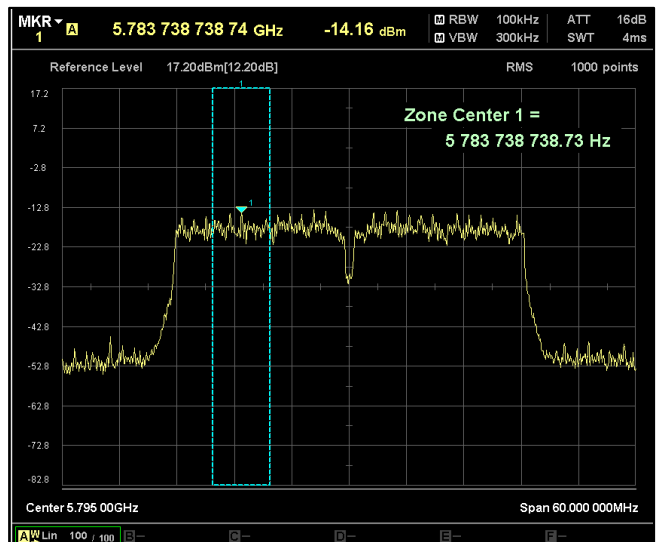

Channel Frequency 5510MHz

Channel Frequency 5590MHz

Channel Frequency 5670MHz

Channel Frequency 5710MHz

Channel Frequency 5755MHz

Channel Frequency 5795MHz

Modulation: 802.11 ax-mode\_HE40

Data Rate : MCS 0