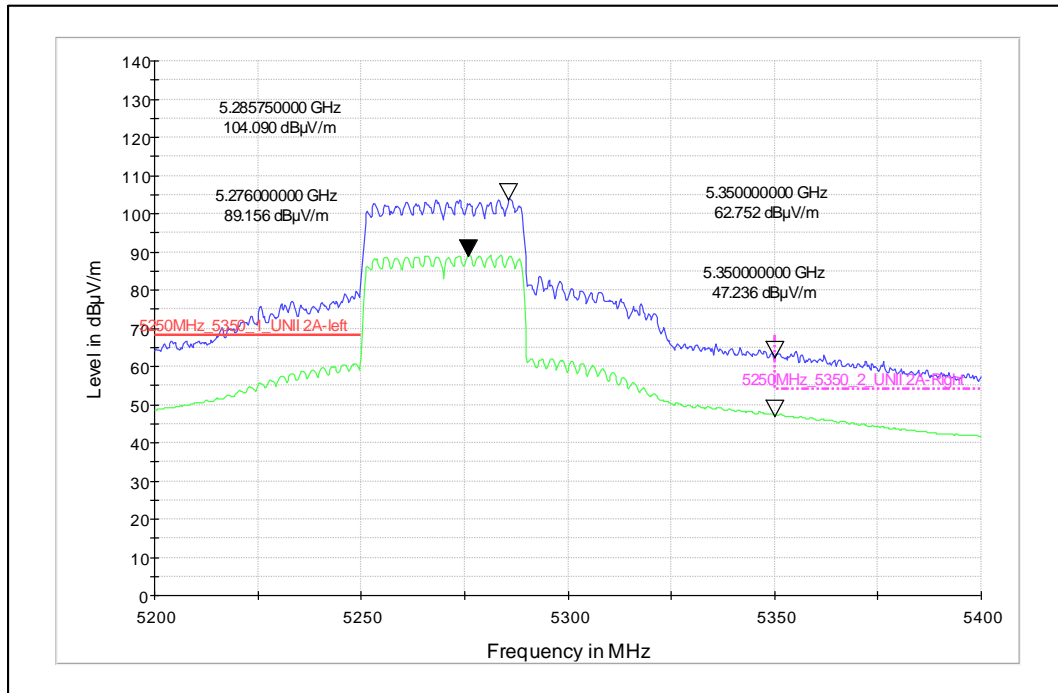

Polarization -Horizontal

Modulation: 802.11ac\_VHT-40

Data Rate : MCS 0

Channel Frequency - 5755MHz

Polarization -Vertical

Channel Frequency - 5755MHz

Polarization -Horizontal

Data Rate : MCS 9

Channel Frequency - 5795MHz

Polarization -Vertical

Channel Frequency - 5795MHz

Polarization -Horizontal

Modulation: 802.11ax\_HE-40

Data Rate : MCS 0

Channel Frequency - 5270MHz

Polarization - Vertical

Channel Frequency - 5270MHz

Polarization - Horizontal

Data Rate : MCS 11

Channel Frequency - 5795MHz

Polarization -Vertical

Channel Frequency - 5795MHz

Polarization -Horizontal

Modulation: 802.11ac\_VHT-80