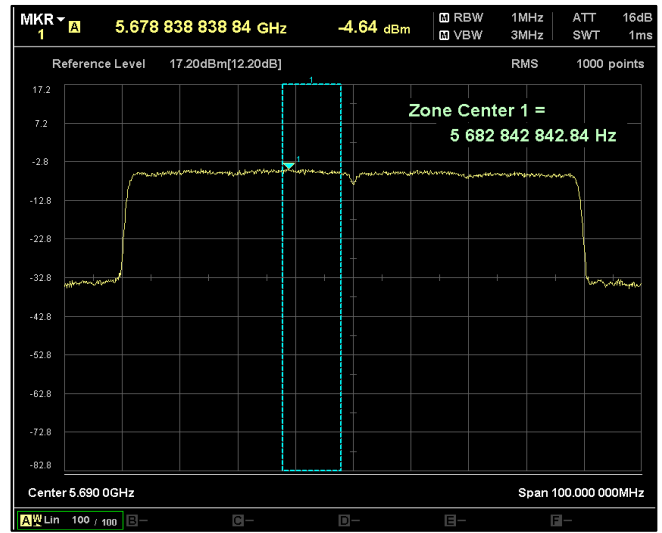

Channel Frequency 5690MHz

Channel Frequency 5775MHz

Modulation: 802.11ax-HE80:

Data Rate: MCS 0

Channel Frequency 5210MHz

Channel Frequency 5210MHz

Channel Frequency 5530MHz

Channel Frequency 5690MHz

### 4. Restricted Band of operation

Worst Case Plots reported

Modulation: 802.11a

Data Rate : 6Mbps

Channel Frequency - 5180MHz

Polarization -Vertical

Channel Frequency - 5180MHz

Polarization -Horizontal