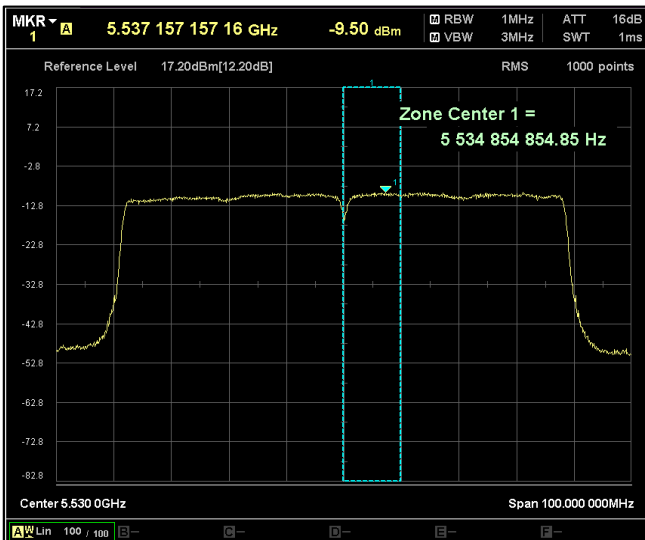

Channel Frequency 5590MHz

Channel Frequency 5670MHz

Channel Frequency 5710MHz

Channel Frequency 5755MHz

Channel Frequency 5795MHz

Modulation: 802.11ac-VHT80:

Data Rate: MCS 0

Channel Frequency 5210MHz

Channel Frequency 5210MHz

Channel Frequency 5530MHz

Channel Frequency 5690MHz

Channel Frequency 5775MHz

Data Rate: MCS 9

Channel Frequency 5210MHz

Channel Frequency 5210MHz

Channel Frequency 5530MHz