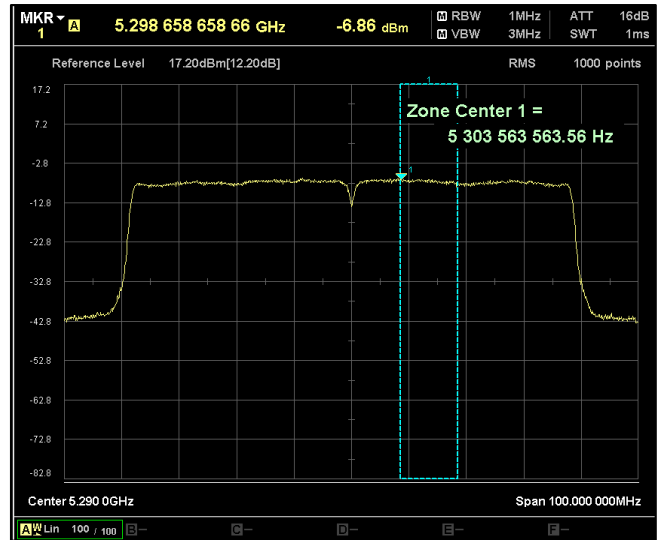

Channel Frequency 5590MHz

Channel Frequency 5670MHz

Channel Frequency 5710MHz

Channel Frequency 5755MHz

Channel Frequency 5795MHz

Modulation: 802.11ac-VHT80:

Data Rate: MCS 0

Channel Frequency 5210MHz

Channel Frequency 5210MHz

Channel Frequency 5530MHz

Channel Frequency 5690MHz

Channel Frequency 5775MHz

Data Rate: MCS 9

Channel Frequency 5210MHz

Channel Frequency 5210MHz

Channel Frequency 5530MHz