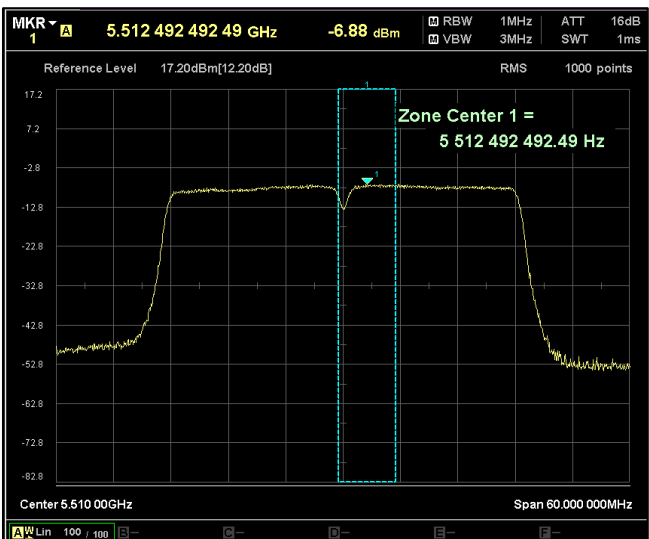

Data Rate : MCS 0

Channel Frequency 5190MHz

Channel Frequency 5230MHz

Channel Frequency 5270MHz

Channel Frequency 5310MHz

Channel Frequency 5510MHz

Channel Frequency 5590MHz

Channel Frequency 5670MHz

Channel Frequency 5710MHz

Channel Frequency 5755MHz

Channel Frequency 5795MHz

Data Rate : MCS 9

Channel Frequency 5190MHz

Channel Frequency 5230MHz

Channel Frequency 5270MHz

Channel Frequency 5310MHz