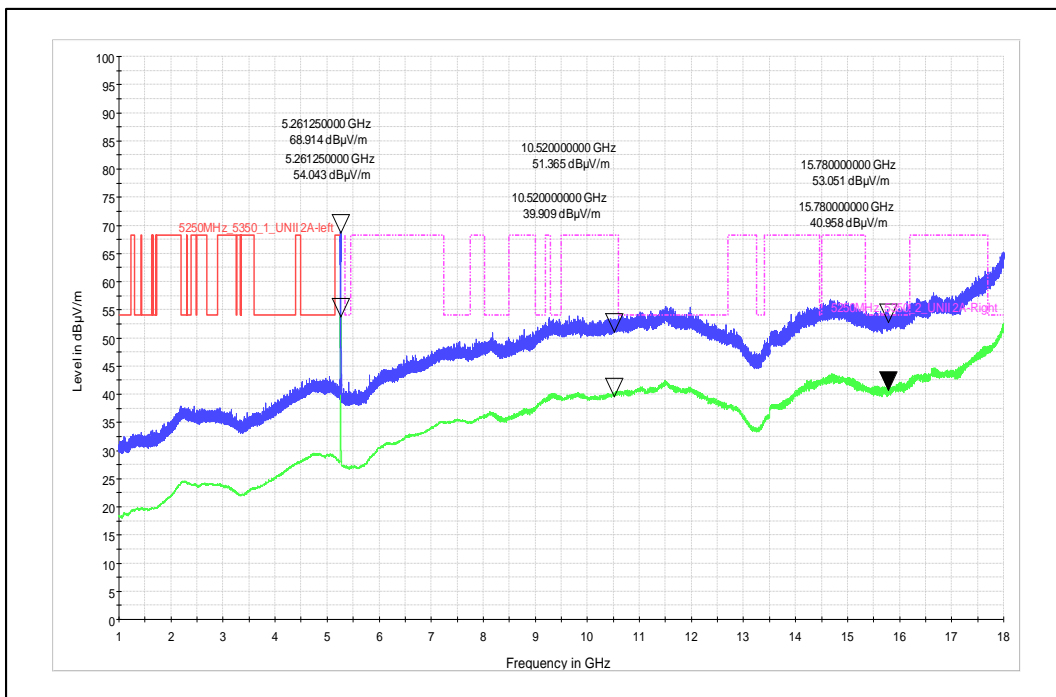

Data Rate : MCS 11

Channel Frequency - 5775MHz

Polarization –Vertical

Channel Frequency - 5775MHz

Polarization –Horizontal

### 5. Radiated Spurious Emission

Modulation: 802.11a

Data Rate : 6Mbps

Channel Frequency - 5180MHz

Polarization –Vertical

Channel Frequency - 5180MHz

Polarization –Horizontal

Modulation: 802.11a

Data Rate : 54Mbps

Channel Frequency - 5260MHz

Polarization - Vertical

Channel Frequency - 5260MHz

Polarization - Horizontal

Modulation: 802.11n\_HT-20

Data Rate : MCS 0

Channel Frequency - 5745MHz