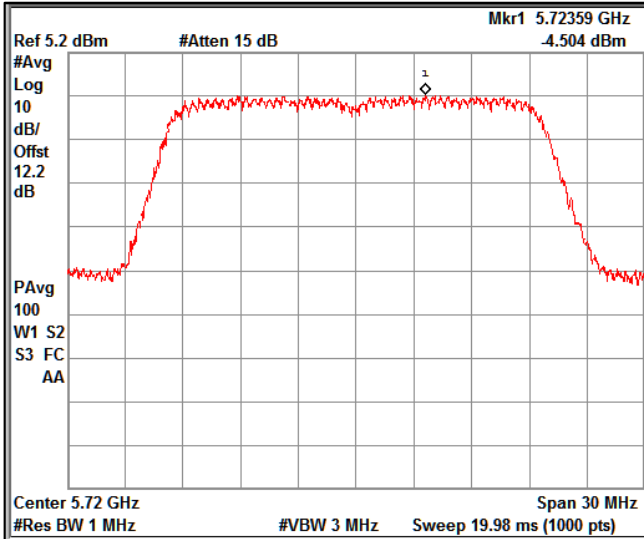

5GHz Test Plots

IN23VER9 001

Channel Frequency 5720MHz