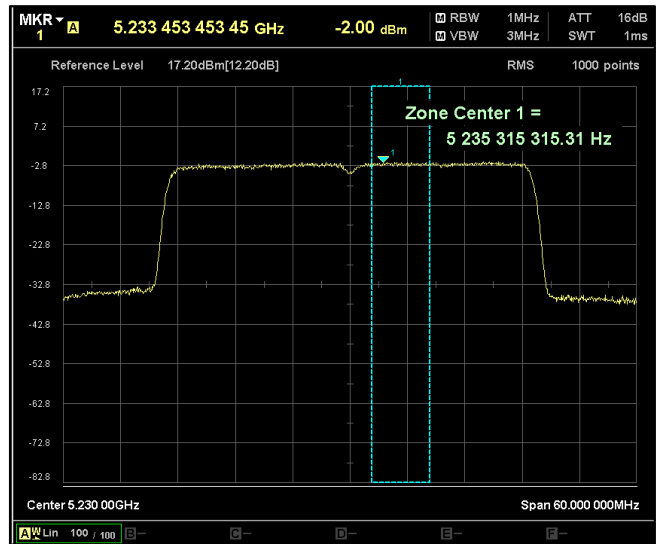

Channel Frequency 5230MHz