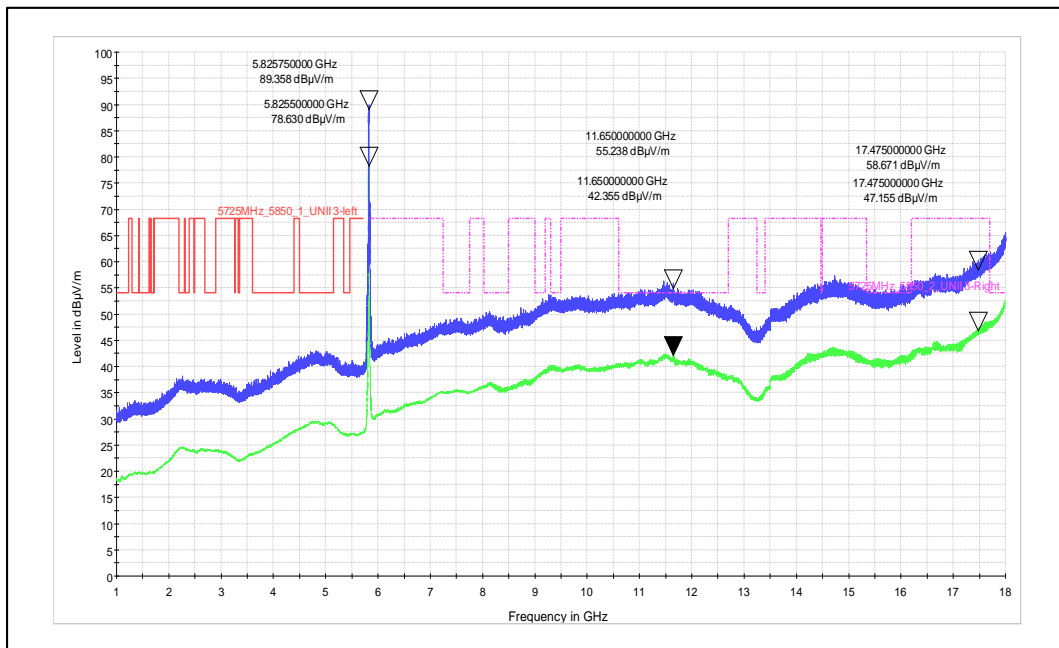

### 5. Radiated Spurious Emission

Modulation: 802.11a

Data Rate : 6Mbps

Channel Frequency - 5180MHz

Polarization –Vertical

Channel Frequency - 5180MHz

Polarization –Horizontal

Modulation: 802.11a

Polarization -Vertical

Channel Frequency - 5745MHz

Polarization -Horizontal

Modulation: 802.11n\_HT-20

Data Rate : MCS 7

Channel Frequency - 5745MHz

Polarization –Vertical

Channel Frequency - 5745MHz

Polarization –Horizontal

Modulation: 802.11ac\_VHT-20

Data Rate : MCS 0

Channel Frequency - 5825MHz

Polarization -Vertical

Channel Frequency - 5825MHz

Polarization -Horizontal

Modulation: 802.11ac\_VHT-20

Data Rate : MCS 8

Channel Frequency - 5825MHz

Polarization -Vertical

Channel Frequency - 5825MHz

Polarization -Horizontal

Modulation: 802.11ax\_HE-20

Data Rate : MCS 0

Channel Frequency - 5745MHz