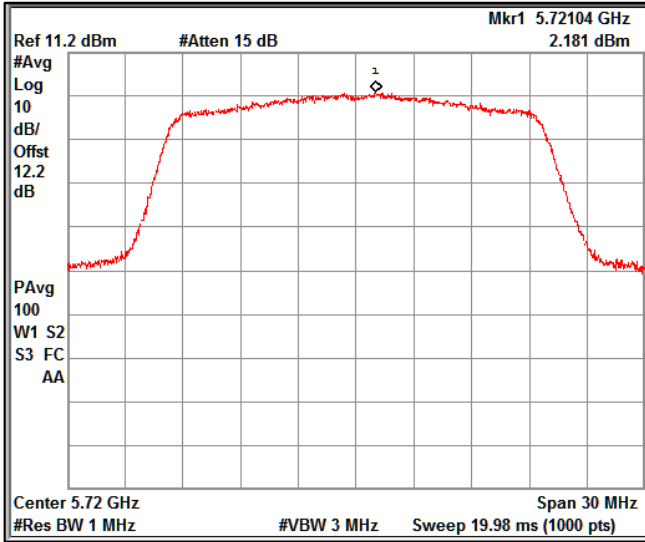

Channel Frequency 5240MHz

Channel Frequency 5260MHz

Channel Frequency 5320MHz

Channel Frequency 5500MHz

Channel Frequency 5700MHz

5GHz Test Plots

IN23VER9 001

Channel Frequency 5720MHz