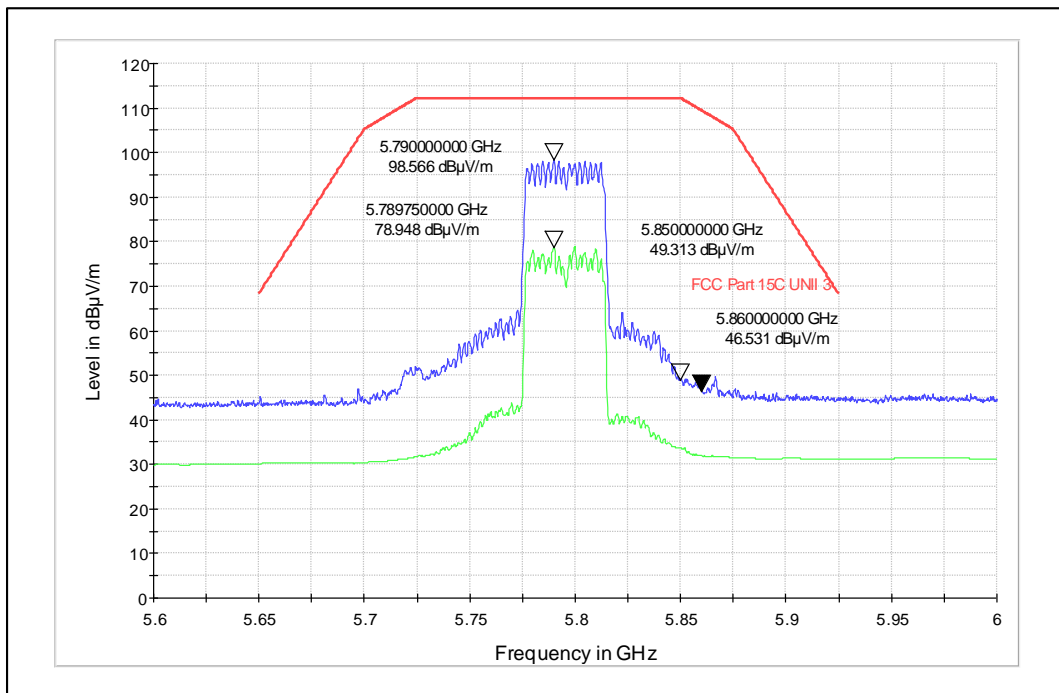

Channel Frequency - 5795MHz

Polarization -Vertical

Channel Frequency - 5795MHz

Polarization -Horizontal

Modulation: 802.11ax\_HE-40

Data Rate : MCS 0

Channel Frequency - 5270MHz

Polarization - Vertical

Channel Frequency - 5270MHz

Polarization - Horizontal

Data Rate : MCS 11

Channel Frequency - 5795MHz

Polarization -Vertical

Channel Frequency - 5795MHz

Polarization -Horizontal

Modulation: 802.11ac\_VHT-80

Data Rate : MCS 0

Channel Frequency - 5210MHz

Polarization -Vertical

Channel Frequency - 52100MHz

Polarization -Horizontal

Data Rate : MCS 9

Channel Frequency - 5775MHz

Polarization -Vertical