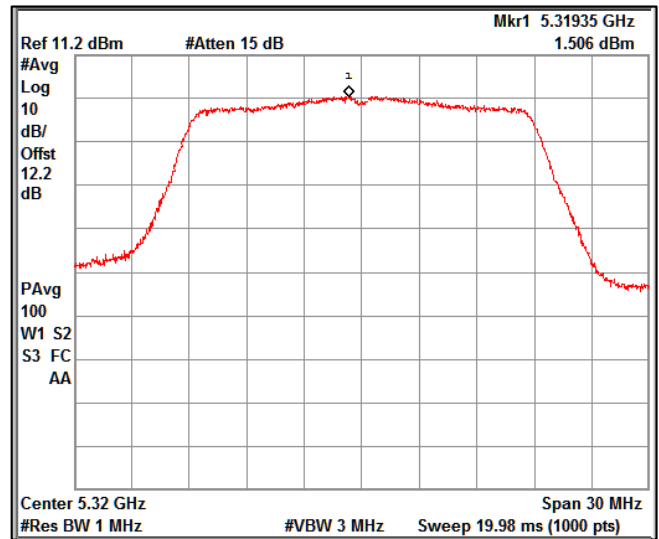

5GHz Test Plots

IN23VER9 001

Modulation: 802.11 ac-mode\_VHT20

Data Rate : MCS 0

Channel Frequency 5180MHz

Channel Frequency 5240MHz

Channel Frequency 5260MHz

Channel Frequency 5320MHz