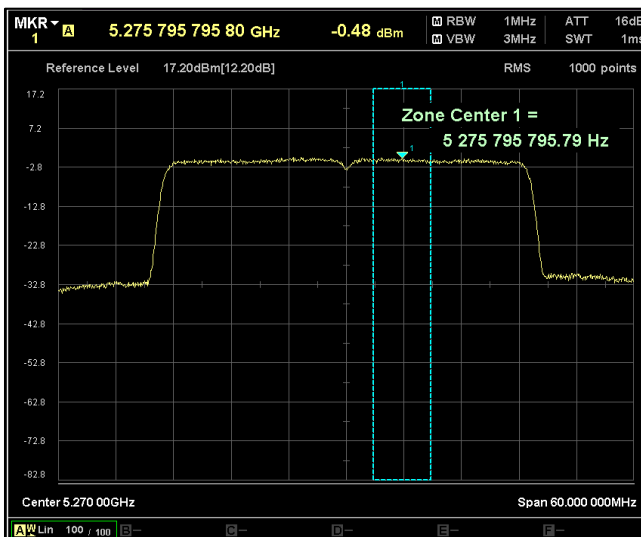

Channel Frequency 5270MHz