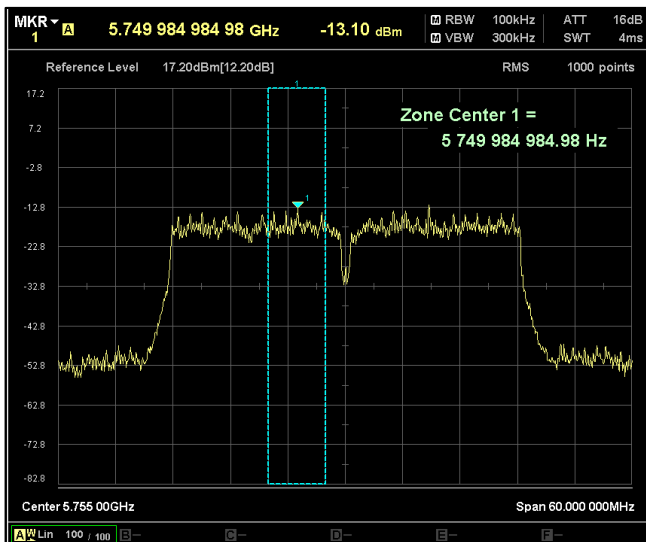

Channel Frequency 5510MHz

Channel Frequency 5590MHz

Channel Frequency 5670MHz

Channel Frequency 5710MHz

Channel Frequency 5755MHz

Channel Frequency 5795MHz

Modulation: 802.11 ax-mode\_HE40

Data Rate : MCS 0