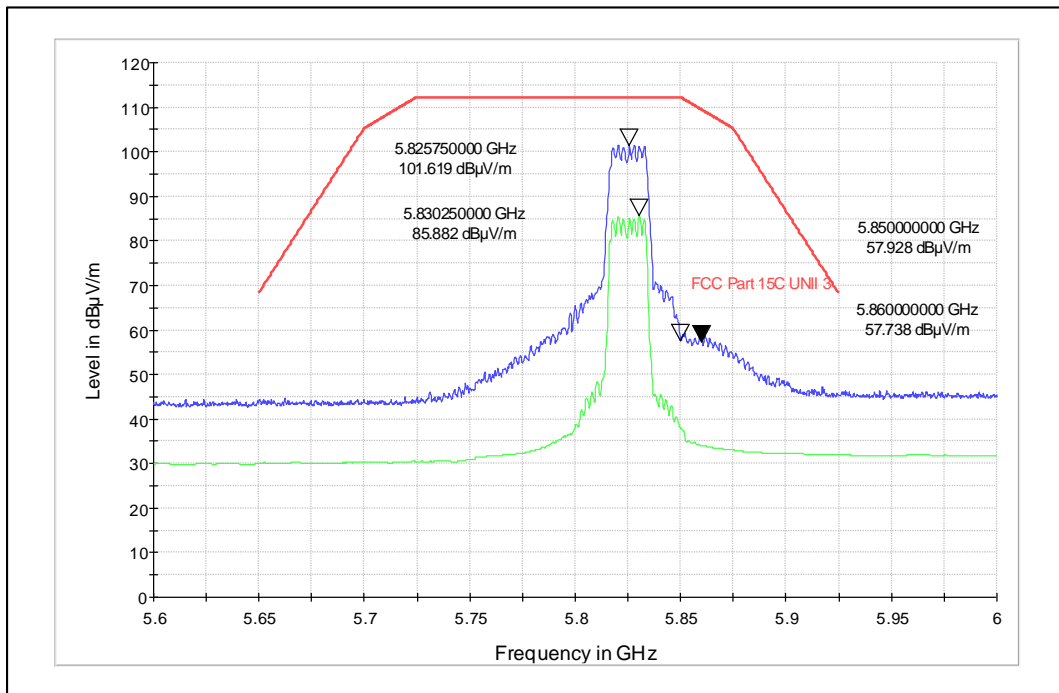

Polarization -Vertical

Channel Frequency - 5745MHz

Polarization -Horizontal

Data Rate : MCS 7

Channel Frequency - 5745MHz

Polarization -Vertical

Channel Frequency - 5745MHz

Polarization -Horizontal

Modulation: 802.11ac VHT20

Data Rate : MCS0

Channel Frequency - 5825MHz

Polarization -Vertical

Channel Frequency - 5825MHz

Polarization -Horizontal

Data Rate : MCS8

Channel Frequency - 5825MHz

Polarization -Vertical

Channel Frequency - 5825MHz

Polarization -Horizontal

Modulation: 802.11ax\_HE-20

Data Rate : MCS 0

Channel Frequency - 5745MHz

Polarization -Vertical

Channel Frequency - 5745MHz