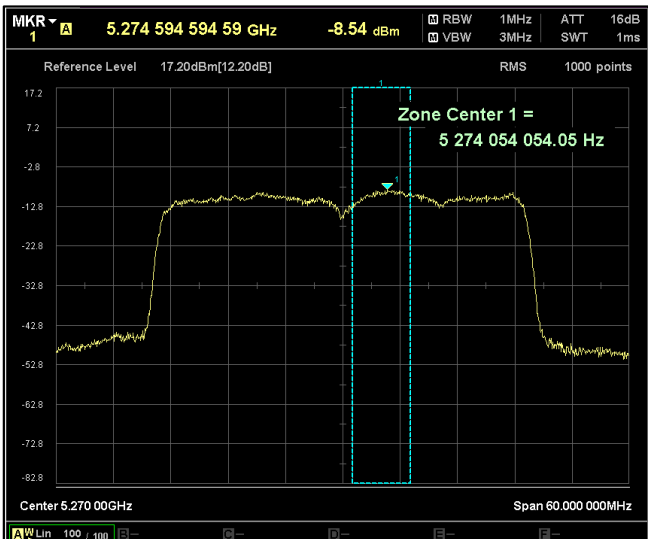

Channel Frequency 5755MHz

Channel Frequency 5795MHz

Data Rate : MCS 11

Channel Frequency 5190MHz

Channel Frequency 5230MHz

Channel Frequency 5270MHz

Channel Frequency 5310MHz

Channel Frequency 5510MHz

Channel Frequency 5590MHz

Channel Frequency 5670MHz

Channel Frequency 5710MHz

Channel Frequency 5755MHz

Channel Frequency 5795MHz

Modulation: 802.11ac-VHT80:

Data Rate: MCS 0

Channel Frequency 5210MHz