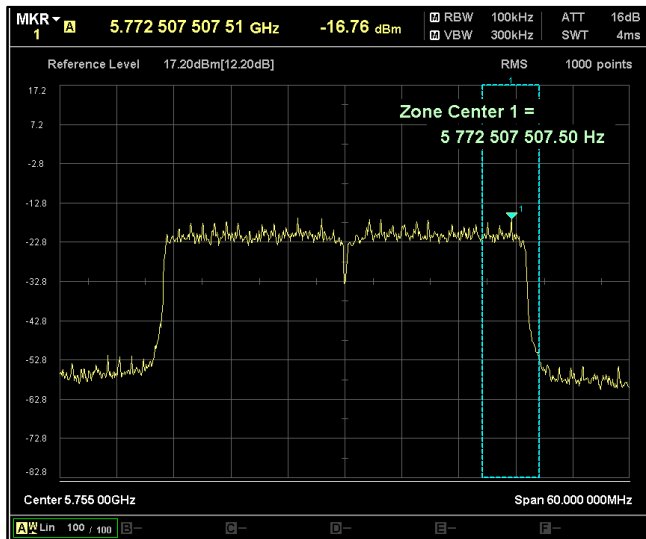

Channel Frequency 5755MHz

Channel Frequency 5795MHz

Data Rate : MCS 11

Channel Frequency 5190MHz

Channel Frequency 5230MHz

Channel Frequency 5270MHz

Channel Frequency 5310MHz

Channel Frequency 5510MHz

Channel Frequency 5590MHz

Channel Frequency 5670MHz

Channel Frequency 5710MHz

Channel Frequency 5755MHz

Channel Frequency 5795MHz

Modulation: 802.11ac-VHT80:

Data Rate: MCS 0

Channel Frequency 5210MHz