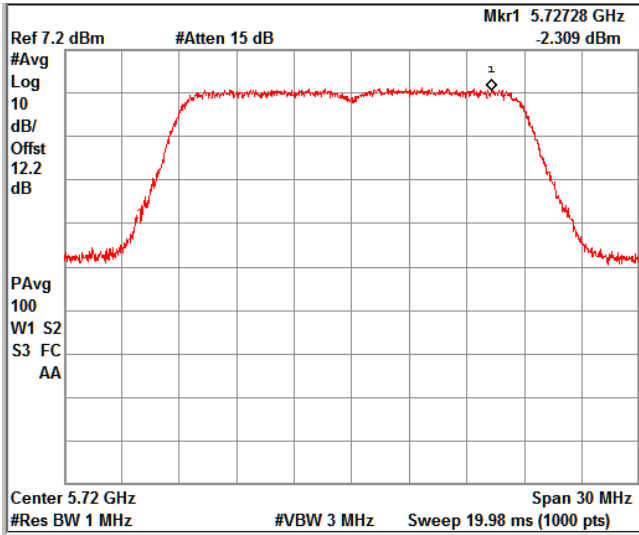

Channel Frequency 5180MHz

Channel Frequency 5240MHz

Channel Frequency 5260MHz

Channel Frequency 5320MHz

Channel Frequency 5500MHz

Channel Frequency 5700MHz

5GHz Test Plots

IN23VER9 001