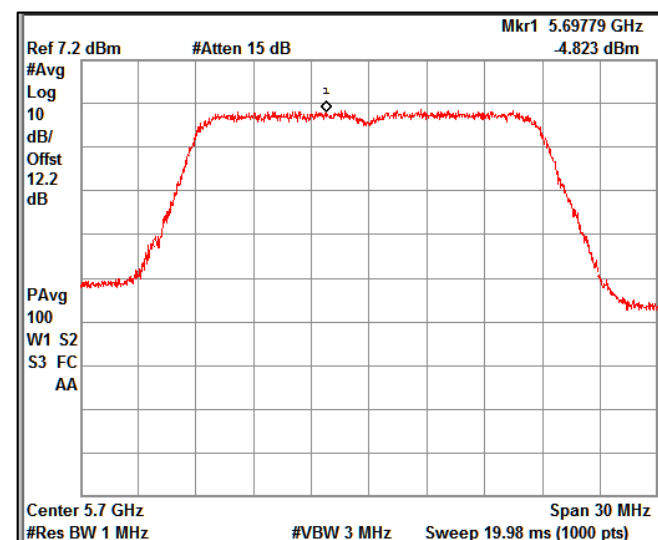

Channel Frequency 5180MHz

Channel Frequency 5240MHz

Channel Frequency 5260MHz

Channel Frequency 5320MHz

Channel Frequency 5500MHz

Channel Frequency 5700MHz

5GHz Test Plots

IN23VER9 001