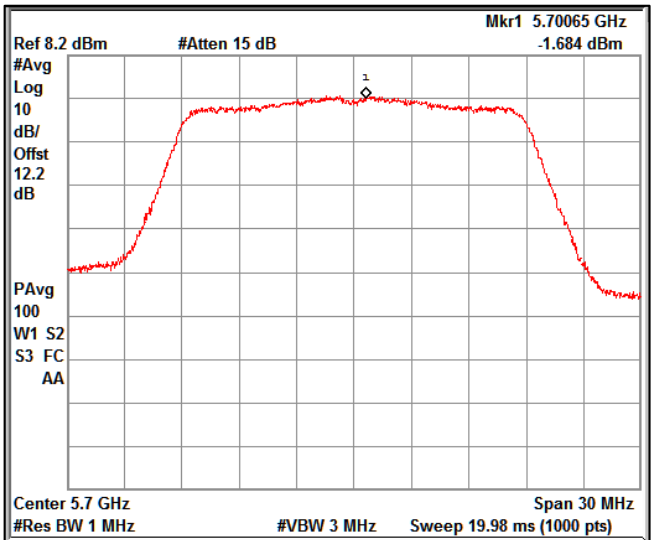

Channel Frequency 5700MHz