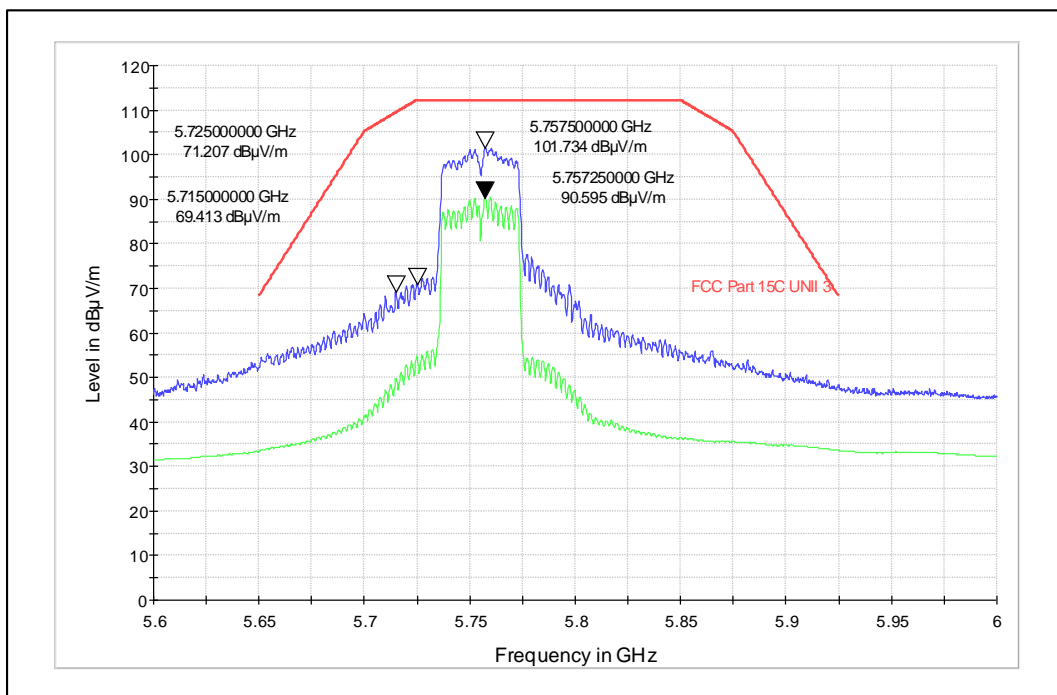

Channel Frequency - 5270MHz

Polarization -Vertical

Channel Frequency - 5270MHz

Polarization -Horizontal

Data Rate : MCS 7

Channel Frequency - 5310MHz

Polarization -Vertical

Channel Frequency - 5310MHz

Polarization -Horizontal

Modulation: 802.11ac\_VHT-40

Data Rate : MCS 0

Channel Frequency - 5755MHz

Polarization -Vertical

Channel Frequency - 5755MHz

Polarization -Horizontal

Data Rate : MCS 9

Channel Frequency - 5795MHz

Polarization -Vertical

Channel Frequency - 5795MHz

Polarization -Horizontal

Modulation: 802.11ax\_HE-40

Data Rate : MCS 0

Channel Frequency - 5270MHz

Polarization - Vertical