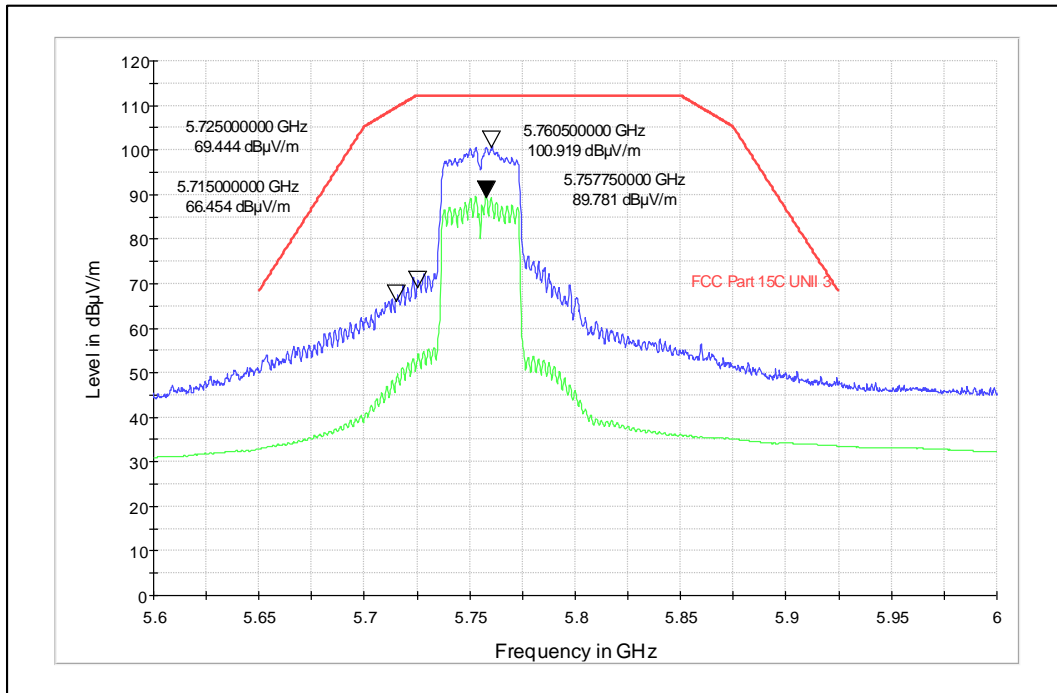

Polarization -Horizontal

Data Rate : MCS 11

Channel Frequency - 5825MHz

Polarization -Vertical

Channel Frequency - 5825MHz

Polarization -Horizontal

Modulation: 802.11n\_HT-40

Data Rate : MCS 0

Channel Frequency - 5270MHz

Polarization -Vertical

Channel Frequency - 5270MHz

Polarization -Horizontal

Data Rate : MCS 7

Channel Frequency - 5310MHz

Polarization -Vertical

Channel Frequency - 5310MHz

Polarization -Horizontal

Modulation: 802.11ac\_VHT-40

Data Rate : MCS 0

Channel Frequency - 5755MHz

Polarization -Vertical

Channel Frequency - 5755MHz

Polarization -Horizontal

Data Rate : MCS 9