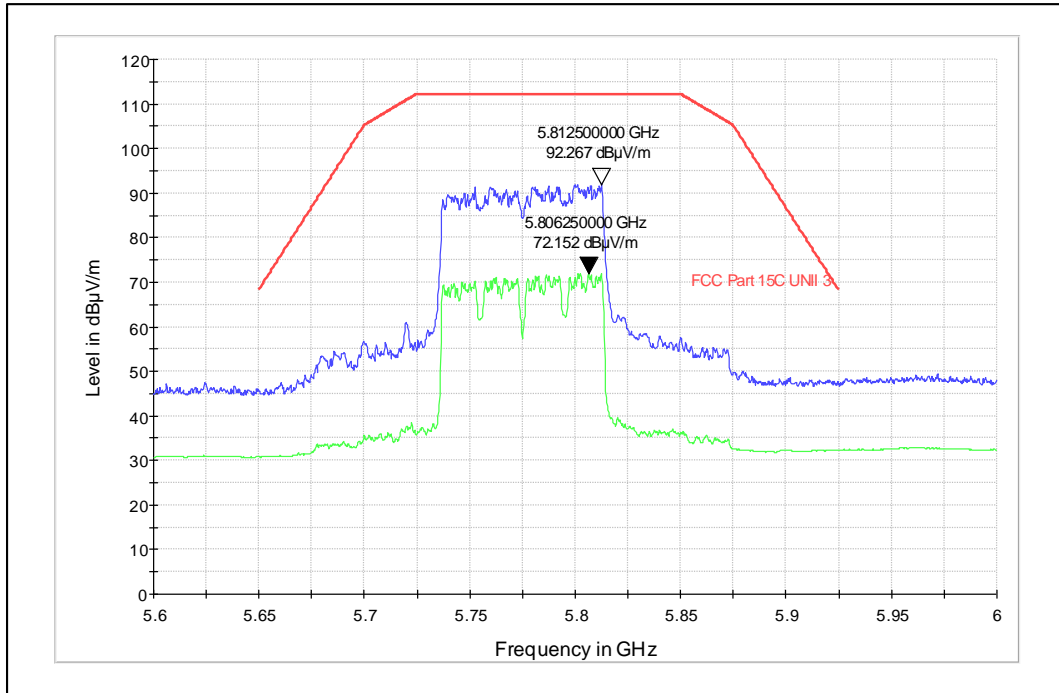

Channel Frequency - 5270MHz

Polarization - Horizontal

Data Rate : MCS 11

Channel Frequency - 5795MHz

Polarization -Vertical

Channel Frequency - 5795MHz

Polarization -Horizontal

Modulation: 802.11ac\_VHT-80

Data Rate : MCS 0

Channel Frequency - 5210MHz

Polarization -Vertical

Channel Frequency - 52100MHz

Polarization -Horizontal

Data Rate : MCS 9

Channel Frequency - 5775MHz

Polarization -Vertical

Channel Frequency - 5775MHz

Polarization -Horizontal

Modulation: 802.11ax\_HE-80

Data Rate : MCS 0

Channel Frequency - 5290MHz

Polarization -Vertical

Channel Frequency - 5290MHz

Polarization -Horizontal