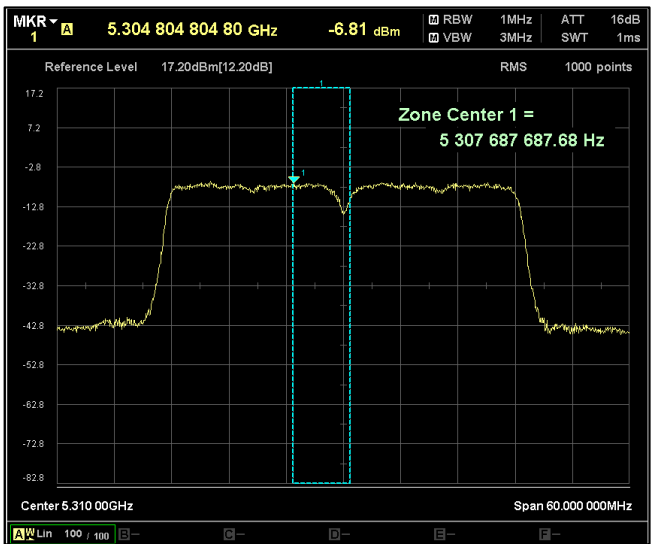

Channel Frequency 5755MHz

Channel Frequency 5795MHz

Data Rate : MCS 7

Channel Frequency 5190MHz

Channel Frequency 5230MHz

Channel Frequency 5270MHz

Channel Frequency 5310MHz

Channel Frequency 5510MHz