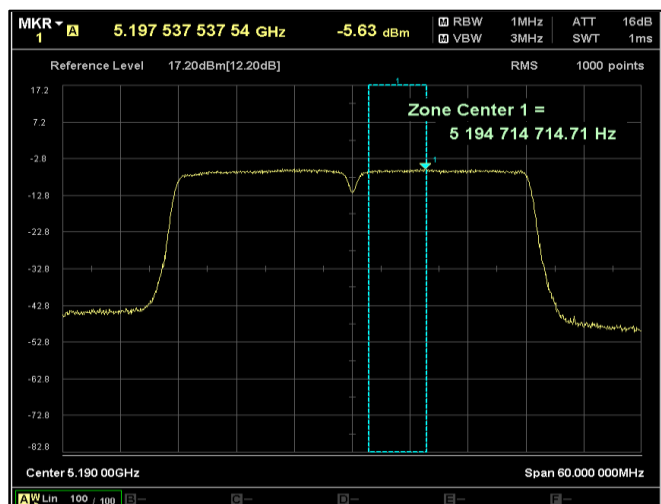

Channel Frequency 5700MHz

5GHz Test Plots

IN23VER9 001

Channel Frequency 5720MHz

Channel Frequency 5745MHz

Channel Frequency 5825MHz

Modulation: 802.11 n-mode\_HT40

Data Rate : MCS 0