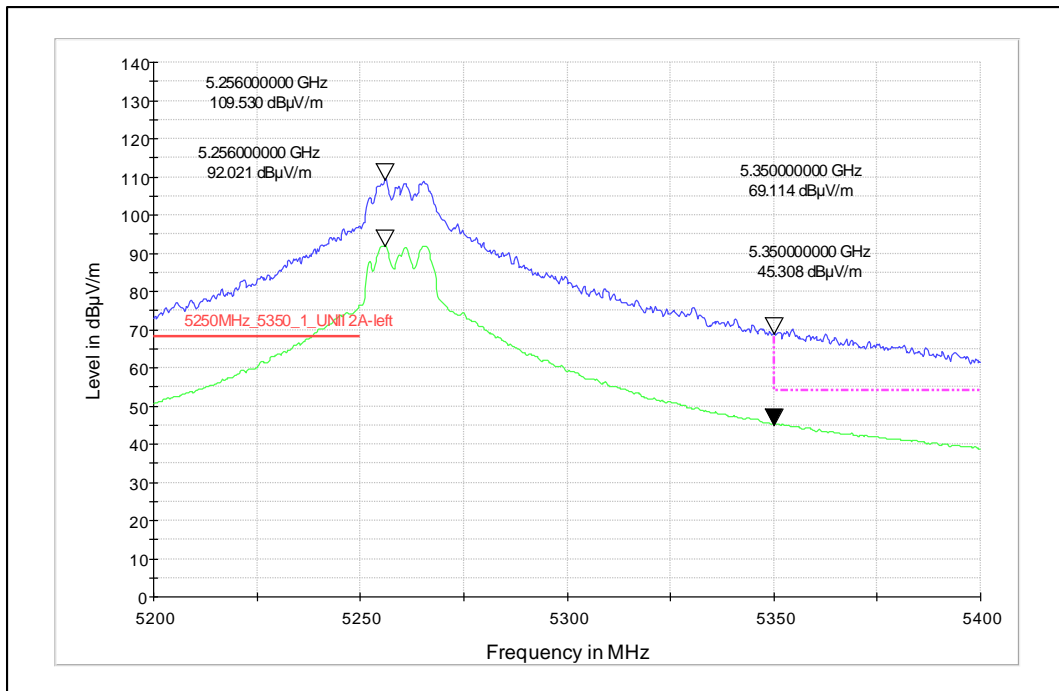

### 4. Restricted Band of operation

Worst Case Plots reported

Modulation: 802.11a

Data Rate : 6Mbps

Channel Frequency - 5180MHz

Polarization -Vertical

Channel Frequency - 5180MHz

Polarization -Horizontal

Data Rate : 54Mbps

Channel Frequency - 5260MHz

Polarization -Vertical

Channel Frequency - 5260MHz

Polarization -Horizontal

Modulation: 802.11n HT20

Data Rate : MCS0

Channel Frequency - 5745MHz