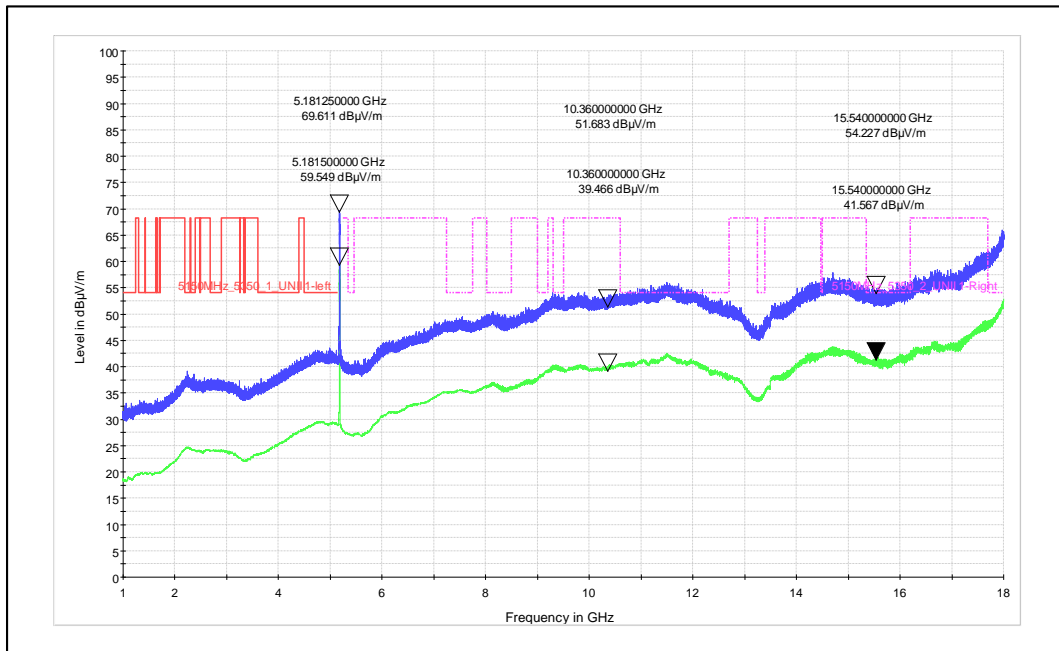

Data Rate : MCS 11

Channel Frequency - 5775MHz

Polarization –Vertical

Channel Frequency - 5775MHz

Polarization –Horizontal

### 5. Radiated Spurious Emission

Modulation: 802.11a

Data Rate : 6Mbps

Channel Frequency - 5180MHz

Polarization –Vertical

Channel Frequency - 5180MHz

Polarization –Horizontal

Modulation: 802.11a

Data Rate : 54Mbps

Channel Frequency - 5260MHz

Polarization - Vertical

Channel Frequency - 5260MHz

Polarization - Horizontal

Modulation: 802.11n\_HT-20

Data Rate : MCS 0

Channel Frequency - 5745MHz