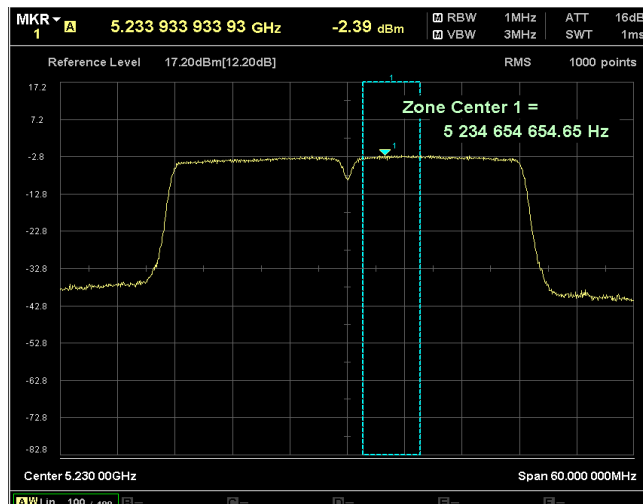

Channel Frequency 5700MHz

5GHz Test Plots

IN23VER9 001

Channel Frequency 5720MHz

Channel Frequency 5745MHz

Channel Frequency 5825MHz

Modulation: 802.11 n-mode\_HT40

Data Rate : MCS 0

Channel Frequency 5190MHz

Channel Frequency 5230MHz

Channel Frequency 5270MHz

Channel Frequency 5310MHz

Channel Frequency 5510MHz

Channel Frequency 5590MHz

Channel Frequency 5670MHz

Channel Frequency 5710MHz