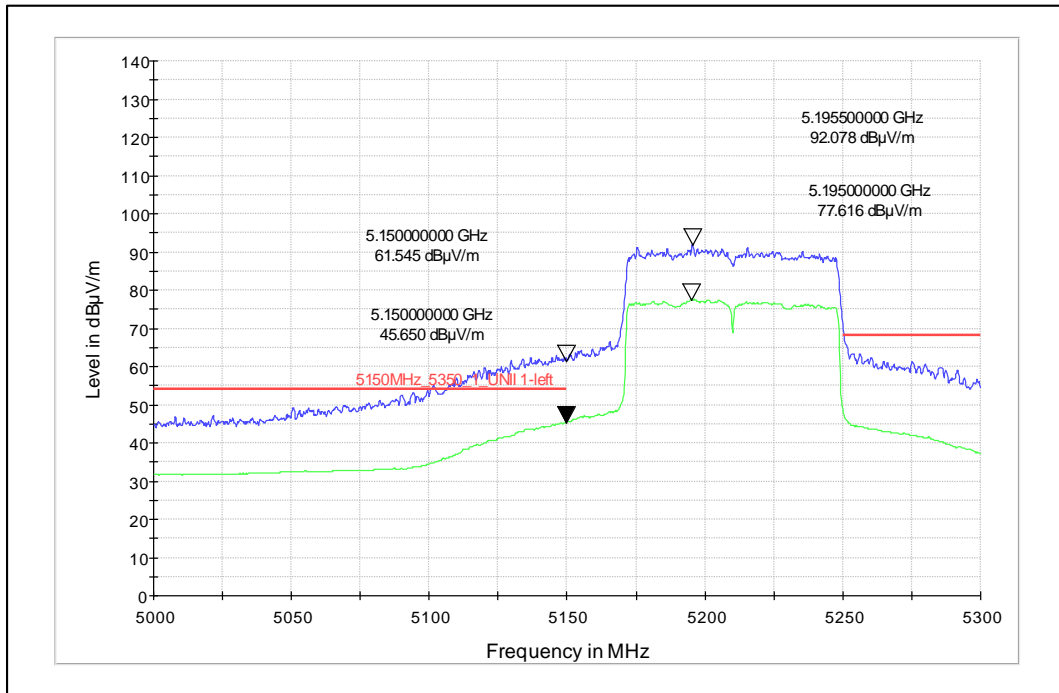

Channel Frequency - 5795MHz

Polarization -Vertical

Channel Frequency - 5795MHz

Polarization -Horizontal

Modulation: 802.11ax\_HE-40

Data Rate : MCS 0

Channel Frequency - 5270MHz

Polarization - Vertical

Channel Frequency - 5270MHz

Polarization - Horizontal

Data Rate : MCS 11

Channel Frequency - 5795MHz

Polarization -Vertical

Channel Frequency - 5795MHz

Polarization -Horizontal

Modulation: 802.11ac\_VHT-80

Data Rate : MCS 0

Channel Frequency - 5210MHz

Polarization -Vertical

Channel Frequency - 52100MHz

Polarization -Horizontal

Data Rate : MCS 9

Channel Frequency - 5775MHz

Polarization -Vertical

Channel Frequency - 5775MHz

Polarization -Horizontal

Modulation: 802.11ax\_HE-80

Data Rate : MCS 0

Channel Frequency - 5290MHz

Polarization -Vertical

Channel Frequency - 5290MHz

Polarization -Horizontal