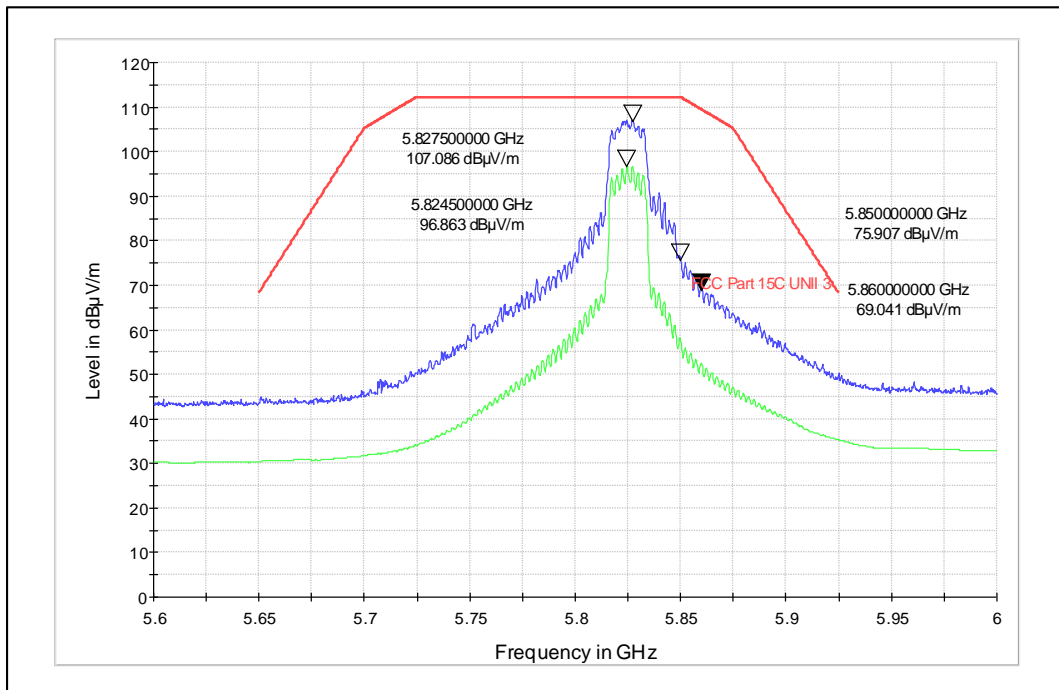

Data Rate : 54Mbps

Channel Frequency - 5260MHz

Polarization -Vertical

Channel Frequency - 5260MHz

Polarization -Horizontal

Modulation: 802.11n HT20

Data Rate : MCS0

Channel Frequency - 5745MHz

Polarization -Vertical

Channel Frequency - 5745MHz

Polarization -Horizontal

Data Rate : MCS 7

Channel Frequency - 5745MHz

Polarization -Vertical

Channel Frequency - 5745MHz

Polarization -Horizontal

Modulation: 802.11ac VHT20

Data Rate : MCS0

Channel Frequency - 5825MHz

Polarization -Vertical

Channel Frequency - 5825MHz

Polarization -Horizontal

Data Rate : MCS8

Channel Frequency - 5825MHz