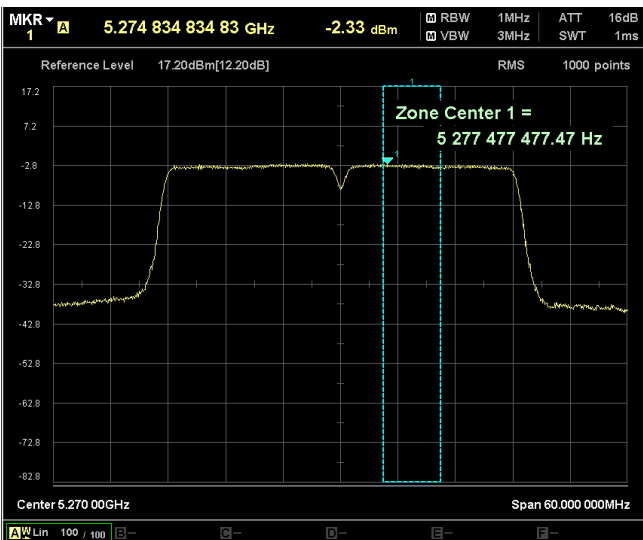

Channel Frequency 5270MHz