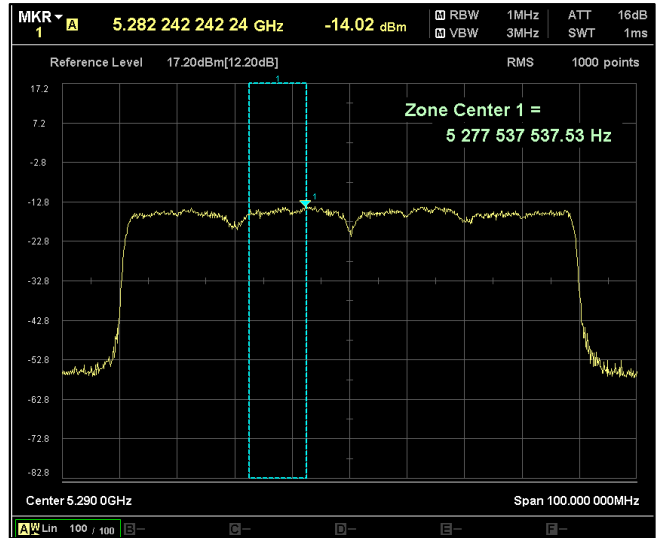

Channel Frequency 5210MHz