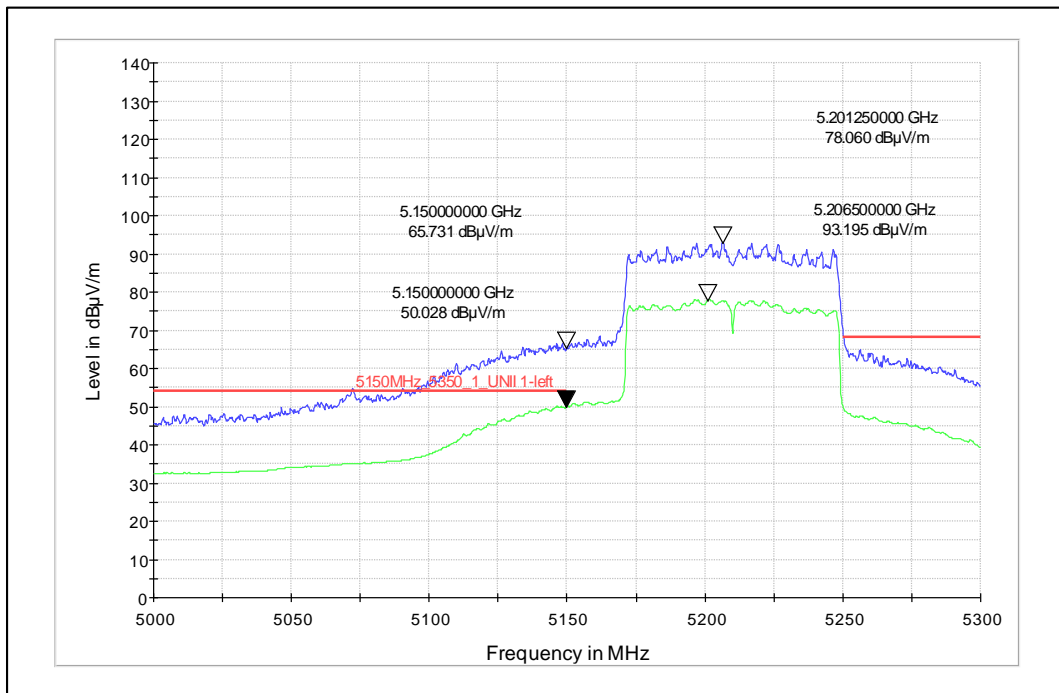

Channel Frequency - 5795MHz

Polarization -Vertical

Channel Frequency - 5795MHz

Polarization -Horizontal

Modulation: 802.11ax\_HE-40

Data Rate : MCS 0

Channel Frequency - 5270MHz

Polarization - Vertical

Channel Frequency - 5270MHz

Polarization - Horizontal

Data Rate : MCS 11

Channel Frequency - 5795MHz

Polarization -Vertical

Channel Frequency - 5795MHz

Polarization -Horizontal

Modulation: 802.11ac\_VHT-80

Data Rate : MCS 0

Channel Frequency - 5210MHz

Polarization -Vertical

Channel Frequency - 52100MHz

Polarization -Horizontal

Data Rate : MCS 9

Channel Frequency - 5775MHz

Polarization -Vertical