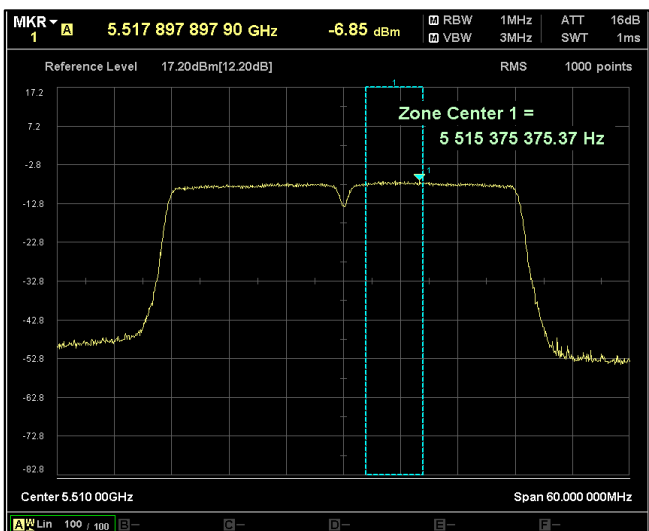

Channel Frequency 5190MHz

Channel Frequency 5230MHz

Channel Frequency 5270MHz

Channel Frequency 5310MHz

Channel Frequency 5510MHz

Channel Frequency 5590MHz

Channel Frequency 5670MHz

Channel Frequency 5710MHz

Channel Frequency 5755MHz

Channel Frequency 5795MHz

Data Rate : MCS 7

Channel Frequency 5190MHz

Channel Frequency 5230MHz

Channel Frequency 5270MHz

Channel Frequency 5310MHz

Channel Frequency 5510MHz