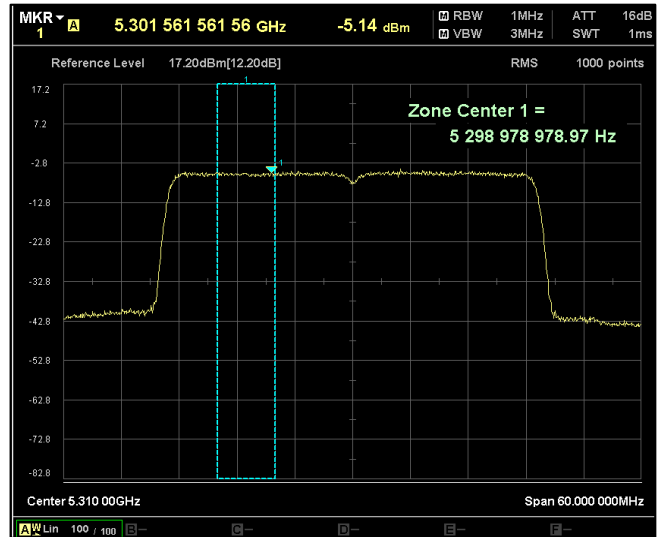

Channel Frequency 5310MHz