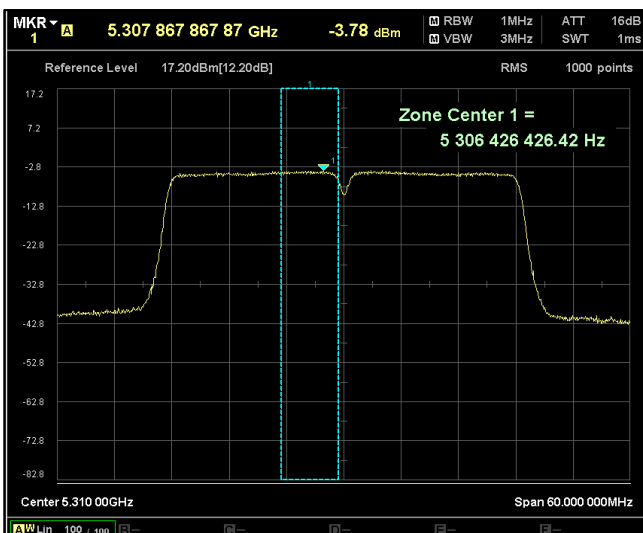

Channel Frequency 5310MHz