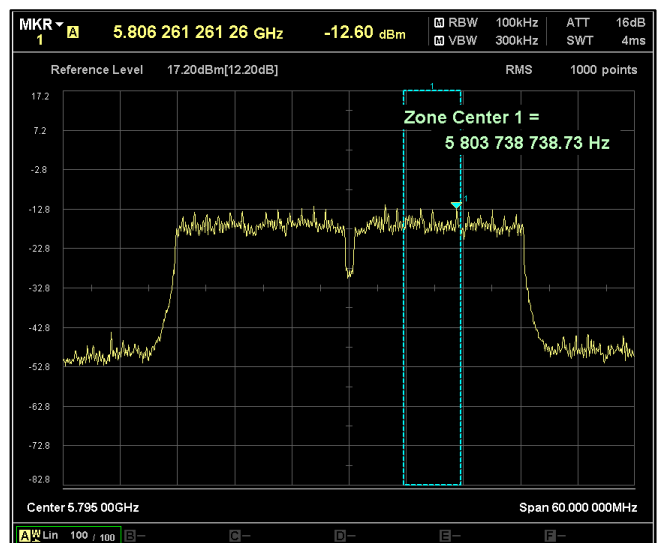

Channel Frequency 5590MHz

Channel Frequency 5670MHz

Channel Frequency 5710MHz

Channel Frequency 5755MHz

Channel Frequency 5795MHz

5GHz Test Plots

IN23VER9 001

Modulation: 802.11 ac-mode\_VHT40