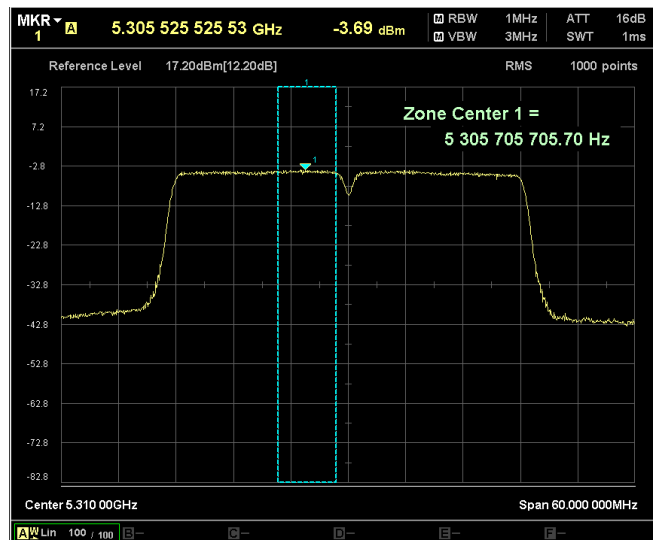

Data Rate : MCS 0

Channel Frequency 5190MHz

Channel Frequency 5230MHz

Channel Frequency 5270MHz

Channel Frequency 5310MHz

Channel Frequency 5510MHz

Channel Frequency 5590MHz

Channel Frequency 5670MHz