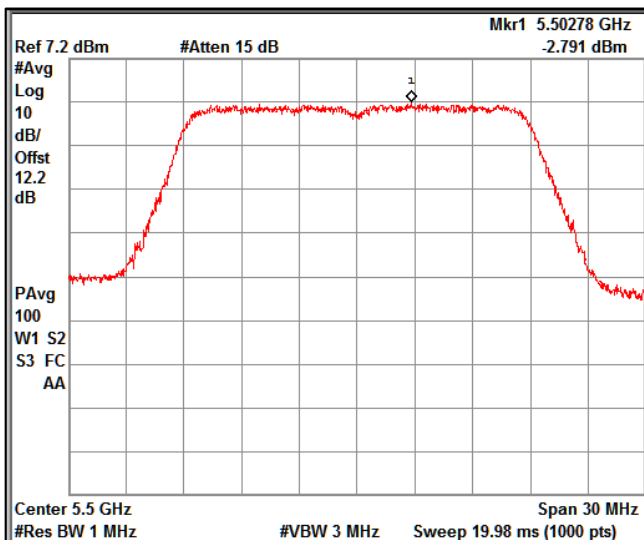

Channel Frequency 5180MHz

Channel Frequency 5240MHz

Channel Frequency 5260MHz

Channel Frequency 5320MHz

Channel Frequency 5500MHz

Channel Frequency 5700MHz

5GHz Test Plots

IN23VER9 001