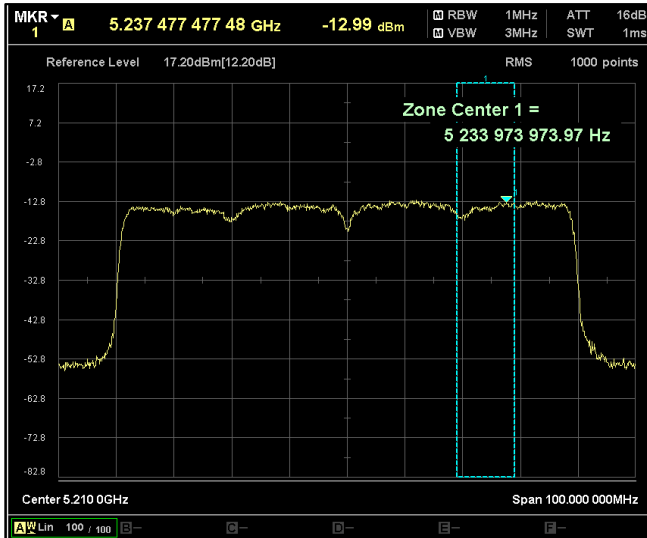

Channel Frequency 5690MHz

Channel Frequency 5775MHz

Modulation: 802.11ax-HE80:

Data Rate: MCS 0

Channel Frequency 5210MHz

Channel Frequency 5210MHz

Channel Frequency 5530MHz

Channel Frequency 5690MHz

Channel Frequency 5775MHz

Data Rate: MCS 11

Channel Frequency 5210MHz

Channel Frequency 5210MHz

Channel Frequency 5530MHz

Channel Frequency 5690MHz

Channel Frequency 5775MHz

### 4. Restricted Band of operation

Worst Case Plots reported

Modulation: 802.11a

Data Rate : 6Mbps

Channel Frequency - 5180MHz

Polarization -Vertical

Channel Frequency - 5180MHz

Polarization -Horizontal