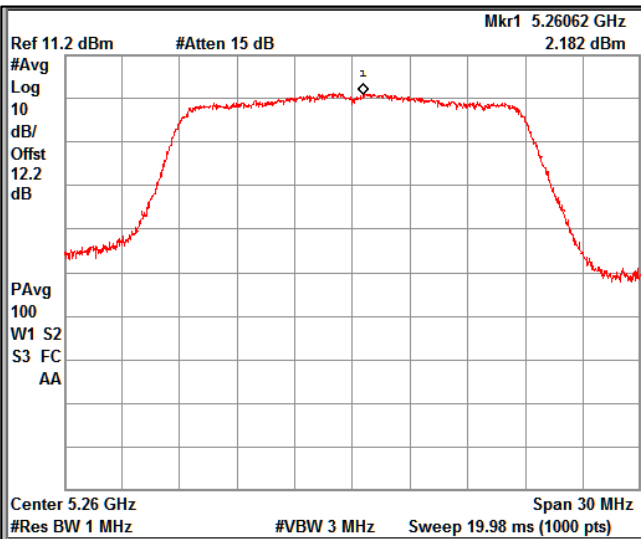

5GHz Test Plots

IN23VER9 001

Modulation: 802.11 ac-mode\_VHT20

Data Rate : MCS 0

Channel Frequency 5180MHz

Channel Frequency 5240MHz

Channel Frequency 5260MHz

Channel Frequency 5320MHz