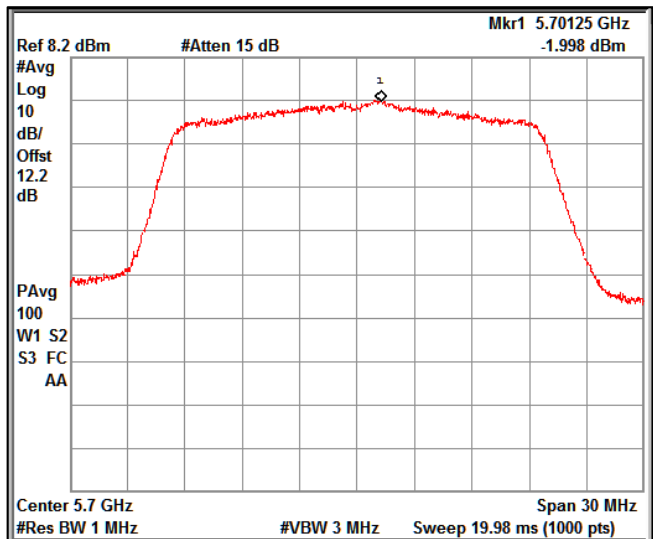

Channel Frequency 5240MHz

Channel Frequency 5260MHz

Channel Frequency 5320MHz

Channel Frequency 5500MHz

Channel Frequency 5700MHz

5GHz Test Plots

IN23VER9 001

Channel Frequency 5720MHz