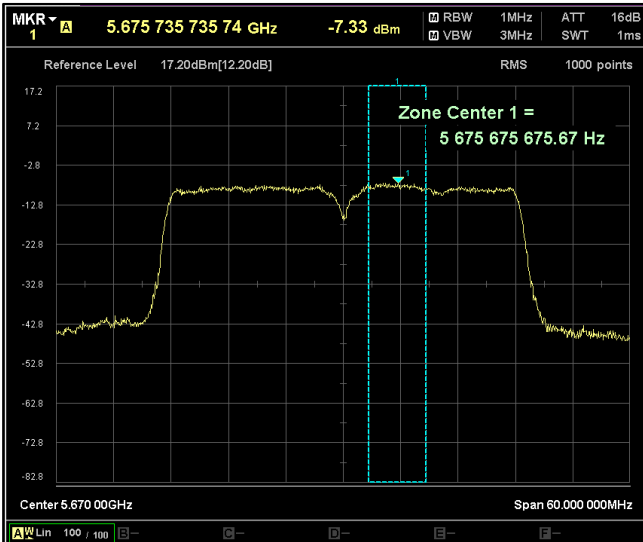

Channel Frequency 5670MHz