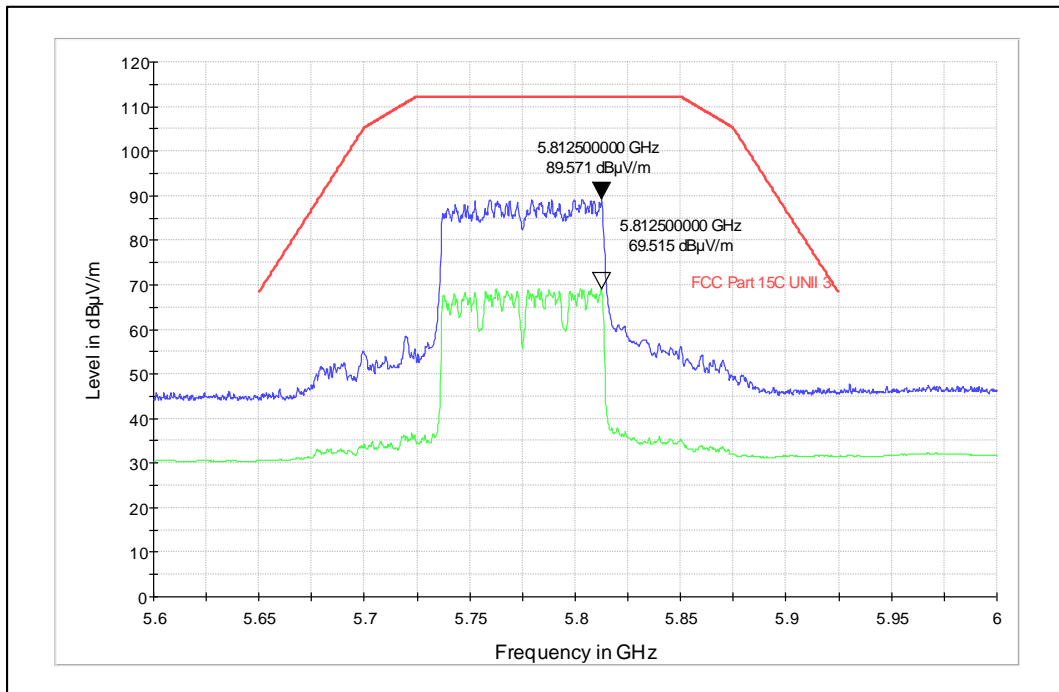

Channel Frequency - 5270MHz

Polarization - Horizontal

Data Rate : MCS 11

Channel Frequency - 5795MHz

Polarization -Vertical

Channel Frequency - 5795MHz

Polarization -Horizontal

Modulation: 802.11ac\_VHT-80

Data Rate : MCS 0

Channel Frequency - 5210MHz

Polarization -Vertical

Channel Frequency - 52100MHz

Polarization -Horizontal

Data Rate : MCS 9

Channel Frequency - 5775MHz

Polarization -Vertical

Channel Frequency - 5775MHz

Polarization -Horizontal

Modulation: 802.11ax\_HE-80

Data Rate : MCS 0

Channel Frequency - 5290MHz

Polarization -Vertical

Channel Frequency - 5290MHz

Polarization -Horizontal