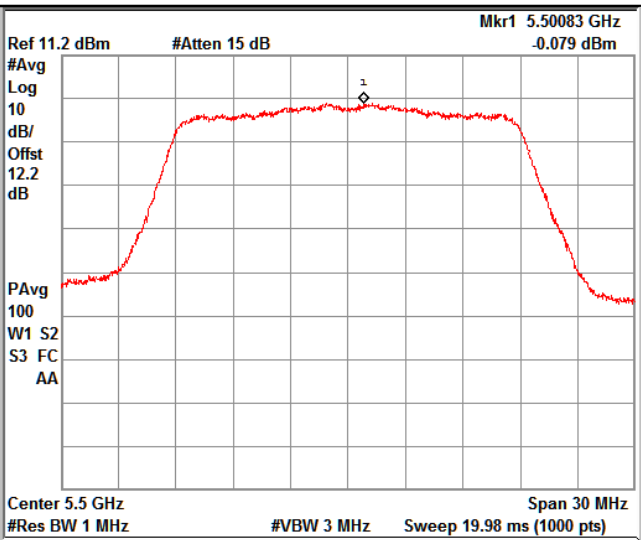

5GHz Test Plots

IN23VER9 001

Modulation: 802.11 ac-mode\_VHT20

Data Rate : MCS 0

Channel Frequency 5180MHz

Channel Frequency 5240MHz

Channel Frequency 5260MHz

Channel Frequency 5320MHz