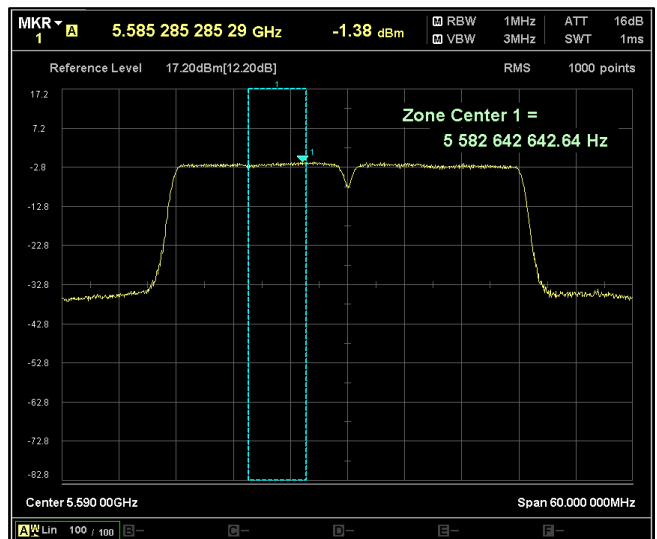

Data Rate : MCS 0

Channel Frequency 5190MHz

Channel Frequency 5230MHz

Channel Frequency 5270MHz

Channel Frequency 5310MHz

Channel Frequency 5510MHz

Channel Frequency 5590MHz

Channel Frequency 5670MHz

Channel Frequency 5710MHz

Channel Frequency 5755MHz

Channel Frequency 5795MHz

Data Rate : MCS 9

Channel Frequency 5190MHz

Channel Frequency 5230MHz

Channel Frequency 5270MHz

Channel Frequency 5310MHz