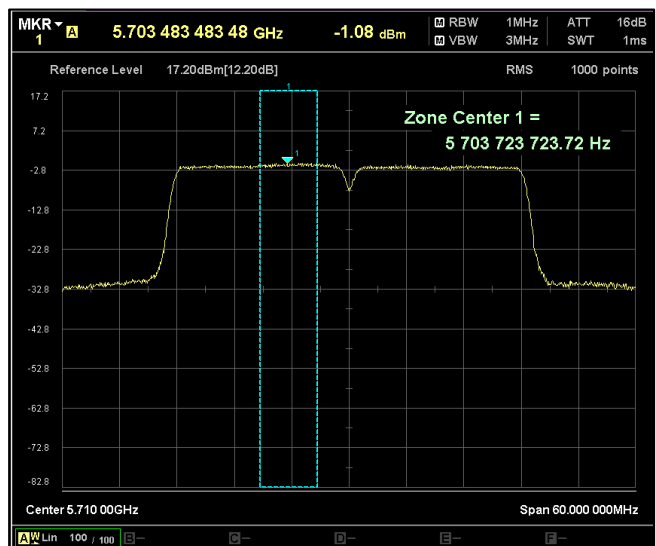

Data Rate : MCS 0

Channel Frequency 5190MHz

Channel Frequency 5230MHz

Channel Frequency 5270MHz

Channel Frequency 5310MHz

Channel Frequency 5510MHz

Channel Frequency 5590MHz

Channel Frequency 5670MHz