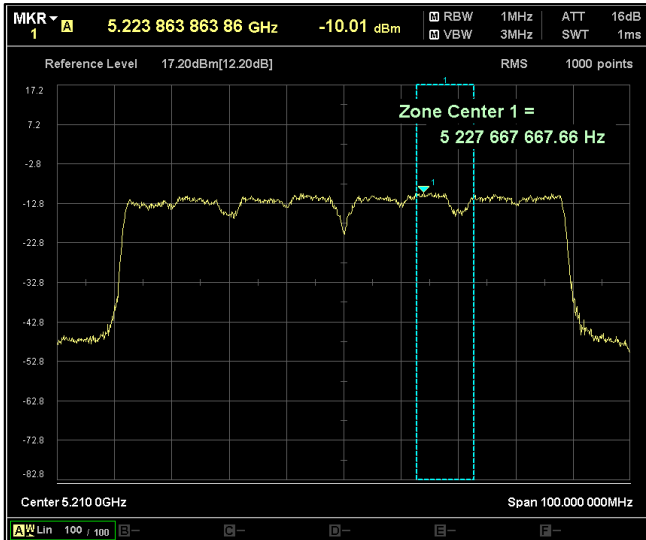

Channel Frequency 5210MHz

Channel Frequency 5530MHz

Channel Frequency 5690MHz

Channel Frequency 5775MHz

Data Rate: MCS 9

Channel Frequency 5210MHz

Channel Frequency 5210MHz

Channel Frequency 5530MHz

Channel Frequency 5690MHz

Channel Frequency 5775MHz

Modulation: 802.11ax-HE80:

Data Rate: MCS 0

Channel Frequency 5210MHz

Channel Frequency 5210MHz

Channel Frequency 5530MHz

Channel Frequency 5690MHz