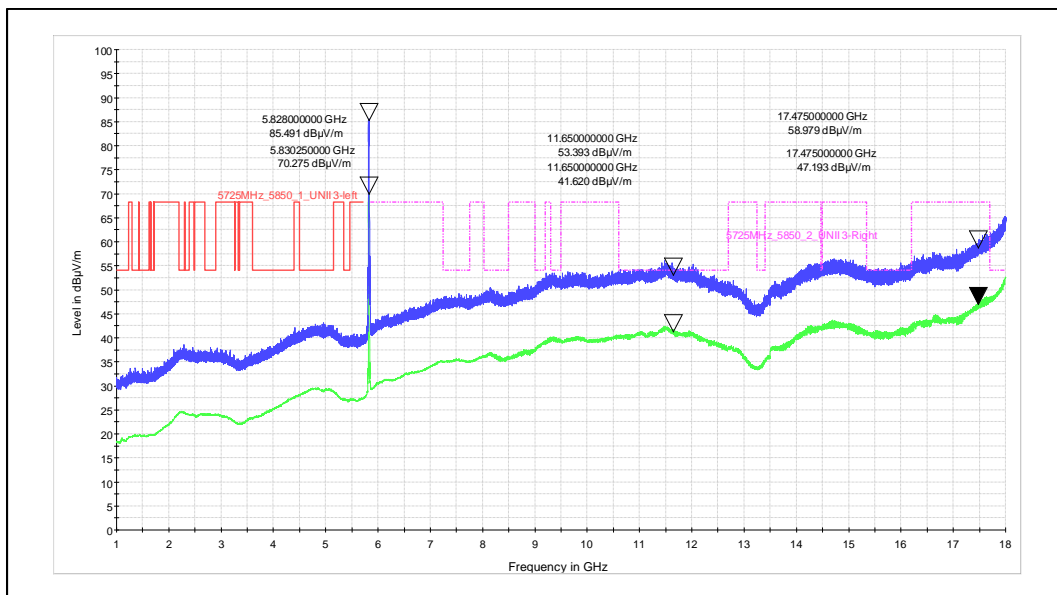

Polarization -Vertical

Channel Frequency - 5745MHz

Polarization -Horizontal

Modulation: 802.11n\_HT-20

Data Rate : MCS 7

Channel Frequency - 5745MHz

Polarization –Vertical

Channel Frequency - 5745MHz

Polarization –Horizontal

Modulation: 802.11ac\_VHT-20

Data Rate : MCS 0

Channel Frequency - 5825MHz

Polarization -Vertical

Channel Frequency - 5825MHz

Polarization -Horizontal

Modulation: 802.11ac\_VHT-20

Data Rate : MCS 8

Channel Frequency - 5825MHz

Polarization -Vertical

Channel Frequency - 5825MHz

Polarization -Horizontal

Modulation: 802.11ax\_HE-20

Data Rate : MCS 0

Channel Frequency - 5745MHz