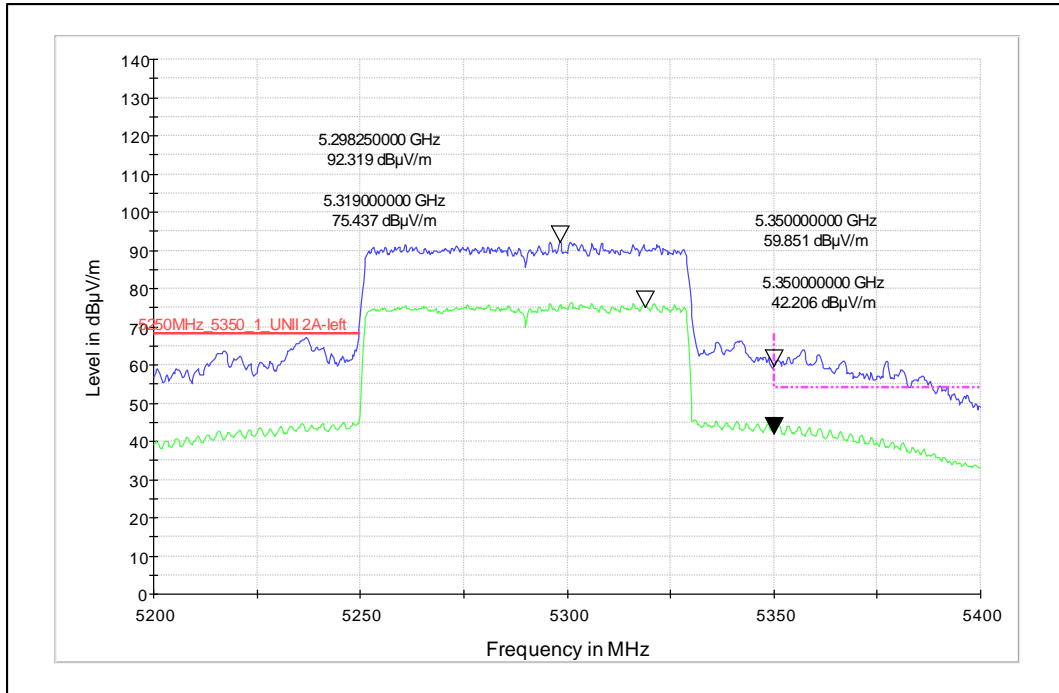

Channel Frequency - 5270MHz

Polarization - Horizontal

Data Rate : MCS 11

Channel Frequency - 5795MHz

Polarization -Vertical

Channel Frequency - 5795MHz

Polarization -Horizontal

Modulation: 802.11ac\_VHT-80

Data Rate : MCS 0

Channel Frequency - 5210MHz

Polarization -Vertical

Channel Frequency - 52100MHz

Polarization -Horizontal

Data Rate : MCS 9

Channel Frequency - 5775MHz

Polarization -Vertical

Channel Frequency - 5775MHz

Polarization -Horizontal

Modulation: 802.11ax\_HE-80

Data Rate : MCS 0

Channel Frequency - 5290MHz

Polarization -Vertical

Channel Frequency - 5290MHz

Polarization -Horizontal