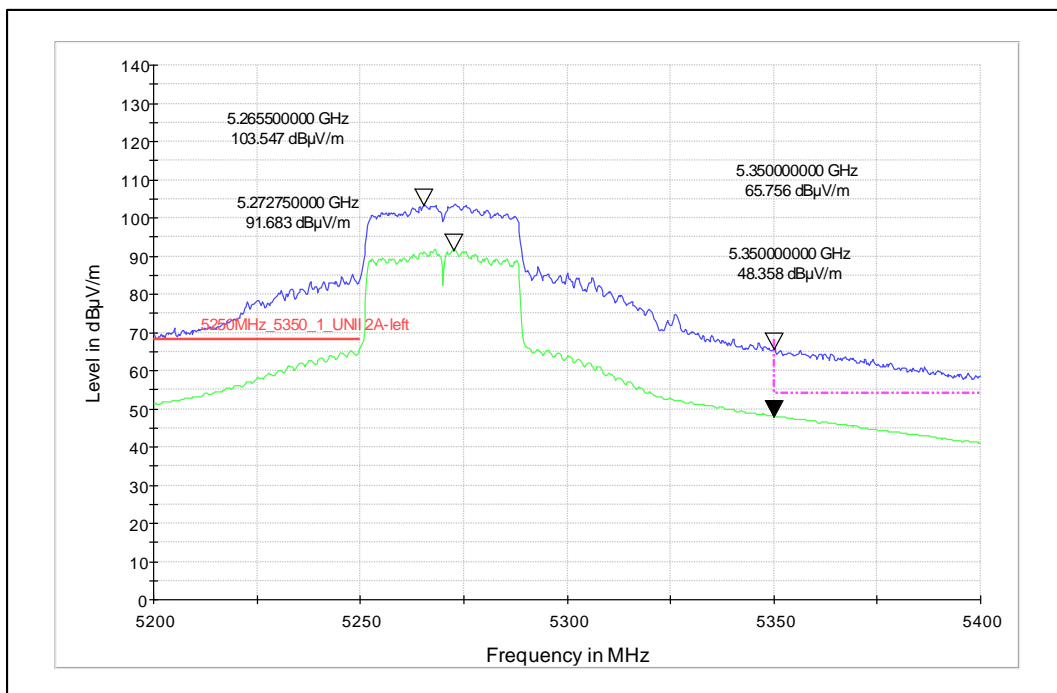

Polarization -Vertical

Channel Frequency - 5825MHz

Polarization -Horizontal

Modulation: 802.11ax\_HE-20

Data Rate : MCS 0

Channel Frequency - 5745MHz

Polarization -Vertical

Channel Frequency - 5745MHz

Polarization -Horizontal

Data Rate : MCS 11

Channel Frequency - 5825MHz

Polarization -Vertical

Channel Frequency - 5825MHz

Polarization -Horizontal

Modulation: 802.11n\_HT-40

Data Rate : MCS 0

Channel Frequency - 5270MHz

Polarization -Vertical

Channel Frequency - 5270MHz

Polarization -Horizontal

Data Rate : MCS 7

Channel Frequency - 5310MHz

Polarization -Vertical

Channel Frequency - 5310MHz