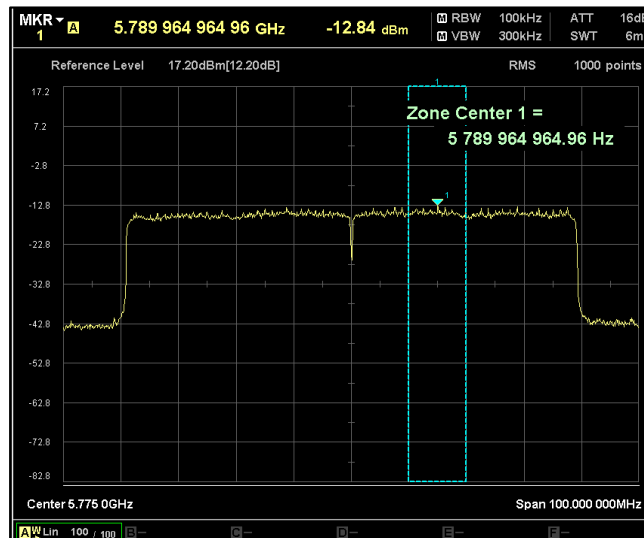

Channel Frequency 5210MHz

Channel Frequency 5530MHz

Channel Frequency 5690MHz

Channel Frequency 5775MHz

Data Rate: MCS 9

Channel Frequency 5210MHz

Channel Frequency 5210MHz

Channel Frequency 5530MHz

Channel Frequency 5690MHz

Channel Frequency 5775MHz

Modulation: 802.11ax-HE80:

Data Rate: MCS 0

Channel Frequency 5210MHz

Channel Frequency 5210MHz

Channel Frequency 5530MHz

Channel Frequency 5690MHz

Channel Frequency 5775MHz

Data Rate: MCS 11

Channel Frequency 5210MHz

Channel Frequency 5210MHz

Channel Frequency 5530MHz

Channel Frequency 5690MHz

Channel Frequency 5775MHz

### 4. Restricted Band of operation

Worst Case Plots reported

Modulation: 802.11a

Data Rate : 6Mbps

Channel Frequency - 5180MHz

Polarization -Vertical

Channel Frequency - 5180MHz

Polarization -Horizontal