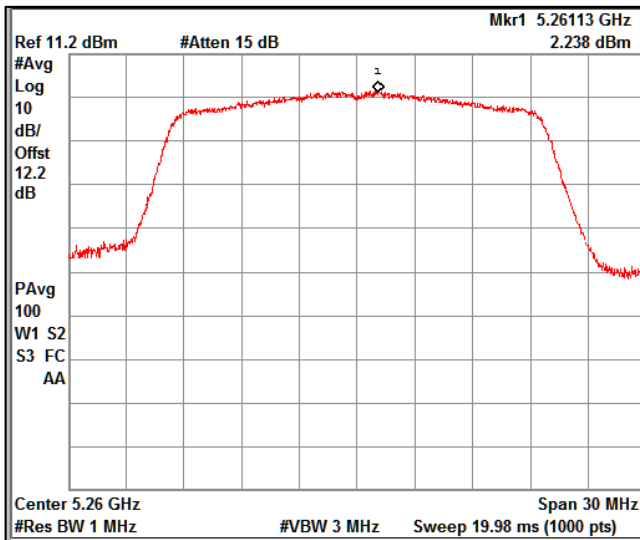

Channel Frequency 5260MHz