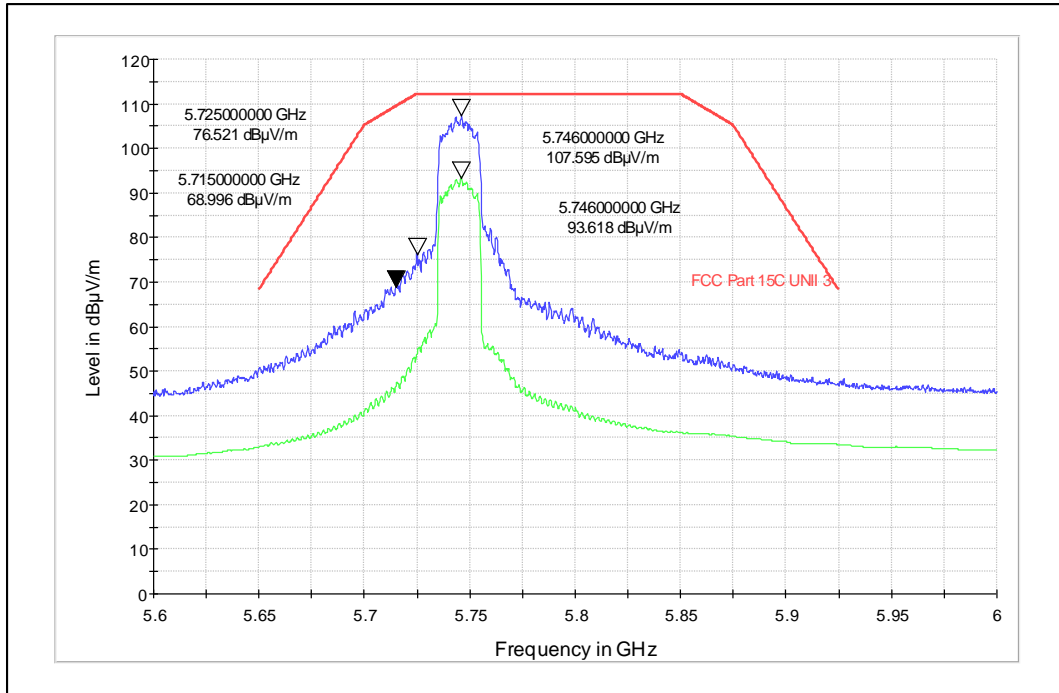

Modulation: 802.11ac VHT20

Data Rate : MCS0

Channel Frequency - 5825MHz

Polarization -Vertical

Channel Frequency - 5825MHz

Polarization -Horizontal

Data Rate : MCS8

Channel Frequency - 5825MHz

Polarization -Vertical

Channel Frequency - 5825MHz

Polarization -Horizontal

Modulation: 802.11ax\_HE-20

Data Rate : MCS 0

Channel Frequency - 5745MHz

Polarization -Vertical

Channel Frequency - 5745MHz

Polarization -Horizontal

Data Rate : MCS 11

Channel Frequency - 5825MHz

Polarization -Vertical

Channel Frequency - 5825MHz

Polarization -Horizontal

Modulation: 802.11n\_HT-40

Data Rate : MCS 0