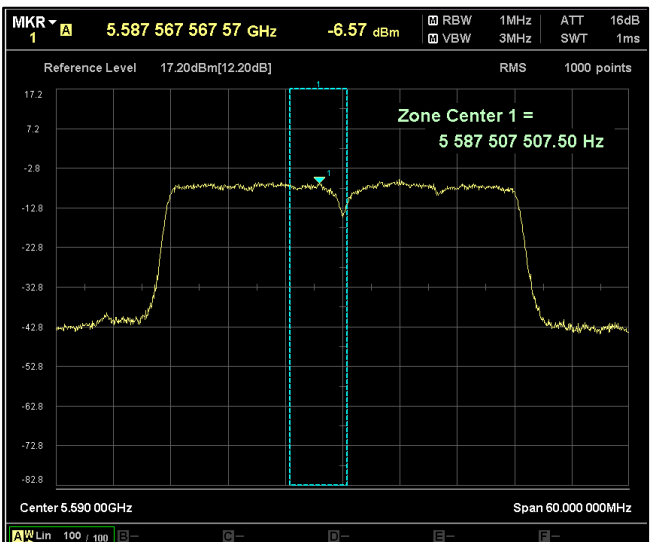

Channel Frequency 5755MHz

Channel Frequency 5795MHz

Data Rate : MCS 7

Channel Frequency 5190MHz

Channel Frequency 5230MHz

Channel Frequency 5270MHz

Channel Frequency 5310MHz

Channel Frequency 5510MHz