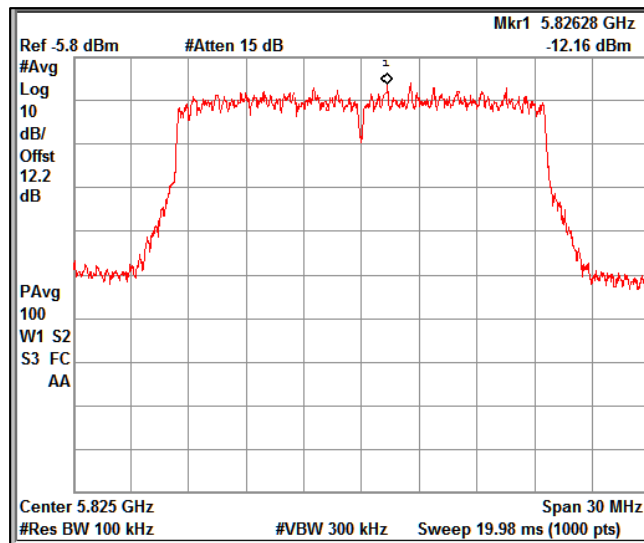

Channel Frequency 5700MHz

5GHz Test Plots

IN23VER9 001

Channel Frequency 5720MHz

Channel Frequency 5745MHz

Channel Frequency 5825MHz

Modulation: 802.11 n-mode\_HT40

Data Rate : MCS 0