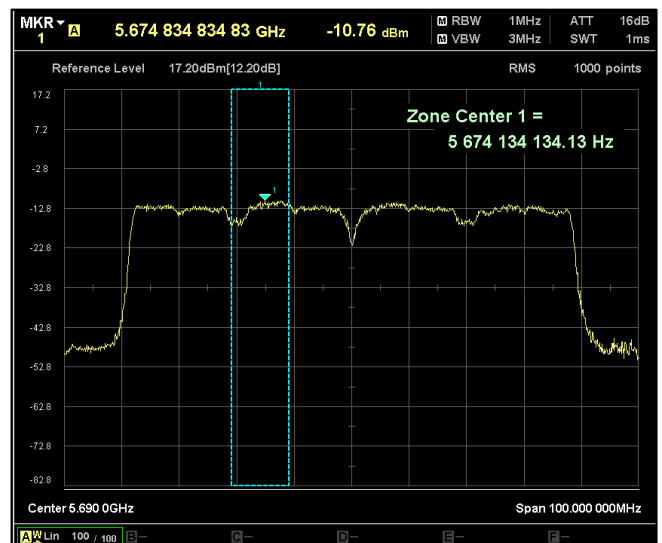

Channel Frequency 5210MHz

Channel Frequency 5530MHz

Channel Frequency 5690MHz

Channel Frequency 5775MHz

Data Rate: MCS 9

Channel Frequency 5210MHz

Channel Frequency 5210MHz

Channel Frequency 5530MHz

Channel Frequency 5690MHz

Channel Frequency 5775MHz

Modulation: 802.11ax-HE80:

Data Rate: MCS 0

Channel Frequency 5210MHz

Channel Frequency 5210MHz

Channel Frequency 5530MHz

Channel Frequency 5690MHz