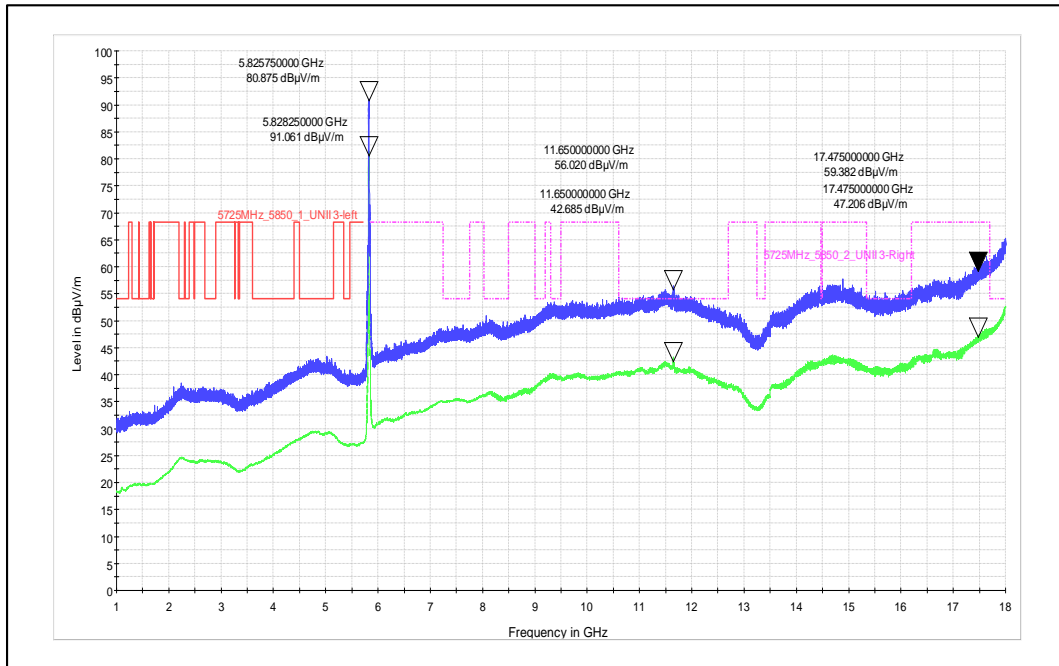

### 5. Radiated Spurious Emission

Modulation: 802.11a

Data Rate : 6Mbps

Channel Frequency - 5180MHz

Polarization –Vertical

Channel Frequency - 5180MHz

Polarization –Horizontal

Modulation: 802.11a

Data Rate : 54Mbps

Channel Frequency - 5260MHz

Polarization - Vertical

Channel Frequency - 5260MHz

Polarization - Horizontal

Modulation: 802.11n\_HT-20

Data Rate : MCS 0

Channel Frequency - 5745MHz

Polarization -Vertical

Channel Frequency - 5745MHz

Polarization -Horizontal

Modulation: 802.11n\_HT-20

Data Rate : MCS 7

Channel Frequency - 5745MHz

Polarization –Vertical

Channel Frequency - 5745MHz

Polarization –Horizontal

Modulation: 802.11ac\_VHT-20

Data Rate : MCS 0

Channel Frequency - 5825MHz

Polarization -Vertical

Channel Frequency - 5825MHz

Polarization -Horizontal

Modulation: 802.11ac\_VHT-20