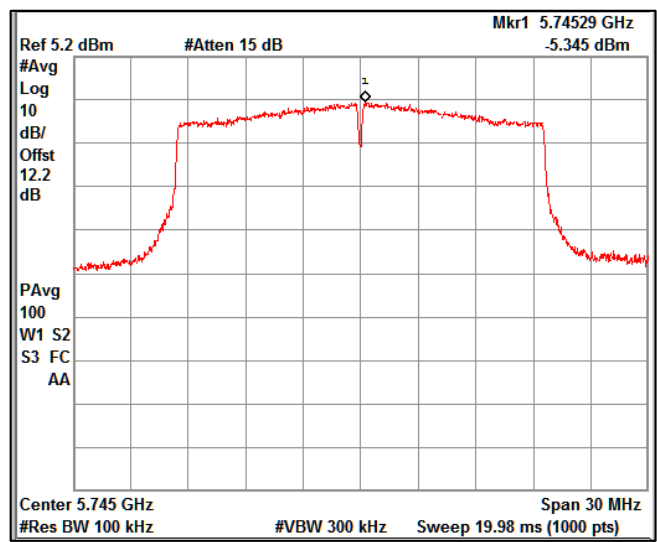

Channel Frequency 5240MHz

Channel Frequency 5260MHz

Channel Frequency 5320MHz

Channel Frequency 5500MHz

Channel Frequency 5700MHz

5GHz Test Plots

IN23VER9 001

Channel Frequency 5720MHz