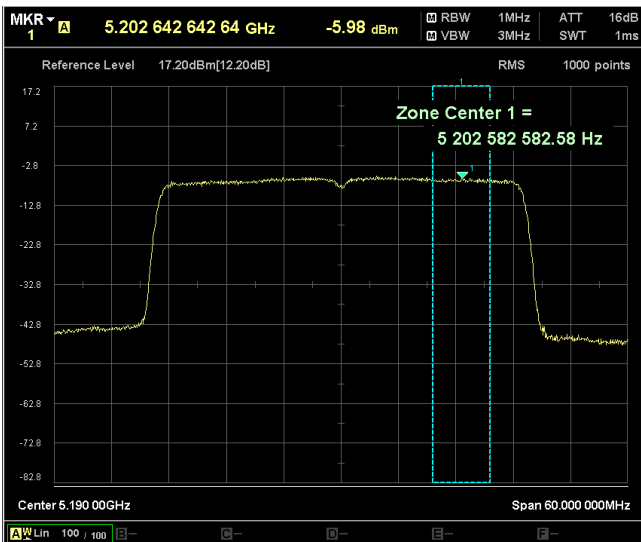

Channel Frequency 5510MHz

Channel Frequency 5590MHz

Channel Frequency 5670MHz

Channel Frequency 5710MHz

Channel Frequency 5755MHz

Channel Frequency 5795MHz

Modulation: 802.11 ax-mode\_HE40

Data Rate : MCS 0