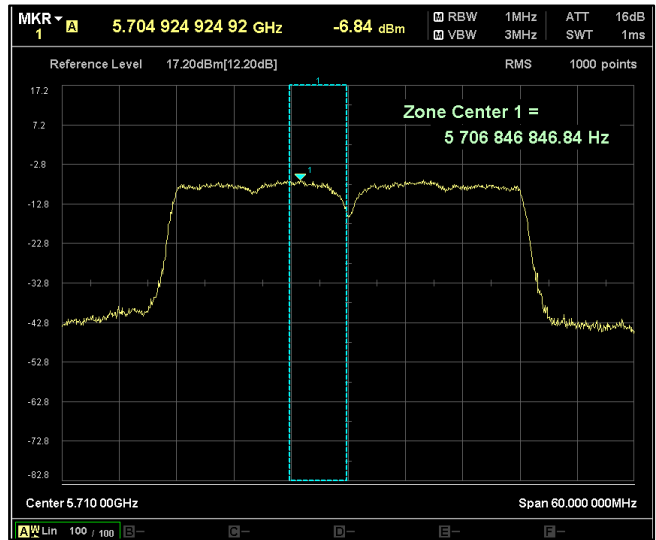

Channel Frequency 5710MHz

Channel Frequency 5755MHz

Channel Frequency 5795MHz

Data Rate : MCS 9

Channel Frequency 5190MHz

Channel Frequency 5230MHz

Channel Frequency 5270MHz

Channel Frequency 5310MHz

Channel Frequency 5510MHz

Channel Frequency 5590MHz

Channel Frequency 5670MHz

Channel Frequency 5710MHz

Channel Frequency 5755MHz

Channel Frequency 5795MHz

Modulation: 802.11 ax-mode\_HE40

Data Rate : MCS 0