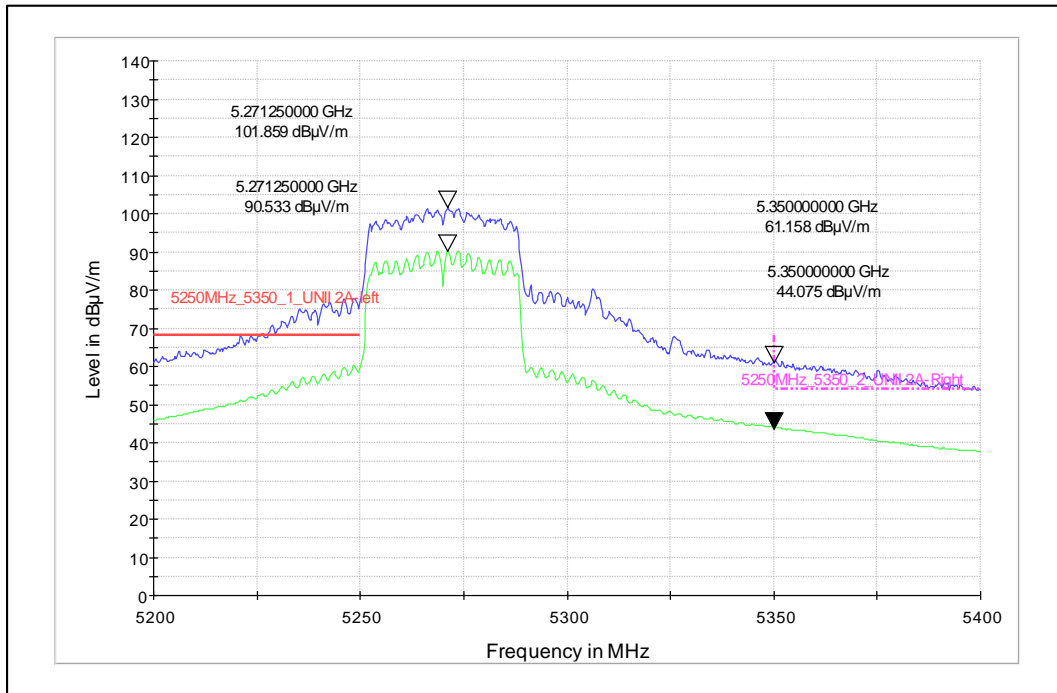

Polarization -Vertical

Channel Frequency - 5825MHz

Polarization -Horizontal

Modulation: 802.11ax\_HE-20

Data Rate : MCS 0

Channel Frequency - 5745MHz

Polarization -Vertical

Channel Frequency - 5745MHz

Polarization -Horizontal

Data Rate : MCS 11

Channel Frequency - 5825MHz

Polarization -Vertical

Channel Frequency - 5825MHz

Polarization -Horizontal

Modulation: 802.11n\_HT-40

Data Rate : MCS 0

Channel Frequency - 5270MHz

Polarization -Vertical

Channel Frequency - 5270MHz

Polarization -Horizontal

Data Rate : MCS 7

Channel Frequency - 5310MHz

Polarization -Vertical

Channel Frequency - 5310MHz