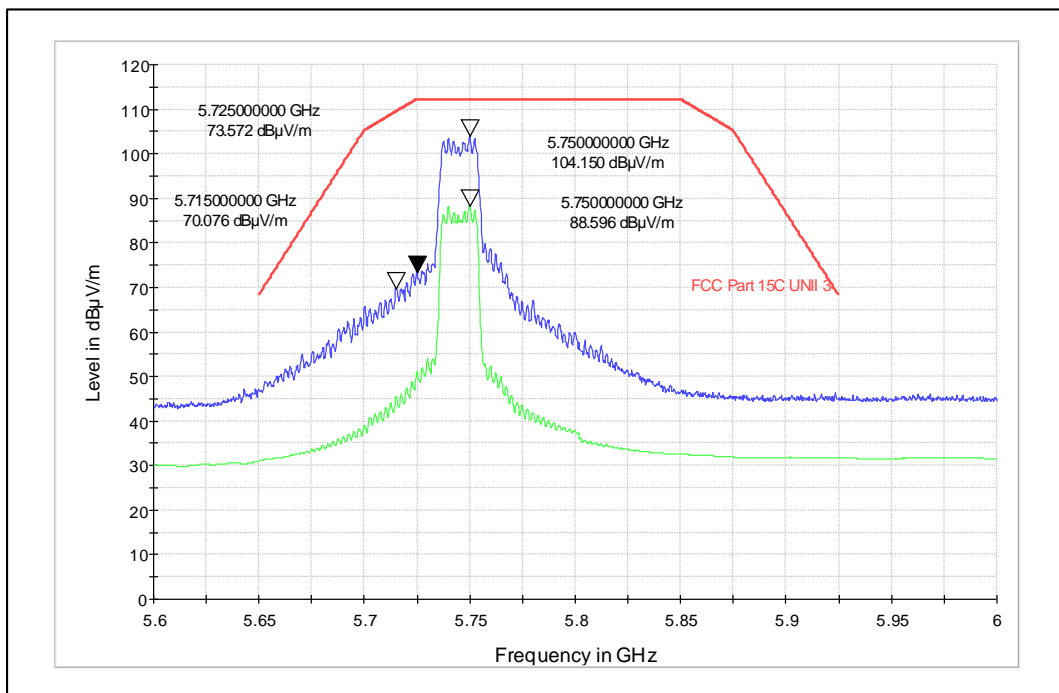

Data Rate : 54Mbps

Channel Frequency - 5260MHz

Polarization -Vertical

Channel Frequency - 5260MHz

Polarization -Horizontal

Modulation: 802.11n HT20

Data Rate : MCS0

Channel Frequency - 5745MHz

Polarization -Vertical

Channel Frequency - 5745MHz

Polarization -Horizontal

Data Rate : MCS 7

Channel Frequency - 5745MHz

Polarization -Vertical

Channel Frequency - 5745MHz

Polarization -Horizontal

Modulation: 802.11ac VHT20

Data Rate : MCS0

Channel Frequency - 5825MHz

Polarization -Vertical

Channel Frequency - 5825MHz

Polarization -Horizontal

Data Rate : MCS8

Channel Frequency - 5825MHz