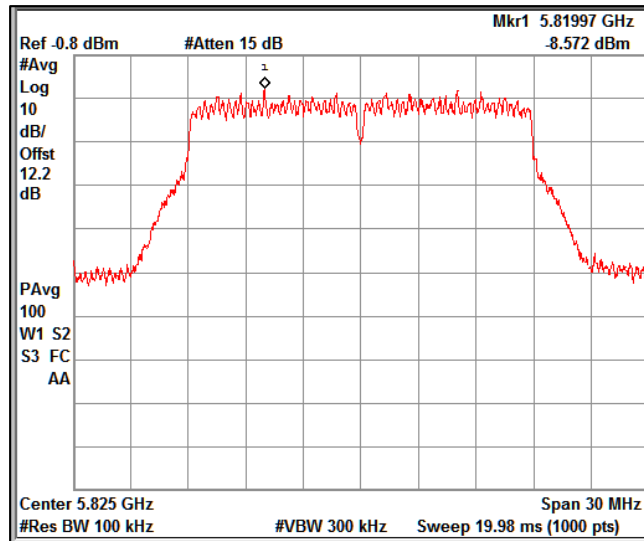

Channel Frequency 5825MHz