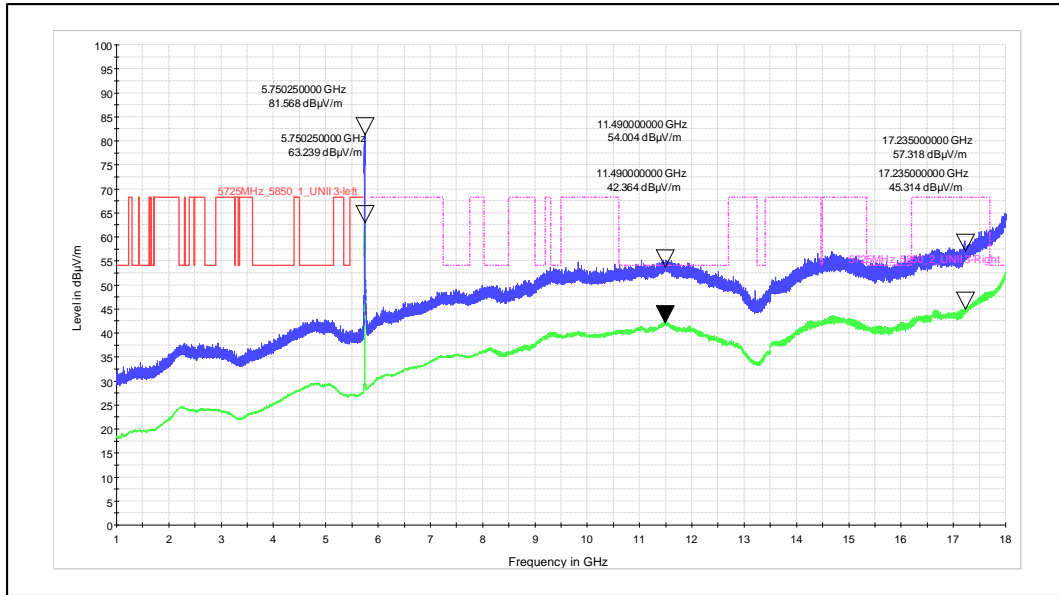

Polarization –Horizontal

Modulation: 802.11ac\_VHT-20

Data Rate : MCS 0

Channel Frequency - 5825MHz

Polarization -Vertical

Channel Frequency - 5825MHz

Polarization -Horizontal

Modulation: 802.11ac\_VHT-20

Data Rate : MCS 8

Channel Frequency - 5825MHz

Polarization -Vertical

Channel Frequency - 5825MHz

Polarization -Horizontal

Modulation: 802.11ax\_HE-20

Data Rate : MCS 0

Channel Frequency - 5745MHz

Polarization –Vertical

Channel Frequency - 5745MHz

Polarization –Horizontal

Modulation: 802.11ax\_HE-20

Data Rate : MCS 11

Channel Frequency - 5825MHz

Polarization -Vertical

Channel Frequency - 5825MHz

Polarization -Horizontal