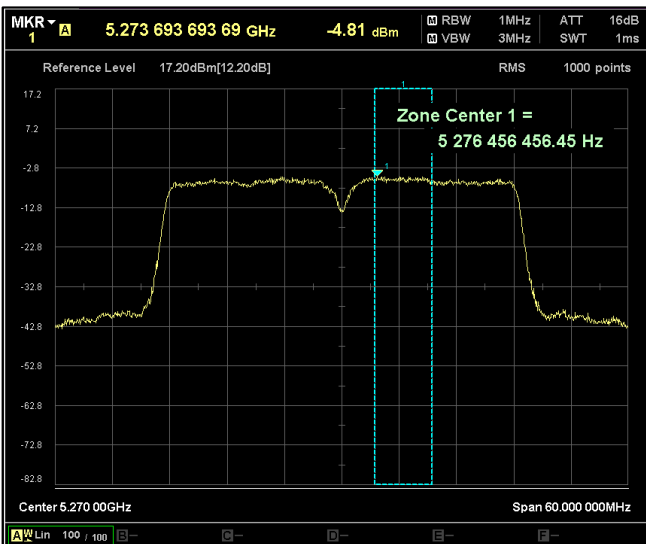

Channel Frequency 5755MHz

Channel Frequency 5795MHz

Data Rate : MCS 7

Channel Frequency 5190MHz

Channel Frequency 5230MHz

Channel Frequency 5270MHz

Channel Frequency 5310MHz

Channel Frequency 5510MHz