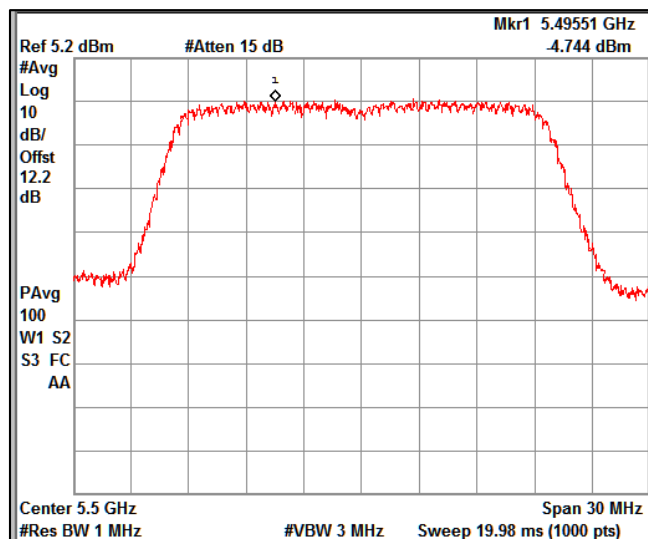

Channel Frequency 5745MHz

Channel Frequency 5825MHz

Data Rate : MCS 11

Channel Frequency 5180MHz

Channel Frequency 5240MHz

Channel Frequency 5260MHz

Channel Frequency 5320MHz

Channel Frequency 5500MHz