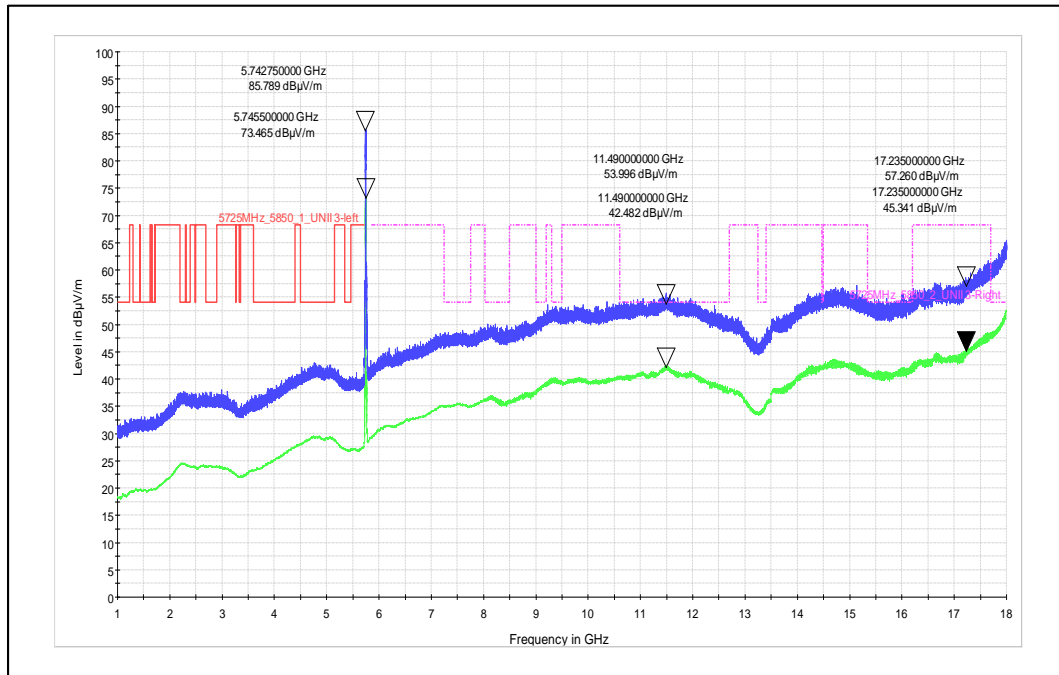

Polarization –Horizontal

Modulation: 802.11ac\_VHT-20

Data Rate : MCS 0

Channel Frequency - 5825MHz

Polarization -Vertical

Channel Frequency - 5825MHz

Polarization -Horizontal

Modulation: 802.11ac\_VHT-20

Data Rate : MCS 8

Channel Frequency - 5825MHz

Polarization -Vertical

Channel Frequency - 5825MHz

Polarization -Horizontal

Modulation: 802.11ax\_HE-20

Data Rate : MCS 0

Channel Frequency - 5745MHz

Polarization –Vertical

Channel Frequency - 5745MHz

Polarization –Horizontal

Modulation: 802.11ax\_HE-20

Data Rate : MCS 11

Channel Frequency - 5825MHz

Polarization -Vertical

Channel Frequency - 5825MHz