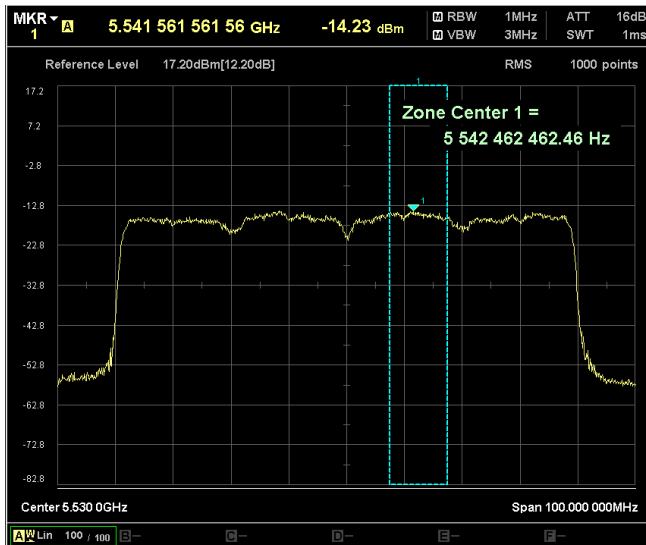

Channel Frequency 5775MHz

Data Rate: MCS 11

Channel Frequency 5210MHz

Channel Frequency 5210MHz

Channel Frequency 5530MHz

Channel Frequency 5690MHz

Channel Frequency 5775MHz

### 4. Restricted Band of operation

Worst Case Plots reported

Modulation: 802.11a

Data Rate : 6Mbps

Channel Frequency - 5180MHz

Polarization -Vertical

Channel Frequency - 5180MHz

Polarization -Horizontal