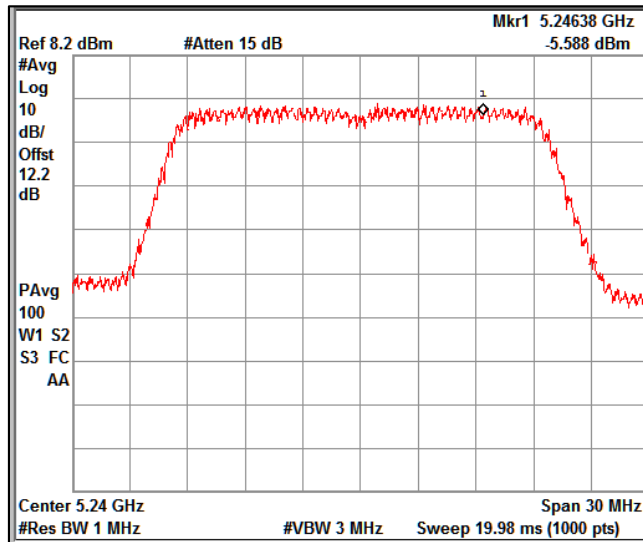

Channel Frequency 5745MHz

Channel Frequency 5825MHz

Data Rate : MCS 11

Channel Frequency 5180MHz

Channel Frequency 5240MHz

Channel Frequency 5260MHz

Channel Frequency 5320MHz

Channel Frequency 5500MHz