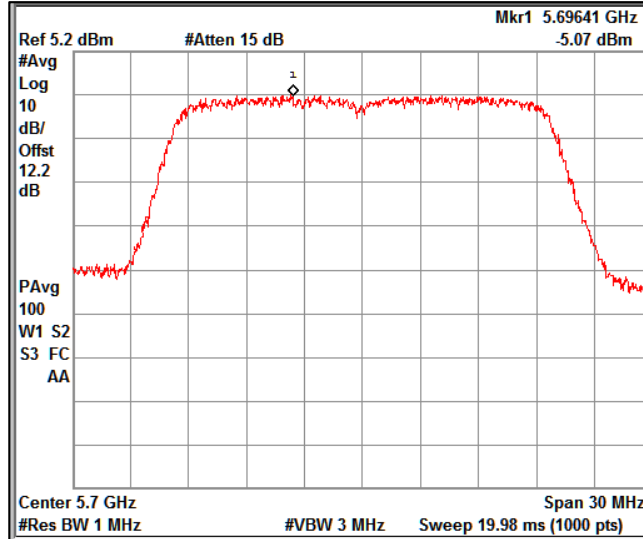

Channel Frequency 5745MHz

Channel Frequency 5825MHz

Data Rate : MCS 11

Channel Frequency 5180MHz

Channel Frequency 5240MHz

Channel Frequency 5260MHz

Channel Frequency 5320MHz

Channel Frequency 5500MHz