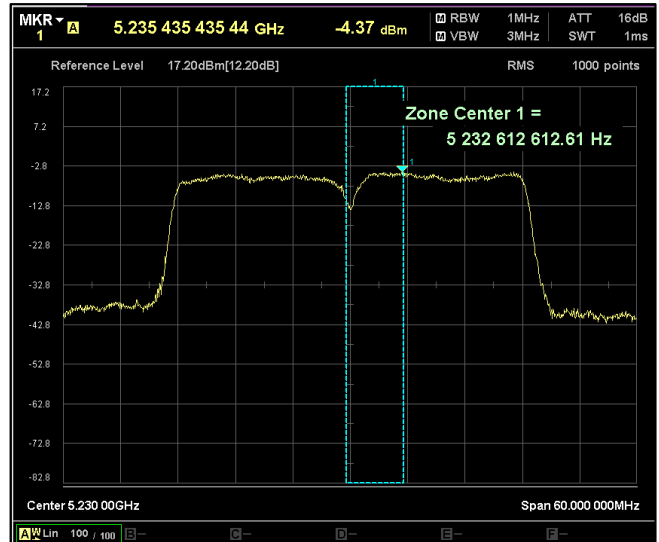

Channel Frequency 5755MHz

Channel Frequency 5795MHz

Data Rate : MCS 7

Channel Frequency 5190MHz

Channel Frequency 5230MHz

Channel Frequency 5270MHz

Channel Frequency 5310MHz

Channel Frequency 5510MHz