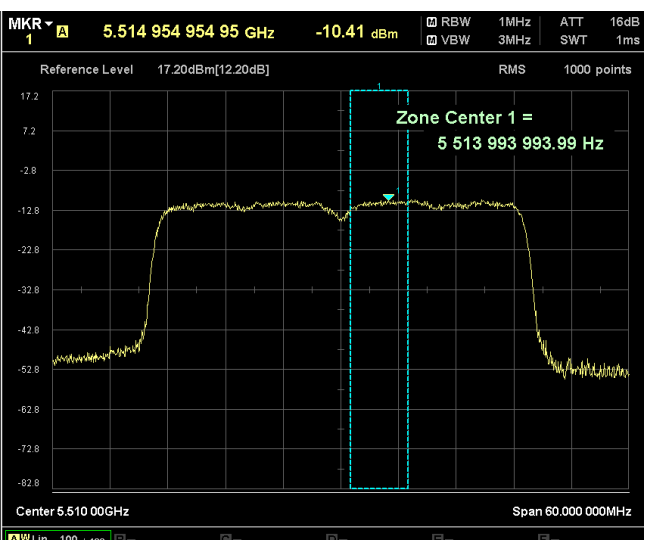

Channel Frequency 5755MHz

Channel Frequency 5795MHz

Data Rate : MCS 11

Channel Frequency 5190MHz

Channel Frequency 5230MHz

Channel Frequency 5270MHz

Channel Frequency 5310MHz

Channel Frequency 5510MHz