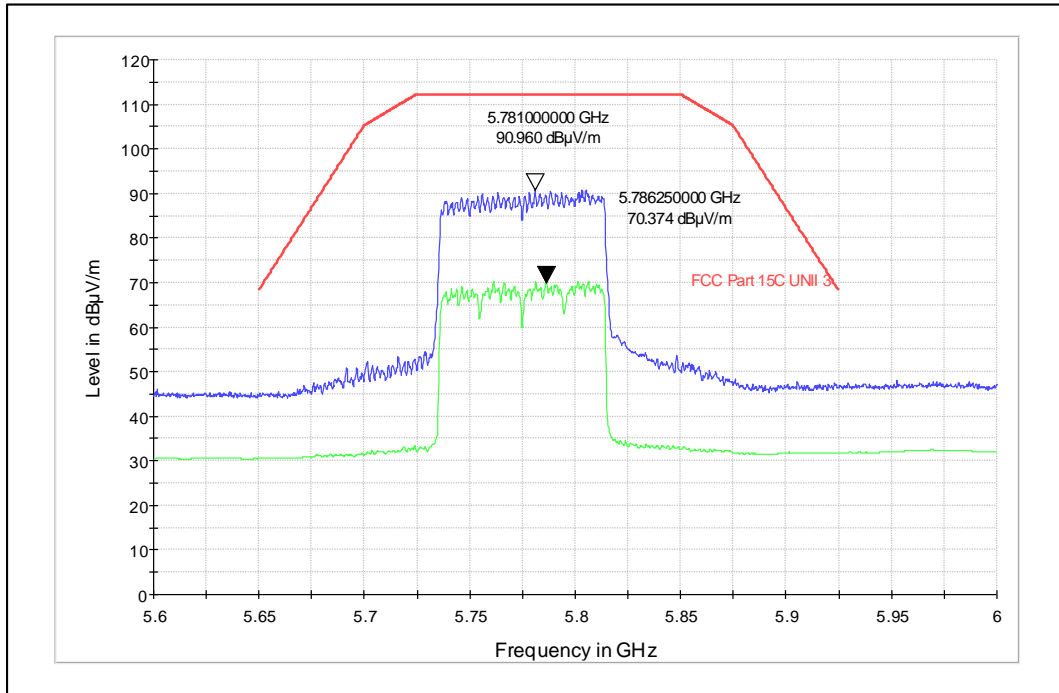

Data Rate : MCS 0

Channel Frequency - 5210MHz

Polarization -Vertical

Channel Frequency - 52100MHz

Polarization -Horizontal

Data Rate : MCS 9

Channel Frequency - 5775MHz

Polarization -Vertical

Channel Frequency - 5775MHz

Polarization -Horizontal

Modulation: 802.11ax\_HE-80

Data Rate : MCS 0

Channel Frequency - 5290MHz

Polarization -Vertical

Channel Frequency - 5290MHz

Polarization -Horizontal

Data Rate : MCS 11

Channel Frequency - 5775MHz

Polarization –Vertical

Channel Frequency - 5775MHz

Polarization –Horizontal

### 5. Radiated Spurious Emission

Modulation: 802.11a

Data Rate : 6Mbps

Channel Frequency - 5180MHz

Polarization –Vertical

Channel Frequency - 5180MHz

Polarization –Horizontal

Modulation: 802.11a