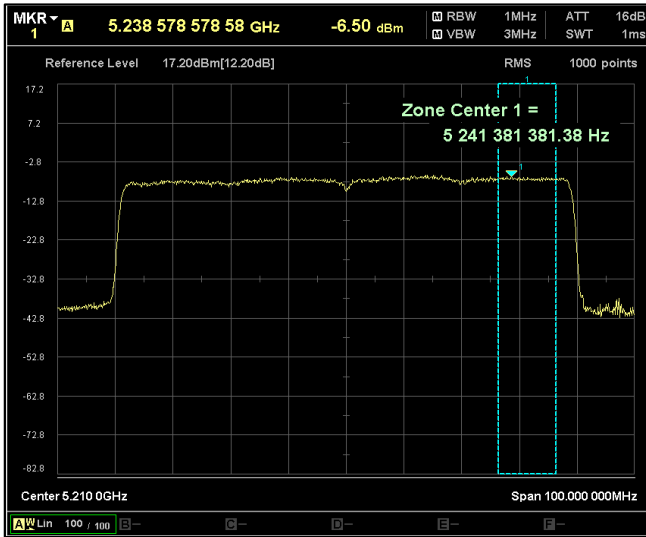

Channel Frequency 5210MHz

Channel Frequency 5530MHz

Channel Frequency 5690MHz

Channel Frequency 5775MHz

Data Rate: MCS 9

Channel Frequency 5210MHz

Channel Frequency 5210MHz

Channel Frequency 5530MHz

Channel Frequency 5690MHz

Channel Frequency 5775MHz

Modulation: 802.11ax-HE80:

Data Rate: MCS 0

Channel Frequency 5210MHz

Channel Frequency 5210MHz

Channel Frequency 5530MHz

Channel Frequency 5690MHz