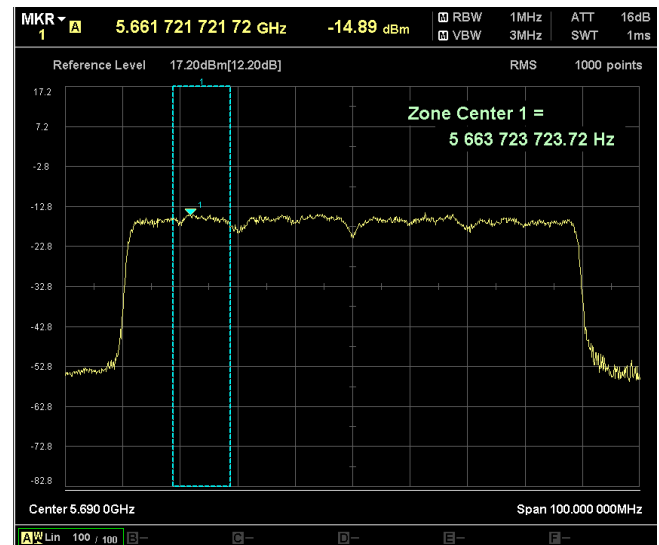

Channel Frequency 5775MHz

Data Rate: MCS 11

Channel Frequency 5210MHz

Channel Frequency 5210MHz

Channel Frequency 5530MHz

Channel Frequency 5690MHz

Channel Frequency 5775MHz

### 4. Restricted Band of operation

Worst Case Plots reported

Modulation: 802.11a

Data Rate : 6Mbps

Channel Frequency - 5180MHz

Polarization -Vertical

Channel Frequency - 5180MHz

Polarization -Horizontal