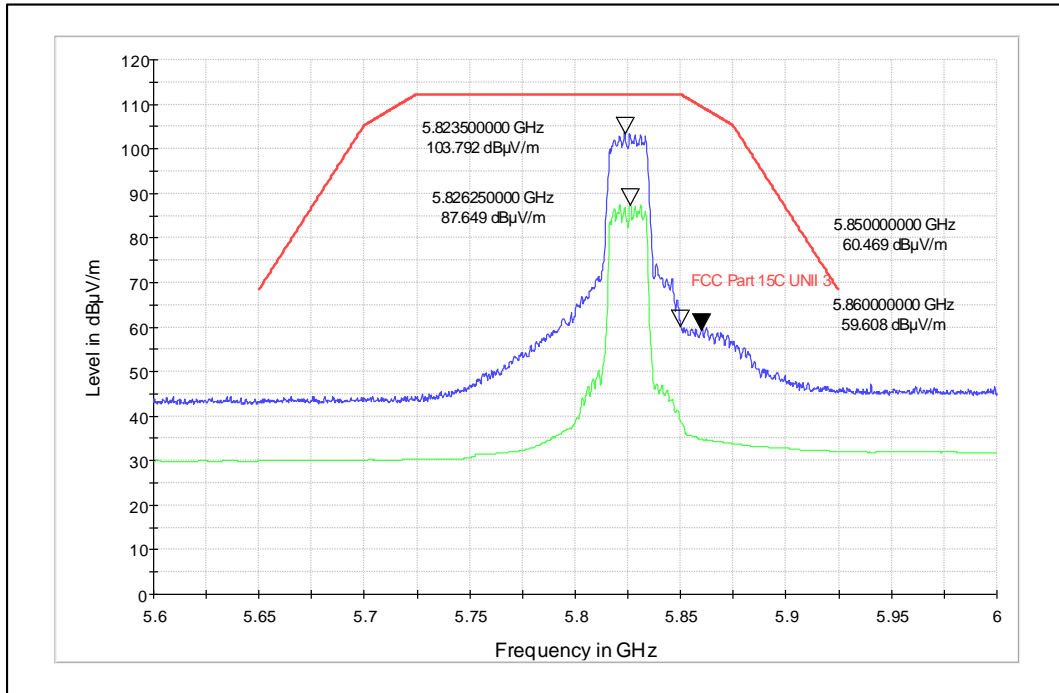

Polarization -Vertical

Channel Frequency - 5745MHz

Polarization -Horizontal

Data Rate : MCS 7

Channel Frequency - 5745MHz

Polarization -Vertical

Channel Frequency - 5745MHz

Polarization -Horizontal

Modulation: 802.11ac VHT20

Data Rate : MCS0

Channel Frequency - 5825MHz

Polarization -Vertical

Channel Frequency - 5825MHz

Polarization -Horizontal

Data Rate : MCS8

Channel Frequency - 5825MHz

Polarization -Vertical

Channel Frequency - 5825MHz

Polarization -Horizontal

Modulation: 802.11ax\_HE-20

Data Rate : MCS 0

Channel Frequency - 5745MHz

Polarization -Vertical

Channel Frequency - 5745MHz