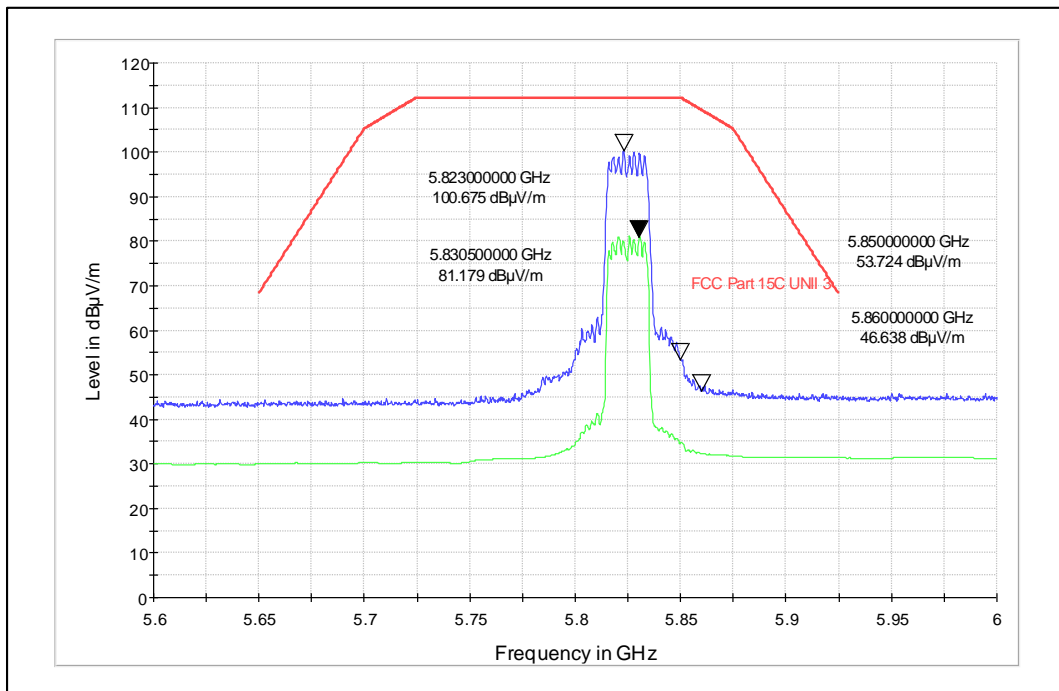

Modulation: 802.11ac VHT20

Data Rate : MCS0

Channel Frequency - 5825MHz

Polarization -Vertical

Channel Frequency - 5825MHz

Polarization -Horizontal

Data Rate : MCS8

Channel Frequency - 5825MHz

Polarization -Vertical

Channel Frequency - 5825MHz

Polarization -Horizontal

Modulation: 802.11ax\_HE-20

Data Rate : MCS 0

Channel Frequency - 5745MHz

Polarization -Vertical

Channel Frequency - 5745MHz

Polarization -Horizontal

Data Rate : MCS 11

Channel Frequency - 5825MHz

Polarization -Vertical

Channel Frequency - 5825MHz

Polarization -Horizontal

Modulation: 802.11n\_HT-40

Data Rate : MCS 0