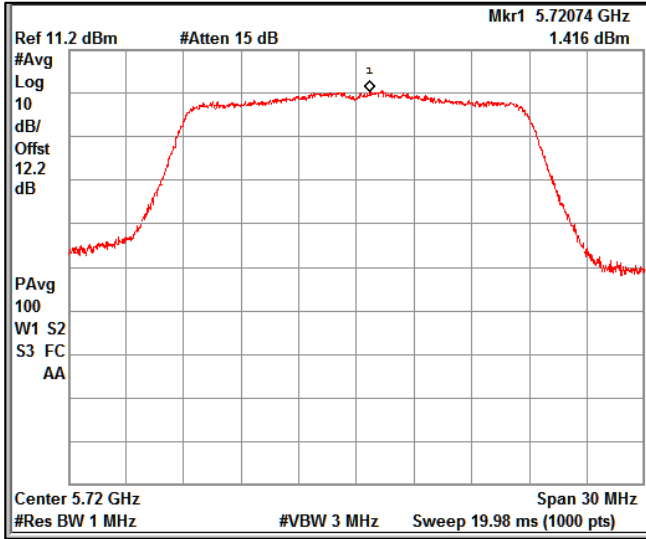

5GHz Test Plots

IN23VER9 001

Channel Frequency 5720MHz