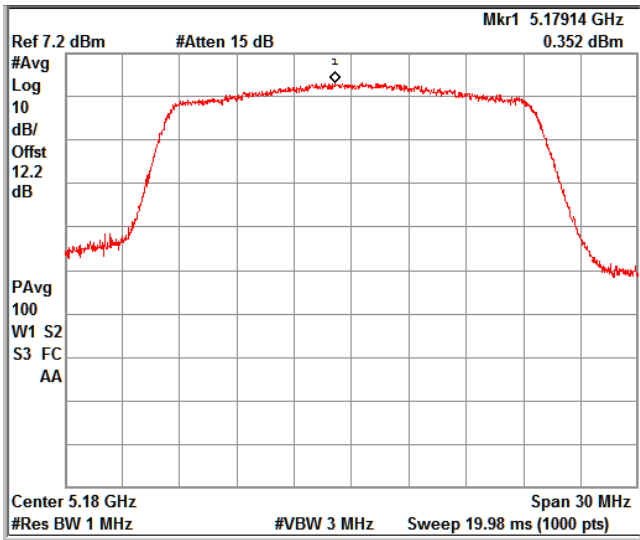

Channel Frequency 5720MHz

Channel Frequency 5745MHz

Channel Frequency 5825MHz

5GHz Test Plots

IN23VER9 001

Modulation: 802.11 ax-mode\_HE20

Data Rate : MCS 0

Channel Frequency 5180MHz