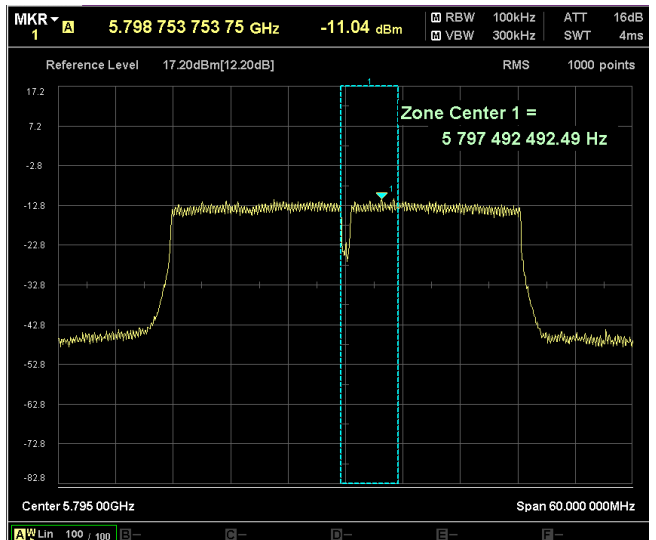

Channel Frequency 5795MHz