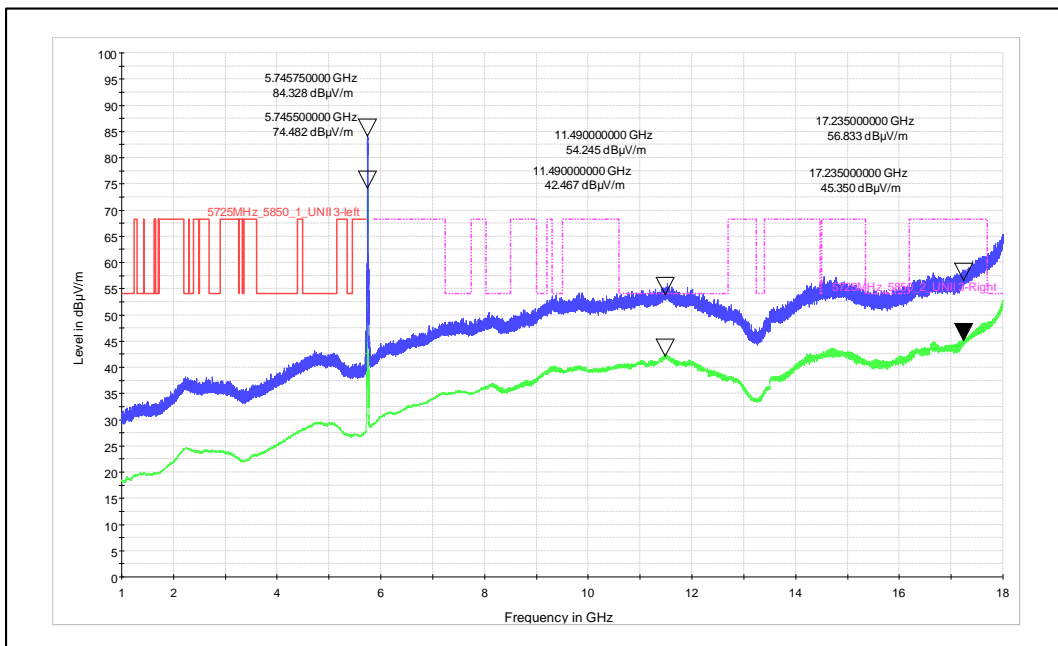

### 5. Radiated Spurious Emission

Modulation: 802.11a

Data Rate : 6Mbps

Channel Frequency - 5180MHz

Polarization –Vertical

Channel Frequency - 5180MHz

Polarization –Horizontal

Modulation: 802.11a

Data Rate : 54Mbps

Channel Frequency - 5260MHz

Polarization - Vertical

Channel Frequency - 5260MHz

Polarization - Horizontal

Modulation: 802.11n\_HT-20

Data Rate : MCS 0

Channel Frequency - 5745MHz

Polarization -Vertical

Channel Frequency - 5745MHz

Polarization -Horizontal

Modulation: 802.11n\_HT-20

Data Rate : MCS 7

Channel Frequency - 5745MHz

Polarization –Vertical

Channel Frequency - 5745MHz

Polarization –Horizontal

Modulation: 802.11ac\_VHT-20

Data Rate : MCS 0

Channel Frequency - 5825MHz

Polarization -Vertical

Channel Frequency - 5825MHz

Polarization -Horizontal

Modulation: 802.11ac\_VHT-20