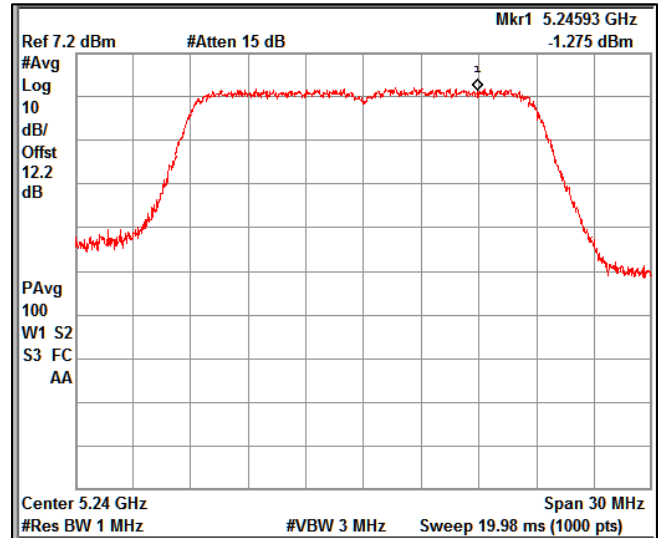

Channel Frequency 5240MHz