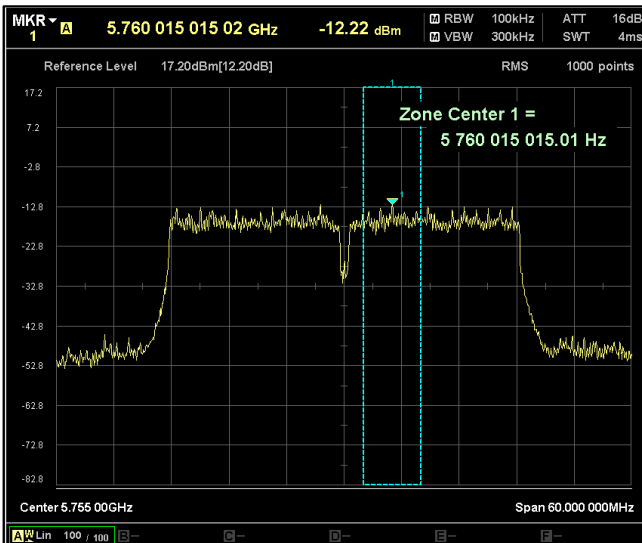

Channel Frequency 5755MHz