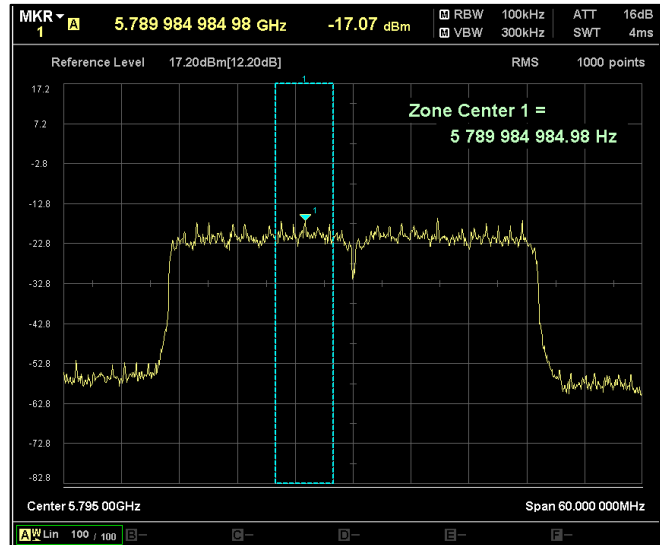

Channel Frequency 5590MHz

Channel Frequency 5670MHz

Channel Frequency 5710MHz

Channel Frequency 5755MHz

Channel Frequency 5795MHz

Modulation: 802.11ac-VHT80:

Data Rate: MCS 0

Channel Frequency 5210MHz

Channel Frequency 5210MHz

Channel Frequency 5530MHz

Channel Frequency 5690MHz

Channel Frequency 5775MHz

Data Rate: MCS 9

Channel Frequency 5210MHz

Channel Frequency 5210MHz

Channel Frequency 5530MHz