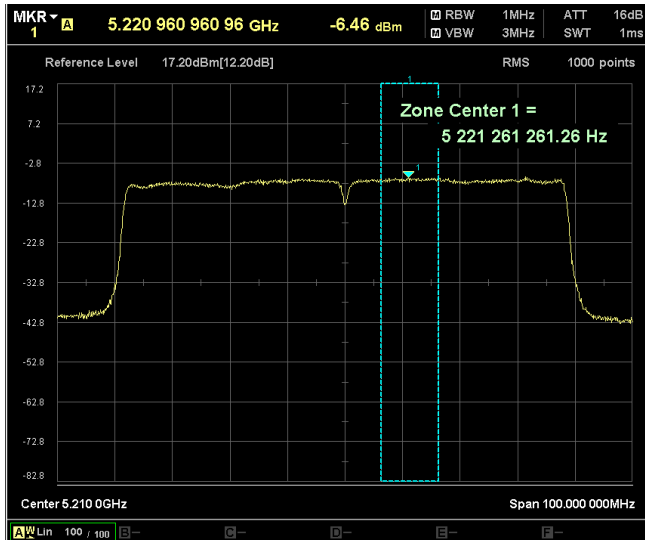

Channel Frequency 5590MHz

Channel Frequency 5670MHz

Channel Frequency 5710MHz

Channel Frequency 5755MHz

Channel Frequency 5795MHz

Modulation: 802.11ac-VHT80:

Data Rate: MCS 0

Channel Frequency 5210MHz