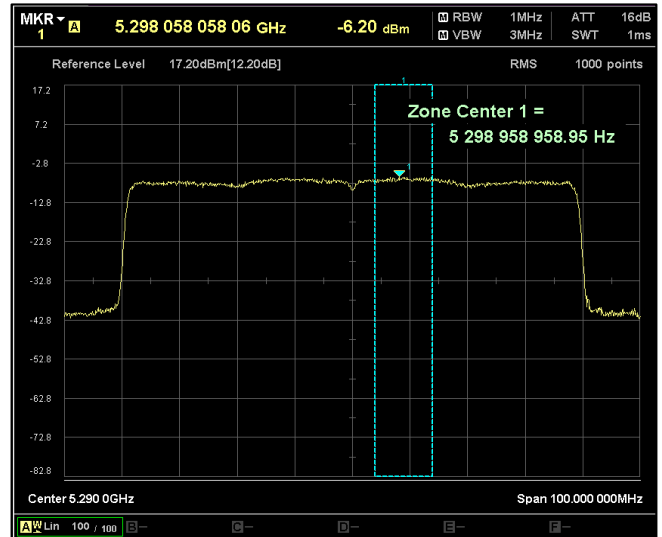

Channel Frequency 5690MHz

Channel Frequency 5775MHz

Modulation: 802.11ax-HE80:

Data Rate: MCS 0

Channel Frequency 5210MHz

Channel Frequency 5210MHz

Channel Frequency 5530MHz

Channel Frequency 5690MHz

### 4. Restricted Band of operation

Worst Case Plots reported

Modulation: 802.11a

Data Rate : 6Mbps

Channel Frequency - 5180MHz

Polarization -Vertical

Channel Frequency - 5180MHz

Polarization -Horizontal