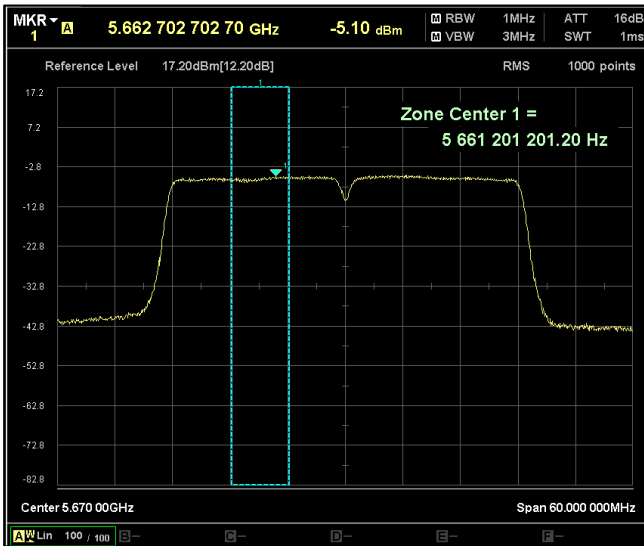

Data Rate : MCS 0

Channel Frequency 5190MHz

Channel Frequency 5230MHz

Channel Frequency 5270MHz

Channel Frequency 5310MHz

Channel Frequency 5510MHz

Channel Frequency 5590MHz

Channel Frequency 5670MHz