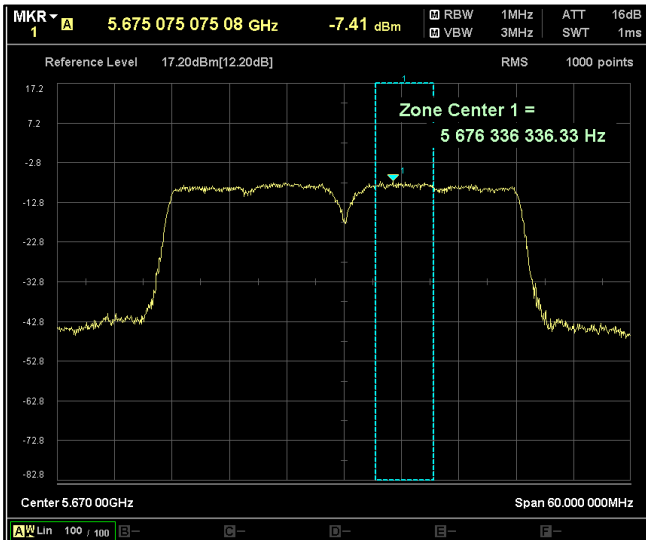

Channel Frequency 5710MHz

Channel Frequency 5755MHz

Channel Frequency 5795MHz

Data Rate : MCS 9

Channel Frequency 5190MHz

Channel Frequency 5230MHz

Channel Frequency 5270MHz

Channel Frequency 5310MHz

Channel Frequency 5510MHz

Channel Frequency 5590MHz

Channel Frequency 5670MHz

Channel Frequency 5710MHz

Channel Frequency 5755MHz

Channel Frequency 5795MHz

Modulation: 802.11 ax-mode\_HE40

Data Rate : MCS 0