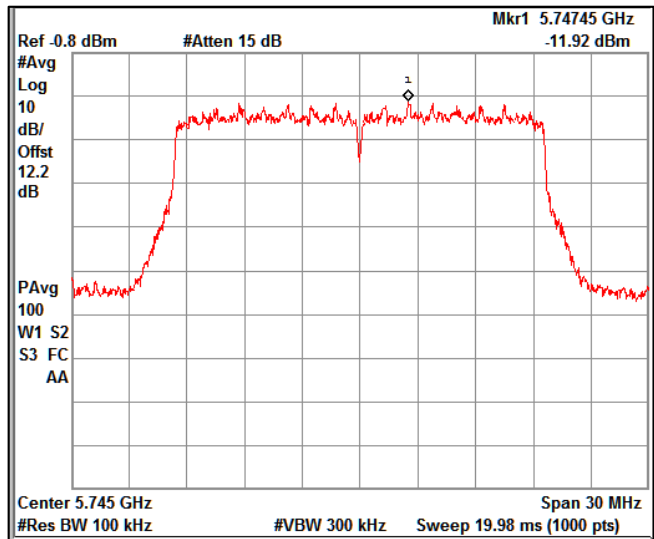

Channel Frequency 5745MHz