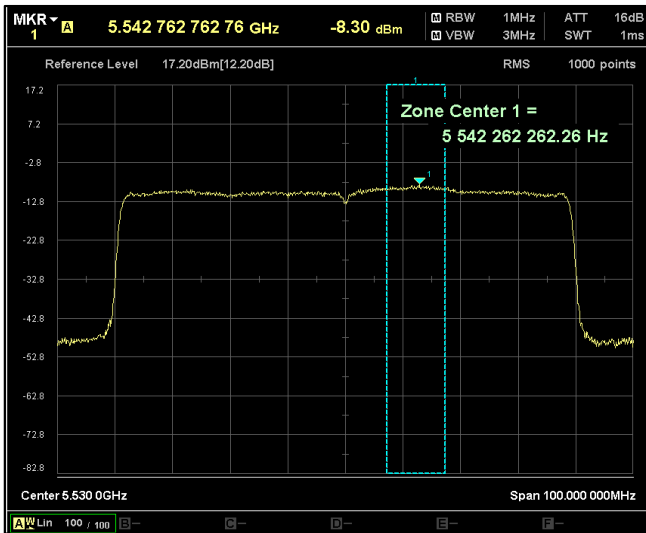

Channel Frequency 5690MHz

Channel Frequency 5775MHz

Modulation: 802.11ax-HE80:

Data Rate: MCS 0

Channel Frequency 5210MHz

Channel Frequency 5210MHz

Channel Frequency 5530MHz

Channel Frequency 5690MHz

### 4. Restricted Band of operation

Worst Case Plots reported

Modulation: 802.11a

Data Rate : 6Mbps

Channel Frequency - 5180MHz

Polarization -Vertical

Channel Frequency - 5180MHz

Polarization -Horizontal