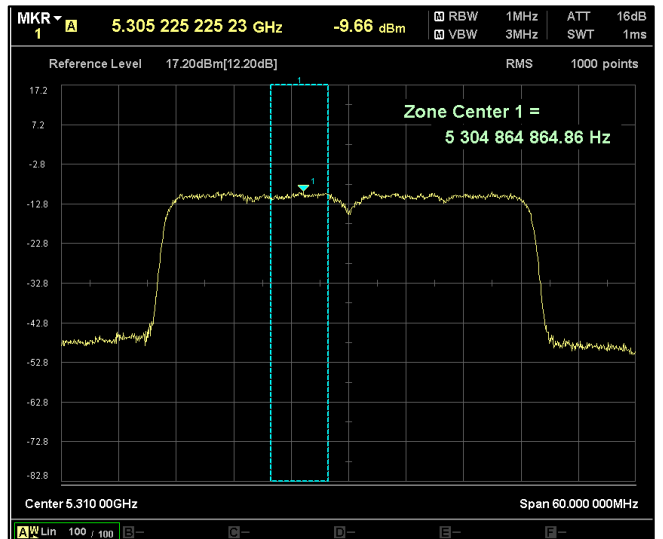

Channel Frequency 5755MHz

Channel Frequency 5795MHz

Data Rate : MCS 11

Channel Frequency 5190MHz

Channel Frequency 5230MHz

Channel Frequency 5270MHz

Channel Frequency 5310MHz

Channel Frequency 5510MHz