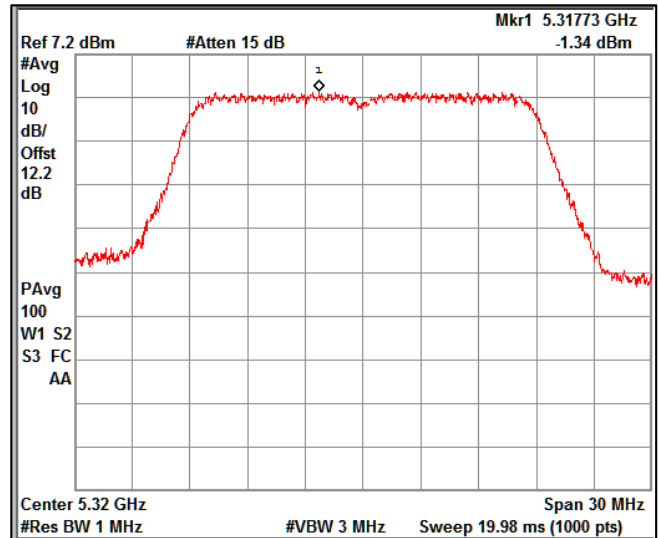

Channel Frequency 5320MHz