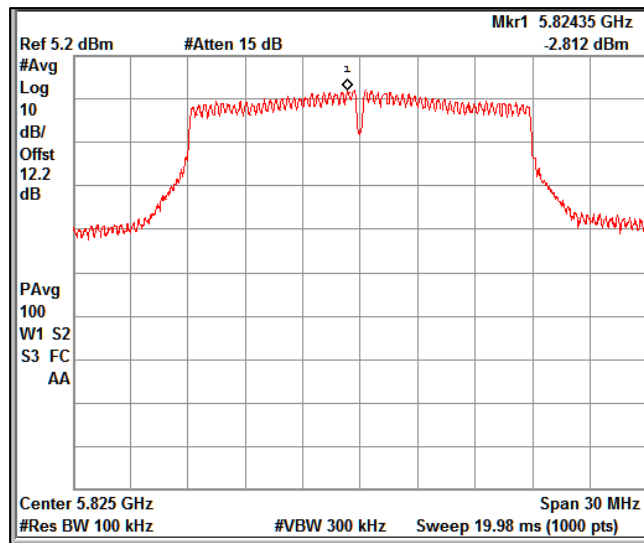

Channel Frequency 5500MHz

Channel Frequency 5700MHz

5GHz Test Plots

IN23VER9 001

Channel Frequency 5720MHz

Channel Frequency 5745MHz

Channel Frequency 5825MHz

Data Rate : MCS 8