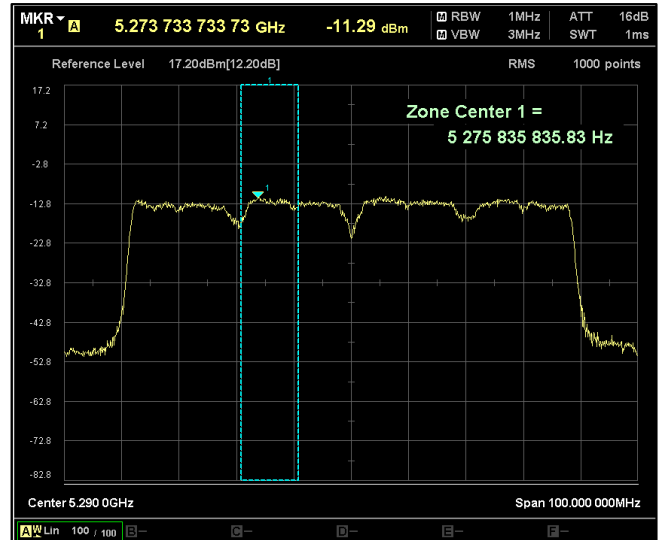

Channel Frequency 5590MHz

Channel Frequency 5670MHz

Channel Frequency 5710MHz

Channel Frequency 5755MHz

Channel Frequency 5795MHz

Modulation: 802.11ac-VHT80:

Data Rate: MCS 0

Channel Frequency 5210MHz

Channel Frequency 5210MHz

Channel Frequency 5530MHz

Channel Frequency 5690MHz

Channel Frequency 5775MHz

Data Rate: MCS 9

Channel Frequency 5210MHz

Channel Frequency 5210MHz

Channel Frequency 5530MHz

Channel Frequency 5690MHz

Channel Frequency 5775MHz

Modulation: 802.11ax-HE80:

Data Rate: MCS 0

Channel Frequency 5210MHz

Channel Frequency 5210MHz

Channel Frequency 5530MHz

Channel Frequency 5690MHz