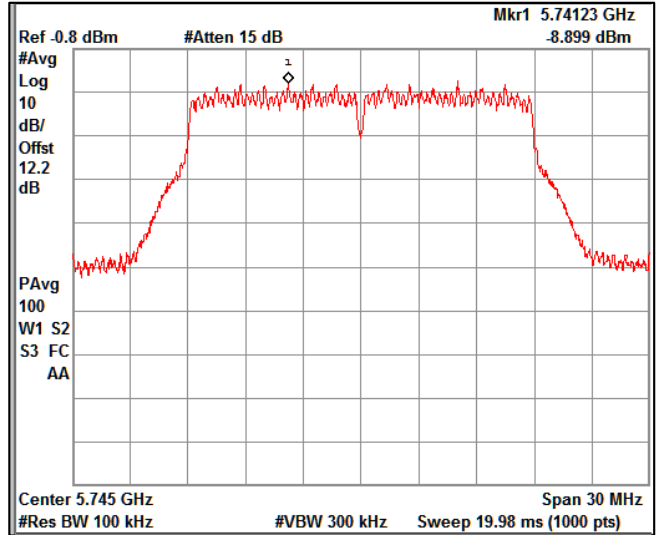

Channel Frequency 5745MHz