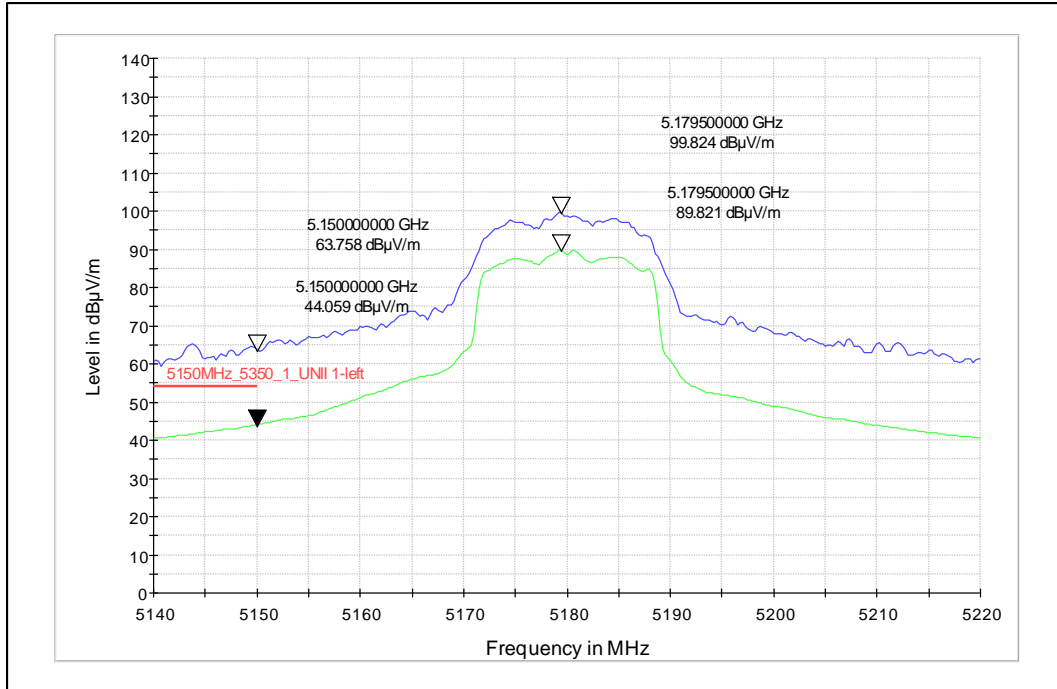

Channel Frequency 5775MHz

Data Rate: MCS 11

Channel Frequency 5210MHz

Channel Frequency 5210MHz

Channel Frequency 5530MHz

Channel Frequency 5690MHz

Channel Frequency 5775MHz

### 4. Restricted Band of operation

Worst Case Plots reported

Modulation: 802.11a

Data Rate : 6Mbps

Channel Frequency - 5180MHz

Polarization -Vertical

Channel Frequency - 5180MHz

Polarization -Horizontal