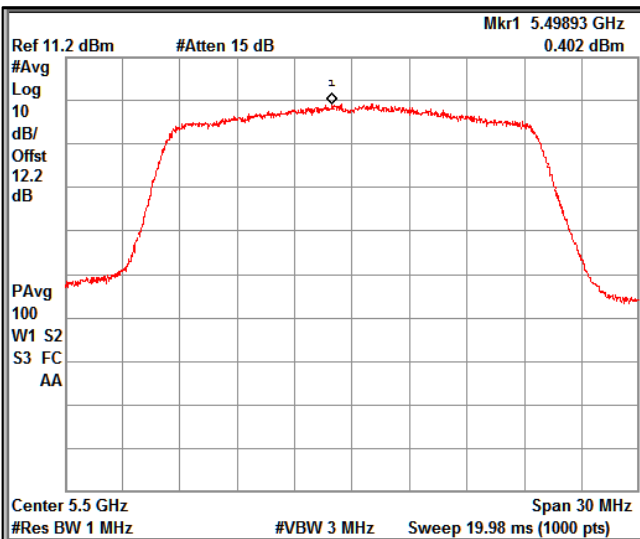

Channel Frequency 5500MHz