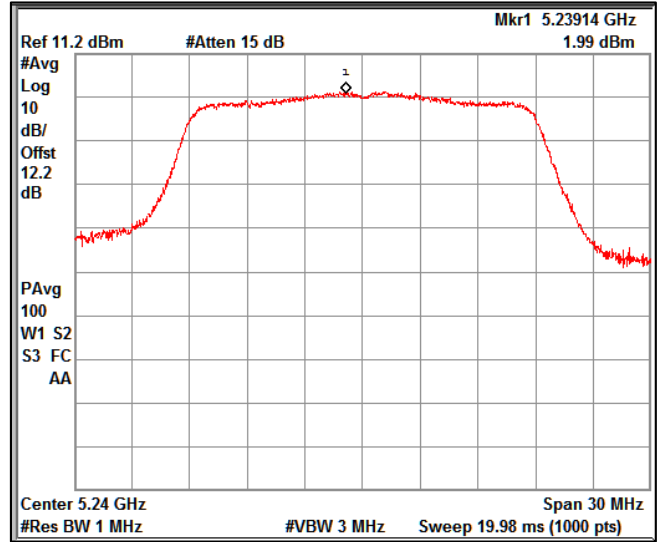

5GHz Test Plots

IN23VER9 001

Modulation: 802.11 ac-mode\_VHT20

Data Rate : MCS 0

Channel Frequency 5180MHz

Channel Frequency 5240MHz

Channel Frequency 5260MHz

Channel Frequency 5320MHz