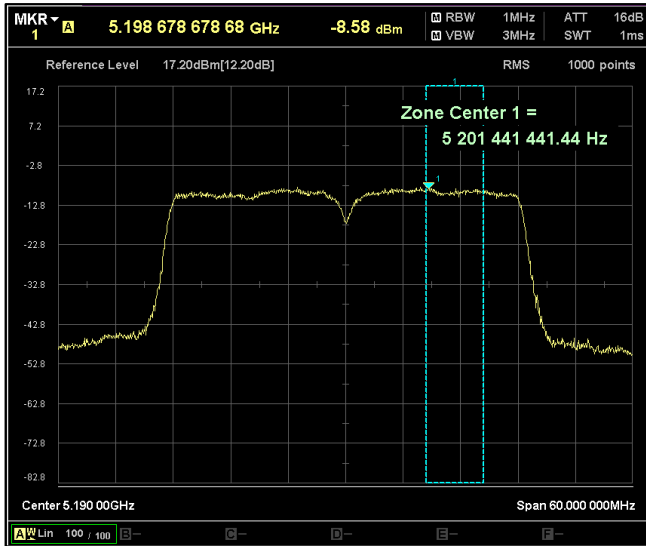

Channel Frequency 5190MHz

Channel Frequency 5230MHz

Channel Frequency 5270MHz

Channel Frequency 5310MHz

Channel Frequency 5510MHz

Channel Frequency 5590MHz

Channel Frequency 5670MHz

Channel Frequency 5710MHz

Channel Frequency 5755MHz

Channel Frequency 5795MHz

Data Rate : MCS 7

Channel Frequency 5190MHz

Channel Frequency 5230MHz

Channel Frequency 5270MHz

Channel Frequency 5310MHz

Channel Frequency 5510MHz