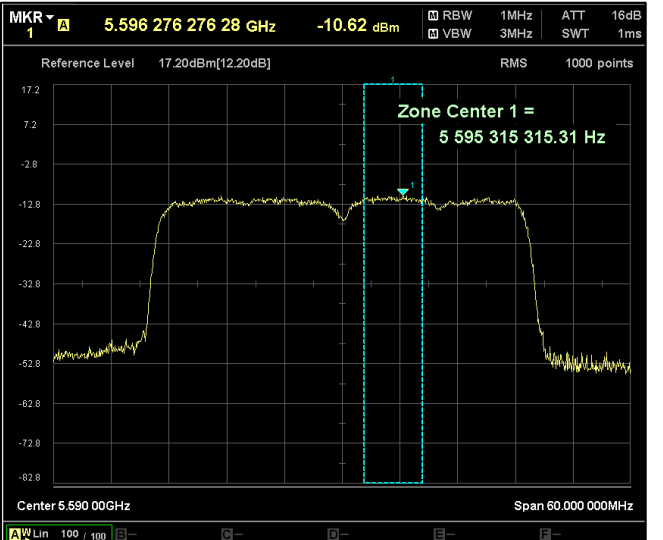

Channel Frequency 5755MHz

Channel Frequency 5795MHz

Data Rate : MCS 11

Channel Frequency 5190MHz

Channel Frequency 5230MHz

Channel Frequency 5270MHz

Channel Frequency 5310MHz

Channel Frequency 5510MHz

Channel Frequency 5590MHz

Channel Frequency 5670MHz

Channel Frequency 5710MHz

Channel Frequency 5755MHz

Channel Frequency 5795MHz

Modulation: 802.11ac-VHT80:

Data Rate: MCS 0

Channel Frequency 5210MHz