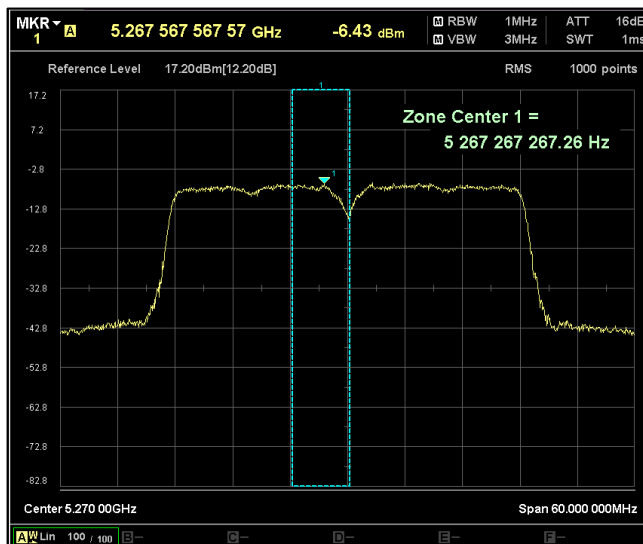

Channel Frequency 5710MHz

Channel Frequency 5755MHz

Channel Frequency 5795MHz

Data Rate : MCS 9

Channel Frequency 5190MHz

Channel Frequency 5230MHz

Channel Frequency 5270MHz

Channel Frequency 5310MHz