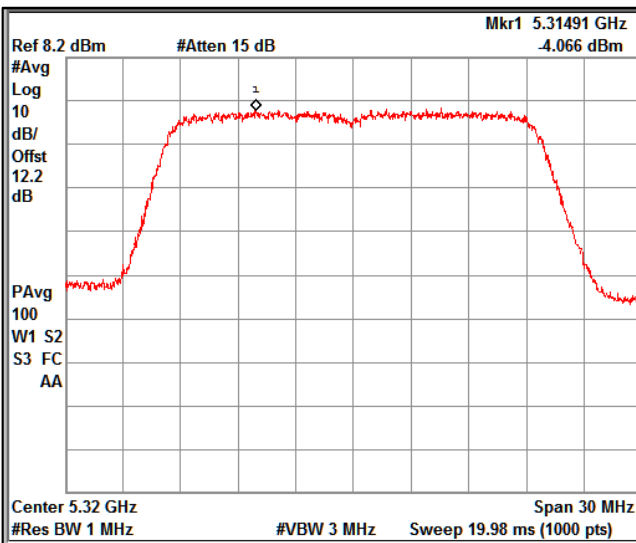

Channel Frequency 5745MHz

Channel Frequency 5825MHz

Data Rate : MCS 11

Channel Frequency 5180MHz

Channel Frequency 5240MHz

Channel Frequency 5260MHz

Channel Frequency 5320MHz

Channel Frequency 5500MHz