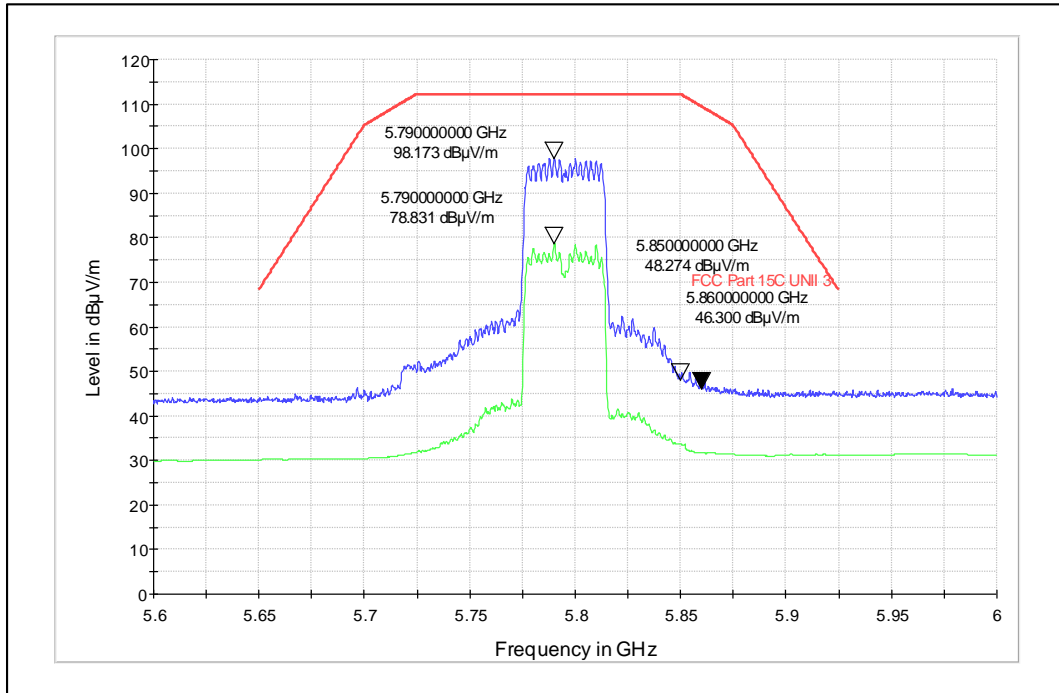

Polarization -Horizontal

Modulation: 802.11ac\_VHT-40

Data Rate : MCS 0

Channel Frequency - 5755MHz

Polarization -Vertical

Channel Frequency - 5755MHz

Polarization -Horizontal

Data Rate : MCS 9

Channel Frequency - 5795MHz

Polarization -Vertical

Channel Frequency - 5795MHz

Polarization -Horizontal

Modulation: 802.11ax\_HE-40

Data Rate : MCS 0

Channel Frequency - 5270MHz

Polarization - Vertical

Channel Frequency - 5270MHz

Polarization - Horizontal

Data Rate : MCS 11

Channel Frequency - 5795MHz

Polarization -Vertical

Channel Frequency - 5795MHz

Polarization -Horizontal

Modulation: 802.11ac\_VHT-80