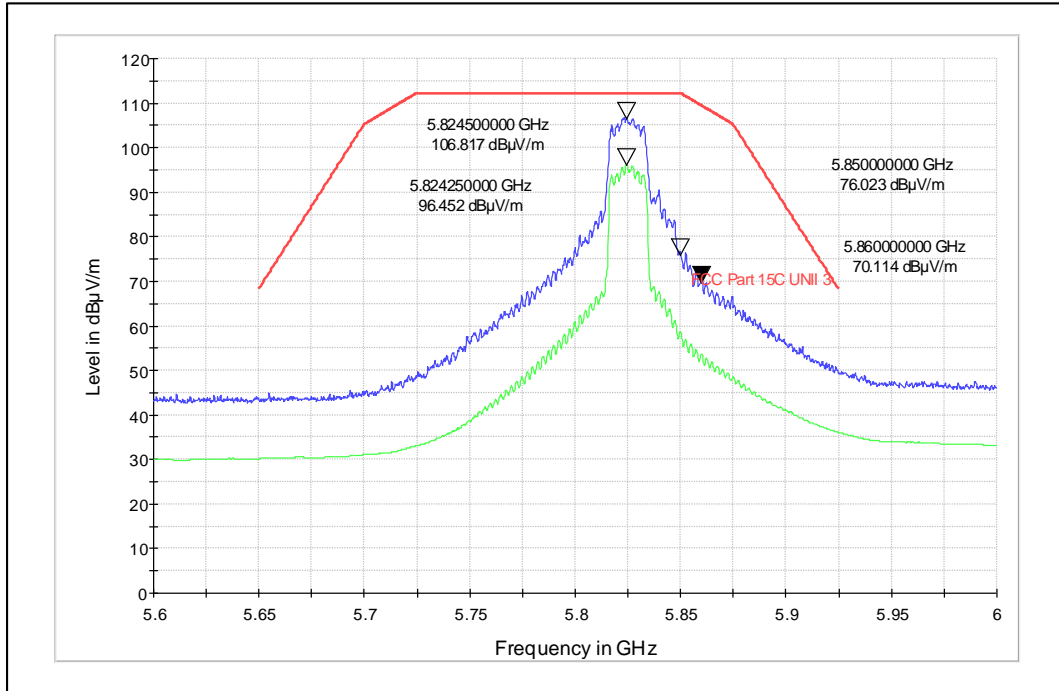

Data Rate : 54Mbps

Channel Frequency - 5260MHz

Polarization -Vertical

Channel Frequency - 5260MHz

Polarization -Horizontal

Modulation: 802.11n HT20

Data Rate : MCS0

Channel Frequency - 5745MHz

Polarization -Vertical

Channel Frequency - 5745MHz

Polarization -Horizontal

Data Rate : MCS 7

Channel Frequency - 5745MHz

Polarization -Vertical

Channel Frequency - 5745MHz

Polarization -Horizontal

Modulation: 802.11ac VHT20

Data Rate : MCS0

Channel Frequency - 5825MHz

Polarization -Vertical

Channel Frequency - 5825MHz

Polarization -Horizontal

Data Rate : MCS8

Channel Frequency - 5825MHz