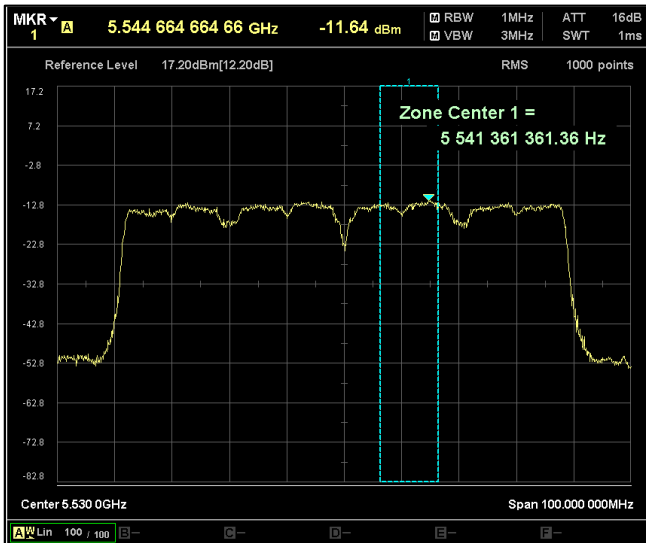

Channel Frequency 5210MHz

Channel Frequency 5530MHz

Channel Frequency 5690MHz

Channel Frequency 5775MHz

Data Rate: MCS 9

Channel Frequency 5210MHz

Channel Frequency 5210MHz

Channel Frequency 5530MHz

Channel Frequency 5690MHz

Channel Frequency 5775MHz

Modulation: 802.11ax-HE80:

Data Rate: MCS 0

Channel Frequency 5210MHz

Channel Frequency 5210MHz

Channel Frequency 5530MHz

Channel Frequency 5690MHz