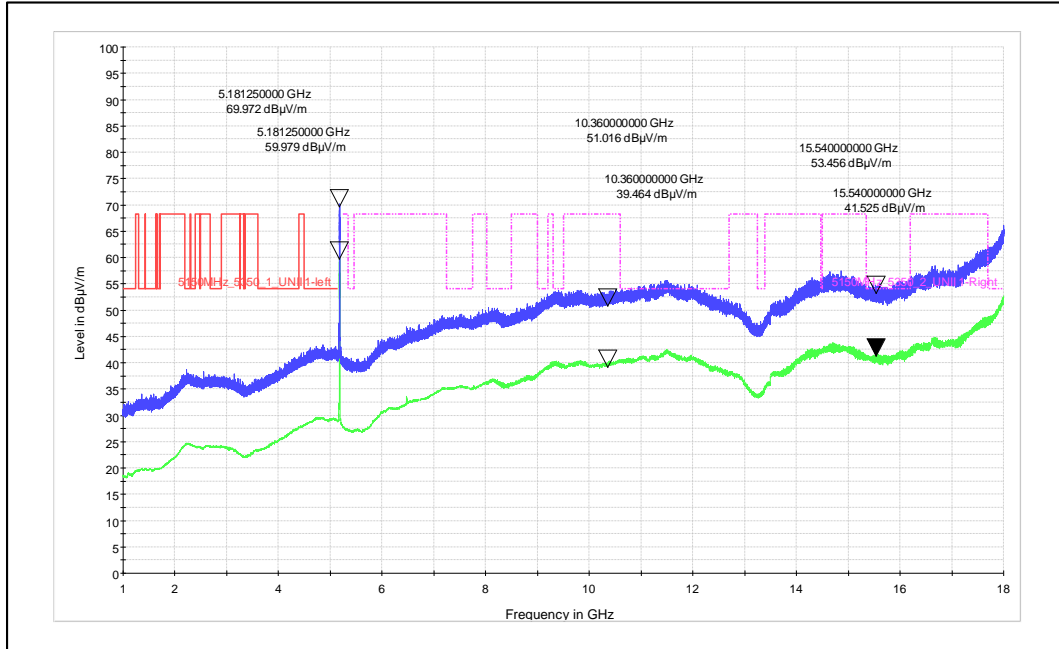

Channel Frequency - 5775MHz

Polarization -Horizontal

Modulation: 802.11ax\_HE-80

Data Rate : MCS 0

Channel Frequency - 5290MHz

Polarization -Vertical

Channel Frequency - 5290MHz

Polarization -Horizontal

Data Rate : MCS 11

Channel Frequency - 5775MHz

Polarization –Vertical

Channel Frequency - 5775MHz

Polarization –Horizontal

### 5. Radiated Spurious Emission

Modulation: 802.11a

Data Rate : 6Mbps

Channel Frequency - 5180MHz

Polarization –Vertical

Channel Frequency - 5180MHz

Polarization –Horizontal

Modulation: 802.11a