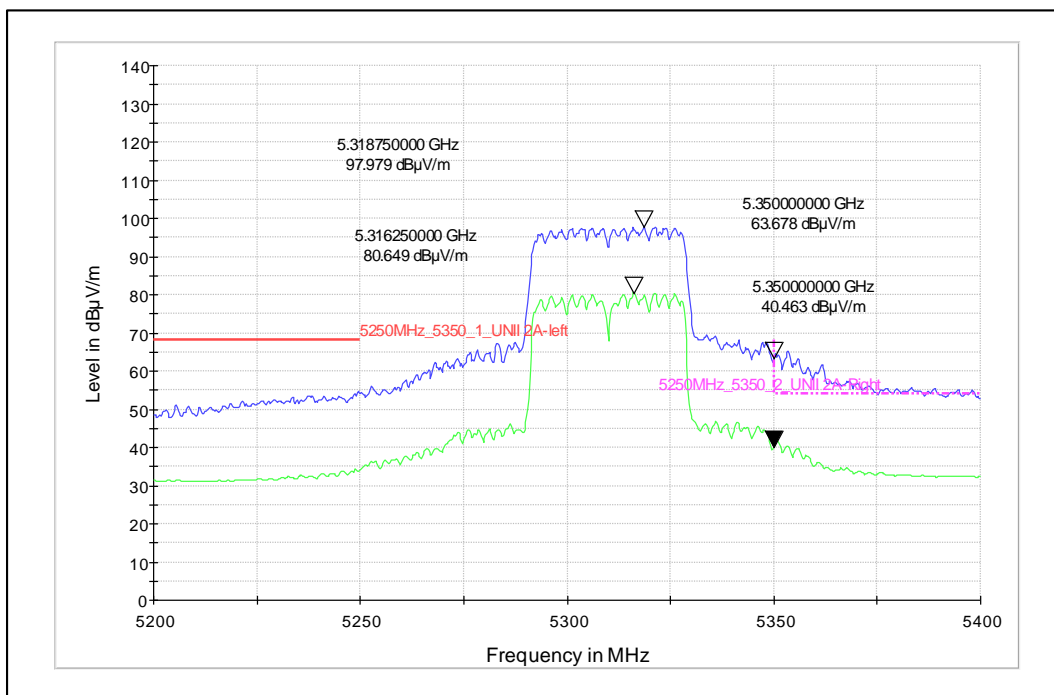

Polarization -Horizontal

Data Rate : MCS 11

Channel Frequency - 5825MHz

Polarization -Vertical

Channel Frequency - 5825MHz

Polarization -Horizontal

Modulation: 802.11n\_HT-40

Data Rate : MCS 0

Channel Frequency - 5270MHz

Polarization -Vertical

Channel Frequency - 5270MHz

Polarization -Horizontal

Data Rate : MCS 7

Channel Frequency - 5310MHz

Polarization -Vertical

Channel Frequency - 5310MHz

Polarization -Horizontal

Modulation: 802.11ac\_VHT-40

Data Rate : MCS 0

Channel Frequency - 5755MHz

Polarization -Vertical

Channel Frequency - 5755MHz

Polarization -Horizontal

Data Rate : MCS 9