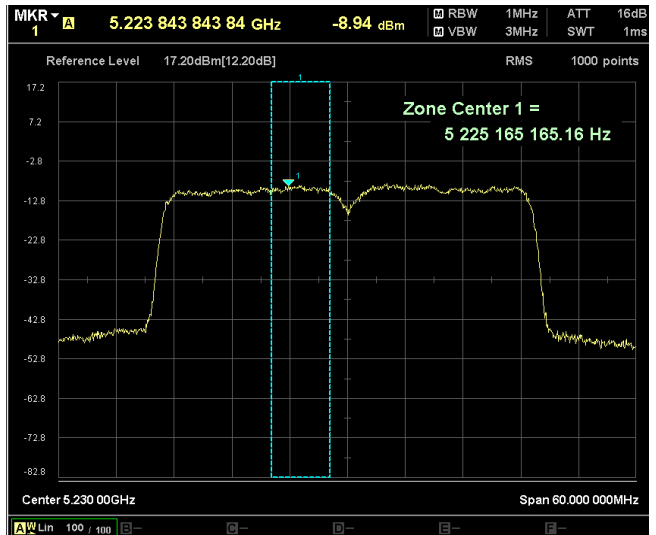

Channel Frequency 5755MHz

Channel Frequency 5795MHz

Data Rate : MCS 11

Channel Frequency 5190MHz

Channel Frequency 5230MHz

Channel Frequency 5270MHz

Channel Frequency 5310MHz

Channel Frequency 5510MHz