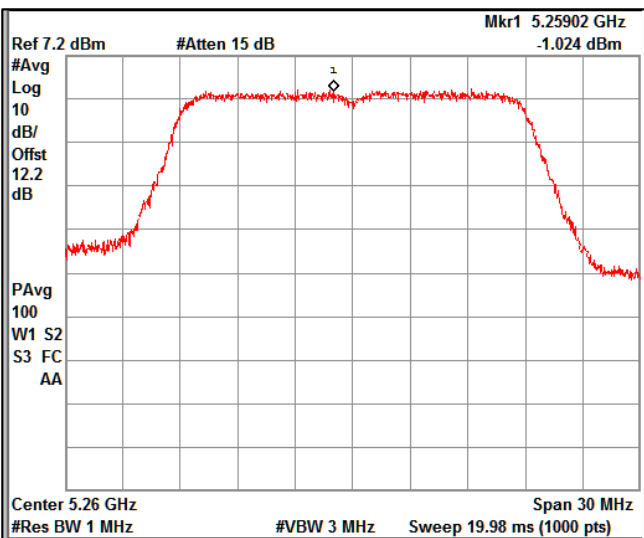

Channel Frequency 5260MHz