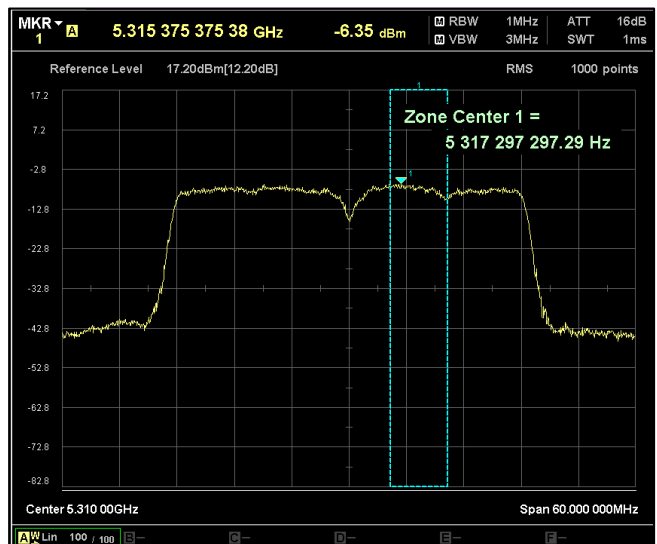

Channel Frequency 5710MHz

Channel Frequency 5755MHz

Channel Frequency 5795MHz

Data Rate : MCS 9

Channel Frequency 5190MHz

Channel Frequency 5230MHz

Channel Frequency 5270MHz

Channel Frequency 5310MHz

Channel Frequency 5510MHz

Channel Frequency 5590MHz

Channel Frequency 5670MHz

Channel Frequency 5710MHz

Channel Frequency 5755MHz

Channel Frequency 5795MHz

Modulation: 802.11 ax-mode\_HE40

Data Rate : MCS 0