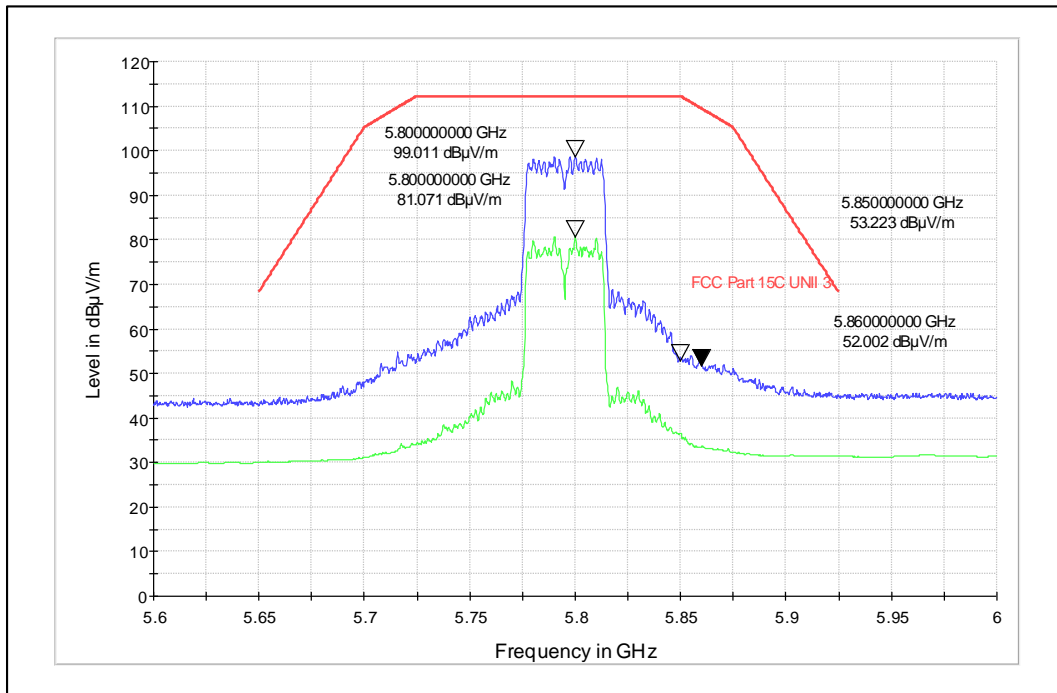

Channel Frequency - 5270MHz

Polarization -Vertical

Channel Frequency - 5270MHz

Polarization -Horizontal

Data Rate : MCS 7

Channel Frequency - 5310MHz

Polarization -Vertical

Channel Frequency - 5310MHz

Polarization -Horizontal

Modulation: 802.11ac\_VHT-40

Data Rate : MCS 0

Channel Frequency - 5755MHz

Polarization -Vertical

Channel Frequency - 5755MHz

Polarization -Horizontal

Data Rate : MCS 9

Channel Frequency - 5795MHz

Polarization -Vertical

Channel Frequency - 5795MHz

Polarization -Horizontal

Modulation: 802.11ax\_HE-40

Data Rate : MCS 0

Channel Frequency - 5270MHz

Polarization - Vertical