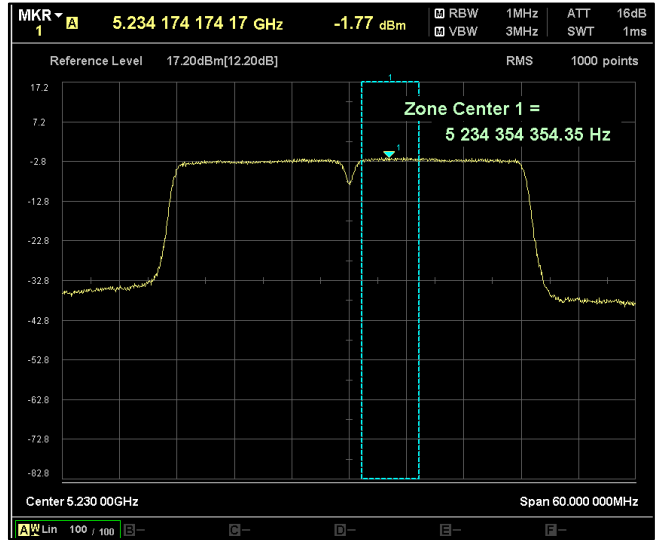

Channel Frequency 5230MHz