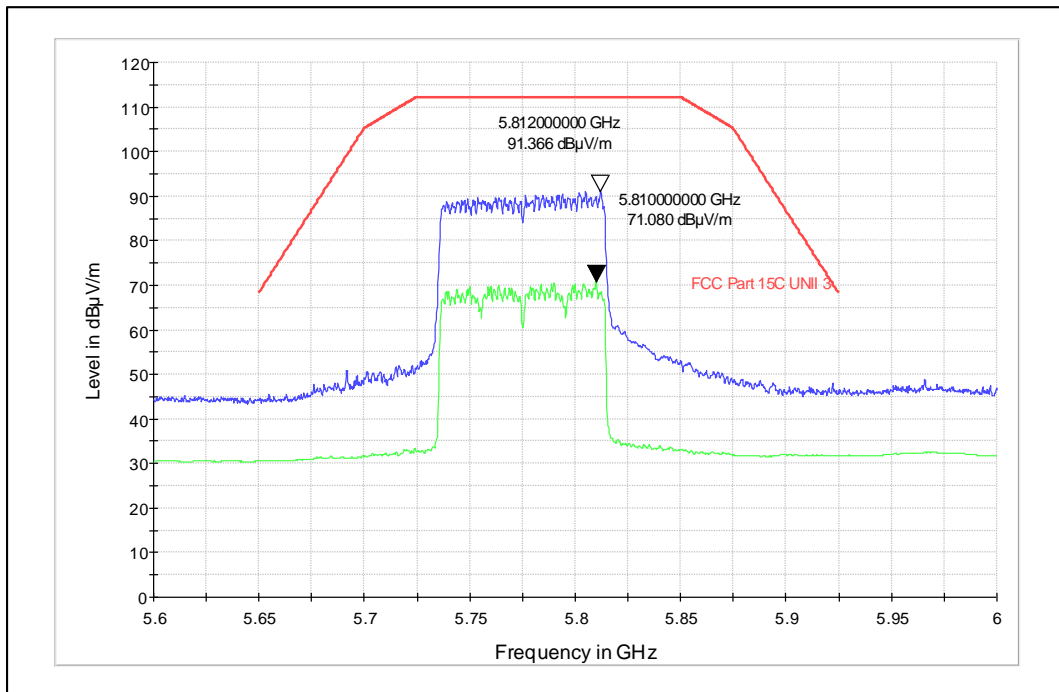

Data Rate : MCS 0

Channel Frequency - 5210MHz

Polarization -Vertical

Channel Frequency - 52100MHz

Polarization -Horizontal

Data Rate : MCS 9

Channel Frequency - 5775MHz

Polarization -Vertical

Channel Frequency - 5775MHz

Polarization -Horizontal

Modulation: 802.11ax\_HE-80

Data Rate : MCS 0

Channel Frequency - 5290MHz

Polarization -Vertical

Channel Frequency - 5290MHz

Polarization -Horizontal

Data Rate : MCS 11

Channel Frequency - 5775MHz

Polarization –Vertical

Channel Frequency - 5775MHz

Polarization –Horizontal

### 5. Radiated Spurious Emission

Modulation: 802.11a

Data Rate : 6Mbps

Channel Frequency - 5180MHz

Polarization –Vertical

Channel Frequency - 5180MHz

Polarization –Horizontal

Modulation: 802.11a