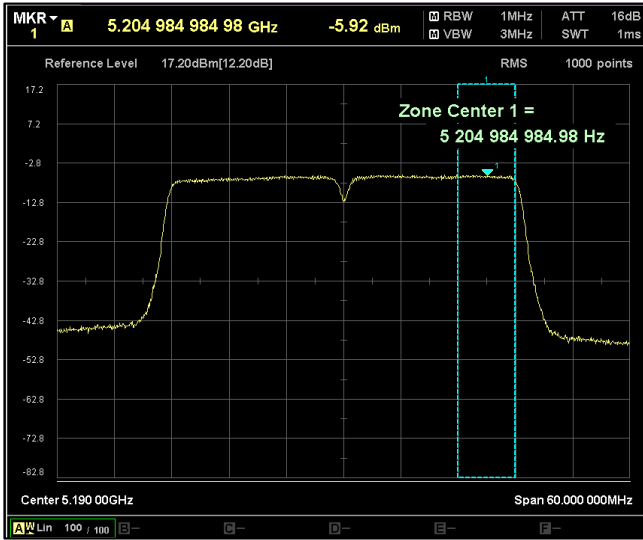

5GHz Test Plots

IN23VER9 001

Modulation: 802.11 ac-mode_VHT40

Data Rate : MCS 0

Channel Frequency 5190MHz