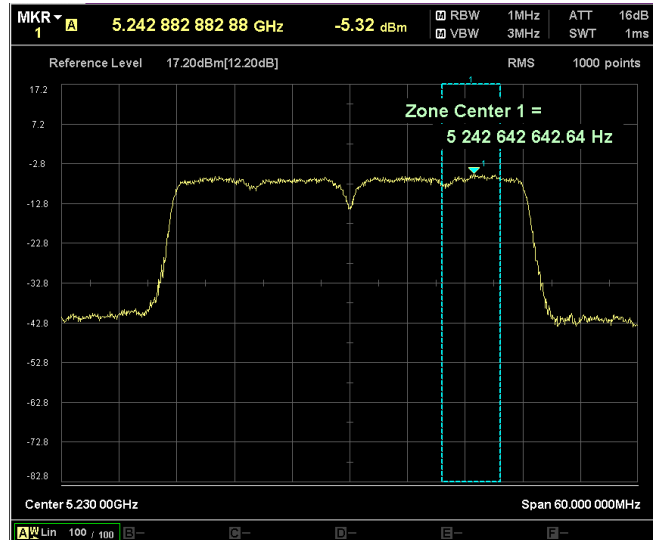

Channel Frequency 5710MHz

Channel Frequency 5755MHz

Channel Frequency 5795MHz

Data Rate : MCS 9

Channel Frequency 5190MHz

Channel Frequency 5230MHz

Channel Frequency 5270MHz

Channel Frequency 5310MHz