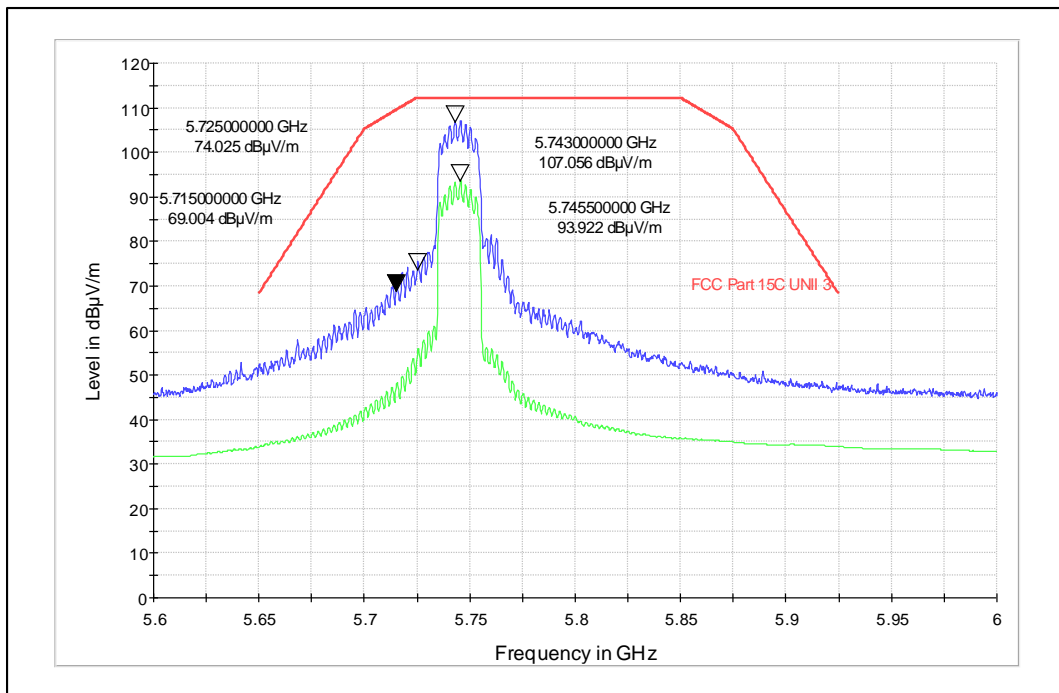

Modulation: 802.11ac VHT20

Data Rate : MCS0

Channel Frequency - 5825MHz

Polarization -Vertical

Channel Frequency - 5825MHz

Polarization -Horizontal

Data Rate : MCS8

Channel Frequency - 5825MHz

Polarization -Vertical

Channel Frequency - 5825MHz

Polarization -Horizontal

Modulation: 802.11ax\_HE-20

Data Rate : MCS 0

Channel Frequency - 5745MHz

Polarization -Vertical

Channel Frequency - 5745MHz

Polarization -Horizontal

Data Rate : MCS 11

Channel Frequency - 5825MHz

Polarization -Vertical

Channel Frequency - 5825MHz

Polarization -Horizontal

Modulation: 802.11n\_HT-40

Data Rate : MCS 0