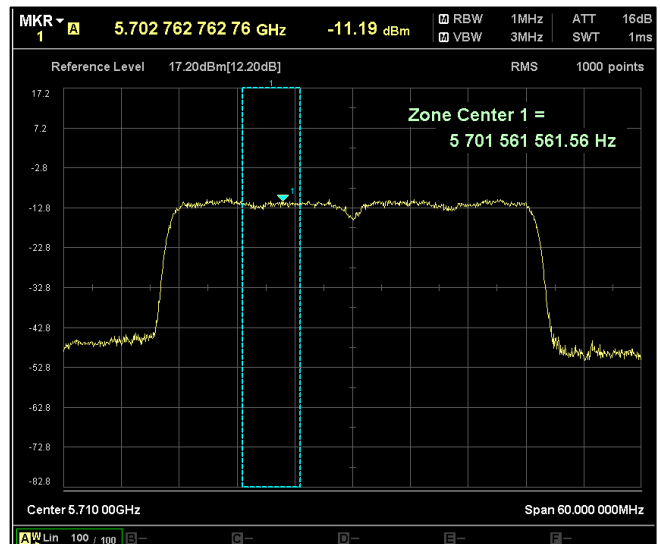

Channel Frequency 5755MHz

Channel Frequency 5795MHz

Data Rate : MCS 11

Channel Frequency 5190MHz

Channel Frequency 5230MHz

Channel Frequency 5270MHz

Channel Frequency 5310MHz

Channel Frequency 5510MHz

Channel Frequency 5590MHz

Channel Frequency 5670MHz

Channel Frequency 5710MHz

Channel Frequency 5755MHz

Channel Frequency 5795MHz

Modulation: 802.11ac-VHT80:

Data Rate: MCS 0

Channel Frequency 5210MHz