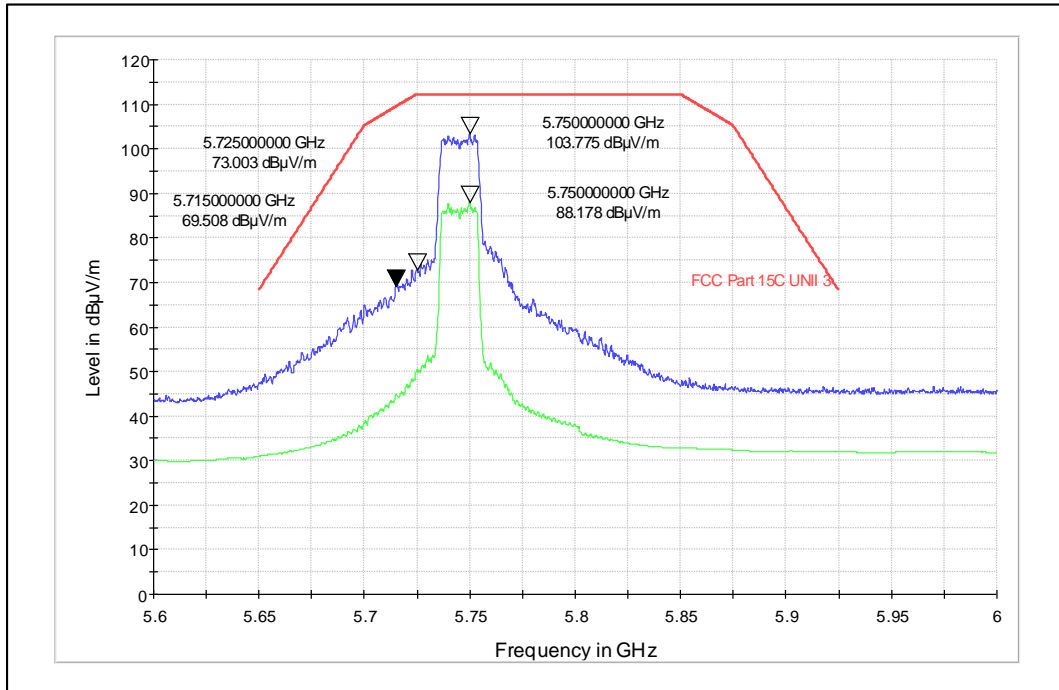

### 4. Restricted Band of operation

Worst Case Plots reported

Modulation: 802.11a

Data Rate : 6Mbps

Channel Frequency - 5180MHz

Polarization -Vertical

Channel Frequency - 5180MHz

Polarization -Horizontal

Data Rate : 54Mbps

Channel Frequency - 5260MHz

Polarization -Vertical

Channel Frequency - 5260MHz

Polarization -Horizontal

Modulation: 802.11n HT20

Data Rate : MCS0

Channel Frequency - 5745MHz

Polarization -Vertical

Channel Frequency - 5745MHz

Polarization -Horizontal

Data Rate : MCS 7

Channel Frequency - 5745MHz

Polarization -Vertical

Channel Frequency - 5745MHz

Polarization -Horizontal

Modulation: 802.11ac VHT20

Data Rate : MCS0

Channel Frequency - 5825MHz

Polarization -Vertical

Channel Frequency - 5825MHz

Polarization -Horizontal

Data Rate : MCS8

Channel Frequency - 5825MHz