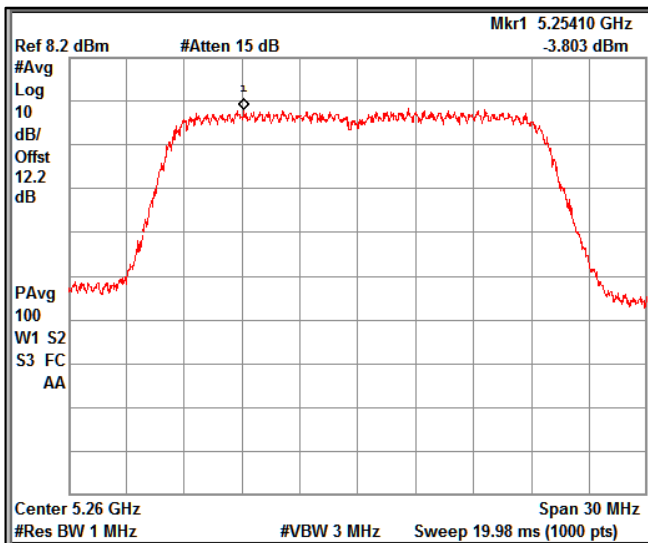

Channel Frequency 5745MHz

Channel Frequency 5825MHz

Data Rate : MCS 11

Channel Frequency 5180MHz

Channel Frequency 5240MHz

Channel Frequency 5260MHz

Channel Frequency 5320MHz

Channel Frequency 5500MHz