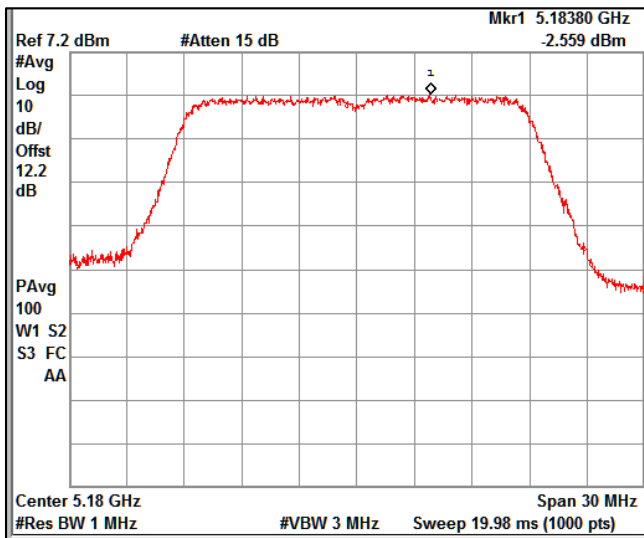

Channel Frequency 5500MHz

Channel Frequency 5700MHz

5GHz Test Plots

IN23VER9 001

Channel Frequency 5720MHz

Channel Frequency 5745MHz

Channel Frequency 5825MHz

Data Rate : MCS 8