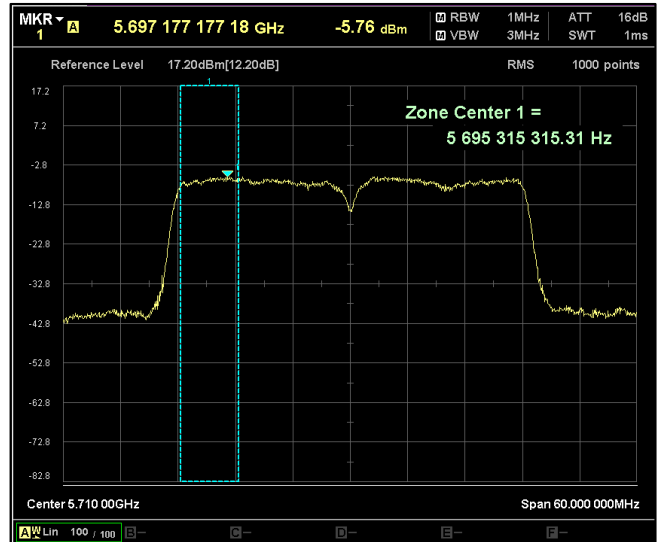

Channel Frequency 5710MHz