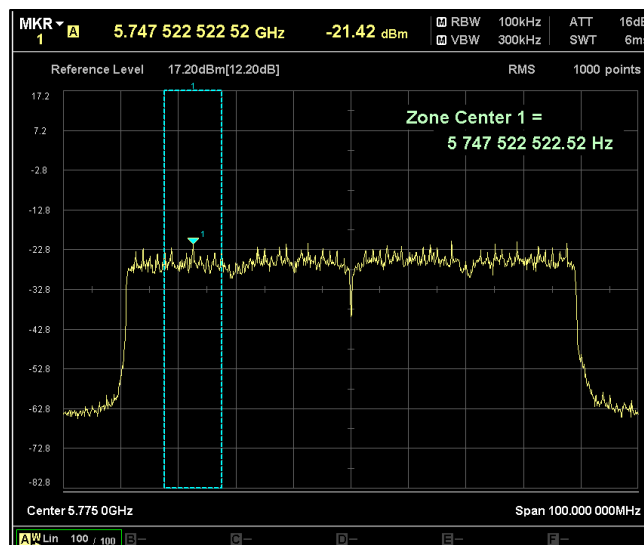

Channel Frequency 5690MHz

Channel Frequency 5775MHz

Modulation: 802.11ax-HE80:

Data Rate: MCS 0

Channel Frequency 5210MHz

Channel Frequency 5210MHz

Channel Frequency 5530MHz

Channel Frequency 5690MHz

Channel Frequency 5775MHz

Data Rate: MCS 11

Channel Frequency 5210MHz

Channel Frequency 5210MHz

Channel Frequency 5530MHz

Channel Frequency 5690MHz

Channel Frequency 5775MHz

### 4. Restricted Band of operation

Worst Case Plots reported

Modulation: 802.11a

Data Rate : 6Mbps

Channel Frequency - 5180MHz

Polarization -Vertical

Channel Frequency - 5180MHz

Polarization -Horizontal