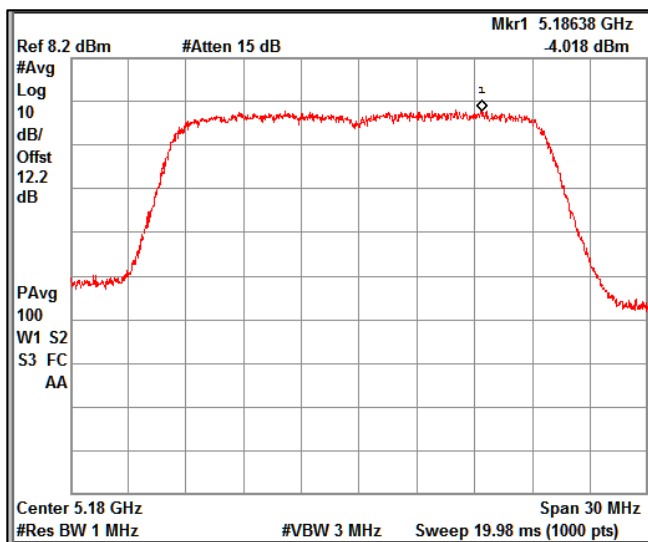

Data Rate : MCS 11

Channel Frequency 5180MHz