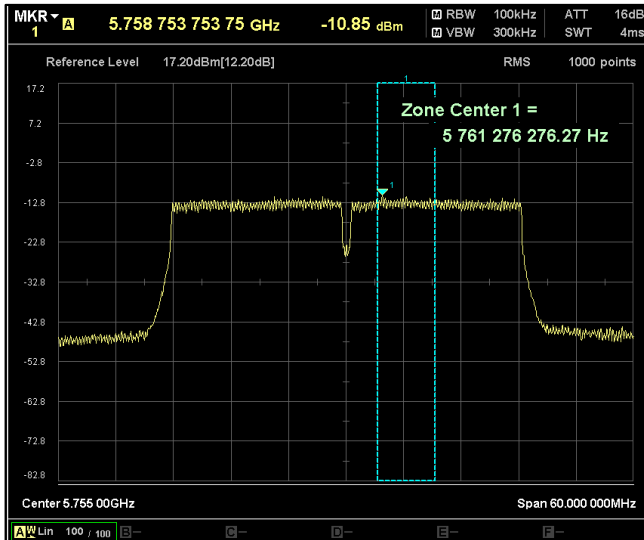

Channel Frequency 5755MHz