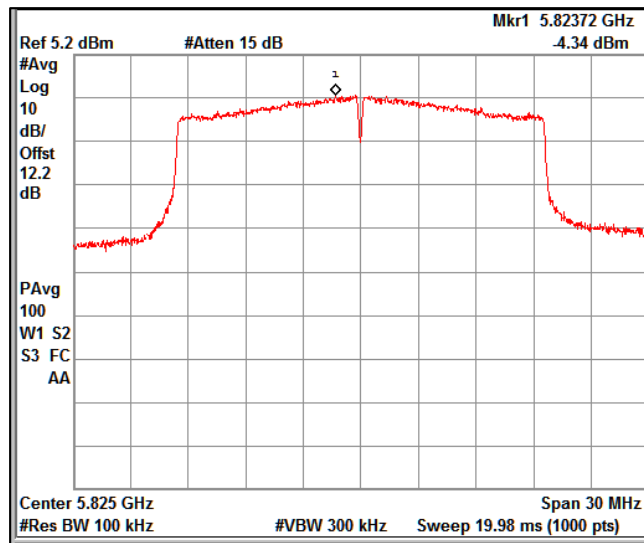

Channel Frequency 5825MHz