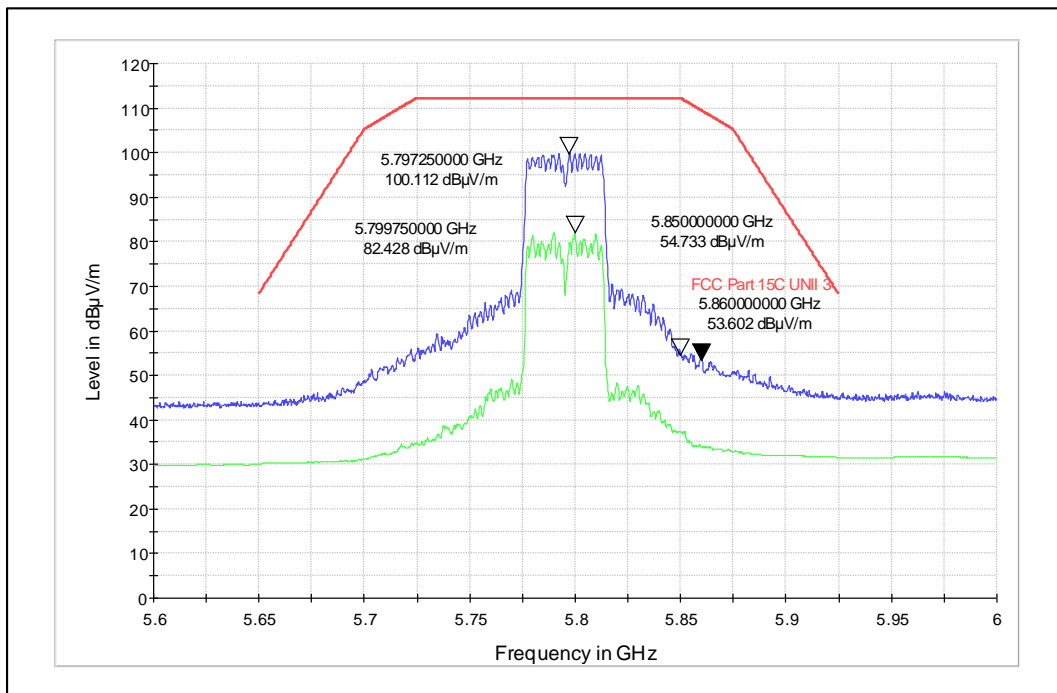

Channel Frequency - 5270MHz

Polarization -Vertical

Channel Frequency - 5270MHz

Polarization -Horizontal

Data Rate : MCS 7

Channel Frequency - 5310MHz

Polarization -Vertical

Channel Frequency - 5310MHz

Polarization -Horizontal

Modulation: 802.11ac\_VHT-40

Data Rate : MCS 0

Channel Frequency - 5755MHz

Polarization -Vertical

Channel Frequency - 5755MHz

Polarization -Horizontal

Data Rate : MCS 9

Channel Frequency - 5795MHz

Polarization -Vertical

Channel Frequency - 5795MHz

Polarization -Horizontal

Modulation: 802.11ax\_HE-40

Data Rate : MCS 0

Channel Frequency - 5270MHz

Polarization - Vertical