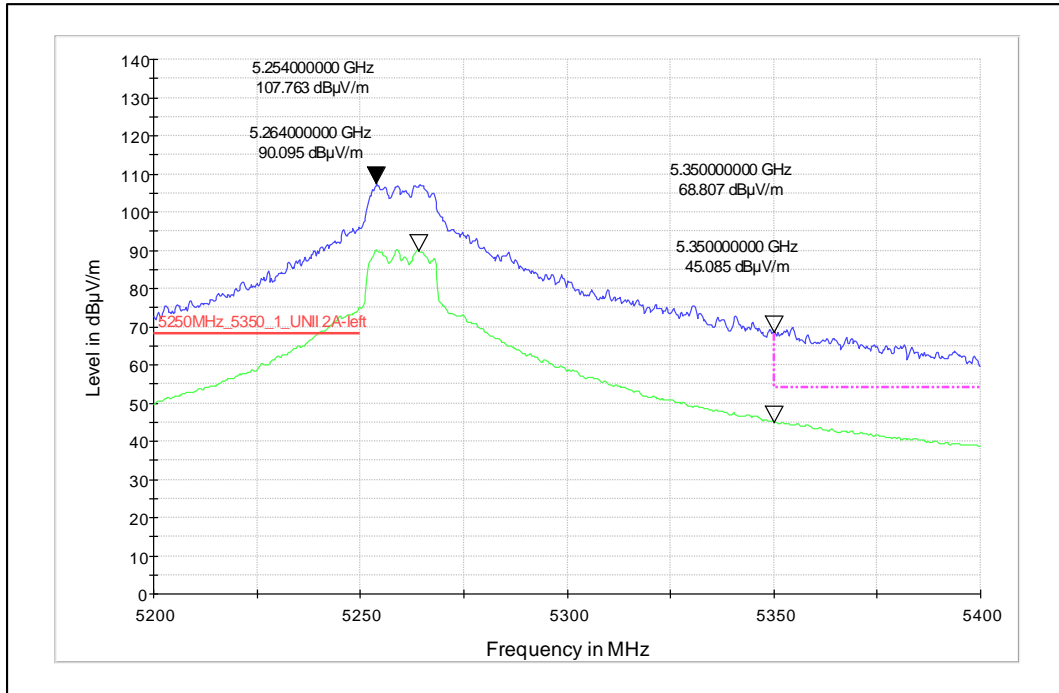

### 4. Restricted Band of operation

Worst Case Plots reported

Modulation: 802.11a

Data Rate : 6Mbps

Channel Frequency - 5180MHz

Polarization -Vertical

Channel Frequency - 5180MHz

Polarization -Horizontal

Data Rate : 54Mbps

Channel Frequency - 5260MHz

Polarization -Vertical

Channel Frequency - 5260MHz

Polarization -Horizontal

Modulation: 802.11n HT20

Data Rate : MCS0

Channel Frequency - 5745MHz