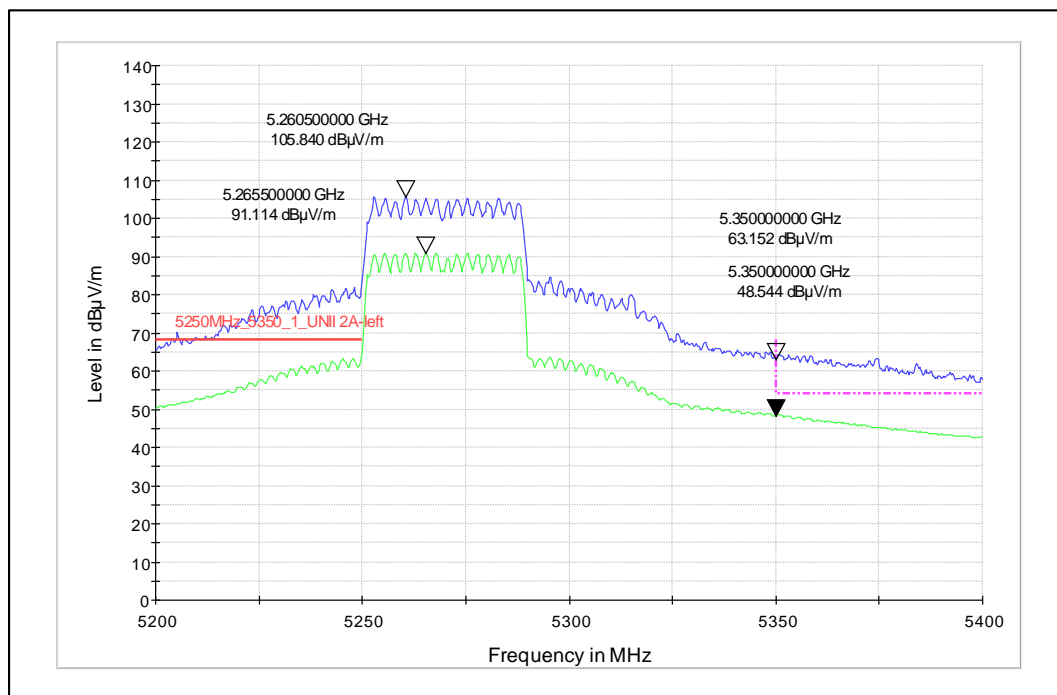

Polarization -Horizontal

Modulation: 802.11ac\_VHT-40

Data Rate : MCS 0

Channel Frequency - 5755MHz

Polarization -Vertical

Channel Frequency - 5755MHz

Polarization -Horizontal

Data Rate : MCS 9

Channel Frequency - 5795MHz

Polarization -Vertical

Channel Frequency - 5795MHz

Polarization -Horizontal

Modulation: 802.11ax\_HE-40

Data Rate : MCS 0

Channel Frequency - 5270MHz

Polarization - Vertical

Channel Frequency - 5270MHz

Polarization - Horizontal

Data Rate : MCS 11

Channel Frequency - 5795MHz

Polarization -Vertical

Channel Frequency - 5795MHz

Polarization -Horizontal

Modulation: 802.11ac\_VHT-80