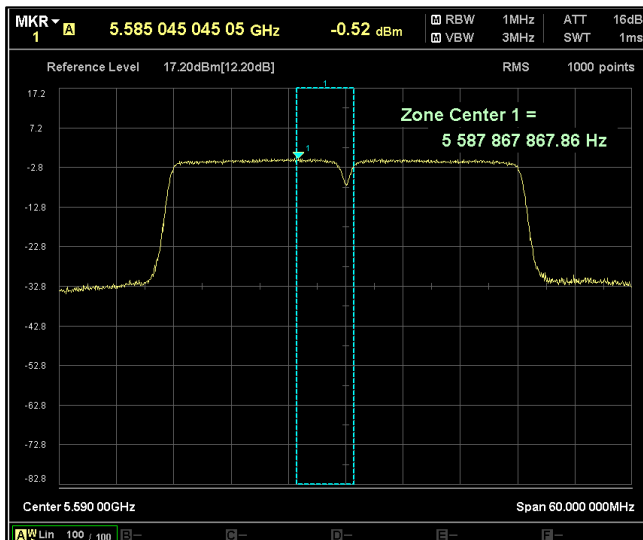

Channel Frequency 5190MHz

Channel Frequency 5230MHz

Channel Frequency 5270MHz

Channel Frequency 5310MHz

Channel Frequency 5510MHz

Channel Frequency 5590MHz

Channel Frequency 5670MHz

Channel Frequency 5710MHz

Channel Frequency 5755MHz

Channel Frequency 5795MHz

Data Rate : MCS 7

Channel Frequency 5190MHz

Channel Frequency 5230MHz

Channel Frequency 5270MHz

Channel Frequency 5310MHz

Channel Frequency 5510MHz