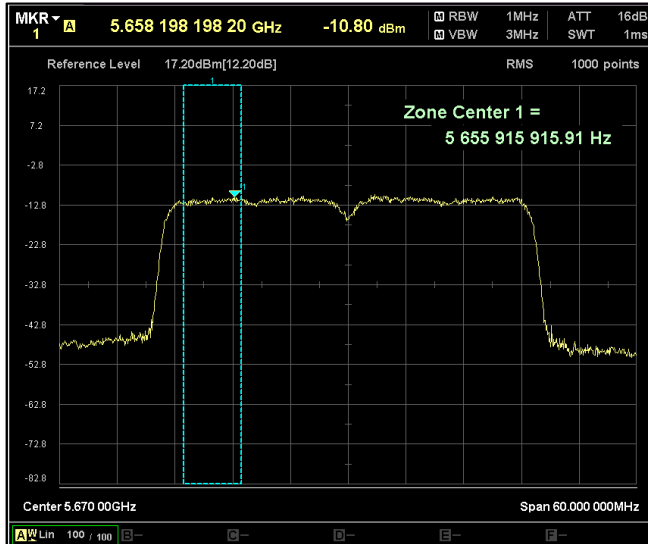

Channel Frequency 5670MHz