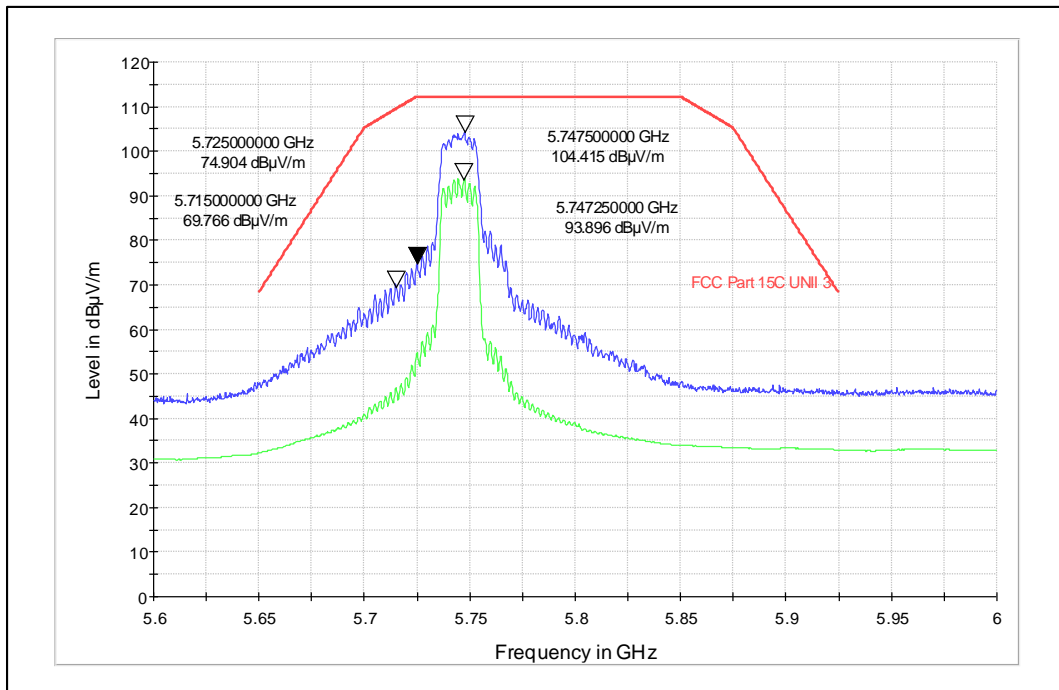

### 4. Restricted Band of operation

Worst Case Plots reported

Modulation: 802.11a

Data Rate : 6Mbps

Channel Frequency - 5180MHz

Polarization -Vertical

Channel Frequency - 5180MHz

Polarization -Horizontal

Data Rate : 54Mbps

Channel Frequency - 5260MHz

Polarization -Vertical

Channel Frequency - 5260MHz

Polarization -Horizontal

Modulation: 802.11n HT20

Data Rate : MCS0

Channel Frequency - 5745MHz

Polarization -Vertical

Channel Frequency - 5745MHz

Polarization -Horizontal

Data Rate : MCS 7

Channel Frequency - 5745MHz

Polarization -Vertical

Channel Frequency - 5745MHz

Polarization -Horizontal