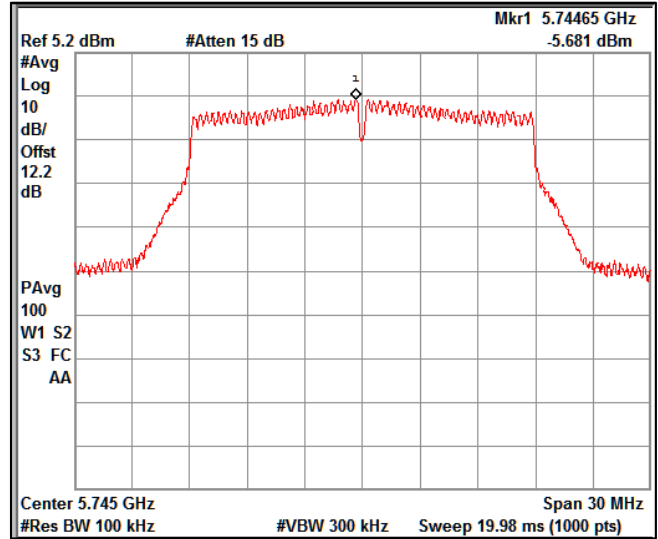

Channel Frequency 5500MHz

Channel Frequency 5700MHz

5GHz Test Plots

IN23VER9 001

Channel Frequency 5720MHz

Channel Frequency 5745MHz

Channel Frequency 5825MHz

Data Rate : MCS 8