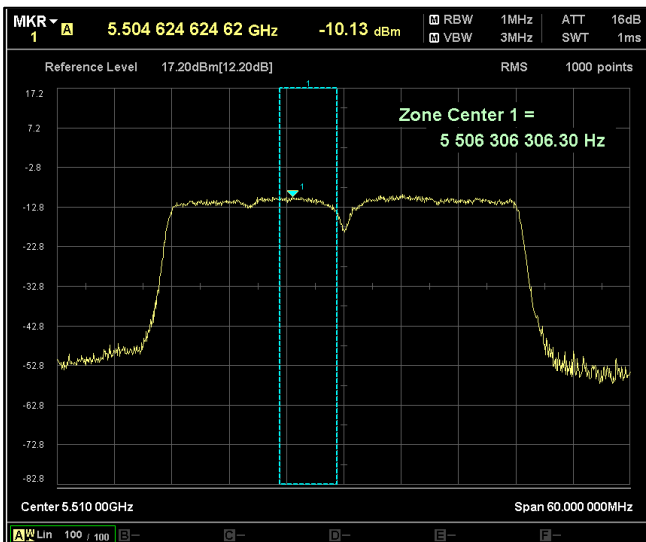

Channel Frequency 5755MHz

Channel Frequency 5795MHz

Data Rate : MCS 7

Channel Frequency 5190MHz

Channel Frequency 5230MHz

Channel Frequency 5270MHz

Channel Frequency 5310MHz

Channel Frequency 5510MHz