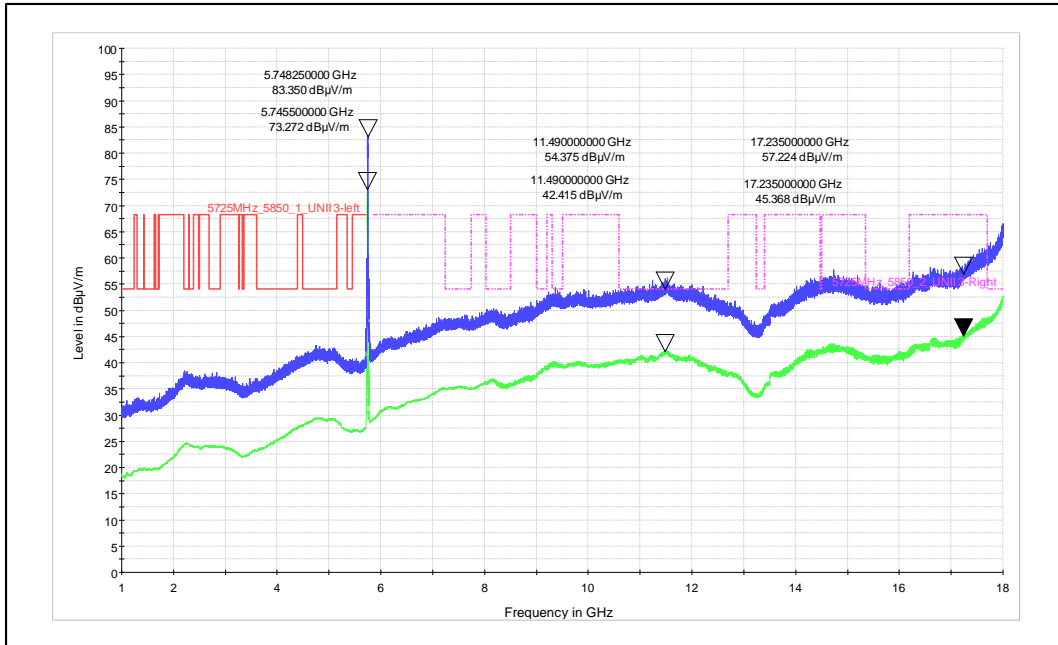

### 5. Radiated Spurious Emission

Modulation: 802.11a

Data Rate : 6Mbps

Channel Frequency - 5180MHz

Polarization –Vertical

Channel Frequency - 5180MHz

Polarization –Horizontal

Modulation: 802.11a

Data Rate : 54Mbps

Channel Frequency - 5260MHz

Polarization - Vertical

Channel Frequency - 5260MHz

Polarization - Horizontal

Modulation: 802.11n\_HT-20

Data Rate : MCS 0

Channel Frequency - 5745MHz

Polarization -Vertical

Channel Frequency - 5745MHz

Polarization -Horizontal

Modulation: 802.11n\_HT-20

Data Rate : MCS 7

Channel Frequency - 5745MHz

Polarization –Vertical

Channel Frequency - 5745MHz

Polarization –Horizontal

Modulation: 802.11ac\_VHT-20

Data Rate : MCS 0

Channel Frequency - 5825MHz

Polarization -Vertical

Channel Frequency - 5825MHz

Polarization -Horizontal

Modulation: 802.11ac\_VHT-20