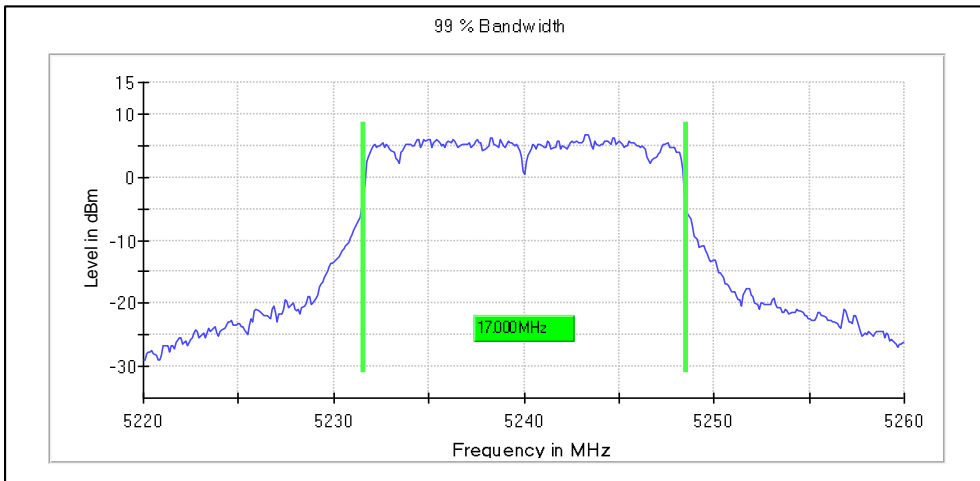

1. Emission Bandwidth and Occupied Bandwidth

Modulation: 802.11a : UNII 1

Data Rate: 54Mbps

Occupied Channel Bandwidth 99%

Channel Frequency 5180MHz

Channel Frequency 5240MHz

Modulation: 802.11a : UNII 2a

Channel Frequency 5260MHz