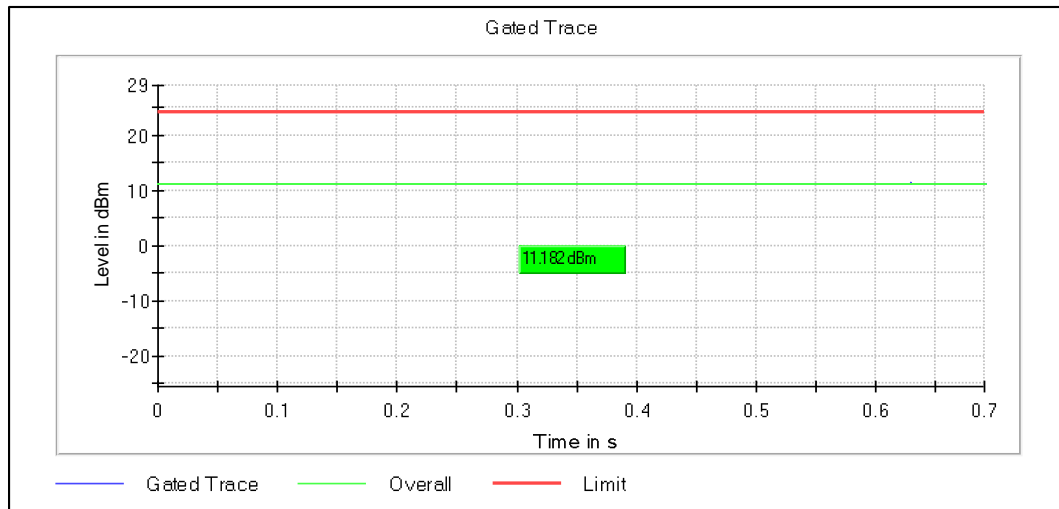

Channel Frequency 5710MHz

Modulation: 802.11ax-HE40: UNII 3

Channel Frequency 5755MHz

Channel Frequency 5795MHz

5GHz Test Plots

IN23VER9 001

Modulation: 802.11ac-VHT80:
Data Rate: MCS 0

Channel Frequency 5210MHz