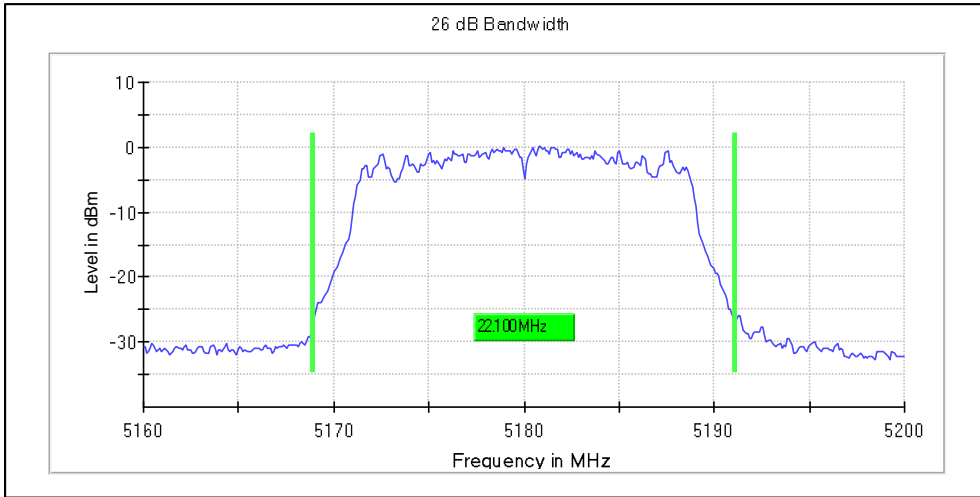

Emission Channel Bandwidth 26dB

Channel Frequency 5180MHz