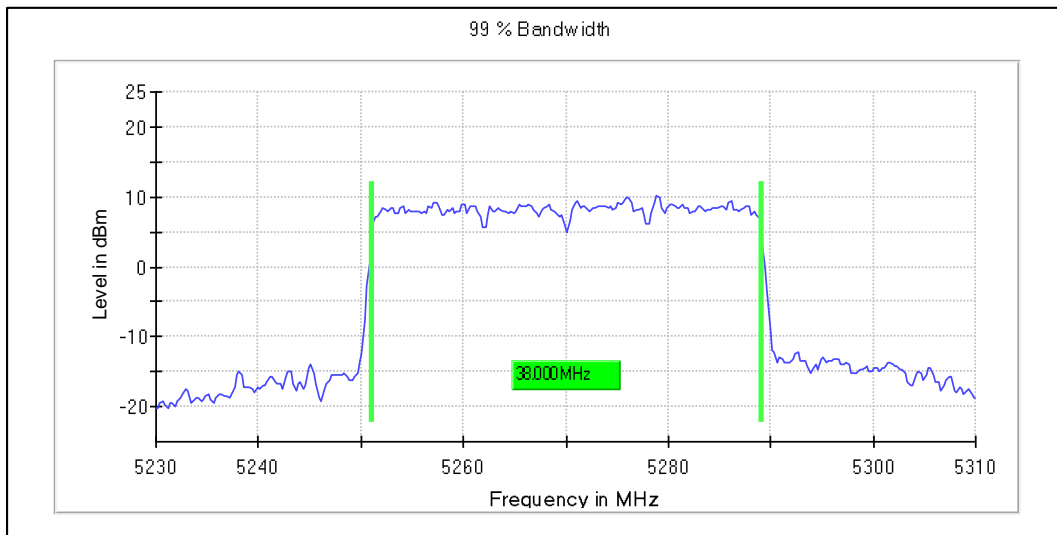

5GHz Test Plots

IN23VER9 001

Emission Channel Bandwidth 26dB

Channel Frequency 5190MHz

Channel Frequency 5230MHz

Modulation: 802.11ax-HE40: UNII 2a

Channel Frequency 5270MHz

Channel Frequency 5310MHz