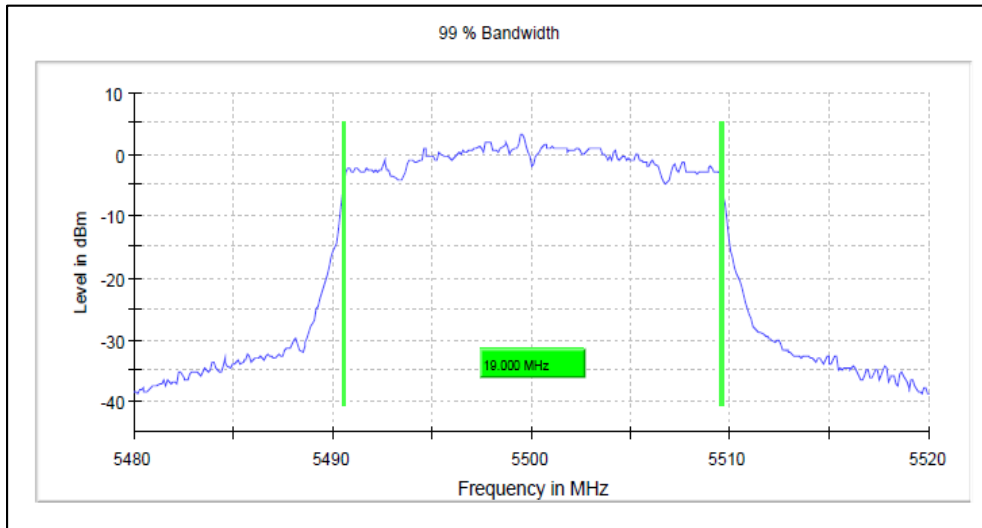

Data Rate MCS0

Channel Frequency 5180MHz

Channel Frequency 5240MHz

Modulation: 802.11ax-HE20: UNII 2a

Channel Frequency 5260MHz

Channel Frequency 5320MHz

Modulation: 802.11aX-HE20: UNII 2c

Channel Frequency 5500MHz