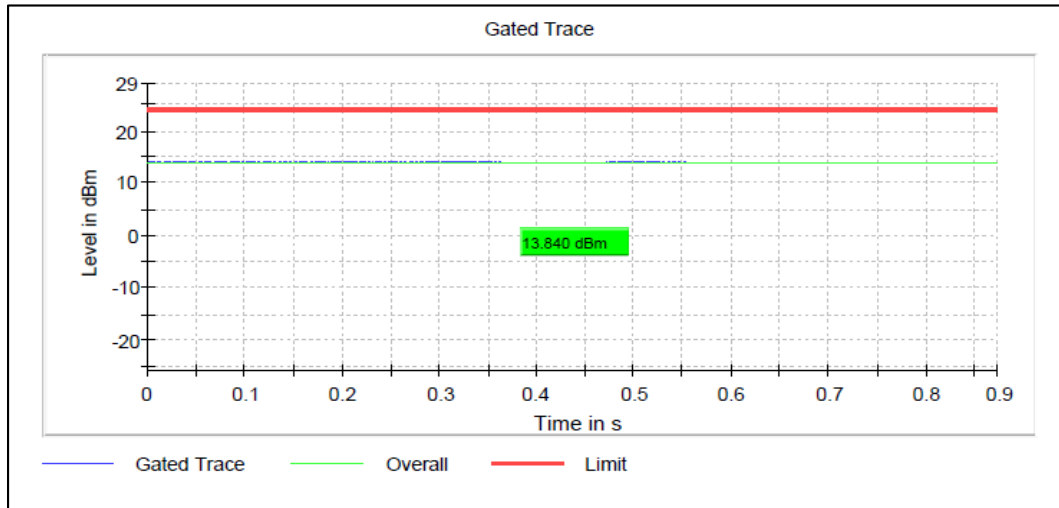

Modulation: 802.11ax-HE20: UNII 1

Data Rate : MCS0

Channel Frequency 5180MHz