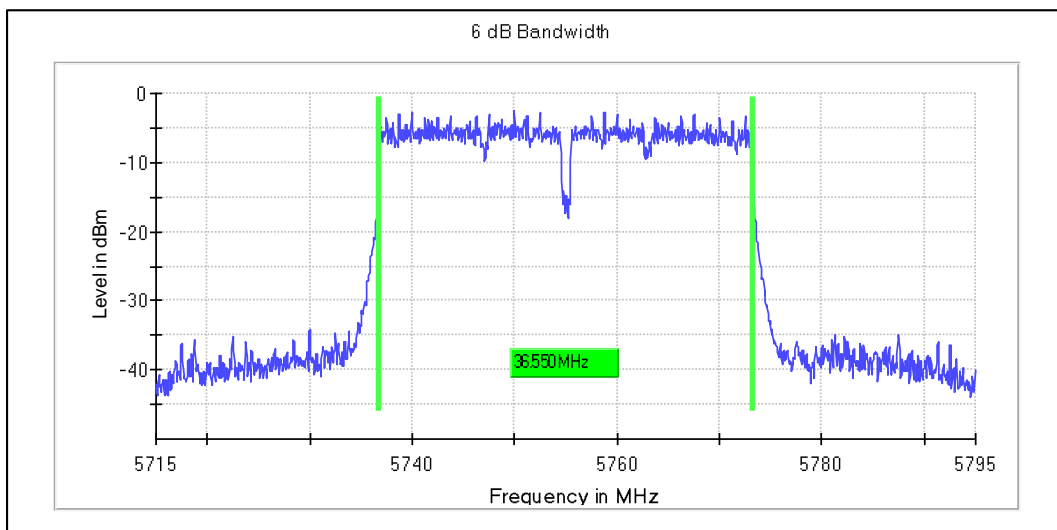

Channel Frequency 5710MHz

Modulation: 802.11ac-VHT40: UNII 3

Channel Frequency 5755MHz

Channel Frequency 5795MHz

Emission Channel Bandwidth 6dB

Channel Frequency 5755MHz

Modulation: 802.11ax-HE40: UNII 1

Data Rate : MCS0