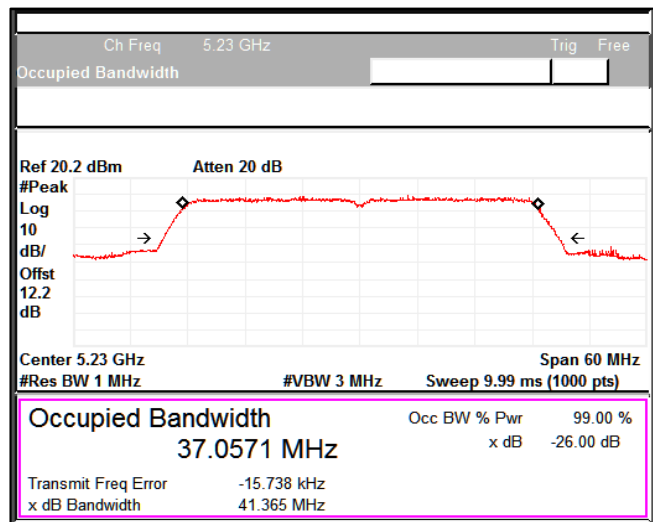

IN23VER9 001

Channel Frequency 5795MHz

Modulation: 802.11ac-VHT40: UNII 1

Data Rate : MCS9

Channel Frequency 5190MHz

Channel Frequency 5230MHz

Emission Channel Bandwidth 26dB

Channel Frequency 5190MHz