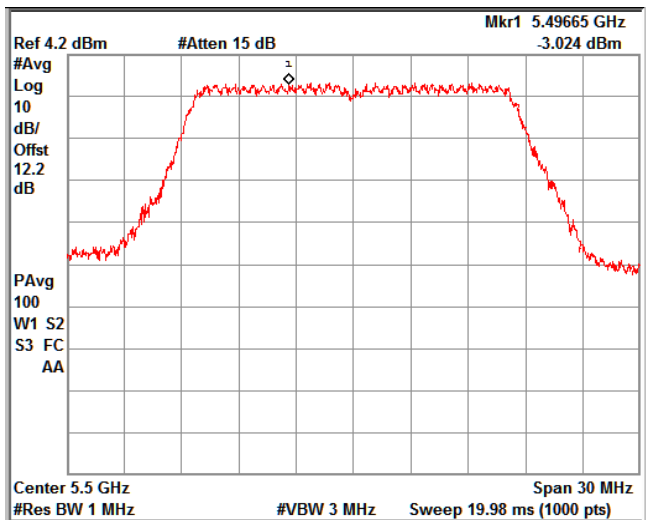

Channel Frequency 5825MHz

5GHz Test Plots

IN23VER9 001

Data Rate : 54Mbps

Channel Frequency 5180MHz

Channel Frequency 5240MHz

Channel Frequency 5260MHz

Channel Frequency 5320MHz