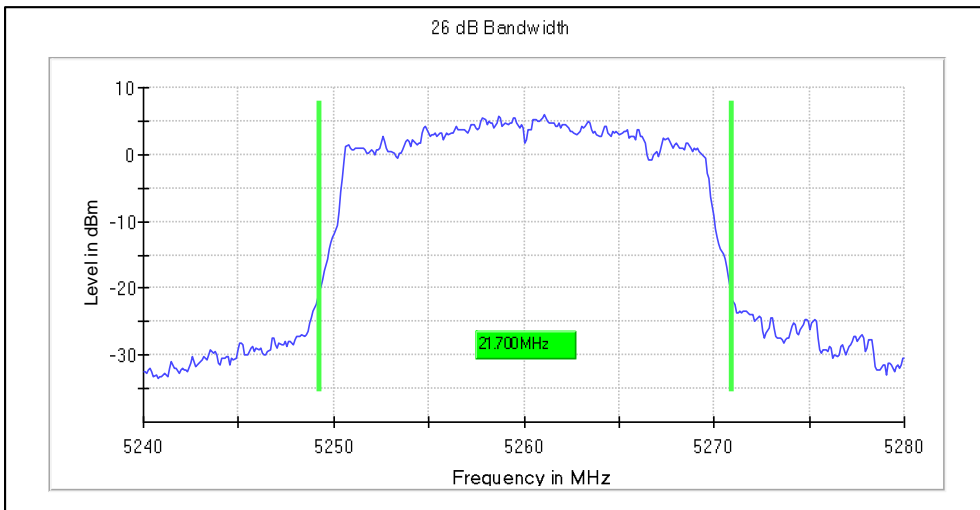

Channel Frequency 5700MHz

Channel Frequency 5720MHz

Modulation: 802.11ax-HE20: UNII 3

Channel Frequency 5745MHz

Channel Frequency 5825MHz

Emission Channel Bandwidth 26dB

Channel Frequency 5180MHz

Channel Frequency 5240MHz