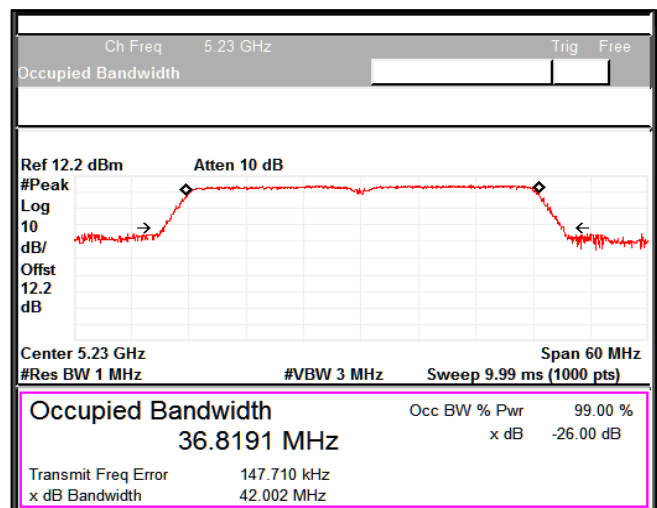

Channel Frequency 5230MHz