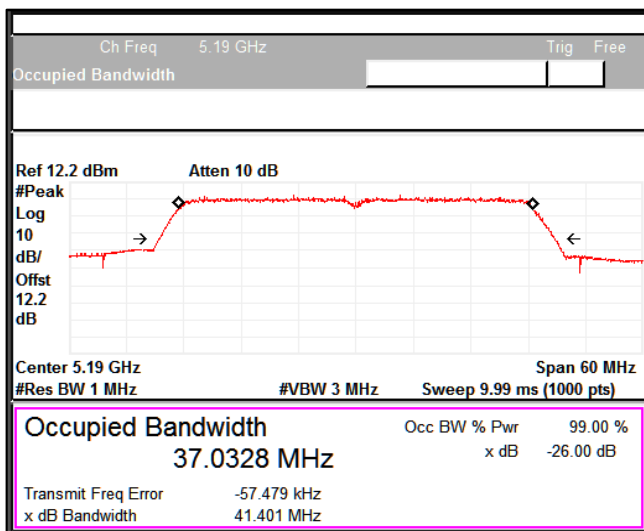

IN23VER9 001

Channel Frequency 5795MHz

Modulation: 802.11ac-VHT40: UNII 1

Data Rate : MCS9

Channel Frequency 5190MHz

Channel Frequency 5230MHz

Emission Channel Bandwidth 26dB

Channel Frequency 5190MHz