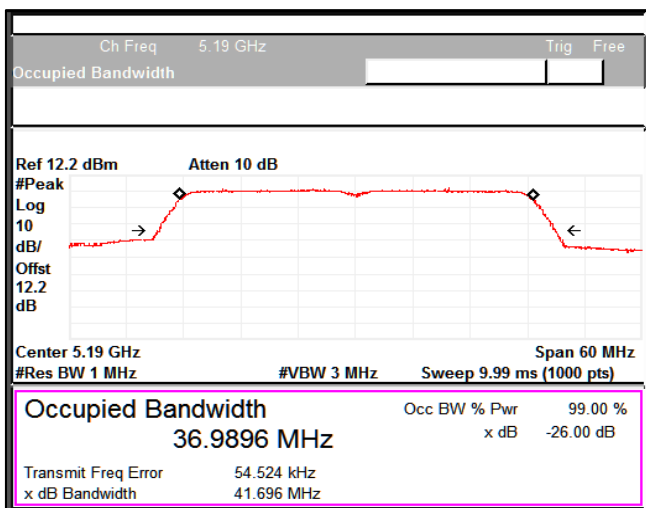

5GHz Test Plots

IN23VER9 001

Modulation: 802.11n-HT40MHz: UNII 1

Data Rate MCS0

Occupied Bandwidth 99%

Channel Frequency 5190MHz

Channel Frequency 5230MHz

Emission Channel Bandwidth 26dB