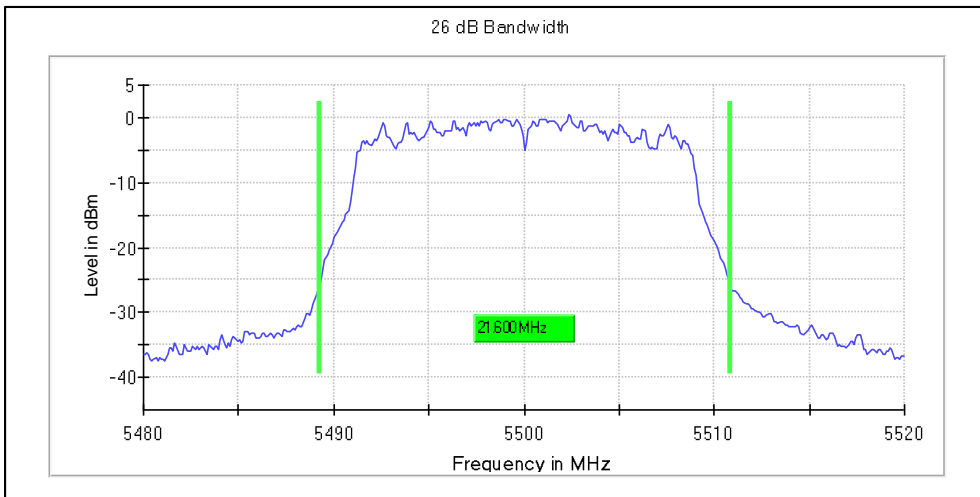

Channel Frequency 5825MHz

Emission Channel Bandwidth 26dB

Channel Frequency 5180MHz

Channel Frequency 5240MHz

Channel Frequency 5260MHz

Channel Frequency 5320MHz

Channel Frequency 5500MHz

Channel Frequency 5700MHz