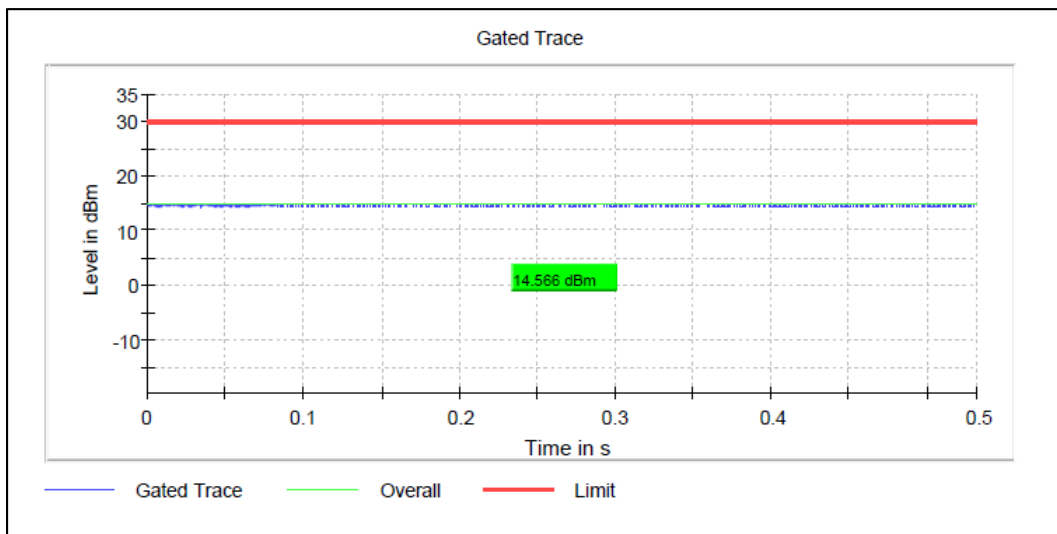

Channel Frequency 5745MHz