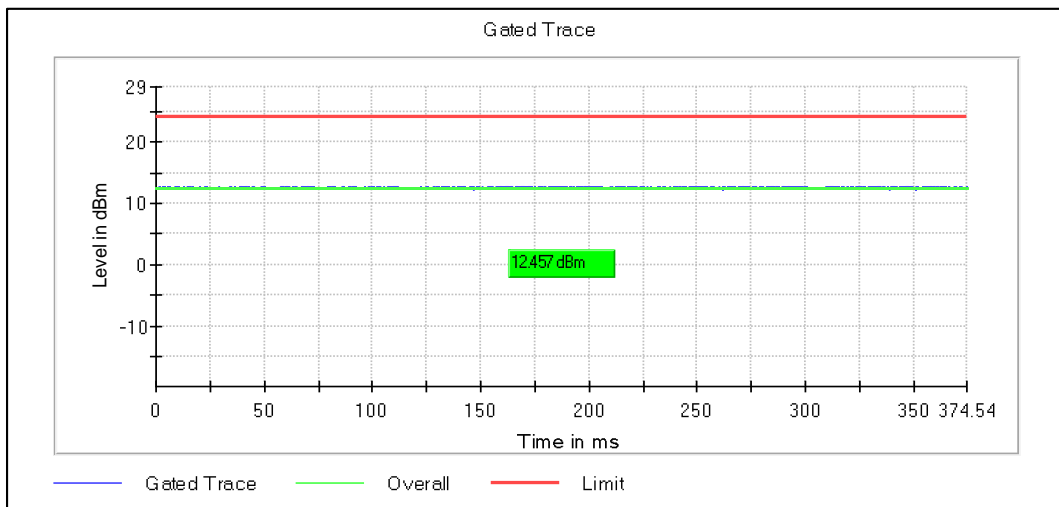

Channel Frequency 5710MHz