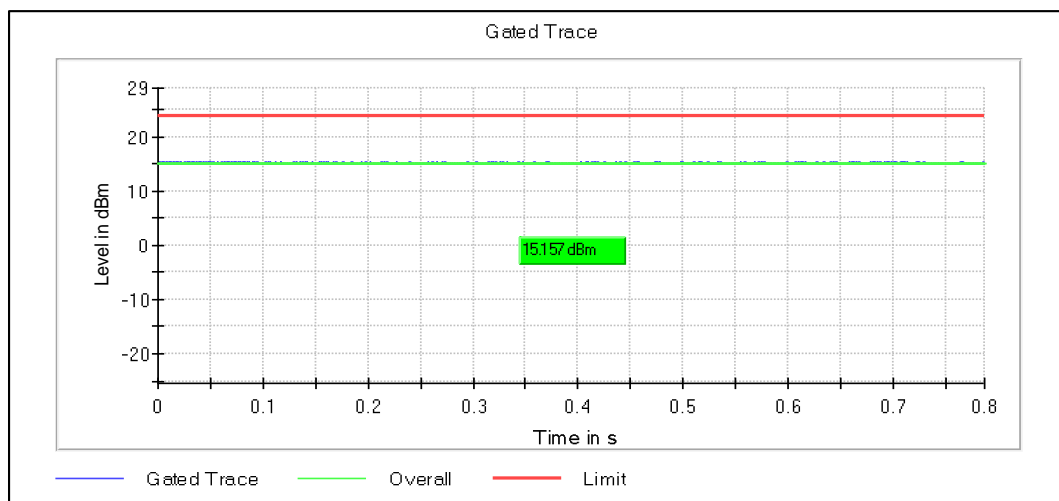

Channel Frequency 5310MHz