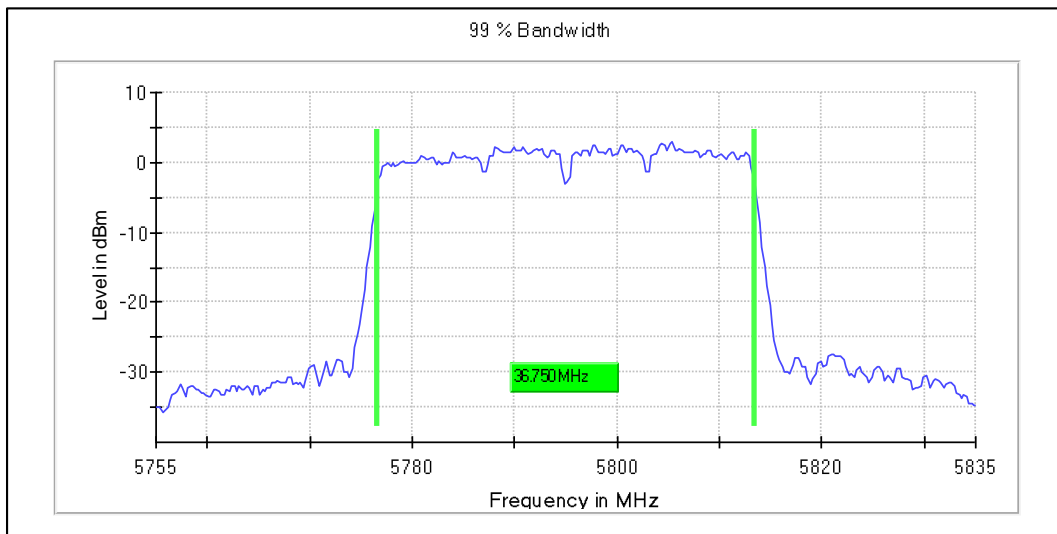

Channel Frequency 5795MHz

Emission Channel Bandwidth 6dB