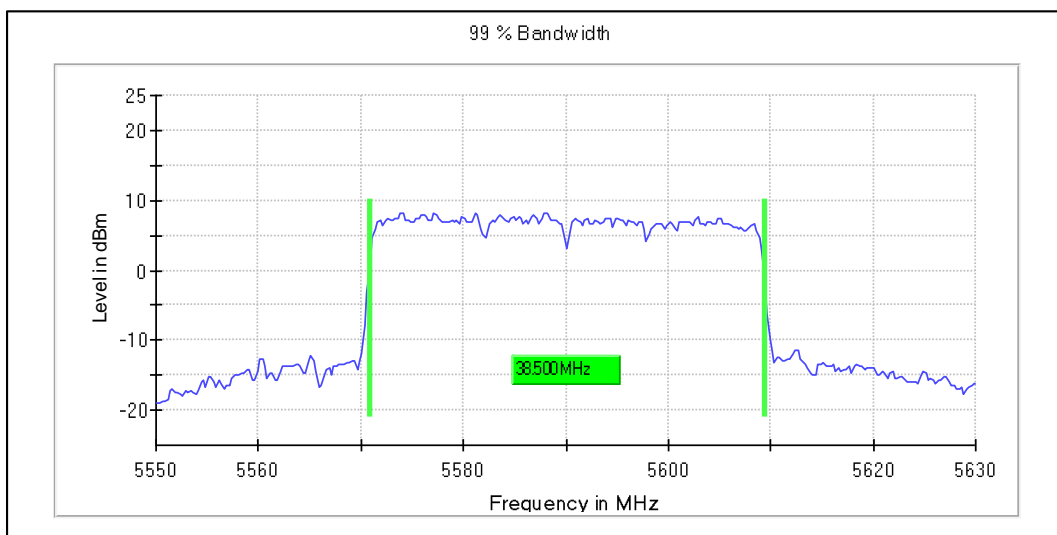

Emission Channel Bandwidth 26dB

Channel Frequency 5270MHz

Channel Frequency 5310MHz

Modulation: 802.11ax-HE40: UNII 2c

Channel Frequency 5510MHz

Channel Frequency 5590MHz

Channel Frequency 5670MHz

Channel Frequency 5710MHz