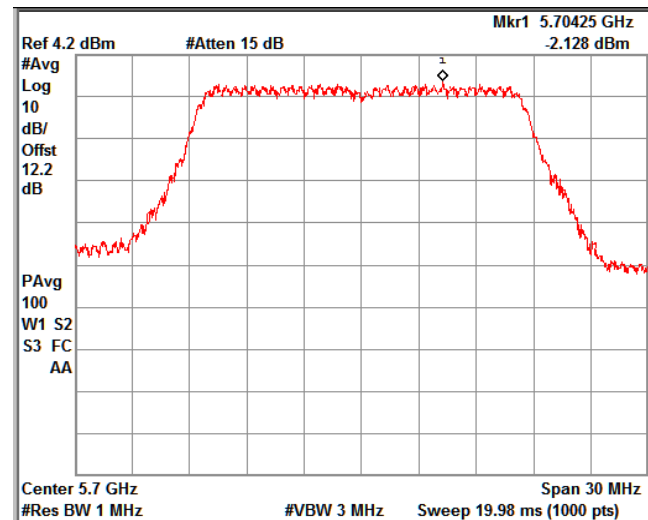

Channel Frequency 5700MHz