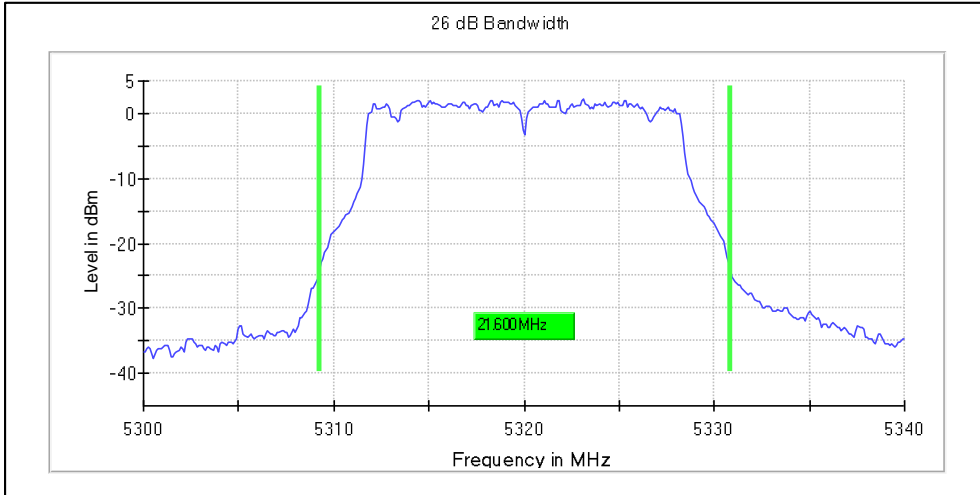

Emission Channel Bandwidth 26dB

Channel Frequency 5180MHz

Channel Frequency 5240MHz

Modulation: 802.11a : UNII 2a

Channel Frequency 5260MHz

Channel Frequency 5320MHz

Modulation: 802.11a : UNII 2c

Channel Frequency 5500MHz