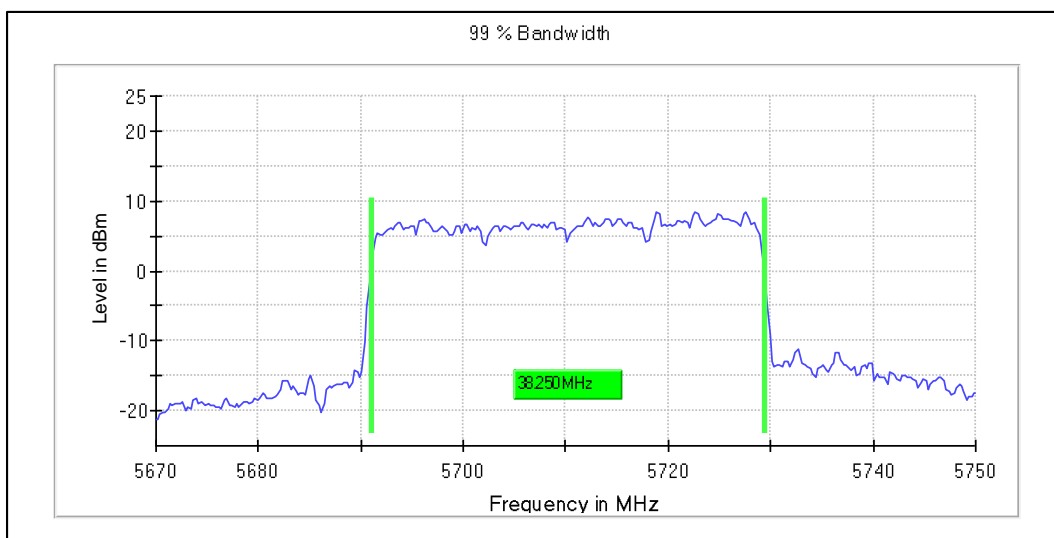

Emission Channel Bandwidth 26dB

Channel Frequency 5270MHz

Channel Frequency 5310MHz

Modulation: 802.11ax-HE40: UNII 2c

Channel Frequency 5510MHz

Channel Frequency 5590MHz

Channel Frequency 5670MHz

Channel Frequency 5710MHz