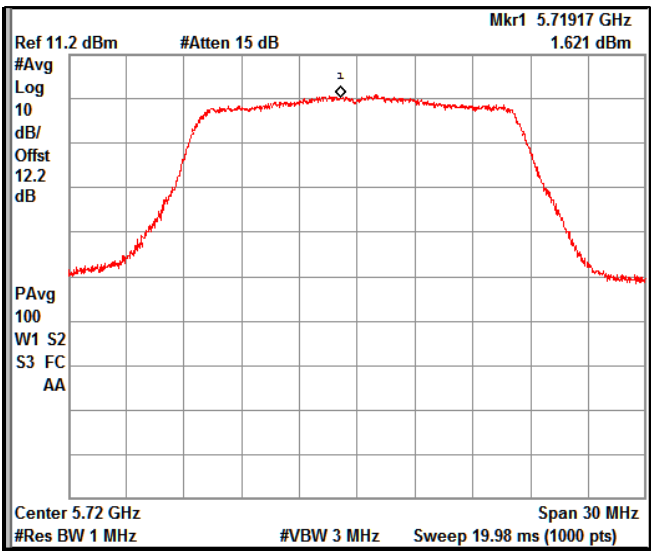

Channel Frequency 5260MHz

Channel Frequency 5320MHz

Channel Frequency 5500MHz

Channel Frequency 5700MHz

5GHz Test Plots

IN23VER9 001

Channel Frequency 5720MHz

Channel Frequency 5745MHz