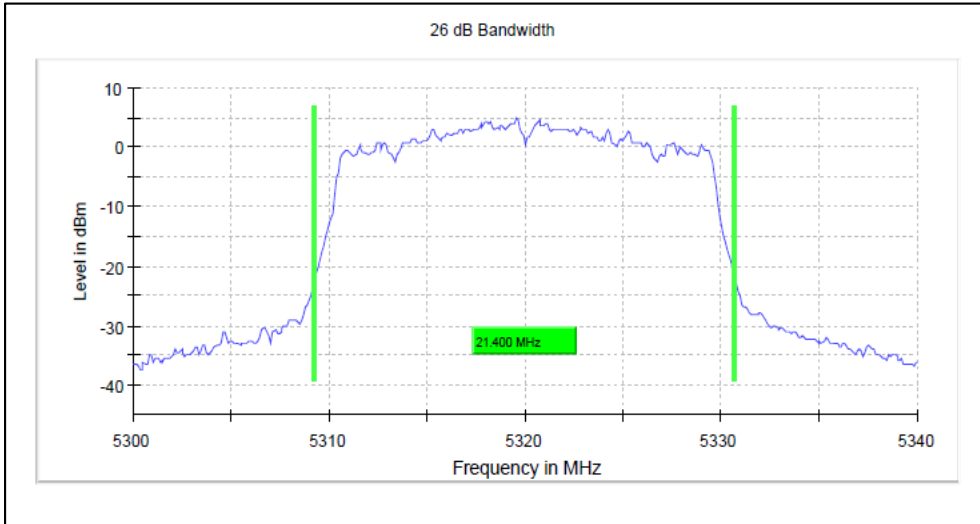

Channel Frequency 5320MHz