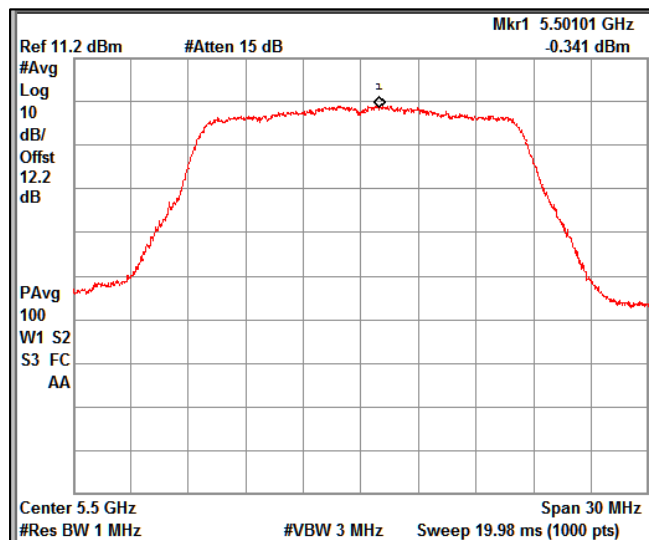

Channel Frequency 5500MHz