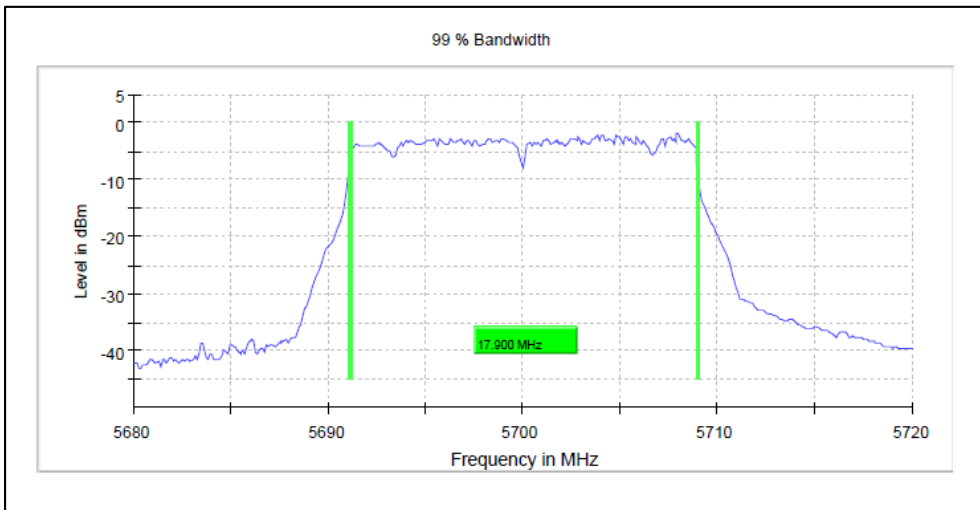

Channel Frequency 5700MHz