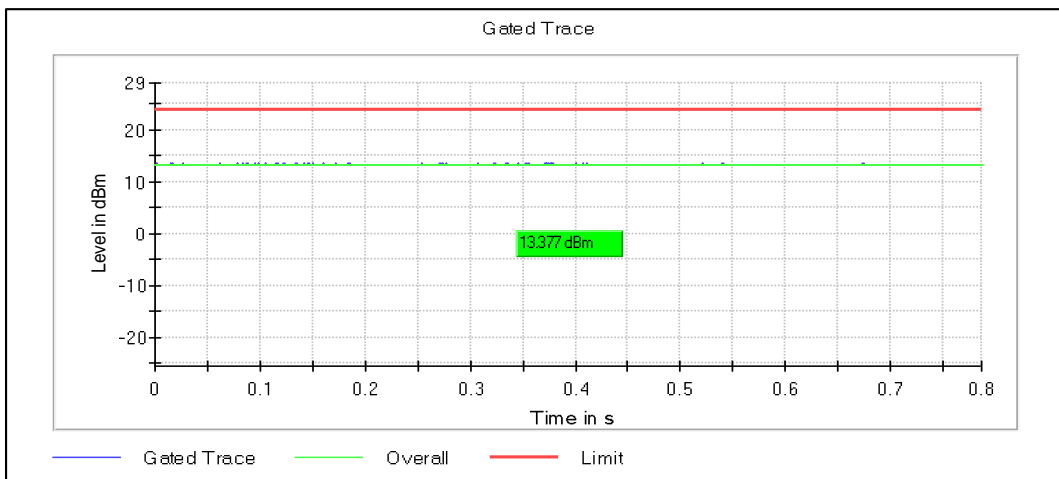

Channel Frequency 5670MHz

Channel Frequency 5710MHz

Modulation: 802.11ac-VHT40: UNII 3

Channel Frequency 5755MHz

Channel Frequency 5795MHz

Modulation: 802.11ax-HE40: UNII 1

Data Rate : MCS0

Channel Frequency 5190MHz