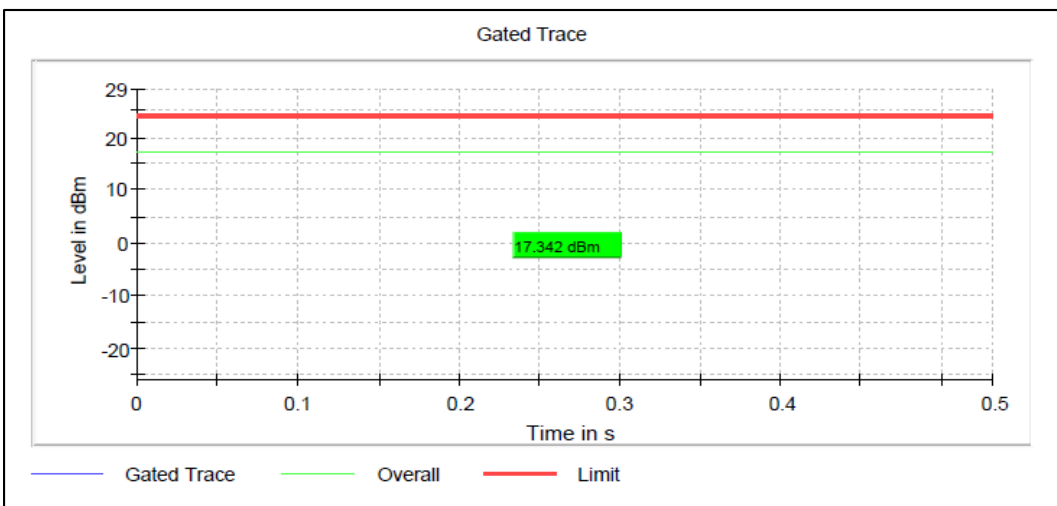

Channel Frequency 5260MHz