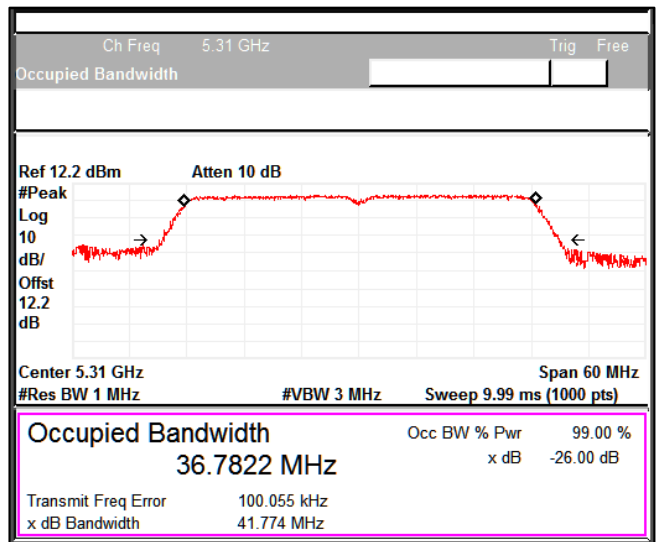

Channel Frequency 5190MHz

Channel Frequency 5230MHz

Modulation: 802.11n-HT40MHz: UNII 2a

Channel Frequency 5270MHz

Channel Frequency 5310MHz

Emission Channel Bandwidth 26dB

Channel Frequency 5270MHz

Channel Frequency 5310MHz