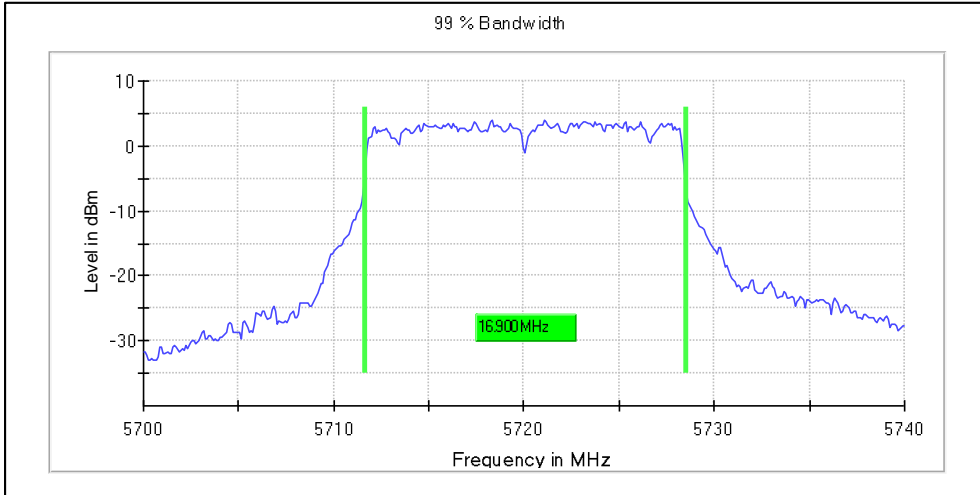

1. Emission Bandwidth and Occupied Bandwidth

Modulation: 802.11a : UNII 1

Data Rate: 54Mbps

Occupied Channel Bandwidth 99%

Channel Frequency 5180MHz

Channel Frequency 5240MHz

Modulation: 802.11a : UNII 2a

Channel Frequency 5260MHz

Channel Frequency 5320MHz

Modulation: 802.11a : UNII 2c

Channel Frequency 5500MHz

Chanel Frequency 5700MHz

Channel Frequency 5720MHz

Modulation: 802.11a : UNII 3

Channel Frequency 5745MHz

Channel Frequency 5745MHz