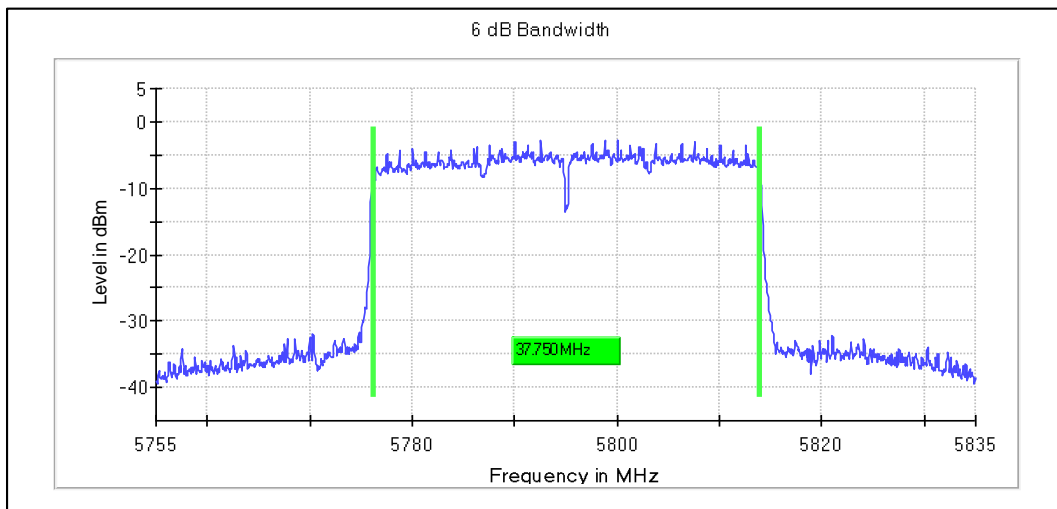

Emission Channel Bandwidth 6dB