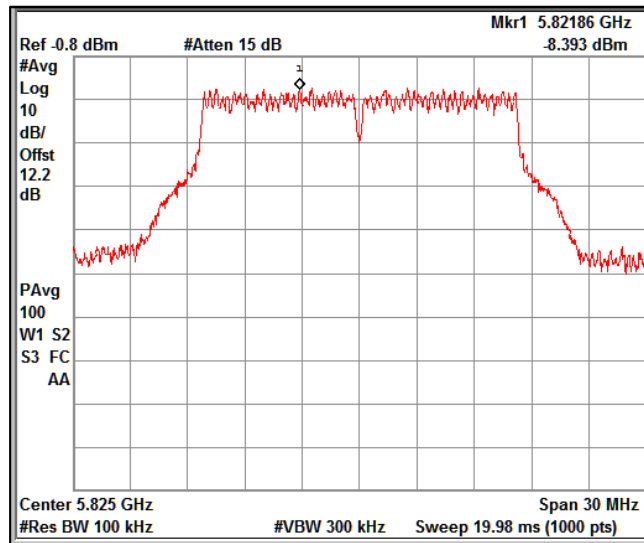

Channel Frequency 5500MHz

Channel Frequency 5700MHz

5GHz Test Plots

IN23VER9 001

Channel Frequency 5720MHz

Channel Frequency 5745MHz

Channel Frequency 5825MHz

5GHz Test Plots