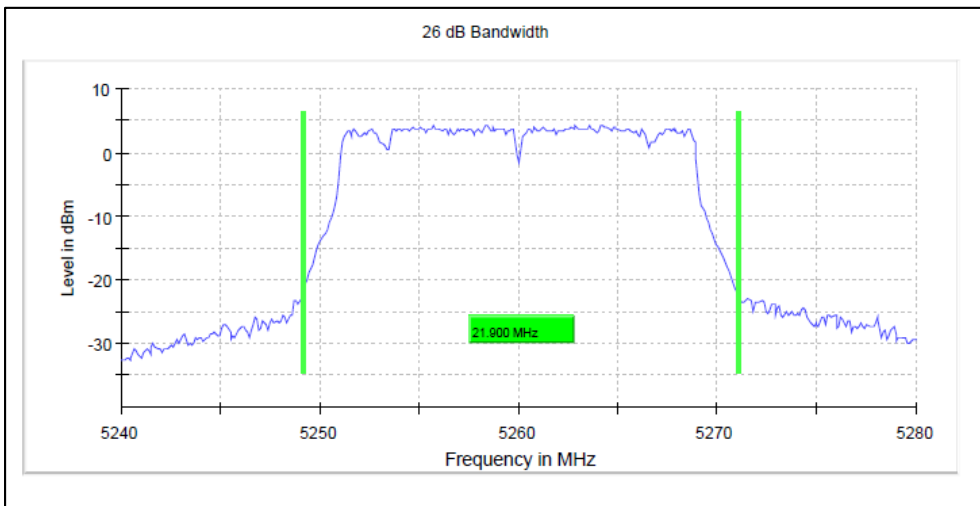

Channel Frequency 5260MHz