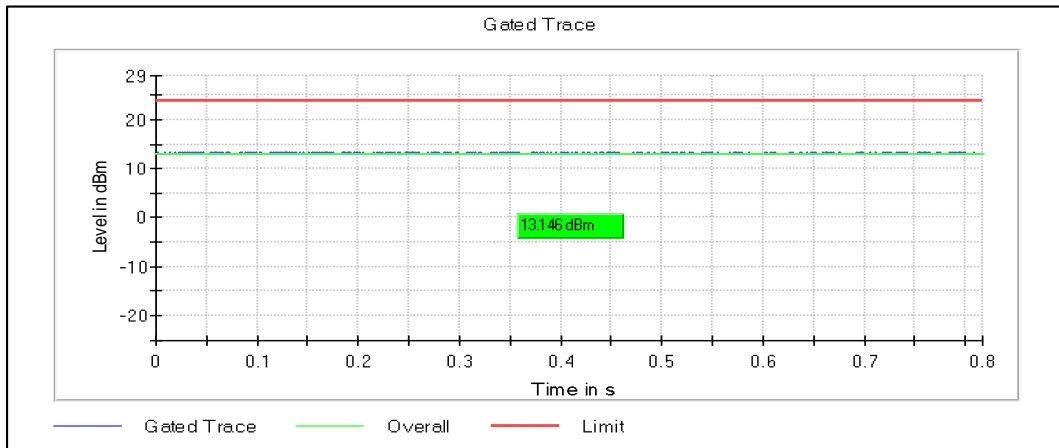

Modulation: 802.11n-HT40: UNII 1

Data Rate : MCS0

Channel Frequency 5190MHz