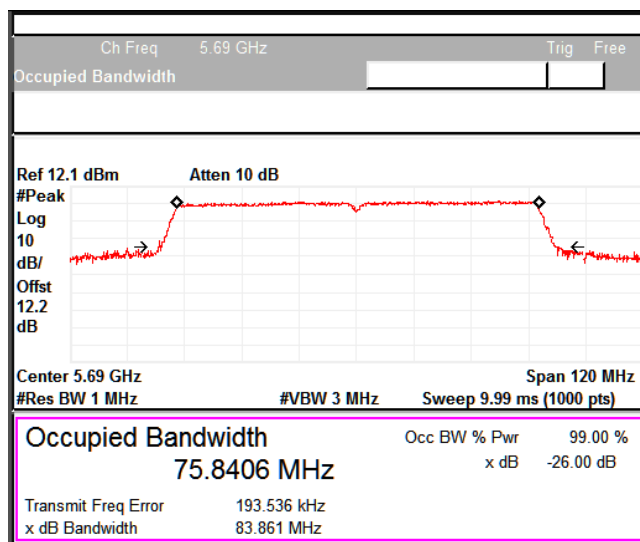

Channel Frequency 5290MHz

Modulation: 802.11ac-VHT80: UNII 2C

Channel Frequency 5530MHz

Channel Frequency 5690MHz

Emission Channel Bandwidth 26dB

Channel Frequency 5530MHz

Channel Frequency 5690MHz

Modulation: 802.11ac-VHT80: UNII 3