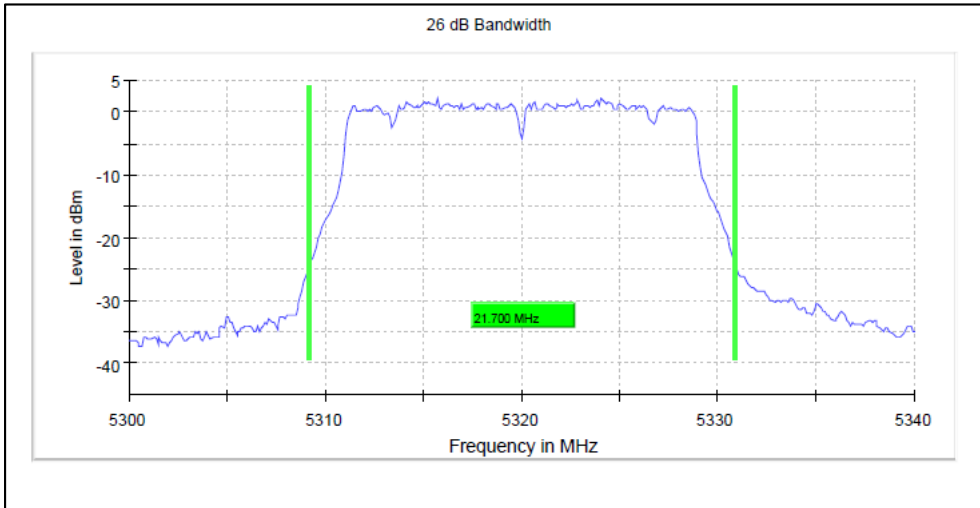

Modulation: 802.11n- HT20: UNII 1

Channel Frequency 5180MHz

Channel Frequency 5240MHz

Channel Frequency 5260MHz

Channel Frequency 5320 MHz

Channel Frequency 5500MHz

Channel Frequency 5700MHz

Channel Frequency 5720MHz