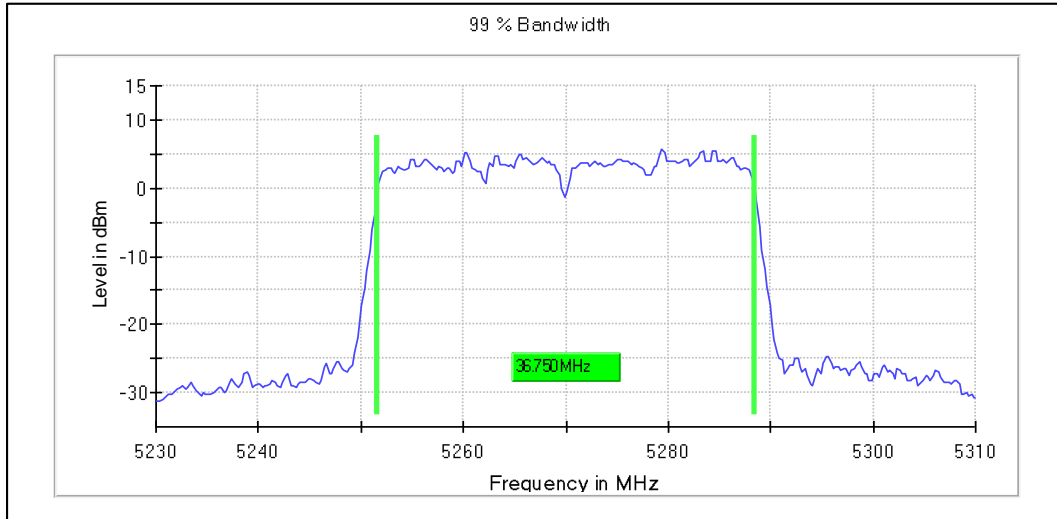

Modulation: 802.11ac-VHT40: UNII 2a

Channel Frequency 5270MHz