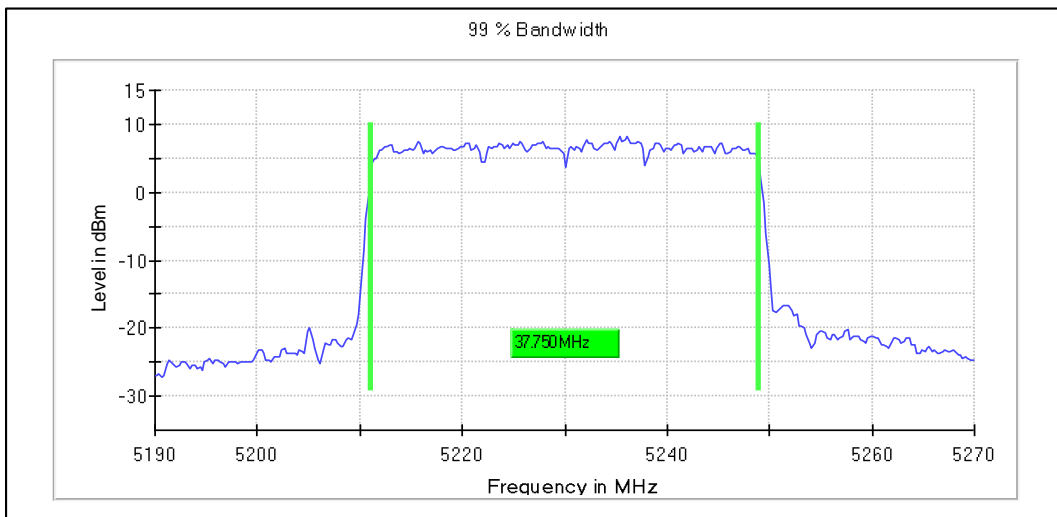

Channel Frequency 5710MHz

Modulation: 802.11ac-VHT40: UNII 3

Channel Frequency 5755MHz

Channel Frequency 5795MHz

Emission Channel Bandwidth 6dB

Channel Frequency 5755MHz

Modulation: 802.11ax-HE40: UNII 1

Data Rate : MCS0