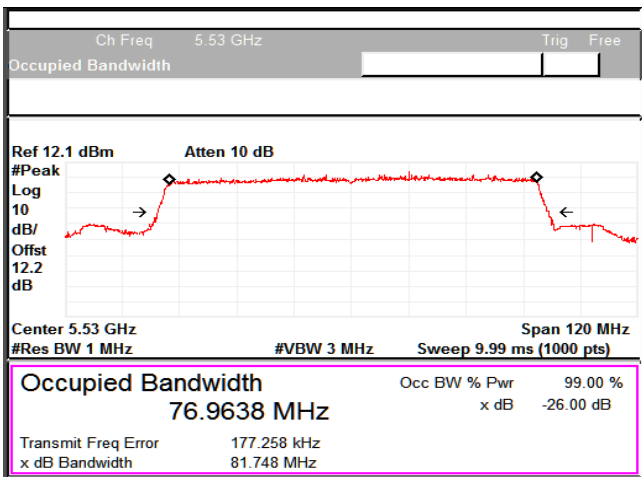

Modulation: 802.11ax-HE80: UNII 2a

Channel Frequency 5290MHz

Emission Channel Bandwidth 26dB

Channel Frequency 5290MHz

Modulation: 802.11ax-HE80: UNII 2C

Channel Frequency 5530MHz

Channel Frequency 5690MHz

Emission Channel Bandwidth 26dB