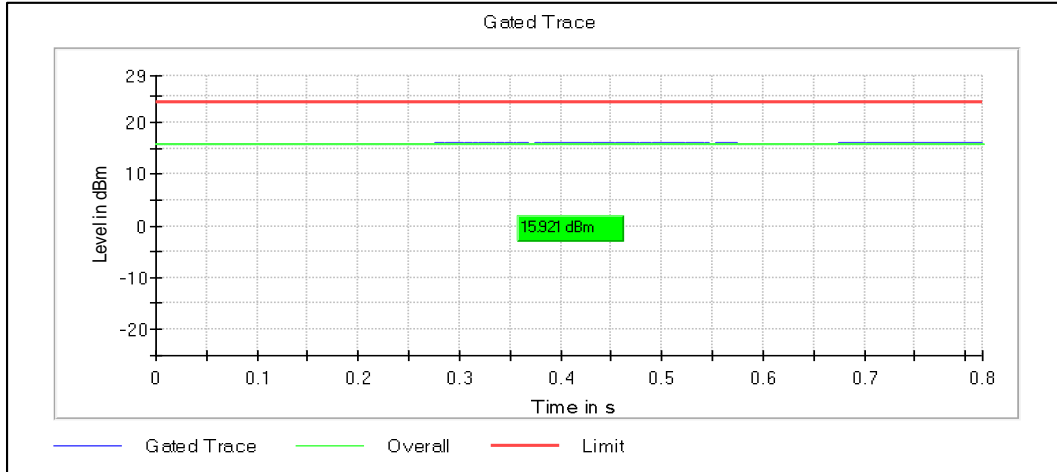

Data Rate : MCS0

Channel Frequency 5190MHz

Channel Frequency 5230MHz

Modulation: 802.11n-HT40: UNII 2a

Channel Frequency 5270MHz

Channel Frequency 5310MHz

Modulation: 802.11n-HT40: UNII 2c

Channel Frequency 5510MHz