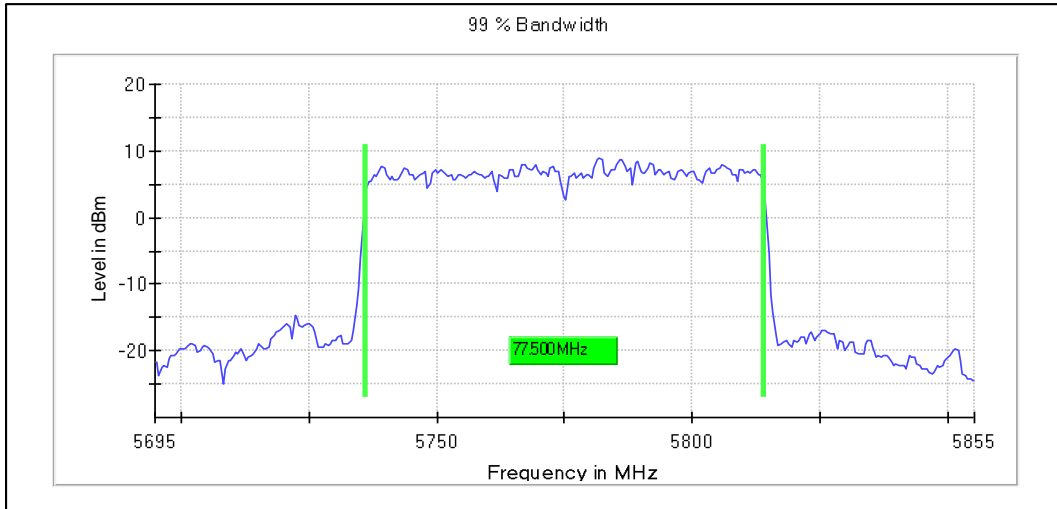

Modulation: 802.11ax-HE80: UNII 3

Channel Frequency 5775MHz

Emission Channel Bandwidth 6dB