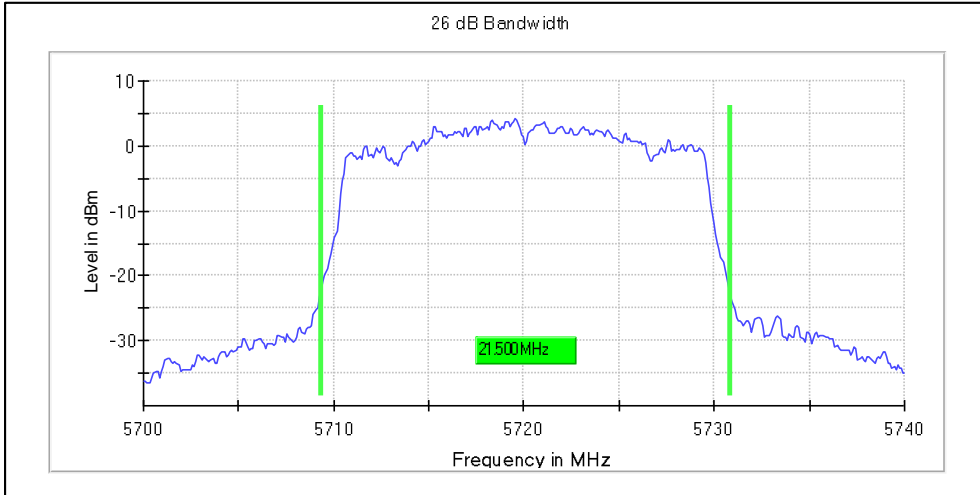

Channel Frequency 5260MHz

Channel Frequency 5320MHz

Channel Frequency 5500MHz

Channel Frequency 5700MHz

Channel Frequency 5720MHz

Emission Channel Bandwidth 6dB

Channel Frequency 5745MHz

Channel Frequency 5825MHz