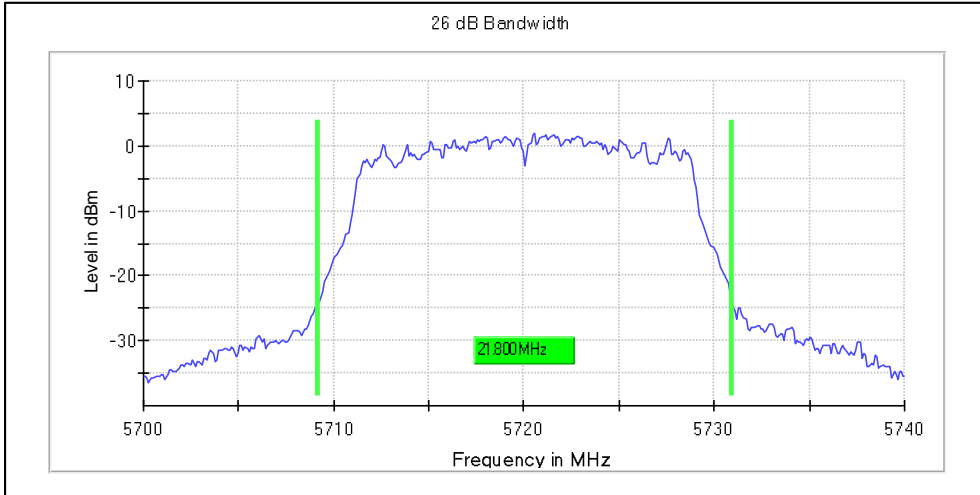

Channel Frequency 5825MHz

Emission Channel Bandwidth 26dB

Channel Frequency 5180MHz

Channel Frequency 5240MHz

Channel Frequency 5260MHz

Channel Frequency 5320MHz

Channel Frequency 5500MHz

Channel Frequency 5700MHz