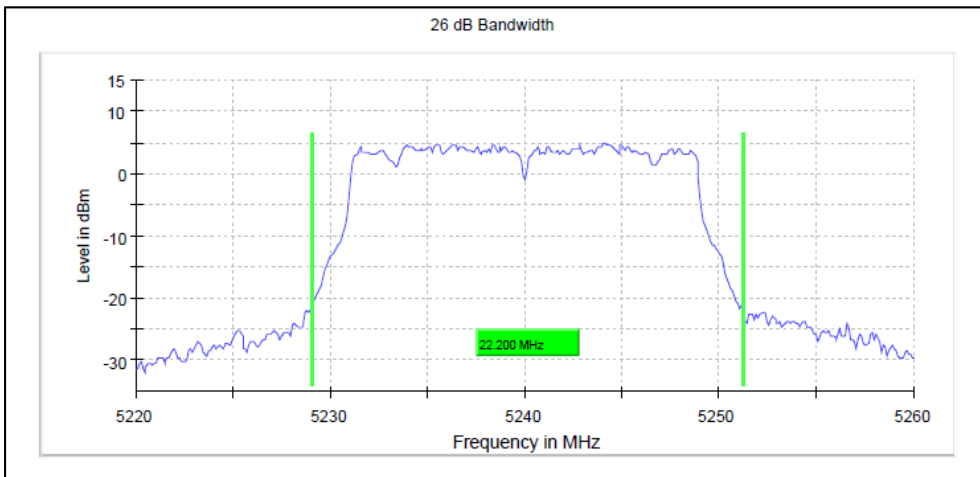

Channel Frequency 5240MHz