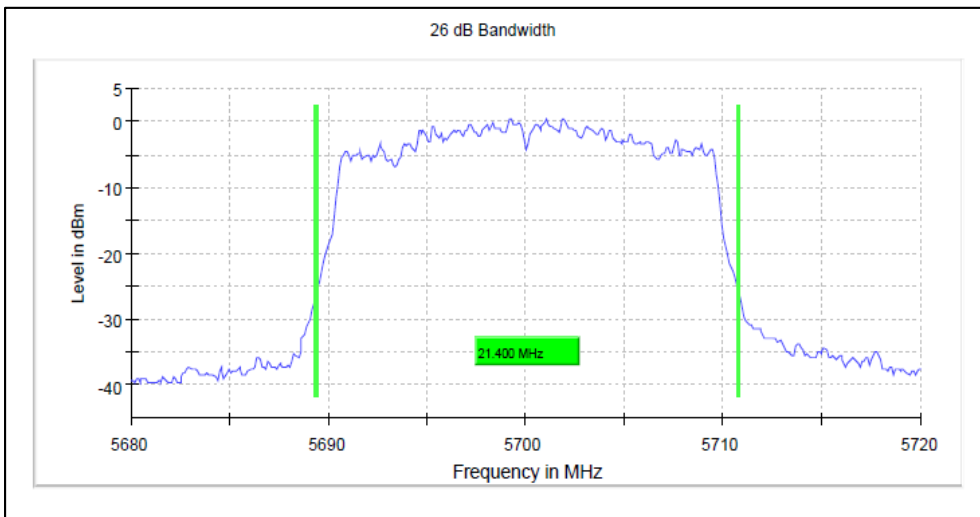

Channel Frequency 5700MHz