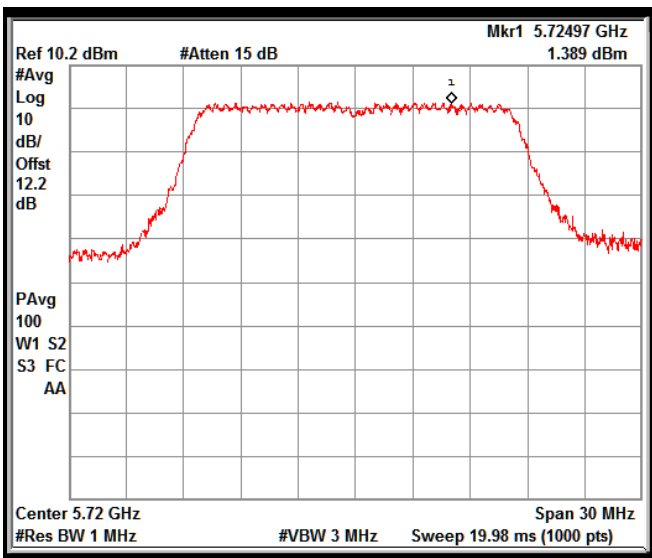

5GHz Test Plots

IN23VER9 001

Channel Frequency 5720MHz