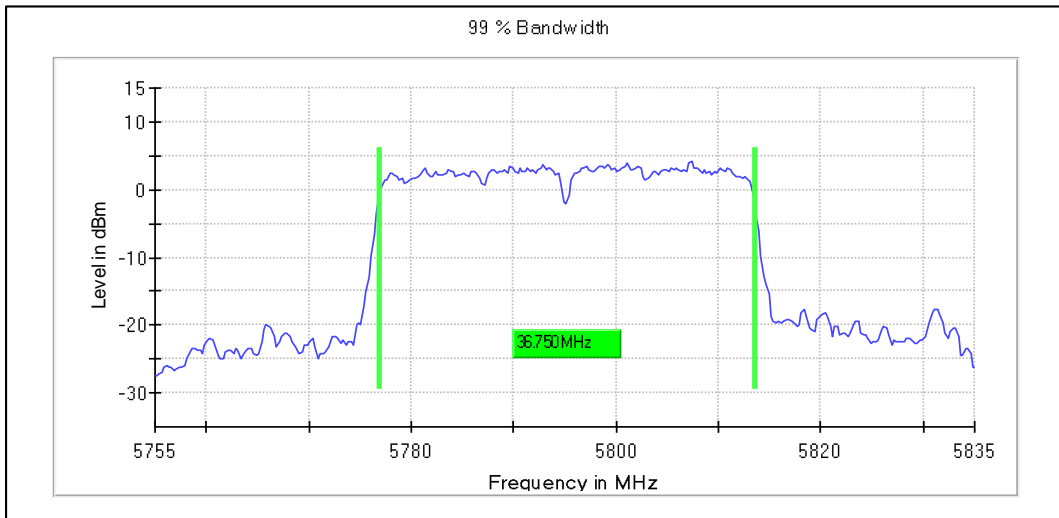

Channel Frequency 5670MHz

Channel Frequency 5710MHz

Modulation: 802.11n-HT40MHz: UNII 3

Channel Frequency 5755MHz

Channel Frequency 5795MHz

Emission Channel Bandwidth 6dB

Channel Frequency 5755MHz

5GHz Test Plots