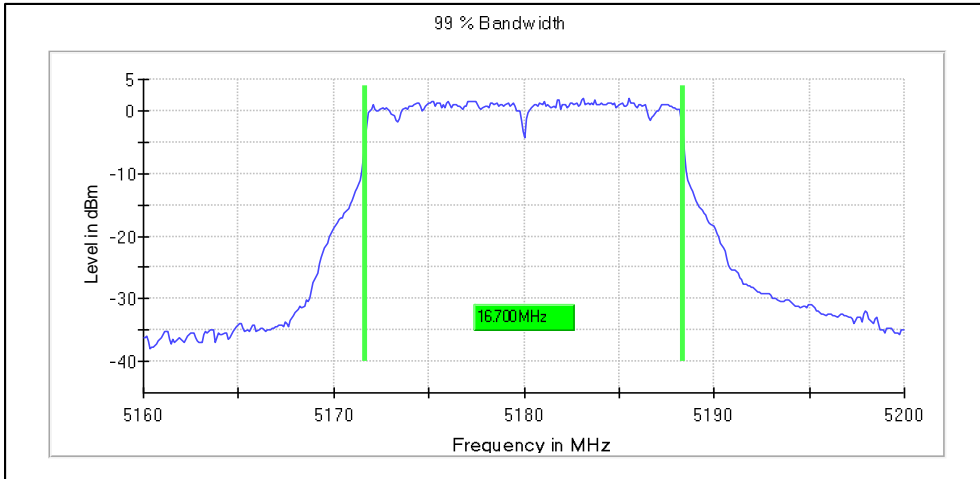

1. Emission Bandwidth and Occupied Bandwidth

Modulation: 802.11a : UNII 1

Data Rate: 54Mbps

Occupied Channel Bandwidth 99%

Channel Frequency 5180MHz

Channel Frequency 5240MHz

Modulation: 802.11a : UNII 2a

Channel Frequency 5260MHz