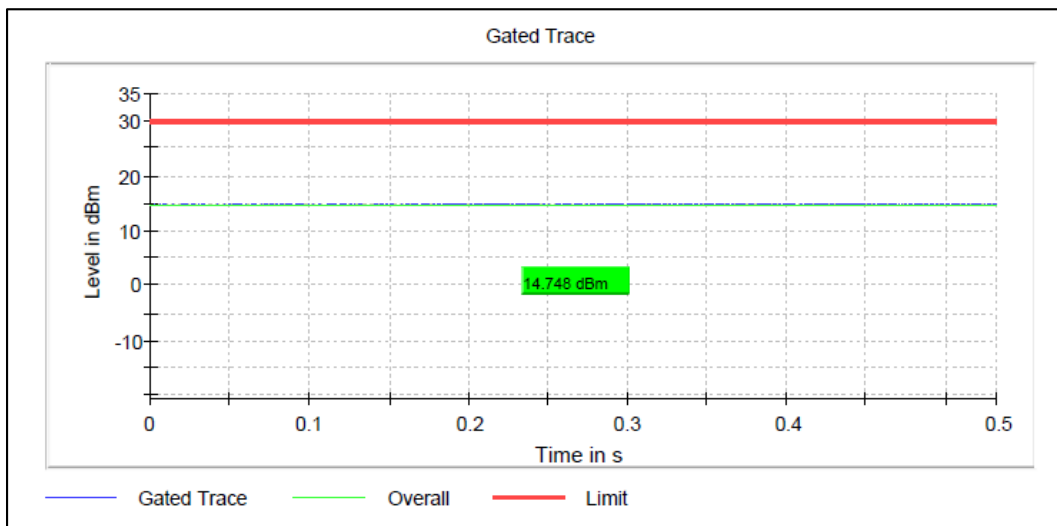

Channel Frequency 5825MHz