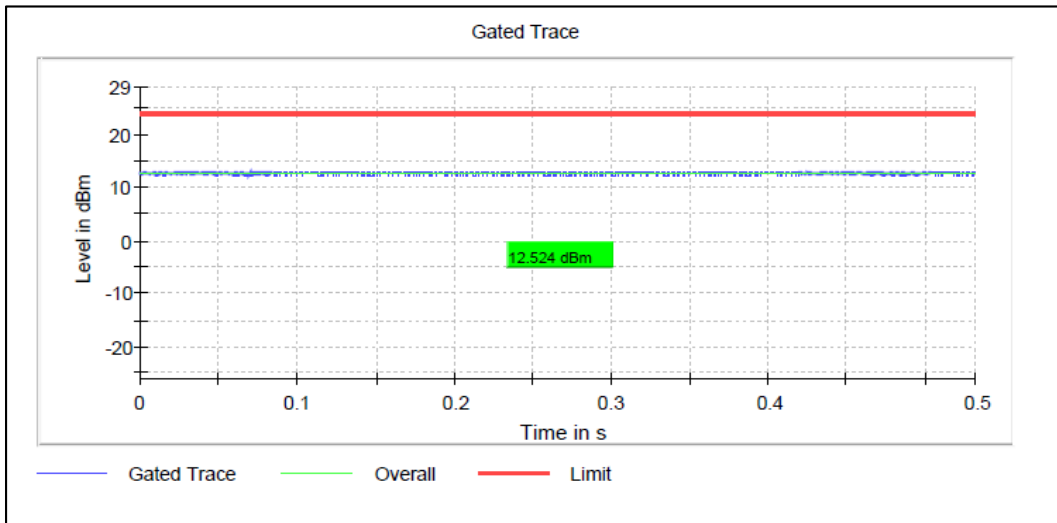

Channel Frequency 5700MHz

Channel Frequency 5720MHz

Modulation: 802.11a: UNII 3

Channel Frequency 5745MHz

Channel Frequency 5825MHz

Modulation: 802.11n-HT20: UNII 1

Data Rate : MCS7

Channel Frequency 5180MHz