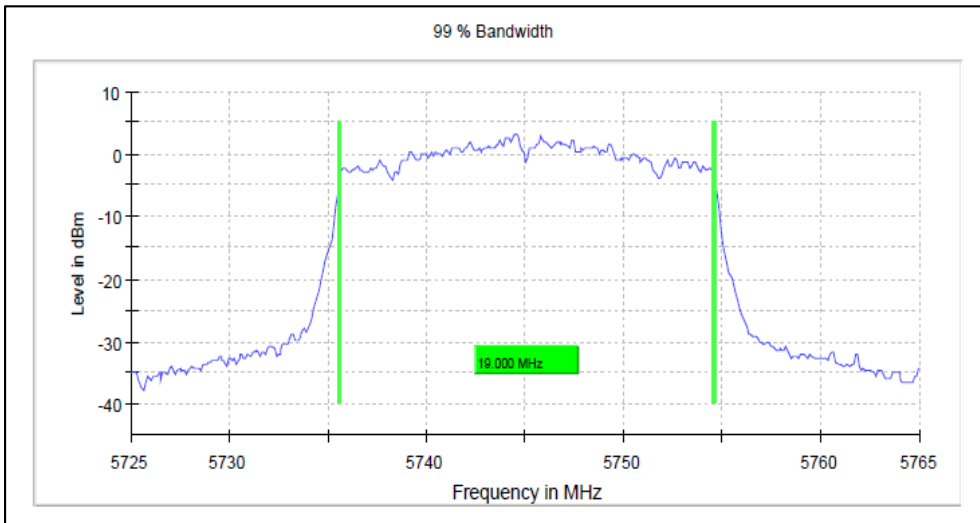

Channel Frequency 5745MHz