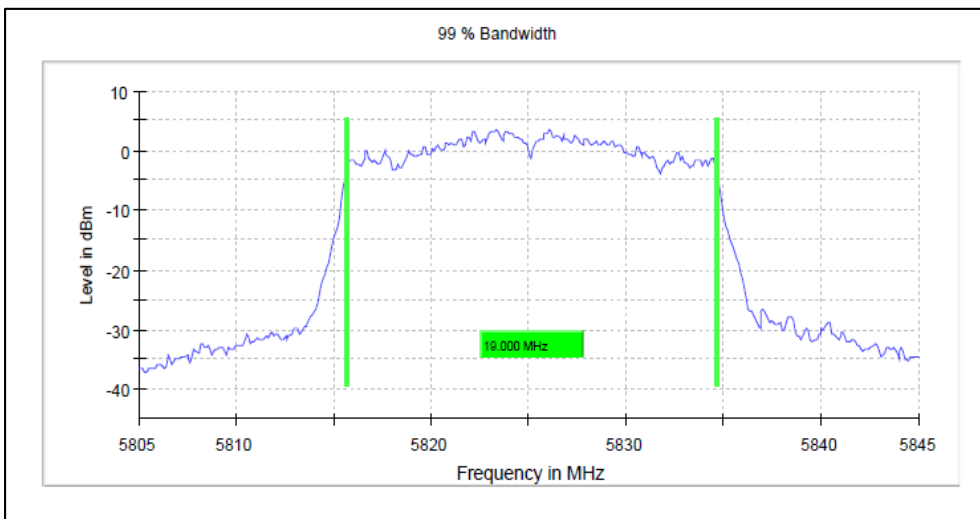

Channel Frequency 5700MHz

Channel Frequency 5720MHz

Modulation: 802.11ax-HE20: UNII 3

Channel Frequency 5745MHz

Channel Frequency 5825MHz

Emission Channel Bandwidth 26dB

Channel Frequency 5180MHz

Channel Frequency 5240MHz