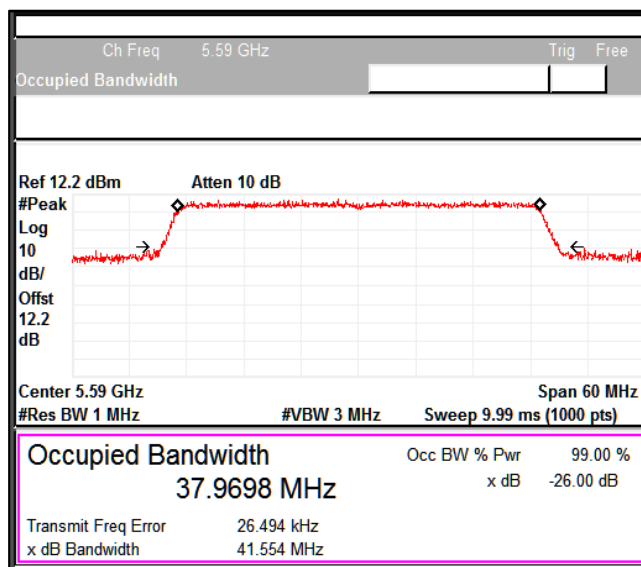

Channel Frequency 5590MHz