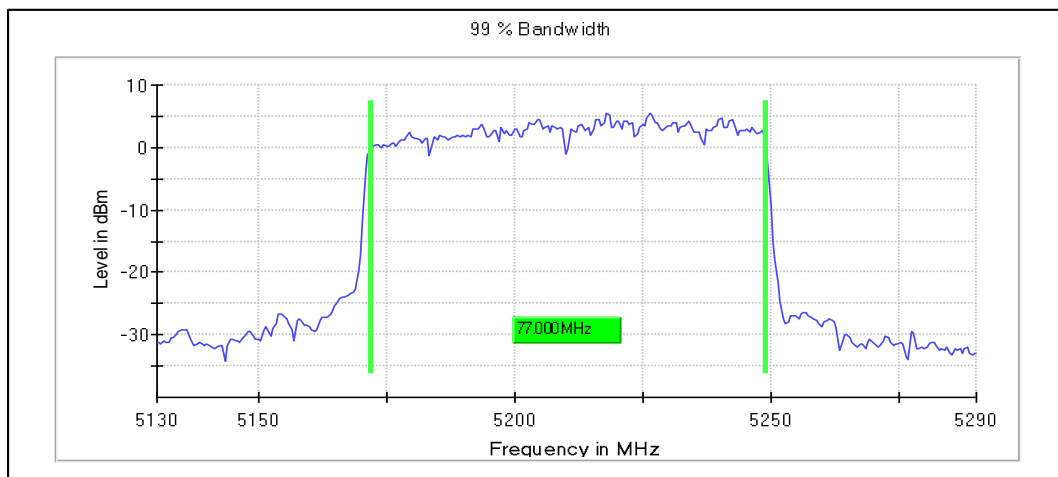

Channel Frequency 5775MHz

Emission Channel Bandwidth 6dB

Channel Frequency 5775MHz

Modulation: 802.11ax-HE80: UNII 1

Data Rate: MCS 0

Channel Frequency 5210MHz

Emission Channel Bandwidth 26dB

Channel Frequency 5210MHz

Modulation: 802.11ax-HE80: UNII 2a

Channel Frequency 5290MHz

Emission Channel Bandwidth 26dB

Channel Frequency 5290MHz

Modulation: 802.11ax-HE80: UNII 2C

Channel Frequency 5530MHz

Channel Frequency 5690MHz

Emission Channel Bandwidth 26dB