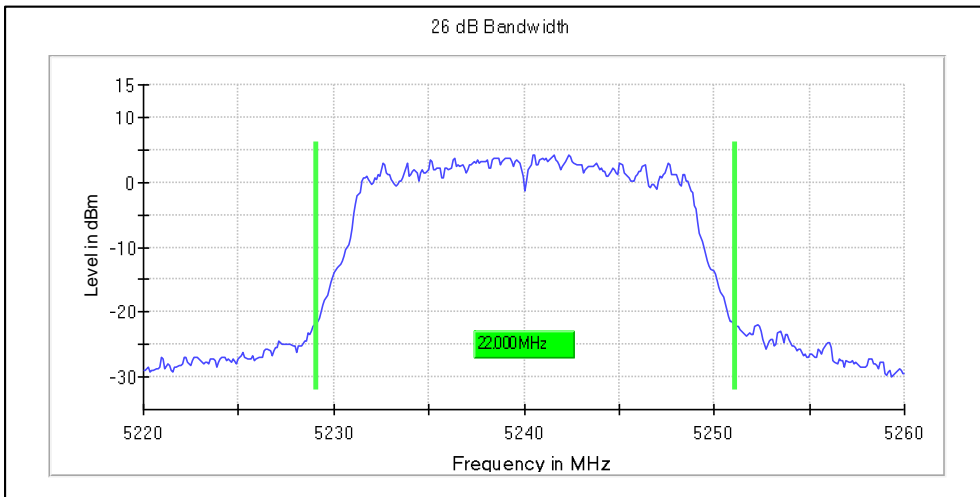

Channel Frequency 5240MHz