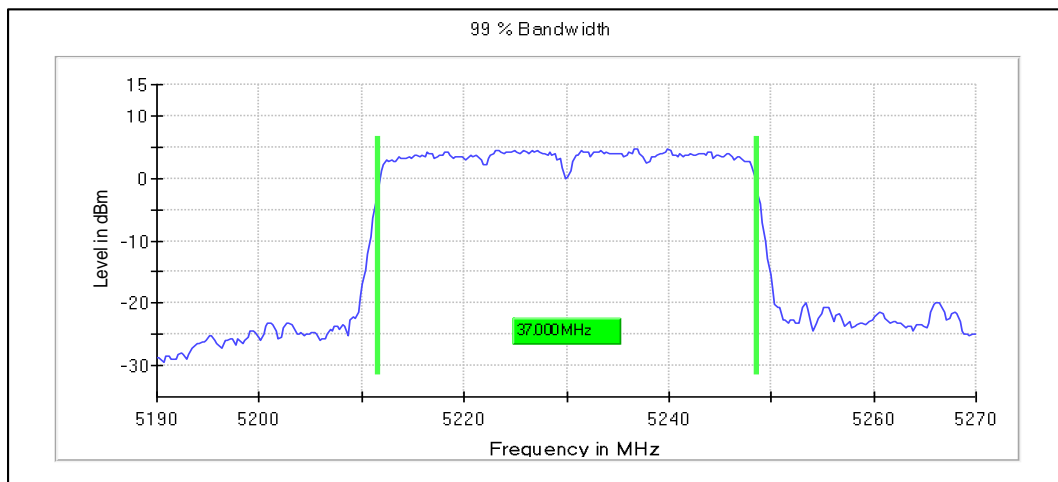

5GHz Test Plots

IN23VER9 001

Modulation: 802.11n-HT40MHz: UNII 1

Data Rate MCS0

Occupied Bandwidth 99%

Channel Frequency 5190MHz

Channel Frequency 5230MHz

Emission Channel Bandwidth 26dB