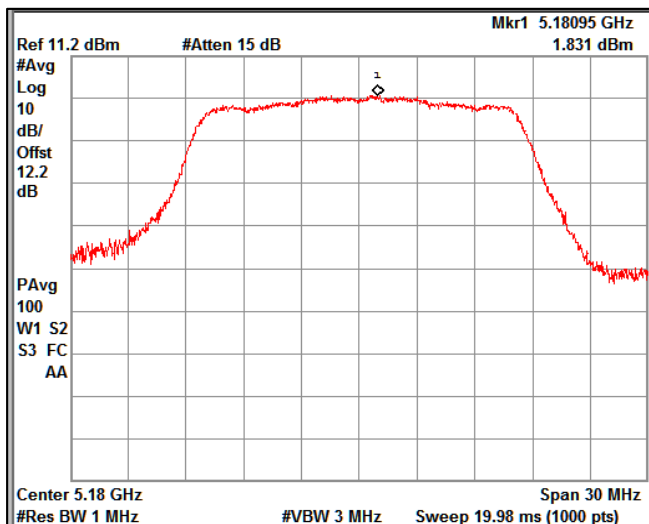

Channel Frequency 5530MHz

Channel Frequency 5690MHz

Channel Frequency 5775MHz

3. Power Spectral Density

Modulation: 802.11 a-mode

Data Rate: 6 Mbps

Channel Frequency 5180MHz

Channel Frequency 5240MHz