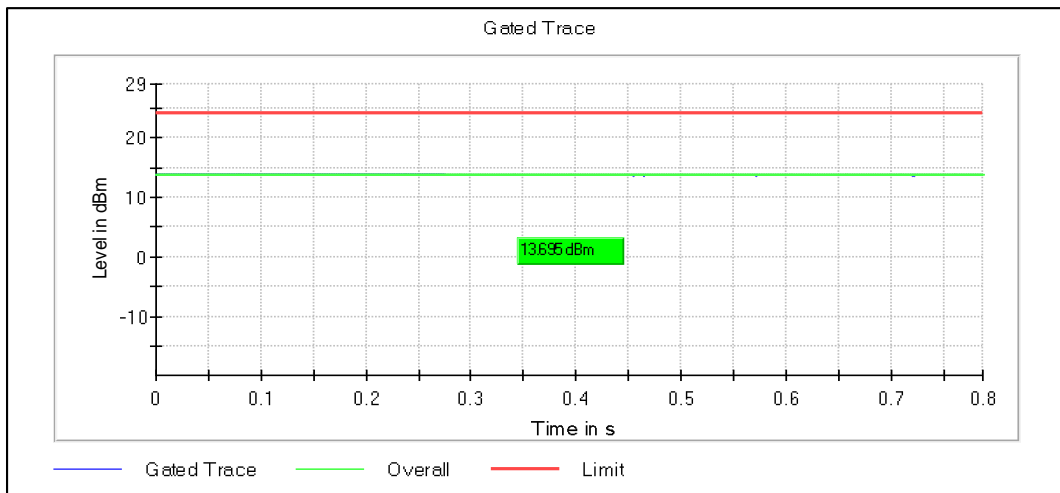

Channel Frequency 5230MHz

Modulation: 802.11ax-HE40: UNII 2a

Channel Frequency 5270MHz

Channel Frequency 5310MHz

Modulation: 802.11ax-HE40: UNII 2c

Channel Frequency 5510MHz

Channel Frequency 5590MHz

Channel Frequency 5670MHz