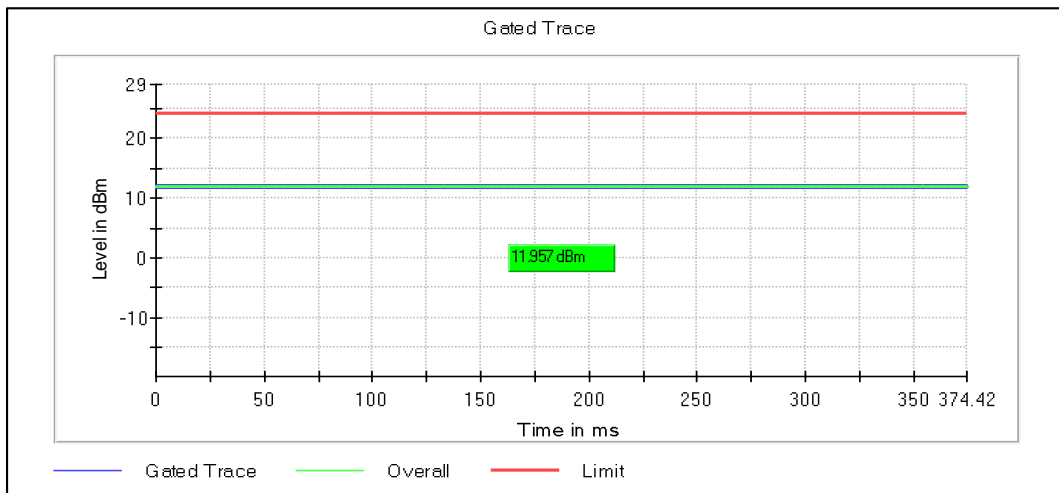

Channel Frequency 5190MHz

Channel Frequency 5230MHz

Modulation: 802.11ac-VHT40: UNII 2a

Channel Frequency 5270MHz

Channel Frequency 5310MHz

Modulation: 802.11ac-VHT40: UNII 2c

Channel Frequency 5510MHz

Channel Frequency 5590MHz