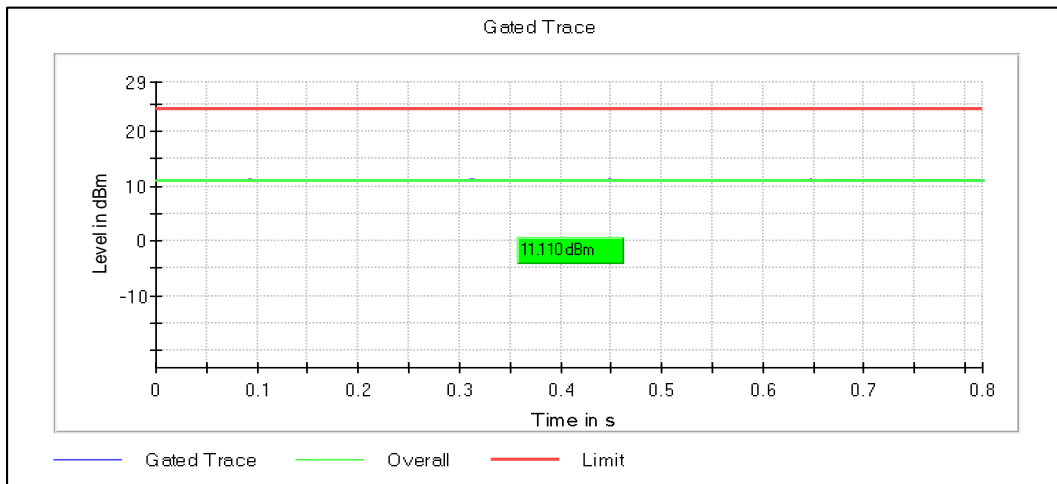

Data Rate : MCS0

Channel Frequency 5190MHz

Channel Frequency 5230MHz

Modulation: 802.11n-HT40: UNII 2a

Channel Frequency 5270MHz

Channel Frequency 5310MHz

Modulation: 802.11n-HT40: UNII 2c

Channel Frequency 5510MHz