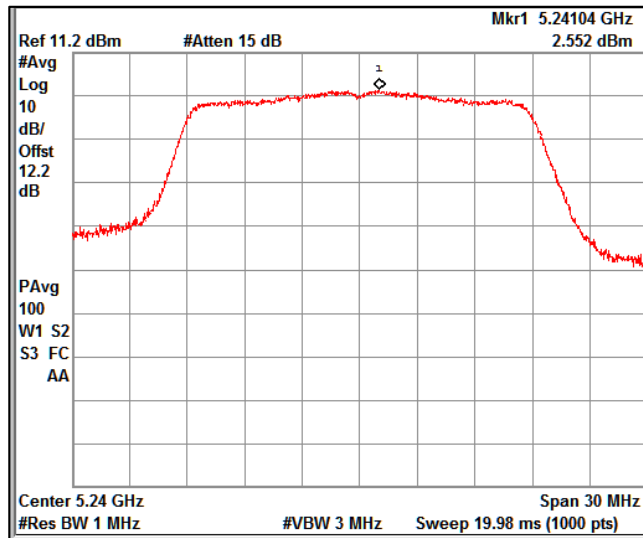

Channel Frequency 5240MHz