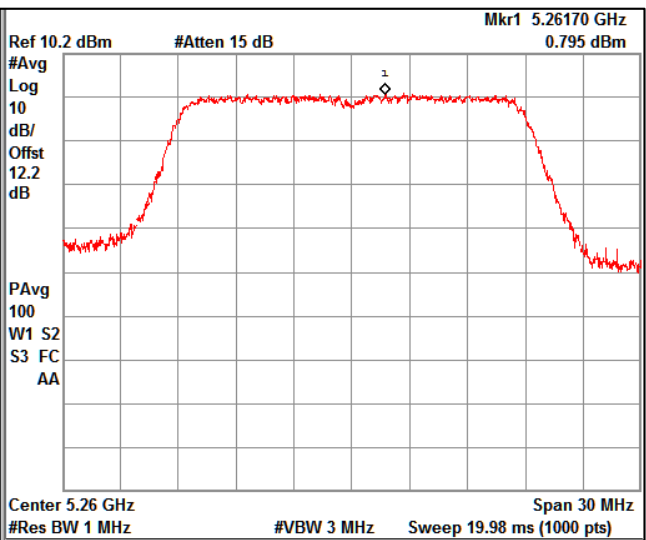

Channel Frequency 5700MHz

Channel Frequency 5720MHz

Channel Frequency 5745MHz

Channel Frequency 5825MHz

Data Rate : MCS 7

Channel Frequency 5180MHz

Channel Frequency 5240MHz

Channel Frequency 5240MHz