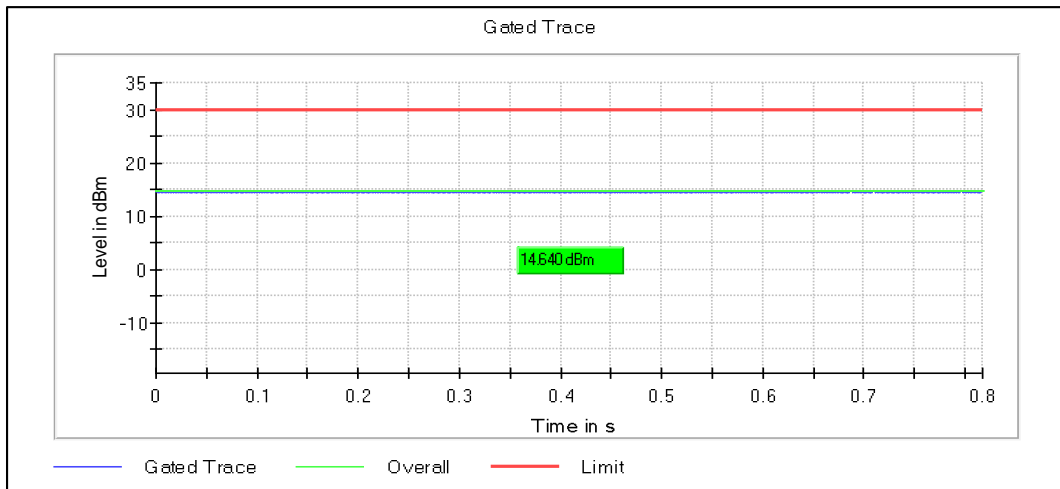

Channel Frequency 5590MHz

Channel Frequency 5670MHz

Channel Frequency 5710MHz

Modulation: 802.11n-HT40: UNII 3

Channel Frequency 5755MHz

Channel Frequency 5795MHz

Modulation: 802.11ac-VHT40: UNII 1

Data Rate : MCS9