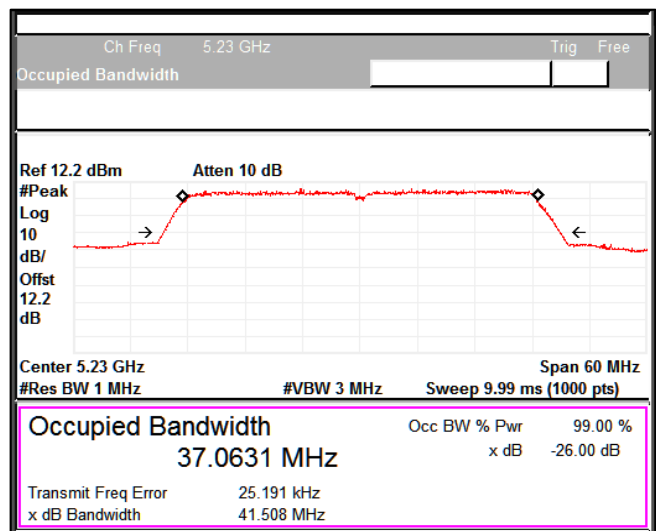

IN23VER9 001

Channel Frequency 5795MHz

Modulation: 802.11ac-VHT40: UNII 1

Data Rate : MCS9

Channel Frequency 5190MHz

Channel Frequency 5230MHz

Emission Channel Bandwidth 26dB

Channel Frequency 5190MHz