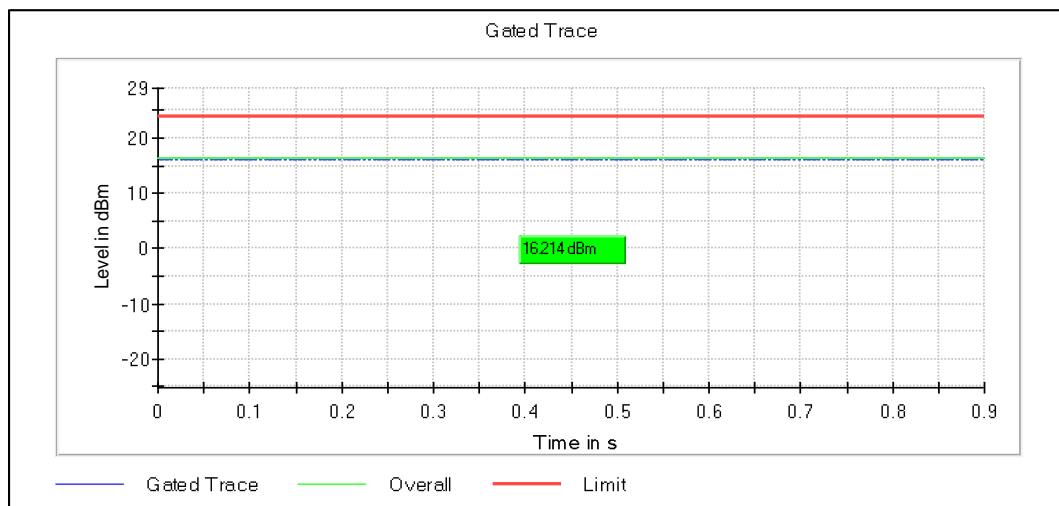

Modulation: 802.11n-HT20: UNII 3

Channel Frequency 5745MHz

Channel Frequency 5825MHz

Modulation: 802.11ac-VHT20: UNII 1

Data Rate : MCS0

Channel Frequency 5180MHz

Channel Frequency 5240MHz

Modulation: 802.11ac-VHT20: UNII 2a