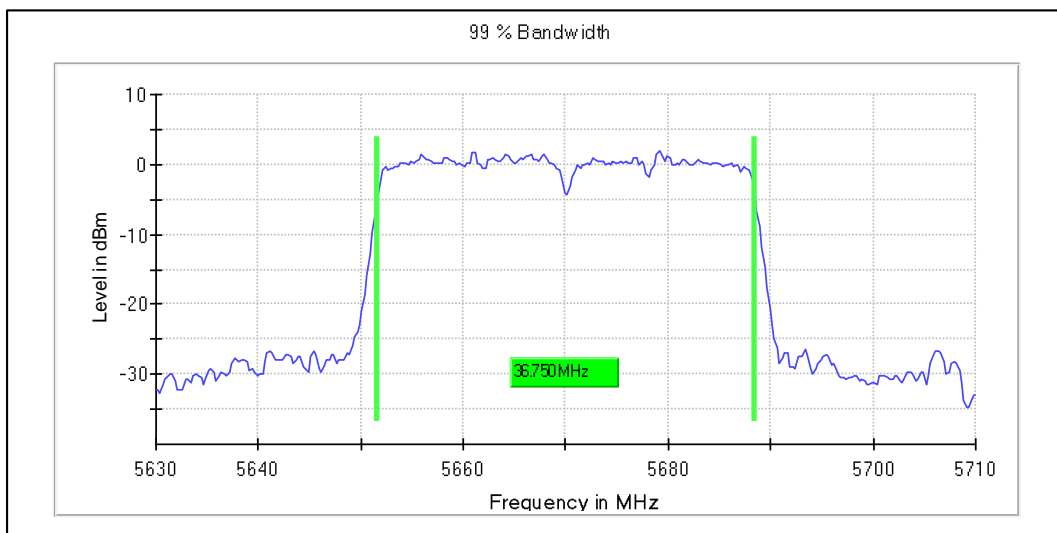

Channel Frequency 5670MHz