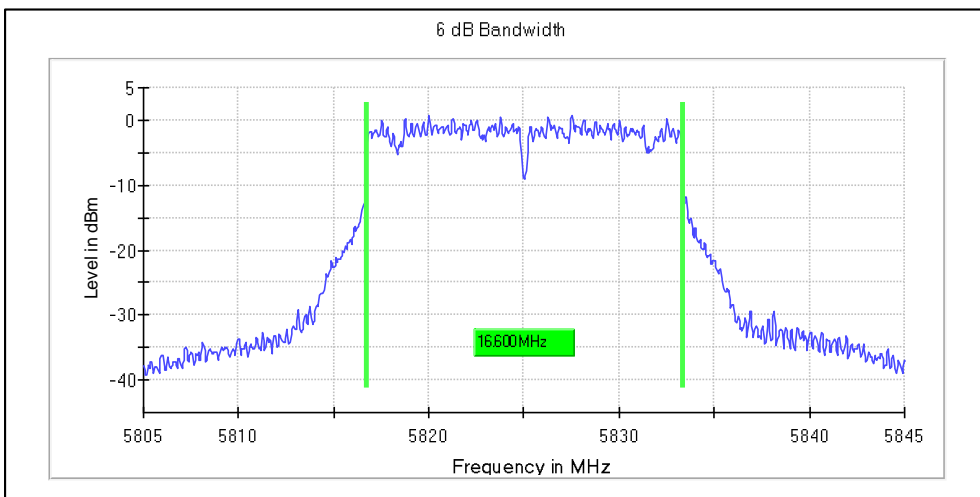

Chanel Frequency 5700MHz

Channel Frequency 5720MHz

Emission Channel Bandwidth 6dB

Modulation: 802.11a : UNII 3

Channel Frequency 5745MHz

Channel Frequency 5745MHz

Occupied Channel Bandwidth 99%

Data Rate: MCS7