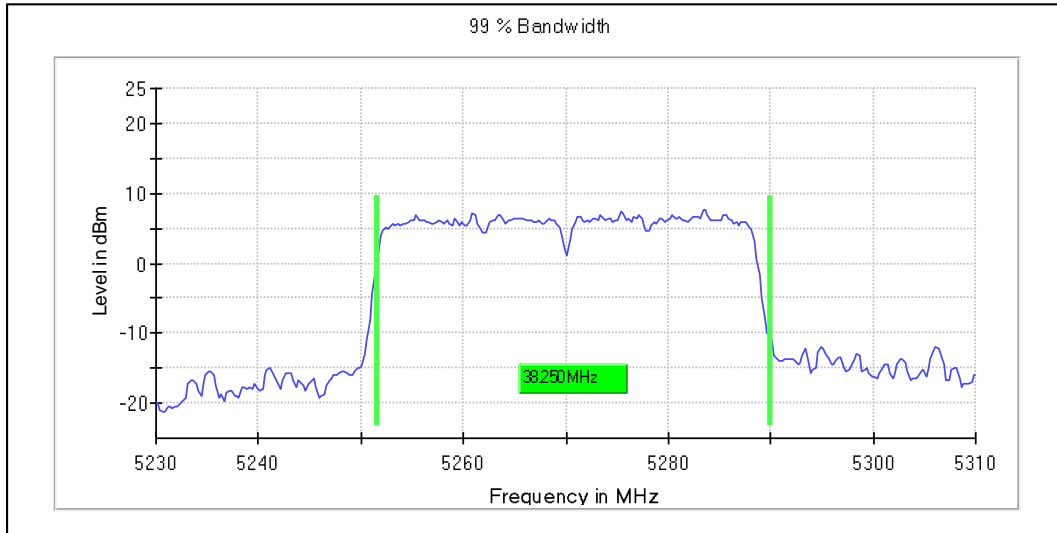

Modulation: 802.11n-HT40MHz: UNII 2a

Channel Frequency 5270MHz