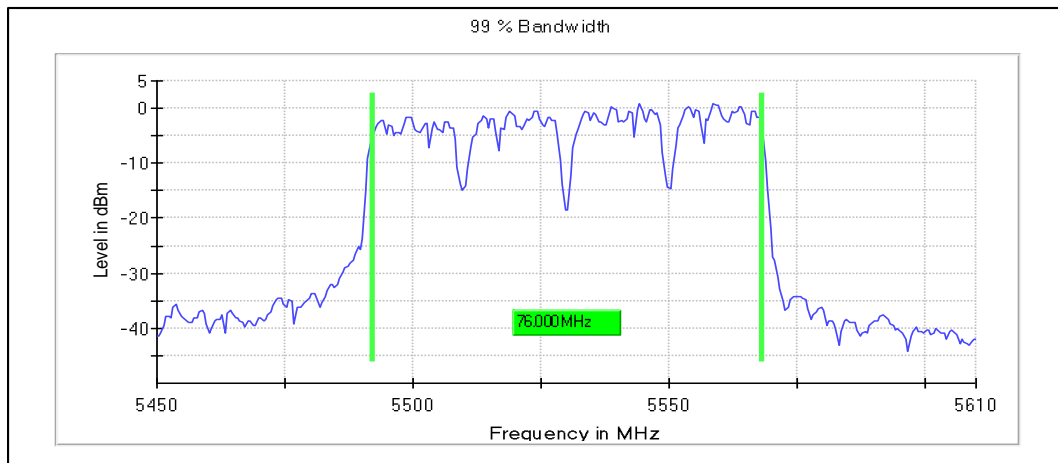

Modulation: 802.11ac-VHT80: UNII 2C

Channel Frequency 5530MHz