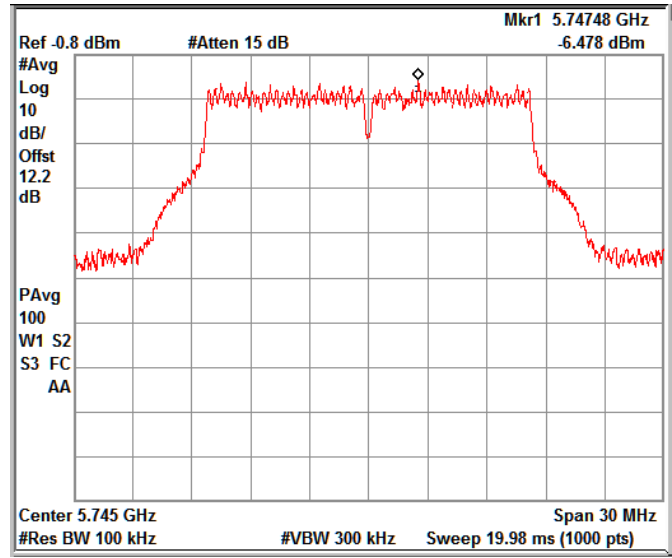

Channel Frequency 5500MHz

Channel Frequency 5700MHz

5GHz Test Plots

IN23VER9 001

Channel Frequency 5720MHz

Channel Frequency 5745MHz

Channel Frequency 5825MHz

5GHz Test Plots