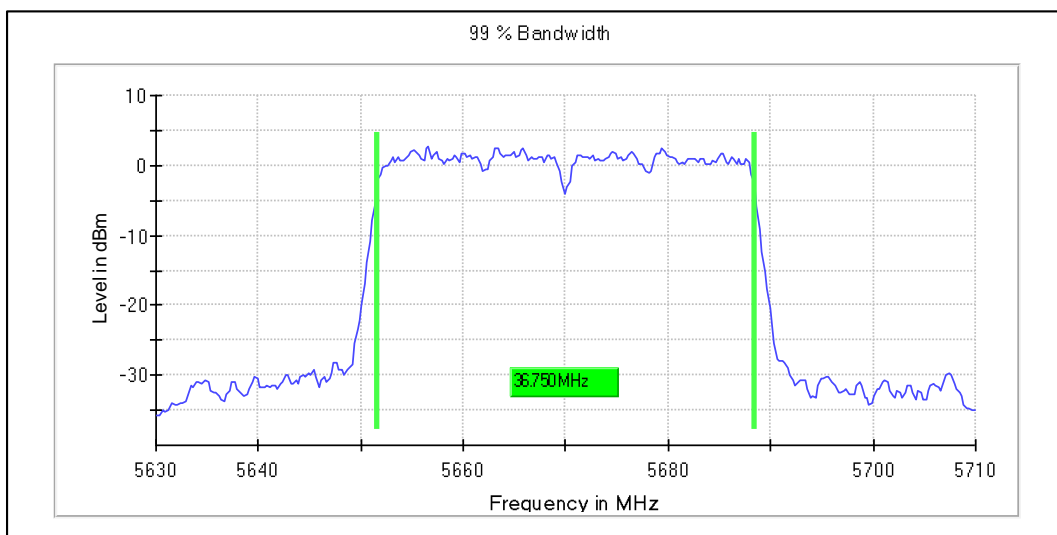

Channel Frequency 5670MHz