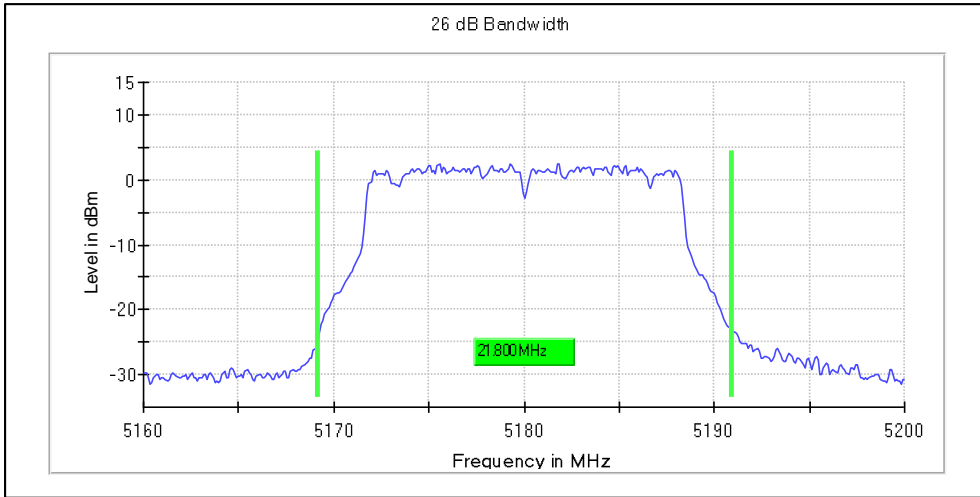

Emission Channel Bandwidth 26dB

Channel Frequency 5180MHz