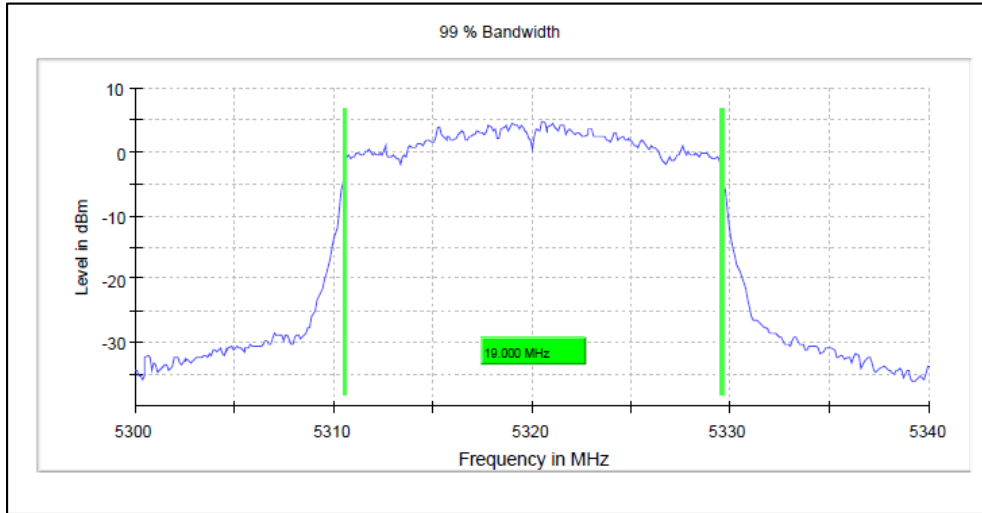

Data Rate MCS0

Channel Frequency 5180MHz

Channel Frequency 5240MHz

Modulation: 802.11ax-HE20: UNII 2a

Channel Frequency 5260MHz

Channel Frequency 5320MHz

Modulation: 802.11aX-HE20: UNII 2c

Channel Frequency 5500MHz