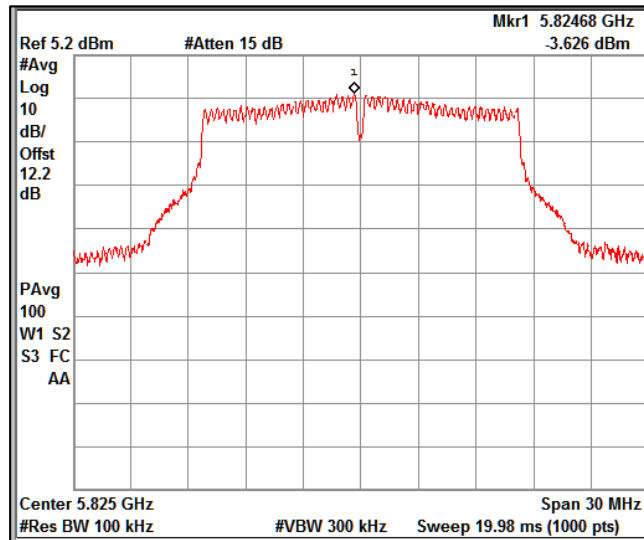

Channel Frequency 5260MHz

Channel Frequency 5320MHz

Channel Frequency 5500MHz

Channel Frequency 5700MHz

5GHz Test Plots

IN23VER9 001

Channel Frequency 5720MHz

Channel Frequency 5745MHz