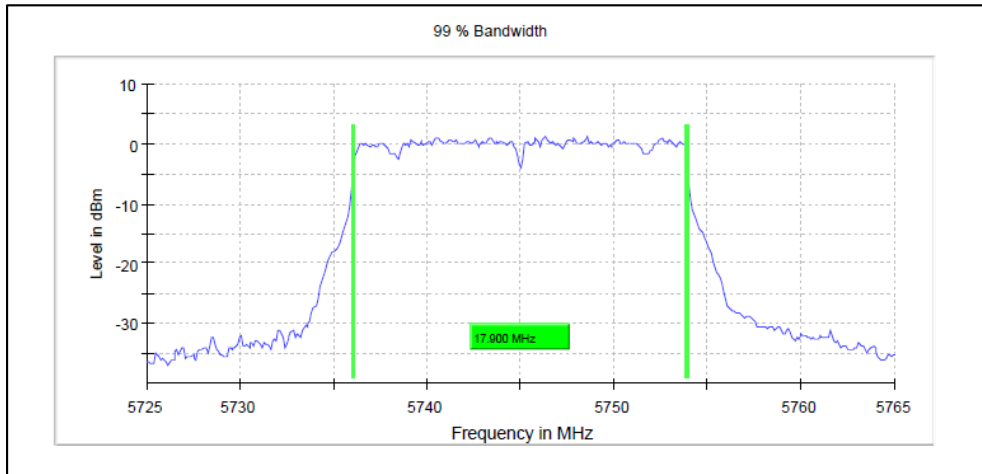

Channel Frequency 5500MHz

Channel Frequency 5700MHz

Channel Frequency 5720MHz

Modulation: 802.11n- HT20: UNII 3

Channel Frequency 5745MHz

Channel Frequency 5825MHz

Emission Channel Bandwidth 26dB

Data Rate: MCS0