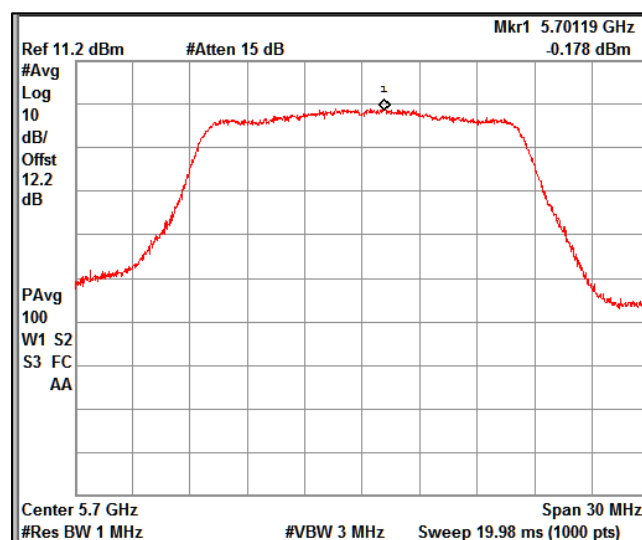

Channel Frequency 5700MHz