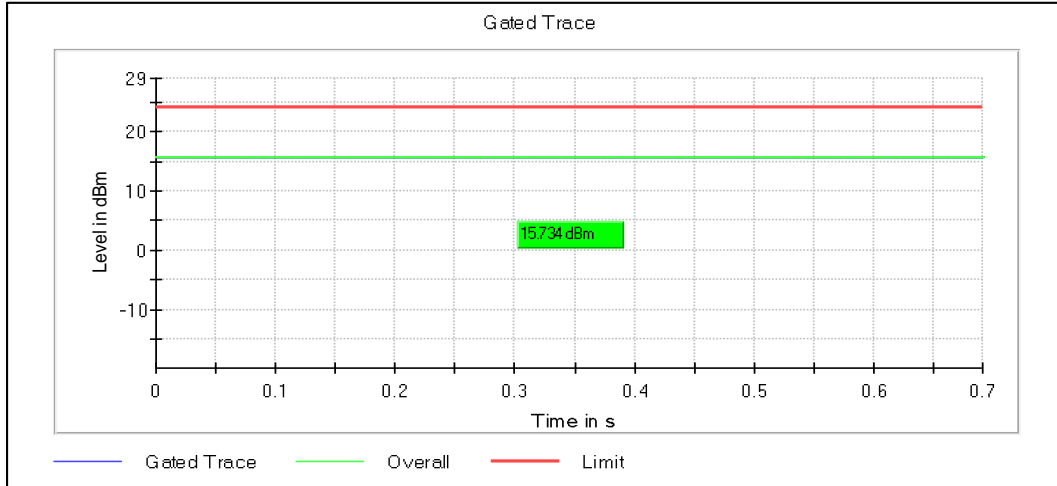

Channel Frequency 5690MHz