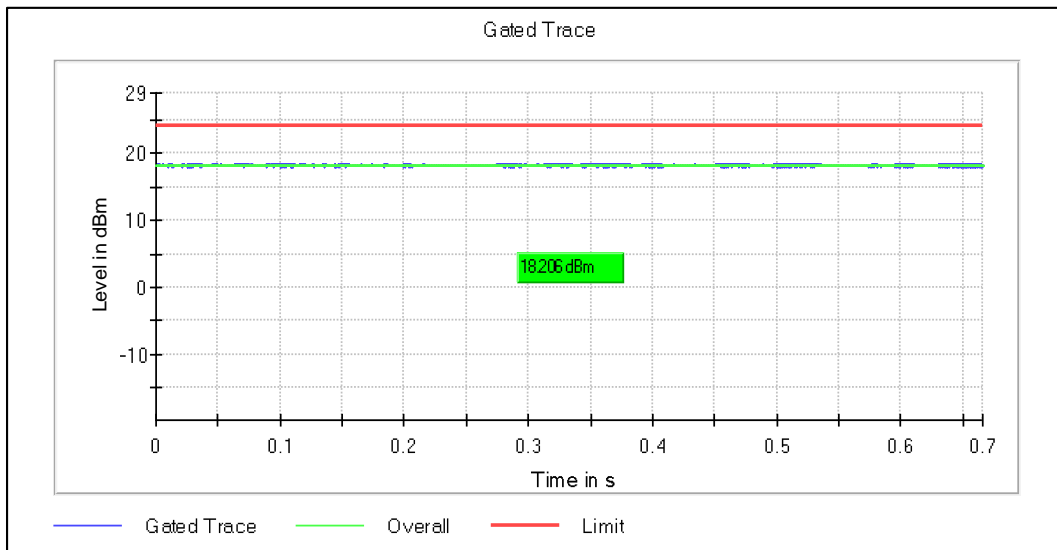

Channel Frequency 5690MHz