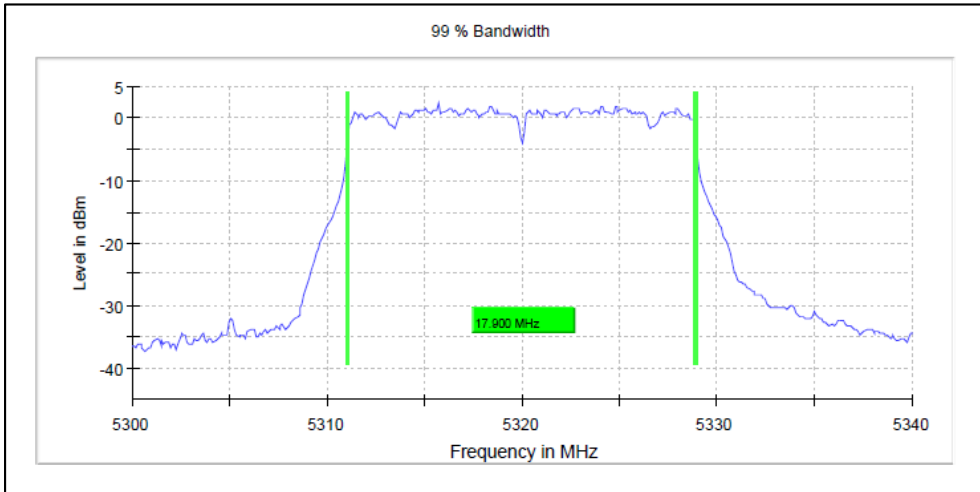

Modulation: 802.11n- HT20: UNII 1

Channel Frequency 5180MHz

Channel Frequency 5240MHz

Modulation: 802.11n- HT20: UNII 2a

Channel Frequency 5260MHz

Channel Frequency 5320MHz

Modulation: 802.11n- HT20: UNII 2c