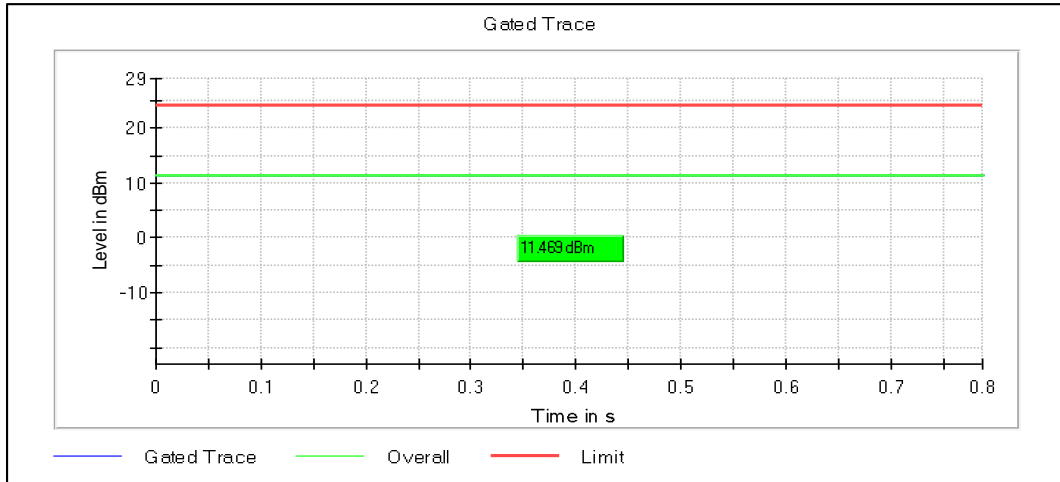

Channel Frequency 5230MHz

Modulation: 802.11ax-HE40: UNII 2a

Channel Frequency 5270MHz

Channel Frequency 5310MHz

Modulation: 802.11ax-HE40: UNII 2c

Channel Frequency 5510MHz

Channel Frequency 5590MHz

Channel Frequency 5670MHz