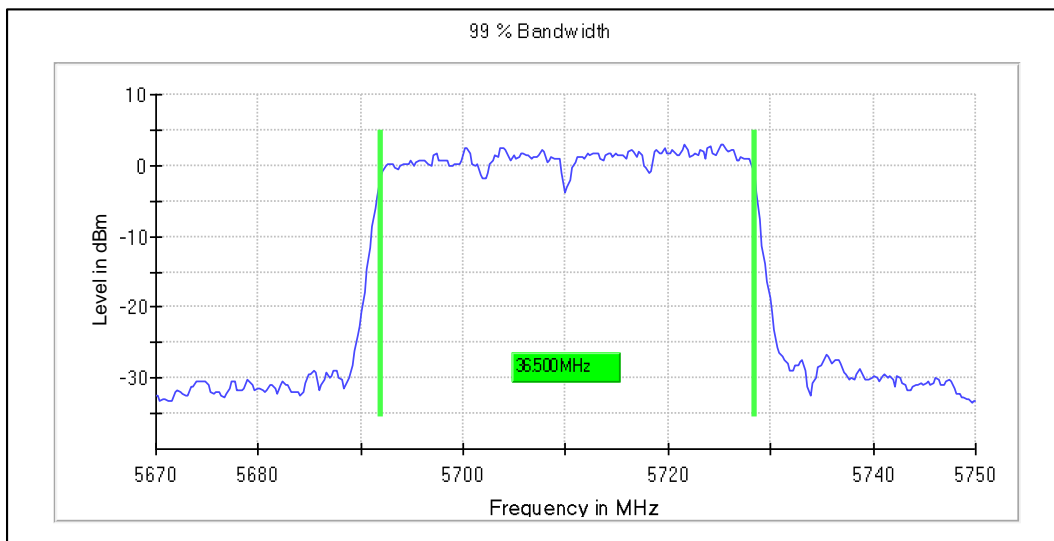

Channel Frequency 5710MHz