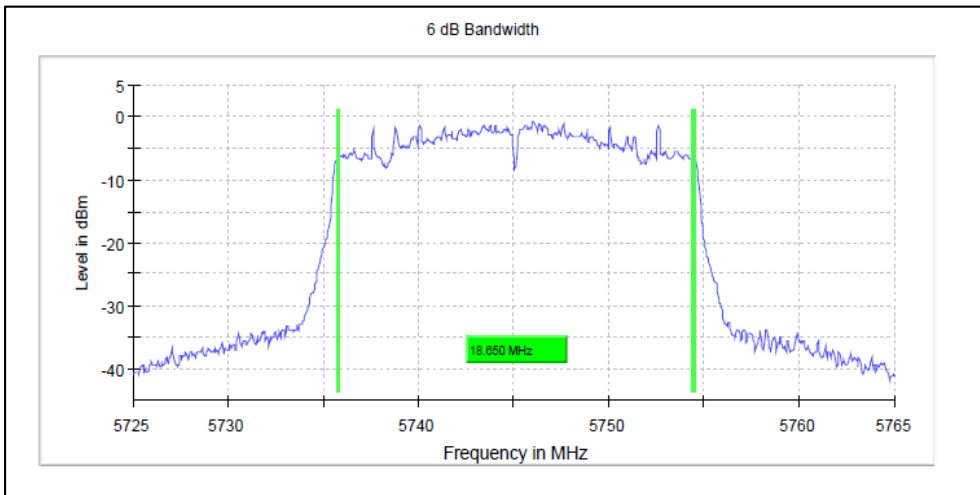

Channel Frequency 5260MHz

Channel Frequency 5320MHz

Channel Frequency 5500MHz

Channel Frequency 5700MHz

Channel Frequency 5720MHz

Emission Channel Bandwidth 6dB

Channel Frequency 5745MHz

Channel Frequency 5825MHz