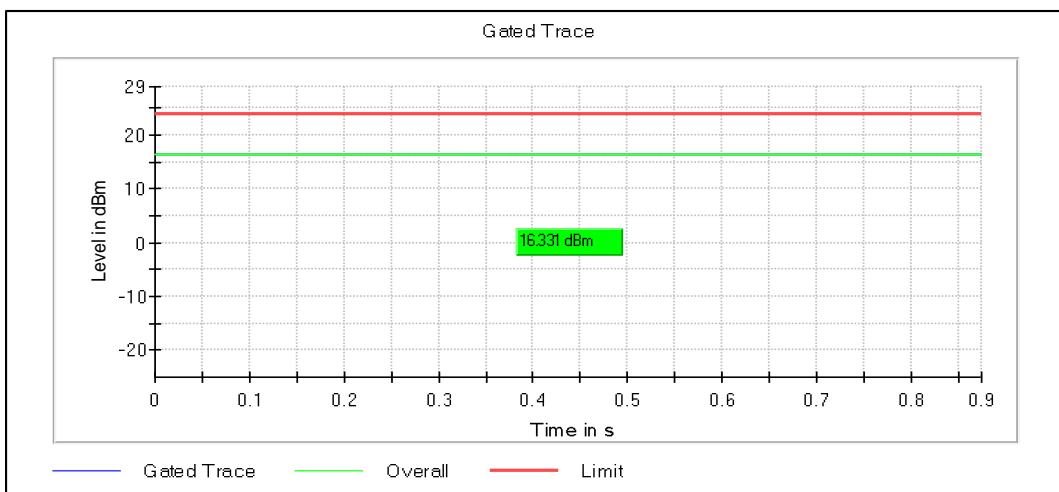

Channel Frequency 5825MHz

Modulation: 802.11ax-HE20: UNII 1

Data Rate : MCS0

Channel Frequency 5180MHz

Channel Frequency 5240MHz

Modulation: 802.11ax-HE20: UNII 2a

Channel Frequency 5260MHz

Channel Frequency 5320MHz