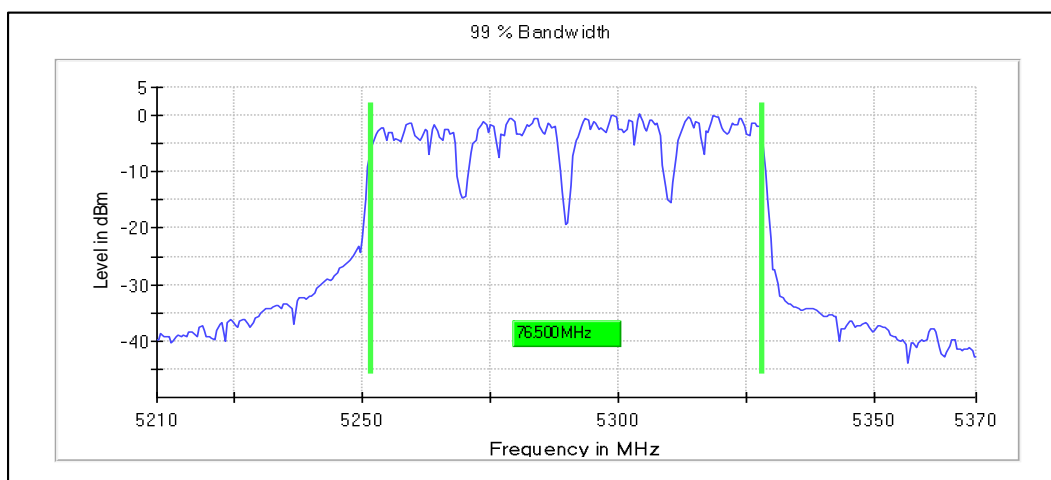

Emission Channel Bandwidth 6dB

Modulation: 802.11ac-VHT80: UNII 1

Data Rate: MCS 0

Emission Channel Bandwidth 26dB

Channel Frequency 5210MHz

Modulation: 802.11ac-VHT80: UNII 2a

Channel Frequency 5290MHz

Emission Channel Bandwidth 26dB