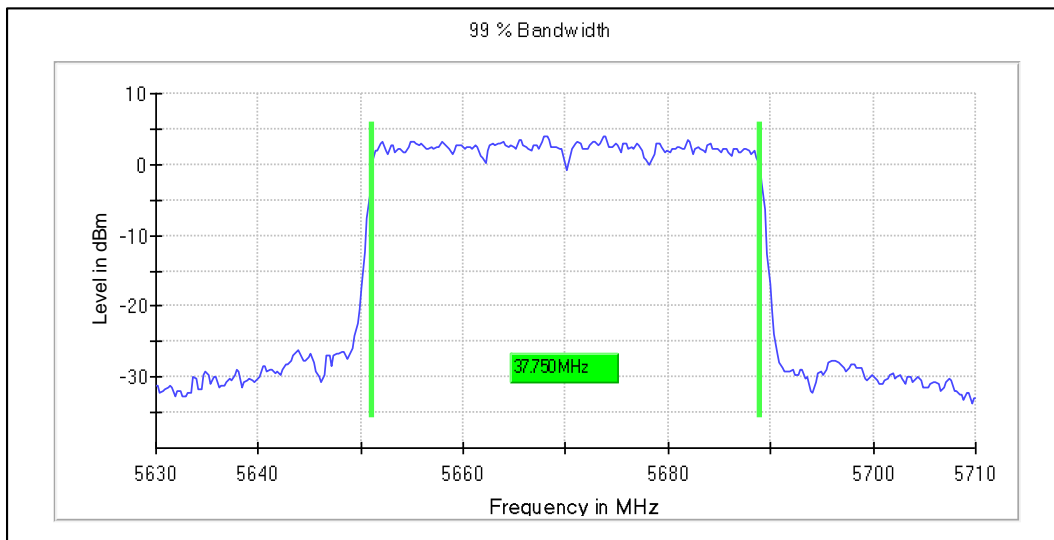

Emission Channel Bandwidth 26dB

Channel Frequency 5270MHz

Channel Frequency 5310MHz

Modulation: 802.11ax-HE40: UNII 2c

Channel Frequency 5510MHz

Channel Frequency 5590MHz

Channel Frequency 5670MHz

Channel Frequency 5710MHz