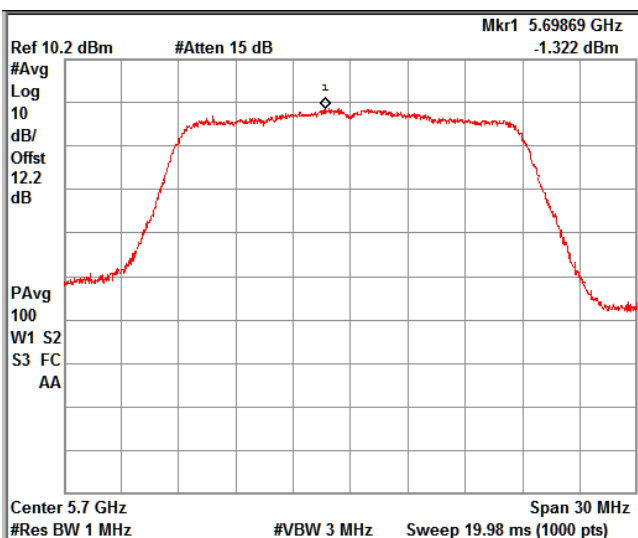

IN23VER9 001

Modulation: 802.11 n-mode_HT20

Data Rate : MCS 0

Channel Frequency 5180MHz

Channel Frequency 5240MHz

Channel Frequency 5240MHz

Channel Frequency 5320MHz

Channel Frequency 5500MHz