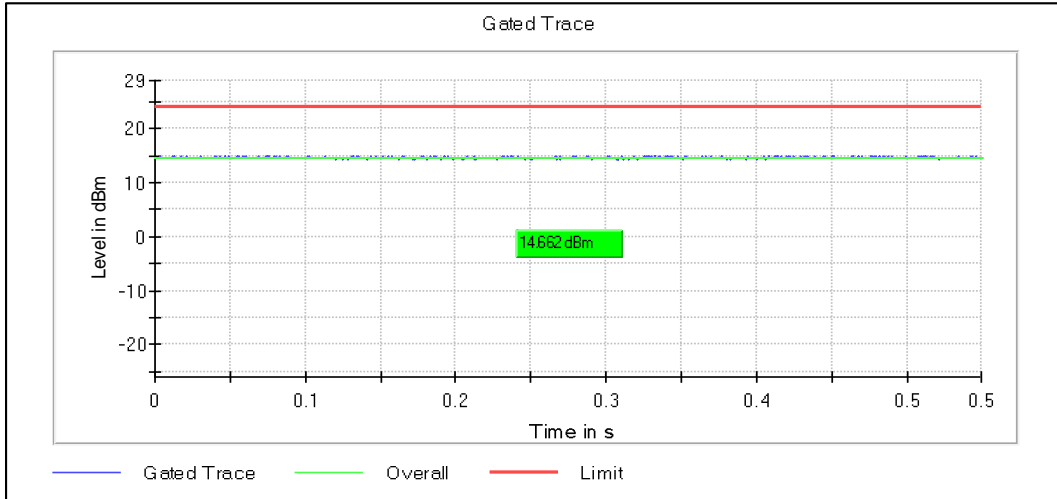

2. Maximum Conducted Output Power

Modulation: 802.11a: UNII 1

Data Rate 54Mbps

Channel Frequency 5180MHz