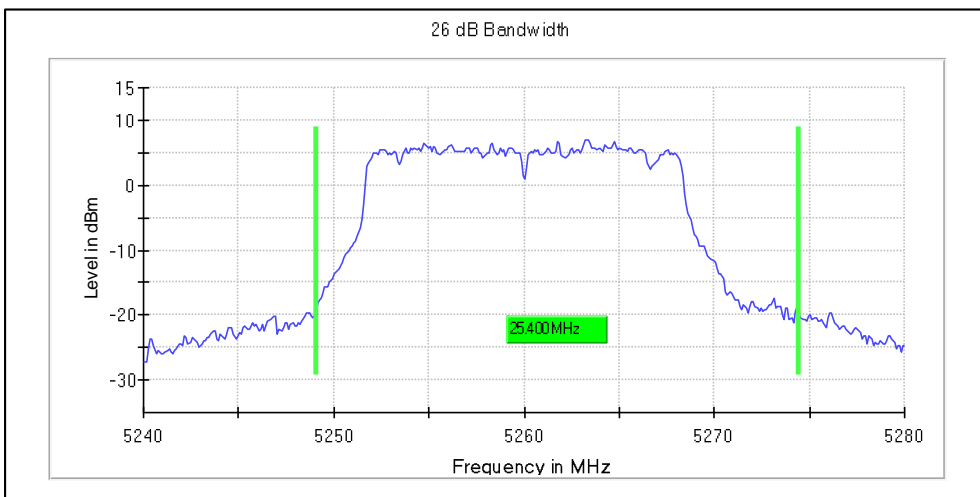

Emission Channel Bandwidth 26dB

Channel Frequency 5180MHz

Channel Frequency 5240MHz

Modulation: 802.11a : UNII 2a

Channel Frequency 5260MHz

Channel Frequency 5320MHz

Modulation: 802.11a : UNII 2c

Channel Frequency 5500MHz