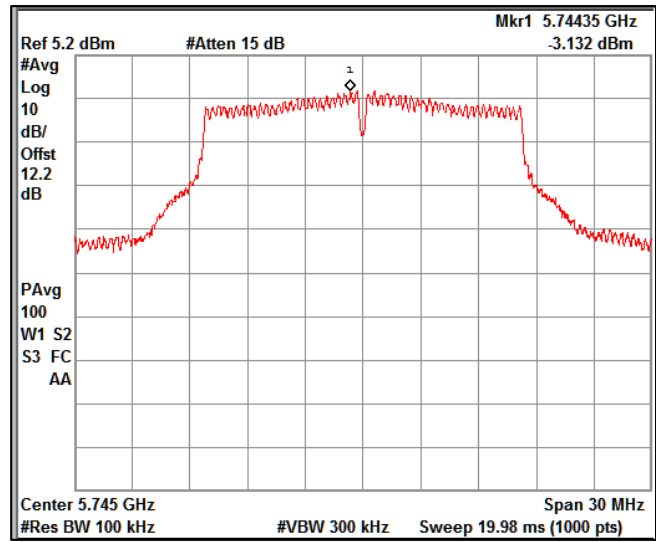

Channel Frequency 5260MHz

Channel Frequency 5320MHz

Channel Frequency 5500MHz

Channel Frequency 5700MHz

5GHz Test Plots

IN23VER9 001

Channel Frequency 5720MHz

Channel Frequency 5745MHz