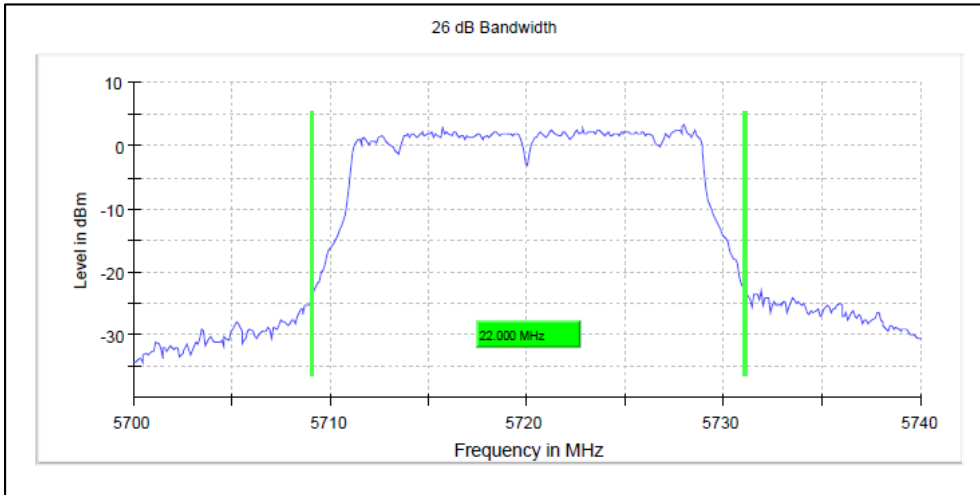

Modulation: 802.11n- HT20: UNII 1

Channel Frequency 5180MHz

Channel Frequency 5240MHz

Channel Frequency 5260MHz

Channel Frequency 5320 MHz

Channel Frequency 5500MHz

Channel Frequency 5700MHz

Channel Frequency 5720MHz

Emission Channel Bandwidth 6dB

Channel Frequency 5745MHz

Channel Frequency 5825MHz

Modulation: 802.11ac-VHT20: UNII 1

Occupied Channel Bandwidth 99%

Data Rate MCS0

Channel Frequency 5180MHz

Channel Frequency 5240MHz