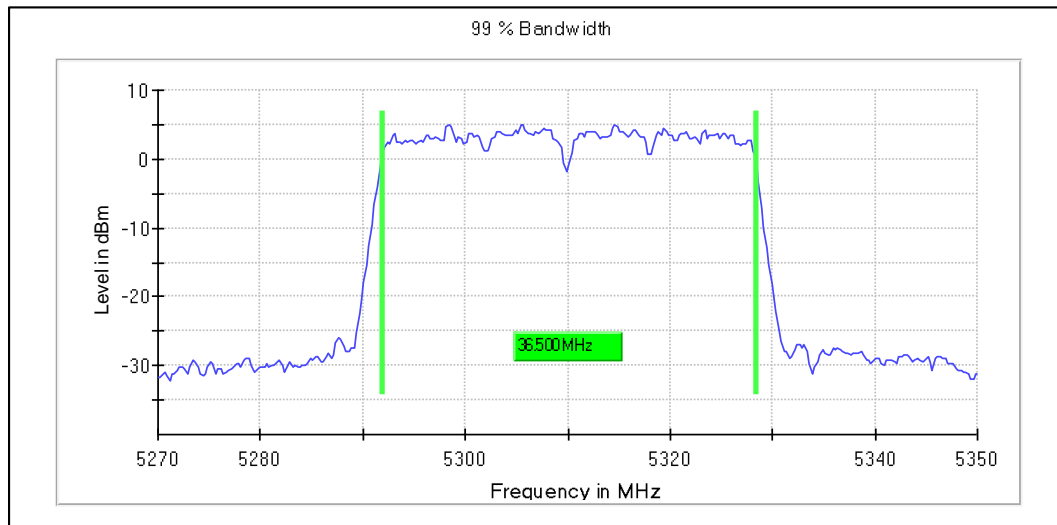

Channel Frequency 5310MHz