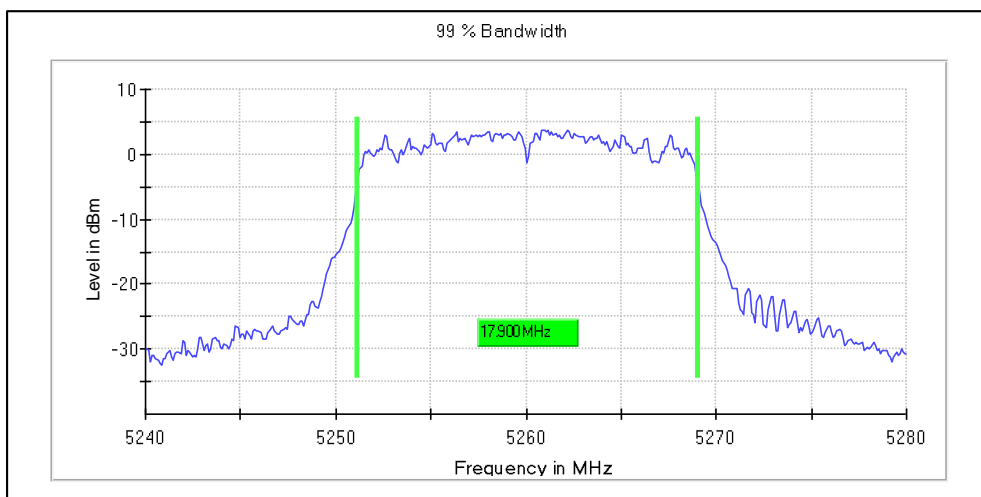

Channel Frequency 5260MHz