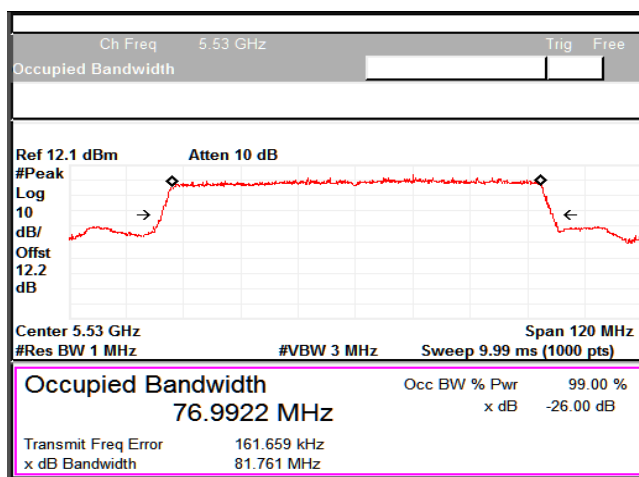

Channel Frequency 5690MHz