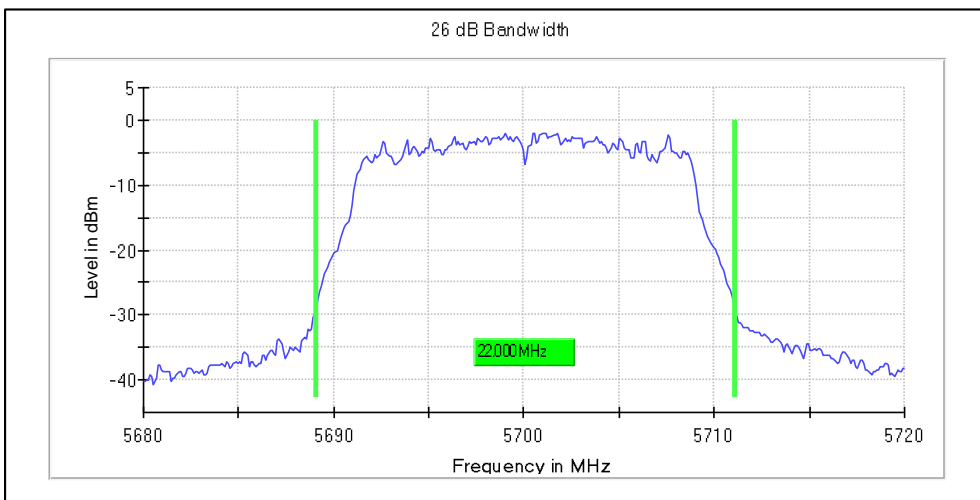

Channel Frequency 5825MHz

Emission Channel Bandwidth 26dB

Channel Frequency 5180MHz

Channel Frequency 5240MHz

Channel Frequency 5260MHz

Channel Frequency 5320MHz

Channel Frequency 5500MHz

Channel Frequency 5700MHz