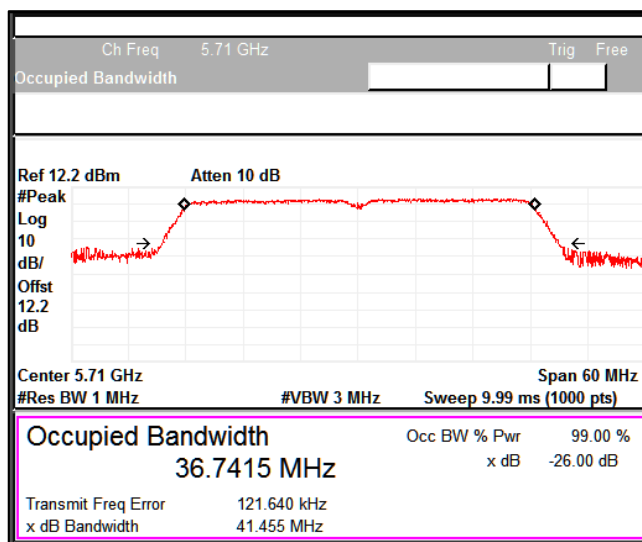

Channel Frequency 5710MHz