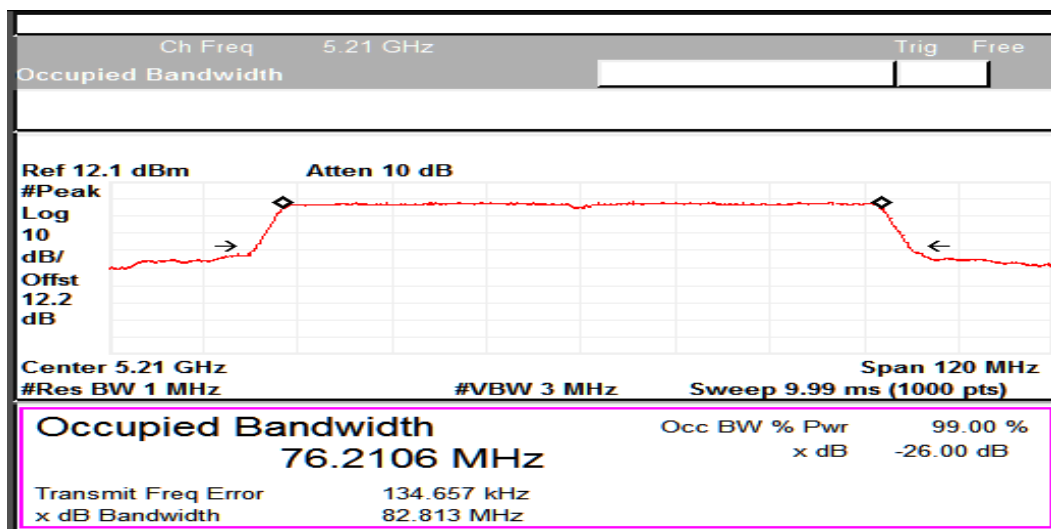

Emission Channel Bandwidth 6dB

Modulation: 802.11ac-VHT80: UNII 1

Data Rate: MCS 0

Emission Channel Bandwidth 26dB

Channel Frequency 5210MHz

Modulation: 802.11ac-VHT80: UNII 2a

Channel Frequency 5290MHz

Emission Channel Bandwidth 26dB