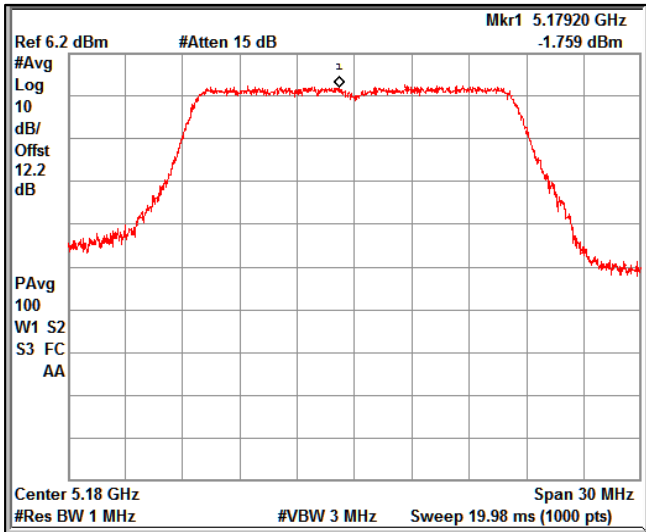

5GHz Test Plots

IN23VER9 001

Data Rate : 54Mbps

Channel Frequency 5180MHz