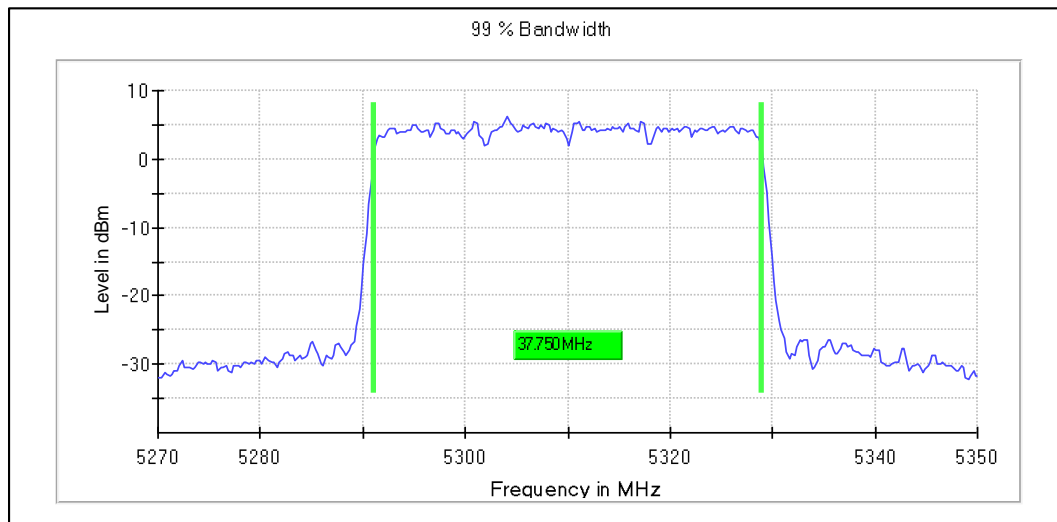

5GHz Test Plots

IN23VER9 001

Emission Channel Bandwidth 26dB

Channel Frequency 5190MHz

Channel Frequency 5230MHz

Modulation: 802.11ax-HE40: UNII 2a

Channel Frequency 5270MHz

Channel Frequency 5310MHz