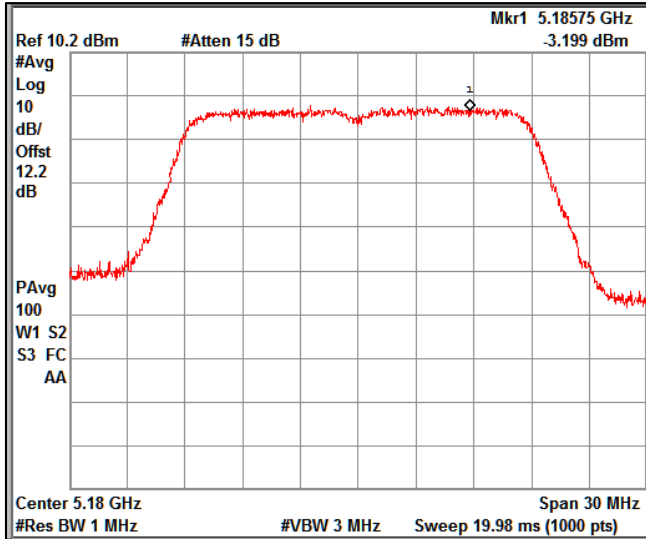

Channel Frequency 5700MHz

Channel Frequency 5720MHz

Channel Frequency 5745MHz

Channel Frequency 5825MHz

Data Rate : MCS 7

Channel Frequency 5180MHz

Channel Frequency 5240MHz

Channel Frequency 5240MHz