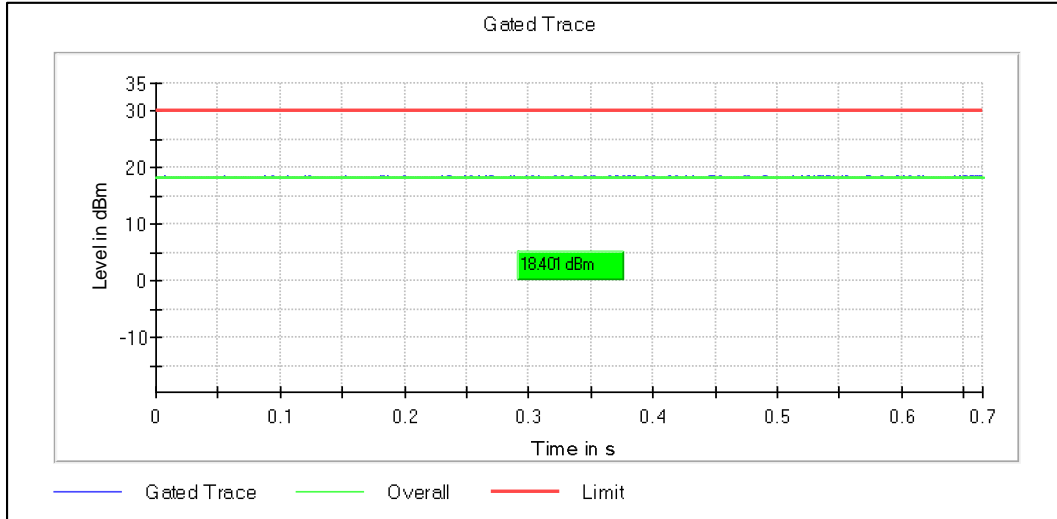

Channel Frequency 5775MHz