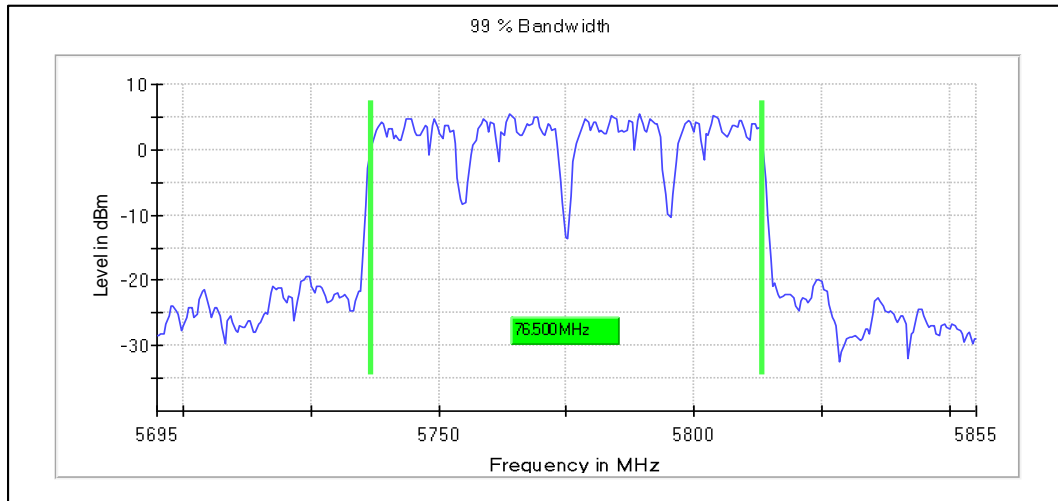

Emission Channel Bandwidth 6dB

Modulation: 802.11ac-VHT80: UNII 1

Data Rate: MCS 0

Emission Channel Bandwidth 26dB

Channel Frequency 5210MHz

Modulation: 802.11ac-VHT80: UNII 2a

Channel Frequency 5290MHz

Emission Channel Bandwidth 26dB

Channel Frequency 5290MHz

Modulation: 802.11ac-VHT80: UNII 2C

Channel Frequency 5530MHz

Channel Frequency 5690MHz

Emission Channel Bandwidth 26dB

Channel Frequency 5530MHz

Channel Frequency 5690MHz

Modulation: 802.11ac-VHT80: UNII 3