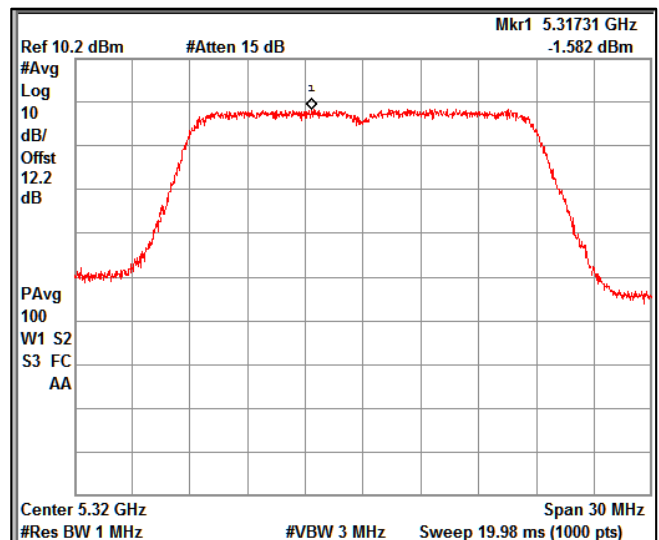

Channel Frequency 5700MHz

Channel Frequency 5720MHz

Channel Frequency 5745MHz

Channel Frequency 5825MHz

Data Rate : MCS 7

Channel Frequency 5180MHz

Channel Frequency 5240MHz

Channel Frequency 5240MHz