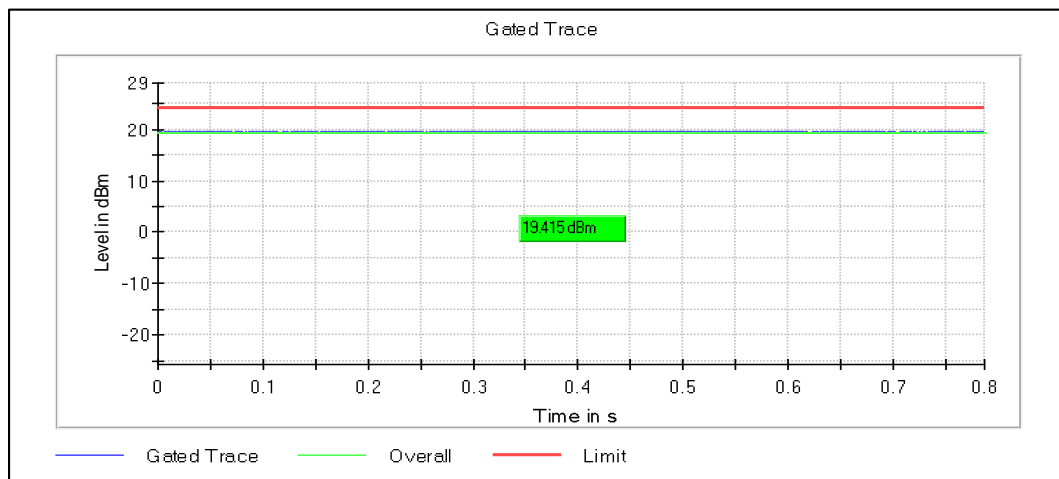

Channel Frequency 5270MHz