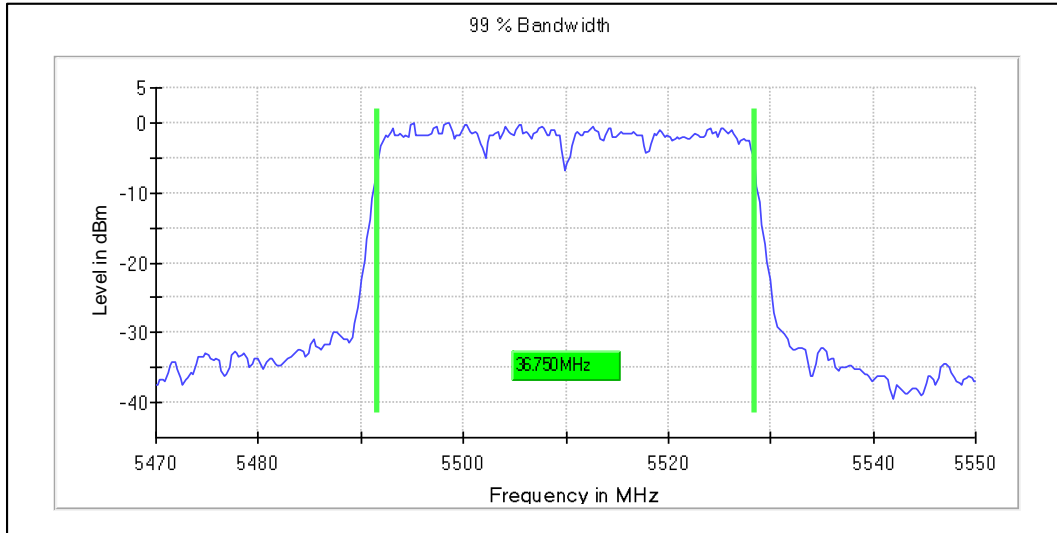

Channel Frequency 5230MHz

Modulation: 802.11ac-VHT40: UNII 2a

Channel Frequency 5270MHz

Channel Frequency 5310MHz

Emission Channel Bandwidth 26dB

Channel Frequency 5270MHz

Channel Frequency 5310MHz

Modulation: 802.11ac-VHT40: UNII 2c