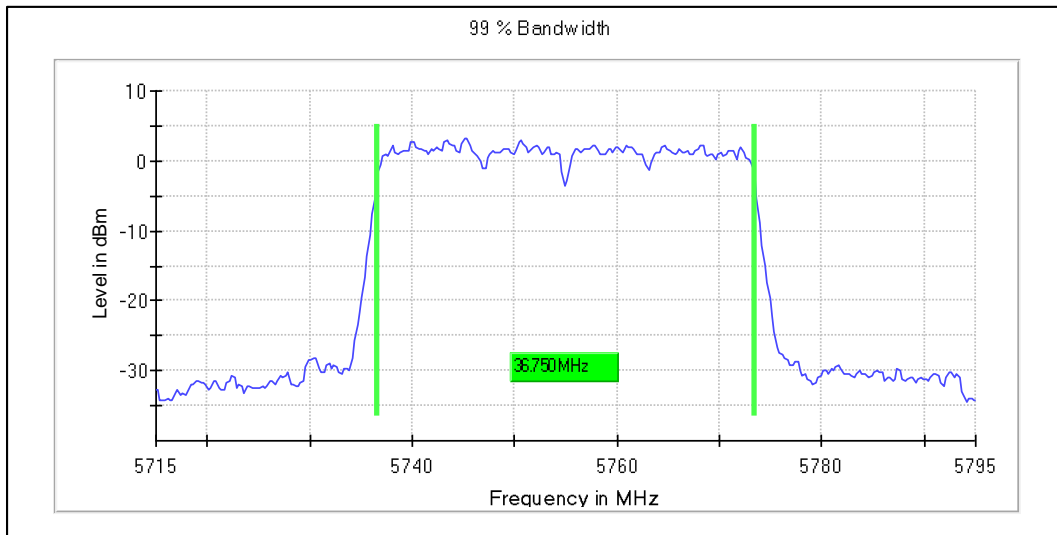

Modulation: 802.11ac-VHT40: UNII 3

Channel Frequency 5755MHz