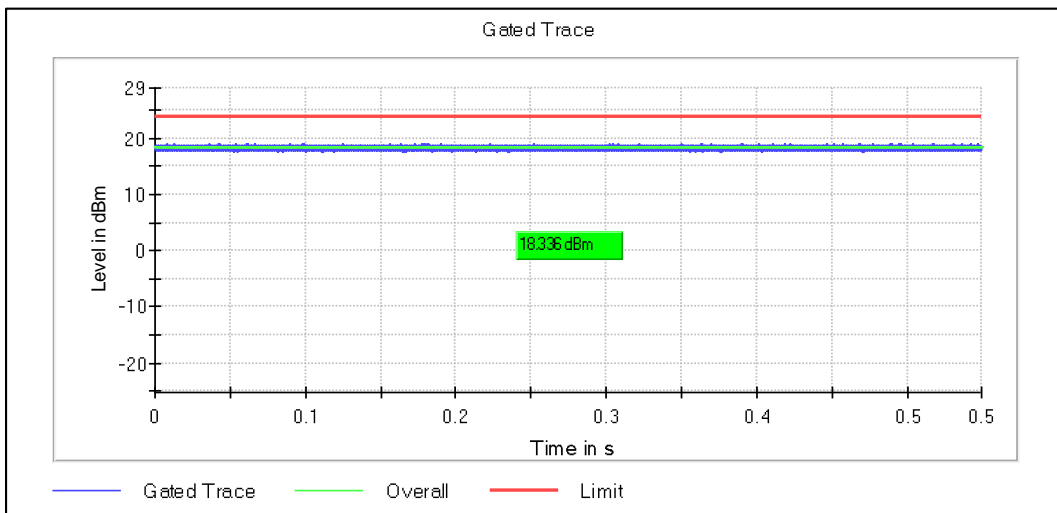

Data Rate 54Mbps

Channel Frequency 5180MHz

Channel Frequency 5240MHz

Modulation: 802.11a: UNII 2a

Channel Frequency 5260MHz

Channel Frequency 5320MHz

Modulation: 802.11a: UNII 2c

Channel Frequency 5500MHz