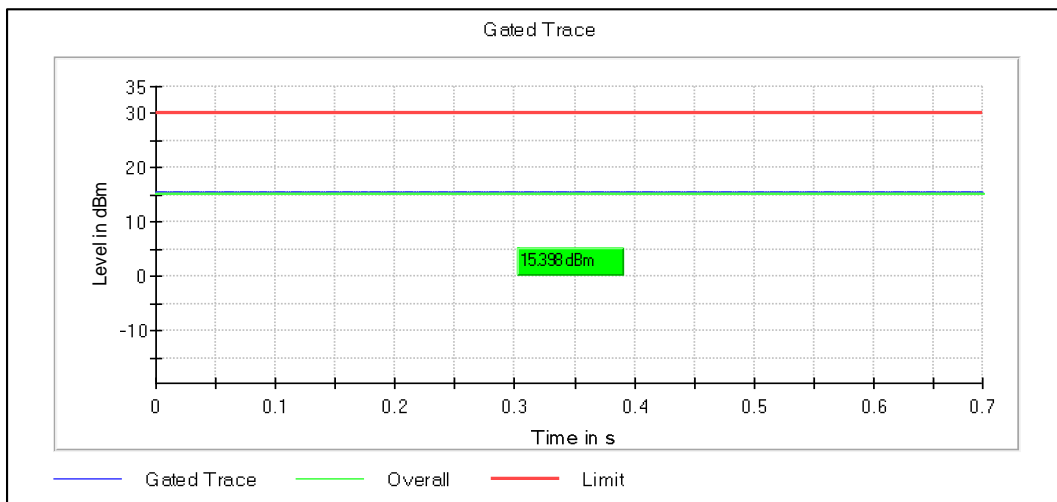

Channel Frequency 5775MHz

Modulation: 802.11ax-HE80:

Data Rate: MCS 0