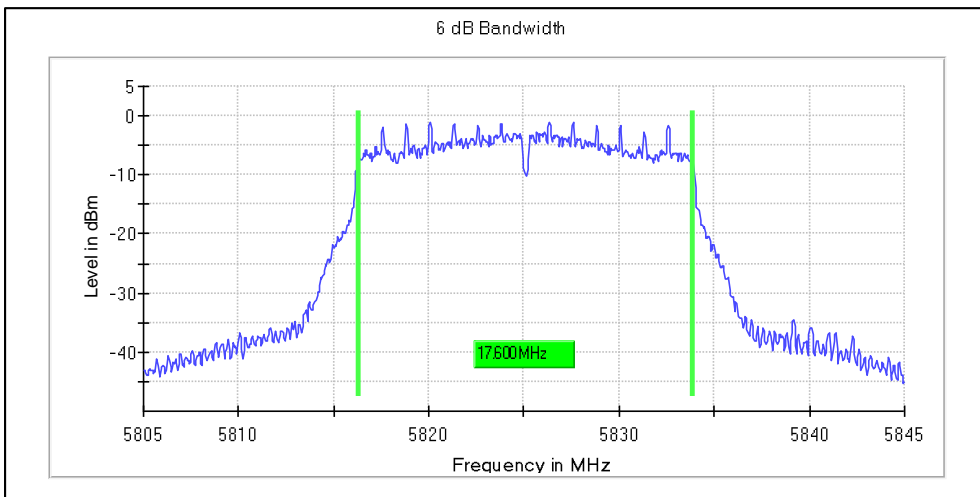

Channel Frequency 5825MHz