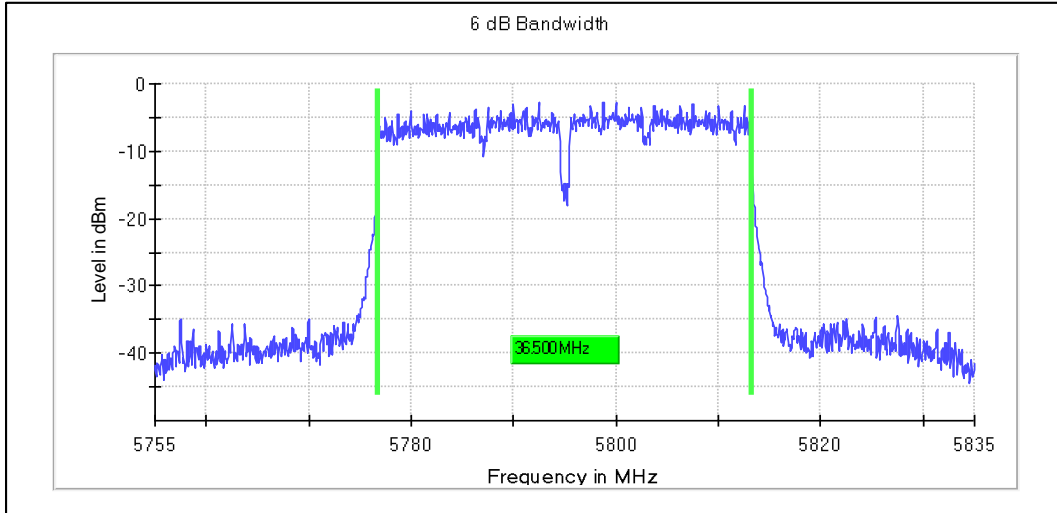

Channel Frequency 5710MHz

Modulation: 802.11ac-VHT40: UNII 3

Channel Frequency 5755MHz

Channel Frequency 5795MHz

Emission Channel Bandwidth 6dB

Channel Frequency 5755MHz

Modulation: 802.11ax-HE40: UNII 1

Data Rate : MCS0