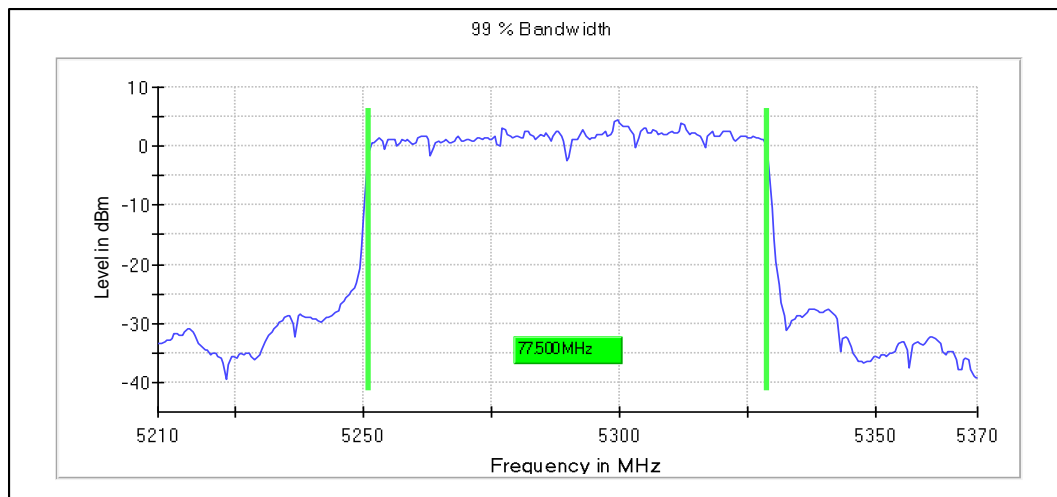

Channel Frequency 5775MHz

Emission Channel Bandwidth 6dB

Channel Frequency 5775MHz

Modulation: 802.11ax-HE80: UNII 1

Data Rate: MCS 0

Channel Frequency 5210MHz

Emission Channel Bandwidth 26dB

Channel Frequency 5210MHz

Modulation: 802.11ax-HE80: UNII 2a

Channel Frequency 5290MHz

Emission Channel Bandwidth 26dB

Channel Frequency 5290MHz

Modulation: 802.11ax-HE80: UNII 2C

Channel Frequency 5530MHz

Channel Frequency 5690MHz

Emission Channel Bandwidth 26dB