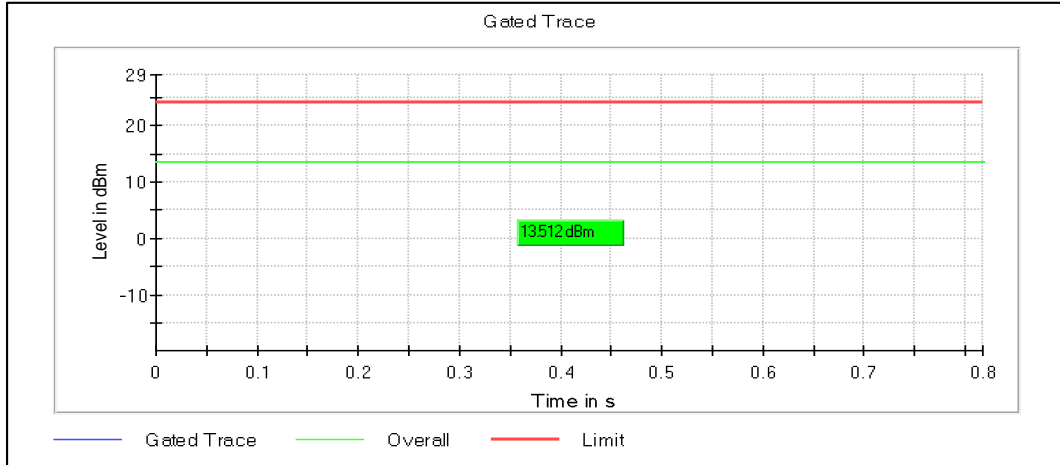

Channel Frequency 5670MHz