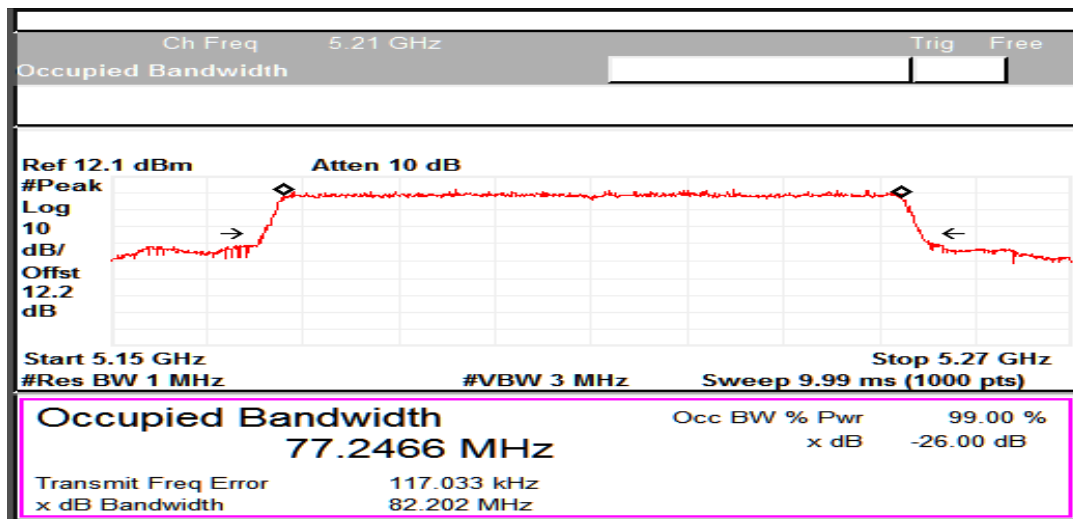

Channel Frequency 5775MHz

Emission Channel Bandwidth 6dB

Channel Frequency 5775MHz

Modulation: 802.11ax-HE80: UNII 1

Data Rate: MCS 0

Channel Frequency 5210MHz

Emission Channel Bandwidth 26dB

Channel Frequency 5210MHz