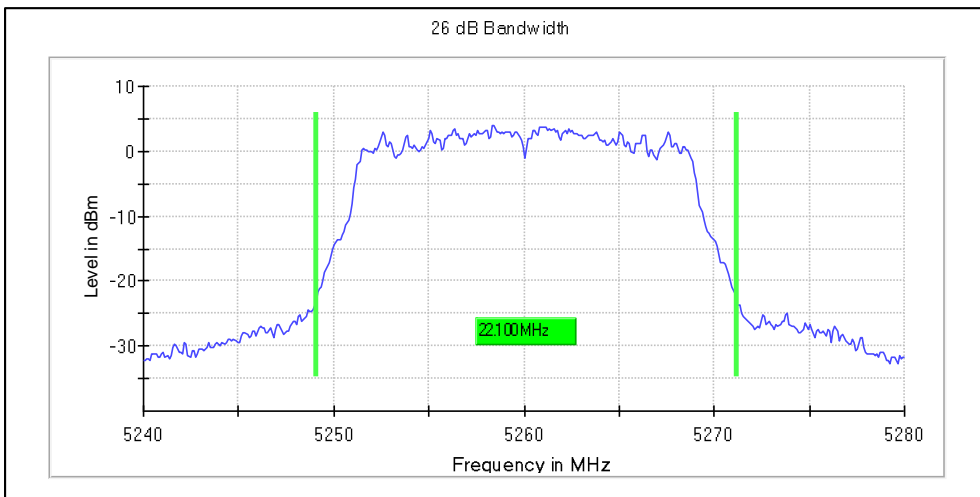

Channel Frequency 5825MHz

Emission Channel Bandwidth 26dB

Channel Frequency 5180MHz

Channel Frequency 5240MHz

Channel Frequency 5260MHz

Channel Frequency 5320MHz

Channel Frequency 5500MHz

Channel Frequency 5700MHz