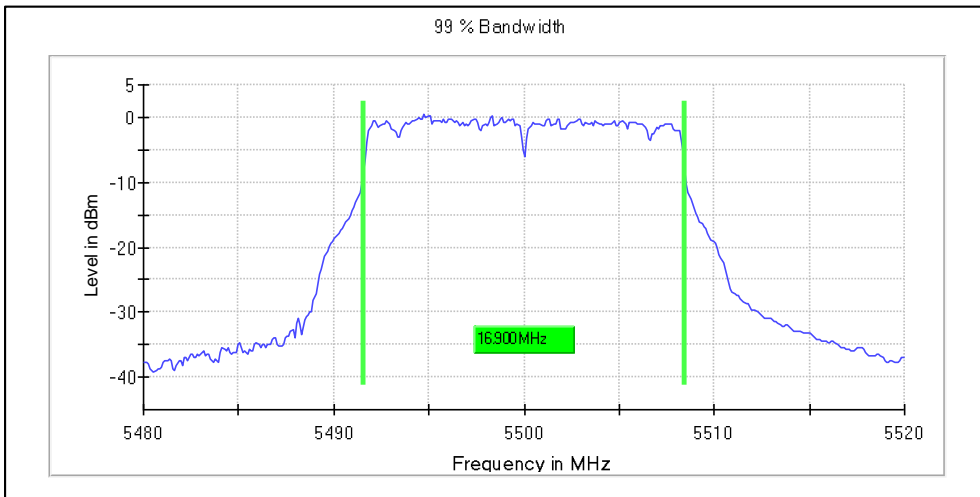

Channel Frequency 5500MHz