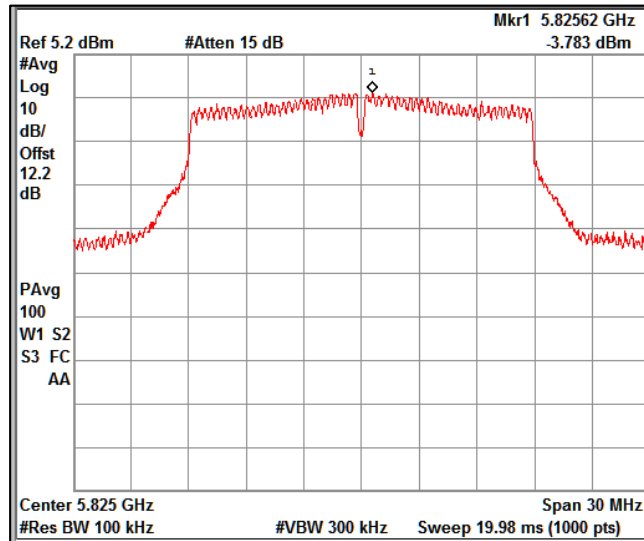

Channel Frequency 5825MHz