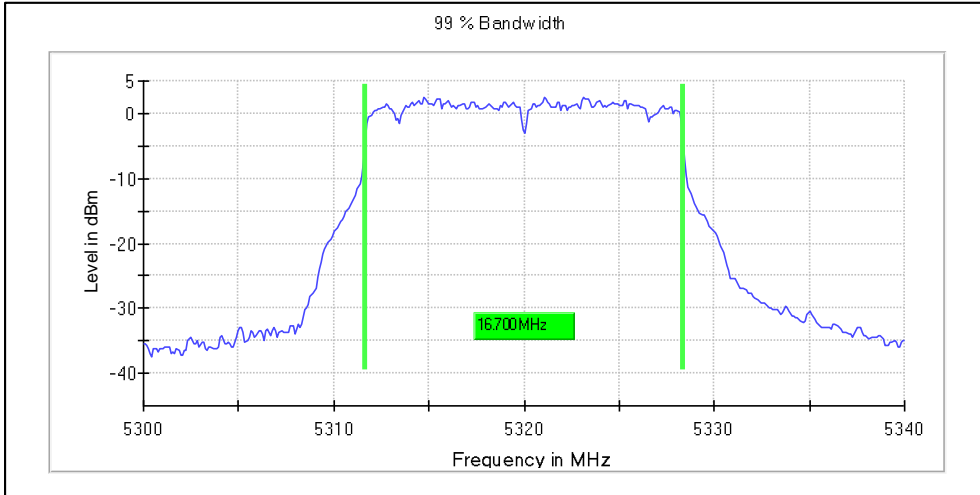

1. Emission Bandwidth and Occupied Bandwidth

Modulation: 802.11a : UNII 1

Data Rate: 54Mbps

Occupied Channel Bandwidth 99%

Channel Frequency 5180MHz

Channel Frequency 5240MHz

Modulation: 802.11a : UNII 2a

Channel Frequency 5260MHz