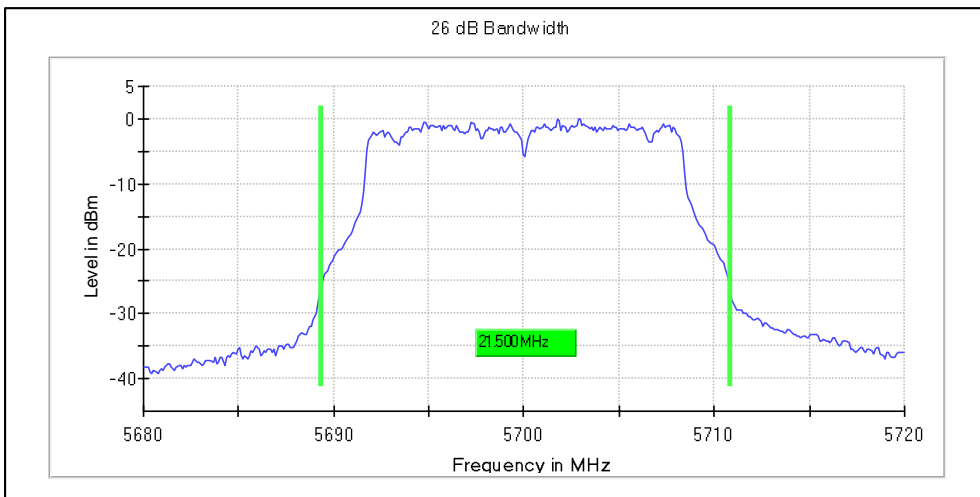

Emission Channel Bandwidth 26dB

Channel Frequency 5180MHz

Channel Frequency 5240MHz

Modulation: 802.11a : UNII 2a

Channel Frequency 5260MHz

Channel Frequency 5320MHz

Modulation: 802.11a : UNII 2c

Channel Frequency 5500MHz