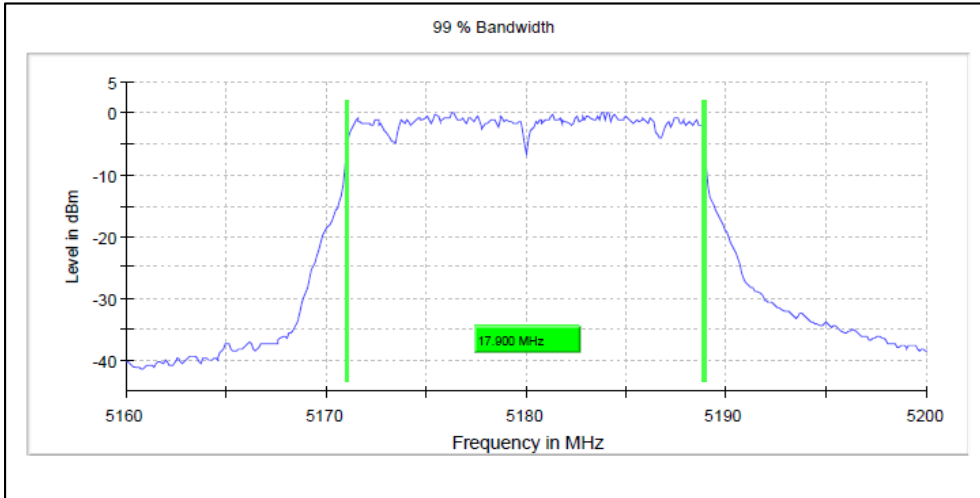

Occupied Channel Bandwidth 99%

Data Rate: MCS7

Modulation: 802.11n- HT20: UNII 1

Channel Frequency 5180MHz