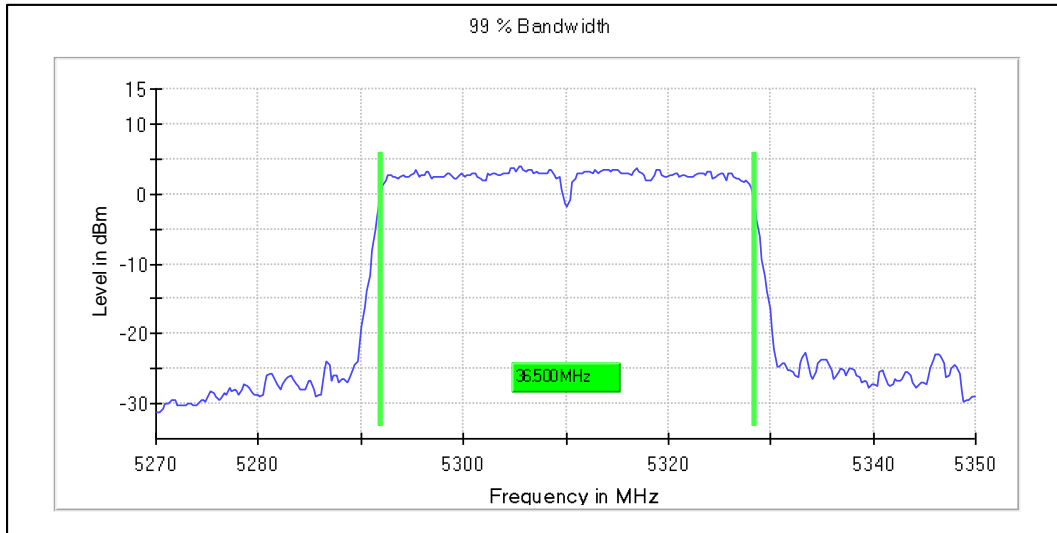

Channel Frequency 5190MHz

Channel Frequency 5230MHz

Modulation: 802.11n-HT40MHz: UNII 2a

Channel Frequency 5270MHz

Channel Frequency 5310MHz

Emission Channel Bandwidth 26dB

Channel Frequency 5270MHz

Channel Frequency 5310MHz