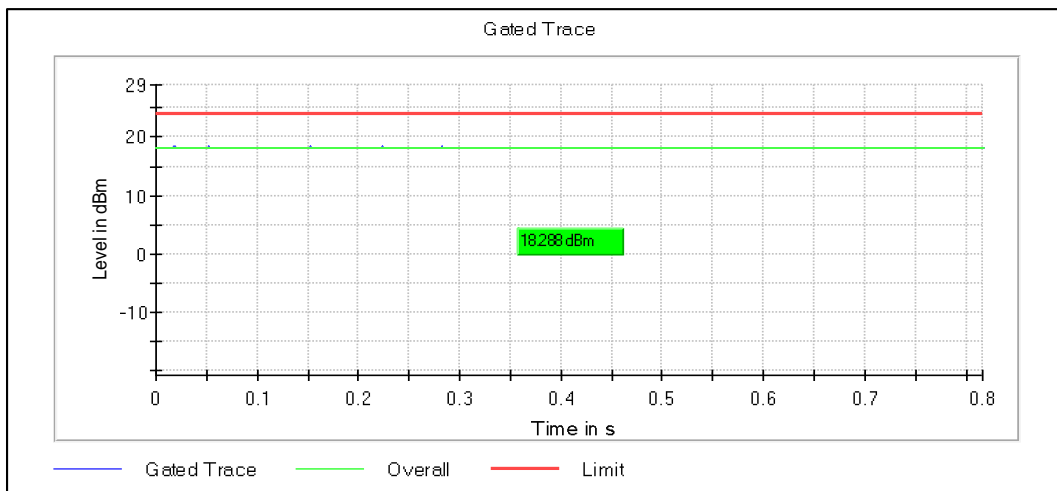

Data Rate : MCS0

Channel Frequency 5190MHz

Channel Frequency 5230MHz

Modulation: 802.11n-HT40: UNII 2a

Channel Frequency 5270MHz

Channel Frequency 5310MHz

Modulation: 802.11n-HT40: UNII 2c

Channel Frequency 5510MHz