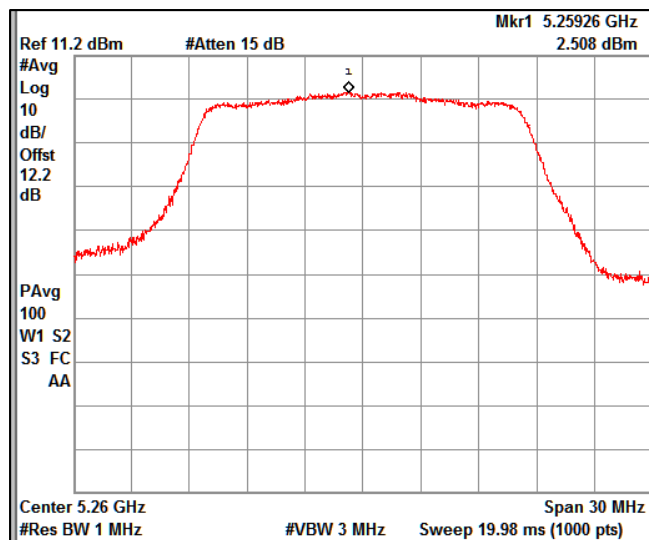

Channel Frequency 5530MHz

Channel Frequency 5690MHz

Channel Frequency 5775MHz

3. Power Spectral Density

Modulation: 802.11 a-mode

Data Rate: 6 Mbps

Channel Frequency 5180MHz

Channel Frequency 5240MHz