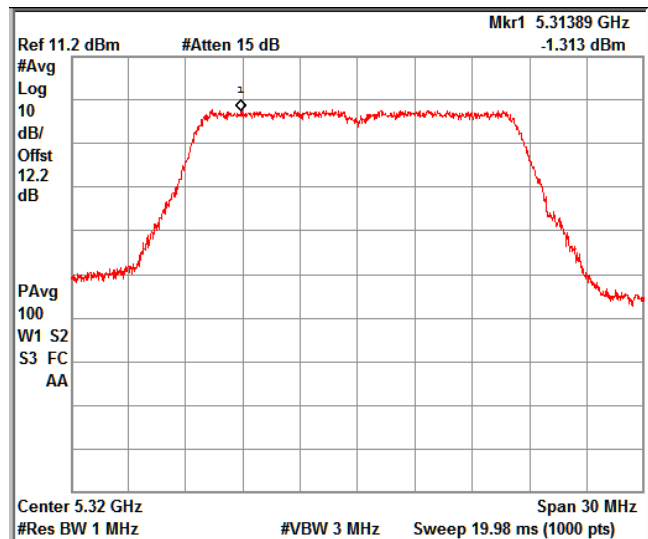

Channel Frequency 5825MHz

5GHz Test Plots

IN23VER9 001

Data Rate : 54Mbps

Channel Frequency 5180MHz

Channel Frequency 5240MHz

Channel Frequency 5260MHz

Channel Frequency 5320MHz