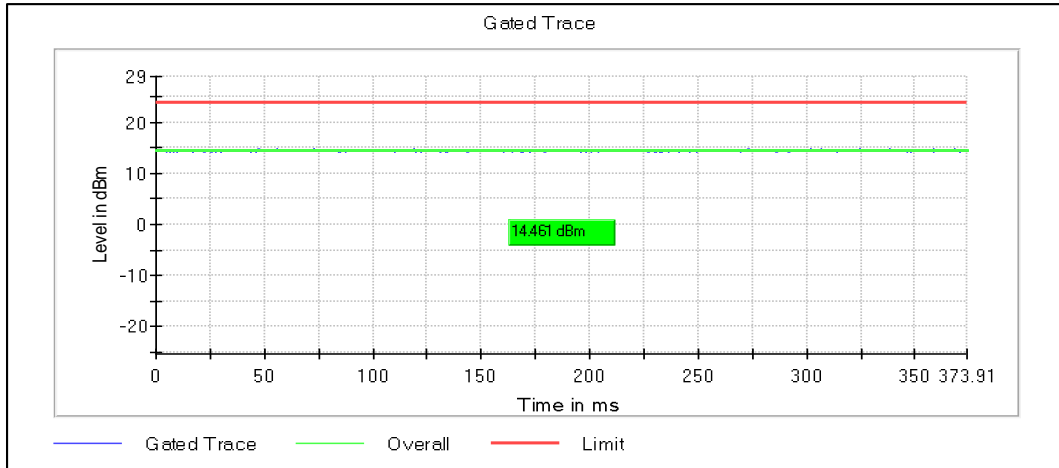

Modulation: 802.11ac-VHT40: UNII 2a

Channel Frequency 5270MHz