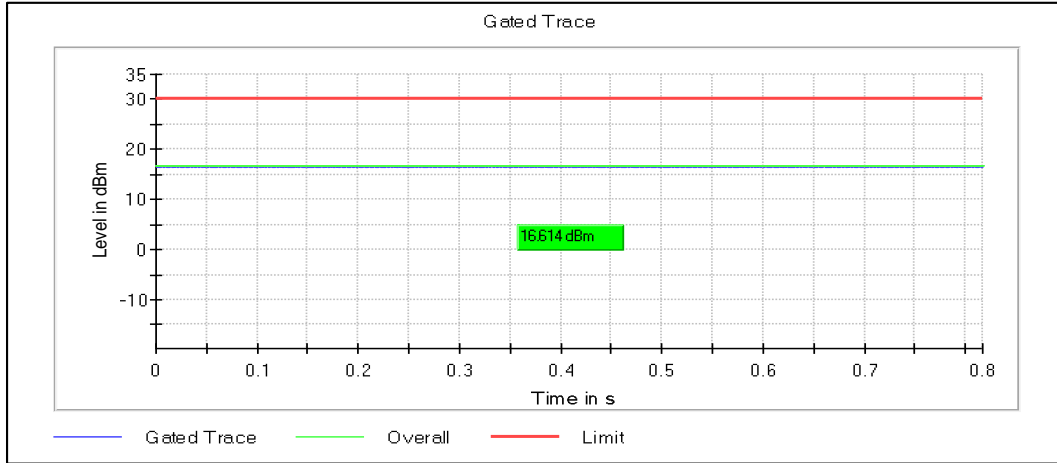

Channel Frequency 5590MHz

Channel Frequency 5670MHz

Channel Frequency 5710MHz

Modulation: 802.11n-HT40: UNII 3

Channel Frequency 5755MHz

Channel Frequency 5795MHz

Modulation: 802.11ac-VHT40: UNII 1

Data Rate : MCS9