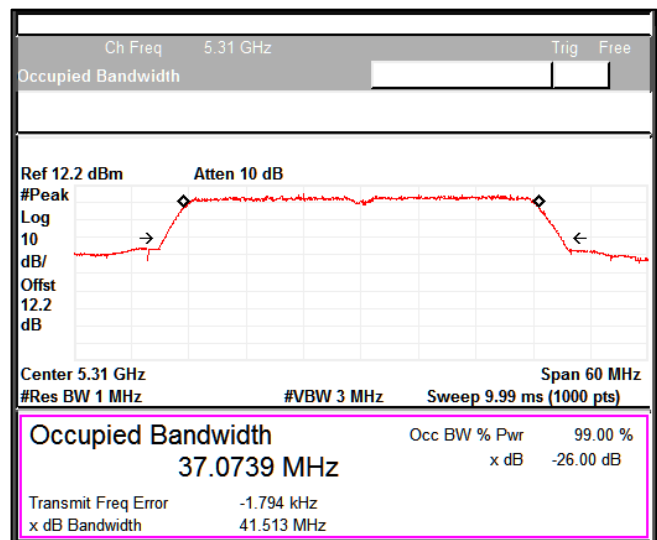

Channel Frequency 5230MHz

Modulation: 802.11ac-VHT40: UNII 2a

Channel Frequency 5270MHz

Channel Frequency 5310MHz

Emission Channel Bandwidth 26dB

Channel Frequency 5270MHz

Channel Frequency 5310MHz

Modulation: 802.11ac-VHT40: UNII 2c