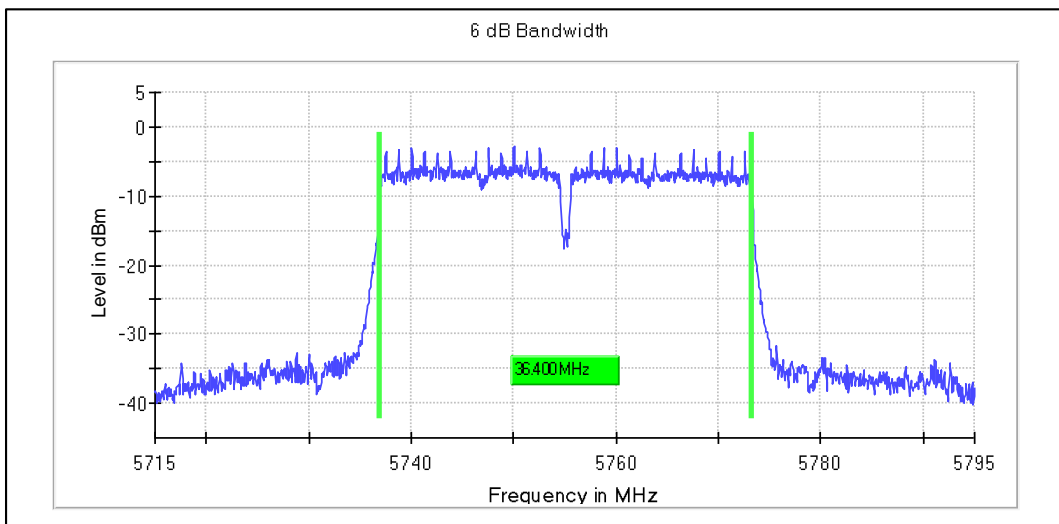

Channel Frequency 5670MHz

Channel Frequency 5710MHz

Modulation: 802.11n-HT40MHz: UNII 3

Channel Frequency 5755MHz

Channel Frequency 5795MHz

Emission Channel Bandwidth 6dB

Channel Frequency 5755MHz

5GHz Test Plots