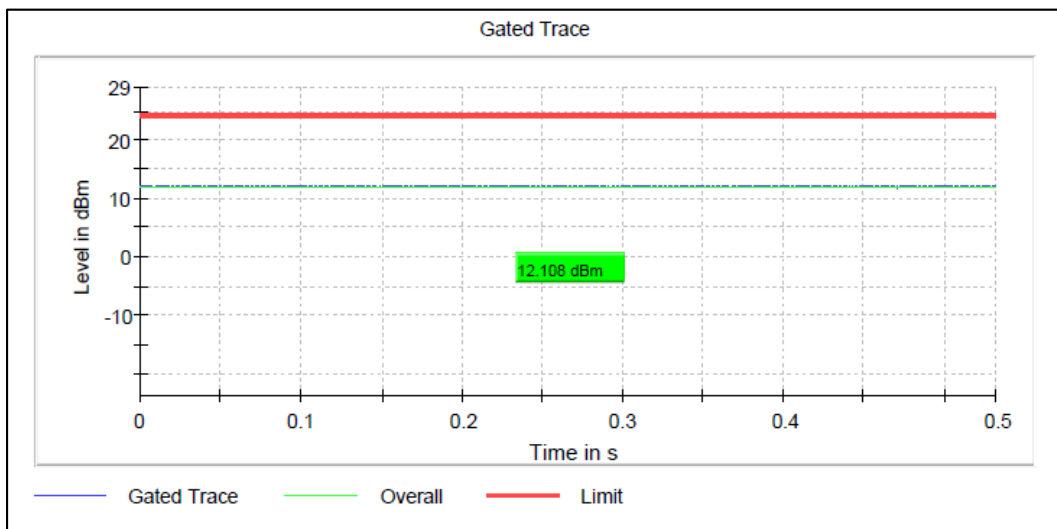

Channel Frequency 5240MHz

Modulation: 802.11n-HT20: UNII 2a

Channel Frequency 5260MHz

Channel Frequency 5320MHz

Modulation: 802.11n-HT20: UNII 2c

Channel Frequency 5500MHz

Channel Frequency 5700MHz

Channel Frequency 5720MHz