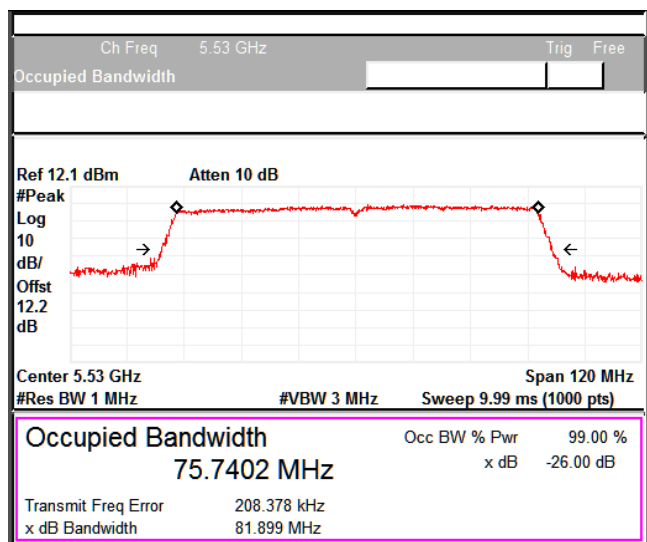

Channel Frequency 5290MHz

Modulation: 802.11ac-VHT80: UNII 2C

Channel Frequency 5530MHz

Channel Frequency 5690MHz

Emission Channel Bandwidth 26dB

Channel Frequency 5530MHz

Channel Frequency 5690MHz

Modulation: 802.11ac-VHT80: UNII 3