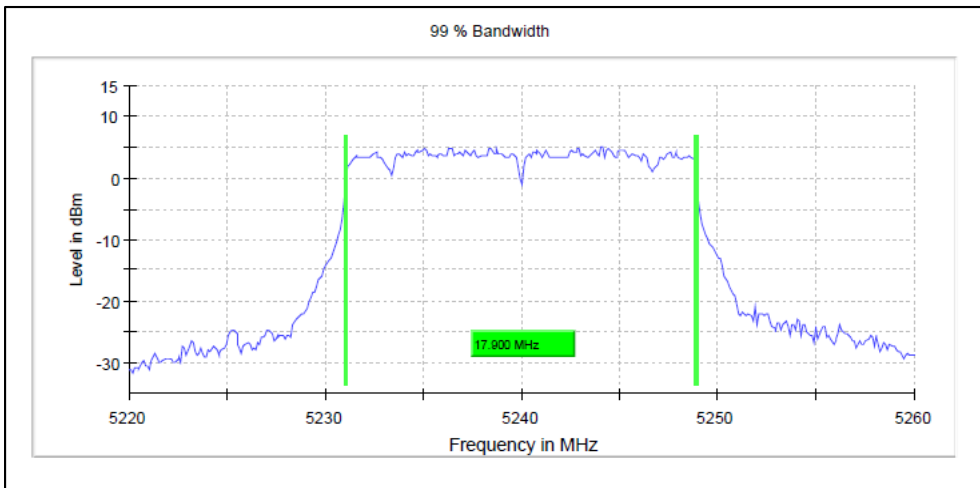

Channel Frequency 5240MHz

Modulation: 802.11n- HT20: UNII 2a