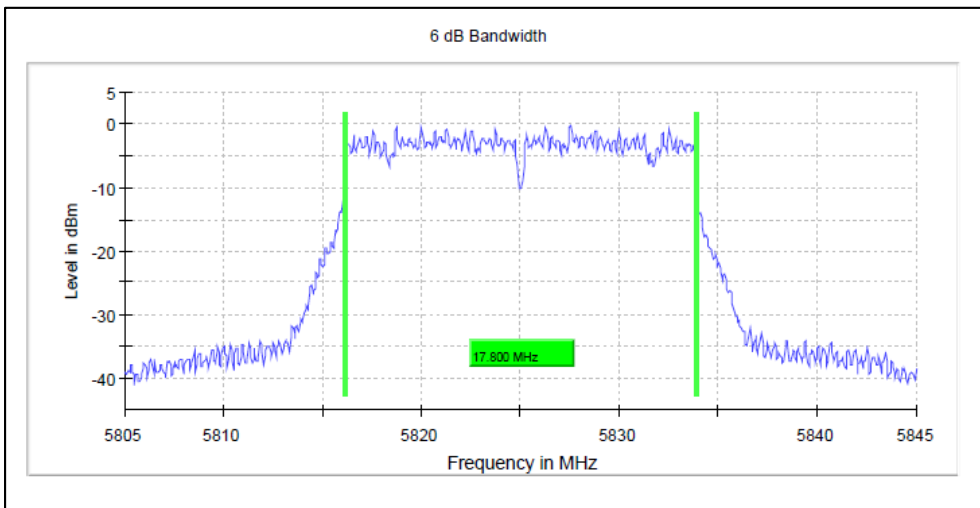

Channel Frequency 5825MHz