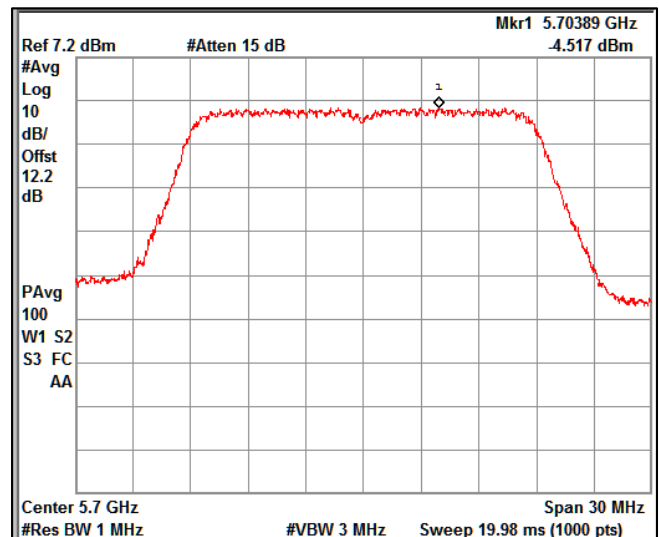

Channel Frequency 5700MHz