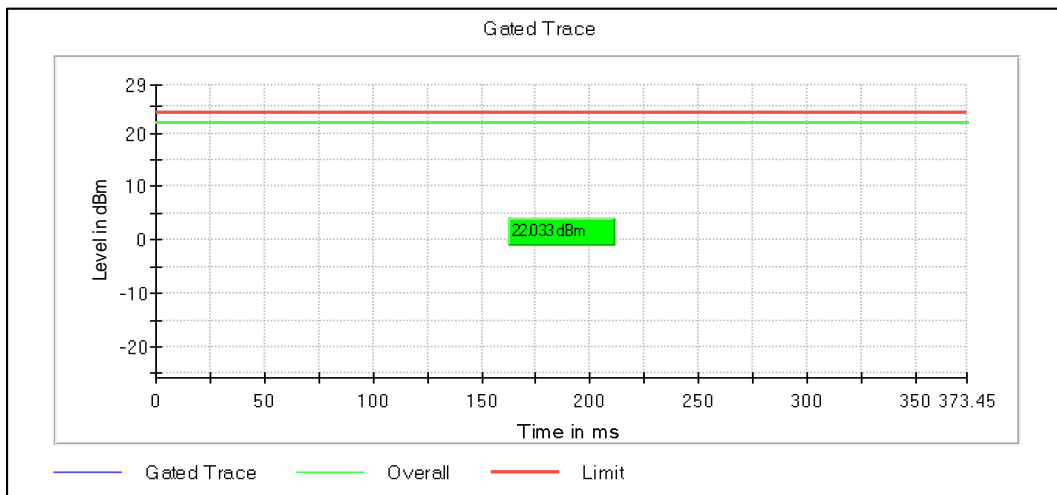

Channel Frequency 5230MHz