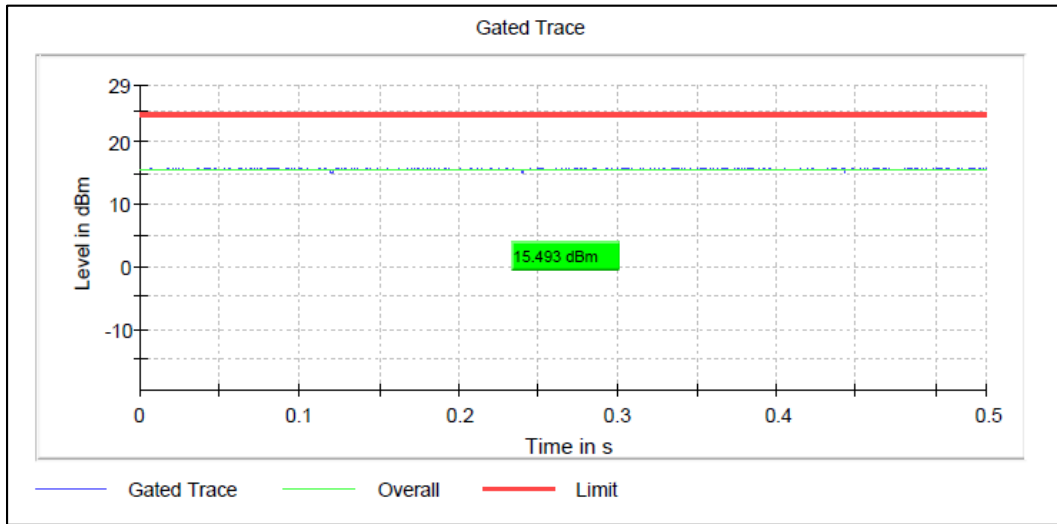

Channel Frequency 5240MHz

Modulation: 802.11n-HT20: UNII 2a

Channel Frequency 5260MHz

Channel Frequency 5320MHz

Modulation: 802.11n-HT20: UNII 2c

Channel Frequency 5500MHz

Channel Frequency 5700MHz

Channel Frequency 5720MHz