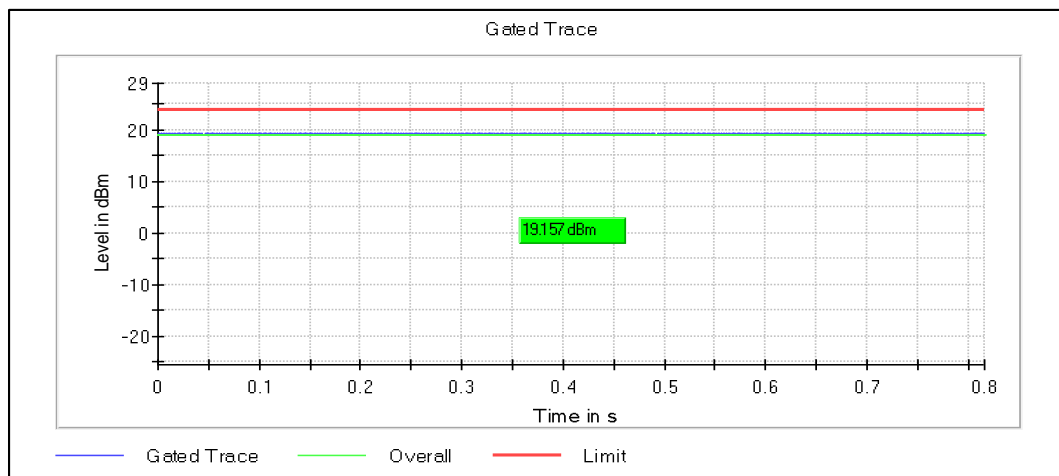

Data Rate : MCS0

Channel Frequency 5190MHz

Channel Frequency 5230MHz

Modulation: 802.11n-HT40: UNII 2a

Channel Frequency 5270MHz

Channel Frequency 5310MHz

Modulation: 802.11n-HT40: UNII 2c

Channel Frequency 5510MHz