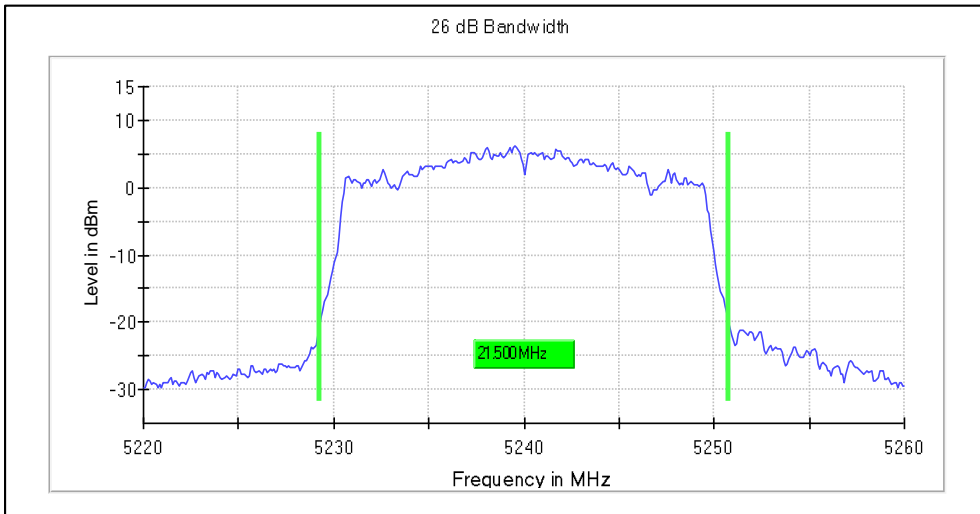

Channel Frequency 5700MHz

Channel Frequency 5720MHz

Modulation: 802.11ax-HE20: UNII 3

Channel Frequency 5745MHz

Channel Frequency 5825MHz

Emission Channel Bandwidth 26dB

Channel Frequency 5180MHz

Channel Frequency 5240MHz