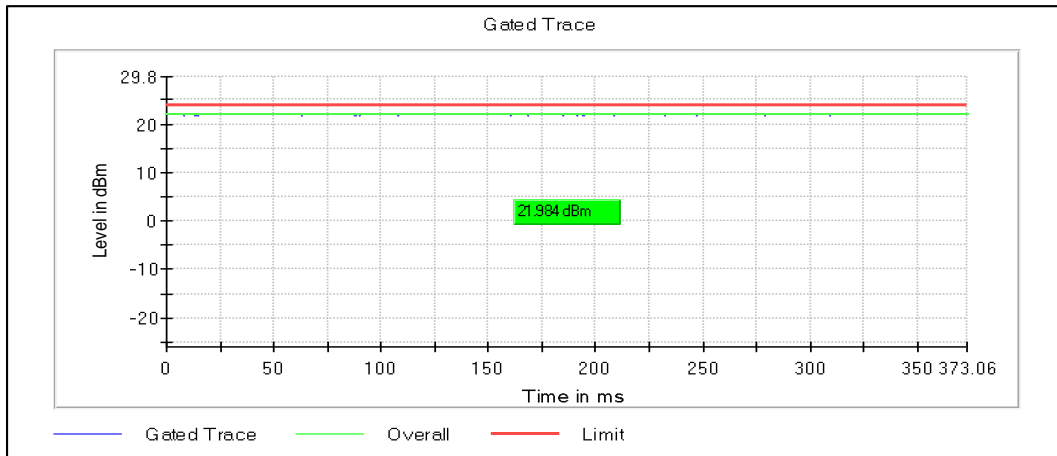

Channel Frequency 5590MHz

Channel Frequency 5670MHz

Channel Frequency 5710MHz

Modulation: 802.11n-HT40: UNII 3

Channel Frequency 5755MHz

Channel Frequency 5795MHz

Modulation: 802.11ac-VHT40: UNII 1

Data Rate : MCS9