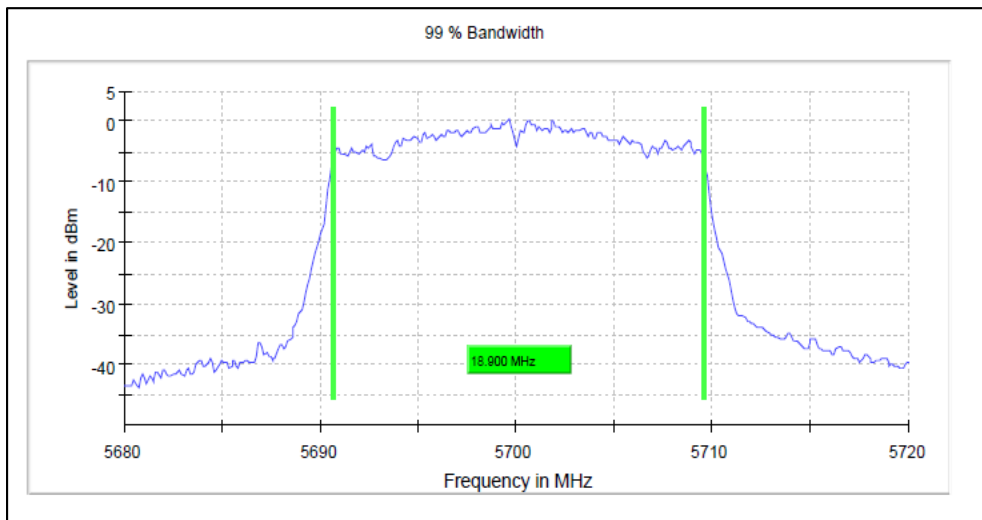

Data Rate MCS0

Channel Frequency 5180MHz

Channel Frequency 5240MHz

Modulation: 802.11ax-HE20: UNII 2a

Channel Frequency 5260MHz

Channel Frequency 5320MHz

Modulation: 802.11aX-HE20: UNII 2c

Channel Frequency 5500MHz