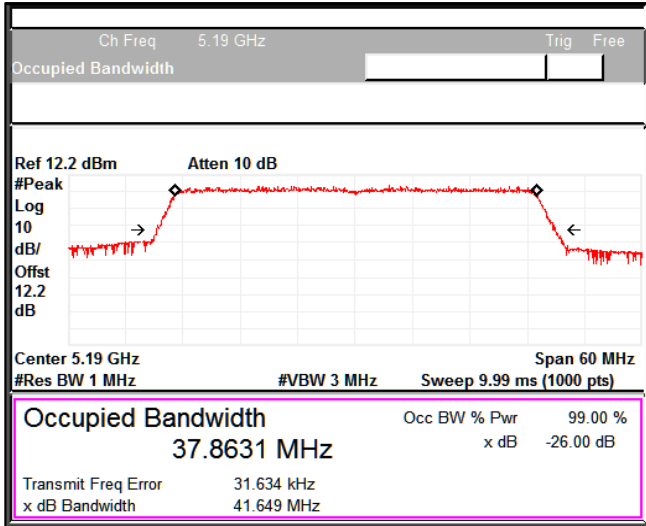

5GHz Test Plots

IN23VER9 001

Emission Channel Bandwidth 26dB

Channel Frequency 5190MHz