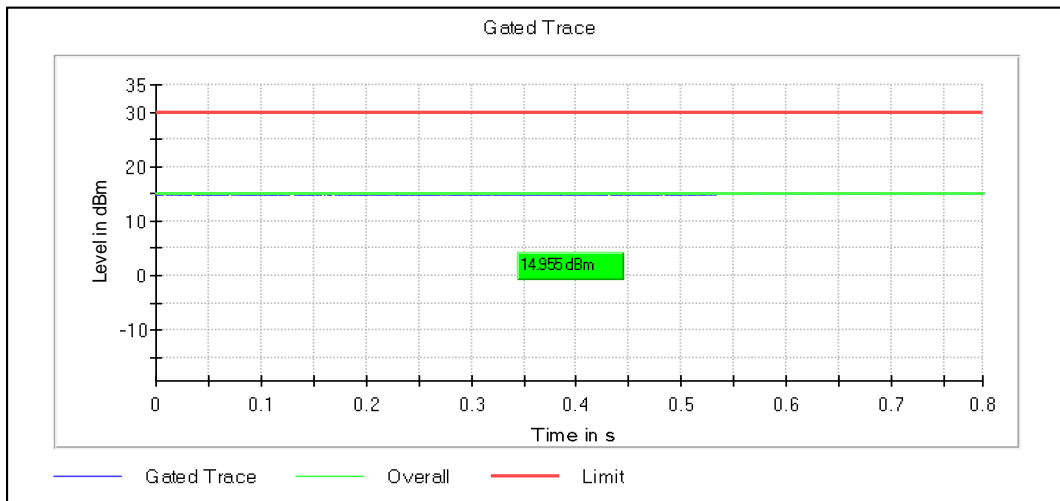

Modulation: 802.11ax-HE40: UNII 3

Channel Frequency 5755MHz