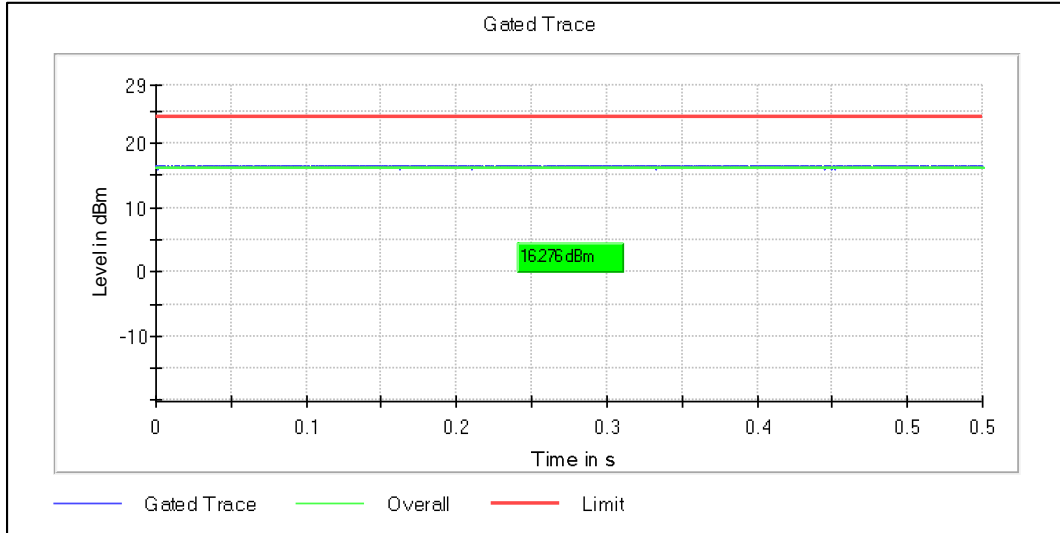

Channel Frequency 5720MHz

Modulation: 802.11a: UNII 3