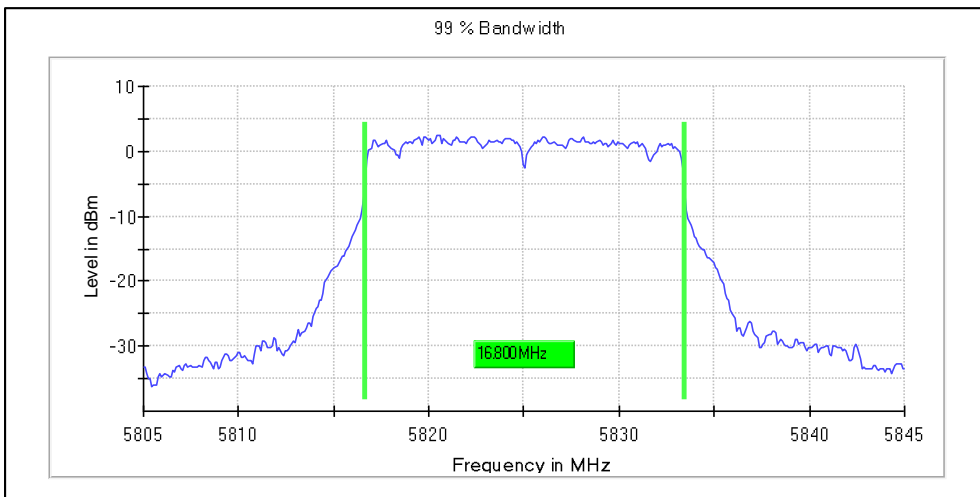

1. Emission Bandwidth and Occupied Bandwidth

Modulation: 802.11a : UNII 1

Data Rate: 54Mbps

Occupied Channel Bandwidth 99%

Channel Frequency 5180MHz

Channel Frequency 5240MHz

Modulation: 802.11a : UNII 2a

Channel Frequency 5260MHz

Channel Frequency 5320MHz

Modulation: 802.11a : UNII 2c

Channel Frequency 5500MHz

Chanel Frequency 5700MHz

Channel Frequency 5720MHz

Modulation: 802.11a : UNII 3

Channel Frequency 5745MHz

Channel Frequency 5745MHz