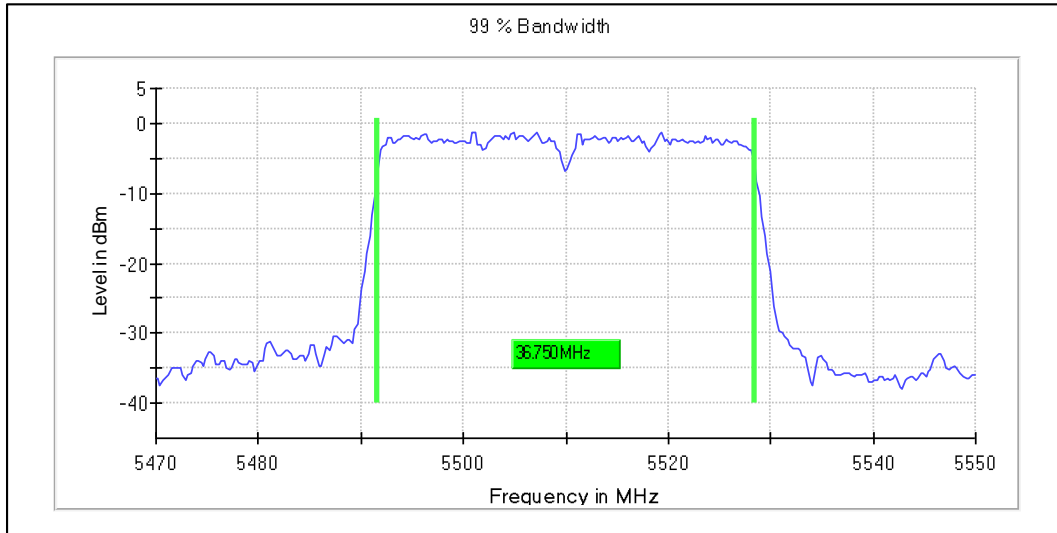

Modulation: 802.11n-HT40MHz: UNII 2c

Channel Frequency 5510MHz