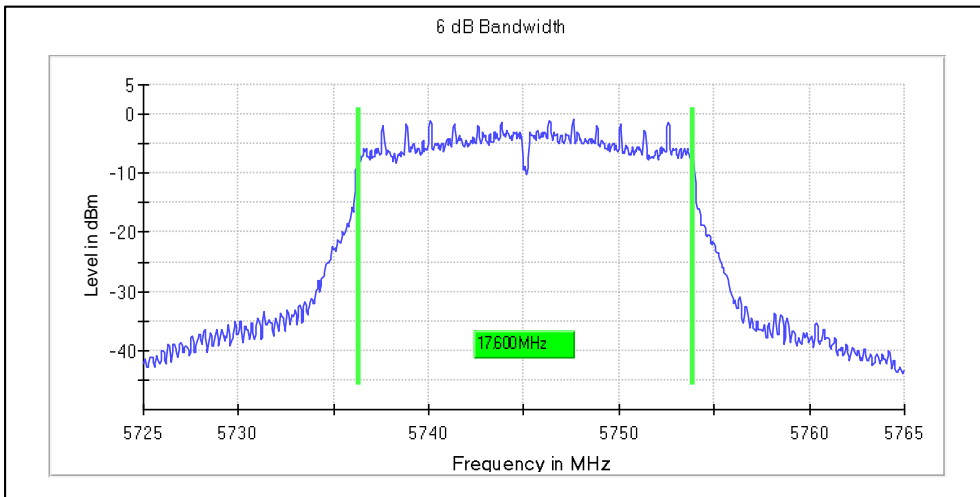

Emission Channel Bandwidth 6dB

Channel Frequency 5745MHz