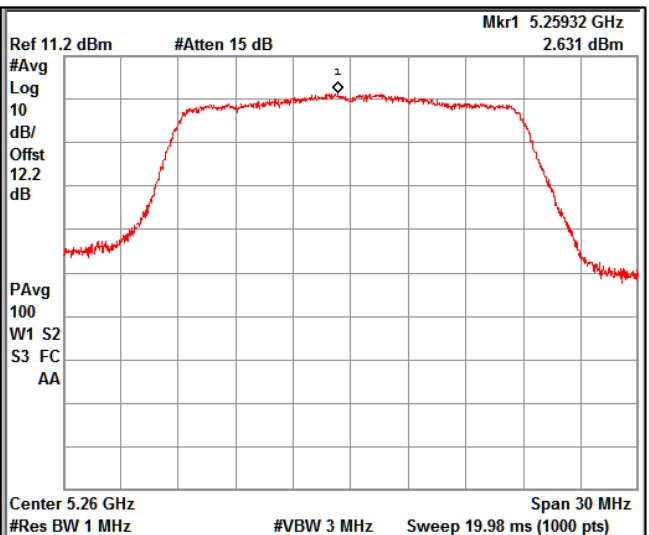

IN23VER9 001

Modulation: 802.11 n-mode_HT20

Data Rate : MCS 0

Channel Frequency 5180MHz

Channel Frequency 5240MHz

Channel Frequency 5240MHz

Channel Frequency 5320MHz

Channel Frequency 5500MHz