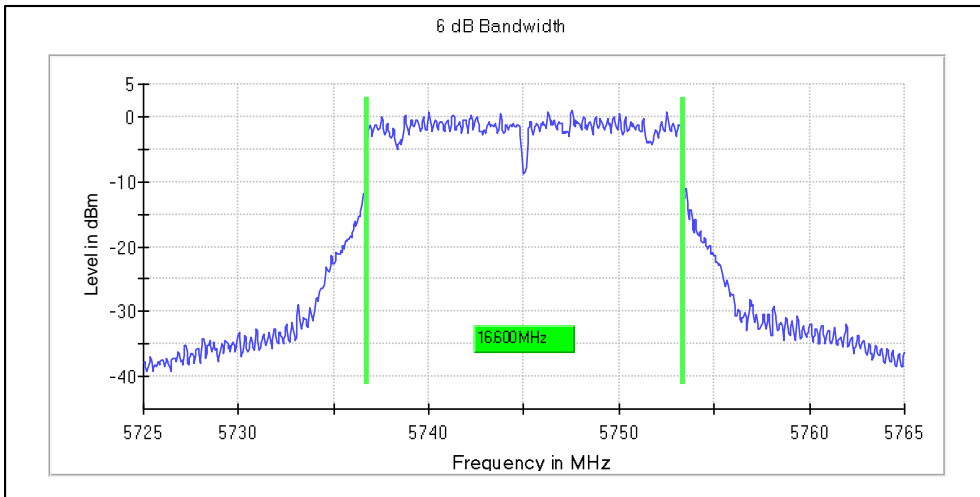

Channel Frequency 5745MHz