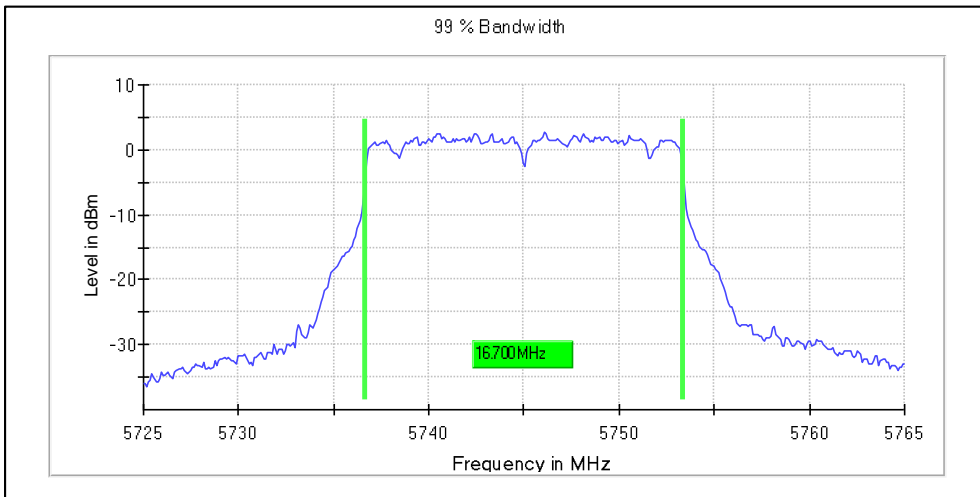

1. Emission Bandwidth and Occupied Bandwidth

Modulation: 802.11a : UNII 1

Data Rate: 54Mbps

Occupied Channel Bandwidth 99%

Channel Frequency 5180MHz

Channel Frequency 5240MHz

Modulation: 802.11a : UNII 2a

Channel Frequency 5260MHz

Channel Frequency 5320MHz

Modulation: 802.11a : UNII 2c

Channel Frequency 5500MHz

Chanel Frequency 5700MHz

Channel Frequency 5720MHz

Modulation: 802.11a : UNII 3

Channel Frequency 5745MHz

Channel Frequency 5745MHz