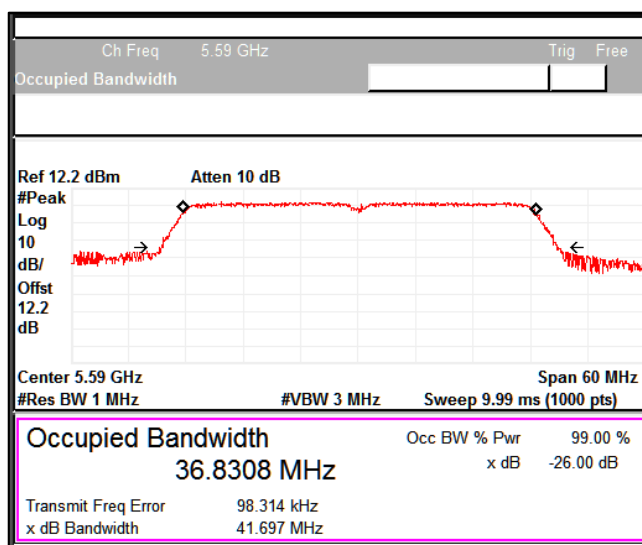

Modulation: 802.11n-HT40MHz: UNII 2c

Channel Frequency 5510MHz

Channel Frequency 5590MHz

Channel Frequency 5670MHz

Channel Frequency 5710MHz

Emission Channel Bandwidth 26dB

Channel Frequency 5510MHz

Channel Frequency 5590MHz