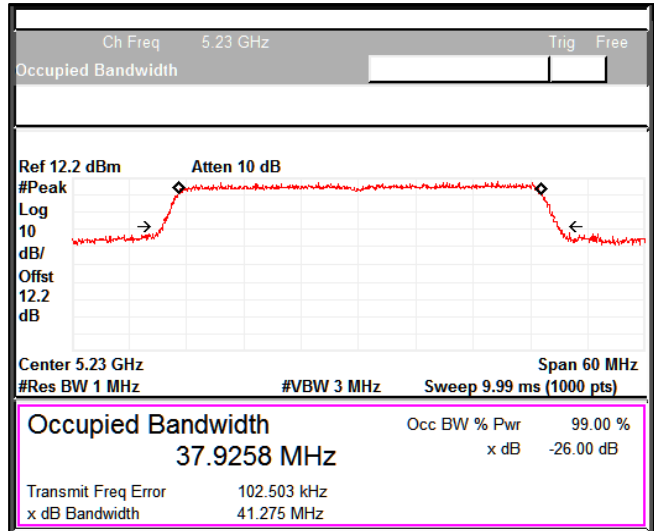

Channel Frequency 5230MHz