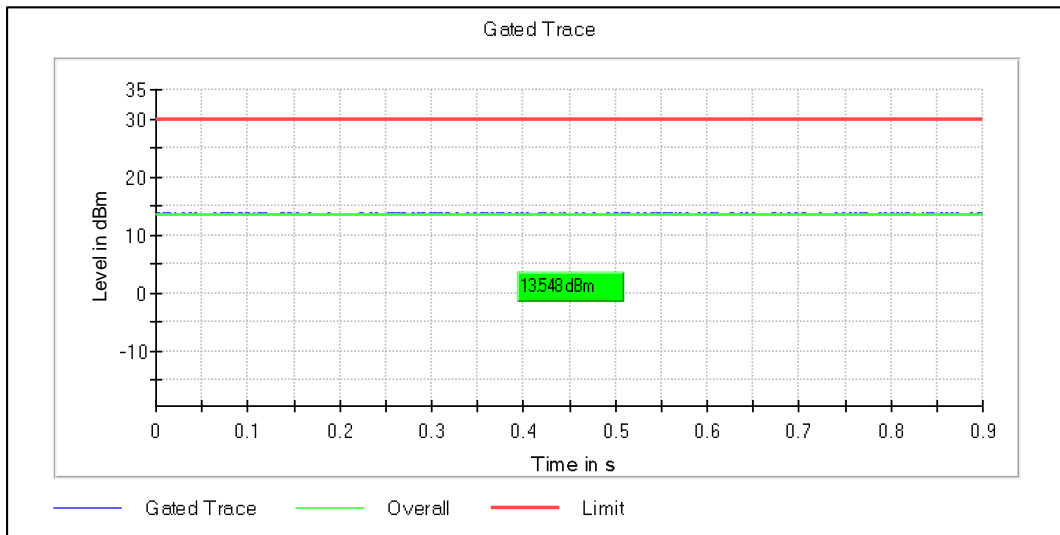

Channel Frequency 5260MHz

Channel Frequency 5320MHz

Modulation: 802.11ac-VHT20: UNII 2c

Channel Frequency 5500MHz

Channel Frequency 5700MHz

Channel Frequency 5720MHz

Modulation: 802.11ac-VHT20: UNII 3

Channel Frequency 5745MHz