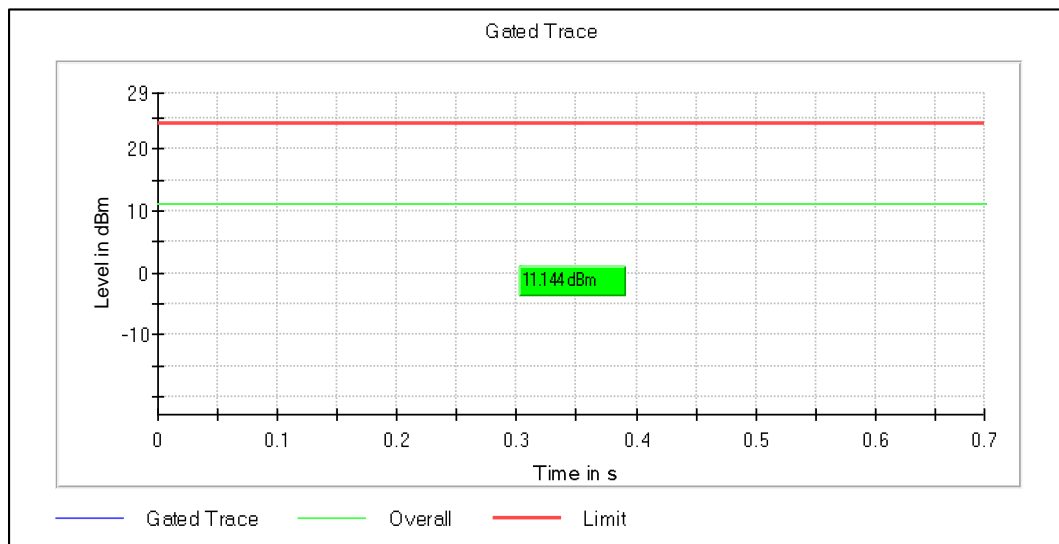

Channel Frequency 5530MHz