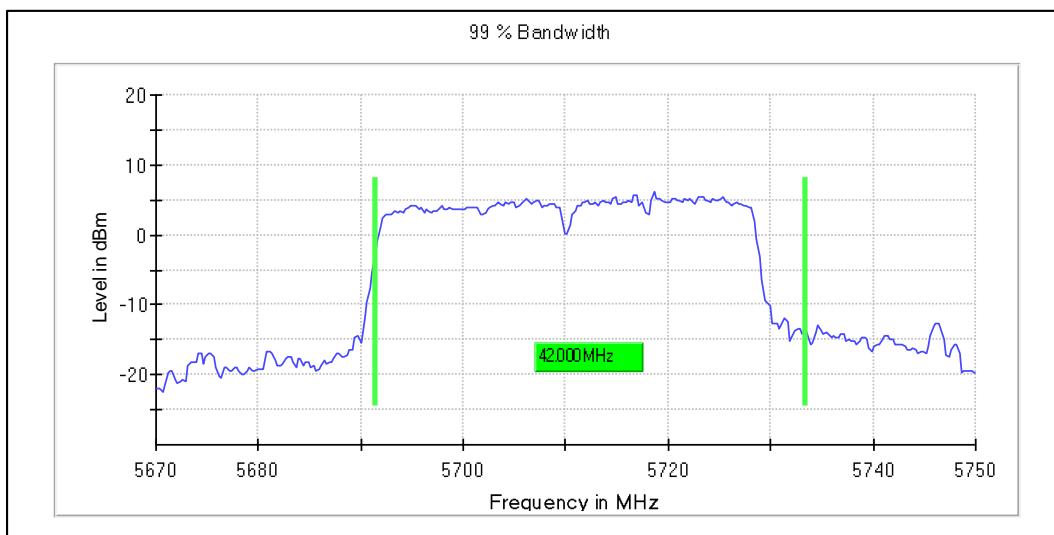

Modulation: 802.11n-HT40MHz: UNII 2c

Channel Frequency 5510MHz

Channel Frequency 5590MHz

Channel Frequency 5670MHz

Channel Frequency 5710MHz

Emission Channel Bandwidth 26dB

Channel Frequency 5510MHz

Channel Frequency 5590MHz