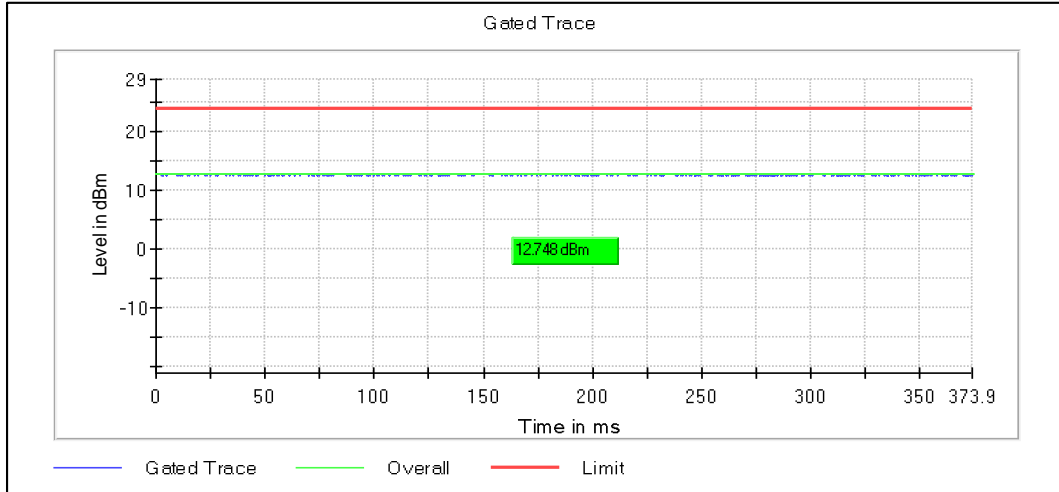

Channel Frequency 5190MHz

Channel Frequency 5230MHz

Modulation: 802.11ac-VHT40: UNII 2a

Channel Frequency 5270MHz

Channel Frequency 5310MHz

Modulation: 802.11ac-VHT40: UNII 2c

Channel Frequency 5510MHz

Channel Frequency 5590MHz