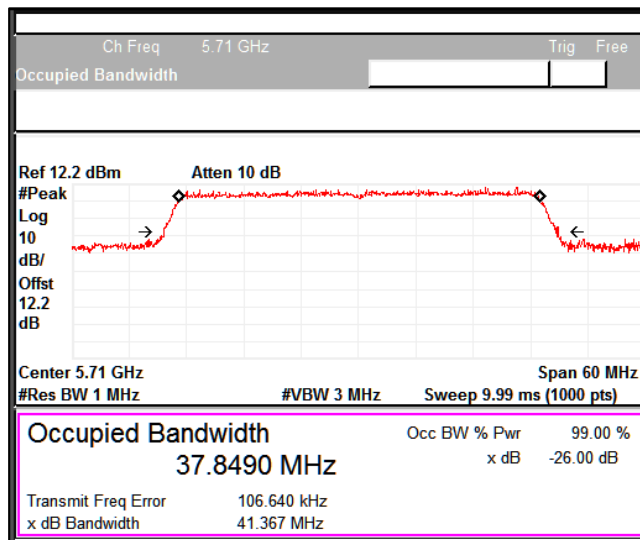

Channel Frequency 5710MHz