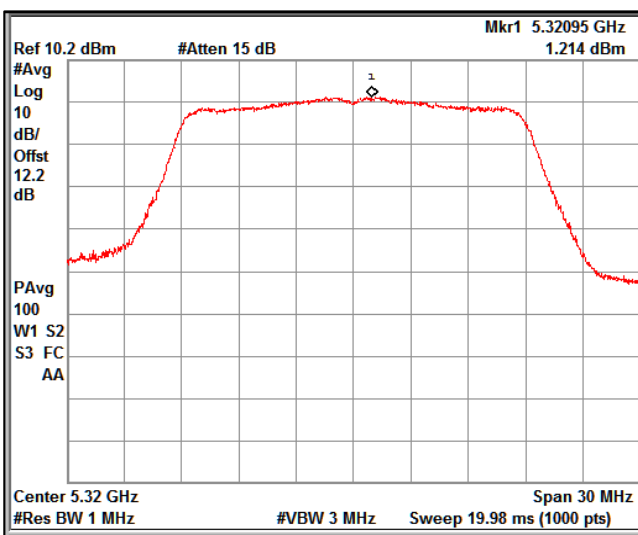

IN23VER9 001

Modulation: 802.11 n-mode_HT20

Data Rate : MCS 0

Channel Frequency 5180MHz

Channel Frequency 5240MHz

Channel Frequency 5240MHz

Channel Frequency 5320MHz

Channel Frequency 5500MHz