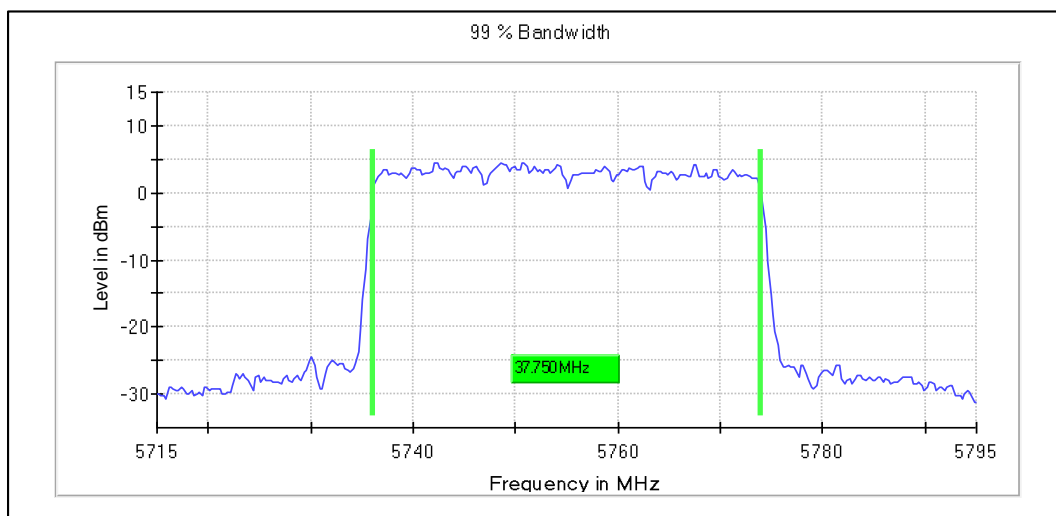

Emission Channel Bandwidth 26dB

Channel Frequency 5510MHz

Channel Frequency 5590MHz

Channel Frequency 5670MHz

Channel Frequency 5710MHz

Modulation: 802.11ax-HE40: UNII 3

Channel Frequency 5755MHz

Channel Frequency 5795MHz