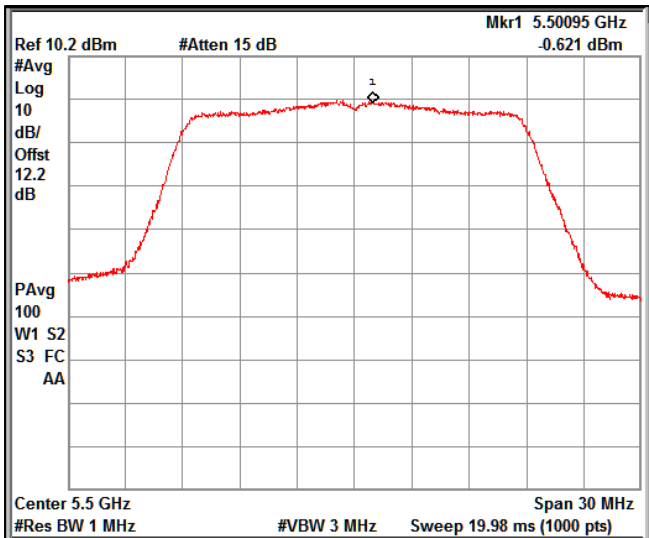

IN23VER9 001

Modulation: 802.11 n-mode_HT20

Data Rate : MCS 0

Channel Frequency 5180MHz

Channel Frequency 5240MHz

Channel Frequency 5240MHz

Channel Frequency 5320MHz

Channel Frequency 5500MHz