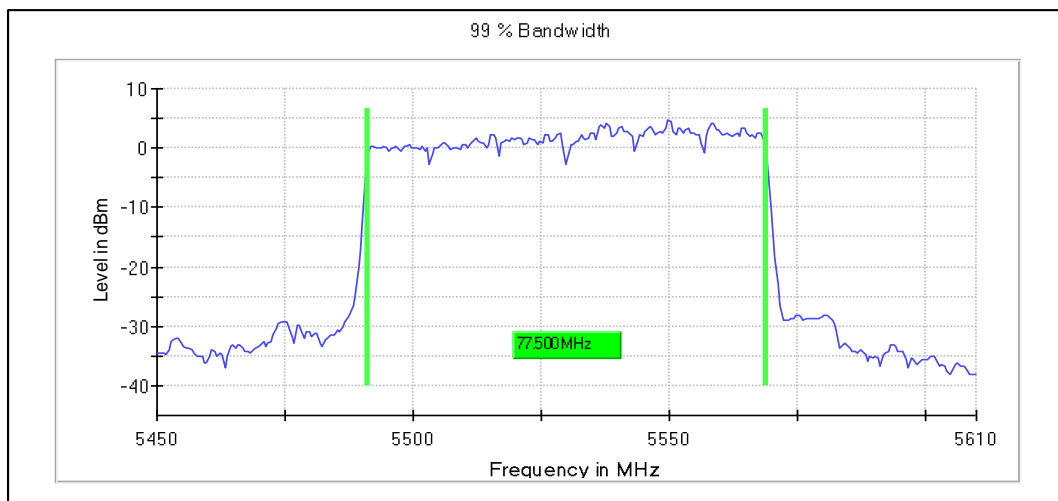

Modulation: 802.11ax-HE80: UNII 2a

Channel Frequency 5290MHz

Emission Channel Bandwidth 26dB

Channel Frequency 5290MHz

Modulation: 802.11ax-HE80: UNII 2C

Channel Frequency 5530MHz

Channel Frequency 5690MHz

Emission Channel Bandwidth 26dB