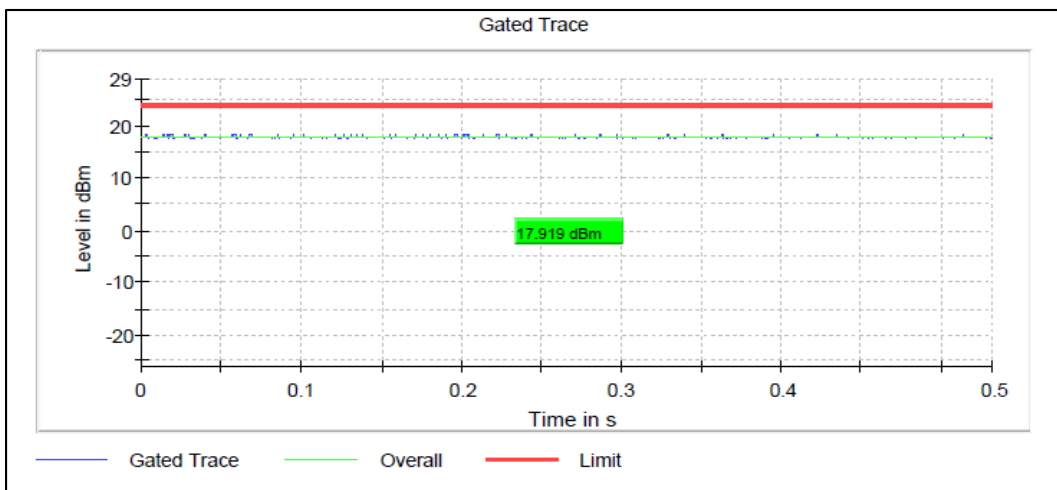

Channel Frequency 5700MHz

Channel Frequency 5720MHz

Modulation: 802.11a: UNII 3

Channel Frequency 5745MHz

Channel Frequency 5825MHz

Modulation: 802.11n-HT20: UNII 1

Data Rate : MCS7

Channel Frequency 5180MHz