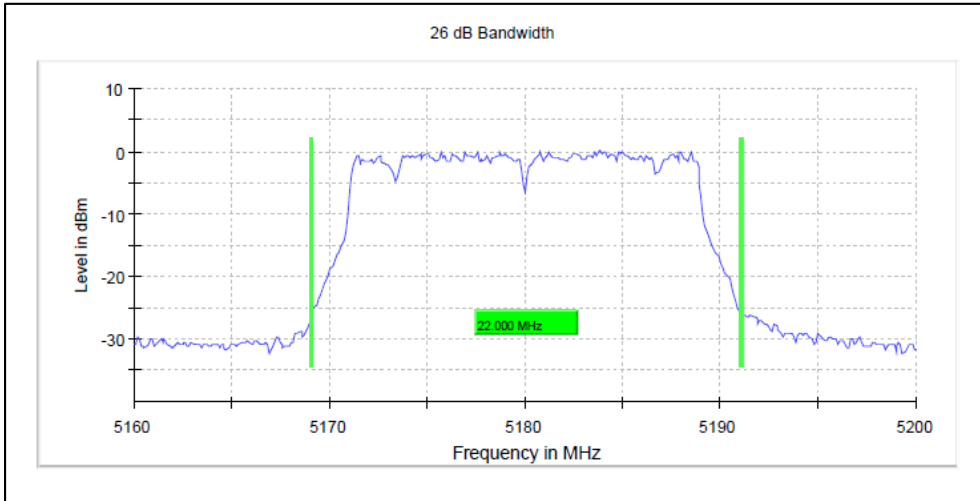

Emission Channel Bandwidth 26dB

Data Rate: MCS0

Modulation: 802.11n- HT20: UNII 1

Channel Frequency 5180MHz