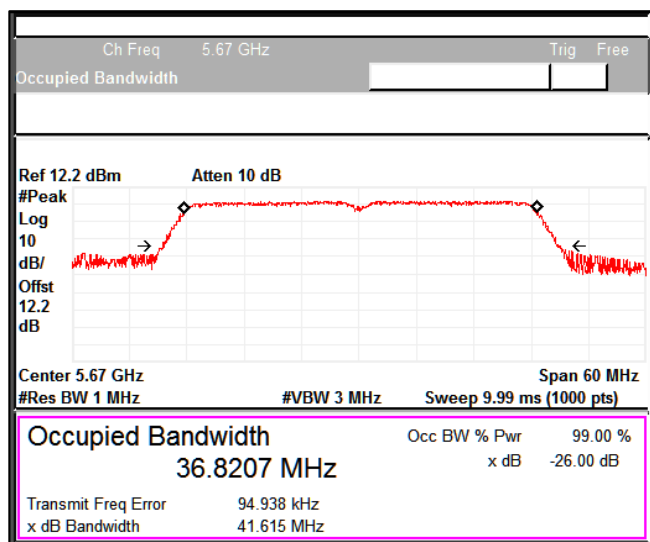

Modulation: 802.11n-HT40MHz: UNII 2c

Channel Frequency 5510MHz

Channel Frequency 5590MHz

Channel Frequency 5670MHz

Channel Frequency 5710MHz

Emission Channel Bandwidth 26dB

Channel Frequency 5510MHz

Channel Frequency 5590MHz