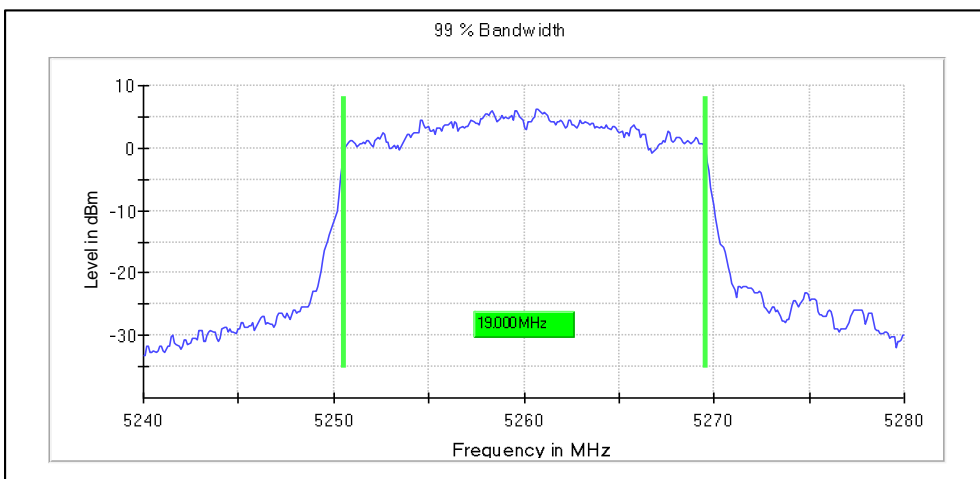

Data Rate MCS0

Channel Frequency 5180MHz

Channel Frequency 5240MHz

Modulation: 802.11ax-HE20: UNII 2a

Channel Frequency 5260MHz

Channel Frequency 5320MHz

Modulation: 802.11aX-HE20: UNII 2c

Channel Frequency 5500MHz