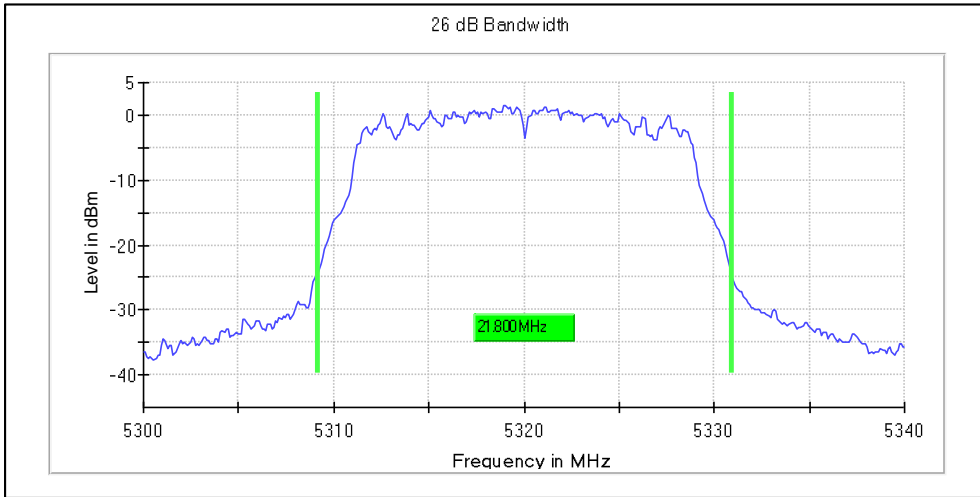

Channel Frequency 5825MHz

Emission Channel Bandwidth 26dB

Channel Frequency 5180MHz

Channel Frequency 5240MHz

Channel Frequency 5260MHz

Channel Frequency 5320MHz

Channel Frequency 5500MHz

Channel Frequency 5700MHz