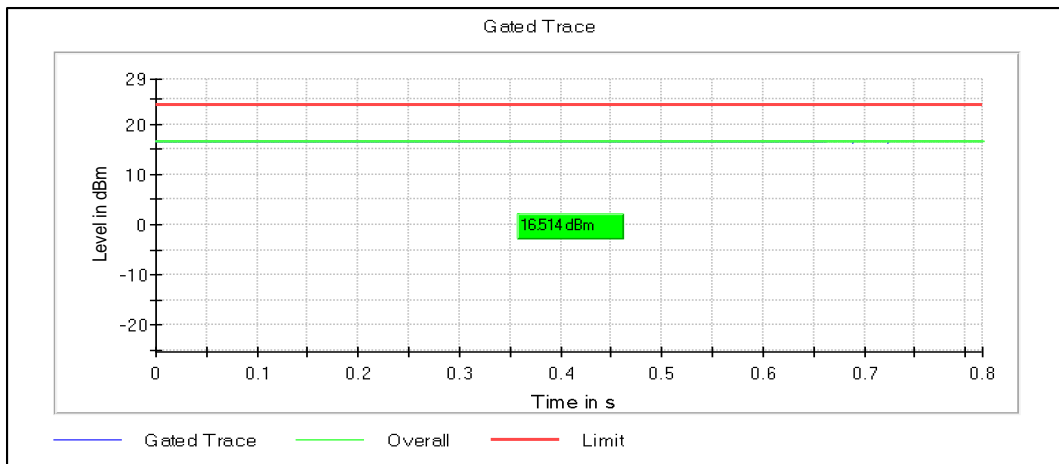

Channel Frequency 5230MHz