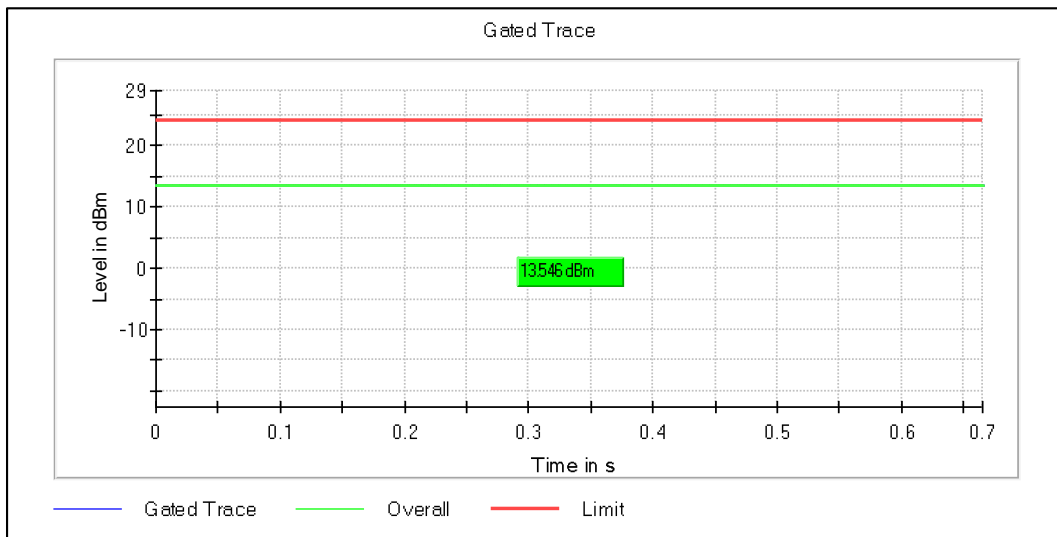

Channel Frequency 5290MHz

Channel Frequency 5530MHz

Channel Frequency 5690MHz

Channel Frequency 5775MHz

Modulation: 802.11ax-HE80:

Data Rate: MCS 0

Channel Frequency 5210MHz

Channel Frequency 5290MHz