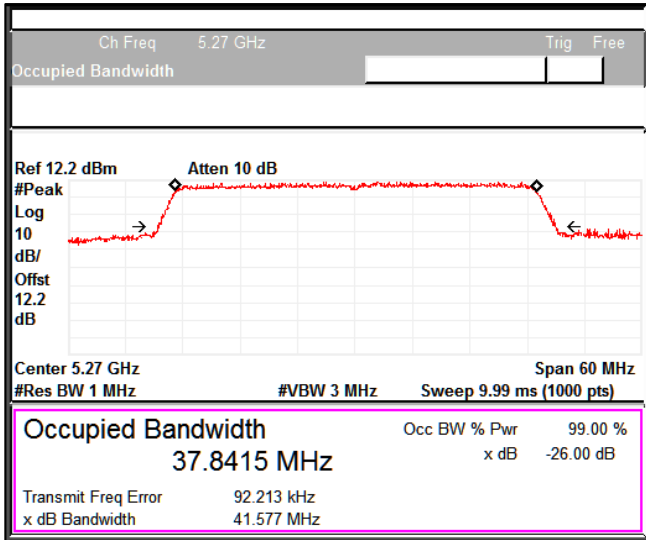

Emission Channel Bandwidth 26dB

Channel Frequency 5270MHz