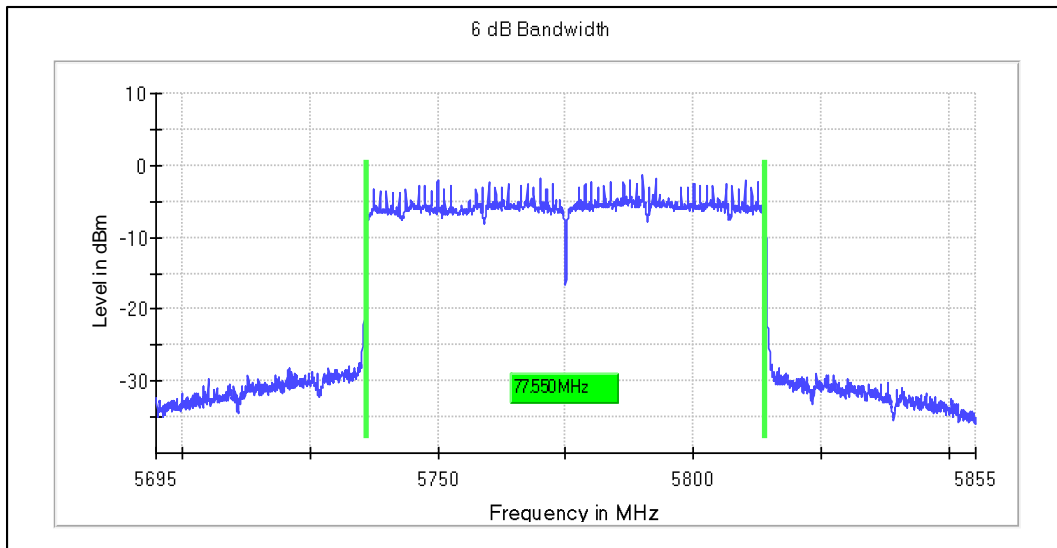

Modulation: 802.11ax-HE80: UNII 2a

Channel Frequency 5290MHz

Emission Channel Bandwidth 26dB

Channel Frequency 5290MHz

Modulation: 802.11ax-HE80: UNII 2C

Channel Frequency 5530MHz

Channel Frequency 5690MHz

Emission Channel Bandwidth 26dB

Channel Frequency 5530MHz

Channel Frequency 5690MHz

Modulation: 802.11ax-HE80: UNII 3

Channel Frequency 5775MHz

Emission Channel Bandwidth 6dB

Channel Frequency 5775MHz

2. Maximum Conducted Output Power

Modulation: 802.11a: UNII 1

Data Rate 54Mbps

Channel Frequency 5180MHz

Channel Frequency 5240MHz

Modulation: 802.11a: UNII 2a

Channel Frequency 5260MHz

Channel Frequency 5320MHz

Modulation: 802.11a: UNII 2c

Channel Frequency 5500MHz