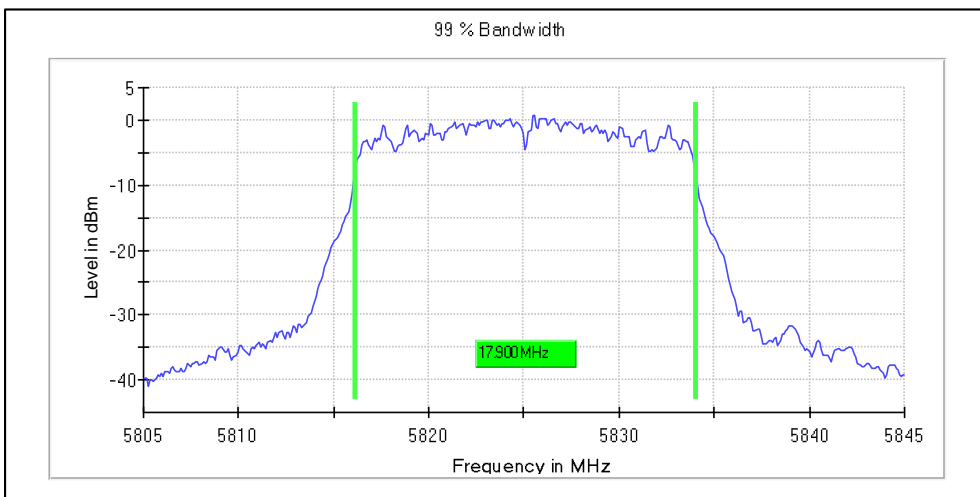

Emission Channel Bandwidth 6dB

Channel Frequency 5745MHz

Channel Frequency 5825MHz

Modulation: 802.11ac-VHT20: UNII 1

Occupied Channel Bandwidth 99%

Data Rate MCS0

Channel Frequency 5180MHz

Channel Frequency 5240MHz

Modulation: 802.11ac-VHT20: UNII 2a

Channel Frequency 5260MHz

Channel Frequency 5320MHz

Modulation: 802.11ac-VHT20: UNII 2C

Channel Frequency 5500MHz

Channel Frequency 5700MHz

Channel Frequency 5720MHz

Channel Frequency 5745MHz