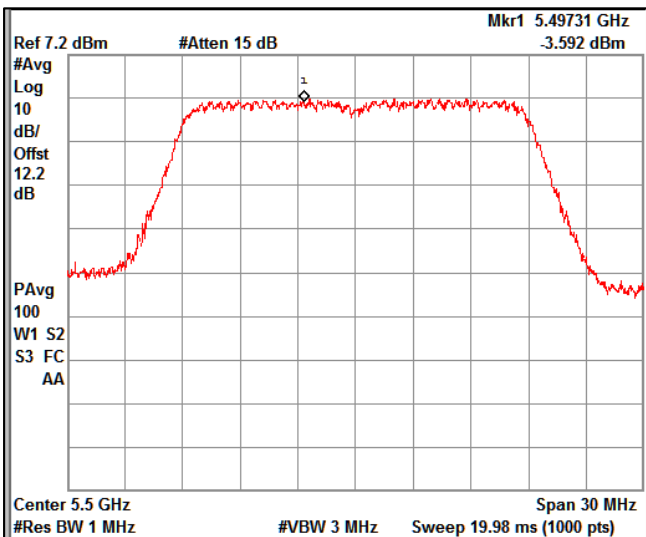

Channel Frequency 5500MHz