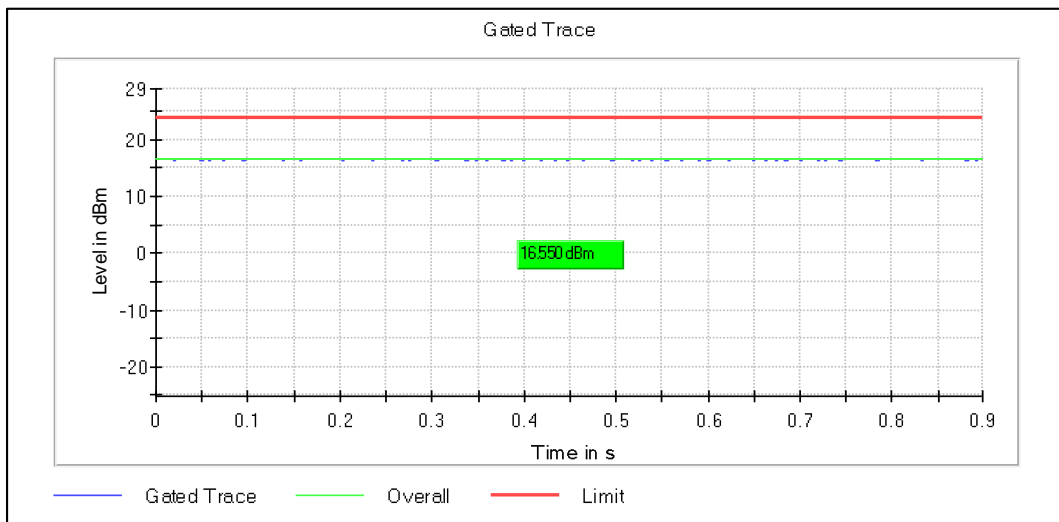

Modulation: 802.11n-HT20: UNII 3

Channel Frequency 5745MHz

Channel Frequency 5825MHz

Modulation: 802.11ac-VHT20: UNII 1

Data Rate : MCS0

Channel Frequency 5180MHz

Channel Frequency 5240MHz

Modulation: 802.11ac-VHT20: UNII 2a