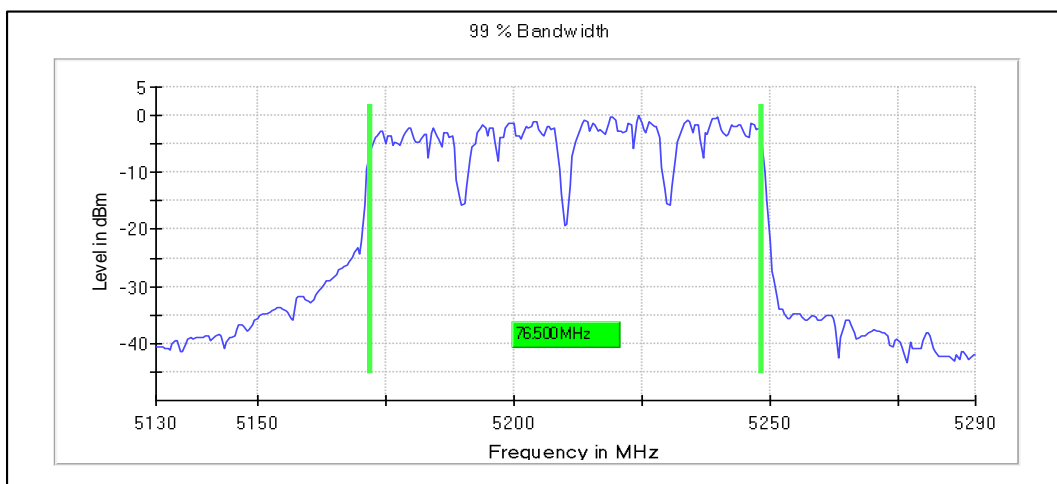

Emission Channel Bandwidth 26dB

Channel Frequency 5510MHz

Channel Frequency 5590MHz

Channel Frequency 5670MHz

Channel Frequency 5710MHz

Modulation: 802.11ax-HE40: UNII 3

Channel Frequency 5755MHz

Channel Frequency 5795MHz

Emission Channel Bandwidth 6dB

Modulation: 802.11ac-VHT80: UNII 1

Data Rate: MCS 0

Emission Channel Bandwidth 26dB

Channel Frequency 5210MHz

Modulation: 802.11ac-VHT80: UNII 2a

Channel Frequency 5290MHz

Emission Channel Bandwidth 26dB