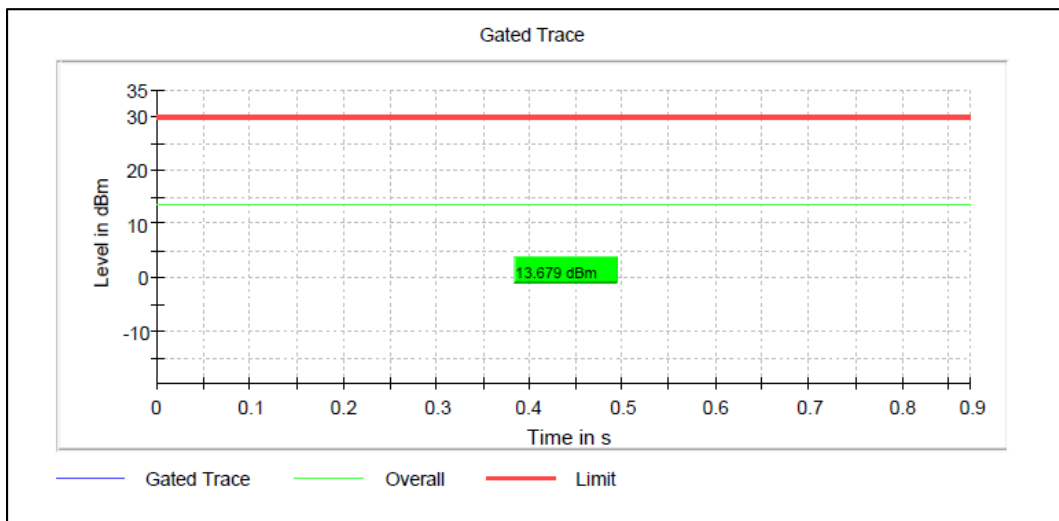

Modulation: 802.11ax-HE20: UNII 2c

Channel Frequency 5500MHz

Channel Frequency 5700MHz

Channel Frequency 5720MHz

Modulation: 802.11ax-HE20: UNII 3

Channel Frequency 5745MHz

Channel Frequency 5825MHz

Modulation: 802.11n-HT40: UNII 1