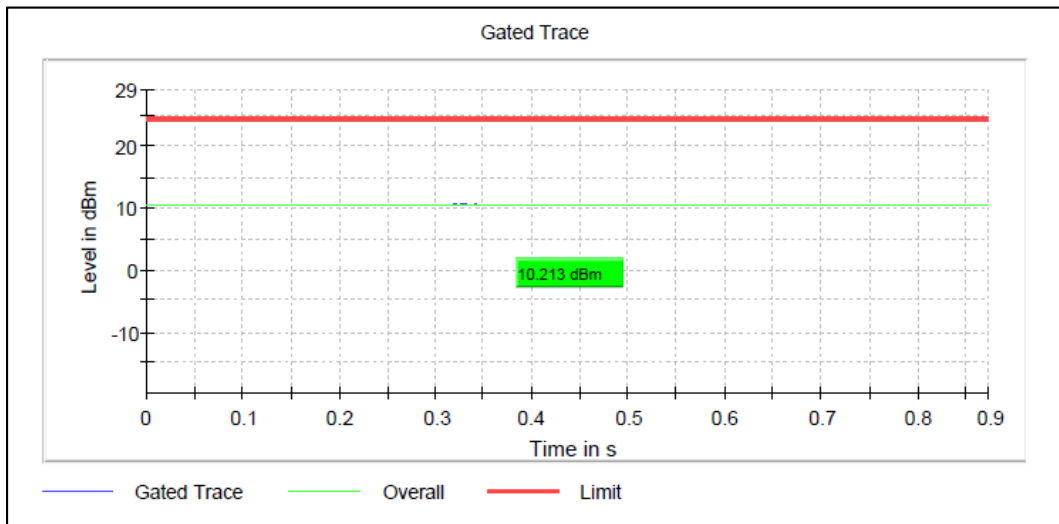

Channel Frequency 5700MHz