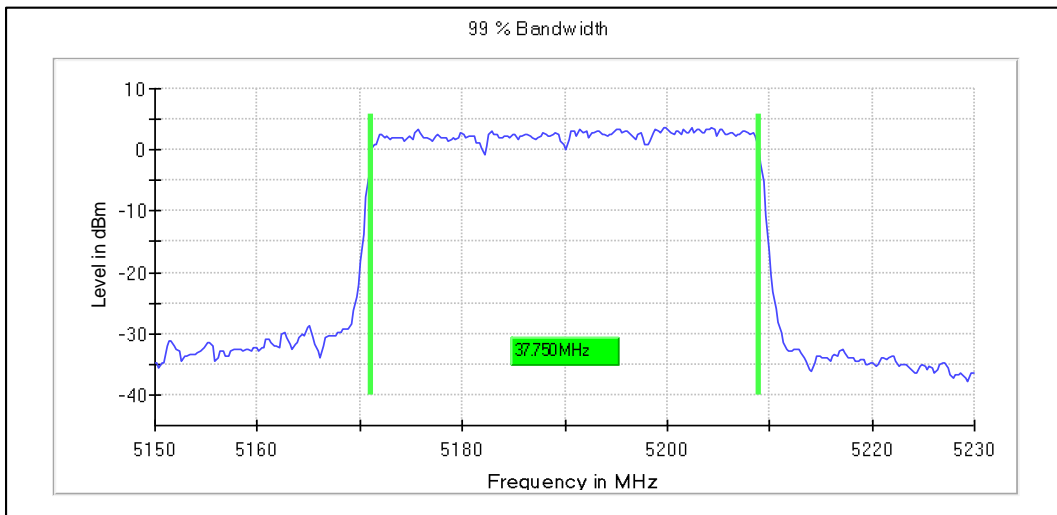

Channel Frequency 5710MHz

Modulation: 802.11ac-VHT40: UNII 3

Channel Frequency 5755MHz

Channel Frequency 5795MHz

Emission Channel Bandwidth 6dB

Channel Frequency 5755MHz

Modulation: 802.11ax-HE40: UNII 1

Data Rate : MCS0