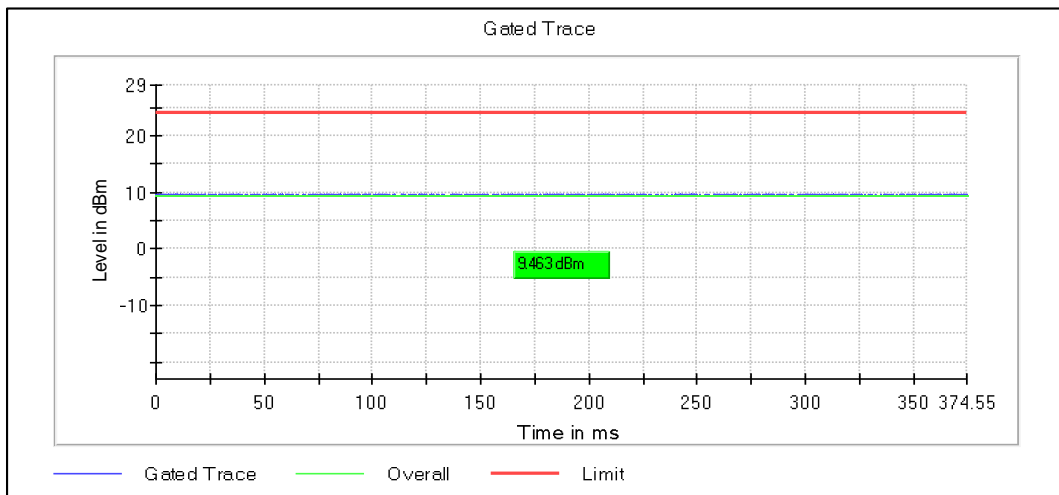

Channel Frequency 5190MHz

Channel Frequency 5230MHz

Modulation: 802.11ac-VHT40: UNII 2a

Channel Frequency 5270MHz

Channel Frequency 5310MHz

Modulation: 802.11ac-VHT40: UNII 2c

Channel Frequency 5510MHz

Channel Frequency 5590MHz