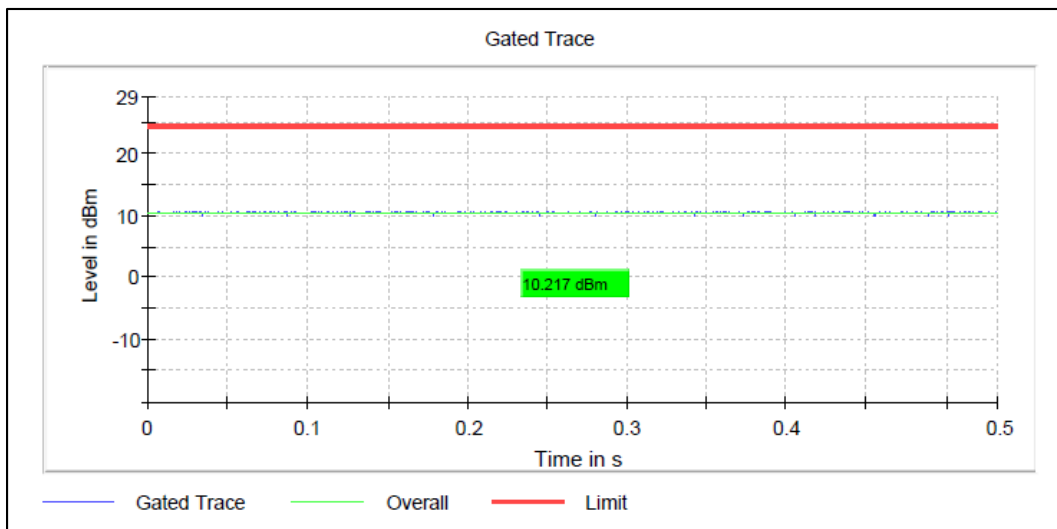

Channel Frequency 5240MHz

Modulation: 802.11n-HT20: UNII 2a

Channel Frequency 5260MHz

Channel Frequency 5320MHz

Modulation: 802.11n-HT20: UNII 2c

Channel Frequency 5500MHz

Channel Frequency 5700MHz

Channel Frequency 5720MHz