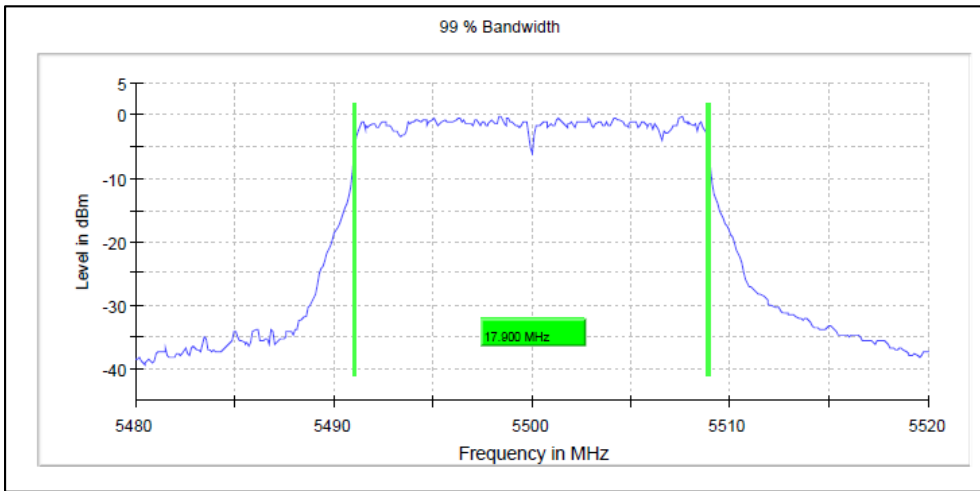

Modulation: 802.11n- HT20: UNII 1

Channel Frequency 5180MHz

Channel Frequency 5240MHz

Modulation: 802.11n- HT20: UNII 2a

Channel Frequency 5260MHz

Channel Frequency 5320MHz

Modulation: 802.11n- HT20: UNII 2c