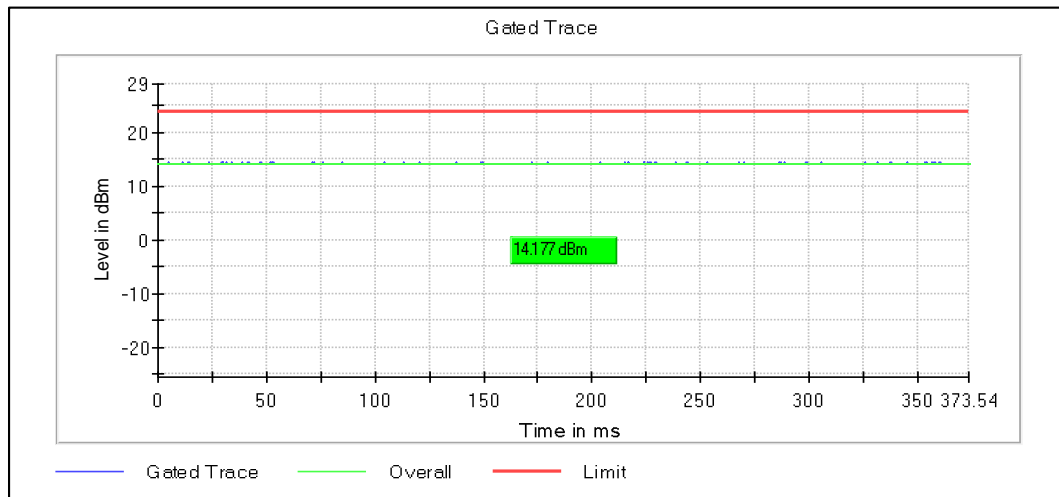

Channel Frequency 5190MHz

Channel Frequency 5230MHz

Modulation: 802.11ac-VHT40: UNII 2a

Channel Frequency 5270MHz

Channel Frequency 5310MHz

Modulation: 802.11ac-VHT40: UNII 2c

Channel Frequency 5510MHz

Channel Frequency 5590MHz