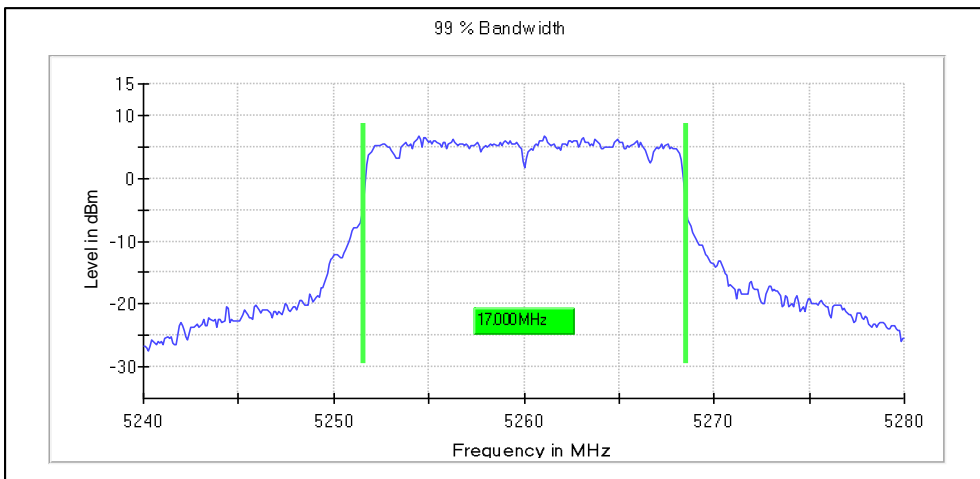

1. Emission Bandwidth and Occupied Bandwidth

Modulation: 802.11a : UNII 1

Data Rate: 54Mbps

Occupied Channel Bandwidth 99%

Channel Frequency 5180MHz

Channel Frequency 5240MHz

Modulation: 802.11a : UNII 2a

Channel Frequency 5260MHz