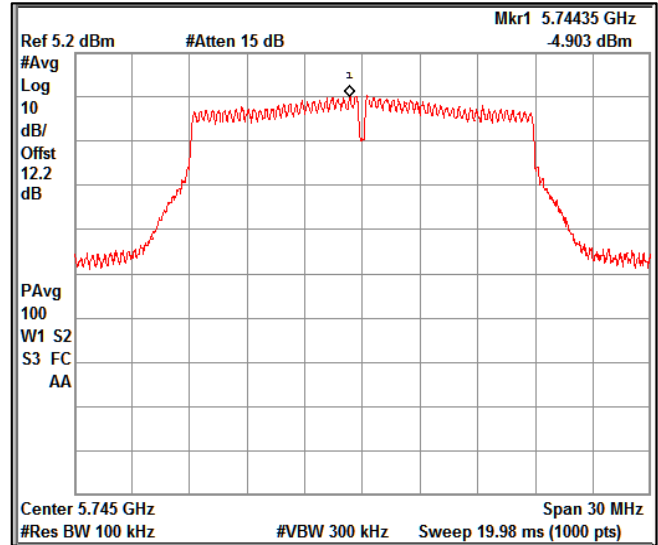

Channel Frequency 5745MHz