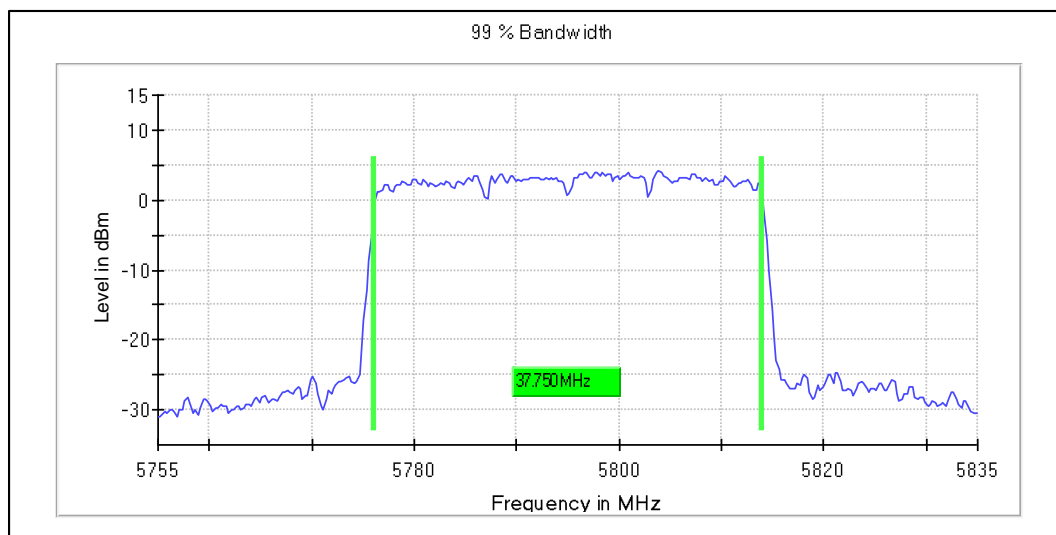

Emission Channel Bandwidth 26dB

Channel Frequency 5510MHz

Channel Frequency 5590MHz

Channel Frequency 5670MHz

Channel Frequency 5710MHz

Modulation: 802.11ax-HE40: UNII 3

Channel Frequency 5755MHz

Channel Frequency 5795MHz

Emission Channel Bandwidth 6dB

Modulation: 802.11ac-VHT80: UNII 1

Data Rate: MCS 0

Emission Channel Bandwidth 26dB

Channel Frequency 5210MHz

Modulation: 802.11ac-VHT80: UNII 2a

Channel Frequency 5290MHz

Emission Channel Bandwidth 26dB