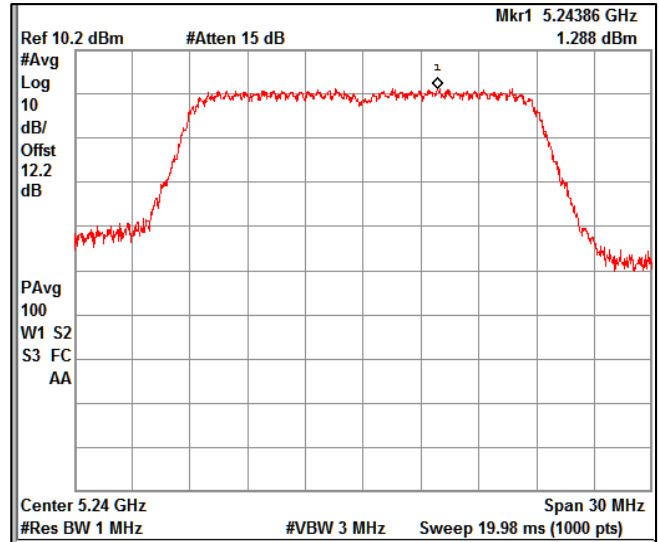

Channel Frequency 5700MHz

Channel Frequency 5720MHz

Channel Frequency 5745MHz

Channel Frequency 5825MHz

Data Rate : MCS 7

Channel Frequency 5180MHz

Channel Frequency 5240MHz

Channel Frequency 5240MHz