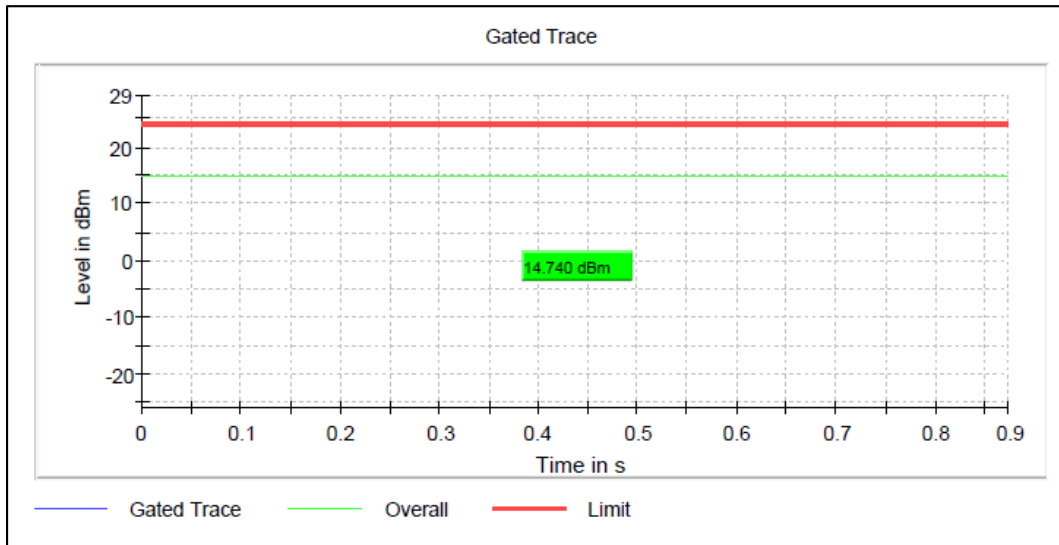

Channel Frequency 5825MHz

Modulation: 802.11ax-HE20: UNII 1

Data Rate : MCS0

Channel Frequency 5180MHz

Channel Frequency 5240MHz

Modulation: 802.11ax-HE20: UNII 2a

Channel Frequency 5260MHz

Channel Frequency 5320MHz