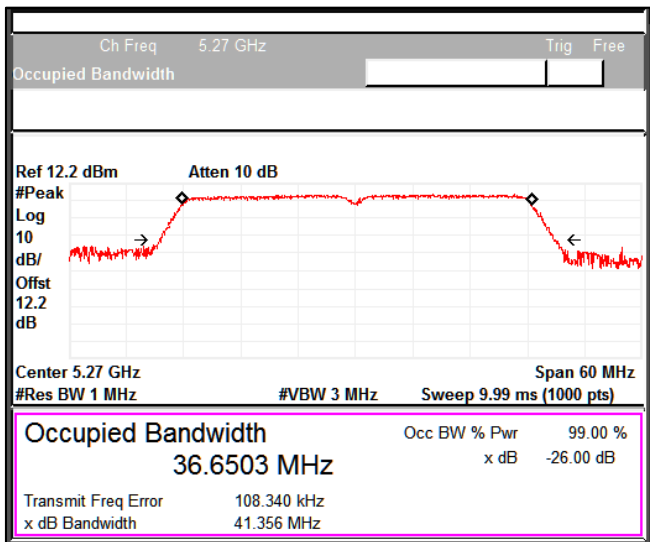

Channel Frequency 5190MHz

Channel Frequency 5230MHz

Modulation: 802.11n-HT40MHz: UNII 2a

Channel Frequency 5270MHz

Channel Frequency 5310MHz

Emission Channel Bandwidth 26dB

Channel Frequency 5270MHz

Channel Frequency 5310MHz