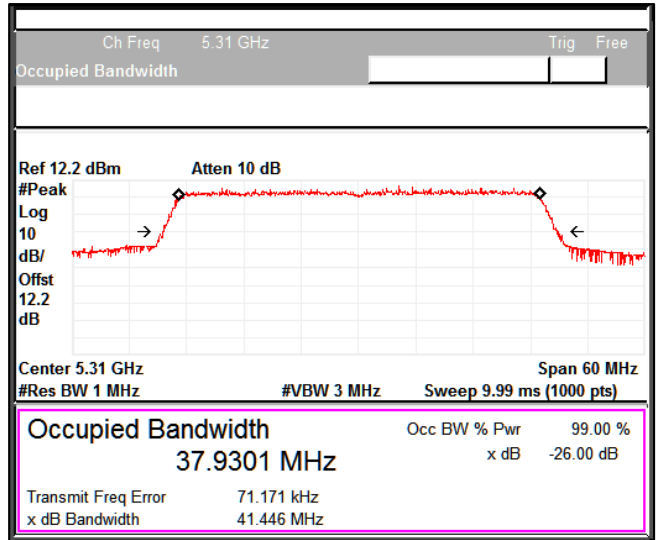

Channel Frequency 5310MHz