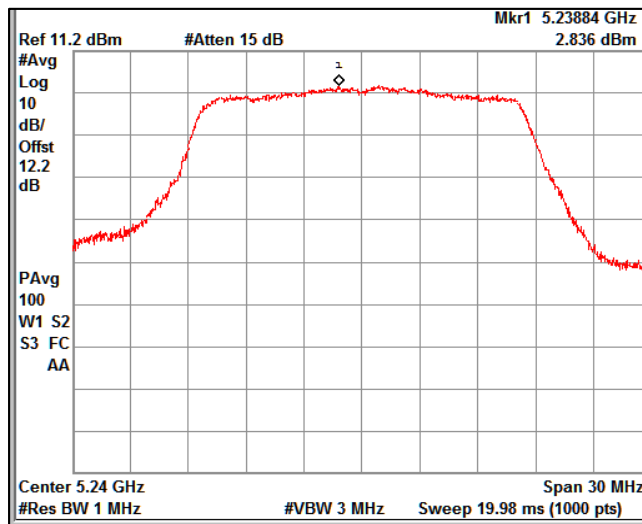

Channel Frequency 5530MHz

Channel Frequency 5690MHz

Channel Frequency 5775MHz

3. Power Spectral Density

Modulation: 802.11 a-mode

Data Rate: 6 Mbps

Channel Frequency 5180MHz

Channel Frequency 5240MHz