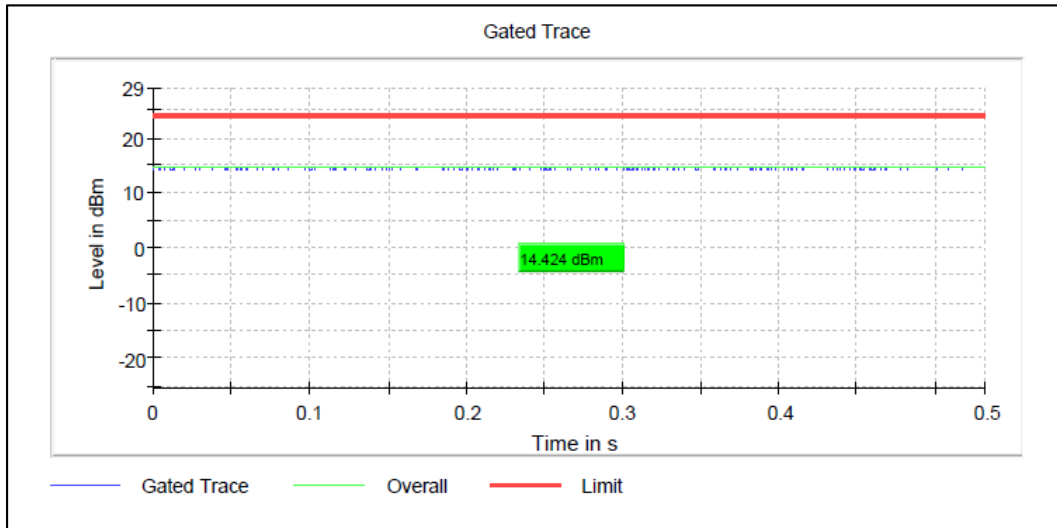

Channel Frequency 5320MHz

Modulation: 802.11n-HT20: UNII 2c