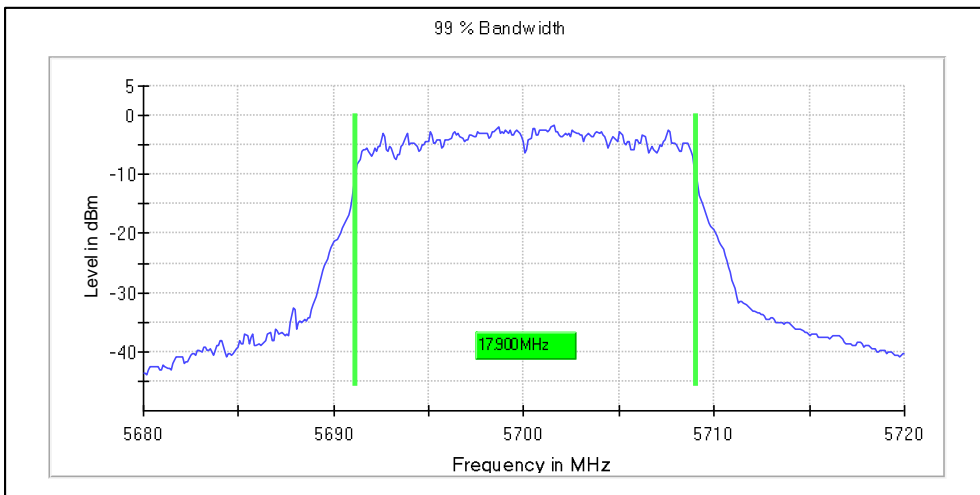

Modulation: 802.11ac-VHT20: UNII 2a

Channel Frequency 5260MHz

Channel Frequency 5320MHz

Modulation: 802.11ac-VHT20: UNII 2C

Channel Frequency 5500MHz

Channel Frequency 5700MHz

Channel Frequency 5720MHz

Channel Frequency 5745MHz