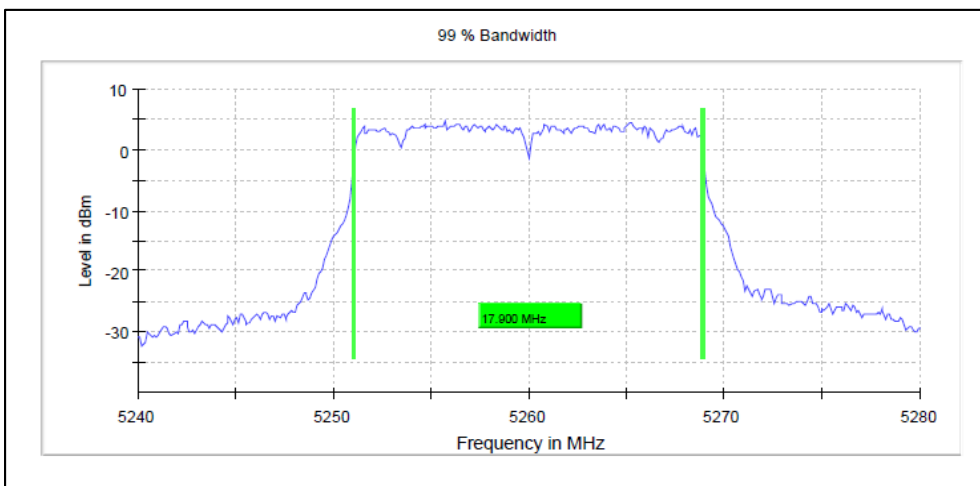

Modulation: 802.11n- HT20: UNII 1

Channel Frequency 5180MHz

Channel Frequency 5240MHz

Modulation: 802.11n- HT20: UNII 2a

Channel Frequency 5260MHz

Channel Frequency 5320MHz

Modulation: 802.11n- HT20: UNII 2c