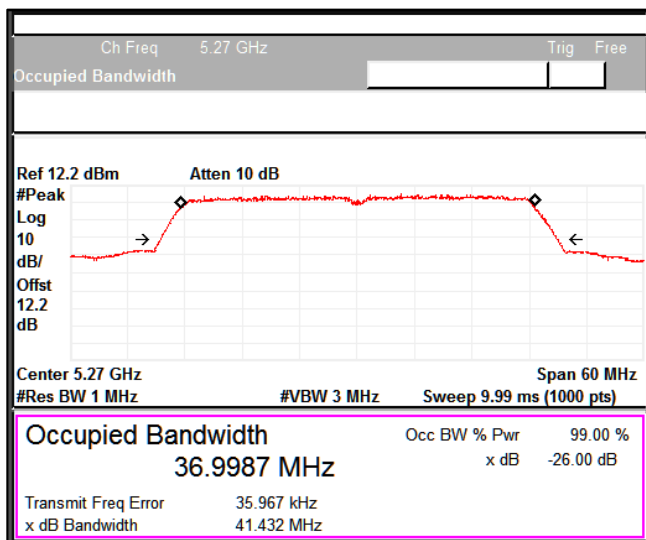

Channel Frequency 5230MHz

Modulation: 802.11ac-VHT40: UNII 2a

Channel Frequency 5270MHz

Channel Frequency 5310MHz

Emission Channel Bandwidth 26dB

Channel Frequency 5270MHz

Channel Frequency 5310MHz

Modulation: 802.11ac-VHT40: UNII 2c