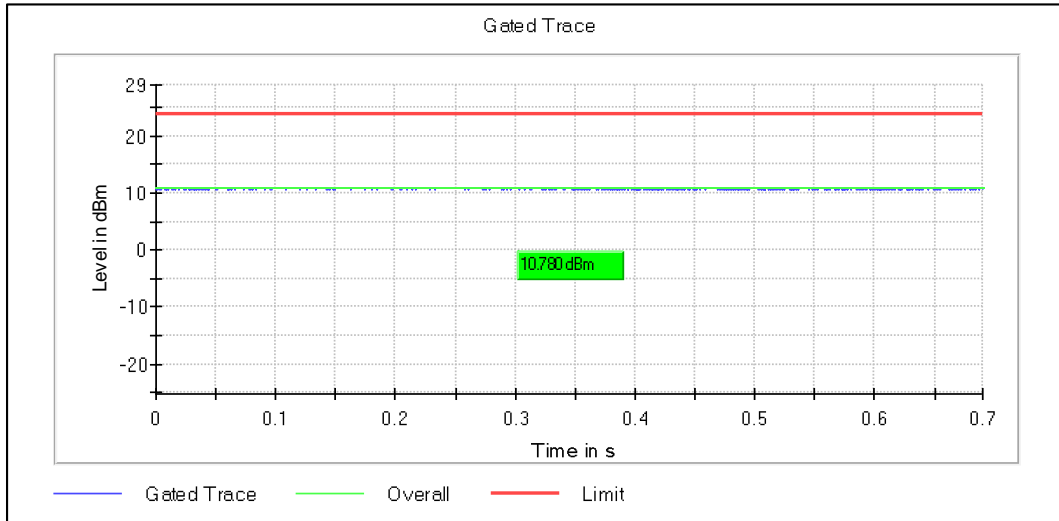

Channel Frequency 5710MHz

Modulation: 802.11ax-HE40: UNII 3

Channel Frequency 5755MHz

Channel Frequency 5795MHz

5GHz Test Plots

IN23VER9 001

Modulation: 802.11ac-VHT80:
Data Rate: MCS 0

Channel Frequency 5210MHz