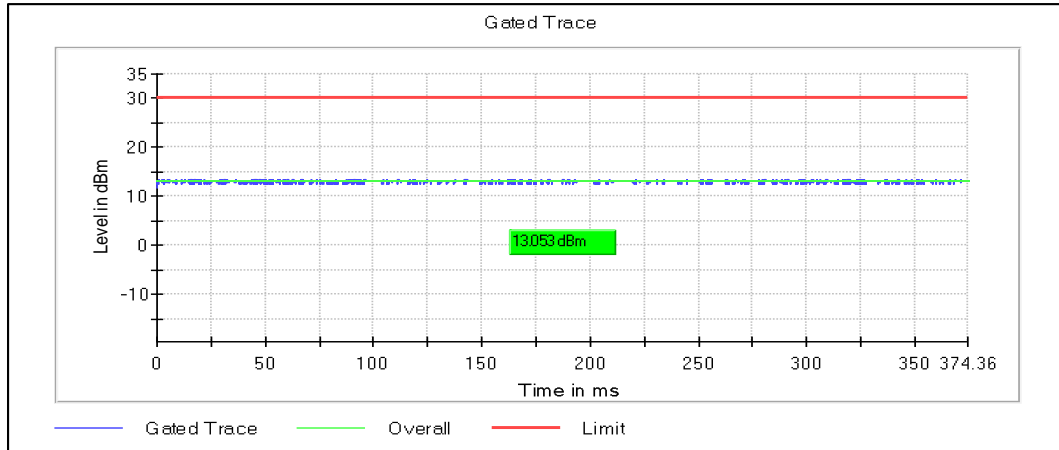

Modulation: 802.11ac-VHT40: UNII 3

Channel Frequency 5755MHz