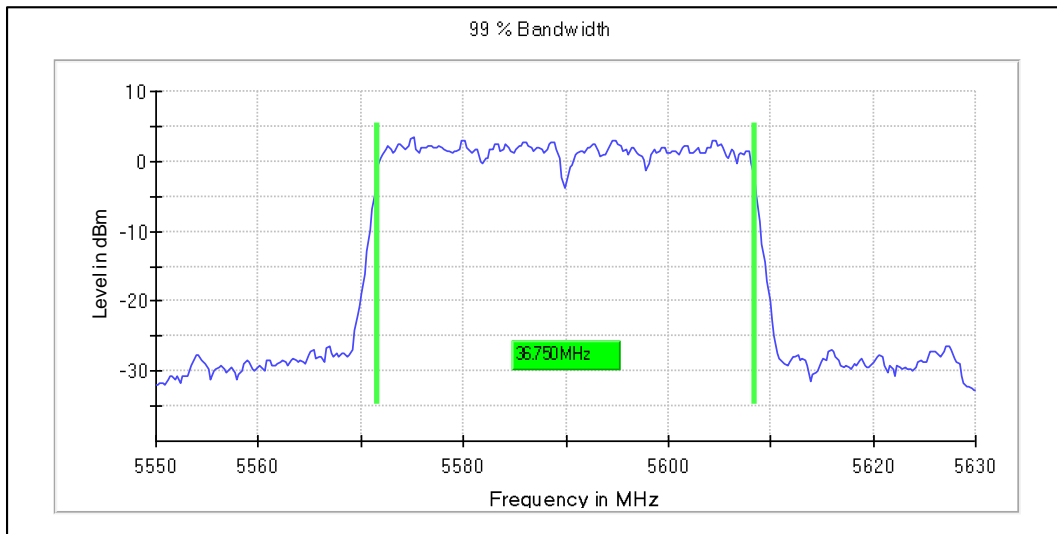

Channel Frequency 5590MHz