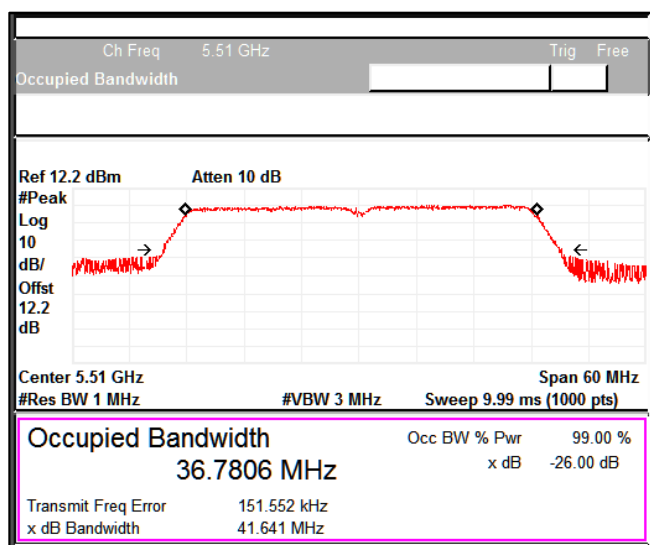

Modulation: 802.11n-HT40MHz: UNII 2c

Channel Frequency 5510MHz

Channel Frequency 5590MHz

Channel Frequency 5670MHz

Channel Frequency 5710MHz

Emission Channel Bandwidth 26dB

Channel Frequency 5510MHz

Channel Frequency 5590MHz