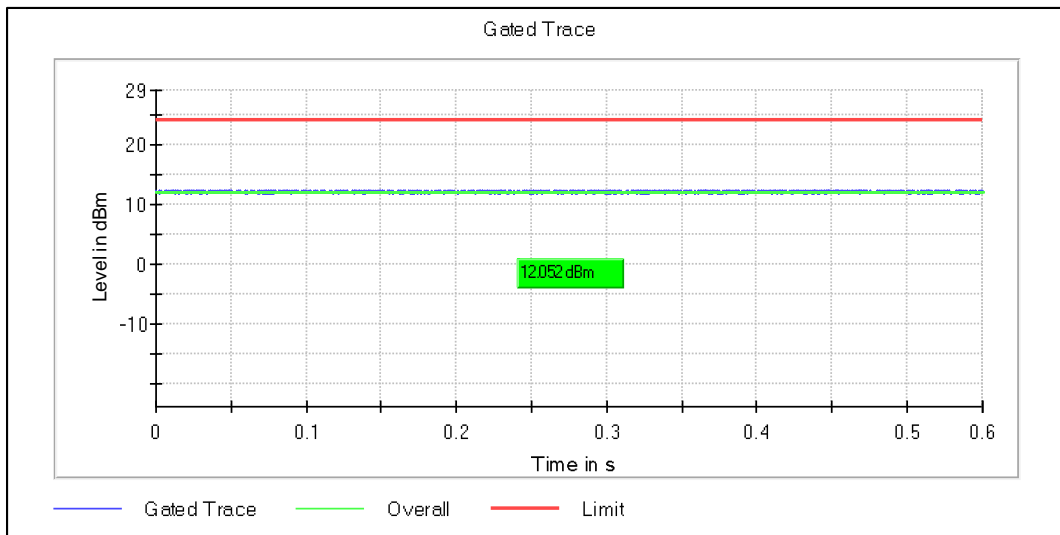

Data Rate 54Mbps

Channel Frequency 5180MHz

Channel Frequency 5240MHz

Modulation: 802.11a: UNII 2a

Channel Frequency 5260MHz

Channel Frequency 5320MHz

Modulation: 802.11a: UNII 2c

Channel Frequency 5500MHz