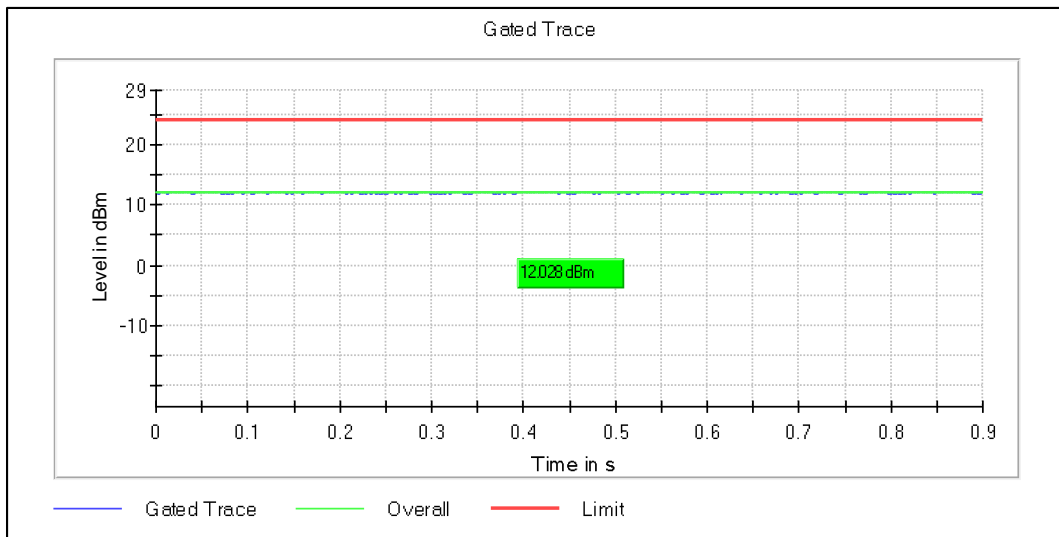

Channel Frequency 5500MHz