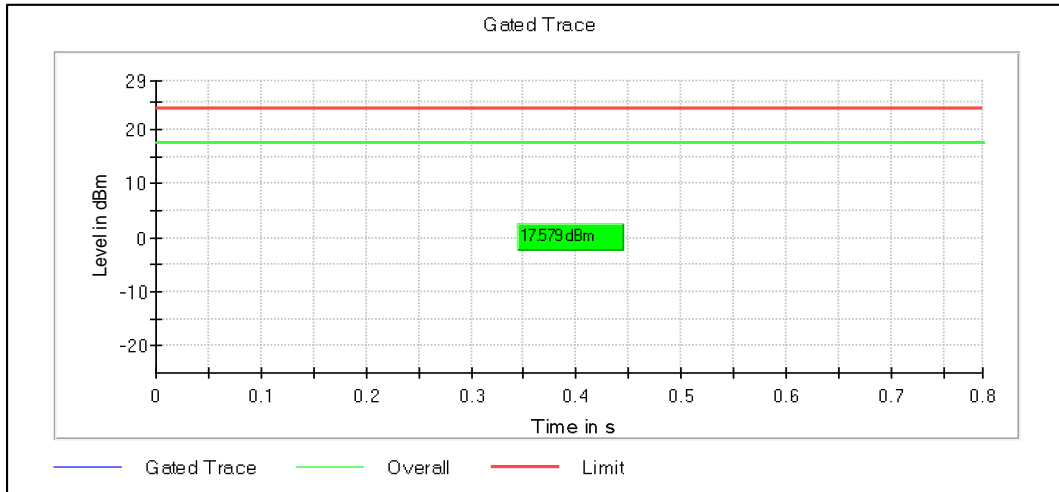

Channel Frequency 5670MHz

Channel Frequency 5710MHz

Modulation: 802.11ac-VHT40: UNII 3

Channel Frequency 5755MHz

Channel Frequency 5795MHz

Modulation: 802.11ax-HE40: UNII 1

Data Rate : MCS0

Channel Frequency 5190MHz