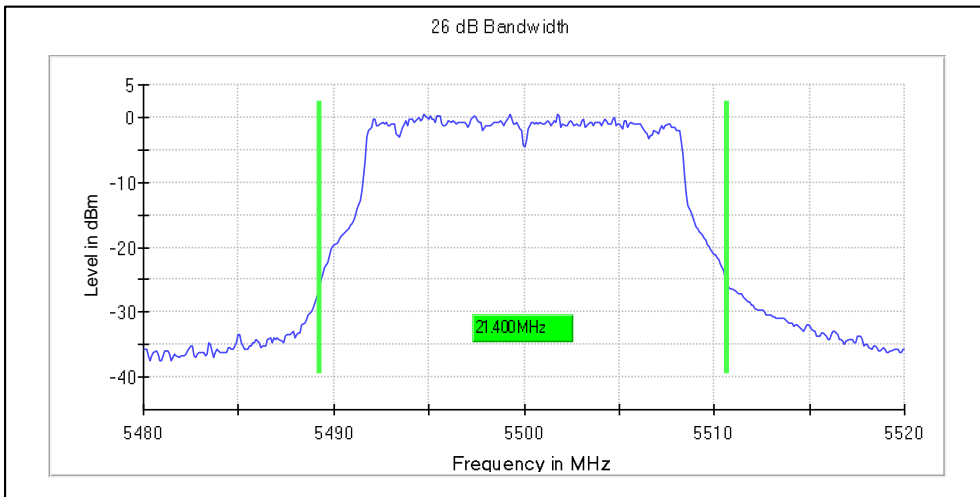

Emission Channel Bandwidth 26dB

Channel Frequency 5180MHz

Channel Frequency 5240MHz

Modulation: 802.11a : UNII 2a

Channel Frequency 5260MHz

Channel Frequency 5320MHz

Modulation: 802.11a : UNII 2c

Channel Frequency 5500MHz