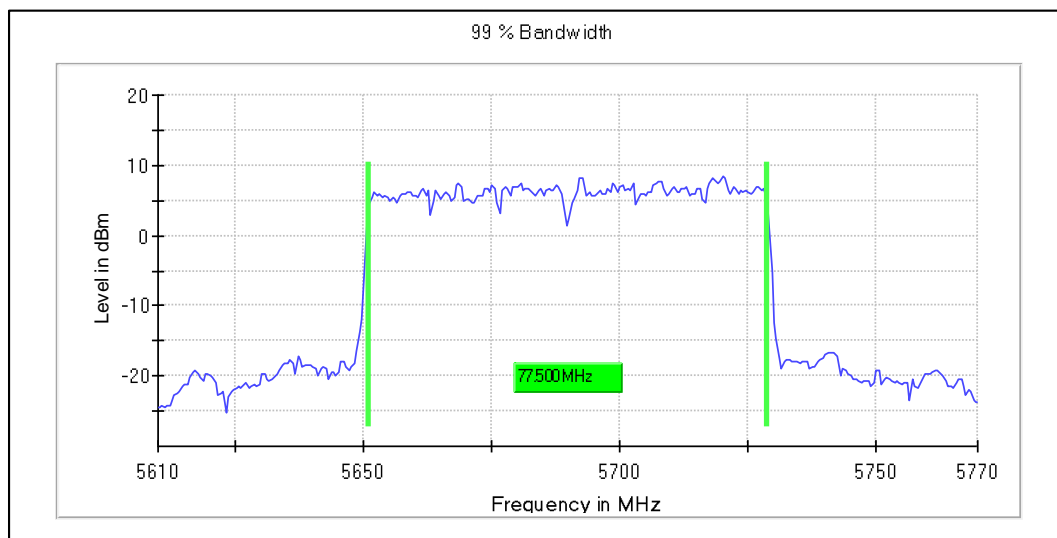

Modulation: 802.11ax-HE80: UNII 2a

Channel Frequency 5290MHz

Emission Channel Bandwidth 26dB

Channel Frequency 5290MHz

Modulation: 802.11ax-HE80: UNII 2C

Channel Frequency 5530MHz

Channel Frequency 5690MHz

Emission Channel Bandwidth 26dB