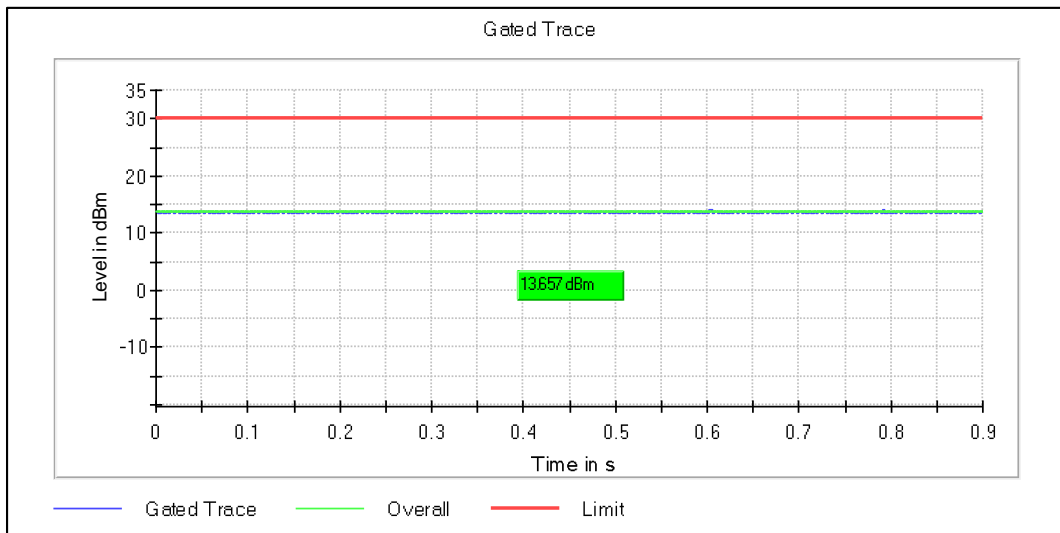

Channel Frequency 5260MHz

Channel Frequency 5320MHz

Modulation: 802.11ac-VHT20: UNII 2c

Channel Frequency 5500MHz

Channel Frequency 5700MHz

Channel Frequency 5720MHz

Modulation: 802.11ac-VHT20: UNII 3

Channel Frequency 5745MHz