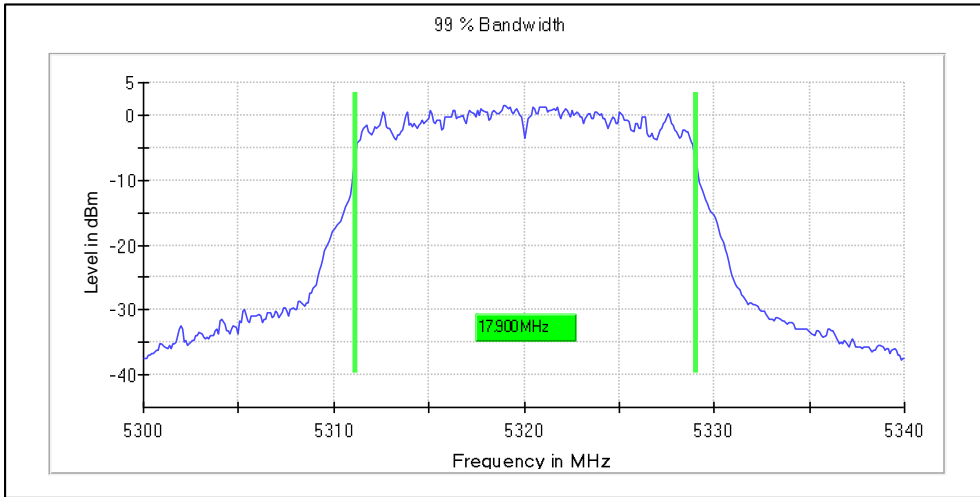

Channel Frequency 5320MHz

Modulation: 802.11ac-VHT20: UNII 2C