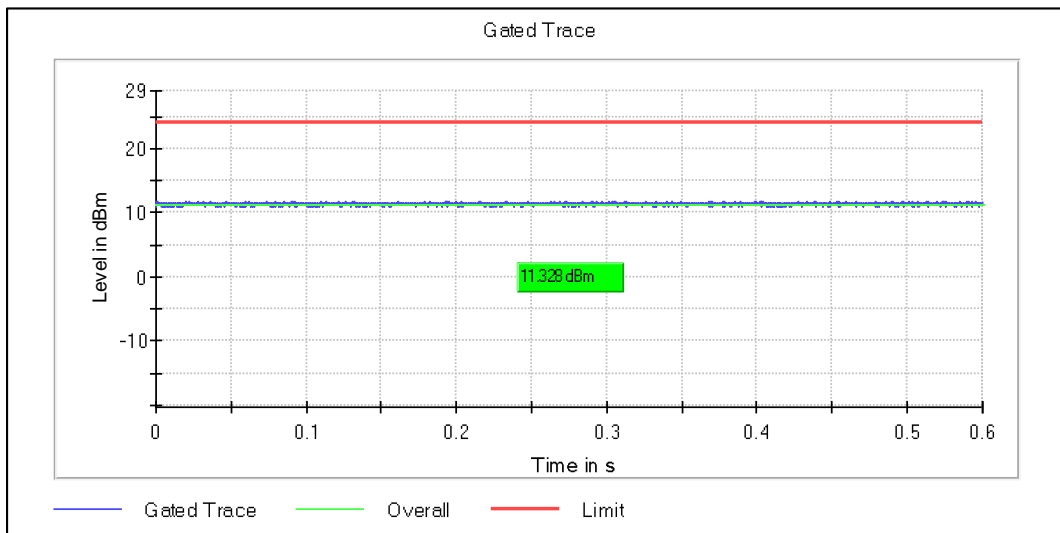

Data Rate 54Mbps

Channel Frequency 5180MHz

Channel Frequency 5240MHz

Modulation: 802.11a: UNII 2a

Channel Frequency 5260MHz

Channel Frequency 5320MHz

Modulation: 802.11a: UNII 2c

Channel Frequency 5500MHz