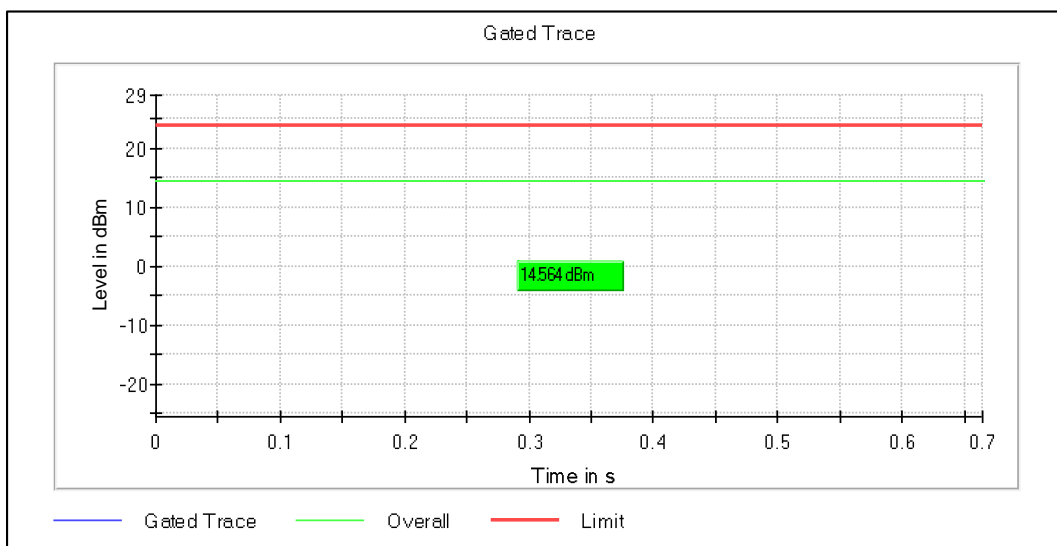

Channel Frequency 5290MHz

Channel Frequency 5530MHz

Channel Frequency 5690MHz

Channel Frequency 5775MHz

Modulation: 802.11ax-HE80:

Data Rate: MCS 0

Channel Frequency 5210MHz

Channel Frequency 5290MHz