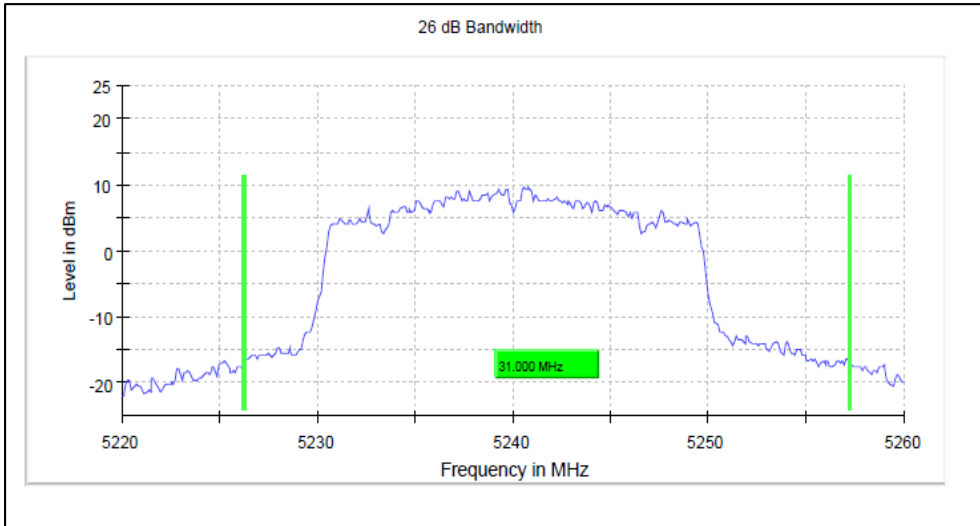

Channel Frequency 5700MHz

Channel Frequency 5720MHz

Modulation: 802.11ax-HE20: UNII 3

Channel Frequency 5745MHz

Channel Frequency 5825MHz

Emission Channel Bandwidth 26dB

Channel Frequency 5180MHz

Channel Frequency 5240MHz