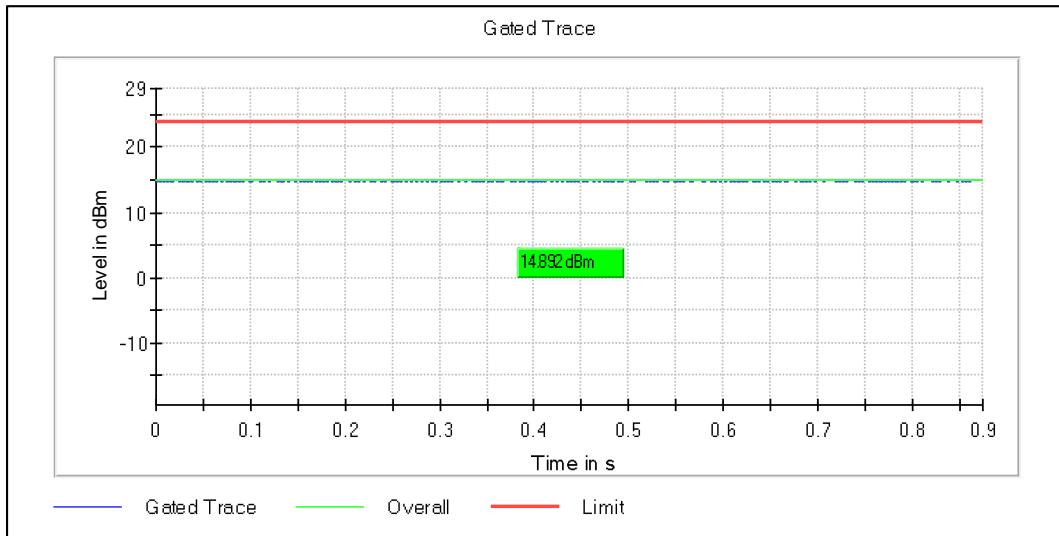

Channel Frequency 5720MHz

Modulation: 802.11ax-HE20: UNII 3