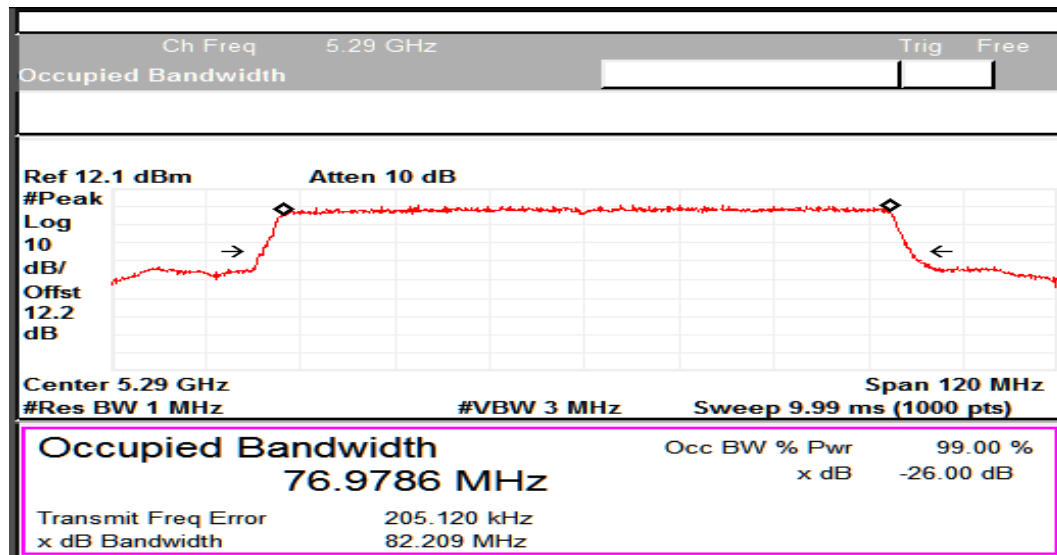

Emission Channel Bandwidth 26dB

Channel Frequency 5290MHz