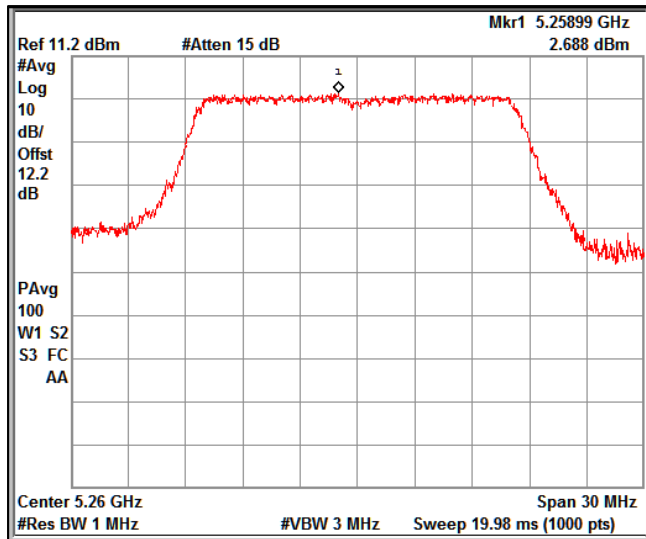

Channel Frequency 5825MHz

5GHz Test Plots

IN23VER9 001

Data Rate : 54Mbps

Channel Frequency 5180MHz

Channel Frequency 5240MHz

Channel Frequency 5260MHz

Channel Frequency 5320MHz