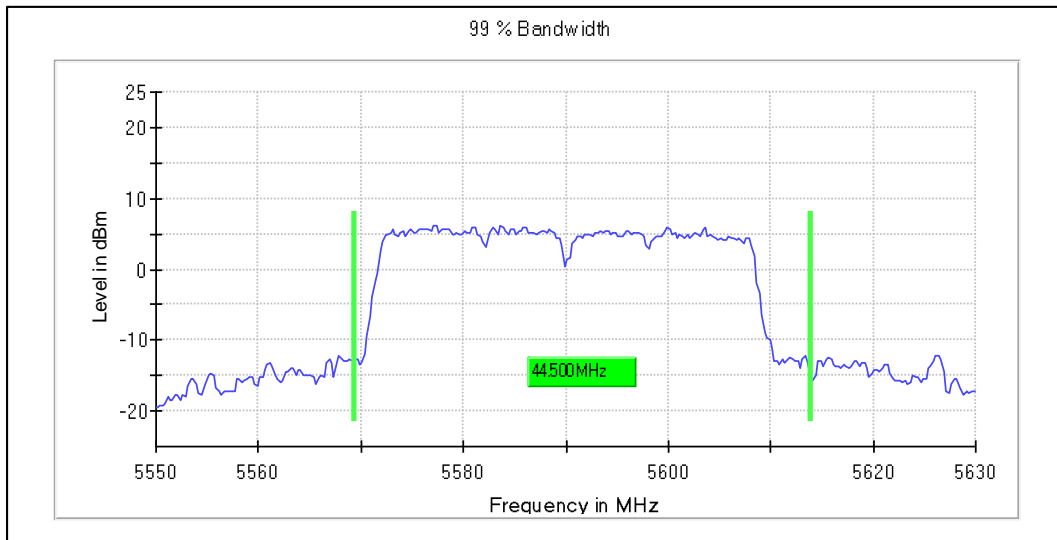

Channel Frequency 5590MHz