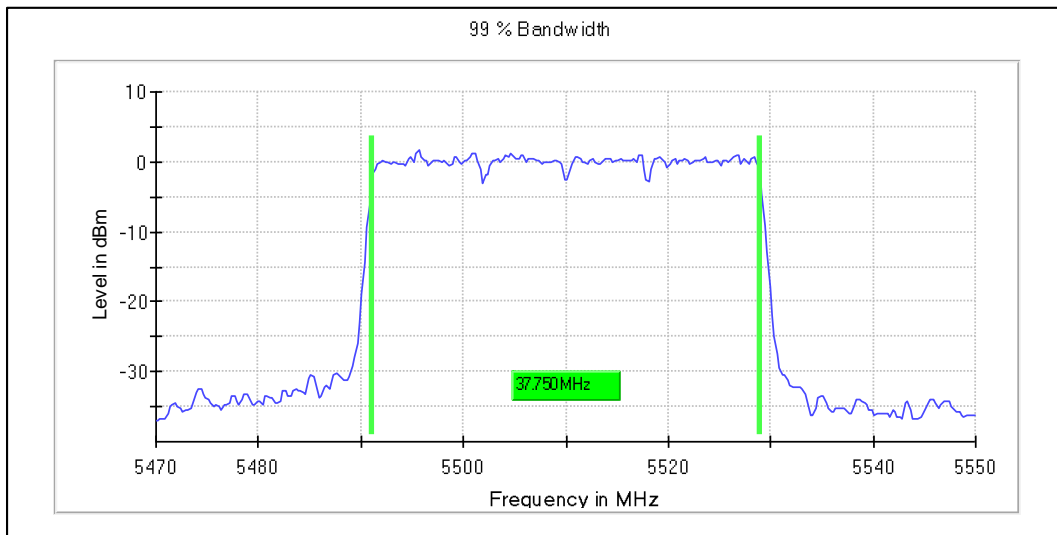

Emission Channel Bandwidth 26dB

Channel Frequency 5270MHz

Channel Frequency 5310MHz

Modulation: 802.11ax-HE40: UNII 2c

Channel Frequency 5510MHz

Channel Frequency 5590MHz

Channel Frequency 5670MHz

Channel Frequency 5710MHz