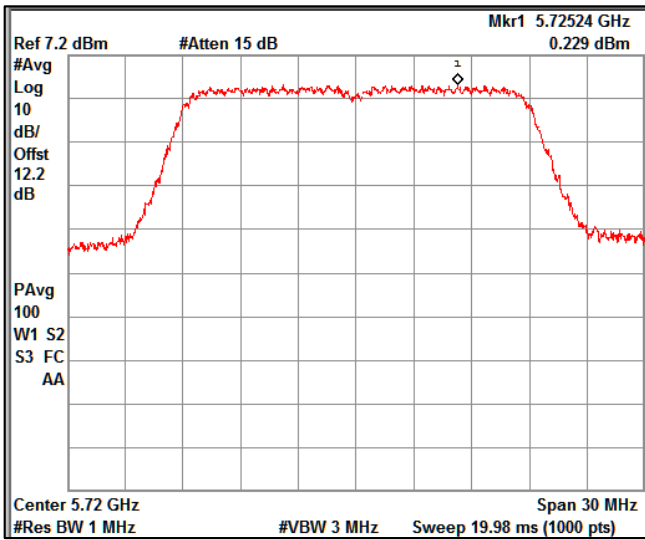

Channel Frequency 5720MHz