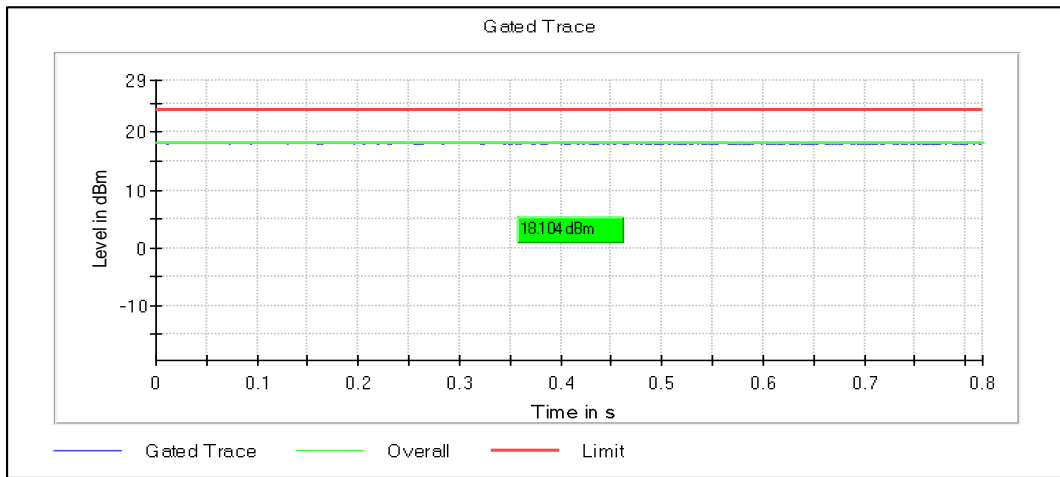

Channel Frequency 5710MHz

Modulation: 802.11n-HT40: UNII 3