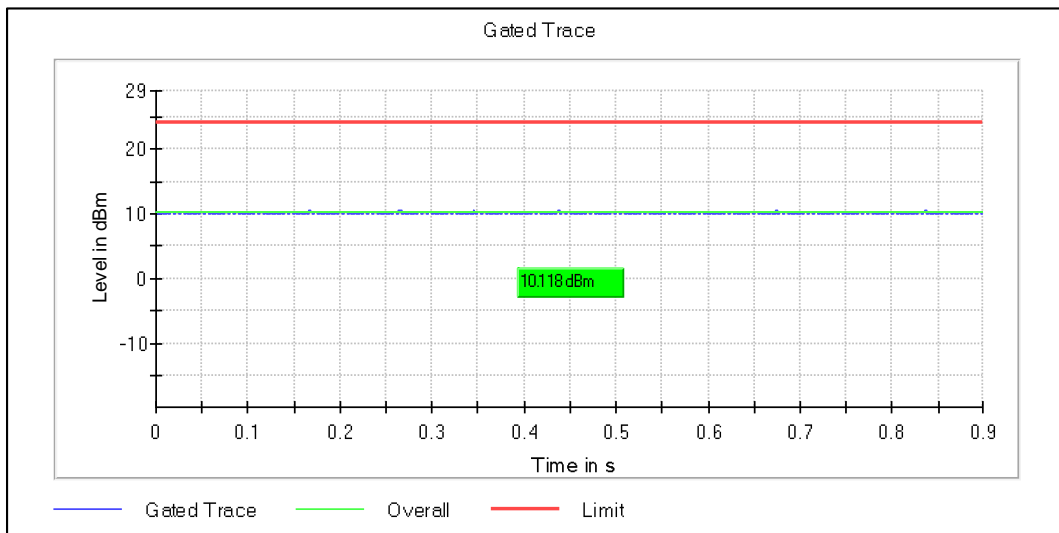

Channel Frequency 5260MHz

Channel Frequency 5320MHz

Modulation: 802.11ac-VHT20: UNII 2c

Channel Frequency 5500MHz

Channel Frequency 5700MHz

Channel Frequency 5720MHz

Modulation: 802.11ac-VHT20: UNII 3

Channel Frequency 5745MHz