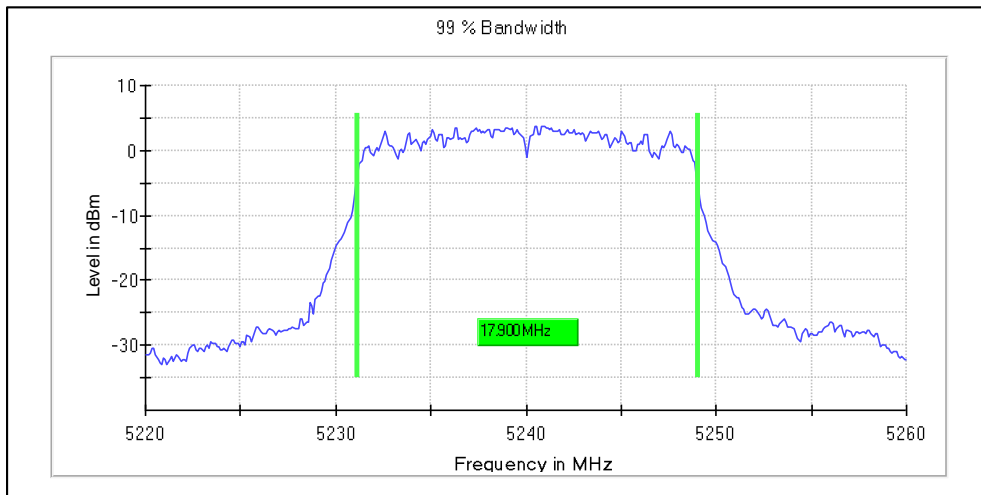

Emission Channel Bandwidth 6dB

Channel Frequency 5745MHz

Channel Frequency 5825MHz

Modulation: 802.11ac-VHT20: UNII 1

Occupied Channel Bandwidth 99%

Data Rate MCS0

Channel Frequency 5180MHz

Channel Frequency 5240MHz