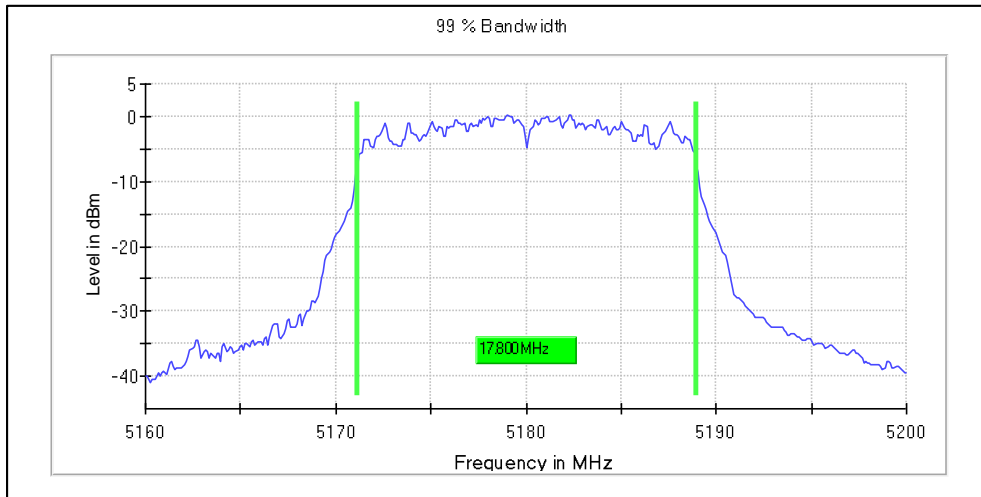

Emission Channel Bandwidth 6dB

Channel Frequency 5745MHz

Channel Frequency 5825MHz

Modulation: 802.11ac-VHT20: UNII 1

Occupied Channel Bandwidth 99%

Data Rate MCS0

Channel Frequency 5180MHz

Channel Frequency 5240MHz