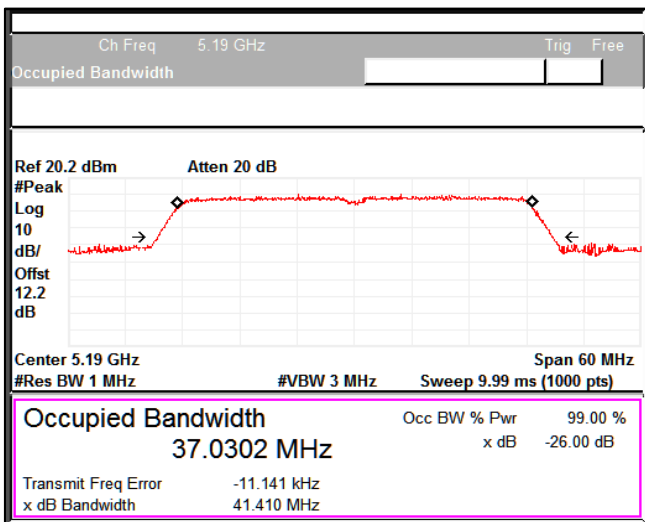

Channel Frequency 5190MHz