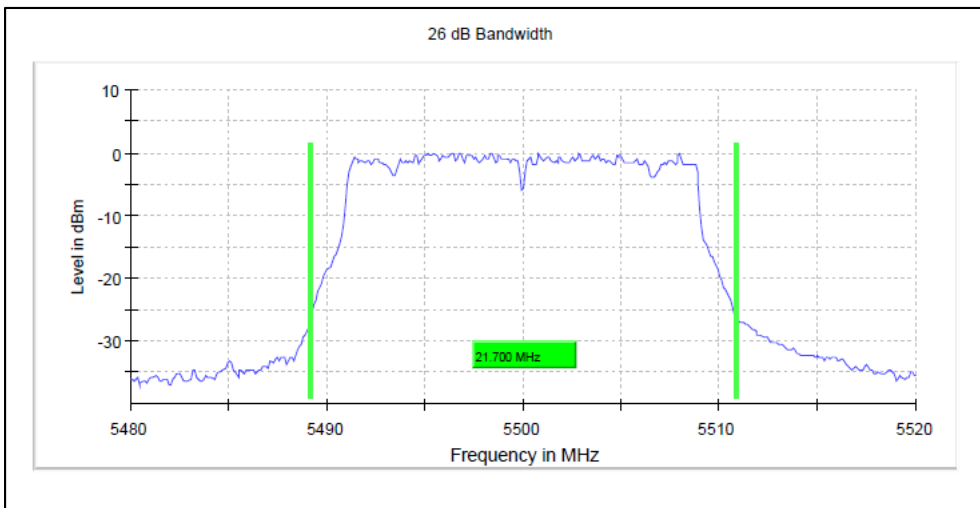

Modulation: 802.11n- HT20: UNII 1

Channel Frequency 5180MHz

Channel Frequency 5240MHz

Channel Frequency 5260MHz

Channel Frequency 5320 MHz

Channel Frequency 5500MHz

Channel Frequency 5700MHz

Channel Frequency 5720MHz

Emission Channel Bandwidth 6dB

Channel Frequency 5745MHz

Channel Frequency 5825MHz

Modulation: 802.11ac-VHT20: UNII 1

Occupied Channel Bandwidth 99%

Data Rate MCS0

Channel Frequency 5180MHz

Channel Frequency 5240MHz