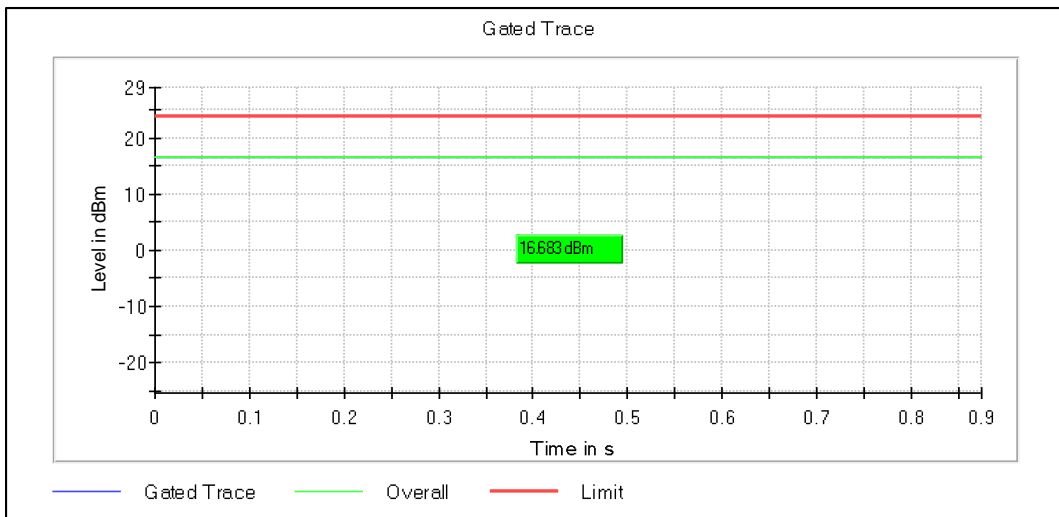

Channel Frequency 5240MHz

Modulation: 802.11ax-HE20: UNII 2a