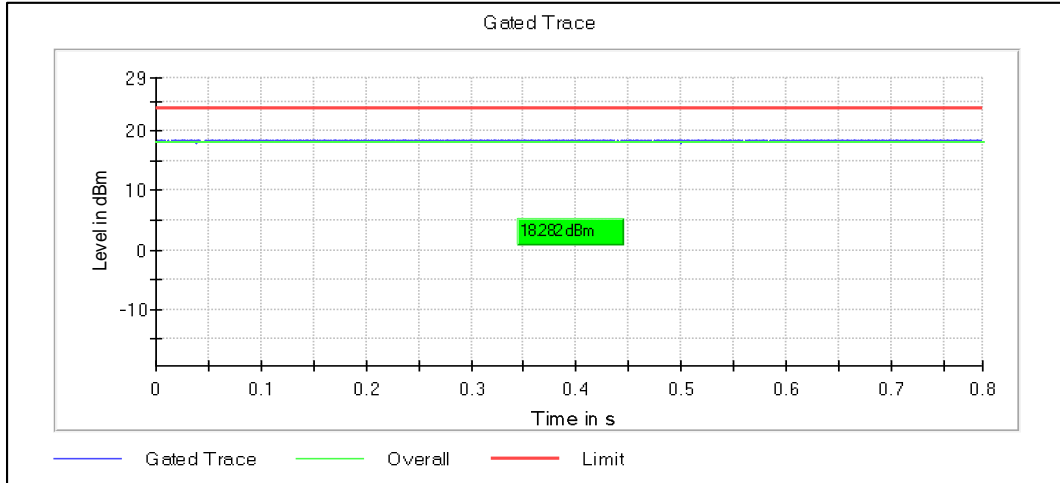

Channel Frequency 5230MHz

Modulation: 802.11ax-HE40: UNII 2a

Channel Frequency 5270MHz

Channel Frequency 5310MHz

Modulation: 802.11ax-HE40: UNII 2c

Channel Frequency 5510MHz

Channel Frequency 5590MHz

Channel Frequency 5670MHz