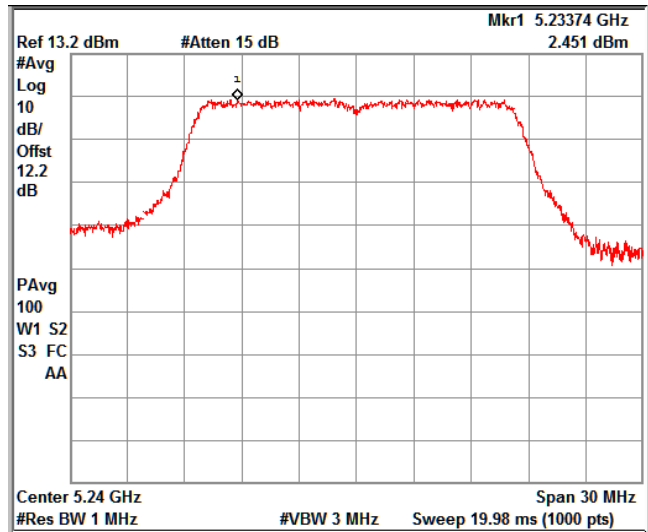

Channel Frequency 5825MHz

5GHz Test Plots

IN23VER9 001

Data Rate : 54Mbps

Channel Frequency 5180MHz

Channel Frequency 5240MHz

Channel Frequency 5260MHz

Channel Frequency 5320MHz