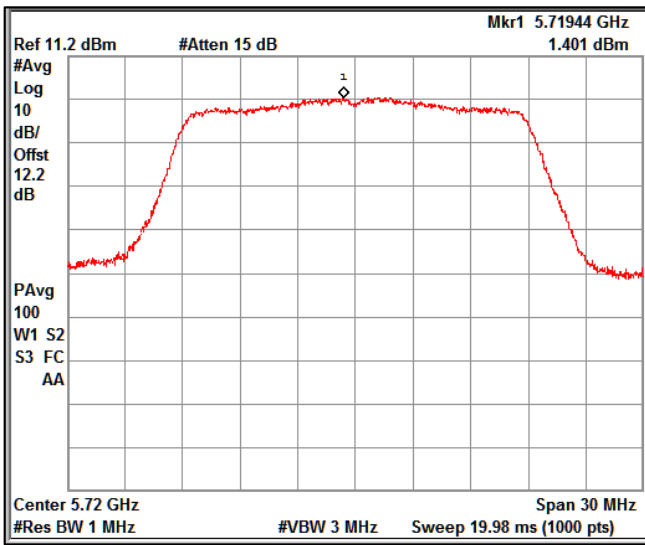

Channel Frequency 5720MHz