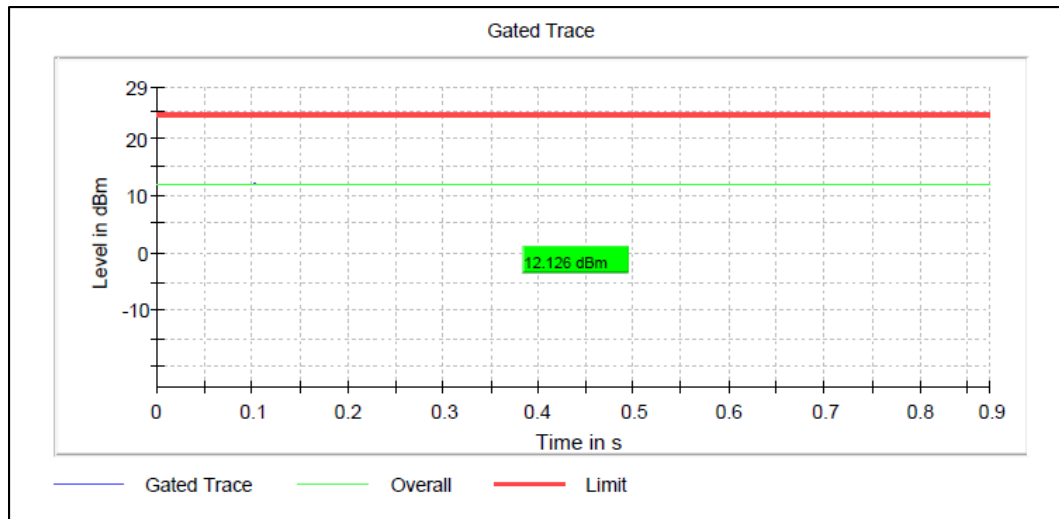

Channel Frequency 5500MHz