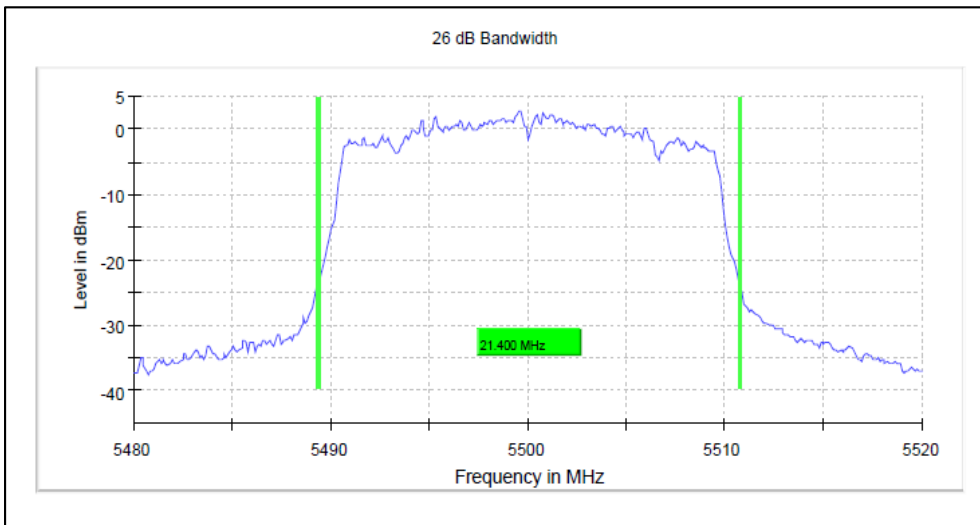

Channel Frequency 5500MHz