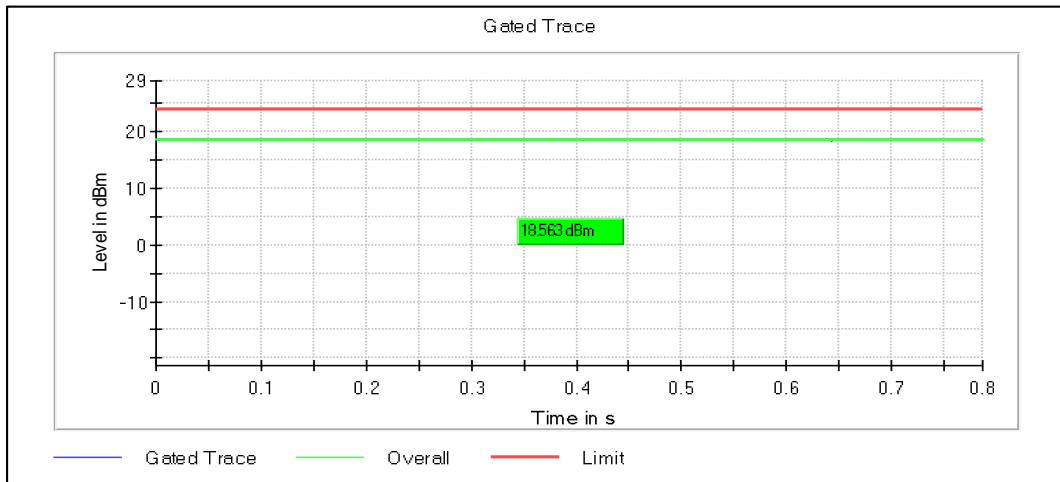

Channel Frequency 5230MHz

Modulation: 802.11ax-HE40: UNII 2a

Channel Frequency 5270MHz

Channel Frequency 5310MHz

Modulation: 802.11ax-HE40: UNII 2c

Channel Frequency 5510MHz

Channel Frequency 5590MHz

Channel Frequency 5670MHz