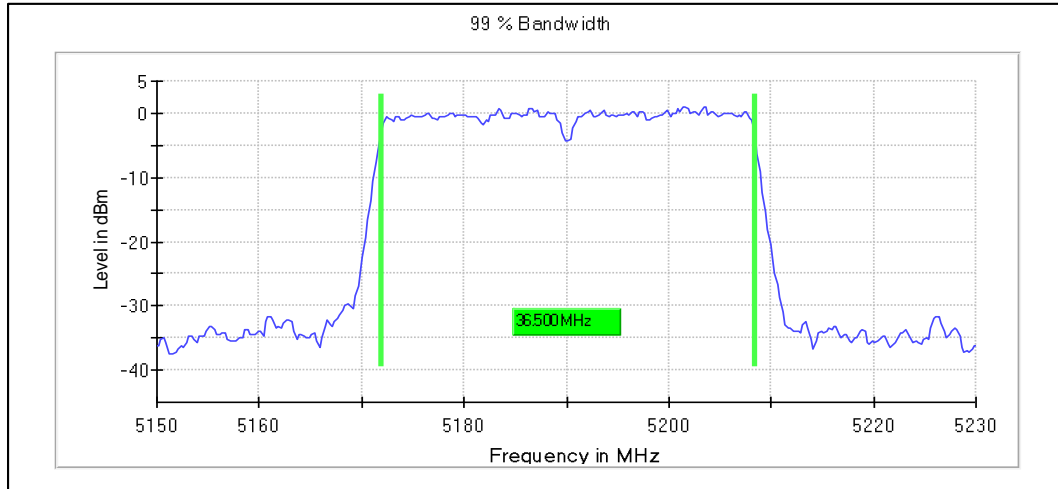

5GHz Test Plots

IN23VER9 001

Modulation: 802.11n-HT40MHz: UNII 1

Data Rate MCS0

Occupied Bandwidth 99%

Channel Frequency 5190MHz