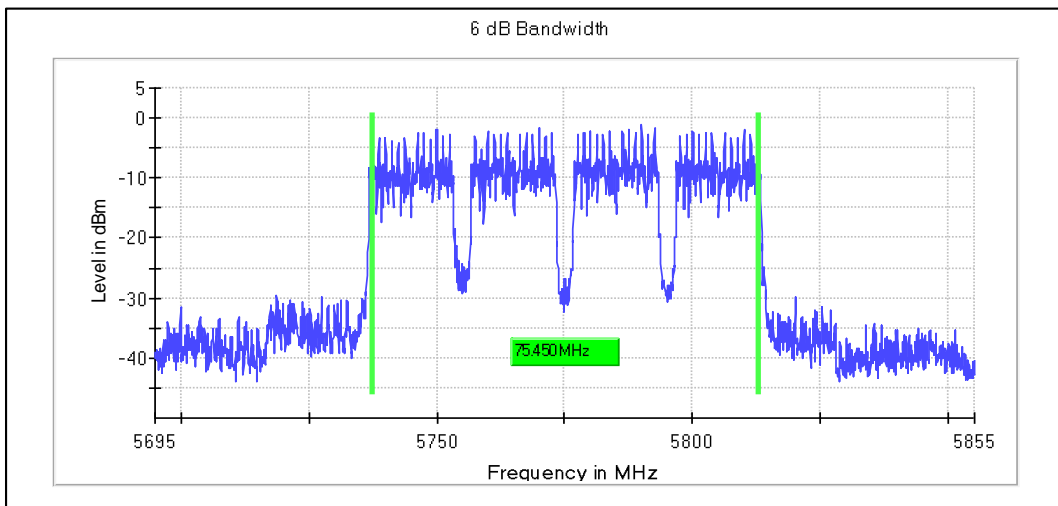

Channel Frequency 5775MHz

Modulation: 802.11ax-HE80: UNII 1

Data Rate: MCS 0