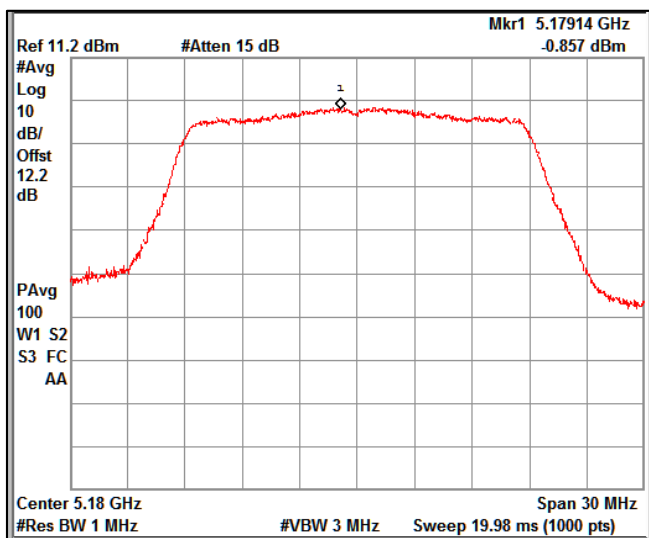

5GHz Test Plots

IN23VER9 001

Modulation: 802.11 n-mode_HT20

Data Rate : MCS 0

Channel Frequency 5180MHz