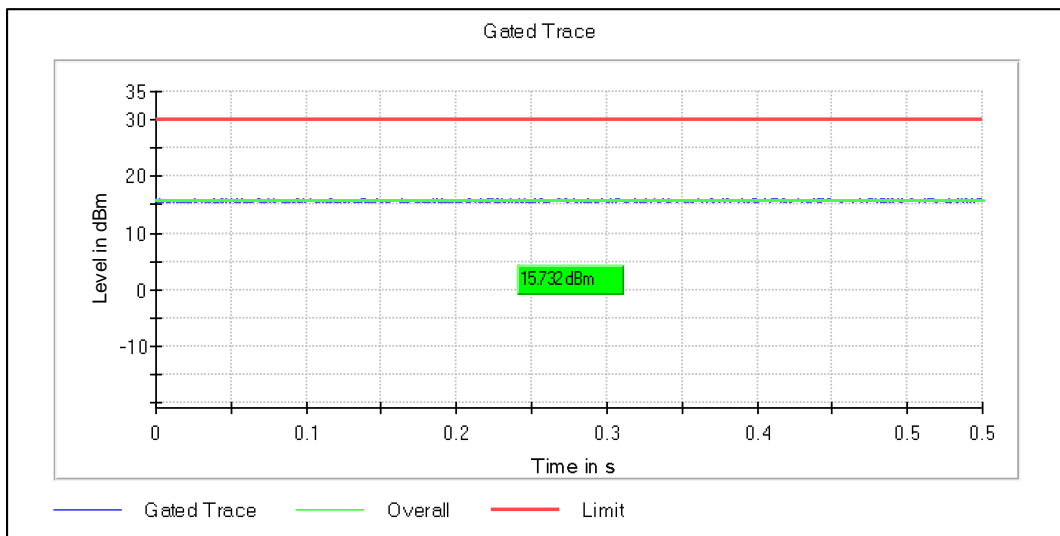

Channel Frequency 5700MHz

Channel Frequency 5720MHz

Modulation: 802.11a: UNII 3

Channel Frequency 5745MHz

Channel Frequency 5825MHz

Modulation: 802.11n-HT20: UNII 1

Data Rate : MCS7

Channel Frequency 5180MHz