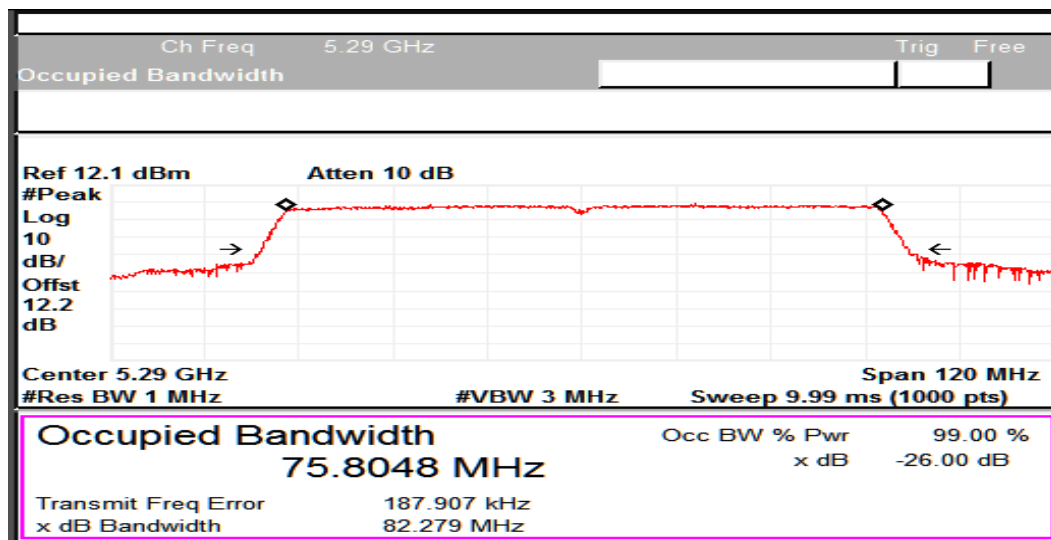

Emission Channel Bandwidth 6dB

Modulation: 802.11ac-VHT80: UNII 1

Data Rate: MCS 0

Emission Channel Bandwidth 26dB

Channel Frequency 5210MHz

Modulation: 802.11ac-VHT80: UNII 2a

Channel Frequency 5290MHz

Emission Channel Bandwidth 26dB