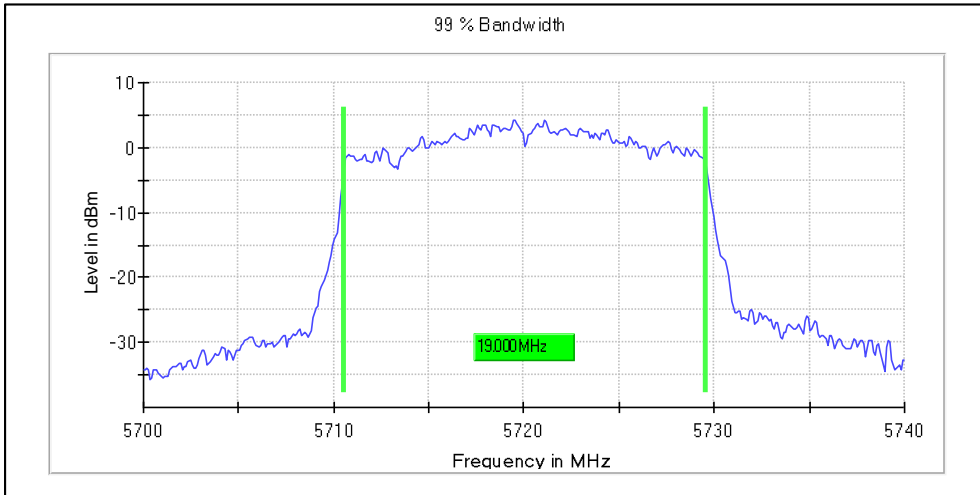

Channel Frequency 5720MHz

Modulation: 802.11ax-HE20: UNII 3