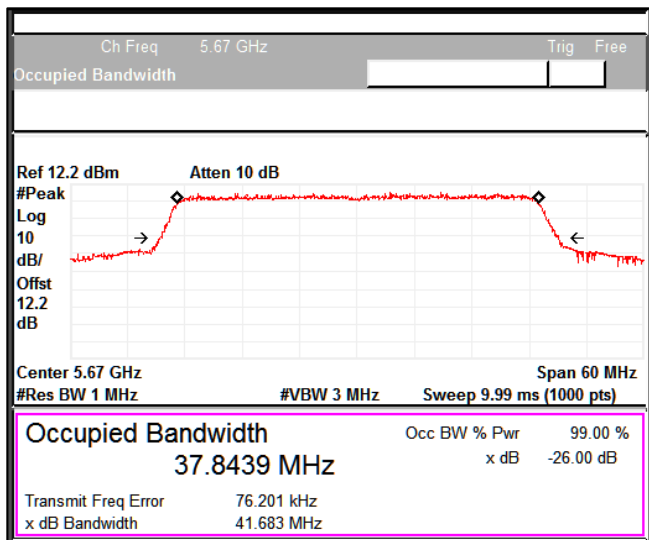

Channel Frequency 5670MHz