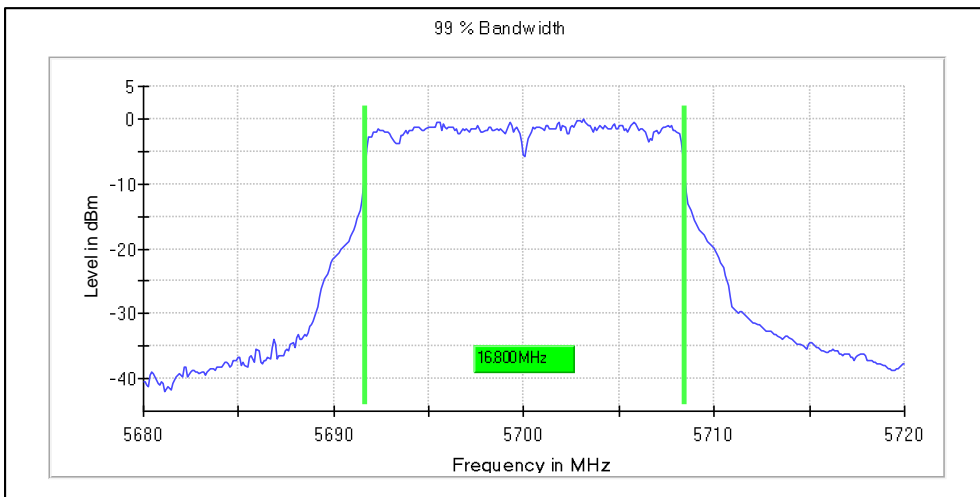

Chanel Frequency 5700MHz