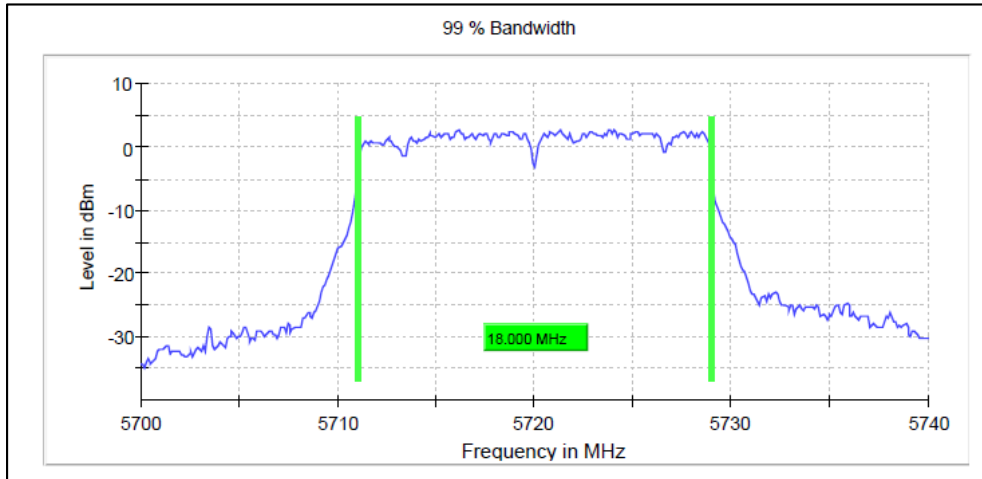

Channel Frequency 5720MHz

Modulation: 802.11n- HT20: UNII 3