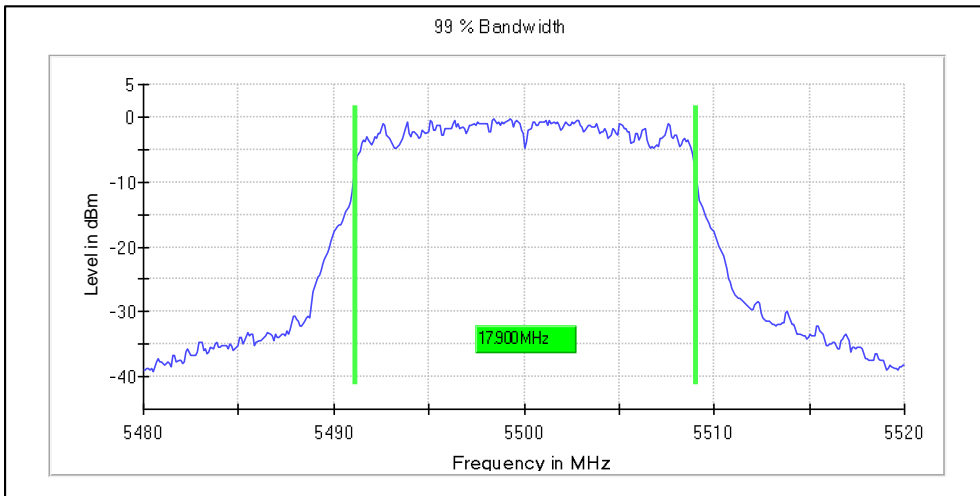

Emission Channel Bandwidth 6dB

Channel Frequency 5745MHz

Channel Frequency 5825MHz

Modulation: 802.11ac-VHT20: UNII 1

Occupied Channel Bandwidth 99%

Data Rate MCS0

Channel Frequency 5180MHz

Channel Frequency 5240MHz

Modulation: 802.11ac-VHT20: UNII 2a

Channel Frequency 5260MHz

Channel Frequency 5320MHz

Modulation: 802.11ac-VHT20: UNII 2C

Channel Frequency 5500MHz

Channel Frequency 5700MHz

Channel Frequency 5720MHz

Channel Frequency 5745MHz