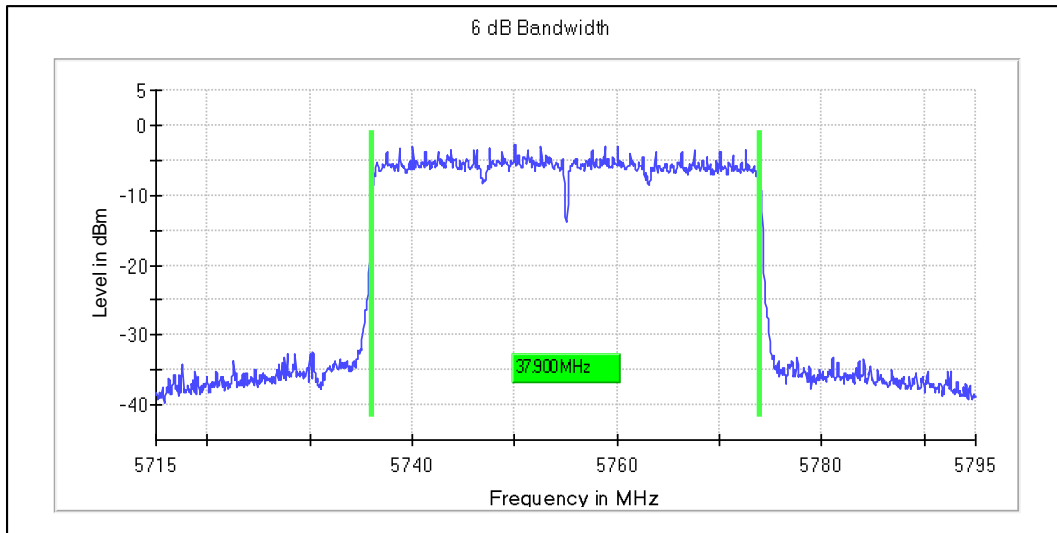

Emission Channel Bandwidth 6dB