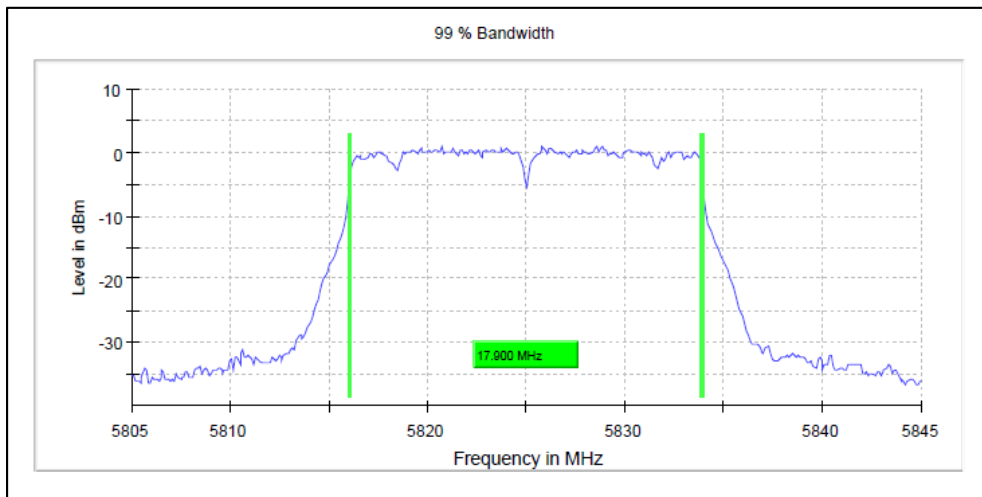

Channel Frequency 5500MHz

Channel Frequency 5700MHz

Channel Frequency 5720MHz

Modulation: 802.11n- HT20: UNII 3

Channel Frequency 5745MHz

Channel Frequency 5825MHz

Emission Channel Bandwidth 26dB

Data Rate: MCS0