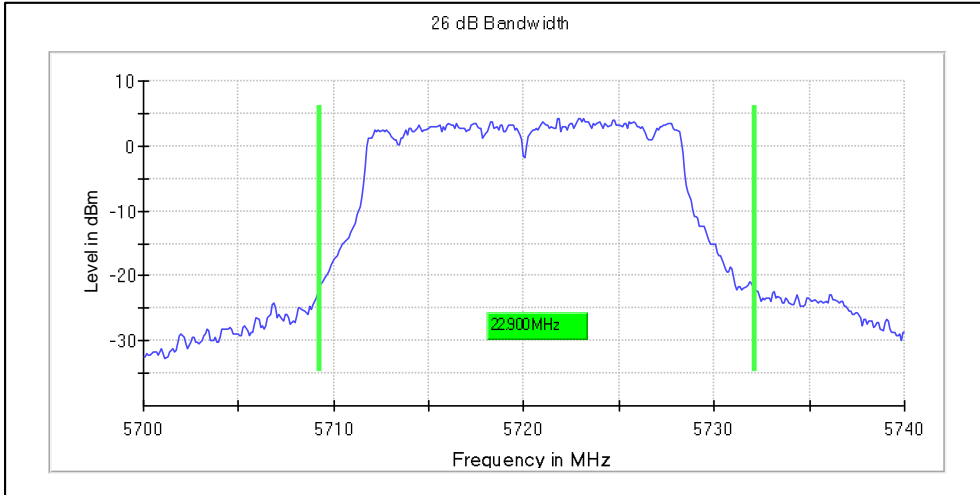

Channel Frequency 5720MHz

Emission Channel Bandwidth 6dB

Modulation: 802.11a : UNII 3