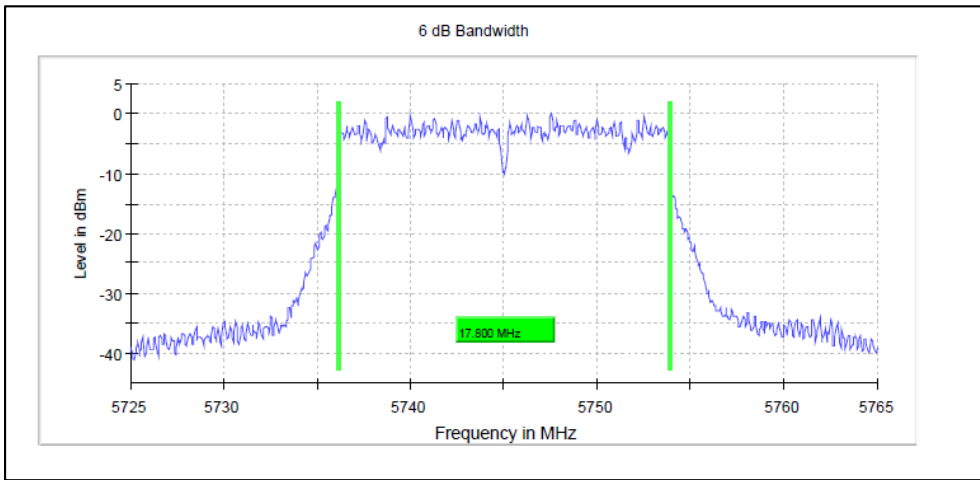

Emission Channel Bandwidth 6dB

Channel Frequency 5745MHz

Channel Frequency 5825MHz

Modulation: 802.11ac-VHT20: UNII 1

Occupied Channel Bandwidth 99%

Data Rate MCS0

Channel Frequency 5180MHz

Channel Frequency 5240MHz