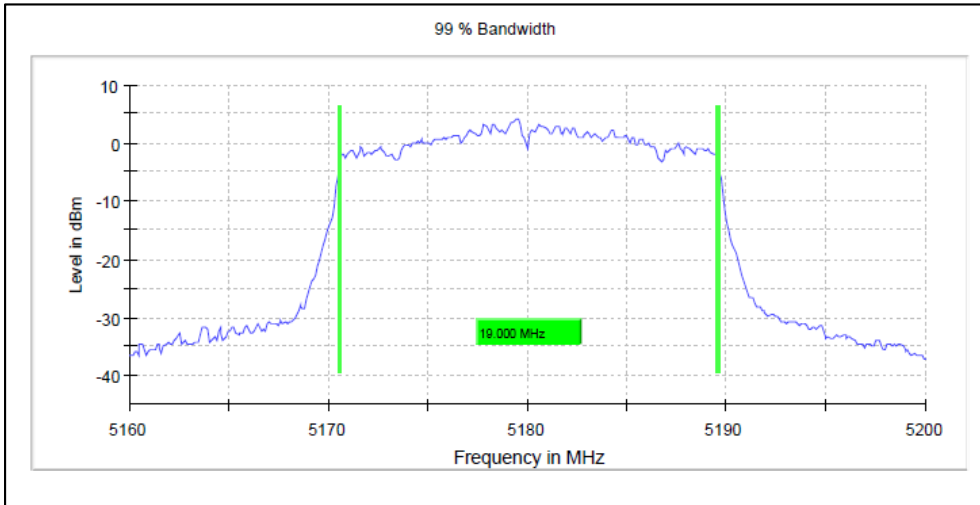

Channel Frequency 5720MHz

Emission Channel Bandwidth 6dB

Channel Frequency 5745MHz

Channel Frequency 5825MHz

5GHz Test Plots

IN23VER9 001

Modulation: 802.11ax-HE20: UNII 1

Occupied Channel Bandwidth 99%

Data Rate MCS0

Channel Frequency 5180MHz

Channel Frequency 5240MHz

Modulation: 802.11ax-HE20: UNII 2a

Channel Frequency 5260MHz

Channel Frequency 5320MHz

Modulation: 802.11aX-HE20: UNII 2c

Channel Frequency 5500MHz