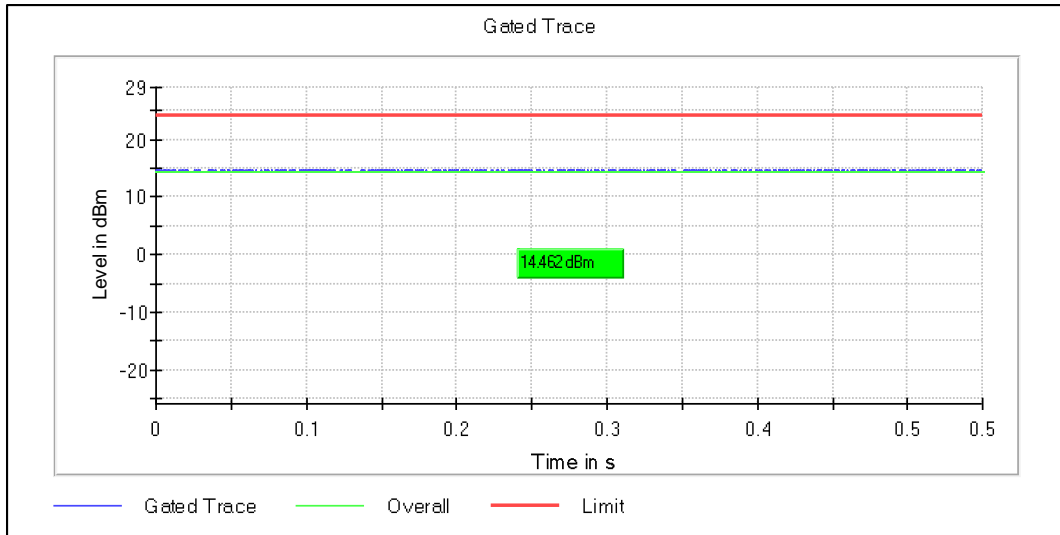

Data Rate 54Mbps

Channel Frequency 5180MHz

Channel Frequency 5240MHz

Modulation: 802.11a: UNII 2a

Channel Frequency 5260MHz

Channel Frequency 5320MHz

Modulation: 802.11a: UNII 2c

Channel Frequency 5500MHz