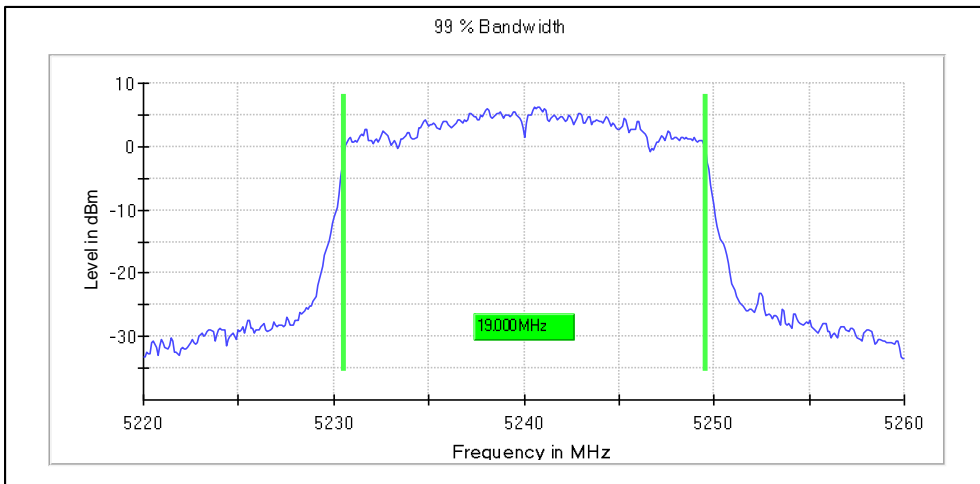

Channel Frequency 5720MHz

Emission Channel Bandwidth 6dB

Channel Frequency 5745MHz

Channel Frequency 5825MHz

5GHz Test Plots

IN23VER9 001

Modulation: 802.11ax-HE20: UNII 1

Occupied Channel Bandwidth 99%

Data Rate MCS0

Channel Frequency 5180MHz

Channel Frequency 5240MHz

Modulation: 802.11ax-HE20: UNII 2a

Channel Frequency 5260MHz

Channel Frequency 5320MHz

Modulation: 802.11aX-HE20: UNII 2c

Channel Frequency 5500MHz