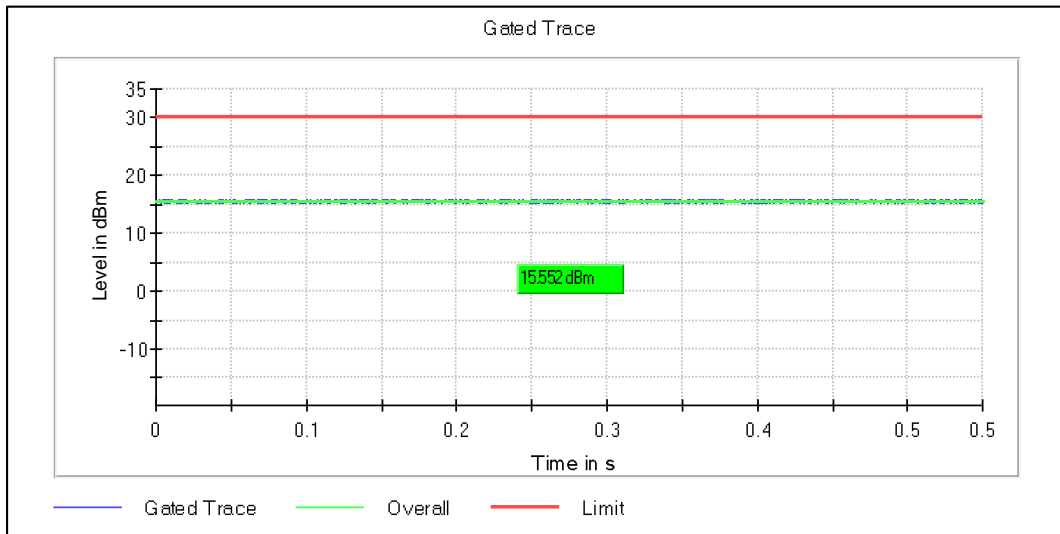

Channel Frequency 5745MHz