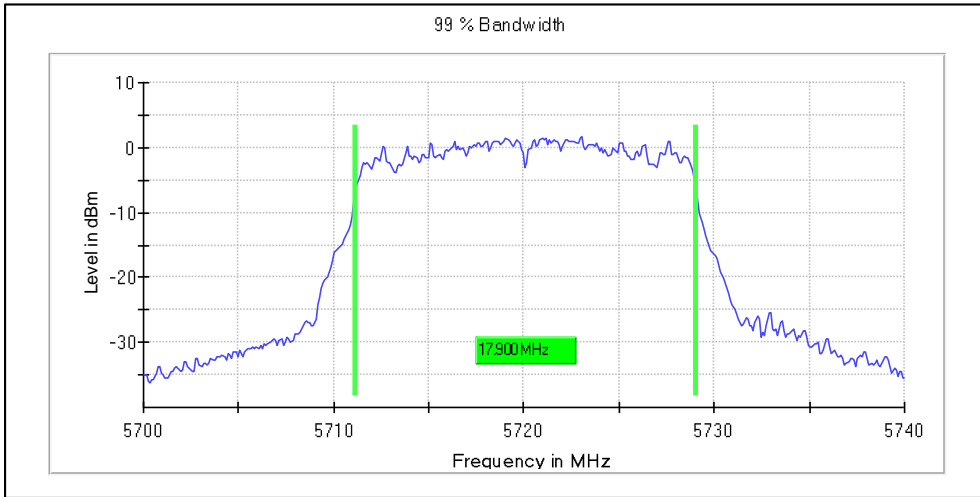

Modulation: 802.11ac-VHT20: UNII 2a

Channel Frequency 5260MHz

Channel Frequency 5320MHz

Modulation: 802.11ac-VHT20: UNII 2C

Channel Frequency 5500MHz

Channel Frequency 5700MHz

Channel Frequency 5720MHz

Channel Frequency 5745MHz