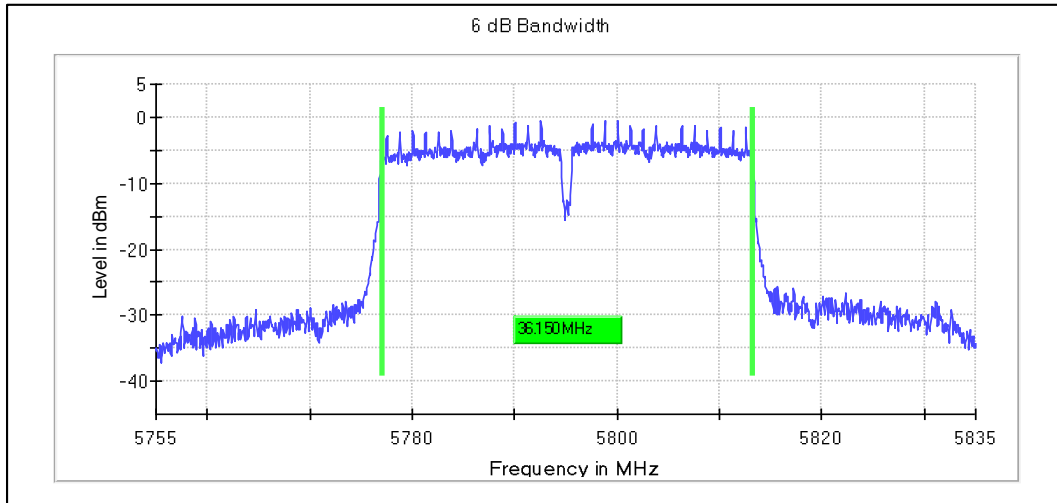

5GHz Test Plots

IN23VER9 001

Channel Frequency 5795MHz

Modulation: 802.11ac-VHT40: UNII 1

Data Rate : MCS9