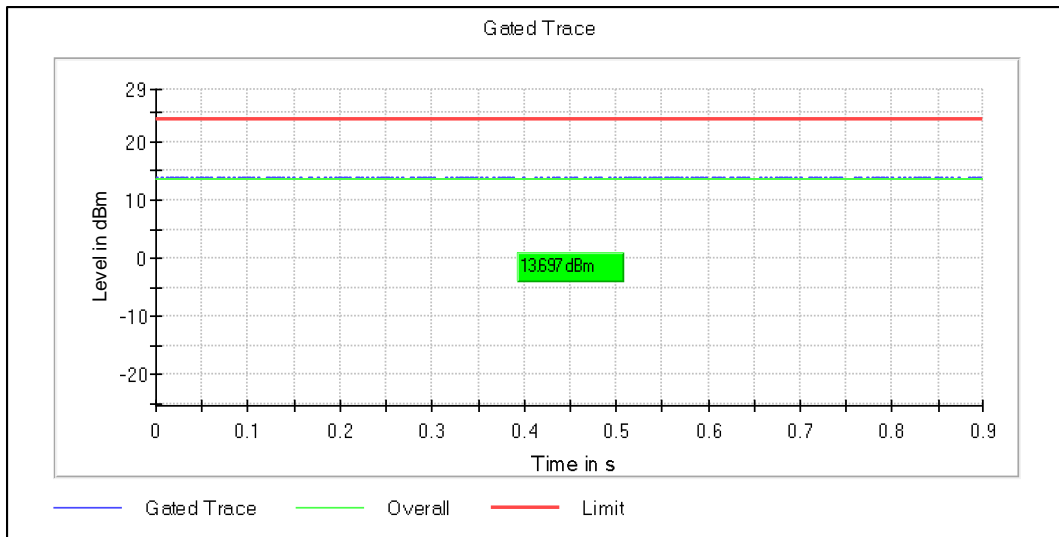

Channel Frequency 5320MHz

Modulation: 802.11ac-VHT20: UNII 2c