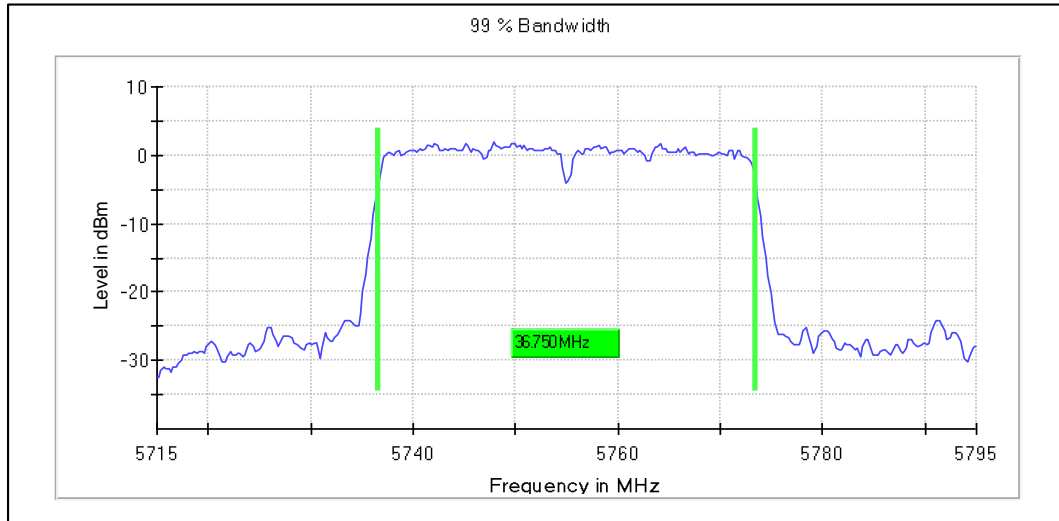

Modulation: 802.11n-HT40MHz: UNII 3

Channel Frequency 5755MHz