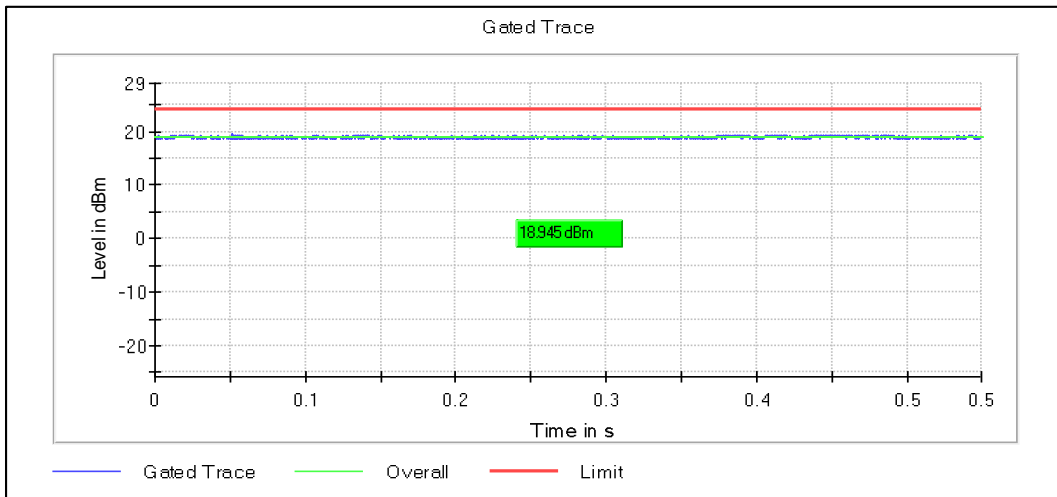

Channel Frequency 5240MHz

Modulation: 802.11a: UNII 2a