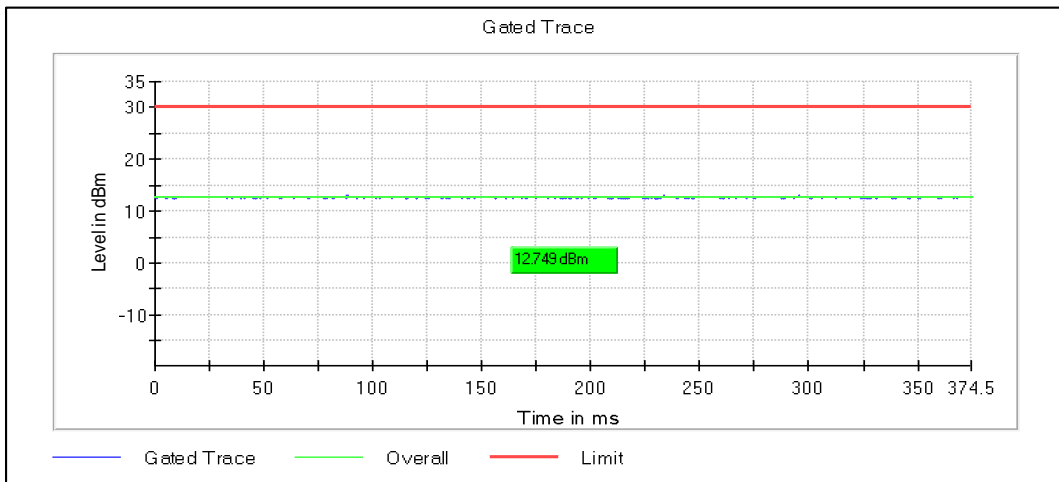

Channel Frequency 5670MHz

Channel Frequency 5710MHz

Modulation: 802.11ac-VHT40: UNII 3

Channel Frequency 5755MHz

Channel Frequency 5795MHz

Modulation: 802.11ax-HE40: UNII 1

Data Rate : MCS0

Channel Frequency 5190MHz