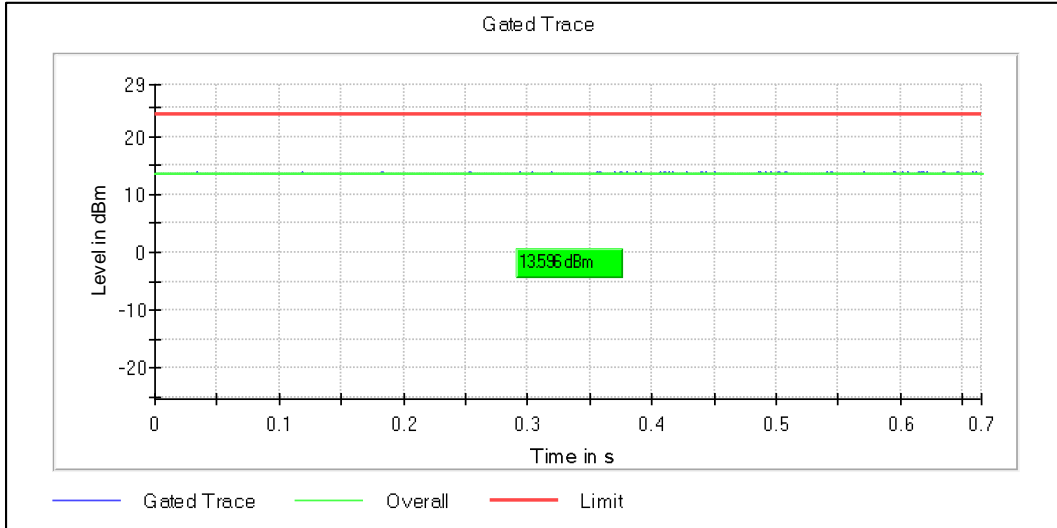

Channel Frequency 5290MHz

Channel Frequency 5530MHz

Channel Frequency 5690MHz

Channel Frequency 5775MHz

Modulation: 802.11ax-HE80:

Data Rate: MCS 0

Channel Frequency 5210MHz

Channel Frequency 5290MHz