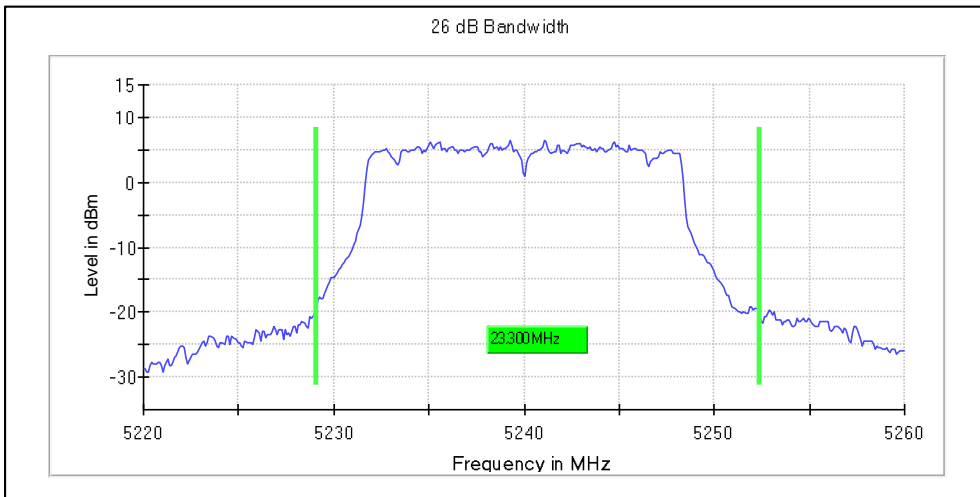

Channel Frequency 5240MHz