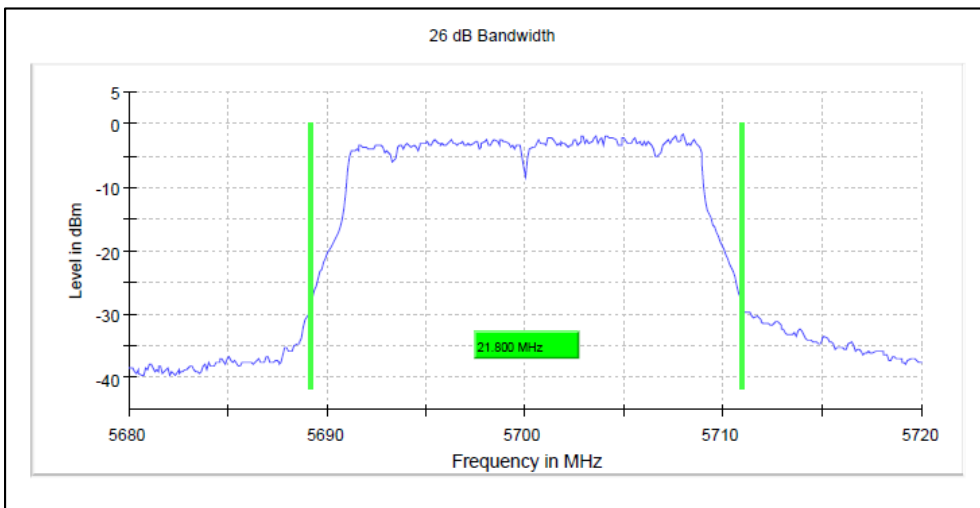

Modulation: 802.11n- HT20: UNII 1

Channel Frequency 5180MHz

Channel Frequency 5240MHz

Channel Frequency 5260MHz

Channel Frequency 5320 MHz

Channel Frequency 5500MHz

Channel Frequency 5700MHz

Channel Frequency 5720MHz

Emission Channel Bandwidth 6dB

Channel Frequency 5745MHz

Channel Frequency 5825MHz

Modulation: 802.11ac-VHT20: UNII 1

Occupied Channel Bandwidth 99%

Data Rate MCS0

Channel Frequency 5180MHz

Channel Frequency 5240MHz