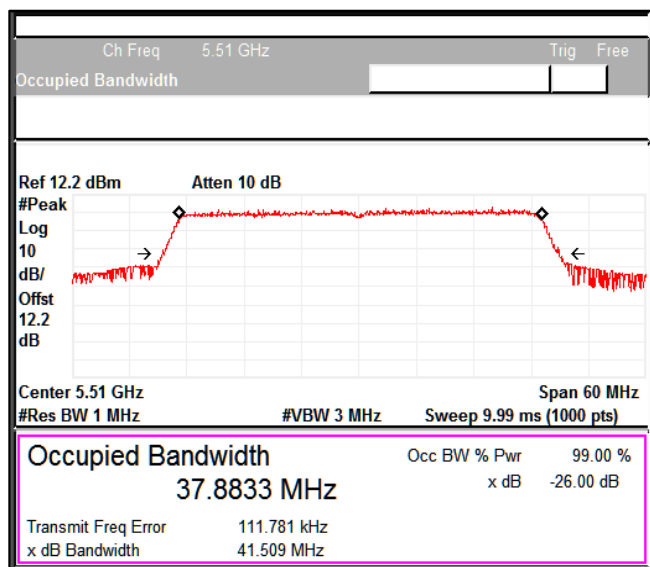

Emission Channel Bandwidth 26dB

Channel Frequency 5510MHz