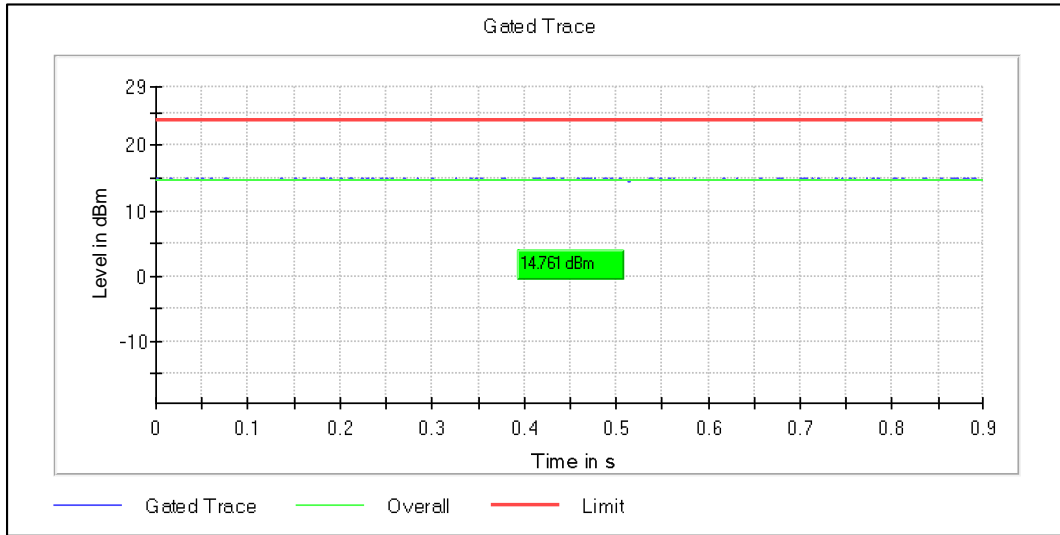

Channel Frequency 5260MHz

Channel Frequency 5320MHz

Modulation: 802.11ac-VHT20: UNII 2c

Channel Frequency 5500MHz

Channel Frequency 5700MHz

Channel Frequency 5720MHz

Modulation: 802.11ac-VHT20: UNII 3

Channel Frequency 5745MHz