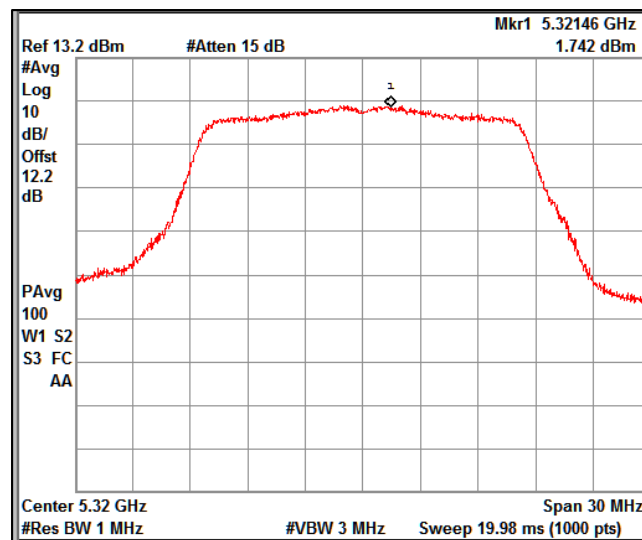

Channel Frequency 5320MHz