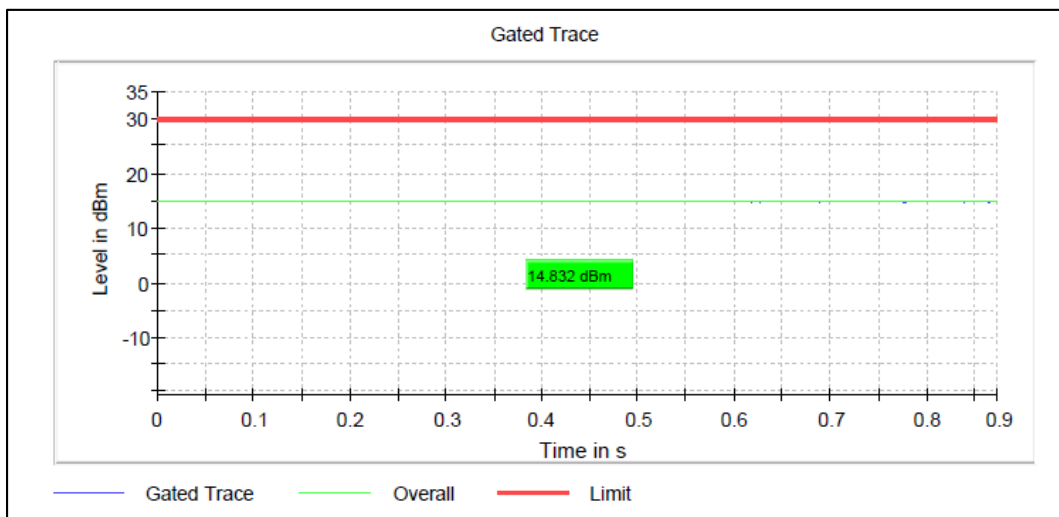

Modulation: 802.11ax-HE20: UNII 2c

Channel Frequency 5500MHz

Channel Frequency 5700MHz

Channel Frequency 5720MHz

Modulation: 802.11ax-HE20: UNII 3

Channel Frequency 5745MHz

Channel Frequency 5825MHz

Modulation: 802.11n-HT40: UNII 1