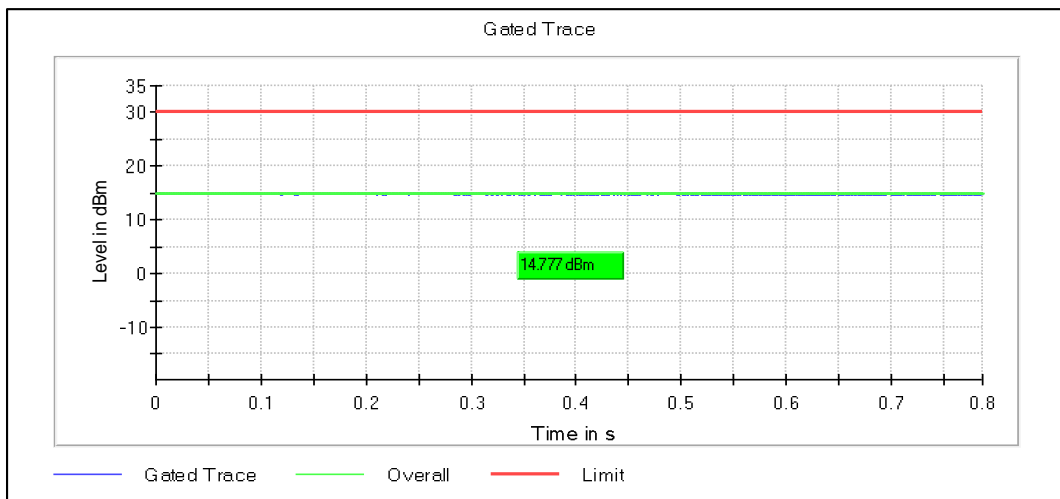

Channel Frequency 5795MHz