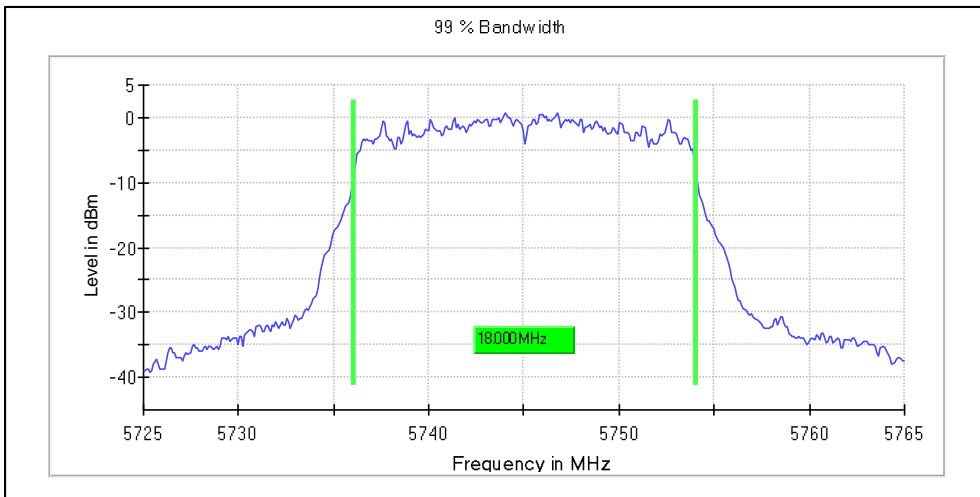

Modulation: 802.11ac-VHT20: UNII 2a

Channel Frequency 5260MHz

Channel Frequency 5320MHz

Modulation: 802.11ac-VHT20: UNII 2C

Channel Frequency 5500MHz

Channel Frequency 5700MHz

Channel Frequency 5720MHz

Channel Frequency 5745MHz