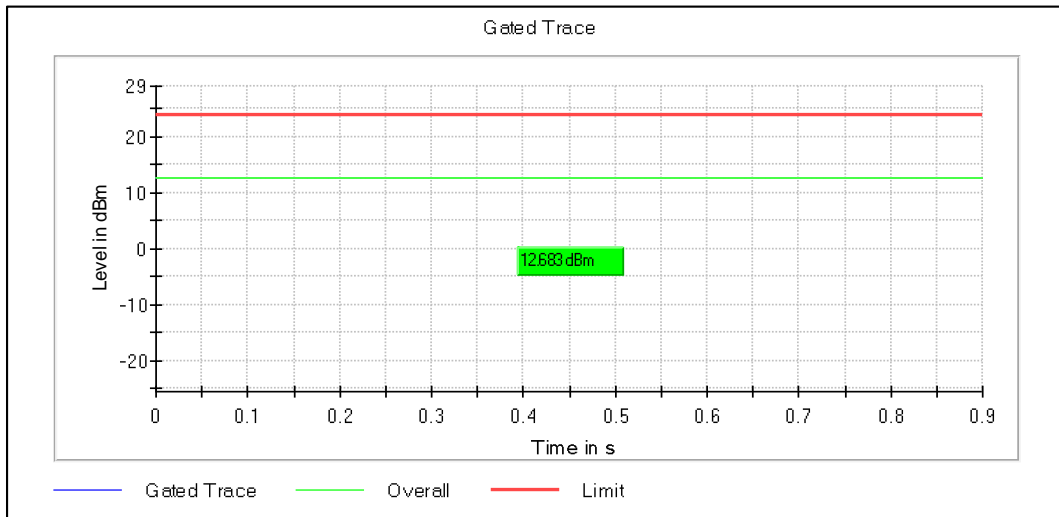

Modulation: 802.11n-HT20: UNII 3

Channel Frequency 5745MHz

Channel Frequency 5825MHz

Modulation: 802.11ac-VHT20: UNII 1

Data Rate : MCS0

Channel Frequency 5180MHz

Channel Frequency 5240MHz

Modulation: 802.11ac-VHT20: UNII 2a